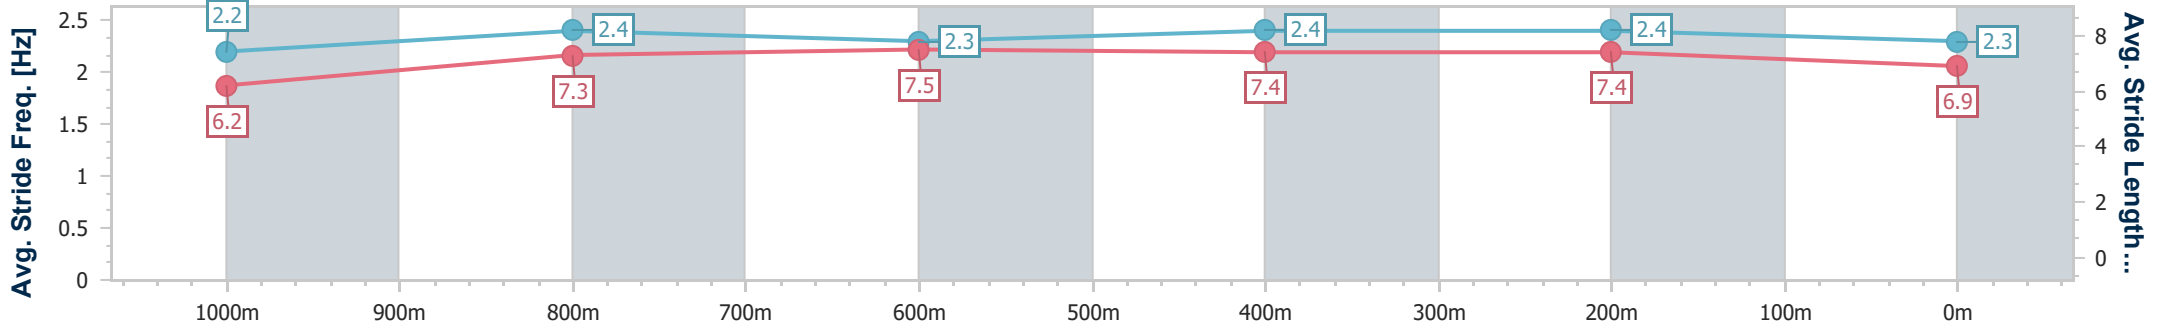

- [ ] Ranking at each section and finish
- .-.- No data available at this section
- NA No data available

Horse/Jockey Name	Bluestone Lane
Final Rank	9
Fastest Section Time (Section)	0:11.39 (400m)
Top Speed [km/h] (Section)	65.3 (400m)
Race State	Finished

### Eagle Farm QLD Professional

Race 5: XXXX BENCHMARK 70 Handicap - 1200m

03 July 2024 - 14:19

Track Rating: Heavy 9, Weather: Showers, Rail Position: +9m Entire

BRISBANE RACING CLUB

Section	Overall	1000m	800m	600m	400m	200m
Section Times	1:13.62 [9] (0:14.83)	0:58.79 [9] (0:11.56)	0:47.23 [9] (0:11.46)	0:35.77 [9] (0:11.54)	0:24.23 [9] (0:11.39)	0:12.84 [8] (0:12.84)
Average Speed [km/h]	48.8	63.1	63.4	62.7	63.3	55.9
Top Speed [km/h]	62.4	64.3	64.1	64.9	65.3	60.9
Avg. Dist. to Rail [m]	5.2	3.1	1.7	1.2	3.0	2.9
Avg. Stride Freq. [Hz]	2.2	2.4	2.3	2.4	2.4	2.3
Avg. Stride Length [m]	6.2	7.3	7.5	7.4	7.4	6.9

- [ ] Ranking at each section and finish
- .-.- No data available at this section
- NA No data available