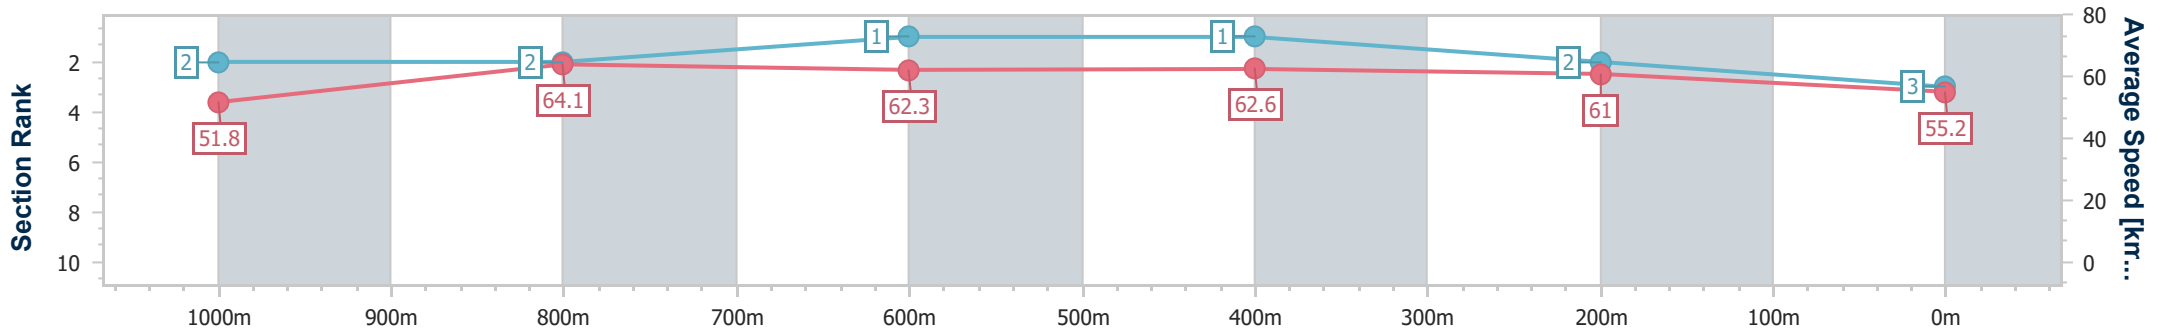

### Eagle Farm QLD Professional

Race 5: XXXX BENCHMARK 70 Handicap - 1200m

03 July 2024 - 14:19

Track Rating: Heavy 9, Weather: Showers, Rail Position: +9m Entire

BRISBANE RACING CLUB

Section	Overall	1000m	800m	600m	400m	200m
Section Times	1:13.15 [3] (0:13.89)	0:59.26 [2] (0:11.29)	0:47.97 [2] (0:11.58)	0:36.39 [1] (0:11.51)	0:24.88 [1] (0:11.81)	0:13.07 [2] (0:13.07)
Average Speed [km/h]	51.8	64.1	62.3	62.6	61.0	55.2
Top Speed [km/h]	64.7	65.9	64.1	63.6	63.6	58.7
Avg. Dist. to Rail [m]	1.0	1.3	0.6	0.5	2.2	3.2
Avg. Stride Freq. [Hz]	2.3	2.4	2.4	2.4	2.4	2.3
Avg. Stride Length [m]	6.2	7.4	7.3	7.3	7.1	6.6