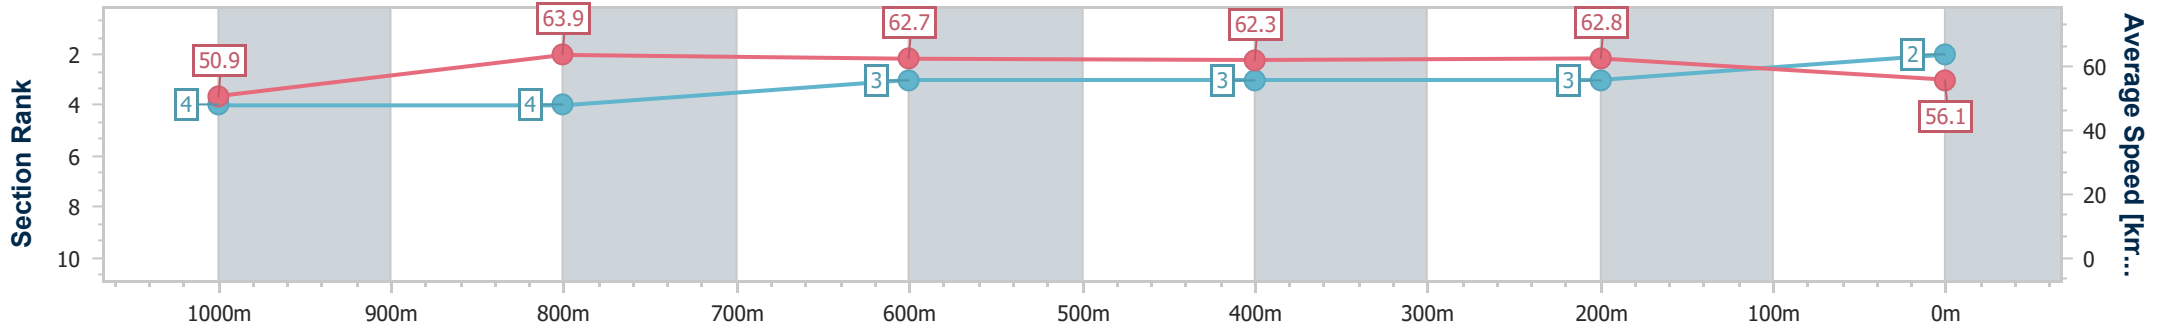

Eagle Farm QLD Professional

Race 5: XXXX BENCHMARK 70 Handicap - 1200m

03 July 2024 - 14:19

Track Rating: Heavy 9, Weather: Showers, Rail Position: +9m Entire

BRISBANE RACING CLUB

Section	Overall	1000m	800m	600m	400m	200m
Section Times	1:12.96 [2] (0:14.15)	0:58.81 [4] (0:11.38)	0:47.43 [4] (0:11.57)	0:35.86 [3] (0:11.57)	0:24.29 [3] (0:11.48)	0:12.81 [3] (0:12.81)
Average Speed [km/h]	50.9	63.9	62.7	62.3	62.8	56.1
Top Speed [km/h]	64.6	64.6	64.2	63.5	64.5	59.5
Avg. Dist. to Rail [m]	2.4	2.1	1.5	0.2	0.5	0.4
Avg. Stride Freq. [Hz]	2.4	2.4	2.4	2.4	2.5	2.4
Avg. Stride Length [m]	6.0	7.2	7.2	7.1	7.1	6.6