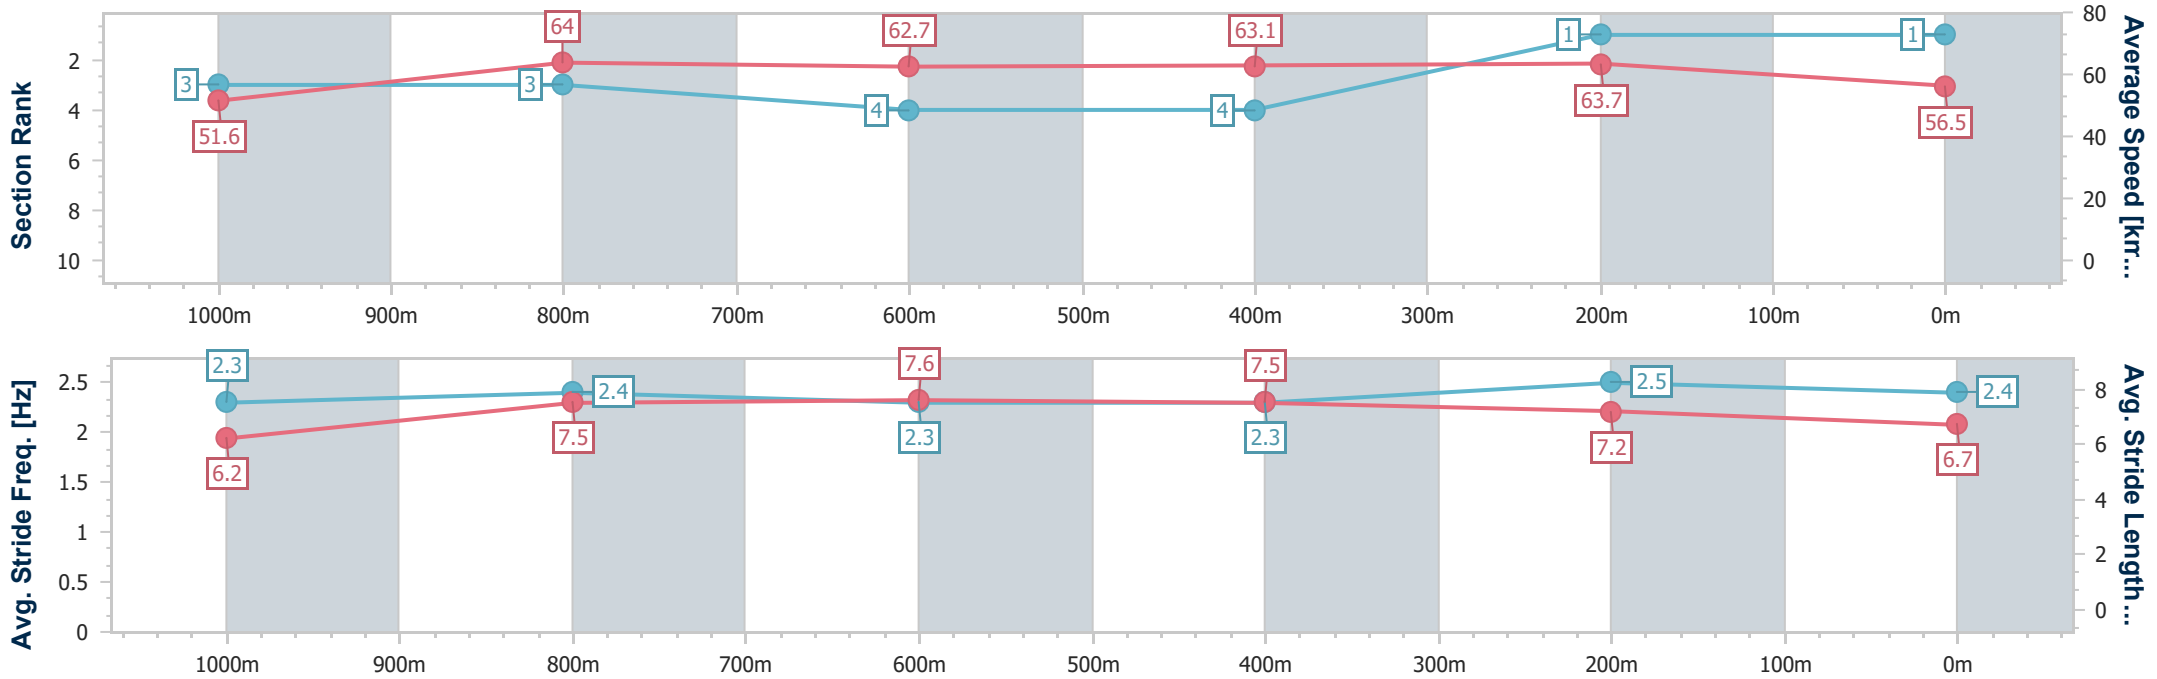

### Eagle Farm QLD Professional

Race 5: XXXX BENCHMARK 70 Handicap - 1200m

03 July 2024 - 14:19

Track Rating: Heavy 9, Weather: Showers, Rail Position: +9m Entire

BRISBANE RACING CLUB

Section	Overall	1000m	800m	600m	400m	200m
Section Times	1:12.73 [1] (0:14.00)	0:58.73 [3] (0:11.42)	0:47.31 [3] (0:11.72)	0:35.59 [4] (0:11.56)	0:24.03 [4] (0:11.28)	0:12.75 [1] (0:12.75)
Average Speed [km/h]	51.6	64.0	62.7	63.1	63.7	56.5
Top Speed [km/h]	63.7	65.2	64.3	65.6	66.0	61.6
Avg. Dist. to Rail [m]	3.4	3.6	3.9	2.9	3.9	2.9
Avg. Stride Freq. [Hz]	2.3	2.4	2.3	2.3	2.5	2.4
Avg. Stride Length [m]	6.2	7.5	7.6	7.5	7.2	6.7