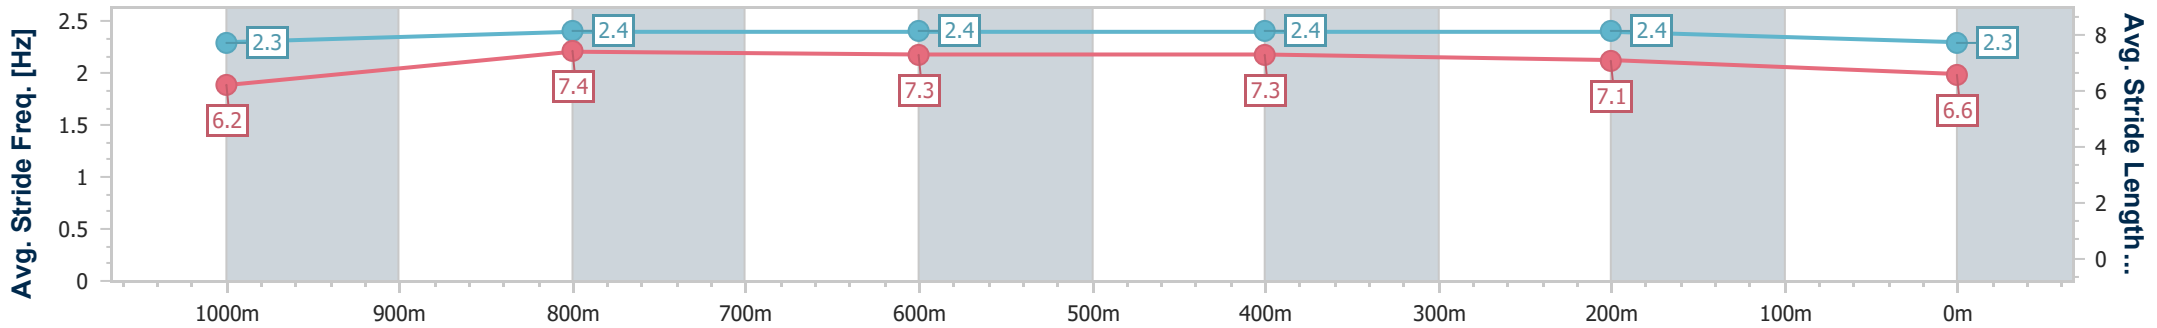

### Eagle Farm QLD Professional

Race 5: XXXX BENCHMARK 70 Handicap - 1200m

03 July 2024 - 14:19

Track Rating: Heavy 9, Weather: Showers, Rail Position: +9m Entire

BRISBANE RACING CLUB

Section	Overall	1000m	800m	600m	400m	200m
Section Times	1:13.15 [3] (0:13.89)	0:59.26 [2] (0:11.29)	0:47.97 [2] (0:11.58)	0:36.39 [1] (0:11.51)	0:24.88 [1] (0:11.81)	0:13.07 [2] (0:13.07)
Average Speed [km/h]	51.8	64.1	62.3	62.6	61.0	55.2
Top Speed [km/h]	64.7	65.9	64.1	63.6	63.6	58.7
Avg. Dist. to Rail [m]	1.0	1.3	0.6	0.5	2.2	3.2
Avg. Stride Freq. [Hz]	2.3	2.4	2.4	2.4	2.4	2.3
Avg. Stride Length [m]	6.2	7.4	7.3	7.3	7.1	6.6