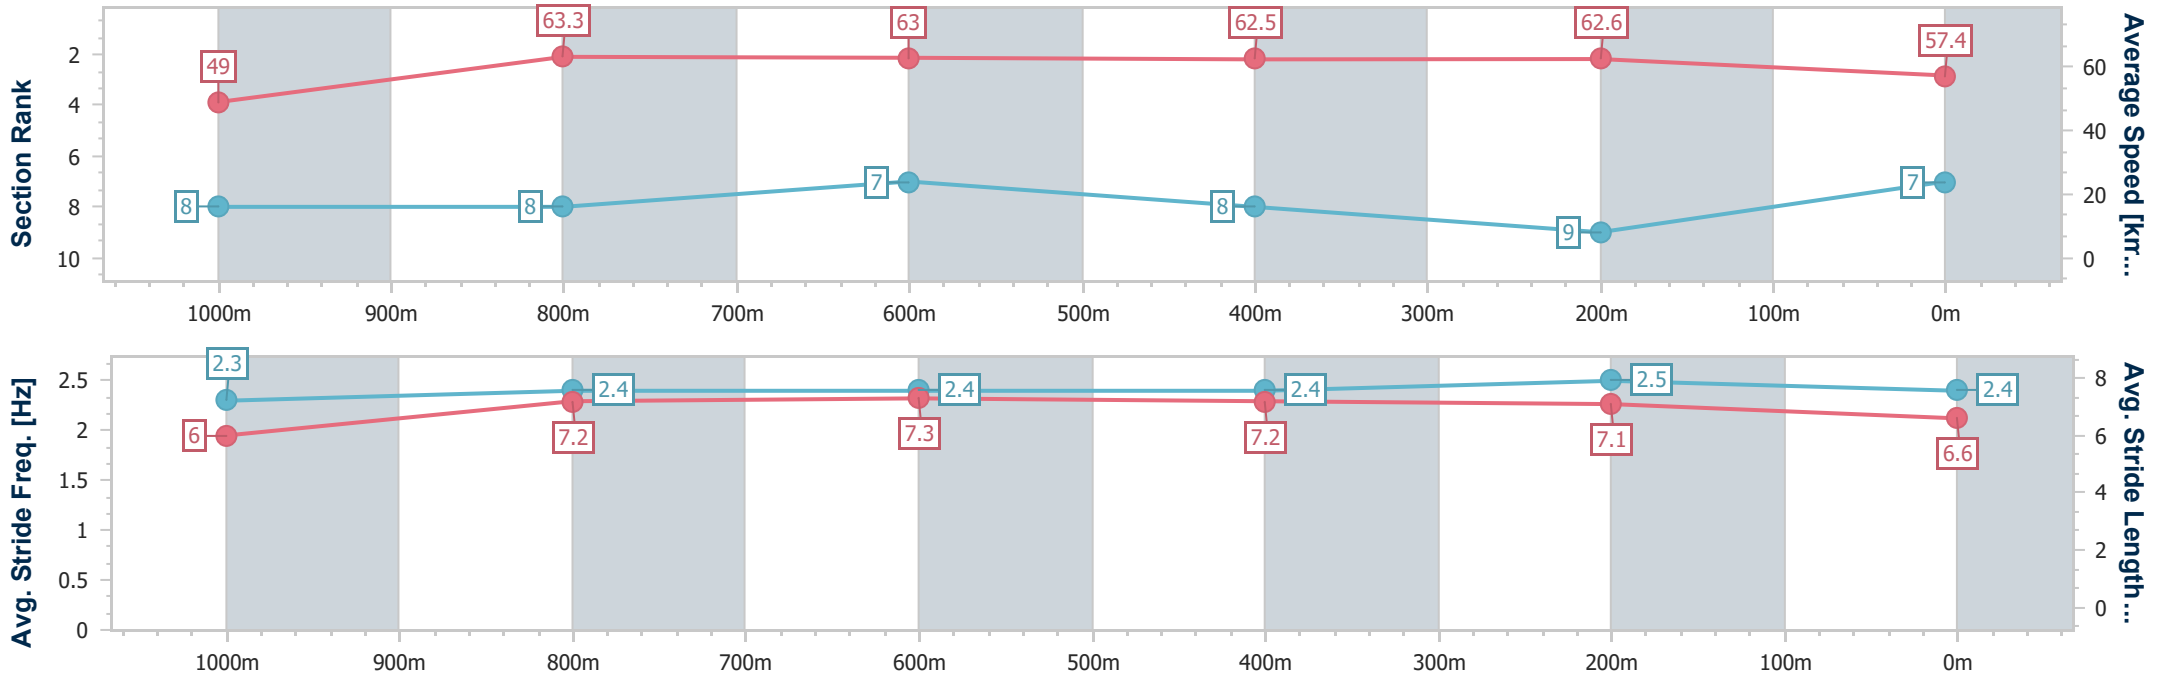

### Eagle Farm QLD Professional

Race 5: XXXX BENCHMARK 70 Handicap - 1200m

03 July 2024 - 14:19

Track Rating: Heavy 9, Weather: Showers, Rail Position: +9m Entire

BRISBANE RACING CLUB

Section	Overall	1000m	800m	600m	400m	200m
Section Times	1:13.35 [7] (0:14.69)	0:58.66 [8] (0:11.50)	0:47.16 [8] (0:11.54)	0:35.62 [7] (0:11.56)	0:24.06 [8] (0:11.49)	0:12.57 [9] (0:12.57)
Average Speed [km/h]	49.0	63.3	63.0	62.5	62.6	57.4
Top Speed [km/h]	62.6	64.6	63.2	64.7	64.7	60.7
Avg. Dist. to Rail [m]	1.9	2.1	1.8	0.7	0.2	0.3
Avg. Stride Freq. [Hz]	2.3	2.4	2.4	2.4	2.5	2.4
Avg. Stride Length [m]	6.0	7.2	7.3	7.2	7.1	6.6

- [ ] Ranking at each section and finish
- .-.- No data available at this section
- NA No data available

Horse/Jockey Name	The Kewess
Final Rank	8
Fastest Section Time (Section)	0:11.40 (1000m)
Top Speed [km/h] (Section)	64.6 (400m)
Race State	Finished