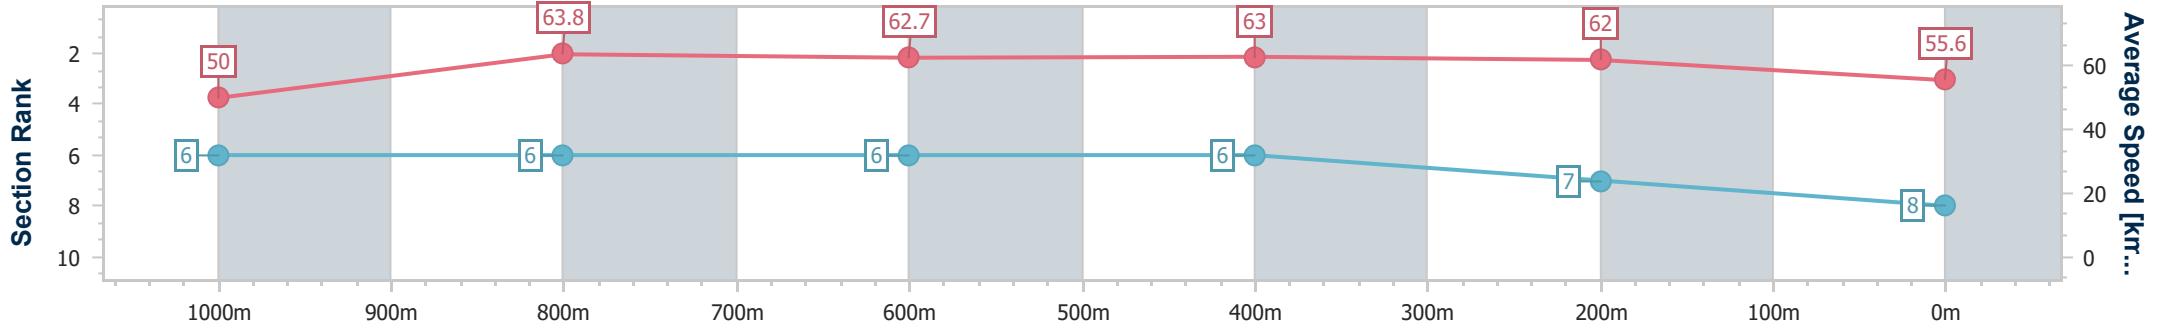

Eagle Farm QLD Professional

Race 5: XXXX BENCHMARK 70 Handicap - 1200m

03 July 2024 - 14:19

Track Rating: Heavy 9, Weather: Showers, Rail Position: +9m Entire

BRISBANE RACING CLUB

Section	Overall	1000m	800m	600m	400m	200m
Section Times	1:13.55 [8] (0:14.45)	0:59.10 [6] (0:11.40)	0:47.70 [6] (0:11.59)	0:36.11 [6] (0:11.57)	0:24.54 [6] (0:11.58)	0:12.96 [7] (0:12.96)
Average Speed [km/h]	50.0	63.8	62.7	63.0	62.0	55.6
Top Speed [km/h]	62.5	64.2	64.0	64.2	64.6	58.7
Avg. Dist. to Rail [m]	2.8	2.1	2.7	1.8	3.2	4.9
Avg. Stride Freq. [Hz]	2.3	2.4	2.4	2.4	2.4	2.3
Avg. Stride Length [m]	6.1	7.5	7.4	7.4	7.2	6.7

- [ ] Ranking at each section and finish
- .-.- No data available at this section
- NA No data available

Horse/Jockey Name	Bluestone Lane
Final Rank	9
Fastest Section Time (Section)	0:11.39 (400m)
Top Speed [km/h] (Section)	65.3 (400m)
Race State	Finished