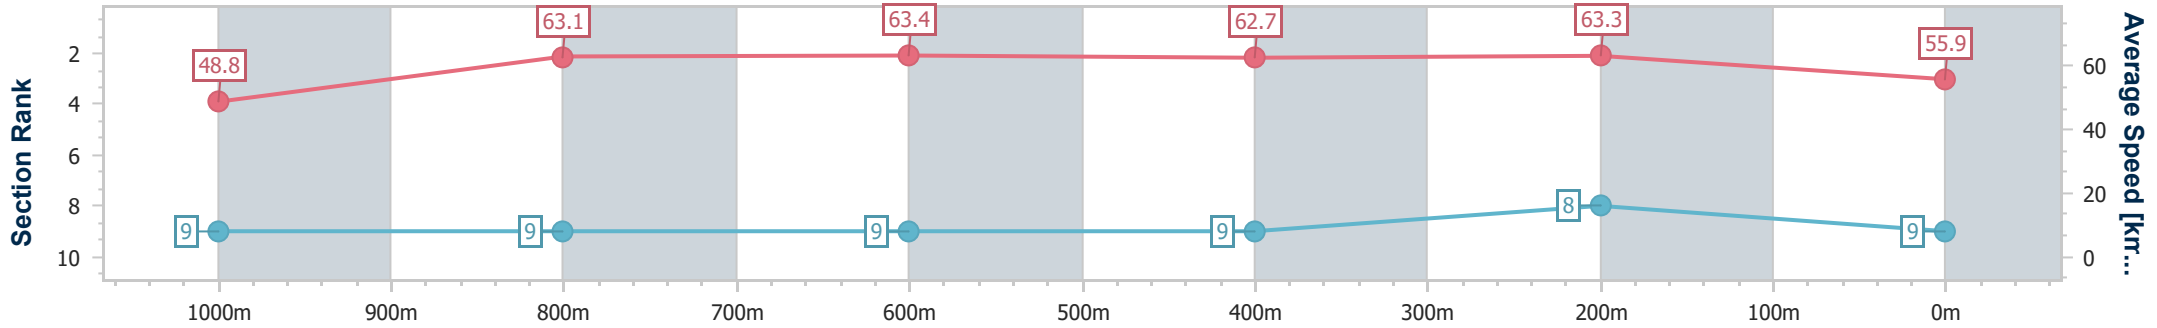

- [ ] Ranking at each section and finish
- .-.- No data available at this section
- NA No data available

Horse/Jockey Name	Bluestone Lane
Final Rank	9
Fastest Section Time (Section)	0:11.39 (400m)
Top Speed [km/h] (Section)	65.3 (400m)
Race State	Finished

### Eagle Farm QLD Professional

Race 5: XXXX BENCHMARK 70 Handicap - 1200m

03 July 2024 - 14:19

Track Rating: Heavy 9, Weather: Showers, Rail Position: +9m Entire

BRISBANE RACING CLUB

Section	Overall	1000m	800m	600m	400m	200m
Section Times	1:13.62 [9] (0:14.83)	0:58.79 [9] (0:11.56)	0:47.23 [9] (0:11.46)	0:35.77 [9] (0:11.54)	0:24.23 [9] (0:11.39)	0:12.84 [8] (0:12.84)
Average Speed [km/h]	48.8	63.1	63.4	62.7	63.3	55.9
Top Speed [km/h]	62.4	64.3	64.1	64.9	65.3	60.9
Avg. Dist. to Rail [m]	5.2	3.1	1.7	1.2	3.0	2.9
Avg. Stride Freq. [Hz]	2.2	2.4	2.3	2.4	2.4	2.3
Avg. Stride Length [m]	6.2	7.3	7.5	7.4	7.4	6.9

- [ ] Ranking at each section and finish
- .-.- No data available at this section
- NA No data available