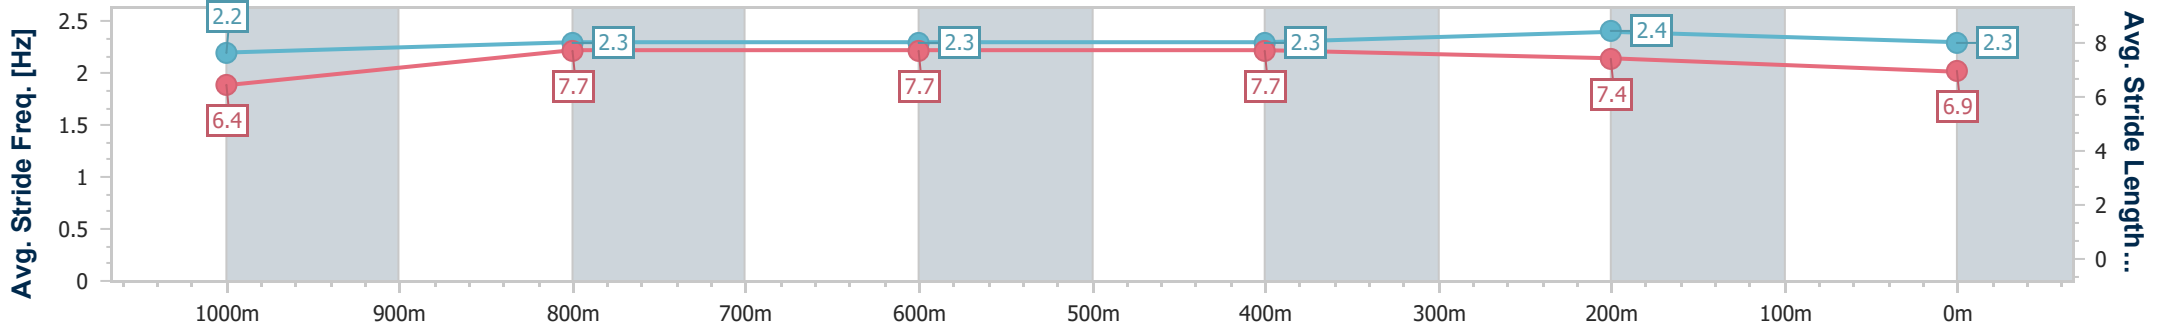

### Eagle Farm QLD Professional

Race 5: XXXX BENCHMARK 70 Handicap - 1200m

03 July 2024 - 14:19

Track Rating: Heavy 9, Weather: Showers, Rail Position: +9m Entire

BRISBANE RACING CLUB

Section	Overall	1000m	800m	600m	400m	200m
Section Times	1:13.22 [4] (0:14.47)	0:58.75 [7] (0:11.62)	0:47.13 [7] (0:11.67)	0:35.46 [8] (0:11.45)	0:24.01 [7] (0:11.31)	0:12.70 [6] (0:12.70)
Average Speed [km/h]	50.0	63.0	63.0	63.5	63.6	56.7
Top Speed [km/h]	63.6	64.5	64.6	65.9	65.3	61.1
Avg. Dist. to Rail [m]	5.8	3.6	4.4	1.9	5.9	6.0
Avg. Stride Freq. [Hz]	2.2	2.3	2.3	2.3	2.4	2.3
Avg. Stride Length [m]	6.4	7.7	7.7	7.7	7.4	6.9