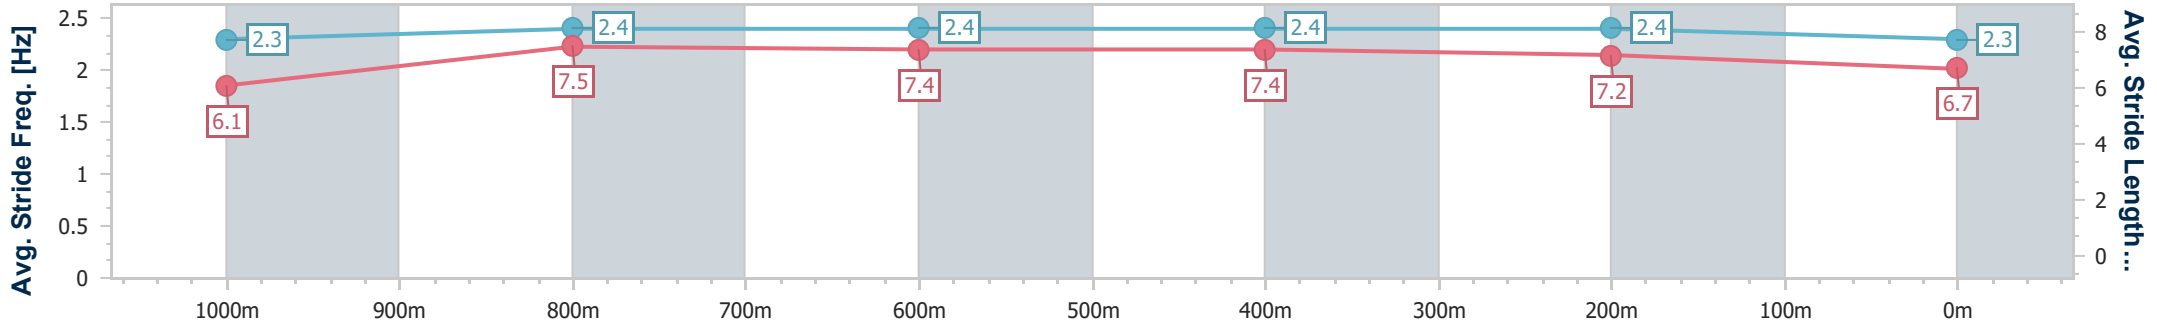

Eagle Farm QLD Professional

Race 5: XXXX BENCHMARK 70 Handicap - 1200m

03 July 2024 - 14:19

Track Rating: Heavy 9, Weather: Showers, Rail Position: +9m Entire

BRISBANE RACING CLUB

Section	Overall	1000m	800m	600m	400m	200m
Section Times	1:13.55 [8] (0:14.45)	0:59.10 [6] (0:11.40)	0:47.70 [6] (0:11.59)	0:36.11 [6] (0:11.57)	0:24.54 [6] (0:11.58)	0:12.96 [7] (0:12.96)
Average Speed [km/h]	50.0	63.8	62.7	63.0	62.0	55.6
Top Speed [km/h]	62.5	64.2	64.0	64.2	64.6	58.7
Avg. Dist. to Rail [m]	2.8	2.1	2.7	1.8	3.2	4.9
Avg. Stride Freq. [Hz]	2.3	2.4	2.4	2.4	2.4	2.3
Avg. Stride Length [m]	6.1	7.5	7.4	7.4	7.2	6.7

- [ ] Ranking at each section and finish
- .-.- No data available at this section
- NA No data available

Horse/Jockey Name	Bluestone Lane
Final Rank	9
Fastest Section Time (Section)	0:11.39 (400m)
Top Speed [km/h] (Section)	65.3 (400m)
Race State	Finished