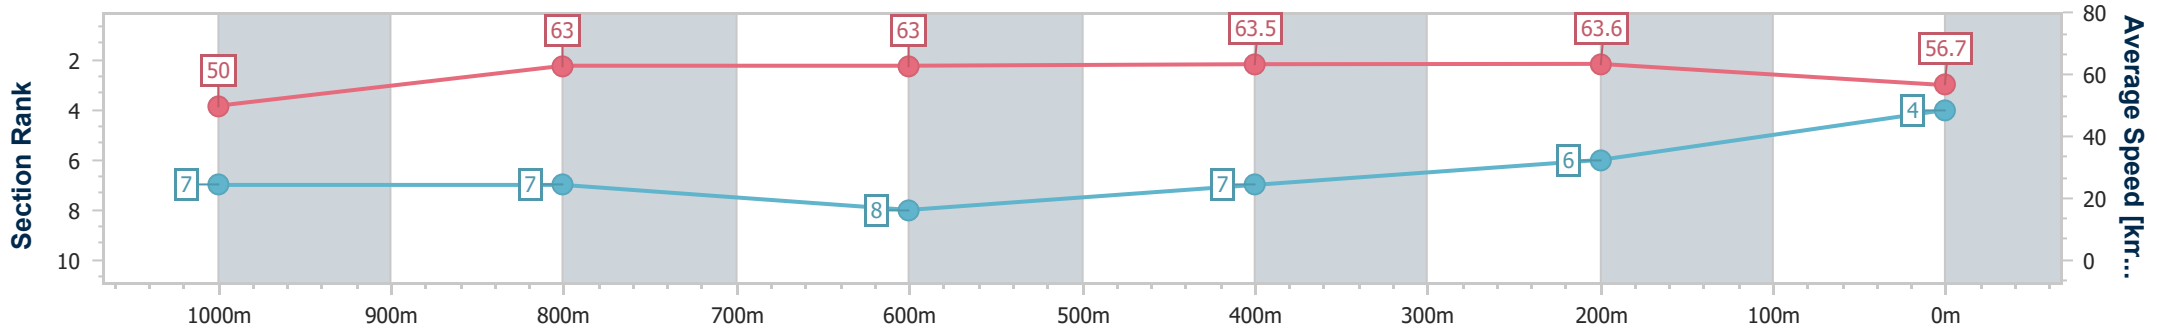

### Eagle Farm QLD Professional

Race 5: XXXX BENCHMARK 70 Handicap - 1200m

03 July 2024 - 14:19

Track Rating: Heavy 9, Weather: Showers, Rail Position: +9m Entire

BRISBANE RACING CLUB

Section	Overall	1000m	800m	600m	400m	200m
Section Times	1:13.22 [4] (0:14.47)	0:58.75 [7] (0:11.62)	0:47.13 [7] (0:11.67)	0:35.46 [8] (0:11.45)	0:24.01 [7] (0:11.31)	0:12.70 [6] (0:12.70)
Average Speed [km/h]	50.0	63.0	63.0	63.5	63.6	56.7
Top Speed [km/h]	63.6	64.5	64.6	65.9	65.3	61.1
Avg. Dist. to Rail [m]	5.8	3.6	4.4	1.9	5.9	6.0
Avg. Stride Freq. [Hz]	2.2	2.3	2.3	2.3	2.4	2.3
Avg. Stride Length [m]	6.4	7.7	7.7	7.7	7.4	6.9