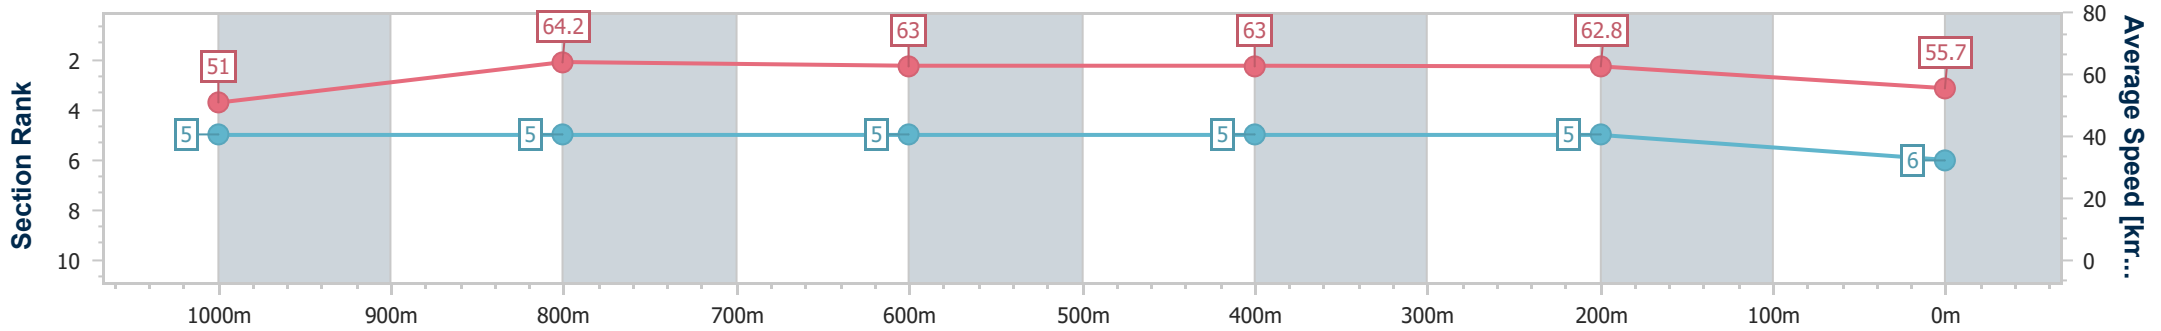

Eagle Farm QLD Professional

Race 5: XXXX BENCHMARK 70 Handicap - 1200m

03 July 2024 - 14:19

Track Rating: Heavy 9, Weather: Showers, Rail Position: +9m Entire

BRISBANE RACING CLUB

Section	Overall	1000m	800m	600m	400m	200m
Section Times	1:13.34 [6] (0:14.18)	0:59.16 [5] (0:11.46)	0:47.70 [5] (0:11.67)	0:36.03 [5] (0:11.60)	0:24.43 [5] (0:11.49)	0:12.94 [5] (0:12.94)
Average Speed [km/h]	51.0	64.2	63.0	63.0	62.8	55.7
Top Speed [km/h]	63.6	65.7	65.0	65.6	64.6	60.5
Avg. Dist. to Rail [m]	4.9	4.1	4.8	3.7	5.2	4.2
Avg. Stride Freq. [Hz]	2.2	2.3	2.3	2.3	2.4	2.3
Avg. Stride Length [m]	6.4	7.7	7.7	7.7	7.2	6.8