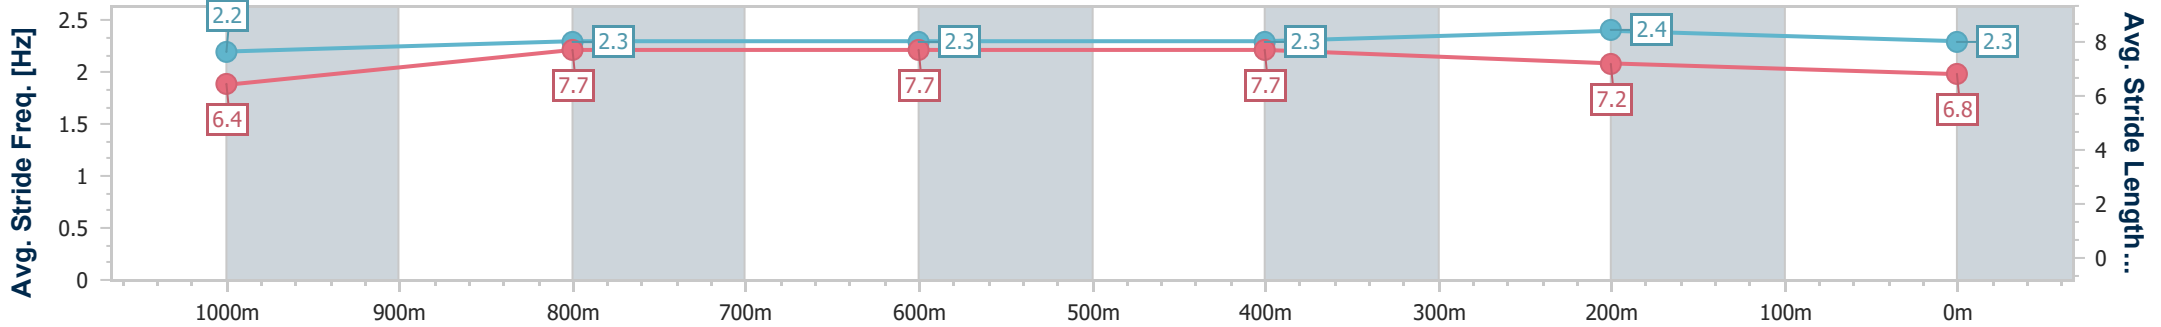

- [ ] Ranking at each section and finish
- .-.- No data available at this section
- NA No data available

Horse/Jockey Name	Beautantes
Final Rank	6
Fastest Section Time (Section)	0:11.46 (1000m)
Top Speed [km/h] (Section)	65.7 (1000m)
Race State	Finished

Eagle Farm QLD Professional

Race 5: XXXX BENCHMARK 70 Handicap - 1200m

03 July 2024 - 14:19

Track Rating: Heavy 9, Weather: Showers, Rail Position: +9m Entire

BRISBANE RACING CLUB

Section	Overall	1000m	800m	600m	400m	200m
Section Times	1:13.34 [6] (0:14.18)	0:59.16 [5] (0:11.46)	0:47.70 [5] (0:11.67)	0:36.03 [5] (0:11.60)	0:24.43 [5] (0:11.49)	0:12.94 [5] (0:12.94)
Average Speed [km/h]	51.0	64.2	63.0	63.0	62.8	55.7
Top Speed [km/h]	63.6	65.7	65.0	65.6	64.6	60.5
Avg. Dist. to Rail [m]	4.9	4.1	4.8	3.7	5.2	4.2
Avg. Stride Freq. [Hz]	2.2	2.3	2.3	2.3	2.4	2.3
Avg. Stride Length [m]	6.4	7.7	7.7	7.7	7.2	6.8