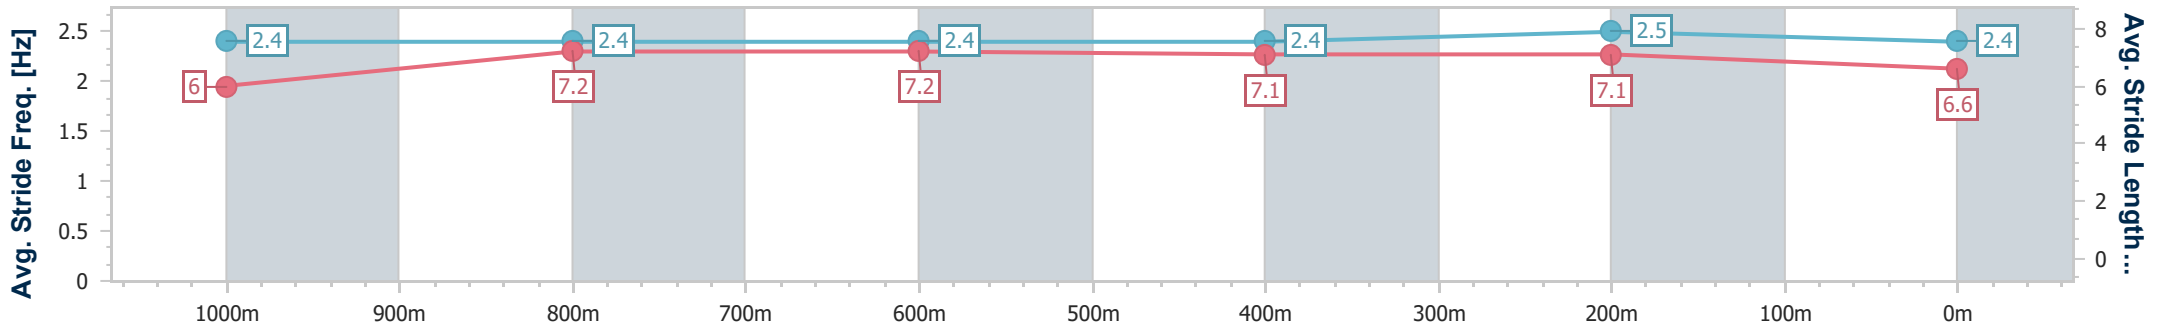

Eagle Farm QLD Professional

Race 5: XXXX BENCHMARK 70 Handicap - 1200m

03 July 2024 - 14:19

Track Rating: Heavy 9, Weather: Showers, Rail Position: +9m Entire

BRISBANE RACING CLUB

Section	Overall	1000m	800m	600m	400m	200m
Section Times	1:12.96 [2] (0:14.15)	0:58.81 [4] (0:11.38)	0:47.43 [4] (0:11.57)	0:35.86 [3] (0:11.57)	0:24.29 [3] (0:11.48)	0:12.81 [3] (0:12.81)
Average Speed [km/h]	50.9	63.9	62.7	62.3	62.8	56.1
Top Speed [km/h]	64.6	64.6	64.2	63.5	64.5	59.5
Avg. Dist. to Rail [m]	2.4	2.1	1.5	0.2	0.5	0.4
Avg. Stride Freq. [Hz]	2.4	2.4	2.4	2.4	2.5	2.4
Avg. Stride Length [m]	6.0	7.2	7.2	7.1	7.1	6.6