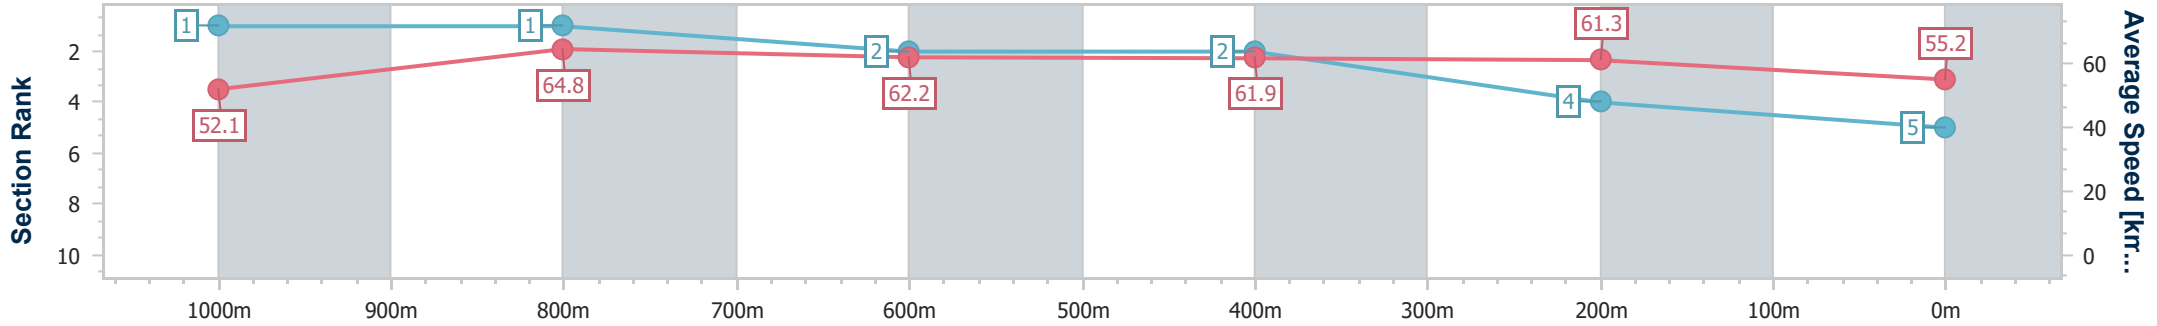

### Eagle Farm QLD Professional

Race 5: XXXX BENCHMARK 70 Handicap - 1200m

03 July 2024 - 14:19

Track Rating: Heavy 9, Weather: Showers, Rail Position: +9m Entire

BRISBANE RACING CLUB

Section	Overall	1000m	800m	600m	400m	200m
Section Times	1:13.29 [5] (0:13.85)	0:59.44 [1] (0:11.30)	0:48.14 [1] (0:11.69)	0:36.45 [2] (0:11.71)	0:24.74 [2] (0:11.75)	0:12.99 [4] (0:12.99)
Average Speed [km/h]	52.1	64.8	62.2	61.9	61.3	55.2
Top Speed [km/h]	65.0	65.2	63.5	62.5	63.2	58.8
Avg. Dist. to Rail [m]	4.9	3.0	2.7	1.2	1.8	1.6
Avg. Stride Freq. [Hz]	2.2	2.3	2.2	2.2	2.3	2.2
Avg. Stride Length [m]	6.5	7.9	7.7	7.7	7.4	7.0

- [ ] Ranking at each section and finish
- .-.- No data available at this section
- NA No data available

Horse/Jockey Name	Beautantes
Final Rank	6
Fastest Section Time (Section)	0:11.46 (1000m)
Top Speed [km/h] (Section)	65.7 (1000m)
Race State	Finished