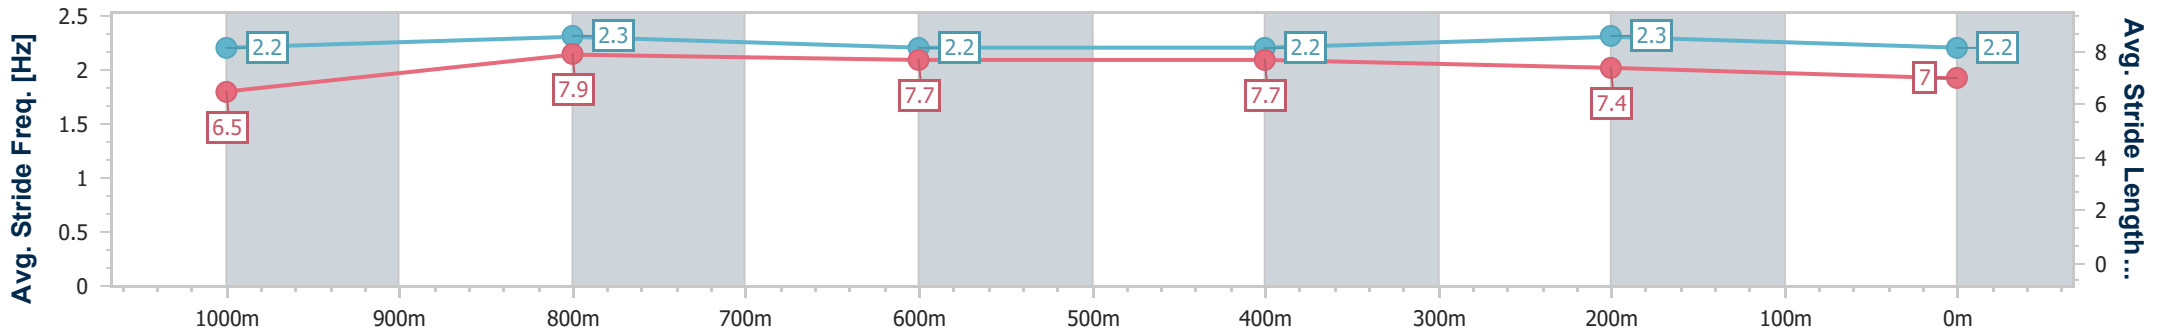

### Eagle Farm QLD Professional

Race 5: XXXX BENCHMARK 70 Handicap - 1200m

03 July 2024 - 14:19

Track Rating: Heavy 9, Weather: Showers, Rail Position: +9m Entire

BRISBANE RACING CLUB

Section	Overall	1000m	800m	600m	400m	200m
Section Times	1:13.29 [5] (0:13.85)	0:59.44 [1] (0:11.30)	0:48.14 [1] (0:11.69)	0:36.45 [2] (0:11.71)	0:24.74 [2] (0:11.75)	0:12.99 [4] (0:12.99)
Average Speed [km/h]	52.1	64.8	62.2	61.9	61.3	55.2
Top Speed [km/h]	65.0	65.2	63.5	62.5	63.2	58.8
Avg. Dist. to Rail [m]	4.9	3.0	2.7	1.2	1.8	1.6
Avg. Stride Freq. [Hz]	2.2	2.3	2.2	2.2	2.3	2.2
Avg. Stride Length [m]	6.5	7.9	7.7	7.7	7.4	7.0

- [ ] Ranking at each section and finish
- .-.- No data available at this section
- NA No data available

Horse/Jockey Name	Beautantes
Final Rank	6
Fastest Section Time (Section)	0:11.46 (1000m)
Top Speed [km/h] (Section)	65.7 (1000m)
Race State	Finished