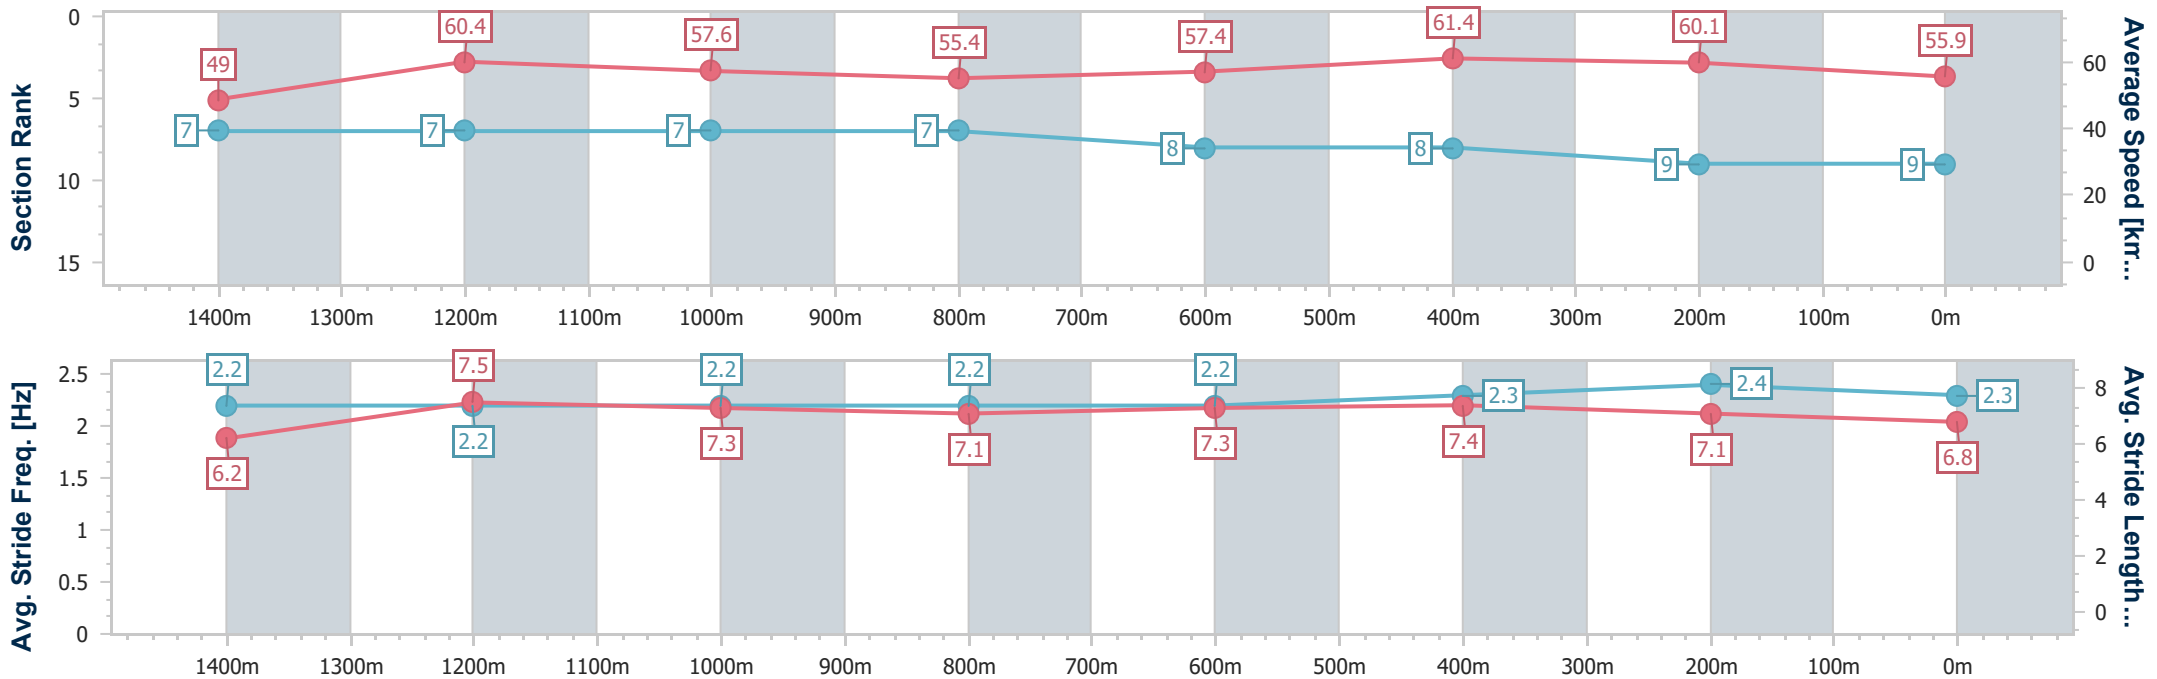

Eagle Farm QLD Professional  
 Race 4: CASCADE Maiden Plate - 1600m  
 03 July 2024 - 13:44  
 Track Rating: Heavy 9, Weather: Showers, Rail Position: +9m Entire

BRISBANE  
 RACING CLUB

Section	Overall	1400m	1200m	1000m	800m	600m	400m	200m
Section Times	1:41.45 [8] (0:14.92)	1:26.53 [9] (0:12.06)	1:14.47 [10] (0:12.48)	1:01.99 [10] (0:13.21)	0:48.78 [10] (0:12.60)	0:36.18 [10] (0:11.64)	0:24.54 [9] (0:11.70)	0:12.84 [8] (0:12.84)
Average Speed [km/h]	48.7	59.7	57.9	55.3	57.9	62.4	61.5	56.6
Top Speed [km/h]	60.6	61.0	59.0	56.8	60.2	64.4	63.3	59.9
Avg. Dist. to Rail [m]	7.6	3.1	2.8	3.5	2.5	2.5	6.5	7.5
Avg. Stride Freq. [Hz]	2.2	2.2	2.2	2.2	2.2	2.4	2.4	2.3
Avg. Stride Length [m]	6.2	7.3	7.2	7.0	7.3	7.3	7.2	6.8

- [ ] Ranking at each section and finish
- .-.- No data available at this section
- NA No data available

Horse/Jockey Name	Sunchelle
Final Rank	9
Fastest Section Time (Section)	0:11.80 (600m)
Top Speed [km/h] (Section)	62.4 (600m)
Race State	Finished

Eagle Farm QLD Professional  
 Race 4: CASCADE Maiden Plate - 1600m  
 03 July 2024 - 13:44

BRISBANE  
 RACING CLUB

Track Rating: Heavy 9, Weather: Showers, Rail Position: +9m Entire

Section	Overall	1400m	1200m	1000m	800m	600m	400m	200m
Section Times	1:41.81 [9] (0:14.76)	1:27.05 [7] (0:11.93)	1:15.12 [7] (0:12.49)	1:02.63 [7] (0:13.21)	0:49.42 [7] (0:12.67)	0:36.75 [8] (0:11.80)	0:24.95 [8] (0:11.96)	0:12.99 [9] (0:12.99)
Average Speed [km/h]	49.0	60.4	57.6	55.4	57.4	61.4	60.1	55.9
Top Speed [km/h]	62.0	61.8	58.8	57.2	59.0	62.4	61.5	58.2
Avg. Dist. to Rail [m]	2.8	2.2	2.5	2.8	2.5	1.2	0.7	0.3
Avg. Stride Freq. [Hz]	2.2	2.2	2.2	2.2	2.2	2.3	2.4	2.3
Avg. Stride Length [m]	6.2	7.5	7.3	7.1	7.3	7.4	7.1	6.8