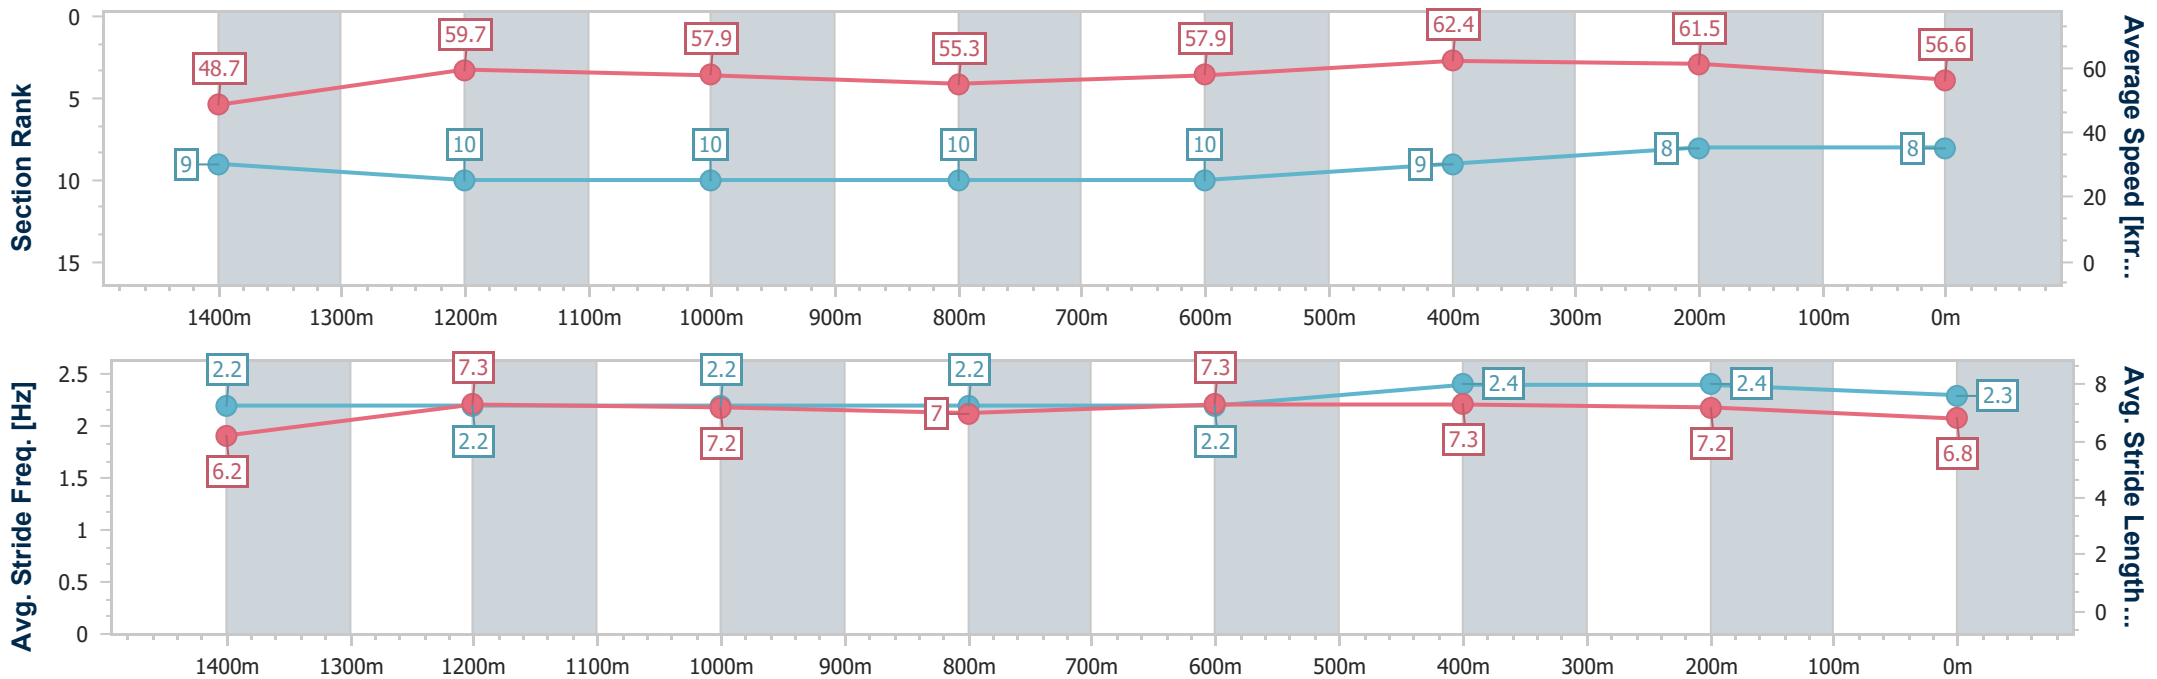

Eagle Farm QLD Professional  
Race 4: CASCADE Maiden Plate - 1600m

03 July 2024 - 13:44

BRISBANE RACING CLUB

Track Rating: Heavy 9, Weather: Showers, Rail Position: +9m Entire

Section	Overall	1400m	1200m	1000m	800m	600m	400m	200m
Section Times	1:41.23 [7] (0:14.72)	1:26.51 [6] (0:11.67)	1:14.84 [4] (0:12.58)	1:02.26 [5] (0:13.17)	0:49.09 [5] (0:12.55)	0:36.54 [5] (0:11.65)	0:24.89 [5] (0:11.69)	0:13.20 [4] (0:13.20)
Average Speed [km/h]	49.1	62.0	57.2	55.7	57.8	62.4	61.7	54.7
Top Speed [km/h]	61.3	63.4	60.8	56.5	60.6	64.0	63.9	57.6
Avg. Dist. to Rail [m]	6.4	3.6	3.2	3.5	1.8	2.3	5.4	5.1
Avg. Stride Freq. [Hz]	2.2	2.3	2.2	2.1	2.2	2.3	2.4	2.3
Avg. Stride Length [m]	6.4	7.6	7.2	7.2	7.3	7.4	7.2	6.6

- [ ] Ranking at each section and finish
- .-.- No data available at this section
- NA No data available

Horse/Jockey Name	National Interest
Final Rank	8
Fastest Section Time (Section)	0:11.64 (600m)
Top Speed [km/h] (Section)	64.4 (600m)
Race State	Finished

Eagle Farm QLD Professional  
 Race 4: CASCADE Maiden Plate - 1600m  
 03 July 2024 - 13:44  
 Track Rating: Heavy 9, Weather: Showers, Rail Position: +9m Entire

BRISBANE  
 RACING CLUB

Section	Overall	1400m	1200m	1000m	800m	600m	400m	200m
Section Times	1:41.45 [8] (0:14.92)	1:26.53 [9] (0:12.06)	1:14.47 [10] (0:12.48)	1:01.99 [10] (0:13.21)	0:48.78 [10] (0:12.60)	0:36.18 [10] (0:11.64)	0:24.54 [9] (0:11.70)	0:12.84 [8] (0:12.84)
Average Speed [km/h]	48.7	59.7	57.9	55.3	57.9	62.4	61.5	56.6
Top Speed [km/h]	60.6	61.0	59.0	56.8	60.2	64.4	63.3	59.9
Avg. Dist. to Rail [m]	7.6	3.1	2.8	3.5	2.5	2.5	6.5	7.5
Avg. Stride Freq. [Hz]	2.2	2.2	2.2	2.2	2.2	2.4	2.4	2.3
Avg. Stride Length [m]	6.2	7.3	7.2	7.0	7.3	7.3	7.2	6.8