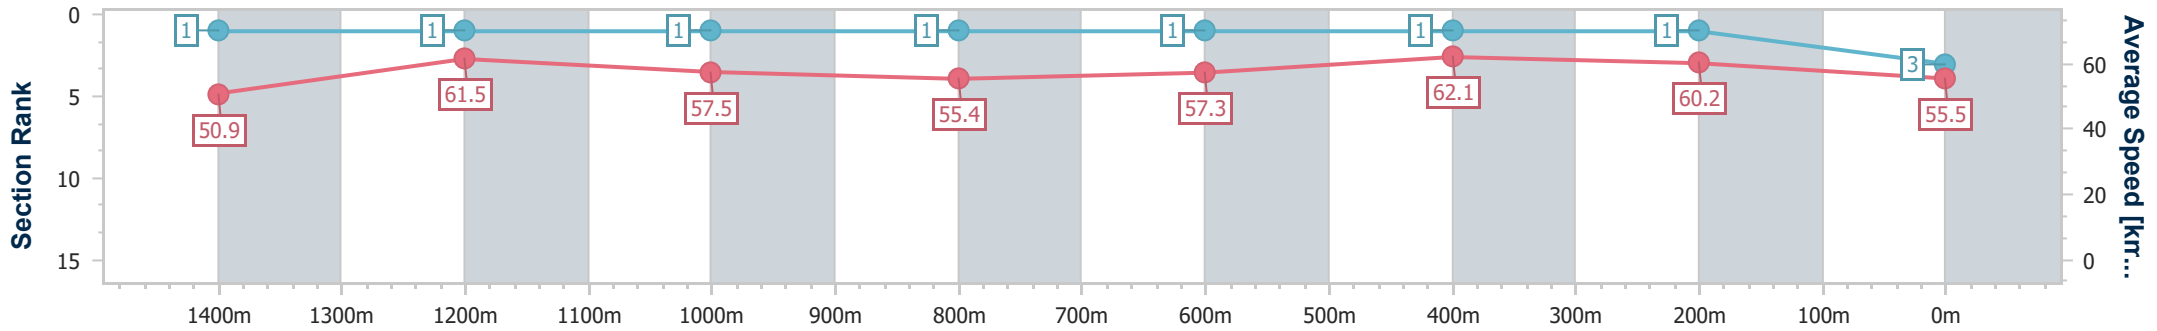

Eagle Farm QLD Professional  
Race 4: CASCADE Maiden Plate - 1600m

03 July 2024 - 13:44

BRISBANE RACING CLUB

Track Rating: Heavy 9, Weather: Showers, Rail Position: +9m Entire

Section	Overall	1400m	1200m	1000m	800m	600m	400m	200m
Section Times	1:40.73 [3] (0:14.15)	1:26.58 [1] (0:11.73)	1:14.85 [1] (0:12.53)	1:02.32 [1] (0:13.15)	0:49.17 [1] (0:12.61)	0:36.56 [1] (0:11.59)	0:24.97 [1] (0:11.93)	0:13.04 [1] (0:13.04)
Average Speed [km/h]	50.9	61.5	57.5	55.4	57.3	62.1	60.2	55.5
Top Speed [km/h]	62.7	62.6	58.9	55.5	60.1	62.8	62.3	58.5
Avg. Dist. to Rail [m]	3.1	1.4	2.0	1.9	0.8	0.3	0.4	0.4
Avg. Stride Freq. [Hz]	2.2	2.2	2.1	2.1	2.1	2.2	2.2	2.1
Avg. Stride Length [m]	6.5	7.6	7.4	7.3	7.5	7.7	7.6	7.1