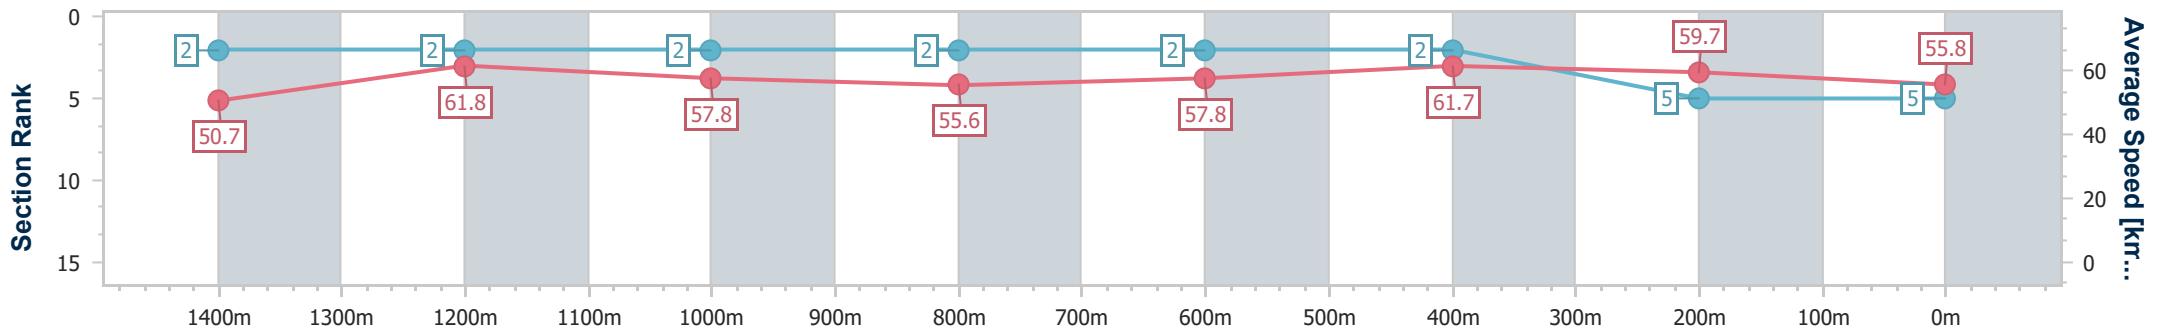

Horse/Jockey Name	Gavin
Final Rank	5
Fastest Section Time (Section)	0:11.70 (1400m)
Top Speed [km/h] (Section)	65.3 (1400m)
Race State	Finished

Eagle Farm QLD Professional
Race 4: CASCADE Maiden Plate - 1600m
03 July 2024 - 13:44
Track Rating: Heavy 9, Weather: Showers, Rail Position: +9m Entire

BRISBANE RACING CLUB

Section	Overall	1400m	1200m	1000m	800m	600m	400m	200m
Section Times	1:41.03 [5] (0:14.25)	1:26.78 [2] (0:11.70)	1:15.08 [2] (0:12.50)	1:02.58 [2] (0:13.16)	0:49.42 [2] (0:12.60)	0:36.82 [2] (0:11.76)	0:25.06 [2] (0:12.09)	0:12.97 [5] (0:12.97)
Average Speed [km/h]	50.7	61.8	57.8	55.6	57.8	61.7	59.7	55.8
Top Speed [km/h]	63.5	65.3	58.9	56.2	60.4	62.2	61.7	58.4
Avg. Dist. to Rail [m]	6.5	3.7	3.0	3.2	2.3	1.9	3.6	4.3
Avg. Stride Freq. [Hz]	2.3	2.3	2.2	2.1	2.2	2.3	2.4	2.4
Avg. Stride Length [m]	6.2	7.3	7.3	7.2	7.2	7.3	6.9	6.5

- [ ] Ranking at each section and finish
- -.-.-.- No data available at this section
- NA No data available