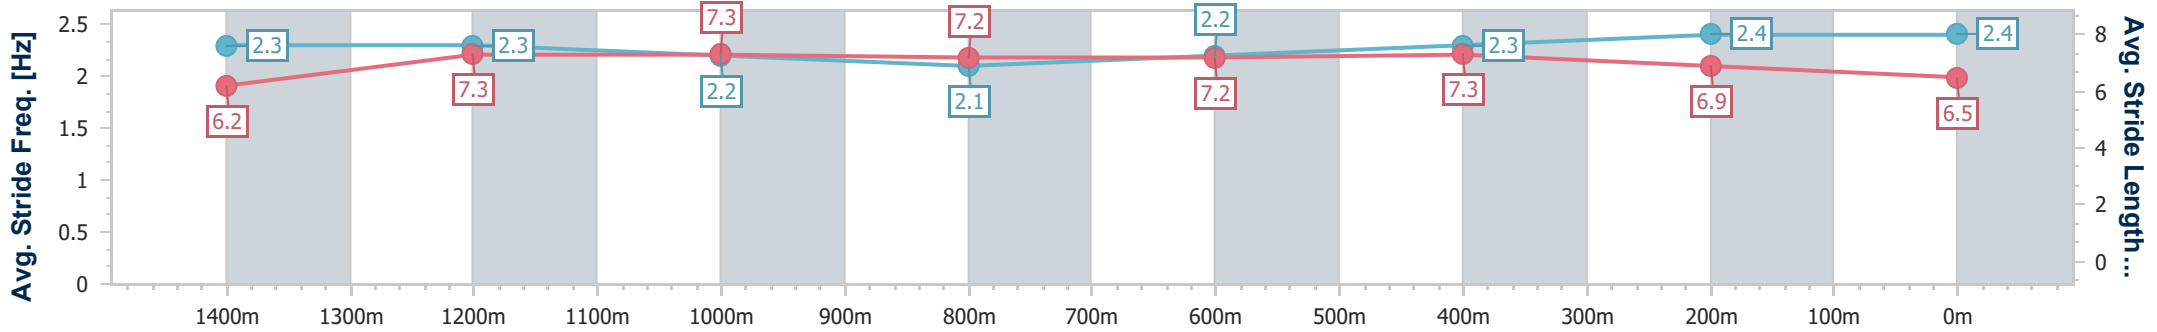

Horse/Jockey Name	Gavin
Final Rank	5
Fastest Section Time (Section)	0:11.70 (1400m)
Top Speed [km/h] (Section)	65.3 (1400m)
Race State	Finished

Eagle Farm QLD Professional
Race 4: CASCADE Maiden Plate - 1600m
03 July 2024 - 13:44
Track Rating: Heavy 9, Weather: Showers, Rail Position: +9m Entire

BRISBANE RACING CLUB

Section	Overall	1400m	1200m	1000m	800m	600m	400m	200m
Section Times	1:41.03 [5] (0:14.25)	1:26.78 [2] (0:11.70)	1:15.08 [2] (0:12.50)	1:02.58 [2] (0:13.16)	0:49.42 [2] (0:12.60)	0:36.82 [2] (0:11.76)	0:25.06 [2] (0:12.09)	0:12.97 [5] (0:12.97)
Average Speed [km/h]	50.7	61.8	57.8	55.6	57.8	61.7	59.7	55.8
Top Speed [km/h]	63.5	65.3	58.9	56.2	60.4	62.2	61.7	58.4
Avg. Dist. to Rail [m]	6.5	3.7	3.0	3.2	2.3	1.9	3.6	4.3
Avg. Stride Freq. [Hz]	2.3	2.3	2.2	2.1	2.2	2.3	2.4	2.4
Avg. Stride Length [m]	6.2	7.3	7.3	7.2	7.2	7.3	6.9	6.5

- [ ] Ranking at each section and finish
- -.-.-.- No data available at this section
- NA No data available