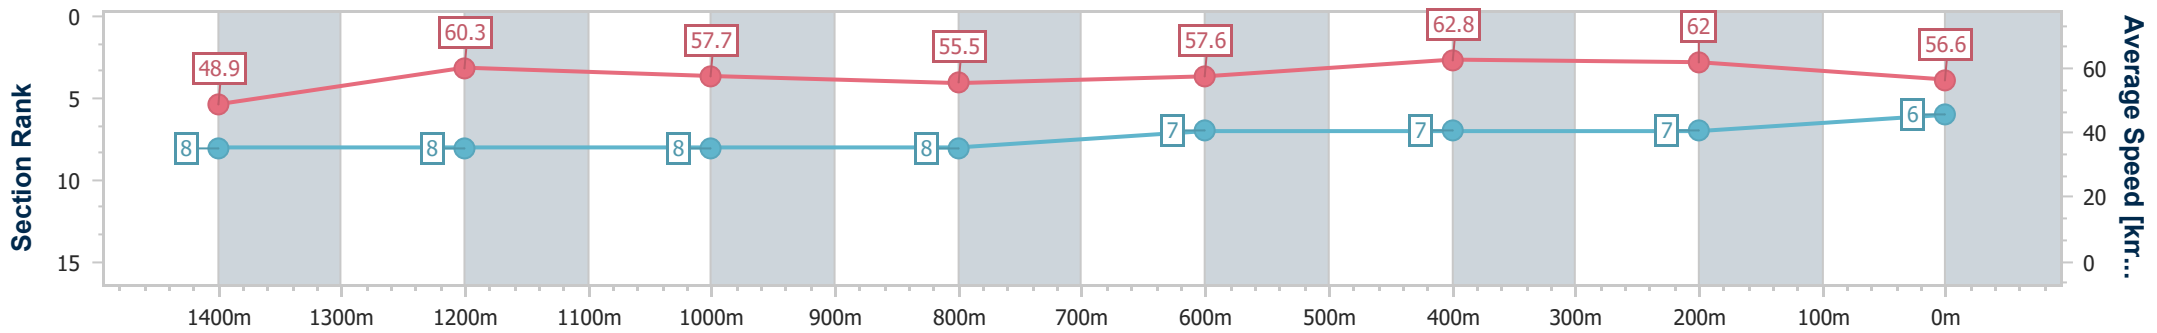

Horse/Jockey Name	Eastown
Final Rank	6
Fastest Section Time (Section)	0:11.60 (600m)
Top Speed [km/h] (Section)	64.2 (600m)
Race State	Finished

Eagle Farm QLD Professional
Race 4: CASCADE Maiden Plate - 1600m
03 July 2024 - 13:44
Track Rating: Heavy 9, Weather: Showers, Rail Position: +9m Entire

BRISBANE
RACING CLUB

Section	Overall	1400m	1200m	1000m	800m	600m	400m	200m
Section Times	1:41.09 [6] (0:14.77)	1:26.32 [8] (0:11.94)	1:14.38 [8] (0:12.56)	1:01.82 [8] (0:13.20)	0:48.62 [8] (0:12.58)	0:36.04 [7] (0:11.60)	0:24.44 [7] (0:11.62)	0:12.82 [7] (0:12.82)
Average Speed [km/h]	48.9	60.3	57.7	55.5	57.6	62.8	62.0	56.6
Top Speed [km/h]	61.2	61.3	59.4	56.9	59.6	64.2	64.2	59.8
Avg. Dist. to Rail [m]	4.8	3.4	4.1	3.8	1.7	2.6	7.9	6.4
Avg. Stride Freq. [Hz]	2.1	2.2	2.1	2.1	2.1	2.3	2.3	2.2
Avg. Stride Length [m]	6.5	7.7	7.4	7.4	7.5	7.7	7.6	7.1

- [ ] Ranking at each section and finish
- -.-.- No data available at this section
- NA No data available