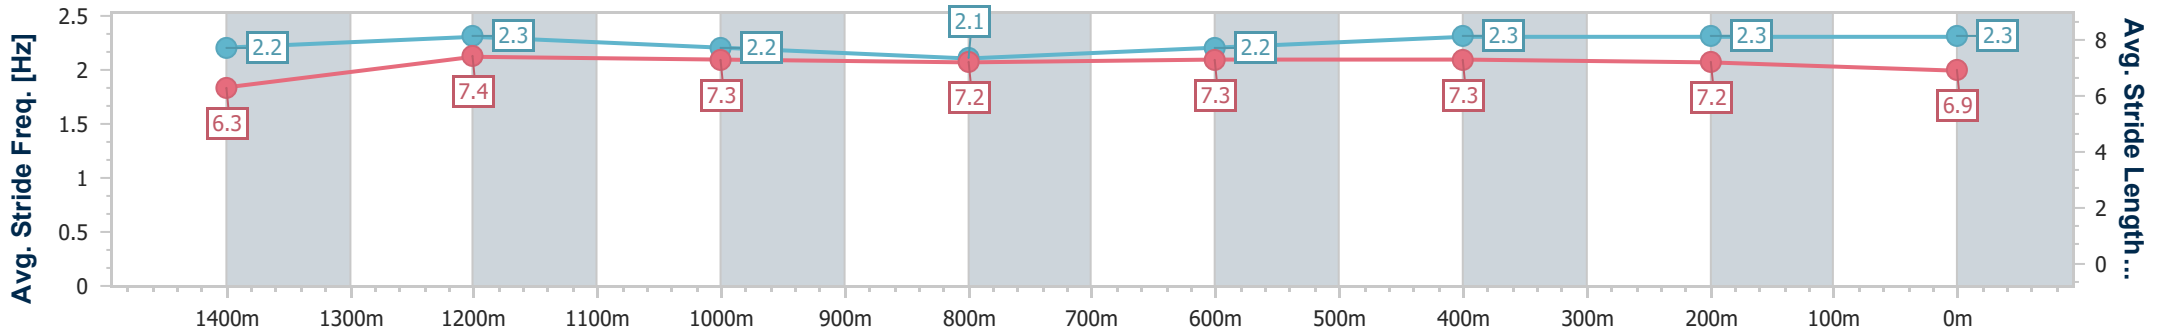

Horse/Jockey Name	Miss Dynamo
Final Rank	2
Fastest Section Time (Section)	0:11.76 (600m)
Top Speed [km/h] (Section)	63.1 (400m)
Race State	Finished

Eagle Farm QLD Professional
Race 4: CASCADE Maiden Plate - 1600m
03 July 2024 - 13:44
Track Rating: Heavy 9, Weather: Showers, Rail Position: +9m Entire

BRISBANE
RACING CLUB

Section	Overall	1400m	1200m	1000m	800m	600m	400m	200m
Section Times	1:40.67 [2] (0:14.62)	1:26.05 [5] (0:11.89)	1:14.16 [5] (0:12.43)	1:01.73 [4] (0:12.93)	0:48.80 [4] (0:12.60)	0:36.20 [3] (0:11.76)	0:24.44 [3] (0:11.78)	0:12.66 [3] (0:12.66)
Average Speed [km/h]	49.5	60.5	58.1	56.0	57.5	61.6	61.1	57.3
Top Speed [km/h]	61.8	61.6	60.5	57.5	59.5	63.1	63.1	59.3
Avg. Dist. to Rail [m]	2.1	2.2	1.8	1.8	1.2	1.1	1.6	1.1
Avg. Stride Freq. [Hz]	2.2	2.3	2.2	2.1	2.2	2.3	2.3	2.3
Avg. Stride Length [m]	6.3	7.4	7.3	7.2	7.3	7.3	7.2	6.9

- [ ] Ranking at each section and finish
- -.-.- No data available at this section
- NA No data available