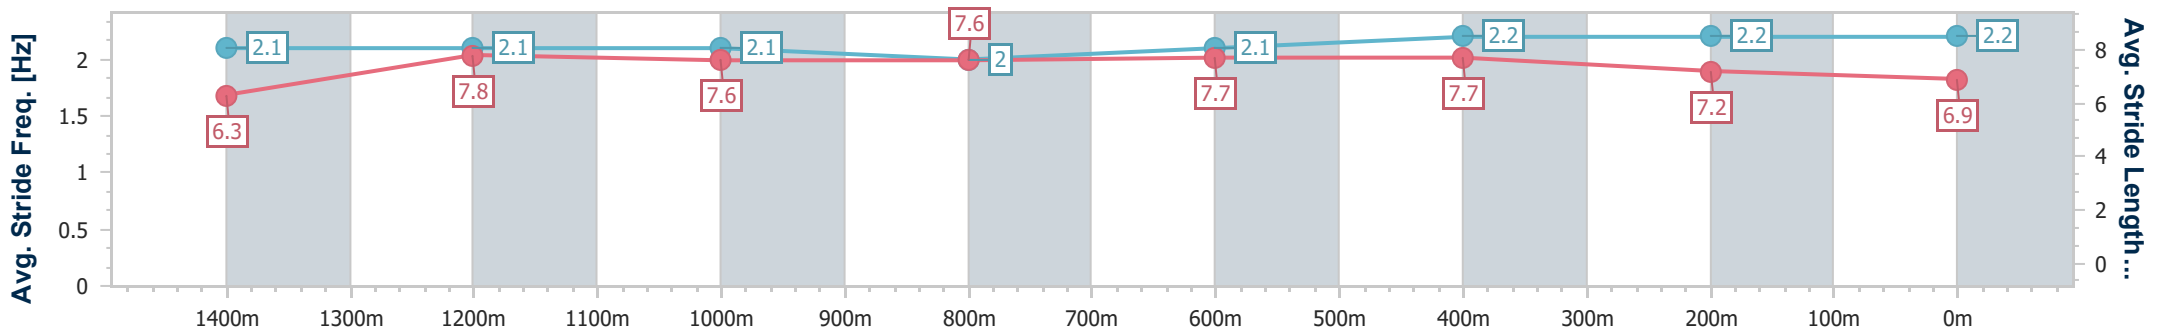

- [ ] Ranking at each section and finish
- .-.- No data available at this section
- NA No data available

Horse/Jockey Name	Smelter
Final Rank	11
Fastest Section Time (Section)	0:11.86 (600m)
Top Speed [km/h] (Section)	61.8 (600m)
Race State	Finished

Eagle Farm QLD Professional  
 Race 4: CASCADE Maiden Plate - 1600m  
 03 July 2024 - 13:44

BRISBANE RACING CLUB

Track Rating: Heavy 9, Weather: Showers, Rail Position: +9m Entire

Section	Overall	1400m	1200m	1000m	800m	600m	400m	200m
Section Times	1:43.08 [11] (0:14.98)	1:28.10 [11] (0:12.22)	1:15.88 [11] (0:12.61)	1:03.27 [11] (0:13.17)	0:50.10 [11] (0:12.54)	0:37.56 [11] (0:11.86)	0:25.70 [11] (0:12.29)	0:13.41 [11] (0:13.41)
Average Speed [km/h]	48.4	59.3	57.2	55.4	57.7	60.9	58.6	54.0
Top Speed [km/h]	59.4	59.3	58.9	56.9	61.1	61.8	60.9	57.9
Avg. Dist. to Rail [m]	9.1	4.3	3.5	3.0	0.8	1.3	5.4	4.5
Avg. Stride Freq. [Hz]	2.1	2.1	2.1	2.0	2.1	2.2	2.2	2.2
Avg. Stride Length [m]	6.3	7.8	7.6	7.6	7.7	7.7	7.2	6.9