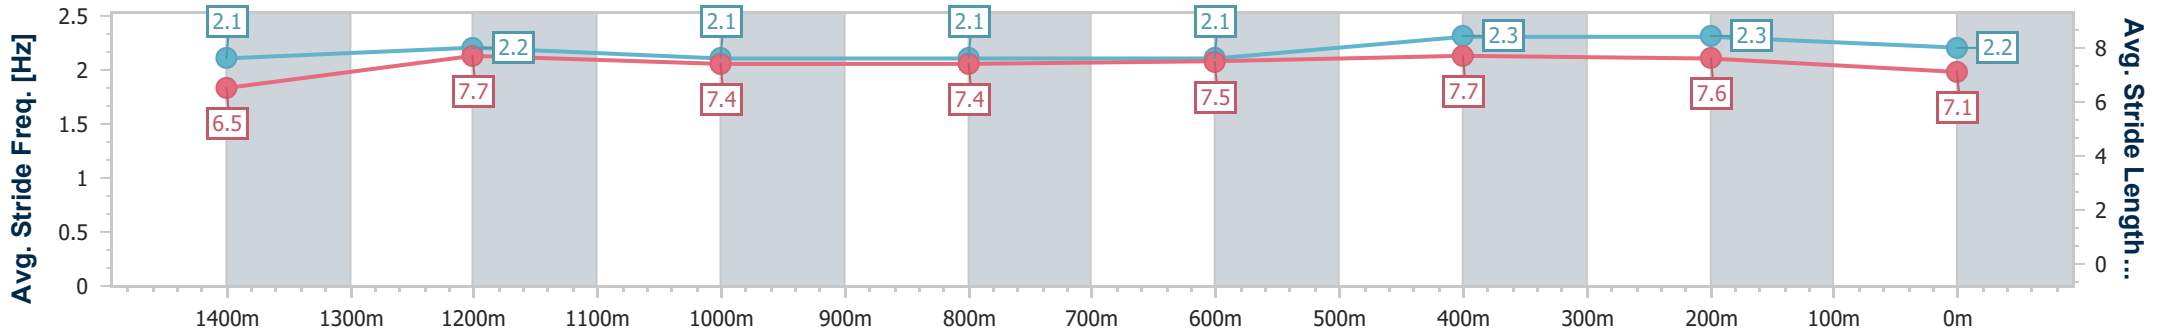

- [ ] Ranking at each section and finish
- .-.-.- No data available at this section
- NA No data available

Horse/Jockey Name	Eastown
Final Rank	6
Fastest Section Time (Section)	0:11.60 (600m)
Top Speed [km/h] (Section)	64.2 (600m)
Race State	Finished

Eagle Farm QLD Professional  
 Race 4: CASCADE Maiden Plate - 1600m  
 03 July 2024 - 13:44  
 Track Rating: Heavy 9, Weather: Showers, Rail Position: +9m Entire

BRISBANE  
RACING CLUB

Section	Overall	1400m	1200m	1000m	800m	600m	400m	200m
Section Times	1:41.09 [6] (0:14.77)	1:26.32 [8] (0:11.94)	1:14.38 [8] (0:12.56)	1:01.82 [8] (0:13.20)	0:48.62 [8] (0:12.58)	0:36.04 [7] (0:11.60)	0:24.44 [7] (0:11.62)	0:12.82 [7] (0:12.82)
Average Speed [km/h]	48.9	60.3	57.7	55.5	57.6	62.8	62.0	56.6
Top Speed [km/h]	61.2	61.3	59.4	56.9	59.6	64.2	64.2	59.8
Avg. Dist. to Rail [m]	4.8	3.4	4.1	3.8	1.7	2.6	7.9	6.4
Avg. Stride Freq. [Hz]	2.1	2.2	2.1	2.1	2.1	2.3	2.3	2.2
Avg. Stride Length [m]	6.5	7.7	7.4	7.4	7.5	7.7	7.6	7.1