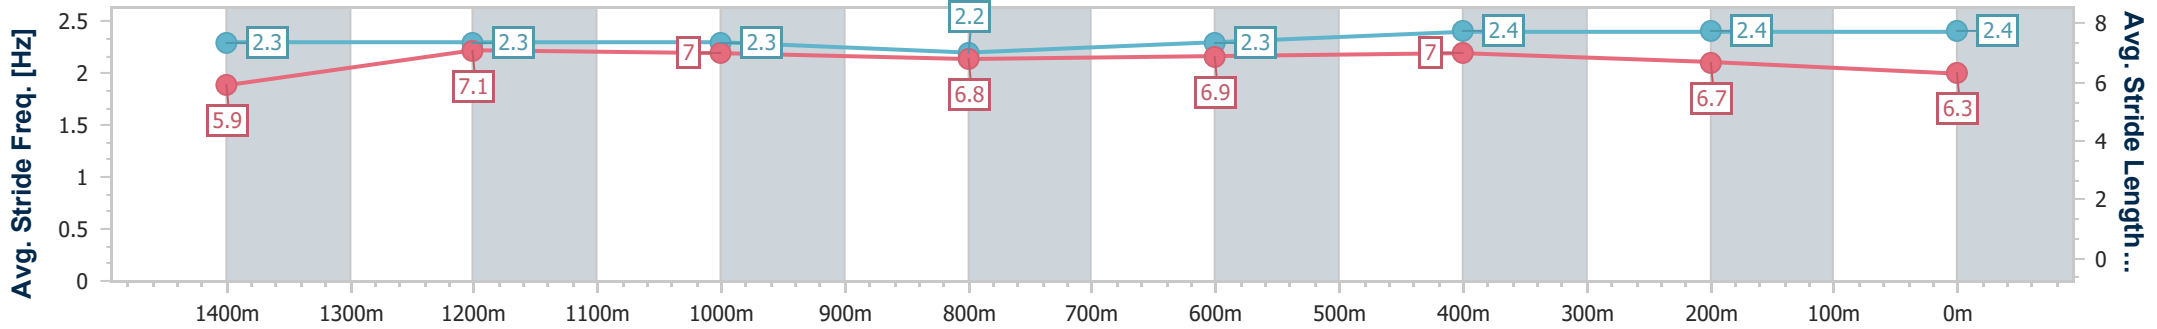

- [ ] Ranking at each section and finish
- .-.- No data available at this section
- NA No data available

Horse/Jockey Name	Call Me Crazy
Final Rank	10
Fastest Section Time (Section)	0:11.96 (1400m)
Top Speed [km/h] (Section)	62.1 (Overall)
Race State	Finished

Eagle Farm QLD Professional  
 Race 4: CASCADE Maiden Plate - 1600m  
 03 July 2024 - 13:44

BRISBANE  
 RACING CLUB

Track Rating: Heavy 9, Weather: Showers, Rail Position: +9m Entire

Section	Overall	1400m	1200m	1000m	800m	600m	400m	200m
Section Times	1:42.71 [10] (0:14.96)	1:27.75 [10] (0:11.96)	1:15.79 [9] (0:12.41)	1:03.38 [9] (0:13.23)	0:50.15 [9] (0:12.68)	0:37.47 [9] (0:12.01)	0:25.46 [10] (0:12.32)	0:13.14 [10] (0:13.14)
Average Speed [km/h]	48.3	60.1	58.2	55.1	57.6	60.6	58.4	55.3
Top Speed [km/h]	62.1	62.0	58.4	56.8	59.6	61.4	59.5	57.3
Avg. Dist. to Rail [m]	4.5	1.4	1.5	3.3	2.9	1.7	2.5	1.1
Avg. Stride Freq. [Hz]	2.3	2.3	2.3	2.2	2.3	2.4	2.4	2.4
Avg. Stride Length [m]	5.9	7.1	7.0	6.8	6.9	7.0	6.7	6.3