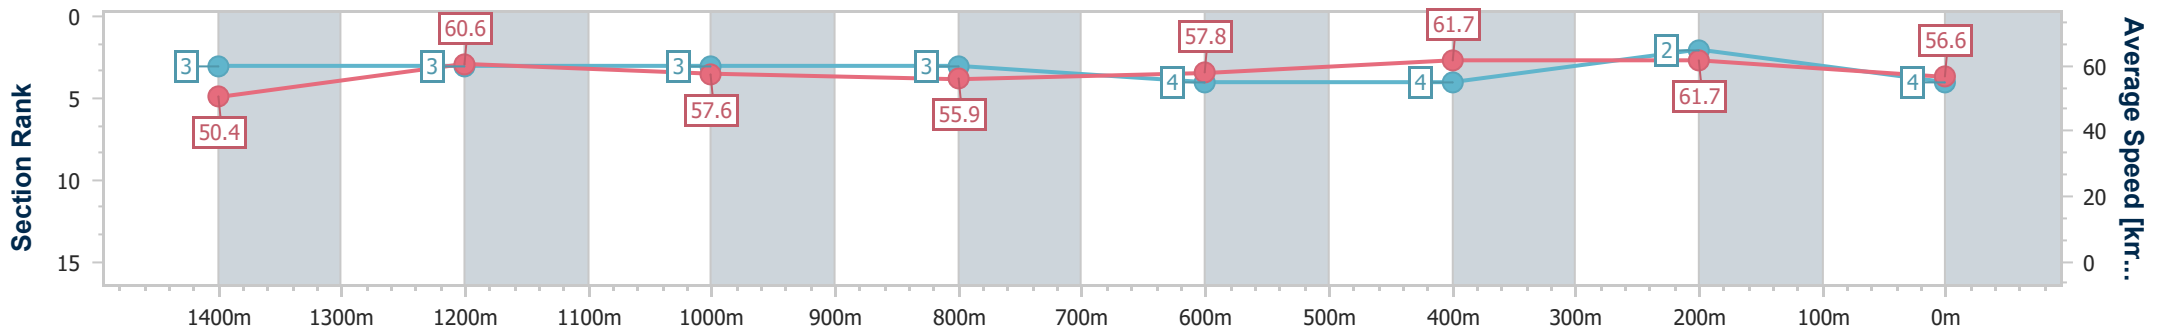

Eagle Farm QLD Professional  
 Race 4: CASCADE Maiden Plate - 1600m  
 03 July 2024 - 13:44  
 Track Rating: Heavy 9, Weather: Showers, Rail Position: +9m Entire

BRISBANE RACING CLUB

Section	Overall	1400m	1200m	1000m	800m	600m	400m	200m
Section Times	1:40.79 [4] (0:14.32)	1:26.47 [3] (0:11.93)	1:14.54 [3] (0:12.52)	1:02.02 [3] (0:13.08)	0:48.94 [3] (0:12.64)	0:36.30 [4] (0:11.78)	0:24.52 [4] (0:11.71)	0:12.81 [2] (0:12.81)
Average Speed [km/h]	50.4	60.6	57.6	55.9	57.8	61.7	61.7	56.6
Top Speed [km/h]	61.8	61.7	59.1	56.7	59.7	62.7	63.0	58.5
Avg. Dist. to Rail [m]	4.7	2.8	3.0	3.2	3.1	2.6	4.3	4.0
Avg. Stride Freq. [Hz]	2.2	2.2	2.3	2.2	2.2	2.4	2.4	2.3
Avg. Stride Length [m]	6.4	7.5	7.1	7.0	7.1	7.3	7.1	6.7