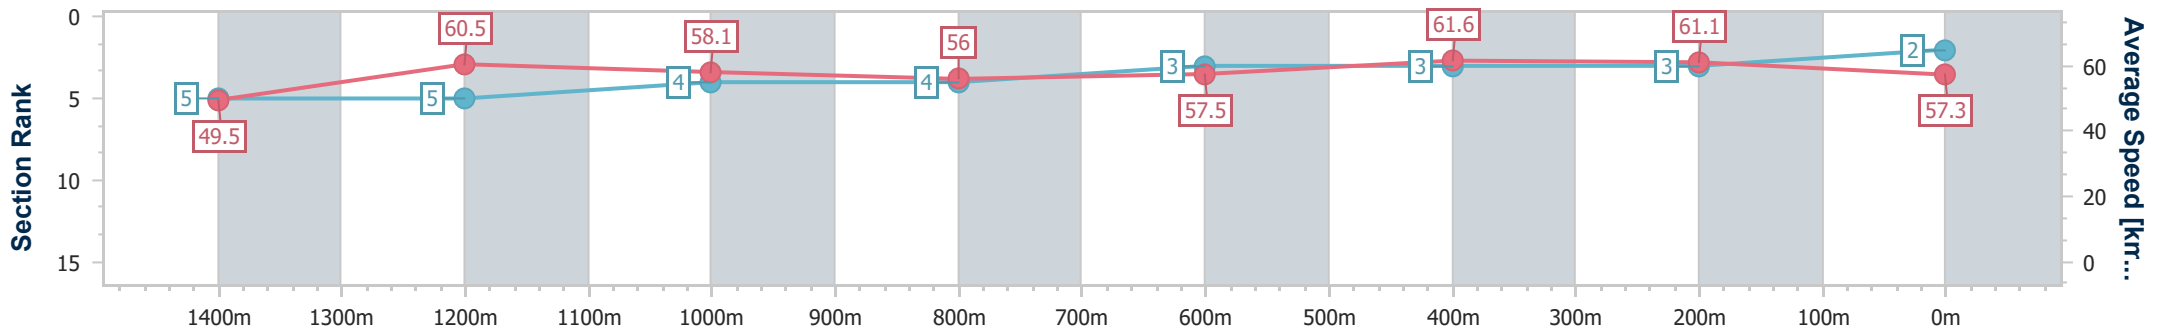

Horse/Jockey Name	Miss Dynamo
Final Rank	2
Fastest Section Time (Section)	0:11.76 (600m)
Top Speed [km/h] (Section)	63.1 (400m)
Race State	Finished

Eagle Farm QLD Professional
Race 4: CASCADE Maiden Plate - 1600m
03 July 2024 - 13:44
Track Rating: Heavy 9, Weather: Showers, Rail Position: +9m Entire

BRISBANE
RACING CLUB

Section	Overall	1400m	1200m	1000m	800m	600m	400m	200m
Section Times	1:40.67 [2] (0:14.62)	1:26.05 [5] (0:11.89)	1:14.16 [5] (0:12.43)	1:01.73 [4] (0:12.93)	0:48.80 [4] (0:12.60)	0:36.20 [3] (0:11.76)	0:24.44 [3] (0:11.78)	0:12.66 [3] (0:12.66)
Average Speed [km/h]	49.5	60.5	58.1	56.0	57.5	61.6	61.1	57.3
Top Speed [km/h]	61.8	61.6	60.5	57.5	59.5	63.1	63.1	59.3
Avg. Dist. to Rail [m]	2.1	2.2	1.8	1.8	1.2	1.1	1.6	1.1
Avg. Stride Freq. [Hz]	2.2	2.3	2.2	2.1	2.2	2.3	2.3	2.3
Avg. Stride Length [m]	6.3	7.4	7.3	7.2	7.3	7.3	7.2	6.9

- [ ] Ranking at each section and finish
- -.-.- No data available at this section
- NA No data available