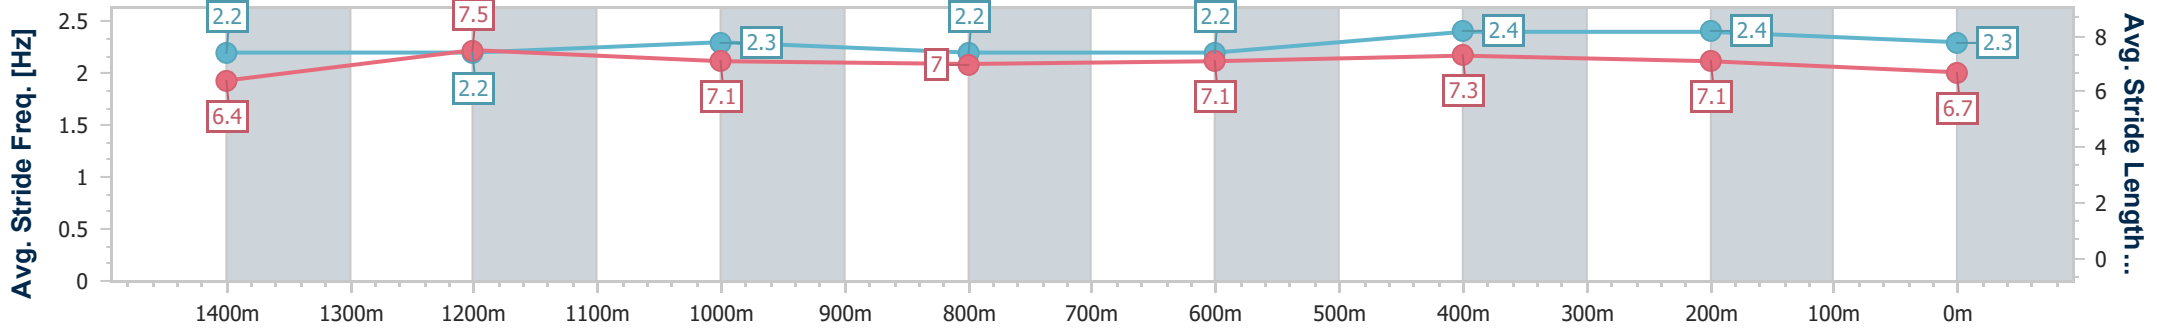

Eagle Farm QLD Professional  
 Race 4: CASCADE Maiden Plate - 1600m  
 03 July 2024 - 13:44  
 Track Rating: Heavy 9, Weather: Showers, Rail Position: +9m Entire

BRISBANE RACING CLUB

Section	Overall	1400m	1200m	1000m	800m	600m	400m	200m
Section Times	1:40.79 [4] (0:14.32)	1:26.47 [3] (0:11.93)	1:14.54 [3] (0:12.52)	1:02.02 [3] (0:13.08)	0:48.94 [3] (0:12.64)	0:36.30 [4] (0:11.78)	0:24.52 [4] (0:11.71)	0:12.81 [2] (0:12.81)
Average Speed [km/h]	50.4	60.6	57.6	55.9	57.8	61.7	61.7	56.6
Top Speed [km/h]	61.8	61.7	59.1	56.7	59.7	62.7	63.0	58.5
Avg. Dist. to Rail [m]	4.7	2.8	3.0	3.2	3.1	2.6	4.3	4.0
Avg. Stride Freq. [Hz]	2.2	2.2	2.3	2.2	2.2	2.4	2.4	2.3
Avg. Stride Length [m]	6.4	7.5	7.1	7.0	7.1	7.3	7.1	6.7