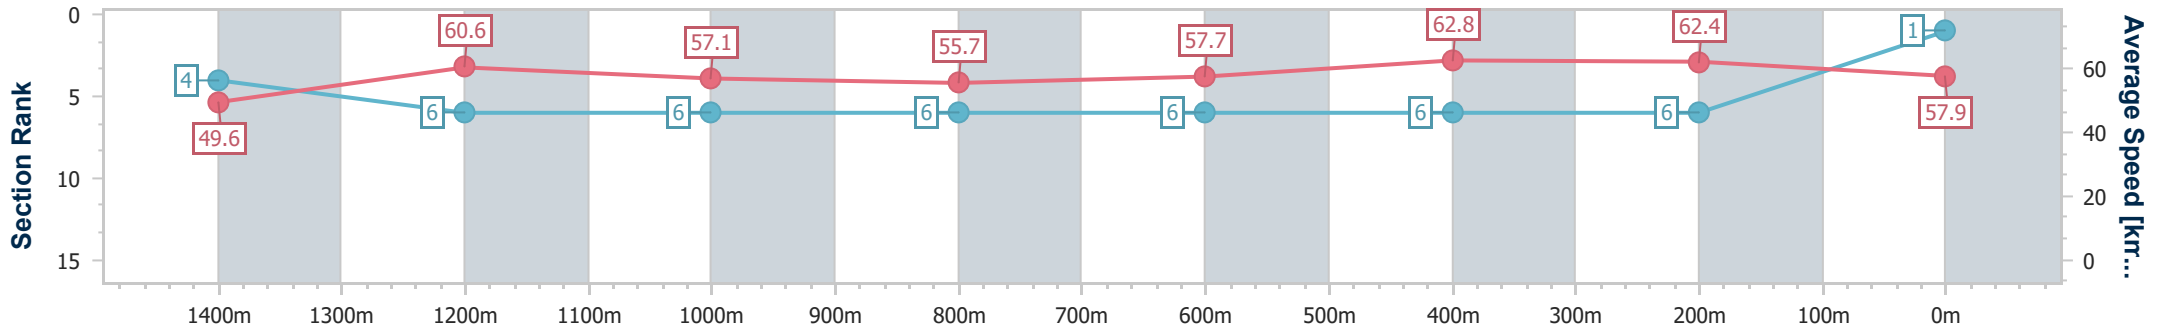

BRISBANE RACING CLUB

Section	Overall	1400m	1200m	1000m	800m	600m	400m	200m
Section Times	1:40.65 [1] (0:14.58)	1:26.07 [4] (0:11.93)	1:14.14 [6] (0:12.62)	1:01.52 [6] (0:13.12)	0:48.40 [6] (0:12.71)	0:35.69 [6] (0:11.66)	0:24.03 [6] (0:11.51)	0:12.52 [6] (0:12.52)
Average Speed [km/h]	49.6	60.6	57.1	55.7	57.7	62.8	62.4	57.9
Top Speed [km/h]	61.4	61.1	59.6	57.6	59.6	64.4	64.6	60.7
Avg. Dist. to Rail [m]	3.1	3.4	2.9	3.2	3.2	3.8	5.3	5.4
Avg. Stride Freq. [Hz]	2.1	2.1	2.1	2.1	2.1	2.2	2.2	2.2
Avg. Stride Length [m]	6.7	8.0	7.6	7.5	7.7	7.9	7.9	7.3