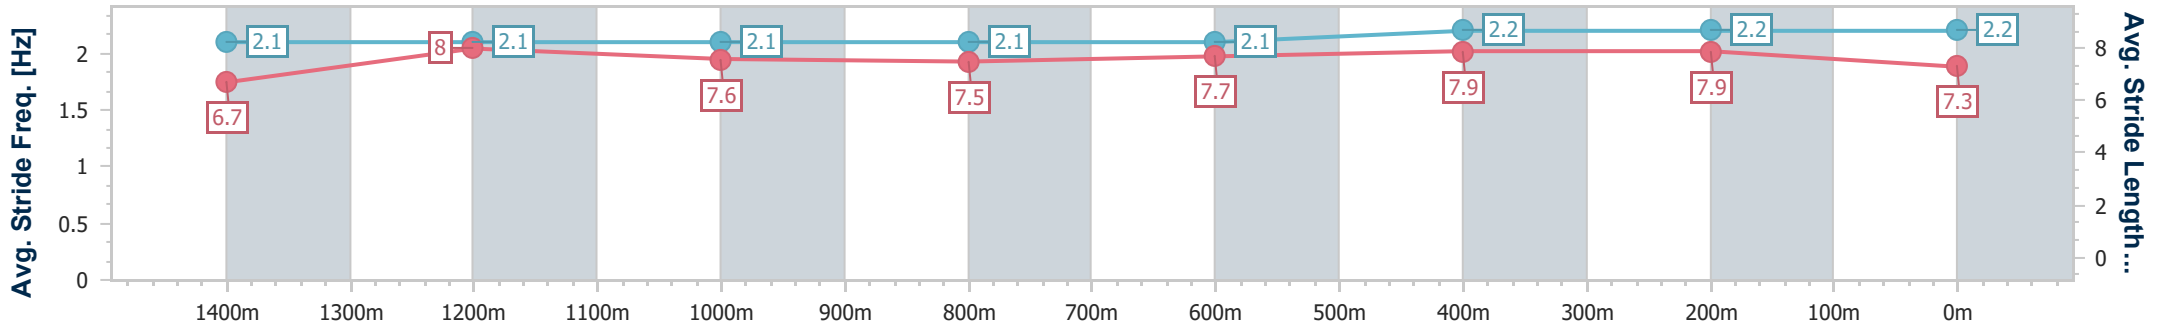

BRISBANE RACING CLUB

Section	Overall	1400m	1200m	1000m	800m	600m	400m	200m
Section Times	1:40.65 [1] (0:14.58)	1:26.07 [4] (0:11.93)	1:14.14 [6] (0:12.62)	1:01.52 [6] (0:13.12)	0:48.40 [6] (0:12.71)	0:35.69 [6] (0:11.66)	0:24.03 [6] (0:11.51)	0:12.52 [6] (0:12.52)
Average Speed [km/h]	49.6	60.6	57.1	55.7	57.7	62.8	62.4	57.9
Top Speed [km/h]	61.4	61.1	59.6	57.6	59.6	64.4	64.6	60.7
Avg. Dist. to Rail [m]	3.1	3.4	2.9	3.2	3.2	3.8	5.3	5.4
Avg. Stride Freq. [Hz]	2.1	2.1	2.1	2.1	2.1	2.2	2.2	2.2
Avg. Stride Length [m]	6.7	8.0	7.6	7.5	7.7	7.9	7.9	7.3