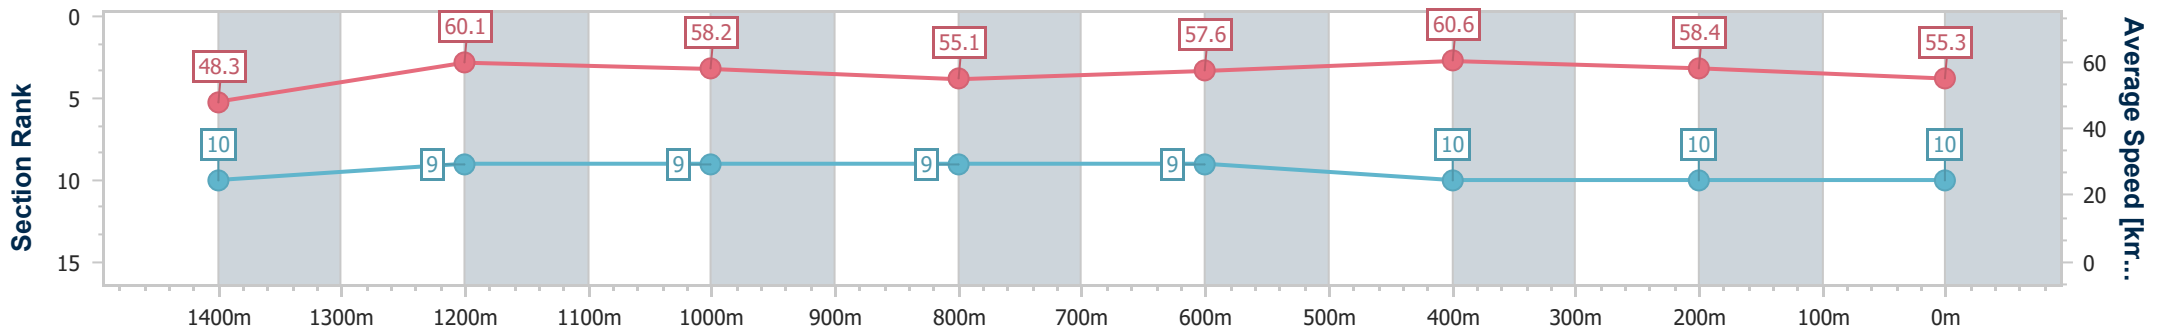

Horse/Jockey Name	Call Me Crazy
Final Rank	10
Fastest Section Time (Section)	0:11.96 (1400m)
Top Speed [km/h] (Section)	62.1 (Overall)
Race State	Finished

Eagle Farm QLD Professional
Race 4: CASCADE Maiden Plate - 1600m
03 July 2024 - 13:44

BRISBANE
RACING CLUB

Track Rating: Heavy 9, Weather: Showers, Rail Position: +9m Entire

Section	Overall	1400m	1200m	1000m	800m	600m	400m	200m
Section Times	1:42.71 [10] (0:14.96)	1:27.75 [10] (0:11.96)	1:15.79 [9] (0:12.41)	1:03.38 [9] (0:13.23)	0:50.15 [9] (0:12.68)	0:37.47 [9] (0:12.01)	0:25.46 [10] (0:12.32)	0:13.14 [10] (0:13.14)
Average Speed [km/h]	48.3	60.1	58.2	55.1	57.6	60.6	58.4	55.3
Top Speed [km/h]	62.1	62.0	58.4	56.8	59.6	61.4	59.5	57.3
Avg. Dist. to Rail [m]	4.5	1.4	1.5	3.3	2.9	1.7	2.5	1.1
Avg. Stride Freq. [Hz]	2.3	2.3	2.3	2.2	2.3	2.4	2.4	2.4
Avg. Stride Length [m]	5.9	7.1	7.0	6.8	6.9	7.0	6.7	6.3

- [ ] Ranking at each section and finish
- -.-.- No data available at this section
- NA No data available