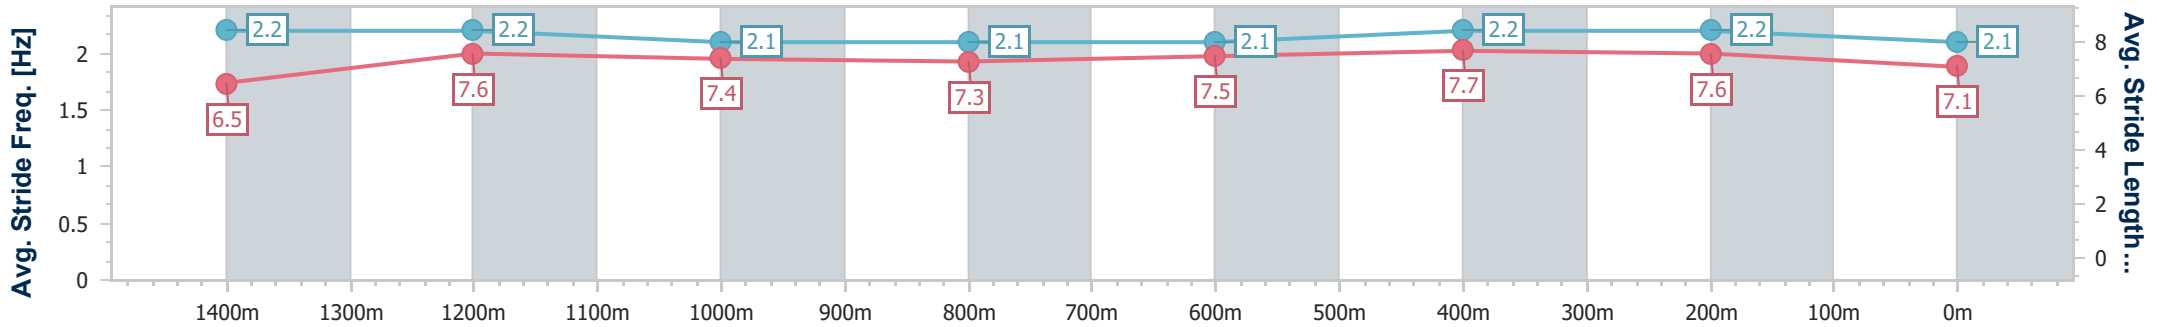

Eagle Farm QLD Professional  
Race 4: CASCADE Maiden Plate - 1600m

03 July 2024 - 13:44

BRISBANE RACING CLUB

Track Rating: Heavy 9, Weather: Showers, Rail Position: +9m Entire

Section	Overall	1400m	1200m	1000m	800m	600m	400m	200m
Section Times	1:40.73 [3] (0:14.15)	1:26.58 [1] (0:11.73)	1:14.85 [1] (0:12.53)	1:02.32 [1] (0:13.15)	0:49.17 [1] (0:12.61)	0:36.56 [1] (0:11.59)	0:24.97 [1] (0:11.93)	0:13.04 [1] (0:13.04)
Average Speed [km/h]	50.9	61.5	57.5	55.4	57.3	62.1	60.2	55.5
Top Speed [km/h]	62.7	62.6	58.9	55.5	60.1	62.8	62.3	58.5
Avg. Dist. to Rail [m]	3.1	1.4	2.0	1.9	0.8	0.3	0.4	0.4
Avg. Stride Freq. [Hz]	2.2	2.2	2.1	2.1	2.1	2.2	2.2	2.1
Avg. Stride Length [m]	6.5	7.6	7.4	7.3	7.5	7.7	7.6	7.1