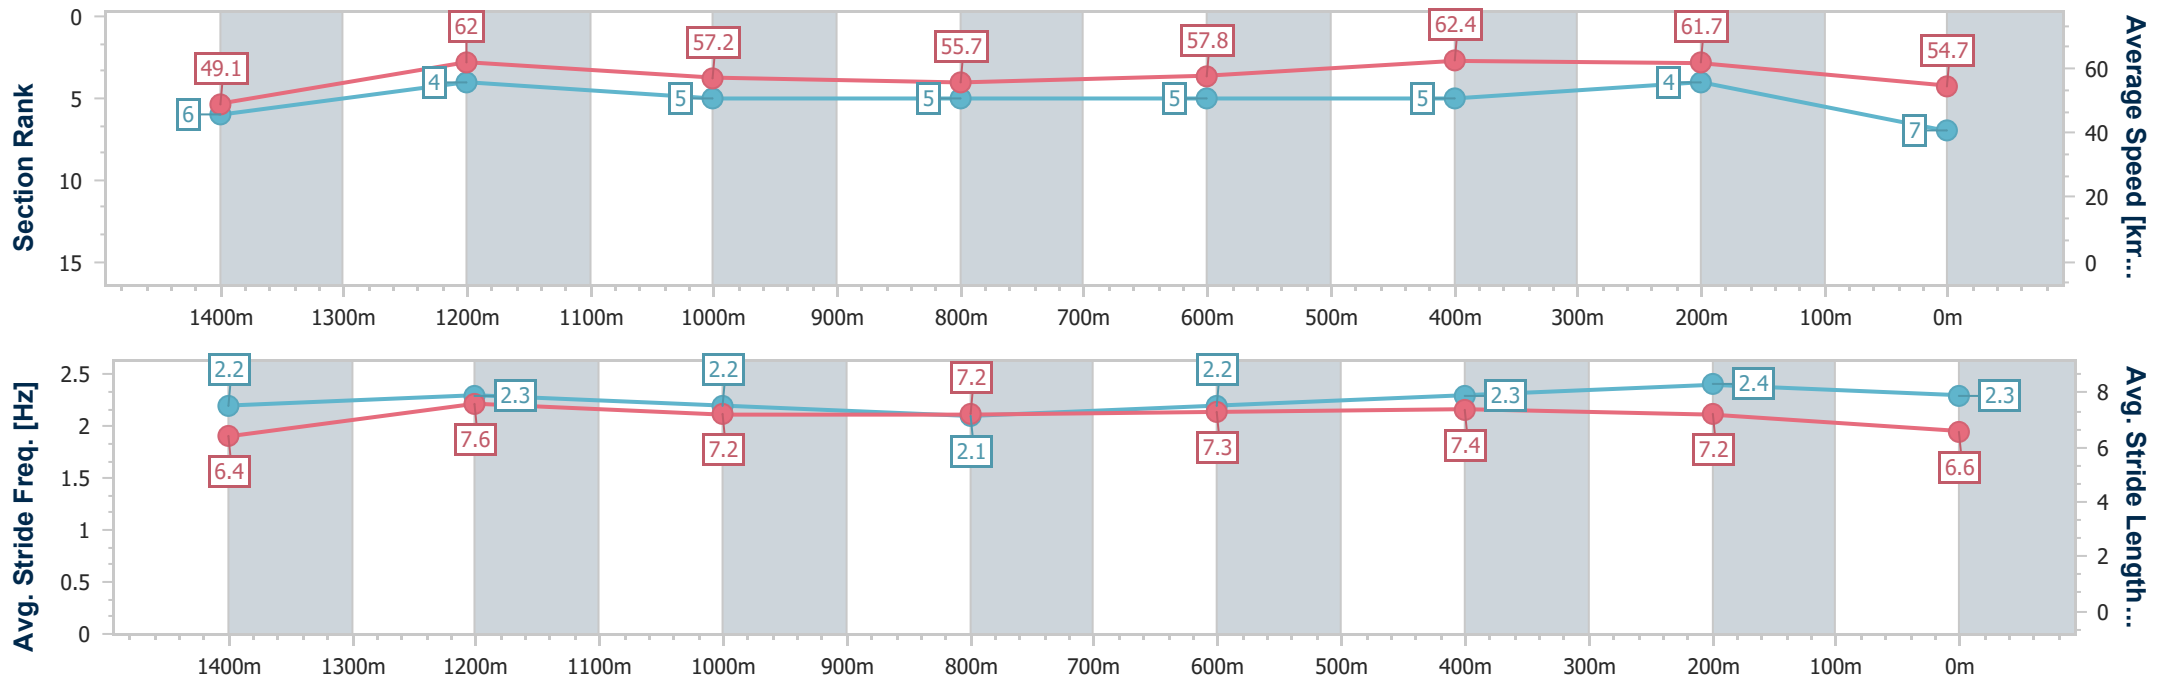

- [ ] Ranking at each section and finish
- .-.- No data available at this section
- NA No data available

Horse/Jockey Name	Exposition
Final Rank	7
Fastest Section Time (Section)	0:11.65 (600m)
Top Speed [km/h] (Section)	64.0 (600m)
Race State	Finished

Eagle Farm QLD Professional  
Race 4: CASCADE Maiden Plate - 1600m

03 July 2024 - 13:44

BRISBANE RACING CLUB

Track Rating: Heavy 9, Weather: Showers, Rail Position: +9m Entire

Section	Overall	1400m	1200m	1000m	800m	600m	400m	200m
Section Times	1:41.23 [7] (0:14.72)	1:26.51 [6] (0:11.67)	1:14.84 [4] (0:12.58)	1:02.26 [5] (0:13.17)	0:49.09 [5] (0:12.55)	0:36.54 [5] (0:11.65)	0:24.89 [5] (0:11.69)	0:13.20 [4] (0:13.20)
Average Speed [km/h]	49.1	62.0	57.2	55.7	57.8	62.4	61.7	54.7
Top Speed [km/h]	61.3	63.4	60.8	56.5	60.6	64.0	63.9	57.6
Avg. Dist. to Rail [m]	6.4	3.6	3.2	3.5	1.8	2.3	5.4	5.1
Avg. Stride Freq. [Hz]	2.2	2.3	2.2	2.1	2.2	2.3	2.4	2.3
Avg. Stride Length [m]	6.4	7.6	7.2	7.2	7.3	7.4	7.2	6.6

- [ ] Ranking at each section and finish
- .-.- No data available at this section
- NA No data available

Horse/Jockey Name	National Interest
Final Rank	8
Fastest Section Time (Section)	0:11.64 (600m)
Top Speed [km/h] (Section)	64.4 (600m)
Race State	Finished