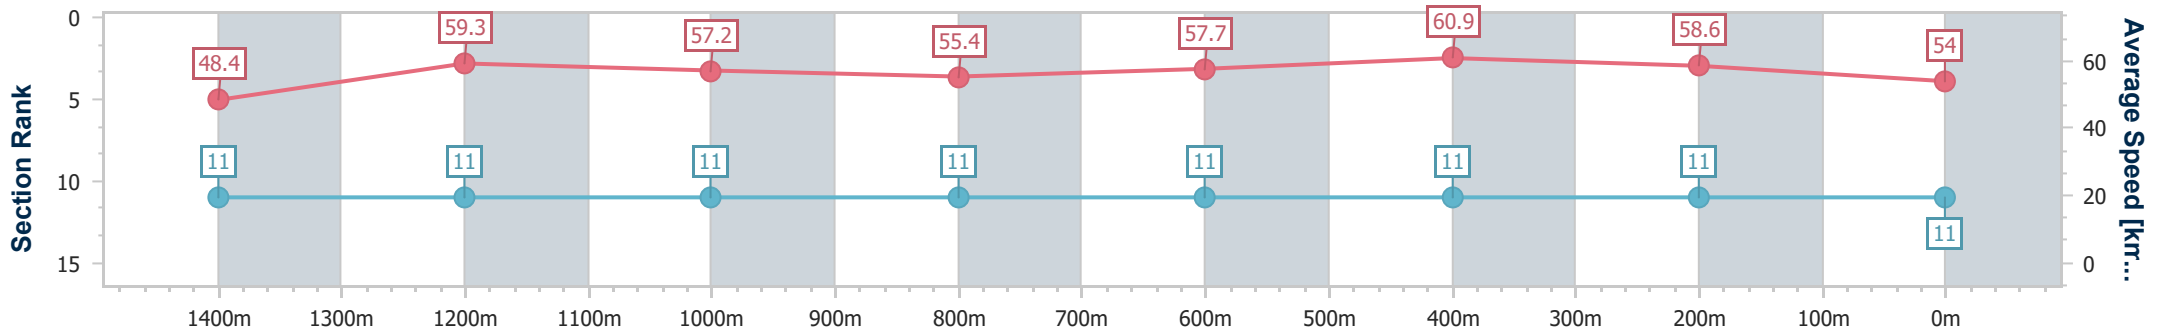

- [ ] Ranking at each section and finish
- .-.- No data available at this section
- NA No data available

Horse/Jockey Name	Smelter
Final Rank	11
Fastest Section Time (Section)	0:11.86 (600m)
Top Speed [km/h] (Section)	61.8 (600m)
Race State	Finished

Eagle Farm QLD Professional  
 Race 4: CASCADE Maiden Plate - 1600m  
 03 July 2024 - 13:44

BRISBANE RACING CLUB

Track Rating: Heavy 9, Weather: Showers, Rail Position: +9m Entire

Section	Overall	1400m	1200m	1000m	800m	600m	400m	200m
Section Times	1:43.08 [11] (0:14.98)	1:28.10 [11] (0:12.22)	1:15.88 [11] (0:12.61)	1:03.27 [11] (0:13.17)	0:50.10 [11] (0:12.54)	0:37.56 [11] (0:11.86)	0:25.70 [11] (0:12.29)	0:13.41 [11] (0:13.41)
Average Speed [km/h]	48.4	59.3	57.2	55.4	57.7	60.9	58.6	54.0
Top Speed [km/h]	59.4	59.3	58.9	56.9	61.1	61.8	60.9	57.9
Avg. Dist. to Rail [m]	9.1	4.3	3.5	3.0	0.8	1.3	5.4	4.5
Avg. Stride Freq. [Hz]	2.1	2.1	2.1	2.0	2.1	2.2	2.2	2.2
Avg. Stride Length [m]	6.3	7.8	7.6	7.6	7.7	7.7	7.2	6.9