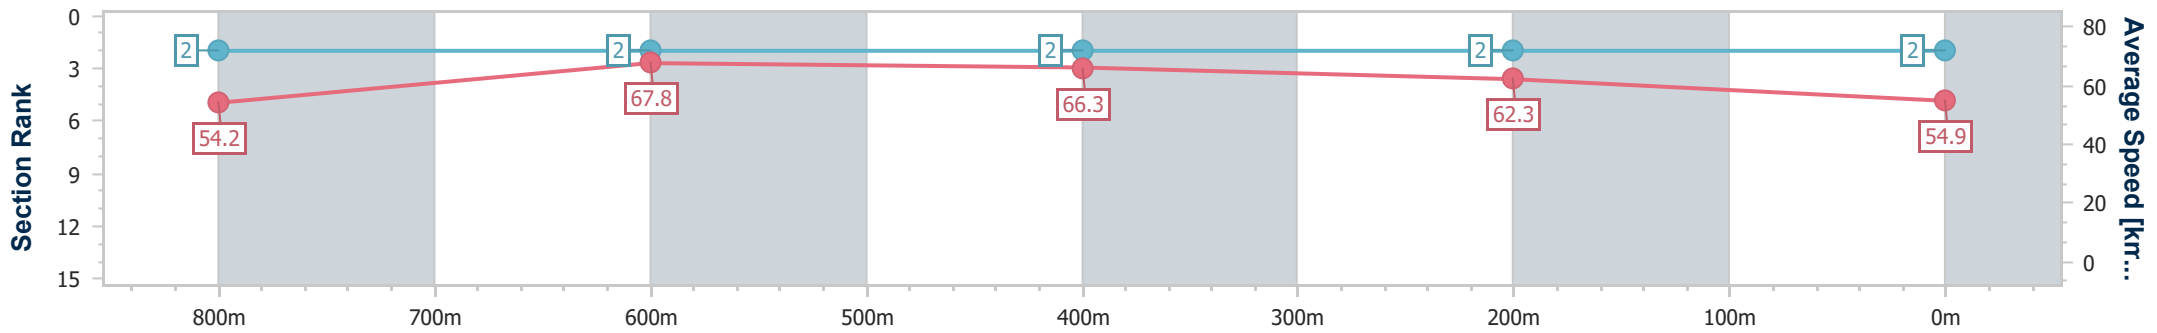

Eagle Farm QLD Professional

Race 1: RACECOURSE VILLAGE Maiden Plate - 1000m

03 July 2024 - 11:59

Track Rating: Heavy 8, Weather: Showers, Rail Position: +9m Entire

BRISBANE RACING CLUB

Section	Overall	800m	600m	400m	200m
Section Times	0:59.97 [2] (0:13.41)	0:46.56 [2] (0:10.86)	0:35.70 [2] (0:11.04)	0:24.66 [2] (0:11.55)	0:13.11 [2] (0:13.11)
Average Speed [km/h]	54.2	67.8	66.3	62.3	54.9
Top Speed [km/h]	70.7	68.8	67.4	66.4	59.8
Avg. Dist. to Rail [m]	4.8	4.2	3.6	3.7	3.3
Avg. Stride Freq. [Hz]	2.4	2.5	2.4	2.4	2.3
Avg. Stride Length [m]	6.2	7.5	7.4	7.1	6.5

- [] Ranking at each section and finish
- .-.- No data available at this section
- NA No data available

Horse/Jockey Name	Look It's Lucy
Final Rank	3
Fastest Section Time (Section)	0:10.73 (800m)
Top Speed [km/h] (Section)	68.5 (800m)
Race State	Finished