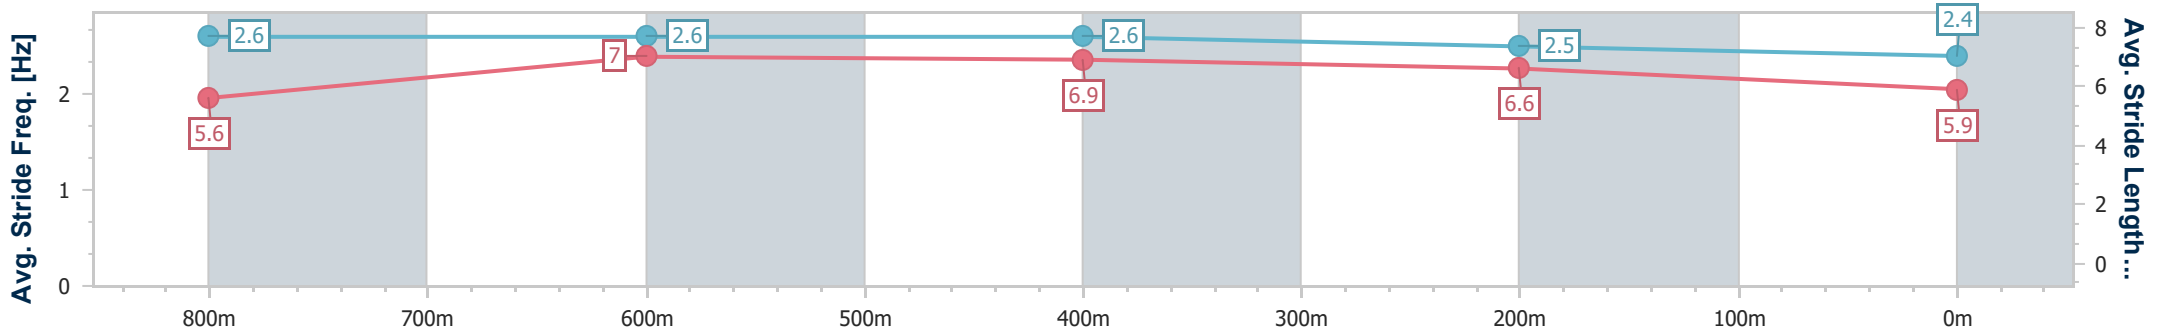

Eagle Farm QLD Professional

Race 1: RACECOURSE VILLAGE Maiden Plate - 1000m

03 July 2024 - 11:59

Track Rating: Heavy 8, Weather: Showers, Rail Position: +9m Entire

BRISBANE RACING CLUB

Section	Overall	800m	600m	400m	200m
Section Times	1:02.24 [9] (0:13.59)	0:48.65 [5] (0:10.94)	0:37.71 [6] (0:11.27)	0:26.44 [7] (0:12.07)	0:14.37 [10] (0:14.37)
Average Speed [km/h]	53.6	66.8	64.8	59.8	50.1
Top Speed [km/h]	68.8	68.4	66.3	63.7	55.7
Avg. Dist. to Rail [m]	6.0	3.8	3.0	4.7	3.8
Avg. Stride Freq. [Hz]	2.6	2.6	2.6	2.5	2.4
Avg. Stride Length [m]	5.6	7.0	6.9	6.6	5.9

- [] Ranking at each section and finish
- .-.- No data available at this section
- NA No data available

Horse/Jockey Name	Hearts Are Racing
Final Rank	10
Fastest Section Time (Section)	0:10.95 (800m)
Top Speed [km/h] (Section)	69.4 (Overall)
Race State	Finished