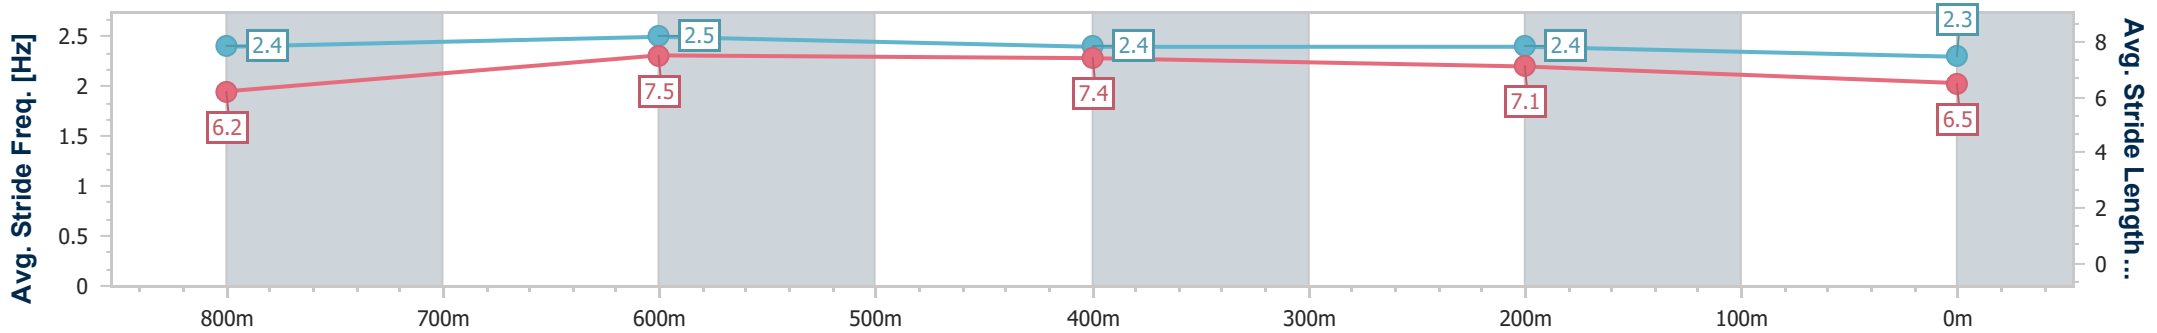

Eagle Farm QLD Professional

Race 1: RACECOURSE VILLAGE Maiden Plate - 1000m

03 July 2024 - 11:59

Track Rating: Heavy 8, Weather: Showers, Rail Position: +9m Entire

BRISBANE RACING CLUB

Section	Overall	800m	600m	400m	200m
Section Times	0:59.97 [2] (0:13.41)	0:46.56 [2] (0:10.86)	0:35.70 [2] (0:11.04)	0:24.66 [2] (0:11.55)	0:13.11 [2] (0:13.11)
Average Speed [km/h]	54.2	67.8	66.3	62.3	54.9
Top Speed [km/h]	70.7	68.8	67.4	66.4	59.8
Avg. Dist. to Rail [m]	4.8	4.2	3.6	3.7	3.3
Avg. Stride Freq. [Hz]	2.4	2.5	2.4	2.4	2.3
Avg. Stride Length [m]	6.2	7.5	7.4	7.1	6.5

- [] Ranking at each section and finish
- .-.- No data available at this section
- NA No data available

Horse/Jockey Name	Look It's Lucy
Final Rank	3
Fastest Section Time (Section)	0:10.73 (800m)
Top Speed [km/h] (Section)	68.5 (800m)
Race State	Finished