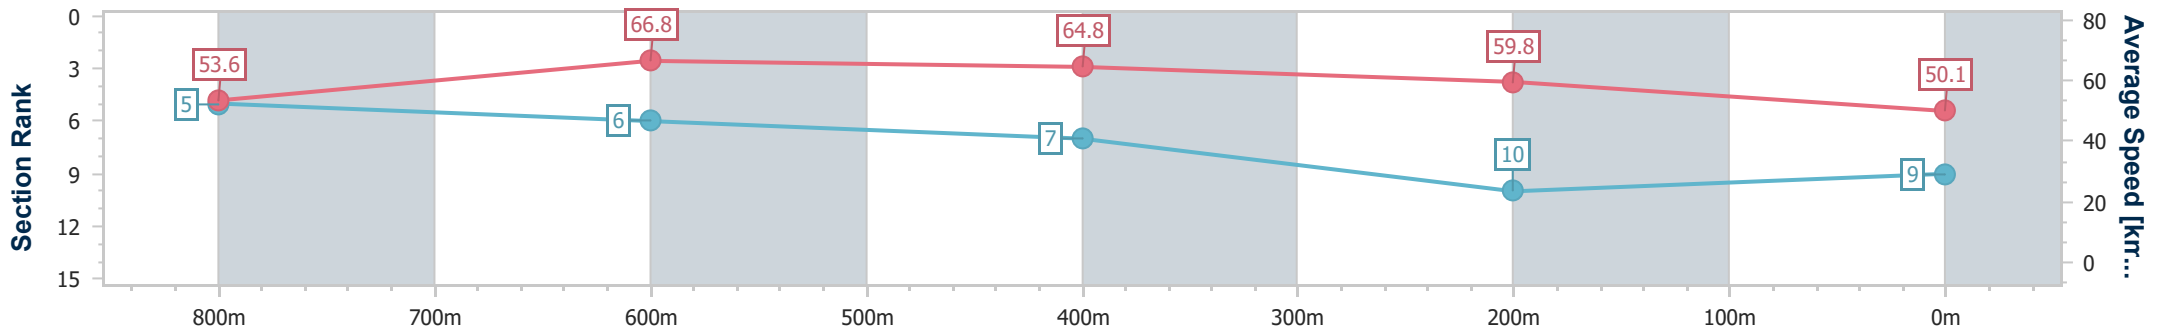

Eagle Farm QLD Professional

Race 1: RACECOURSE VILLAGE Maiden Plate - 1000m

03 July 2024 - 11:59

Track Rating: Heavy 8, Weather: Showers, Rail Position: +9m Entire

BRISBANE RACING CLUB

Section	Overall	800m	600m	400m	200m
Section Times	1:02.24 [9] (0:13.59)	0:48.65 [5] (0:10.94)	0:37.71 [6] (0:11.27)	0:26.44 [7] (0:12.07)	0:14.37 [10] (0:14.37)
Average Speed [km/h]	53.6	66.8	64.8	59.8	50.1
Top Speed [km/h]	68.8	68.4	66.3	63.7	55.7
Avg. Dist. to Rail [m]	6.0	3.8	3.0	4.7	3.8
Avg. Stride Freq. [Hz]	2.6	2.6	2.6	2.5	2.4
Avg. Stride Length [m]	5.6	7.0	6.9	6.6	5.9

- [] Ranking at each section and finish
- .-.- No data available at this section
- NA No data available

Horse/Jockey Name	Hearts Are Racing
Final Rank	10
Fastest Section Time (Section)	0:10.95 (800m)
Top Speed [km/h] (Section)	69.4 (Overall)
Race State	Finished