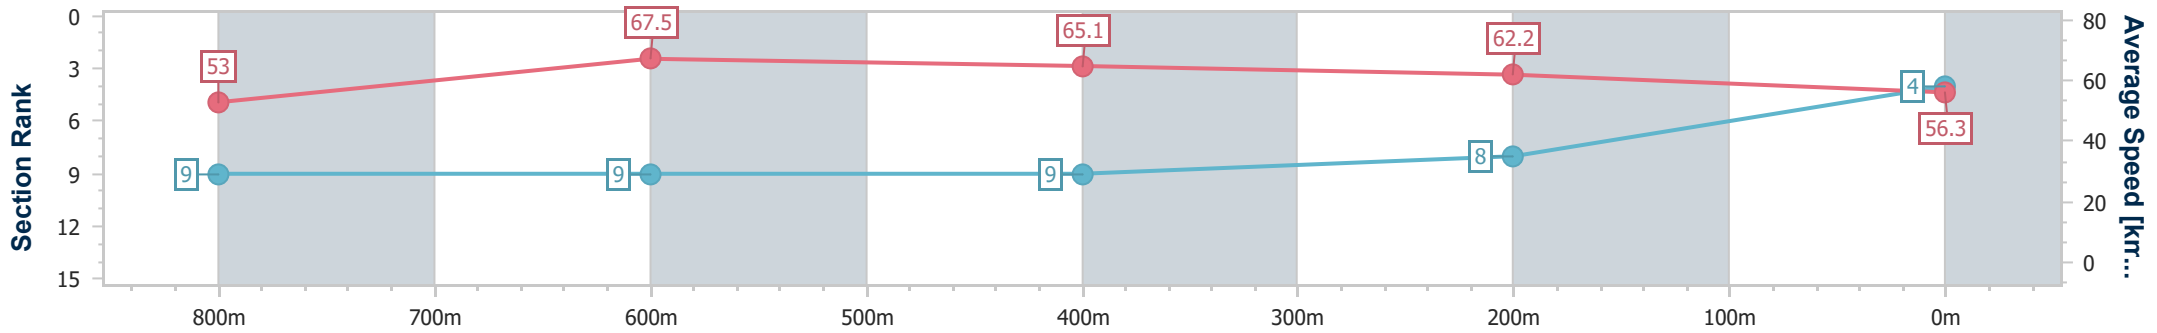

Eagle Farm QLD Professional

Race 1: RACECOURSE VILLAGE Maiden Plate - 1000m

03 July 2024 - 11:59

Track Rating: Heavy 8, Weather: Showers, Rail Position: +9m Entire

BRISBANE RACING CLUB

Section	Overall	800m	600m	400m	200m
Section Times	1:00.41 [4] (0:13.82)	0:46.59 [9] (0:10.88)	0:35.71 [9] (0:11.35)	0:24.36 [9] (0:11.56)	0:12.80 [8] (0:12.80)
Average Speed [km/h]	53.0	67.5	65.1	62.2	56.3
Top Speed [km/h]	68.9	69.0	66.6	65.0	59.4
Avg. Dist. to Rail [m]	7.4	3.9	4.9	3.6	2.2
Avg. Stride Freq. [Hz]	2.5	2.4	2.4	2.5	2.4
Avg. Stride Length [m]	5.9	7.7	7.4	7.0	6.6