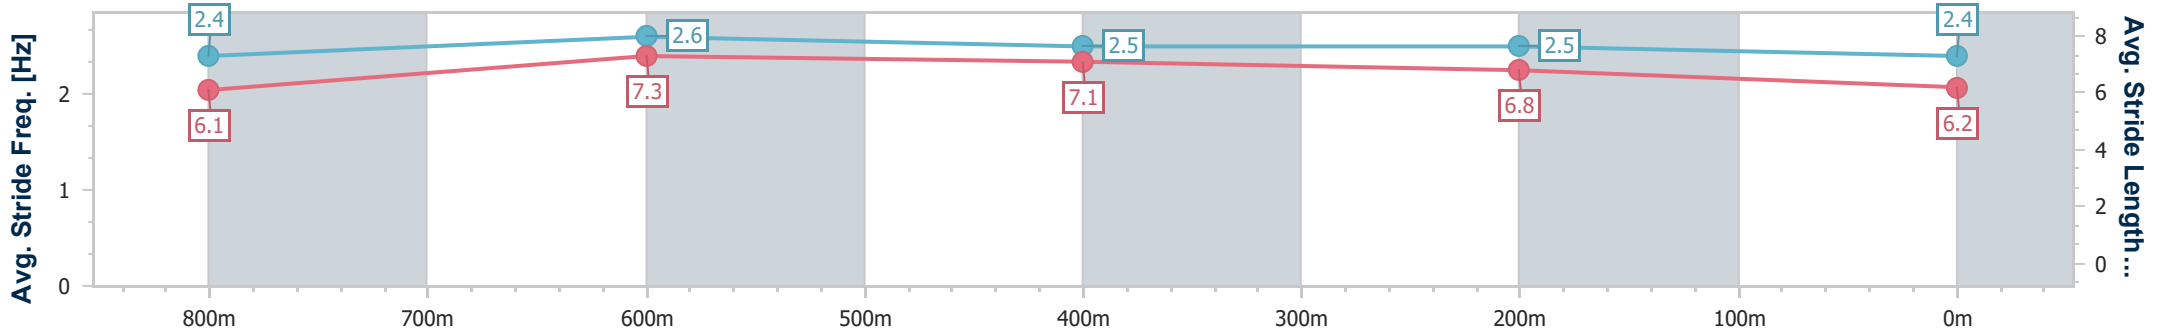

Eagle Farm QLD Professional

Race 1: RACECOURSE VILLAGE Maiden Plate - 1000m

03 July 2024 - 11:59

Track Rating: Heavy 8, Weather: Showers, Rail Position: +9m Entire

BRISBANE RACING CLUB

Section	Overall	800m	600m	400m	200m
Section Times	1:01.11 [7] (0:13.58)	0:47.53 [3] (0:10.86)	0:36.67 [5] (0:11.33)	0:25.34 [6] (0:11.81)	0:13.53 [7] (0:13.53)
Average Speed [km/h]	53.8	67.8	65.0	60.9	53.3
Top Speed [km/h]	69.7	69.7	66.6	64.7	56.7
Avg. Dist. to Rail [m]	7.7	4.9	4.3	6.3	5.7
Avg. Stride Freq. [Hz]	2.4	2.6	2.5	2.5	2.4
Avg. Stride Length [m]	6.1	7.3	7.1	6.8	6.2

- [] Ranking at each section and finish
- .-.- No data available at this section
- NA No data available

Horse/Jockey Name	Fast Fusion
Final Rank	8
Fastest Section Time (Section)	0:10.79 (800m)
Top Speed [km/h] (Section)	69.1 (Overall)
Race State	Finished