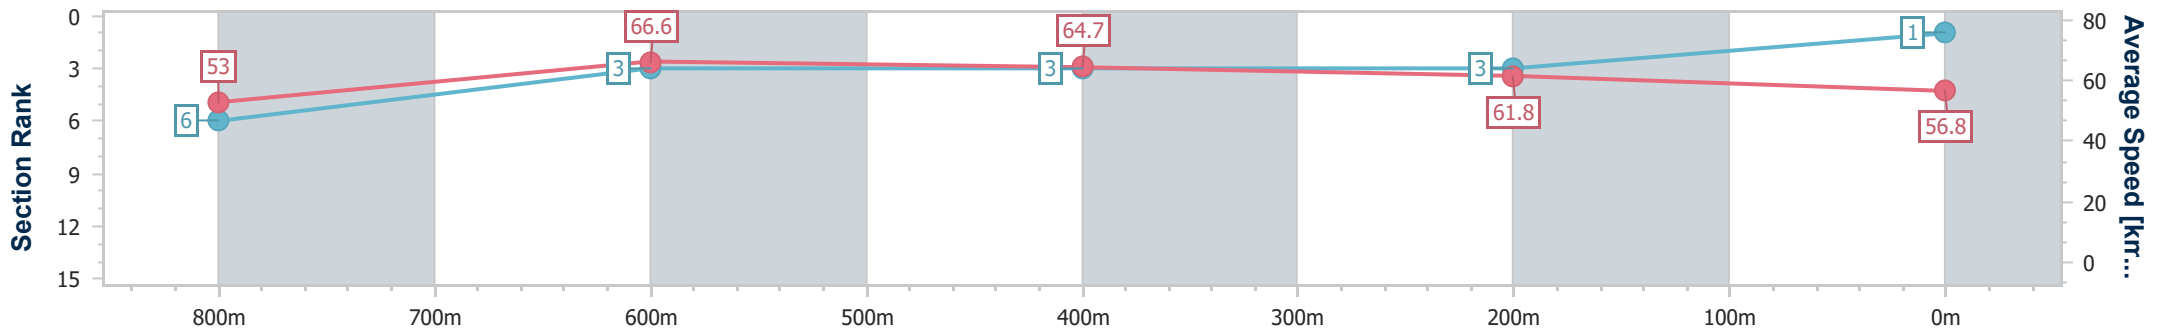

Eagle Farm QLD Professional

Race 1: RACECOURSE VILLAGE Maiden Plate - 1000m

03 July 2024 - 11:59

Track Rating: Heavy 8, Weather: Showers, Rail Position: +9m Entire

BRISBANE RACING CLUB

Section	Overall	800m	600m	400m	200m
Section Times	0:59.82 [1] (0:13.61)	0:46.21 [6] (0:10.74)	0:35.47 [3] (0:11.14)	0:24.33 [3] (0:11.65)	0:12.68 [3] (0:12.68)
Average Speed [km/h]	53.0	66.6	64.7	61.8	56.8
Top Speed [km/h]	68.2	68.3	65.8	63.5	60.3
Avg. Dist. to Rail [m]	1.4	0.8	1.0	1.9	1.4
Avg. Stride Freq. [Hz]	2.3	2.2	2.2	2.2	2.2
Avg. Stride Length [m]	6.4	8.3	8.1	7.7	7.3