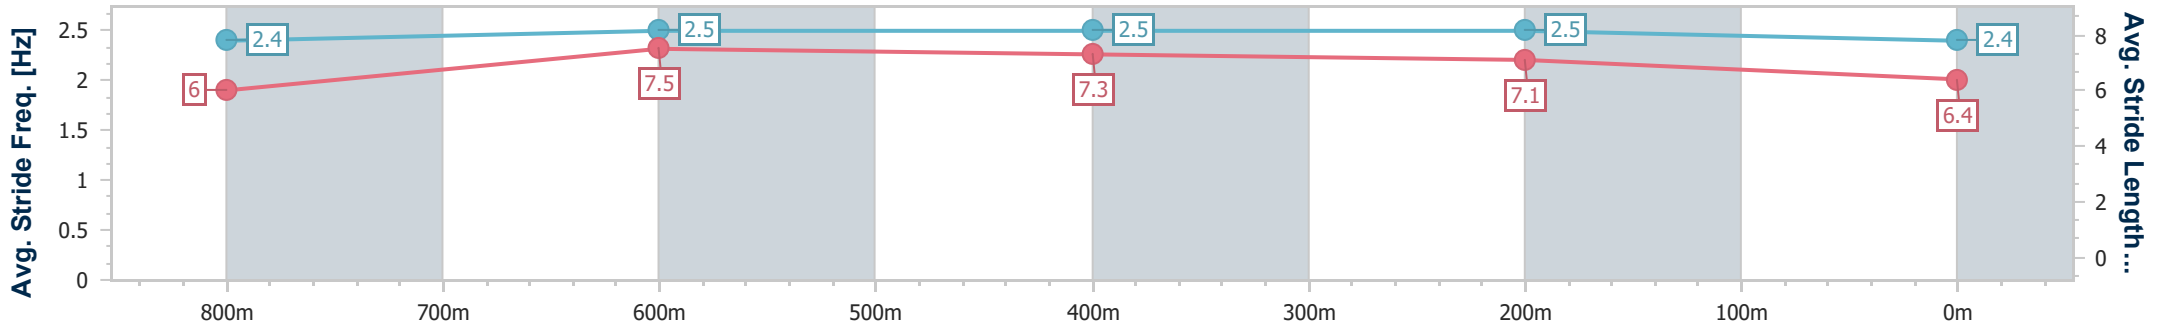

Eagle Farm QLD Professional

Race 1: RACECOURSE VILLAGE Maiden Plate - 1000m

03 July 2024 - 11:59

Track Rating: Heavy 8, Weather: Showers, Rail Position: +9m Entire

BRISBANE RACING CLUB

Section	Overall	800m	600m	400m	200m
Section Times	1:00.87 [6] (0:14.01)	0:46.86 [10] (0:10.98)	0:35.88 [10] (0:11.13)	0:24.75 [10] (0:11.40)	0:13.35 [6] (0:13.35)
Average Speed [km/h]	52.1	67.5	66.4	63.2	54.0
Top Speed [km/h]	69.3	69.6	67.6	67.3	58.0
Avg. Dist. to Rail [m]	8.4	5.1	6.1	6.8	5.5
Avg. Stride Freq. [Hz]	2.4	2.5	2.5	2.5	2.4
Avg. Stride Length [m]	6.0	7.5	7.3	7.1	6.4