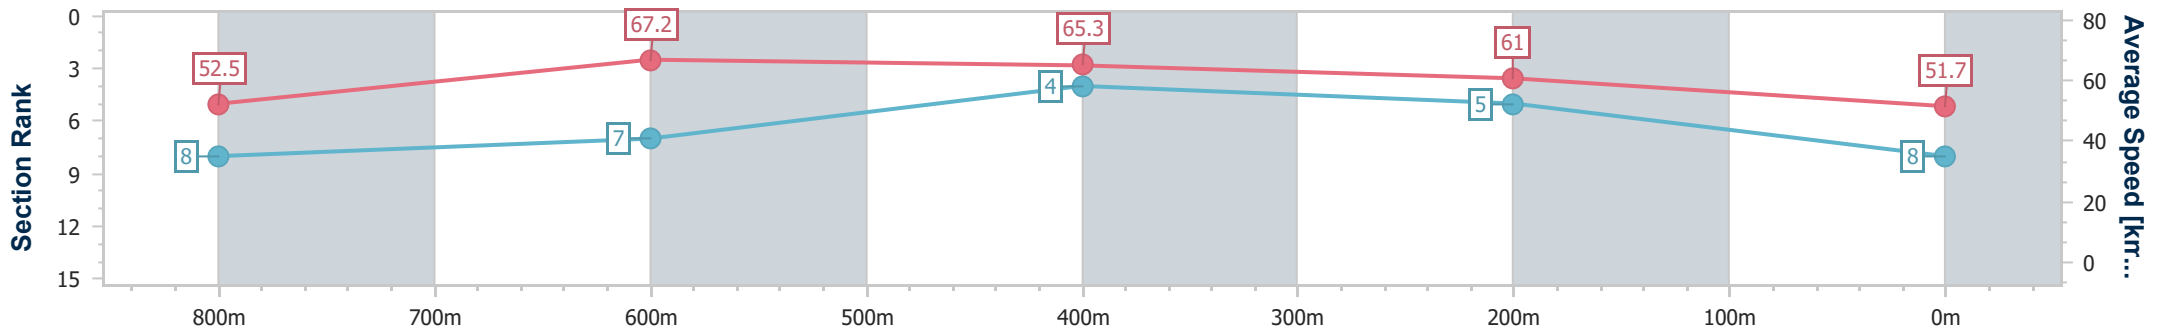

Eagle Farm QLD Professional

Race 1: RACECOURSE VILLAGE Maiden Plate - 1000m

03 July 2024 - 11:59

Track Rating: Heavy 8, Weather: Showers, Rail Position: +9m Entire

BRISBANE RACING CLUB

Section	Overall	800m	600m	400m	200m
Section Times	1:01.35 [8] (0:13.78)	0:47.57 [8] (0:10.79)	0:36.78 [7] (0:11.12)	0:25.66 [4] (0:11.77)	0:13.89 [5] (0:13.89)
Average Speed [km/h]	52.5	67.2	65.3	61.0	51.7
Top Speed [km/h]	69.1	69.1	67.6	63.8	57.0
Avg. Dist. to Rail [m]	5.0	1.2	1.5	5.4	5.4
Avg. Stride Freq. [Hz]	2.3	2.4	2.4	2.4	2.2
Avg. Stride Length [m]	6.3	7.7	7.6	7.1	6.5