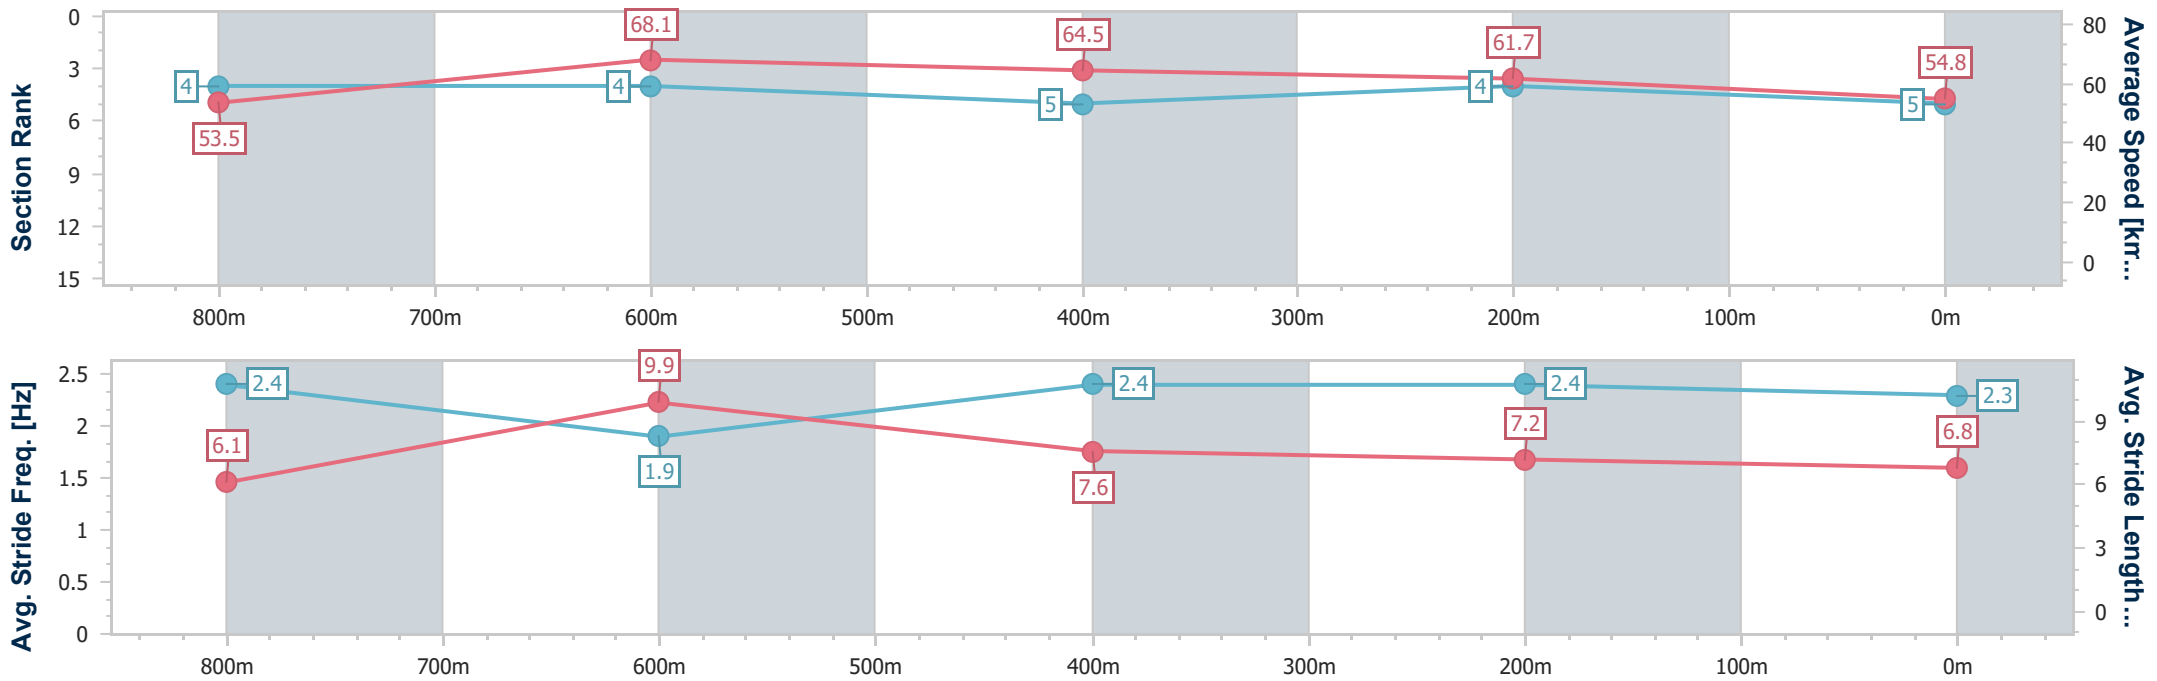

Eagle Farm QLD Professional

Race 1: RACECOURSE VILLAGE Maiden Plate - 1000m

03 July 2024 - 11:59

Track Rating: Heavy 8, Weather: Showers, Rail Position: +9m Entire

BRISBANE RACING CLUB

Section	Overall	800m	600m	400m	200m
Section Times	1:00.49 [5] (0:13.59)	0:46.90 [4] (0:10.81)	0:36.09 [4] (0:11.30)	0:24.79 [5] (0:11.67)	0:13.12 [4] (0:13.12)
Average Speed [km/h]	53.5	68.1	64.5	61.7	54.8
Top Speed [km/h]	68.8	69.2	66.2	63.4	59.2
Avg. Dist. to Rail [m]	3.8	4.1	2.7	0.9	3.2
Avg. Stride Freq. [Hz]	2.4	1.9	2.4	2.4	2.3
Avg. Stride Length [m]	6.1	9.9	7.6	7.2	6.8