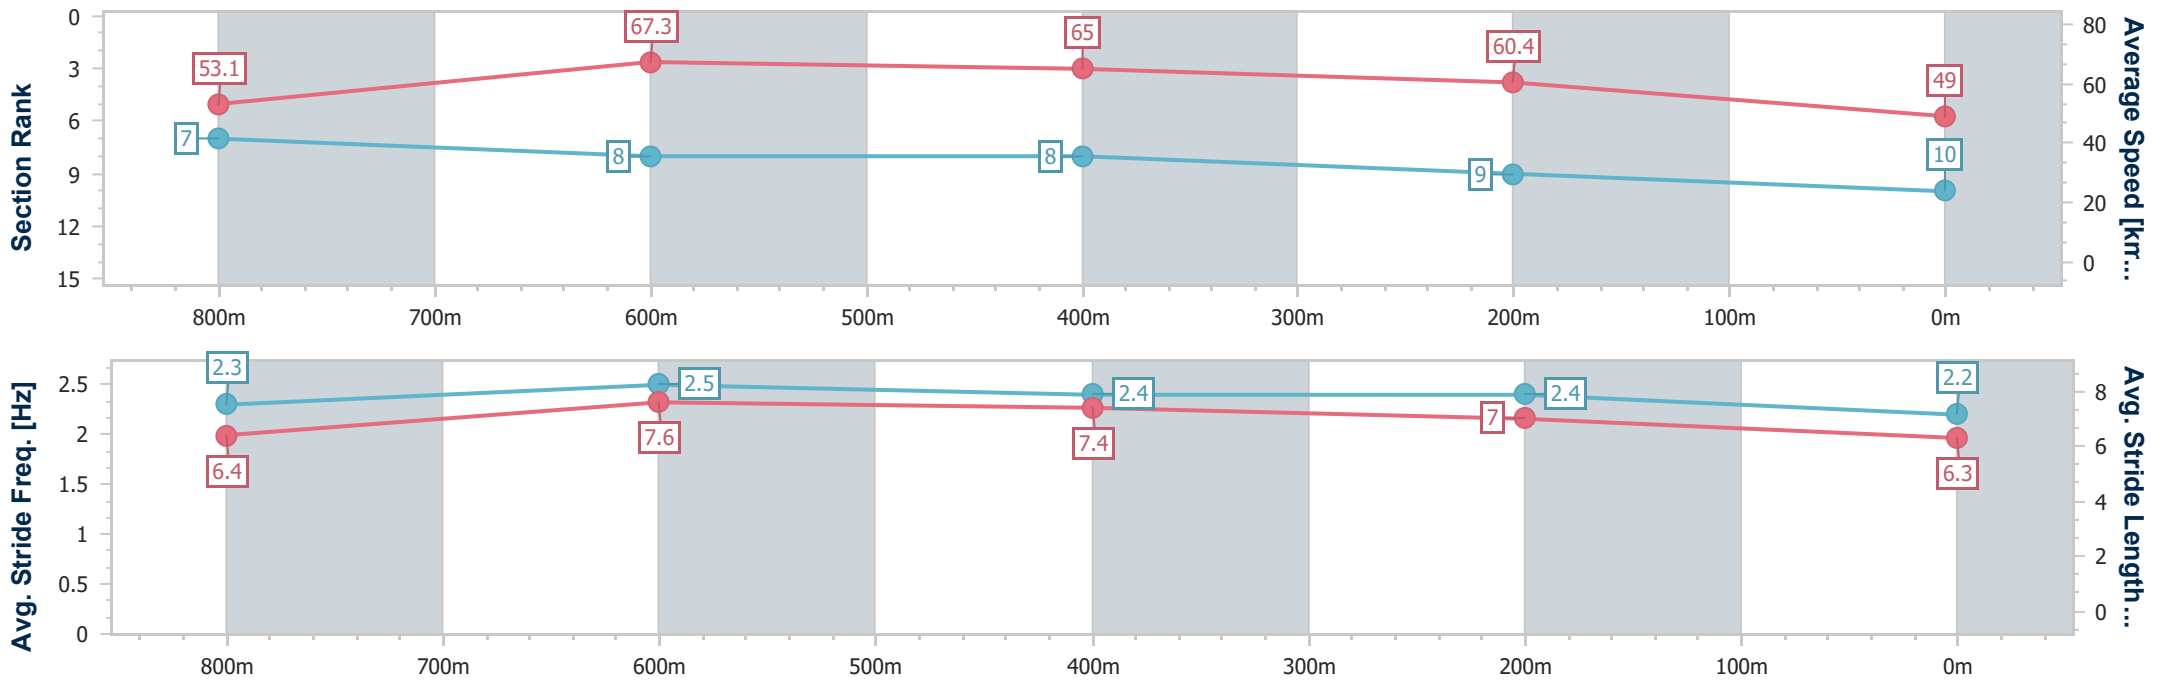

- [] Ranking at each section and finish
- .-.- No data available at this section
- NA No data available

Horse/Jockey Name	Hearts Are Racing
Final Rank	10
Fastest Section Time (Section)	0:10.95 (800m)
Top Speed [km/h] (Section)	69.4 (Overall)
Race State	Finished

Eagle Farm QLD Professional

Race 1: RACECOURSE VILLAGE Maiden Plate - 1000m

03 July 2024 - 11:59

Track Rating: Heavy 8, Weather: Showers, Rail Position: +9m Entire

BRISBANE RACING CLUB

Section	Overall	800m	600m	400m	200m
Section Times	1:02.47 [10] (0:13.71)	0:48.76 [7] (0:10.95)	0:37.81 [8] (0:11.21)	0:26.60 [8] (0:11.93)	0:14.67 [9] (0:14.67)
Average Speed [km/h]	53.1	67.3	65.0	60.4	49.0
Top Speed [km/h]	69.4	68.9	66.2	62.1	56.6
Avg. Dist. to Rail [m]	5.5	4.2	3.1	5.0	3.1
Avg. Stride Freq. [Hz]	2.3	2.5	2.4	2.4	2.2
Avg. Stride Length [m]	6.4	7.6	7.4	7.0	6.3

- [] Ranking at each section and finish
- .-.- No data available at this section
- NA No data available