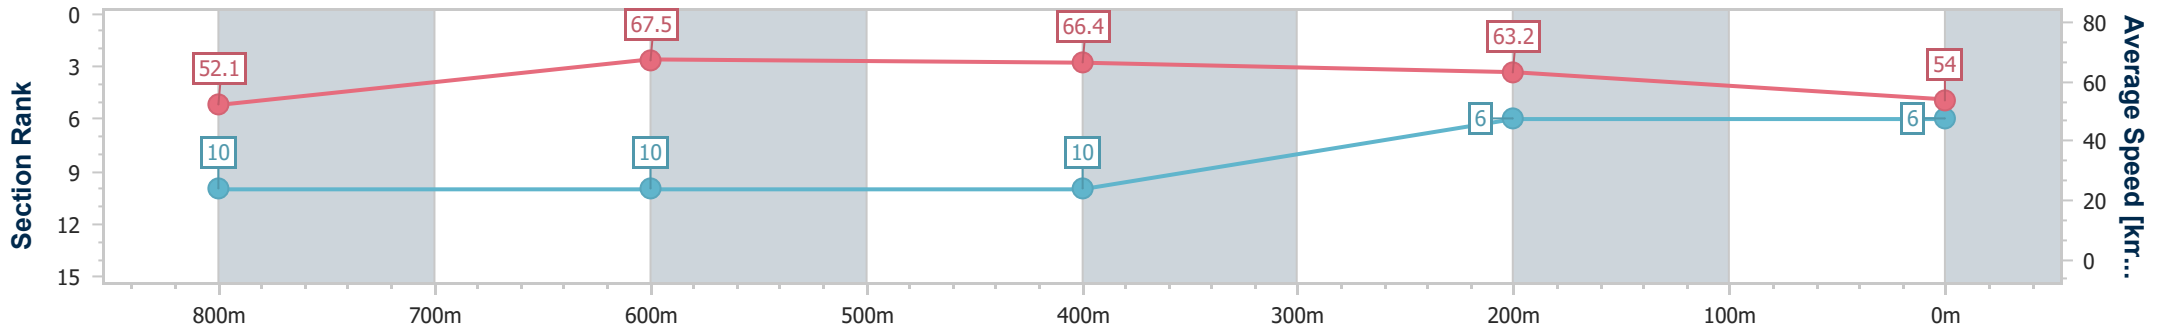

Eagle Farm QLD Professional

Race 1: RACECOURSE VILLAGE Maiden Plate - 1000m

03 July 2024 - 11:59

Track Rating: Heavy 8, Weather: Showers, Rail Position: +9m Entire

BRISBANE RACING CLUB

Section	Overall	800m	600m	400m	200m
Section Times	1:00.87 [6] (0:14.01)	0:46.86 [10] (0:10.98)	0:35.88 [10] (0:11.13)	0:24.75 [10] (0:11.40)	0:13.35 [6] (0:13.35)
Average Speed [km/h]	52.1	67.5	66.4	63.2	54.0
Top Speed [km/h]	69.3	69.6	67.6	67.3	58.0
Avg. Dist. to Rail [m]	8.4	5.1	6.1	6.8	5.5
Avg. Stride Freq. [Hz]	2.4	2.5	2.5	2.5	2.4
Avg. Stride Length [m]	6.0	7.5	7.3	7.1	6.4