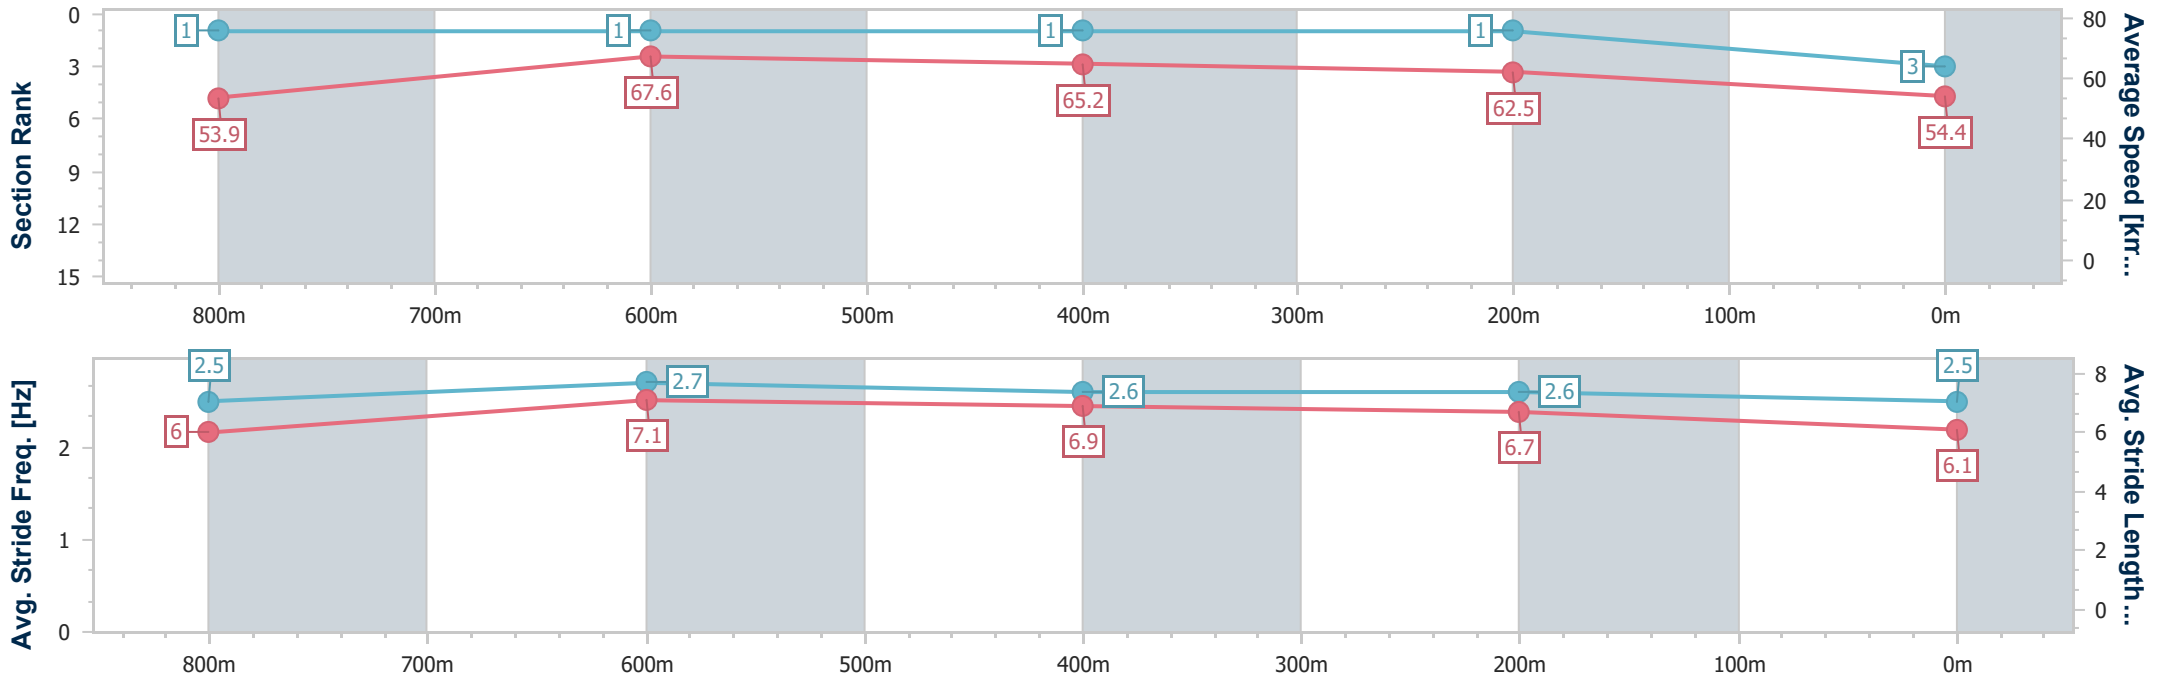

Eagle Farm QLD Professional

Race 1: RACECOURSE VILLAGE Maiden Plate - 1000m

03 July 2024 - 11:59

Track Rating: Heavy 8, Weather: Showers, Rail Position: +9m Entire

BRISBANE RACING CLUB

Section	Overall	800m	600m	400m	200m
Section Times	1:00.01 [3] (0:13.37)	0:46.64 [1] (0:10.73)	0:35.91 [1] (0:11.14)	0:24.77 [1] (0:11.55)	0:13.22 [1] (0:13.22)
Average Speed [km/h]	53.9	67.6	65.2	62.5	54.4
Top Speed [km/h]	68.4	68.5	65.9	64.8	58.9
Avg. Dist. to Rail [m]	1.5	1.5	2.6	2.5	1.7
Avg. Stride Freq. [Hz]	2.5	2.7	2.6	2.6	2.5
Avg. Stride Length [m]	6.0	7.1	6.9	6.7	6.1