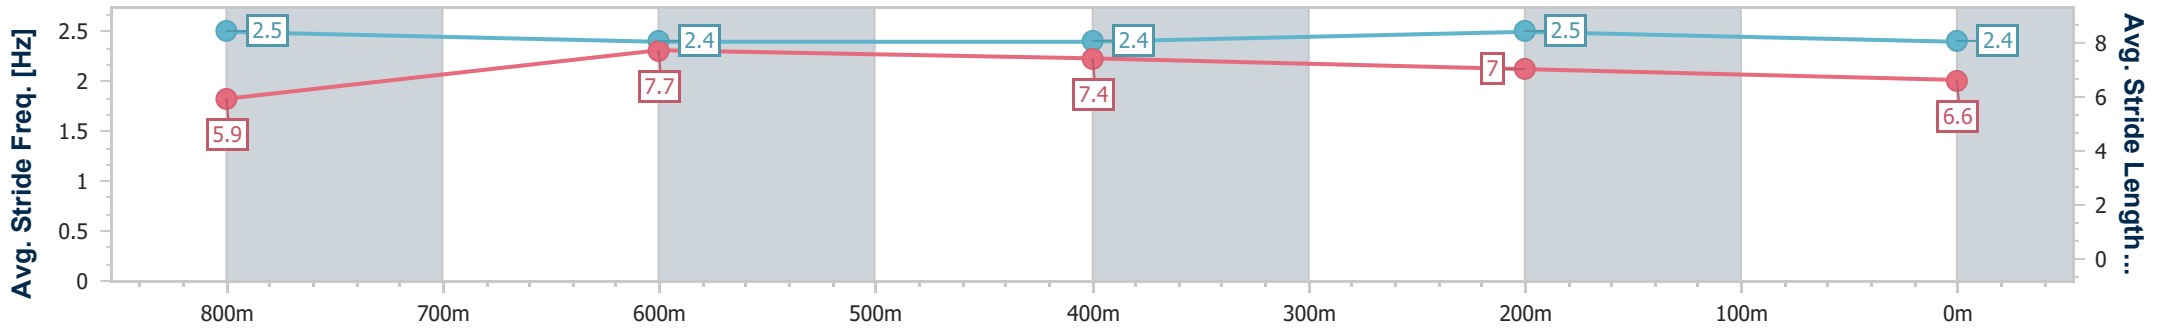

Eagle Farm QLD Professional

Race 1: RACECOURSE VILLAGE Maiden Plate - 1000m

03 July 2024 - 11:59

Track Rating: Heavy 8, Weather: Showers, Rail Position: +9m Entire

BRISBANE RACING CLUB

Section	Overall	800m	600m	400m	200m
Section Times	1:00.41 [4] (0:13.82)	0:46.59 [9] (0:10.88)	0:35.71 [9] (0:11.35)	0:24.36 [9] (0:11.56)	0:12.80 [8] (0:12.80)
Average Speed [km/h]	53.0	67.5	65.1	62.2	56.3
Top Speed [km/h]	68.9	69.0	66.6	65.0	59.4
Avg. Dist. to Rail [m]	7.4	3.9	4.9	3.6	2.2
Avg. Stride Freq. [Hz]	2.5	2.4	2.4	2.5	2.4
Avg. Stride Length [m]	5.9	7.7	7.4	7.0	6.6