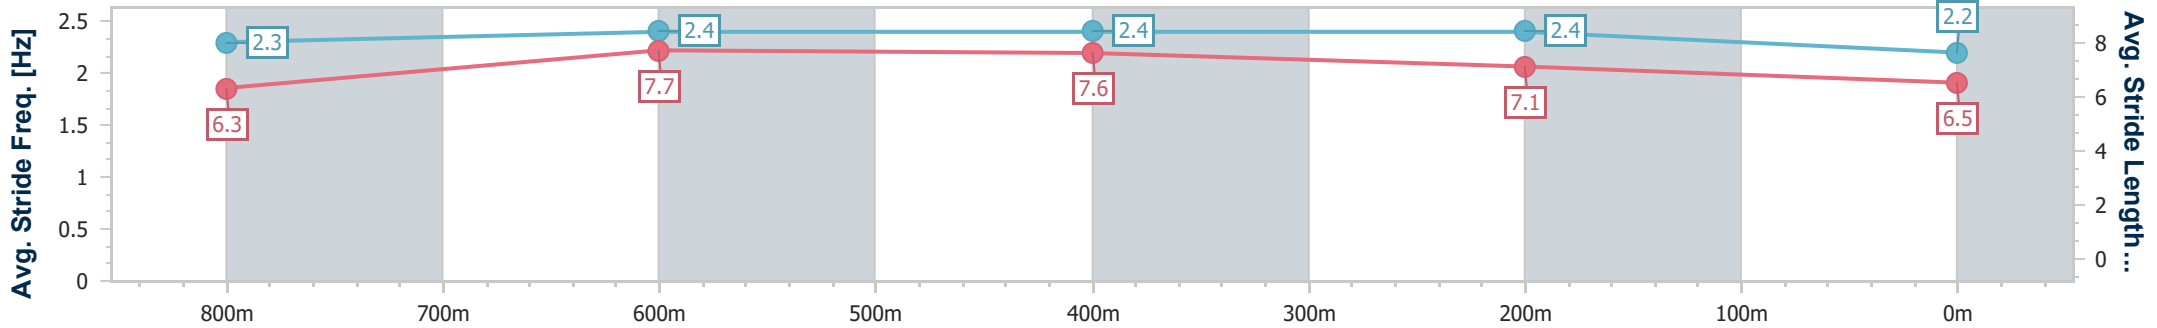

Eagle Farm QLD Professional

Race 1: RACECOURSE VILLAGE Maiden Plate - 1000m

03 July 2024 - 11:59

Track Rating: Heavy 8, Weather: Showers, Rail Position: +9m Entire

BRISBANE RACING CLUB

Section	Overall	800m	600m	400m	200m
Section Times	1:01.35 [8] (0:13.78)	0:47.57 [8] (0:10.79)	0:36.78 [7] (0:11.12)	0:25.66 [4] (0:11.77)	0:13.89 [5] (0:13.89)
Average Speed [km/h]	52.5	67.2	65.3	61.0	51.7
Top Speed [km/h]	69.1	69.1	67.6	63.8	57.0
Avg. Dist. to Rail [m]	5.0	1.2	1.5	5.4	5.4
Avg. Stride Freq. [Hz]	2.3	2.4	2.4	2.4	2.2
Avg. Stride Length [m]	6.3	7.7	7.6	7.1	6.5