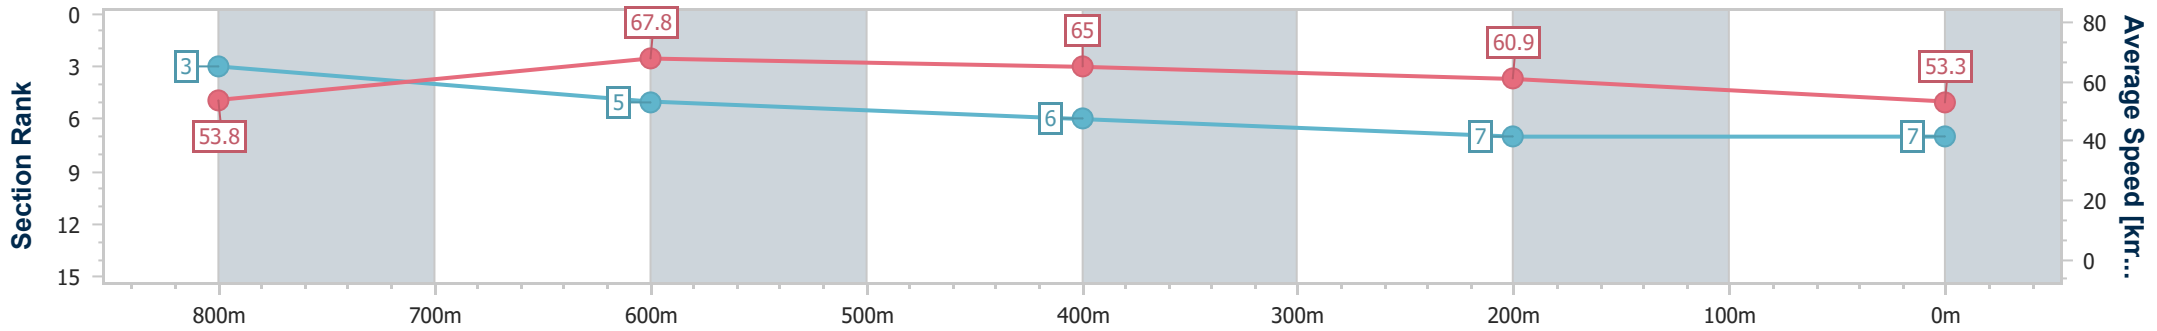

Eagle Farm QLD Professional

Race 1: RACECOURSE VILLAGE Maiden Plate - 1000m

03 July 2024 - 11:59

Track Rating: Heavy 8, Weather: Showers, Rail Position: +9m Entire

BRISBANE RACING CLUB

Section	Overall	800m	600m	400m	200m
Section Times	1:01.11 [7] (0:13.58)	0:47.53 [3] (0:10.86)	0:36.67 [5] (0:11.33)	0:25.34 [6] (0:11.81)	0:13.53 [7] (0:13.53)
Average Speed [km/h]	53.8	67.8	65.0	60.9	53.3
Top Speed [km/h]	69.7	69.7	66.6	64.7	56.7
Avg. Dist. to Rail [m]	7.7	4.9	4.3	6.3	5.7
Avg. Stride Freq. [Hz]	2.4	2.6	2.5	2.5	2.4
Avg. Stride Length [m]	6.1	7.3	7.1	6.8	6.2

- [] Ranking at each section and finish
- .-.- No data available at this section
- NA No data available

Horse/Jockey Name	Fast Fusion
Final Rank	8
Fastest Section Time (Section)	0:10.79 (800m)
Top Speed [km/h] (Section)	69.1 (Overall)
Race State	Finished