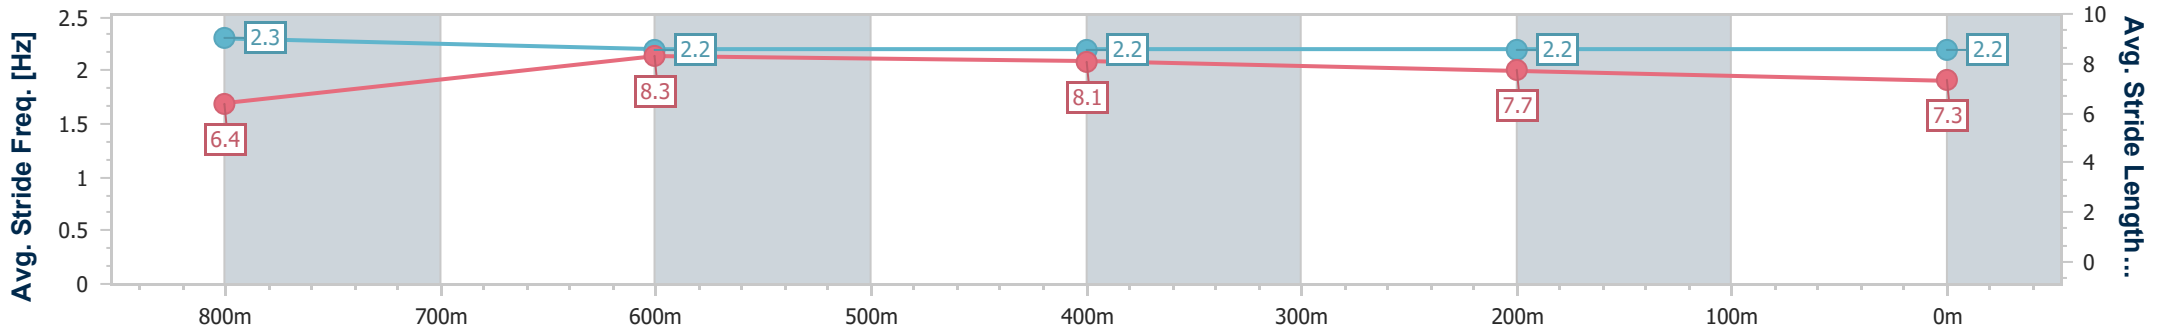

Eagle Farm QLD Professional

Race 1: RACECOURSE VILLAGE Maiden Plate - 1000m

03 July 2024 - 11:59

Track Rating: Heavy 8, Weather: Showers, Rail Position: +9m Entire

BRISBANE RACING CLUB

Section	Overall	800m	600m	400m	200m
Section Times	0:59.82 [1] (0:13.61)	0:46.21 [6] (0:10.74)	0:35.47 [3] (0:11.14)	0:24.33 [3] (0:11.65)	0:12.68 [3] (0:12.68)
Average Speed [km/h]	53.0	66.6	64.7	61.8	56.8
Top Speed [km/h]	68.2	68.3	65.8	63.5	60.3
Avg. Dist. to Rail [m]	1.4	0.8	1.0	1.9	1.4
Avg. Stride Freq. [Hz]	2.3	2.2	2.2	2.2	2.2
Avg. Stride Length [m]	6.4	8.3	8.1	7.7	7.3