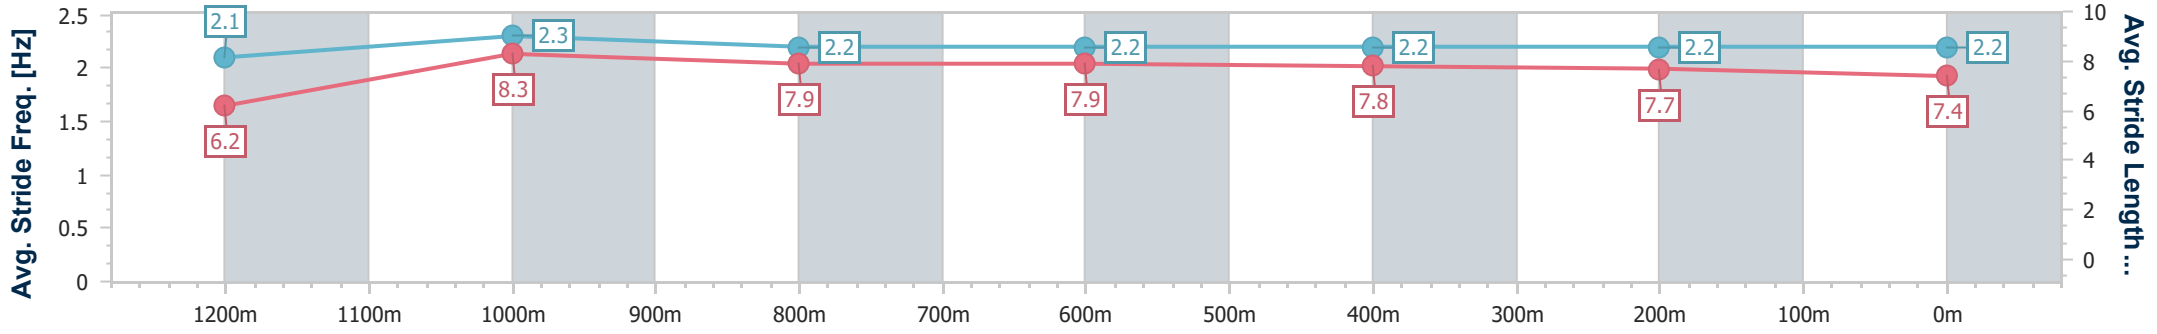

Horse/Jockey Name	Finsceal
Final Rank	9
Fastest Section Time (Section)	0:10.72 (1200m)
Top Speed [km/h] (Section)	68.2 (1200m)
Race State	Finished

Townsville QLD Professional
Race 8: Great Northern Brewing Co BM60 Handicap - 1400m
02 July 2024 - 16:41
Track Rating: Soft 5, Weather: Fine, Rail Position: +7m 1000m-
W/Post; +2m Remainder

Section	Overall	1200m	1000m	800m	600m	400m	200m
Section Times	1:24.36 [9] (0:15.15)	1:09.21 [9] (0:10.72)	0:58.49 [8] (0:11.30)	0:47.19 [9] (0:11.55)	0:35.64 [10] (0:11.75)	0:23.89 [10] (0:11.82)	0:12.07 [10] (0:12.07)
Average Speed [km/h]	47.6	66.9	63.5	62.1	61.8	61.2	59.7
Top Speed [km/h]	66.9	68.2	66.2	63.3	63.0	62.1	61.9
Avg. Dist. to Rail [m]	13.0	3.9	0.9	0.6	1.7	4.2	6.0
Avg. Stride Freq. [Hz]	2.1	2.3	2.2	2.2	2.2	2.2	2.2
Avg. Stride Length [m]	6.2	8.3	7.9	7.9	7.8	7.7	7.4

- [ ] Ranking at each section and finish
- -.-.- No data available at this section
- NA No data available