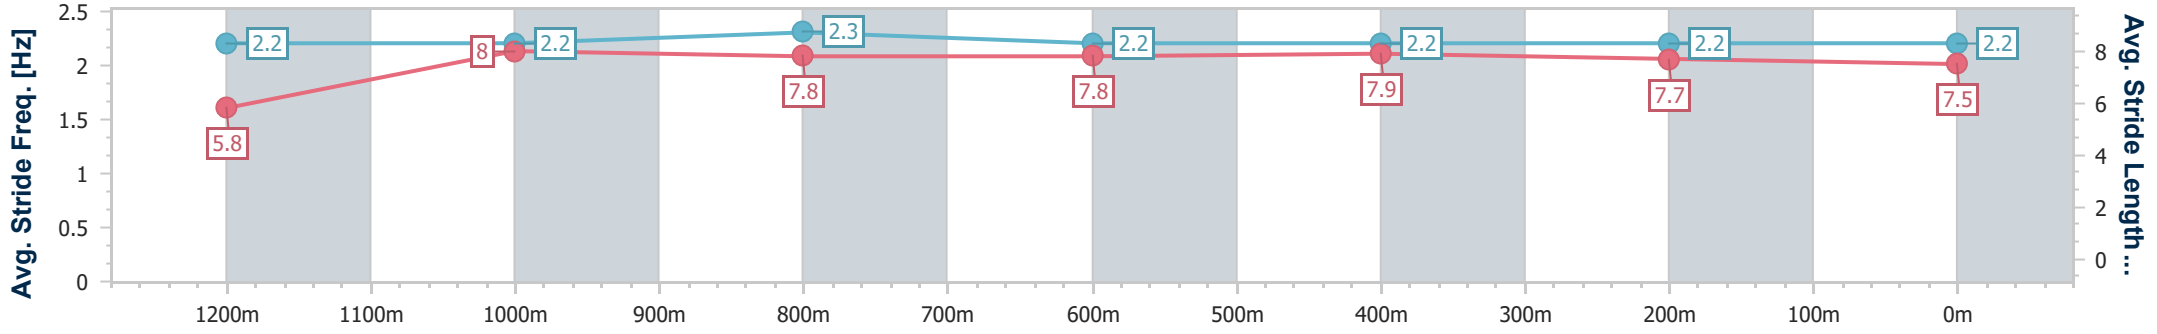

Horse/Jockey Name	Victory For Us
Final Rank	5
Fastest Section Time (Section)	0:10.83 (1200m)
Top Speed [km/h] (Section)	68.0 (1200m)
Race State	Finished

Townsville QLD Professional
Race 8: Great Northern Brewing Co BM60 Handicap - 1400m
02 July 2024 - 16:41
Track Rating: Soft 5, Weather: Fine, Rail Position: +7m 1000m-
W/Post; +2m Remainder

Section	Overall	1200m	1000m	800m	600m	400m	200m
Section Times	1:23.86 [5] (0:15.05)	1:08.81 [7] (0:10.83)	0:57.98 [9] (0:11.22)	0:46.76 [8] (0:11.53)	0:35.23 [8] (0:11.66)	0:23.57 [6] (0:11.67)	0:11.90 [6] (0:11.90)
Average Speed [km/h]	47.8	66.3	63.5	61.9	62.0	62.1	60.4
Top Speed [km/h]	66.1	68.0	65.2	63.1	62.7	63.2	62.7
Avg. Dist. to Rail [m]	10.2	2.6	2.4	1.3	1.3	3.4	5.5
Avg. Stride Freq. [Hz]	2.2	2.2	2.3	2.2	2.2	2.2	2.2
Avg. Stride Length [m]	5.8	8.0	7.8	7.8	7.9	7.7	7.5

- [ ] Ranking at each section and finish
- -.-.- No data available at this section
- NA No data available