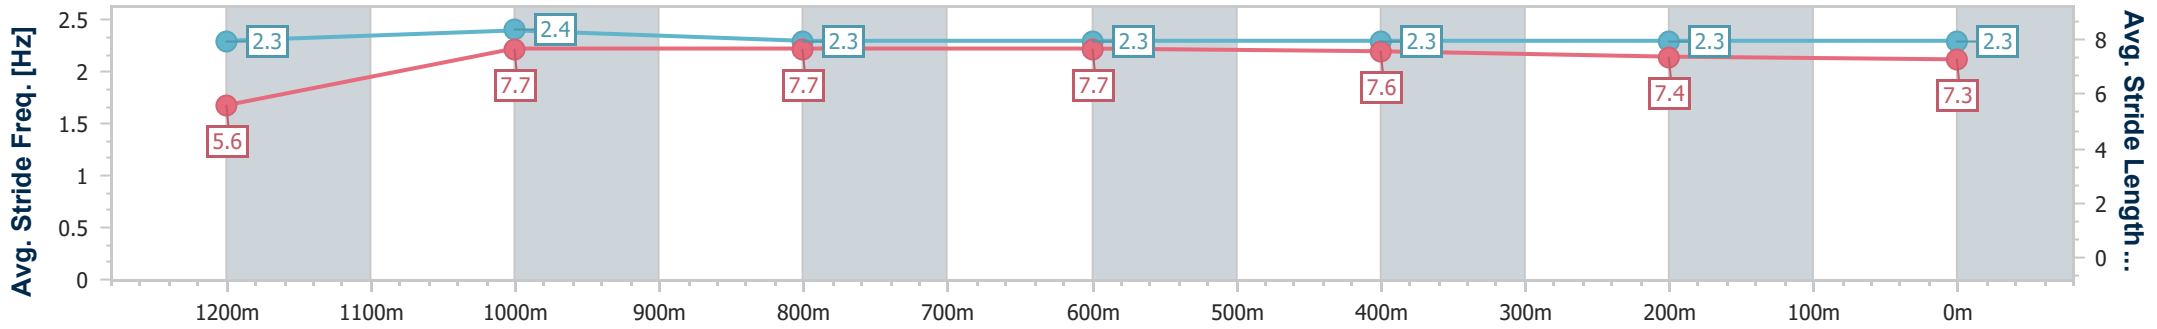

Horse/Jockey Name	Edification
Final Rank	7
Fastest Section Time (Section)	0:10.79 (1200m)
Top Speed [km/h] (Section)	67.6 (1200m)
Race State	Finished

Townsville QLD Professional
Race 8: Great Northern Brewing Co BM60 Handicap - 1400m
02 July 2024 - 16:41
Track Rating: Soft 5, Weather: Fine, Rail Position: +7m 1000m-
W/Post; +2m Remainder

Section	Overall	1200m	1000m	800m	600m	400m	200m
Section Times	1:24.29 [7] (0:15.73)	1:08.56 [13] (0:10.79)	0:57.77 [13] (0:10.95)	0:46.82 [12] (0:11.56)	0:35.26 [13] (0:11.72)	0:23.54 [13] (0:11.73)	0:11.81 [11] (0:11.81)
Average Speed [km/h]	45.9	66.3	64.9	62.6	61.9	62.1	60.8
Top Speed [km/h]	66.1	67.6	66.4	63.5	63.2	63.5	63.6
Avg. Dist. to Rail [m]	10.6	2.1	2.8	0.8	2.2	7.1	9.8
Avg. Stride Freq. [Hz]	2.3	2.4	2.3	2.3	2.3	2.3	2.3
Avg. Stride Length [m]	5.6	7.7	7.7	7.7	7.6	7.4	7.3

- [ ] Ranking at each section and finish
- -.-.- No data available at this section
- NA No data available