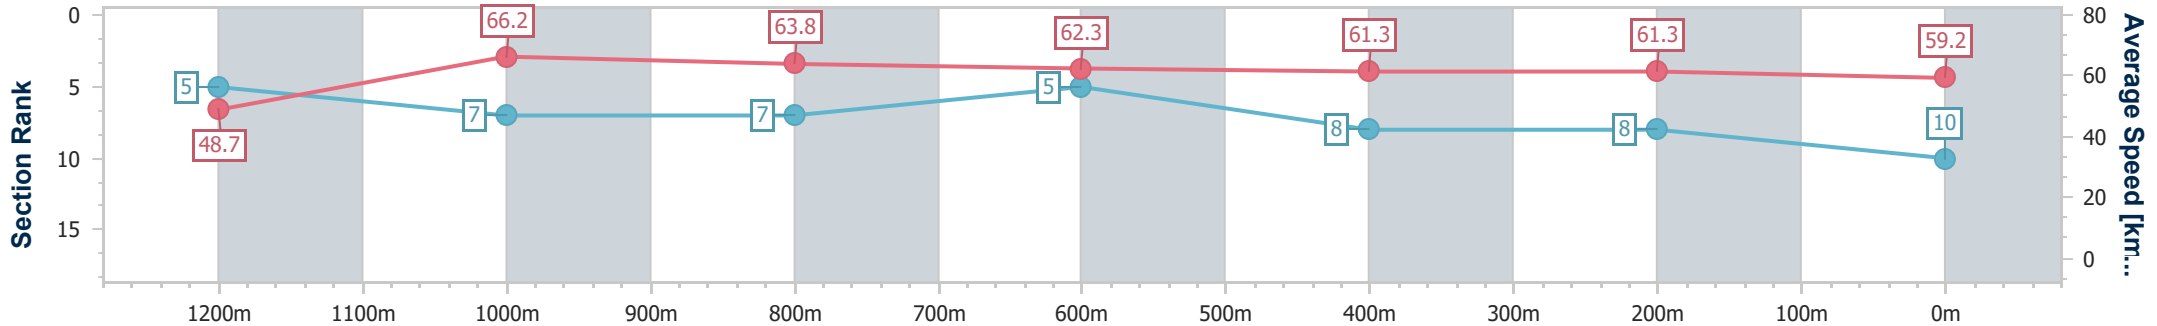

Horse/Jockey Name	Spirit Meister
Final Rank	10
Fastest Section Time (Section)	0:10.86 (1200m)
Top Speed [km/h] (Section)	67.7 (Overall)
Race State	Finished

Townsville QLD Professional
Race 8: Great Northern Brewing Co BM60 Handicap - 1400m
02 July 2024 - 16:41
Track Rating: Soft 5, Weather: Fine, Rail Position: +7m 1000m-
W/Post; +2m Remainder

Section	Overall	1200m	1000m	800m	600m	400m	200m
Section Times	1:24.39 [10] (0:14.76)	1:09.63 [5] (0:10.86)	0:58.77 [7] (0:11.18)	0:47.59 [7] (0:11.59)	0:36.00 [5] (0:11.97)	0:24.03 [8] (0:11.87)	0:12.16 [8] (0:12.16)
Average Speed [km/h]	48.7	66.2	63.8	62.3	61.3	61.3	59.2
Top Speed [km/h]	67.7	67.3	64.8	64.1	62.7	62.1	61.8
Avg. Dist. to Rail [m]	6.2	2.1	1.9	0.6	4.1	5.9	7.0
Avg. Stride Freq. [Hz]	2.2	2.3	2.3	2.2	2.2	2.3	2.2
Avg. Stride Length [m]	6.0	7.9	7.9	7.8	7.6	7.4	7.3

- [ ] Ranking at each section and finish
- -.-.- No data available at this section
- NA No data available