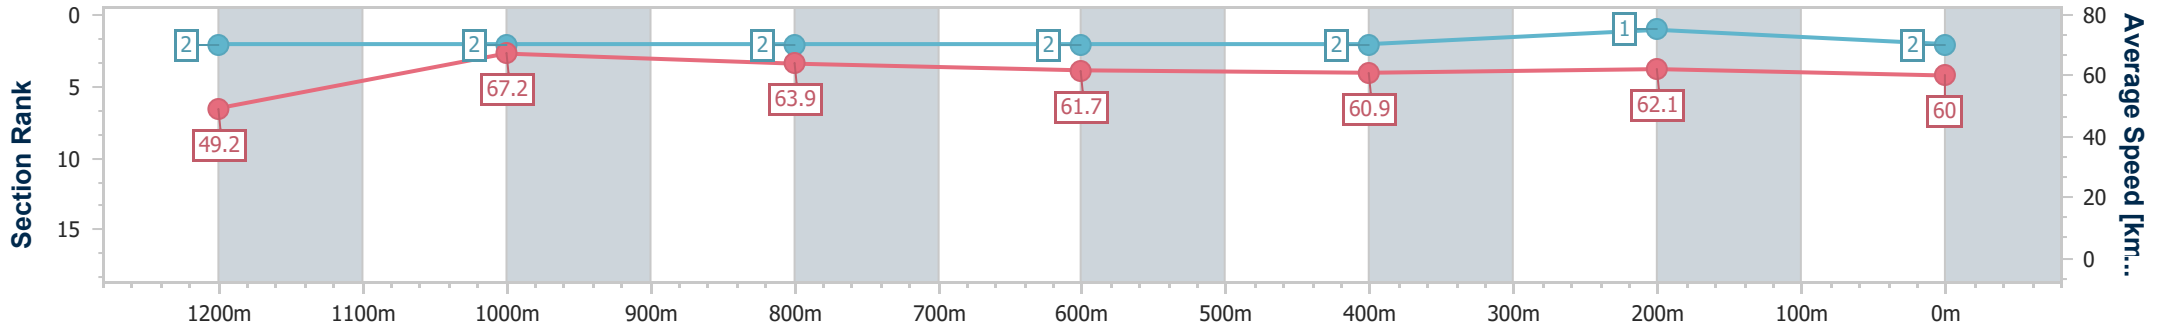

Horse/Jockey Name	Majestic Wings
Final Rank	2
Fastest Section Time (Section)	0:10.66 (1200m)
Top Speed [km/h] (Section)	68.2 (1200m)
Race State	Finished

Townsville QLD Professional
Race 8: Great Northern Brewing Co BM60 Handicap - 1400m
02 July 2024 - 16:41
Track Rating: Soft 5, Weather: Fine, Rail Position: +7m 1000m-
W/Post; +2m Remainder

Section	Overall	1200m	1000m	800m	600m	400m	200m
Section Times	1:23.66 [2] (0:14.62)	1:09.04 [2] (0:10.66)	0:58.38 [2] (0:11.13)	0:47.25 [2] (0:11.67)	0:35.58 [2] (0:11.90)	0:23.68 [2] (0:11.66)	0:12.02 [1] (0:12.02)
Average Speed [km/h]	49.2	67.2	63.9	61.7	60.9	62.1	60.0
Top Speed [km/h]	67.8	68.2	66.3	62.9	61.7	62.8	62.4
Avg. Dist. to Rail [m]	4.4	2.0	2.5	0.5	1.5	4.1	6.3
Avg. Stride Freq. [Hz]	2.4	2.5	2.4	2.3	2.3	2.3	2.3
Avg. Stride Length [m]	5.7	7.6	7.4	7.5	7.4	7.4	7.2

- [ ] Ranking at each section and finish
- -.-.- No data available at this section
- NA No data available