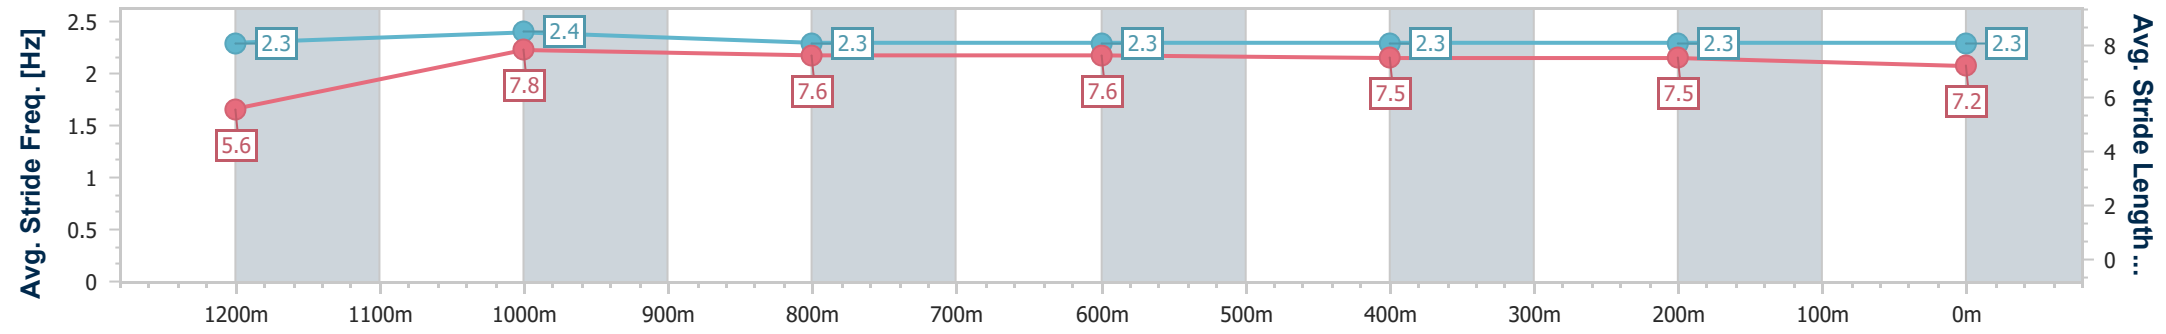

Horse/Jockey Name	Last Royal
Final Rank	4
Fastest Section Time (Section)	0:10.55 (1200m)
Top Speed [km/h] (Section)	69.1 (1200m)
Race State	Finished

Townsville QLD Professional
Race 8: Great Northern Brewing Co BM60 Handicap - 1400m
02 July 2024 - 16:41
Track Rating: Soft 5, Weather: Fine, Rail Position: +7m 1000m-
W/Post; +2m Remainder

Section	Overall	1200m	1000m	800m	600m	400m	200m
Section Times	1:23.83 [4] (0:15.07)	1:08.76 [8] (0:10.55)	0:58.21 [6] (0:11.17)	0:47.04 [6] (0:11.60)	0:35.44 [6] (0:11.87)	0:23.57 [4] (0:11.69)	0:11.88 [5] (0:11.88)
Average Speed [km/h]	47.9	67.7	63.7	62.2	61.5	62.1	60.6
Top Speed [km/h]	68.0	69.1	66.4	64.2	62.9	63.5	62.9
Avg. Dist. to Rail [m]	6.5	2.0	2.5	0.7	3.0	4.5	7.0
Avg. Stride Freq. [Hz]	2.3	2.4	2.3	2.3	2.3	2.3	2.3
Avg. Stride Length [m]	5.6	7.8	7.6	7.6	7.5	7.5	7.2

- [ ] Ranking at each section and finish
- -.-.- No data available at this section
- NA No data available