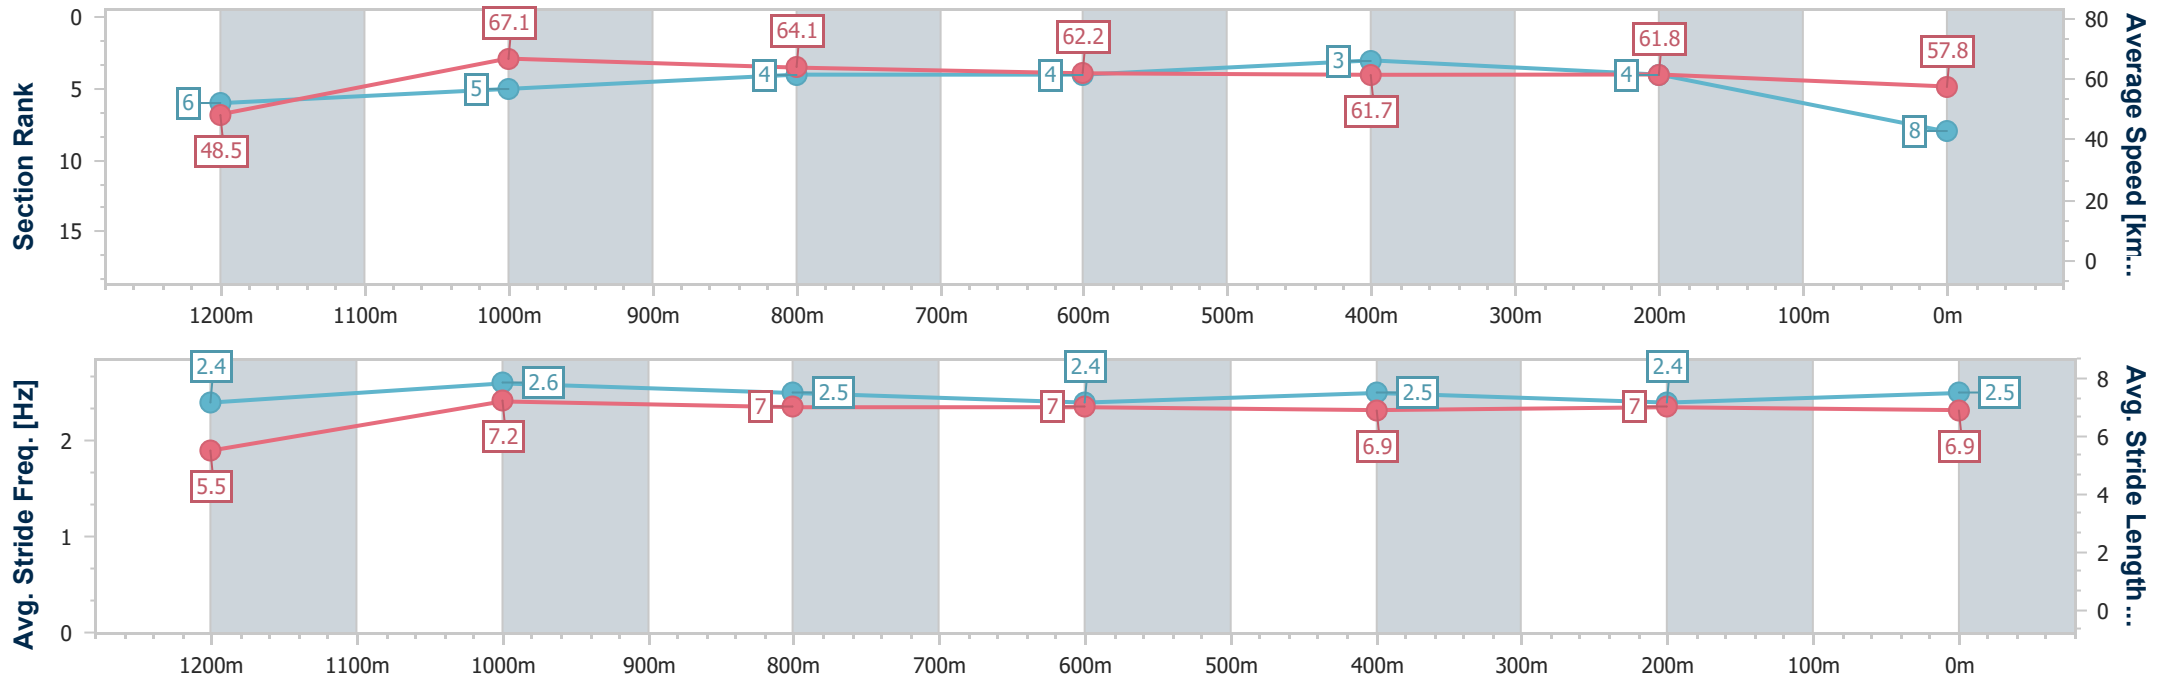

Horse/Jockey Name	King Samuel
Final Rank	8
Fastest Section Time (Section)	0:10.66 (1200m)
Top Speed [km/h] (Section)	68.7 (1200m)
Race State	Finished

Townsville QLD Professional
Race 8: Great Northern Brewing Co BM60 Handicap - 1400m
02 July 2024 - 16:41
Track Rating: Soft 5, Weather: Fine, Rail Position: +7m 1000m-
W/Post; +2m Remainder

Section	Overall	1200m	1000m	800m	600m	400m	200m
Section Times	1:24.33 [8] (0:14.87)	1:09.46 [6] (0:10.66)	0:58.80 [5] (0:11.11)	0:47.69 [4] (0:11.60)	0:36.09 [4] (0:11.86)	0:24.23 [3] (0:11.77)	0:12.46 [4] (0:12.46)
Average Speed [km/h]	48.5	67.1	64.1	62.2	61.7	61.8	57.8
Top Speed [km/h]	66.8	68.7	66.1	63.7	64.1	62.6	61.8
Avg. Dist. to Rail [m]	5.9	2.0	2.4	0.7	3.6	6.0	8.2
Avg. Stride Freq. [Hz]	2.4	2.6	2.5	2.4	2.5	2.4	2.5
Avg. Stride Length [m]	5.5	7.2	7.0	7.0	6.9	7.0	6.9

- [ ] Ranking at each section and finish
- -.-.- No data available at this section
- NA No data available