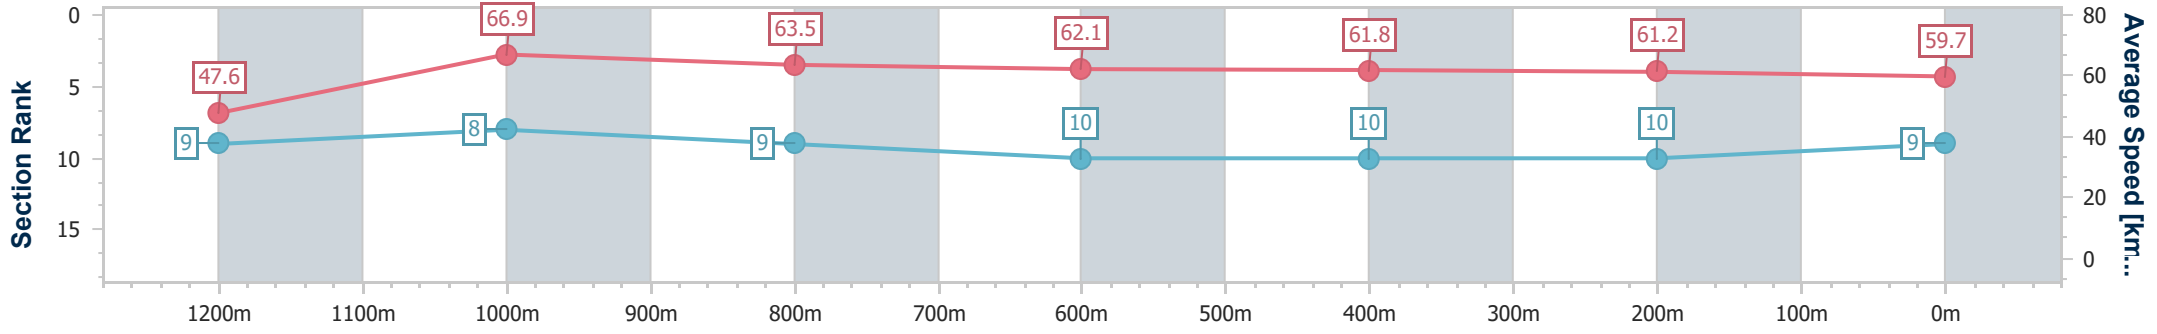

Horse/Jockey Name	Finsceal
Final Rank	9
Fastest Section Time (Section)	0:10.72 (1200m)
Top Speed [km/h] (Section)	68.2 (1200m)
Race State	Finished

Townsville QLD Professional
Race 8: Great Northern Brewing Co BM60 Handicap - 1400m
02 July 2024 - 16:41
Track Rating: Soft 5, Weather: Fine, Rail Position: +7m 1000m-
W/Post; +2m Remainder

Section	Overall	1200m	1000m	800m	600m	400m	200m
Section Times	1:24.36 [9] (0:15.15)	1:09.21 [9] (0:10.72)	0:58.49 [8] (0:11.30)	0:47.19 [9] (0:11.55)	0:35.64 [10] (0:11.75)	0:23.89 [10] (0:11.82)	0:12.07 [10] (0:12.07)
Average Speed [km/h]	47.6	66.9	63.5	62.1	61.8	61.2	59.7
Top Speed [km/h]	66.9	68.2	66.2	63.3	63.0	62.1	61.9
Avg. Dist. to Rail [m]	13.0	3.9	0.9	0.6	1.7	4.2	6.0
Avg. Stride Freq. [Hz]	2.1	2.3	2.2	2.2	2.2	2.2	2.2
Avg. Stride Length [m]	6.2	8.3	7.9	7.9	7.8	7.7	7.4

- [ ] Ranking at each section and finish
- -.-.- No data available at this section
- NA No data available