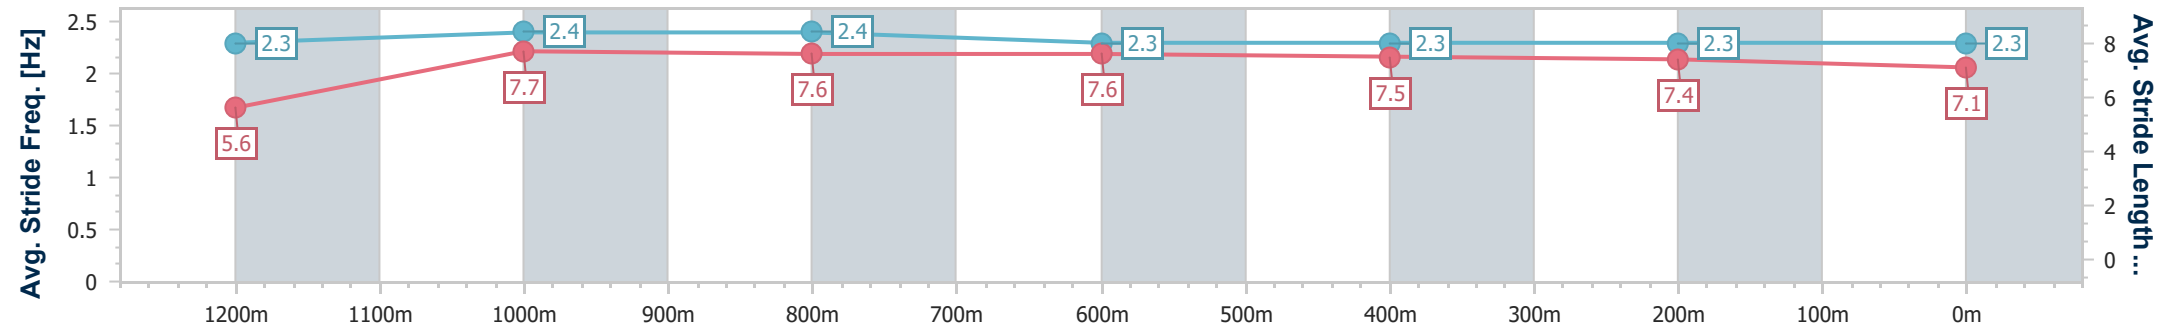

Horse/Jockey Name	Tango And Cash
Final Rank	11
Fastest Section Time (Section)	0:10.79 (1200m)
Top Speed [km/h] (Section)	67.3 (1200m)
Race State	Finished

Townsville QLD Professional
Race 8: Great Northern Brewing Co BM60 Handicap - 1400m
02 July 2024 - 16:41
Track Rating: Soft 5, Weather: Fine, Rail Position: +7m 1000m-
W/Post; +2m Remainder

Section	Overall	1200m	1000m	800m	600m	400m	200m
Section Times	1:24.65 [11] (0:15.45)	1:09.20 [12] (0:10.79)	0:58.41 [11] (0:11.05)	0:47.36 [11] (0:11.47)	0:35.89 [11] (0:11.70)	0:24.19 [9] (0:11.78)	0:12.41 [9] (0:12.41)
Average Speed [km/h]	46.7	66.3	64.2	62.5	62.1	61.4	58.2
Top Speed [km/h]	64.6	67.3	66.3	63.8	62.7	62.4	61.0
Avg. Dist. to Rail [m]	8.7	2.4	2.6	0.9	1.5	3.7	4.7
Avg. Stride Freq. [Hz]	2.3	2.4	2.4	2.3	2.3	2.3	2.3
Avg. Stride Length [m]	5.6	7.7	7.6	7.6	7.5	7.4	7.1

- [ ] Ranking at each section and finish
- -.-.- No data available at this section
- NA No data available