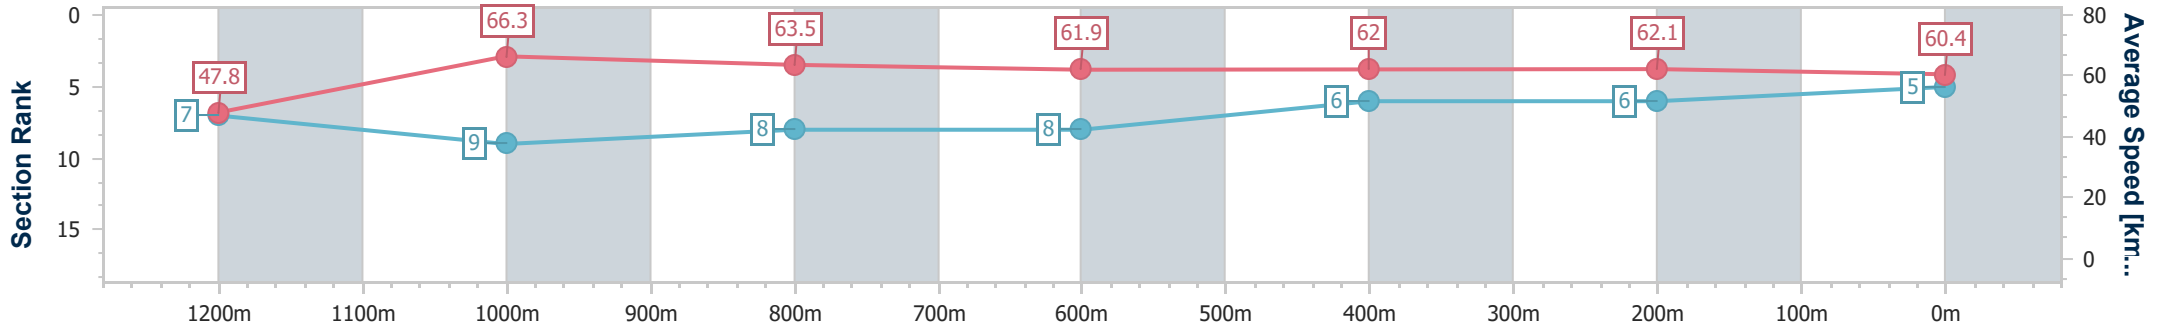

Horse/Jockey Name	Victory For Us
Final Rank	5
Fastest Section Time (Section)	0:10.83 (1200m)
Top Speed [km/h] (Section)	68.0 (1200m)
Race State	Finished

Townsville QLD Professional
Race 8: Great Northern Brewing Co BM60 Handicap - 1400m
02 July 2024 - 16:41
Track Rating: Soft 5, Weather: Fine, Rail Position: +7m 1000m-
W/Post; +2m Remainder

Section	Overall	1200m	1000m	800m	600m	400m	200m
Section Times	1:23.86 [5] (0:15.05)	1:08.81 [7] (0:10.83)	0:57.98 [9] (0:11.22)	0:46.76 [8] (0:11.53)	0:35.23 [8] (0:11.66)	0:23.57 [6] (0:11.67)	0:11.90 [6] (0:11.90)
Average Speed [km/h]	47.8	66.3	63.5	61.9	62.0	62.1	60.4
Top Speed [km/h]	66.1	68.0	65.2	63.1	62.7	63.2	62.7
Avg. Dist. to Rail [m]	10.2	2.6	2.4	1.3	1.3	3.4	5.5
Avg. Stride Freq. [Hz]	2.2	2.2	2.3	2.2	2.2	2.2	2.2
Avg. Stride Length [m]	5.8	8.0	7.8	7.8	7.9	7.7	7.5

- [ ] Ranking at each section and finish
- -.-.- No data available at this section
- NA No data available