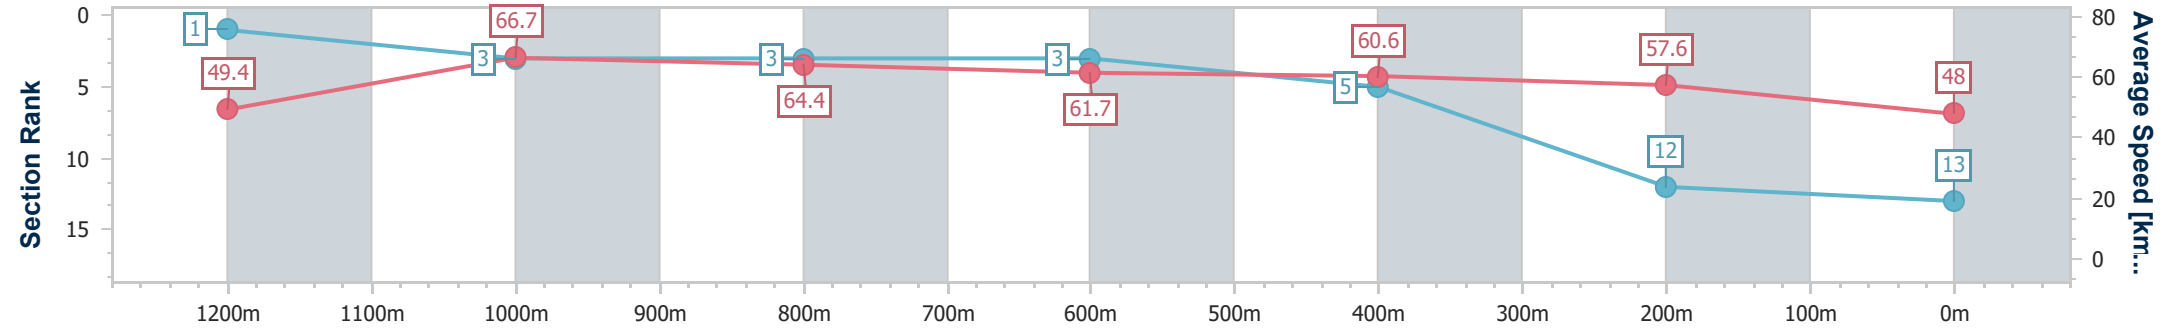

Horse/Jockey Name	Listen To Maurice
Final Rank	13
Fastest Section Time (Section)	0:10.74 (1200m)
Top Speed [km/h] (Section)	68.4 (Overall)
Race State	Finished

Townsville QLD Professional
Race 8: Great Northern Brewing Co BM60 Handicap - 1400m
02 July 2024 - 16:41
Track Rating: Soft 5, Weather: Fine, Rail Position: +7m 1000m-
W/Post; +2m Remainder

Section	Overall	1200m	1000m	800m	600m	400m	200m
Section Times	1:27.91 [13] (0:14.59)	1:13.32 [1] (0:10.74)	1:02.58 [3] (0:11.13)	0:51.45 [3] (0:11.72)	0:39.73 [3] (0:12.09)	0:27.64 [5] (0:12.62)	0:15.02 [12] (0:15.02)
Average Speed [km/h]	49.4	66.7	64.4	61.7	60.6	57.6	48.0
Top Speed [km/h]	68.4	68.3	66.2	63.0	61.9	59.1	55.0
Avg. Dist. to Rail [m]	5.2	1.9	1.3	1.1	3.5	5.5	8.3
Avg. Stride Freq. [Hz]	2.3	2.4	2.3	2.2	2.3	2.2	2.1
Avg. Stride Length [m]	5.9	7.9	7.9	7.7	7.5	7.3	6.9

- [ ] Ranking at each section and finish
- -.-.- No data available at this section
- NA No data available