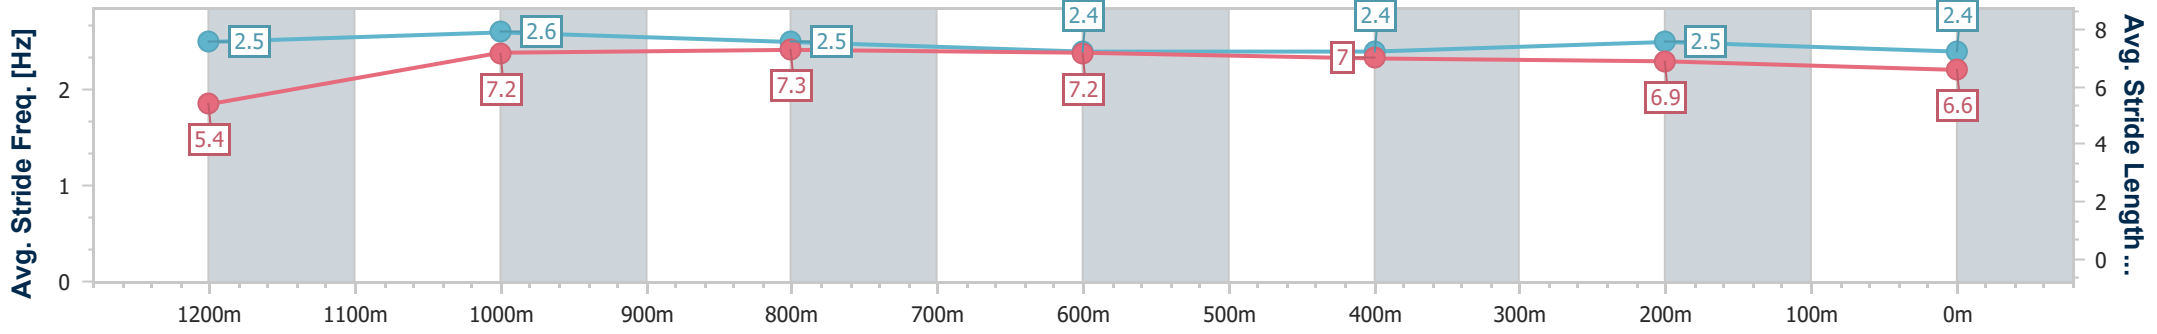

Horse/Jockey Name	Majestics Request
Final Rank	6
Fastest Section Time (Section)	0:10.47 (1200m)
Top Speed [km/h] (Section)	70.1 (1200m)
Race State	Finished

Townsville QLD Professional
Race 8: Great Northern Brewing Co BM60 Handicap - 1400m
02 July 2024 - 16:41
Track Rating: Soft 5, Weather: Fine, Rail Position: +7m 1000m-
W/Post; +2m Remainder

Section	Overall	1200m	1000m	800m	600m	400m	200m
Section Times	1:24.17 [6] (0:14.63)	1:09.54 [3] (0:10.47)	0:59.07 [1] (0:11.10)	0:47.97 [1] (0:11.73)	0:36.24 [1] (0:11.98)	0:24.26 [1] (0:11.75)	0:12.51 [2] (0:12.51)
Average Speed [km/h]	49.1	68.6	64.0	61.7	61.1	61.9	57.5
Top Speed [km/h]	68.1	70.1	67.4	63.0	62.6	62.6	61.3
Avg. Dist. to Rail [m]	9.1	3.4	2.5	1.0	3.7	5.2	5.8
Avg. Stride Freq. [Hz]	2.5	2.6	2.5	2.4	2.4	2.5	2.4
Avg. Stride Length [m]	5.4	7.2	7.3	7.2	7.0	6.9	6.6

- [ ] Ranking at each section and finish
- -.-.- No data available at this section
- NA No data available