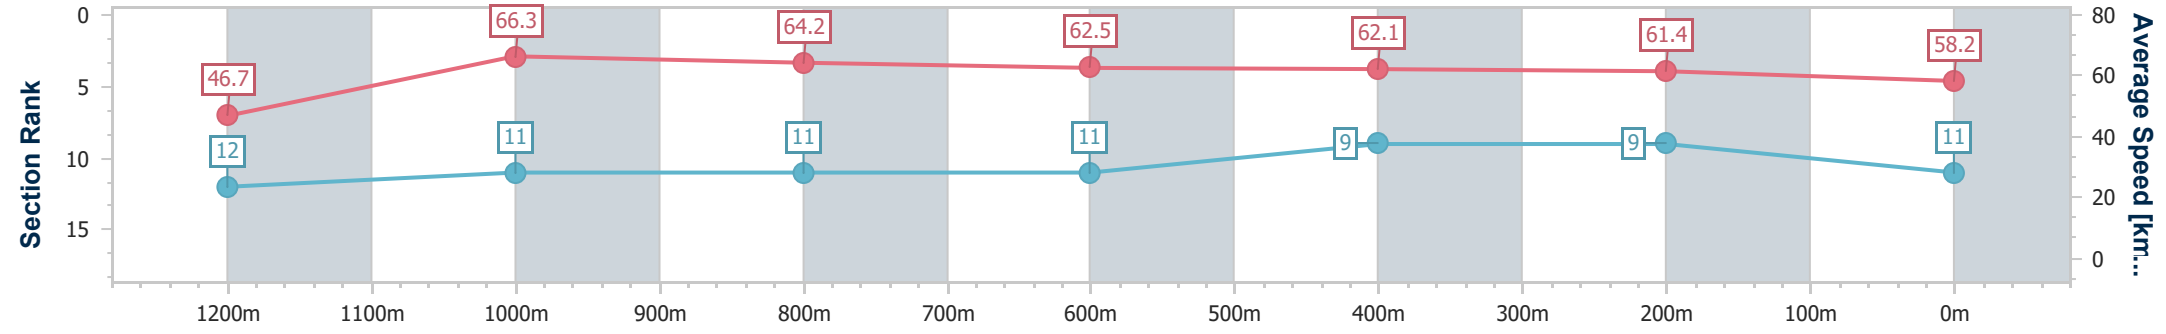

Horse/Jockey Name	Tango And Cash
Final Rank	11
Fastest Section Time (Section)	0:10.79 (1200m)
Top Speed [km/h] (Section)	67.3 (1200m)
Race State	Finished

Townsville QLD Professional
Race 8: Great Northern Brewing Co BM60 Handicap - 1400m
02 July 2024 - 16:41
Track Rating: Soft 5, Weather: Fine, Rail Position: +7m 1000m-
W/Post; +2m Remainder

Section	Overall	1200m	1000m	800m	600m	400m	200m
Section Times	1:24.65 [11] (0:15.45)	1:09.20 [12] (0:10.79)	0:58.41 [11] (0:11.05)	0:47.36 [11] (0:11.47)	0:35.89 [11] (0:11.70)	0:24.19 [9] (0:11.78)	0:12.41 [9] (0:12.41)
Average Speed [km/h]	46.7	66.3	64.2	62.5	62.1	61.4	58.2
Top Speed [km/h]	64.6	67.3	66.3	63.8	62.7	62.4	61.0
Avg. Dist. to Rail [m]	8.7	2.4	2.6	0.9	1.5	3.7	4.7
Avg. Stride Freq. [Hz]	2.3	2.4	2.4	2.3	2.3	2.3	2.3
Avg. Stride Length [m]	5.6	7.7	7.6	7.6	7.5	7.4	7.1

- [ ] Ranking at each section and finish
- -.-.- No data available at this section
- NA No data available