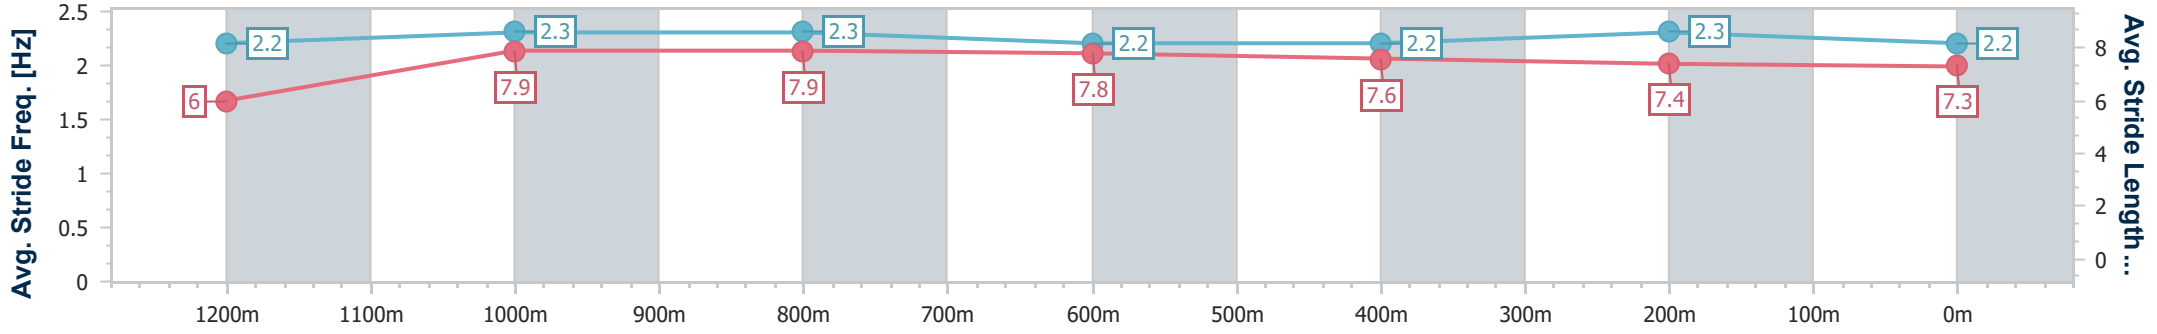

Horse/Jockey Name	Spirit Meister
Final Rank	10
Fastest Section Time (Section)	0:10.86 (1200m)
Top Speed [km/h] (Section)	67.7 (Overall)
Race State	Finished

Townsville QLD Professional
Race 8: Great Northern Brewing Co BM60 Handicap - 1400m
02 July 2024 - 16:41
Track Rating: Soft 5, Weather: Fine, Rail Position: +7m 1000m-
W/Post; +2m Remainder

Section	Overall	1200m	1000m	800m	600m	400m	200m
Section Times	1:24.39 [10] (0:14.76)	1:09.63 [5] (0:10.86)	0:58.77 [7] (0:11.18)	0:47.59 [7] (0:11.59)	0:36.00 [5] (0:11.97)	0:24.03 [8] (0:11.87)	0:12.16 [8] (0:12.16)
Average Speed [km/h]	48.7	66.2	63.8	62.3	61.3	61.3	59.2
Top Speed [km/h]	67.7	67.3	64.8	64.1	62.7	62.1	61.8
Avg. Dist. to Rail [m]	6.2	2.1	1.9	0.6	4.1	5.9	7.0
Avg. Stride Freq. [Hz]	2.2	2.3	2.3	2.2	2.2	2.3	2.2
Avg. Stride Length [m]	6.0	7.9	7.9	7.8	7.6	7.4	7.3

- [ ] Ranking at each section and finish
- -.-.- No data available at this section
- NA No data available