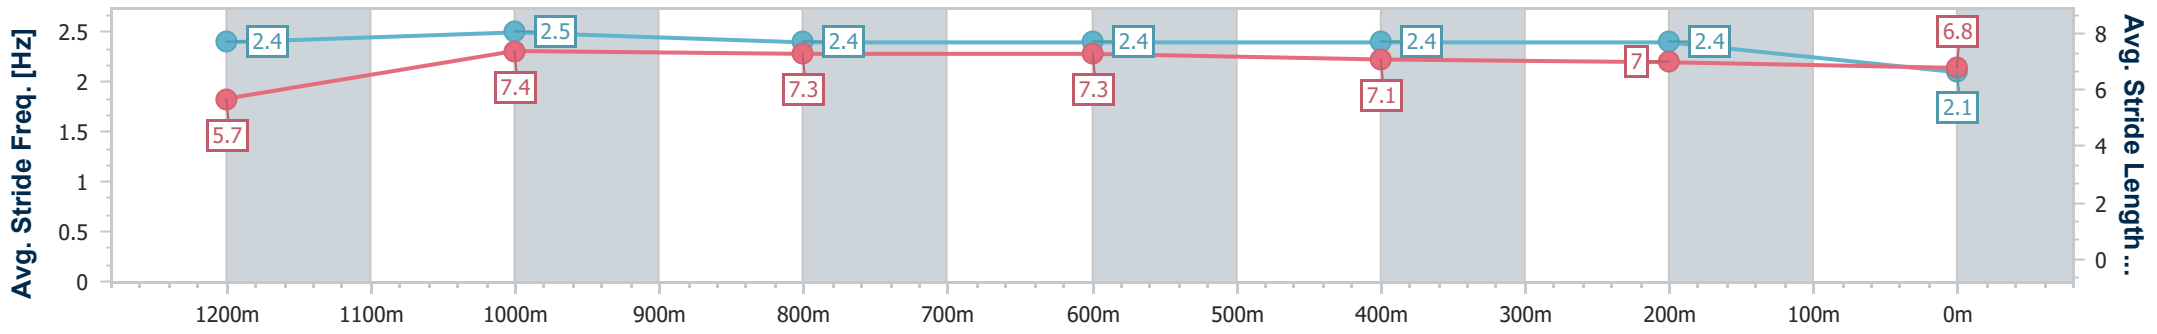

Horse/Jockey Name	Dark Archer
Final Rank	12
Fastest Section Time (Section)	0:10.68 (1200m)
Top Speed [km/h] (Section)	69.3 (1200m)
Race State	Finished

Townsville QLD Professional
Race 8: Great Northern Brewing Co BM60 Handicap - 1400m
02 July 2024 - 16:41
Track Rating: Soft 5, Weather: Fine, Rail Position: +7m 1000m-
W/Post; +2m Remainder

Section	Overall	1200m	1000m	800m	600m	400m	200m
Section Times	1:27.77 [12] (0:14.69)	1:13.08 [4] (0:10.68)	1:02.40 [4] (0:11.37)	0:51.03 [5] (0:11.77)	0:39.26 [7] (0:12.01)	0:27.25 [11] (0:12.38)	0:14.87 [13] (0:14.87)
Average Speed [km/h]	49.1	67.2	63.5	61.8	61.1	58.9	48.4
Top Speed [km/h]	67.6	69.3	65.1	63.5	62.3	61.1	59.0
Avg. Dist. to Rail [m]	8.7	2.6	1.0	2.3	4.2	6.6	7.5
Avg. Stride Freq. [Hz]	2.4	2.5	2.4	2.4	2.4	2.4	2.1
Avg. Stride Length [m]	5.7	7.4	7.3	7.3	7.1	7.0	6.8

- [ ] Ranking at each section and finish
- -.-.- No data available at this section
- NA No data available