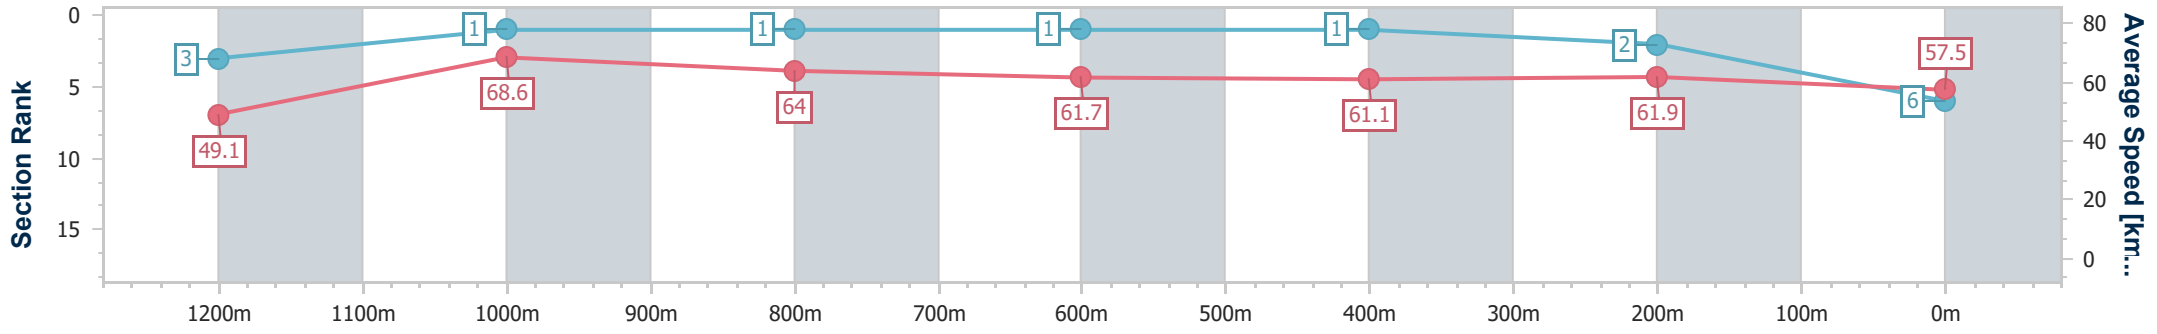

Horse/Jockey Name	Majestics Request
Final Rank	6
Fastest Section Time (Section)	0:10.47 (1200m)
Top Speed [km/h] (Section)	70.1 (1200m)
Race State	Finished

Townsville QLD Professional
Race 8: Great Northern Brewing Co BM60 Handicap - 1400m
02 July 2024 - 16:41
Track Rating: Soft 5, Weather: Fine, Rail Position: +7m 1000m-
W/Post; +2m Remainder

Section	Overall	1200m	1000m	800m	600m	400m	200m
Section Times	1:24.17 [6] (0:14.63)	1:09.54 [3] (0:10.47)	0:59.07 [1] (0:11.10)	0:47.97 [1] (0:11.73)	0:36.24 [1] (0:11.98)	0:24.26 [1] (0:11.75)	0:12.51 [2] (0:12.51)
Average Speed [km/h]	49.1	68.6	64.0	61.7	61.1	61.9	57.5
Top Speed [km/h]	68.1	70.1	67.4	63.0	62.6	62.6	61.3
Avg. Dist. to Rail [m]	9.1	3.4	2.5	1.0	3.7	5.2	5.8
Avg. Stride Freq. [Hz]	2.5	2.6	2.5	2.4	2.4	2.5	2.4
Avg. Stride Length [m]	5.4	7.2	7.3	7.2	7.0	6.9	6.6

- [ ] Ranking at each section and finish
- -.-.- No data available at this section
- NA No data available