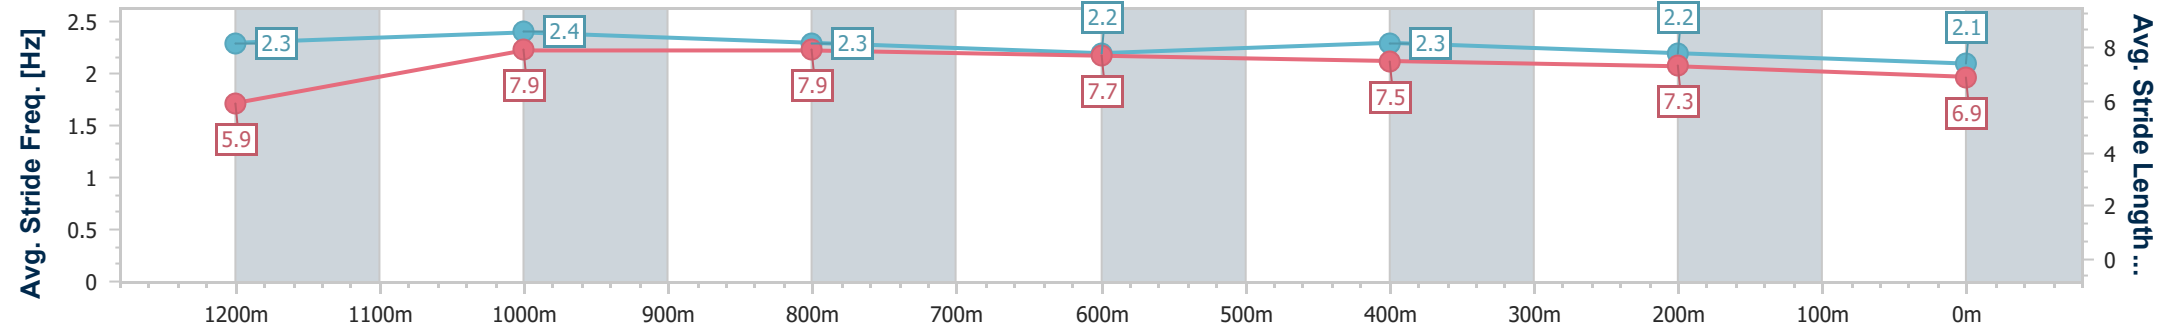

Horse/Jockey Name	Listen To Maurice
Final Rank	13
Fastest Section Time (Section)	0:10.74 (1200m)
Top Speed [km/h] (Section)	68.4 (Overall)
Race State	Finished

Townsville QLD Professional
Race 8: Great Northern Brewing Co BM60 Handicap - 1400m
02 July 2024 - 16:41
Track Rating: Soft 5, Weather: Fine, Rail Position: +7m 1000m-
W/Post; +2m Remainder

Section	Overall	1200m	1000m	800m	600m	400m	200m
Section Times	1:27.91 [13] (0:14.59)	1:13.32 [1] (0:10.74)	1:02.58 [3] (0:11.13)	0:51.45 [3] (0:11.72)	0:39.73 [3] (0:12.09)	0:27.64 [5] (0:12.62)	0:15.02 [12] (0:15.02)
Average Speed [km/h]	49.4	66.7	64.4	61.7	60.6	57.6	48.0
Top Speed [km/h]	68.4	68.3	66.2	63.0	61.9	59.1	55.0
Avg. Dist. to Rail [m]	5.2	1.9	1.3	1.1	3.5	5.5	8.3
Avg. Stride Freq. [Hz]	2.3	2.4	2.3	2.2	2.3	2.2	2.1
Avg. Stride Length [m]	5.9	7.9	7.9	7.7	7.5	7.3	6.9

- [ ] Ranking at each section and finish
- -.-.- No data available at this section
- NA No data available