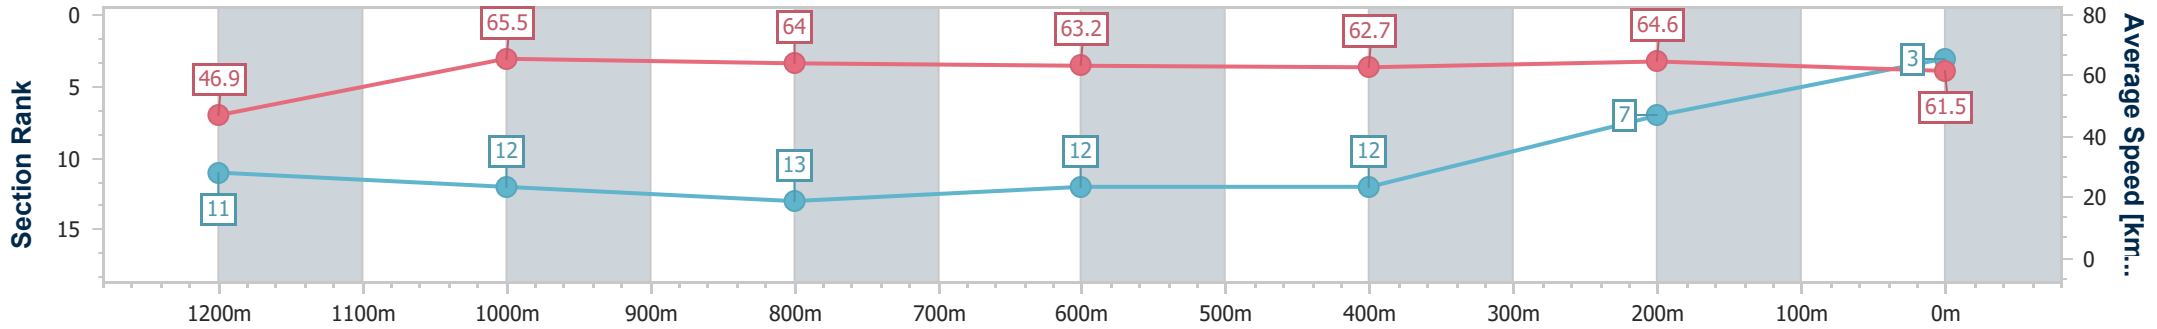

Horse/Jockey Name	Sir Maximus
Final Rank	3
Fastest Section Time (Section)	0:10.96 (1200m)
Top Speed [km/h] (Section)	67.4 (1200m)
Race State	Finished

Townsville QLD Professional
Race 8: Great Northern Brewing Co BM60 Handicap - 1400m
02 July 2024 - 16:41
Track Rating: Soft 5, Weather: Fine, Rail Position: +7m 1000m-
W/Post; +2m Remainder

Section	Overall	1200m	1000m	800m	600m	400m	200m
Section Times	1:23.69 [3] (0:15.34)	1:08.35 [11] (0:10.96)	0:57.39 [12] (0:11.24)	0:46.15 [13] (0:11.47)	0:34.68 [12] (0:11.70)	0:22.98 [12] (0:11.28)	0:11.70 [7] (0:11.70)
Average Speed [km/h]	46.9	65.5	64.0	63.2	62.7	64.6	61.5
Top Speed [km/h]	66.7	67.4	66.4	64.2	64.3	65.0	64.1
Avg. Dist. to Rail [m]	10.2	3.1	1.0	1.4	3.9	7.7	10.8
Avg. Stride Freq. [Hz]	2.3	2.4	2.4	2.3	2.3	2.4	2.4
Avg. Stride Length [m]	5.7	7.6	7.6	7.5	7.3	7.3	7.0

- [ ] Ranking at each section and finish
- -.-.- No data available at this section
- NA No data available