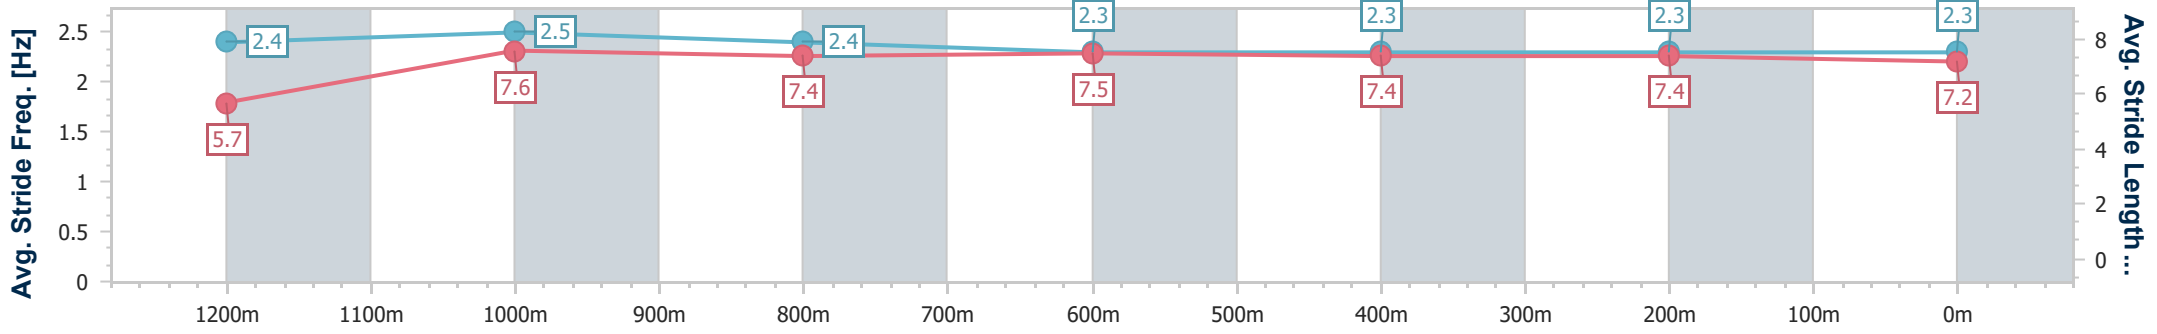

Horse/Jockey Name	Majestic Wings
Final Rank	2
Fastest Section Time (Section)	0:10.66 (1200m)
Top Speed [km/h] (Section)	68.2 (1200m)
Race State	Finished

Townsville QLD Professional
Race 8: Great Northern Brewing Co BM60 Handicap - 1400m
02 July 2024 - 16:41
Track Rating: Soft 5, Weather: Fine, Rail Position: +7m 1000m-
W/Post; +2m Remainder

Section	Overall	1200m	1000m	800m	600m	400m	200m
Section Times	1:23.66 [2] (0:14.62)	1:09.04 [2] (0:10.66)	0:58.38 [2] (0:11.13)	0:47.25 [2] (0:11.67)	0:35.58 [2] (0:11.90)	0:23.68 [2] (0:11.66)	0:12.02 [1] (0:12.02)
Average Speed [km/h]	49.2	67.2	63.9	61.7	60.9	62.1	60.0
Top Speed [km/h]	67.8	68.2	66.3	62.9	61.7	62.8	62.4
Avg. Dist. to Rail [m]	4.4	2.0	2.5	0.5	1.5	4.1	6.3
Avg. Stride Freq. [Hz]	2.4	2.5	2.4	2.3	2.3	2.3	2.3
Avg. Stride Length [m]	5.7	7.6	7.4	7.5	7.4	7.4	7.2

- [ ] Ranking at each section and finish
- -.-.- No data available at this section
- NA No data available