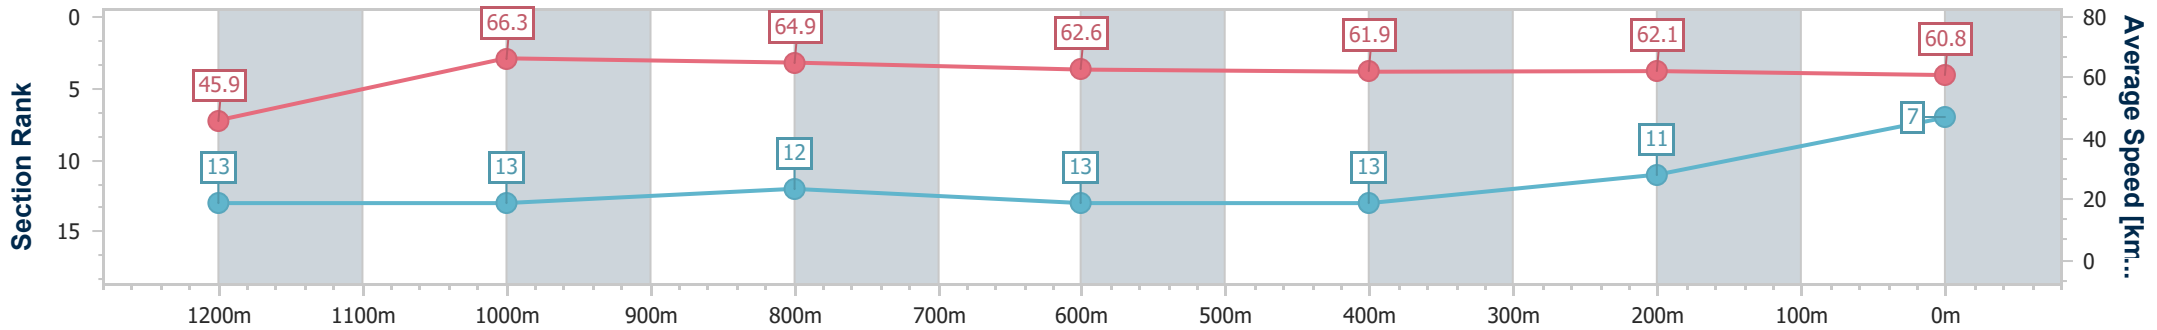

Horse/Jockey Name	Edification
Final Rank	7
Fastest Section Time (Section)	0:10.79 (1200m)
Top Speed [km/h] (Section)	67.6 (1200m)
Race State	Finished

Townsville QLD Professional
Race 8: Great Northern Brewing Co BM60 Handicap - 1400m
02 July 2024 - 16:41
Track Rating: Soft 5, Weather: Fine, Rail Position: +7m 1000m-
W/Post; +2m Remainder

Section	Overall	1200m	1000m	800m	600m	400m	200m
Section Times	1:24.29 [7] (0:15.73)	1:08.56 [13] (0:10.79)	0:57.77 [13] (0:10.95)	0:46.82 [12] (0:11.56)	0:35.26 [13] (0:11.72)	0:23.54 [13] (0:11.73)	0:11.81 [11] (0:11.81)
Average Speed [km/h]	45.9	66.3	64.9	62.6	61.9	62.1	60.8
Top Speed [km/h]	66.1	67.6	66.4	63.5	63.2	63.5	63.6
Avg. Dist. to Rail [m]	10.6	2.1	2.8	0.8	2.2	7.1	9.8
Avg. Stride Freq. [Hz]	2.3	2.4	2.3	2.3	2.3	2.3	2.3
Avg. Stride Length [m]	5.6	7.7	7.7	7.7	7.6	7.4	7.3

- [ ] Ranking at each section and finish
- -.-.- No data available at this section
- NA No data available