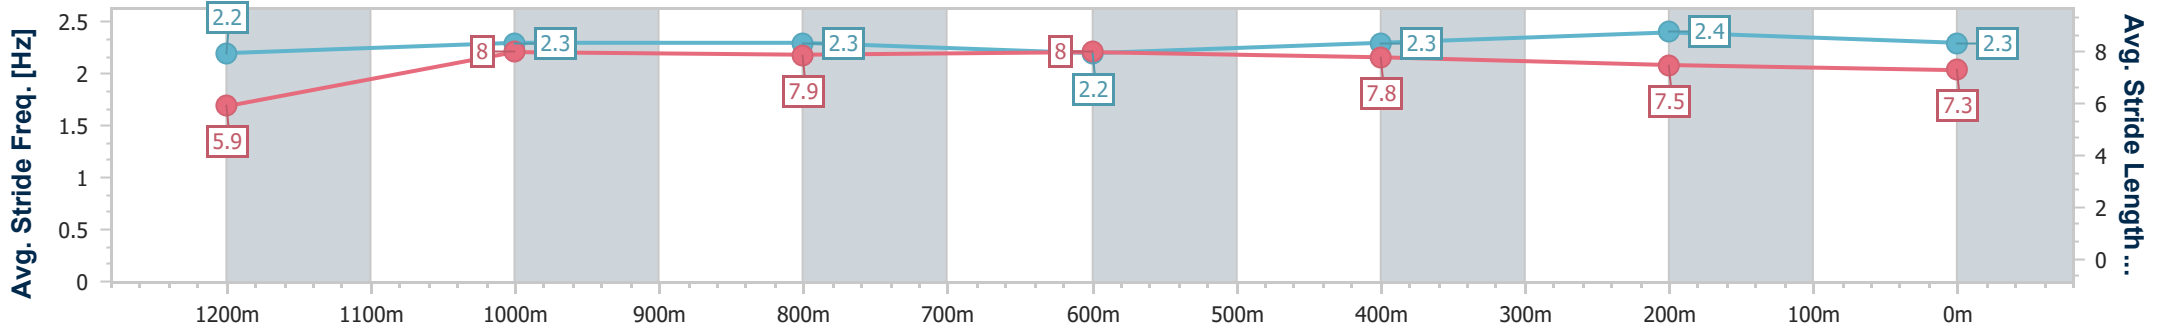

Horse/Jockey Name	Under The Limit
Final Rank	1
Fastest Section Time (Section)	0:10.76 (1200m)
Top Speed [km/h] (Section)	67.7 (1200m)
Race State	Finished

Townsville QLD Professional
Race 8: Great Northern Brewing Co BM60 Handicap - 1400m
02 July 2024 - 16:41
Track Rating: Soft 5, Weather: Fine, Rail Position: +7m 1000m-
W/Post; +2m Remainder

Section	Overall	1200m	1000m	800m	600m	400m	200m
Section Times	1:23.63 [1] (0:15.20)	1:08.43 [10] (0:10.76)	0:57.67 [10] (0:11.22)	0:46.45 [10] (0:11.48)	0:34.97 [9] (0:11.67)	0:23.30 [7] (0:11.39)	0:11.91 [3] (0:11.91)
Average Speed [km/h]	47.4	66.6	64.1	63.4	63.1	64.1	60.5
Top Speed [km/h]	66.9	67.7	67.4	64.2	64.5	66.2	64.0
Avg. Dist. to Rail [m]	6.0	2.3	1.2	2.1	5.0	7.5	9.2
Avg. Stride Freq. [Hz]	2.2	2.3	2.3	2.2	2.3	2.4	2.3
Avg. Stride Length [m]	5.9	8.0	7.9	8.0	7.8	7.5	7.3

- [ ] Ranking at each section and finish
- -.-.- No data available at this section
- NA No data available