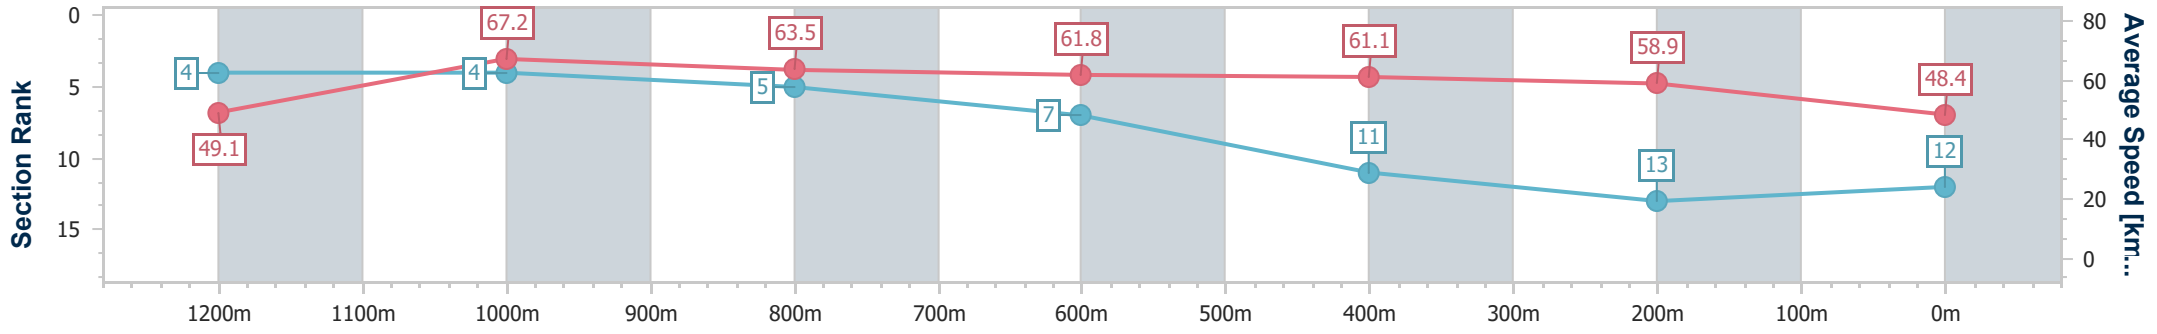

Horse/Jockey Name	Dark Archer
Final Rank	12
Fastest Section Time (Section)	0:10.68 (1200m)
Top Speed [km/h] (Section)	69.3 (1200m)
Race State	Finished

Townsville QLD Professional
Race 8: Great Northern Brewing Co BM60 Handicap - 1400m
02 July 2024 - 16:41
Track Rating: Soft 5, Weather: Fine, Rail Position: +7m 1000m-
W/Post; +2m Remainder

Section	Overall	1200m	1000m	800m	600m	400m	200m
Section Times	1:27.77 [12] (0:14.69)	1:13.08 [4] (0:10.68)	1:02.40 [4] (0:11.37)	0:51.03 [5] (0:11.77)	0:39.26 [7] (0:12.01)	0:27.25 [11] (0:12.38)	0:14.87 [13] (0:14.87)
Average Speed [km/h]	49.1	67.2	63.5	61.8	61.1	58.9	48.4
Top Speed [km/h]	67.6	69.3	65.1	63.5	62.3	61.1	59.0
Avg. Dist. to Rail [m]	8.7	2.6	1.0	2.3	4.2	6.6	7.5
Avg. Stride Freq. [Hz]	2.4	2.5	2.4	2.4	2.4	2.4	2.1
Avg. Stride Length [m]	5.7	7.4	7.3	7.3	7.1	7.0	6.8

- [ ] Ranking at each section and finish
- -.-.- No data available at this section
- NA No data available