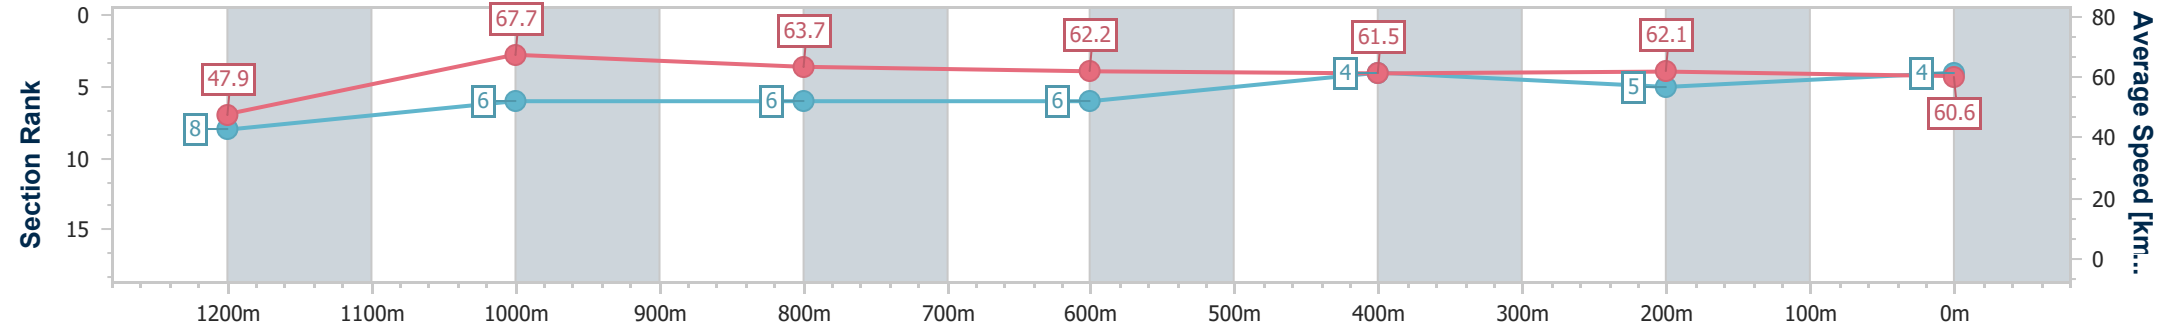

Horse/Jockey Name	Last Royal
Final Rank	4
Fastest Section Time (Section)	0:10.55 (1200m)
Top Speed [km/h] (Section)	69.1 (1200m)
Race State	Finished

Townsville QLD Professional
Race 8: Great Northern Brewing Co BM60 Handicap - 1400m
02 July 2024 - 16:41
Track Rating: Soft 5, Weather: Fine, Rail Position: +7m 1000m-
W/Post; +2m Remainder

Section	Overall	1200m	1000m	800m	600m	400m	200m
Section Times	1:23.83 [4] (0:15.07)	1:08.76 [8] (0:10.55)	0:58.21 [6] (0:11.17)	0:47.04 [6] (0:11.60)	0:35.44 [6] (0:11.87)	0:23.57 [4] (0:11.69)	0:11.88 [5] (0:11.88)
Average Speed [km/h]	47.9	67.7	63.7	62.2	61.5	62.1	60.6
Top Speed [km/h]	68.0	69.1	66.4	64.2	62.9	63.5	62.9
Avg. Dist. to Rail [m]	6.5	2.0	2.5	0.7	3.0	4.5	7.0
Avg. Stride Freq. [Hz]	2.3	2.4	2.3	2.3	2.3	2.3	2.3
Avg. Stride Length [m]	5.6	7.8	7.6	7.6	7.5	7.5	7.2

- [ ] Ranking at each section and finish
- -.-.- No data available at this section
- NA No data available