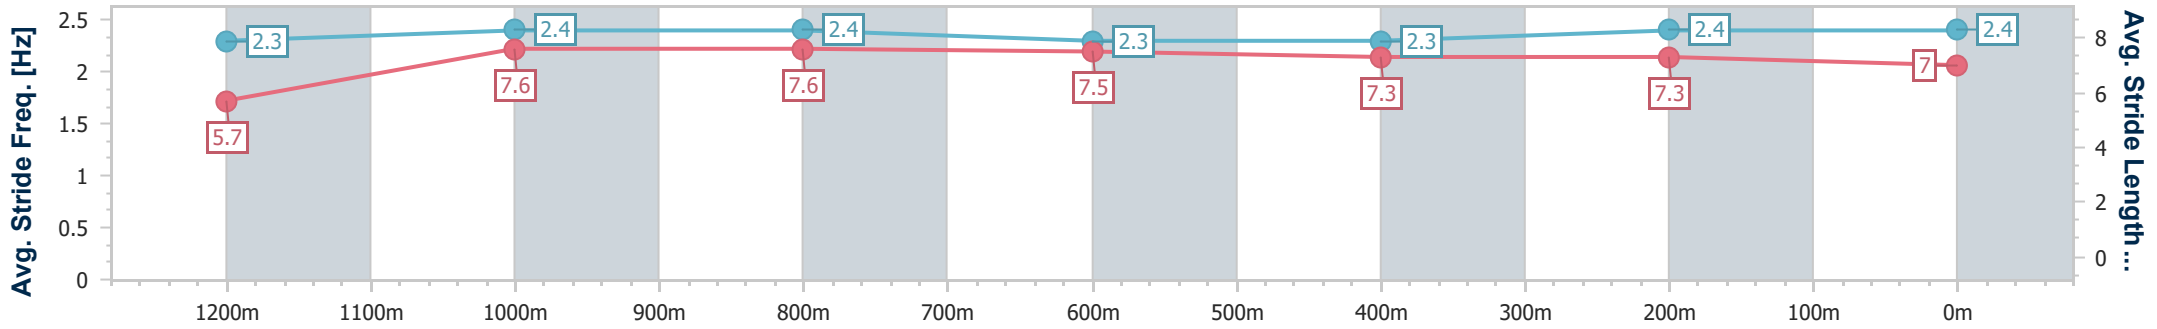

Horse/Jockey Name	Sir Maximus
Final Rank	3
Fastest Section Time (Section)	0:10.96 (1200m)
Top Speed [km/h] (Section)	67.4 (1200m)
Race State	Finished

Townsville QLD Professional
Race 8: Great Northern Brewing Co BM60 Handicap - 1400m
02 July 2024 - 16:41
Track Rating: Soft 5, Weather: Fine, Rail Position: +7m 1000m-
W/Post; +2m Remainder

Section	Overall	1200m	1000m	800m	600m	400m	200m
Section Times	1:23.69 [3] (0:15.34)	1:08.35 [11] (0:10.96)	0:57.39 [12] (0:11.24)	0:46.15 [13] (0:11.47)	0:34.68 [12] (0:11.70)	0:22.98 [12] (0:11.28)	0:11.70 [7] (0:11.70)
Average Speed [km/h]	46.9	65.5	64.0	63.2	62.7	64.6	61.5
Top Speed [km/h]	66.7	67.4	66.4	64.2	64.3	65.0	64.1
Avg. Dist. to Rail [m]	10.2	3.1	1.0	1.4	3.9	7.7	10.8
Avg. Stride Freq. [Hz]	2.3	2.4	2.4	2.3	2.3	2.4	2.4
Avg. Stride Length [m]	5.7	7.6	7.6	7.5	7.3	7.3	7.0

- [ ] Ranking at each section and finish
- -.-.- No data available at this section
- NA No data available