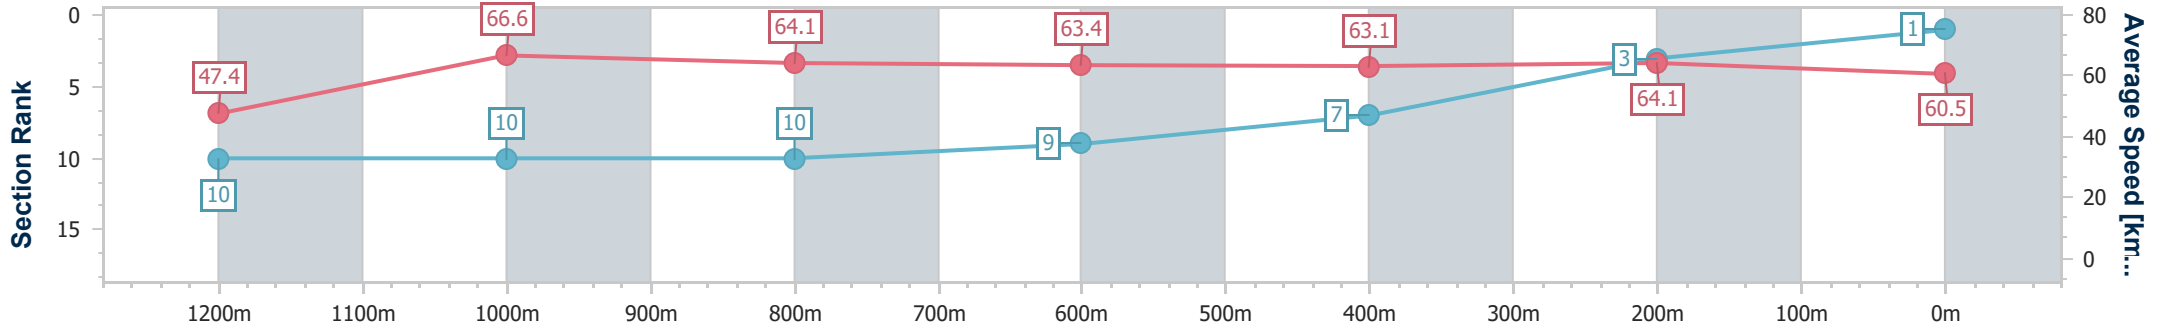

Horse/Jockey Name	Under The Limit
Final Rank	1
Fastest Section Time (Section)	0:10.76 (1200m)
Top Speed [km/h] (Section)	67.7 (1200m)
Race State	Finished

Townsville QLD Professional
Race 8: Great Northern Brewing Co BM60 Handicap - 1400m
02 July 2024 - 16:41
Track Rating: Soft 5, Weather: Fine, Rail Position: +7m 1000m-
W/Post; +2m Remainder

Section	Overall	1200m	1000m	800m	600m	400m	200m
Section Times	1:23.63 [1] (0:15.20)	1:08.43 [10] (0:10.76)	0:57.67 [10] (0:11.22)	0:46.45 [10] (0:11.48)	0:34.97 [9] (0:11.67)	0:23.30 [7] (0:11.39)	0:11.91 [3] (0:11.91)
Average Speed [km/h]	47.4	66.6	64.1	63.4	63.1	64.1	60.5
Top Speed [km/h]	66.9	67.7	67.4	64.2	64.5	66.2	64.0
Avg. Dist. to Rail [m]	6.0	2.3	1.2	2.1	5.0	7.5	9.2
Avg. Stride Freq. [Hz]	2.2	2.3	2.3	2.2	2.3	2.4	2.3
Avg. Stride Length [m]	5.9	8.0	7.9	8.0	7.8	7.5	7.3

- [ ] Ranking at each section and finish
- -.-.- No data available at this section
- NA No data available