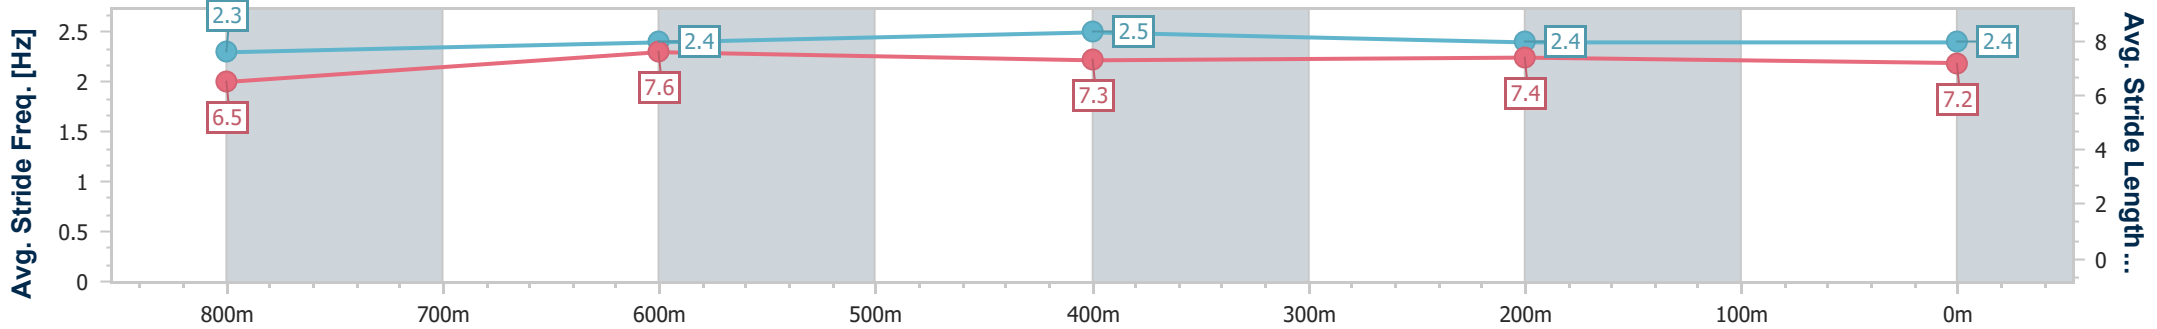

- [] Ranking at each section and finish
- .-.- No data available at this section
- NA No data available

Horse/Jockey Name	Southern Front
Final Rank	9
Fastest Section Time (Section)	0:10.89 (800m)
Top Speed [km/h] (Section)	67.7 (600m)
Race State	Finished

Townsville QLD Professional

Race 6: Ladbrokes Mates Mode BM65 Handicap - 1000m

02 July 2024 - 15:25

Track Rating: Soft 5, Weather: Fine, Rail Position: +7m 1000m-
W/Post; +2m Remainder

Section	Overall	800m	600m	400m	200m
Section Times	0:57.58 [9] (0:13.11)	0:44.47 [5] (0:10.89)	0:33.58 [8] (0:10.90)	0:22.68 [9] (0:10.94)	0:11.74 [9] (0:11.74)
Average Speed [km/h]	54.9	66.3	67.0	66.4	61.4
Top Speed [km/h]	67.5	67.1	67.7	67.2	66.6
Avg. Dist. to Rail [m]	1.1	0.6	3.2	6.4	10.8
Avg. Stride Freq. [Hz]	2.3	2.4	2.5	2.4	2.4
Avg. Stride Length [m]	6.5	7.6	7.3	7.4	7.2

- [] Ranking at each section and finish
- .-.- No data available at this section
- NA No data available