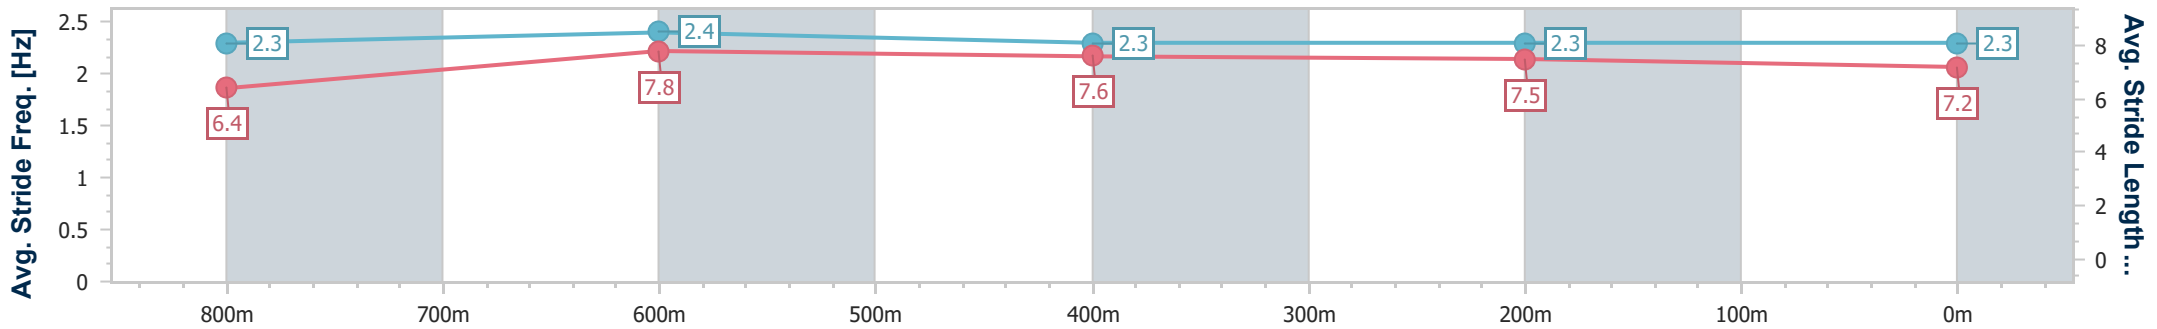

Townsville QLD Professional

Race 6: Ladbrokes Mates Mode BM65 Handicap - 1000m

02 July 2024 - 15:25

Track Rating: Soft 5, Weather: Fine, Rail Position: +7m 1000m-
W/Post; +2m Remainder

Section	Overall	800m	600m	400m	200m
Section Times	0:56.88 [5] (0:12.99)	0:43.89 [3] (0:10.41)	0:33.48 [3] (0:10.70)	0:22.78 [3] (0:11.12)	0:11.66 [3] (0:11.66)
Average Speed [km/h]	55.5	69.4	67.5	64.9	61.8
Top Speed [km/h]	68.7	70.5	69.2	66.1	65.5
Avg. Dist. to Rail [m]	2.9	1.0	0.8	2.0	3.5
Avg. Stride Freq. [Hz]	2.3	2.4	2.3	2.3	2.3
Avg. Stride Length [m]	6.4	7.8	7.6	7.5	7.2

- [] Ranking at each section and finish
- .-.- No data available at this section
- NA No data available

Horse/Jockey Name	Archie's Law
Final Rank	6
Fastest Section Time (Section)	0:10.43 (800m)
Top Speed [km/h] (Section)	70.2 (800m)
Race State	Finished