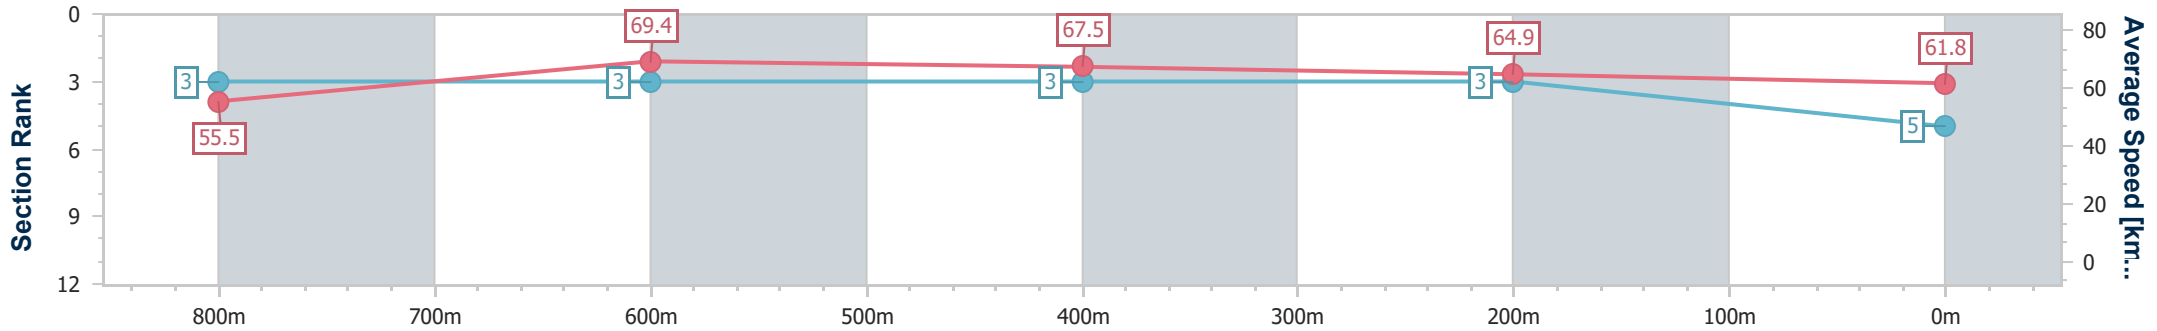

Townsville QLD Professional

Race 6: Ladbrokes Mates Mode BM65 Handicap - 1000m

02 July 2024 - 15:25

Track Rating: Soft 5, Weather: Fine, Rail Position: +7m 1000m-
W/Post; +2m Remainder

Section	Overall	800m	600m	400m	200m
Section Times	0:56.88 [5] (0:12.99)	0:43.89 [3] (0:10.41)	0:33.48 [3] (0:10.70)	0:22.78 [3] (0:11.12)	0:11.66 [3] (0:11.66)
Average Speed [km/h]	55.5	69.4	67.5	64.9	61.8
Top Speed [km/h]	68.7	70.5	69.2	66.1	65.5
Avg. Dist. to Rail [m]	2.9	1.0	0.8	2.0	3.5
Avg. Stride Freq. [Hz]	2.3	2.4	2.3	2.3	2.3
Avg. Stride Length [m]	6.4	7.8	7.6	7.5	7.2

- [] Ranking at each section and finish
- .-.- No data available at this section
- NA No data available

Horse/Jockey Name	Archie's Law
Final Rank	6
Fastest Section Time (Section)	0:10.43 (800m)
Top Speed [km/h] (Section)	70.2 (800m)
Race State	Finished