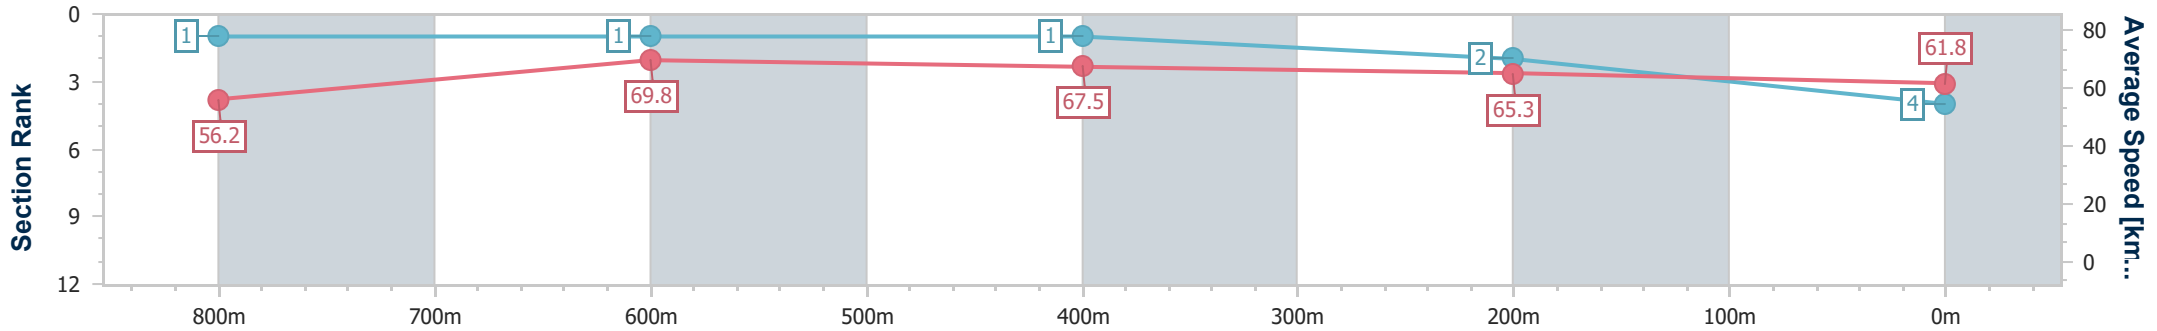

Townsville QLD Professional

Race 6: Ladbrokes Mates Mode BM65 Handicap - 1000m

02 July 2024 - 15:25

Track Rating: Soft 5, Weather: Fine, Rail Position: +7m 1000m-
W/Post; +2m Remainder

Section	Overall	800m	600m	400m	200m
Section Times	0:56.81 [4] (0:12.81)	0:44.00 [1] (0:10.40)	0:33.60 [1] (0:10.84)	0:22.76 [1] (0:11.11)	0:11.65 [2] (0:11.65)
Average Speed [km/h]	56.2	69.8	67.5	65.3	61.8
Top Speed [km/h]	69.4	70.4	68.7	66.3	64.2
Avg. Dist. to Rail [m]	3.3	2.0	3.4	4.1	5.0
Avg. Stride Freq. [Hz]	2.5	2.6	2.6	2.5	2.5
Avg. Stride Length [m]	6.2	7.4	7.3	7.2	7.0