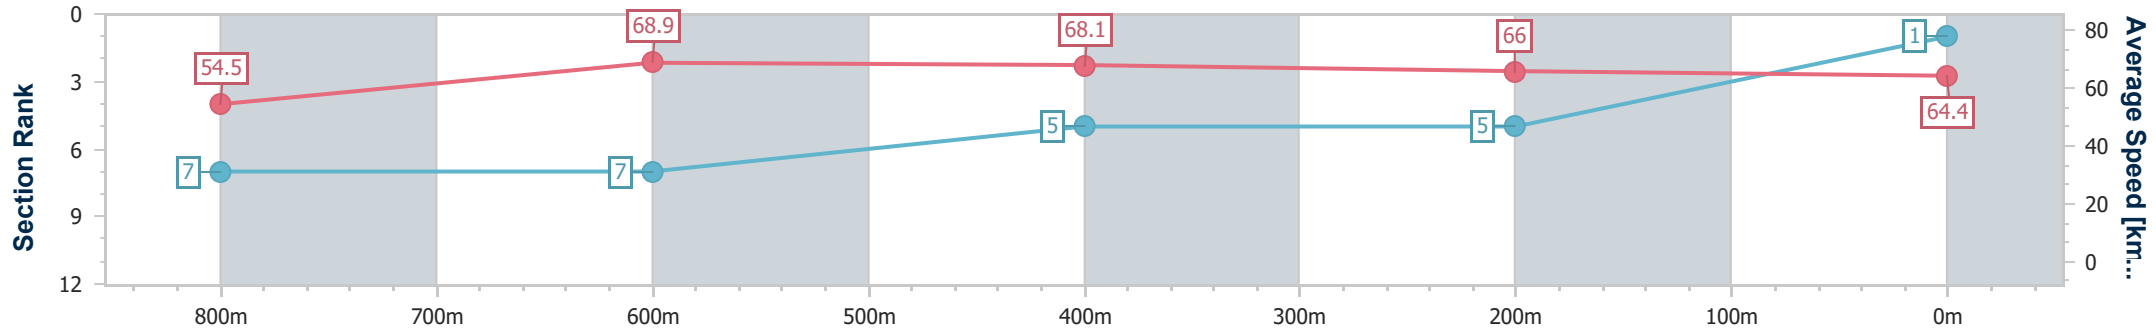

Horse/Jockey Name	Stormy Legend
Final Rank	1
Fastest Section Time (Section)	0:10.47 (800m)
Top Speed [km/h] (Section)	70.1 (600m)
Race State	Finished

Townsville QLD Professional

Race 6: Ladbrokes Mates Mode BM65 Handicap - 1000m

02 July 2024 - 15:25

Track Rating: Soft 5, Weather: Fine, Rail Position: +7m 1000m-
W/Post; +2m Remainder

Section	Overall	800m	600m	400m	200m
Section Times	0:56.56 [1] (0:13.23)	0:43.33 [7] (0:10.47)	0:32.86 [7] (0:10.67)	0:22.19 [5] (0:10.97)	0:11.22 [5] (0:11.22)
Average Speed [km/h]	54.5	68.9	68.1	66.0	64.4
Top Speed [km/h]	69.2	69.7	70.1	66.8	66.5
Avg. Dist. to Rail [m]	1.3	0.8	1.9	3.4	4.3
Avg. Stride Freq. [Hz]	2.2	2.2	2.2	2.2	2.2
Avg. Stride Length [m]	6.9	8.6	8.4	8.3	7.9

- [ ] Ranking at each section and finish
- -.-.- No data available at this section
- NA No data available