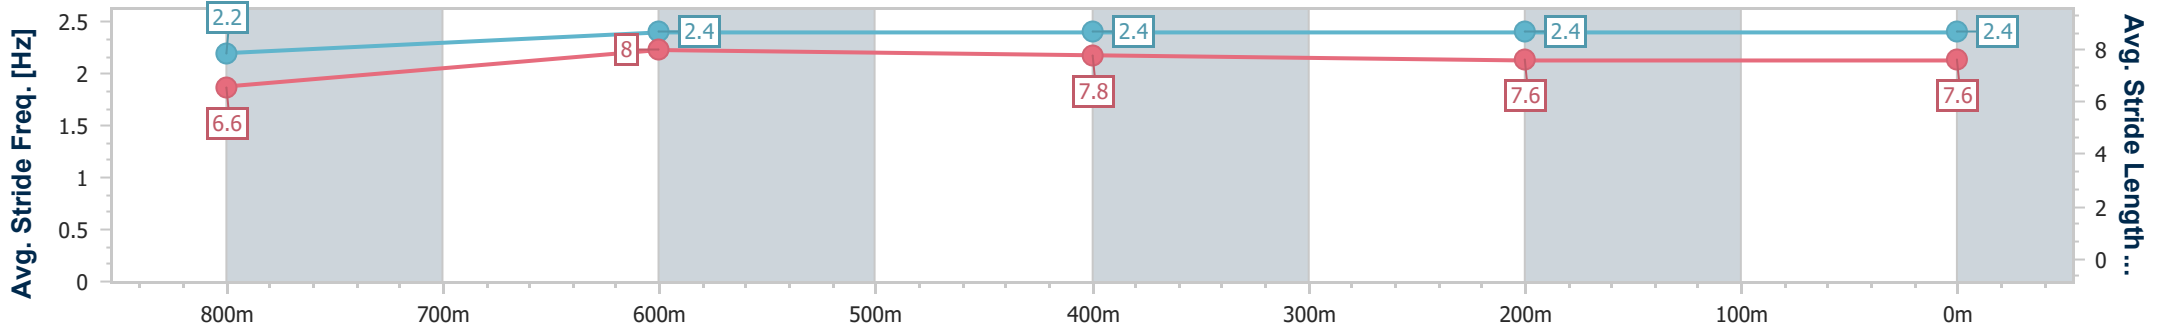

Townsville QLD Professional

Race 6: Ladbrokes Mates Mode BM65 Handicap - 1000m

02 July 2024 - 15:25

Track Rating: Soft 5, Weather: Fine, Rail Position: +7m 1000m-W/Post; +2m Remainder

Section	Overall	800m	600m	400m	200m
Section Times	0:56.71 [3] (0:13.54)	0:43.17 [9] (0:10.46)	0:32.71 [9] (0:10.69)	0:22.02 [8] (0:10.84)	0:11.18 [7] (0:11.18)
Average Speed [km/h]	53.2	69.7	68.4	66.9	64.5
Top Speed [km/h]	69.7	70.0	69.3	69.0	67.3
Avg. Dist. to Rail [m]	8.2	3.7	2.9	6.4	10.7
Avg. Stride Freq. [Hz]	2.2	2.4	2.4	2.4	2.4
Avg. Stride Length [m]	6.6	8.0	7.8	7.6	7.6