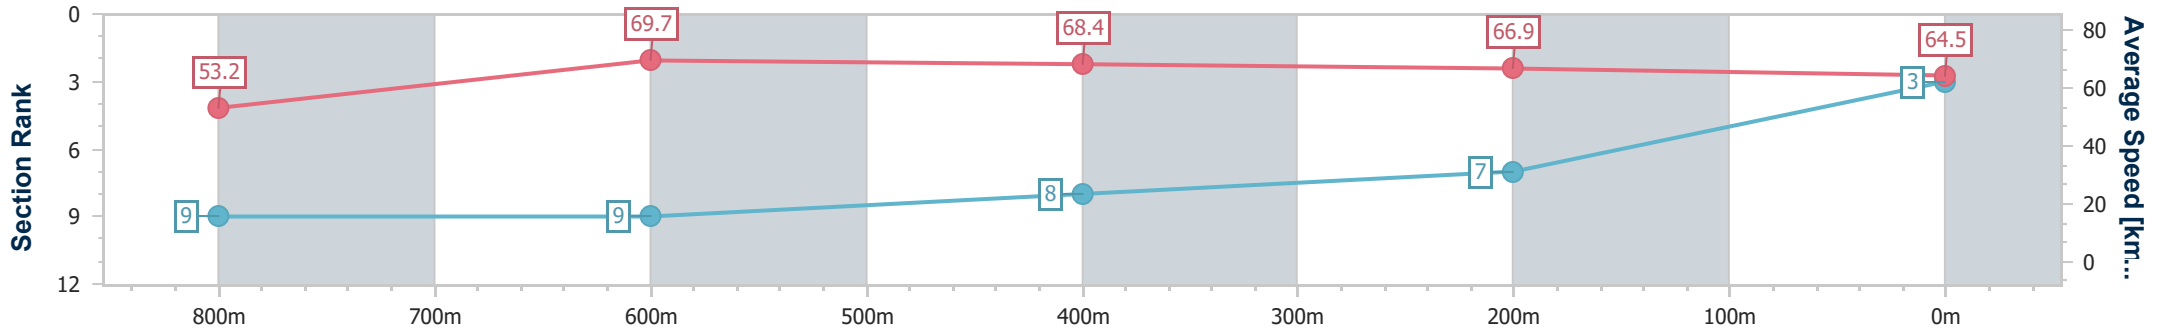

Townsville QLD Professional

Race 6: Ladbrokes Mates Mode BM65 Handicap - 1000m

02 July 2024 - 15:25

Track Rating: Soft 5, Weather: Fine, Rail Position: +7m 1000m-W/Post; +2m Remainder

Section	Overall	800m	600m	400m	200m
Section Times	0:56.71 [3] (0:13.54)	0:43.17 [9] (0:10.46)	0:32.71 [9] (0:10.69)	0:22.02 [8] (0:10.84)	0:11.18 [7] (0:11.18)
Average Speed [km/h]	53.2	69.7	68.4	66.9	64.5
Top Speed [km/h]	69.7	70.0	69.3	69.0	67.3
Avg. Dist. to Rail [m]	8.2	3.7	2.9	6.4	10.7
Avg. Stride Freq. [Hz]	2.2	2.4	2.4	2.4	2.4
Avg. Stride Length [m]	6.6	8.0	7.8	7.6	7.6