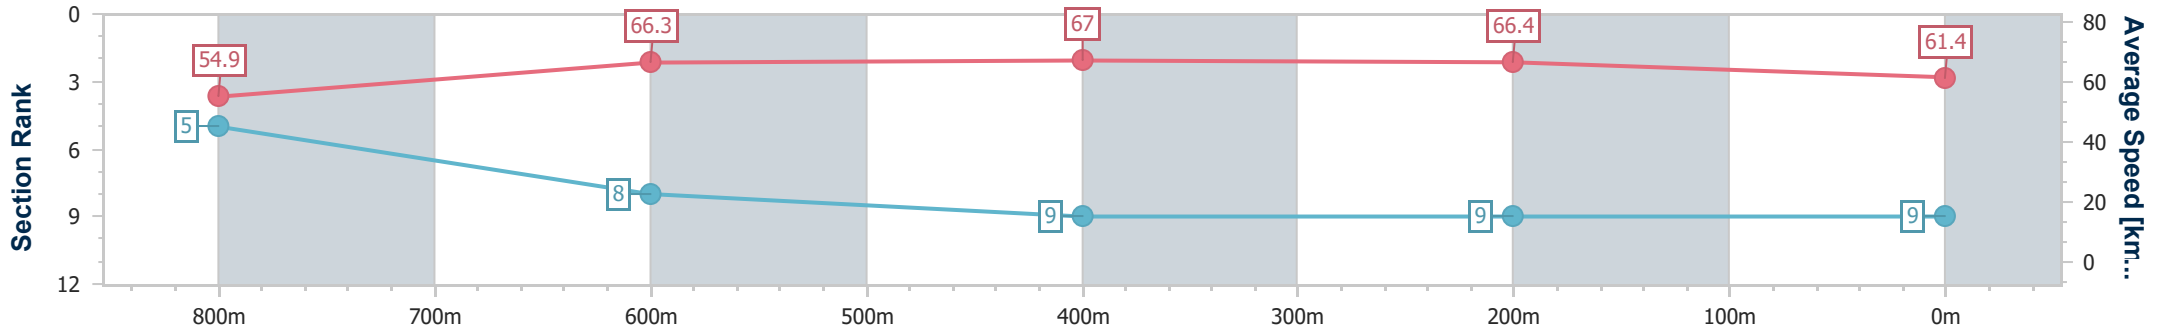

- [] Ranking at each section and finish
- .-.- No data available at this section
- NA No data available

Horse/Jockey Name	Southern Front
Final Rank	9
Fastest Section Time (Section)	0:10.89 (800m)
Top Speed [km/h] (Section)	67.7 (600m)
Race State	Finished

Townsville QLD Professional

Race 6: Ladbrokes Mates Mode BM65 Handicap - 1000m

02 July 2024 - 15:25

Track Rating: Soft 5, Weather: Fine, Rail Position: +7m 1000m-
W/Post; +2m Remainder

Section	Overall	800m	600m	400m	200m
Section Times	0:57.58 [9] (0:13.11)	0:44.47 [5] (0:10.89)	0:33.58 [8] (0:10.90)	0:22.68 [9] (0:10.94)	0:11.74 [9] (0:11.74)
Average Speed [km/h]	54.9	66.3	67.0	66.4	61.4
Top Speed [km/h]	67.5	67.1	67.7	67.2	66.6
Avg. Dist. to Rail [m]	1.1	0.6	3.2	6.4	10.8
Avg. Stride Freq. [Hz]	2.3	2.4	2.5	2.4	2.4
Avg. Stride Length [m]	6.5	7.6	7.3	7.4	7.2

- [] Ranking at each section and finish
- .-.- No data available at this section
- NA No data available