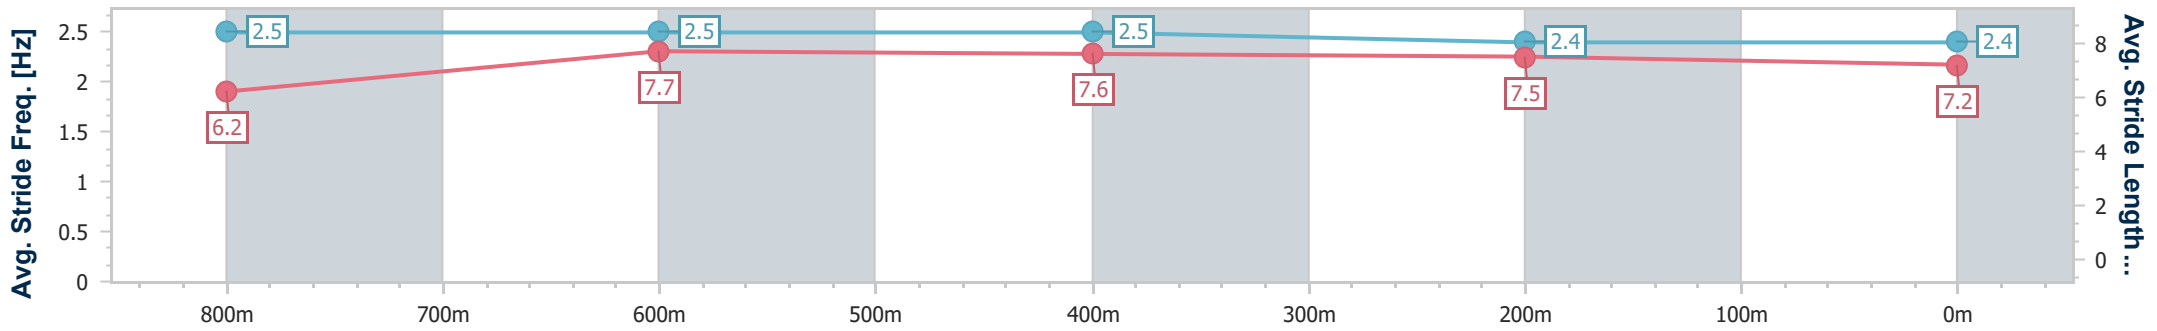

- [] Ranking at each section and finish
- .-.- No data available at this section
- NA No data available

Horse/Jockey Name	Archie's Law
Final Rank	6
Fastest Section Time (Section)	0:10.43 (800m)
Top Speed [km/h] (Section)	70.2 (800m)
Race State	Finished

Townsville QLD Professional

Race 6: Ladbrokes Mates Mode BM65 Handicap - 1000m

02 July 2024 - 15:25

Track Rating: Soft 5, Weather: Fine, Rail Position: +7m 1000m-
W/Post; +2m Remainder

Section	Overall	800m	600m	400m	200m
Section Times	0:56.88 [6] (0:13.03)	0:43.85 [4] (0:10.43)	0:33.42 [4] (0:10.81)	0:22.61 [4] (0:10.99)	0:11.62 [4] (0:11.62)
Average Speed [km/h]	55.2	69.6	68.1	66.3	62.0
Top Speed [km/h]	69.8	70.2	69.8	68.7	64.8
Avg. Dist. to Rail [m]	3.6	2.0	4.7	7.1	8.0
Avg. Stride Freq. [Hz]	2.5	2.5	2.5	2.4	2.4
Avg. Stride Length [m]	6.2	7.7	7.6	7.5	7.2