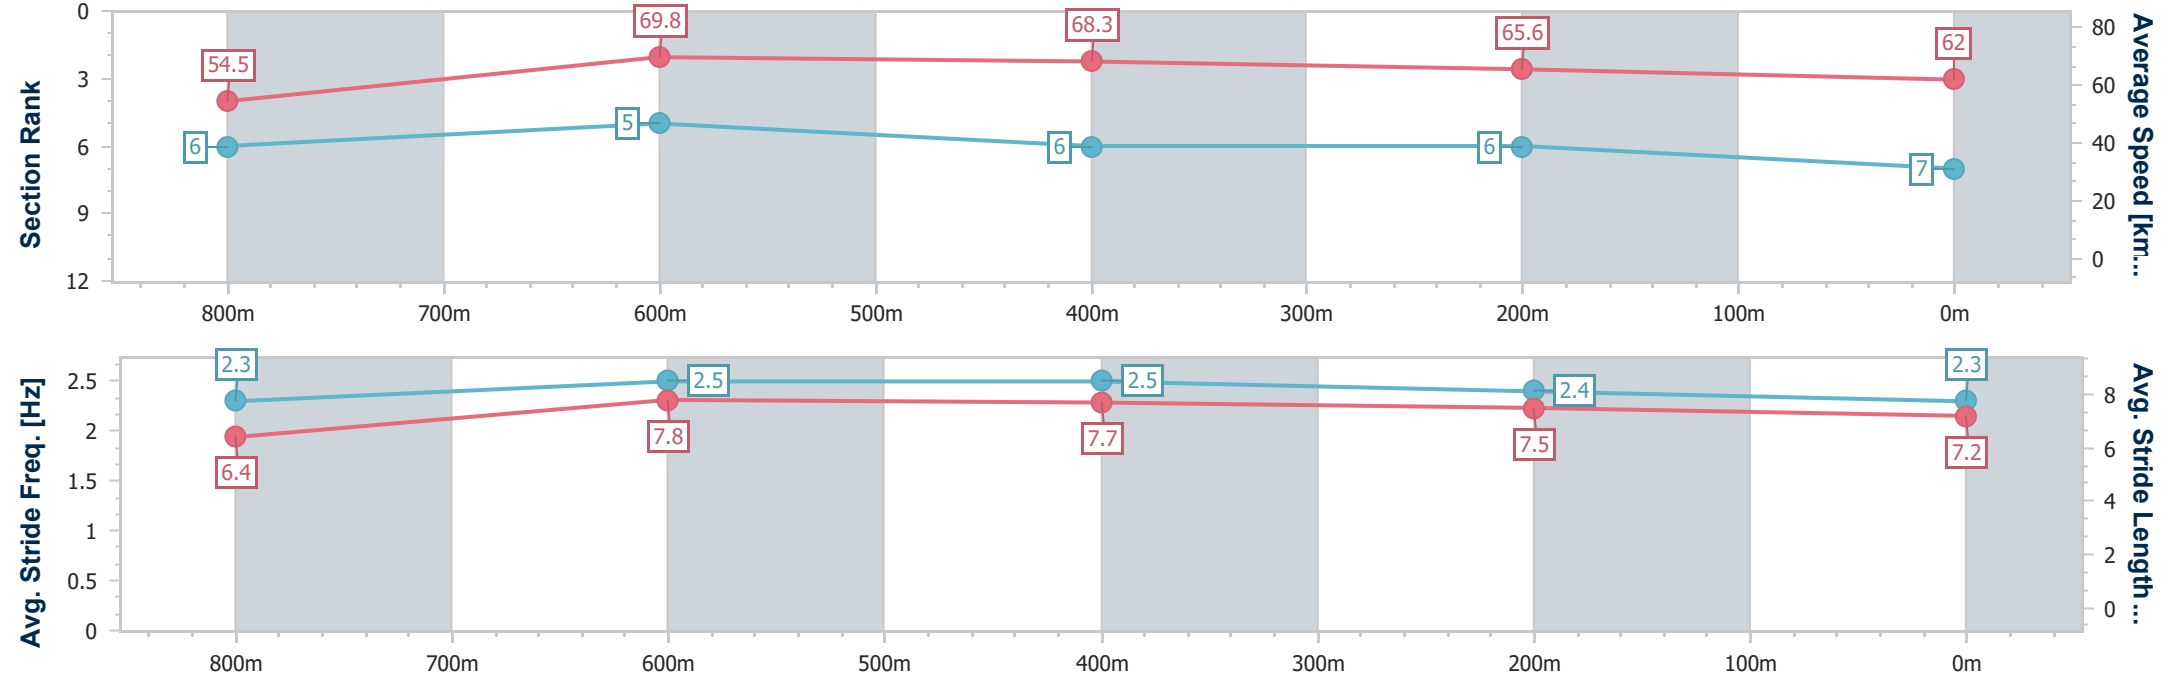

Townsville QLD Professional

Race 6: Ladbrokes Mates Mode BM65 Handicap - 1000m

02 July 2024 - 15:25

Track Rating: Soft 5, Weather: Fine, Rail Position: +7m 1000m-
W/Post; +2m Remainder

Section	Overall	800m	600m	400m	200m
Section Times	0:57.13 [7] (0:13.21)	0:43.92 [6] (0:10.46)	0:33.46 [5] (0:10.74)	0:22.72 [6] (0:11.09)	0:11.63 [6] (0:11.63)
Average Speed [km/h]	54.5	69.8	68.3	65.6	62.0
Top Speed [km/h]	69.4	70.2	70.1	67.0	64.2
Avg. Dist. to Rail [m]	6.0	3.3	4.1	6.3	8.3
Avg. Stride Freq. [Hz]	2.3	2.5	2.5	2.4	2.3
Avg. Stride Length [m]	6.4	7.8	7.7	7.5	7.2

- [] Ranking at each section and finish
- .-.- No data available at this section
- NA No data available

Horse/Jockey Name	Wanna Tweet
Final Rank	8
Fastest Section Time (Section)	0:10.45 (800m)
Top Speed [km/h] (Section)	70.7 (800m)
Race State	Finished