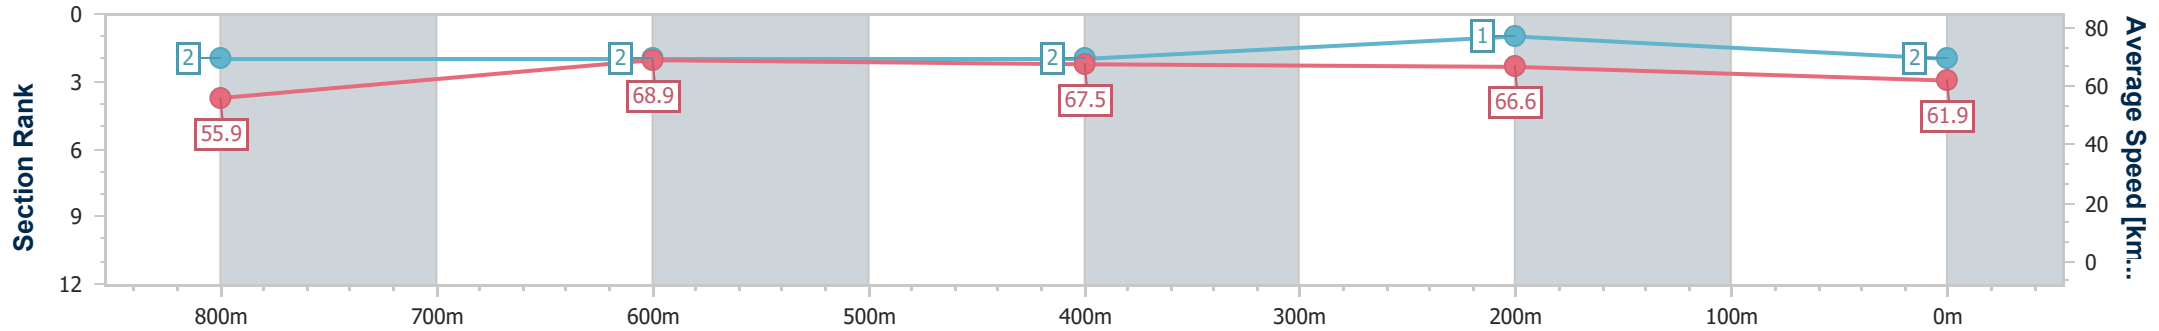

Townsville QLD Professional

Race 6: Ladbrokes Mates Mode BM65 Handicap - 1000m

02 July 2024 - 15:25

Track Rating: Soft 5, Weather: Fine, Rail Position: +7m 1000m-
W/Post; +2m Remainder

Section	Overall	800m	600m	400m	200m
Section Times	0:56.66 [2] (0:12.88)	0:43.78 [2] (0:10.43)	0:33.35 [2] (0:10.79)	0:22.56 [2] (0:10.92)	0:11.64 [1] (0:11.64)
Average Speed [km/h]	55.9	68.9	67.5	66.6	61.9
Top Speed [km/h]	69.4	69.6	69.1	67.6	65.9
Avg. Dist. to Rail [m]	0.9	0.8	2.4	5.2	5.4
Avg. Stride Freq. [Hz]	2.5	2.5	2.5	2.6	2.5
Avg. Stride Length [m]	6.2	7.5	7.4	7.3	6.9