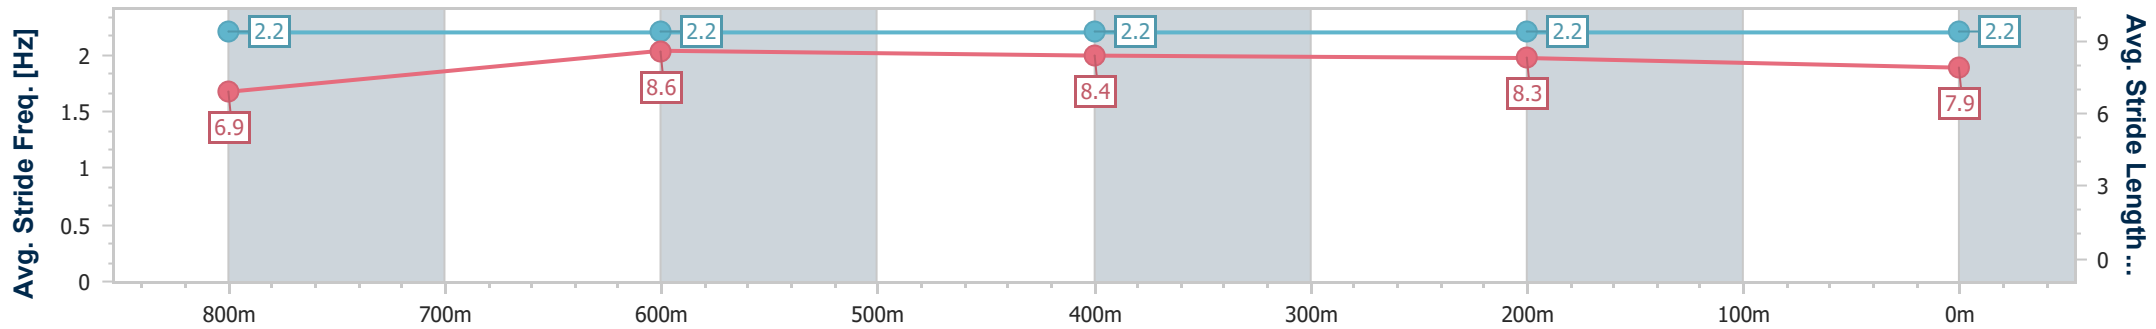

Horse/Jockey Name	Stormy Legend
Final Rank	1
Fastest Section Time (Section)	0:10.47 (800m)
Top Speed [km/h] (Section)	70.1 (600m)
Race State	Finished

Townsville QLD Professional

Race 6: Ladbrokes Mates Mode BM65 Handicap - 1000m

02 July 2024 - 15:25

Track Rating: Soft 5, Weather: Fine, Rail Position: +7m 1000m-
W/Post; +2m Remainder

Section	Overall	800m	600m	400m	200m
Section Times	0:56.56 [1] (0:13.23)	0:43.33 [7] (0:10.47)	0:32.86 [7] (0:10.67)	0:22.19 [5] (0:10.97)	0:11.22 [5] (0:11.22)
Average Speed [km/h]	54.5	68.9	68.1	66.0	64.4
Top Speed [km/h]	69.2	69.7	70.1	66.8	66.5
Avg. Dist. to Rail [m]	1.3	0.8	1.9	3.4	4.3
Avg. Stride Freq. [Hz]	2.2	2.2	2.2	2.2	2.2
Avg. Stride Length [m]	6.9	8.6	8.4	8.3	7.9

- [ ] Ranking at each section and finish
- -.-.- No data available at this section
- NA No data available