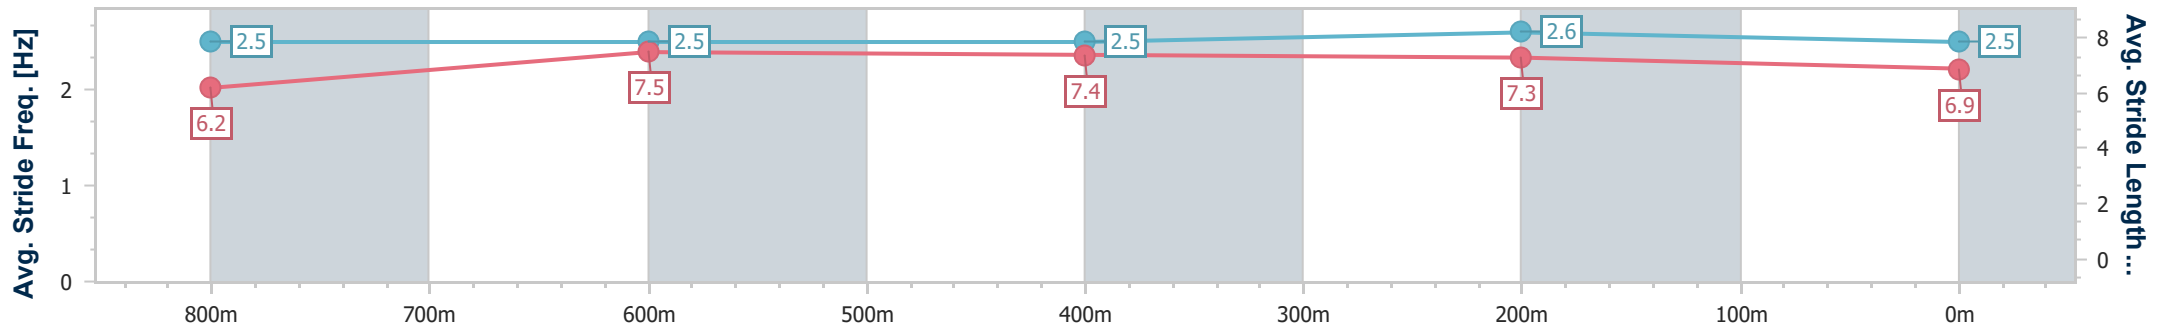

Townsville QLD Professional

Race 6: Ladbrokes Mates Mode BM65 Handicap - 1000m

02 July 2024 - 15:25

Track Rating: Soft 5, Weather: Fine, Rail Position: +7m 1000m-
W/Post; +2m Remainder

Section	Overall	800m	600m	400m	200m
Section Times	0:56.66 [2] (0:12.88)	0:43.78 [2] (0:10.43)	0:33.35 [2] (0:10.79)	0:22.56 [2] (0:10.92)	0:11.64 [1] (0:11.64)
Average Speed [km/h]	55.9	68.9	67.5	66.6	61.9
Top Speed [km/h]	69.4	69.6	69.1	67.6	65.9
Avg. Dist. to Rail [m]	0.9	0.8	2.4	5.2	5.4
Avg. Stride Freq. [Hz]	2.5	2.5	2.5	2.6	2.5
Avg. Stride Length [m]	6.2	7.5	7.4	7.3	6.9