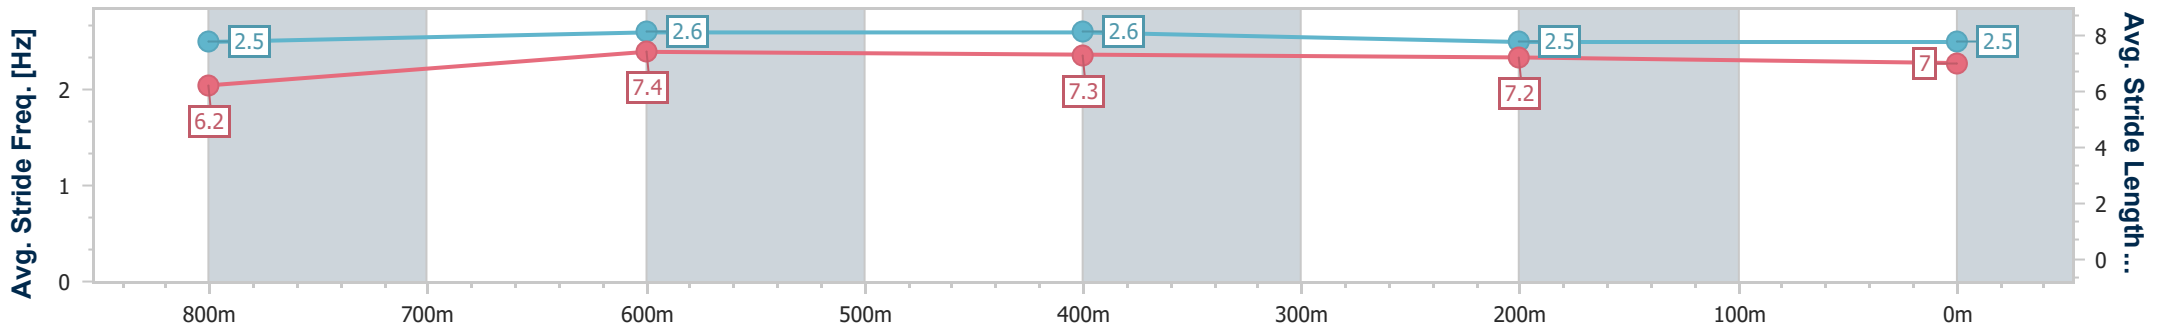

Townsville QLD Professional

Race 6: Ladbrokes Mates Mode BM65 Handicap - 1000m

02 July 2024 - 15:25

Track Rating: Soft 5, Weather: Fine, Rail Position: +7m 1000m-
W/Post; +2m Remainder

Section	Overall	800m	600m	400m	200m
Section Times	0:56.81 [4] (0:12.81)	0:44.00 [1] (0:10.40)	0:33.60 [1] (0:10.84)	0:22.76 [1] (0:11.11)	0:11.65 [2] (0:11.65)
Average Speed [km/h]	56.2	69.8	67.5	65.3	61.8
Top Speed [km/h]	69.4	70.4	68.7	66.3	64.2
Avg. Dist. to Rail [m]	3.3	2.0	3.4	4.1	5.0
Avg. Stride Freq. [Hz]	2.5	2.6	2.6	2.5	2.5
Avg. Stride Length [m]	6.2	7.4	7.3	7.2	7.0