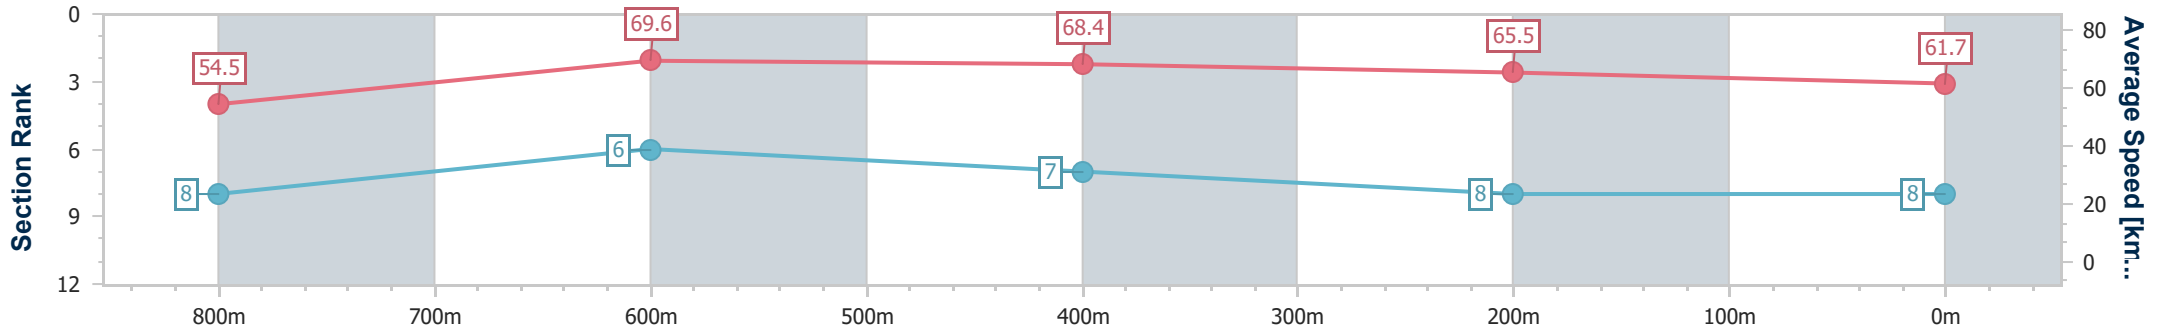

- [] Ranking at each section and finish
- .-.- No data available at this section
- NA No data available

Horse/Jockey Name	Wanna Tweet
Final Rank	8
Fastest Section Time (Section)	0:10.45 (800m)
Top Speed [km/h] (Section)	70.7 (800m)
Race State	Finished

Townsville QLD Professional

Race 6: Ladbrokes Mates Mode BM65 Handicap - 1000m

02 July 2024 - 15:25

Track Rating: Soft 5, Weather: Fine, Rail Position: +7m 1000m-
W/Post; +2m Remainder

Section	Overall	800m	600m	400m	200m
Section Times	0:57.20 [8] (0:13.23)	0:43.97 [8] (0:10.45)	0:33.52 [6] (0:10.76)	0:22.76 [7] (0:11.10)	0:11.66 [8] (0:11.66)
Average Speed [km/h]	54.5	69.6	68.4	65.5	61.7
Top Speed [km/h]	69.4	70.7	69.6	67.9	65.4
Avg. Dist. to Rail [m]	4.5	2.5	4.5	5.7	7.6
Avg. Stride Freq. [Hz]	2.4	2.5	2.5	2.4	2.4
Avg. Stride Length [m]	6.3	7.7	7.6	7.5	7.3

- [] Ranking at each section and finish
- .-.- No data available at this section
- NA No data available

Horse/Jockey Name	Southern Front
Final Rank	9
Fastest Section Time (Section)	0:10.89 (800m)
Top Speed [km/h] (Section)	67.7 (600m)
Race State	Finished