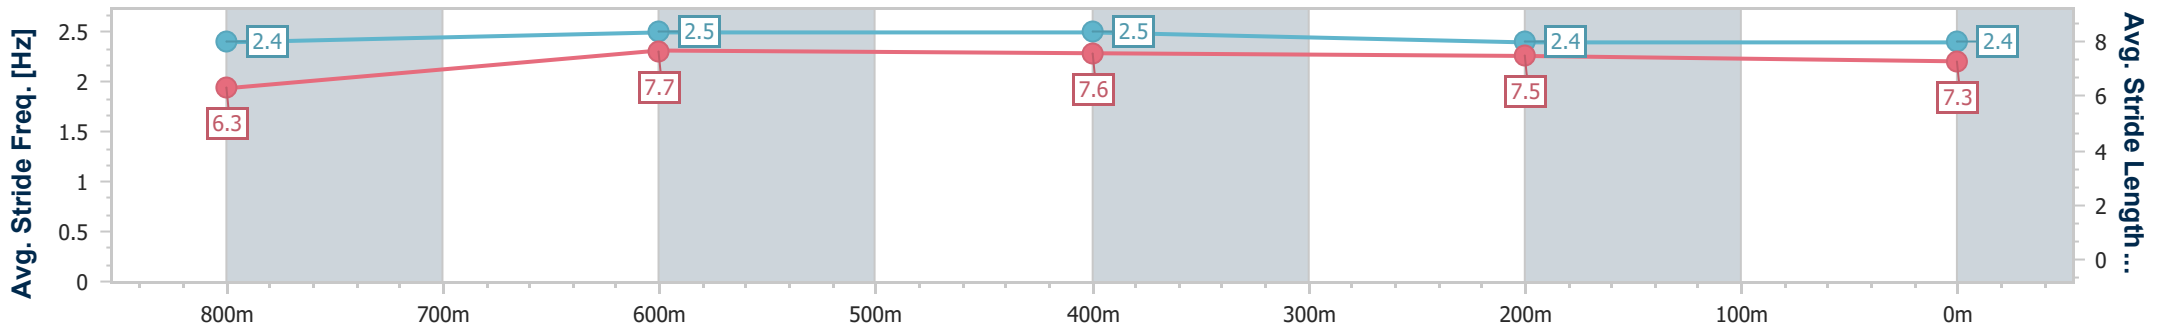

- [] Ranking at each section and finish
- .-.- No data available at this section
- NA No data available

Horse/Jockey Name	Wanna Tweet
Final Rank	8
Fastest Section Time (Section)	0:10.45 (800m)
Top Speed [km/h] (Section)	70.7 (800m)
Race State	Finished

Townsville QLD Professional

Race 6: Ladbrokes Mates Mode BM65 Handicap - 1000m

02 July 2024 - 15:25

Track Rating: Soft 5, Weather: Fine, Rail Position: +7m 1000m-
W/Post; +2m Remainder

Section	Overall	800m	600m	400m	200m
Section Times	0:57.20 [8] (0:13.23)	0:43.97 [8] (0:10.45)	0:33.52 [6] (0:10.76)	0:22.76 [7] (0:11.10)	0:11.66 [8] (0:11.66)
Average Speed [km/h]	54.5	69.6	68.4	65.5	61.7
Top Speed [km/h]	69.4	70.7	69.6	67.9	65.4
Avg. Dist. to Rail [m]	4.5	2.5	4.5	5.7	7.6
Avg. Stride Freq. [Hz]	2.4	2.5	2.5	2.4	2.4
Avg. Stride Length [m]	6.3	7.7	7.6	7.5	7.3

- [] Ranking at each section and finish
- .-.- No data available at this section
- NA No data available

Horse/Jockey Name	Southern Front
Final Rank	9
Fastest Section Time (Section)	0:10.89 (800m)
Top Speed [km/h] (Section)	67.7 (600m)
Race State	Finished