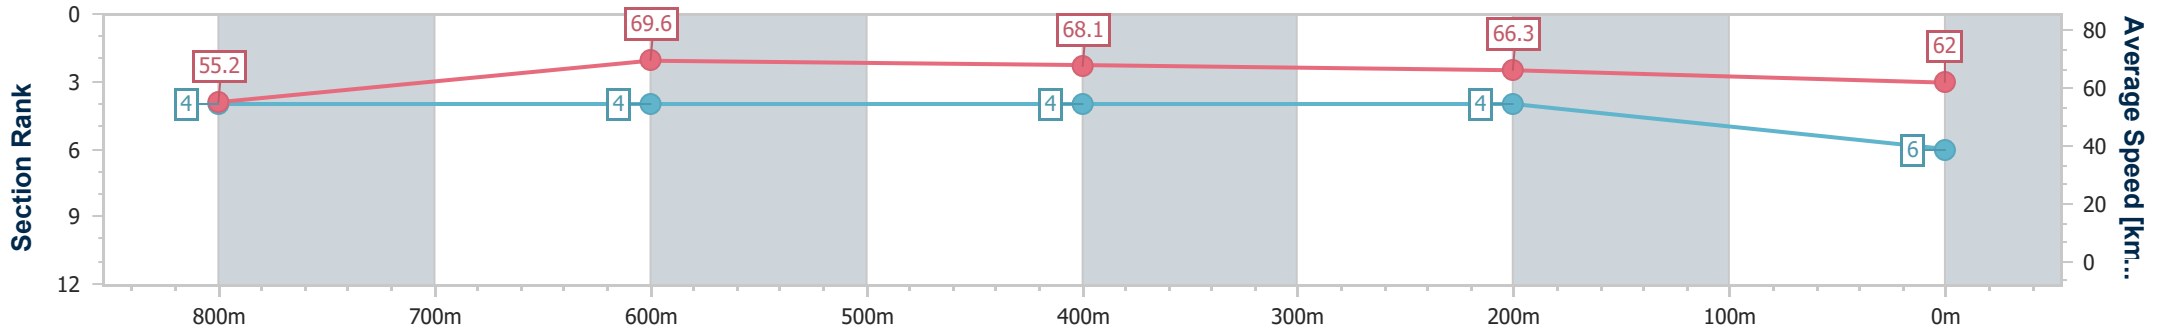

- [] Ranking at each section and finish
- .-.- No data available at this section
- NA No data available

Horse/Jockey Name	Archie's Law
Final Rank	6
Fastest Section Time (Section)	0:10.43 (800m)
Top Speed [km/h] (Section)	70.2 (800m)
Race State	Finished

Townsville QLD Professional

Race 6: Ladbrokes Mates Mode BM65 Handicap - 1000m

02 July 2024 - 15:25

Track Rating: Soft 5, Weather: Fine, Rail Position: +7m 1000m-
W/Post; +2m Remainder

Section	Overall	800m	600m	400m	200m
Section Times	0:56.88 [6] (0:13.03)	0:43.85 [4] (0:10.43)	0:33.42 [4] (0:10.81)	0:22.61 [4] (0:10.99)	0:11.62 [4] (0:11.62)
Average Speed [km/h]	55.2	69.6	68.1	66.3	62.0
Top Speed [km/h]	69.8	70.2	69.8	68.7	64.8
Avg. Dist. to Rail [m]	3.6	2.0	4.7	7.1	8.0
Avg. Stride Freq. [Hz]	2.5	2.5	2.5	2.4	2.4
Avg. Stride Length [m]	6.2	7.7	7.6	7.5	7.2