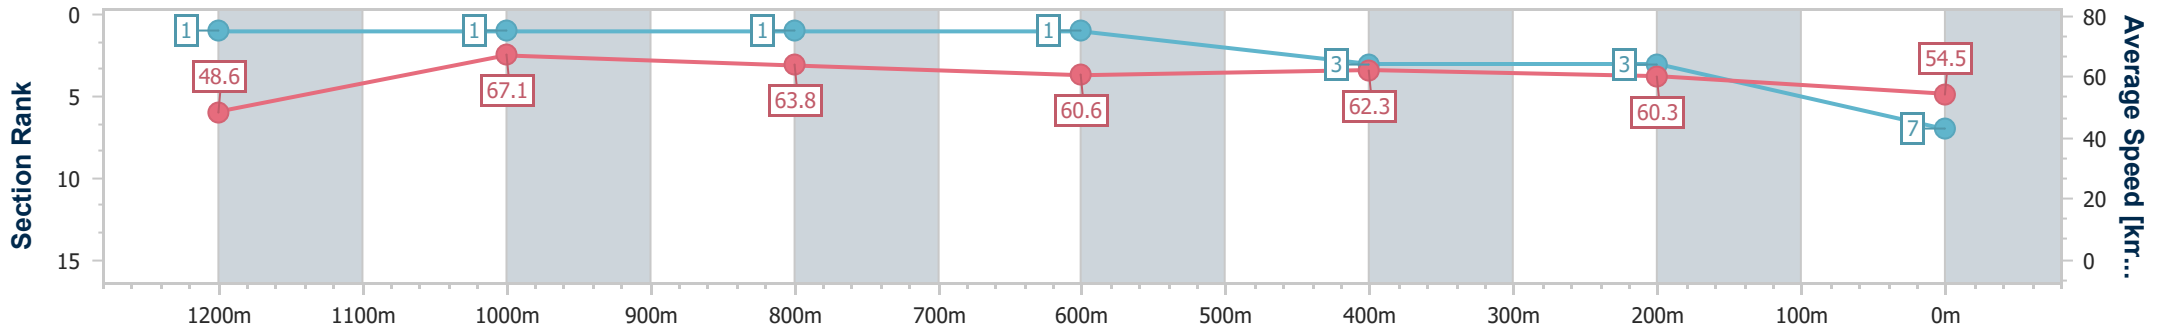

Horse/Jockey Name	Diamond Money
Final Rank	7
Fastest Section Time (Section)	0:07.45 (Overall)
Top Speed [km/h] (Section)	67.9 (1200m)
Race State	Finished

Rockhampton QLD Professional
Race 9: Callaghan Park Winter Racing Carnival RATINGS
BAND 0 - 55 Handicap - 1300m

30 June 2024 - 15:50

Track Rating: Soft 7, Weather: Overcast, Rail Position: +0.5m

Section	Overall	1200m	1000m	800m	600m	400m	200m
Section Times	1:17.94 [7] (0:07.45)	1:10.49 [1] (0:10.78)	0:59.71 [1] (0:11.15)	0:48.56 [1] (0:11.87)	0:36.69 [1] (0:11.57)	0:25.12 [3] (0:11.93)	0:13.19 [3] (0:13.19)
Average Speed [km/h]	48.6	67.1	63.8	60.6	62.3	60.3	54.5
Top Speed [km/h]	65.2	67.9	67.2	62.5	62.9	62.0	58.2
Avg. Dist. to Rail [m]	12.4	3.3	1.5	0.6	0.7	1.5	1.7
Avg. Stride Freq. [Hz]	2.2	2.4	2.3	2.3	2.3	2.3	2.2
Avg. Stride Length [m]	5.6	7.6	7.6	7.4	7.6	7.3	6.8

- [ ] Ranking at each section and finish
- -.-.- No data available at this section
- NA No data available