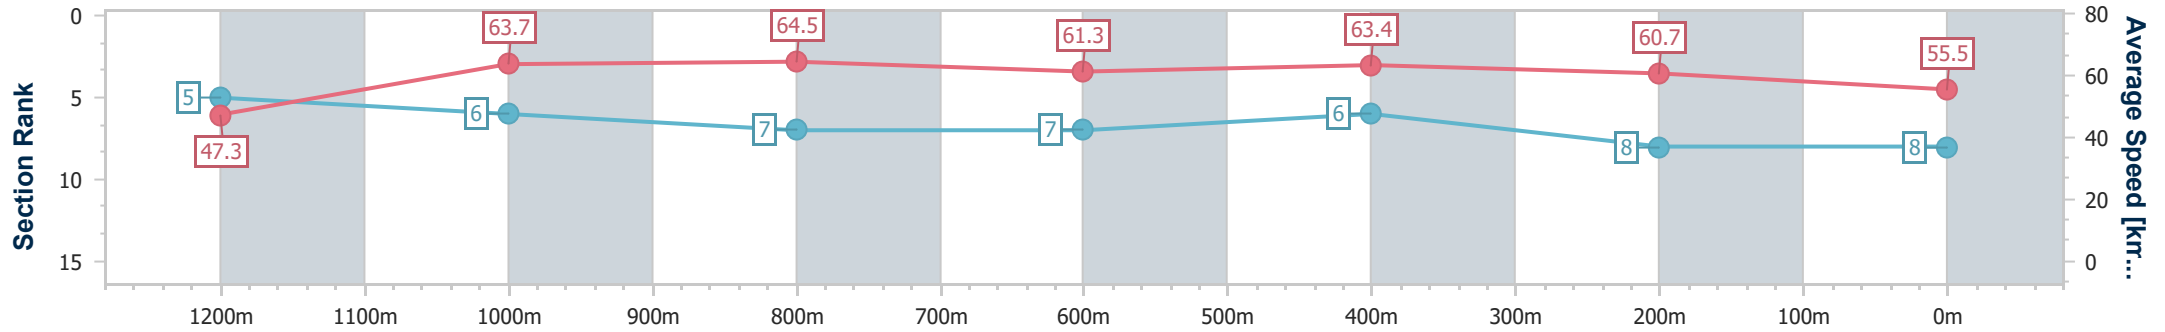

Horse/Jockey Name	Daunting Lady
Final Rank	8
Fastest Section Time (Section)	0:07.63 (Overall)
Top Speed [km/h] (Section)	66.6 (1000m)
Race State	Finished

Rockhampton QLD Professional
Race 9: Callaghan Park Winter Racing Carnival RATINGS
BAND 0 - 55 Handicap - 1300m

30 June 2024 - 15:50

Track Rating: Soft 7, Weather: Overcast, Rail Position: +0.5m

Section	Overall	1200m	1000m	800m	600m	400m	200m
Section Times	1:17.98 [8] (0:07.63)	1:10.35 [5] (0:11.30)	0:59.05 [6] (0:11.09)	0:47.96 [7] (0:11.77)	0:36.19 [7] (0:11.35)	0:24.84 [6] (0:11.87)	0:12.97 [8] (0:12.97)
Average Speed [km/h]	47.3	63.7	64.5	61.3	63.4	60.7	55.5
Top Speed [km/h]	60.8	65.9	66.6	63.8	65.0	62.5	58.9
Avg. Dist. to Rail [m]	5.1	0.8	1.1	0.2	3.1	5.8	7.4
Avg. Stride Freq. [Hz]	2.3	2.4	2.4	2.3	2.4	2.3	2.3
Avg. Stride Length [m]	5.3	7.3	7.2	7.3	7.4	7.2	6.9

- [ ] Ranking at each section and finish
- -.-.- No data available at this section
- NA No data available