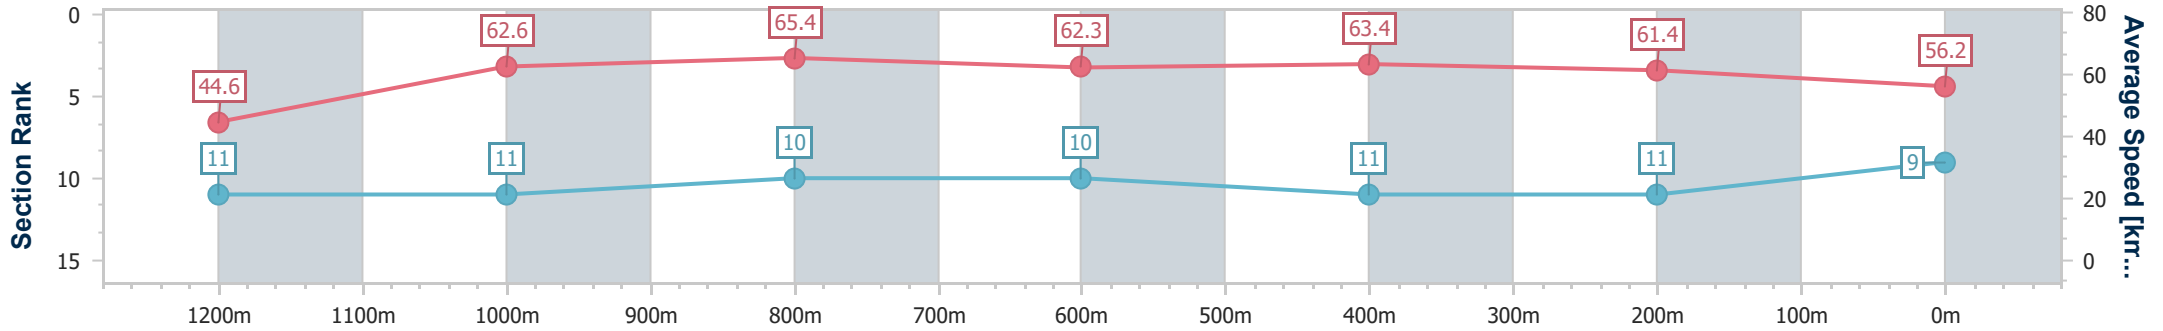

Horse/Jockey Name	Bankonajet
Final Rank	9
Fastest Section Time (Section)	0:08.12 (Overall)
Top Speed [km/h] (Section)	67.2 (1000m)
Race State	Finished

Rockhampton QLD Professional
Race 9: Callaghan Park Winter Racing Carnival RATINGS
BAND 0 - 55 Handicap - 1300m

30 June 2024 - 15:50

Track Rating: Soft 7, Weather: Overcast, Rail Position: +0.5m

Section	Overall	1200m	1000m	800m	600m	400m	200m
Section Times	1:18.26 [9] (0:08.12)	1:10.14 [11] (0:11.50)	0:58.64 [11] (0:10.95)	0:47.69 [10] (0:11.77)	0:35.92 [10] (0:11.37)	0:24.55 [11] (0:11.73)	0:12.82 [11] (0:12.82)
Average Speed [km/h]	44.6	62.6	65.4	62.3	63.4	61.4	56.2
Top Speed [km/h]	62.1	66.0	67.2	63.6	64.7	63.1	59.4
Avg. Dist. to Rail [m]	8.7	1.0	1.2	2.2	2.9	4.1	6.0
Avg. Stride Freq. [Hz]	2.2	2.4	2.5	2.4	2.4	2.4	2.3
Avg. Stride Length [m]	5.2	7.2	7.4	7.2	7.3	7.2	6.8

- [ ] Ranking at each section and finish
- -.-.- No data available at this section
- NA No data available