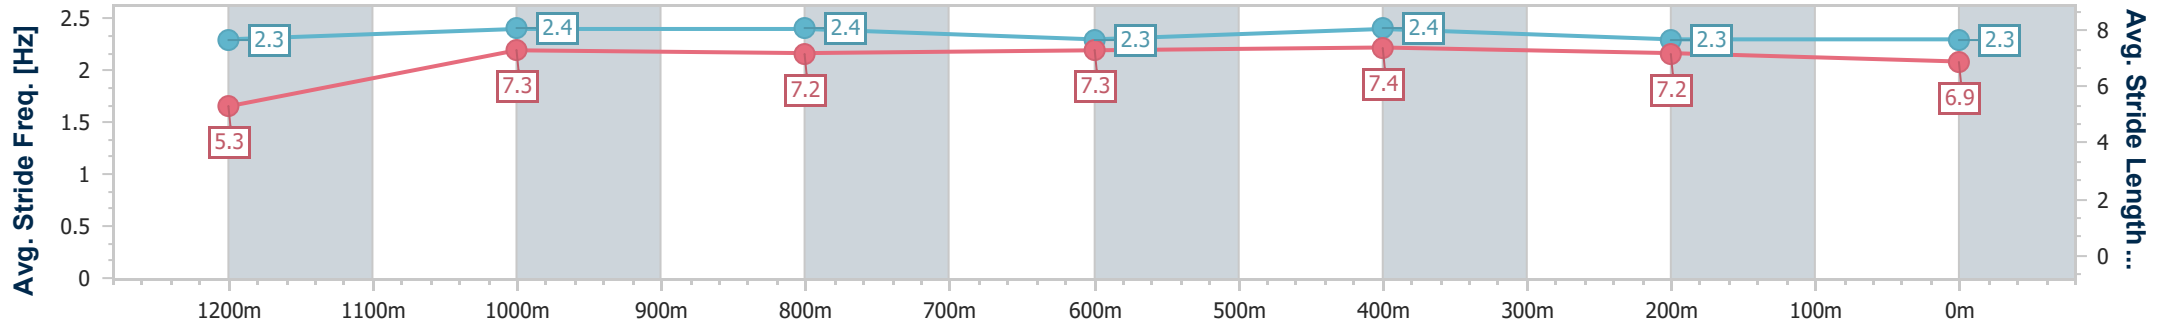

Horse/Jockey Name	Daunting Lady
Final Rank	8
Fastest Section Time (Section)	0:07.63 (Overall)
Top Speed [km/h] (Section)	66.6 (1000m)
Race State	Finished

Rockhampton QLD Professional
Race 9: Callaghan Park Winter Racing Carnival RATINGS
BAND 0 - 55 Handicap - 1300m

30 June 2024 - 15:50

Track Rating: Soft 7, Weather: Overcast, Rail Position: +0.5m

Section	Overall	1200m	1000m	800m	600m	400m	200m
Section Times	1:17.98 [8] (0:07.63)	1:10.35 [5] (0:11.30)	0:59.05 [6] (0:11.09)	0:47.96 [7] (0:11.77)	0:36.19 [7] (0:11.35)	0:24.84 [6] (0:11.87)	0:12.97 [8] (0:12.97)
Average Speed [km/h]	47.3	63.7	64.5	61.3	63.4	60.7	55.5
Top Speed [km/h]	60.8	65.9	66.6	63.8	65.0	62.5	58.9
Avg. Dist. to Rail [m]	5.1	0.8	1.1	0.2	3.1	5.8	7.4
Avg. Stride Freq. [Hz]	2.3	2.4	2.4	2.3	2.4	2.3	2.3
Avg. Stride Length [m]	5.3	7.3	7.2	7.3	7.4	7.2	6.9

- [ ] Ranking at each section and finish
- -.-.- No data available at this section
- NA No data available