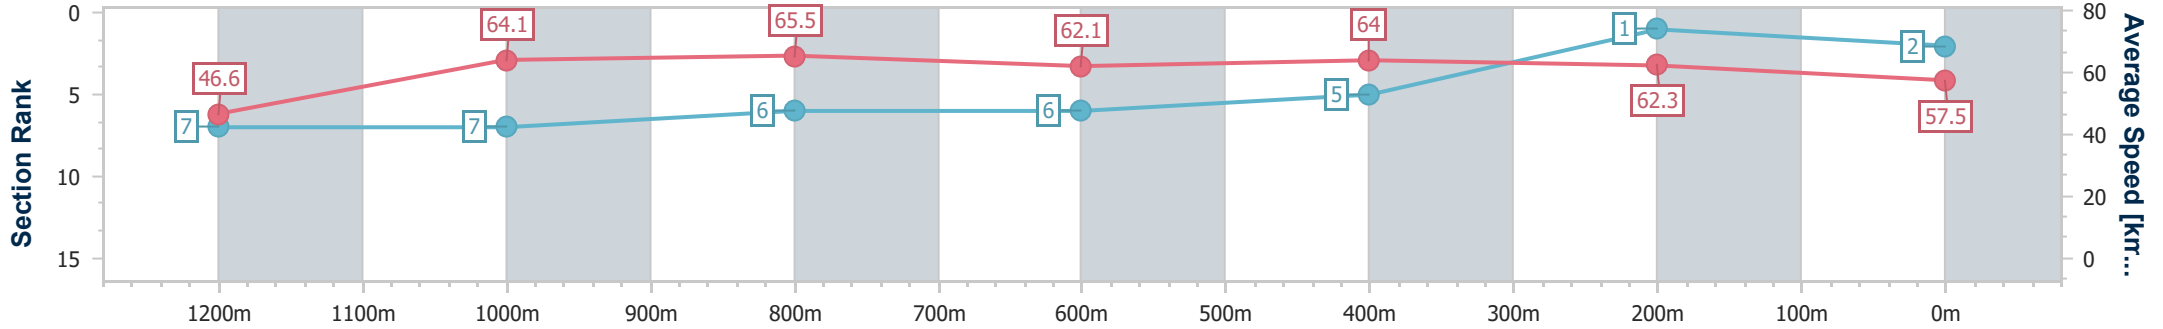

Horse/Jockey Name	Yule My Hero
Final Rank	2
Fastest Section Time (Section)	0:07.77 (Overall)
Top Speed [km/h] (Section)	67.2 (1000m)
Race State	Finished

Rockhampton QLD Professional
Race 9: Callaghan Park Winter Racing Carnival RATINGS
BAND 0 - 55 Handicap - 1300m

30 June 2024 - 15:50

Track Rating: Soft 7, Weather: Overcast, Rail Position: +0.5m

Section	Overall	1200m	1000m	800m	600m	400m	200m
Section Times	1:17.11 [2] (0:07.77)	1:09.34 [7] (0:11.24)	0:58.10 [7] (0:10.93)	0:47.17 [6] (0:11.84)	0:35.33 [6] (0:11.27)	0:24.06 [5] (0:11.55)	0:12.51 [1] (0:12.51)
Average Speed [km/h]	46.6	64.1	65.5	62.1	64.0	62.3	57.5
Top Speed [km/h]	61.2	66.6	67.2	63.7	65.0	64.2	60.7
Avg. Dist. to Rail [m]	8.2	1.2	1.0	2.4	6.4	7.5	7.4
Avg. Stride Freq. [Hz]	2.1	2.3	2.4	2.3	2.4	2.4	2.3
Avg. Stride Length [m]	5.8	7.4	7.5	7.5	7.5	7.3	7.0

- [ ] Ranking at each section and finish
- -.-.- No data available at this section
- NA No data available