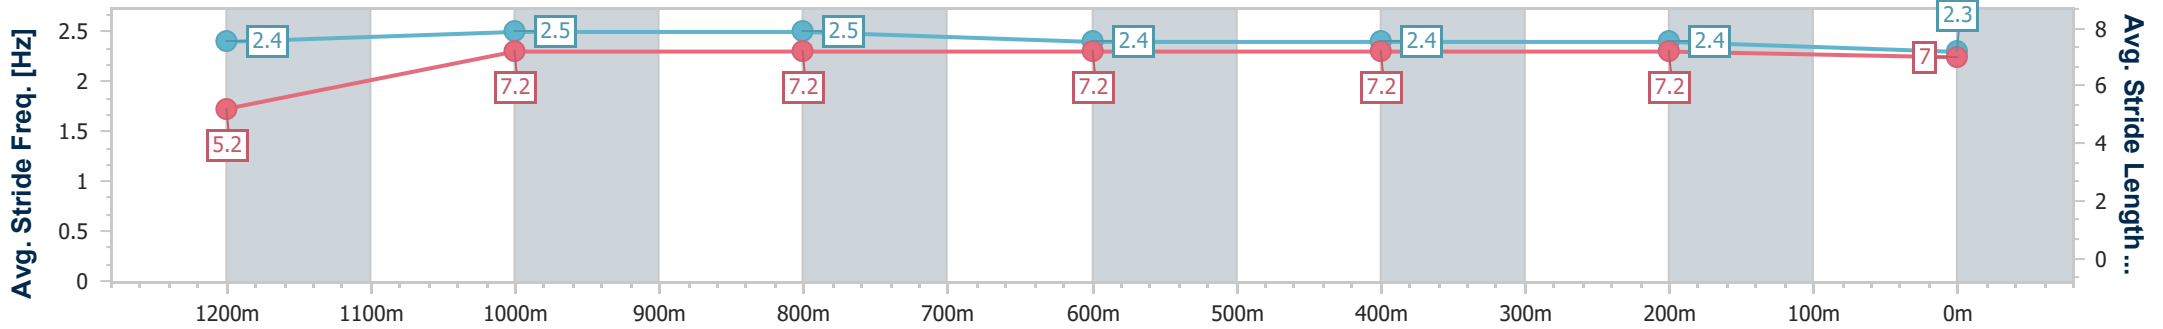

Horse/Jockey Name	Hooks
Final Rank	3
Fastest Section Time (Section)	0:07.64 (Overall)
Top Speed [km/h] (Section)	67.7 (1200m)
Race State	Finished

Rockhampton QLD Professional
Race 9: Callaghan Park Winter Racing Carnival RATINGS
BAND 0 - 55 Handicap - 1300m

30 June 2024 - 15:50

Track Rating: Soft 7, Weather: Overcast, Rail Position: +0.5m

Section	Overall	1200m	1000m	800m	600m	400m	200m
Section Times	1:17.13 [3] (0:07.64)	1:09.49 [6] (0:10.96)	0:58.53 [5] (0:11.10)	0:47.43 [4] (0:11.90)	0:35.53 [5] (0:11.45)	0:24.08 [4] (0:11.72)	0:12.36 [4] (0:12.36)
Average Speed [km/h]	47.3	65.7	65.0	62.0	62.9	61.5	58.3
Top Speed [km/h]	63.2	67.7	67.7	63.9	64.3	62.7	60.5
Avg. Dist. to Rail [m]	7.3	1.1	0.6	2.8	3.7	4.1	4.4
Avg. Stride Freq. [Hz]	2.4	2.5	2.5	2.4	2.4	2.4	2.3
Avg. Stride Length [m]	5.2	7.2	7.2	7.2	7.2	7.2	7.0

- [ ] Ranking at each section and finish
- -.-.- No data available at this section
- NA No data available