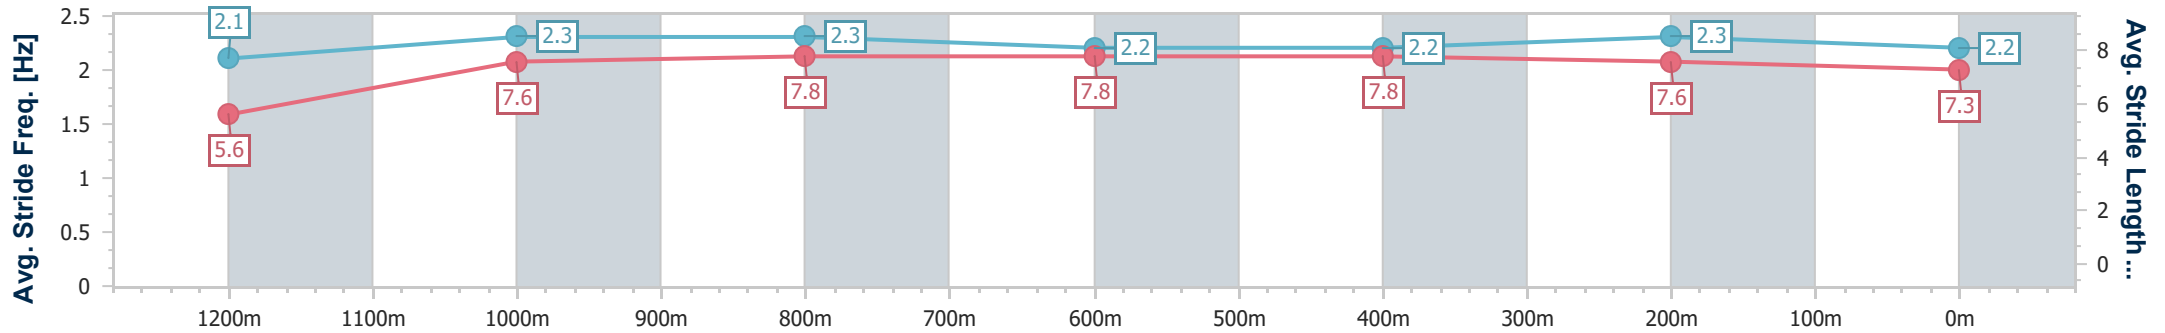

Horse/Jockey Name	Leica Bita Fun
Final Rank	4
Fastest Section Time (Section)	0:07.90 (Overall)
Top Speed [km/h] (Section)	66.4 (1000m)
Race State	Finished

Rockhampton QLD Professional
Race 9: Callaghan Park Winter Racing Carnival RATINGS
BAND 0 - 55 Handicap - 1300m

30 June 2024 - 15:50

Track Rating: Soft 7, Weather: Overcast, Rail Position: +0.5m

Section	Overall	1200m	1000m	800m	600m	400m	200m
Section Times	1:17.40 [4] (0:07.90)	1:09.50 [8] (0:11.45)	0:58.05 [8] (0:11.17)	0:46.88 [9] (0:11.57)	0:35.31 [8] (0:11.30)	0:24.01 [9] (0:11.49)	0:12.52 [6] (0:12.52)
Average Speed [km/h]	45.7	62.8	64.6	63.0	64.0	62.7	57.5
Top Speed [km/h]	58.9	65.6	66.4	63.7	65.4	64.2	61.3
Avg. Dist. to Rail [m]	5.6	0.4	0.4	1.6	4.2	7.8	8.2
Avg. Stride Freq. [Hz]	2.1	2.3	2.3	2.2	2.2	2.3	2.2
Avg. Stride Length [m]	5.6	7.6	7.8	7.8	7.8	7.6	7.3

- [ ] Ranking at each section and finish
- -.-.- No data available at this section
- NA No data available