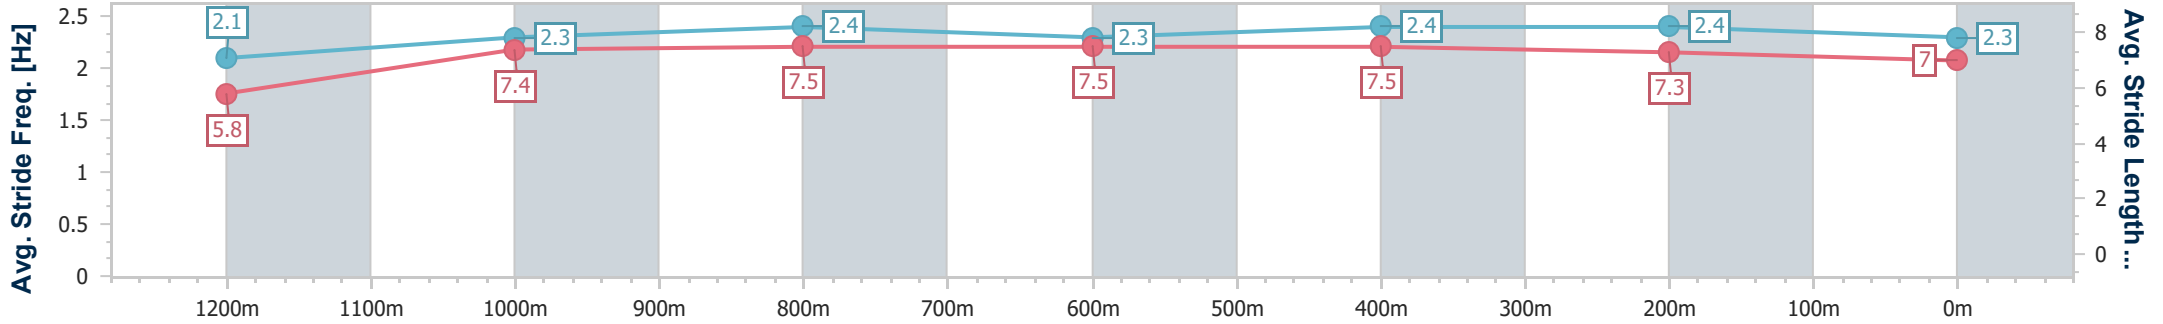

Horse/Jockey Name	Yule My Hero
Final Rank	2
Fastest Section Time (Section)	0:07.77 (Overall)
Top Speed [km/h] (Section)	67.2 (1000m)
Race State	Finished

Rockhampton QLD Professional
Race 9: Callaghan Park Winter Racing Carnival RATINGS
BAND 0 - 55 Handicap - 1300m

30 June 2024 - 15:50

Track Rating: Soft 7, Weather: Overcast, Rail Position: +0.5m

Section	Overall	1200m	1000m	800m	600m	400m	200m
Section Times	1:17.11 [2] (0:07.77)	1:09.34 [7] (0:11.24)	0:58.10 [7] (0:10.93)	0:47.17 [6] (0:11.84)	0:35.33 [6] (0:11.27)	0:24.06 [5] (0:11.55)	0:12.51 [1] (0:12.51)
Average Speed [km/h]	46.6	64.1	65.5	62.1	64.0	62.3	57.5
Top Speed [km/h]	61.2	66.6	67.2	63.7	65.0	64.2	60.7
Avg. Dist. to Rail [m]	8.2	1.2	1.0	2.4	6.4	7.5	7.4
Avg. Stride Freq. [Hz]	2.1	2.3	2.4	2.3	2.4	2.4	2.3
Avg. Stride Length [m]	5.8	7.4	7.5	7.5	7.5	7.3	7.0

- [ ] Ranking at each section and finish
- -.-.- No data available at this section
- NA No data available