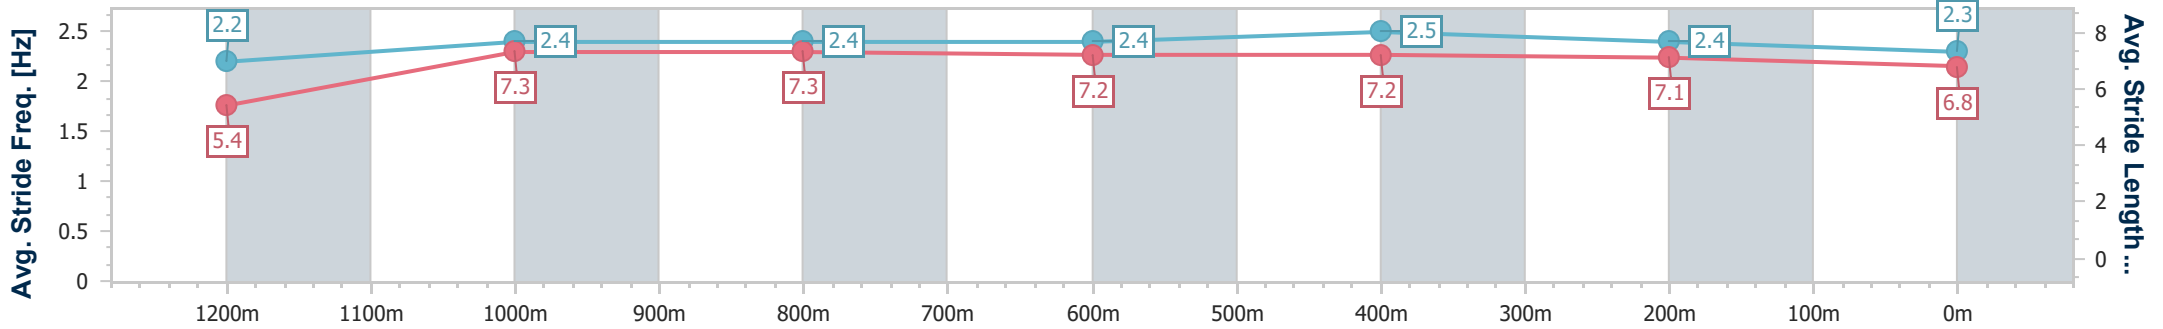

Horse/Jockey Name	Gold Witness
Final Rank	6
Fastest Section Time (Section)	0:07.93 (Overall)
Top Speed [km/h] (Section)	67.5 (1000m)
Race State	Finished

Rockhampton QLD Professional
Race 9: Callaghan Park Winter Racing Carnival RATINGS
BAND 0 - 55 Handicap - 1300m

30 June 2024 - 15:50

Track Rating: Soft 7, Weather: Overcast, Rail Position: +0.5m

Section	Overall	1200m	1000m	800m	600m	400m	200m
Section Times	1:17.74 [6] (0:07.93)	1:09.81 [9] (0:11.42)	0:58.39 [9] (0:11.06)	0:47.33 [8] (0:11.77)	0:35.56 [9] (0:11.12)	0:24.44 [8] (0:11.73)	0:12.71 [9] (0:12.71)
Average Speed [km/h]	45.4	63.0	65.0	62.0	64.8	61.4	56.7
Top Speed [km/h]	60.8	66.3	67.5	64.4	65.6	65.3	58.8
Avg. Dist. to Rail [m]	4.1	1.8	0.9	1.6	2.5	2.8	3.0
Avg. Stride Freq. [Hz]	2.2	2.4	2.4	2.4	2.5	2.4	2.3
Avg. Stride Length [m]	5.4	7.3	7.3	7.2	7.2	7.1	6.8

- [ ] Ranking at each section and finish
- -.-.- No data available at this section
- NA No data available