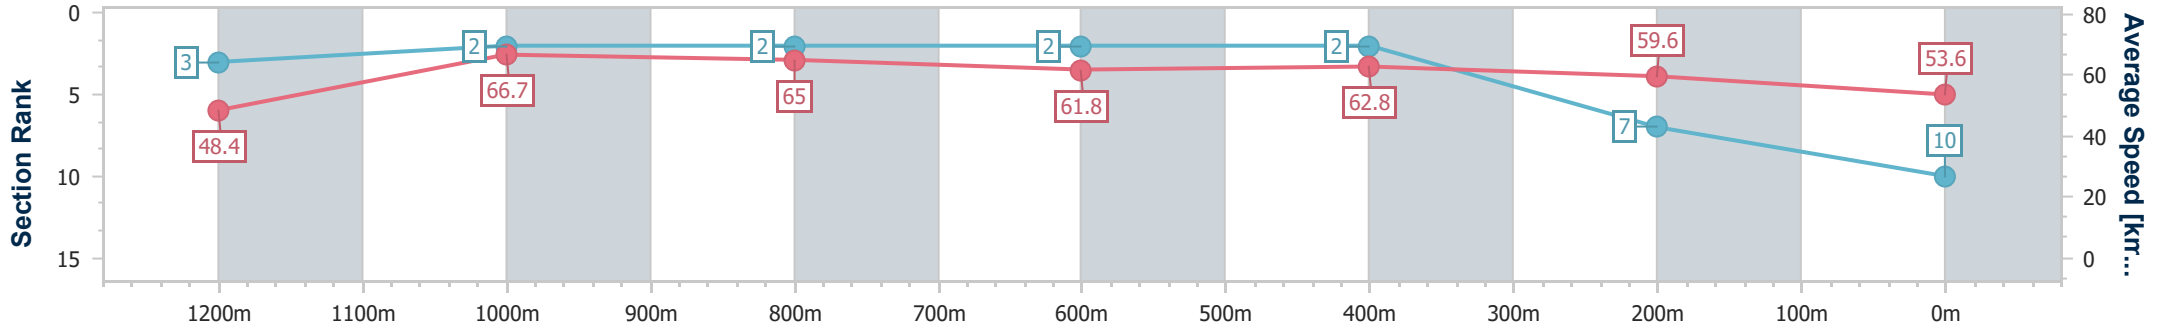

Horse/Jockey Name	Toy Blaze
Final Rank	10
Fastest Section Time (Section)	0:07.49 (Overall)
Top Speed [km/h] (Section)	67.7 (1200m)
Race State	Finished

Rockhampton QLD Professional
Race 9: Callaghan Park Winter Racing Carnival RATINGS
BAND 0 - 55 Handicap - 1300m

30 June 2024 - 15:50

Track Rating: Soft 7, Weather: Overcast, Rail Position: +0.5m

Section	Overall	1200m	1000m	800m	600m	400m	200m
Section Times	1:18.30 [10] (0:07.49)	1:10.81 [3] (0:10.86)	0:59.95 [2] (0:11.09)	0:48.86 [2] (0:11.89)	0:36.97 [2] (0:11.48)	0:25.49 [2] (0:12.07)	0:13.42 [7] (0:13.42)
Average Speed [km/h]	48.4	66.7	65.0	61.8	62.8	59.6	53.6
Top Speed [km/h]	64.4	67.7	66.9	63.3	63.7	62.1	57.3
Avg. Dist. to Rail [m]	13.5	4.3	0.8	2.3	2.8	3.0	4.1
Avg. Stride Freq. [Hz]	2.2	2.5	2.4	2.3	2.3	2.3	2.2
Avg. Stride Length [m]	5.7	7.5	7.4	7.3	7.5	7.2	6.8

- [ ] Ranking at each section and finish
- -.-.- No data available at this section
- NA No data available