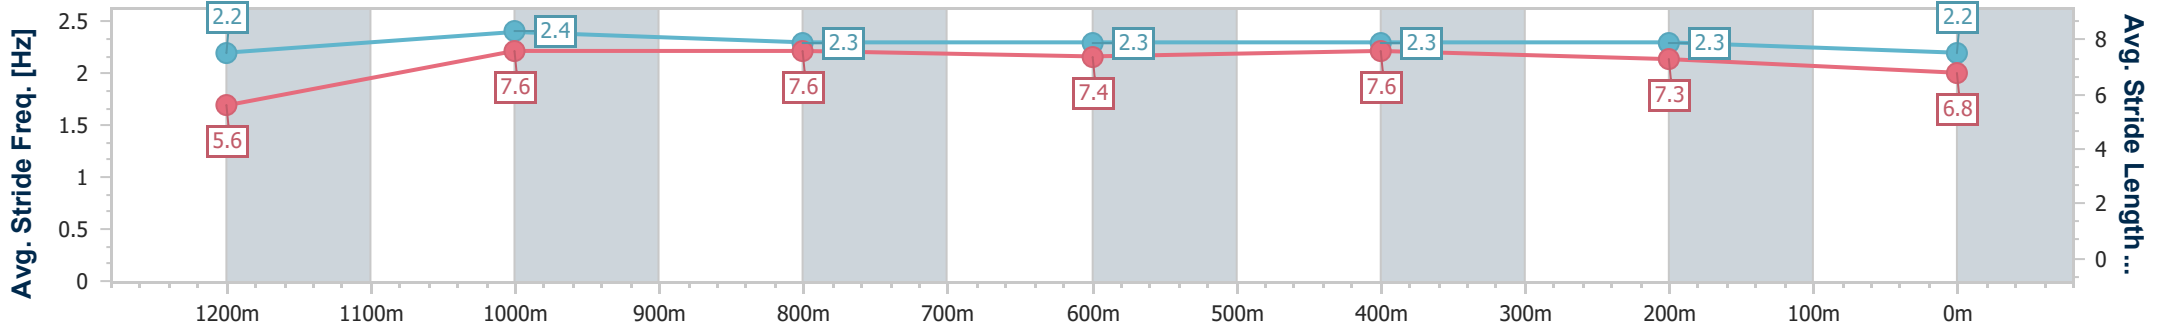

Horse/Jockey Name	Diamond Money
Final Rank	7
Fastest Section Time (Section)	0:07.45 (Overall)
Top Speed [km/h] (Section)	67.9 (1200m)
Race State	Finished

Rockhampton QLD Professional
Race 9: Callaghan Park Winter Racing Carnival RATINGS
BAND 0 - 55 Handicap - 1300m

30 June 2024 - 15:50

Track Rating: Soft 7, Weather: Overcast, Rail Position: +0.5m

Section	Overall	1200m	1000m	800m	600m	400m	200m
Section Times	1:17.94 [7] (0:07.45)	1:10.49 [1] (0:10.78)	0:59.71 [1] (0:11.15)	0:48.56 [1] (0:11.87)	0:36.69 [1] (0:11.57)	0:25.12 [3] (0:11.93)	0:13.19 [3] (0:13.19)
Average Speed [km/h]	48.6	67.1	63.8	60.6	62.3	60.3	54.5
Top Speed [km/h]	65.2	67.9	67.2	62.5	62.9	62.0	58.2
Avg. Dist. to Rail [m]	12.4	3.3	1.5	0.6	0.7	1.5	1.7
Avg. Stride Freq. [Hz]	2.2	2.4	2.3	2.3	2.3	2.3	2.2
Avg. Stride Length [m]	5.6	7.6	7.6	7.4	7.6	7.3	6.8

- [ ] Ranking at each section and finish
- -.-.- No data available at this section
- NA No data available