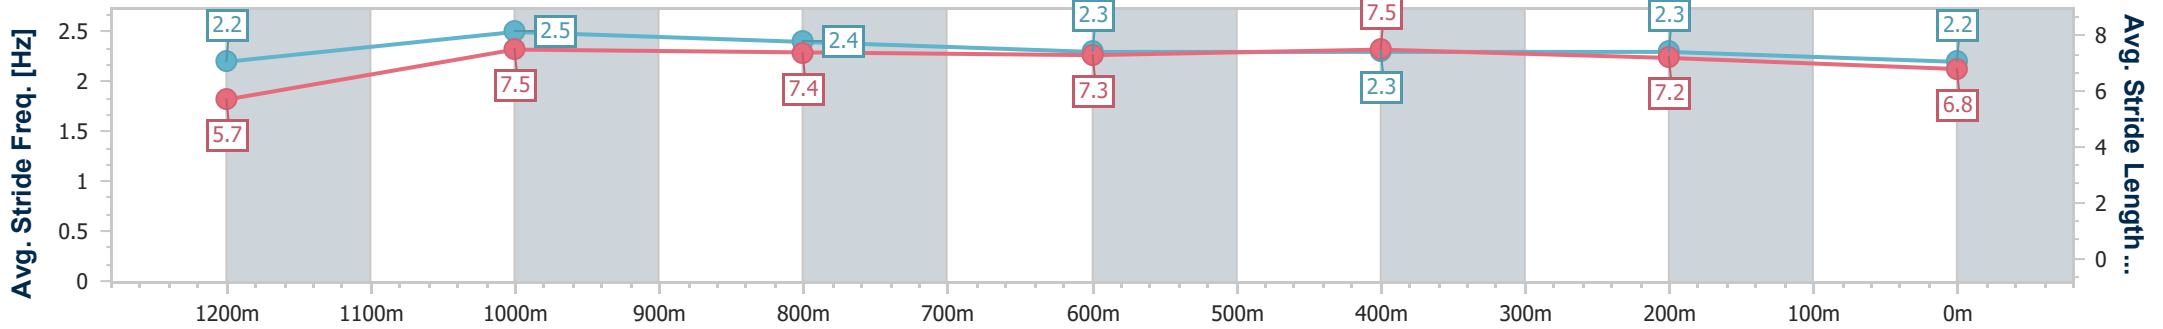

Horse/Jockey Name	Toy Blaze
Final Rank	10
Fastest Section Time (Section)	0:07.49 (Overall)
Top Speed [km/h] (Section)	67.7 (1200m)
Race State	Finished

Rockhampton QLD Professional
Race 9: Callaghan Park Winter Racing Carnival RATINGS
BAND 0 - 55 Handicap - 1300m

30 June 2024 - 15:50

Track Rating: Soft 7, Weather: Overcast, Rail Position: +0.5m

Section	Overall	1200m	1000m	800m	600m	400m	200m
Section Times	1:18.30 [10] (0:07.49)	1:10.81 [3] (0:10.86)	0:59.95 [2] (0:11.09)	0:48.86 [2] (0:11.89)	0:36.97 [2] (0:11.48)	0:25.49 [2] (0:12.07)	0:13.42 [7] (0:13.42)
Average Speed [km/h]	48.4	66.7	65.0	61.8	62.8	59.6	53.6
Top Speed [km/h]	64.4	67.7	66.9	63.3	63.7	62.1	57.3
Avg. Dist. to Rail [m]	13.5	4.3	0.8	2.3	2.8	3.0	4.1
Avg. Stride Freq. [Hz]	2.2	2.5	2.4	2.3	2.3	2.3	2.2
Avg. Stride Length [m]	5.7	7.5	7.4	7.3	7.5	7.2	6.8

- [ ] Ranking at each section and finish
- -.-.- No data available at this section
- NA No data available