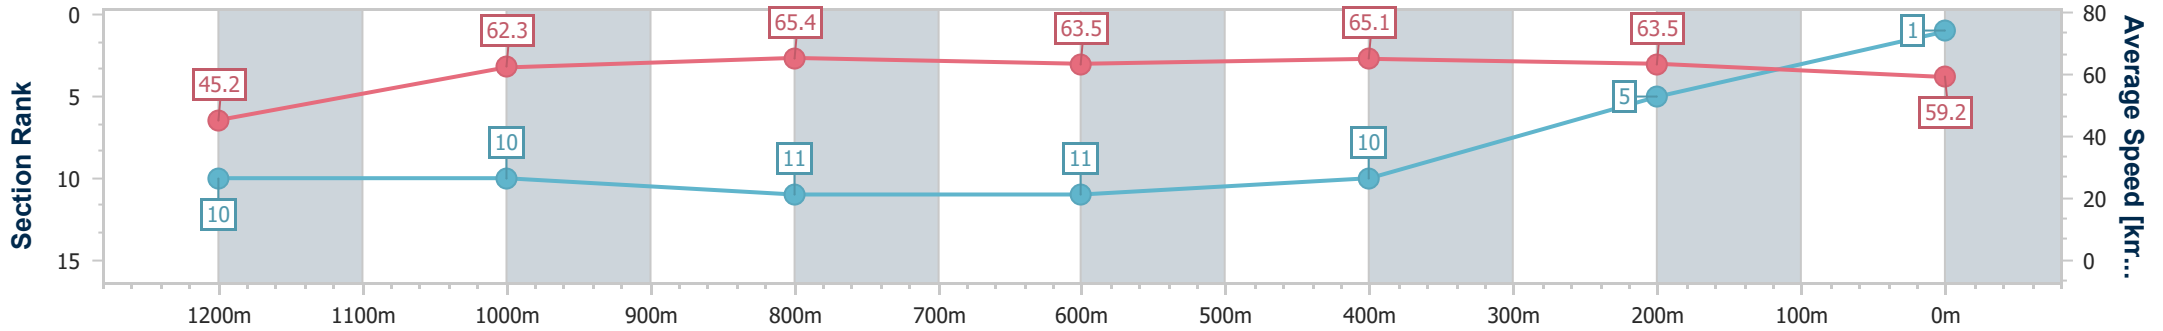

30 June 2024 - 15:50

Track Rating: Soft 7, Weather: Overcast, Rail Position: +0.5m

Section	Overall	1200m	1000m	800m	600m	400m	200m
Section Times	1:17.00 [1] (0:08.01)	1:08.99 [10] (0:11.57)	0:57.42 [10] (0:11.15)	0:46.27 [11] (0:11.68)	0:34.59 [11] (0:11.07)	0:23.52 [10] (0:11.34)	0:12.18 [5]
Average Speed [km/h]	45.2	62.3	65.4	63.5	65.1	63.5	59.2
Top Speed [km/h]	59.2	66.1	66.6	65.6	66.1	64.6	61.9
Avg. Dist. to Rail [m]	8.8	0.9	1.6	3.6	5.1	8.3	8.3
Avg. Stride Freq. [Hz]	2.2	2.4	2.5	2.4	2.4	2.4	2.4
Avg. Stride Length [m]	5.3	7.1	7.4	7.3	7.4	7.2	7.0