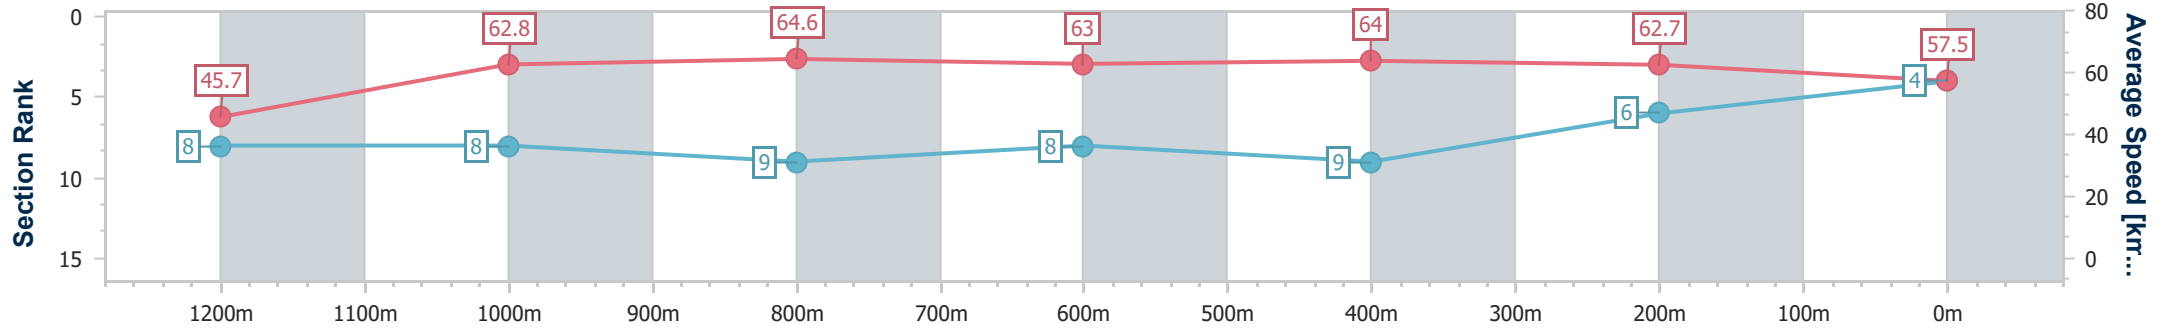

Horse/Jockey Name	Leica Bita Fun
Final Rank	4
Fastest Section Time (Section)	0:07.90 (Overall)
Top Speed [km/h] (Section)	66.4 (1000m)
Race State	Finished

Rockhampton QLD Professional
Race 9: Callaghan Park Winter Racing Carnival RATINGS
BAND 0 - 55 Handicap - 1300m

30 June 2024 - 15:50

Track Rating: Soft 7, Weather: Overcast, Rail Position: +0.5m

Section	Overall	1200m	1000m	800m	600m	400m	200m
Section Times	1:17.40 [4] (0:07.90)	1:09.50 [8] (0:11.45)	0:58.05 [8] (0:11.17)	0:46.88 [9] (0:11.57)	0:35.31 [8] (0:11.30)	0:24.01 [9] (0:11.49)	0:12.52 [6] (0:12.52)
Average Speed [km/h]	45.7	62.8	64.6	63.0	64.0	62.7	57.5
Top Speed [km/h]	58.9	65.6	66.4	63.7	65.4	64.2	61.3
Avg. Dist. to Rail [m]	5.6	0.4	0.4	1.6	4.2	7.8	8.2
Avg. Stride Freq. [Hz]	2.1	2.3	2.3	2.2	2.2	2.3	2.2
Avg. Stride Length [m]	5.6	7.6	7.8	7.8	7.8	7.6	7.3

- [ ] Ranking at each section and finish
- -.-.- No data available at this section
- NA No data available