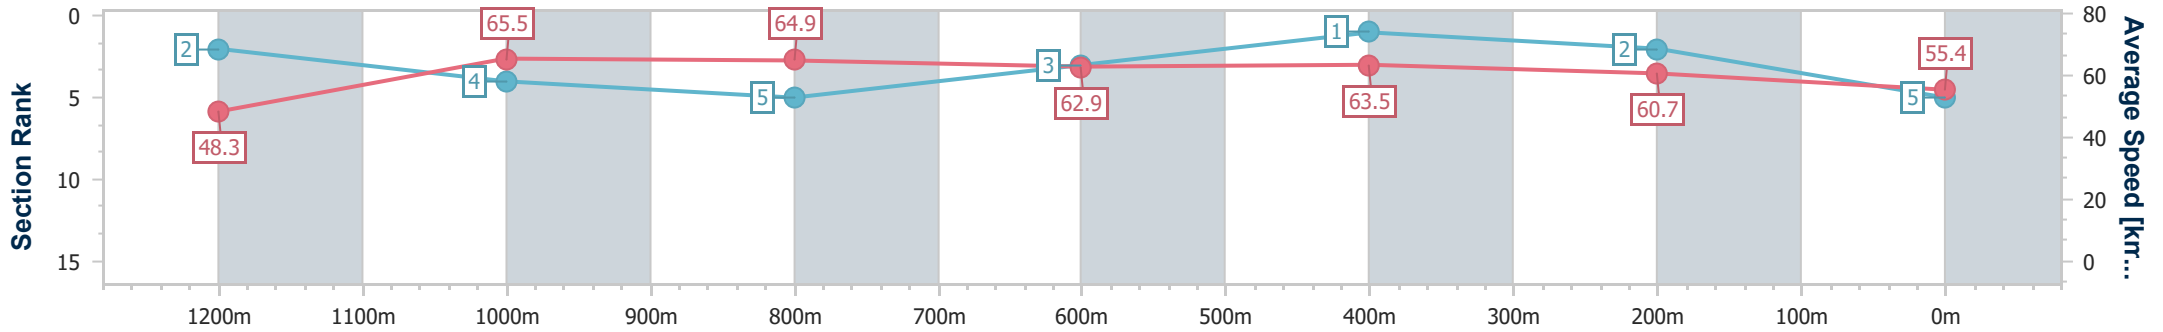

Horse/Jockey Name	Thunder Knob
Final Rank	5
Fastest Section Time (Section)	0:07.47 (Overall)
Top Speed [km/h] (Section)	67.1 (1200m)
Race State	Finished

Rockhampton QLD Professional
Race 9: Callaghan Park Winter Racing Carnival RATINGS
BAND 0 - 55 Handicap - 1300m

30 June 2024 - 15:50

Track Rating: Soft 7, Weather: Overcast, Rail Position: +0.5m

Section	Overall	1200m	1000m	800m	600m	400m	200m
Section Times	1:17.66 [5] (0:07.47)	1:10.19 [2] (0:11.05)	0:59.14 [4] (0:11.19)	0:47.95 [5] (0:11.72)	0:36.23 [3] (0:11.36)	0:24.87 [1] (0:11.87)	0:13.00 [2] (0:13.00)
Average Speed [km/h]	48.3	65.5	64.9	62.9	63.5	60.7	55.4
Top Speed [km/h]	62.9	67.1	67.1	64.4	65.0	64.4	58.7
Avg. Dist. to Rail [m]	10.4	3.0	1.3	2.8	3.5	6.3	7.3
Avg. Stride Freq. [Hz]	2.2	2.5	2.5	2.4	2.4	2.4	2.2
Avg. Stride Length [m]	5.8	7.4	7.3	7.2	7.3	7.1	6.9

- [ ] Ranking at each section and finish
- -.-.- No data available at this section
- NA No data available