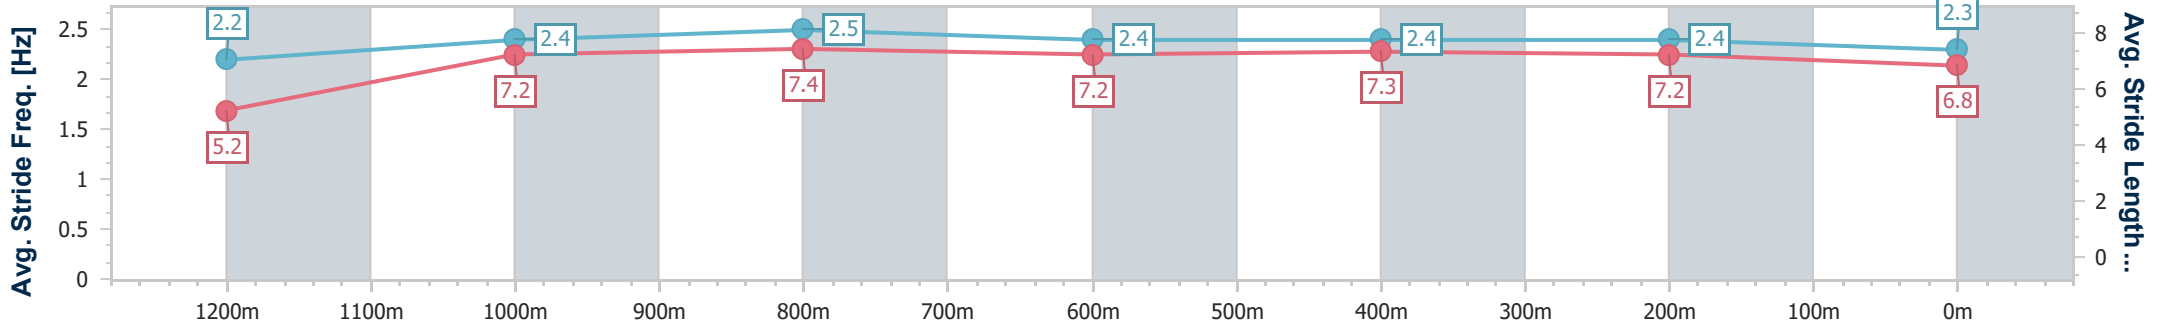

Horse/Jockey Name	Bankonajet
Final Rank	9
Fastest Section Time (Section)	0:08.12 (Overall)
Top Speed [km/h] (Section)	67.2 (1000m)
Race State	Finished

Rockhampton QLD Professional
Race 9: Callaghan Park Winter Racing Carnival RATINGS
BAND 0 - 55 Handicap - 1300m

30 June 2024 - 15:50

Track Rating: Soft 7, Weather: Overcast, Rail Position: +0.5m

Section	Overall	1200m	1000m	800m	600m	400m	200m
Section Times	1:18.26 [9] (0:08.12)	1:10.14 [11] (0:11.50)	0:58.64 [11] (0:10.95)	0:47.69 [10] (0:11.77)	0:35.92 [10] (0:11.37)	0:24.55 [11] (0:11.73)	0:12.82 [11] (0:12.82)
Average Speed [km/h]	44.6	62.6	65.4	62.3	63.4	61.4	56.2
Top Speed [km/h]	62.1	66.0	67.2	63.6	64.7	63.1	59.4
Avg. Dist. to Rail [m]	8.7	1.0	1.2	2.2	2.9	4.1	6.0
Avg. Stride Freq. [Hz]	2.2	2.4	2.5	2.4	2.4	2.4	2.3
Avg. Stride Length [m]	5.2	7.2	7.4	7.2	7.3	7.2	6.8

- [ ] Ranking at each section and finish
- -.-.- No data available at this section
- NA No data available