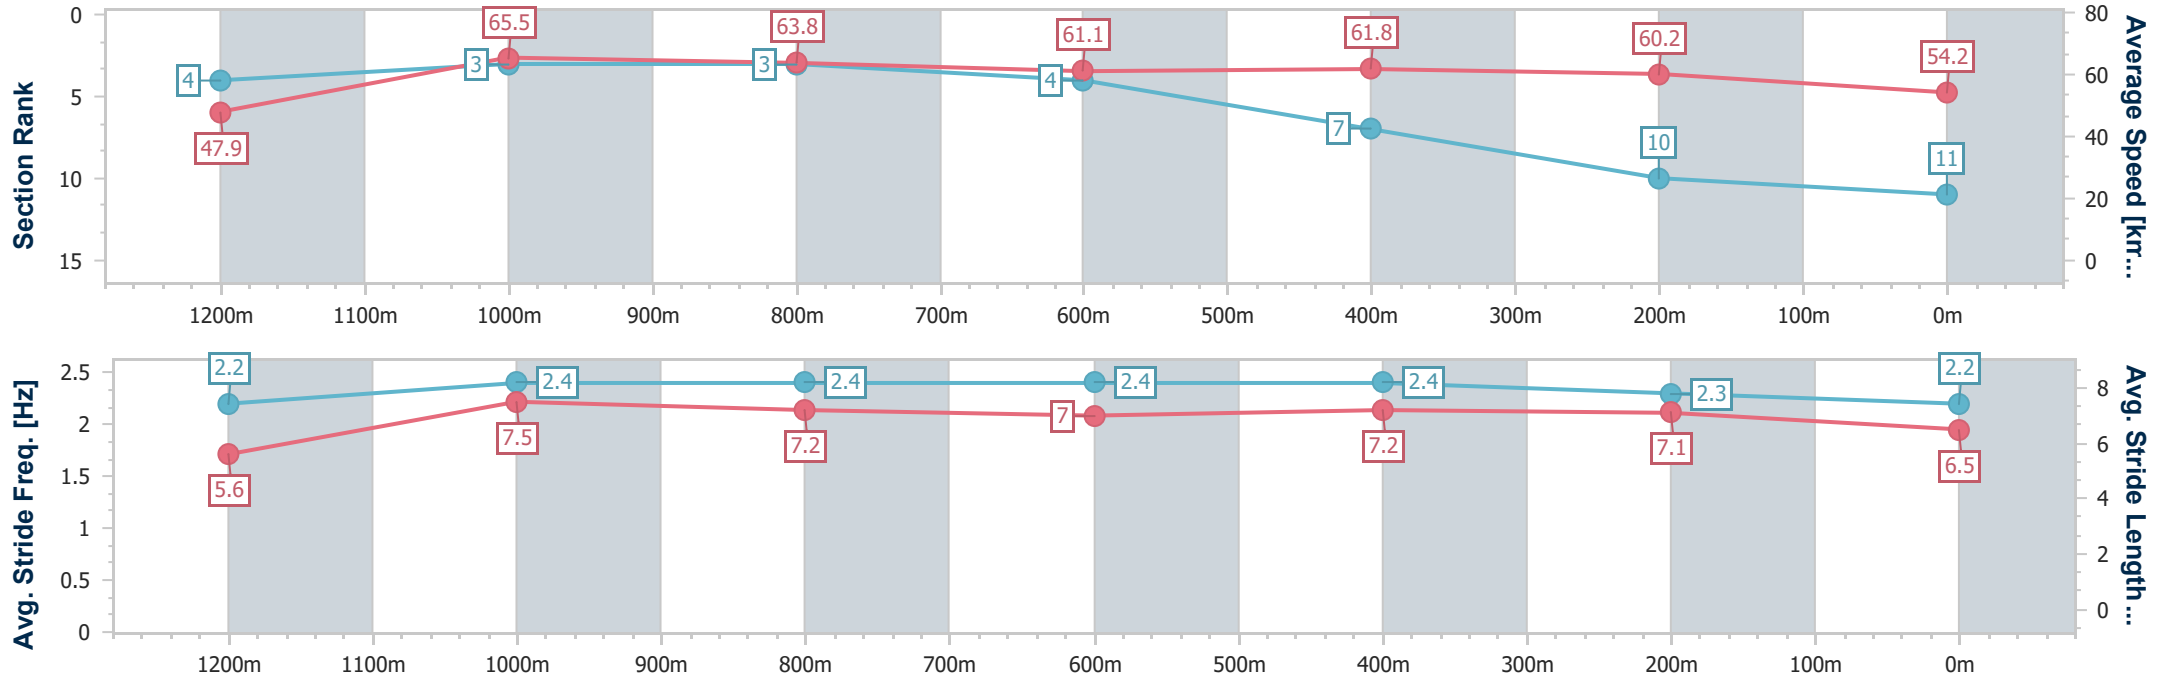

- [] Ranking at each section and finish
- .-.- No data available at this section
- NA No data available

Horse/Jockey Name	Nouverre Fille
Final Rank	11
Fastest Section Time (Section)	0:07.53 (Overall)
Top Speed [km/h] (Section)	67.2 (1200m)
Race State	Finished

Rockhampton QLD Professional
 Race 9: Callaghan Park Winter Racing Carnival RATINGS
 BAND 0 - 55 Handicap - 1300m

30 June 2024 - 15:50

Track Rating: Soft 7, Weather: Overcast, Rail Position: +0.5m

Section	Overall	1200m	1000m	800m	600m	400m	200m
Section Times	1:18.42 [11] (0:07.53)	1:10.89 [4] (0:10.97)	0:59.92 [3] (0:11.19)	0:48.73 [3] (0:11.82)	0:36.91 [4] (0:11.68)	0:25.23 [7] (0:11.95)	0:13.28 [10] (0:13.28)
Average Speed [km/h]	47.9	65.5	63.8	61.1	61.8	60.2	54.2
Top Speed [km/h]	62.3	67.2	65.9	63.6	62.6	62.9	57.3
Avg. Dist. to Rail [m]	2.7	1.0	1.5	0.6	1.9	2.2	2.3
Avg. Stride Freq. [Hz]	2.2	2.4	2.4	2.4	2.4	2.3	2.2
Avg. Stride Length [m]	5.6	7.5	7.2	7.0	7.2	7.1	6.5

- [] Ranking at each section and finish
- .-.- No data available at this section
- NA No data available