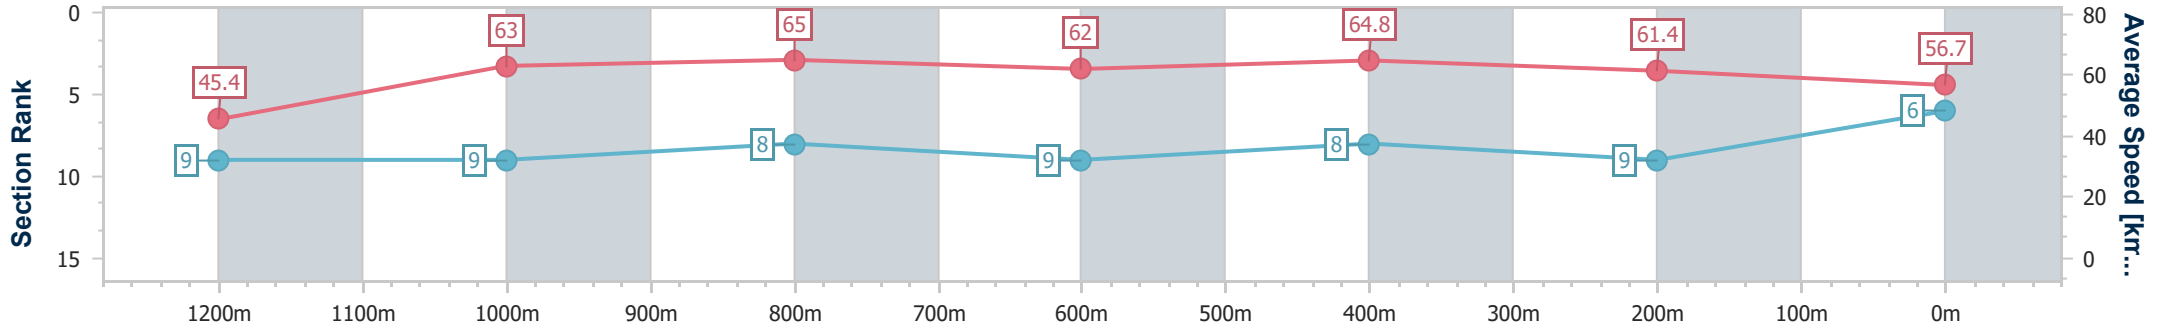

Horse/Jockey Name	Gold Witness
Final Rank	6
Fastest Section Time (Section)	0:07.93 (Overall)
Top Speed [km/h] (Section)	67.5 (1000m)
Race State	Finished

Rockhampton QLD Professional
Race 9: Callaghan Park Winter Racing Carnival RATINGS
BAND 0 - 55 Handicap - 1300m

30 June 2024 - 15:50

Track Rating: Soft 7, Weather: Overcast, Rail Position: +0.5m

Section	Overall	1200m	1000m	800m	600m	400m	200m
Section Times	1:17.74 [6] (0:07.93)	1:09.81 [9] (0:11.42)	0:58.39 [9] (0:11.06)	0:47.33 [8] (0:11.77)	0:35.56 [9] (0:11.12)	0:24.44 [8] (0:11.73)	0:12.71 [9] (0:12.71)
Average Speed [km/h]	45.4	63.0	65.0	62.0	64.8	61.4	56.7
Top Speed [km/h]	60.8	66.3	67.5	64.4	65.6	65.3	58.8
Avg. Dist. to Rail [m]	4.1	1.8	0.9	1.6	2.5	2.8	3.0
Avg. Stride Freq. [Hz]	2.2	2.4	2.4	2.4	2.5	2.4	2.3
Avg. Stride Length [m]	5.4	7.3	7.3	7.2	7.2	7.1	6.8

- [ ] Ranking at each section and finish
- -.-.- No data available at this section
- NA No data available