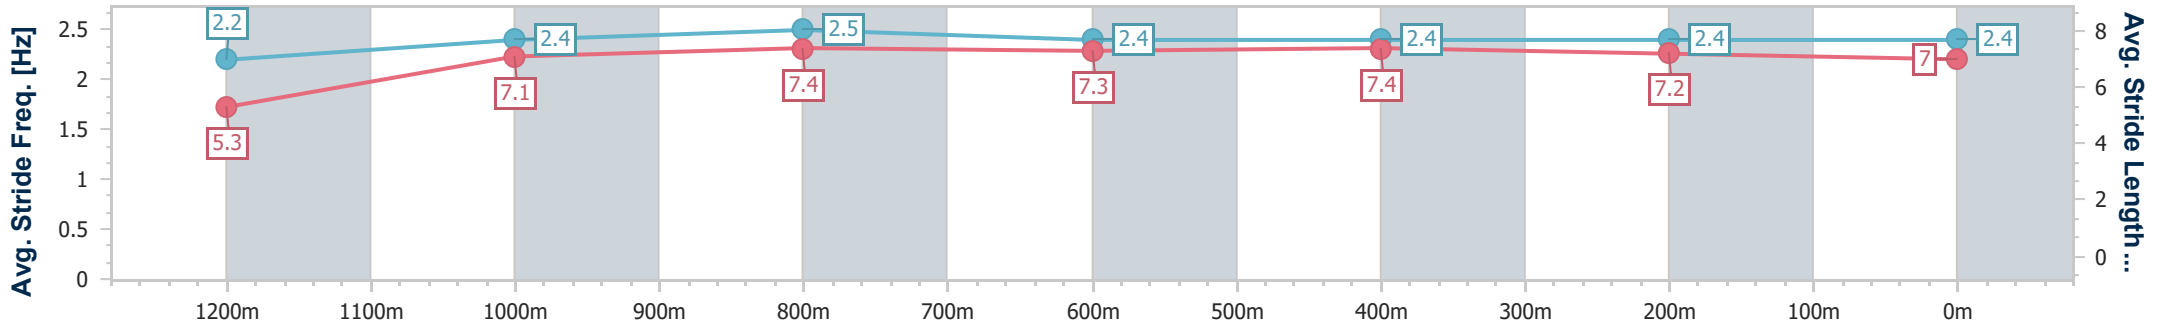

30 June 2024 - 15:50

Track Rating: Soft 7, Weather: Overcast, Rail Position: +0.5m

Section	Overall	1200m	1000m	800m	600m	400m	200m
Section Times	1:17.00 [1] (0:08.01)	1:08.99 [10] (0:11.57)	0:57.42 [10] (0:11.15)	0:46.27 [11] (0:11.68)	0:34.59 [11] (0:11.07)	0:23.52 [10] (0:11.34)	0:12.18 [5]
Average Speed [km/h]	45.2	62.3	65.4	63.5	65.1	63.5	59.2
Top Speed [km/h]	59.2	66.1	66.6	65.6	66.1	64.6	61.9
Avg. Dist. to Rail [m]	8.8	0.9	1.6	3.6	5.1	8.3	8.3
Avg. Stride Freq. [Hz]	2.2	2.4	2.5	2.4	2.4	2.4	2.4
Avg. Stride Length [m]	5.3	7.1	7.4	7.3	7.4	7.2	7.0