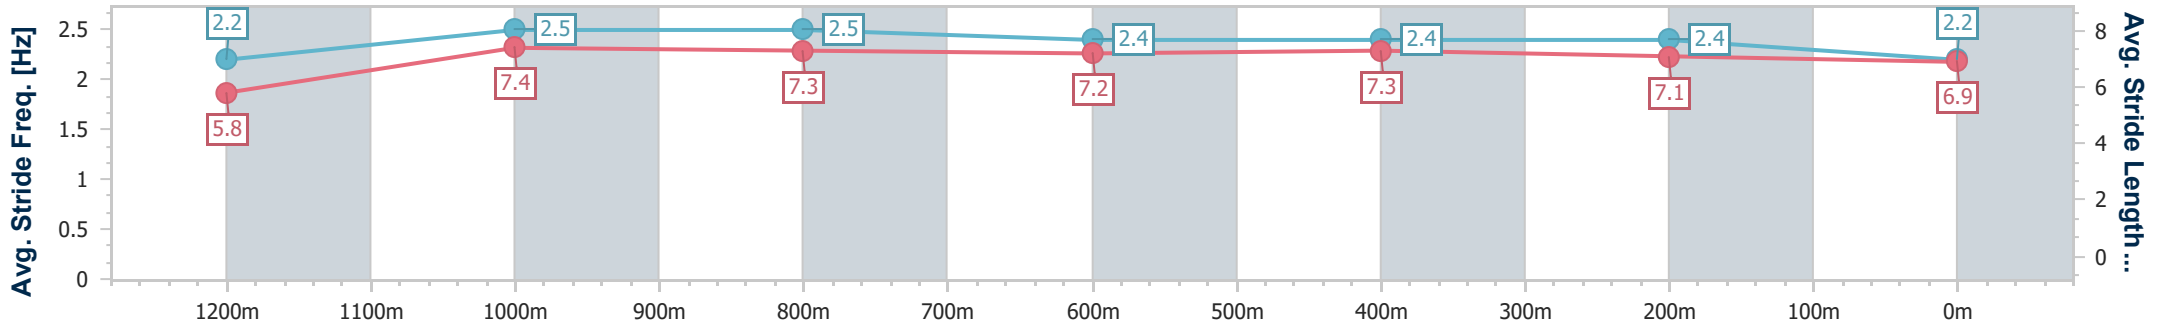

Horse/Jockey Name	Thunder Knob
Final Rank	5
Fastest Section Time (Section)	0:07.47 (Overall)
Top Speed [km/h] (Section)	67.1 (1200m)
Race State	Finished

Rockhampton QLD Professional
Race 9: Callaghan Park Winter Racing Carnival RATINGS
BAND 0 - 55 Handicap - 1300m

30 June 2024 - 15:50

Track Rating: Soft 7, Weather: Overcast, Rail Position: +0.5m

Section	Overall	1200m	1000m	800m	600m	400m	200m
Section Times	1:17.66 [5] (0:07.47)	1:10.19 [2] (0:11.05)	0:59.14 [4] (0:11.19)	0:47.95 [5] (0:11.72)	0:36.23 [3] (0:11.36)	0:24.87 [1] (0:11.87)	0:13.00 [2] (0:13.00)
Average Speed [km/h]	48.3	65.5	64.9	62.9	63.5	60.7	55.4
Top Speed [km/h]	62.9	67.1	67.1	64.4	65.0	64.4	58.7
Avg. Dist. to Rail [m]	10.4	3.0	1.3	2.8	3.5	6.3	7.3
Avg. Stride Freq. [Hz]	2.2	2.5	2.5	2.4	2.4	2.4	2.2
Avg. Stride Length [m]	5.8	7.4	7.3	7.2	7.3	7.1	6.9

- [ ] Ranking at each section and finish
- -.-.- No data available at this section
- NA No data available