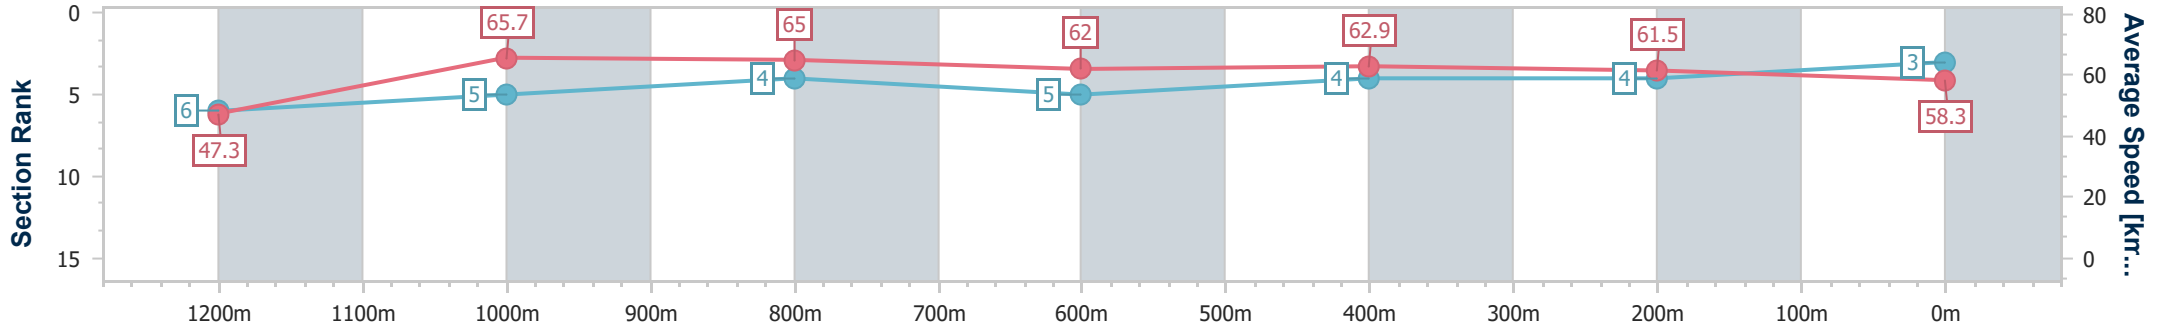

Horse/Jockey Name	Hooks
Final Rank	3
Fastest Section Time (Section)	0:07.64 (Overall)
Top Speed [km/h] (Section)	67.7 (1200m)
Race State	Finished

Rockhampton QLD Professional
Race 9: Callaghan Park Winter Racing Carnival RATINGS
BAND 0 - 55 Handicap - 1300m

30 June 2024 - 15:50

Track Rating: Soft 7, Weather: Overcast, Rail Position: +0.5m

Section	Overall	1200m	1000m	800m	600m	400m	200m
Section Times	1:17.13 [3] (0:07.64)	1:09.49 [6] (0:10.96)	0:58.53 [5] (0:11.10)	0:47.43 [4] (0:11.90)	0:35.53 [5] (0:11.45)	0:24.08 [4] (0:11.72)	0:12.36 [4] (0:12.36)
Average Speed [km/h]	47.3	65.7	65.0	62.0	62.9	61.5	58.3
Top Speed [km/h]	63.2	67.7	67.7	63.9	64.3	62.7	60.5
Avg. Dist. to Rail [m]	7.3	1.1	0.6	2.8	3.7	4.1	4.4
Avg. Stride Freq. [Hz]	2.4	2.5	2.5	2.4	2.4	2.4	2.3
Avg. Stride Length [m]	5.2	7.2	7.2	7.2	7.2	7.2	7.0

- [ ] Ranking at each section and finish
- -.-.- No data available at this section
- NA No data available