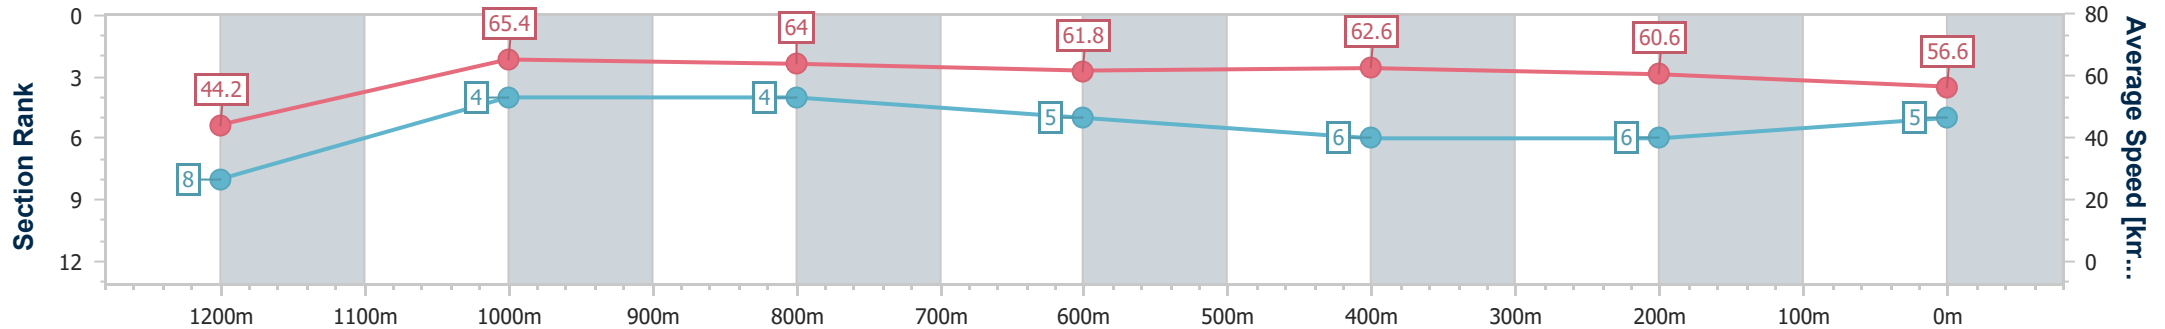

Horse/Jockey Name	Harbelle
Final Rank	5
Fastest Section Time (Section)	0:08.16 (Overall)
Top Speed [km/h] (Section)	66.3 (1200m)
Race State	Finished

Rockhampton QLD Professional
Race 8: BELROMA PARK Fillies and Mares BENCHMARK 70
Handicap - 1300m
30 June 2024 - 15:16

Track Rating: Soft 7, Weather: Overcast, Rail Position: +0.5m

Section	Overall	1200m	1000m	800m	600m	400m	200m
Section Times	1:18.29 [5] (0:08.16)	1:10.13 [8] (0:10.99)	0:59.14 [4] (0:11.16)	0:47.98 [4] (0:11.85)	0:36.13 [5] (0:11.53)	0:24.60 [6] (0:11.88)	0:12.72 [6] (0:12.72)
Average Speed [km/h]	44.2	65.4	64.0	61.8	62.6	60.6	56.6
Top Speed [km/h]	62.8	66.3	66.2	63.8	63.5	62.2	58.9
Avg. Dist. to Rail [m]	4.7	1.5	1.5	2.2	5.4	6.0	6.5
Avg. Stride Freq. [Hz]	2.2	2.4	2.3	2.4	2.4	2.3	2.2
Avg. Stride Length [m]	5.2	7.6	7.7	7.3	7.3	7.3	7.1

- [ ] Ranking at each section and finish
- -.-.- No data available at this section
- NA No data available