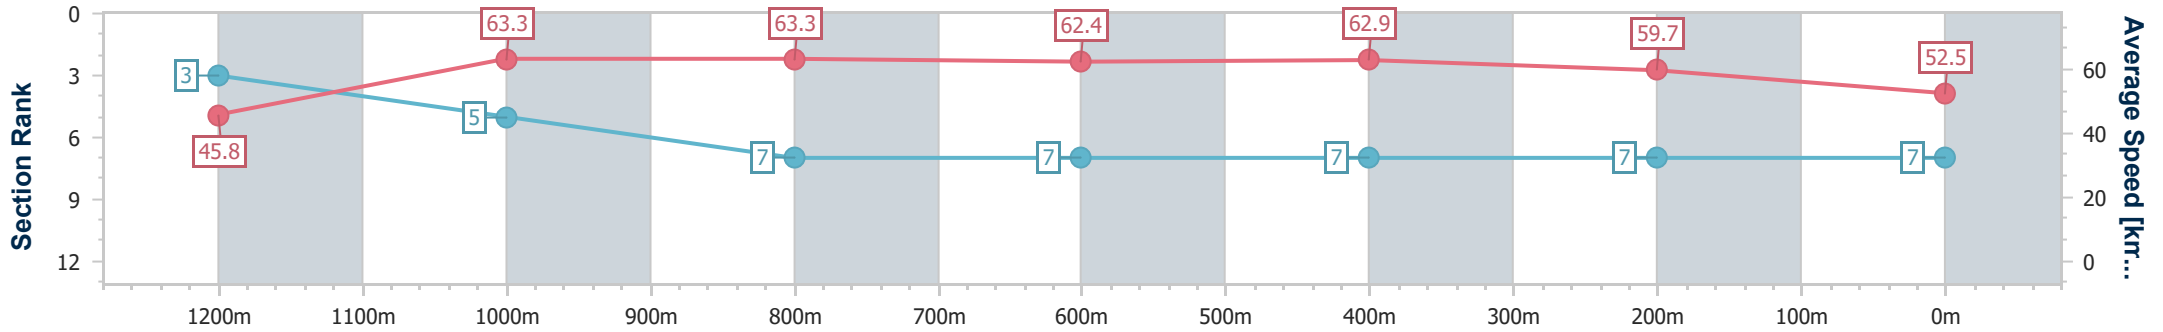

Horse/Jockey Name	Valley Of Dreams
Final Rank	7
Fastest Section Time (Section)	0:07.80 (Overall)
Top Speed [km/h] (Section)	63.8 (1200m)
Race State	Finished

Rockhampton QLD Professional
Race 8: BELROMA PARK Fillies and Mares BENCHMARK 70
Handicap - 1300m
30 June 2024 - 15:16

Track Rating: Soft 7, Weather: Overcast, Rail Position: +0.5m

Section	Overall	1200m	1000m	800m	600m	400m	200m
Section Times	1:19.78 [7] (0:07.80)	1:11.98 [3] (0:11.47)	1:00.51 [5] (0:11.46)	0:49.05 [7] (0:11.80)	0:37.25 [7] (0:11.47)	0:25.78 [7] (0:12.07)	0:13.71 [7] (0:13.71)
Average Speed [km/h]	45.8	63.3	63.3	62.4	62.9	59.7	52.5
Top Speed [km/h]	63.5	63.8	63.8	63.1	63.4	62.1	57.6
Avg. Dist. to Rail [m]	9.3	1.2	1.1	2.9	5.1	5.9	6.5
Avg. Stride Freq. [Hz]	2.3	2.4	2.4	2.4	2.4	2.4	2.2
Avg. Stride Length [m]	5.3	7.1	7.0	6.9	7.2	7.0	6.5

- [ ] Ranking at each section and finish
- -.-.- No data available at this section
- NA No data available