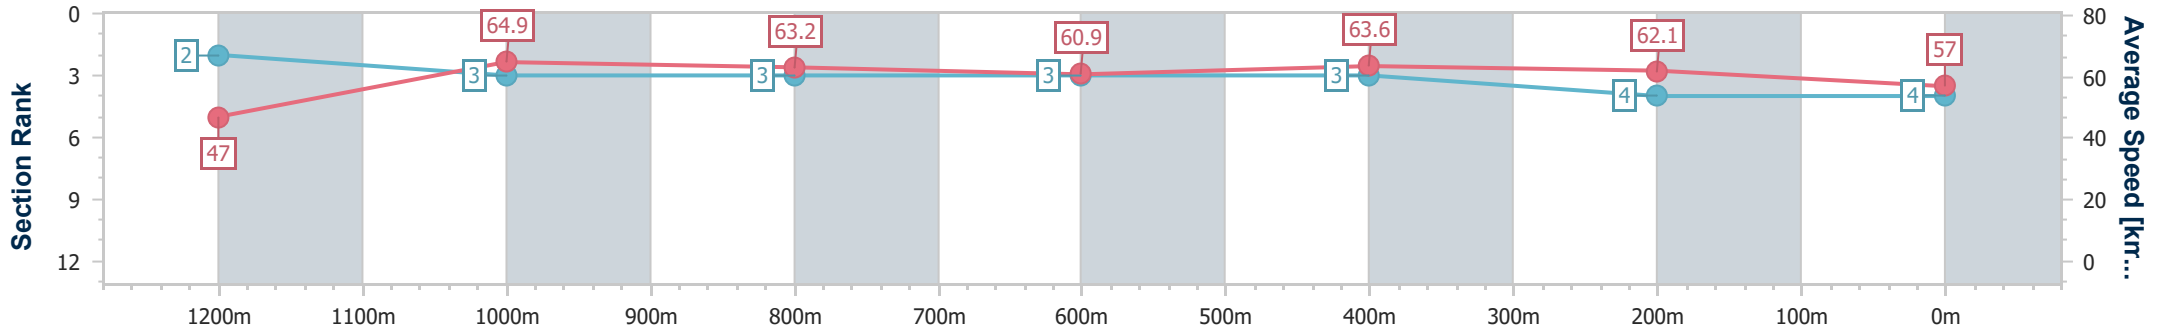

Horse/Jockey Name	Finesse Tess
Final Rank	4
Fastest Section Time (Section)	0:07.70 (Overall)
Top Speed [km/h] (Section)	66.6 (1200m)
Race State	Finished

Rockhampton QLD Professional
Race 8: BELROMA PARK Fillies and Mares BENCHMARK 70
Handicap - 1300m
30 June 2024 - 15:16

Track Rating: Soft 7, Weather: Overcast, Rail Position: +0.5m

Section	Overall	1200m	1000m	800m	600m	400m	200m
Section Times	1:17.58 [4] (0:07.70)	1:09.88 [2] (0:11.12)	0:58.76 [3] (0:11.35)	0:47.41 [3] (0:11.85)	0:35.56 [3] (0:11.34)	0:24.22 [3] (0:11.59)	0:12.63 [4] (0:12.63)
Average Speed [km/h]	47.0	64.9	63.2	60.9	63.6	62.1	57.0
Top Speed [km/h]	62.6	66.6	65.9	61.7	65.0	64.0	59.6
Avg. Dist. to Rail [m]	7.9	0.6	0.3	0.5	2.8	4.1	6.2
Avg. Stride Freq. [Hz]	2.1	2.4	2.3	2.3	2.3	2.3	2.3
Avg. Stride Length [m]	5.8	7.6	7.6	7.3	7.6	7.4	7.0

- [ ] Ranking at each section and finish
- -.-.- No data available at this section
- NA No data available