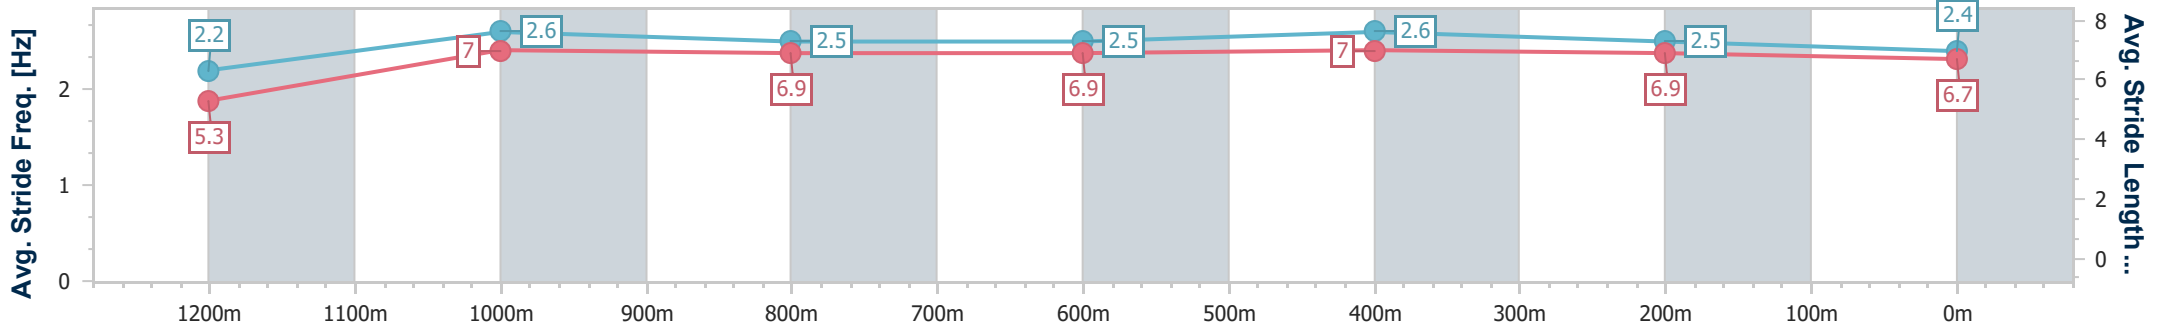

Horse/Jockey Name	Spring Valley
Final Rank	3
Fastest Section Time (Section)	0:08.08 (Overall)
Top Speed [km/h] (Section)	65.1 (1000m)
Race State	Finished

Rockhampton QLD Professional
Race 8: BELROMA PARK Fillies and Mares BENCHMARK 70
Handicap - 1300m
30 June 2024 - 15:16

Track Rating: Soft 7, Weather: Overcast, Rail Position: +0.5m

Section	Overall	1200m	1000m	800m	600m	400m	200m
Section Times	1:17.24 [3] (0:08.08)	1:09.16 [7] (0:11.22)	0:57.94 [6] (0:11.22)	0:46.72 [5] (0:11.61)	0:35.11 [4] (0:11.24)	0:23.87 [4] (0:11.47)	0:12.40 [2] (0:12.40)
Average Speed [km/h]	44.6	64.1	63.7	62.5	64.3	62.8	58.1
Top Speed [km/h]	62.5	65.1	65.1	63.1	65.0	64.9	60.5
Avg. Dist. to Rail [m]	3.8	1.0	1.2	1.4	5.1	4.3	5.1
Avg. Stride Freq. [Hz]	2.2	2.6	2.5	2.5	2.6	2.5	2.4
Avg. Stride Length [m]	5.3	7.0	6.9	6.9	7.0	6.9	6.7

- [ ] Ranking at each section and finish
- -.-.- No data available at this section
- NA No data available