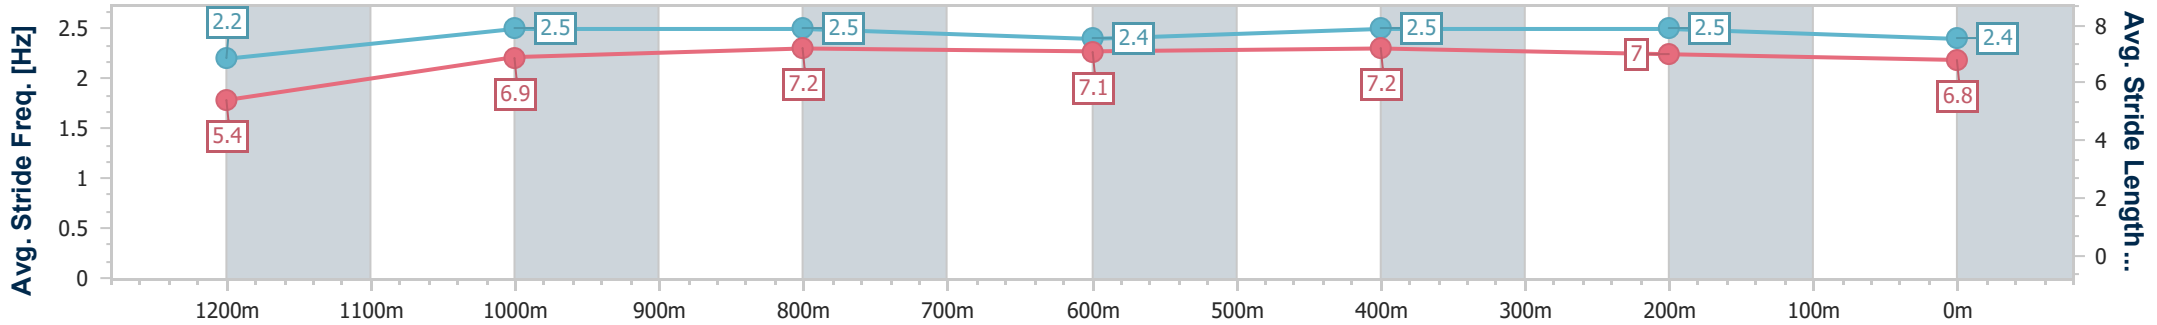

Horse/Jockey Name	Another Dimension
Final Rank	2
Fastest Section Time (Section)	0:08.03 (Overall)
Top Speed [km/h] (Section)	66.4 (1000m)
Race State	Finished

Rockhampton QLD Professional
Race 8: BELROMA PARK Fillies and Mares BENCHMARK 70
Handicap - 1300m

30 June 2024 - 15:16

Track Rating: Soft 7, Weather: Overcast, Rail Position: +0.5m

Section	Overall	1200m	1000m	800m	600m	400m	200m
Section Times	1:17.17 [2] (0:08.03)	1:09.14 [5] (0:11.42)	0:57.72 [8] (0:11.26)	0:46.46 [6] (0:11.78)	0:34.68 [6] (0:11.04)	0:23.64 [5] (0:11.38)	0:12.26 [3] (0:12.26)
Average Speed [km/h]	45.5	63.1	64.0	62.2	65.4	63.2	58.7
Top Speed [km/h]	58.8	65.7	66.4	63.0	66.2	65.3	61.0
Avg. Dist. to Rail [m]	6.5	0.6	0.7	2.2	3.1	3.7	4.1
Avg. Stride Freq. [Hz]	2.2	2.5	2.5	2.4	2.5	2.5	2.4
Avg. Stride Length [m]	5.4	6.9	7.2	7.1	7.2	7.0	6.8

- [ ] Ranking at each section and finish
- -.-.- No data available at this section
- NA No data available