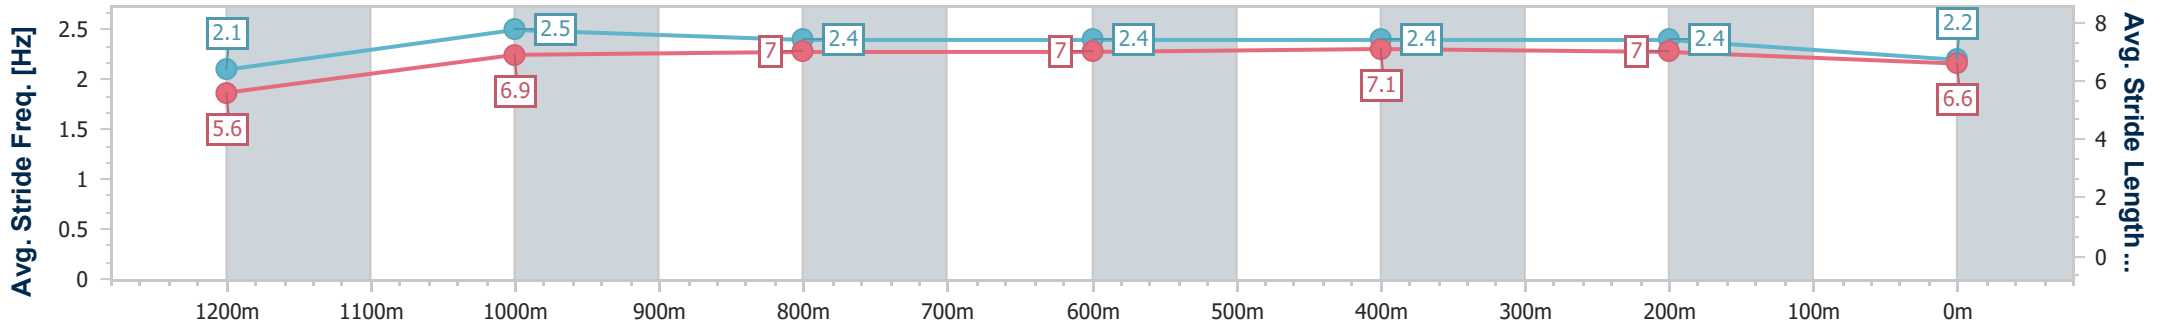

Rockhampton QLD Professional  
 Race 8: BELROMA PARK Fillies and Mares BENCHMARK 70  
 Handicap - 1300m  
 30 June 2024 - 15:16

Track Rating: Soft 7, Weather: Overcast, Rail Position: +0.5m

Section	Overall	1200m	1000m	800m	600m	400m	200m
Section Times	1:19.78 [7] (0:07.80)	1:11.98 [3] (0:11.47)	1:00.51 [5] (0:11.46)	0:49.05 [7] (0:11.80)	0:37.25 [7] (0:11.47)	0:25.78 [7] (0:12.07)	0:13.71 [7] (0:13.71)
Average Speed [km/h]	45.8	63.3	63.3	62.4	62.9	59.7	52.5
Top Speed [km/h]	63.5	63.8	63.8	63.1	63.4	62.1	57.6
Avg. Dist. to Rail [m]	9.3	1.2	1.1	2.9	5.1	5.9	6.5
Avg. Stride Freq. [Hz]	2.3	2.4	2.4	2.4	2.4	2.4	2.2
Avg. Stride Length [m]	5.3	7.1	7.0	6.9	7.2	7.0	6.5

- [ ] Ranking at each section and finish
- .-.- No data available at this section
- NA No data available

Horse/Jockey Name	Golden Athena
Final Rank	8
Fastest Section Time (Section)	0:08.07 (Overall)
Top Speed [km/h] (Section)	64.9 (1000m)
Race State	Finished

Rockhampton QLD Professional  
 Race 8: BELROMA PARK Fillies and Mares BENCHMARK 70  
 Handicap - 1300m  
 30 June 2024 - 15:16

Track Rating: Soft 7, Weather: Overcast, Rail Position: +0.5m

Section	Overall	1200m	1000m	800m	600m	400m	200m
Section Times	1:20.27 [8] (0:08.07)	1:12.20 [6] (0:11.35)	1:00.85 [7] (0:11.49)	0:49.36 [8] (0:12.00)	0:37.36 [8] (0:11.55)	0:25.81 [8] (0:12.18)	0:13.63 [8] (0:13.63)
Average Speed [km/h]	45.0	63.5	62.9	61.8	62.4	59.2	52.8
Top Speed [km/h]	59.9	64.9	64.9	62.7	63.4	61.8	56.9
Avg. Dist. to Rail [m]	10.3	1.8	0.7	3.5	4.8	4.9	4.9
Avg. Stride Freq. [Hz]	2.1	2.5	2.4	2.4	2.4	2.4	2.2
Avg. Stride Length [m]	5.6	6.9	7.0	7.0	7.1	7.0	6.6

- [ ] Ranking at each section and finish
- .-.- No data available at this section
- NA No data available