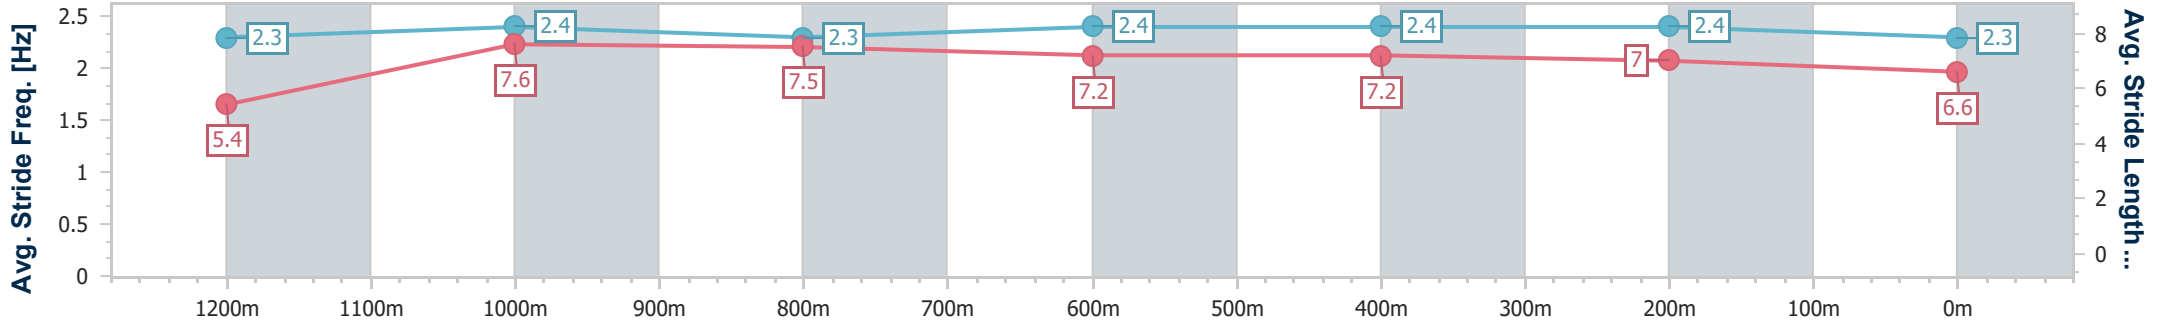

Horse/Jockey Name	Eyewitness
Final Rank	6
Fastest Section Time (Section)	0:07.65 (Overall)
Top Speed [km/h] (Section)	67.4 (1200m)
Race State	Finished

Rockhampton QLD Professional
Race 8: BELROMA PARK Fillies and Mares BENCHMARK 70
Handicap - 1300m
30 June 2024 - 15:16

Track Rating: Soft 7, Weather: Overcast, Rail Position: +0.5m

Section	Overall	1200m	1000m	800m	600m	400m	200m
Section Times	1:18.41 [6] (0:07.65)	1:10.76 [1] (0:10.93)	0:59.83 [1] (0:11.27)	0:48.56 [1] (0:11.56)	0:37.00 [1] (0:11.53)	0:25.47 [1] (0:12.06)	0:13.41 [5] (0:13.41)
Average Speed [km/h]	47.2	65.9	63.3	61.8	62.5	59.7	53.7
Top Speed [km/h]	64.8	67.4	64.9	63.2	64.7	61.8	57.6
Avg. Dist. to Rail [m]	7.0	0.9	1.4	1.1	1.6	2.1	2.3
Avg. Stride Freq. [Hz]	2.3	2.4	2.3	2.4	2.4	2.4	2.3
Avg. Stride Length [m]	5.4	7.6	7.5	7.2	7.2	7.0	6.6

- [ ] Ranking at each section and finish
- -.-.- No data available at this section
- NA No data available