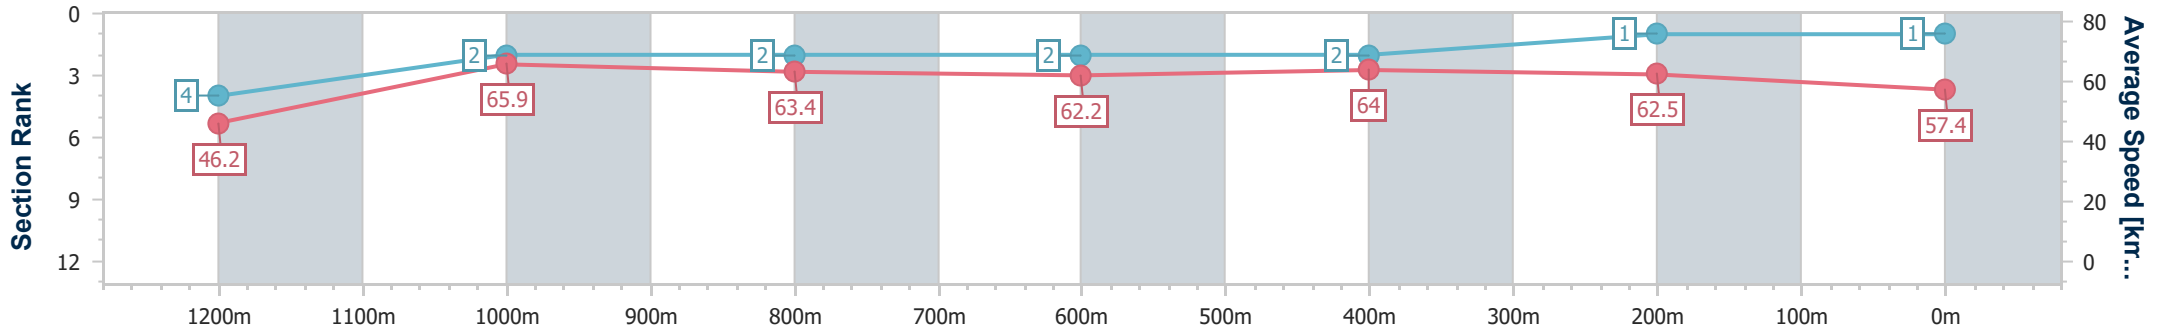

Track Rating: Soft 7, Weather: Overcast, Rail Position: +0.5m

Section	Overall	1200m	1000m	800m	600m	400m	200m
Section Times	1:17.08 [1] (0:07.81)	1:09.27 [4] (0:10.88)	0:58.39 [2] (0:11.24)	0:47.15 [2] (0:11.79)	0:35.36 [2] (0:11.28)	0:24.08 [2] (0:11.53)	0:12.55 [1] (0:12.55)
Average Speed [km/h]	46.2	65.9	63.4	62.2	64.0	62.5	57.4
Top Speed [km/h]	63.7	68.4	66.3	63.7	65.3	63.8	61.0
Avg. Dist. to Rail [m]	3.3	2.4	2.3	2.5	3.4	4.0	7.0
Avg. Stride Freq. [Hz]	2.2	2.4	2.4	2.4	2.4	2.4	2.3
Avg. Stride Length [m]	5.5	7.5	7.5	7.3	7.4	7.3	7.0