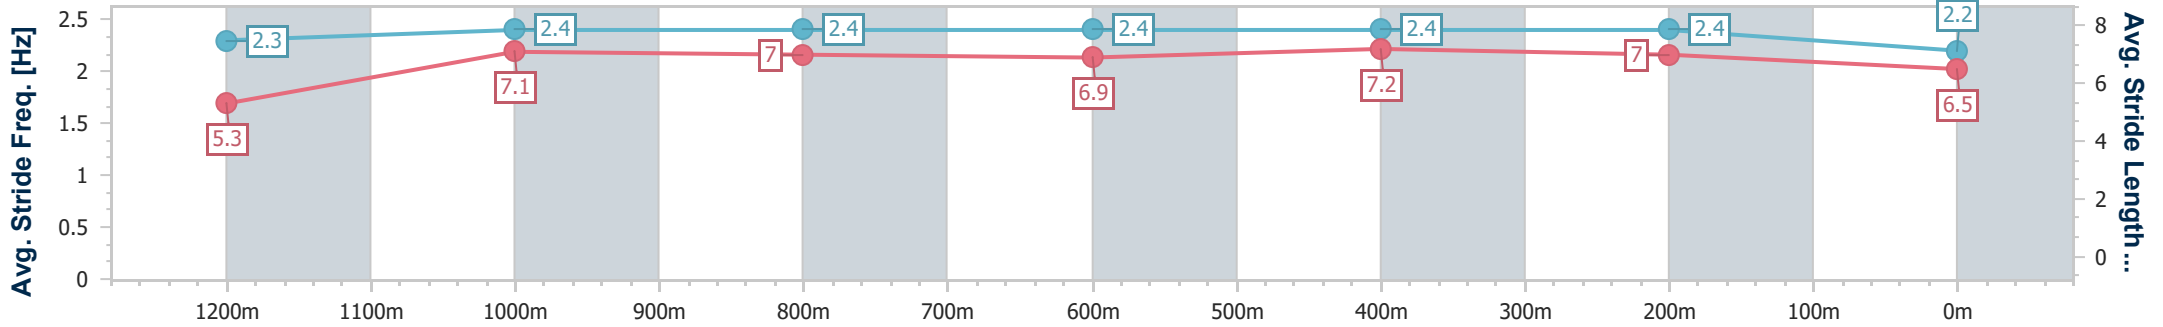

- [ ] Ranking at each section and finish
- .-.- No data available at this section
- NA No data available

Horse/Jockey Name	Valley Of Dreams
Final Rank	7
Fastest Section Time (Section)	0:07.80 (Overall)
Top Speed [km/h] (Section)	63.8 (1200m)
Race State	Finished

Rockhampton QLD Professional  
 Race 8: BELROMA PARK Fillies and Mares BENCHMARK 70  
 Handicap - 1300m  
 30 June 2024 - 15:16

Track Rating: Soft 7, Weather: Overcast, Rail Position: +0.5m

Section	Overall	1200m	1000m	800m	600m	400m	200m
Section Times	1:19.78 [7] (0:07.80)	1:11.98 [3] (0:11.47)	1:00.51 [5] (0:11.46)	0:49.05 [7] (0:11.80)	0:37.25 [7] (0:11.47)	0:25.78 [7] (0:12.07)	0:13.71 [7] (0:13.71)
Average Speed [km/h]	45.8	63.3	63.3	62.4	62.9	59.7	52.5
Top Speed [km/h]	63.5	63.8	63.8	63.1	63.4	62.1	57.6
Avg. Dist. to Rail [m]	9.3	1.2	1.1	2.9	5.1	5.9	6.5
Avg. Stride Freq. [Hz]	2.3	2.4	2.4	2.4	2.4	2.4	2.2
Avg. Stride Length [m]	5.3	7.1	7.0	6.9	7.2	7.0	6.5