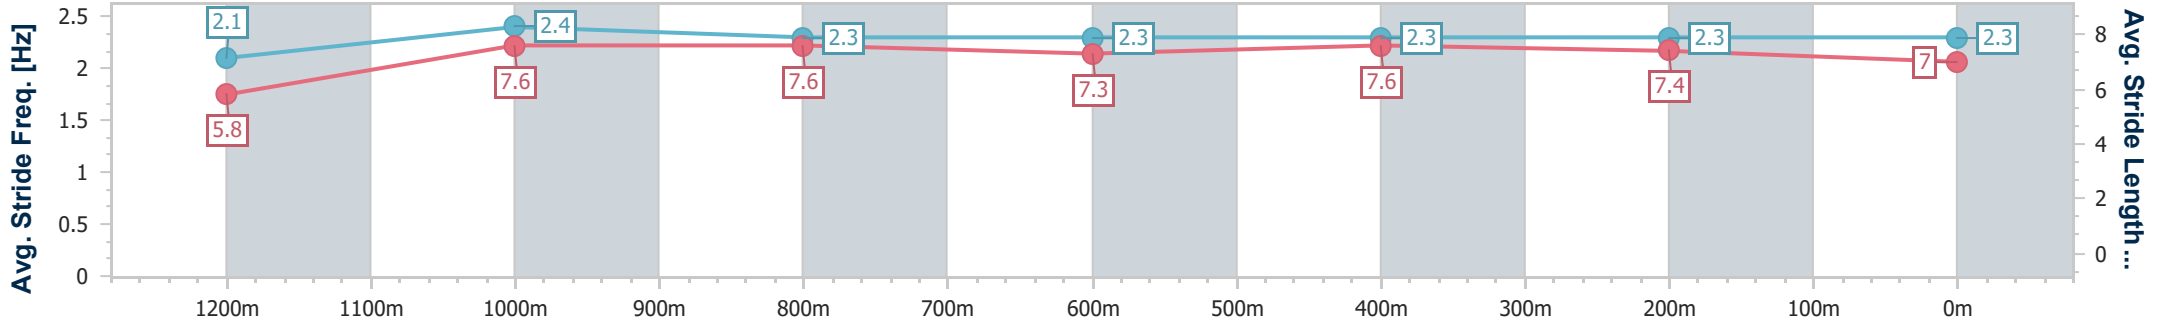

Horse/Jockey Name	Finesse Tess
Final Rank	4
Fastest Section Time (Section)	0:07.70 (Overall)
Top Speed [km/h] (Section)	66.6 (1200m)
Race State	Finished

Rockhampton QLD Professional
Race 8: BELROMA PARK Fillies and Mares BENCHMARK 70
Handicap - 1300m
30 June 2024 - 15:16

Track Rating: Soft 7, Weather: Overcast, Rail Position: +0.5m

Section	Overall	1200m	1000m	800m	600m	400m	200m
Section Times	1:17.58 [4] (0:07.70)	1:09.88 [2] (0:11.12)	0:58.76 [3] (0:11.35)	0:47.41 [3] (0:11.85)	0:35.56 [3] (0:11.34)	0:24.22 [3] (0:11.59)	0:12.63 [4] (0:12.63)
Average Speed [km/h]	47.0	64.9	63.2	60.9	63.6	62.1	57.0
Top Speed [km/h]	62.6	66.6	65.9	61.7	65.0	64.0	59.6
Avg. Dist. to Rail [m]	7.9	0.6	0.3	0.5	2.8	4.1	6.2
Avg. Stride Freq. [Hz]	2.1	2.4	2.3	2.3	2.3	2.3	2.3
Avg. Stride Length [m]	5.8	7.6	7.6	7.3	7.6	7.4	7.0

- [ ] Ranking at each section and finish
- -.-.- No data available at this section
- NA No data available