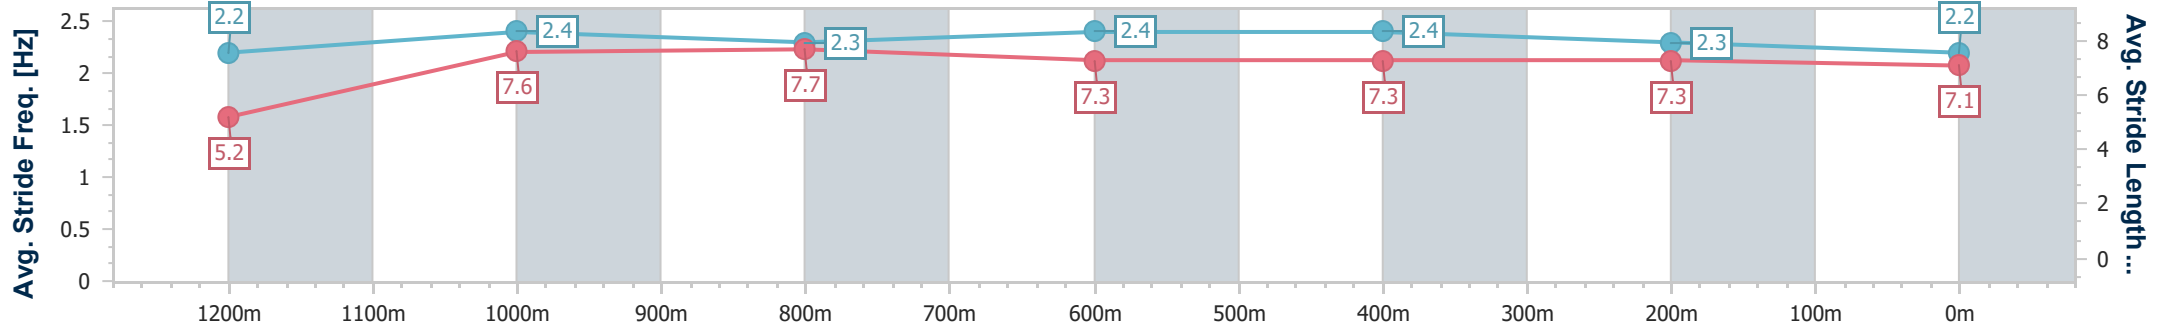

Horse/Jockey Name	Harbelle
Final Rank	5
Fastest Section Time (Section)	0:08.16 (Overall)
Top Speed [km/h] (Section)	66.3 (1200m)
Race State	Finished

Rockhampton QLD Professional
Race 8: BELROMA PARK Fillies and Mares BENCHMARK 70
Handicap - 1300m
30 June 2024 - 15:16

Track Rating: Soft 7, Weather: Overcast, Rail Position: +0.5m

Section	Overall	1200m	1000m	800m	600m	400m	200m
Section Times	1:18.29 [5] (0:08.16)	1:10.13 [8] (0:10.99)	0:59.14 [4] (0:11.16)	0:47.98 [4] (0:11.85)	0:36.13 [5] (0:11.53)	0:24.60 [6] (0:11.88)	0:12.72 [6] (0:12.72)
Average Speed [km/h]	44.2	65.4	64.0	61.8	62.6	60.6	56.6
Top Speed [km/h]	62.8	66.3	66.2	63.8	63.5	62.2	58.9
Avg. Dist. to Rail [m]	4.7	1.5	1.5	2.2	5.4	6.0	6.5
Avg. Stride Freq. [Hz]	2.2	2.4	2.3	2.4	2.4	2.3	2.2
Avg. Stride Length [m]	5.2	7.6	7.7	7.3	7.3	7.3	7.1

- [ ] Ranking at each section and finish
- -.-.- No data available at this section
- NA No data available