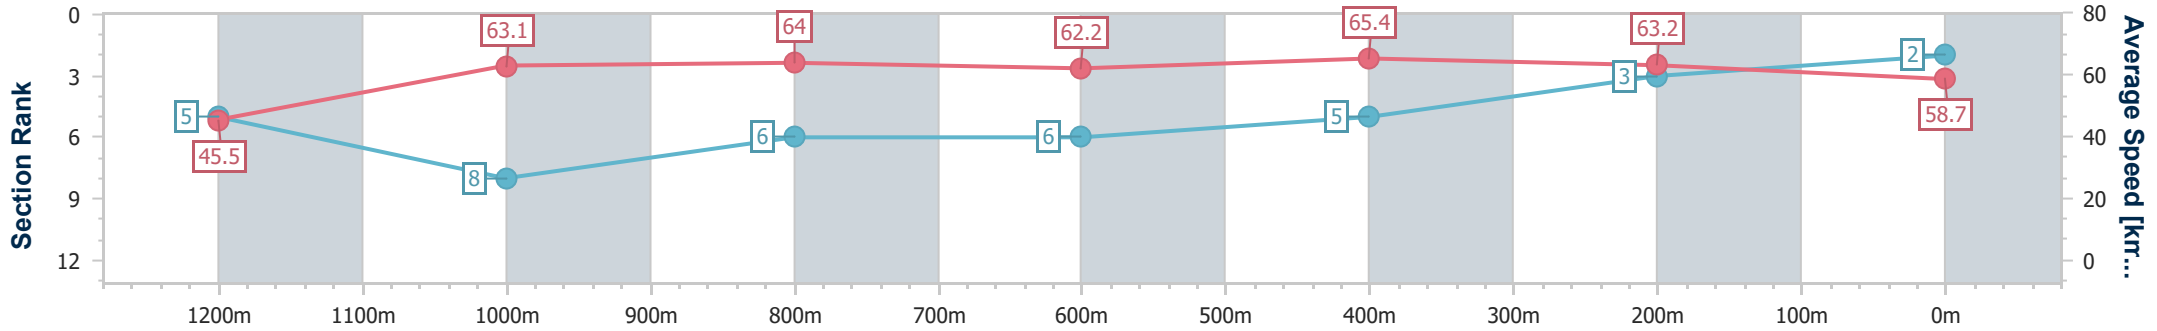

Horse/Jockey Name	Another Dimension
Final Rank	2
Fastest Section Time (Section)	0:08.03 (Overall)
Top Speed [km/h] (Section)	66.4 (1000m)
Race State	Finished

Rockhampton QLD Professional
Race 8: BELROMA PARK Fillies and Mares BENCHMARK 70
Handicap - 1300m

30 June 2024 - 15:16

Track Rating: Soft 7, Weather: Overcast, Rail Position: +0.5m

Section	Overall	1200m	1000m	800m	600m	400m	200m
Section Times	1:17.17 [2] (0:08.03)	1:09.14 [5] (0:11.42)	0:57.72 [8] (0:11.26)	0:46.46 [6] (0:11.78)	0:34.68 [6] (0:11.04)	0:23.64 [5] (0:11.38)	0:12.26 [3] (0:12.26)
Average Speed [km/h]	45.5	63.1	64.0	62.2	65.4	63.2	58.7
Top Speed [km/h]	58.8	65.7	66.4	63.0	66.2	65.3	61.0
Avg. Dist. to Rail [m]	6.5	0.6	0.7	2.2	3.1	3.7	4.1
Avg. Stride Freq. [Hz]	2.2	2.5	2.5	2.4	2.5	2.5	2.4
Avg. Stride Length [m]	5.4	6.9	7.2	7.1	7.2	7.0	6.8

- [ ] Ranking at each section and finish
- -.-.- No data available at this section
- NA No data available