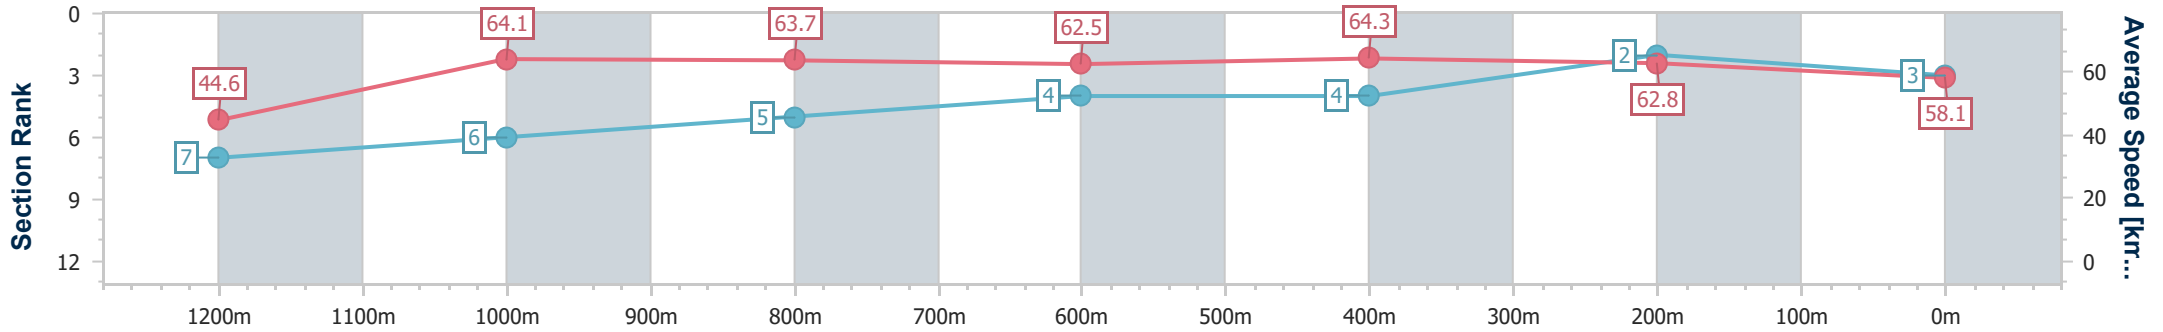

Horse/Jockey Name	Spring Valley
Final Rank	3
Fastest Section Time (Section)	0:08.08 (Overall)
Top Speed [km/h] (Section)	65.1 (1000m)
Race State	Finished

Rockhampton QLD Professional
Race 8: BELROMA PARK Fillies and Mares BENCHMARK 70
Handicap - 1300m
30 June 2024 - 15:16

Track Rating: Soft 7, Weather: Overcast, Rail Position: +0.5m

Section	Overall	1200m	1000m	800m	600m	400m	200m
Section Times	1:17.24 [3] (0:08.08)	1:09.16 [7] (0:11.22)	0:57.94 [6] (0:11.22)	0:46.72 [5] (0:11.61)	0:35.11 [4] (0:11.24)	0:23.87 [4] (0:11.47)	0:12.40 [2] (0:12.40)
Average Speed [km/h]	44.6	64.1	63.7	62.5	64.3	62.8	58.1
Top Speed [km/h]	62.5	65.1	65.1	63.1	65.0	64.9	60.5
Avg. Dist. to Rail [m]	3.8	1.0	1.2	1.4	5.1	4.3	5.1
Avg. Stride Freq. [Hz]	2.2	2.6	2.5	2.5	2.6	2.5	2.4
Avg. Stride Length [m]	5.3	7.0	6.9	6.9	7.0	6.9	6.7

- [ ] Ranking at each section and finish
- -.-.- No data available at this section
- NA No data available