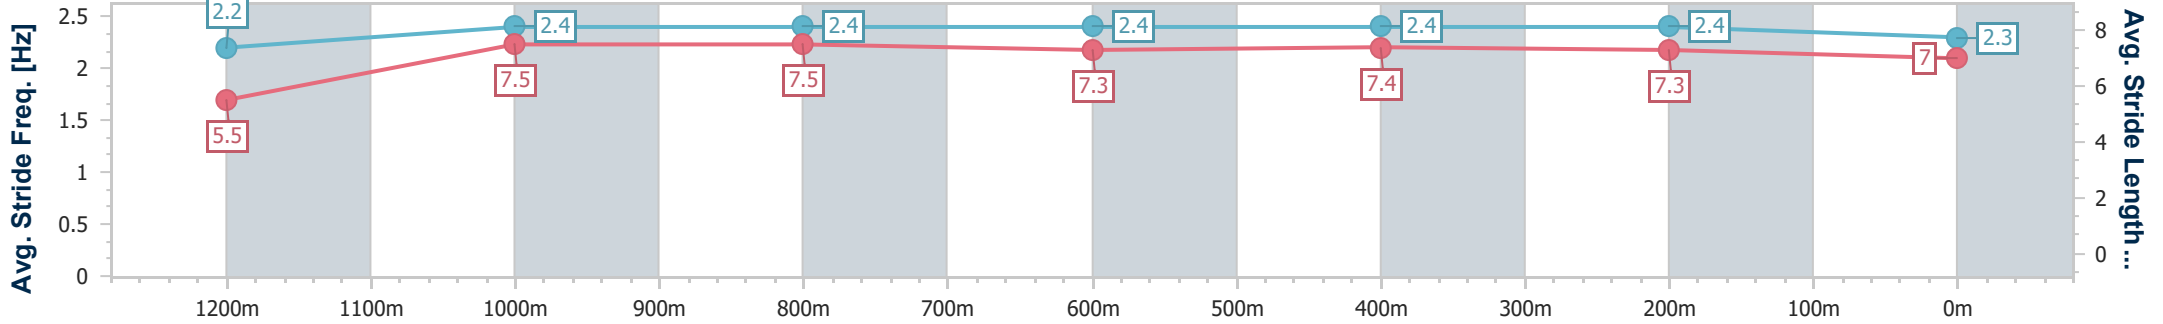

Track Rating: Soft 7, Weather: Overcast, Rail Position: +0.5m

Section	Overall	1200m	1000m	800m	600m	400m	200m
Section Times	1:17.08 [1] (0:07.81)	1:09.27 [4] (0:10.88)	0:58.39 [2] (0:11.24)	0:47.15 [2] (0:11.79)	0:35.36 [2] (0:11.28)	0:24.08 [2] (0:11.53)	0:12.55 [1] (0:12.55)
Average Speed [km/h]	46.2	65.9	63.4	62.2	64.0	62.5	57.4
Top Speed [km/h]	63.7	68.4	66.3	63.7	65.3	63.8	61.0
Avg. Dist. to Rail [m]	3.3	2.4	2.3	2.5	3.4	4.0	7.0
Avg. Stride Freq. [Hz]	2.2	2.4	2.4	2.4	2.4	2.4	2.3
Avg. Stride Length [m]	5.5	7.5	7.5	7.3	7.4	7.3	7.0