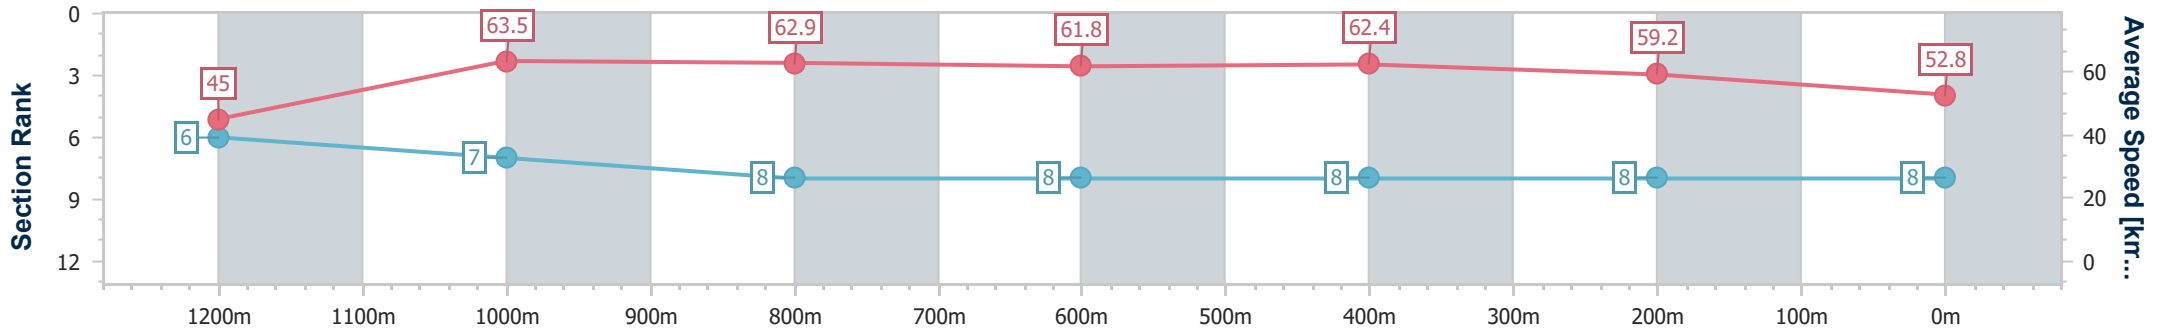

- [ ] Ranking at each section and finish
- .-.- No data available at this section
- NA No data available

Horse/Jockey Name	Golden Athena
Final Rank	8
Fastest Section Time (Section)	0:08.07 (Overall)
Top Speed [km/h] (Section)	64.9 (1000m)
Race State	Finished

Rockhampton QLD Professional  
 Race 8: BELROMA PARK Fillies and Mares BENCHMARK 70  
 Handicap - 1300m  
 30 June 2024 - 15:16

Track Rating: Soft 7, Weather: Overcast, Rail Position: +0.5m

Section	Overall	1200m	1000m	800m	600m	400m	200m
Section Times	1:20.27 [8] (0:08.07)	1:12.20 [6] (0:11.35)	1:00.85 [7] (0:11.49)	0:49.36 [8] (0:12.00)	0:37.36 [8] (0:11.55)	0:25.81 [8] (0:12.18)	0:13.63 [8] (0:13.63)
Average Speed [km/h]	45.0	63.5	62.9	61.8	62.4	59.2	52.8
Top Speed [km/h]	59.9	64.9	64.9	62.7	63.4	61.8	56.9
Avg. Dist. to Rail [m]	10.3	1.8	0.7	3.5	4.8	4.9	4.9
Avg. Stride Freq. [Hz]	2.1	2.5	2.4	2.4	2.4	2.4	2.2
Avg. Stride Length [m]	5.6	6.9	7.0	7.0	7.1	7.0	6.6