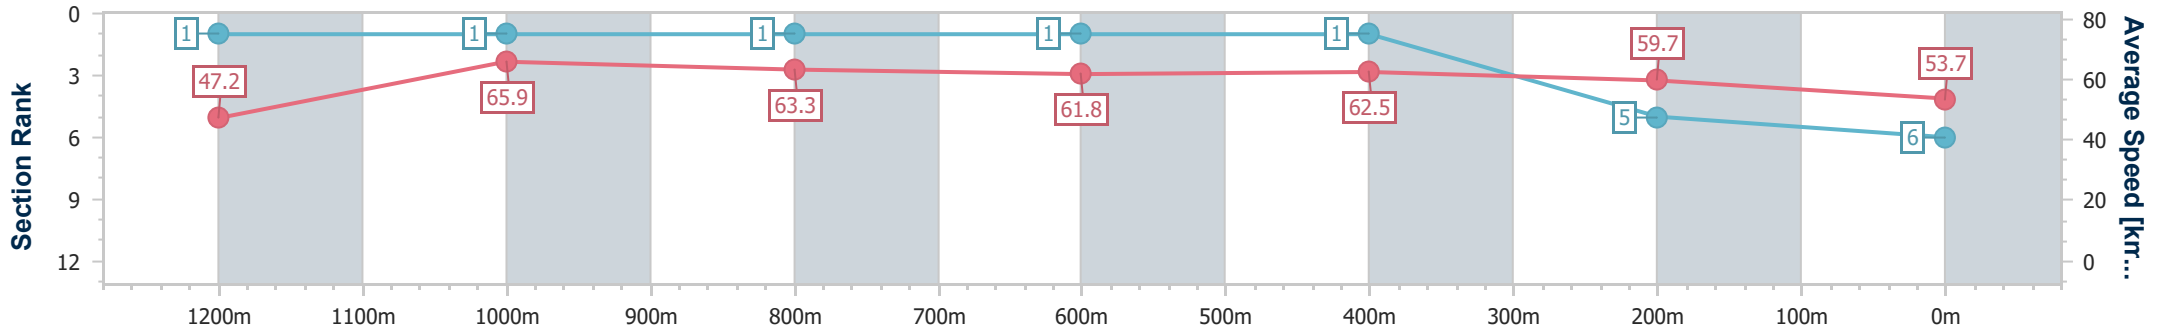

Horse/Jockey Name	Eyewitness
Final Rank	6
Fastest Section Time (Section)	0:07.65 (Overall)
Top Speed [km/h] (Section)	67.4 (1200m)
Race State	Finished

Rockhampton QLD Professional
Race 8: BELROMA PARK Fillies and Mares BENCHMARK 70
Handicap - 1300m
30 June 2024 - 15:16

Track Rating: Soft 7, Weather: Overcast, Rail Position: +0.5m

Section	Overall	1200m	1000m	800m	600m	400m	200m
Section Times	1:18.41 [6] (0:07.65)	1:10.76 [1] (0:10.93)	0:59.83 [1] (0:11.27)	0:48.56 [1] (0:11.56)	0:37.00 [1] (0:11.53)	0:25.47 [1] (0:12.06)	0:13.41 [5] (0:13.41)
Average Speed [km/h]	47.2	65.9	63.3	61.8	62.5	59.7	53.7
Top Speed [km/h]	64.8	67.4	64.9	63.2	64.7	61.8	57.6
Avg. Dist. to Rail [m]	7.0	0.9	1.4	1.1	1.6	2.1	2.3
Avg. Stride Freq. [Hz]	2.3	2.4	2.3	2.4	2.4	2.4	2.3
Avg. Stride Length [m]	5.4	7.6	7.5	7.2	7.2	7.0	6.6

- [ ] Ranking at each section and finish
- -.-.- No data available at this section
- NA No data available