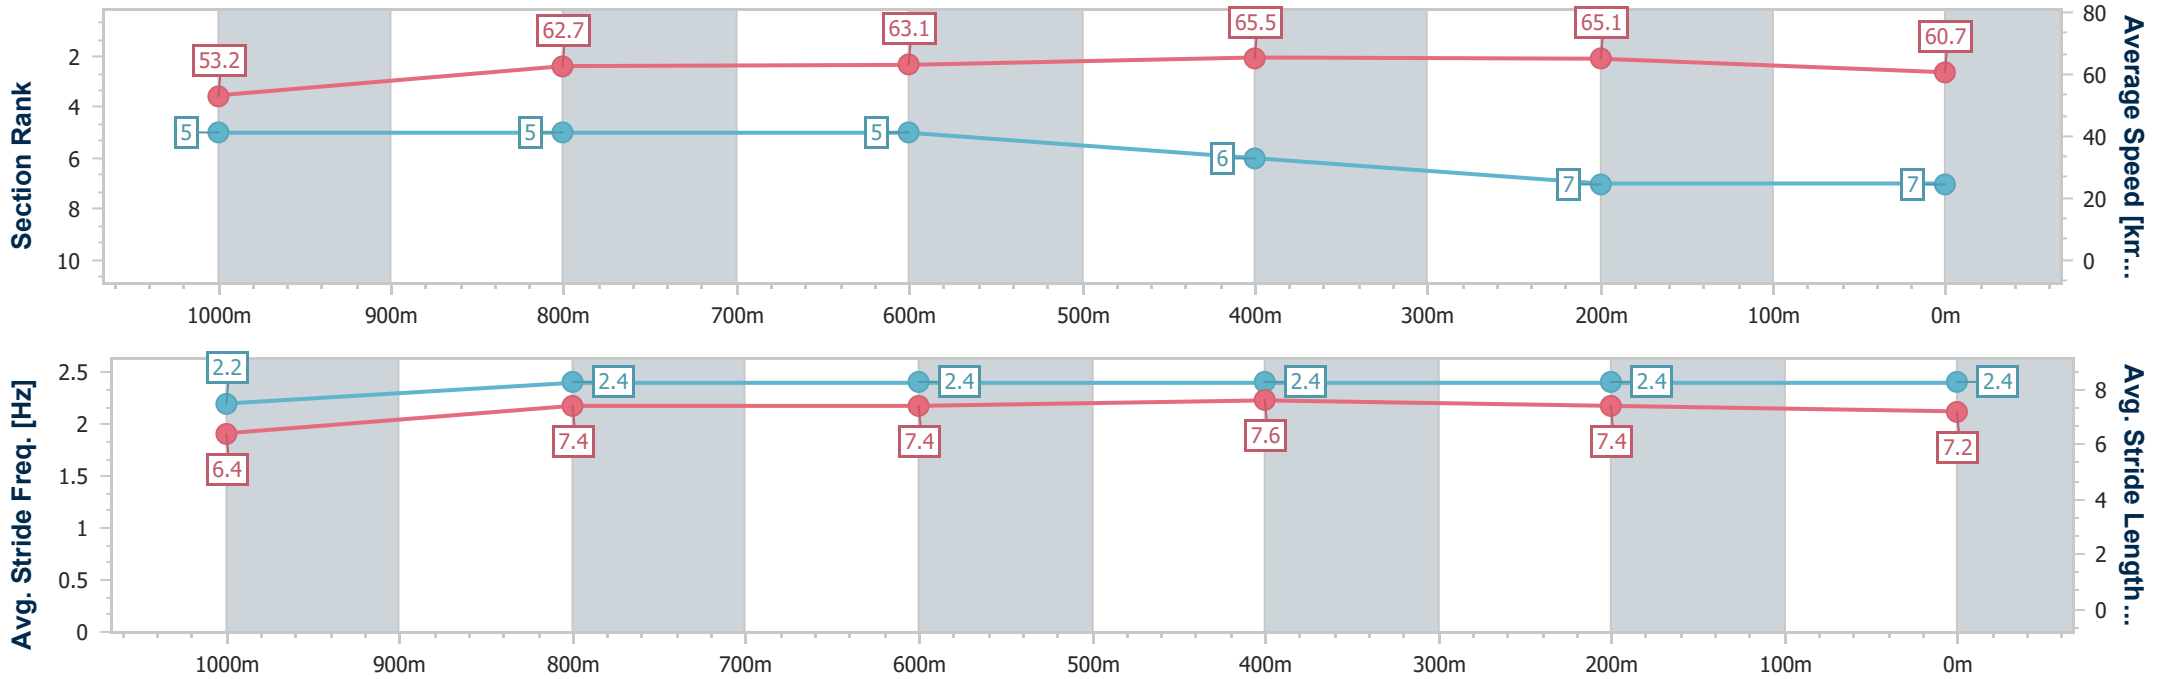

Rockhampton QLD Professional
 Race 7: TAB TATTERSALLS SPRINT OPEN Handicap - 1200m
 30 June 2024 - 14:40
 Track Rating: Soft 7, Weather: Overcast, Rail Position: +0.5m

Section	Overall	1000m	800m	600m	400m	200m
Section Times	1:10.26 [6] (0:13.08)	0:57.18 [2] (0:11.28)	0:45.90 [2] (0:11.73)	0:34.17 [2] (0:11.03)	0:23.14 [2] (0:11.06)	0:12.08 [2] (0:12.08)
Average Speed [km/h]	55.1	63.6	62.4	65.5	65.0	59.7
Top Speed [km/h]	64.4	64.6	63.2	67.3	68.1	62.2
Avg. Dist. to Rail [m]	3.6	0.4	2.0	3.3	3.3	3.4
Avg. Stride Freq. [Hz]	2.3	2.3	2.3	2.4	2.4	2.3
Avg. Stride Length [m]	6.4	7.6	7.4	7.6	7.6	7.2

- [] Ranking at each section and finish
- .-.-.- No data available at this section
- NA No data available

Horse/Jockey Name	Knight's Sword
Final Rank	7
Fastest Section Time (Section)	0:10.99 (600m)
Top Speed [km/h] (Section)	67.1 (600m)
Race State	Finished

Rockhampton QLD Professional
 Race 7: TAB TATTERSALLS SPRINT OPEN Handicap - 1200m
 30 June 2024 - 14:40
 Track Rating: Soft 7, Weather: Overcast, Rail Position: +0.5m

Section	Overall	1000m	800m	600m	400m	200m
Section Times	1:10.44 [7] (0:13.53)	0:56.91 [5] (0:11.46)	0:45.45 [5] (0:11.53)	0:33.92 [5] (0:10.99)	0:22.93 [6] (0:11.08)	0:11.85 [7] (0:11.85)
Average Speed [km/h]	53.2	62.7	63.1	65.5	65.1	60.7
Top Speed [km/h]	63.7	64.3	64.0	67.1	67.0	63.4
Avg. Dist. to Rail [m]	0.6	0.5	1.2	2.6	3.6	5.3
Avg. Stride Freq. [Hz]	2.2	2.4	2.4	2.4	2.4	2.4
Avg. Stride Length [m]	6.4	7.4	7.4	7.6	7.4	7.2

- [] Ranking at each section and finish
- .-.- No data available at this section
- NA No data available