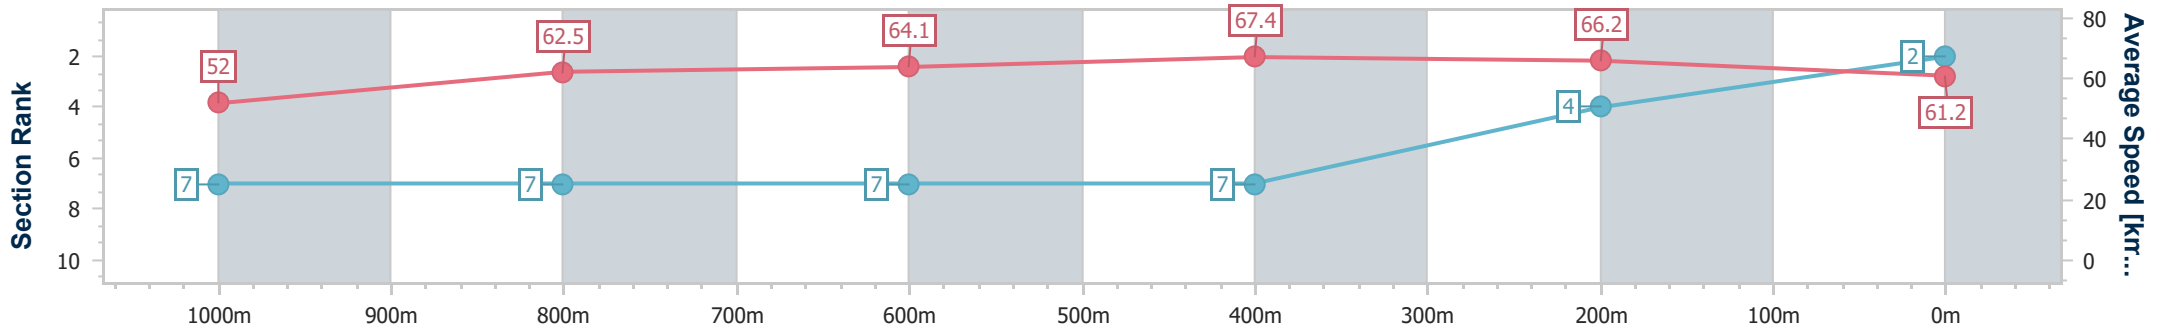

Horse/Jockey Name	Fastconi
Final Rank	2
Fastest Section Time (Section)	0:10.71 (600m)
Top Speed [km/h] (Section)	68.5 (600m)
Race State	Finished

Rockhampton QLD Professional
Race 7: TAB TATTERSALLS SPRINT OPEN Handicap - 1200m
30 June 2024 - 14:40
Track Rating: Soft 7, Weather: Overcast, Rail Position: +0.5m

Section	Overall	1000m	800m	600m	400m	200m
Section Times	1:10.18 [2] (0:13.88)	0:56.30 [7] (0:11.51)	0:44.79 [7] (0:11.43)	0:33.36 [7] (0:10.71)	0:22.65 [7] (0:10.88)	0:11.77 [4]
Average Speed [km/h]	52.0	62.5	64.1	67.4	66.2	61.2
Top Speed [km/h]	62.6	63.7	64.9	68.5	67.7	64.5
Avg. Dist. to Rail [m]	2.8	0.2	2.0	3.6	5.4	7.6
Avg. Stride Freq. [Hz]	2.1	2.3	2.3	2.4	2.4	2.3
Avg. Stride Length [m]	6.6	7.7	7.7	7.8	7.6	7.3

- [ ] Ranking at each section and finish
- -.-.- No data available at this section
- NA No data available