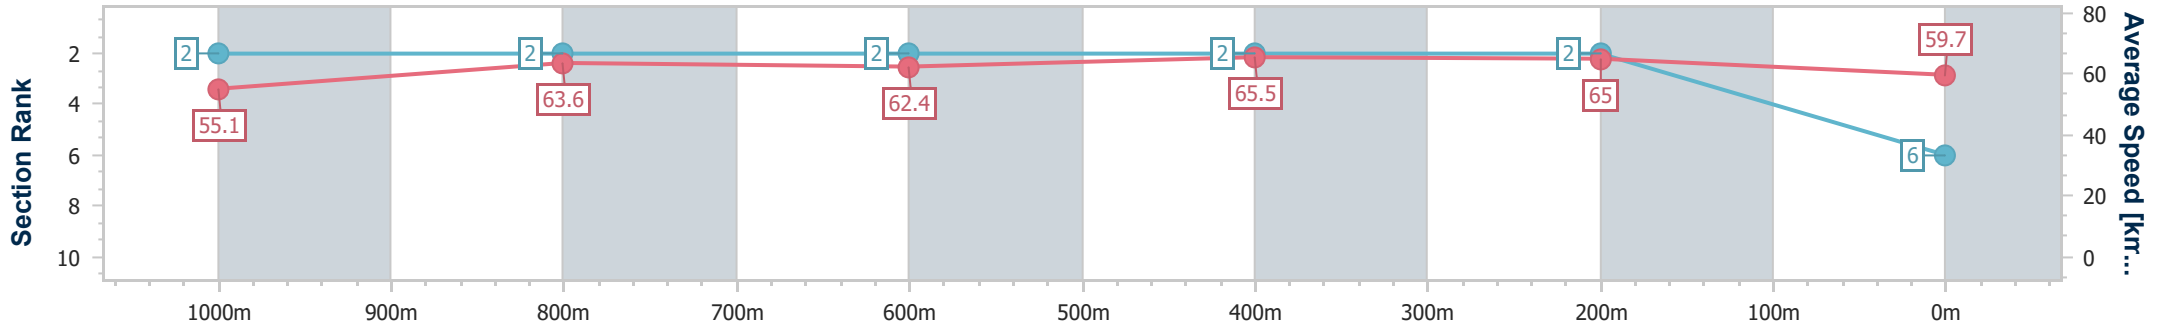

- [] Ranking at each section and finish
- .-.- No data available at this section
- NA No data available

Horse/Jockey Name	Exeter
Final Rank	6
Fastest Section Time (Section)	0:11.03 (600m)
Top Speed [km/h] (Section)	68.1 (400m)
Race State	Finished

Rockhampton QLD Professional
 Race 7: TAB TATTERSALLS SPRINT OPEN Handicap - 1200m
 30 June 2024 - 14:40
 Track Rating: Soft 7, Weather: Overcast, Rail Position: +0.5m

Section	Overall	1000m	800m	600m	400m	200m
Section Times	1:10.26 [6] (0:13.08)	0:57.18 [2] (0:11.28)	0:45.90 [2] (0:11.73)	0:34.17 [2] (0:11.03)	0:23.14 [2] (0:11.06)	0:12.08 [2] (0:12.08)
Average Speed [km/h]	55.1	63.6	62.4	65.5	65.0	59.7
Top Speed [km/h]	64.4	64.6	63.2	67.3	68.1	62.2
Avg. Dist. to Rail [m]	3.6	0.4	2.0	3.3	3.3	3.4
Avg. Stride Freq. [Hz]	2.3	2.3	2.3	2.4	2.4	2.3
Avg. Stride Length [m]	6.4	7.6	7.4	7.6	7.6	7.2