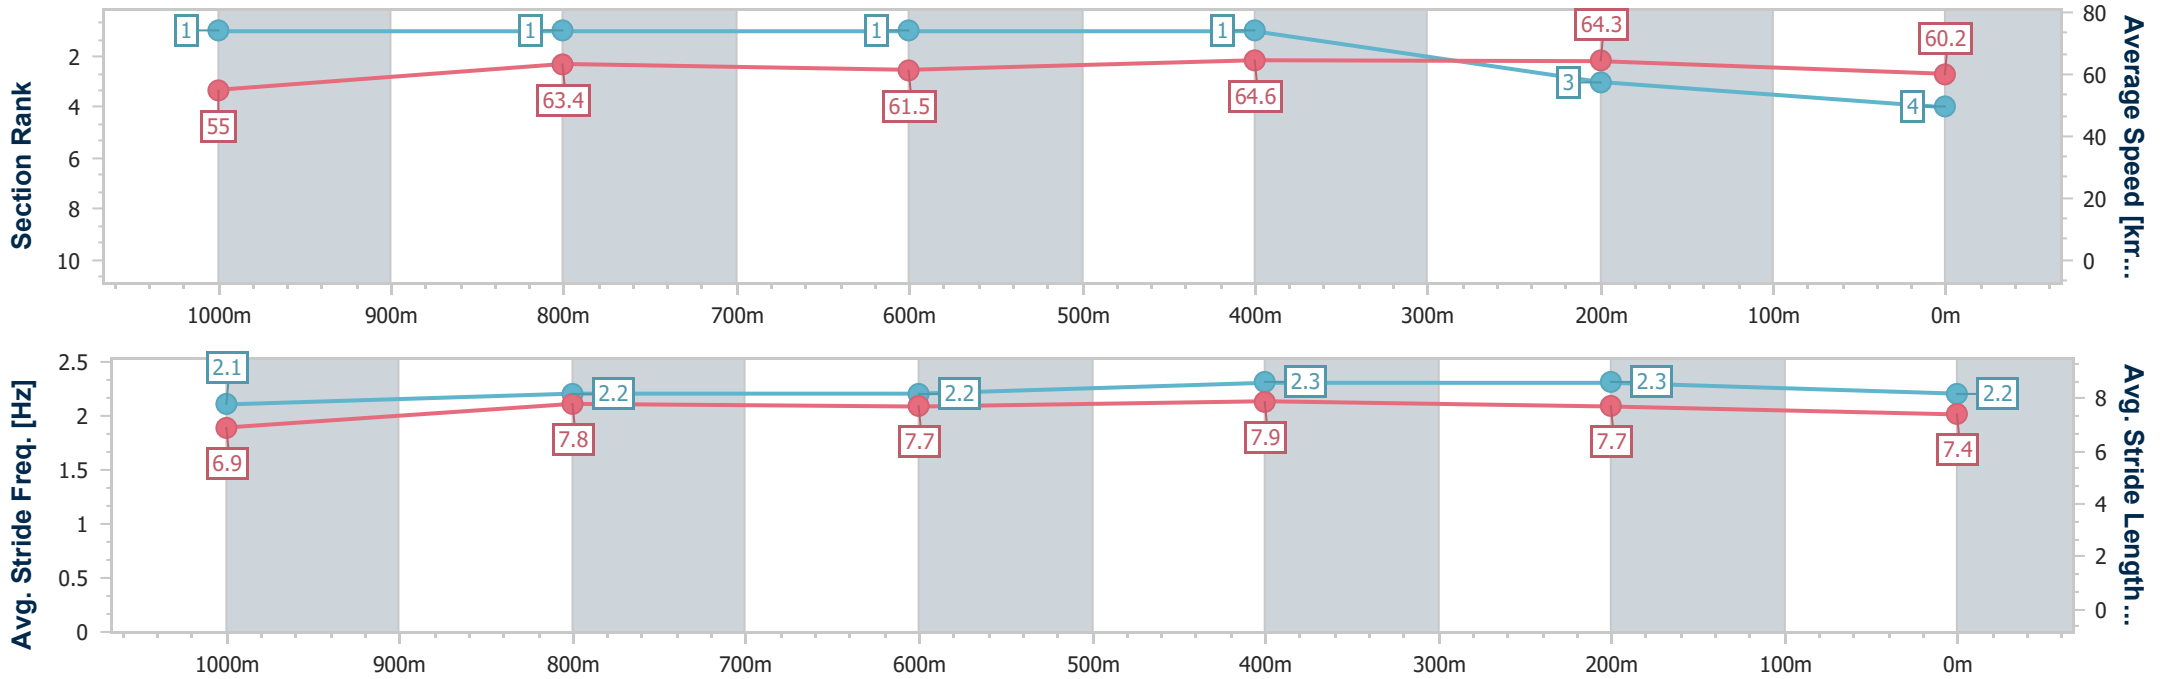

- [] Ranking at each section and finish
- .-.- No data available at this section
- NA No data available

Horse/Jockey Name	Momack
Final Rank	4
Fastest Section Time (Section)	0:11.14 (600m)
Top Speed [km/h] (Section)	66.6 (600m)
Race State	Finished

Rockhampton QLD Professional
 Race 7: TAB TATTERSALLS SPRINT OPEN Handicap - 1200m
 30 June 2024 - 14:40
 Track Rating: Soft 7, Weather: Overcast, Rail Position: +0.5m

Section	Overall	1000m	800m	600m	400m	200m
Section Times	1:10.25 [4] (0:13.06)	0:57.19 [1] (0:11.26)	0:45.93 [1] (0:11.61)	0:34.32 [1] (0:11.14)	0:23.18 [1] (0:11.21)	0:11.97 [3] (0:11.97)
Average Speed [km/h]	55.0	63.4	61.5	64.6	64.3	60.2
Top Speed [km/h]	65.0	65.5	62.5	66.6	66.2	62.9
Avg. Dist. to Rail [m]	1.0	1.6	1.0	0.4	1.5	1.8
Avg. Stride Freq. [Hz]	2.1	2.2	2.2	2.3	2.3	2.2
Avg. Stride Length [m]	6.9	7.8	7.7	7.9	7.7	7.4