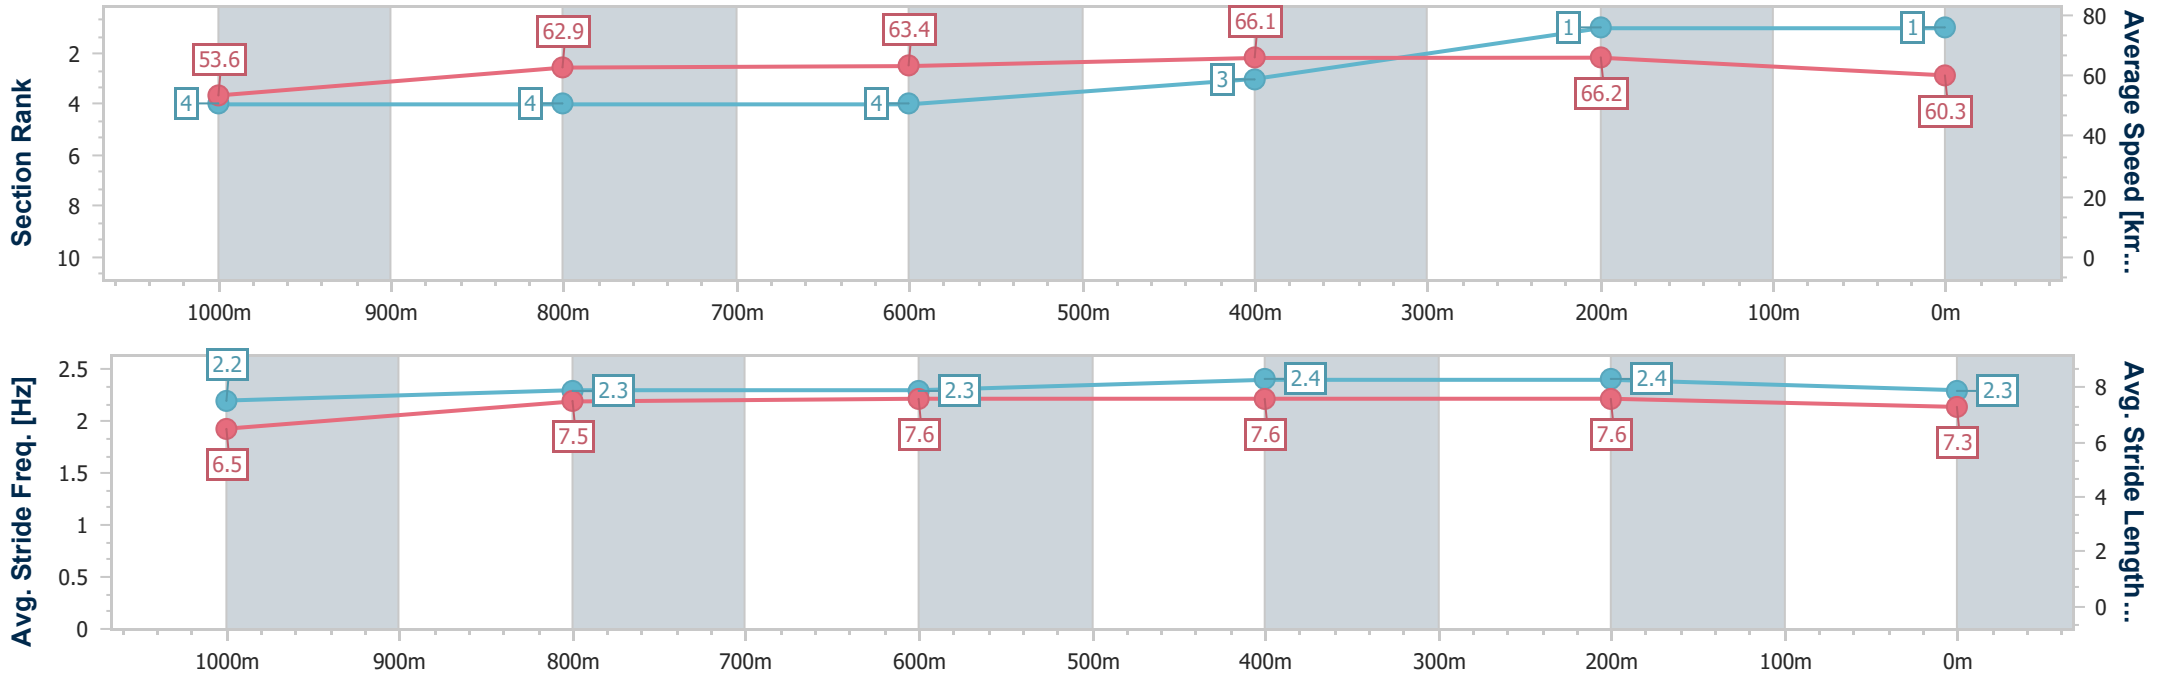

Scratched: Just Super (#9), Jungle Beat (#10), Constant Flight (#2)

[] Ranking at each section and finish
 -:-:- No data available at this section
 NA No data available

SCN Saddle cloth number
 DNF Did not finish
 DNT Did not track

Section	Overall	1000m	800m	600m	400m	200m
Section Times	1:10.11 [1] (0:13.43)	0:56.68 [4] (0:11.45)	0:45.23 [4] (0:11.51)	0:33.72 [4] (0:10.92)	0:22.80 [3] (0:10.86)	0:11.94 [1] (0:11.94)
Average Speed [km/h]	53.6	62.9	63.4	66.1	66.2	60.3
Top Speed [km/h]	63.0	63.8	64.3	68.5	68.3	63.3
Avg. Dist. to Rail [m]	1.5	0.3	1.7	3.5	4.8	6.4
Avg. Stride Freq. [Hz]	2.2	2.3	2.3	2.4	2.4	2.3
Avg. Stride Length [m]	6.5	7.5	7.6	7.6	7.6	7.3