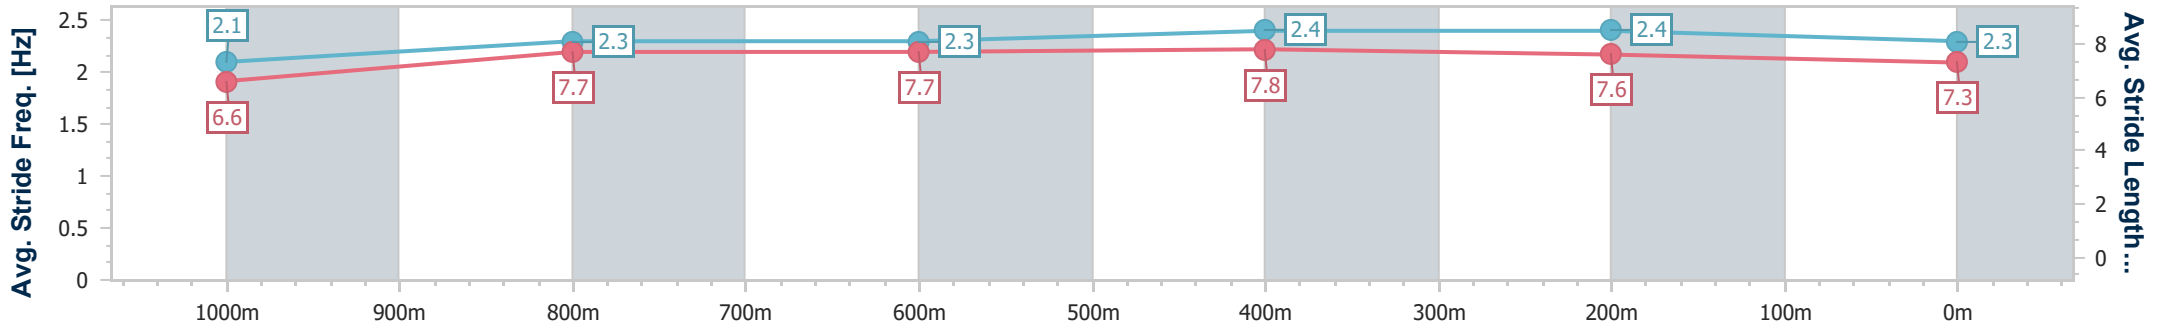

Horse/Jockey Name	Fastconi
Final Rank	2
Fastest Section Time (Section)	0:10.71 (600m)
Top Speed [km/h] (Section)	68.5 (600m)
Race State	Finished

Rockhampton QLD Professional
Race 7: TAB TATTERSALLS SPRINT OPEN Handicap - 1200m
30 June 2024 - 14:40
Track Rating: Soft 7, Weather: Overcast, Rail Position: +0.5m

Section	Overall	1000m	800m	600m	400m	200m
Section Times	1:10.18 [2] (0:13.88)	0:56.30 [7] (0:11.51)	0:44.79 [7] (0:11.43)	0:33.36 [7] (0:10.71)	0:22.65 [7] (0:10.88)	0:11.77 [4]
Average Speed [km/h]	52.0	62.5	64.1	67.4	66.2	61.2
Top Speed [km/h]	62.6	63.7	64.9	68.5	67.7	64.5
Avg. Dist. to Rail [m]	2.8	0.2	2.0	3.6	5.4	7.6
Avg. Stride Freq. [Hz]	2.1	2.3	2.3	2.4	2.4	2.3
Avg. Stride Length [m]	6.6	7.7	7.7	7.8	7.6	7.3

- [ ] Ranking at each section and finish
- -.-.- No data available at this section
- NA No data available