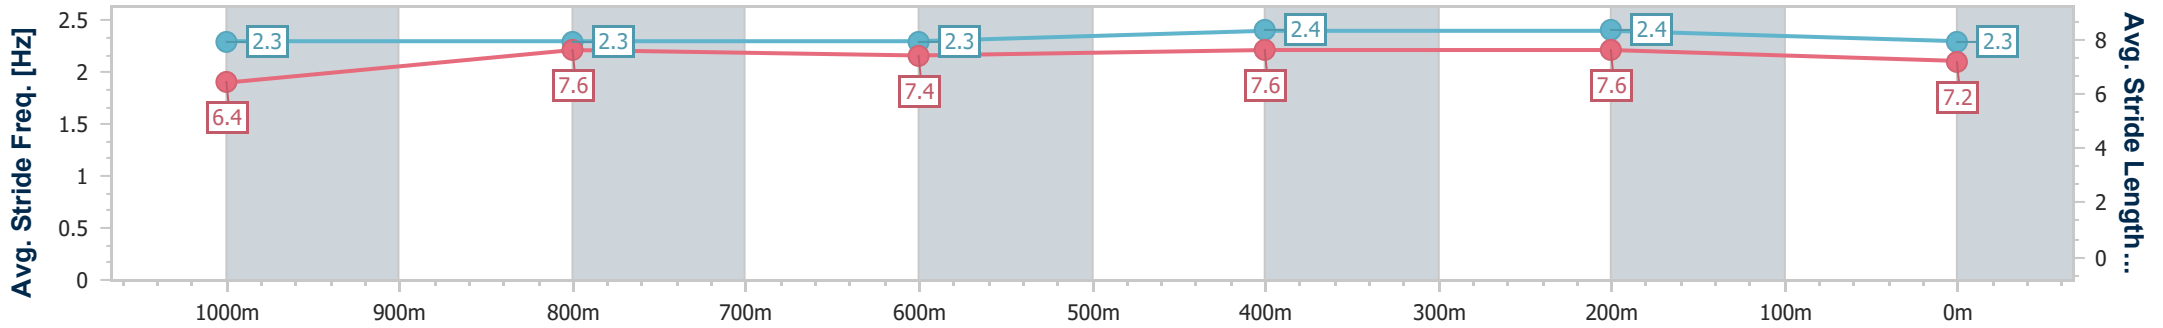

- [] Ranking at each section and finish
- .-.- No data available at this section
- NA No data available

Horse/Jockey Name	Exeter
Final Rank	6
Fastest Section Time (Section)	0:11.03 (600m)
Top Speed [km/h] (Section)	68.1 (400m)
Race State	Finished

Rockhampton QLD Professional
 Race 7: TAB TATTERSALLS SPRINT OPEN Handicap - 1200m
 30 June 2024 - 14:40
 Track Rating: Soft 7, Weather: Overcast, Rail Position: +0.5m

Section	Overall	1000m	800m	600m	400m	200m
Section Times	1:10.26 [6] (0:13.08)	0:57.18 [2] (0:11.28)	0:45.90 [2] (0:11.73)	0:34.17 [2] (0:11.03)	0:23.14 [2] (0:11.06)	0:12.08 [2] (0:12.08)
Average Speed [km/h]	55.1	63.6	62.4	65.5	65.0	59.7
Top Speed [km/h]	64.4	64.6	63.2	67.3	68.1	62.2
Avg. Dist. to Rail [m]	3.6	0.4	2.0	3.3	3.3	3.4
Avg. Stride Freq. [Hz]	2.3	2.3	2.3	2.4	2.4	2.3
Avg. Stride Length [m]	6.4	7.6	7.4	7.6	7.6	7.2