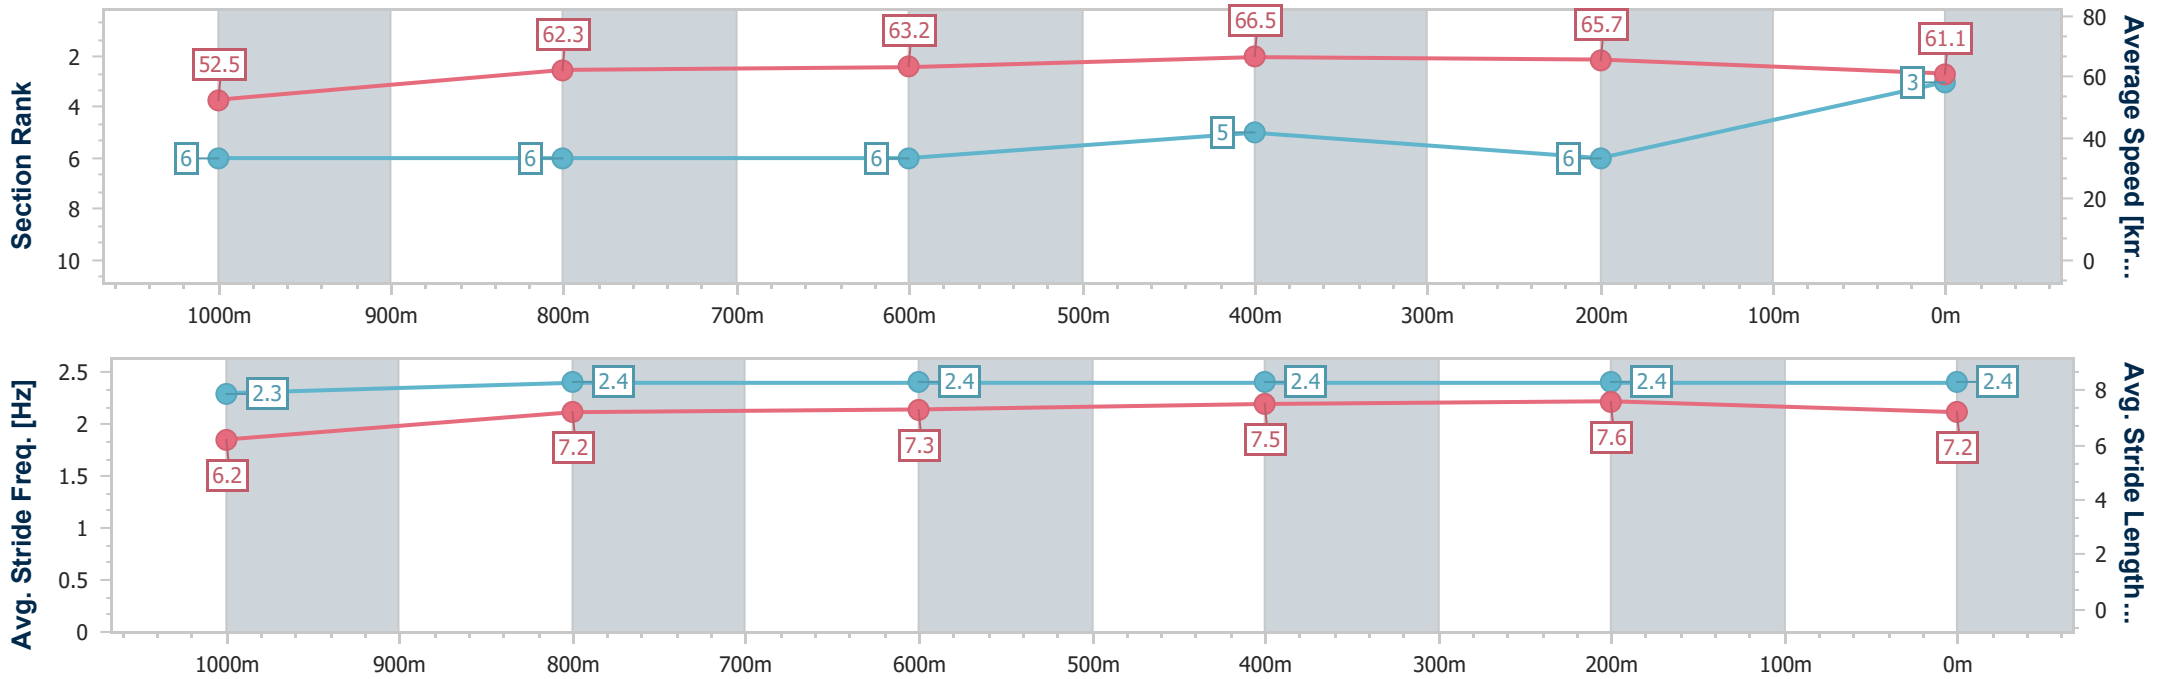

Horse/Jockey Name	Honkytonk Diva
Final Rank	3
Fastest Section Time (Section)	0:10.86 (600m)
Top Speed [km/h] (Section)	67.6 (600m)
Race State	Finished

Rockhampton QLD Professional
Race 7: TAB TATTERSALLS SPRINT OPEN Handicap - 1200m
30 June 2024 - 14:40
Track Rating: Soft 7, Weather: Overcast, Rail Position: +0.5m

Section	Overall	1000m	800m	600m	400m	200m
Section Times	1:10.24 [3] (0:13.70)	0:56.54 [6] (0:11.51)	0:45.03 [6] (0:11.43)	0:33.60 [6] (0:10.86)	0:22.74 [5] (0:10.95)	0:11.79 [6] (0:11.79)
Average Speed [km/h]	52.5	62.3	63.2	66.5	65.7	61.1
Top Speed [km/h]	62.7	63.9	64.4	67.6	67.3	64.0
Avg. Dist. to Rail [m]	2.1	0.3	0.6	3.2	5.6	8.6
Avg. Stride Freq. [Hz]	2.3	2.4	2.4	2.4	2.4	2.4
Avg. Stride Length [m]	6.2	7.2	7.3	7.5	7.6	7.2

- [ ] Ranking at each section and finish
- -.-.- No data available at this section
- NA No data available