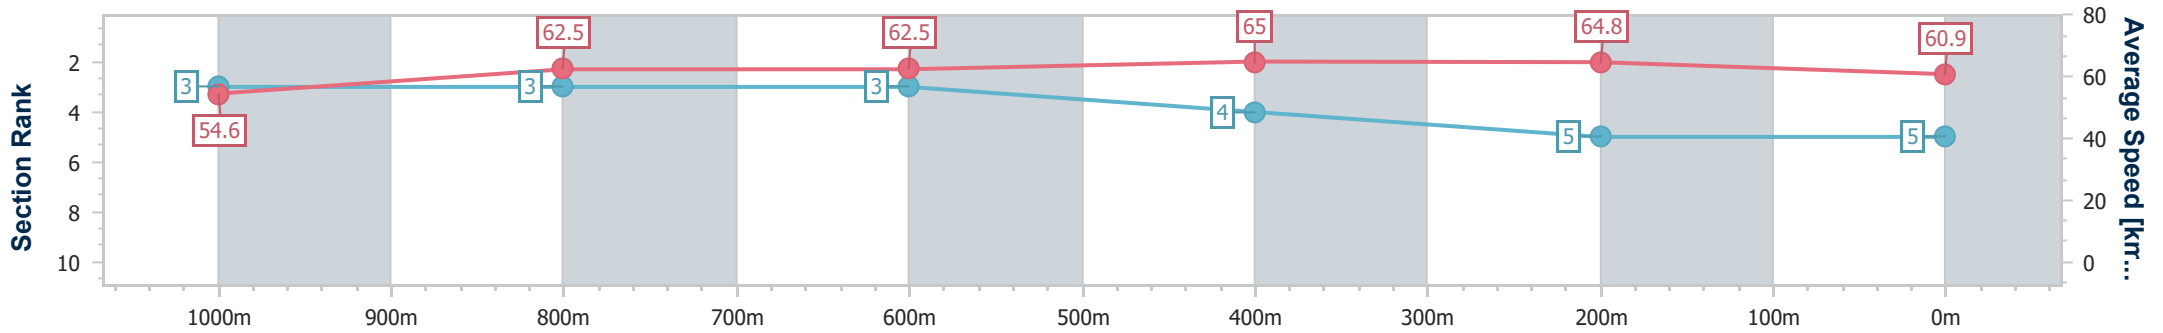

- [] Ranking at each section and finish
- .-.- No data available at this section
- NA No data available

Horse/Jockey Name	Stampe
Final Rank	5
Fastest Section Time (Section)	0:11.09 (600m)
Top Speed [km/h] (Section)	66.3 (600m)
Race State	Finished

Rockhampton QLD Professional
 Race 7: TAB TATTERSALLS SPRINT OPEN Handicap - 1200m
 30 June 2024 - 14:40
 Track Rating: Soft 7, Weather: Overcast, Rail Position: +0.5m

Section	Overall	1000m	800m	600m	400m	200m
Section Times	1:10.26 [5] (0:13.21)	0:57.05 [3] (0:11.44)	0:45.61 [3] (0:11.58)	0:34.03 [3] (0:11.09)	0:22.94 [4] (0:11.11)	0:11.83 [5] (0:11.83)
Average Speed [km/h]	54.6	62.5	62.5	65.0	64.8	60.9
Top Speed [km/h]	64.6	64.6	64.1	66.3	66.3	63.4
Avg. Dist. to Rail [m]	1.2	0.8	0.7	1.7	2.7	4.6
Avg. Stride Freq. [Hz]	2.4	2.4	2.4	2.4	2.4	2.3
Avg. Stride Length [m]	6.2	7.4	7.3	7.6	7.5	7.3