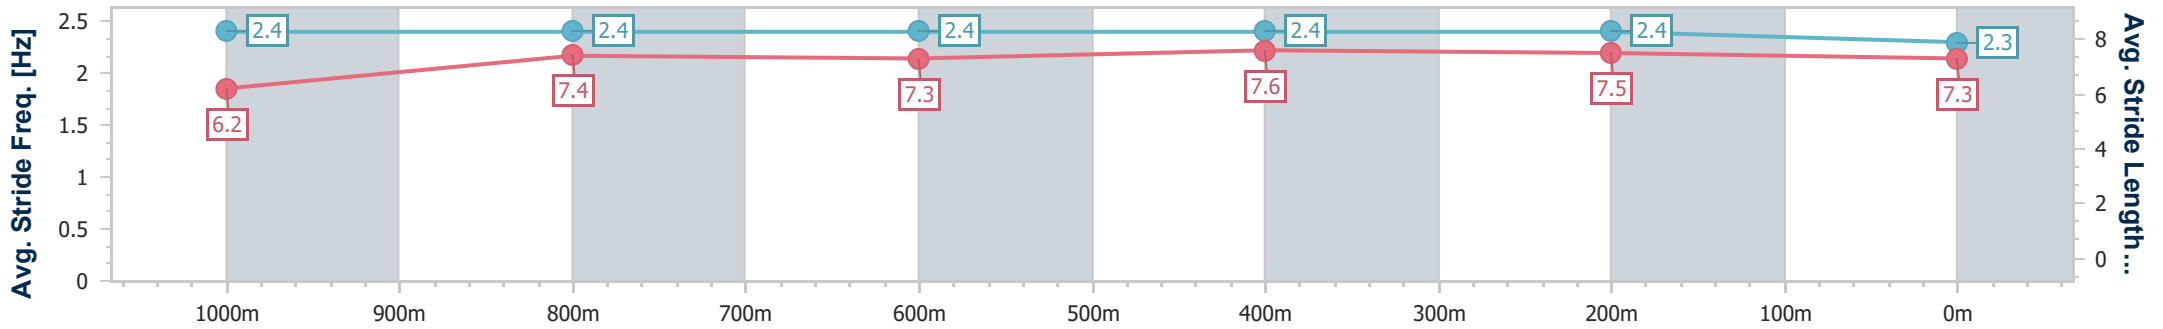

- [] Ranking at each section and finish
- .-.- No data available at this section
- NA No data available

Horse/Jockey Name	Stampe
Final Rank	5
Fastest Section Time (Section)	0:11.09 (600m)
Top Speed [km/h] (Section)	66.3 (600m)
Race State	Finished

Rockhampton QLD Professional
 Race 7: TAB TATTERSALLS SPRINT OPEN Handicap - 1200m
 30 June 2024 - 14:40
 Track Rating: Soft 7, Weather: Overcast, Rail Position: +0.5m

Section	Overall	1000m	800m	600m	400m	200m
Section Times	1:10.26 [5] (0:13.21)	0:57.05 [3] (0:11.44)	0:45.61 [3] (0:11.58)	0:34.03 [3] (0:11.09)	0:22.94 [4] (0:11.11)	0:11.83 [5] (0:11.83)
Average Speed [km/h]	54.6	62.5	62.5	65.0	64.8	60.9
Top Speed [km/h]	64.6	64.6	64.1	66.3	66.3	63.4
Avg. Dist. to Rail [m]	1.2	0.8	0.7	1.7	2.7	4.6
Avg. Stride Freq. [Hz]	2.4	2.4	2.4	2.4	2.4	2.3
Avg. Stride Length [m]	6.2	7.4	7.3	7.6	7.5	7.3