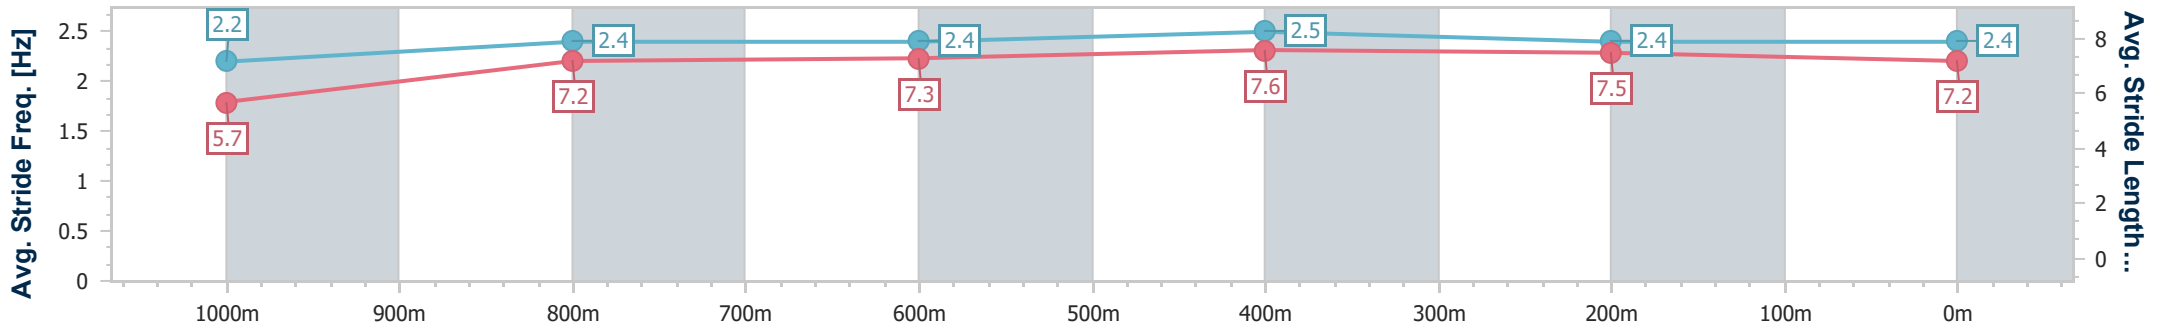

Horse/Jockey Name	Doubting Eye
Final Rank	3
Fastest Section Time (Section)	0:07.51 (Overall)
Top Speed [km/h] (Section)	68.7 (600m)
Race State	Finished

Rockhampton QLD Professional
Race 5: WINDSCREEN AMBULANCE Class 6 Plate - 1100m
30 June 2024 - 13:25
Track Rating: Heavy 8, Weather: Overcast, Rail Position: +0.5m

Section	Overall	1000m	800m	600m	400m	200m
Section Times	1:03.84 [3] (0:07.51)	0:56.33 [4] (0:11.47)	0:44.86 [6] (0:11.57)	0:33.29 [6] (0:10.62)	0:22.67 [6] (0:10.88)	0:11.79 [4] (0:11.79)
Average Speed [km/h]	48.0	63.2	63.6	68.0	66.1	61.1
Top Speed [km/h]	60.9	64.4	66.6	68.7	67.7	64.6
Avg. Dist. to Rail [m]	6.1	1.6	2.8	3.5	5.5	6.0
Avg. Stride Freq. [Hz]	2.2	2.4	2.4	2.5	2.4	2.4
Avg. Stride Length [m]	5.7	7.2	7.3	7.6	7.5	7.2

- [ ] Ranking at each section and finish
- -.-.- No data available at this section
- NA No data available