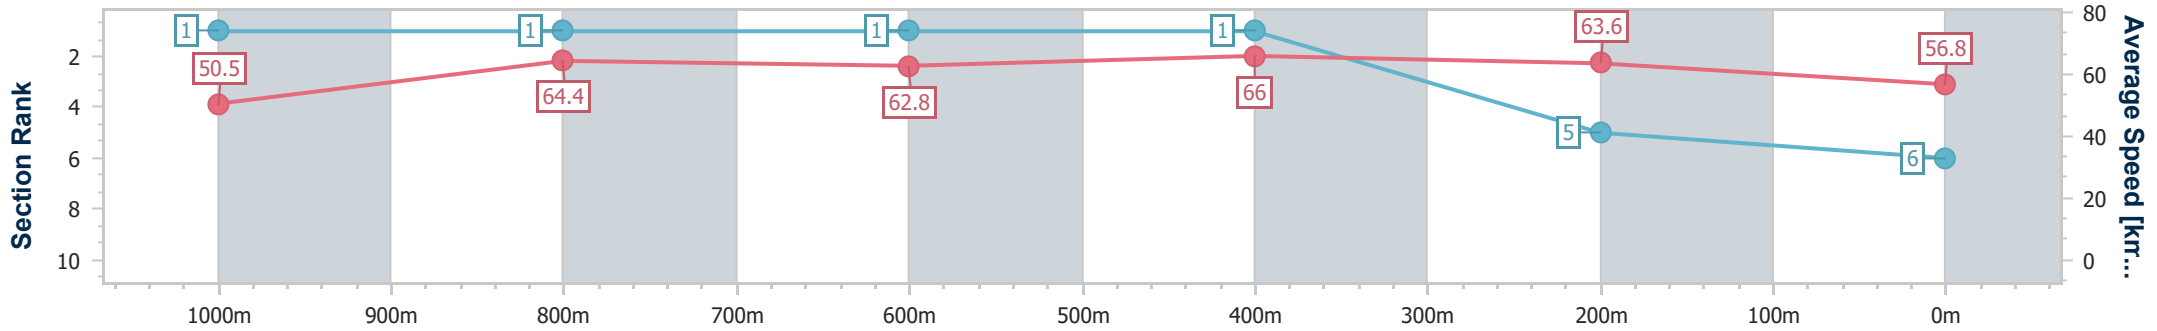

- [] Ranking at each section and finish
- .-.- No data available at this section
- NA No data available

Horse/Jockey Name	Barney Rabble
Final Rank	6
Fastest Section Time (Section)	0:07.11 (Overall)
Top Speed [km/h] (Section)	67.2 (600m)
Race State	Finished

Rockhampton QLD Professional
 Race 5: WINDSCREEN AMBULANCE Class 6 Plate - 1100m
 30 June 2024 - 13:25
 Track Rating: Heavy 8, Weather: Overcast, Rail Position: +0.5m

Section	Overall	1000m	800m	600m	400m	200m
Section Times	1:04.77 [6] (0:07.11)	0:57.66 [1] (0:11.18)	0:46.48 [1] (0:11.54)	0:34.94 [1] (0:10.91)	0:24.03 [1] (0:11.34)	0:12.69 [5] (0:12.69)
Average Speed [km/h]	50.5	64.4	62.8	66.0	63.6	56.8
Top Speed [km/h]	62.9	66.3	65.1	67.2	66.2	61.3
Avg. Dist. to Rail [m]	4.2	0.8	1.1	1.1	3.0	4.9
Avg. Stride Freq. [Hz]	2.3	2.4	2.3	2.4	2.4	2.2
Avg. Stride Length [m]	5.8	7.5	7.5	7.7	7.5	7.2