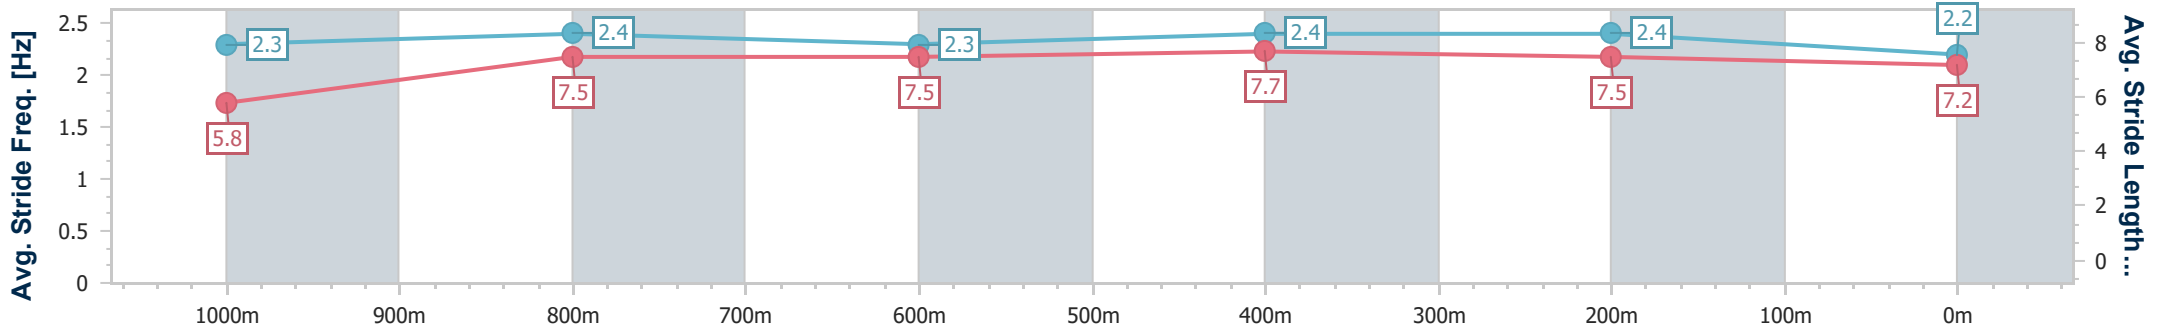

- [] Ranking at each section and finish
- .-.- No data available at this section
- NA No data available

Horse/Jockey Name	Barney Rabble
Final Rank	6
Fastest Section Time (Section)	0:07.11 (Overall)
Top Speed [km/h] (Section)	67.2 (600m)
Race State	Finished

Rockhampton QLD Professional
 Race 5: WINDSCREEN AMBULANCE Class 6 Plate - 1100m
 30 June 2024 - 13:25
 Track Rating: Heavy 8, Weather: Overcast, Rail Position: +0.5m

Section	Overall	1000m	800m	600m	400m	200m
Section Times	1:04.77 [6] (0:07.11)	0:57.66 [1] (0:11.18)	0:46.48 [1] (0:11.54)	0:34.94 [1] (0:10.91)	0:24.03 [1] (0:11.34)	0:12.69 [5] (0:12.69)
Average Speed [km/h]	50.5	64.4	62.8	66.0	63.6	56.8
Top Speed [km/h]	62.9	66.3	65.1	67.2	66.2	61.3
Avg. Dist. to Rail [m]	4.2	0.8	1.1	1.1	3.0	4.9
Avg. Stride Freq. [Hz]	2.3	2.4	2.3	2.4	2.4	2.2
Avg. Stride Length [m]	5.8	7.5	7.5	7.7	7.5	7.2