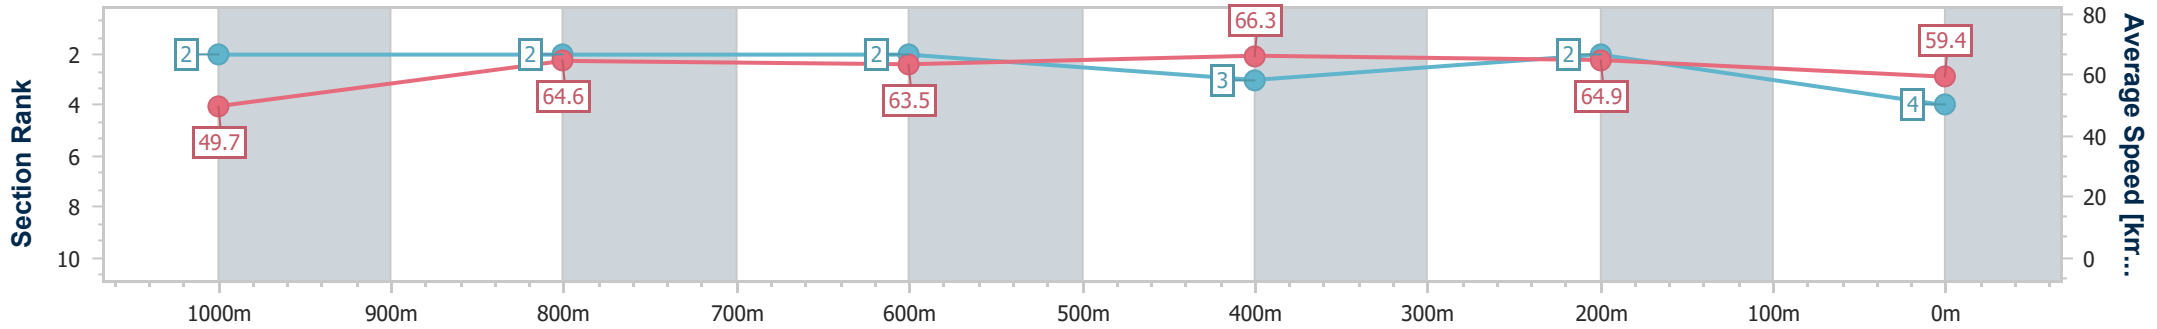

- [] Ranking at each section and finish
- .-.- No data available at this section
- NA No data available

Horse/Jockey Name	Jungle Beat
Final Rank	4
Fastest Section Time (Section)	0:07.22 (Overall)
Top Speed [km/h] (Section)	67.3 (600m)
Race State	Finished

Rockhampton QLD Professional
 Race 5: WINDSCREEN AMBULANCE Class 6 Plate - 1100m
 30 June 2024 - 13:25
 Track Rating: Heavy 8, Weather: Overcast, Rail Position: +0.5m

Section	Overall	1000m	800m	600m	400m	200m
Section Times	1:04.11 [4] (0:07.22)	0:56.89 [2] (0:11.22)	0:45.67 [2] (0:11.57)	0:34.10 [2] (0:10.89)	0:23.21 [3] (0:11.10)	0:12.11 [2] (0:12.11)
Average Speed [km/h]	49.7	64.6	63.5	66.3	64.9	59.4
Top Speed [km/h]	63.7	66.0	64.9	67.3	66.3	63.1
Avg. Dist. to Rail [m]	5.8	1.3	2.5	3.3	4.4	5.0
Avg. Stride Freq. [Hz]	2.2	2.4	2.3	2.4	2.3	2.2
Avg. Stride Length [m]	6.0	7.7	7.6	7.8	7.7	7.4