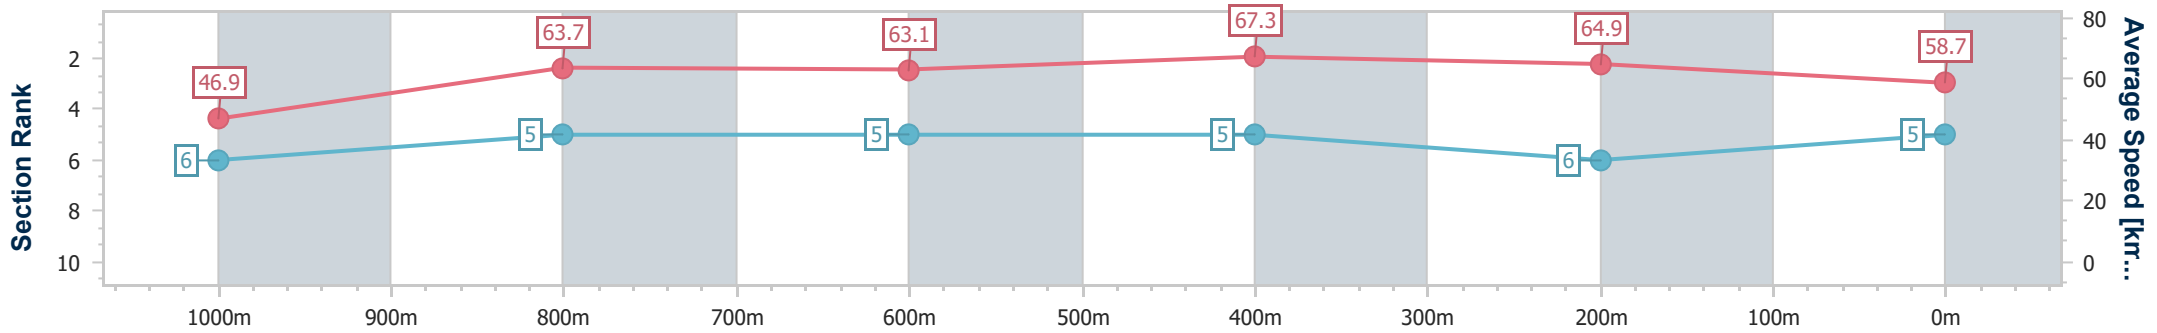

- [] Ranking at each section and finish
- .-.- No data available at this section
- NA No data available

Horse/Jockey Name	Media Empire
Final Rank	5
Fastest Section Time (Section)	0:07.68 (Overall)
Top Speed [km/h] (Section)	68.1 (600m)
Race State	Finished

Rockhampton QLD Professional
 Race 5: WINDSCREEN AMBULANCE Class 6 Plate - 1100m
 30 June 2024 - 13:25
 Track Rating: Heavy 8, Weather: Overcast, Rail Position: +0.5m

Section	Overall	1000m	800m	600m	400m	200m
Section Times	1:04.44 [5] (0:07.68)	0:56.76 [6] (0:11.28)	0:45.48 [5] (0:11.43)	0:34.05 [5] (0:10.71)	0:23.34 [5] (0:11.09)	0:12.25 [6] (0:12.25)
Average Speed [km/h]	46.9	63.7	63.1	67.3	64.9	58.7
Top Speed [km/h]	60.5	65.7	65.7	68.1	67.4	62.6
Avg. Dist. to Rail [m]	7.7	1.2	0.3	0.7	0.9	1.5
Avg. Stride Freq. [Hz]	2.2	2.4	2.4	2.5	2.5	2.4
Avg. Stride Length [m]	5.7	7.3	7.2	7.4	7.2	7.0