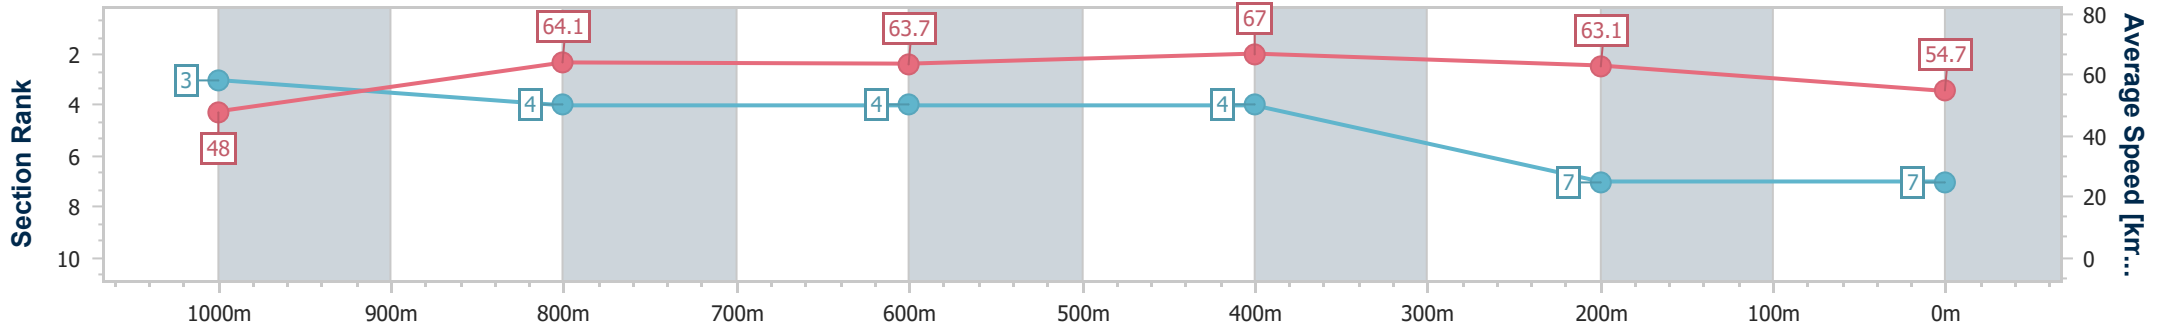

Rockhampton QLD Professional
 Race 5: WINDSCREEN AMBULANCE Class 6 Plate - 1100m
 30 June 2024 - 13:25
 Track Rating: Heavy 8, Weather: Overcast, Rail Position: +0.5m

Section	Overall	1000m	800m	600m	400m	200m
Section Times	1:04.77 [6] (0:07.11)	0:57.66 [1] (0:11.18)	0:46.48 [1] (0:11.54)	0:34.94 [1] (0:10.91)	0:24.03 [1] (0:11.34)	0:12.69 [5] (0:12.69)
Average Speed [km/h]	50.5	64.4	62.8	66.0	63.6	56.8
Top Speed [km/h]	62.9	66.3	65.1	67.2	66.2	61.3
Avg. Dist. to Rail [m]	4.2	0.8	1.1	1.1	3.0	4.9
Avg. Stride Freq. [Hz]	2.3	2.4	2.3	2.4	2.4	2.2
Avg. Stride Length [m]	5.8	7.5	7.5	7.7	7.5	7.2

- [] Ranking at each section and finish
- .-.- No data available at this section
- NA No data available

Horse/Jockey Name	Rubunkar
Final Rank	7
Fastest Section Time (Section)	0:07.49 (Overall)
Top Speed [km/h] (Section)	67.8 (600m)
Race State	Finished

Rockhampton QLD Professional
 Race 5: WINDSCREEN AMBULANCE Class 6 Plate - 1100m
 30 June 2024 - 13:25
 Track Rating: Heavy 8, Weather: Overcast, Rail Position: +0.5m

Section	Overall	1000m	800m	600m	400m	200m
Section Times	1:05.47 [7] (0:07.49)	0:57.98 [3] (0:11.22)	0:46.76 [4] (0:11.42)	0:35.34 [4] (0:10.80)	0:24.54 [4] (0:11.38)	0:13.16 [7] (0:13.16)
Average Speed [km/h]	48.0	64.1	63.7	67.0	63.1	54.7
Top Speed [km/h]	62.9	65.4	65.9	67.8	67.2	60.0
Avg. Dist. to Rail [m]	3.6	0.7	1.6	5.9	8.3	7.7
Avg. Stride Freq. [Hz]	2.3	2.4	2.4	2.5	2.4	2.2
Avg. Stride Length [m]	5.6	7.4	7.5	7.6	7.3	6.8