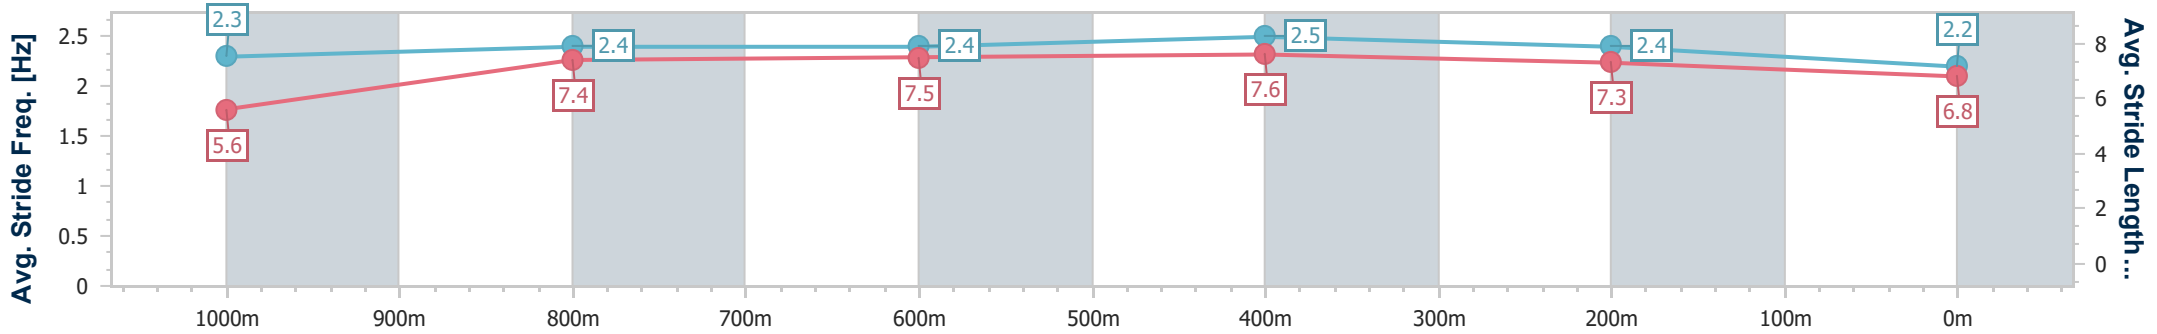

Rockhampton QLD Professional
 Race 5: WINDSCREEN AMBULANCE Class 6 Plate - 1100m
 30 June 2024 - 13:25
 Track Rating: Heavy 8, Weather: Overcast, Rail Position: +0.5m

Section	Overall	1000m	800m	600m	400m	200m
Section Times	1:04.77 [6] (0:07.11)	0:57.66 [1] (0:11.18)	0:46.48 [1] (0:11.54)	0:34.94 [1] (0:10.91)	0:24.03 [1] (0:11.34)	0:12.69 [5] (0:12.69)
Average Speed [km/h]	50.5	64.4	62.8	66.0	63.6	56.8
Top Speed [km/h]	62.9	66.3	65.1	67.2	66.2	61.3
Avg. Dist. to Rail [m]	4.2	0.8	1.1	1.1	3.0	4.9
Avg. Stride Freq. [Hz]	2.3	2.4	2.3	2.4	2.4	2.2
Avg. Stride Length [m]	5.8	7.5	7.5	7.7	7.5	7.2

- [] Ranking at each section and finish
- .-.- No data available at this section
- NA No data available

Horse/Jockey Name	Rubunkar
Final Rank	7
Fastest Section Time (Section)	0:07.49 (Overall)
Top Speed [km/h] (Section)	67.8 (600m)
Race State	Finished

Rockhampton QLD Professional
 Race 5: WINDSCREEN AMBULANCE Class 6 Plate - 1100m
 30 June 2024 - 13:25
 Track Rating: Heavy 8, Weather: Overcast, Rail Position: +0.5m

Section	Overall	1000m	800m	600m	400m	200m
Section Times	1:05.47 [7] (0:07.49)	0:57.98 [3] (0:11.22)	0:46.76 [4] (0:11.42)	0:35.34 [4] (0:10.80)	0:24.54 [4] (0:11.38)	0:13.16 [7] (0:13.16)
Average Speed [km/h]	48.0	64.1	63.7	67.0	63.1	54.7
Top Speed [km/h]	62.9	65.4	65.9	67.8	67.2	60.0
Avg. Dist. to Rail [m]	3.6	0.7	1.6	5.9	8.3	7.7
Avg. Stride Freq. [Hz]	2.3	2.4	2.4	2.5	2.4	2.2
Avg. Stride Length [m]	5.6	7.4	7.5	7.6	7.3	6.8

- [] Ranking at each section and finish
- .-.- No data available at this section
- NA No data available