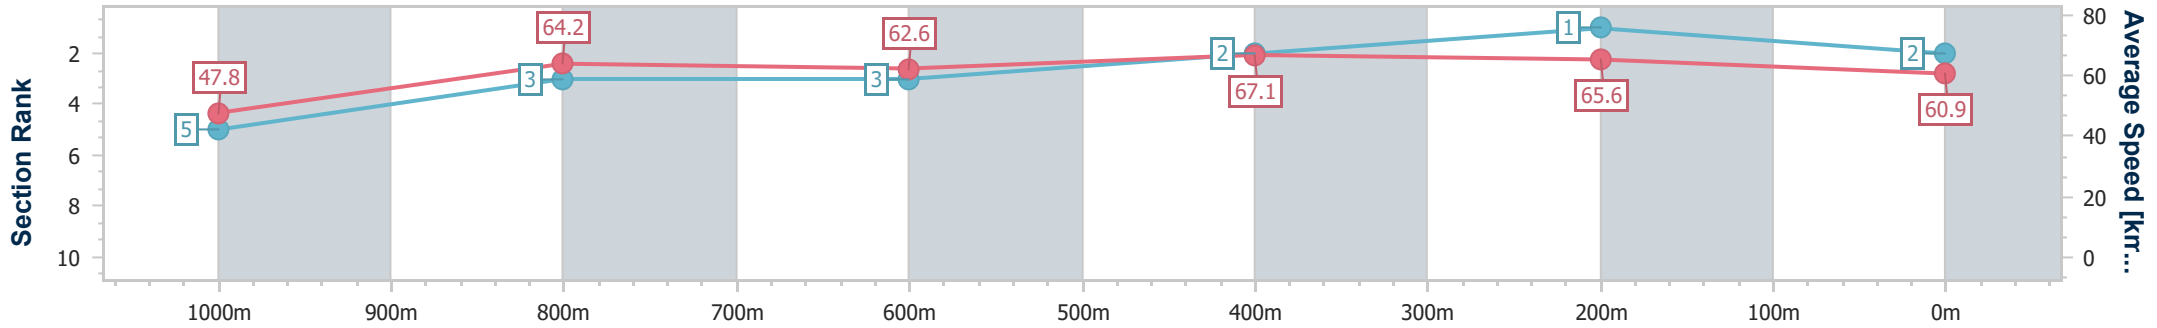

Horse/Jockey Name	Invinovich
Final Rank	2
Fastest Section Time (Section)	0:07.54 (Overall)
Top Speed [km/h] (Section)	68.5 (600m)
Race State	Finished

Rockhampton QLD Professional
Race 5: WINDSCREEN AMBULANCE Class 6 Plate - 1100m
30 June 2024 - 13:25
Track Rating: Heavy 8, Weather: Overcast, Rail Position: +0.5m

Section	Overall	1000m	800m	600m	400m	200m
Section Times	1:03.59 [2] (0:07.54)	0:56.05 [5] (0:11.07)	0:44.98 [3] (0:11.43)	0:33.55 [3] (0:10.75)	0:22.80 [2] (0:10.95)	0:11.85 [1] (0:11.85)
Average Speed [km/h]	47.8	64.2	62.6	67.1	65.6	60.9
Top Speed [km/h]	62.0	66.3	65.1	68.5	68.0	63.8
Avg. Dist. to Rail [m]	2.9	1.8	0.7	2.6	4.5	5.6
Avg. Stride Freq. [Hz]	2.2	2.3	2.3	2.4	2.3	2.3
Avg. Stride Length [m]	5.8	7.6	7.4	7.8	7.8	7.4

- [ ] Ranking at each section and finish
- -.-.- No data available at this section
- NA No data available