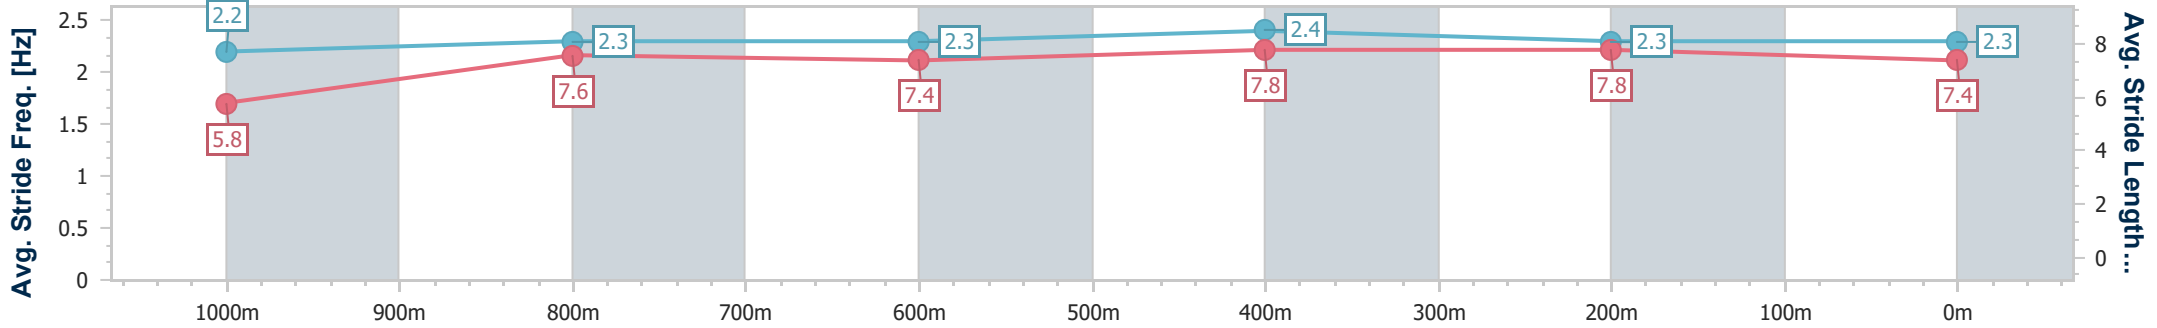

Horse/Jockey Name	Invinovich
Final Rank	2
Fastest Section Time (Section)	0:07.54 (Overall)
Top Speed [km/h] (Section)	68.5 (600m)
Race State	Finished

Rockhampton QLD Professional
Race 5: WINDSCREEN AMBULANCE Class 6 Plate - 1100m
30 June 2024 - 13:25
Track Rating: Heavy 8, Weather: Overcast, Rail Position: +0.5m

Section	Overall	1000m	800m	600m	400m	200m
Section Times	1:03.59 [2] (0:07.54)	0:56.05 [5] (0:11.07)	0:44.98 [3] (0:11.43)	0:33.55 [3] (0:10.75)	0:22.80 [2] (0:10.95)	0:11.85 [1] (0:11.85)
Average Speed [km/h]	47.8	64.2	62.6	67.1	65.6	60.9
Top Speed [km/h]	62.0	66.3	65.1	68.5	68.0	63.8
Avg. Dist. to Rail [m]	2.9	1.8	0.7	2.6	4.5	5.6
Avg. Stride Freq. [Hz]	2.2	2.3	2.3	2.4	2.3	2.3
Avg. Stride Length [m]	5.8	7.6	7.4	7.8	7.8	7.4

- [ ] Ranking at each section and finish
- -.-.- No data available at this section
- NA No data available