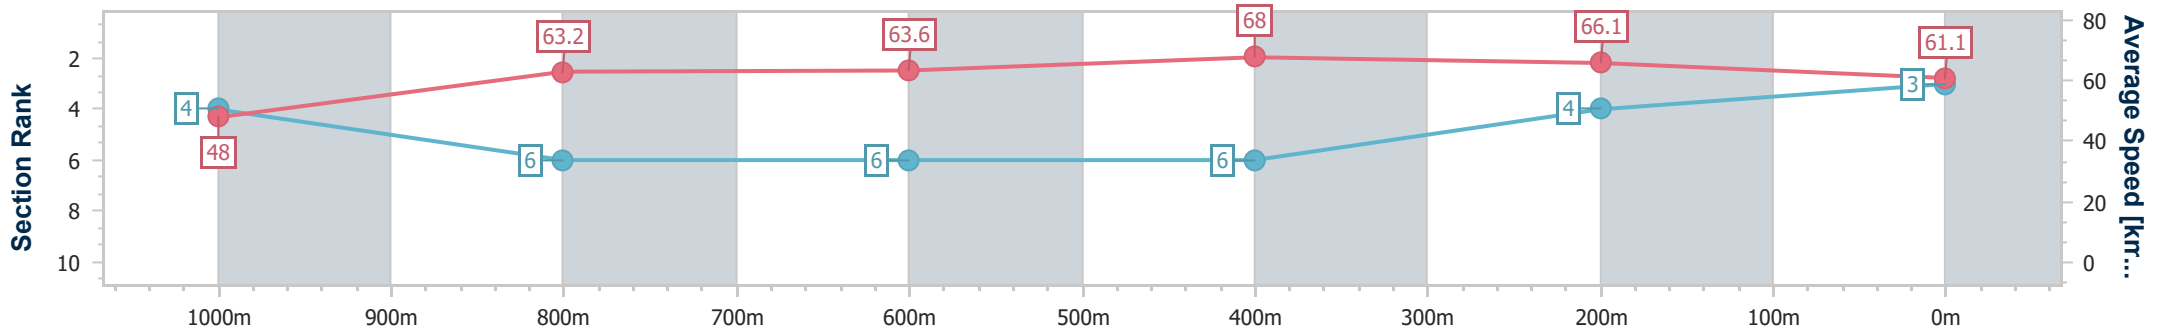

Rockhampton QLD Professional
 Race 5: WINDSCREEN AMBULANCE Class 6 Plate - 1100m
 30 June 2024 - 13:25
 Track Rating: Heavy 8, Weather: Overcast, Rail Position: +0.5m

Section	Overall	1000m	800m	600m	400m	200m
Section Times	1:03.84 [3] (0:07.51)	0:56.33 [4] (0:11.47)	0:44.86 [6] (0:11.57)	0:33.29 [6] (0:10.62)	0:22.67 [6] (0:10.88)	0:11.79 [4] (0:11.79)
Average Speed [km/h]	48.0	63.2	63.6	68.0	66.1	61.1
Top Speed [km/h]	60.9	64.4	66.6	68.7	67.7	64.6
Avg. Dist. to Rail [m]	6.1	1.6	2.8	3.5	5.5	6.0
Avg. Stride Freq. [Hz]	2.2	2.4	2.4	2.5	2.4	2.4
Avg. Stride Length [m]	5.7	7.2	7.3	7.6	7.5	7.2