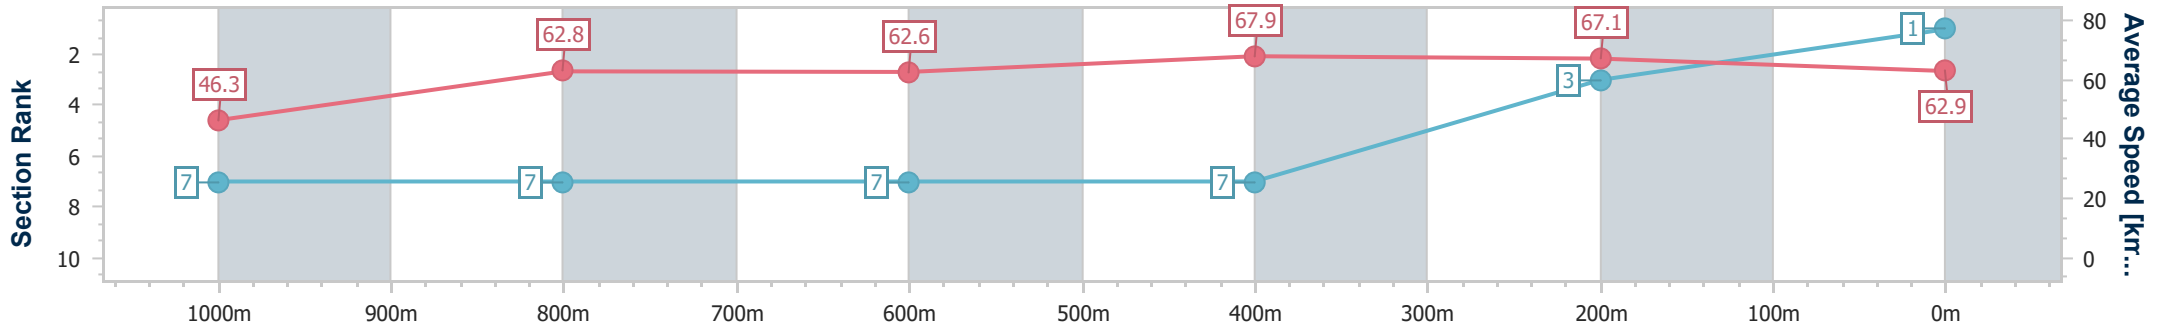

Horse/Jockey Name	Vetta Velocita
Final Rank	1
Fastest Section Time (Section)	0:07.77 (Overall)
Top Speed [km/h] (Section)	69.3 (600m)
Race State	Finished

Rockhampton QLD Professional
Race 5: WINDSCREEN AMBULANCE Class 6 Plate - 1100m
30 June 2024 - 13:25
Track Rating: Heavy 8, Weather: Overcast, Rail Position: +0.5m

Section	Overall	1000m	800m	600m	400m	200m
Section Times	1:03.49 [1] (0:07.77)	0:55.72 [7] (0:11.38)	0:44.34 [7] (0:11.54)	0:32.80 [7] (0:10.62)	0:22.18 [7] (0:10.74)	0:11.44 [3]
Average Speed [km/h]	46.3	62.8	62.6	67.9	67.1	62.9
Top Speed [km/h]	60.1	64.9	64.7	69.3	68.7	66.2
Avg. Dist. to Rail [m]	1.6	1.2	0.9	2.3	3.2	4.3
Avg. Stride Freq. [Hz]	2.2	2.4	2.4	2.5	2.5	2.4
Avg. Stride Length [m]	5.6	7.4	7.2	7.4	7.5	7.3

- [ ] Ranking at each section and finish
- -.-.- No data available at this section
- NA No data available