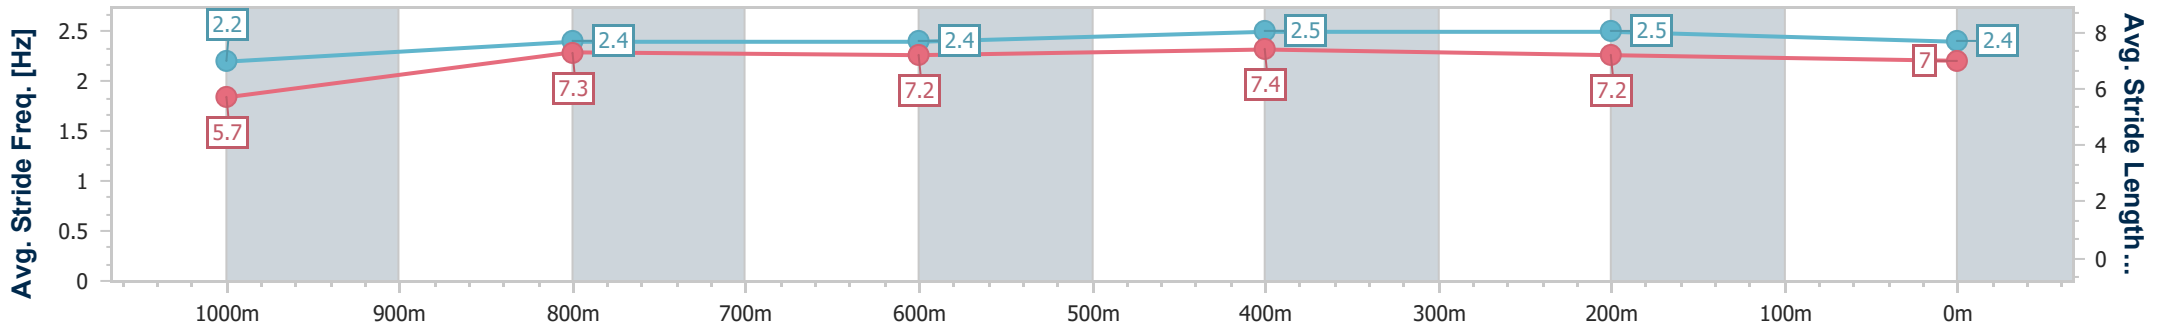

- [] Ranking at each section and finish
- .-.- No data available at this section
- NA No data available

Horse/Jockey Name	Media Empire
Final Rank	5
Fastest Section Time (Section)	0:07.68 (Overall)
Top Speed [km/h] (Section)	68.1 (600m)
Race State	Finished

Rockhampton QLD Professional
 Race 5: WINDSCREEN AMBULANCE Class 6 Plate - 1100m
 30 June 2024 - 13:25
 Track Rating: Heavy 8, Weather: Overcast, Rail Position: +0.5m

Section	Overall	1000m	800m	600m	400m	200m
Section Times	1:04.44 [5] (0:07.68)	0:56.76 [6] (0:11.28)	0:45.48 [5] (0:11.43)	0:34.05 [5] (0:10.71)	0:23.34 [5] (0:11.09)	0:12.25 [6] (0:12.25)
Average Speed [km/h]	46.9	63.7	63.1	67.3	64.9	58.7
Top Speed [km/h]	60.5	65.7	65.7	68.1	67.4	62.6
Avg. Dist. to Rail [m]	7.7	1.2	0.3	0.7	0.9	1.5
Avg. Stride Freq. [Hz]	2.2	2.4	2.4	2.5	2.5	2.4
Avg. Stride Length [m]	5.7	7.3	7.2	7.4	7.2	7.0