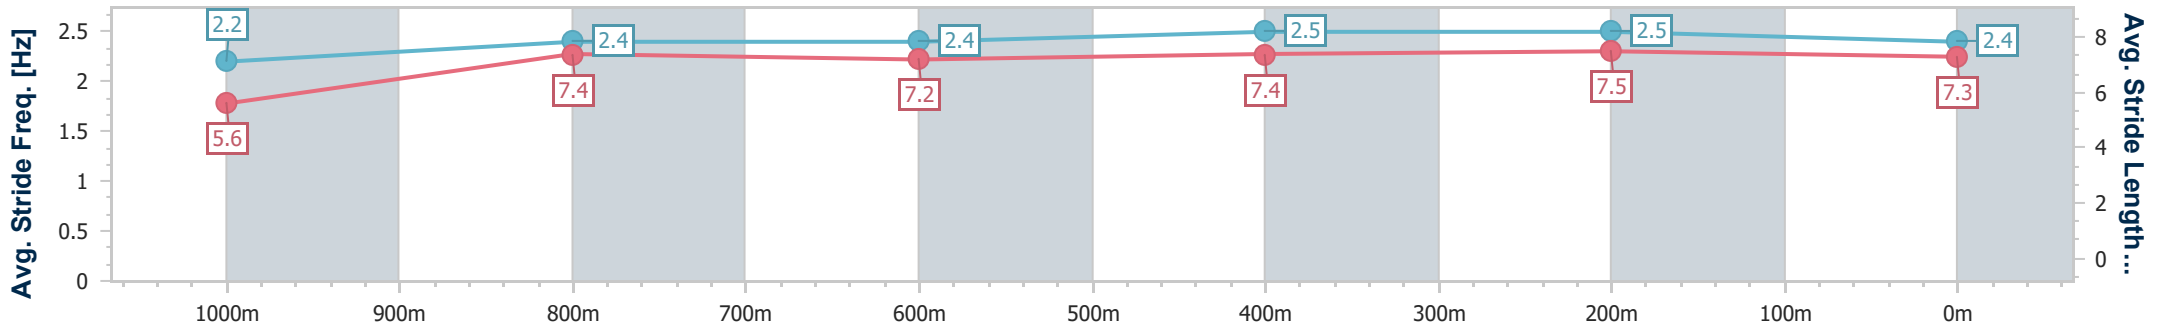

Horse/Jockey Name	Vetta Velocita
Final Rank	1
Fastest Section Time (Section)	0:07.77 (Overall)
Top Speed [km/h] (Section)	69.3 (600m)
Race State	Finished

Rockhampton QLD Professional
Race 5: WINDSCREEN AMBULANCE Class 6 Plate - 1100m
30 June 2024 - 13:25
Track Rating: Heavy 8, Weather: Overcast, Rail Position: +0.5m

Section	Overall	1000m	800m	600m	400m	200m
Section Times	1:03.49 [1] (0:07.77)	0:55.72 [7] (0:11.38)	0:44.34 [7] (0:11.54)	0:32.80 [7] (0:10.62)	0:22.18 [7] (0:10.74)	0:11.44 [3]
Average Speed [km/h]	46.3	62.8	62.6	67.9	67.1	62.9
Top Speed [km/h]	60.1	64.9	64.7	69.3	68.7	66.2
Avg. Dist. to Rail [m]	1.6	1.2	0.9	2.3	3.2	4.3
Avg. Stride Freq. [Hz]	2.2	2.4	2.4	2.5	2.5	2.4
Avg. Stride Length [m]	5.6	7.4	7.2	7.4	7.5	7.3

- [ ] Ranking at each section and finish
- -.-.- No data available at this section
- NA No data available