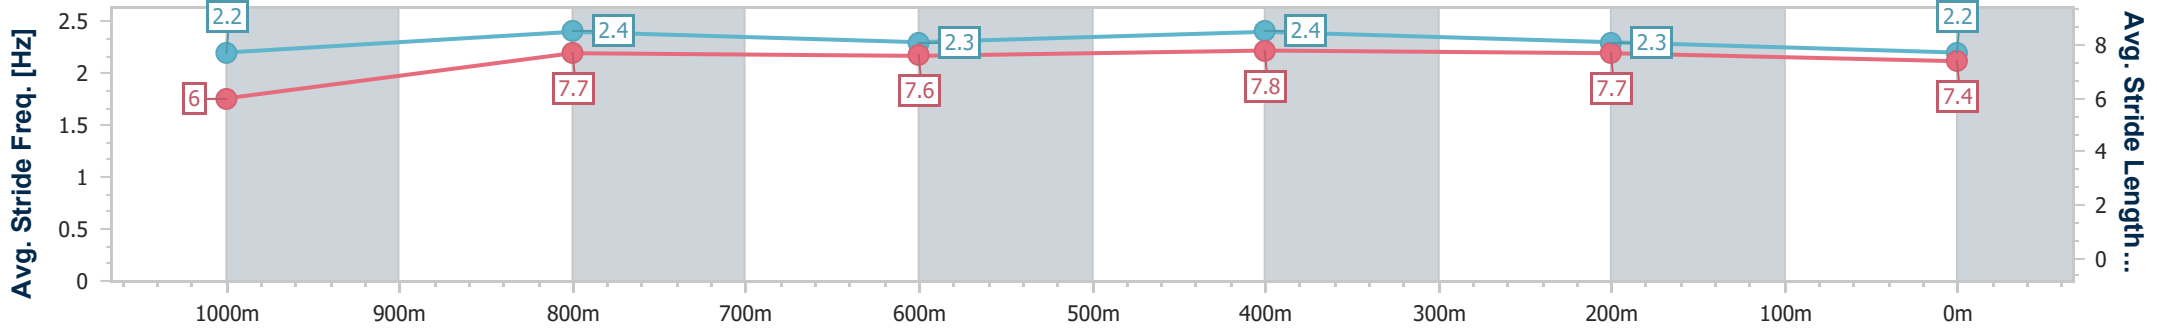

Horse/Jockey Name	Jungle Beat
Final Rank	4
Fastest Section Time (Section)	0:07.22 (Overall)
Top Speed [km/h] (Section)	67.3 (600m)
Race State	Finished

Rockhampton QLD Professional
Race 5: WINDSCREEN AMBULANCE Class 6 Plate - 1100m
30 June 2024 - 13:25
Track Rating: Heavy 8, Weather: Overcast, Rail Position: +0.5m

Section	Overall	1000m	800m	600m	400m	200m
Section Times	1:04.11 [4] (0:07.22)	0:56.89 [2] (0:11.22)	0:45.67 [2] (0:11.57)	0:34.10 [2] (0:10.89)	0:23.21 [3] (0:11.10)	0:12.11 [2] (0:12.11)
Average Speed [km/h]	49.7	64.6	63.5	66.3	64.9	59.4
Top Speed [km/h]	63.7	66.0	64.9	67.3	66.3	63.1
Avg. Dist. to Rail [m]	5.8	1.3	2.5	3.3	4.4	5.0
Avg. Stride Freq. [Hz]	2.2	2.4	2.3	2.4	2.3	2.2
Avg. Stride Length [m]	6.0	7.7	7.6	7.8	7.7	7.4

- [ ] Ranking at each section and finish
- -.-.- No data available at this section
- NA No data available