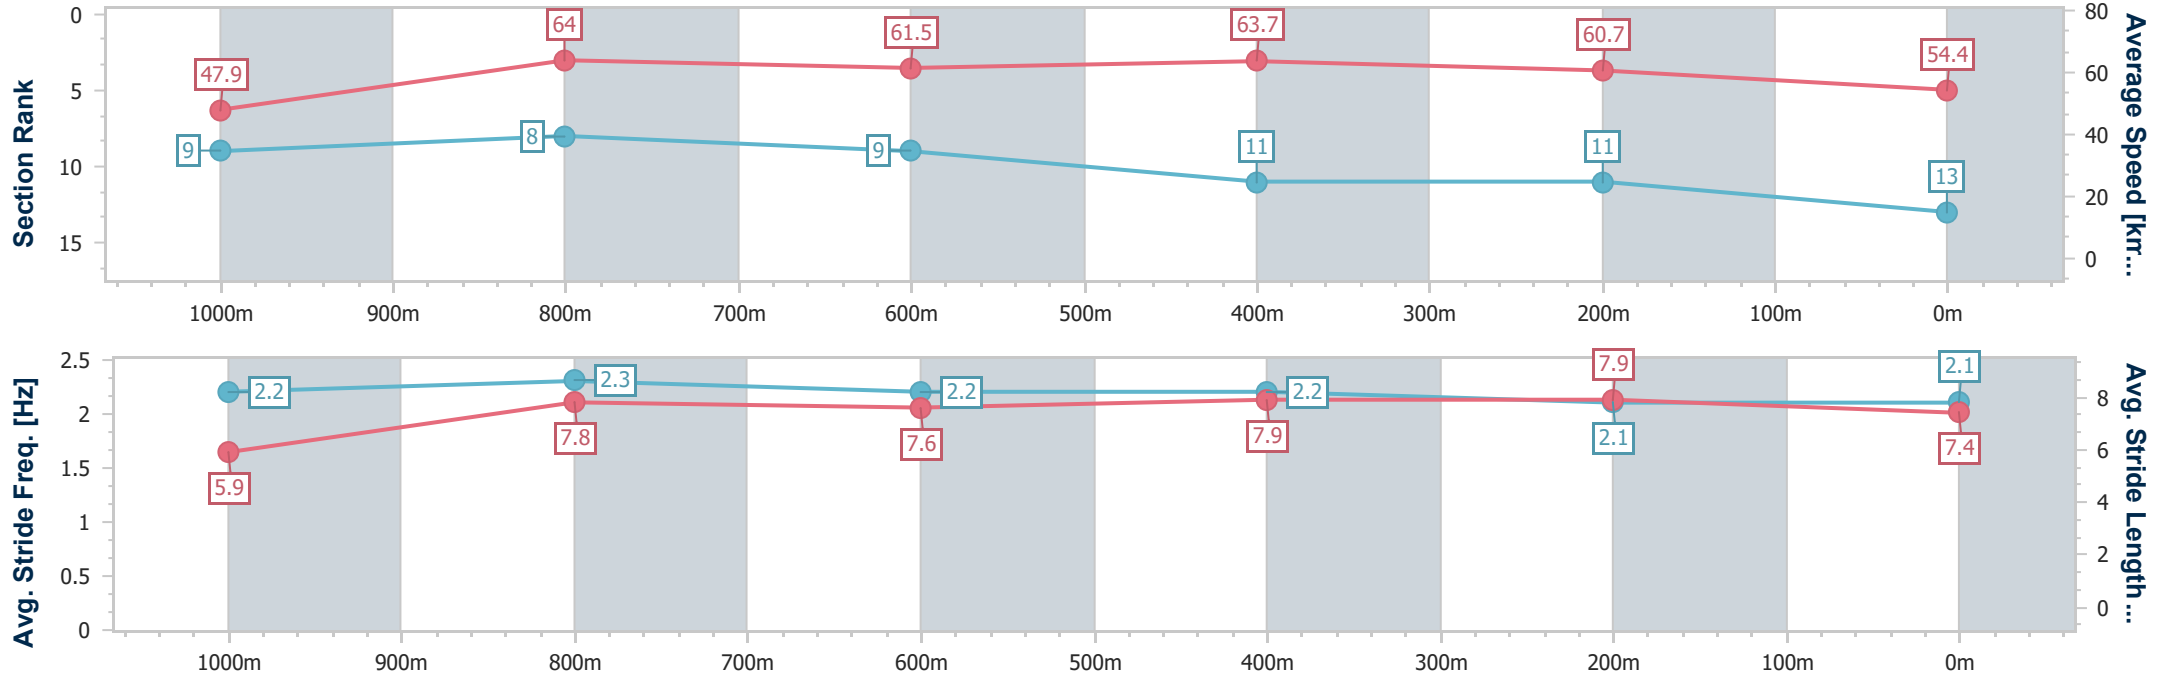

Horse/Jockey Name	Es Ar Seventyone
Final Rank	13
Fastest Section Time (Section)	0:07.50 (Overall)
Top Speed [km/h] (Section)	66.5 (1000m)
Race State	Finished

Rockhampton QLD Professional
Race 4: RED LION HOTEL QTIS Two-Year-Old Maiden Handicap - 1100m

30 June 2024 - 12:46

Track Rating: Heavy 8, Weather: Overcast, Rail Position: +0.5m

Section	Overall	1000m	800m	600m	400m	200m
Section Times	1:06.96 [13] (0:07.50)	0:59.46 [9] (0:11.28)	0:48.18 [8] (0:11.78)	0:36.40 [9] (0:11.31)	0:25.09 [11] (0:11.85)	0:13.24 [11] (0:13.24)
Average Speed [km/h]	47.9	64.0	61.5	63.7	60.7	54.4
Top Speed [km/h]	63.8	66.5	62.9	64.4	63.5	58.3
Avg. Dist. to Rail [m]	5.4	1.0	0.6	1.3	2.1	2.3
Avg. Stride Freq. [Hz]	2.2	2.3	2.2	2.2	2.1	2.1
Avg. Stride Length [m]	5.9	7.8	7.6	7.9	7.9	7.4

- [ ] Ranking at each section and finish
- -.-.- No data available at this section
- NA No data available