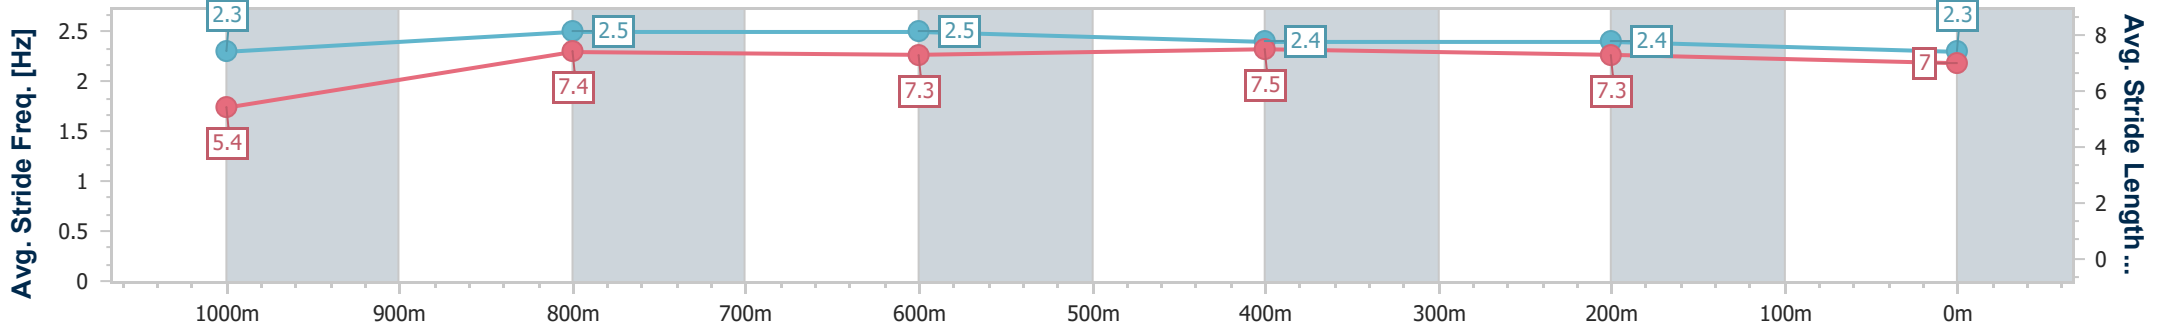

Horse/Jockey Name	Scrub Chain
Final Rank	2
Fastest Section Time (Section)	0:07.45 (Overall)
Top Speed [km/h] (Section)	68.6 (1000m)
Race State	Finished

Rockhampton QLD Professional
Race 4: RED LION HOTEL QTIS Two-Year-Old Maiden Handicap - 1100m

30 June 2024 - 12:46

Track Rating: Heavy 8, Weather: Overcast, Rail Position: +0.5m

Section	Overall	1000m	800m	600m	400m	200m
Section Times	1:04.29 [2] (0:07.45)	0:56.84 [6] (0:10.75)	0:46.09 [3] (0:11.25)	0:34.84 [3] (0:10.99)	0:23.85 [2] (0:11.55)	0:12.30 [1] (0:12.30)
Average Speed [km/h]	48.3	66.5	65.1	65.6	62.5	58.5
Top Speed [km/h]	65.0	68.6	66.2	67.0	65.4	61.4
Avg. Dist. to Rail [m]	2.0	1.0	2.2	3.5	3.5	2.9
Avg. Stride Freq. [Hz]	2.3	2.5	2.5	2.4	2.4	2.3
Avg. Stride Length [m]	5.4	7.4	7.3	7.5	7.3	7.0

- [ ] Ranking at each section and finish
- -.-.- No data available at this section
- NA No data available