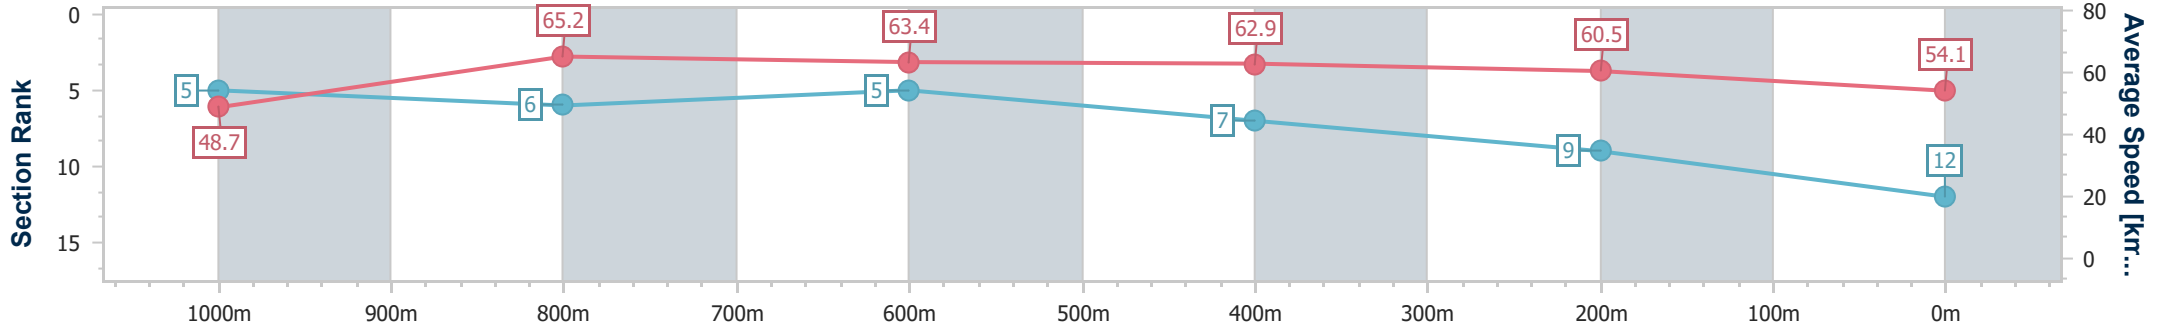

Horse/Jockey Name	Teleki
Final Rank	12
Fastest Section Time (Section)	0:07.41 (Overall)
Top Speed [km/h] (Section)	66.5 (1000m)
Race State	Finished

Rockhampton QLD Professional
Race 4: RED LION HOTEL QTIS Two-Year-Old Maiden Handicap
- 1100m

30 June 2024 - 12:46

Track Rating: Heavy 8, Weather: Overcast, Rail Position: +0.5m

Section	Overall	1000m	800m	600m	400m	200m
Section Times	1:06.64 [12] (0:07.41)	0:59.23 [5] (0:11.03)	0:48.20 [6] (0:11.48)	0:36.72 [5] (0:11.47)	0:25.25 [7] (0:11.92)	0:13.33 [9] (0:13.33)
Average Speed [km/h]	48.7	65.2	63.4	62.9	60.5	54.1
Top Speed [km/h]	62.7	66.5	64.6	64.1	63.1	58.6
Avg. Dist. to Rail [m]	3.9	0.6	1.6	4.0	3.4	3.5
Avg. Stride Freq. [Hz]	2.2	2.5	2.5	2.4	2.4	2.2
Avg. Stride Length [m]	5.7	7.2	7.2	7.3	7.2	6.8

- [ ] Ranking at each section and finish
- -.-.- No data available at this section
- NA No data available