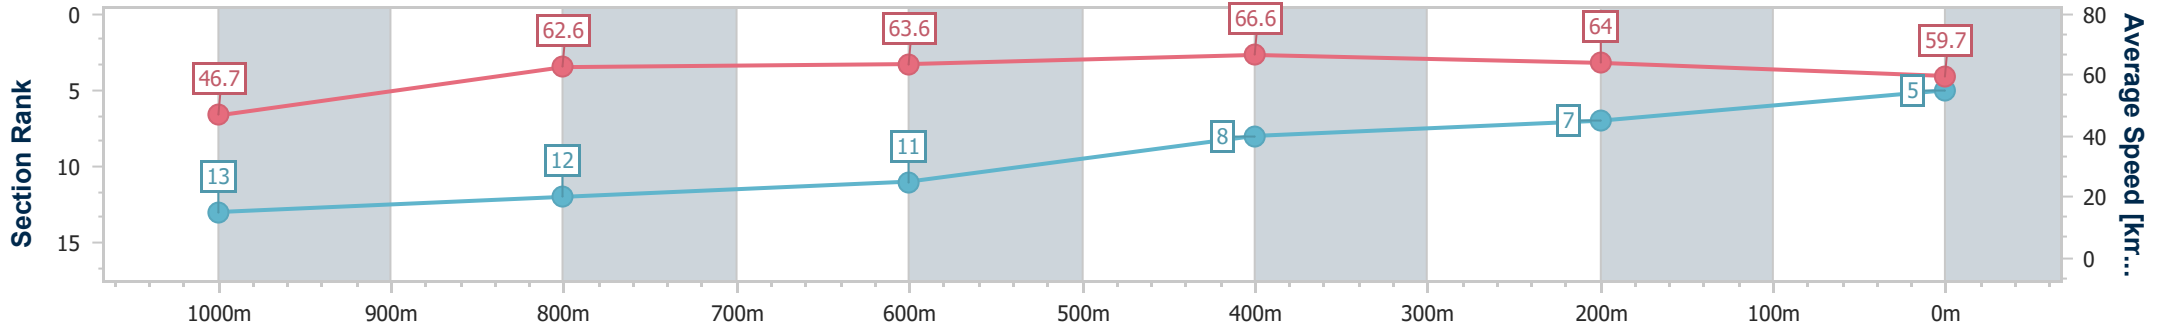

Horse/Jockey Name	Blue Kentucky Girl
Final Rank	5
Fastest Section Time (Section)	0:07.72 (Overall)
Top Speed [km/h] (Section)	67.7 (600m)
Race State	Finished

Rockhampton QLD Professional
Race 4: RED LION HOTEL QTIS Two-Year-Old Maiden Handicap
- 1100m

30 June 2024 - 12:46

Track Rating: Heavy 8, Weather: Overcast, Rail Position: +0.5m

Section	Overall	1000m	800m	600m	400m	200m
Section Times	1:04.91 [5] (0:07.72)	0:57.19 [13] (0:11.49)	0:45.70 [12] (0:11.56)	0:34.14 [11] (0:10.84)	0:23.30 [8] (0:11.25)	0:12.05 [7] (0:12.05)
Average Speed [km/h]	46.7	62.6	63.6	66.6	64.0	59.7
Top Speed [km/h]	62.5	66.1	64.3	67.7	66.7	62.2
Avg. Dist. to Rail [m]	5.0	0.8	2.6	3.2	2.7	3.3
Avg. Stride Freq. [Hz]	2.2	2.4	2.4	2.4	2.4	2.3
Avg. Stride Length [m]	5.5	7.2	7.4	7.6	7.5	7.2

- [ ] Ranking at each section and finish
- -.-.- No data available at this section
- NA No data available