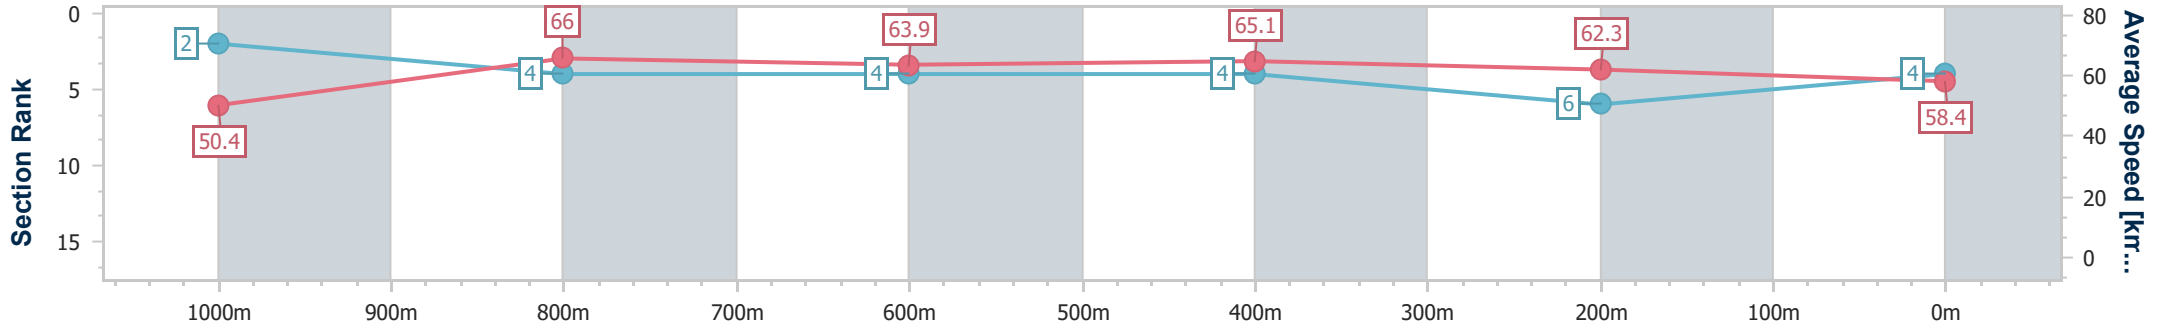

Horse/Jockey Name	Offango
Final Rank	4
Fastest Section Time (Section)	0:07.16 (Overall)
Top Speed [km/h] (Section)	68.9 (1000m)
Race State	Finished

Rockhampton QLD Professional
Race 4: RED LION HOTEL QTIS Two-Year-Old Maiden Handicap - 1100m

30 June 2024 - 12:46

Track Rating: Heavy 8, Weather: Overcast, Rail Position: +0.5m

Section	Overall	1000m	800m	600m	400m	200m
Section Times	1:04.80 [4] (0:07.16)	0:57.64 [2] (0:11.07)	0:46.57 [4] (0:11.60)	0:34.97 [4] (0:11.07)	0:23.90 [4] (0:11.56)	0:12.34 [6] (0:12.34)
Average Speed [km/h]	50.4	66.0	63.9	65.1	62.3	58.4
Top Speed [km/h]	65.4	68.9	65.1	66.4	65.1	61.5
Avg. Dist. to Rail [m]	12.6	3.5	3.6	4.5	6.1	7.0
Avg. Stride Freq. [Hz]	2.2	2.4	2.3	2.3	2.3	2.3
Avg. Stride Length [m]	6.0	7.5	7.5	7.7	7.4	7.1

- [ ] Ranking at each section and finish
- -.-.- No data available at this section
- NA No data available