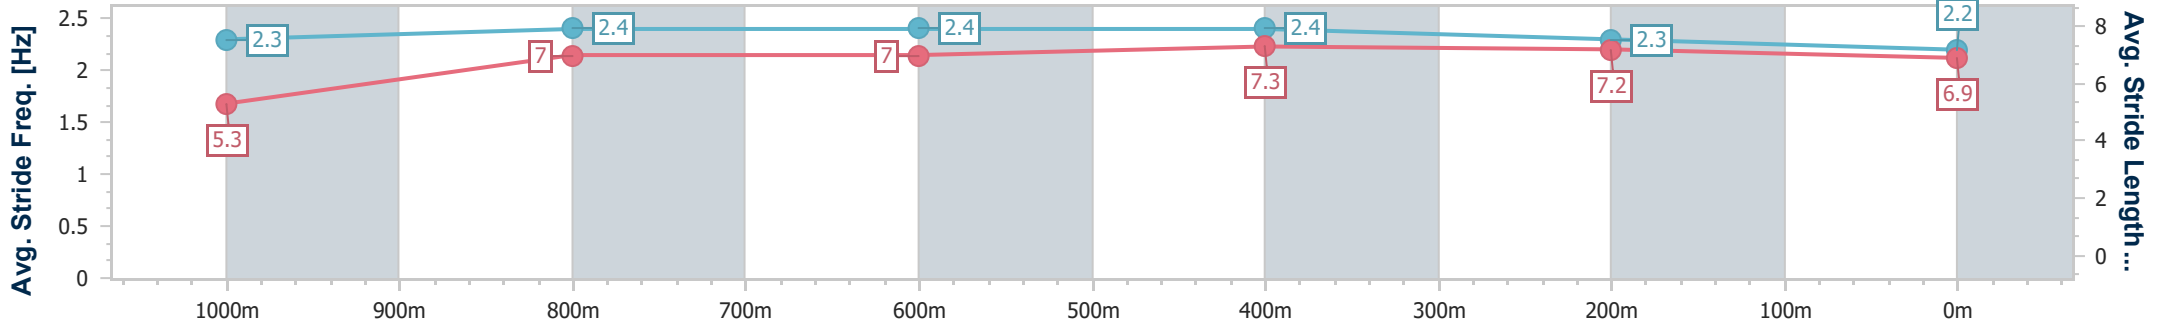

- [] Ranking at each section and finish
- .-.- No data available at this section
- NA No data available

| | |
|--------------------------------|-------------------|
| Horse/Jockey Name | Fashions Galore |
| Final Rank | 14 |
| Fastest Section Time (Section) | 0:07.83 (Overall) |
| Top Speed [km/h] (Section) | 63.4 (1000m) |
| Race State | Finished |

Rockhampton QLD Professional
 Race 4: RED LION HOTEL QTIS Two-Year-Old Maiden Handicap
 - 1100m

30 June 2024 - 12:46

Track Rating: Heavy 8, Weather: Overcast, Rail Position: +0.5m

| Section | Overall | 1000m | 800m | 600m | 400m | 200m |
|------------------------|---------------------------|---------------------------|---------------------------|---------------------------|---------------------------|---------------------------|
| Section Times | 1:08.47 [14] (0:07.83) | 1:00.64 [14] (0:11.67) | 0:48.97 [14] (0:12.23) | 0:36.74 [14] (0:11.67) | 0:25.07 [14] (0:11.87) | 0:13.20 [14] (0:13.20) |
| Average Speed [km/h] | 46.0 | 61.5 | 59.6 | 61.7 | 60.7 | 54.6 |
| Top Speed [km/h] | 61.4 | 63.4 | 60.3 | 62.5 | 61.9 | 59.0 |
| Avg. Dist. to Rail [m] | 3.0 | 1.4 | 1.6 | 2.8 | 5.0 | 5.7 |
| Avg. Stride Freq. [Hz] | 2.3 | 2.4 | 2.4 | 2.4 | 2.3 | 2.2 |
| Avg. Stride Length [m] | 5.3 | 7.0 | 7.0 | 7.3 | 7.2 | 6.9 |

- [] Ranking at each section and finish
- .-.- No data available at this section
- NA No data available