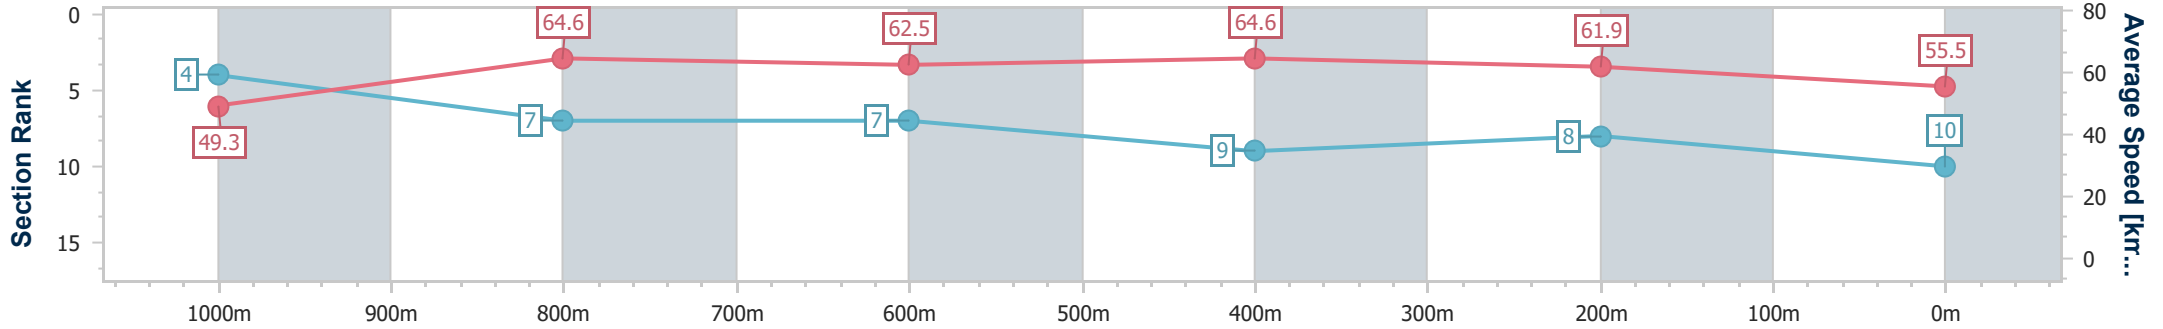

Horse/Jockey Name	Rivelly
Final Rank	10
Fastest Section Time (Section)	0:07.31 (Overall)
Top Speed [km/h] (Section)	66.6 (1000m)
Race State	Finished

Rockhampton QLD Professional
Race 4: RED LION HOTEL QTIS Two-Year-Old Maiden Handicap - 1100m

30 June 2024 - 12:46

Track Rating: Heavy 8, Weather: Overcast, Rail Position: +0.5m

Section	Overall	1000m	800m	600m	400m	200m
Section Times	1:06.23 [10] (0:07.31)	0:58.92 [4] (0:11.29)	0:47.63 [7] (0:11.89)	0:35.74 [7] (0:11.17)	0:24.57 [9] (0:11.62)	0:12.95 [8] (0:12.95)
Average Speed [km/h]	49.3	64.6	62.5	64.6	61.9	55.5
Top Speed [km/h]	61.8	66.6	65.1	66.0	64.1	59.8
Avg. Dist. to Rail [m]	7.8	3.0	3.8	4.7	4.8	4.1
Avg. Stride Freq. [Hz]	2.3	2.6	2.6	2.6	2.5	2.4
Avg. Stride Length [m]	5.6	6.8	6.7	6.8	6.7	6.3

- [ ] Ranking at each section and finish
- -.-.- No data available at this section
- NA No data available