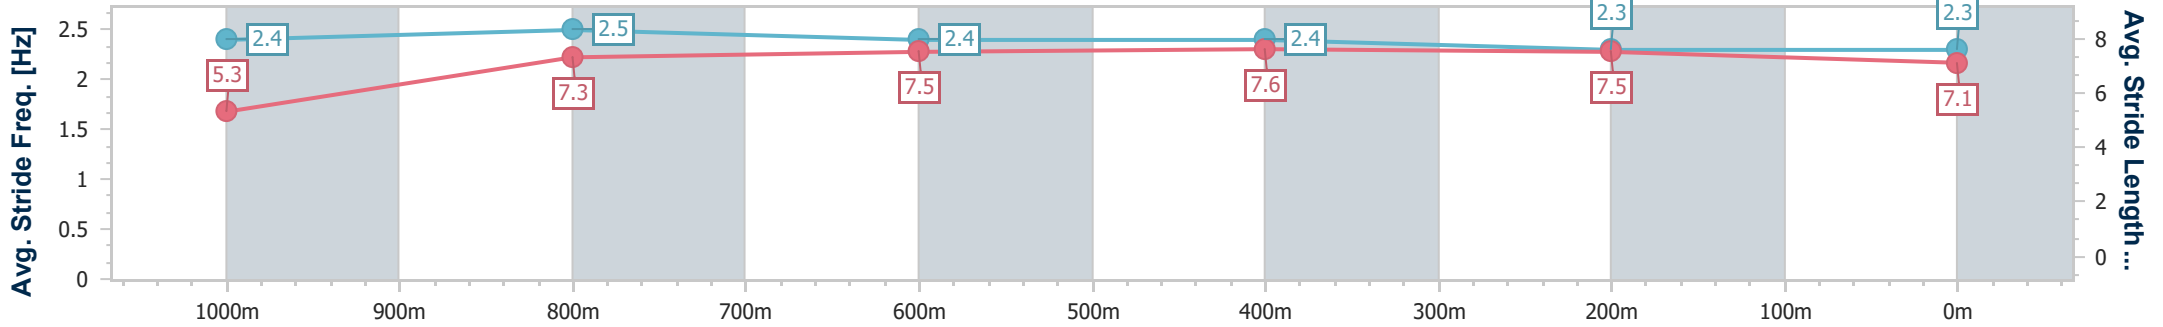

Horse/Jockey Name	Fraser's Ridge
Final Rank	3
Fastest Section Time (Section)	0:07.47 (Overall)
Top Speed [km/h] (Section)	68.8 (1000m)
Race State	Finished

Rockhampton QLD Professional
Race 4: RED LION HOTEL QTIS Two-Year-Old Maiden Handicap - 1100m

30 June 2024 - 12:46

Track Rating: Heavy 8, Weather: Overcast, Rail Position: +0.5m

Section	Overall	1000m	800m	600m	400m	200m
Section Times	1:04.80 [3] (0:07.47)	0:57.33 [7] (0:10.93)	0:46.40 [5] (0:11.62)	0:34.78 [6] (0:11.03)	0:23.75 [5] (0:11.40)	0:12.35 [5] (0:12.35)
Average Speed [km/h]	48.5	67.0	63.9	65.4	63.2	58.3
Top Speed [km/h]	64.0	68.8	65.6	66.5	65.3	61.1
Avg. Dist. to Rail [m]	14.4	4.3	3.7	4.9	6.2	6.4
Avg. Stride Freq. [Hz]	2.4	2.5	2.4	2.4	2.3	2.3
Avg. Stride Length [m]	5.3	7.3	7.5	7.6	7.5	7.1

- [ ] Ranking at each section and finish
- -.-.- No data available at this section
- NA No data available