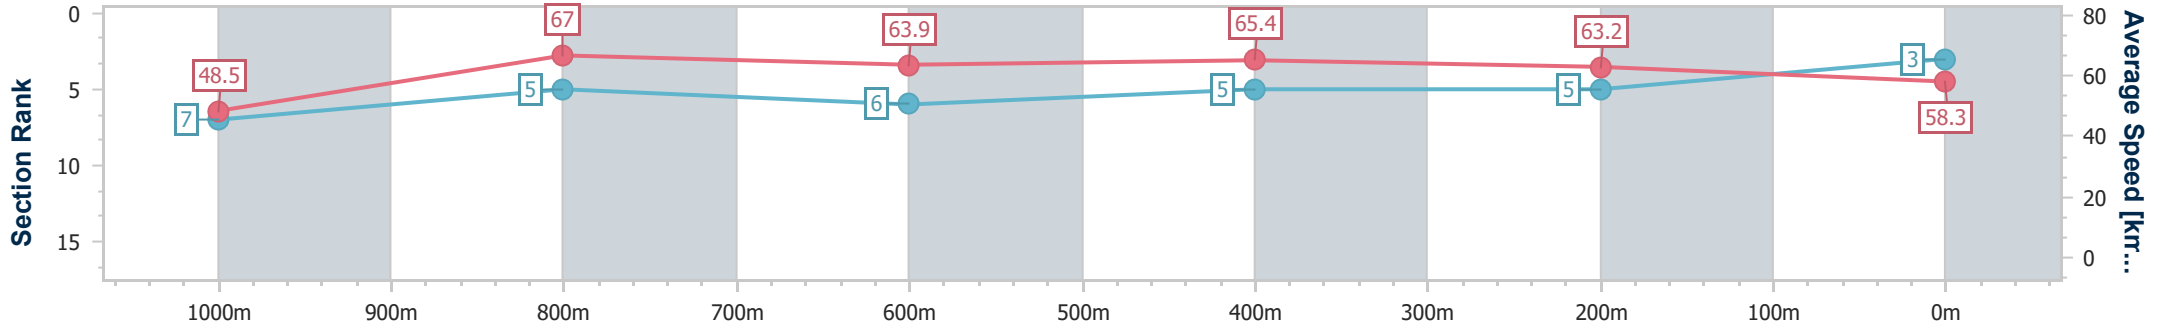

Horse/Jockey Name	Fraser's Ridge
Final Rank	3
Fastest Section Time (Section)	0:07.47 (Overall)
Top Speed [km/h] (Section)	68.8 (1000m)
Race State	Finished

Rockhampton QLD Professional
Race 4: RED LION HOTEL QTIS Two-Year-Old Maiden Handicap - 1100m

30 June 2024 - 12:46

Track Rating: Heavy 8, Weather: Overcast, Rail Position: +0.5m

Section	Overall	1000m	800m	600m	400m	200m
Section Times	1:04.80 [3] (0:07.47)	0:57.33 [7] (0:10.93)	0:46.40 [5] (0:11.62)	0:34.78 [6] (0:11.03)	0:23.75 [5] (0:11.40)	0:12.35 [5] (0:12.35)
Average Speed [km/h]	48.5	67.0	63.9	65.4	63.2	58.3
Top Speed [km/h]	64.0	68.8	65.6	66.5	65.3	61.1
Avg. Dist. to Rail [m]	14.4	4.3	3.7	4.9	6.2	6.4
Avg. Stride Freq. [Hz]	2.4	2.5	2.4	2.4	2.3	2.3
Avg. Stride Length [m]	5.3	7.3	7.5	7.6	7.5	7.1

- [ ] Ranking at each section and finish
- -.-.- No data available at this section
- NA No data available