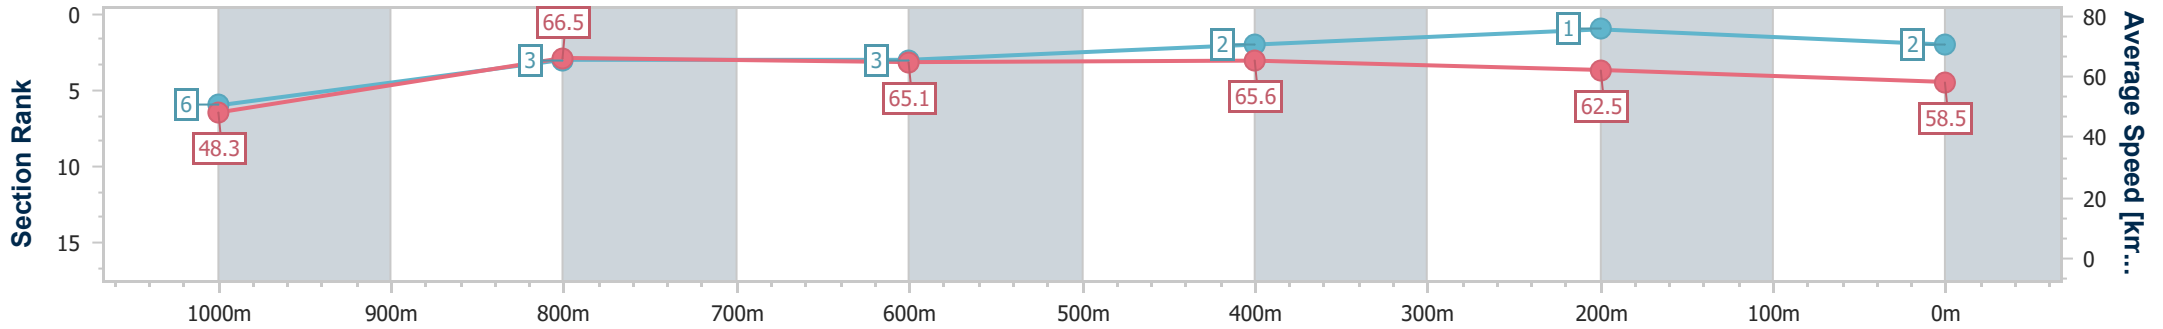

Horse/Jockey Name	Scrub Chain
Final Rank	2
Fastest Section Time (Section)	0:07.45 (Overall)
Top Speed [km/h] (Section)	68.6 (1000m)
Race State	Finished

Rockhampton QLD Professional
Race 4: RED LION HOTEL QTIS Two-Year-Old Maiden Handicap - 1100m

30 June 2024 - 12:46

Track Rating: Heavy 8, Weather: Overcast, Rail Position: +0.5m

Section	Overall	1000m	800m	600m	400m	200m
Section Times	1:04.29 [2] (0:07.45)	0:56.84 [6] (0:10.75)	0:46.09 [3] (0:11.25)	0:34.84 [3] (0:10.99)	0:23.85 [2] (0:11.55)	0:12.30 [1] (0:12.30)
Average Speed [km/h]	48.3	66.5	65.1	65.6	62.5	58.5
Top Speed [km/h]	65.0	68.6	66.2	67.0	65.4	61.4
Avg. Dist. to Rail [m]	2.0	1.0	2.2	3.5	3.5	2.9
Avg. Stride Freq. [Hz]	2.3	2.5	2.5	2.4	2.4	2.3
Avg. Stride Length [m]	5.4	7.4	7.3	7.5	7.3	7.0

- [ ] Ranking at each section and finish
- -.-.- No data available at this section
- NA No data available