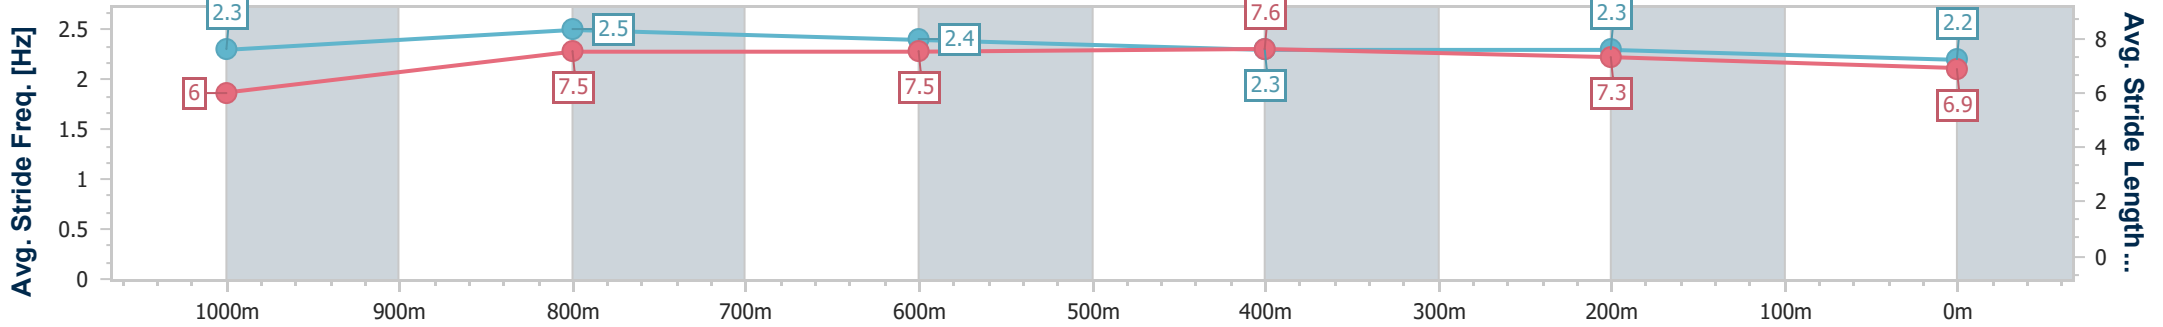

Horse/Jockey Name	Catmiss
Final Rank	7
Fastest Section Time (Section)	0:07.02 (Overall)
Top Speed [km/h] (Section)	68.2 (1000m)
Race State	Finished

Rockhampton QLD Professional
Race 4: RED LION HOTEL QTIS Two-Year-Old Maiden Handicap - 1100m

30 June 2024 - 12:46

Track Rating: Heavy 8, Weather: Overcast, Rail Position: +0.5m

Section	Overall	1000m	800m	600m	400m	200m
Section Times	1:05.45 [7] (0:07.02)	0:58.43 [1] (0:10.77)	0:47.66 [1] (0:11.32)	0:36.34 [1] (0:11.25)	0:25.09 [1] (0:11.74)	0:13.35 [2] (0:13.35)
Average Speed [km/h]	51.3	66.8	65.1	64.1	61.3	53.9
Top Speed [km/h]	64.7	68.2	67.5	65.7	63.3	58.6
Avg. Dist. to Rail [m]	9.0	0.8	2.9	2.6	2.5	2.6
Avg. Stride Freq. [Hz]	2.3	2.5	2.4	2.3	2.3	2.2
Avg. Stride Length [m]	6.0	7.5	7.5	7.6	7.3	6.9

- [ ] Ranking at each section and finish
- -.-.- No data available at this section
- NA No data available