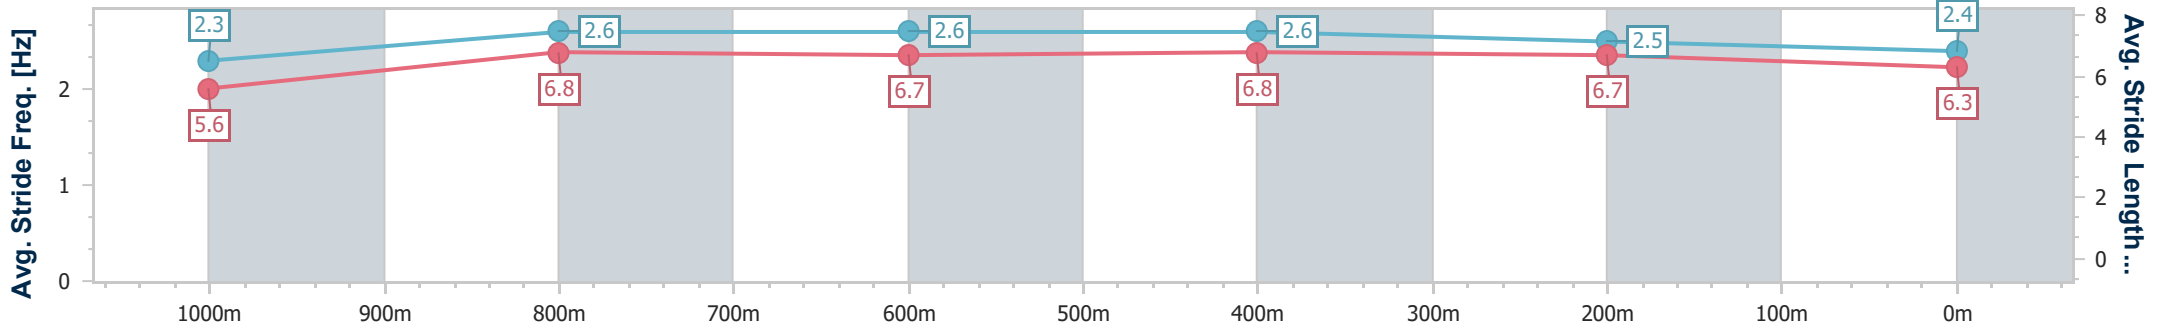

Horse/Jockey Name	Rivelly
Final Rank	10
Fastest Section Time (Section)	0:07.31 (Overall)
Top Speed [km/h] (Section)	66.6 (1000m)
Race State	Finished

Rockhampton QLD Professional
Race 4: RED LION HOTEL QTIS Two-Year-Old Maiden Handicap - 1100m

30 June 2024 - 12:46

Track Rating: Heavy 8, Weather: Overcast, Rail Position: +0.5m

Section	Overall	1000m	800m	600m	400m	200m
Section Times	1:06.23 [10] (0:07.31)	0:58.92 [4] (0:11.29)	0:47.63 [7] (0:11.89)	0:35.74 [7] (0:11.17)	0:24.57 [9] (0:11.62)	0:12.95 [8] (0:12.95)
Average Speed [km/h]	49.3	64.6	62.5	64.6	61.9	55.5
Top Speed [km/h]	61.8	66.6	65.1	66.0	64.1	59.8
Avg. Dist. to Rail [m]	7.8	3.0	3.8	4.7	4.8	4.1
Avg. Stride Freq. [Hz]	2.3	2.6	2.6	2.6	2.5	2.4
Avg. Stride Length [m]	5.6	6.8	6.7	6.8	6.7	6.3

- [ ] Ranking at each section and finish
- -.-.- No data available at this section
- NA No data available