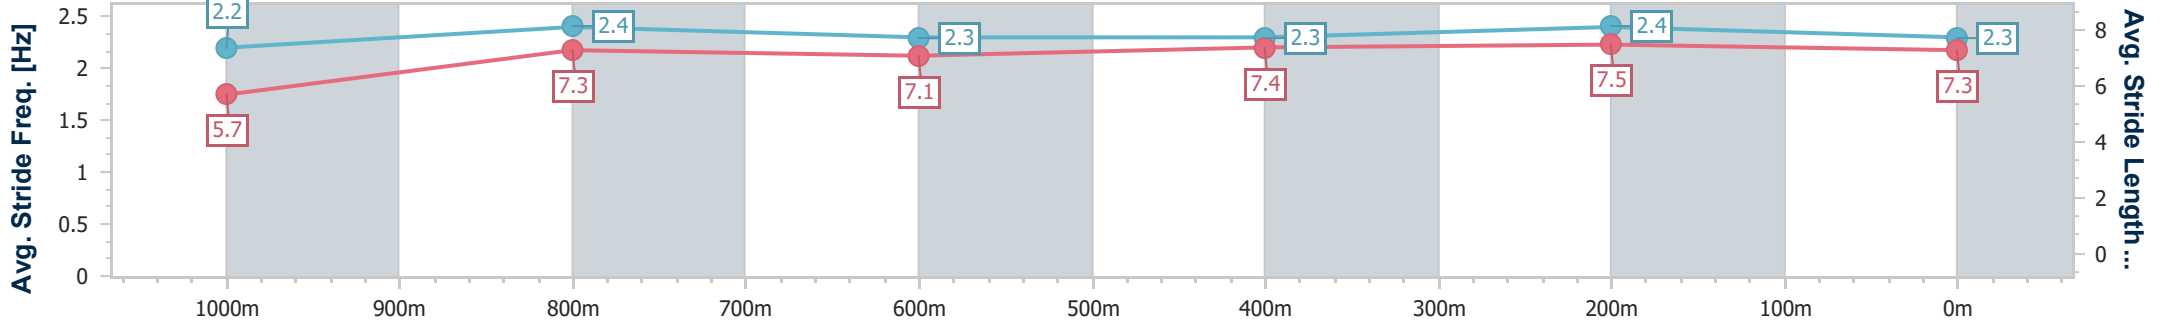

Horse/Jockey Name	Jungledeli
Final Rank	11
Fastest Section Time (Section)	0:07.53 (Overall)
Top Speed [km/h] (Section)	65.3 (400m)
Race State	Finished

Rockhampton QLD Professional
Race 4: RED LION HOTEL QTIS Two-Year-Old Maiden Handicap
- 1100m

30 June 2024 - 12:46

Track Rating: Heavy 8, Weather: Overcast, Rail Position: +0.5m

Section	Overall	1000m	800m	600m	400m	200m
Section Times	1:06.38 [11] (0:07.53)	0:58.85 [11] (0:11.48)	0:47.37 [11] (0:12.40)	0:34.97 [12] (0:11.76)	0:23.21 [13] (0:11.26)	0:11.95 [13] (0:11.95)
Average Speed [km/h]	47.8	62.3	58.7	61.4	63.9	60.3
Top Speed [km/h]	62.5	65.0	60.9	63.7	65.3	63.3
Avg. Dist. to Rail [m]	2.2	1.4	1.6	2.6	4.6	7.6
Avg. Stride Freq. [Hz]	2.2	2.4	2.3	2.3	2.4	2.3
Avg. Stride Length [m]	5.7	7.3	7.1	7.4	7.5	7.3

- [ ] Ranking at each section and finish
- -.-.- No data available at this section
- NA No data available