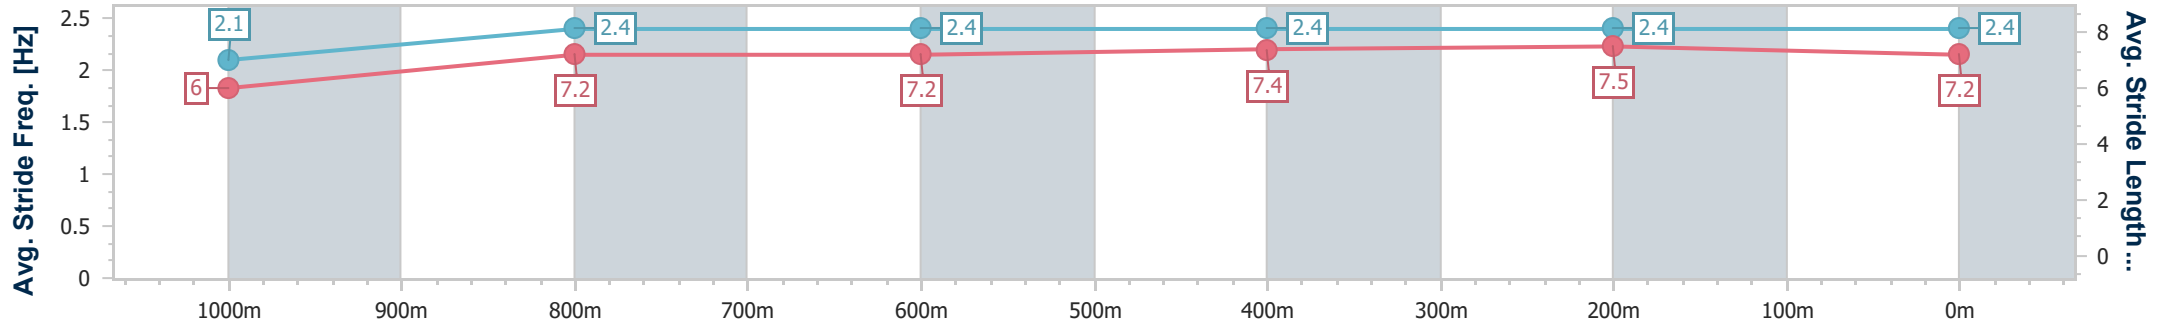

Horse/Jockey Name	The Publican
Final Rank	9
Fastest Section Time (Section)	0:07.61 (Overall)
Top Speed [km/h] (Section)	64.2 (400m)
Race State	Finished

Rockhampton QLD Professional
Race 4: RED LION HOTEL QTIS Two-Year-Old Maiden Handicap
- 1100m

30 June 2024 - 12:46

Track Rating: Heavy 8, Weather: Overcast, Rail Position: +0.5m

Section	Overall	1000m	800m	600m	400m	200m
Section Times	1:06.00 [9] (0:07.61)	0:58.39 [12] (0:11.69)	0:46.70 [13] (0:12.12)	0:34.58 [13] (0:11.37)	0:23.21 [12] (0:11.36)	0:11.85 [12] (0:11.85)
Average Speed [km/h]	47.3	62.3	60.9	63.4	63.5	60.7
Top Speed [km/h]	60.8	63.7	62.4	64.2	64.2	62.7
Avg. Dist. to Rail [m]	8.6	2.7	3.1	5.0	5.8	8.9
Avg. Stride Freq. [Hz]	2.1	2.4	2.4	2.4	2.4	2.4
Avg. Stride Length [m]	6.0	7.2	7.2	7.4	7.5	7.2

- [ ] Ranking at each section and finish
- -.-.- No data available at this section
- NA No data available