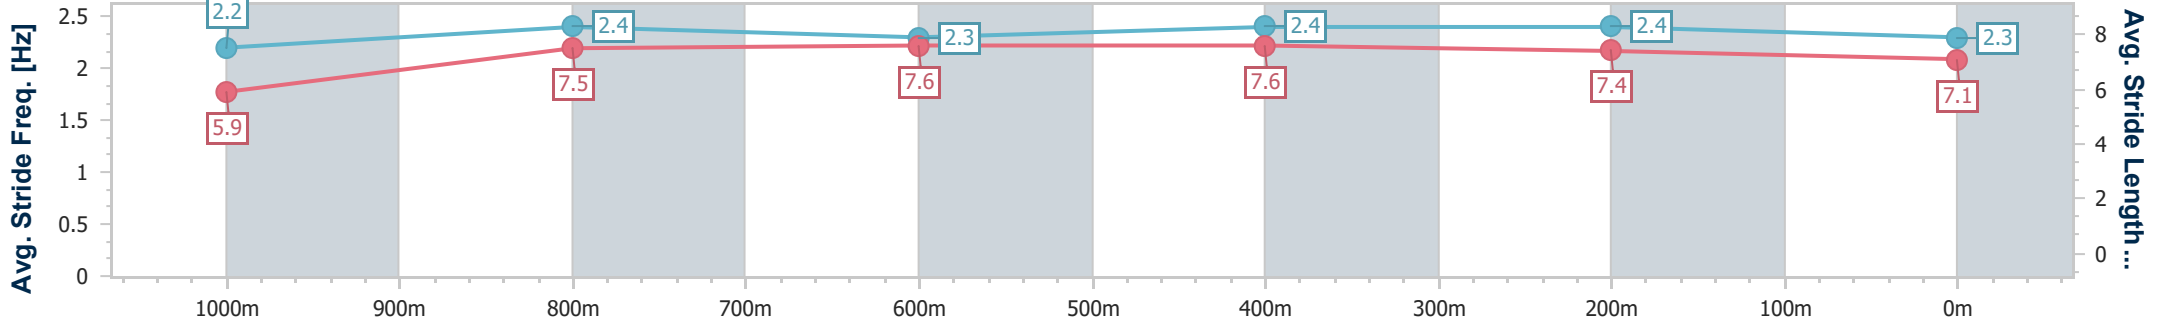

Horse/Jockey Name	Fabulous Hoffa
Final Rank	8
Fastest Section Time (Section)	0:07.52 (Overall)
Top Speed [km/h] (Section)	65.8 (600m)
Race State	Finished

Rockhampton QLD Professional
Race 4: RED LION HOTEL QTIS Two-Year-Old Maiden Handicap - 1100m

30 June 2024 - 12:46

Track Rating: Heavy 8, Weather: Overcast, Rail Position: +0.5m

Section	Overall	1000m	800m	600m	400m	200m
Section Times	1:05.81 [8] (0:07.52)	0:58.29 [10] (0:11.42)	0:46.87 [10] (0:11.78)	0:35.09 [10] (0:11.14)	0:23.95 [10] (0:11.49)	0:12.46 [10] (0:12.46)
Average Speed [km/h]	48.1	64.0	62.9	64.7	62.8	57.7
Top Speed [km/h]	63.1	65.6	64.1	65.8	64.7	60.9
Avg. Dist. to Rail [m]	10.4	3.9	3.3	5.4	7.5	8.5
Avg. Stride Freq. [Hz]	2.2	2.4	2.3	2.4	2.4	2.3
Avg. Stride Length [m]	5.9	7.5	7.6	7.6	7.4	7.1

- [ ] Ranking at each section and finish
- -.-.- No data available at this section
- NA No data available