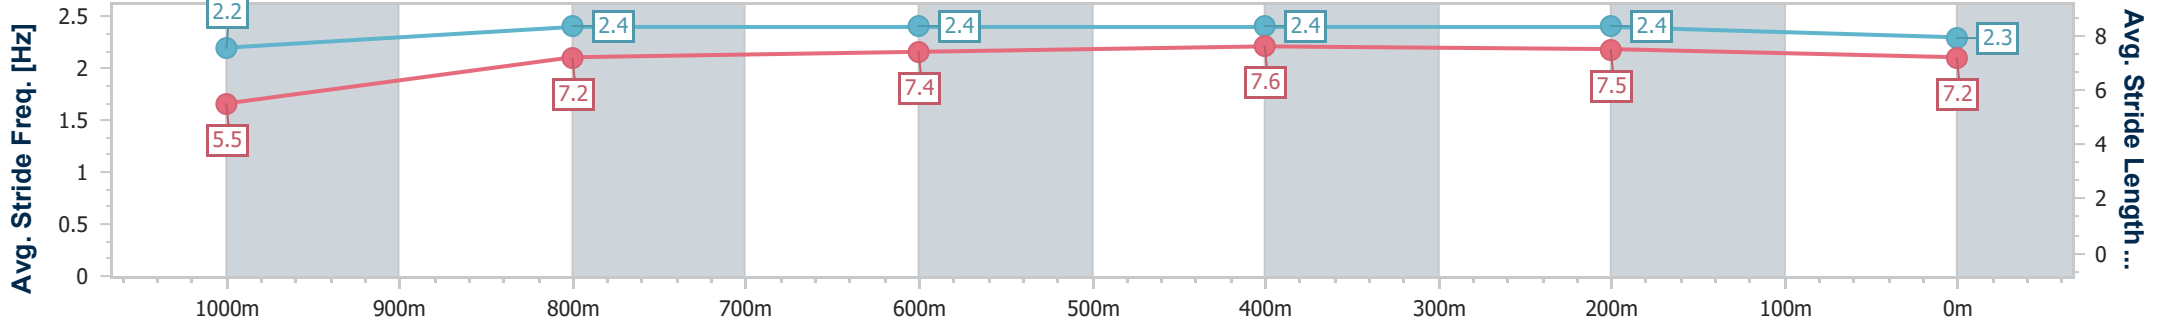

Horse/Jockey Name	Blue Kentucky Girl
Final Rank	5
Fastest Section Time (Section)	0:07.72 (Overall)
Top Speed [km/h] (Section)	67.7 (600m)
Race State	Finished

Rockhampton QLD Professional
Race 4: RED LION HOTEL QTIS Two-Year-Old Maiden Handicap
- 1100m

30 June 2024 - 12:46

Track Rating: Heavy 8, Weather: Overcast, Rail Position: +0.5m

Section	Overall	1000m	800m	600m	400m	200m
Section Times	1:04.91 [5] (0:07.72)	0:57.19 [13] (0:11.49)	0:45.70 [12] (0:11.56)	0:34.14 [11] (0:10.84)	0:23.30 [8] (0:11.25)	0:12.05 [7] (0:12.05)
Average Speed [km/h]	46.7	62.6	63.6	66.6	64.0	59.7
Top Speed [km/h]	62.5	66.1	64.3	67.7	66.7	62.2
Avg. Dist. to Rail [m]	5.0	0.8	2.6	3.2	2.7	3.3
Avg. Stride Freq. [Hz]	2.2	2.4	2.4	2.4	2.4	2.3
Avg. Stride Length [m]	5.5	7.2	7.4	7.6	7.5	7.2

- [ ] Ranking at each section and finish
- -.-.- No data available at this section
- NA No data available