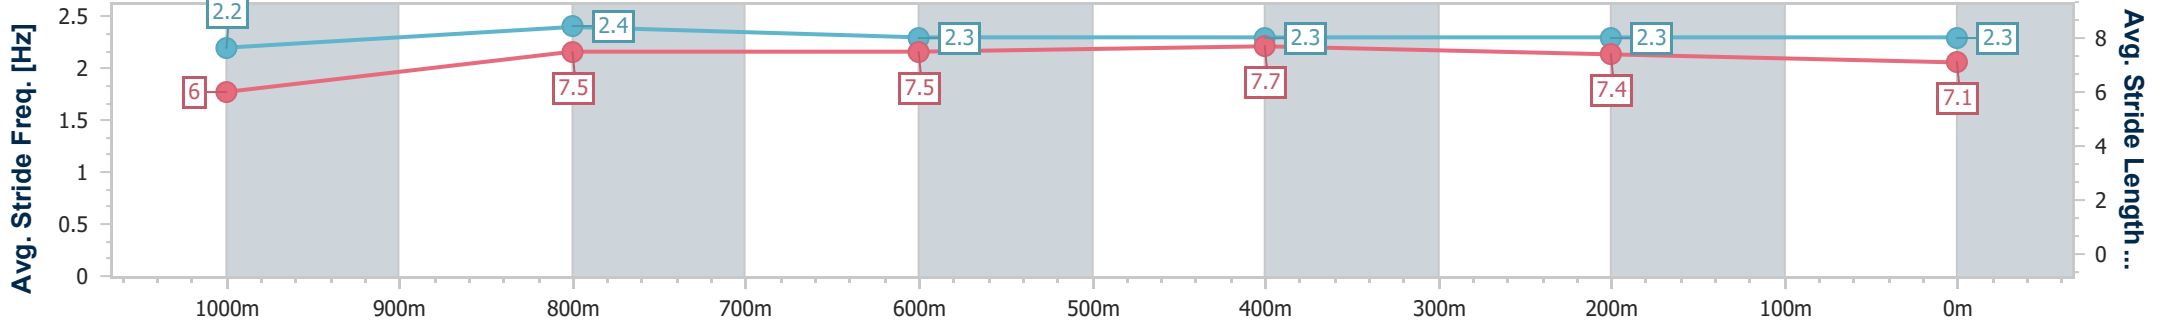

Horse/Jockey Name	Offango
Final Rank	4
Fastest Section Time (Section)	0:07.16 (Overall)
Top Speed [km/h] (Section)	68.9 (1000m)
Race State	Finished

Rockhampton QLD Professional
Race 4: RED LION HOTEL QTIS Two-Year-Old Maiden Handicap - 1100m

30 June 2024 - 12:46

Track Rating: Heavy 8, Weather: Overcast, Rail Position: +0.5m

Section	Overall	1000m	800m	600m	400m	200m
Section Times	1:04.80 [4] (0:07.16)	0:57.64 [2] (0:11.07)	0:46.57 [4] (0:11.60)	0:34.97 [4] (0:11.07)	0:23.90 [4] (0:11.56)	0:12.34 [6] (0:12.34)
Average Speed [km/h]	50.4	66.0	63.9	65.1	62.3	58.4
Top Speed [km/h]	65.4	68.9	65.1	66.4	65.1	61.5
Avg. Dist. to Rail [m]	12.6	3.5	3.6	4.5	6.1	7.0
Avg. Stride Freq. [Hz]	2.2	2.4	2.3	2.3	2.3	2.3
Avg. Stride Length [m]	6.0	7.5	7.5	7.7	7.4	7.1

- [ ] Ranking at each section and finish
- -.-.- No data available at this section
- NA No data available