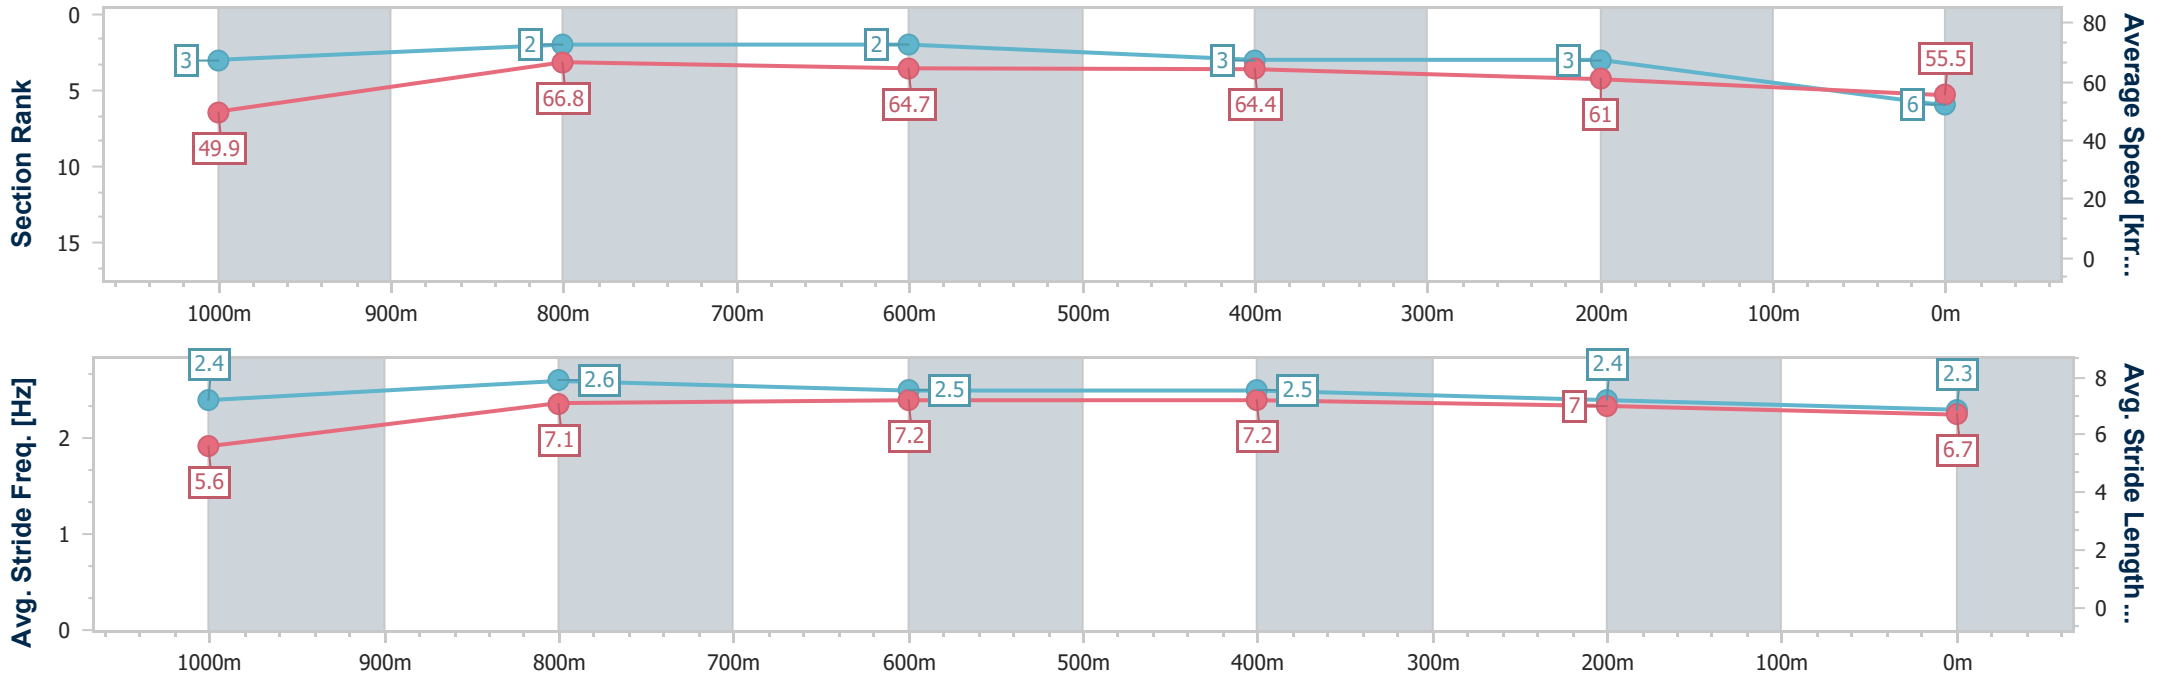

Horse/Jockey Name	Little Pinker
Final Rank	6
Fastest Section Time (Section)	0:07.21 (Overall)
Top Speed [km/h] (Section)	70.2 (1000m)
Race State	Finished

Rockhampton QLD Professional
Race 4: RED LION HOTEL QTIS Two-Year-Old Maiden Handicap
- 1100m

30 June 2024 - 12:46

Track Rating: Heavy 8, Weather: Overcast, Rail Position: +0.5m

Section	Overall	1000m	800m	600m	400m	200m
Section Times	1:05.26 [6] (0:07.21)	0:58.05 [3] (0:10.79)	0:47.26 [2] (0:11.27)	0:35.99 [2] (0:11.20)	0:24.79 [3] (0:11.81)	0:12.98 [3] (0:12.98)
Average Speed [km/h]	49.9	66.8	64.7	64.4	61.0	55.5
Top Speed [km/h]	65.6	70.2	65.5	64.9	64.1	58.7
Avg. Dist. to Rail [m]	11.0	1.6	1.6	2.7	3.5	3.9
Avg. Stride Freq. [Hz]	2.4	2.6	2.5	2.5	2.4	2.3
Avg. Stride Length [m]	5.6	7.1	7.2	7.2	7.0	6.7

- [ ] Ranking at each section and finish
- -.-.- No data available at this section
- NA No data available