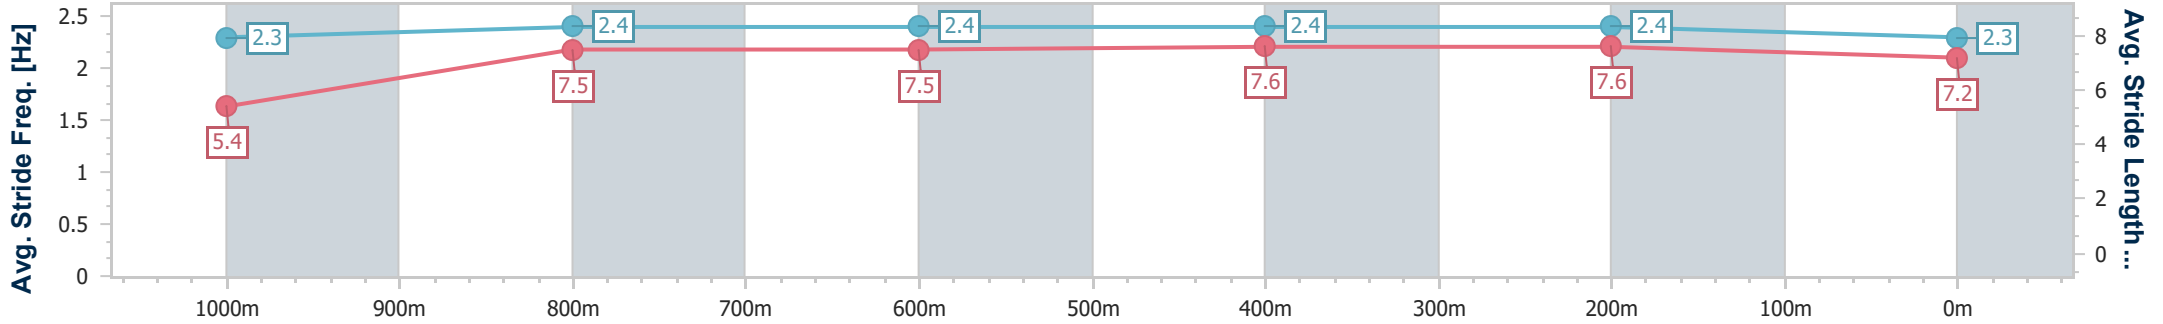

Horse/Jockey Name	Ask Me Mate
Final Rank	1
Fastest Section Time (Section)	0:07.50 (Overall)
Top Speed [km/h] (Section)	68.7 (400m)
Race State	Finished

Rockhampton QLD Professional
Race 4: RED LION HOTEL QTIS Two-Year-Old Maiden Handicap - 1100m

30 June 2024 - 12:46

Track Rating: Heavy 8, Weather: Overcast, Rail Position: +0.5m

Section	Overall	1000m	800m	600m	400m	200m
Section Times	1:04.21 [1] (0:07.50)	0:56.71 [8] (0:11.41)	0:45.30 [9] (0:11.61)	0:33.69 [8] (0:10.79)	0:22.90 [6] (0:10.98)	0:11.92 [4] (0:11.92)
Average Speed [km/h]	48.1	63.7	63.6	66.9	65.5	60.4
Top Speed [km/h]	61.2	65.3	65.4	68.5	68.7	62.5
Avg. Dist. to Rail [m]	6.5	1.8	3.2	4.0	3.2	4.1
Avg. Stride Freq. [Hz]	2.3	2.4	2.4	2.4	2.4	2.3
Avg. Stride Length [m]	5.4	7.5	7.5	7.6	7.6	7.2

- [ ] Ranking at each section and finish
- -.-.- No data available at this section
- NA No data available