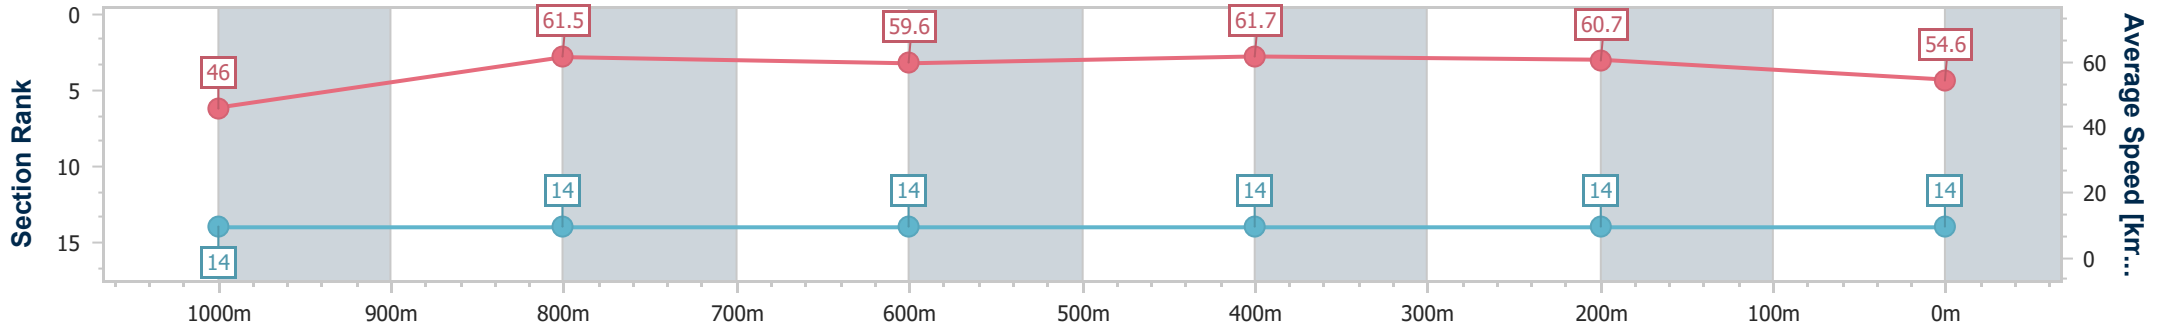

Horse/Jockey Name	Fashions Galore
Final Rank	14
Fastest Section Time (Section)	0:07.83 (Overall)
Top Speed [km/h] (Section)	63.4 (1000m)
Race State	Finished

Rockhampton QLD Professional
Race 4: RED LION HOTEL QTIS Two-Year-Old Maiden Handicap
- 1100m

30 June 2024 - 12:46

Track Rating: Heavy 8, Weather: Overcast, Rail Position: +0.5m

Section	Overall	1000m	800m	600m	400m	200m
Section Times	1:08.47 [14] (0:07.83)	1:00.64 [14] (0:11.67)	0:48.97 [14] (0:12.23)	0:36.74 [14] (0:11.67)	0:25.07 [14] (0:11.87)	0:13.20 [14] (0:13.20)
Average Speed [km/h]	46.0	61.5	59.6	61.7	60.7	54.6
Top Speed [km/h]	61.4	63.4	60.3	62.5	61.9	59.0
Avg. Dist. to Rail [m]	3.0	1.4	1.6	2.8	5.0	5.7
Avg. Stride Freq. [Hz]	2.3	2.4	2.4	2.4	2.3	2.2
Avg. Stride Length [m]	5.3	7.0	7.0	7.3	7.2	6.9

- [ ] Ranking at each section and finish
- -.-.- No data available at this section
- NA No data available