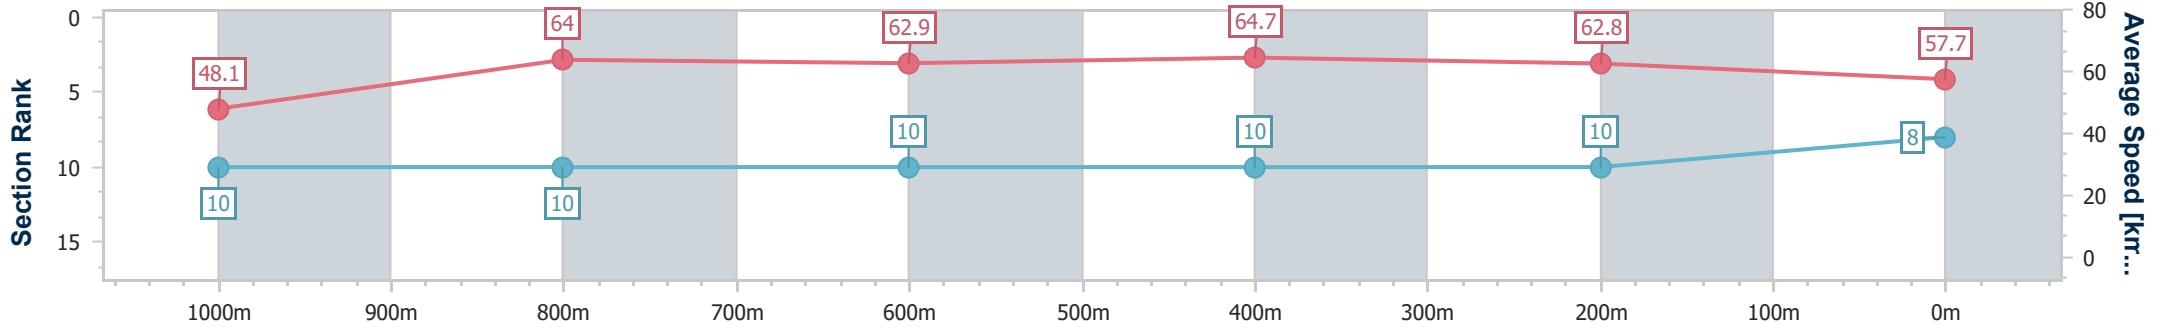

Horse/Jockey Name	Fabulous Hoffa
Final Rank	8
Fastest Section Time (Section)	0:07.52 (Overall)
Top Speed [km/h] (Section)	65.8 (600m)
Race State	Finished

Rockhampton QLD Professional
Race 4: RED LION HOTEL QTIS Two-Year-Old Maiden Handicap - 1100m

30 June 2024 - 12:46

Track Rating: Heavy 8, Weather: Overcast, Rail Position: +0.5m

Section	Overall	1000m	800m	600m	400m	200m
Section Times	1:05.81 [8] (0:07.52)	0:58.29 [10] (0:11.42)	0:46.87 [10] (0:11.78)	0:35.09 [10] (0:11.14)	0:23.95 [10] (0:11.49)	0:12.46 [10] (0:12.46)
Average Speed [km/h]	48.1	64.0	62.9	64.7	62.8	57.7
Top Speed [km/h]	63.1	65.6	64.1	65.8	64.7	60.9
Avg. Dist. to Rail [m]	10.4	3.9	3.3	5.4	7.5	8.5
Avg. Stride Freq. [Hz]	2.2	2.4	2.3	2.4	2.4	2.3
Avg. Stride Length [m]	5.9	7.5	7.6	7.6	7.4	7.1

- [ ] Ranking at each section and finish
- -.-.- No data available at this section
- NA No data available