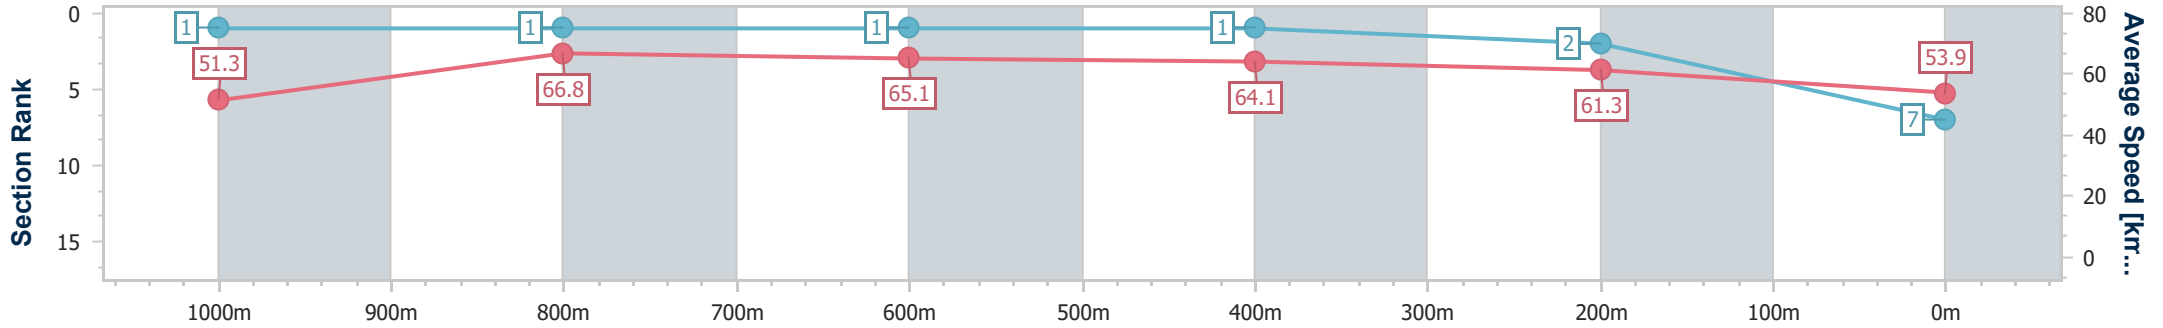

Horse/Jockey Name	Catmiss
Final Rank	7
Fastest Section Time (Section)	0:07.02 (Overall)
Top Speed [km/h] (Section)	68.2 (1000m)
Race State	Finished

Rockhampton QLD Professional
Race 4: RED LION HOTEL QTIS Two-Year-Old Maiden Handicap - 1100m

30 June 2024 - 12:46

Track Rating: Heavy 8, Weather: Overcast, Rail Position: +0.5m

Section	Overall	1000m	800m	600m	400m	200m
Section Times	1:05.45 [7] (0:07.02)	0:58.43 [1] (0:10.77)	0:47.66 [1] (0:11.32)	0:36.34 [1] (0:11.25)	0:25.09 [1] (0:11.74)	0:13.35 [2] (0:13.35)
Average Speed [km/h]	51.3	66.8	65.1	64.1	61.3	53.9
Top Speed [km/h]	64.7	68.2	67.5	65.7	63.3	58.6
Avg. Dist. to Rail [m]	9.0	0.8	2.9	2.6	2.5	2.6
Avg. Stride Freq. [Hz]	2.3	2.5	2.4	2.3	2.3	2.2
Avg. Stride Length [m]	6.0	7.5	7.5	7.6	7.3	6.9

- [ ] Ranking at each section and finish
- -.-.- No data available at this section
- NA No data available