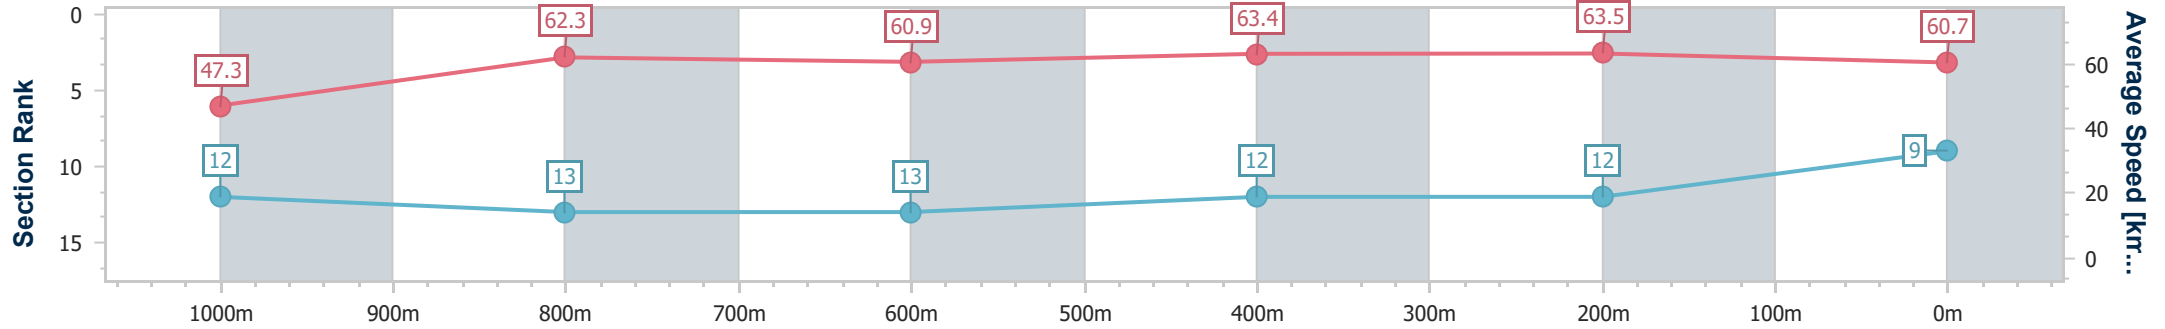

Horse/Jockey Name	The Publican
Final Rank	9
Fastest Section Time (Section)	0:07.61 (Overall)
Top Speed [km/h] (Section)	64.2 (400m)
Race State	Finished

Rockhampton QLD Professional
Race 4: RED LION HOTEL QTIS Two-Year-Old Maiden Handicap
- 1100m

30 June 2024 - 12:46

Track Rating: Heavy 8, Weather: Overcast, Rail Position: +0.5m

Section	Overall	1000m	800m	600m	400m	200m
Section Times	1:06.00 [9] (0:07.61)	0:58.39 [12] (0:11.69)	0:46.70 [13] (0:12.12)	0:34.58 [13] (0:11.37)	0:23.21 [12] (0:11.36)	0:11.85 [12] (0:11.85)
Average Speed [km/h]	47.3	62.3	60.9	63.4	63.5	60.7
Top Speed [km/h]	60.8	63.7	62.4	64.2	64.2	62.7
Avg. Dist. to Rail [m]	8.6	2.7	3.1	5.0	5.8	8.9
Avg. Stride Freq. [Hz]	2.1	2.4	2.4	2.4	2.4	2.4
Avg. Stride Length [m]	6.0	7.2	7.2	7.4	7.5	7.2

- [ ] Ranking at each section and finish
- -.-.- No data available at this section
- NA No data available