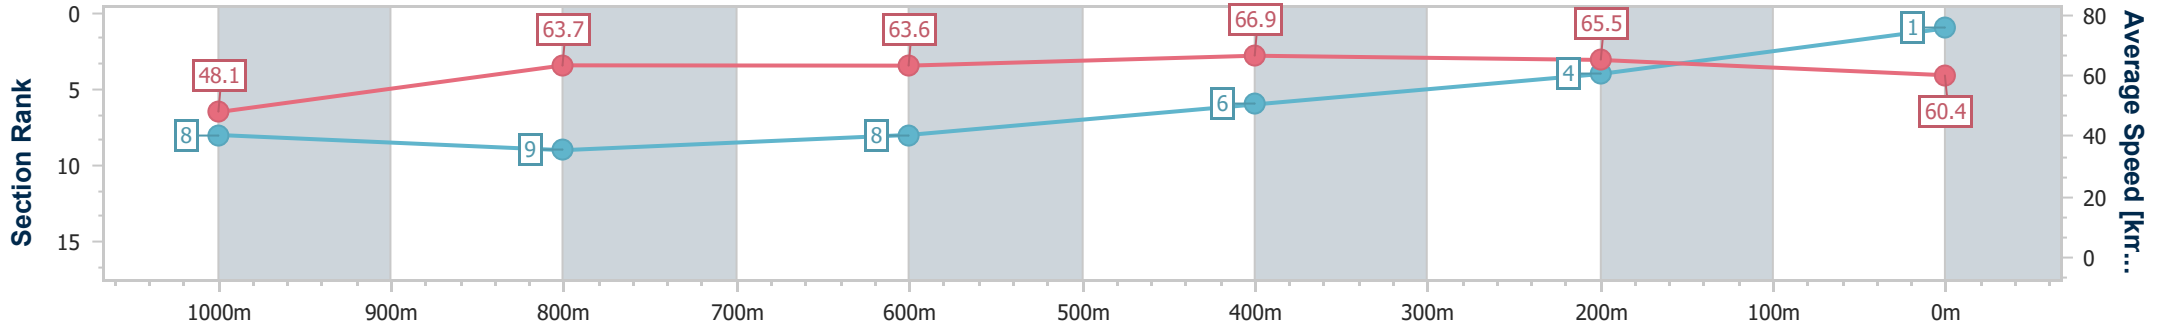

Horse/Jockey Name	Ask Me Mate
Final Rank	1
Fastest Section Time (Section)	0:07.50 (Overall)
Top Speed [km/h] (Section)	68.7 (400m)
Race State	Finished

Rockhampton QLD Professional
Race 4: RED LION HOTEL QTIS Two-Year-Old Maiden Handicap - 1100m

30 June 2024 - 12:46

Track Rating: Heavy 8, Weather: Overcast, Rail Position: +0.5m

Section	Overall	1000m	800m	600m	400m	200m
Section Times	1:04.21 [1] (0:07.50)	0:56.71 [8] (0:11.41)	0:45.30 [9] (0:11.61)	0:33.69 [8] (0:10.79)	0:22.90 [6] (0:10.98)	0:11.92 [4] (0:11.92)
Average Speed [km/h]	48.1	63.7	63.6	66.9	65.5	60.4
Top Speed [km/h]	61.2	65.3	65.4	68.5	68.7	62.5
Avg. Dist. to Rail [m]	6.5	1.8	3.2	4.0	3.2	4.1
Avg. Stride Freq. [Hz]	2.3	2.4	2.4	2.4	2.4	2.3
Avg. Stride Length [m]	5.4	7.5	7.5	7.6	7.6	7.2

- [ ] Ranking at each section and finish
- -.-.- No data available at this section
- NA No data available