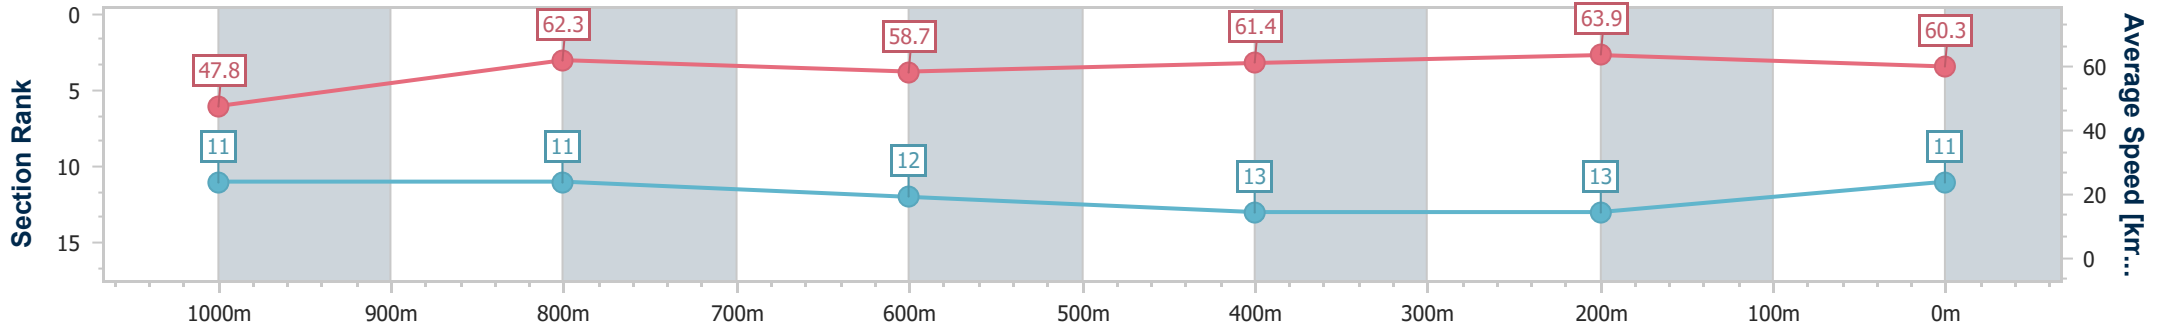

Horse/Jockey Name	Jungledeli
Final Rank	11
Fastest Section Time (Section)	0:07.53 (Overall)
Top Speed [km/h] (Section)	65.3 (400m)
Race State	Finished

Rockhampton QLD Professional
Race 4: RED LION HOTEL QTIS Two-Year-Old Maiden Handicap
- 1100m

30 June 2024 - 12:46

Track Rating: Heavy 8, Weather: Overcast, Rail Position: +0.5m

Section	Overall	1000m	800m	600m	400m	200m
Section Times	1:06.38 [11] (0:07.53)	0:58.85 [11] (0:11.48)	0:47.37 [11] (0:12.40)	0:34.97 [12] (0:11.76)	0:23.21 [13] (0:11.26)	0:11.95 [13] (0:11.95)
Average Speed [km/h]	47.8	62.3	58.7	61.4	63.9	60.3
Top Speed [km/h]	62.5	65.0	60.9	63.7	65.3	63.3
Avg. Dist. to Rail [m]	2.2	1.4	1.6	2.6	4.6	7.6
Avg. Stride Freq. [Hz]	2.2	2.4	2.3	2.3	2.4	2.3
Avg. Stride Length [m]	5.7	7.3	7.1	7.4	7.5	7.3

- [ ] Ranking at each section and finish
- -.-.- No data available at this section
- NA No data available