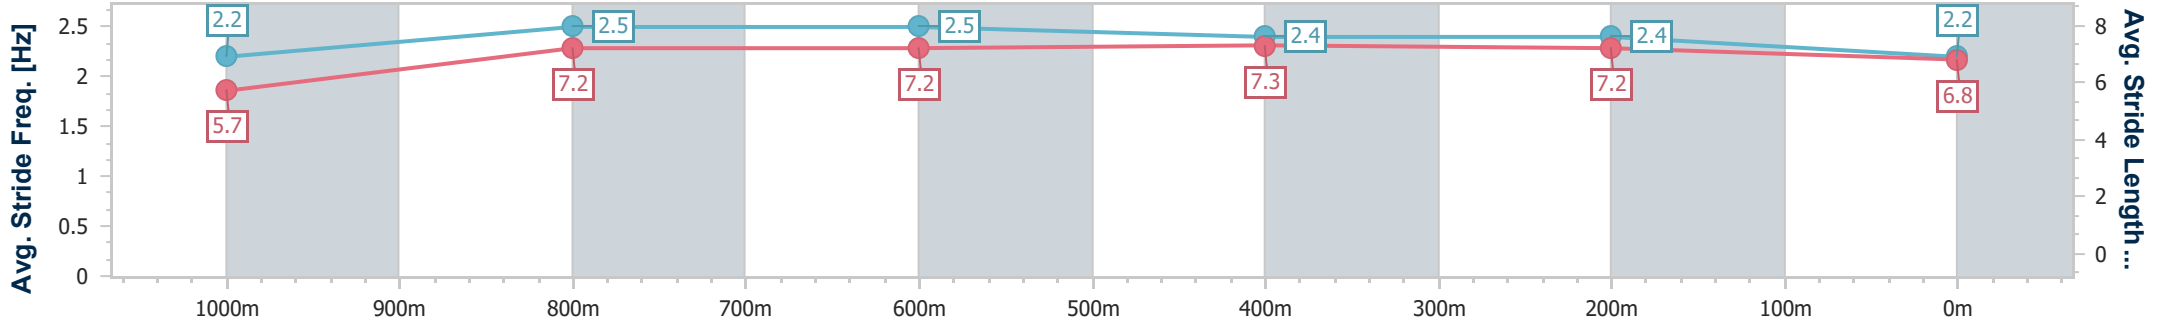

Horse/Jockey Name	Teleki
Final Rank	12
Fastest Section Time (Section)	0:07.41 (Overall)
Top Speed [km/h] (Section)	66.5 (1000m)
Race State	Finished

Rockhampton QLD Professional
Race 4: RED LION HOTEL QTIS Two-Year-Old Maiden Handicap
- 1100m

30 June 2024 - 12:46

Track Rating: Heavy 8, Weather: Overcast, Rail Position: +0.5m

Section	Overall	1000m	800m	600m	400m	200m
Section Times	1:06.64 [12] (0:07.41)	0:59.23 [5] (0:11.03)	0:48.20 [6] (0:11.48)	0:36.72 [5] (0:11.47)	0:25.25 [7] (0:11.92)	0:13.33 [9] (0:13.33)
Average Speed [km/h]	48.7	65.2	63.4	62.9	60.5	54.1
Top Speed [km/h]	62.7	66.5	64.6	64.1	63.1	58.6
Avg. Dist. to Rail [m]	3.9	0.6	1.6	4.0	3.4	3.5
Avg. Stride Freq. [Hz]	2.2	2.5	2.5	2.4	2.4	2.2
Avg. Stride Length [m]	5.7	7.2	7.2	7.3	7.2	6.8

- [ ] Ranking at each section and finish
- -.-.- No data available at this section
- NA No data available