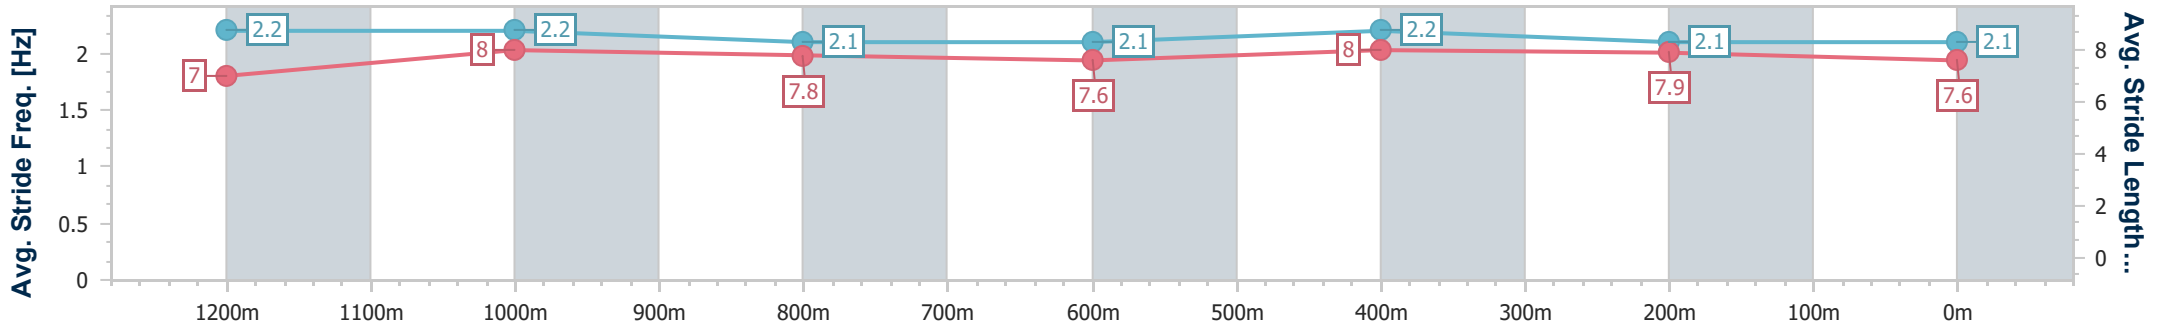

- [ ] Ranking at each section and finish
- .-.- No data available at this section
- NA No data available

Horse/Jockey Name	Dawson Drover
Final Rank	7
Fastest Section Time (Section)	0:11.16 (1200m)
Top Speed [km/h] (Section)	65.0 (1200m)
Race State	Finished

Rockhampton QLD Professional  
 Race 2: ROCKY SIGHT AND SOUND Maiden Handicap - 1400m  
 30 June 2024 - 11:31  
 Track Rating: Heavy 8, Weather: Overcast, Rail Position: +0.5m

Section	Overall	1200m	1000m	800m	600m	400m	200m
Section Times	1:24.89 [7] (0:13.43)	1:11.46 [7] (0:11.16)	1:00.30 [7] (0:11.88)	0:48.42 [6] (0:12.41)	0:36.01 [7] (0:11.64)	0:24.37 [10] (0:11.82)	0:12.55 [9] (0:12.55)
Average Speed [km/h]	53.6	64.4	60.2	58.2	61.9	60.8	57.4
Top Speed [km/h]	64.5	65.0	63.8	59.6	63.0	62.4	59.6
Avg. Dist. to Rail [m]	1.2	1.6	1.2	0.6	0.8	2.4	4.7
Avg. Stride Freq. [Hz]	2.2	2.2	2.1	2.1	2.2	2.1	2.1
Avg. Stride Length [m]	7.0	8.0	7.8	7.6	8.0	7.9	7.6