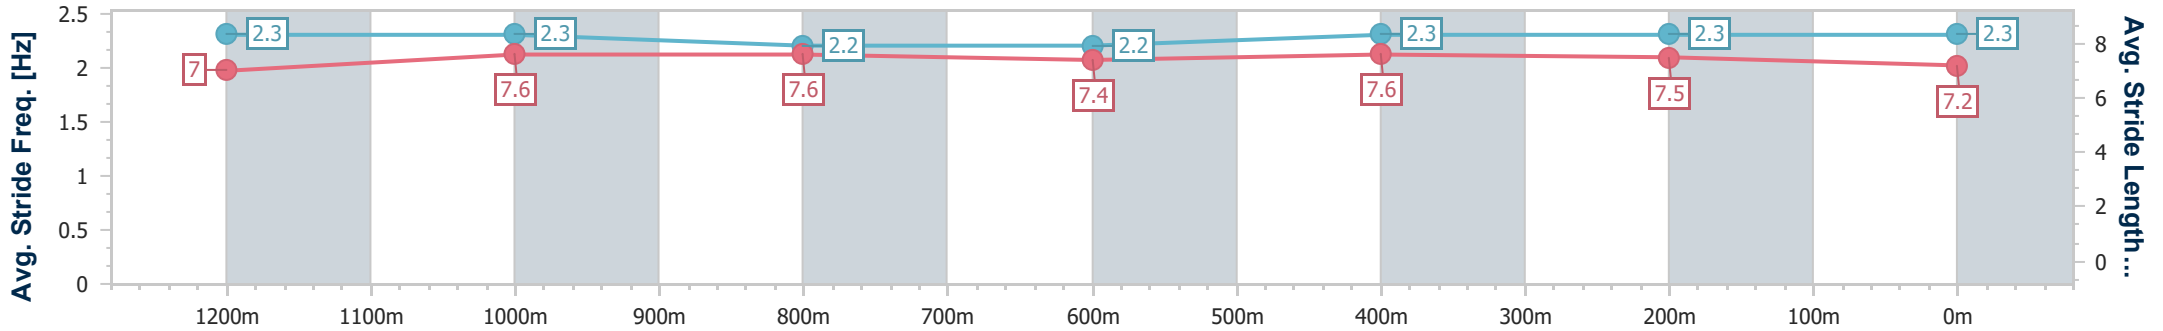

Horse/Jockey Name	City Playboy
Final Rank	1
Fastest Section Time (Section)	0:11.21 (1200m)
Top Speed [km/h] (Section)	67.1 (Overall)
Race State	Finished

Rockhampton QLD Professional
Race 2: ROCKY SIGHT AND SOUND Maiden Handicap - 1400m
30 June 2024 - 11:31
Track Rating: Heavy 8, Weather: Overcast, Rail Position: +0.5m

Section	Overall	1200m	1000m	800m	600m	400m	200m
Section Times	1:23.57 [1] (0:12.85)	1:10.72 [2] (0:11.21)	0:59.51 [2] (0:12.00)	0:47.51 [2] (0:12.32)	0:35.19 [1] (0:11.44)	0:23.75 [1] (0:11.47)	0:12.28 [1] (0:12.28)
Average Speed [km/h]	56.1	64.3	60.0	59.1	63.1	62.7	58.7
Top Speed [km/h]	67.1	67.0	61.9	60.9	64.9	64.9	61.9
Avg. Dist. to Rail [m]	5.4	0.9	0.5	1.2	1.4	2.5	2.9
Avg. Stride Freq. [Hz]	2.3	2.3	2.2	2.2	2.3	2.3	2.3
Avg. Stride Length [m]	7.0	7.6	7.6	7.4	7.6	7.5	7.2

- [ ] Ranking at each section and finish
- -.-.- No data available at this section
- NA No data available