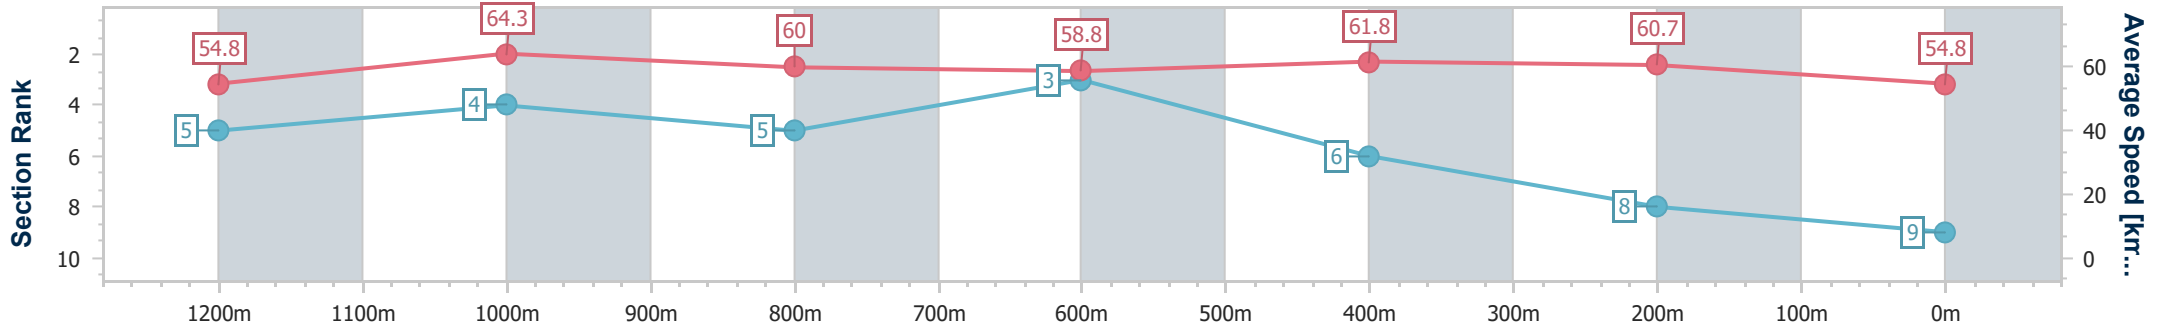

Rockhampton QLD Professional  
 Race 2: ROCKY SIGHT AND SOUND Maiden Handicap - 1400m  
 30 June 2024 - 11:31  
 Track Rating: Heavy 8, Weather: Overcast, Rail Position: +0.5m

Section	Overall	1200m	1000m	800m	600m	400m	200m
Section Times	1:25.04 [8] (0:12.79)	1:12.25 [1] (0:11.15)	1:01.10 [1] (0:11.98)	0:49.12 [1] (0:12.48)	0:36.64 [2] (0:11.59)	0:25.05 [2] (0:11.75)	0:13.30 [4] (0:13.30)
Average Speed [km/h]	56.3	64.4	59.9	58.0	61.9	61.3	54.2
Top Speed [km/h]	65.2	65.6	62.7	59.5	64.0	63.6	58.4
Avg. Dist. to Rail [m]	1.5	0.8	0.5	0.7	0.9	0.8	1.5
Avg. Stride Freq. [Hz]	2.3	2.3	2.2	2.2	2.3	2.3	2.2
Avg. Stride Length [m]	7.1	7.7	7.6	7.5	7.5	7.4	7.0

- [ ] Ranking at each section and finish
- .-.- No data available at this section
- NA No data available

Horse/Jockey Name	Queenbeel
Final Rank	9
Fastest Section Time (Section)	0:11.18 (1200m)
Top Speed [km/h] (Section)	65.1 (1200m)
Race State	Finished

Rockhampton QLD Professional  
 Race 2: ROCKY SIGHT AND SOUND Maiden Handicap - 1400m  
 30 June 2024 - 11:31  
 Track Rating: Heavy 8, Weather: Overcast, Rail Position: +0.5m

Section	Overall	1200m	1000m	800m	600m	400m	200m
Section Times	1:25.25 [9] (0:13.14)	1:12.11 [5] (0:11.18)	1:00.93 [4] (0:11.92)	0:49.01 [5] (0:12.34)	0:36.67 [3] (0:11.67)	0:25.00 [6] (0:11.85)	0:13.15 [8] (0:13.15)
Average Speed [km/h]	54.8	64.3	60.0	58.8	61.8	60.7	54.8
Top Speed [km/h]	64.3	65.1	62.4	60.0	62.9	62.9	58.8
Avg. Dist. to Rail [m]	0.7	1.1	1.0	1.0	2.1	2.5	3.7
Avg. Stride Freq. [Hz]	2.3	2.4	2.4	2.3	2.4	2.4	2.3
Avg. Stride Length [m]	6.7	7.3	7.1	7.0	7.2	7.1	6.7