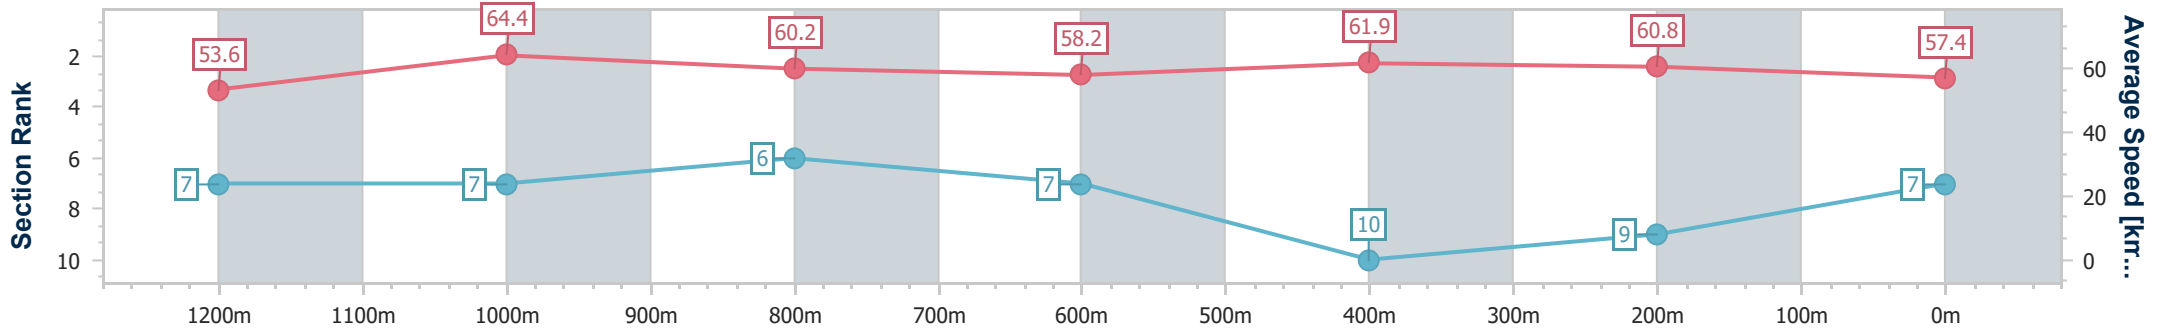

- [ ] Ranking at each section and finish
- .-.- No data available at this section
- NA No data available

Horse/Jockey Name	Dawson Drover
Final Rank	7
Fastest Section Time (Section)	0:11.16 (1200m)
Top Speed [km/h] (Section)	65.0 (1200m)
Race State	Finished

Rockhampton QLD Professional  
 Race 2: ROCKY SIGHT AND SOUND Maiden Handicap - 1400m  
 30 June 2024 - 11:31  
 Track Rating: Heavy 8, Weather: Overcast, Rail Position: +0.5m

Section	Overall	1200m	1000m	800m	600m	400m	200m
Section Times	1:24.89 [7] (0:13.43)	1:11.46 [7] (0:11.16)	1:00.30 [7] (0:11.88)	0:48.42 [6] (0:12.41)	0:36.01 [7] (0:11.64)	0:24.37 [10] (0:11.82)	0:12.55 [9] (0:12.55)
Average Speed [km/h]	53.6	64.4	60.2	58.2	61.9	60.8	57.4
Top Speed [km/h]	64.5	65.0	63.8	59.6	63.0	62.4	59.6
Avg. Dist. to Rail [m]	1.2	1.6	1.2	0.6	0.8	2.4	4.7
Avg. Stride Freq. [Hz]	2.2	2.2	2.1	2.1	2.2	2.1	2.1
Avg. Stride Length [m]	7.0	8.0	7.8	7.6	8.0	7.9	7.6