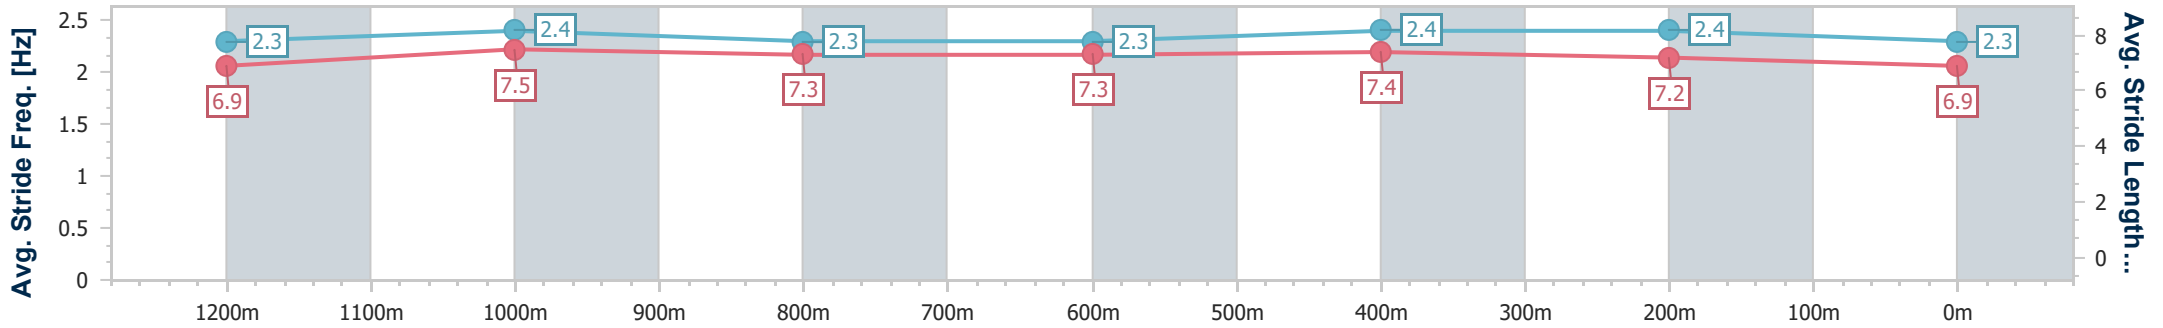

Horse/Jockey Name	Green Park
Final Rank	3
Fastest Section Time (Section)	0:11.27 (1200m)
Top Speed [km/h] (Section)	67.1 (1200m)
Race State	Finished

Rockhampton QLD Professional
Race 2: ROCKY SIGHT AND SOUND Maiden Handicap - 1400m
30 June 2024 - 11:31
Track Rating: Heavy 8, Weather: Overcast, Rail Position: +0.5m

Section	Overall	1200m	1000m	800m	600m	400m	200m
Section Times	1:24.07 [3] (0:13.10)	1:10.97 [4] (0:11.27)	0:59.70 [5] (0:11.85)	0:47.85 [4] (0:12.49)	0:35.36 [5] (0:11.46)	0:23.90 [4] (0:11.42)	0:12.48 [3] (0:12.48)
Average Speed [km/h]	55.0	63.9	61.4	59.2	62.9	63.1	57.8
Top Speed [km/h]	65.9	67.1	63.8	60.4	65.7	65.2	61.7
Avg. Dist. to Rail [m]	2.5	1.4	1.7	3.3	3.4	4.3	4.6
Avg. Stride Freq. [Hz]	2.3	2.4	2.3	2.3	2.4	2.4	2.3
Avg. Stride Length [m]	6.9	7.5	7.3	7.3	7.4	7.2	6.9

- [ ] Ranking at each section and finish
- -.-.- No data available at this section
- NA No data available