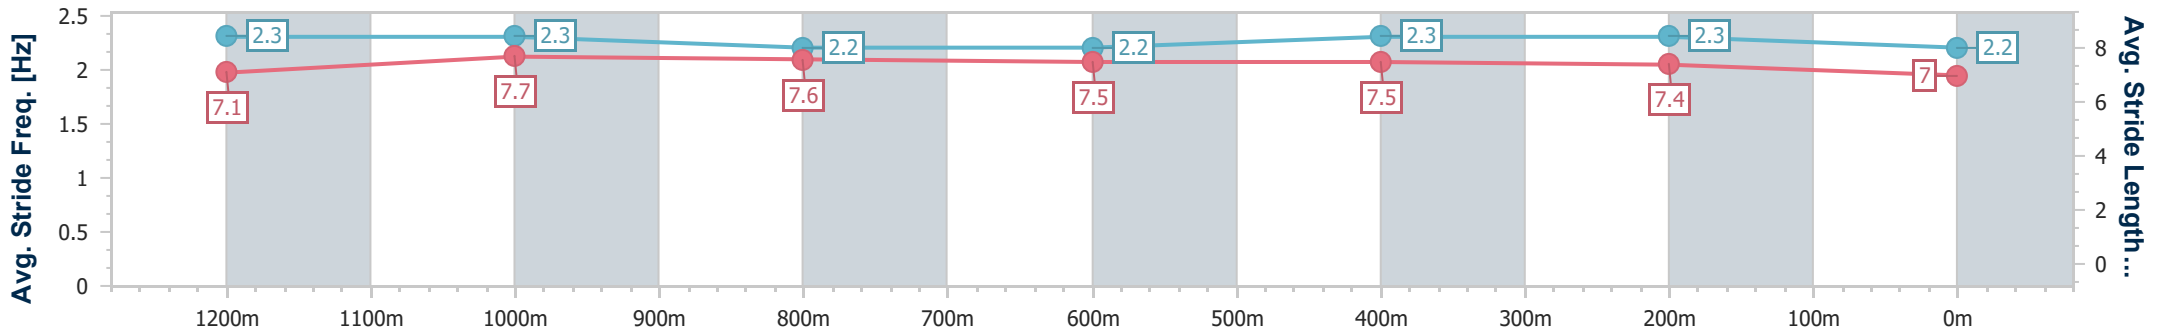

Rockhampton QLD Professional  
 Race 2: ROCKY SIGHT AND SOUND Maiden Handicap - 1400m  
 30 June 2024 - 11:31  
 Track Rating: Heavy 8, Weather: Overcast, Rail Position: +0.5m

Section	Overall	1200m	1000m	800m	600m	400m	200m
Section Times	1:24.89 [7] (0:13.43)	1:11.46 [7] (0:11.16)	1:00.30 [7] (0:11.88)	0:48.42 [6] (0:12.41)	0:36.01 [7] (0:11.64)	0:24.37 [10] (0:11.82)	0:12.55 [9] (0:12.55)
Average Speed [km/h]	53.6	64.4	60.2	58.2	61.9	60.8	57.4
Top Speed [km/h]	64.5	65.0	63.8	59.6	63.0	62.4	59.6
Avg. Dist. to Rail [m]	1.2	1.6	1.2	0.6	0.8	2.4	4.7
Avg. Stride Freq. [Hz]	2.2	2.2	2.1	2.1	2.2	2.1	2.1
Avg. Stride Length [m]	7.0	8.0	7.8	7.6	8.0	7.9	7.6

- [ ] Ranking at each section and finish
- .-.- No data available at this section
- NA No data available

Horse/Jockey Name	Klondike Strike
Final Rank	8
Fastest Section Time (Section)	0:11.15 (1200m)
Top Speed [km/h] (Section)	65.6 (1200m)
Race State	Finished

Rockhampton QLD Professional  
 Race 2: ROCKY SIGHT AND SOUND Maiden Handicap - 1400m  
 30 June 2024 - 11:31  
 Track Rating: Heavy 8, Weather: Overcast, Rail Position: +0.5m

Section	Overall	1200m	1000m	800m	600m	400m	200m
Section Times	1:25.04 [8] (0:12.79)	1:12.25 [1] (0:11.15)	1:01.10 [1] (0:11.98)	0:49.12 [1] (0:12.48)	0:36.64 [2] (0:11.59)	0:25.05 [2] (0:11.75)	0:13.30 [4] (0:13.30)
Average Speed [km/h]	56.3	64.4	59.9	58.0	61.9	61.3	54.2
Top Speed [km/h]	65.2	65.6	62.7	59.5	64.0	63.6	58.4
Avg. Dist. to Rail [m]	1.5	0.8	0.5	0.7	0.9	0.8	1.5
Avg. Stride Freq. [Hz]	2.3	2.3	2.2	2.2	2.3	2.3	2.2
Avg. Stride Length [m]	7.1	7.7	7.6	7.5	7.5	7.4	7.0