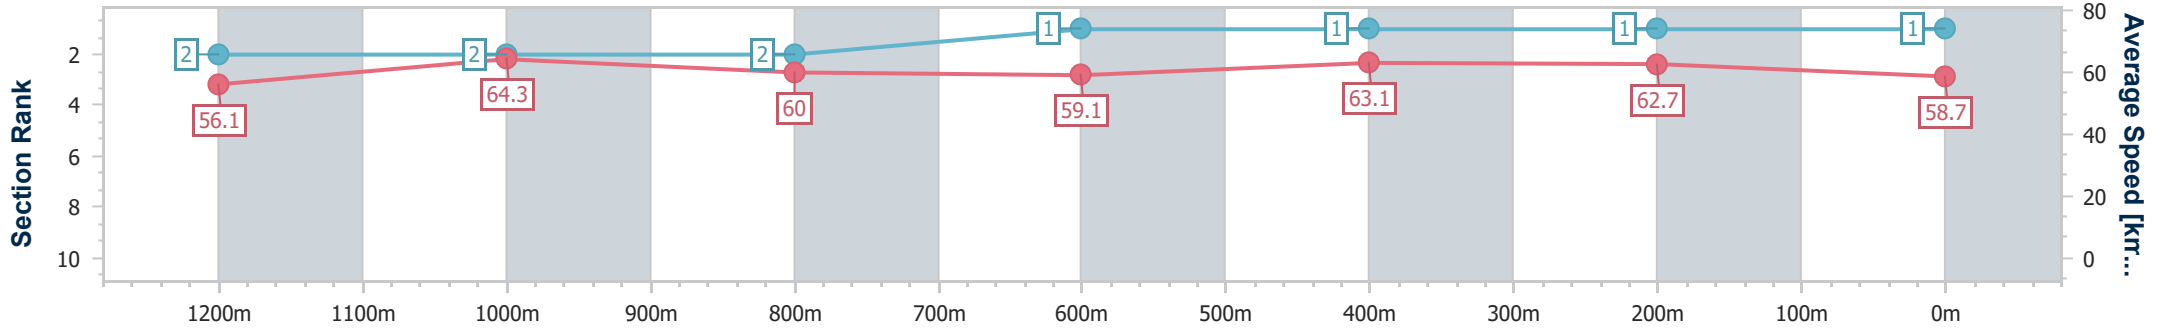

Horse/Jockey Name	City Playboy
Final Rank	1
Fastest Section Time (Section)	0:11.21 (1200m)
Top Speed [km/h] (Section)	67.1 (Overall)
Race State	Finished

Rockhampton QLD Professional
Race 2: ROCKY SIGHT AND SOUND Maiden Handicap - 1400m
30 June 2024 - 11:31
Track Rating: Heavy 8, Weather: Overcast, Rail Position: +0.5m

Section	Overall	1200m	1000m	800m	600m	400m	200m
Section Times	1:23.57 [1] (0:12.85)	1:10.72 [2] (0:11.21)	0:59.51 [2] (0:12.00)	0:47.51 [2] (0:12.32)	0:35.19 [1] (0:11.44)	0:23.75 [1] (0:11.47)	0:12.28 [1] (0:12.28)
Average Speed [km/h]	56.1	64.3	60.0	59.1	63.1	62.7	58.7
Top Speed [km/h]	67.1	67.0	61.9	60.9	64.9	64.9	61.9
Avg. Dist. to Rail [m]	5.4	0.9	0.5	1.2	1.4	2.5	2.9
Avg. Stride Freq. [Hz]	2.3	2.3	2.2	2.2	2.3	2.3	2.3
Avg. Stride Length [m]	7.0	7.6	7.6	7.4	7.6	7.5	7.2

- [ ] Ranking at each section and finish
- -.-.- No data available at this section
- NA No data available