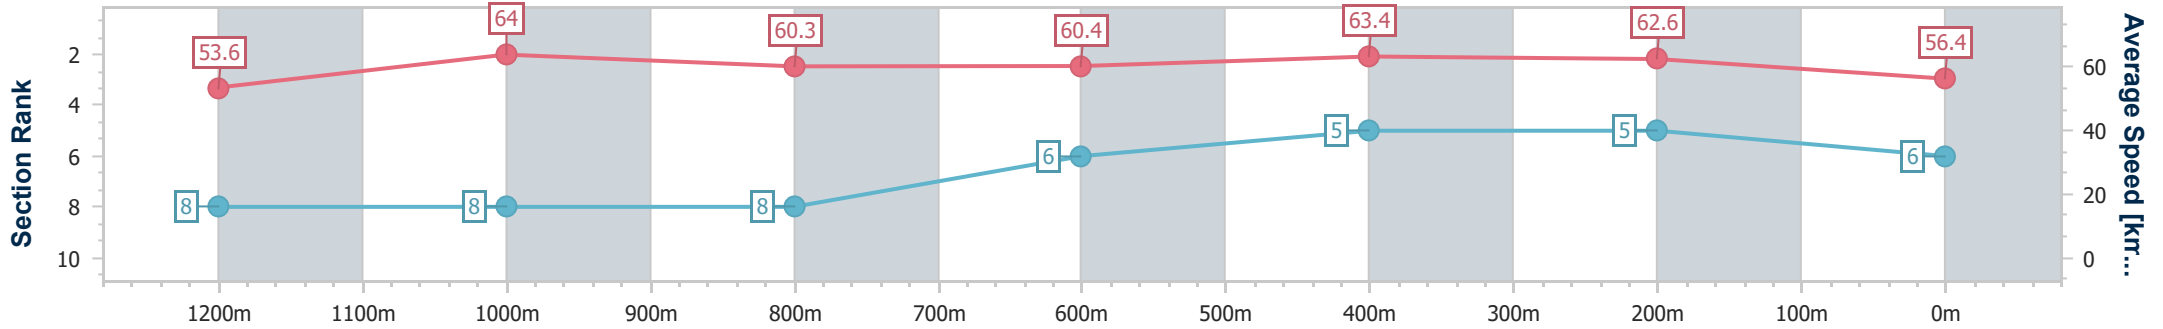

Horse/Jockey Name	Spirit Of Heath
Final Rank	6
Fastest Section Time (Section)	0:11.25 (1200m)
Top Speed [km/h] (Section)	64.7 (400m)
Race State	Finished

Rockhampton QLD Professional
Race 2: ROCKY SIGHT AND SOUND Maiden Handicap - 1400m
30 June 2024 - 11:31
Track Rating: Heavy 8, Weather: Overcast, Rail Position: +0.5m

Section	Overall	1200m	1000m	800m	600m	400m	200m
Section Times	1:24.51 [6] (0:13.45)	1:11.06 [8] (0:11.25)	0:59.81 [8] (0:11.97)	0:47.84 [8] (0:12.21)	0:35.63 [6] (0:11.36)	0:24.27 [5] (0:11.51)	0:12.76 [5] (0:12.76)
Average Speed [km/h]	53.6	64.0	60.3	60.4	63.4	62.6	56.4
Top Speed [km/h]	63.7	64.5	63.1	62.5	64.3	64.7	59.7
Avg. Dist. to Rail [m]	2.5	0.3	0.6	2.8	4.1	4.7	5.3
Avg. Stride Freq. [Hz]	2.3	2.3	2.2	2.2	2.3	2.4	2.2
Avg. Stride Length [m]	6.7	7.8	7.5	7.4	7.6	7.4	7.1

- [ ] Ranking at each section and finish
- -.-.- No data available at this section
- NA No data available