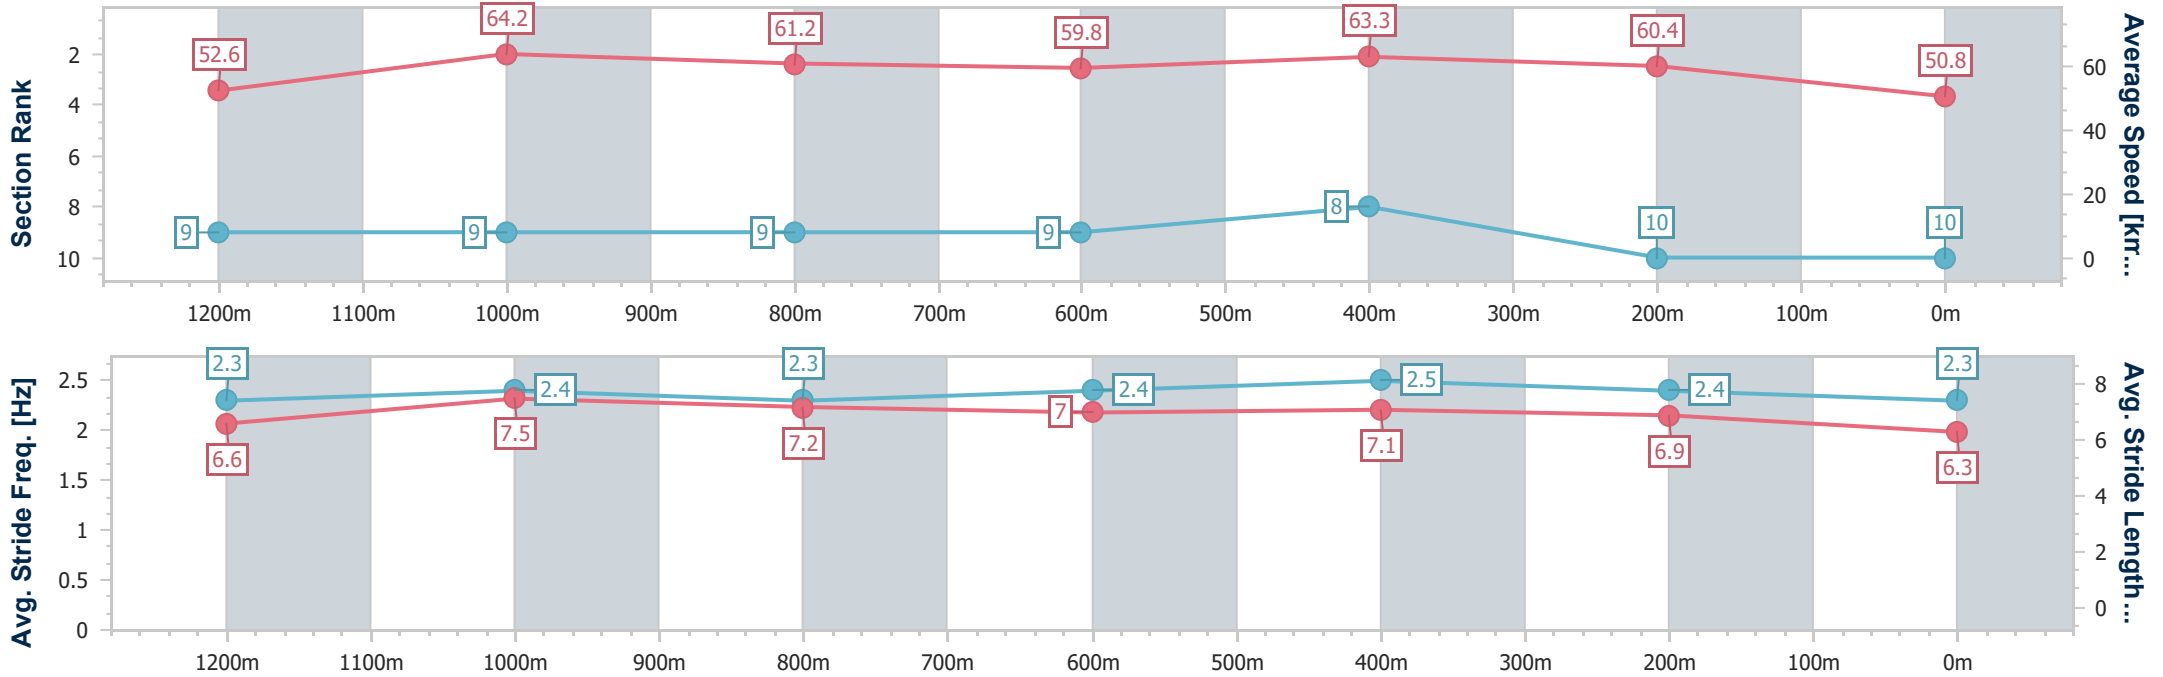

Rockhampton QLD Professional  
 Race 2: ROCKY SIGHT AND SOUND Maiden Handicap - 1400m  
 30 June 2024 - 11:31  
 Track Rating: Heavy 8, Weather: Overcast, Rail Position: +0.5m

Section	Overall	1200m	1000m	800m	600m	400m	200m
Section Times	1:25.25 [9] (0:13.14)	1:12.11 [5] (0:11.18)	1:00.93 [4] (0:11.92)	0:49.01 [5] (0:12.34)	0:36.67 [3] (0:11.67)	0:25.00 [6] (0:11.85)	0:13.15 [8] (0:13.15)
Average Speed [km/h]	54.8	64.3	60.0	58.8	61.8	60.7	54.8
Top Speed [km/h]	64.3	65.1	62.4	60.0	62.9	62.9	58.8
Avg. Dist. to Rail [m]	0.7	1.1	1.0	1.0	2.1	2.5	3.7
Avg. Stride Freq. [Hz]	2.3	2.4	2.4	2.3	2.4	2.4	2.3
Avg. Stride Length [m]	6.7	7.3	7.1	7.0	7.2	7.1	6.7

- [ ] Ranking at each section and finish
- .-.- No data available at this section
- NA No data available

Horse/Jockey Name	Atlantic Lace
Final Rank	10
Fastest Section Time (Section)	0:11.19 (1200m)
Top Speed [km/h] (Section)	65.2 (1200m)
Race State	Finished

Rockhampton QLD Professional  
 Race 2: ROCKY SIGHT AND SOUND Maiden Handicap - 1400m  
 30 June 2024 - 11:31  
 Track Rating: Heavy 8, Weather: Overcast, Rail Position: +0.5m

Section	Overall	1200m	1000m	800m	600m	400m	200m
Section Times	1:26.55 [10] (0:13.71)	1:12.84 [9] (0:11.19)	1:01.65 [9] (0:11.80)	0:49.85 [9] (0:12.36)	0:37.49 [9] (0:11.41)	0:26.08 [8] (0:11.91)	0:14.17 [10] (0:14.17)
Average Speed [km/h]	52.6	64.2	61.2	59.8	63.3	60.4	50.8
Top Speed [km/h]	65.0	65.2	63.9	61.3	64.4	63.3	57.3
Avg. Dist. to Rail [m]	4.7	0.3	0.5	3.1	5.6	7.9	9.1
Avg. Stride Freq. [Hz]	2.3	2.4	2.3	2.4	2.5	2.4	2.3
Avg. Stride Length [m]	6.6	7.5	7.2	7.0	7.1	6.9	6.3

- [ ] Ranking at each section and finish
- .-.- No data available at this section
- NA No data available