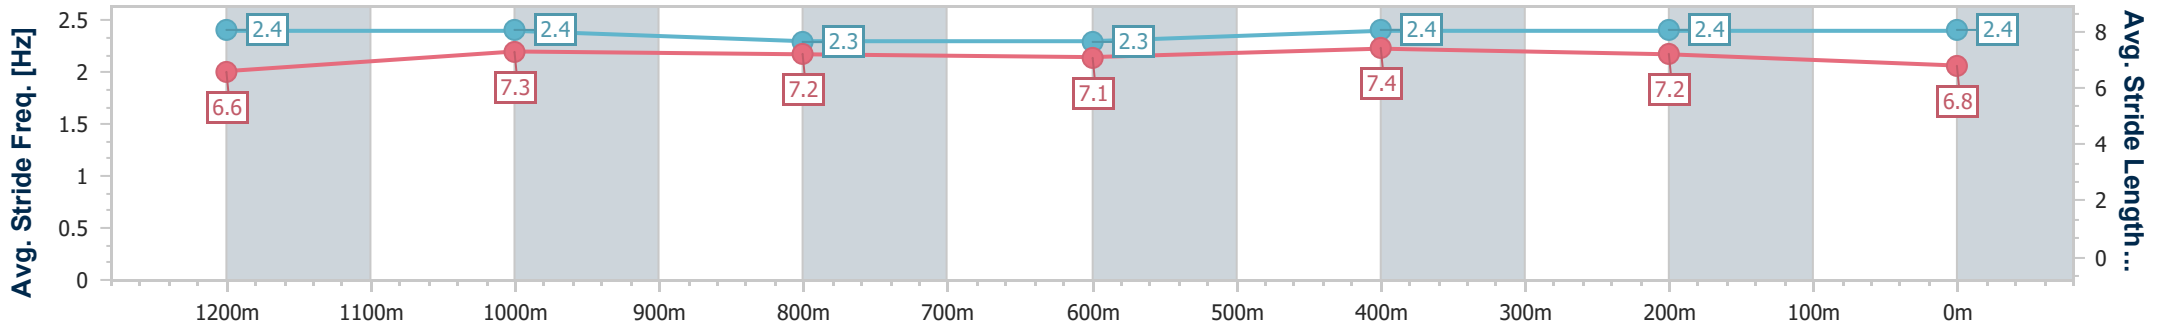

Horse/Jockey Name	Holy Crown
Final Rank	2
Fastest Section Time (Section)	0:11.30 (1200m)
Top Speed [km/h] (Section)	65.2 (1200m)
Race State	Finished

Rockhampton QLD Professional
Race 2: ROCKY SIGHT AND SOUND Maiden Handicap - 1400m
30 June 2024 - 11:31
Track Rating: Heavy 8, Weather: Overcast, Rail Position: +0.5m

Section	Overall	1200m	1000m	800m	600m	400m	200m
Section Times	1:24.00 [2] (0:12.97)	1:11.03 [3] (0:11.30)	0:59.73 [3] (0:11.92)	0:47.81 [3] (0:12.47)	0:35.34 [4] (0:11.46)	0:23.88 [3] (0:11.46)	0:12.42 [2] (0:12.42)
Average Speed [km/h]	55.6	63.7	60.3	58.8	63.0	62.9	58.0
Top Speed [km/h]	64.9	65.2	61.5	60.8	64.7	64.7	61.3
Avg. Dist. to Rail [m]	2.5	0.4	0.4	2.4	2.8	3.7	2.0
Avg. Stride Freq. [Hz]	2.4	2.4	2.3	2.3	2.4	2.4	2.4
Avg. Stride Length [m]	6.6	7.3	7.2	7.1	7.4	7.2	6.8

- [ ] Ranking at each section and finish
- -.-.- No data available at this section
- NA No data available