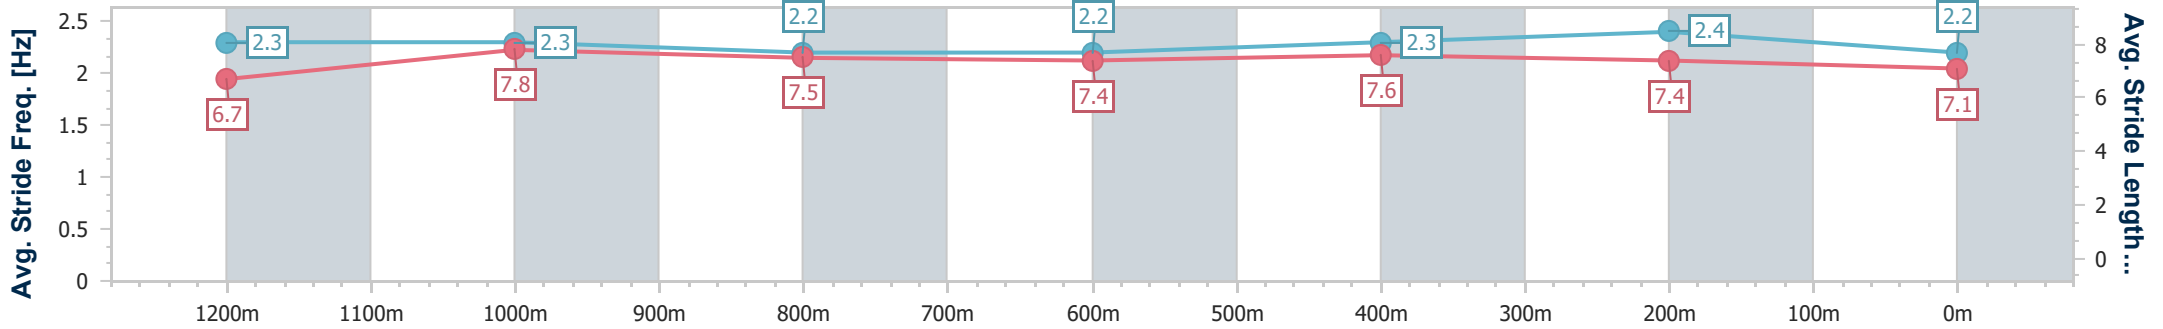

- [ ] Ranking at each section and finish
- .-.- No data available at this section
- NA No data available

Horse/Jockey Name	Spirit Of Heath
Final Rank	6
Fastest Section Time (Section)	0:11.25 (1200m)
Top Speed [km/h] (Section)	64.7 (400m)
Race State	Finished

Rockhampton QLD Professional  
 Race 2: ROCKY SIGHT AND SOUND Maiden Handicap - 1400m  
 30 June 2024 - 11:31  
 Track Rating: Heavy 8, Weather: Overcast, Rail Position: +0.5m

Section	Overall	1200m	1000m	800m	600m	400m	200m
Section Times	1:24.51 [6] (0:13.45)	1:11.06 [8] (0:11.25)	0:59.81 [8] (0:11.97)	0:47.84 [8] (0:12.21)	0:35.63 [6] (0:11.36)	0:24.27 [5] (0:11.51)	0:12.76 [5] (0:12.76)
Average Speed [km/h]	53.6	64.0	60.3	60.4	63.4	62.6	56.4
Top Speed [km/h]	63.7	64.5	63.1	62.5	64.3	64.7	59.7
Avg. Dist. to Rail [m]	2.5	0.3	0.6	2.8	4.1	4.7	5.3
Avg. Stride Freq. [Hz]	2.3	2.3	2.2	2.2	2.3	2.4	2.2
Avg. Stride Length [m]	6.7	7.8	7.5	7.4	7.6	7.4	7.1