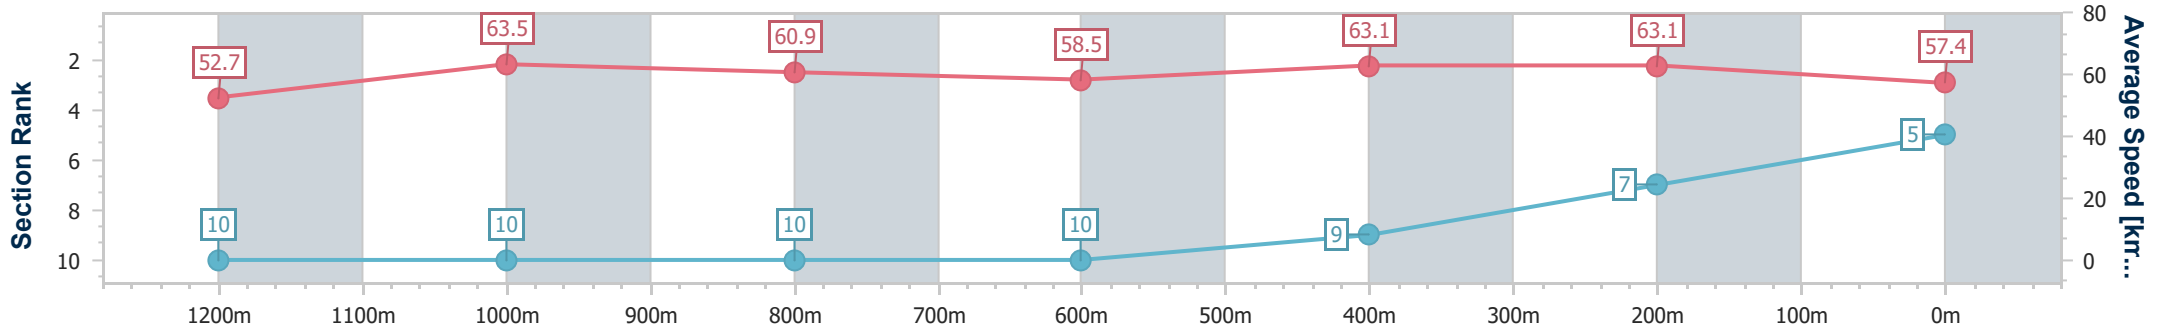

Horse/Jockey Name	Juke Box Jimmy
Final Rank	5
Fastest Section Time (Section)	0:11.29 (1200m)
Top Speed [km/h] (Section)	66.0 (400m)
Race State	Finished

Rockhampton QLD Professional
Race 2: ROCKY SIGHT AND SOUND Maiden Handicap - 1400m
30 June 2024 - 11:31
Track Rating: Heavy 8, Weather: Overcast, Rail Position: +0.5m

Section	Overall	1200m	1000m	800m	600m	400m	200m
Section Times	1:24.45 [5] (0:13.72)	1:10.73 [10] (0:11.29)	0:59.44 [10] (0:11.70)	0:47.74 [10] (0:12.37)	0:35.37 [10] (0:11.41)	0:23.96 [9] (0:11.42)	0:12.54 [7] (0:12.54)
Average Speed [km/h]	52.7	63.5	60.9	58.5	63.1	63.1	57.4
Top Speed [km/h]	63.0	65.3	64.5	60.7	66.0	66.0	61.1
Avg. Dist. to Rail [m]	3.3	1.8	1.8	1.1	3.8	6.1	7.4
Avg. Stride Freq. [Hz]	2.3	2.4	2.3	2.3	2.4	2.4	2.3
Avg. Stride Length [m]	6.5	7.3	7.3	7.1	7.3	7.2	6.9

- [ ] Ranking at each section and finish
- -.-.- No data available at this section
- NA No data available