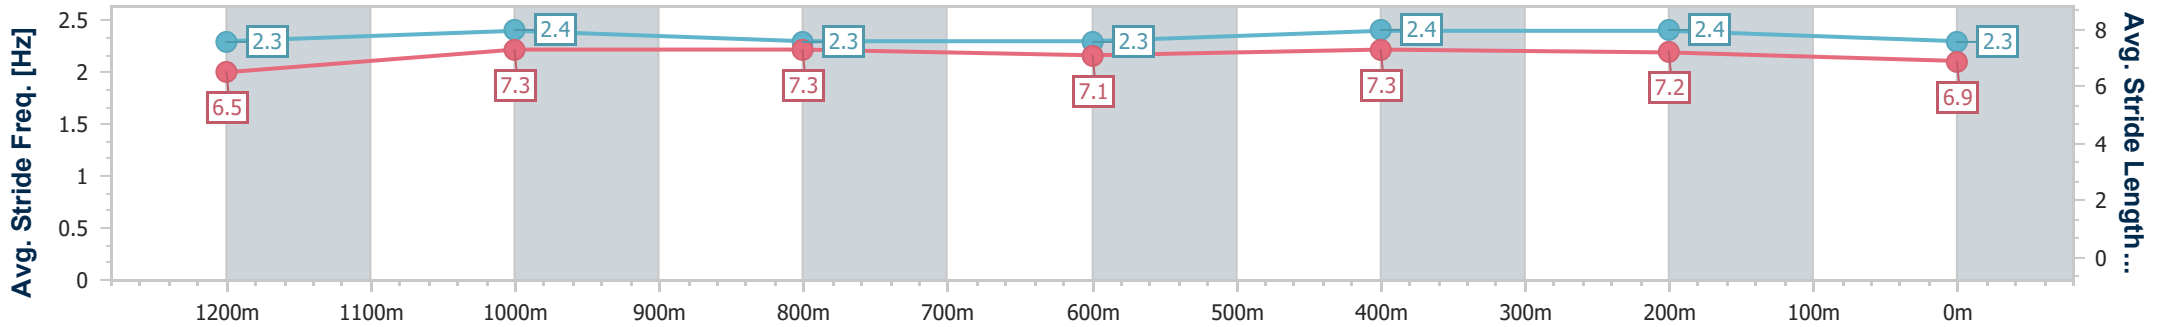

Horse/Jockey Name	Juke Box Jimmy
Final Rank	5
Fastest Section Time (Section)	0:11.29 (1200m)
Top Speed [km/h] (Section)	66.0 (400m)
Race State	Finished

Rockhampton QLD Professional
Race 2: ROCKY SIGHT AND SOUND Maiden Handicap - 1400m
30 June 2024 - 11:31
Track Rating: Heavy 8, Weather: Overcast, Rail Position: +0.5m

Section	Overall	1200m	1000m	800m	600m	400m	200m
Section Times	1:24.45 [5] (0:13.72)	1:10.73 [10] (0:11.29)	0:59.44 [10] (0:11.70)	0:47.74 [10] (0:12.37)	0:35.37 [10] (0:11.41)	0:23.96 [9] (0:11.42)	0:12.54 [7] (0:12.54)
Average Speed [km/h]	52.7	63.5	60.9	58.5	63.1	63.1	57.4
Top Speed [km/h]	63.0	65.3	64.5	60.7	66.0	66.0	61.1
Avg. Dist. to Rail [m]	3.3	1.8	1.8	1.1	3.8	6.1	7.4
Avg. Stride Freq. [Hz]	2.3	2.4	2.3	2.3	2.4	2.4	2.3
Avg. Stride Length [m]	6.5	7.3	7.3	7.1	7.3	7.2	6.9

- [ ] Ranking at each section and finish
- -.-.- No data available at this section
- NA No data available