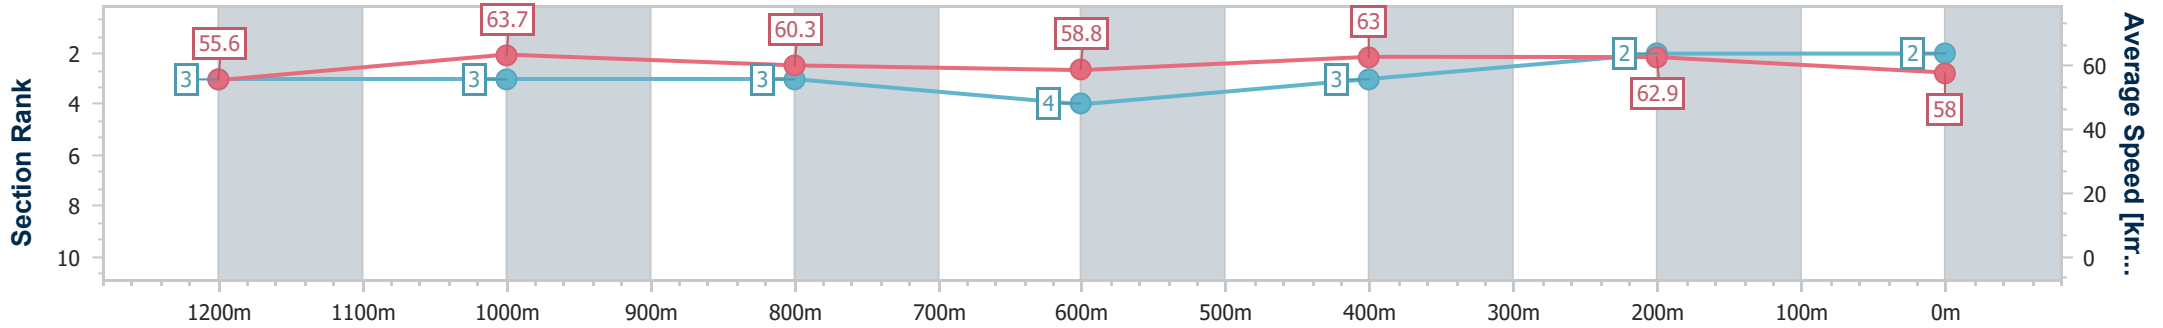

Horse/Jockey Name	Holy Crown
Final Rank	2
Fastest Section Time (Section)	0:11.30 (1200m)
Top Speed [km/h] (Section)	65.2 (1200m)
Race State	Finished

Rockhampton QLD Professional
Race 2: ROCKY SIGHT AND SOUND Maiden Handicap - 1400m
30 June 2024 - 11:31
Track Rating: Heavy 8, Weather: Overcast, Rail Position: +0.5m

Section	Overall	1200m	1000m	800m	600m	400m	200m
Section Times	1:24.00 [2] (0:12.97)	1:11.03 [3] (0:11.30)	0:59.73 [3] (0:11.92)	0:47.81 [3] (0:12.47)	0:35.34 [4] (0:11.46)	0:23.88 [3] (0:11.46)	0:12.42 [2] (0:12.42)
Average Speed [km/h]	55.6	63.7	60.3	58.8	63.0	62.9	58.0
Top Speed [km/h]	64.9	65.2	61.5	60.8	64.7	64.7	61.3
Avg. Dist. to Rail [m]	2.5	0.4	0.4	2.4	2.8	3.7	2.0
Avg. Stride Freq. [Hz]	2.4	2.4	2.3	2.3	2.4	2.4	2.4
Avg. Stride Length [m]	6.6	7.3	7.2	7.1	7.4	7.2	6.8

- [ ] Ranking at each section and finish
- -.-.- No data available at this section
- NA No data available