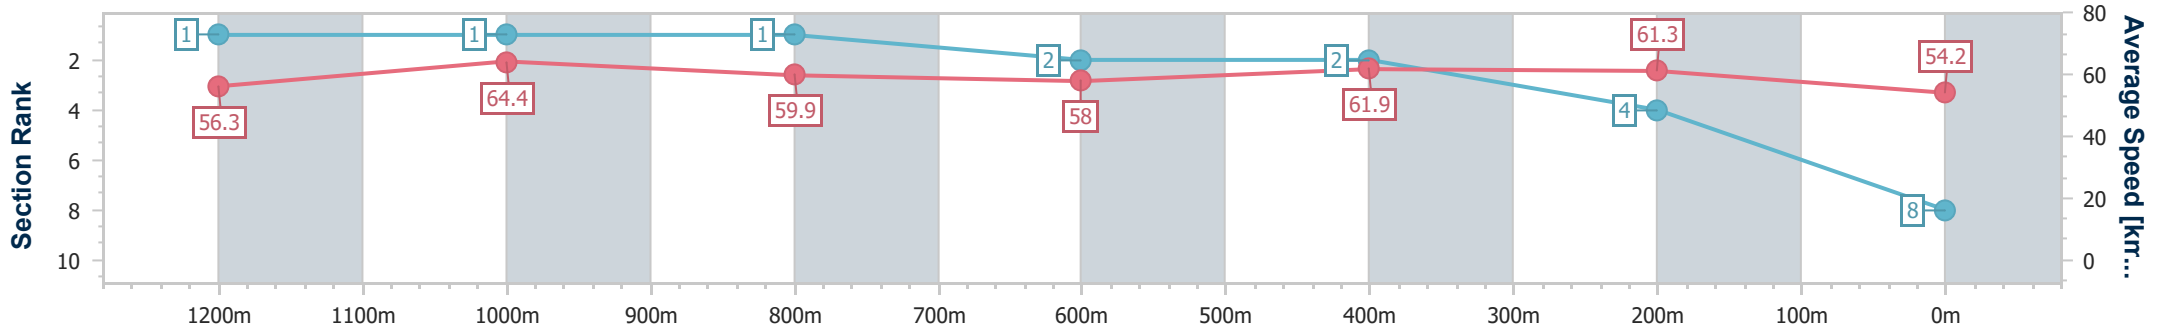

- [ ] Ranking at each section and finish
- .-.- No data available at this section
- NA No data available

Horse/Jockey Name	Klondike Strike
Final Rank	8
Fastest Section Time (Section)	0:11.15 (1200m)
Top Speed [km/h] (Section)	65.6 (1200m)
Race State	Finished

Rockhampton QLD Professional  
 Race 2: ROCKY SIGHT AND SOUND Maiden Handicap - 1400m  
 30 June 2024 - 11:31  
 Track Rating: Heavy 8, Weather: Overcast, Rail Position: +0.5m

Section	Overall	1200m	1000m	800m	600m	400m	200m
Section Times	1:25.04 [8] (0:12.79)	1:12.25 [1] (0:11.15)	1:01.10 [1] (0:11.98)	0:49.12 [1] (0:12.48)	0:36.64 [2] (0:11.59)	0:25.05 [2] (0:11.75)	0:13.30 [4] (0:13.30)
Average Speed [km/h]	56.3	64.4	59.9	58.0	61.9	61.3	54.2
Top Speed [km/h]	65.2	65.6	62.7	59.5	64.0	63.6	58.4
Avg. Dist. to Rail [m]	1.5	0.8	0.5	0.7	0.9	0.8	1.5
Avg. Stride Freq. [Hz]	2.3	2.3	2.2	2.2	2.3	2.3	2.2
Avg. Stride Length [m]	7.1	7.7	7.6	7.5	7.5	7.4	7.0