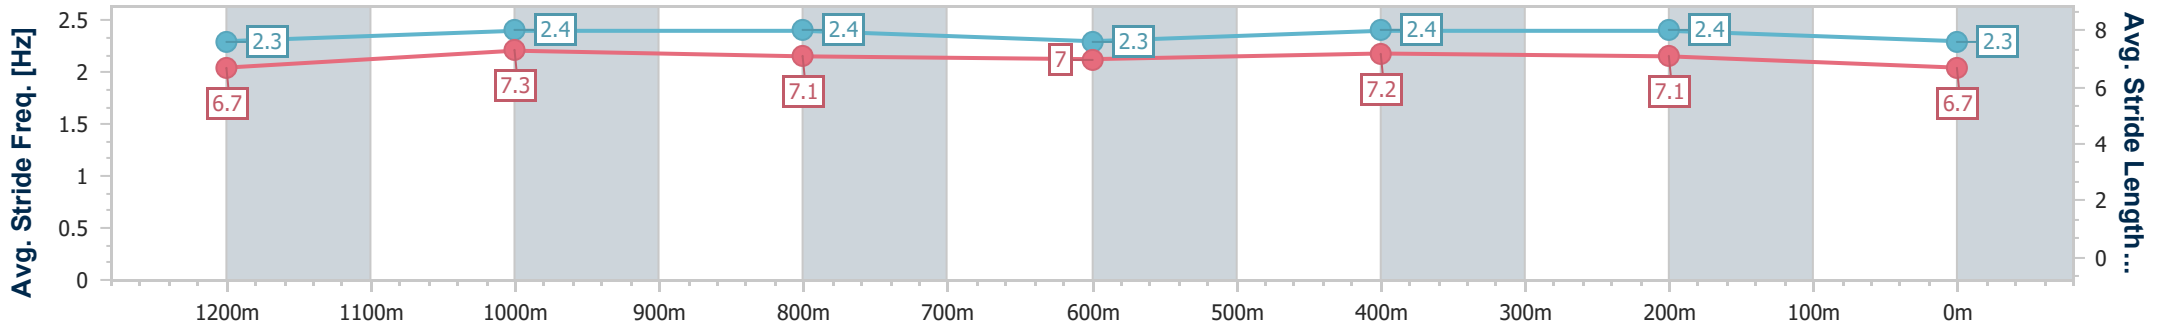

Rockhampton QLD Professional  
 Race 2: ROCKY SIGHT AND SOUND Maiden Handicap - 1400m  
 30 June 2024 - 11:31  
 Track Rating: Heavy 8, Weather: Overcast, Rail Position: +0.5m

Section	Overall	1200m	1000m	800m	600m	400m	200m
Section Times	1:25.04 [8] (0:12.79)	1:12.25 [1] (0:11.15)	1:01.10 [1] (0:11.98)	0:49.12 [1] (0:12.48)	0:36.64 [2] (0:11.59)	0:25.05 [2] (0:11.75)	0:13.30 [4] (0:13.30)
Average Speed [km/h]	56.3	64.4	59.9	58.0	61.9	61.3	54.2
Top Speed [km/h]	65.2	65.6	62.7	59.5	64.0	63.6	58.4
Avg. Dist. to Rail [m]	1.5	0.8	0.5	0.7	0.9	0.8	1.5
Avg. Stride Freq. [Hz]	2.3	2.3	2.2	2.2	2.3	2.3	2.2
Avg. Stride Length [m]	7.1	7.7	7.6	7.5	7.5	7.4	7.0

- [ ] Ranking at each section and finish
- .-.- No data available at this section
- NA No data available

Horse/Jockey Name	Queenbeel
Final Rank	9
Fastest Section Time (Section)	0:11.18 (1200m)
Top Speed [km/h] (Section)	65.1 (1200m)
Race State	Finished

Rockhampton QLD Professional  
 Race 2: ROCKY SIGHT AND SOUND Maiden Handicap - 1400m  
 30 June 2024 - 11:31  
 Track Rating: Heavy 8, Weather: Overcast, Rail Position: +0.5m

Section	Overall	1200m	1000m	800m	600m	400m	200m
Section Times	1:25.25 [9] (0:13.14)	1:12.11 [5] (0:11.18)	1:00.93 [4] (0:11.92)	0:49.01 [5] (0:12.34)	0:36.67 [3] (0:11.67)	0:25.00 [6] (0:11.85)	0:13.15 [8] (0:13.15)
Average Speed [km/h]	54.8	64.3	60.0	58.8	61.8	60.7	54.8
Top Speed [km/h]	64.3	65.1	62.4	60.0	62.9	62.9	58.8
Avg. Dist. to Rail [m]	0.7	1.1	1.0	1.0	2.1	2.5	3.7
Avg. Stride Freq. [Hz]	2.3	2.4	2.4	2.3	2.4	2.4	2.3
Avg. Stride Length [m]	6.7	7.3	7.1	7.0	7.2	7.1	6.7

- [ ] Ranking at each section and finish
- .-.- No data available at this section
- NA No data available

Horse/Jockey Name	Atlantic Lace
Final Rank	10
Fastest Section Time (Section)	0:11.19 (1200m)
Top Speed [km/h] (Section)	65.2 (1200m)
Race State	Finished