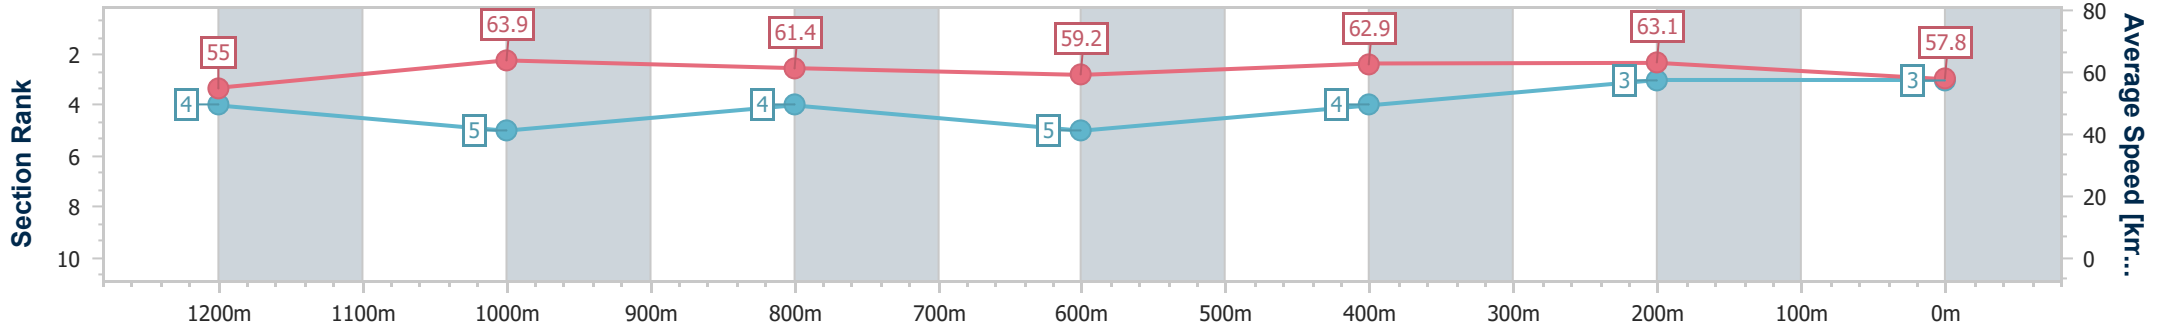

Horse/Jockey Name	Green Park
Final Rank	3
Fastest Section Time (Section)	0:11.27 (1200m)
Top Speed [km/h] (Section)	67.1 (1200m)
Race State	Finished

Rockhampton QLD Professional
Race 2: ROCKY SIGHT AND SOUND Maiden Handicap - 1400m
30 June 2024 - 11:31
Track Rating: Heavy 8, Weather: Overcast, Rail Position: +0.5m

Section	Overall	1200m	1000m	800m	600m	400m	200m
Section Times	1:24.07 [3] (0:13.10)	1:10.97 [4] (0:11.27)	0:59.70 [5] (0:11.85)	0:47.85 [4] (0:12.49)	0:35.36 [5] (0:11.46)	0:23.90 [4] (0:11.42)	0:12.48 [3] (0:12.48)
Average Speed [km/h]	55.0	63.9	61.4	59.2	62.9	63.1	57.8
Top Speed [km/h]	65.9	67.1	63.8	60.4	65.7	65.2	61.7
Avg. Dist. to Rail [m]	2.5	1.4	1.7	3.3	3.4	4.3	4.6
Avg. Stride Freq. [Hz]	2.3	2.4	2.3	2.3	2.4	2.4	2.3
Avg. Stride Length [m]	6.9	7.5	7.3	7.3	7.4	7.2	6.9

- [ ] Ranking at each section and finish
- -.-.- No data available at this section
- NA No data available