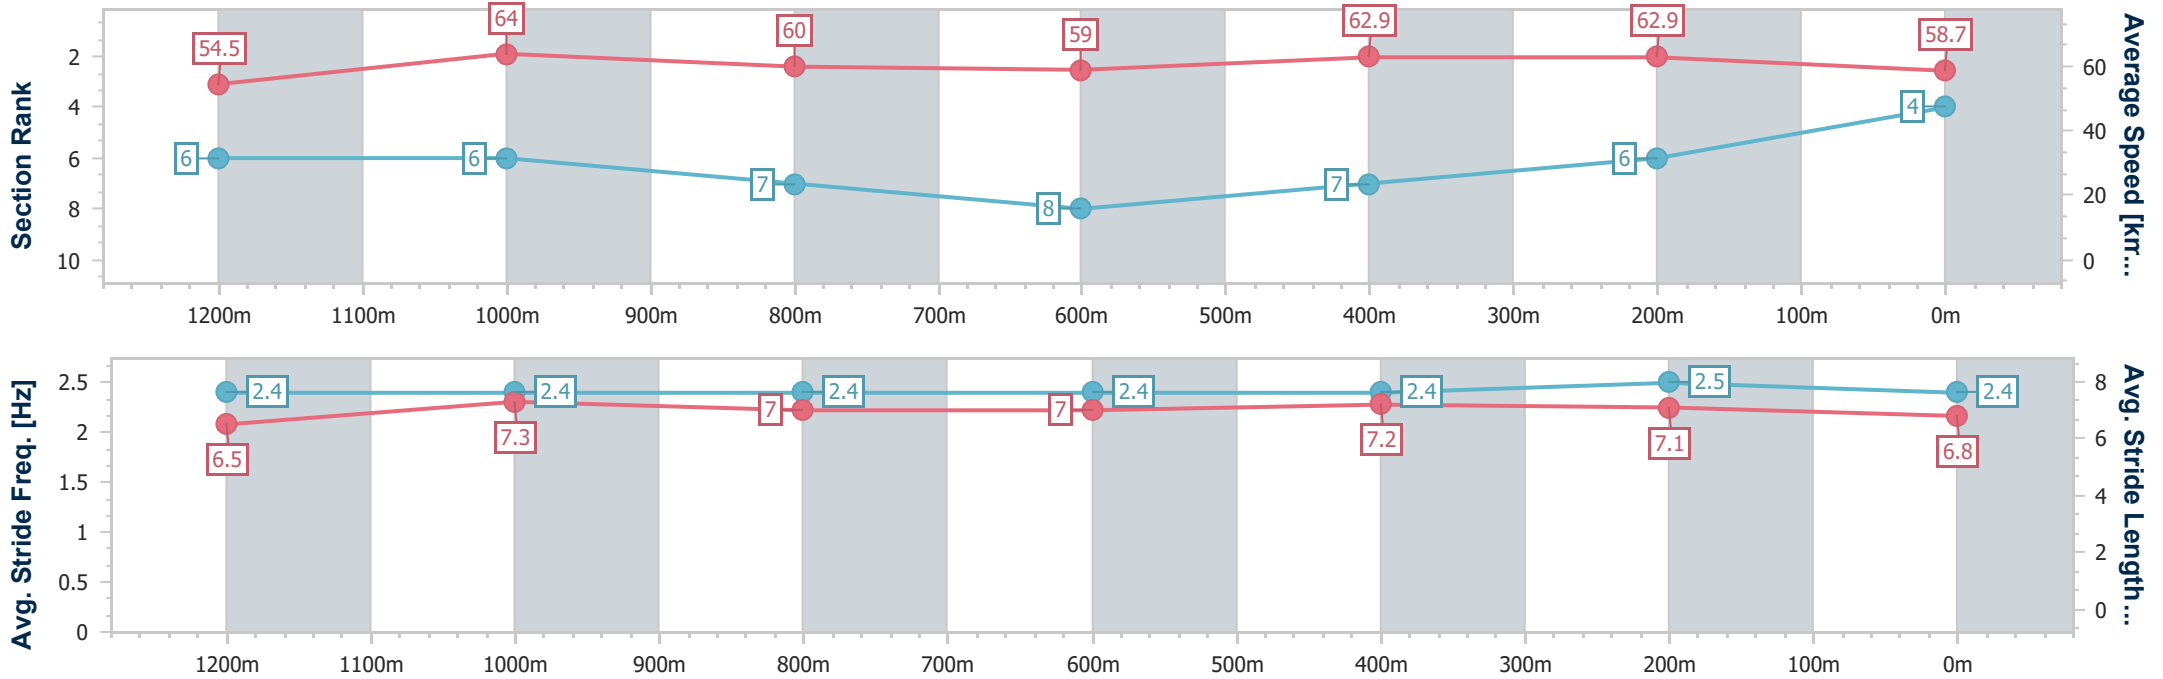

Horse/Jockey Name	Super Rooster
Final Rank	4
Fastest Section Time (Section)	0:11.26 (1200m)
Top Speed [km/h] (Section)	64.6 (1200m)
Race State	Finished

Rockhampton QLD Professional
Race 2: ROCKY SIGHT AND SOUND Maiden Handicap - 1400m
30 June 2024 - 11:31
Track Rating: Heavy 8, Weather: Overcast, Rail Position: +0.5m

Section	Overall	1200m	1000m	800m	600m	400m	200m
Section Times	1:24.12 [4] (0:13.21)	1:10.91 [6] (0:11.26)	0:59.65 [6] (0:12.05)	0:47.60 [7] (0:12.43)	0:35.17 [8] (0:11.47)	0:23.70 [7] (0:11.43)	0:12.27 [6] (0:12.27)
Average Speed [km/h]	54.5	64.0	60.0	59.0	62.9	62.9	58.7
Top Speed [km/h]	64.1	64.6	61.8	61.4	63.8	63.9	61.6
Avg. Dist. to Rail [m]	0.6	0.5	0.7	2.4	3.1	3.9	4.4
Avg. Stride Freq. [Hz]	2.4	2.4	2.4	2.4	2.4	2.5	2.4
Avg. Stride Length [m]	6.5	7.3	7.0	7.0	7.2	7.1	6.8

- [ ] Ranking at each section and finish
- -.-.- No data available at this section
- NA No data available