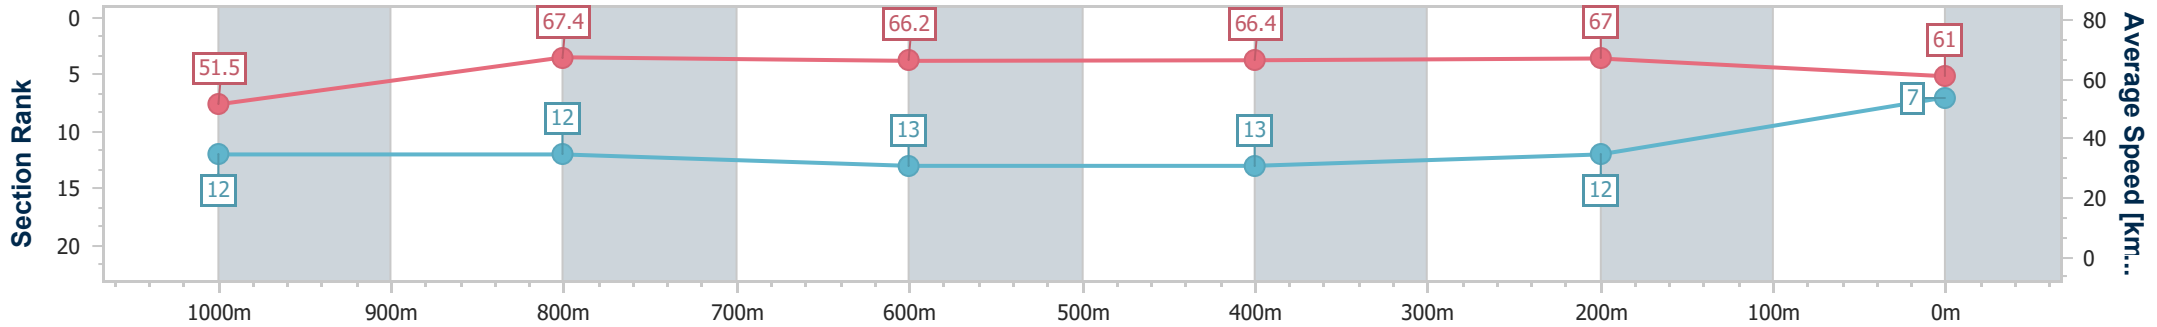

### Eagle Farm QLD Professional

Race 9: EUREKA STUD W.J. HEALY STAKES - 1200m

29 June 2024 - 16:41

Track Rating: Good 4, Weather: Fine, Rail Position: +6m 1600m-1000m; +7m Remainder

BRISBANE RACING CLUB

| Section                | Overall                  | 1000m                     | 800m                      | 600m                      | 400m                      | 200m                      |
|------------------------|--------------------------|---------------------------|---------------------------|---------------------------|---------------------------|---------------------------|
| Section Times          | 1:09.49 [7]<br>(0:14.02) | 0:55.47 [12]<br>(0:10.87) | 0:44.60 [12]<br>(0:11.08) | 0:33.52 [13]<br>(0:10.99) | 0:22.53 [13]<br>(0:10.73) | 0:11.80 [12]<br>(0:11.80) |
| Average Speed [km/h]   | 51.5                     | 67.4                      | 66.2                      | 66.4                      | 67.0                      | 61.0                      |
| Top Speed [km/h]       | 66.1                     | 68.3                      | 68.4                      | 69.1                      | 69.1                      | 64.7                      |
| Avg. Dist. to Rail [m] | 7.4                      | 3.5                       | 4.0                       | 2.5                       | 4.9                       | 5.7                       |
| Avg. Stride Freq. [Hz] | 2.2                      | 2.2                       | 2.2                       | 2.2                       | 2.3                       | 2.3                       |
| Avg. Stride Length [m] | 6.6                      | 8.4                       | 8.3                       | 8.1                       | 7.9                       | 7.5                       |