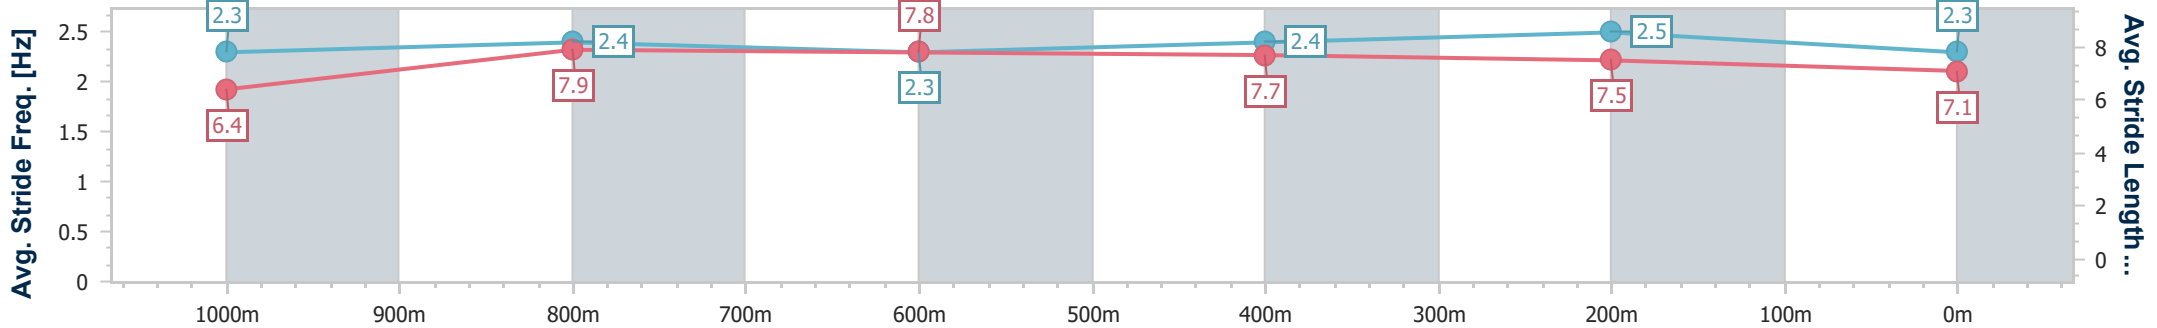

Eagle Farm QLD Professional

Race 9: EUREKA STUD W.J. HEALY STAKES - 1200m

29 June 2024 - 16:41

Track Rating: Good 4, Weather: Fine, Rail Position: +6m 1600m-1000m; +7m Remainder

BRISBANE RACING CLUB

| Section                | Overall                   | 1000m                     | 800m                     | 600m                     | 400m                     | 200m                     |
|------------------------|---------------------------|---------------------------|--------------------------|--------------------------|--------------------------|--------------------------|
| Section Times          | 1:09.65 [11]<br>(0:13.93) | 0:55.72 [10]<br>(0:10.71) | 0:45.01 [7]<br>(0:11.10) | 0:33.91 [9]<br>(0:11.05) | 0:22.86 [9]<br>(0:10.82) | 0:12.04 [8]<br>(0:12.04) |
| Average Speed [km/h]   | 51.8                      | 67.9                      | 65.6                     | 65.8                     | 66.7                     | 59.7                     |
| Top Speed [km/h]       | 65.6                      | 69.5                      | 66.7                     | 67.5                     | 68.4                     | 64.0                     |
| Avg. Dist. to Rail [m] | 3.7                       | 2.4                       | 2.6                      | 2.2                      | 3.6                      | 1.9                      |
| Avg. Stride Freq. [Hz] | 2.3                       | 2.4                       | 2.3                      | 2.4                      | 2.5                      | 2.3                      |
| Avg. Stride Length [m] | 6.4                       | 7.9                       | 7.8                      | 7.7                      | 7.5                      | 7.1                      |