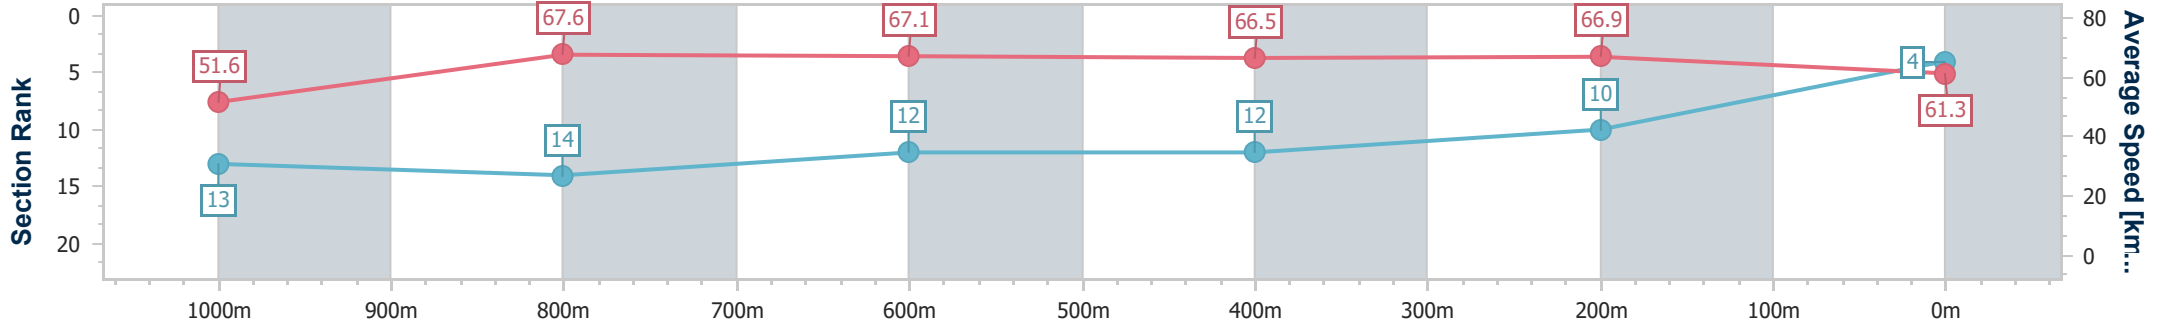

### Eagle Farm QLD Professional

Race 9: EUREKA STUD W.J. HEALY STAKES - 1200m

29 June 2024 - 16:41

Track Rating: Good 4, Weather: Fine, Rail Position: +6m 1600m-1000m; +7m Remainder

BRISBANE RACING CLUB

| Section                | Overall                  | 1000m                     | 800m                      | 600m                      | 400m                      | 200m                      |
|------------------------|--------------------------|---------------------------|---------------------------|---------------------------|---------------------------|---------------------------|
| Section Times          | 1:09.38 [4]<br>(0:14.02) | 0:55.36 [13]<br>(0:10.95) | 0:44.41 [14]<br>(0:10.93) | 0:33.48 [12]<br>(0:10.98) | 0:22.50 [12]<br>(0:10.76) | 0:11.74 [10]<br>(0:11.74) |
| Average Speed [km/h]   | 51.6                     | 67.6                      | 67.1                      | 66.5                      | 66.9                      | 61.3                      |
| Top Speed [km/h]       | 66.9                     | 69.1                      | 68.3                      | 68.6                      | 69.2                      | 65.4                      |
| Avg. Dist. to Rail [m] | 9.9                      | 5.6                       | 4.0                       | 3.3                       | 9.7                       | 9.9                       |
| Avg. Stride Freq. [Hz] | 2.2                      | 2.4                       | 2.3                       | 2.4                       | 2.4                       | 2.3                       |
| Avg. Stride Length [m] | 6.4                      | 7.9                       | 7.9                       | 7.8                       | 7.6                       | 7.2                       |