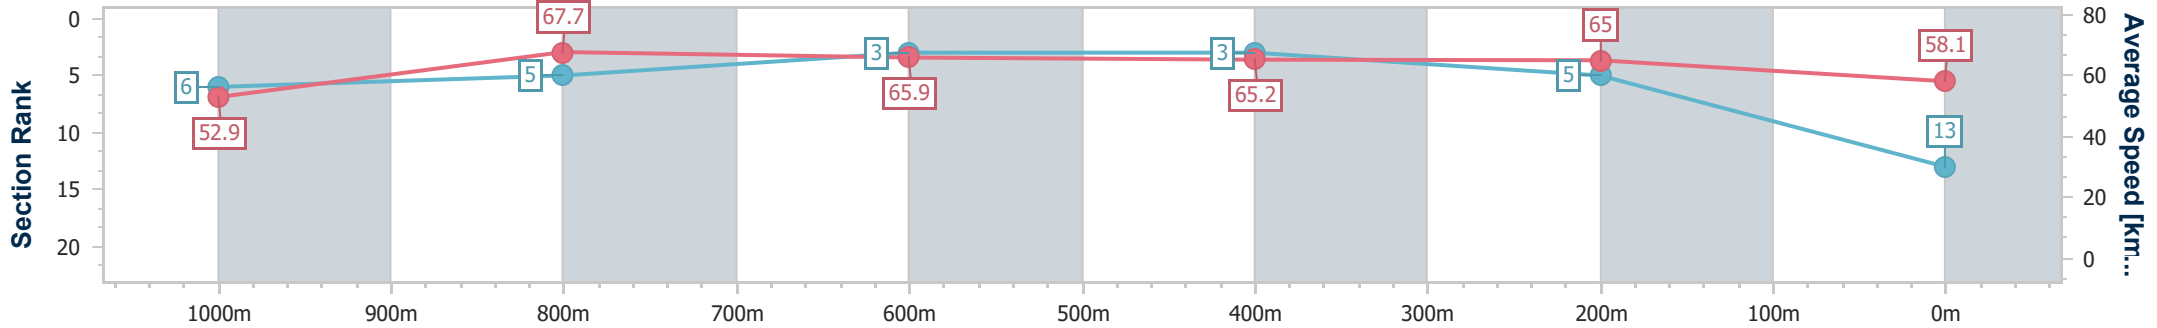

### Eagle Farm QLD Professional

Race 9: EUREKA STUD W.J. HEALY STAKES - 1200m

29 June 2024 - 16:41

Track Rating: Good 4, Weather: Fine, Rail Position: +6m 1600m-1000m; +7m Remainder

BRISBANE RACING CLUB

| Section                | Overall                   | 1000m                    | 800m                     | 600m                     | 400m                     | 200m                     |
|------------------------|---------------------------|--------------------------|--------------------------|--------------------------|--------------------------|--------------------------|
| Section Times          | 1:09.89 [13]<br>(0:13.69) | 0:56.20 [6]<br>(0:10.72) | 0:45.48 [5]<br>(0:10.95) | 0:34.53 [3]<br>(0:11.05) | 0:23.48 [3]<br>(0:11.09) | 0:12.39 [5]<br>(0:12.39) |
| Average Speed [km/h]   | 52.9                      | 67.7                     | 65.9                     | 65.2                     | 65.0                     | 58.1                     |
| Top Speed [km/h]       | 66.9                      | 68.0                     | 67.1                     | 66.2                     | 66.9                     | 62.0                     |
| Avg. Dist. to Rail [m] | 1.2                       | 1.7                      | 1.0                      | 0.5                      | 3.1                      | 2.5                      |
| Avg. Stride Freq. [Hz] | 2.2                       | 2.2                      | 2.2                      | 2.2                      | 2.3                      | 2.2                      |
| Avg. Stride Length [m] | 6.8                       | 8.4                      | 8.3                      | 8.1                      | 7.7                      | 7.3                      |