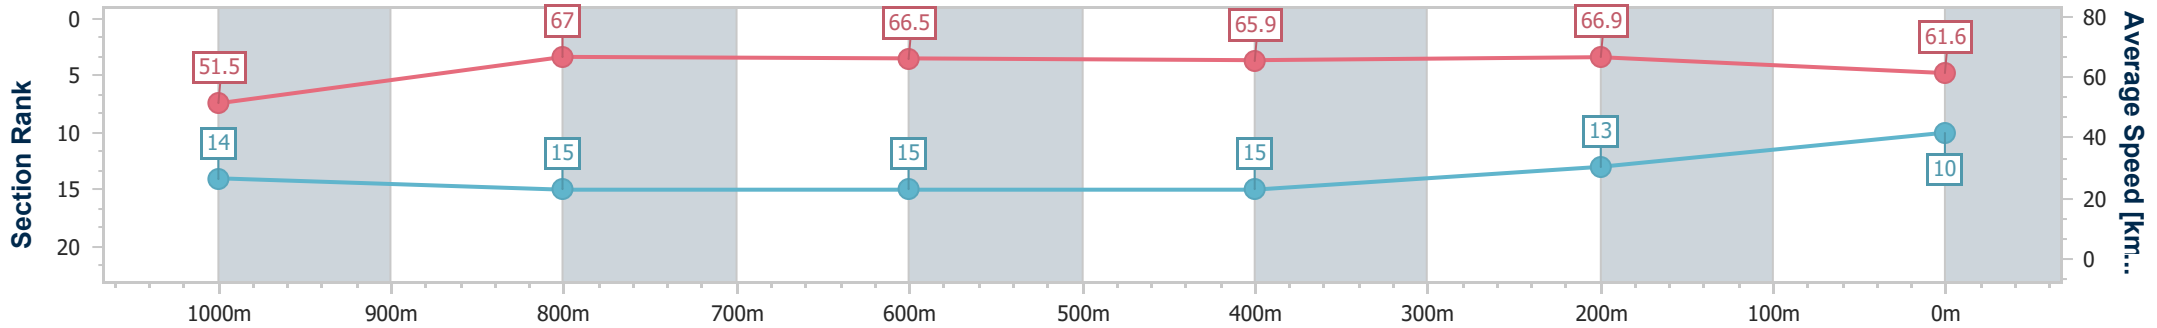

Eagle Farm QLD Professional

Race 9: EUREKA STUD W.J. HEALY STAKES - 1200m

29 June 2024 - 16:41

Track Rating: Good 4, Weather: Fine, Rail Position: +6m 1600m-1000m; +7m Remainder

BRISBANE RACING CLUB

| Section                | Overall                   | 1000m                     | 800m                      | 600m                      | 400m                      | 200m                      |
|------------------------|---------------------------|---------------------------|---------------------------|---------------------------|---------------------------|---------------------------|
| Section Times          | 1:09.59 [10]<br>(0:14.08) | 0:55.51 [14]<br>(0:11.01) | 0:44.50 [15]<br>(0:10.95) | 0:33.55 [15]<br>(0:11.06) | 0:22.49 [15]<br>(0:10.79) | 0:11.70 [13]<br>(0:11.70) |
| Average Speed [km/h]   | 51.5                      | 67.0                      | 66.5                      | 65.9                      | 66.9                      | 61.6                      |
| Top Speed [km/h]       | 64.9                      | 68.0                      | 67.6                      | 67.6                      | 68.5                      | 65.3                      |
| Avg. Dist. to Rail [m] | 13.3                      | 4.8                       | 2.1                       | 3.6                       | 10.3                      | 10.7                      |
| Avg. Stride Freq. [Hz] | 2.2                       | 2.3                       | 2.3                       | 2.3                       | 2.4                       | 2.3                       |
| Avg. Stride Length [m] | 6.6                       | 8.0                       | 8.1                       | 7.9                       | 7.8                       | 7.3                       |