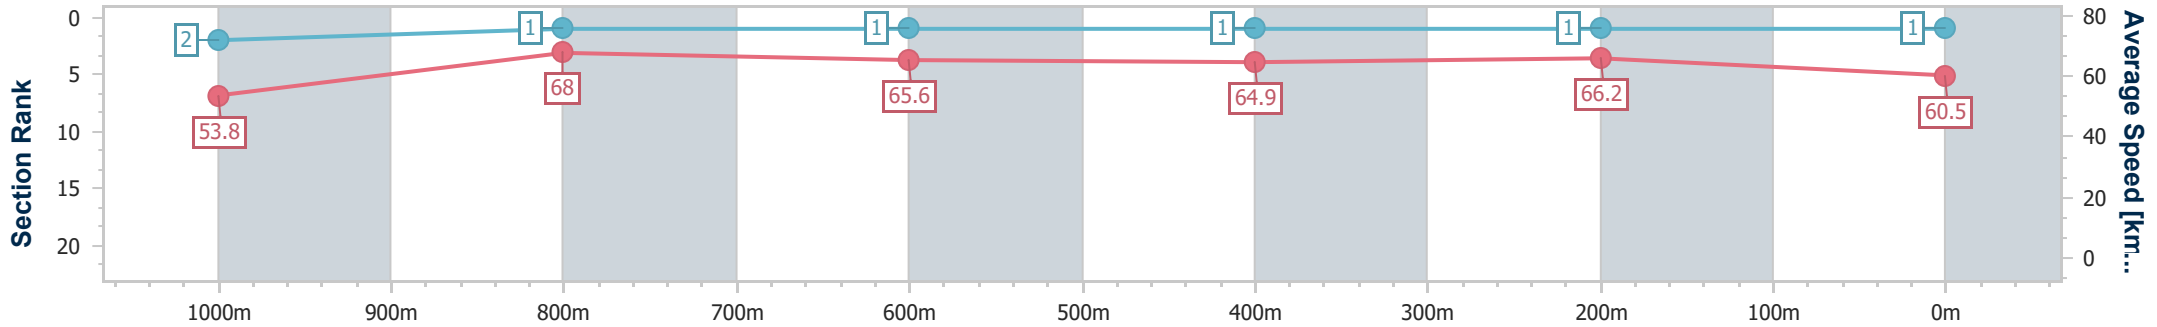

### Eagle Farm QLD Professional

Race 9: EUREKA STUD W.J. HEALY STAKES - 1200m

29 June 2024 - 16:41

Track Rating: Good 4, Weather: Fine, Rail Position: +6m 1600m-1000m; +7m Remainder

BRISBANE RACING CLUB

| Section                | Overall                  | 1000m                    | 800m                     | 600m                     | 400m                     | 200m                     |
|------------------------|--------------------------|--------------------------|--------------------------|--------------------------|--------------------------|--------------------------|
| Section Times          | 1:09.02 [1]<br>(0:13.44) | 0:55.58 [2]<br>(0:10.67) | 0:44.91 [1]<br>(0:11.01) | 0:33.90 [1]<br>(0:11.13) | 0:22.77 [1]<br>(0:10.87) | 0:11.90 [1]<br>(0:11.90) |
| Average Speed [km/h]   | 53.8                     | 68.0                     | 65.6                     | 64.9                     | 66.2                     | 60.5                     |
| Top Speed [km/h]       | 68.1                     | 68.8                     | 67.4                     | 66.3                     | 67.2                     | 64.6                     |
| Avg. Dist. to Rail [m] | 4.4                      | 1.7                      | 1.0                      | 0.7                      | 3.2                      | 3.0                      |
| Avg. Stride Freq. [Hz] | 2.3                      | 2.3                      | 2.3                      | 2.3                      | 2.4                      | 2.3                      |
| Avg. Stride Length [m] | 6.5                      | 8.1                      | 8.1                      | 7.9                      | 7.6                      | 7.2                      |