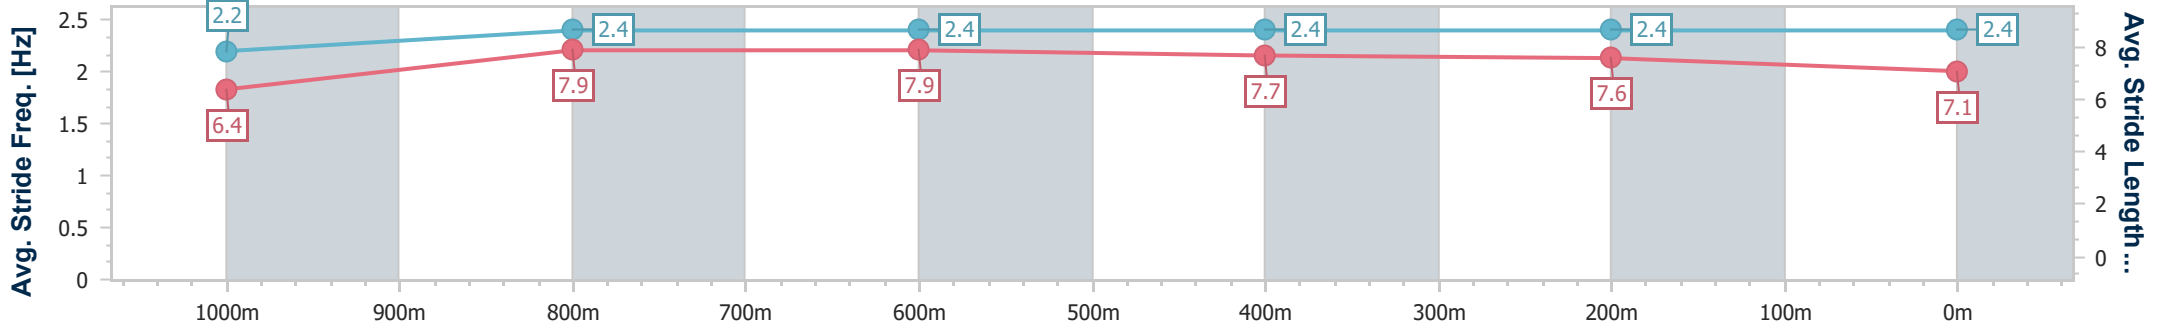

Eagle Farm QLD Professional

Race 9: EUREKA STUD W.J. HEALY STAKES - 1200m

29 June 2024 - 16:41

Track Rating: Good 4, Weather: Fine, Rail Position: +6m 1600m-1000m; +7m Remainder

BRISBANE RACING CLUB

| Section                | Overall                   | 1000m                     | 800m                      | 600m                      | 400m                      | 200m                      |
|------------------------|---------------------------|---------------------------|---------------------------|---------------------------|---------------------------|---------------------------|
| Section Times          | 1:09.87 [12]<br>(0:14.33) | 0:55.54 [16]<br>(0:10.97) | 0:44.57 [16]<br>(0:10.85) | 0:33.72 [16]<br>(0:11.03) | 0:22.69 [16]<br>(0:10.85) | 0:11.84 [15]<br>(0:11.84) |
| Average Speed [km/h]   | 50.5                      | 67.3                      | 67.6                      | 66.9                      | 66.3                      | 60.9                      |
| Top Speed [km/h]       | 65.4                      | 69.7                      | 69.1                      | 68.4                      | 67.5                      | 64.2                      |
| Avg. Dist. to Rail [m] | 12.5                      | 5.1                       | 3.7                       | 5.5                       | 12.8                      | 10.8                      |
| Avg. Stride Freq. [Hz] | 2.2                       | 2.4                       | 2.4                       | 2.4                       | 2.4                       | 2.4                       |
| Avg. Stride Length [m] | 6.4                       | 7.9                       | 7.9                       | 7.7                       | 7.6                       | 7.1                       |