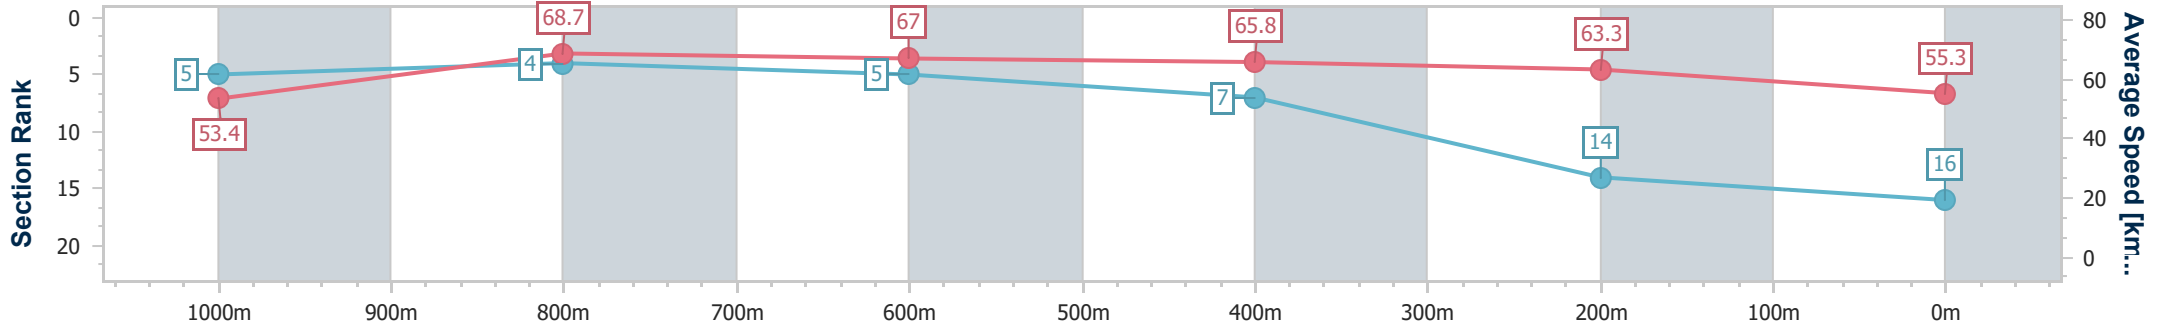

### Eagle Farm QLD Professional

Race 9: EUREKA STUD W.J. HEALY STAKES - 1200m

29 June 2024 - 16:41

Track Rating: Good 4, Weather: Fine, Rail Position: +6m 1600m-1000m; +7m Remainder

BRISBANE RACING CLUB

| Section                | Overall                   | 1000m                    | 800m                     | 600m                     | 400m                     | 200m                      |
|------------------------|---------------------------|--------------------------|--------------------------|--------------------------|--------------------------|---------------------------|
| Section Times          | 1:11.06 [16]<br>(0:13.59) | 0:57.47 [5]<br>(0:10.82) | 0:46.65 [4]<br>(0:11.02) | 0:35.63 [5]<br>(0:11.23) | 0:24.40 [7]<br>(0:11.36) | 0:13.04 [14]<br>(0:13.04) |
| Average Speed [km/h]   | 53.4                      | 68.7                     | 67.0                     | 65.8                     | 63.3                     | 55.3                      |
| Top Speed [km/h]       | 68.0                      | 69.7                     | 67.8                     | 66.5                     | 65.8                     | 60.6                      |
| Avg. Dist. to Rail [m] | 12.6                      | 6.6                      | 5.7                      | 5.5                      | 9.2                      | 7.6                       |
| Avg. Stride Freq. [Hz] | 2.3                       | 2.3                      | 2.3                      | 2.3                      | 2.3                      | 2.2                       |
| Avg. Stride Length [m] | 6.5                       | 8.1                      | 8.0                      | 7.9                      | 7.6                      | 7.0                       |

- [ ] Ranking at each section and finish
- .-.- No data available at this section
- NA No data available