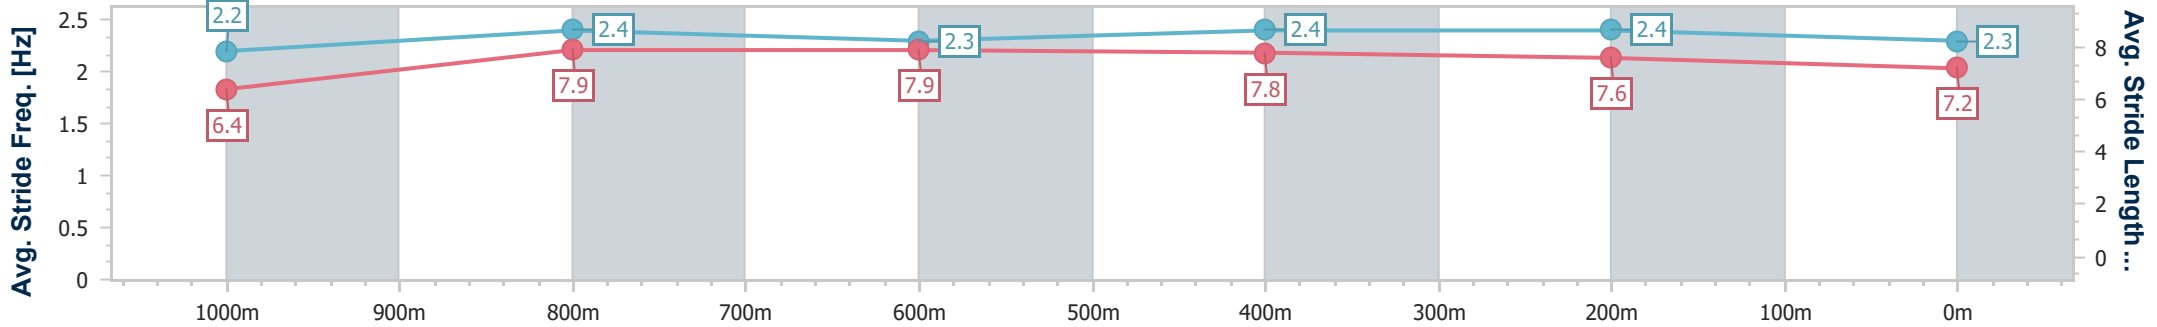

### Eagle Farm QLD Professional

Race 9: EUREKA STUD W.J. HEALY STAKES - 1200m

29 June 2024 - 16:41

Track Rating: Good 4, Weather: Fine, Rail Position: +6m 1600m-1000m; +7m Remainder

BRISBANE RACING CLUB

| Section                | Overall                  | 1000m                     | 800m                      | 600m                      | 400m                      | 200m                      |
|------------------------|--------------------------|---------------------------|---------------------------|---------------------------|---------------------------|---------------------------|
| Section Times          | 1:09.38 [4]<br>(0:14.02) | 0:55.36 [13]<br>(0:10.95) | 0:44.41 [14]<br>(0:10.93) | 0:33.48 [12]<br>(0:10.98) | 0:22.50 [12]<br>(0:10.76) | 0:11.74 [10]<br>(0:11.74) |
| Average Speed [km/h]   | 51.6                     | 67.6                      | 67.1                      | 66.5                      | 66.9                      | 61.3                      |
| Top Speed [km/h]       | 66.9                     | 69.1                      | 68.3                      | 68.6                      | 69.2                      | 65.4                      |
| Avg. Dist. to Rail [m] | 9.9                      | 5.6                       | 4.0                       | 3.3                       | 9.7                       | 9.9                       |
| Avg. Stride Freq. [Hz] | 2.2                      | 2.4                       | 2.3                       | 2.4                       | 2.4                       | 2.3                       |
| Avg. Stride Length [m] | 6.4                      | 7.9                       | 7.9                       | 7.8                       | 7.6                       | 7.2                       |