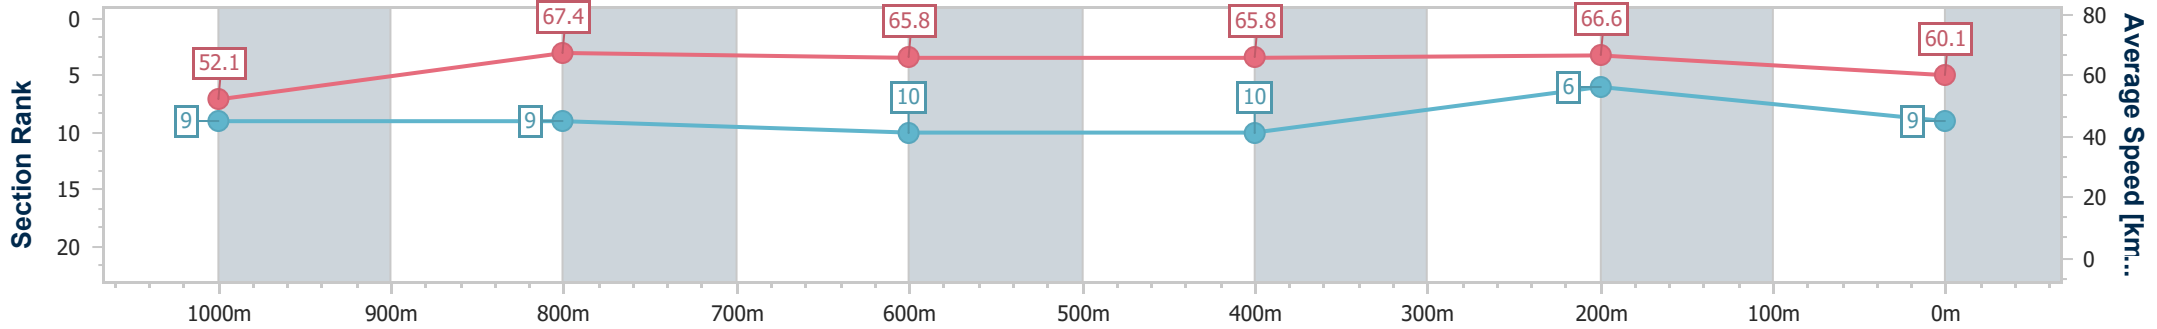

### Eagle Farm QLD Professional

Race 9: EUREKA STUD W.J. HEALY STAKES - 1200m

29 June 2024 - 16:41

Track Rating: Good 4, Weather: Fine, Rail Position: +6m 1600m-1000m; +7m Remainder

BRISBANE RACING CLUB

| Section                | Overall                  | 1000m                    | 800m                     | 600m                      | 400m                      | 200m                     |
|------------------------|--------------------------|--------------------------|--------------------------|---------------------------|---------------------------|--------------------------|
| Section Times          | 1:09.56 [9]<br>(0:13.88) | 0:55.68 [9]<br>(0:10.85) | 0:44.83 [9]<br>(0:11.05) | 0:33.78 [10]<br>(0:11.01) | 0:22.77 [10]<br>(0:10.80) | 0:11.97 [6]<br>(0:11.97) |
| Average Speed [km/h]   | 52.1                     | 67.4                     | 65.8                     | 65.8                      | 66.6                      | 60.1                     |
| Top Speed [km/h]       | 65.9                     | 68.2                     | 67.6                     | 68.0                      | 68.1                      | 63.6                     |
| Avg. Dist. to Rail [m] | 2.5                      | 3.2                      | 2.3                      | 1.6                       | 0.9                       | 0.6                      |
| Avg. Stride Freq. [Hz] | 2.4                      | 2.4                      | 2.4                      | 2.4                       | 2.4                       | 2.4                      |
| Avg. Stride Length [m] | 6.1                      | 7.7                      | 7.7                      | 7.6                       | 7.7                       | 7.1                      |