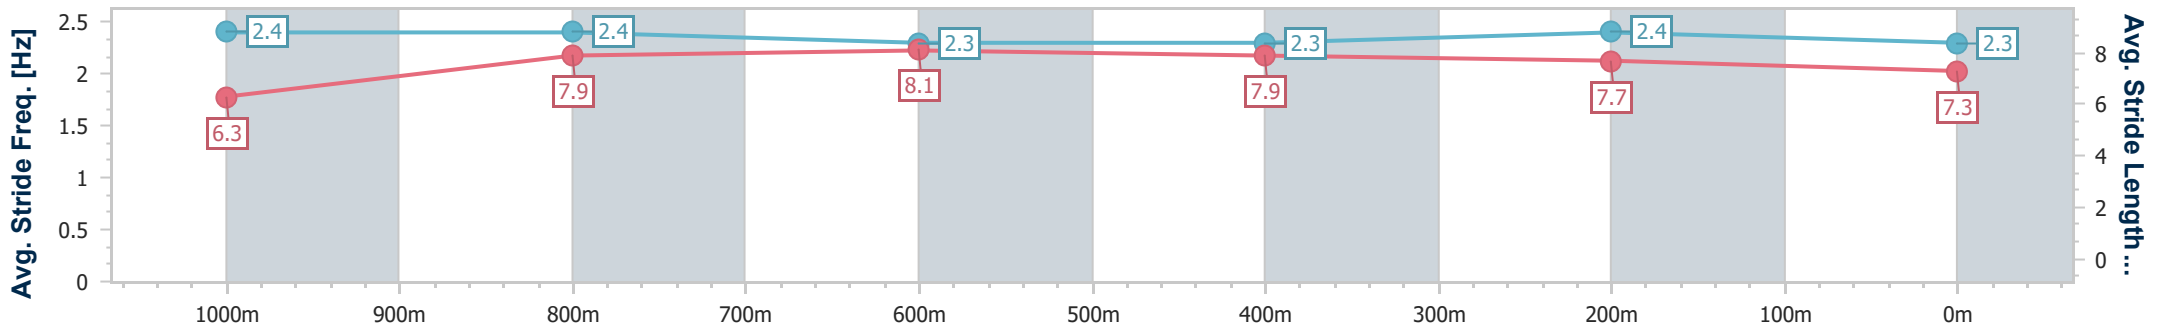

### Eagle Farm QLD Professional

Race 9: EUREKA STUD W.J. HEALY STAKES - 1200m

29 June 2024 - 16:41

Track Rating: Good 4, Weather: Fine, Rail Position: +6m 1600m-1000m; +7m Remainder

BRISBANE RACING CLUB

| Section                | Overall                  | 1000m                    | 800m                     | 600m                     | 400m                     | 200m                     |
|------------------------|--------------------------|--------------------------|--------------------------|--------------------------|--------------------------|--------------------------|
| Section Times          | 1:09.40 [5]<br>(0:13.53) | 0:55.87 [3]<br>(0:10.75) | 0:45.12 [3]<br>(0:11.09) | 0:34.03 [4]<br>(0:11.11) | 0:22.92 [4]<br>(0:10.88) | 0:12.04 [3]<br>(0:12.04) |
| Average Speed [km/h]   | 53.4                     | 68.2                     | 66.1                     | 66.2                     | 65.9                     | 59.9                     |
| Top Speed [km/h]       | 69.7                     | 69.7                     | 67.7                     | 67.1                     | 67.4                     | 63.8                     |
| Avg. Dist. to Rail [m] | 7.4                      | 3.9                      | 4.4                      | 3.7                      | 6.6                      | 6.0                      |
| Avg. Stride Freq. [Hz] | 2.4                      | 2.4                      | 2.3                      | 2.3                      | 2.4                      | 2.3                      |
| Avg. Stride Length [m] | 6.3                      | 7.9                      | 8.1                      | 7.9                      | 7.7                      | 7.3                      |