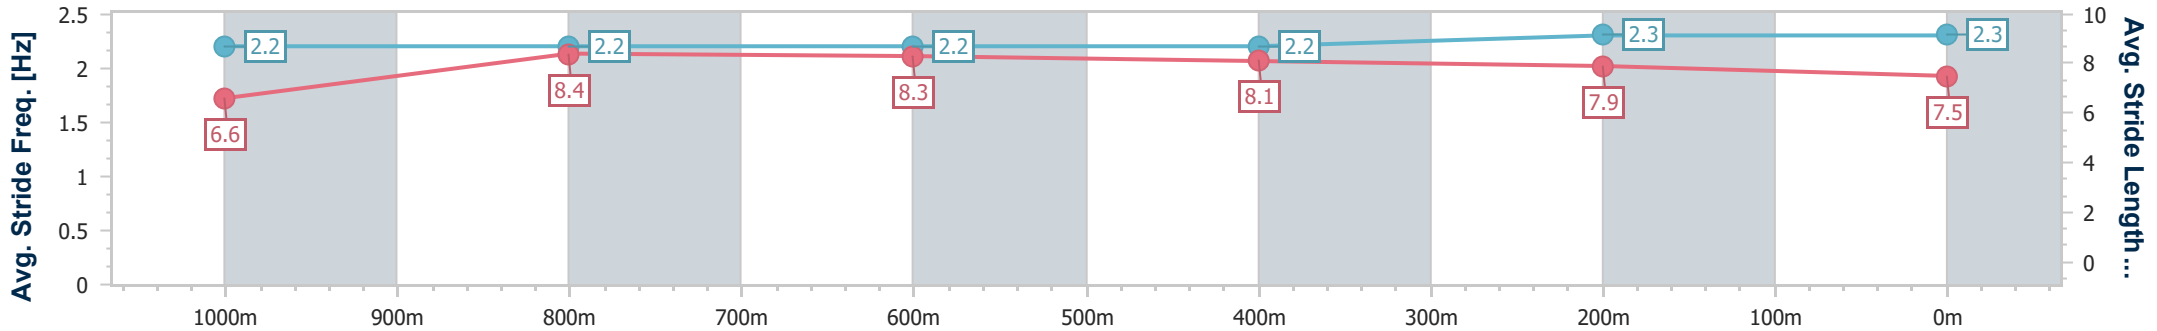

### Eagle Farm QLD Professional

Race 9: EUREKA STUD W.J. HEALY STAKES - 1200m

29 June 2024 - 16:41

Track Rating: Good 4, Weather: Fine, Rail Position: +6m 1600m-1000m; +7m Remainder

BRISBANE RACING CLUB

| Section                | Overall                  | 1000m                     | 800m                      | 600m                      | 400m                      | 200m                      |
|------------------------|--------------------------|---------------------------|---------------------------|---------------------------|---------------------------|---------------------------|
| Section Times          | 1:09.49 [7]<br>(0:14.02) | 0:55.47 [12]<br>(0:10.87) | 0:44.60 [12]<br>(0:11.08) | 0:33.52 [13]<br>(0:10.99) | 0:22.53 [13]<br>(0:10.73) | 0:11.80 [12]<br>(0:11.80) |
| Average Speed [km/h]   | 51.5                     | 67.4                      | 66.2                      | 66.4                      | 67.0                      | 61.0                      |
| Top Speed [km/h]       | 66.1                     | 68.3                      | 68.4                      | 69.1                      | 69.1                      | 64.7                      |
| Avg. Dist. to Rail [m] | 7.4                      | 3.5                       | 4.0                       | 2.5                       | 4.9                       | 5.7                       |
| Avg. Stride Freq. [Hz] | 2.2                      | 2.2                       | 2.2                       | 2.2                       | 2.3                       | 2.3                       |
| Avg. Stride Length [m] | 6.6                      | 8.4                       | 8.3                       | 8.1                       | 7.9                       | 7.5                       |