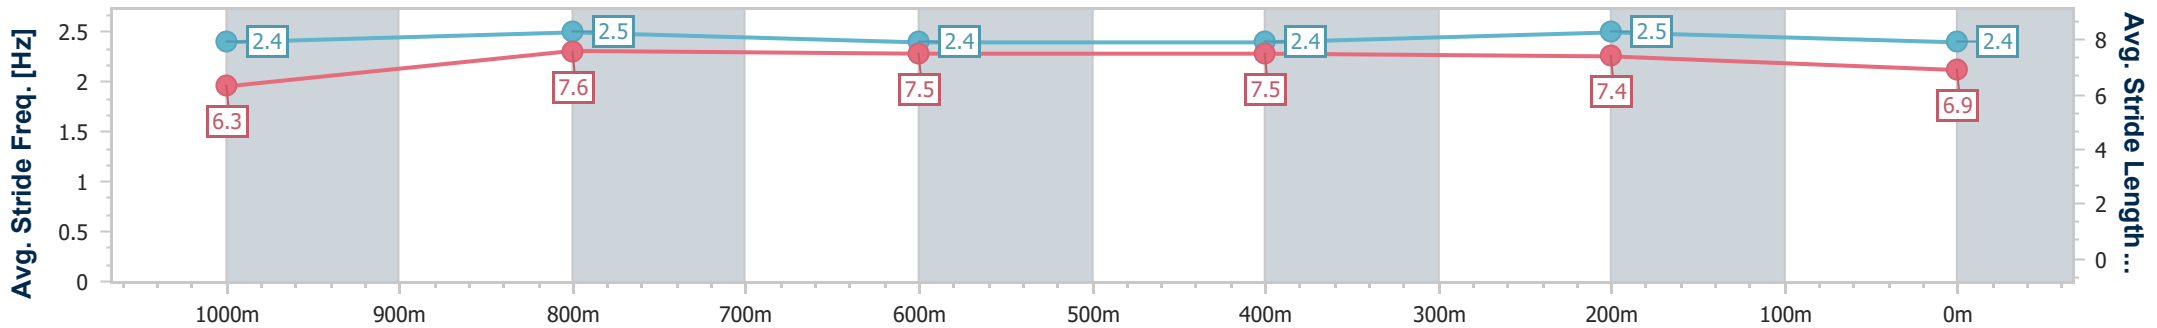

### Eagle Farm QLD Professional

Race 9: EUREKA STUD W.J. HEALY STAKES - 1200m

29 June 2024 - 16:41

Track Rating: Good 4, Weather: Fine, Rail Position: +6m 1600m-1000m; +7m Remainder

BRISBANE RACING CLUB

| Section                | Overall                  | 1000m                    | 800m                     | 600m                     | 400m                     | 200m                     |
|------------------------|--------------------------|--------------------------|--------------------------|--------------------------|--------------------------|--------------------------|
| Section Times          | 1:09.36 [3]<br>(0:13.56) | 0:55.80 [4]<br>(0:10.87) | 0:44.93 [6]<br>(0:11.20) | 0:33.73 [7]<br>(0:10.99) | 0:22.74 [5]<br>(0:10.80) | 0:11.94 [4]<br>(0:11.94) |
| Average Speed [km/h]   | 53.4                     | 67.7                     | 65.4                     | 66.0                     | 66.7                     | 60.4                     |
| Top Speed [km/h]       | 68.1                     | 69.4                     | 67.3                     | 67.6                     | 68.0                     | 64.3                     |
| Avg. Dist. to Rail [m] | 3.1                      | 4.6                      | 4.3                      | 2.1                      | 4.8                      | 3.5                      |
| Avg. Stride Freq. [Hz] | 2.4                      | 2.5                      | 2.4                      | 2.4                      | 2.5                      | 2.4                      |
| Avg. Stride Length [m] | 6.3                      | 7.6                      | 7.5                      | 7.5                      | 7.4                      | 6.9                      |