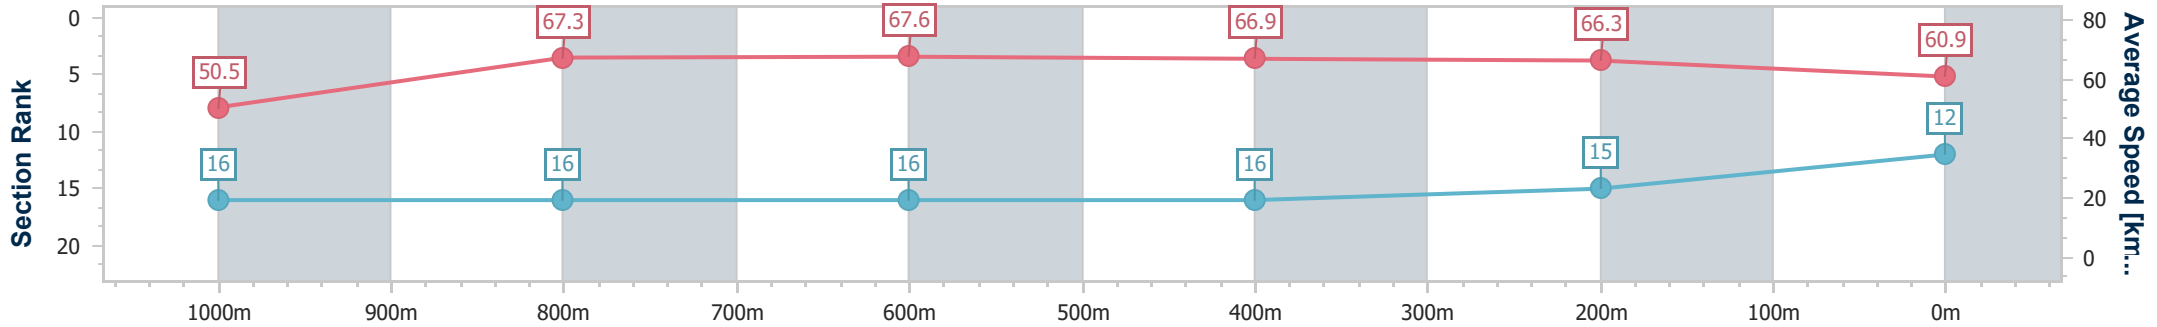

Eagle Farm QLD Professional

Race 9: EUREKA STUD W.J. HEALY STAKES - 1200m

29 June 2024 - 16:41

Track Rating: Good 4, Weather: Fine, Rail Position: +6m 1600m-1000m; +7m Remainder

BRISBANE RACING CLUB

| Section                | Overall                   | 1000m                     | 800m                      | 600m                      | 400m                      | 200m                      |
|------------------------|---------------------------|---------------------------|---------------------------|---------------------------|---------------------------|---------------------------|
| Section Times          | 1:09.87 [12]<br>(0:14.33) | 0:55.54 [16]<br>(0:10.97) | 0:44.57 [16]<br>(0:10.85) | 0:33.72 [16]<br>(0:11.03) | 0:22.69 [16]<br>(0:10.85) | 0:11.84 [15]<br>(0:11.84) |
| Average Speed [km/h]   | 50.5                      | 67.3                      | 67.6                      | 66.9                      | 66.3                      | 60.9                      |
| Top Speed [km/h]       | 65.4                      | 69.7                      | 69.1                      | 68.4                      | 67.5                      | 64.2                      |
| Avg. Dist. to Rail [m] | 12.5                      | 5.1                       | 3.7                       | 5.5                       | 12.8                      | 10.8                      |
| Avg. Stride Freq. [Hz] | 2.2                       | 2.4                       | 2.4                       | 2.4                       | 2.4                       | 2.4                       |
| Avg. Stride Length [m] | 6.4                       | 7.9                       | 7.9                       | 7.7                       | 7.6                       | 7.1                       |