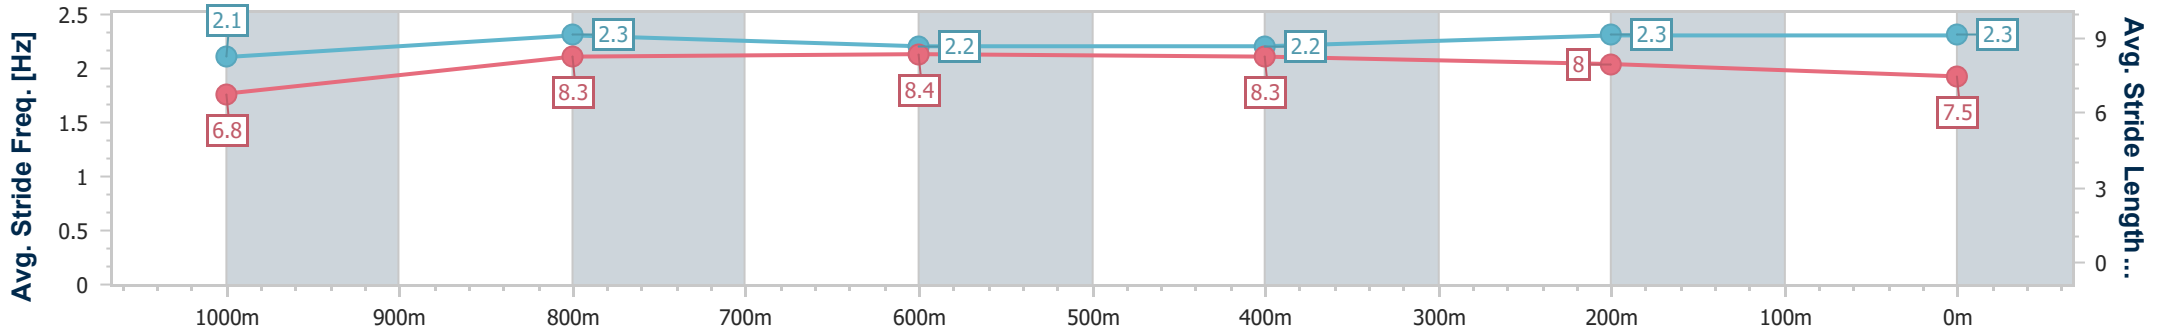

### Eagle Farm QLD Professional

Race 9: EUREKA STUD W.J. HEALY STAKES - 1200m

29 June 2024 - 16:41

Track Rating: Good 4, Weather: Fine, Rail Position: +6m 1600m-1000m; +7m Remainder

BRISBANE RACING CLUB

| Section                | Overall                  | 1000m                    | 800m                      | 600m                     | 400m                     | 200m                     |
|------------------------|--------------------------|--------------------------|---------------------------|--------------------------|--------------------------|--------------------------|
| Section Times          | 1:09.45 [6]<br>(0:13.87) | 0:55.58 [8]<br>(0:10.90) | 0:44.68 [10]<br>(0:10.88) | 0:33.80 [8]<br>(0:11.11) | 0:22.69 [8]<br>(0:10.86) | 0:11.83 [9]<br>(0:11.83) |
| Average Speed [km/h]   | 52.3                     | 68.1                     | 67.4                      | 66.2                     | 66.2                     | 61.0                     |
| Top Speed [km/h]       | 67.0                     | 68.7                     | 68.7                      | 67.8                     | 67.7                     | 64.3                     |
| Avg. Dist. to Rail [m] | 11.8                     | 6.1                      | 4.3                       | 4.9                      | 9.4                      | 7.6                      |
| Avg. Stride Freq. [Hz] | 2.1                      | 2.3                      | 2.2                       | 2.2                      | 2.3                      | 2.3                      |
| Avg. Stride Length [m] | 6.8                      | 8.3                      | 8.4                       | 8.3                      | 8.0                      | 7.5                      |