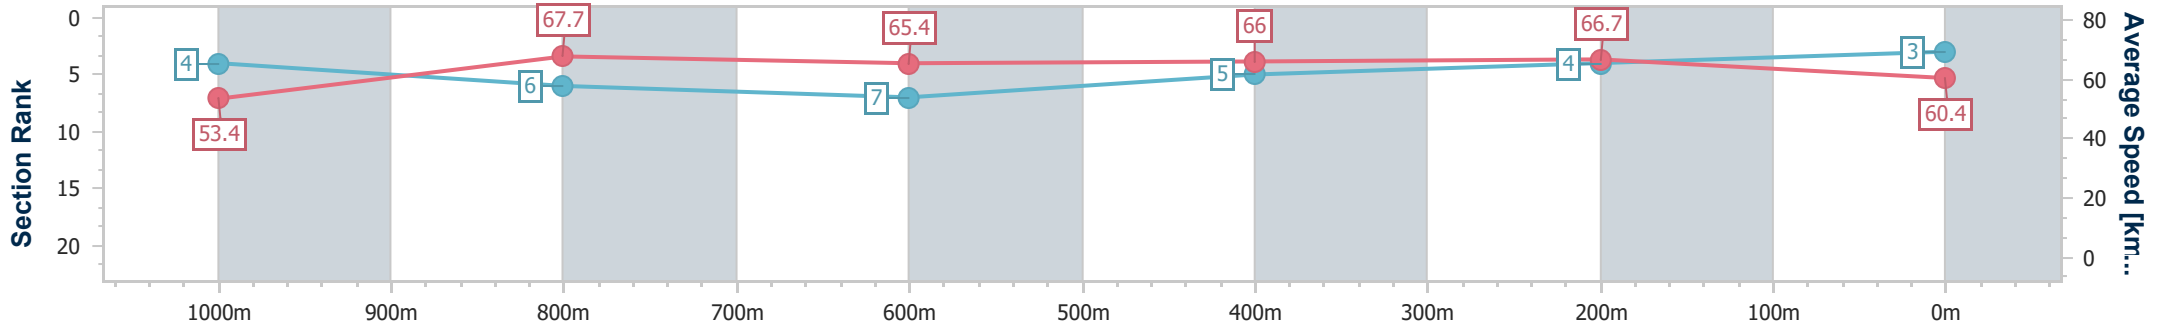

### Eagle Farm QLD Professional

Race 9: EUREKA STUD W.J. HEALY STAKES - 1200m

29 June 2024 - 16:41

Track Rating: Good 4, Weather: Fine, Rail Position: +6m 1600m-1000m; +7m Remainder

BRISBANE RACING CLUB

| Section                | Overall                  | 1000m                    | 800m                     | 600m                     | 400m                     | 200m                     |
|------------------------|--------------------------|--------------------------|--------------------------|--------------------------|--------------------------|--------------------------|
| Section Times          | 1:09.36 [3]<br>(0:13.56) | 0:55.80 [4]<br>(0:10.87) | 0:44.93 [6]<br>(0:11.20) | 0:33.73 [7]<br>(0:10.99) | 0:22.74 [5]<br>(0:10.80) | 0:11.94 [4]<br>(0:11.94) |
| Average Speed [km/h]   | 53.4                     | 67.7                     | 65.4                     | 66.0                     | 66.7                     | 60.4                     |
| Top Speed [km/h]       | 68.1                     | 69.4                     | 67.3                     | 67.6                     | 68.0                     | 64.3                     |
| Avg. Dist. to Rail [m] | 3.1                      | 4.6                      | 4.3                      | 2.1                      | 4.8                      | 3.5                      |
| Avg. Stride Freq. [Hz] | 2.4                      | 2.5                      | 2.4                      | 2.4                      | 2.5                      | 2.4                      |
| Avg. Stride Length [m] | 6.3                      | 7.6                      | 7.5                      | 7.5                      | 7.4                      | 6.9                      |