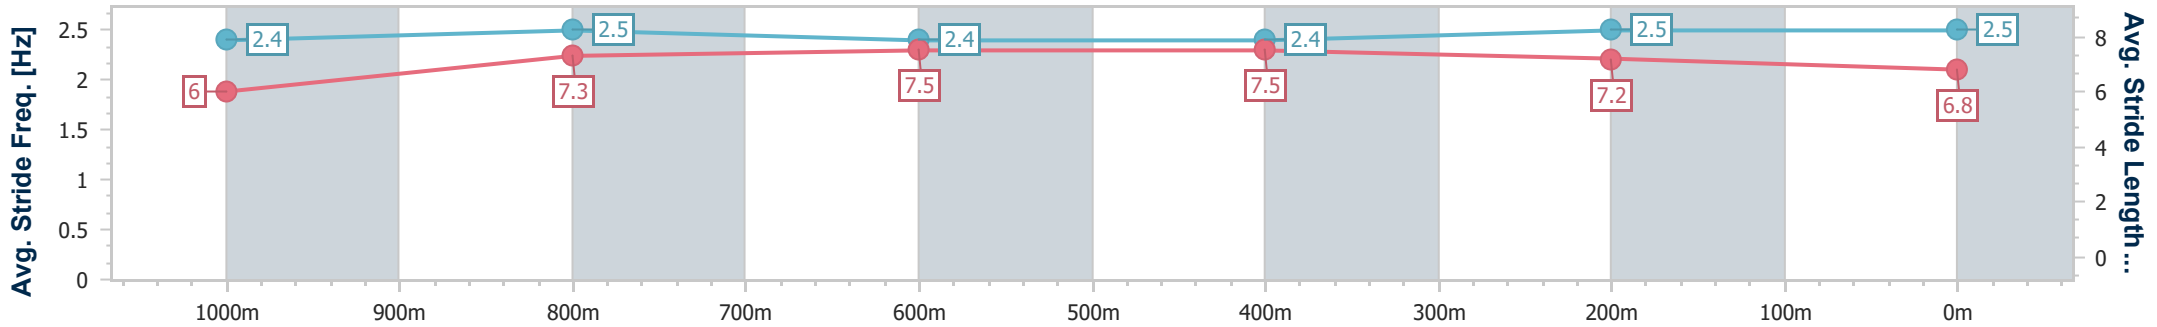

### Eagle Farm QLD Professional

Race 9: EUREKA STUD W.J. HEALY STAKES - 1200m

29 June 2024 - 16:41

Track Rating: Good 4, Weather: Fine, Rail Position: +6m 1600m-1000m; +7m Remainder

BRISBANE RACING CLUB

| Section                | Overall                  | 1000m                     | 800m                      | 600m                      | 400m                      | 200m                      |
|------------------------|--------------------------|---------------------------|---------------------------|---------------------------|---------------------------|---------------------------|
| Section Times          | 1:09.53 [8]<br>(0:14.09) | 0:55.44 [15]<br>(0:10.75) | 0:44.69 [11]<br>(0:11.01) | 0:33.68 [11]<br>(0:11.00) | 0:22.68 [11]<br>(0:10.82) | 0:11.86 [11]<br>(0:11.86) |
| Average Speed [km/h]   | 51.2                     | 67.4                      | 65.9                      | 65.5                      | 66.4                      | 60.7                      |
| Top Speed [km/h]       | 65.6                     | 68.4                      | 68.1                      | 66.5                      | 67.6                      | 64.8                      |
| Avg. Dist. to Rail [m] | 3.1                      | 1.5                       | 1.2                       | 0.5                       | 1.6                       | 1.2                       |
| Avg. Stride Freq. [Hz] | 2.4                      | 2.5                       | 2.4                       | 2.4                       | 2.5                       | 2.5                       |
| Avg. Stride Length [m] | 6.0                      | 7.3                       | 7.5                       | 7.5                       | 7.2                       | 6.8                       |