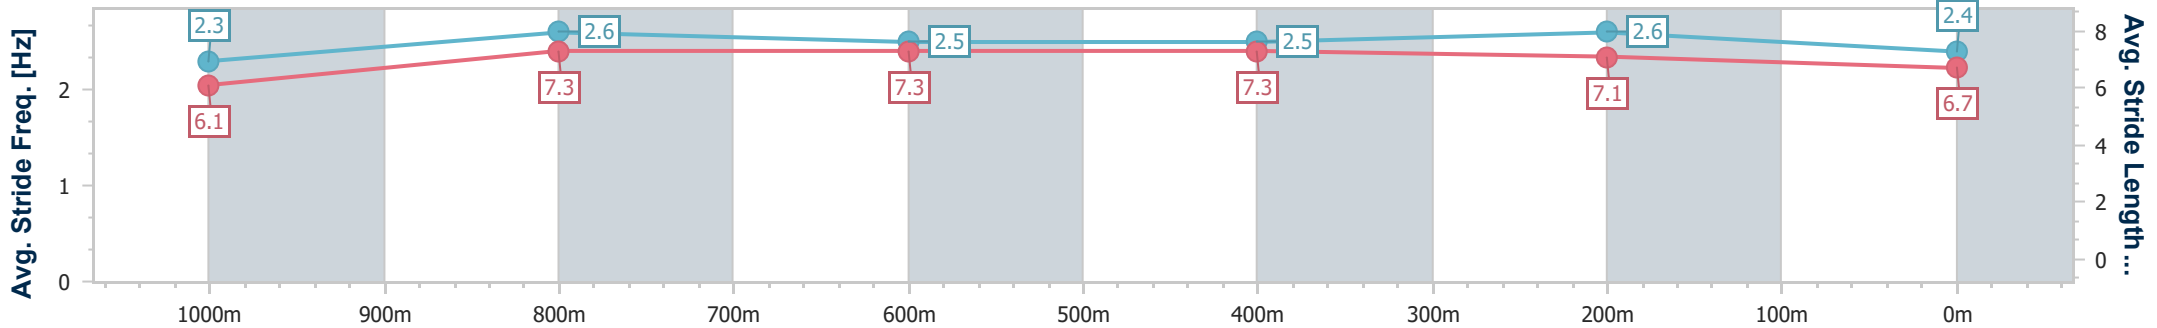

Eagle Farm QLD Professional

Race 9: EUREKA STUD W.J. HEALY STAKES - 1200m

29 June 2024 - 16:41

Track Rating: Good 4, Weather: Fine, Rail Position: +6m 1600m-1000m; +7m Remainder

BRISBANE RACING CLUB

| Section                | Overall                   | 1000m                     | 800m                      | 600m                      | 400m                      | 200m                      |
|------------------------|---------------------------|---------------------------|---------------------------|---------------------------|---------------------------|---------------------------|
| Section Times          | 1:10.37 [15]<br>(0:14.00) | 0:56.37 [11]<br>(0:10.94) | 0:45.43 [13]<br>(0:11.08) | 0:34.35 [14]<br>(0:11.06) | 0:23.29 [14]<br>(0:11.04) | 0:12.25 [16]<br>(0:12.25) |
| Average Speed [km/h]   | 51.5                      | 67.1                      | 66.2                      | 66.3                      | 65.3                      | 58.6                      |
| Top Speed [km/h]       | 67.0                      | 68.9                      | 68.1                      | 66.4                      | 66.4                      | 63.2                      |
| Avg. Dist. to Rail [m] | 6.2                       | 4.2                       | 4.4                       | 3.3                       | 6.6                       | 4.8                       |
| Avg. Stride Freq. [Hz] | 2.3                       | 2.6                       | 2.5                       | 2.5                       | 2.6                       | 2.4                       |
| Avg. Stride Length [m] | 6.1                       | 7.3                       | 7.3                       | 7.3                       | 7.1                       | 6.7                       |