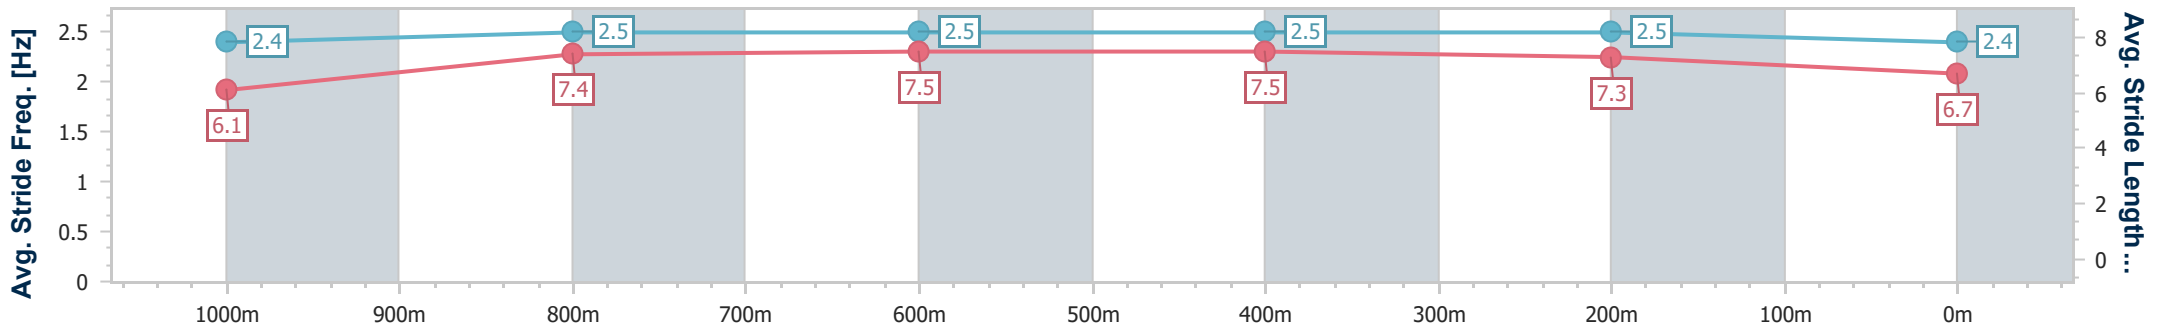

### Eagle Farm QLD Professional

Race 9: EUREKA STUD W.J. HEALY STAKES - 1200m

29 June 2024 - 16:41

Track Rating: Good 4, Weather: Fine, Rail Position: +6m 1600m-1000m; +7m Remainder

BRISBANE RACING CLUB

| Section                | Overall                   | 1000m                    | 800m                     | 600m                     | 400m                     | 200m                     |
|------------------------|---------------------------|--------------------------|--------------------------|--------------------------|--------------------------|--------------------------|
| Section Times          | 1:10.27 [14]<br>(0:13.79) | 0:56.48 [7]<br>(0:10.86) | 0:45.62 [8]<br>(0:10.93) | 0:34.69 [6]<br>(0:11.06) | 0:23.63 [6]<br>(0:10.96) | 0:12.67 [7]<br>(0:12.67) |
| Average Speed [km/h]   | 52.6                      | 67.3                     | 67.0                     | 66.2                     | 65.6                     | 56.9                     |
| Top Speed [km/h]       | 66.5                      | 68.4                     | 67.7                     | 67.0                     | 68.3                     | 61.7                     |
| Avg. Dist. to Rail [m] | 8.9                       | 3.4                      | 3.4                      | 3.9                      | 9.9                      | 8.2                      |
| Avg. Stride Freq. [Hz] | 2.4                       | 2.5                      | 2.5                      | 2.5                      | 2.5                      | 2.4                      |
| Avg. Stride Length [m] | 6.1                       | 7.4                      | 7.5                      | 7.5                      | 7.3                      | 6.7                      |