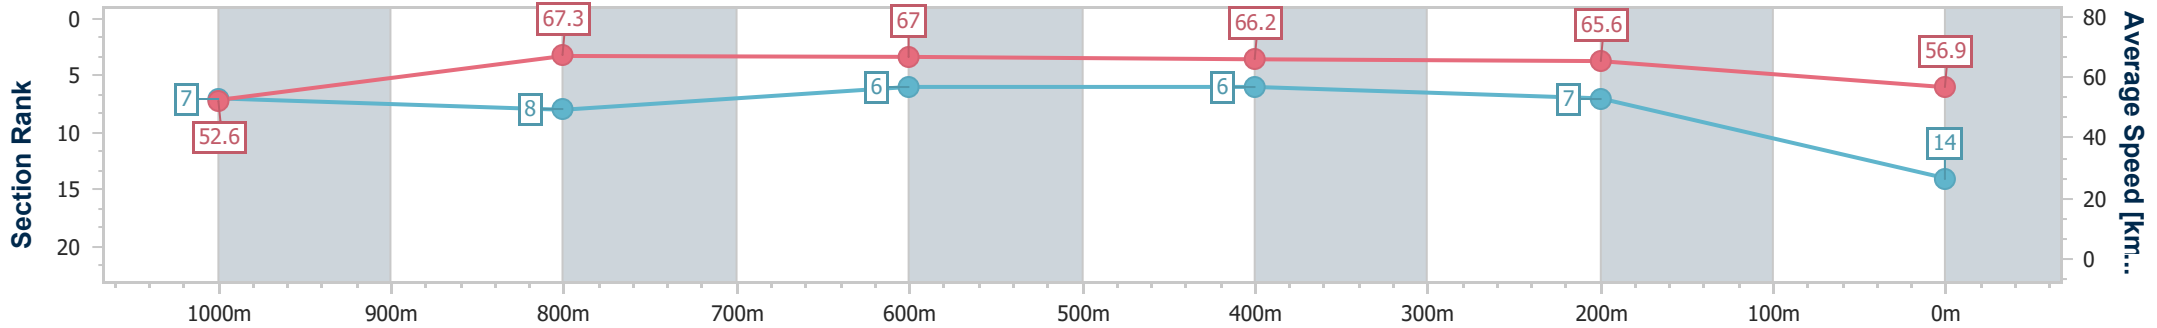

### Eagle Farm QLD Professional

Race 9: EUREKA STUD W.J. HEALY STAKES - 1200m

29 June 2024 - 16:41

Track Rating: Good 4, Weather: Fine, Rail Position: +6m 1600m-1000m; +7m Remainder

BRISBANE RACING CLUB

| Section                | Overall                   | 1000m                    | 800m                     | 600m                     | 400m                     | 200m                     |
|------------------------|---------------------------|--------------------------|--------------------------|--------------------------|--------------------------|--------------------------|
| Section Times          | 1:10.27 [14]<br>(0:13.79) | 0:56.48 [7]<br>(0:10.86) | 0:45.62 [8]<br>(0:10.93) | 0:34.69 [6]<br>(0:11.06) | 0:23.63 [6]<br>(0:10.96) | 0:12.67 [7]<br>(0:12.67) |
| Average Speed [km/h]   | 52.6                      | 67.3                     | 67.0                     | 66.2                     | 65.6                     | 56.9                     |
| Top Speed [km/h]       | 66.5                      | 68.4                     | 67.7                     | 67.0                     | 68.3                     | 61.7                     |
| Avg. Dist. to Rail [m] | 8.9                       | 3.4                      | 3.4                      | 3.9                      | 9.9                      | 8.2                      |
| Avg. Stride Freq. [Hz] | 2.4                       | 2.5                      | 2.5                      | 2.5                      | 2.5                      | 2.4                      |
| Avg. Stride Length [m] | 6.1                       | 7.4                      | 7.5                      | 7.5                      | 7.3                      | 6.7                      |