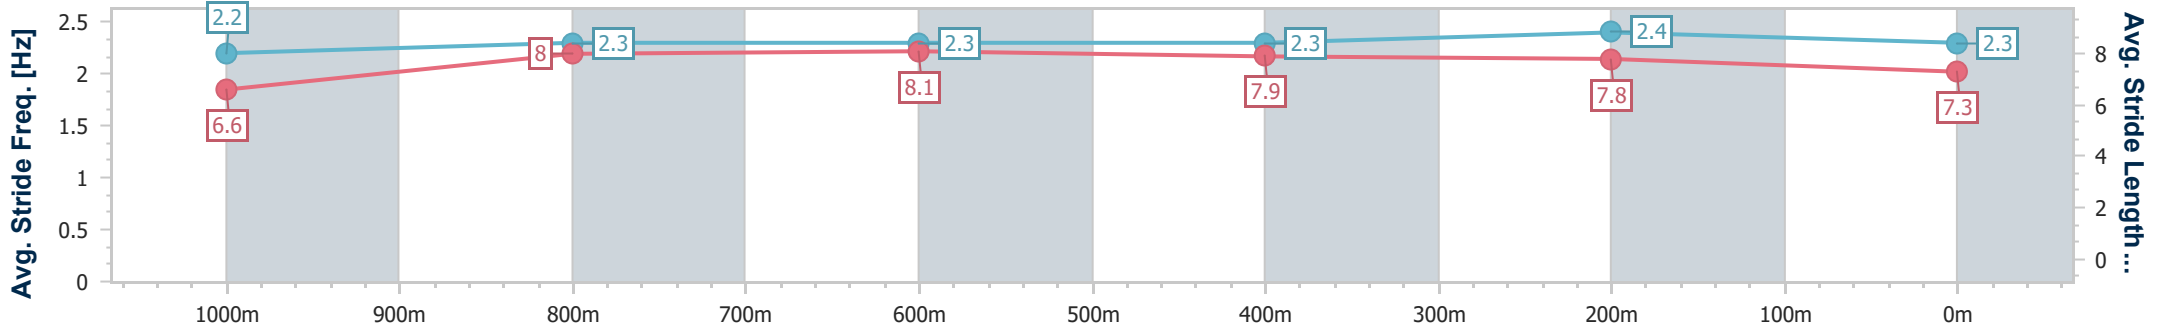

Eagle Farm QLD Professional

Race 9: EUREKA STUD W.J. HEALY STAKES - 1200m

29 June 2024 - 16:41

Track Rating: Good 4, Weather: Fine, Rail Position: +6m 1600m-1000m; +7m Remainder

BRISBANE RACING CLUB

| Section                | Overall                   | 1000m                     | 800m                      | 600m                      | 400m                      | 200m                      |
|------------------------|---------------------------|---------------------------|---------------------------|---------------------------|---------------------------|---------------------------|
| Section Times          | 1:09.59 [10]<br>(0:14.08) | 0:55.51 [14]<br>(0:11.01) | 0:44.50 [15]<br>(0:10.95) | 0:33.55 [15]<br>(0:11.06) | 0:22.49 [15]<br>(0:10.79) | 0:11.70 [13]<br>(0:11.70) |
| Average Speed [km/h]   | 51.5                      | 67.0                      | 66.5                      | 65.9                      | 66.9                      | 61.6                      |
| Top Speed [km/h]       | 64.9                      | 68.0                      | 67.6                      | 67.6                      | 68.5                      | 65.3                      |
| Avg. Dist. to Rail [m] | 13.3                      | 4.8                       | 2.1                       | 3.6                       | 10.3                      | 10.7                      |
| Avg. Stride Freq. [Hz] | 2.2                       | 2.3                       | 2.3                       | 2.3                       | 2.4                       | 2.3                       |
| Avg. Stride Length [m] | 6.6                       | 8.0                       | 8.1                       | 7.9                       | 7.8                       | 7.3                       |