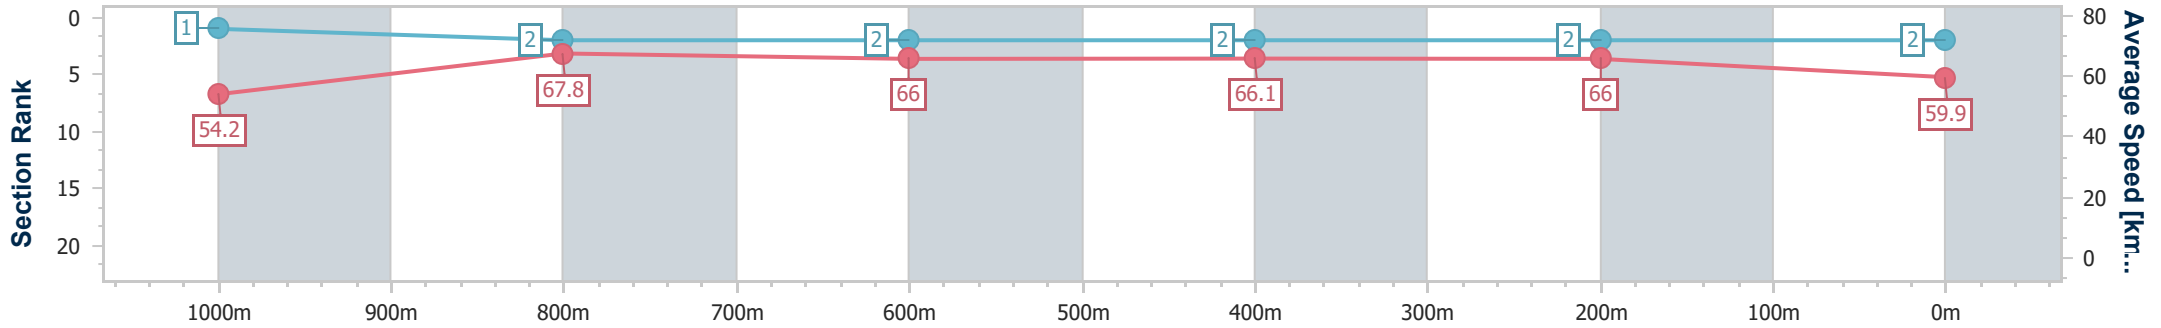

### Eagle Farm QLD Professional

Race 9: EUREKA STUD W.J. HEALY STAKES - 1200m

29 June 2024 - 16:41

Track Rating: Good 4, Weather: Fine, Rail Position: +6m 1600m-1000m; +7m Remainder

BRISBANE RACING CLUB

| Section                | Overall                  | 1000m                    | 800m                     | 600m                     | 400m                     | 200m                     |
|------------------------|--------------------------|--------------------------|--------------------------|--------------------------|--------------------------|--------------------------|
| Section Times          | 1:09.31 [2]<br>(0:13.35) | 0:55.96 [1]<br>(0:10.84) | 0:45.12 [2]<br>(0:11.12) | 0:34.00 [2]<br>(0:11.08) | 0:22.92 [2]<br>(0:10.90) | 0:12.02 [2]<br>(0:12.02) |
| Average Speed [km/h]   | 54.2                     | 67.8                     | 66.0                     | 66.1                     | 66.0                     | 59.9                     |
| Top Speed [km/h]       | 69.1                     | 69.0                     | 68.0                     | 67.5                     | 67.7                     | 64.1                     |
| Avg. Dist. to Rail [m] | 5.8                      | 4.4                      | 4.3                      | 3.2                      | 5.4                      | 5.1                      |
| Avg. Stride Freq. [Hz] | 2.4                      | 2.5                      | 2.4                      | 2.4                      | 2.5                      | 2.4                      |
| Avg. Stride Length [m] | 6.3                      | 7.7                      | 7.7                      | 7.7                      | 7.2                      | 6.9                      |