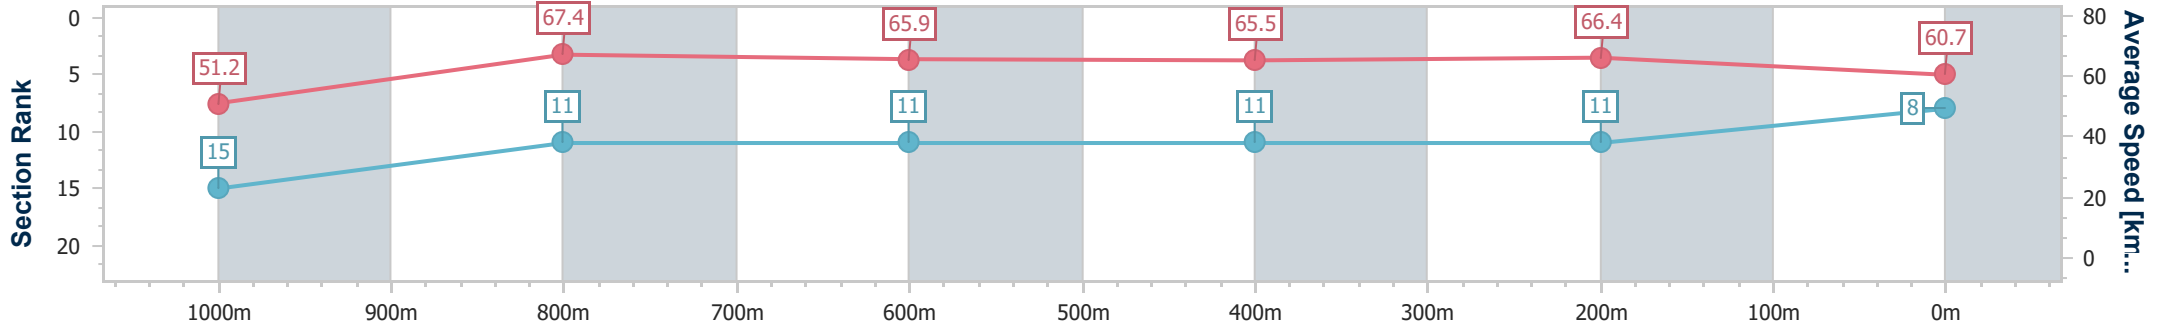

### Eagle Farm QLD Professional

Race 9: EUREKA STUD W.J. HEALY STAKES - 1200m

29 June 2024 - 16:41

Track Rating: Good 4, Weather: Fine, Rail Position: +6m 1600m-1000m; +7m Remainder

BRISBANE RACING CLUB

| Section                | Overall                  | 1000m                     | 800m                      | 600m                      | 400m                      | 200m                      |
|------------------------|--------------------------|---------------------------|---------------------------|---------------------------|---------------------------|---------------------------|
| Section Times          | 1:09.53 [8]<br>(0:14.09) | 0:55.44 [15]<br>(0:10.75) | 0:44.69 [11]<br>(0:11.01) | 0:33.68 [11]<br>(0:11.00) | 0:22.68 [11]<br>(0:10.82) | 0:11.86 [11]<br>(0:11.86) |
| Average Speed [km/h]   | 51.2                     | 67.4                      | 65.9                      | 65.5                      | 66.4                      | 60.7                      |
| Top Speed [km/h]       | 65.6                     | 68.4                      | 68.1                      | 66.5                      | 67.6                      | 64.8                      |
| Avg. Dist. to Rail [m] | 3.1                      | 1.5                       | 1.2                       | 0.5                       | 1.6                       | 1.2                       |
| Avg. Stride Freq. [Hz] | 2.4                      | 2.5                       | 2.4                       | 2.4                       | 2.5                       | 2.5                       |
| Avg. Stride Length [m] | 6.0                      | 7.3                       | 7.5                       | 7.5                       | 7.2                       | 6.8                       |