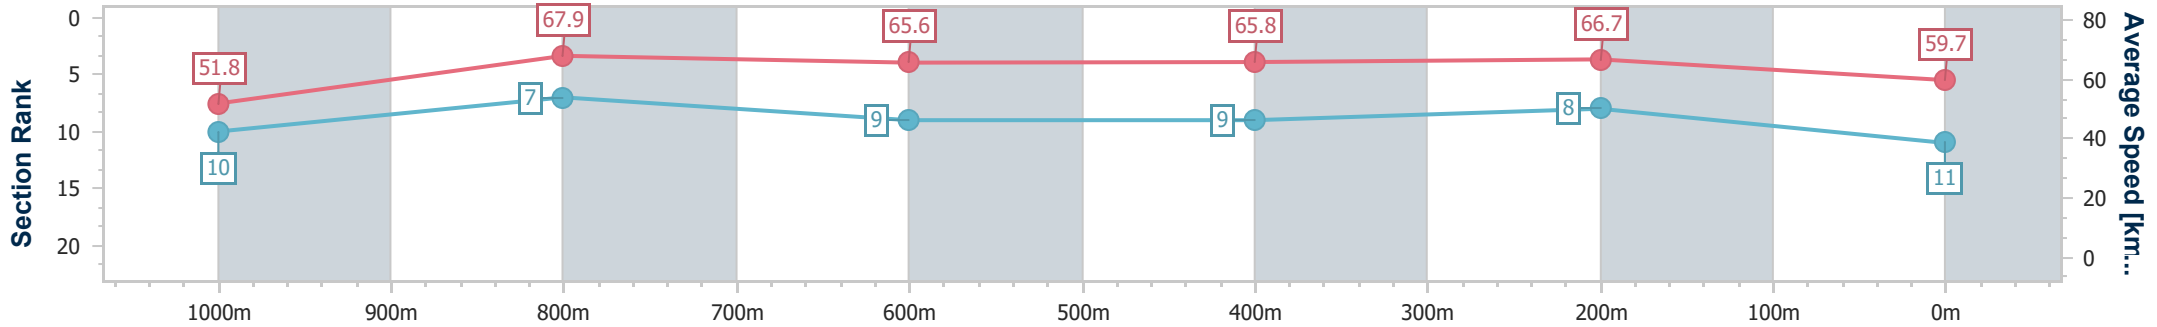

Eagle Farm QLD Professional

Race 9: EUREKA STUD W.J. HEALY STAKES - 1200m

29 June 2024 - 16:41

Track Rating: Good 4, Weather: Fine, Rail Position: +6m 1600m-1000m; +7m Remainder

BRISBANE RACING CLUB

| Section                | Overall                   | 1000m                     | 800m                     | 600m                     | 400m                     | 200m                     |
|------------------------|---------------------------|---------------------------|--------------------------|--------------------------|--------------------------|--------------------------|
| Section Times          | 1:09.65 [11]<br>(0:13.93) | 0:55.72 [10]<br>(0:10.71) | 0:45.01 [7]<br>(0:11.10) | 0:33.91 [9]<br>(0:11.05) | 0:22.86 [9]<br>(0:10.82) | 0:12.04 [8]<br>(0:12.04) |
| Average Speed [km/h]   | 51.8                      | 67.9                      | 65.6                     | 65.8                     | 66.7                     | 59.7                     |
| Top Speed [km/h]       | 65.6                      | 69.5                      | 66.7                     | 67.5                     | 68.4                     | 64.0                     |
| Avg. Dist. to Rail [m] | 3.7                       | 2.4                       | 2.6                      | 2.2                      | 3.6                      | 1.9                      |
| Avg. Stride Freq. [Hz] | 2.3                       | 2.4                       | 2.3                      | 2.4                      | 2.5                      | 2.3                      |
| Avg. Stride Length [m] | 6.4                       | 7.9                       | 7.8                      | 7.7                      | 7.5                      | 7.1                      |