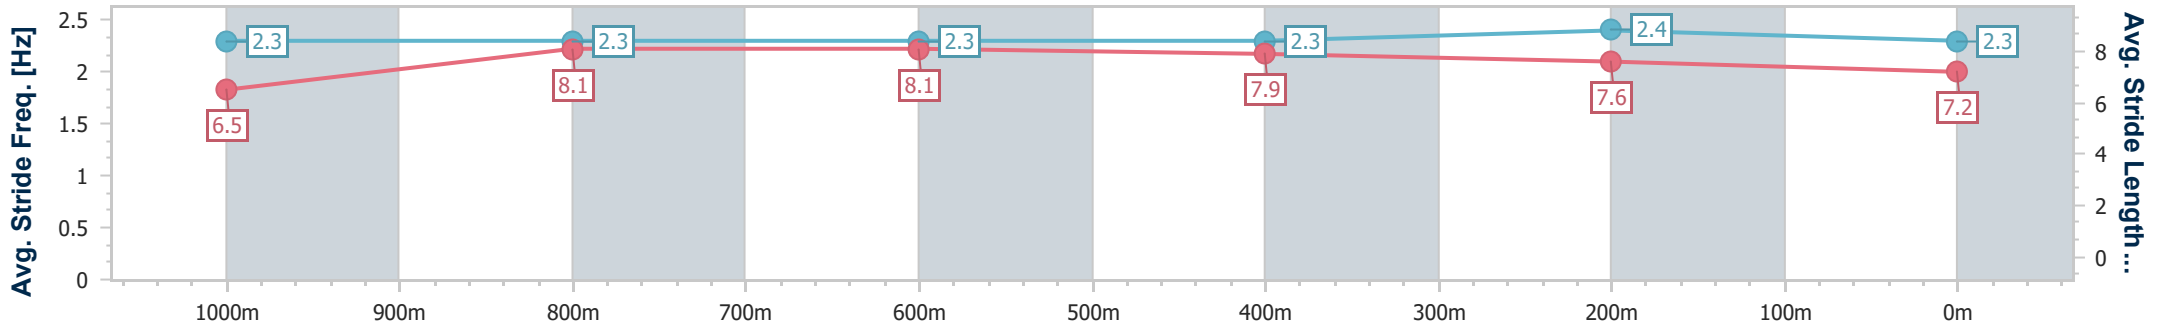

### Eagle Farm QLD Professional

Race 9: EUREKA STUD W.J. HEALY STAKES - 1200m

29 June 2024 - 16:41

Track Rating: Good 4, Weather: Fine, Rail Position: +6m 1600m-1000m; +7m Remainder

BRISBANE RACING CLUB

| Section                | Overall                  | 1000m                    | 800m                     | 600m                     | 400m                     | 200m                     |
|------------------------|--------------------------|--------------------------|--------------------------|--------------------------|--------------------------|--------------------------|
| Section Times          | 1:09.02 [1]<br>(0:13.44) | 0:55.58 [2]<br>(0:10.67) | 0:44.91 [1]<br>(0:11.01) | 0:33.90 [1]<br>(0:11.13) | 0:22.77 [1]<br>(0:10.87) | 0:11.90 [1]<br>(0:11.90) |
| Average Speed [km/h]   | 53.8                     | 68.0                     | 65.6                     | 64.9                     | 66.2                     | 60.5                     |
| Top Speed [km/h]       | 68.1                     | 68.8                     | 67.4                     | 66.3                     | 67.2                     | 64.6                     |
| Avg. Dist. to Rail [m] | 4.4                      | 1.7                      | 1.0                      | 0.7                      | 3.2                      | 3.0                      |
| Avg. Stride Freq. [Hz] | 2.3                      | 2.3                      | 2.3                      | 2.3                      | 2.4                      | 2.3                      |
| Avg. Stride Length [m] | 6.5                      | 8.1                      | 8.1                      | 7.9                      | 7.6                      | 7.2                      |