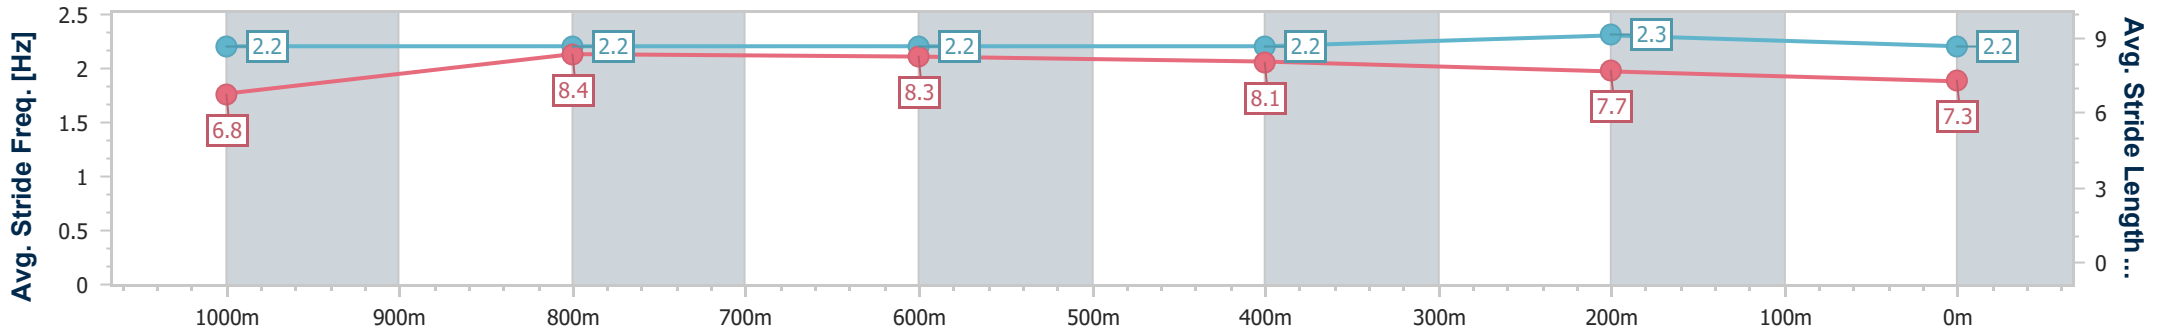

### Eagle Farm QLD Professional

Race 9: EUREKA STUD W.J. HEALY STAKES - 1200m

29 June 2024 - 16:41

Track Rating: Good 4, Weather: Fine, Rail Position: +6m 1600m-1000m; +7m Remainder

BRISBANE RACING CLUB

| Section                | Overall                   | 1000m                    | 800m                     | 600m                     | 400m                     | 200m                     |
|------------------------|---------------------------|--------------------------|--------------------------|--------------------------|--------------------------|--------------------------|
| Section Times          | 1:09.89 [13]<br>(0:13.69) | 0:56.20 [6]<br>(0:10.72) | 0:45.48 [5]<br>(0:10.95) | 0:34.53 [3]<br>(0:11.05) | 0:23.48 [3]<br>(0:11.09) | 0:12.39 [5]<br>(0:12.39) |
| Average Speed [km/h]   | 52.9                      | 67.7                     | 65.9                     | 65.2                     | 65.0                     | 58.1                     |
| Top Speed [km/h]       | 66.9                      | 68.0                     | 67.1                     | 66.2                     | 66.9                     | 62.0                     |
| Avg. Dist. to Rail [m] | 1.2                       | 1.7                      | 1.0                      | 0.5                      | 3.1                      | 2.5                      |
| Avg. Stride Freq. [Hz] | 2.2                       | 2.2                      | 2.2                      | 2.2                      | 2.3                      | 2.2                      |
| Avg. Stride Length [m] | 6.8                       | 8.4                      | 8.3                      | 8.1                      | 7.7                      | 7.3                      |