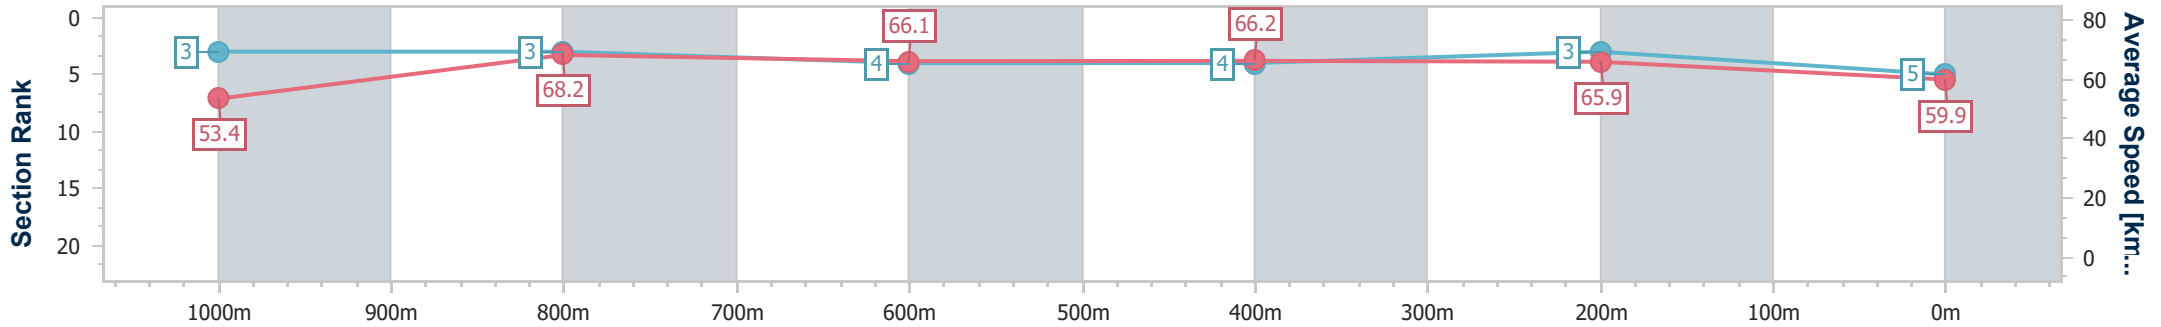

### Eagle Farm QLD Professional

Race 9: EUREKA STUD W.J. HEALY STAKES - 1200m

29 June 2024 - 16:41

Track Rating: Good 4, Weather: Fine, Rail Position: +6m 1600m-1000m; +7m Remainder

BRISBANE RACING CLUB

| Section                | Overall                  | 1000m                    | 800m                     | 600m                     | 400m                     | 200m                     |
|------------------------|--------------------------|--------------------------|--------------------------|--------------------------|--------------------------|--------------------------|
| Section Times          | 1:09.40 [5]<br>(0:13.53) | 0:55.87 [3]<br>(0:10.75) | 0:45.12 [3]<br>(0:11.09) | 0:34.03 [4]<br>(0:11.11) | 0:22.92 [4]<br>(0:10.88) | 0:12.04 [3]<br>(0:12.04) |
| Average Speed [km/h]   | 53.4                     | 68.2                     | 66.1                     | 66.2                     | 65.9                     | 59.9                     |
| Top Speed [km/h]       | 69.7                     | 69.7                     | 67.7                     | 67.1                     | 67.4                     | 63.8                     |
| Avg. Dist. to Rail [m] | 7.4                      | 3.9                      | 4.4                      | 3.7                      | 6.6                      | 6.0                      |
| Avg. Stride Freq. [Hz] | 2.4                      | 2.4                      | 2.3                      | 2.3                      | 2.4                      | 2.3                      |
| Avg. Stride Length [m] | 6.3                      | 7.9                      | 8.1                      | 7.9                      | 7.7                      | 7.3                      |