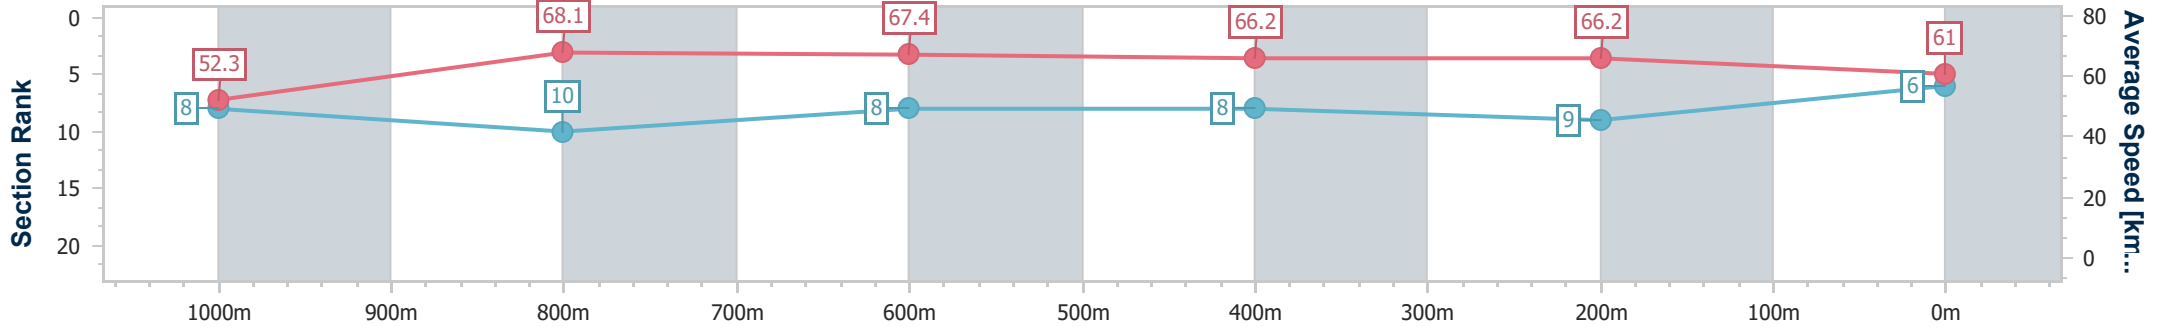

### Eagle Farm QLD Professional

Race 9: EUREKA STUD W.J. HEALY STAKES - 1200m

29 June 2024 - 16:41

Track Rating: Good 4, Weather: Fine, Rail Position: +6m 1600m-1000m; +7m Remainder

BRISBANE RACING CLUB

| Section                | Overall                  | 1000m                    | 800m                      | 600m                     | 400m                     | 200m                     |
|------------------------|--------------------------|--------------------------|---------------------------|--------------------------|--------------------------|--------------------------|
| Section Times          | 1:09.45 [6]<br>(0:13.87) | 0:55.58 [8]<br>(0:10.90) | 0:44.68 [10]<br>(0:10.88) | 0:33.80 [8]<br>(0:11.11) | 0:22.69 [8]<br>(0:10.86) | 0:11.83 [9]<br>(0:11.83) |
| Average Speed [km/h]   | 52.3                     | 68.1                     | 67.4                      | 66.2                     | 66.2                     | 61.0                     |
| Top Speed [km/h]       | 67.0                     | 68.7                     | 68.7                      | 67.8                     | 67.7                     | 64.3                     |
| Avg. Dist. to Rail [m] | 11.8                     | 6.1                      | 4.3                       | 4.9                      | 9.4                      | 7.6                      |
| Avg. Stride Freq. [Hz] | 2.1                      | 2.3                      | 2.2                       | 2.2                      | 2.3                      | 2.3                      |
| Avg. Stride Length [m] | 6.8                      | 8.3                      | 8.4                       | 8.3                      | 8.0                      | 7.5                      |