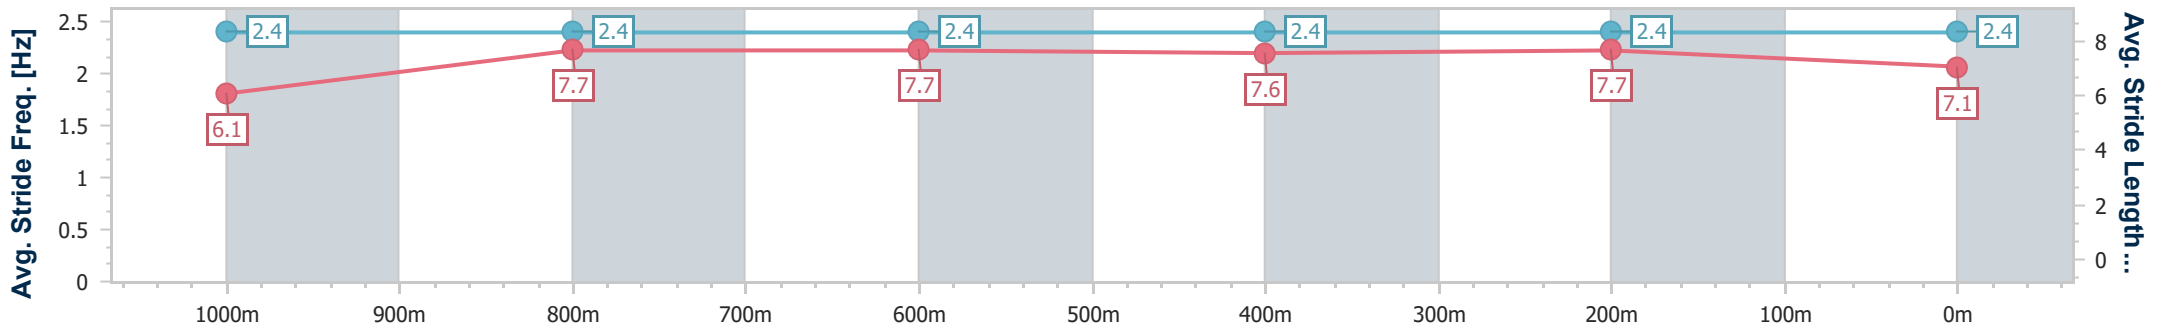

### Eagle Farm QLD Professional

Race 9: EUREKA STUD W.J. HEALY STAKES - 1200m

29 June 2024 - 16:41

Track Rating: Good 4, Weather: Fine, Rail Position: +6m 1600m-1000m; +7m Remainder

BRISBANE RACING CLUB

| Section                | Overall                  | 1000m                    | 800m                     | 600m                      | 400m                      | 200m                     |
|------------------------|--------------------------|--------------------------|--------------------------|---------------------------|---------------------------|--------------------------|
| Section Times          | 1:09.56 [9]<br>(0:13.88) | 0:55.68 [9]<br>(0:10.85) | 0:44.83 [9]<br>(0:11.05) | 0:33.78 [10]<br>(0:11.01) | 0:22.77 [10]<br>(0:10.80) | 0:11.97 [6]<br>(0:11.97) |
| Average Speed [km/h]   | 52.1                     | 67.4                     | 65.8                     | 65.8                      | 66.6                      | 60.1                     |
| Top Speed [km/h]       | 65.9                     | 68.2                     | 67.6                     | 68.0                      | 68.1                      | 63.6                     |
| Avg. Dist. to Rail [m] | 2.5                      | 3.2                      | 2.3                      | 1.6                       | 0.9                       | 0.6                      |
| Avg. Stride Freq. [Hz] | 2.4                      | 2.4                      | 2.4                      | 2.4                       | 2.4                       | 2.4                      |
| Avg. Stride Length [m] | 6.1                      | 7.7                      | 7.7                      | 7.6                       | 7.7                       | 7.1                      |