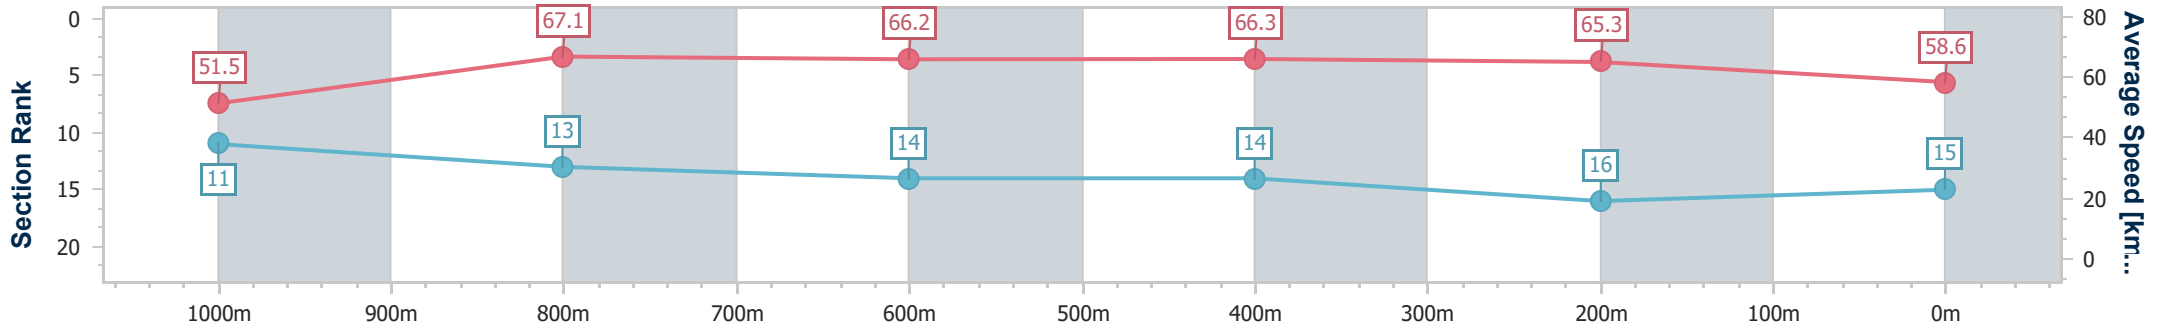

Eagle Farm QLD Professional

Race 9: EUREKA STUD W.J. HEALY STAKES - 1200m

29 June 2024 - 16:41

Track Rating: Good 4, Weather: Fine, Rail Position: +6m 1600m-1000m; +7m Remainder

BRISBANE RACING CLUB

| Section                | Overall                   | 1000m                     | 800m                      | 600m                      | 400m                      | 200m                      |
|------------------------|---------------------------|---------------------------|---------------------------|---------------------------|---------------------------|---------------------------|
| Section Times          | 1:10.37 [15]<br>(0:14.00) | 0:56.37 [11]<br>(0:10.94) | 0:45.43 [13]<br>(0:11.08) | 0:34.35 [14]<br>(0:11.06) | 0:23.29 [14]<br>(0:11.04) | 0:12.25 [16]<br>(0:12.25) |
| Average Speed [km/h]   | 51.5                      | 67.1                      | 66.2                      | 66.3                      | 65.3                      | 58.6                      |
| Top Speed [km/h]       | 67.0                      | 68.9                      | 68.1                      | 66.4                      | 66.4                      | 63.2                      |
| Avg. Dist. to Rail [m] | 6.2                       | 4.2                       | 4.4                       | 3.3                       | 6.6                       | 4.8                       |
| Avg. Stride Freq. [Hz] | 2.3                       | 2.6                       | 2.5                       | 2.5                       | 2.6                       | 2.4                       |
| Avg. Stride Length [m] | 6.1                       | 7.3                       | 7.3                       | 7.3                       | 7.1                       | 6.7                       |