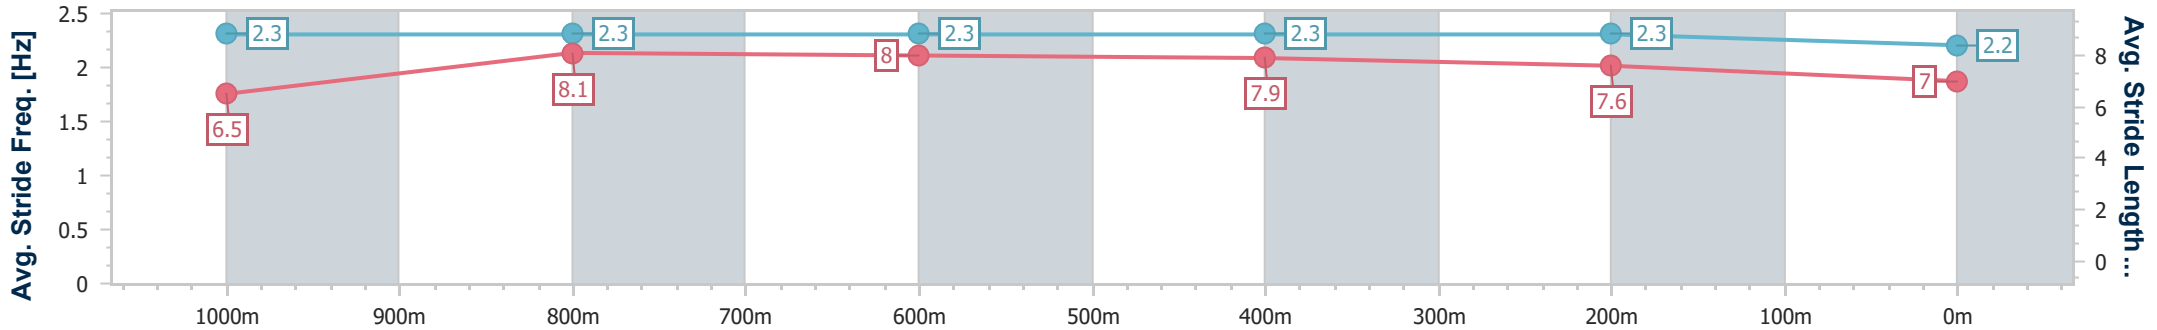

### Eagle Farm QLD Professional

Race 9: EUREKA STUD W.J. HEALY STAKES - 1200m

29 June 2024 - 16:41

Track Rating: Good 4, Weather: Fine, Rail Position: +6m 1600m-1000m; +7m Remainder

BRISBANE RACING CLUB

| Section                | Overall                   | 1000m                    | 800m                     | 600m                     | 400m                     | 200m                      |
|------------------------|---------------------------|--------------------------|--------------------------|--------------------------|--------------------------|---------------------------|
| Section Times          | 1:11.06 [16]<br>(0:13.59) | 0:57.47 [5]<br>(0:10.82) | 0:46.65 [4]<br>(0:11.02) | 0:35.63 [5]<br>(0:11.23) | 0:24.40 [7]<br>(0:11.36) | 0:13.04 [14]<br>(0:13.04) |
| Average Speed [km/h]   | 53.4                      | 68.7                     | 67.0                     | 65.8                     | 63.3                     | 55.3                      |
| Top Speed [km/h]       | 68.0                      | 69.7                     | 67.8                     | 66.5                     | 65.8                     | 60.6                      |
| Avg. Dist. to Rail [m] | 12.6                      | 6.6                      | 5.7                      | 5.5                      | 9.2                      | 7.6                       |
| Avg. Stride Freq. [Hz] | 2.3                       | 2.3                      | 2.3                      | 2.3                      | 2.3                      | 2.2                       |
| Avg. Stride Length [m] | 6.5                       | 8.1                      | 8.0                      | 7.9                      | 7.6                      | 7.0                       |

- [ ] Ranking at each section and finish
- .-.- No data available at this section
- NA No data available