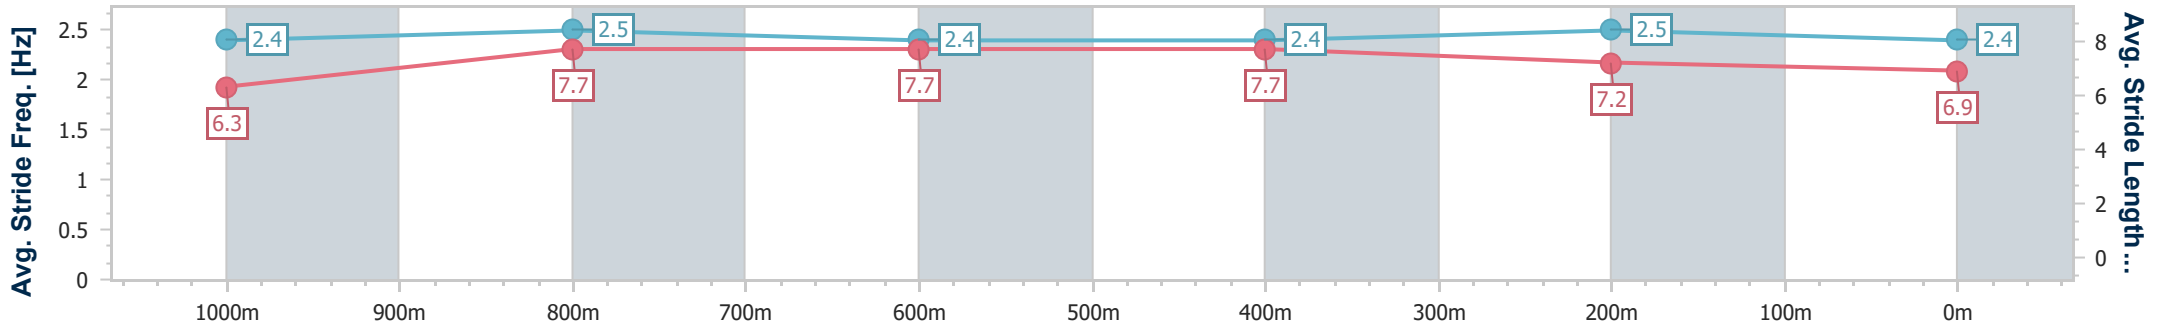

### Eagle Farm QLD Professional

Race 9: EUREKA STUD W.J. HEALY STAKES - 1200m

29 June 2024 - 16:41

Track Rating: Good 4, Weather: Fine, Rail Position: +6m 1600m-1000m; +7m Remainder

BRISBANE RACING CLUB

| Section                | Overall                  | 1000m                    | 800m                     | 600m                     | 400m                     | 200m                     |
|------------------------|--------------------------|--------------------------|--------------------------|--------------------------|--------------------------|--------------------------|
| Section Times          | 1:09.31 [2]<br>(0:13.35) | 0:55.96 [1]<br>(0:10.84) | 0:45.12 [2]<br>(0:11.12) | 0:34.00 [2]<br>(0:11.08) | 0:22.92 [2]<br>(0:10.90) | 0:12.02 [2]<br>(0:12.02) |
| Average Speed [km/h]   | 54.2                     | 67.8                     | 66.0                     | 66.1                     | 66.0                     | 59.9                     |
| Top Speed [km/h]       | 69.1                     | 69.0                     | 68.0                     | 67.5                     | 67.7                     | 64.1                     |
| Avg. Dist. to Rail [m] | 5.8                      | 4.4                      | 4.3                      | 3.2                      | 5.4                      | 5.1                      |
| Avg. Stride Freq. [Hz] | 2.4                      | 2.5                      | 2.4                      | 2.4                      | 2.5                      | 2.4                      |
| Avg. Stride Length [m] | 6.3                      | 7.7                      | 7.7                      | 7.7                      | 7.2                      | 6.9                      |