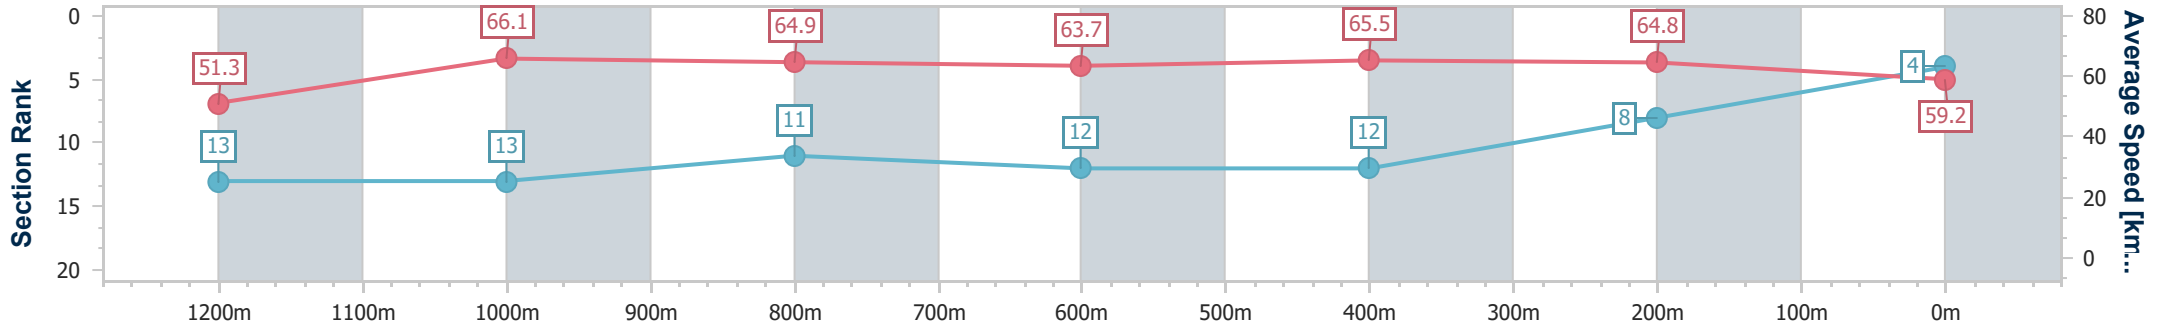

### Eagle Farm QLD Professional

Race 8: TATTERSALL'S TIARA - 1400m

29 June 2024 - 16:00

Track Rating: Good 4, Weather: Fine, Rail Position: +6m 1600m-1000m; +7m Remainder

BRISBANE RACING CLUB

Section	Overall	1200m	1000m	800m	600m	400m	200m
Section Times	1:22.03 [4] (0:14.09)	1:07.94 [13] (0:10.88)	0:57.06 [13] (0:11.21)	0:45.85 [11] (0:11.46)	0:34.39 [12] (0:11.07)	0:23.32 [12] (0:11.14)	0:12.18 [8] (0:12.18)
Average Speed [km/h]	51.3	66.1	64.9	63.7	65.5	64.8	59.2
Top Speed [km/h]	67.4	68.4	66.7	65.9	66.5	67.0	63.4
Avg. Dist. to Rail [m]	9.0	2.4	2.1	2.9	1.8	6.5	5.6
Avg. Stride Freq. [Hz]	2.3	2.4	2.4	2.4	2.4	2.5	2.3
Avg. Stride Length [m]	6.2	7.7	7.5	7.5	7.5	7.3	7.0