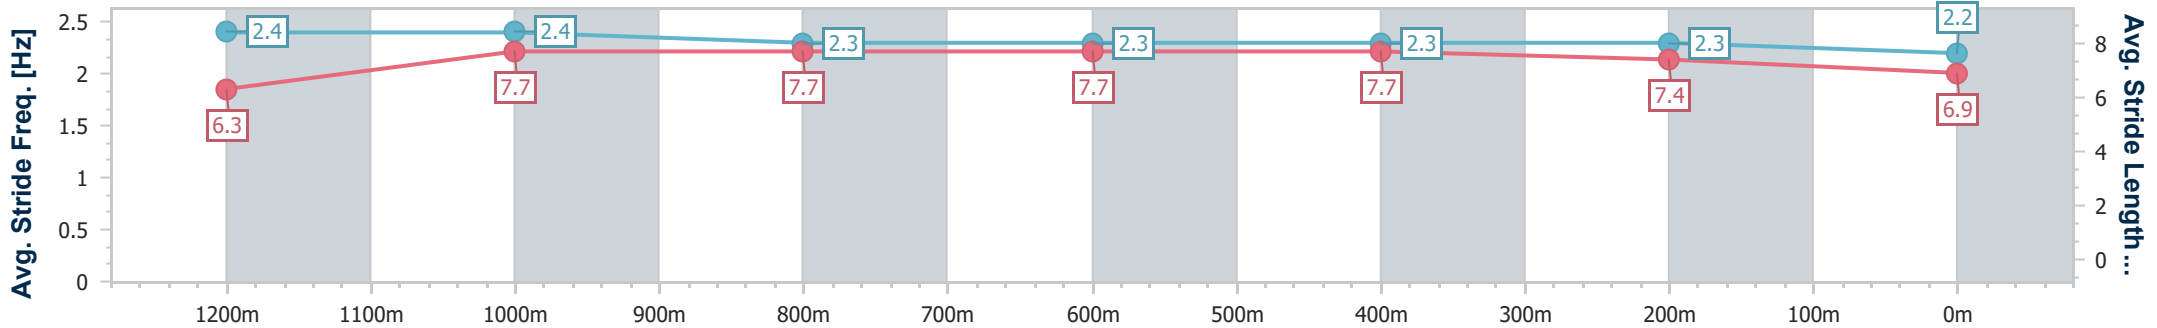

### Eagle Farm QLD Professional

Race 8: TATTERSALL'S TIARA - 1400m

29 June 2024 - 16:00

Track Rating: Good 4, Weather: Fine, Rail Position: +6m 1600m-1000m; +7m Remainder

BRISBANE RACING CLUB

Section	Overall	1200m	1000m	800m	600m	400m	200m
Section Times	1:22.42 [10] (0:13.48)	1:08.94 [1] (0:10.72)	0:58.22 [2] (0:11.22)	0:47.00 [2] (0:11.42)	0:35.58 [2] (0:11.27)	0:24.31 [2] (0:11.44)	0:12.87 [3] (0:12.87)
Average Speed [km/h]	53.8	67.1	64.6	63.4	64.7	62.7	56.1
Top Speed [km/h]	68.9	68.8	65.6	64.0	65.6	65.1	59.9
Avg. Dist. to Rail [m]	7.7	2.6	1.4	1.4	2.1	7.8	7.7
Avg. Stride Freq. [Hz]	2.4	2.4	2.3	2.3	2.3	2.3	2.2
Avg. Stride Length [m]	6.3	7.7	7.7	7.7	7.7	7.4	6.9

- [ ] Ranking at each section and finish
- .-.- No data available at this section
- NA No data available

Horse/Jockey Name	More Secrets
Final Rank	11
Fastest Section Time (Section)	0:10.91 (1200m)
Top Speed [km/h] (Section)	67.5 (1200m)
Race State	Finished