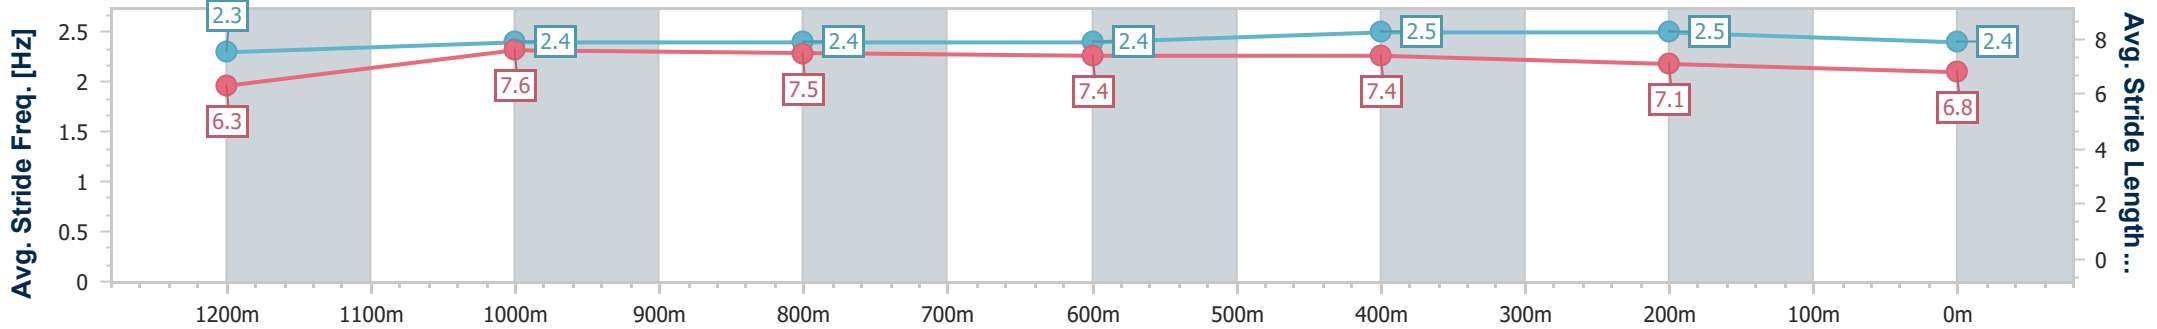

### Eagle Farm QLD Professional

Race 8: TATTERSALL'S TIARA - 1400m

29 June 2024 - 16:00

Track Rating: Good 4, Weather: Fine, Rail Position: +6m 1600m-1000m; +7m Remainder

BRISBANE RACING CLUB

Section	Overall	1200m	1000m	800m	600m	400m	200m
Section Times	1:22.91 [15] (0:13.95)	1:08.96 [10] (0:10.88)	0:58.08 [10] (0:11.36)	0:46.72 [12] (0:11.51)	0:35.21 [14] (0:11.23)	0:23.98 [16] (0:11.38)	0:12.60 [17] (0:12.60)
Average Speed [km/h]	51.7	66.5	64.5	63.5	65.4	63.1	57.2
Top Speed [km/h]	66.1	67.2	66.0	64.4	66.4	65.3	62.0
Avg. Dist. to Rail [m]	8.3	4.3	3.6	3.6	3.7	10.6	9.7
Avg. Stride Freq. [Hz]	2.3	2.4	2.4	2.4	2.5	2.5	2.4
Avg. Stride Length [m]	6.3	7.6	7.5	7.4	7.4	7.1	6.8

- [ ] Ranking at each section and finish
- .-.- No data available at this section
- NA No data available

Horse/Jockey Name	Opal Ridge
Final Rank	16
Fastest Section Time (Section)	0:10.96 (1200m)
Top Speed [km/h] (Section)	67.6 (1200m)
Race State	Finished