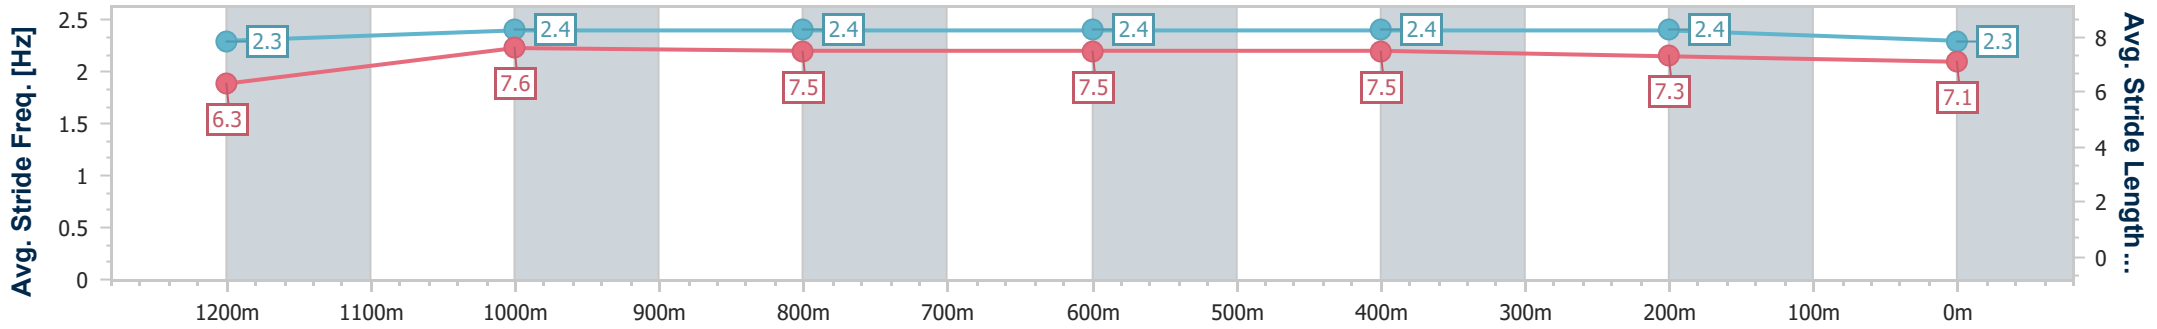

### Eagle Farm QLD Professional

Race 8: TATTERSALL'S TIARA - 1400m

29 June 2024 - 16:00

Track Rating: Good 4, Weather: Fine, Rail Position: +6m 1600m-1000m; +7m Remainder

BRISBANE RACING CLUB

Section	Overall	1200m	1000m	800m	600m	400m	200m
Section Times	1:22.12 [5] (0:13.99)	1:08.13 [12] (0:10.95)	0:57.18 [12] (0:11.34)	0:45.84 [13] (0:11.34)	0:34.50 [11] (0:11.00)	0:23.50 [10] (0:11.21)	0:12.29 [7] (0:12.29)
Average Speed [km/h]	51.5	65.8	63.9	64.0	65.7	64.2	58.7
Top Speed [km/h]	65.7	67.8	66.1	65.4	66.8	67.4	62.4
Avg. Dist. to Rail [m]	3.3	1.1	1.7	1.6	0.8	7.9	9.1
Avg. Stride Freq. [Hz]	2.3	2.4	2.4	2.4	2.4	2.4	2.3
Avg. Stride Length [m]	6.3	7.6	7.5	7.5	7.5	7.3	7.1