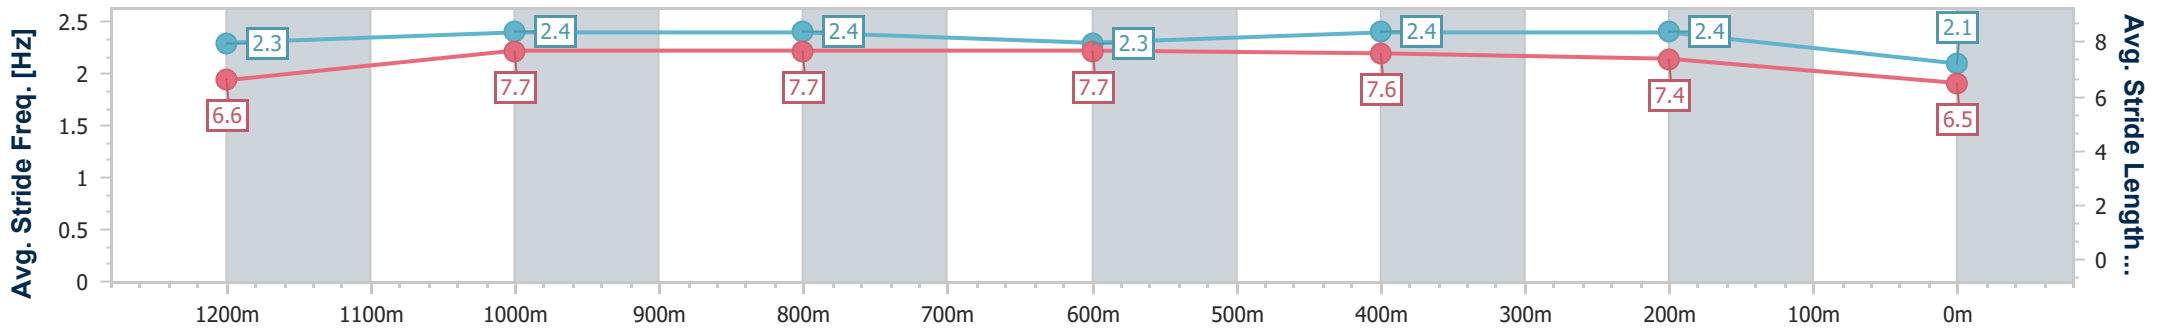

### Eagle Farm QLD Professional

Race 8: TATTERSALL'S TIARA - 1400m

29 June 2024 - 16:00

Track Rating: Good 4, Weather: Fine, Rail Position: +6m 1600m-1000m; +7m Remainder

BRISBANE RACING CLUB

Section	Overall	1200m	1000m	800m	600m	400m	200m
Section Times	1:24.42 [16] (0:13.66)	1:10.76 [4] (0:10.96)	0:59.80 [6] (0:11.17)	0:48.63 [5] (0:11.40)	0:37.23 [6] (0:11.25)	0:25.98 [6] (0:11.42)	0:14.56 [9] (0:14.56)
Average Speed [km/h]	53.0	65.7	65.2	63.8	64.7	63.2	49.4
Top Speed [km/h]	66.6	67.6	66.1	65.5	66.2	66.3	58.6
Avg. Dist. to Rail [m]	3.4	1.6	2.1	2.9	2.2	6.5	6.4
Avg. Stride Freq. [Hz]	2.3	2.4	2.4	2.3	2.4	2.4	2.1
Avg. Stride Length [m]	6.6	7.7	7.7	7.7	7.6	7.4	6.5