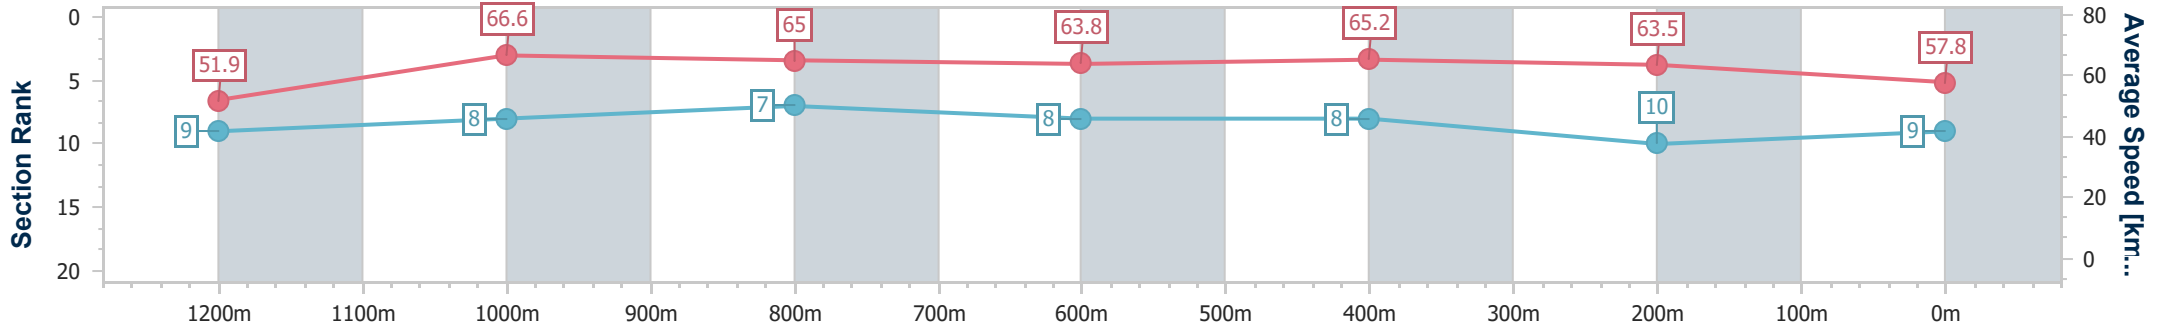

Eagle Farm QLD Professional

Race 8: TATTERSALL'S TIARA - 1400m

29 June 2024 - 16:00

Track Rating: Good 4, Weather: Fine, Rail Position: +6m 1600m-1000m; +7m Remainder

BRISBANE RACING CLUB

Section	Overall	1200m	1000m	800m	600m	400m	200m
Section Times	1:22.35 [9] (0:13.89)	1:08.46 [9] (0:10.85)	0:57.61 [8] (0:11.19)	0:46.42 [7] (0:11.42)	0:35.00 [8] (0:11.20)	0:23.80 [8] (0:11.32)	0:12.48 [10] (0:12.48)
Average Speed [km/h]	51.9	66.6	65.0	63.8	65.2	63.5	57.8
Top Speed [km/h]	67.1	67.9	65.9	65.2	65.7	65.6	62.1
Avg. Dist. to Rail [m]	1.7	1.4	2.4	3.1	2.2	4.7	4.3
Avg. Stride Freq. [Hz]	2.4	2.4	2.4	2.4	2.4	2.5	2.4
Avg. Stride Length [m]	6.1	7.7	7.6	7.5	7.5	7.1	6.7