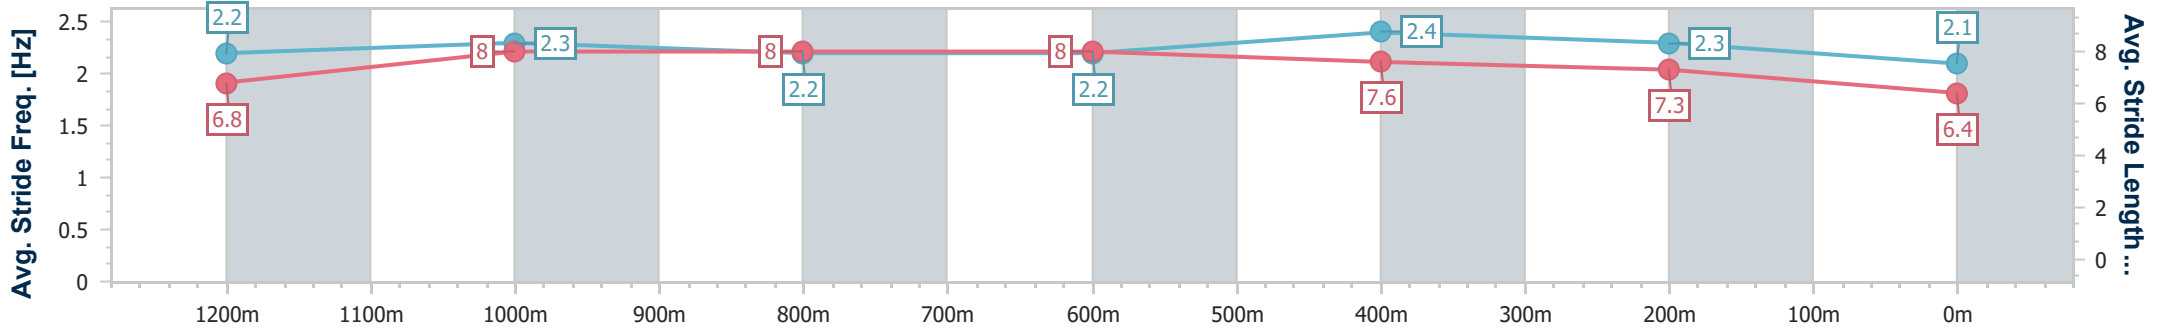

### Eagle Farm QLD Professional

Race 8: TATTERSALL'S TIARA - 1400m

29 June 2024 - 16:00

Track Rating: Good 4, Weather: Fine, Rail Position: +6m 1600m-1000m; +7m Remainder

BRISBANE RACING CLUB

Section	Overall	1200m	1000m	800m	600m	400m	200m
Section Times	1:25.41 [17] (0:13.66)	1:11.75 [4] (0:10.91)	1:00.84 [4] (0:11.23)	0:49.61 [6] (0:11.33)	0:38.28 [4] (0:11.16)	0:27.12 [4] (0:11.85)	0:15.27 [14] (0:15.27)
Average Speed [km/h]	52.8	66.1	64.5	63.8	64.1	60.7	47.2
Top Speed [km/h]	66.4	67.3	65.4	64.5	65.4	63.7	57.2
Avg. Dist. to Rail [m]	3.3	2.5	1.3	0.2	0.8	4.1	4.6
Avg. Stride Freq. [Hz]	2.2	2.3	2.2	2.2	2.4	2.3	2.1
Avg. Stride Length [m]	6.8	8.0	8.0	8.0	7.6	7.3	6.4

- [ ] Ranking at each section and finish
- .-.- No data available at this section
- NA No data available