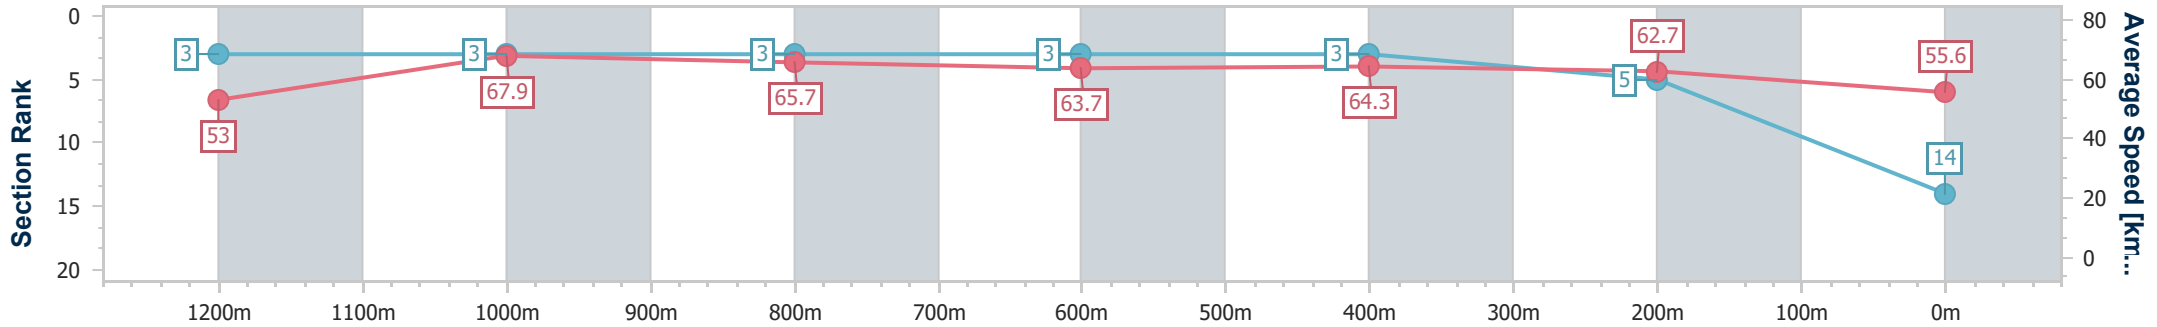

### Eagle Farm QLD Professional

Race 8: TATTERSALL'S TIARA - 1400m

29 June 2024 - 16:00

Track Rating: Good 4, Weather: Fine, Rail Position: +6m 1600m-1000m; +7m Remainder

BRISBANE RACING CLUB

Section	Overall	1200m	1000m	800m	600m	400m	200m
Section Times	1:22.65 [14] (0:13.66)	1:08.99 [3] (0:10.64)	0:58.35 [3] (0:11.20)	0:47.15 [3] (0:11.42)	0:35.73 [3] (0:11.25)	0:24.48 [3] (0:11.50)	0:12.98 [5] (0:12.98)
Average Speed [km/h]	53.0	67.9	65.7	63.7	64.3	62.7	55.6
Top Speed [km/h]	69.2	69.4	67.2	65.0	65.4	65.1	59.5
Avg. Dist. to Rail [m]	11.2	6.4	4.2	2.7	1.1	8.1	8.9
Avg. Stride Freq. [Hz]	2.3	2.4	2.4	2.3	2.4	2.4	2.2
Avg. Stride Length [m]	6.4	7.8	7.8	7.6	7.5	7.4	6.9