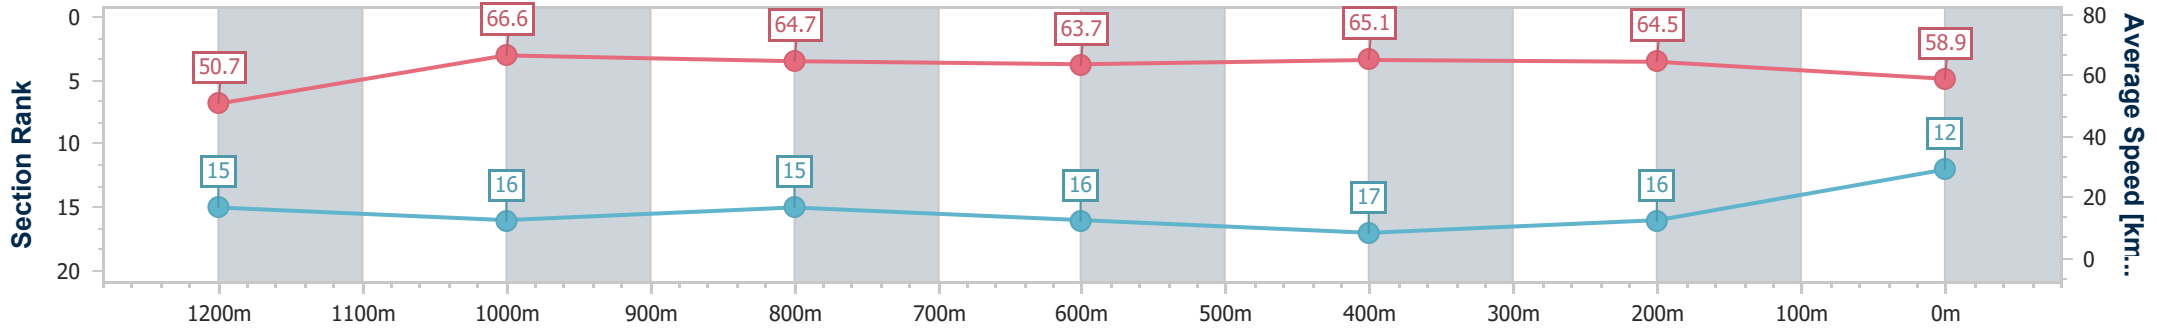

### Eagle Farm QLD Professional

Race 8: TATTERSALL'S TIARA - 1400m

29 June 2024 - 16:00

Track Rating: Good 4, Weather: Fine, Rail Position: +6m 1600m-1000m; +7m Remainder

BRISBANE RACING CLUB

Section	Overall	1200m	1000m	800m	600m	400m	200m
Section Times	1:22.52 [12] (0:14.31)	1:08.21 [15] (0:10.83)	0:57.38 [16] (0:11.35)	0:46.03 [15] (0:11.40)	0:34.63 [16] (0:11.25)	0:23.38 [17] (0:11.16)	0:12.22 [16] (0:12.22)
Average Speed [km/h]	50.7	66.6	64.7	63.7	65.1	64.5	58.9
Top Speed [km/h]	66.6	67.5	66.1	65.6	66.2	66.0	61.9
Avg. Dist. to Rail [m]	12.5	4.3	3.7	2.6	3.1	12.1	13.5
Avg. Stride Freq. [Hz]	2.2	2.4	2.3	2.3	2.3	2.4	2.3
Avg. Stride Length [m]	6.4	7.8	7.8	7.8	7.9	7.5	7.0