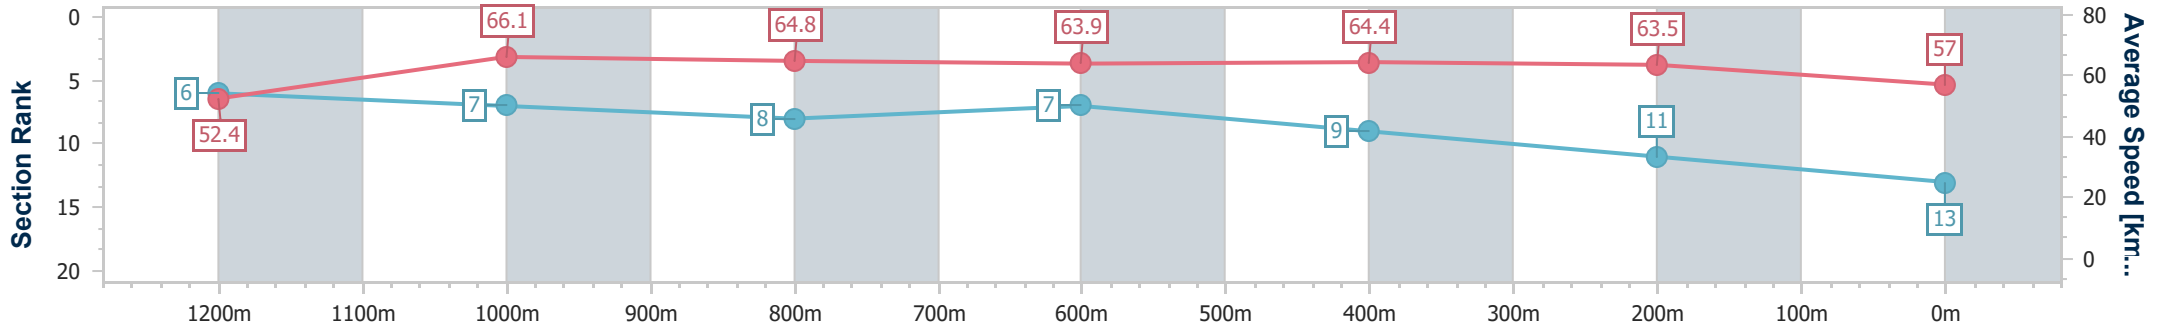

### Eagle Farm QLD Professional

Race 8: TATTERSALL'S TIARA - 1400m

29 June 2024 - 16:00

Track Rating: Good 4, Weather: Fine, Rail Position: +6m 1600m-1000m; +7m Remainder

BRISBANE RACING CLUB

Section	Overall	1200m	1000m	800m	600m	400m	200m
Section Times	1:22.53 [13] (0:13.80)	1:08.73 [6] (0:10.93)	0:57.80 [7] (0:11.23)	0:46.57 [8] (0:11.33)	0:35.24 [7] (0:11.28)	0:23.96 [9] (0:11.32)	0:12.64 [11] (0:12.64)
Average Speed [km/h]	52.4	66.1	64.8	63.9	64.4	63.5	57.0
Top Speed [km/h]	66.7	67.5	66.2	65.4	65.1	64.9	60.4
Avg. Dist. to Rail [m]	4.4	3.0	1.8	1.9	1.5	6.9	6.7
Avg. Stride Freq. [Hz]	2.4	2.5	2.5	2.4	2.5	2.5	2.4
Avg. Stride Length [m]	6.1	7.3	7.3	7.4	7.2	7.1	6.6

- [ ] Ranking at each section and finish
- .-.- No data available at this section
- NA No data available

Horse/Jockey Name	Zoe's Promise
Final Rank	14
Fastest Section Time (Section)	0:10.64 (1200m)
Top Speed [km/h] (Section)	69.4 (1200m)
Race State	Finished