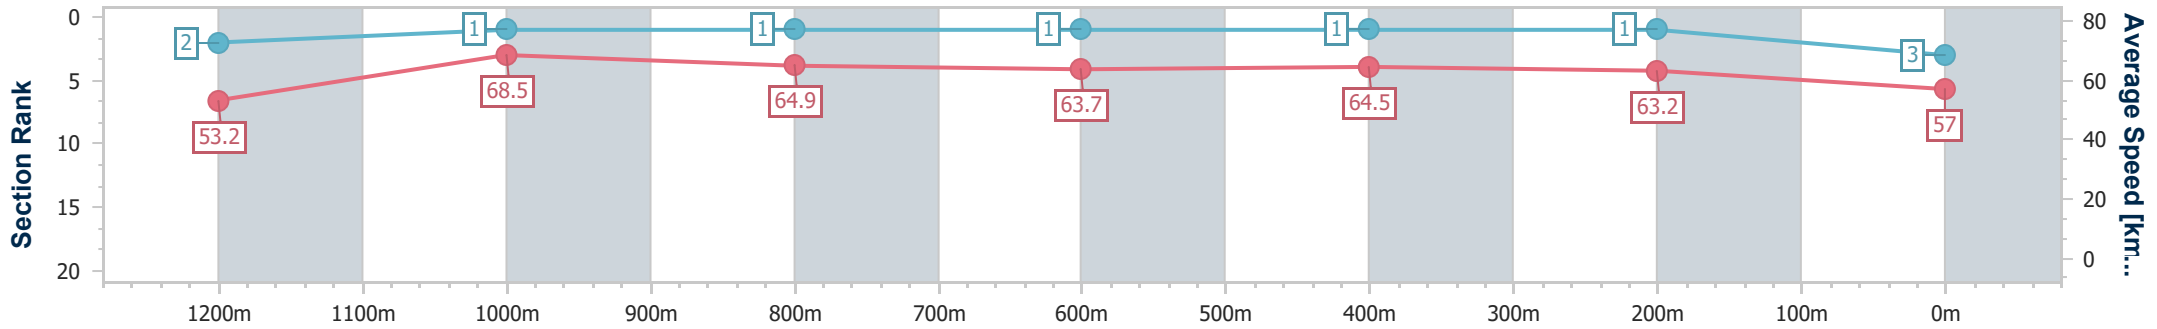

### Eagle Farm QLD Professional

Race 8: TATTERSALL'S TIARA - 1400m

29 June 2024 - 16:00

Track Rating: Good 4, Weather: Fine, Rail Position: +6m 1600m-1000m; +7m Remainder

BRISBANE RACING CLUB

Section	Overall	1200m	1000m	800m	600m	400m	200m
Section Times	1:21.90 [3] (0:13.61)	1:08.29 [2] (0:10.53)	0:57.76 [1] (0:11.17)	0:46.59 [1] (0:11.37)	0:35.22 [1] (0:11.20)	0:24.02 [1] (0:11.40)	0:12.62 [1] (0:12.62)
Average Speed [km/h]	53.2	68.5	64.9	63.7	64.5	63.2	57.0
Top Speed [km/h]	68.9	69.6	67.0	64.9	65.5	65.5	59.6
Avg. Dist. to Rail [m]	12.2	6.3	1.4	0.5	1.2	5.5	5.4
Avg. Stride Freq. [Hz]	2.4	2.5	2.4	2.4	2.5	2.5	2.4
Avg. Stride Length [m]	6.3	7.6	7.6	7.5	7.3	7.0	6.6