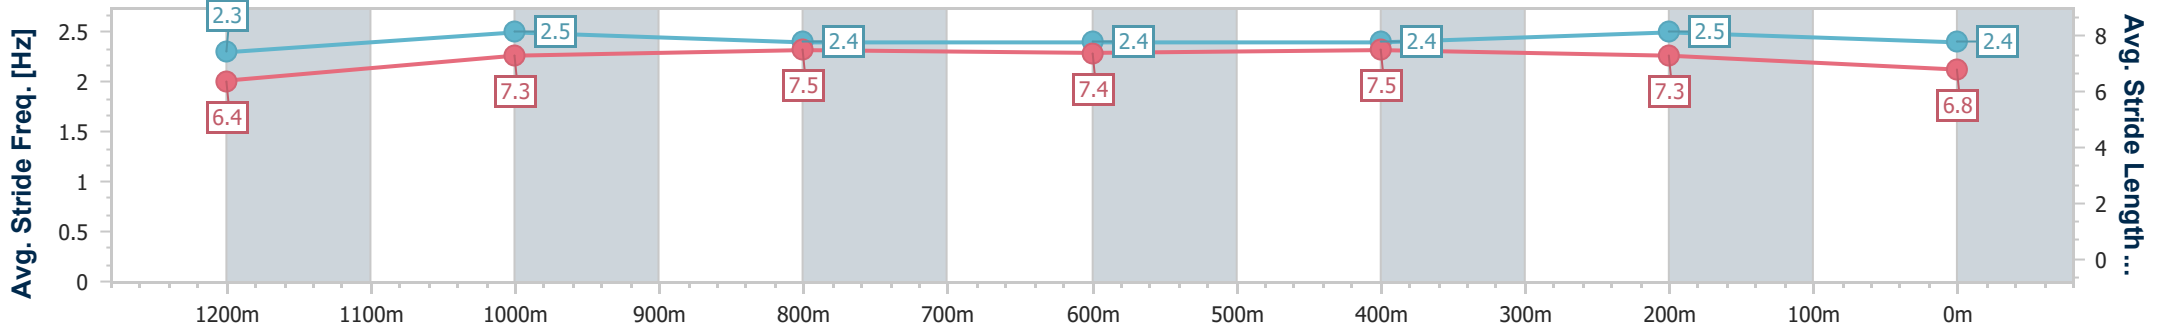

### Eagle Farm QLD Professional

Race 8: TATTERSALL'S TIARA - 1400m

29 June 2024 - 16:00

Track Rating: Good 4, Weather: Fine, Rail Position: +6m 1600m-1000m; +7m Remainder

BRISBANE RACING CLUB

Section	Overall	1200m	1000m	800m	600m	400m	200m
Section Times	1:21.83 [2] (0:13.81)	1:08.02 [7] (0:10.93)	0:57.09 [9] (0:11.29)	0:45.80 [9] (0:11.38)	0:34.42 [9] (0:11.14)	0:23.28 [7] (0:11.00)	0:12.28 [4] (0:12.28)
Average Speed [km/h]	52.4	66.3	65.3	64.5	65.4	65.5	58.8
Top Speed [km/h]	66.0	67.3	66.6	65.8	67.9	68.1	62.6
Avg. Dist. to Rail [m]	9.5	5.6	4.9	4.1	3.2	11.8	11.9
Avg. Stride Freq. [Hz]	2.3	2.5	2.4	2.4	2.4	2.5	2.4
Avg. Stride Length [m]	6.4	7.3	7.5	7.4	7.5	7.3	6.8