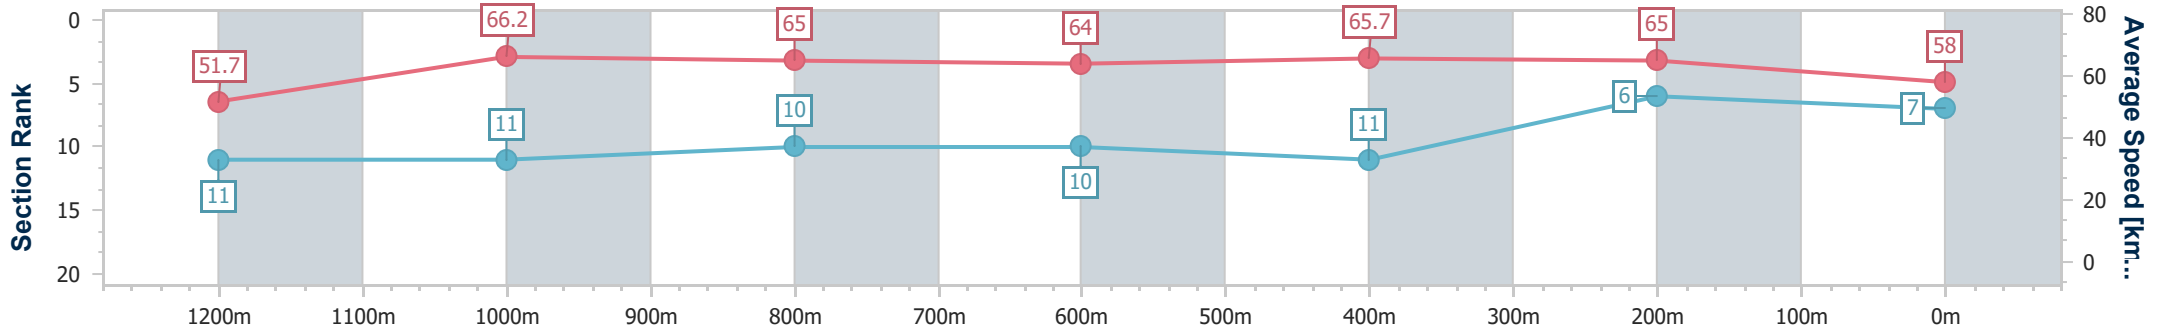

### Eagle Farm QLD Professional

Race 8: TATTERSALL'S TIARA - 1400m

29 June 2024 - 16:00

Track Rating: Good 4, Weather: Fine, Rail Position: +6m 1600m-1000m; +7m Remainder

BRISBANE RACING CLUB

Section	Overall	1200m	1000m	800m	600m	400m	200m
Section Times	1:22.17 [7] (0:13.95)	1:08.22 [11] (0:10.93)	0:57.29 [11] (0:11.27)	0:46.02 [10] (0:11.37)	0:34.65 [10] (0:11.17)	0:23.48 [11] (0:11.06)	0:12.42 [6] (0:12.42)
Average Speed [km/h]	51.7	66.2	65.0	64.0	65.7	65.0	58.0
Top Speed [km/h]	65.4	66.9	66.7	65.6	66.4	67.3	61.6
Avg. Dist. to Rail [m]	7.3	3.8	3.3	2.8	3.4	11.6	11.8
Avg. Stride Freq. [Hz]	2.3	2.4	2.4	2.3	2.4	2.5	2.4
Avg. Stride Length [m]	6.3	7.7	7.6	7.6	7.5	7.3	6.8

- [ ] Ranking at each section and finish
- .-.- No data available at this section
- NA No data available

Horse/Jockey Name	Lekvarte
Final Rank	8
Fastest Section Time (Section)	0:10.83 (1200m)
Top Speed [km/h] (Section)	67.5 (1200m)
Race State	Finished