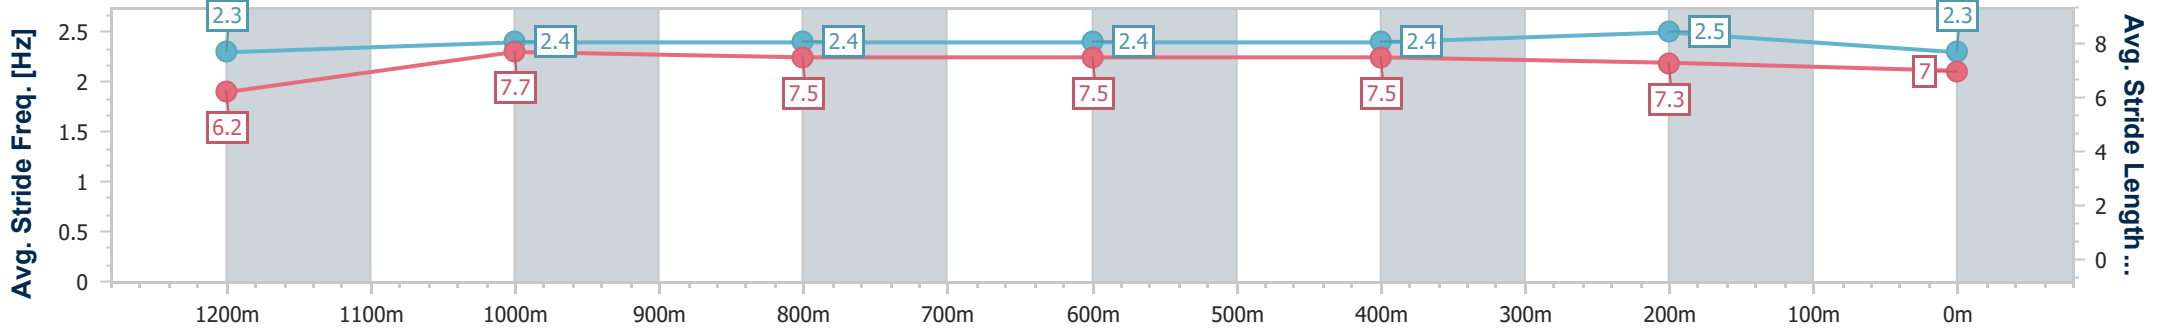

### Eagle Farm QLD Professional

Race 8: TATTERSALL'S TIARA - 1400m

29 June 2024 - 16:00

Track Rating: Good 4, Weather: Fine, Rail Position: +6m 1600m-1000m; +7m Remainder

BRISBANE RACING CLUB

Section	Overall	1200m	1000m	800m	600m	400m	200m
Section Times	1:22.03 [4] (0:14.09)	1:07.94 [13] (0:10.88)	0:57.06 [13] (0:11.21)	0:45.85 [11] (0:11.46)	0:34.39 [12] (0:11.07)	0:23.32 [12] (0:11.14)	0:12.18 [8] (0:12.18)
Average Speed [km/h]	51.3	66.1	64.9	63.7	65.5	64.8	59.2
Top Speed [km/h]	67.4	68.4	66.7	65.9	66.5	67.0	63.4
Avg. Dist. to Rail [m]	9.0	2.4	2.1	2.9	1.8	6.5	5.6
Avg. Stride Freq. [Hz]	2.3	2.4	2.4	2.4	2.4	2.5	2.3
Avg. Stride Length [m]	6.2	7.7	7.5	7.5	7.5	7.3	7.0