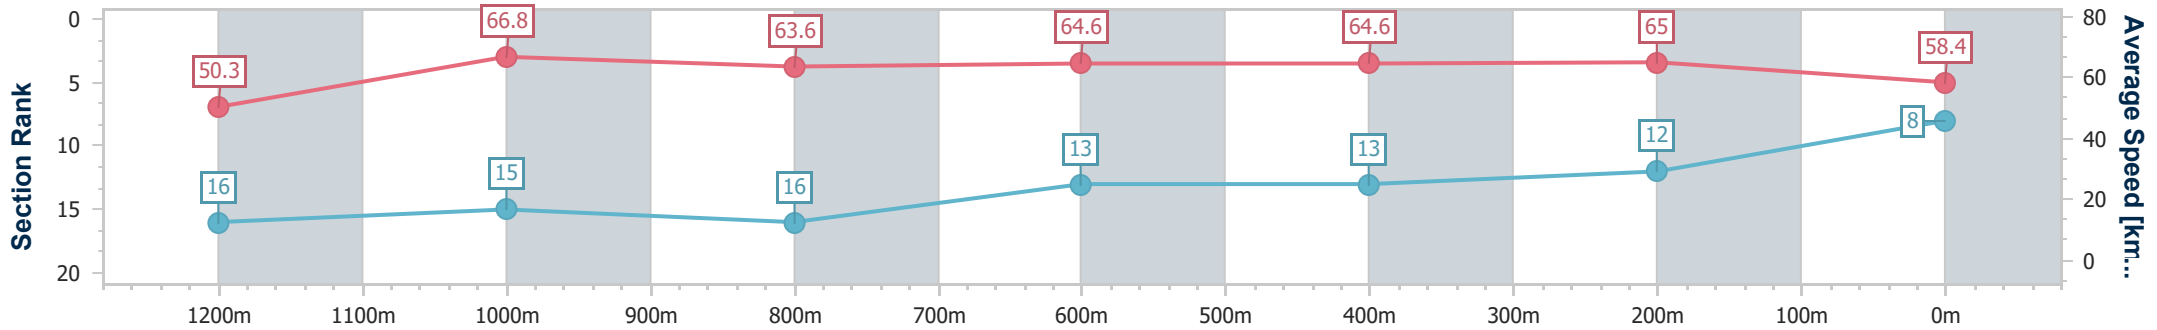

### Eagle Farm QLD Professional

Race 8: TATTERSALL'S TIARA - 1400m

29 June 2024 - 16:00

Track Rating: Good 4, Weather: Fine, Rail Position: +6m 1600m-1000m; +7m Remainder

BRISBANE RACING CLUB

Section	Overall	1200m	1000m	800m	600m	400m	200m
Section Times	1:22.30 [8] (0:14.31)	1:07.99 [16] (0:10.83)	0:57.16 [15] (0:11.38)	0:45.78 [16] (0:11.17)	0:34.61 [13] (0:11.17)	0:23.44 [13] (0:11.09)	0:12.35 [12] (0:12.35)
Average Speed [km/h]	50.3	66.8	63.6	64.6	64.6	65.0	58.4
Top Speed [km/h]	67.4	67.5	65.5	66.6	66.4	66.9	62.0
Avg. Dist. to Rail [m]	5.4	2.7	1.5	0.2	1.1	8.0	7.2
Avg. Stride Freq. [Hz]	2.2	2.5	2.4	2.4	2.5	2.5	2.4
Avg. Stride Length [m]	6.3	7.5	7.4	7.5	7.3	7.3	6.8

- [ ] Ranking at each section and finish
- .-.- No data available at this section
- NA No data available

Horse/Jockey Name	Vienna Princess
Final Rank	9
Fastest Section Time (Section)	0:10.85 (1200m)
Top Speed [km/h] (Section)	67.9 (1200m)
Race State	Finished