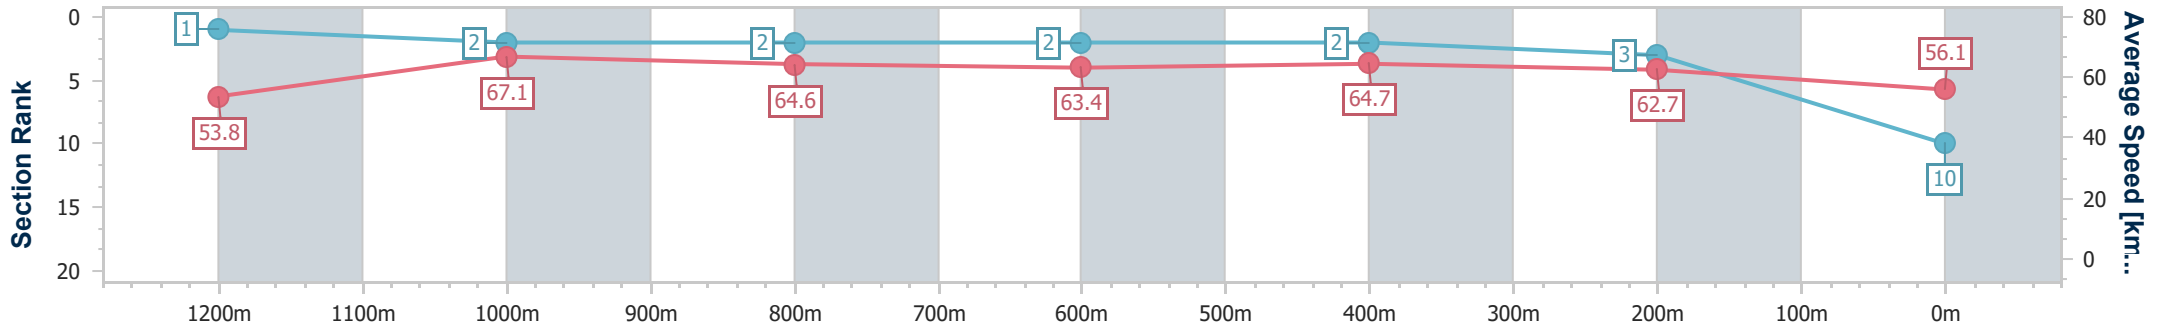

### Eagle Farm QLD Professional

Race 8: TATTERSALL'S TIARA - 1400m

29 June 2024 - 16:00

Track Rating: Good 4, Weather: Fine, Rail Position: +6m 1600m-1000m; +7m Remainder

BRISBANE RACING CLUB

Section	Overall	1200m	1000m	800m	600m	400m	200m
Section Times	1:22.42 [10] (0:13.48)	1:08.94 [1] (0:10.72)	0:58.22 [2] (0:11.22)	0:47.00 [2] (0:11.42)	0:35.58 [2] (0:11.27)	0:24.31 [2] (0:11.44)	0:12.87 [3] (0:12.87)
Average Speed [km/h]	53.8	67.1	64.6	63.4	64.7	62.7	56.1
Top Speed [km/h]	68.9	68.8	65.6	64.0	65.6	65.1	59.9
Avg. Dist. to Rail [m]	7.7	2.6	1.4	1.4	2.1	7.8	7.7
Avg. Stride Freq. [Hz]	2.4	2.4	2.3	2.3	2.3	2.3	2.2
Avg. Stride Length [m]	6.3	7.7	7.7	7.7	7.7	7.4	6.9

- [ ] Ranking at each section and finish
- .-.- No data available at this section
- NA No data available

Horse/Jockey Name	More Secrets
Final Rank	11
Fastest Section Time (Section)	0:10.91 (1200m)
Top Speed [km/h] (Section)	67.5 (1200m)
Race State	Finished