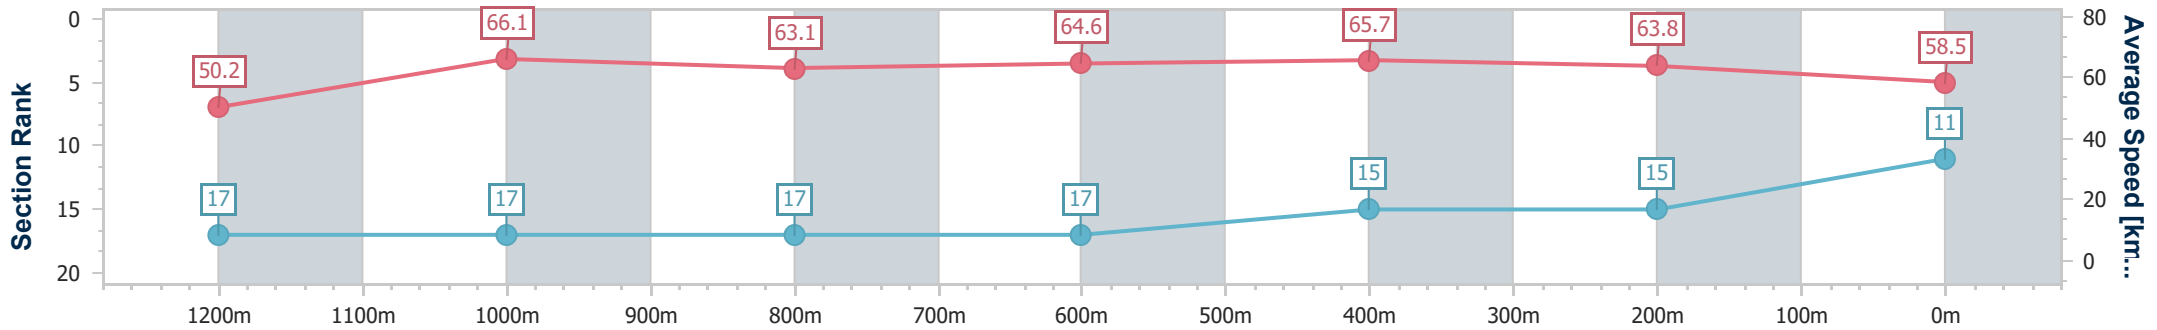

### Eagle Farm QLD Professional

Race 8: TATTERSALL'S TIARA - 1400m

29 June 2024 - 16:00

Track Rating: Good 4, Weather: Fine, Rail Position: +6m 1600m-1000m; +7m Remainder

BRISBANE RACING CLUB

Section	Overall	1200m	1000m	800m	600m	400m	200m
Section Times	1:22.49 [11] (0:14.39)	1:08.10 [17] (0:10.91)	0:57.19 [17] (0:11.53)	0:45.66 [17] (0:11.14)	0:34.52 [17] (0:10.94)	0:23.58 [15] (0:11.27)	0:12.31 [15] (0:12.31)
Average Speed [km/h]	50.2	66.1	63.1	64.6	65.7	63.8	58.5
Top Speed [km/h]	66.2	67.5	66.8	67.3	66.6	65.2	61.7
Avg. Dist. to Rail [m]	6.9	2.6	2.3	0.8	0.9	4.6	4.3
Avg. Stride Freq. [Hz]	2.3	2.4	2.4	2.4	2.5	2.5	2.4
Avg. Stride Length [m]	6.2	7.6	7.4	7.5	7.4	7.2	6.9