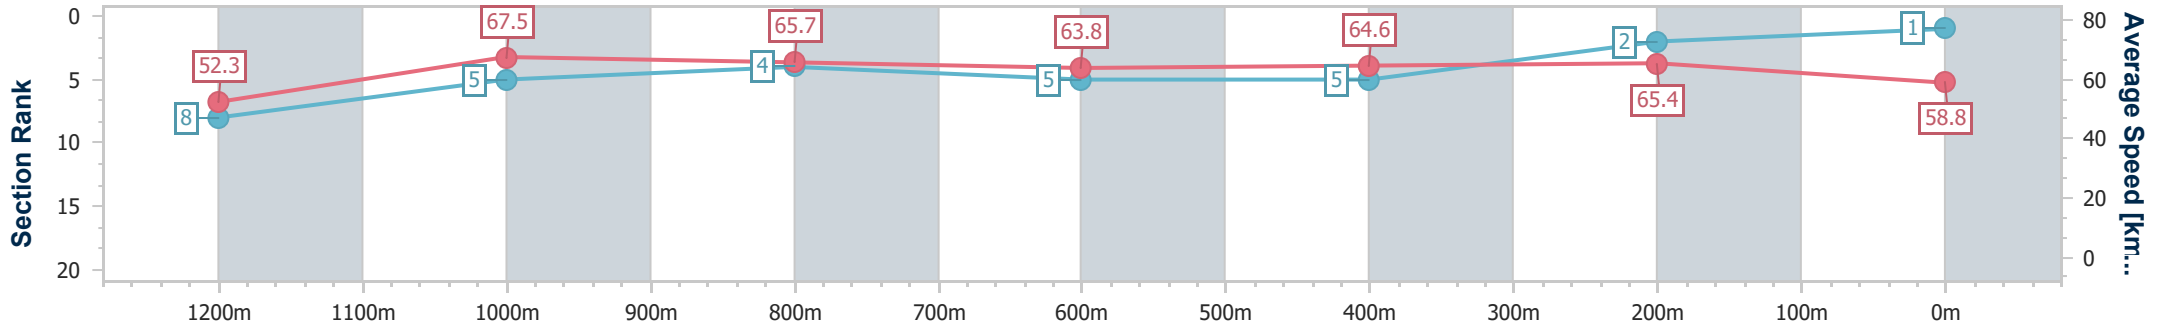

### Eagle Farm QLD Professional

Race 8: TATTERSALL'S TIARA - 1400m

29 June 2024 - 16:00

Track Rating: Good 4, Weather: Fine, Rail Position: +6m 1600m-1000m; +7m Remainder

BRISBANE RACING CLUB

Section	Overall	1200m	1000m	800m	600m	400m	200m
Section Times	1:21.65 [1] (0:13.87)	1:07.78 [8] (0:10.70)	0:57.08 [5] (0:11.15)	0:45.93 [4] (0:11.45)	0:34.48 [5] (0:11.25)	0:23.23 [5] (0:11.01)	0:12.22 [2] (0:12.22)
Average Speed [km/h]	52.3	67.5	65.7	63.8	64.6	65.4	58.8
Top Speed [km/h]	67.7	69.2	67.3	65.0	67.3	67.2	63.3
Avg. Dist. to Rail [m]	11.9	5.4	3.3	3.5	2.0	8.2	8.7
Avg. Stride Freq. [Hz]	2.4	2.5	2.5	2.4	2.5	2.5	2.4
Avg. Stride Length [m]	6.0	7.4	7.4	7.3	7.2	7.2	6.8