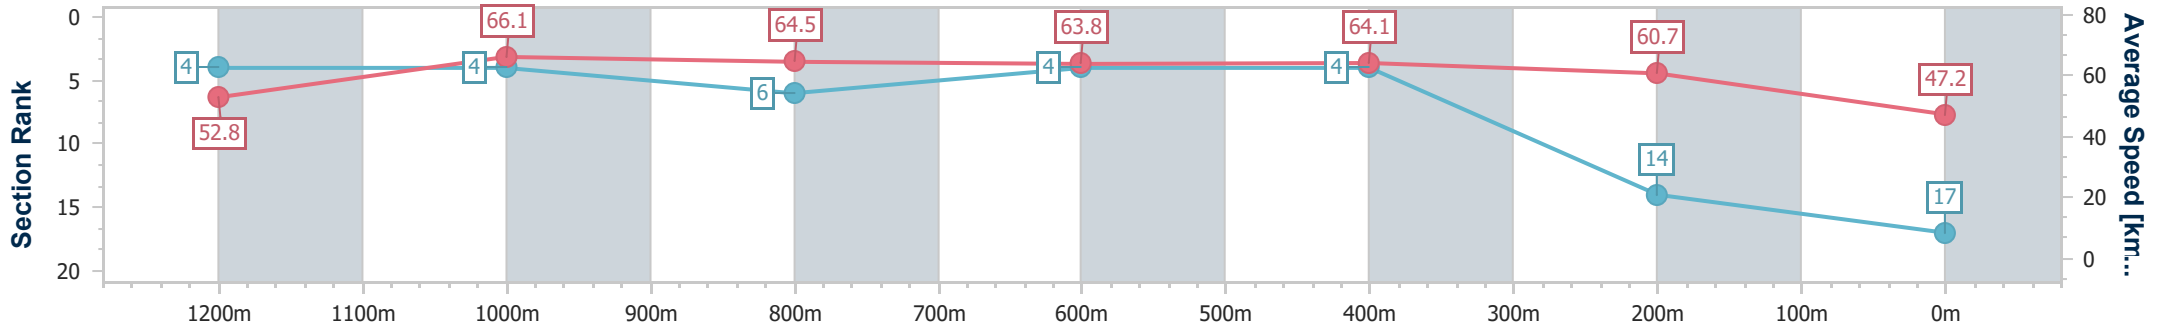

### Eagle Farm QLD Professional

Race 8: TATTERSALL'S TIARA - 1400m

29 June 2024 - 16:00

Track Rating: Good 4, Weather: Fine, Rail Position: +6m 1600m-1000m; +7m Remainder

BRISBANE RACING CLUB

Section	Overall	1200m	1000m	800m	600m	400m	200m
Section Times	1:25.41 [17] (0:13.66)	1:11.75 [4] (0:10.91)	1:00.84 [4] (0:11.23)	0:49.61 [6] (0:11.33)	0:38.28 [4] (0:11.16)	0:27.12 [4] (0:11.85)	0:15.27 [14] (0:15.27)
Average Speed [km/h]	52.8	66.1	64.5	63.8	64.1	60.7	47.2
Top Speed [km/h]	66.4	67.3	65.4	64.5	65.4	63.7	57.2
Avg. Dist. to Rail [m]	3.3	2.5	1.3	0.2	0.8	4.1	4.6
Avg. Stride Freq. [Hz]	2.2	2.3	2.2	2.2	2.4	2.3	2.1
Avg. Stride Length [m]	6.8	8.0	8.0	8.0	7.6	7.3	6.4

- [ ] Ranking at each section and finish
- .-.- No data available at this section
- NA No data available