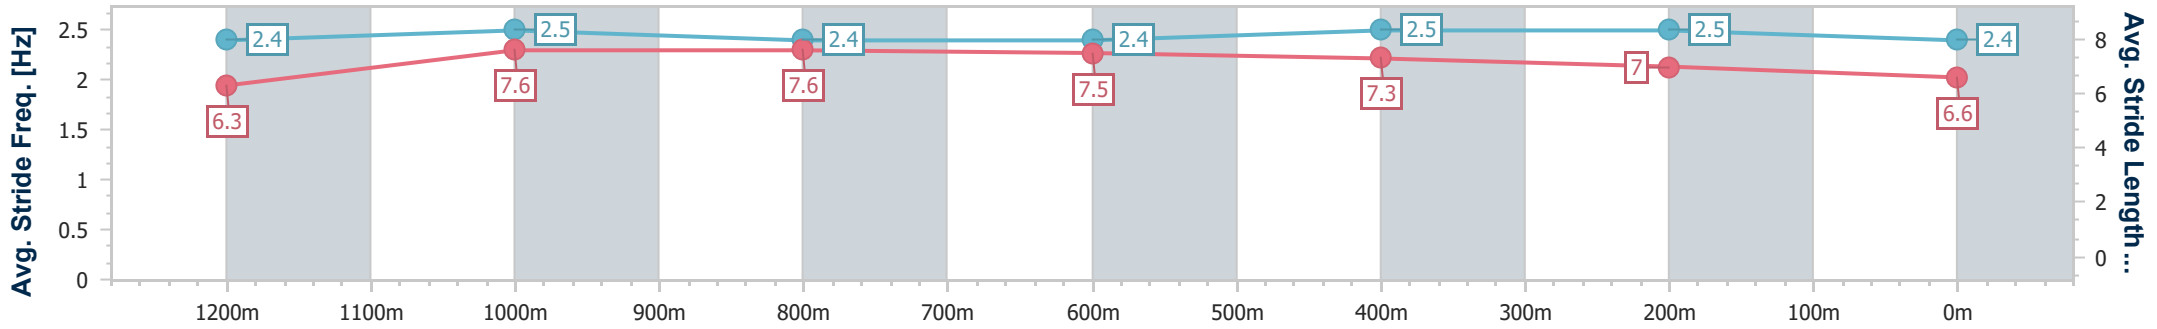

### Eagle Farm QLD Professional

Race 8: TATTERSALL'S TIARA - 1400m

29 June 2024 - 16:00

Track Rating: Good 4, Weather: Fine, Rail Position: +6m 1600m-1000m; +7m Remainder

BRISBANE RACING CLUB

Section	Overall	1200m	1000m	800m	600m	400m	200m
Section Times	1:21.90 [3] (0:13.61)	1:08.29 [2] (0:10.53)	0:57.76 [1] (0:11.17)	0:46.59 [1] (0:11.37)	0:35.22 [1] (0:11.20)	0:24.02 [1] (0:11.40)	0:12.62 [1] (0:12.62)
Average Speed [km/h]	53.2	68.5	64.9	63.7	64.5	63.2	57.0
Top Speed [km/h]	68.9	69.6	67.0	64.9	65.5	65.5	59.6
Avg. Dist. to Rail [m]	12.2	6.3	1.4	0.5	1.2	5.5	5.4
Avg. Stride Freq. [Hz]	2.4	2.5	2.4	2.4	2.5	2.5	2.4
Avg. Stride Length [m]	6.3	7.6	7.6	7.5	7.3	7.0	6.6