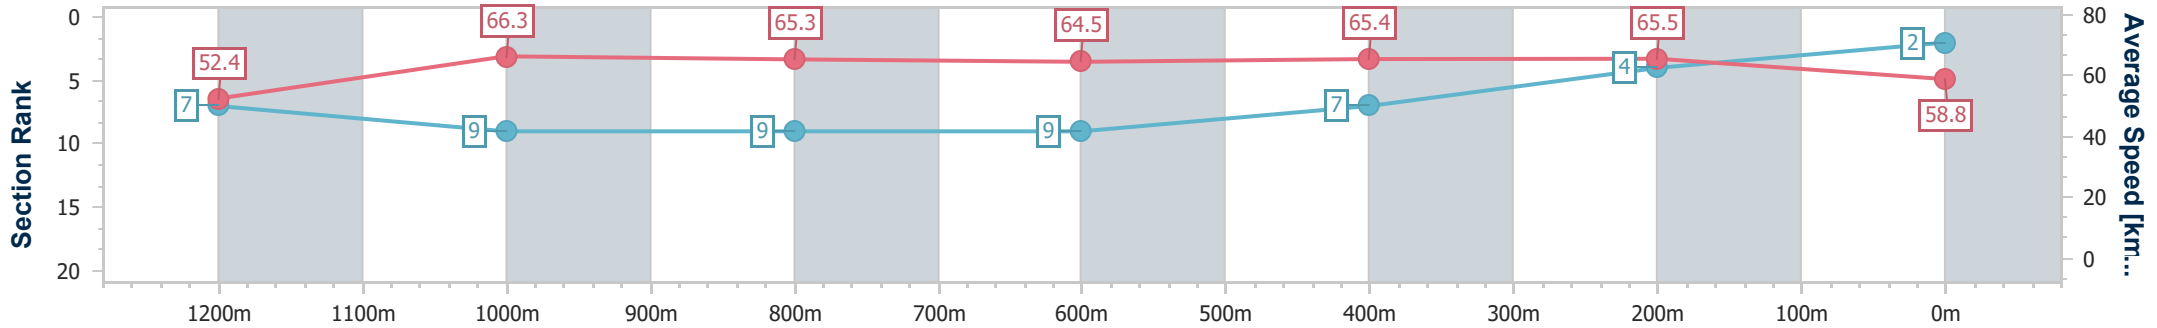

### Eagle Farm QLD Professional

Race 8: TATTERSALL'S TIARA - 1400m

29 June 2024 - 16:00

Track Rating: Good 4, Weather: Fine, Rail Position: +6m 1600m-1000m; +7m Remainder

BRISBANE RACING CLUB

Section	Overall	1200m	1000m	800m	600m	400m	200m
Section Times	1:21.83 [2] (0:13.81)	1:08.02 [7] (0:10.93)	0:57.09 [9] (0:11.29)	0:45.80 [9] (0:11.38)	0:34.42 [9] (0:11.14)	0:23.28 [7] (0:11.00)	0:12.28 [4] (0:12.28)
Average Speed [km/h]	52.4	66.3	65.3	64.5	65.4	65.5	58.8
Top Speed [km/h]	66.0	67.3	66.6	65.8	67.9	68.1	62.6
Avg. Dist. to Rail [m]	9.5	5.6	4.9	4.1	3.2	11.8	11.9
Avg. Stride Freq. [Hz]	2.3	2.5	2.4	2.4	2.4	2.5	2.4
Avg. Stride Length [m]	6.4	7.3	7.5	7.4	7.5	7.3	6.8