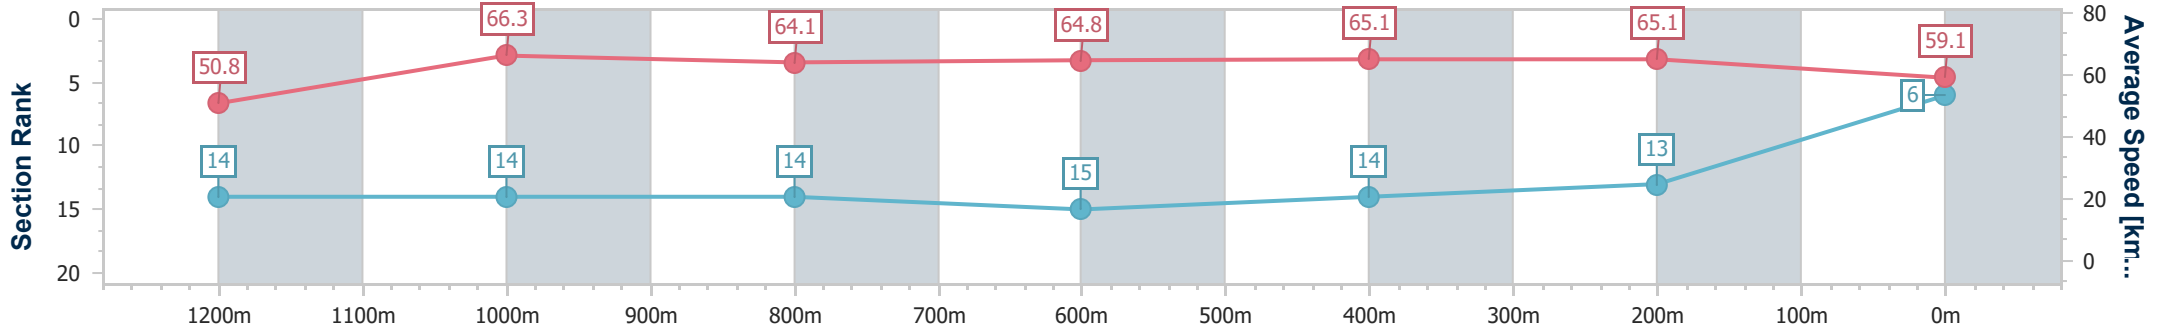

### Eagle Farm QLD Professional

Race 8: TATTERSALL'S TIARA - 1400m

29 June 2024 - 16:00

Track Rating: Good 4, Weather: Fine, Rail Position: +6m 1600m-1000m; +7m Remainder

BRISBANE RACING CLUB

Section	Overall	1200m	1000m	800m	600m	400m	200m
Section Times	1:22.13 [6] (0:14.22)	1:07.91 [14] (0:10.90)	0:57.01 [14] (0:11.36)	0:45.65 [14] (0:11.23)	0:34.42 [15] (0:11.17)	0:23.25 [14] (0:11.08)	0:12.17 [13] (0:12.17)
Average Speed [km/h]	50.8	66.3	64.1	64.8	65.1	65.1	59.1
Top Speed [km/h]	65.9	66.8	66.9	67.1	66.5	66.8	62.7
Avg. Dist. to Rail [m]	8.6	3.1	2.8	1.8	2.8	11.1	12.6
Avg. Stride Freq. [Hz]	2.2	2.3	2.3	2.3	2.3	2.3	2.2
Avg. Stride Length [m]	6.5	8.0	7.9	7.9	7.9	7.8	7.4