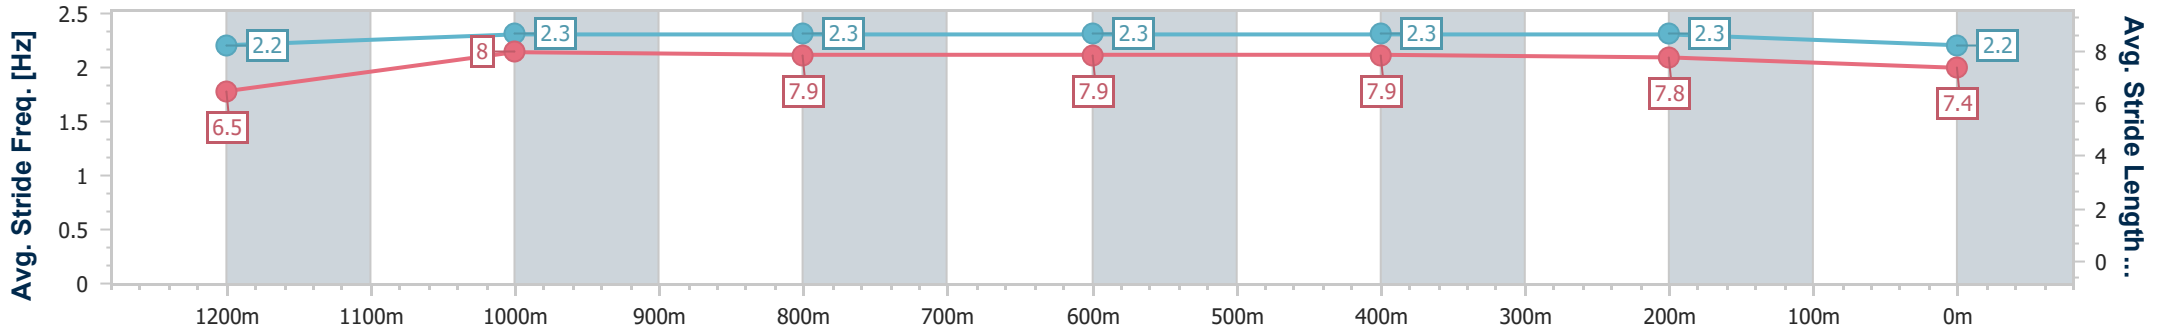

### Eagle Farm QLD Professional

Race 8: TATTERSALL'S TIARA - 1400m

29 June 2024 - 16:00

Track Rating: Good 4, Weather: Fine, Rail Position: +6m 1600m-1000m; +7m Remainder

BRISBANE RACING CLUB

Section	Overall	1200m	1000m	800m	600m	400m	200m
Section Times	1:22.13 [6] (0:14.22)	1:07.91 [14] (0:10.90)	0:57.01 [14] (0:11.36)	0:45.65 [14] (0:11.23)	0:34.42 [15] (0:11.17)	0:23.25 [14] (0:11.08)	0:12.17 [13] (0:12.17)
Average Speed [km/h]	50.8	66.3	64.1	64.8	65.1	65.1	59.1
Top Speed [km/h]	65.9	66.8	66.9	67.1	66.5	66.8	62.7
Avg. Dist. to Rail [m]	8.6	3.1	2.8	1.8	2.8	11.1	12.6
Avg. Stride Freq. [Hz]	2.2	2.3	2.3	2.3	2.3	2.3	2.2
Avg. Stride Length [m]	6.5	8.0	7.9	7.9	7.9	7.8	7.4

- [ ] Ranking at each section and finish
- .-.- No data available at this section
- NA No data available

Horse/Jockey Name	Roots
Final Rank	7
Fastest Section Time (Section)	0:10.93 (1200m)
Top Speed [km/h] (Section)	67.3 (400m)
Race State	Finished