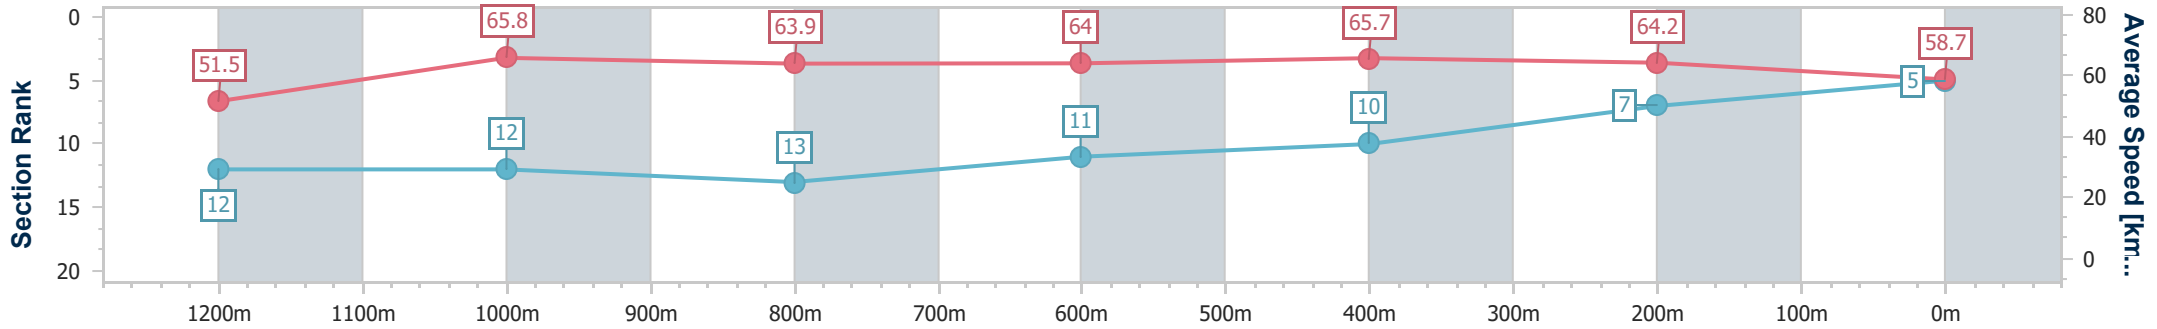

### Eagle Farm QLD Professional

Race 8: TATTERSALL'S TIARA - 1400m

29 June 2024 - 16:00

Track Rating: Good 4, Weather: Fine, Rail Position: +6m 1600m-1000m; +7m Remainder

BRISBANE RACING CLUB

Section	Overall	1200m	1000m	800m	600m	400m	200m
Section Times	1:22.12 [5] (0:13.99)	1:08.13 [12] (0:10.95)	0:57.18 [12] (0:11.34)	0:45.84 [13] (0:11.34)	0:34.50 [11] (0:11.00)	0:23.50 [10] (0:11.21)	0:12.29 [7] (0:12.29)
Average Speed [km/h]	51.5	65.8	63.9	64.0	65.7	64.2	58.7
Top Speed [km/h]	65.7	67.8	66.1	65.4	66.8	67.4	62.4
Avg. Dist. to Rail [m]	3.3	1.1	1.7	1.6	0.8	7.9	9.1
Avg. Stride Freq. [Hz]	2.3	2.4	2.4	2.4	2.4	2.4	2.3
Avg. Stride Length [m]	6.3	7.6	7.5	7.5	7.5	7.3	7.1