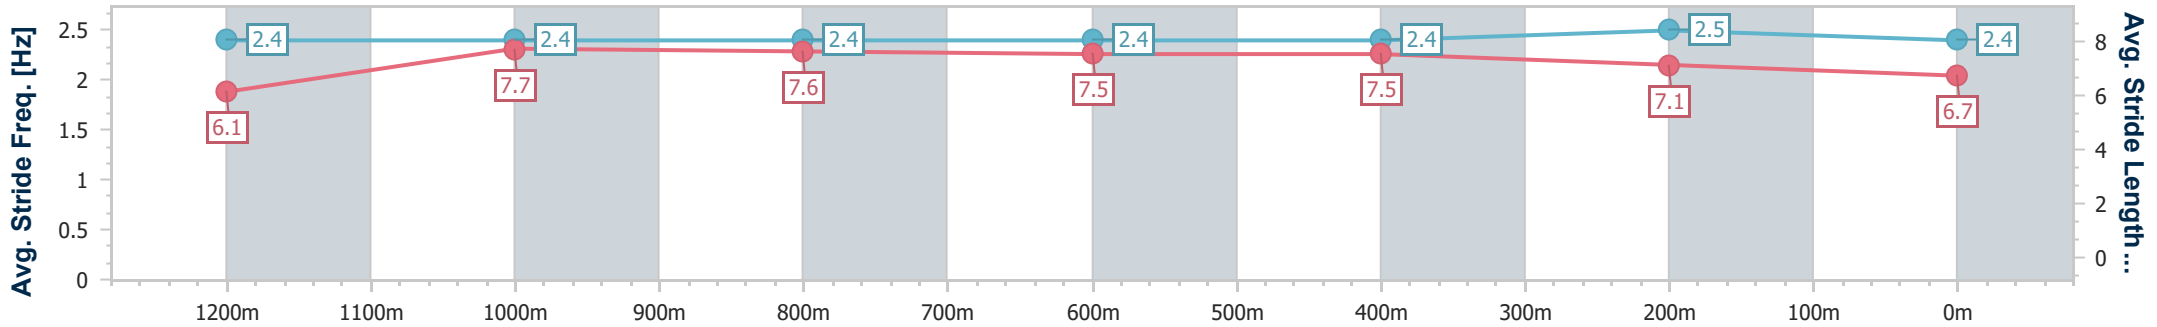

Eagle Farm QLD Professional

Race 8: TATTERSALL'S TIARA - 1400m

29 June 2024 - 16:00

Track Rating: Good 4, Weather: Fine, Rail Position: +6m 1600m-1000m; +7m Remainder

BRISBANE RACING CLUB

Section	Overall	1200m	1000m	800m	600m	400m	200m
Section Times	1:22.35 [9] (0:13.89)	1:08.46 [9] (0:10.85)	0:57.61 [8] (0:11.19)	0:46.42 [7] (0:11.42)	0:35.00 [8] (0:11.20)	0:23.80 [8] (0:11.32)	0:12.48 [10] (0:12.48)
Average Speed [km/h]	51.9	66.6	65.0	63.8	65.2	63.5	57.8
Top Speed [km/h]	67.1	67.9	65.9	65.2	65.7	65.6	62.1
Avg. Dist. to Rail [m]	1.7	1.4	2.4	3.1	2.2	4.7	4.3
Avg. Stride Freq. [Hz]	2.4	2.4	2.4	2.4	2.4	2.5	2.4
Avg. Stride Length [m]	6.1	7.7	7.6	7.5	7.5	7.1	6.7