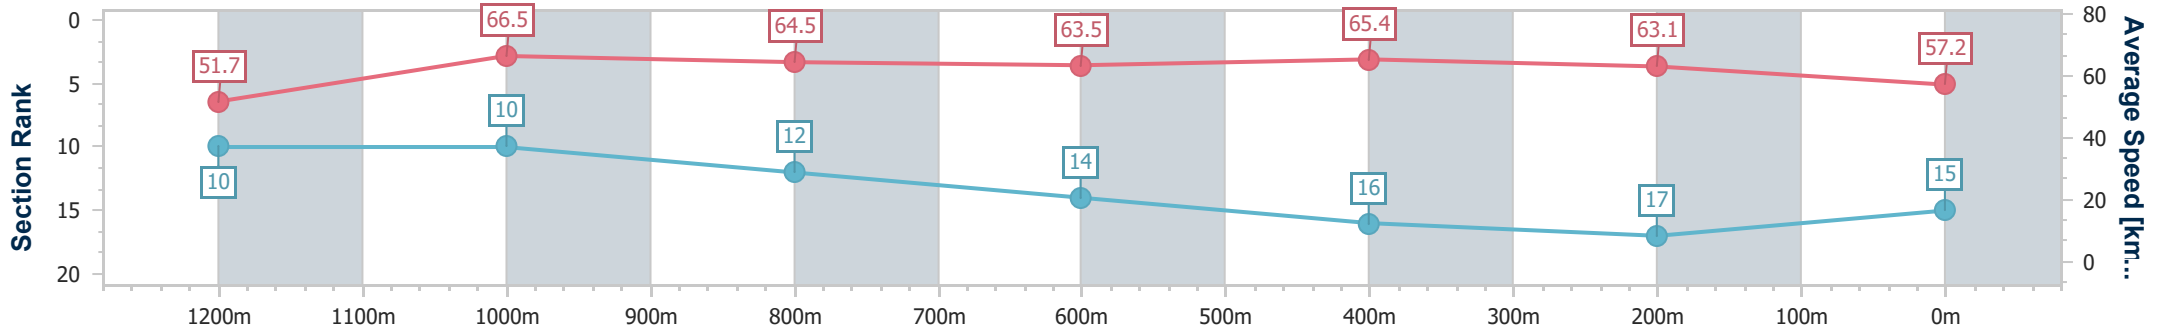

### Eagle Farm QLD Professional

Race 8: TATTERSALL'S TIARA - 1400m

29 June 2024 - 16:00

Track Rating: Good 4, Weather: Fine, Rail Position: +6m 1600m-1000m; +7m Remainder

BRISBANE RACING CLUB

Section	Overall	1200m	1000m	800m	600m	400m	200m
Section Times	1:22.91 [15] (0:13.95)	1:08.96 [10] (0:10.88)	0:58.08 [10] (0:11.36)	0:46.72 [12] (0:11.51)	0:35.21 [14] (0:11.23)	0:23.98 [16] (0:11.38)	0:12.60 [17] (0:12.60)
Average Speed [km/h]	51.7	66.5	64.5	63.5	65.4	63.1	57.2
Top Speed [km/h]	66.1	67.2	66.0	64.4	66.4	65.3	62.0
Avg. Dist. to Rail [m]	8.3	4.3	3.6	3.6	3.7	10.6	9.7
Avg. Stride Freq. [Hz]	2.3	2.4	2.4	2.4	2.5	2.5	2.4
Avg. Stride Length [m]	6.3	7.6	7.5	7.4	7.4	7.1	6.8