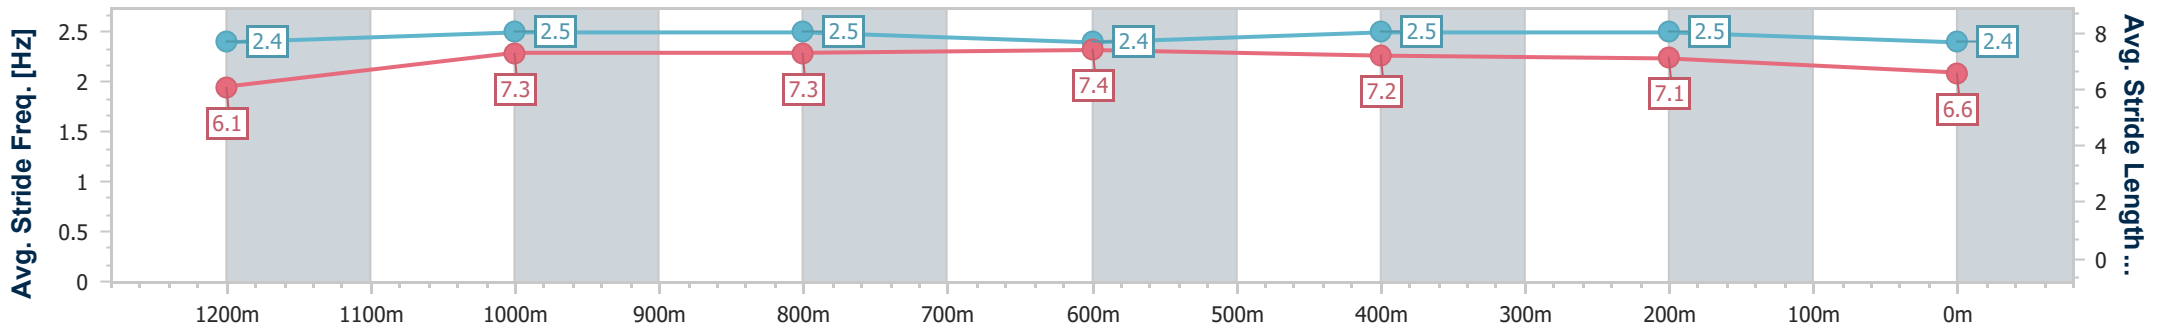

### Eagle Farm QLD Professional

Race 8: TATTERSALL'S TIARA - 1400m

29 June 2024 - 16:00

Track Rating: Good 4, Weather: Fine, Rail Position: +6m 1600m-1000m; +7m Remainder

BRISBANE RACING CLUB

Section	Overall	1200m	1000m	800m	600m	400m	200m
Section Times	1:22.53 [13] (0:13.80)	1:08.73 [6] (0:10.93)	0:57.80 [7] (0:11.23)	0:46.57 [8] (0:11.33)	0:35.24 [7] (0:11.28)	0:23.96 [9] (0:11.32)	0:12.64 [11] (0:12.64)
Average Speed [km/h]	52.4	66.1	64.8	63.9	64.4	63.5	57.0
Top Speed [km/h]	66.7	67.5	66.2	65.4	65.1	64.9	60.4
Avg. Dist. to Rail [m]	4.4	3.0	1.8	1.9	1.5	6.9	6.7
Avg. Stride Freq. [Hz]	2.4	2.5	2.5	2.4	2.5	2.5	2.4
Avg. Stride Length [m]	6.1	7.3	7.3	7.4	7.2	7.1	6.6

- [ ] Ranking at each section and finish
- .-.- No data available at this section
- NA No data available

Horse/Jockey Name	Zoe's Promise
Final Rank	14
Fastest Section Time (Section)	0:10.64 (1200m)
Top Speed [km/h] (Section)	69.4 (1200m)
Race State	Finished