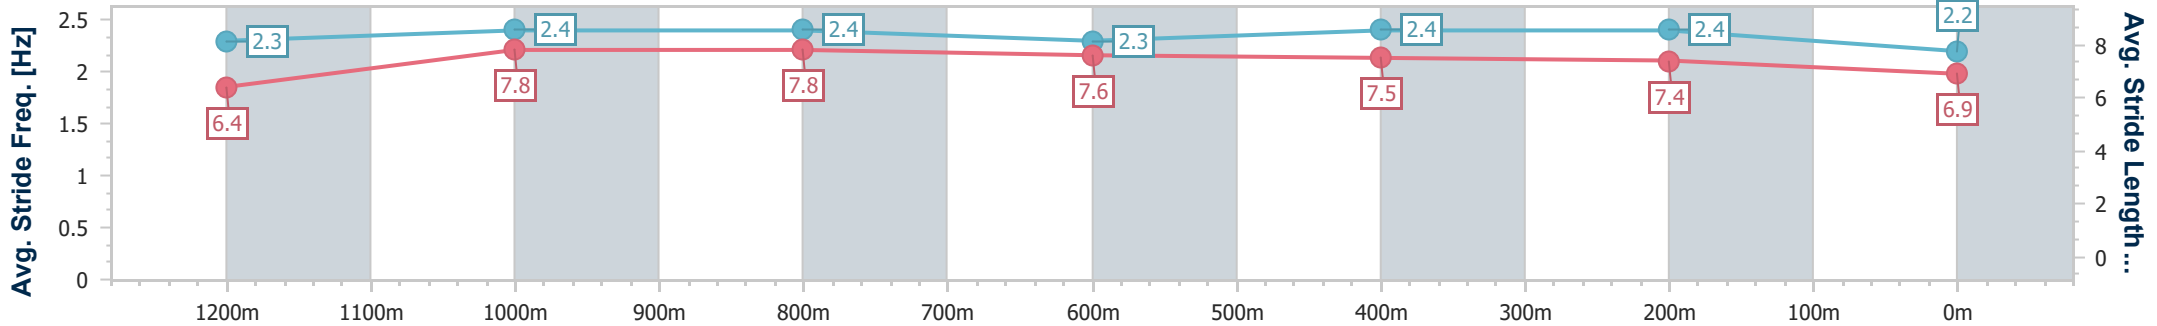

- [ ] Ranking at each section and finish
- .-.- No data available at this section
- NA No data available

Horse/Jockey Name	Zoe's Promise
Final Rank	14
Fastest Section Time (Section)	0:10.64 (1200m)
Top Speed [km/h] (Section)	69.4 (1200m)
Race State	Finished

### Eagle Farm QLD Professional

Race 8: TATTERSALL'S TIARA - 1400m

29 June 2024 - 16:00

Track Rating: Good 4, Weather: Fine, Rail Position: +6m 1600m-1000m; +7m Remainder

BRISBANE RACING CLUB

Section	Overall	1200m	1000m	800m	600m	400m	200m
Section Times	1:22.65 [14] (0:13.66)	1:08.99 [3] (0:10.64)	0:58.35 [3] (0:11.20)	0:47.15 [3] (0:11.42)	0:35.73 [3] (0:11.25)	0:24.48 [3] (0:11.50)	0:12.98 [5] (0:12.98)
Average Speed [km/h]	53.0	67.9	65.7	63.7	64.3	62.7	55.6
Top Speed [km/h]	69.2	69.4	67.2	65.0	65.4	65.1	59.5
Avg. Dist. to Rail [m]	11.2	6.4	4.2	2.7	1.1	8.1	8.9
Avg. Stride Freq. [Hz]	2.3	2.4	2.4	2.3	2.4	2.4	2.2
Avg. Stride Length [m]	6.4	7.8	7.8	7.6	7.5	7.4	6.9