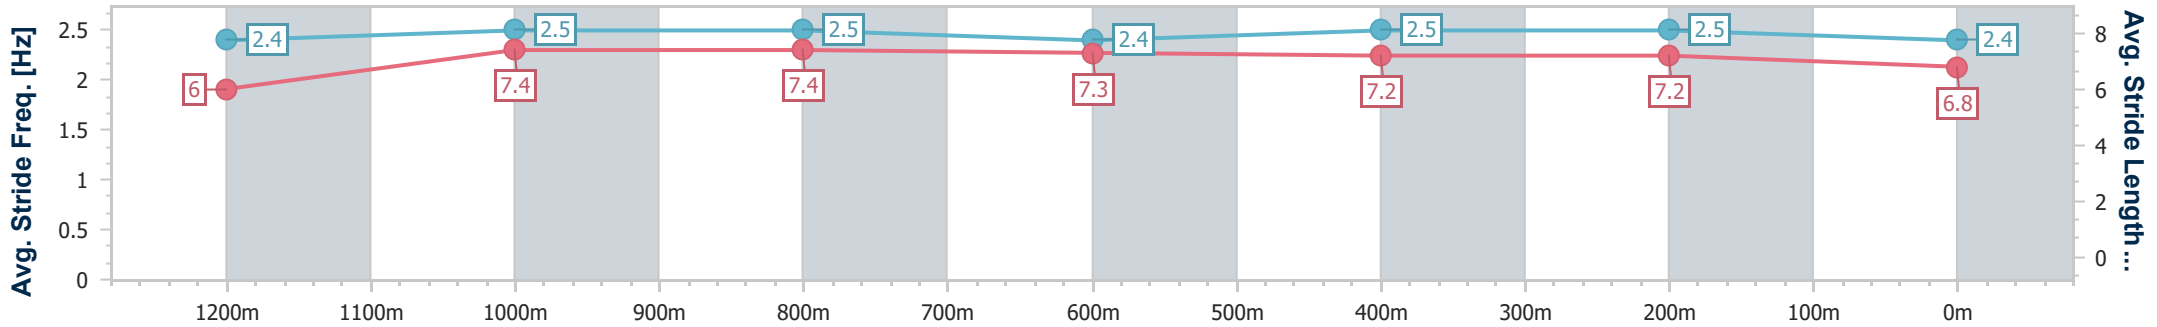

### Eagle Farm QLD Professional

Race 8: TATTERSALL'S TIARA - 1400m

29 June 2024 - 16:00

Track Rating: Good 4, Weather: Fine, Rail Position: +6m 1600m-1000m; +7m Remainder

BRISBANE RACING CLUB

Section	Overall	1200m	1000m	800m	600m	400m	200m
Section Times	1:21.65 [1] (0:13.87)	1:07.78 [8] (0:10.70)	0:57.08 [5] (0:11.15)	0:45.93 [4] (0:11.45)	0:34.48 [5] (0:11.25)	0:23.23 [5] (0:11.01)	0:12.22 [2] (0:12.22)
Average Speed [km/h]	52.3	67.5	65.7	63.8	64.6	65.4	58.8
Top Speed [km/h]	67.7	69.2	67.3	65.0	67.3	67.2	63.3
Avg. Dist. to Rail [m]	11.9	5.4	3.3	3.5	2.0	8.2	8.7
Avg. Stride Freq. [Hz]	2.4	2.5	2.5	2.4	2.5	2.5	2.4
Avg. Stride Length [m]	6.0	7.4	7.4	7.3	7.2	7.2	6.8