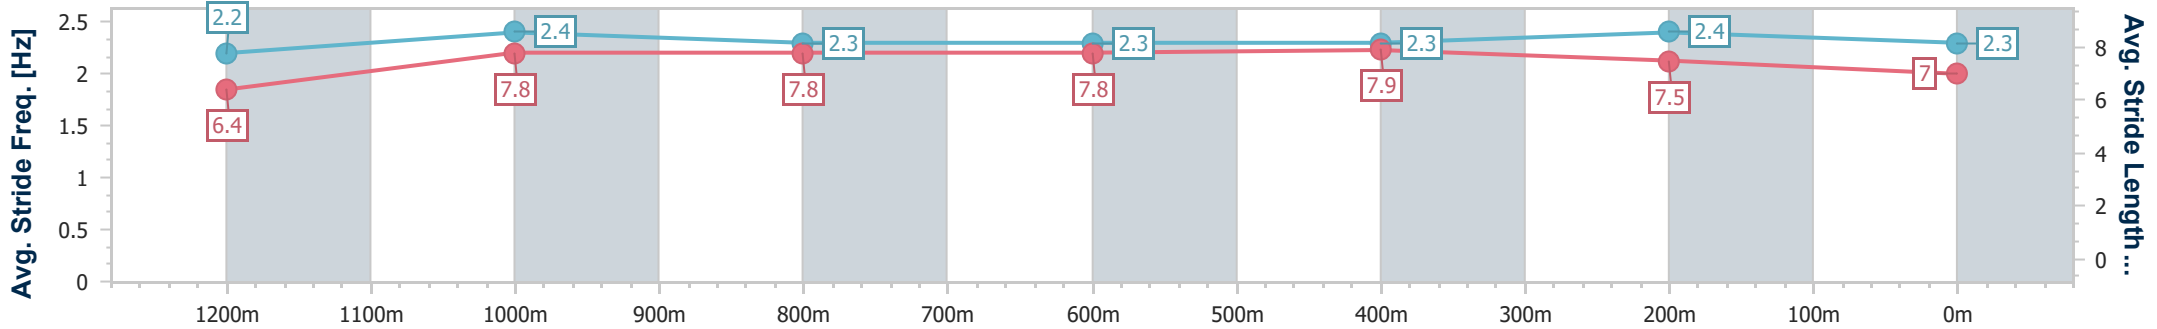

### Eagle Farm QLD Professional

Race 8: TATTERSALL'S TIARA - 1400m

29 June 2024 - 16:00

Track Rating: Good 4, Weather: Fine, Rail Position: +6m 1600m-1000m; +7m Remainder

BRISBANE RACING CLUB

Section	Overall	1200m	1000m	800m	600m	400m	200m
Section Times	1:22.52 [12] (0:14.31)	1:08.21 [15] (0:10.83)	0:57.38 [16] (0:11.35)	0:46.03 [15] (0:11.40)	0:34.63 [16] (0:11.25)	0:23.38 [17] (0:11.16)	0:12.22 [16] (0:12.22)
Average Speed [km/h]	50.7	66.6	64.7	63.7	65.1	64.5	58.9
Top Speed [km/h]	66.6	67.5	66.1	65.6	66.2	66.0	61.9
Avg. Dist. to Rail [m]	12.5	4.3	3.7	2.6	3.1	12.1	13.5
Avg. Stride Freq. [Hz]	2.2	2.4	2.3	2.3	2.3	2.4	2.3
Avg. Stride Length [m]	6.4	7.8	7.8	7.8	7.9	7.5	7.0