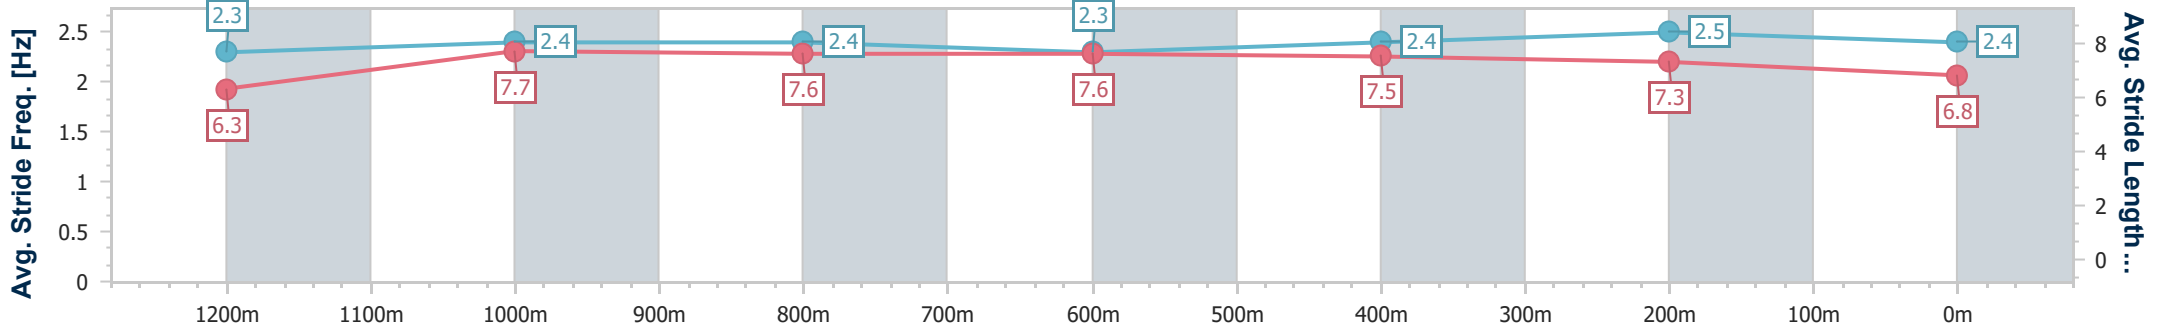

### Eagle Farm QLD Professional

Race 8: TATTERSALL'S TIARA - 1400m

29 June 2024 - 16:00

Track Rating: Good 4, Weather: Fine, Rail Position: +6m 1600m-1000m; +7m Remainder

BRISBANE RACING CLUB

Section	Overall	1200m	1000m	800m	600m	400m	200m
Section Times	1:22.17 [7] (0:13.95)	1:08.22 [11] (0:10.93)	0:57.29 [11] (0:11.27)	0:46.02 [10] (0:11.37)	0:34.65 [10] (0:11.17)	0:23.48 [11] (0:11.06)	0:12.42 [6] (0:12.42)
Average Speed [km/h]	51.7	66.2	65.0	64.0	65.7	65.0	58.0
Top Speed [km/h]	65.4	66.9	66.7	65.6	66.4	67.3	61.6
Avg. Dist. to Rail [m]	7.3	3.8	3.3	2.8	3.4	11.6	11.8
Avg. Stride Freq. [Hz]	2.3	2.4	2.4	2.3	2.4	2.5	2.4
Avg. Stride Length [m]	6.3	7.7	7.6	7.6	7.5	7.3	6.8