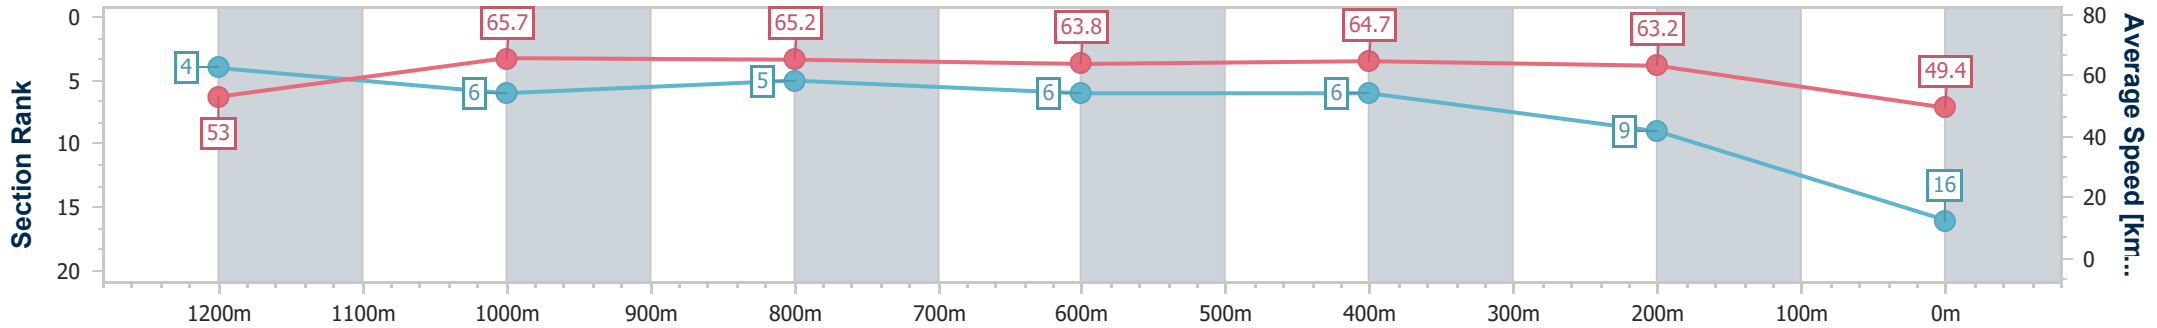

### Eagle Farm QLD Professional

Race 8: TATTERSALL'S TIARA - 1400m

29 June 2024 - 16:00

Track Rating: Good 4, Weather: Fine, Rail Position: +6m 1600m-1000m; +7m Remainder

BRISBANE RACING CLUB

Section	Overall	1200m	1000m	800m	600m	400m	200m
Section Times	1:24.42 [16] (0:13.66)	1:10.76 [4] (0:10.96)	0:59.80 [6] (0:11.17)	0:48.63 [5] (0:11.40)	0:37.23 [6] (0:11.25)	0:25.98 [6] (0:11.42)	0:14.56 [9] (0:14.56)
Average Speed [km/h]	53.0	65.7	65.2	63.8	64.7	63.2	49.4
Top Speed [km/h]	66.6	67.6	66.1	65.5	66.2	66.3	58.6
Avg. Dist. to Rail [m]	3.4	1.6	2.1	2.9	2.2	6.5	6.4
Avg. Stride Freq. [Hz]	2.3	2.4	2.4	2.3	2.4	2.4	2.1
Avg. Stride Length [m]	6.6	7.7	7.7	7.7	7.6	7.4	6.5