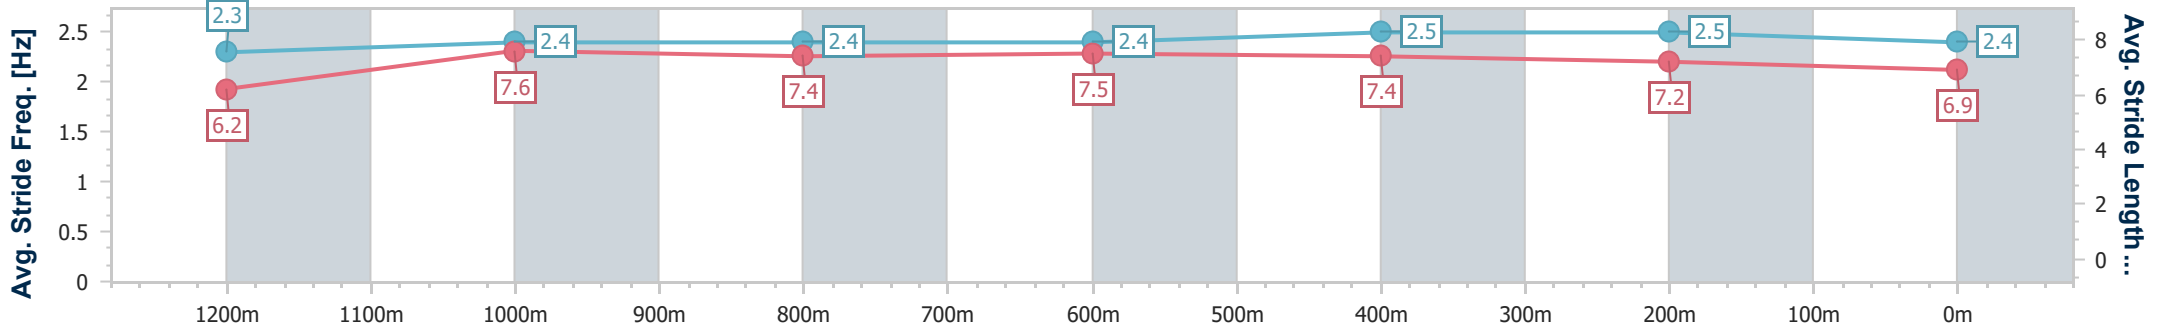

- [ ] Ranking at each section and finish
- .-.- No data available at this section
- NA No data available

Horse/Jockey Name	More Secrets
Final Rank	11
Fastest Section Time (Section)	0:10.91 (1200m)
Top Speed [km/h] (Section)	67.5 (1200m)
Race State	Finished

### Eagle Farm QLD Professional

Race 8: TATTERSALL'S TIARA - 1400m

29 June 2024 - 16:00

Track Rating: Good 4, Weather: Fine, Rail Position: +6m 1600m-1000m; +7m Remainder

BRISBANE RACING CLUB

Section	Overall	1200m	1000m	800m	600m	400m	200m
Section Times	1:22.49 [11] (0:14.39)	1:08.10 [17] (0:10.91)	0:57.19 [17] (0:11.53)	0:45.66 [17] (0:11.14)	0:34.52 [17] (0:10.94)	0:23.58 [15] (0:11.27)	0:12.31 [15] (0:12.31)
Average Speed [km/h]	50.2	66.1	63.1	64.6	65.7	63.8	58.5
Top Speed [km/h]	66.2	67.5	66.8	67.3	66.6	65.2	61.7
Avg. Dist. to Rail [m]	6.9	2.6	2.3	0.8	0.9	4.6	4.3
Avg. Stride Freq. [Hz]	2.3	2.4	2.4	2.4	2.5	2.5	2.4
Avg. Stride Length [m]	6.2	7.6	7.4	7.5	7.4	7.2	6.9