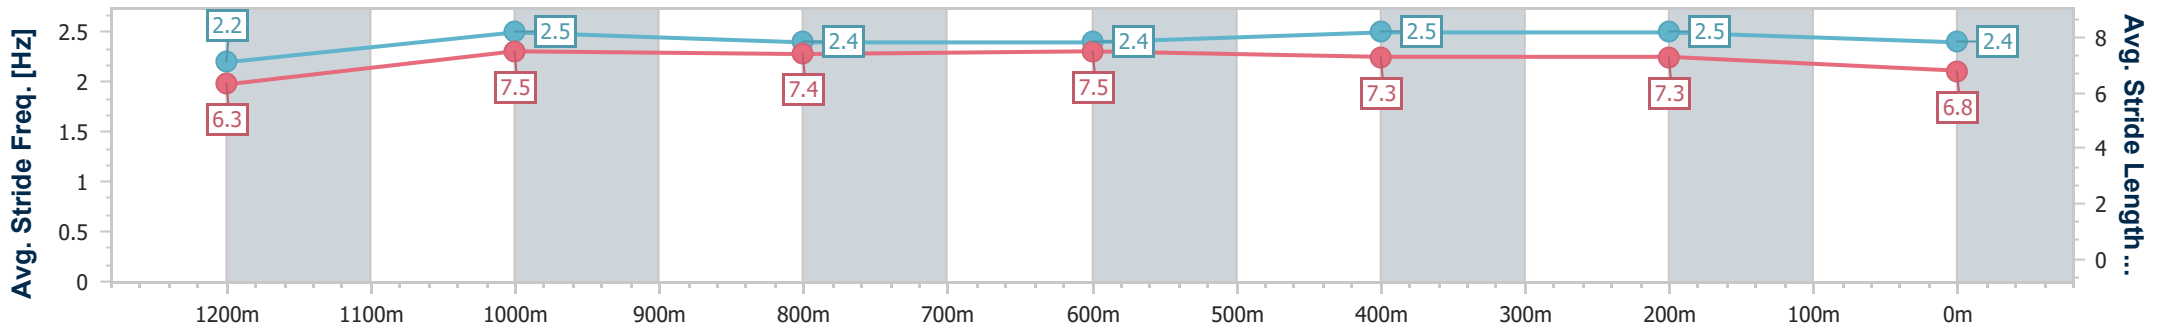

### Eagle Farm QLD Professional

Race 8: TATTERSALL'S TIARA - 1400m

29 June 2024 - 16:00

Track Rating: Good 4, Weather: Fine, Rail Position: +6m 1600m-1000m; +7m Remainder

BRISBANE RACING CLUB

Section	Overall	1200m	1000m	800m	600m	400m	200m
Section Times	1:22.30 [8] (0:14.31)	1:07.99 [16] (0:10.83)	0:57.16 [15] (0:11.38)	0:45.78 [16] (0:11.17)	0:34.61 [13] (0:11.17)	0:23.44 [13] (0:11.09)	0:12.35 [12] (0:12.35)
Average Speed [km/h]	50.3	66.8	63.6	64.6	64.6	65.0	58.4
Top Speed [km/h]	67.4	67.5	65.5	66.6	66.4	66.9	62.0
Avg. Dist. to Rail [m]	5.4	2.7	1.5	0.2	1.1	8.0	7.2
Avg. Stride Freq. [Hz]	2.2	2.5	2.4	2.4	2.5	2.5	2.4
Avg. Stride Length [m]	6.3	7.5	7.4	7.5	7.3	7.3	6.8