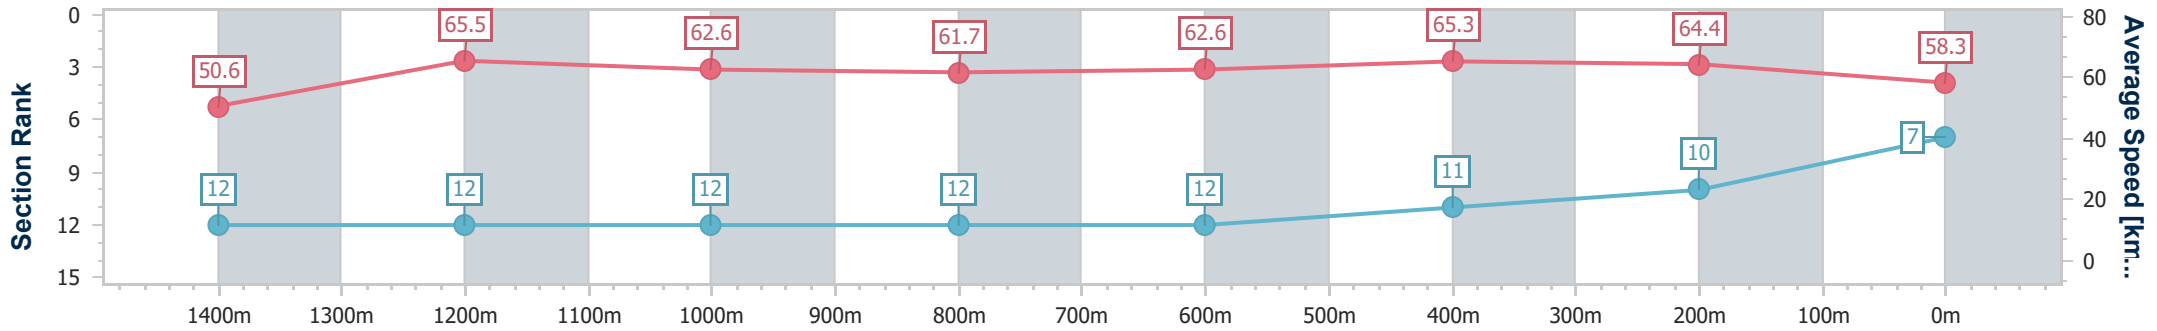

Eagle Farm QLD Professional

Race 7: TATTERSALL'S MILE - 1600m

29 June 2024 - 15:25

Track Rating: Good 4, Weather: Fine, Rail Position: +6m 1600m-1000m; +7m Remainder

BRISBANE RACING CLUB

Section	Overall	1400m	1200m	1000m	800m	600m	400m	200m
Section Times	1:34.73 [7] (0:14.35)	1:20.38 [12] (0:11.02)	1:09.36 [12] (0:11.47)	0:57.89 [12] (0:11.80)	0:46.09 [12] (0:11.49)	0:34.60 [12] (0:11.05)	0:23.55 [11] (0:11.20)	0:12.35 [10] (0:12.35)
Average Speed [km/h]	50.6	65.5	62.6	61.7	62.6	65.3	64.4	58.3
Top Speed [km/h]	65.1	66.4	64.7	63.8	63.6	67.6	66.3	62.2
Avg. Dist. to Rail [m]	7.2	4.0	2.9	1.7	0.4	0.5	4.4	6.8
Avg. Stride Freq. [Hz]	2.2	2.3	2.2	2.2	2.2	2.4	2.4	2.3
Avg. Stride Length [m]	6.5	8.0	7.9	7.8	7.7	7.6	7.5	7.1