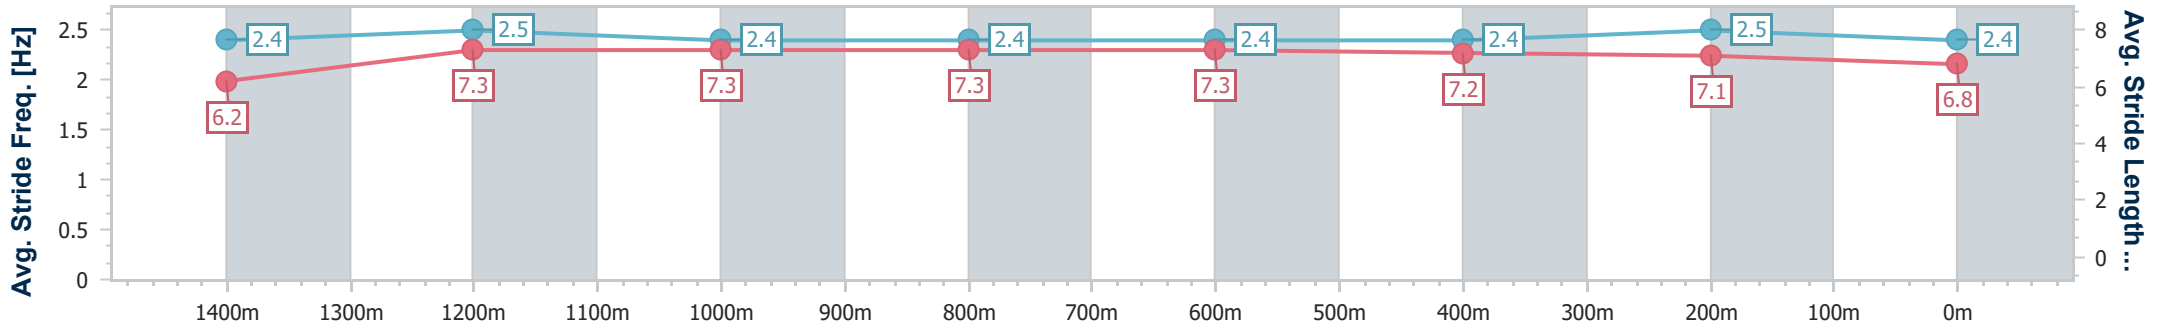

Eagle Farm QLD Professional

Race 7: TATTERSALL'S MILE - 1600m

29 June 2024 - 15:25

Track Rating: Good 4, Weather: Fine, Rail Position: +6m 1600m-1000m; +7m Remainder

BRISBANE RACING CLUB

Section	Overall	1400m	1200m	1000m	800m	600m	400m	200m
Section Times	1:34.27 [3] (0:13.81)	1:20.46 [9] (0:10.84)	1:09.62 [8] (0:11.24)	0:58.38 [7] (0:11.62)	0:46.76 [6] (0:11.54)	0:35.22 [5] (0:11.54)	0:23.68 [7] (0:11.35)	0:12.33 [3] (0:12.33)
Average Speed [km/h]	52.7	66.4	64.2	62.9	63.1	63.4	63.4	58.3
Top Speed [km/h]	66.8	67.1	65.7	64.1	64.0	64.5	65.0	61.2
Avg. Dist. to Rail [m]	13.6	4.2	3.4	3.0	2.4	3.2	5.1	4.5
Avg. Stride Freq. [Hz]	2.4	2.5	2.4	2.4	2.4	2.4	2.5	2.4
Avg. Stride Length [m]	6.2	7.3	7.3	7.3	7.3	7.2	7.1	6.8