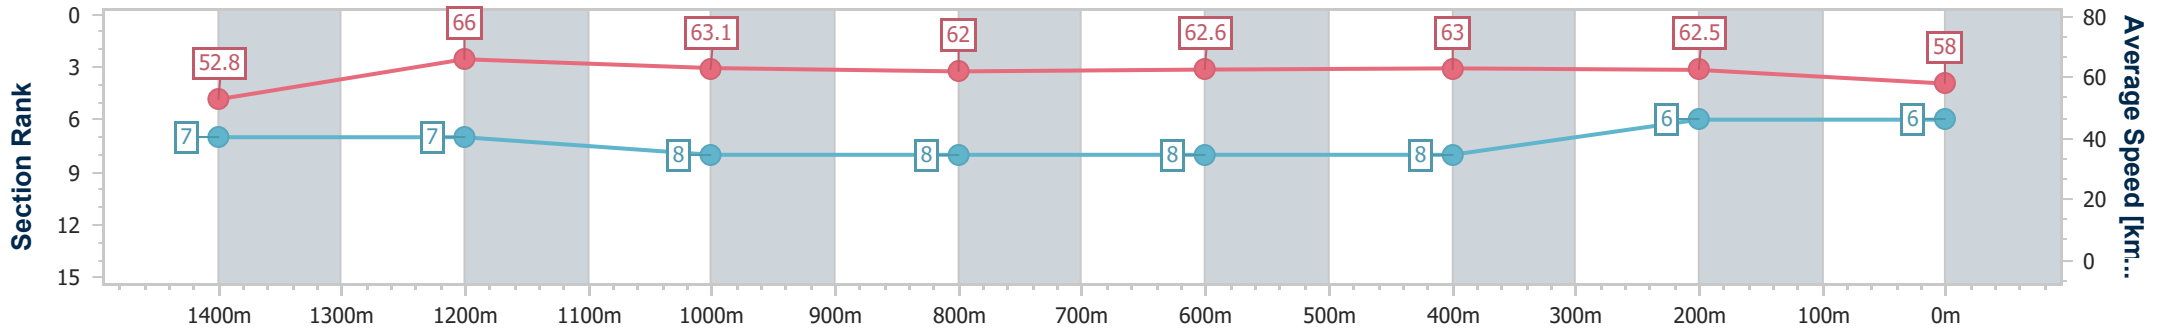

Eagle Farm QLD Professional

Race 7: TATTERSALL'S MILE - 1600m

29 June 2024 - 15:25

Track Rating: Good 4, Weather: Fine, Rail Position: +6m 1600m-1000m; +7m Remainder

BRISBANE RACING CLUB

Section	Overall	1400m	1200m	1000m	800m	600m	400m	200m
Section Times	1:34.54 [6] (0:13.66)	1:20.88 [7] (0:10.90)	1:09.98 [7] (0:11.40)	0:58.58 [8] (0:11.65)	0:46.93 [8] (0:11.59)	0:35.34 [8] (0:11.40)	0:23.94 [8] (0:11.53)	0:12.41 [6] (0:12.41)
Average Speed [km/h]	52.8	66.0	63.1	62.0	62.6	63.0	62.5	58.0
Top Speed [km/h]	66.8	67.8	64.4	62.8	63.1	63.5	63.6	61.3
Avg. Dist. to Rail [m]	2.8	0.7	0.6	0.7	0.7	0.3	0.5	0.4
Avg. Stride Freq. [Hz]	2.3	2.3	2.2	2.2	2.2	2.2	2.3	2.2
Avg. Stride Length [m]	6.5	7.9	7.9	7.8	7.8	7.8	7.7	7.4