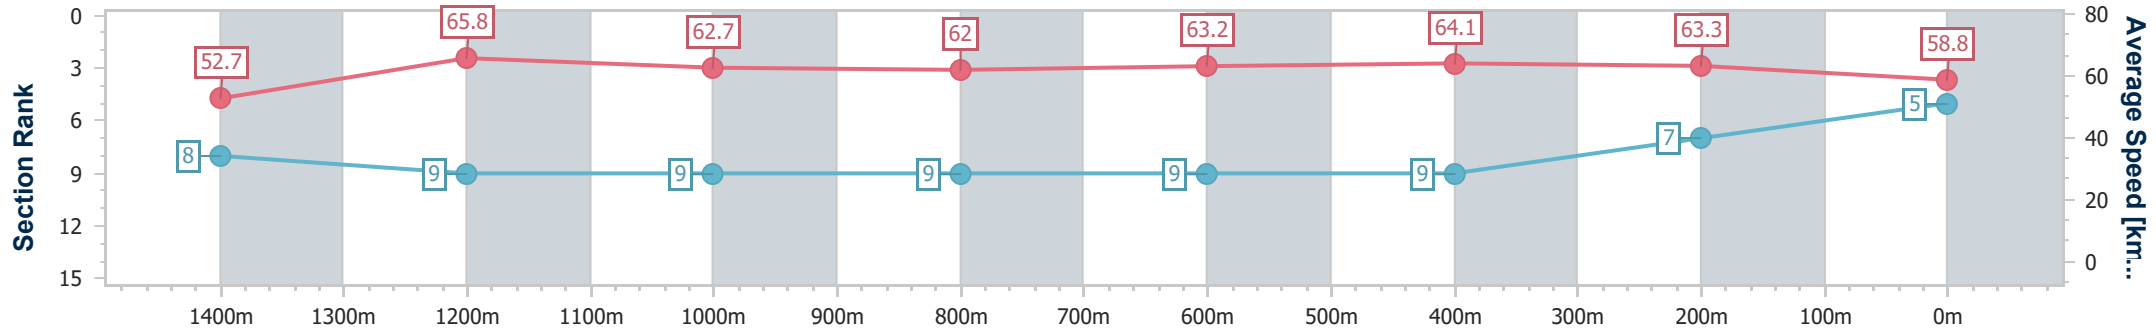

Eagle Farm QLD Professional

Race 7: TATTERSALL'S MILE - 1600m

29 June 2024 - 15:25

Track Rating: Good 4, Weather: Fine, Rail Position: +6m 1600m-1000m; +7m Remainder

BRISBANE RACING CLUB

Section	Overall	1400m	1200m	1000m	800m	600m	400m	200m
Section Times	1:34.40 [5] (0:13.70)	1:20.70 [8] (0:11.00)	1:09.70 [9] (0:11.50)	0:58.20 [9] (0:11.76)	0:46.44 [9] (0:11.51)	0:34.93 [9] (0:11.26)	0:23.67 [9] (0:11.42)	0:12.25 [7] (0:12.25)
Average Speed [km/h]	52.7	65.8	62.7	62.0	63.2	64.1	63.3	58.8
Top Speed [km/h]	67.3	67.1	63.6	63.1	64.1	65.7	64.6	61.4
Avg. Dist. to Rail [m]	4.8	2.6	2.6	2.8	1.8	1.4	5.2	5.6
Avg. Stride Freq. [Hz]	2.2	2.3	2.3	2.3	2.3	2.3	2.4	2.3
Avg. Stride Length [m]	6.5	7.8	7.6	7.5	7.7	7.6	7.4	7.0