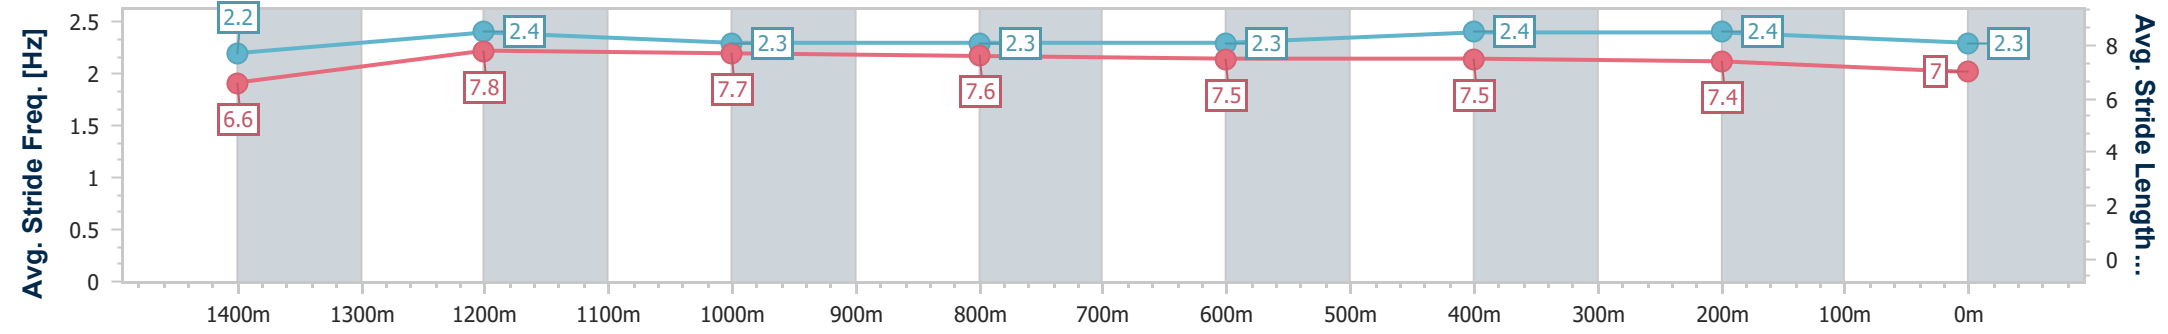

Eagle Farm QLD Professional

Race 7: TATTERSALL'S MILE - 1600m

29 June 2024 - 15:25

Track Rating: Good 4, Weather: Fine, Rail Position: +6m 1600m-1000m; +7m Remainder

BRISBANE RACING CLUB

Section	Overall	1400m	1200m	1000m	800m	600m	400m	200m
Section Times	1:34.77 [9] (0:13.99)	1:20.78 [10] (0:10.89)	1:09.89 [10] (0:11.42)	0:58.47 [10] (0:11.74)	0:46.73 [10] (0:11.59)	0:35.14 [10] (0:11.34)	0:23.80 [10] (0:11.44)	0:12.36 [11] (0:12.36)
Average Speed [km/h]	51.6	66.2	63.2	61.7	62.1	63.4	63.0	58.2
Top Speed [km/h]	67.2	67.7	64.7	62.6	63.2	64.8	64.6	60.8
Avg. Dist. to Rail [m]	4.4	1.3	0.8	1.1	0.7	0.5	2.7	3.2
Avg. Stride Freq. [Hz]	2.2	2.4	2.3	2.3	2.3	2.4	2.4	2.3
Avg. Stride Length [m]	6.6	7.8	7.7	7.6	7.5	7.5	7.4	7.0

- [] Ranking at each section and finish
- .-.- No data available at this section
- NA No data available

Horse/Jockey Name	Cocobrew Express
Final Rank	10
Fastest Section Time (Section)	0:10.78 (1400m)
Top Speed [km/h] (Section)	67.6 (1400m)
Race State	Finished