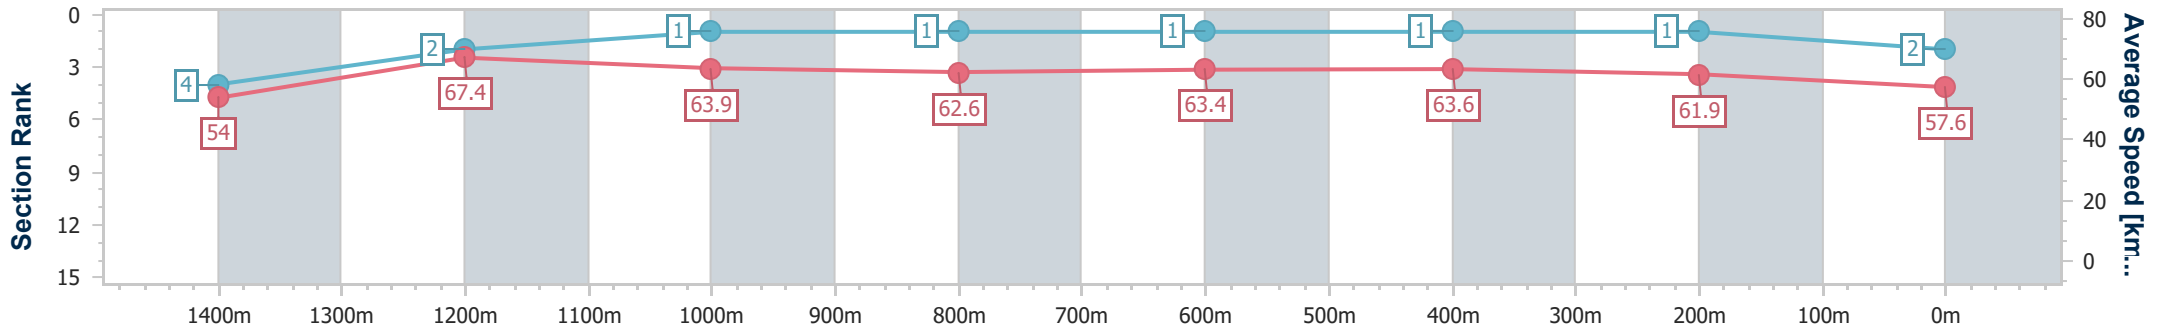

Eagle Farm QLD Professional

Race 7: TATTERSALL'S MILE - 1600m

29 June 2024 - 15:25

Track Rating: Good 4, Weather: Fine, Rail Position: +6m 1600m-1000m; +7m Remainder

BRISBANE RACING CLUB

Section	Overall	1400m	1200m	1000m	800m	600m	400m	200m
Section Times	1:34.09 [2] (0:13.43)	1:20.66 [4] (0:10.69)	1:09.97 [2] (0:11.30)	0:58.67 [1] (0:11.62)	0:47.05 [1] (0:11.52)	0:35.53 [1] (0:11.38)	0:24.15 [1] (0:11.62)	0:12.53 [1] (0:12.53)
Average Speed [km/h]	54.0	67.4	63.9	62.6	63.4	63.6	61.9	57.6
Top Speed [km/h]	68.1	69.0	65.7	63.1	63.8	64.1	63.5	59.8
Avg. Dist. to Rail [m]	11.2	5.2	3.1	2.4	2.5	1.6	2.0	0.9
Avg. Stride Freq. [Hz]	2.2	2.4	2.3	2.2	2.3	2.3	2.3	2.2
Avg. Stride Length [m]	6.7	7.9	7.9	7.8	7.8	7.6	7.5	7.1