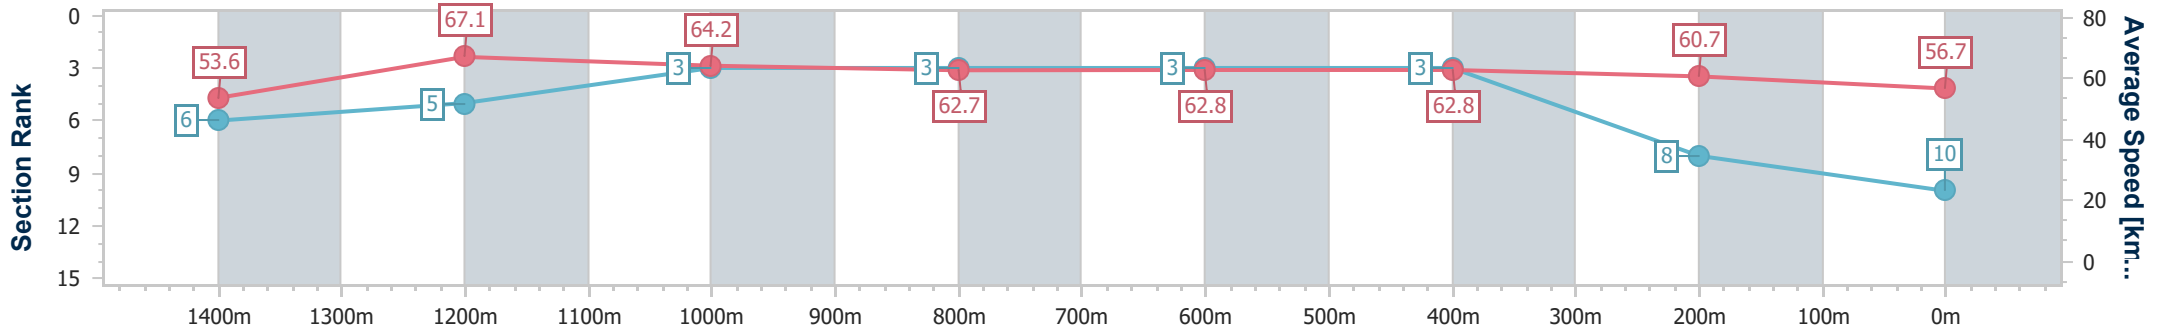

- [] Ranking at each section and finish
- .-.- No data available at this section
- NA No data available

Horse/Jockey Name	Cocobrew Express
Final Rank	10
Fastest Section Time (Section)	0:10.78 (1400m)
Top Speed [km/h] (Section)	67.6 (1400m)
Race State	Finished

Eagle Farm QLD Professional

Race 7: TATTERSALL'S MILE - 1600m

29 June 2024 - 15:25

Track Rating: Good 4, Weather: Fine, Rail Position: +6m 1600m-1000m; +7m Remainder

BRISBANE RACING CLUB

Section	Overall	1400m	1200m	1000m	800m	600m	400m	200m						
Section Times	1:34.96 [10] (0:13.54)	1:21.42 [6] (0:10.78)	1:10.64 [5] (0:11.22)	0:59.42 [3] (0:11.71)	0:47.71 [3] (0:11.56)	0:36.15 [3] (0:11.58)	0:24.57 [3] (0:11.83)	0:12.74 [8] (0:12.74)						
Average Speed [km/h]	53.6	67.1	64.2	62.7	62.8	62.8	60.7	56.7						
Top Speed [km/h]	67.2	67.6	65.8	62.9	63.1	63.1	62.6	59.4						
Avg. Dist. to Rail [m]	12.4	4.2	3.3	3.4	2.2	2.0	4.4	5.1						
Avg. Stride Freq. [Hz]	2.3	2.3	2.2	2.2	2.2	2.3	2.3	2.2						
Avg. Stride Length [m]	6.5	8.1	7.9	7.8	7.7	7.6	7.4	7.2						

- [] Ranking at each section and finish
- .-.- No data available at this section
- NA No data available

Horse/Jockey Name	Mississippi Prince
Final Rank	11
Fastest Section Time (Section)	0:10.97 (1400m)
Top Speed [km/h] (Section)	69.0 (Overall)
Race State	Finished