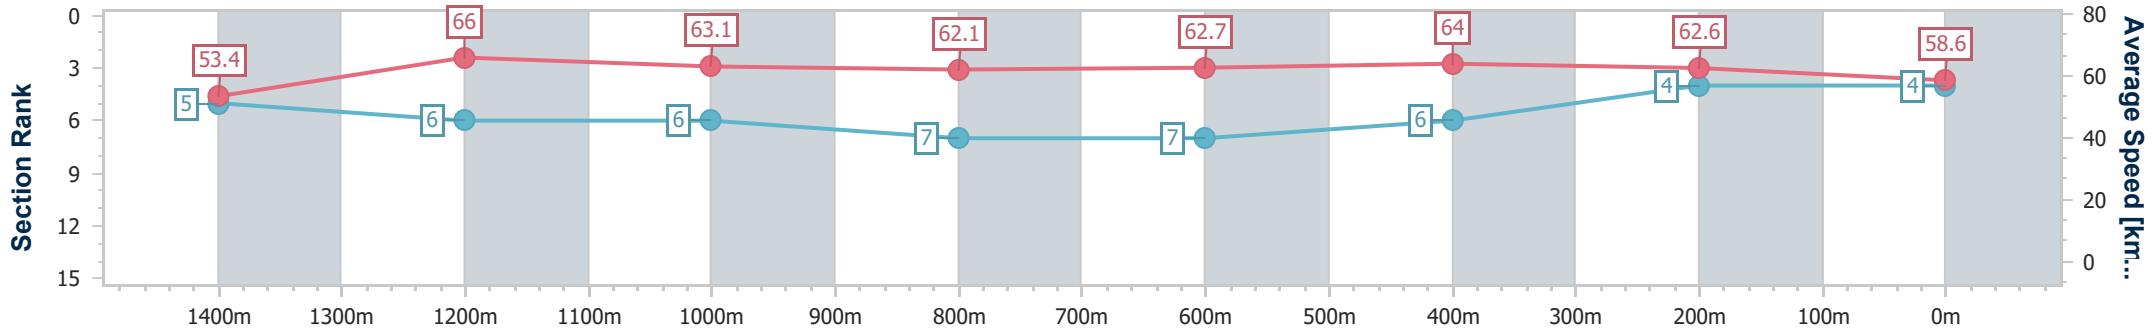

Eagle Farm QLD Professional

Race 7: TATTERSALL'S MILE - 1600m

29 June 2024 - 15:25

Track Rating: Good 4, Weather: Fine, Rail Position: +6m 1600m-1000m; +7m Remainder

BRISBANE RACING CLUB

Section	Overall	1400m	1200m	1000m	800m	600m	400m	200m
Section Times	1:34.28 [4] (0:13.51)	1:20.77 [5] (0:10.96)	1:09.81 [6] (0:11.39)	0:58.42 [6] (0:11.70)	0:46.72 [7] (0:11.60)	0:35.12 [7] (0:11.32)	0:23.80 [6] (0:11.47)	0:12.33 [4] (0:12.33)
Average Speed [km/h]	53.4	66.0	63.1	62.1	62.7	64.0	62.6	58.6
Top Speed [km/h]	66.4	66.7	64.2	63.0	63.3	65.0	64.5	61.2
Avg. Dist. to Rail [m]	5.9	2.3	2.0	1.8	2.1	0.9	1.2	1.7
Avg. Stride Freq. [Hz]	2.3	2.3	2.3	2.3	2.3	2.4	2.4	2.3
Avg. Stride Length [m]	6.5	7.8	7.7	7.6	7.5	7.5	7.3	7.0

- [] Ranking at each section and finish
- .-.- No data available at this section
- NA No data available

Horse/Jockey Name	Charterhouse
Final Rank	5
Fastest Section Time (Section)	0:11.00 (1400m)
Top Speed [km/h] (Section)	67.3 (Overall)
Race State	Finished