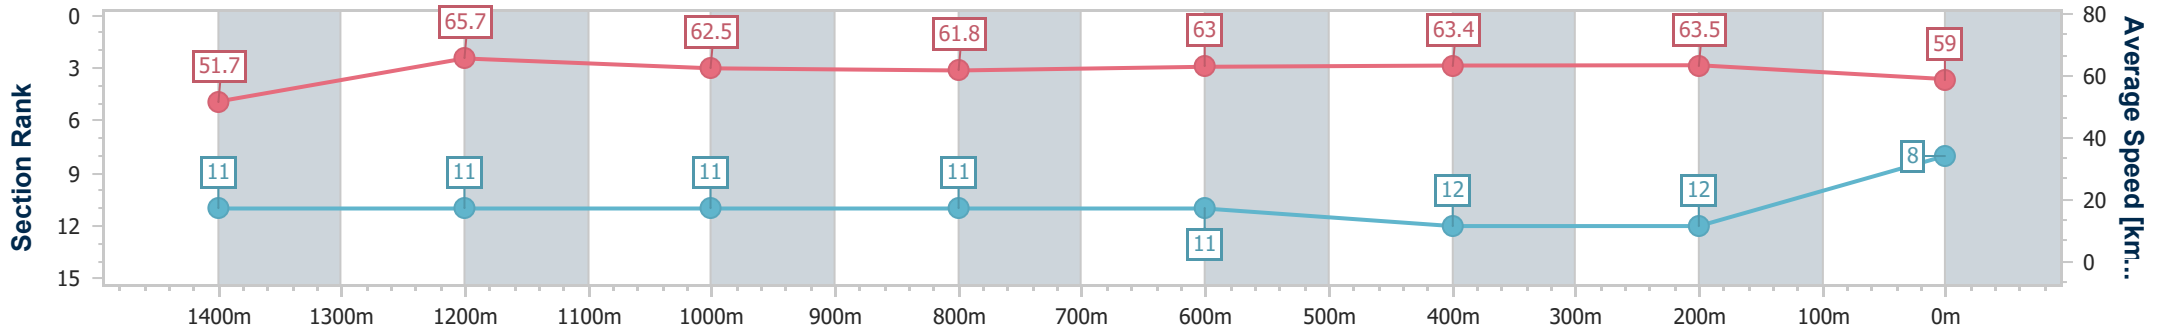

Eagle Farm QLD Professional

Race 7: TATTERSALL'S MILE - 1600m

29 June 2024 - 15:25

Track Rating: Good 4, Weather: Fine, Rail Position: +6m 1600m-1000m; +7m Remainder

BRISBANE RACING CLUB

Section	Overall	1400m	1200m	1000m	800m	600m	400m	200m						
Section Times	1:34.77 [8] (0:13.99)	1:20.78 [11] (0:10.99)	1:09.79 [11] (0:11.52)	0:58.27 [11] (0:11.80)	0:46.47 [11] (0:11.53)	0:34.94 [11] (0:11.38)	0:23.56 [12] (0:11.35)	0:12.21 [12] (0:12.21)						
Average Speed [km/h]	51.7	65.7	62.5	61.8	63.0	63.4	63.5	59.0						
Top Speed [km/h]	66.7	66.8	63.6	63.4	63.4	64.6	64.6	61.5						
Avg. Dist. to Rail [m]	8.6	2.2	2.3	2.5	1.6	1.3	4.3	6.4						
Avg. Stride Freq. [Hz]	2.2	2.3	2.2	2.2	2.2	2.3	2.3	2.2						
Avg. Stride Length [m]	6.6	8.0	7.9	7.8	7.8	7.7	7.7	7.4						