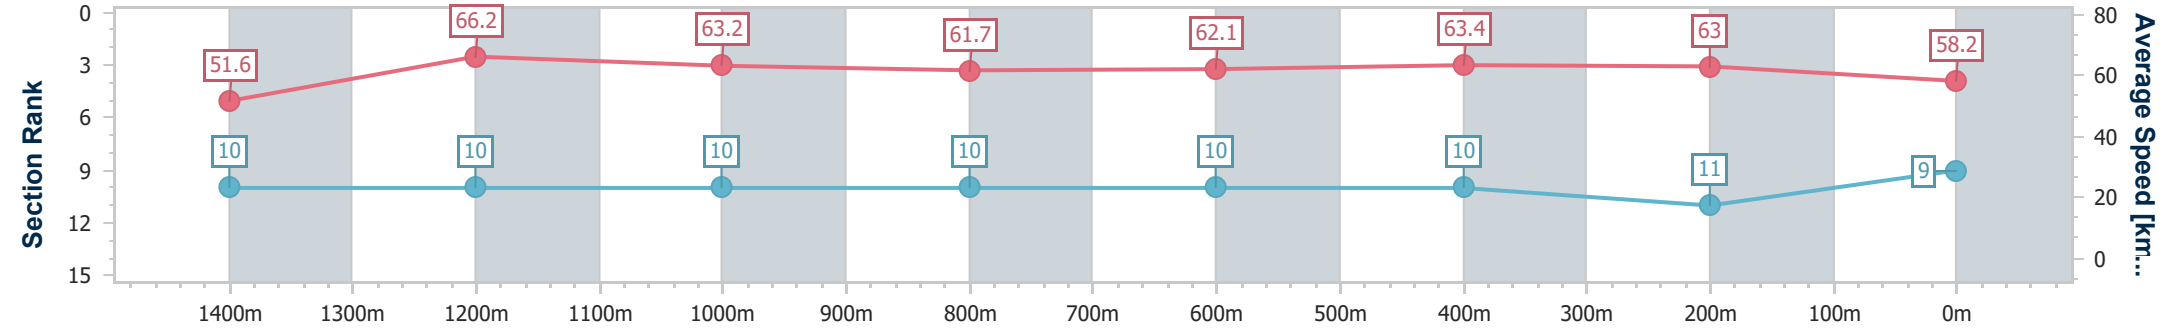

Eagle Farm QLD Professional

Race 7: TATTERSALL'S MILE - 1600m

29 June 2024 - 15:25

Track Rating: Good 4, Weather: Fine, Rail Position: +6m 1600m-1000m; +7m Remainder

BRISBANE RACING CLUB

Section	Overall	1400m	1200m	1000m	800m	600m	400m	200m
Section Times	1:34.77 [9] (0:13.99)	1:20.78 [10] (0:10.89)	1:09.89 [10] (0:11.42)	0:58.47 [10] (0:11.74)	0:46.73 [10] (0:11.59)	0:35.14 [10] (0:11.34)	0:23.80 [10] (0:11.44)	0:12.36 [11] (0:12.36)
Average Speed [km/h]	51.6	66.2	63.2	61.7	62.1	63.4	63.0	58.2
Top Speed [km/h]	67.2	67.7	64.7	62.6	63.2	64.8	64.6	60.8
Avg. Dist. to Rail [m]	4.4	1.3	0.8	1.1	0.7	0.5	2.7	3.2
Avg. Stride Freq. [Hz]	2.2	2.4	2.3	2.3	2.3	2.4	2.4	2.3
Avg. Stride Length [m]	6.6	7.8	7.7	7.6	7.5	7.5	7.4	7.0

- [] Ranking at each section and finish
- .-.- No data available at this section
- NA No data available

Horse/Jockey Name	Cocobrew Express
Final Rank	10
Fastest Section Time (Section)	0:10.78 (1400m)
Top Speed [km/h] (Section)	67.6 (1400m)
Race State	Finished