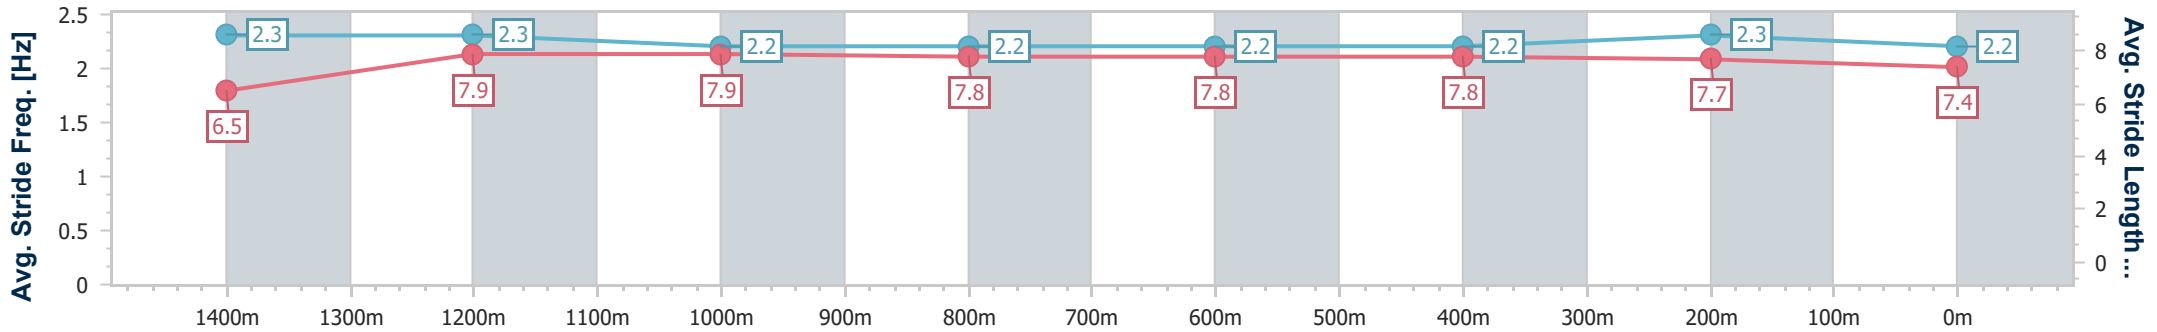

Eagle Farm QLD Professional

Race 7: TATTERSALL'S MILE - 1600m

29 June 2024 - 15:25

Track Rating: Good 4, Weather: Fine, Rail Position: +6m 1600m-1000m; +7m Remainder

BRISBANE RACING CLUB

Section	Overall	1400m	1200m	1000m	800m	600m	400m	200m
Section Times	1:34.54 [6] (0:13.66)	1:20.88 [7] (0:10.90)	1:09.98 [7] (0:11.40)	0:58.58 [8] (0:11.65)	0:46.93 [8] (0:11.59)	0:35.34 [8] (0:11.40)	0:23.94 [8] (0:11.53)	0:12.41 [6] (0:12.41)
Average Speed [km/h]	52.8	66.0	63.1	62.0	62.6	63.0	62.5	58.0
Top Speed [km/h]	66.8	67.8	64.4	62.8	63.1	63.5	63.6	61.3
Avg. Dist. to Rail [m]	2.8	0.7	0.6	0.7	0.7	0.3	0.5	0.4
Avg. Stride Freq. [Hz]	2.3	2.3	2.2	2.2	2.2	2.2	2.3	2.2
Avg. Stride Length [m]	6.5	7.9	7.9	7.8	7.8	7.8	7.7	7.4