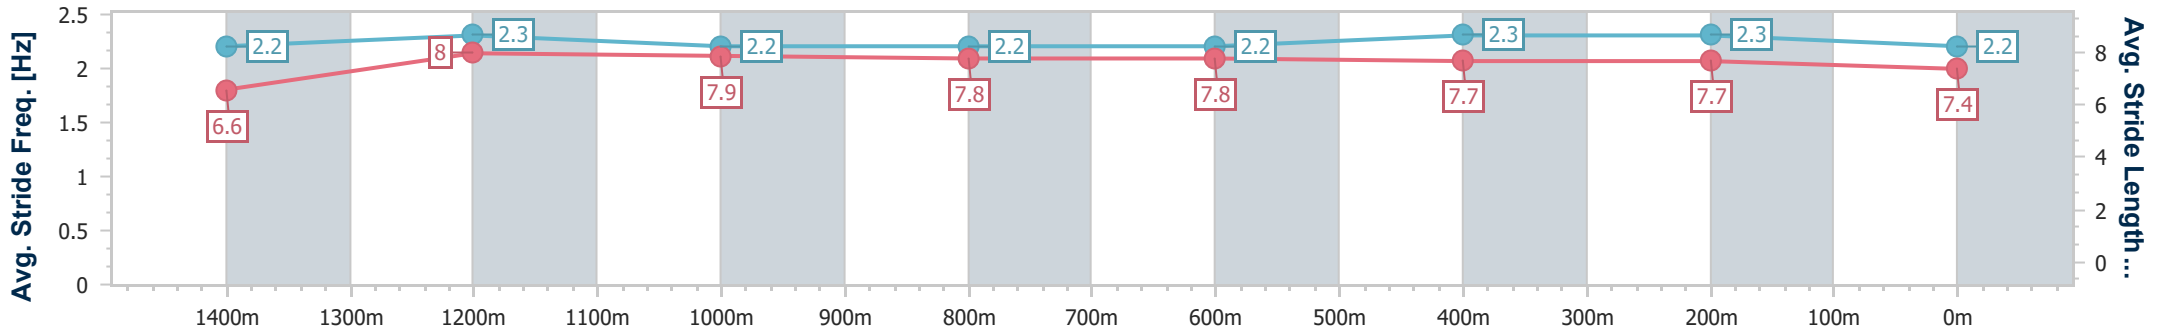

Eagle Farm QLD Professional

Race 7: TATTERSALL'S MILE - 1600m

29 June 2024 - 15:25

Track Rating: Good 4, Weather: Fine, Rail Position: +6m 1600m-1000m; +7m Remainder

BRISBANE RACING CLUB

Section	Overall	1400m	1200m	1000m	800m	600m	400m	200m						
Section Times	1:34.77 [8] (0:13.99)	1:20.78 [11] (0:10.99)	1:09.79 [11] (0:11.52)	0:58.27 [11] (0:11.80)	0:46.47 [11] (0:11.53)	0:34.94 [11] (0:11.38)	0:23.56 [12] (0:11.35)	0:12.21 [12] (0:12.21)						
Average Speed [km/h]	51.7	65.7	62.5	61.8	63.0	63.4	63.5	59.0						
Top Speed [km/h]	66.7	66.8	63.6	63.4	63.4	64.6	64.6	61.5						
Avg. Dist. to Rail [m]	8.6	2.2	2.3	2.5	1.6	1.3	4.3	6.4						
Avg. Stride Freq. [Hz]	2.2	2.3	2.2	2.2	2.2	2.3	2.3	2.2						
Avg. Stride Length [m]	6.6	8.0	7.9	7.8	7.8	7.7	7.7	7.4						