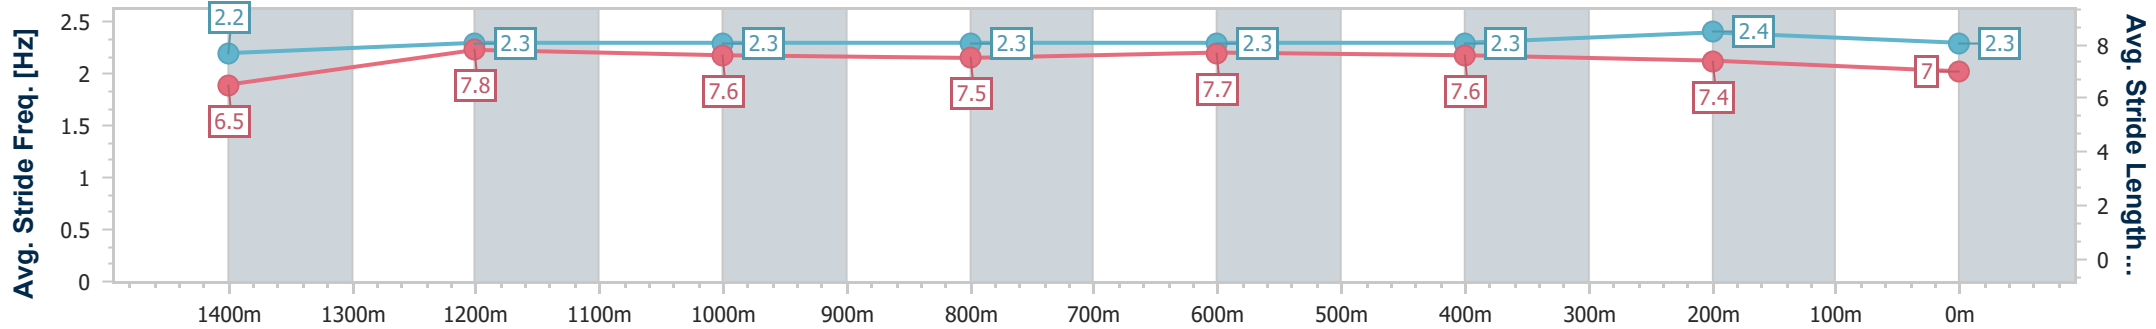

Eagle Farm QLD Professional

Race 7: TATTERSALL'S MILE - 1600m

29 June 2024 - 15:25

Track Rating: Good 4, Weather: Fine, Rail Position: +6m 1600m-1000m; +7m Remainder

BRISBANE RACING CLUB

Section	Overall	1400m	1200m	1000m	800m	600m	400m	200m
Section Times	1:34.40 [5] (0:13.70)	1:20.70 [8] (0:11.00)	1:09.70 [9] (0:11.50)	0:58.20 [9] (0:11.76)	0:46.44 [9] (0:11.51)	0:34.93 [9] (0:11.26)	0:23.67 [9] (0:11.42)	0:12.25 [7] (0:12.25)
Average Speed [km/h]	52.7	65.8	62.7	62.0	63.2	64.1	63.3	58.8
Top Speed [km/h]	67.3	67.1	63.6	63.1	64.1	65.7	64.6	61.4
Avg. Dist. to Rail [m]	4.8	2.6	2.6	2.8	1.8	1.4	5.2	5.6
Avg. Stride Freq. [Hz]	2.2	2.3	2.3	2.3	2.3	2.3	2.4	2.3
Avg. Stride Length [m]	6.5	7.8	7.6	7.5	7.7	7.6	7.4	7.0