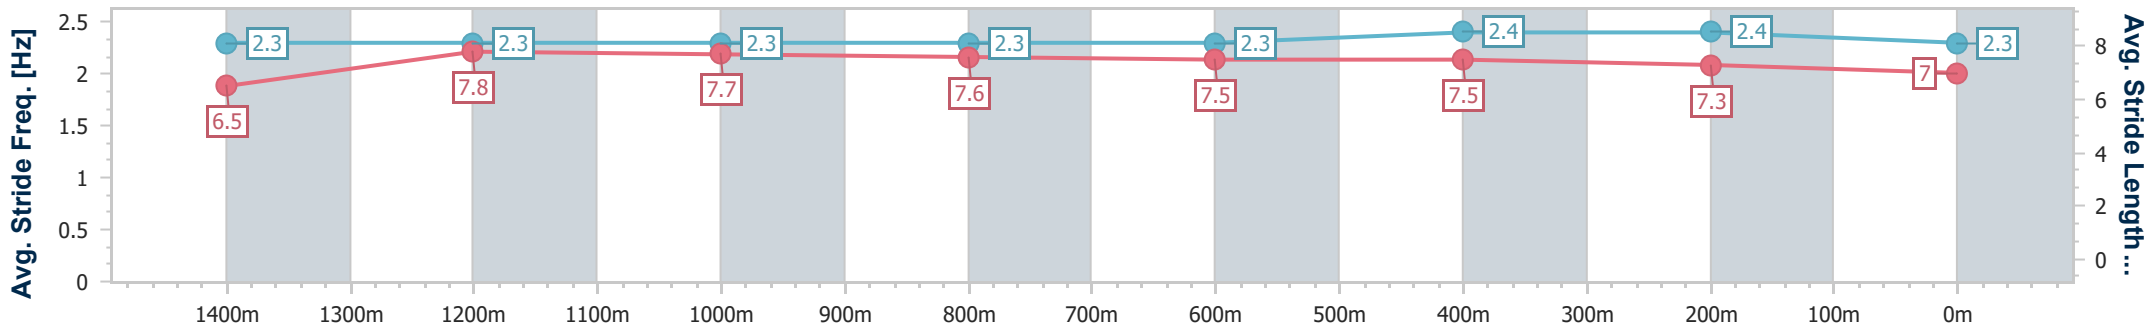

Eagle Farm QLD Professional

Race 7: TATTERSALL'S MILE - 1600m

29 June 2024 - 15:25

Track Rating: Good 4, Weather: Fine, Rail Position: +6m 1600m-1000m; +7m Remainder

BRISBANE RACING CLUB

Section	Overall	1400m	1200m	1000m	800m	600m	400m	200m
Section Times	1:34.28 [4] (0:13.51)	1:20.77 [5] (0:10.96)	1:09.81 [6] (0:11.39)	0:58.42 [6] (0:11.70)	0:46.72 [7] (0:11.60)	0:35.12 [7] (0:11.32)	0:23.80 [6] (0:11.47)	0:12.33 [4] (0:12.33)
Average Speed [km/h]	53.4	66.0	63.1	62.1	62.7	64.0	62.6	58.6
Top Speed [km/h]	66.4	66.7	64.2	63.0	63.3	65.0	64.5	61.2
Avg. Dist. to Rail [m]	5.9	2.3	2.0	1.8	2.1	0.9	1.2	1.7
Avg. Stride Freq. [Hz]	2.3	2.3	2.3	2.3	2.3	2.4	2.4	2.3
Avg. Stride Length [m]	6.5	7.8	7.7	7.6	7.5	7.5	7.3	7.0

- [] Ranking at each section and finish
- .-.- No data available at this section
- NA No data available

Horse/Jockey Name	Charterhouse
Final Rank	5
Fastest Section Time (Section)	0:11.00 (1400m)
Top Speed [km/h] (Section)	67.3 (Overall)
Race State	Finished