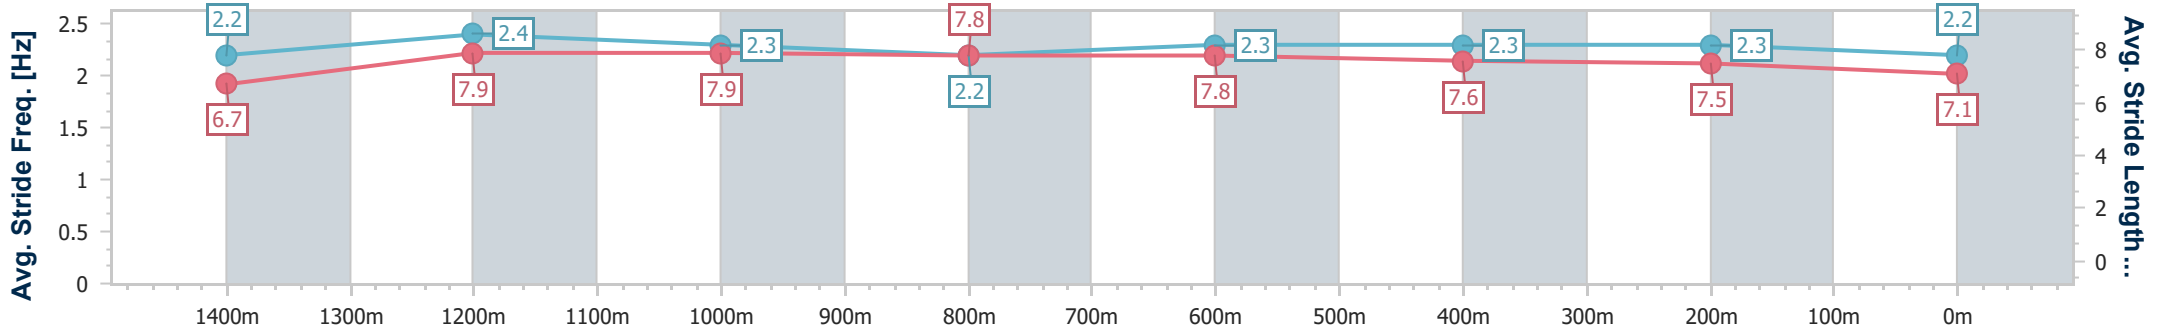

Eagle Farm QLD Professional

Race 7: TATTERSALL'S MILE - 1600m

29 June 2024 - 15:25

Track Rating: Good 4, Weather: Fine, Rail Position: +6m 1600m-1000m; +7m Remainder

BRISBANE RACING CLUB

Section	Overall	1400m	1200m	1000m	800m	600m	400m	200m
Section Times	1:34.09 [2] (0:13.43)	1:20.66 [4] (0:10.69)	1:09.97 [2] (0:11.30)	0:58.67 [1] (0:11.62)	0:47.05 [1] (0:11.52)	0:35.53 [1] (0:11.38)	0:24.15 [1] (0:11.62)	0:12.53 [1] (0:12.53)
Average Speed [km/h]	54.0	67.4	63.9	62.6	63.4	63.6	61.9	57.6
Top Speed [km/h]	68.1	69.0	65.7	63.1	63.8	64.1	63.5	59.8
Avg. Dist. to Rail [m]	11.2	5.2	3.1	2.4	2.5	1.6	2.0	0.9
Avg. Stride Freq. [Hz]	2.2	2.4	2.3	2.2	2.3	2.3	2.3	2.2
Avg. Stride Length [m]	6.7	7.9	7.9	7.8	7.8	7.6	7.5	7.1