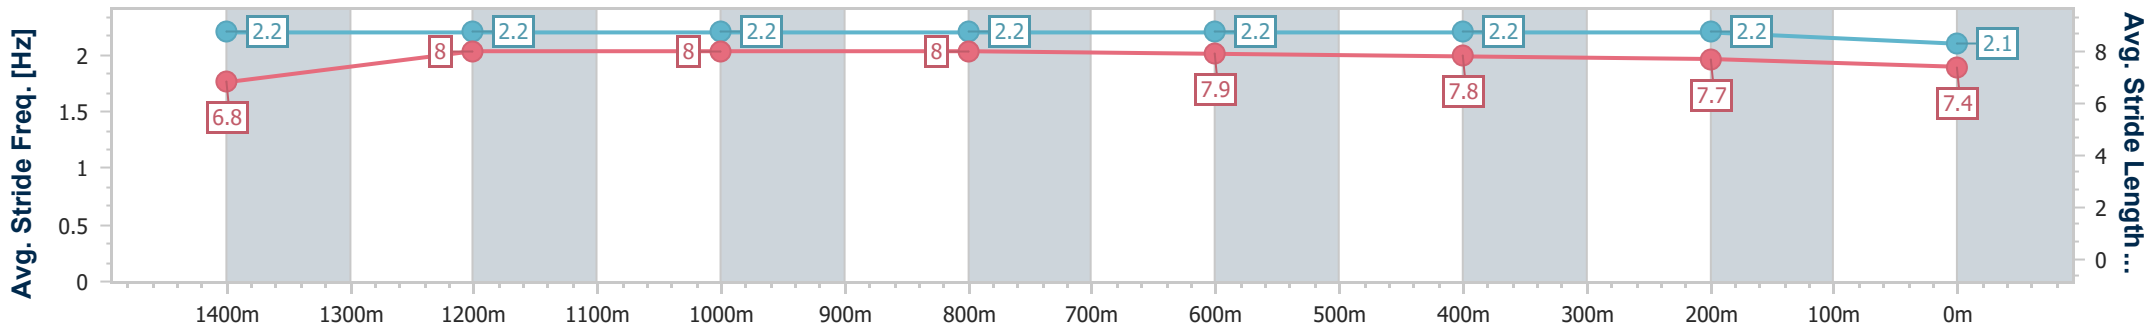

- [] Ranking at each section and finish
- .-.- No data available at this section
- NA No data available

Horse/Jockey Name	Mississippi Prince
Final Rank	11
Fastest Section Time (Section)	0:10.97 (1400m)
Top Speed [km/h] (Section)	69.0 (Overall)
Race State	Finished

Eagle Farm QLD Professional

Race 7: TATTERSALL'S MILE - 1600m

29 June 2024 - 15:25

Track Rating: Good 4, Weather: Fine, Rail Position: +6m 1600m-1000m; +7m Remainder

BRISBANE RACING CLUB

Section	Overall	1400m	1200m	1000m	800m	600m	400m	200m
Section Times	1:35.02 [11] (0:13.31)	1:21.71 [2] (0:10.97)	1:10.74 [3] (0:11.43)	0:59.31 [4] (0:11.70)	0:47.61 [4] (0:11.55)	0:36.06 [4] (0:11.48)	0:24.58 [4] (0:11.85)	0:12.73 [9] (0:12.73)
Average Speed [km/h]	54.2	66.0	62.9	62.0	62.5	62.8	60.8	56.4
Top Speed [km/h]	69.0	67.8	64.5	62.6	62.9	63.0	62.1	58.7
Avg. Dist. to Rail [m]	7.5	2.1	1.6	1.6	0.7	0.3	1.9	2.7
Avg. Stride Freq. [Hz]	2.2	2.2	2.2	2.2	2.2	2.2	2.2	2.1
Avg. Stride Length [m]	6.8	8.0	8.0	8.0	7.9	7.8	7.7	7.4

- [] Ranking at each section and finish
- .-.- No data available at this section
- NA No data available

Horse/Jockey Name	Jetty
Final Rank	12
Fastest Section Time (Section)	0:10.82 (1400m)
Top Speed [km/h] (Section)	70.1 (Overall)
Race State	Finished