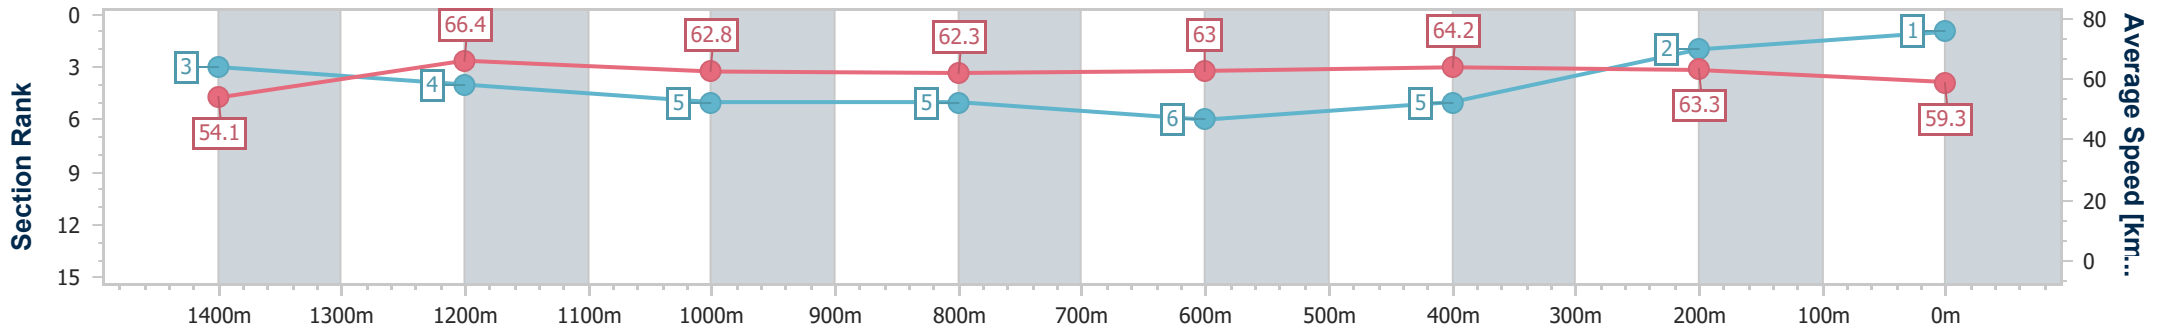

29 June 2024 - 15:25

Track Rating: Good 4, Weather: Fine, Rail Position: +6m 1600m-1000m; +7m Remainder

BRISBANE RACING CLUB

Section	Overall	1400m	1200m	1000m	800m	600m	400m	200m
Section Times	1:33.97 [1] (0:13.42)	1:20.55 [3] (0:10.86)	1:09.69 [4] (0:11.47)	0:58.22 [5] (0:11.75)	0:46.47 [5] (0:11.63)	0:34.84 [6] (0:11.33)	0:23.51 [5] (0:11.39)	0:12.12 [2] (0:12.12)
Average Speed [km/h]	54.1	66.4	62.8	62.3	63.0	64.2	63.3	59.3
Top Speed [km/h]	68.6	68.6	64.5	63.6	64.3	66.5	64.7	61.2
Avg. Dist. to Rail [m]	8.2	3.3	3.3	3.5	3.6	2.7	3.1	3.3
Avg. Stride Freq. [Hz]	2.4	2.4	2.3	2.3	2.3	2.4	2.4	2.3
Avg. Stride Length [m]	6.2	7.6	7.5	7.5	7.5	7.5	7.3	7.1