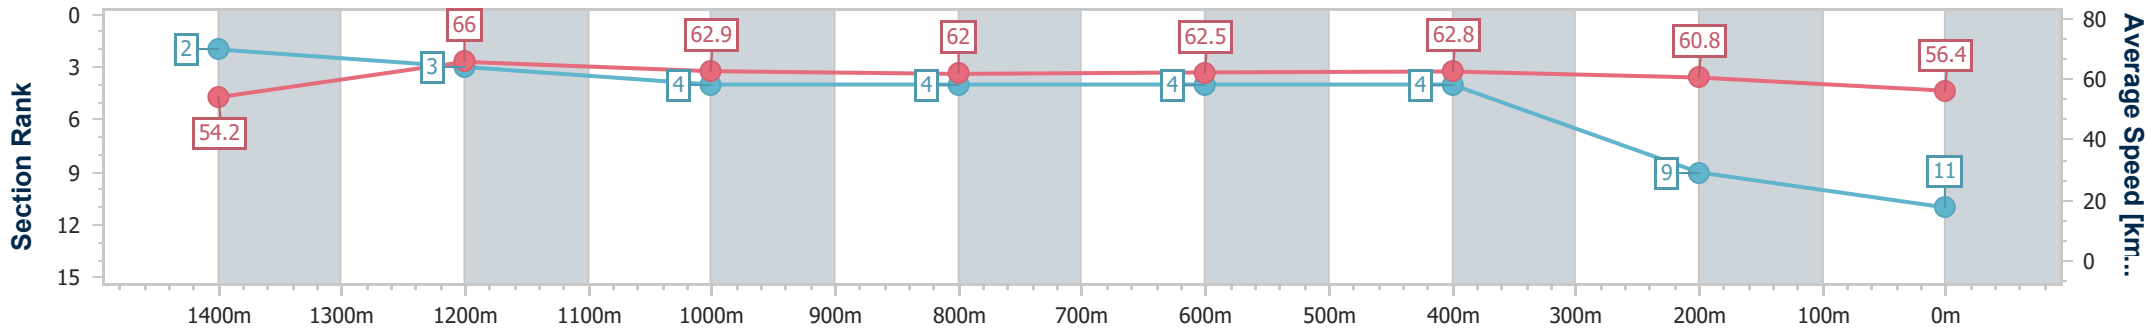

- [] Ranking at each section and finish
- .-.- No data available at this section
- NA No data available

Horse/Jockey Name	Mississippi Prince
Final Rank	11
Fastest Section Time (Section)	0:10.97 (1400m)
Top Speed [km/h] (Section)	69.0 (Overall)
Race State	Finished

Eagle Farm QLD Professional

Race 7: TATTERSALL'S MILE - 1600m

29 June 2024 - 15:25

Track Rating: Good 4, Weather: Fine, Rail Position: +6m 1600m-1000m; +7m Remainder

BRISBANE RACING CLUB

Section	Overall	1400m	1200m	1000m	800m	600m	400m	200m
Section Times	1:35.02 [11] (0:13.31)	1:21.71 [2] (0:10.97)	1:10.74 [3] (0:11.43)	0:59.31 [4] (0:11.70)	0:47.61 [4] (0:11.55)	0:36.06 [4] (0:11.48)	0:24.58 [4] (0:11.85)	0:12.73 [9] (0:12.73)
Average Speed [km/h]	54.2	66.0	62.9	62.0	62.5	62.8	60.8	56.4
Top Speed [km/h]	69.0	67.8	64.5	62.6	62.9	63.0	62.1	58.7
Avg. Dist. to Rail [m]	7.5	2.1	1.6	1.6	0.7	0.3	1.9	2.7
Avg. Stride Freq. [Hz]	2.2	2.2	2.2	2.2	2.2	2.2	2.2	2.1
Avg. Stride Length [m]	6.8	8.0	8.0	8.0	7.9	7.8	7.7	7.4

- [] Ranking at each section and finish
- .-.- No data available at this section
- NA No data available

Horse/Jockey Name	Jetty
Final Rank	12
Fastest Section Time (Section)	0:10.82 (1400m)
Top Speed [km/h] (Section)	70.1 (Overall)
Race State	Finished