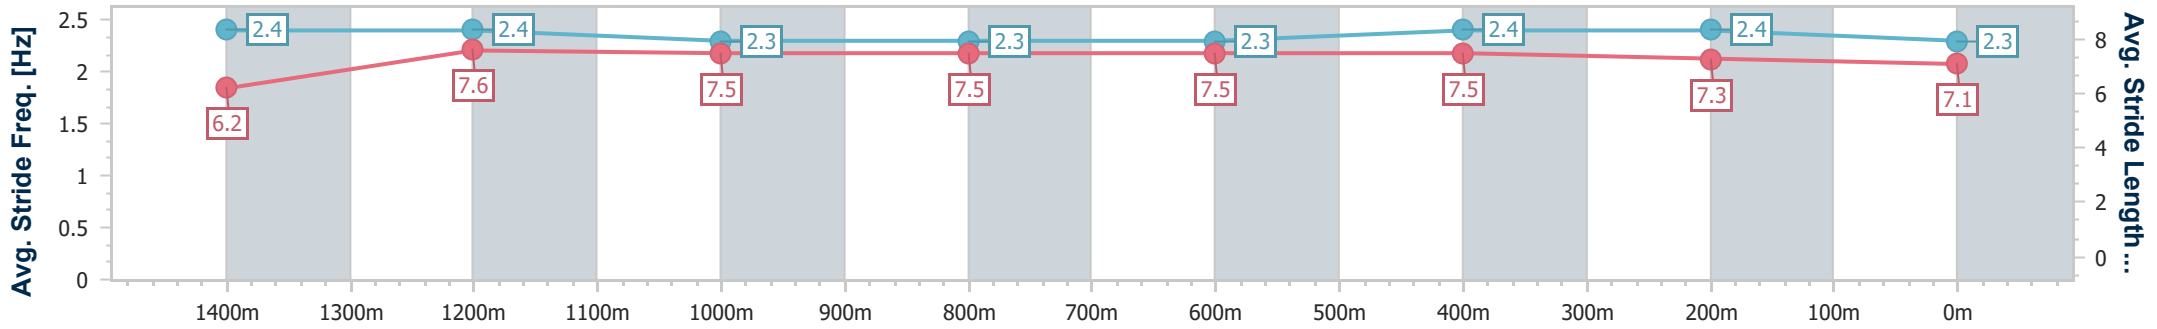

29 June 2024 - 15:25

Track Rating: Good 4, Weather: Fine, Rail Position: +6m 1600m-1000m; +7m Remainder

BRISBANE RACING CLUB

Section	Overall	1400m	1200m	1000m	800m	600m	400m	200m
Section Times	1:33.97 [1] (0:13.42)	1:20.55 [3] (0:10.86)	1:09.69 [4] (0:11.47)	0:58.22 [5] (0:11.75)	0:46.47 [5] (0:11.63)	0:34.84 [6] (0:11.33)	0:23.51 [5] (0:11.39)	0:12.12 [2] (0:12.12)
Average Speed [km/h]	54.1	66.4	62.8	62.3	63.0	64.2	63.3	59.3
Top Speed [km/h]	68.6	68.6	64.5	63.6	64.3	66.5	64.7	61.2
Avg. Dist. to Rail [m]	8.2	3.3	3.3	3.5	3.6	2.7	3.1	3.3
Avg. Stride Freq. [Hz]	2.4	2.4	2.3	2.3	2.3	2.4	2.4	2.3
Avg. Stride Length [m]	6.2	7.6	7.5	7.5	7.5	7.5	7.3	7.1