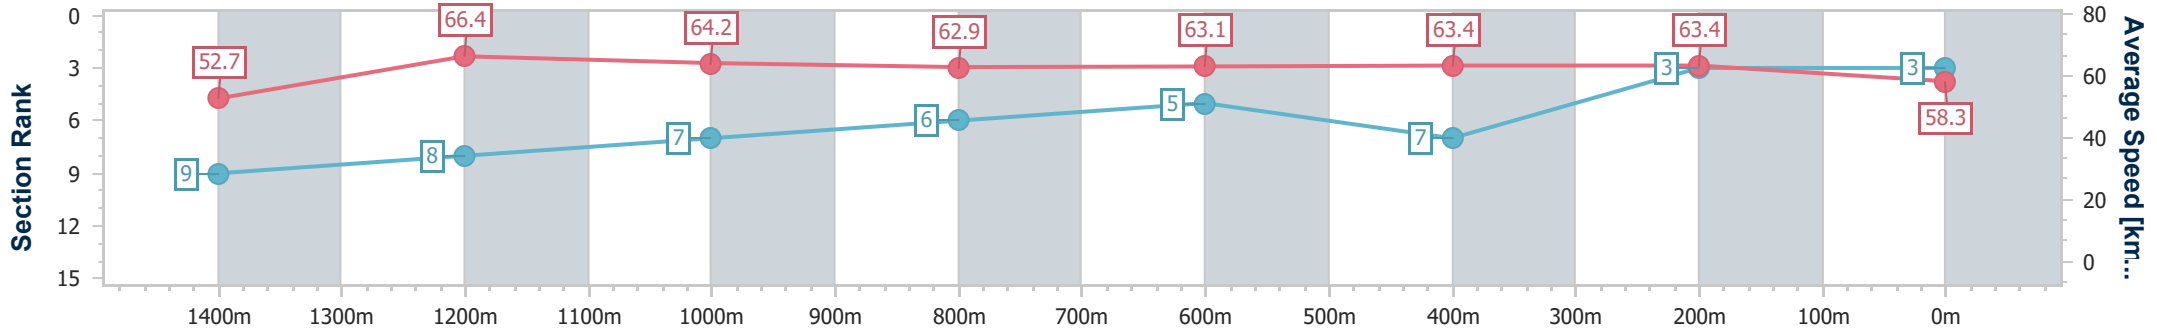

Eagle Farm QLD Professional

Race 7: TATTERSALL'S MILE - 1600m

29 June 2024 - 15:25

Track Rating: Good 4, Weather: Fine, Rail Position: +6m 1600m-1000m; +7m Remainder

BRISBANE RACING CLUB

Section	Overall	1400m	1200m	1000m	800m	600m	400m	200m
Section Times	1:34.27 [3] (0:13.81)	1:20.46 [9] (0:10.84)	1:09.62 [8] (0:11.24)	0:58.38 [7] (0:11.62)	0:46.76 [6] (0:11.54)	0:35.22 [5] (0:11.54)	0:23.68 [7] (0:11.35)	0:12.33 [3] (0:12.33)
Average Speed [km/h]	52.7	66.4	64.2	62.9	63.1	63.4	63.4	58.3
Top Speed [km/h]	66.8	67.1	65.7	64.1	64.0	64.5	65.0	61.2
Avg. Dist. to Rail [m]	13.6	4.2	3.4	3.0	2.4	3.2	5.1	4.5
Avg. Stride Freq. [Hz]	2.4	2.5	2.4	2.4	2.4	2.4	2.5	2.4
Avg. Stride Length [m]	6.2	7.3	7.3	7.3	7.3	7.2	7.1	6.8