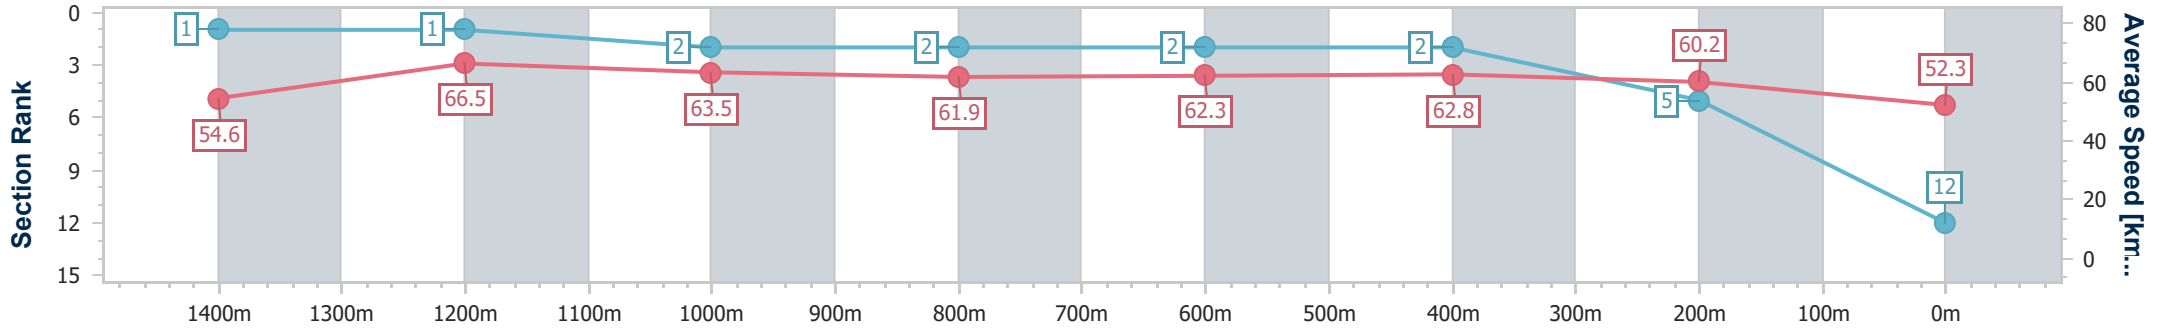

- [] Ranking at each section and finish
- .-.- No data available at this section
- NA No data available

Horse/Jockey Name	Jetty
Final Rank	12
Fastest Section Time (Section)	0:10.82 (1400m)
Top Speed [km/h] (Section)	70.1 (Overall)
Race State	Finished

Eagle Farm QLD Professional

Race 7: TATTERSALL'S MILE - 1600m

29 June 2024 - 15:25

Track Rating: Good 4, Weather: Fine, Rail Position: +6m 1600m-1000m; +7m Remainder

BRISBANE RACING CLUB

Section	Overall	1400m	1200m	1000m	800m	600m	400m	200m					
Section Times	1:35.87 [12] (0:13.26)	1:22.61 [1] (0:10.82)	1:11.79 [1] (0:11.39)	1:00.40 [2] (0:11.65)	0:48.75 [2] (0:11.59)	0:37.16 [2] (0:11.45)	0:25.71 [2] (0:11.95)	0:13.76 [5] (0:13.76)					
Average Speed [km/h]	54.6	66.5	63.5	61.9	62.3	62.8	60.2	52.3					
Top Speed [km/h]	70.1	69.5	65.0	62.9	63.1	63.2	62.4	57.8					
Avg. Dist. to Rail [m]	9.3	4.0	2.2	0.6	0.4	0.2	0.9	0.7					
Avg. Stride Freq. [Hz]	2.2	2.3	2.2	2.2	2.3	2.3	2.3	2.1					
Avg. Stride Length [m]	7.0	8.0	8.0	7.8	7.7	7.6	7.4	7.0					

- [] Ranking at each section and finish
- .-.- No data available at this section
- NA No data available