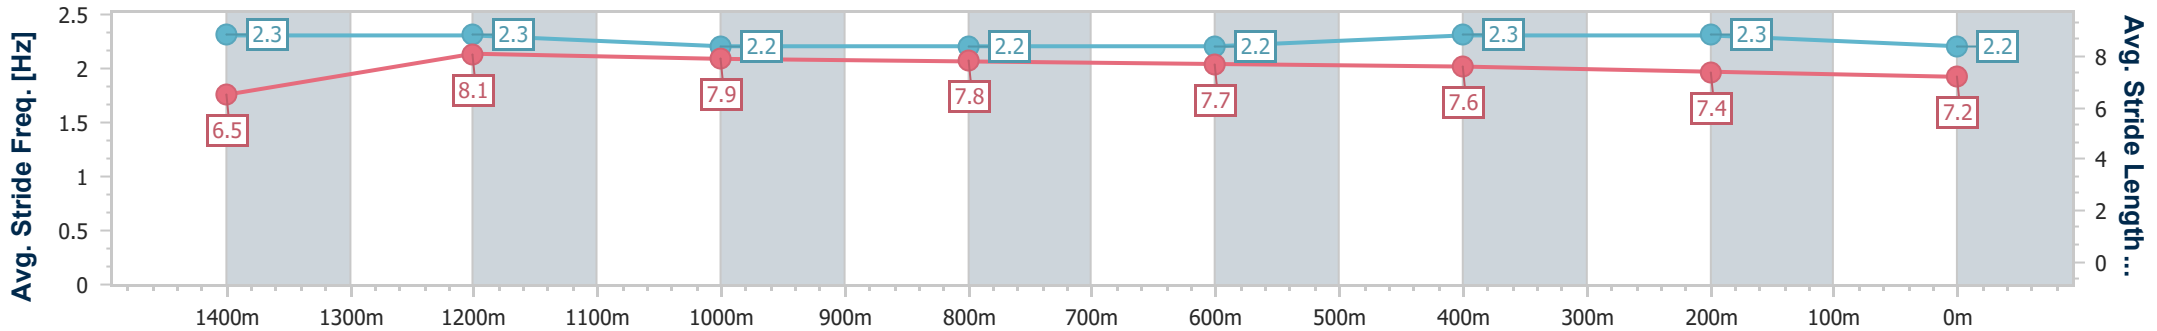

- [] Ranking at each section and finish
- .-.- No data available at this section
- NA No data available

Horse/Jockey Name	Cocobrew Express
Final Rank	10
Fastest Section Time (Section)	0:10.78 (1400m)
Top Speed [km/h] (Section)	67.6 (1400m)
Race State	Finished

Eagle Farm QLD Professional

Race 7: TATTERSALL'S MILE - 1600m

29 June 2024 - 15:25

Track Rating: Good 4, Weather: Fine, Rail Position: +6m 1600m-1000m; +7m Remainder

BRISBANE RACING CLUB

Section	Overall	1400m	1200m	1000m	800m	600m	400m	200m						
Section Times	1:34.96 [10] (0:13.54)	1:21.42 [6] (0:10.78)	1:10.64 [5] (0:11.22)	0:59.42 [3] (0:11.71)	0:47.71 [3] (0:11.56)	0:36.15 [3] (0:11.58)	0:24.57 [3] (0:11.83)	0:12.74 [8] (0:12.74)						
Average Speed [km/h]	53.6	67.1	64.2	62.7	62.8	62.8	60.7	56.7						
Top Speed [km/h]	67.2	67.6	65.8	62.9	63.1	63.1	62.6	59.4						
Avg. Dist. to Rail [m]	12.4	4.2	3.3	3.4	2.2	2.0	4.4	5.1						
Avg. Stride Freq. [Hz]	2.3	2.3	2.2	2.2	2.2	2.3	2.3	2.2						
Avg. Stride Length [m]	6.5	8.1	7.9	7.8	7.7	7.6	7.4	7.2						

- [] Ranking at each section and finish
- .-.- No data available at this section
- NA No data available

Horse/Jockey Name	Mississippi Prince
Final Rank	11
Fastest Section Time (Section)	0:10.97 (1400m)
Top Speed [km/h] (Section)	69.0 (Overall)
Race State	Finished