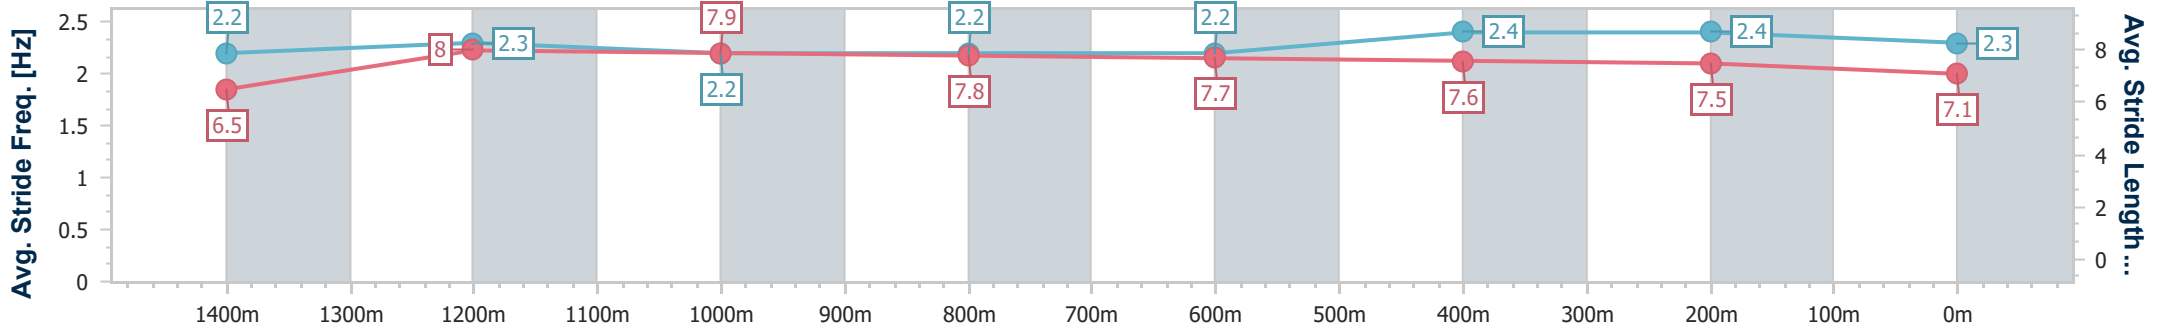

Eagle Farm QLD Professional

Race 7: TATTERSALL'S MILE - 1600m

29 June 2024 - 15:25

Track Rating: Good 4, Weather: Fine, Rail Position: +6m 1600m-1000m; +7m Remainder

BRISBANE RACING CLUB

Section	Overall	1400m	1200m	1000m	800m	600m	400m	200m
Section Times	1:34.73 [7] (0:14.35)	1:20.38 [12] (0:11.02)	1:09.36 [12] (0:11.47)	0:57.89 [12] (0:11.80)	0:46.09 [12] (0:11.49)	0:34.60 [12] (0:11.05)	0:23.55 [11] (0:11.20)	0:12.35 [10] (0:12.35)
Average Speed [km/h]	50.6	65.5	62.6	61.7	62.6	65.3	64.4	58.3
Top Speed [km/h]	65.1	66.4	64.7	63.8	63.6	67.6	66.3	62.2
Avg. Dist. to Rail [m]	7.2	4.0	2.9	1.7	0.4	0.5	4.4	6.8
Avg. Stride Freq. [Hz]	2.2	2.3	2.2	2.2	2.2	2.4	2.4	2.3
Avg. Stride Length [m]	6.5	8.0	7.9	7.8	7.7	7.6	7.5	7.1