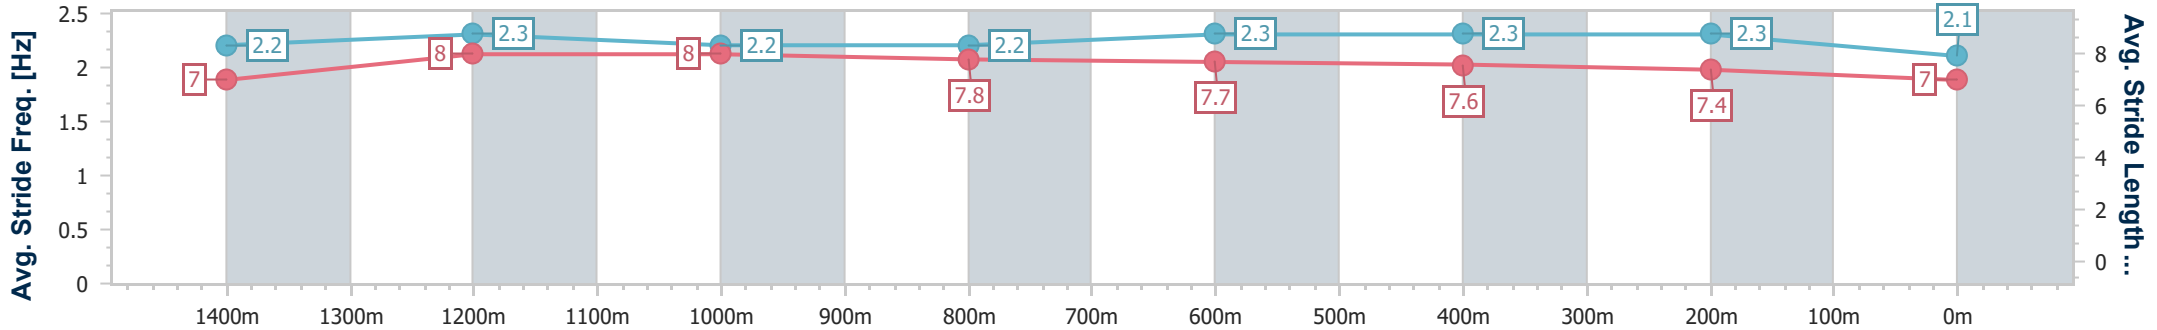

- [] Ranking at each section and finish
- .-.- No data available at this section
- NA No data available

Horse/Jockey Name	Jetty
Final Rank	12
Fastest Section Time (Section)	0:10.82 (1400m)
Top Speed [km/h] (Section)	70.1 (Overall)
Race State	Finished

Eagle Farm QLD Professional

Race 7: TATTERSALL'S MILE - 1600m

29 June 2024 - 15:25

Track Rating: Good 4, Weather: Fine, Rail Position: +6m 1600m-1000m; +7m Remainder

BRISBANE RACING CLUB

Section	Overall	1400m	1200m	1000m	800m	600m	400m	200m					
Section Times	1:35.87 [12] (0:13.26)	1:22.61 [1] (0:10.82)	1:11.79 [1] (0:11.39)	1:00.40 [2] (0:11.65)	0:48.75 [2] (0:11.59)	0:37.16 [2] (0:11.45)	0:25.71 [2] (0:11.95)	0:13.76 [5] (0:13.76)					
Average Speed [km/h]	54.6	66.5	63.5	61.9	62.3	62.8	60.2	52.3					
Top Speed [km/h]	70.1	69.5	65.0	62.9	63.1	63.2	62.4	57.8					
Avg. Dist. to Rail [m]	9.3	4.0	2.2	0.6	0.4	0.2	0.9	0.7					
Avg. Stride Freq. [Hz]	2.2	2.3	2.2	2.2	2.3	2.3	2.3	2.1					
Avg. Stride Length [m]	7.0	8.0	8.0	7.8	7.7	7.6	7.4	7.0					

- [] Ranking at each section and finish
- .-.- No data available at this section
- NA No data available