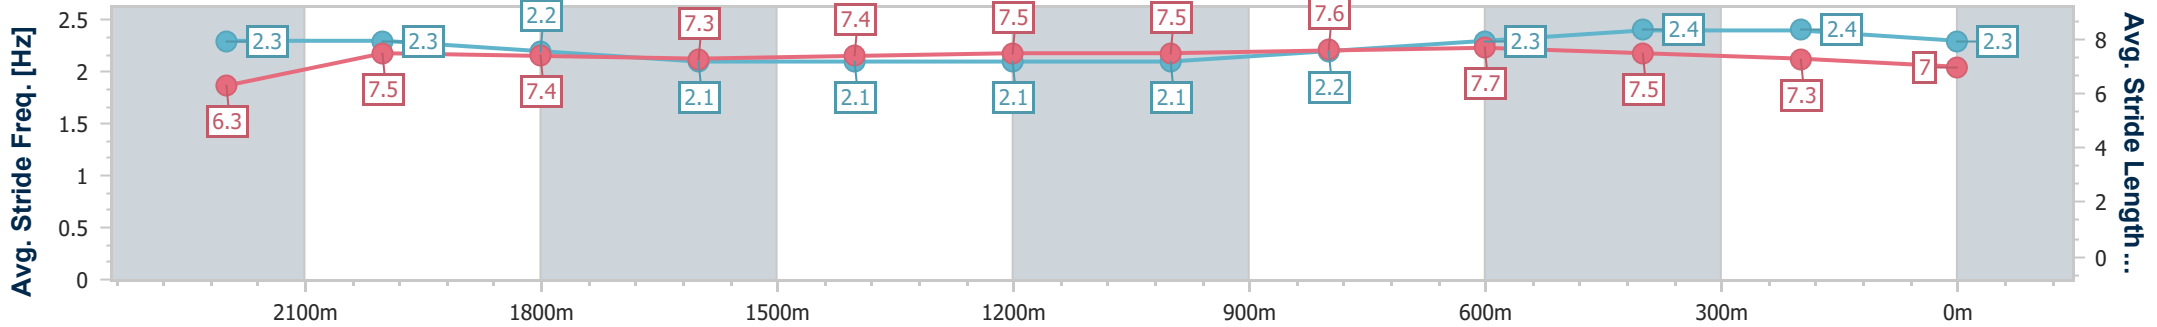

- [] Ranking at each section and finish
- .-.- No data available at this section
- NA No data available

Horse/Jockey Name	Almairac
Final Rank	6
Fastest Section Time (Section)	0:11.27 (600m)
Top Speed [km/h] (Section)	65.7 (2200m)
Race State	Finished

Eagle Farm QLD Professional

Race 6: MOTORAMA TATTERSALL'S CUP - 2400m

29 June 2024 - 14:48

Track Rating: Good 4, Weather: Fine, Rail Position: +6m 1600m-1000m; +7m Remainder

BRISBANE RACING CLUB

Section	Overall	2200m	2000m	1800m	1600m	1400m	1200m	1000m	800m	600m	400m	200m
Section Times	2:27.74 [6] (0:13.98)	2:13.76 [4] (0:11.34)	2:02.42 [2] (0:12.35)	1:50.07 [2] (0:13.02)	1:37.05 [2] (0:12.62)	1:24.43 [2] (0:12.59)	1:11.84 [2] (0:12.62)	0:59.22 [2] (0:12.32)	0:46.90 [2] (0:11.68)	0:35.22 [2] (0:11.27)	0:23.95 [2] (0:11.51)	0:12.44 [2] (0:12.44)
Average Speed [km/h]	51.5	63.6	58.2	56.0	57.5	57.4	57.2	59.2	62.3	63.9	62.5	58.3
Top Speed [km/h]	65.2	65.7	60.4	56.9	58.0	57.9	57.5	61.6	63.4	64.7	63.6	60.7
Avg. Dist. to Rail [m]	6.2	2.2	0.7	2.0	2.8	2.6	3.1	2.7	1.6	0.9	3.7	4.4
Avg. Stride Freq. [Hz]	2.3	2.3	2.2	2.1	2.1	2.1	2.1	2.2	2.3	2.4	2.4	2.3
Avg. Stride Length [m]	6.3	7.5	7.4	7.3	7.4	7.5	7.5	7.6	7.7	7.5	7.3	7.0

- [] Ranking at each section and finish
- .-.- No data available at this section
- NA No data available

Horse/Jockey Name	Spirit Ridge
Final Rank	7
Fastest Section Time (Section)	0:11.35 (600m)
Top Speed [km/h] (Section)	64.5 (600m)
Race State	Finished