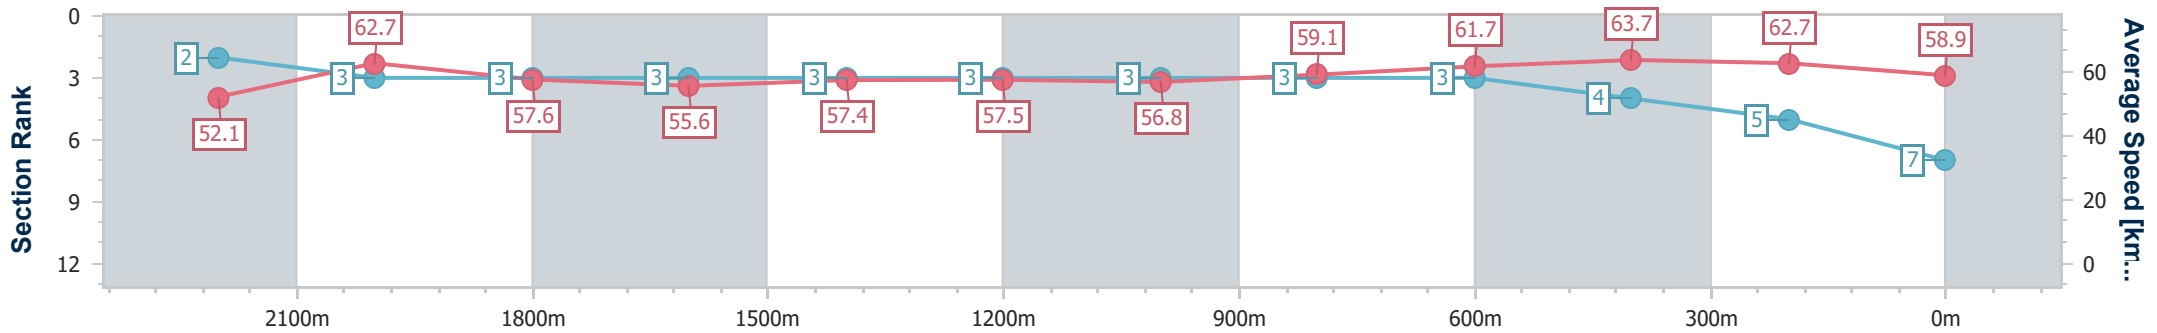

- [] Ranking at each section and finish
- .-.- No data available at this section
- NA No data available

Horse/Jockey Name	Spirit Ridge
Final Rank	7
Fastest Section Time (Section)	0:11.35 (600m)
Top Speed [km/h] (Section)	64.5 (600m)
Race State	Finished

Eagle Farm QLD Professional

Race 6: MOTORAMA TATTERSALL'S CUP - 2400m

29 June 2024 - 14:48

Track Rating: Good 4, Weather: Fine, Rail Position: +6m 1600m-1000m; +7m Remainder

BRISBANE RACING CLUB

Section	Overall	2200m	2000m	1800m	1600m	1400m	1200m	1000m	800m	600m	400m	200m
Section Times	2:27.79 [7] (0:13.85)	2:13.94 [2] (0:11.48)	2:02.46 [3] (0:12.50)	1:49.96 [3] (0:13.01)	1:36.95 [3] (0:12.60)	1:24.35 [3] (0:12.58)	1:11.77 [3] (0:12.63)	0:59.14 [3] (0:12.31)	0:46.83 [3] (0:11.72)	0:35.11 [3] (0:11.35)	0:23.76 [4] (0:11.49)	0:12.27 [5] (0:12.27)
Average Speed [km/h]	52.1	62.7	57.6	55.6	57.4	57.5	56.8	59.1	61.7	63.7	62.7	58.9
Top Speed [km/h]	64.3	64.4	60.2	56.2	58.5	58.5	57.5	61.7	62.5	64.5	64.2	60.6
Avg. Dist. to Rail [m]	1.3	0.4	0.6	1.1	1.9	1.7	2.1	1.8	0.8	0.9	4.0	6.1
Avg. Stride Freq. [Hz]	2.2	2.3	2.2	2.1	2.1	2.1	2.1	2.1	2.2	2.3	2.2	2.2
Avg. Stride Length [m]	6.5	7.7	7.4	7.4	7.6	7.6	7.6	7.7	7.8	7.8	7.7	7.4

- [] Ranking at each section and finish
- .-.- No data available at this section
- NA No data available

Horse/Jockey Name	Tapildoodledo
Final Rank	8
Fastest Section Time (Section)	0:11.30 (600m)
Top Speed [km/h] (Section)	64.5 (2200m)
Race State	Finished