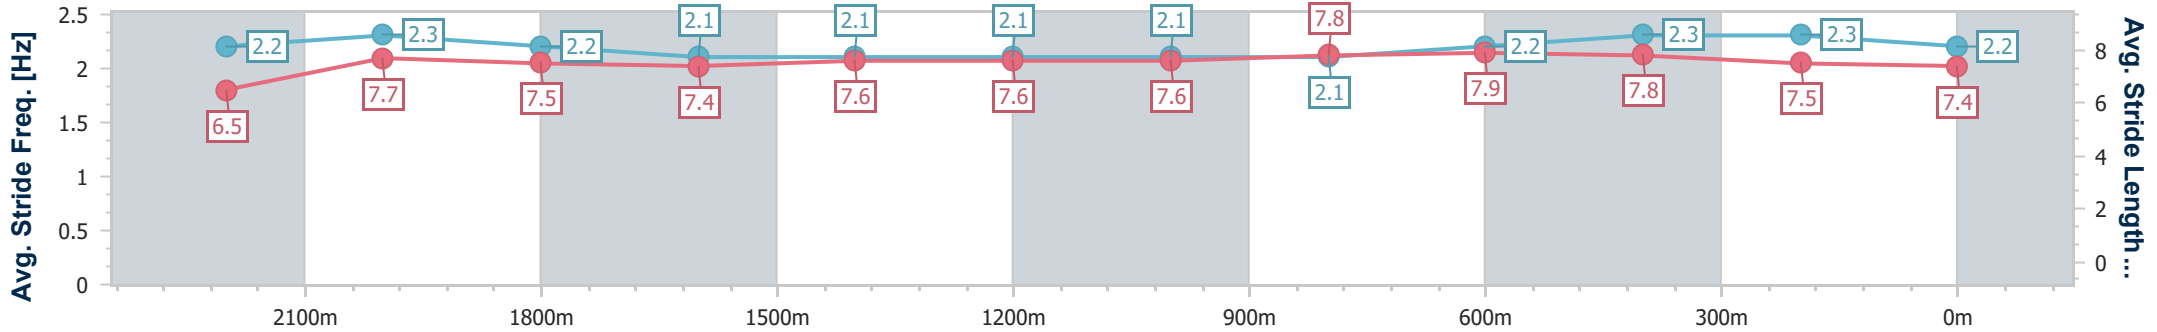

Eagle Farm QLD Professional

Race 6: MOTORAMA TATTERSALL'S CUP - 2400m

29 June 2024 - 14:48

Track Rating: Good 4, Weather: Fine, Rail Position: +6m 1600m-1000m; +7m Remainder

BRISBANE RACING CLUB

Section	Overall	2200m	2000m	1800m	1600m	1400m	1200m	1000m	800m	600m	400m	200m
Section Times	2:27.62 [4] (0:13.76)	2:13.86 [1] (0:11.21)	2:02.65 [1] (0:12.48)	1:50.17 [1] (0:13.04)	1:37.13 [1] (0:12.73)	1:24.40 [1] (0:12.57)	1:11.83 [1] (0:12.66)	0:59.17 [1] (0:12.33)	0:46.84 [1] (0:11.67)	0:35.17 [1] (0:11.31)	0:23.86 [1] (0:11.53)	0:12.33 [1] (0:12.33)
Average Speed [km/h]	52.2	64.6	57.8	55.5	57.0	57.3	57.0	58.5	61.4	63.2	62.4	58.8
Top Speed [km/h]	66.5	65.3	62.0	56.1	57.5	58.4	57.2	60.5	61.9	64.9	64.5	60.4
Avg. Dist. to Rail [m]	8.7	5.1	0.6	1.1	2.3	2.3	2.0	0.8	1.5	1.4	4.1	5.2
Avg. Stride Freq. [Hz]	2.2	2.3	2.2	2.1	2.1	2.1	2.1	2.1	2.2	2.3	2.3	2.2
Avg. Stride Length [m]	6.5	7.7	7.5	7.4	7.6	7.6	7.6	7.8	7.9	7.8	7.5	7.4