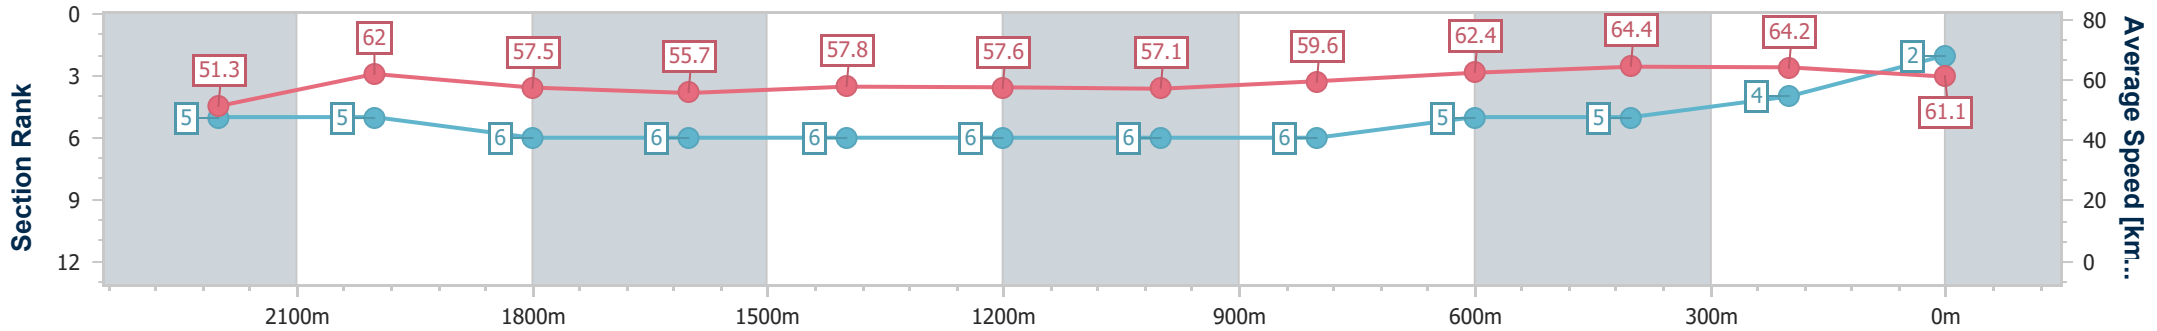

Eagle Farm QLD Professional

Race 6: MOTORAMA TATTERSALL'S CUP - 2400m

29 June 2024 - 14:48

Track Rating: Good 4, Weather: Fine, Rail Position: +6m 1600m-1000m; +7m Remainder

BRISBANE RACING CLUB

Section	Overall	2200m	2000m	1800m	1600m	1400m	1200m	1000m	800m	600m	400m	200m
Section Times	2:27.25 [2] (0:14.06)	2:13.19 [5] (0:11.62)	2:01.57 [5] (0:12.60)	1:48.97 [6] (0:13.05)	1:35.92 [6] (0:12.58)	1:23.34 [6] (0:12.51)	1:10.83 [6] (0:12.64)	0:58.19 [6] (0:12.24)	0:45.95 [6] (0:11.58)	0:34.37 [5] (0:11.29)	0:23.08 [5] (0:11.23)	0:11.85 [4] (0:11.85)
Average Speed [km/h]	51.3	62.0	57.5	55.7	57.8	57.6	57.1	59.6	62.4	64.4	64.2	61.1
Top Speed [km/h]	67.5	67.7	58.4	56.9	58.8	58.8	57.9	62.4	63.8	64.7	65.4	62.3
Avg. Dist. to Rail [m]	2.0	0.9	1.2	1.8	2.7	2.5	2.7	2.6	1.3	1.9	6.1	7.1
Avg. Stride Freq. [Hz]	2.3	2.3	2.2	2.1	2.1	2.1	2.1	2.2	2.2	2.3	2.3	2.3
Avg. Stride Length [m]	6.3	7.4	7.3	7.3	7.6	7.5	7.5	7.7	7.8	7.8	7.8	7.4