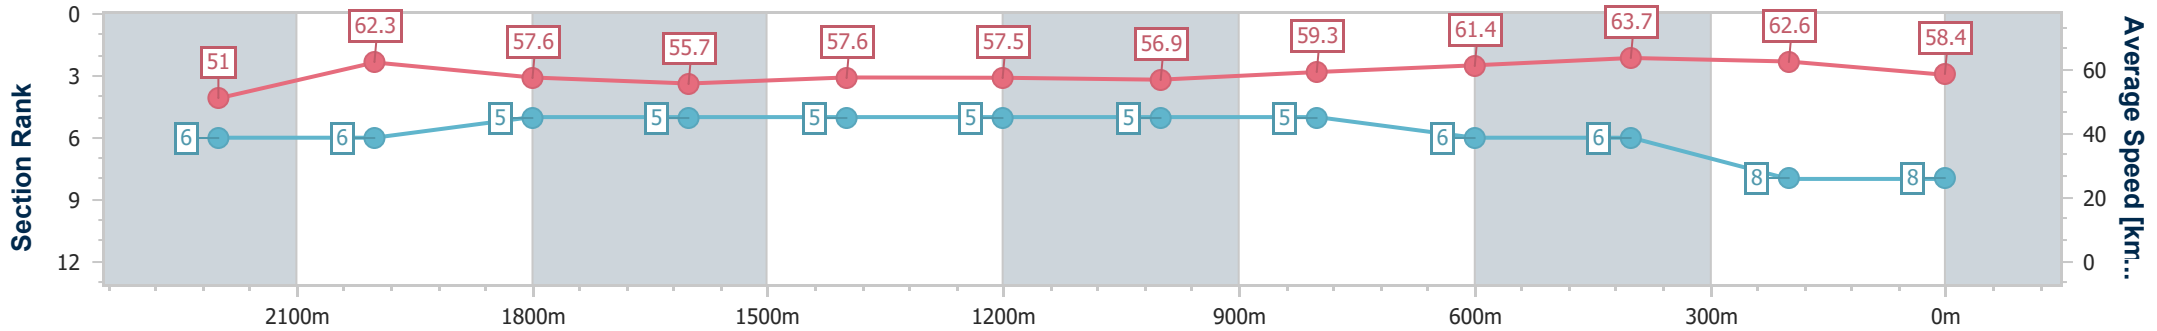

Eagle Farm QLD Professional

Race 6: MOTORAMA TATTERSALL'S CUP - 2400m

29 June 2024 - 14:48

Track Rating: Good 4, Weather: Fine, Rail Position: +6m 1600m-1000m; +7m Remainder

BRISBANE RACING CLUB

Section	Overall	2200m	2000m	1800m	1600m	1400m	1200m	1000m	800m	600m	400m	200m
Section Times	2:28.11 [8] (0:14.14)	2:13.97 [6] (0:11.55)	2:02.42 [6] (0:12.44)	1:49.98 [5] (0:13.00)	1:36.98 [5] (0:12.61)	1:24.37 [5] (0:12.55)	1:11.82 [5] (0:12.64)	0:59.18 [5] (0:12.25)	0:46.93 [5] (0:11.75)	0:35.18 [6] (0:11.30)	0:23.88 [6] (0:11.50)	0:12.38 [8] (0:12.38)
Average Speed [km/h]	51.0	62.3	57.6	55.7	57.6	57.5	56.9	59.3	61.4	63.7	62.6	58.4
Top Speed [km/h]	63.7	64.5	58.6	56.8	58.2	58.5	57.6	61.7	62.9	64.1	64.1	60.7
Avg. Dist. to Rail [m]	1.5	0.2	0.6	1.0	1.8	1.6	1.9	1.6	0.6	0.3	2.5	4.6
Avg. Stride Freq. [Hz]	2.2	2.3	2.2	2.2	2.2	2.2	2.2	2.2	2.3	2.4	2.4	2.3
Avg. Stride Length [m]	6.5	7.4	7.2	7.2	7.4	7.4	7.3	7.4	7.5	7.5	7.4	7.1

- [] Ranking at each section and finish
- .-.- No data available at this section
- NA No data available

Horse/Jockey Name	Encoder
Final Rank	9
Fastest Section Time (Section)	0:11.19 (600m)
Top Speed [km/h] (Section)	66.9 (600m)
Race State	Finished