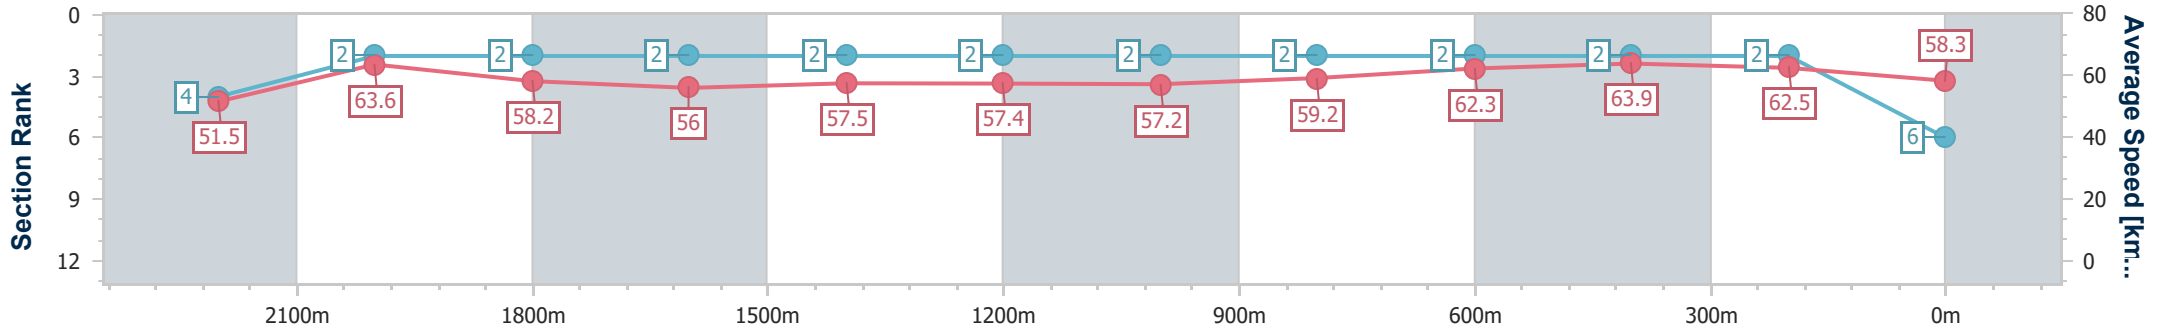

Eagle Farm QLD Professional

Race 6: MOTORAMA TATTERSALL'S CUP - 2400m

29 June 2024 - 14:48

Track Rating: Good 4, Weather: Fine, Rail Position: +6m 1600m-1000m; +7m Remainder

BRISBANE RACING CLUB

Section	Overall	2200m	2000m	1800m	1600m	1400m	1200m	1000m	800m	600m	400m	200m
Section Times	2:27.74 [6] (0:13.98)	2:13.76 [4] (0:11.34)	2:02.42 [2] (0:12.35)	1:50.07 [2] (0:13.02)	1:37.05 [2] (0:12.62)	1:24.43 [2] (0:12.59)	1:11.84 [2] (0:12.62)	0:59.22 [2] (0:12.32)	0:46.90 [2] (0:11.68)	0:35.22 [2] (0:11.27)	0:23.95 [2] (0:11.51)	0:12.44 [2] (0:12.44)
Average Speed [km/h]	51.5	63.6	58.2	56.0	57.5	57.4	57.2	59.2	62.3	63.9	62.5	58.3
Top Speed [km/h]	65.2	65.7	60.4	56.9	58.0	57.9	57.5	61.6	63.4	64.7	63.6	60.7
Avg. Dist. to Rail [m]	6.2	2.2	0.7	2.0	2.8	2.6	3.1	2.7	1.6	0.9	3.7	4.4
Avg. Stride Freq. [Hz]	2.3	2.3	2.2	2.1	2.1	2.1	2.1	2.2	2.3	2.4	2.4	2.3
Avg. Stride Length [m]	6.3	7.5	7.4	7.3	7.4	7.5	7.5	7.6	7.7	7.5	7.3	7.0

- [] Ranking at each section and finish
- .-.- No data available at this section
- NA No data available

Horse/Jockey Name	Spirit Ridge
Final Rank	7
Fastest Section Time (Section)	0:11.35 (600m)
Top Speed [km/h] (Section)	64.5 (600m)
Race State	Finished