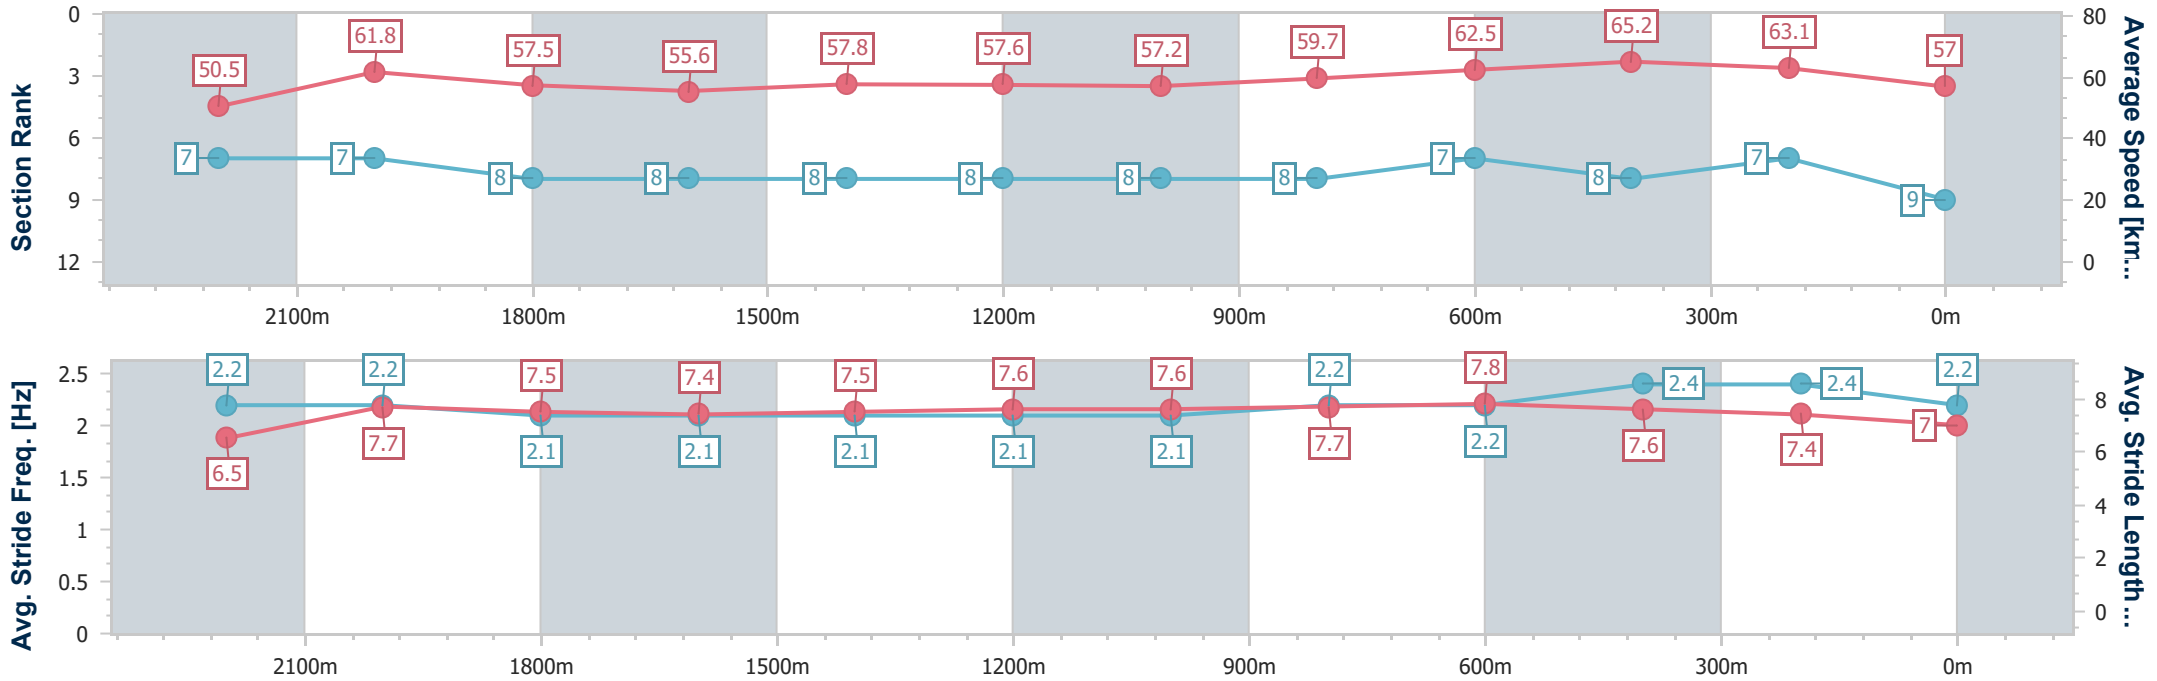

Eagle Farm QLD Professional

Race 6: MOTORAMA TATTERSALL'S CUP - 2400m

29 June 2024 - 14:48

Track Rating: Good 4, Weather: Fine, Rail Position: +6m 1600m-1000m; +7m Remainder

BRISBANE RACING CLUB

Section	Overall	2200m	2000m	1800m	1600m	1400m	1200m	1000m	800m	600m	400m	200m
Section Times	2:28.42 [9] (0:14.28)	2:14.14 [7] (0:11.69)	2:02.45 [7] (0:12.57)	1:49.88 [8] (0:13.10)	1:36.78 [8] (0:12.58)	1:24.20 [8] (0:12.51)	1:11.69 [8] (0:12.63)	0:59.06 [8] (0:12.21)	0:46.85 [8] (0:11.56)	0:35.29 [7] (0:11.19)	0:24.10 [8] (0:11.38)	0:12.72 [7] (0:12.72)
Average Speed [km/h]	50.5	61.8	57.5	55.6	57.8	57.6	57.2	59.7	62.5	65.2	63.1	57.0
Top Speed [km/h]	65.1	65.0	58.5	56.3	58.8	58.7	57.8	62.9	64.0	66.9	66.1	60.8
Avg. Dist. to Rail [m]	4.7	0.8	1.0	2.1	2.9	2.6	2.9	2.6	1.0	2.5	7.7	9.4
Avg. Stride Freq. [Hz]	2.2	2.2	2.1	2.1	2.1	2.1	2.1	2.2	2.2	2.4	2.4	2.2
Avg. Stride Length [m]	6.5	7.7	7.5	7.4	7.5	7.6	7.6	7.7	7.8	7.6	7.4	7.0

- [] Ranking at each section and finish
- .-.- No data available at this section
- NA No data available

Horse/Jockey Name	London Banker
Final Rank	10
Fastest Section Time (Section)	0:11.39 (600m)
Top Speed [km/h] (Section)	64.0 (600m)
Race State	Finished