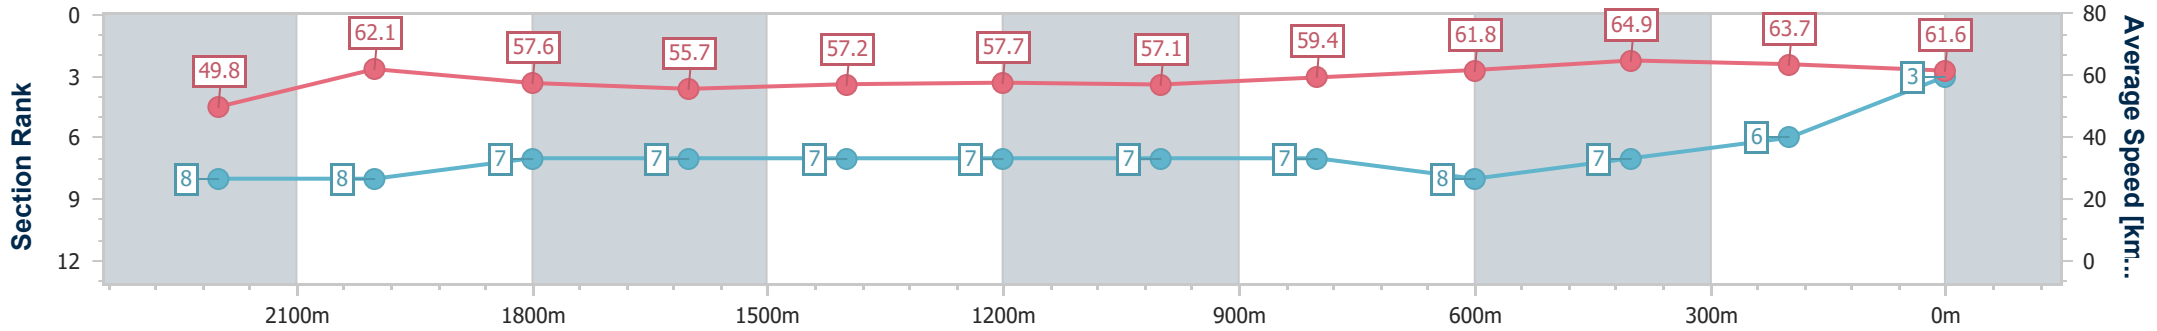

Eagle Farm QLD Professional

Race 6: MOTORAMA TATTERSALL'S CUP - 2400m

29 June 2024 - 14:48

Track Rating: Good 4, Weather: Fine, Rail Position: +6m 1600m-1000m; +7m Remainder

BRISBANE RACING CLUB

Section	Overall	2200m	2000m	1800m	1600m	1400m	1200m	1000m	800m	600m	400m	200m
Section Times	2:27.38 [3] (0:14.40)	2:12.98 [8] (0:11.65)	2:01.33 [8] (0:12.45)	1:48.88 [7] (0:13.02)	1:35.86 [7] (0:12.63)	1:23.23 [7] (0:12.47)	1:10.76 [7] (0:12.67)	0:58.09 [7] (0:12.21)	0:45.88 [7] (0:11.66)	0:34.22 [8] (0:11.15)	0:23.07 [7] (0:11.33)	0:11.74 [6] (0:11.74)
Average Speed [km/h]	49.8	62.1	57.6	55.7	57.2	57.7	57.1	59.4	61.8	64.9	63.7	61.6
Top Speed [km/h]	66.3	64.1	59.5	57.4	58.1	58.7	57.6	62.7	63.6	66.2	65.8	63.6
Avg. Dist. to Rail [m]	0.7	0.2	0.5	1.1	1.8	1.6	1.9	1.6	0.6	1.2	5.8	8.6
Avg. Stride Freq. [Hz]	2.2	2.3	2.2	2.2	2.2	2.2	2.2	2.2	2.3	2.3	2.3	2.3
Avg. Stride Length [m]	6.2	7.5	7.2	7.1	7.3	7.4	7.4	7.4	7.6	7.7	7.6	7.2