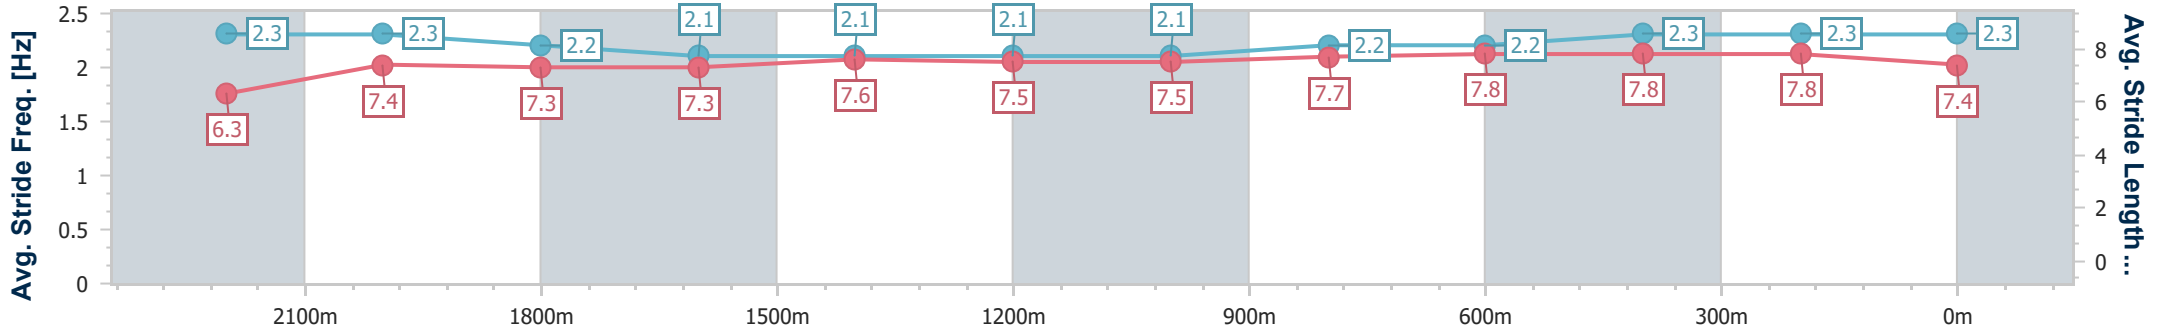

Eagle Farm QLD Professional

Race 6: MOTORAMA TATTERSALL'S CUP - 2400m

29 June 2024 - 14:48

Track Rating: Good 4, Weather: Fine, Rail Position: +6m 1600m-1000m; +7m Remainder

BRISBANE RACING CLUB

Section	Overall	2200m	2000m	1800m	1600m	1400m	1200m	1000m	800m	600m	400m	200m
Section Times	2:27.25 [2] (0:14.06)	2:13.19 [5] (0:11.62)	2:01.57 [5] (0:12.60)	1:48.97 [6] (0:13.05)	1:35.92 [6] (0:12.58)	1:23.34 [6] (0:12.51)	1:10.83 [6] (0:12.64)	0:58.19 [6] (0:12.24)	0:45.95 [6] (0:11.58)	0:34.37 [5] (0:11.29)	0:23.08 [5] (0:11.23)	0:11.85 [4] (0:11.85)
Average Speed [km/h]	51.3	62.0	57.5	55.7	57.8	57.6	57.1	59.6	62.4	64.4	64.2	61.1
Top Speed [km/h]	67.5	67.7	58.4	56.9	58.8	58.8	57.9	62.4	63.8	64.7	65.4	62.3
Avg. Dist. to Rail [m]	2.0	0.9	1.2	1.8	2.7	2.5	2.7	2.6	1.3	1.9	6.1	7.1
Avg. Stride Freq. [Hz]	2.3	2.3	2.2	2.1	2.1	2.1	2.1	2.2	2.2	2.3	2.3	2.3
Avg. Stride Length [m]	6.3	7.4	7.3	7.3	7.6	7.5	7.5	7.7	7.8	7.8	7.8	7.4