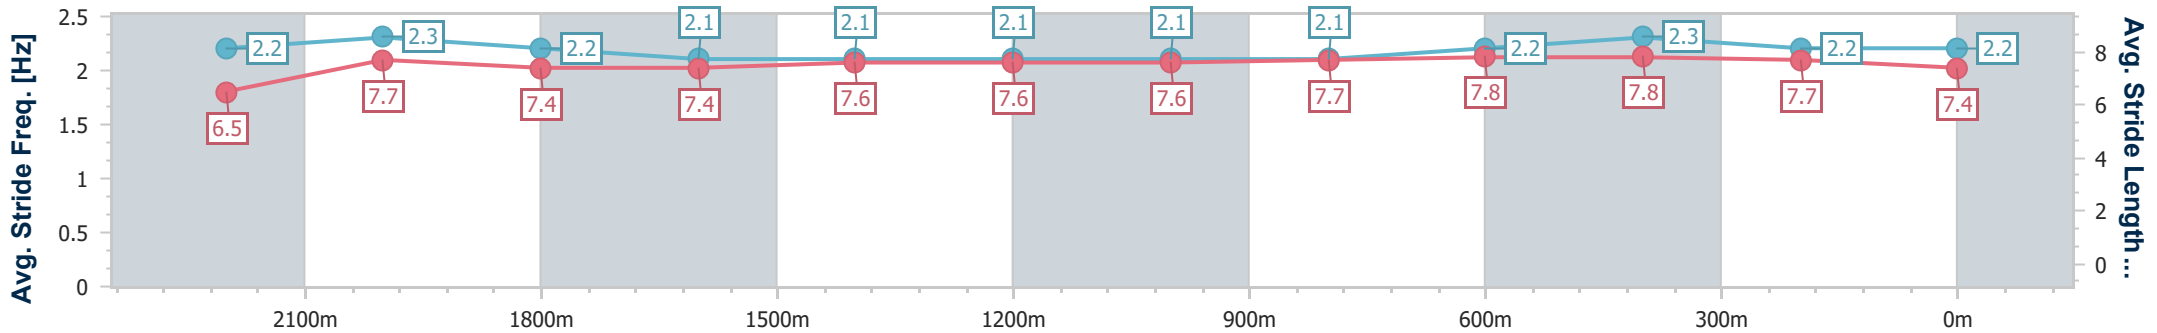

- [] Ranking at each section and finish
- .-.- No data available at this section
- NA No data available

Horse/Jockey Name	Spirit Ridge
Final Rank	7
Fastest Section Time (Section)	0:11.35 (600m)
Top Speed [km/h] (Section)	64.5 (600m)
Race State	Finished

Eagle Farm QLD Professional

Race 6: MOTORAMA TATTERSALL'S CUP - 2400m

29 June 2024 - 14:48

Track Rating: Good 4, Weather: Fine, Rail Position: +6m 1600m-1000m; +7m Remainder

BRISBANE RACING CLUB

Section	Overall	2200m	2000m	1800m	1600m	1400m	1200m	1000m	800m	600m	400m	200m
Section Times	2:27.79 [7] (0:13.85)	2:13.94 [2] (0:11.48)	2:02.46 [3] (0:12.50)	1:49.96 [3] (0:13.01)	1:36.95 [3] (0:12.60)	1:24.35 [3] (0:12.58)	1:11.77 [3] (0:12.63)	0:59.14 [3] (0:12.31)	0:46.83 [3] (0:11.72)	0:35.11 [3] (0:11.35)	0:23.76 [4] (0:11.49)	0:12.27 [5] (0:12.27)
Average Speed [km/h]	52.1	62.7	57.6	55.6	57.4	57.5	56.8	59.1	61.7	63.7	62.7	58.9
Top Speed [km/h]	64.3	64.4	60.2	56.2	58.5	58.5	57.5	61.7	62.5	64.5	64.2	60.6
Avg. Dist. to Rail [m]	1.3	0.4	0.6	1.1	1.9	1.7	2.1	1.8	0.8	0.9	4.0	6.1
Avg. Stride Freq. [Hz]	2.2	2.3	2.2	2.1	2.1	2.1	2.1	2.1	2.2	2.3	2.2	2.2
Avg. Stride Length [m]	6.5	7.7	7.4	7.4	7.6	7.6	7.6	7.7	7.8	7.8	7.7	7.4

- [] Ranking at each section and finish
- .-.- No data available at this section
- NA No data available

Horse/Jockey Name	Tapildoodledo
Final Rank	8
Fastest Section Time (Section)	0:11.30 (600m)
Top Speed [km/h] (Section)	64.5 (2200m)
Race State	Finished