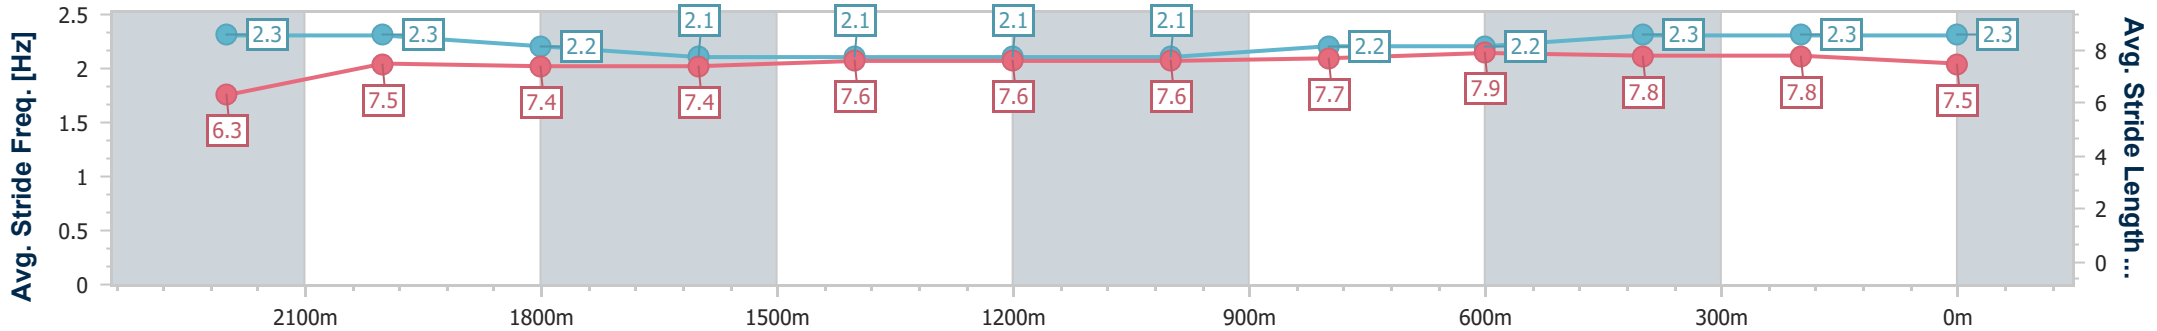

29 June 2024 - 14:48

Track Rating: Good 4, Weather: Fine, Rail Position: +6m 1600m-1000m; +7m Remainder

BRISBANE RACING CLUB

Section	Overall	2200m	2000m	1800m	1600m	1400m	1200m	1000m	800m	600m	400m	200m
Section Times	2:27.21 [1] (0:13.96)	2:13.25 [3] (0:11.58)	2:01.67 [4] (0:12.47)	1:49.20 [4] (0:13.01)	1:36.19 [4] (0:12.56)	1:23.63 [4] (0:12.61)	1:11.02 [4] (0:12.62)	0:58.40 [4] (0:12.23)	0:46.17 [4] (0:11.67)	0:34.50 [4] (0:11.32)	0:23.18 [3] (0:11.35)	0:11.83 [3] (0:11.83)
Average Speed [km/h]	51.7	62.3	57.8	55.9	57.7	57.4	57.0	59.8	62.3	64.1	63.5	61.4
Top Speed [km/h]	64.7	64.8	59.7	56.4	59.0	58.5	57.8	62.7	64.1	64.9	64.9	62.5
Avg. Dist. to Rail [m]	3.9	1.1	1.0	2.0	2.8	2.5	2.9	2.7	2.2	2.2	6.4	6.6
Avg. Stride Freq. [Hz]	2.3	2.3	2.2	2.1	2.1	2.1	2.1	2.2	2.2	2.3	2.3	2.3
Avg. Stride Length [m]	6.3	7.5	7.4	7.4	7.6	7.6	7.6	7.7	7.9	7.8	7.8	7.5