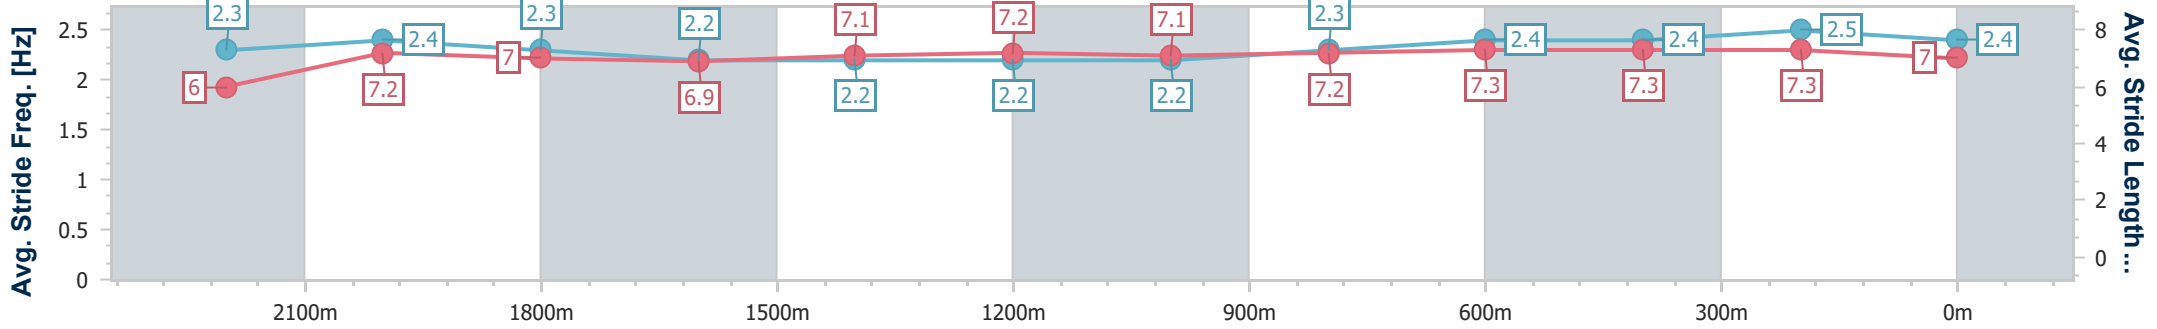

Eagle Farm QLD Professional

Race 6: MOTORAMA TATTERSALL'S CUP - 2400m

29 June 2024 - 14:48

Track Rating: Good 4, Weather: Fine, Rail Position: +6m 1600m-1000m; +7m Remainder

BRISBANE RACING CLUB

Section	Overall	2200m	2000m	1800m	1600m	1400m	1200m	1000m	800m	600m	400m	200m
Section Times	2:27.65 [5] (0:14.60)	2:13.05 [10] (0:11.75)	2:01.30 [10] (0:12.37)	1:48.93 [9] (0:13.02)	1:35.91 [9] (0:12.59)	1:23.32 [9] (0:12.53)	1:10.79 [9] (0:12.56)	0:58.23 [9] (0:12.30)	0:45.93 [9] (0:11.53)	0:34.40 [9] (0:11.22)	0:23.18 [9] (0:11.29)	0:11.89 [9] (0:11.89)
Average Speed [km/h]	49.1	61.6	58.3	55.6	57.5	57.6	57.5	59.0	62.1	64.2	63.8	60.9
Top Speed [km/h]	65.5	65.5	60.0	57.9	58.5	58.6	58.2	62.7	63.3	65.3	65.6	62.2
Avg. Dist. to Rail [m]	1.3	0.3	0.5	1.1	1.9	1.8	2.1	1.5	0.4	0.7	3.7	7.7
Avg. Stride Freq. [Hz]	2.3	2.4	2.3	2.2	2.2	2.2	2.2	2.3	2.4	2.4	2.5	2.4
Avg. Stride Length [m]	6.0	7.2	7.0	6.9	7.1	7.2	7.1	7.2	7.3	7.3	7.3	7.0

- [] Ranking at each section and finish
- .-.- No data available at this section
- NA No data available

Horse/Jockey Name	Almairac
Final Rank	6
Fastest Section Time (Section)	0:11.27 (600m)
Top Speed [km/h] (Section)	65.7 (2200m)
Race State	Finished