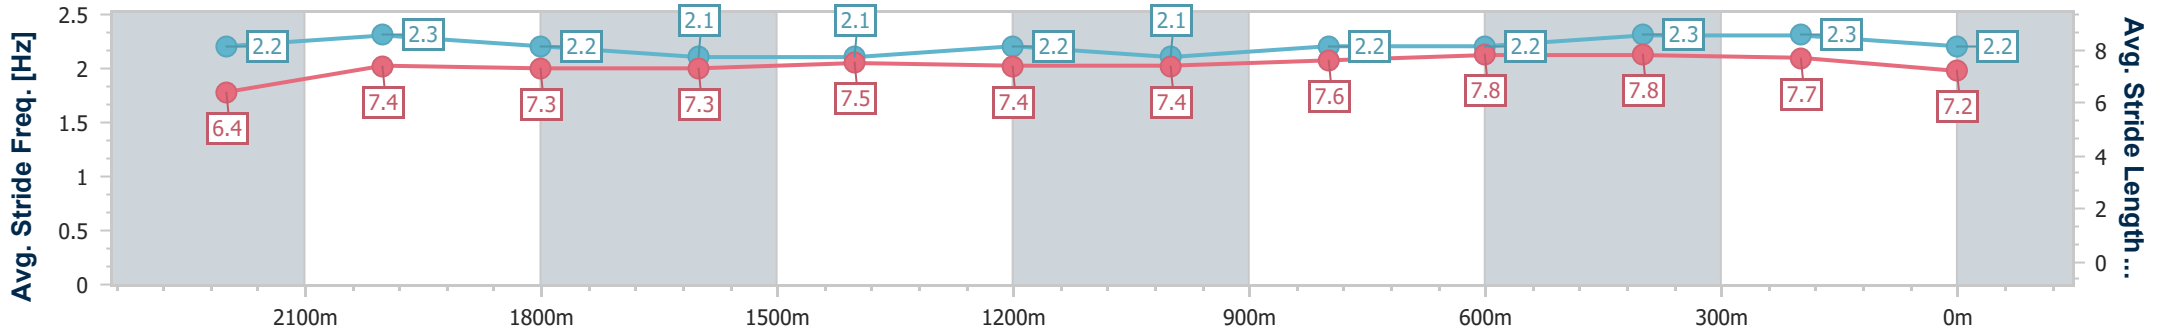

- [] Ranking at each section and finish
- .-.- No data available at this section
- NA No data available

Horse/Jockey Name	London Banker
Final Rank	10
Fastest Section Time (Section)	0:11.39 (600m)
Top Speed [km/h] (Section)	64.0 (600m)
Race State	Finished

Eagle Farm QLD Professional

Race 6: MOTORAMA TATTERSALL'S CUP - 2400m

29 June 2024 - 14:48

Track Rating: Good 4, Weather: Fine, Rail Position: +6m 1600m-1000m; +7m Remainder

BRISBANE RACING CLUB

Section	Overall	2200m	2000m	1800m	1600m	1400m	1200m	1000m	800m	600m	400m	200m
Section Times	2:29.11 [10] (0:14.48)	2:14.63 [9] (0:11.81)	2:02.82 [9] (0:12.51)	1:50.31 [10] (0:13.09)	1:37.22 [10] (0:12.57)	1:24.65 [10] (0:12.54)	1:12.11 [10] (0:12.60)	0:59.51 [10] (0:12.26)	0:47.25 [10] (0:11.55)	0:35.70 [10] (0:11.39)	0:24.31 [10] (0:11.57)	0:12.74 [10] (0:12.74)
Average Speed [km/h]	49.5	61.1	57.9	55.5	57.6	57.6	57.3	59.5	62.7	63.7	62.1	56.7
Top Speed [km/h]	63.3	63.2	61.3	57.9	58.9	58.6	57.9	63.0	63.3	64.0	63.7	60.6
Avg. Dist. to Rail [m]	3.3	0.3	0.9	2.0	2.7	2.5	2.8	2.7	1.5	1.7	6.2	4.2
Avg. Stride Freq. [Hz]	2.2	2.3	2.2	2.1	2.1	2.2	2.1	2.2	2.2	2.3	2.3	2.2
Avg. Stride Length [m]	6.4	7.4	7.3	7.3	7.5	7.4	7.4	7.6	7.8	7.8	7.7	7.2

- [] Ranking at each section and finish
- .-.- No data available at this section
- NA No data available