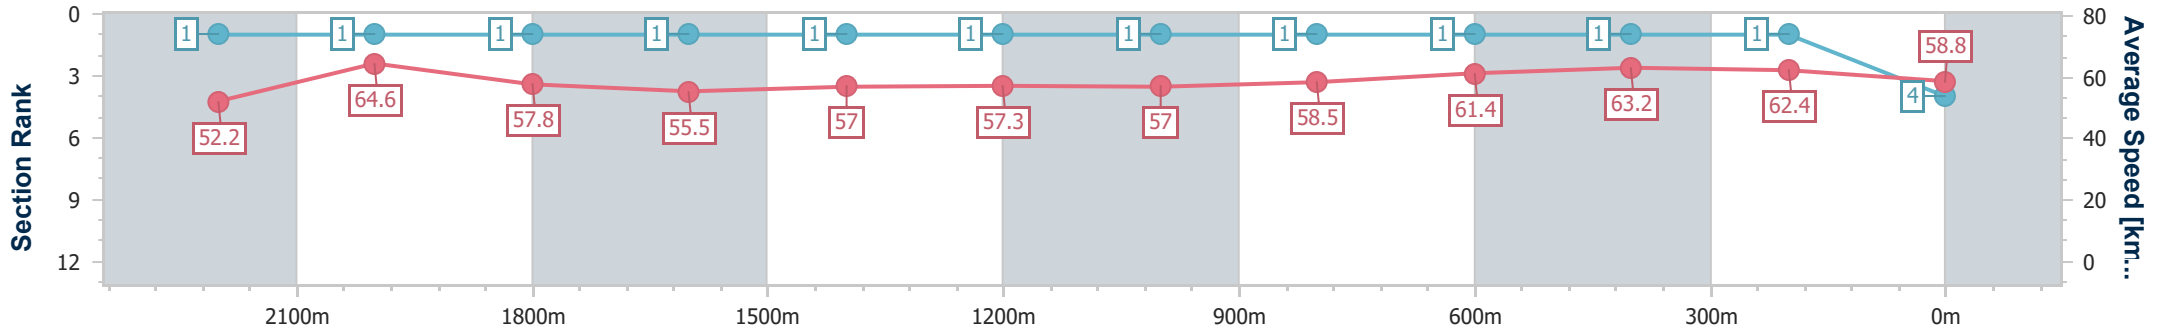

Eagle Farm QLD Professional

Race 6: MOTORAMA TATTERSALL'S CUP - 2400m

29 June 2024 - 14:48

Track Rating: Good 4, Weather: Fine, Rail Position: +6m 1600m-1000m; +7m Remainder

BRISBANE RACING CLUB

Section	Overall	2200m	2000m	1800m	1600m	1400m	1200m	1000m	800m	600m	400m	200m
Section Times	2:27.62 [4] (0:13.76)	2:13.86 [1] (0:11.21)	2:02.65 [1] (0:12.48)	1:50.17 [1] (0:13.04)	1:37.13 [1] (0:12.73)	1:24.40 [1] (0:12.57)	1:11.83 [1] (0:12.66)	0:59.17 [1] (0:12.33)	0:46.84 [1] (0:11.67)	0:35.17 [1] (0:11.31)	0:23.86 [1] (0:11.53)	0:12.33 [1] (0:12.33)
Average Speed [km/h]	52.2	64.6	57.8	55.5	57.0	57.3	57.0	58.5	61.4	63.2	62.4	58.8
Top Speed [km/h]	66.5	65.3	62.0	56.1	57.5	58.4	57.2	60.5	61.9	64.9	64.5	60.4
Avg. Dist. to Rail [m]	8.7	5.1	0.6	1.1	2.3	2.3	2.0	0.8	1.5	1.4	4.1	5.2
Avg. Stride Freq. [Hz]	2.2	2.3	2.2	2.1	2.1	2.1	2.1	2.1	2.2	2.3	2.3	2.2
Avg. Stride Length [m]	6.5	7.7	7.5	7.4	7.6	7.6	7.6	7.8	7.9	7.8	7.5	7.4