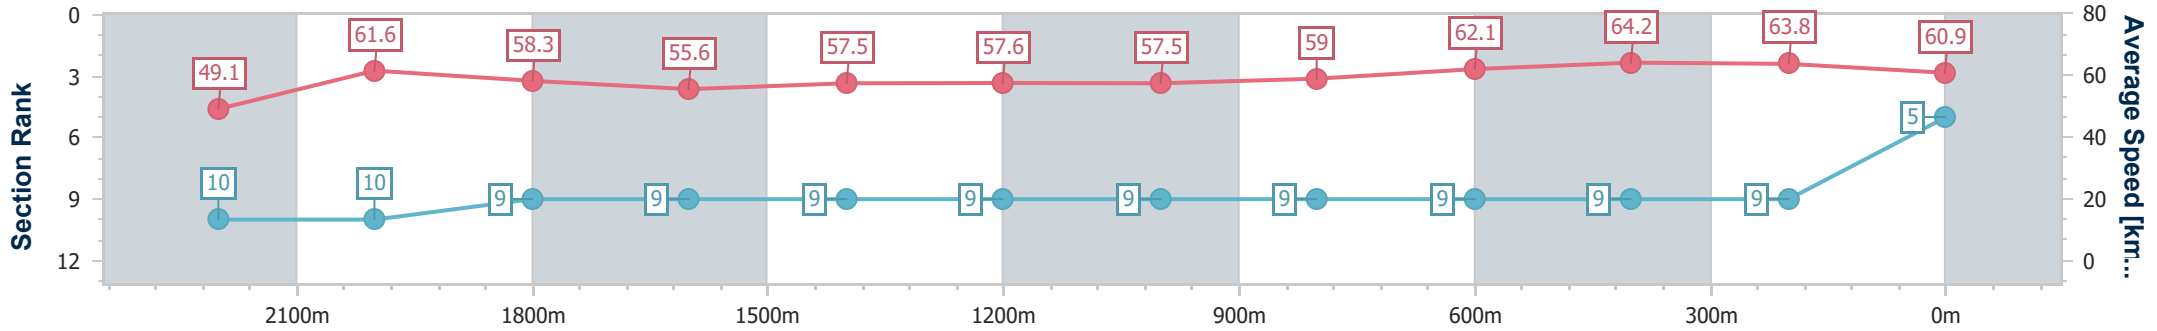

Eagle Farm QLD Professional

Race 6: MOTORAMA TATTERSALL'S CUP - 2400m

29 June 2024 - 14:48

Track Rating: Good 4, Weather: Fine, Rail Position: +6m 1600m-1000m; +7m Remainder

BRISBANE RACING CLUB

Section	Overall	2200m	2000m	1800m	1600m	1400m	1200m	1000m	800m	600m	400m	200m
Section Times	2:27.65 [5] (0:14.60)	2:13.05 [10] (0:11.75)	2:01.30 [10] (0:12.37)	1:48.93 [9] (0:13.02)	1:35.91 [9] (0:12.59)	1:23.32 [9] (0:12.53)	1:10.79 [9] (0:12.56)	0:58.23 [9] (0:12.30)	0:45.93 [9] (0:11.53)	0:34.40 [9] (0:11.22)	0:23.18 [9] (0:11.29)	0:11.89 [9] (0:11.89)
Average Speed [km/h]	49.1	61.6	58.3	55.6	57.5	57.6	57.5	59.0	62.1	64.2	63.8	60.9
Top Speed [km/h]	65.5	65.5	60.0	57.9	58.5	58.6	58.2	62.7	63.3	65.3	65.6	62.2
Avg. Dist. to Rail [m]	1.3	0.3	0.5	1.1	1.9	1.8	2.1	1.5	0.4	0.7	3.7	7.7
Avg. Stride Freq. [Hz]	2.3	2.4	2.3	2.2	2.2	2.2	2.2	2.3	2.4	2.4	2.5	2.4
Avg. Stride Length [m]	6.0	7.2	7.0	6.9	7.1	7.2	7.1	7.2	7.3	7.3	7.3	7.0

- [] Ranking at each section and finish
- .-.- No data available at this section
- NA No data available

Horse/Jockey Name	Almairac
Final Rank	6
Fastest Section Time (Section)	0:11.27 (600m)
Top Speed [km/h] (Section)	65.7 (2200m)
Race State	Finished