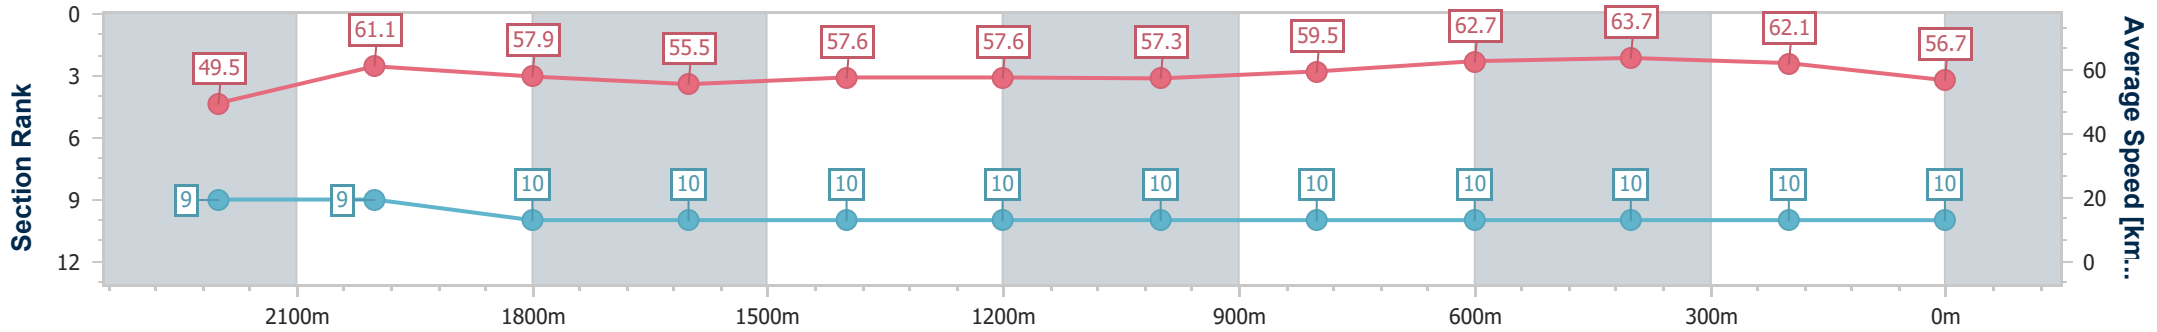

- [] Ranking at each section and finish
- .-.- No data available at this section
- NA No data available

Horse/Jockey Name	London Banker
Final Rank	10
Fastest Section Time (Section)	0:11.39 (600m)
Top Speed [km/h] (Section)	64.0 (600m)
Race State	Finished

Eagle Farm QLD Professional

Race 6: MOTORAMA TATTERSALL'S CUP - 2400m

29 June 2024 - 14:48

Track Rating: Good 4, Weather: Fine, Rail Position: +6m 1600m-1000m; +7m Remainder

BRISBANE RACING CLUB

Section	Overall	2200m	2000m	1800m	1600m	1400m	1200m	1000m	800m	600m	400m	200m
Section Times	2:29.11 [10] (0:14.48)	2:14.63 [9] (0:11.81)	2:02.82 [9] (0:12.51)	1:50.31 [10] (0:13.09)	1:37.22 [10] (0:12.57)	1:24.65 [10] (0:12.54)	1:12.11 [10] (0:12.60)	0:59.51 [10] (0:12.26)	0:47.25 [10] (0:11.55)	0:35.70 [10] (0:11.39)	0:24.31 [10] (0:11.57)	0:12.74 [10] (0:12.74)
Average Speed [km/h]	49.5	61.1	57.9	55.5	57.6	57.6	57.3	59.5	62.7	63.7	62.1	56.7
Top Speed [km/h]	63.3	63.2	61.3	57.9	58.9	58.6	57.9	63.0	63.3	64.0	63.7	60.6
Avg. Dist. to Rail [m]	3.3	0.3	0.9	2.0	2.7	2.5	2.8	2.7	1.5	1.7	6.2	4.2
Avg. Stride Freq. [Hz]	2.2	2.3	2.2	2.1	2.1	2.2	2.1	2.2	2.2	2.3	2.3	2.2
Avg. Stride Length [m]	6.4	7.4	7.3	7.3	7.5	7.4	7.4	7.6	7.8	7.8	7.7	7.2

- [] Ranking at each section and finish
- .-.- No data available at this section
- NA No data available