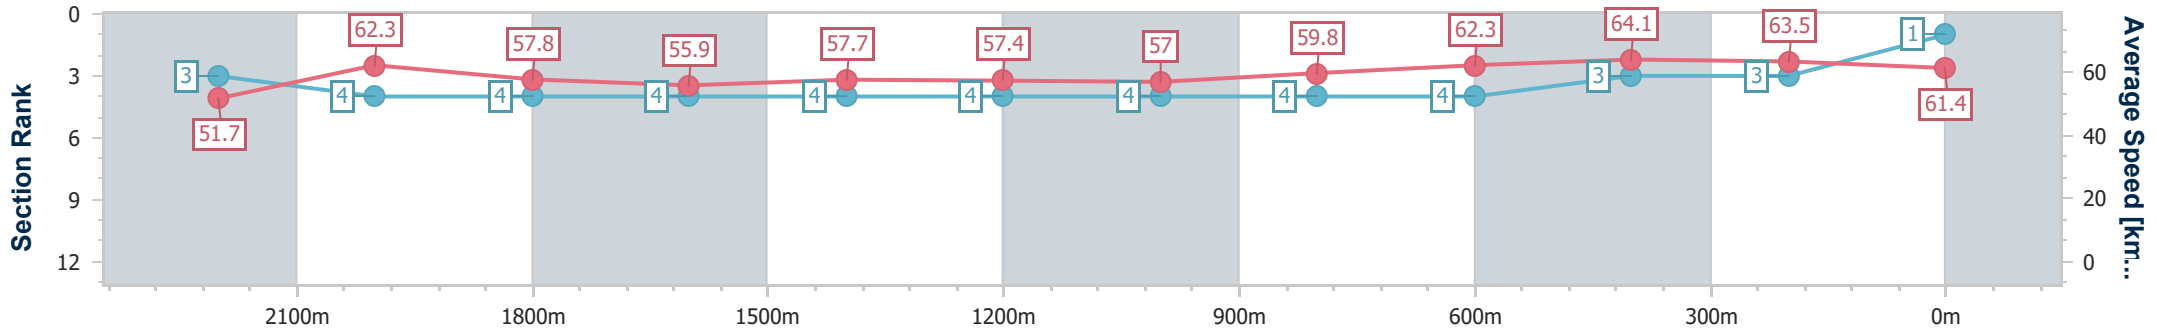

29 June 2024 - 14:48

Track Rating: Good 4, Weather: Fine, Rail Position: +6m 1600m-1000m; +7m Remainder

BRISBANE RACING CLUB

Section	Overall	2200m	2000m	1800m	1600m	1400m	1200m	1000m	800m	600m	400m	200m
Section Times	2:27.21 [1] (0:13.96)	2:13.25 [3] (0:11.58)	2:01.67 [4] (0:12.47)	1:49.20 [4] (0:13.01)	1:36.19 [4] (0:12.56)	1:23.63 [4] (0:12.61)	1:11.02 [4] (0:12.62)	0:58.40 [4] (0:12.23)	0:46.17 [4] (0:11.67)	0:34.50 [4] (0:11.32)	0:23.18 [3] (0:11.35)	0:11.83 [3] (0:11.83)
Average Speed [km/h]	51.7	62.3	57.8	55.9	57.7	57.4	57.0	59.8	62.3	64.1	63.5	61.4
Top Speed [km/h]	64.7	64.8	59.7	56.4	59.0	58.5	57.8	62.7	64.1	64.9	64.9	62.5
Avg. Dist. to Rail [m]	3.9	1.1	1.0	2.0	2.8	2.5	2.9	2.7	2.2	2.2	6.4	6.6
Avg. Stride Freq. [Hz]	2.3	2.3	2.2	2.1	2.1	2.1	2.1	2.2	2.2	2.3	2.3	2.3
Avg. Stride Length [m]	6.3	7.5	7.4	7.4	7.6	7.6	7.6	7.7	7.9	7.8	7.8	7.5