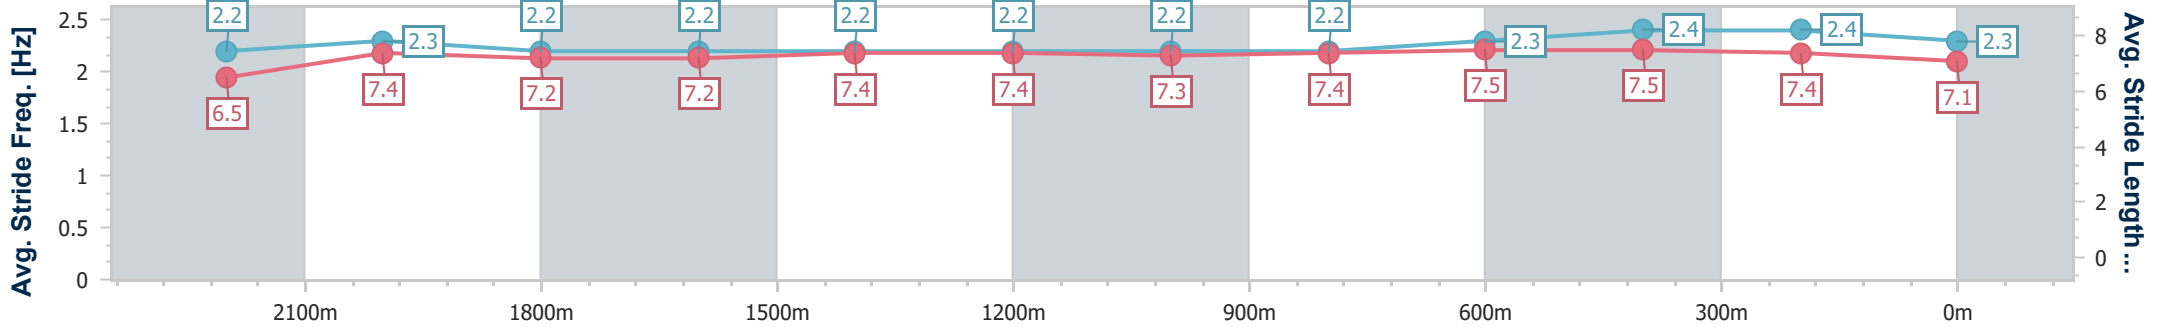

Eagle Farm QLD Professional

Race 6: MOTORAMA TATTERSALL'S CUP - 2400m

29 June 2024 - 14:48

Track Rating: Good 4, Weather: Fine, Rail Position: +6m 1600m-1000m; +7m Remainder

BRISBANE RACING CLUB

Section	Overall	2200m	2000m	1800m	1600m	1400m	1200m	1000m	800m	600m	400m	200m
Section Times	2:28.11 [8] (0:14.14)	2:13.97 [6] (0:11.55)	2:02.42 [6] (0:12.44)	1:49.98 [5] (0:13.00)	1:36.98 [5] (0:12.61)	1:24.37 [5] (0:12.55)	1:11.82 [5] (0:12.64)	0:59.18 [5] (0:12.25)	0:46.93 [5] (0:11.75)	0:35.18 [6] (0:11.30)	0:23.88 [6] (0:11.50)	0:12.38 [8] (0:12.38)
Average Speed [km/h]	51.0	62.3	57.6	55.7	57.6	57.5	56.9	59.3	61.4	63.7	62.6	58.4
Top Speed [km/h]	63.7	64.5	58.6	56.8	58.2	58.5	57.6	61.7	62.9	64.1	64.1	60.7
Avg. Dist. to Rail [m]	1.5	0.2	0.6	1.0	1.8	1.6	1.9	1.6	0.6	0.3	2.5	4.6
Avg. Stride Freq. [Hz]	2.2	2.3	2.2	2.2	2.2	2.2	2.2	2.2	2.3	2.4	2.4	2.3
Avg. Stride Length [m]	6.5	7.4	7.2	7.2	7.4	7.4	7.3	7.4	7.5	7.5	7.4	7.1

- [] Ranking at each section and finish
- .-.- No data available at this section
- NA No data available

Horse/Jockey Name	Encoder
Final Rank	9
Fastest Section Time (Section)	0:11.19 (600m)
Top Speed [km/h] (Section)	66.9 (600m)
Race State	Finished