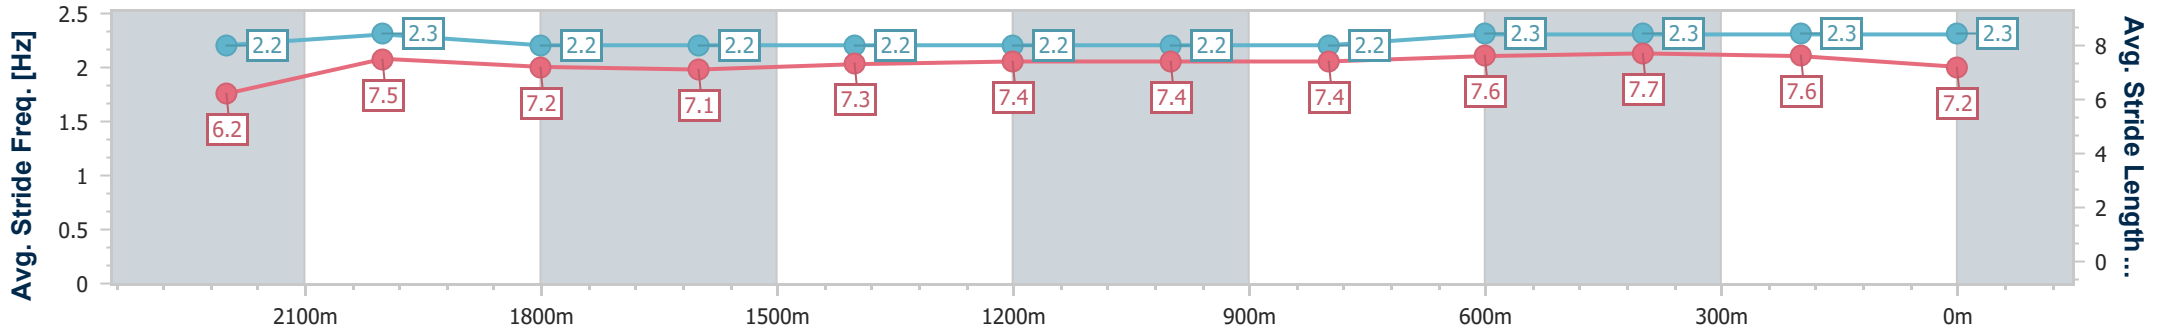

Eagle Farm QLD Professional

Race 6: MOTORAMA TATTERSALL'S CUP - 2400m

29 June 2024 - 14:48

Track Rating: Good 4, Weather: Fine, Rail Position: +6m 1600m-1000m; +7m Remainder

BRISBANE RACING CLUB

Section	Overall	2200m	2000m	1800m	1600m	1400m	1200m	1000m	800m	600m	400m	200m
Section Times	2:27.38 [3] (0:14.40)	2:12.98 [8] (0:11.65)	2:01.33 [8] (0:12.45)	1:48.88 [7] (0:13.02)	1:35.86 [7] (0:12.63)	1:23.23 [7] (0:12.47)	1:10.76 [7] (0:12.67)	0:58.09 [7] (0:12.21)	0:45.88 [7] (0:11.66)	0:34.22 [8] (0:11.15)	0:23.07 [7] (0:11.33)	0:11.74 [6] (0:11.74)
Average Speed [km/h]	49.8	62.1	57.6	55.7	57.2	57.7	57.1	59.4	61.8	64.9	63.7	61.6
Top Speed [km/h]	66.3	64.1	59.5	57.4	58.1	58.7	57.6	62.7	63.6	66.2	65.8	63.6
Avg. Dist. to Rail [m]	0.7	0.2	0.5	1.1	1.8	1.6	1.9	1.6	0.6	1.2	5.8	8.6
Avg. Stride Freq. [Hz]	2.2	2.3	2.2	2.2	2.2	2.2	2.2	2.2	2.3	2.3	2.3	2.3
Avg. Stride Length [m]	6.2	7.5	7.2	7.1	7.3	7.4	7.4	7.4	7.6	7.7	7.6	7.2