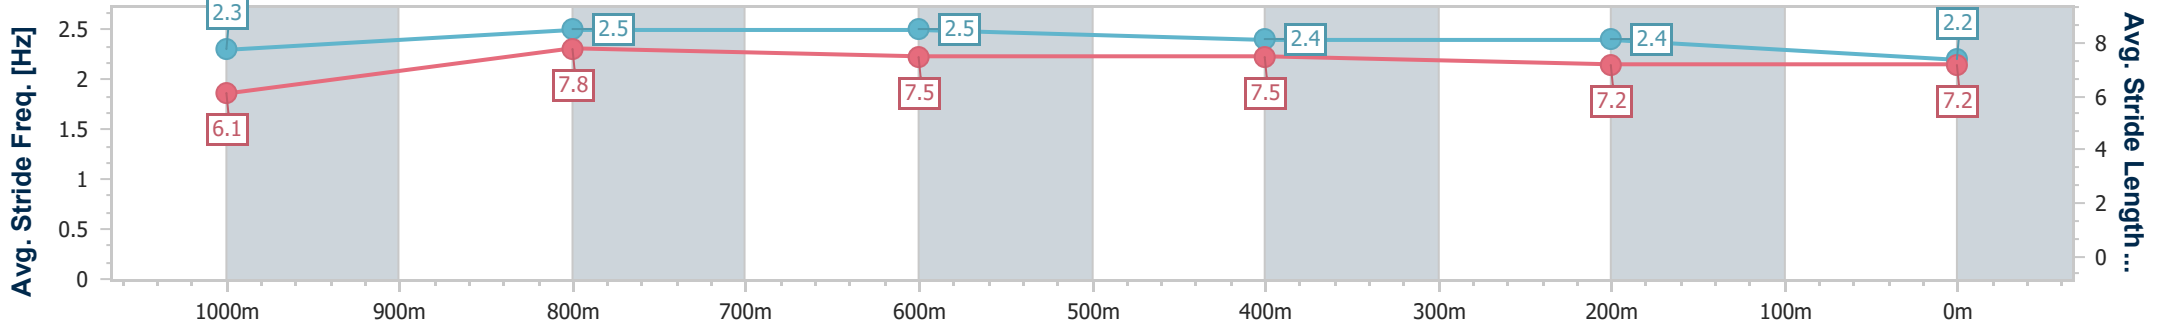

Horse/Jockey Name	Claudius
Final Rank	11
Fastest Section Time (Section)	0:10.35 (1000m)
Top Speed [km/h] (Section)	71.4 (1000m)
Race State	Finished

Aquis Park Gold Coast Poly QLD Professional
Race 6: THE ALEXIS AND VIVIEN HARMSTON BENCHMARK 58
Handicap - 1200m
29 June 2024 - 15:40

Track Rating: Synthetic, Weather: Fine, Rail Position: True

Section	Overall	1000m	800m	600m	400m	200m
Section Times	1:10.74 [11] (0:14.22)	0:56.52 [11] (0:10.35)	0:46.17 [11] (0:10.75)	0:35.42 [9] (0:11.24)	0:24.18 [11] (0:11.85)	0:12.33 [11] (0:12.33)
Average Speed [km/h]	50.7	70.3	67.9	65.1	61.3	58.8
Top Speed [km/h]	70.1	71.4	68.9	67.8	63.0	60.0
Avg. Dist. to Rail [m]	5.6	3.8	2.3	2.9	5.1	6.6
Avg. Stride Freq. [Hz]	2.3	2.5	2.5	2.4	2.4	2.2
Avg. Stride Length [m]	6.1	7.8	7.5	7.5	7.2	7.2

- [ ] Ranking at each section and finish
- -.-.- No data available at this section
- NA No data available