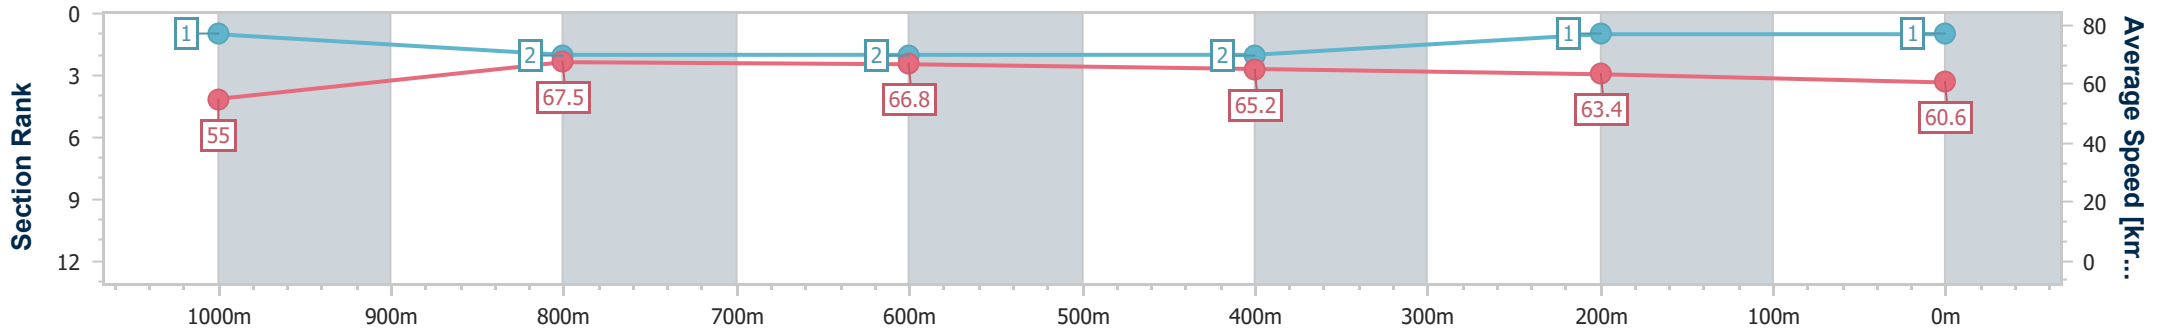

Track Rating: Synthetic, Weather: Fine, Rail Position: True

Section	Overall	1000m	800m	600m	400m	200m
Section Times	1:09.00 [1] (0:13.12)	0:55.88 [1] (0:10.62)	0:45.26 [2] (0:10.88)	0:34.38 [2] (0:11.08)	0:23.30 [2] (0:11.46)	0:11.84 [1] (0:11.84)
Average Speed [km/h]	55.0	67.5	66.8	65.2	63.4	60.6
Top Speed [km/h]	69.1	69.4	67.5	67.5	64.2	63.0
Avg. Dist. to Rail [m]	0.8	0.8	1.3	1.6	2.6	3.6
Avg. Stride Freq. [Hz]	2.3	2.4	2.4	2.3	2.3	2.3
Avg. Stride Length [m]	6.6	7.8	7.9	7.8	7.5	7.4