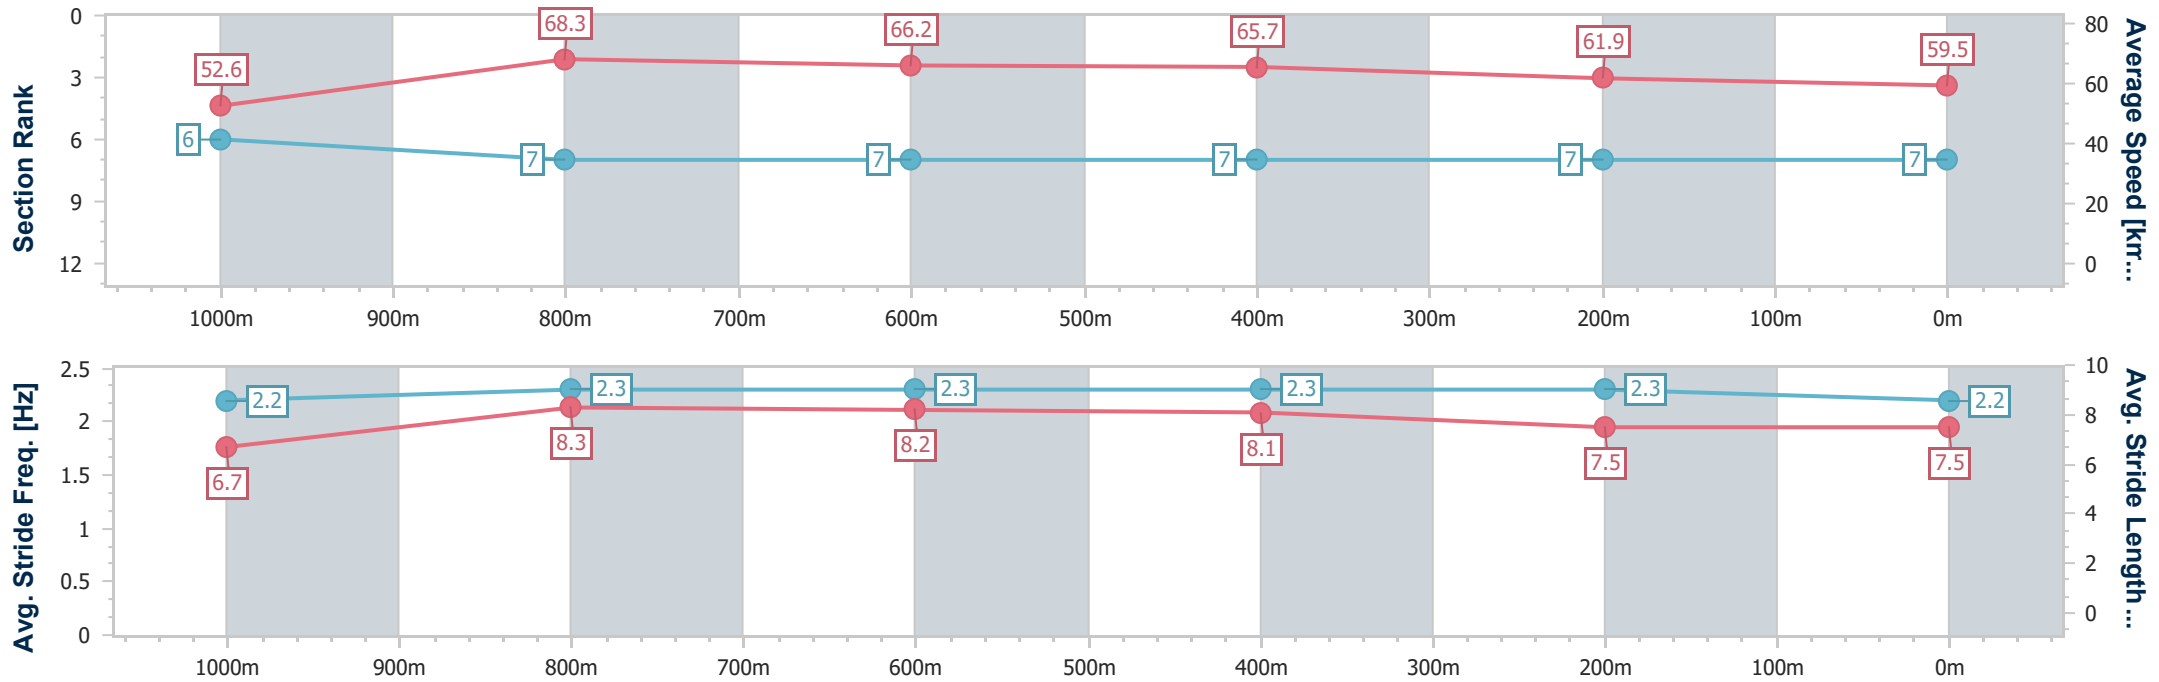

Horse/Jockey Name	Mission To Win
Final Rank	7
Fastest Section Time (Section)	0:10.61 (1000m)
Top Speed [km/h] (Section)	69.0 (1000m)
Race State	Finished

Aquis Park Gold Coast Poly QLD Professional
Race 6: THE ALEXIS AND VIVIEN HARMSTON BENCHMARK 58
Handicap - 1200m
29 June 2024 - 15:40

Track Rating: Synthetic, Weather: Fine, Rail Position: True

Section	Overall	1000m	800m	600m	400m	200m
Section Times	1:10.29 [7] (0:13.65)	0:56.64 [6] (0:10.61)	0:46.03 [7] (0:10.98)	0:35.05 [7] (0:11.16)	0:23.89 [7] (0:11.72)	0:12.17 [7] (0:12.17)
Average Speed [km/h]	52.6	68.3	66.2	65.7	61.9	59.5
Top Speed [km/h]	68.2	69.0	67.4	67.7	63.1	61.7
Avg. Dist. to Rail [m]	2.8	1.0	2.3	2.7	5.6	6.0
Avg. Stride Freq. [Hz]	2.2	2.3	2.3	2.3	2.3	2.2
Avg. Stride Length [m]	6.7	8.3	8.2	8.1	7.5	7.5

- [ ] Ranking at each section and finish
- -.-.- No data available at this section
- NA No data available