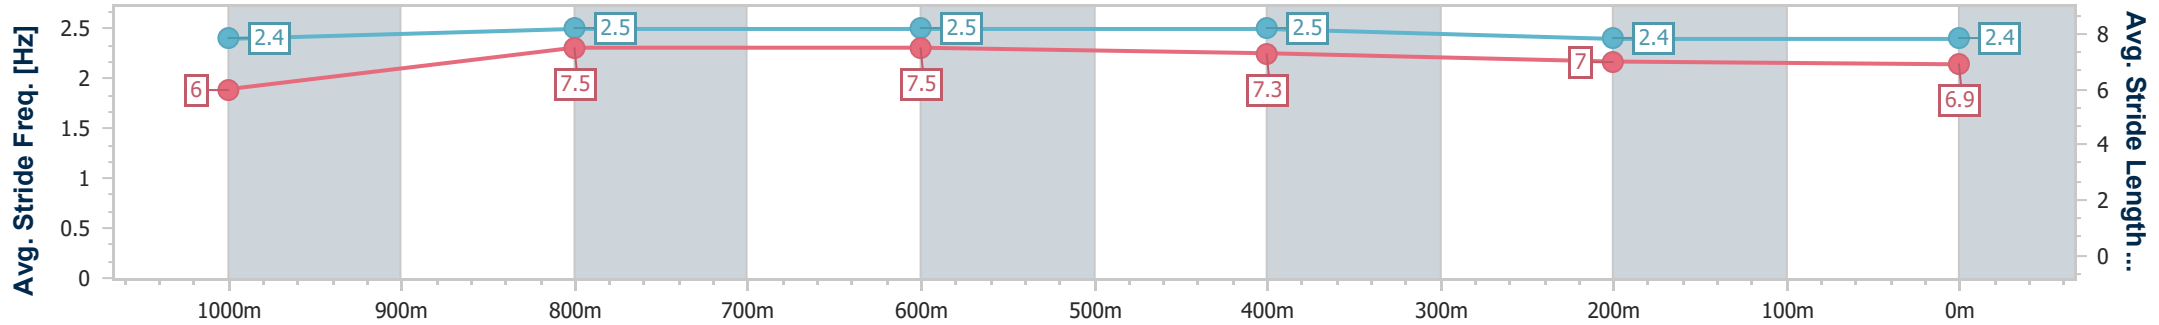

Horse/Jockey Name	Shotgun Diva
Final Rank	10
Fastest Section Time (Section)	0:10.67 (1000m)
Top Speed [km/h] (Section)	68.5 (1000m)
Race State	Finished

Aquis Park Gold Coast Poly QLD Professional
Race 6: THE ALEXIS AND VIVIEN HARMSTON BENCHMARK 58
Handicap - 1200m
29 June 2024 - 15:40

Track Rating: Synthetic, Weather: Fine, Rail Position: True

Section	Overall	1000m	800m	600m	400m	200m
Section Times	1:10.48 [10] (0:13.74)	0:56.74 [8] (0:10.67)	0:46.07 [8] (0:10.99)	0:35.08 [10] (0:11.14)	0:23.94 [10] (0:11.80)	0:12.14 [10] (0:12.14)
Average Speed [km/h]	52.4	68.0	66.8	65.3	61.5	59.7
Top Speed [km/h]	67.7	68.5	67.6	67.2	62.2	60.8
Avg. Dist. to Rail [m]	6.5	2.4	3.3	2.2	3.0	3.1
Avg. Stride Freq. [Hz]	2.4	2.5	2.5	2.5	2.4	2.4
Avg. Stride Length [m]	6.0	7.5	7.5	7.3	7.0	6.9

- [ ] Ranking at each section and finish
- -.-.- No data available at this section
- NA No data available