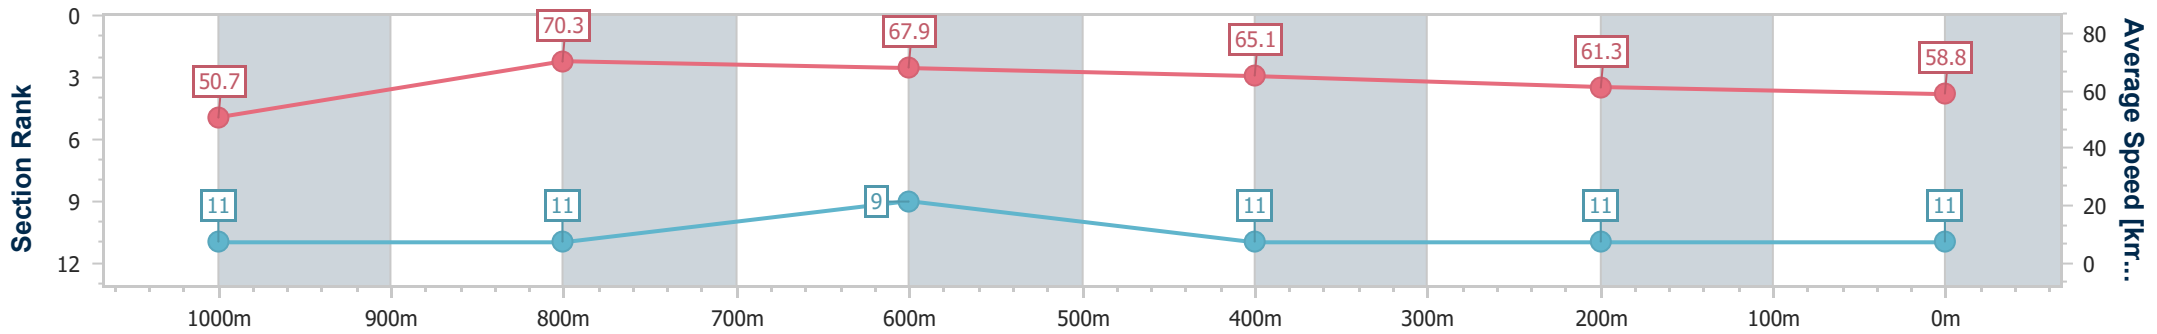

Horse/Jockey Name	Claudius
Final Rank	11
Fastest Section Time (Section)	0:10.35 (1000m)
Top Speed [km/h] (Section)	71.4 (1000m)
Race State	Finished

Aquis Park Gold Coast Poly QLD Professional
Race 6: THE ALEXIS AND VIVIEN HARMSTON BENCHMARK 58
Handicap - 1200m
29 June 2024 - 15:40

Track Rating: Synthetic, Weather: Fine, Rail Position: True

Section	Overall	1000m	800m	600m	400m	200m
Section Times	1:10.74 [11] (0:14.22)	0:56.52 [11] (0:10.35)	0:46.17 [11] (0:10.75)	0:35.42 [9] (0:11.24)	0:24.18 [11] (0:11.85)	0:12.33 [11] (0:12.33)
Average Speed [km/h]	50.7	70.3	67.9	65.1	61.3	58.8
Top Speed [km/h]	70.1	71.4	68.9	67.8	63.0	60.0
Avg. Dist. to Rail [m]	5.6	3.8	2.3	2.9	5.1	6.6
Avg. Stride Freq. [Hz]	2.3	2.5	2.5	2.4	2.4	2.2
Avg. Stride Length [m]	6.1	7.8	7.5	7.5	7.2	7.2

- [ ] Ranking at each section and finish
- -.-.- No data available at this section
- NA No data available