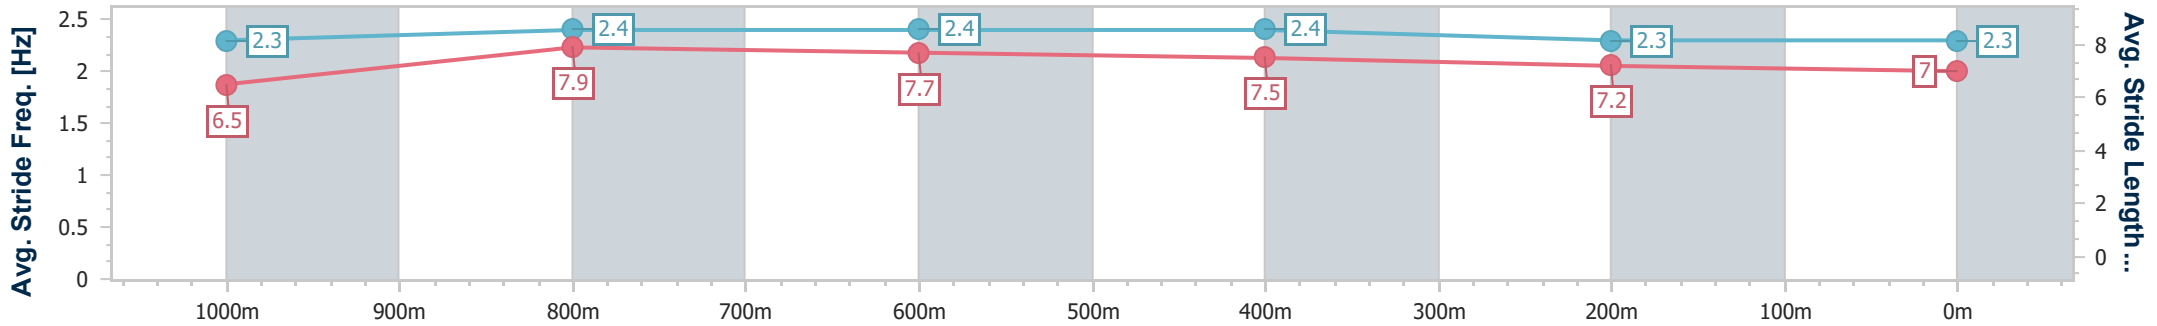

Horse/Jockey Name	Stoinka
Final Rank	8
Fastest Section Time (Section)	0:10.59 (1000m)
Top Speed [km/h] (Section)	69.1 (1000m)
Race State	Finished

Aquis Park Gold Coast Poly QLD Professional
Race 6: THE ALEXIS AND VIVIEN HARMSTON BENCHMARK 58
Handicap - 1200m
29 June 2024 - 15:40

Track Rating: Synthetic, Weather: Fine, Rail Position: True

Section	Overall	1000m	800m	600m	400m	200m
Section Times	1:10.41 [8] (0:13.64)	0:56.77 [5] (0:10.59)	0:46.18 [6] (0:10.77)	0:35.41 [5] (0:11.14)	0:24.27 [5] (0:11.84)	0:12.43 [6] (0:12.43)
Average Speed [km/h]	52.8	67.8	66.5	64.8	60.9	58.1
Top Speed [km/h]	69.0	69.1	67.6	67.1	62.3	59.4
Avg. Dist. to Rail [m]	2.0	0.2	0.7	0.6	0.8	0.6
Avg. Stride Freq. [Hz]	2.3	2.4	2.4	2.4	2.3	2.3
Avg. Stride Length [m]	6.5	7.9	7.7	7.5	7.2	7.0

- [ ] Ranking at each section and finish
- -.-.- No data available at this section
- NA No data available