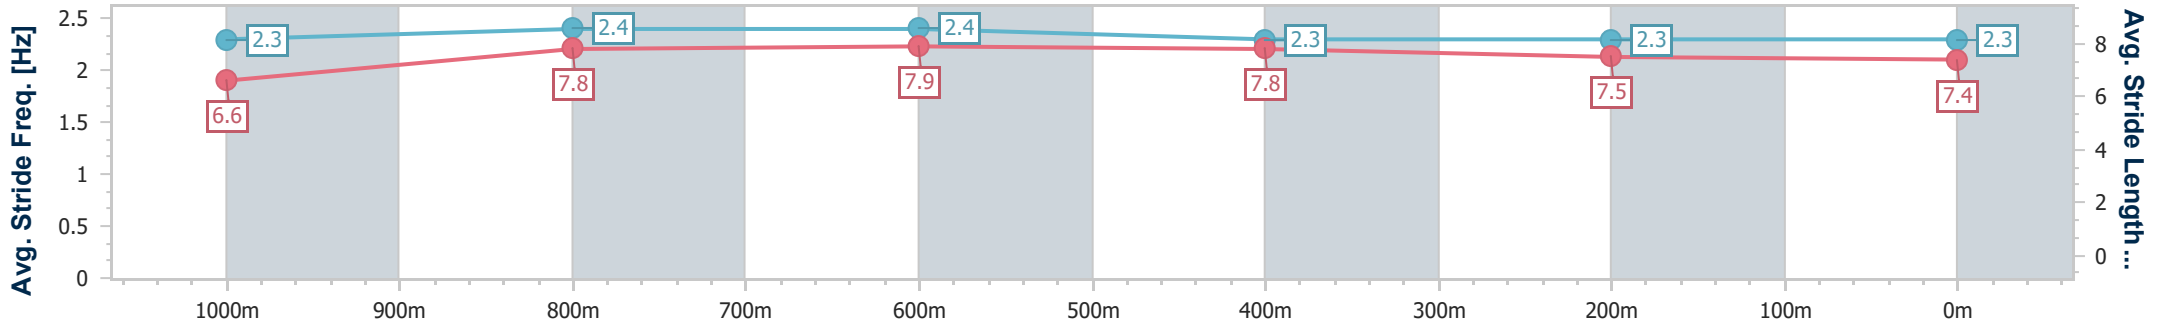

Track Rating: Synthetic, Weather: Fine, Rail Position: True

Section	Overall	1000m	800m	600m	400m	200m
Section Times	1:09.00 [1] (0:13.12)	0:55.88 [1] (0:10.62)	0:45.26 [2] (0:10.88)	0:34.38 [2] (0:11.08)	0:23.30 [2] (0:11.46)	0:11.84 [1] (0:11.84)
Average Speed [km/h]	55.0	67.5	66.8	65.2	63.4	60.6
Top Speed [km/h]	69.1	69.4	67.5	67.5	64.2	63.0
Avg. Dist. to Rail [m]	0.8	0.8	1.3	1.6	2.6	3.6
Avg. Stride Freq. [Hz]	2.3	2.4	2.4	2.3	2.3	2.3
Avg. Stride Length [m]	6.6	7.8	7.9	7.8	7.5	7.4