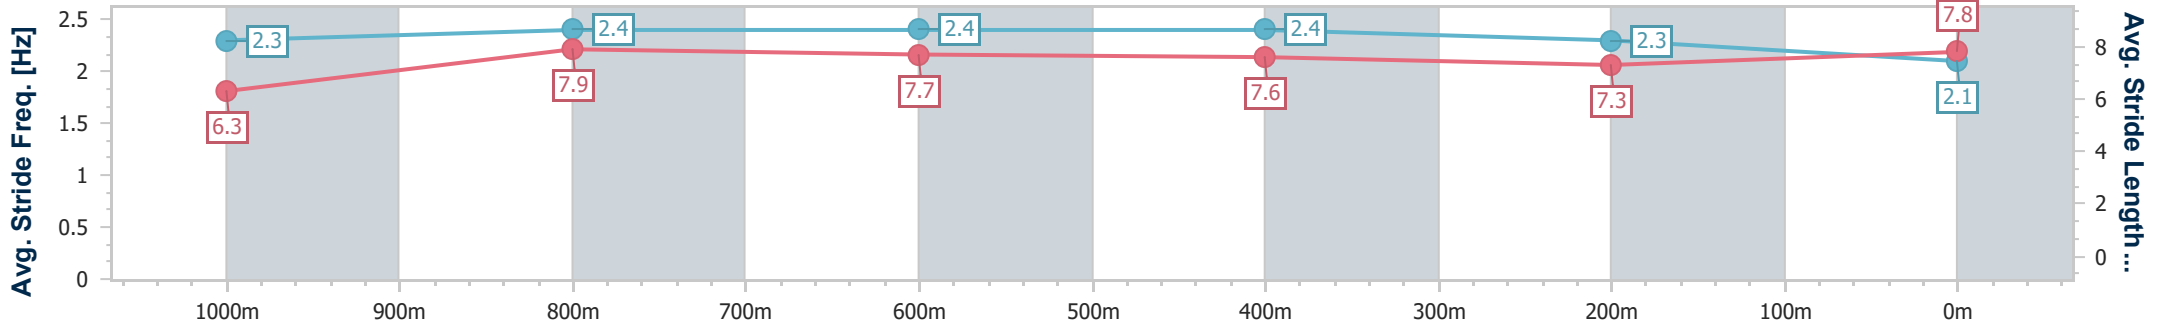

Horse/Jockey Name	Going To The Sun
Final Rank	6
Fastest Section Time (Section)	0:10.55 (1000m)
Top Speed [km/h] (Section)	70.4 (1000m)
Race State	Finished

Aquis Park Gold Coast Poly QLD Professional
Race 6: THE ALEXIS AND VIVIEN HARMSTON BENCHMARK 58
Handicap - 1200m
29 June 2024 - 15:40

Track Rating: Synthetic, Weather: Fine, Rail Position: True

Section	Overall	1000m	800m	600m	400m	200m
Section Times	1:10.28 [6] (0:13.67)	0:56.61 [7] (0:10.55)	0:46.06 [5] (0:11.00)	0:35.06 [6] (0:11.16)	0:23.90 [6] (0:11.76)	0:12.14 [8] (0:12.14)
Average Speed [km/h]	52.8	68.7	66.1	65.2	62.1	59.5
Top Speed [km/h]	69.6	70.4	67.0	66.9	62.6	62.2
Avg. Dist. to Rail [m]	7.5	3.2	1.7	2.2	5.9	7.5
Avg. Stride Freq. [Hz]	2.3	2.4	2.4	2.4	2.3	2.1
Avg. Stride Length [m]	6.3	7.9	7.7	7.6	7.3	7.8

- [ ] Ranking at each section and finish
- -.-.- No data available at this section
- NA No data available