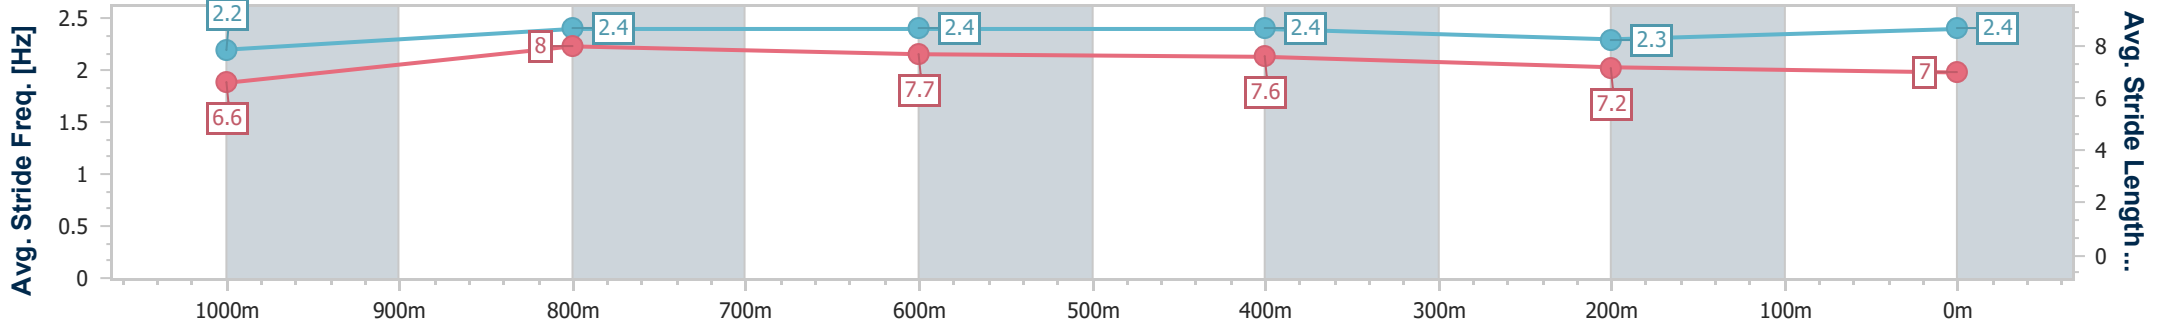

Horse/Jockey Name	Rapid Dude
Final Rank	9
Fastest Section Time (Section)	0:10.58 (1000m)
Top Speed [km/h] (Section)	68.8 (1000m)
Race State	Finished

Aquis Park Gold Coast Poly QLD Professional
Race 6: THE ALEXIS AND VIVIEN HARMSTON BENCHMARK 58
Handicap - 1200m
29 June 2024 - 15:40

Track Rating: Synthetic, Weather: Fine, Rail Position: True

Section	Overall	1000m	800m	600m	400m	200m
Section Times	1:10.45 [9] (0:13.91)	0:56.54 [10] (0:10.58)	0:45.96 [9] (0:10.82)	0:35.14 [8] (0:11.16)	0:23.98 [8] (0:11.85)	0:12.13 [9] (0:12.13)
Average Speed [km/h]	51.9	68.1	66.2	64.5	60.8	59.7
Top Speed [km/h]	66.8	68.8	67.2	66.9	61.7	60.5
Avg. Dist. to Rail [m]	3.1	0.3	0.4	0.5	1.1	1.5
Avg. Stride Freq. [Hz]	2.2	2.4	2.4	2.4	2.3	2.4
Avg. Stride Length [m]	6.6	8.0	7.7	7.6	7.2	7.0

- [ ] Ranking at each section and finish
- -.-.- No data available at this section
- NA No data available