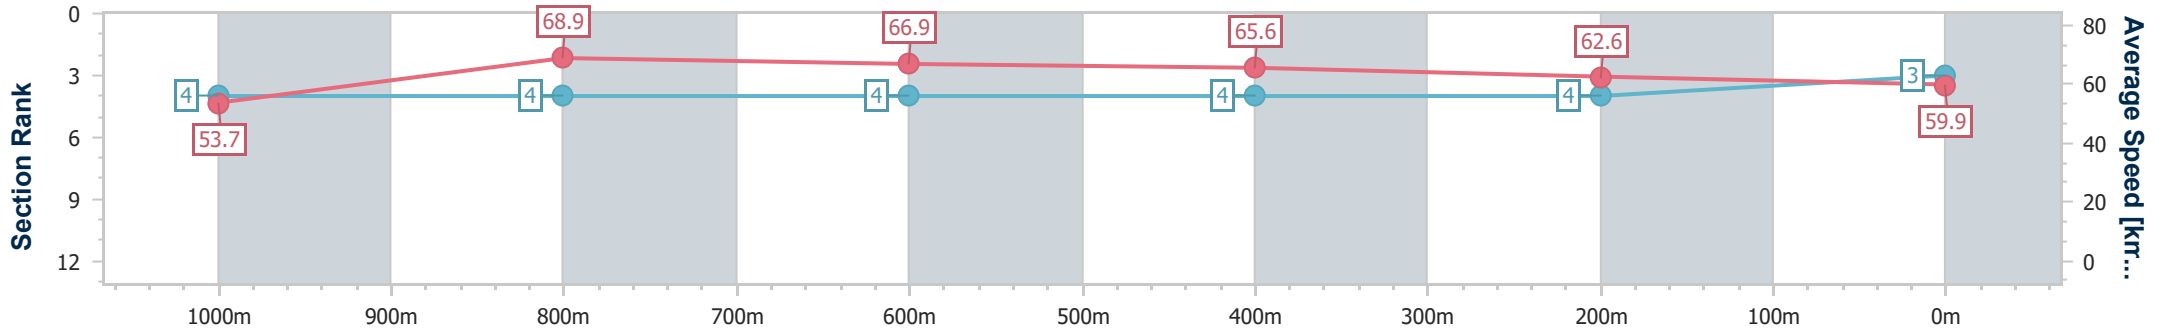

Horse/Jockey Name	Almighty Rising
Final Rank	3
Fastest Section Time (Section)	0:10.53 (1000m)
Top Speed [km/h] (Section)	69.4 (1000m)
Race State	Finished

Aquis Park Gold Coast Poly QLD Professional
Race 6: THE ALEXIS AND VIVIEN HARMSTON BENCHMARK 58
Handicap - 1200m
29 June 2024 - 15:40

Track Rating: Synthetic, Weather: Fine, Rail Position: True

Section	Overall	1000m	800m	600m	400m	200m
Section Times	1:09.55 [3] (0:13.43)	0:56.12 [4] (0:10.53)	0:45.59 [4] (0:10.83)	0:34.76 [4] (0:11.12)	0:23.64 [4] (0:11.56)	0:12.08 [4] (0:12.08)
Average Speed [km/h]	53.7	68.9	66.9	65.6	62.6	59.9
Top Speed [km/h]	69.3	69.4	68.0	66.5	63.8	61.7
Avg. Dist. to Rail [m]	5.0	1.8	1.8	2.0	3.9	5.1
Avg. Stride Freq. [Hz]	2.4	2.5	2.5	2.4	2.4	2.3
Avg. Stride Length [m]	6.2	7.6	7.4	7.5	7.1	7.1

- [ ] Ranking at each section and finish
- -.-.- No data available at this section
- NA No data available