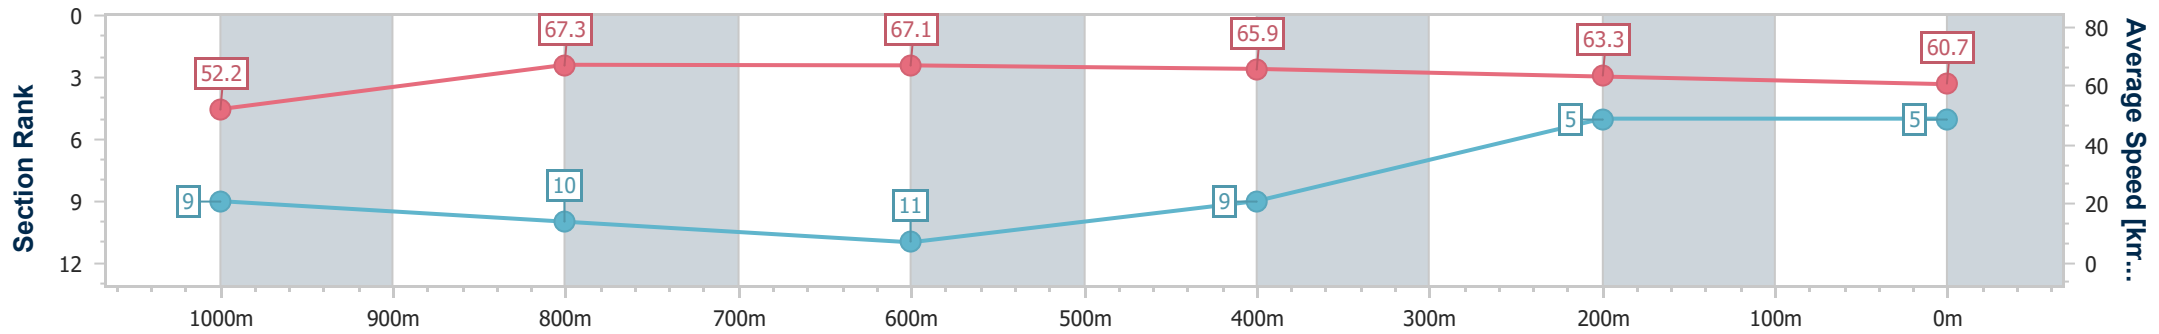

Horse/Jockey Name	Targeted
Final Rank	5
Fastest Section Time (Section)	0:10.75 (1000m)
Top Speed [km/h] (Section)	69.3 (1000m)
Race State	Finished

Aquis Park Gold Coast Poly QLD Professional
Race 6: THE ALEXIS AND VIVIEN HARMSTON BENCHMARK 58
Handicap - 1200m
29 June 2024 - 15:40

Track Rating: Synthetic, Weather: Fine, Rail Position: True

Section	Overall	1000m	800m	600m	400m	200m
Section Times	1:09.86 [5] (0:13.79)	0:56.07 [9] (0:10.75)	0:45.32 [10] (0:10.91)	0:34.41 [11] (0:11.03)	0:23.38 [9] (0:11.48)	0:11.90 [5] (0:11.90)
Average Speed [km/h]	52.2	67.3	67.1	65.9	63.3	60.7
Top Speed [km/h]	66.4	69.3	68.3	67.2	65.1	64.1
Avg. Dist. to Rail [m]	4.5	1.6	2.4	2.5	4.0	2.6
Avg. Stride Freq. [Hz]	2.3	2.4	2.4	2.3	2.3	2.3
Avg. Stride Length [m]	6.3	7.9	7.8	7.8	7.5	7.4

- [ ] Ranking at each section and finish
- -.-.- No data available at this section
- NA No data available