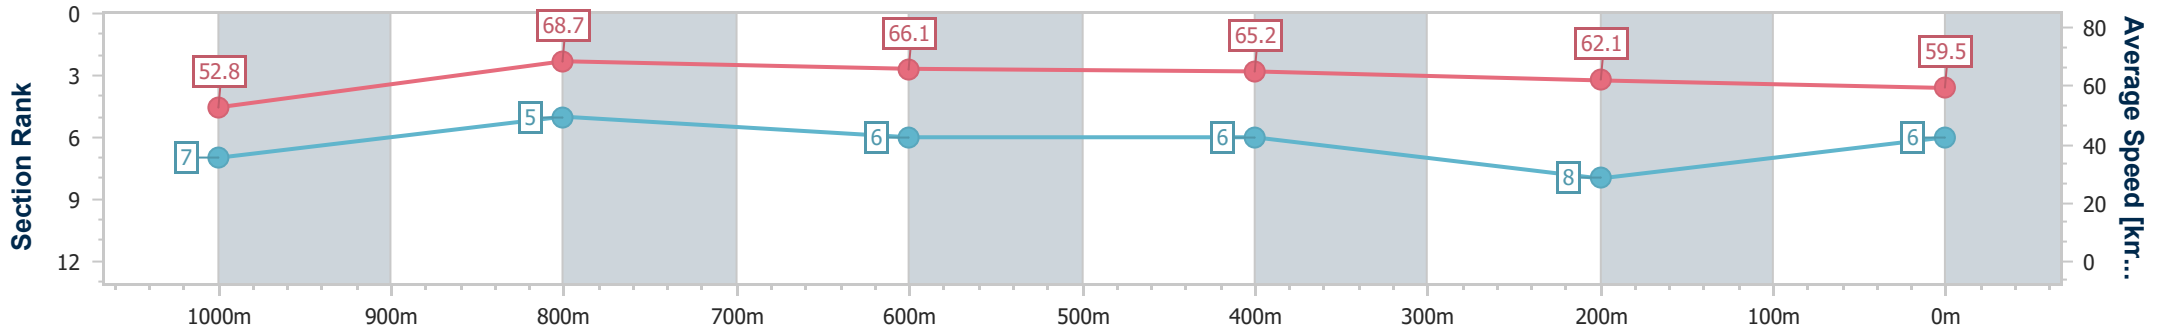

Horse/Jockey Name	Going To The Sun
Final Rank	6
Fastest Section Time (Section)	0:10.55 (1000m)
Top Speed [km/h] (Section)	70.4 (1000m)
Race State	Finished

Aquis Park Gold Coast Poly QLD Professional
Race 6: THE ALEXIS AND VIVIEN HARMSTON BENCHMARK 58
Handicap - 1200m
29 June 2024 - 15:40

Track Rating: Synthetic, Weather: Fine, Rail Position: True

Section	Overall	1000m	800m	600m	400m	200m
Section Times	1:10.28 [6] (0:13.67)	0:56.61 [7] (0:10.55)	0:46.06 [5] (0:11.00)	0:35.06 [6] (0:11.16)	0:23.90 [6] (0:11.76)	0:12.14 [8] (0:12.14)
Average Speed [km/h]	52.8	68.7	66.1	65.2	62.1	59.5
Top Speed [km/h]	69.6	70.4	67.0	66.9	62.6	62.2
Avg. Dist. to Rail [m]	7.5	3.2	1.7	2.2	5.9	7.5
Avg. Stride Freq. [Hz]	2.3	2.4	2.4	2.4	2.3	2.1
Avg. Stride Length [m]	6.3	7.9	7.7	7.6	7.3	7.8

- [ ] Ranking at each section and finish
- -.-.- No data available at this section
- NA No data available