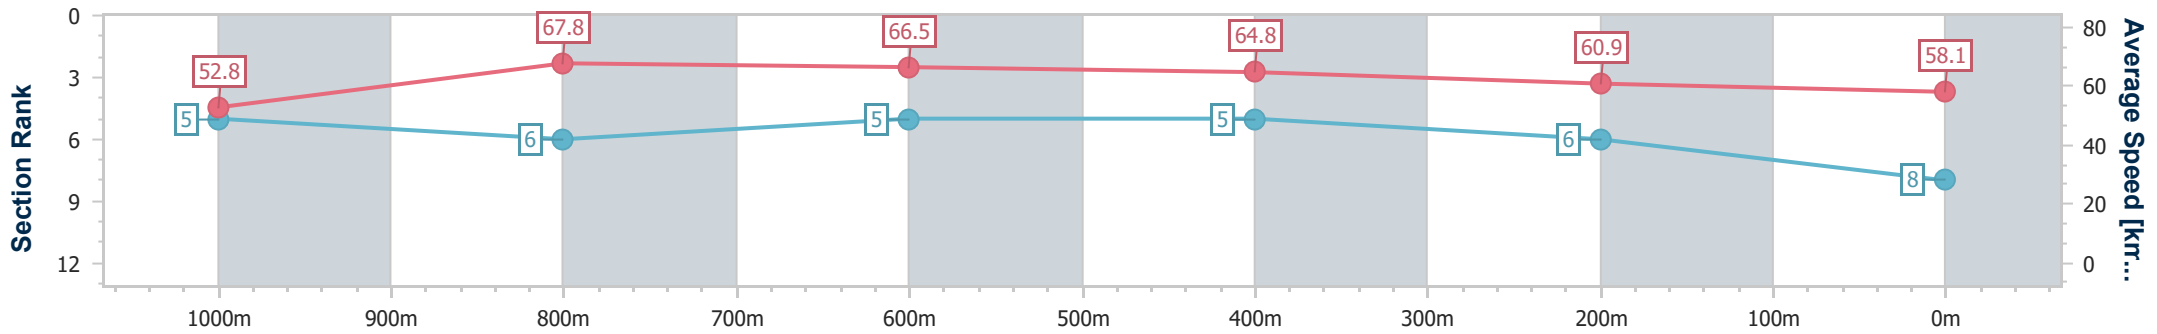

Horse/Jockey Name	Stoinka
Final Rank	8
Fastest Section Time (Section)	0:10.59 (1000m)
Top Speed [km/h] (Section)	69.1 (1000m)
Race State	Finished

Aquis Park Gold Coast Poly QLD Professional
Race 6: THE ALEXIS AND VIVIEN HARMSTON BENCHMARK 58
Handicap - 1200m
29 June 2024 - 15:40

Track Rating: Synthetic, Weather: Fine, Rail Position: True

Section	Overall	1000m	800m	600m	400m	200m
Section Times	1:10.41 [8] (0:13.64)	0:56.77 [5] (0:10.59)	0:46.18 [6] (0:10.77)	0:35.41 [5] (0:11.14)	0:24.27 [5] (0:11.84)	0:12.43 [6] (0:12.43)
Average Speed [km/h]	52.8	67.8	66.5	64.8	60.9	58.1
Top Speed [km/h]	69.0	69.1	67.6	67.1	62.3	59.4
Avg. Dist. to Rail [m]	2.0	0.2	0.7	0.6	0.8	0.6
Avg. Stride Freq. [Hz]	2.3	2.4	2.4	2.4	2.3	2.3
Avg. Stride Length [m]	6.5	7.9	7.7	7.5	7.2	7.0

- [ ] Ranking at each section and finish
- -.-.- No data available at this section
- NA No data available