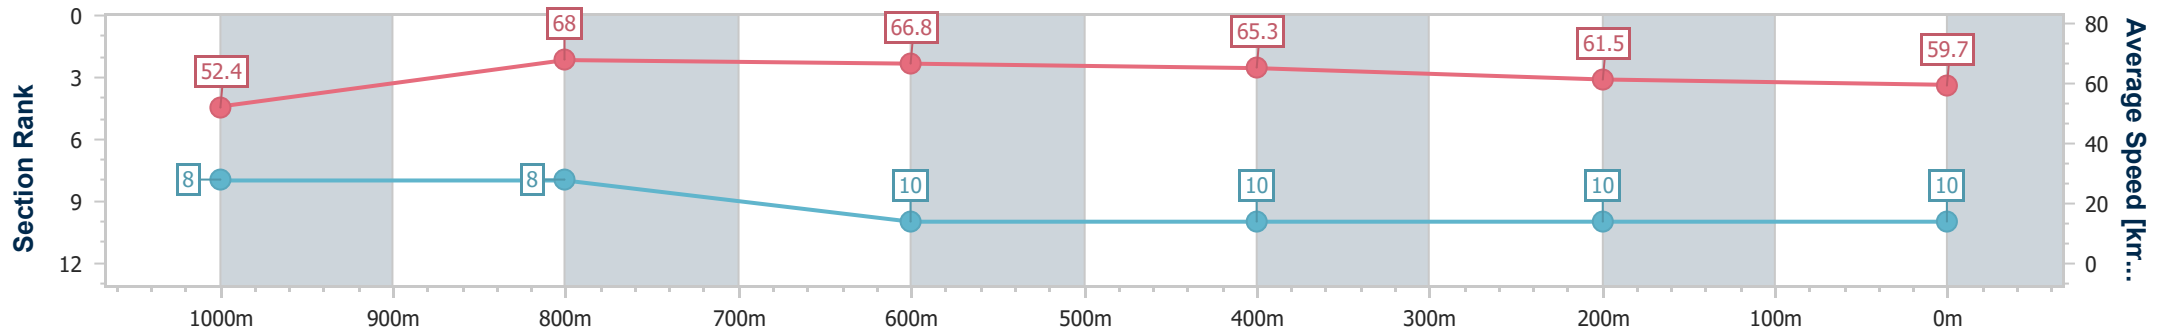

Horse/Jockey Name	Shotgun Diva
Final Rank	10
Fastest Section Time (Section)	0:10.67 (1000m)
Top Speed [km/h] (Section)	68.5 (1000m)
Race State	Finished

Aquis Park Gold Coast Poly QLD Professional
Race 6: THE ALEXIS AND VIVIEN HARMSTON BENCHMARK 58
Handicap - 1200m
29 June 2024 - 15:40

Track Rating: Synthetic, Weather: Fine, Rail Position: True

Section	Overall	1000m	800m	600m	400m	200m
Section Times	1:10.48 [10] (0:13.74)	0:56.74 [8] (0:10.67)	0:46.07 [8] (0:10.99)	0:35.08 [10] (0:11.14)	0:23.94 [10] (0:11.80)	0:12.14 [10] (0:12.14)
Average Speed [km/h]	52.4	68.0	66.8	65.3	61.5	59.7
Top Speed [km/h]	67.7	68.5	67.6	67.2	62.2	60.8
Avg. Dist. to Rail [m]	6.5	2.4	3.3	2.2	3.0	3.1
Avg. Stride Freq. [Hz]	2.4	2.5	2.5	2.5	2.4	2.4
Avg. Stride Length [m]	6.0	7.5	7.5	7.3	7.0	6.9

- [ ] Ranking at each section and finish
- -.-.- No data available at this section
- NA No data available