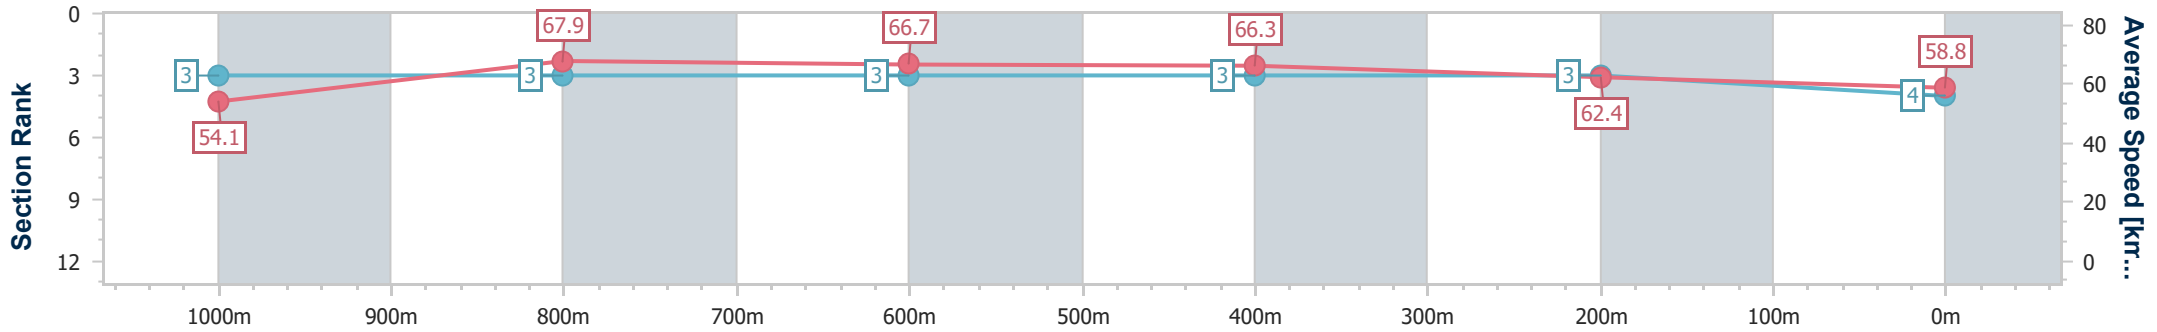

Horse/Jockey Name	Cosmic Serenade
Final Rank	4
Fastest Section Time (Section)	0:10.58 (1000m)
Top Speed [km/h] (Section)	69.8 (1000m)
Race State	Finished

Aquis Park Gold Coast Poly QLD Professional
Race 6: THE ALEXIS AND VIVIEN HARMSTON BENCHMARK 58
Handicap - 1200m
29 June 2024 - 15:40

Track Rating: Synthetic, Weather: Fine, Rail Position: True

Section	Overall	1000m	800m	600m	400m	200m
Section Times	1:09.66 [4] (0:13.31)	0:56.35 [3] (0:10.58)	0:45.77 [3] (0:10.83)	0:34.94 [3] (0:11.03)	0:23.91 [3] (0:11.62)	0:12.29 [3] (0:12.29)
Average Speed [km/h]	54.1	67.9	66.7	66.3	62.4	58.8
Top Speed [km/h]	68.2	69.8	67.7	67.4	64.1	60.8
Avg. Dist. to Rail [m]	0.6	0.2	0.8	2.8	4.3	4.2
Avg. Stride Freq. [Hz]	2.3	2.4	2.3	2.3	2.2	2.4
Avg. Stride Length [m]	6.3	7.8	7.6	7.7	7.5	7.4

- [ ] Ranking at each section and finish
- -.-.- No data available at this section
- NA No data available