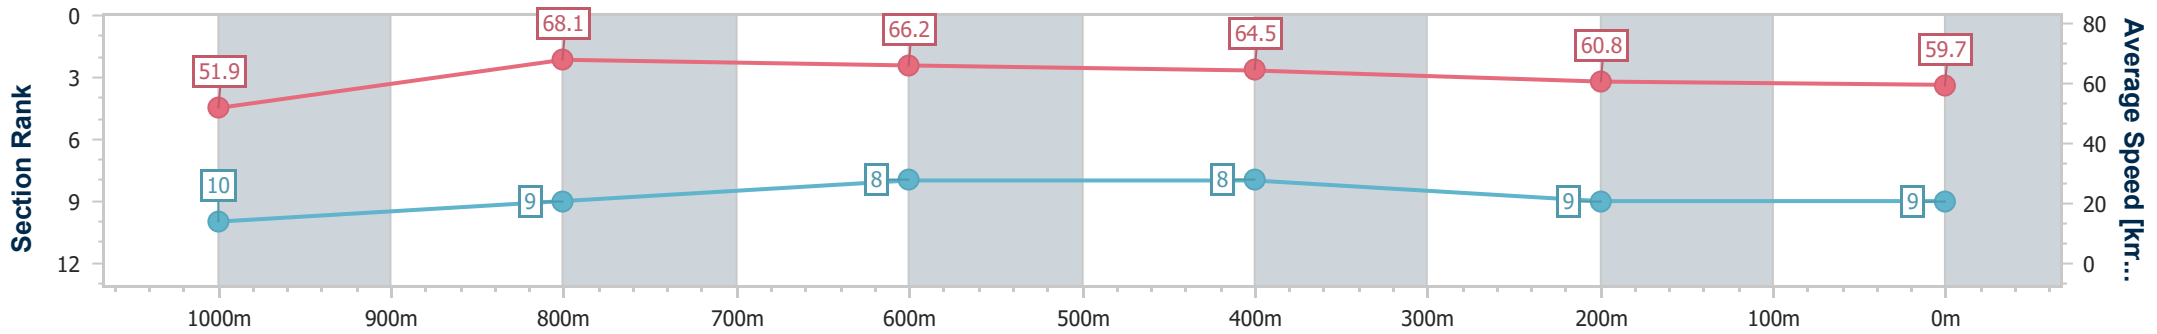

Horse/Jockey Name	Rapid Dude
Final Rank	9
Fastest Section Time (Section)	0:10.58 (1000m)
Top Speed [km/h] (Section)	68.8 (1000m)
Race State	Finished

Aquis Park Gold Coast Poly QLD Professional
Race 6: THE ALEXIS AND VIVIEN HARMSTON BENCHMARK 58
Handicap - 1200m
29 June 2024 - 15:40

Track Rating: Synthetic, Weather: Fine, Rail Position: True

Section	Overall	1000m	800m	600m	400m	200m
Section Times	1:10.45 [9] (0:13.91)	0:56.54 [10] (0:10.58)	0:45.96 [9] (0:10.82)	0:35.14 [8] (0:11.16)	0:23.98 [8] (0:11.85)	0:12.13 [9] (0:12.13)
Average Speed [km/h]	51.9	68.1	66.2	64.5	60.8	59.7
Top Speed [km/h]	66.8	68.8	67.2	66.9	61.7	60.5
Avg. Dist. to Rail [m]	3.1	0.3	0.4	0.5	1.1	1.5
Avg. Stride Freq. [Hz]	2.2	2.4	2.4	2.4	2.3	2.4
Avg. Stride Length [m]	6.6	8.0	7.7	7.6	7.2	7.0

- [ ] Ranking at each section and finish
- -.-.- No data available at this section
- NA No data available