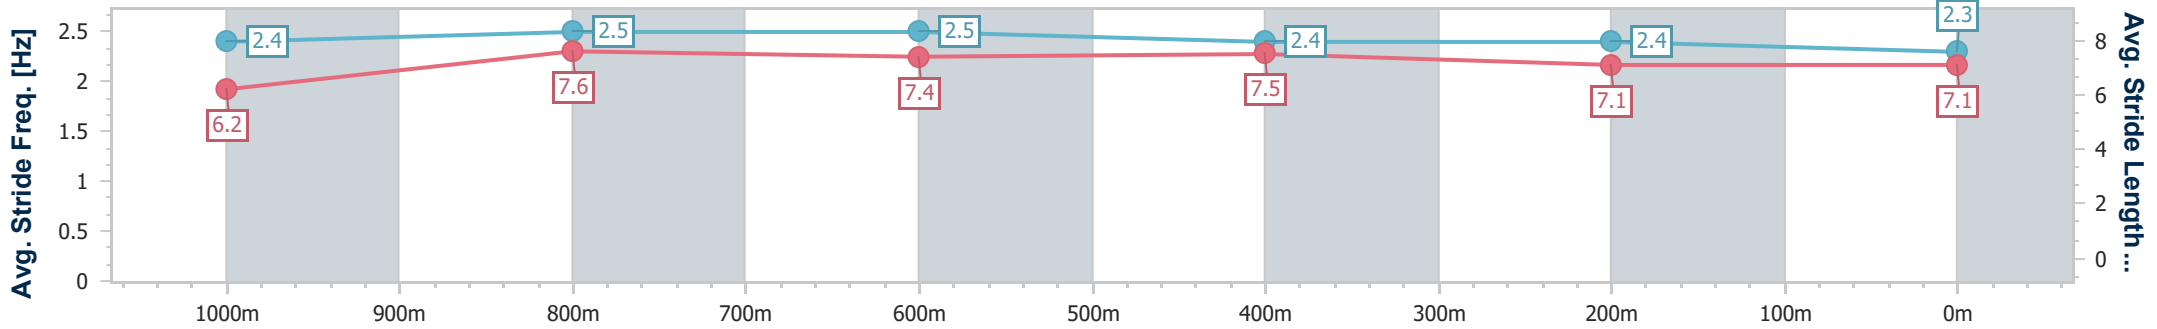

Horse/Jockey Name	Almighty Rising
Final Rank	3
Fastest Section Time (Section)	0:10.53 (1000m)
Top Speed [km/h] (Section)	69.4 (1000m)
Race State	Finished

Aquis Park Gold Coast Poly QLD Professional
Race 6: THE ALEXIS AND VIVIEN HARMSTON BENCHMARK 58
Handicap - 1200m
29 June 2024 - 15:40

Track Rating: Synthetic, Weather: Fine, Rail Position: True

Section	Overall	1000m	800m	600m	400m	200m
Section Times	1:09.55 [3] (0:13.43)	0:56.12 [4] (0:10.53)	0:45.59 [4] (0:10.83)	0:34.76 [4] (0:11.12)	0:23.64 [4] (0:11.56)	0:12.08 [4] (0:12.08)
Average Speed [km/h]	53.7	68.9	66.9	65.6	62.6	59.9
Top Speed [km/h]	69.3	69.4	68.0	66.5	63.8	61.7
Avg. Dist. to Rail [m]	5.0	1.8	1.8	2.0	3.9	5.1
Avg. Stride Freq. [Hz]	2.4	2.5	2.5	2.4	2.4	2.3
Avg. Stride Length [m]	6.2	7.6	7.4	7.5	7.1	7.1

- [ ] Ranking at each section and finish
- -.-.- No data available at this section
- NA No data available