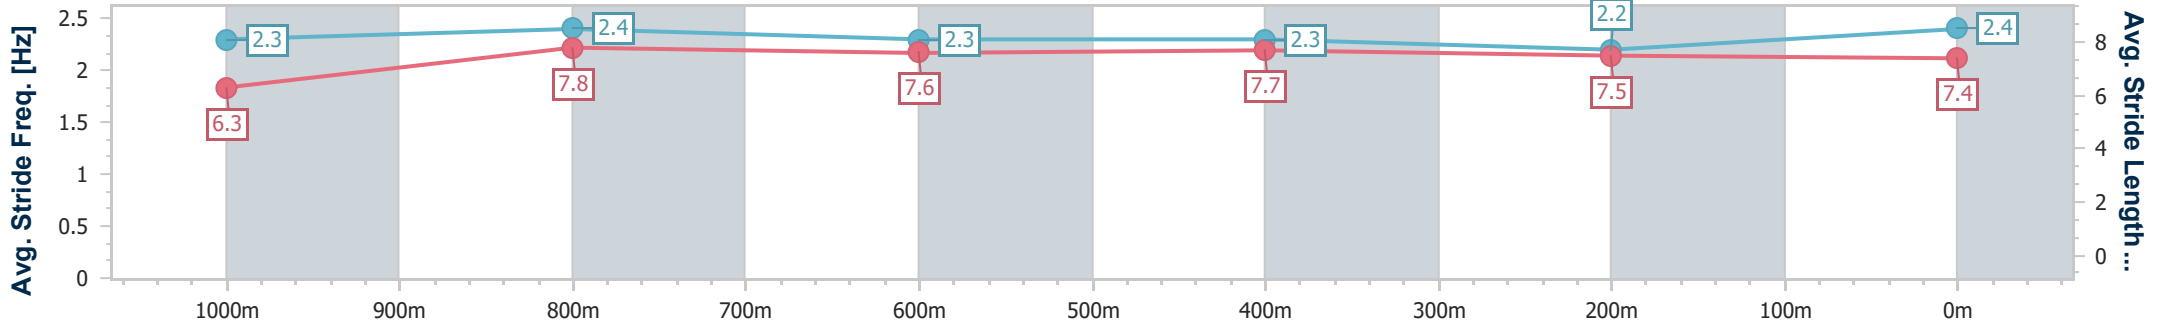

Horse/Jockey Name	Cosmic Serenade
Final Rank	4
Fastest Section Time (Section)	0:10.58 (1000m)
Top Speed [km/h] (Section)	69.8 (1000m)
Race State	Finished

Aquis Park Gold Coast Poly QLD Professional
Race 6: THE ALEXIS AND VIVIEN HARMSTON BENCHMARK 58
Handicap - 1200m
29 June 2024 - 15:40

Track Rating: Synthetic, Weather: Fine, Rail Position: True

Section	Overall	1000m	800m	600m	400m	200m
Section Times	1:09.66 [4] (0:13.31)	0:56.35 [3] (0:10.58)	0:45.77 [3] (0:10.83)	0:34.94 [3] (0:11.03)	0:23.91 [3] (0:11.62)	0:12.29 [3] (0:12.29)
Average Speed [km/h]	54.1	67.9	66.7	66.3	62.4	58.8
Top Speed [km/h]	68.2	69.8	67.7	67.4	64.1	60.8
Avg. Dist. to Rail [m]	0.6	0.2	0.8	2.8	4.3	4.2
Avg. Stride Freq. [Hz]	2.3	2.4	2.3	2.3	2.2	2.4
Avg. Stride Length [m]	6.3	7.8	7.6	7.7	7.5	7.4

- [ ] Ranking at each section and finish
- -.-.- No data available at this section
- NA No data available