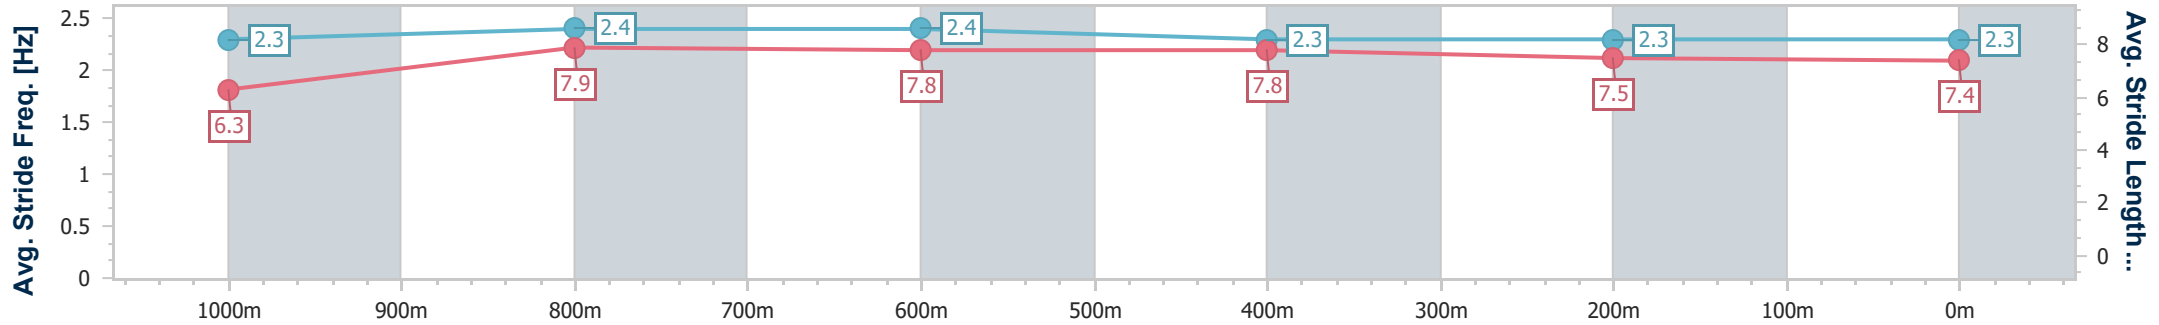

Horse/Jockey Name	Targeted
Final Rank	5
Fastest Section Time (Section)	0:10.75 (1000m)
Top Speed [km/h] (Section)	69.3 (1000m)
Race State	Finished

Aquis Park Gold Coast Poly QLD Professional
Race 6: THE ALEXIS AND VIVIEN HARMSTON BENCHMARK 58
Handicap - 1200m
29 June 2024 - 15:40

Track Rating: Synthetic, Weather: Fine, Rail Position: True

Section	Overall	1000m	800m	600m	400m	200m
Section Times	1:09.86 [5] (0:13.79)	0:56.07 [9] (0:10.75)	0:45.32 [10] (0:10.91)	0:34.41 [11] (0:11.03)	0:23.38 [9] (0:11.48)	0:11.90 [5] (0:11.90)
Average Speed [km/h]	52.2	67.3	67.1	65.9	63.3	60.7
Top Speed [km/h]	66.4	69.3	68.3	67.2	65.1	64.1
Avg. Dist. to Rail [m]	4.5	1.6	2.4	2.5	4.0	2.6
Avg. Stride Freq. [Hz]	2.3	2.4	2.4	2.3	2.3	2.3
Avg. Stride Length [m]	6.3	7.9	7.8	7.8	7.5	7.4

- [ ] Ranking at each section and finish
- -.-.- No data available at this section
- NA No data available