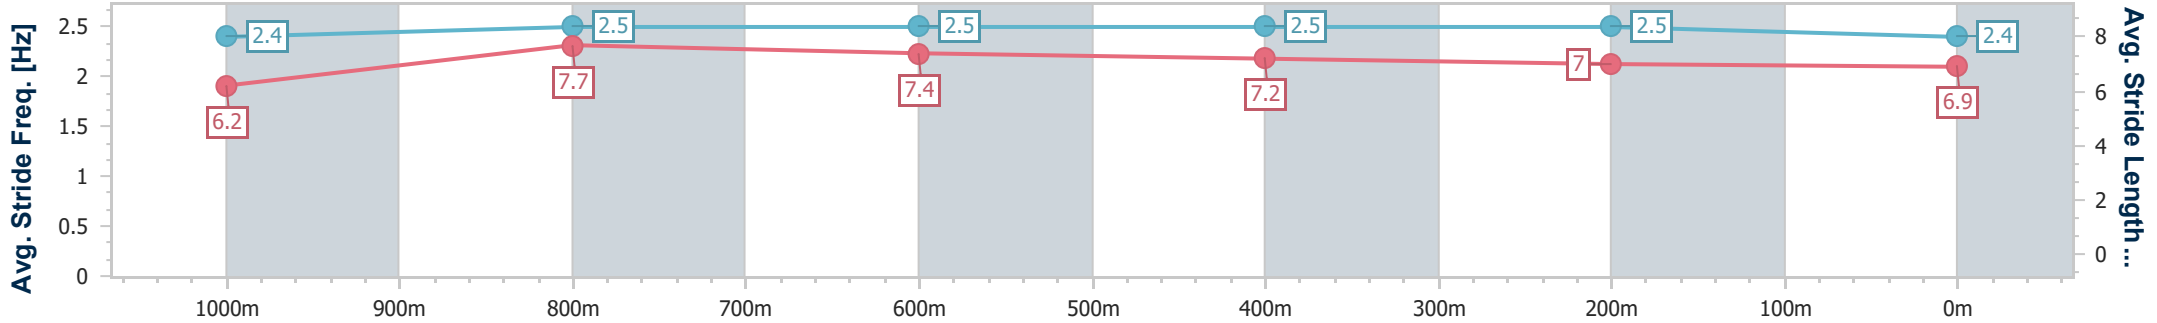

Horse/Jockey Name	Dusky Dancer
Final Rank	2
Fastest Section Time (Section)	0:10.41 (1000m)
Top Speed [km/h] (Section)	70.7 (1000m)
Race State	Finished

Aquis Park Gold Coast Poly QLD Professional
Race 6: THE ALEXIS AND VIVIEN HARMSTON BENCHMARK 58
Handicap - 1200m
29 June 2024 - 15:40

Track Rating: Synthetic, Weather: Fine, Rail Position: True

Section	Overall	1000m	800m	600m	400m	200m
Section Times	1:09.40 [2] (0:13.13)	0:56.27 [2] (0:10.41)	0:45.86 [1] (0:10.80)	0:35.06 [1] (0:11.25)	0:23.81 [1] (0:11.59)	0:12.22 [2] (0:12.22)
Average Speed [km/h]	54.8	69.6	67.0	64.3	62.3	59.2
Top Speed [km/h]	70.3	70.7	68.1	67.6	63.2	62.3
Avg. Dist. to Rail [m]	7.0	1.4	1.2	0.9	0.4	0.7
Avg. Stride Freq. [Hz]	2.4	2.5	2.5	2.5	2.5	2.4
Avg. Stride Length [m]	6.2	7.7	7.4	7.2	7.0	6.9

- [ ] Ranking at each section and finish
- -.-.- No data available at this section
- NA No data available