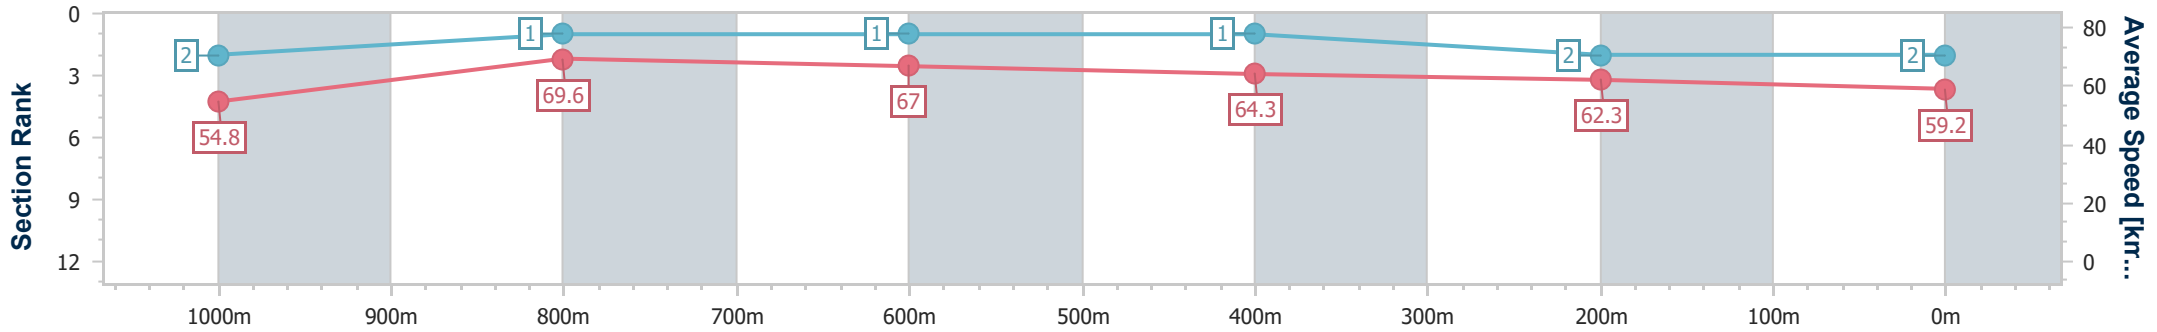

Horse/Jockey Name	Dusky Dancer
Final Rank	2
Fastest Section Time (Section)	0:10.41 (1000m)
Top Speed [km/h] (Section)	70.7 (1000m)
Race State	Finished

Aquis Park Gold Coast Poly QLD Professional
Race 6: THE ALEXIS AND VIVIEN HARMSTON BENCHMARK 58
Handicap - 1200m
29 June 2024 - 15:40

Track Rating: Synthetic, Weather: Fine, Rail Position: True

Section	Overall	1000m	800m	600m	400m	200m
Section Times	1:09.40 [2] (0:13.13)	0:56.27 [2] (0:10.41)	0:45.86 [1] (0:10.80)	0:35.06 [1] (0:11.25)	0:23.81 [1] (0:11.59)	0:12.22 [2] (0:12.22)
Average Speed [km/h]	54.8	69.6	67.0	64.3	62.3	59.2
Top Speed [km/h]	70.3	70.7	68.1	67.6	63.2	62.3
Avg. Dist. to Rail [m]	7.0	1.4	1.2	0.9	0.4	0.7
Avg. Stride Freq. [Hz]	2.4	2.5	2.5	2.5	2.5	2.4
Avg. Stride Length [m]	6.2	7.7	7.4	7.2	7.0	6.9

- [ ] Ranking at each section and finish
- -.-.- No data available at this section
- NA No data available