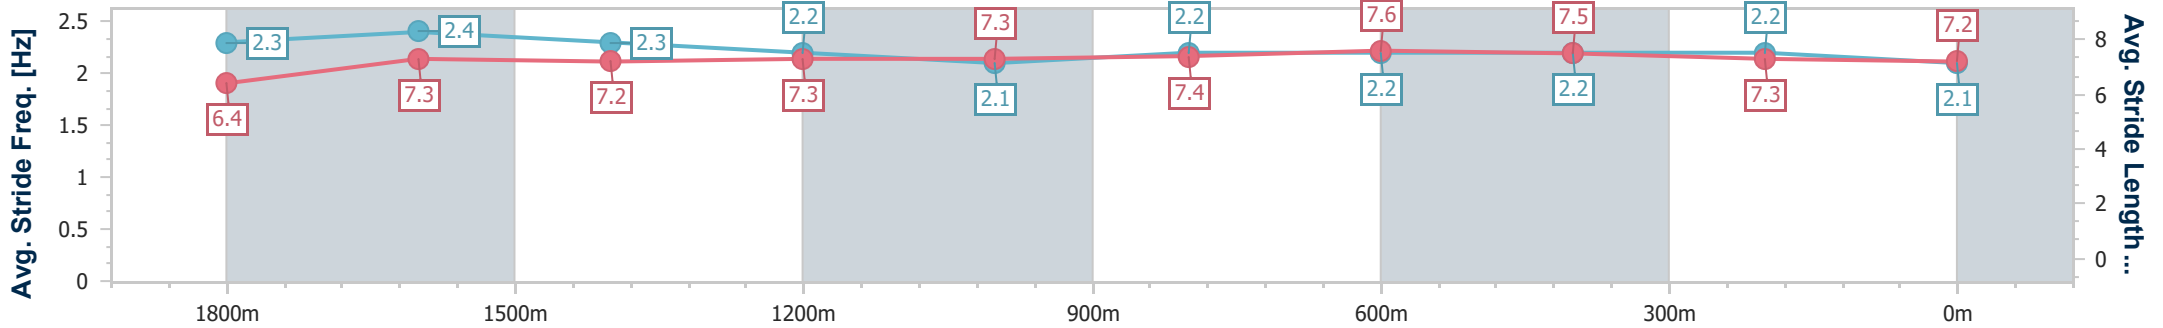

- [] Ranking at each section and finish
- .-.- No data available at this section
- NA No data available

Horse/Jockey Name	The Hippy
Final Rank	10
Fastest Section Time (Section)	0:11.63 (1800m)
Top Speed [km/h] (Section)	63.4 (1800m)
Race State	Finished