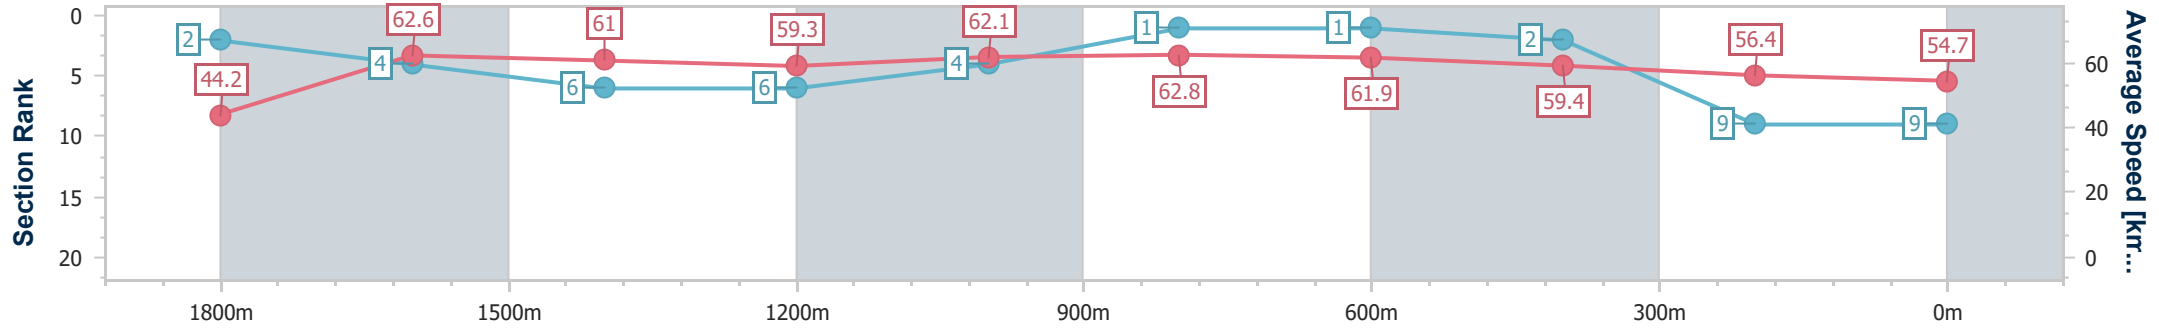

Aquis Park Gold Coast Poly QLD Professional
Race 7: THE ALCHEMY ASIA BENCHMARK 60 Handicap - 1900m

29 June 2024 - 16:17

Track Rating: Synthetic, Weather: Fine, Rail Position: True

Section	Overall	1800m	1600m	1400m	1200m	1000m	800m	600m	400m	200m
Section Times	1:57.00 [9] (0:08.14)	1:48.86 [2] (0:11.57)	1:37.29 [4] (0:11.92)	1:25.37 [6] (0:12.27)	1:13.10 [6] (0:11.62)	1:01.48 [4] (0:11.48)	0:50.00 [1] (0:11.73)	0:38.27 [1] (0:12.22)	0:26.05 [2] (0:12.83)	0:13.22 [9] (0:13.22)
Average Speed [km/h]	44.2	62.6	61.0	59.3	62.1	62.8	61.9	59.4	56.4	54.7
Top Speed [km/h]	60.6	64.4	61.7	60.2	64.1	64.1	62.9	61.4	57.0	57.7
Avg. Dist. to Rail [m]	6.2	3.1	2.6	1.6	3.2	1.8	1.5	2.1	2.2	2.7
Avg. Stride Freq. [Hz]	2.2	2.4	2.3	2.3	2.3	2.3	2.3	2.3	2.3	2.2
Avg. Stride Length [m]	5.7	7.2	7.3	7.3	7.6	7.6	7.4	7.2	7.0	6.9