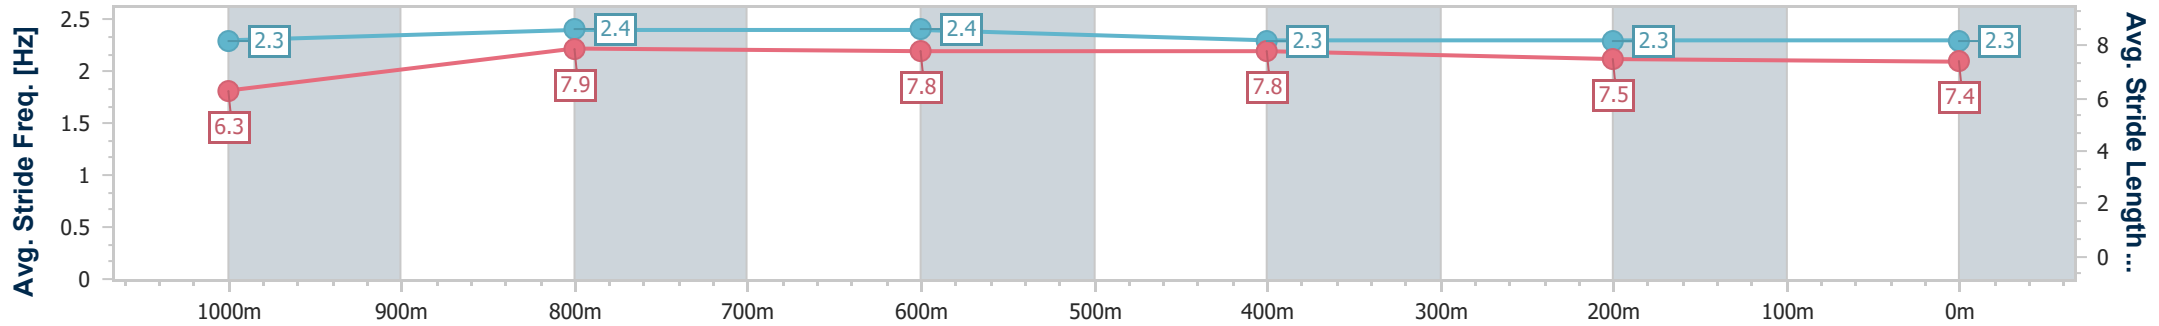

Aquis Park Gold Coast Poly QLD Professional
 Race 6: THE ALEXIS AND VIVIEN HARMSTON BENCHMARK 58
 Handicap - 1200m
 29 June 2024 - 15:40

Track Rating: Synthetic, Weather: Fine, Rail Position: True

Section	Overall	1000m	800m	600m	400m	200m
Section Times	1:09.86 [5] (0:13.79)	0:56.07 [9] (0:10.75)	0:45.32 [10] (0:10.91)	0:34.41 [11] (0:11.03)	0:23.38 [9] (0:11.48)	0:11.90 [5] (0:11.90)
Average Speed [km/h]	52.2	67.3	67.1	65.9	63.3	60.7
Top Speed [km/h]	66.4	69.3	68.3	67.2	65.1	64.1
Avg. Dist. to Rail [m]	4.5	1.6	2.4	2.5	4.0	2.6
Avg. Stride Freq. [Hz]	2.3	2.4	2.4	2.3	2.3	2.3
Avg. Stride Length [m]	6.3	7.9	7.8	7.8	7.5	7.4