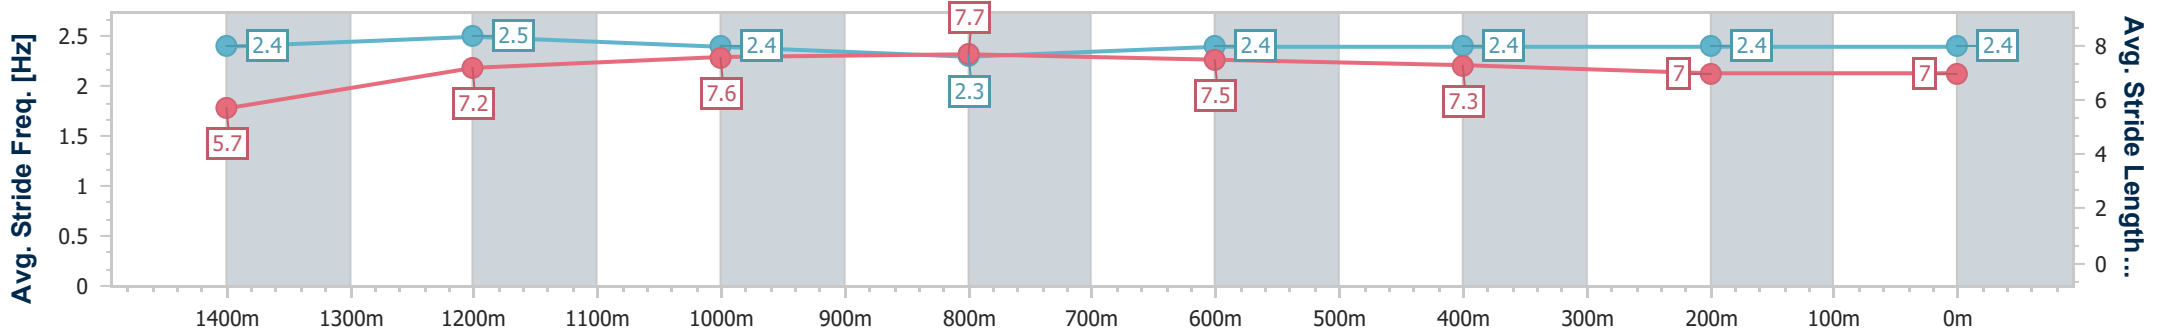

Aquis Park Gold Coast Poly QLD Professional
Race 5: QUEEN JEBBIE BENCHMARK 75 Handicap - 1540m

29 June 2024 - 15:04

Track Rating: Synthetic, Weather: Fine, Rail Position: True

Section	Overall	1400m	1200m	1000m	800m	600m	400m	200m
Section Times	1:31.21 [3] (0:10.24)	1:20.97 [5] (0:11.50)	1:09.47 [7] (0:10.89)	0:58.58 [7] (0:11.23)	0:47.35 [7] (0:11.54)	0:35.81 [6] (0:11.69)	0:24.12 [7] (0:11.94)	0:12.18 [5]
Average Speed [km/h]	49.2	64.1	66.2	64.5	62.9	62.7	61.2	59.4
Top Speed [km/h]	63.1	66.6	67.7	65.8	64.7	64.5	62.2	61.2
Avg. Dist. to Rail [m]	3.8	3.1	3.4	2.1	2.2	3.3	6.9	8.0
Avg. Stride Freq. [Hz]	2.4	2.5	2.4	2.3	2.4	2.4	2.4	2.4
Avg. Stride Length [m]	5.7	7.2	7.6	7.7	7.5	7.3	7.0	7.0