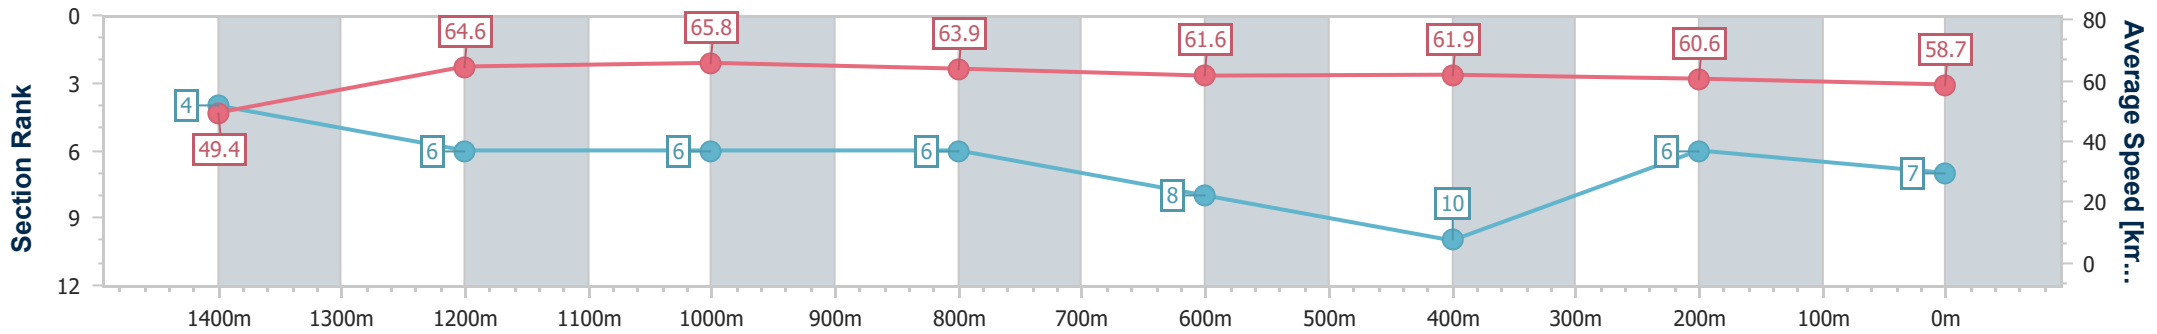

Aquis Park Gold Coast Poly QLD Professional
Race 5: QUEEN JEBBIE BENCHMARK 75 Handicap - 1540m

29 June 2024 - 15:04

Track Rating: Synthetic, Weather: Fine, Rail Position: True

Section	Overall	1400m	1200m	1000m	800m	600m	400m	200m
Section Times	1:31.49 [7] (0:10.23)	1:21.26 [4] (0:11.27)	1:09.99 [6] (0:10.93)	0:59.06 [6] (0:11.34)	0:47.72 [6] (0:11.69)	0:36.03 [8] (0:11.75)	0:24.28 [10] (0:11.96)	0:12.32 [6] (0:12.32)
Average Speed [km/h]	49.4	64.6	65.8	63.9	61.6	61.9	60.6	58.7
Top Speed [km/h]	65.2	66.4	67.1	65.0	63.2	63.7	61.8	60.8
Avg. Dist. to Rail [m]	2.7	1.6	1.3	1.2	0.8	1.5	4.5	3.8
Avg. Stride Freq. [Hz]	2.3	2.4	2.3	2.3	2.2	2.3	2.3	2.3
Avg. Stride Length [m]	6.0	7.5	7.9	7.8	7.7	7.6	7.3	7.2