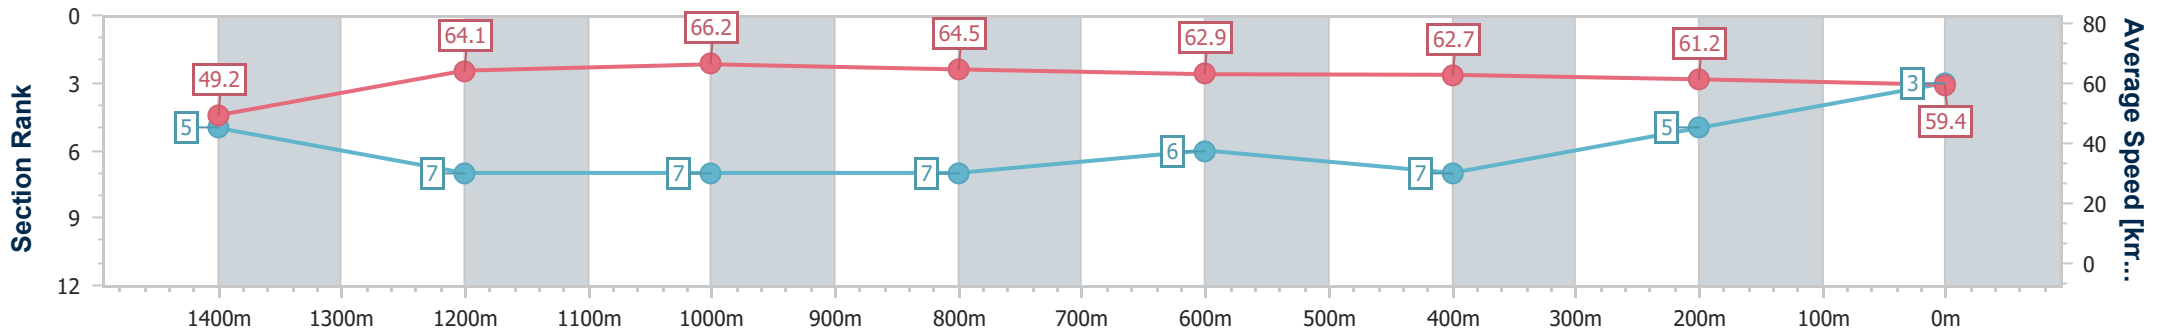

Aquis Park Gold Coast Poly QLD Professional
Race 5: QUEEN JEBBIE BENCHMARK 75 Handicap - 1540m

29 June 2024 - 15:04

Track Rating: Synthetic, Weather: Fine, Rail Position: True

Section	Overall	1400m	1200m	1000m	800m	600m	400m	200m
Section Times	1:31.21 [3] (0:10.24)	1:20.97 [5] (0:11.50)	1:09.47 [7] (0:10.89)	0:58.58 [7] (0:11.23)	0:47.35 [7] (0:11.54)	0:35.81 [6] (0:11.69)	0:24.12 [7] (0:11.94)	0:12.18 [5]
Average Speed [km/h]	49.2	64.1	66.2	64.5	62.9	62.7	61.2	59.4
Top Speed [km/h]	63.1	66.6	67.7	65.8	64.7	64.5	62.2	61.2
Avg. Dist. to Rail [m]	3.8	3.1	3.4	2.1	2.2	3.3	6.9	8.0
Avg. Stride Freq. [Hz]	2.4	2.5	2.4	2.3	2.4	2.4	2.4	2.4
Avg. Stride Length [m]	5.7	7.2	7.6	7.7	7.5	7.3	7.0	7.0