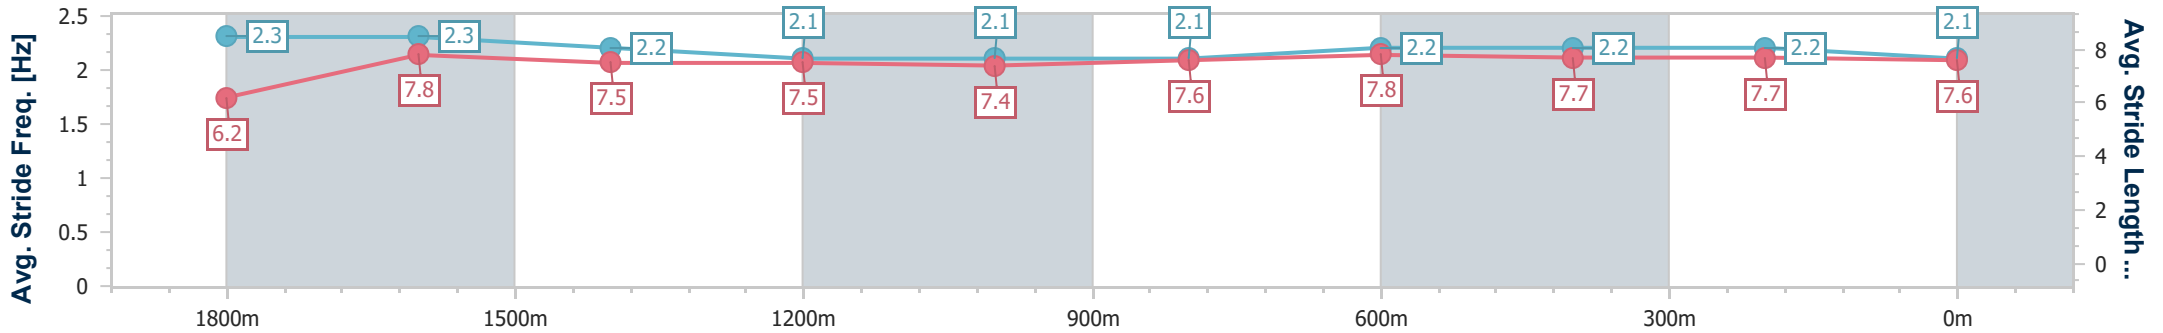

Aquis Park Gold Coast Poly QLD Professional

Race 3: ROLLICKING RACHIE HARMSTON Maiden Handicap - 2000m

29 June 2024 - 13:46

Track Rating: Synthetic, Weather: Fine, Rail Position: True

Section	Overall	1800m	1600m	1400m	1200m	1000m	800m	600m	400m	200m
Section Times	2:04.12 [1] (0:14.07)	1:50.05 [2] (0:11.39)	1:38.66 [2] (0:12.13)	1:26.53 [1] (0:12.80)	1:13.73 [2] (0:12.83)	1:00.90 [3] (0:12.63)	0:48.27 [4] (0:11.96)	0:36.31 [4] (0:11.98)	0:24.33 [4] (0:12.11)	0:12.22 [2] (0:12.22)
Average Speed [km/h]	51.2	64.0	59.8	57.1	56.0	57.4	60.6	60.5	59.9	59.2
Top Speed [km/h]	64.1	65.2	61.6	57.9	57.4	59.0	61.3	62.0	60.5	60.0
Avg. Dist. to Rail [m]	4.4	3.8	2.2	1.7	1.8	1.9	1.5	1.7	2.7	5.1
Avg. Stride Freq. [Hz]	2.3	2.3	2.2	2.1	2.1	2.1	2.2	2.2	2.2	2.1
Avg. Stride Length [m]	6.2	7.8	7.5	7.5	7.4	7.6	7.8	7.7	7.7	7.6