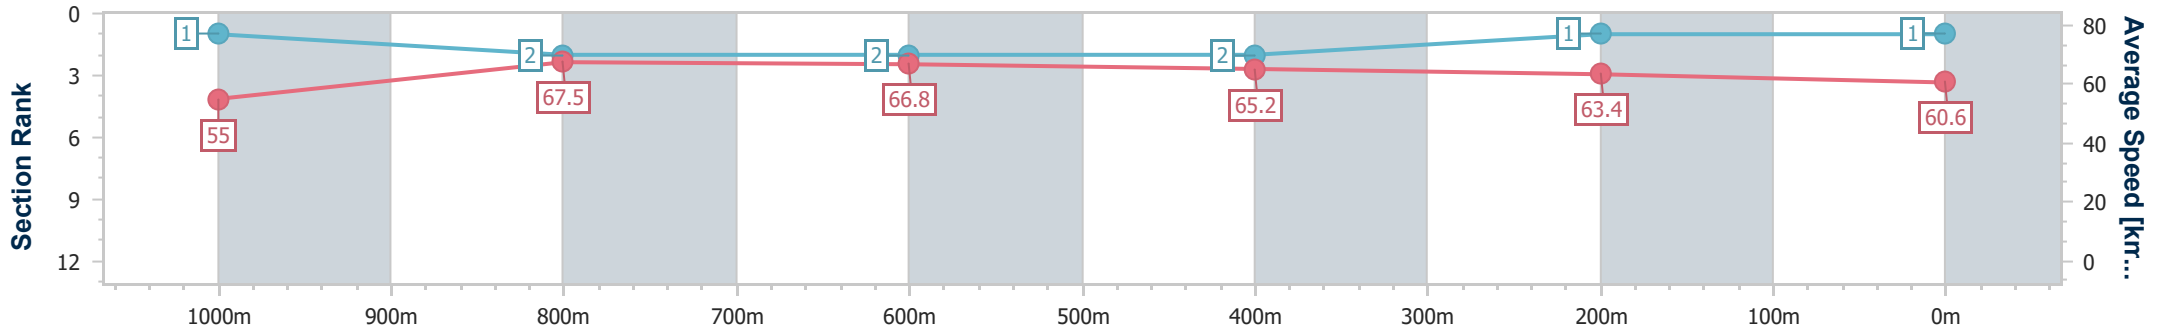

Aquis Park Gold Coast Poly QLD Professional
 Race 6: THE ALEXIS AND VIVIEN HARMSTON BENCHMARK 58
 Handicap - 1200m
 29 June 2024 - 15:40

Track Rating: Synthetic, Weather: Fine, Rail Position: True

Section	Overall	1000m	800m	600m	400m	200m
Section Times	1:09.00 [1] (0:13.12)	0:55.88 [1] (0:10.62)	0:45.26 [2] (0:10.88)	0:34.38 [2] (0:11.08)	0:23.30 [2] (0:11.46)	0:11.84 [1] (0:11.84)
Average Speed [km/h]	55.0	67.5	66.8	65.2	63.4	60.6
Top Speed [km/h]	69.1	69.4	67.5	67.5	64.2	63.0
Avg. Dist. to Rail [m]	0.8	0.8	1.3	1.6	2.6	3.6
Avg. Stride Freq. [Hz]	2.3	2.4	2.4	2.3	2.3	2.3
Avg. Stride Length [m]	6.6	7.8	7.9	7.8	7.5	7.4