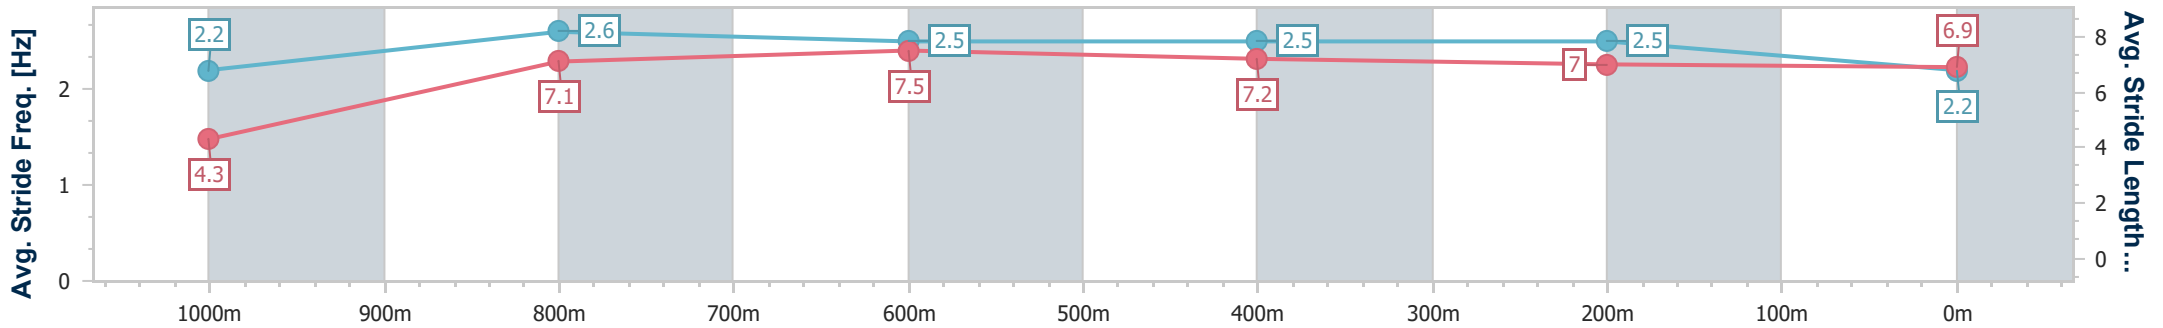

Aquis Park Gold Coast Poly QLD Professional

Race 2: THE TERRIFIC TESS Maiden Handicap - 1050m

29 June 2024 - 13:09

Track Rating: Synthetic, Weather: Fine, Rail Position: True

Section	Overall	1000m	800m	600m	400m	200m
Section Times	1:02.84 [7] (0:05.33)	0:57.51 [6] (0:11.00)	0:46.51 [6] (0:10.63)	0:35.88 [5] (0:11.16)	0:24.72 [5] (0:11.67)	0:13.05 [7] (0:13.05)
Average Speed [km/h]	33.8	65.3	67.8	64.8	62.1	55.2
Top Speed [km/h]	56.7	67.9	68.1	67.0	63.1	59.3
Avg. Dist. to Rail [m]	3.0	1.2	0.7	1.7	1.9	2.7
Avg. Stride Freq. [Hz]	2.2	2.6	2.5	2.5	2.5	2.2
Avg. Stride Length [m]	4.3	7.1	7.5	7.2	7.0	6.9