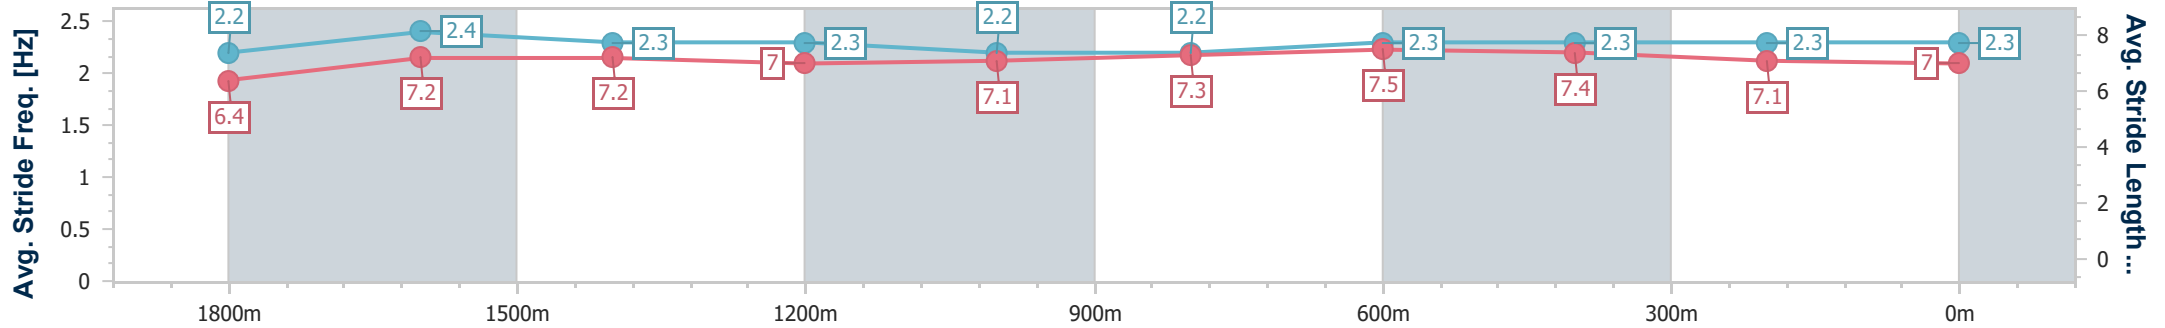

Aquis Park Gold Coast Poly QLD Professional

Race 3: ROLLICKING RACHIE HARMSTON Maiden Handicap - 2000m

29 June 2024 - 13:46

Track Rating: Synthetic, Weather: Fine, Rail Position: True

Section	Overall	1800m	1600m	1400m	1200m	1000m	800m	600m	400m	200m
Section Times	2:04.96 [5] (0:14.28)	1:50.68 [6] (0:11.65)	1:39.03 [7] (0:12.17)	1:26.86 [8] (0:12.83)	1:14.03 [7] (0:12.83)	1:01.20 [8] (0:12.35)	0:48.85 [7] (0:11.91)	0:36.94 [7] (0:11.99)	0:24.95 [6] (0:12.33)	0:12.62 [7] (0:12.62)
Average Speed [km/h]	50.4	62.0	59.5	56.3	56.3	58.6	61.0	60.9	58.8	57.6
Top Speed [km/h]	61.8	63.5	61.3	57.4	57.6	60.2	62.1	62.7	59.6	58.5
Avg. Dist. to Rail [m]	1.0	0.9	1.1	0.8	1.2	1.9	1.9	2.9	6.2	9.5
Avg. Stride Freq. [Hz]	2.2	2.4	2.3	2.3	2.2	2.2	2.3	2.3	2.3	2.3
Avg. Stride Length [m]	6.4	7.2	7.2	7.0	7.1	7.3	7.5	7.4	7.1	7.0