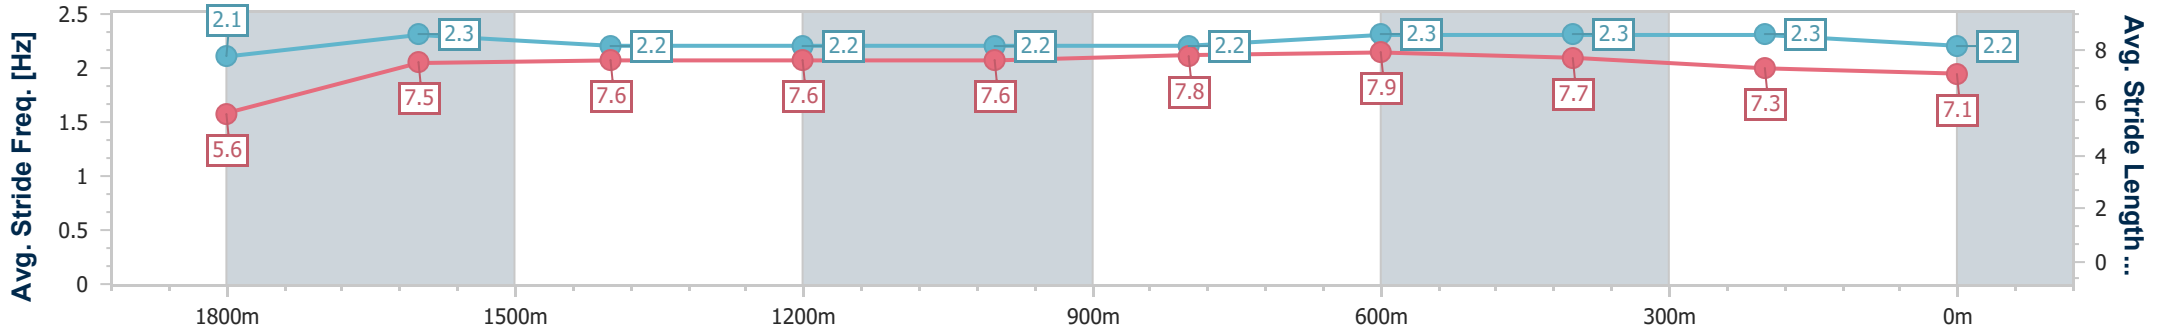

Aquis Park Gold Coast Poly QLD Professional
Race 7: THE ALCHEMY ASIA BENCHMARK 60 Handicap - 1900m

29 June 2024 - 16:17

Track Rating: Synthetic, Weather: Fine, Rail Position: True

Section	Overall	1800m	1600m	1400m	1200m	1000m	800m	600m	400m	200m
Section Times	1:56.03 [7] (0:08.59)	1:47.44 [9] (0:11.59)	1:35.85 [9] (0:11.85)	1:24.00 [9] (0:12.28)	1:11.72 [9] (0:12.13)	0:59.59 [11] (0:11.53)	0:48.06 [11] (0:11.41)	0:36.65 [11] (0:11.83)	0:24.82 [9] (0:12.27)	0:12.55 [3] (0:12.55)
Average Speed [km/h]	41.9	62.5	61.1	59.2	59.2	62.9	64.1	62.5	59.5	57.4
Top Speed [km/h]	57.8	64.3	62.3	60.7	60.5	64.7	64.8	64.3	60.0	59.2
Avg. Dist. to Rail [m]	9.0	3.1	1.5	1.1	1.6	1.9	3.2	5.0	8.2	8.3
Avg. Stride Freq. [Hz]	2.1	2.3	2.2	2.2	2.2	2.2	2.3	2.3	2.3	2.2
Avg. Stride Length [m]	5.6	7.5	7.6	7.6	7.6	7.8	7.9	7.7	7.3	7.1