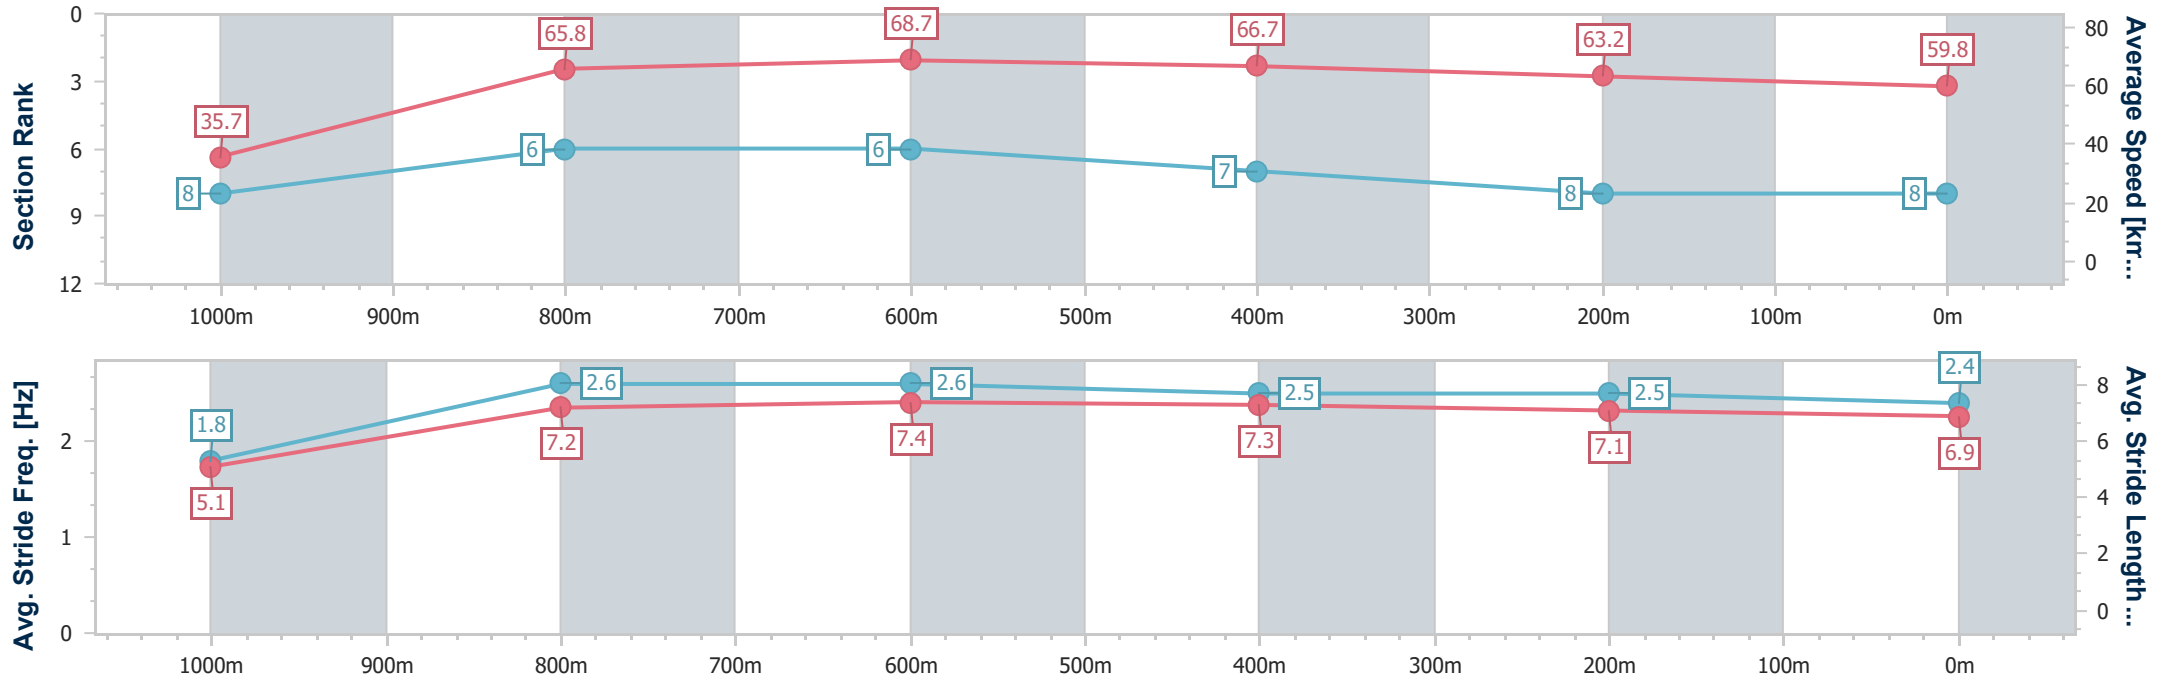

Aquis Park Gold Coast Poly QLD Professional

Race 4: HARMY'S GOLDY FIVE-0 BENCHMARK 65 Handicap - 1050m

29 June 2024 - 14:25

Track Rating: Synthetic, Weather: Fine, Rail Position: True

Section	Overall	1000m	800m	600m	400m	200m
Section Times	1:01.07 [8] (0:05.09)	0:55.98 [8] (0:10.93)	0:45.05 [6] (0:10.58)	0:34.47 [6] (0:10.94)	0:23.53 [7] (0:11.42)	0:12.11 [8] (0:12.11)
Average Speed [km/h]	35.7	65.8	68.7	66.7	63.2	59.8
Top Speed [km/h]	55.4	69.2	69.8	69.9	64.3	62.0
Avg. Dist. to Rail [m]	0.6	0.4	1.5	2.4	1.4	1.9
Avg. Stride Freq. [Hz]	1.8	2.6	2.6	2.5	2.5	2.4
Avg. Stride Length [m]	5.1	7.2	7.4	7.3	7.1	6.9