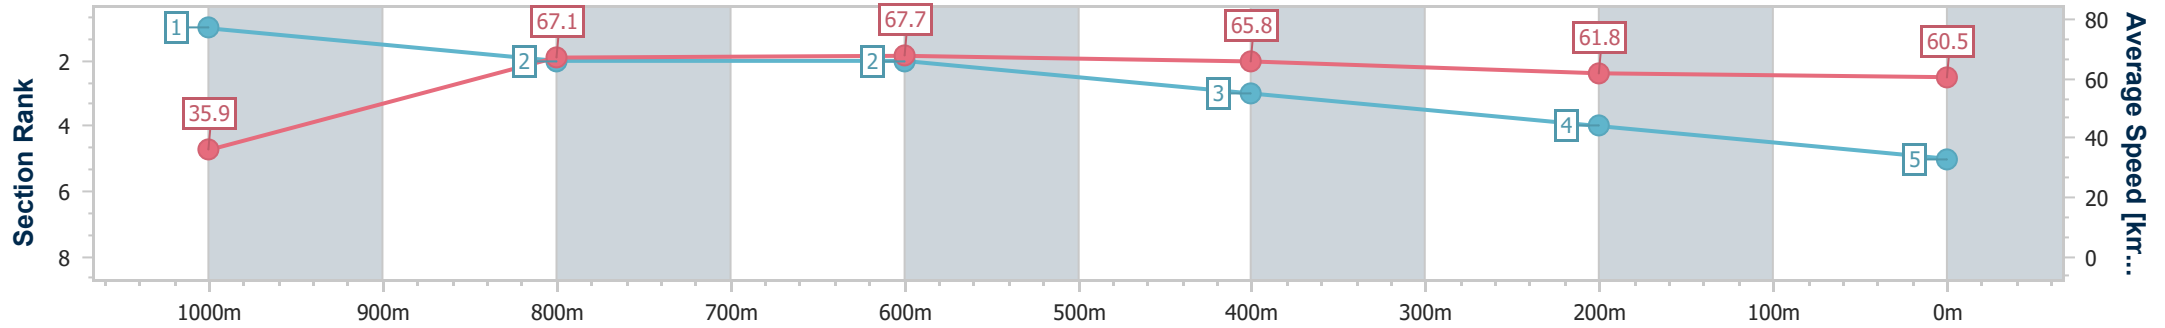

Aquis Park Gold Coast Poly QLD Professional

Race 2: THE TERRIFIC TESS Maiden Handicap - 1050m

29 June 2024 - 13:09

Track Rating: Synthetic, Weather: Fine, Rail Position: True

Section	Overall	1000m	800m	600m	400m	200m
Section Times	1:01.25 [5] (0:05.03)	0:56.22 [1] (0:10.80)	0:45.42 [2] (0:10.73)	0:34.69 [2] (0:11.01)	0:23.68 [3] (0:11.66)	0:12.02 [4]
Average Speed [km/h]	35.9	67.1	67.7	65.8	61.8	60.5
Top Speed [km/h]	56.8	69.6	68.9	67.4	63.0	62.3
Avg. Dist. to Rail [m]	3.8	2.4	2.2	1.3	2.9	6.1
Avg. Stride Freq. [Hz]	2.2	2.7	2.7	2.6	2.5	2.4
Avg. Stride Length [m]	4.6	6.9	7.1	7.0	6.8	6.9