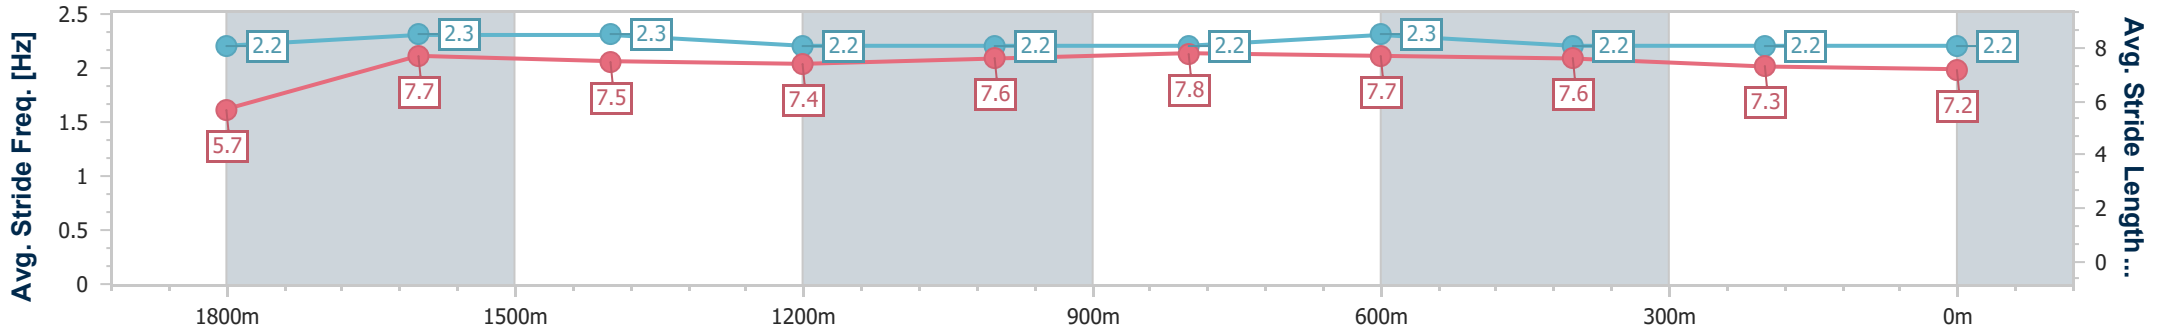

Aquis Park Gold Coast Poly QLD Professional
Race 7: THE ALCHEMY ASIA BENCHMARK 60 Handicap - 1900m

29 June 2024 - 16:17

Track Rating: Synthetic, Weather: Fine, Rail Position: True

Section	Overall	1800m	1600m	1400m	1200m	1000m	800m	600m	400m	200m
Section Times	1:55.63 [2] (0:08.12)	1:47.51 [1] (0:11.23)	1:36.28 [2] (0:11.80)	1:24.48 [2] (0:12.44)	1:12.04 [3] (0:11.89)	1:00.15 [2] (0:11.61)	0:48.54 [3] (0:11.65)	0:36.89 [2] (0:11.96)	0:24.93 [1] (0:12.48)	0:12.45 [1] (0:12.45)
Average Speed [km/h]	44.6	64.0	61.0	58.3	60.5	62.4	62.4	61.2	57.8	58.0
Top Speed [km/h]	61.5	64.9	64.0	60.0	61.8	62.6	63.1	62.9	58.7	58.1
Avg. Dist. to Rail [m]	0.4	0.2	1.1	1.1	1.3	1.4	2.2	3.1	1.9	2.7
Avg. Stride Freq. [Hz]	2.2	2.3	2.3	2.2	2.2	2.2	2.3	2.2	2.2	2.2
Avg. Stride Length [m]	5.7	7.7	7.5	7.4	7.6	7.8	7.7	7.6	7.3	7.2