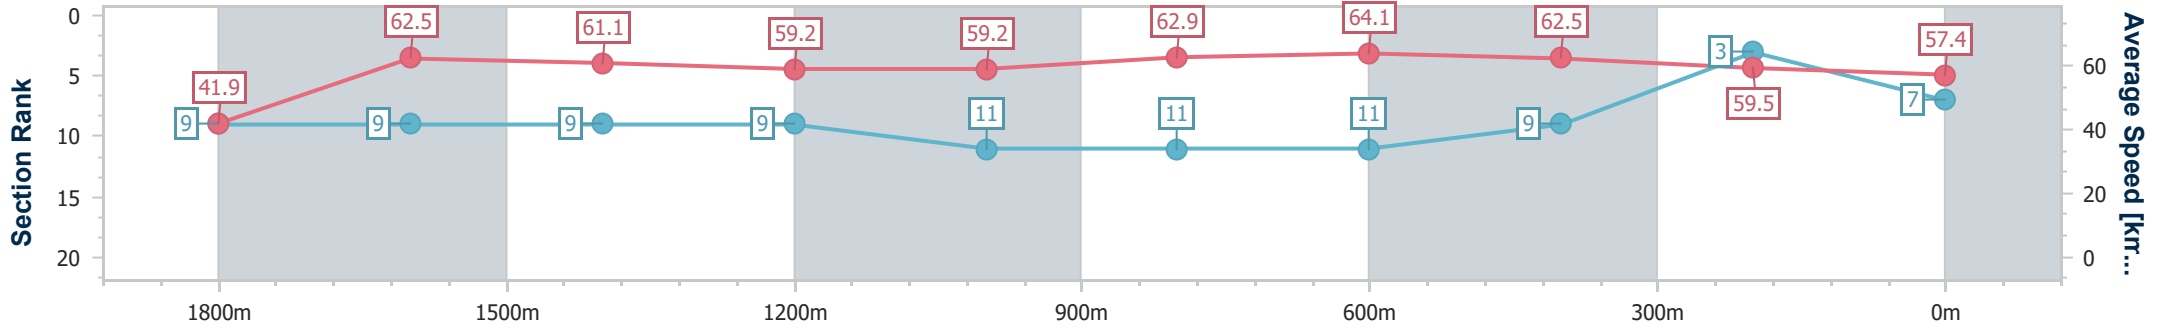

Aquis Park Gold Coast Poly QLD Professional
Race 7: THE ALCHEMY ASIA BENCHMARK 60 Handicap - 1900m

29 June 2024 - 16:17

Track Rating: Synthetic, Weather: Fine, Rail Position: True

Section	Overall	1800m	1600m	1400m	1200m	1000m	800m	600m	400m	200m
Section Times	1:56.03 [7] (0:08.59)	1:47.44 [9] (0:11.59)	1:35.85 [9] (0:11.85)	1:24.00 [9] (0:12.28)	1:11.72 [9] (0:12.13)	0:59.59 [11] (0:11.53)	0:48.06 [11] (0:11.41)	0:36.65 [11] (0:11.83)	0:24.82 [9] (0:12.27)	0:12.55 [3] (0:12.55)
Average Speed [km/h]	41.9	62.5	61.1	59.2	59.2	62.9	64.1	62.5	59.5	57.4
Top Speed [km/h]	57.8	64.3	62.3	60.7	60.5	64.7	64.8	64.3	60.0	59.2
Avg. Dist. to Rail [m]	9.0	3.1	1.5	1.1	1.6	1.9	3.2	5.0	8.2	8.3
Avg. Stride Freq. [Hz]	2.1	2.3	2.2	2.2	2.2	2.2	2.3	2.3	2.3	2.2
Avg. Stride Length [m]	5.6	7.5	7.6	7.6	7.6	7.8	7.9	7.7	7.3	7.1