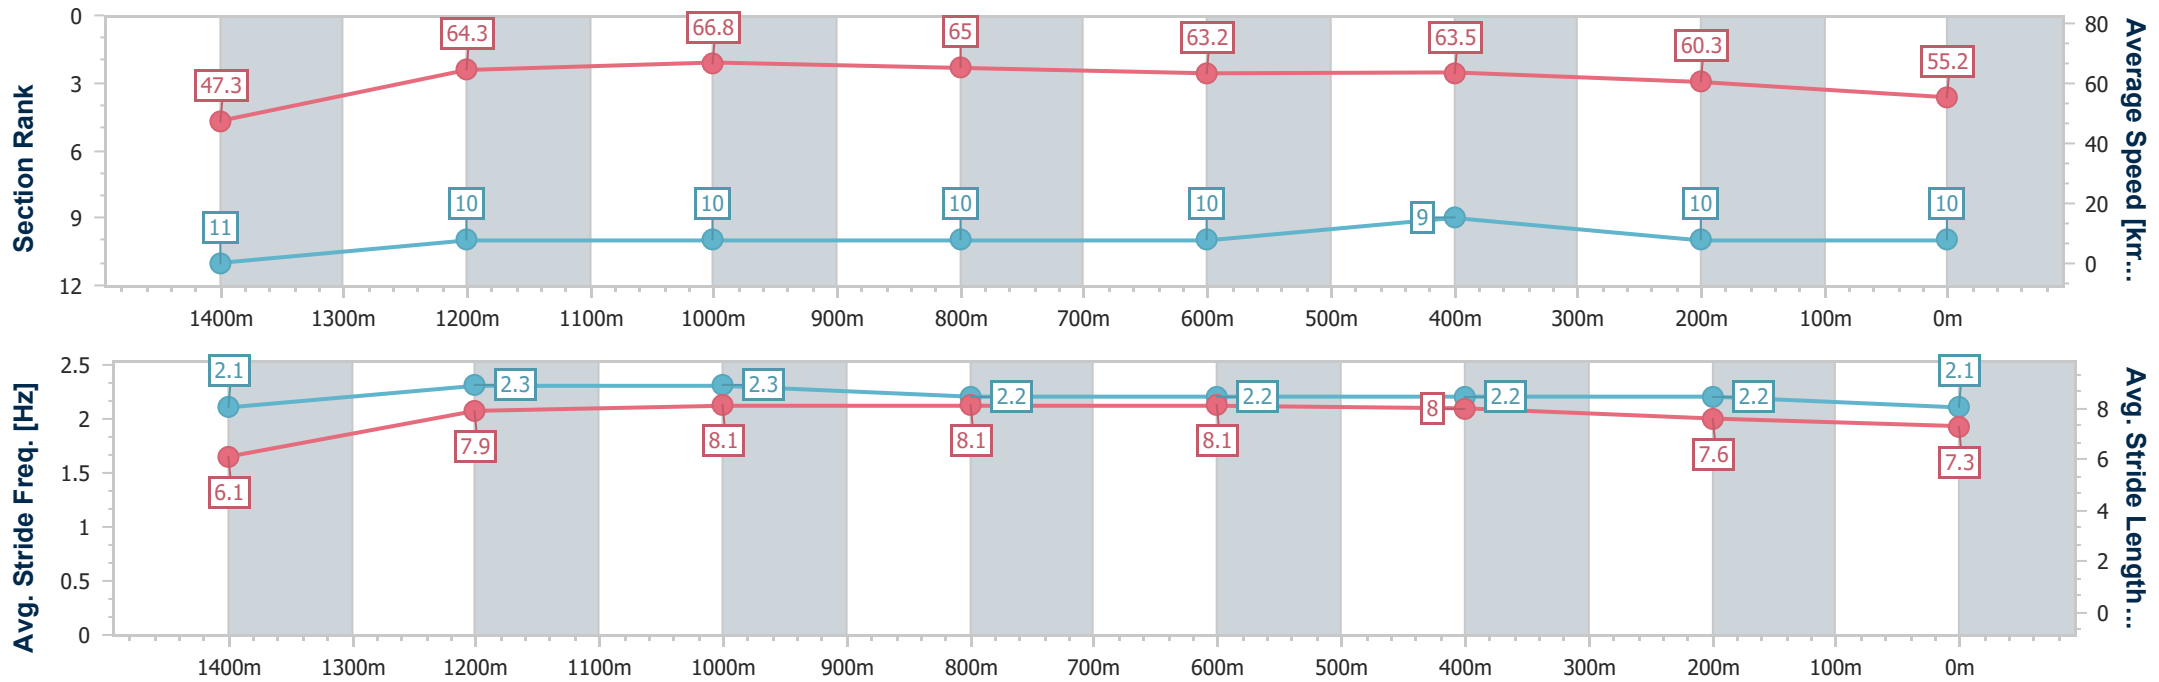

Horse/Jockey Name	Kordia
Final Rank	10
Fastest Section Time (Section)	0:10.68 (Overall)
Top Speed [km/h] (Section)	67.7 (1200m)
Race State	Finished

Aquis Park Gold Coast Poly QLD Professional
Race 5: QUEEN JEBBIE BENCHMARK 75 Handicap - 1540m

29 June 2024 - 15:04

Track Rating: Synthetic, Weather: Fine, Rail Position: True

Section	Overall	1400m	1200m	1000m	800m	600m	400m	200m
Section Times	1:32.47 [10] (0:10.68)	1:21.79 [11] (0:11.47)	1:10.32 [10] (0:10.76)	0:59.56 [10] (0:11.18)	0:48.38 [10] (0:11.56)	0:36.82 [10] (0:11.56)	0:25.26 [9] (0:12.15)	0:13.11 [10] (0:13.11)
Average Speed [km/h]	47.3	64.3	66.8	65.0	63.2	63.5	60.3	55.2
Top Speed [km/h]	63.4	67.1	67.7	66.6	64.7	65.4	61.7	58.9
Avg. Dist. to Rail [m]	9.2	3.2	3.3	2.7	2.7	3.9	8.5	8.7
Avg. Stride Freq. [Hz]	2.1	2.3	2.3	2.2	2.2	2.2	2.2	2.1
Avg. Stride Length [m]	6.1	7.9	8.1	8.1	8.1	8.0	7.6	7.3

- [ ] Ranking at each section and finish
- -.-.- No data available at this section
- NA No data available