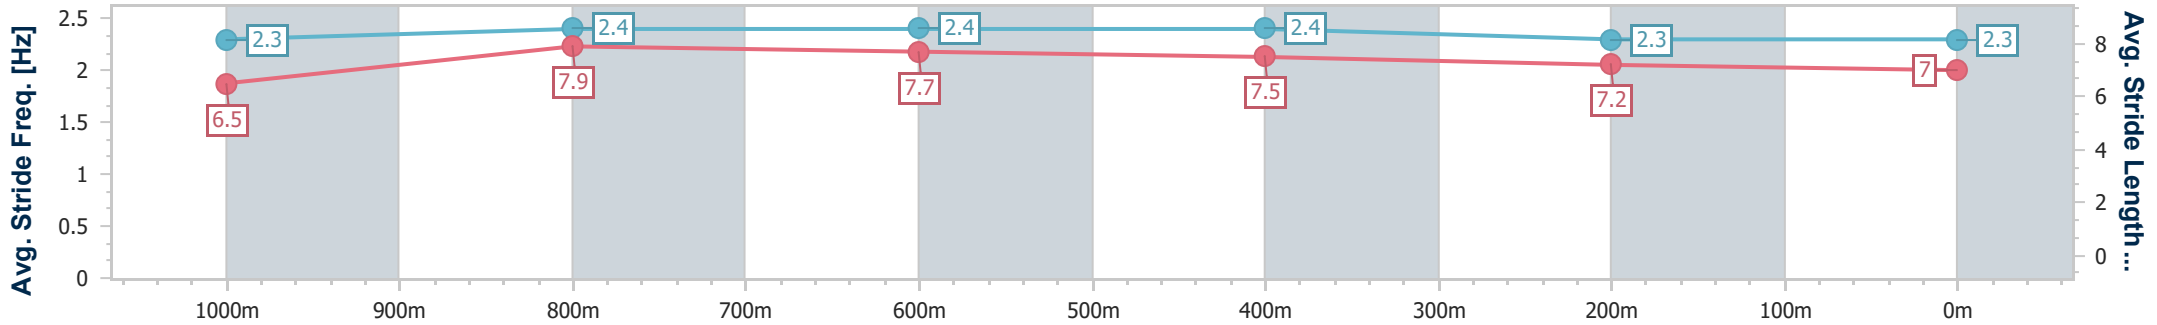

Aquis Park Gold Coast Poly QLD Professional
 Race 6: THE ALEXIS AND VIVIEN HARMSTON BENCHMARK 58 Handicap - 1200m
 29 June 2024 - 15:40

Track Rating: Synthetic, Weather: Fine, Rail Position: True

Section	Overall	1000m	800m	600m	400m	200m
Section Times	1:10.41 [8] (0:13.64)	0:56.77 [5] (0:10.59)	0:46.18 [6] (0:10.77)	0:35.41 [5] (0:11.14)	0:24.27 [5] (0:11.84)	0:12.43 [6] (0:12.43)
Average Speed [km/h]	52.8	67.8	66.5	64.8	60.9	58.1
Top Speed [km/h]	69.0	69.1	67.6	67.1	62.3	59.4
Avg. Dist. to Rail [m]	2.0	0.2	0.7	0.6	0.8	0.6
Avg. Stride Freq. [Hz]	2.3	2.4	2.4	2.4	2.3	2.3
Avg. Stride Length [m]	6.5	7.9	7.7	7.5	7.2	7.0