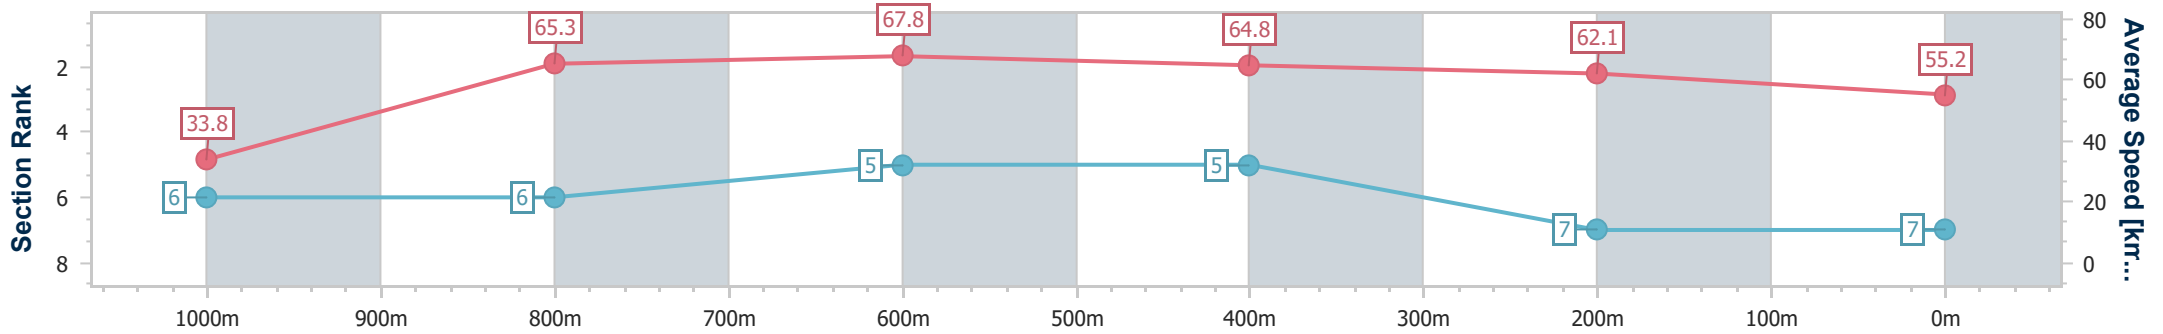

Horse/Jockey Name	Queen Of The Skies
Final Rank	7
Fastest Section Time (Section)	0:05.33 (Overall)
Top Speed [km/h] (Section)	68.1 (800m)
Race State	Finished

Aquis Park Gold Coast Poly QLD Professional

Race 2: THE TERRIFIC TESS Maiden Handicap - 1050m

29 June 2024 - 13:09

Track Rating: Synthetic, Weather: Fine, Rail Position: True

Section	Overall	1000m	800m	600m	400m	200m
Section Times	1:02.84 [7] (0:05.33)	0:57.51 [6] (0:11.00)	0:46.51 [6] (0:10.63)	0:35.88 [5] (0:11.16)	0:24.72 [5] (0:11.67)	0:13.05 [7] (0:13.05)
Average Speed [km/h]	33.8	65.3	67.8	64.8	62.1	55.2
Top Speed [km/h]	56.7	67.9	68.1	67.0	63.1	59.3
Avg. Dist. to Rail [m]	3.0	1.2	0.7	1.7	1.9	2.7
Avg. Stride Freq. [Hz]	2.2	2.6	2.5	2.5	2.5	2.2
Avg. Stride Length [m]	4.3	7.1	7.5	7.2	7.0	6.9

- [ ] Ranking at each section and finish
- -.-.- No data available at this section
- NA No data available