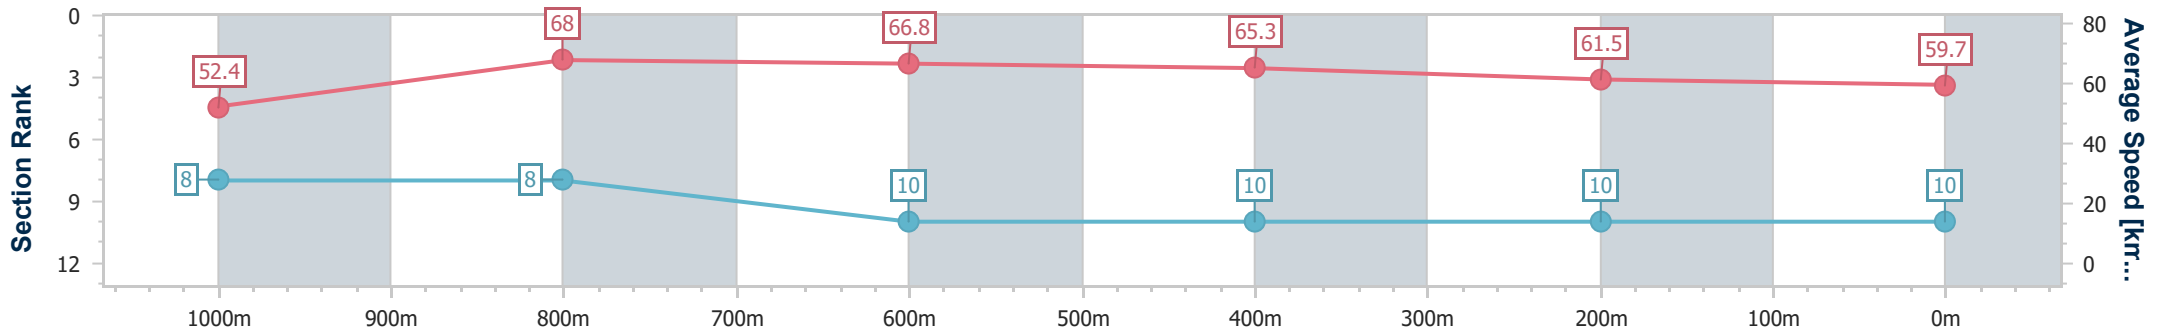

Aquis Park Gold Coast Poly QLD Professional
 Race 6: THE ALEXIS AND VIVIEN HARMSTON BENCHMARK 58
 Handicap - 1200m
 29 June 2024 - 15:40

Track Rating: Synthetic, Weather: Fine, Rail Position: True

Section	Overall	1000m	800m	600m	400m	200m
Section Times	1:10.48 [10] (0:13.74)	0:56.74 [8] (0:10.67)	0:46.07 [8] (0:10.99)	0:35.08 [10] (0:11.14)	0:23.94 [10] (0:11.80)	0:12.14 [10] (0:12.14)
Average Speed [km/h]	52.4	68.0	66.8	65.3	61.5	59.7
Top Speed [km/h]	67.7	68.5	67.6	67.2	62.2	60.8
Avg. Dist. to Rail [m]	6.5	2.4	3.3	2.2	3.0	3.1
Avg. Stride Freq. [Hz]	2.4	2.5	2.5	2.5	2.4	2.4
Avg. Stride Length [m]	6.0	7.5	7.5	7.3	7.0	6.9