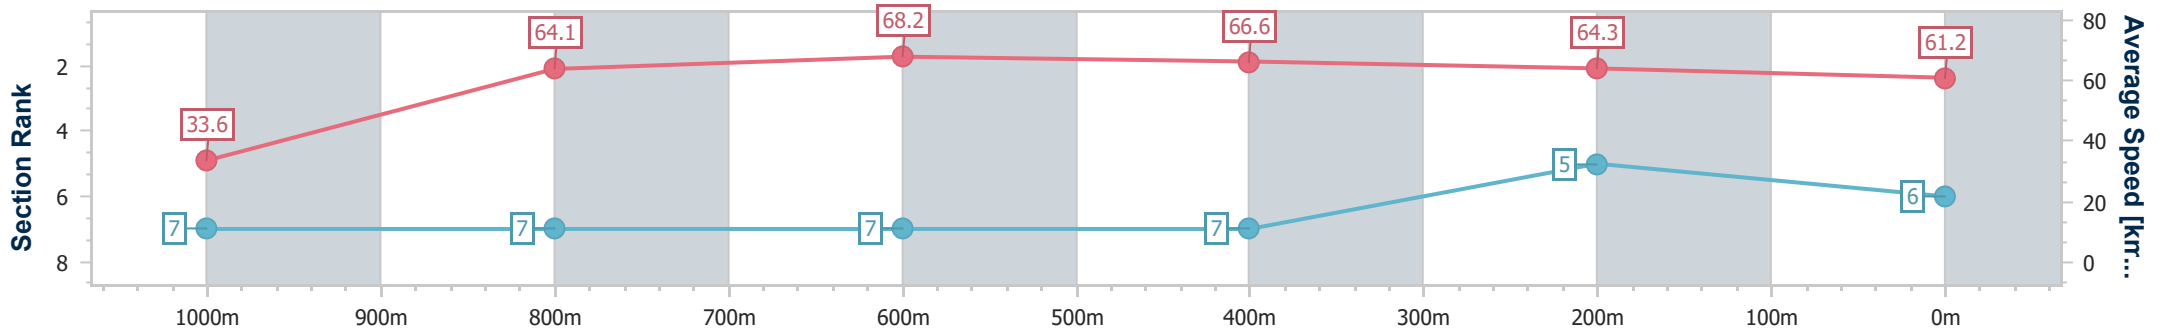

- [] Ranking at each section and finish
- .-.- No data available at this section
- NA No data available

Horse/Jockey Name	Queen Of The Skies
Final Rank	7
Fastest Section Time (Section)	0:05.33 (Overall)
Top Speed [km/h] (Section)	68.1 (800m)
Race State	Finished