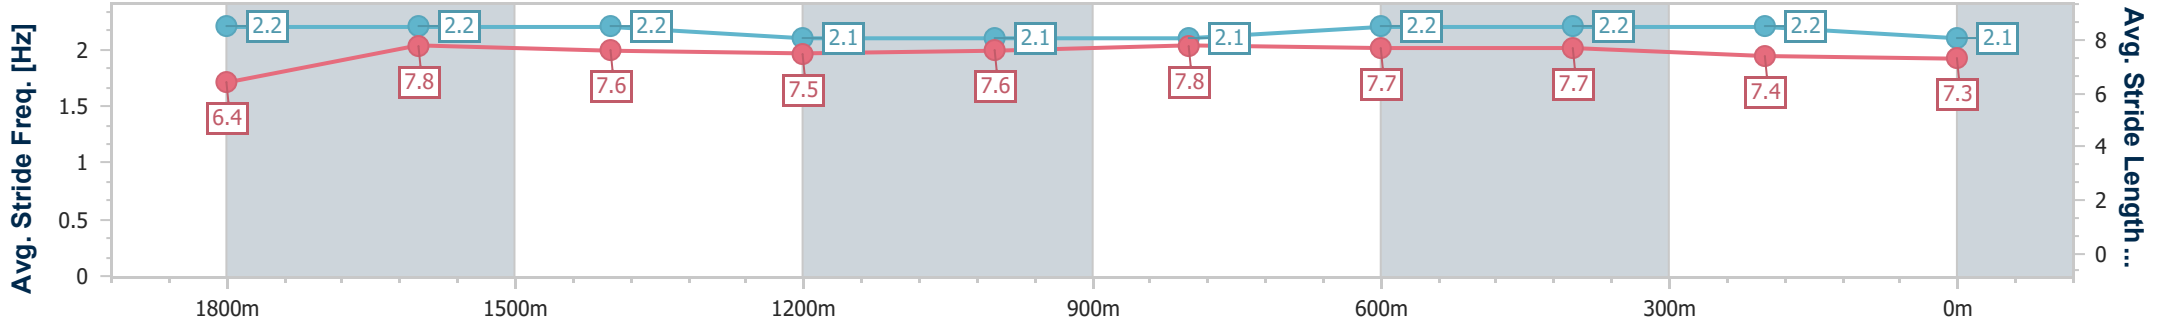

Aquis Park Gold Coast Poly QLD Professional

Race 3: ROLLICKING RACHIE HARMSTON Maiden Handicap - 2000m

29 June 2024 - 13:46

Track Rating: Synthetic, Weather: Fine, Rail Position: True

Section	Overall	1800m	1600m	1400m	1200m	1000m	800m	600m	400m	200m
Section Times	2:05.42 [8] (0:14.50)	1:50.92 [8] (0:11.56)	1:39.36 [9] (0:12.24)	1:27.12 [9] (0:13.06)	1:14.06 [11] (0:12.75)	1:01.31 [11] (0:12.35)	0:48.96 [11] (0:12.02)	0:36.94 [11] (0:11.93)	0:25.01 [10] (0:12.32)	0:12.69 [9] (0:12.69)
Average Speed [km/h]	49.8	62.7	59.7	56.2	56.6	58.5	60.2	60.9	58.4	56.6
Top Speed [km/h]	62.4	64.1	62.8	57.4	57.7	59.7	62.9	63.2	59.1	59.2
Avg. Dist. to Rail [m]	3.5	2.0	3.3	2.5	1.9	1.5	1.3	1.4	1.1	4.9
Avg. Stride Freq. [Hz]	2.2	2.2	2.2	2.1	2.1	2.1	2.2	2.2	2.2	2.1
Avg. Stride Length [m]	6.4	7.8	7.6	7.5	7.6	7.8	7.7	7.7	7.4	7.3