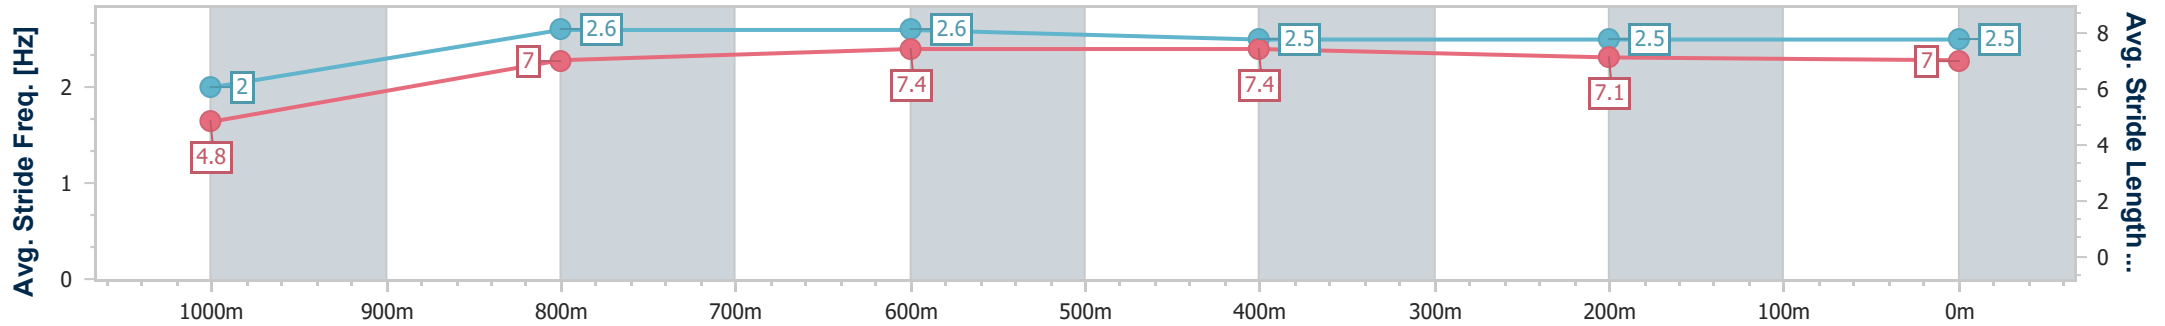

Aquis Park Gold Coast Poly QLD Professional

Race 4: HARMY'S GOLDY FIVE-0 BENCHMARK 65 Handicap - 1050m

29 June 2024 - 14:25

Track Rating: Synthetic, Weather: Fine, Rail Position: True

Section	Overall	1000m	800m	600m	400m	200m
Section Times	0:59.97 [2] (0:05.06)	0:54.91 [7] (0:11.19)	0:43.72 [8] (0:10.48)	0:33.24 [9] (0:10.86)	0:22.38 [8] (0:11.09)	0:11.29 [7] (0:11.29)
Average Speed [km/h]	35.5	64.5	69.0	66.3	65.2	64.3
Top Speed [km/h]	55.9	68.9	70.5	68.6	66.3	65.2
Avg. Dist. to Rail [m]	3.6	1.1	0.7	0.3	4.3	6.4
Avg. Stride Freq. [Hz]	2.0	2.6	2.6	2.5	2.5	2.5
Avg. Stride Length [m]	4.8	7.0	7.4	7.4	7.1	7.0