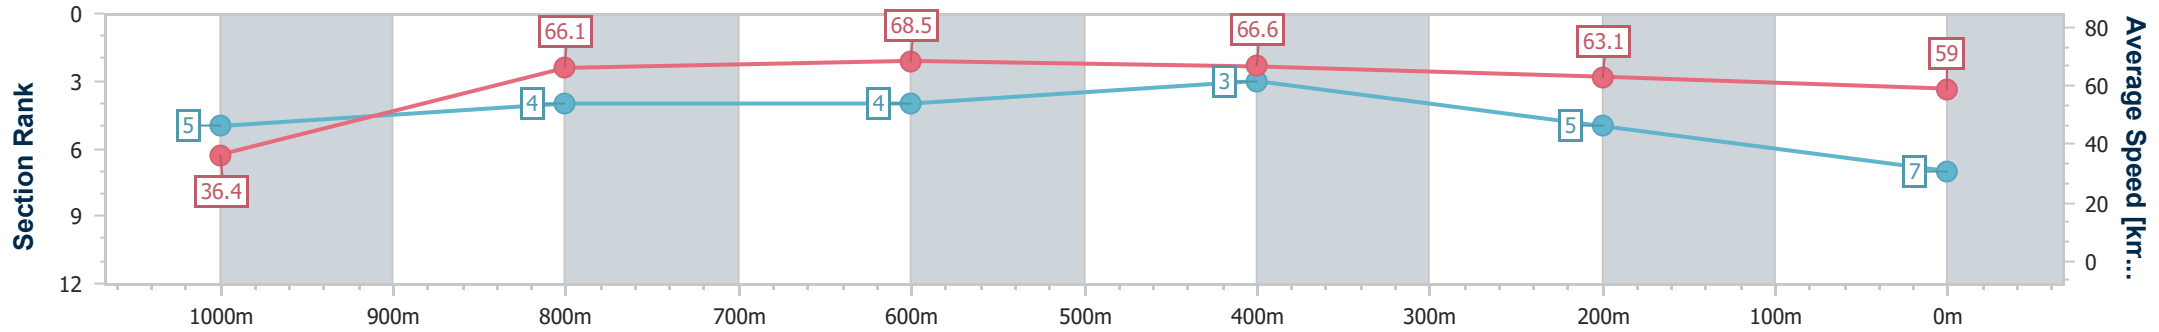

Aquis Park Gold Coast Poly QLD Professional

Race 4: HARMY'S GOLDY FIVE-0 BENCHMARK 65 Handicap - 1050m

29 June 2024 - 14:25

Track Rating: Synthetic, Weather: Fine, Rail Position: True

Section	Overall	1000m	800m	600m	400m	200m
Section Times	1:00.88 [7] (0:04.92)	0:55.96 [5] (0:10.91)	0:45.05 [4] (0:10.55)	0:34.50 [4] (0:10.82)	0:23.68 [3] (0:11.42)	0:12.26 [5] (0:12.26)
Average Speed [km/h]	36.4	66.1	68.5	66.6	63.1	59.0
Top Speed [km/h]	57.6	69.6	69.5	68.4	65.2	61.6
Avg. Dist. to Rail [m]	1.8	0.4	0.3	0.2	3.1	4.4
Avg. Stride Freq. [Hz]	2.1	2.4	2.4	2.3	2.4	2.2
Avg. Stride Length [m]	4.6	7.6	8.0	7.9	7.3	7.3