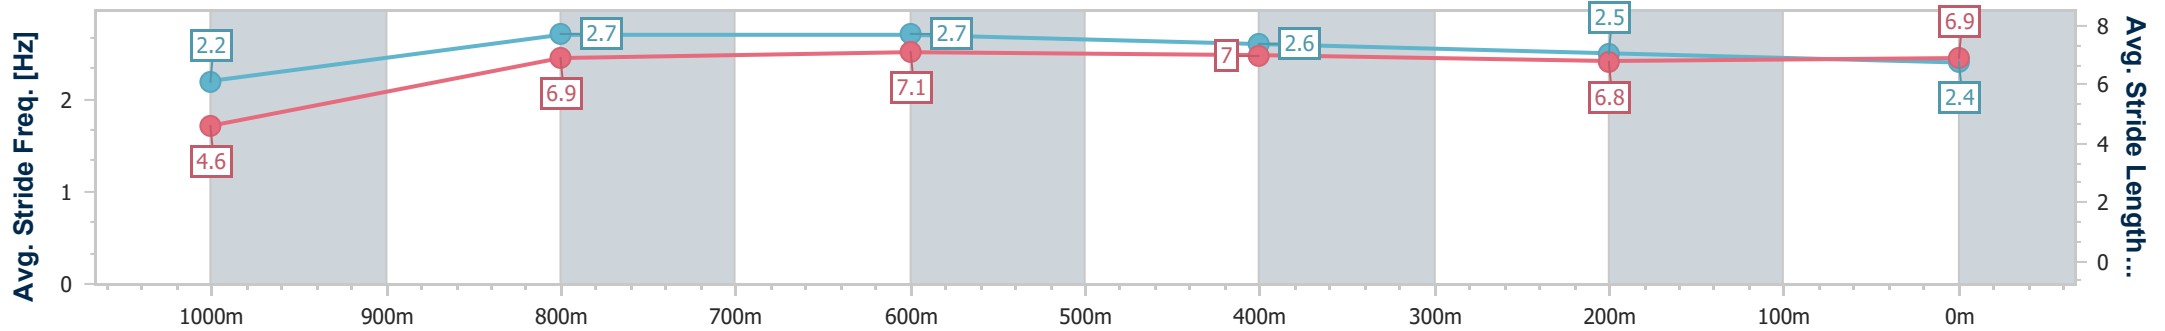

Aquis Park Gold Coast Poly QLD Professional

Race 2: THE TERRIFIC TESS Maiden Handicap - 1050m

29 June 2024 - 13:09

Track Rating: Synthetic, Weather: Fine, Rail Position: True

Section	Overall	1000m	800m	600m	400m	200m
Section Times	1:01.25 [5] (0:05.03)	0:56.22 [1] (0:10.80)	0:45.42 [2] (0:10.73)	0:34.69 [2] (0:11.01)	0:23.68 [3] (0:11.66)	0:12.02 [4]
Average Speed [km/h]	35.9	67.1	67.7	65.8	61.8	60.5
Top Speed [km/h]	56.8	69.6	68.9	67.4	63.0	62.3
Avg. Dist. to Rail [m]	3.8	2.4	2.2	1.3	2.9	6.1
Avg. Stride Freq. [Hz]	2.2	2.7	2.7	2.6	2.5	2.4
Avg. Stride Length [m]	4.6	6.9	7.1	7.0	6.8	6.9