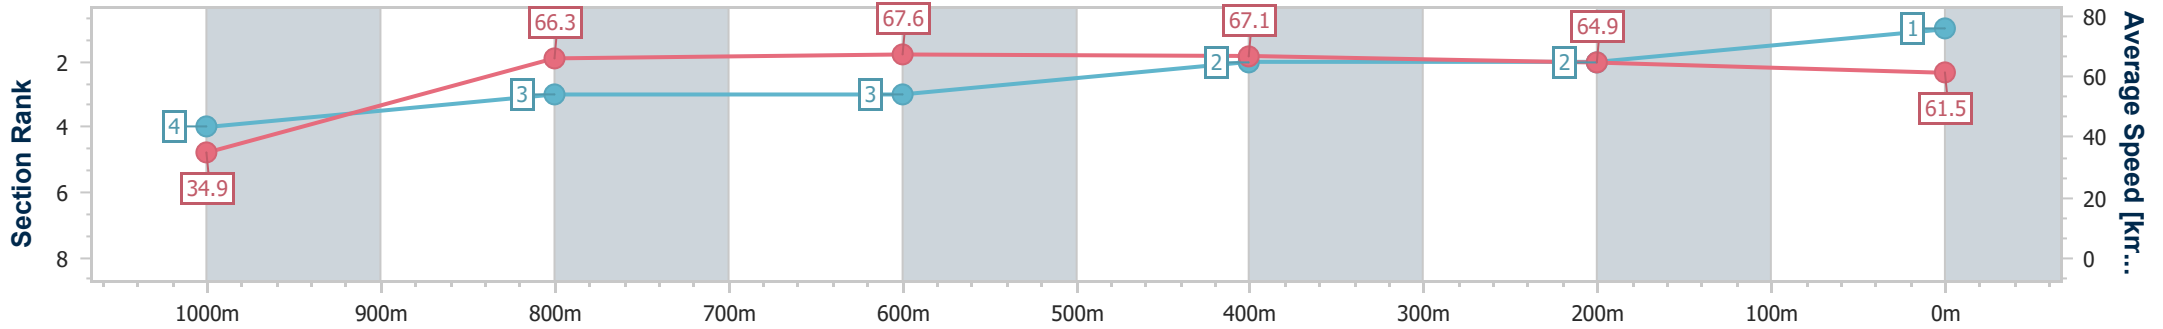

Aquis Park Gold Coast Poly QLD Professional

Race 2: THE TERRIFIC TESS Maiden Handicap - 1050m

29 June 2024 - 13:09

Track Rating: Synthetic, Weather: Fine, Rail Position: True

Section	Overall	1000m	800m	600m	400m	200m
Section Times	1:00.30 [1] (0:05.15)	0:55.15 [4] (0:10.85)	0:44.30 [3] (0:10.61)	0:33.69 [3] (0:10.76)	0:22.93 [2] (0:11.16)	0:11.77 [2]
Average Speed [km/h]	34.9	66.3	67.6	67.1	64.9	61.5
Top Speed [km/h]	56.9	69.1	69.0	68.4	65.6	64.7
Avg. Dist. to Rail [m]	0.6	0.6	0.5	0.6	2.6	5.8
Avg. Stride Freq. [Hz]	2.0	2.6	2.4	2.4	2.5	2.4
Avg. Stride Length [m]	4.9	7.2	7.7	7.6	7.4	7.2