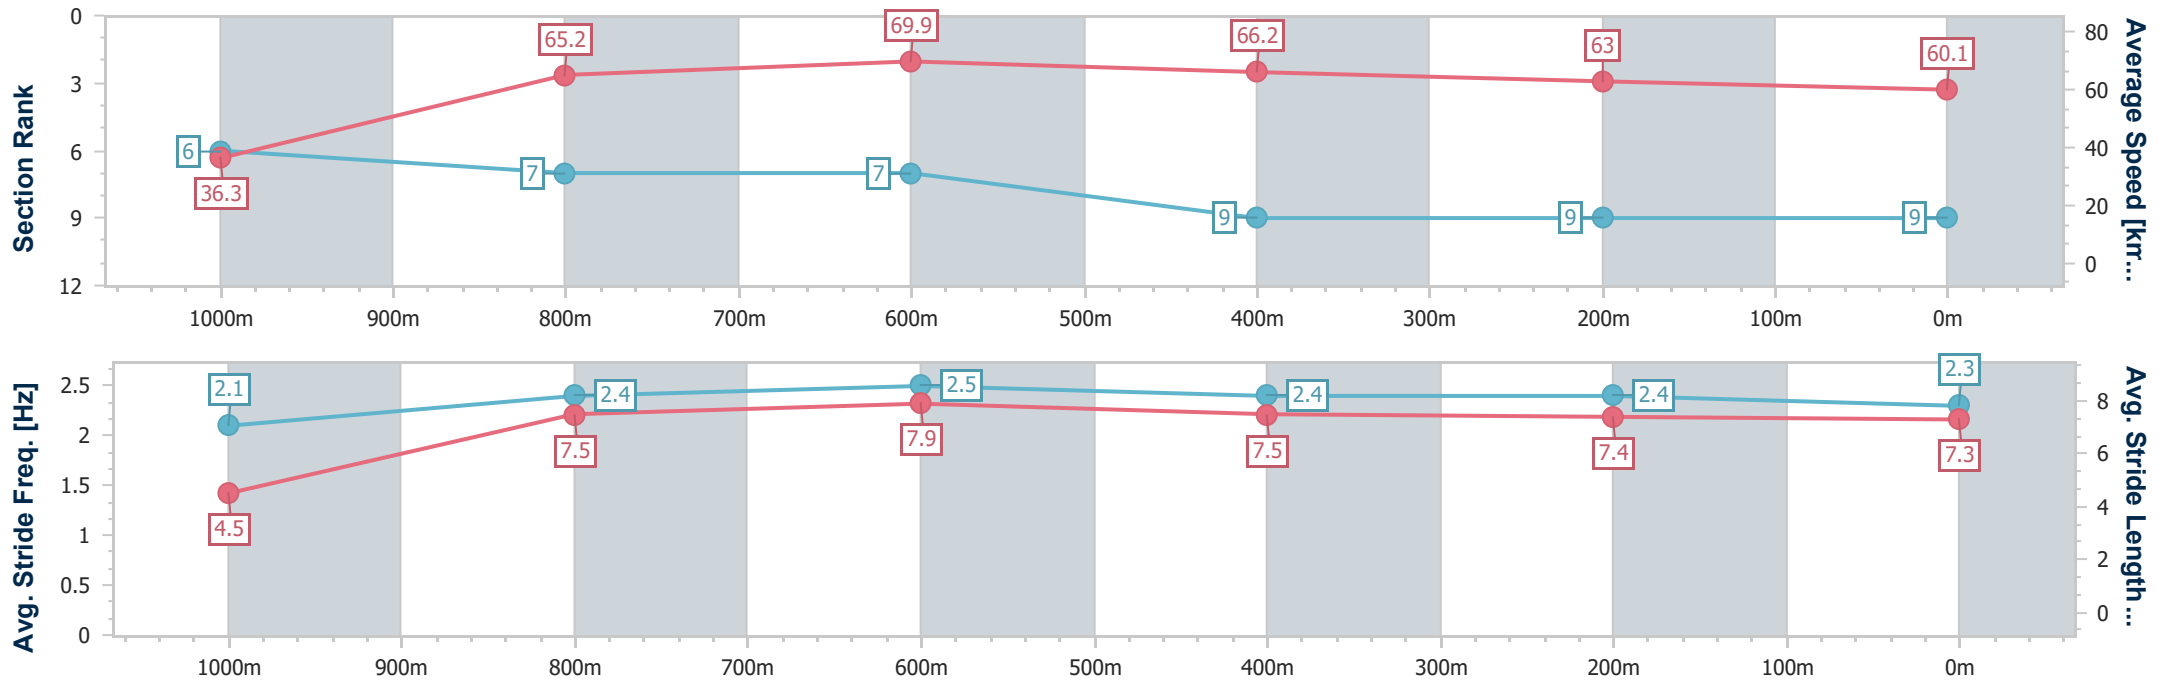

Aquis Park Gold Coast Poly QLD Professional

Race 4: HARMY'S GOLDY FIVE-0 BENCHMARK 65 Handicap - 1050m

29 June 2024 - 14:25

Track Rating: Synthetic, Weather: Fine, Rail Position: True

Section	Overall	1000m	800m	600m	400m	200m
Section Times	1:01.20 [9] (0:05.00)	0:56.20 [6] (0:11.14)	0:45.06 [7] (0:10.49)	0:34.57 [7] (0:10.98)	0:23.59 [9] (0:11.51)	0:12.08 [9] (0:12.08)
Average Speed [km/h]	36.3	65.2	69.9	66.2	63.0	60.1
Top Speed [km/h]	54.1	69.7	70.4	69.4	65.8	61.9
Avg. Dist. to Rail [m]	8.0	3.8	3.0	2.9	5.7	6.9
Avg. Stride Freq. [Hz]	2.1	2.4	2.5	2.4	2.4	2.3
Avg. Stride Length [m]	4.5	7.5	7.9	7.5	7.4	7.3