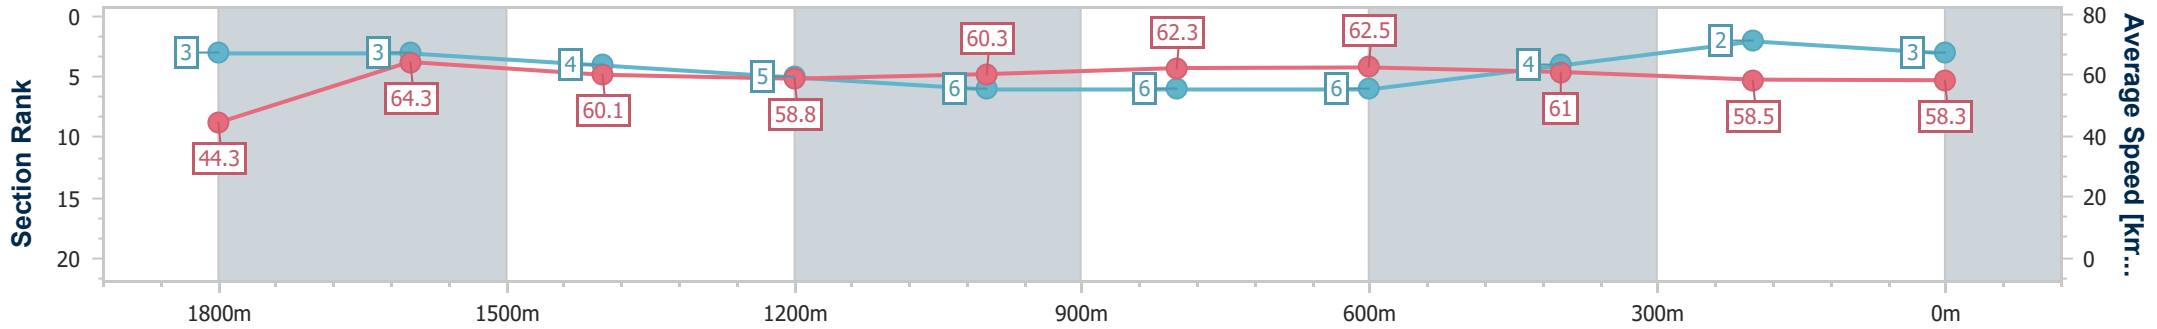

Aquis Park Gold Coast Poly QLD Professional
Race 7: THE ALCHEMY ASIA BENCHMARK 60 Handicap - 1900m

29 June 2024 - 16:17

Track Rating: Synthetic, Weather: Fine, Rail Position: True

Section	Overall	1800m	1600m	1400m	1200m	1000m	800m	600m	400m	200m
Section Times	1:55.72 [3] (0:08.15)	1:47.57 [3] (0:11.26)	1:36.31 [3] (0:12.07)	1:24.24 [4] (0:12.42)	1:11.82 [5] (0:11.95)	0:59.87 [6] (0:11.56)	0:48.31 [6] (0:11.60)	0:36.71 [6] (0:11.99)	0:24.72 [4] (0:12.40)	0:12.32 [2] (0:12.32)
Average Speed [km/h]	44.3	64.3	60.1	58.8	60.3	62.3	62.5	61.0	58.5	58.3
Top Speed [km/h]	61.4	68.0	60.9	60.2	61.1	63.2	62.7	62.4	59.2	60.4
Avg. Dist. to Rail [m]	3.4	2.6	2.6	1.6	1.2	0.7	1.3	2.9	3.9	4.5
Avg. Stride Freq. [Hz]	2.1	2.2	2.1	2.1	2.1	2.1	2.1	2.1	2.1	2.1
Avg. Stride Length [m]	6.0	7.9	7.9	7.8	8.1	8.3	8.3	8.1	7.7	7.7