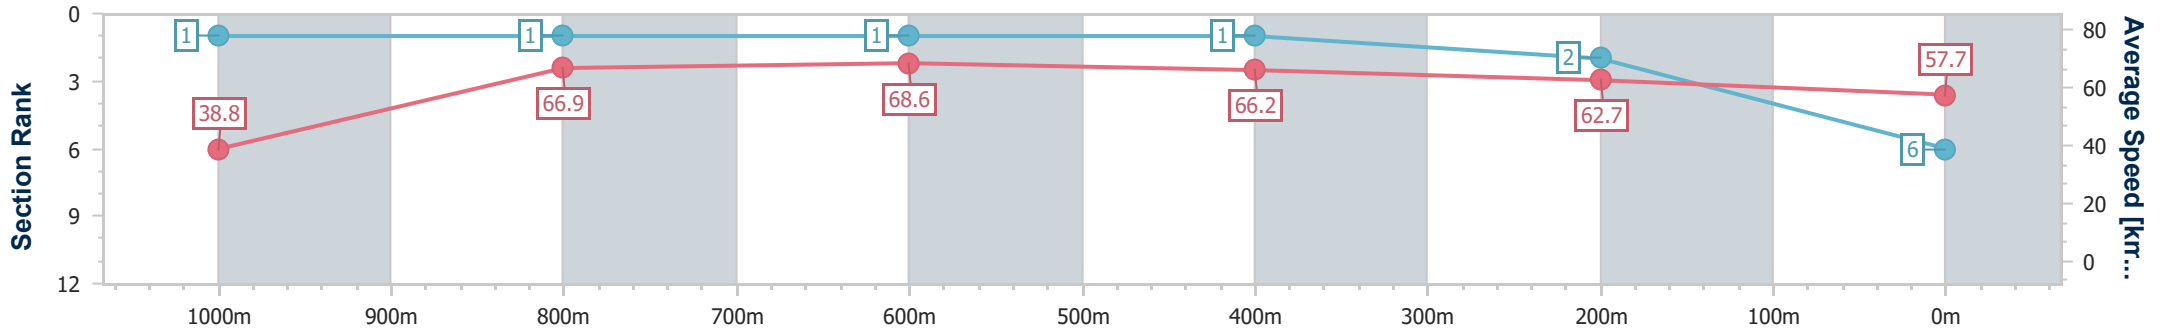

Horse/Jockey Name	Maguro
Final Rank	6
Fastest Section Time (Section)	0:04.65 (Overall)
Top Speed [km/h] (Section)	70.3 (800m)
Race State	Finished

Aquis Park Gold Coast Poly QLD Professional
Race 4: HARMY'S GOLDY FIVE-0 BENCHMARK 65 Handicap - 1050m

29 June 2024 - 14:25

Track Rating: Synthetic, Weather: Fine, Rail Position: True

Section	Overall	1000m	800m	600m	400m	200m
Section Times	1:00.81 [6] (0:04.65)	0:56.16 [1] (0:10.79)	0:45.37 [1] (0:10.49)	0:34.88 [1] (0:10.85)	0:24.03 [1] (0:11.50)	0:12.53 [2] (0:12.53)
Average Speed [km/h]	38.8	66.9	68.6	66.2	62.7	57.7
Top Speed [km/h]	58.3	70.3	70.3	68.3	64.0	61.3
Avg. Dist. to Rail [m]	2.4	0.7	0.6	0.7	2.2	2.0
Avg. Stride Freq. [Hz]	2.3	2.6	2.6	2.5	2.5	2.3
Avg. Stride Length [m]	4.4	7.2	7.4	7.5	7.1	6.9

- [ ] Ranking at each section and finish
- -.-.- No data available at this section
- NA No data available