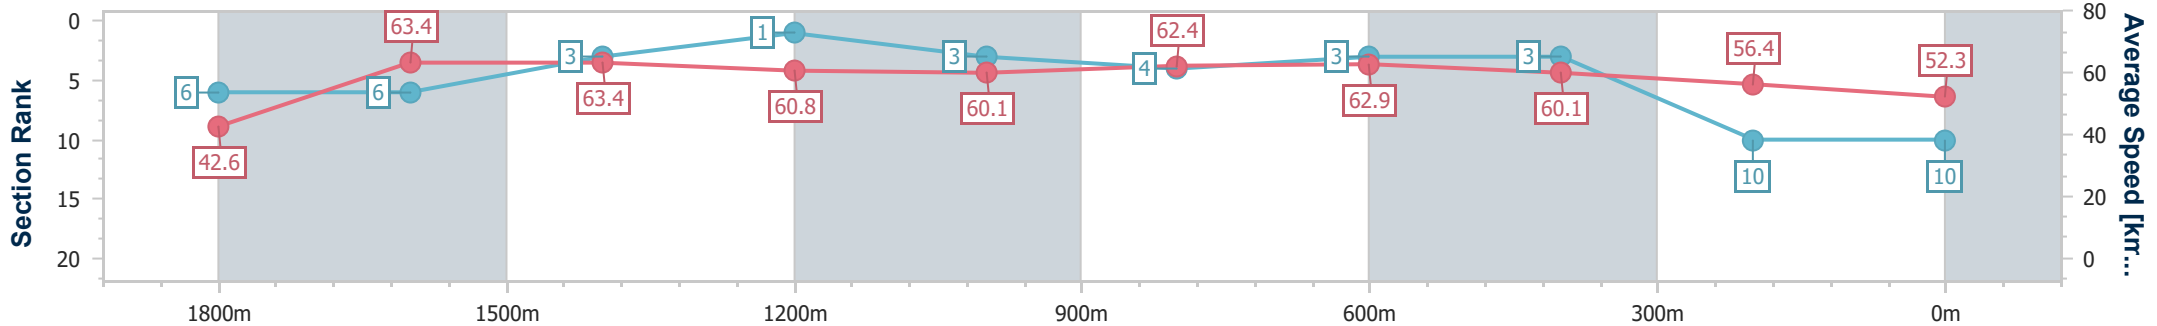

Aquis Park Gold Coast Poly QLD Professional
Race 7: THE ALCHEMY ASIA BENCHMARK 60 Handicap - 1900m

29 June 2024 - 16:17

Track Rating: Synthetic, Weather: Fine, Rail Position: True

Section	Overall	1800m	1600m	1400m	1200m	1000m	800m	600m	400m	200m
Section Times	1:57.70 [10] (0:08.43)	1:49.27 [6] (0:11.48)	1:37.79 [6] (0:11.53)	1:26.26 [3] (0:12.08)	1:14.18 [1] (0:11.97)	1:02.21 [3] (0:11.63)	0:50.58 [4] (0:11.63)	0:38.95 [3] (0:12.20)	0:26.75 [3] (0:12.90)	0:13.85 [10] (0:13.85)
Average Speed [km/h]	42.6	63.4	63.4	60.8	60.1	62.4	62.9	60.1	56.4	52.3
Top Speed [km/h]	59.9	66.1	64.9	63.8	61.5	63.4	63.5	62.8	58.7	55.3
Avg. Dist. to Rail [m]	6.0	3.6	3.6	2.6	2.7	2.5	3.4	4.2	6.0	6.7
Avg. Stride Freq. [Hz]	2.0	2.4	2.3	2.3	2.2	2.3	2.3	2.3	2.3	2.1
Avg. Stride Length [m]	5.8	7.3	7.5	7.4	7.5	7.6	7.5	7.2	6.9	6.8