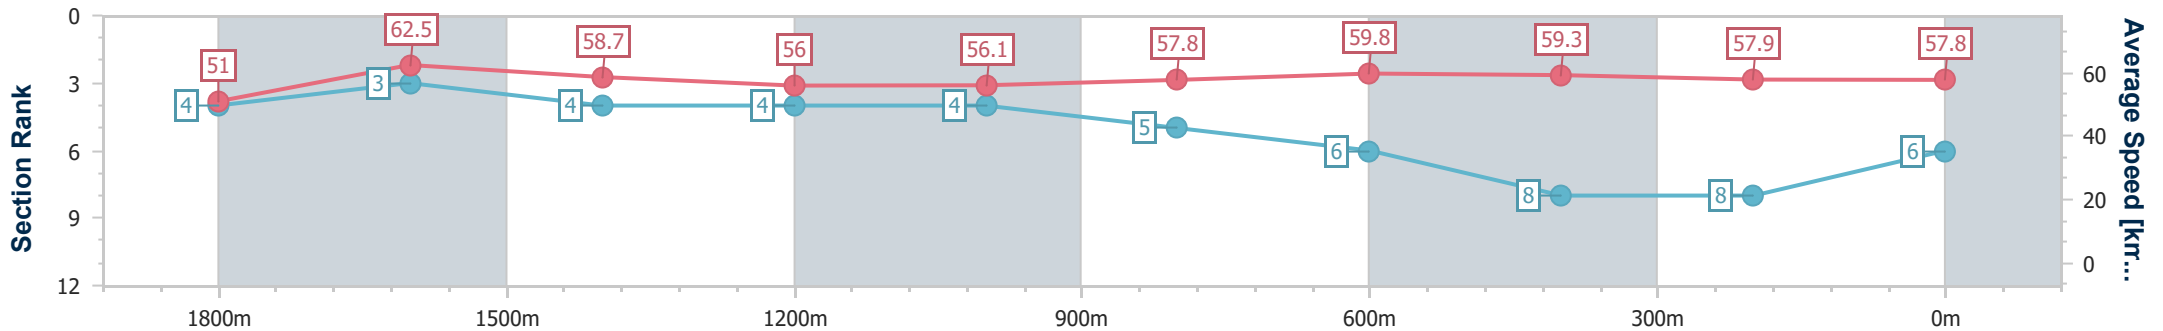

Aquis Park Gold Coast Poly QLD Professional

Race 3: ROLLICKING RACHIE HARMSTON Maiden Handicap - 2000m

29 June 2024 - 13:46

Track Rating: Synthetic, Weather: Fine, Rail Position: True

Section	Overall	1800m	1600m	1400m	1200m	1000m	800m	600m	400m	200m
Section Times	2:05.04 [6] (0:14.14)	1:50.90 [4] (0:11.46)	1:39.44 [3] (0:12.26)	1:27.18 [4] (0:12.84)	1:14.34 [4] (0:12.79)	1:01.55 [4] (0:12.45)	0:49.10 [5] (0:12.07)	0:37.03 [6] (0:12.07)	0:24.96 [8] (0:12.44)	0:12.52 [8] (0:12.52)
Average Speed [km/h]	51.0	62.5	58.7	56.0	56.1	57.8	59.8	59.3	57.9	57.8
Top Speed [km/h]	64.3	64.4	60.4	58.6	57.7	58.4	61.1	60.8	58.5	59.3
Avg. Dist. to Rail [m]	2.1	0.4	0.4	0.3	0.6	0.4	0.3	0.5	1.0	1.3
Avg. Stride Freq. [Hz]	2.2	2.3	2.2	2.2	2.1	2.1	2.2	2.2	2.2	2.2
Avg. Stride Length [m]	6.4	7.4	7.3	7.2	7.3	7.6	7.6	7.5	7.3	7.3