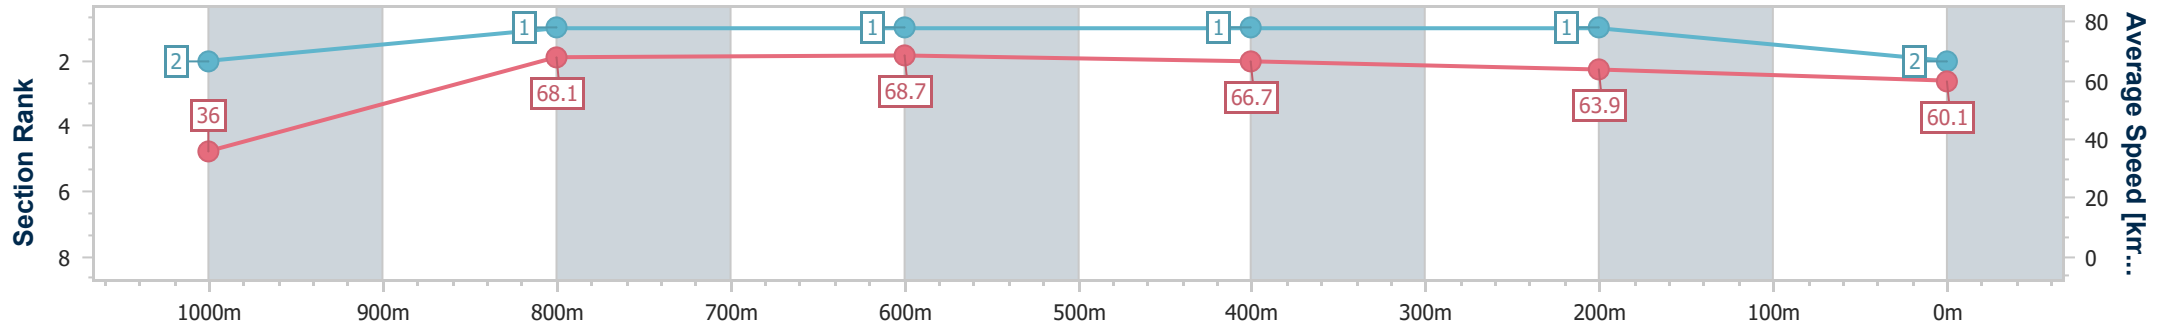

Aquis Park Gold Coast Poly QLD Professional

Race 2: THE TERRIFIC TESS Maiden Handicap - 1050m

29 June 2024 - 13:09

Track Rating: Synthetic, Weather: Fine, Rail Position: True

Section	Overall	1000m	800m	600m	400m	200m
Section Times	1:00.32 [2] (0:05.07)	0:55.25 [2] (0:10.53)	0:44.72 [1] (0:10.52)	0:34.20 [1] (0:10.88)	0:23.32 [1] (0:11.23)	0:12.09 [1] (0:12.09)
Average Speed [km/h]	36.0	68.1	68.7	66.7	63.9	60.1
Top Speed [km/h]	58.5	70.4	70.3	68.7	65.8	65.3
Avg. Dist. to Rail [m]	2.0	1.0	0.7	1.3	0.6	1.2
Avg. Stride Freq. [Hz]	2.2	2.5	2.4	2.4	2.4	2.3
Avg. Stride Length [m]	4.4	7.7	7.8	7.7	7.4	7.3