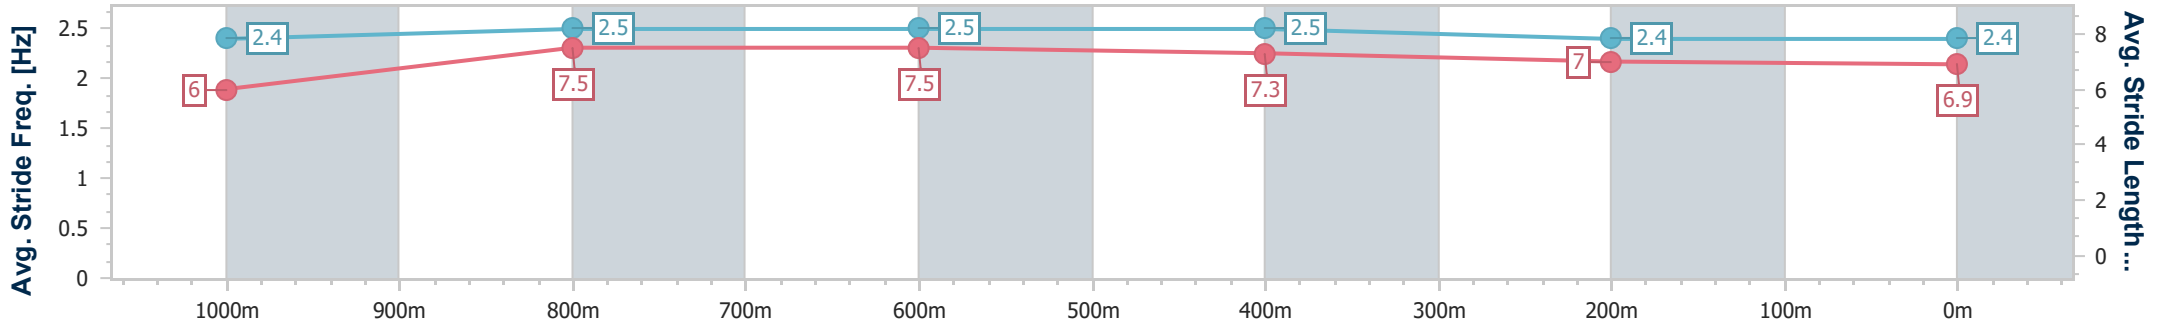

Aquis Park Gold Coast Poly QLD Professional
 Race 6: THE ALEXIS AND VIVIEN HARMSTON BENCHMARK 58
 Handicap - 1200m
 29 June 2024 - 15:40

Track Rating: Synthetic, Weather: Fine, Rail Position: True

Section	Overall	1000m	800m	600m	400m	200m
Section Times	1:10.48 [10] (0:13.74)	0:56.74 [8] (0:10.67)	0:46.07 [8] (0:10.99)	0:35.08 [10] (0:11.14)	0:23.94 [10] (0:11.80)	0:12.14 [10] (0:12.14)
Average Speed [km/h]	52.4	68.0	66.8	65.3	61.5	59.7
Top Speed [km/h]	67.7	68.5	67.6	67.2	62.2	60.8
Avg. Dist. to Rail [m]	6.5	2.4	3.3	2.2	3.0	3.1
Avg. Stride Freq. [Hz]	2.4	2.5	2.5	2.5	2.4	2.4
Avg. Stride Length [m]	6.0	7.5	7.5	7.3	7.0	6.9