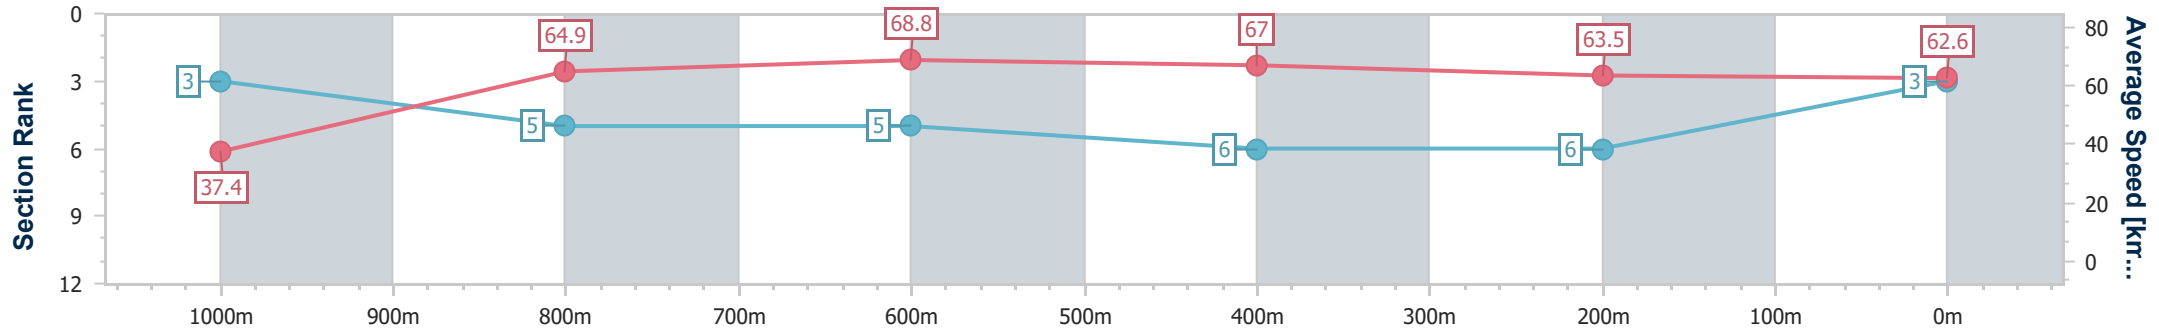

Aquis Park Gold Coast Poly QLD Professional
Race 4: HARMY'S GOLDY FIVE-0 BENCHMARK 65 Handicap - 1050m

29 June 2024 - 14:25

Track Rating: Synthetic, Weather: Fine, Rail Position: True

Section	Overall	1000m	800m	600m	400m	200m
Section Times	1:00.23 [3] (0:04.87)	0:55.36 [3] (0:11.12)	0:44.24 [5] (0:10.56)	0:33.68 [5] (0:10.76)	0:22.92 [6] (0:11.33)	0:11.59 [6] (0:11.59)
Average Speed [km/h]	37.4	64.9	68.8	67.0	63.5	62.6
Top Speed [km/h]	56.3	69.1	69.9	70.0	65.1	64.0
Avg. Dist. to Rail [m]	5.0	1.9	1.2	0.5	2.0	2.5
Avg. Stride Freq. [Hz]	2.2	2.6	2.6	2.5	2.5	2.5
Avg. Stride Length [m]	4.5	6.9	7.4	7.4	7.0	7.1