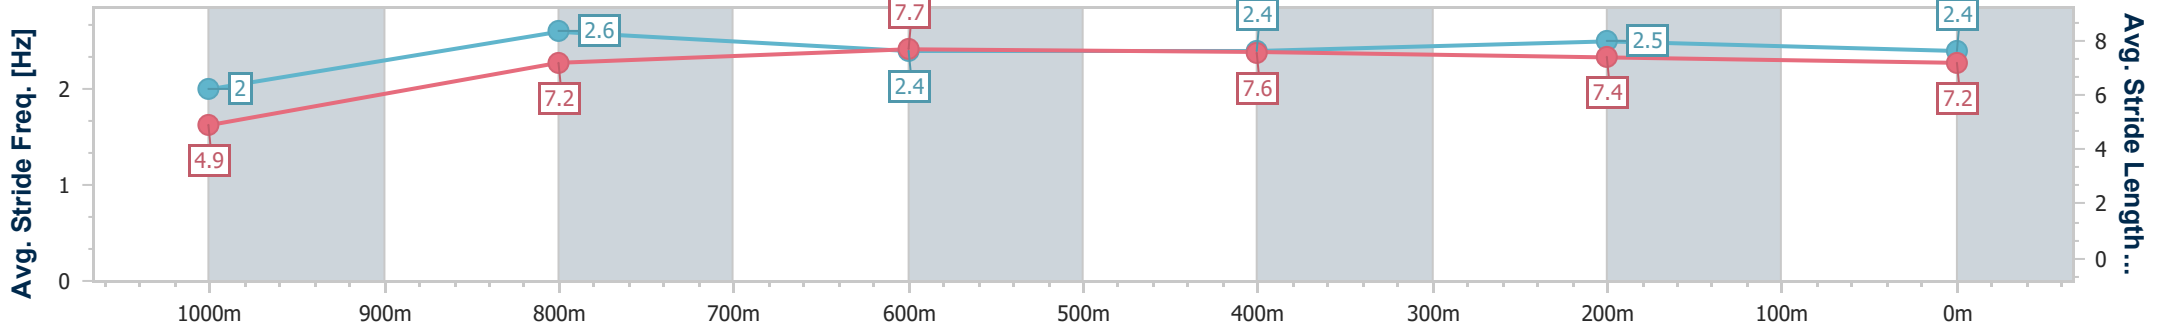

Aquis Park Gold Coast Poly QLD Professional

Race 2: THE TERRIFIC TESS Maiden Handicap - 1050m

29 June 2024 - 13:09

Track Rating: Synthetic, Weather: Fine, Rail Position: True

Section	Overall	1000m	800m	600m	400m	200m
Section Times	1:00.30 [1] (0:05.15)	0:55.15 [4] (0:10.85)	0:44.30 [3] (0:10.61)	0:33.69 [3] (0:10.76)	0:22.93 [2] (0:11.16)	0:11.77 [2]
Average Speed [km/h]	34.9	66.3	67.6	67.1	64.9	61.5
Top Speed [km/h]	56.9	69.1	69.0	68.4	65.6	64.7
Avg. Dist. to Rail [m]	0.6	0.6	0.5	0.6	2.6	5.8
Avg. Stride Freq. [Hz]	2.0	2.6	2.4	2.4	2.5	2.4
Avg. Stride Length [m]	4.9	7.2	7.7	7.6	7.4	7.2