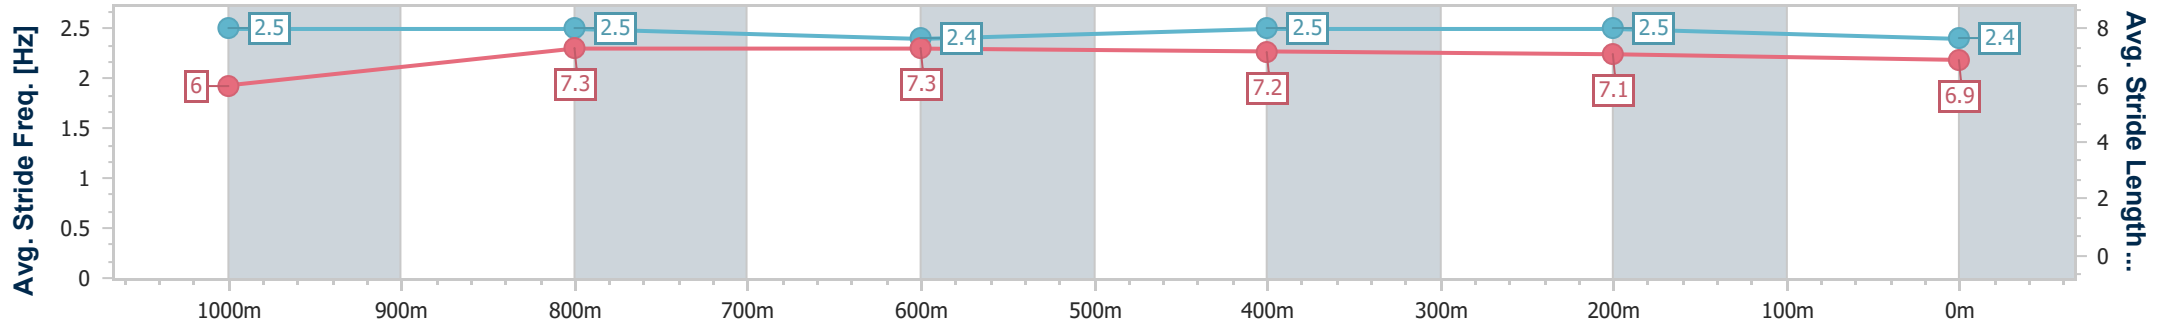

Horse/Jockey Name	Hell March
Final Rank	4
Fastest Section Time (Section)	0:10.96 (1000m)
Top Speed [km/h] (Section)	67.7 (Overall)
Race State	Finished

Aquis Park Gold Coast Poly QLD Professional
Race 1: Perpetual Tricia Nan O'Brien QTIS Two-Year-Old
Maiden Handicap - 1200m

29 June 2024 - 12:35

Track Rating: Synthetic, Weather: Fine, Rail Position: True

Section	Overall	1000m	800m	600m	400m	200m
Section Times	1:10.24 [4] (0:13.27)	0:56.97 [1] (0:10.96)	0:46.01 [2] (0:11.35)	0:34.66 [2] (0:11.10)	0:23.56 [2] (0:11.38)	0:12.18 [2] (0:12.18)
Average Speed [km/h]	54.2	65.9	64.1	65.6	63.8	59.6
Top Speed [km/h]	67.7	67.3	65.8	66.4	65.3	62.8
Avg. Dist. to Rail [m]	2.4	0.8	2.1	2.5	4.1	8.3
Avg. Stride Freq. [Hz]	2.5	2.5	2.4	2.5	2.5	2.4
Avg. Stride Length [m]	6.0	7.3	7.3	7.2	7.1	6.9

- [ ] Ranking at each section and finish
- -.-.- No data available at this section
- NA No data available