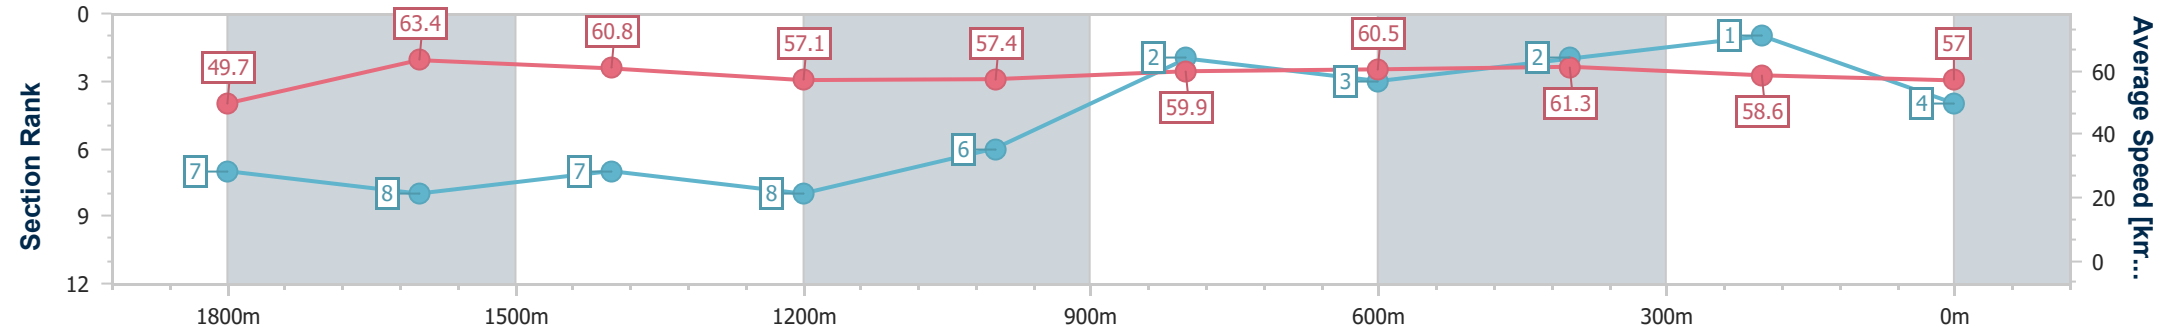

Aquis Park Gold Coast Poly QLD Professional

Race 3: ROLLICKING RACHIE HARMSTON Maiden Handicap - 2000m

29 June 2024 - 13:46

Track Rating: Synthetic, Weather: Fine, Rail Position: True

Section	Overall	1800m	1600m	1400m	1200m	1000m	800m	600m	400m	200m
Section Times	2:04.57 [4] (0:14.48)	1:50.09 [7] (0:11.49)	1:38.60 [8] (0:12.04)	1:26.56 [7] (0:12.96)	1:13.60 [8] (0:12.57)	1:01.03 [6] (0:12.12)	0:48.91 [2] (0:12.06)	0:36.85 [3] (0:11.86)	0:24.99 [2] (0:12.31)	0:12.68 [1] (0:12.68)
Average Speed [km/h]	49.7	63.4	60.8	57.1	57.4	59.9	60.5	61.3	58.6	57.0
Top Speed [km/h]	62.5	64.5	62.2	59.0	59.4	61.2	61.4	62.0	59.7	58.0
Avg. Dist. to Rail [m]	6.5	3.2	4.1	3.7	3.4	3.0	2.7	1.6	2.9	6.3
Avg. Stride Freq. [Hz]	2.2	2.3	2.3	2.2	2.2	2.2	2.3	2.3	2.2	2.2
Avg. Stride Length [m]	6.2	7.5	7.4	7.2	7.4	7.5	7.5	7.5	7.3	7.1