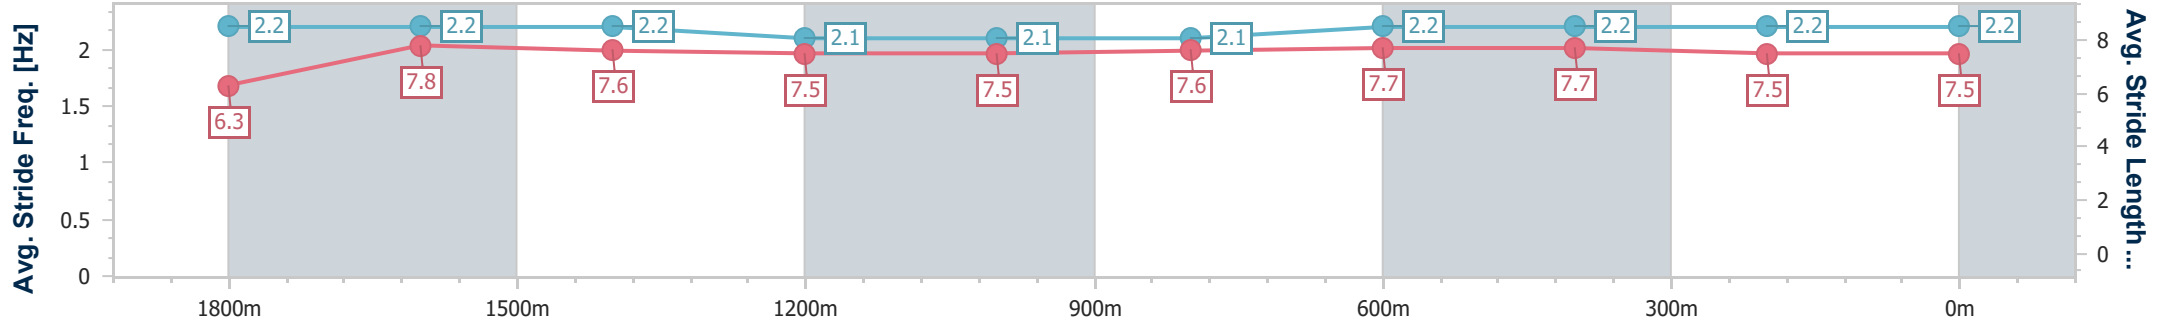

Aquis Park Gold Coast Poly QLD Professional

Race 3: ROLLICKING RACHIE HARMSTON Maiden Handicap - 2000m

29 June 2024 - 13:46

Track Rating: Synthetic, Weather: Fine, Rail Position: True

Section	Overall	1800m	1600m	1400m	1200m	1000m	800m	600m	400m	200m
Section Times	2:04.56 [3] (0:14.56)	1:50.00 [9] (0:11.72)	1:38.28 [10] (0:12.10)	1:26.18 [10] (0:12.84)	1:13.34 [9] (0:12.81)	1:00.53 [10] (0:12.26)	0:48.27 [9] (0:11.96)	0:36.31 [9] (0:11.81)	0:24.50 [7] (0:12.11)	0:12.39 [4] (0:12.39)
Average Speed [km/h]	49.4	61.6	59.4	56.3	56.3	58.7	60.4	61.0	59.7	58.6
Top Speed [km/h]	63.8	62.5	60.7	58.4	58.0	60.4	63.4	63.4	60.8	59.0
Avg. Dist. to Rail [m]	1.4	0.4	0.6	0.4	0.9	0.7	0.3	0.5	3.4	3.6
Avg. Stride Freq. [Hz]	2.2	2.2	2.2	2.1	2.1	2.1	2.2	2.2	2.2	2.2
Avg. Stride Length [m]	6.3	7.8	7.6	7.5	7.5	7.6	7.7	7.7	7.5	7.5