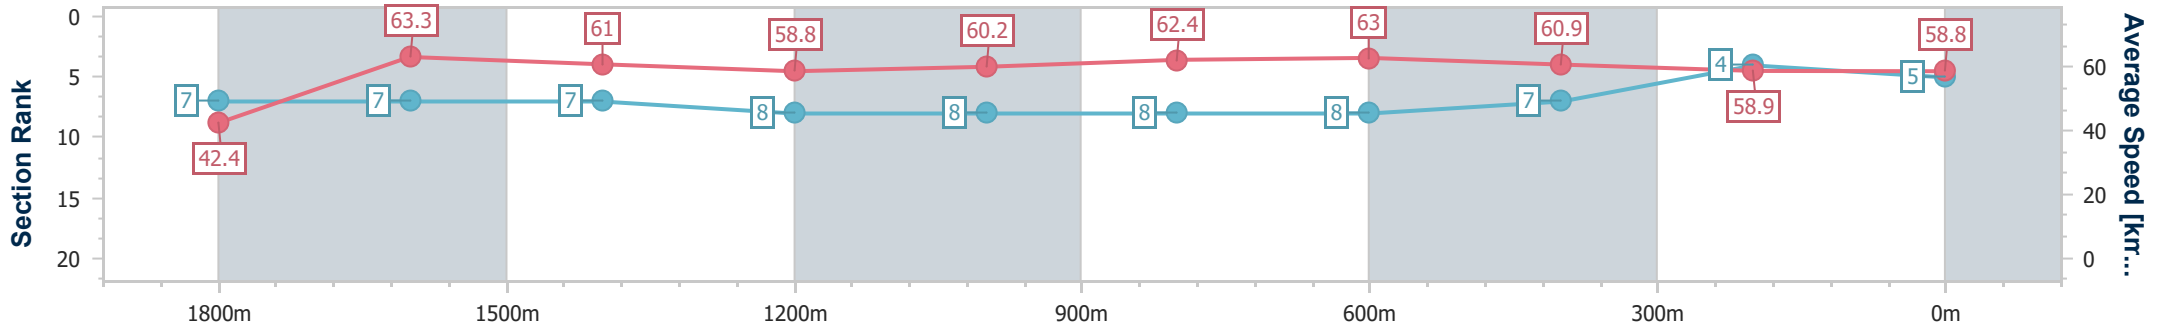

Aquis Park Gold Coast Poly QLD Professional
Race 7: THE ALCHEMY ASIA BENCHMARK 60 Handicap - 1900m

29 June 2024 - 16:17

Track Rating: Synthetic, Weather: Fine, Rail Position: True

Section	Overall	1800m	1600m	1400m	1200m	1000m	800m	600m	400m	200m
Section Times	1:55.83 [5] (0:08.45)	1:47.38 [7] (0:11.47)	1:35.91 [7] (0:11.83)	1:24.08 [7] (0:12.40)	1:11.68 [8] (0:11.95)	0:59.73 [8] (0:11.59)	0:48.14 [8] (0:11.48)	0:36.66 [8] (0:12.02)	0:24.64 [7] (0:12.32)	0:12.32 [4] (0:12.32)
Average Speed [km/h]	42.4	63.3	61.0	58.8	60.2	62.4	63.0	60.9	58.9	58.8
Top Speed [km/h]	58.5	64.9	62.3	60.0	61.4	63.7	63.9	61.9	59.6	59.0
Avg. Dist. to Rail [m]	4.5	2.1	1.7	1.2	1.3	1.2	1.8	2.6	4.7	5.7
Avg. Stride Freq. [Hz]	2.0	2.3	2.2	2.1	2.1	2.2	2.2	2.2	2.2	2.2
Avg. Stride Length [m]	5.8	7.8	7.7	7.6	7.8	8.0	7.9	7.8	7.5	7.5