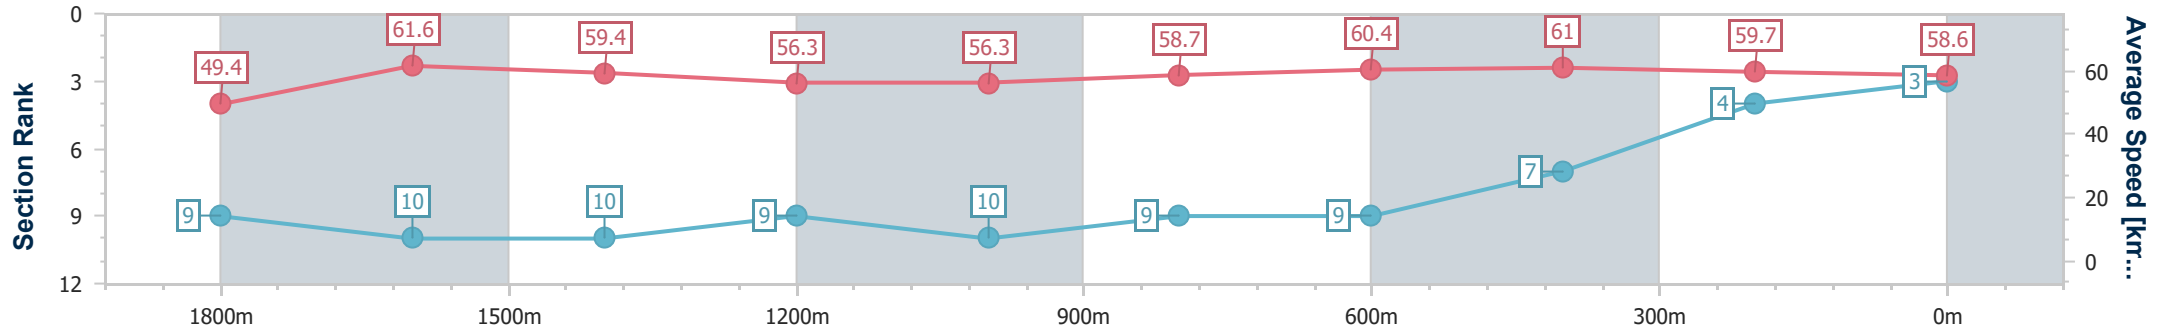

- [] Ranking at each section and finish
- .-.- No data available at this section
- NA No data available

Horse/Jockey Name	How Ya Been Anyway
Final Rank	4
Fastest Section Time (Section)	0:11.49 (1800m)
Top Speed [km/h] (Section)	64.5 (1800m)
Race State	Finished