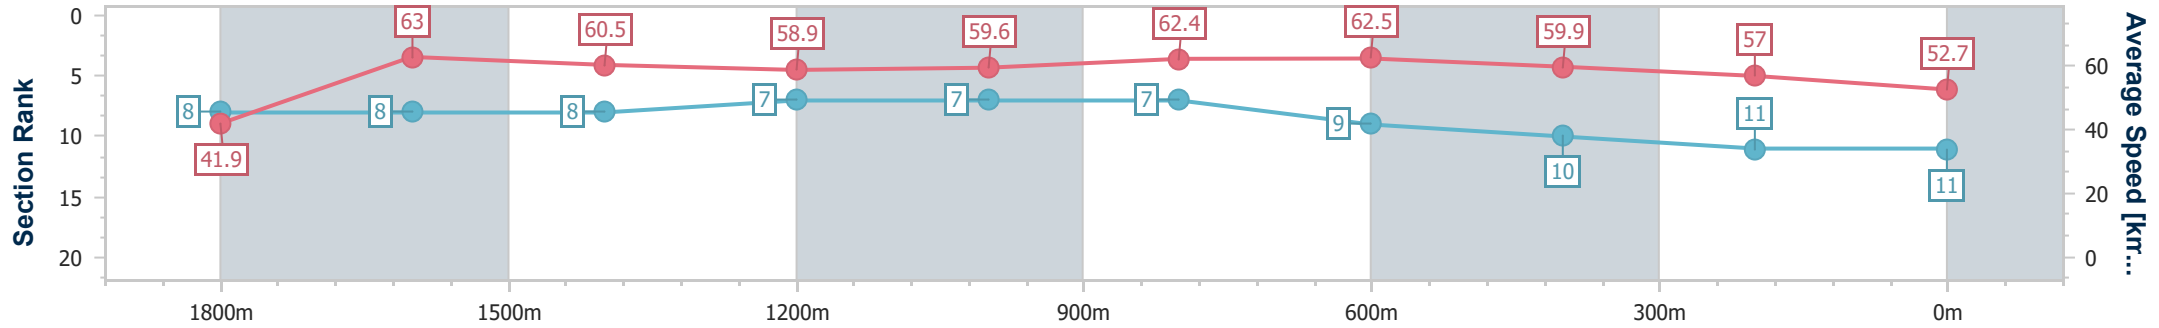

Aquis Park Gold Coast Poly QLD Professional
Race 7: THE ALCHEMY ASIA BENCHMARK 60 Handicap - 1900m

29 June 2024 - 16:17

Track Rating: Synthetic, Weather: Fine, Rail Position: True

Section	Overall	1800m	1600m	1400m	1200m	1000m	800m	600m	400m	200m
Section Times	1:57.72 [11] (0:08.56)	1:49.16 [8] (0:11.42)	1:37.74 [8] (0:11.81)	1:25.93 [8] (0:12.23)	1:13.70 [7] (0:12.06)	1:01.64 [7] (0:11.59)	0:50.05 [7] (0:11.56)	0:38.49 [9] (0:12.07)	0:26.42 [10] (0:12.70)	0:13.72 [11] (0:13.72)
Average Speed [km/h]	41.9	63.0	60.5	58.9	59.6	62.4	62.5	59.9	57.0	52.7
Top Speed [km/h]	59.7	65.2	61.7	59.8	61.0	63.5	63.1	61.5	58.1	56.1
Avg. Dist. to Rail [m]	3.1	0.7	0.7	0.4	0.9	0.7	1.1	1.3	1.2	1.5
Avg. Stride Freq. [Hz]	1.9	2.2	2.1	2.1	2.1	2.2	2.2	2.2	2.1	2.0
Avg. Stride Length [m]	6.0	8.0	7.8	7.7	7.9	8.0	7.9	7.7	7.4	7.1