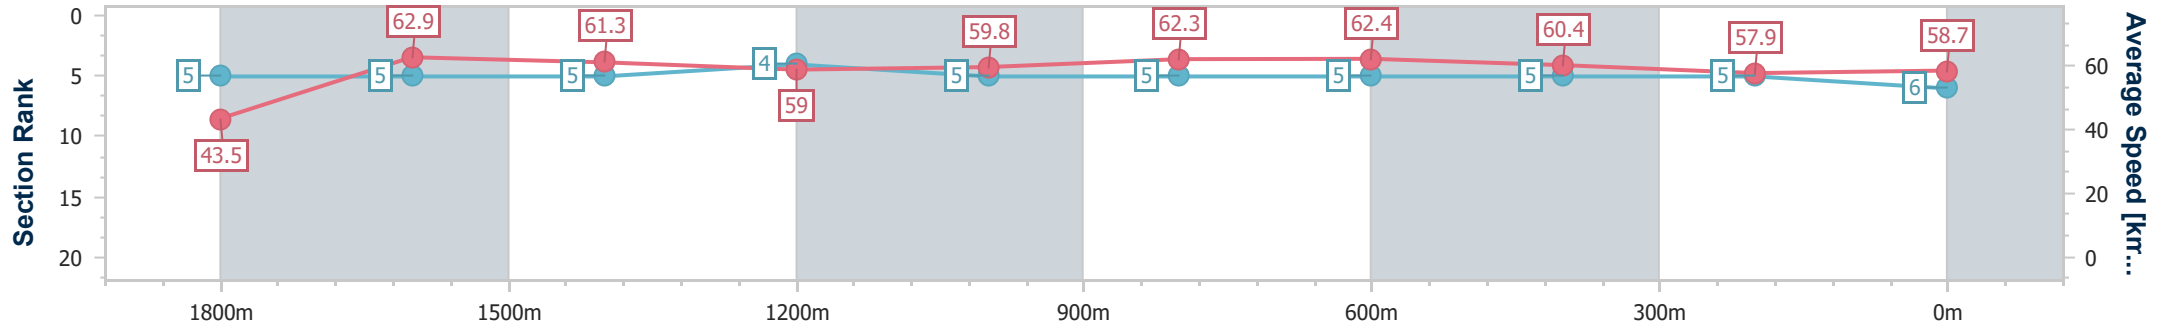

Aquis Park Gold Coast Poly QLD Professional
Race 7: THE ALCHEMY ASIA BENCHMARK 60 Handicap - 1900m

29 June 2024 - 16:17

Track Rating: Synthetic, Weather: Fine, Rail Position: True

Section	Overall	1800m	1600m	1400m	1200m	1000m	800m	600m	400m	200m
Section Times	1:55.92 [6] (0:08.26)	1:47.66 [5] (0:11.49)	1:36.17 [5] (0:11.76)	1:24.41 [5] (0:12.19)	1:12.22 [4] (0:12.01)	1:00.21 [5] (0:11.58)	0:48.63 [5] (0:11.68)	0:36.95 [5] (0:12.11)	0:24.84 [5] (0:12.49)	0:12.35 [5] (0:12.35)
Average Speed [km/h]	43.5	62.9	61.3	59.0	59.8	62.3	62.4	60.4	57.9	58.7
Top Speed [km/h]	60.2	64.7	63.0	60.3	61.2	63.2	63.0	62.4	58.7	59.2
Avg. Dist. to Rail [m]	1.8	1.3	0.3	0.2	0.6	0.9	2.1	2.9	3.0	2.1
Avg. Stride Freq. [Hz]	2.0	2.3	2.2	2.2	2.2	2.2	2.2	2.2	2.2	2.2
Avg. Stride Length [m]	5.9	7.6	7.6	7.5	7.6	7.8	7.7	7.6	7.2	7.3