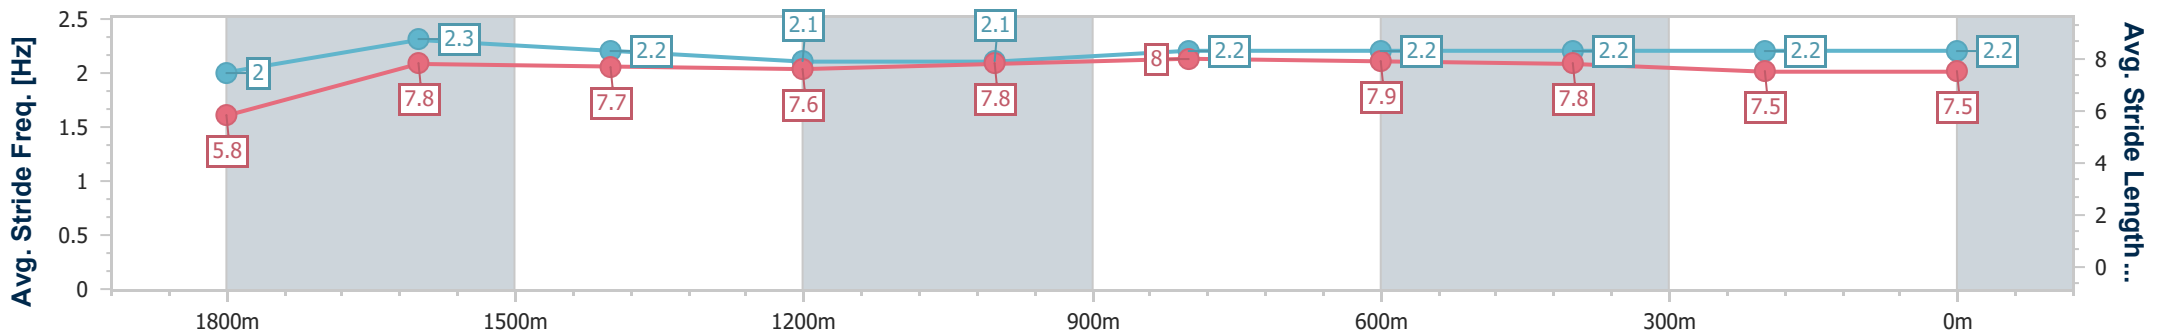

Aquis Park Gold Coast Poly QLD Professional
Race 7: THE ALCHEMY ASIA BENCHMARK 60 Handicap - 1900m

29 June 2024 - 16:17

Track Rating: Synthetic, Weather: Fine, Rail Position: True

Section	Overall	1800m	1600m	1400m	1200m	1000m	800m	600m	400m	200m
Section Times	1:55.83 [5] (0:08.45)	1:47.38 [7] (0:11.47)	1:35.91 [7] (0:11.83)	1:24.08 [7] (0:12.40)	1:11.68 [8] (0:11.95)	0:59.73 [8] (0:11.59)	0:48.14 [8] (0:11.48)	0:36.66 [8] (0:12.02)	0:24.64 [7] (0:12.32)	0:12.32 [4] (0:12.32)
Average Speed [km/h]	42.4	63.3	61.0	58.8	60.2	62.4	63.0	60.9	58.9	58.8
Top Speed [km/h]	58.5	64.9	62.3	60.0	61.4	63.7	63.9	61.9	59.6	59.0
Avg. Dist. to Rail [m]	4.5	2.1	1.7	1.2	1.3	1.2	1.8	2.6	4.7	5.7
Avg. Stride Freq. [Hz]	2.0	2.3	2.2	2.1	2.1	2.2	2.2	2.2	2.2	2.2
Avg. Stride Length [m]	5.8	7.8	7.7	7.6	7.8	8.0	7.9	7.8	7.5	7.5