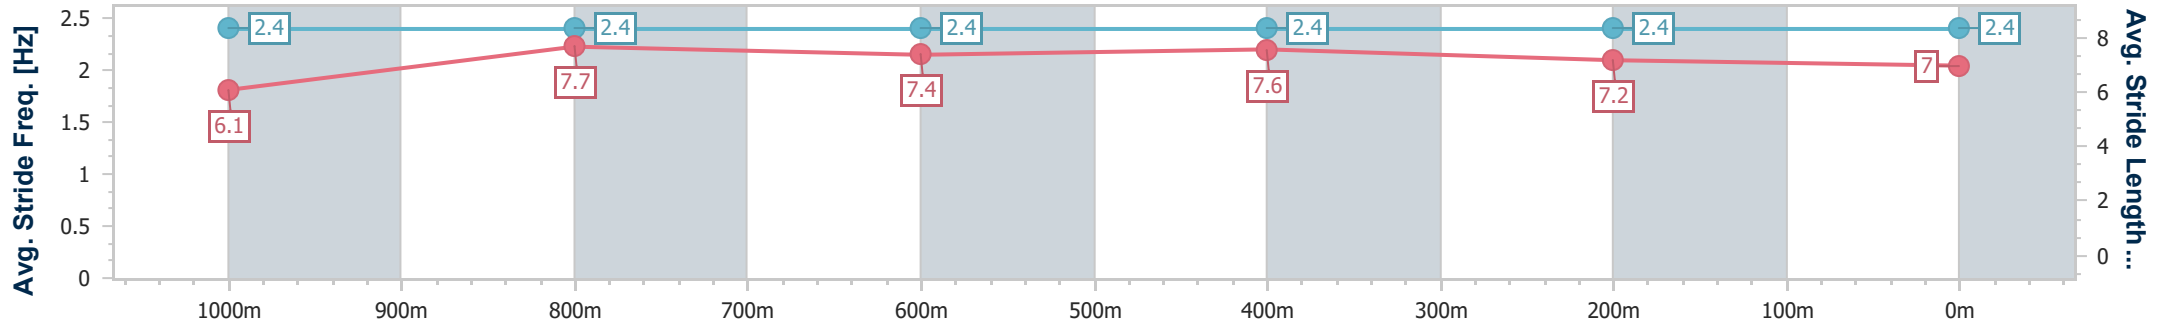

29 June 2024 - 12:35

Track Rating: Synthetic, Weather: Fine, Rail Position: True

Section	Overall	1000m	800m	600m	400m	200m
Section Times	1:09.84 [1] (0:13.28)	0:56.56 [2] (0:10.93)	0:45.63 [1] (0:11.31)	0:34.32 [1] (0:10.94)	0:23.38 [1] (0:11.33)	0:12.05 [1] (0:12.05)
Average Speed [km/h]	54.1	66.1	63.9	65.8	63.4	60.2
Top Speed [km/h]	68.2	68.1	66.0	67.0	64.6	61.8
Avg. Dist. to Rail [m]	2.0	0.9	0.6	0.2	0.4	1.9
Avg. Stride Freq. [Hz]	2.4	2.4	2.4	2.4	2.4	2.4
Avg. Stride Length [m]	6.1	7.7	7.4	7.6	7.2	7.0