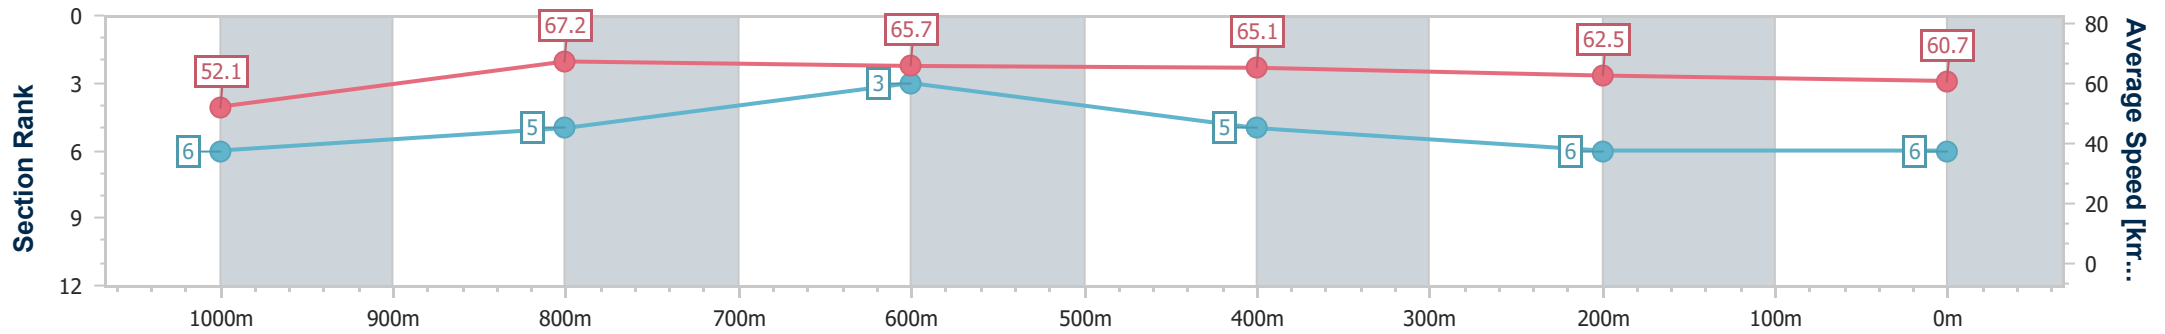

Horse/Jockey Name	Mishani Invincible
Final Rank	6
Fastest Section Time (Section)	0:10.79 (1000m)
Top Speed [km/h] (Section)	68.0 (1000m)
Race State	Finished

Aquis Park Gold Coast Poly QLD Professional
Race 1: Perpetual Tricia Nan O'Brien QTIS Two-Year-Old
Maiden Handicap - 1200m

29 June 2024 - 12:35

Track Rating: Synthetic, Weather: Fine, Rail Position: True

Section	Overall	1000m	800m	600m	400m	200m
Section Times	1:10.42 [6] (0:13.80)	0:56.62 [6] (0:10.79)	0:45.83 [5] (0:11.07)	0:34.76 [3] (0:11.20)	0:23.56 [5] (0:11.61)	0:11.95 [6] (0:11.95)
Average Speed [km/h]	52.1	67.2	65.7	65.1	62.5	60.7
Top Speed [km/h]	66.7	68.0	67.5	66.7	63.8	61.5
Avg. Dist. to Rail [m]	5.9	2.9	1.8	2.4	4.6	6.7
Avg. Stride Freq. [Hz]	2.2	2.3	2.3	2.3	2.3	2.2
Avg. Stride Length [m]	6.5	8.0	7.9	7.9	7.6	7.5

- [ ] Ranking at each section and finish
- -.-.- No data available at this section
- NA No data available