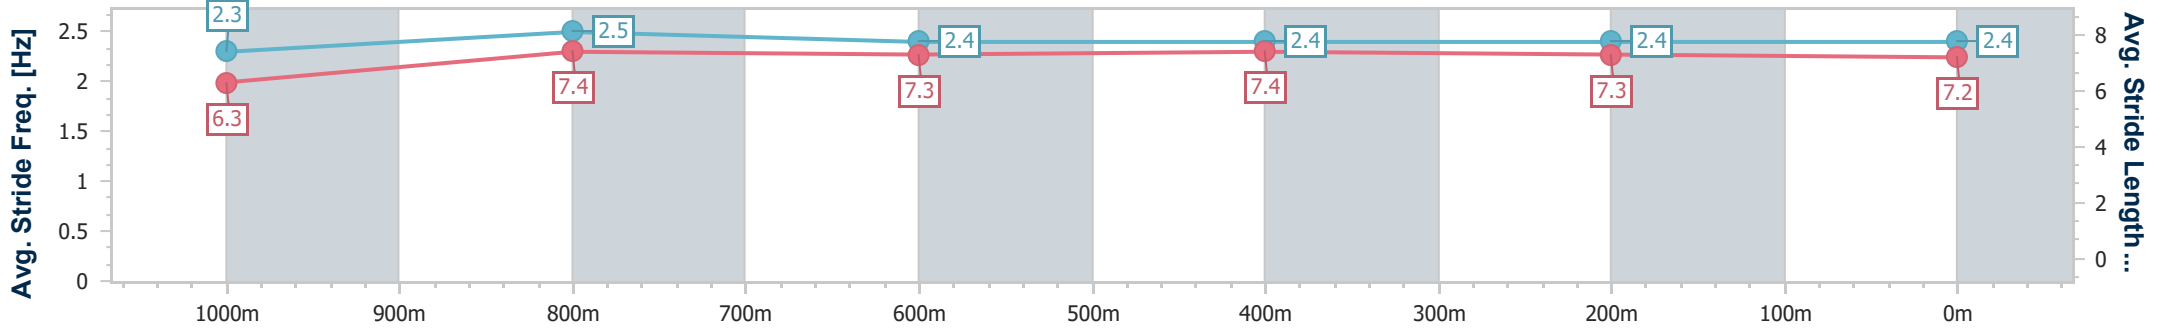

Horse/Jockey Name	A Royal Sort
Final Rank	5
Fastest Section Time (Section)	0:11.14 (1000m)
Top Speed [km/h] (Section)	66.8 (600m)
Race State	Finished

Aquis Park Gold Coast Poly QLD Professional
Race 1: Perpetual Tricia Nan O'Brien QTIS Two-Year-Old
Maiden Handicap - 1200m

29 June 2024 - 12:35

Track Rating: Synthetic, Weather: Fine, Rail Position: True

Section	Overall	1000m	800m	600m	400m	200m
Section Times	1:10.41 [5] (0:13.75)	0:56.66 [5] (0:11.14)	0:45.52 [7] (0:11.32)	0:34.20 [7] (0:11.24)	0:22.96 [7] (0:11.48)	0:11.48 [7] (0:11.48)
Average Speed [km/h]	52.4	65.0	63.7	64.6	62.9	63.3
Top Speed [km/h]	65.8	66.4	66.6	66.8	64.8	63.9
Avg. Dist. to Rail [m]	3.7	1.4	0.7	1.4	3.7	4.8
Avg. Stride Freq. [Hz]	2.3	2.5	2.4	2.4	2.4	2.4
Avg. Stride Length [m]	6.3	7.4	7.3	7.4	7.3	7.2

- [ ] Ranking at each section and finish
- -.-.- No data available at this section
- NA No data available