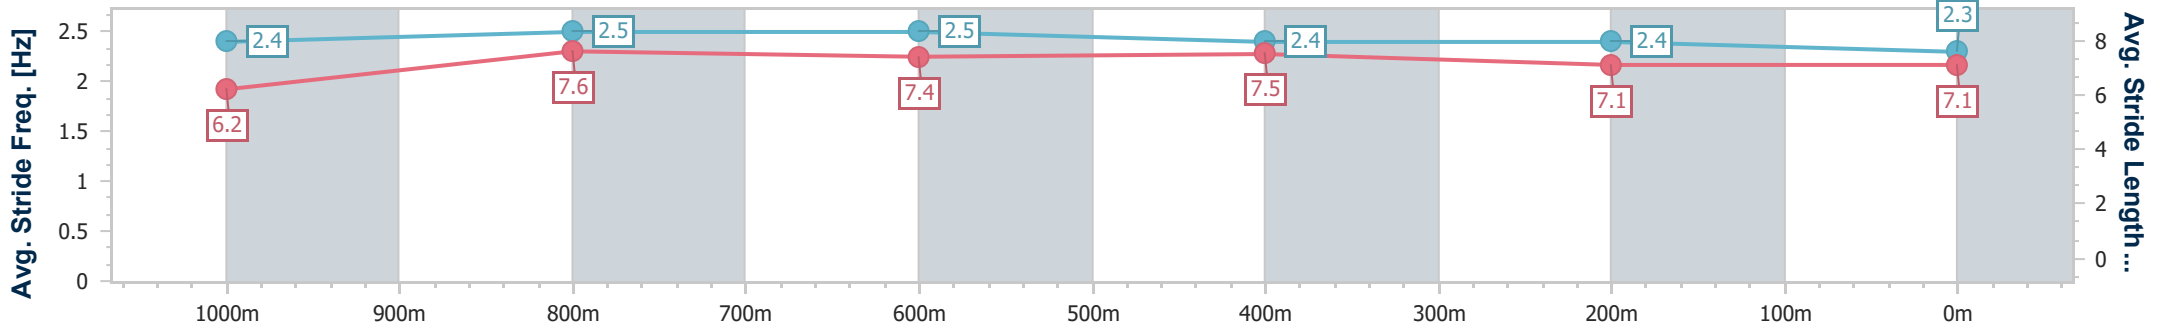

Aquis Park Gold Coast Poly QLD Professional
 Race 6: THE ALEXIS AND VIVIEN HARMSTON BENCHMARK 58
 Handicap - 1200m
 29 June 2024 - 15:40

Track Rating: Synthetic, Weather: Fine, Rail Position: True

Section	Overall	1000m	800m	600m	400m	200m
Section Times	1:09.55 [3] (0:13.43)	0:56.12 [4] (0:10.53)	0:45.59 [4] (0:10.83)	0:34.76 [4] (0:11.12)	0:23.64 [4] (0:11.56)	0:12.08 [4] (0:12.08)
Average Speed [km/h]	53.7	68.9	66.9	65.6	62.6	59.9
Top Speed [km/h]	69.3	69.4	68.0	66.5	63.8	61.7
Avg. Dist. to Rail [m]	5.0	1.8	1.8	2.0	3.9	5.1
Avg. Stride Freq. [Hz]	2.4	2.5	2.5	2.4	2.4	2.3
Avg. Stride Length [m]	6.2	7.6	7.4	7.5	7.1	7.1