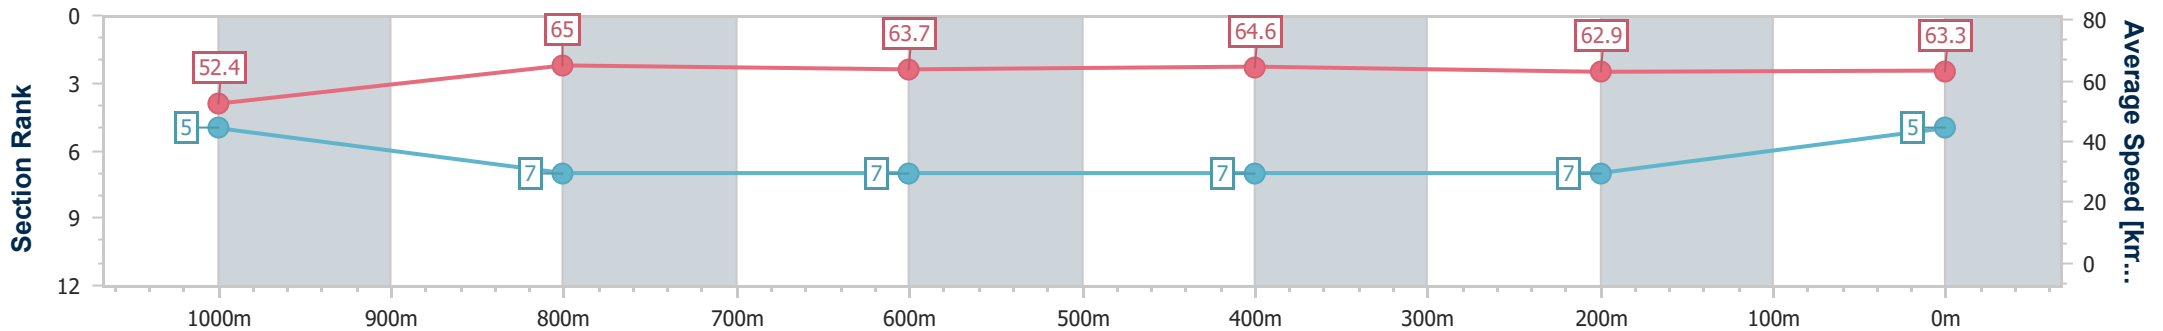

Horse/Jockey Name	A Royal Sort
Final Rank	5
Fastest Section Time (Section)	0:11.14 (1000m)
Top Speed [km/h] (Section)	66.8 (600m)
Race State	Finished

Aquis Park Gold Coast Poly QLD Professional
Race 1: Perpetual Tricia Nan O'Brien QTIS Two-Year-Old
Maiden Handicap - 1200m

29 June 2024 - 12:35

Track Rating: Synthetic, Weather: Fine, Rail Position: True

Section	Overall	1000m	800m	600m	400m	200m
Section Times	1:10.41 [5] (0:13.75)	0:56.66 [5] (0:11.14)	0:45.52 [7] (0:11.32)	0:34.20 [7] (0:11.24)	0:22.96 [7] (0:11.48)	0:11.48 [7] (0:11.48)
Average Speed [km/h]	52.4	65.0	63.7	64.6	62.9	63.3
Top Speed [km/h]	65.8	66.4	66.6	66.8	64.8	63.9
Avg. Dist. to Rail [m]	3.7	1.4	0.7	1.4	3.7	4.8
Avg. Stride Freq. [Hz]	2.3	2.5	2.4	2.4	2.4	2.4
Avg. Stride Length [m]	6.3	7.4	7.3	7.4	7.3	7.2

- [ ] Ranking at each section and finish
- -.-.- No data available at this section
- NA No data available