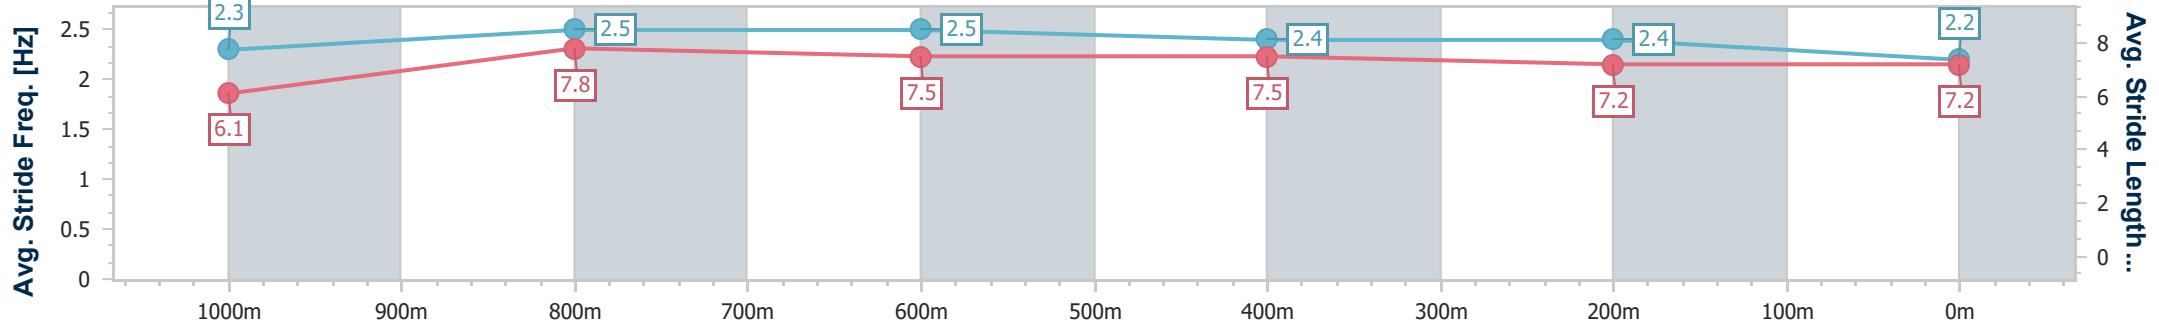

Aquis Park Gold Coast Poly QLD Professional
 Race 6: THE ALEXIS AND VIVIEN HARMSTON BENCHMARK 58
 Handicap - 1200m
 29 June 2024 - 15:40

Track Rating: Synthetic, Weather: Fine, Rail Position: True

Section	Overall	1000m	800m	600m	400m	200m
Section Times	1:10.74 [11] (0:14.22)	0:56.52 [11] (0:10.35)	0:46.17 [11] (0:10.75)	0:35.42 [9] (0:11.24)	0:24.18 [11] (0:11.85)	0:12.33 [11] (0:12.33)
Average Speed [km/h]	50.7	70.3	67.9	65.1	61.3	58.8
Top Speed [km/h]	70.1	71.4	68.9	67.8	63.0	60.0
Avg. Dist. to Rail [m]	5.6	3.8	2.3	2.9	5.1	6.6
Avg. Stride Freq. [Hz]	2.3	2.5	2.5	2.4	2.4	2.2
Avg. Stride Length [m]	6.1	7.8	7.5	7.5	7.2	7.2