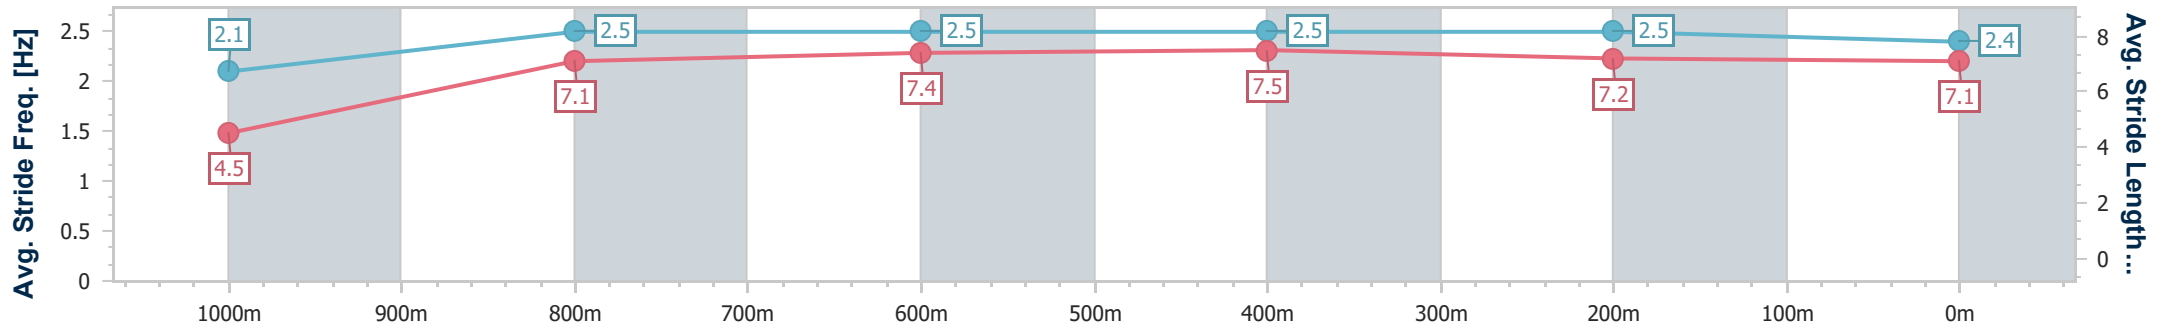

Aquis Park Gold Coast Poly QLD Professional

Race 2: THE TERRIFIC TESS Maiden Handicap - 1050m

29 June 2024 - 13:09

Track Rating: Synthetic, Weather: Fine, Rail Position: True

Section	Overall	1000m	800m	600m	400m	200m
Section Times	1:01.13 [4] (0:05.12)	0:56.01 [3] (0:11.20)	0:44.81 [5] (0:10.83)	0:33.98 [6] (0:10.99)	0:22.99 [6] (0:11.35)	0:11.64 [6] (0:11.64)
Average Speed [km/h]	34.9	64.9	67.5	66.5	63.7	62.3
Top Speed [km/h]	56.7	67.4	67.7	68.8	64.7	64.3
Avg. Dist. to Rail [m]	6.1	3.7	3.1	3.2	2.5	3.3
Avg. Stride Freq. [Hz]	2.1	2.5	2.5	2.5	2.5	2.4
Avg. Stride Length [m]	4.5	7.1	7.4	7.5	7.2	7.1