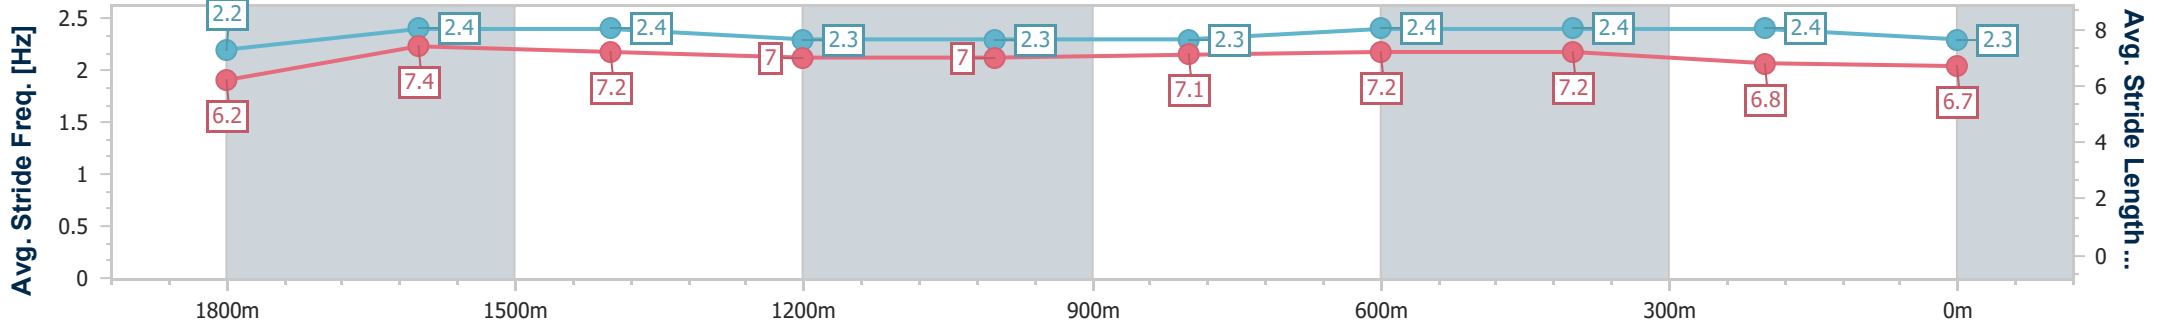

Horse/Jockey Name	Smokin Match
Final Rank	2
Fastest Section Time (Section)	0:11.32 (1800m)
Top Speed [km/h] (Section)	65.9 (1800m)
Race State	Finished

Aquis Park Gold Coast Poly QLD Professional
Race 3: ROLLICKING RACHIE HARMSTON Maiden Handicap - 2000m

29 June 2024 - 13:46

Track Rating: Synthetic, Weather: Fine, Rail Position: True

Section	Overall	1800m	1600m	1400m	1200m	1000m	800m	600m	400m	200m
Section Times	2:04.49 [2] (0:14.58)	1:49.91 [10] (0:11.32)	1:38.59 [6] (0:11.82)	1:26.77 [3] (0:12.87)	1:13.90 [3] (0:12.49)	1:01.41 [2] (0:12.60)	0:48.81 [3] (0:11.92)	0:36.89 [2] (0:11.91)	0:24.98 [1] (0:12.40)	0:12.58 [3] (0:12.58)
Average Speed [km/h]	49.3	64.8	61.9	57.6	57.5	57.5	61.1	61.0	58.2	57.8
Top Speed [km/h]	63.5	65.9	63.6	60.0	60.4	60.3	62.5	62.6	58.8	60.2
Avg. Dist. to Rail [m]	7.5	4.2	4.7	3.4	3.7	2.5	1.7	1.8	3.1	6.3
Avg. Stride Freq. [Hz]	2.2	2.4	2.4	2.3	2.3	2.3	2.4	2.4	2.4	2.3
Avg. Stride Length [m]	6.2	7.4	7.2	7.0	7.0	7.1	7.2	7.2	6.8	6.7

- [ ] Ranking at each section and finish
- -.-.- No data available at this section
- NA No data available