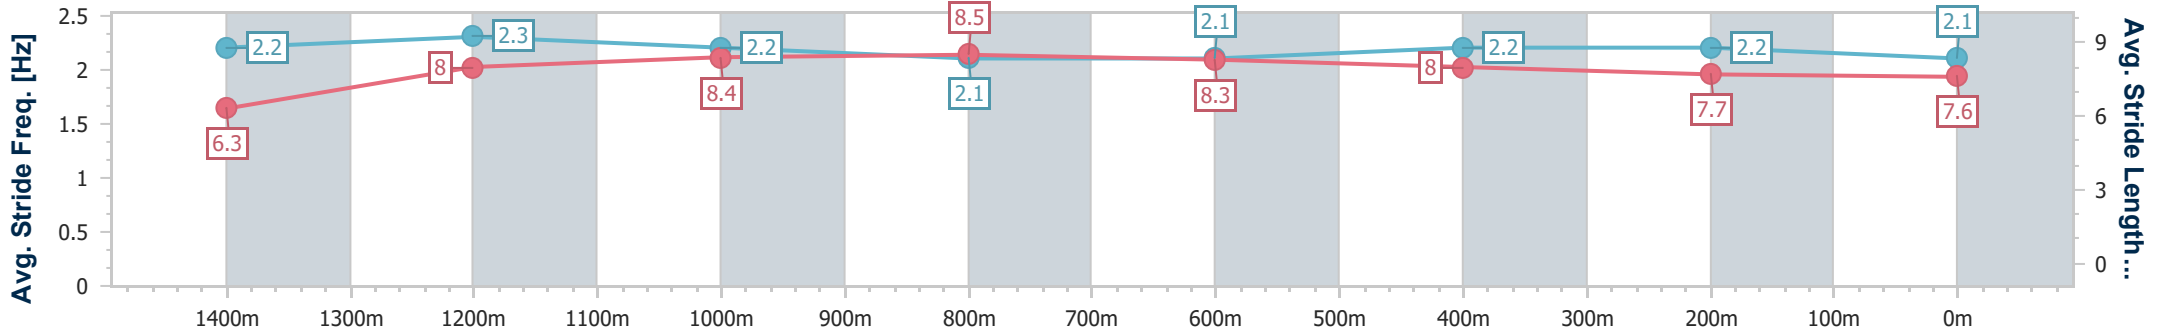

Aquis Park Gold Coast Poly QLD Professional
Race 5: QUEEN JEBBIE BENCHMARK 75 Handicap - 1540m

29 June 2024 - 15:04

Track Rating: Synthetic, Weather: Fine, Rail Position: True

Section	Overall	1400m	1200m	1000m	800m	600m	400m	200m
Section Times	1:31.39 [5] (0:10.14)	1:21.25 [1] (0:11.21)	1:10.04 [5] (0:10.89)	0:59.15 [5] (0:11.26)	0:47.89 [4] (0:11.64)	0:36.25 [3] (0:11.80)	0:24.45 [3] (0:12.05)	0:12.40 [4]
Average Speed [km/h]	49.8	66.0	66.2	64.3	62.8	62.2	60.4	58.2
Top Speed [km/h]	65.4	67.2	66.5	65.3	63.5	62.8	61.2	60.0
Avg. Dist. to Rail [m]	7.7	4.0	3.0	2.3	2.7	3.4	5.3	5.3
Avg. Stride Freq. [Hz]	2.2	2.3	2.2	2.1	2.1	2.2	2.2	2.1
Avg. Stride Length [m]	6.3	8.0	8.4	8.5	8.3	8.0	7.7	7.6