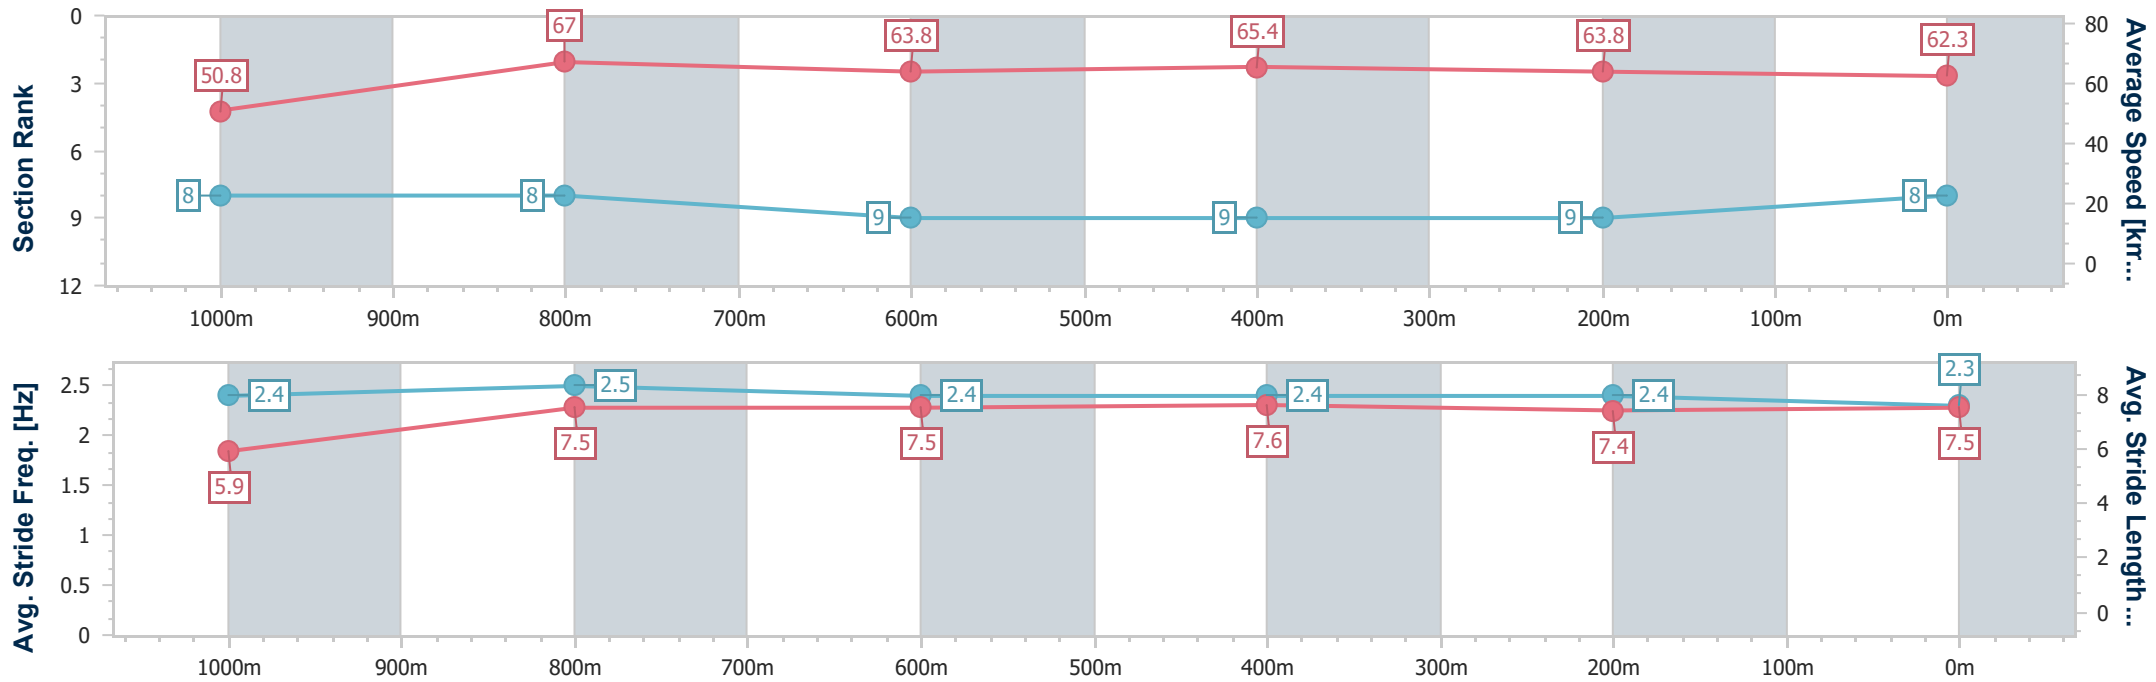

Horse/Jockey Name	Vanilla Twist
Final Rank	8
Fastest Section Time (Section)	0:10.82 (1000m)
Top Speed [km/h] (Section)	68.0 (1000m)
Race State	Finished

Aquis Park Gold Coast Poly QLD Professional
Race 1: Perpetual Tricia Nan O'Brien QTIS Two-Year-Old
Maiden Handicap - 1200m

29 June 2024 - 12:35

Track Rating: Synthetic, Weather: Fine, Rail Position: True

Section	Overall	1000m	800m	600m	400m	200m
Section Times	1:10.54 [8] (0:14.21)	0:56.33 [8] (0:10.82)	0:45.51 [8] (0:11.38)	0:34.13 [9] (0:11.20)	0:22.93 [9] (0:11.34)	0:11.59 [9] (0:11.59)
Average Speed [km/h]	50.8	67.0	63.8	65.4	63.8	62.3
Top Speed [km/h]	67.4	68.0	65.3	66.3	65.2	64.6
Avg. Dist. to Rail [m]	4.6	2.2	1.9	2.3	5.7	7.2
Avg. Stride Freq. [Hz]	2.4	2.5	2.4	2.4	2.4	2.3
Avg. Stride Length [m]	5.9	7.5	7.5	7.6	7.4	7.5

- [ ] Ranking at each section and finish
- -.-.- No data available at this section
- NA No data available