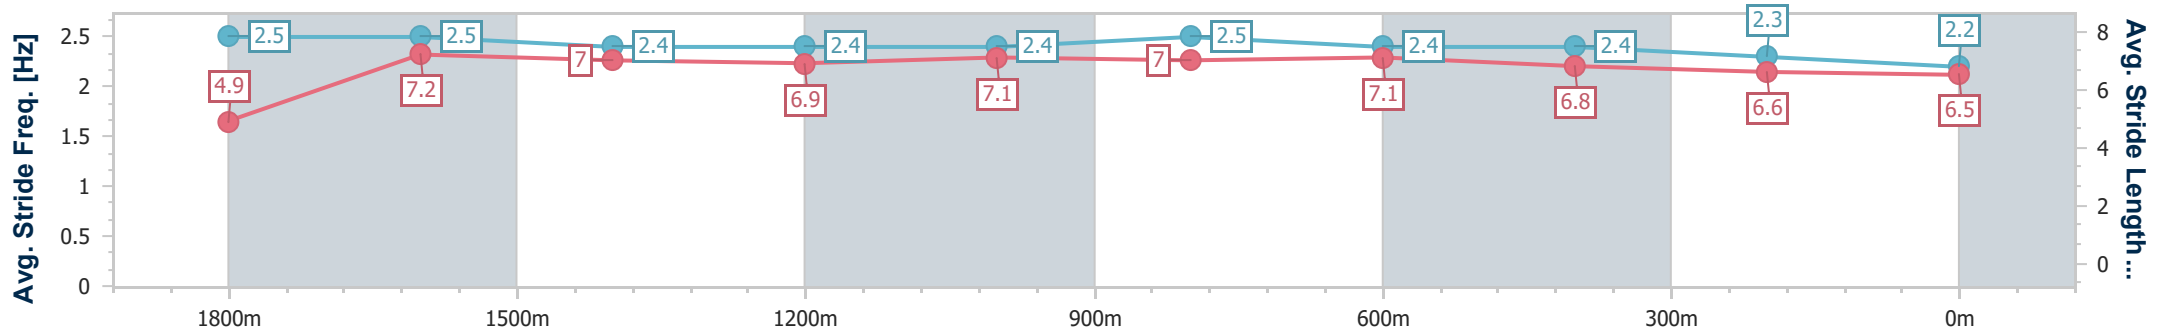

Aquis Park Gold Coast Poly QLD Professional
Race 7: THE ALCHEMY ASIA BENCHMARK 60 Handicap - 1900m

29 June 2024 - 16:17

Track Rating: Synthetic, Weather: Fine, Rail Position: True

Section	Overall	1800m	1600m	1400m	1200m	1000m	800m	600m	400m	200m
Section Times	1:58.27 [12] (0:08.26)	1:50.01 [4] (0:10.97)	1:39.04 [1] (0:11.76)	1:27.28 [1] (0:12.53)	1:14.75 [2] (0:11.93)	1:02.82 [1] (0:11.60)	0:51.22 [2] (0:11.73)	0:39.49 [4] (0:12.34)	0:27.15 [6] (0:13.18)	0:13.97 [12] (0:13.97)
Average Speed [km/h]	43.6	65.3	61.0	58.3	60.6	62.3	62.2	58.9	54.8	51.7
Top Speed [km/h]	64.4	67.3	62.7	59.6	61.9	63.2	63.8	61.8	56.8	54.0
Avg. Dist. to Rail [m]	0.6	0.8	1.4	1.8	2.3	2.5	2.4	2.3	0.3	0.2
Avg. Stride Freq. [Hz]	2.5	2.5	2.4	2.4	2.4	2.5	2.4	2.4	2.3	2.2
Avg. Stride Length [m]	4.9	7.2	7.0	6.9	7.1	7.0	7.1	6.8	6.6	6.5