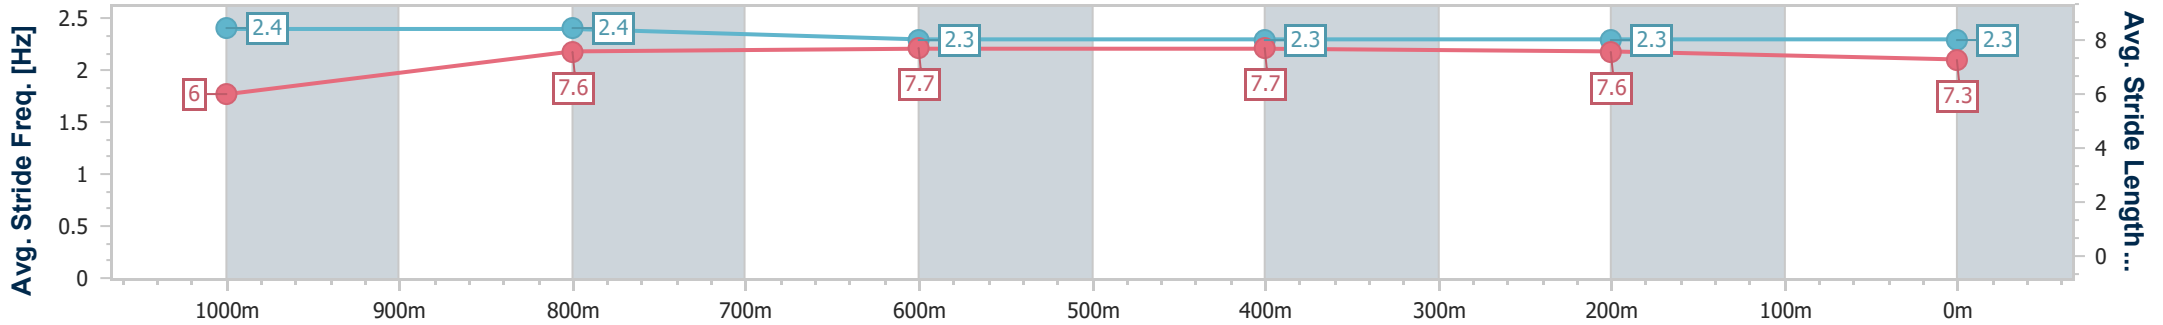

Horse/Jockey Name	I'ma Charmer
Final Rank	7
Fastest Section Time (Section)	0:10.96 (1000m)
Top Speed [km/h] (Section)	67.1 (Overall)
Race State	Finished

Aquis Park Gold Coast Poly QLD Professional
Race 1: Perpetual Tricia Nan O'Brien QTIS Two-Year-Old
Maiden Handicap - 1200m

29 June 2024 - 12:35

Track Rating: Synthetic, Weather: Fine, Rail Position: True

Section	Overall	1000m	800m	600m	400m	200m
Section Times	1:10.47 [7] (0:13.57)	0:56.90 [4] (0:10.96)	0:45.94 [4] (0:11.24)	0:34.70 [4] (0:11.09)	0:23.61 [4] (0:11.53)	0:12.08 [5] (0:12.08)
Average Speed [km/h]	53.0	65.7	64.0	65.2	62.8	59.8
Top Speed [km/h]	67.1	66.9	66.0	66.8	64.0	60.8
Avg. Dist. to Rail [m]	0.4	0.2	0.2	0.5	1.4	1.1
Avg. Stride Freq. [Hz]	2.4	2.4	2.3	2.3	2.3	2.3
Avg. Stride Length [m]	6.0	7.6	7.7	7.7	7.6	7.3

- [ ] Ranking at each section and finish
- -.-.- No data available at this section
- NA No data available