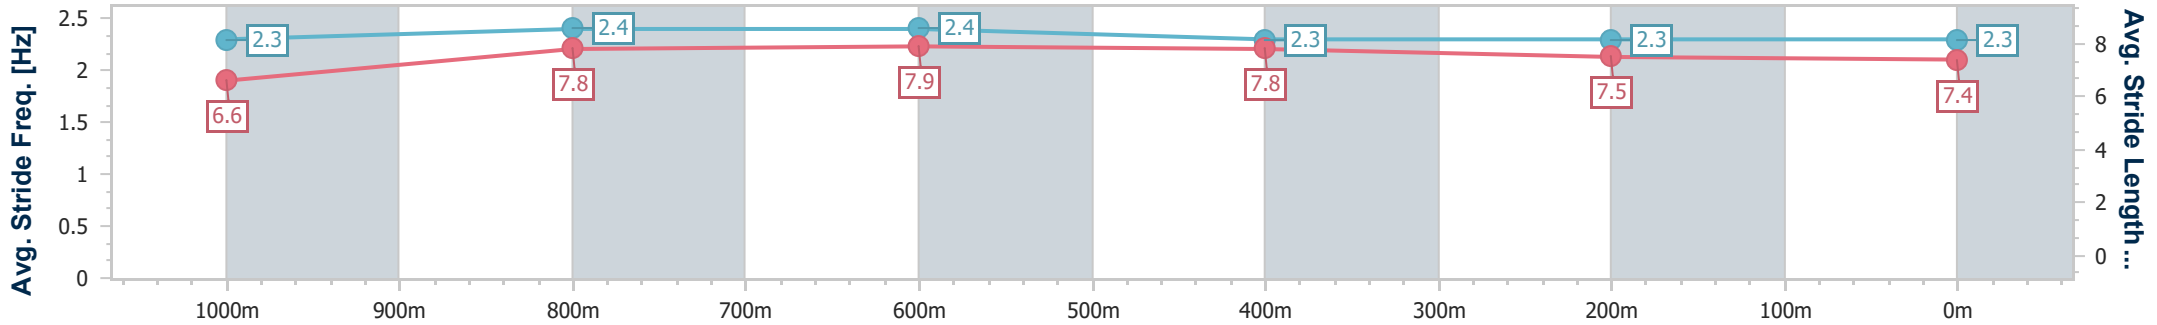

Aquis Park Gold Coast Poly QLD Professional
 Race 6: THE ALEXIS AND VIVIEN HARMSTON BENCHMARK 58
 Handicap - 1200m
 29 June 2024 - 15:40

Track Rating: Synthetic, Weather: Fine, Rail Position: True

Section	Overall	1000m	800m	600m	400m	200m
Section Times	1:09.00 [1] (0:13.12)	0:55.88 [1] (0:10.62)	0:45.26 [2] (0:10.88)	0:34.38 [2] (0:11.08)	0:23.30 [2] (0:11.46)	0:11.84 [1] (0:11.84)
Average Speed [km/h]	55.0	67.5	66.8	65.2	63.4	60.6
Top Speed [km/h]	69.1	69.4	67.5	67.5	64.2	63.0
Avg. Dist. to Rail [m]	0.8	0.8	1.3	1.6	2.6	3.6
Avg. Stride Freq. [Hz]	2.3	2.4	2.4	2.3	2.3	2.3
Avg. Stride Length [m]	6.6	7.8	7.9	7.8	7.5	7.4