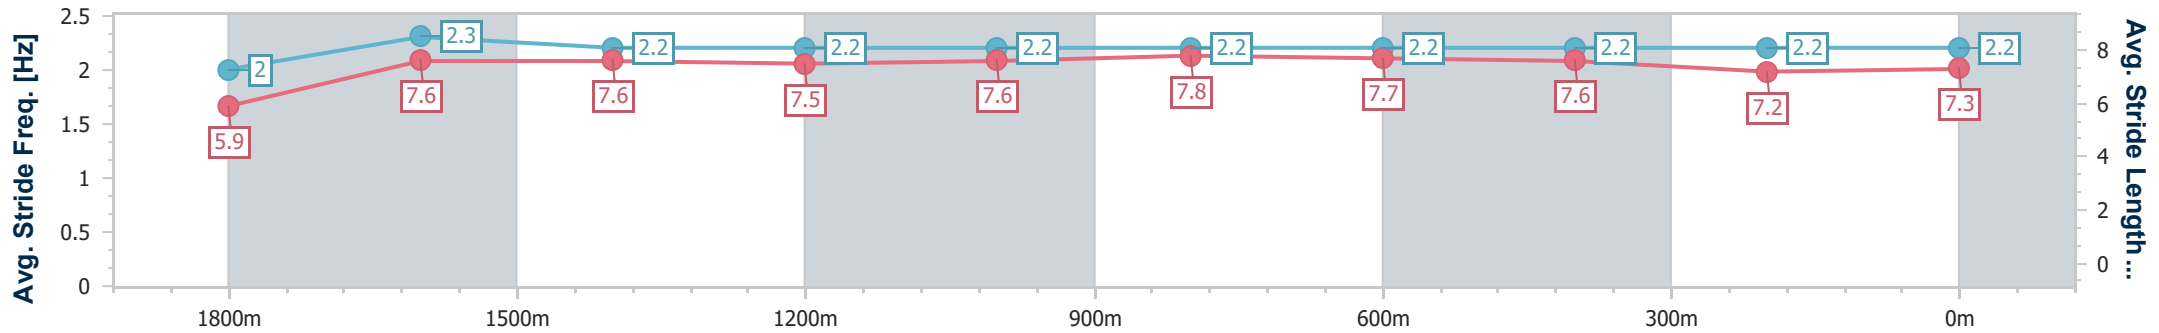

Aquis Park Gold Coast Poly QLD Professional
Race 7: THE ALCHEMY ASIA BENCHMARK 60 Handicap - 1900m

29 June 2024 - 16:17

Track Rating: Synthetic, Weather: Fine, Rail Position: True

Section	Overall	1800m	1600m	1400m	1200m	1000m	800m	600m	400m	200m
Section Times	1:55.92 [6] (0:08.26)	1:47.66 [5] (0:11.49)	1:36.17 [5] (0:11.76)	1:24.41 [5] (0:12.19)	1:12.22 [4] (0:12.01)	1:00.21 [5] (0:11.58)	0:48.63 [5] (0:11.68)	0:36.95 [5] (0:12.11)	0:24.84 [5] (0:12.49)	0:12.35 [5] (0:12.35)
Average Speed [km/h]	43.5	62.9	61.3	59.0	59.8	62.3	62.4	60.4	57.9	58.7
Top Speed [km/h]	60.2	64.7	63.0	60.3	61.2	63.2	63.0	62.4	58.7	59.2
Avg. Dist. to Rail [m]	1.8	1.3	0.3	0.2	0.6	0.9	2.1	2.9	3.0	2.1
Avg. Stride Freq. [Hz]	2.0	2.3	2.2	2.2	2.2	2.2	2.2	2.2	2.2	2.2
Avg. Stride Length [m]	5.9	7.6	7.6	7.5	7.6	7.8	7.7	7.6	7.2	7.3