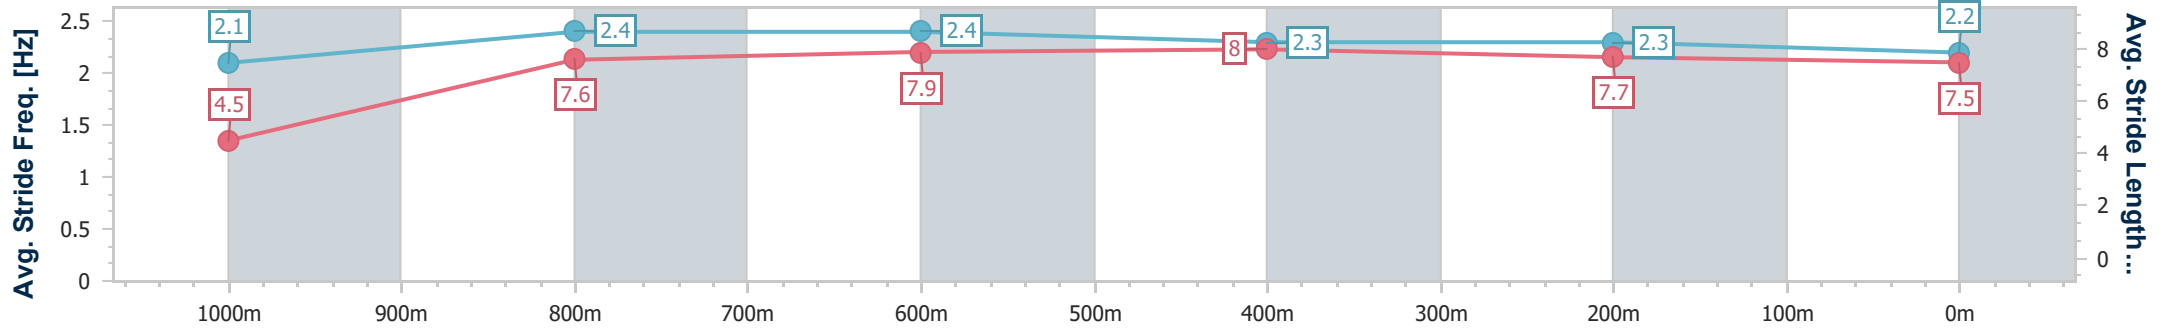

Aquis Park Gold Coast Poly QLD Professional

Race 2: THE TERRIFIC TESS Maiden Handicap - 1050m

29 June 2024 - 13:09

Track Rating: Synthetic, Weather: Fine, Rail Position: True

Section	Overall	1000m	800m	600m	400m	200m
Section Times	1:00.98 [3] (0:05.26)	0:55.72 [5] (0:10.87)	0:44.85 [4] (0:10.66)	0:34.19 [4] (0:10.95)	0:23.24 [4] (0:11.28)	0:11.96 [3]
Average Speed [km/h]	34.0	66.5	68.1	66.5	64.4	60.5
Top Speed [km/h]	57.4	69.3	69.6	68.0	65.5	63.4
Avg. Dist. to Rail [m]	1.1	0.9	1.9	2.4	4.6	5.8
Avg. Stride Freq. [Hz]	2.1	2.4	2.4	2.3	2.3	2.2
Avg. Stride Length [m]	4.5	7.6	7.9	8.0	7.7	7.5