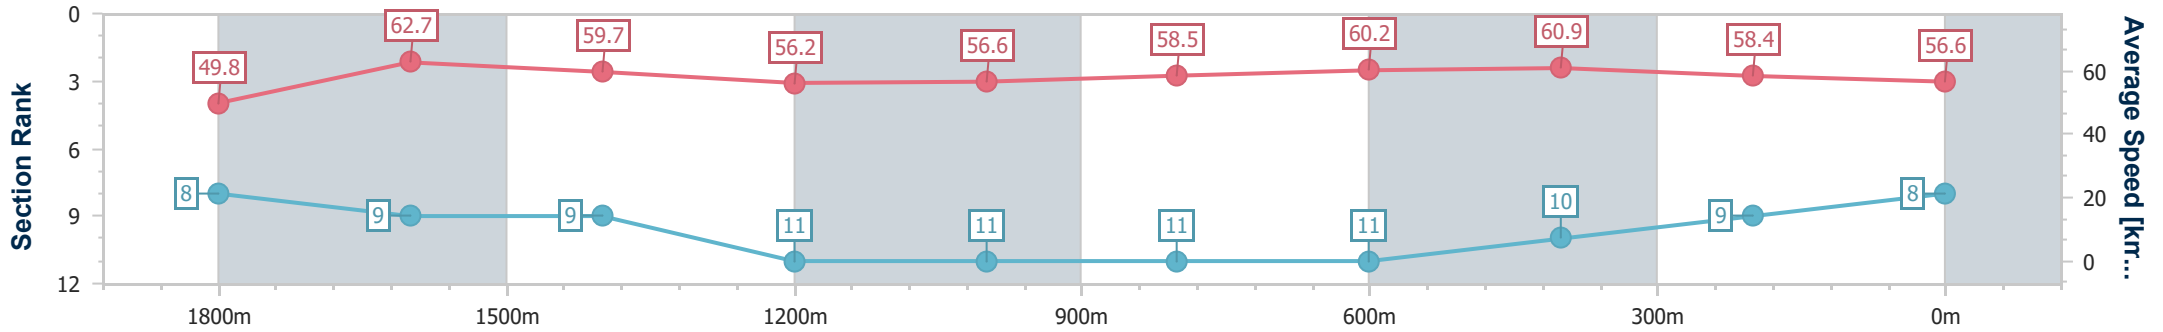

- [] Ranking at each section and finish
- .-.- No data available at this section
- NA No data available

Horse/Jockey Name	Always Split Tens
Final Rank	9
Fastest Section Time (Section)	0:11.49 (1800m)
Top Speed [km/h] (Section)	64.5 (1800m)
Race State	Finished