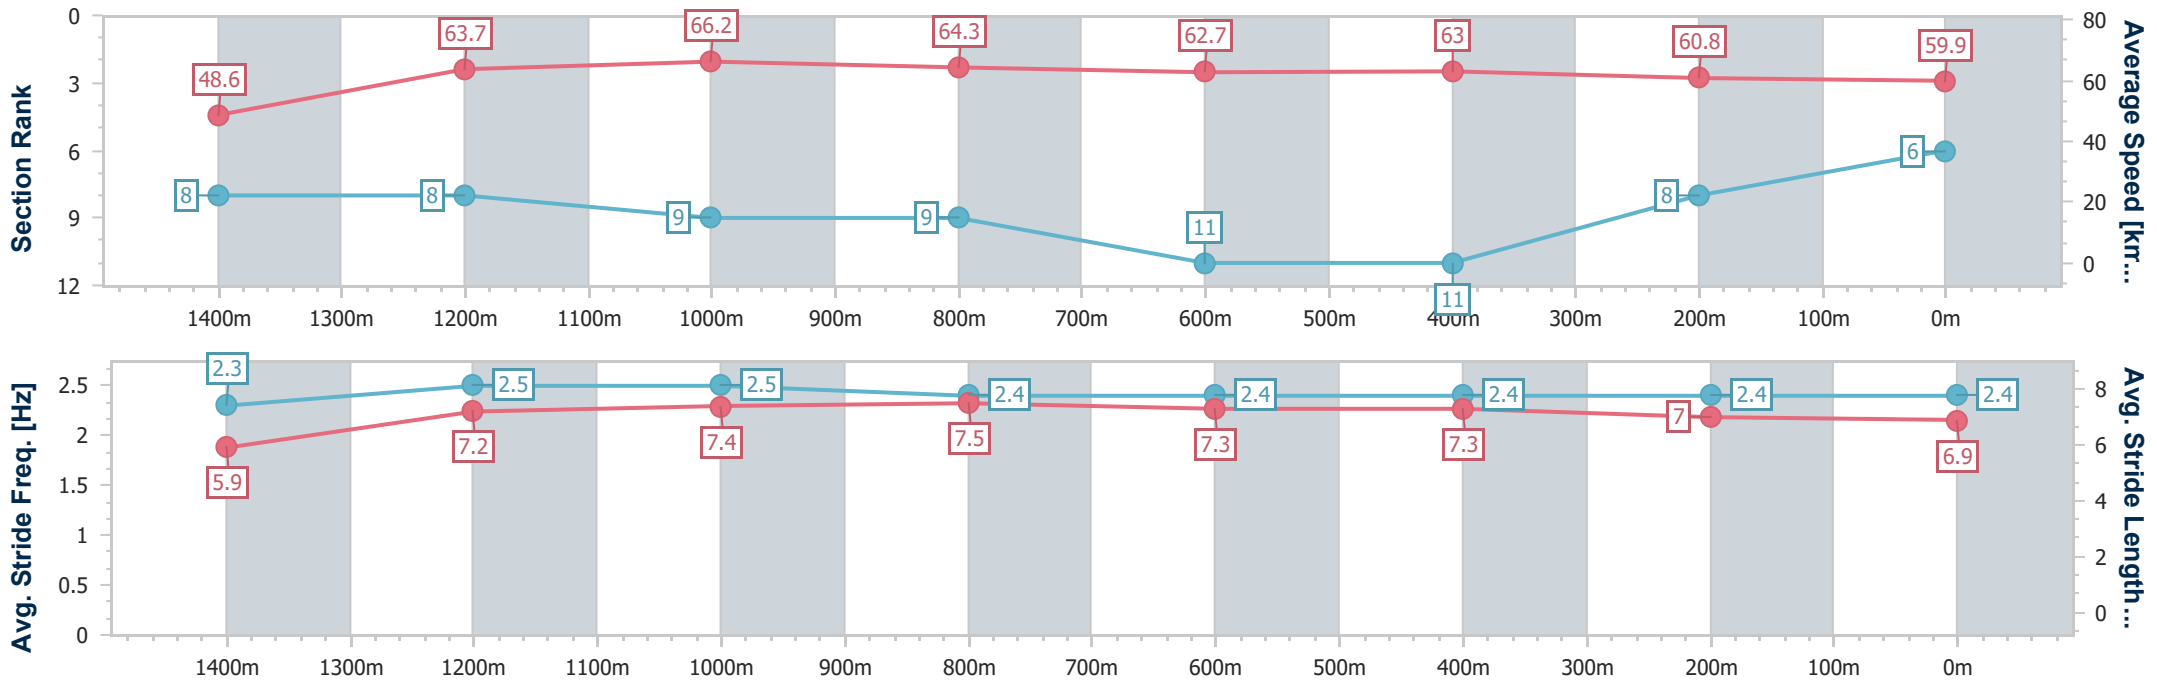

Horse/Jockey Name	Avenue Of Stars
Final Rank	6
Fastest Section Time (Section)	0:10.34 (Overall)
Top Speed [km/h] (Section)	66.8 (1200m)
Race State	Finished

Aquis Park Gold Coast Poly QLD Professional
Race 5: QUEEN JEBBIE BENCHMARK 75 Handicap - 1540m

29 June 2024 - 15:04

Track Rating: Synthetic, Weather: Fine, Rail Position: True

Section	Overall	1400m	1200m	1000m	800m	600m	400m	200m
Section Times	1:31.41 [6] (0:10.34)	1:21.07 [8] (0:11.55)	1:09.52 [8] (0:10.89)	0:58.63 [9] (0:11.24)	0:47.39 [9] (0:11.68)	0:35.71 [11] (0:11.61)	0:24.10 [11] (0:11.97)	0:12.13 [8] (0:12.13)
Average Speed [km/h]	48.6	63.7	66.2	64.3	62.7	63.0	60.8	59.9
Top Speed [km/h]	63.4	66.1	66.8	65.4	64.9	65.3	61.9	61.2
Avg. Dist. to Rail [m]	7.2	2.5	2.0	2.2	2.8	3.4	6.1	5.3
Avg. Stride Freq. [Hz]	2.3	2.5	2.5	2.4	2.4	2.4	2.4	2.4
Avg. Stride Length [m]	5.9	7.2	7.4	7.5	7.3	7.3	7.0	6.9

- [ ] Ranking at each section and finish
- -.-.- No data available at this section
- NA No data available