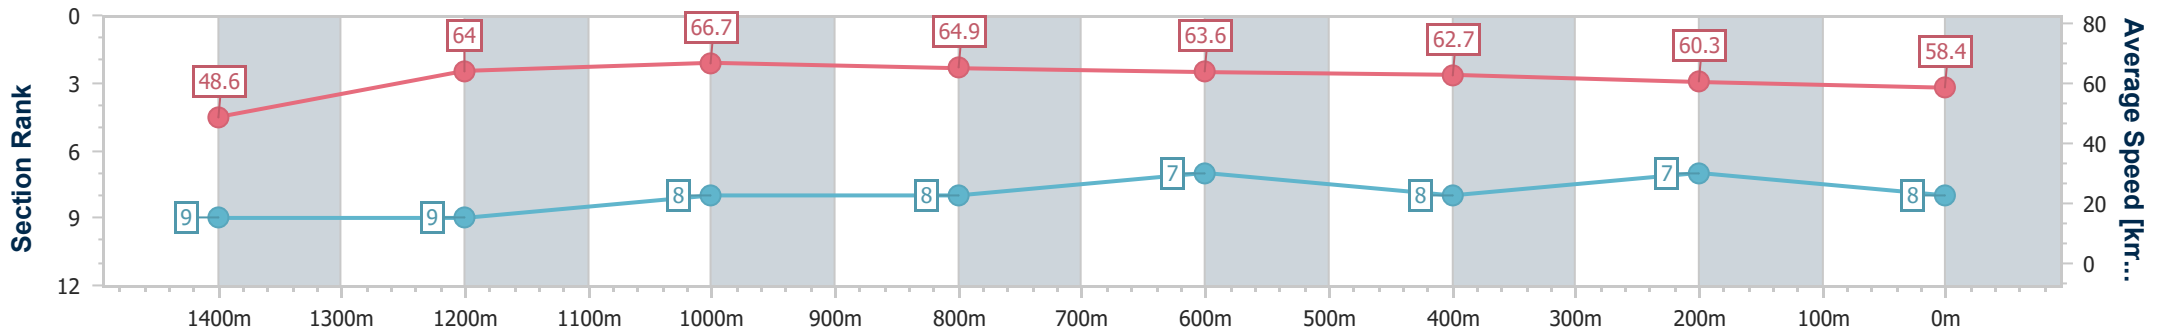

Aquis Park Gold Coast Poly QLD Professional
Race 5: QUEEN JEBBIE BENCHMARK 75 Handicap - 1540m

29 June 2024 - 15:04

Track Rating: Synthetic, Weather: Fine, Rail Position: True

Section	Overall	1400m	1200m	1000m	800m	600m	400m	200m
Section Times	1:31.63 [8] (0:10.42)	1:21.21 [9] (0:11.49)	1:09.72 [9] (0:10.80)	0:58.92 [8] (0:11.20)	0:47.72 [8] (0:11.54)	0:36.18 [7] (0:11.67)	0:24.51 [8] (0:12.11)	0:12.40 [7] (0:12.40)
Average Speed [km/h]	48.6	64.0	66.7	64.9	63.6	62.7	60.3	58.4
Top Speed [km/h]	63.3	67.5	68.0	66.1	65.4	64.6	61.1	60.4
Avg. Dist. to Rail [m]	9.1	3.2	3.5	3.0	3.1	3.4	6.9	7.3
Avg. Stride Freq. [Hz]	2.1	2.3	2.3	2.3	2.3	2.3	2.3	2.2
Avg. Stride Length [m]	6.2	7.6	8.0	7.9	7.8	7.5	7.3	7.2