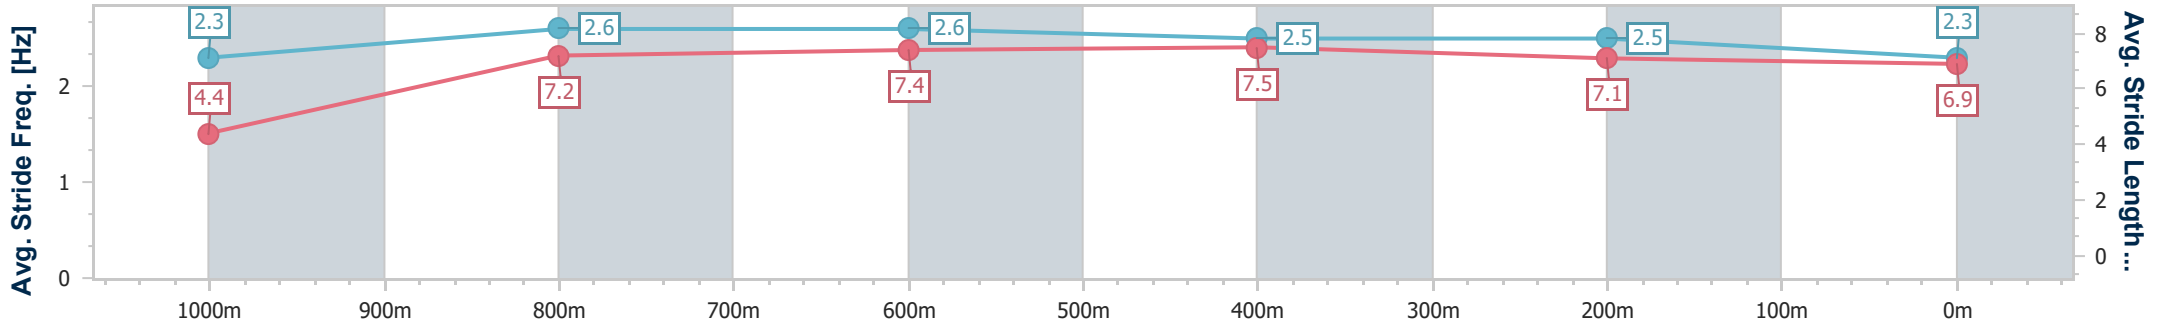

Horse/Jockey Name	Maguro
Final Rank	6
Fastest Section Time (Section)	0:04.65 (Overall)
Top Speed [km/h] (Section)	70.3 (800m)
Race State	Finished

Aquis Park Gold Coast Poly QLD Professional
Race 4: HARMY'S GOLDY FIVE-0 BENCHMARK 65 Handicap - 1050m

29 June 2024 - 14:25

Track Rating: Synthetic, Weather: Fine, Rail Position: True

Section	Overall	1000m	800m	600m	400m	200m
Section Times	1:00.81 [6] (0:04.65)	0:56.16 [1] (0:10.79)	0:45.37 [1] (0:10.49)	0:34.88 [1] (0:10.85)	0:24.03 [1] (0:11.50)	0:12.53 [2] (0:12.53)
Average Speed [km/h]	38.8	66.9	68.6	66.2	62.7	57.7
Top Speed [km/h]	58.3	70.3	70.3	68.3	64.0	61.3
Avg. Dist. to Rail [m]	2.4	0.7	0.6	0.7	2.2	2.0
Avg. Stride Freq. [Hz]	2.3	2.6	2.6	2.5	2.5	2.3
Avg. Stride Length [m]	4.4	7.2	7.4	7.5	7.1	6.9

- [ ] Ranking at each section and finish
- -.-.- No data available at this section
- NA No data available