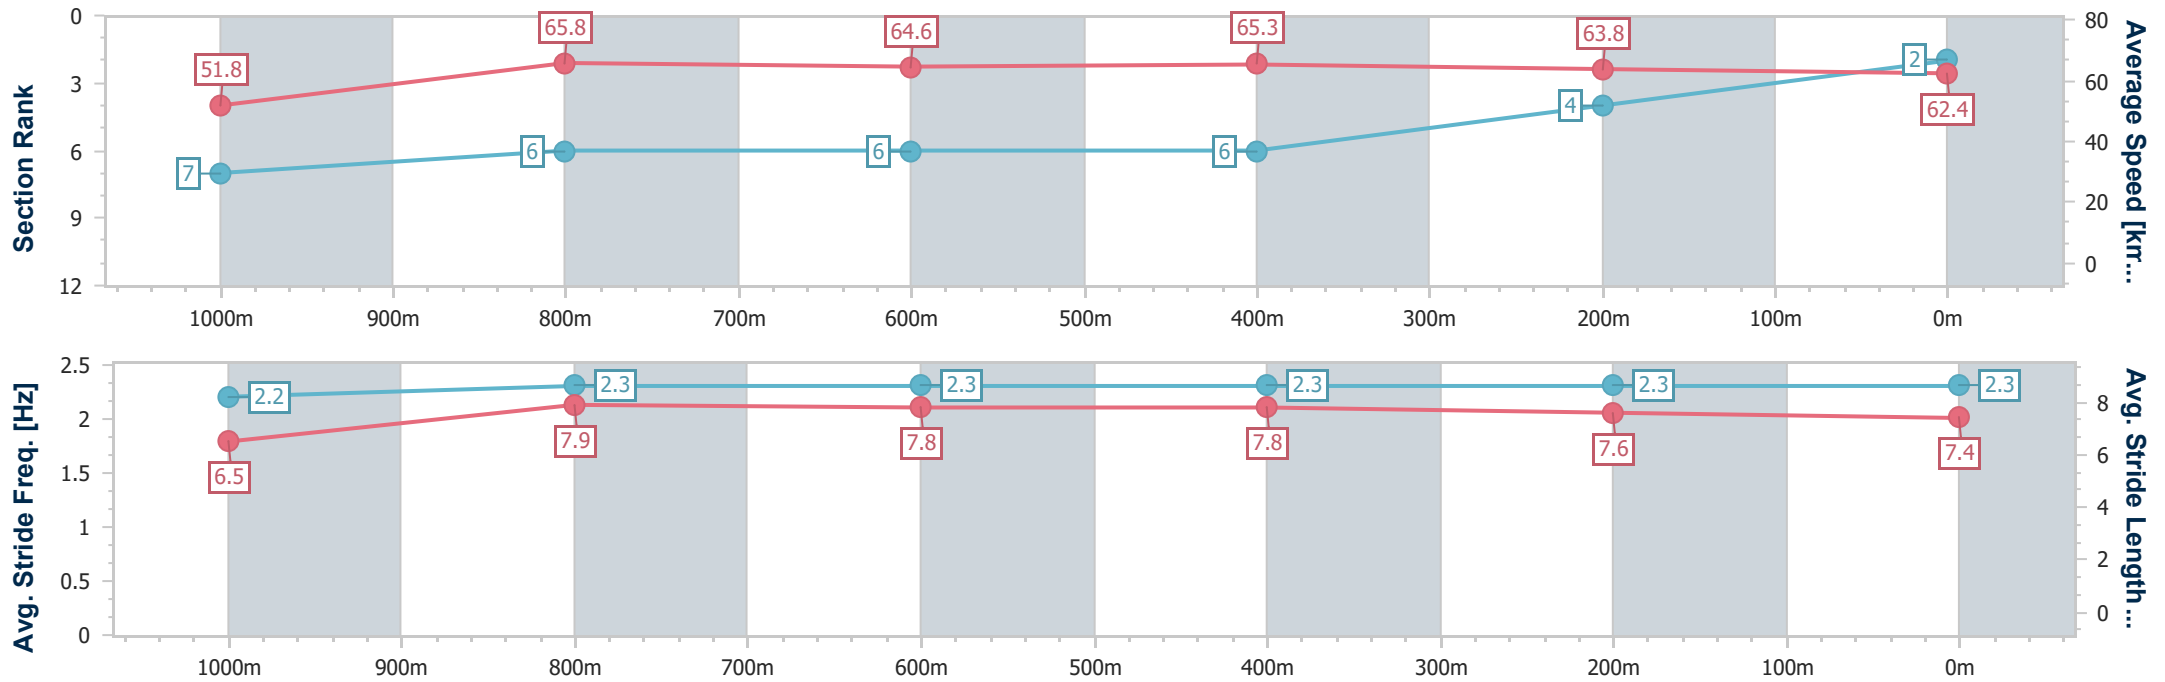

Horse/Jockey Name	Sodamcute
Final Rank	2
Fastest Section Time (Section)	0:10.98 (1000m)
Top Speed [km/h] (Section)	67.2 (1000m)
Race State	Finished

Aquis Park Gold Coast Poly QLD Professional
Race 1: Perpetual Tricia Nan O'Brien QTIS Two-Year-Old
Maiden Handicap - 1200m

29 June 2024 - 12:35

Track Rating: Synthetic, Weather: Fine, Rail Position: True

Section	Overall	1000m	800m	600m	400m	200m
Section Times	1:09.96 [2] (0:13.91)	0:56.05 [7] (0:10.98)	0:45.07 [6] (0:11.16)	0:33.91 [6] (0:11.02)	0:22.89 [6] (0:11.30)	0:11.59 [4]
Average Speed [km/h]	51.8	65.8	64.6	65.3	63.8	62.4
Top Speed [km/h]	66.7	67.2	66.8	66.4	64.4	63.8
Avg. Dist. to Rail [m]	4.0	0.4	0.2	0.2	2.2	3.5
Avg. Stride Freq. [Hz]	2.2	2.3	2.3	2.3	2.3	2.3
Avg. Stride Length [m]	6.5	7.9	7.8	7.8	7.6	7.4

- [ ] Ranking at each section and finish
- -.-.- No data available at this section
- NA No data available