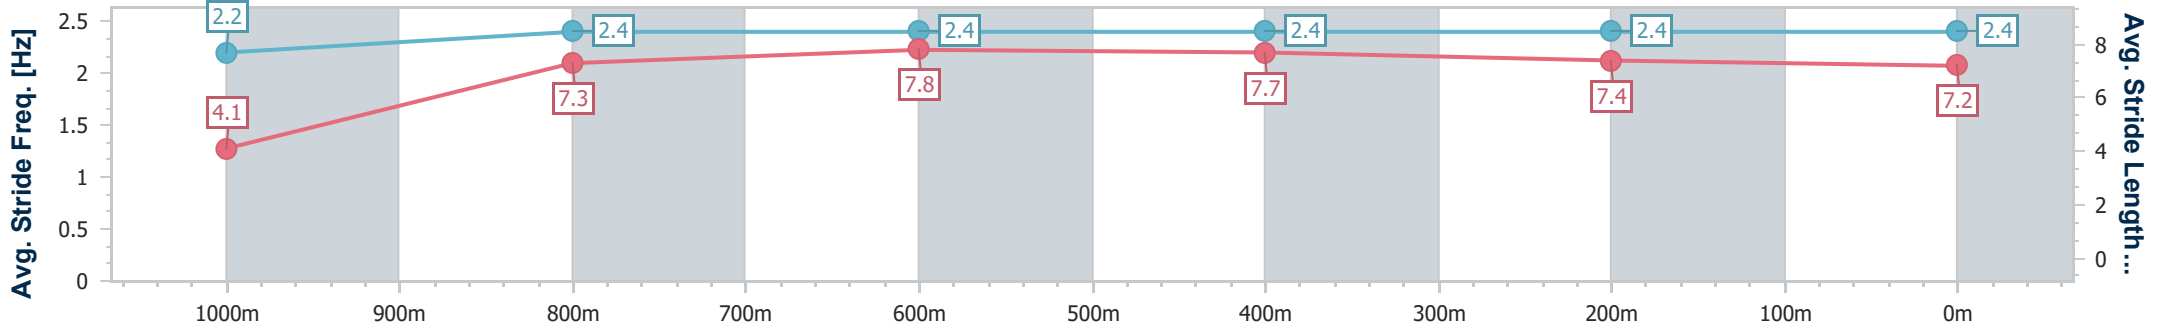

- [] Ranking at each section and finish
- .-.- No data available at this section
- NA No data available

Horse/Jockey Name	Queen Of The Skies
Final Rank	7
Fastest Section Time (Section)	0:05.33 (Overall)
Top Speed [km/h] (Section)	68.1 (800m)
Race State	Finished