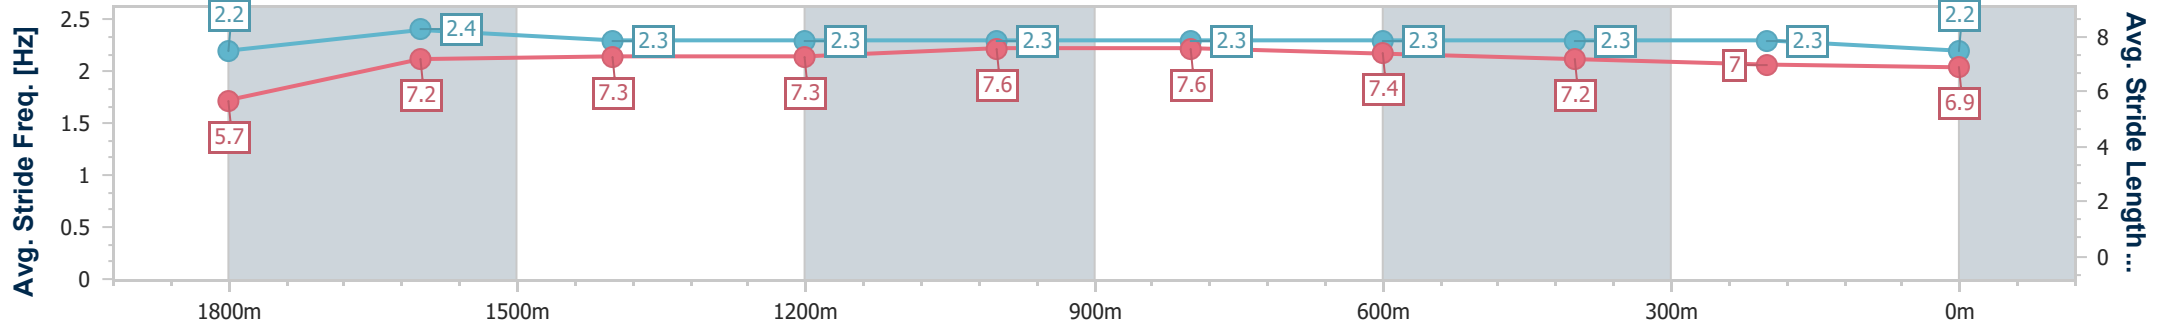

Aquis Park Gold Coast Poly QLD Professional
Race 7: THE ALCHEMY ASIA BENCHMARK 60 Handicap - 1900m

29 June 2024 - 16:17

Track Rating: Synthetic, Weather: Fine, Rail Position: True

Section	Overall	1800m	1600m	1400m	1200m	1000m	800m	600m	400m	200m
Section Times	1:57.00 [9] (0:08.14)	1:48.86 [2] (0:11.57)	1:37.29 [4] (0:11.92)	1:25.37 [6] (0:12.27)	1:13.10 [6] (0:11.62)	1:01.48 [4] (0:11.48)	0:50.00 [1] (0:11.73)	0:38.27 [1] (0:12.22)	0:26.05 [2] (0:12.83)	0:13.22 [9] (0:13.22)
Average Speed [km/h]	44.2	62.6	61.0	59.3	62.1	62.8	61.9	59.4	56.4	54.7
Top Speed [km/h]	60.6	64.4	61.7	60.2	64.1	64.1	62.9	61.4	57.0	57.7
Avg. Dist. to Rail [m]	6.2	3.1	2.6	1.6	3.2	1.8	1.5	2.1	2.2	2.7
Avg. Stride Freq. [Hz]	2.2	2.4	2.3	2.3	2.3	2.3	2.3	2.3	2.3	2.2
Avg. Stride Length [m]	5.7	7.2	7.3	7.3	7.6	7.6	7.4	7.2	7.0	6.9