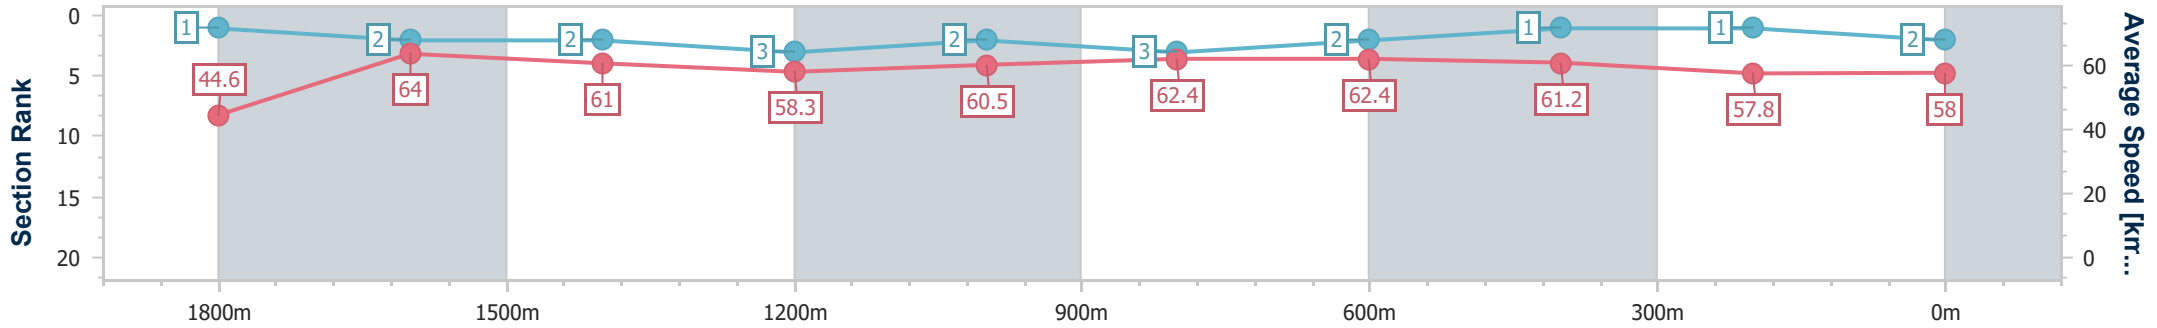

Aquis Park Gold Coast Poly QLD Professional
Race 7: THE ALCHEMY ASIA BENCHMARK 60 Handicap - 1900m

29 June 2024 - 16:17

Track Rating: Synthetic, Weather: Fine, Rail Position: True

Section	Overall	1800m	1600m	1400m	1200m	1000m	800m	600m	400m	200m
Section Times	1:55.63 [2] (0:08.12)	1:47.51 [1] (0:11.23)	1:36.28 [2] (0:11.80)	1:24.48 [2] (0:12.44)	1:12.04 [3] (0:11.89)	1:00.15 [2] (0:11.61)	0:48.54 [3] (0:11.65)	0:36.89 [2] (0:11.96)	0:24.93 [1] (0:12.48)	0:12.45 [1] (0:12.45)
Average Speed [km/h]	44.6	64.0	61.0	58.3	60.5	62.4	62.4	61.2	57.8	58.0
Top Speed [km/h]	61.5	64.9	64.0	60.0	61.8	62.6	63.1	62.9	58.7	58.1
Avg. Dist. to Rail [m]	0.4	0.2	1.1	1.1	1.3	1.4	2.2	3.1	1.9	2.7
Avg. Stride Freq. [Hz]	2.2	2.3	2.3	2.2	2.2	2.2	2.3	2.2	2.2	2.2
Avg. Stride Length [m]	5.7	7.7	7.5	7.4	7.6	7.8	7.7	7.6	7.3	7.2