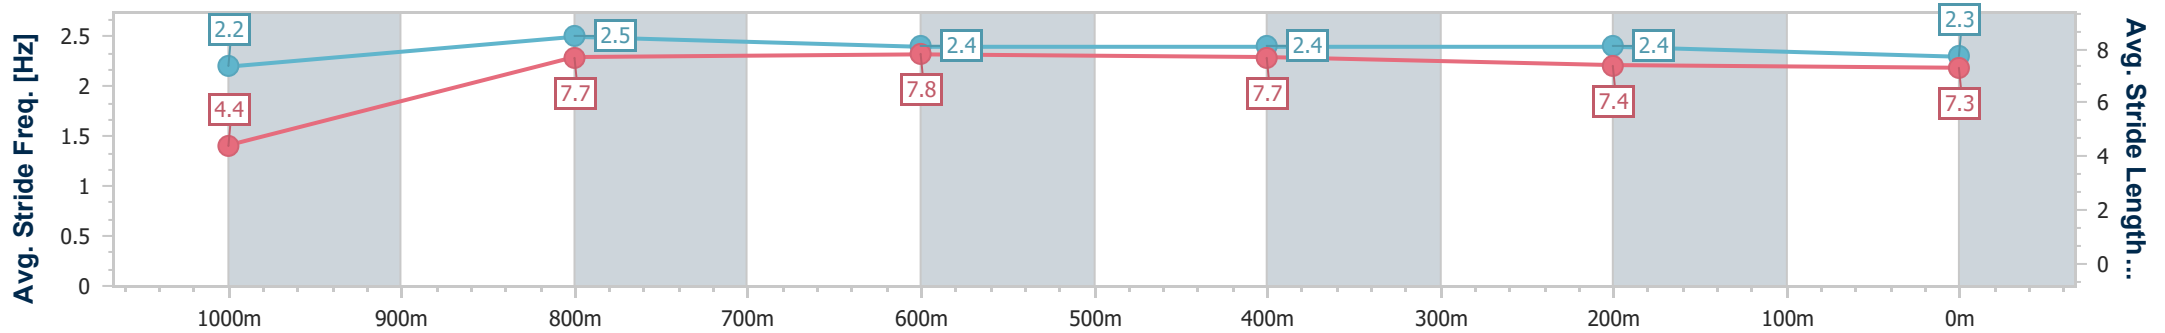

Aquis Park Gold Coast Poly QLD Professional

Race 2: THE TERRIFIC TESS Maiden Handicap - 1050m

29 June 2024 - 13:09

Track Rating: Synthetic, Weather: Fine, Rail Position: True

Section	Overall	1000m	800m	600m	400m	200m
Section Times	1:00.32 [2] (0:05.07)	0:55.25 [2] (0:10.53)	0:44.72 [1] (0:10.52)	0:34.20 [1] (0:10.88)	0:23.32 [1] (0:11.23)	0:12.09 [1] (0:12.09)
Average Speed [km/h]	36.0	68.1	68.7	66.7	63.9	60.1
Top Speed [km/h]	58.5	70.4	70.3	68.7	65.8	65.3
Avg. Dist. to Rail [m]	2.0	1.0	0.7	1.3	0.6	1.2
Avg. Stride Freq. [Hz]	2.2	2.5	2.4	2.4	2.4	2.3
Avg. Stride Length [m]	4.4	7.7	7.8	7.7	7.4	7.3