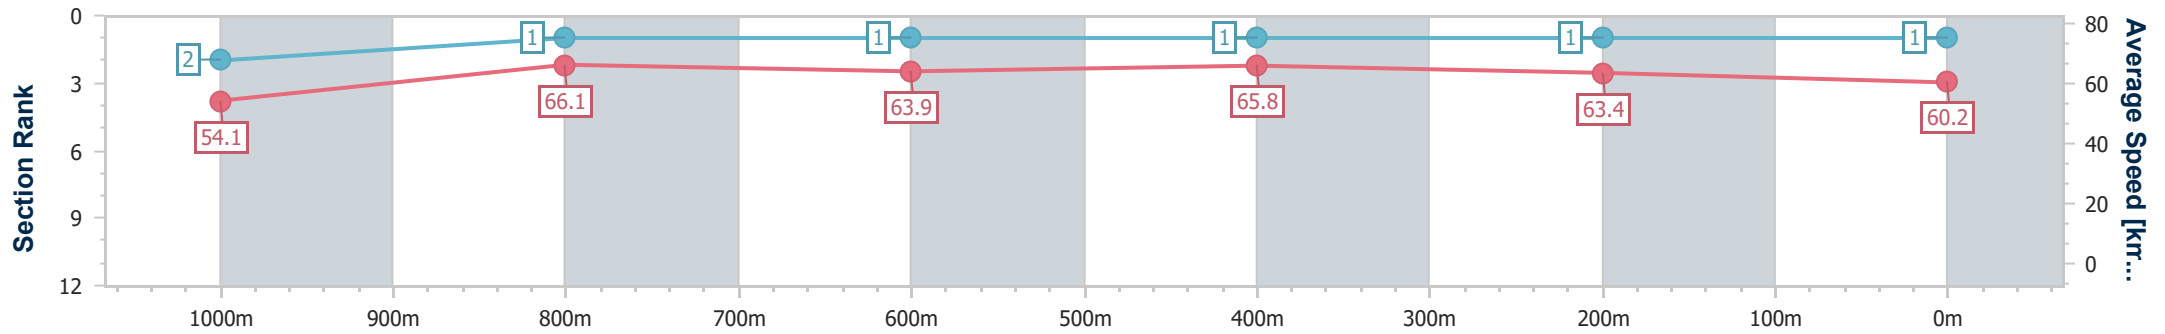

29 June 2024 - 12:35

Track Rating: Synthetic, Weather: Fine, Rail Position: True

Section	Overall	1000m	800m	600m	400m	200m
Section Times	1:09.84 [1] (0:13.28)	0:56.56 [2] (0:10.93)	0:45.63 [1] (0:11.31)	0:34.32 [1] (0:10.94)	0:23.38 [1] (0:11.33)	0:12.05 [1] (0:12.05)
Average Speed [km/h]	54.1	66.1	63.9	65.8	63.4	60.2
Top Speed [km/h]	68.2	68.1	66.0	67.0	64.6	61.8
Avg. Dist. to Rail [m]	2.0	0.9	0.6	0.2	0.4	1.9
Avg. Stride Freq. [Hz]	2.4	2.4	2.4	2.4	2.4	2.4
Avg. Stride Length [m]	6.1	7.7	7.4	7.6	7.2	7.0