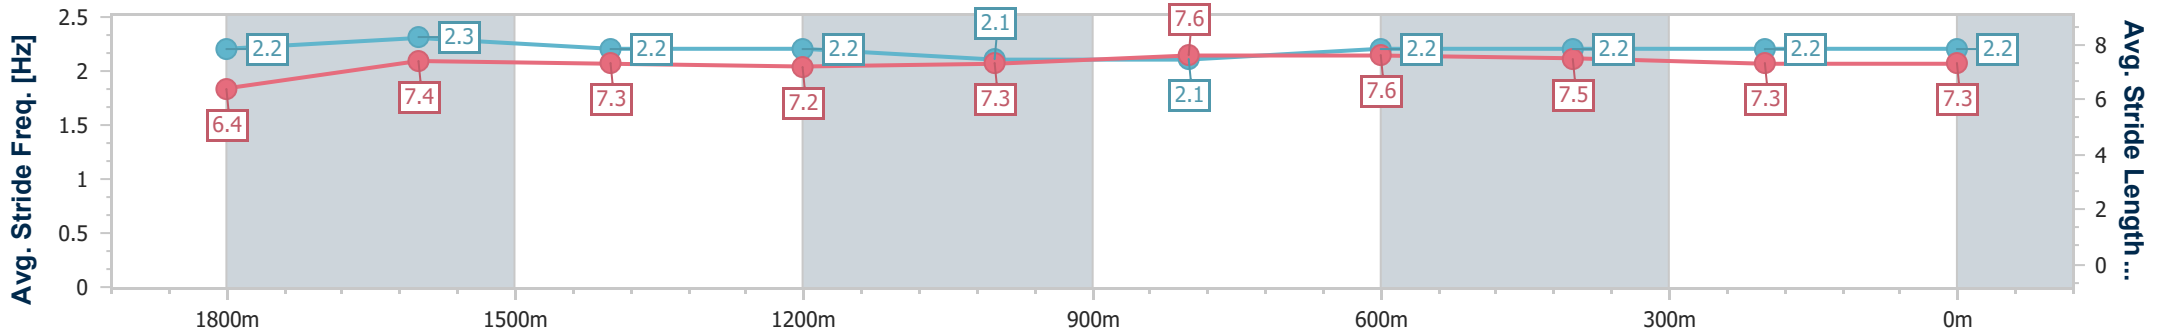

Aquis Park Gold Coast Poly QLD Professional

Race 3: ROLLICKING RACHIE HARMSTON Maiden Handicap - 2000m

29 June 2024 - 13:46

Track Rating: Synthetic, Weather: Fine, Rail Position: True

Section	Overall	1800m	1600m	1400m	1200m	1000m	800m	600m	400m	200m
Section Times	2:05.04 [6] (0:14.14)	1:50.90 [4] (0:11.46)	1:39.44 [3] (0:12.26)	1:27.18 [4] (0:12.84)	1:14.34 [4] (0:12.79)	1:01.55 [4] (0:12.45)	0:49.10 [5] (0:12.07)	0:37.03 [6] (0:12.07)	0:24.96 [8] (0:12.44)	0:12.52 [8] (0:12.52)
Average Speed [km/h]	51.0	62.5	58.7	56.0	56.1	57.8	59.8	59.3	57.9	57.8
Top Speed [km/h]	64.3	64.4	60.4	58.6	57.7	58.4	61.1	60.8	58.5	59.3
Avg. Dist. to Rail [m]	2.1	0.4	0.4	0.3	0.6	0.4	0.3	0.5	1.0	1.3
Avg. Stride Freq. [Hz]	2.2	2.3	2.2	2.2	2.1	2.1	2.2	2.2	2.2	2.2
Avg. Stride Length [m]	6.4	7.4	7.3	7.2	7.3	7.6	7.6	7.5	7.3	7.3