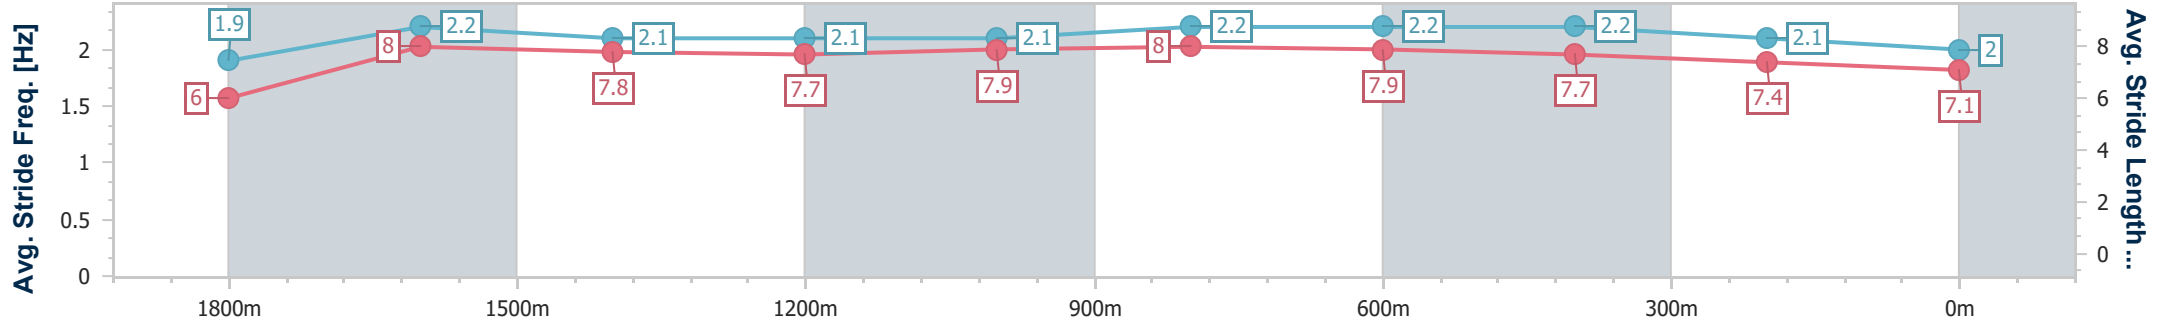

Aquis Park Gold Coast Poly QLD Professional
Race 7: THE ALCHEMY ASIA BENCHMARK 60 Handicap - 1900m

29 June 2024 - 16:17

Track Rating: Synthetic, Weather: Fine, Rail Position: True

Section	Overall	1800m	1600m	1400m	1200m	1000m	800m	600m	400m	200m
Section Times	1:57.72 [11] (0:08.56)	1:49.16 [8] (0:11.42)	1:37.74 [8] (0:11.81)	1:25.93 [8] (0:12.23)	1:13.70 [7] (0:12.06)	1:01.64 [7] (0:11.59)	0:50.05 [7] (0:11.56)	0:38.49 [9] (0:12.07)	0:26.42 [10] (0:12.70)	0:13.72 [11] (0:13.72)
Average Speed [km/h]	41.9	63.0	60.5	58.9	59.6	62.4	62.5	59.9	57.0	52.7
Top Speed [km/h]	59.7	65.2	61.7	59.8	61.0	63.5	63.1	61.5	58.1	56.1
Avg. Dist. to Rail [m]	3.1	0.7	0.7	0.4	0.9	0.7	1.1	1.3	1.2	1.5
Avg. Stride Freq. [Hz]	1.9	2.2	2.1	2.1	2.1	2.2	2.2	2.2	2.1	2.0
Avg. Stride Length [m]	6.0	8.0	7.8	7.7	7.9	8.0	7.9	7.7	7.4	7.1