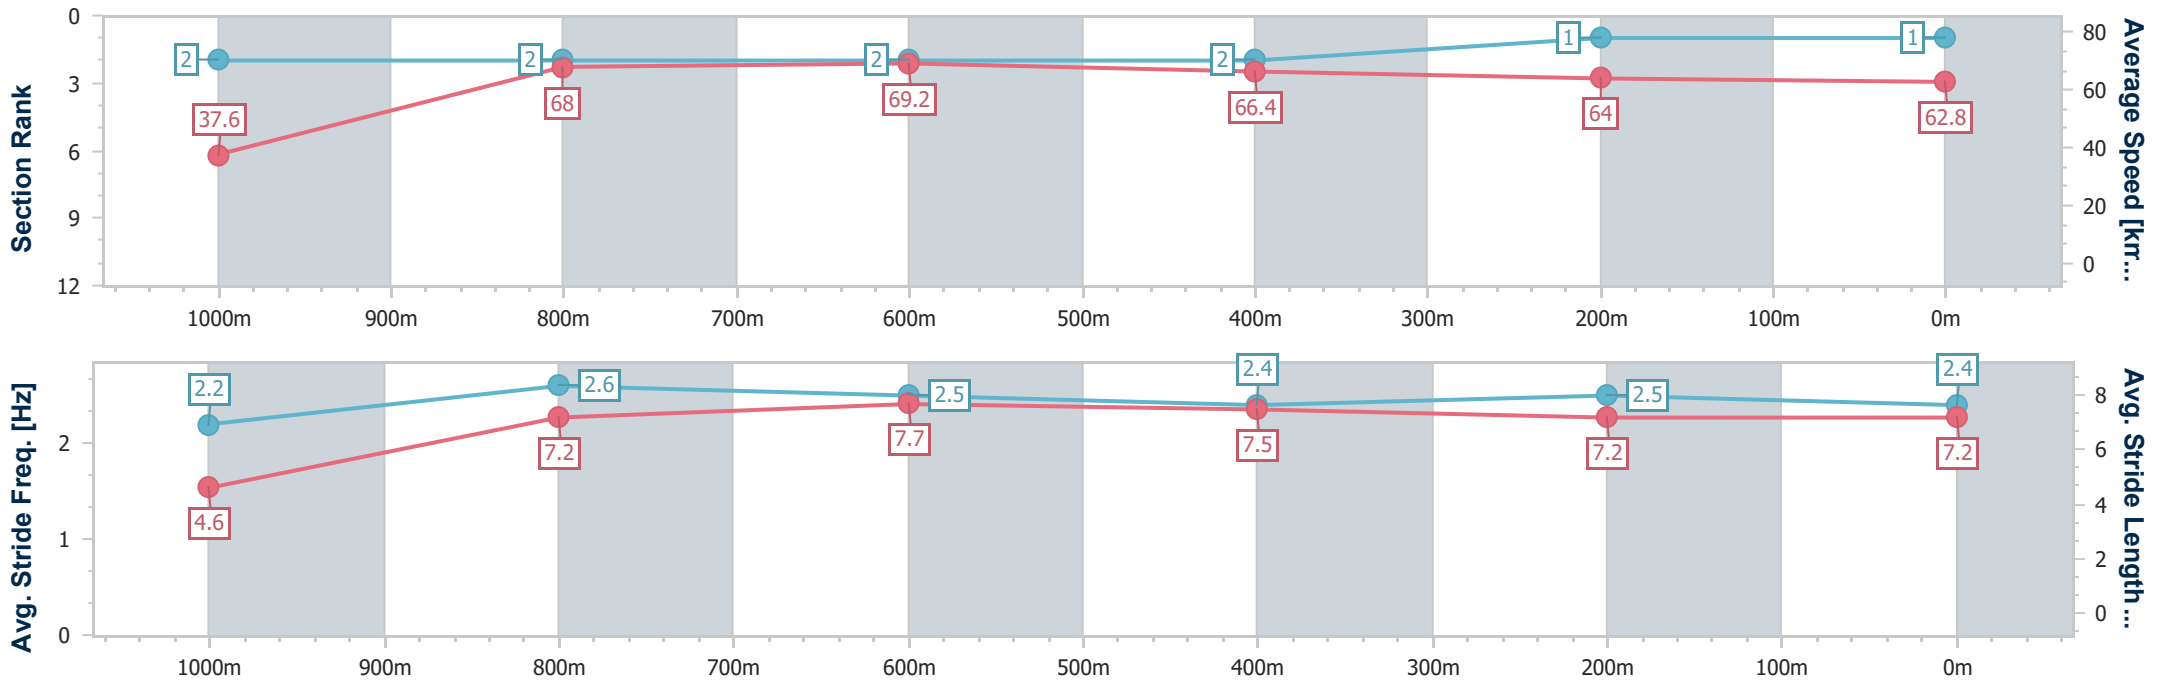

29 June 2024 - 14:25

Track Rating: Synthetic, Weather: Fine, Rail Position: True

Section	Overall	1000m	800m	600m	400m	200m
Section Times	0:59.81 [1] (0:04.85)	0:54.96 [2] (0:10.64)	0:44.32 [2] (0:10.60)	0:33.72 [2] (0:10.89)	0:22.83 [2] (0:11.30)	0:11.53 [1] (0:11.53)
Average Speed [km/h]	37.6	68.0	69.2	66.4	64.0	62.8
Top Speed [km/h]	58.3	70.6	69.8	68.4	65.6	64.2
Avg. Dist. to Rail [m]	6.5	2.9	3.3	1.7	2.7	4.5
Avg. Stride Freq. [Hz]	2.2	2.6	2.5	2.4	2.5	2.4
Avg. Stride Length [m]	4.6	7.2	7.7	7.5	7.2	7.2