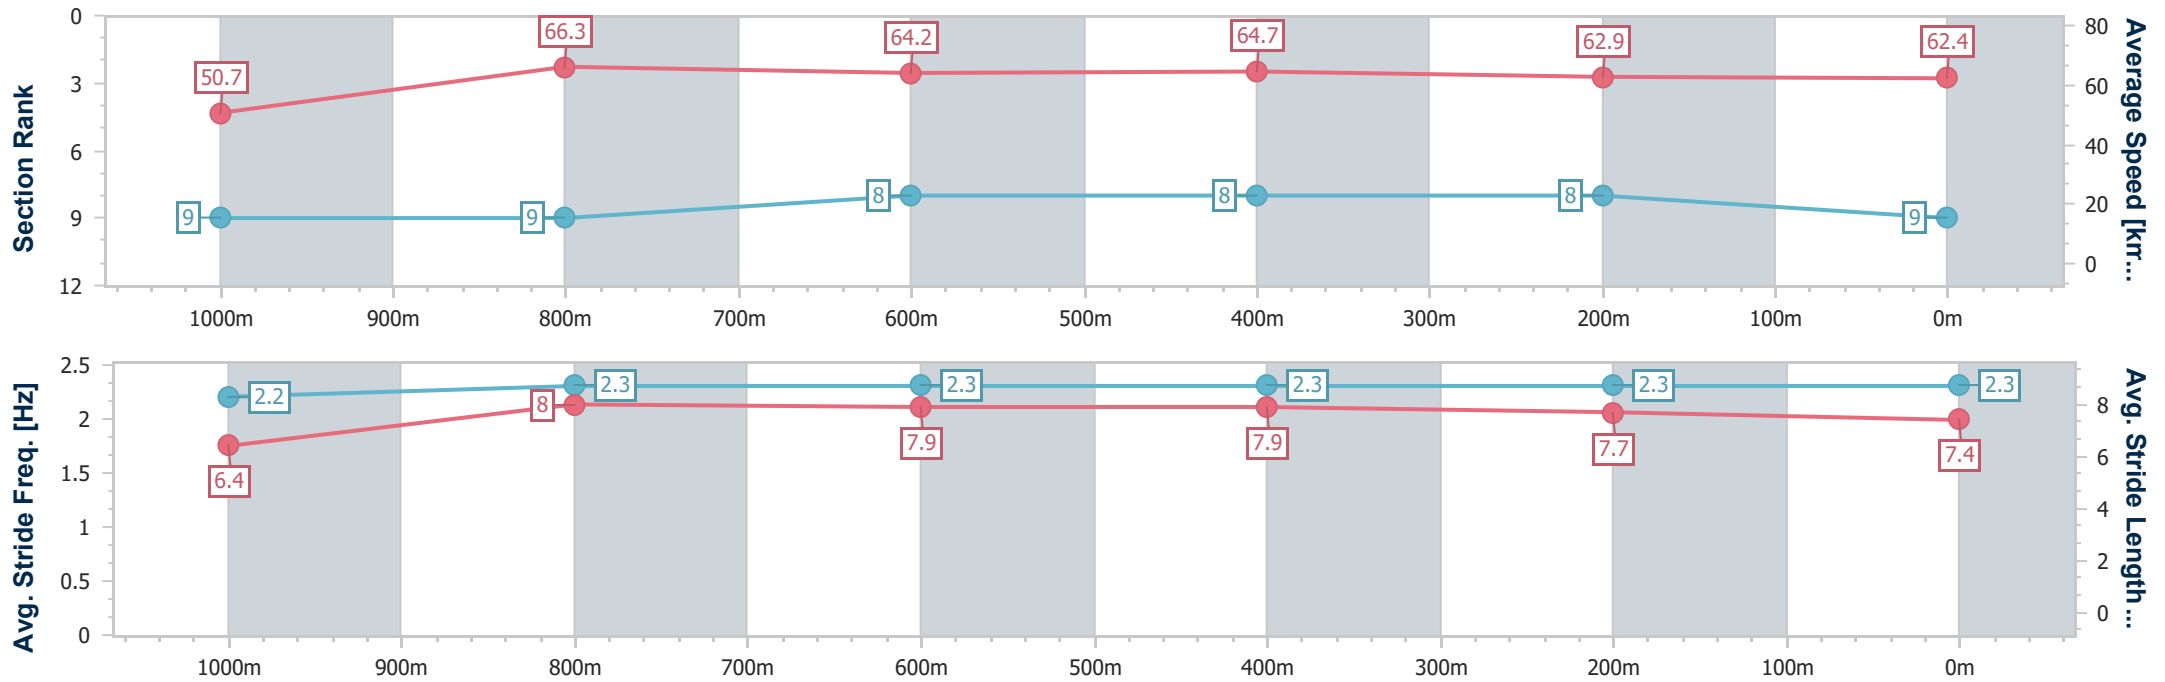

Horse/Jockey Name	Mishani Brazilian
Final Rank	9
Fastest Section Time (Section)	0:10.85 (1000m)
Top Speed [km/h] (Section)	68.8 (1000m)
Race State	Finished

Aquis Park Gold Coast Poly QLD Professional
Race 1: Perpetual Tricia Nan O'Brien QTIS Two-Year-Old
Maiden Handicap - 1200m

29 June 2024 - 12:35

Track Rating: Synthetic, Weather: Fine, Rail Position: True

Section	Overall	1000m	800m	600m	400m	200m
Section Times	1:10.58 [9] (0:14.25)	0:56.33 [9] (0:10.85)	0:45.48 [9] (0:11.21)	0:34.27 [8] (0:11.17)	0:23.10 [8] (0:11.47)	0:11.63 [8] (0:11.63)
Average Speed [km/h]	50.7	66.3	64.2	64.7	62.9	62.4
Top Speed [km/h]	68.4	68.8	66.4	66.5	63.8	64.1
Avg. Dist. to Rail [m]	3.9	0.6	0.3	0.4	1.3	2.4
Avg. Stride Freq. [Hz]	2.2	2.3	2.3	2.3	2.3	2.3
Avg. Stride Length [m]	6.4	8.0	7.9	7.9	7.7	7.4

- [ ] Ranking at each section and finish
- -.-.- No data available at this section
- NA No data available