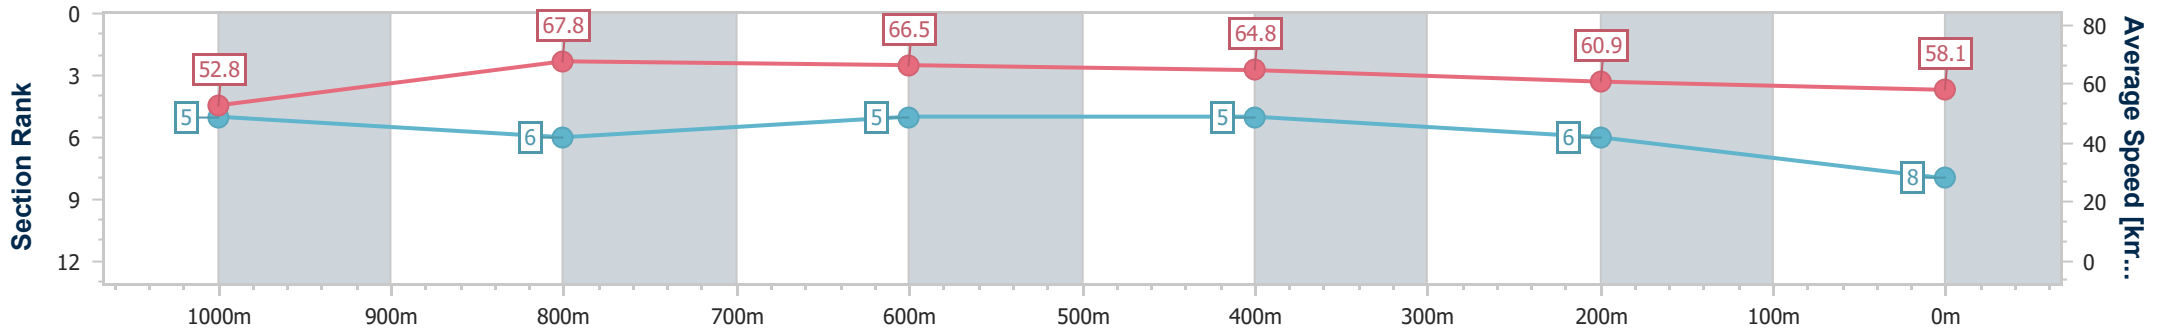

Aquis Park Gold Coast Poly QLD Professional
 Race 6: THE ALEXIS AND VIVIEN HARMSTON BENCHMARK 58 Handicap - 1200m
 29 June 2024 - 15:40

Track Rating: Synthetic, Weather: Fine, Rail Position: True

Section	Overall	1000m	800m	600m	400m	200m
Section Times	1:10.41 [8] (0:13.64)	0:56.77 [5] (0:10.59)	0:46.18 [6] (0:10.77)	0:35.41 [5] (0:11.14)	0:24.27 [5] (0:11.84)	0:12.43 [6] (0:12.43)
Average Speed [km/h]	52.8	67.8	66.5	64.8	60.9	58.1
Top Speed [km/h]	69.0	69.1	67.6	67.1	62.3	59.4
Avg. Dist. to Rail [m]	2.0	0.2	0.7	0.6	0.8	0.6
Avg. Stride Freq. [Hz]	2.3	2.4	2.4	2.4	2.3	2.3
Avg. Stride Length [m]	6.5	7.9	7.7	7.5	7.2	7.0