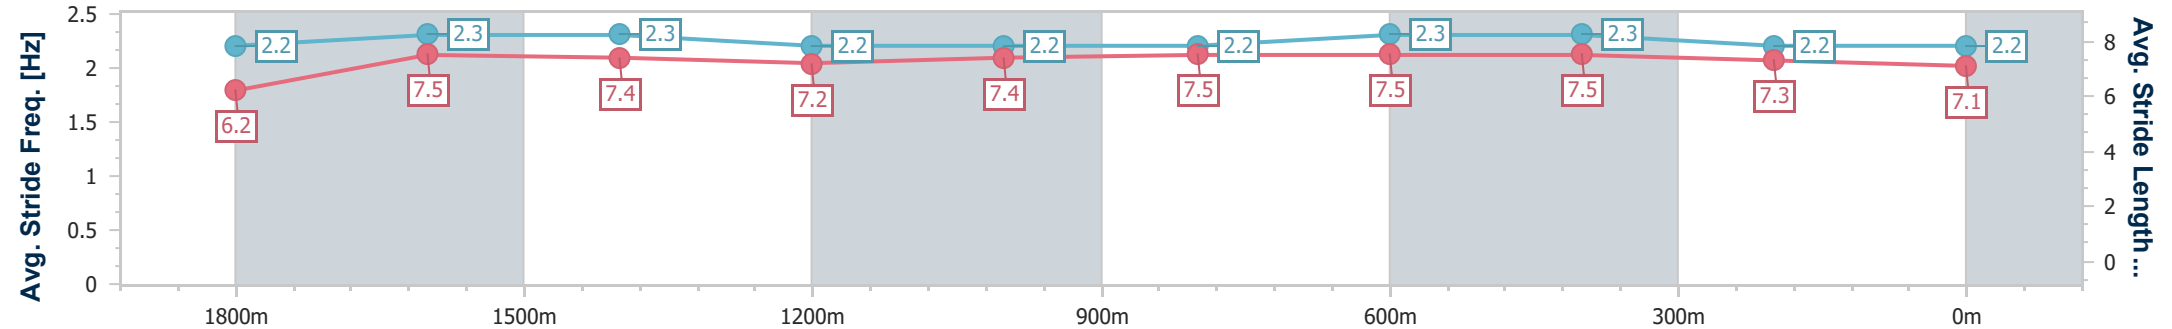

Aquis Park Gold Coast Poly QLD Professional

Race 3: ROLLICKING RACHIE HARMSTON Maiden Handicap - 2000m

29 June 2024 - 13:46

Track Rating: Synthetic, Weather: Fine, Rail Position: True

Section	Overall	1800m	1600m	1400m	1200m	1000m	800m	600m	400m	200m
Section Times	2:04.57 [4] (0:14.48)	1:50.09 [7] (0:11.49)	1:38.60 [8] (0:12.04)	1:26.56 [7] (0:12.96)	1:13.60 [8] (0:12.57)	1:01.03 [6] (0:12.12)	0:48.91 [2] (0:12.06)	0:36.85 [3] (0:11.86)	0:24.99 [2] (0:12.31)	0:12.68 [1] (0:12.68)
Average Speed [km/h]	49.7	63.4	60.8	57.1	57.4	59.9	60.5	61.3	58.6	57.0
Top Speed [km/h]	62.5	64.5	62.2	59.0	59.4	61.2	61.4	62.0	59.7	58.0
Avg. Dist. to Rail [m]	6.5	3.2	4.1	3.7	3.4	3.0	2.7	1.6	2.9	6.3
Avg. Stride Freq. [Hz]	2.2	2.3	2.3	2.2	2.2	2.2	2.3	2.3	2.2	2.2
Avg. Stride Length [m]	6.2	7.5	7.4	7.2	7.4	7.5	7.5	7.5	7.3	7.1