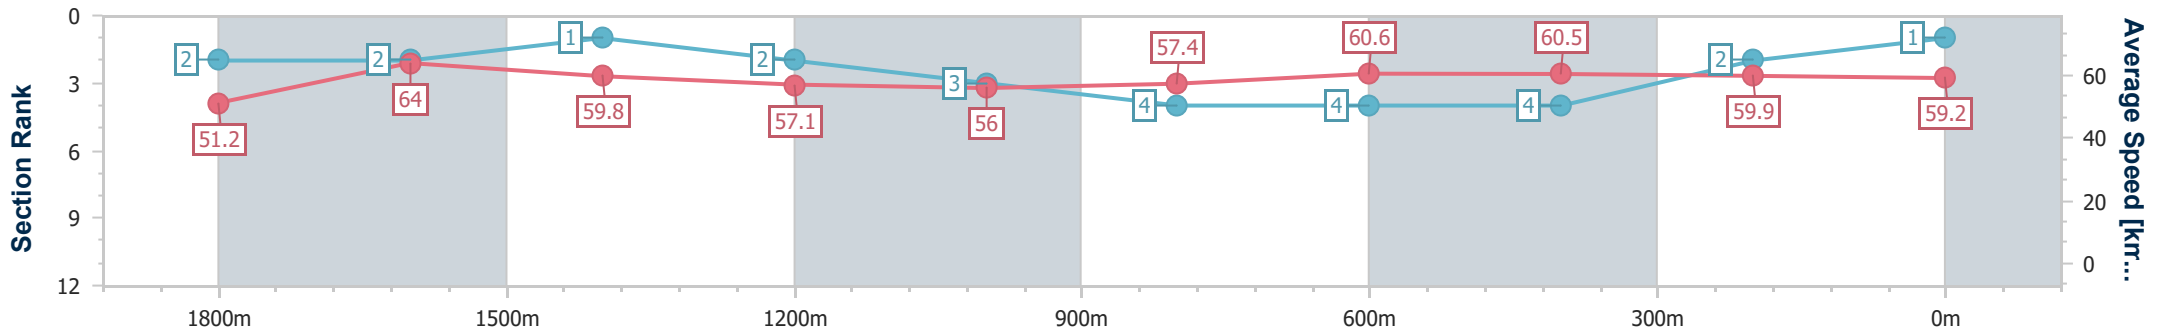

- [] Ranking at each section and finish
- .-.- No data available at this section
- NA No data available

Horse/Jockey Name	Smokin Match
Final Rank	2
Fastest Section Time (Section)	0:11.32 (1800m)
Top Speed [km/h] (Section)	65.9 (1800m)
Race State	Finished