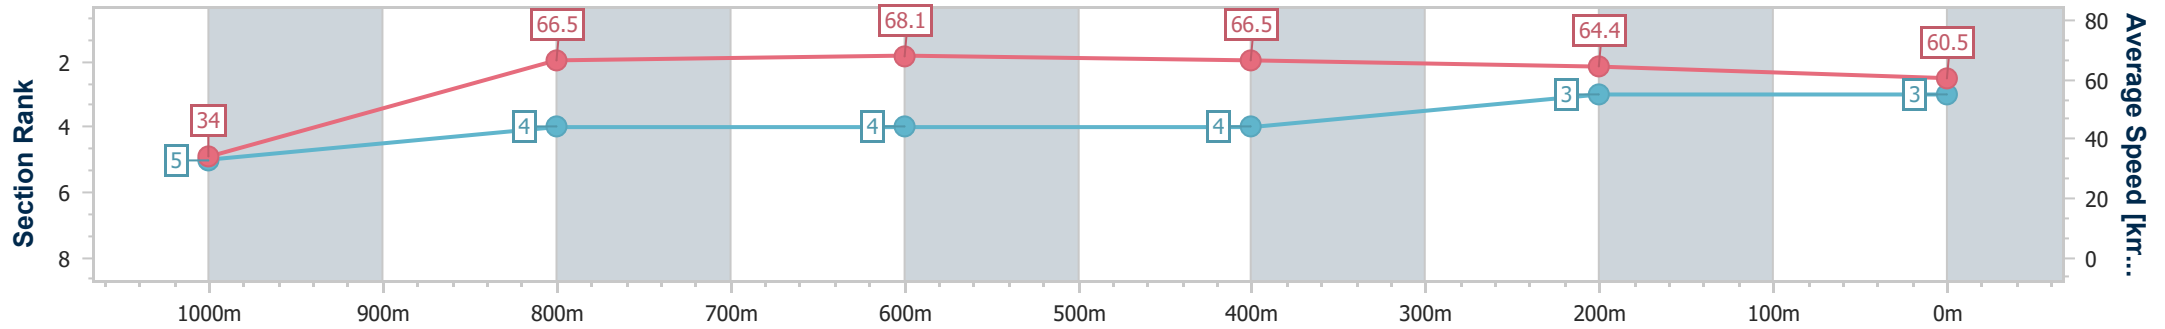

Horse/Jockey Name	Dominance
Final Rank	3
Fastest Section Time (Section)	0:05.26 (Overall)
Top Speed [km/h] (Section)	69.6 (800m)
Race State	Finished

Aquis Park Gold Coast Poly QLD Professional

Race 2: THE TERRIFIC TESS Maiden Handicap - 1050m

29 June 2024 - 13:09

Track Rating: Synthetic, Weather: Fine, Rail Position: True

Section	Overall	1000m	800m	600m	400m	200m
Section Times	1:00.98 [3] (0:05.26)	0:55.72 [5] (0:10.87)	0:44.85 [4] (0:10.66)	0:34.19 [4] (0:10.95)	0:23.24 [4] (0:11.28)	0:11.96 [3]
Average Speed [km/h]	34.0	66.5	68.1	66.5	64.4	60.5
Top Speed [km/h]	57.4	69.3	69.6	68.0	65.5	63.4
Avg. Dist. to Rail [m]	1.1	0.9	1.9	2.4	4.6	5.8
Avg. Stride Freq. [Hz]	2.1	2.4	2.4	2.3	2.3	2.2
Avg. Stride Length [m]	4.5	7.6	7.9	8.0	7.7	7.5

- [ ] Ranking at each section and finish
- -.-.- No data available at this section
- NA No data available