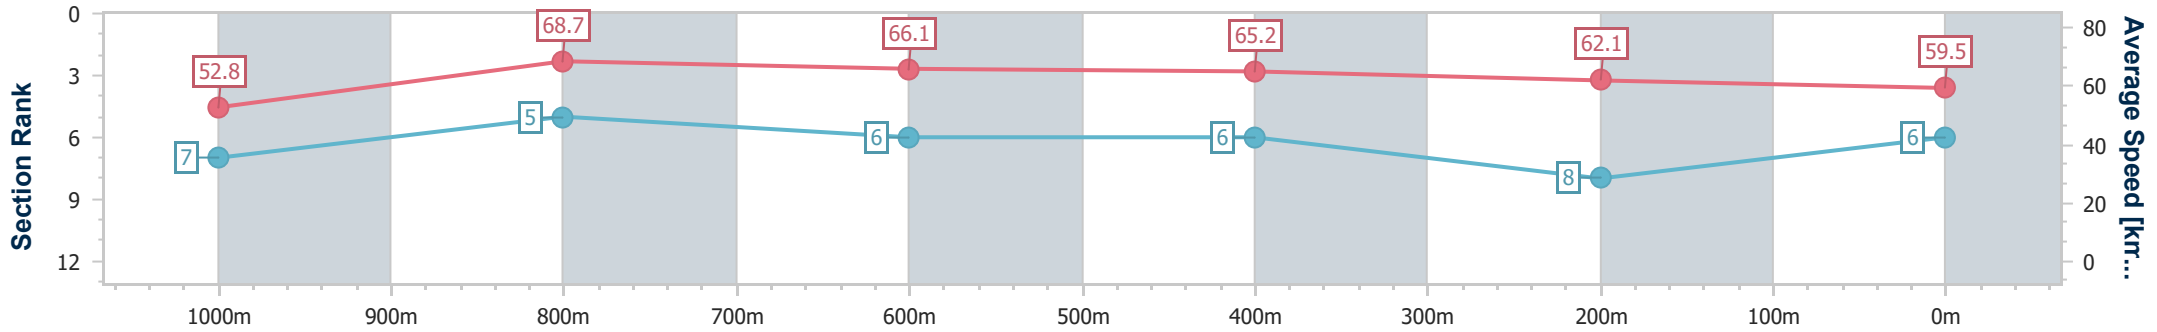

Aquis Park Gold Coast Poly QLD Professional
 Race 6: THE ALEXIS AND VIVIEN HARMSTON BENCHMARK 58
 Handicap - 1200m
 29 June 2024 - 15:40

Track Rating: Synthetic, Weather: Fine, Rail Position: True

Section	Overall	1000m	800m	600m	400m	200m
Section Times	1:10.28 [6] (0:13.67)	0:56.61 [7] (0:10.55)	0:46.06 [5] (0:11.00)	0:35.06 [6] (0:11.16)	0:23.90 [6] (0:11.76)	0:12.14 [8] (0:12.14)
Average Speed [km/h]	52.8	68.7	66.1	65.2	62.1	59.5
Top Speed [km/h]	69.6	70.4	67.0	66.9	62.6	62.2
Avg. Dist. to Rail [m]	7.5	3.2	1.7	2.2	5.9	7.5
Avg. Stride Freq. [Hz]	2.3	2.4	2.4	2.4	2.3	2.1
Avg. Stride Length [m]	6.3	7.9	7.7	7.6	7.3	7.8