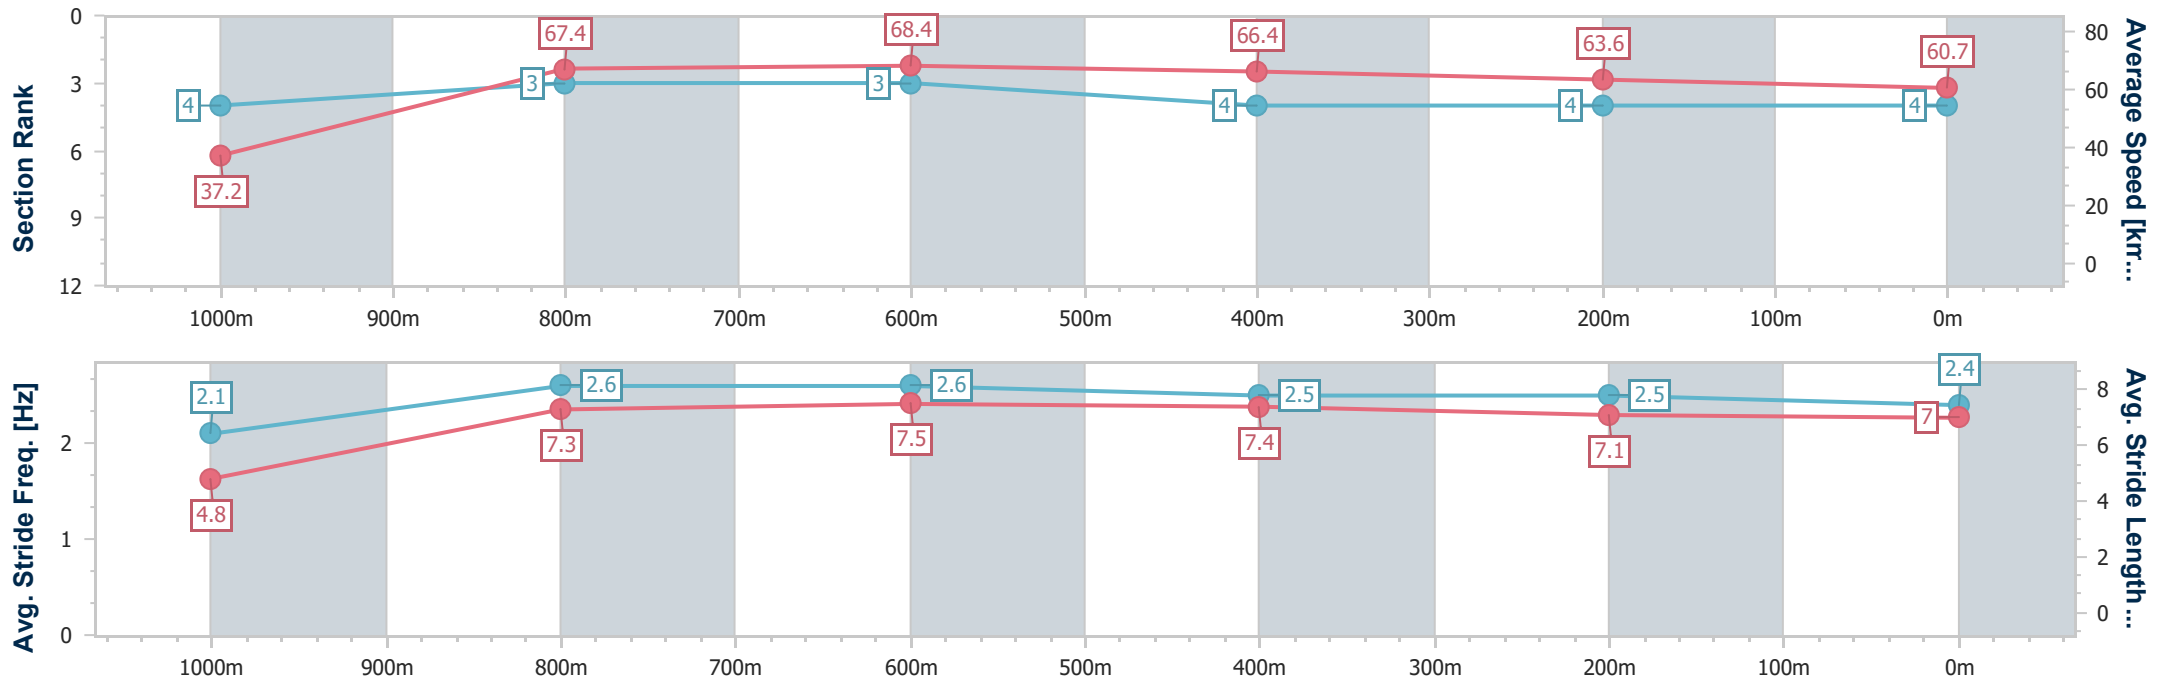

Horse/Jockey Name	Ghost Hunter
Final Rank	4
Fastest Section Time (Section)	0:04.88 (Overall)
Top Speed [km/h] (Section)	70.3 (1000m)
Race State	Finished

Aquis Park Gold Coast Poly QLD Professional
Race 4: HARMY'S GOLDY FIVE-0 BENCHMARK 65 Handicap - 1050m

29 June 2024 - 14:25

Track Rating: Synthetic, Weather: Fine, Rail Position: True

Section	Overall	1000m	800m	600m	400m	200m
Section Times	1:00.51 [4] (0:04.88)	0:55.63 [4] (0:10.77)	0:44.86 [3] (0:10.61)	0:34.25 [3] (0:10.96)	0:23.29 [4] (0:11.37)	0:11.92 [4] (0:11.92)
Average Speed [km/h]	37.2	67.4	68.4	66.4	63.6	60.7
Top Speed [km/h]	57.8	70.3	69.5	68.7	64.5	63.2
Avg. Dist. to Rail [m]	7.4	3.9	2.0	1.7	4.3	5.4
Avg. Stride Freq. [Hz]	2.1	2.6	2.6	2.5	2.5	2.4
Avg. Stride Length [m]	4.8	7.3	7.5	7.4	7.1	7.0

- [ ] Ranking at each section and finish
- -.-.- No data available at this section
- NA No data available