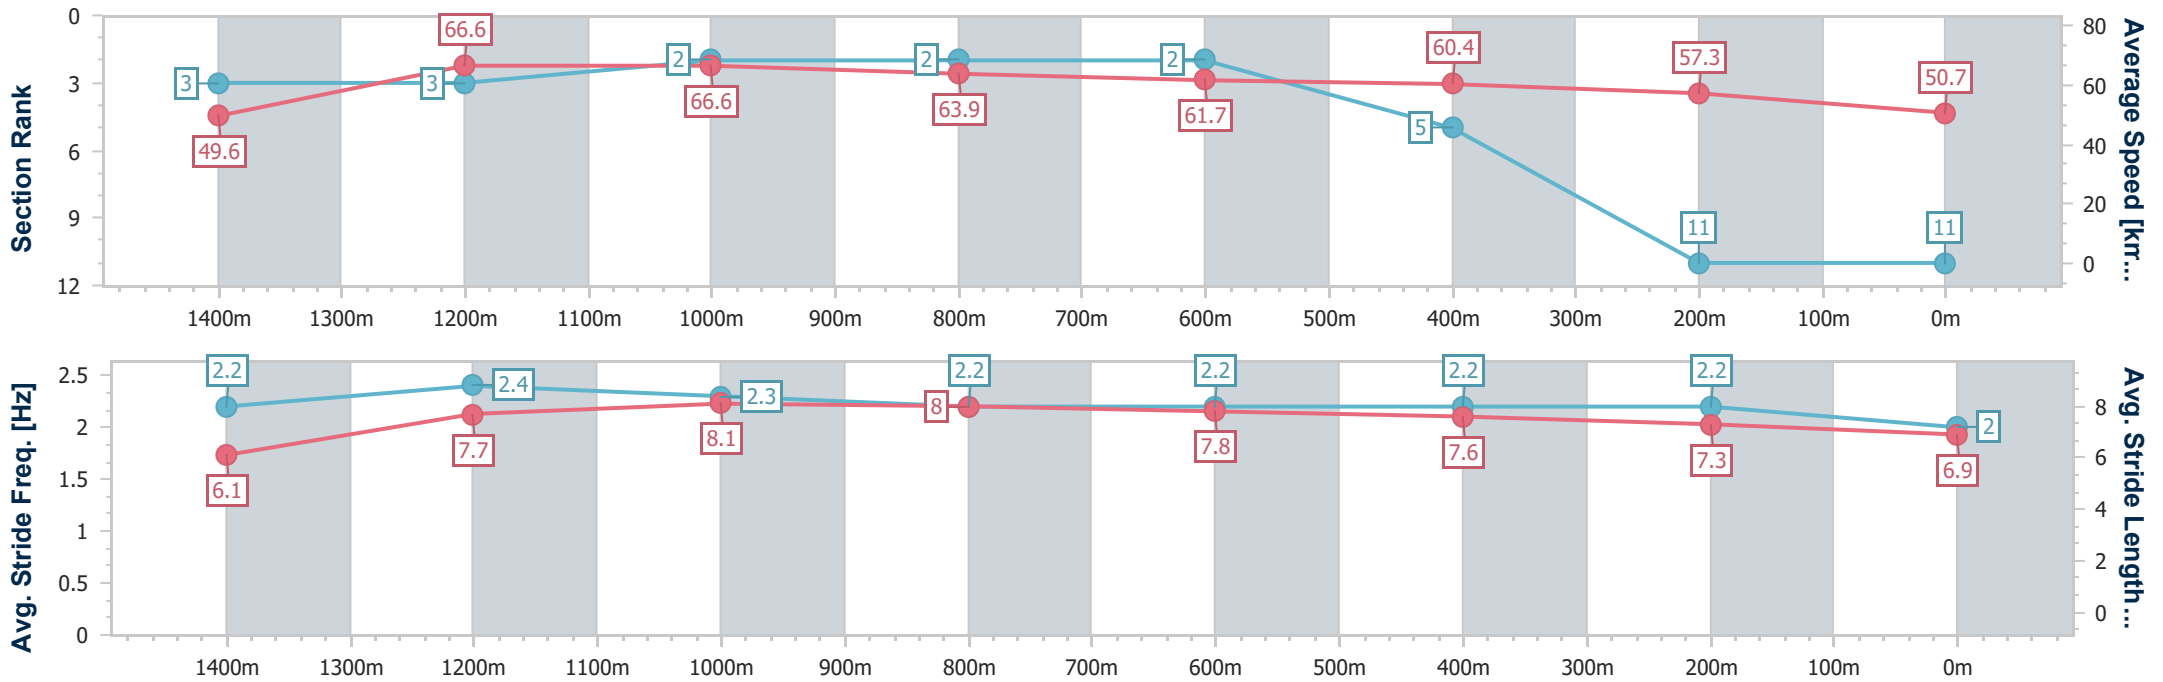

Horse/Jockey Name	Magic Of Millo
Final Rank	11
Fastest Section Time (Section)	0:10.18 (Overall)
Top Speed [km/h] (Section)	68.4 (1400m)
Race State	Finished

Aquis Park Gold Coast Poly QLD Professional
Race 5: QUEEN JEBBIE BENCHMARK 75 Handicap - 1540m

29 June 2024 - 15:04

Track Rating: Synthetic, Weather: Fine, Rail Position: True

Section	Overall	1400m	1200m	1000m	800m	600m	400m	200m
Section Times	1:33.90 [11] (0:10.18)	1:23.72 [3] (0:11.11)	1:12.61 [3] (0:10.78)	1:01.83 [2] (0:11.31)	0:50.52 [2] (0:11.67)	0:38.85 [2] (0:11.98)	0:26.87 [5] (0:12.63)	0:14.24 [11] (0:14.24)
Average Speed [km/h]	49.6	66.6	66.6	63.9	61.7	60.4	57.3	50.7
Top Speed [km/h]	66.0	68.4	67.8	65.6	62.7	62.5	59.3	55.0
Avg. Dist. to Rail [m]	6.0	3.3	1.9	0.8	0.4	1.0	3.0	3.5
Avg. Stride Freq. [Hz]	2.2	2.4	2.3	2.2	2.2	2.2	2.2	2.0
Avg. Stride Length [m]	6.1	7.7	8.1	8.0	7.8	7.6	7.3	6.9

- [ ] Ranking at each section and finish
- -.-.- No data available at this section
- NA No data available