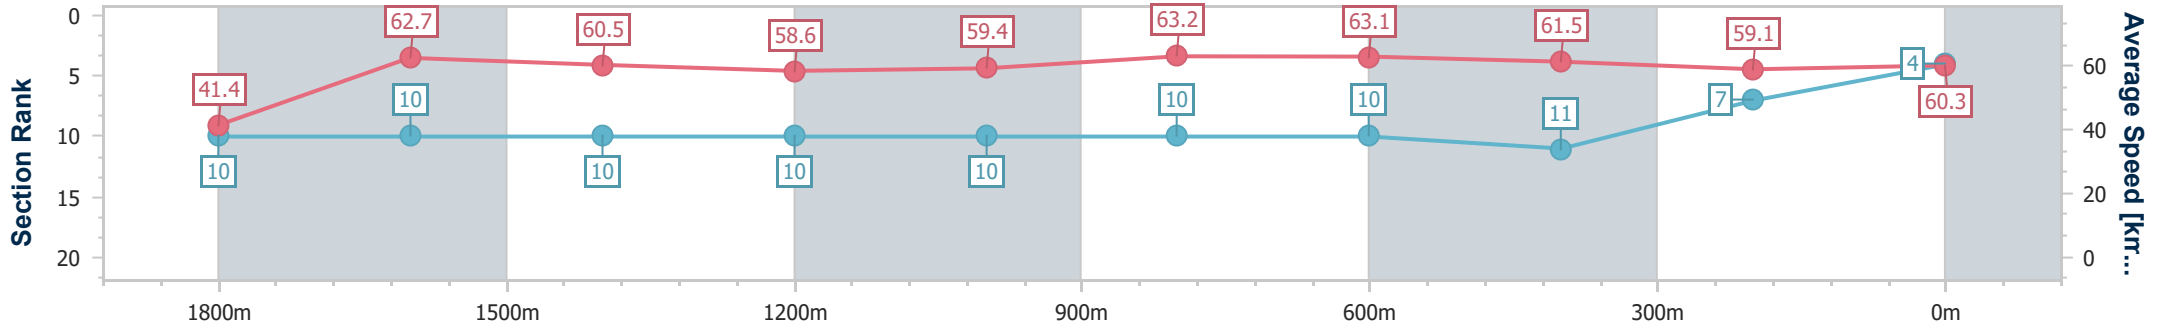

Aquis Park Gold Coast Poly QLD Professional
Race 7: THE ALCHEMY ASIA BENCHMARK 60 Handicap - 1900m

29 June 2024 - 16:17

Track Rating: Synthetic, Weather: Fine, Rail Position: True

Section	Overall	1800m	1600m	1400m	1200m	1000m	800m	600m	400m	200m
Section Times	1:55.74 [4] (0:08.69)	1:47.05 [10] (0:11.52)	1:35.53 [10] (0:11.86)	1:23.67 [10] (0:12.25)	1:11.42 [10] (0:12.11)	0:59.31 [10] (0:11.45)	0:47.86 [10] (0:11.48)	0:36.38 [10] (0:11.98)	0:24.40 [11] (0:12.36)	0:12.04 [7] (0:12.04)
Average Speed [km/h]	41.4	62.7	60.5	58.6	59.4	63.2	63.1	61.5	59.1	60.3
Top Speed [km/h]	58.7	65.1	62.1	59.7	60.8	64.8	64.6	63.4	60.4	60.3
Avg. Dist. to Rail [m]	7.4	1.4	0.3	0.2	0.3	0.4	1.7	3.9	8.0	8.3
Avg. Stride Freq. [Hz]	2.0	2.3	2.2	2.2	2.2	2.2	2.2	2.2	2.2	2.2
Avg. Stride Length [m]	5.7	7.4	7.5	7.5	7.6	8.0	7.9	7.8	7.4	7.5