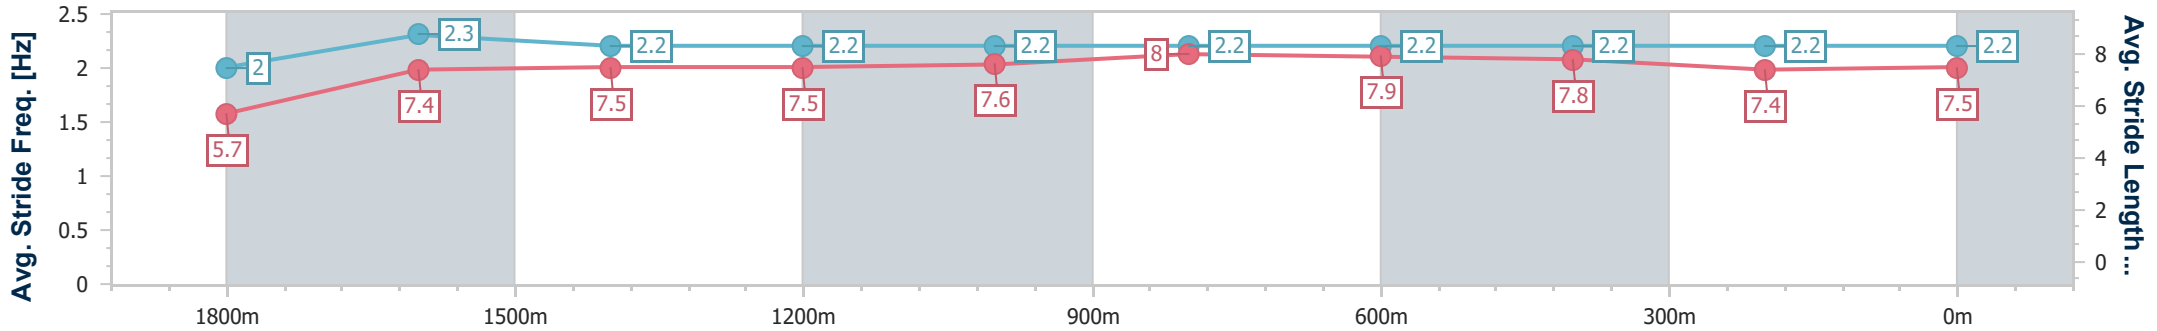

Horse/Jockey Name	Imezaaki
Final Rank	4
Fastest Section Time (Section)	0:08.69 (Overall)
Top Speed [km/h] (Section)	65.1 (1800m)
Race State	Finished

Aquis Park Gold Coast Poly QLD Professional
Race 7: THE ALCHEMY ASIA BENCHMARK 60 Handicap - 1900m

29 June 2024 - 16:17

Track Rating: Synthetic, Weather: Fine, Rail Position: True

Section	Overall	1800m	1600m	1400m	1200m	1000m	800m	600m	400m	200m
Section Times	1:55.74 [4] (0:08.69)	1:47.05 [10] (0:11.52)	1:35.53 [10] (0:11.86)	1:23.67 [10] (0:12.25)	1:11.42 [10] (0:12.11)	0:59.31 [10] (0:11.45)	0:47.86 [10] (0:11.48)	0:36.38 [10] (0:11.98)	0:24.40 [11] (0:12.36)	0:12.04 [7] (0:12.04)
Average Speed [km/h]	41.4	62.7	60.5	58.6	59.4	63.2	63.1	61.5	59.1	60.3
Top Speed [km/h]	58.7	65.1	62.1	59.7	60.8	64.8	64.6	63.4	60.4	60.3
Avg. Dist. to Rail [m]	7.4	1.4	0.3	0.2	0.3	0.4	1.7	3.9	8.0	8.3
Avg. Stride Freq. [Hz]	2.0	2.3	2.2	2.2	2.2	2.2	2.2	2.2	2.2	2.2
Avg. Stride Length [m]	5.7	7.4	7.5	7.5	7.6	8.0	7.9	7.8	7.4	7.5

- [ ] Ranking at each section and finish
- -.-.- No data available at this section
- NA No data available