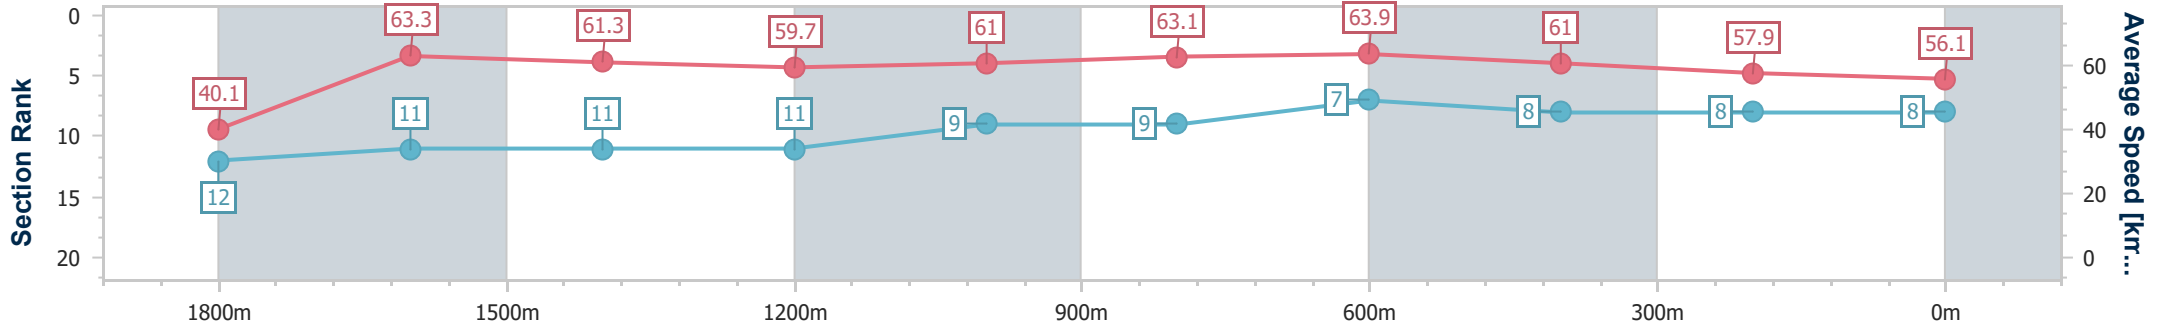

Aquis Park Gold Coast Poly QLD Professional
Race 7: THE ALCHEMY ASIA BENCHMARK 60 Handicap - 1900m

29 June 2024 - 16:17

Track Rating: Synthetic, Weather: Fine, Rail Position: True

Section	Overall	1800m	1600m	1400m	1200m	1000m	800m	600m	400m	200m
Section Times	1:56.57 [8] (0:09.03)	1:47.54 [12] (0:11.46)	1:36.08 [11] (0:11.81)	1:24.27 [11] (0:12.15)	1:12.12 [11] (0:11.80)	1:00.32 [9] (0:11.49)	0:48.83 [9] (0:11.42)	0:37.41 [7] (0:12.03)	0:25.38 [8] (0:12.52)	0:12.86 [8] (0:12.86)
Average Speed [km/h]	40.1	63.3	61.3	59.7	61.0	63.1	63.9	61.0	57.9	56.1
Top Speed [km/h]	59.5	65.0	63.8	61.5	62.1	64.2	64.5	63.2	59.2	56.5
Avg. Dist. to Rail [m]	4.6	2.3	1.8	0.9	2.0	2.0	2.9	3.8	5.1	5.4
Avg. Stride Freq. [Hz]	2.0	2.3	2.2	2.2	2.2	2.2	2.2	2.2	2.2	2.1
Avg. Stride Length [m]	5.5	7.6	7.6	7.5	7.7	8.0	7.9	7.8	7.3	7.3