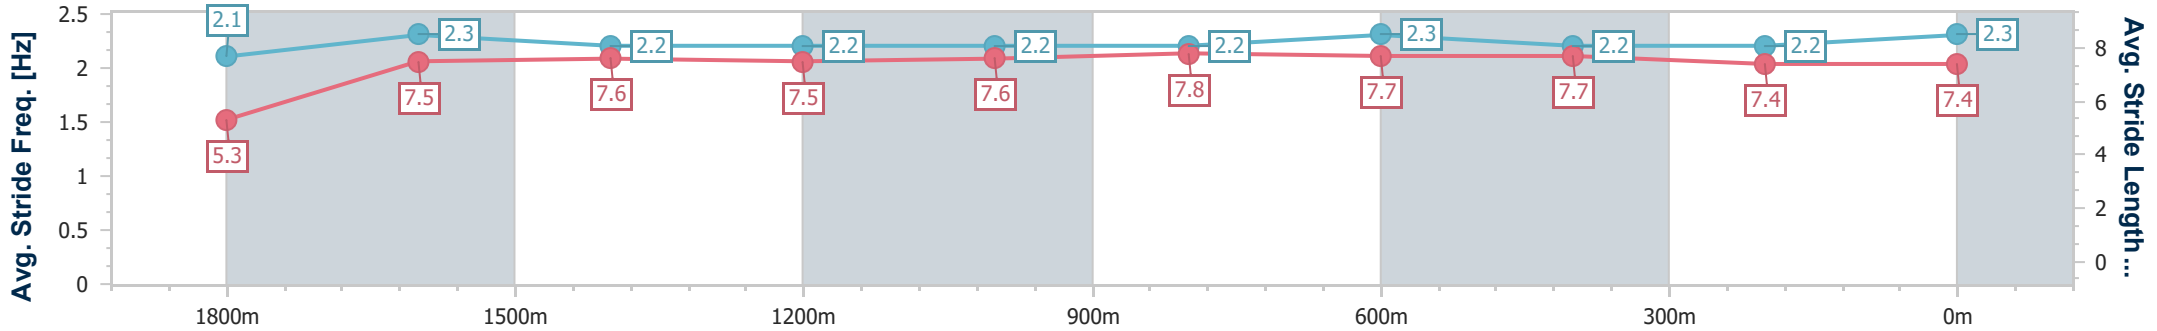

Horse/Jockey Name	Torque Leica Star
Final Rank	1
Fastest Section Time (Section)	0:08.88 (Overall)
Top Speed [km/h] (Section)	64.4 (800m)
Race State	Finished

Aquis Park Gold Coast Poly QLD Professional
Race 7: THE ALCHEMY ASIA BENCHMARK 60 Handicap - 1900m

29 June 2024 - 16:17

Track Rating: Synthetic, Weather: Fine, Rail Position: True

Section	Overall	1800m	1600m	1400m	1200m	1000m	800m	600m	400m	200m
Section Times	1:55.59 [1] (0:08.88)	1:46.71 [11] (0:11.90)	1:34.81 [12] (0:11.85)	1:22.96 [12] (0:12.05)	1:10.91 [12] (0:12.15)	0:58.76 [12] (0:11.56)	0:47.20 [12] (0:11.38)	0:35.82 [12] (0:11.63)	0:24.19 [12] (0:12.27)	0:11.92 [6] (0:11.92)
Average Speed [km/h]	40.8	61.0	60.9	59.9	59.2	62.2	63.6	62.5	58.9	61.0
Top Speed [km/h]	58.7	62.8	62.7	60.7	60.5	64.1	64.4	64.0	60.5	61.1
Avg. Dist. to Rail [m]	6.1	2.9	1.1	0.2	0.2	0.2	1.3	1.9	1.8	0.9
Avg. Stride Freq. [Hz]	2.1	2.3	2.2	2.2	2.2	2.2	2.3	2.2	2.2	2.3
Avg. Stride Length [m]	5.3	7.5	7.6	7.5	7.6	7.8	7.7	7.7	7.4	7.4

- [ ] Ranking at each section and finish
- -.-.- No data available at this section
- NA No data available