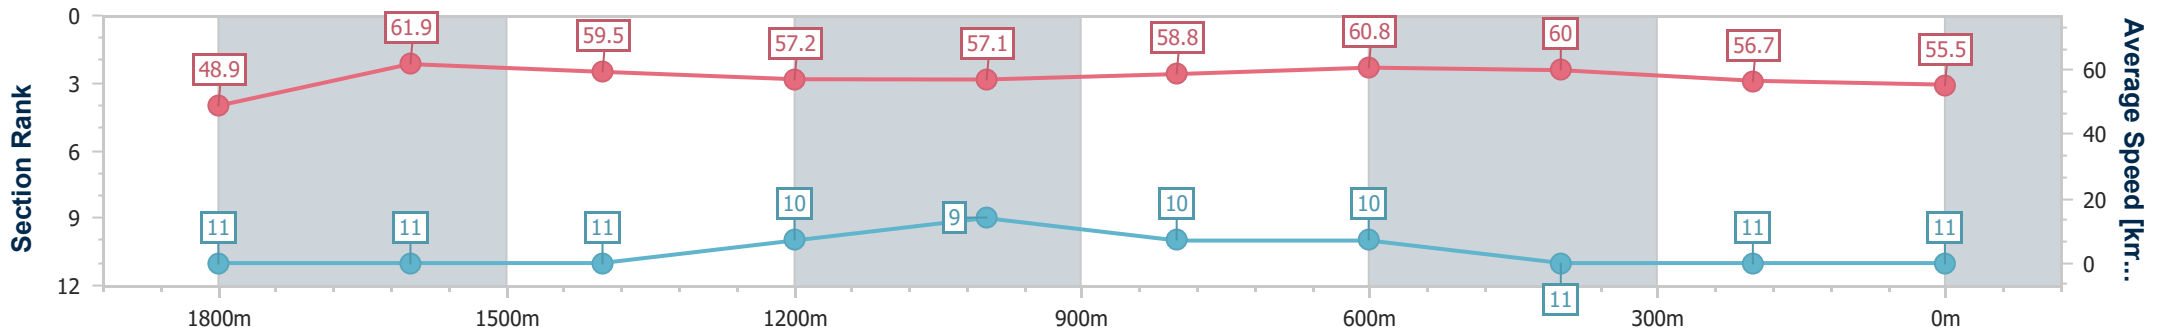

Horse/Jockey Name	The Garf
Final Rank	11
Fastest Section Time (Section)	0:11.64 (1800m)
Top Speed [km/h] (Section)	63.0 (600m)
Race State	Finished

Aquis Park Gold Coast Poly QLD Professional

Race 3: ROLLICKING RACHIE HARMSTON Maiden Handicap - 2000m

29 June 2024 - 13:46

Track Rating: Synthetic, Weather: Fine, Rail Position: True

Section	Overall	1800m	1600m	1400m	1200m	1000m	800m	600m	400m	200m
Section Times	2:06.45 [11] (0:14.75)	1:51.70 [11] (0:11.64)	1:40.06 [11] (0:12.11)	1:27.95 [11] (0:12.85)	1:15.10 [10] (0:12.63)	1:02.47 [9] (0:12.36)	0:50.11 [10] (0:12.09)	0:38.02 [10] (0:12.21)	0:25.81 [11] (0:12.73)	0:13.08 [11] (0:13.08)
Average Speed [km/h]	48.9	61.9	59.5	57.2	57.1	58.8	60.8	60.0	56.7	55.5
Top Speed [km/h]	62.2	62.8	60.8	58.9	58.9	60.2	63.0	63.0	57.1	56.5
Avg. Dist. to Rail [m]	4.4	1.0	0.9	2.9	4.2	4.1	3.5	3.6	2.6	3.3
Avg. Stride Freq. [Hz]	2.0	2.1	2.1	2.1	2.0	2.0	2.1	2.1	2.0	2.0
Avg. Stride Length [m]	6.6	8.0	7.9	7.8	7.8	8.0	8.1	8.0	7.7	7.7

- [ ] Ranking at each section and finish
- -.-.- No data available at this section
- NA No data available