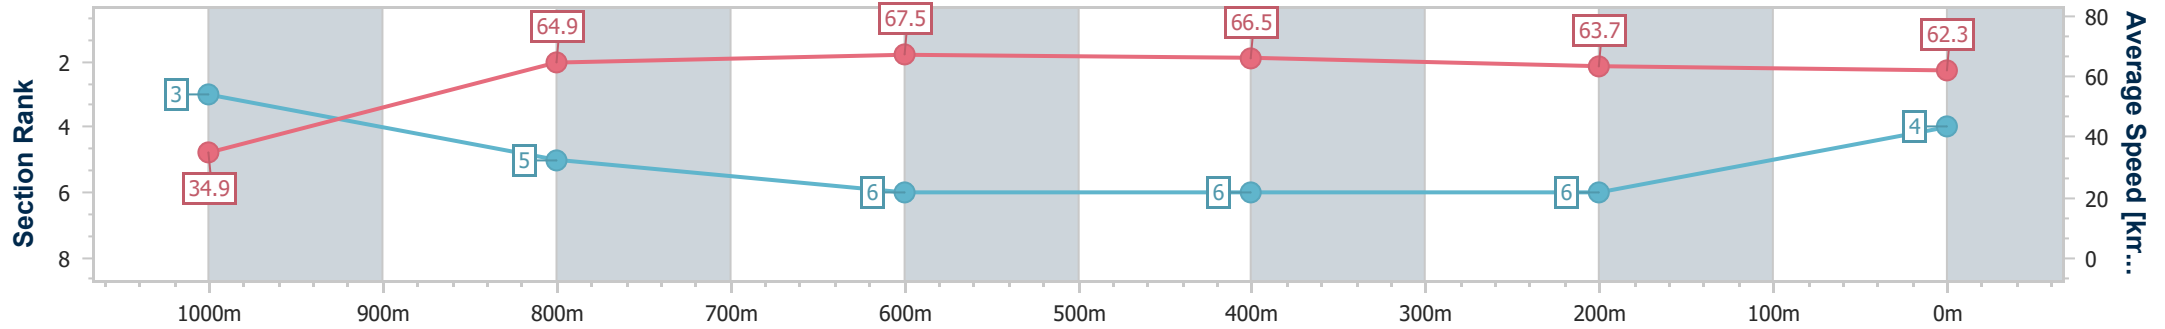

Aquis Park Gold Coast Poly QLD Professional

Race 2: THE TERRIFIC TESS Maiden Handicap - 1050m

29 June 2024 - 13:09

Track Rating: Synthetic, Weather: Fine, Rail Position: True

Section	Overall	1000m	800m	600m	400m	200m
Section Times	1:01.13 [4] (0:05.12)	0:56.01 [3] (0:11.20)	0:44.81 [5] (0:10.83)	0:33.98 [6] (0:10.99)	0:22.99 [6] (0:11.35)	0:11.64 [6] (0:11.64)
Average Speed [km/h]	34.9	64.9	67.5	66.5	63.7	62.3
Top Speed [km/h]	56.7	67.4	67.7	68.8	64.7	64.3
Avg. Dist. to Rail [m]	6.1	3.7	3.1	3.2	2.5	3.3
Avg. Stride Freq. [Hz]	2.1	2.5	2.5	2.5	2.5	2.4
Avg. Stride Length [m]	4.5	7.1	7.4	7.5	7.2	7.1