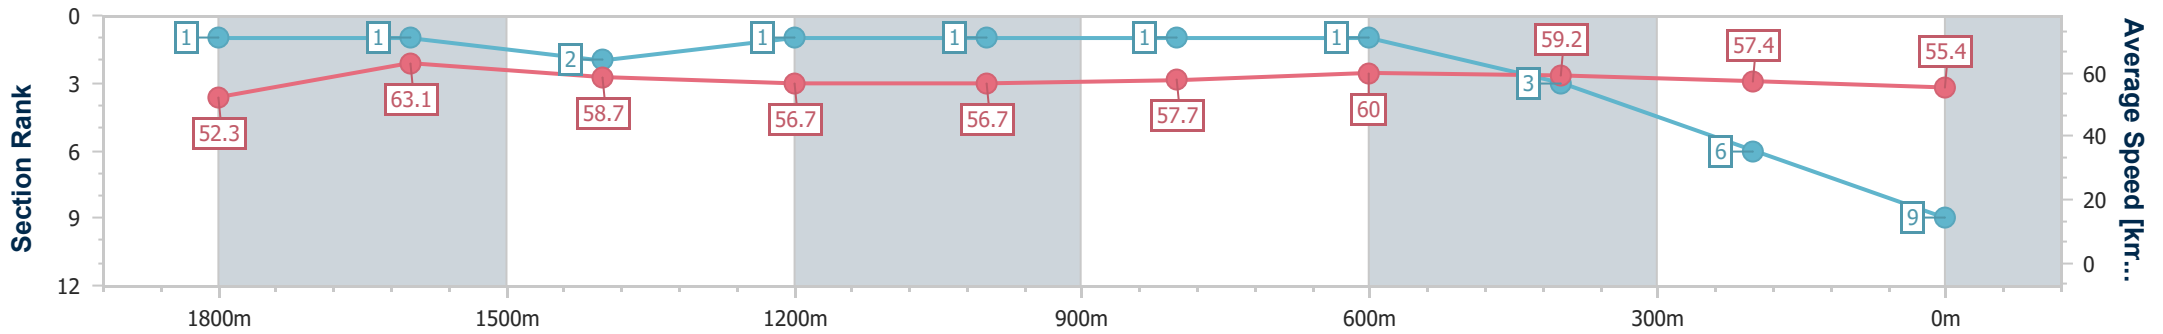

- [] Ranking at each section and finish
- .-.- No data available at this section
- NA No data available

Horse/Jockey Name	The Hippy
Final Rank	10
Fastest Section Time (Section)	0:11.63 (1800m)
Top Speed [km/h] (Section)	63.4 (1800m)
Race State	Finished