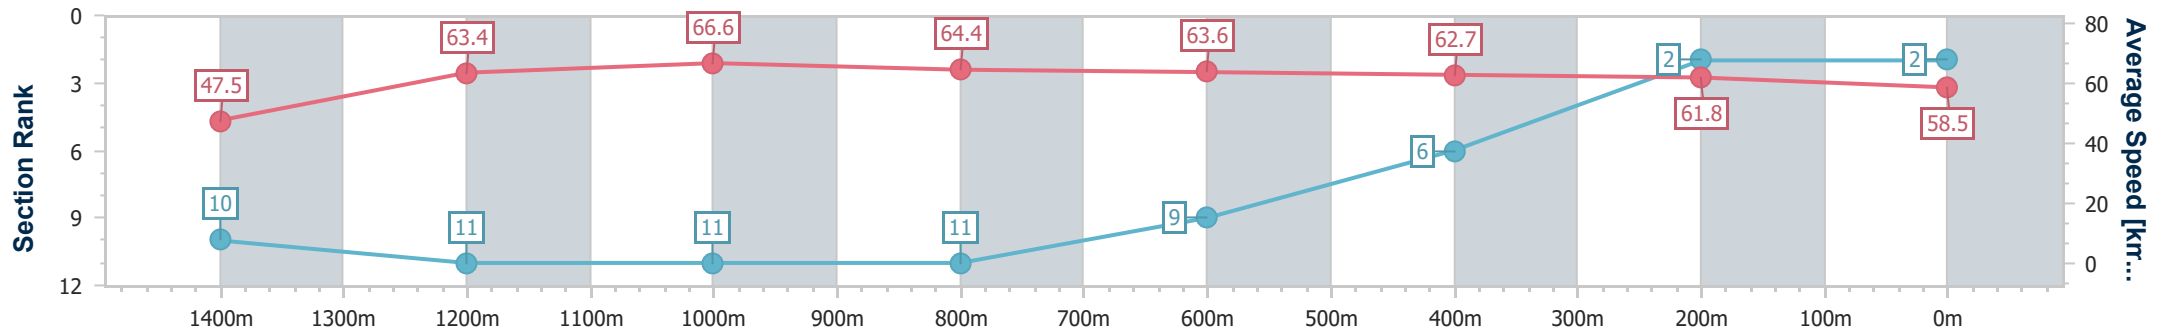

Horse/Jockey Name	Pernell
Final Rank	2
Fastest Section Time (Section)	0:10.61 (Overall)
Top Speed [km/h] (Section)	68.0 (1200m)
Race State	Finished

Aquis Park Gold Coast Poly QLD Professional
Race 5: QUEEN JEBBIE BENCHMARK 75 Handicap - 1540m

29 June 2024 - 15:04

Track Rating: Synthetic, Weather: Fine, Rail Position: True

Section	Overall	1400m	1200m	1000m	800m	600m	400m	200m
Section Times	1:31.13 [2] (0:10.61)	1:20.52 [10] (0:11.58)	1:08.94 [11] (0:10.81)	0:58.13 [11] (0:11.20)	0:46.93 [11] (0:11.40)	0:35.53 [9] (0:11.47)	0:24.06 [6] (0:11.69)	0:12.37 [2] (0:12.37)
Average Speed [km/h]	47.5	63.4	66.6	64.4	63.6	62.7	61.8	58.5
Top Speed [km/h]	62.6	66.7	68.0	65.8	65.4	65.8	63.0	60.9
Avg. Dist. to Rail [m]	4.6	2.1	0.4	0.6	1.2	0.5	2.6	1.9
Avg. Stride Freq. [Hz]	2.2	2.3	2.3	2.2	2.2	2.2	2.3	2.2
Avg. Stride Length [m]	5.9	7.6	8.1	8.0	7.9	7.8	7.4	7.3

- [ ] Ranking at each section and finish
- -.-.- No data available at this section
- NA No data available