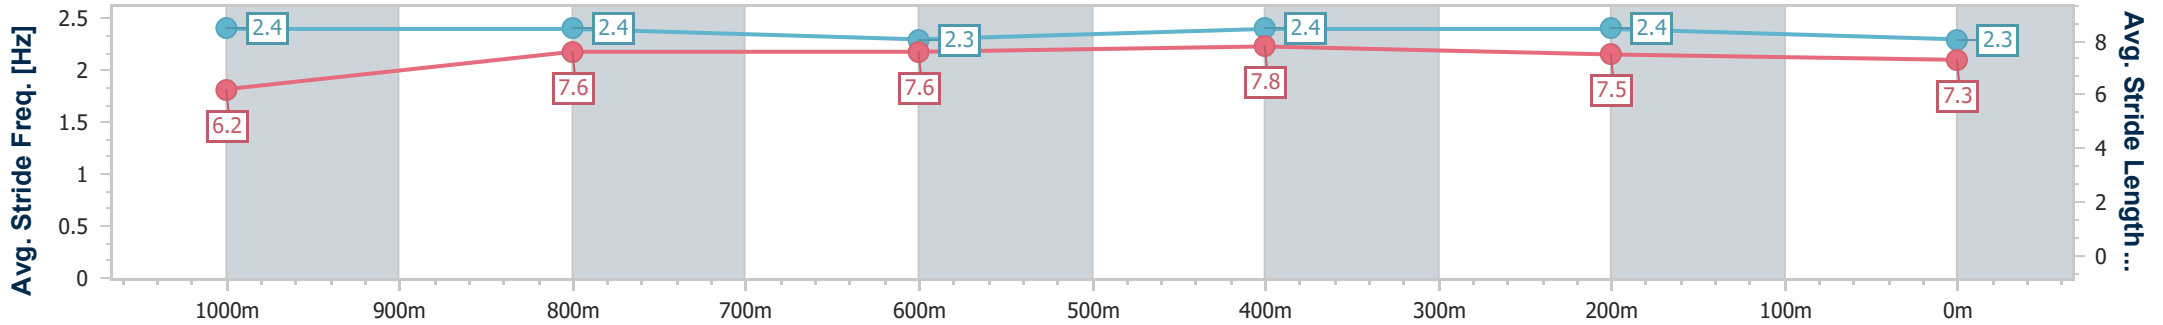

Horse/Jockey Name	Bella Khadijah
Final Rank	3
Fastest Section Time (Section)	0:10.99 (1000m)
Top Speed [km/h] (Section)	67.1 (Overall)
Race State	Finished

Aquis Park Gold Coast Poly QLD Professional
Race 1: Perpetual Tricia Nan O'Brien QTIS Two-Year-Old
Maiden Handicap - 1200m

29 June 2024 - 12:35

Track Rating: Synthetic, Weather: Fine, Rail Position: True

Section	Overall	1000m	800m	600m	400m	200m
Section Times	1:09.98 [3] (0:13.51)	0:56.47 [3] (0:10.99)	0:45.48 [3] (0:11.32)	0:34.16 [5] (0:11.03)	0:23.13 [3] (0:11.35)	0:11.78 [3] (0:11.78)
Average Speed [km/h]	53.3	66.2	64.0	66.3	63.9	61.5
Top Speed [km/h]	67.1	66.7	65.7	66.9	65.5	62.1
Avg. Dist. to Rail [m]	1.8	2.1	1.7	2.4	4.0	7.0
Avg. Stride Freq. [Hz]	2.4	2.4	2.3	2.4	2.4	2.3
Avg. Stride Length [m]	6.2	7.6	7.6	7.8	7.5	7.3

- [ ] Ranking at each section and finish
- -.-.- No data available at this section
- NA No data available