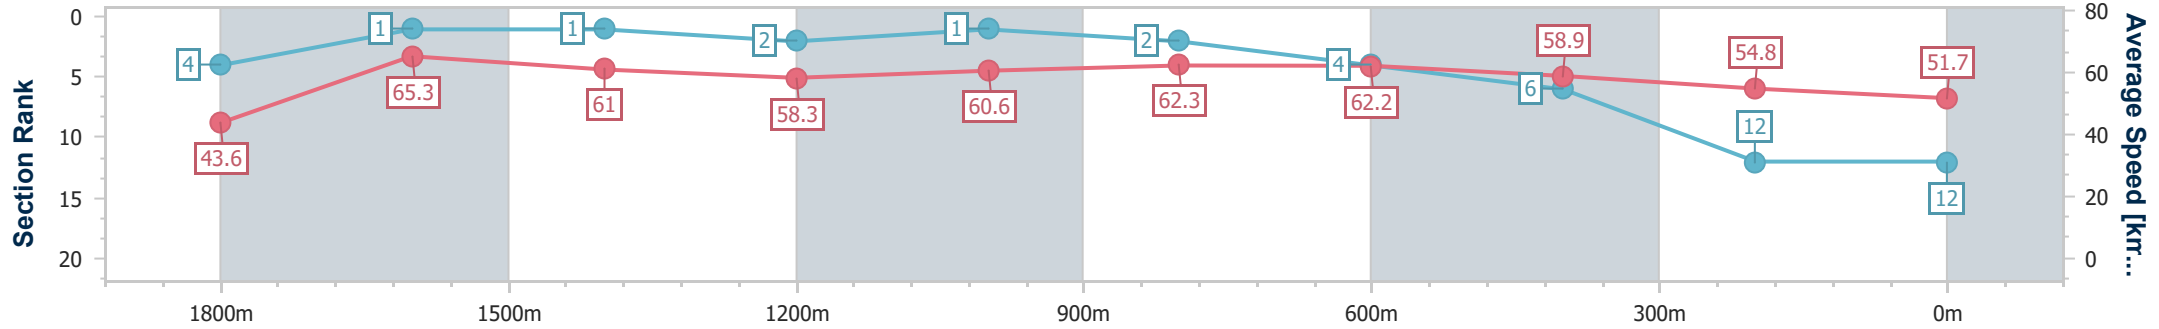

Aquis Park Gold Coast Poly QLD Professional
Race 7: THE ALCHEMY ASIA BENCHMARK 60 Handicap - 1900m

29 June 2024 - 16:17

Track Rating: Synthetic, Weather: Fine, Rail Position: True

Section	Overall	1800m	1600m	1400m	1200m	1000m	800m	600m	400m	200m
Section Times	1:58.27 [12] (0:08.26)	1:50.01 [4] (0:10.97)	1:39.04 [1] (0:11.76)	1:27.28 [1] (0:12.53)	1:14.75 [2] (0:11.93)	1:02.82 [1] (0:11.60)	0:51.22 [2] (0:11.73)	0:39.49 [4] (0:12.34)	0:27.15 [6] (0:13.18)	0:13.97 [12] (0:13.97)
Average Speed [km/h]	43.6	65.3	61.0	58.3	60.6	62.3	62.2	58.9	54.8	51.7
Top Speed [km/h]	64.4	67.3	62.7	59.6	61.9	63.2	63.8	61.8	56.8	54.0
Avg. Dist. to Rail [m]	0.6	0.8	1.4	1.8	2.3	2.5	2.4	2.3	0.3	0.2
Avg. Stride Freq. [Hz]	2.5	2.5	2.4	2.4	2.4	2.5	2.4	2.4	2.3	2.2
Avg. Stride Length [m]	4.9	7.2	7.0	6.9	7.1	7.0	7.1	6.8	6.6	6.5