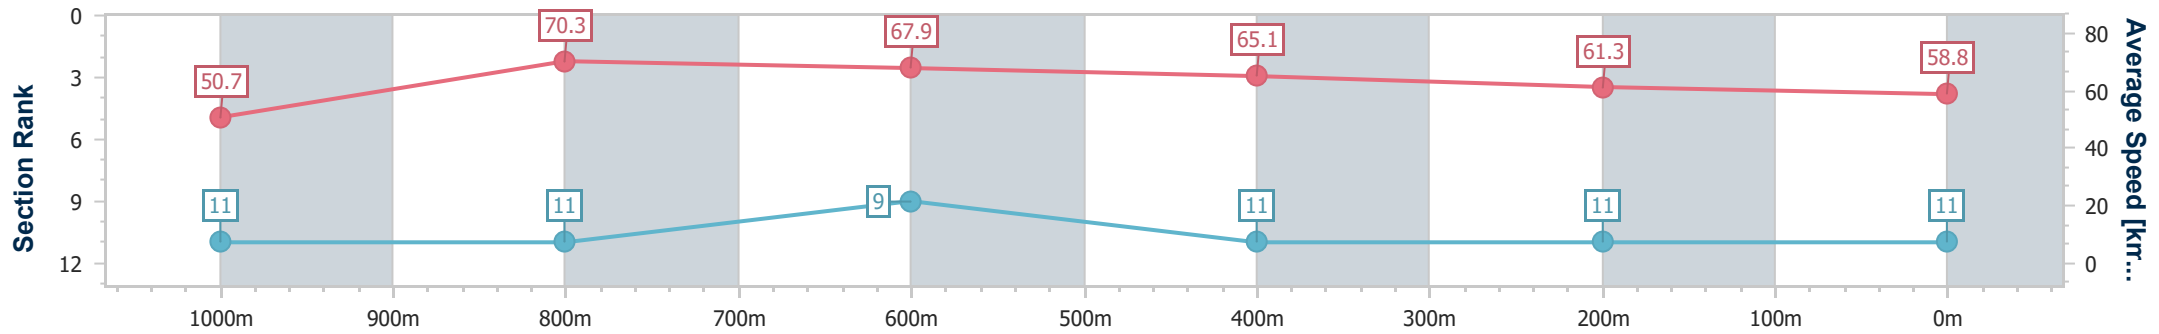

Aquis Park Gold Coast Poly QLD Professional
 Race 6: THE ALEXIS AND VIVIEN HARMSTON BENCHMARK 58
 Handicap - 1200m
 29 June 2024 - 15:40

Track Rating: Synthetic, Weather: Fine, Rail Position: True

Section	Overall	1000m	800m	600m	400m	200m
Section Times	1:10.74 [11] (0:14.22)	0:56.52 [11] (0:10.35)	0:46.17 [11] (0:10.75)	0:35.42 [9] (0:11.24)	0:24.18 [11] (0:11.85)	0:12.33 [11] (0:12.33)
Average Speed [km/h]	50.7	70.3	67.9	65.1	61.3	58.8
Top Speed [km/h]	70.1	71.4	68.9	67.8	63.0	60.0
Avg. Dist. to Rail [m]	5.6	3.8	2.3	2.9	5.1	6.6
Avg. Stride Freq. [Hz]	2.3	2.5	2.5	2.4	2.4	2.2
Avg. Stride Length [m]	6.1	7.8	7.5	7.5	7.2	7.2