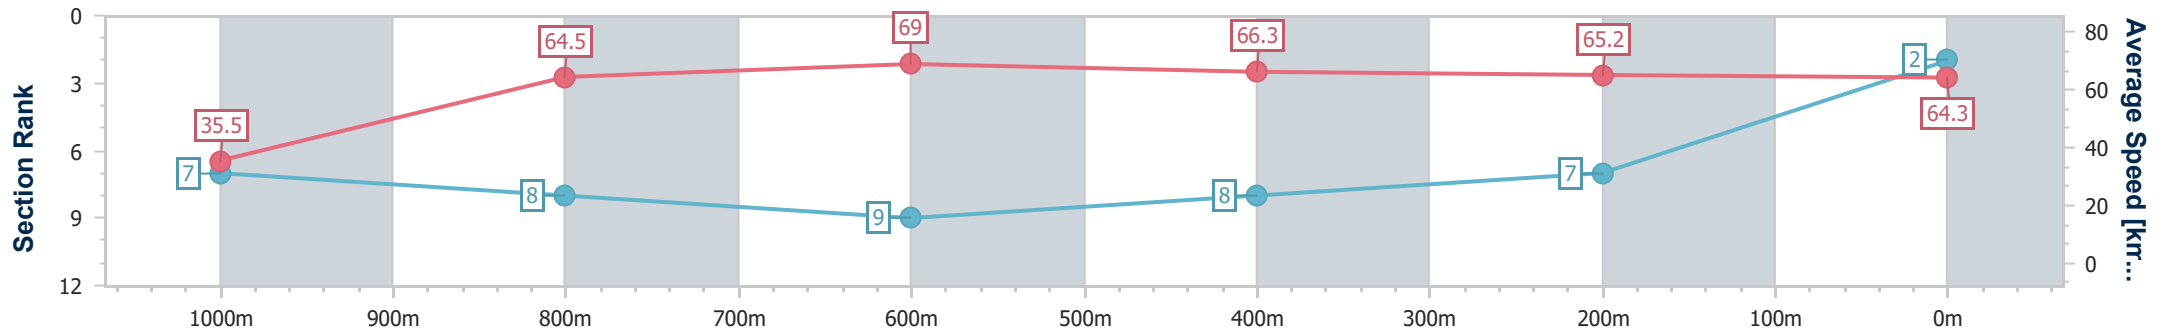

Aquis Park Gold Coast Poly QLD Professional

Race 4: HARMY'S GOLDY FIVE-0 BENCHMARK 65 Handicap - 1050m

29 June 2024 - 14:25

Track Rating: Synthetic, Weather: Fine, Rail Position: True

Section	Overall	1000m	800m	600m	400m	200m
Section Times	0:59.97 [2] (0:05.06)	0:54.91 [7] (0:11.19)	0:43.72 [8] (0:10.48)	0:33.24 [9] (0:10.86)	0:22.38 [8] (0:11.09)	0:11.29 [7] (0:11.29)
Average Speed [km/h]	35.5	64.5	69.0	66.3	65.2	64.3
Top Speed [km/h]	55.9	68.9	70.5	68.6	66.3	65.2
Avg. Dist. to Rail [m]	3.6	1.1	0.7	0.3	4.3	6.4
Avg. Stride Freq. [Hz]	2.0	2.6	2.6	2.5	2.5	2.5
Avg. Stride Length [m]	4.8	7.0	7.4	7.4	7.1	7.0