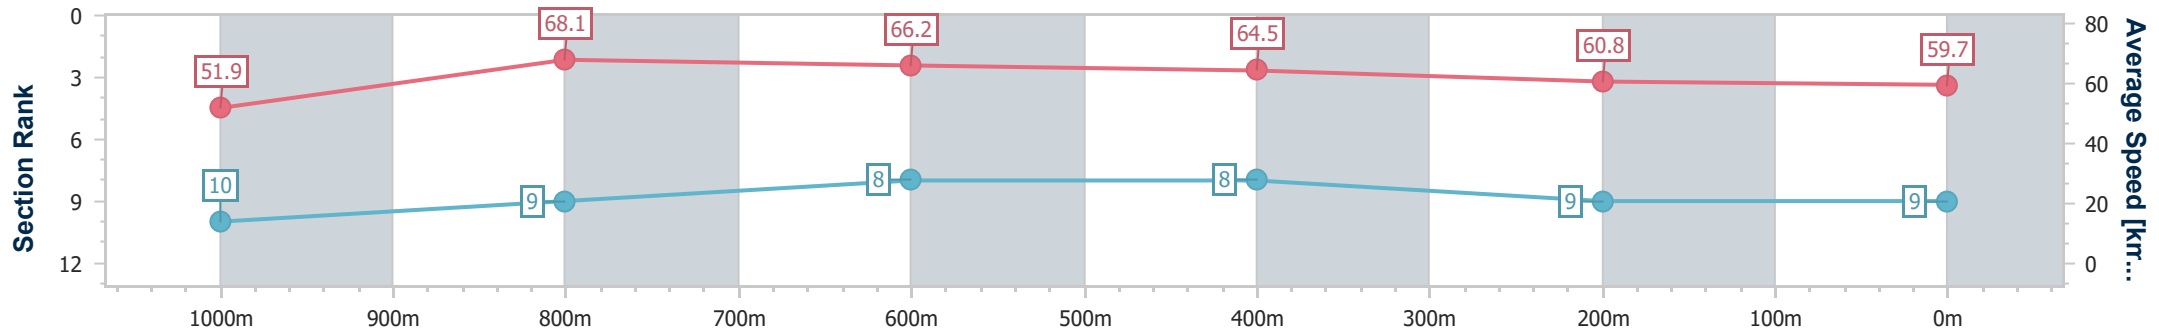

Aquis Park Gold Coast Poly QLD Professional
 Race 6: THE ALEXIS AND VIVIEN HARMSTON BENCHMARK 58
 Handicap - 1200m
 29 June 2024 - 15:40

Track Rating: Synthetic, Weather: Fine, Rail Position: True

Section	Overall	1000m	800m	600m	400m	200m
Section Times	1:10.45 [9] (0:13.91)	0:56.54 [10] (0:10.58)	0:45.96 [9] (0:10.82)	0:35.14 [8] (0:11.16)	0:23.98 [8] (0:11.85)	0:12.13 [9] (0:12.13)
Average Speed [km/h]	51.9	68.1	66.2	64.5	60.8	59.7
Top Speed [km/h]	66.8	68.8	67.2	66.9	61.7	60.5
Avg. Dist. to Rail [m]	3.1	0.3	0.4	0.5	1.1	1.5
Avg. Stride Freq. [Hz]	2.2	2.4	2.4	2.4	2.3	2.4
Avg. Stride Length [m]	6.6	8.0	7.7	7.6	7.2	7.0