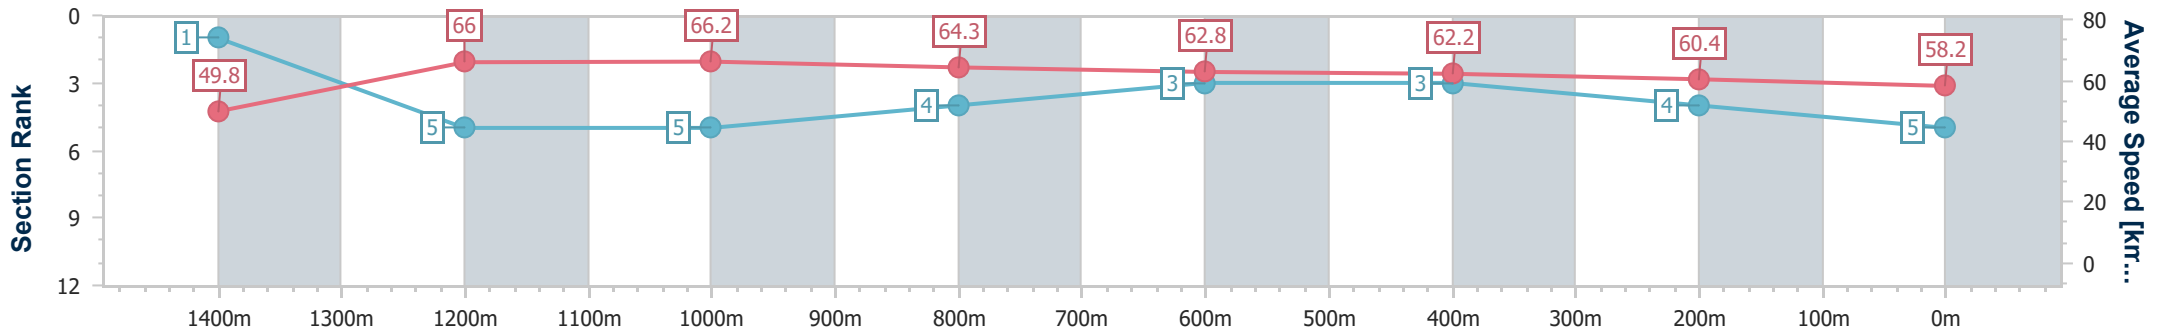

Aquis Park Gold Coast Poly QLD Professional
Race 5: QUEEN JEBBIE BENCHMARK 75 Handicap - 1540m

29 June 2024 - 15:04

Track Rating: Synthetic, Weather: Fine, Rail Position: True

Section	Overall	1400m	1200m	1000m	800m	600m	400m	200m
Section Times	1:31.39 [5] (0:10.14)	1:21.25 [1] (0:11.21)	1:10.04 [5] (0:10.89)	0:59.15 [5] (0:11.26)	0:47.89 [4] (0:11.64)	0:36.25 [3] (0:11.80)	0:24.45 [3] (0:12.05)	0:12.40 [4]
Average Speed [km/h]	49.8	66.0	66.2	64.3	62.8	62.2	60.4	58.2
Top Speed [km/h]	65.4	67.2	66.5	65.3	63.5	62.8	61.2	60.0
Avg. Dist. to Rail [m]	7.7	4.0	3.0	2.3	2.7	3.4	5.3	5.3
Avg. Stride Freq. [Hz]	2.2	2.3	2.2	2.1	2.1	2.2	2.2	2.1
Avg. Stride Length [m]	6.3	8.0	8.4	8.5	8.3	8.0	7.7	7.6