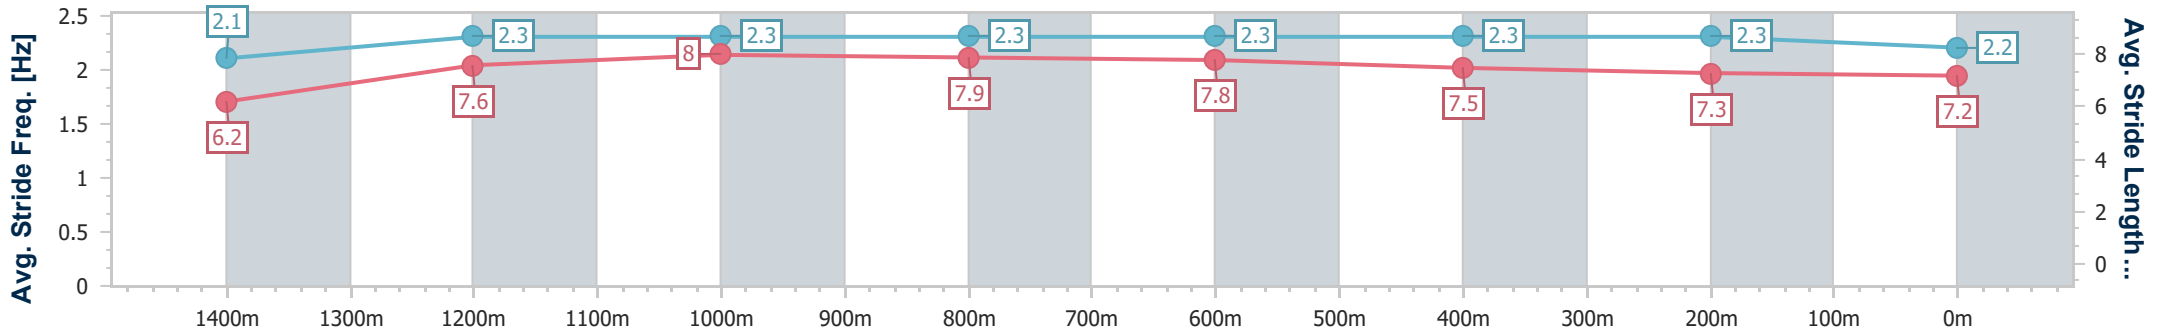

Aquis Park Gold Coast Poly QLD Professional
Race 5: QUEEN JEBBIE BENCHMARK 75 Handicap - 1540m

29 June 2024 - 15:04

Track Rating: Synthetic, Weather: Fine, Rail Position: True

Section	Overall	1400m	1200m	1000m	800m	600m	400m	200m
Section Times	1:31.63 [8] (0:10.42)	1:21.21 [9] (0:11.49)	1:09.72 [9] (0:10.80)	0:58.92 [8] (0:11.20)	0:47.72 [8] (0:11.54)	0:36.18 [7] (0:11.67)	0:24.51 [8] (0:12.11)	0:12.40 [7] (0:12.40)
Average Speed [km/h]	48.6	64.0	66.7	64.9	63.6	62.7	60.3	58.4
Top Speed [km/h]	63.3	67.5	68.0	66.1	65.4	64.6	61.1	60.4
Avg. Dist. to Rail [m]	9.1	3.2	3.5	3.0	3.1	3.4	6.9	7.3
Avg. Stride Freq. [Hz]	2.1	2.3	2.3	2.3	2.3	2.3	2.3	2.2
Avg. Stride Length [m]	6.2	7.6	8.0	7.9	7.8	7.5	7.3	7.2