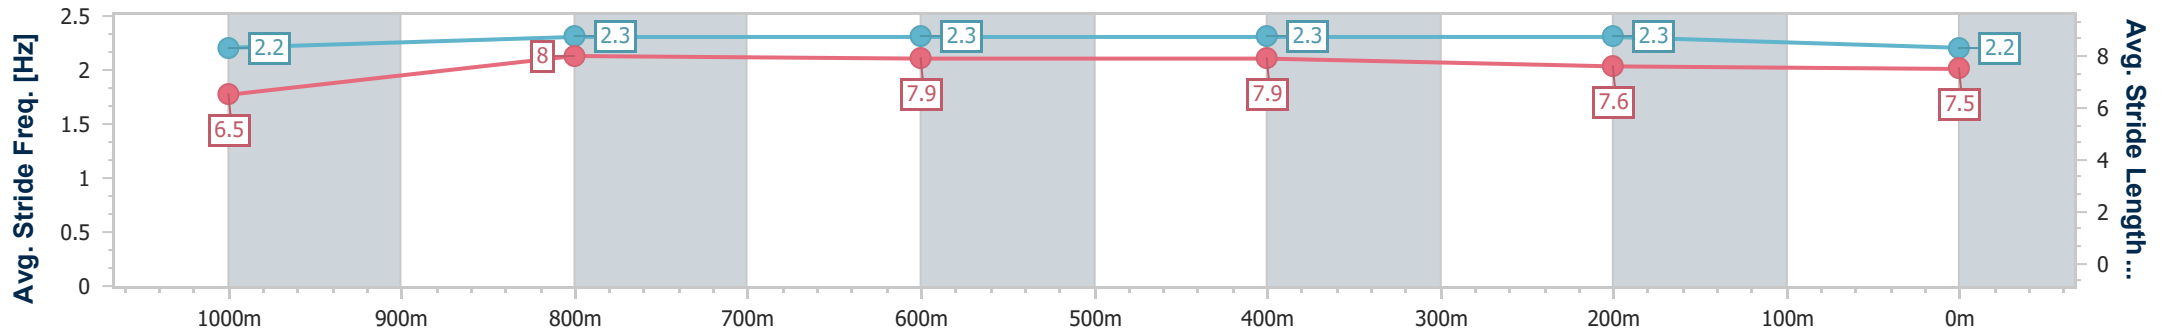

Horse/Jockey Name	Mishani Invincible
Final Rank	6
Fastest Section Time (Section)	0:10.79 (1000m)
Top Speed [km/h] (Section)	68.0 (1000m)
Race State	Finished

Aquis Park Gold Coast Poly QLD Professional
Race 1: Perpetual Tricia Nan O'Brien QTIS Two-Year-Old
Maiden Handicap - 1200m

29 June 2024 - 12:35

Track Rating: Synthetic, Weather: Fine, Rail Position: True

Section	Overall	1000m	800m	600m	400m	200m
Section Times	1:10.42 [6] (0:13.80)	0:56.62 [6] (0:10.79)	0:45.83 [5] (0:11.07)	0:34.76 [3] (0:11.20)	0:23.56 [5] (0:11.61)	0:11.95 [6] (0:11.95)
Average Speed [km/h]	52.1	67.2	65.7	65.1	62.5	60.7
Top Speed [km/h]	66.7	68.0	67.5	66.7	63.8	61.5
Avg. Dist. to Rail [m]	5.9	2.9	1.8	2.4	4.6	6.7
Avg. Stride Freq. [Hz]	2.2	2.3	2.3	2.3	2.3	2.2
Avg. Stride Length [m]	6.5	8.0	7.9	7.9	7.6	7.5

- [ ] Ranking at each section and finish
- -.-.- No data available at this section
- NA No data available