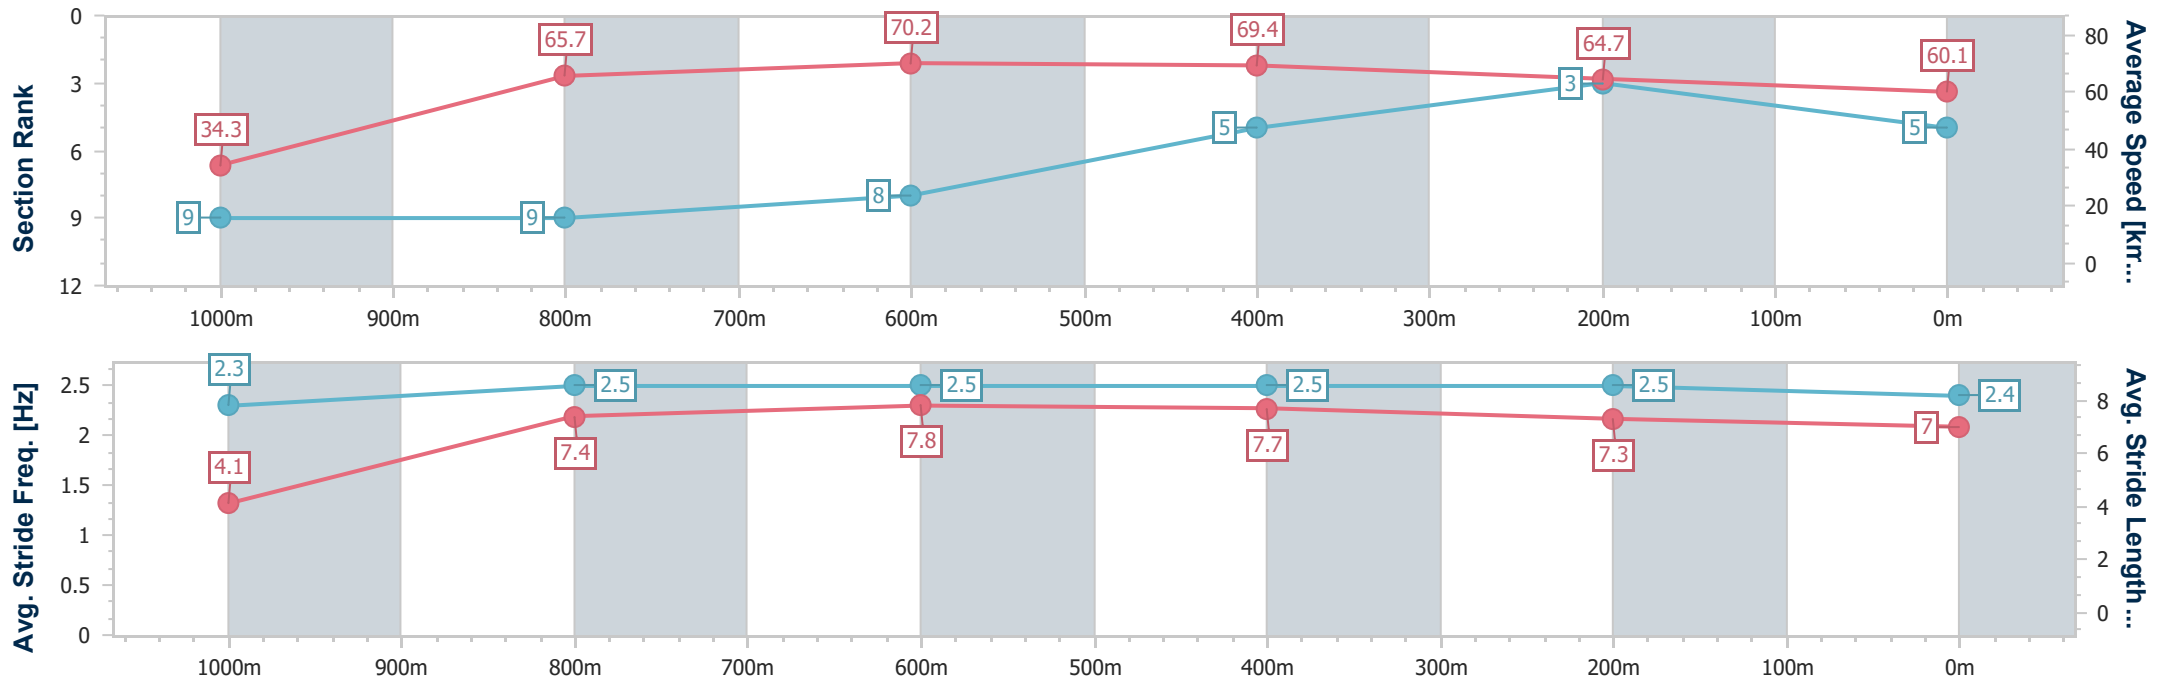

Horse/Jockey Name	Get What You Give
Final Rank	5
Fastest Section Time (Section)	0:05.24 (Overall)
Top Speed [km/h] (Section)	71.3 (800m)
Race State	Finished

Aquis Park Gold Coast Poly QLD Professional

Race 4: HARMY'S GOLDY FIVE-0 BENCHMARK 65 Handicap - 1050m

29 June 2024 - 14:25

Track Rating: Synthetic, Weather: Fine, Rail Position: True

Section	Overall	1000m	800m	600m	400m	200m
Section Times	1:00.58 [5] (0:05.24)	0:55.34 [9] (0:11.09)	0:44.25 [9] (0:10.36)	0:33.89 [8] (0:10.54)	0:23.35 [5] (0:11.25)	0:12.10 [3] (0:12.10)
Average Speed [km/h]	34.3	65.7	70.2	69.4	64.7	60.1
Top Speed [km/h]	56.5	69.8	71.3	70.6	67.4	63.4
Avg. Dist. to Rail [m]	4.7	2.7	2.6	2.5	7.3	9.0
Avg. Stride Freq. [Hz]	2.3	2.5	2.5	2.5	2.5	2.4
Avg. Stride Length [m]	4.1	7.4	7.8	7.7	7.3	7.0

- [ ] Ranking at each section and finish
- -.-.- No data available at this section
- NA No data available