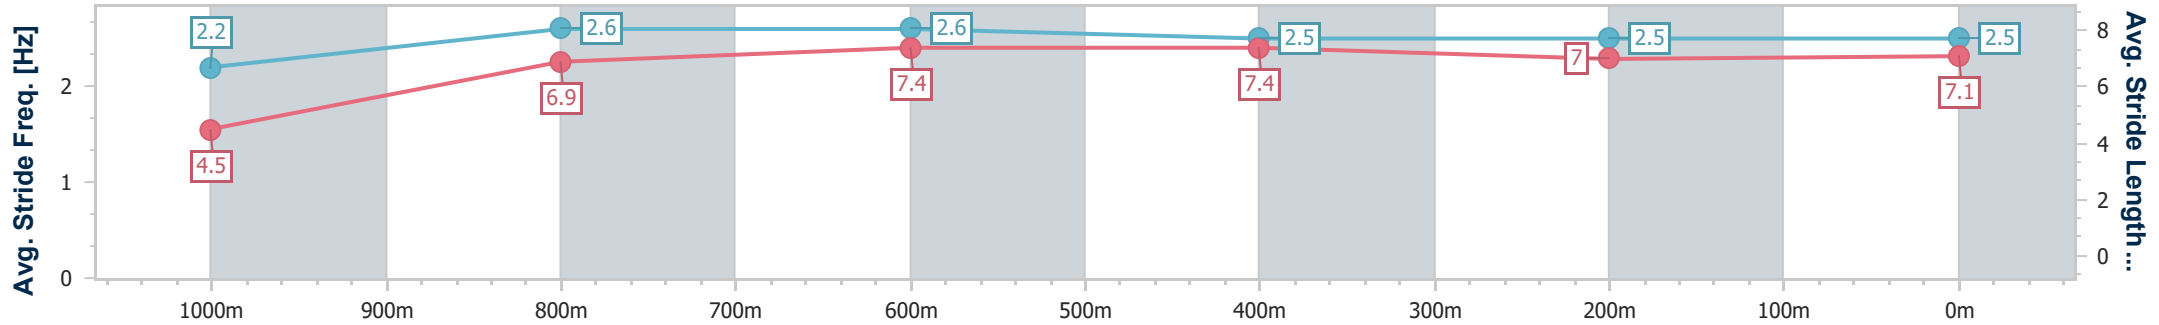

Aquis Park Gold Coast Poly QLD Professional
Race 4: HARMY'S GOLDY FIVE-0 BENCHMARK 65 Handicap - 1050m

29 June 2024 - 14:25

Track Rating: Synthetic, Weather: Fine, Rail Position: True

Section	Overall	1000m	800m	600m	400m	200m
Section Times	1:00.23 [3] (0:04.87)	0:55.36 [3] (0:11.12)	0:44.24 [5] (0:10.56)	0:33.68 [5] (0:10.76)	0:22.92 [6] (0:11.33)	0:11.59 [6] (0:11.59)
Average Speed [km/h]	37.4	64.9	68.8	67.0	63.5	62.6
Top Speed [km/h]	56.3	69.1	69.9	70.0	65.1	64.0
Avg. Dist. to Rail [m]	5.0	1.9	1.2	0.5	2.0	2.5
Avg. Stride Freq. [Hz]	2.2	2.6	2.6	2.5	2.5	2.5
Avg. Stride Length [m]	4.5	6.9	7.4	7.4	7.0	7.1