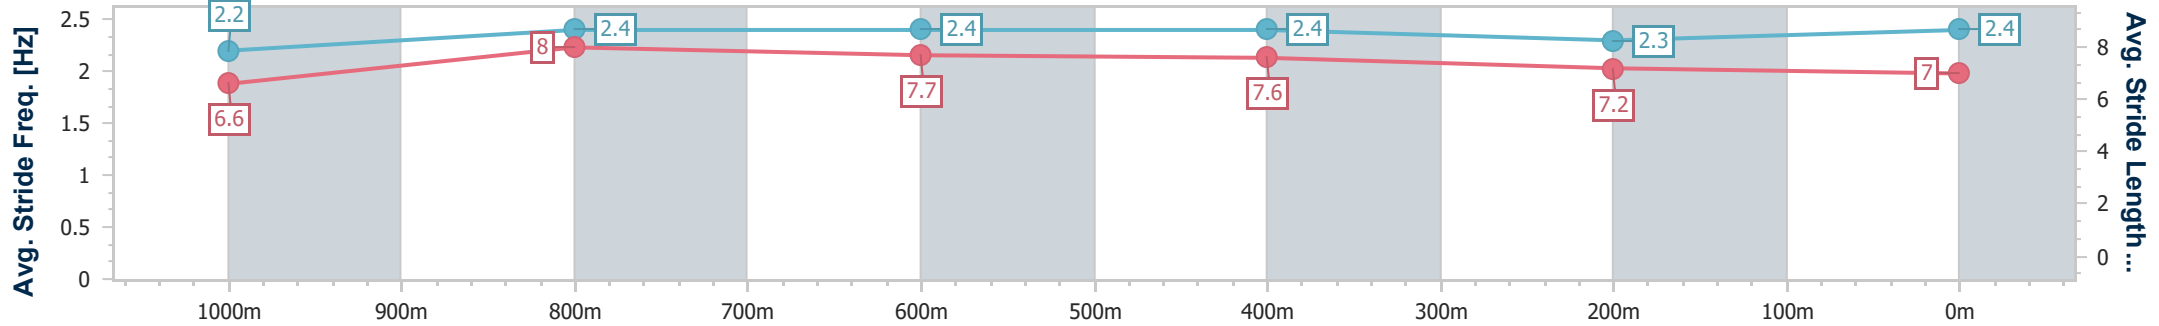

Aquis Park Gold Coast Poly QLD Professional
 Race 6: THE ALEXIS AND VIVIEN HARMSTON BENCHMARK 58
 Handicap - 1200m
 29 June 2024 - 15:40

Track Rating: Synthetic, Weather: Fine, Rail Position: True

Section	Overall	1000m	800m	600m	400m	200m
Section Times	1:10.45 [9] (0:13.91)	0:56.54 [10] (0:10.58)	0:45.96 [9] (0:10.82)	0:35.14 [8] (0:11.16)	0:23.98 [8] (0:11.85)	0:12.13 [9] (0:12.13)
Average Speed [km/h]	51.9	68.1	66.2	64.5	60.8	59.7
Top Speed [km/h]	66.8	68.8	67.2	66.9	61.7	60.5
Avg. Dist. to Rail [m]	3.1	0.3	0.4	0.5	1.1	1.5
Avg. Stride Freq. [Hz]	2.2	2.4	2.4	2.4	2.3	2.4
Avg. Stride Length [m]	6.6	8.0	7.7	7.6	7.2	7.0