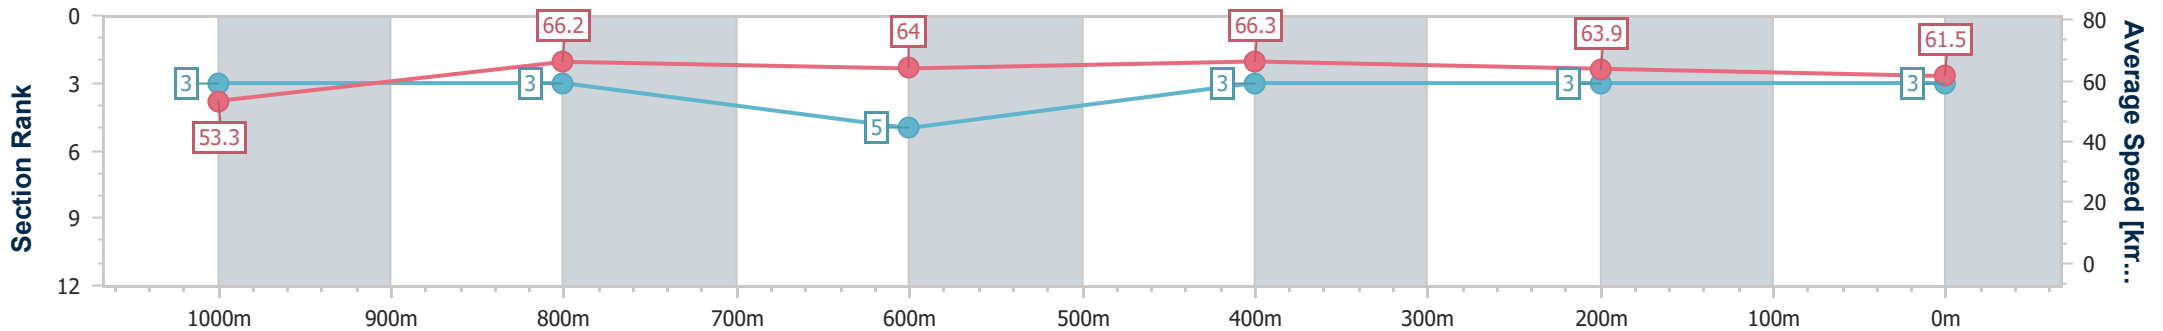

Horse/Jockey Name	Bella Khadijah
Final Rank	3
Fastest Section Time (Section)	0:10.99 (1000m)
Top Speed [km/h] (Section)	67.1 (Overall)
Race State	Finished

Aquis Park Gold Coast Poly QLD Professional
Race 1: Perpetual Tricia Nan O'Brien QTIS Two-Year-Old
Maiden Handicap - 1200m

29 June 2024 - 12:35

Track Rating: Synthetic, Weather: Fine, Rail Position: True

Section	Overall	1000m	800m	600m	400m	200m
Section Times	1:09.98 [3] (0:13.51)	0:56.47 [3] (0:10.99)	0:45.48 [3] (0:11.32)	0:34.16 [5] (0:11.03)	0:23.13 [3] (0:11.35)	0:11.78 [3] (0:11.78)
Average Speed [km/h]	53.3	66.2	64.0	66.3	63.9	61.5
Top Speed [km/h]	67.1	66.7	65.7	66.9	65.5	62.1
Avg. Dist. to Rail [m]	1.8	2.1	1.7	2.4	4.0	7.0
Avg. Stride Freq. [Hz]	2.4	2.4	2.3	2.4	2.4	2.3
Avg. Stride Length [m]	6.2	7.6	7.6	7.8	7.5	7.3

- [ ] Ranking at each section and finish
- -.-.- No data available at this section
- NA No data available