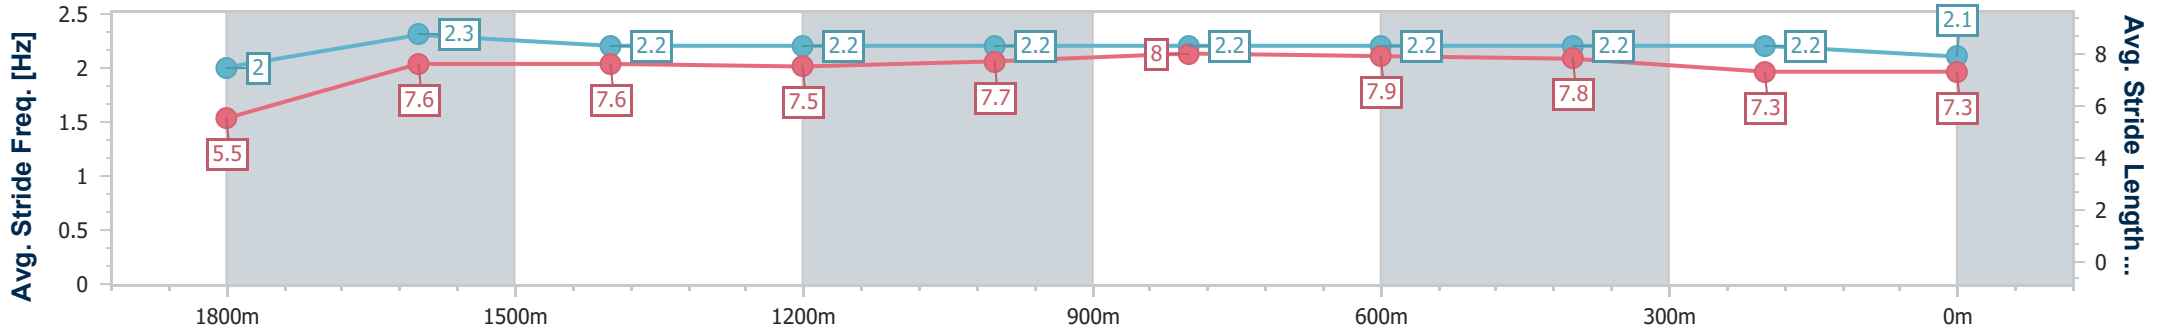

Aquis Park Gold Coast Poly QLD Professional
Race 7: THE ALCHEMY ASIA BENCHMARK 60 Handicap - 1900m

29 June 2024 - 16:17

Track Rating: Synthetic, Weather: Fine, Rail Position: True

Section	Overall	1800m	1600m	1400m	1200m	1000m	800m	600m	400m	200m
Section Times	1:56.57 [8] (0:09.03)	1:47.54 [12] (0:11.46)	1:36.08 [11] (0:11.81)	1:24.27 [11] (0:12.15)	1:12.12 [11] (0:11.80)	1:00.32 [9] (0:11.49)	0:48.83 [9] (0:11.42)	0:37.41 [7] (0:12.03)	0:25.38 [8] (0:12.52)	0:12.86 [8] (0:12.86)
Average Speed [km/h]	40.1	63.3	61.3	59.7	61.0	63.1	63.9	61.0	57.9	56.1
Top Speed [km/h]	59.5	65.0	63.8	61.5	62.1	64.2	64.5	63.2	59.2	56.5
Avg. Dist. to Rail [m]	4.6	2.3	1.8	0.9	2.0	2.0	2.9	3.8	5.1	5.4
Avg. Stride Freq. [Hz]	2.0	2.3	2.2	2.2	2.2	2.2	2.2	2.2	2.2	2.1
Avg. Stride Length [m]	5.5	7.6	7.6	7.5	7.7	8.0	7.9	7.8	7.3	7.3