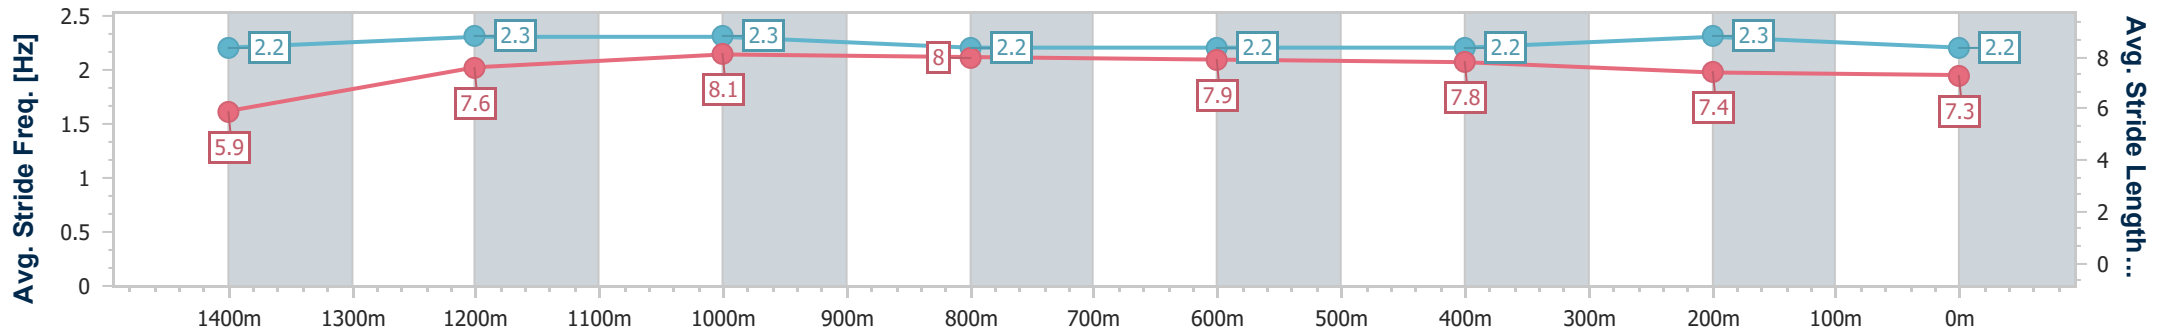

Horse/Jockey Name	Pernell
Final Rank	2
Fastest Section Time (Section)	0:10.61 (Overall)
Top Speed [km/h] (Section)	68.0 (1200m)
Race State	Finished

Aquis Park Gold Coast Poly QLD Professional
Race 5: QUEEN JEBBIE BENCHMARK 75 Handicap - 1540m

29 June 2024 - 15:04

Track Rating: Synthetic, Weather: Fine, Rail Position: True

Section	Overall	1400m	1200m	1000m	800m	600m	400m	200m
Section Times	1:31.13 [2] (0:10.61)	1:20.52 [10] (0:11.58)	1:08.94 [11] (0:10.81)	0:58.13 [11] (0:11.20)	0:46.93 [11] (0:11.40)	0:35.53 [9] (0:11.47)	0:24.06 [6] (0:11.69)	0:12.37 [2] (0:12.37)
Average Speed [km/h]	47.5	63.4	66.6	64.4	63.6	62.7	61.8	58.5
Top Speed [km/h]	62.6	66.7	68.0	65.8	65.4	65.8	63.0	60.9
Avg. Dist. to Rail [m]	4.6	2.1	0.4	0.6	1.2	0.5	2.6	1.9
Avg. Stride Freq. [Hz]	2.2	2.3	2.3	2.2	2.2	2.2	2.3	2.2
Avg. Stride Length [m]	5.9	7.6	8.1	8.0	7.9	7.8	7.4	7.3

- [ ] Ranking at each section and finish
- -.-.- No data available at this section
- NA No data available