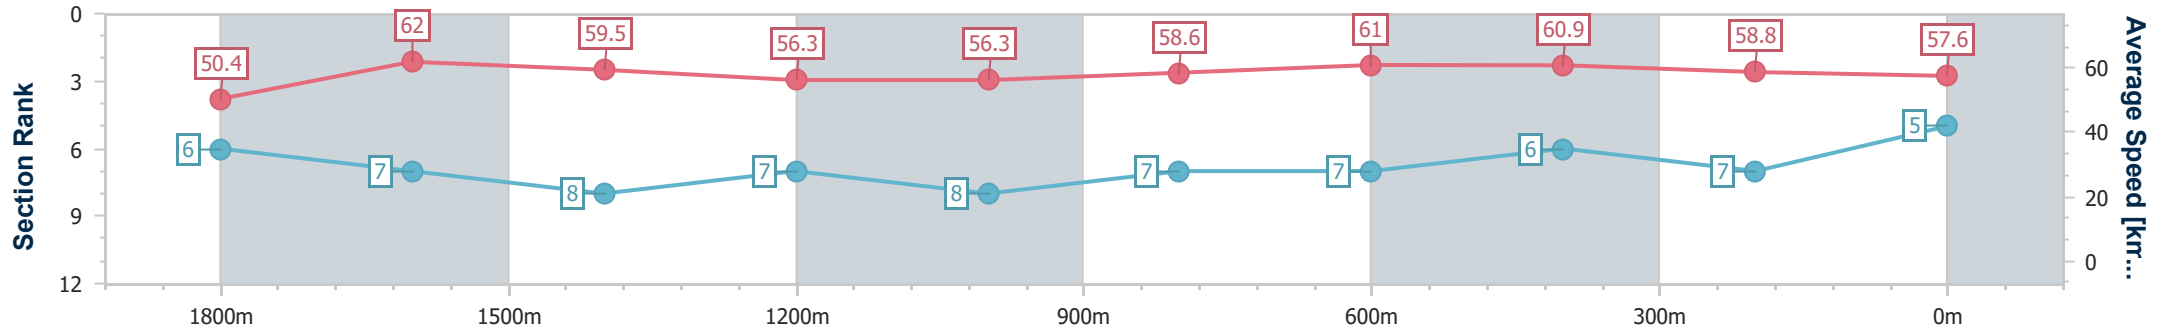

Aquis Park Gold Coast Poly QLD Professional

Race 3: ROLLICKING RACHIE HARMSTON Maiden Handicap - 2000m

29 June 2024 - 13:46

Track Rating: Synthetic, Weather: Fine, Rail Position: True

Section	Overall	1800m	1600m	1400m	1200m	1000m	800m	600m	400m	200m
Section Times	2:04.96 [5] (0:14.28)	1:50.68 [6] (0:11.65)	1:39.03 [7] (0:12.17)	1:26.86 [8] (0:12.83)	1:14.03 [7] (0:12.83)	1:01.20 [8] (0:12.35)	0:48.85 [7] (0:11.91)	0:36.94 [7] (0:11.99)	0:24.95 [6] (0:12.33)	0:12.62 [7] (0:12.62)
Average Speed [km/h]	50.4	62.0	59.5	56.3	56.3	58.6	61.0	60.9	58.8	57.6
Top Speed [km/h]	61.8	63.5	61.3	57.4	57.6	60.2	62.1	62.7	59.6	58.5
Avg. Dist. to Rail [m]	1.0	0.9	1.1	0.8	1.2	1.9	1.9	2.9	6.2	9.5
Avg. Stride Freq. [Hz]	2.2	2.4	2.3	2.3	2.2	2.2	2.3	2.3	2.3	2.3
Avg. Stride Length [m]	6.4	7.2	7.2	7.0	7.1	7.3	7.5	7.4	7.1	7.0