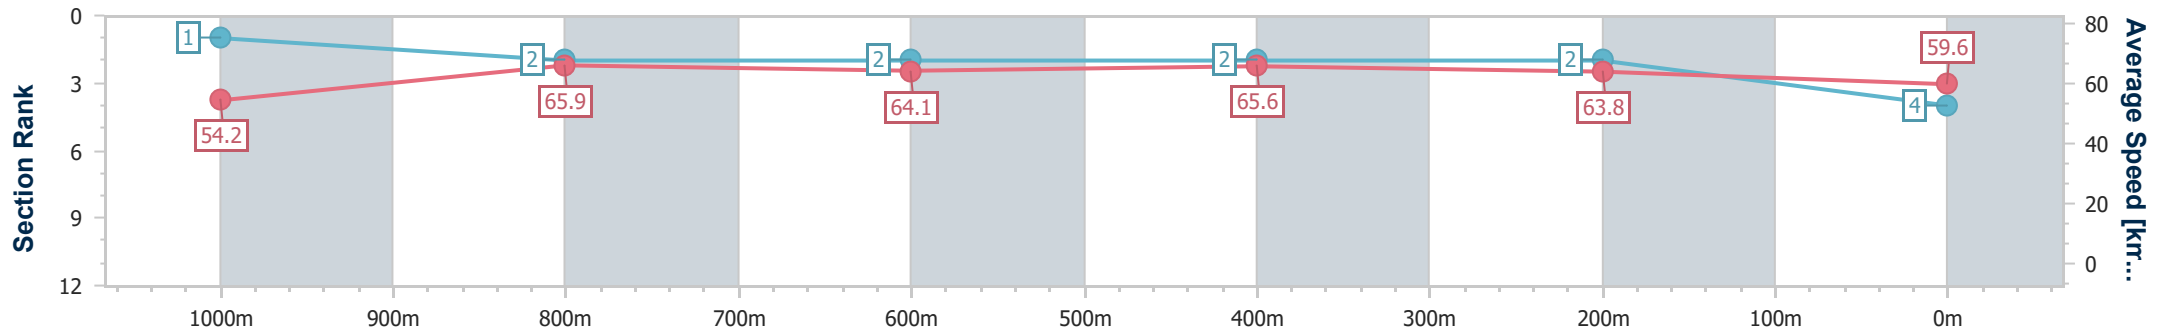

Horse/Jockey Name	Hell March
Final Rank	4
Fastest Section Time (Section)	0:10.96 (1000m)
Top Speed [km/h] (Section)	67.7 (Overall)
Race State	Finished

Aquis Park Gold Coast Poly QLD Professional
Race 1: Perpetual Tricia Nan O'Brien QTIS Two-Year-Old
Maiden Handicap - 1200m

29 June 2024 - 12:35

Track Rating: Synthetic, Weather: Fine, Rail Position: True

Section	Overall	1000m	800m	600m	400m	200m
Section Times	1:10.24 [4] (0:13.27)	0:56.97 [1] (0:10.96)	0:46.01 [2] (0:11.35)	0:34.66 [2] (0:11.10)	0:23.56 [2] (0:11.38)	0:12.18 [2] (0:12.18)
Average Speed [km/h]	54.2	65.9	64.1	65.6	63.8	59.6
Top Speed [km/h]	67.7	67.3	65.8	66.4	65.3	62.8
Avg. Dist. to Rail [m]	2.4	0.8	2.1	2.5	4.1	8.3
Avg. Stride Freq. [Hz]	2.5	2.5	2.4	2.5	2.5	2.4
Avg. Stride Length [m]	6.0	7.3	7.3	7.2	7.1	6.9

- [ ] Ranking at each section and finish
- -.-.- No data available at this section
- NA No data available