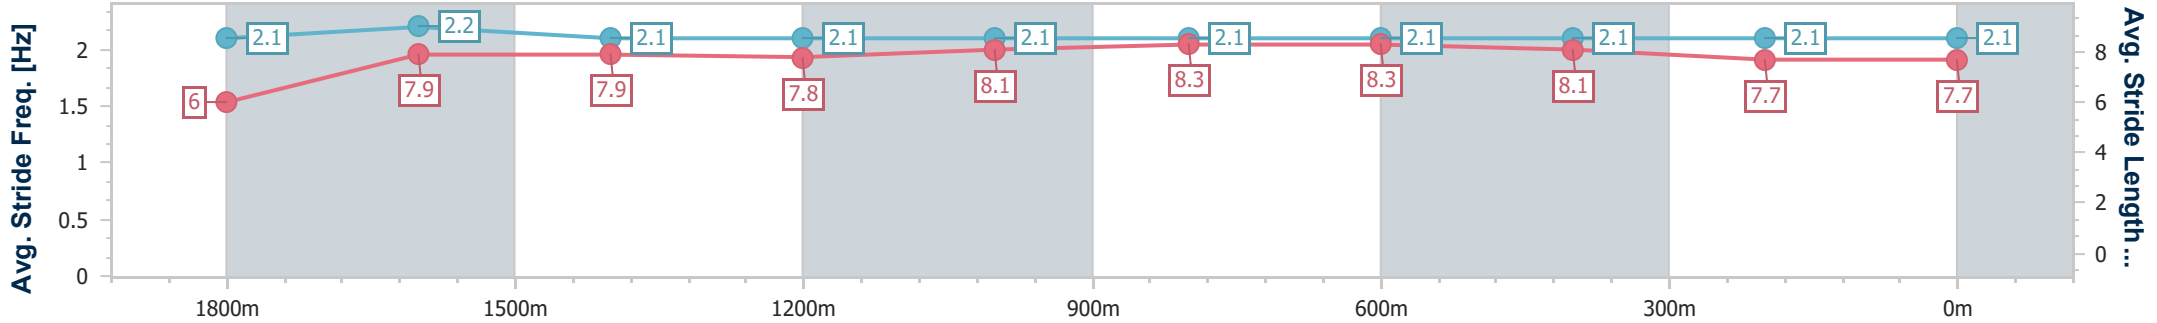

Aquis Park Gold Coast Poly QLD Professional
Race 7: THE ALCHEMY ASIA BENCHMARK 60 Handicap - 1900m

29 June 2024 - 16:17

Track Rating: Synthetic, Weather: Fine, Rail Position: True

Section	Overall	1800m	1600m	1400m	1200m	1000m	800m	600m	400m	200m
Section Times	1:55.72 [3] (0:08.15)	1:47.57 [3] (0:11.26)	1:36.31 [3] (0:12.07)	1:24.24 [4] (0:12.42)	1:11.82 [5] (0:11.95)	0:59.87 [6] (0:11.56)	0:48.31 [6] (0:11.60)	0:36.71 [6] (0:11.99)	0:24.72 [4] (0:12.40)	0:12.32 [2] (0:12.32)
Average Speed [km/h]	44.3	64.3	60.1	58.8	60.3	62.3	62.5	61.0	58.5	58.3
Top Speed [km/h]	61.4	68.0	60.9	60.2	61.1	63.2	62.7	62.4	59.2	60.4
Avg. Dist. to Rail [m]	3.4	2.6	2.6	1.6	1.2	0.7	1.3	2.9	3.9	4.5
Avg. Stride Freq. [Hz]	2.1	2.2	2.1	2.1	2.1	2.1	2.1	2.1	2.1	2.1
Avg. Stride Length [m]	6.0	7.9	7.9	7.8	8.1	8.3	8.3	8.1	7.7	7.7