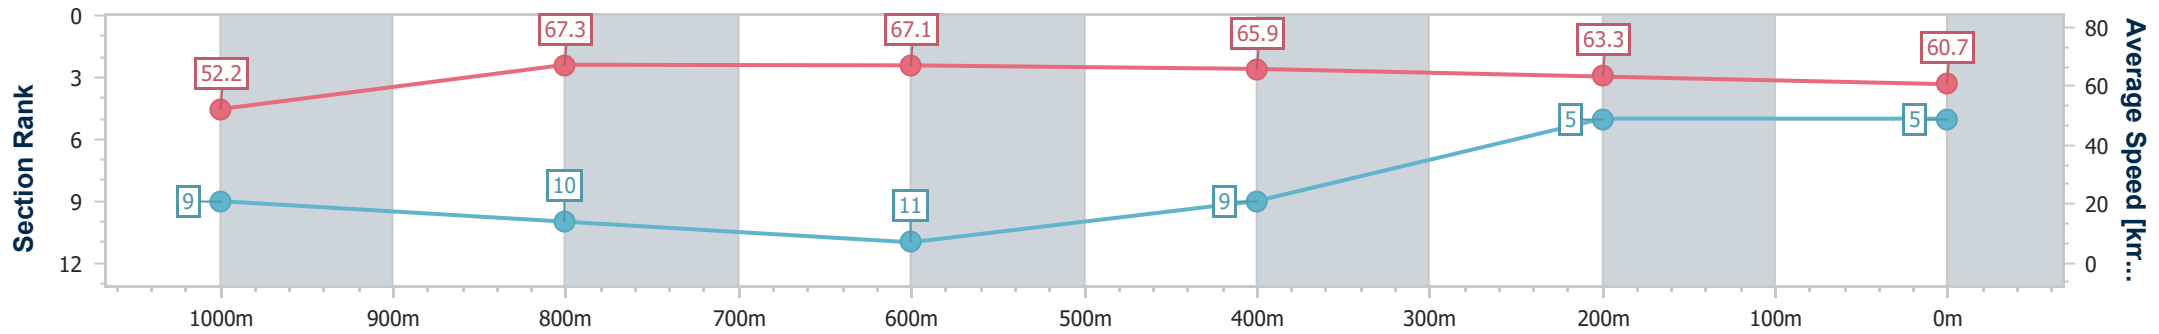

Aquis Park Gold Coast Poly QLD Professional
 Race 6: THE ALEXIS AND VIVIEN HARMSTON BENCHMARK 58
 Handicap - 1200m
 29 June 2024 - 15:40

Track Rating: Synthetic, Weather: Fine, Rail Position: True

Section	Overall	1000m	800m	600m	400m	200m
Section Times	1:09.86 [5] (0:13.79)	0:56.07 [9] (0:10.75)	0:45.32 [10] (0:10.91)	0:34.41 [11] (0:11.03)	0:23.38 [9] (0:11.48)	0:11.90 [5] (0:11.90)
Average Speed [km/h]	52.2	67.3	67.1	65.9	63.3	60.7
Top Speed [km/h]	66.4	69.3	68.3	67.2	65.1	64.1
Avg. Dist. to Rail [m]	4.5	1.6	2.4	2.5	4.0	2.6
Avg. Stride Freq. [Hz]	2.3	2.4	2.4	2.3	2.3	2.3
Avg. Stride Length [m]	6.3	7.9	7.8	7.8	7.5	7.4