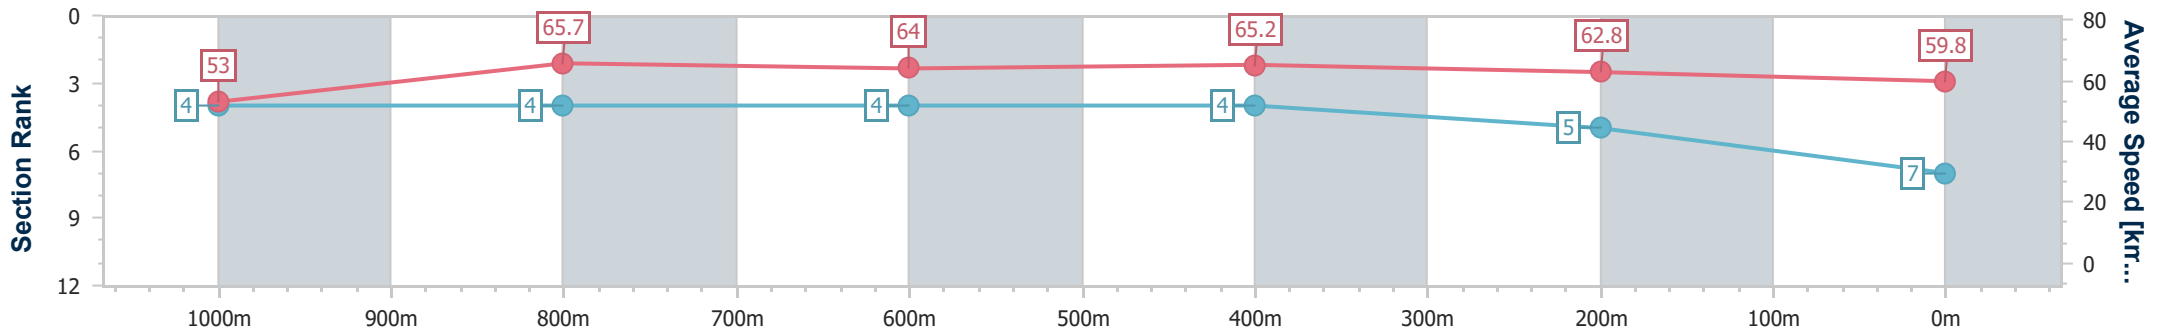

Horse/Jockey Name	I'ma Charmer
Final Rank	7
Fastest Section Time (Section)	0:10.96 (1000m)
Top Speed [km/h] (Section)	67.1 (Overall)
Race State	Finished

Aquis Park Gold Coast Poly QLD Professional
Race 1: Perpetual Tricia Nan O'Brien QTIS Two-Year-Old
Maiden Handicap - 1200m

29 June 2024 - 12:35

Track Rating: Synthetic, Weather: Fine, Rail Position: True

Section	Overall	1000m	800m	600m	400m	200m
Section Times	1:10.47 [7] (0:13.57)	0:56.90 [4] (0:10.96)	0:45.94 [4] (0:11.24)	0:34.70 [4] (0:11.09)	0:23.61 [4] (0:11.53)	0:12.08 [5] (0:12.08)
Average Speed [km/h]	53.0	65.7	64.0	65.2	62.8	59.8
Top Speed [km/h]	67.1	66.9	66.0	66.8	64.0	60.8
Avg. Dist. to Rail [m]	0.4	0.2	0.2	0.5	1.4	1.1
Avg. Stride Freq. [Hz]	2.4	2.4	2.3	2.3	2.3	2.3
Avg. Stride Length [m]	6.0	7.6	7.7	7.7	7.6	7.3

- [ ] Ranking at each section and finish
- -.-.- No data available at this section
- NA No data available