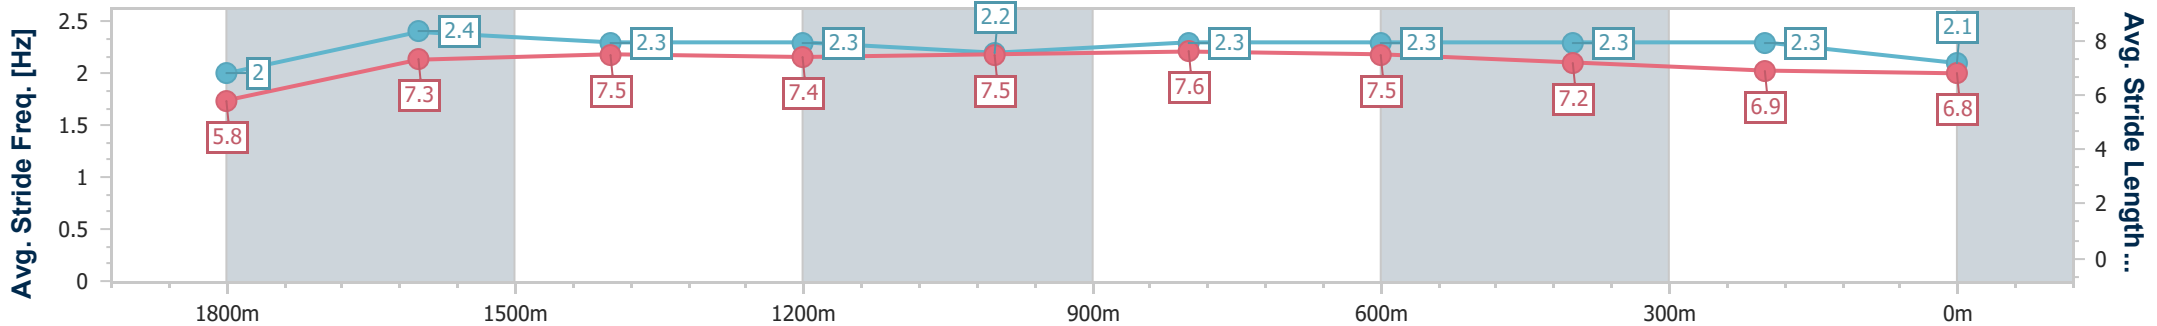

Aquis Park Gold Coast Poly QLD Professional
Race 7: THE ALCHEMY ASIA BENCHMARK 60 Handicap - 1900m

29 June 2024 - 16:17

Track Rating: Synthetic, Weather: Fine, Rail Position: True

Section	Overall	1800m	1600m	1400m	1200m	1000m	800m	600m	400m	200m
Section Times	1:57.70 [10] (0:08.43)	1:49.27 [6] (0:11.48)	1:37.79 [6] (0:11.53)	1:26.26 [3] (0:12.08)	1:14.18 [1] (0:11.97)	1:02.21 [3] (0:11.63)	0:50.58 [4] (0:11.63)	0:38.95 [3] (0:12.20)	0:26.75 [3] (0:12.90)	0:13.85 [10] (0:13.85)
Average Speed [km/h]	42.6	63.4	63.4	60.8	60.1	62.4	62.9	60.1	56.4	52.3
Top Speed [km/h]	59.9	66.1	64.9	63.8	61.5	63.4	63.5	62.8	58.7	55.3
Avg. Dist. to Rail [m]	6.0	3.6	3.6	2.6	2.7	2.5	3.4	4.2	6.0	6.7
Avg. Stride Freq. [Hz]	2.0	2.4	2.3	2.3	2.2	2.3	2.3	2.3	2.3	2.1
Avg. Stride Length [m]	5.8	7.3	7.5	7.4	7.5	7.6	7.5	7.2	6.9	6.8