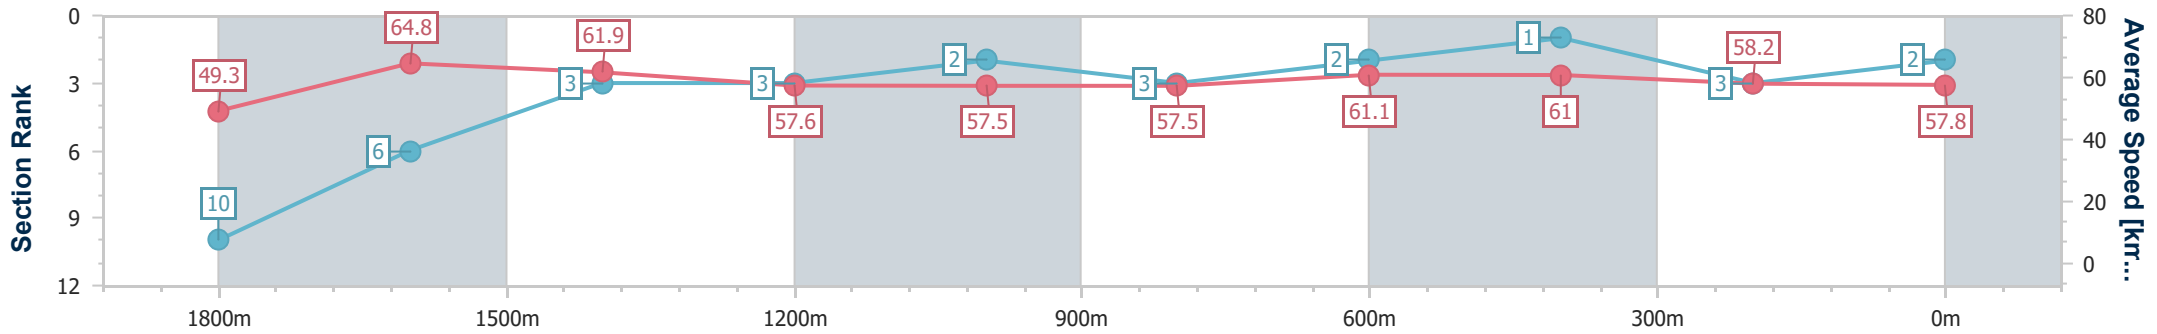

Horse/Jockey Name	Smokin Match
Final Rank	2
Fastest Section Time (Section)	0:11.32 (1800m)
Top Speed [km/h] (Section)	65.9 (1800m)
Race State	Finished

Aquis Park Gold Coast Poly QLD Professional
Race 3: ROLLICKING RACHIE HARMSTON Maiden Handicap - 2000m

29 June 2024 - 13:46

Track Rating: Synthetic, Weather: Fine, Rail Position: True

Section	Overall	1800m	1600m	1400m	1200m	1000m	800m	600m	400m	200m
Section Times	2:04.49 [2] (0:14.58)	1:49.91 [10] (0:11.32)	1:38.59 [6] (0:11.82)	1:26.77 [3] (0:12.87)	1:13.90 [3] (0:12.49)	1:01.41 [2] (0:12.60)	0:48.81 [3] (0:11.92)	0:36.89 [2] (0:11.91)	0:24.98 [1] (0:12.40)	0:12.58 [3] (0:12.58)
Average Speed [km/h]	49.3	64.8	61.9	57.6	57.5	57.5	61.1	61.0	58.2	57.8
Top Speed [km/h]	63.5	65.9	63.6	60.0	60.4	60.3	62.5	62.6	58.8	60.2
Avg. Dist. to Rail [m]	7.5	4.2	4.7	3.4	3.7	2.5	1.7	1.8	3.1	6.3
Avg. Stride Freq. [Hz]	2.2	2.4	2.4	2.3	2.3	2.3	2.4	2.4	2.4	2.3
Avg. Stride Length [m]	6.2	7.4	7.2	7.0	7.0	7.1	7.2	7.2	6.8	6.7

- [ ] Ranking at each section and finish
- -.-.- No data available at this section
- NA No data available