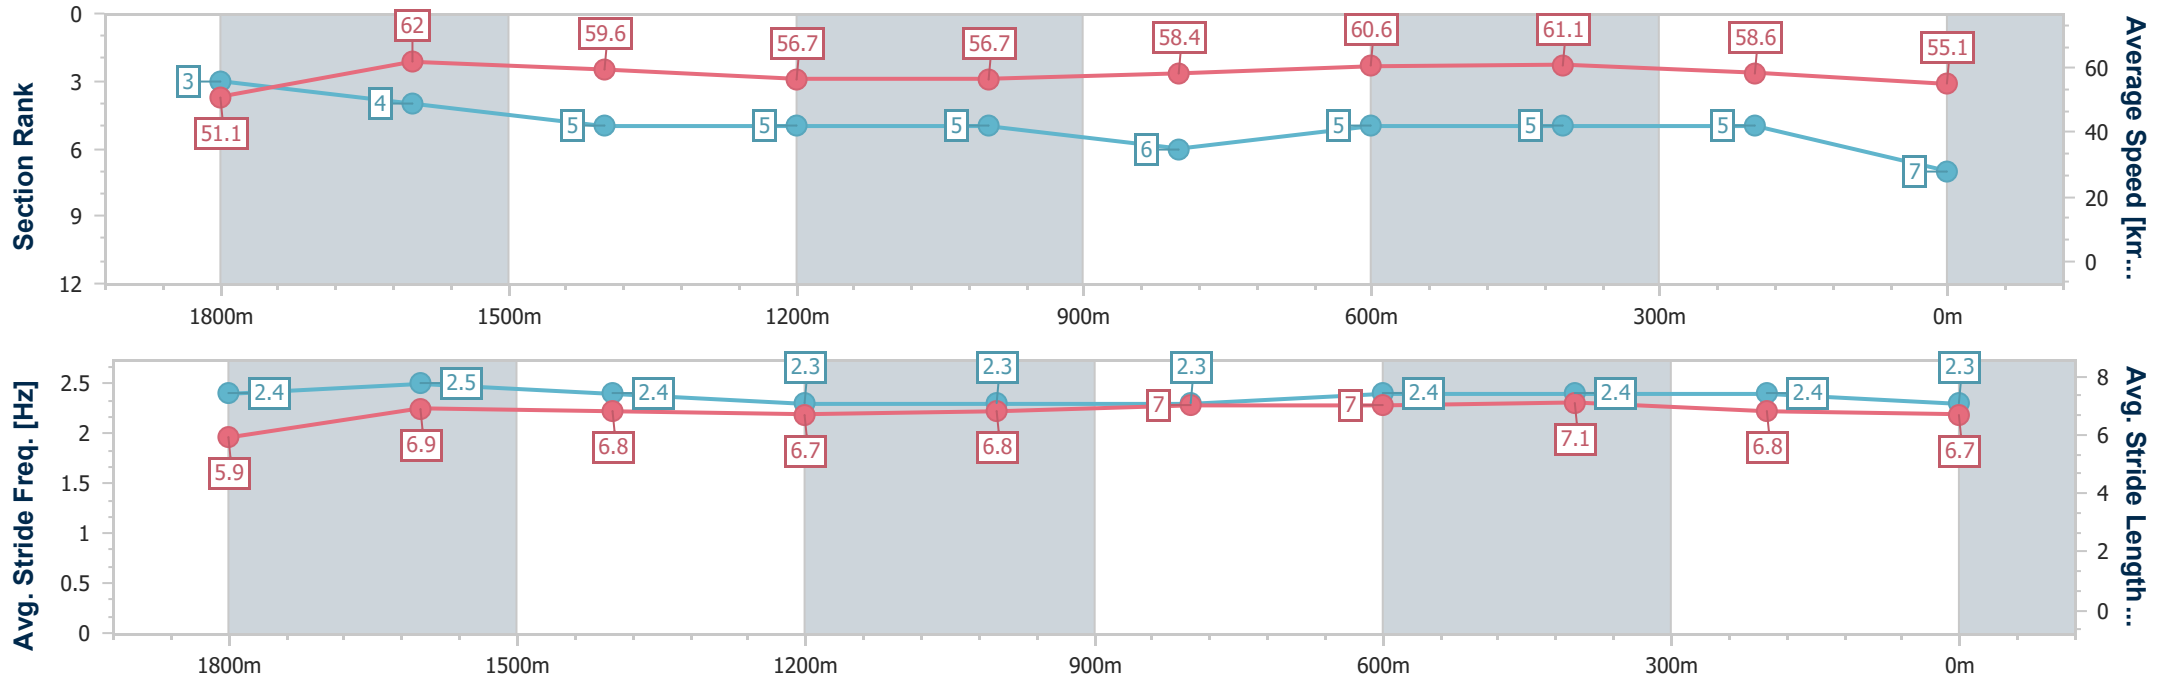

Aquis Park Gold Coast Poly QLD Professional

Race 3: ROLLICKING RACHIE HARMSTON Maiden Handicap - 2000m

29 June 2024 - 13:46

Track Rating: Synthetic, Weather: Fine, Rail Position: True

Section	Overall	1800m	1600m	1400m	1200m	1000m	800m	600m	400m	200m
Section Times	2:05.35 [7] (0:14.08)	1:51.27 [3] (0:11.68)	1:39.59 [4] (0:12.12)	1:27.47 [5] (0:12.92)	1:14.55 [5] (0:12.69)	1:01.86 [5] (0:12.46)	0:49.40 [6] (0:12.02)	0:37.38 [5] (0:11.89)	0:25.49 [5] (0:12.34)	0:13.15 [5] (0:13.15)
Average Speed [km/h]	51.1	62.0	59.6	56.7	56.7	58.4	60.6	61.1	58.6	55.1
Top Speed [km/h]	63.0	63.4	60.9	58.4	58.1	59.7	61.5	62.4	59.7	56.9
Avg. Dist. to Rail [m]	5.0	0.9	1.7	1.9	2.2	2.8	2.5	1.8	4.1	7.6
Avg. Stride Freq. [Hz]	2.4	2.5	2.4	2.3	2.3	2.3	2.4	2.4	2.4	2.3
Avg. Stride Length [m]	5.9	6.9	6.8	6.7	6.8	7.0	7.0	7.1	6.8	6.7