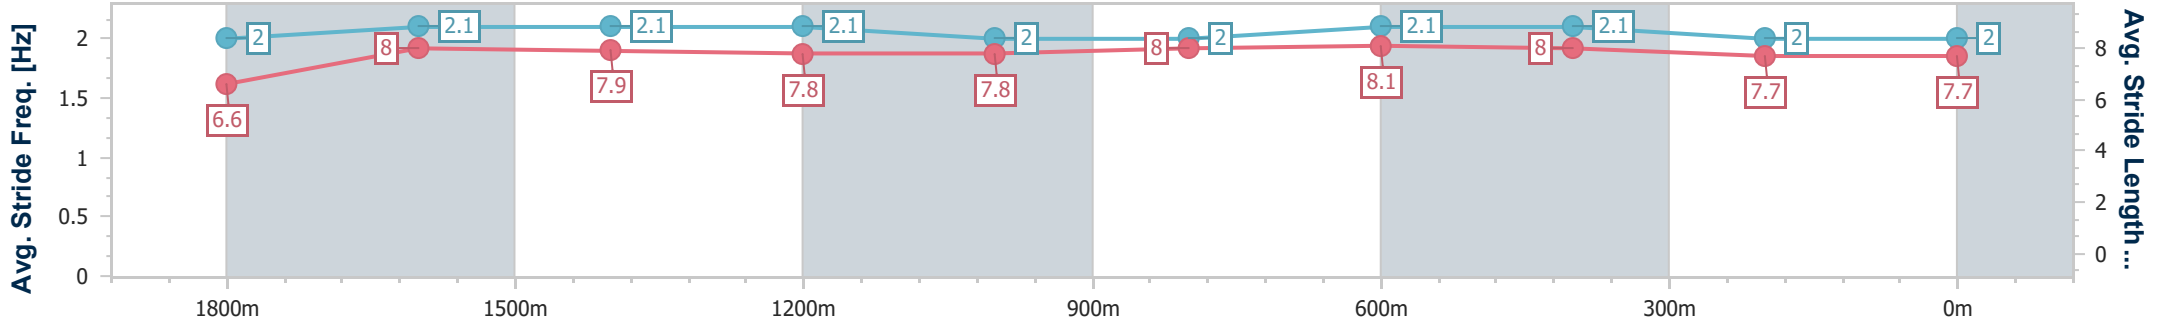

Aquis Park Gold Coast Poly QLD Professional

Race 3: ROLLICKING RACHIE HARMSTON Maiden Handicap - 2000m

29 June 2024 - 13:46

Track Rating: Synthetic, Weather: Fine, Rail Position: True

Section	Overall	1800m	1600m	1400m	1200m	1000m	800m	600m	400m	200m
Section Times	2:06.45 [11] (0:14.75)	1:51.70 [11] (0:11.64)	1:40.06 [11] (0:12.11)	1:27.95 [11] (0:12.85)	1:15.10 [10] (0:12.63)	1:02.47 [9] (0:12.36)	0:50.11 [10] (0:12.09)	0:38.02 [10] (0:12.21)	0:25.81 [11] (0:12.73)	0:13.08 [11] (0:13.08)
Average Speed [km/h]	48.9	61.9	59.5	57.2	57.1	58.8	60.8	60.0	56.7	55.5
Top Speed [km/h]	62.2	62.8	60.8	58.9	58.9	60.2	63.0	63.0	57.1	56.5
Avg. Dist. to Rail [m]	4.4	1.0	0.9	2.9	4.2	4.1	3.5	3.6	2.6	3.3
Avg. Stride Freq. [Hz]	2.0	2.1	2.1	2.1	2.0	2.0	2.1	2.1	2.0	2.0
Avg. Stride Length [m]	6.6	8.0	7.9	7.8	7.8	8.0	8.1	8.0	7.7	7.7