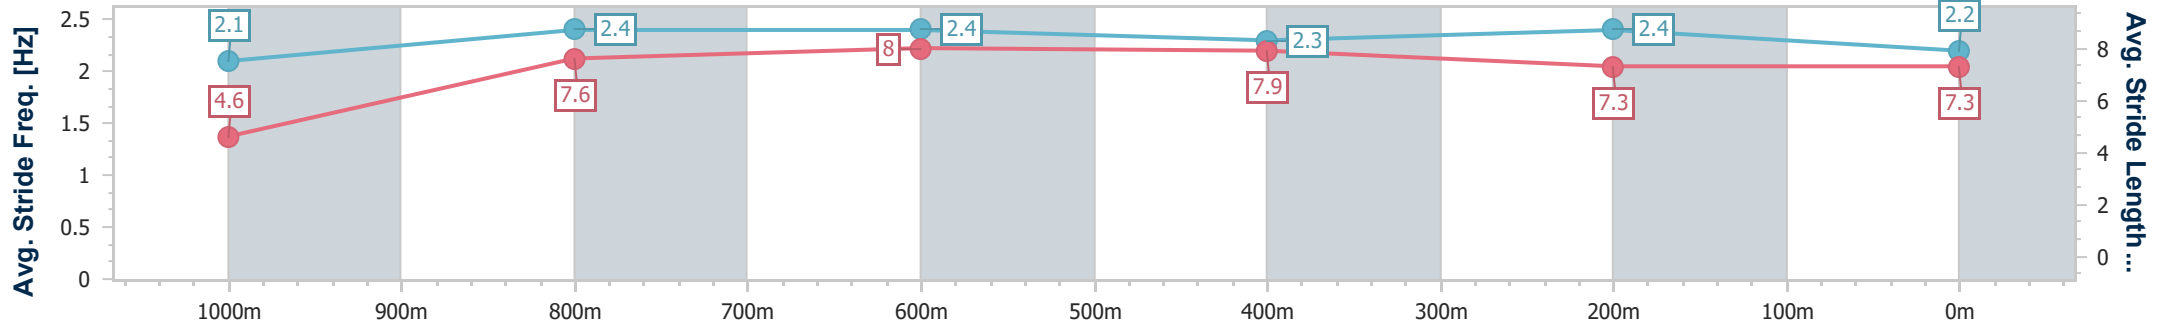

Aquis Park Gold Coast Poly QLD Professional

Race 4: HARMY'S GOLDY FIVE-0 BENCHMARK 65 Handicap - 1050m

29 June 2024 - 14:25

Track Rating: Synthetic, Weather: Fine, Rail Position: True

Section	Overall	1000m	800m	600m	400m	200m
Section Times	1:00.88 [7] (0:04.92)	0:55.96 [5] (0:10.91)	0:45.05 [4] (0:10.55)	0:34.50 [4] (0:10.82)	0:23.68 [3] (0:11.42)	0:12.26 [5] (0:12.26)
Average Speed [km/h]	36.4	66.1	68.5	66.6	63.1	59.0
Top Speed [km/h]	57.6	69.6	69.5	68.4	65.2	61.6
Avg. Dist. to Rail [m]	1.8	0.4	0.3	0.2	3.1	4.4
Avg. Stride Freq. [Hz]	2.1	2.4	2.4	2.3	2.4	2.2
Avg. Stride Length [m]	4.6	7.6	8.0	7.9	7.3	7.3