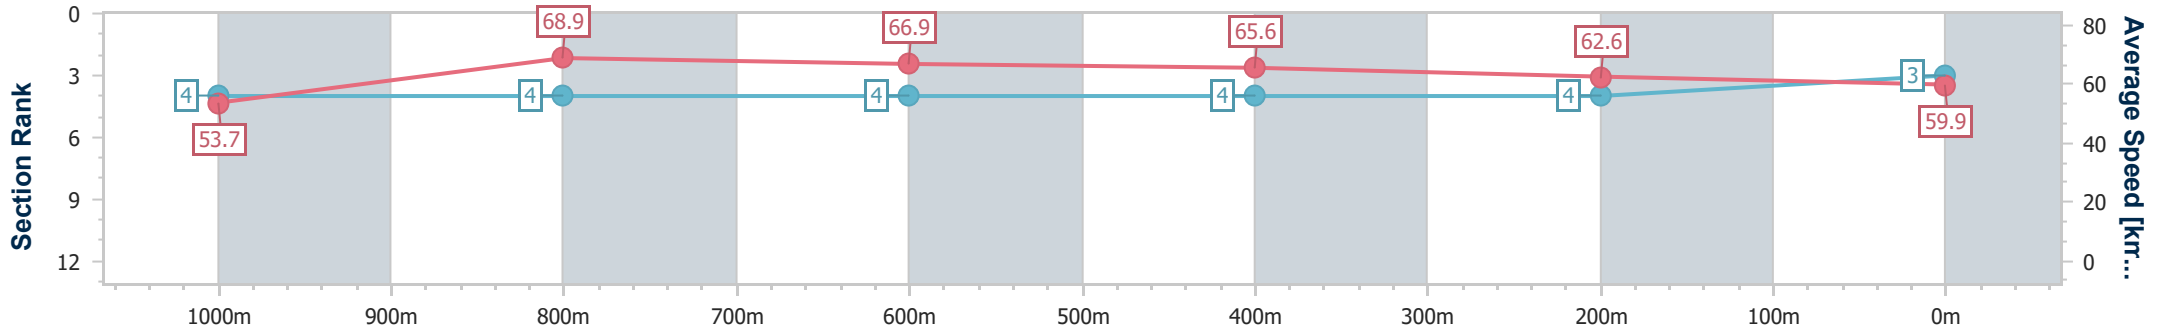

Aquis Park Gold Coast Poly QLD Professional
 Race 6: THE ALEXIS AND VIVIEN HARMSTON BENCHMARK 58
 Handicap - 1200m
 29 June 2024 - 15:40

Track Rating: Synthetic, Weather: Fine, Rail Position: True

Section	Overall	1000m	800m	600m	400m	200m
Section Times	1:09.55 [3] (0:13.43)	0:56.12 [4] (0:10.53)	0:45.59 [4] (0:10.83)	0:34.76 [4] (0:11.12)	0:23.64 [4] (0:11.56)	0:12.08 [4] (0:12.08)
Average Speed [km/h]	53.7	68.9	66.9	65.6	62.6	59.9
Top Speed [km/h]	69.3	69.4	68.0	66.5	63.8	61.7
Avg. Dist. to Rail [m]	5.0	1.8	1.8	2.0	3.9	5.1
Avg. Stride Freq. [Hz]	2.4	2.5	2.5	2.4	2.4	2.3
Avg. Stride Length [m]	6.2	7.6	7.4	7.5	7.1	7.1