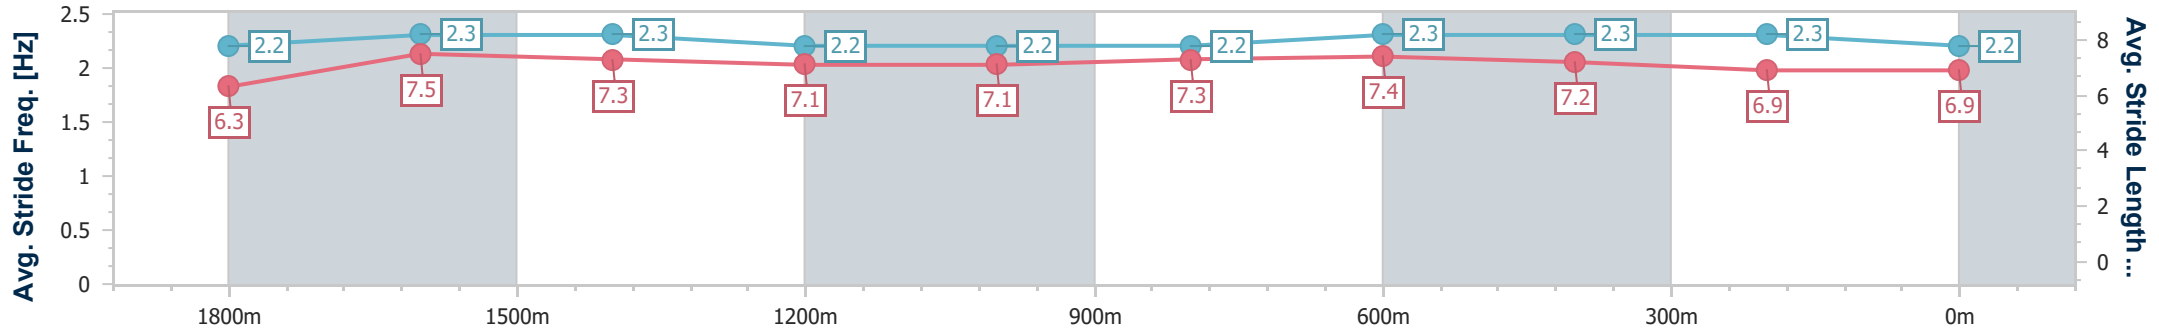

Aquis Park Gold Coast Poly QLD Professional

Race 3: ROLLICKING RACHIE HARMSTON Maiden Handicap - 2000m

29 June 2024 - 13:46

Track Rating: Synthetic, Weather: Fine, Rail Position: True

Section	Overall	1800m	1600m	1400m	1200m	1000m	800m	600m	400m	200m
Section Times	2:06.14 [10] (0:14.26)	1:51.88 [5] (0:11.63)	1:40.25 [5] (0:12.09)	1:28.16 [6] (0:12.92)	1:15.24 [6] (0:12.78)	1:02.46 [7] (0:12.45)	0:50.01 [8] (0:11.93)	0:38.08 [8] (0:12.32)	0:25.76 [9] (0:12.80)	0:12.96 [10] (0:12.96)
Average Speed [km/h]	50.6	62.3	59.8	56.8	56.2	58.7	61.4	60.0	56.6	56.1
Top Speed [km/h]	63.1	63.4	62.4	58.0	57.1	60.1	62.7	62.4	57.7	58.9
Avg. Dist. to Rail [m]	1.9	1.2	2.3	2.3	2.8	3.3	3.6	5.1	5.4	5.5
Avg. Stride Freq. [Hz]	2.2	2.3	2.3	2.2	2.2	2.2	2.3	2.3	2.3	2.2
Avg. Stride Length [m]	6.3	7.5	7.3	7.1	7.1	7.3	7.4	7.2	6.9	6.9