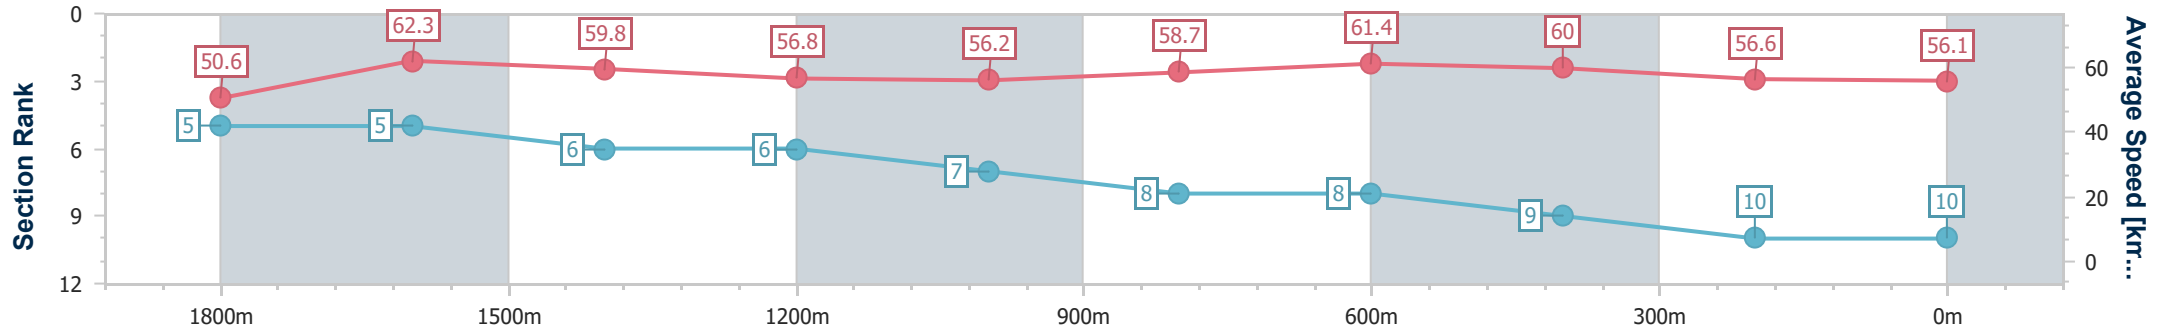

- [] Ranking at each section and finish
- .-.- No data available at this section
- NA No data available

Horse/Jockey Name	The Garf
Final Rank	11
Fastest Section Time (Section)	0:11.64 (1800m)
Top Speed [km/h] (Section)	63.0 (600m)
Race State	Finished