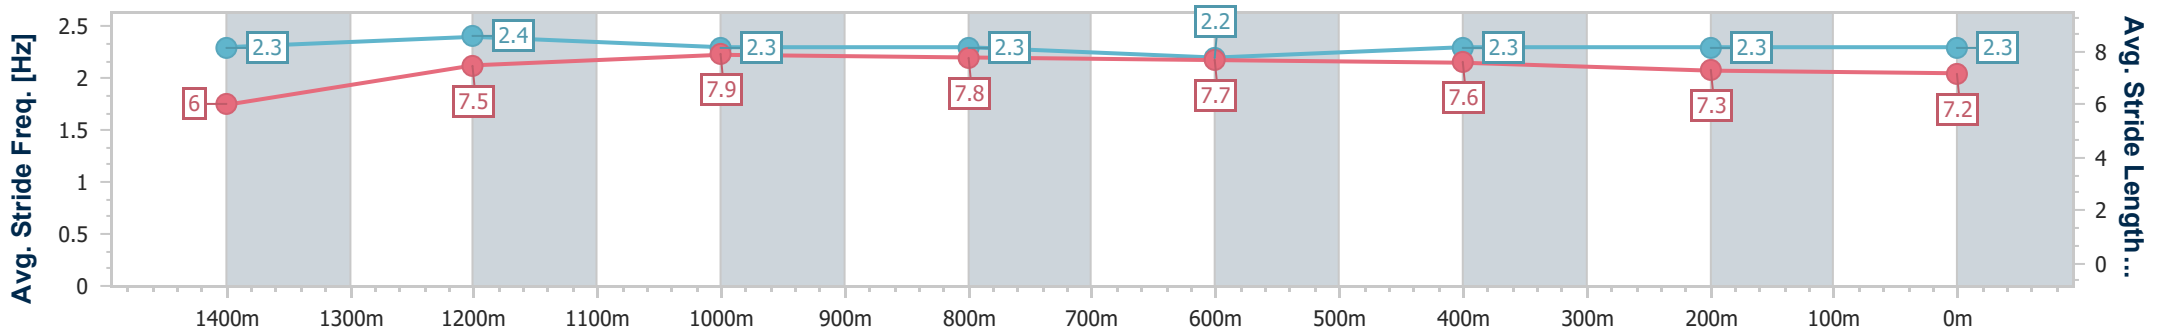

Aquis Park Gold Coast Poly QLD Professional
Race 5: QUEEN JEBBIE BENCHMARK 75 Handicap - 1540m

29 June 2024 - 15:04

Track Rating: Synthetic, Weather: Fine, Rail Position: True

Section	Overall	1400m	1200m	1000m	800m	600m	400m	200m
Section Times	1:31.49 [7] (0:10.23)	1:21.26 [4] (0:11.27)	1:09.99 [6] (0:10.93)	0:59.06 [6] (0:11.34)	0:47.72 [6] (0:11.69)	0:36.03 [8] (0:11.75)	0:24.28 [10] (0:11.96)	0:12.32 [6] (0:12.32)
Average Speed [km/h]	49.4	64.6	65.8	63.9	61.6	61.9	60.6	58.7
Top Speed [km/h]	65.2	66.4	67.1	65.0	63.2	63.7	61.8	60.8
Avg. Dist. to Rail [m]	2.7	1.6	1.3	1.2	0.8	1.5	4.5	3.8
Avg. Stride Freq. [Hz]	2.3	2.4	2.3	2.3	2.2	2.3	2.3	2.3
Avg. Stride Length [m]	6.0	7.5	7.9	7.8	7.7	7.6	7.3	7.2