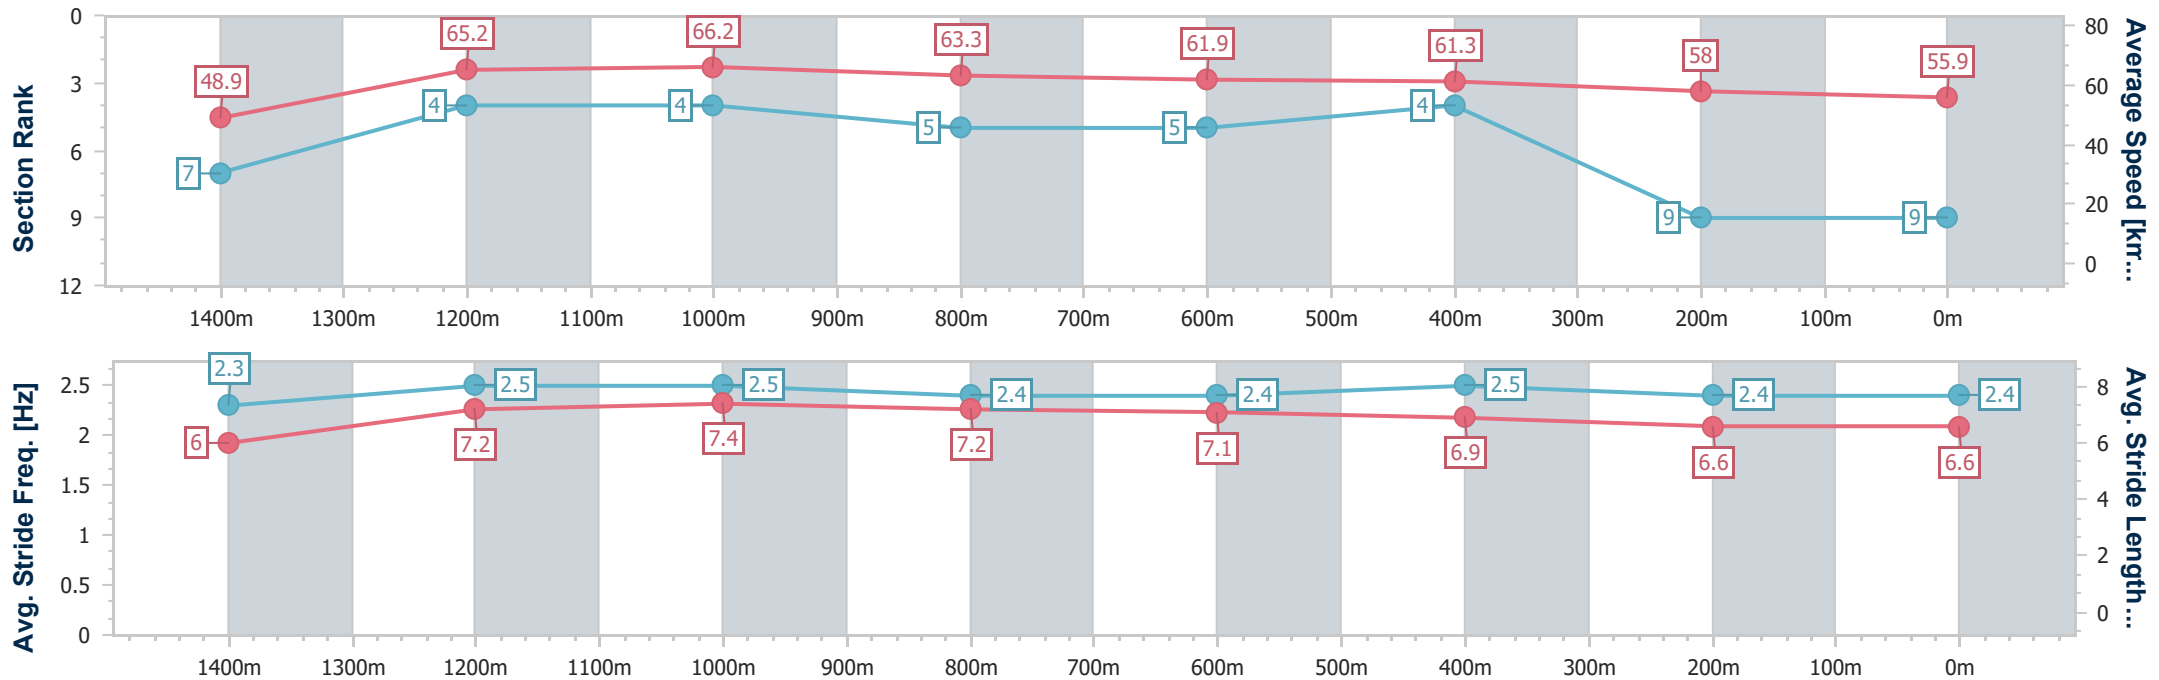

Horse/Jockey Name	Beef Week Princess
Final Rank	9
Fastest Section Time (Section)	0:10.32 (Overall)
Top Speed [km/h] (Section)	68.3 (1200m)
Race State	Finished

Aquis Park Gold Coast Poly QLD Professional
Race 5: QUEEN JEBBIE BENCHMARK 75 Handicap - 1540m

29 June 2024 - 15:04

Track Rating: Synthetic, Weather: Fine, Rail Position: True

Section	Overall	1400m	1200m	1000m	800m	600m	400m	200m
Section Times	1:32.28 [9] (0:10.32)	1:21.96 [7] (0:10.99)	1:10.97 [4] (0:10.87)	1:00.10 [4] (0:11.38)	0:48.72 [5] (0:11.66)	0:37.06 [5] (0:11.73)	0:25.33 [4] (0:12.40)	0:12.93 [9] (0:12.93)
Average Speed [km/h]	48.9	65.2	66.2	63.3	61.9	61.3	58.0	55.9
Top Speed [km/h]	65.5	67.3	68.3	65.2	63.6	63.0	59.1	57.5
Avg. Dist. to Rail [m]	0.7	0.8	0.5	0.9	0.6	0.7	0.4	0.8
Avg. Stride Freq. [Hz]	2.3	2.5	2.5	2.4	2.4	2.5	2.4	2.4
Avg. Stride Length [m]	6.0	7.2	7.4	7.2	7.1	6.9	6.6	6.6

- [ ] Ranking at each section and finish
- -.-.- No data available at this section
- NA No data available