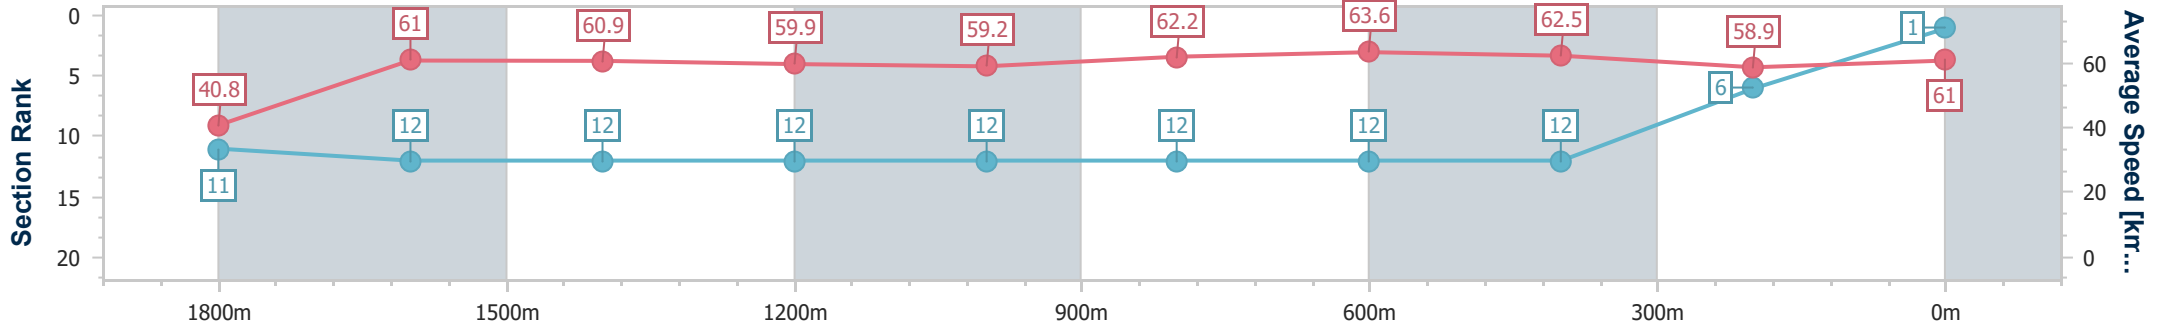

Aquis Park Gold Coast Poly QLD Professional
Race 7: THE ALCHEMY ASIA BENCHMARK 60 Handicap - 1900m

29 June 2024 - 16:17

Track Rating: Synthetic, Weather: Fine, Rail Position: True

Section	Overall	1800m	1600m	1400m	1200m	1000m	800m	600m	400m	200m
Section Times	1:55.59 [1] (0:08.88)	1:46.71 [11] (0:11.90)	1:34.81 [12] (0:11.85)	1:22.96 [12] (0:12.05)	1:10.91 [12] (0:12.15)	0:58.76 [12] (0:11.56)	0:47.20 [12] (0:11.38)	0:35.82 [12] (0:11.63)	0:24.19 [12] (0:12.27)	0:11.92 [6] (0:11.92)
Average Speed [km/h]	40.8	61.0	60.9	59.9	59.2	62.2	63.6	62.5	58.9	61.0
Top Speed [km/h]	58.7	62.8	62.7	60.7	60.5	64.1	64.4	64.0	60.5	61.1
Avg. Dist. to Rail [m]	6.1	2.9	1.1	0.2	0.2	0.2	1.3	1.9	1.8	0.9
Avg. Stride Freq. [Hz]	2.1	2.3	2.2	2.2	2.2	2.2	2.3	2.2	2.2	2.3
Avg. Stride Length [m]	5.3	7.5	7.6	7.5	7.6	7.8	7.7	7.7	7.4	7.4