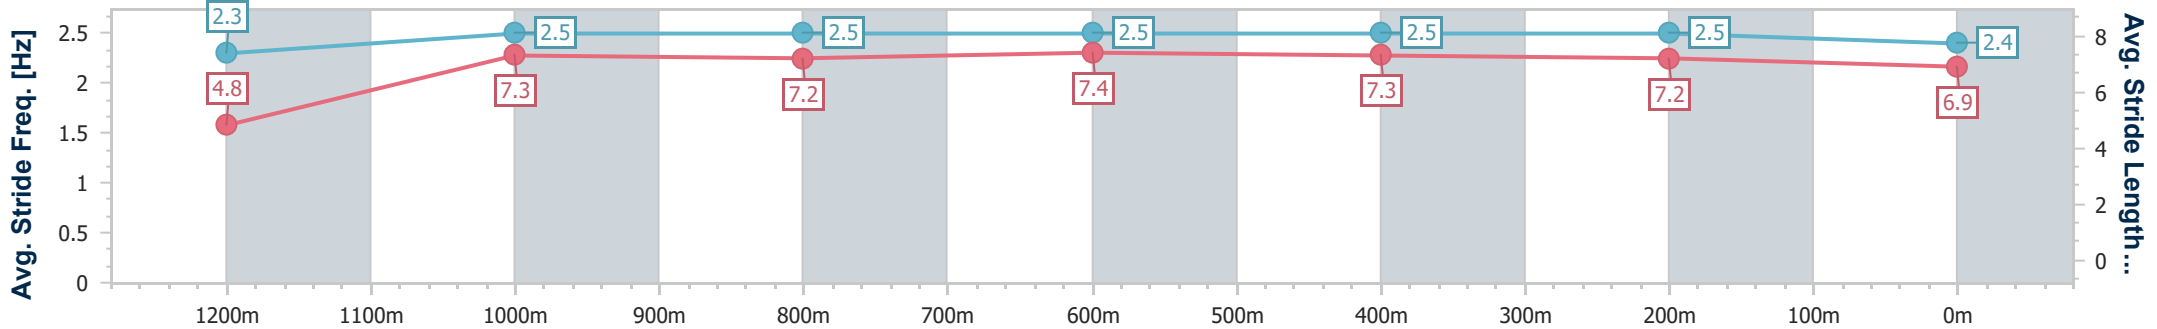

Horse/Jockey Name	Elleves
Final Rank	5
Fastest Section Time (Section)	0:10.33 (Overall)
Top Speed [km/h] (Section)	67.4 (800m)
Race State	Finished

Townsville QLD Professional
Race 8: EXPLORE PROPERTY MUNRO & CO BENCHMARK 65
Handicap - 1300m
23 June 2024 - 16:34
Track Rating: Soft 5, Weather: Fine, Rail Position: +5m 1000m-
W/Post, +2m Remainder

Section	Overall	1200m	1000m	800m	600m	400m	200m
Section Times	1:18.25 [5] (0:10.33)	1:07.92 [12] (0:11.09)	0:56.83 [9] (0:11.07)	0:45.76 [9] (0:10.86)	0:34.90 [7] (0:11.35)	0:23.55 [7] (0:11.35)	0:12.20 [5] (0:12.20)
Average Speed [km/h]	34.9	64.7	64.4	66.3	64.2	64.1	59.0
Top Speed [km/h]	61.3	66.1	66.0	67.4	65.2	65.3	62.2
Avg. Dist. to Rail [m]	6.7	1.3	2.3	0.7	2.4	5.9	7.7
Avg. Stride Freq. [Hz]	2.3	2.5	2.5	2.5	2.5	2.5	2.4
Avg. Stride Length [m]	4.8	7.3	7.2	7.4	7.3	7.2	6.9

- [ ] Ranking at each section and finish
- -.-.- No data available at this section
- NA No data available