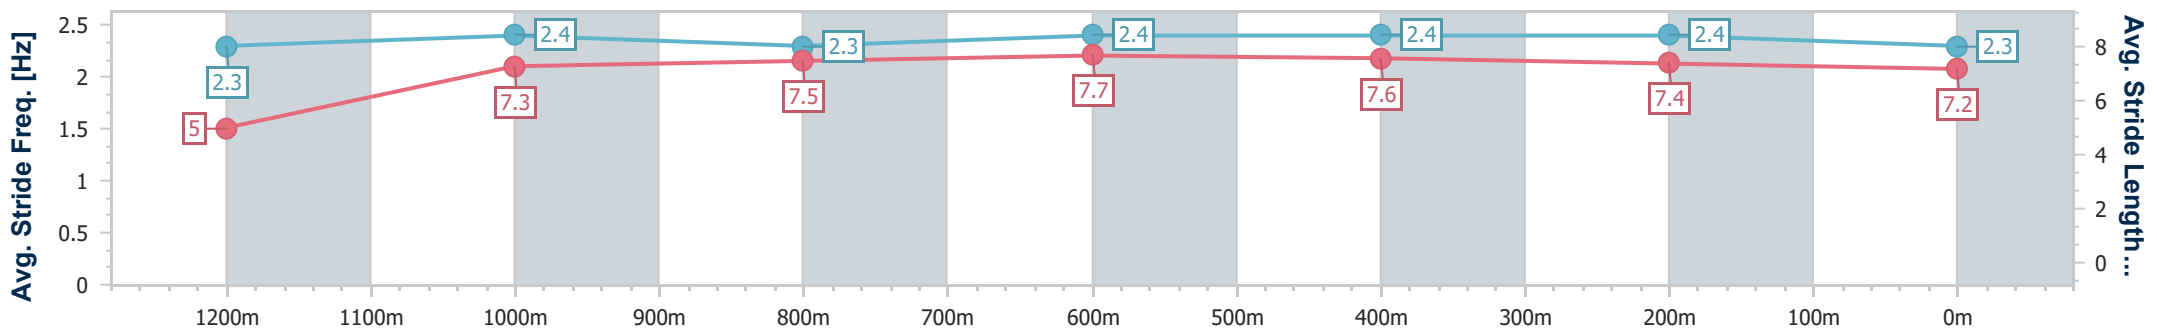

Horse/Jockey Name	Invincible Bay
Final Rank	10
Fastest Section Time (Section)	0:10.11 (Overall)
Top Speed [km/h] (Section)	67.3 (800m)
Race State	Finished

Townsville QLD Professional
Race 8: EXPLORE PROPERTY MUNRO & CO BENCHMARK 65
Handicap - 1300m
23 June 2024 - 16:34
Track Rating: Soft 5, Weather: Fine, Rail Position: +5m 1000m-
W/Post, +2m Remainder

Section	Overall	1200m	1000m	800m	600m	400m	200m
Section Times	1:19.01 [10] (0:10.11)	1:08.90 [9] (0:11.40)	0:57.50 [11] (0:11.42)	0:46.08 [12] (0:10.98)	0:35.10 [12] (0:11.36)	0:23.74 [12] (0:11.56)	0:12.18 [12] (0:12.18)
Average Speed [km/h]	35.6	63.2	62.9	66.2	64.8	63.2	59.1
Top Speed [km/h]	60.8	64.8	64.3	67.3	67.2	65.1	62.7
Avg. Dist. to Rail [m]	9.4	2.1	0.3	1.7	4.9	9.8	11.9
Avg. Stride Freq. [Hz]	2.3	2.4	2.3	2.4	2.4	2.4	2.3
Avg. Stride Length [m]	5.0	7.3	7.5	7.7	7.6	7.4	7.2

- [ ] Ranking at each section and finish
- -.-.- No data available at this section
- NA No data available