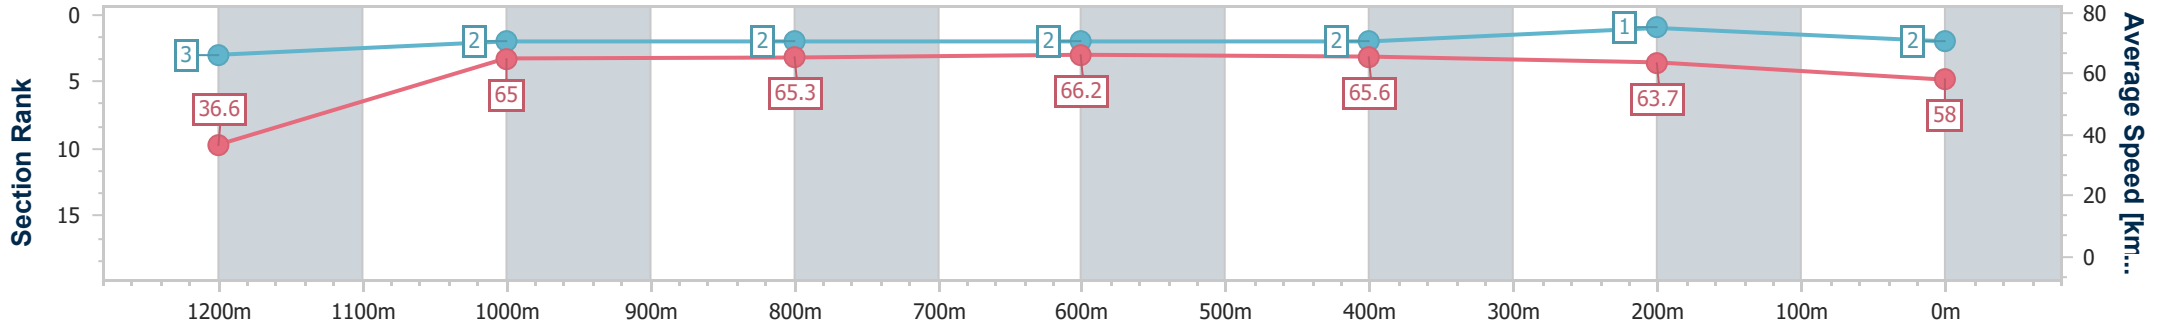

Horse/Jockey Name	Dark Rebel
Final Rank	2
Fastest Section Time (Section)	0:09.88 (Overall)
Top Speed [km/h] (Section)	67.9 (800m)
Race State	Finished

Townsville QLD Professional
Race 8: EXPLORE PROPERTY MUNRO & CO BENCHMARK 65
Handicap - 1300m
23 June 2024 - 16:34
Track Rating: Soft 5, Weather: Fine, Rail Position: +5m 1000m-
W/Post, +2m Remainder

Section	Overall	1200m	1000m	800m	600m	400m	200m
Section Times	1:17.65 [2] (0:09.88)	1:07.77 [3] (0:11.04)	0:56.73 [2] (0:10.93)	0:45.80 [2] (0:10.90)	0:34.90 [2] (0:11.11)	0:23.79 [2] (0:11.35)	0:12.44 [1] (0:12.44)
Average Speed [km/h]	36.6	65.0	65.3	66.2	65.6	63.7	58.0
Top Speed [km/h]	61.8	66.6	66.9	67.9	67.5	64.9	61.2
Avg. Dist. to Rail [m]	5.8	1.6	2.0	0.5	2.3	4.2	4.3
Avg. Stride Freq. [Hz]	2.2	2.4	2.4	2.4	2.4	2.3	2.3
Avg. Stride Length [m]	5.2	7.7	7.7	7.8	7.6	7.6	7.2

- [ ] Ranking at each section and finish
- -.-.- No data available at this section
- NA No data available