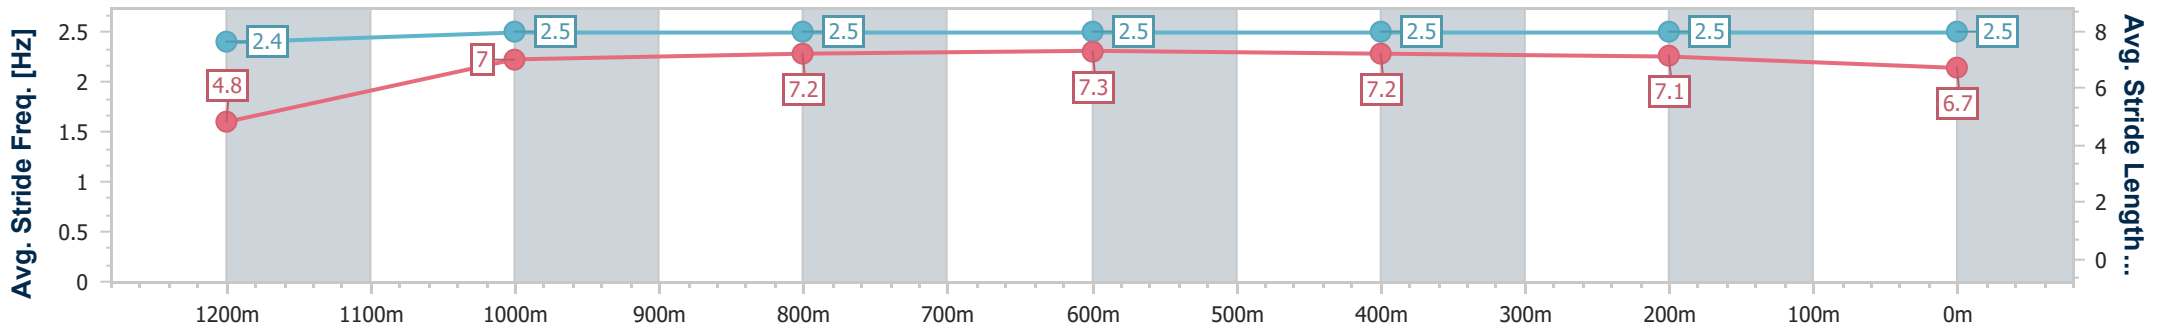

Horse/Jockey Name	Don't Tell Leanne
Final Rank	6
Fastest Section Time (Section)	0:10.01 (Overall)
Top Speed [km/h] (Section)	67.6 (1000m)
Race State	Finished

Townsville QLD Professional
Race 8: EXPLORE PROPERTY MUNRO & CO BENCHMARK 65
Handicap - 1300m
23 June 2024 - 16:34
Track Rating: Soft 5, Weather: Fine, Rail Position: +5m 1000m-
W/Post, +2m Remainder

Section	Overall	1200m	1000m	800m	600m	400m	200m							
Section Times	1:18.32 [6] (0:10.01)	1:08.31 [6] (0:11.40)	0:56.91 [8] (0:11.08)	0:45.83 [8] (0:10.95)	0:34.88 [8] (0:11.32)	0:23.56 [8] (0:11.38)	0:12.18 [7] (0:12.18)							
Average Speed [km/h]	36.1	63.2	65.1	65.9	64.3	63.8	59.1							
Top Speed [km/h]	60.5	64.8	67.6	67.0	65.7	65.3	62.2							
Avg. Dist. to Rail [m]	11.5	3.1	0.2	0.6	2.1	6.5	9.3							
Avg. Stride Freq. [Hz]	2.4	2.5	2.5	2.5	2.5	2.5	2.5							
Avg. Stride Length [m]	4.8	7.0	7.2	7.3	7.2	7.1	6.7							

- [ ] Ranking at each section and finish
- -.-.- No data available at this section
- NA No data available