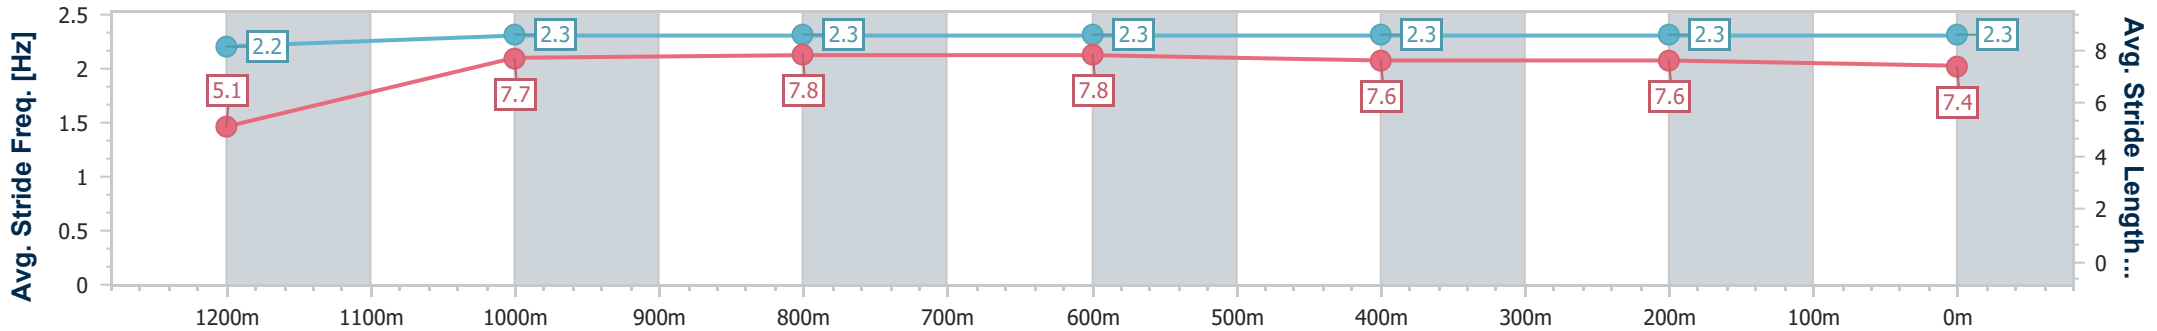

Horse/Jockey Name	Never Cry
Final Rank	9
Fastest Section Time (Section)	0:10.13 (Overall)
Top Speed [km/h] (Section)	67.4 (600m)
Race State	Finished

Townsville QLD Professional
Race 8: EXPLORE PROPERTY MUNRO & CO BENCHMARK 65
Handicap - 1300m
23 June 2024 - 16:34
Track Rating: Soft 5, Weather: Fine, Rail Position: +5m 1000m-
W/Post, +2m Remainder

Section	Overall	1200m	1000m	800m	600m	400m	200m
Section Times	1:18.69 [9] (0:10.13)	1:08.56 [11] (0:11.58)	0:56.98 [12] (0:11.18)	0:45.80 [11] (0:10.94)	0:34.86 [11] (0:11.32)	0:23.54 [11] (0:11.46)	0:12.08 [10] (0:12.08)
Average Speed [km/h]	35.6	62.2	64.0	66.2	64.7	63.7	59.6
Top Speed [km/h]	60.1	63.8	67.2	67.0	67.4	64.3	62.8
Avg. Dist. to Rail [m]	13.2	4.3	1.2	1.1	3.6	8.9	11.0
Avg. Stride Freq. [Hz]	2.2	2.3	2.3	2.3	2.3	2.3	2.3
Avg. Stride Length [m]	5.1	7.7	7.8	7.8	7.6	7.6	7.4

- [ ] Ranking at each section and finish
- -.-.- No data available at this section
- NA No data available