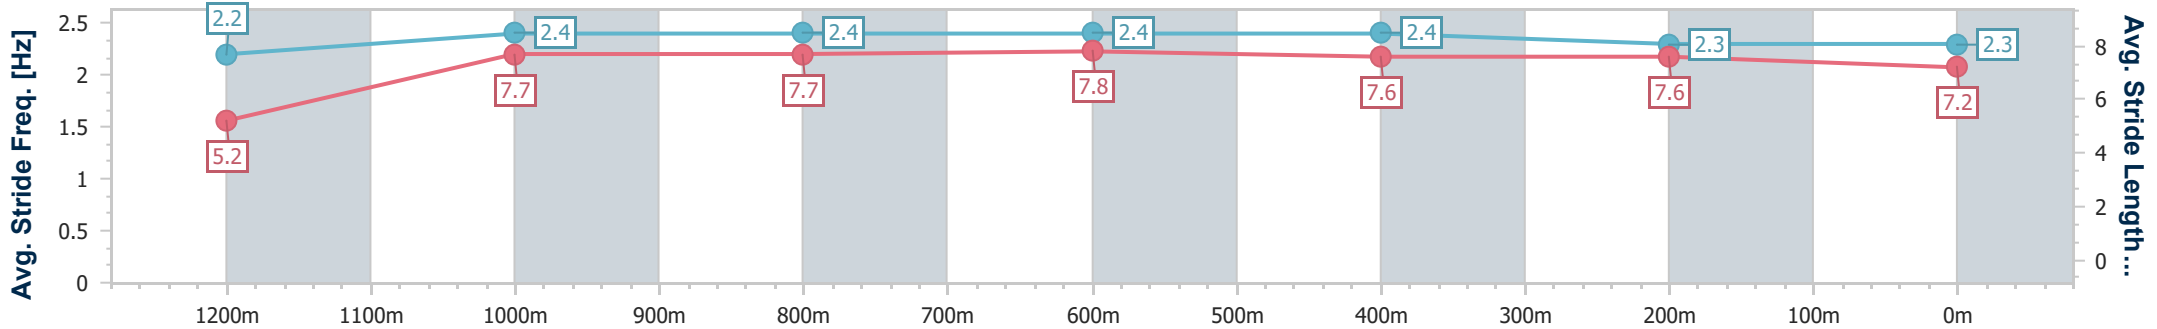

Horse/Jockey Name	Dark Rebel
Final Rank	2
Fastest Section Time (Section)	0:09.88 (Overall)
Top Speed [km/h] (Section)	67.9 (800m)
Race State	Finished

Townsville QLD Professional
Race 8: EXPLORE PROPERTY MUNRO & CO BENCHMARK 65
Handicap - 1300m
23 June 2024 - 16:34
Track Rating: Soft 5, Weather: Fine, Rail Position: +5m 1000m-
W/Post, +2m Remainder

Section	Overall	1200m	1000m	800m	600m	400m	200m
Section Times	1:17.65 [2] (0:09.88)	1:07.77 [3] (0:11.04)	0:56.73 [2] (0:10.93)	0:45.80 [2] (0:10.90)	0:34.90 [2] (0:11.11)	0:23.79 [2] (0:11.35)	0:12.44 [1] (0:12.44)
Average Speed [km/h]	36.6	65.0	65.3	66.2	65.6	63.7	58.0
Top Speed [km/h]	61.8	66.6	66.9	67.9	67.5	64.9	61.2
Avg. Dist. to Rail [m]	5.8	1.6	2.0	0.5	2.3	4.2	4.3
Avg. Stride Freq. [Hz]	2.2	2.4	2.4	2.4	2.4	2.3	2.3
Avg. Stride Length [m]	5.2	7.7	7.7	7.8	7.6	7.6	7.2

- [ ] Ranking at each section and finish
- -.-.- No data available at this section
- NA No data available