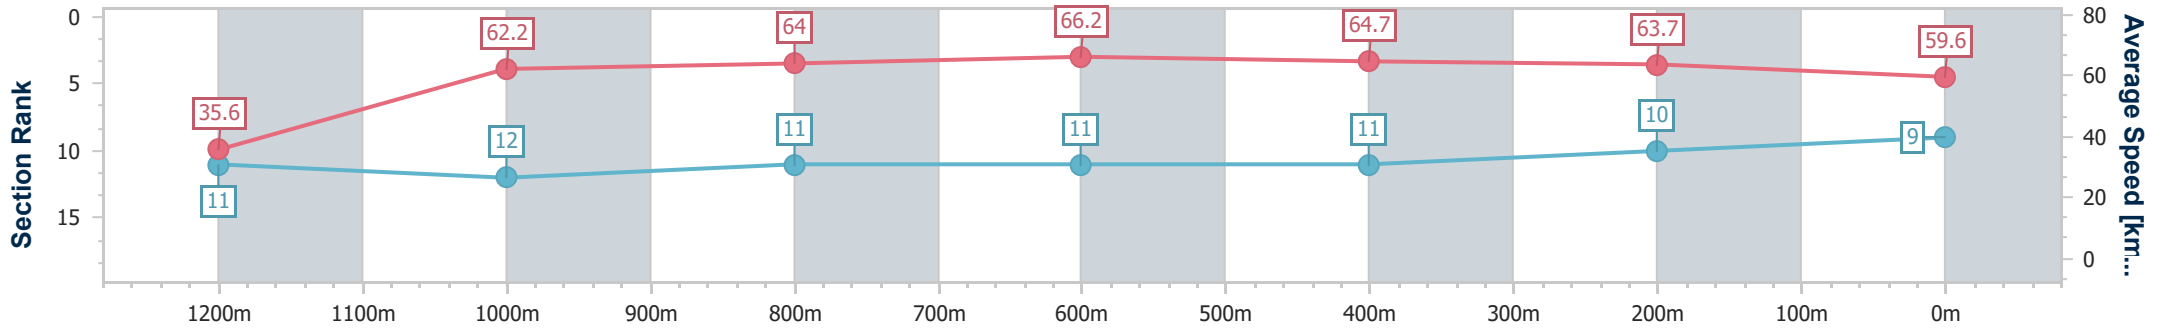

Horse/Jockey Name	Never Cry
Final Rank	9
Fastest Section Time (Section)	0:10.13 (Overall)
Top Speed [km/h] (Section)	67.4 (600m)
Race State	Finished

Townsville QLD Professional
Race 8: EXPLORE PROPERTY MUNRO & CO BENCHMARK 65
Handicap - 1300m
23 June 2024 - 16:34
Track Rating: Soft 5, Weather: Fine, Rail Position: +5m 1000m-
W/Post, +2m Remainder

Section	Overall	1200m	1000m	800m	600m	400m	200m
Section Times	1:18.69 [9] (0:10.13)	1:08.56 [11] (0:11.58)	0:56.98 [12] (0:11.18)	0:45.80 [11] (0:10.94)	0:34.86 [11] (0:11.32)	0:23.54 [11] (0:11.46)	0:12.08 [10] (0:12.08)
Average Speed [km/h]	35.6	62.2	64.0	66.2	64.7	63.7	59.6
Top Speed [km/h]	60.1	63.8	67.2	67.0	67.4	64.3	62.8
Avg. Dist. to Rail [m]	13.2	4.3	1.2	1.1	3.6	8.9	11.0
Avg. Stride Freq. [Hz]	2.2	2.3	2.3	2.3	2.3	2.3	2.3
Avg. Stride Length [m]	5.1	7.7	7.8	7.8	7.6	7.6	7.4

- [ ] Ranking at each section and finish
- -.-.- No data available at this section
- NA No data available