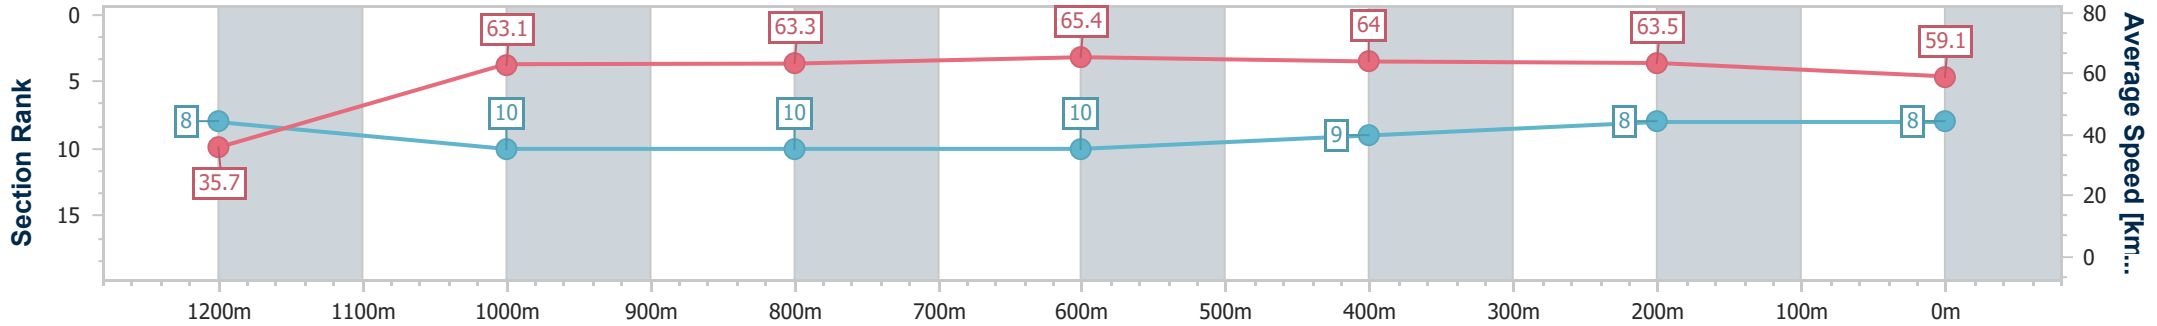

Horse/Jockey Name	Majestic Wings
Final Rank	8
Fastest Section Time (Section)	0:10.10 (Overall)
Top Speed [km/h] (Section)	67.6 (800m)
Race State	Finished

Townsville QLD Professional
Race 8: EXPLORE PROPERTY MUNRO & CO BENCHMARK 65
Handicap - 1300m
23 June 2024 - 16:34
Track Rating: Soft 5, Weather: Fine, Rail Position: +5m 1000m-
W/Post, +2m Remainder

Section	Overall	1200m	1000m	800m	600m	400m	200m
Section Times	1:18.55 [8] (0:10.10)	1:08.45 [8] (0:11.38)	0:57.07 [10] (0:11.28)	0:45.79 [10] (0:10.94)	0:34.85 [10] (0:11.27)	0:23.58 [9] (0:11.38)	0:12.20 [8] (0:12.20)
Average Speed [km/h]	35.7	63.1	63.3	65.4	64.0	63.5	59.1
Top Speed [km/h]	58.4	65.5	65.9	67.6	65.4	65.5	61.6
Avg. Dist. to Rail [m]	7.9	1.8	2.2	1.4	0.8	3.8	5.8
Avg. Stride Freq. [Hz]	2.3	2.5	2.4	2.4	2.4	2.4	2.3
Avg. Stride Length [m]	4.7	7.1	7.4	7.5	7.5	7.5	7.2

- [ ] Ranking at each section and finish
- -.-.- No data available at this section
- NA No data available