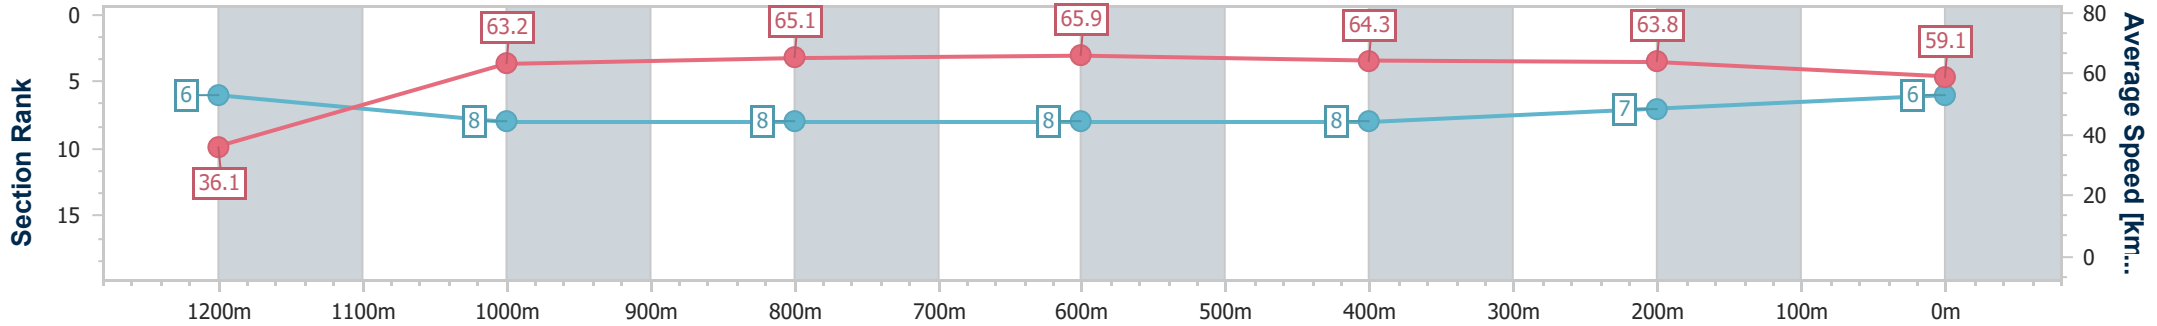

Horse/Jockey Name	Don't Tell Leanne
Final Rank	6
Fastest Section Time (Section)	0:10.01 (Overall)
Top Speed [km/h] (Section)	67.6 (1000m)
Race State	Finished

Townsville QLD Professional
Race 8: EXPLORE PROPERTY MUNRO & CO BENCHMARK 65
Handicap - 1300m
23 June 2024 - 16:34
Track Rating: Soft 5, Weather: Fine, Rail Position: +5m 1000m-
W/Post, +2m Remainder

Section	Overall	1200m	1000m	800m	600m	400m	200m							
Section Times	1:18.32 [6] (0:10.01)	1:08.31 [6] (0:11.40)	0:56.91 [8] (0:11.08)	0:45.83 [8] (0:10.95)	0:34.88 [8] (0:11.32)	0:23.56 [8] (0:11.38)	0:12.18 [7] (0:12.18)							
Average Speed [km/h]	36.1	63.2	65.1	65.9	64.3	63.8	59.1							
Top Speed [km/h]	60.5	64.8	67.6	67.0	65.7	65.3	62.2							
Avg. Dist. to Rail [m]	11.5	3.1	0.2	0.6	2.1	6.5	9.3							
Avg. Stride Freq. [Hz]	2.4	2.5	2.5	2.5	2.5	2.5	2.5							
Avg. Stride Length [m]	4.8	7.0	7.2	7.3	7.2	7.1	6.7							

- [ ] Ranking at each section and finish
- -.-.- No data available at this section
- NA No data available