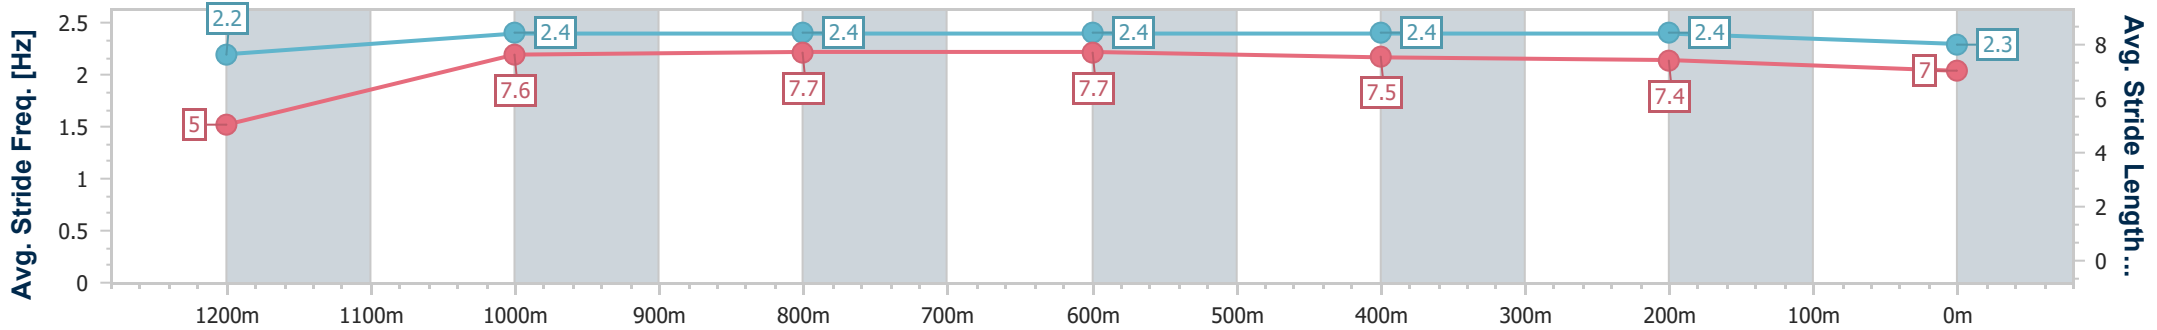

Horse/Jockey Name	Wise Dragon
Final Rank	11
Fastest Section Time (Section)	0:10.12 (Overall)
Top Speed [km/h] (Section)	66.9 (800m)
Race State	Finished

Townsville QLD Professional
Race 8: EXPLORE PROPERTY MUNRO & CO BENCHMARK 65
Handicap - 1300m
23 June 2024 - 16:34
Track Rating: Soft 5, Weather: Fine, Rail Position: +5m 1000m-
W/Post, +2m Remainder

Section	Overall	1200m	1000m	800m	600m	400m	200m
Section Times	1:19.33 [11] (0:10.12)	1:09.21 [10] (0:11.19)	0:58.02 [7] (0:11.13)	0:46.89 [7] (0:11.11)	0:35.78 [9] (0:11.46)	0:24.32 [10] (0:11.65)	0:12.67 [11] (0:12.67)
Average Speed [km/h]	35.6	64.6	65.1	65.7	63.8	62.3	56.8
Top Speed [km/h]	61.7	65.5	66.1	66.9	65.0	63.6	61.3
Avg. Dist. to Rail [m]	15.7	5.8	1.7	2.7	3.2	5.5	7.3
Avg. Stride Freq. [Hz]	2.2	2.4	2.4	2.4	2.4	2.4	2.3
Avg. Stride Length [m]	5.0	7.6	7.7	7.7	7.5	7.4	7.0

- [ ] Ranking at each section and finish
- -.-.- No data available at this section
- NA No data available