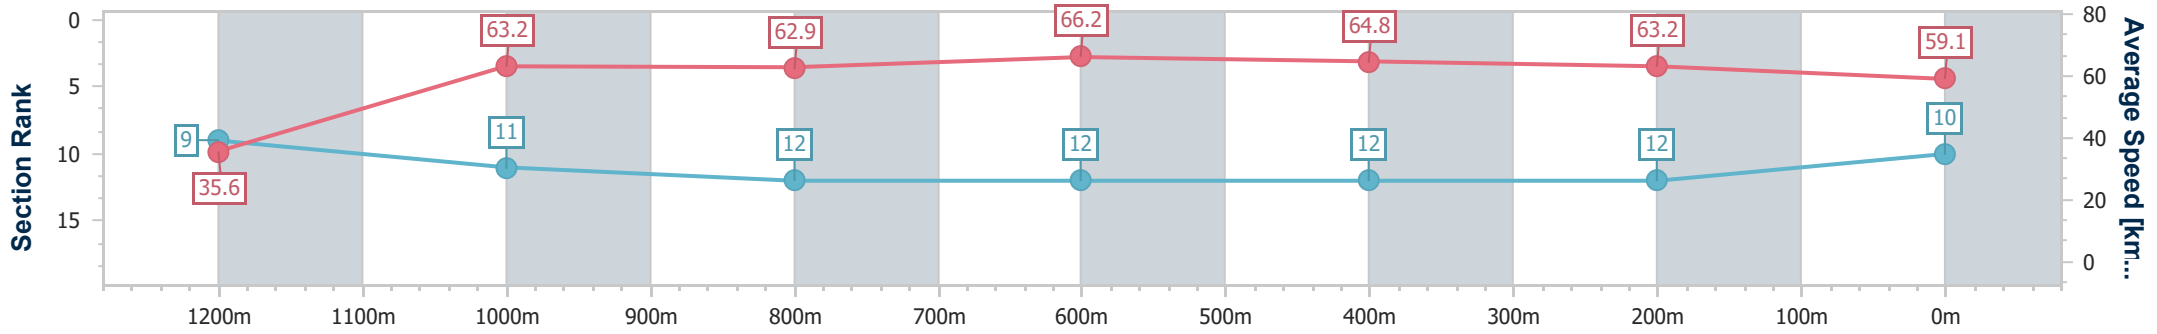

Horse/Jockey Name	Invincible Bay
Final Rank	10
Fastest Section Time (Section)	0:10.11 (Overall)
Top Speed [km/h] (Section)	67.3 (800m)
Race State	Finished

Townsville QLD Professional
Race 8: EXPLORE PROPERTY MUNRO & CO BENCHMARK 65
Handicap - 1300m
23 June 2024 - 16:34
Track Rating: Soft 5, Weather: Fine, Rail Position: +5m 1000m-
W/Post, +2m Remainder

Section	Overall	1200m	1000m	800m	600m	400m	200m
Section Times	1:19.01 [10] (0:10.11)	1:08.90 [9] (0:11.40)	0:57.50 [11] (0:11.42)	0:46.08 [12] (0:10.98)	0:35.10 [12] (0:11.36)	0:23.74 [12] (0:11.56)	0:12.18 [12] (0:12.18)
Average Speed [km/h]	35.6	63.2	62.9	66.2	64.8	63.2	59.1
Top Speed [km/h]	60.8	64.8	64.3	67.3	67.2	65.1	62.7
Avg. Dist. to Rail [m]	9.4	2.1	0.3	1.7	4.9	9.8	11.9
Avg. Stride Freq. [Hz]	2.3	2.4	2.3	2.4	2.4	2.4	2.3
Avg. Stride Length [m]	5.0	7.3	7.5	7.7	7.6	7.4	7.2

- [ ] Ranking at each section and finish
- -.-.- No data available at this section
- NA No data available