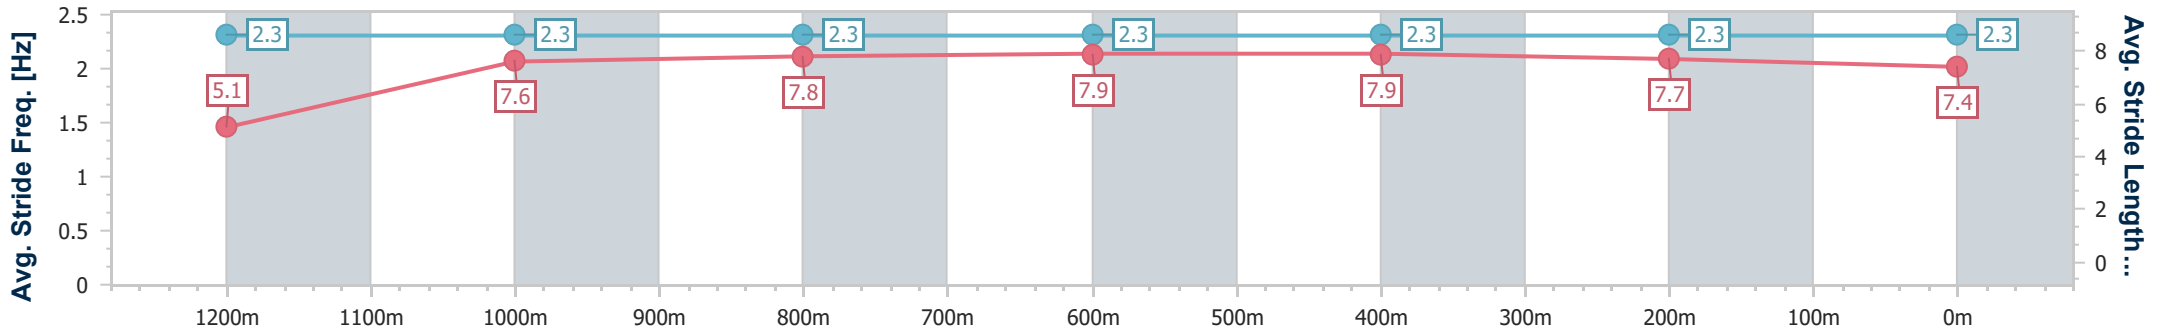

Horse/Jockey Name	Crowning Moment
Final Rank	1
Fastest Section Time (Section)	0:09.87 (Overall)
Top Speed [km/h] (Section)	67.5 (800m)
Race State	Finished

Townsville QLD Professional
Race 8: EXPLORE PROPERTY MUNRO & CO BENCHMARK 65
Handicap - 1300m
23 June 2024 - 16:34
Track Rating: Soft 5, Weather: Fine, Rail Position: +5m 1000m-
W/Post, +2m Remainder

Section	Overall	1200m	1000m	800m	600m	400m	200m
Section Times	1:17.45 [1] (0:09.87)	1:07.58 [2] (0:11.33)	0:56.25 [6] (0:10.93)	0:45.32 [6] (0:11.03)	0:34.29 [6] (0:11.24)	0:23.05 [6] (0:11.23)	0:11.82 [4] (0:11.82)
Average Speed [km/h]	36.4	63.5	65.6	65.6	64.8	64.6	61.0
Top Speed [km/h]	60.0	64.9	66.7	67.5	65.5	65.3	63.7
Avg. Dist. to Rail [m]	7.0	2.0	0.9	1.1	2.5	5.1	6.5
Avg. Stride Freq. [Hz]	2.3	2.3	2.3	2.3	2.3	2.3	2.3
Avg. Stride Length [m]	5.1	7.6	7.8	7.9	7.9	7.7	7.4

- [ ] Ranking at each section and finish
- -.-.- No data available at this section
- NA No data available