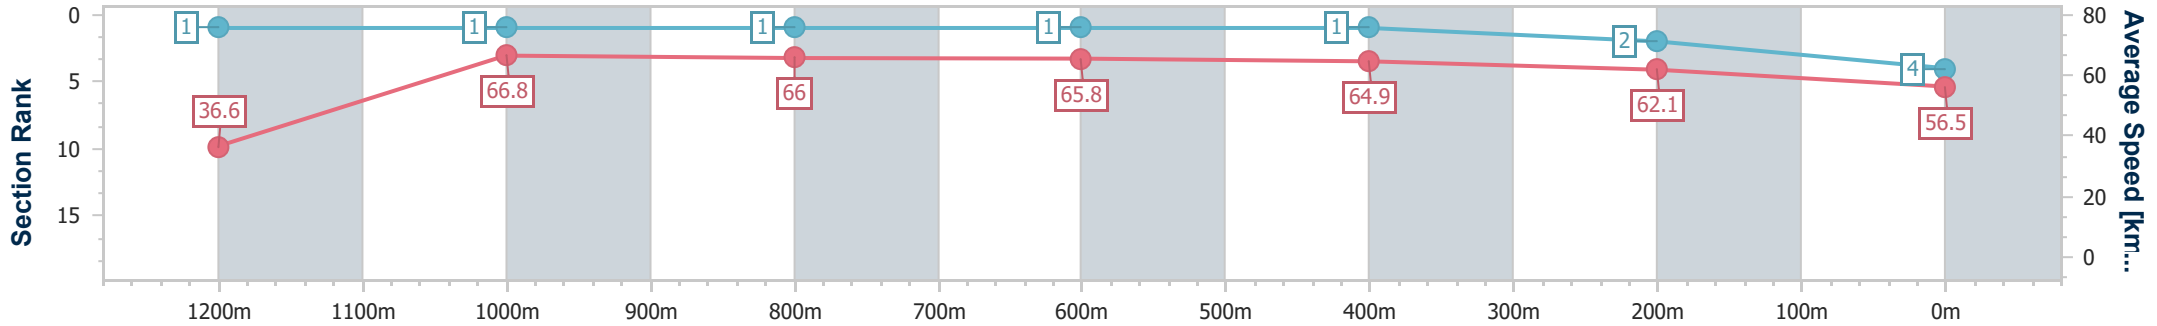

Horse/Jockey Name	Realeza
Final Rank	4
Fastest Section Time (Section)	0:09.84 (Overall)
Top Speed [km/h] (Section)	68.7 (1200m)
Race State	Finished

Townsville QLD Professional
Race 8: EXPLORE PROPERTY MUNRO & CO BENCHMARK 65
Handicap - 1300m
23 June 2024 - 16:34
Track Rating: Soft 5, Weather: Fine, Rail Position: +5m 1000m-
W/Post, +2m Remainder

Section	Overall	1200m	1000m	800m	600m	400m	200m						
Section Times	1:18.09 [4] (0:09.84)	1:08.25 [1] (0:10.76)	0:57.49 [1] (0:10.85)	0:46.64 [1] (0:10.98)	0:35.66 [1] (0:11.24)	0:24.42 [1] (0:11.66)	0:12.76 [2] (0:12.76)						
Average Speed [km/h]	36.6	66.8	66.0	65.8	64.9	62.1	56.5						
Top Speed [km/h]	63.5	68.7	67.5	66.2	65.8	63.8	59.6						
Avg. Dist. to Rail [m]	14.1	4.7	1.4	1.1	2.3	3.2	3.6						
Avg. Stride Freq. [Hz]	2.2	2.3	2.3	2.3	2.3	2.3	2.2						
Avg. Stride Length [m]	5.3	7.9	7.9	7.6	7.4	7.3	7.1						

- [ ] Ranking at each section and finish
- -.-.- No data available at this section
- NA No data available