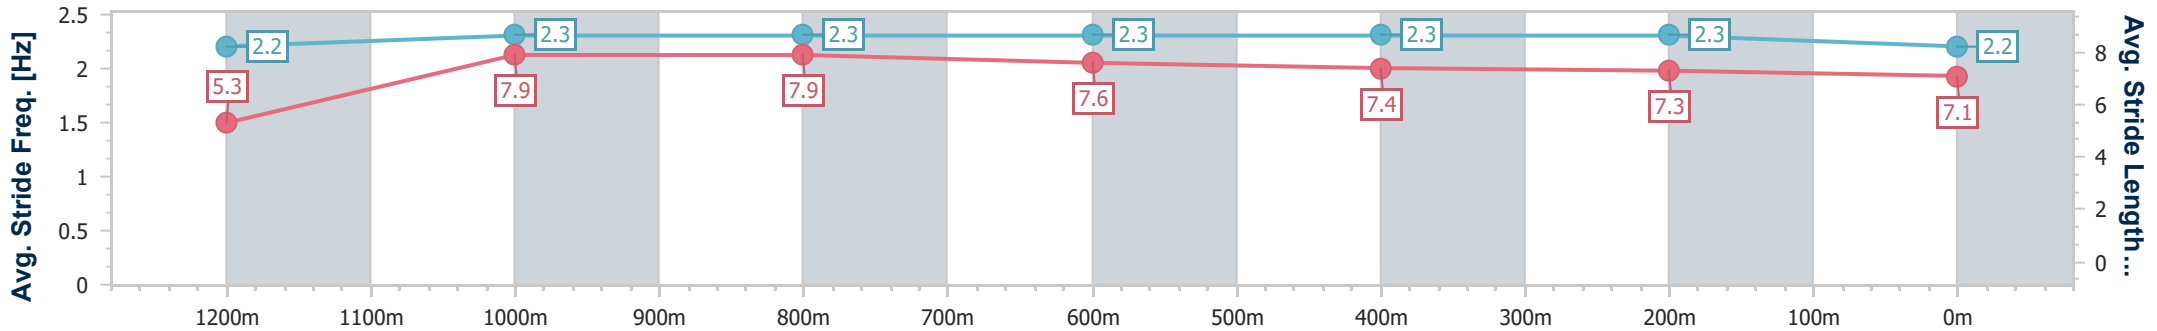

Horse/Jockey Name	Realeza
Final Rank	4
Fastest Section Time (Section)	0:09.84 (Overall)
Top Speed [km/h] (Section)	68.7 (1200m)
Race State	Finished

Townsville QLD Professional
Race 8: EXPLORE PROPERTY MUNRO & CO BENCHMARK 65
Handicap - 1300m
23 June 2024 - 16:34
Track Rating: Soft 5, Weather: Fine, Rail Position: +5m 1000m-
W/Post, +2m Remainder

Section	Overall	1200m	1000m	800m	600m	400m	200m						
Section Times	1:18.09 [4] (0:09.84)	1:08.25 [1] (0:10.76)	0:57.49 [1] (0:10.85)	0:46.64 [1] (0:10.98)	0:35.66 [1] (0:11.24)	0:24.42 [1] (0:11.66)	0:12.76 [2] (0:12.76)						
Average Speed [km/h]	36.6	66.8	66.0	65.8	64.9	62.1	56.5						
Top Speed [km/h]	63.5	68.7	67.5	66.2	65.8	63.8	59.6						
Avg. Dist. to Rail [m]	14.1	4.7	1.4	1.1	2.3	3.2	3.6						
Avg. Stride Freq. [Hz]	2.2	2.3	2.3	2.3	2.3	2.3	2.2						
Avg. Stride Length [m]	5.3	7.9	7.9	7.6	7.4	7.3	7.1						

- [ ] Ranking at each section and finish
- -.-.- No data available at this section
- NA No data available