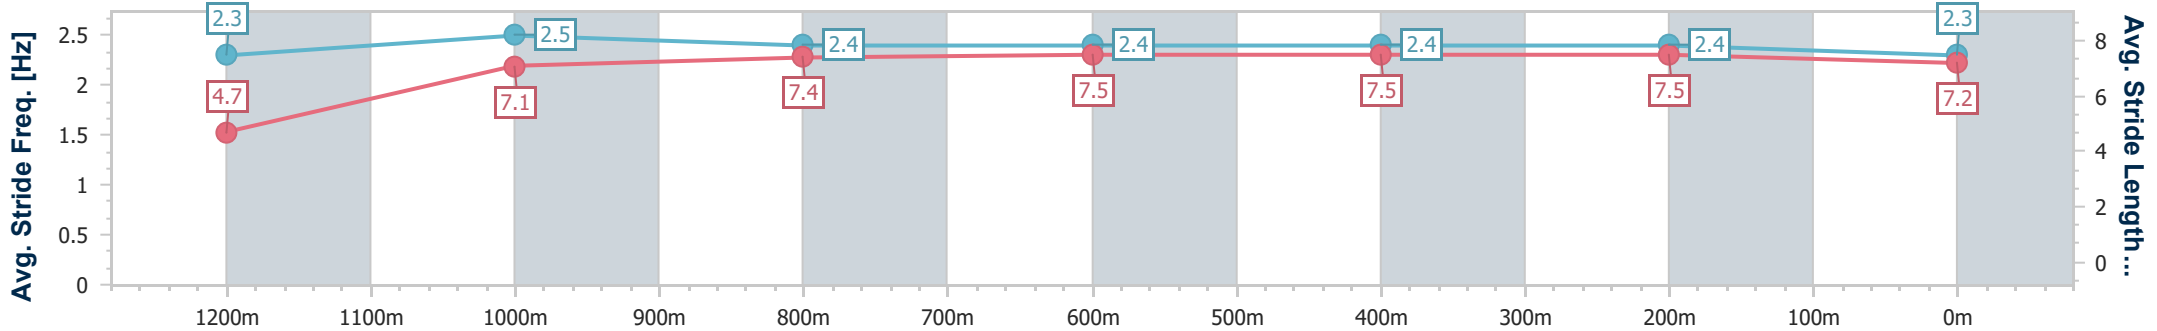

Horse/Jockey Name	Majestic Wings
Final Rank	8
Fastest Section Time (Section)	0:10.10 (Overall)
Top Speed [km/h] (Section)	67.6 (800m)
Race State	Finished

Townsville QLD Professional
Race 8: EXPLORE PROPERTY MUNRO & CO BENCHMARK 65
Handicap - 1300m
23 June 2024 - 16:34
Track Rating: Soft 5, Weather: Fine, Rail Position: +5m 1000m-
W/Post, +2m Remainder

Section	Overall	1200m	1000m	800m	600m	400m	200m
Section Times	1:18.55 [8] (0:10.10)	1:08.45 [8] (0:11.38)	0:57.07 [10] (0:11.28)	0:45.79 [10] (0:10.94)	0:34.85 [10] (0:11.27)	0:23.58 [9] (0:11.38)	0:12.20 [8] (0:12.20)
Average Speed [km/h]	35.7	63.1	63.3	65.4	64.0	63.5	59.1
Top Speed [km/h]	58.4	65.5	65.9	67.6	65.4	65.5	61.6
Avg. Dist. to Rail [m]	7.9	1.8	2.2	1.4	0.8	3.8	5.8
Avg. Stride Freq. [Hz]	2.3	2.5	2.4	2.4	2.4	2.4	2.3
Avg. Stride Length [m]	4.7	7.1	7.4	7.5	7.5	7.5	7.2

- [ ] Ranking at each section and finish
- -.-.- No data available at this section
- NA No data available