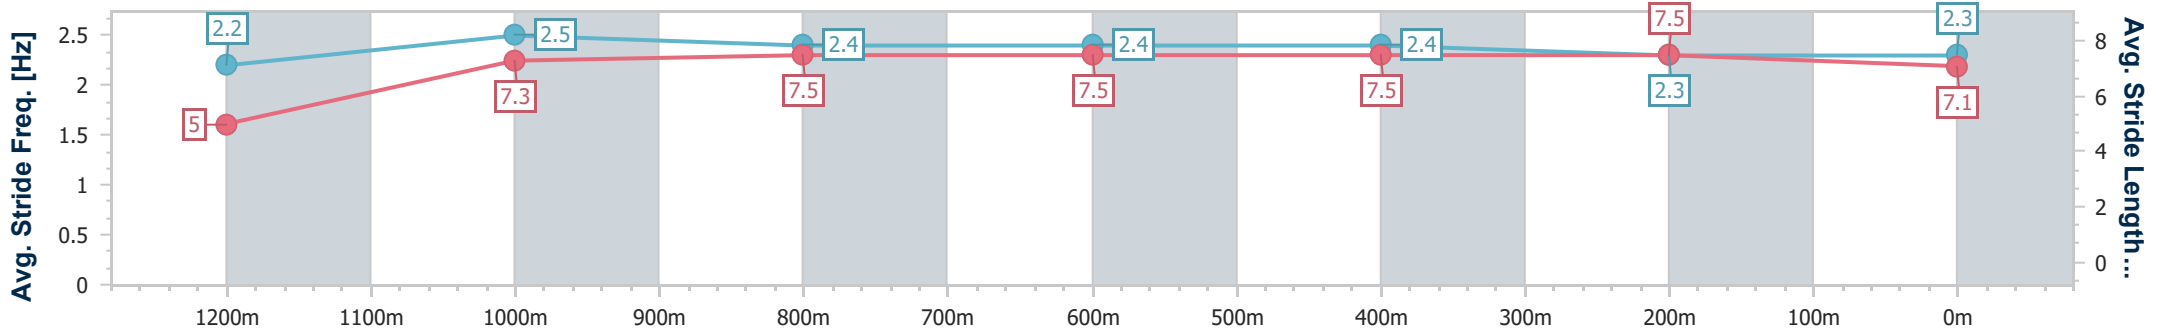

Horse/Jockey Name	Devil's Inn
Final Rank	3
Fastest Section Time (Section)	0:09.95 (Overall)
Top Speed [km/h] (Section)	68.1 (800m)
Race State	Finished

Townsville QLD Professional
Race 8: EXPLORE PROPERTY MUNRO & CO BENCHMARK 65
Handicap - 1300m
23 June 2024 - 16:34
Track Rating: Soft 5, Weather: Fine, Rail Position: +5m 1000m-
W/Post, +2m Remainder

Section	Overall	1200m	1000m	800m	600m	400m	200m
Section Times	1:18.07 [3] (0:09.95)	1:08.12 [4] (0:11.12)	0:57.00 [4] (0:11.04)	0:45.96 [5] (0:10.82)	0:35.14 [5] (0:11.18)	0:23.96 [3] (0:11.45)	0:12.51 [3] (0:12.51)
Average Speed [km/h]	36.3	64.5	65.2	66.9	65.3	63.4	57.7
Top Speed [km/h]	61.9	65.5	66.6	68.1	66.4	65.1	61.4
Avg. Dist. to Rail [m]	5.2	1.1	0.8	1.4	2.7	5.3	6.5
Avg. Stride Freq. [Hz]	2.2	2.5	2.4	2.4	2.4	2.3	2.3
Avg. Stride Length [m]	5.0	7.3	7.5	7.5	7.5	7.5	7.1

- [ ] Ranking at each section and finish
- -.-.- No data available at this section
- NA No data available