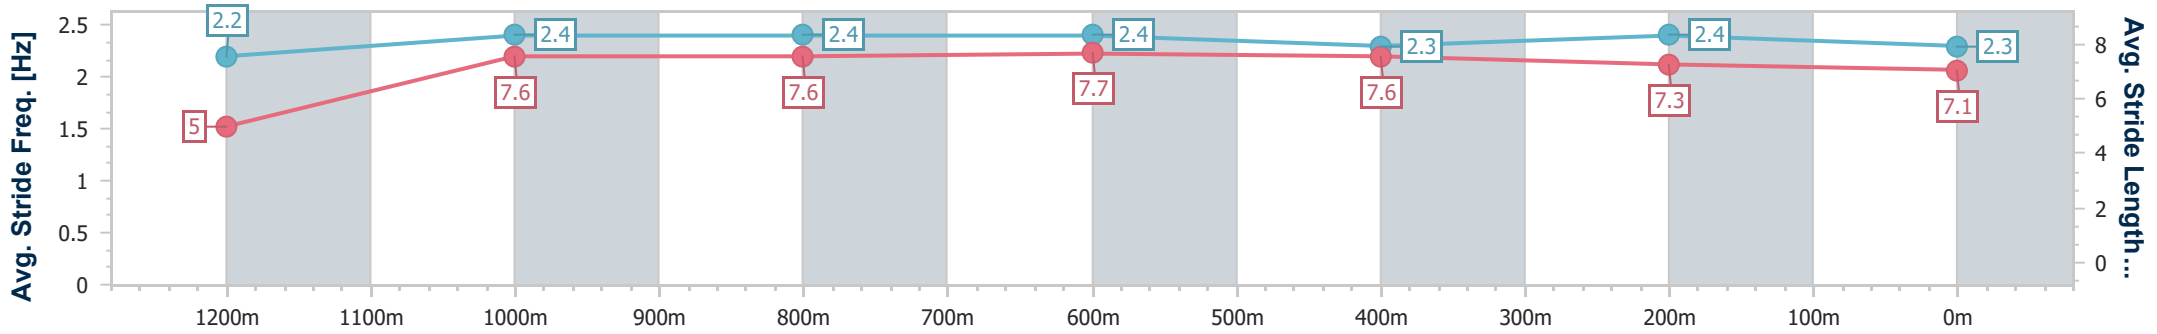

Horse/Jockey Name	Tempo
Final Rank	7
Fastest Section Time (Section)	0:10.00 (Overall)
Top Speed [km/h] (Section)	67.4 (1000m)
Race State	Finished

Townsville QLD Professional
Race 8: EXPLORE PROPERTY MUNRO & CO BENCHMARK 65
Handicap - 1300m
23 June 2024 - 16:34
Track Rating: Soft 5, Weather: Fine, Rail Position: +5m 1000m-
W/Post, +2m Remainder

Section	Overall	1200m	1000m	800m	600m	400m	200m							
Section Times	1:18.37 [7] (0:10.00)	1:08.37 [5] (0:10.97)	0:57.40 [3] (0:10.95)	0:46.45 [3] (0:11.00)	0:35.45 [4] (0:11.47)	0:23.98 [5] (0:11.69)	0:12.29 [6] (0:12.29)							
Average Speed [km/h]	36.1	65.7	65.6	65.9	63.6	62.2	58.6							
Top Speed [km/h]	63.2	67.3	67.4	67.3	64.6	63.7	61.1							
Avg. Dist. to Rail [m]	12.1	3.7	0.5	1.1	2.7	6.8	7.9							
Avg. Stride Freq. [Hz]	2.2	2.4	2.4	2.4	2.3	2.4	2.3							
Avg. Stride Length [m]	5.0	7.6	7.6	7.7	7.6	7.3	7.1							

- [ ] Ranking at each section and finish
- -.-.- No data available at this section
- NA No data available