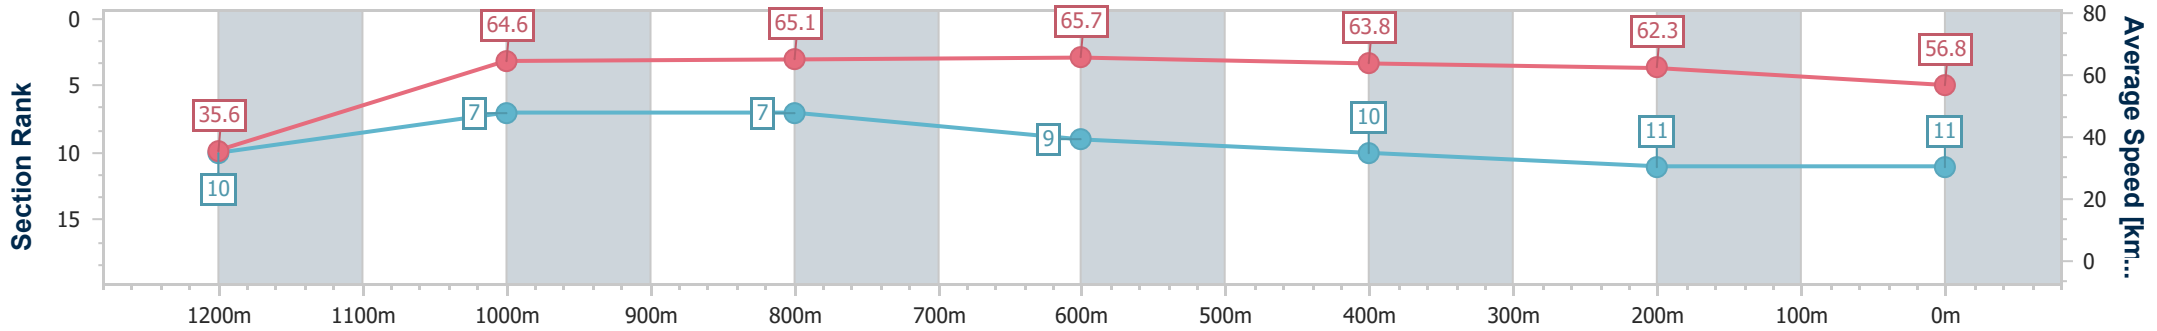

Horse/Jockey Name	Wise Dragon
Final Rank	11
Fastest Section Time (Section)	0:10.12 (Overall)
Top Speed [km/h] (Section)	66.9 (800m)
Race State	Finished

Townsville QLD Professional
Race 8: EXPLORE PROPERTY MUNRO & CO BENCHMARK 65
Handicap - 1300m
23 June 2024 - 16:34
Track Rating: Soft 5, Weather: Fine, Rail Position: +5m 1000m-
W/Post, +2m Remainder

Section	Overall	1200m	1000m	800m	600m	400m	200m
Section Times	1:19.33 [11] (0:10.12)	1:09.21 [10] (0:11.19)	0:58.02 [7] (0:11.13)	0:46.89 [7] (0:11.11)	0:35.78 [9] (0:11.46)	0:24.32 [10] (0:11.65)	0:12.67 [11] (0:12.67)
Average Speed [km/h]	35.6	64.6	65.1	65.7	63.8	62.3	56.8
Top Speed [km/h]	61.7	65.5	66.1	66.9	65.0	63.6	61.3
Avg. Dist. to Rail [m]	15.7	5.8	1.7	2.7	3.2	5.5	7.3
Avg. Stride Freq. [Hz]	2.2	2.4	2.4	2.4	2.4	2.4	2.3
Avg. Stride Length [m]	5.0	7.6	7.7	7.7	7.5	7.4	7.0

- [ ] Ranking at each section and finish
- -.-.- No data available at this section
- NA No data available