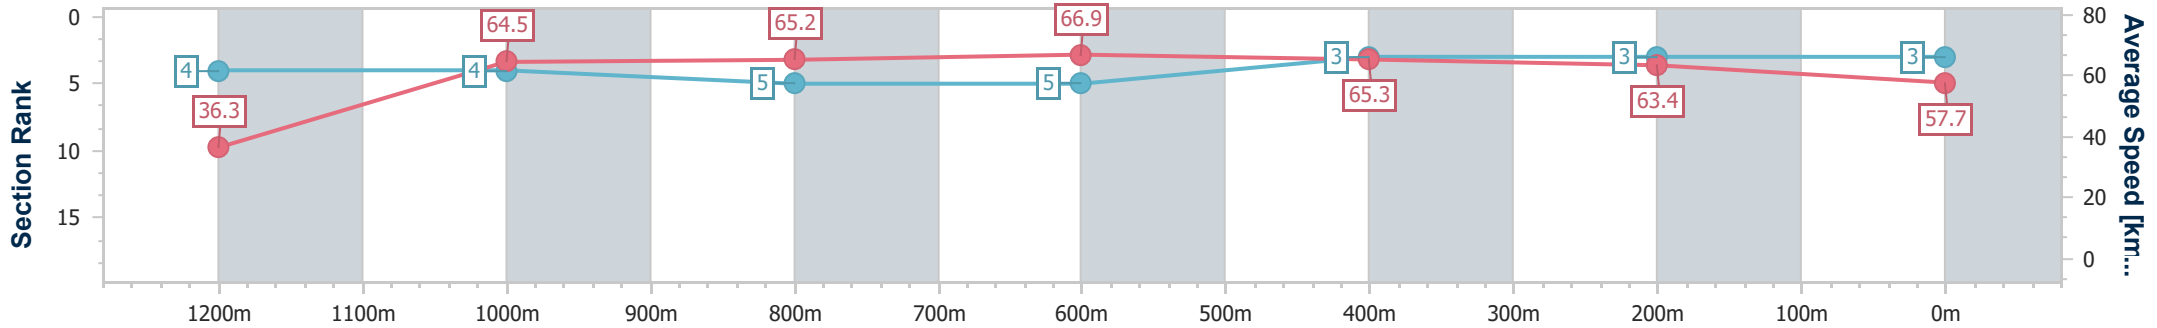

Horse/Jockey Name	Devil's Inn
Final Rank	3
Fastest Section Time (Section)	0:09.95 (Overall)
Top Speed [km/h] (Section)	68.1 (800m)
Race State	Finished

Townsville QLD Professional
Race 8: EXPLORE PROPERTY MUNRO & CO BENCHMARK 65
Handicap - 1300m
23 June 2024 - 16:34
Track Rating: Soft 5, Weather: Fine, Rail Position: +5m 1000m-
W/Post, +2m Remainder

Section	Overall	1200m	1000m	800m	600m	400m	200m
Section Times	1:18.07 [3] (0:09.95)	1:08.12 [4] (0:11.12)	0:57.00 [4] (0:11.04)	0:45.96 [5] (0:10.82)	0:35.14 [5] (0:11.18)	0:23.96 [3] (0:11.45)	0:12.51 [3] (0:12.51)
Average Speed [km/h]	36.3	64.5	65.2	66.9	65.3	63.4	57.7
Top Speed [km/h]	61.9	65.5	66.6	68.1	66.4	65.1	61.4
Avg. Dist. to Rail [m]	5.2	1.1	0.8	1.4	2.7	5.3	6.5
Avg. Stride Freq. [Hz]	2.2	2.5	2.4	2.4	2.4	2.3	2.3
Avg. Stride Length [m]	5.0	7.3	7.5	7.5	7.5	7.5	7.1

- [ ] Ranking at each section and finish
- -.-.- No data available at this section
- NA No data available