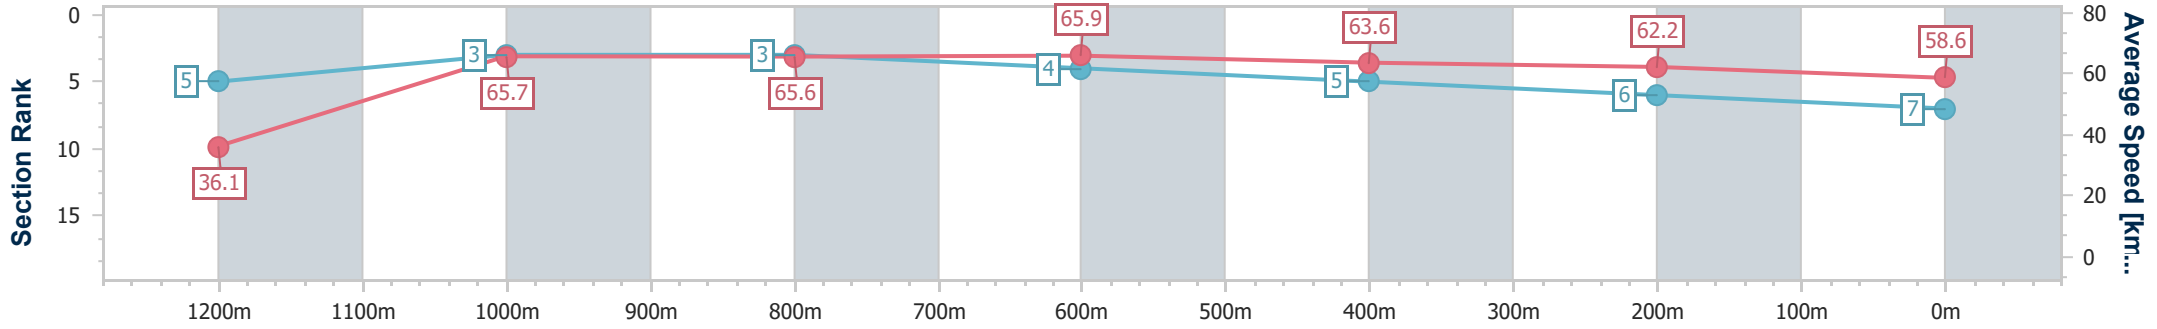

Horse/Jockey Name	Tempo
Final Rank	7
Fastest Section Time (Section)	0:10.00 (Overall)
Top Speed [km/h] (Section)	67.4 (1000m)
Race State	Finished

Townsville QLD Professional
Race 8: EXPLORE PROPERTY MUNRO & CO BENCHMARK 65
Handicap - 1300m
23 June 2024 - 16:34
Track Rating: Soft 5, Weather: Fine, Rail Position: +5m 1000m-
W/Post, +2m Remainder

Section	Overall	1200m	1000m	800m	600m	400m	200m							
Section Times	1:18.37 [7] (0:10.00)	1:08.37 [5] (0:10.97)	0:57.40 [3] (0:10.95)	0:46.45 [3] (0:11.00)	0:35.45 [4] (0:11.47)	0:23.98 [5] (0:11.69)	0:12.29 [6] (0:12.29)							
Average Speed [km/h]	36.1	65.7	65.6	65.9	63.6	62.2	58.6							
Top Speed [km/h]	63.2	67.3	67.4	67.3	64.6	63.7	61.1							
Avg. Dist. to Rail [m]	12.1	3.7	0.5	1.1	2.7	6.8	7.9							
Avg. Stride Freq. [Hz]	2.2	2.4	2.4	2.4	2.3	2.4	2.3							
Avg. Stride Length [m]	5.0	7.6	7.6	7.7	7.6	7.3	7.1							

- [ ] Ranking at each section and finish
- -.-.- No data available at this section
- NA No data available