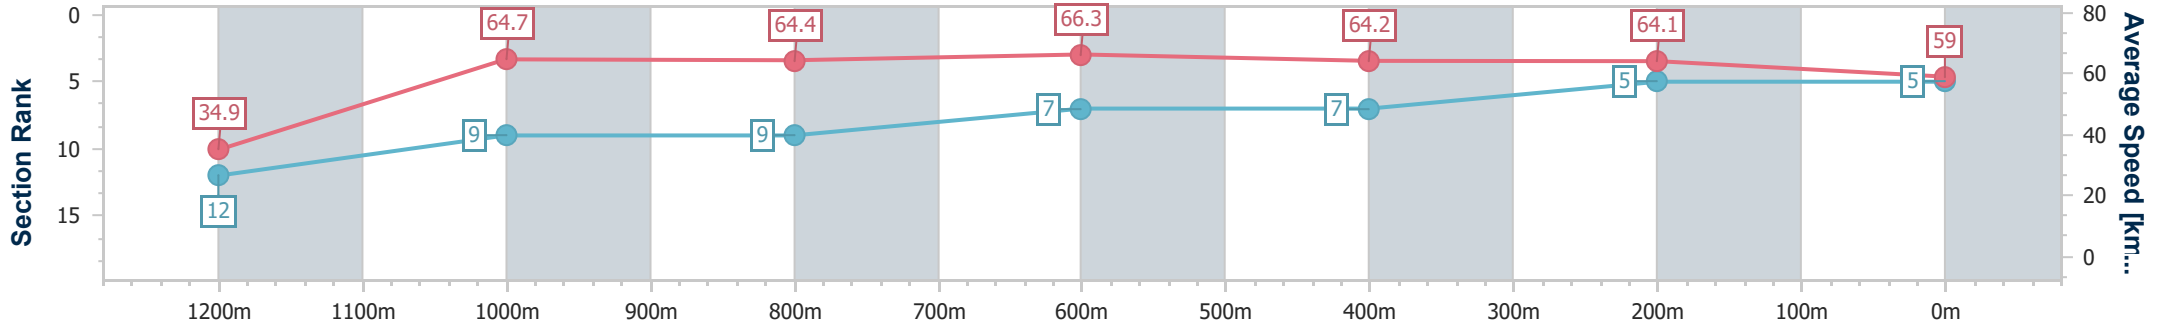

Horse/Jockey Name	Elleves
Final Rank	5
Fastest Section Time (Section)	0:10.33 (Overall)
Top Speed [km/h] (Section)	67.4 (800m)
Race State	Finished

Townsville QLD Professional
Race 8: EXPLORE PROPERTY MUNRO & CO BENCHMARK 65
Handicap - 1300m
23 June 2024 - 16:34
Track Rating: Soft 5, Weather: Fine, Rail Position: +5m 1000m-
W/Post, +2m Remainder

Section	Overall	1200m	1000m	800m	600m	400m	200m
Section Times	1:18.25 [5] (0:10.33)	1:07.92 [12] (0:11.09)	0:56.83 [9] (0:11.07)	0:45.76 [9] (0:10.86)	0:34.90 [7] (0:11.35)	0:23.55 [7] (0:11.35)	0:12.20 [5] (0:12.20)
Average Speed [km/h]	34.9	64.7	64.4	66.3	64.2	64.1	59.0
Top Speed [km/h]	61.3	66.1	66.0	67.4	65.2	65.3	62.2
Avg. Dist. to Rail [m]	6.7	1.3	2.3	0.7	2.4	5.9	7.7
Avg. Stride Freq. [Hz]	2.3	2.5	2.5	2.5	2.5	2.5	2.4
Avg. Stride Length [m]	4.8	7.3	7.2	7.4	7.3	7.2	6.9

- [ ] Ranking at each section and finish
- -.-.- No data available at this section
- NA No data available