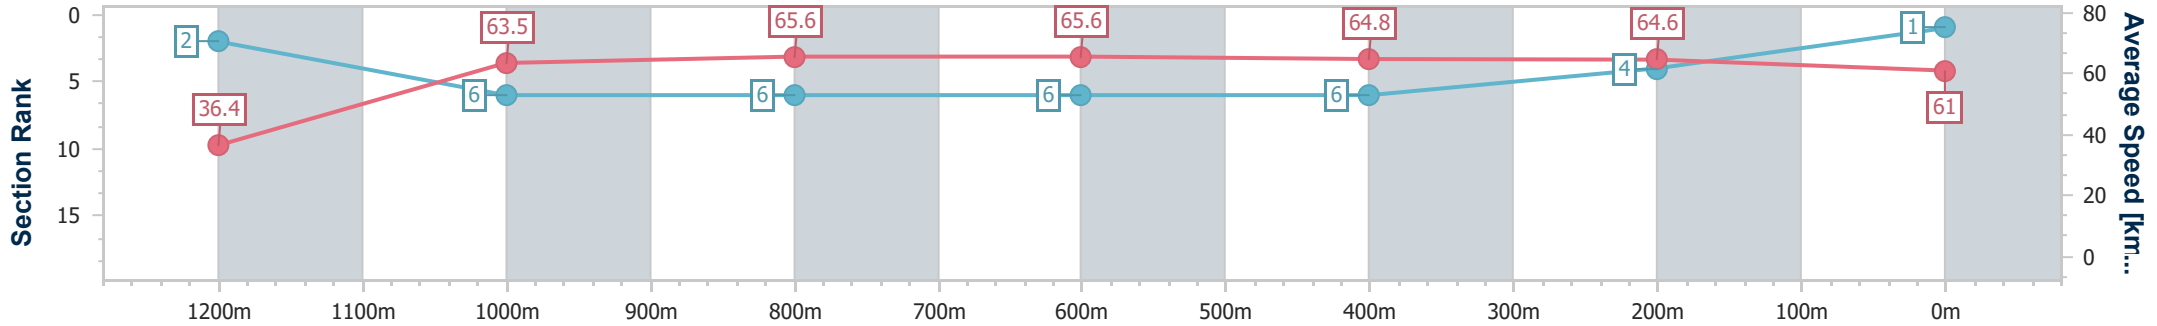

Horse/Jockey Name	Crowning Moment
Final Rank	1
Fastest Section Time (Section)	0:09.87 (Overall)
Top Speed [km/h] (Section)	67.5 (800m)
Race State	Finished

Townsville QLD Professional
Race 8: EXPLORE PROPERTY MUNRO & CO BENCHMARK 65
Handicap - 1300m
23 June 2024 - 16:34
Track Rating: Soft 5, Weather: Fine, Rail Position: +5m 1000m-
W/Post, +2m Remainder

Section	Overall	1200m	1000m	800m	600m	400m	200m
Section Times	1:17.45 [1] (0:09.87)	1:07.58 [2] (0:11.33)	0:56.25 [6] (0:10.93)	0:45.32 [6] (0:11.03)	0:34.29 [6] (0:11.24)	0:23.05 [6] (0:11.23)	0:11.82 [4] (0:11.82)
Average Speed [km/h]	36.4	63.5	65.6	65.6	64.8	64.6	61.0
Top Speed [km/h]	60.0	64.9	66.7	67.5	65.5	65.3	63.7
Avg. Dist. to Rail [m]	7.0	2.0	0.9	1.1	2.5	5.1	6.5
Avg. Stride Freq. [Hz]	2.3	2.3	2.3	2.3	2.3	2.3	2.3
Avg. Stride Length [m]	5.1	7.6	7.8	7.9	7.9	7.7	7.4

- [ ] Ranking at each section and finish
- -.-.- No data available at this section
- NA No data available