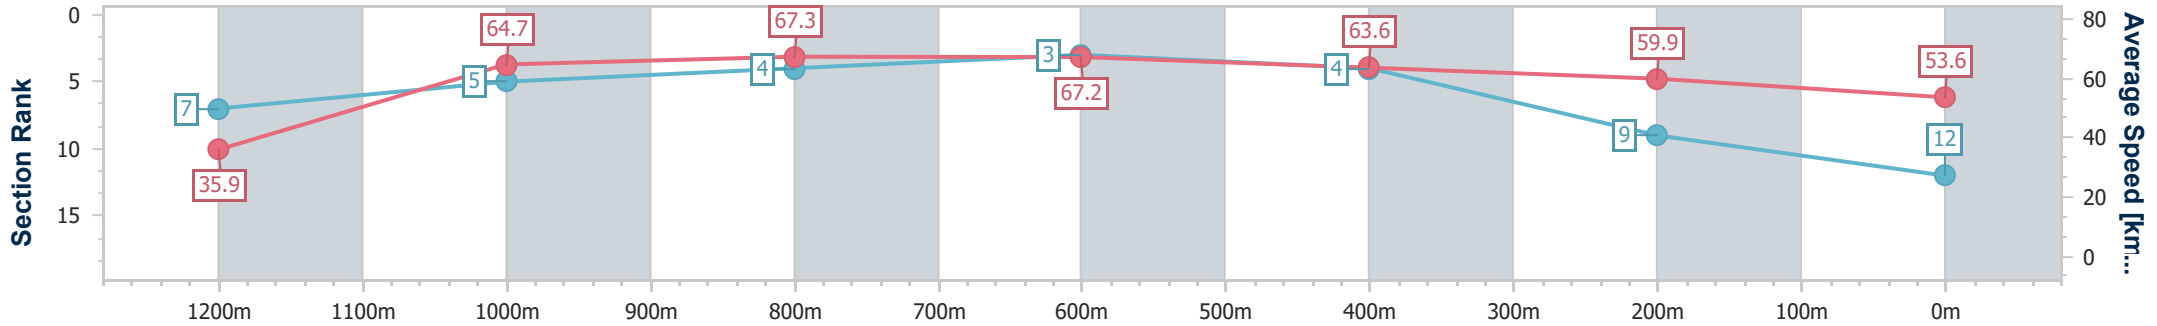

Horse/Jockey Name	Ammand
Final Rank	12
Fastest Section Time (Section)	0:10.03 (Overall)
Top Speed [km/h] (Section)	69.8 (800m)
Race State	Finished

Townsville QLD Professional
Race 8: EXPLORE PROPERTY MUNRO & CO BENCHMARK 65
Handicap - 1300m
23 June 2024 - 16:34
Track Rating: Soft 5, Weather: Fine, Rail Position: +5m 1000m-
W/Post, +2m Remainder

Section	Overall	1200m	1000m	800m	600m	400m	200m
Section Times	1:19.89 [12] (0:10.03)	1:09.86 [7] (0:11.14)	0:58.72 [5] (0:10.79)	0:47.93 [4] (0:10.85)	0:37.08 [3] (0:11.52)	0:25.56 [4] (0:12.12)	0:13.44 [9] (0:13.44)
Average Speed [km/h]	35.9	64.7	67.3	67.2	63.6	59.9	53.6
Top Speed [km/h]	60.6	67.7	68.5	69.8	65.0	62.1	57.5
Avg. Dist. to Rail [m]	10.6	4.0	1.3	3.0	3.4	5.3	6.5
Avg. Stride Freq. [Hz]	2.4	2.5	2.4	2.4	2.3	2.3	2.1
Avg. Stride Length [m]	4.7	7.2	7.6	7.6	7.4	7.3	6.9

- [ ] Ranking at each section and finish
- -.-.- No data available at this section
- NA No data available