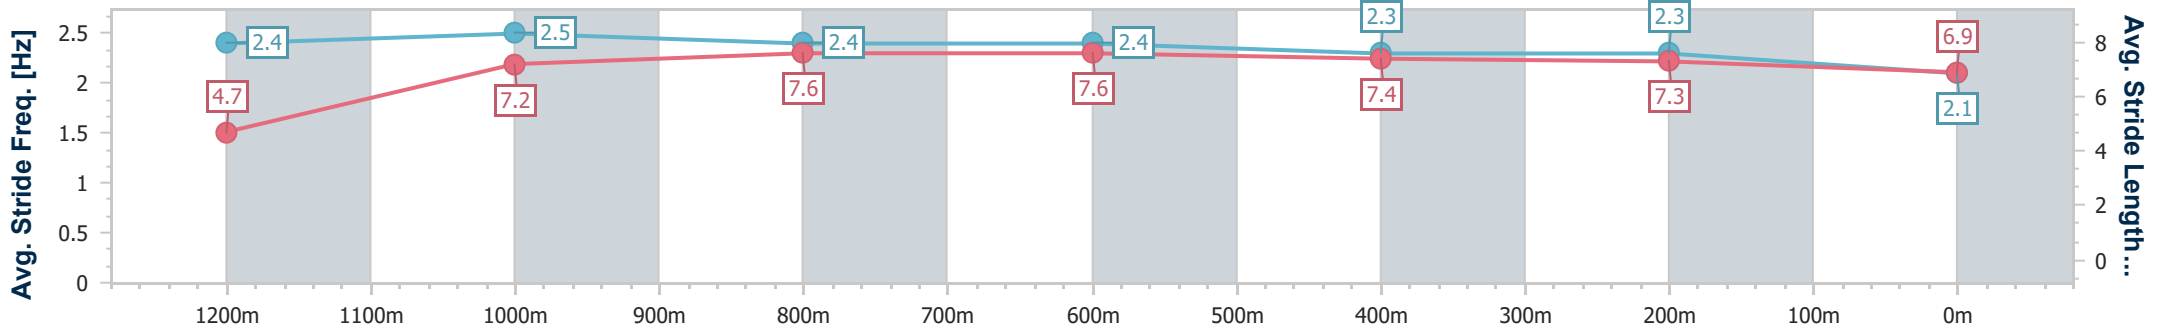

Horse/Jockey Name	Ammand
Final Rank	12
Fastest Section Time (Section)	0:10.03 (Overall)
Top Speed [km/h] (Section)	69.8 (800m)
Race State	Finished

Townsville QLD Professional
Race 8: EXPLORE PROPERTY MUNRO & CO BENCHMARK 65
Handicap - 1300m
23 June 2024 - 16:34
Track Rating: Soft 5, Weather: Fine, Rail Position: +5m 1000m-
W/Post, +2m Remainder

Section	Overall	1200m	1000m	800m	600m	400m	200m
Section Times	1:19.89 [12] (0:10.03)	1:09.86 [7] (0:11.14)	0:58.72 [5] (0:10.79)	0:47.93 [4] (0:10.85)	0:37.08 [3] (0:11.52)	0:25.56 [4] (0:12.12)	0:13.44 [9] (0:13.44)
Average Speed [km/h]	35.9	64.7	67.3	67.2	63.6	59.9	53.6
Top Speed [km/h]	60.6	67.7	68.5	69.8	65.0	62.1	57.5
Avg. Dist. to Rail [m]	10.6	4.0	1.3	3.0	3.4	5.3	6.5
Avg. Stride Freq. [Hz]	2.4	2.5	2.4	2.4	2.3	2.3	2.1
Avg. Stride Length [m]	4.7	7.2	7.6	7.6	7.4	7.3	6.9

- [ ] Ranking at each section and finish
- -.-.- No data available at this section
- NA No data available