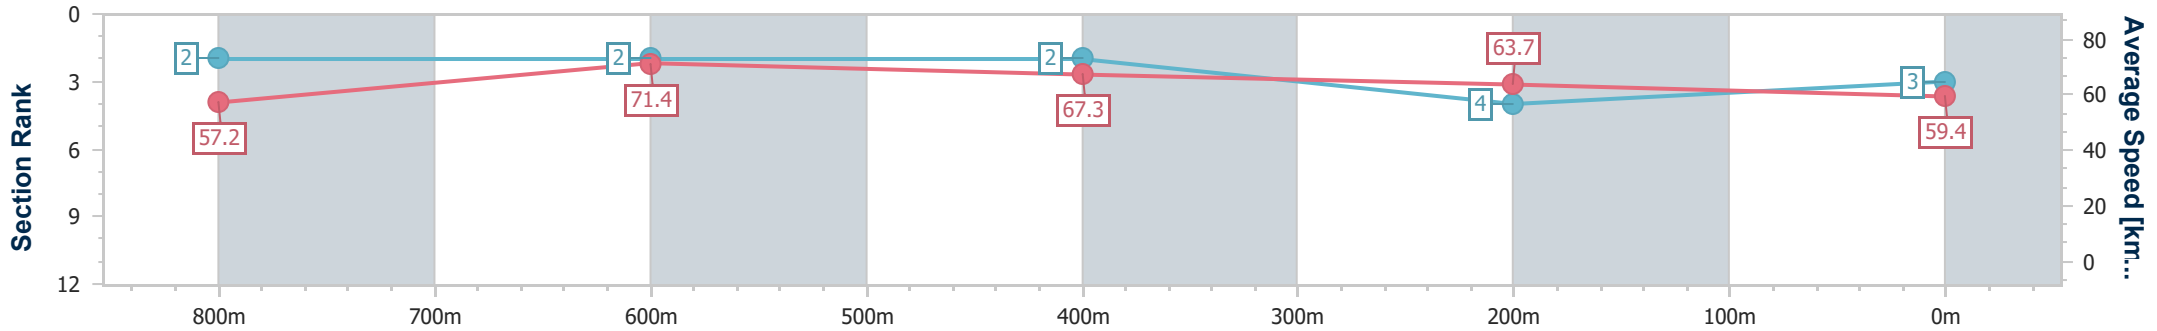

- [] Ranking at each section and finish
- .-.- No data available at this section
- NA No data available

Horse/Jockey Name	Hit Snooze
Final Rank	4
Fastest Section Time (Section)	0:10.34 (800m)
Top Speed [km/h] (Section)	72.3 (800m)
Race State	Finished