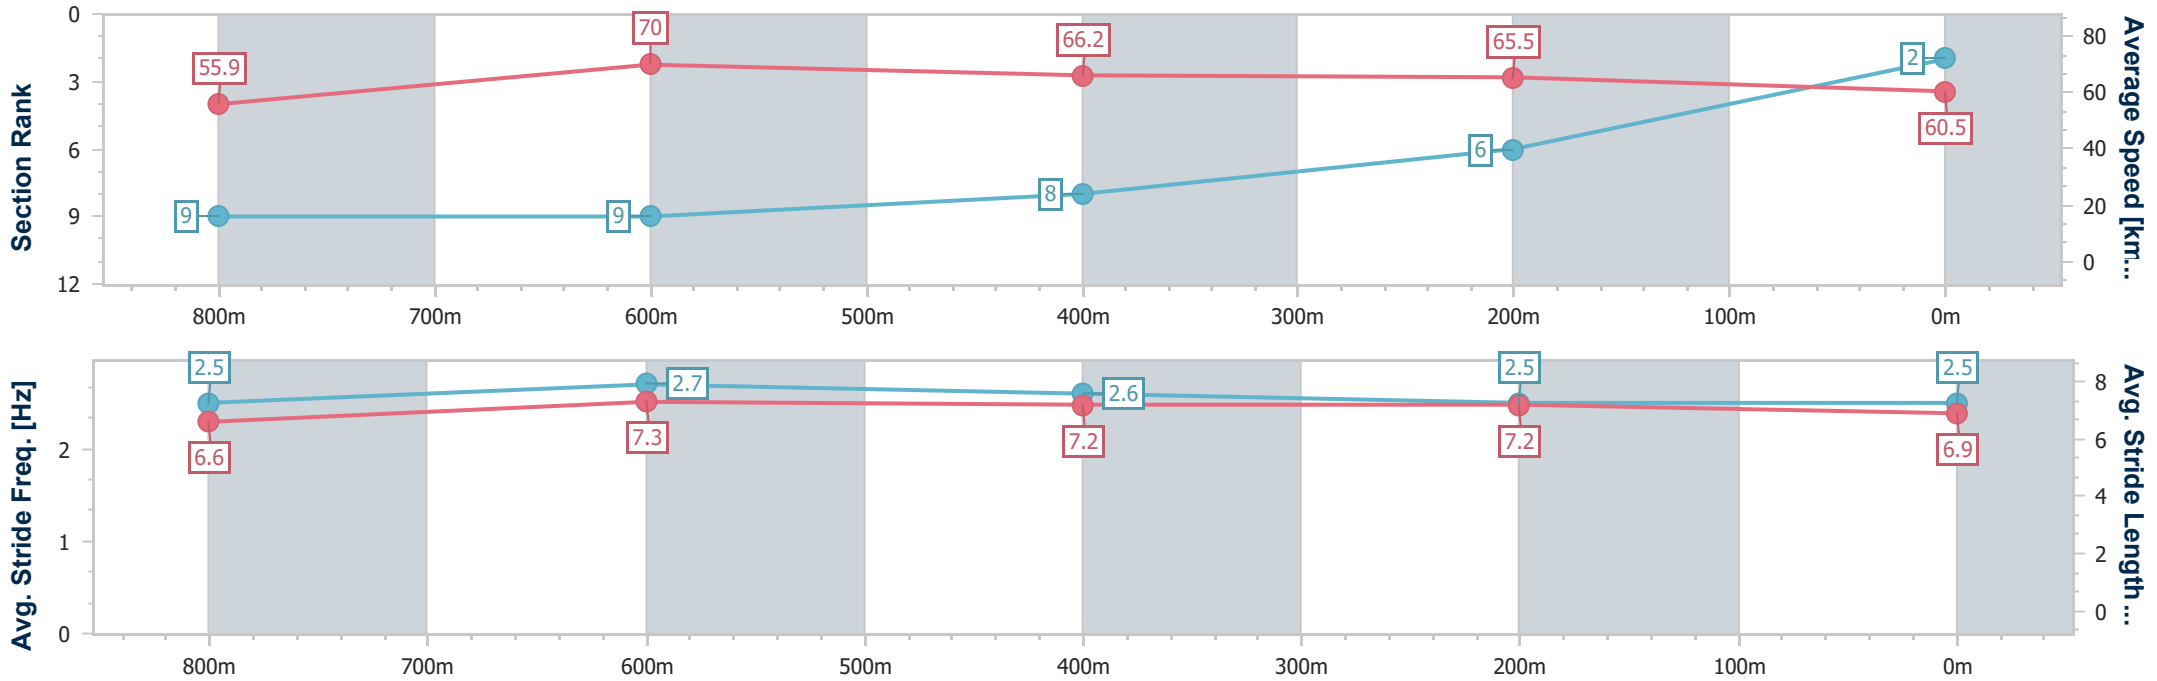

Townsville QLD Professional

Race 5: CORONA BENCHMARK 58 Handicap - 1000m

23 June 2024 - 14:49

Track Rating: Soft 5, Weather: Fine, Rail Position: +5m 1000m-
W/Post, +2m Remainder

Section	Overall	800m	600m	400m	200m
Section Times	0:57.18 [2] (0:12.89)	0:44.29 [9] (0:10.29)	0:34.00 [9] (0:10.99)	0:23.01 [8] (0:11.10)	0:11.91 [6] (0:11.91)
Average Speed [km/h]	55.9	70.0	66.2	65.5	60.5
Top Speed [km/h]	71.3	72.5	68.5	67.0	64.2
Avg. Dist. to Rail [m]	2.1	0.5	1.9	5.7	4.3
Avg. Stride Freq. [Hz]	2.5	2.7	2.6	2.5	2.5
Avg. Stride Length [m]	6.6	7.3	7.2	7.2	6.9