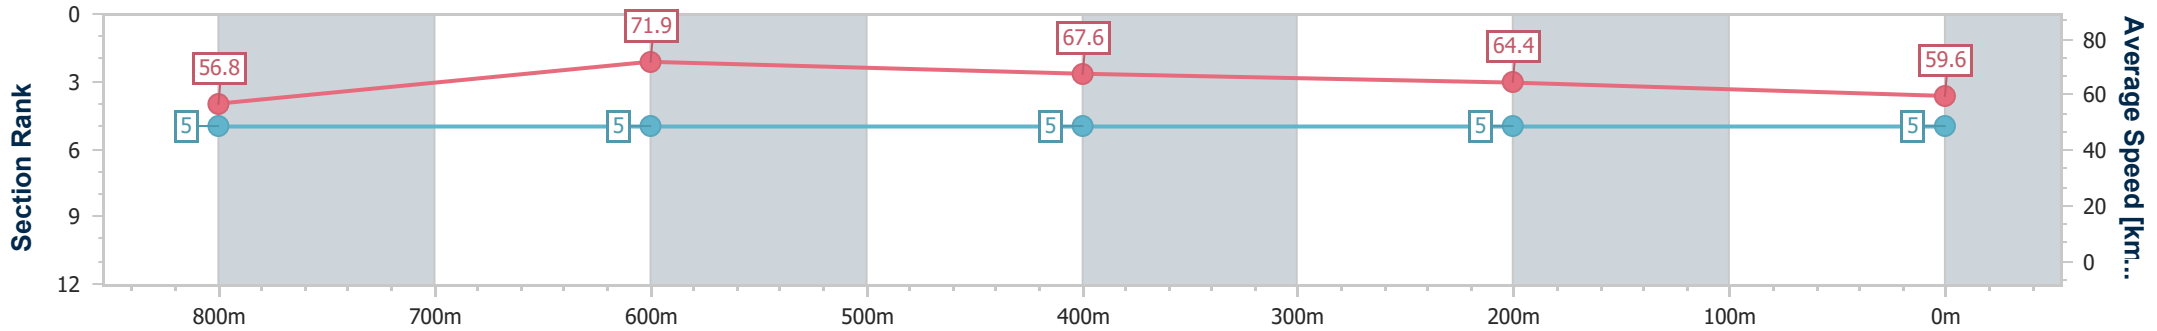

Townsville QLD Professional

Race 5: CORONA BENCHMARK 58 Handicap - 1000m

23 June 2024 - 14:49

Track Rating: Soft 5, Weather: Fine, Rail Position: +5m 1000m-
W/Post, +2m Remainder

Section	Overall	800m	600m	400m	200m
Section Times	0:57.33 [5] (0:12.70)	0:44.63 [5] (0:10.27)	0:34.36 [5] (0:10.94)	0:23.42 [5] (0:11.30)	0:12.12 [5] (0:12.12)
Average Speed [km/h]	56.8	71.9	67.6	64.4	59.6
Top Speed [km/h]	72.5	72.9	70.2	66.1	62.7
Avg. Dist. to Rail [m]	9.1	6.6	5.7	6.5	6.9
Avg. Stride Freq. [Hz]	2.5	2.6	2.5	2.4	2.4
Avg. Stride Length [m]	6.9	7.8	7.6	7.3	7.0

- [] Ranking at each section and finish
- .-.- No data available at this section
- NA No data available

Horse/Jockey Name	Dawn Strike
Final Rank	6
Fastest Section Time (Section)	0:10.27 (800m)
Top Speed [km/h] (Section)	72.2 (800m)
Race State	Finished