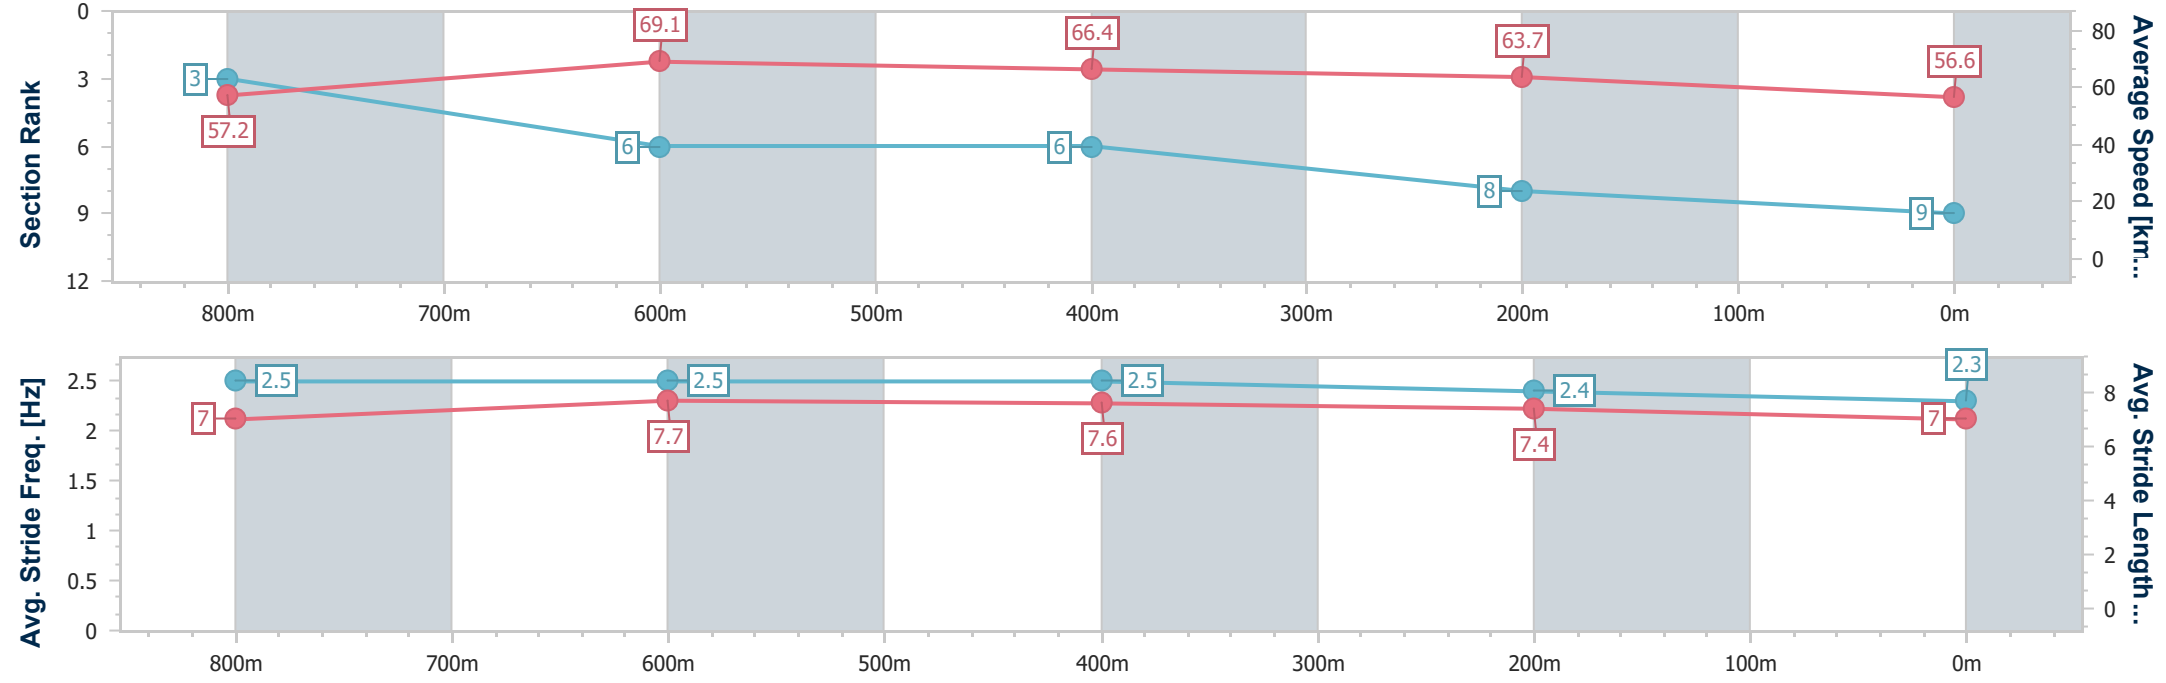

- [] Ranking at each section and finish
- .-.- No data available at this section
- NA No data available

Horse/Jockey Name	Loburn Lass
Final Rank	9
Fastest Section Time (Section)	0:10.43 (800m)
Top Speed [km/h] (Section)	71.2 (800m)
Race State	Finished

Townsville QLD Professional

Race 5: CORONA BENCHMARK 58 Handicap - 1000m

23 June 2024 - 14:49

Track Rating: Soft 5, Weather: Fine, Rail Position: +5m 1000m-
W/Post, +2m Remainder

Section	Overall	800m	600m	400m	200m
Section Times	0:58.08 [9] (0:12.60)	0:45.48 [3] (0:10.43)	0:35.05 [6] (0:10.94)	0:24.11 [6] (0:11.39)	0:12.72 [8] (0:12.72)
Average Speed [km/h]	57.2	69.1	66.4	63.7	56.6
Top Speed [km/h]	70.1	71.2	68.3	65.1	61.9
Avg. Dist. to Rail [m]	1.4	0.6	1.9	3.9	4.2
Avg. Stride Freq. [Hz]	2.5	2.5	2.5	2.4	2.3
Avg. Stride Length [m]	7.0	7.7	7.6	7.4	7.0