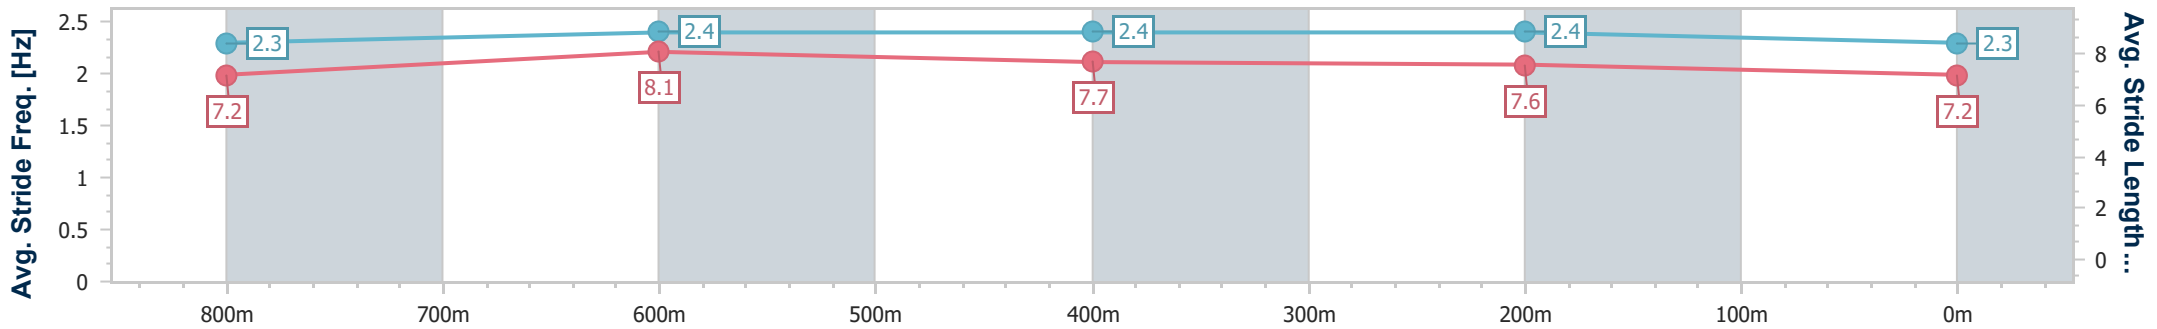

Townsville QLD Professional

Race 5: CORONA BENCHMARK 58 Handicap - 1000m

23 June 2024 - 14:49

Track Rating: Soft 5, Weather: Fine, Rail Position: +5m 1000m-
W/Post, +2m Remainder

Section	Overall	800m	600m	400m	200m
Section Times	0:57.68 [8] (0:12.83)	0:44.85 [8] (0:10.23)	0:34.62 [7] (0:11.13)	0:23.49 [9] (0:11.23)	0:12.26 [9] (0:12.26)
Average Speed [km/h]	56.2	70.9	65.9	64.7	58.8
Top Speed [km/h]	71.7	72.5	68.8	65.9	62.4
Avg. Dist. to Rail [m]	3.6	2.1	3.8	4.2	3.2
Avg. Stride Freq. [Hz]	2.3	2.4	2.4	2.4	2.3
Avg. Stride Length [m]	7.2	8.1	7.7	7.6	7.2

- [] Ranking at each section and finish
- .-.- No data available at this section
- NA No data available

Horse/Jockey Name	Loburn Lass
Final Rank	9
Fastest Section Time (Section)	0:10.43 (800m)
Top Speed [km/h] (Section)	71.2 (800m)
Race State	Finished