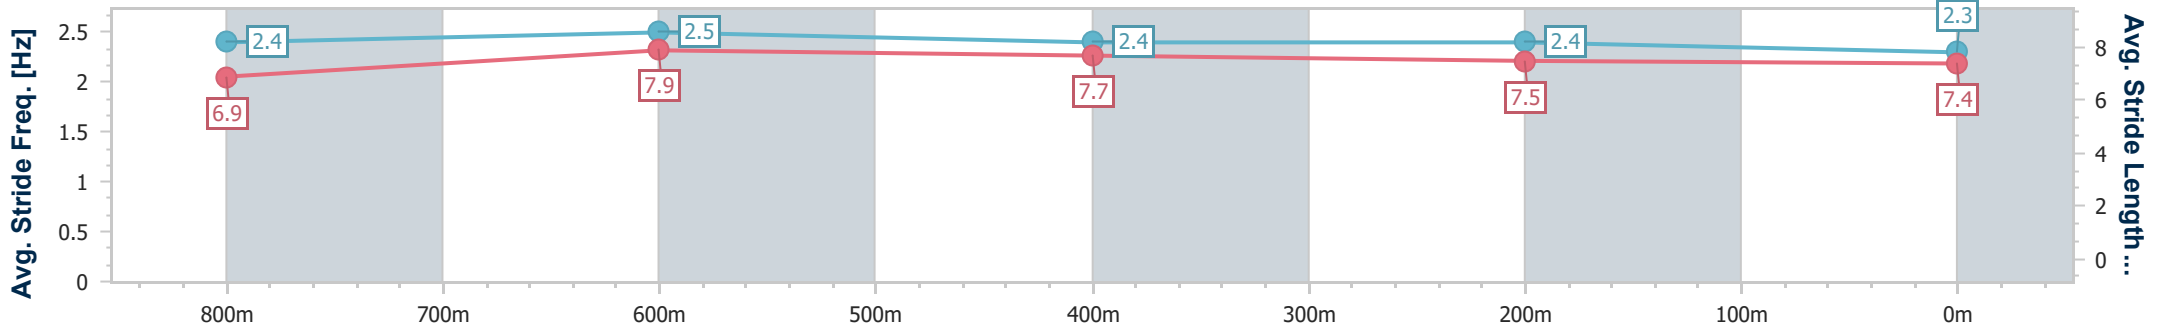

Townsville QLD Professional

Race 5: CORONA BENCHMARK 58 Handicap - 1000m

23 June 2024 - 14:49

Track Rating: Soft 5, Weather: Fine, Rail Position: +5m 1000m-
W/Post, +2m Remainder

Section	Overall	800m	600m	400m	200m
Section Times	0:56.75 [1] (0:12.74)	0:44.01 [6] (0:10.19)	0:33.82 [4] (0:10.85)	0:22.97 [4] (0:11.28)	0:11.69 [3] (0:11.69)
Average Speed [km/h]	56.5	72.2	68.0	64.8	61.5
Top Speed [km/h]	71.2	70.2	70.1	66.6	65.3
Avg. Dist. to Rail [m]	5.5	5.1	5.6	7.4	6.6
Avg. Stride Freq. [Hz]	2.4	2.5	2.4	2.4	2.3
Avg. Stride Length [m]	6.9	7.9	7.7	7.5	7.4