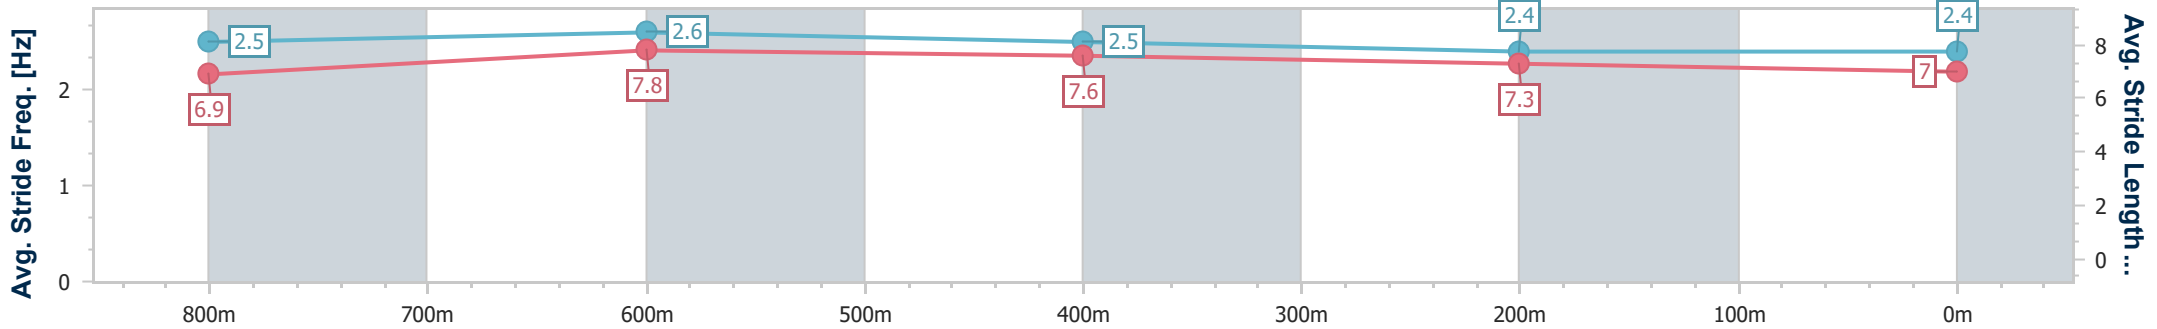

- [] Ranking at each section and finish
- .-.- No data available at this section
- NA No data available

Horse/Jockey Name	Dawn Strike
Final Rank	6
Fastest Section Time (Section)	0:10.27 (800m)
Top Speed [km/h] (Section)	72.2 (800m)
Race State	Finished