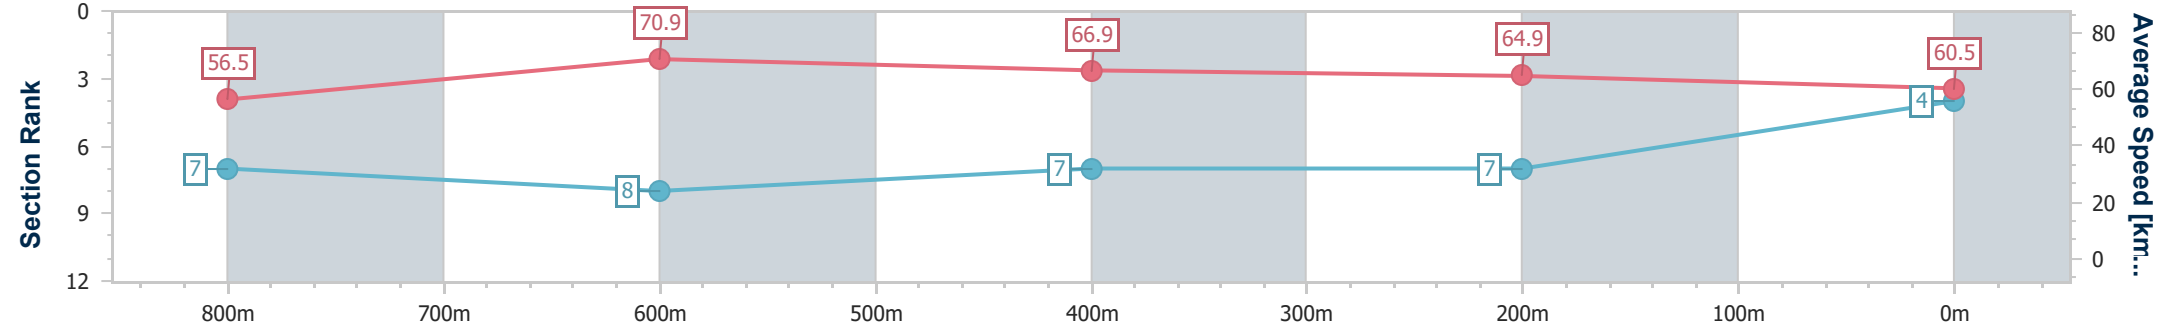

Townsville QLD Professional

Race 5: CORONA BENCHMARK 58 Handicap - 1000m

23 June 2024 - 14:49

Track Rating: Soft 5, Weather: Fine, Rail Position: +5m 1000m-
W/Post, +2m Remainder

Section	Overall	800m	600m	400m	200m
Section Times	0:57.22 [4] (0:12.75)	0:44.47 [7] (0:10.34)	0:34.13 [8] (0:10.99)	0:23.14 [7] (0:11.23)	0:11.91 [7] (0:11.91)
Average Speed [km/h]	56.5	70.9	66.9	64.9	60.5
Top Speed [km/h]	70.8	72.3	70.2	66.0	63.2
Avg. Dist. to Rail [m]	6.6	4.1	4.7	6.9	7.7
Avg. Stride Freq. [Hz]	2.4	2.5	2.4	2.3	2.3
Avg. Stride Length [m]	7.2	8.1	7.9	7.7	7.4