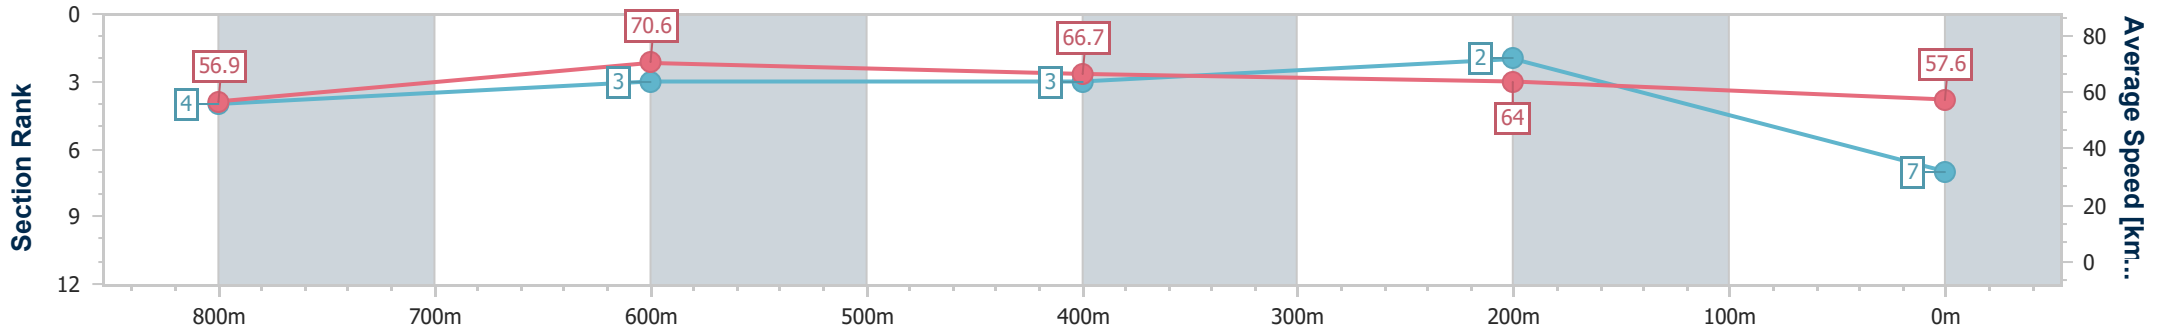

Townsville QLD Professional

Race 5: CORONA BENCHMARK 58 Handicap - 1000m

23 June 2024 - 14:49

Track Rating: Soft 5, Weather: Fine, Rail Position: +5m 1000m-
W/Post, +2m Remainder

Section	Overall	800m	600m	400m	200m
Section Times	0:57.51 [7] (0:12.68)	0:44.83 [4] (0:10.21)	0:34.62 [3] (0:10.83)	0:23.79 [3] (0:11.32)	0:12.47 [2] (0:12.47)
Average Speed [km/h]	56.9	70.6	66.7	64.0	57.6
Top Speed [km/h]	71.5	72.4	69.1	65.5	61.5
Avg. Dist. to Rail [m]	2.6	0.8	0.8	4.2	5.4
Avg. Stride Freq. [Hz]	2.6	2.7	2.6	2.5	2.4
Avg. Stride Length [m]	6.7	7.1	7.0	6.6	6.4

- [] Ranking at each section and finish
- .-.- No data available at this section
- NA No data available

Horse/Jockey Name	Winning Saga
Final Rank	8
Fastest Section Time (Section)	0:10.23 (800m)
Top Speed [km/h] (Section)	72.5 (800m)
Race State	Finished