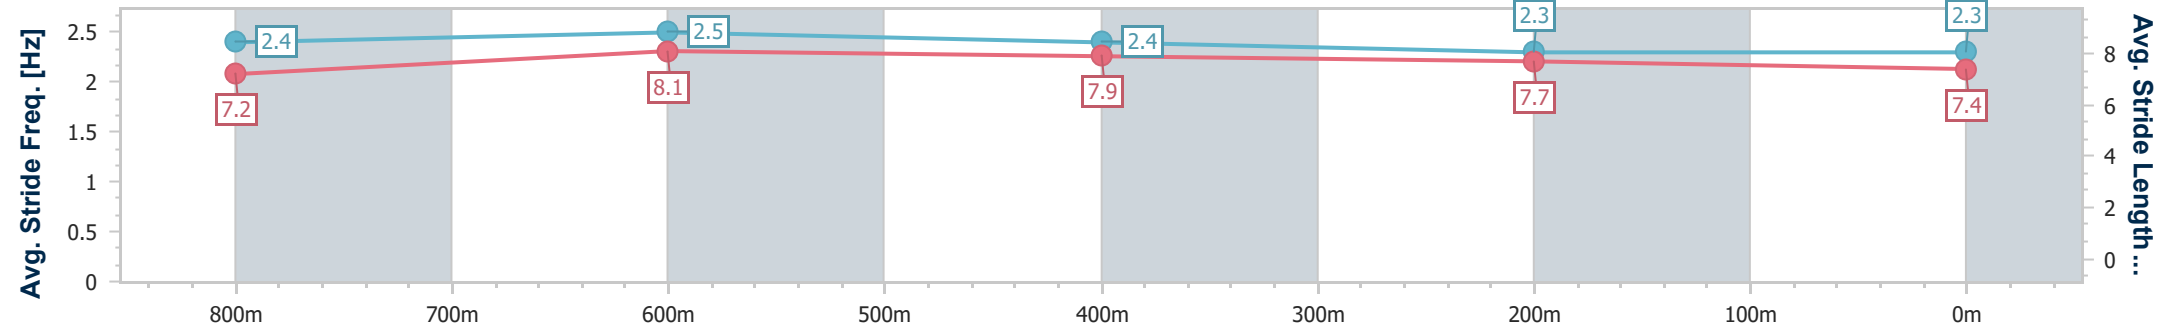

Townsville QLD Professional

Race 5: CORONA BENCHMARK 58 Handicap - 1000m

23 June 2024 - 14:49

Track Rating: Soft 5, Weather: Fine, Rail Position: +5m 1000m-
W/Post, +2m Remainder

Section	Overall	800m	600m	400m	200m
Section Times	0:57.22 [4] (0:12.75)	0:44.47 [7] (0:10.34)	0:34.13 [8] (0:10.99)	0:23.14 [7] (0:11.23)	0:11.91 [7] (0:11.91)
Average Speed [km/h]	56.5	70.9	66.9	64.9	60.5
Top Speed [km/h]	70.8	72.3	70.2	66.0	63.2
Avg. Dist. to Rail [m]	6.6	4.1	4.7	6.9	7.7
Avg. Stride Freq. [Hz]	2.4	2.5	2.4	2.3	2.3
Avg. Stride Length [m]	7.2	8.1	7.9	7.7	7.4