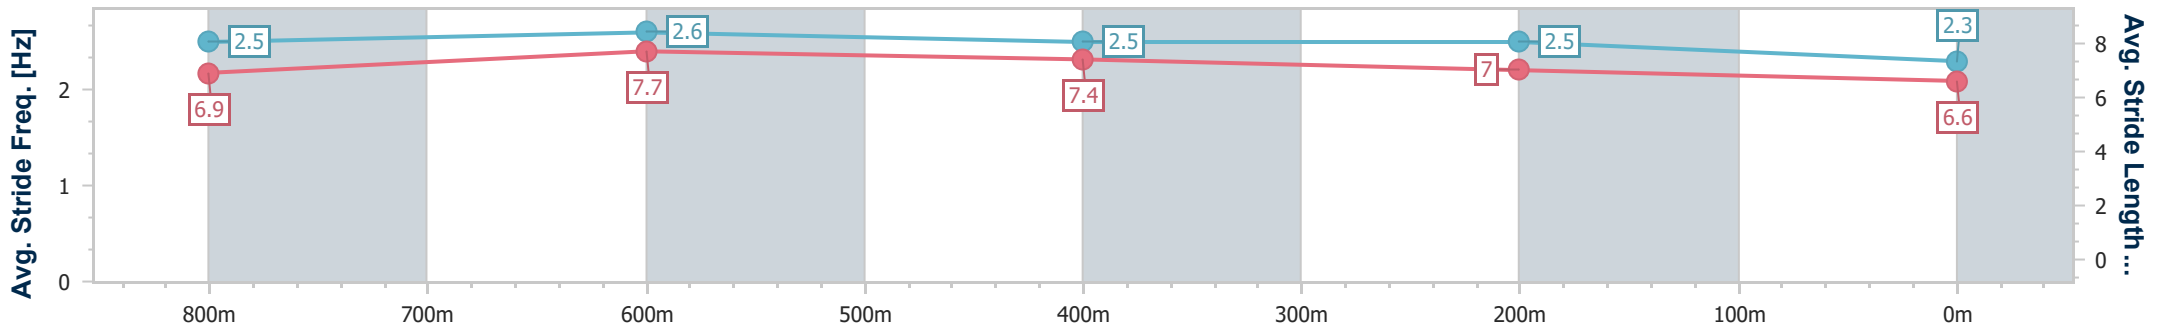

Townsville QLD Professional

Race 5: CORONA BENCHMARK 58 Handicap - 1000m

23 June 2024 - 14:49

Track Rating: Soft 5, Weather: Fine, Rail Position: +5m 1000m-
W/Post, +2m Remainder

Section	Overall	800m	600m	400m	200m
Section Times	0:58.27 [10] (0:12.44)	0:45.83 [1] (0:10.24)	0:35.59 [1] (0:10.89)	0:24.70 [1] (0:11.47)	0:13.23 [1] (0:13.23)
Average Speed [km/h]	57.9	71.6	67.4	63.4	54.4
Top Speed [km/h]	71.1	69.5	70.4	65.8	60.6
Avg. Dist. to Rail [m]	4.6	4.2	4.0	5.4	6.0
Avg. Stride Freq. [Hz]	2.5	2.6	2.5	2.5	2.3
Avg. Stride Length [m]	6.9	7.7	7.4	7.0	6.6

- [] Ranking at each section and finish
- .-.- No data available at this section
- NA No data available