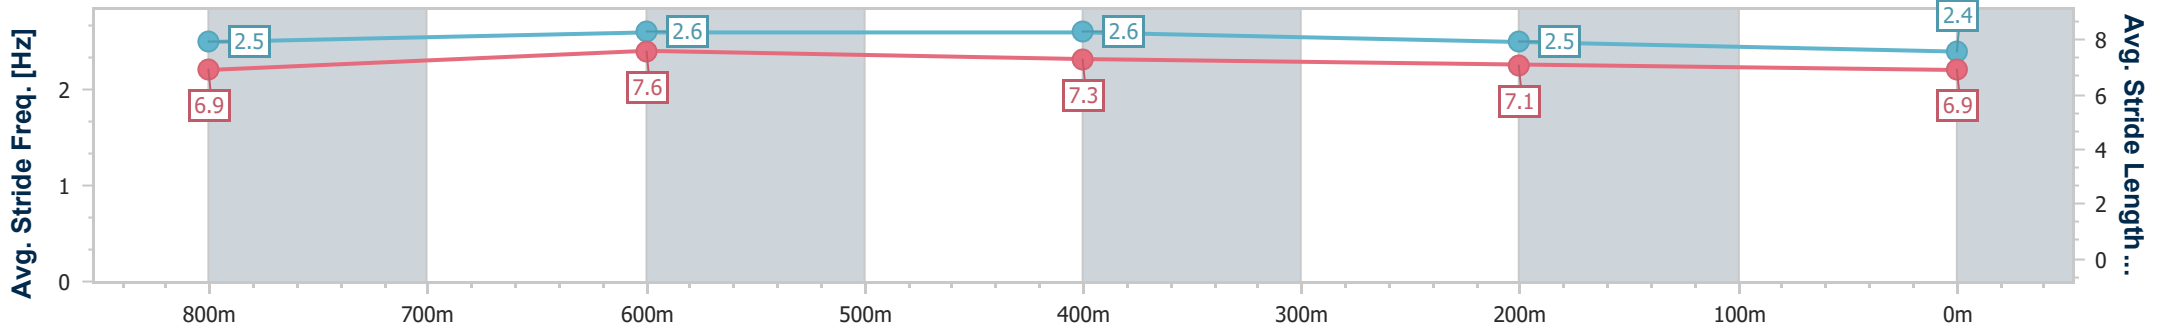

- [] Ranking at each section and finish
- .-.- No data available at this section
- NA No data available

Horse/Jockey Name	Hit Snooze
Final Rank	4
Fastest Section Time (Section)	0:10.34 (800m)
Top Speed [km/h] (Section)	72.3 (800m)
Race State	Finished