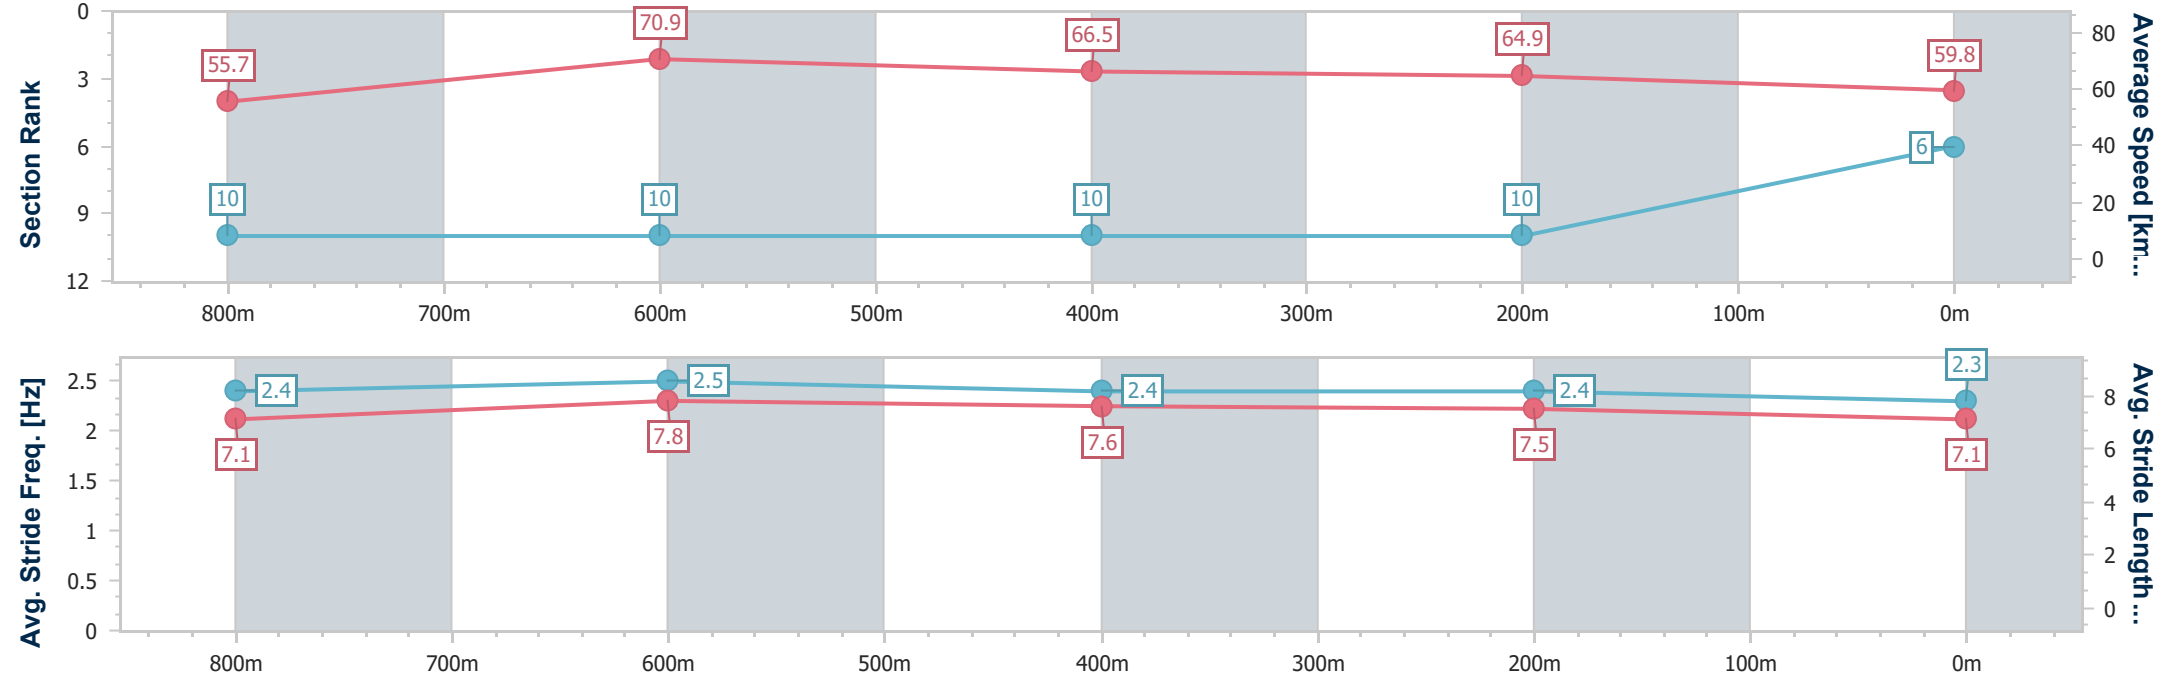

- [] Ranking at each section and finish
- .-.- No data available at this section
- NA No data available

Horse/Jockey Name	Dawn Strike
Final Rank	6
Fastest Section Time (Section)	0:10.27 (800m)
Top Speed [km/h] (Section)	72.2 (800m)
Race State	Finished

Townsville QLD Professional

Race 5: CORONA BENCHMARK 58 Handicap - 1000m

23 June 2024 - 14:49

Track Rating: Soft 5, Weather: Fine, Rail Position: +5m 1000m-
W/Post, +2m Remainder

Section	Overall	800m	600m	400m	200m
Section Times	0:57.47 [6] (0:12.94)	0:44.53 [10] (0:10.27)	0:34.26 [10] (0:11.02)	0:23.24 [10] (0:11.21)	0:12.03 [10] (0:12.03)
Average Speed [km/h]	55.7	70.9	66.5	64.9	59.8
Top Speed [km/h]	70.5	72.2	69.0	65.9	64.9
Avg. Dist. to Rail [m]	6.5	2.5	3.9	4.5	4.3
Avg. Stride Freq. [Hz]	2.4	2.5	2.4	2.4	2.3
Avg. Stride Length [m]	7.1	7.8	7.6	7.5	7.1

- [] Ranking at each section and finish
- .-.- No data available at this section
- NA No data available

Horse/Jockey Name	Exsensible
Final Rank	7
Fastest Section Time (Section)	0:10.21 (800m)
Top Speed [km/h] (Section)	72.4 (800m)
Race State	Finished