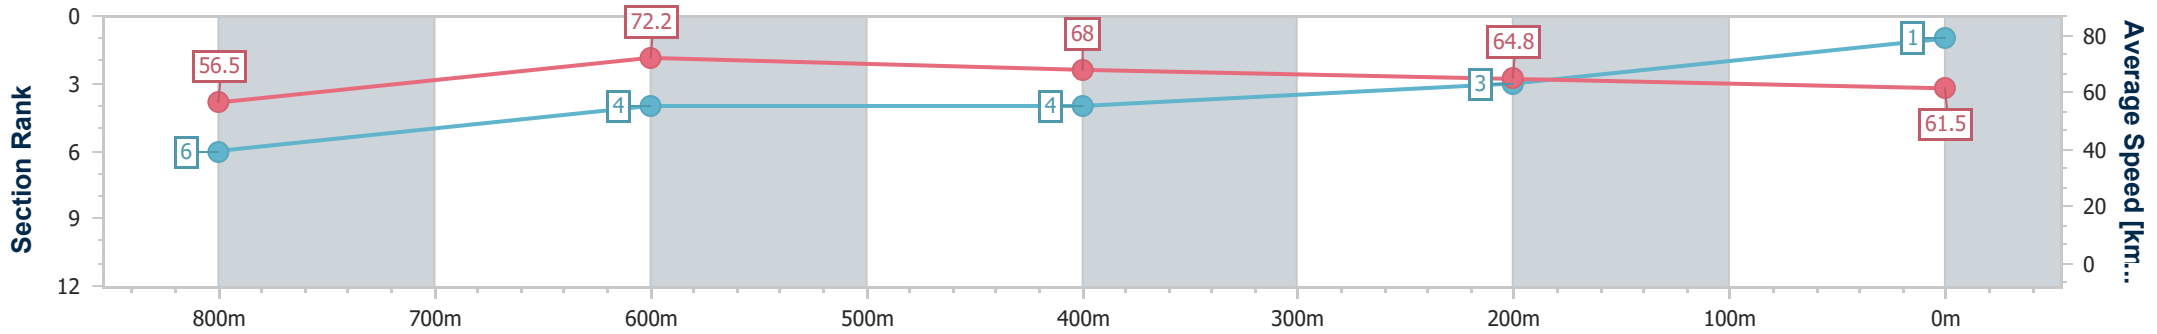

Townsville QLD Professional

Race 5: CORONA BENCHMARK 58 Handicap - 1000m

23 June 2024 - 14:49

Track Rating: Soft 5, Weather: Fine, Rail Position: +5m 1000m-
W/Post, +2m Remainder

Section	Overall	800m	600m	400m	200m
Section Times	0:56.75 [1] (0:12.74)	0:44.01 [6] (0:10.19)	0:33.82 [4] (0:10.85)	0:22.97 [4] (0:11.28)	0:11.69 [3] (0:11.69)
Average Speed [km/h]	56.5	72.2	68.0	64.8	61.5
Top Speed [km/h]	71.2	70.2	70.1	66.6	65.3
Avg. Dist. to Rail [m]	5.5	5.1	5.6	7.4	6.6
Avg. Stride Freq. [Hz]	2.4	2.5	2.4	2.4	2.3
Avg. Stride Length [m]	6.9	7.9	7.7	7.5	7.4