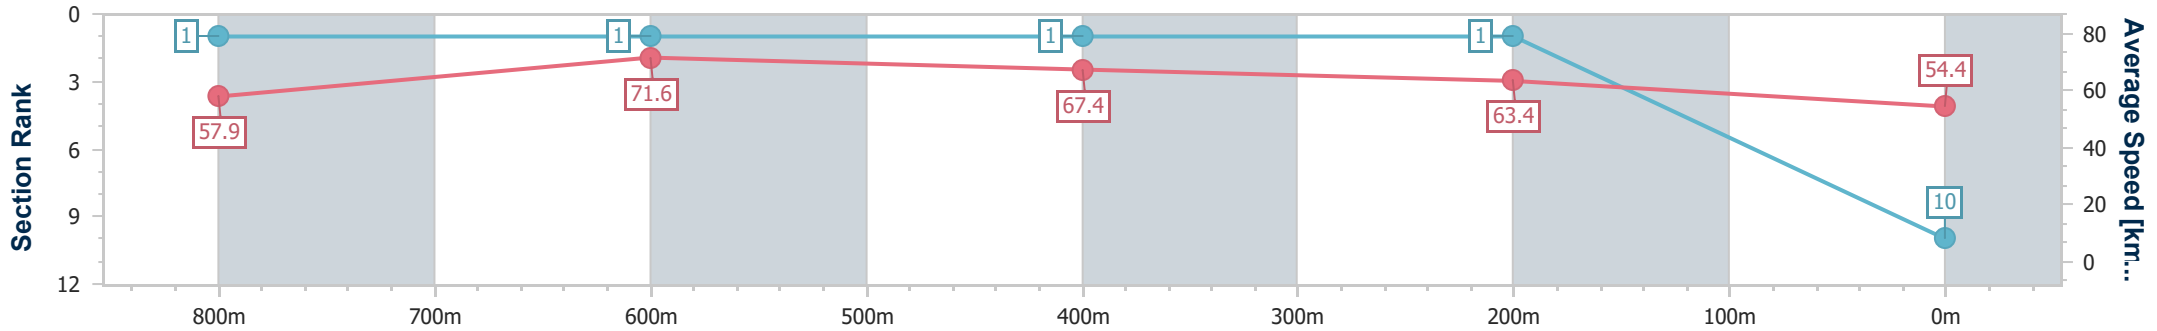

Townsville QLD Professional

Race 5: CORONA BENCHMARK 58 Handicap - 1000m

23 June 2024 - 14:49

Track Rating: Soft 5, Weather: Fine, Rail Position: +5m 1000m-
W/Post, +2m Remainder

Section	Overall	800m	600m	400m	200m
Section Times	0:58.27 [10] (0:12.44)	0:45.83 [1] (0:10.24)	0:35.59 [1] (0:10.89)	0:24.70 [1] (0:11.47)	0:13.23 [1] (0:13.23)
Average Speed [km/h]	57.9	71.6	67.4	63.4	54.4
Top Speed [km/h]	71.1	69.5	70.4	65.8	60.6
Avg. Dist. to Rail [m]	4.6	4.2	4.0	5.4	6.0
Avg. Stride Freq. [Hz]	2.5	2.6	2.5	2.5	2.3
Avg. Stride Length [m]	6.9	7.7	7.4	7.0	6.6

- [] Ranking at each section and finish
- .-.- No data available at this section
- NA No data available