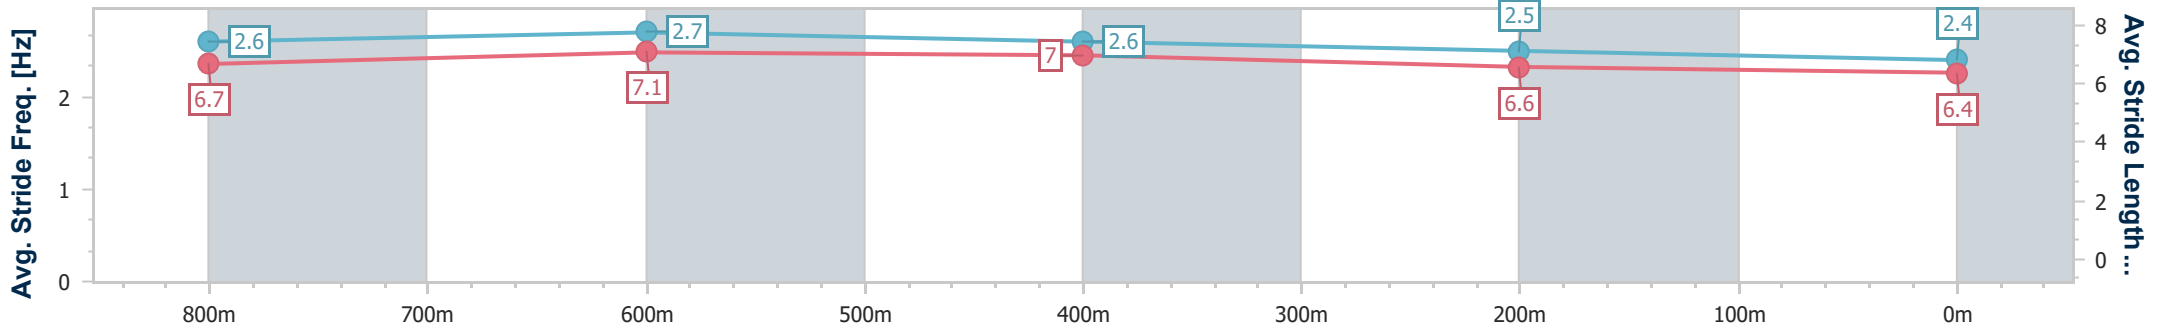

Townsville QLD Professional

Race 5: CORONA BENCHMARK 58 Handicap - 1000m

23 June 2024 - 14:49

Track Rating: Soft 5, Weather: Fine, Rail Position: +5m 1000m-
W/Post, +2m Remainder

Section	Overall	800m	600m	400m	200m
Section Times	0:57.51 [7] (0:12.68)	0:44.83 [4] (0:10.21)	0:34.62 [3] (0:10.83)	0:23.79 [3] (0:11.32)	0:12.47 [2] (0:12.47)
Average Speed [km/h]	56.9	70.6	66.7	64.0	57.6
Top Speed [km/h]	71.5	72.4	69.1	65.5	61.5
Avg. Dist. to Rail [m]	2.6	0.8	0.8	4.2	5.4
Avg. Stride Freq. [Hz]	2.6	2.7	2.6	2.5	2.4
Avg. Stride Length [m]	6.7	7.1	7.0	6.6	6.4

- [] Ranking at each section and finish
- .-.- No data available at this section
- NA No data available

Horse/Jockey Name	Winning Saga
Final Rank	8
Fastest Section Time (Section)	0:10.23 (800m)
Top Speed [km/h] (Section)	72.5 (800m)
Race State	Finished