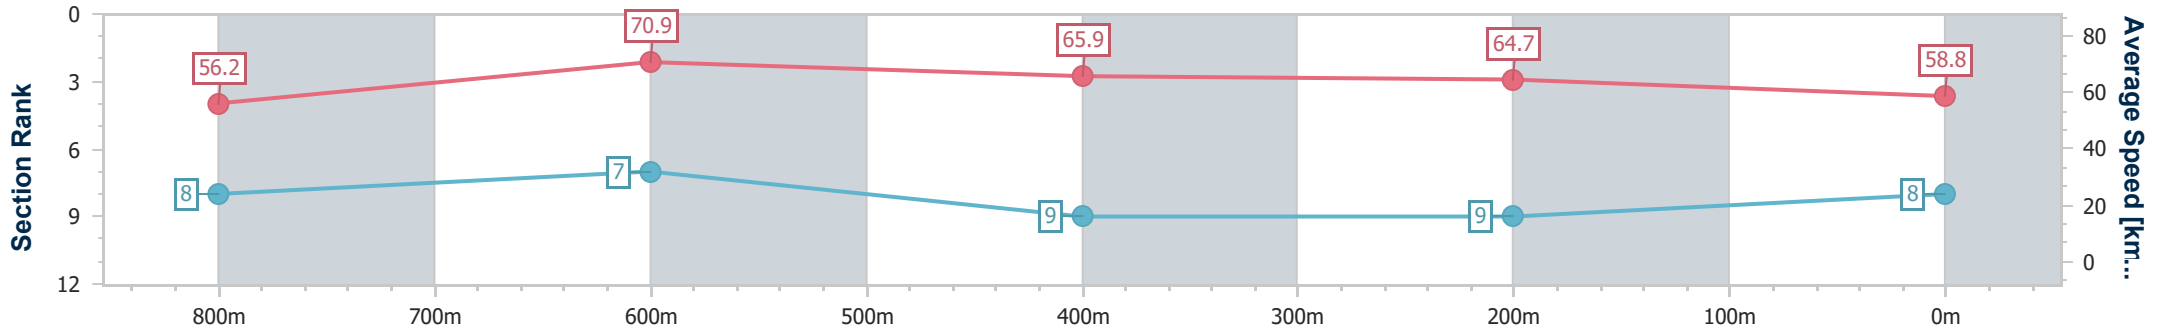

Townsville QLD Professional

Race 5: CORONA BENCHMARK 58 Handicap - 1000m

23 June 2024 - 14:49

Track Rating: Soft 5, Weather: Fine, Rail Position: +5m 1000m-
W/Post, +2m Remainder

Section	Overall	800m	600m	400m	200m
Section Times	0:57.68 [8] (0:12.83)	0:44.85 [8] (0:10.23)	0:34.62 [7] (0:11.13)	0:23.49 [9] (0:11.23)	0:12.26 [9] (0:12.26)
Average Speed [km/h]	56.2	70.9	65.9	64.7	58.8
Top Speed [km/h]	71.7	72.5	68.8	65.9	62.4
Avg. Dist. to Rail [m]	3.6	2.1	3.8	4.2	3.2
Avg. Stride Freq. [Hz]	2.3	2.4	2.4	2.4	2.3
Avg. Stride Length [m]	7.2	8.1	7.7	7.6	7.2

- [] Ranking at each section and finish
- .-.- No data available at this section
- NA No data available

Horse/Jockey Name	Loburn Lass
Final Rank	9
Fastest Section Time (Section)	0:10.43 (800m)
Top Speed [km/h] (Section)	71.2 (800m)
Race State	Finished