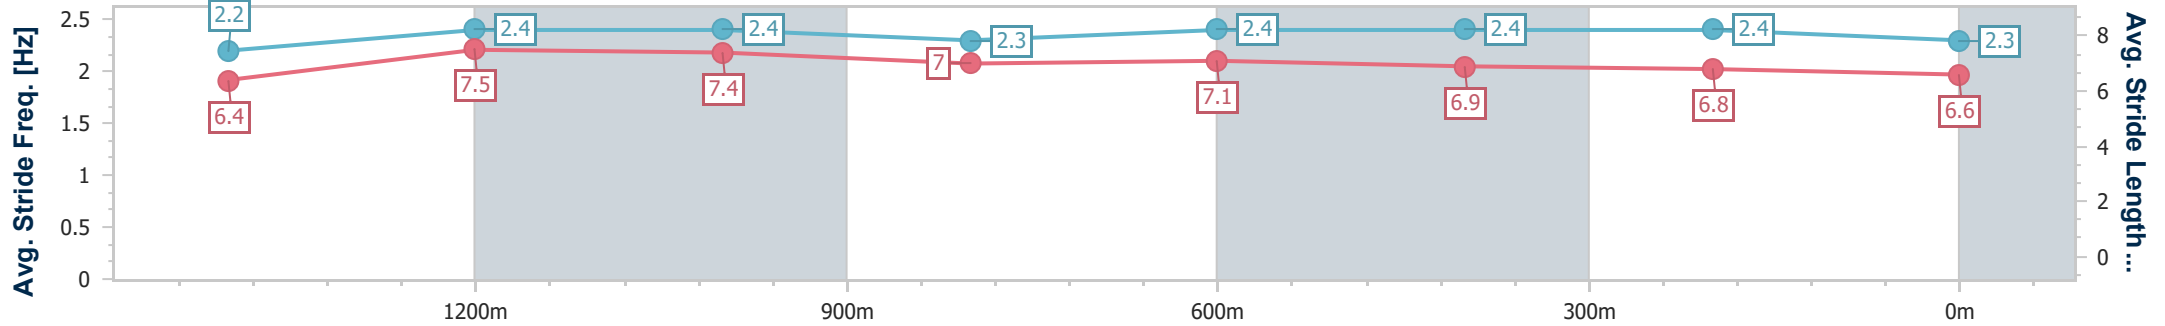

Toowoomba QLD Professional
Race 4: LAWRENCE & HANSON BENCHMARK 60 Handicap - 1625m

22 June 2024 - 18:42

Track Rating: Good 4 , Weather: Fine, Rail Position: +4m Entire

Section	Overall	1400m	1200m	1000m	800m	600m	400m	200m				
Section Times	1:41.09 [7] (0:15.88)	1:25.21 [7] (0:11.26)	1:13.95 [7] (0:11.64)	1:02.31 [9] (0:12.40)	0:49.91 [9] (0:12.10)	0:37.81 [8] (0:12.19)	0:25.62 [7] (0:12.66)	0:12.96 [7] (0:12.96)				
Average Speed [km/h]	50.9	64.1	62.0	58.5	59.9	59.5	56.8	55.6				
Top Speed [km/h]	67.8	67.4	63.8	59.9	61.4	60.3	58.0	56.9				
Avg. Dist. to Rail [m]	3.5	0.9	2.2	2.3	1.4	1.2	1.3	2.2				
Avg. Stride Freq. [Hz]	2.1	2.3	2.3	2.2	2.3	2.3	2.2	2.2				
Avg. Stride Length [m]	6.6	7.9	7.6	7.3	7.3	7.2	7.1	7.0				

- [] Ranking at each section and finish
- .-.- No data available at this section
- NA No data available

Horse/Jockey Name	Leery
Final Rank	8
Fastest Section Time (Section)	0:11.30 (1400m)
Top Speed [km/h] (Section)	70.3 (Overall)
Race State	Finished

Toowoomba QLD Professional
Race 4: LAWRENCE & HANSON BENCHMARK 60 Handicap - 1625m

22 June 2024 - 18:42

Track Rating: Good 4 , Weather: Fine, Rail Position: +4m Entire

Section	Overall	1400m	1200m	1000m	800m	600m	400m	200m					
Section Times	1:41.58 [8] (0:15.97)	1:25.61 [8] (0:11.30)	1:14.31 [9] (0:11.46)	1:02.85 [8] (0:12.42)	0:50.43 [8] (0:12.17)	0:38.26 [9] (0:12.48)	0:25.78 [9] (0:12.62)	0:13.16 [9] (0:13.16)					
Average Speed [km/h]	51.1	64.9	63.0	58.6	59.9	58.8	57.1	54.7					
Top Speed [km/h]	70.3	68.7	65.5	60.2	61.3	60.6	58.2	56.4					
Avg. Dist. to Rail [m]	5.9	3.4	3.2	2.8	4.0	3.1	1.4	1.9					
Avg. Stride Freq. [Hz]	2.2	2.4	2.4	2.3	2.4	2.4	2.4	2.3					
Avg. Stride Length [m]	6.4	7.5	7.4	7.0	7.1	6.9	6.8	6.6					