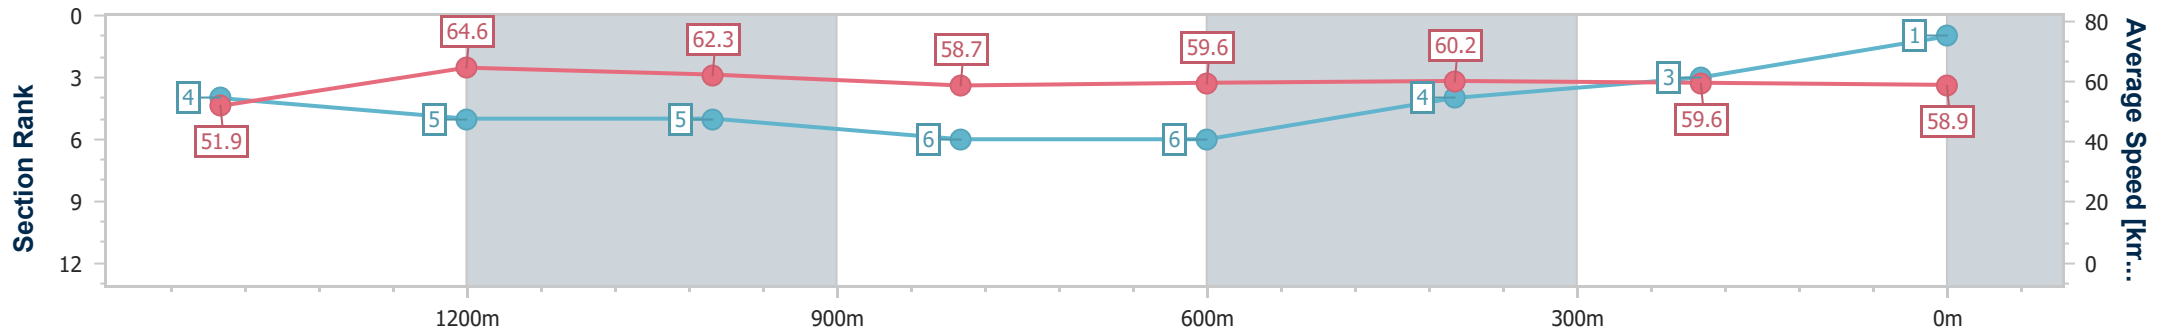

22 June 2024 - 18:42

Track Rating: Good 4 , Weather: Fine, Rail Position: +4m Entire

Section	Overall	1400m	1200m	1000m	800m	600m	400m	200m				
Section Times	1:39.49 [1] (0:15.57)	1:23.92 [4] (0:11.24)	1:12.68 [5] (0:11.59)	1:01.09 [5] (0:12.38)	0:48.71 [6] (0:12.17)	0:36.54 [6] (0:12.12)	0:24.42 [4] (0:12.22)	0:12.20 [3] (0:12.20)				
Average Speed [km/h]	51.9	64.6	62.3	58.7	59.6	60.2	59.6	58.9				
Top Speed [km/h]	67.7	66.5	64.7	59.7	61.2	61.5	61.1	60.8				
Avg. Dist. to Rail [m]	2.6	1.6	2.9	2.1	2.4	2.7	2.1	1.1				
Avg. Stride Freq. [Hz]	2.3	2.4	2.3	2.2	2.3	2.3	2.3	2.3				
Avg. Stride Length [m]	6.4	7.6	7.6	7.3	7.3	7.2	7.1	7.0				