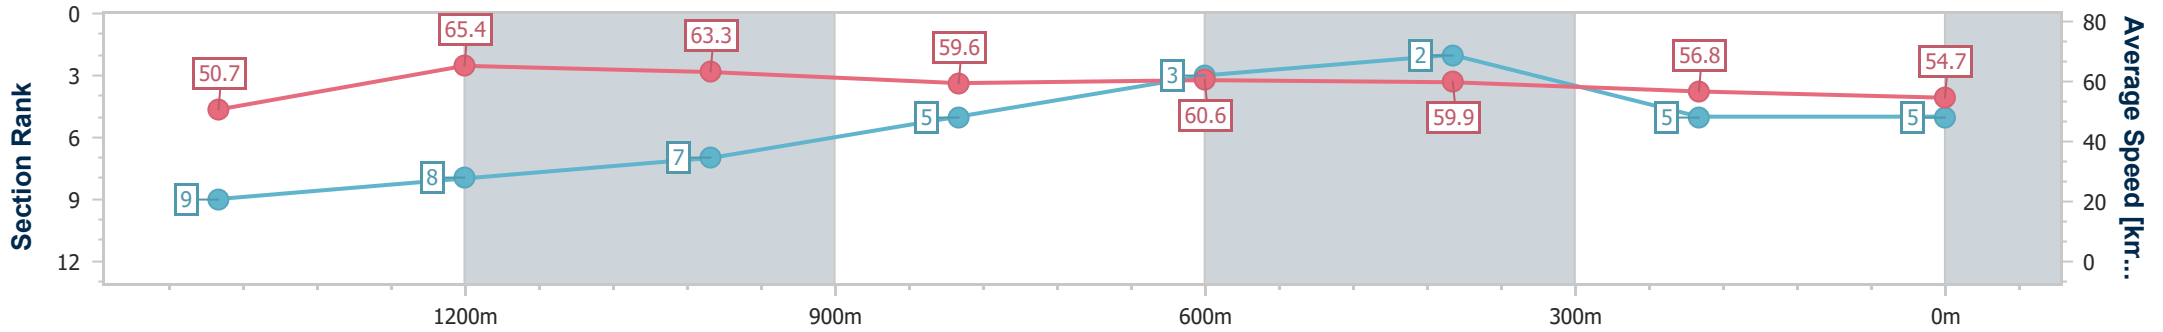

Horse/Jockey Name	Power Pack
Final Rank	5
Fastest Section Time (Section)	0:11.11 (1400m)
Top Speed [km/h] (Section)	68.3 (Overall)
Race State	Finished

Toowoomba QLD Professional
Race 4: LAWRENCE & HANSON BENCHMARK 60 Handicap - 1625m

22 June 2024 - 18:42

Track Rating: Good 4 , Weather: Fine, Rail Position: +4m Entire

Section	Overall	1400m	1200m	1000m	800m	600m	400m	200m
Section Times	1:40.76 [5] (0:16.05)	1:24.71 [9] (0:11.11)	1:13.60 [8] (0:11.37)	1:02.23 [7] (0:12.25)	0:49.98 [5] (0:11.97)	0:38.01 [3] (0:12.11)	0:25.90 [2] (0:12.78)	0:13.12 [5] (0:13.12)
Average Speed [km/h]	50.7	65.4	63.3	59.6	60.6	59.9	56.8	54.7
Top Speed [km/h]	68.3	67.3	65.6	61.4	62.5	63.0	57.8	55.6
Avg. Dist. to Rail [m]	4.9	1.5	3.1	3.6	2.3	1.6	1.9	2.9
Avg. Stride Freq. [Hz]	2.1	2.3	2.3	2.3	2.3	2.3	2.2	2.1
Avg. Stride Length [m]	6.7	8.0	7.7	7.4	7.3	7.3	7.1	7.1

- [ ] Ranking at each section and finish
- -.-.- No data available at this section
- NA No data available