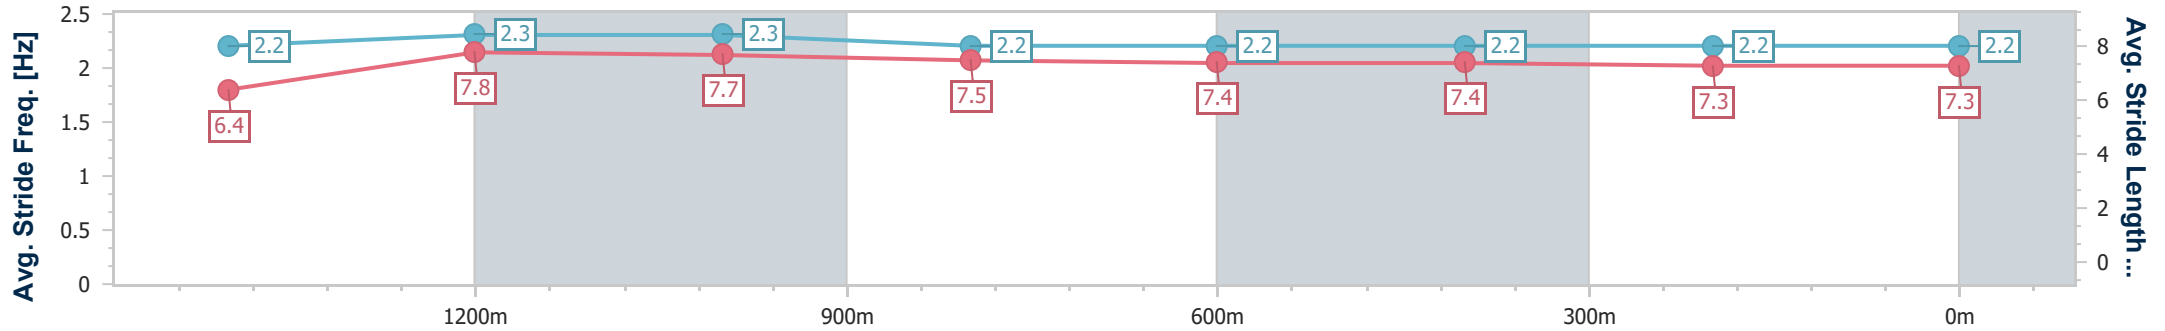

- [] Ranking at each section and finish
- .-.- No data available at this section
- NA No data available

Horse/Jockey Name	Top Boy
Final Rank	3
Fastest Section Time (Section)	0:11.03 (1400m)
Top Speed [km/h] (Section)	70.2 (Overall)
Race State	Finished

Toowoomba QLD Professional
Race 4: LAWRENCE & HANSON BENCHMARK 60 Handicap - 1625m

22 June 2024 - 18:42

Track Rating: Good 4 , Weather: Fine, Rail Position: +4m Entire

Section	Overall	1400m	1200m	1000m	800m	600m	400m	200m					
Section Times	1:39.59 [3] (0:15.66)	1:23.93 [5] (0:11.03)	1:12.90 [4] (0:11.56)	1:01.34 [3] (0:12.36)	0:48.98 [3] (0:12.19)	0:36.79 [4] (0:12.27)	0:24.52 [5] (0:12.22)	0:12.30 [2] (0:12.30)					
Average Speed [km/h]	51.6	66.0	62.3	59.0	59.5	59.5	58.9	58.7					
Top Speed [km/h]	70.2	67.5	66.4	59.9	61.1	61.1	60.1	59.1					
Avg. Dist. to Rail [m]	2.8	1.7	3.6	3.4	3.1	2.1	0.8	1.1					
Avg. Stride Freq. [Hz]	2.2	2.3	2.3	2.2	2.2	2.2	2.2	2.2					
Avg. Stride Length [m]	6.4	7.8	7.7	7.5	7.4	7.4	7.3	7.3					