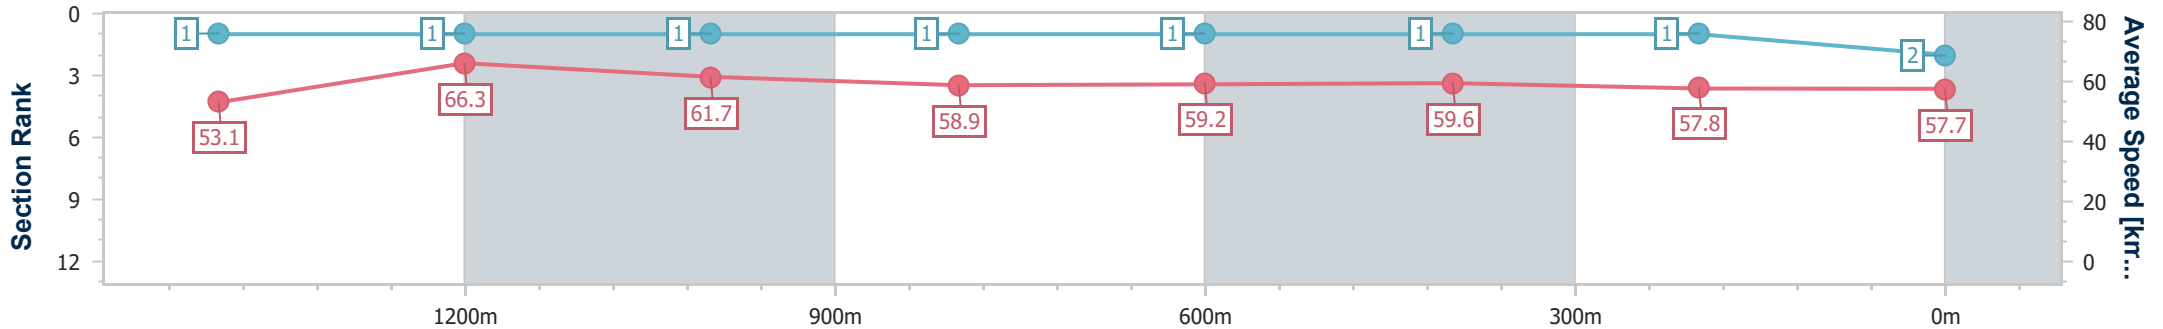

Horse/Jockey Name	Anyway You Want It
Final Rank	2
Fastest Section Time (Section)	0:10.94 (1400m)
Top Speed [km/h] (Section)	69.0 (1400m)
Race State	Finished

Toowoomba QLD Professional
Race 4: LAWRENCE & HANSON BENCHMARK 60 Handicap - 1625m

22 June 2024 - 18:42

Track Rating: Good 4 , Weather: Fine, Rail Position: +4m Entire

Section	Overall	1400m	1200m	1000m	800m	600m	400m	200m					
Section Times	1:39.51 [2] (0:15.36)	1:24.15 [1] (0:10.94)	1:13.21 [1] (0:11.70)	1:01.51 [1] (0:12.29)	0:49.22 [1] (0:12.21)	0:37.01 [1] (0:12.11)	0:24.90 [1] (0:12.45)	0:12.45 [1] (0:12.45)					
Average Speed [km/h]	53.1	66.3	61.7	58.9	59.2	59.6	57.8	57.7					
Top Speed [km/h]	67.9	69.0	63.6	59.7	59.9	60.6	58.6	58.0					
Avg. Dist. to Rail [m]	5.8	1.8	1.4	1.0	1.3	0.4	0.3	0.2					
Avg. Stride Freq. [Hz]	2.2	2.3	2.2	2.1	2.1	2.2	2.2	2.1					
Avg. Stride Length [m]	6.9	8.2	7.9	7.7	7.7	7.6	7.4	7.5					

- [ ] Ranking at each section and finish
- -.-.- No data available at this section
- NA No data available