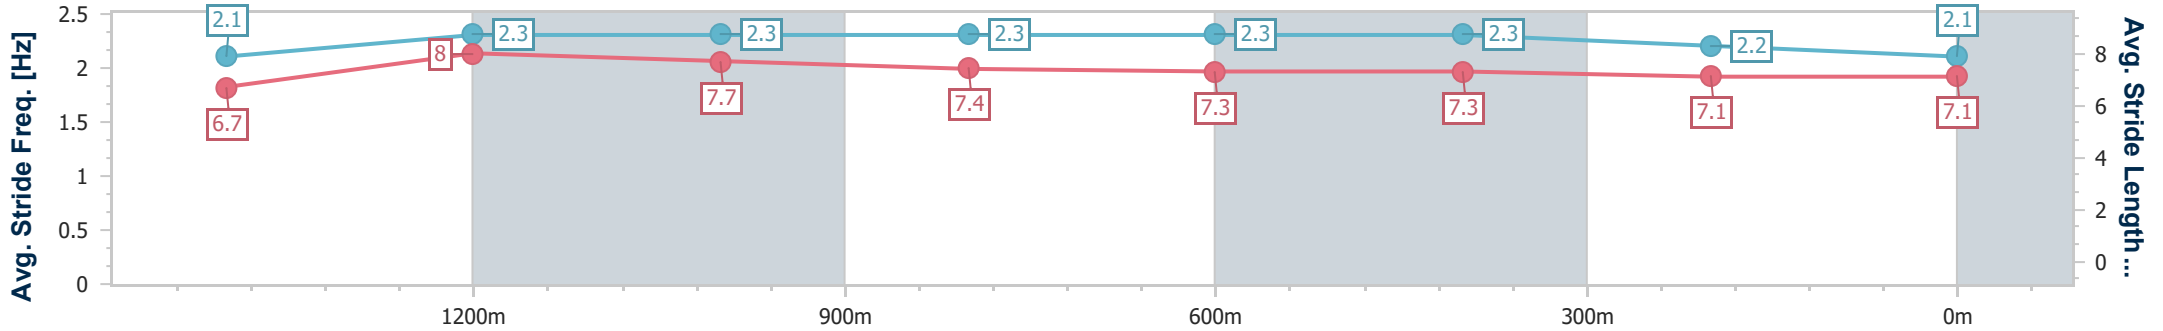

Toowoomba QLD Professional
Race 4: LAWRENCE & HANSON BENCHMARK 60 Handicap - 1625m

22 June 2024 - 18:42

Track Rating: Good 4 , Weather: Fine, Rail Position: +4m Entire

Section	Overall	1400m	1200m	1000m	800m	600m	400m	200m					
Section Times	1:40.71 [4] (0:15.75)	1:24.96 [6] (0:11.16)	1:13.80 [6] (0:11.55)	1:02.25 [6] (0:12.40)	0:49.85 [7] (0:12.23)	0:37.62 [7] (0:12.43)	0:25.19 [8] (0:12.34)	0:12.85 [6] (0:12.85)					
Average Speed [km/h]	51.5	65.2	62.8	58.7	59.4	59.0	58.7	56.0					
Top Speed [km/h]	68.9	68.3	65.0	60.1	60.8	61.5	59.5	58.0					
Avg. Dist. to Rail [m]	4.0	2.4	3.6	3.2	3.5	3.5	1.7	2.9					
Avg. Stride Freq. [Hz]	2.3	2.3	2.3	2.3	2.3	2.3	2.3	2.3					
Avg. Stride Length [m]	6.3	7.8	7.6	7.2	7.1	7.1	7.0	6.9					

- [] Ranking at each section and finish
- .-.- No data available at this section
- NA No data available

Horse/Jockey Name	Power Pack
Final Rank	5
Fastest Section Time (Section)	0:11.11 (1400m)
Top Speed [km/h] (Section)	68.3 (Overall)
Race State	Finished

Toowoomba QLD Professional
Race 4: LAWRENCE & HANSON BENCHMARK 60 Handicap - 1625m

22 June 2024 - 18:42

Track Rating: Good 4 , Weather: Fine, Rail Position: +4m Entire

Section	Overall	1400m	1200m	1000m	800m	600m	400m	200m
Section Times	1:40.76 [5] (0:16.05)	1:24.71 [9] (0:11.11)	1:13.60 [8] (0:11.37)	1:02.23 [7] (0:12.25)	0:49.98 [5] (0:11.97)	0:38.01 [3] (0:12.11)	0:25.90 [2] (0:12.78)	0:13.12 [5] (0:13.12)
Average Speed [km/h]	50.7	65.4	63.3	59.6	60.6	59.9	56.8	54.7
Top Speed [km/h]	68.3	67.3	65.6	61.4	62.5	63.0	57.8	55.6
Avg. Dist. to Rail [m]	4.9	1.5	3.1	3.6	2.3	1.6	1.9	2.9
Avg. Stride Freq. [Hz]	2.1	2.3	2.3	2.3	2.3	2.3	2.2	2.1
Avg. Stride Length [m]	6.7	8.0	7.7	7.4	7.3	7.3	7.1	7.1