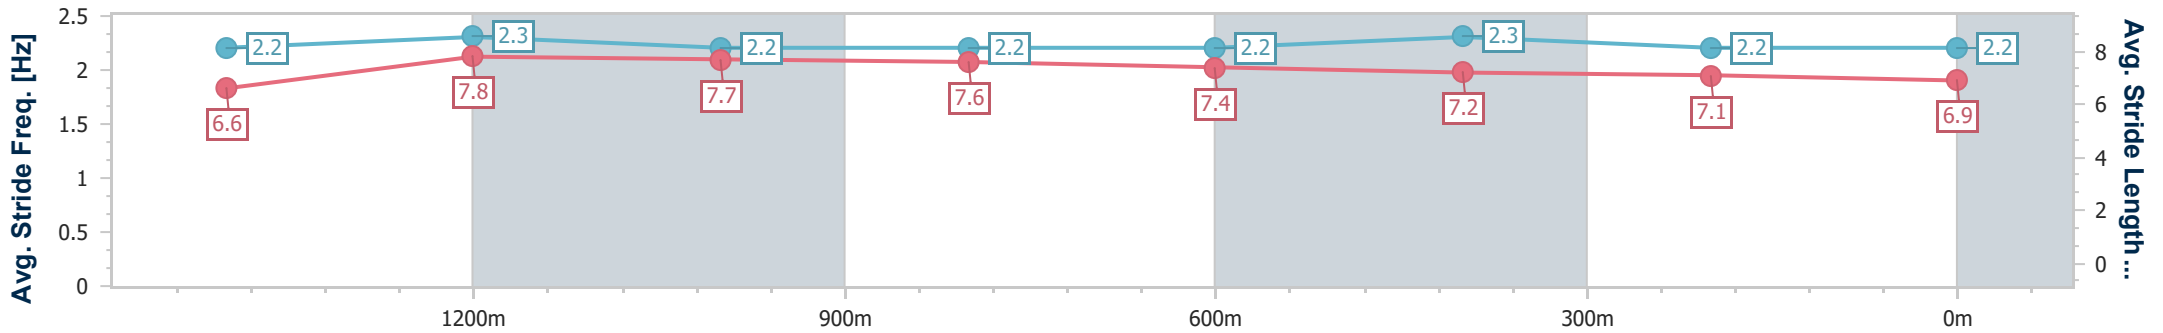

Toowoomba QLD Professional
Race 4: LAWRENCE & HANSON BENCHMARK 60 Handicap - 1625m

22 June 2024 - 18:42

Track Rating: Good 4 , Weather: Fine, Rail Position: +4m Entire

Section	Overall	1400m	1200m	1000m	800m	600m	400m	200m
Section Times	1:40.76 [5] (0:16.05)	1:24.71 [9] (0:11.11)	1:13.60 [8] (0:11.37)	1:02.23 [7] (0:12.25)	0:49.98 [5] (0:11.97)	0:38.01 [3] (0:12.11)	0:25.90 [2] (0:12.78)	0:13.12 [5] (0:13.12)
Average Speed [km/h]	50.7	65.4	63.3	59.6	60.6	59.9	56.8	54.7
Top Speed [km/h]	68.3	67.3	65.6	61.4	62.5	63.0	57.8	55.6
Avg. Dist. to Rail [m]	4.9	1.5	3.1	3.6	2.3	1.6	1.9	2.9
Avg. Stride Freq. [Hz]	2.1	2.3	2.3	2.3	2.3	2.3	2.2	2.1
Avg. Stride Length [m]	6.7	8.0	7.7	7.4	7.3	7.3	7.1	7.1

- [] Ranking at each section and finish
- .-.- No data available at this section
- NA No data available

Horse/Jockey Name	Tokyo Bandit
Final Rank	6
Fastest Section Time (Section)	0:10.99 (1400m)
Top Speed [km/h] (Section)	71.2 (Overall)
Race State	Finished

Toowoomba QLD Professional
Race 4: LAWRENCE & HANSON BENCHMARK 60 Handicap - 1625m

22 June 2024 - 18:42

Track Rating: Good 4 , Weather: Fine, Rail Position: +4m Entire

Section	Overall	1400m	1200m	1000m	800m	600m	400m	200m				
Section Times	1:40.93 [6] (0:15.40)	1:25.53 [2] (0:10.99)	1:14.54 [2] (0:11.69)	1:02.85 [2] (0:12.32)	0:50.53 [2] (0:12.21)	0:38.32 [2] (0:12.31)	0:26.01 [3] (0:12.66)	0:13.35 [4] (0:13.35)				
Average Speed [km/h]	52.9	66.8	61.6	59.2	59.3	59.2	57.2	54.0				
Top Speed [km/h]	71.2	70.6	64.3	60.1	61.2	61.4	58.3	56.2				
Avg. Dist. to Rail [m]	6.8	3.1	3.1	2.3	2.6	2.1	1.0	1.8				
Avg. Stride Freq. [Hz]	2.2	2.3	2.2	2.2	2.2	2.3	2.2	2.2				
Avg. Stride Length [m]	6.6	7.8	7.7	7.6	7.4	7.2	7.1	6.9				