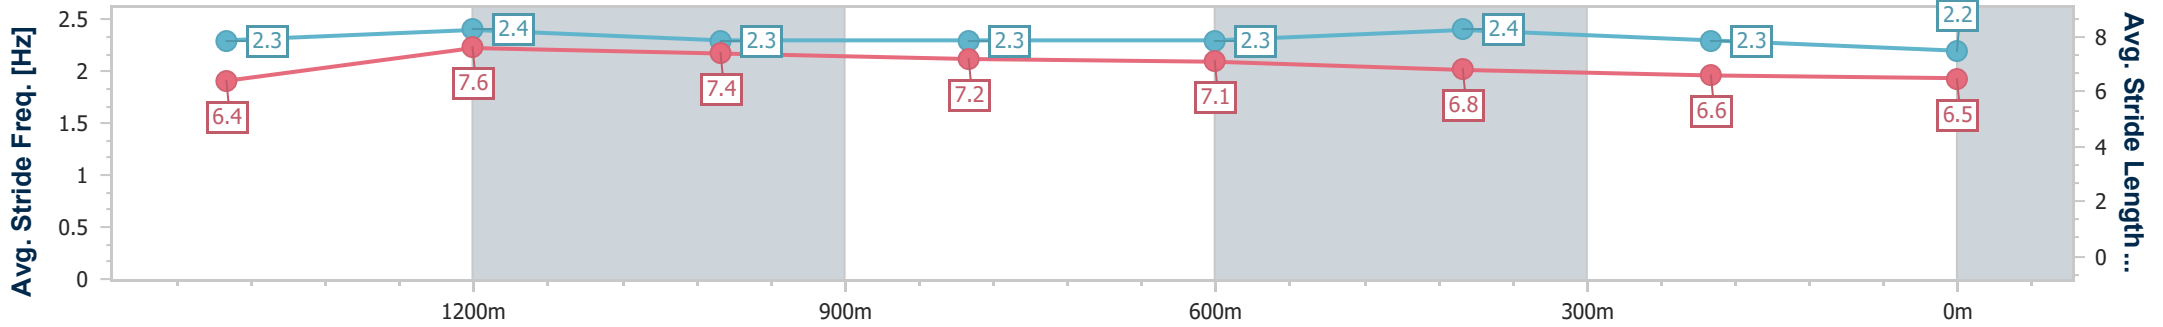

Toowoomba QLD Professional
Race 4: LAWRENCE & HANSON BENCHMARK 60 Handicap - 1625m

22 June 2024 - 18:42

Track Rating: Good 4 , Weather: Fine, Rail Position: +4m Entire

Section	Overall	1400m	1200m	1000m	800m	600m	400m	200m					
Section Times	1:41.58 [8] (0:15.97)	1:25.61 [8] (0:11.30)	1:14.31 [9] (0:11.46)	1:02.85 [8] (0:12.42)	0:50.43 [8] (0:12.17)	0:38.26 [9] (0:12.48)	0:25.78 [9] (0:12.62)	0:13.16 [9] (0:13.16)					
Average Speed [km/h]	51.1	64.9	63.0	58.6	59.9	58.8	57.1	54.7					
Top Speed [km/h]	70.3	68.7	65.5	60.2	61.3	60.6	58.2	56.4					
Avg. Dist. to Rail [m]	5.9	3.4	3.2	2.8	4.0	3.1	1.4	1.9					
Avg. Stride Freq. [Hz]	2.2	2.4	2.4	2.3	2.4	2.4	2.4	2.3					
Avg. Stride Length [m]	6.4	7.5	7.4	7.0	7.1	6.9	6.8	6.6					

- [] Ranking at each section and finish
- .-.- No data available at this section
- NA No data available

Horse/Jockey Name	Martini Dancer
Final Rank	9
Fastest Section Time (Section)	0:11.16 (1400m)
Top Speed [km/h] (Section)	68.6 (1400m)
Race State	Finished

Toowoomba QLD Professional
Race 4: LAWRENCE & HANSON BENCHMARK 60 Handicap - 1625m

22 June 2024 - 18:42

Track Rating: Good 4 , Weather: Fine, Rail Position: +4m Entire

Section	Overall	1400m	1200m	1000m	800m	600m	400m	200m					
Section Times	1:41.98 [9] (0:15.45)	1:26.53 [3] (0:11.16)	1:15.37 [3] (0:11.68)	1:03.69 [4] (0:12.33)	0:51.36 [4] (0:12.28)	0:39.08 [5] (0:12.49)	0:26.59 [6] (0:12.91)	0:13.68 [8] (0:13.68)					
Average Speed [km/h]	52.4	65.0	61.8	58.6	59.2	57.8	55.6	52.7					
Top Speed [km/h]	68.6	68.6	64.1	60.5	60.1	59.9	57.6	54.0					
Avg. Dist. to Rail [m]	2.3	1.5	2.3	1.9	2.5	0.9	0.7	0.3					
Avg. Stride Freq. [Hz]	2.3	2.4	2.3	2.3	2.3	2.4	2.3	2.2					
Avg. Stride Length [m]	6.4	7.6	7.4	7.2	7.1	6.8	6.6	6.5					

- [] Ranking at each section and finish
- .-.- No data available at this section
- NA No data available