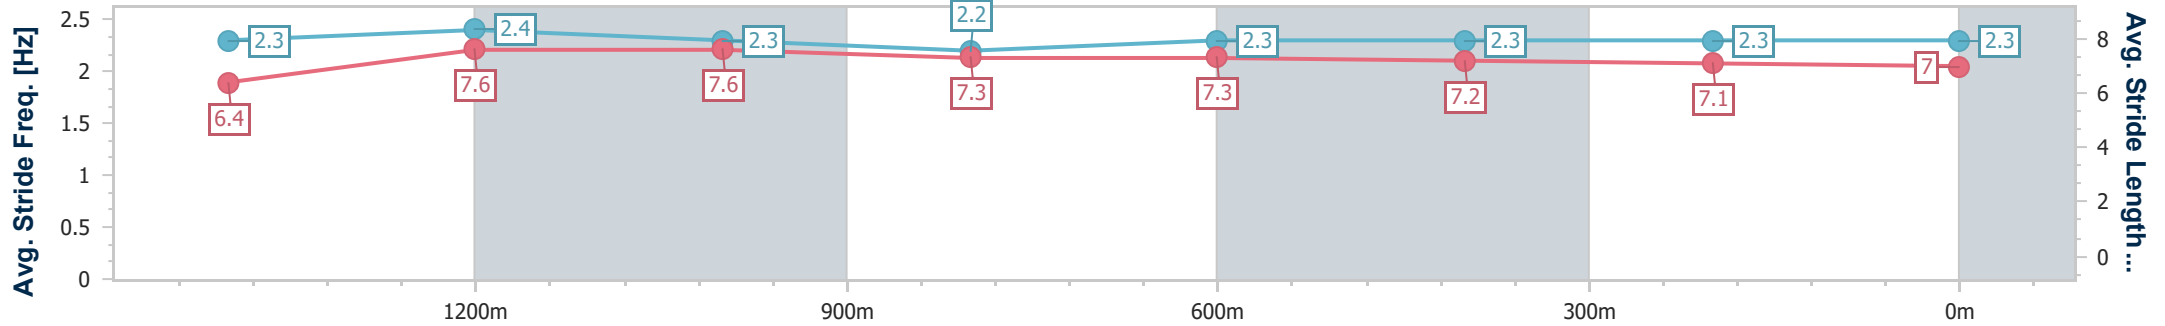

22 June 2024 - 18:42

Track Rating: Good 4 , Weather: Fine, Rail Position: +4m Entire

Section	Overall	1400m	1200m	1000m	800m	600m	400m	200m				
Section Times	1:39.49 [1] (0:15.57)	1:23.92 [4] (0:11.24)	1:12.68 [5] (0:11.59)	1:01.09 [5] (0:12.38)	0:48.71 [6] (0:12.17)	0:36.54 [6] (0:12.12)	0:24.42 [4] (0:12.22)	0:12.20 [3] (0:12.20)				
Average Speed [km/h]	51.9	64.6	62.3	58.7	59.6	60.2	59.6	58.9				
Top Speed [km/h]	67.7	66.5	64.7	59.7	61.2	61.5	61.1	60.8				
Avg. Dist. to Rail [m]	2.6	1.6	2.9	2.1	2.4	2.7	2.1	1.1				
Avg. Stride Freq. [Hz]	2.3	2.4	2.3	2.2	2.3	2.3	2.3	2.3				
Avg. Stride Length [m]	6.4	7.6	7.6	7.3	7.3	7.2	7.1	7.0				