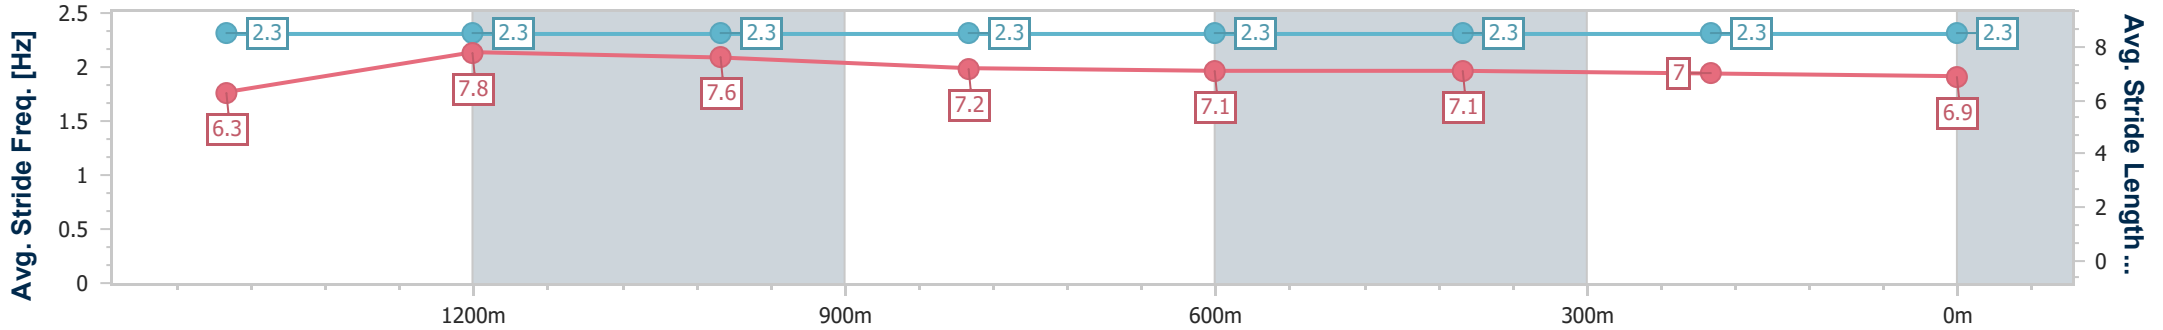

Toowoomba QLD Professional
Race 4: LAWRENCE & HANSON BENCHMARK 60 Handicap - 1625m

22 June 2024 - 18:42

Track Rating: Good 4 , Weather: Fine, Rail Position: +4m Entire

Section	Overall	1400m	1200m	1000m	800m	600m	400m	200m					
Section Times	1:39.59 [3] (0:15.66)	1:23.93 [5] (0:11.03)	1:12.90 [4] (0:11.56)	1:01.34 [3] (0:12.36)	0:48.98 [3] (0:12.19)	0:36.79 [4] (0:12.27)	0:24.52 [5] (0:12.22)	0:12.30 [2] (0:12.30)					
Average Speed [km/h]	51.6	66.0	62.3	59.0	59.5	59.5	58.9	58.7					
Top Speed [km/h]	70.2	67.5	66.4	59.9	61.1	61.1	60.1	59.1					
Avg. Dist. to Rail [m]	2.8	1.7	3.6	3.4	3.1	2.1	0.8	1.1					
Avg. Stride Freq. [Hz]	2.2	2.3	2.3	2.2	2.2	2.2	2.2	2.2					
Avg. Stride Length [m]	6.4	7.8	7.7	7.5	7.4	7.4	7.3	7.3					

- [] Ranking at each section and finish
- .-.- No data available at this section
- NA No data available

Horse/Jockey Name	Sheppey
Final Rank	4
Fastest Section Time (Section)	0:11.16 (1400m)
Top Speed [km/h] (Section)	68.9 (Overall)
Race State	Finished

Toowoomba QLD Professional
Race 4: LAWRENCE & HANSON BENCHMARK 60 Handicap - 1625m

22 June 2024 - 18:42

Track Rating: Good 4 , Weather: Fine, Rail Position: +4m Entire

Section	Overall	1400m	1200m	1000m	800m	600m	400m	200m					
Section Times	1:40.71 [4] (0:15.75)	1:24.96 [6] (0:11.16)	1:13.80 [6] (0:11.55)	1:02.25 [6] (0:12.40)	0:49.85 [7] (0:12.23)	0:37.62 [7] (0:12.43)	0:25.19 [8] (0:12.34)	0:12.85 [6] (0:12.85)					
Average Speed [km/h]	51.5	65.2	62.8	58.7	59.4	59.0	58.7	56.0					
Top Speed [km/h]	68.9	68.3	65.0	60.1	60.8	61.5	59.5	58.0					
Avg. Dist. to Rail [m]	4.0	2.4	3.6	3.2	3.5	3.5	1.7	2.9					
Avg. Stride Freq. [Hz]	2.3	2.3	2.3	2.3	2.3	2.3	2.3	2.3					
Avg. Stride Length [m]	6.3	7.8	7.6	7.2	7.1	7.1	7.0	6.9					