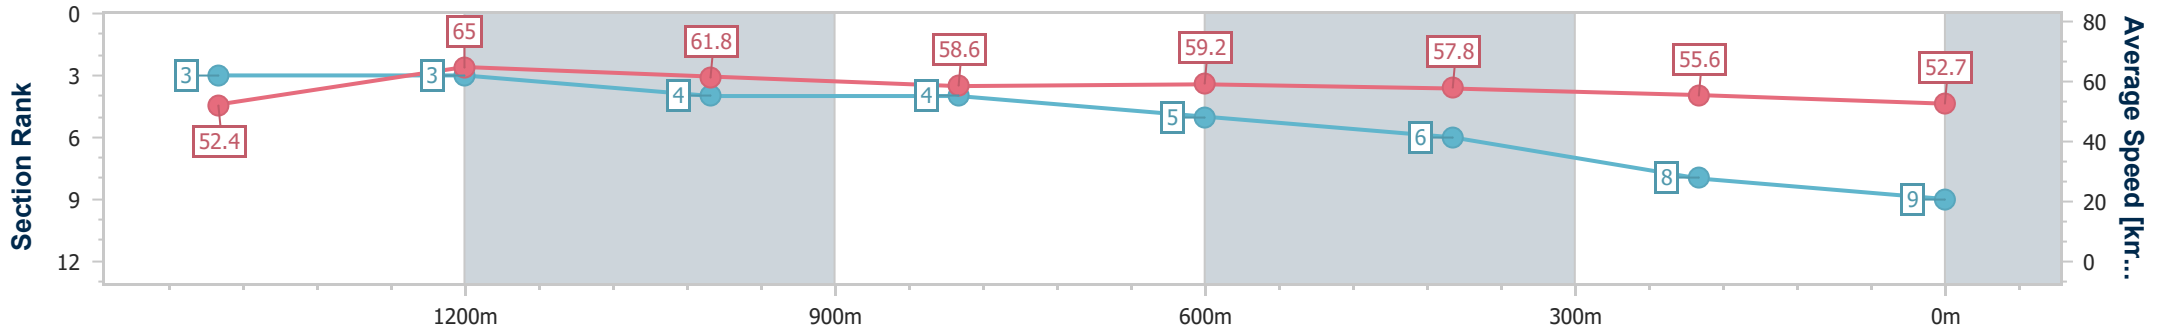

Toowoomba QLD Professional
Race 4: LAWRENCE & HANSON BENCHMARK 60 Handicap - 1625m

22 June 2024 - 18:42

Track Rating: Good 4 , Weather: Fine, Rail Position: +4m Entire

Section	Overall	1400m	1200m	1000m	800m	600m	400m	200m					
Section Times	1:41.58 [8] (0:15.97)	1:25.61 [8] (0:11.30)	1:14.31 [9] (0:11.46)	1:02.85 [8] (0:12.42)	0:50.43 [8] (0:12.17)	0:38.26 [9] (0:12.48)	0:25.78 [9] (0:12.62)	0:13.16 [9] (0:13.16)					
Average Speed [km/h]	51.1	64.9	63.0	58.6	59.9	58.8	57.1	54.7					
Top Speed [km/h]	70.3	68.7	65.5	60.2	61.3	60.6	58.2	56.4					
Avg. Dist. to Rail [m]	5.9	3.4	3.2	2.8	4.0	3.1	1.4	1.9					
Avg. Stride Freq. [Hz]	2.2	2.4	2.4	2.3	2.4	2.4	2.4	2.3					
Avg. Stride Length [m]	6.4	7.5	7.4	7.0	7.1	6.9	6.8	6.6					

- [] Ranking at each section and finish
- .-.- No data available at this section
- NA No data available

Horse/Jockey Name	Martini Dancer
Final Rank	9
Fastest Section Time (Section)	0:11.16 (1400m)
Top Speed [km/h] (Section)	68.6 (1400m)
Race State	Finished

Toowoomba QLD Professional
Race 4: LAWRENCE & HANSON BENCHMARK 60 Handicap - 1625m

22 June 2024 - 18:42

Track Rating: Good 4 , Weather: Fine, Rail Position: +4m Entire

Section	Overall	1400m	1200m	1000m	800m	600m	400m	200m					
Section Times	1:41.98 [9] (0:15.45)	1:26.53 [3] (0:11.16)	1:15.37 [3] (0:11.68)	1:03.69 [4] (0:12.33)	0:51.36 [4] (0:12.28)	0:39.08 [5] (0:12.49)	0:26.59 [6] (0:12.91)	0:13.68 [8] (0:13.68)					
Average Speed [km/h]	52.4	65.0	61.8	58.6	59.2	57.8	55.6	52.7					
Top Speed [km/h]	68.6	68.6	64.1	60.5	60.1	59.9	57.6	54.0					
Avg. Dist. to Rail [m]	2.3	1.5	2.3	1.9	2.5	0.9	0.7	0.3					
Avg. Stride Freq. [Hz]	2.3	2.4	2.3	2.3	2.3	2.4	2.3	2.2					
Avg. Stride Length [m]	6.4	7.6	7.4	7.2	7.1	6.8	6.6	6.5					