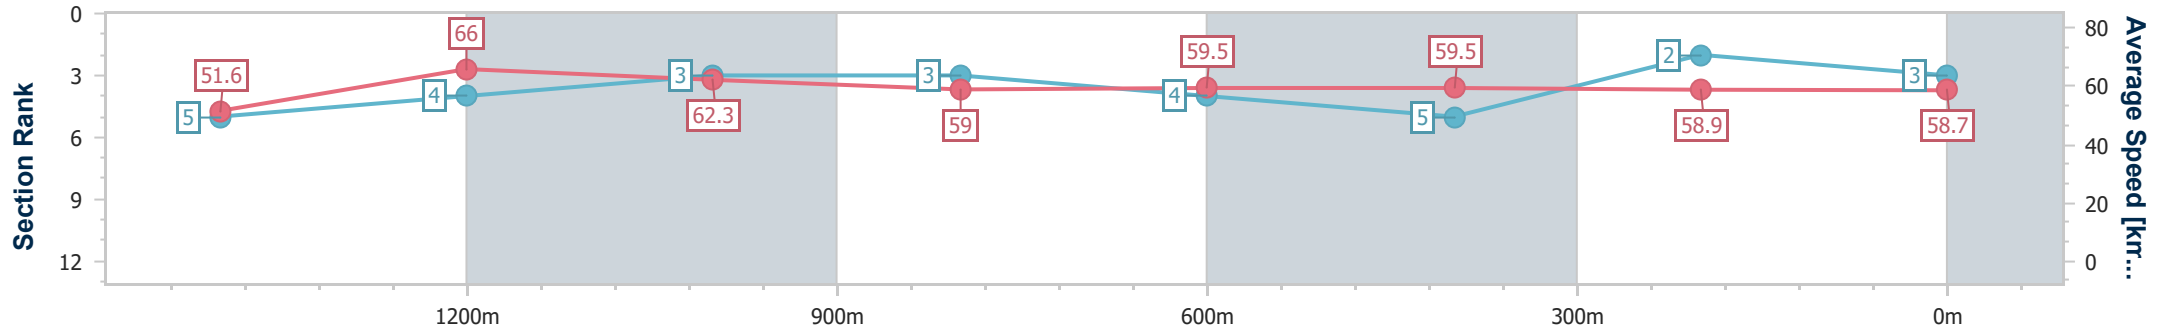

Horse/Jockey Name	Top Boy
Final Rank	3
Fastest Section Time (Section)	0:11.03 (1400m)
Top Speed [km/h] (Section)	70.2 (Overall)
Race State	Finished

Toowoomba QLD Professional
Race 4: LAWRENCE & HANSON BENCHMARK 60 Handicap - 1625m

22 June 2024 - 18:42

Track Rating: Good 4 , Weather: Fine, Rail Position: +4m Entire

Section	Overall	1400m	1200m	1000m	800m	600m	400m	200m					
Section Times	1:39.59 [3] (0:15.66)	1:23.93 [5] (0:11.03)	1:12.90 [4] (0:11.56)	1:01.34 [3] (0:12.36)	0:48.98 [3] (0:12.19)	0:36.79 [4] (0:12.27)	0:24.52 [5] (0:12.22)	0:12.30 [2] (0:12.30)					
Average Speed [km/h]	51.6	66.0	62.3	59.0	59.5	59.5	58.9	58.7					
Top Speed [km/h]	70.2	67.5	66.4	59.9	61.1	61.1	60.1	59.1					
Avg. Dist. to Rail [m]	2.8	1.7	3.6	3.4	3.1	2.1	0.8	1.1					
Avg. Stride Freq. [Hz]	2.2	2.3	2.3	2.2	2.2	2.2	2.2	2.2					
Avg. Stride Length [m]	6.4	7.8	7.7	7.5	7.4	7.4	7.3	7.3					

- [ ] Ranking at each section and finish
- -.-.- No data available at this section
- NA No data available