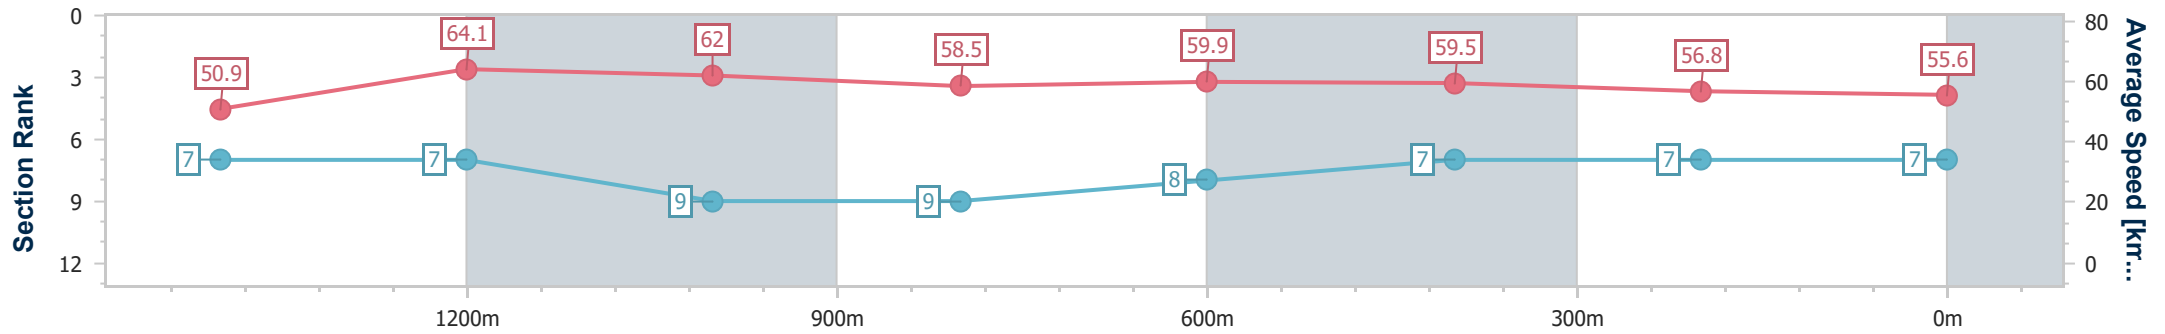

Toowoomba QLD Professional
Race 4: LAWRENCE & HANSON BENCHMARK 60 Handicap - 1625m

22 June 2024 - 18:42

Track Rating: Good 4 , Weather: Fine, Rail Position: +4m Entire

Section	Overall	1400m	1200m	1000m	800m	600m	400m	200m				
Section Times	1:40.93 [6] (0:15.40)	1:25.53 [2] (0:10.99)	1:14.54 [2] (0:11.69)	1:02.85 [2] (0:12.32)	0:50.53 [2] (0:12.21)	0:38.32 [2] (0:12.31)	0:26.01 [3] (0:12.66)	0:13.35 [4] (0:13.35)				
Average Speed [km/h]	52.9	66.8	61.6	59.2	59.3	59.2	57.2	54.0				
Top Speed [km/h]	71.2	70.6	64.3	60.1	61.2	61.4	58.3	56.2				
Avg. Dist. to Rail [m]	6.8	3.1	3.1	2.3	2.6	2.1	1.0	1.8				
Avg. Stride Freq. [Hz]	2.2	2.3	2.2	2.2	2.2	2.3	2.2	2.2				
Avg. Stride Length [m]	6.6	7.8	7.7	7.6	7.4	7.2	7.1	6.9				

- [] Ranking at each section and finish
- .-.- No data available at this section
- NA No data available

Horse/Jockey Name	Flying Rothe
Final Rank	7
Fastest Section Time (Section)	0:11.26 (1400m)
Top Speed [km/h] (Section)	67.8 (Overall)
Race State	Finished

Toowoomba QLD Professional
Race 4: LAWRENCE & HANSON BENCHMARK 60 Handicap - 1625m

22 June 2024 - 18:42

Track Rating: Good 4 , Weather: Fine, Rail Position: +4m Entire

Section	Overall	1400m	1200m	1000m	800m	600m	400m	200m				
Section Times	1:41.09 [7] (0:15.88)	1:25.21 [7] (0:11.26)	1:13.95 [7] (0:11.64)	1:02.31 [9] (0:12.40)	0:49.91 [9] (0:12.10)	0:37.81 [8] (0:12.19)	0:25.62 [7] (0:12.66)	0:12.96 [7] (0:12.96)				
Average Speed [km/h]	50.9	64.1	62.0	58.5	59.9	59.5	56.8	55.6				
Top Speed [km/h]	67.8	67.4	63.8	59.9	61.4	60.3	58.0	56.9				
Avg. Dist. to Rail [m]	3.5	0.9	2.2	2.3	1.4	1.2	1.3	2.2				
Avg. Stride Freq. [Hz]	2.1	2.3	2.3	2.2	2.3	2.3	2.2	2.2				
Avg. Stride Length [m]	6.6	7.9	7.6	7.3	7.3	7.2	7.1	7.0				