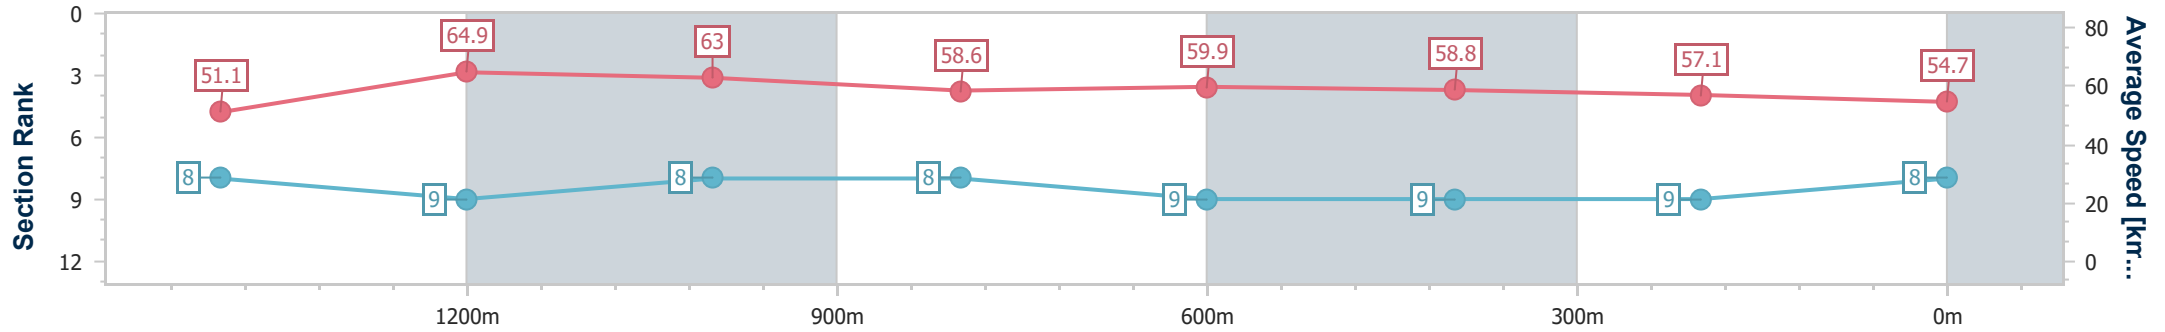

Toowoomba QLD Professional
Race 4: LAWRENCE & HANSON BENCHMARK 60 Handicap - 1625m

22 June 2024 - 18:42

Track Rating: Good 4 , Weather: Fine, Rail Position: +4m Entire

Section	Overall	1400m	1200m	1000m	800m	600m	400m	200m				
Section Times	1:41.09 [7] (0:15.88)	1:25.21 [7] (0:11.26)	1:13.95 [7] (0:11.64)	1:02.31 [9] (0:12.40)	0:49.91 [9] (0:12.10)	0:37.81 [8] (0:12.19)	0:25.62 [7] (0:12.66)	0:12.96 [7] (0:12.96)				
Average Speed [km/h]	50.9	64.1	62.0	58.5	59.9	59.5	56.8	55.6				
Top Speed [km/h]	67.8	67.4	63.8	59.9	61.4	60.3	58.0	56.9				
Avg. Dist. to Rail [m]	3.5	0.9	2.2	2.3	1.4	1.2	1.3	2.2				
Avg. Stride Freq. [Hz]	2.1	2.3	2.3	2.2	2.3	2.3	2.2	2.2				
Avg. Stride Length [m]	6.6	7.9	7.6	7.3	7.3	7.2	7.1	7.0				

- [] Ranking at each section and finish
- .-.- No data available at this section
- NA No data available

Horse/Jockey Name	Leery
Final Rank	8
Fastest Section Time (Section)	0:11.30 (1400m)
Top Speed [km/h] (Section)	70.3 (Overall)
Race State	Finished

Toowoomba QLD Professional
Race 4: LAWRENCE & HANSON BENCHMARK 60 Handicap - 1625m

22 June 2024 - 18:42

Track Rating: Good 4 , Weather: Fine, Rail Position: +4m Entire

Section	Overall	1400m	1200m	1000m	800m	600m	400m	200m					
Section Times	1:41.58 [8] (0:15.97)	1:25.61 [8] (0:11.30)	1:14.31 [9] (0:11.46)	1:02.85 [8] (0:12.42)	0:50.43 [8] (0:12.17)	0:38.26 [9] (0:12.48)	0:25.78 [9] (0:12.62)	0:13.16 [9] (0:13.16)					
Average Speed [km/h]	51.1	64.9	63.0	58.6	59.9	58.8	57.1	54.7					
Top Speed [km/h]	70.3	68.7	65.5	60.2	61.3	60.6	58.2	56.4					
Avg. Dist. to Rail [m]	5.9	3.4	3.2	2.8	4.0	3.1	1.4	1.9					
Avg. Stride Freq. [Hz]	2.2	2.4	2.4	2.3	2.4	2.4	2.4	2.3					
Avg. Stride Length [m]	6.4	7.5	7.4	7.0	7.1	6.9	6.8	6.6					