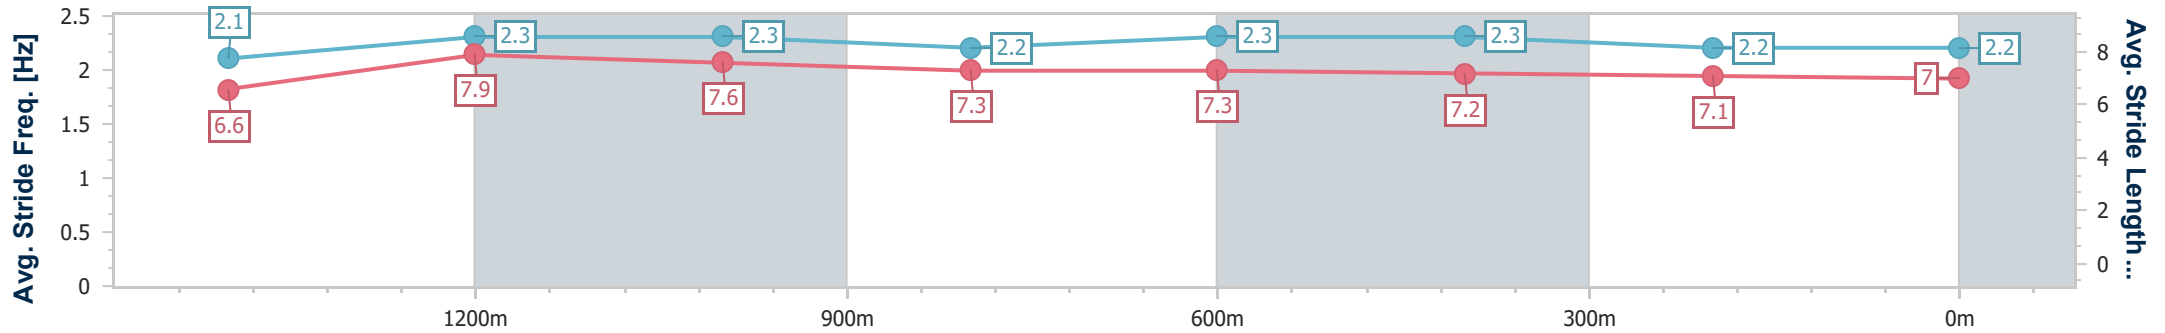

Toowoomba QLD Professional
Race 4: LAWRENCE & HANSON BENCHMARK 60 Handicap - 1625m

22 June 2024 - 18:42

Track Rating: Good 4 , Weather: Fine, Rail Position: +4m Entire

Section	Overall	1400m	1200m	1000m	800m	600m	400m	200m				
Section Times	1:40.93 [6] (0:15.40)	1:25.53 [2] (0:10.99)	1:14.54 [2] (0:11.69)	1:02.85 [2] (0:12.32)	0:50.53 [2] (0:12.21)	0:38.32 [2] (0:12.31)	0:26.01 [3] (0:12.66)	0:13.35 [4] (0:13.35)				
Average Speed [km/h]	52.9	66.8	61.6	59.2	59.3	59.2	57.2	54.0				
Top Speed [km/h]	71.2	70.6	64.3	60.1	61.2	61.4	58.3	56.2				
Avg. Dist. to Rail [m]	6.8	3.1	3.1	2.3	2.6	2.1	1.0	1.8				
Avg. Stride Freq. [Hz]	2.2	2.3	2.2	2.2	2.2	2.3	2.2	2.2				
Avg. Stride Length [m]	6.6	7.8	7.7	7.6	7.4	7.2	7.1	6.9				

- [] Ranking at each section and finish
- .-.- No data available at this section
- NA No data available

Horse/Jockey Name	Flying Rothe
Final Rank	7
Fastest Section Time (Section)	0:11.26 (1400m)
Top Speed [km/h] (Section)	67.8 (Overall)
Race State	Finished

Toowoomba QLD Professional
Race 4: LAWRENCE & HANSON BENCHMARK 60 Handicap - 1625m

22 June 2024 - 18:42

Track Rating: Good 4 , Weather: Fine, Rail Position: +4m Entire

Section	Overall	1400m	1200m	1000m	800m	600m	400m	200m				
Section Times	1:41.09 [7] (0:15.88)	1:25.21 [7] (0:11.26)	1:13.95 [7] (0:11.64)	1:02.31 [9] (0:12.40)	0:49.91 [9] (0:12.10)	0:37.81 [8] (0:12.19)	0:25.62 [7] (0:12.66)	0:12.96 [7] (0:12.96)				
Average Speed [km/h]	50.9	64.1	62.0	58.5	59.9	59.5	56.8	55.6				
Top Speed [km/h]	67.8	67.4	63.8	59.9	61.4	60.3	58.0	56.9				
Avg. Dist. to Rail [m]	3.5	0.9	2.2	2.3	1.4	1.2	1.3	2.2				
Avg. Stride Freq. [Hz]	2.1	2.3	2.3	2.2	2.3	2.3	2.2	2.2				
Avg. Stride Length [m]	6.6	7.9	7.6	7.3	7.3	7.2	7.1	7.0				