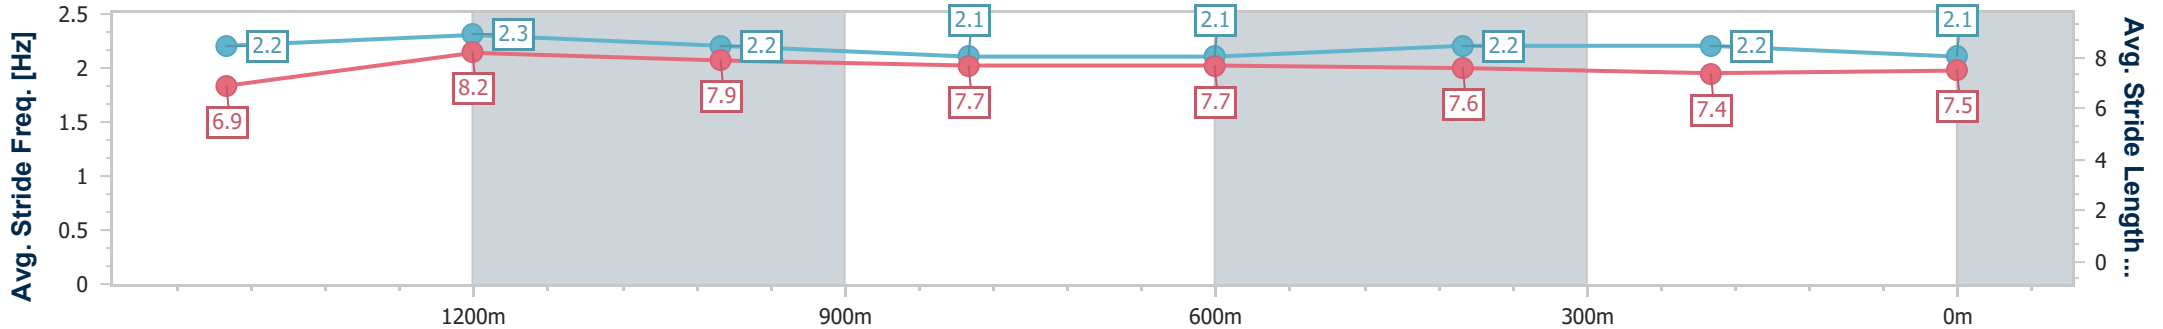

22 June 2024 - 18:42

Track Rating: Good 4 , Weather: Fine, Rail Position: +4m Entire

Section	Overall	1400m	1200m	1000m	800m	600m	400m	200m				
Section Times	1:39.49 [1] (0:15.57)	1:23.92 [4] (0:11.24)	1:12.68 [5] (0:11.59)	1:01.09 [5] (0:12.38)	0:48.71 [6] (0:12.17)	0:36.54 [6] (0:12.12)	0:24.42 [4] (0:12.22)	0:12.20 [3] (0:12.20)				
Average Speed [km/h]	51.9	64.6	62.3	58.7	59.6	60.2	59.6	58.9				
Top Speed [km/h]	67.7	66.5	64.7	59.7	61.2	61.5	61.1	60.8				
Avg. Dist. to Rail [m]	2.6	1.6	2.9	2.1	2.4	2.7	2.1	1.1				
Avg. Stride Freq. [Hz]	2.3	2.4	2.3	2.2	2.3	2.3	2.3	2.3				
Avg. Stride Length [m]	6.4	7.6	7.6	7.3	7.3	7.2	7.1	7.0				

- [] Ranking at each section and finish
- .-.- No data available at this section
- NA No data available

Horse/Jockey Name	Anyway You Want It
Final Rank	2
Fastest Section Time (Section)	0:10.94 (1400m)
Top Speed [km/h] (Section)	69.0 (1400m)
Race State	Finished

Toowoomba QLD Professional
Race 4: LAWRENCE & HANSON BENCHMARK 60 Handicap - 1625m

22 June 2024 - 18:42

Track Rating: Good 4 , Weather: Fine, Rail Position: +4m Entire

Section	Overall	1400m	1200m	1000m	800m	600m	400m	200m					
Section Times	1:39.51 [2] (0:15.36)	1:24.15 [1] (0:10.94)	1:13.21 [1] (0:11.70)	1:01.51 [1] (0:12.29)	0:49.22 [1] (0:12.21)	0:37.01 [1] (0:12.11)	0:24.90 [1] (0:12.45)	0:12.45 [1] (0:12.45)					
Average Speed [km/h]	53.1	66.3	61.7	58.9	59.2	59.6	57.8	57.7					
Top Speed [km/h]	67.9	69.0	63.6	59.7	59.9	60.6	58.6	58.0					
Avg. Dist. to Rail [m]	5.8	1.8	1.4	1.0	1.3	0.4	0.3	0.2					
Avg. Stride Freq. [Hz]	2.2	2.3	2.2	2.1	2.1	2.2	2.2	2.1					
Avg. Stride Length [m]	6.9	8.2	7.9	7.7	7.7	7.6	7.4	7.5					