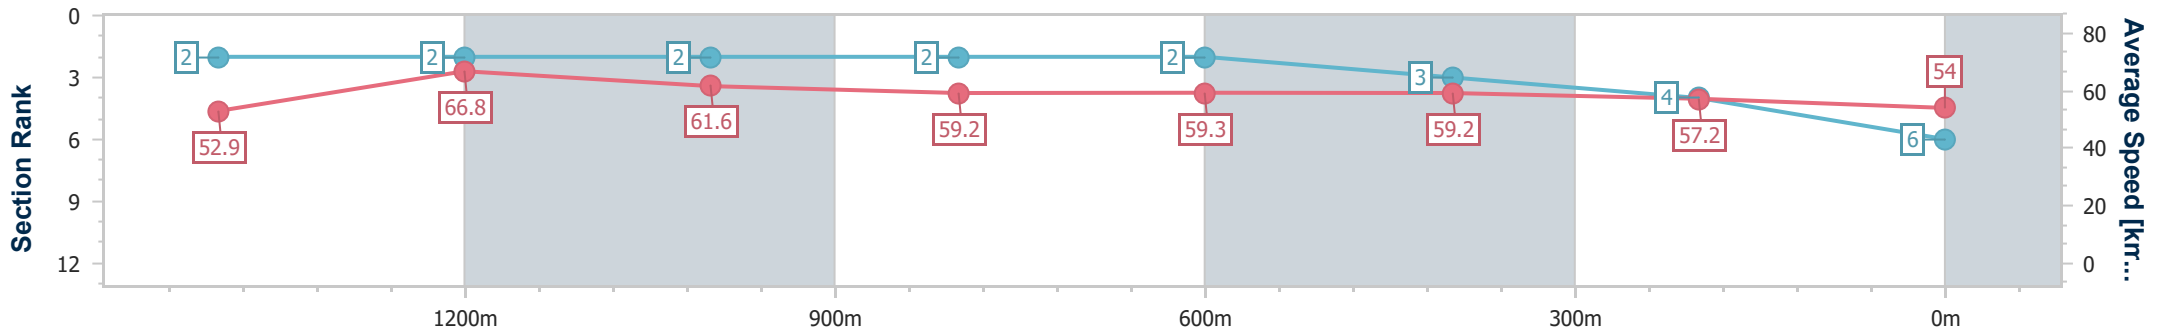

- [] Ranking at each section and finish
- .-.- No data available at this section
- NA No data available

Horse/Jockey Name	Tokyo Bandit
Final Rank	6
Fastest Section Time (Section)	0:10.99 (1400m)
Top Speed [km/h] (Section)	71.2 (Overall)
Race State	Finished

Toowoomba QLD Professional
Race 4: LAWRENCE & HANSON BENCHMARK 60 Handicap - 1625m

22 June 2024 - 18:42

Track Rating: Good 4 , Weather: Fine, Rail Position: +4m Entire

Section	Overall	1400m	1200m	1000m	800m	600m	400m	200m				
Section Times	1:40.93 [6] (0:15.40)	1:25.53 [2] (0:10.99)	1:14.54 [2] (0:11.69)	1:02.85 [2] (0:12.32)	0:50.53 [2] (0:12.21)	0:38.32 [2] (0:12.31)	0:26.01 [3] (0:12.66)	0:13.35 [4] (0:13.35)				
Average Speed [km/h]	52.9	66.8	61.6	59.2	59.3	59.2	57.2	54.0				
Top Speed [km/h]	71.2	70.6	64.3	60.1	61.2	61.4	58.3	56.2				
Avg. Dist. to Rail [m]	6.8	3.1	3.1	2.3	2.6	2.1	1.0	1.8				
Avg. Stride Freq. [Hz]	2.2	2.3	2.2	2.2	2.2	2.3	2.2	2.2				
Avg. Stride Length [m]	6.6	7.8	7.7	7.6	7.4	7.2	7.1	6.9				