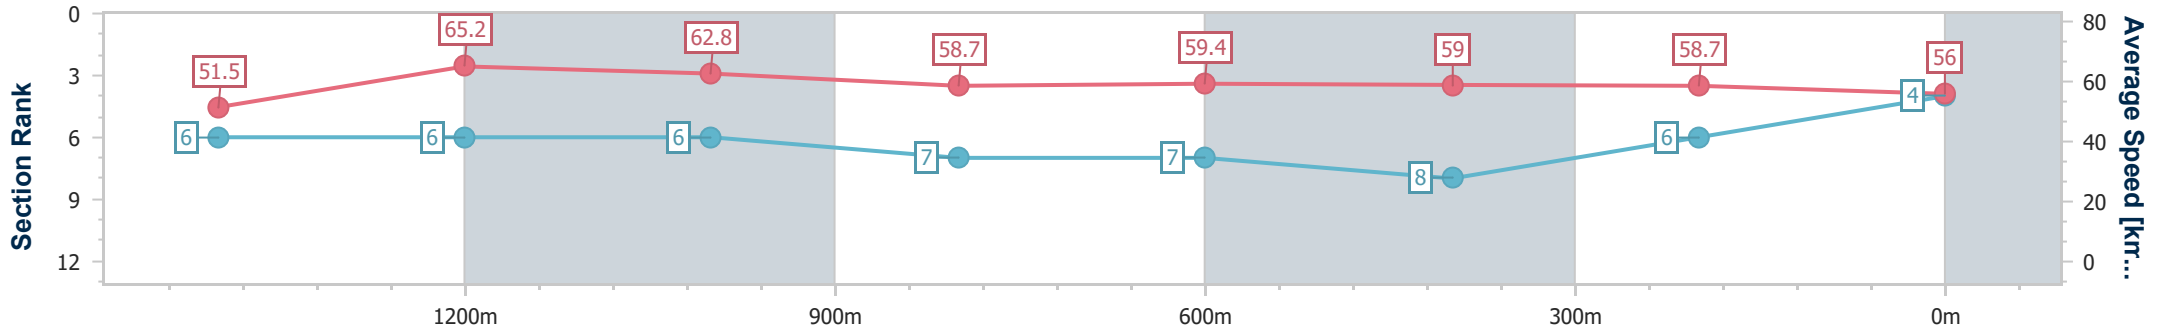

Horse/Jockey Name	Sheppey
Final Rank	4
Fastest Section Time (Section)	0:11.16 (1400m)
Top Speed [km/h] (Section)	68.9 (Overall)
Race State	Finished

Toowoomba QLD Professional
Race 4: LAWRENCE & HANSON BENCHMARK 60 Handicap - 1625m

22 June 2024 - 18:42

Track Rating: Good 4 , Weather: Fine, Rail Position: +4m Entire

Section	Overall	1400m	1200m	1000m	800m	600m	400m	200m					
Section Times	1:40.71 [4] (0:15.75)	1:24.96 [6] (0:11.16)	1:13.80 [6] (0:11.55)	1:02.25 [6] (0:12.40)	0:49.85 [7] (0:12.23)	0:37.62 [7] (0:12.43)	0:25.19 [8] (0:12.34)	0:12.85 [6] (0:12.85)					
Average Speed [km/h]	51.5	65.2	62.8	58.7	59.4	59.0	58.7	56.0					
Top Speed [km/h]	68.9	68.3	65.0	60.1	60.8	61.5	59.5	58.0					
Avg. Dist. to Rail [m]	4.0	2.4	3.6	3.2	3.5	3.5	1.7	2.9					
Avg. Stride Freq. [Hz]	2.3	2.3	2.3	2.3	2.3	2.3	2.3	2.3					
Avg. Stride Length [m]	6.3	7.8	7.6	7.2	7.1	7.1	7.0	6.9					

- [ ] Ranking at each section and finish
- -.-.- No data available at this section
- NA No data available