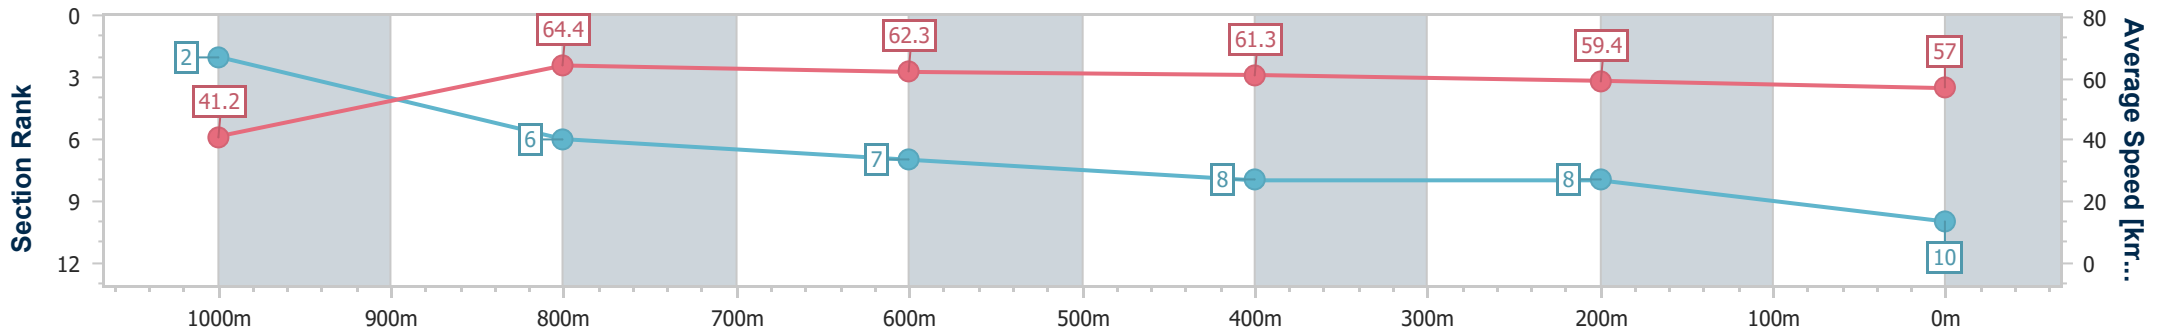

Toowoomba QLD Professional
Race 3: LASER CLINICS AUSTRALIA Class 2 Handicap - 1100m

22 June 2024 - 18:05

Track Rating: Good 4 , Weather: Fine, Rail Position: +4m Entire

Section	Overall	1000m	800m	600m	400m	200m
Section Times	1:08.51 [9] (0:08.85)	0:59.66 [5] (0:11.09)	0:48.57 [3] (0:11.35)	0:37.22 [3] (0:12.04)	0:25.18 [3] (0:12.30)	0:12.88 [4] (0:12.88)
Average Speed [km/h]	40.8	65.5	63.6	59.8	58.4	55.9
Top Speed [km/h]	63.2	66.6	65.2	62.6	59.9	57.0
Avg. Dist. to Rail [m]	4.5	2.4	0.7	0.6	0.3	1.7
Avg. Stride Freq. [Hz]	2.3	2.5	2.5	2.4	2.4	2.3
Avg. Stride Length [m]	4.9	7.1	7.2	7.0	6.9	6.8

- [] Ranking at each section and finish
- .-.- No data available at this section
- NA No data available

Horse/Jockey Name	Pocket Sage
Final Rank	10
Fastest Section Time (Section)	0:08.77 (Overall)
Top Speed [km/h] (Section)	66.7 (1000m)
Race State	Finished

Toowoomba QLD Professional
 Race 3: LASER CLINICS AUSTRALIA Class 2 Handicap - 1100m
 22 June 2024 - 18:05
 Track Rating: Good 4 , Weather: Fine, Rail Position: +4m Entire

Section	Overall	1000m	800m	600m	400m	200m
Section Times	1:08.70 [10] (0:08.77)	0:59.93 [2] (0:11.36)	0:48.57 [6] (0:11.74)	0:36.83 [7] (0:11.94)	0:24.89 [8] (0:12.29)	0:12.60 [8] (0:12.60)
Average Speed [km/h]	41.2	64.4	62.3	61.3	59.4	57.0
Top Speed [km/h]	63.1	66.7	63.6	63.0	60.3	59.2
Avg. Dist. to Rail [m]	9.3	4.9	4.3	3.1	4.3	4.7
Avg. Stride Freq. [Hz]	2.3	2.4	2.3	2.3	2.3	2.2
Avg. Stride Length [m]	5.0	7.6	7.5	7.4	7.2	7.2