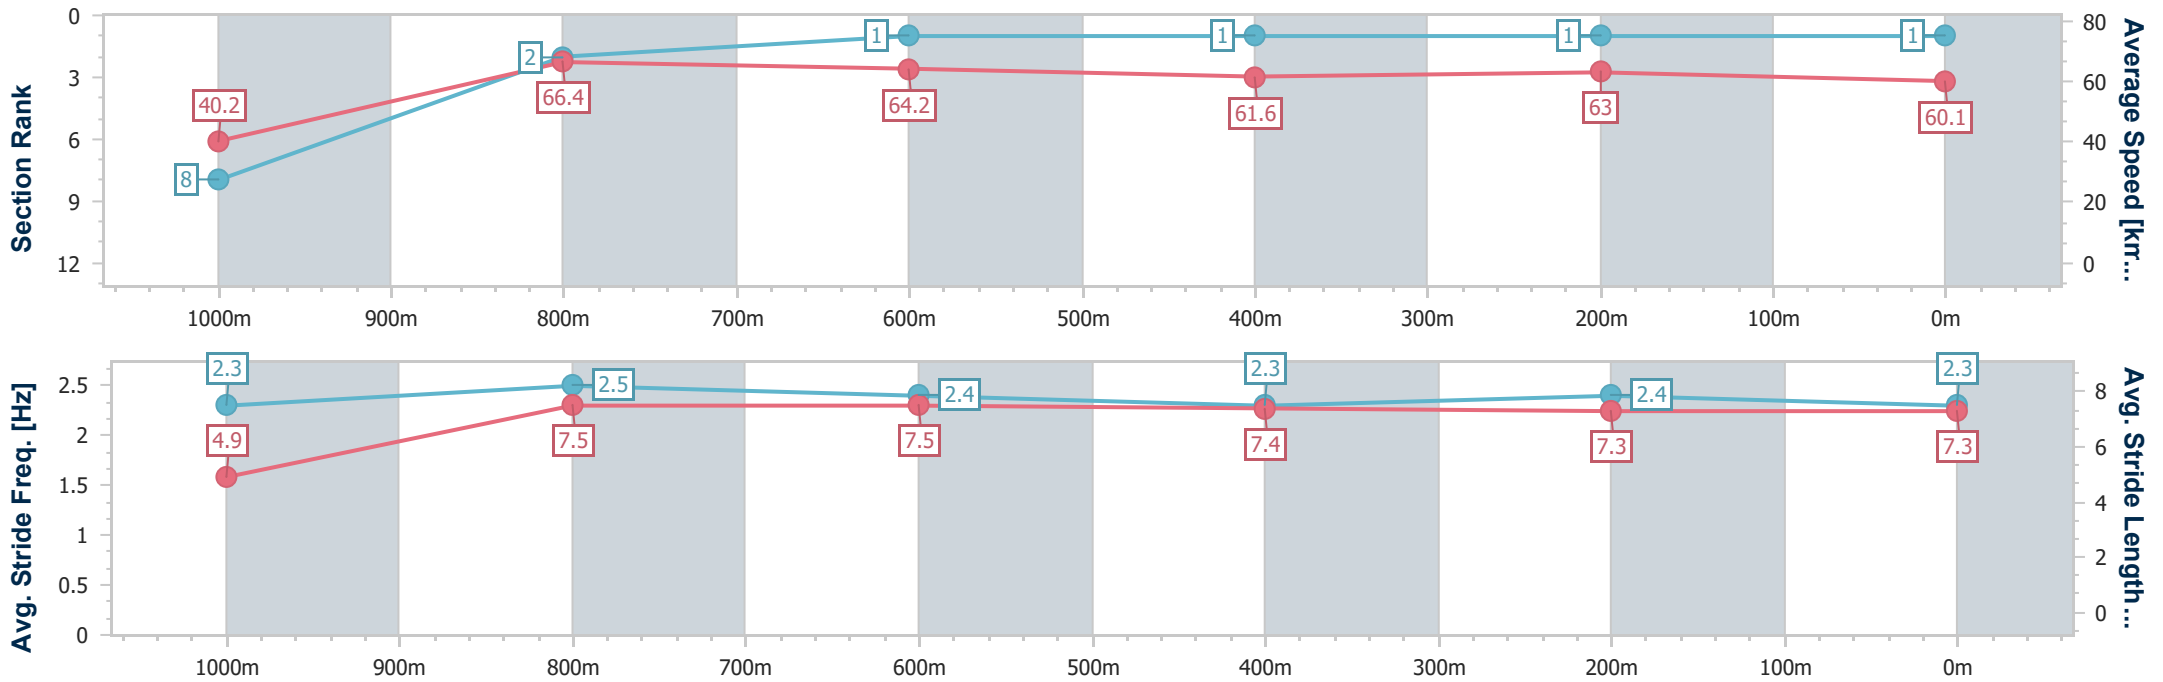

Horse/Jockey Name	Beau Witness
Final Rank	1
Fastest Section Time (Section)	0:08.90 (Overall)
Top Speed [km/h] (Section)	67.6 (1000m)
Race State	Finished

Toowoomba QLD Professional
Race 3: LASER CLINICS AUSTRALIA Class 2 Handicap - 1100m
22 June 2024 - 18:05
Track Rating: Good 4 , Weather: Fine, Rail Position: +4m Entire

Section	Overall	1000m	800m	600m	400m	200m
Section Times	1:06.18 [1] (0:08.90)	0:57.28 [8] (0:10.92)	0:46.36 [2] (0:11.26)	0:35.10 [1] (0:11.71)	0:23.39 [1] (0:11.36)	0:12.03 [1] (0:12.03)
Average Speed [km/h]	40.2	66.4	64.2	61.6	63.0	60.1
Top Speed [km/h]	63.0	67.6	66.9	62.8	64.3	61.5
Avg. Dist. to Rail [m]	4.4	1.5	1.5	0.6	1.1	1.4
Avg. Stride Freq. [Hz]	2.3	2.5	2.4	2.3	2.4	2.3
Avg. Stride Length [m]	4.9	7.5	7.5	7.4	7.3	7.3

- [ ] Ranking at each section and finish
- -.-.- No data available at this section
- NA No data available