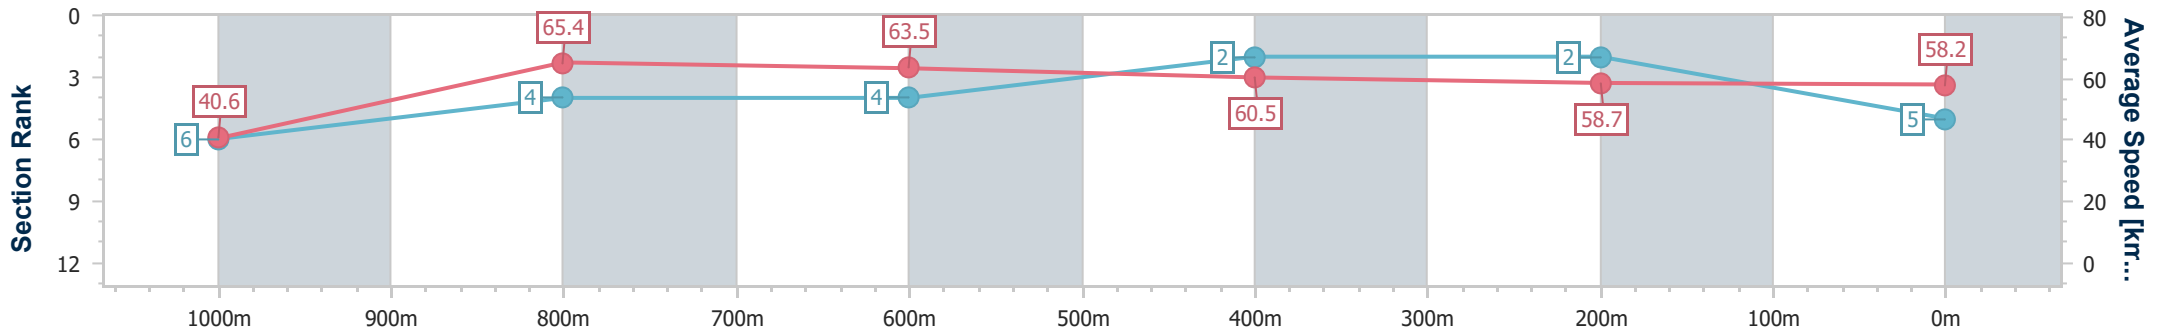

Toowoomba QLD Professional

Race 3: LASER CLINICS AUSTRALIA Class 2 Handicap - 1100m

22 June 2024 - 18:05

Track Rating: Good 4 , Weather: Fine, Rail Position: +4m Entire

Section	Overall	1000m	800m	600m	400m	200m
Section Times	1:07.92 [5] (0:08.90)	0:59.02 [6] (0:11.07)	0:47.95 [4] (0:11.37)	0:36.58 [4] (0:11.92)	0:24.66 [2] (0:12.26)	0:12.40 [2] (0:12.40)
Average Speed [km/h]	40.6	65.4	63.5	60.5	58.7	58.2
Top Speed [km/h]	63.7	66.9	65.2	62.2	60.1	59.0
Avg. Dist. to Rail [m]	5.6	1.9	1.7	0.5	0.3	1.8
Avg. Stride Freq. [Hz]	2.4	2.6	2.4	2.4	2.3	2.3
Avg. Stride Length [m]	4.8	7.1	7.3	7.0	7.0	7.1

- [] Ranking at each section and finish
- .-.- No data available at this section
- NA No data available

Horse/Jockey Name	Pheeble's Spirit
Final Rank	6
Fastest Section Time (Section)	0:08.99 (Overall)
Top Speed [km/h] (Section)	64.2 (1000m)
Race State	Finished