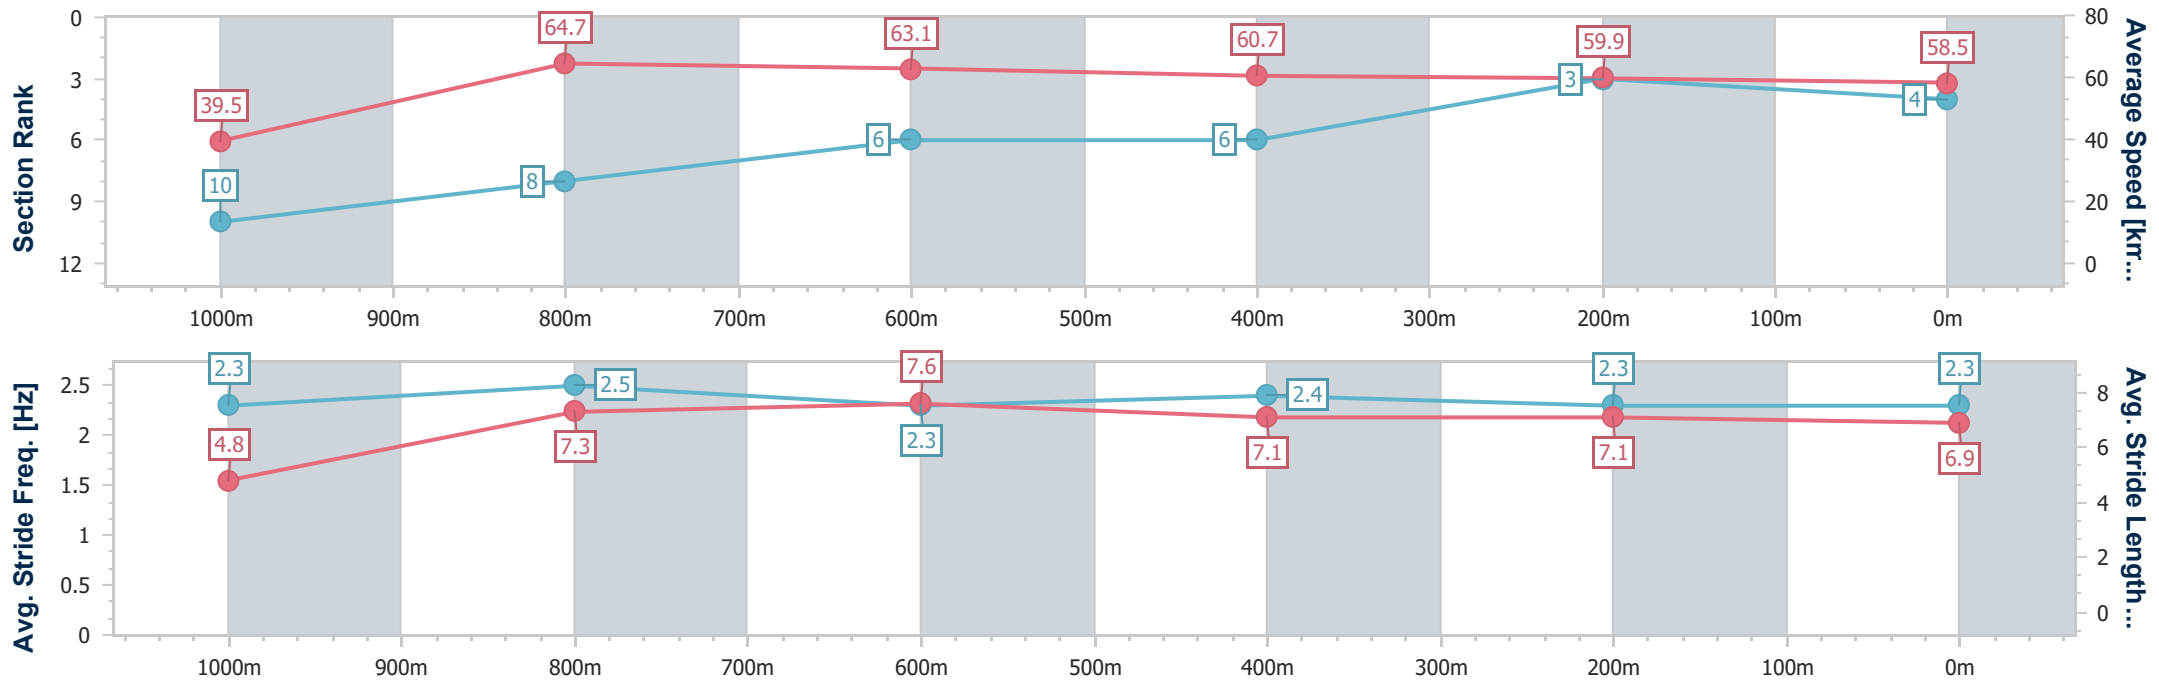

Toowoomba QLD Professional

Race 3: LASER CLINICS AUSTRALIA Class 2 Handicap - 1100m

22 June 2024 - 18:05

Track Rating: Good 4 , Weather: Fine, Rail Position: +4m Entire

Section	Overall	1000m	800m	600m	400m	200m
Section Times	1:07.92 [4] (0:09.15)	0:58.77 [10] (0:11.18)	0:47.59 [8] (0:11.49)	0:36.10 [6] (0:11.80)	0:24.30 [6] (0:11.99)	0:12.31 [3] (0:12.31)
Average Speed [km/h]	39.5	64.7	63.1	60.7	59.9	58.5
Top Speed [km/h]	62.0	66.2	64.4	64.4	60.5	59.1
Avg. Dist. to Rail [m]	5.0	1.8	0.8	0.6	0.9	0.9
Avg. Stride Freq. [Hz]	2.3	2.5	2.3	2.4	2.3	2.3
Avg. Stride Length [m]	4.8	7.3	7.6	7.1	7.1	6.9