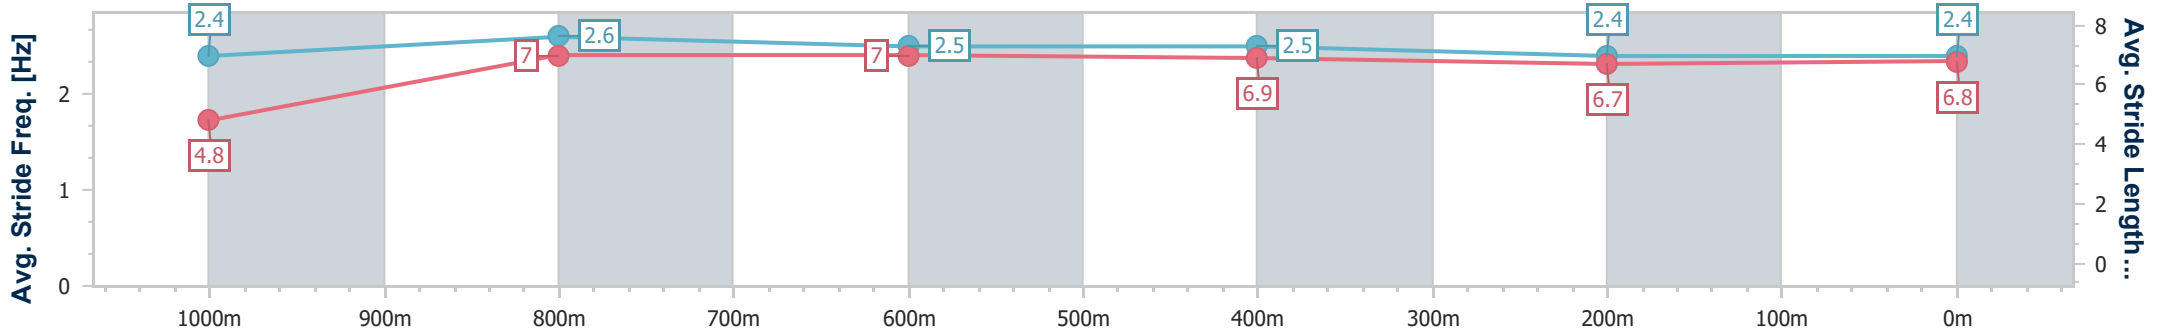

Toowoomba QLD Professional
 Race 3: LASER CLINICS AUSTRALIA Class 2 Handicap - 1100m
 22 June 2024 - 18:05
 Track Rating: Good 4 , Weather: Fine, Rail Position: +4m Entire

Section	Overall	1000m	800m	600m	400m	200m
Section Times	1:08.15 [7] (0:08.90)	0:59.25 [7] (0:11.52)	0:47.73 [9] (0:11.69)	0:36.04 [10] (0:11.94)	0:24.10 [10] (0:11.83)	0:12.27 [7] (0:12.27)
Average Speed [km/h]	40.5	63.6	62.1	60.8	60.8	58.7
Top Speed [km/h]	63.5	65.1	65.1	62.0	61.7	60.7
Avg. Dist. to Rail [m]	9.1	5.5	2.6	1.1	0.6	0.2
Avg. Stride Freq. [Hz]	2.4	2.5	2.4	2.4	2.4	2.3
Avg. Stride Length [m]	4.7	7.1	7.2	7.0	7.0	6.9

- [] Ranking at each section and finish
- .-.- No data available at this section
- NA No data available

Horse/Jockey Name	Kitri
Final Rank	8
Fastest Section Time (Section)	0:08.79 (Overall)
Top Speed [km/h] (Section)	66.3 (1000m)
Race State	Finished

Toowoomba QLD Professional
 Race 3: LASER CLINICS AUSTRALIA Class 2 Handicap - 1100m
 22 June 2024 - 18:05
 Track Rating: Good 4 , Weather: Fine, Rail Position: +4m Entire

Section	Overall	1000m	800m	600m	400m	200m
Section Times	1:08.26 [8] (0:08.79)	0:59.47 [4] (0:11.52)	0:47.95 [7] (0:11.65)	0:36.30 [8] (0:11.90)	0:24.40 [9] (0:12.33)	0:12.07 [9]
Average Speed [km/h]	41.1	63.5	62.0	60.8	58.5	59.7
Top Speed [km/h]	63.6	66.3	63.0	61.8	60.4	60.1
Avg. Dist. to Rail [m]	6.9	4.4	1.5	0.7	1.1	3.3
Avg. Stride Freq. [Hz]	2.4	2.6	2.5	2.5	2.4	2.4
Avg. Stride Length [m]	4.8	7.0	7.0	6.9	6.7	6.8