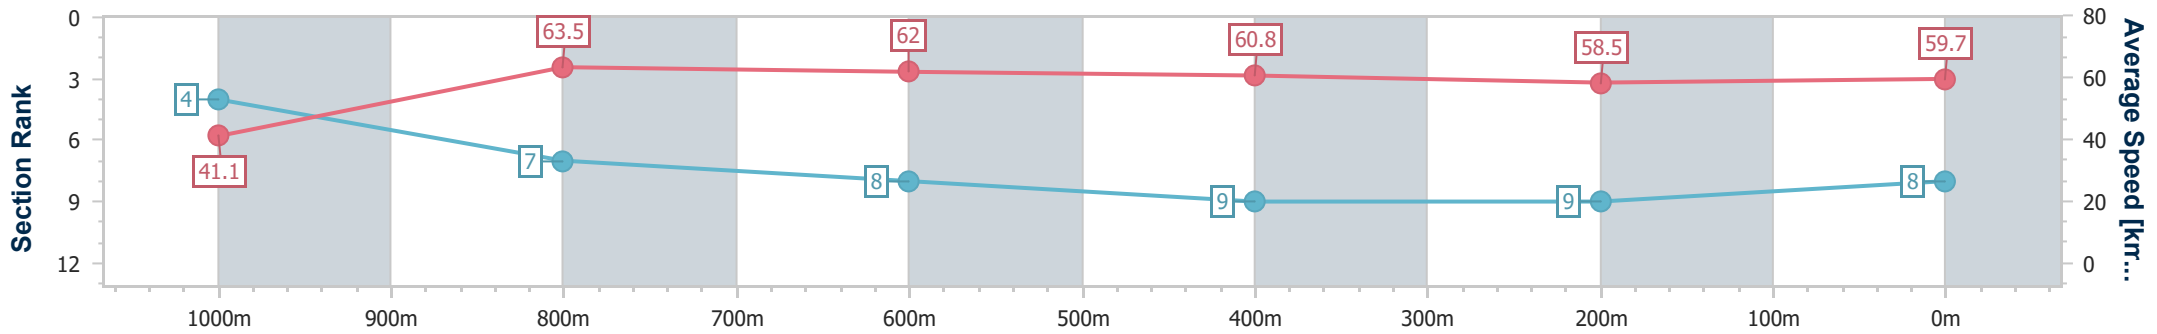

- [] Ranking at each section and finish
- .-.- No data available at this section
- NA No data available

Horse/Jockey Name	Kitri
Final Rank	8
Fastest Section Time (Section)	0:08.79 (Overall)
Top Speed [km/h] (Section)	66.3 (1000m)
Race State	Finished

Toowoomba QLD Professional
 Race 3: LASER CLINICS AUSTRALIA Class 2 Handicap - 1100m
 22 June 2024 - 18:05
 Track Rating: Good 4 , Weather: Fine, Rail Position: +4m Entire

Section	Overall	1000m	800m	600m	400m	200m
Section Times	1:08.26 [8] (0:08.79)	0:59.47 [4] (0:11.52)	0:47.95 [7] (0:11.65)	0:36.30 [8] (0:11.90)	0:24.40 [9] (0:12.33)	0:12.07 [9]
Average Speed [km/h]	41.1	63.5	62.0	60.8	58.5	59.7
Top Speed [km/h]	63.6	66.3	63.0	61.8	60.4	60.1
Avg. Dist. to Rail [m]	6.9	4.4	1.5	0.7	1.1	3.3
Avg. Stride Freq. [Hz]	2.4	2.6	2.5	2.5	2.4	2.4
Avg. Stride Length [m]	4.8	7.0	7.0	6.9	6.7	6.8