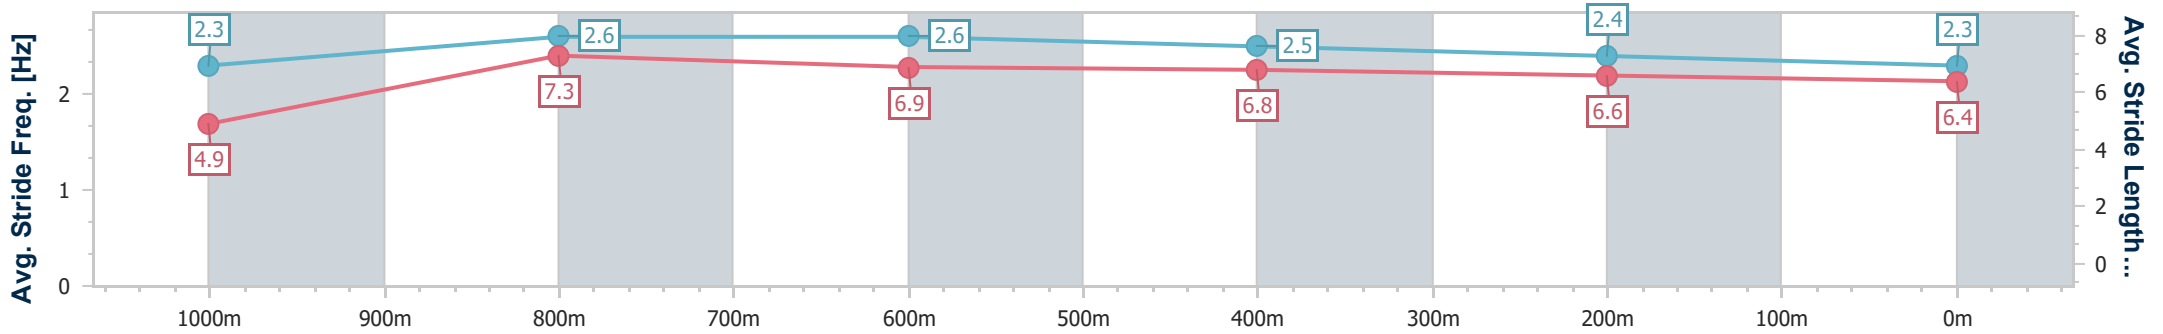

Toowoomba QLD Professional
 Race 3: LASER CLINICS AUSTRALIA Class 2 Handicap - 1100m
 22 June 2024 - 18:05
 Track Rating: Good 4 , Weather: Fine, Rail Position: +4m Entire

Section	Overall	1000m	800m	600m	400m	200m
Section Times	1:08.70 [10] (0:08.77)	0:59.93 [2] (0:11.36)	0:48.57 [6] (0:11.74)	0:36.83 [7] (0:11.94)	0:24.89 [8] (0:12.29)	0:12.60 [8] (0:12.60)
Average Speed [km/h]	41.2	64.4	62.3	61.3	59.4	57.0
Top Speed [km/h]	63.1	66.7	63.6	63.0	60.3	59.2
Avg. Dist. to Rail [m]	9.3	4.9	4.3	3.1	4.3	4.7
Avg. Stride Freq. [Hz]	2.3	2.4	2.3	2.3	2.3	2.2
Avg. Stride Length [m]	5.0	7.6	7.5	7.4	7.2	7.2

- [] Ranking at each section and finish
- .-.- No data available at this section
- NA No data available

Horse/Jockey Name	I Am Mason
Final Rank	11
Fastest Section Time (Section)	0:08.77 (Overall)
Top Speed [km/h] (Section)	68.4 (1000m)
Race State	Finished

Toowoomba QLD Professional
 Race 3: LASER CLINICS AUSTRALIA Class 2 Handicap - 1100m
 22 June 2024 - 18:05
 Track Rating: Good 4 , Weather: Fine, Rail Position: +4m Entire

Section	Overall	1000m	800m	600m	400m	200m
Section Times	1:09.87 [11] (0:08.77)	1:01.10 [3] (0:11.04)	0:50.06 [1] (0:11.48)	0:38.58 [2] (0:12.31)	0:26.27 [5] (0:12.70)	0:13.57 [11] (0:13.57)
Average Speed [km/h]	40.8	66.4	63.7	59.8	57.2	53.0
Top Speed [km/h]	64.7	68.4	65.2	63.5	58.7	54.4
Avg. Dist. to Rail [m]	9.7	5.4	4.6	4.4	2.8	3.3
Avg. Stride Freq. [Hz]	2.3	2.6	2.6	2.5	2.4	2.3
Avg. Stride Length [m]	4.9	7.3	6.9	6.8	6.6	6.4