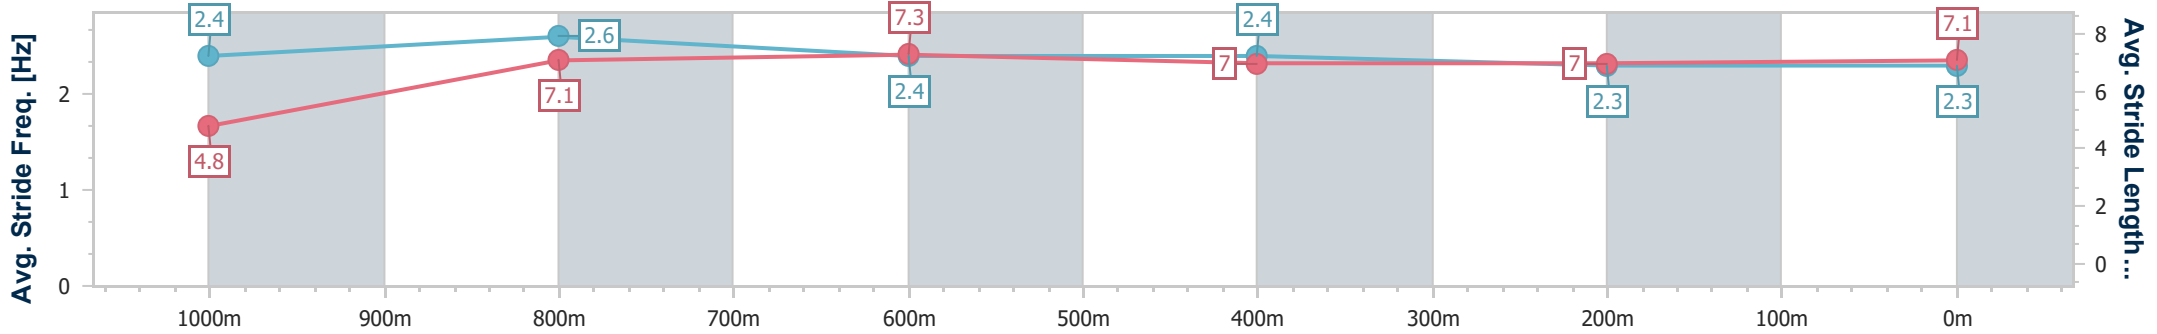

Toowoomba QLD Professional

Race 3: LASER CLINICS AUSTRALIA Class 2 Handicap - 1100m

22 June 2024 - 18:05

Track Rating: Good 4 , Weather: Fine, Rail Position: +4m Entire

Section	Overall	1000m	800m	600m	400m	200m
Section Times	1:07.92 [5] (0:08.90)	0:59.02 [6] (0:11.07)	0:47.95 [4] (0:11.37)	0:36.58 [4] (0:11.92)	0:24.66 [2] (0:12.26)	0:12.40 [2] (0:12.40)
Average Speed [km/h]	40.6	65.4	63.5	60.5	58.7	58.2
Top Speed [km/h]	63.7	66.9	65.2	62.2	60.1	59.0
Avg. Dist. to Rail [m]	5.6	1.9	1.7	0.5	0.3	1.8
Avg. Stride Freq. [Hz]	2.4	2.6	2.4	2.4	2.3	2.3
Avg. Stride Length [m]	4.8	7.1	7.3	7.0	7.0	7.1

- [] Ranking at each section and finish
- .-.- No data available at this section
- NA No data available

Horse/Jockey Name	Pheeble's Spirit
Final Rank	6
Fastest Section Time (Section)	0:08.99 (Overall)
Top Speed [km/h] (Section)	64.2 (1000m)
Race State	Finished