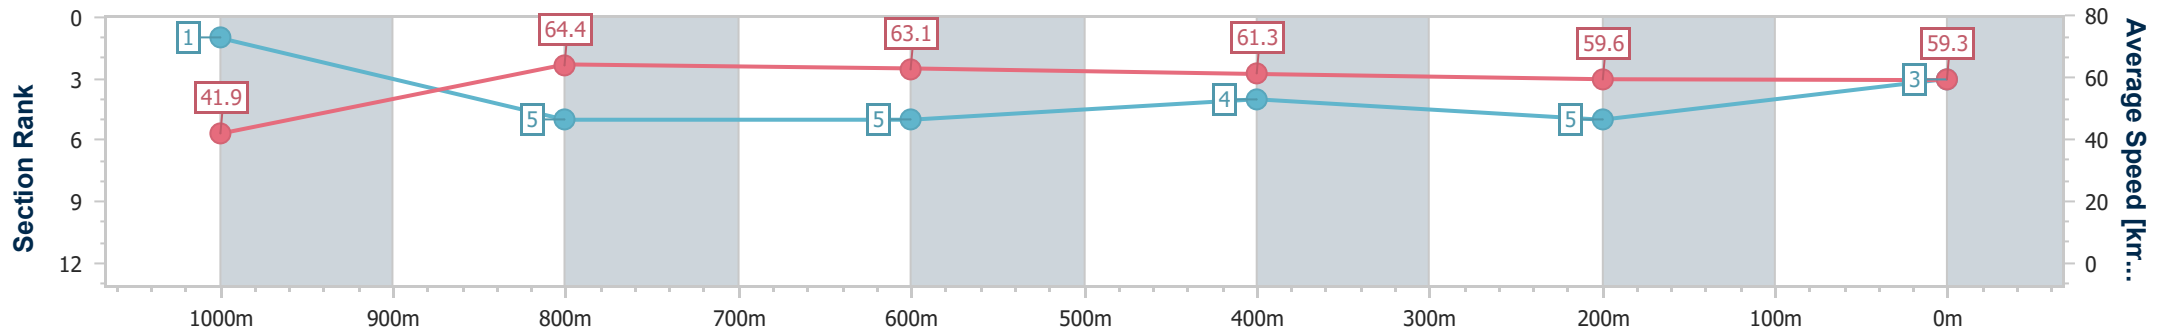

Toowoomba QLD Professional

Race 3: LASER CLINICS AUSTRALIA Class 2 Handicap - 1100m

22 June 2024 - 18:05

Track Rating: Good 4 , Weather: Fine, Rail Position: +4m Entire

Section	Overall	1000m	800m	600m	400m	200m
Section Times	1:07.77 [3] (0:08.64)	0:59.13 [1] (0:11.42)	0:47.71 [5] (0:11.60)	0:36.11 [5] (0:11.89)	0:24.22 [4] (0:12.12)	0:12.10 [5]
Average Speed [km/h]	41.9	64.4	63.1	61.3	59.6	59.3
Top Speed [km/h]	63.7	66.0	64.3	64.0	60.5	59.6
Avg. Dist. to Rail [m]	9.4	6.5	4.9	2.2	1.8	2.5
Avg. Stride Freq. [Hz]	2.5	2.6	2.5	2.5	2.5	2.5
Avg. Stride Length [m]	4.7	6.9	7.0	6.9	6.7	6.7