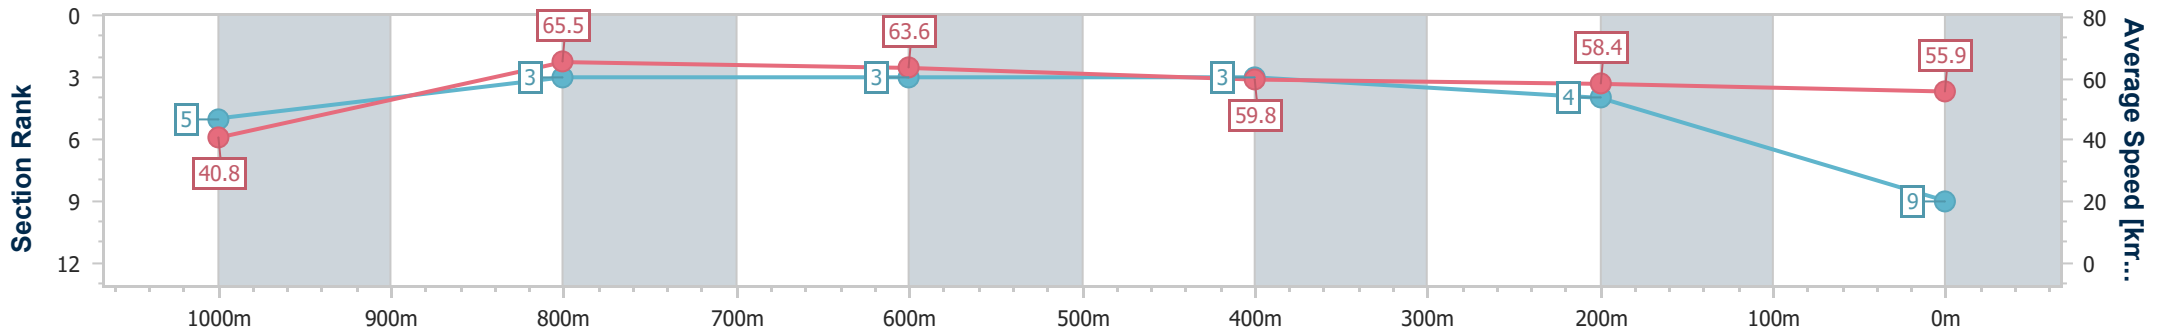

- [] Ranking at each section and finish
- .-.- No data available at this section
- NA No data available

Horse/Jockey Name	Money Bear
Final Rank	9
Fastest Section Time (Section)	0:08.85 (Overall)
Top Speed [km/h] (Section)	66.6 (1000m)
Race State	Finished

Toowoomba QLD Professional
Race 3: LASER CLINICS AUSTRALIA Class 2 Handicap - 1100m

22 June 2024 - 18:05

Track Rating: Good 4 , Weather: Fine, Rail Position: +4m Entire

Section	Overall	1000m	800m	600m	400m	200m
Section Times	1:08.51 [9] (0:08.85)	0:59.66 [5] (0:11.09)	0:48.57 [3] (0:11.35)	0:37.22 [3] (0:12.04)	0:25.18 [3] (0:12.30)	0:12.88 [4] (0:12.88)
Average Speed [km/h]	40.8	65.5	63.6	59.8	58.4	55.9
Top Speed [km/h]	63.2	66.6	65.2	62.6	59.9	57.0
Avg. Dist. to Rail [m]	4.5	2.4	0.7	0.6	0.3	1.7
Avg. Stride Freq. [Hz]	2.3	2.5	2.5	2.4	2.4	2.3
Avg. Stride Length [m]	4.9	7.1	7.2	7.0	6.9	6.8