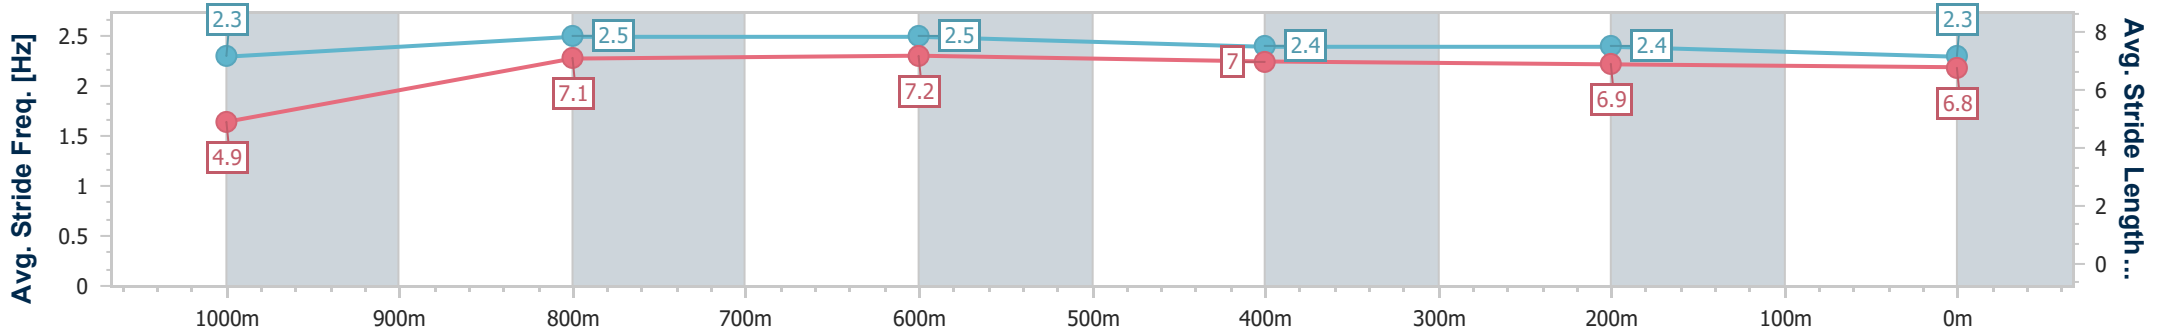

Toowoomba QLD Professional
 Race 3: LASER CLINICS AUSTRALIA Class 2 Handicap - 1100m
 22 June 2024 - 18:05
 Track Rating: Good 4 , Weather: Fine, Rail Position: +4m Entire

Section	Overall	1000m	800m	600m	400m	200m
Section Times	1:08.26 [8] (0:08.79)	0:59.47 [4] (0:11.52)	0:47.95 [7] (0:11.65)	0:36.30 [8] (0:11.90)	0:24.40 [9] (0:12.33)	0:12.07 [9]
Average Speed [km/h]	41.1	63.5	62.0	60.8	58.5	59.7
Top Speed [km/h]	63.6	66.3	63.0	61.8	60.4	60.1
Avg. Dist. to Rail [m]	6.9	4.4	1.5	0.7	1.1	3.3
Avg. Stride Freq. [Hz]	2.4	2.6	2.5	2.5	2.4	2.4
Avg. Stride Length [m]	4.8	7.0	7.0	6.9	6.7	6.8

- [] Ranking at each section and finish
- .-.- No data available at this section
- NA No data available

Horse/Jockey Name	Money Bear
Final Rank	9
Fastest Section Time (Section)	0:08.85 (Overall)
Top Speed [km/h] (Section)	66.6 (1000m)
Race State	Finished

Toowoomba QLD Professional
Race 3: LASER CLINICS AUSTRALIA Class 2 Handicap - 1100m

22 June 2024 - 18:05

Track Rating: Good 4 , Weather: Fine, Rail Position: +4m Entire

Section	Overall	1000m	800m	600m	400m	200m
Section Times	1:08.51 [9] (0:08.85)	0:59.66 [5] (0:11.09)	0:48.57 [3] (0:11.35)	0:37.22 [3] (0:12.04)	0:25.18 [3] (0:12.30)	0:12.88 [4] (0:12.88)
Average Speed [km/h]	40.8	65.5	63.6	59.8	58.4	55.9
Top Speed [km/h]	63.2	66.6	65.2	62.6	59.9	57.0
Avg. Dist. to Rail [m]	4.5	2.4	0.7	0.6	0.3	1.7
Avg. Stride Freq. [Hz]	2.3	2.5	2.5	2.4	2.4	2.3
Avg. Stride Length [m]	4.9	7.1	7.2	7.0	6.9	6.8