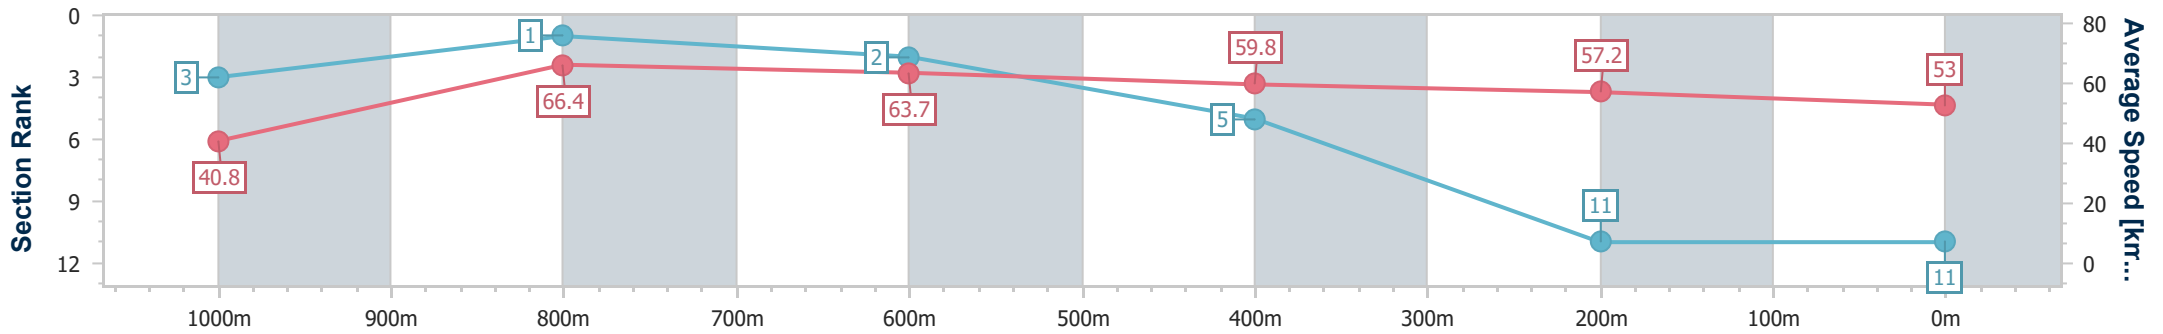

Toowoomba QLD Professional
 Race 3: LASER CLINICS AUSTRALIA Class 2 Handicap - 1100m
 22 June 2024 - 18:05
 Track Rating: Good 4 , Weather: Fine, Rail Position: +4m Entire

Section	Overall	1000m	800m	600m	400m	200m
Section Times	1:08.70 [10] (0:08.77)	0:59.93 [2] (0:11.36)	0:48.57 [6] (0:11.74)	0:36.83 [7] (0:11.94)	0:24.89 [8] (0:12.29)	0:12.60 [8] (0:12.60)
Average Speed [km/h]	41.2	64.4	62.3	61.3	59.4	57.0
Top Speed [km/h]	63.1	66.7	63.6	63.0	60.3	59.2
Avg. Dist. to Rail [m]	9.3	4.9	4.3	3.1	4.3	4.7
Avg. Stride Freq. [Hz]	2.3	2.4	2.3	2.3	2.3	2.2
Avg. Stride Length [m]	5.0	7.6	7.5	7.4	7.2	7.2

- [] Ranking at each section and finish
- .-.- No data available at this section
- NA No data available

Horse/Jockey Name	I Am Mason
Final Rank	11
Fastest Section Time (Section)	0:08.77 (Overall)
Top Speed [km/h] (Section)	68.4 (1000m)
Race State	Finished

Toowoomba QLD Professional
 Race 3: LASER CLINICS AUSTRALIA Class 2 Handicap - 1100m
 22 June 2024 - 18:05
 Track Rating: Good 4 , Weather: Fine, Rail Position: +4m Entire

Section	Overall	1000m	800m	600m	400m	200m
Section Times	1:09.87 [11] (0:08.77)	1:01.10 [3] (0:11.04)	0:50.06 [1] (0:11.48)	0:38.58 [2] (0:12.31)	0:26.27 [5] (0:12.70)	0:13.57 [11] (0:13.57)
Average Speed [km/h]	40.8	66.4	63.7	59.8	57.2	53.0
Top Speed [km/h]	64.7	68.4	65.2	63.5	58.7	54.4
Avg. Dist. to Rail [m]	9.7	5.4	4.6	4.4	2.8	3.3
Avg. Stride Freq. [Hz]	2.3	2.6	2.6	2.5	2.4	2.3
Avg. Stride Length [m]	4.9	7.3	6.9	6.8	6.6	6.4