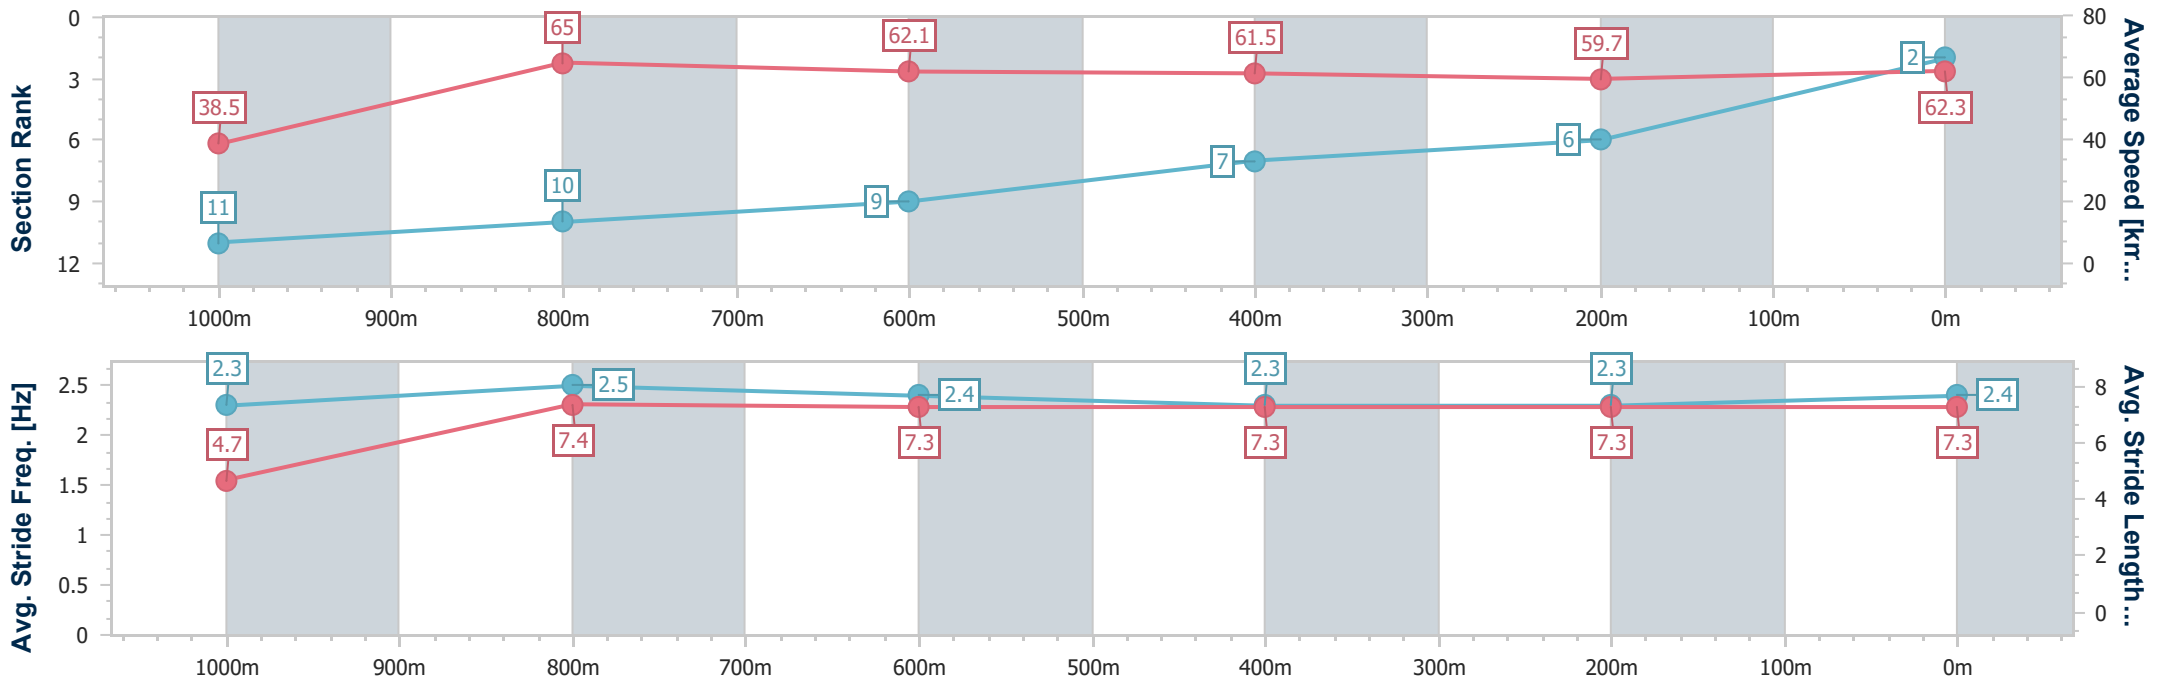

Horse/Jockey Name	Beebee Dazzler
Final Rank	2
Fastest Section Time (Section)	0:09.33 (Overall)
Top Speed [km/h] (Section)	66.2 (1000m)
Race State	Finished

Toowoomba QLD Professional
Race 3: LASER CLINICS AUSTRALIA Class 2 Handicap - 1100m

22 June 2024 - 18:05

Track Rating: Good 4 , Weather: Fine, Rail Position: +4m Entire

Section	Overall	1000m	800m	600m	400m	200m
Section Times	1:07.39 [2] (0:09.33)	0:58.06 [11] (0:11.12)	0:46.94 [10] (0:11.62)	0:35.32 [9] (0:11.69)	0:23.63 [7] (0:12.04)	0:11.59 [6] (0:11.59)
Average Speed [km/h]	38.5	65.0	62.1	61.5	59.7	62.3
Top Speed [km/h]	63.0	66.2	63.7	63.1	61.1	63.0
Avg. Dist. to Rail [m]	4.0	1.0	0.5	0.7	1.1	5.2
Avg. Stride Freq. [Hz]	2.3	2.5	2.4	2.3	2.3	2.4
Avg. Stride Length [m]	4.7	7.4	7.3	7.3	7.3	7.3

- [ ] Ranking at each section and finish
- -.-.- No data available at this section
- NA No data available