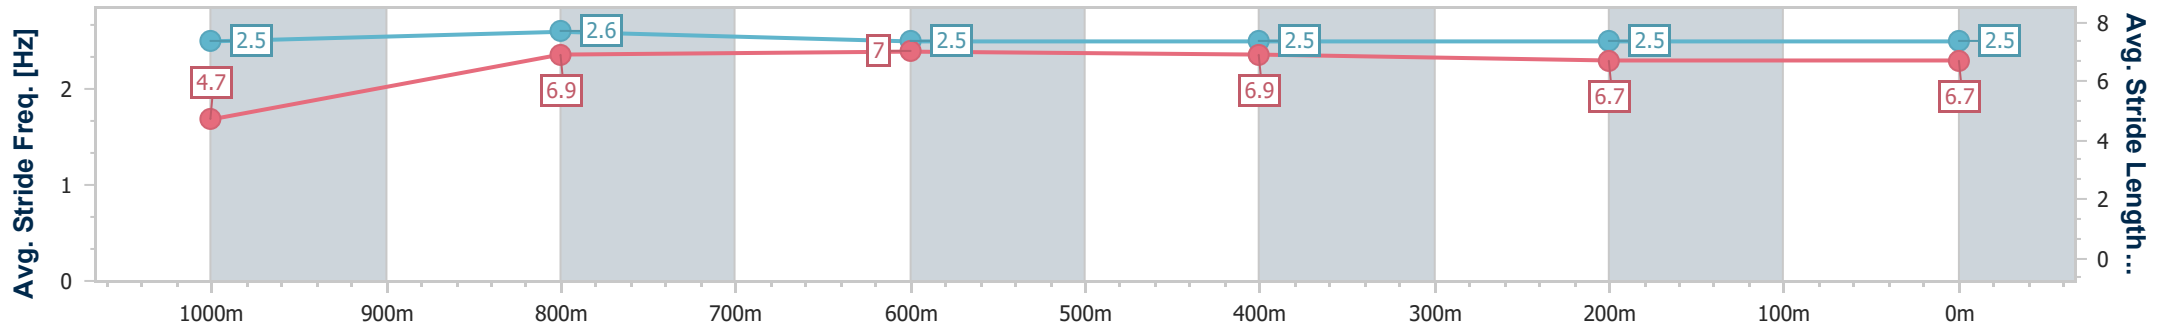

Toowoomba QLD Professional

Race 3: LASER CLINICS AUSTRALIA Class 2 Handicap - 1100m

22 June 2024 - 18:05

Track Rating: Good 4 , Weather: Fine, Rail Position: +4m Entire

Section	Overall	1000m	800m	600m	400m	200m
Section Times	1:07.77 [3] (0:08.64)	0:59.13 [1] (0:11.42)	0:47.71 [5] (0:11.60)	0:36.11 [5] (0:11.89)	0:24.22 [4] (0:12.12)	0:12.10 [5]
Average Speed [km/h]	41.9	64.4	63.1	61.3	59.6	59.3
Top Speed [km/h]	63.7	66.0	64.3	64.0	60.5	59.6
Avg. Dist. to Rail [m]	9.4	6.5	4.9	2.2	1.8	2.5
Avg. Stride Freq. [Hz]	2.5	2.6	2.5	2.5	2.5	2.5
Avg. Stride Length [m]	4.7	6.9	7.0	6.9	6.7	6.7