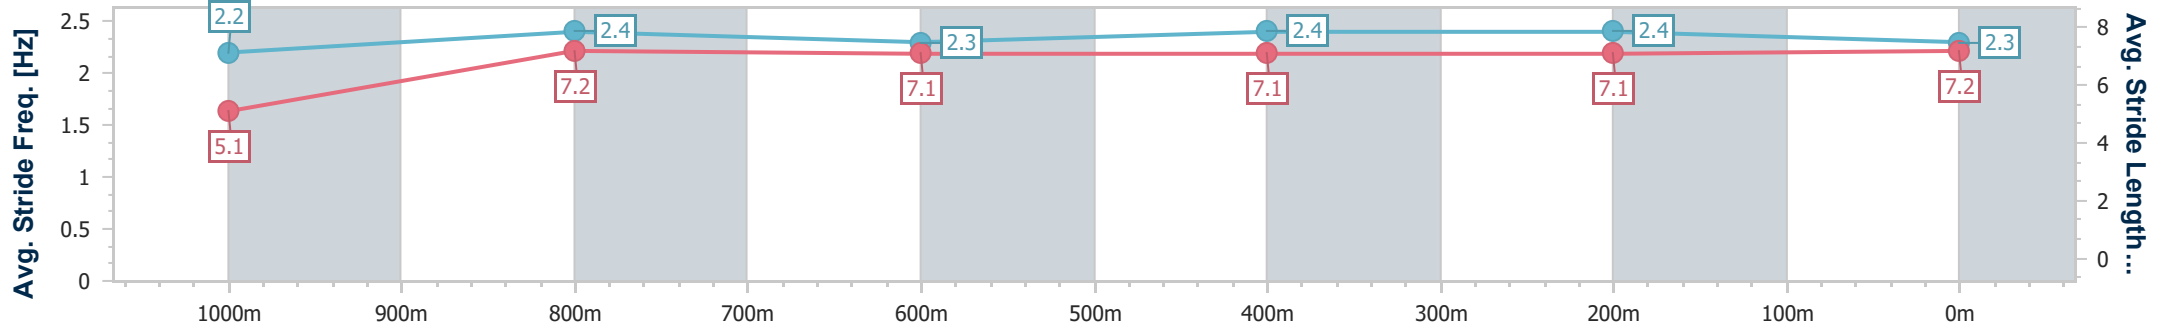

- [] Ranking at each section and finish
- .-.- No data available at this section
- NA No data available

Horse/Jockey Name	Pheeble's Spirit
Final Rank	6
Fastest Section Time (Section)	0:08.99 (Overall)
Top Speed [km/h] (Section)	64.2 (1000m)
Race State	Finished

Toowoomba QLD Professional

Race 3: LASER CLINICS AUSTRALIA Class 2 Handicap - 1100m

22 June 2024 - 18:05

Track Rating: Good 4 , Weather: Fine, Rail Position: +4m Entire

Section	Overall	1000m	800m	600m	400m	200m
Section Times	1:08.02 [6] (0:08.99)	0:59.03 [9] (0:11.72)	0:47.31 [11] (0:11.86)	0:35.45 [11] (0:11.82)	0:23.63 [11] (0:11.80)	0:11.83 [10] (0:11.83)
Average Speed [km/h]	40.0	62.0	61.2	61.1	61.0	60.7
Top Speed [km/h]	60.7	64.2	62.5	63.6	62.4	61.7
Avg. Dist. to Rail [m]	7.4	2.7	1.9	0.5	0.1	1.4
Avg. Stride Freq. [Hz]	2.2	2.4	2.3	2.4	2.4	2.3
Avg. Stride Length [m]	5.1	7.2	7.1	7.1	7.1	7.2