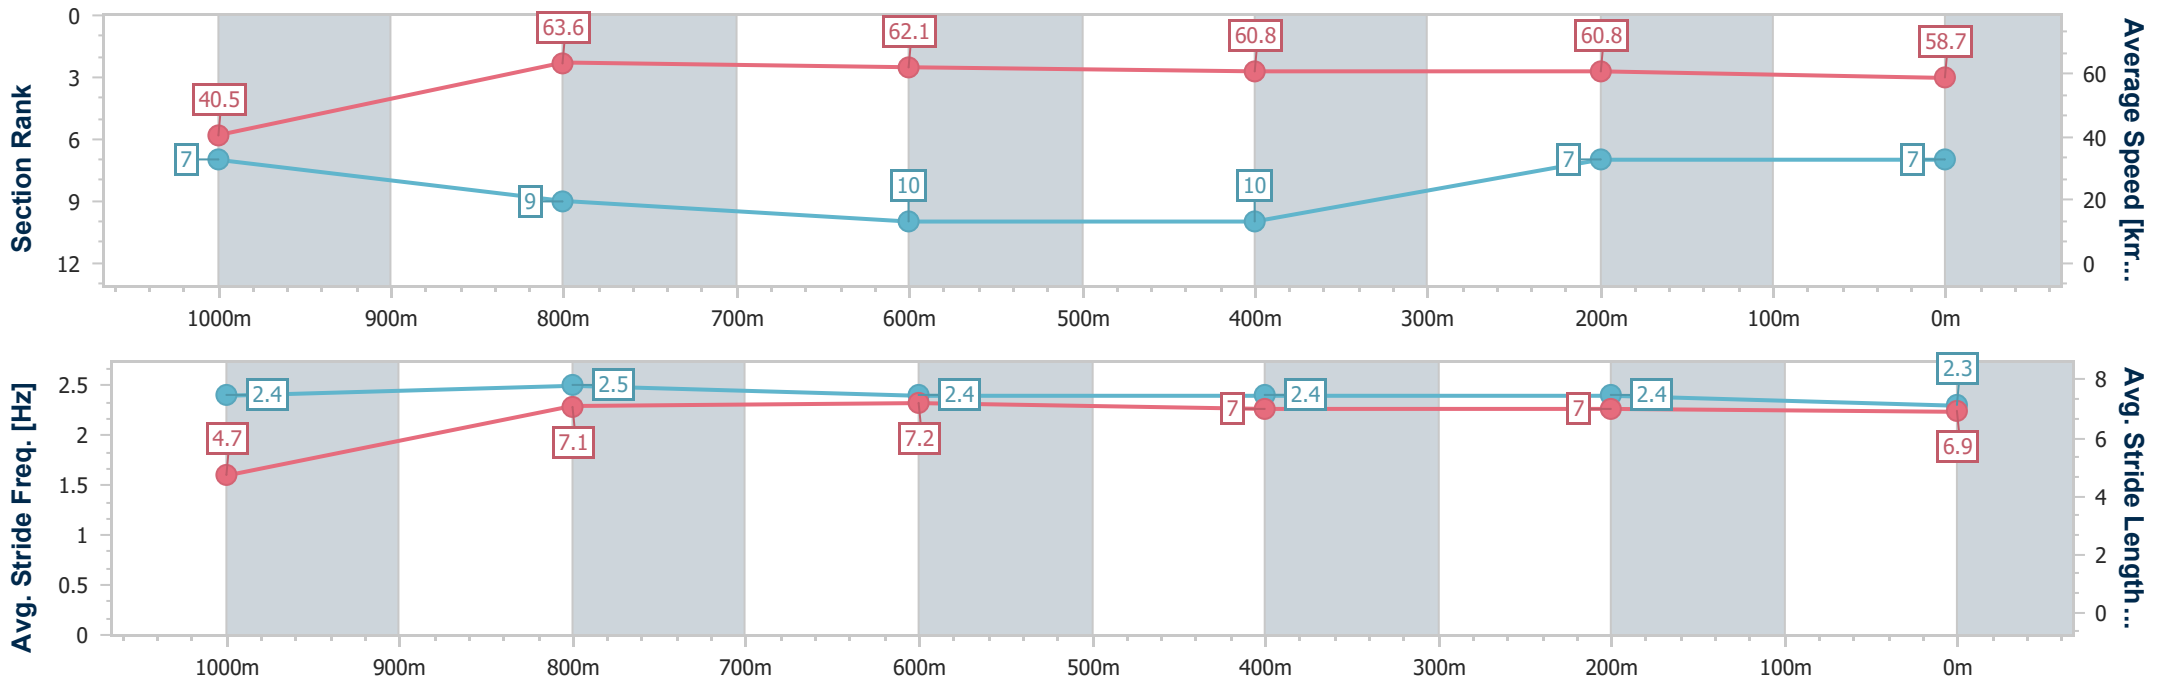

- [] Ranking at each section and finish
- .-.- No data available at this section
- NA No data available

Horse/Jockey Name	Shamalie
Final Rank	7
Fastest Section Time (Section)	0:08.90 (Overall)
Top Speed [km/h] (Section)	65.1 (800m)
Race State	Finished

Toowoomba QLD Professional
 Race 3: LASER CLINICS AUSTRALIA Class 2 Handicap - 1100m
 22 June 2024 - 18:05
 Track Rating: Good 4 , Weather: Fine, Rail Position: +4m Entire

Section	Overall	1000m	800m	600m	400m	200m
Section Times	1:08.15 [7] (0:08.90)	0:59.25 [7] (0:11.52)	0:47.73 [9] (0:11.69)	0:36.04 [10] (0:11.94)	0:24.10 [10] (0:11.83)	0:12.27 [7] (0:12.27)
Average Speed [km/h]	40.5	63.6	62.1	60.8	60.8	58.7
Top Speed [km/h]	63.5	65.1	65.1	62.0	61.7	60.7
Avg. Dist. to Rail [m]	9.1	5.5	2.6	1.1	0.6	0.2
Avg. Stride Freq. [Hz]	2.4	2.5	2.4	2.4	2.4	2.3
Avg. Stride Length [m]	4.7	7.1	7.2	7.0	7.0	6.9