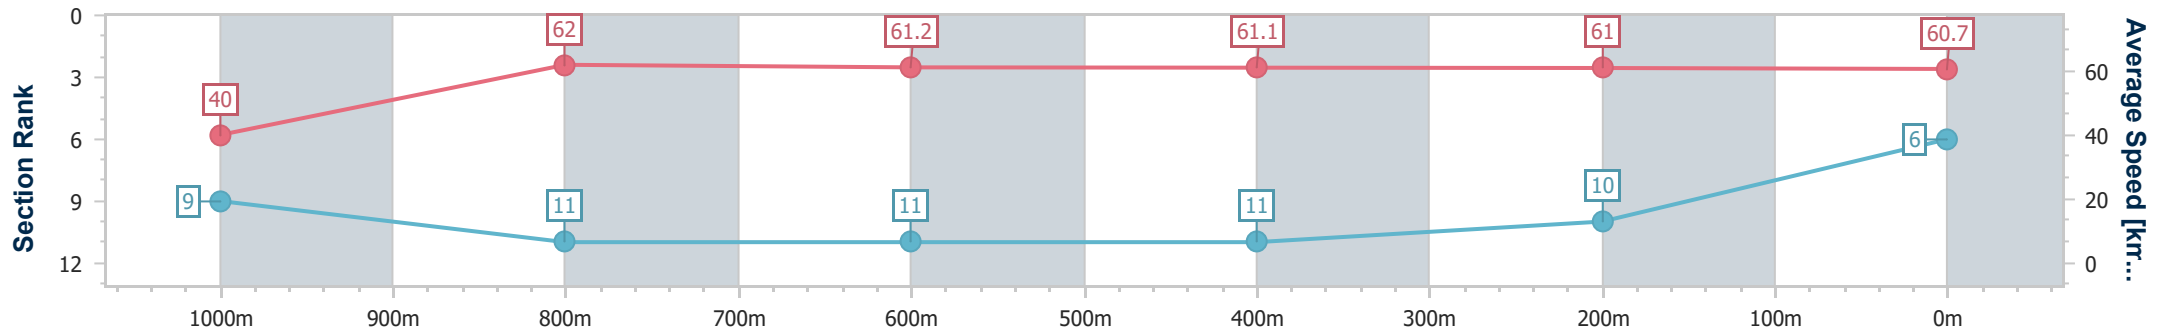

- [] Ranking at each section and finish
- .-.- No data available at this section
- NA No data available

Horse/Jockey Name	Pheeble's Spirit
Final Rank	6
Fastest Section Time (Section)	0:08.99 (Overall)
Top Speed [km/h] (Section)	64.2 (1000m)
Race State	Finished

Toowoomba QLD Professional

Race 3: LASER CLINICS AUSTRALIA Class 2 Handicap - 1100m

22 June 2024 - 18:05

Track Rating: Good 4 , Weather: Fine, Rail Position: +4m Entire

Section	Overall	1000m	800m	600m	400m	200m
Section Times	1:08.02 [6] (0:08.99)	0:59.03 [9] (0:11.72)	0:47.31 [11] (0:11.86)	0:35.45 [11] (0:11.82)	0:23.63 [11] (0:11.80)	0:11.83 [10] (0:11.83)
Average Speed [km/h]	40.0	62.0	61.2	61.1	61.0	60.7
Top Speed [km/h]	60.7	64.2	62.5	63.6	62.4	61.7
Avg. Dist. to Rail [m]	7.4	2.7	1.9	0.5	0.1	1.4
Avg. Stride Freq. [Hz]	2.2	2.4	2.3	2.4	2.4	2.3
Avg. Stride Length [m]	5.1	7.2	7.1	7.1	7.1	7.2

- [] Ranking at each section and finish
- .-.- No data available at this section
- NA No data available

Horse/Jockey Name	Shamalie
Final Rank	7
Fastest Section Time (Section)	0:08.90 (Overall)
Top Speed [km/h] (Section)	65.1 (800m)
Race State	Finished