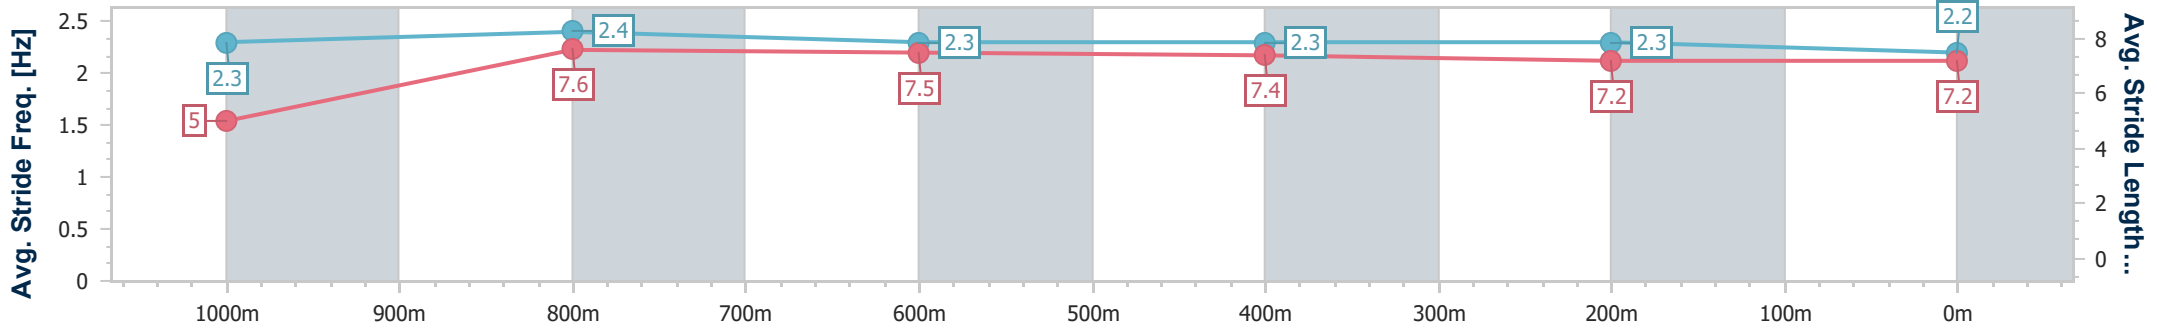

Toowoomba QLD Professional
Race 3: LASER CLINICS AUSTRALIA Class 2 Handicap - 1100m

22 June 2024 - 18:05

Track Rating: Good 4 , Weather: Fine, Rail Position: +4m Entire

Section	Overall	1000m	800m	600m	400m	200m
Section Times	1:08.51 [9] (0:08.85)	0:59.66 [5] (0:11.09)	0:48.57 [3] (0:11.35)	0:37.22 [3] (0:12.04)	0:25.18 [3] (0:12.30)	0:12.88 [4] (0:12.88)
Average Speed [km/h]	40.8	65.5	63.6	59.8	58.4	55.9
Top Speed [km/h]	63.2	66.6	65.2	62.6	59.9	57.0
Avg. Dist. to Rail [m]	4.5	2.4	0.7	0.6	0.3	1.7
Avg. Stride Freq. [Hz]	2.3	2.5	2.5	2.4	2.4	2.3
Avg. Stride Length [m]	4.9	7.1	7.2	7.0	6.9	6.8

- [] Ranking at each section and finish
- .-.- No data available at this section
- NA No data available

Horse/Jockey Name	Pocket Sage
Final Rank	10
Fastest Section Time (Section)	0:08.77 (Overall)
Top Speed [km/h] (Section)	66.7 (1000m)
Race State	Finished

Toowoomba QLD Professional
 Race 3: LASER CLINICS AUSTRALIA Class 2 Handicap - 1100m
 22 June 2024 - 18:05
 Track Rating: Good 4 , Weather: Fine, Rail Position: +4m Entire

Section	Overall	1000m	800m	600m	400m	200m
Section Times	1:08.70 [10] (0:08.77)	0:59.93 [2] (0:11.36)	0:48.57 [6] (0:11.74)	0:36.83 [7] (0:11.94)	0:24.89 [8] (0:12.29)	0:12.60 [8] (0:12.60)
Average Speed [km/h]	41.2	64.4	62.3	61.3	59.4	57.0
Top Speed [km/h]	63.1	66.7	63.6	63.0	60.3	59.2
Avg. Dist. to Rail [m]	9.3	4.9	4.3	3.1	4.3	4.7
Avg. Stride Freq. [Hz]	2.3	2.4	2.3	2.3	2.3	2.2
Avg. Stride Length [m]	5.0	7.6	7.5	7.4	7.2	7.2