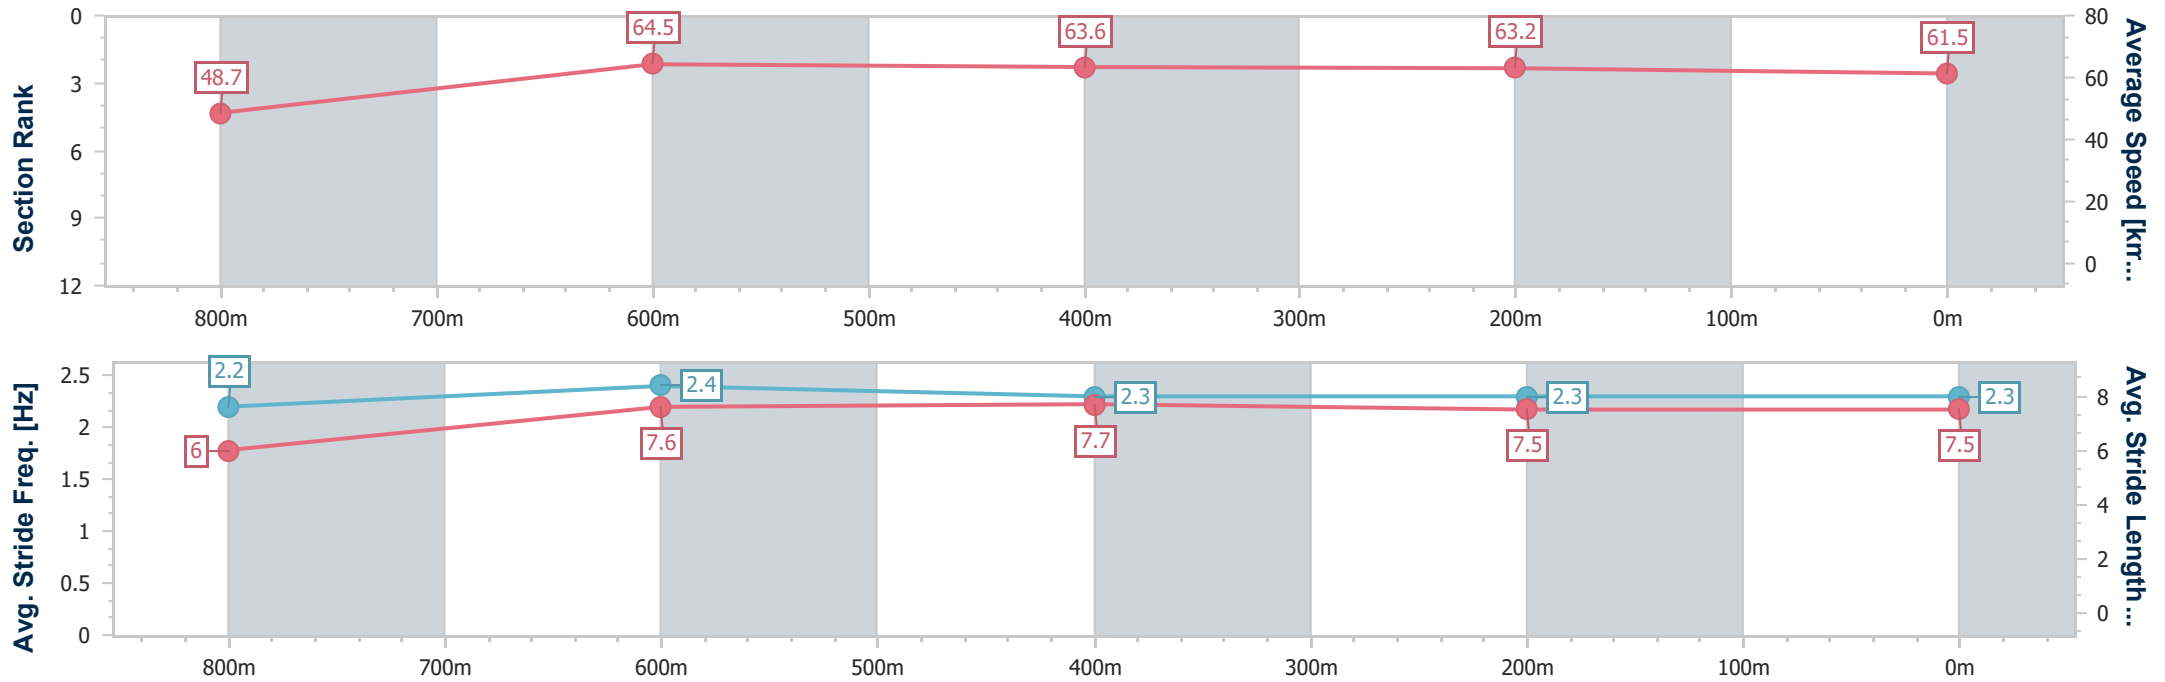

Horse/Jockey Name	Festival Prince
Final Rank	3
Fastest Section Time (Section)	0:11.09 (800m)
Top Speed [km/h] (Section)	66.4 (800m)
Race State	Finished

Toowoomba QLD Professional
Race 2: HANNAS TOWOOMBA BENCHMARK 70 Handicap - 1000m

22 June 2024 - 17:23

Track Rating: Good 4 , Weather: Fine, Rail Position: +4m Entire

Section	Overall	800m	600m	400m	200m
Section Times	1:00.22 [3] (0:14.89)	0:45.33 [5] (0:11.09)	0:34.24 [5] (0:11.11)	0:23.13 [5] (0:11.39)	0:11.74 [3] (0:11.74)
Average Speed [km/h]	48.7	64.5	63.6	63.2	61.5
Top Speed [km/h]	64.8	66.4	66.3	63.7	63.7
Avg. Dist. to Rail [m]	3.0	2.0	2.6	1.4	2.6
Avg. Stride Freq. [Hz]	2.2	2.4	2.3	2.3	2.3
Avg. Stride Length [m]	6.0	7.6	7.7	7.5	7.5

- [ ] Ranking at each section and finish
- -.-.- No data available at this section
- NA No data available