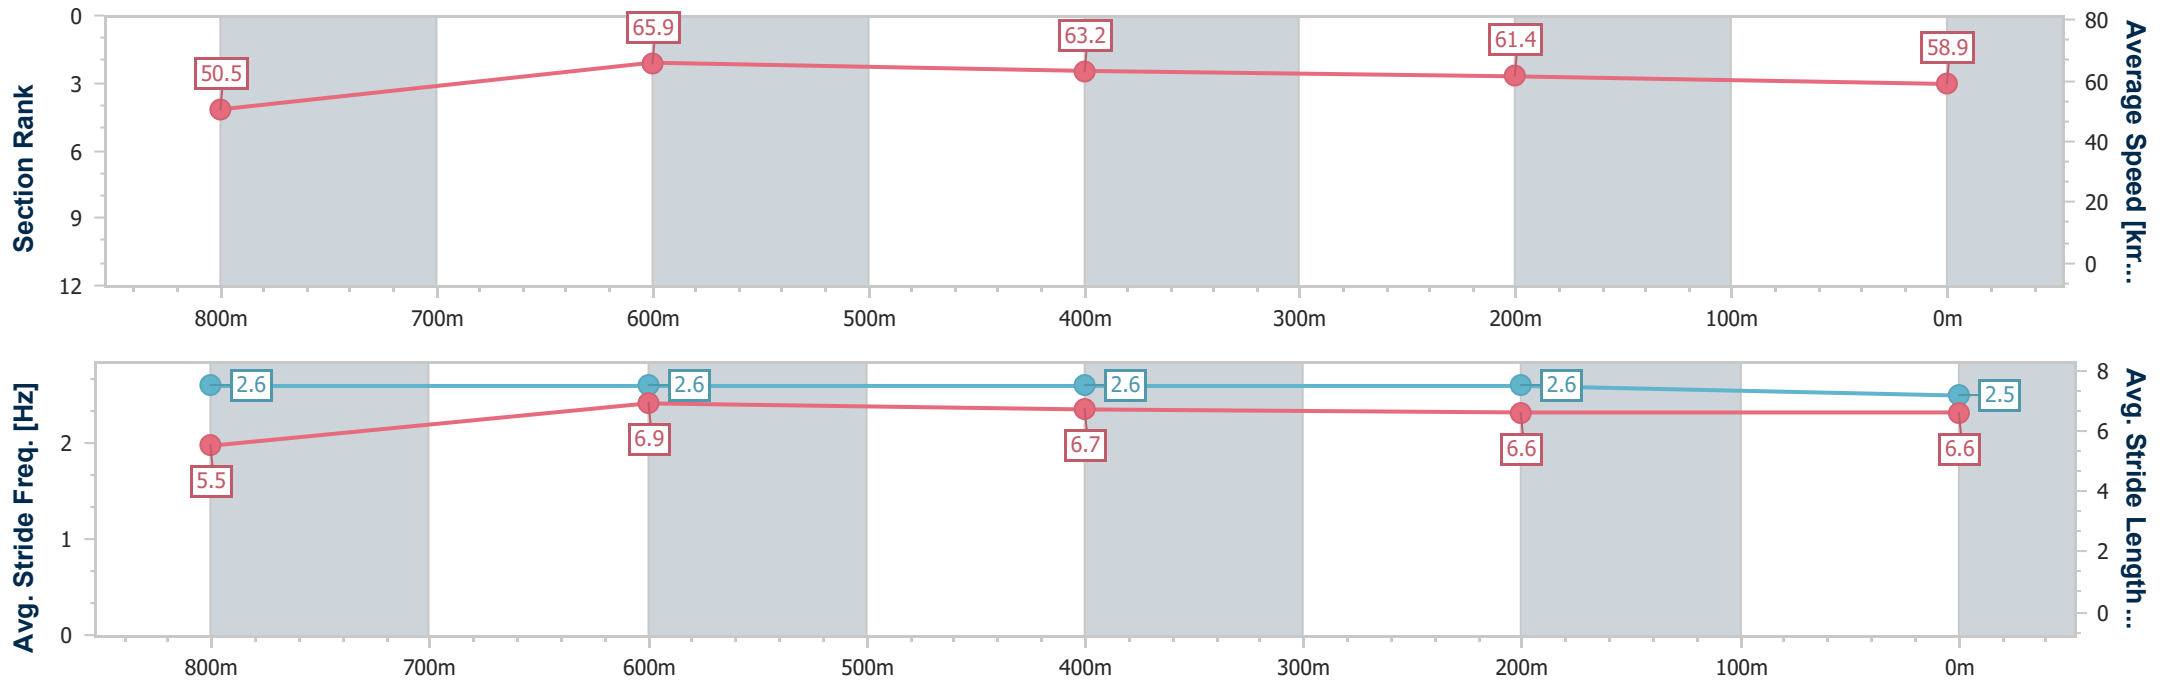

- [ ] Ranking at each section and finish
- .-.- No data available at this section
- NA No data available

Horse/Jockey Name	Nicci De Rosa
Final Rank	7
Fastest Section Time (Section)	0:11.06 (800m)
Top Speed [km/h] (Section)	66.9 (800m)
Race State	Finished

Toowoomba QLD Professional  
 Race 2: HANNAS TOWOOMBA BENCHMARK 70 Handicap - 1000m

22 June 2024 - 17:23

Track Rating: Good 4 , Weather: Fine, Rail Position: +4m Entire

Section	Overall	800m	600m	400m	200m
Section Times	1:00.85 [7] (0:14.36)	0:46.49 [2] (0:11.06)	0:35.43 [2] (0:11.41)	0:24.02 [2] (0:11.78)	0:12.24 [4] (0:12.24)
Average Speed [km/h]	50.5	65.9	63.2	61.4	58.9
Top Speed [km/h]	65.8	66.9	65.3	62.4	60.9
Avg. Dist. to Rail [m]	3.9	2.1	0.7	2.4	2.2
Avg. Stride Freq. [Hz]	2.6	2.6	2.6	2.6	2.5
Avg. Stride Length [m]	5.5	6.9	6.7	6.6	6.6