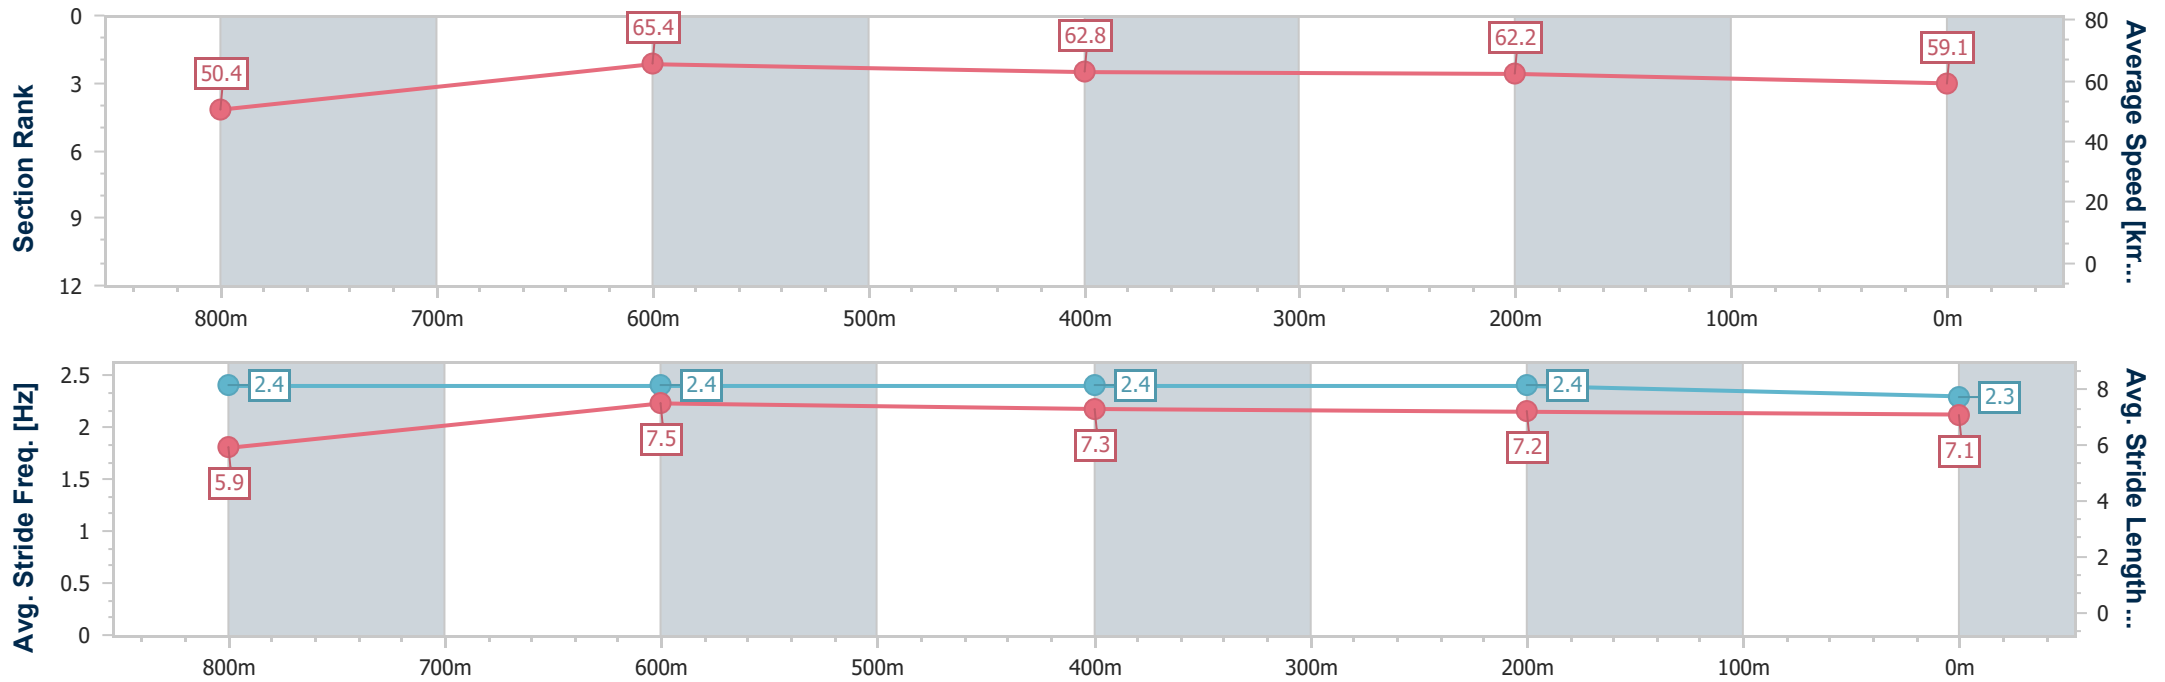

Horse/Jockey Name	Dollop
Final Rank	4
Fastest Section Time (Section)	0:10.98 (800m)
Top Speed [km/h] (Section)	66.7 (800m)
Race State	Finished

Toowoomba QLD Professional
Race 2: HANNAS TOWOOMBA BENCHMARK 70 Handicap - 1000m

22 June 2024 - 17:23

Track Rating: Good 4 , Weather: Fine, Rail Position: +4m Entire

Section	Overall	800m	600m	400m	200m
Section Times	1:00.43 [4] (0:14.34)	0:46.09 [1] (0:10.98)	0:35.11 [1] (0:11.36)	0:23.75 [1] (0:11.55)	0:12.20 [1] (0:12.20)
Average Speed [km/h]	50.4	65.4	62.8	62.2	59.1
Top Speed [km/h]	65.6	66.7	65.0	63.9	61.6
Avg. Dist. to Rail [m]	2.4	0.7	1.2	0.8	0.7
Avg. Stride Freq. [Hz]	2.4	2.4	2.4	2.4	2.3
Avg. Stride Length [m]	5.9	7.5	7.3	7.2	7.1

- [ ] Ranking at each section and finish
- -.-.- No data available at this section
- NA No data available