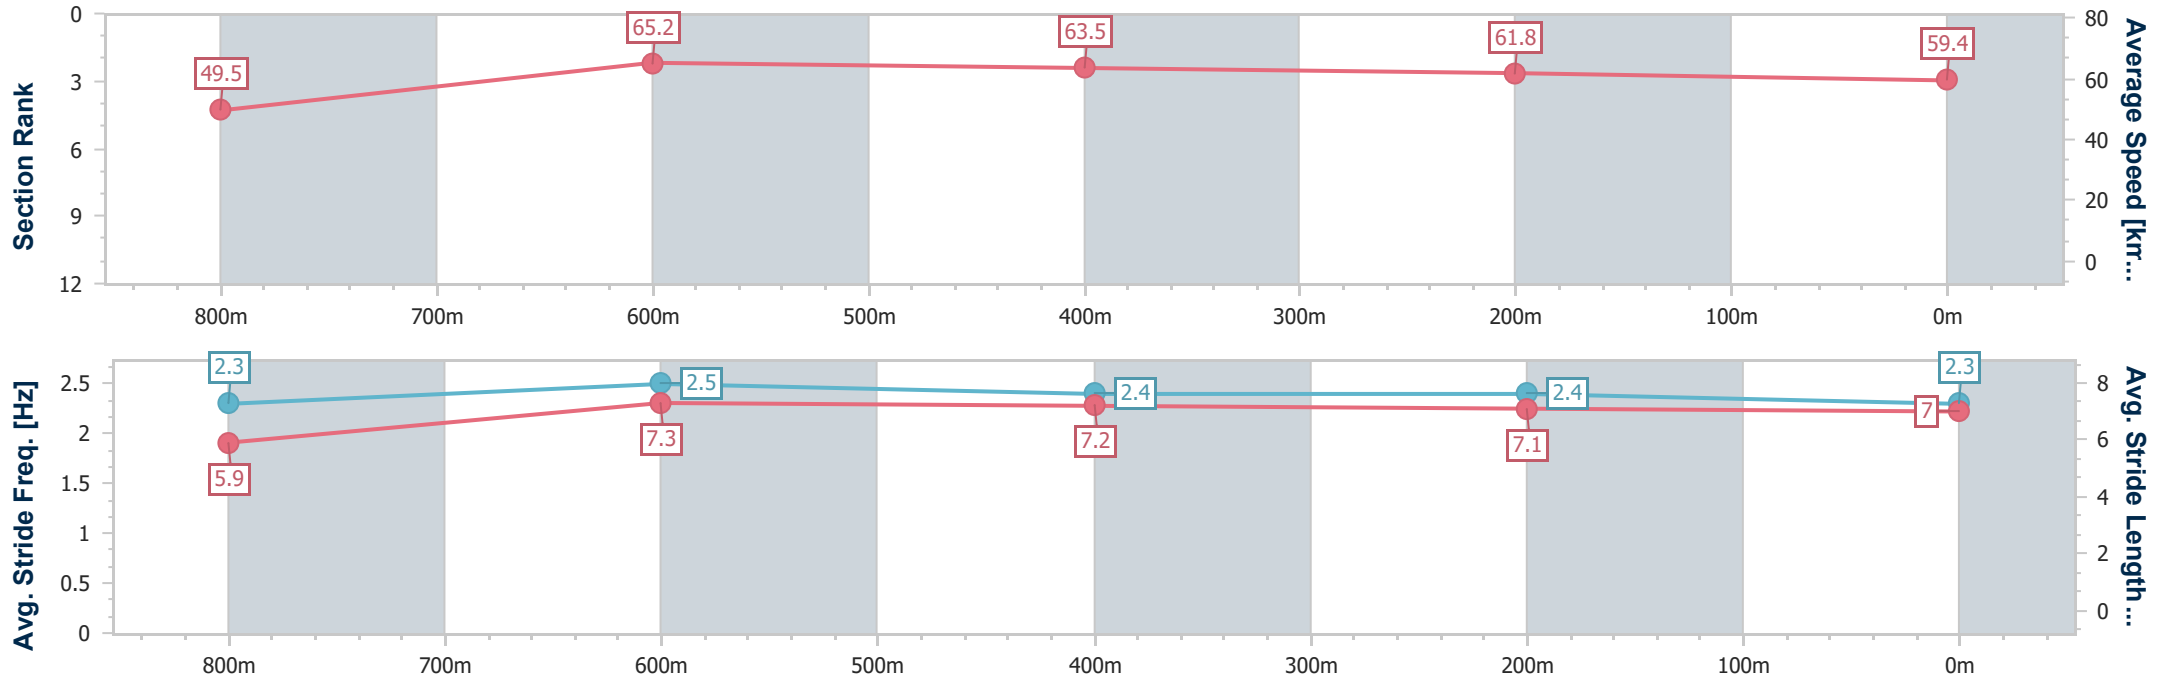

Horse/Jockey Name	Annakuri
Final Rank	6
Fastest Section Time (Section)	0:11.08 (800m)
Top Speed [km/h] (Section)	67.2 (Overall)
Race State	Finished

Toowoomba QLD Professional
Race 2: HANNAS TOWOOMBA BENCHMARK 70 Handicap - 1000m

22 June 2024 - 17:23

Track Rating: Good 4 , Weather: Fine, Rail Position: +4m Entire

Section	Overall	800m	600m	400m	200m
Section Times	1:00.80 [6] (0:14.57)	0:46.23 [3] (0:11.08)	0:35.15 [3] (0:11.39)	0:23.76 [4] (0:11.64)	0:12.12 [5] (0:12.12)
Average Speed [km/h]	49.5	65.2	63.5	61.8	59.4
Top Speed [km/h]	67.2	66.5	66.0	63.8	61.5
Avg. Dist. to Rail [m]	3.5	0.5	0.6	1.1	0.4
Avg. Stride Freq. [Hz]	2.3	2.5	2.4	2.4	2.3
Avg. Stride Length [m]	5.9	7.3	7.2	7.1	7.0

- [ ] Ranking at each section and finish
- -.-.- No data available at this section
- NA No data available