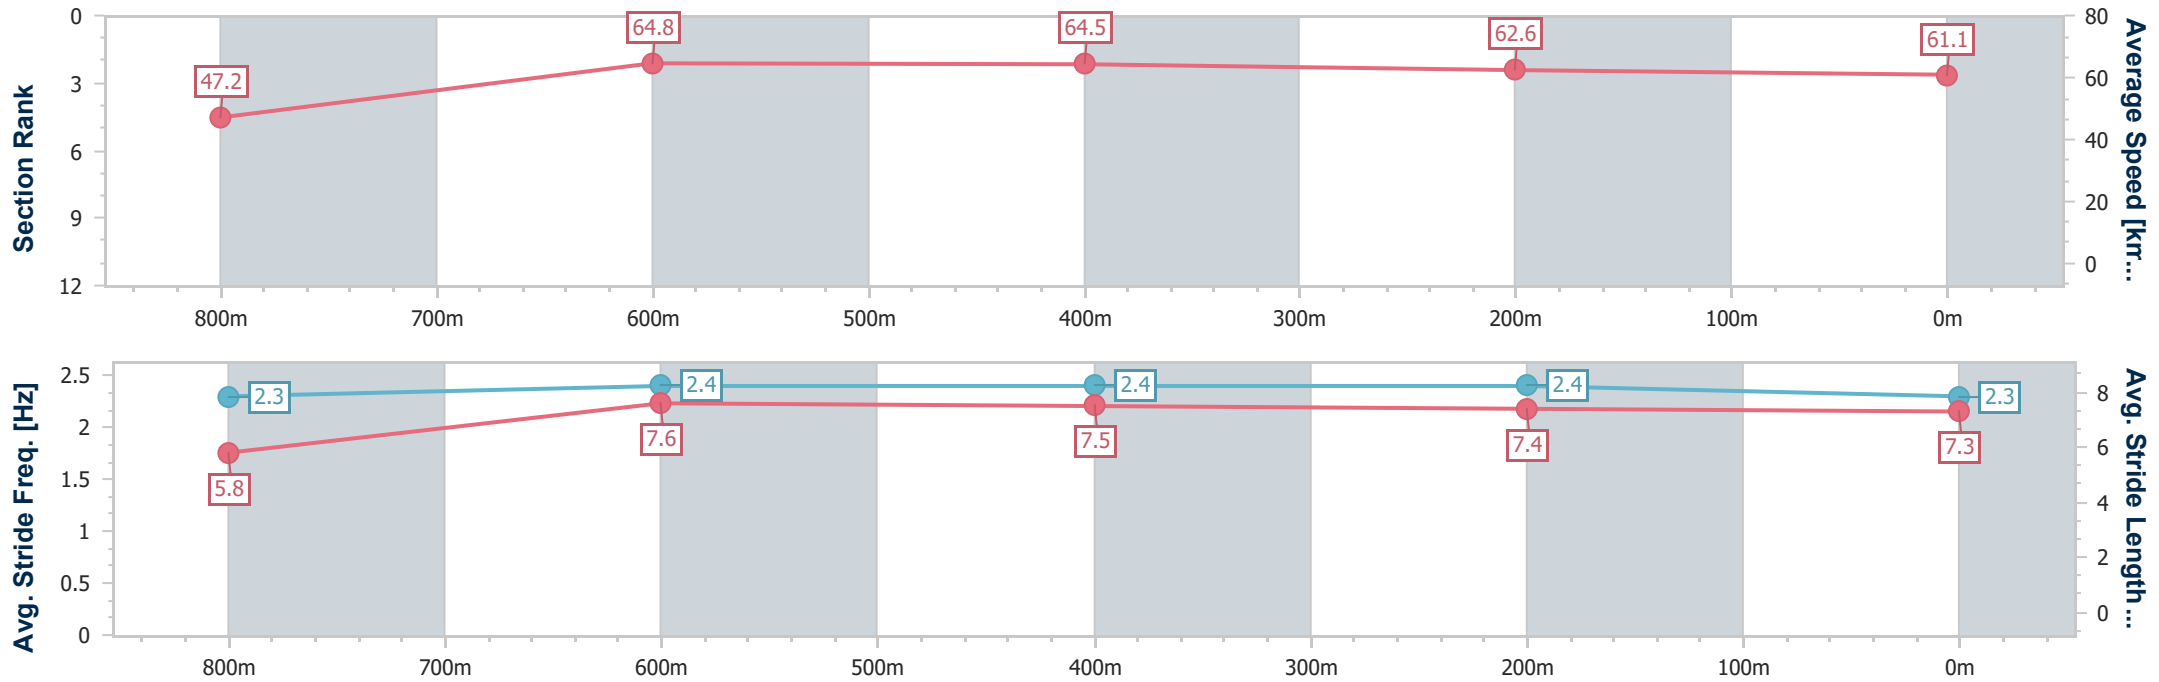

Horse/Jockey Name	Groomed
Final Rank	5
Fastest Section Time (Section)	0:11.04 (800m)
Top Speed [km/h] (Section)	66.0 (800m)
Race State	Finished

Toowoomba QLD Professional
Race 2: HANNAS TOWOOMBA BENCHMARK 70 Handicap - 1000m

22 June 2024 - 17:23

Track Rating: Good 4 , Weather: Fine, Rail Position: +4m Entire

Section	Overall	800m	600m	400m	200m
Section Times	1:00.73 [5] (0:15.27)	0:45.46 [7] (0:11.04)	0:34.42 [7] (0:11.10)	0:23.32 [6] (0:11.52)	0:11.80 [6] (0:11.80)
Average Speed [km/h]	47.2	64.8	64.5	62.6	61.1
Top Speed [km/h]	64.2	66.0	66.0	64.1	62.5
Avg. Dist. to Rail [m]	4.1	2.8	1.5	1.9	5.2
Avg. Stride Freq. [Hz]	2.3	2.4	2.4	2.4	2.3
Avg. Stride Length [m]	5.8	7.6	7.5	7.4	7.3

- [ ] Ranking at each section and finish
- -.-.- No data available at this section
- NA No data available