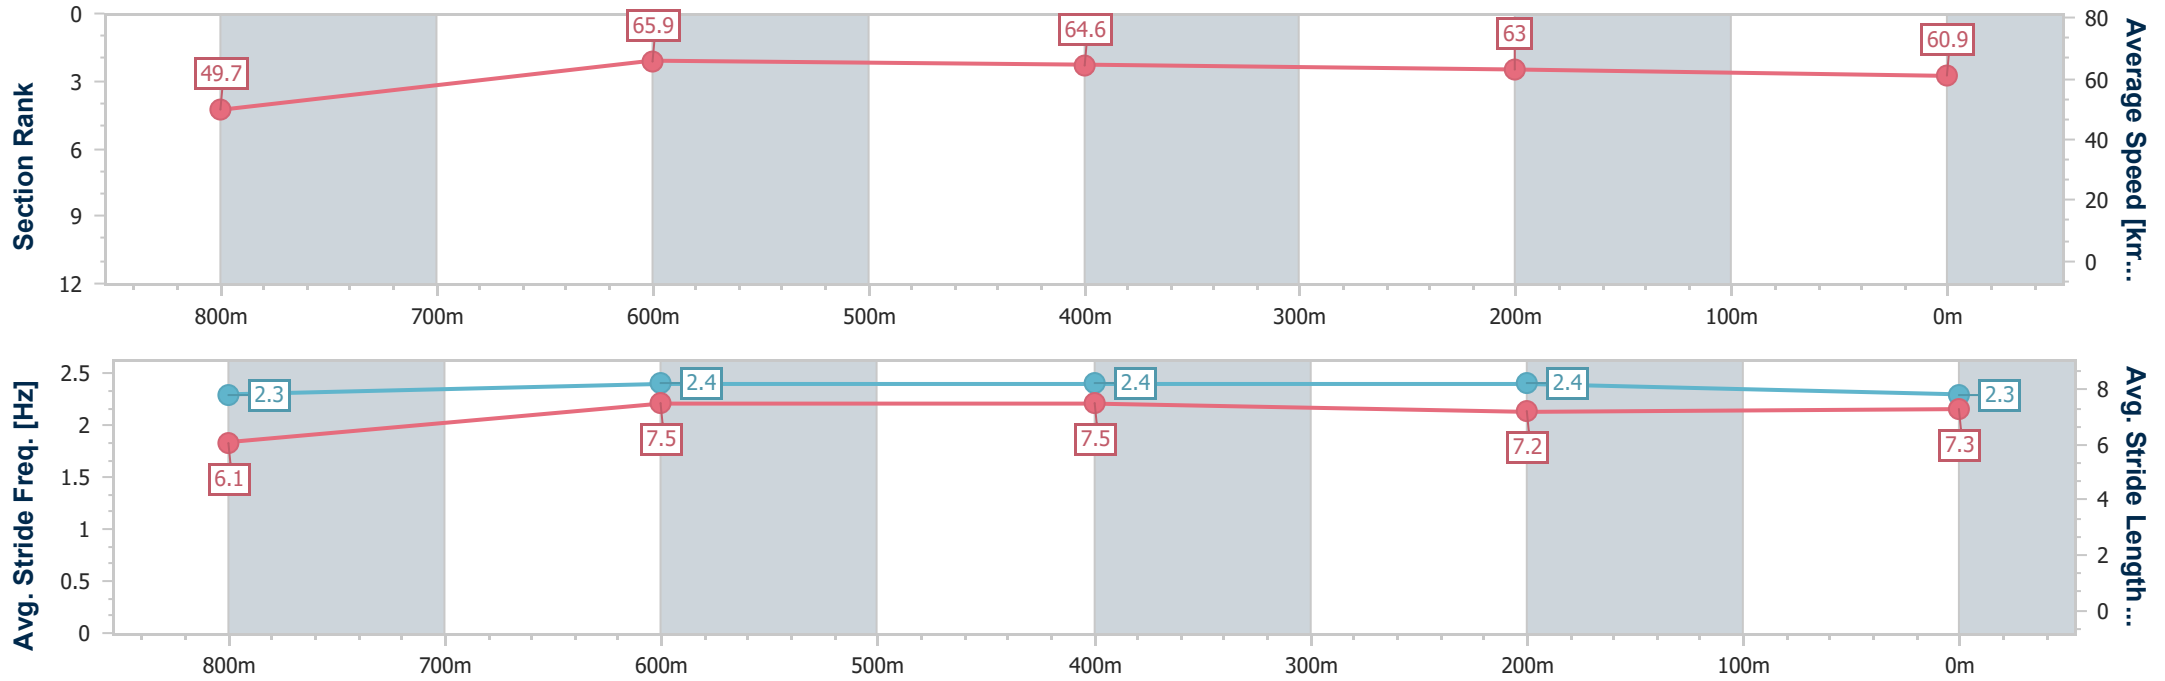

22 June 2024 - 17:23

Track Rating: Good 4 , Weather: Fine, Rail Position: +4m Entire

Section	Overall	800m	600m	400m	200m
Section Times	1:00.12 [2] (0:14.65)	0:45.47 [4] (0:11.02)	0:34.45 [4] (0:11.16)	0:23.29 [3] (0:11.49)	0:11.80 [2] (0:11.80)
Average Speed [km/h]	49.7	65.9	64.6	63.0	60.9
Top Speed [km/h]	65.0	66.8	66.0	64.3	62.2
Avg. Dist. to Rail [m]	6.2	1.5	0.6	1.4	2.1
Avg. Stride Freq. [Hz]	2.3	2.4	2.4	2.4	2.3
Avg. Stride Length [m]	6.1	7.5	7.5	7.2	7.3