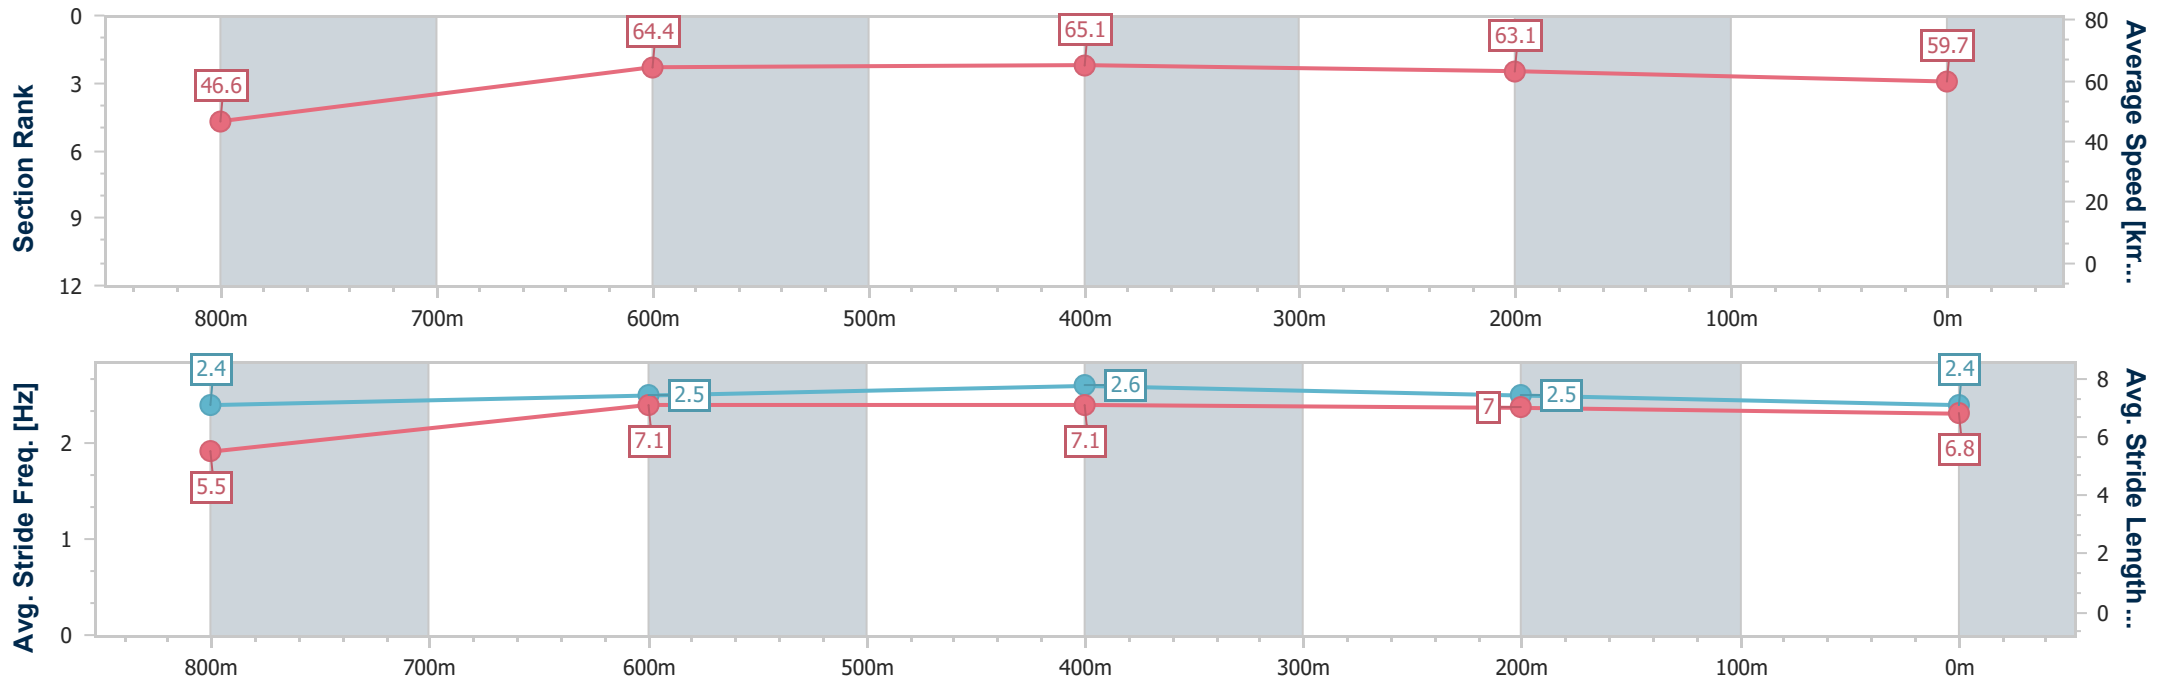

Toowoomba QLD Professional  
Race 2: HANNAS TOWOOMBA BENCHMARK 70 Handicap - 1000m

22 June 2024 - 17:23

Track Rating: Good 4 , Weather: Fine, Rail Position: +4m Entire

Section	Overall	800m	600m	400m	200m
Section Times	1:01.23 [8] (0:15.13)	0:46.10 [6] (0:11.17)	0:34.93 [6] (0:11.23)	0:23.70 [7] (0:11.64)	0:12.06 [7] (0:12.06)
Average Speed [km/h]	48.0	64.5	64.0	62.0	59.5
Top Speed [km/h]	64.1	66.0	65.7	62.8	61.8
Avg. Dist. to Rail [m]	5.5	0.3	0.5	0.8	3.0
Avg. Stride Freq. [Hz]	2.4	2.6	2.6	2.5	2.5
Avg. Stride Length [m]	5.5	6.8	6.8	6.8	6.6

- [ ] Ranking at each section and finish
- .-.- No data available at this section
- NA No data available

Horse/Jockey Name	Laurie
Final Rank	9
Fastest Section Time (Section)	0:11.14 (600m)
Top Speed [km/h] (Section)	66.8 (600m)
Race State	Finished

Toowoomba QLD Professional  
 Race 2: HANNAS TOWOOMBA BENCHMARK 70 Handicap - 1000m

22 June 2024 - 17:23

Track Rating: Good 4 , Weather: Fine, Rail Position: +4m Entire

Section	Overall	800m	600m	400m	200m
Section Times	1:01.38 [9] (0:15.51)	0:45.87 [8] (0:11.16)	0:34.71 [8] (0:11.14)	0:23.57 [8] (0:11.51)	0:12.06 [8] (0:12.06)
Average Speed [km/h]	46.6	64.4	65.1	63.1	59.7
Top Speed [km/h]	63.1	66.8	66.8	64.0	61.8
Avg. Dist. to Rail [m]	3.5	0.3	1.4	3.0	4.7
Avg. Stride Freq. [Hz]	2.4	2.5	2.6	2.5	2.4
Avg. Stride Length [m]	5.5	7.1	7.1	7.0	6.8