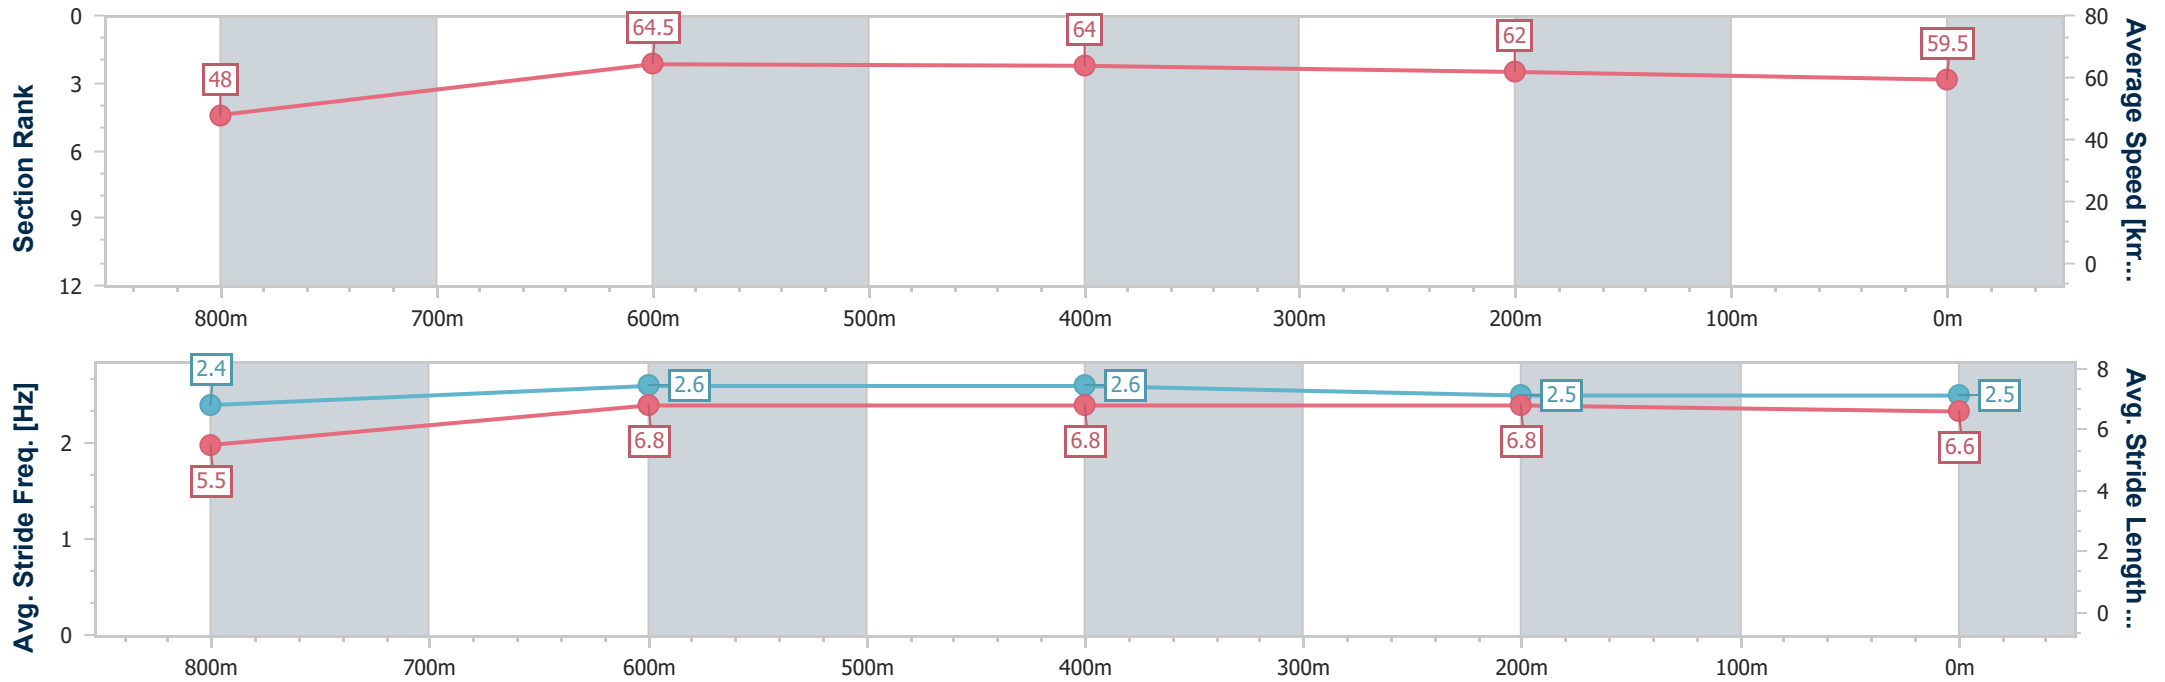

- [ ] Ranking at each section and finish
- .-.- No data available at this section
- NA No data available

Horse/Jockey Name	Incomparable
Final Rank	8
Fastest Section Time (Section)	0:11.17 (800m)
Top Speed [km/h] (Section)	66.0 (800m)
Race State	Finished

Toowoomba QLD Professional  
Race 2: HANNAS TOWOOMBA BENCHMARK 70 Handicap - 1000m

22 June 2024 - 17:23

Track Rating: Good 4 , Weather: Fine, Rail Position: +4m Entire

Section	Overall	800m	600m	400m	200m
Section Times	1:01.23 [8] (0:15.13)	0:46.10 [6] (0:11.17)	0:34.93 [6] (0:11.23)	0:23.70 [7] (0:11.64)	0:12.06 [7] (0:12.06)
Average Speed [km/h]	48.0	64.5	64.0	62.0	59.5
Top Speed [km/h]	64.1	66.0	65.7	62.8	61.8
Avg. Dist. to Rail [m]	5.5	0.3	0.5	0.8	3.0
Avg. Stride Freq. [Hz]	2.4	2.6	2.6	2.5	2.5
Avg. Stride Length [m]	5.5	6.8	6.8	6.8	6.6