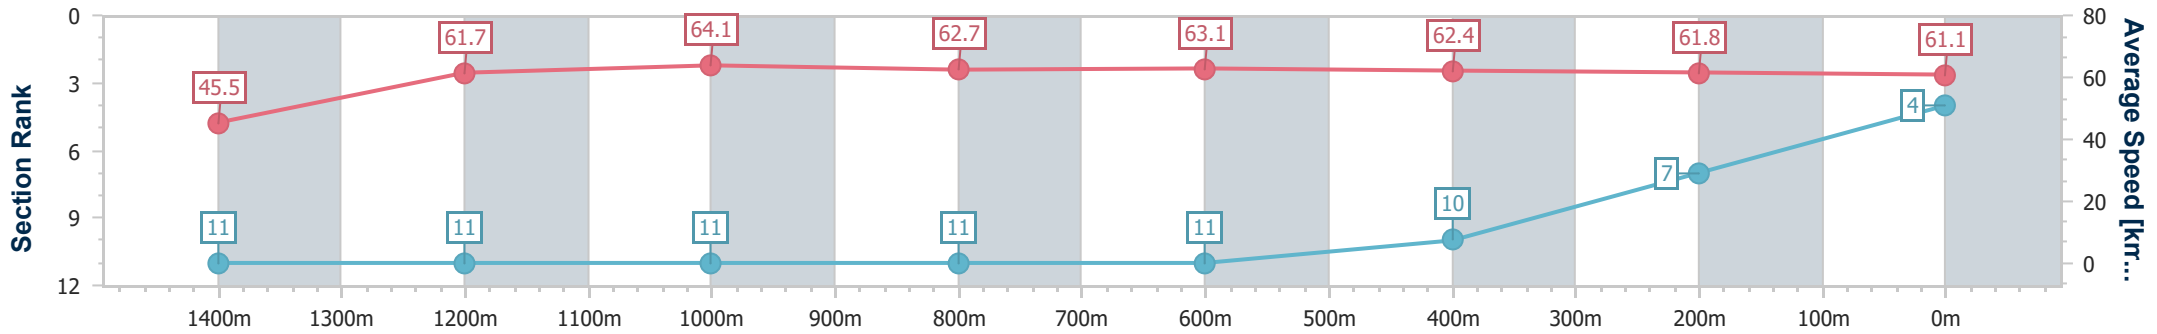

- [] Ranking at each section and finish
- .-.-.- No data available at this section
- NA No data available

Horse/Jockey Name	Delibes
Final Rank	5
Fastest Section Time (Section)	0:10.77 (Overall)
Top Speed [km/h] (Section)	65.5 (1200m)
Race State	Finished