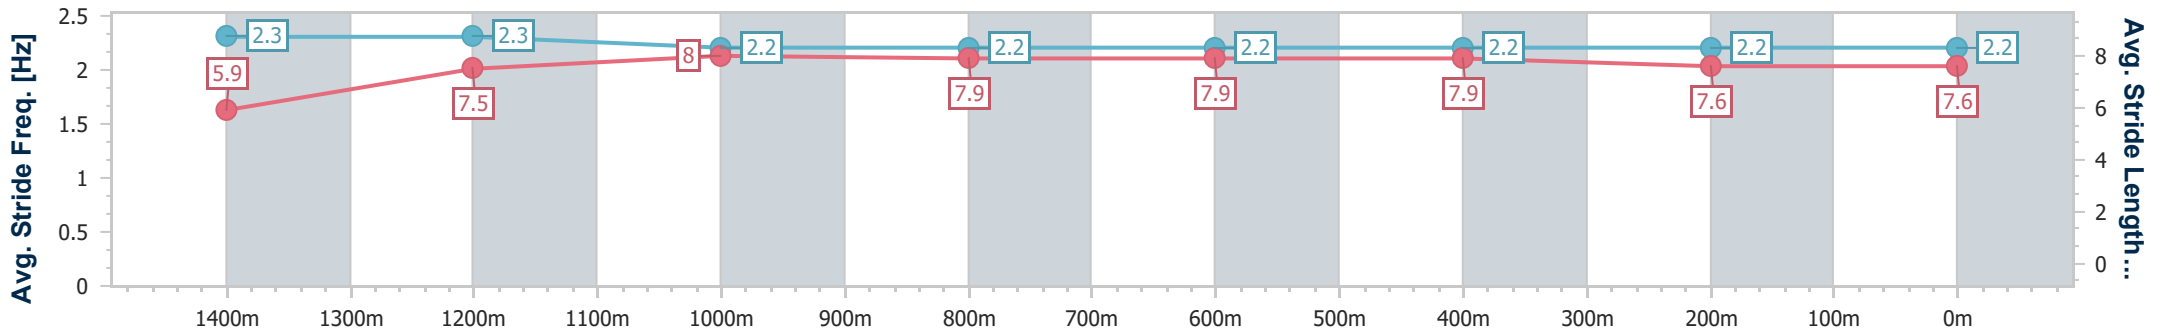

Aquis Park Gold Coast Poly QLD Professional

Race 4: HYNE TIMBER Maiden Handicap - 1540m

22 June 2024 - 14:20

Track Rating: Synthetic, Weather: Overcast, Rail Position: True

Section	Overall	1400m	1200m	1000m	800m	600m	400m	200m
Section Times	1:32.36 [2] (0:10.52)	1:21.84 [3] (0:11.59)	1:10.25 [4] (0:11.21)	0:59.04 [5] (0:11.75)	0:47.29 [4] (0:11.62)	0:35.67 [4] (0:11.59)	0:24.08 [3] (0:12.00)	0:12.08 [2] (0:12.08)
Average Speed [km/h]	47.7	62.1	64.4	61.4	62.3	62.4	60.2	59.9
Top Speed [km/h]	63.7	63.3	65.3	63.3	62.9	63.3	61.2	60.4
Avg. Dist. to Rail [m]	3.9	0.5	0.8	1.3	1.0	1.2	1.9	3.0
Avg. Stride Freq. [Hz]	2.3	2.3	2.2	2.2	2.2	2.2	2.2	2.2
Avg. Stride Length [m]	5.9	7.5	8.0	7.9	7.9	7.9	7.6	7.6