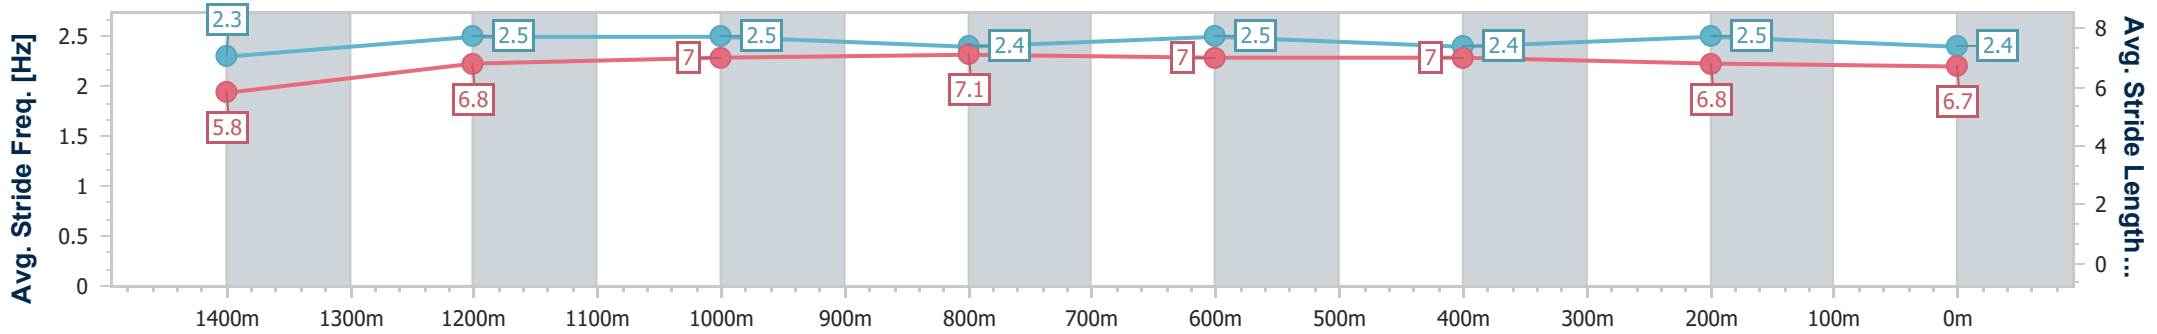

Aquis Park Gold Coast Poly QLD Professional

Race 4: HYNE TIMBER Maiden Handicap - 1540m

22 June 2024 - 14:20

Track Rating: Synthetic, Weather: Overcast, Rail Position: True

Section	Overall	1400m	1200m	1000m	800m	600m	400m	200m
Section Times	1:33.27 [7] (0:10.64)	1:22.63 [5] (0:11.60)	1:11.03 [6] (0:11.41)	0:59.62 [7] (0:11.53)	0:48.09 [5] (0:11.60)	0:36.49 [5] (0:11.77)	0:24.72 [5] (0:12.13)	0:12.59 [6] (0:12.59)
Average Speed [km/h]	47.5	62.0	63.0	62.2	61.7	61.6	59.7	57.6
Top Speed [km/h]	61.5	62.3	63.6	63.3	62.3	62.1	60.9	58.6
Avg. Dist. to Rail [m]	1.3	0.1	0.4	1.2	0.8	0.7	3.9	4.6
Avg. Stride Freq. [Hz]	2.3	2.5	2.5	2.4	2.5	2.4	2.5	2.4
Avg. Stride Length [m]	5.8	6.8	7.0	7.1	7.0	7.0	6.8	6.7

- [] Ranking at each section and finish
- .-.- No data available at this section
- NA No data available

Horse/Jockey Name	Spirit Of Heath
Final Rank	8
Fastest Section Time (Section)	0:10.92 (Overall)
Top Speed [km/h] (Section)	66.0 (1200m)
Race State	Finished