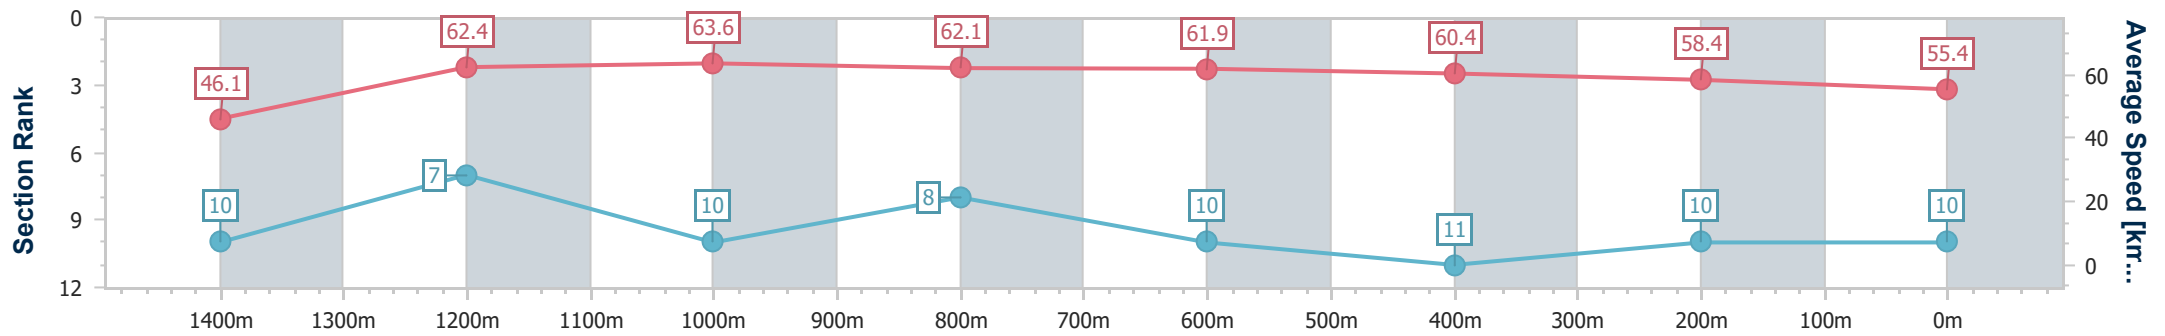

- [] Ranking at each section and finish
- .-.-.- No data available at this section
- NA No data available

Horse/Jockey Name	The Garf
Final Rank	10
Fastest Section Time (Section)	0:10.92 (Overall)
Top Speed [km/h] (Section)	64.0 (1200m)
Race State	Finished

Aquis Park Gold Coast Poly QLD Professional

Race 4: HYNE TIMBER Maiden Handicap - 1540m

22 June 2024 - 14:20

Track Rating: Synthetic, Weather: Overcast, Rail Position: True

Section	Overall	1400m	1200m	1000m	800m	600m	400m	200m
Section Times	1:34.53 [10] (0:10.92)	1:23.61 [10] (0:11.57)	1:12.04 [7] (0:11.35)	1:00.69 [10] (0:11.64)	0:49.05 [8] (0:11.73)	0:37.32 [10] (0:11.94)	0:25.38 [11] (0:12.32)	0:13.06 [10] (0:13.06)
Average Speed [km/h]	46.1	62.4	63.6	62.1	61.9	60.4	58.4	55.4
Top Speed [km/h]	61.3	63.5	64.0	63.5	62.2	62.2	59.2	57.4
Avg. Dist. to Rail [m]	2.4	0.5	1.9	1.4	1.4	0.6	1.2	3.1
Avg. Stride Freq. [Hz]	2.0	2.2	2.2	2.1	2.1	2.1	2.1	2.0
Avg. Stride Length [m]	6.3	7.8	8.0	8.1	8.1	8.0	7.7	7.6