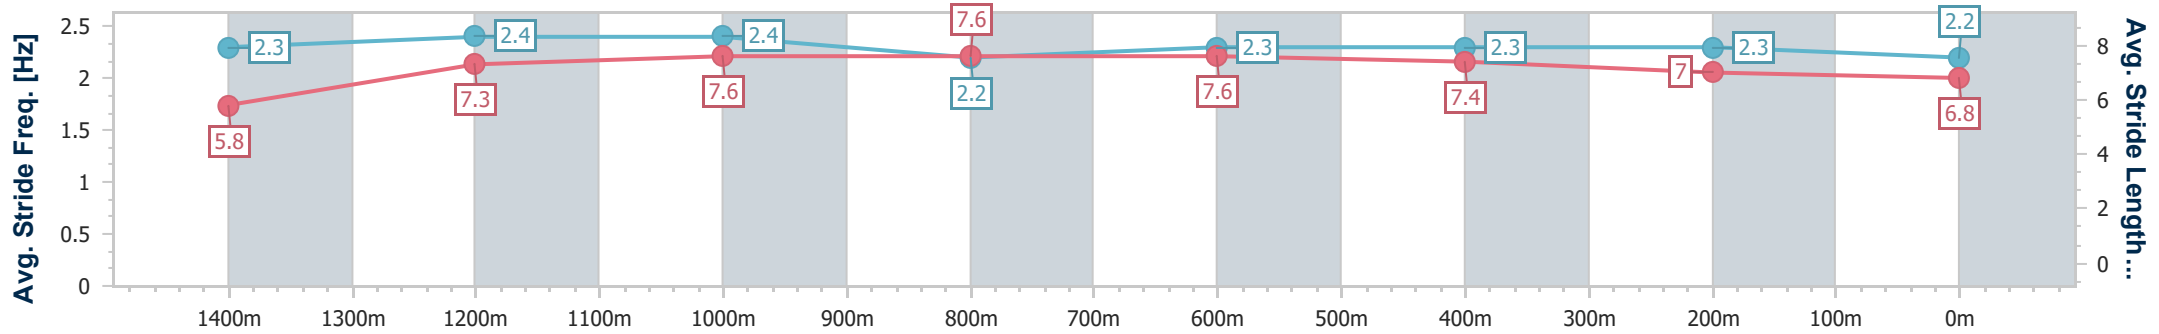

Aquis Park Gold Coast Poly QLD Professional

Race 4: HYNE TIMBER Maiden Handicap - 1540m

22 June 2024 - 14:20

Track Rating: Synthetic, Weather: Overcast, Rail Position: True

Section	Overall	1400m	1200m	1000m	800m	600m	400m	200m
Section Times	1:34.25 [9] (0:10.52)	1:23.73 [2] (0:11.39)	1:12.34 [3] (0:11.07)	1:01.27 [1] (0:11.74)	0:49.53 [2] (0:11.62)	0:37.91 [1] (0:11.78)	0:26.13 [2] (0:12.61)	0:13.52 [8] (0:13.52)
Average Speed [km/h]	47.8	64.8	65.0	61.4	61.9	61.1	57.2	53.5
Top Speed [km/h]	63.3	66.8	66.9	62.9	62.6	63.1	58.7	55.9
Avg. Dist. to Rail [m]	7.1	2.7	2.6	1.7	0.5	0.2	1.5	2.0
Avg. Stride Freq. [Hz]	2.3	2.4	2.4	2.2	2.3	2.3	2.3	2.2
Avg. Stride Length [m]	5.8	7.3	7.6	7.6	7.6	7.4	7.0	6.8

- [] Ranking at each section and finish
- .-.-.- No data available at this section
- NA No data available

Horse/Jockey Name	The Garf
Final Rank	10
Fastest Section Time (Section)	0:10.92 (Overall)
Top Speed [km/h] (Section)	64.0 (1200m)
Race State	Finished