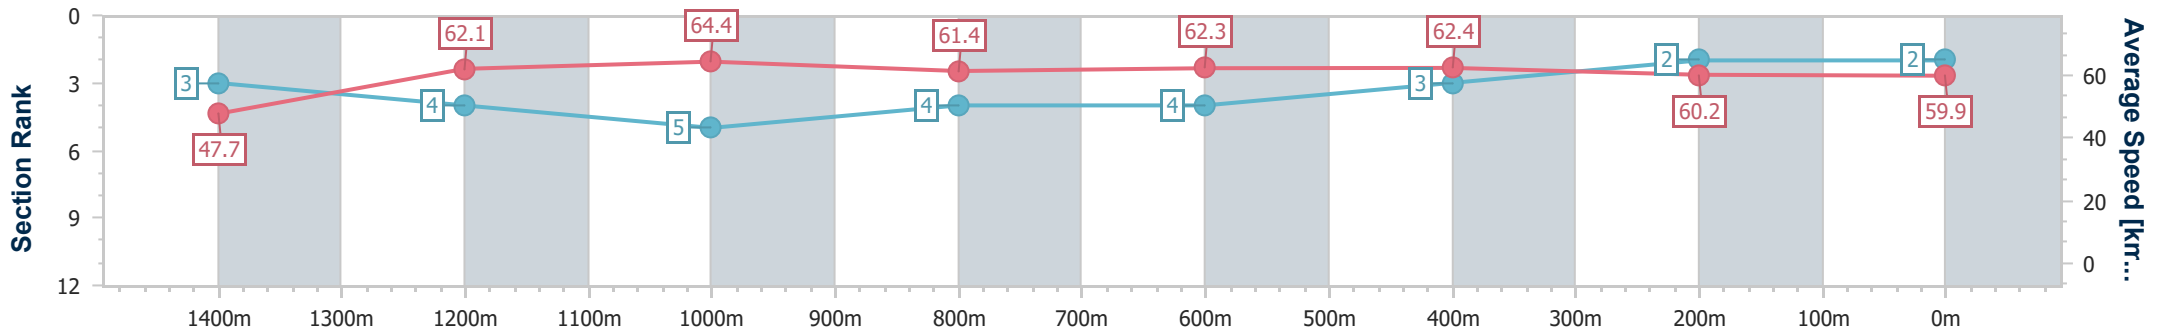

Horse/Jockey Name	All About Artie
Final Rank	2
Fastest Section Time (Section)	0:10.52 (Overall)
Top Speed [km/h] (Section)	65.3 (1200m)
Race State	Finished

Aquis Park Gold Coast Poly QLD Professional

Race 4: HYNE TIMBER Maiden Handicap - 1540m

22 June 2024 - 14:20

Track Rating: Synthetic, Weather: Overcast, Rail Position: True

Section	Overall	1400m	1200m	1000m	800m	600m	400m	200m
Section Times	1:32.36 [2] (0:10.52)	1:21.84 [3] (0:11.59)	1:10.25 [4] (0:11.21)	0:59.04 [5] (0:11.75)	0:47.29 [4] (0:11.62)	0:35.67 [4] (0:11.59)	0:24.08 [3] (0:12.00)	0:12.08 [2] (0:12.08)
Average Speed [km/h]	47.7	62.1	64.4	61.4	62.3	62.4	60.2	59.9
Top Speed [km/h]	63.7	63.3	65.3	63.3	62.9	63.3	61.2	60.4
Avg. Dist. to Rail [m]	3.9	0.5	0.8	1.3	1.0	1.2	1.9	3.0
Avg. Stride Freq. [Hz]	2.3	2.3	2.2	2.2	2.2	2.2	2.2	2.2
Avg. Stride Length [m]	5.9	7.5	8.0	7.9	7.9	7.9	7.6	7.6

- [ ] Ranking at each section and finish
- -.-.- No data available at this section
- NA No data available