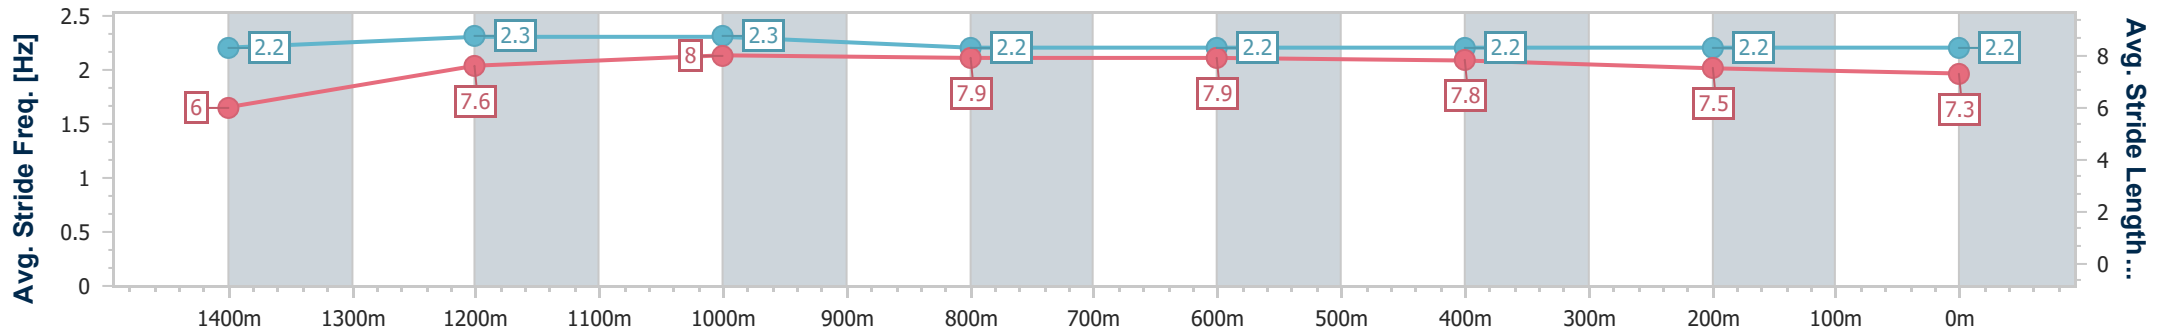

- [] Ranking at each section and finish
- .-.- No data available at this section
- NA No data available

Horse/Jockey Name	Spirit Of Heath
Final Rank	8
Fastest Section Time (Section)	0:10.92 (Overall)
Top Speed [km/h] (Section)	66.0 (1200m)
Race State	Finished

Aquis Park Gold Coast Poly QLD Professional

Race 4: HYNE TIMBER Maiden Handicap - 1540m

22 June 2024 - 14:20

Track Rating: Synthetic, Weather: Overcast, Rail Position: True

Section	Overall	1400m	1200m	1000m	800m	600m	400m	200m
Section Times	1:33.30 [8] (0:10.92)	1:22.38 [9] (0:11.72)	1:10.66 [9] (0:11.16)	0:59.50 [8] (0:11.75)	0:47.75 [9] (0:11.54)	0:36.21 [8] (0:11.76)	0:24.45 [8] (0:11.91)	0:12.54 [9] (0:12.54)
Average Speed [km/h]	46.2	62.4	64.6	61.5	62.9	61.6	60.3	58.0
Top Speed [km/h]	63.4	63.4	66.0	64.7	63.4	62.8	62.3	59.7
Avg. Dist. to Rail [m]	9.0	2.2	1.6	1.3	1.3	1.5	1.3	2.0
Avg. Stride Freq. [Hz]	2.2	2.3	2.3	2.2	2.2	2.2	2.2	2.2
Avg. Stride Length [m]	6.0	7.6	8.0	7.9	7.9	7.8	7.5	7.3