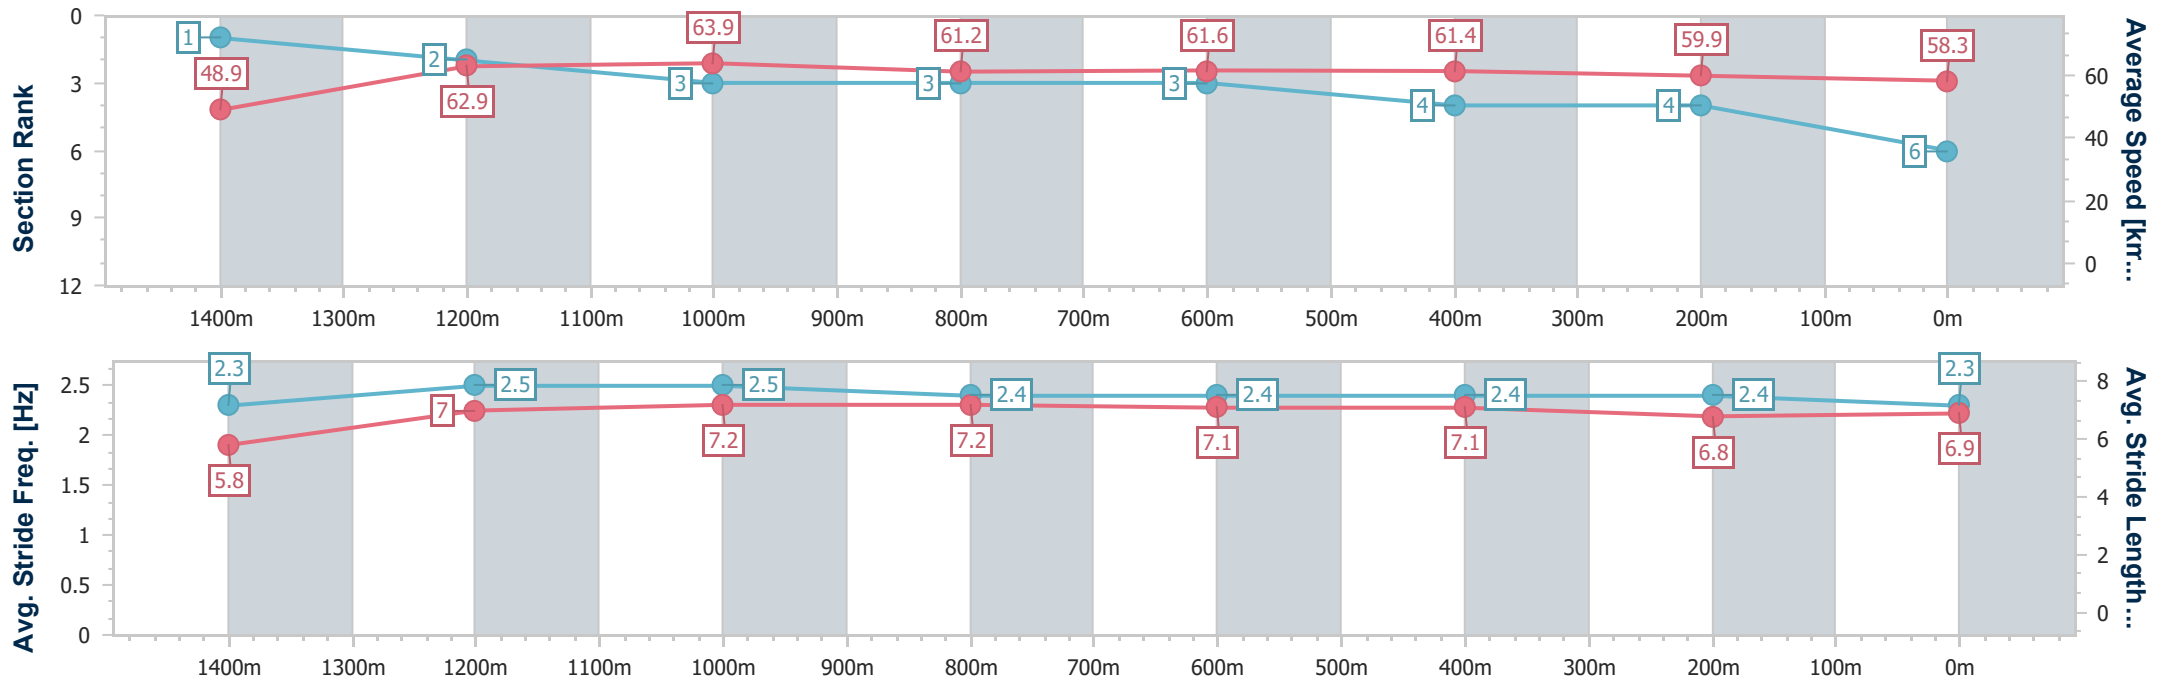

- [] Ranking at each section and finish
- .-.- No data available at this section
- NA No data available

Horse/Jockey Name	Twilight Sparkle
Final Rank	6
Fastest Section Time (Section)	0:10.32 (Overall)
Top Speed [km/h] (Section)	65.1 (1200m)
Race State	Finished

Aquis Park Gold Coast Poly QLD Professional

Race 4: HYNE TIMBER Maiden Handicap - 1540m

22 June 2024 - 14:20

Track Rating: Synthetic, Weather: Overcast, Rail Position: True

Section	Overall	1400m	1200m	1000m	800m	600m	400m	200m
Section Times	1:32.94 [6] (0:10.32)	1:22.62 [1] (0:11.58)	1:11.04 [2] (0:11.28)	0:59.76 [3] (0:11.79)	0:47.97 [3] (0:11.69)	0:36.28 [3] (0:11.81)	0:24.47 [4] (0:12.03)	0:12.44 [4] (0:12.44)
Average Speed [km/h]	48.9	62.9	63.9	61.2	61.6	61.4	59.9	58.3
Top Speed [km/h]	60.9	65.0	65.1	62.2	62.8	62.7	61.1	60.2
Avg. Dist. to Rail [m]	2.7	1.3	1.2	0.9	0.8	0.6	1.8	1.9
Avg. Stride Freq. [Hz]	2.3	2.5	2.5	2.4	2.4	2.4	2.4	2.3
Avg. Stride Length [m]	5.8	7.0	7.2	7.2	7.1	7.1	6.8	6.9

- [] Ranking at each section and finish
- .-.- No data available at this section
- NA No data available

Horse/Jockey Name	Mianda
Final Rank	7
Fastest Section Time (Section)	0:10.64 (Overall)
Top Speed [km/h] (Section)	63.6 (1200m)
Race State	Finished