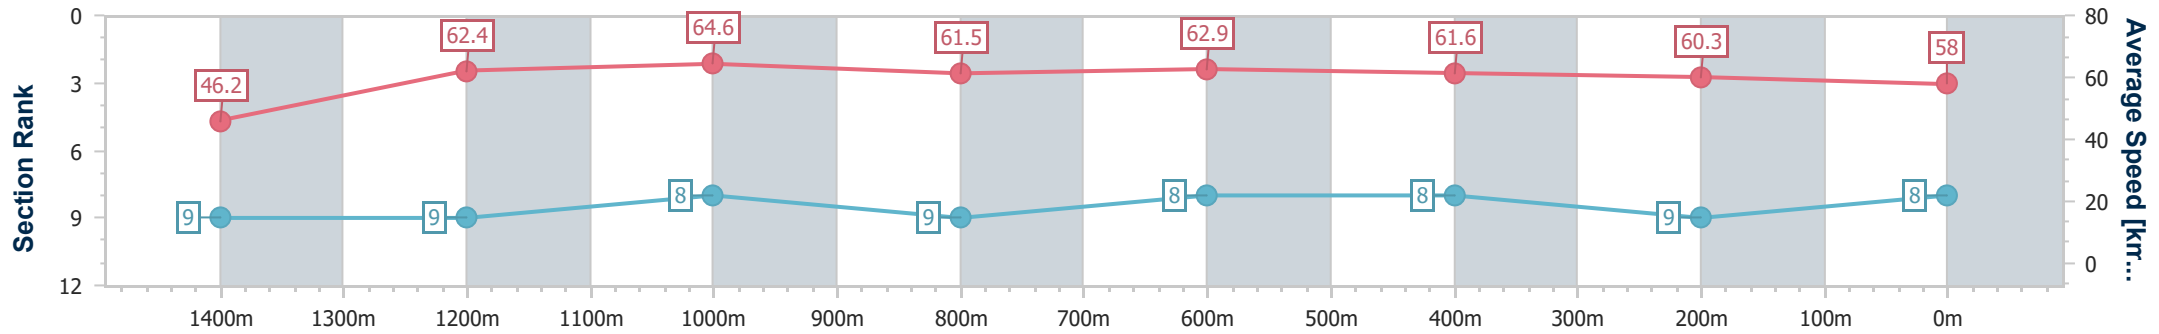

- [] Ranking at each section and finish
- .-.- No data available at this section
- NA No data available

Horse/Jockey Name	Spirit Of Heath
Final Rank	8
Fastest Section Time (Section)	0:10.92 (Overall)
Top Speed [km/h] (Section)	66.0 (1200m)
Race State	Finished

Aquis Park Gold Coast Poly QLD Professional

Race 4: HYNE TIMBER Maiden Handicap - 1540m

22 June 2024 - 14:20

Track Rating: Synthetic, Weather: Overcast, Rail Position: True

Section	Overall	1400m	1200m	1000m	800m	600m	400m	200m
Section Times	1:33.30 [8] (0:10.92)	1:22.38 [9] (0:11.72)	1:10.66 [9] (0:11.16)	0:59.50 [8] (0:11.75)	0:47.75 [9] (0:11.54)	0:36.21 [8] (0:11.76)	0:24.45 [8] (0:11.91)	0:12.54 [9] (0:12.54)
Average Speed [km/h]	46.2	62.4	64.6	61.5	62.9	61.6	60.3	58.0
Top Speed [km/h]	63.4	63.4	66.0	64.7	63.4	62.8	62.3	59.7
Avg. Dist. to Rail [m]	9.0	2.2	1.6	1.3	1.3	1.5	1.3	2.0
Avg. Stride Freq. [Hz]	2.2	2.3	2.3	2.2	2.2	2.2	2.2	2.2
Avg. Stride Length [m]	6.0	7.6	8.0	7.9	7.9	7.8	7.5	7.3