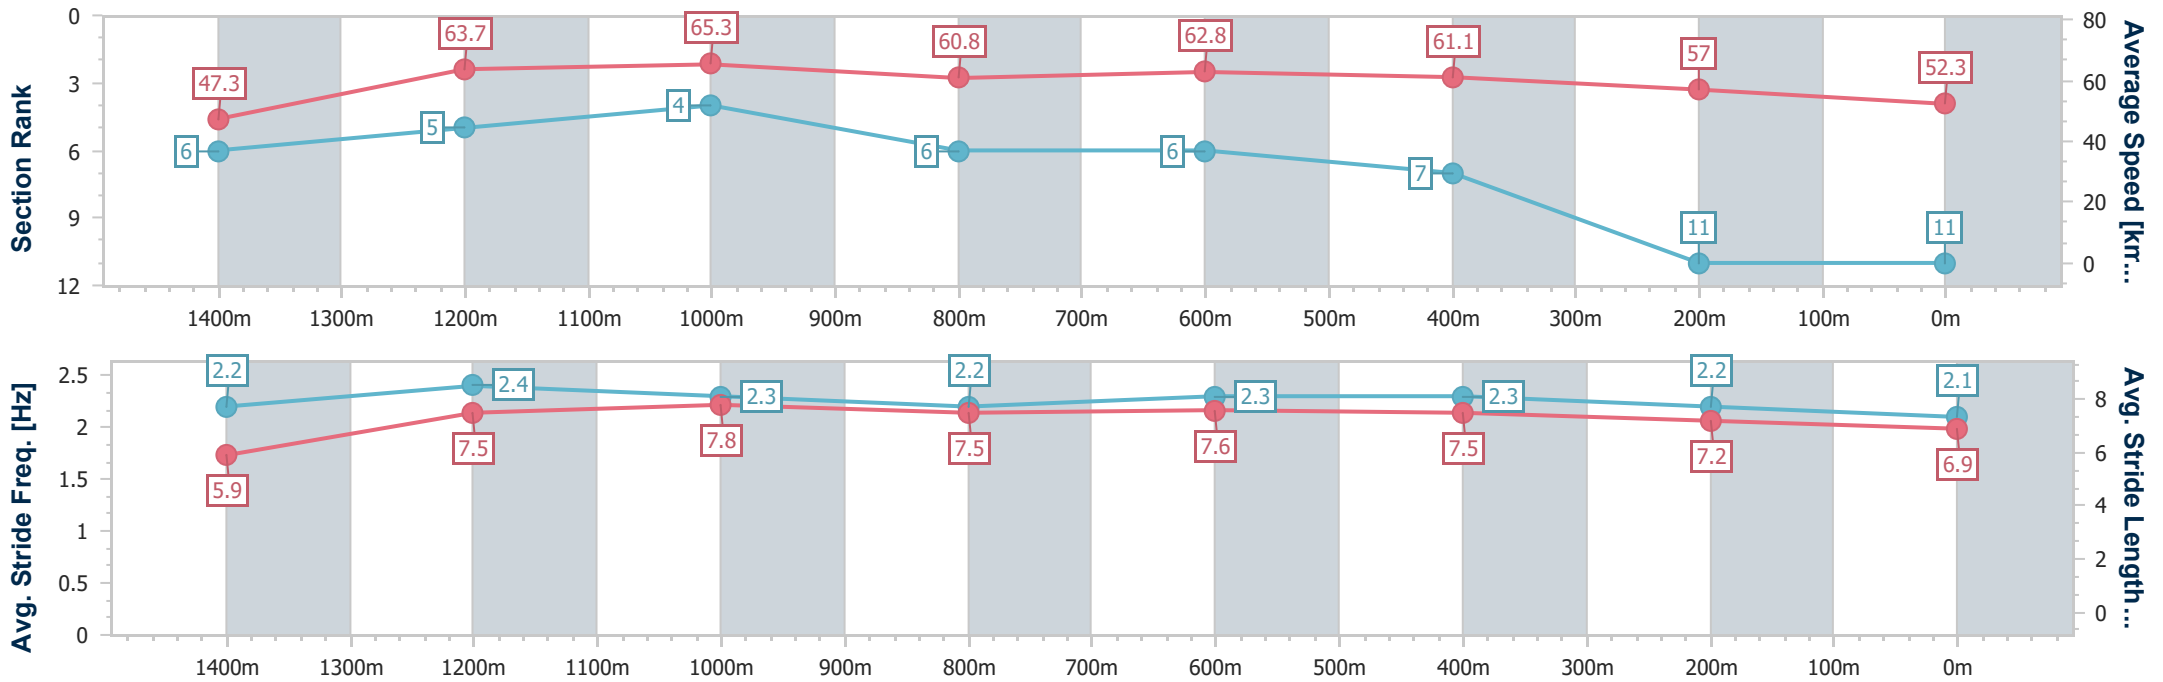

Aquis Park Gold Coast Poly QLD Professional

Race 4: HYNE TIMBER Maiden Handicap - 1540m

22 June 2024 - 14:20

Track Rating: Synthetic, Weather: Overcast, Rail Position: True

Section	Overall	1400m	1200m	1000m	800m	600m	400m	200m
Section Times	1:35.34 [11] (0:10.69)	1:24.65 [6] (0:11.54)	1:13.11 [5] (0:11.05)	1:02.06 [4] (0:11.93)	0:50.13 [6] (0:11.61)	0:38.52 [6] (0:11.94)	0:26.58 [7] (0:12.78)	0:13.80 [11] (0:13.80)
Average Speed [km/h]	47.3	63.7	65.3	60.8	62.8	61.1	57.0	52.3
Top Speed [km/h]	66.0	66.0	66.5	63.5	63.4	63.5	59.3	55.1
Avg. Dist. to Rail [m]	5.0	3.1	3.5	3.0	2.2	2.8	6.1	7.0
Avg. Stride Freq. [Hz]	2.2	2.4	2.3	2.2	2.3	2.3	2.2	2.1
Avg. Stride Length [m]	5.9	7.5	7.8	7.5	7.6	7.5	7.2	6.9

- [] Ranking at each section and finish
- .-.- No data available at this section
- NA No data available