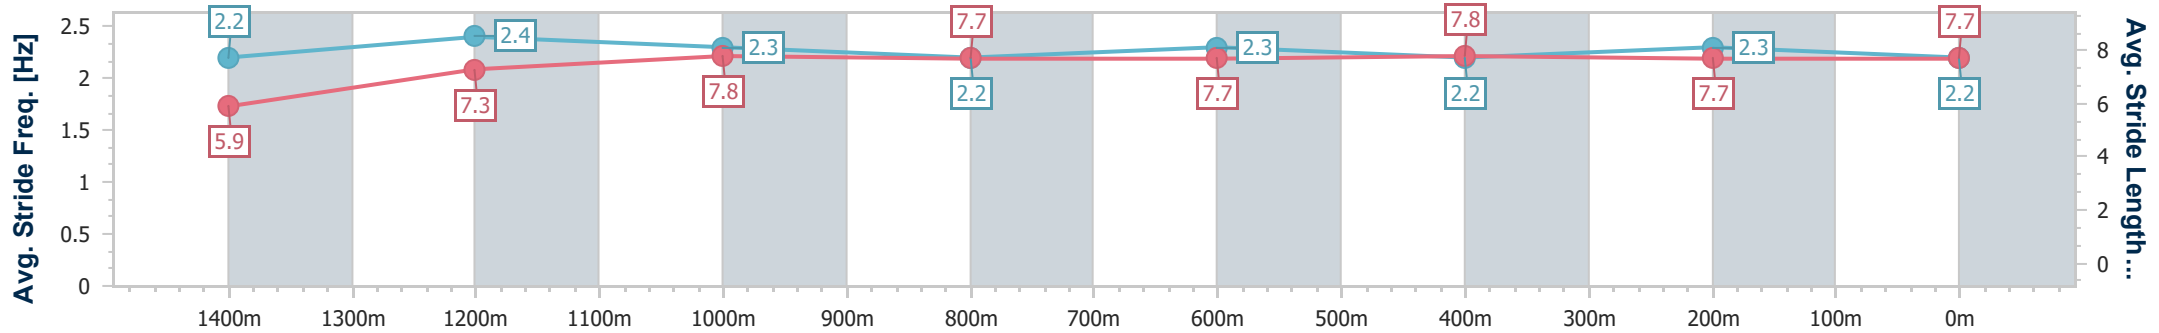

22 June 2024 - 14:20

Track Rating: Synthetic, Weather: Overcast, Rail Position: True

Section	Overall	1400m	1200m	1000m	800m	600m	400m	200m
Section Times	1:32.26 [1] (0:10.82)	1:21.44 [8] (0:11.88)	1:09.56 [10] (0:11.12)	0:58.44 [9] (0:11.74)	0:46.70 [10] (0:11.61)	0:35.09 [9] (0:11.71)	0:23.38 [9] (0:11.52)	0:11.86 [3]
Average Speed [km/h]	46.8	62.2	64.8	61.9	62.7	61.9	62.9	60.8
Top Speed [km/h]	62.7	64.6	65.9	65.5	63.5	63.1	64.0	63.2
Avg. Dist. to Rail [m]	9.5	3.6	3.3	2.9	2.1	1.8	3.0	3.2
Avg. Stride Freq. [Hz]	2.2	2.4	2.3	2.2	2.3	2.2	2.3	2.2
Avg. Stride Length [m]	5.9	7.3	7.8	7.7	7.7	7.8	7.7	7.7