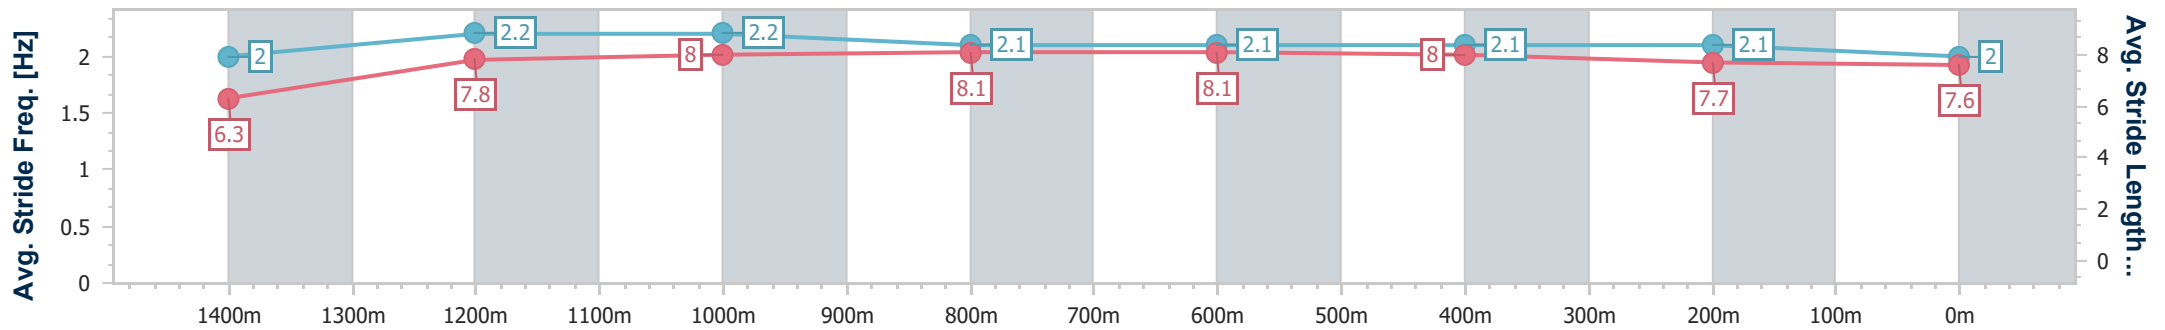

- [] Ranking at each section and finish
- .-.-.- No data available at this section
- NA No data available

Horse/Jockey Name	The Garf
Final Rank	10
Fastest Section Time (Section)	0:10.92 (Overall)
Top Speed [km/h] (Section)	64.0 (1200m)
Race State	Finished

Aquis Park Gold Coast Poly QLD Professional

Race 4: HYNE TIMBER Maiden Handicap - 1540m

22 June 2024 - 14:20

Track Rating: Synthetic, Weather: Overcast, Rail Position: True

Section	Overall	1400m	1200m	1000m	800m	600m	400m	200m
Section Times	1:34.53 [10] (0:10.92)	1:23.61 [10] (0:11.57)	1:12.04 [7] (0:11.35)	1:00.69 [10] (0:11.64)	0:49.05 [8] (0:11.73)	0:37.32 [10] (0:11.94)	0:25.38 [11] (0:12.32)	0:13.06 [10] (0:13.06)
Average Speed [km/h]	46.1	62.4	63.6	62.1	61.9	60.4	58.4	55.4
Top Speed [km/h]	61.3	63.5	64.0	63.5	62.2	62.2	59.2	57.4
Avg. Dist. to Rail [m]	2.4	0.5	1.9	1.4	1.4	0.6	1.2	3.1
Avg. Stride Freq. [Hz]	2.0	2.2	2.2	2.1	2.1	2.1	2.1	2.0
Avg. Stride Length [m]	6.3	7.8	8.0	8.1	8.1	8.0	7.7	7.6