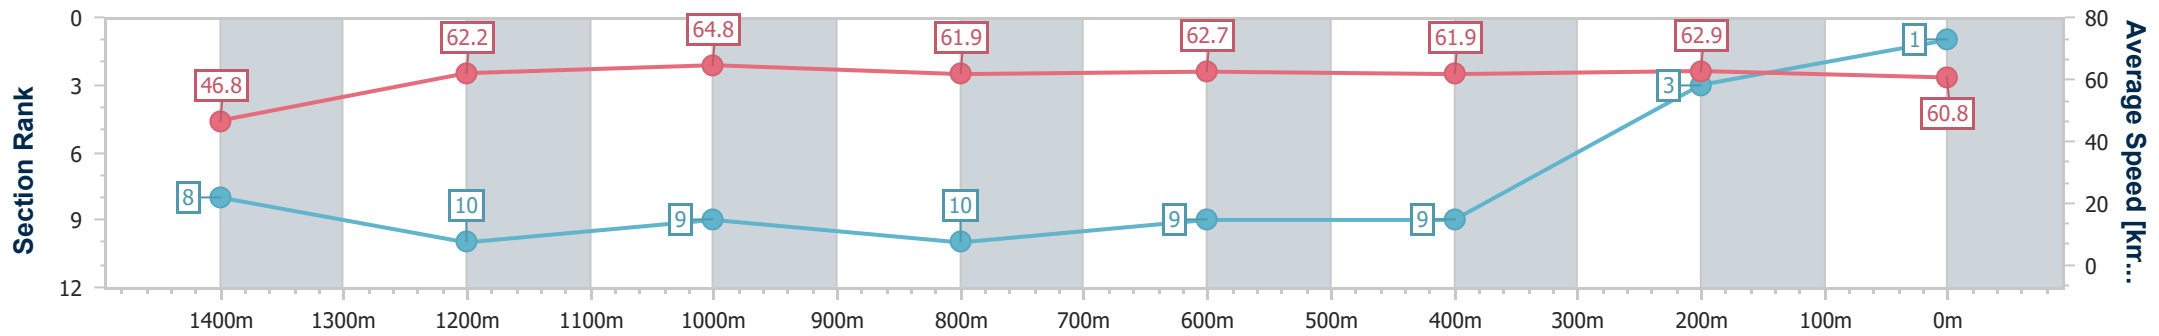

22 June 2024 - 14:20

Track Rating: Synthetic, Weather: Overcast, Rail Position: True

Section	Overall	1400m	1200m	1000m	800m	600m	400m	200m
Section Times	1:32.26 [1] (0:10.82)	1:21.44 [8] (0:11.88)	1:09.56 [10] (0:11.12)	0:58.44 [9] (0:11.74)	0:46.70 [10] (0:11.61)	0:35.09 [9] (0:11.71)	0:23.38 [9] (0:11.52)	0:11.86 [3]
Average Speed [km/h]	46.8	62.2	64.8	61.9	62.7	61.9	62.9	60.8
Top Speed [km/h]	62.7	64.6	65.9	65.5	63.5	63.1	64.0	63.2
Avg. Dist. to Rail [m]	9.5	3.6	3.3	2.9	2.1	1.8	3.0	3.2
Avg. Stride Freq. [Hz]	2.2	2.4	2.3	2.2	2.3	2.2	2.3	2.2
Avg. Stride Length [m]	5.9	7.3	7.8	7.7	7.7	7.8	7.7	7.7