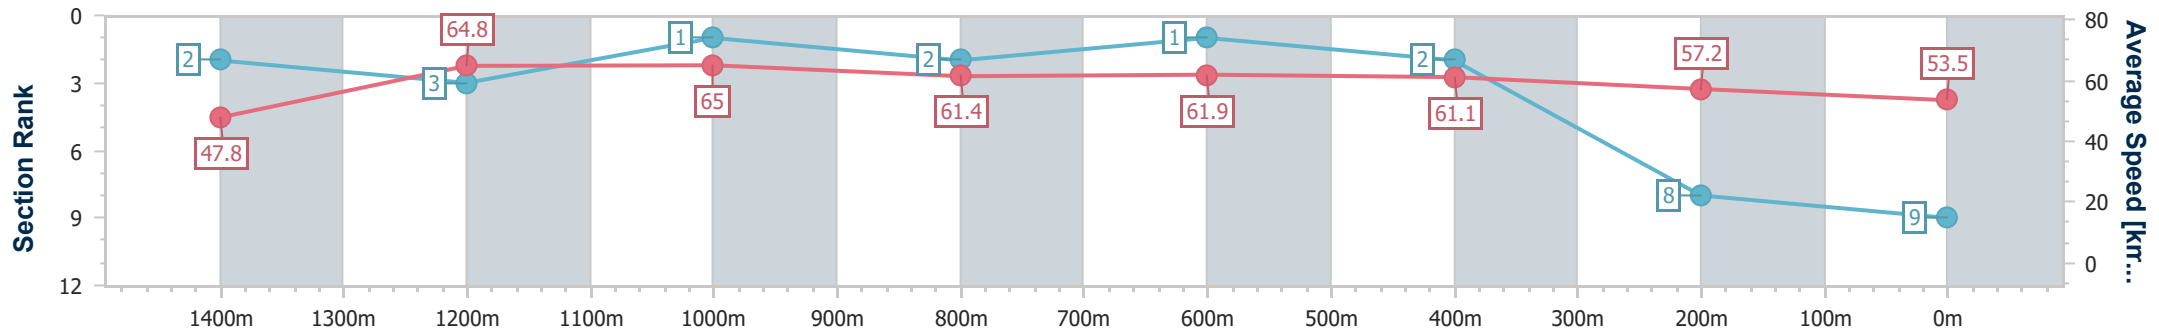

Aquis Park Gold Coast Poly QLD Professional

Race 4: HYNE TIMBER Maiden Handicap - 1540m

22 June 2024 - 14:20

Track Rating: Synthetic, Weather: Overcast, Rail Position: True

Section	Overall	1400m	1200m	1000m	800m	600m	400m	200m
Section Times	1:34.25 [9] (0:10.52)	1:23.73 [2] (0:11.39)	1:12.34 [3] (0:11.07)	1:01.27 [1] (0:11.74)	0:49.53 [2] (0:11.62)	0:37.91 [1] (0:11.78)	0:26.13 [2] (0:12.61)	0:13.52 [8] (0:13.52)
Average Speed [km/h]	47.8	64.8	65.0	61.4	61.9	61.1	57.2	53.5
Top Speed [km/h]	63.3	66.8	66.9	62.9	62.6	63.1	58.7	55.9
Avg. Dist. to Rail [m]	7.1	2.7	2.6	1.7	0.5	0.2	1.5	2.0
Avg. Stride Freq. [Hz]	2.3	2.4	2.4	2.2	2.3	2.3	2.3	2.2
Avg. Stride Length [m]	5.8	7.3	7.6	7.6	7.6	7.4	7.0	6.8

- [] Ranking at each section and finish
- .-.-.- No data available at this section
- NA No data available

Horse/Jockey Name	The Garf
Final Rank	10
Fastest Section Time (Section)	0:10.92 (Overall)
Top Speed [km/h] (Section)	64.0 (1200m)
Race State	Finished