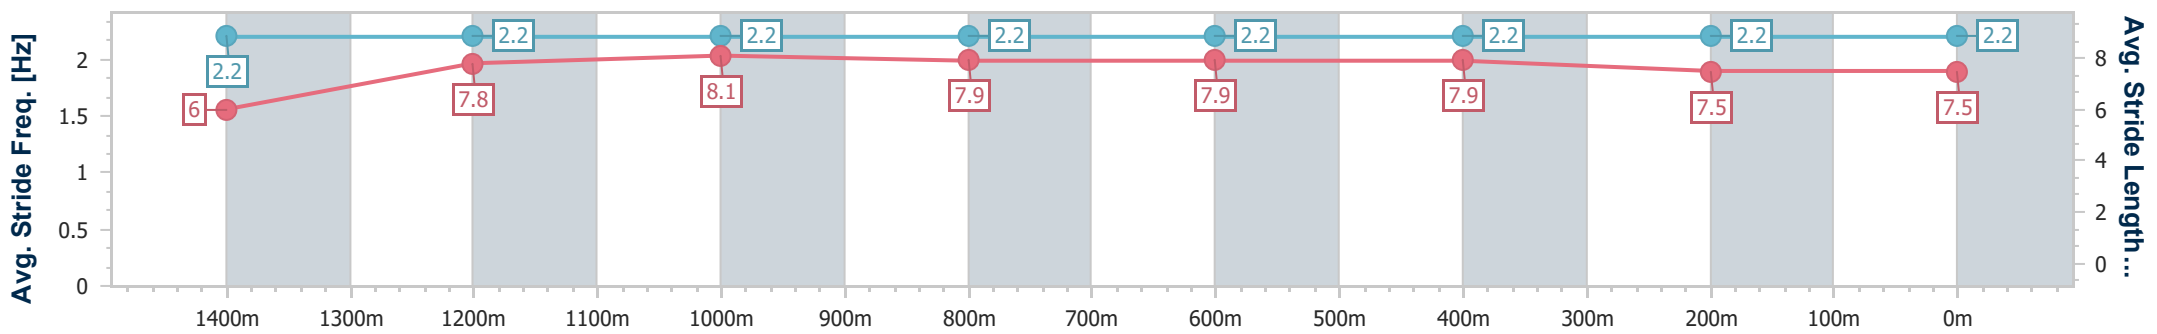

Aquis Park Gold Coast Poly QLD Professional

Race 4: HYNE TIMBER Maiden Handicap - 1540m

22 June 2024 - 14:20

Track Rating: Synthetic, Weather: Overcast, Rail Position: True

Section	Overall	1400m	1200m	1000m	800m	600m	400m	200m
Section Times	1:32.69 [5] (0:10.77)	1:21.92 [7] (0:11.73)	1:10.19 [8] (0:11.06)	0:59.13 [6] (0:11.75)	0:47.38 [7] (0:11.58)	0:35.80 [7] (0:11.69)	0:24.11 [6] (0:11.98)	0:12.13 [5] (0:12.13)
Average Speed [km/h]	46.7	62.2	65.2	61.5	62.7	62.1	60.4	59.6
Top Speed [km/h]	64.5	64.3	65.5	64.1	63.4	63.0	61.6	60.8
Avg. Dist. to Rail [m]	4.0	1.5	1.9	1.4	1.2	1.6	3.6	4.5
Avg. Stride Freq. [Hz]	2.2	2.2	2.2	2.2	2.2	2.2	2.2	2.2
Avg. Stride Length [m]	6.0	7.8	8.1	7.9	7.9	7.9	7.5	7.5

- [] Ranking at each section and finish
- .-.- No data available at this section
- NA No data available

Horse/Jockey Name	Twilight Sparkle
Final Rank	6
Fastest Section Time (Section)	0:10.32 (Overall)
Top Speed [km/h] (Section)	65.1 (1200m)
Race State	Finished