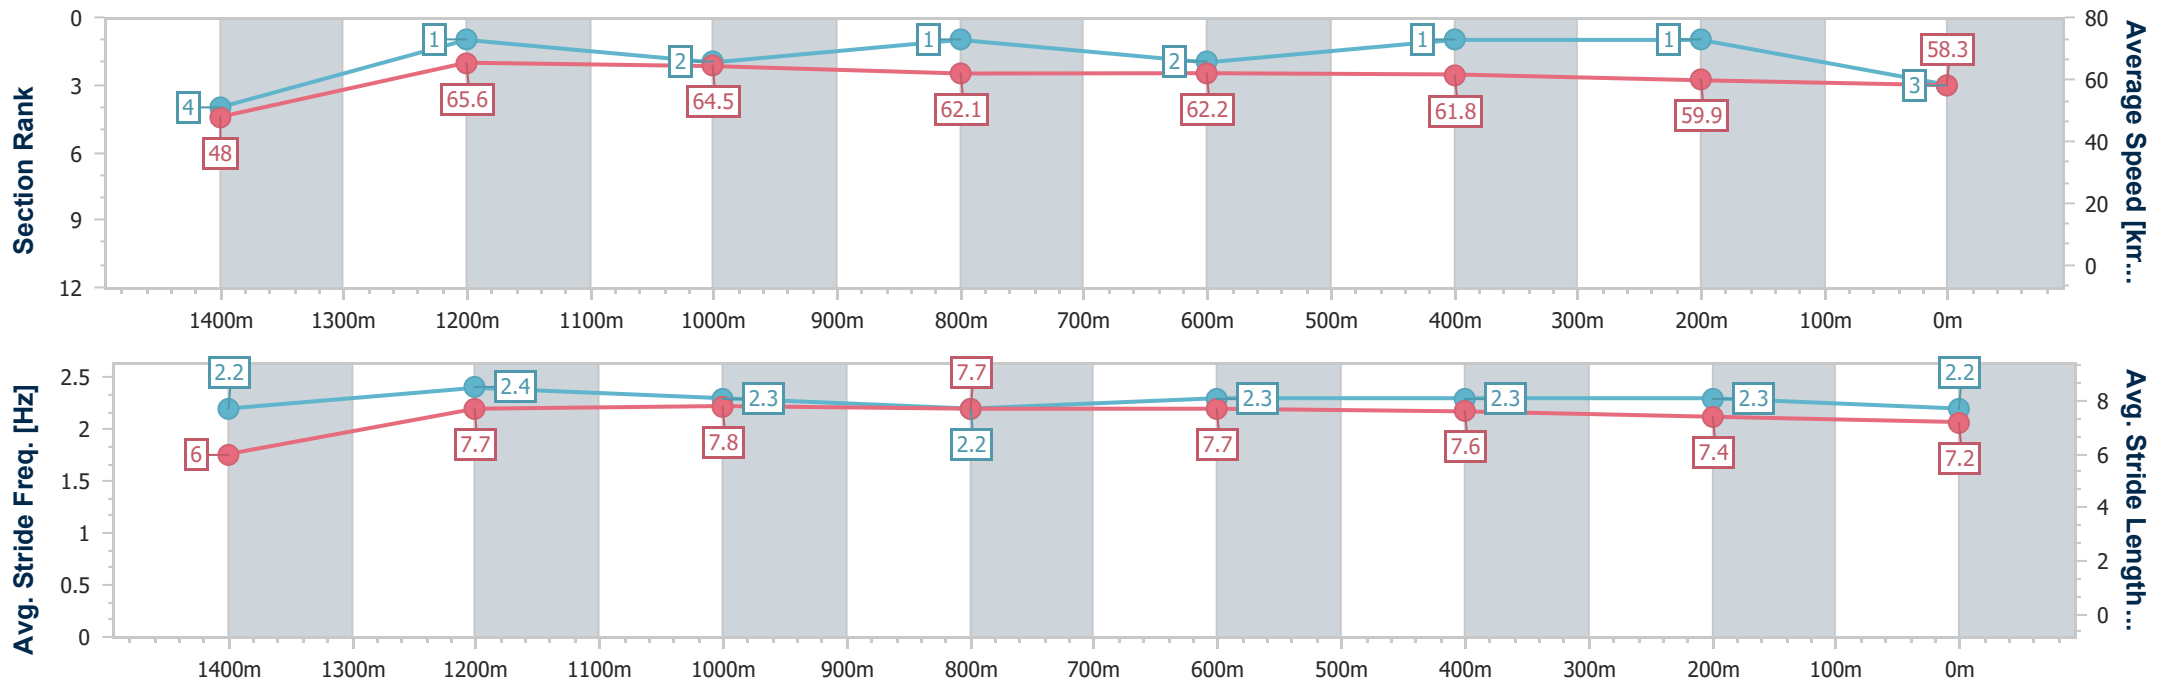

Aquis Park Gold Coast Poly QLD Professional

Race 4: HYNE TIMBER Maiden Handicap - 1540m

22 June 2024 - 14:20

Track Rating: Synthetic, Weather: Overcast, Rail Position: True

Section	Overall	1400m	1200m	1000m	800m	600m	400m	200m
Section Times	1:32.50 [3] (0:10.54)	1:21.96 [4] (0:11.33)	1:10.63 [1] (0:11.15)	0:59.48 [2] (0:11.67)	0:47.81 [1] (0:11.69)	0:36.12 [2] (0:11.65)	0:24.47 [1] (0:12.04)	0:12.43 [1] (0:12.43)
Average Speed [km/h]	48.0	65.6	64.5	62.1	62.2	61.8	59.9	58.3
Top Speed [km/h]	64.1	66.1	66.0	62.9	62.9	62.8	60.9	59.2
Avg. Dist. to Rail [m]	8.2	3.9	2.2	1.9	1.7	0.6	1.1	2.5
Avg. Stride Freq. [Hz]	2.2	2.4	2.3	2.2	2.3	2.3	2.3	2.2
Avg. Stride Length [m]	6.0	7.7	7.8	7.7	7.7	7.6	7.4	7.2

- [] Ranking at each section and finish
- .-.- No data available at this section
- NA No data available

Horse/Jockey Name	Supidocharged
Final Rank	4
Fastest Section Time (Section)	0:11.11 (Overall)
Top Speed [km/h] (Section)	65.9 (1000m)
Race State	Finished