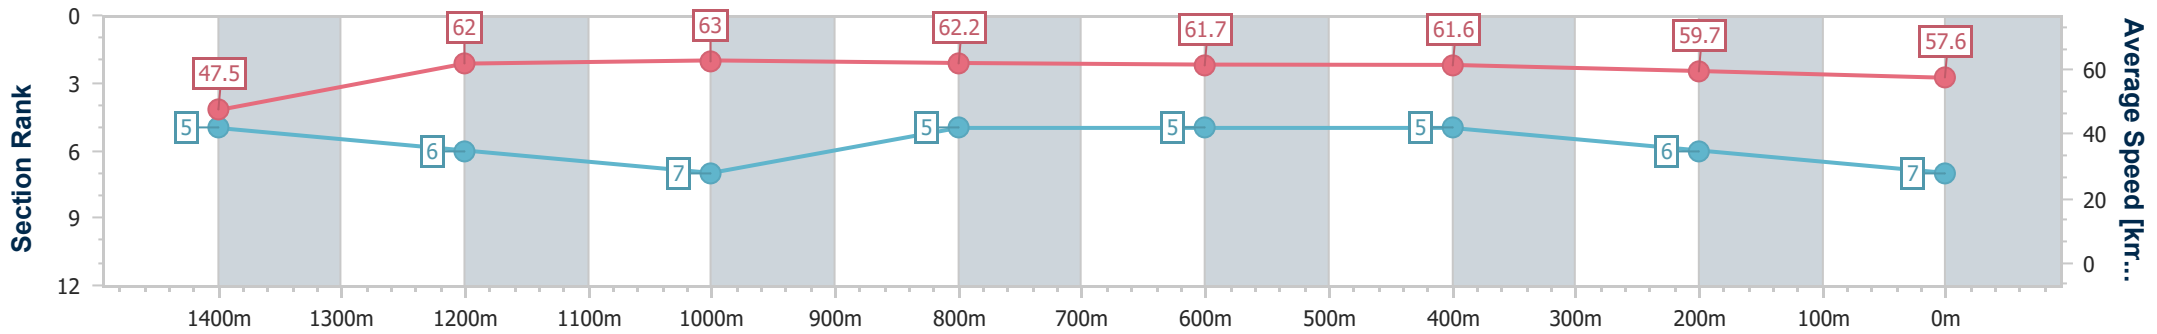

Aquis Park Gold Coast Poly QLD Professional

Race 4: HYNE TIMBER Maiden Handicap - 1540m

22 June 2024 - 14:20

Track Rating: Synthetic, Weather: Overcast, Rail Position: True

Section	Overall	1400m	1200m	1000m	800m	600m	400m	200m
Section Times	1:33.27 [7] (0:10.64)	1:22.63 [5] (0:11.60)	1:11.03 [6] (0:11.41)	0:59.62 [7] (0:11.53)	0:48.09 [5] (0:11.60)	0:36.49 [5] (0:11.77)	0:24.72 [5] (0:12.13)	0:12.59 [6] (0:12.59)
Average Speed [km/h]	47.5	62.0	63.0	62.2	61.7	61.6	59.7	57.6
Top Speed [km/h]	61.5	62.3	63.6	63.3	62.3	62.1	60.9	58.6
Avg. Dist. to Rail [m]	1.3	0.1	0.4	1.2	0.8	0.7	3.9	4.6
Avg. Stride Freq. [Hz]	2.3	2.5	2.5	2.4	2.5	2.4	2.5	2.4
Avg. Stride Length [m]	5.8	6.8	7.0	7.1	7.0	7.0	6.8	6.7

- [] Ranking at each section and finish
- .-.- No data available at this section
- NA No data available

Horse/Jockey Name	Spirit Of Heath
Final Rank	8
Fastest Section Time (Section)	0:10.92 (Overall)
Top Speed [km/h] (Section)	66.0 (1200m)
Race State	Finished