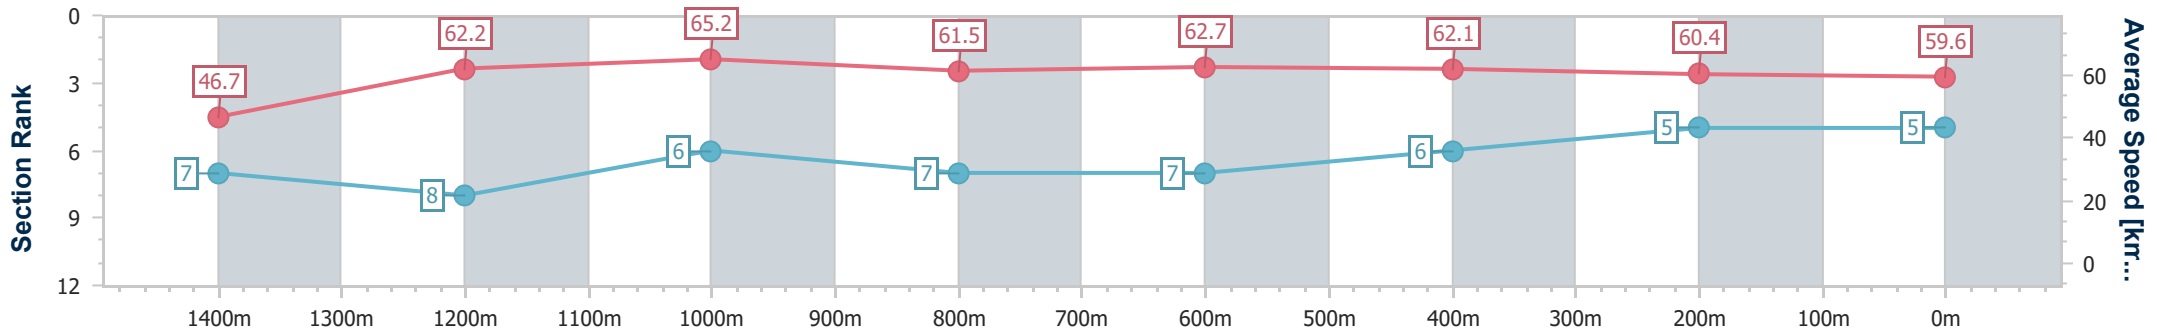

- [] Ranking at each section and finish
- .-.- No data available at this section
- NA No data available

Horse/Jockey Name	Twilight Sparkle
Final Rank	6
Fastest Section Time (Section)	0:10.32 (Overall)
Top Speed [km/h] (Section)	65.1 (1200m)
Race State	Finished