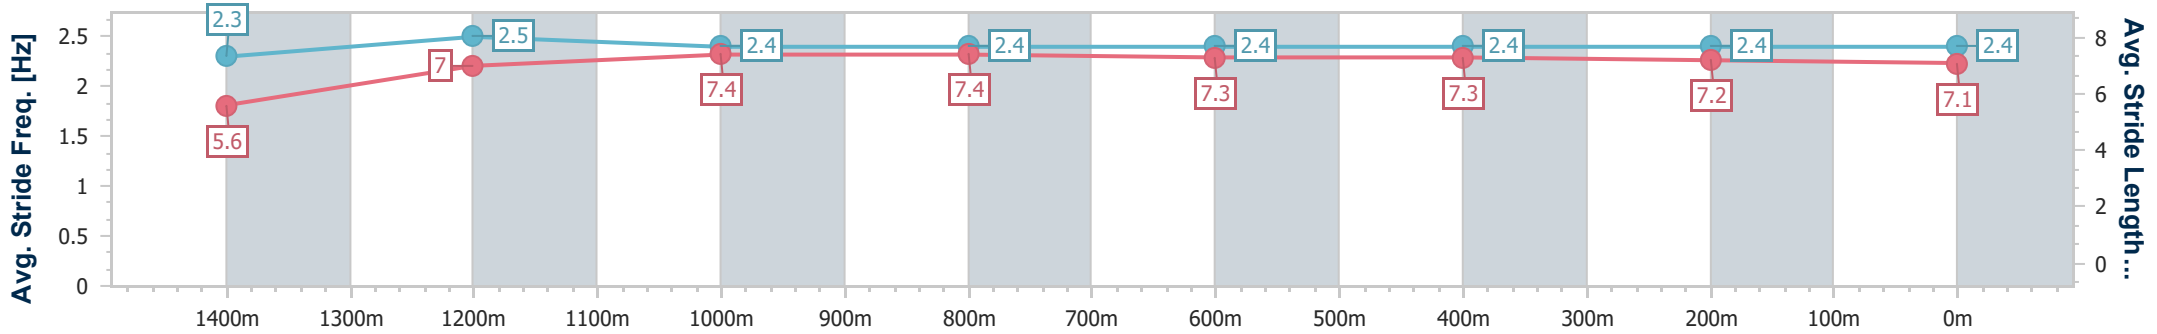

Aquis Park Gold Coast Poly QLD Professional

Race 4: HYNE TIMBER Maiden Handicap - 1540m

22 June 2024 - 14:20

Track Rating: Synthetic, Weather: Overcast, Rail Position: True

Section	Overall	1400m	1200m	1000m	800m	600m	400m	200m
Section Times	1:32.62 [4] (0:11.11)	1:21.51 [11] (0:11.86)	1:09.65 [11] (0:11.23)	0:58.42 [11] (0:11.58)	0:46.84 [11] (0:11.53)	0:35.31 [11] (0:11.71)	0:23.60 [10] (0:11.69)	0:11.91 [7]
Average Speed [km/h]	45.5	61.7	64.1	62.7	63.1	62.4	61.8	61.1
Top Speed [km/h]	60.7	63.3	65.6	65.9	64.7	64.3	63.4	62.6
Avg. Dist. to Rail [m]	5.6	1.9	1.9	2.5	2.0	2.7	4.5	6.2
Avg. Stride Freq. [Hz]	2.3	2.5	2.4	2.4	2.4	2.4	2.4	2.4
Avg. Stride Length [m]	5.6	7.0	7.4	7.4	7.3	7.3	7.2	7.1

- [] Ranking at each section and finish
- .-.-.- No data available at this section
- NA No data available

Horse/Jockey Name	Delibes
Final Rank	5
Fastest Section Time (Section)	0:10.77 (Overall)
Top Speed [km/h] (Section)	65.5 (1200m)
Race State	Finished