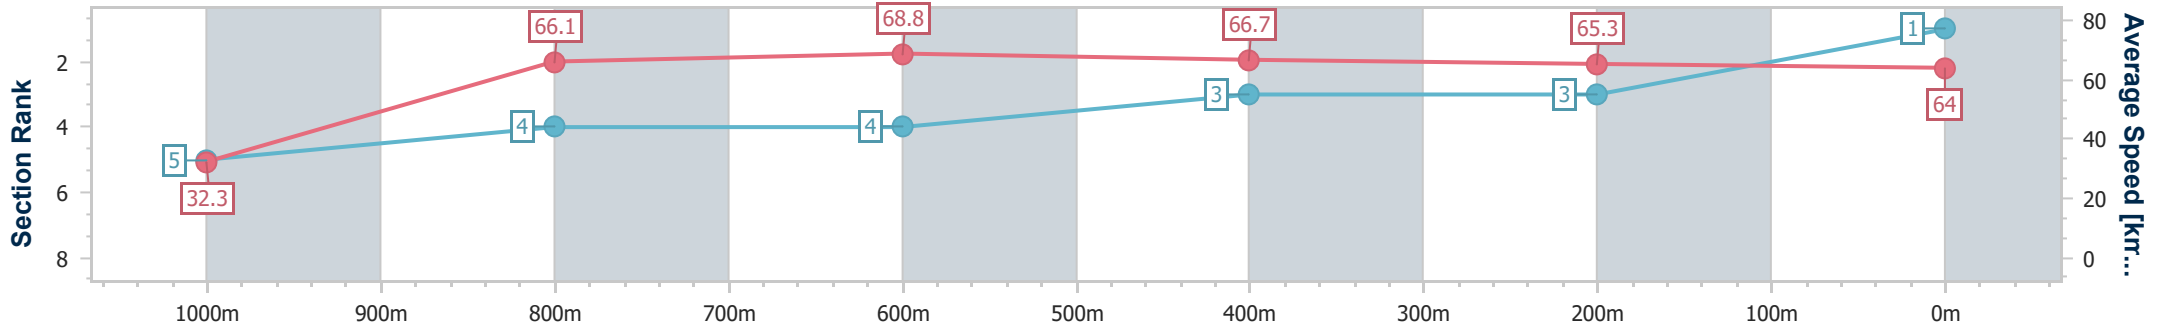

22 June 2024 - 12:34

Track Rating: Synthetic, Weather: Overcast, Rail Position: True

Section	Overall	1000m	800m	600m	400m	200m
Section Times	1:00.25 [1] (0:05.51)	0:54.74 [5] (0:10.90)	0:43.84 [4] (0:10.49)	0:33.35 [4] (0:10.91)	0:22.44 [3] (0:11.13)	0:11.31 [3]
Average Speed [km/h]	32.3	66.1	68.8	66.7	65.3	64.0
Top Speed [km/h]	55.5	69.5	69.4	68.7	66.1	65.8
Avg. Dist. to Rail [m]	0.4	0.3	0.2	2.0	4.5	4.6
Avg. Stride Freq. [Hz]	2.1	2.5	2.5	2.4	2.4	2.3
Avg. Stride Length [m]	4.3	7.5	7.8	7.6	7.6	7.6