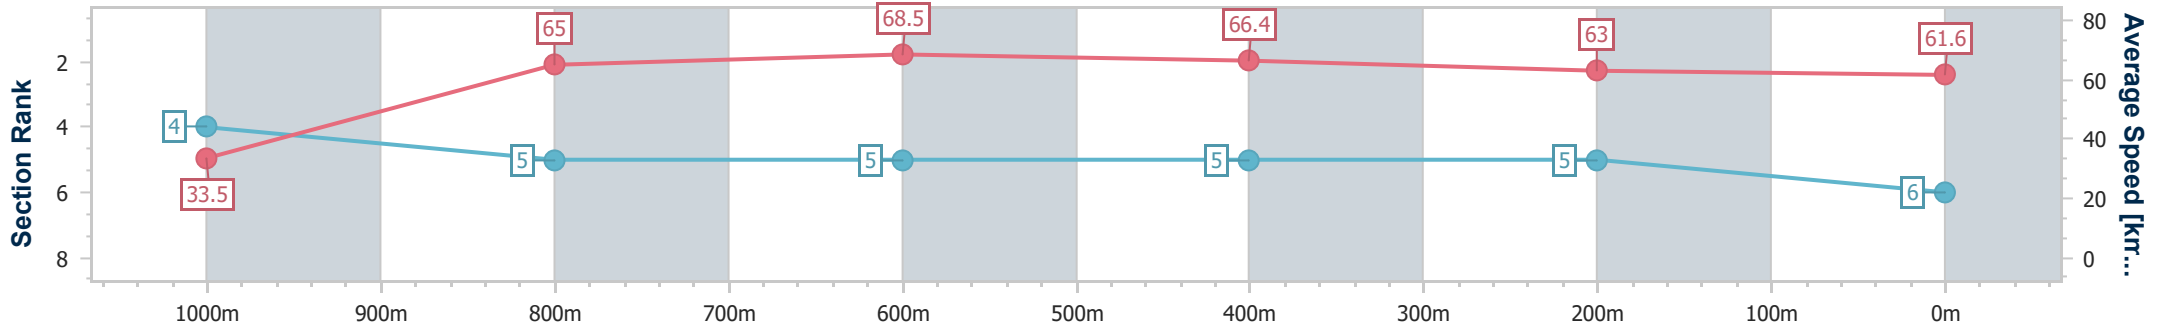

Aquis Park Gold Coast Poly QLD Professional

Race 1: MITEK QTIS Two-Year-Old Maiden Plate - 1050m

22 June 2024 - 12:34

Track Rating: Synthetic, Weather: Overcast, Rail Position: True

Section	Overall	1000m	800m	600m	400m	200m
Section Times	1:01.57 [6] (0:05.44)	0:56.13 [4] (0:11.17)	0:44.96 [5] (0:10.67)	0:34.29 [5] (0:11.04)	0:23.25 [5] (0:11.47)	0:11.78 [5] (0:11.78)
Average Speed [km/h]	33.5	65.0	68.5	66.4	63.0	61.6
Top Speed [km/h]	53.1	69.7	68.6	68.5	65.0	63.8
Avg. Dist. to Rail [m]	5.0	3.2	2.5	3.9	3.0	4.9
Avg. Stride Freq. [Hz]	2.0	2.5	2.5	2.4	2.4	2.4
Avg. Stride Length [m]	4.4	7.2	7.5	7.5	7.3	7.2

- [] Ranking at each section and finish
- .-.- No data available at this section
- NA No data available

Horse/Jockey Name	Party Island
Final Rank	2147483647
Fastest Section Time (Section)	0:06.34 (Overall)
Top Speed [km/h] (Section)	71.2 (800m)
Race State	DidNotFinish