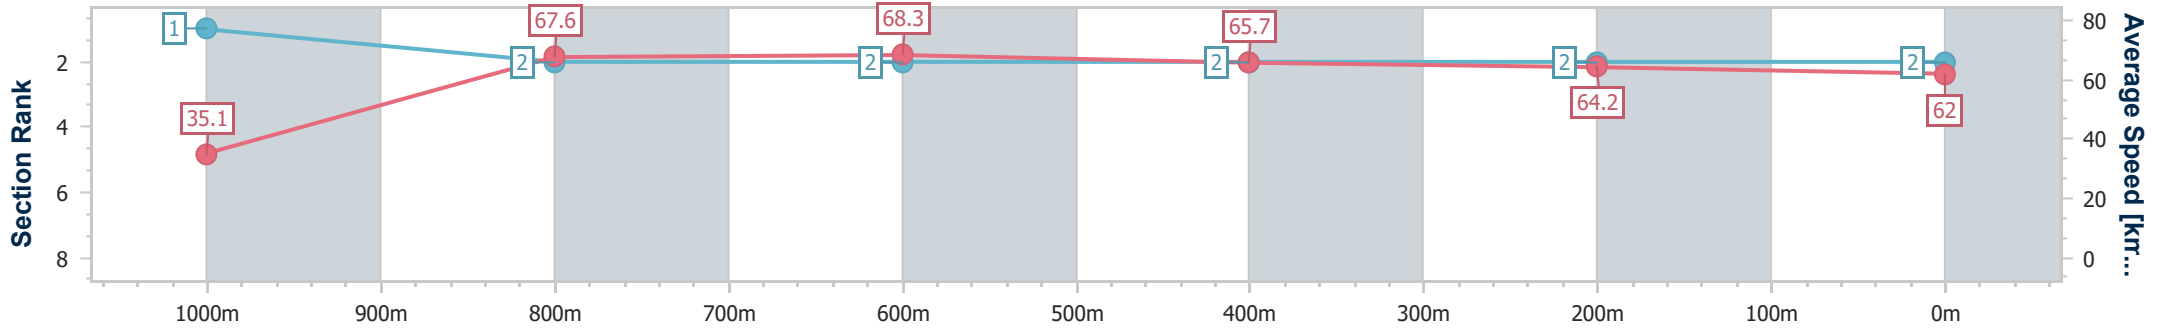

Aquis Park Gold Coast Poly QLD Professional

Race 1: MITEK QTIS Two-Year-Old Maiden Plate - 1050m

22 June 2024 - 12:34

Track Rating: Synthetic, Weather: Overcast, Rail Position: True

Section	Overall	1000m	800m	600m	400m	200m
Section Times	1:00.48 [2] (0:05.14)	0:55.34 [1] (0:10.69)	0:44.65 [2] (0:10.66)	0:33.99 [2] (0:11.01)	0:22.98 [2] (0:11.28)	0:11.70 [2] (0:11.70)
Average Speed [km/h]	35.1	67.6	68.3	65.7	64.2	62.0
Top Speed [km/h]	57.4	69.7	69.8	66.9	65.9	63.5
Avg. Dist. to Rail [m]	3.5	1.0	2.0	1.9	2.4	2.4
Avg. Stride Freq. [Hz]	2.1	2.5	2.4	2.4	2.4	2.3
Avg. Stride Length [m]	4.8	7.4	7.7	7.7	7.5	7.4