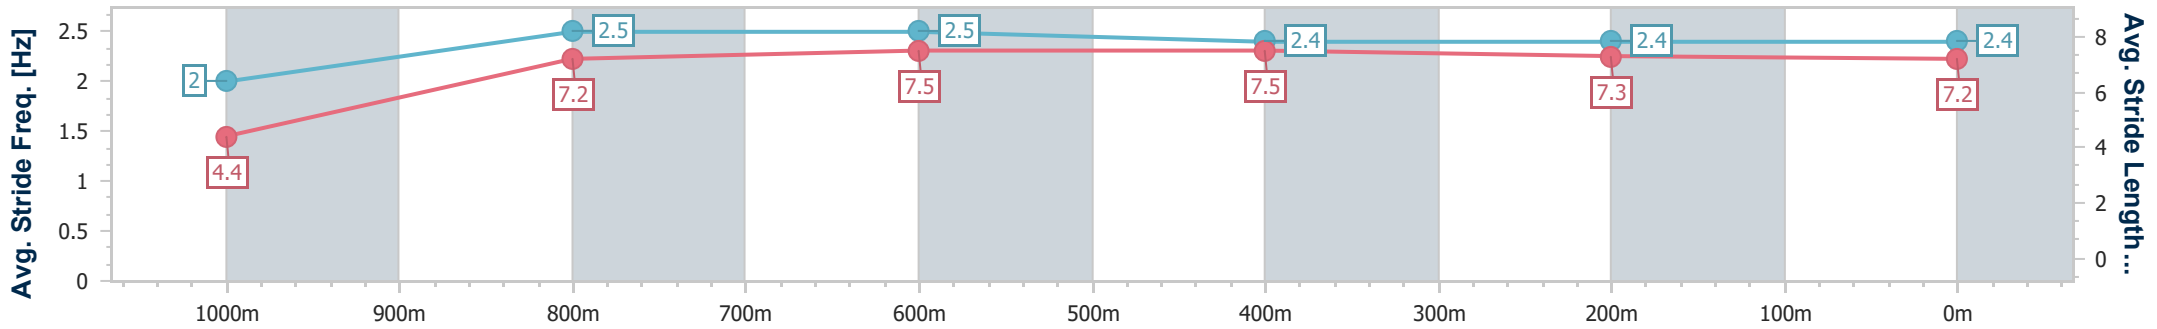

- [] Ranking at each section and finish
- .-.- No data available at this section
- NA No data available

Horse/Jockey Name	Mishani Hercules
Final Rank	6
Fastest Section Time (Section)	0:05.44 (Overall)
Top Speed [km/h] (Section)	69.7 (1000m)
Race State	Finished

Aquis Park Gold Coast Poly QLD Professional

Race 1: MITEK QTIS Two-Year-Old Maiden Plate - 1050m

22 June 2024 - 12:34

Track Rating: Synthetic, Weather: Overcast, Rail Position: True

Section	Overall	1000m	800m	600m	400m	200m
Section Times	1:01.57 [6] (0:05.44)	0:56.13 [4] (0:11.17)	0:44.96 [5] (0:10.67)	0:34.29 [5] (0:11.04)	0:23.25 [5] (0:11.47)	0:11.78 [5] (0:11.78)
Average Speed [km/h]	33.5	65.0	68.5	66.4	63.0	61.6
Top Speed [km/h]	53.1	69.7	68.6	68.5	65.0	63.8
Avg. Dist. to Rail [m]	5.0	3.2	2.5	3.9	3.0	4.9
Avg. Stride Freq. [Hz]	2.0	2.5	2.5	2.4	2.4	2.4
Avg. Stride Length [m]	4.4	7.2	7.5	7.5	7.3	7.2

- [] Ranking at each section and finish
- .-.- No data available at this section
- NA No data available

Horse/Jockey Name	Party Island
Final Rank	2147483647
Fastest Section Time (Section)	0:06.34 (Overall)
Top Speed [km/h] (Section)	71.2 (800m)
Race State	DidNotFinish