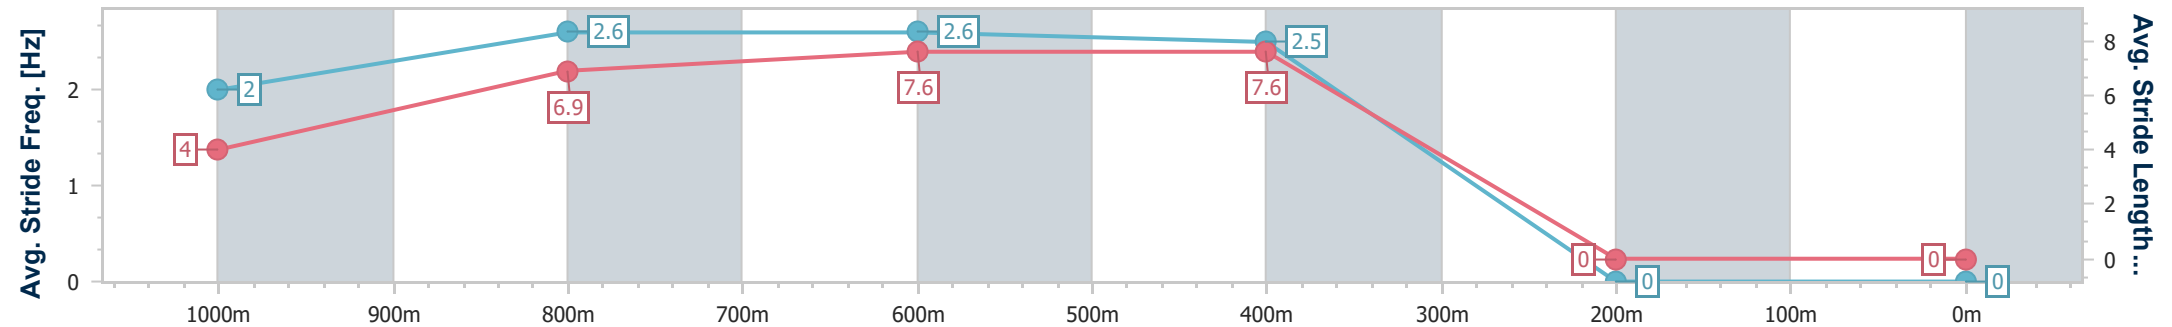

- [] Ranking at each section and finish
- .-.- No data available at this section
- NA No data available

Horse/Jockey Name	Party Island
Final Rank	2147483647
Fastest Section Time (Section)	0:06.34 (Overall)
Top Speed [km/h] (Section)	71.2 (800m)
Race State	DidNotFinish

Aquis Park Gold Coast Poly QLD Professional

Race 1: MITEK QTIS Two-Year-Old Maiden Plate - 1050m

22 June 2024 - 12:34

Track Rating: Synthetic, Weather: Overcast, Rail Position: True

Section	Overall	1000m	800m	600m	400m	200m									
Section Times	0:00.00 [2147483647 1 (0:06.34)	0:00.00 [7] (0:11.45)	0:00.00 [7] (0:10.48)	0:00.00 [7] (0:10.85)	-:--:--	-:--:--									
Average Speed [km/h]	29.2	64.5	70.4	67.4	0.0	0.0									
Top Speed [km/h]	47.3	70.0	71.2	71.1	--:--	--:--									
Avg. Dist. to Rail [m]	8.1	11.0	4.0	3.9	0.0	0.0									
Avg. Stride Freq. [Hz]	2.0	2.6	2.6	2.5	--:--	--:--									
Avg. Stride Length [m]	4.0	6.9	7.6	7.6	--:--	--:--									

[] Ranking at each section and finish
 -:--:-- No data available at this section
 NA No data available

[] Ranking at each section and finish
-:-:- No data available at this section
NA No data available