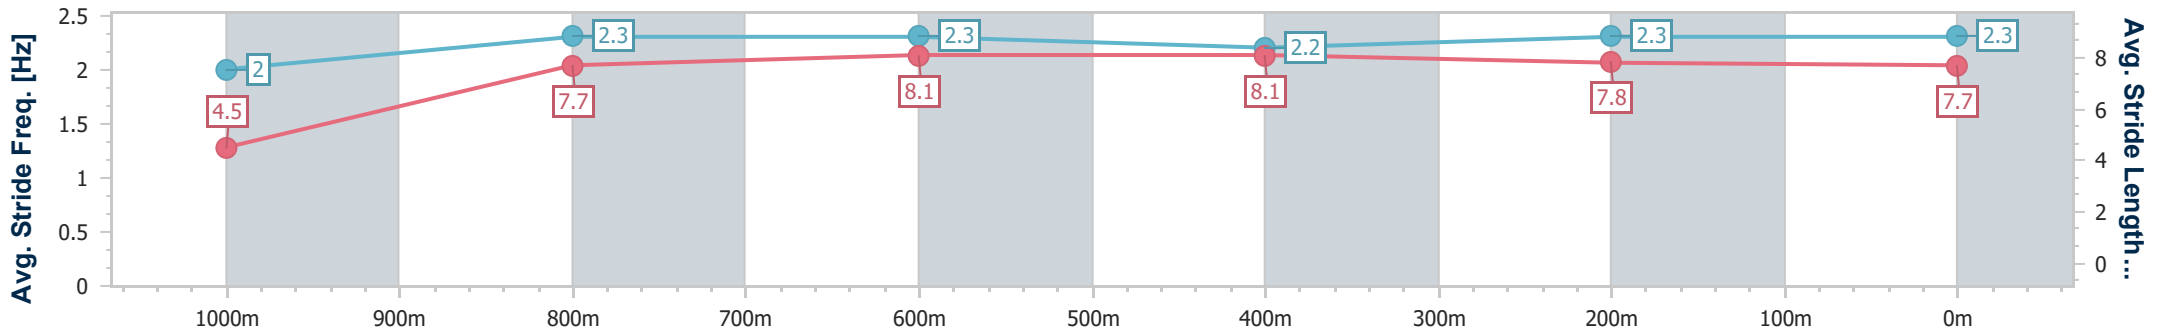

Aquis Park Gold Coast Poly QLD Professional

Race 1: MITEK QTIS Two-Year-Old Maiden Plate - 1050m

22 June 2024 - 12:34

Track Rating: Synthetic, Weather: Overcast, Rail Position: True

Section	Overall	1000m	800m	600m	400m	200m
Section Times	1:01.23 [5] (0:05.54)	0:55.69 [6] (0:11.18)	0:44.51 [6] (0:10.70)	0:33.81 [6] (0:11.13)	0:22.68 [6] (0:11.37)	0:11.31 [6] (0:11.31)
Average Speed [km/h]	32.7	64.5	67.2	65.2	63.7	63.8
Top Speed [km/h]	53.8	67.7	68.5	67.5	64.3	64.2
Avg. Dist. to Rail [m]	1.6	0.8	0.4	1.5	2.1	2.1
Avg. Stride Freq. [Hz]	2.0	2.3	2.3	2.2	2.3	2.3
Avg. Stride Length [m]	4.5	7.7	8.1	8.1	7.8	7.7

- [] Ranking at each section and finish
- .-.- No data available at this section
- NA No data available

Horse/Jockey Name	Mishani Hercules
Final Rank	6
Fastest Section Time (Section)	0:05.44 (Overall)
Top Speed [km/h] (Section)	69.7 (1000m)
Race State	Finished