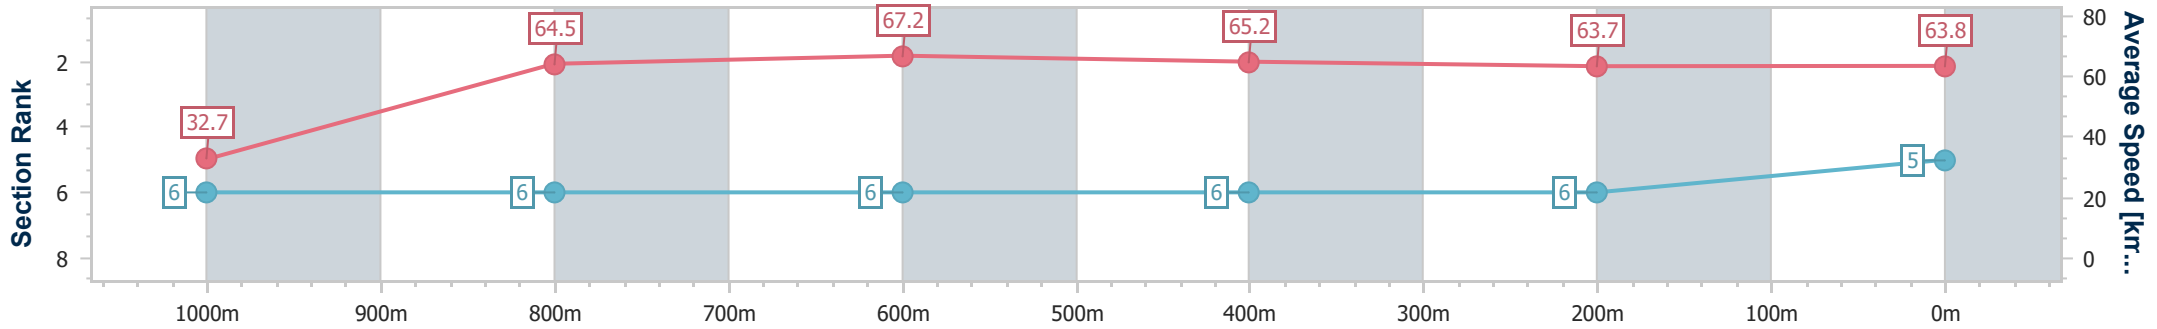

Aquis Park Gold Coast Poly QLD Professional

Race 1: MITEK QTIS Two-Year-Old Maiden Plate - 1050m

22 June 2024 - 12:34

Track Rating: Synthetic, Weather: Overcast, Rail Position: True

Section	Overall	1000m	800m	600m	400m	200m
Section Times	1:01.23 [5] (0:05.54)	0:55.69 [6] (0:11.18)	0:44.51 [6] (0:10.70)	0:33.81 [6] (0:11.13)	0:22.68 [6] (0:11.37)	0:11.31 [6] (0:11.31)
Average Speed [km/h]	32.7	64.5	67.2	65.2	63.7	63.8
Top Speed [km/h]	53.8	67.7	68.5	67.5	64.3	64.2
Avg. Dist. to Rail [m]	1.6	0.8	0.4	1.5	2.1	2.1
Avg. Stride Freq. [Hz]	2.0	2.3	2.3	2.2	2.3	2.3
Avg. Stride Length [m]	4.5	7.7	8.1	8.1	7.8	7.7

- [] Ranking at each section and finish
- .-.- No data available at this section
- NA No data available

Horse/Jockey Name	Mishani Hercules
Final Rank	6
Fastest Section Time (Section)	0:05.44 (Overall)
Top Speed [km/h] (Section)	69.7 (1000m)
Race State	Finished