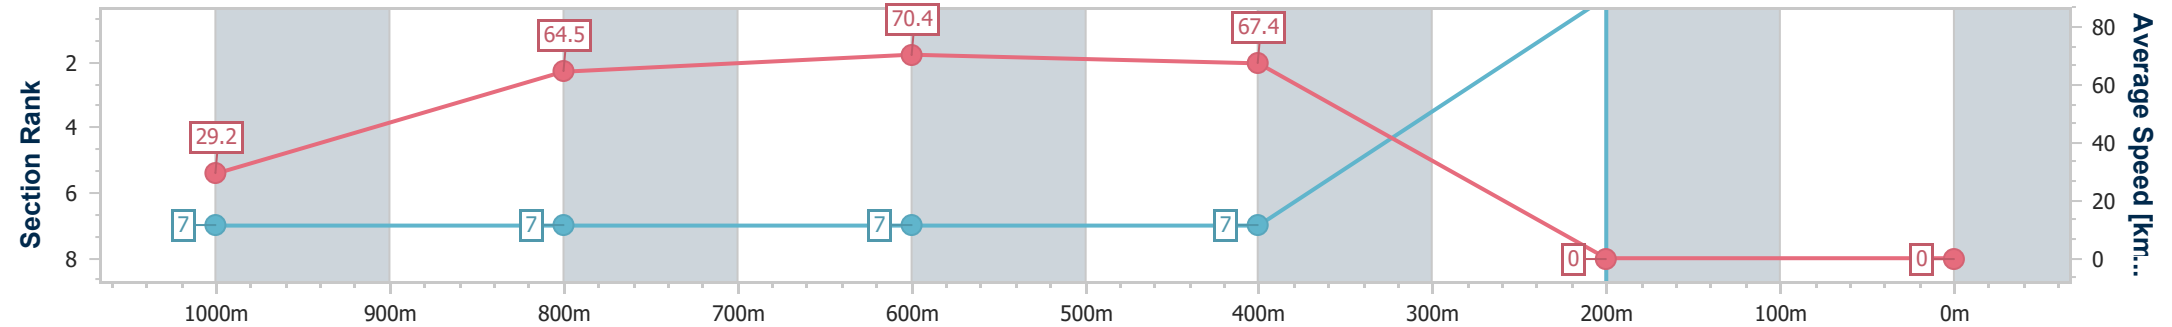

- [] Ranking at each section and finish
- .-.- No data available at this section
- NA No data available

Horse/Jockey Name	Party Island
Final Rank	2147483647
Fastest Section Time (Section)	0:06.34 (Overall)
Top Speed [km/h] (Section)	71.2 (800m)
Race State	DidNotFinish

Aquis Park Gold Coast Poly QLD Professional

Race 1: MITEK QTIS Two-Year-Old Maiden Plate - 1050m

22 June 2024 - 12:34

Track Rating: Synthetic, Weather: Overcast, Rail Position: True

Section	Overall	1000m	800m	600m	400m	200m									
Section Times	0:00.00 [2147483647 1 (0:06.34)	0:00.00 [7] (0:11.45)	0:00.00 [7] (0:10.48)	0:00.00 [7] (0:10.85)	-:--:--	-:--:--									
Average Speed [km/h]	29.2	64.5	70.4	67.4	0.0	0.0									
Top Speed [km/h]	47.3	70.0	71.2	71.1	--:--	--:--									
Avg. Dist. to Rail [m]	8.1	11.0	4.0	3.9	0.0	0.0									
Avg. Stride Freq. [Hz]	2.0	2.6	2.6	2.5	--:--	--:--									
Avg. Stride Length [m]	4.0	6.9	7.6	7.6	--:--	--:--									

[] Ranking at each section and finish
 -:--:-- No data available at this section
 NA No data available

[] Ranking at each section and finish
-:-:- No data available at this section
NA No data available