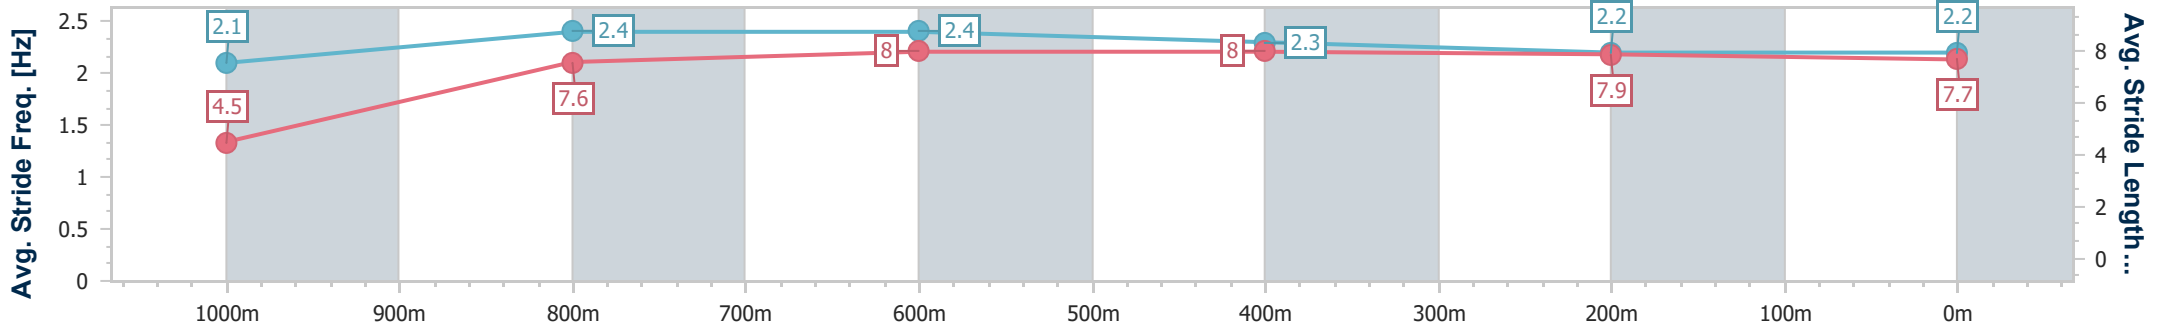

Aquis Park Gold Coast Poly QLD Professional

Race 1: MITEK QTIS Two-Year-Old Maiden Plate - 1050m

22 June 2024 - 12:34

Track Rating: Synthetic, Weather: Overcast, Rail Position: True

Section	Overall	1000m	800m	600m	400m	200m
Section Times	1:01.13 [4] (0:05.41)	0:55.72 [3] (0:10.88)	0:44.84 [3] (0:10.52)	0:34.32 [3] (0:11.01)	0:23.31 [4] (0:11.47)	0:11.84 [4] (0:11.84)
Average Speed [km/h]	33.2	66.5	69.0	66.4	63.3	60.9
Top Speed [km/h]	56.2	69.8	70.0	68.3	64.0	62.5
Avg. Dist. to Rail [m]	2.8	1.8	1.8	2.6	3.8	3.7
Avg. Stride Freq. [Hz]	2.1	2.4	2.4	2.3	2.2	2.2
Avg. Stride Length [m]	4.5	7.6	8.0	8.0	7.9	7.7