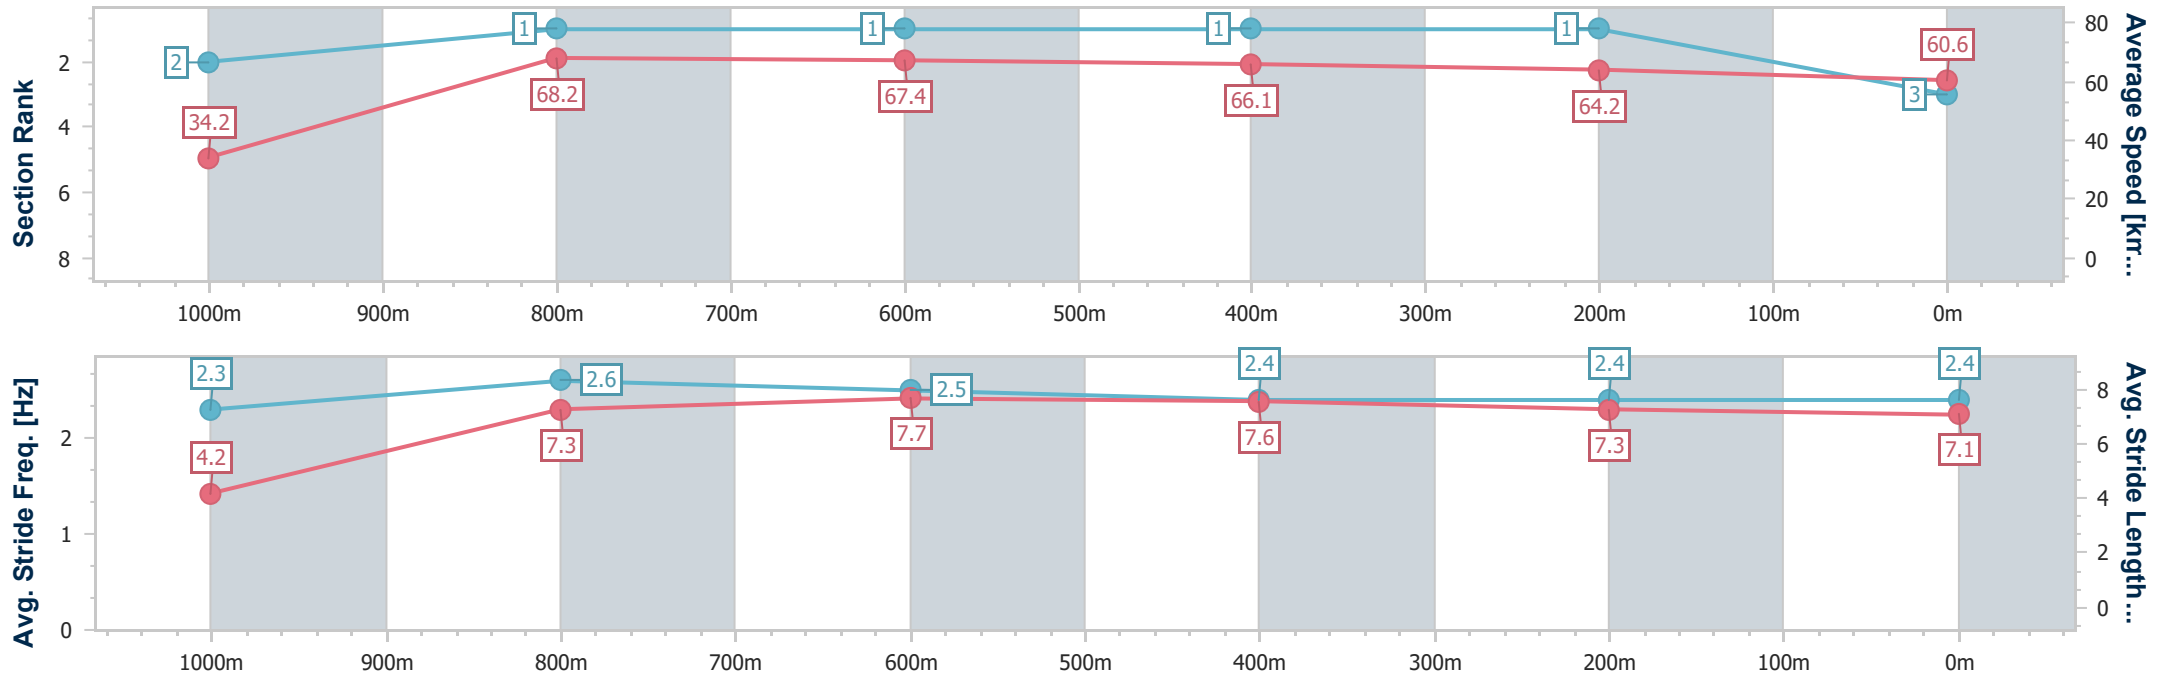

Aquis Park Gold Coast Poly QLD Professional

Race 1: MITEK QTIS Two-Year-Old Maiden Plate - 1050m

22 June 2024 - 12:34

Track Rating: Synthetic, Weather: Overcast, Rail Position: True

Section	Overall	1000m	800m	600m	400m	200m
Section Times	1:00.51 [3] (0:05.24)	0:55.27 [2] (0:10.55)	0:44.72 [1] (0:10.64)	0:34.08 [1] (0:10.92)	0:23.16 [1] (0:11.21)	0:11.95 [1] (0:11.95)
Average Speed [km/h]	34.2	68.2	67.4	66.1	64.2	60.6
Top Speed [km/h]	58.0	70.5	70.3	67.3	65.6	63.3
Avg. Dist. to Rail [m]	1.0	0.5	0.6	0.3	0.5	1.1
Avg. Stride Freq. [Hz]	2.3	2.6	2.5	2.4	2.4	2.4
Avg. Stride Length [m]	4.2	7.3	7.7	7.6	7.3	7.1

- [] Ranking at each section and finish
- .-.- No data available at this section
- NA No data available

Horse/Jockey Name	Sidled
Final Rank	4
Fastest Section Time (Section)	0:05.41 (Overall)
Top Speed [km/h] (Section)	70.0 (800m)
Race State	Finished