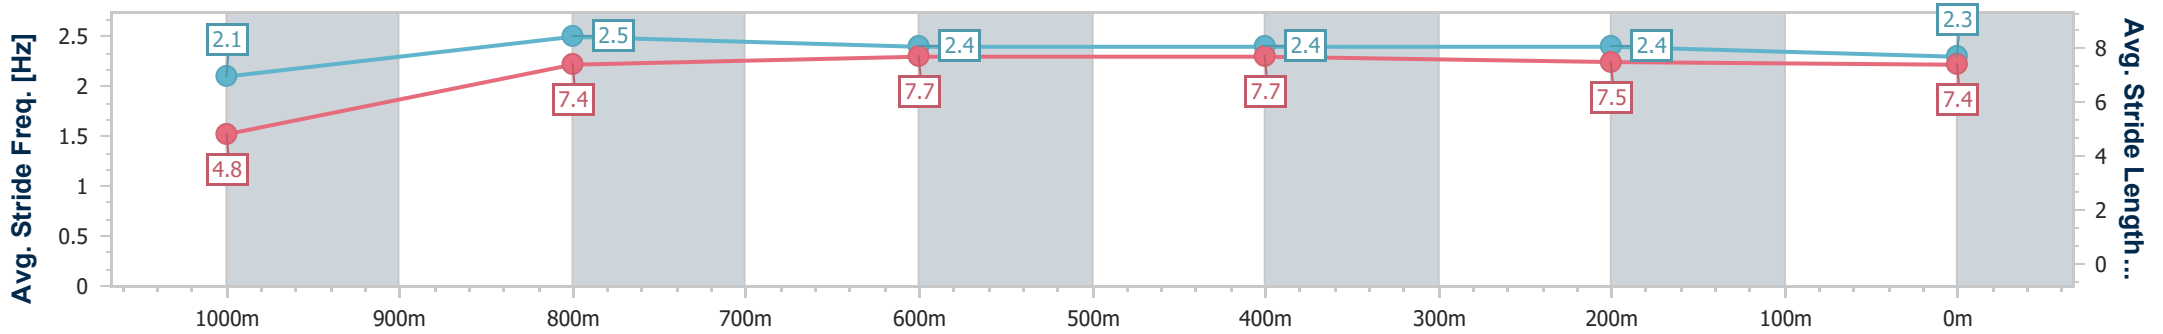

Aquis Park Gold Coast Poly QLD Professional

Race 1: MITEK QTIS Two-Year-Old Maiden Plate - 1050m

22 June 2024 - 12:34

Track Rating: Synthetic, Weather: Overcast, Rail Position: True

Section	Overall	1000m	800m	600m	400m	200m
Section Times	1:00.48 [2] (0:05.14)	0:55.34 [1] (0:10.69)	0:44.65 [2] (0:10.66)	0:33.99 [2] (0:11.01)	0:22.98 [2] (0:11.28)	0:11.70 [2] (0:11.70)
Average Speed [km/h]	35.1	67.6	68.3	65.7	64.2	62.0
Top Speed [km/h]	57.4	69.7	69.8	66.9	65.9	63.5
Avg. Dist. to Rail [m]	3.5	1.0	2.0	1.9	2.4	2.4
Avg. Stride Freq. [Hz]	2.1	2.5	2.4	2.4	2.4	2.3
Avg. Stride Length [m]	4.8	7.4	7.7	7.7	7.5	7.4