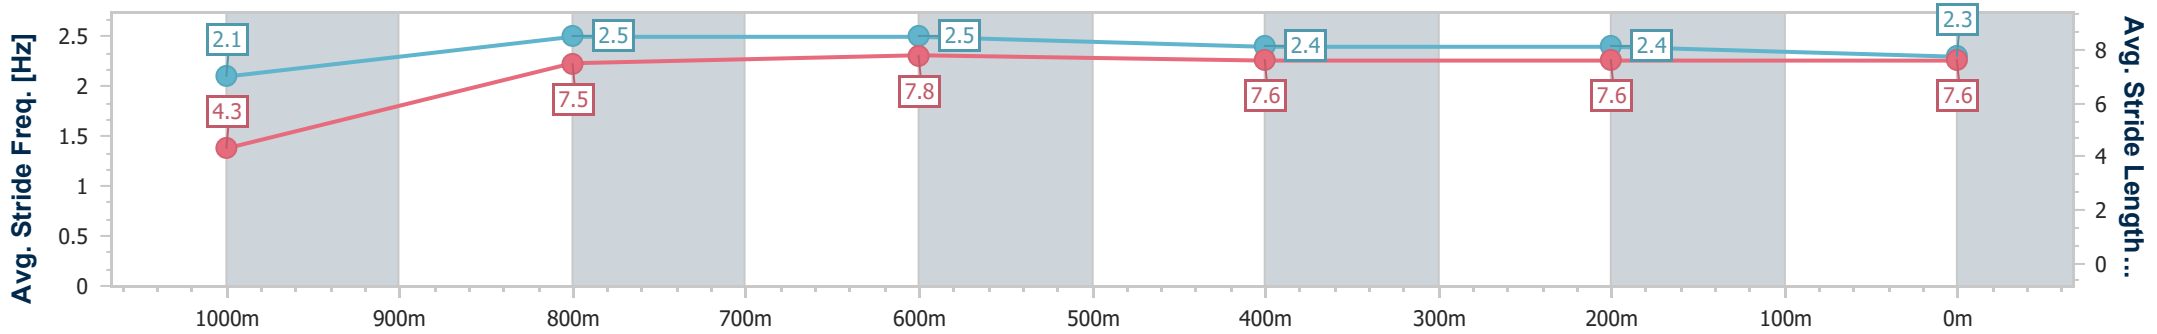

22 June 2024 - 12:34

Track Rating: Synthetic, Weather: Overcast, Rail Position: True

Section	Overall	1000m	800m	600m	400m	200m
Section Times	1:00.25 [1] (0:05.51)	0:54.74 [5] (0:10.90)	0:43.84 [4] (0:10.49)	0:33.35 [4] (0:10.91)	0:22.44 [3] (0:11.13)	0:11.31 [3]
Average Speed [km/h]	32.3	66.1	68.8	66.7	65.3	64.0
Top Speed [km/h]	55.5	69.5	69.4	68.7	66.1	65.8
Avg. Dist. to Rail [m]	0.4	0.3	0.2	2.0	4.5	4.6
Avg. Stride Freq. [Hz]	2.1	2.5	2.5	2.4	2.4	2.3
Avg. Stride Length [m]	4.3	7.5	7.8	7.6	7.6	7.6