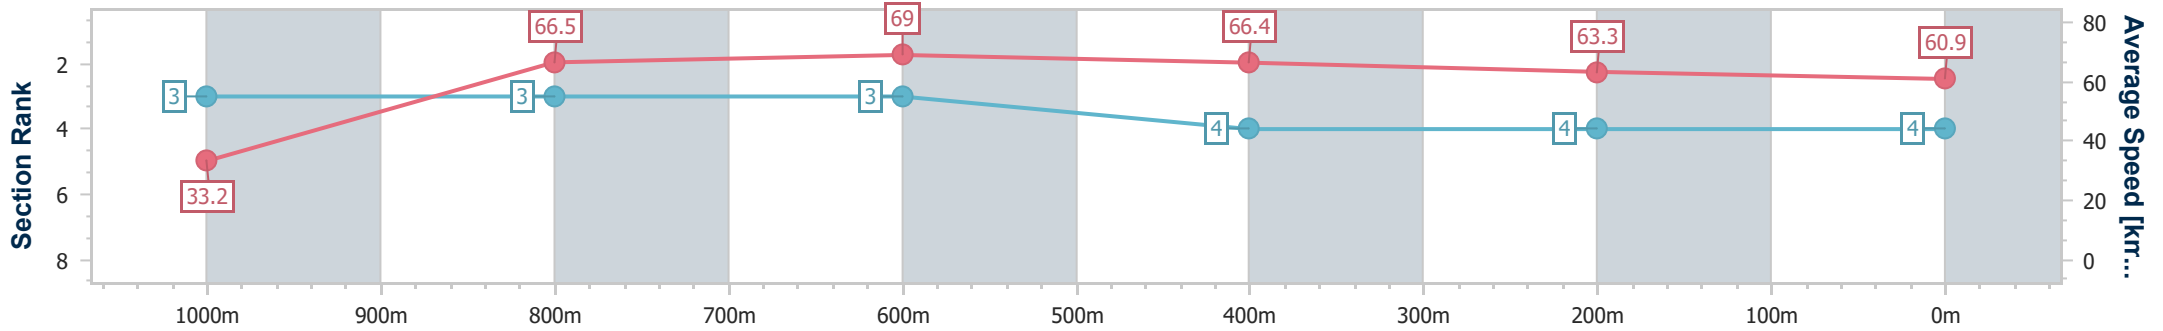

Aquis Park Gold Coast Poly QLD Professional

Race 1: MITEK QTIS Two-Year-Old Maiden Plate - 1050m

22 June 2024 - 12:34

Track Rating: Synthetic, Weather: Overcast, Rail Position: True

Section	Overall	1000m	800m	600m	400m	200m
Section Times	1:01.13 [4] (0:05.41)	0:55.72 [3] (0:10.88)	0:44.84 [3] (0:10.52)	0:34.32 [3] (0:11.01)	0:23.31 [4] (0:11.47)	0:11.84 [4] (0:11.84)
Average Speed [km/h]	33.2	66.5	69.0	66.4	63.3	60.9
Top Speed [km/h]	56.2	69.8	70.0	68.3	64.0	62.5
Avg. Dist. to Rail [m]	2.8	1.8	1.8	2.6	3.8	3.7
Avg. Stride Freq. [Hz]	2.1	2.4	2.4	2.3	2.2	2.2
Avg. Stride Length [m]	4.5	7.6	8.0	8.0	7.9	7.7