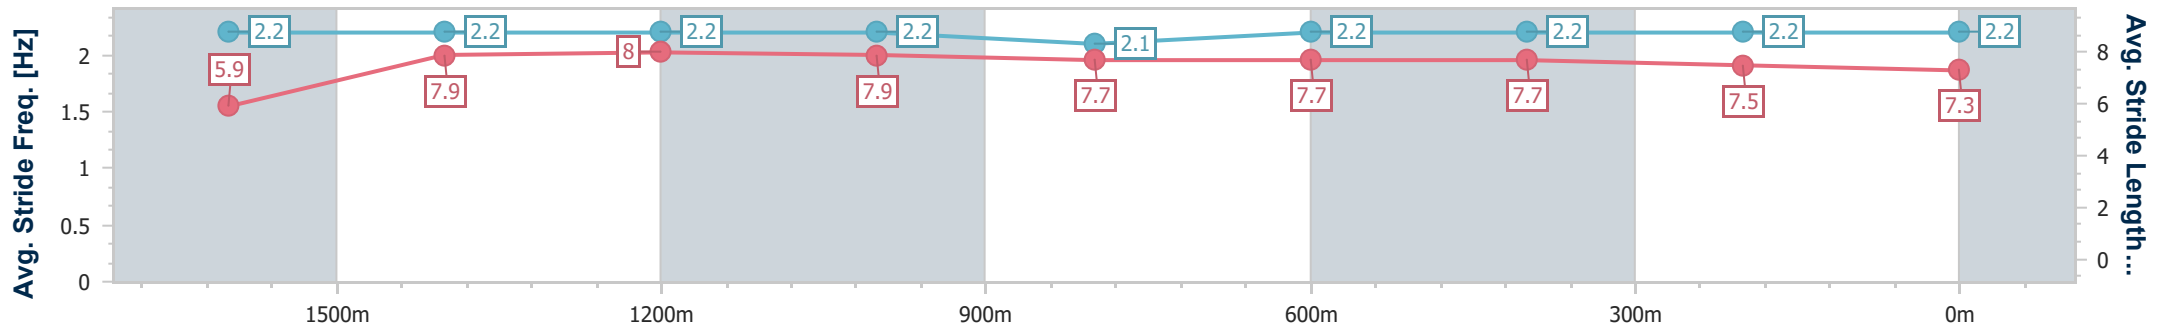

- [] Ranking at each section and finish
- .-.- No data available at this section
- NA No data available

Horse/Jockey Name	Simply Refuse
Final Rank	7
Fastest Section Time (Section)	0:11.29 (1600m)
Top Speed [km/h] (Section)	65.3 (1600m)
Race State	Finished

Sunshine Coast QLD Professional
Race 5: WILD HORSE TURF BENCHMARK 65 Handicap - 1800m

16 June 2024 - 15:07

Track Rating: Soft 5, Weather: Fine, Rail Position: +7m 400m-W/Post; +9m Remainder

Section	Overall	1600m	1400m	1200m	1000m	800m	600m	400m	200m			
Section Times	1:51.14 [7] (0:15.41)	1:35.73 [11] (0:11.29)	1:24.44 [11] (0:11.29)	1:13.15 [10] (0:11.78)	1:01.37 [10] (0:12.37)	0:49.00 [10] (0:12.42)	0:36.58 [10] (0:12.00)	0:24.58 [10] (0:11.87)	0:12.71 [8] (0:12.71)			
Average Speed [km/h]	46.6	63.7	64.3	61.2	58.7	59.6	61.3	60.8	56.7			
Top Speed [km/h]	62.1	65.3	64.9	63.4	60.0	60.5	62.6	62.5	58.6			
Avg. Dist. to Rail [m]	4.5	0.5	1.9	4.0	2.8	4.4	4.4	6.9	5.8			
Avg. Stride Freq. [Hz]	2.2	2.2	2.2	2.2	2.1	2.2	2.2	2.2	2.2			
Avg. Stride Length [m]	5.9	7.9	8.0	7.9	7.7	7.7	7.7	7.5	7.3			