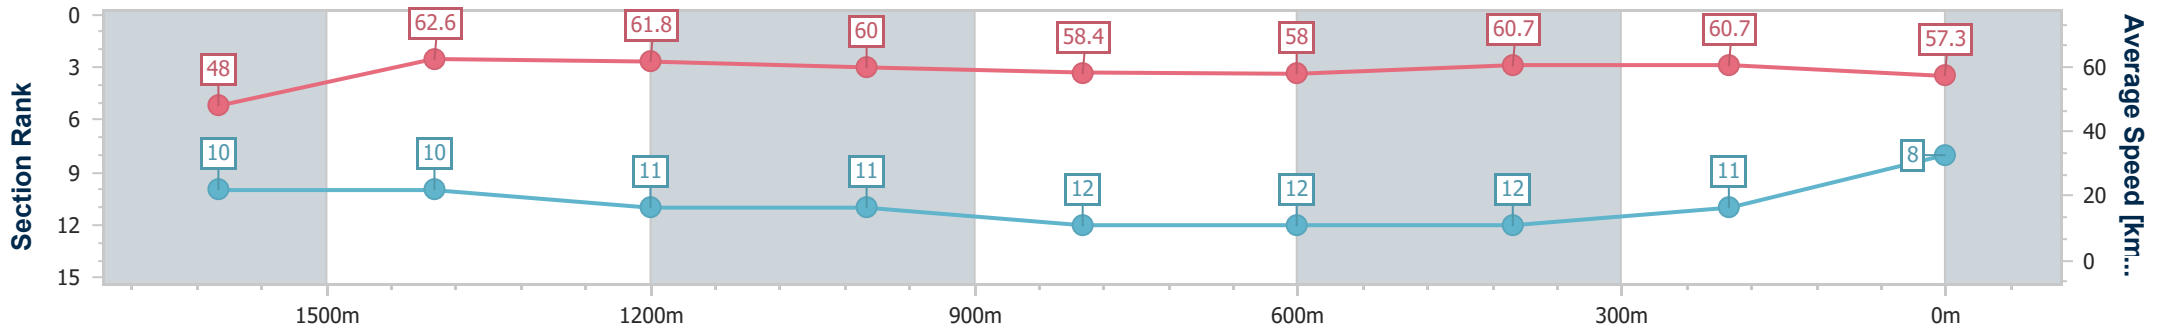

Horse/Jockey Name	Flash Prince
Final Rank	8
Fastest Section Time (Section)	0:11.48 (1600m)
Top Speed [km/h] (Section)	63.8 (1600m)
Race State	Finished

Sunshine Coast QLD Professional
Race 5: WILD HORSE TURF BENCHMARK 65 Handicap - 1800m

16 June 2024 - 15:07

Track Rating: Soft 5, Weather: Fine, Rail Position: +7m 400m-W/Post; +9m Remainder

Section	Overall	1600m	1400m	1200m	1000m	800m	600m	400m	200m			
Section Times	1:51.23 [8] (0:14.99)	1:36.24 [10] (0:11.48)	1:24.76 [10] (0:11.60)	1:13.16 [11] (0:12.01)	1:01.15 [11] (0:12.32)	0:48.83 [12] (0:12.49)	0:36.34 [12] (0:11.87)	0:24.47 [12] (0:11.88)	0:12.59 [11] (0:12.59)			
Average Speed [km/h]	48.0	62.6	61.8	60.0	58.4	58.0	60.7	60.7	57.3			
Top Speed [km/h]	60.0	63.8	63.4	61.9	59.6	60.3	61.5	62.1	59.0			
Avg. Dist. to Rail [m]	5.7	1.1	1.3	0.2	0.3	1.0	0.5	2.7	1.1			
Avg. Stride Freq. [Hz]	2.1	2.1	2.1	2.1	2.1	2.1	2.2	2.2	2.1			
Avg. Stride Length [m]	6.4	8.1	8.0	7.8	7.8	7.7	7.8	7.8	7.5			

- [ ] Ranking at each section and finish
- -.-.- No data available at this section
- NA No data available