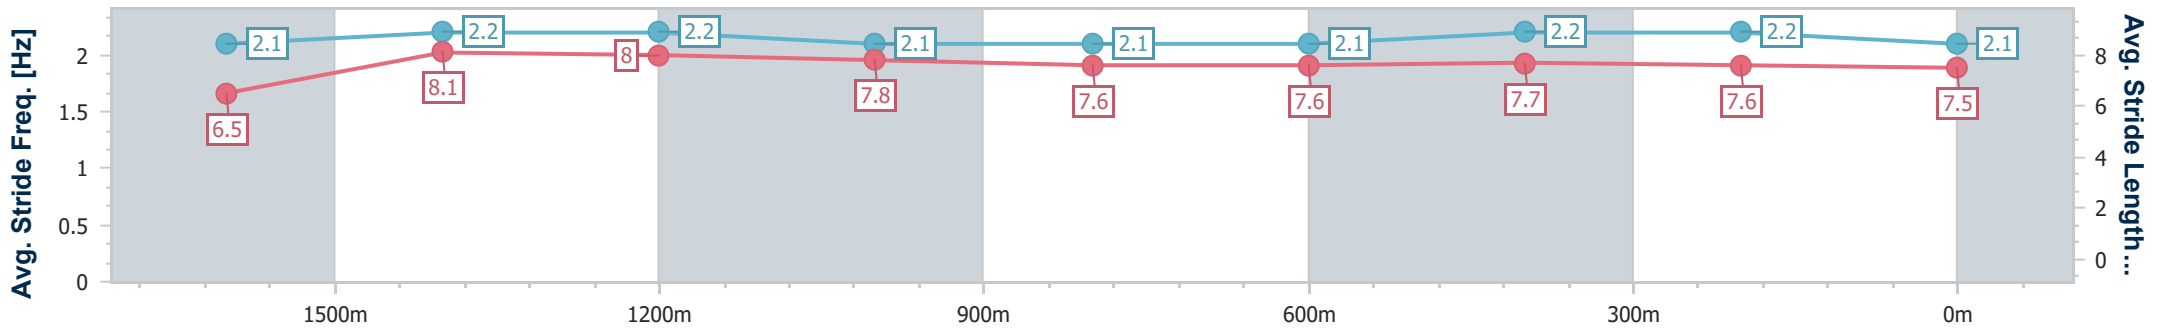

Horse/Jockey Name	Glen Massey
Final Rank	6
Fastest Section Time (Section)	0:11.17 (1600m)
Top Speed [km/h] (Section)	65.1 (1600m)
Race State	Finished

Sunshine Coast QLD Professional
Race 5: WILD HORSE TURF BENCHMARK 65 Handicap - 1800m

16 June 2024 - 15:07

Track Rating: Soft 5, Weather: Fine, Rail Position: +7m 400m-W/Post; +9m Remainder

Section	Overall	1600m	1400m	1200m	1000m	800m	600m	400m	200m			
Section Times	1:51.06 [6] (0:14.54)	1:36.52 [7] (0:11.17)	1:25.35 [7] (0:11.62)	1:13.73 [6] (0:12.06)	1:01.67 [8] (0:12.48)	0:49.19 [6] (0:12.54)	0:36.65 [6] (0:11.95)	0:24.70 [6] (0:11.93)	0:12.77 [6] (0:12.77)			
Average Speed [km/h]	49.3	64.4	62.0	59.7	57.8	58.3	60.8	60.2	56.4			
Top Speed [km/h]	62.6	65.1	63.4	60.5	58.4	60.2	61.6	61.7	58.9			
Avg. Dist. to Rail [m]	2.9	0.8	1.1	2.2	0.6	2.4	1.8	3.4	4.0			
Avg. Stride Freq. [Hz]	2.1	2.2	2.2	2.1	2.1	2.1	2.2	2.2	2.1			
Avg. Stride Length [m]	6.5	8.1	8.0	7.8	7.6	7.6	7.7	7.6	7.5			

- [ ] Ranking at each section and finish
- -.-.- No data available at this section
- NA No data available