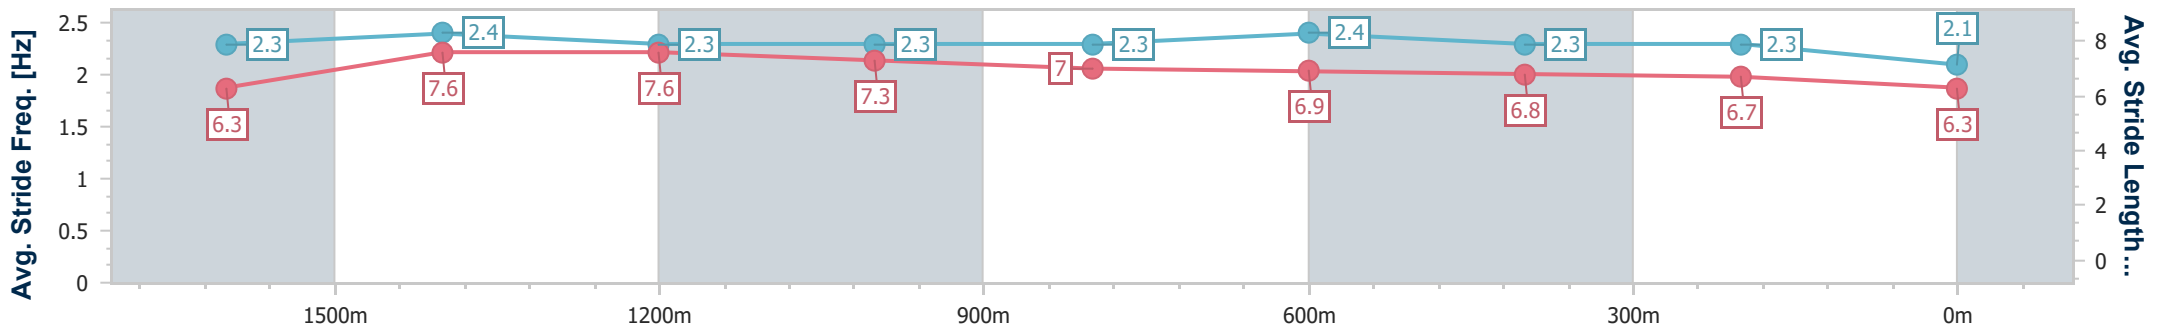

Sunshine Coast QLD Professional
Race 5: WILD HORSE TURF BENCHMARK 65 Handicap - 1800m

16 June 2024 - 15:07

Track Rating: Soft 5, Weather: Fine, Rail Position: +7m 400m-W/Post; +9m Remainder

Section	Overall	1600m	1400m	1200m	1000m	800m	600m	400m	200m			
Section Times	1:52.30 [11] (0:15.42)	1:36.88 [12] (0:11.45)	1:25.43 [12] (0:11.40)	1:14.03 [12] (0:11.88)	1:02.15 [12] (0:12.05)	0:50.10 [11] (0:12.28)	0:37.82 [8] (0:12.05)	0:25.77 [9] (0:11.95)	0:13.82 [9] (0:13.82)			
Average Speed [km/h]	47.0	63.2	63.8	60.6	60.4	60.2	61.3	60.3	52.0			
Top Speed [km/h]	59.0	66.0	66.0	62.2	61.2	61.6	62.3	62.1	57.4			
Avg. Dist. to Rail [m]	5.7	1.8	3.1	4.2	3.8	4.6	4.6	7.3	6.3			
Avg. Stride Freq. [Hz]	2.0	2.2	2.2	2.2	2.2	2.2	2.2	2.2	2.1			
Avg. Stride Length [m]	6.4	8.0	8.0	7.8	7.8	7.7	7.7	7.5	6.9			

- [] Ranking at each section and finish
- .-.- No data available at this section
- NA No data available

Horse/Jockey Name	Adelaide's Lace
Final Rank	12
Fastest Section Time (Section)	0:11.07 (1600m)
Top Speed [km/h] (Section)	66.2 (1600m)
Race State	Finished

Sunshine Coast QLD Professional
Race 5: WILD HORSE TURF BENCHMARK 65 Handicap - 1800m

16 June 2024 - 15:07

Track Rating: Soft 5, Weather: Fine, Rail Position: +7m 400m-W/Post; +9m Remainder

Section	Overall	1600m	1400m	1200m	1000m	800m	600m	400m	200m			
Section Times	1:53.89 [12] (0:13.57)	1:40.32 [1] (0:11.07)	1:29.25 [1] (0:11.31)	1:17.94 [1] (0:12.04)	1:05.90 [1] (0:12.56)	0:53.34 [1] (0:12.55)	0:40.79 [1] (0:12.70)	0:28.09 [1] (0:13.04)	0:15.05 [12] (0:15.05)			
Average Speed [km/h]	53.0	65.0	63.6	59.8	57.3	58.2	57.4	55.3	47.9			
Top Speed [km/h]	65.1	66.2	65.0	62.1	58.3	59.3	58.2	56.8	53.1			
Avg. Dist. to Rail [m]	2.9	1.0	0.3	0.3	0.7	2.4	2.0	1.3	0.7			
Avg. Stride Freq. [Hz]	2.3	2.4	2.3	2.3	2.3	2.4	2.3	2.3	2.1			
Avg. Stride Length [m]	6.3	7.6	7.6	7.3	7.0	6.9	6.8	6.7	6.3			