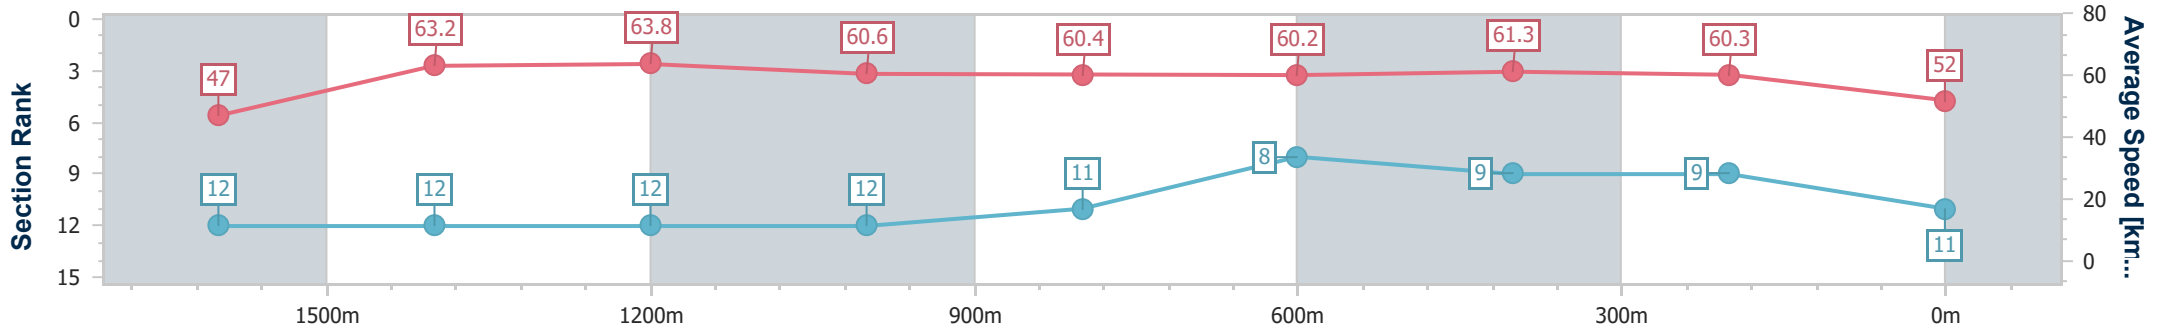

- [] Ranking at each section and finish
- .-.- No data available at this section
- NA No data available

Horse/Jockey Name	Capitan De Seda
Final Rank	11
Fastest Section Time (Section)	0:11.40 (1400m)
Top Speed [km/h] (Section)	66.0 (1600m)
Race State	Finished

Sunshine Coast QLD Professional
Race 5: WILD HORSE TURF BENCHMARK 65 Handicap - 1800m

16 June 2024 - 15:07

Track Rating: Soft 5, Weather: Fine, Rail Position: +7m 400m-W/Post; +9m Remainder

Section	Overall	1600m	1400m	1200m	1000m	800m	600m	400m	200m			
Section Times	1:52.30 [11] (0:15.42)	1:36.88 [12] (0:11.45)	1:25.43 [12] (0:11.40)	1:14.03 [12] (0:11.88)	1:02.15 [12] (0:12.05)	0:50.10 [11] (0:12.28)	0:37.82 [8] (0:12.05)	0:25.77 [9] (0:11.95)	0:13.82 [9] (0:13.82)			
Average Speed [km/h]	47.0	63.2	63.8	60.6	60.4	60.2	61.3	60.3	52.0			
Top Speed [km/h]	59.0	66.0	66.0	62.2	61.2	61.6	62.3	62.1	57.4			
Avg. Dist. to Rail [m]	5.7	1.8	3.1	4.2	3.8	4.6	4.6	7.3	6.3			
Avg. Stride Freq. [Hz]	2.0	2.2	2.2	2.2	2.2	2.2	2.2	2.2	2.1			
Avg. Stride Length [m]	6.4	8.0	8.0	7.8	7.8	7.7	7.7	7.5	6.9			