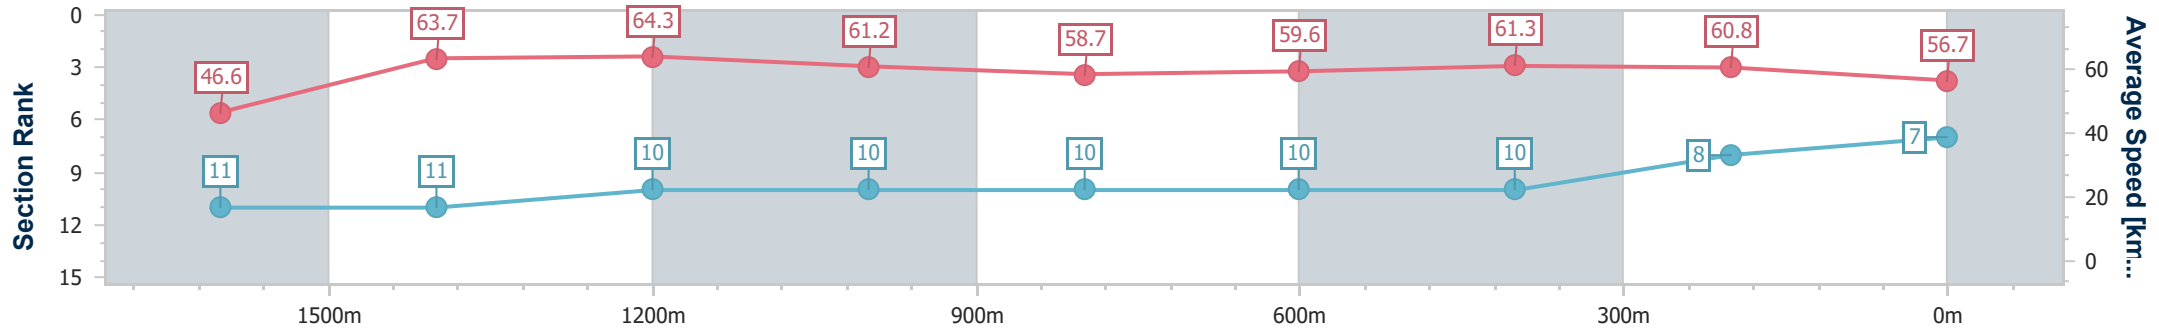

- [] Ranking at each section and finish
- .-.- No data available at this section
- NA No data available

Horse/Jockey Name	Simply Refuse
Final Rank	7
Fastest Section Time (Section)	0:11.29 (1600m)
Top Speed [km/h] (Section)	65.3 (1600m)
Race State	Finished

Sunshine Coast QLD Professional
Race 5: WILD HORSE TURF BENCHMARK 65 Handicap - 1800m

16 June 2024 - 15:07

Track Rating: Soft 5, Weather: Fine, Rail Position: +7m 400m-W/Post; +9m Remainder

Section	Overall	1600m	1400m	1200m	1000m	800m	600m	400m	200m			
Section Times	1:51.14 [7] (0:15.41)	1:35.73 [11] (0:11.29)	1:24.44 [11] (0:11.29)	1:13.15 [10] (0:11.78)	1:01.37 [10] (0:12.37)	0:49.00 [10] (0:12.42)	0:36.58 [10] (0:12.00)	0:24.58 [10] (0:11.87)	0:12.71 [8] (0:12.71)			
Average Speed [km/h]	46.6	63.7	64.3	61.2	58.7	59.6	61.3	60.8	56.7			
Top Speed [km/h]	62.1	65.3	64.9	63.4	60.0	60.5	62.6	62.5	58.6			
Avg. Dist. to Rail [m]	4.5	0.5	1.9	4.0	2.8	4.4	4.4	6.9	5.8			
Avg. Stride Freq. [Hz]	2.2	2.2	2.2	2.2	2.1	2.2	2.2	2.2	2.2			
Avg. Stride Length [m]	5.9	7.9	8.0	7.9	7.7	7.7	7.7	7.5	7.3			