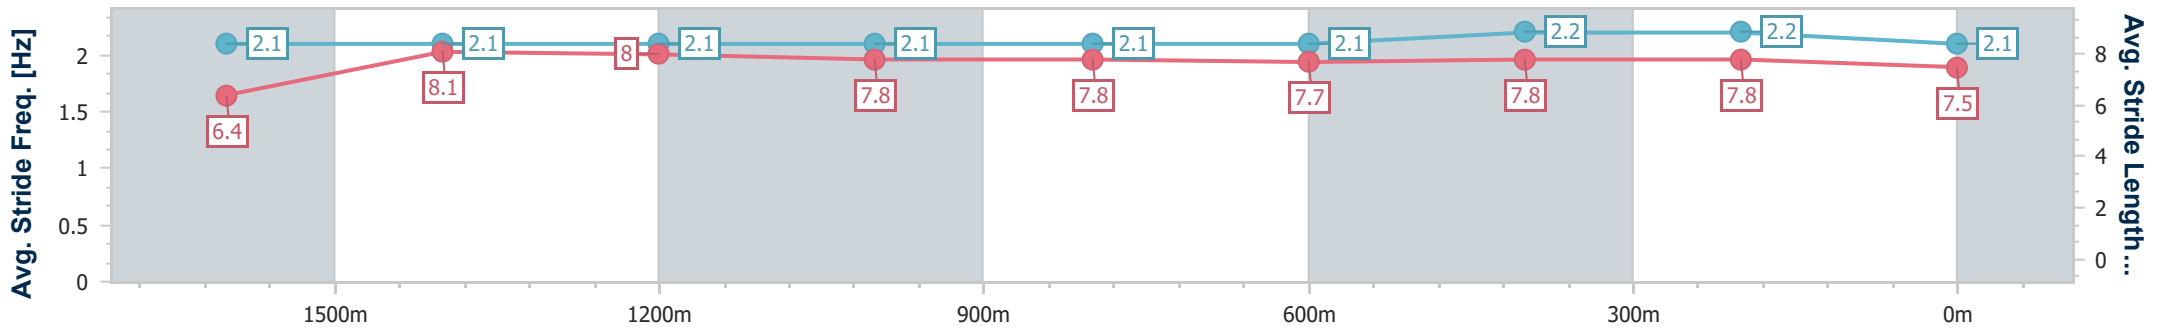

- [] Ranking at each section and finish
- .-.- No data available at this section
- NA No data available

Horse/Jockey Name	Flash Prince
Final Rank	8
Fastest Section Time (Section)	0:11.48 (1600m)
Top Speed [km/h] (Section)	63.8 (1600m)
Race State	Finished

Sunshine Coast QLD Professional
 Race 5: WILD HORSE TURF BENCHMARK 65 Handicap - 1800m

16 June 2024 - 15:07

Track Rating: Soft 5, Weather: Fine, Rail Position: +7m 400m-W/Post; +9m Remainder

Section	Overall	1600m	1400m	1200m	1000m	800m	600m	400m	200m			
Section Times	1:51.23 [8] (0:14.99)	1:36.24 [10] (0:11.48)	1:24.76 [10] (0:11.60)	1:13.16 [11] (0:12.01)	1:01.15 [11] (0:12.32)	0:48.83 [12] (0:12.49)	0:36.34 [12] (0:11.87)	0:24.47 [12] (0:11.88)	0:12.59 [11] (0:12.59)			
Average Speed [km/h]	48.0	62.6	61.8	60.0	58.4	58.0	60.7	60.7	57.3			
Top Speed [km/h]	60.0	63.8	63.4	61.9	59.6	60.3	61.5	62.1	59.0			
Avg. Dist. to Rail [m]	5.7	1.1	1.3	0.2	0.3	1.0	0.5	2.7	1.1			
Avg. Stride Freq. [Hz]	2.1	2.1	2.1	2.1	2.1	2.1	2.2	2.2	2.1			
Avg. Stride Length [m]	6.4	8.1	8.0	7.8	7.8	7.7	7.8	7.8	7.5			