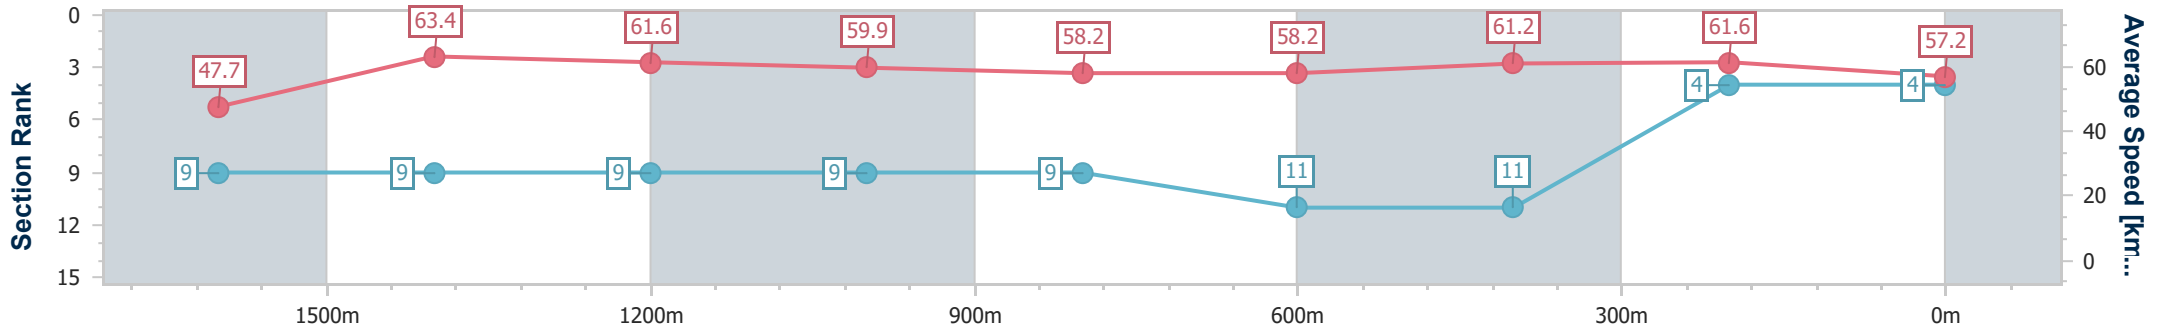

Horse/Jockey Name	Taupo Tiger
Final Rank	4
Fastest Section Time (Section)	0:11.19 (1600m)
Top Speed [km/h] (Section)	64.5 (1600m)
Race State	Finished

Sunshine Coast QLD Professional
Race 5: WILD HORSE TURF BENCHMARK 65 Handicap - 1800m

16 June 2024 - 15:07

Track Rating: Soft 5, Weather: Fine, Rail Position: +7m 400m-W/Post; +9m Remainder

Section	Overall	1600m	1400m	1200m	1000m	800m	600m	400m	200m			
Section Times	1:50.80 [4] (0:14.93)	1:35.87 [9] (0:11.19)	1:24.68 [9] (0:11.60)	1:13.08 [9] (0:12.01)	1:01.07 [9] (0:12.36)	0:48.71 [9] (0:12.53)	0:36.18 [11] (0:11.94)	0:24.24 [11] (0:11.64)	0:12.60 [4] (0:12.60)			
Average Speed [km/h]	47.7	63.4	61.6	59.9	58.2	58.2	61.2	61.6	57.2			
Top Speed [km/h]	61.8	64.5	63.4	60.8	59.2	60.2	62.8	62.7	60.0			
Avg. Dist. to Rail [m]	4.1	4.4	3.4	1.2	0.7	2.3	2.1	1.1	2.0			
Avg. Stride Freq. [Hz]	2.2	2.3	2.3	2.2	2.2	2.2	2.2	2.3	2.2			
Avg. Stride Length [m]	6.1	7.7	7.6	7.5	7.4	7.4	7.6	7.5	7.1			

- [ ] Ranking at each section and finish
- -.-.- No data available at this section
- NA No data available