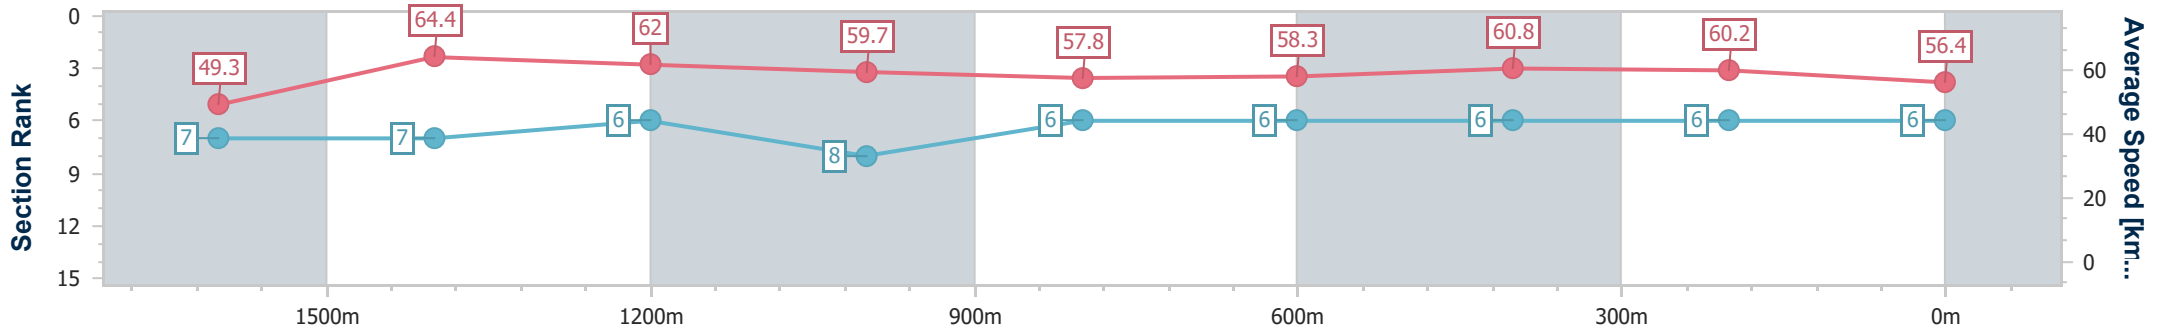

Horse/Jockey Name	Glen Massey
Final Rank	6
Fastest Section Time (Section)	0:11.17 (1600m)
Top Speed [km/h] (Section)	65.1 (1600m)
Race State	Finished

Sunshine Coast QLD Professional
Race 5: WILD HORSE TURF BENCHMARK 65 Handicap - 1800m

16 June 2024 - 15:07

Track Rating: Soft 5, Weather: Fine, Rail Position: +7m 400m-W/Post; +9m Remainder

Section	Overall	1600m	1400m	1200m	1000m	800m	600m	400m	200m			
Section Times	1:51.06 [6] (0:14.54)	1:36.52 [7] (0:11.17)	1:25.35 [7] (0:11.62)	1:13.73 [6] (0:12.06)	1:01.67 [8] (0:12.48)	0:49.19 [6] (0:12.54)	0:36.65 [6] (0:11.95)	0:24.70 [6] (0:11.93)	0:12.77 [6] (0:12.77)			
Average Speed [km/h]	49.3	64.4	62.0	59.7	57.8	58.3	60.8	60.2	56.4			
Top Speed [km/h]	62.6	65.1	63.4	60.5	58.4	60.2	61.6	61.7	58.9			
Avg. Dist. to Rail [m]	2.9	0.8	1.1	2.2	0.6	2.4	1.8	3.4	4.0			
Avg. Stride Freq. [Hz]	2.1	2.2	2.2	2.1	2.1	2.1	2.2	2.2	2.1			
Avg. Stride Length [m]	6.5	8.1	8.0	7.8	7.6	7.6	7.7	7.6	7.5			

- [ ] Ranking at each section and finish
- -.-.- No data available at this section
- NA No data available