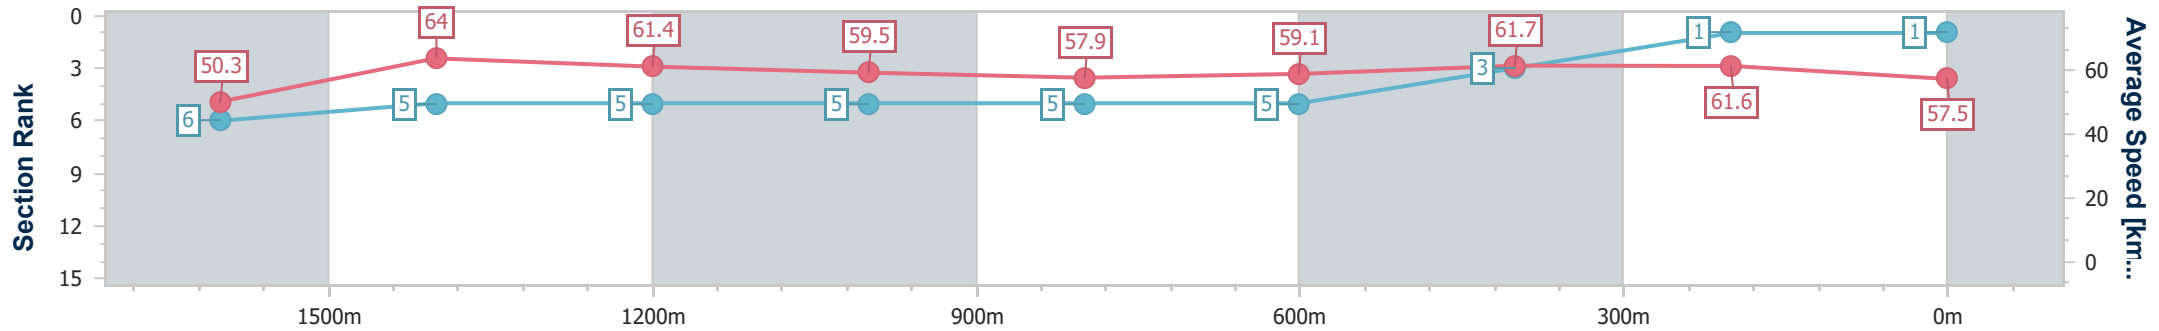

16 June 2024 - 15:07

Track Rating: Soft 5, Weather: Fine, Rail Position: +7m 400m-W/Post; +9m Remainder

Section	Overall	1600m	1400m	1200m	1000m	800m	600m	400m	200m			
Section Times	1:50.21 [1] (0:14.24)	1:35.97 [6] (0:11.22)	1:24.75 [5] (0:11.68)	1:13.07 [5] (0:12.13)	1:00.94 [5] (0:12.53)	0:48.41 [5] (0:12.35)	0:36.06 [5] (0:11.83)	0:24.23 [3] (0:11.69)	0:12.54 [1] (0:12.54)			
Average Speed [km/h]	50.3	64.0	61.4	59.5	57.9	59.1	61.7	61.6	57.5			
Top Speed [km/h]	62.8	65.4	62.4	61.5	58.4	61.1	62.4	62.9	60.7			
Avg. Dist. to Rail [m]	1.7	1.2	1.0	2.0	2.3	2.3	2.8	3.5	3.5			
Avg. Stride Freq. [Hz]	2.2	2.3	2.3	2.3	2.2	2.3	2.3	2.4	2.3			
Avg. Stride Length [m]	6.2	7.6	7.5	7.3	7.2	7.3	7.4	7.2	7.1			