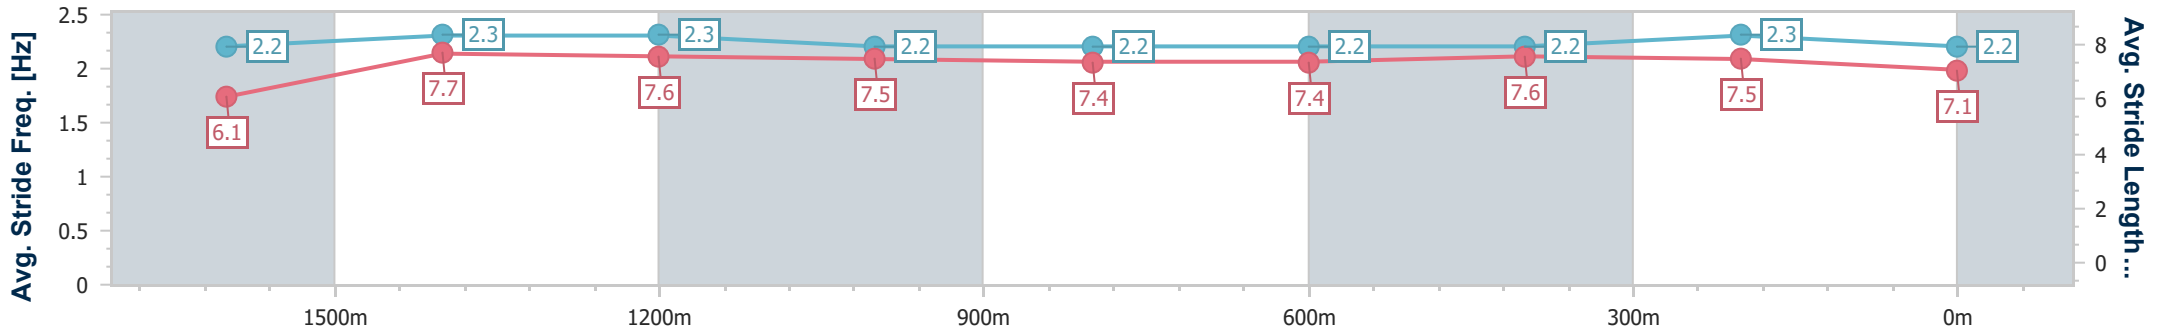

Horse/Jockey Name	Taupo Tiger
Final Rank	4
Fastest Section Time (Section)	0:11.19 (1600m)
Top Speed [km/h] (Section)	64.5 (1600m)
Race State	Finished

Sunshine Coast QLD Professional
Race 5: WILD HORSE TURF BENCHMARK 65 Handicap - 1800m

16 June 2024 - 15:07

Track Rating: Soft 5, Weather: Fine, Rail Position: +7m 400m-W/Post; +9m Remainder

Section	Overall	1600m	1400m	1200m	1000m	800m	600m	400m	200m			
Section Times	1:50.80 [4] (0:14.93)	1:35.87 [9] (0:11.19)	1:24.68 [9] (0:11.60)	1:13.08 [9] (0:12.01)	1:01.07 [9] (0:12.36)	0:48.71 [9] (0:12.53)	0:36.18 [11] (0:11.94)	0:24.24 [11] (0:11.64)	0:12.60 [4] (0:12.60)			
Average Speed [km/h]	47.7	63.4	61.6	59.9	58.2	58.2	61.2	61.6	57.2			
Top Speed [km/h]	61.8	64.5	63.4	60.8	59.2	60.2	62.8	62.7	60.0			
Avg. Dist. to Rail [m]	4.1	4.4	3.4	1.2	0.7	2.3	2.1	1.1	2.0			
Avg. Stride Freq. [Hz]	2.2	2.3	2.3	2.2	2.2	2.2	2.2	2.3	2.2			
Avg. Stride Length [m]	6.1	7.7	7.6	7.5	7.4	7.4	7.6	7.5	7.1			

- [ ] Ranking at each section and finish
- -.-.- No data available at this section
- NA No data available