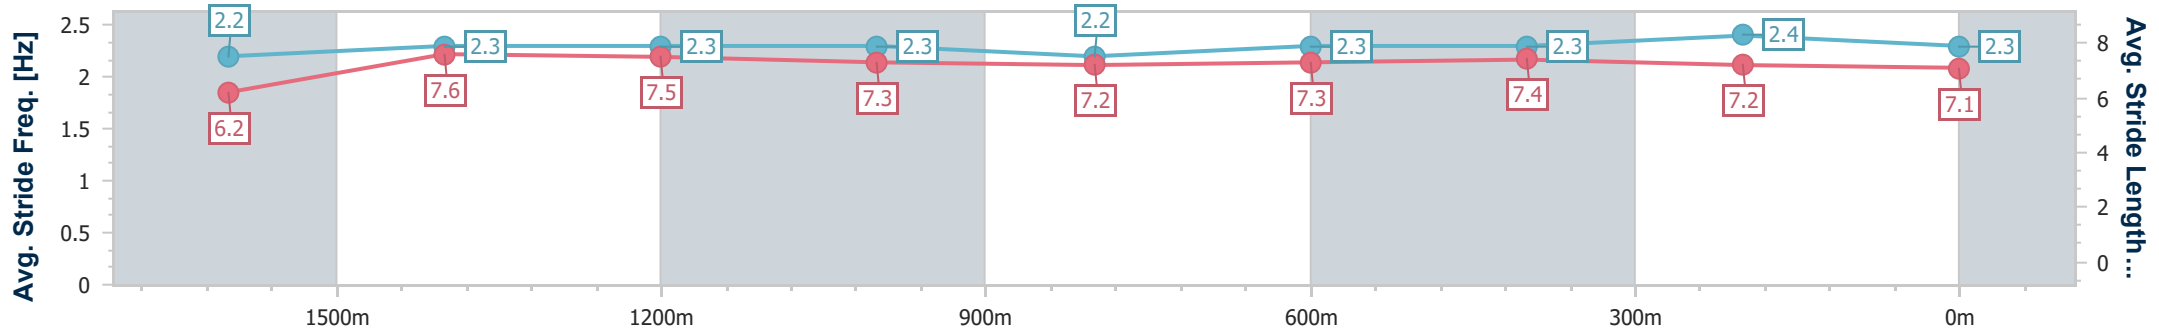

16 June 2024 - 15:07

Track Rating: Soft 5, Weather: Fine, Rail Position: +7m 400m-W/Post; +9m Remainder

Section	Overall	1600m	1400m	1200m	1000m	800m	600m	400m	200m			
Section Times	1:50.21 [1] (0:14.24)	1:35.97 [6] (0:11.22)	1:24.75 [5] (0:11.68)	1:13.07 [5] (0:12.13)	1:00.94 [5] (0:12.53)	0:48.41 [5] (0:12.35)	0:36.06 [5] (0:11.83)	0:24.23 [3] (0:11.69)	0:12.54 [1] (0:12.54)			
Average Speed [km/h]	50.3	64.0	61.4	59.5	57.9	59.1	61.7	61.6	57.5			
Top Speed [km/h]	62.8	65.4	62.4	61.5	58.4	61.1	62.4	62.9	60.7			
Avg. Dist. to Rail [m]	1.7	1.2	1.0	2.0	2.3	2.3	2.8	3.5	3.5			
Avg. Stride Freq. [Hz]	2.2	2.3	2.3	2.3	2.2	2.3	2.3	2.4	2.3			
Avg. Stride Length [m]	6.2	7.6	7.5	7.3	7.2	7.3	7.4	7.2	7.1			