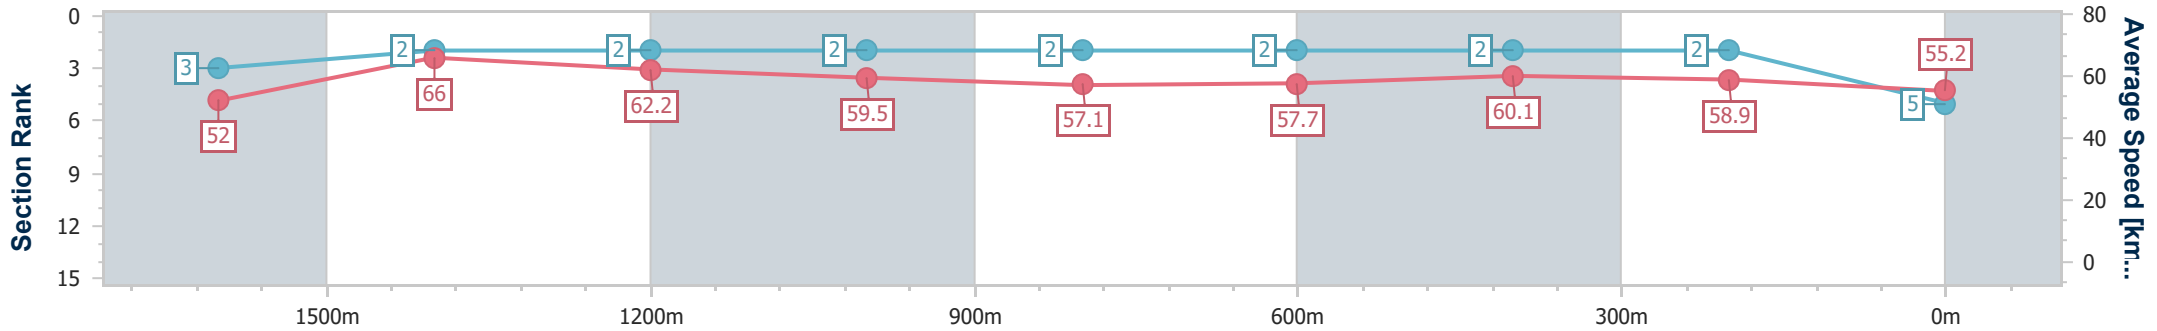

Horse/Jockey Name	Deal An Ace
Final Rank	5
Fastest Section Time (Section)	0:10.96 (1600m)
Top Speed [km/h] (Section)	67.3 (1600m)
Race State	Finished

Sunshine Coast QLD Professional
Race 5: WILD HORSE TURF BENCHMARK 65 Handicap - 1800m

16 June 2024 - 15:07

Track Rating: Soft 5, Weather: Fine, Rail Position: +7m 400m-W/Post; +9m Remainder

Section	Overall	1600m	1400m	1200m	1000m	800m	600m	400m	200m			
Section Times	1:51.04 [5] (0:13.94)	1:37.10 [3] (0:10.96)	1:26.14 [2] (0:11.55)	1:14.59 [2] (0:12.12)	1:02.47 [2] (0:12.61)	0:49.86 [2] (0:12.60)	0:37.26 [2] (0:12.03)	0:25.23 [2] (0:12.23)	0:13.00 [2] (0:13.00)			
Average Speed [km/h]	52.0	66.0	62.2	59.5	57.1	57.7	60.1	58.9	55.2			
Top Speed [km/h]	65.3	67.3	64.4	61.0	58.2	59.5	61.9	60.4	58.5			
Avg. Dist. to Rail [m]	5.6	1.9	0.5	0.2	0.4	1.8	0.7	1.3	1.6			
Avg. Stride Freq. [Hz]	2.3	2.5	2.4	2.3	2.3	2.3	2.4	2.4	2.3			
Avg. Stride Length [m]	6.1	7.3	7.3	7.1	6.9	7.0	7.0	6.8	6.6			

- [ ] Ranking at each section and finish
- -.-.- No data available at this section
- NA No data available