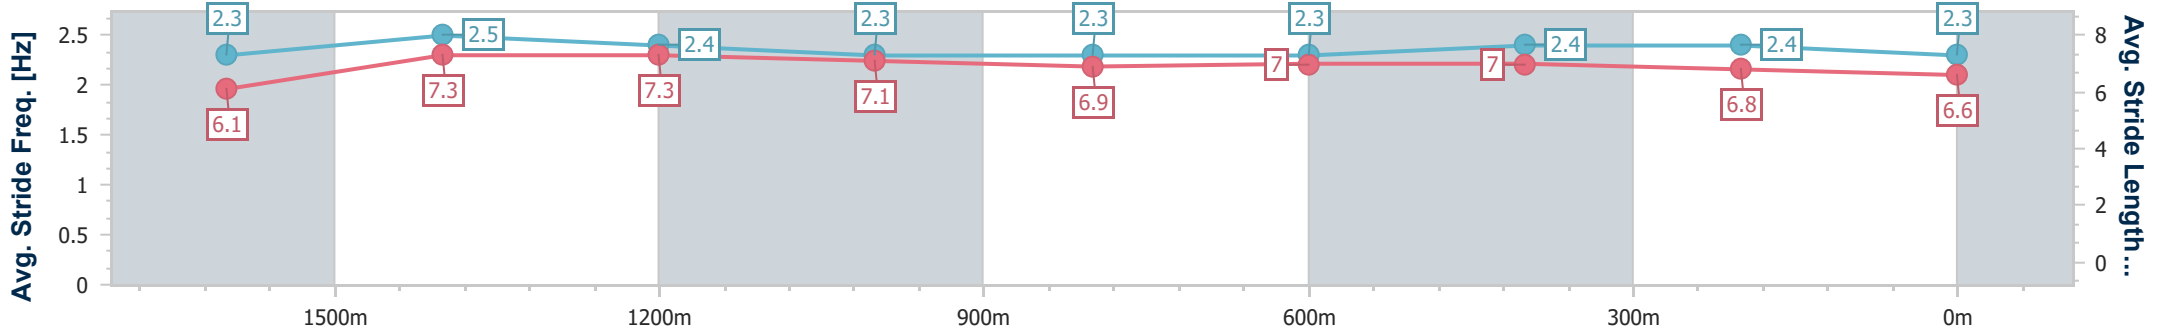

Horse/Jockey Name	Deal An Ace
Final Rank	5
Fastest Section Time (Section)	0:10.96 (1600m)
Top Speed [km/h] (Section)	67.3 (1600m)
Race State	Finished

Sunshine Coast QLD Professional
Race 5: WILD HORSE TURF BENCHMARK 65 Handicap - 1800m

16 June 2024 - 15:07

Track Rating: Soft 5, Weather: Fine, Rail Position: +7m 400m-W/Post; +9m Remainder

Section	Overall	1600m	1400m	1200m	1000m	800m	600m	400m	200m			
Section Times	1:51.04 [5] (0:13.94)	1:37.10 [3] (0:10.96)	1:26.14 [2] (0:11.55)	1:14.59 [2] (0:12.12)	1:02.47 [2] (0:12.61)	0:49.86 [2] (0:12.60)	0:37.26 [2] (0:12.03)	0:25.23 [2] (0:12.23)	0:13.00 [2] (0:13.00)			
Average Speed [km/h]	52.0	66.0	62.2	59.5	57.1	57.7	60.1	58.9	55.2			
Top Speed [km/h]	65.3	67.3	64.4	61.0	58.2	59.5	61.9	60.4	58.5			
Avg. Dist. to Rail [m]	5.6	1.9	0.5	0.2	0.4	1.8	0.7	1.3	1.6			
Avg. Stride Freq. [Hz]	2.3	2.5	2.4	2.3	2.3	2.3	2.4	2.4	2.3			
Avg. Stride Length [m]	6.1	7.3	7.3	7.1	6.9	7.0	7.0	6.8	6.6			

- [ ] Ranking at each section and finish
- -.-.- No data available at this section
- NA No data available