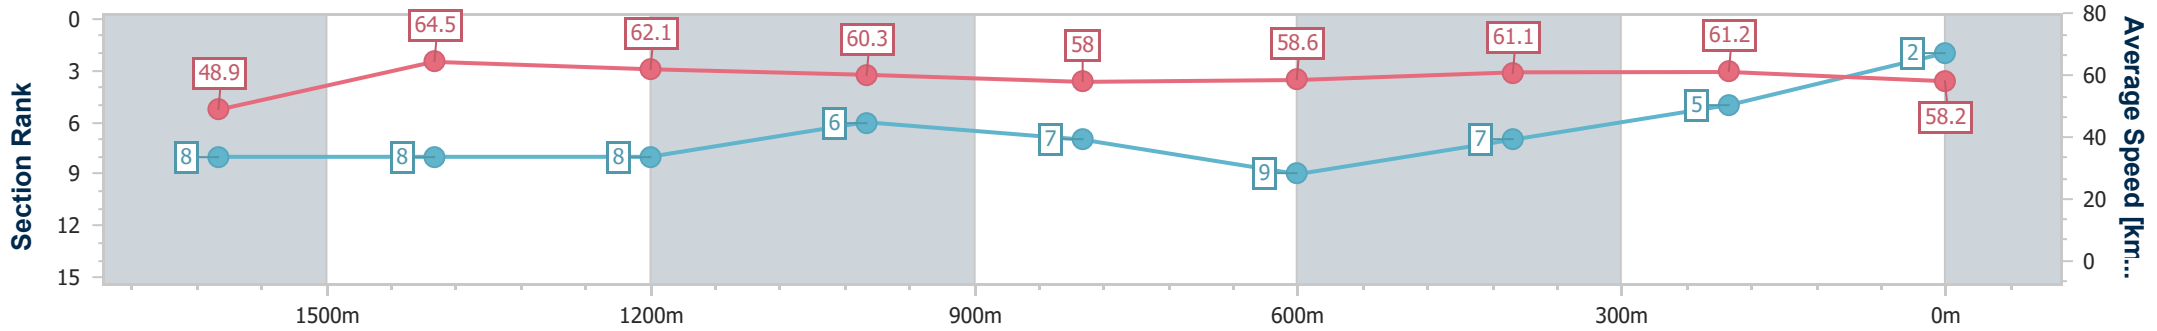

Horse/Jockey Name	Ella's World
Final Rank	2
Fastest Section Time (Section)	0:11.07 (1600m)
Top Speed [km/h] (Section)	66.3 (1600m)
Race State	Finished

Sunshine Coast QLD Professional
Race 5: WILD HORSE TURF BENCHMARK 65 Handicap - 1800m

16 June 2024 - 15:07

Track Rating: Soft 5, Weather: Fine, Rail Position: +7m 400m-W/Post; +9m Remainder

Section	Overall	1600m	1400m	1200m	1000m	800m	600m	400m	200m			
Section Times	1:50.64 [2] (0:14.68)	1:35.96 [8] (0:11.07)	1:24.89 [8] (0:11.61)	1:13.28 [8] (0:11.98)	1:01.30 [6] (0:12.57)	0:48.73 [7] (0:12.61)	0:36.12 [9] (0:11.96)	0:24.16 [7] (0:11.79)	0:12.37 [5] (0:12.37)			
Average Speed [km/h]	48.9	64.5	62.1	60.3	58.0	58.6	61.1	61.2	58.2			
Top Speed [km/h]	62.8	66.3	63.7	61.4	59.0	60.7	61.8	61.8	60.4			
Avg. Dist. to Rail [m]	4.9	1.8	0.6	3.5	3.7	4.3	3.0	4.9	4.1			
Avg. Stride Freq. [Hz]	2.2	2.3	2.3	2.2	2.2	2.2	2.3	2.3	2.3			
Avg. Stride Length [m]	6.2	7.7	7.6	7.5	7.3	7.3	7.4	7.3	7.1			

- [ ] Ranking at each section and finish
- -.-.- No data available at this section
- NA No data available