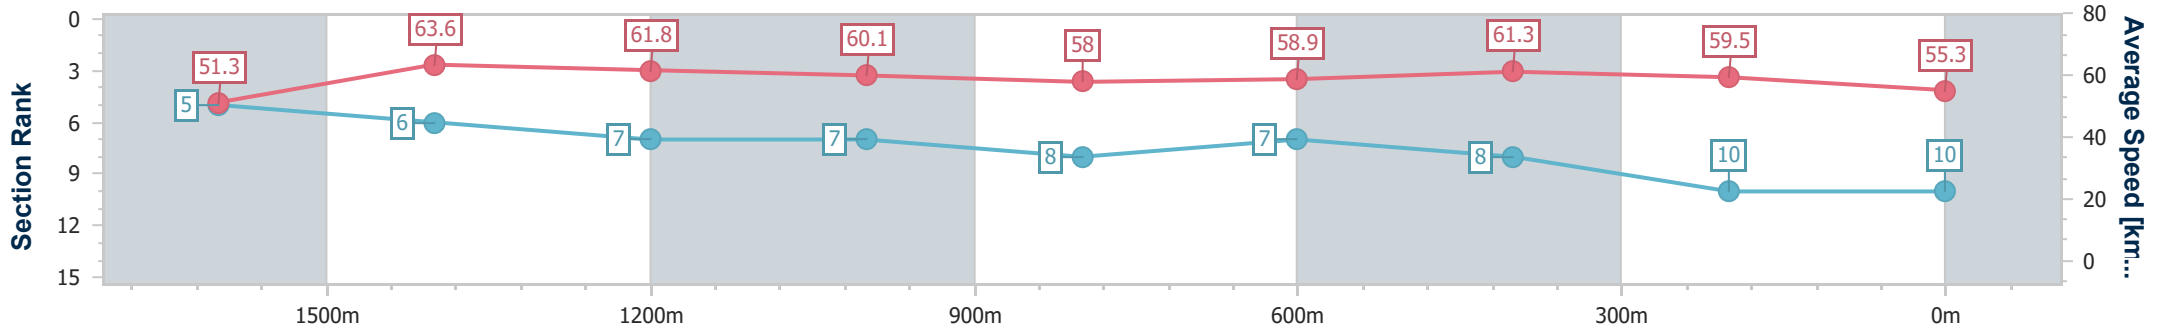

Horse/Jockey Name	Sly Corner
Final Rank	10
Fastest Section Time (Section)	0:11.45 (1600m)
Top Speed [km/h] (Section)	65.8 (1600m)
Race State	Finished

Sunshine Coast QLD Professional
Race 5: WILD HORSE TURF BENCHMARK 65 Handicap - 1800m

16 June 2024 - 15:07

Track Rating: Soft 5, Weather: Fine, Rail Position: +7m 400m-W/Post; +9m Remainder

Section	Overall	1600m	1400m	1200m	1000m	800m	600m	400m	200m			
Section Times	1:51.63 [10] (0:14.12)	1:37.51 [5] (0:11.45)	1:26.06 [6] (0:11.78)	1:14.28 [7] (0:12.03)	1:02.25 [7] (0:12.54)	0:49.71 [8] (0:12.53)	0:37.18 [7] (0:12.05)	0:25.13 [8] (0:12.11)	0:13.02 [10] (0:13.02)			
Average Speed [km/h]	51.3	63.6	61.8	60.1	58.0	58.9	61.3	59.5	55.3			
Top Speed [km/h]	63.9	65.8	63.6	61.0	59.6	60.8	61.8	61.4	57.3			
Avg. Dist. to Rail [m]	2.6	4.2	4.4	5.3	4.4	3.9	4.7	5.6	3.8			
Avg. Stride Freq. [Hz]	2.4	2.6	2.5	2.5	2.5	2.5	2.5	2.5	2.4			
Avg. Stride Length [m]	6.0	6.9	6.8	6.7	6.5	6.6	6.7	6.5	6.3			

- [ ] Ranking at each section and finish
- -.-.- No data available at this section
- NA No data available