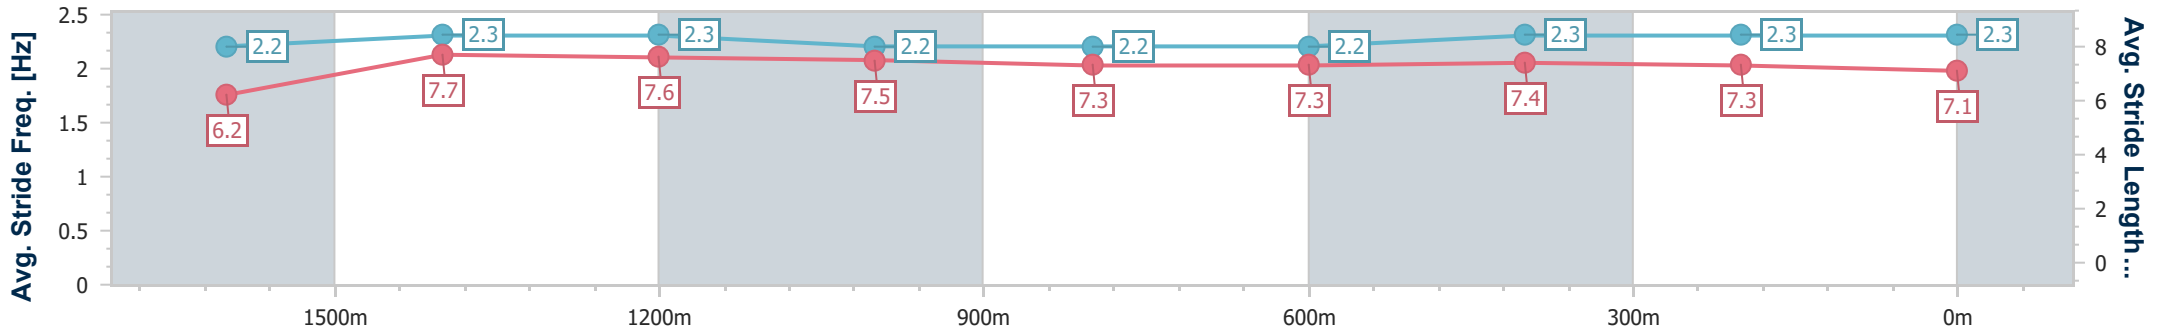

Horse/Jockey Name	Ella's World
Final Rank	2
Fastest Section Time (Section)	0:11.07 (1600m)
Top Speed [km/h] (Section)	66.3 (1600m)
Race State	Finished

Sunshine Coast QLD Professional
Race 5: WILD HORSE TURF BENCHMARK 65 Handicap - 1800m

16 June 2024 - 15:07

Track Rating: Soft 5, Weather: Fine, Rail Position: +7m 400m-W/Post; +9m Remainder

Section	Overall	1600m	1400m	1200m	1000m	800m	600m	400m	200m			
Section Times	1:50.64 [2] (0:14.68)	1:35.96 [8] (0:11.07)	1:24.89 [8] (0:11.61)	1:13.28 [8] (0:11.98)	1:01.30 [6] (0:12.57)	0:48.73 [7] (0:12.61)	0:36.12 [9] (0:11.96)	0:24.16 [7] (0:11.79)	0:12.37 [5] (0:12.37)			
Average Speed [km/h]	48.9	64.5	62.1	60.3	58.0	58.6	61.1	61.2	58.2			
Top Speed [km/h]	62.8	66.3	63.7	61.4	59.0	60.7	61.8	61.8	60.4			
Avg. Dist. to Rail [m]	4.9	1.8	0.6	3.5	3.7	4.3	3.0	4.9	4.1			
Avg. Stride Freq. [Hz]	2.2	2.3	2.3	2.2	2.2	2.2	2.3	2.3	2.3			
Avg. Stride Length [m]	6.2	7.7	7.6	7.5	7.3	7.3	7.4	7.3	7.1			

- [ ] Ranking at each section and finish
- -.-.- No data available at this section
- NA No data available