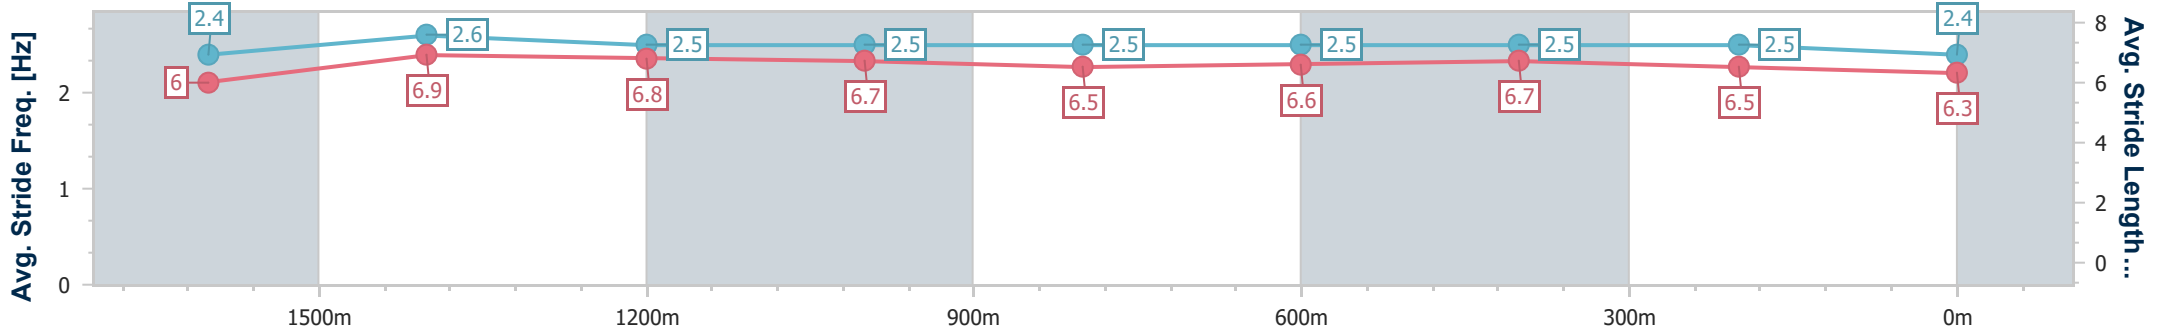

- [] Ranking at each section and finish
- .-.- No data available at this section
- NA No data available

Horse/Jockey Name	Sly Corner
Final Rank	10
Fastest Section Time (Section)	0:11.45 (1600m)
Top Speed [km/h] (Section)	65.8 (1600m)
Race State	Finished

Sunshine Coast QLD Professional
Race 5: WILD HORSE TURF BENCHMARK 65 Handicap - 1800m

16 June 2024 - 15:07

Track Rating: Soft 5, Weather: Fine, Rail Position: +7m 400m-W/Post; +9m Remainder

Section	Overall	1600m	1400m	1200m	1000m	800m	600m	400m	200m			
Section Times	1:51.63 [10] (0:14.12)	1:37.51 [5] (0:11.45)	1:26.06 [6] (0:11.78)	1:14.28 [7] (0:12.03)	1:02.25 [7] (0:12.54)	0:49.71 [8] (0:12.53)	0:37.18 [7] (0:12.05)	0:25.13 [8] (0:12.11)	0:13.02 [10] (0:13.02)			
Average Speed [km/h]	51.3	63.6	61.8	60.1	58.0	58.9	61.3	59.5	55.3			
Top Speed [km/h]	63.9	65.8	63.6	61.0	59.6	60.8	61.8	61.4	57.3			
Avg. Dist. to Rail [m]	2.6	4.2	4.4	5.3	4.4	3.9	4.7	5.6	3.8			
Avg. Stride Freq. [Hz]	2.4	2.6	2.5	2.5	2.5	2.5	2.5	2.5	2.4			
Avg. Stride Length [m]	6.0	6.9	6.8	6.7	6.5	6.6	6.7	6.5	6.3			