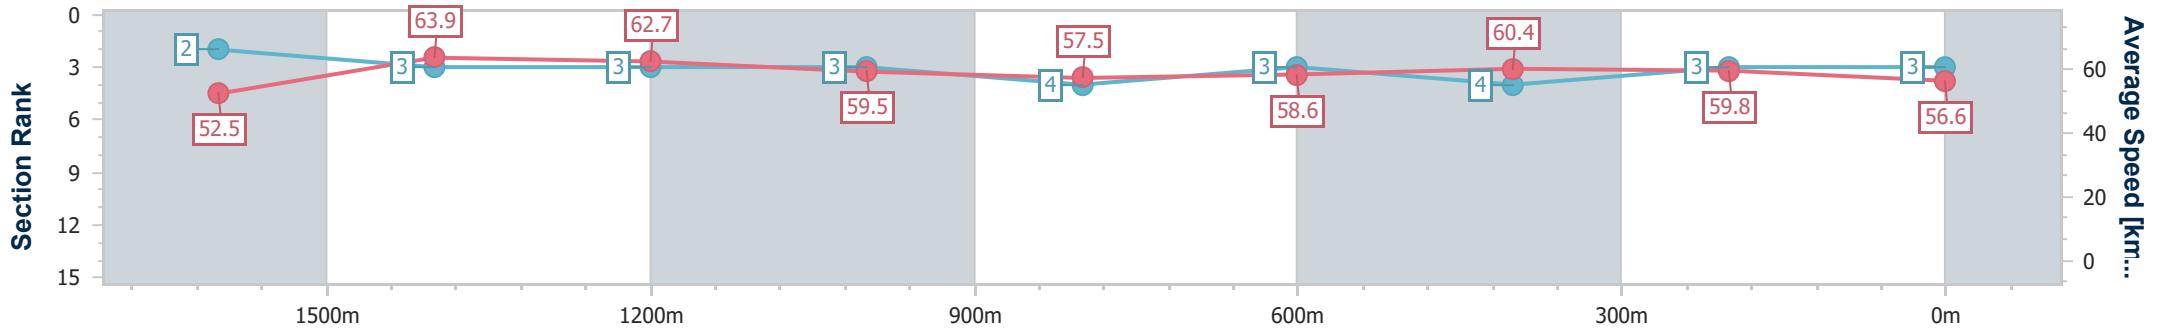

Horse/Jockey Name	Fast Lady
Final Rank	3
Fastest Section Time (Section)	0:11.26 (1600m)
Top Speed [km/h] (Section)	65.0 (1600m)
Race State	Finished

Sunshine Coast QLD Professional
Race 5: WILD HORSE TURF BENCHMARK 65 Handicap - 1800m

16 June 2024 - 15:07

Track Rating: Soft 5, Weather: Fine, Rail Position: +7m 400m-W/Post; +9m Remainder

Section	Overall	1600m	1400m	1200m	1000m	800m	600m	400m	200m			
Section Times	1:50.80 [3] (0:13.81)	1:36.99 [2] (0:11.26)	1:25.73 [3] (0:11.60)	1:14.13 [3] (0:12.12)	1:02.01 [3] (0:12.66)	0:49.35 [4] (0:12.52)	0:36.83 [3] (0:12.08)	0:24.75 [4] (0:12.04)	0:12.71 [3] (0:12.71)			
Average Speed [km/h]	52.5	63.9	62.7	59.5	57.5	58.6	60.4	59.8	56.6			
Top Speed [km/h]	64.3	65.0	63.4	62.2	58.1	60.8	61.5	61.5	58.7			
Avg. Dist. to Rail [m]	3.2	2.0	3.0	3.9	3.8	3.4	1.6	2.6	1.4			
Avg. Stride Freq. [Hz]	2.3	2.4	2.4	2.3	2.3	2.3	2.4	2.4	2.3			
Avg. Stride Length [m]	6.2	7.4	7.3	7.2	7.1	7.0	7.1	7.0	6.8			

- [ ] Ranking at each section and finish
- -.-.- No data available at this section
- NA No data available