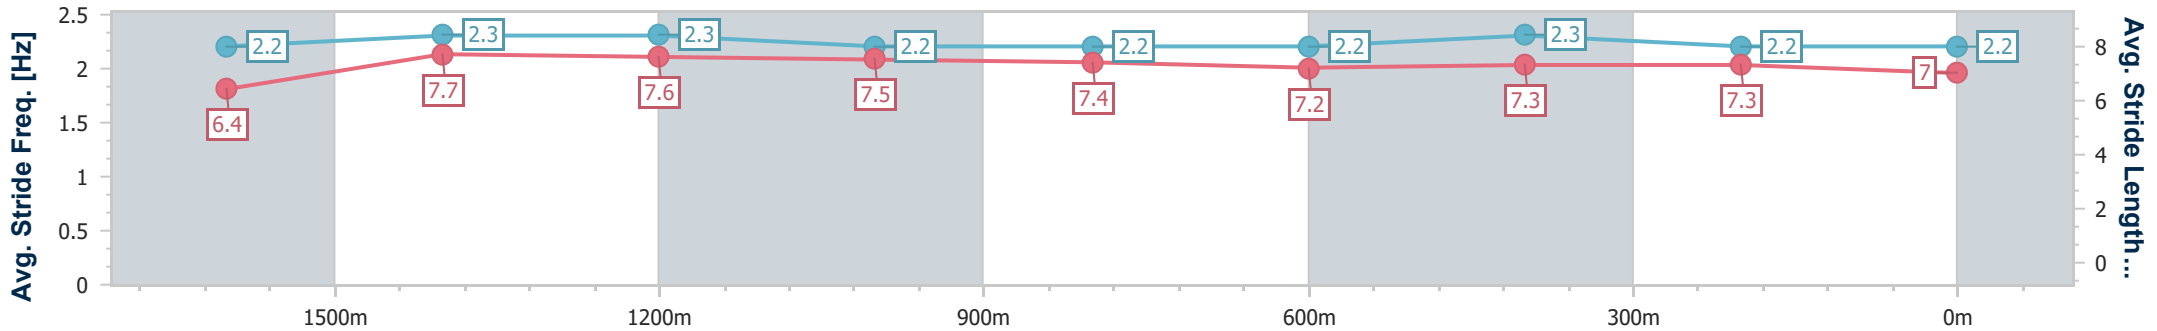

Horse/Jockey Name	Alpha Jane
Final Rank	9
Fastest Section Time (Section)	0:11.19 (1600m)
Top Speed [km/h] (Section)	65.2 (1600m)
Race State	Finished

Sunshine Coast QLD Professional
Race 5: WILD HORSE TURF BENCHMARK 65 Handicap - 1800m

16 June 2024 - 15:07

Track Rating: Soft 5, Weather: Fine, Rail Position: +7m 400m-W/Post; +9m Remainder

Section	Overall	1600m	1400m	1200m	1000m	800m	600m	400m	200m			
Section Times	1:51.26 [9] (0:14.01)	1:37.25 [4] (0:11.19)	1:26.06 [4] (0:11.64)	1:14.42 [4] (0:12.04)	1:02.38 [4] (0:12.55)	0:49.83 [3] (0:12.57)	0:37.26 [4] (0:12.12)	0:25.14 [5] (0:12.29)	0:12.85 [7] (0:12.85)			
Average Speed [km/h]	51.4	64.1	62.0	59.9	57.7	57.9	59.9	58.7	55.8			
Top Speed [km/h]	63.3	65.2	63.2	61.1	58.8	59.7	60.4	60.0	57.8			
Avg. Dist. to Rail [m]	1.4	0.8	0.9	2.0	1.6	2.4	1.3	2.2	1.1			
Avg. Stride Freq. [Hz]	2.2	2.3	2.3	2.2	2.2	2.2	2.3	2.2	2.2			
Avg. Stride Length [m]	6.4	7.7	7.6	7.5	7.4	7.2	7.3	7.3	7.0			

- [ ] Ranking at each section and finish
- -.-.- No data available at this section
- NA No data available