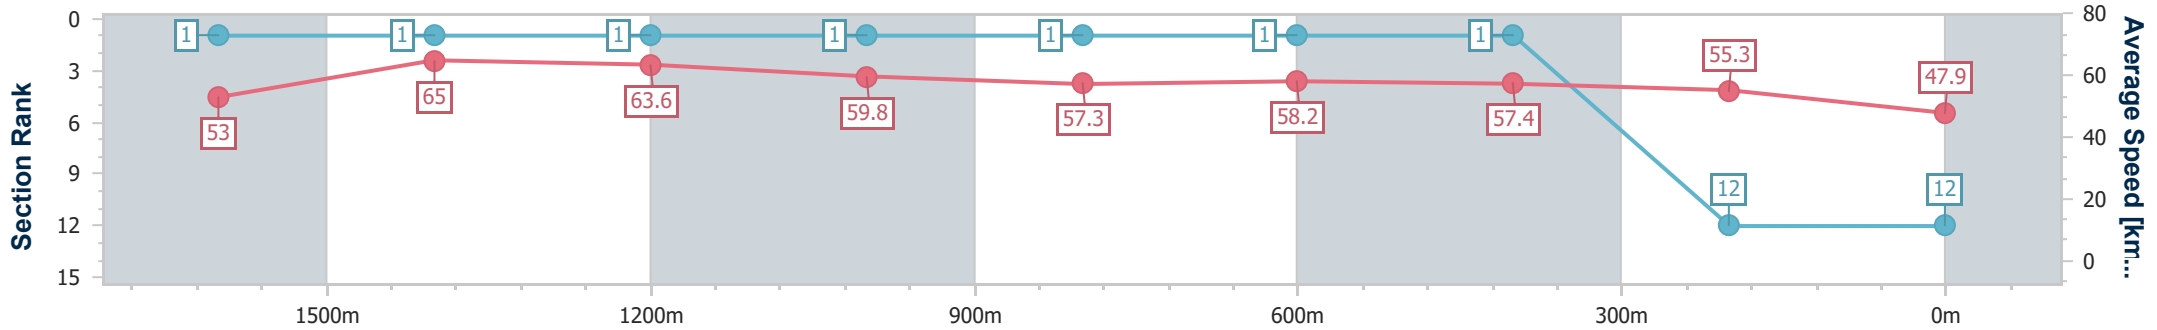

- [] Ranking at each section and finish
- .-.- No data available at this section
- NA No data available

Horse/Jockey Name	Adelaide's Lace
Final Rank	12
Fastest Section Time (Section)	0:11.07 (1600m)
Top Speed [km/h] (Section)	66.2 (1600m)
Race State	Finished

Sunshine Coast QLD Professional
Race 5: WILD HORSE TURF BENCHMARK 65 Handicap - 1800m

16 June 2024 - 15:07

Track Rating: Soft 5, Weather: Fine, Rail Position: +7m 400m-W/Post; +9m Remainder

Section	Overall	1600m	1400m	1200m	1000m	800m	600m	400m	200m			
Section Times	1:53.89 [12] (0:13.57)	1:40.32 [1] (0:11.07)	1:29.25 [1] (0:11.31)	1:17.94 [1] (0:12.04)	1:05.90 [1] (0:12.56)	0:53.34 [1] (0:12.55)	0:40.79 [1] (0:12.70)	0:28.09 [1] (0:13.04)	0:15.05 [12] (0:15.05)			
Average Speed [km/h]	53.0	65.0	63.6	59.8	57.3	58.2	57.4	55.3	47.9			
Top Speed [km/h]	65.1	66.2	65.0	62.1	58.3	59.3	58.2	56.8	53.1			
Avg. Dist. to Rail [m]	2.9	1.0	0.3	0.3	0.7	2.4	2.0	1.3	0.7			
Avg. Stride Freq. [Hz]	2.3	2.4	2.3	2.3	2.3	2.4	2.3	2.3	2.1			
Avg. Stride Length [m]	6.3	7.6	7.6	7.3	7.0	6.9	6.8	6.7	6.3			