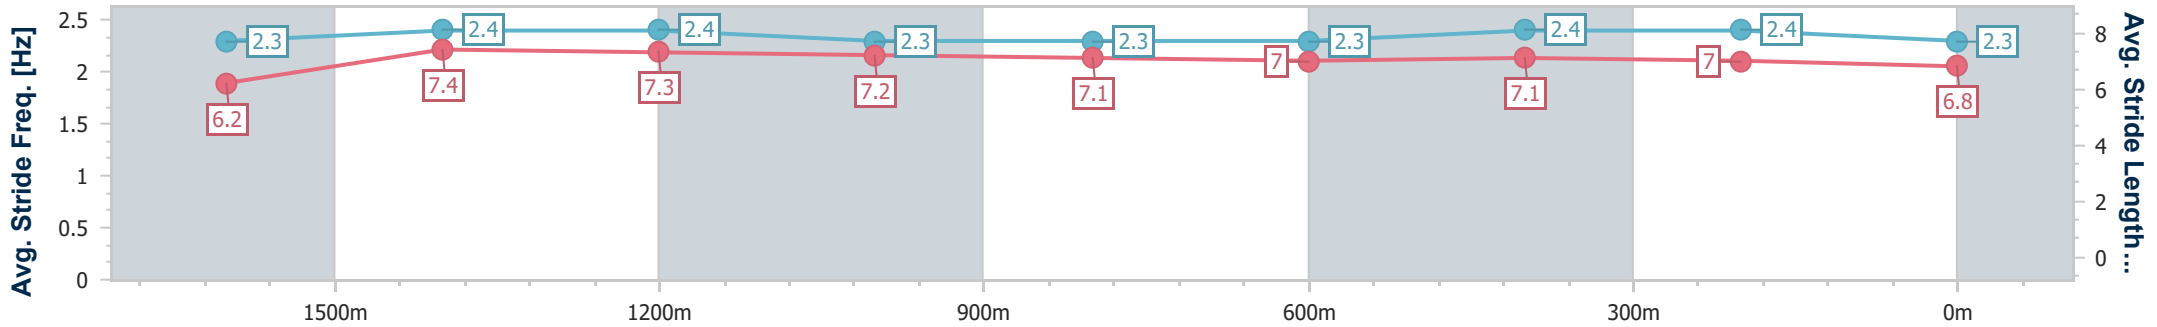

Horse/Jockey Name	Fast Lady
Final Rank	3
Fastest Section Time (Section)	0:11.26 (1600m)
Top Speed [km/h] (Section)	65.0 (1600m)
Race State	Finished

Sunshine Coast QLD Professional
Race 5: WILD HORSE TURF BENCHMARK 65 Handicap - 1800m

16 June 2024 - 15:07

Track Rating: Soft 5, Weather: Fine, Rail Position: +7m 400m-W/Post; +9m Remainder

Section	Overall	1600m	1400m	1200m	1000m	800m	600m	400m	200m			
Section Times	1:50.80 [3] (0:13.81)	1:36.99 [2] (0:11.26)	1:25.73 [3] (0:11.60)	1:14.13 [3] (0:12.12)	1:02.01 [3] (0:12.66)	0:49.35 [4] (0:12.52)	0:36.83 [3] (0:12.08)	0:24.75 [4] (0:12.04)	0:12.71 [3] (0:12.71)			
Average Speed [km/h]	52.5	63.9	62.7	59.5	57.5	58.6	60.4	59.8	56.6			
Top Speed [km/h]	64.3	65.0	63.4	62.2	58.1	60.8	61.5	61.5	58.7			
Avg. Dist. to Rail [m]	3.2	2.0	3.0	3.9	3.8	3.4	1.6	2.6	1.4			
Avg. Stride Freq. [Hz]	2.3	2.4	2.4	2.3	2.3	2.3	2.4	2.4	2.3			
Avg. Stride Length [m]	6.2	7.4	7.3	7.2	7.1	7.0	7.1	7.0	6.8			

- [ ] Ranking at each section and finish
- -.-.- No data available at this section
- NA No data available