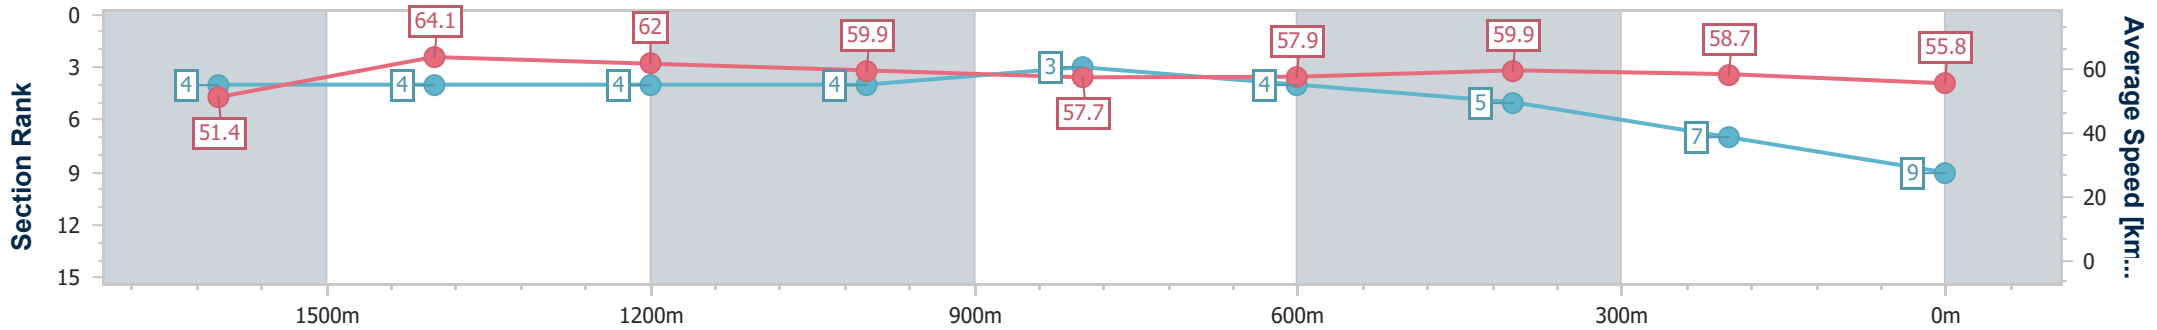

- [] Ranking at each section and finish
- .-.- No data available at this section
- NA No data available

Horse/Jockey Name	Alpha Jane
Final Rank	9
Fastest Section Time (Section)	0:11.19 (1600m)
Top Speed [km/h] (Section)	65.2 (1600m)
Race State	Finished

Sunshine Coast QLD Professional
Race 5: WILD HORSE TURF BENCHMARK 65 Handicap - 1800m

16 June 2024 - 15:07

Track Rating: Soft 5, Weather: Fine, Rail Position: +7m 400m-W/Post; +9m Remainder

Section	Overall	1600m	1400m	1200m	1000m	800m	600m	400m	200m			
Section Times	1:51.26 [9] (0:14.01)	1:37.25 [4] (0:11.19)	1:26.06 [4] (0:11.64)	1:14.42 [4] (0:12.04)	1:02.38 [4] (0:12.55)	0:49.83 [3] (0:12.57)	0:37.26 [4] (0:12.12)	0:25.14 [5] (0:12.29)	0:12.85 [7] (0:12.85)			
Average Speed [km/h]	51.4	64.1	62.0	59.9	57.7	57.9	59.9	58.7	55.8			
Top Speed [km/h]	63.3	65.2	63.2	61.1	58.8	59.7	60.4	60.0	57.8			
Avg. Dist. to Rail [m]	1.4	0.8	0.9	2.0	1.6	2.4	1.3	2.2	1.1			
Avg. Stride Freq. [Hz]	2.2	2.3	2.3	2.2	2.2	2.2	2.3	2.2	2.2			
Avg. Stride Length [m]	6.4	7.7	7.6	7.5	7.4	7.2	7.3	7.3	7.0			