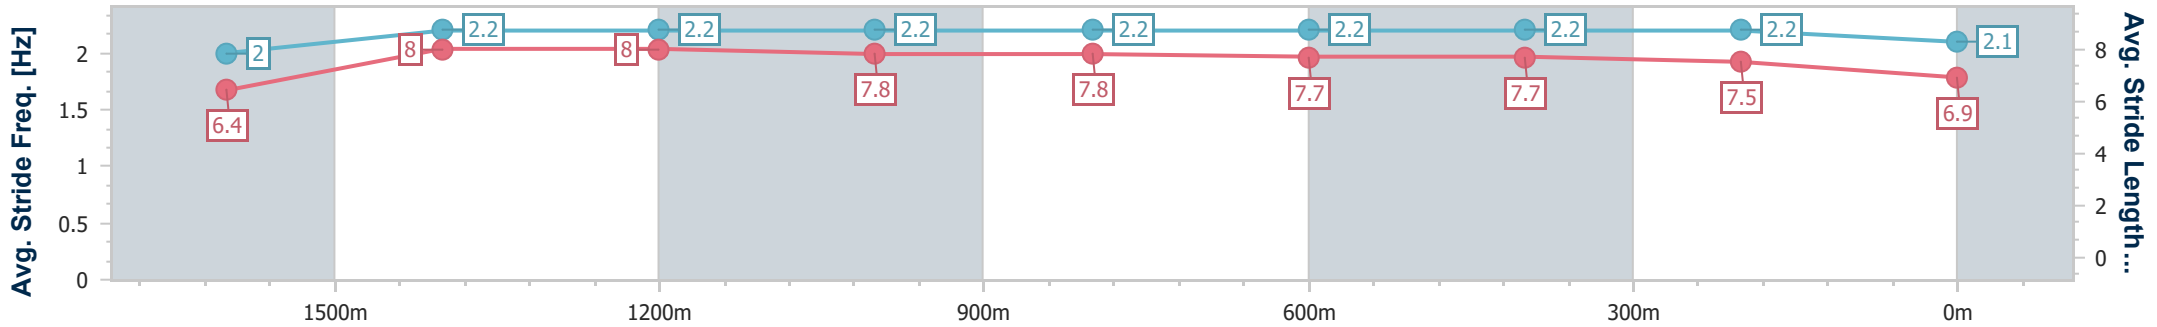

Sunshine Coast QLD Professional
Race 5: WILD HORSE TURF BENCHMARK 65 Handicap - 1800m

16 June 2024 - 15:07

Track Rating: Soft 5, Weather: Fine, Rail Position: +7m 400m-W/Post; +9m Remainder

Section	Overall	1600m	1400m	1200m	1000m	800m	600m	400m	200m			
Section Times	1:51.63 [10] (0:14.12)	1:37.51 [5] (0:11.45)	1:26.06 [6] (0:11.78)	1:14.28 [7] (0:12.03)	1:02.25 [7] (0:12.54)	0:49.71 [8] (0:12.53)	0:37.18 [7] (0:12.05)	0:25.13 [8] (0:12.11)	0:13.02 [10] (0:13.02)			
Average Speed [km/h]	51.3	63.6	61.8	60.1	58.0	58.9	61.3	59.5	55.3			
Top Speed [km/h]	63.9	65.8	63.6	61.0	59.6	60.8	61.8	61.4	57.3			
Avg. Dist. to Rail [m]	2.6	4.2	4.4	5.3	4.4	3.9	4.7	5.6	3.8			
Avg. Stride Freq. [Hz]	2.4	2.6	2.5	2.5	2.5	2.5	2.5	2.5	2.4			
Avg. Stride Length [m]	6.0	6.9	6.8	6.7	6.5	6.6	6.7	6.5	6.3			

- [] Ranking at each section and finish
- .-.- No data available at this section
- NA No data available

Horse/Jockey Name	Capitan De Seda
Final Rank	11
Fastest Section Time (Section)	0:11.40 (1400m)
Top Speed [km/h] (Section)	66.0 (1600m)
Race State	Finished

Sunshine Coast QLD Professional
Race 5: WILD HORSE TURF BENCHMARK 65 Handicap - 1800m

16 June 2024 - 15:07

Track Rating: Soft 5, Weather: Fine, Rail Position: +7m 400m-W/Post; +9m Remainder

Section	Overall	1600m	1400m	1200m	1000m	800m	600m	400m	200m			
Section Times	1:52.30 [11] (0:15.42)	1:36.88 [12] (0:11.45)	1:25.43 [12] (0:11.40)	1:14.03 [12] (0:11.88)	1:02.15 [12] (0:12.05)	0:50.10 [11] (0:12.28)	0:37.82 [8] (0:12.05)	0:25.77 [9] (0:11.95)	0:13.82 [9] (0:13.82)			
Average Speed [km/h]	47.0	63.2	63.8	60.6	60.4	60.2	61.3	60.3	52.0			
Top Speed [km/h]	59.0	66.0	66.0	62.2	61.2	61.6	62.3	62.1	57.4			
Avg. Dist. to Rail [m]	5.7	1.8	3.1	4.2	3.8	4.6	4.6	7.3	6.3			
Avg. Stride Freq. [Hz]	2.0	2.2	2.2	2.2	2.2	2.2	2.2	2.2	2.1			
Avg. Stride Length [m]	6.4	8.0	8.0	7.8	7.8	7.7	7.7	7.5	6.9			