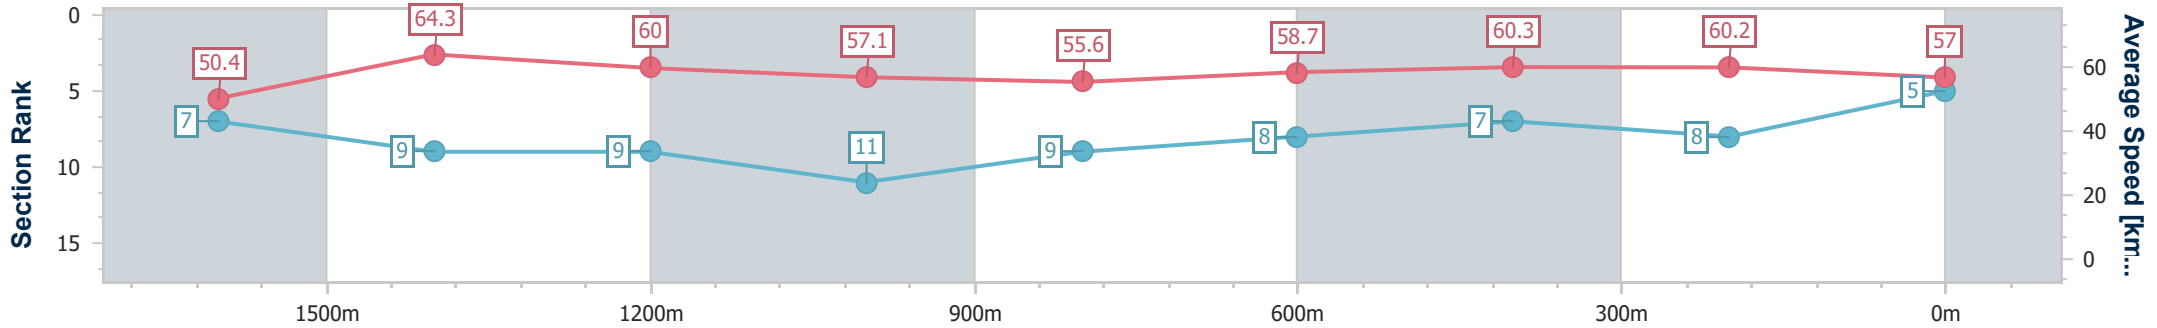

Sunshine Coast QLD Professional  
Race 4: PIERCE AVENUE LODGE PTY LTD Maiden Handicap - 1800m

16 June 2024 - 14:31

Track Rating: Soft 5, Weather: Fine, Rail Position: +7m 400m-W/Post; +9m Remainder

Section	Overall	1600m	1400m	1200m	1000m	800m	600m	400m	200m			
Section Times	1:52.66 [5] (0:14.48)	1:38.18 [7] (0:11.26)	1:26.92 [9] (0:12.11)	1:14.81 [9] (0:12.65)	1:02.16 [11] (0:13.02)	0:49.14 [9] (0:12.49)	0:36.65 [8] (0:12.08)	0:24.57 [7] (0:11.97)	0:12.60 [8] (0:12.60)			
Average Speed [km/h]	50.4	64.3	60.0	57.1	55.6	58.7	60.3	60.2	57.0			
Top Speed [km/h]	63.2	65.4	63.3	59.5	59.6	60.4	61.3	61.3	59.0			
Avg. Dist. to Rail [m]	8.4	2.3	2.9	3.2	2.3	3.0	2.3	3.6	3.3			
Avg. Stride Freq. [Hz]	2.1	2.3	2.2	2.1	2.1	2.2	2.2	2.2	2.2			
Avg. Stride Length [m]	6.6	7.9	7.7	7.5	7.3	7.6	7.6	7.6	7.3			