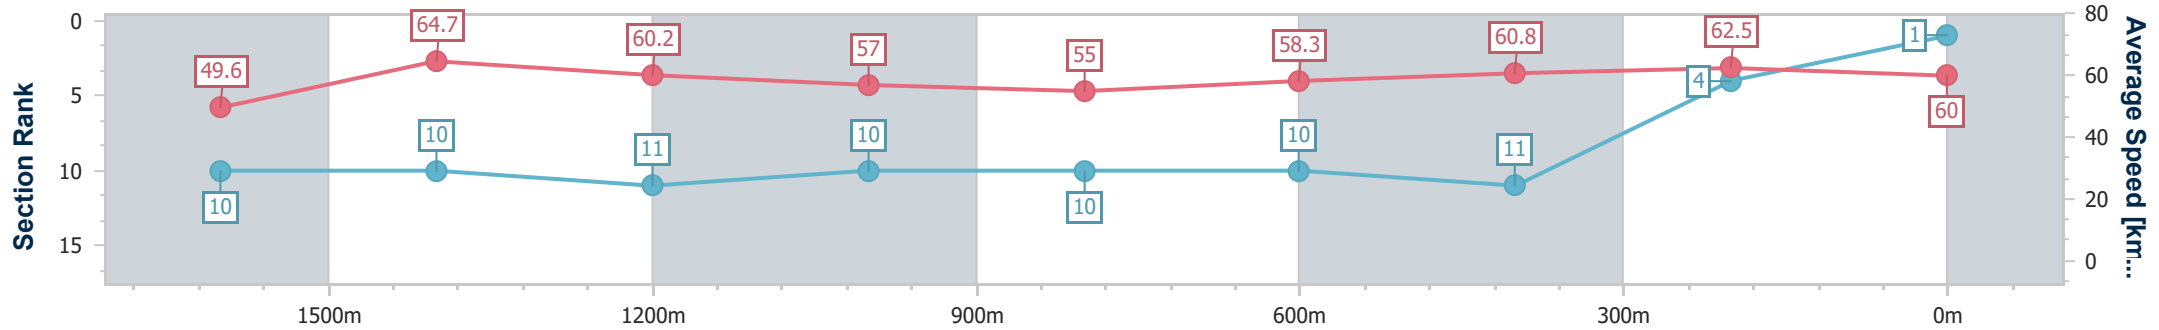

Horse/Jockey Name	Punjabi Landing
Final Rank	1
Fastest Section Time (Section)	0:11.17 (1600m)
Top Speed [km/h] (Section)	66.3 (1600m)
Race State	Finished

Sunshine Coast QLD Professional
Race 4: PIERCE AVENUE LODGE PTY LTD Maiden Handicap - 1800m

16 June 2024 - 14:31

Track Rating: Soft 5, Weather: Fine, Rail Position: +7m 400m-W/Post; +9m Remainder

Section	Overall	1600m	1400m	1200m	1000m	800m	600m	400m	200m			
Section Times	1:51.80 [1] (0:14.69)	1:37.11 [10] (0:11.17)	1:25.94 [10] (0:12.00)	1:13.94 [11] (0:12.64)	1:01.30 [10] (0:13.07)	0:48.23 [10] (0:12.62)	0:35.61 [10] (0:12.10)	0:23.51 [11] (0:11.51)	0:12.00 [4] (0:12.00)			
Average Speed [km/h]	49.6	64.7	60.2	57.0	55.0	58.3	60.8	62.5	60.0			
Top Speed [km/h]	63.6	66.3	63.5	59.1	56.8	60.3	61.9	63.2	62.5			
Avg. Dist. to Rail [m]	5.1	2.2	1.3	0.3	0.9	3.0	3.6	5.2	3.1			
Avg. Stride Freq. [Hz]	2.2	2.4	2.3	2.2	2.2	2.2	2.3	2.3	2.3			
Avg. Stride Length [m]	6.1	7.6	7.4	7.2	7.1	7.3	7.5	7.5	7.4			

- [ ] Ranking at each section and finish
- -.-.- No data available at this section
- NA No data available