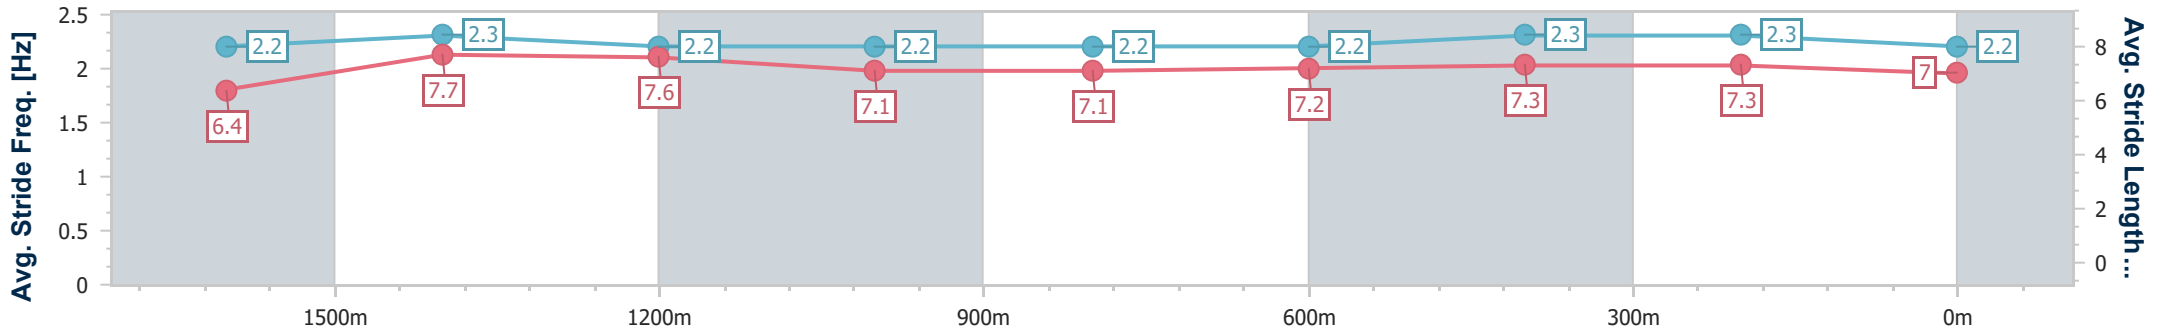

Sunshine Coast QLD Professional  
Race 4: PIERCE AVENUE LODGE PTY LTD Maiden Handicap - 1800m

16 June 2024 - 14:31

Track Rating: Soft 5, Weather: Fine, Rail Position: +7m 400m-W/Post; +9m Remainder

Section	Overall	1600m	1400m	1200m	1000m	800m	600m	400m	200m				
Section Times	1:52.95 [6] (0:14.35)	1:38.60 [6] (0:11.24)	1:27.36 [7] (0:11.93)	1:15.43 [7] (0:12.67)	1:02.76 [7] (0:13.14)	0:49.62 [7] (0:12.62)	0:37.00 [7] (0:12.15)	0:24.85 [8] (0:11.83)	0:13.02 [5] (0:13.02)				
Average Speed [km/h]	50.1	64.0	60.4	56.8	55.0	58.0	60.1	60.7	55.3				
Top Speed [km/h]	63.3	65.0	63.0	59.0	57.4	60.2	60.9	62.2	57.6				
Avg. Dist. to Rail [m]	2.3	0.3	0.8	1.0	1.3	2.5	2.6	2.8	0.9				
Avg. Stride Freq. [Hz]	2.3	2.3	2.2	2.2	2.2	2.2	2.3	2.3	2.1				
Avg. Stride Length [m]	6.0	7.6	7.5	7.2	7.1	7.2	7.4	7.5	7.2				

- [ ] Ranking at each section and finish
- .-.- No data available at this section
- NA No data available

Horse/Jockey Name	Chapelle
Final Rank	7
Fastest Section Time (Section)	0:11.16 (1600m)
Top Speed [km/h] (Section)	65.6 (1600m)
Race State	Finished

Sunshine Coast QLD Professional  
 Race 4: PIERCE AVENUE LODGE PTY LTD Maiden Handicap - 1800m

16 June 2024 - 14:31

Track Rating: Soft 5, Weather: Fine, Rail Position: +7m 400m-W/Post; +9m Remainder

Section	Overall	1600m	1400m	1200m	1000m	800m	600m	400m	200m				
Section Times	1:53.16 [7] (0:14.05)	1:39.11 [3] (0:11.16)	1:27.95 [5] (0:11.82)	1:16.13 [5] (0:12.86)	1:03.27 [5] (0:13.13)	0:50.14 [6] (0:12.73)	0:37.41 [6] (0:12.19)	0:25.22 [5] (0:12.12)	0:13.10 [7] (0:13.10)				
Average Speed [km/h]	51.1	64.3	61.2	56.0	55.1	57.3	59.7	59.4	55.0				
Top Speed [km/h]	64.6	65.6	63.9	58.6	56.6	58.7	60.9	60.9	57.2				
Avg. Dist. to Rail [m]	1.4	0.8	0.7	1.2	1.2	2.6	1.8	1.1	0.6				
Avg. Stride Freq. [Hz]	2.2	2.3	2.2	2.2	2.2	2.2	2.3	2.3	2.2				
Avg. Stride Length [m]	6.4	7.7	7.6	7.1	7.1	7.2	7.3	7.3	7.0				