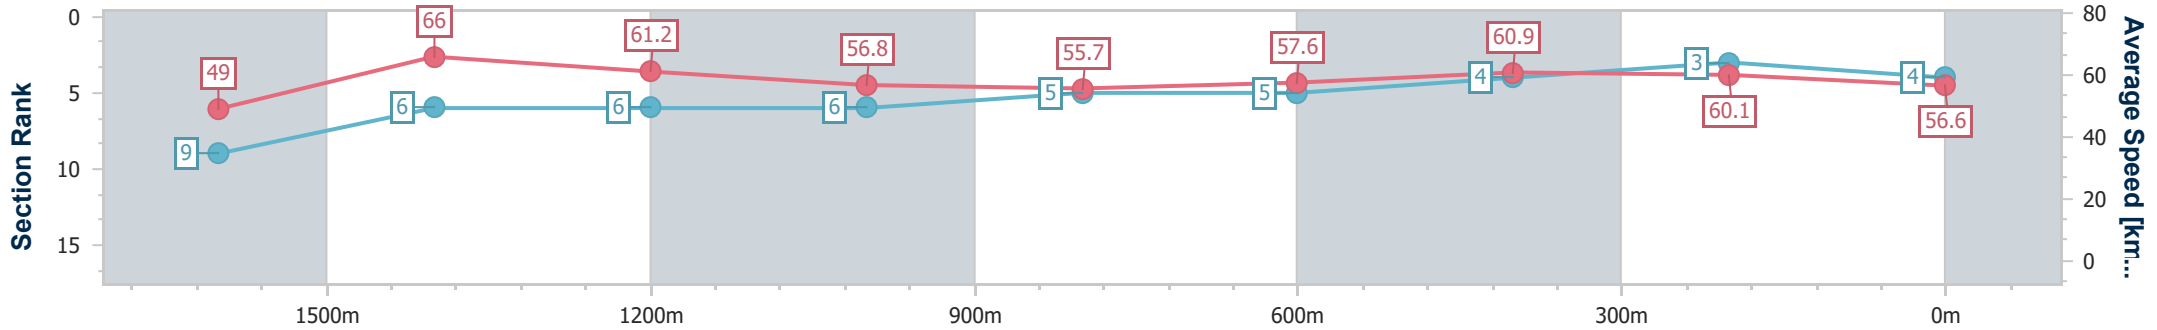

- [ ] Ranking at each section and finish
- .-.- No data available at this section
- NA No data available

Horse/Jockey Name	Lady Deanne
Final Rank	4
Fastest Section Time (Section)	0:10.89 (1600m)
Top Speed [km/h] (Section)	66.9 (1600m)
Race State	Finished

Sunshine Coast QLD Professional  
Race 4: PIERCE AVENUE LODGE PTY LTD Maiden Handicap - 1800m

16 June 2024 - 14:31

Track Rating: Soft 5, Weather: Fine, Rail Position: +7m 400m-W/Post; +9m Remainder

Section	Overall	1600m	1400m	1200m	1000m	800m	600m	400m	200m			
Section Times	1:52.44 [4] (0:14.62)	1:37.82 [9] (0:10.89)	1:26.93 [6] (0:11.77)	1:15.16 [6] (0:12.65)	1:02.51 [6] (0:13.01)	0:49.50 [5] (0:12.78)	0:36.72 [5] (0:12.04)	0:24.68 [4] (0:11.97)	0:12.71 [3] (0:12.71)			
Average Speed [km/h]	49.0	66.0	61.2	56.8	55.7	57.6	60.9	60.1	56.6			
Top Speed [km/h]	66.2	66.9	63.4	59.5	58.1	59.8	62.4	61.5	57.8			
Avg. Dist. to Rail [m]	3.4	0.7	0.7	0.3	1.1	3.7	3.3	3.5	1.6			
Avg. Stride Freq. [Hz]	2.1	2.4	2.3	2.2	2.2	2.3	2.3	2.3	2.2			
Avg. Stride Length [m]	6.3	7.8	7.5	7.1	7.1	7.1	7.3	7.3	7.0			