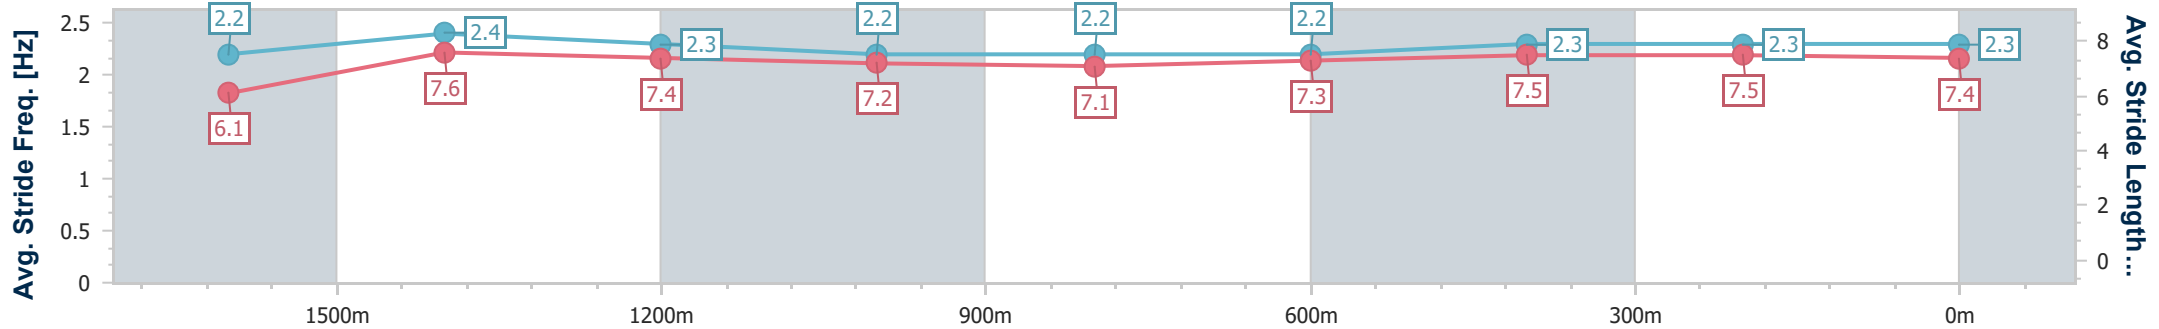

Horse/Jockey Name	Punjabi Landing
Final Rank	1
Fastest Section Time (Section)	0:11.17 (1600m)
Top Speed [km/h] (Section)	66.3 (1600m)
Race State	Finished

Sunshine Coast QLD Professional
Race 4: PIERCE AVENUE LODGE PTY LTD Maiden Handicap - 1800m

16 June 2024 - 14:31

Track Rating: Soft 5, Weather: Fine, Rail Position: +7m 400m-W/Post; +9m Remainder

Section	Overall	1600m	1400m	1200m	1000m	800m	600m	400m	200m			
Section Times	1:51.80 [1] (0:14.69)	1:37.11 [10] (0:11.17)	1:25.94 [10] (0:12.00)	1:13.94 [11] (0:12.64)	1:01.30 [10] (0:13.07)	0:48.23 [10] (0:12.62)	0:35.61 [10] (0:12.10)	0:23.51 [11] (0:11.51)	0:12.00 [4] (0:12.00)			
Average Speed [km/h]	49.6	64.7	60.2	57.0	55.0	58.3	60.8	62.5	60.0			
Top Speed [km/h]	63.6	66.3	63.5	59.1	56.8	60.3	61.9	63.2	62.5			
Avg. Dist. to Rail [m]	5.1	2.2	1.3	0.3	0.9	3.0	3.6	5.2	3.1			
Avg. Stride Freq. [Hz]	2.2	2.4	2.3	2.2	2.2	2.2	2.3	2.3	2.3			
Avg. Stride Length [m]	6.1	7.6	7.4	7.2	7.1	7.3	7.5	7.5	7.4			

- [ ] Ranking at each section and finish
- -.-.- No data available at this section
- NA No data available