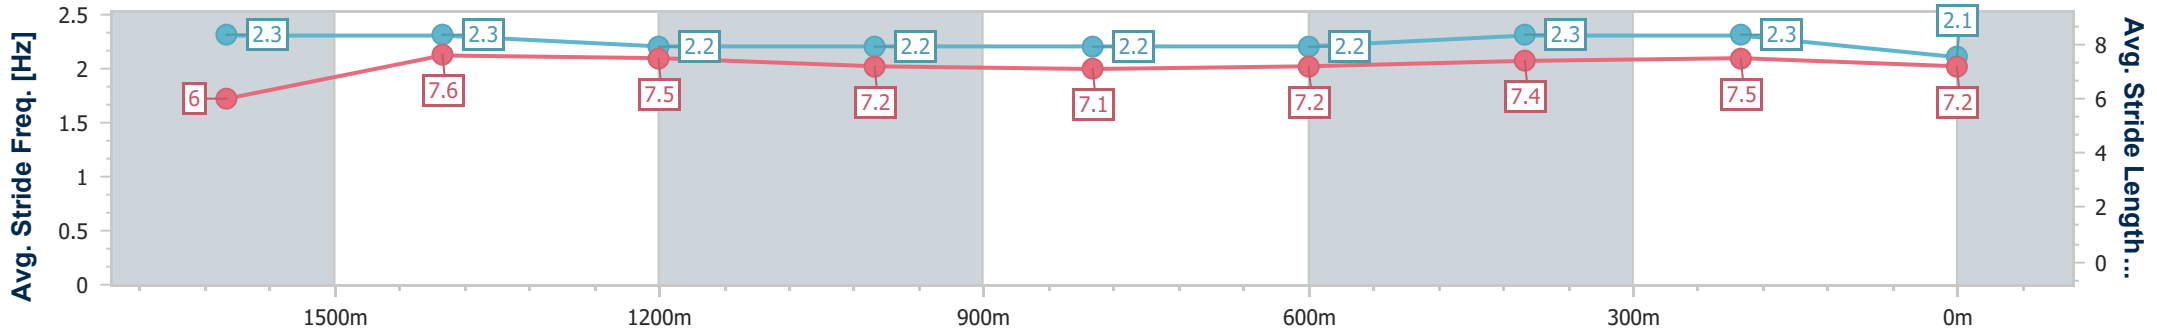

Sunshine Coast QLD Professional  
Race 4: PIERCE AVENUE LODGE PTY LTD Maiden Handicap - 1800m

16 June 2024 - 14:31

Track Rating: Soft 5, Weather: Fine, Rail Position: +7m 400m-W/Post; +9m Remainder

Section	Overall	1600m	1400m	1200m	1000m	800m	600m	400m	200m			
Section Times	1:52.66 [5] (0:14.48)	1:38.18 [7] (0:11.26)	1:26.92 [9] (0:12.11)	1:14.81 [9] (0:12.65)	1:02.16 [11] (0:13.02)	0:49.14 [9] (0:12.49)	0:36.65 [8] (0:12.08)	0:24.57 [7] (0:11.97)	0:12.60 [8] (0:12.60)			
Average Speed [km/h]	50.4	64.3	60.0	57.1	55.6	58.7	60.3	60.2	57.0			
Top Speed [km/h]	63.2	65.4	63.3	59.5	59.6	60.4	61.3	61.3	59.0			
Avg. Dist. to Rail [m]	8.4	2.3	2.9	3.2	2.3	3.0	2.3	3.6	3.3			
Avg. Stride Freq. [Hz]	2.1	2.3	2.2	2.1	2.1	2.2	2.2	2.2	2.2			
Avg. Stride Length [m]	6.6	7.9	7.7	7.5	7.3	7.6	7.6	7.6	7.3			

- [ ] Ranking at each section and finish
- .-.- No data available at this section
- NA No data available

Horse/Jockey Name	Il Toro D'oro
Final Rank	6
Fastest Section Time (Section)	0:11.24 (1600m)
Top Speed [km/h] (Section)	65.0 (1600m)
Race State	Finished

Sunshine Coast QLD Professional  
Race 4: PIERCE AVENUE LODGE PTY LTD Maiden Handicap - 1800m

16 June 2024 - 14:31

Track Rating: Soft 5, Weather: Fine, Rail Position: +7m 400m-W/Post; +9m Remainder

Section	Overall	1600m	1400m	1200m	1000m	800m	600m	400m	200m				
Section Times	1:52.95 [6] (0:14.35)	1:38.60 [6] (0:11.24)	1:27.36 [7] (0:11.93)	1:15.43 [7] (0:12.67)	1:02.76 [7] (0:13.14)	0:49.62 [7] (0:12.62)	0:37.00 [7] (0:12.15)	0:24.85 [8] (0:11.83)	0:13.02 [5] (0:13.02)				
Average Speed [km/h]	50.1	64.0	60.4	56.8	55.0	58.0	60.1	60.7	55.3				
Top Speed [km/h]	63.3	65.0	63.0	59.0	57.4	60.2	60.9	62.2	57.6				
Avg. Dist. to Rail [m]	2.3	0.3	0.8	1.0	1.3	2.5	2.6	2.8	0.9				
Avg. Stride Freq. [Hz]	2.3	2.3	2.2	2.2	2.2	2.2	2.3	2.3	2.1				
Avg. Stride Length [m]	6.0	7.6	7.5	7.2	7.1	7.2	7.4	7.5	7.2				