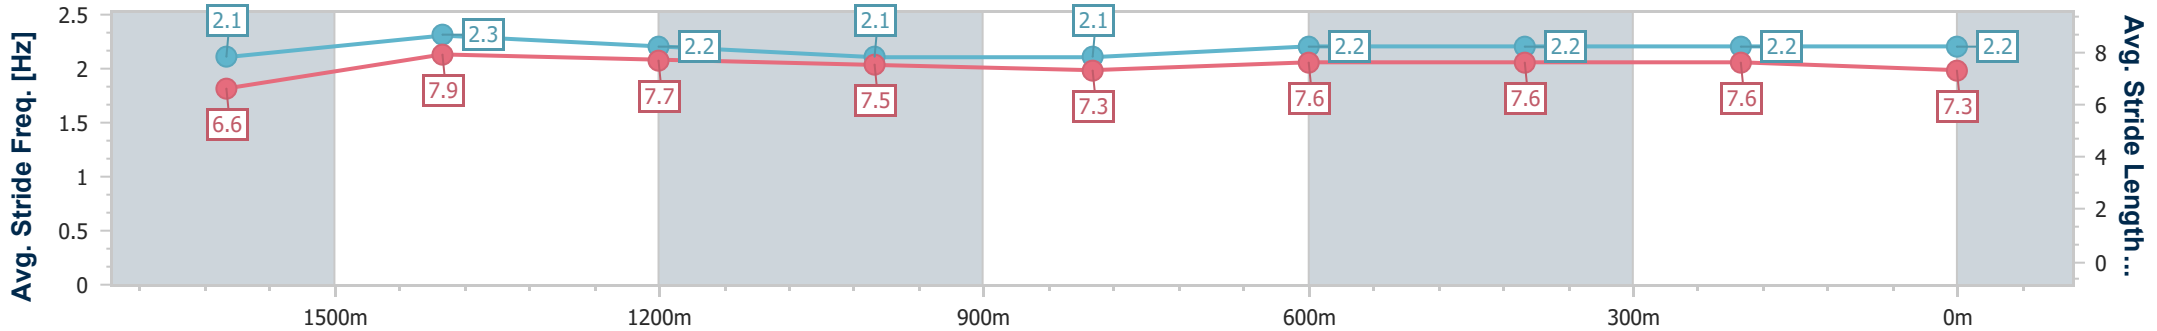

Sunshine Coast QLD Professional  
Race 4: PIERCE AVENUE LODGE PTY LTD Maiden Handicap - 1800m

16 June 2024 - 14:31

Track Rating: Soft 5, Weather: Fine, Rail Position: +7m 400m-W/Post; +9m Remainder

Section	Overall	1600m	1400m	1200m	1000m	800m	600m	400m	200m			
Section Times	1:52.66 [5] (0:14.48)	1:38.18 [7] (0:11.26)	1:26.92 [9] (0:12.11)	1:14.81 [9] (0:12.65)	1:02.16 [11] (0:13.02)	0:49.14 [9] (0:12.49)	0:36.65 [8] (0:12.08)	0:24.57 [7] (0:11.97)	0:12.60 [8] (0:12.60)			
Average Speed [km/h]	50.4	64.3	60.0	57.1	55.6	58.7	60.3	60.2	57.0			
Top Speed [km/h]	63.2	65.4	63.3	59.5	59.6	60.4	61.3	61.3	59.0			
Avg. Dist. to Rail [m]	8.4	2.3	2.9	3.2	2.3	3.0	2.3	3.6	3.3			
Avg. Stride Freq. [Hz]	2.1	2.3	2.2	2.1	2.1	2.2	2.2	2.2	2.2			
Avg. Stride Length [m]	6.6	7.9	7.7	7.5	7.3	7.6	7.6	7.6	7.3			