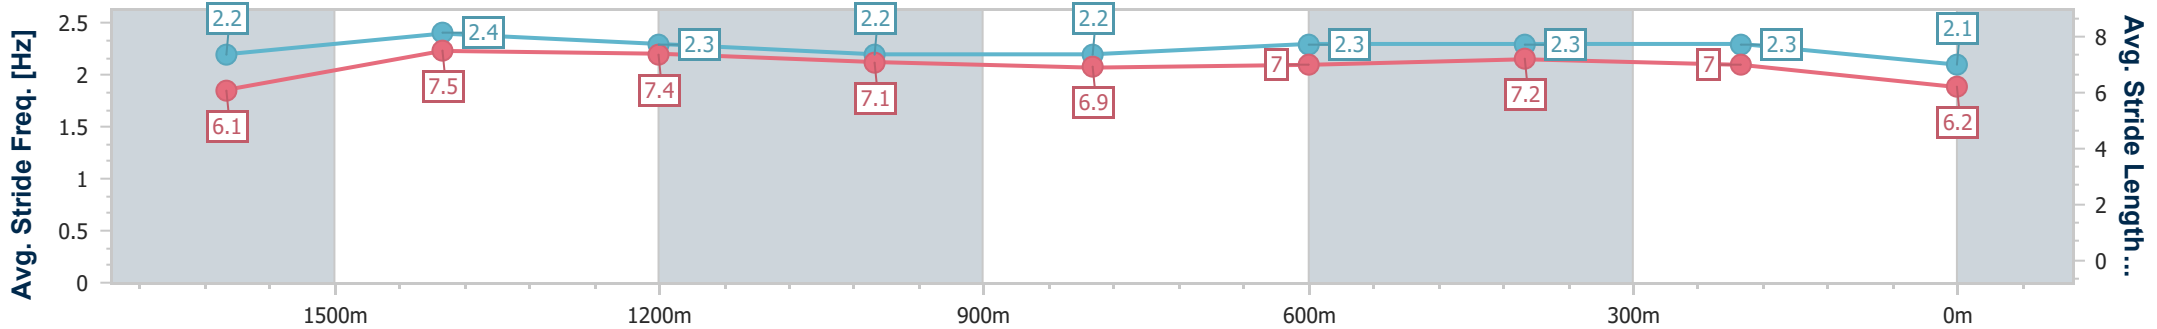

Sunshine Coast QLD Professional  
Race 4: PIERCE AVENUE LODGE PTY LTD Maiden Handicap - 1800m

16 June 2024 - 14:31

Track Rating: Soft 5, Weather: Fine, Rail Position: +7m 400m-W/Post; +9m Remainder

Section	Overall	1600m	1400m	1200m	1000m	800m	600m	400m	200m			
Section Times	1:55.85 [11] (0:14.07)	1:41.78 [4] (0:11.11)	1:30.67 [3] (0:11.48)	1:19.19 [2] (0:12.78)	1:06.41 [2] (0:13.12)	0:53.29 [2] (0:12.87)	0:40.42 [2] (0:12.68)	0:27.74 [9] (0:13.25)	0:14.49 [11] (0:14.49)			
Average Speed [km/h]	51.3	64.5	62.8	56.4	54.9	56.5	57.3	54.4	49.6			
Top Speed [km/h]	67.3	67.2	64.8	59.0	55.8	57.0	58.6	57.8	52.9			
Avg. Dist. to Rail [m]	4.6	0.9	0.3	1.2	1.2	1.5	1.7	0.8	1.2			
Avg. Stride Freq. [Hz]	2.3	2.3	2.2	2.1	2.1	2.2	2.2	2.1	2.0			
Avg. Stride Length [m]	6.1	7.8	7.8	7.4	7.3	7.3	7.3	7.2	6.8			

- [ ] Ranking at each section and finish
- .-.- No data available at this section
- NA No data available

Horse/Jockey Name	Broadway Spirit
Final Rank	12
Fastest Section Time (Section)	0:11.40 (1600m)
Top Speed [km/h] (Section)	64.9 (1600m)
Race State	Finished

Sunshine Coast QLD Professional  
 Race 4: PIERCE AVENUE LODGE PTY LTD Maiden Handicap - 1800m

16 June 2024 - 14:31

Track Rating: Soft 5, Weather: Fine, Rail Position: +7m 400m-W/Post; +9m Remainder

Section	Overall	1600m	1400m	1200m	1000m	800m	600m	400m	200m			
Section Times	1:56.78 [12] (0:14.71)	1:42.07 [11] (0:11.40)	1:30.67 [12] (0:12.01)	1:18.66 [12] (0:12.65)	1:06.01 [12] (0:13.24)	0:52.77 [12] (0:12.62)	0:40.15 [12] (0:12.19)	0:27.96 [12] (0:12.68)	0:15.28 [12] (0:15.28)			
Average Speed [km/h]	49.5	63.7	60.5	56.9	54.7	57.4	59.1	56.9	47.0			
Top Speed [km/h]	61.6	64.9	63.3	59.0	56.0	58.5	60.5	59.8	52.5			
Avg. Dist. to Rail [m]	6.1	3.0	2.6	2.4	1.9	1.3	0.6	2.2	3.4			
Avg. Stride Freq. [Hz]	2.2	2.4	2.3	2.2	2.2	2.3	2.3	2.3	2.1			
Avg. Stride Length [m]	6.1	7.5	7.4	7.1	6.9	7.0	7.2	7.0	6.2			