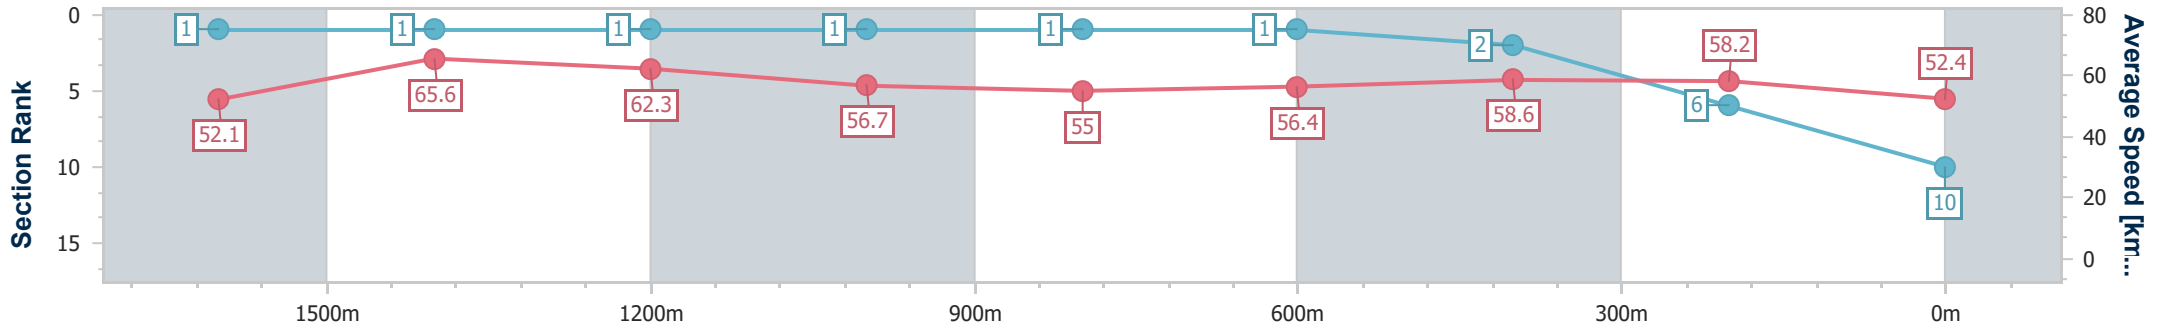

Sunshine Coast QLD Professional  
 Race 4: PIERCE AVENUE LODGE PTY LTD Maiden Handicap - 1800m

16 June 2024 - 14:31

Track Rating: Soft 5, Weather: Fine, Rail Position: +7m 400m-W/Post; +9m Remainder

Section	Overall	1600m	1400m	1200m	1000m	800m	600m	400m	200m			
Section Times	1:53.69 [9] (0:14.57)	1:39.12 [8] (0:11.17)	1:27.95 [8] (0:11.92)	1:16.03 [8] (0:12.54)	1:03.49 [8] (0:13.20)	0:50.29 [8] (0:12.68)	0:37.61 [9] (0:11.99)	0:25.62 [6] (0:12.12)	0:13.50 [10] (0:13.50)			
Average Speed [km/h]	49.5	64.0	60.5	57.4	55.0	57.4	60.2	59.3	53.3			
Top Speed [km/h]	63.5	65.5	63.6	59.6	55.6	59.7	61.3	61.2	55.3			
Avg. Dist. to Rail [m]	1.7	1.0	0.6	1.3	1.9	1.9	0.4	0.8	0.9			
Avg. Stride Freq. [Hz]	2.2	2.3	2.2	2.2	2.1	2.2	2.2	2.2	2.1			
Avg. Stride Length [m]	6.2	7.8	7.7	7.4	7.1	7.3	7.4	7.3	7.1			

- [ ] Ranking at each section and finish
- .-.- No data available at this section
- NA No data available

Horse/Jockey Name	How Ya Been Anyway
Final Rank	10
Fastest Section Time (Section)	0:11.03 (1600m)
Top Speed [km/h] (Section)	67.5 (1600m)
Race State	Finished

Sunshine Coast QLD Professional  
Race 4: PIERCE AVENUE LODGE PTY LTD Maiden Handicap - 1800m

16 June 2024 - 14:31

Track Rating: Soft 5, Weather: Fine, Rail Position: +7m 400m-W/Post; +9m Remainder

Section	Overall	1600m	1400m	1200m	1000m	800m	600m	400m	200m				
Section Times	1:53.79 [10] (0:13.99)	1:39.80 [1] (0:11.03)	1:28.77 [1] (0:11.52)	1:17.25 [1] (0:12.73)	1:04.52 [1] (0:13.18)	0:51.34 [1] (0:12.91)	0:38.43 [1] (0:12.28)	0:26.15 [2] (0:12.39)	0:13.76 [6] (0:13.76)				
Average Speed [km/h]	52.1	65.6	62.3	56.7	55.0	56.4	58.6	58.2	52.4				
Top Speed [km/h]	66.7	67.5	65.4	57.4	55.9	58.2	60.6	60.4	56.5				
Avg. Dist. to Rail [m]	7.0	2.5	0.4	1.0	1.4	1.9	0.8	0.3	0.8				
Avg. Stride Freq. [Hz]	2.3	2.4	2.3	2.2	2.2	2.2	2.3	2.3	2.2				
Avg. Stride Length [m]	6.3	7.7	7.5	7.2	7.0	7.0	7.1	7.1	6.7				