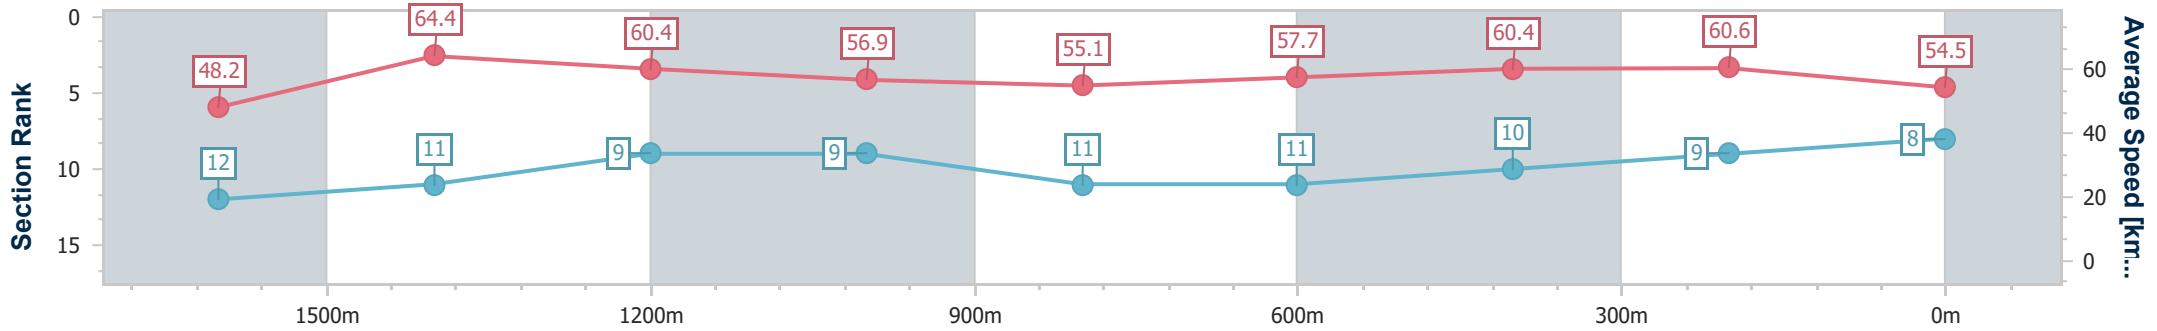

Sunshine Coast QLD Professional  
 Race 4: PIERCE AVENUE LODGE PTY LTD Maiden Handicap - 1800m

16 June 2024 - 14:31

Track Rating: Soft 5, Weather: Fine, Rail Position: +7m 400m-W/Post; +9m Remainder

Section	Overall	1600m	1400m	1200m	1000m	800m	600m	400m	200m				
Section Times	1:53.16 [7] (0:14.05)	1:39.11 [3] (0:11.16)	1:27.95 [5] (0:11.82)	1:16.13 [5] (0:12.86)	1:03.27 [5] (0:13.13)	0:50.14 [6] (0:12.73)	0:37.41 [6] (0:12.19)	0:25.22 [5] (0:12.12)	0:13.10 [7] (0:13.10)				
Average Speed [km/h]	51.1	64.3	61.2	56.0	55.1	57.3	59.7	59.4	55.0				
Top Speed [km/h]	64.6	65.6	63.9	58.6	56.6	58.7	60.9	60.9	57.2				
Avg. Dist. to Rail [m]	1.4	0.8	0.7	1.2	1.2	2.6	1.8	1.1	0.6				
Avg. Stride Freq. [Hz]	2.2	2.3	2.2	2.2	2.2	2.2	2.3	2.3	2.2				
Avg. Stride Length [m]	6.4	7.7	7.6	7.1	7.1	7.2	7.3	7.3	7.0				

- [ ] Ranking at each section and finish
- .-.- No data available at this section
- NA No data available

Horse/Jockey Name	The Best Bad Boy
Final Rank	8
Fastest Section Time (Section)	0:11.12 (1600m)
Top Speed [km/h] (Section)	65.0 (1600m)
Race State	Finished

Sunshine Coast QLD Professional  
Race 4: PIERCE AVENUE LODGE PTY LTD Maiden Handicap - 1800m

16 June 2024 - 14:31

Track Rating: Soft 5, Weather: Fine, Rail Position: +7m 400m-W/Post; +9m Remainder

Section	Overall	1600m	1400m	1200m	1000m	800m	600m	400m	200m			
Section Times	1:53.33 [8] (0:14.90)	1:38.43 [12] (0:11.12)	1:27.31 [11] (0:11.83)	1:15.48 [9] (0:12.64)	1:02.84 [9] (0:13.10)	0:49.74 [11] (0:12.62)	0:37.12 [11] (0:12.04)	0:25.08 [10] (0:11.87)	0:13.21 [9] (0:13.21)			
Average Speed [km/h]	48.2	64.4	60.4	56.9	55.1	57.7	60.4	60.6	54.5			
Top Speed [km/h]	63.4	65.0	64.0	58.6	57.2	60.4	61.5	61.8	58.9			
Avg. Dist. to Rail [m]	2.3	2.8	1.8	0.5	0.7	2.0	1.9	3.9	4.8			
Avg. Stride Freq. [Hz]	2.1	2.3	2.3	2.2	2.2	2.2	2.3	2.3	2.2			
Avg. Stride Length [m]	6.3	7.8	7.4	7.2	7.1	7.2	7.3	7.3	6.9			