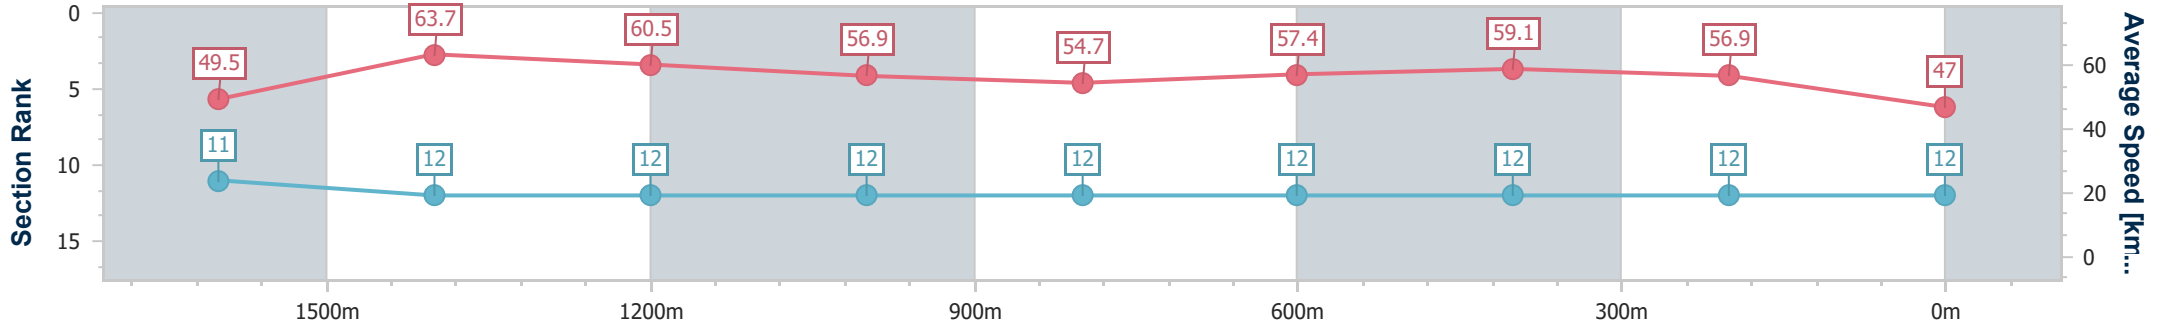

Sunshine Coast QLD Professional  
Race 4: PIERCE AVENUE LODGE PTY LTD Maiden Handicap - 1800m

16 June 2024 - 14:31

Track Rating: Soft 5, Weather: Fine, Rail Position: +7m 400m-W/Post; +9m Remainder

Section	Overall	1600m	1400m	1200m	1000m	800m	600m	400m	200m			
Section Times	1:55.85 [11] (0:14.07)	1:41.78 [4] (0:11.11)	1:30.67 [3] (0:11.48)	1:19.19 [2] (0:12.78)	1:06.41 [2] (0:13.12)	0:53.29 [2] (0:12.87)	0:40.42 [2] (0:12.68)	0:27.74 [9] (0:13.25)	0:14.49 [11] (0:14.49)			
Average Speed [km/h]	51.3	64.5	62.8	56.4	54.9	56.5	57.3	54.4	49.6			
Top Speed [km/h]	67.3	67.2	64.8	59.0	55.8	57.0	58.6	57.8	52.9			
Avg. Dist. to Rail [m]	4.6	0.9	0.3	1.2	1.2	1.5	1.7	0.8	1.2			
Avg. Stride Freq. [Hz]	2.3	2.3	2.2	2.1	2.1	2.2	2.2	2.1	2.0			
Avg. Stride Length [m]	6.1	7.8	7.8	7.4	7.3	7.3	7.3	7.2	6.8			

- [ ] Ranking at each section and finish
- .-.- No data available at this section
- NA No data available

Horse/Jockey Name	Broadway Spirit
Final Rank	12
Fastest Section Time (Section)	0:11.40 (1600m)
Top Speed [km/h] (Section)	64.9 (1600m)
Race State	Finished

Sunshine Coast QLD Professional  
 Race 4: PIERCE AVENUE LODGE PTY LTD Maiden Handicap - 1800m

16 June 2024 - 14:31

Track Rating: Soft 5, Weather: Fine, Rail Position: +7m 400m-W/Post; +9m Remainder

Section	Overall	1600m	1400m	1200m	1000m	800m	600m	400m	200m			
Section Times	1:56.78 [12] (0:14.71)	1:42.07 [11] (0:11.40)	1:30.67 [12] (0:12.01)	1:18.66 [12] (0:12.65)	1:06.01 [12] (0:13.24)	0:52.77 [12] (0:12.62)	0:40.15 [12] (0:12.19)	0:27.96 [12] (0:12.68)	0:15.28 [12] (0:15.28)			
Average Speed [km/h]	49.5	63.7	60.5	56.9	54.7	57.4	59.1	56.9	47.0			
Top Speed [km/h]	61.6	64.9	63.3	59.0	56.0	58.5	60.5	59.8	52.5			
Avg. Dist. to Rail [m]	6.1	3.0	2.6	2.4	1.9	1.3	0.6	2.2	3.4			
Avg. Stride Freq. [Hz]	2.2	2.4	2.3	2.2	2.2	2.3	2.3	2.3	2.1			
Avg. Stride Length [m]	6.1	7.5	7.4	7.1	6.9	7.0	7.2	7.0	6.2			