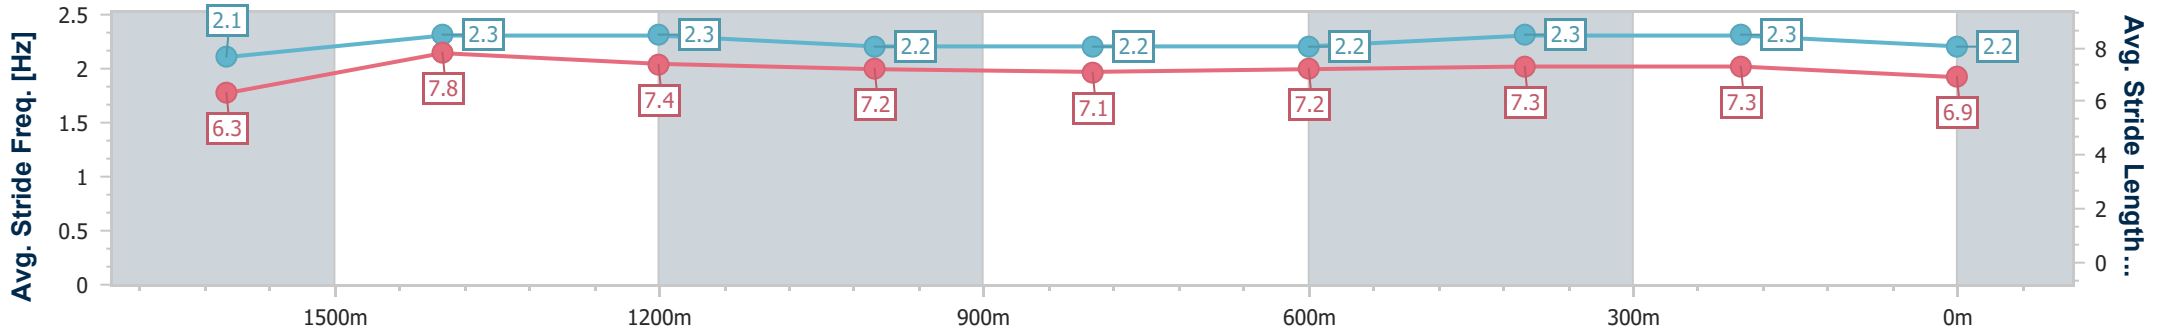

Sunshine Coast QLD Professional  
 Race 4: PIERCE AVENUE LODGE PTY LTD Maiden Handicap - 1800m

16 June 2024 - 14:31

Track Rating: Soft 5, Weather: Fine, Rail Position: +7m 400m-W/Post; +9m Remainder

Section	Overall	1600m	1400m	1200m	1000m	800m	600m	400m	200m				
Section Times	1:53.16 [7] (0:14.05)	1:39.11 [3] (0:11.16)	1:27.95 [5] (0:11.82)	1:16.13 [5] (0:12.86)	1:03.27 [5] (0:13.13)	0:50.14 [6] (0:12.73)	0:37.41 [6] (0:12.19)	0:25.22 [5] (0:12.12)	0:13.10 [7] (0:13.10)				
Average Speed [km/h]	51.1	64.3	61.2	56.0	55.1	57.3	59.7	59.4	55.0				
Top Speed [km/h]	64.6	65.6	63.9	58.6	56.6	58.7	60.9	60.9	57.2				
Avg. Dist. to Rail [m]	1.4	0.8	0.7	1.2	1.2	2.6	1.8	1.1	0.6				
Avg. Stride Freq. [Hz]	2.2	2.3	2.2	2.2	2.2	2.2	2.3	2.3	2.2				
Avg. Stride Length [m]	6.4	7.7	7.6	7.1	7.1	7.2	7.3	7.3	7.0				

- [ ] Ranking at each section and finish
- .-.- No data available at this section
- NA No data available

Horse/Jockey Name	The Best Bad Boy
Final Rank	8
Fastest Section Time (Section)	0:11.12 (1600m)
Top Speed [km/h] (Section)	65.0 (1600m)
Race State	Finished

Sunshine Coast QLD Professional  
Race 4: PIERCE AVENUE LODGE PTY LTD Maiden Handicap - 1800m

16 June 2024 - 14:31

Track Rating: Soft 5, Weather: Fine, Rail Position: +7m 400m-W/Post; +9m Remainder

Section	Overall	1600m	1400m	1200m	1000m	800m	600m	400m	200m			
Section Times	1:53.33 [8] (0:14.90)	1:38.43 [12] (0:11.12)	1:27.31 [11] (0:11.83)	1:15.48 [9] (0:12.64)	1:02.84 [9] (0:13.10)	0:49.74 [11] (0:12.62)	0:37.12 [11] (0:12.04)	0:25.08 [10] (0:11.87)	0:13.21 [9] (0:13.21)			
Average Speed [km/h]	48.2	64.4	60.4	56.9	55.1	57.7	60.4	60.6	54.5			
Top Speed [km/h]	63.4	65.0	64.0	58.6	57.2	60.4	61.5	61.8	58.9			
Avg. Dist. to Rail [m]	2.3	2.8	1.8	0.5	0.7	2.0	1.9	3.9	4.8			
Avg. Stride Freq. [Hz]	2.1	2.3	2.3	2.2	2.2	2.2	2.3	2.3	2.2			
Avg. Stride Length [m]	6.3	7.8	7.4	7.2	7.1	7.2	7.3	7.3	6.9			