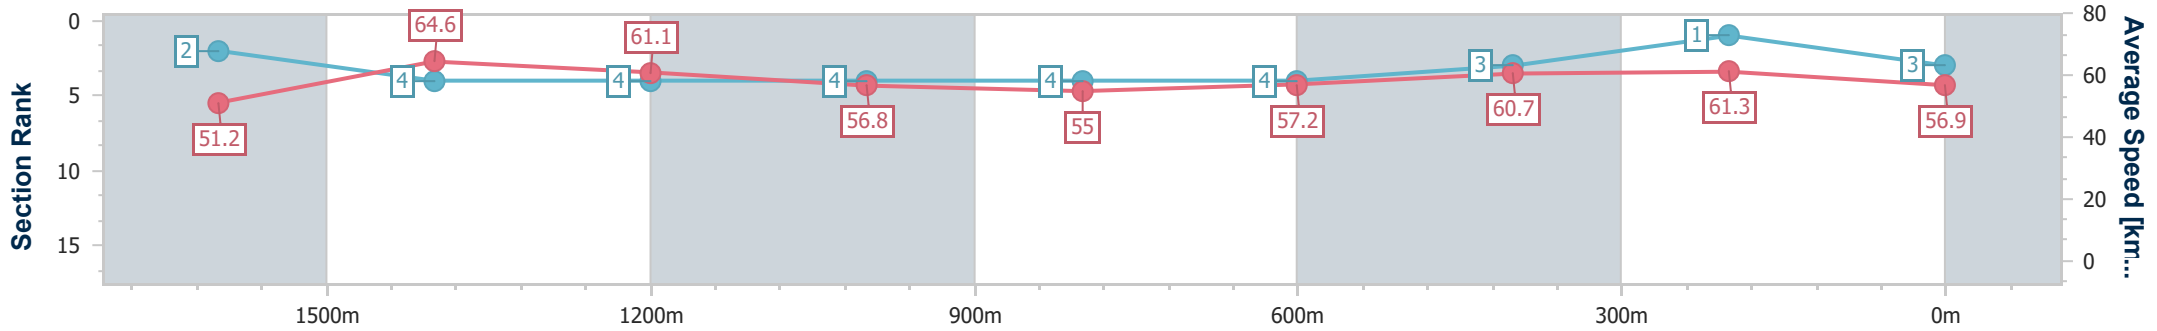

Sunshine Coast QLD Professional  
Race 4: PIERCE AVENUE LODGE PTY LTD Maiden Handicap - 1800m

16 June 2024 - 14:31

Track Rating: Soft 5, Weather: Fine, Rail Position: +7m 400m-W/Post; +9m Remainder

Section	Overall	1600m	1400m	1200m	1000m	800m	600m	400m	200m				
Section Times	1:52.11 [3] (0:14.02)	1:38.09 [2] (0:11.17)	1:26.92 [4] (0:11.81)	1:15.11 [4] (0:12.69)	1:02.42 [4] (0:13.15)	0:49.27 [4] (0:12.84)	0:36.43 [4] (0:12.02)	0:24.41 [3] (0:11.77)	0:12.64 [1] (0:12.64)				
Average Speed [km/h]	51.2	64.6	61.1	56.8	55.0	57.2	60.7	61.3	56.9				
Top Speed [km/h]	65.3	66.0	63.3	60.2	57.1	59.1	62.0	62.3	59.9				
Avg. Dist. to Rail [m]	4.1	0.4	1.0	2.0	1.6	3.6	1.9	1.7	2.5				
Avg. Stride Freq. [Hz]	2.3	2.4	2.3	2.2	2.2	2.3	2.3	2.4	2.3				
Avg. Stride Length [m]	6.3	7.5	7.5	7.2	7.0	7.0	7.3	7.2	6.8				