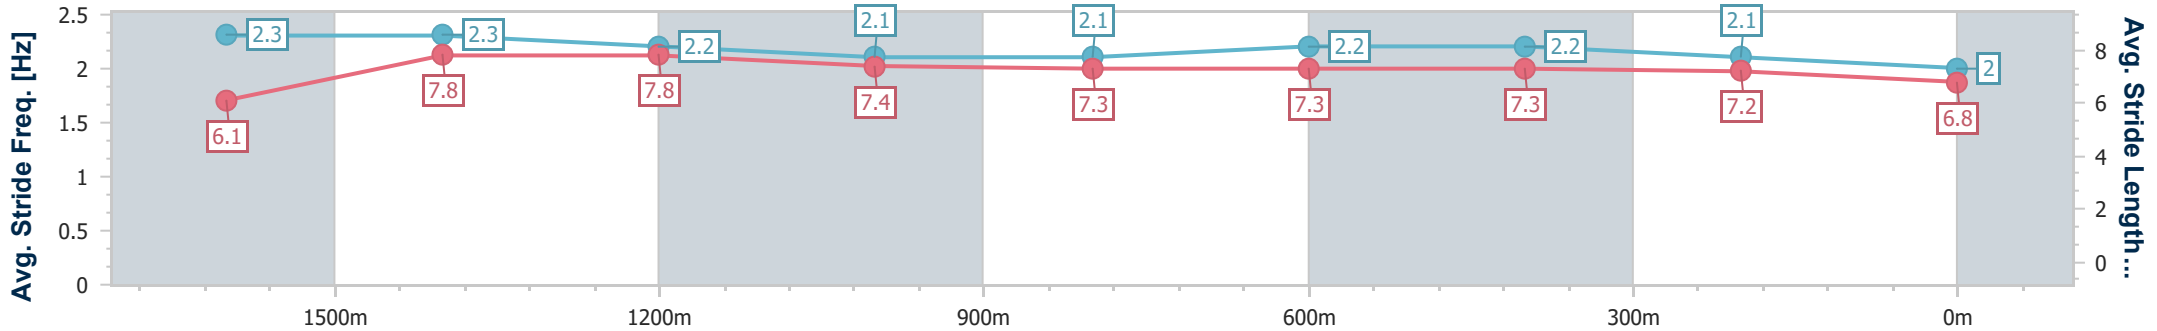

Sunshine Coast QLD Professional  
Race 4: PIERCE AVENUE LODGE PTY LTD Maiden Handicap - 1800m

16 June 2024 - 14:31

Track Rating: Soft 5, Weather: Fine, Rail Position: +7m 400m-W/Post; +9m Remainder

Section	Overall	1600m	1400m	1200m	1000m	800m	600m	400m	200m				
Section Times	1:53.79 [10] (0:13.99)	1:39.80 [1] (0:11.03)	1:28.77 [1] (0:11.52)	1:17.25 [1] (0:12.73)	1:04.52 [1] (0:13.18)	0:51.34 [1] (0:12.91)	0:38.43 [1] (0:12.28)	0:26.15 [2] (0:12.39)	0:13.76 [6] (0:13.76)				
Average Speed [km/h]	52.1	65.6	62.3	56.7	55.0	56.4	58.6	58.2	52.4				
Top Speed [km/h]	66.7	67.5	65.4	57.4	55.9	58.2	60.6	60.4	56.5				
Avg. Dist. to Rail [m]	7.0	2.5	0.4	1.0	1.4	1.9	0.8	0.3	0.8				
Avg. Stride Freq. [Hz]	2.3	2.4	2.3	2.2	2.2	2.2	2.3	2.3	2.2				
Avg. Stride Length [m]	6.3	7.7	7.5	7.2	7.0	7.0	7.1	7.1	6.7				

- [ ] Ranking at each section and finish
- .-.- No data available at this section
- NA No data available

Horse/Jockey Name	More You Think
Final Rank	11
Fastest Section Time (Section)	0:11.11 (1600m)
Top Speed [km/h] (Section)	67.3 (Overall)
Race State	Finished

Sunshine Coast QLD Professional  
Race 4: PIERCE AVENUE LODGE PTY LTD Maiden Handicap - 1800m

16 June 2024 - 14:31

Track Rating: Soft 5, Weather: Fine, Rail Position: +7m 400m-W/Post; +9m Remainder

Section	Overall	1600m	1400m	1200m	1000m	800m	600m	400m	200m			
Section Times	1:55.85 [11] (0:14.07)	1:41.78 [4] (0:11.11)	1:30.67 [3] (0:11.48)	1:19.19 [2] (0:12.78)	1:06.41 [2] (0:13.12)	0:53.29 [2] (0:12.87)	0:40.42 [2] (0:12.68)	0:27.74 [9] (0:13.25)	0:14.49 [11] (0:14.49)			
Average Speed [km/h]	51.3	64.5	62.8	56.4	54.9	56.5	57.3	54.4	49.6			
Top Speed [km/h]	67.3	67.2	64.8	59.0	55.8	57.0	58.6	57.8	52.9			
Avg. Dist. to Rail [m]	4.6	0.9	0.3	1.2	1.2	1.5	1.7	0.8	1.2			
Avg. Stride Freq. [Hz]	2.3	2.3	2.2	2.1	2.1	2.2	2.2	2.1	2.0			
Avg. Stride Length [m]	6.1	7.8	7.8	7.4	7.3	7.3	7.3	7.2	6.8			