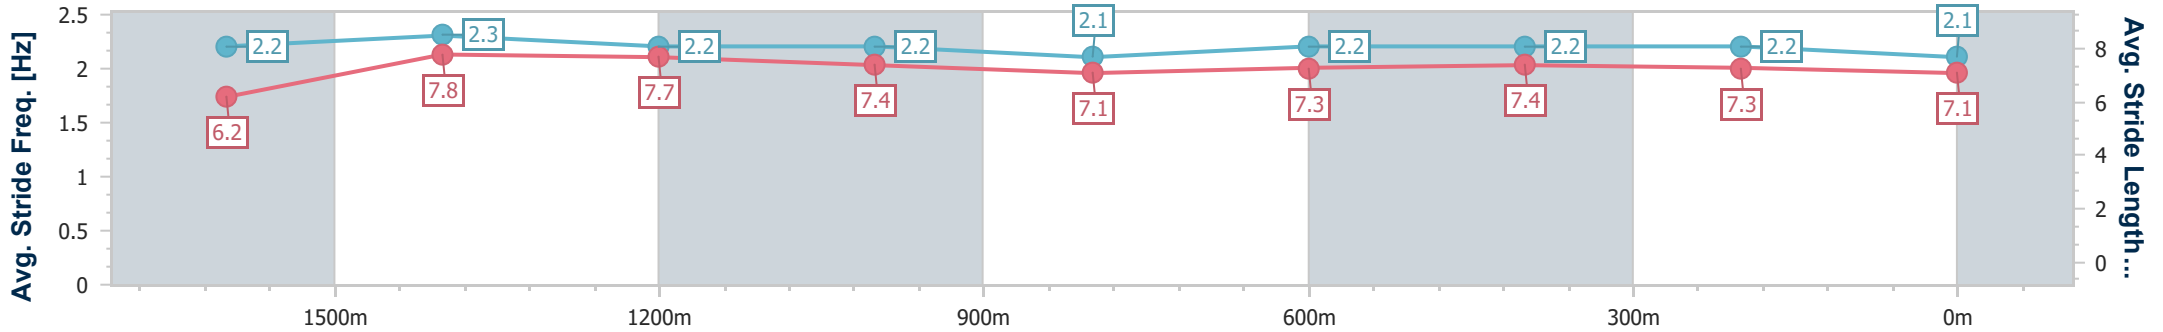

Sunshine Coast QLD Professional  
Race 4: PIERCE AVENUE LODGE PTY LTD Maiden Handicap - 1800m

16 June 2024 - 14:31

Track Rating: Soft 5, Weather: Fine, Rail Position: +7m 400m-W/Post; +9m Remainder

Section	Overall	1600m	1400m	1200m	1000m	800m	600m	400m	200m			
Section Times	1:53.33 [8] (0:14.90)	1:38.43 [12] (0:11.12)	1:27.31 [11] (0:11.83)	1:15.48 [9] (0:12.64)	1:02.84 [9] (0:13.10)	0:49.74 [11] (0:12.62)	0:37.12 [11] (0:12.04)	0:25.08 [10] (0:11.87)	0:13.21 [9] (0:13.21)			
Average Speed [km/h]	48.2	64.4	60.4	56.9	55.1	57.7	60.4	60.6	54.5			
Top Speed [km/h]	63.4	65.0	64.0	58.6	57.2	60.4	61.5	61.8	58.9			
Avg. Dist. to Rail [m]	2.3	2.8	1.8	0.5	0.7	2.0	1.9	3.9	4.8			
Avg. Stride Freq. [Hz]	2.1	2.3	2.3	2.2	2.2	2.2	2.3	2.3	2.2			
Avg. Stride Length [m]	6.3	7.8	7.4	7.2	7.1	7.2	7.3	7.3	6.9			

- [ ] Ranking at each section and finish
- .-.- No data available at this section
- NA No data available

Horse/Jockey Name	Crimson Beauty
Final Rank	9
Fastest Section Time (Section)	0:11.17 (1600m)
Top Speed [km/h] (Section)	65.5 (1600m)
Race State	Finished

Sunshine Coast QLD Professional  
 Race 4: PIERCE AVENUE LODGE PTY LTD Maiden Handicap - 1800m

16 June 2024 - 14:31

Track Rating: Soft 5, Weather: Fine, Rail Position: +7m 400m-W/Post; +9m Remainder

Section	Overall	1600m	1400m	1200m	1000m	800m	600m	400m	200m			
Section Times	1:53.69 [9] (0:14.57)	1:39.12 [8] (0:11.17)	1:27.95 [8] (0:11.92)	1:16.03 [8] (0:12.54)	1:03.49 [8] (0:13.20)	0:50.29 [8] (0:12.68)	0:37.61 [9] (0:11.99)	0:25.62 [6] (0:12.12)	0:13.50 [10] (0:13.50)			
Average Speed [km/h]	49.5	64.0	60.5	57.4	55.0	57.4	60.2	59.3	53.3			
Top Speed [km/h]	63.5	65.5	63.6	59.6	55.6	59.7	61.3	61.2	55.3			
Avg. Dist. to Rail [m]	1.7	1.0	0.6	1.3	1.9	1.9	0.4	0.8	0.9			
Avg. Stride Freq. [Hz]	2.2	2.3	2.2	2.2	2.1	2.2	2.2	2.2	2.1			
Avg. Stride Length [m]	6.2	7.8	7.7	7.4	7.1	7.3	7.4	7.3	7.1			