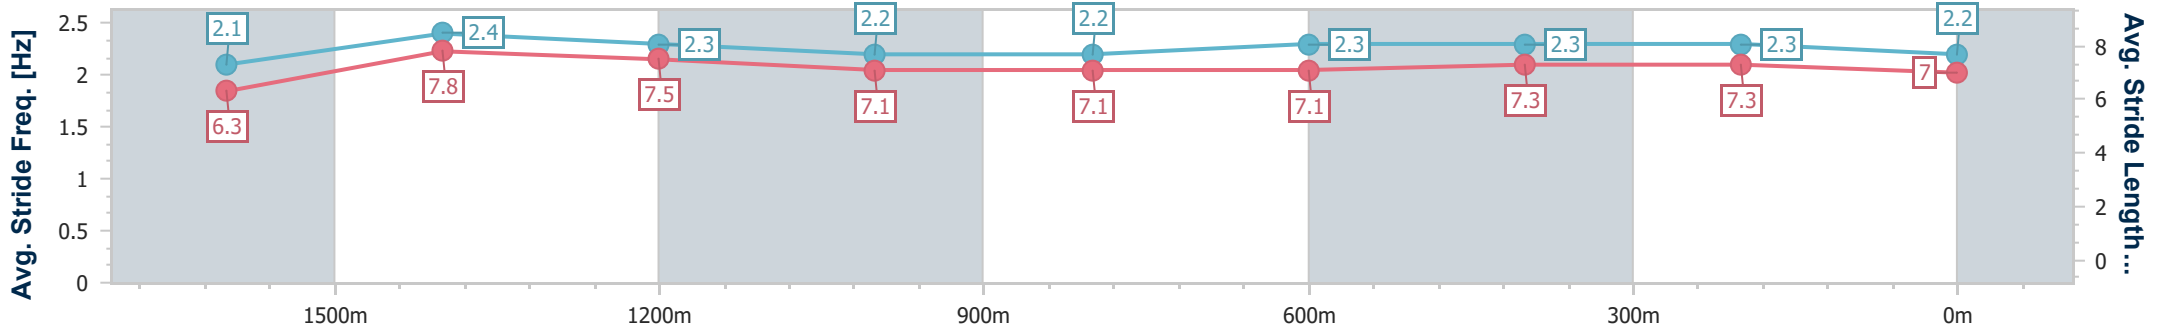

- [ ] Ranking at each section and finish
- .-.- No data available at this section
- NA No data available

Horse/Jockey Name	Lady Deanne
Final Rank	4
Fastest Section Time (Section)	0:10.89 (1600m)
Top Speed [km/h] (Section)	66.9 (1600m)
Race State	Finished

Sunshine Coast QLD Professional  
Race 4: PIERCE AVENUE LODGE PTY LTD Maiden Handicap - 1800m

16 June 2024 - 14:31

Track Rating: Soft 5, Weather: Fine, Rail Position: +7m 400m-W/Post; +9m Remainder

Section	Overall	1600m	1400m	1200m	1000m	800m	600m	400m	200m			
Section Times	1:52.44 [4] (0:14.62)	1:37.82 [9] (0:10.89)	1:26.93 [6] (0:11.77)	1:15.16 [6] (0:12.65)	1:02.51 [6] (0:13.01)	0:49.50 [5] (0:12.78)	0:36.72 [5] (0:12.04)	0:24.68 [4] (0:11.97)	0:12.71 [3] (0:12.71)			
Average Speed [km/h]	49.0	66.0	61.2	56.8	55.7	57.6	60.9	60.1	56.6			
Top Speed [km/h]	66.2	66.9	63.4	59.5	58.1	59.8	62.4	61.5	57.8			
Avg. Dist. to Rail [m]	3.4	0.7	0.7	0.3	1.1	3.7	3.3	3.5	1.6			
Avg. Stride Freq. [Hz]	2.1	2.4	2.3	2.2	2.2	2.3	2.3	2.3	2.2			
Avg. Stride Length [m]	6.3	7.8	7.5	7.1	7.1	7.1	7.3	7.3	7.0			