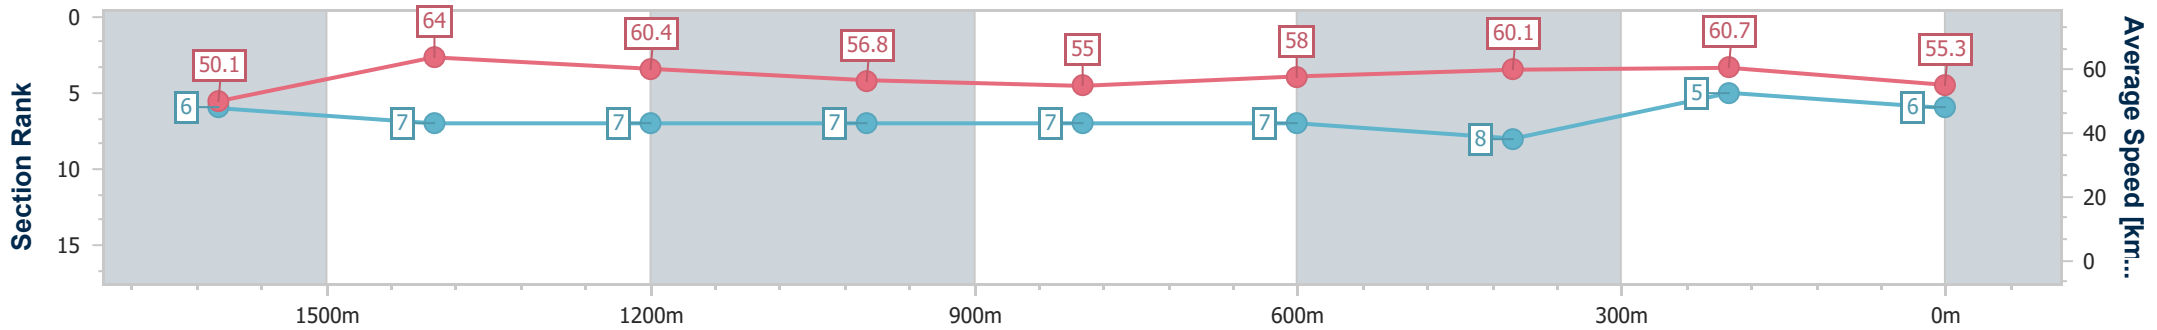

- [ ] Ranking at each section and finish
- .-.- No data available at this section
- NA No data available

Horse/Jockey Name	Il Toro D'oro
Final Rank	6
Fastest Section Time (Section)	0:11.24 (1600m)
Top Speed [km/h] (Section)	65.0 (1600m)
Race State	Finished

Sunshine Coast QLD Professional  
Race 4: PIERCE AVENUE LODGE PTY LTD Maiden Handicap - 1800m

16 June 2024 - 14:31

Track Rating: Soft 5, Weather: Fine, Rail Position: +7m 400m-W/Post; +9m Remainder

Section	Overall	1600m	1400m	1200m	1000m	800m	600m	400m	200m				
Section Times	1:52.95 [6] (0:14.35)	1:38.60 [6] (0:11.24)	1:27.36 [7] (0:11.93)	1:15.43 [7] (0:12.67)	1:02.76 [7] (0:13.14)	0:49.62 [7] (0:12.62)	0:37.00 [7] (0:12.15)	0:24.85 [8] (0:11.83)	0:13.02 [5] (0:13.02)				
Average Speed [km/h]	50.1	64.0	60.4	56.8	55.0	58.0	60.1	60.7	55.3				
Top Speed [km/h]	63.3	65.0	63.0	59.0	57.4	60.2	60.9	62.2	57.6				
Avg. Dist. to Rail [m]	2.3	0.3	0.8	1.0	1.3	2.5	2.6	2.8	0.9				
Avg. Stride Freq. [Hz]	2.3	2.3	2.2	2.2	2.2	2.2	2.3	2.3	2.1				
Avg. Stride Length [m]	6.0	7.6	7.5	7.2	7.1	7.2	7.4	7.5	7.2				