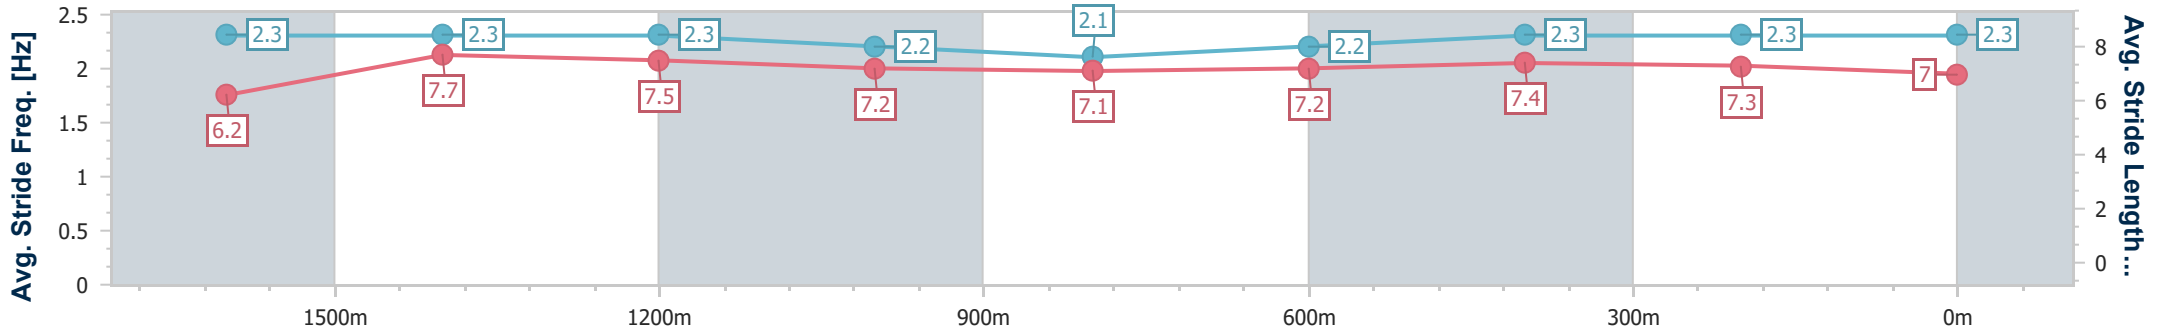

- [ ] Ranking at each section and finish
- .-.- No data available at this section
- NA No data available

Horse/Jockey Name	Dawn Party
Final Rank	2
Fastest Section Time (Section)	0:11.01 (1600m)
Top Speed [km/h] (Section)	65.5 (1600m)
Race State	Finished

Sunshine Coast QLD Professional  
Race 4: PIERCE AVENUE LODGE PTY LTD Maiden Handicap - 1800m

16 June 2024 - 14:31

Track Rating: Soft 5, Weather: Fine, Rail Position: +7m 400m-W/Post; +9m Remainder

Section	Overall	1600m	1400m	1200m	1000m	800m	600m	400m	200m			
Section Times	1:52.10 [2] (0:14.13)	1:37.97 [5] (0:11.01)	1:26.96 [2] (0:11.74)	1:15.22 [3] (0:12.78)	1:02.44 [3] (0:13.13)	0:49.31 [3] (0:12.79)	0:36.52 [3] (0:12.03)	0:24.49 [1] (0:11.88)	0:12.61 [2] (0:12.61)			
Average Speed [km/h]	49.8	64.3	61.1	56.2	55.1	56.8	59.9	60.7	57.1			
Top Speed [km/h]	65.3	65.5	62.9	58.2	56.1	58.9	61.2	61.5	59.4			
Avg. Dist. to Rail [m]	4.3	5.6	2.1	0.3	0.9	1.5	0.7	0.4	1.4			
Avg. Stride Freq. [Hz]	2.3	2.3	2.3	2.2	2.1	2.2	2.3	2.3	2.3			
Avg. Stride Length [m]	6.2	7.7	7.5	7.2	7.1	7.2	7.4	7.3	7.0			