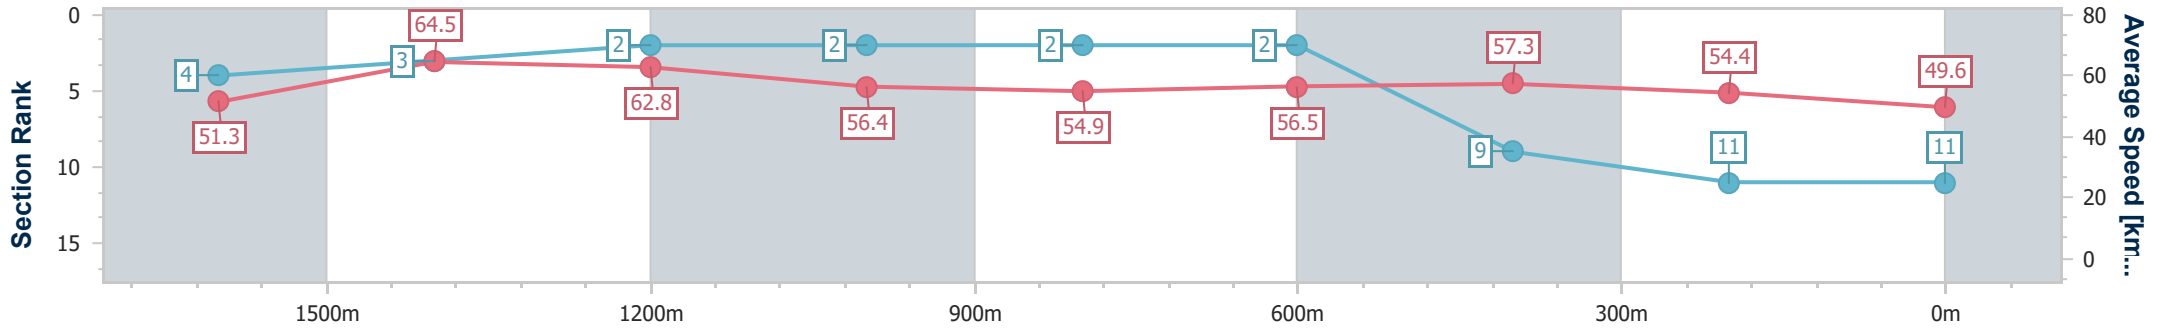

Sunshine Coast QLD Professional  
Race 4: PIERCE AVENUE LODGE PTY LTD Maiden Handicap - 1800m

16 June 2024 - 14:31

Track Rating: Soft 5, Weather: Fine, Rail Position: +7m 400m-W/Post; +9m Remainder

Section	Overall	1600m	1400m	1200m	1000m	800m	600m	400m	200m				
Section Times	1:53.79 [10] (0:13.99)	1:39.80 [1] (0:11.03)	1:28.77 [1] (0:11.52)	1:17.25 [1] (0:12.73)	1:04.52 [1] (0:13.18)	0:51.34 [1] (0:12.91)	0:38.43 [1] (0:12.28)	0:26.15 [2] (0:12.39)	0:13.76 [6] (0:13.76)				
Average Speed [km/h]	52.1	65.6	62.3	56.7	55.0	56.4	58.6	58.2	52.4				
Top Speed [km/h]	66.7	67.5	65.4	57.4	55.9	58.2	60.6	60.4	56.5				
Avg. Dist. to Rail [m]	7.0	2.5	0.4	1.0	1.4	1.9	0.8	0.3	0.8				
Avg. Stride Freq. [Hz]	2.3	2.4	2.3	2.2	2.2	2.2	2.3	2.3	2.2				
Avg. Stride Length [m]	6.3	7.7	7.5	7.2	7.0	7.0	7.1	7.1	6.7				

- [ ] Ranking at each section and finish
- .-.- No data available at this section
- NA No data available

Horse/Jockey Name	More You Think
Final Rank	11
Fastest Section Time (Section)	0:11.11 (1600m)
Top Speed [km/h] (Section)	67.3 (Overall)
Race State	Finished

Sunshine Coast QLD Professional  
Race 4: PIERCE AVENUE LODGE PTY LTD Maiden Handicap - 1800m

16 June 2024 - 14:31

Track Rating: Soft 5, Weather: Fine, Rail Position: +7m 400m-W/Post; +9m Remainder

Section	Overall	1600m	1400m	1200m	1000m	800m	600m	400m	200m			
Section Times	1:55.85 [11] (0:14.07)	1:41.78 [4] (0:11.11)	1:30.67 [3] (0:11.48)	1:19.19 [2] (0:12.78)	1:06.41 [2] (0:13.12)	0:53.29 [2] (0:12.87)	0:40.42 [2] (0:12.68)	0:27.74 [9] (0:13.25)	0:14.49 [11] (0:14.49)			
Average Speed [km/h]	51.3	64.5	62.8	56.4	54.9	56.5	57.3	54.4	49.6			
Top Speed [km/h]	67.3	67.2	64.8	59.0	55.8	57.0	58.6	57.8	52.9			
Avg. Dist. to Rail [m]	4.6	0.9	0.3	1.2	1.2	1.5	1.7	0.8	1.2			
Avg. Stride Freq. [Hz]	2.3	2.3	2.2	2.1	2.1	2.2	2.2	2.1	2.0			
Avg. Stride Length [m]	6.1	7.8	7.8	7.4	7.3	7.3	7.3	7.2	6.8			