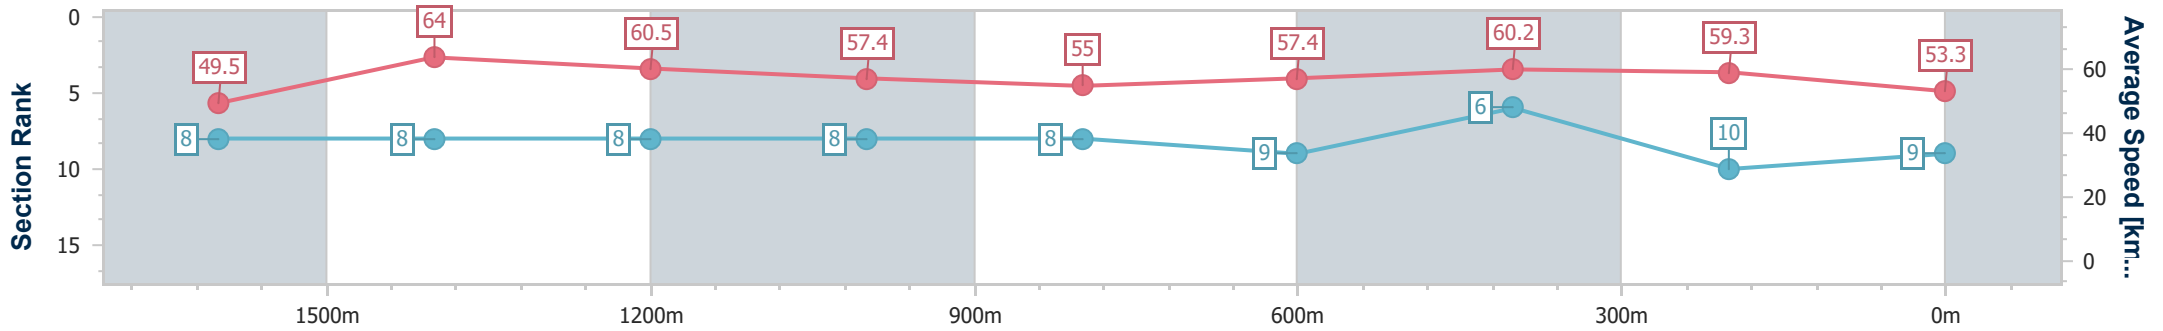

Sunshine Coast QLD Professional  
Race 4: PIERCE AVENUE LODGE PTY LTD Maiden Handicap - 1800m

16 June 2024 - 14:31

Track Rating: Soft 5, Weather: Fine, Rail Position: +7m 400m-W/Post; +9m Remainder

Section	Overall	1600m	1400m	1200m	1000m	800m	600m	400m	200m			
Section Times	1:53.33 [8] (0:14.90)	1:38.43 [12] (0:11.12)	1:27.31 [11] (0:11.83)	1:15.48 [9] (0:12.64)	1:02.84 [9] (0:13.10)	0:49.74 [11] (0:12.62)	0:37.12 [11] (0:12.04)	0:25.08 [10] (0:11.87)	0:13.21 [9] (0:13.21)			
Average Speed [km/h]	48.2	64.4	60.4	56.9	55.1	57.7	60.4	60.6	54.5			
Top Speed [km/h]	63.4	65.0	64.0	58.6	57.2	60.4	61.5	61.8	58.9			
Avg. Dist. to Rail [m]	2.3	2.8	1.8	0.5	0.7	2.0	1.9	3.9	4.8			
Avg. Stride Freq. [Hz]	2.1	2.3	2.3	2.2	2.2	2.2	2.3	2.3	2.2			
Avg. Stride Length [m]	6.3	7.8	7.4	7.2	7.1	7.2	7.3	7.3	6.9			

- [ ] Ranking at each section and finish
- .-.- No data available at this section
- NA No data available

Horse/Jockey Name	Crimson Beauty
Final Rank	9
Fastest Section Time (Section)	0:11.17 (1600m)
Top Speed [km/h] (Section)	65.5 (1600m)
Race State	Finished

Sunshine Coast QLD Professional  
 Race 4: PIERCE AVENUE LODGE PTY LTD Maiden Handicap - 1800m

16 June 2024 - 14:31

Track Rating: Soft 5, Weather: Fine, Rail Position: +7m 400m-W/Post; +9m Remainder

Section	Overall	1600m	1400m	1200m	1000m	800m	600m	400m	200m			
Section Times	1:53.69 [9] (0:14.57)	1:39.12 [8] (0:11.17)	1:27.95 [8] (0:11.92)	1:16.03 [8] (0:12.54)	1:03.49 [8] (0:13.20)	0:50.29 [8] (0:12.68)	0:37.61 [9] (0:11.99)	0:25.62 [6] (0:12.12)	0:13.50 [10] (0:13.50)			
Average Speed [km/h]	49.5	64.0	60.5	57.4	55.0	57.4	60.2	59.3	53.3			
Top Speed [km/h]	63.5	65.5	63.6	59.6	55.6	59.7	61.3	61.2	55.3			
Avg. Dist. to Rail [m]	1.7	1.0	0.6	1.3	1.9	1.9	0.4	0.8	0.9			
Avg. Stride Freq. [Hz]	2.2	2.3	2.2	2.2	2.1	2.2	2.2	2.2	2.1			
Avg. Stride Length [m]	6.2	7.8	7.7	7.4	7.1	7.3	7.4	7.3	7.1			