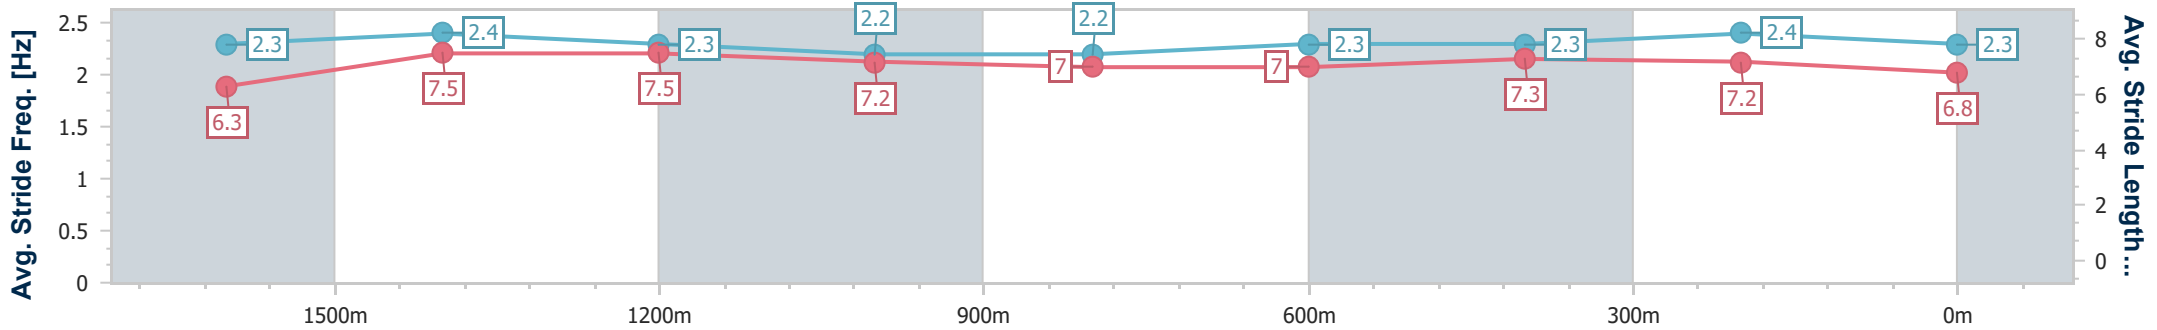

- [ ] Ranking at each section and finish
- .-.- No data available at this section
- NA No data available

Horse/Jockey Name	Apfel
Final Rank	3
Fastest Section Time (Section)	0:11.17 (1600m)
Top Speed [km/h] (Section)	66.0 (1600m)
Race State	Finished

Sunshine Coast QLD Professional  
Race 4: PIERCE AVENUE LODGE PTY LTD Maiden Handicap - 1800m

16 June 2024 - 14:31

Track Rating: Soft 5, Weather: Fine, Rail Position: +7m 400m-W/Post; +9m Remainder

Section	Overall	1600m	1400m	1200m	1000m	800m	600m	400m	200m				
Section Times	1:52.11 [3] (0:14.02)	1:38.09 [2] (0:11.17)	1:26.92 [4] (0:11.81)	1:15.11 [4] (0:12.69)	1:02.42 [4] (0:13.15)	0:49.27 [4] (0:12.84)	0:36.43 [4] (0:12.02)	0:24.41 [3] (0:11.77)	0:12.64 [1] (0:12.64)				
Average Speed [km/h]	51.2	64.6	61.1	56.8	55.0	57.2	60.7	61.3	56.9				
Top Speed [km/h]	65.3	66.0	63.3	60.2	57.1	59.1	62.0	62.3	59.9				
Avg. Dist. to Rail [m]	4.1	0.4	1.0	2.0	1.6	3.6	1.9	1.7	2.5				
Avg. Stride Freq. [Hz]	2.3	2.4	2.3	2.2	2.2	2.3	2.3	2.4	2.3				
Avg. Stride Length [m]	6.3	7.5	7.5	7.2	7.0	7.0	7.3	7.2	6.8				