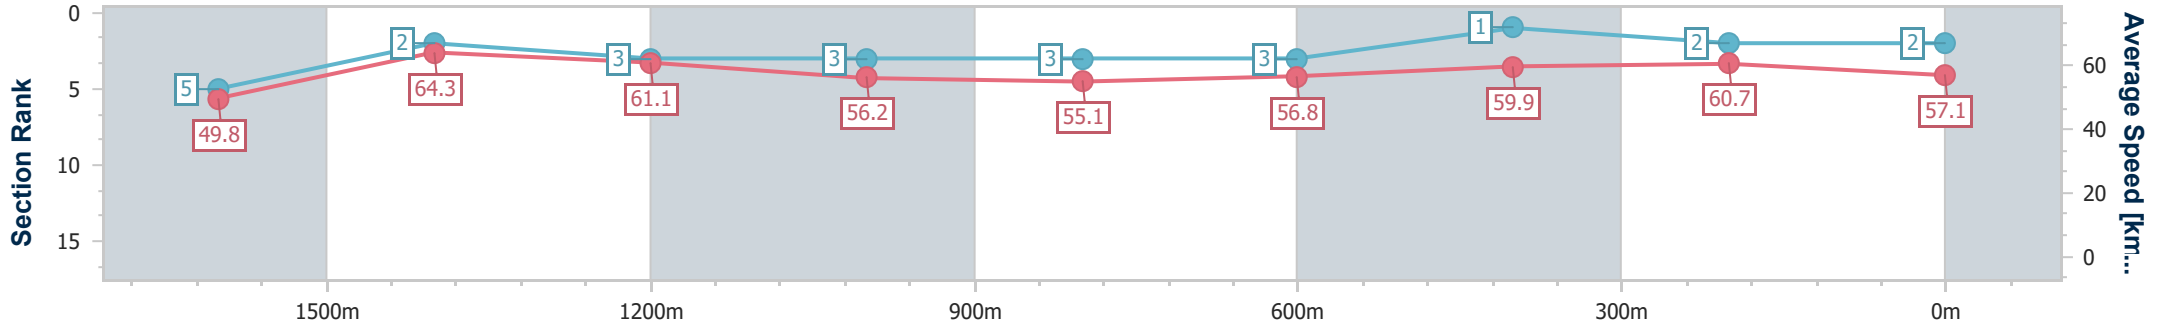

Horse/Jockey Name	Dawn Party
Final Rank	2
Fastest Section Time (Section)	0:11.01 (1600m)
Top Speed [km/h] (Section)	65.5 (1600m)
Race State	Finished

Sunshine Coast QLD Professional
Race 4: PIERCE AVENUE LODGE PTY LTD Maiden Handicap - 1800m

16 June 2024 - 14:31

Track Rating: Soft 5, Weather: Fine, Rail Position: +7m 400m-W/Post; +9m Remainder

Section	Overall	1600m	1400m	1200m	1000m	800m	600m	400m	200m			
Section Times	1:52.10 [2] (0:14.13)	1:37.97 [5] (0:11.01)	1:26.96 [2] (0:11.74)	1:15.22 [3] (0:12.78)	1:02.44 [3] (0:13.13)	0:49.31 [3] (0:12.79)	0:36.52 [3] (0:12.03)	0:24.49 [1] (0:11.88)	0:12.61 [2] (0:12.61)			
Average Speed [km/h]	49.8	64.3	61.1	56.2	55.1	56.8	59.9	60.7	57.1			
Top Speed [km/h]	65.3	65.5	62.9	58.2	56.1	58.9	61.2	61.5	59.4			
Avg. Dist. to Rail [m]	4.3	5.6	2.1	0.3	0.9	1.5	0.7	0.4	1.4			
Avg. Stride Freq. [Hz]	2.3	2.3	2.3	2.2	2.1	2.2	2.3	2.3	2.3			
Avg. Stride Length [m]	6.2	7.7	7.5	7.2	7.1	7.2	7.4	7.3	7.0			

- [ ] Ranking at each section and finish
- -.-.- No data available at this section
- NA No data available