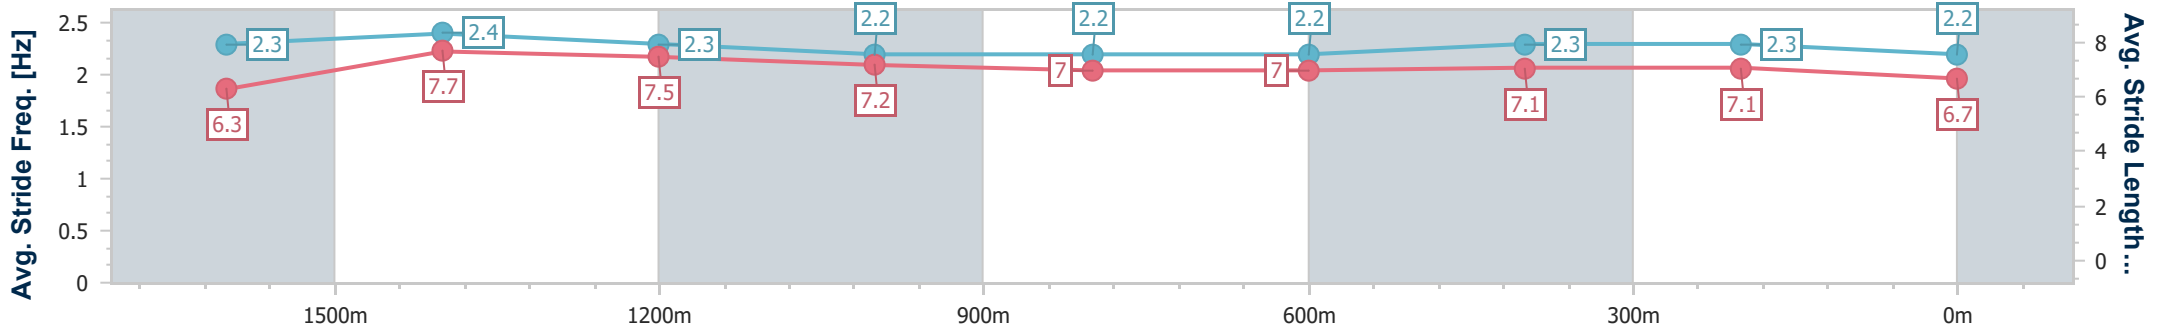

Sunshine Coast QLD Professional  
 Race 4: PIERCE AVENUE LODGE PTY LTD Maiden Handicap - 1800m

16 June 2024 - 14:31

Track Rating: Soft 5, Weather: Fine, Rail Position: +7m 400m-W/Post; +9m Remainder

Section	Overall	1600m	1400m	1200m	1000m	800m	600m	400m	200m			
Section Times	1:53.69 [9] (0:14.57)	1:39.12 [8] (0:11.17)	1:27.95 [8] (0:11.92)	1:16.03 [8] (0:12.54)	1:03.49 [8] (0:13.20)	0:50.29 [8] (0:12.68)	0:37.61 [9] (0:11.99)	0:25.62 [6] (0:12.12)	0:13.50 [10] (0:13.50)			
Average Speed [km/h]	49.5	64.0	60.5	57.4	55.0	57.4	60.2	59.3	53.3			
Top Speed [km/h]	63.5	65.5	63.6	59.6	55.6	59.7	61.3	61.2	55.3			
Avg. Dist. to Rail [m]	1.7	1.0	0.6	1.3	1.9	1.9	0.4	0.8	0.9			
Avg. Stride Freq. [Hz]	2.2	2.3	2.2	2.2	2.1	2.2	2.2	2.2	2.1			
Avg. Stride Length [m]	6.2	7.8	7.7	7.4	7.1	7.3	7.4	7.3	7.1			

- [ ] Ranking at each section and finish
- .-.- No data available at this section
- NA No data available

Horse/Jockey Name	How Ya Been Anyway
Final Rank	10
Fastest Section Time (Section)	0:11.03 (1600m)
Top Speed [km/h] (Section)	67.5 (1600m)
Race State	Finished

Sunshine Coast QLD Professional  
Race 4: PIERCE AVENUE LODGE PTY LTD Maiden Handicap - 1800m

16 June 2024 - 14:31

Track Rating: Soft 5, Weather: Fine, Rail Position: +7m 400m-W/Post; +9m Remainder

Section	Overall	1600m	1400m	1200m	1000m	800m	600m	400m	200m				
Section Times	1:53.79 [10] (0:13.99)	1:39.80 [1] (0:11.03)	1:28.77 [1] (0:11.52)	1:17.25 [1] (0:12.73)	1:04.52 [1] (0:13.18)	0:51.34 [1] (0:12.91)	0:38.43 [1] (0:12.28)	0:26.15 [2] (0:12.39)	0:13.76 [6] (0:13.76)				
Average Speed [km/h]	52.1	65.6	62.3	56.7	55.0	56.4	58.6	58.2	52.4				
Top Speed [km/h]	66.7	67.5	65.4	57.4	55.9	58.2	60.6	60.4	56.5				
Avg. Dist. to Rail [m]	7.0	2.5	0.4	1.0	1.4	1.9	0.8	0.3	0.8				
Avg. Stride Freq. [Hz]	2.3	2.4	2.3	2.2	2.2	2.2	2.3	2.3	2.2				
Avg. Stride Length [m]	6.3	7.7	7.5	7.2	7.0	7.0	7.1	7.1	6.7				