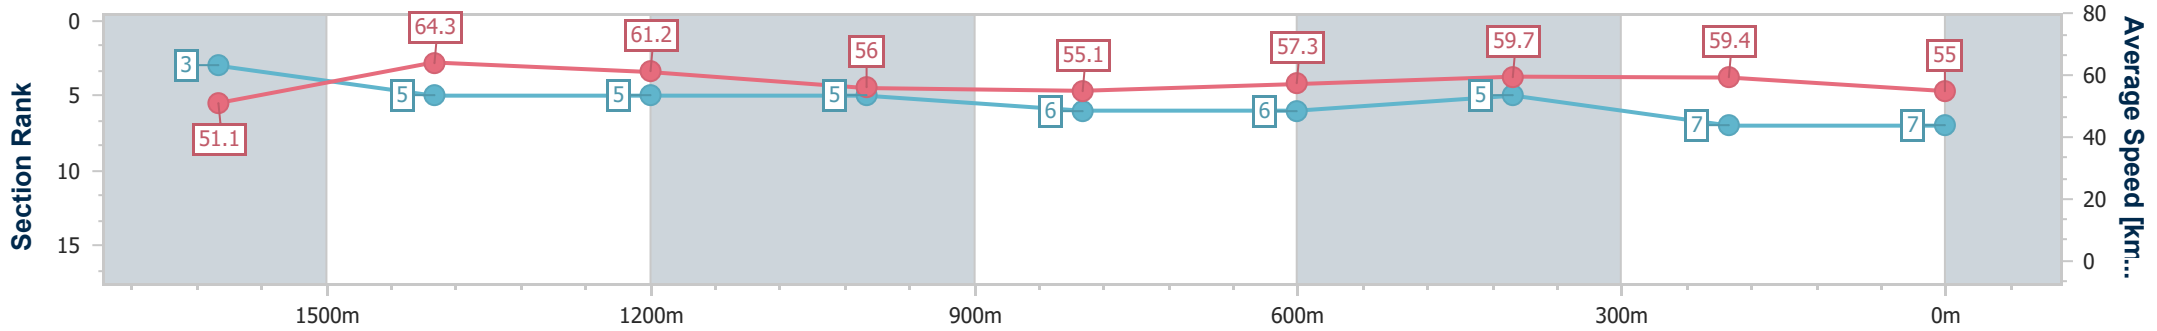

Sunshine Coast QLD Professional  
Race 4: PIERCE AVENUE LODGE PTY LTD Maiden Handicap - 1800m

16 June 2024 - 14:31

Track Rating: Soft 5, Weather: Fine, Rail Position: +7m 400m-W/Post; +9m Remainder

Section	Overall	1600m	1400m	1200m	1000m	800m	600m	400m	200m				
Section Times	1:52.95 [6] (0:14.35)	1:38.60 [6] (0:11.24)	1:27.36 [7] (0:11.93)	1:15.43 [7] (0:12.67)	1:02.76 [7] (0:13.14)	0:49.62 [7] (0:12.62)	0:37.00 [7] (0:12.15)	0:24.85 [8] (0:11.83)	0:13.02 [5] (0:13.02)				
Average Speed [km/h]	50.1	64.0	60.4	56.8	55.0	58.0	60.1	60.7	55.3				
Top Speed [km/h]	63.3	65.0	63.0	59.0	57.4	60.2	60.9	62.2	57.6				
Avg. Dist. to Rail [m]	2.3	0.3	0.8	1.0	1.3	2.5	2.6	2.8	0.9				
Avg. Stride Freq. [Hz]	2.3	2.3	2.2	2.2	2.2	2.2	2.3	2.3	2.1				
Avg. Stride Length [m]	6.0	7.6	7.5	7.2	7.1	7.2	7.4	7.5	7.2				

- [ ] Ranking at each section and finish
- .-.- No data available at this section
- NA No data available

Horse/Jockey Name	Chapelle
Final Rank	7
Fastest Section Time (Section)	0:11.16 (1600m)
Top Speed [km/h] (Section)	65.6 (1600m)
Race State	Finished

Sunshine Coast QLD Professional  
 Race 4: PIERCE AVENUE LODGE PTY LTD Maiden Handicap - 1800m

16 June 2024 - 14:31

Track Rating: Soft 5, Weather: Fine, Rail Position: +7m 400m-W/Post; +9m Remainder

Section	Overall	1600m	1400m	1200m	1000m	800m	600m	400m	200m				
Section Times	1:53.16 [7] (0:14.05)	1:39.11 [3] (0:11.16)	1:27.95 [5] (0:11.82)	1:16.13 [5] (0:12.86)	1:03.27 [5] (0:13.13)	0:50.14 [6] (0:12.73)	0:37.41 [6] (0:12.19)	0:25.22 [5] (0:12.12)	0:13.10 [7] (0:13.10)				
Average Speed [km/h]	51.1	64.3	61.2	56.0	55.1	57.3	59.7	59.4	55.0				
Top Speed [km/h]	64.6	65.6	63.9	58.6	56.6	58.7	60.9	60.9	57.2				
Avg. Dist. to Rail [m]	1.4	0.8	0.7	1.2	1.2	2.6	1.8	1.1	0.6				
Avg. Stride Freq. [Hz]	2.2	2.3	2.2	2.2	2.2	2.2	2.3	2.3	2.2				
Avg. Stride Length [m]	6.4	7.7	7.6	7.1	7.1	7.2	7.3	7.3	7.0				