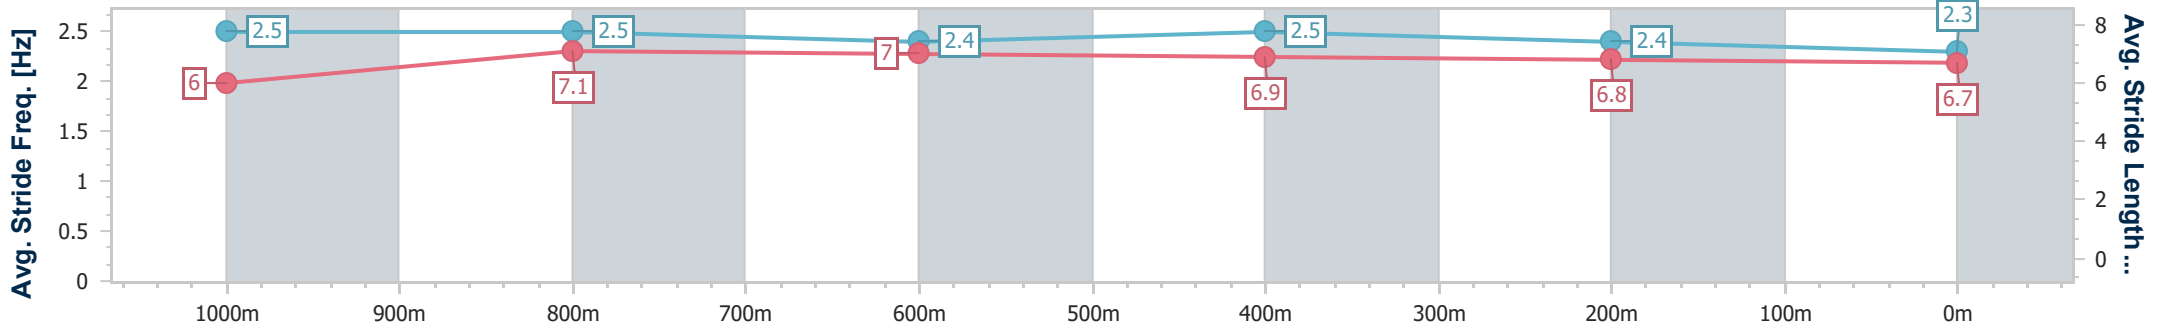

Toowoomba QLD Professional
 Race 1: GERRY BROWN'S SHELVING & STORAGE Class 1
 Handicap - 1200m
 15 June 2024 - 16:47

Track Rating: Good 4, Weather: Fine, Rail Position: +2m Entire

Section	Overall	1000m	800m	600m	400m	200m
Section Times	1:13.55 [5] (0:14.16)	0:59.39 [7] (0:11.41)	0:47.98 [8] (0:11.72)	0:36.26 [8] (0:12.01)	0:24.25 [8] (0:12.00)	0:12.25 [5] (0:12.25)
Average Speed [km/h]	51.0	63.6	61.6	60.4	60.1	58.8
Top Speed [km/h]	68.6	66.3	62.9	62.0	61.2	61.4
Avg. Dist. to Rail [m]	9.2	2.7	2.0	1.9	0.6	2.3
Avg. Stride Freq. [Hz]	2.4	2.5	2.4	2.4	2.4	2.3
Avg. Stride Length [m]	5.9	7.0	7.1	7.0	7.0	6.9

- [] Ranking at each section and finish
- .-.- No data available at this section
- NA No data available

Horse/Jockey Name	Booga Ray
Final Rank	6
Fastest Section Time (Section)	0:11.42 (1000m)
Top Speed [km/h] (Section)	66.2 (Overall)
Race State	Finished

Toowoomba QLD Professional
 Race 1: GERRY BROWN'S SHELVING & STORAGE Class 1
 Handicap - 1200m
 15 June 2024 - 16:47

Track Rating: Good 4, Weather: Fine, Rail Position: +2m Entire

Section	Overall	1000m	800m	600m	400m	200m
Section Times	1:13.57 [6] (0:13.60)	0:59.97 [2] (0:11.42)	0:48.55 [1] (0:11.75)	0:36.80 [2] (0:11.80)	0:25.00 [1] (0:12.11)	0:12.89 [2] (0:12.89)
Average Speed [km/h]	52.8	63.5	61.7	61.4	59.5	56.0
Top Speed [km/h]	66.2	65.0	62.3	63.1	61.7	57.8
Avg. Dist. to Rail [m]	6.2	2.3	1.5	1.0	0.4	0.5
Avg. Stride Freq. [Hz]	2.5	2.5	2.4	2.5	2.4	2.3
Avg. Stride Length [m]	6.0	7.1	7.0	6.9	6.8	6.7