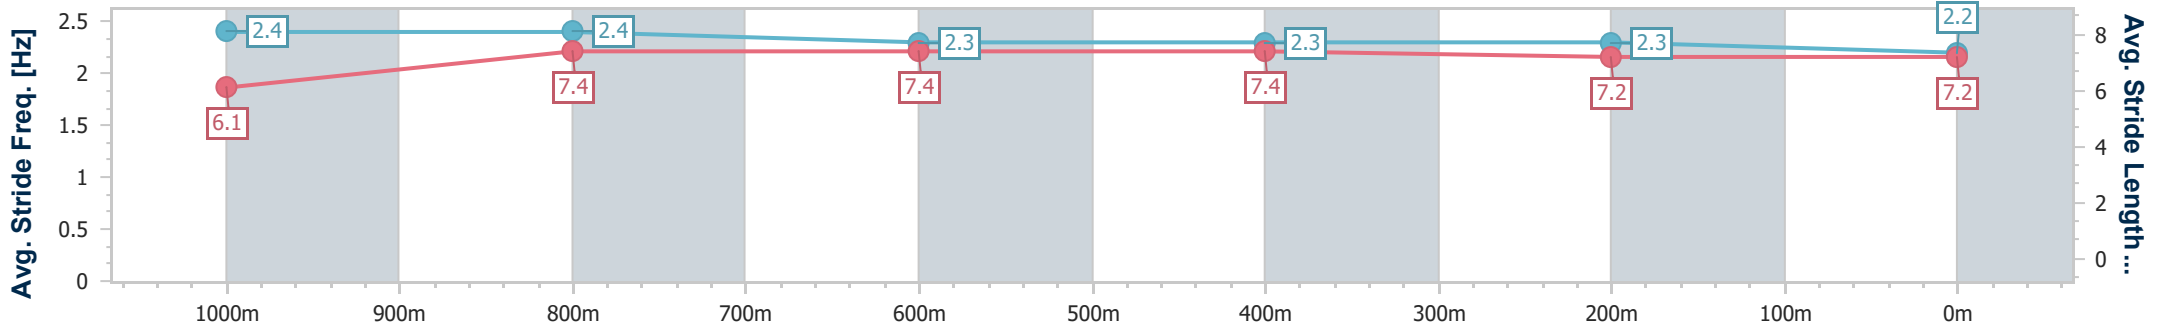

Toowoomba QLD Professional
 Race 1: GERRY BROWN'S SHELVING & STORAGE Class 1
 Handicap - 1200m
 15 June 2024 - 16:47

Track Rating: Good 4, Weather: Fine, Rail Position: +2m Entire

Section	Overall	1000m	800m	600m	400m	200m
Section Times	1:13.64 [7] (0:13.80)	0:59.84 [4] (0:11.31)	0:48.53 [3] (0:11.83)	0:36.70 [3] (0:11.90)	0:24.80 [3] (0:12.19)	0:12.61 [4] (0:12.61)
Average Speed [km/h]	52.3	63.8	61.6	61.0	59.4	57.2
Top Speed [km/h]	65.3	65.1	62.9	61.6	60.4	58.5
Avg. Dist. to Rail [m]	2.4	1.4	3.1	1.7	2.5	4.5
Avg. Stride Freq. [Hz]	2.4	2.6	2.5	2.5	2.5	2.4
Avg. Stride Length [m]	6.0	6.9	6.8	6.8	6.6	6.5

- [] Ranking at each section and finish
- .-.- No data available at this section
- NA No data available

Horse/Jockey Name	Naughty Words
Final Rank	8
Fastest Section Time (Section)	0:11.57 (1000m)
Top Speed [km/h] (Section)	67.3 (1000m)
Race State	Finished

Toowoomba QLD Professional
 Race 1: GERRY BROWN'S SHELVING & STORAGE Class 1
 Handicap - 1200m
 15 June 2024 - 16:47

Track Rating: Good 4, Weather: Fine, Rail Position: +2m Entire

Section	Overall	1000m	800m	600m	400m	200m
Section Times	1:13.91 [8] (0:13.84)	1:00.07 [5] (0:11.57)	0:48.50 [6] (0:11.79)	0:36.71 [6] (0:12.09)	0:24.62 [7] (0:12.25)	0:12.37 [8] (0:12.37)
Average Speed [km/h]	52.2	63.4	62.1	60.6	59.8	58.2
Top Speed [km/h]	67.3	67.3	63.4	62.6	60.9	59.4
Avg. Dist. to Rail [m]	6.2	5.1	5.1	3.8	5.3	4.4
Avg. Stride Freq. [Hz]	2.4	2.4	2.3	2.3	2.3	2.2
Avg. Stride Length [m]	6.1	7.4	7.4	7.4	7.2	7.2