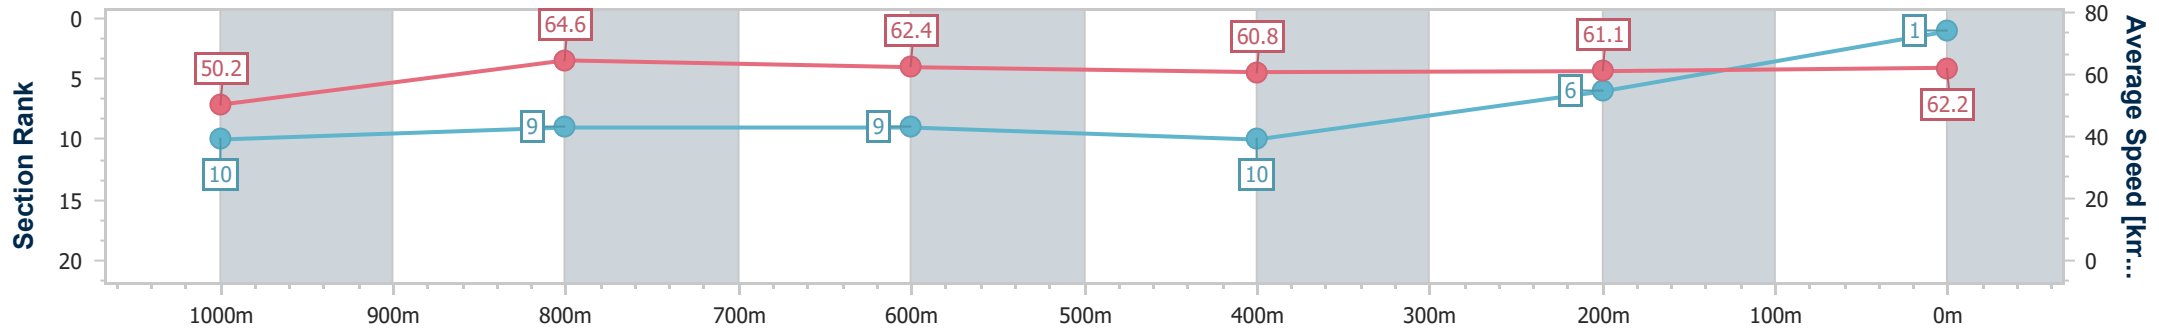

Toowoomba QLD Professional
 Race 1: GERRY BROWN'S SHELVING & STORAGE Class 1
 Handicap - 1200m
 15 June 2024 - 16:47

Track Rating: Good 4, Weather: Fine, Rail Position: +2m Entire

Section	Overall	1000m	800m	600m	400m	200m
Section Times	1:12.94 [1] (0:14.37)	0:58.57 [10] (0:11.35)	0:47.22 [9] (0:11.69)	0:35.53 [9] (0:12.01)	0:23.52 [10] (0:11.92)	0:11.60 [6] (0:11.60)
Average Speed [km/h]	50.2	64.6	62.4	60.8	61.1	62.2
Top Speed [km/h]	66.3	66.6	64.4	62.0	62.2	62.7
Avg. Dist. to Rail [m]	7.3	4.1	3.8	3.5	4.2	4.7
Avg. Stride Freq. [Hz]	2.2	2.4	2.3	2.3	2.4	2.4
Avg. Stride Length [m]	6.2	7.6	7.5	7.4	7.1	7.2