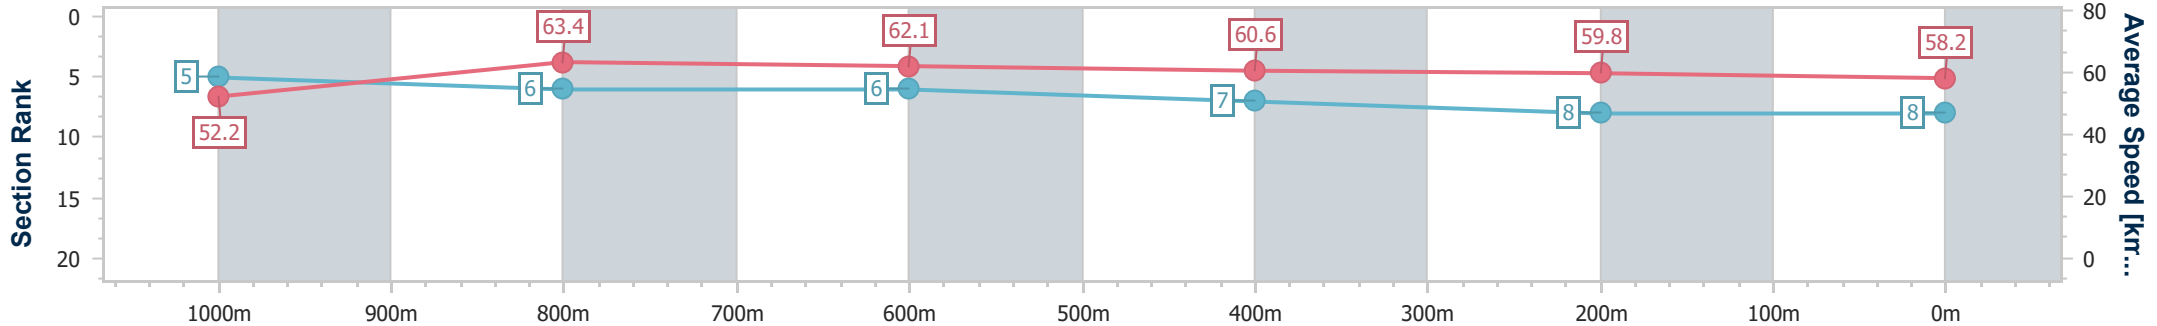

Toowoomba QLD Professional
 Race 1: GERRY BROWN'S SHELVING & STORAGE Class 1
 Handicap - 1200m
 15 June 2024 - 16:47

Track Rating: Good 4, Weather: Fine, Rail Position: +2m Entire

Section	Overall	1000m	800m	600m	400m	200m
Section Times	1:13.64 [7] (0:13.80)	0:59.84 [4] (0:11.31)	0:48.53 [3] (0:11.83)	0:36.70 [3] (0:11.90)	0:24.80 [3] (0:12.19)	0:12.61 [4] (0:12.61)
Average Speed [km/h]	52.3	63.8	61.6	61.0	59.4	57.2
Top Speed [km/h]	65.3	65.1	62.9	61.6	60.4	58.5
Avg. Dist. to Rail [m]	2.4	1.4	3.1	1.7	2.5	4.5
Avg. Stride Freq. [Hz]	2.4	2.6	2.5	2.5	2.5	2.4
Avg. Stride Length [m]	6.0	6.9	6.8	6.8	6.6	6.5

- [] Ranking at each section and finish
- .-.- No data available at this section
- NA No data available

Horse/Jockey Name	Naughty Words
Final Rank	8
Fastest Section Time (Section)	0:11.57 (1000m)
Top Speed [km/h] (Section)	67.3 (1000m)
Race State	Finished

Toowoomba QLD Professional
 Race 1: GERRY BROWN'S SHELVING & STORAGE Class 1
 Handicap - 1200m
 15 June 2024 - 16:47

Track Rating: Good 4, Weather: Fine, Rail Position: +2m Entire

Section	Overall	1000m	800m	600m	400m	200m
Section Times	1:13.91 [8] (0:13.84)	1:00.07 [5] (0:11.57)	0:48.50 [6] (0:11.79)	0:36.71 [6] (0:12.09)	0:24.62 [7] (0:12.25)	0:12.37 [8] (0:12.37)
Average Speed [km/h]	52.2	63.4	62.1	60.6	59.8	58.2
Top Speed [km/h]	67.3	67.3	63.4	62.6	60.9	59.4
Avg. Dist. to Rail [m]	6.2	5.1	5.1	3.8	5.3	4.4
Avg. Stride Freq. [Hz]	2.4	2.4	2.3	2.3	2.3	2.2
Avg. Stride Length [m]	6.1	7.4	7.4	7.4	7.2	7.2