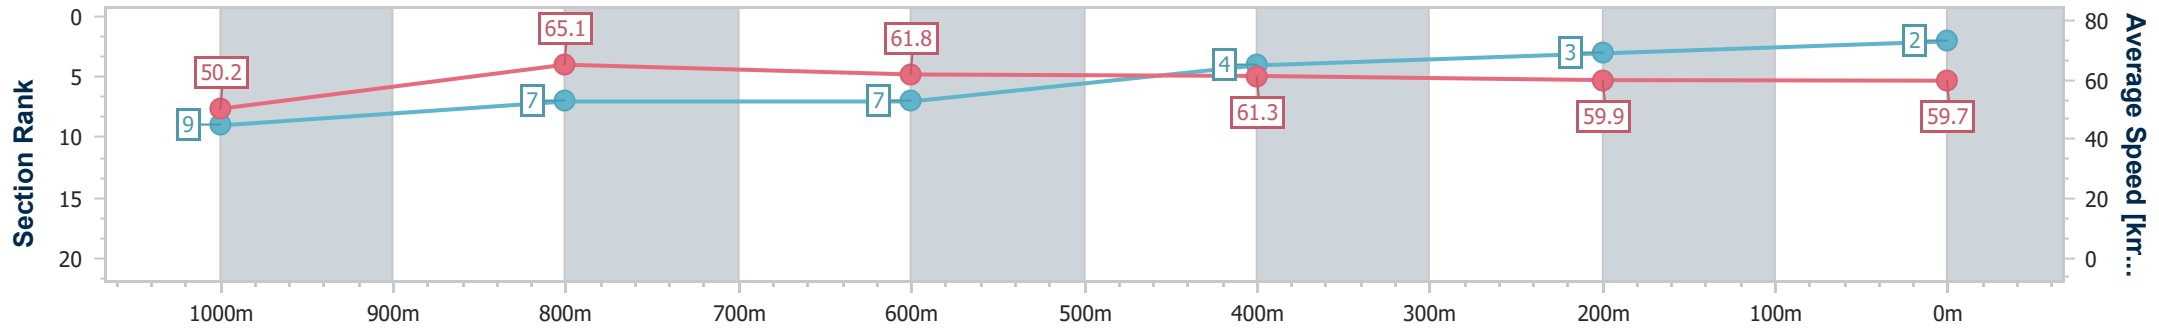

Horse/Jockey Name	Rubaahy
Final Rank	2
Fastest Section Time (Section)	0:11.14 (1000m)
Top Speed [km/h] (Section)	69.4 (1000m)
Race State	Finished

Toowoomba QLD Professional
Race 1: GERRY BROWN'S SHELVING & STORAGE Class 1
Handicap - 1200m
15 June 2024 - 16:47

Track Rating: Good 4, Weather: Fine, Rail Position: +2m Entire

Section	Overall	1000m	800m	600m	400m	200m
Section Times	1:13.08 [2] (0:14.36)	0:58.72 [9] (0:11.14)	0:47.58 [7] (0:11.71)	0:35.87 [7] (0:11.75)	0:24.12 [4] (0:12.06)	0:12.06 [3] (0:12.06)
Average Speed [km/h]	50.2	65.1	61.8	61.3	59.9	59.7
Top Speed [km/h]	69.1	69.4	64.4	63.0	60.9	60.3
Avg. Dist. to Rail [m]	3.8	2.3	1.3	1.0	1.9	2.8
Avg. Stride Freq. [Hz]	2.3	2.4	2.3	2.4	2.4	2.3
Avg. Stride Length [m]	6.1	7.6	7.4	7.2	7.1	7.0

- [ ] Ranking at each section and finish
- -.-.- No data available at this section
- NA No data available