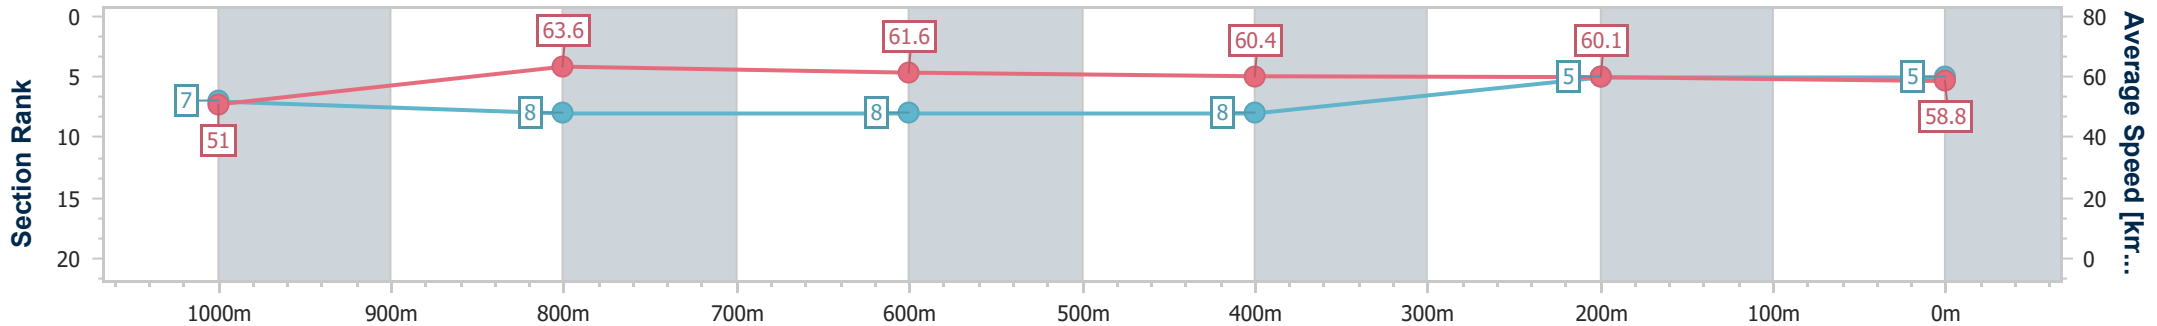

- [] Ranking at each section and finish
- .-.- No data available at this section
- NA No data available

Horse/Jockey Name	Glass Of Rose
Final Rank	5
Fastest Section Time (Section)	0:11.41 (1000m)
Top Speed [km/h] (Section)	68.6 (Overall)
Race State	Finished

Toowoomba QLD Professional
 Race 1: GERRY BROWN'S SHELVING & STORAGE Class 1
 Handicap - 1200m
 15 June 2024 - 16:47

Track Rating: Good 4, Weather: Fine, Rail Position: +2m Entire

Section	Overall	1000m	800m	600m	400m	200m
Section Times	1:13.55 [5] (0:14.16)	0:59.39 [7] (0:11.41)	0:47.98 [8] (0:11.72)	0:36.26 [8] (0:12.01)	0:24.25 [8] (0:12.00)	0:12.25 [5] (0:12.25)
Average Speed [km/h]	51.0	63.6	61.6	60.4	60.1	58.8
Top Speed [km/h]	68.6	66.3	62.9	62.0	61.2	61.4
Avg. Dist. to Rail [m]	9.2	2.7	2.0	1.9	0.6	2.3
Avg. Stride Freq. [Hz]	2.4	2.5	2.4	2.4	2.4	2.3
Avg. Stride Length [m]	5.9	7.0	7.1	7.0	7.0	6.9