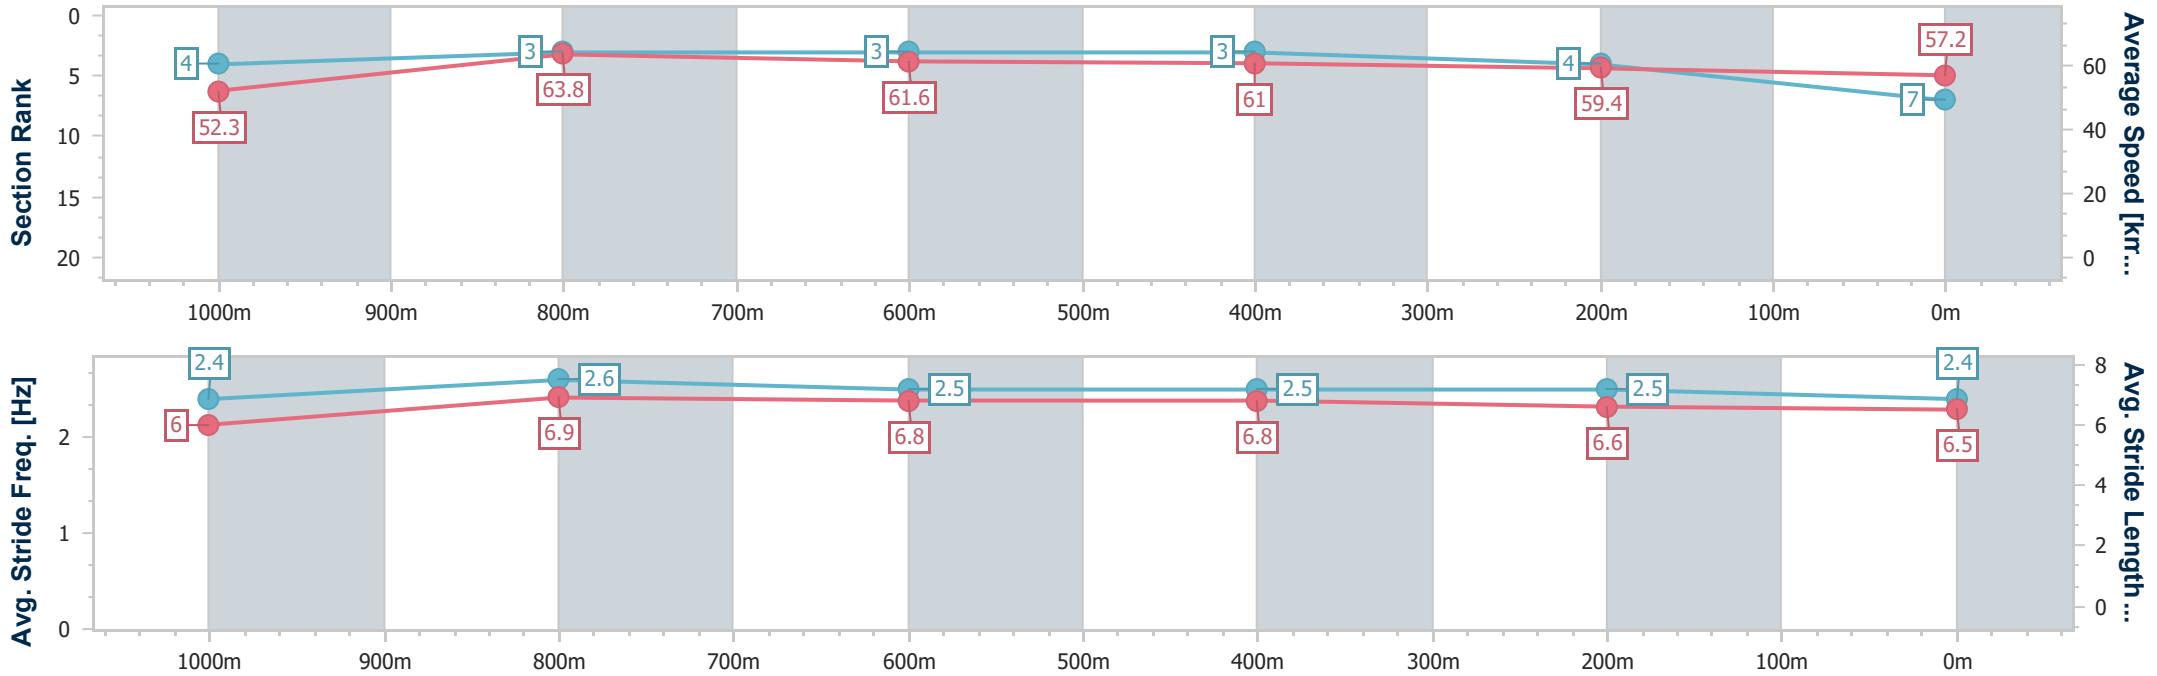

- [] Ranking at each section and finish
- .-.- No data available at this section
- NA No data available

Horse/Jockey Name	Tisani Emperor
Final Rank	7
Fastest Section Time (Section)	0:11.31 (1000m)
Top Speed [km/h] (Section)	65.3 (Overall)
Race State	Finished

Toowoomba QLD Professional
 Race 1: GERRY BROWN'S SHELVING & STORAGE Class 1
 Handicap - 1200m
 15 June 2024 - 16:47

Track Rating: Good 4, Weather: Fine, Rail Position: +2m Entire

Section	Overall	1000m	800m	600m	400m	200m
Section Times	1:13.64 [7] (0:13.80)	0:59.84 [4] (0:11.31)	0:48.53 [3] (0:11.83)	0:36.70 [3] (0:11.90)	0:24.80 [3] (0:12.19)	0:12.61 [4] (0:12.61)
Average Speed [km/h]	52.3	63.8	61.6	61.0	59.4	57.2
Top Speed [km/h]	65.3	65.1	62.9	61.6	60.4	58.5
Avg. Dist. to Rail [m]	2.4	1.4	3.1	1.7	2.5	4.5
Avg. Stride Freq. [Hz]	2.4	2.6	2.5	2.5	2.5	2.4
Avg. Stride Length [m]	6.0	6.9	6.8	6.8	6.6	6.5