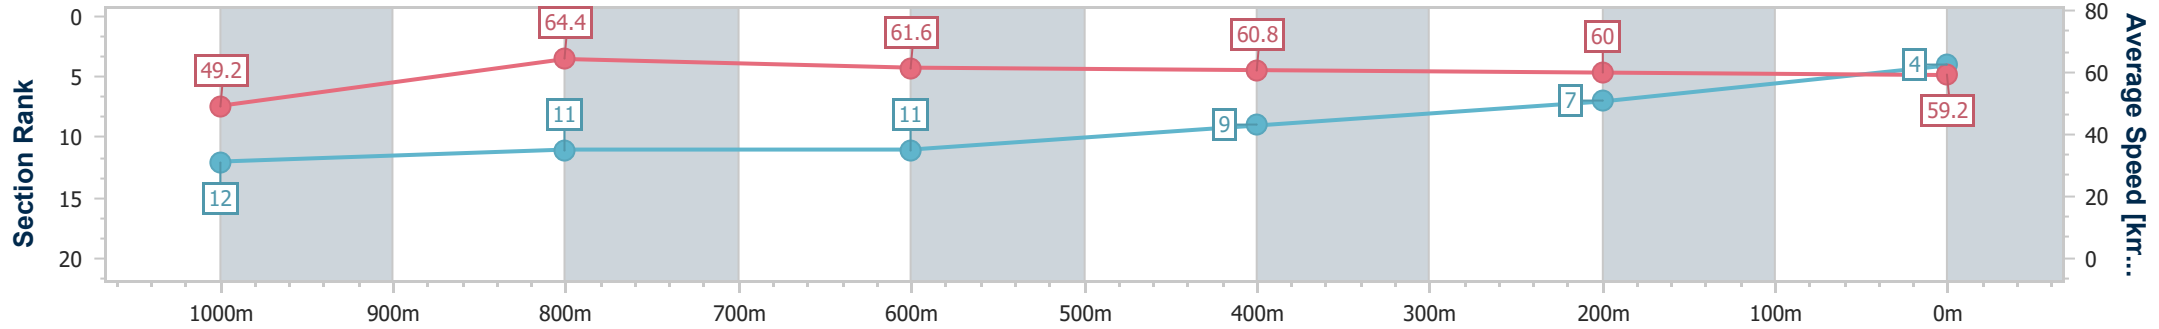

- [] Ranking at each section and finish
- .-.- No data available at this section
- NA No data available

Horse/Jockey Name	Joy Mccoy
Final Rank	4
Fastest Section Time (Section)	0:11.20 (1000m)
Top Speed [km/h] (Section)	66.5 (1000m)
Race State	Finished

Toowoomba QLD Professional
 Race 1: GERRY BROWN'S SHELVING & STORAGE Class 1
 Handicap - 1200m
 15 June 2024 - 16:47

Track Rating: Good 4, Weather: Fine, Rail Position: +2m Entire

Section	Overall	1000m	800m	600m	400m	200m
Section Times	1:13.53 [4] (0:14.64)	0:58.89 [12] (0:11.20)	0:47.69 [11] (0:11.68)	0:36.01 [11] (0:11.87)	0:24.14 [9] (0:12.01)	0:12.13 [7] (0:12.13)
Average Speed [km/h]	49.2	64.4	61.6	60.8	60.0	59.2
Top Speed [km/h]	66.0	66.5	63.7	62.9	62.0	61.1
Avg. Dist. to Rail [m]	4.1	0.3	0.9	0.6	0.4	0.2
Avg. Stride Freq. [Hz]	2.3	2.5	2.4	2.4	2.4	2.4
Avg. Stride Length [m]	6.0	7.3	7.0	7.0	6.9	7.0