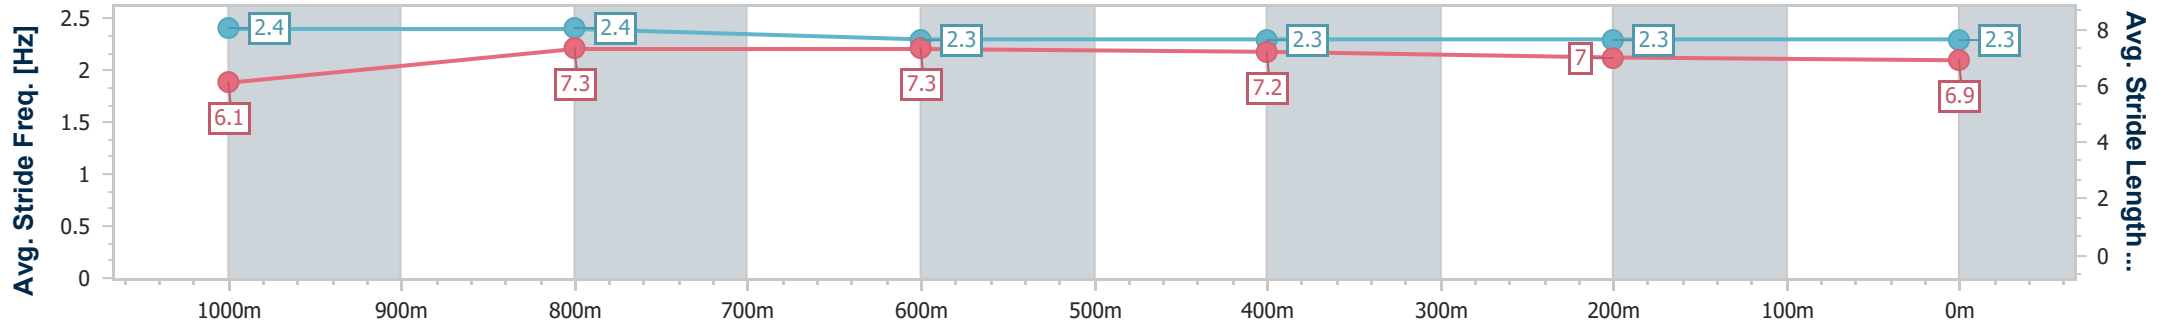

Toowoomba QLD Professional
 Race 1: GERRY BROWN'S SHELVING & STORAGE Class 1
 Handicap - 1200m
 15 June 2024 - 16:47

Track Rating: Good 4, Weather: Fine, Rail Position: +2m Entire

Section	Overall	1000m	800m	600m	400m	200m
Section Times	1:14.38 [11] (0:15.16)	0:59.22 [13] (0:11.05)	0:48.17 [13] (0:11.62)	0:36.55 [13] (0:11.81)	0:24.74 [13] (0:12.30)	0:12.44 [13] (0:12.44)
Average Speed [km/h]	47.5	65.1	62.2	61.6	59.2	57.7
Top Speed [km/h]	64.7	66.9	64.3	62.0	60.8	59.1
Avg. Dist. to Rail [m]	2.2	0.5	1.1	1.9	3.7	4.5
Avg. Stride Freq. [Hz]	2.2	2.5	2.4	2.5	2.5	2.4
Avg. Stride Length [m]	6.0	7.1	7.1	6.9	6.7	6.7

- [] Ranking at each section and finish
- .-.- No data available at this section
- NA No data available

Horse/Jockey Name	Forebears
Final Rank	12
Fastest Section Time (Section)	0:11.48 (1000m)
Top Speed [km/h] (Section)	67.1 (Overall)
Race State	Finished

Toowoomba QLD Professional
 Race 1: GERRY BROWN'S SHELVING & STORAGE Class 1
 Handicap - 1200m
 15 June 2024 - 16:47

Track Rating: Good 4, Weather: Fine, Rail Position: +2m Entire

Section	Overall	1000m	800m	600m	400m	200m
Section Times	1:14.56 [12] (0:13.75)	1:00.81 [3] (0:11.48)	0:49.33 [4] (0:11.73)	0:37.60 [4] (0:12.19)	0:25.41 [6] (0:12.59)	0:12.82 [11] (0:12.82)
Average Speed [km/h]	52.4	63.7	61.7	60.1	57.7	56.2
Top Speed [km/h]	67.1	66.1	63.8	61.3	59.6	57.7
Avg. Dist. to Rail [m]	5.7	3.9	2.8	3.1	2.4	0.9
Avg. Stride Freq. [Hz]	2.4	2.4	2.3	2.3	2.3	2.3
Avg. Stride Length [m]	6.1	7.3	7.3	7.2	7.0	6.9