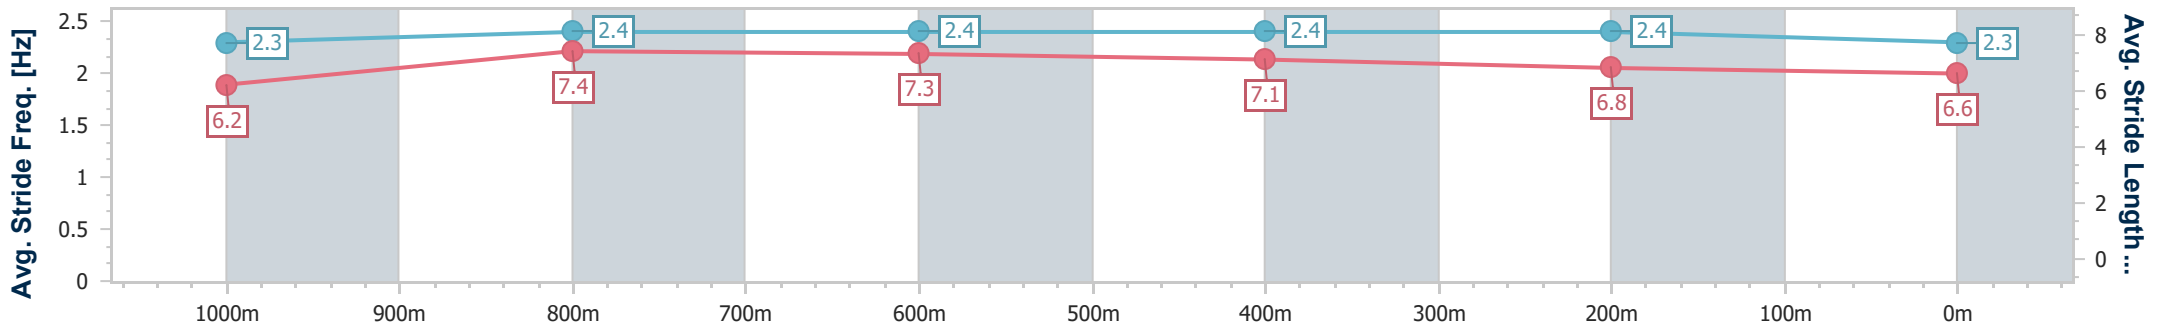

Toowoomba QLD Professional
 Race 1: GERRY BROWN'S SHELVING & STORAGE Class 1
 Handicap - 1200m
 15 June 2024 - 16:47

Track Rating: Good 4, Weather: Fine, Rail Position: +2m Entire

Section	Overall	1000m	800m	600m	400m	200m
Section Times	1:14.56 [12] (0:13.75)	1:00.81 [3] (0:11.48)	0:49.33 [4] (0:11.73)	0:37.60 [4] (0:12.19)	0:25.41 [6] (0:12.59)	0:12.82 [11] (0:12.82)
Average Speed [km/h]	52.4	63.7	61.7	60.1	57.7	56.2
Top Speed [km/h]	67.1	66.1	63.8	61.3	59.6	57.7
Avg. Dist. to Rail [m]	5.7	3.9	2.8	3.1	2.4	0.9
Avg. Stride Freq. [Hz]	2.4	2.4	2.3	2.3	2.3	2.3
Avg. Stride Length [m]	6.1	7.3	7.3	7.2	7.0	6.9

- [] Ranking at each section and finish
- .-.- No data available at this section
- NA No data available

Horse/Jockey Name	Above The World
Final Rank	13
Fastest Section Time (Section)	0:11.38 (1000m)
Top Speed [km/h] (Section)	68.1 (Overall)
Race State	Finished

Toowoomba QLD Professional
 Race 1: GERRY BROWN'S SHELVING & STORAGE Class 1
 Handicap - 1200m
 15 June 2024 - 16:47

Track Rating: Good 4, Weather: Fine, Rail Position: +2m Entire

Section	Overall	1000m	800m	600m	400m	200m
Section Times	1:14.79 [13] (0:13.89)	1:00.90 [6] (0:11.38)	0:49.52 [5] (0:11.73)	0:37.79 [5] (0:12.01)	0:25.78 [5] (0:12.58)	0:13.20 [9] (0:13.20)
Average Speed [km/h]	52.0	64.2	62.2	60.9	57.8	54.4
Top Speed [km/h]	68.1	67.3	64.9	62.6	59.5	56.1
Avg. Dist. to Rail [m]	9.6	4.8	4.0	2.7	2.8	1.7
Avg. Stride Freq. [Hz]	2.3	2.4	2.4	2.4	2.4	2.3
Avg. Stride Length [m]	6.2	7.4	7.3	7.1	6.8	6.6

- [] Ranking at each section and finish
- .-.- No data available at this section
- NA No data available