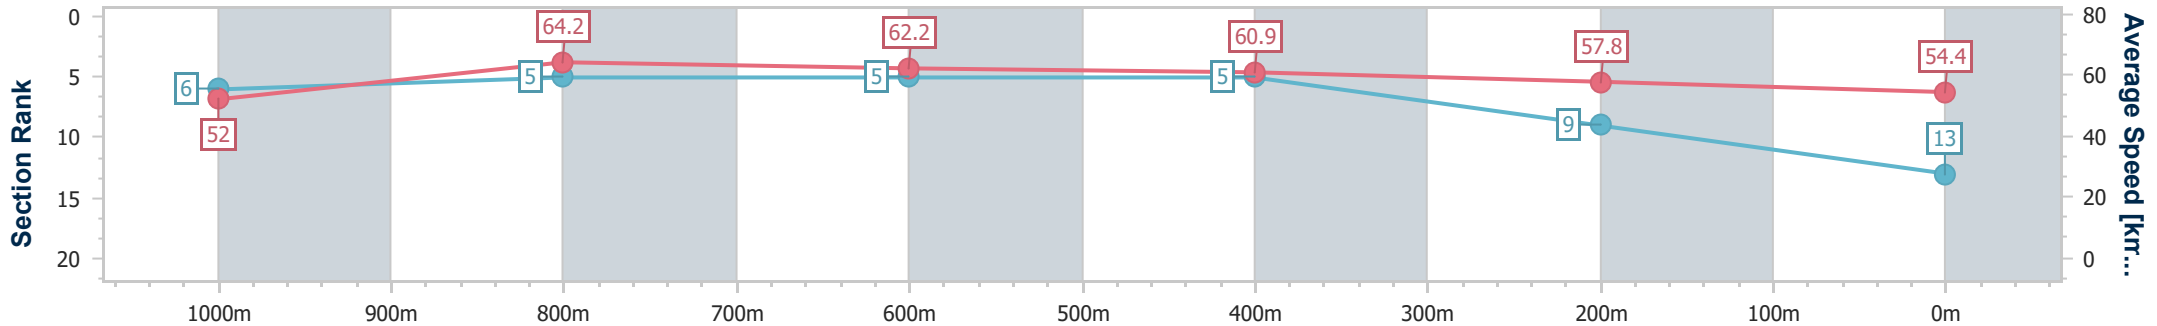

Toowoomba QLD Professional
 Race 1: GERRY BROWN'S SHELVING & STORAGE Class 1
 Handicap - 1200m
 15 June 2024 - 16:47

Track Rating: Good 4, Weather: Fine, Rail Position: +2m Entire

Section	Overall	1000m	800m	600m	400m	200m
Section Times	1:14.56 [12] (0:13.75)	1:00.81 [3] (0:11.48)	0:49.33 [4] (0:11.73)	0:37.60 [4] (0:12.19)	0:25.41 [6] (0:12.59)	0:12.82 [11] (0:12.82)
Average Speed [km/h]	52.4	63.7	61.7	60.1	57.7	56.2
Top Speed [km/h]	67.1	66.1	63.8	61.3	59.6	57.7
Avg. Dist. to Rail [m]	5.7	3.9	2.8	3.1	2.4	0.9
Avg. Stride Freq. [Hz]	2.4	2.4	2.3	2.3	2.3	2.3
Avg. Stride Length [m]	6.1	7.3	7.3	7.2	7.0	6.9

- [] Ranking at each section and finish
- .-.- No data available at this section
- NA No data available

Horse/Jockey Name	Above The World
Final Rank	13
Fastest Section Time (Section)	0:11.38 (1000m)
Top Speed [km/h] (Section)	68.1 (Overall)
Race State	Finished

Toowoomba QLD Professional
 Race 1: GERRY BROWN'S SHELVING & STORAGE Class 1
 Handicap - 1200m
 15 June 2024 - 16:47

Track Rating: Good 4, Weather: Fine, Rail Position: +2m Entire

Section	Overall	1000m	800m	600m	400m	200m
Section Times	1:14.79 [13] (0:13.89)	1:00.90 [6] (0:11.38)	0:49.52 [5] (0:11.73)	0:37.79 [5] (0:12.01)	0:25.78 [5] (0:12.58)	0:13.20 [9] (0:13.20)
Average Speed [km/h]	52.0	64.2	62.2	60.9	57.8	54.4
Top Speed [km/h]	68.1	67.3	64.9	62.6	59.5	56.1
Avg. Dist. to Rail [m]	9.6	4.8	4.0	2.7	2.8	1.7
Avg. Stride Freq. [Hz]	2.3	2.4	2.4	2.4	2.4	2.3
Avg. Stride Length [m]	6.2	7.4	7.3	7.1	6.8	6.6