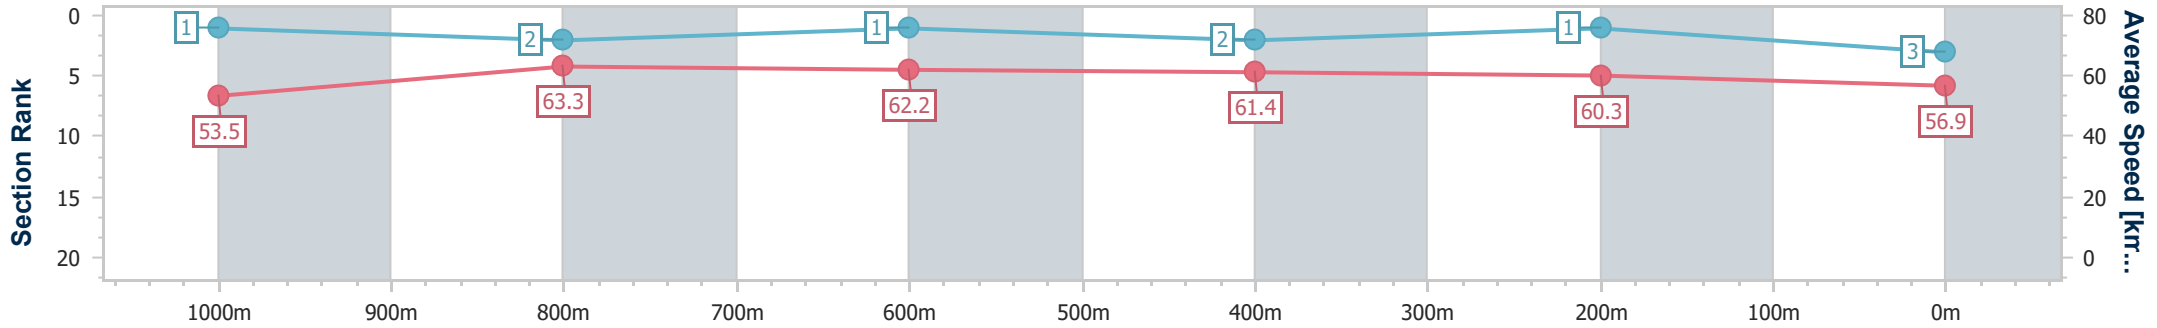

Horse/Jockey Name	Fly Like Helen
Final Rank	3
Fastest Section Time (Section)	0:11.53 (1000m)
Top Speed [km/h] (Section)	68.4 (Overall)
Race State	Finished

Toowoomba QLD Professional
Race 1: GERRY BROWN'S SHELVING & STORAGE Class 1
Handicap - 1200m
15 June 2024 - 16:47

Track Rating: Good 4, Weather: Fine, Rail Position: +2m Entire

Section	Overall	1000m	800m	600m	400m	200m
Section Times	1:13.30 [3] (0:13.52)	0:59.78 [1] (0:11.53)	0:48.25 [2] (0:11.69)	0:36.56 [1] (0:11.84)	0:24.72 [2] (0:12.09)	0:12.63 [1] (0:12.63)
Average Speed [km/h]	53.5	63.3	62.2	61.4	60.3	56.9
Top Speed [km/h]	68.4	65.0	63.8	62.4	61.9	58.3
Avg. Dist. to Rail [m]	8.4	3.9	3.0	2.3	3.1	3.2
Avg. Stride Freq. [Hz]	2.4	2.5	2.4	2.4	2.4	2.3
Avg. Stride Length [m]	6.4	7.1	7.1	7.0	6.9	6.8

- [ ] Ranking at each section and finish
- -.-.- No data available at this section
- NA No data available