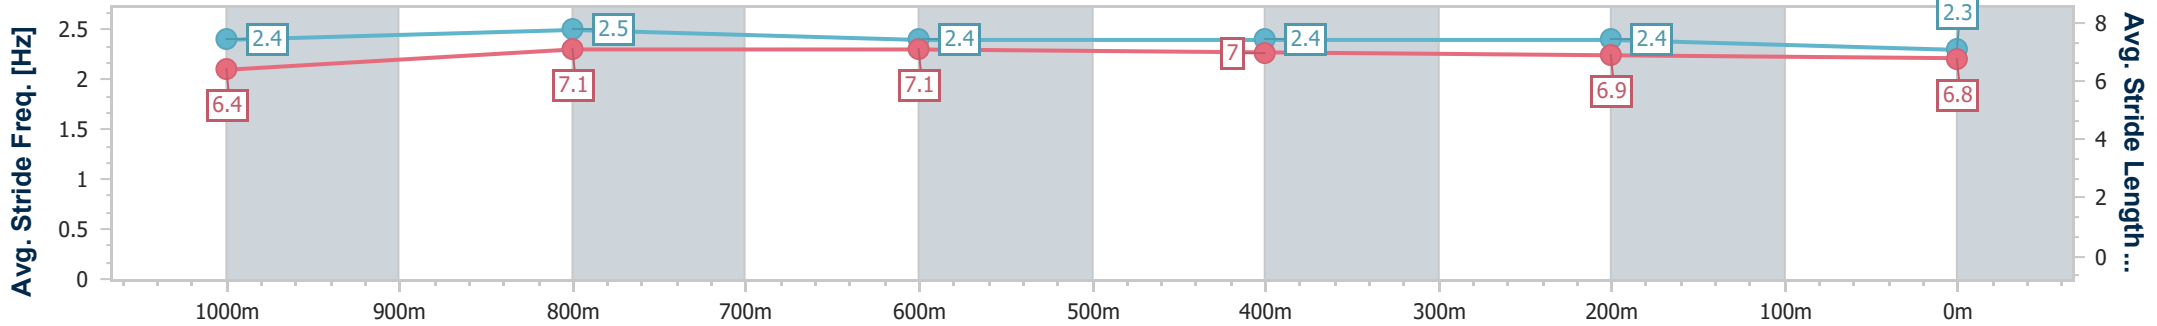

Horse/Jockey Name	Fly Like Helen
Final Rank	3
Fastest Section Time (Section)	0:11.53 (1000m)
Top Speed [km/h] (Section)	68.4 (Overall)
Race State	Finished

Toowoomba QLD Professional
Race 1: GERRY BROWN'S SHELVING & STORAGE Class 1
Handicap - 1200m
15 June 2024 - 16:47

Track Rating: Good 4, Weather: Fine, Rail Position: +2m Entire

Section	Overall	1000m	800m	600m	400m	200m
Section Times	1:13.30 [3] (0:13.52)	0:59.78 [1] (0:11.53)	0:48.25 [2] (0:11.69)	0:36.56 [1] (0:11.84)	0:24.72 [2] (0:12.09)	0:12.63 [1] (0:12.63)
Average Speed [km/h]	53.5	63.3	62.2	61.4	60.3	56.9
Top Speed [km/h]	68.4	65.0	63.8	62.4	61.9	58.3
Avg. Dist. to Rail [m]	8.4	3.9	3.0	2.3	3.1	3.2
Avg. Stride Freq. [Hz]	2.4	2.5	2.4	2.4	2.4	2.3
Avg. Stride Length [m]	6.4	7.1	7.1	7.0	6.9	6.8

- [ ] Ranking at each section and finish
- -.-.- No data available at this section
- NA No data available