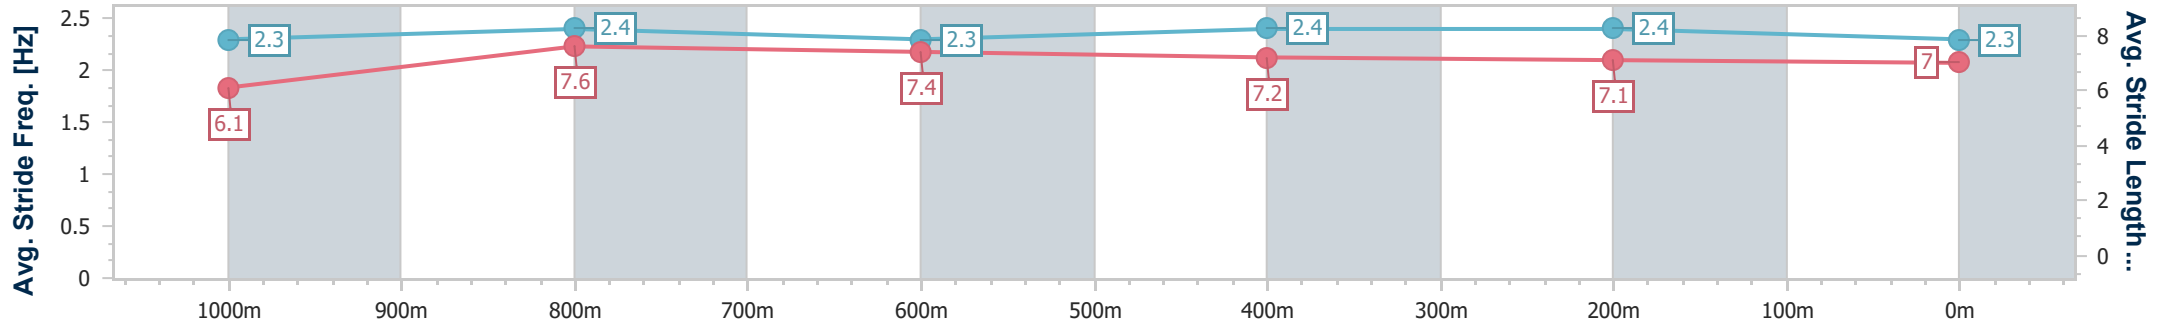

Horse/Jockey Name	Rubaahy
Final Rank	2
Fastest Section Time (Section)	0:11.14 (1000m)
Top Speed [km/h] (Section)	69.4 (1000m)
Race State	Finished

Toowoomba QLD Professional
Race 1: GERRY BROWN'S SHELVING & STORAGE Class 1
Handicap - 1200m
15 June 2024 - 16:47

Track Rating: Good 4, Weather: Fine, Rail Position: +2m Entire

Section	Overall	1000m	800m	600m	400m	200m
Section Times	1:13.08 [2] (0:14.36)	0:58.72 [9] (0:11.14)	0:47.58 [7] (0:11.71)	0:35.87 [7] (0:11.75)	0:24.12 [4] (0:12.06)	0:12.06 [3] (0:12.06)
Average Speed [km/h]	50.2	65.1	61.8	61.3	59.9	59.7
Top Speed [km/h]	69.1	69.4	64.4	63.0	60.9	60.3
Avg. Dist. to Rail [m]	3.8	2.3	1.3	1.0	1.9	2.8
Avg. Stride Freq. [Hz]	2.3	2.4	2.3	2.4	2.4	2.3
Avg. Stride Length [m]	6.1	7.6	7.4	7.2	7.1	7.0

- [ ] Ranking at each section and finish
- -.-.- No data available at this section
- NA No data available