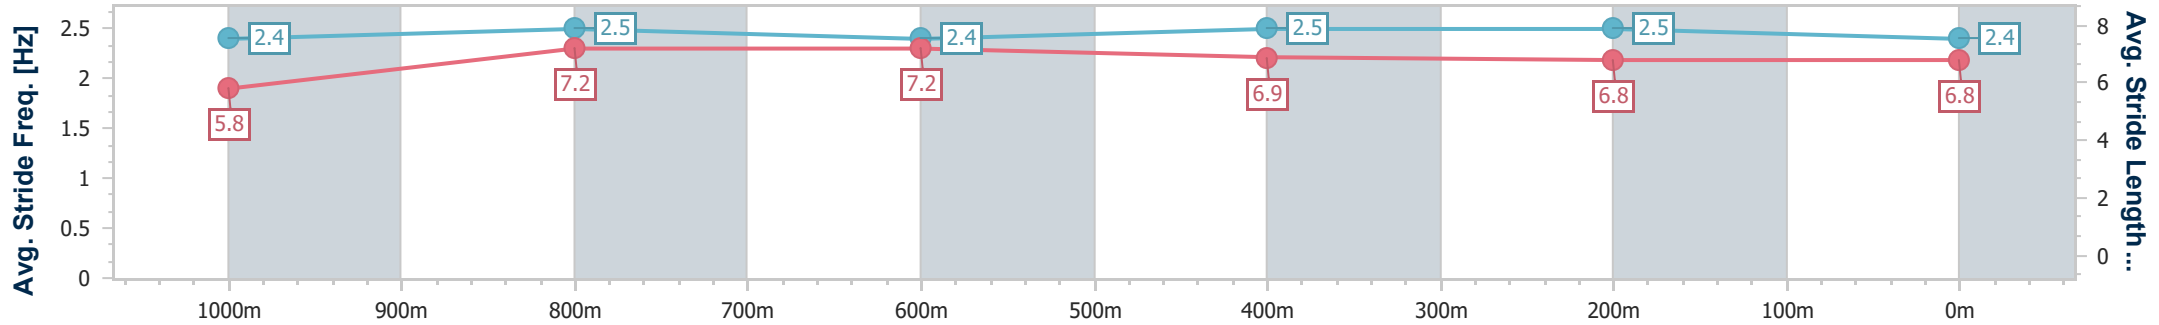

Toowoomba QLD Professional
 Race 1: GERRY BROWN'S SHELVING & STORAGE Class 1
 Handicap - 1200m
 15 June 2024 - 16:47

Track Rating: Good 4, Weather: Fine, Rail Position: +2m Entire

Section	Overall	1000m	800m	600m	400m	200m
Section Times	1:13.91 [8] (0:13.84)	1:00.07 [5] (0:11.57)	0:48.50 [6] (0:11.79)	0:36.71 [6] (0:12.09)	0:24.62 [7] (0:12.25)	0:12.37 [8] (0:12.37)
Average Speed [km/h]	52.2	63.4	62.1	60.6	59.8	58.2
Top Speed [km/h]	67.3	67.3	63.4	62.6	60.9	59.4
Avg. Dist. to Rail [m]	6.2	5.1	5.1	3.8	5.3	4.4
Avg. Stride Freq. [Hz]	2.4	2.4	2.3	2.3	2.3	2.2
Avg. Stride Length [m]	6.1	7.4	7.4	7.4	7.2	7.2

- [] Ranking at each section and finish
- .-.- No data available at this section
- NA No data available

Horse/Jockey Name	Doona
Final Rank	9
Fastest Section Time (Section)	0:11.42 (1000m)
Top Speed [km/h] (Section)	65.8 (1000m)
Race State	Finished

Toowoomba QLD Professional
 Race 1: GERRY BROWN'S SHELVING & STORAGE Class 1
 Handicap - 1200m
 15 June 2024 - 16:47

Track Rating: Good 4, Weather: Fine, Rail Position: +2m Entire

Section	Overall	1000m	800m	600m	400m	200m
Section Times	1:14.00 [9] (0:14.62)	0:59.38 [11] (0:11.42)	0:47.96 [12] (0:11.58)	0:36.38 [12] (0:11.86)	0:24.52 [12] (0:12.26)	0:12.26 [12] (0:12.26)
Average Speed [km/h]	49.4	63.9	63.0	62.1	60.1	58.8
Top Speed [km/h]	64.9	65.8	64.0	63.2	61.2	59.4
Avg. Dist. to Rail [m]	8.6	4.1	3.1	4.6	6.8	6.8
Avg. Stride Freq. [Hz]	2.4	2.5	2.4	2.5	2.5	2.4
Avg. Stride Length [m]	5.8	7.2	7.2	6.9	6.8	6.8