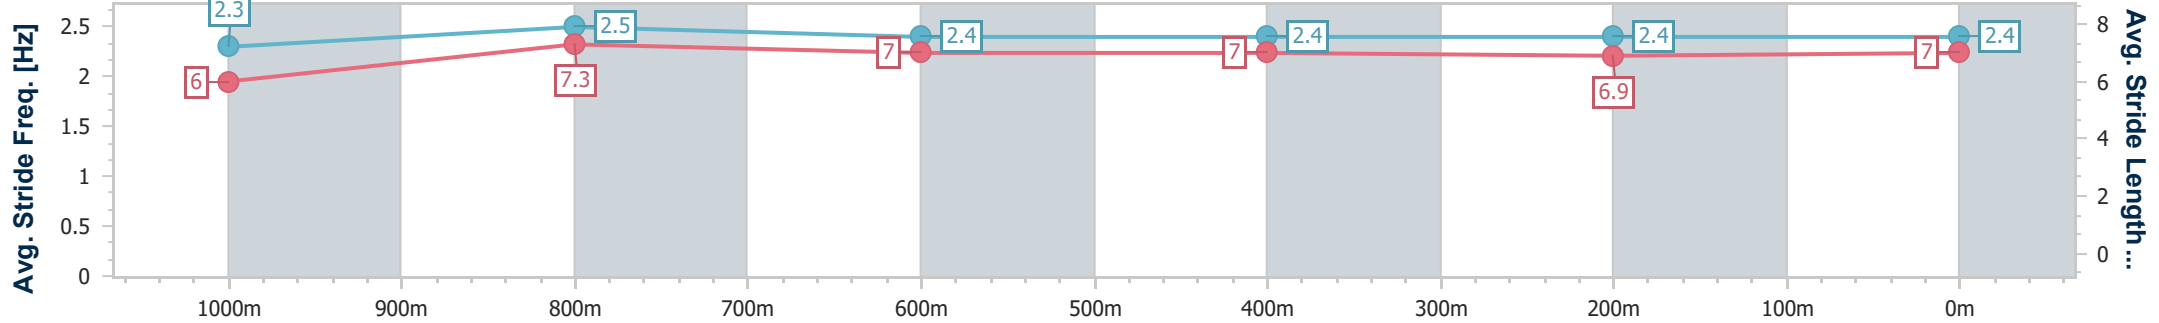

- [] Ranking at each section and finish
- .-.- No data available at this section
- NA No data available

Horse/Jockey Name	Joy Mccoy
Final Rank	4
Fastest Section Time (Section)	0:11.20 (1000m)
Top Speed [km/h] (Section)	66.5 (1000m)
Race State	Finished

Toowoomba QLD Professional
 Race 1: GERRY BROWN'S SHELVING & STORAGE Class 1
 Handicap - 1200m
 15 June 2024 - 16:47

Track Rating: Good 4, Weather: Fine, Rail Position: +2m Entire

Section	Overall	1000m	800m	600m	400m	200m
Section Times	1:13.53 [4] (0:14.64)	0:58.89 [12] (0:11.20)	0:47.69 [11] (0:11.68)	0:36.01 [11] (0:11.87)	0:24.14 [9] (0:12.01)	0:12.13 [7] (0:12.13)
Average Speed [km/h]	49.2	64.4	61.6	60.8	60.0	59.2
Top Speed [km/h]	66.0	66.5	63.7	62.9	62.0	61.1
Avg. Dist. to Rail [m]	4.1	0.3	0.9	0.6	0.4	0.2
Avg. Stride Freq. [Hz]	2.3	2.5	2.4	2.4	2.4	2.4
Avg. Stride Length [m]	6.0	7.3	7.0	7.0	6.9	7.0