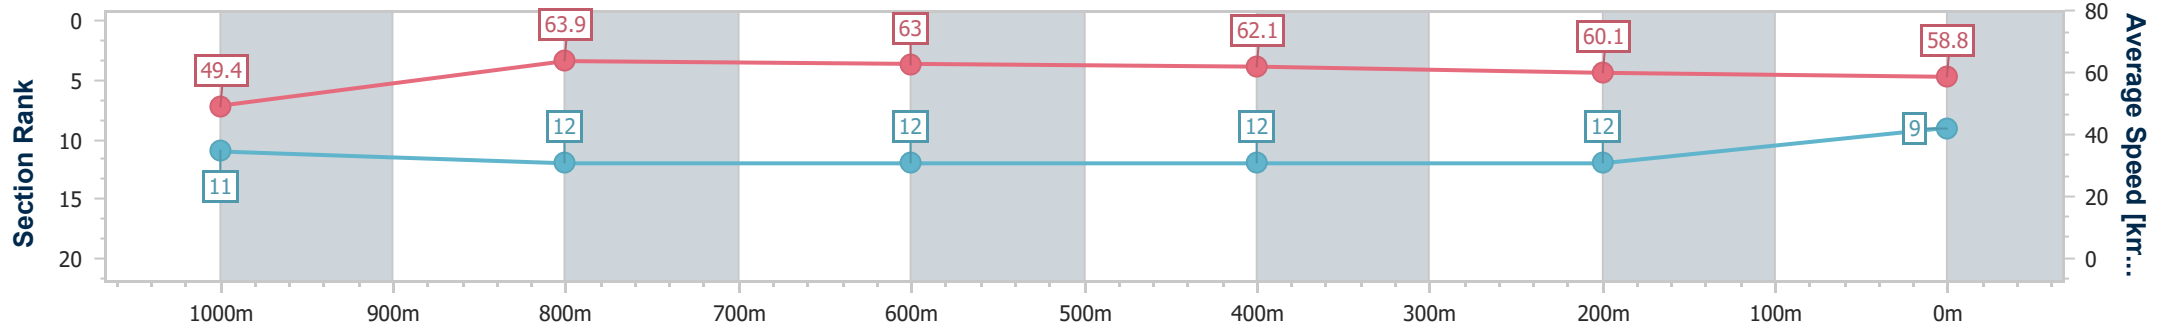

Toowoomba QLD Professional
 Race 1: GERRY BROWN'S SHELVING & STORAGE Class 1
 Handicap - 1200m
 15 June 2024 - 16:47

Track Rating: Good 4, Weather: Fine, Rail Position: +2m Entire

Section	Overall	1000m	800m	600m	400m	200m
Section Times	1:13.91 [8] (0:13.84)	1:00.07 [5] (0:11.57)	0:48.50 [6] (0:11.79)	0:36.71 [6] (0:12.09)	0:24.62 [7] (0:12.25)	0:12.37 [8] (0:12.37)
Average Speed [km/h]	52.2	63.4	62.1	60.6	59.8	58.2
Top Speed [km/h]	67.3	67.3	63.4	62.6	60.9	59.4
Avg. Dist. to Rail [m]	6.2	5.1	5.1	3.8	5.3	4.4
Avg. Stride Freq. [Hz]	2.4	2.4	2.3	2.3	2.3	2.2
Avg. Stride Length [m]	6.1	7.4	7.4	7.4	7.2	7.2

- [] Ranking at each section and finish
- .-.- No data available at this section
- NA No data available

Horse/Jockey Name	Doona
Final Rank	9
Fastest Section Time (Section)	0:11.42 (1000m)
Top Speed [km/h] (Section)	65.8 (1000m)
Race State	Finished

Toowoomba QLD Professional
 Race 1: GERRY BROWN'S SHELVING & STORAGE Class 1
 Handicap - 1200m
 15 June 2024 - 16:47

Track Rating: Good 4, Weather: Fine, Rail Position: +2m Entire

Section	Overall	1000m	800m	600m	400m	200m
Section Times	1:14.00 [9] (0:14.62)	0:59.38 [11] (0:11.42)	0:47.96 [12] (0:11.58)	0:36.38 [12] (0:11.86)	0:24.52 [12] (0:12.26)	0:12.26 [12] (0:12.26)
Average Speed [km/h]	49.4	63.9	63.0	62.1	60.1	58.8
Top Speed [km/h]	64.9	65.8	64.0	63.2	61.2	59.4
Avg. Dist. to Rail [m]	8.6	4.1	3.1	4.6	6.8	6.8
Avg. Stride Freq. [Hz]	2.4	2.5	2.4	2.5	2.5	2.4
Avg. Stride Length [m]	5.8	7.2	7.2	6.9	6.8	6.8