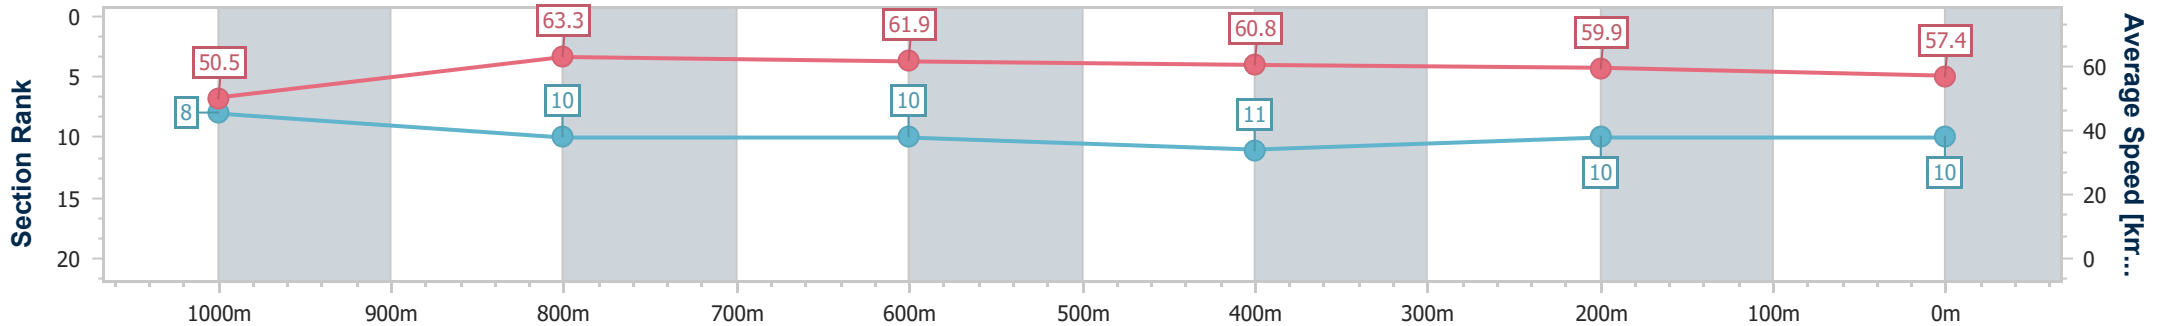

Toowoomba QLD Professional
 Race 1: GERRY BROWN'S SHELVING & STORAGE Class 1
 Handicap - 1200m
 15 June 2024 - 16:47

Track Rating: Good 4, Weather: Fine, Rail Position: +2m Entire

Section	Overall	1000m	800m	600m	400m	200m
Section Times	1:14.00 [9] (0:14.62)	0:59.38 [11] (0:11.42)	0:47.96 [12] (0:11.58)	0:36.38 [12] (0:11.86)	0:24.52 [12] (0:12.26)	0:12.26 [12] (0:12.26)
Average Speed [km/h]	49.4	63.9	63.0	62.1	60.1	58.8
Top Speed [km/h]	64.9	65.8	64.0	63.2	61.2	59.4
Avg. Dist. to Rail [m]	8.6	4.1	3.1	4.6	6.8	6.8
Avg. Stride Freq. [Hz]	2.4	2.5	2.4	2.5	2.5	2.4
Avg. Stride Length [m]	5.8	7.2	7.2	6.9	6.8	6.8

- [] Ranking at each section and finish
- .-.- No data available at this section
- NA No data available

Horse/Jockey Name	Time For Jack
Final Rank	10
Fastest Section Time (Section)	0:11.50 (1000m)
Top Speed [km/h] (Section)	65.5 (1000m)
Race State	Finished

Toowoomba QLD Professional
 Race 1: GERRY BROWN'S SHELVING & STORAGE Class 1
 Handicap - 1200m
 15 June 2024 - 16:47

Track Rating: Good 4, Weather: Fine, Rail Position: +2m Entire

Section	Overall	1000m	800m	600m	400m	200m
Section Times	1:14.18 [10] (0:14.28)	0:59.90 [8] (0:11.50)	0:48.40 [10] (0:11.72)	0:36.68 [10] (0:11.93)	0:24.75 [11] (0:12.22)	0:12.53 [10] (0:12.53)
Average Speed [km/h]	50.5	63.3	61.9	60.8	59.9	57.4
Top Speed [km/h]	64.7	65.5	63.2	61.8	60.9	59.0
Avg. Dist. to Rail [m]	6.4	2.7	1.9	1.8	4.0	2.7
Avg. Stride Freq. [Hz]	2.2	2.3	2.2	2.2	2.2	2.2
Avg. Stride Length [m]	6.5	7.7	7.7	7.6	7.4	7.4