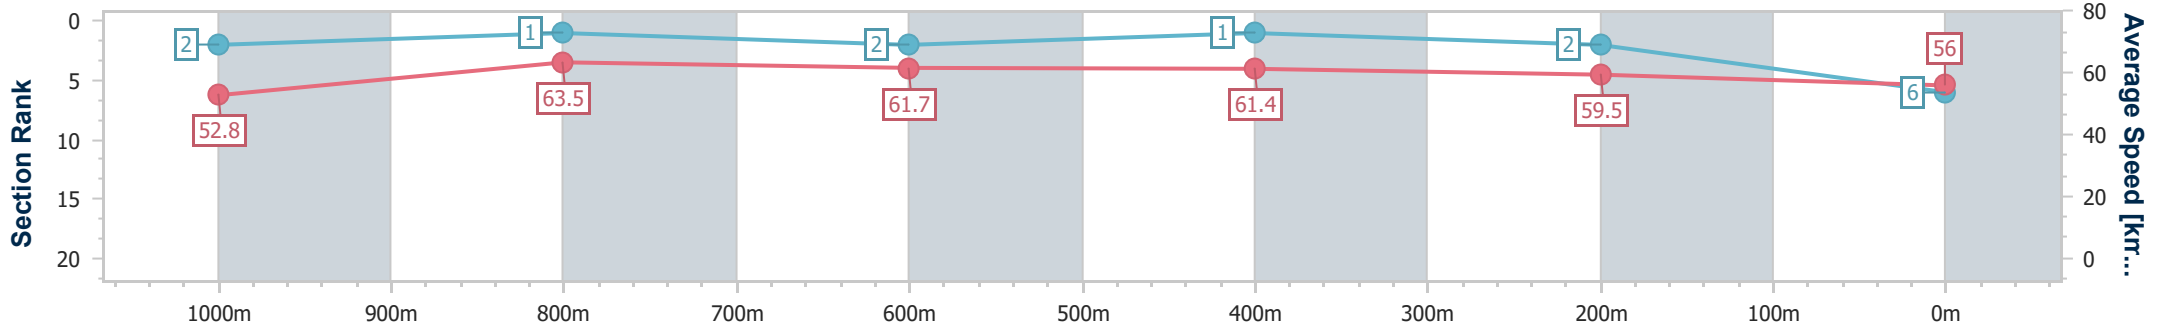

- [] Ranking at each section and finish
- .-.- No data available at this section
- NA No data available

Horse/Jockey Name	Booga Ray
Final Rank	6
Fastest Section Time (Section)	0:11.42 (1000m)
Top Speed [km/h] (Section)	66.2 (Overall)
Race State	Finished

Toowoomba QLD Professional
 Race 1: GERRY BROWN'S SHELVING & STORAGE Class 1
 Handicap - 1200m
 15 June 2024 - 16:47

Track Rating: Good 4, Weather: Fine, Rail Position: +2m Entire

Section	Overall	1000m	800m	600m	400m	200m
Section Times	1:13.57 [6] (0:13.60)	0:59.97 [2] (0:11.42)	0:48.55 [1] (0:11.75)	0:36.80 [2] (0:11.80)	0:25.00 [1] (0:12.11)	0:12.89 [2] (0:12.89)
Average Speed [km/h]	52.8	63.5	61.7	61.4	59.5	56.0
Top Speed [km/h]	66.2	65.0	62.3	63.1	61.7	57.8
Avg. Dist. to Rail [m]	6.2	2.3	1.5	1.0	0.4	0.5
Avg. Stride Freq. [Hz]	2.5	2.5	2.4	2.5	2.4	2.3
Avg. Stride Length [m]	6.0	7.1	7.0	6.9	6.8	6.7