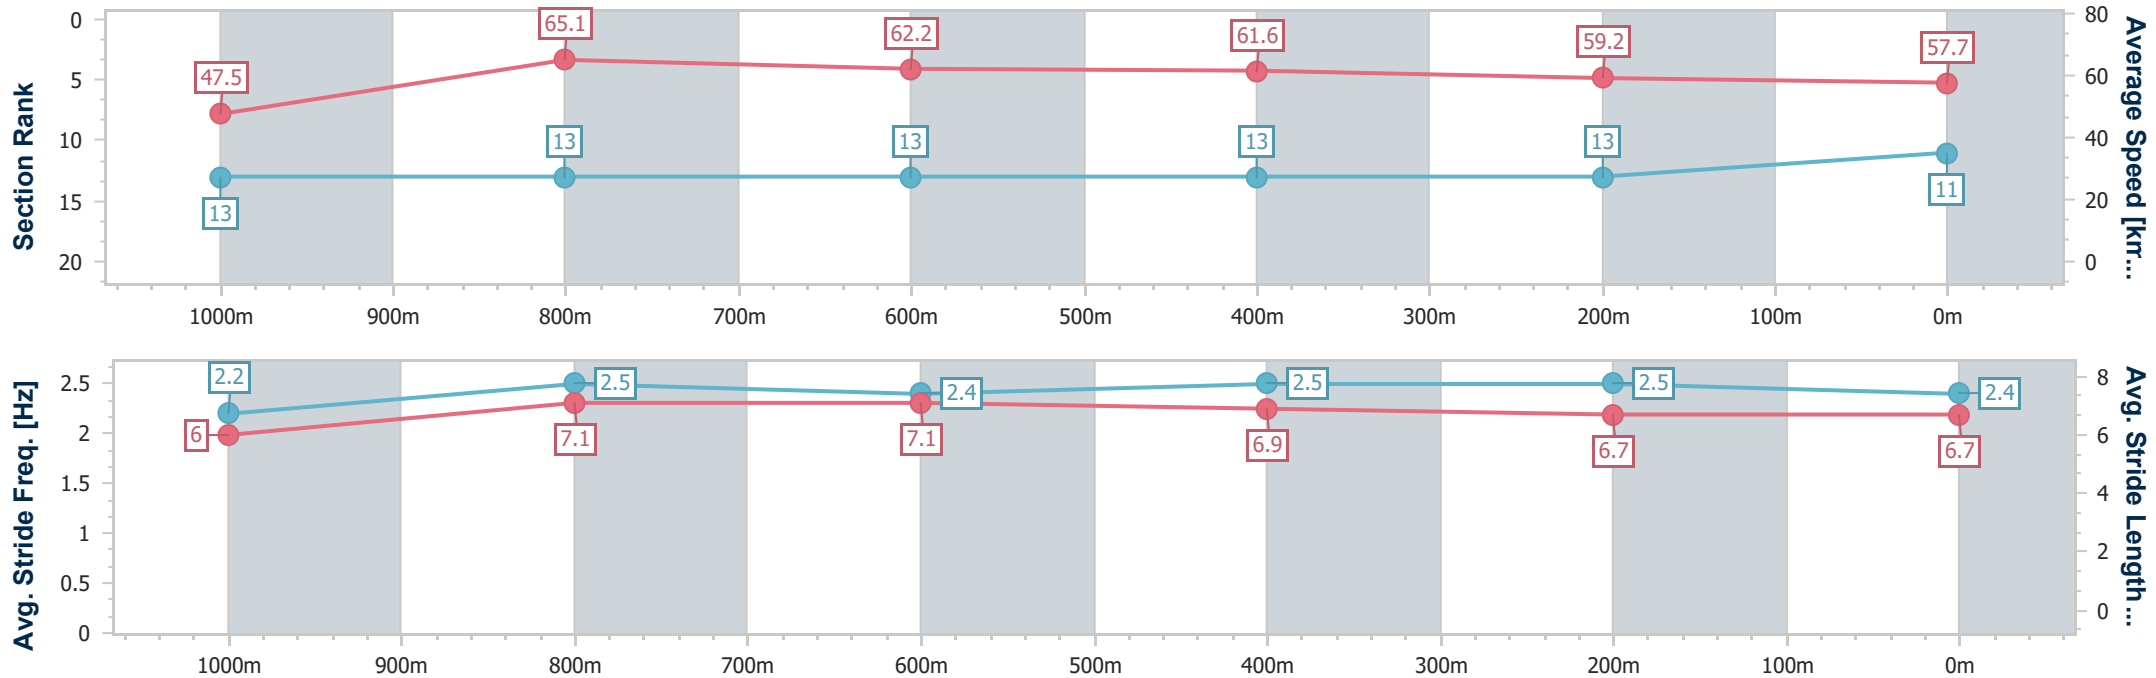

Toowoomba QLD Professional
 Race 1: GERRY BROWN'S SHELVING & STORAGE Class 1
 Handicap - 1200m
 15 June 2024 - 16:47

Track Rating: Good 4, Weather: Fine, Rail Position: +2m Entire

Section	Overall	1000m	800m	600m	400m	200m
Section Times	1:14.18 [10] (0:14.28)	0:59.90 [8] (0:11.50)	0:48.40 [10] (0:11.72)	0:36.68 [10] (0:11.93)	0:24.75 [11] (0:12.22)	0:12.53 [10] (0:12.53)
Average Speed [km/h]	50.5	63.3	61.9	60.8	59.9	57.4
Top Speed [km/h]	64.7	65.5	63.2	61.8	60.9	59.0
Avg. Dist. to Rail [m]	6.4	2.7	1.9	1.8	4.0	2.7
Avg. Stride Freq. [Hz]	2.2	2.3	2.2	2.2	2.2	2.2
Avg. Stride Length [m]	6.5	7.7	7.7	7.6	7.4	7.4

- [] Ranking at each section and finish
- .-.- No data available at this section
- NA No data available

Horse/Jockey Name	Make Haste
Final Rank	11
Fastest Section Time (Section)	0:11.05 (1000m)
Top Speed [km/h] (Section)	66.9 (1000m)
Race State	Finished

Toowoomba QLD Professional
 Race 1: GERRY BROWN'S SHELVING & STORAGE Class 1
 Handicap - 1200m
 15 June 2024 - 16:47

Track Rating: Good 4, Weather: Fine, Rail Position: +2m Entire

Section	Overall	1000m	800m	600m	400m	200m
Section Times	1:14.38 [11] (0:15.16)	0:59.22 [13] (0:11.05)	0:48.17 [13] (0:11.62)	0:36.55 [13] (0:11.81)	0:24.74 [13] (0:12.30)	0:12.44 [13] (0:12.44)
Average Speed [km/h]	47.5	65.1	62.2	61.6	59.2	57.7
Top Speed [km/h]	64.7	66.9	64.3	62.0	60.8	59.1
Avg. Dist. to Rail [m]	2.2	0.5	1.1	1.9	3.7	4.5
Avg. Stride Freq. [Hz]	2.2	2.5	2.4	2.5	2.5	2.4
Avg. Stride Length [m]	6.0	7.1	7.1	6.9	6.7	6.7