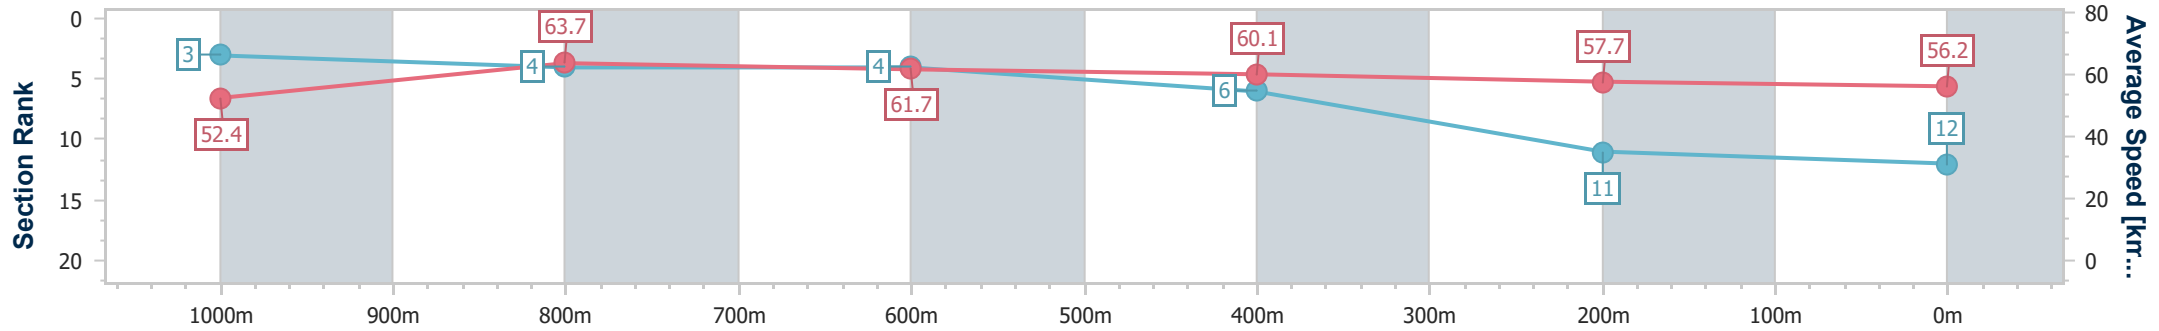

Toowoomba QLD Professional
 Race 1: GERRY BROWN'S SHELVING & STORAGE Class 1
 Handicap - 1200m
 15 June 2024 - 16:47

Track Rating: Good 4, Weather: Fine, Rail Position: +2m Entire

Section	Overall	1000m	800m	600m	400m	200m
Section Times	1:14.38 [11] (0:15.16)	0:59.22 [13] (0:11.05)	0:48.17 [13] (0:11.62)	0:36.55 [13] (0:11.81)	0:24.74 [13] (0:12.30)	0:12.44 [13] (0:12.44)
Average Speed [km/h]	47.5	65.1	62.2	61.6	59.2	57.7
Top Speed [km/h]	64.7	66.9	64.3	62.0	60.8	59.1
Avg. Dist. to Rail [m]	2.2	0.5	1.1	1.9	3.7	4.5
Avg. Stride Freq. [Hz]	2.2	2.5	2.4	2.5	2.5	2.4
Avg. Stride Length [m]	6.0	7.1	7.1	6.9	6.7	6.7

- [] Ranking at each section and finish
- .-.- No data available at this section
- NA No data available

Horse/Jockey Name	Forebears
Final Rank	12
Fastest Section Time (Section)	0:11.48 (1000m)
Top Speed [km/h] (Section)	67.1 (Overall)
Race State	Finished

Toowoomba QLD Professional
 Race 1: GERRY BROWN'S SHELVING & STORAGE Class 1
 Handicap - 1200m
 15 June 2024 - 16:47

Track Rating: Good 4, Weather: Fine, Rail Position: +2m Entire

Section	Overall	1000m	800m	600m	400m	200m
Section Times	1:14.56 [12] (0:13.75)	1:00.81 [3] (0:11.48)	0:49.33 [4] (0:11.73)	0:37.60 [4] (0:12.19)	0:25.41 [6] (0:12.59)	0:12.82 [11] (0:12.82)
Average Speed [km/h]	52.4	63.7	61.7	60.1	57.7	56.2
Top Speed [km/h]	67.1	66.1	63.8	61.3	59.6	57.7
Avg. Dist. to Rail [m]	5.7	3.9	2.8	3.1	2.4	0.9
Avg. Stride Freq. [Hz]	2.4	2.4	2.3	2.3	2.3	2.3
Avg. Stride Length [m]	6.1	7.3	7.3	7.2	7.0	6.9