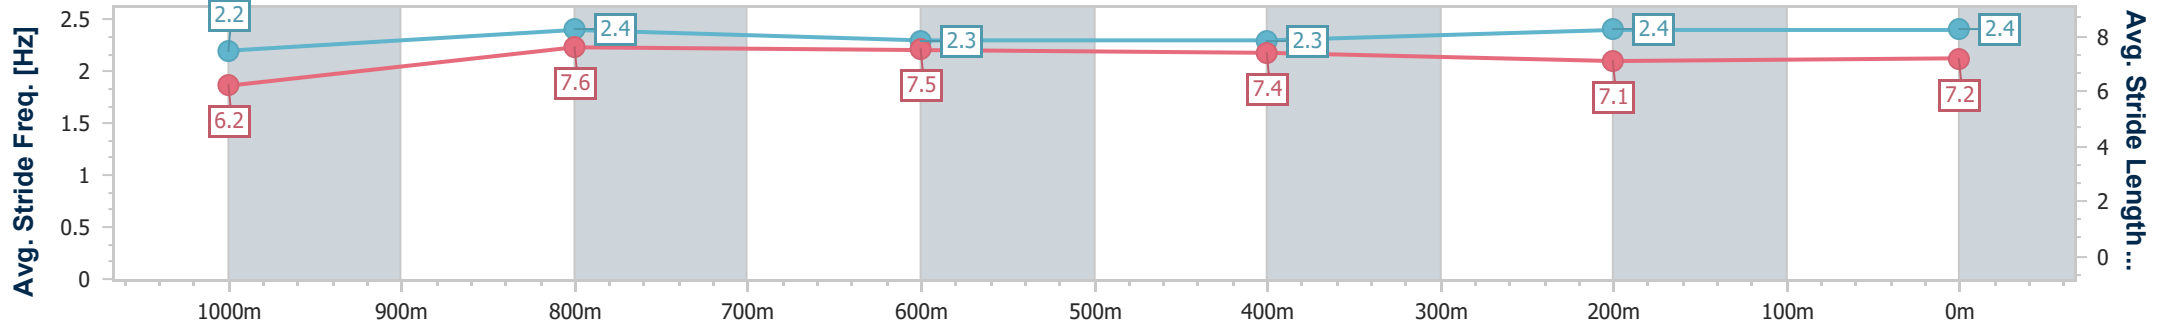

Horse/Jockey Name	It'smemario
Final Rank	1
Fastest Section Time (Section)	0:11.35 (1000m)
Top Speed [km/h] (Section)	66.6 (1000m)
Race State	Finished

Toowoomba QLD Professional
Race 1: GERRY BROWN'S SHELVING & STORAGE Class 1
Handicap - 1200m
15 June 2024 - 16:47

Track Rating: Good 4, Weather: Fine, Rail Position: +2m Entire

Section	Overall	1000m	800m	600m	400m	200m
Section Times	1:12.94 [1] (0:14.37)	0:58.57 [10] (0:11.35)	0:47.22 [9] (0:11.69)	0:35.53 [9] (0:12.01)	0:23.52 [10] (0:11.92)	0:11.60 [6] (0:11.60)
Average Speed [km/h]	50.2	64.6	62.4	60.8	61.1	62.2
Top Speed [km/h]	66.3	66.6	64.4	62.0	62.2	62.7
Avg. Dist. to Rail [m]	7.3	4.1	3.8	3.5	4.2	4.7
Avg. Stride Freq. [Hz]	2.2	2.4	2.3	2.3	2.4	2.4
Avg. Stride Length [m]	6.2	7.6	7.5	7.4	7.1	7.2

- [ ] Ranking at each section and finish
- -.-.- No data available at this section
- NA No data available