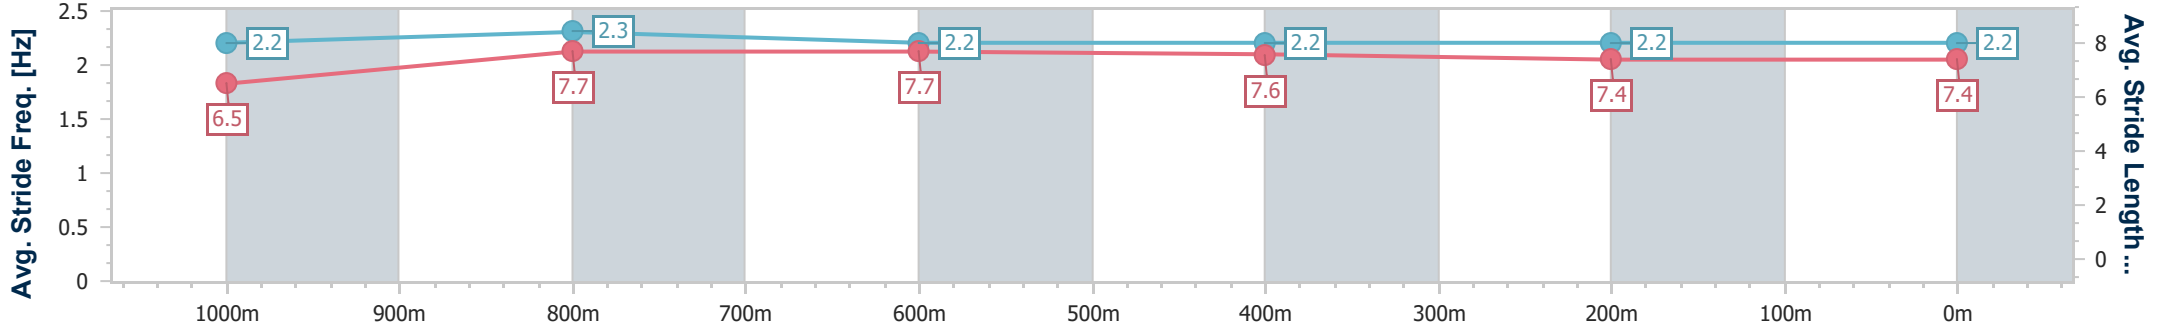

Toowoomba QLD Professional
 Race 1: GERRY BROWN'S SHELVING & STORAGE Class 1
 Handicap - 1200m
 15 June 2024 - 16:47

Track Rating: Good 4, Weather: Fine, Rail Position: +2m Entire

Section	Overall	1000m	800m	600m	400m	200m
Section Times	1:14.00 [9] (0:14.62)	0:59.38 [11] (0:11.42)	0:47.96 [12] (0:11.58)	0:36.38 [12] (0:11.86)	0:24.52 [12] (0:12.26)	0:12.26 [12] (0:12.26)
Average Speed [km/h]	49.4	63.9	63.0	62.1	60.1	58.8
Top Speed [km/h]	64.9	65.8	64.0	63.2	61.2	59.4
Avg. Dist. to Rail [m]	8.6	4.1	3.1	4.6	6.8	6.8
Avg. Stride Freq. [Hz]	2.4	2.5	2.4	2.5	2.5	2.4
Avg. Stride Length [m]	5.8	7.2	7.2	6.9	6.8	6.8

- [] Ranking at each section and finish
- .-.- No data available at this section
- NA No data available

Horse/Jockey Name	Time For Jack
Final Rank	10
Fastest Section Time (Section)	0:11.50 (1000m)
Top Speed [km/h] (Section)	65.5 (1000m)
Race State	Finished

Toowoomba QLD Professional
 Race 1: GERRY BROWN'S SHELVING & STORAGE Class 1
 Handicap - 1200m
 15 June 2024 - 16:47

Track Rating: Good 4, Weather: Fine, Rail Position: +2m Entire

Section	Overall	1000m	800m	600m	400m	200m
Section Times	1:14.18 [10] (0:14.28)	0:59.90 [8] (0:11.50)	0:48.40 [10] (0:11.72)	0:36.68 [10] (0:11.93)	0:24.75 [11] (0:12.22)	0:12.53 [10] (0:12.53)
Average Speed [km/h]	50.5	63.3	61.9	60.8	59.9	57.4
Top Speed [km/h]	64.7	65.5	63.2	61.8	60.9	59.0
Avg. Dist. to Rail [m]	6.4	2.7	1.9	1.8	4.0	2.7
Avg. Stride Freq. [Hz]	2.2	2.3	2.2	2.2	2.2	2.2
Avg. Stride Length [m]	6.5	7.7	7.7	7.6	7.4	7.4