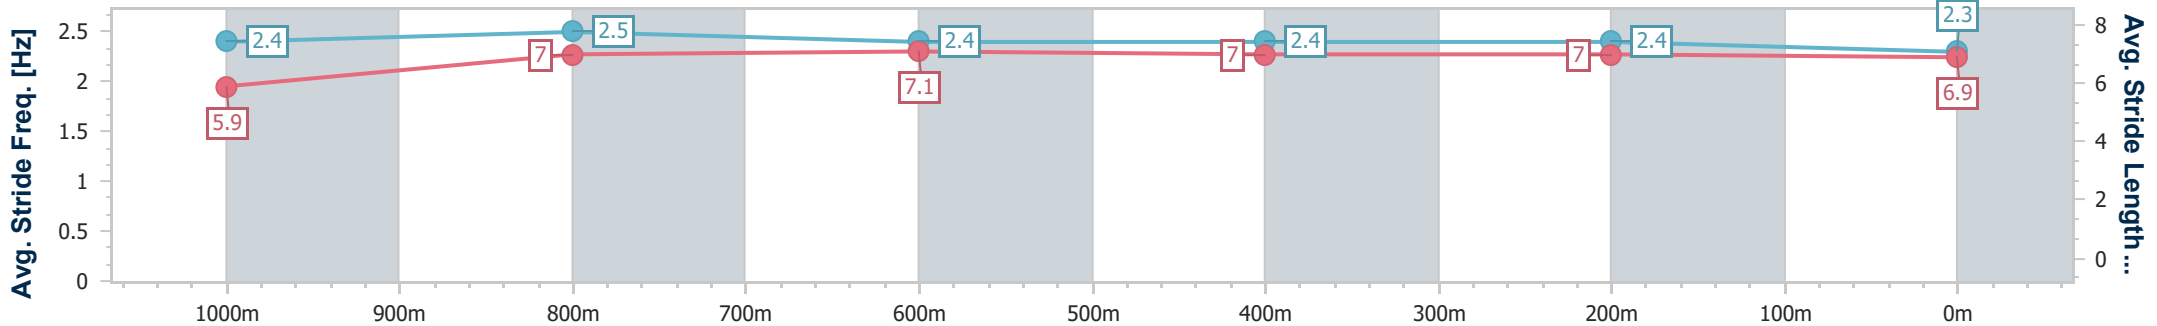

- [] Ranking at each section and finish
- .-.- No data available at this section
- NA No data available

Horse/Jockey Name	Glass Of Rose
Final Rank	5
Fastest Section Time (Section)	0:11.41 (1000m)
Top Speed [km/h] (Section)	68.6 (Overall)
Race State	Finished

Toowoomba QLD Professional
 Race 1: GERRY BROWN'S SHELVING & STORAGE Class 1
 Handicap - 1200m
 15 June 2024 - 16:47

Track Rating: Good 4, Weather: Fine, Rail Position: +2m Entire

Section	Overall	1000m	800m	600m	400m	200m
Section Times	1:13.55 [5] (0:14.16)	0:59.39 [7] (0:11.41)	0:47.98 [8] (0:11.72)	0:36.26 [8] (0:12.01)	0:24.25 [8] (0:12.00)	0:12.25 [5] (0:12.25)
Average Speed [km/h]	51.0	63.6	61.6	60.4	60.1	58.8
Top Speed [km/h]	68.6	66.3	62.9	62.0	61.2	61.4
Avg. Dist. to Rail [m]	9.2	2.7	2.0	1.9	0.6	2.3
Avg. Stride Freq. [Hz]	2.4	2.5	2.4	2.4	2.4	2.3
Avg. Stride Length [m]	5.9	7.0	7.1	7.0	7.0	6.9