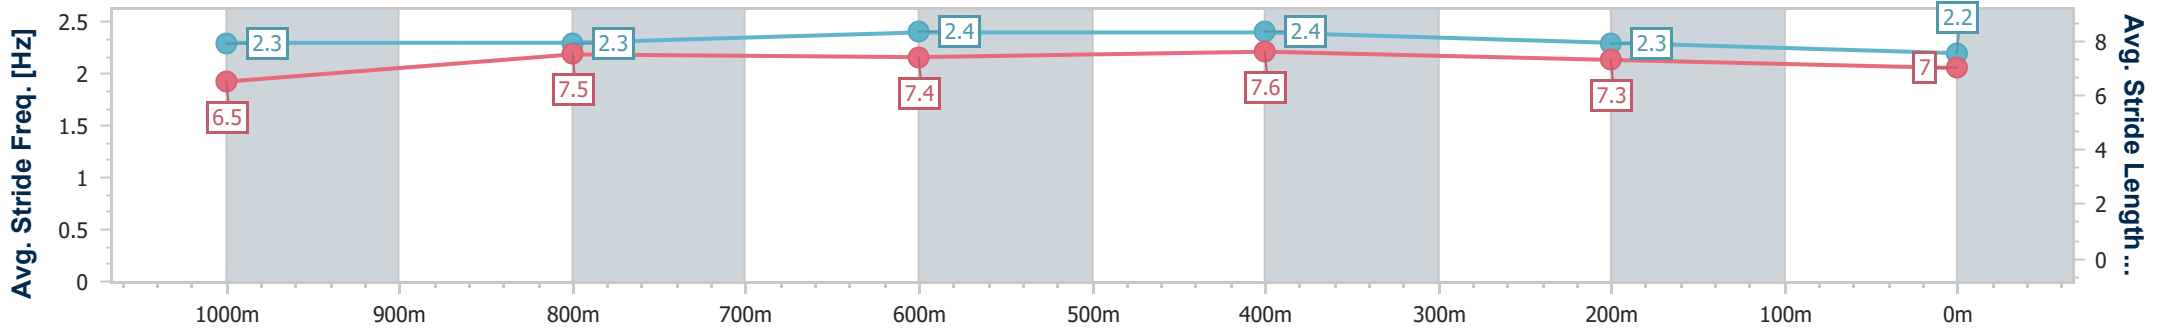

Horse/Jockey Name	D'esprit
Final Rank	5
Fastest Section Time (Section)	0:11.06 (600m)
Top Speed [km/h] (Section)	67.5 (Overall)
Race State	Finished

Rockhampton QLD Professional
Race 7: TAB $20,000 Trainers Bonus Class 1 Handicap - 1200m
15 June 2024 - 16:03
Track Rating: Soft 5, Weather: Fine, Rail Position: +9.5m 950m-600m; +8m Remainder

Section	Overall	1000m	800m	600m	400m	200m
Section Times	1:11.33 [5] (0:12.95)	0:58.38 [3] (0:11.25)	0:47.13 [4] (0:11.49)	0:35.64 [4] (0:11.06)	0:24.58 [3] (0:11.67)	0:12.91 [4] (0:12.91)
Average Speed [km/h]	55.7	64.1	63.6	65.2	61.7	55.8
Top Speed [km/h]	67.5	67.4	64.7	65.9	64.9	58.4
Avg. Dist. to Rail [m]	4.6	0.5	1.9	4.8	6.5	8.3
Avg. Stride Freq. [Hz]	2.3	2.3	2.4	2.4	2.3	2.2
Avg. Stride Length [m]	6.5	7.5	7.4	7.6	7.3	7.0

- [ ] Ranking at each section and finish
- -.-.- No data available at this section
- NA No data available