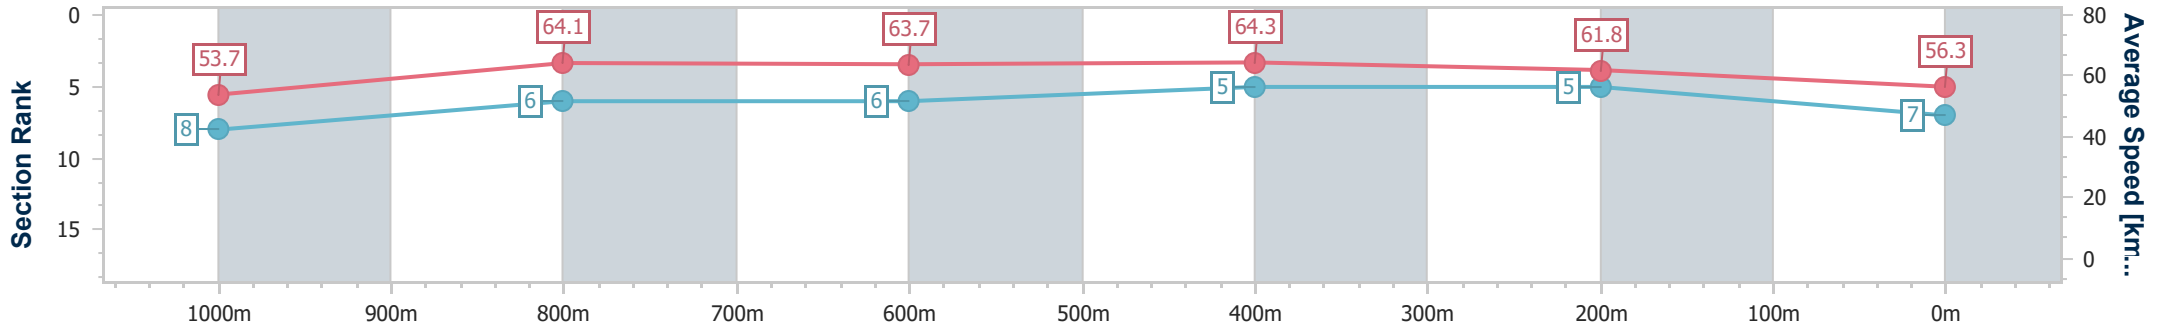

Horse/Jockey Name	Red Vicar
Final Rank	7
Fastest Section Time (Section)	0:11.13 (1000m)
Top Speed [km/h] (Section)	67.7 (1000m)
Race State	Finished

Rockhampton QLD Professional
Race 7: TAB $20,000 Trainers Bonus Class 1 Handicap - 1200m
15 June 2024 - 16:03
Track Rating: Soft 5, Weather: Fine, Rail Position: +9.5m 950m-600m; +8m Remainder

Section	Overall	1000m	800m	600m	400m	200m
Section Times	1:11.63 [7] (0:13.40)	0:58.23 [8] (0:11.13)	0:47.10 [6] (0:11.45)	0:35.65 [6] (0:11.21)	0:24.44 [5] (0:11.65)	0:12.79 [5] (0:12.79)
Average Speed [km/h]	53.7	64.1	63.7	64.3	61.8	56.3
Top Speed [km/h]	66.1	67.7	65.7	66.4	64.6	59.4
Avg. Dist. to Rail [m]	2.0	1.9	2.1	3.9	4.8	6.1
Avg. Stride Freq. [Hz]	2.3	2.4	2.4	2.4	2.4	2.3
Avg. Stride Length [m]	6.3	7.3	7.3	7.3	7.3	6.9

- [ ] Ranking at each section and finish
- -.-.- No data available at this section
- NA No data available