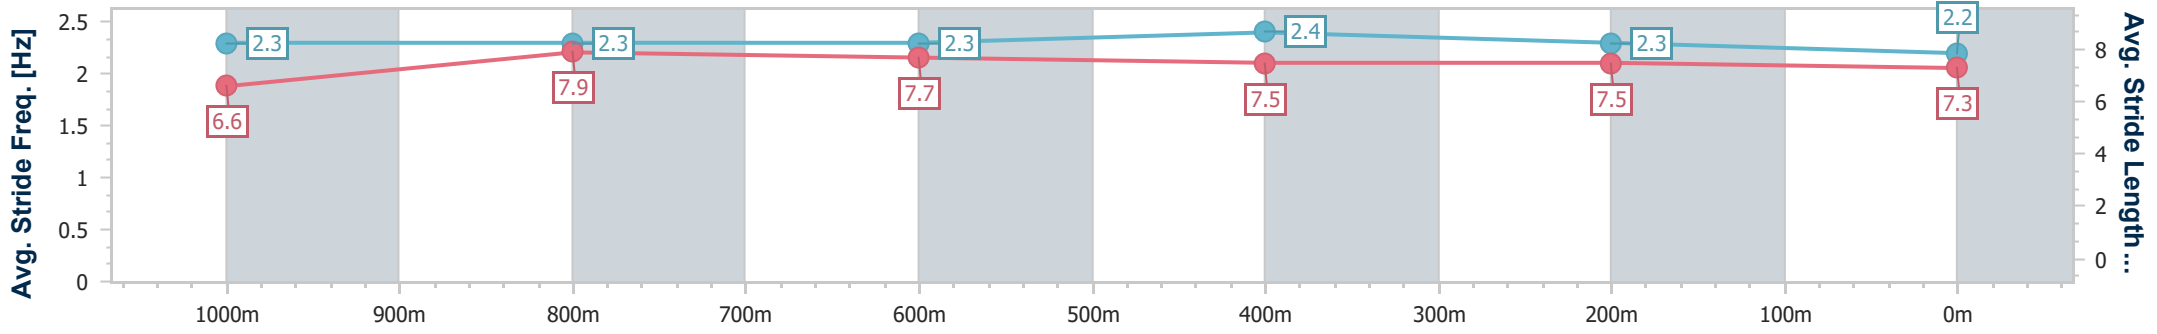

Horse/Jockey Name	Chaseton
Final Rank	3
Fastest Section Time (Section)	0:10.87 (1000m)
Top Speed [km/h] (Section)	67.7 (1000m)
Race State	Finished

Rockhampton QLD Professional
Race 7: TAB $20,000 Trainers Bonus Class 1 Handicap - 1200m
15 June 2024 - 16:03
Track Rating: Soft 5, Weather: Fine, Rail Position: +9.5m 950m-600m; +8m Remainder

Section	Overall	1000m	800m	600m	400m	200m
Section Times	1:10.84 [3] (0:12.85)	0:57.99 [2] (0:10.87)	0:47.12 [1] (0:11.58)	0:35.54 [1] (0:11.21)	0:24.33 [2] (0:11.72)	0:12.61 [2] (0:12.61)
Average Speed [km/h]	56.0	65.5	62.9	64.2	61.6	57.0
Top Speed [km/h]	67.3	67.7	64.0	65.4	64.5	59.1
Avg. Dist. to Rail [m]	1.2	2.0	1.8	2.6	2.3	2.3
Avg. Stride Freq. [Hz]	2.3	2.3	2.3	2.4	2.3	2.2
Avg. Stride Length [m]	6.6	7.9	7.7	7.5	7.5	7.3

- [ ] Ranking at each section and finish
- -.-.- No data available at this section
- NA No data available