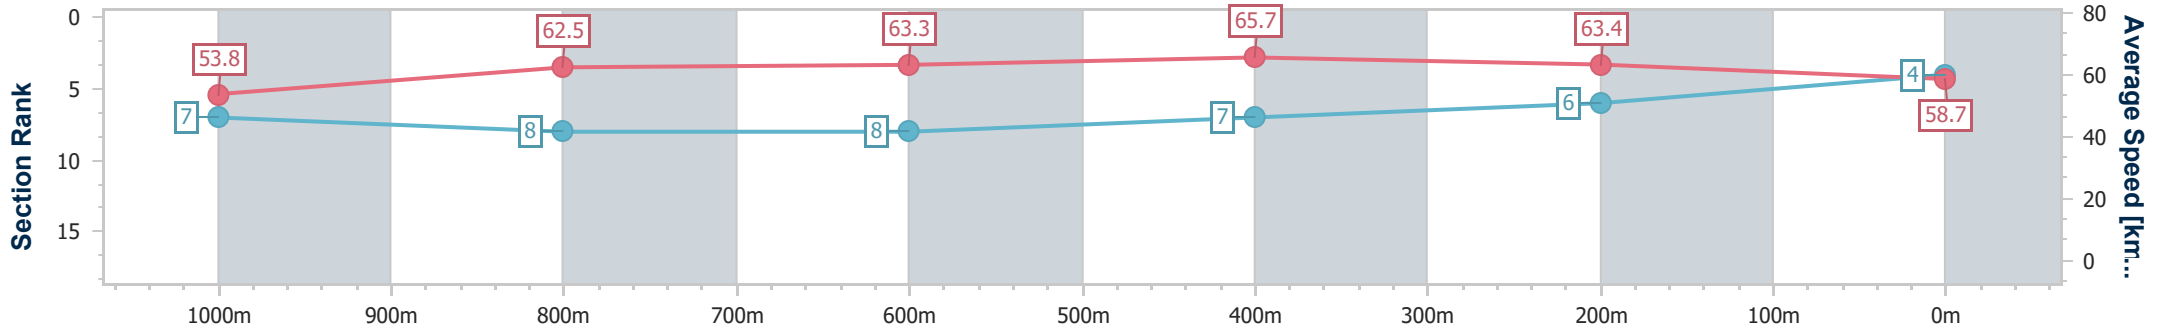

Horse/Jockey Name	Desert Grit
Final Rank	4
Fastest Section Time (Section)	0:10.98 (600m)
Top Speed [km/h] (Section)	66.7 (600m)
Race State	Finished

Rockhampton QLD Professional
Race 7: TAB $20,000 Trainers Bonus Class 1 Handicap - 1200m

15 June 2024 - 16:03
Track Rating: Soft 5, Weather: Fine, Rail Position: +9.5m 950m-600m; +8m Remainder

Section	Overall	1000m	800m	600m	400m	200m
Section Times	1:11.18 [4] (0:13.37)	0:57.81 [7] (0:11.53)	0:46.28 [8] (0:11.67)	0:34.61 [8] (0:10.98)	0:23.63 [7] (0:11.36)	0:12.27 [6] (0:12.27)
Average Speed [km/h]	53.8	62.5	63.3	65.7	63.4	58.7
Top Speed [km/h]	65.7	66.6	65.3	66.7	65.9	61.0
Avg. Dist. to Rail [m]	2.4	0.8	3.4	4.7	3.7	4.7
Avg. Stride Freq. [Hz]	2.4	2.4	2.5	2.5	2.4	2.3
Avg. Stride Length [m]	6.2	7.2	7.0	7.4	7.3	7.0

- [ ] Ranking at each section and finish
- -.-.- No data available at this section
- NA No data available