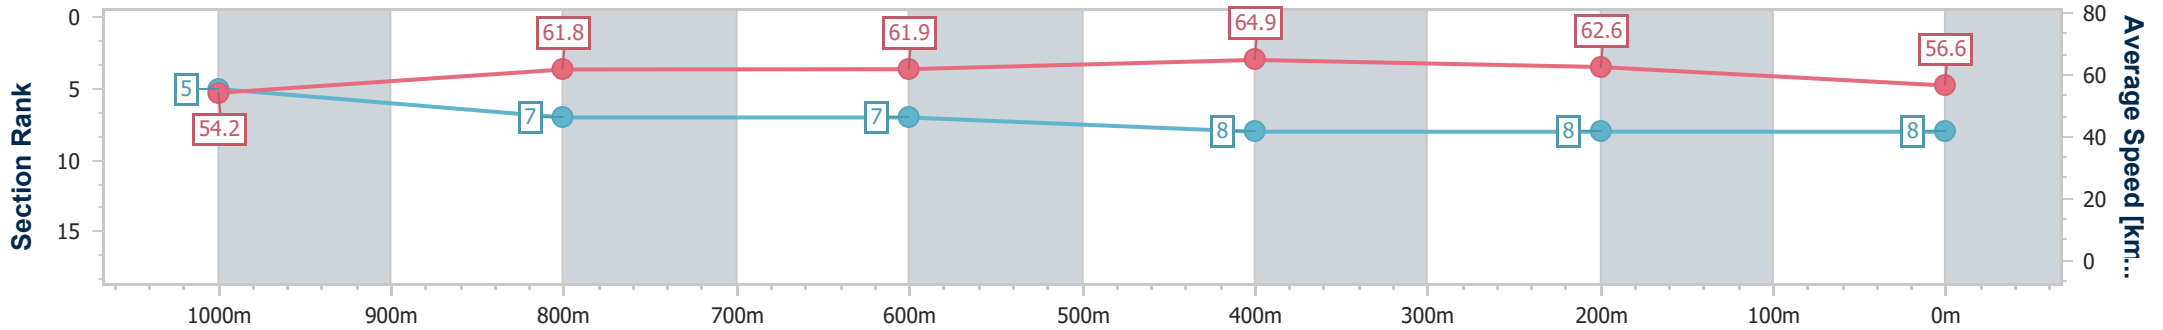

- [] Ranking at each section and finish
- .-.- No data available at this section
- NA No data available

Horse/Jockey Name	Secretly Better
Final Rank	8
Fastest Section Time (Section)	0:11.10 (600m)
Top Speed [km/h] (Section)	66.7 (Overall)
Race State	Finished

Rockhampton QLD Professional
 Race 7: TAB \$20,000 Trainers Bonus Class 1 Handicap - 1200m
 15 June 2024 - 16:03
 Track Rating: Soft 5, Weather: Fine, Rail Position: +9.5m 950m-600m; +8m Remainder

Section	Overall	1000m	800m	600m	400m	200m
Section Times	1:11.79 [8] (0:13.30)	0:58.49 [5] (0:11.47)	0:47.02 [7] (0:11.70)	0:35.32 [7] (0:11.10)	0:24.22 [8] (0:11.49)	0:12.73 [8] (0:12.73)
Average Speed [km/h]	54.2	61.8	61.9	64.9	62.6	56.6
Top Speed [km/h]	66.7	66.5	63.0	66.3	64.4	60.3
Avg. Dist. to Rail [m]	1.2	2.2	1.8	3.7	6.0	6.4
Avg. Stride Freq. [Hz]	2.3	2.3	2.3	2.3	2.3	2.2
Avg. Stride Length [m]	6.5	7.4	7.3	7.8	7.5	7.2