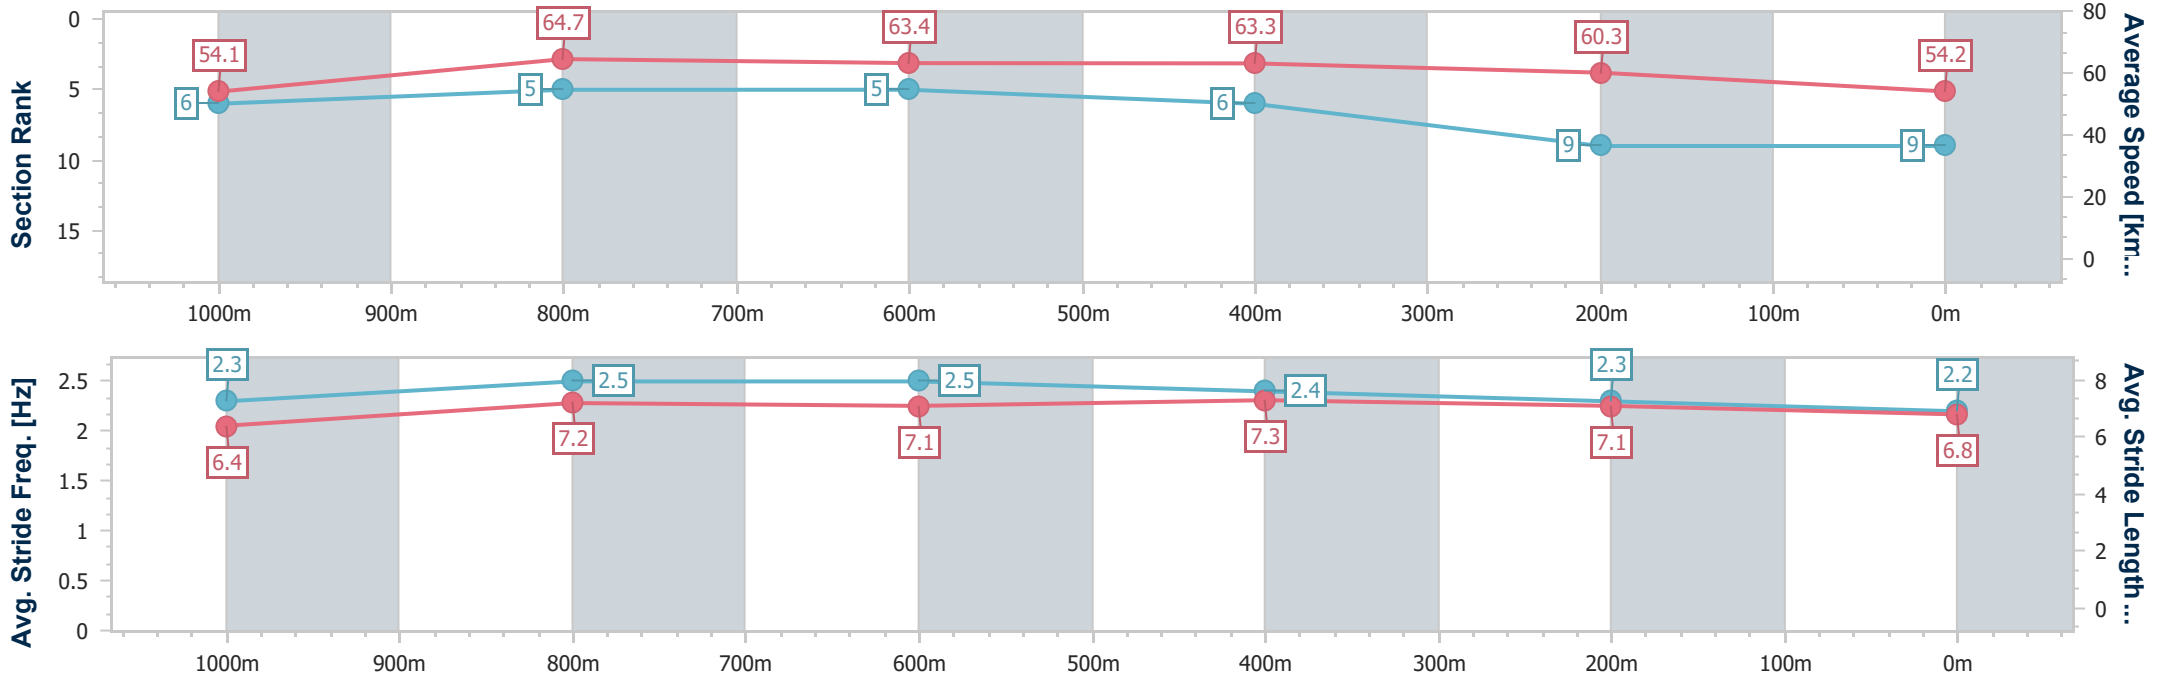

Rockhampton QLD Professional
 Race 7: TAB \$20,000 Trainers Bonus Class 1 Handicap - 1200m
 15 June 2024 - 16:03
 Track Rating: Soft 5, Weather: Fine, Rail Position: +9.5m 950m-600m; +8m Remainder

Section	Overall	1000m	800m	600m	400m	200m
Section Times	1:11.79 [8] (0:13.30)	0:58.49 [5] (0:11.47)	0:47.02 [7] (0:11.70)	0:35.32 [7] (0:11.10)	0:24.22 [8] (0:11.49)	0:12.73 [8] (0:12.73)
Average Speed [km/h]	54.2	61.8	61.9	64.9	62.6	56.6
Top Speed [km/h]	66.7	66.5	63.0	66.3	64.4	60.3
Avg. Dist. to Rail [m]	1.2	2.2	1.8	3.7	6.0	6.4
Avg. Stride Freq. [Hz]	2.3	2.3	2.3	2.3	2.3	2.2
Avg. Stride Length [m]	6.5	7.4	7.3	7.8	7.5	7.2

- [] Ranking at each section and finish
- .-.- No data available at this section
- NA No data available

Horse/Jockey Name	Media Hype
Final Rank	9
Fastest Section Time (Section)	0:11.17 (1000m)
Top Speed [km/h] (Section)	66.3 (1000m)
Race State	Finished

Rockhampton QLD Professional
 Race 7: TAB \$20,000 Trainers Bonus Class 1 Handicap - 1200m
 15 June 2024 - 16:03
 Track Rating: Soft 5, Weather: Fine, Rail Position: +9.5m 950m-600m; +8m Remainder

Section	Overall	1000m	800m	600m	400m	200m
Section Times	1:12.49 [9] (0:13.31)	0:59.18 [6] (0:11.17)	0:48.01 [5] (0:11.39)	0:36.62 [5] (0:11.40)	0:25.22 [6] (0:11.93)	0:13.29 [9] (0:13.29)
Average Speed [km/h]	54.1	64.7	63.4	63.3	60.3	54.2
Top Speed [km/h]	66.1	66.3	64.4	64.5	62.9	57.0
Avg. Dist. to Rail [m]	4.2	0.5	0.6	3.3	4.8	5.1
Avg. Stride Freq. [Hz]	2.3	2.5	2.5	2.4	2.3	2.2
Avg. Stride Length [m]	6.4	7.2	7.1	7.3	7.1	6.8

- [] Ranking at each section and finish
- .-.- No data available at this section
- NA No data available