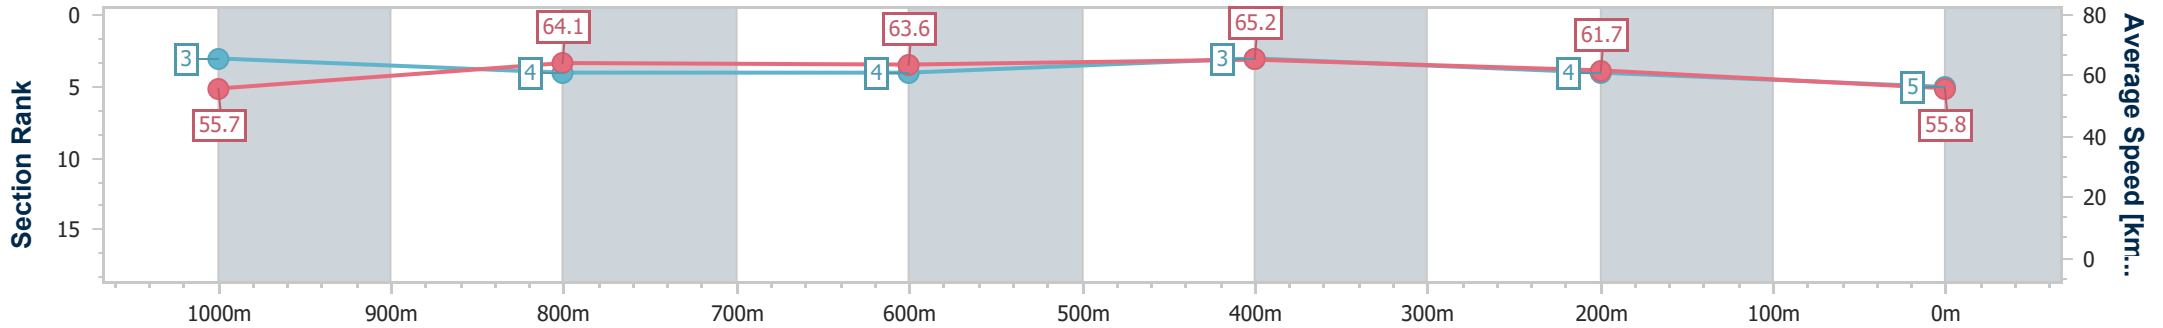

Horse/Jockey Name	D'esprit
Final Rank	5
Fastest Section Time (Section)	0:11.06 (600m)
Top Speed [km/h] (Section)	67.5 (Overall)
Race State	Finished

Rockhampton QLD Professional
Race 7: TAB $20,000 Trainers Bonus Class 1 Handicap - 1200m
15 June 2024 - 16:03
Track Rating: Soft 5, Weather: Fine, Rail Position: +9.5m 950m-600m; +8m Remainder

Section	Overall	1000m	800m	600m	400m	200m
Section Times	1:11.33 [5] (0:12.95)	0:58.38 [3] (0:11.25)	0:47.13 [4] (0:11.49)	0:35.64 [4] (0:11.06)	0:24.58 [3] (0:11.67)	0:12.91 [4] (0:12.91)
Average Speed [km/h]	55.7	64.1	63.6	65.2	61.7	55.8
Top Speed [km/h]	67.5	67.4	64.7	65.9	64.9	58.4
Avg. Dist. to Rail [m]	4.6	0.5	1.9	4.8	6.5	8.3
Avg. Stride Freq. [Hz]	2.3	2.3	2.4	2.4	2.3	2.2
Avg. Stride Length [m]	6.5	7.5	7.4	7.6	7.3	7.0

- [ ] Ranking at each section and finish
- -.-.- No data available at this section
- NA No data available