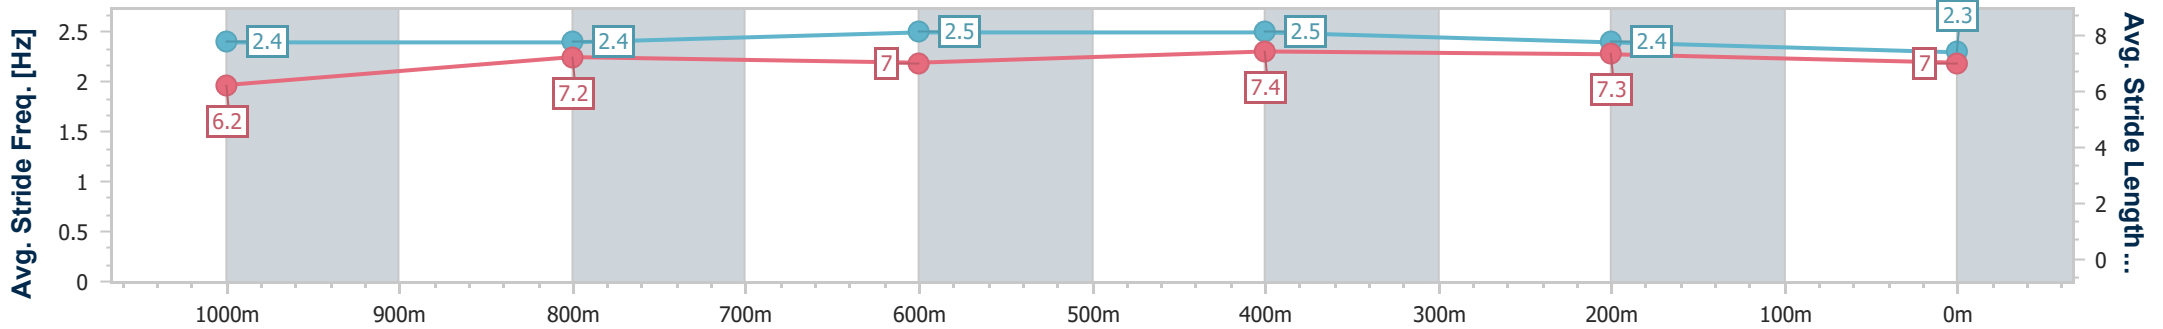

Horse/Jockey Name	Desert Grit
Final Rank	4
Fastest Section Time (Section)	0:10.98 (600m)
Top Speed [km/h] (Section)	66.7 (600m)
Race State	Finished

Rockhampton QLD Professional
Race 7: TAB $20,000 Trainers Bonus Class 1 Handicap - 1200m

15 June 2024 - 16:03
Track Rating: Soft 5, Weather: Fine, Rail Position: +9.5m 950m-600m; +8m Remainder

Section	Overall	1000m	800m	600m	400m	200m
Section Times	1:11.18 [4] (0:13.37)	0:57.81 [7] (0:11.53)	0:46.28 [8] (0:11.67)	0:34.61 [8] (0:10.98)	0:23.63 [7] (0:11.36)	0:12.27 [6] (0:12.27)
Average Speed [km/h]	53.8	62.5	63.3	65.7	63.4	58.7
Top Speed [km/h]	65.7	66.6	65.3	66.7	65.9	61.0
Avg. Dist. to Rail [m]	2.4	0.8	3.4	4.7	3.7	4.7
Avg. Stride Freq. [Hz]	2.4	2.4	2.5	2.5	2.4	2.3
Avg. Stride Length [m]	6.2	7.2	7.0	7.4	7.3	7.0

- [ ] Ranking at each section and finish
- -.-.- No data available at this section
- NA No data available