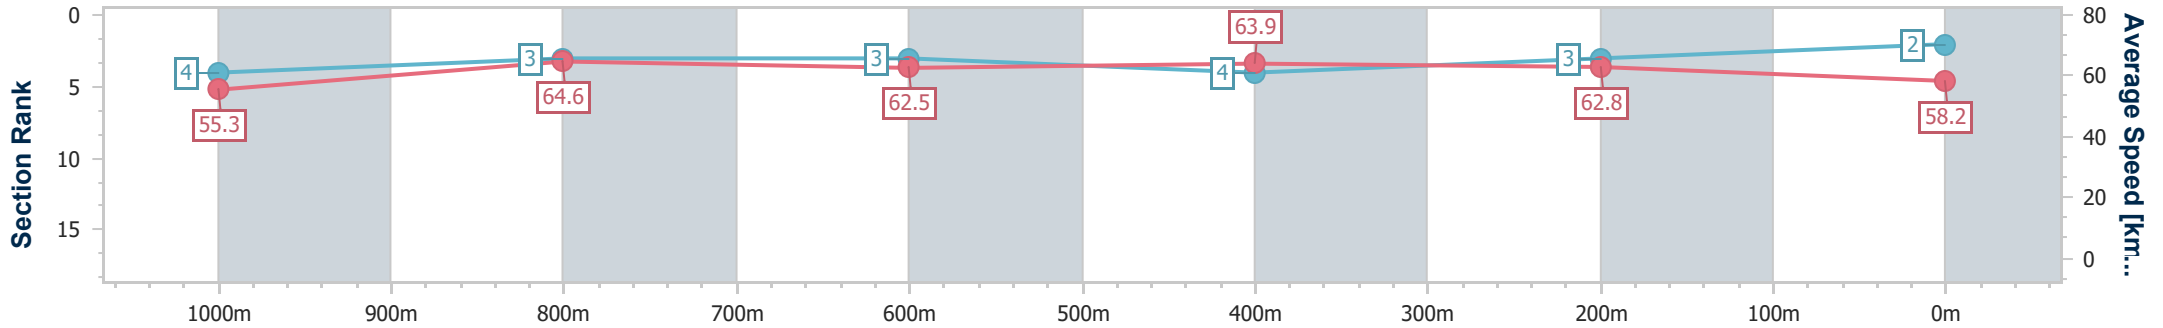

Horse/Jockey Name	Diamond Money
Final Rank	2
Fastest Section Time (Section)	0:10.97 (1000m)
Top Speed [km/h] (Section)	67.3 (1000m)
Race State	Finished

Rockhampton QLD Professional
Race 7: TAB $20,000 Trainers Bonus Class 1 Handicap - 1200m

15 June 2024 - 16:03
Track Rating: Soft 5, Weather: Fine, Rail Position: +9.5m 950m-600m; +8m Remainder

Section	Overall	1000m	800m	600m	400m	200m
Section Times	1:10.65 [2] (0:13.01)	0:57.64 [4] (0:10.97)	0:46.67 [3] (0:11.55)	0:35.12 [3] (0:11.28)	0:23.84 [4] (0:11.49)	0:12.35 [3] (0:12.35)
Average Speed [km/h]	55.3	64.6	62.5	63.9	62.8	58.2
Top Speed [km/h]	65.6	67.3	63.8	65.2	64.2	61.0
Avg. Dist. to Rail [m]	1.9	2.3	1.6	1.5	2.9	4.0
Avg. Stride Freq. [Hz]	2.2	2.3	2.3	2.3	2.3	2.2
Avg. Stride Length [m]	6.7	7.7	7.6	7.6	7.5	7.2

- [ ] Ranking at each section and finish
- -.-.- No data available at this section
- NA No data available