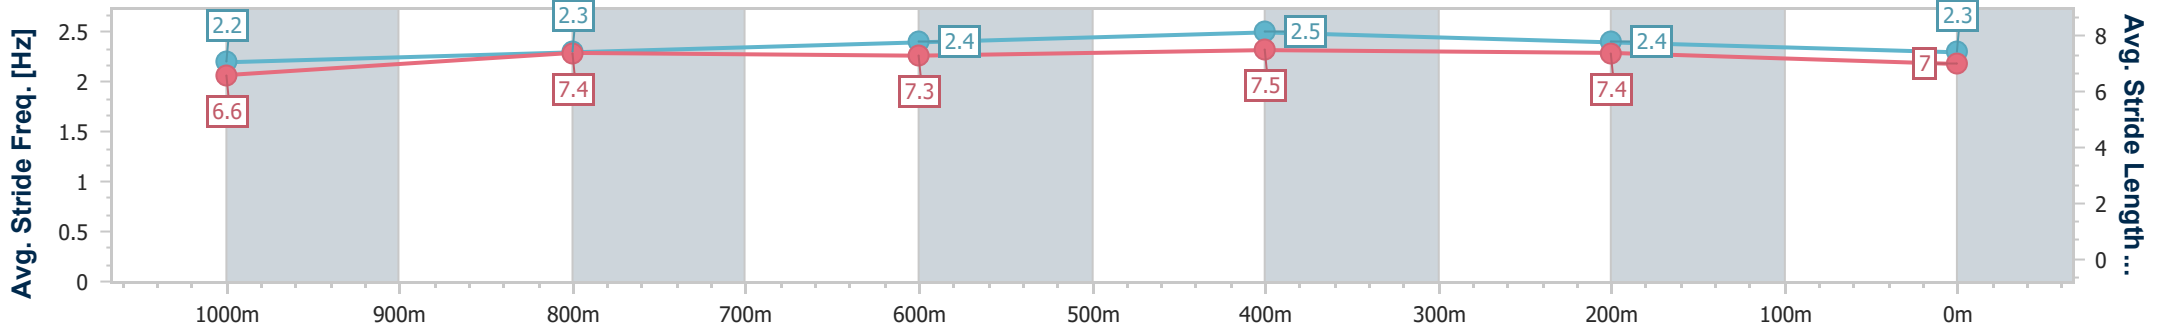

Horse/Jockey Name	Gold Witness
Final Rank	6
Fastest Section Time (Section)	0:11.01 (600m)
Top Speed [km/h] (Section)	66.6 (600m)
Race State	Finished

Rockhampton QLD Professional
Race 7: TAB $20,000 Trainers Bonus Class 1 Handicap - 1200m
15 June 2024 - 16:03
Track Rating: Soft 5, Weather: Fine, Rail Position: +9.5m 950m-600m; +8m Remainder

Section	Overall	1000m	800m	600m	400m	200m
Section Times	1:11.35 [6] (0:13.60)	0:57.75 [9] (0:11.52)	0:46.23 [9] (0:11.67)	0:34.56 [9] (0:11.01)	0:23.55 [9] (0:11.25)	0:12.30 [7] (0:12.30)
Average Speed [km/h]	53.0	62.1	62.2	65.6	64.0	58.6
Top Speed [km/h]	65.5	65.7	65.2	66.6	66.4	61.1
Avg. Dist. to Rail [m]	2.6	1.1	1.7	3.9	7.1	7.5
Avg. Stride Freq. [Hz]	2.2	2.3	2.4	2.5	2.4	2.3
Avg. Stride Length [m]	6.6	7.4	7.3	7.5	7.4	7.0

- [ ] Ranking at each section and finish
- -.-.- No data available at this section
- NA No data available