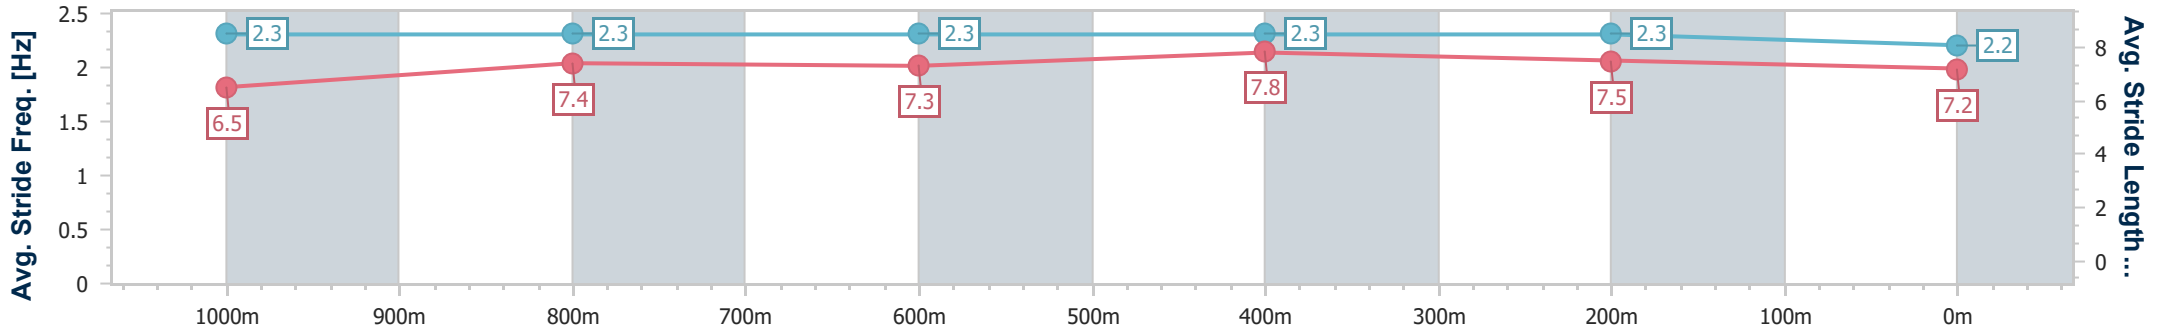

- [] Ranking at each section and finish
- .-.- No data available at this section
- NA No data available

Horse/Jockey Name	Secretly Better
Final Rank	8
Fastest Section Time (Section)	0:11.10 (600m)
Top Speed [km/h] (Section)	66.7 (Overall)
Race State	Finished

Rockhampton QLD Professional
 Race 7: TAB \$20,000 Trainers Bonus Class 1 Handicap - 1200m
 15 June 2024 - 16:03
 Track Rating: Soft 5, Weather: Fine, Rail Position: +9.5m 950m-600m; +8m Remainder

Section	Overall	1000m	800m	600m	400m	200m
Section Times	1:11.79 [8] (0:13.30)	0:58.49 [5] (0:11.47)	0:47.02 [7] (0:11.70)	0:35.32 [7] (0:11.10)	0:24.22 [8] (0:11.49)	0:12.73 [8] (0:12.73)
Average Speed [km/h]	54.2	61.8	61.9	64.9	62.6	56.6
Top Speed [km/h]	66.7	66.5	63.0	66.3	64.4	60.3
Avg. Dist. to Rail [m]	1.2	2.2	1.8	3.7	6.0	6.4
Avg. Stride Freq. [Hz]	2.3	2.3	2.3	2.3	2.3	2.2
Avg. Stride Length [m]	6.5	7.4	7.3	7.8	7.5	7.2