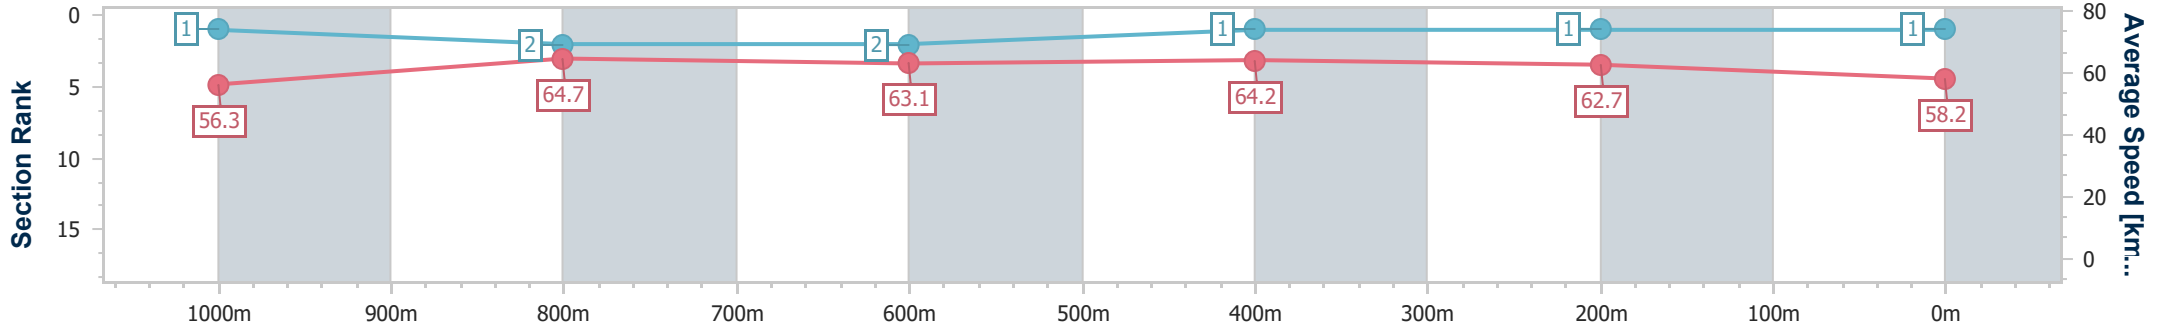

Horse/Jockey Name	Gilbert's Gold
Final Rank	1
Fastest Section Time (Section)	0:11.09 (1000m)
Top Speed [km/h] (Section)	66.9 (1000m)
Race State	Finished

Rockhampton QLD Professional
Race 7: TAB $20,000 Trainers Bonus Class 1 Handicap - 1200m
15 June 2024 - 16:03
Track Rating: Soft 5, Weather: Fine, Rail Position: +9.5m 950m-600m; +8m Remainder

Section	Overall	1000m	800m	600m	400m	200m
Section Times	1:10.37 [1] (0:12.80)	0:57.57 [1] (0:11.09)	0:46.48 [2] (0:11.42)	0:35.06 [2] (0:11.19)	0:23.87 [1] (0:11.49)	0:12.38 [1] (0:12.38)
Average Speed [km/h]	56.3	64.7	63.1	64.2	62.7	58.2
Top Speed [km/h]	66.8	66.9	64.5	64.8	64.4	60.6
Avg. Dist. to Rail [m]	0.6	0.7	1.1	1.9	2.4	2.4
Avg. Stride Freq. [Hz]	2.3	2.3	2.3	2.3	2.2	2.2
Avg. Stride Length [m]	6.6	7.8	7.7	7.7	7.8	7.4

- [ ] Ranking at each section and finish
- -.-.- No data available at this section
- NA No data available