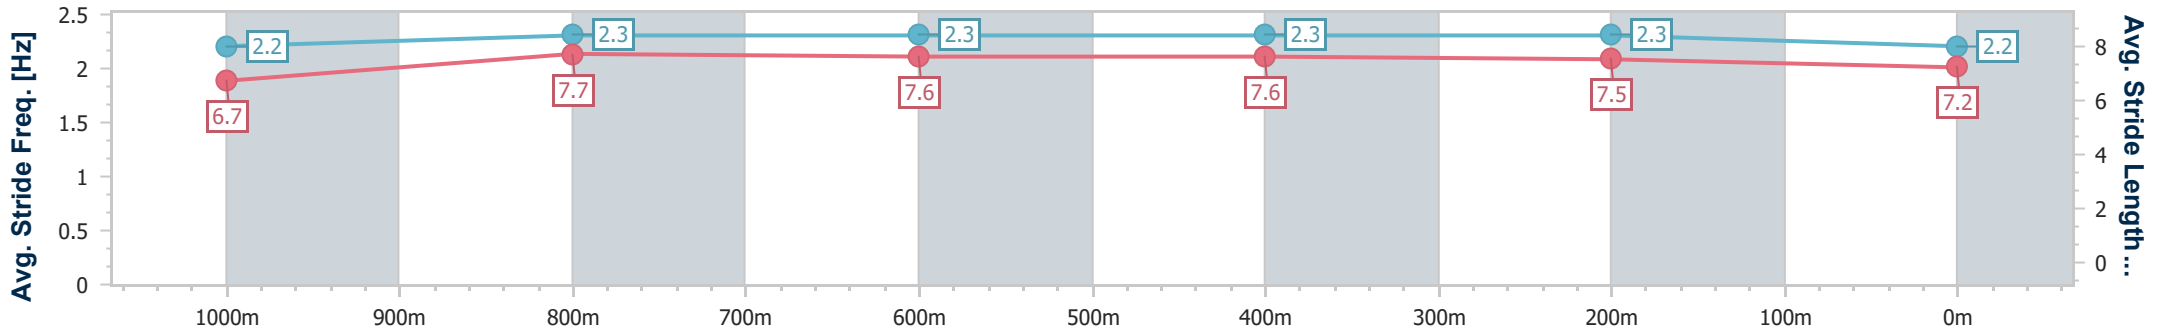

Horse/Jockey Name	Diamond Money
Final Rank	2
Fastest Section Time (Section)	0:10.97 (1000m)
Top Speed [km/h] (Section)	67.3 (1000m)
Race State	Finished

Rockhampton QLD Professional
Race 7: TAB $20,000 Trainers Bonus Class 1 Handicap - 1200m

15 June 2024 - 16:03
Track Rating: Soft 5, Weather: Fine, Rail Position: +9.5m 950m-600m; +8m Remainder

Section	Overall	1000m	800m	600m	400m	200m
Section Times	1:10.65 [2] (0:13.01)	0:57.64 [4] (0:10.97)	0:46.67 [3] (0:11.55)	0:35.12 [3] (0:11.28)	0:23.84 [4] (0:11.49)	0:12.35 [3] (0:12.35)
Average Speed [km/h]	55.3	64.6	62.5	63.9	62.8	58.2
Top Speed [km/h]	65.6	67.3	63.8	65.2	64.2	61.0
Avg. Dist. to Rail [m]	1.9	2.3	1.6	1.5	2.9	4.0
Avg. Stride Freq. [Hz]	2.2	2.3	2.3	2.3	2.3	2.2
Avg. Stride Length [m]	6.7	7.7	7.6	7.6	7.5	7.2

- [ ] Ranking at each section and finish
- -.-.- No data available at this section
- NA No data available