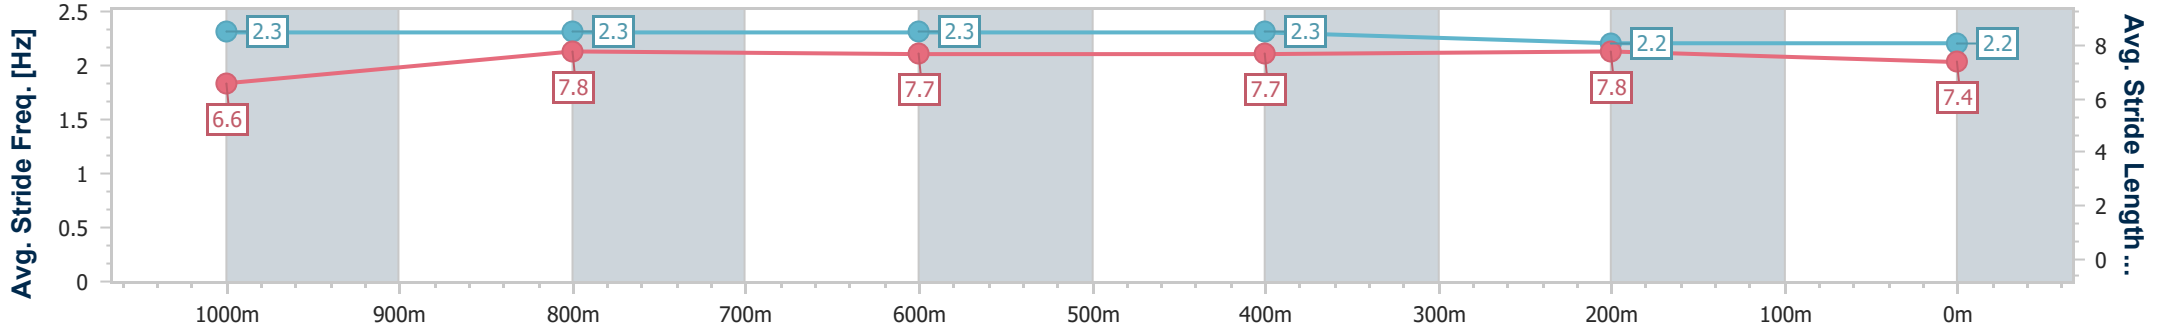

Horse/Jockey Name	Gilbert's Gold
Final Rank	1
Fastest Section Time (Section)	0:11.09 (1000m)
Top Speed [km/h] (Section)	66.9 (1000m)
Race State	Finished

Rockhampton QLD Professional
Race 7: TAB $20,000 Trainers Bonus Class 1 Handicap - 1200m
15 June 2024 - 16:03
Track Rating: Soft 5, Weather: Fine, Rail Position: +9.5m 950m-600m; +8m Remainder

Section	Overall	1000m	800m	600m	400m	200m
Section Times	1:10.37 [1] (0:12.80)	0:57.57 [1] (0:11.09)	0:46.48 [2] (0:11.42)	0:35.06 [2] (0:11.19)	0:23.87 [1] (0:11.49)	0:12.38 [1] (0:12.38)
Average Speed [km/h]	56.3	64.7	63.1	64.2	62.7	58.2
Top Speed [km/h]	66.8	66.9	64.5	64.8	64.4	60.6
Avg. Dist. to Rail [m]	0.6	0.7	1.1	1.9	2.4	2.4
Avg. Stride Freq. [Hz]	2.3	2.3	2.3	2.3	2.2	2.2
Avg. Stride Length [m]	6.6	7.8	7.7	7.7	7.8	7.4

- [ ] Ranking at each section and finish
- -.-.- No data available at this section
- NA No data available