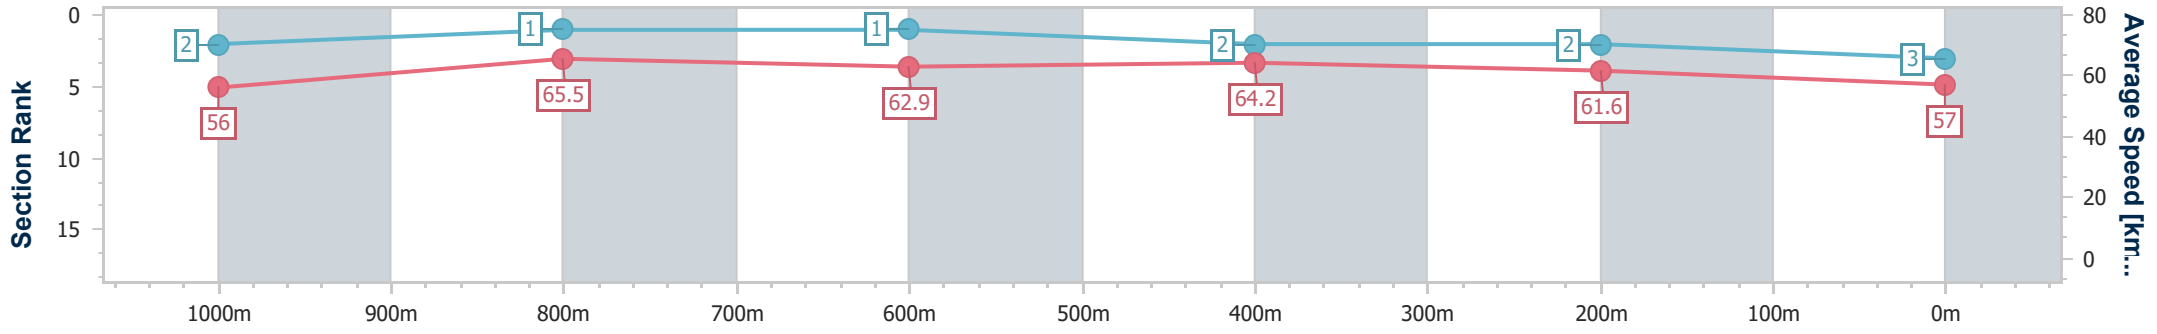

Horse/Jockey Name	Chaseton
Final Rank	3
Fastest Section Time (Section)	0:10.87 (1000m)
Top Speed [km/h] (Section)	67.7 (1000m)
Race State	Finished

Rockhampton QLD Professional
Race 7: TAB $20,000 Trainers Bonus Class 1 Handicap - 1200m
15 June 2024 - 16:03
Track Rating: Soft 5, Weather: Fine, Rail Position: +9.5m 950m-600m; +8m Remainder

Section	Overall	1000m	800m	600m	400m	200m
Section Times	1:10.84 [3] (0:12.85)	0:57.99 [2] (0:10.87)	0:47.12 [1] (0:11.58)	0:35.54 [1] (0:11.21)	0:24.33 [2] (0:11.72)	0:12.61 [2] (0:12.61)
Average Speed [km/h]	56.0	65.5	62.9	64.2	61.6	57.0
Top Speed [km/h]	67.3	67.7	64.0	65.4	64.5	59.1
Avg. Dist. to Rail [m]	1.2	2.0	1.8	2.6	2.3	2.3
Avg. Stride Freq. [Hz]	2.3	2.3	2.3	2.4	2.3	2.2
Avg. Stride Length [m]	6.6	7.9	7.7	7.5	7.5	7.3

- [ ] Ranking at each section and finish
- -.-.- No data available at this section
- NA No data available