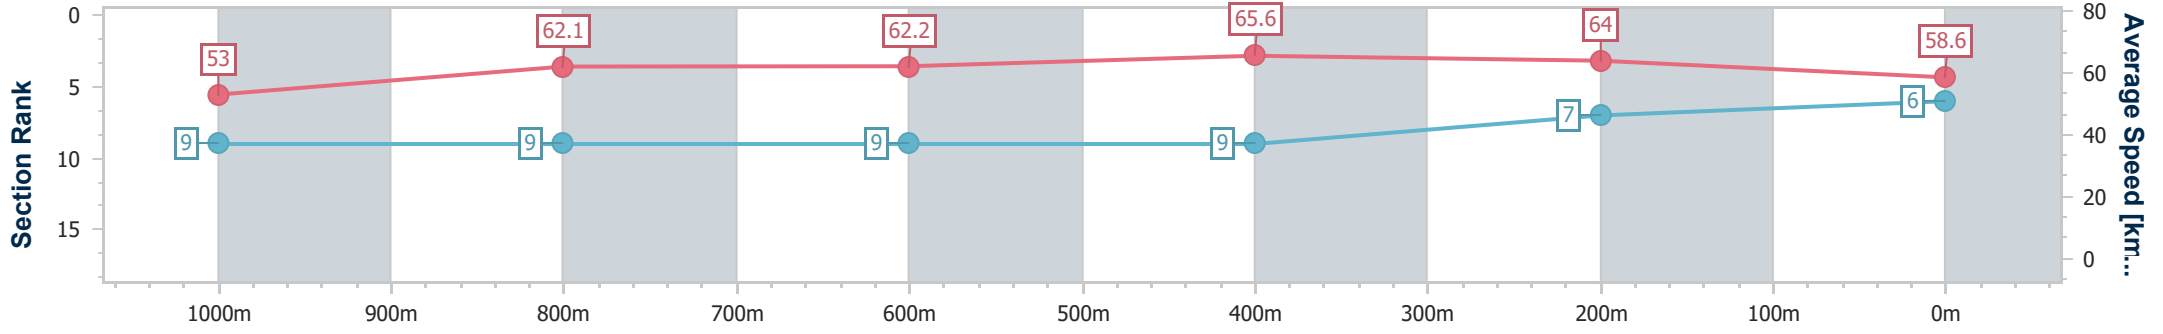

Horse/Jockey Name	Gold Witness
Final Rank	6
Fastest Section Time (Section)	0:11.01 (600m)
Top Speed [km/h] (Section)	66.6 (600m)
Race State	Finished

Rockhampton QLD Professional
Race 7: TAB $20,000 Trainers Bonus Class 1 Handicap - 1200m
15 June 2024 - 16:03
Track Rating: Soft 5, Weather: Fine, Rail Position: +9.5m 950m-600m; +8m Remainder

Section	Overall	1000m	800m	600m	400m	200m
Section Times	1:11.35 [6] (0:13.60)	0:57.75 [9] (0:11.52)	0:46.23 [9] (0:11.67)	0:34.56 [9] (0:11.01)	0:23.55 [9] (0:11.25)	0:12.30 [7] (0:12.30)
Average Speed [km/h]	53.0	62.1	62.2	65.6	64.0	58.6
Top Speed [km/h]	65.5	65.7	65.2	66.6	66.4	61.1
Avg. Dist. to Rail [m]	2.6	1.1	1.7	3.9	7.1	7.5
Avg. Stride Freq. [Hz]	2.2	2.3	2.4	2.5	2.4	2.3
Avg. Stride Length [m]	6.6	7.4	7.3	7.5	7.4	7.0

- [ ] Ranking at each section and finish
- -.-.- No data available at this section
- NA No data available