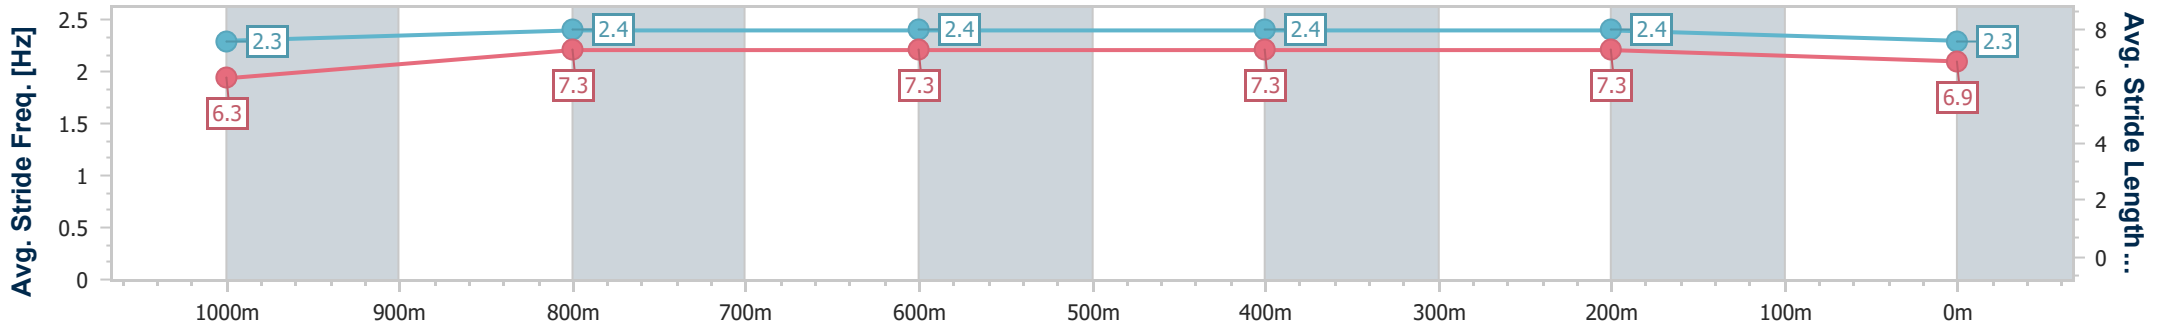

- [] Ranking at each section and finish
- .-.- No data available at this section
- NA No data available

Horse/Jockey Name	Red Vicar
Final Rank	7
Fastest Section Time (Section)	0:11.13 (1000m)
Top Speed [km/h] (Section)	67.7 (1000m)
Race State	Finished

- [] Ranking at each section and finish
- .-.- No data available at this section
- NA No data available

Horse/Jockey Name	Secretly Better
Final Rank	8
Fastest Section Time (Section)	0:11.10 (600m)
Top Speed [km/h] (Section)	66.7 (Overall)
Race State	Finished