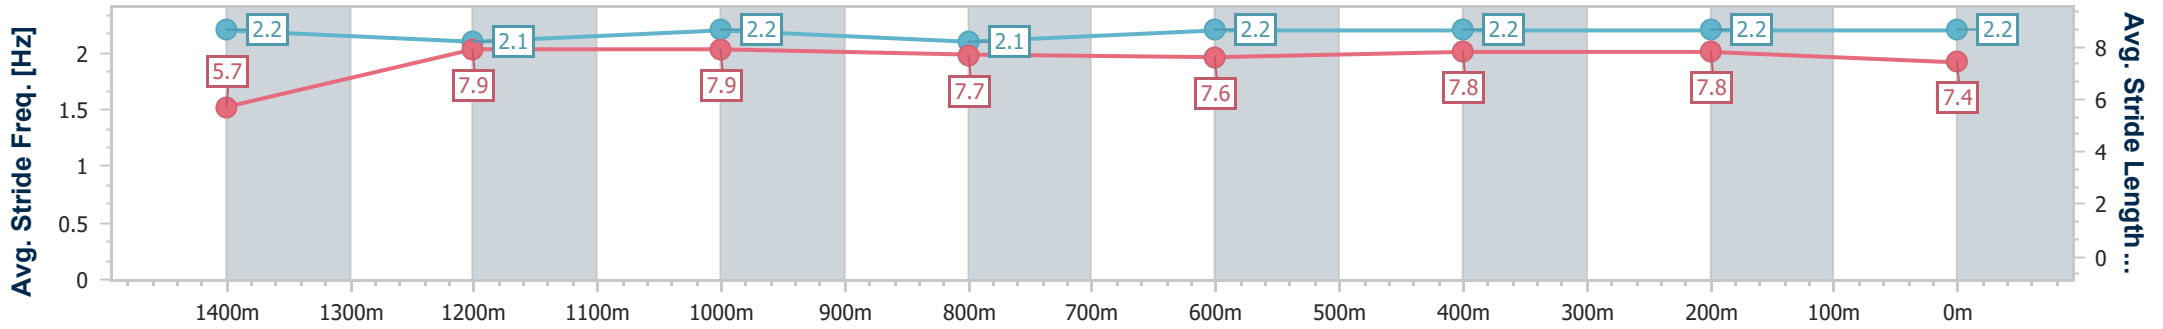

Horse/Jockey Name	Sunfall
Final Rank	2
Fastest Section Time (Section)	0:07.54 (Overall)
Top Speed [km/h] (Section)	64.4 (400m)
Race State	Finished

Rockhampton QLD Professional
Race 6: Breast Screen Rockhampton OPEN Handicap - 1500m
15 June 2024 - 15:27
Track Rating: Soft 5, Weather: Fine, Rail Position: +9.5m 950m-600m; +8m Remainder

Section	Overall	1400m	1200m	1000m	800m	600m	400m	200m						
Section Times	1:30.27 [2] (0:07.54)	1:22.73 [1] (0:11.83)	1:10.90 [1] (0:11.48)	0:59.42 [2] (0:11.89)	0:47.53 [3] (0:12.38)	0:35.15 [3] (0:11.41)	0:23.74 [3] (0:11.46)	0:12.28 [2] (0:12.28)						
Average Speed [km/h]	47.9	60.8	62.6	60.4	59.8	63.2	62.8	58.7						
Top Speed [km/h]	60.8	61.7	63.3	62.3	61.1	64.3	64.4	60.8						
Avg. Dist. to Rail [m]	2.8	0.9	1.4	1.3	3.7	3.6	4.4	6.8						
Avg. Stride Freq. [Hz]	2.2	2.1	2.2	2.1	2.2	2.2	2.2	2.2						
Avg. Stride Length [m]	5.7	7.9	7.9	7.7	7.6	7.8	7.8	7.4						

- [ ] Ranking at each section and finish
- -.-.- No data available at this section
- NA No data available