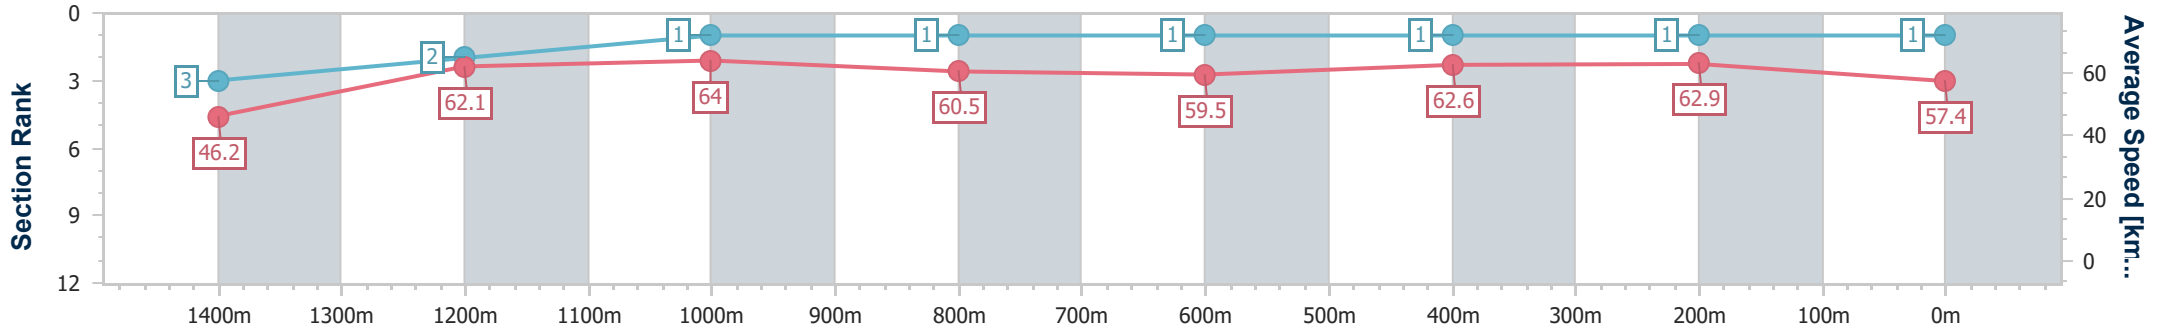

Section	Overall	1400m	1200m	1000m	800m	600m	400m	200m
Section Times	1:30.18 [1] (0:07.79)	1:22.39 [3] (0:11.59)	1:10.80 [2] (0:11.26)	0:59.54 [1] (0:11.81)	0:47.73 [1] (0:12.22)	0:35.51 [1] (0:11.54)	0:23.97 [1] (0:11.44)	0:12.53 [1] (0:12.53)
Average Speed [km/h]	46.2	62.1	64.0	60.5	59.5	62.6	62.9	57.4
Top Speed [km/h]	58.4	64.8	64.9	63.0	60.6	65.3	65.0	60.2
Avg. Dist. to Rail [m]	4.4	1.2	0.8	1.5	1.6	2.6	3.4	4.8
Avg. Stride Freq. [Hz]	2.2	2.3	2.3	2.2	2.2	2.3	2.3	2.2
Avg. Stride Length [m]	5.5	7.6	7.7	7.6	7.4	7.5	7.4	7.2