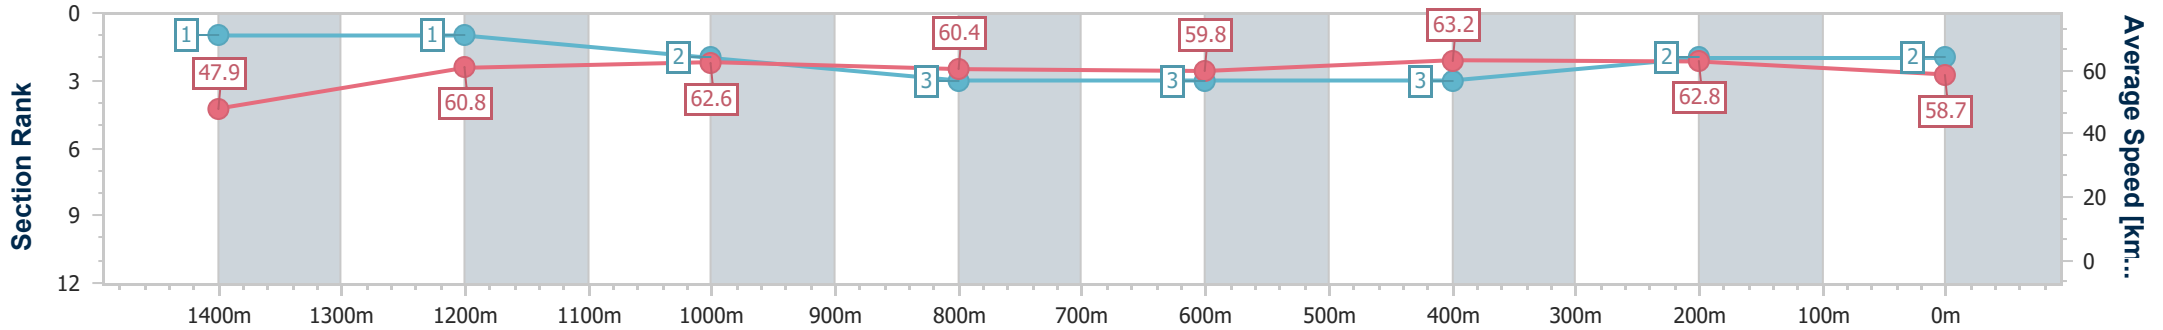

Horse/Jockey Name	Sunfall
Final Rank	2
Fastest Section Time (Section)	0:07.54 (Overall)
Top Speed [km/h] (Section)	64.4 (400m)
Race State	Finished

Rockhampton QLD Professional
Race 6: Breast Screen Rockhampton OPEN Handicap - 1500m
15 June 2024 - 15:27
Track Rating: Soft 5, Weather: Fine, Rail Position: +9.5m 950m-600m; +8m Remainder

Section	Overall	1400m	1200m	1000m	800m	600m	400m	200m						
Section Times	1:30.27 [2] (0:07.54)	1:22.73 [1] (0:11.83)	1:10.90 [1] (0:11.48)	0:59.42 [2] (0:11.89)	0:47.53 [3] (0:12.38)	0:35.15 [3] (0:11.41)	0:23.74 [3] (0:11.46)	0:12.28 [2] (0:12.28)						
Average Speed [km/h]	47.9	60.8	62.6	60.4	59.8	63.2	62.8	58.7						
Top Speed [km/h]	60.8	61.7	63.3	62.3	61.1	64.3	64.4	60.8						
Avg. Dist. to Rail [m]	2.8	0.9	1.4	1.3	3.7	3.6	4.4	6.8						
Avg. Stride Freq. [Hz]	2.2	2.1	2.2	2.1	2.2	2.2	2.2	2.2						
Avg. Stride Length [m]	5.7	7.9	7.9	7.7	7.6	7.8	7.8	7.4						

- [ ] Ranking at each section and finish
- -.-.- No data available at this section
- NA No data available