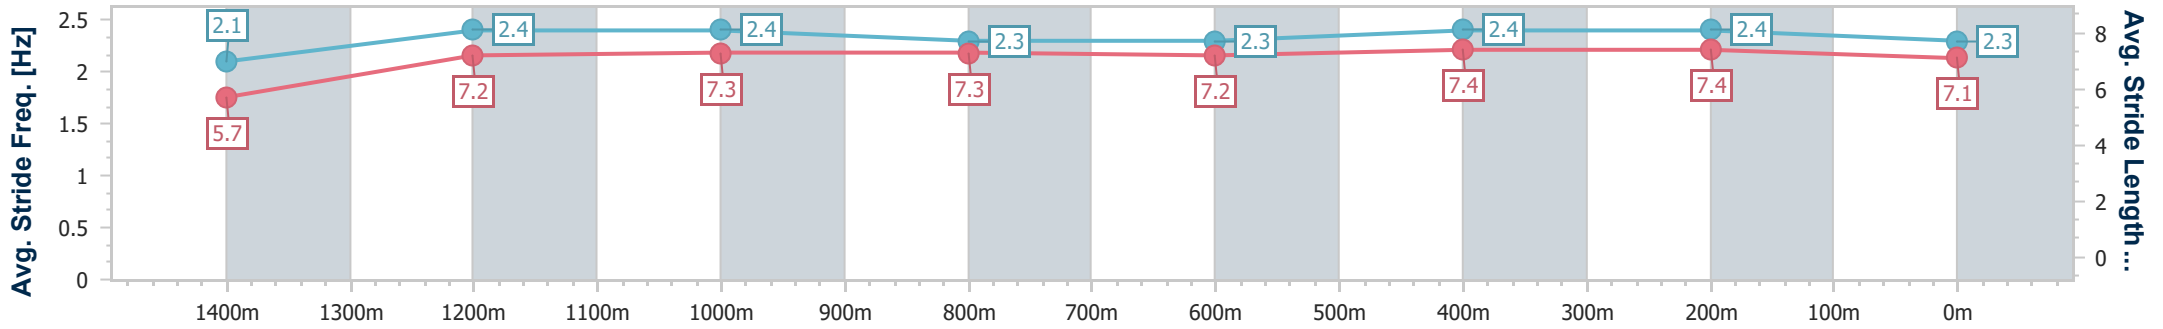

Horse/Jockey Name	Savoury
Final Rank	3
Fastest Section Time (Section)	0:07.88 (Overall)
Top Speed [km/h] (Section)	66.1 (400m)
Race State	Finished

Rockhampton QLD Professional
Race 6: Breast Screen Rockhampton OPEN Handicap - 1500m
15 June 2024 - 15:27
Track Rating: Soft 5, Weather: Fine, Rail Position: +9.5m 950m-600m; +8m Remainder

Section	Overall	1400m	1200m	1000m	800m	600m	400m	200m						
Section Times	1:30.33 [3] (0:07.88)	1:22.45 [4] (0:11.82)	1:10.63 [4] (0:11.56)	0:59.07 [5] (0:11.81)	0:47.26 [5] (0:12.38)	0:34.88 [6] (0:11.34)	0:23.54 [6] (0:11.27)	0:12.27 [3] (0:12.27)						
Average Speed [km/h]	45.7	60.9	62.2	60.6	59.4	63.5	64.0	58.7						
Top Speed [km/h]	59.7	61.9	62.9	62.6	61.6	65.3	66.1	61.8						
Avg. Dist. to Rail [m]	0.9	1.8	2.0	1.4	2.5	2.4	5.0	7.8						
Avg. Stride Freq. [Hz]	2.1	2.4	2.4	2.3	2.3	2.4	2.4	2.3						
Avg. Stride Length [m]	5.7	7.2	7.3	7.3	7.2	7.4	7.4	7.1						

- [ ] Ranking at each section and finish
- -.-.- No data available at this section
- NA No data available