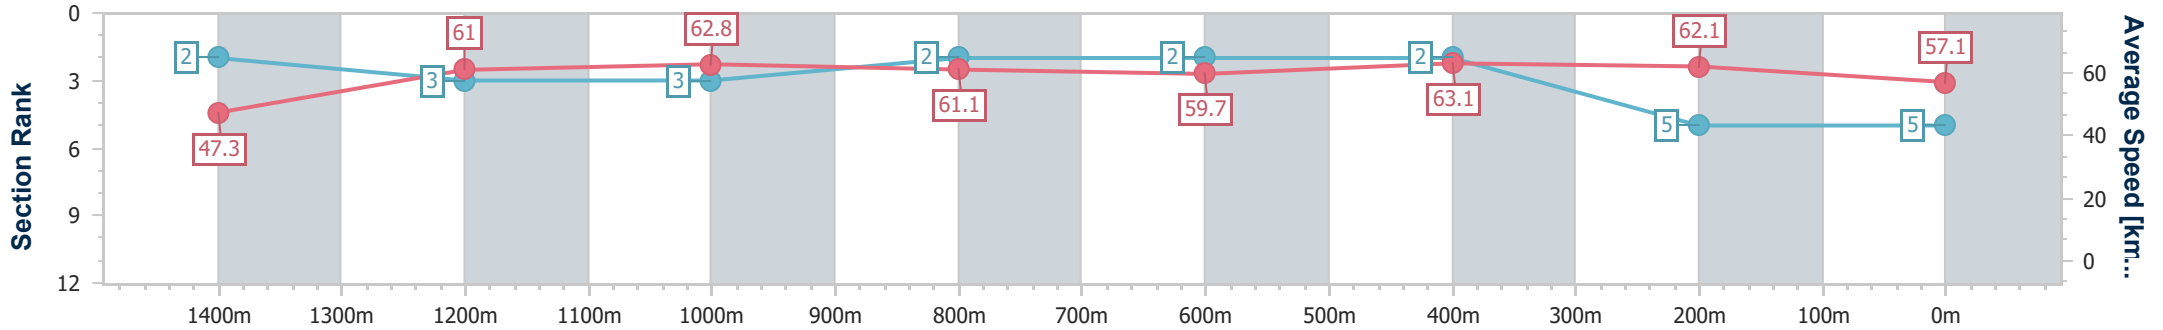

- [ ] Ranking at each section and finish
- .-.- No data available at this section
- NA No data available

Horse/Jockey Name	Awol
Final Rank	5
Fastest Section Time (Section)	0:07.61 (Overall)
Top Speed [km/h] (Section)	64.8 (600m)
Race State	Finished

Rockhampton QLD Professional  
 Race 6: Breast Screen Rockhampton OPEN Handicap - 1500m  
 15 June 2024 - 15:27  
 Track Rating: Soft 5, Weather: Fine, Rail Position: +9.5m 950m-600m; +8m Remainder

Section	Overall	1400m	1200m	1000m	800m	600m	400m	200m
Section Times	1:30.73 [5] (0:07.61)	1:23.12 [2] (0:11.80)	1:11.32 [3] (0:11.46)	0:59.86 [3] (0:11.81)	0:48.05 [2] (0:12.43)	0:35.62 [2] (0:11.41)	0:24.21 [2] (0:11.61)	0:12.60 [5] (0:12.60)
Average Speed [km/h]	47.3	61.0	62.8	61.1	59.7	63.1	62.1	57.1
Top Speed [km/h]	60.8	62.7	64.2	63.3	60.6	64.8	64.2	58.9
Avg. Dist. to Rail [m]	3.6	0.4	0.6	1.3	3.8	3.2	5.3	8.5
Avg. Stride Freq. [Hz]	2.2	2.3	2.3	2.3	2.3	2.4	2.3	2.3
Avg. Stride Length [m]	5.6	7.3	7.5	7.4	7.3	7.5	7.4	7.1