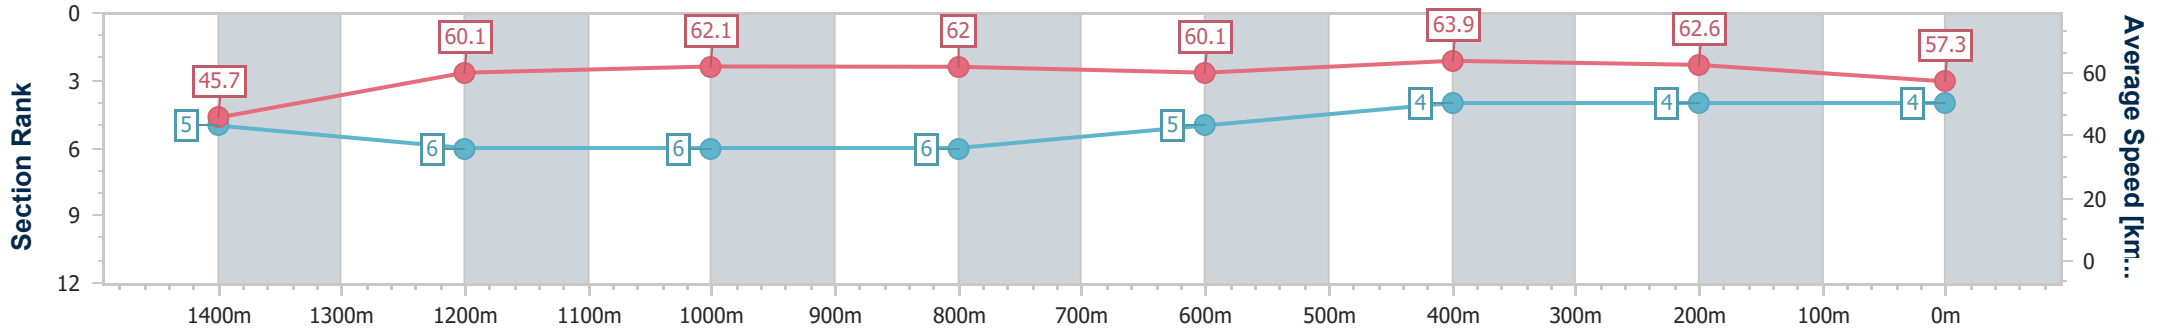

- [ ] Ranking at each section and finish
- .-.- No data available at this section
- NA No data available

Horse/Jockey Name	O'mudgee
Final Rank	4
Fastest Section Time (Section)	0:07.90 (Overall)
Top Speed [km/h] (Section)	65.2 (600m)
Race State	Finished

Rockhampton QLD Professional  
 Race 6: Breast Screen Rockhampton OPEN Handicap - 1500m  
 15 June 2024 - 15:27  
 Track Rating: Soft 5, Weather: Fine, Rail Position: +9.5m 950m-600m; +8m Remainder

Section	Overall	1400m	1200m	1000m	800m	600m	400m	200m
Section Times	1:30.68 [4] (0:07.90)	1:22.78 [5] (0:11.98)	1:10.80 [6] (0:11.63)	0:59.17 [6] (0:11.60)	0:47.57 [6] (0:12.19)	0:35.38 [5] (0:11.30)	0:24.08 [4] (0:11.50)	0:12.58 [4] (0:12.58)
Average Speed [km/h]	45.7	60.1	62.1	62.0	60.1	63.9	62.6	57.3
Top Speed [km/h]	60.1	60.9	63.0	63.8	61.9	65.2	64.5	61.2
Avg. Dist. to Rail [m]	6.3	1.7	1.0	0.6	2.4	4.6	6.8	9.3
Avg. Stride Freq. [Hz]	2.2	2.5	2.4	2.4	2.4	2.5	2.5	2.4
Avg. Stride Length [m]	5.4	6.8	7.1	7.1	7.0	7.0	6.8	6.7