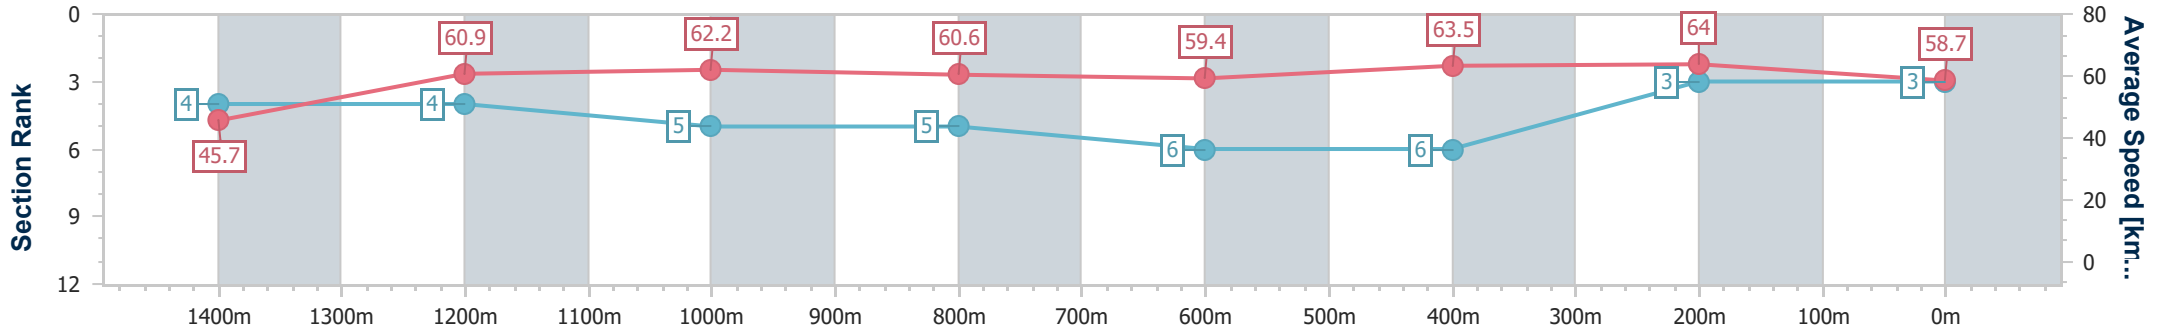

Horse/Jockey Name	Savoury
Final Rank	3
Fastest Section Time (Section)	0:07.88 (Overall)
Top Speed [km/h] (Section)	66.1 (400m)
Race State	Finished

Rockhampton QLD Professional
Race 6: Breast Screen Rockhampton OPEN Handicap - 1500m
15 June 2024 - 15:27
Track Rating: Soft 5, Weather: Fine, Rail Position: +9.5m 950m-600m; +8m Remainder

Section	Overall	1400m	1200m	1000m	800m	600m	400m	200m						
Section Times	1:30.33 [3] (0:07.88)	1:22.45 [4] (0:11.82)	1:10.63 [4] (0:11.56)	0:59.07 [5] (0:11.81)	0:47.26 [5] (0:12.38)	0:34.88 [6] (0:11.34)	0:23.54 [6] (0:11.27)	0:12.27 [3] (0:12.27)						
Average Speed [km/h]	45.7	60.9	62.2	60.6	59.4	63.5	64.0	58.7						
Top Speed [km/h]	59.7	61.9	62.9	62.6	61.6	65.3	66.1	61.8						
Avg. Dist. to Rail [m]	0.9	1.8	2.0	1.4	2.5	2.4	5.0	7.8						
Avg. Stride Freq. [Hz]	2.1	2.4	2.4	2.3	2.3	2.4	2.4	2.3						
Avg. Stride Length [m]	5.7	7.2	7.3	7.3	7.2	7.4	7.4	7.1						

- [ ] Ranking at each section and finish
- -.-.- No data available at this section
- NA No data available