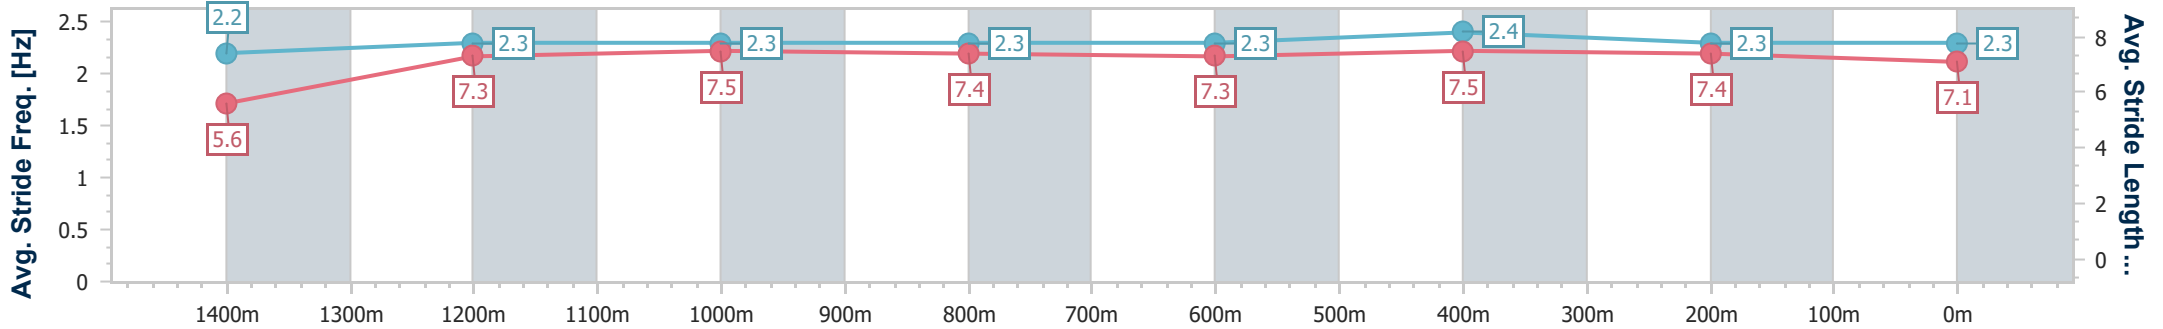

- [ ] Ranking at each section and finish
- .-.- No data available at this section
- NA No data available

Horse/Jockey Name	Awol
Final Rank	5
Fastest Section Time (Section)	0:07.61 (Overall)
Top Speed [km/h] (Section)	64.8 (600m)
Race State	Finished

Rockhampton QLD Professional  
 Race 6: Breast Screen Rockhampton OPEN Handicap - 1500m  
 15 June 2024 - 15:27  
 Track Rating: Soft 5, Weather: Fine, Rail Position: +9.5m 950m-600m; +8m Remainder

Section	Overall	1400m	1200m	1000m	800m	600m	400m	200m
Section Times	1:30.73 [5] (0:07.61)	1:23.12 [2] (0:11.80)	1:11.32 [3] (0:11.46)	0:59.86 [3] (0:11.81)	0:48.05 [2] (0:12.43)	0:35.62 [2] (0:11.41)	0:24.21 [2] (0:11.61)	0:12.60 [5] (0:12.60)
Average Speed [km/h]	47.3	61.0	62.8	61.1	59.7	63.1	62.1	57.1
Top Speed [km/h]	60.8	62.7	64.2	63.3	60.6	64.8	64.2	58.9
Avg. Dist. to Rail [m]	3.6	0.4	0.6	1.3	3.8	3.2	5.3	8.5
Avg. Stride Freq. [Hz]	2.2	2.3	2.3	2.3	2.3	2.4	2.3	2.3
Avg. Stride Length [m]	5.6	7.3	7.5	7.4	7.3	7.5	7.4	7.1