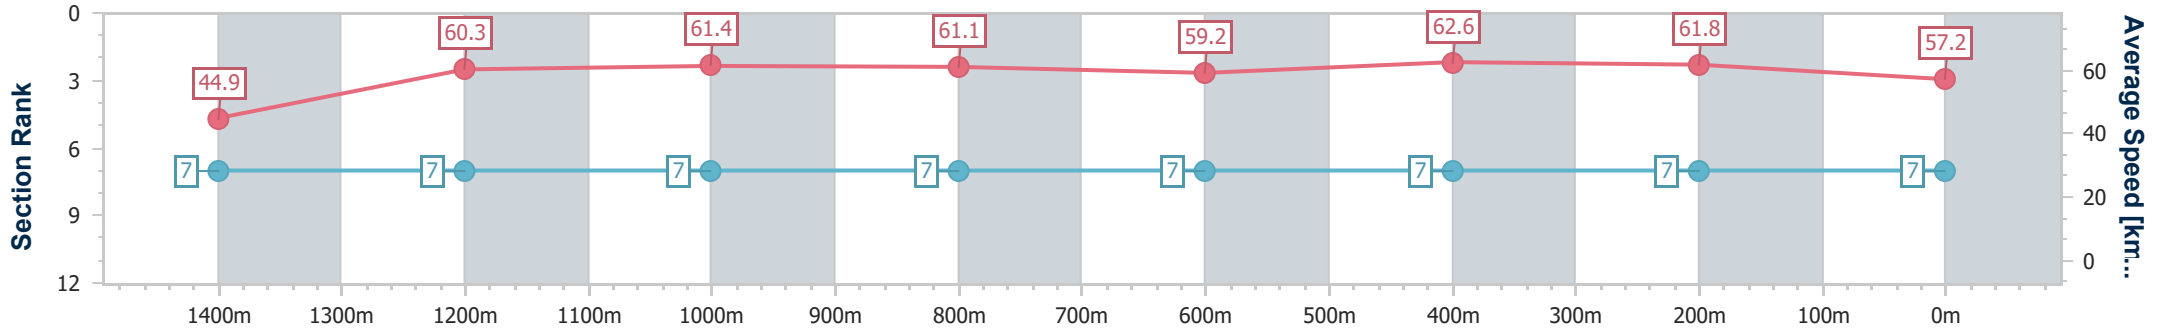

Rockhampton QLD Professional  
 Race 6: Breast Screen Rockhampton OPEN Handicap - 1500m  
 15 June 2024 - 15:27  
 Track Rating: Soft 5, Weather: Fine, Rail Position: +9.5m 950m-600m; +8m Remainder

Section	Overall	1400m	1200m	1000m	800m	600m	400m	200m
Section Times	1:31.00 [6] (0:07.96)	1:23.04 [6] (0:11.76)	1:11.28 [5] (0:11.53)	0:59.75 [4] (0:11.70)	0:48.05 [4] (0:12.32)	0:35.73 [4] (0:11.49)	0:24.24 [5] (0:11.58)	0:12.66 [6] (0:12.66)
Average Speed [km/h]	45.2	61.3	62.3	61.7	60.0	62.8	62.2	56.9
Top Speed [km/h]	60.0	62.2	63.5	63.4	61.4	63.8	63.8	60.3
Avg. Dist. to Rail [m]	1.8	0.2	0.4	1.0	3.2	4.2	6.6	9.4
Avg. Stride Freq. [Hz]	2.2	2.3	2.3	2.3	2.3	2.4	2.4	2.3
Avg. Stride Length [m]	5.5	7.4	7.5	7.4	7.3	7.3	7.2	7.0

- [ ] Ranking at each section and finish
- .-.- No data available at this section
- NA No data available

Horse/Jockey Name	Savvy Legend
Final Rank	7
Fastest Section Time (Section)	0:08.02 (Overall)
Top Speed [km/h] (Section)	64.0 (600m)
Race State	Finished

Rockhampton QLD Professional  
 Race 6: Breast Screen Rockhampton OPEN Handicap - 1500m  
 15 June 2024 - 15:27  
 Track Rating: Soft 5, Weather: Fine, Rail Position: +9.5m 950m-600m; +8m Remainder

Section	Overall	1400m	1200m	1000m	800m	600m	400m	200m
Section Times	1:31.45 [7] (0:08.02)	1:23.43 [7] (0:11.92)	1:11.51 [7] (0:11.72)	0:59.79 [7] (0:11.72)	0:48.07 [7] (0:12.33)	0:35.74 [7] (0:11.50)	0:24.24 [7] (0:11.64)	0:12.60 [7] (0:12.60)
Average Speed [km/h]	44.9	60.3	61.4	61.1	59.2	62.6	61.8	57.2
Top Speed [km/h]	58.5	62.4	62.4	62.8	60.2	64.0	63.8	60.0
Avg. Dist. to Rail [m]	0.8	1.1	1.0	1.1	1.6	2.0	3.4	4.2
Avg. Stride Freq. [Hz]	2.2	2.4	2.4	2.3	2.3	2.4	2.4	2.3
Avg. Stride Length [m]	5.4	7.0	7.2	7.3	7.1	7.3	7.2	6.9