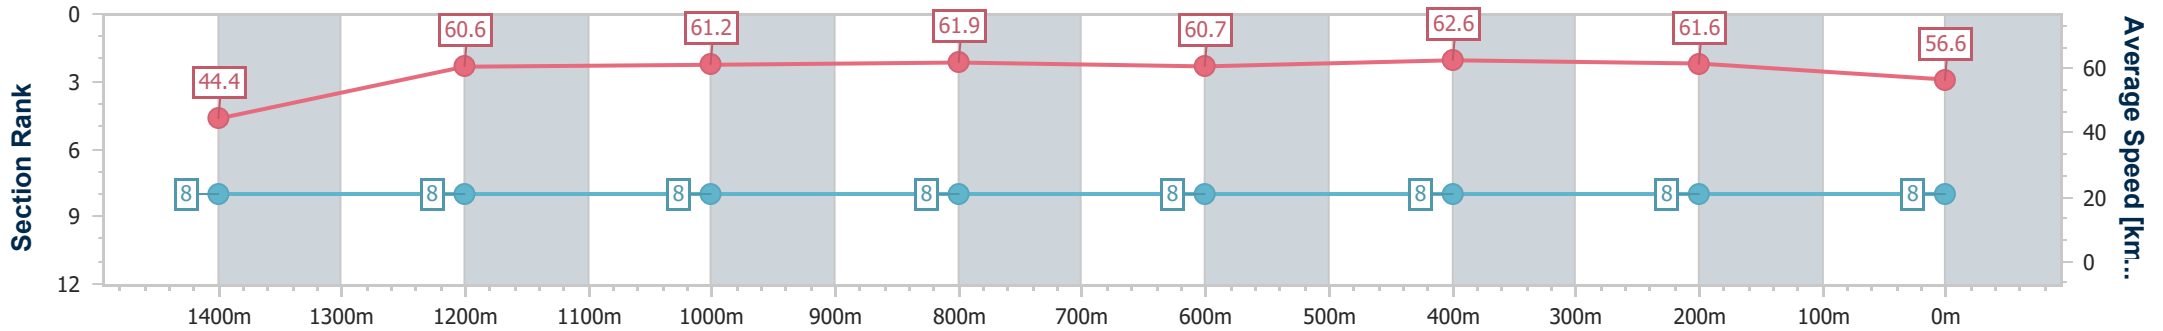

Rockhampton QLD Professional  
 Race 6: Breast Screen Rockhampton OPEN Handicap - 1500m  
 15 June 2024 - 15:27  
 Track Rating: Soft 5, Weather: Fine, Rail Position: +9.5m 950m-600m; +8m Remainder

Section	Overall	1400m	1200m	1000m	800m	600m	400m	200m
Section Times	1:31.45 [7] (0:08.02)	1:23.43 [7] (0:11.92)	1:11.51 [7] (0:11.72)	0:59.79 [7] (0:11.72)	0:48.07 [7] (0:12.33)	0:35.74 [7] (0:11.50)	0:24.24 [7] (0:11.64)	0:12.60 [7] (0:12.60)
Average Speed [km/h]	44.9	60.3	61.4	61.1	59.2	62.6	61.8	57.2
Top Speed [km/h]	58.5	62.4	62.4	62.8	60.2	64.0	63.8	60.0
Avg. Dist. to Rail [m]	0.8	1.1	1.0	1.1	1.6	2.0	3.4	4.2
Avg. Stride Freq. [Hz]	2.2	2.4	2.4	2.3	2.3	2.4	2.4	2.3
Avg. Stride Length [m]	5.4	7.0	7.2	7.3	7.1	7.3	7.2	6.9

- [ ] Ranking at each section and finish
- .-.- No data available at this section
- NA No data available

Horse/Jockey Name	The Driller
Final Rank	8
Fastest Section Time (Section)	0:08.12 (Overall)
Top Speed [km/h] (Section)	63.5 (600m)
Race State	Finished

Rockhampton QLD Professional  
 Race 6: Breast Screen Rockhampton OPEN Handicap - 1500m  
 15 June 2024 - 15:27  
 Track Rating: Soft 5, Weather: Fine, Rail Position: +9.5m 950m-600m; +8m Remainder

Section	Overall	1400m	1200m	1000m	800m	600m	400m	200m					
Section Times	1:31.71 [8] (0:08.12)	1:23.59 [8] (0:11.90)	1:11.69 [8] (0:11.77)	0:59.92 [8] (0:11.66)	0:48.26 [8] (0:12.29)	0:35.97 [8] (0:11.54)	0:24.43 [8] (0:11.72)	0:12.71 [8] (0:12.71)					
Average Speed [km/h]	44.4	60.6	61.2	61.9	60.7	62.6	61.6	56.6					
Top Speed [km/h]	58.4	61.6	62.2	62.4	62.1	63.5	63.2	60.5					
Avg. Dist. to Rail [m]	5.6	0.9	0.5	1.0	4.8	7.2	8.3	9.0					
Avg. Stride Freq. [Hz]	2.1	2.3	2.4	2.4	2.4	2.5	2.5	2.3					
Avg. Stride Length [m]	5.5	7.2	7.2	7.2	7.0	7.0	7.0	6.7					