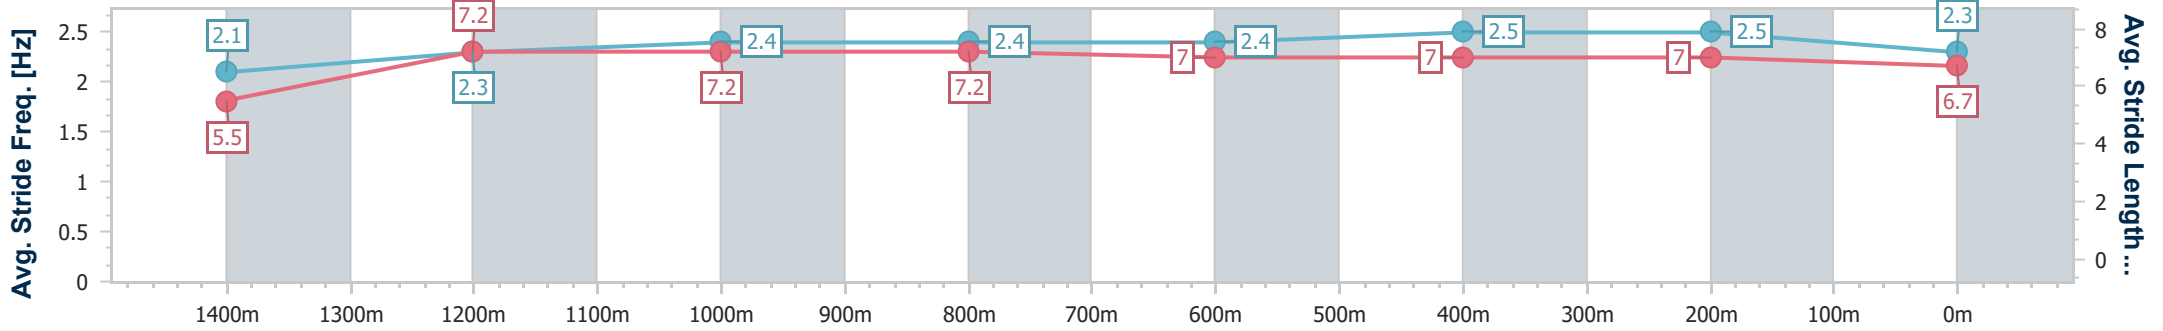

Rockhampton QLD Professional  
 Race 6: Breast Screen Rockhampton OPEN Handicap - 1500m  
 15 June 2024 - 15:27  
 Track Rating: Soft 5, Weather: Fine, Rail Position: +9.5m 950m-600m; +8m Remainder

Section	Overall	1400m	1200m	1000m	800m	600m	400m	200m
Section Times	1:31.45 [7] (0:08.02)	1:23.43 [7] (0:11.92)	1:11.51 [7] (0:11.72)	0:59.79 [7] (0:11.72)	0:48.07 [7] (0:12.33)	0:35.74 [7] (0:11.50)	0:24.24 [7] (0:11.64)	0:12.60 [7] (0:12.60)
Average Speed [km/h]	44.9	60.3	61.4	61.1	59.2	62.6	61.8	57.2
Top Speed [km/h]	58.5	62.4	62.4	62.8	60.2	64.0	63.8	60.0
Avg. Dist. to Rail [m]	0.8	1.1	1.0	1.1	1.6	2.0	3.4	4.2
Avg. Stride Freq. [Hz]	2.2	2.4	2.4	2.3	2.3	2.4	2.4	2.3
Avg. Stride Length [m]	5.4	7.0	7.2	7.3	7.1	7.3	7.2	6.9

- [ ] Ranking at each section and finish
- .-.- No data available at this section
- NA No data available

Horse/Jockey Name	The Driller
Final Rank	8
Fastest Section Time (Section)	0:08.12 (Overall)
Top Speed [km/h] (Section)	63.5 (600m)
Race State	Finished

Rockhampton QLD Professional  
 Race 6: Breast Screen Rockhampton OPEN Handicap - 1500m  
 15 June 2024 - 15:27  
 Track Rating: Soft 5, Weather: Fine, Rail Position: +9.5m 950m-600m; +8m Remainder

Section	Overall	1400m	1200m	1000m	800m	600m	400m	200m					
Section Times	1:31.71 [8] (0:08.12)	1:23.59 [8] (0:11.90)	1:11.69 [8] (0:11.77)	0:59.92 [8] (0:11.66)	0:48.26 [8] (0:12.29)	0:35.97 [8] (0:11.54)	0:24.43 [8] (0:11.72)	0:12.71 [8] (0:12.71)					
Average Speed [km/h]	44.4	60.6	61.2	61.9	60.7	62.6	61.6	56.6					
Top Speed [km/h]	58.4	61.6	62.2	62.4	62.1	63.5	63.2	60.5					
Avg. Dist. to Rail [m]	5.6	0.9	0.5	1.0	4.8	7.2	8.3	9.0					
Avg. Stride Freq. [Hz]	2.1	2.3	2.4	2.4	2.4	2.5	2.5	2.3					
Avg. Stride Length [m]	5.5	7.2	7.2	7.2	7.0	7.0	7.0	6.7					

- [ ] Ranking at each section and finish
- .-.- No data available at this section
- NA No data available