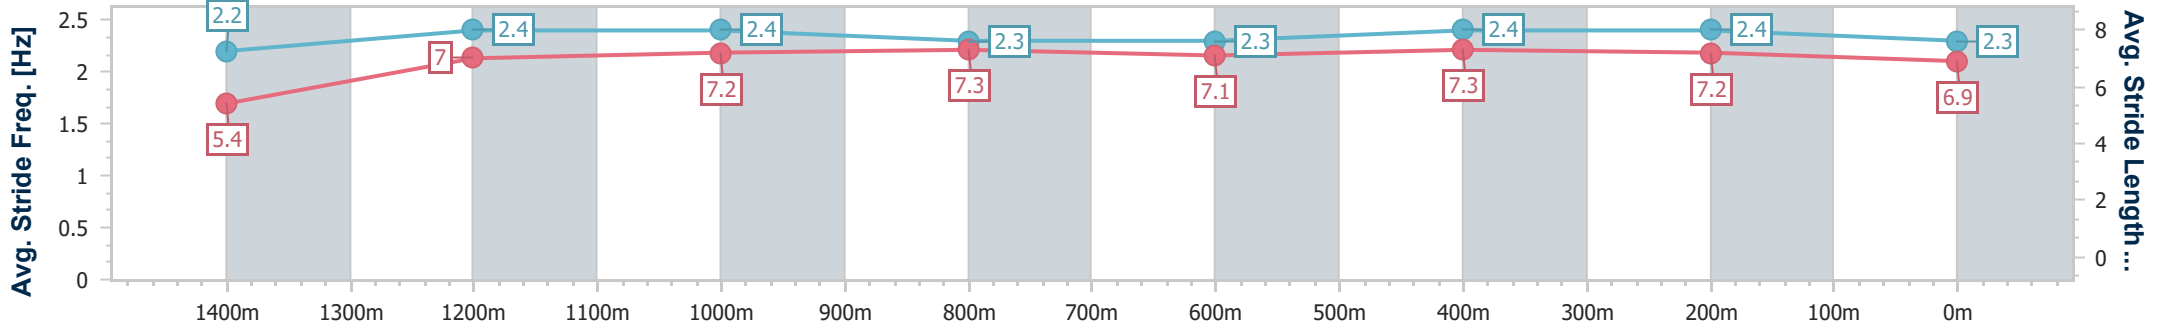

Rockhampton QLD Professional  
 Race 6: Breast Screen Rockhampton OPEN Handicap - 1500m  
 15 June 2024 - 15:27  
 Track Rating: Soft 5, Weather: Fine, Rail Position: +9.5m 950m-600m; +8m Remainder

Section	Overall	1400m	1200m	1000m	800m	600m	400m	200m
Section Times	1:31.00 [6] (0:07.96)	1:23.04 [6] (0:11.76)	1:11.28 [5] (0:11.53)	0:59.75 [4] (0:11.70)	0:48.05 [4] (0:12.32)	0:35.73 [4] (0:11.49)	0:24.24 [5] (0:11.58)	0:12.66 [6] (0:12.66)
Average Speed [km/h]	45.2	61.3	62.3	61.7	60.0	62.8	62.2	56.9
Top Speed [km/h]	60.0	62.2	63.5	63.4	61.4	63.8	63.8	60.3
Avg. Dist. to Rail [m]	1.8	0.2	0.4	1.0	3.2	4.2	6.6	9.4
Avg. Stride Freq. [Hz]	2.2	2.3	2.3	2.3	2.3	2.4	2.4	2.3
Avg. Stride Length [m]	5.5	7.4	7.5	7.4	7.3	7.3	7.2	7.0

- [ ] Ranking at each section and finish
- .-.- No data available at this section
- NA No data available

Horse/Jockey Name	Savvy Legend
Final Rank	7
Fastest Section Time (Section)	0:08.02 (Overall)
Top Speed [km/h] (Section)	64.0 (600m)
Race State	Finished

Rockhampton QLD Professional  
 Race 6: Breast Screen Rockhampton OPEN Handicap - 1500m  
 15 June 2024 - 15:27  
 Track Rating: Soft 5, Weather: Fine, Rail Position: +9.5m 950m-600m; +8m Remainder

Section	Overall	1400m	1200m	1000m	800m	600m	400m	200m
Section Times	1:31.45 [7] (0:08.02)	1:23.43 [7] (0:11.92)	1:11.51 [7] (0:11.72)	0:59.79 [7] (0:11.72)	0:48.07 [7] (0:12.33)	0:35.74 [7] (0:11.50)	0:24.24 [7] (0:11.64)	0:12.60 [7] (0:12.60)
Average Speed [km/h]	44.9	60.3	61.4	61.1	59.2	62.6	61.8	57.2
Top Speed [km/h]	58.5	62.4	62.4	62.8	60.2	64.0	63.8	60.0
Avg. Dist. to Rail [m]	0.8	1.1	1.0	1.1	1.6	2.0	3.4	4.2
Avg. Stride Freq. [Hz]	2.2	2.4	2.4	2.3	2.3	2.4	2.4	2.3
Avg. Stride Length [m]	5.4	7.0	7.2	7.3	7.1	7.3	7.2	6.9