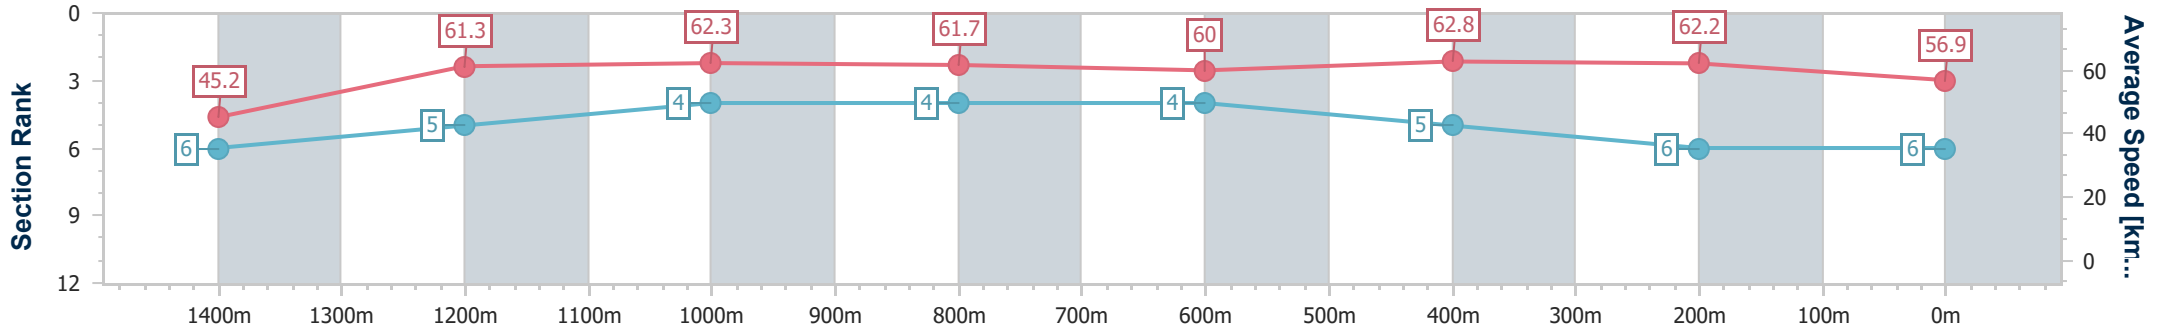

- [ ] Ranking at each section and finish
- .-.- No data available at this section
- NA No data available

Horse/Jockey Name	Knight's Sword
Final Rank	6
Fastest Section Time (Section)	0:07.96 (Overall)
Top Speed [km/h] (Section)	63.8 (400m)
Race State	Finished

Rockhampton QLD Professional  
 Race 6: Breast Screen Rockhampton OPEN Handicap - 1500m  
 15 June 2024 - 15:27  
 Track Rating: Soft 5, Weather: Fine, Rail Position: +9.5m 950m-600m; +8m Remainder

Section	Overall	1400m	1200m	1000m	800m	600m	400m	200m
Section Times	1:31.00 [6] (0:07.96)	1:23.04 [6] (0:11.76)	1:11.28 [5] (0:11.53)	0:59.75 [4] (0:11.70)	0:48.05 [4] (0:12.32)	0:35.73 [4] (0:11.49)	0:24.24 [5] (0:11.58)	0:12.66 [6] (0:12.66)
Average Speed [km/h]	45.2	61.3	62.3	61.7	60.0	62.8	62.2	56.9
Top Speed [km/h]	60.0	62.2	63.5	63.4	61.4	63.8	63.8	60.3
Avg. Dist. to Rail [m]	1.8	0.2	0.4	1.0	3.2	4.2	6.6	9.4
Avg. Stride Freq. [Hz]	2.2	2.3	2.3	2.3	2.3	2.4	2.4	2.3
Avg. Stride Length [m]	5.5	7.4	7.5	7.4	7.3	7.3	7.2	7.0