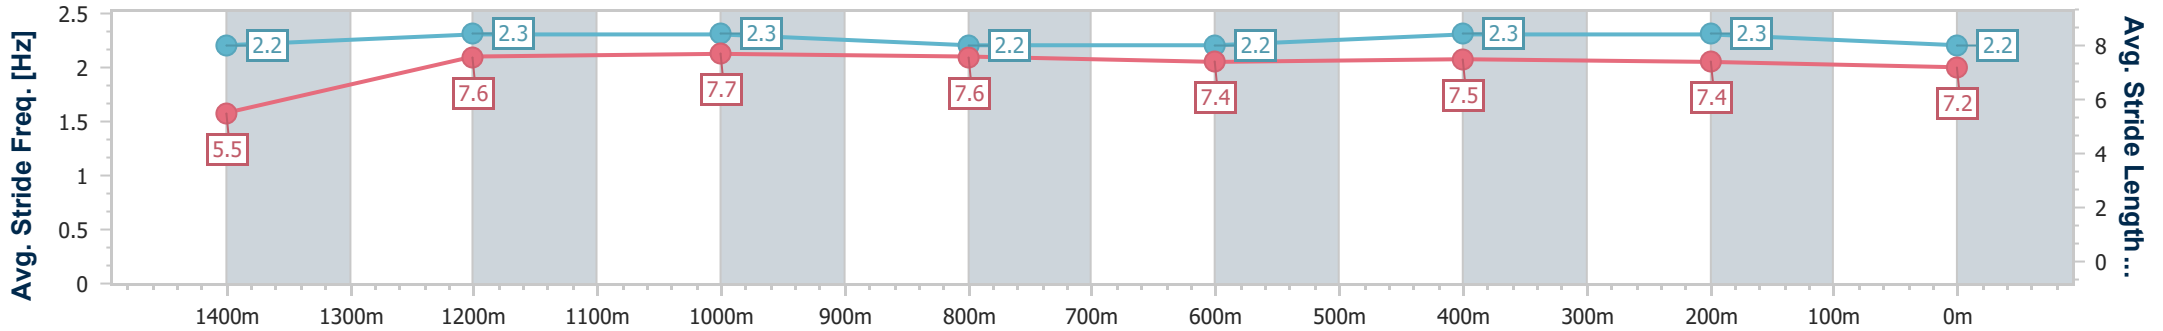

Section	Overall	1400m	1200m	1000m	800m	600m	400m	200m
Section Times	1:30.18 [1] (0:07.79)	1:22.39 [3] (0:11.59)	1:10.80 [2] (0:11.26)	0:59.54 [1] (0:11.81)	0:47.73 [1] (0:12.22)	0:35.51 [1] (0:11.54)	0:23.97 [1] (0:11.44)	0:12.53 [1] (0:12.53)
Average Speed [km/h]	46.2	62.1	64.0	60.5	59.5	62.6	62.9	57.4
Top Speed [km/h]	58.4	64.8	64.9	63.0	60.6	65.3	65.0	60.2
Avg. Dist. to Rail [m]	4.4	1.2	0.8	1.5	1.6	2.6	3.4	4.8
Avg. Stride Freq. [Hz]	2.2	2.3	2.3	2.2	2.2	2.3	2.3	2.2
Avg. Stride Length [m]	5.5	7.6	7.7	7.6	7.4	7.5	7.4	7.2