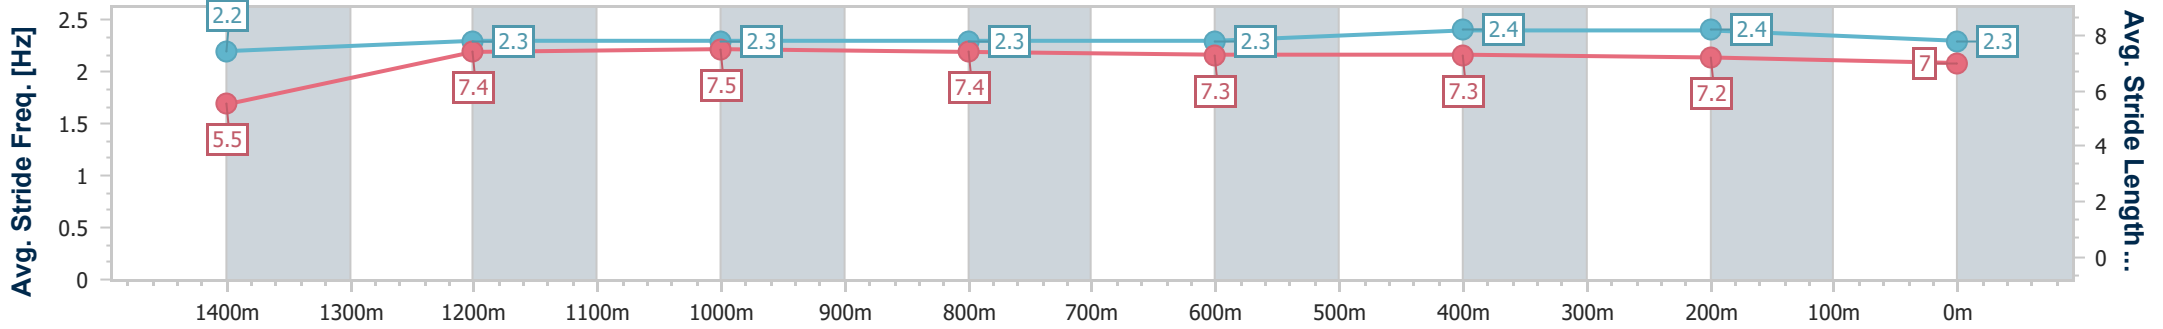

- [ ] Ranking at each section and finish
- .-.- No data available at this section
- NA No data available

Horse/Jockey Name	Knight's Sword
Final Rank	6
Fastest Section Time (Section)	0:07.96 (Overall)
Top Speed [km/h] (Section)	63.8 (400m)
Race State	Finished

Rockhampton QLD Professional  
 Race 6: Breast Screen Rockhampton OPEN Handicap - 1500m  
 15 June 2024 - 15:27  
 Track Rating: Soft 5, Weather: Fine, Rail Position: +9.5m 950m-600m; +8m Remainder

Section	Overall	1400m	1200m	1000m	800m	600m	400m	200m
Section Times	1:31.00 [6] (0:07.96)	1:23.04 [6] (0:11.76)	1:11.28 [5] (0:11.53)	0:59.75 [4] (0:11.70)	0:48.05 [4] (0:12.32)	0:35.73 [4] (0:11.49)	0:24.24 [5] (0:11.58)	0:12.66 [6] (0:12.66)
Average Speed [km/h]	45.2	61.3	62.3	61.7	60.0	62.8	62.2	56.9
Top Speed [km/h]	60.0	62.2	63.5	63.4	61.4	63.8	63.8	60.3
Avg. Dist. to Rail [m]	1.8	0.2	0.4	1.0	3.2	4.2	6.6	9.4
Avg. Stride Freq. [Hz]	2.2	2.3	2.3	2.3	2.3	2.4	2.4	2.3
Avg. Stride Length [m]	5.5	7.4	7.5	7.4	7.3	7.3	7.2	7.0