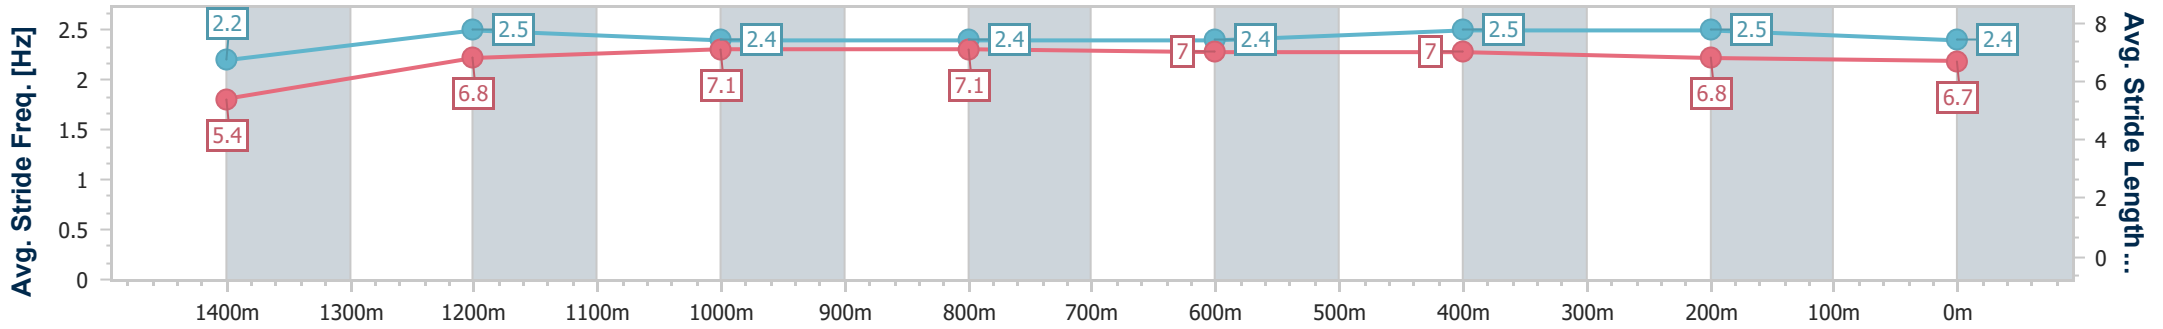

Horse/Jockey Name	O'mudgee
Final Rank	4
Fastest Section Time (Section)	0:07.90 (Overall)
Top Speed [km/h] (Section)	65.2 (600m)
Race State	Finished

Rockhampton QLD Professional
Race 6: Breast Screen Rockhampton OPEN Handicap - 1500m
15 June 2024 - 15:27
Track Rating: Soft 5, Weather: Fine, Rail Position: +9.5m 950m-600m; +8m Remainder

Section	Overall	1400m	1200m	1000m	800m	600m	400m	200m
Section Times	1:30.68 [4] (0:07.90)	1:22.78 [5] (0:11.98)	1:10.80 [6] (0:11.63)	0:59.17 [6] (0:11.60)	0:47.57 [6] (0:12.19)	0:35.38 [5] (0:11.30)	0:24.08 [4] (0:11.50)	0:12.58 [4] (0:12.58)
Average Speed [km/h]	45.7	60.1	62.1	62.0	60.1	63.9	62.6	57.3
Top Speed [km/h]	60.1	60.9	63.0	63.8	61.9	65.2	64.5	61.2
Avg. Dist. to Rail [m]	6.3	1.7	1.0	0.6	2.4	4.6	6.8	9.3
Avg. Stride Freq. [Hz]	2.2	2.5	2.4	2.4	2.4	2.5	2.5	2.4
Avg. Stride Length [m]	5.4	6.8	7.1	7.1	7.0	7.0	6.8	6.7

- [ ] Ranking at each section and finish
- -.-.- No data available at this section
- NA No data available