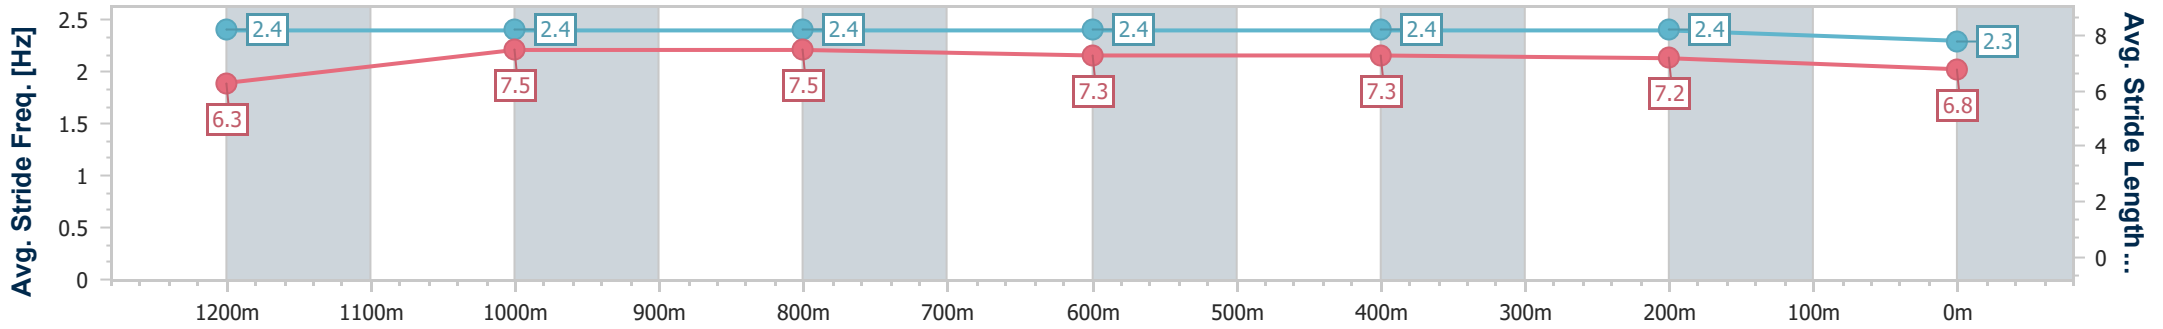

Horse/Jockey Name	Luvn' Our Grace
Final Rank	4
Fastest Section Time (Section)	0:11.17 (1200m)
Top Speed [km/h] (Section)	67.1 (Overall)
Race State	Finished

Rockhampton QLD Professional
Race 4: Phil Peel Jeweller BENCHMARK 60 Handicap - 1400m
15 June 2024 - 14:13
Track Rating: Soft 5, Weather: Fine, Rail Position: +9.5m 950m-600m; +8m Remainder

Section	Overall	1200m	1000m	800m	600m	400m	200m
Section Times	1:24.08 [4] (0:13.22)	1:10.86 [7] (0:11.17)	0:59.69 [8] (0:11.48)	0:48.21 [8] (0:12.03)	0:36.18 [9] (0:11.40)	0:24.78 [8] (0:11.89)	0:12.89 [5] (0:12.89)
Average Speed [km/h]	54.6	64.5	63.3	61.9	63.3	60.6	55.9
Top Speed [km/h]	67.1	66.9	64.8	63.9	64.5	63.4	57.4
Avg. Dist. to Rail [m]	5.5	1.3	1.6	4.6	4.7	5.2	5.9
Avg. Stride Freq. [Hz]	2.4	2.4	2.4	2.4	2.4	2.4	2.3
Avg. Stride Length [m]	6.3	7.5	7.5	7.3	7.3	7.2	6.8

- [ ] Ranking at each section and finish
- -.-.- No data available at this section
- NA No data available