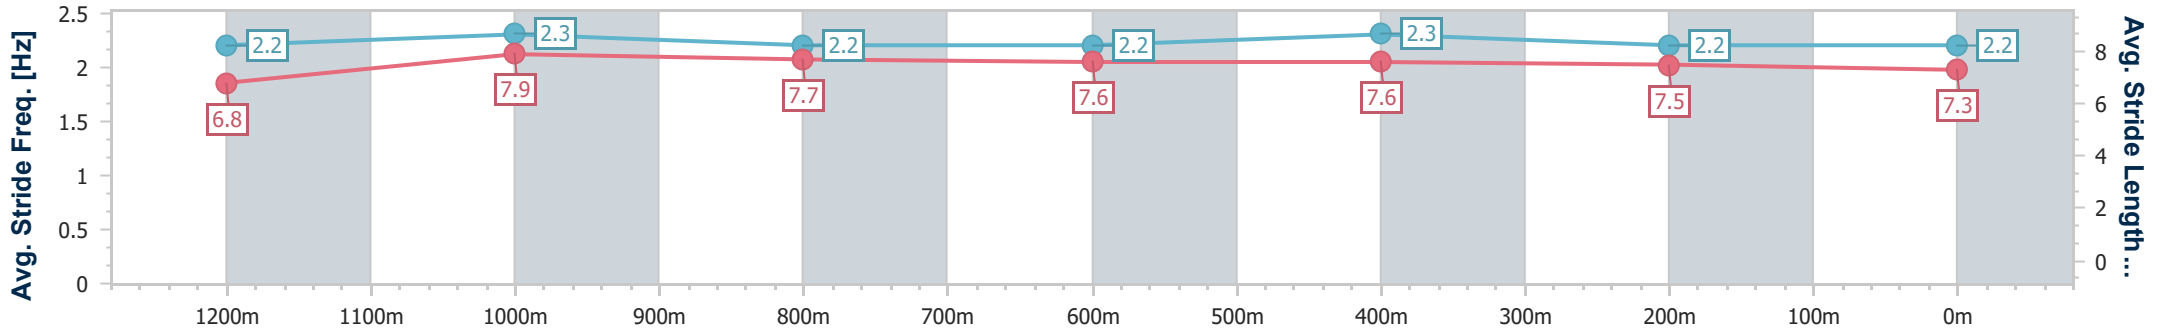

Horse/Jockey Name	Sir Grace
Final Rank	2
Fastest Section Time (Section)	0:10.97 (1200m)
Top Speed [km/h] (Section)	67.6 (1200m)
Race State	Finished

Rockhampton QLD Professional
Race 4: Phil Peel Jeweller BENCHMARK 60 Handicap - 1400m

15 June 2024 - 14:13
Track Rating: Soft 5, Weather: Fine, Rail Position: +9.5m 950m-600m; +8m Remainder

Section	Overall	1200m	1000m	800m	600m	400m	200m
Section Times	1:23.69 [2] (0:13.17)	1:10.52 [6] (0:10.97)	0:59.55 [5] (0:11.40)	0:48.15 [5] (0:11.80)	0:36.35 [3] (0:11.59)	0:24.76 [2] (0:11.96)	0:12.80 [2] (0:12.80)
Average Speed [km/h]	54.6	65.7	63.4	61.9	62.3	60.2	56.3
Top Speed [km/h]	66.3	67.6	64.9	63.2	63.2	62.2	58.3
Avg. Dist. to Rail [m]	0.6	0.6	0.8	1.8	5.5	5.2	4.5
Avg. Stride Freq. [Hz]	2.2	2.3	2.2	2.2	2.3	2.2	2.2
Avg. Stride Length [m]	6.8	7.9	7.7	7.6	7.6	7.5	7.3

- [ ] Ranking at each section and finish
- -.-.- No data available at this section
- NA No data available