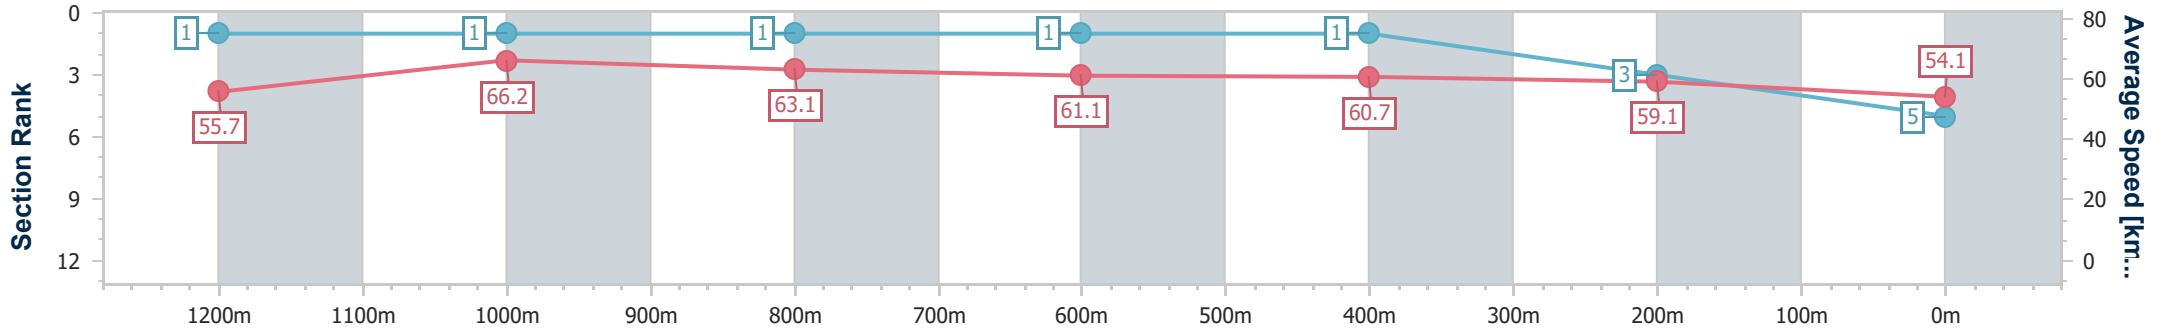

Horse/Jockey Name	Texas Storm
Final Rank	5
Fastest Section Time (Section)	0:10.88 (1200m)
Top Speed [km/h] (Section)	67.6 (1200m)
Race State	Finished

Rockhampton QLD Professional
Race 4: Phil Peel Jeweller BENCHMARK 60 Handicap - 1400m
15 June 2024 - 14:13
Track Rating: Soft 5, Weather: Fine, Rail Position: +9.5m 950m-600m; +8m Remainder

Section	Overall	1200m	1000m	800m	600m	400m	200m
Section Times	1:24.36 [5] (0:12.92)	1:11.44 [1] (0:10.88)	1:00.56 [1] (0:11.30)	0:49.26 [1] (0:11.90)	0:37.36 [1] (0:11.86)	0:25.50 [1] (0:12.21)	0:13.29 [3] (0:13.29)
Average Speed [km/h]	55.7	66.2	63.1	61.1	60.7	59.1	54.1
Top Speed [km/h]	67.4	67.6	65.7	61.9	61.4	60.9	56.7
Avg. Dist. to Rail [m]	0.9	1.8	1.6	1.5	3.1	2.8	2.7
Avg. Stride Freq. [Hz]	2.3	2.3	2.2	2.2	2.2	2.2	2.1
Avg. Stride Length [m]	6.6	7.9	7.8	7.7	7.6	7.4	7.1

- [ ] Ranking at each section and finish
- -.-.- No data available at this section
- NA No data available