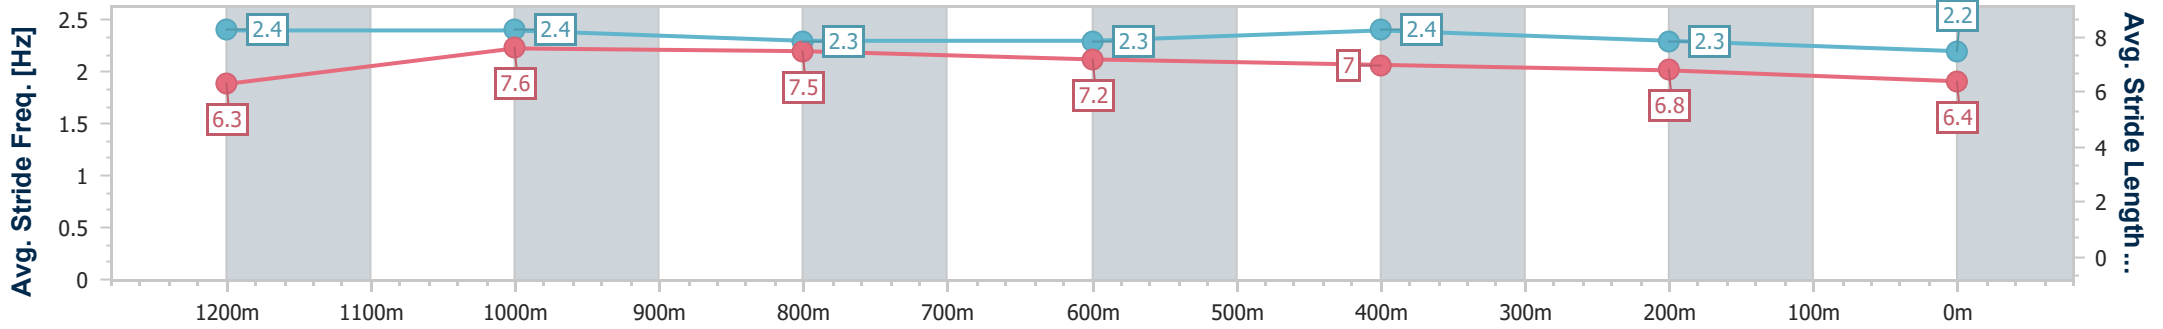

Rockhampton QLD Professional
 Race 4: Phil Peel Jeweller BENCHMARK 60 Handicap - 1400m
 15 June 2024 - 14:13
 Track Rating: Soft 5, Weather: Fine, Rail Position: +9.5m 950m-600m; +8m Remainder

Section	Overall	1200m	1000m	800m	600m	400m	200m
Section Times	1:25.30 [9] (0:13.12)	1:12.18 [5] (0:10.91)	1:01.27 [4] (0:11.41)	0:49.86 [4] (0:11.93)	0:37.93 [4] (0:11.77)	0:26.16 [6] (0:12.30)	0:13.86 [9] (0:13.86)
Average Speed [km/h]	54.9	66.0	63.5	61.8	61.4	58.5	51.9
Top Speed [km/h]	66.4	67.3	64.7	62.8	62.3	60.8	55.2
Avg. Dist. to Rail [m]	1.0	0.4	1.3	3.1	3.9	2.9	2.2
Avg. Stride Freq. [Hz]	2.2	2.3	2.3	2.3	2.3	2.3	2.1
Avg. Stride Length [m]	6.7	7.8	7.7	7.5	7.5	7.2	6.8

- [] Ranking at each section and finish
- .-.- No data available at this section
- NA No data available

Horse/Jockey Name	Density
Final Rank	10
Fastest Section Time (Section)	0:10.99 (1200m)
Top Speed [km/h] (Section)	67.2 (1200m)
Race State	Finished

Rockhampton QLD Professional
 Race 4: Phil Peel Jeweller BENCHMARK 60 Handicap - 1400m
 15 June 2024 - 14:13
 Track Rating: Soft 5, Weather: Fine, Rail Position: +9.5m 950m-600m; +8m Remainder

Section	Overall	1200m	1000m	800m	600m	400m	200m
Section Times	1:25.60 [10] (0:12.95)	1:12.65 [3] (0:10.99)	1:01.66 [2] (0:11.34)	0:50.32 [2] (0:11.78)	0:38.54 [2] (0:11.90)	0:26.64 [3] (0:12.47)	0:14.17 [8] (0:14.17)
Average Speed [km/h]	55.6	65.4	63.3	61.1	60.6	57.8	50.8
Top Speed [km/h]	67.1	67.2	66.3	62.5	61.6	61.0	55.1
Avg. Dist. to Rail [m]	2.7	0.7	0.6	1.1	2.8	4.0	5.7
Avg. Stride Freq. [Hz]	2.4	2.4	2.3	2.3	2.4	2.3	2.2
Avg. Stride Length [m]	6.3	7.6	7.5	7.2	7.0	6.8	6.4

- [] Ranking at each section and finish
- .-.- No data available at this section
- NA No data available