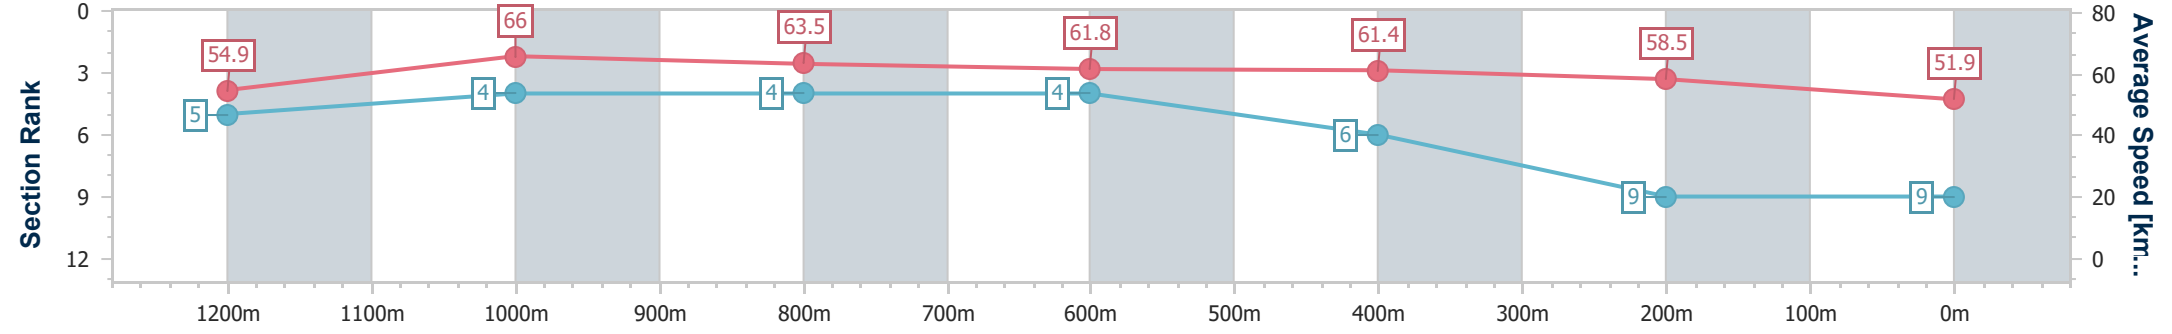

Rockhampton QLD Professional
 Race 4: Phil Peel Jeweller BENCHMARK 60 Handicap - 1400m
 15 June 2024 - 14:13
 Track Rating: Soft 5, Weather: Fine, Rail Position: +9.5m 950m-600m; +8m Remainder

Section	Overall	1200m	1000m	800m	600m	400m	200m
Section Times	1:25.21 [8] (0:13.44)	1:11.77 [10] (0:11.37)	1:00.40 [10] (0:11.32)	0:49.08 [10] (0:11.66)	0:37.42 [8] (0:11.54)	0:25.88 [9] (0:11.79)	0:14.09 [4] (0:14.09)
Average Speed [km/h]	53.6	63.3	63.6	62.2	62.5	61.1	51.2
Top Speed [km/h]	64.2	64.5	66.0	63.8	63.9	63.1	57.0
Avg. Dist. to Rail [m]	4.3	1.0	0.5	1.3	5.6	9.5	10.0
Avg. Stride Freq. [Hz]	2.4	2.4	2.4	2.4	2.5	2.5	2.3
Avg. Stride Length [m]	6.1	7.2	7.3	7.2	7.0	6.8	6.3

- [] Ranking at each section and finish
- .-.- No data available at this section
- NA No data available

Horse/Jockey Name	Aidenabet
Final Rank	9
Fastest Section Time (Section)	0:10.91 (1200m)
Top Speed [km/h] (Section)	67.3 (1200m)
Race State	Finished

Rockhampton QLD Professional
 Race 4: Phil Peel Jeweller BENCHMARK 60 Handicap - 1400m
 15 June 2024 - 14:13
 Track Rating: Soft 5, Weather: Fine, Rail Position: +9.5m 950m-600m; +8m Remainder

Section	Overall	1200m	1000m	800m	600m	400m	200m
Section Times	1:25.30 [9] (0:13.12)	1:12.18 [5] (0:10.91)	1:01.27 [4] (0:11.41)	0:49.86 [4] (0:11.93)	0:37.93 [4] (0:11.77)	0:26.16 [6] (0:12.30)	0:13.86 [9] (0:13.86)
Average Speed [km/h]	54.9	66.0	63.5	61.8	61.4	58.5	51.9
Top Speed [km/h]	66.4	67.3	64.7	62.8	62.3	60.8	55.2
Avg. Dist. to Rail [m]	1.0	0.4	1.3	3.1	3.9	2.9	2.2
Avg. Stride Freq. [Hz]	2.2	2.3	2.3	2.3	2.3	2.3	2.1
Avg. Stride Length [m]	6.7	7.8	7.7	7.5	7.5	7.2	6.8