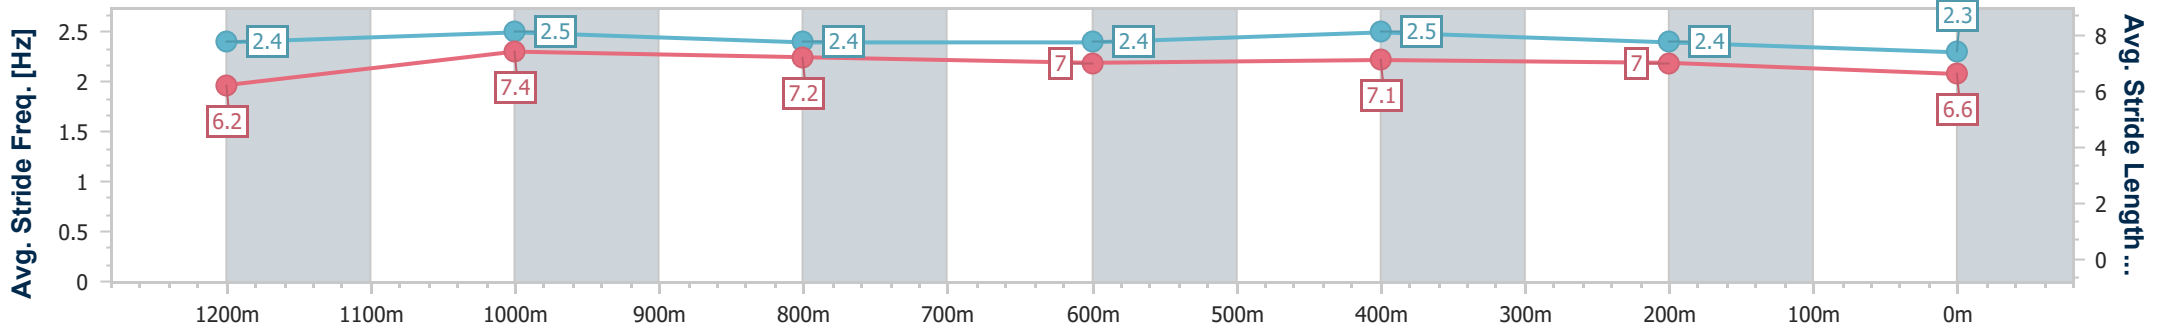

- [] Ranking at each section and finish
- .-.- No data available at this section
- NA No data available

Horse/Jockey Name	Sennaprost
Final Rank	6
Fastest Section Time (Section)	0:10.92 (1200m)
Top Speed [km/h] (Section)	66.9 (1200m)
Race State	Finished

Rockhampton QLD Professional
 Race 4: Phil Peel Jeweller BENCHMARK 60 Handicap - 1400m
 15 June 2024 - 14:13
 Track Rating: Soft 5, Weather: Fine, Rail Position: +9.5m 950m-600m; +8m Remainder

Section	Overall	1200m	1000m	800m	600m	400m	200m
Section Times	1:24.42 [6] (0:13.42)	1:11.00 [9] (0:10.92)	1:00.08 [7] (0:11.45)	0:48.63 [7] (0:11.83)	0:36.80 [7] (0:11.51)	0:25.29 [5] (0:12.08)	0:13.21 [7] (0:13.21)
Average Speed [km/h]	53.6	65.8	63.1	61.8	62.8	59.6	54.6
Top Speed [km/h]	63.9	66.9	65.3	63.1	64.3	61.7	56.9
Avg. Dist. to Rail [m]	1.0	2.0	1.2	2.1	4.0	4.6	4.7
Avg. Stride Freq. [Hz]	2.4	2.5	2.4	2.4	2.5	2.4	2.3
Avg. Stride Length [m]	6.2	7.4	7.2	7.0	7.1	7.0	6.6