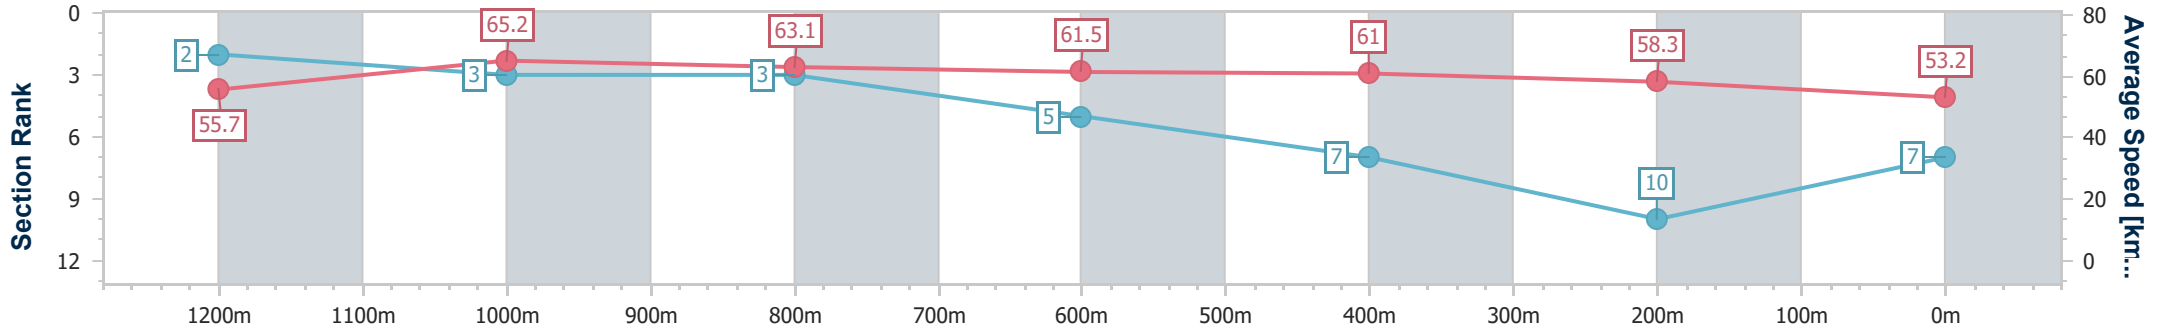

- [] Ranking at each section and finish
- .-.- No data available at this section
- NA No data available

Horse/Jockey Name	Lynric Lass
Final Rank	7
Fastest Section Time (Section)	0:11.04 (1200m)
Top Speed [km/h] (Section)	66.8 (Overall)
Race State	Finished

Rockhampton QLD Professional
 Race 4: Phil Peel Jeweller BENCHMARK 60 Handicap - 1400m
 15 June 2024 - 14:13
 Track Rating: Soft 5, Weather: Fine, Rail Position: +9.5m 950m-600m; +8m Remainder

Section	Overall	1200m	1000m	800m	600m	400m	200m
Section Times	1:25.12 [7] (0:12.93)	1:12.19 [2] (0:11.04)	1:01.15 [3] (0:11.46)	0:49.69 [3] (0:11.96)	0:37.73 [5] (0:11.84)	0:25.89 [7] (0:12.35)	0:13.54 [10] (0:13.54)
Average Speed [km/h]	55.7	65.2	63.1	61.5	61.0	58.3	53.2
Top Speed [km/h]	66.8	66.4	65.1	63.3	62.0	60.6	55.9
Avg. Dist. to Rail [m]	6.0	0.7	1.0	2.7	6.5	7.2	7.3
Avg. Stride Freq. [Hz]	2.3	2.4	2.3	2.3	2.3	2.3	2.2
Avg. Stride Length [m]	6.6	7.6	7.5	7.3	7.3	7.1	6.7