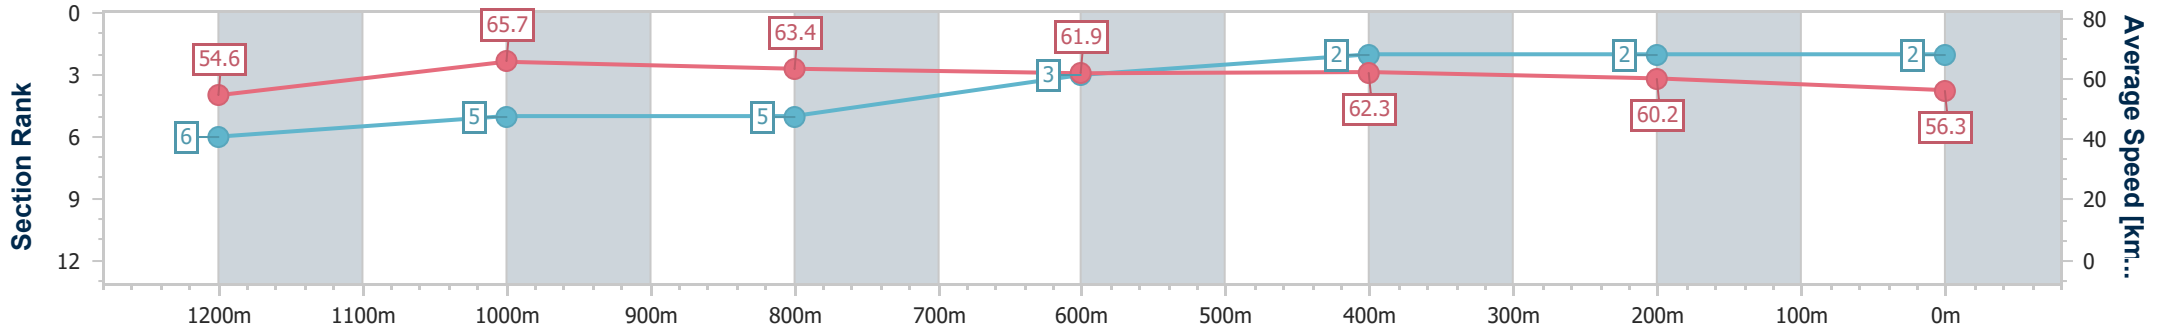

Horse/Jockey Name	Sir Grace
Final Rank	2
Fastest Section Time (Section)	0:10.97 (1200m)
Top Speed [km/h] (Section)	67.6 (1200m)
Race State	Finished

Rockhampton QLD Professional
Race 4: Phil Peel Jeweller BENCHMARK 60 Handicap - 1400m

15 June 2024 - 14:13
Track Rating: Soft 5, Weather: Fine, Rail Position: +9.5m 950m-600m; +8m Remainder

Section	Overall	1200m	1000m	800m	600m	400m	200m
Section Times	1:23.69 [2] (0:13.17)	1:10.52 [6] (0:10.97)	0:59.55 [5] (0:11.40)	0:48.15 [5] (0:11.80)	0:36.35 [3] (0:11.59)	0:24.76 [2] (0:11.96)	0:12.80 [2] (0:12.80)
Average Speed [km/h]	54.6	65.7	63.4	61.9	62.3	60.2	56.3
Top Speed [km/h]	66.3	67.6	64.9	63.2	63.2	62.2	58.3
Avg. Dist. to Rail [m]	0.6	0.6	0.8	1.8	5.5	5.2	4.5
Avg. Stride Freq. [Hz]	2.2	2.3	2.2	2.2	2.3	2.2	2.2
Avg. Stride Length [m]	6.8	7.9	7.7	7.6	7.6	7.5	7.3

- [ ] Ranking at each section and finish
- -.-.- No data available at this section
- NA No data available