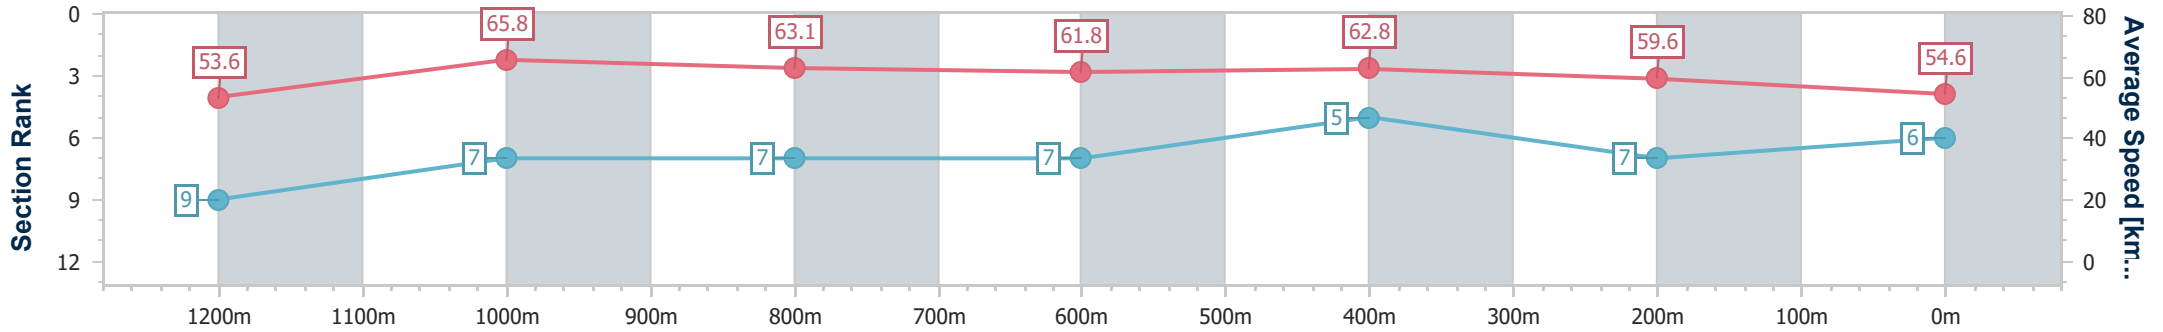

- [] Ranking at each section and finish
- .-.- No data available at this section
- NA No data available

Horse/Jockey Name	Sennaprost
Final Rank	6
Fastest Section Time (Section)	0:10.92 (1200m)
Top Speed [km/h] (Section)	66.9 (1200m)
Race State	Finished

Rockhampton QLD Professional
 Race 4: Phil Peel Jeweller BENCHMARK 60 Handicap - 1400m
 15 June 2024 - 14:13
 Track Rating: Soft 5, Weather: Fine, Rail Position: +9.5m 950m-600m; +8m Remainder

Section	Overall	1200m	1000m	800m	600m	400m	200m
Section Times	1:24.42 [6] (0:13.42)	1:11.00 [9] (0:10.92)	1:00.08 [7] (0:11.45)	0:48.63 [7] (0:11.83)	0:36.80 [7] (0:11.51)	0:25.29 [5] (0:12.08)	0:13.21 [7] (0:13.21)
Average Speed [km/h]	53.6	65.8	63.1	61.8	62.8	59.6	54.6
Top Speed [km/h]	63.9	66.9	65.3	63.1	64.3	61.7	56.9
Avg. Dist. to Rail [m]	1.0	2.0	1.2	2.1	4.0	4.6	4.7
Avg. Stride Freq. [Hz]	2.4	2.5	2.4	2.4	2.5	2.4	2.3
Avg. Stride Length [m]	6.2	7.4	7.2	7.0	7.1	7.0	6.6