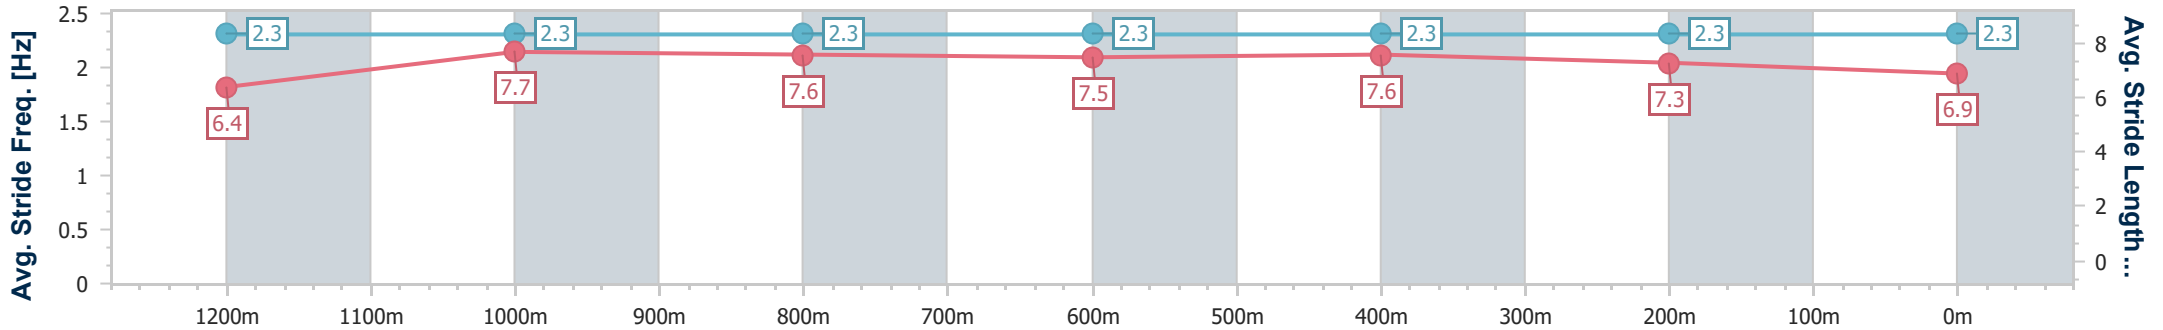

15 June 2024 - 14:13
Track Rating: Soft 5, Weather: Fine, Rail Position: +9.5m 950m-600m; +8m Remainder

Section	Overall	1200m	1000m	800m	600m	400m	200m
Section Times	1:23.61 [1] (0:13.09)	1:10.52 [4] (0:11.10)	0:59.42 [6] (0:11.44)	0:47.98 [6] (0:11.85)	0:36.13 [6] (0:11.53)	0:24.60 [4] (0:11.79)	0:12.81 [1] (0:12.81)
Average Speed [km/h]	55.0	65.0	63.3	61.9	62.7	61.0	56.3
Top Speed [km/h]	65.6	66.2	65.4	63.2	63.9	63.4	58.6
Avg. Dist. to Rail [m]	2.0	0.6	1.1	2.5	5.5	6.7	6.0
Avg. Stride Freq. [Hz]	2.3	2.3	2.3	2.3	2.3	2.3	2.3
Avg. Stride Length [m]	6.4	7.7	7.6	7.5	7.6	7.3	6.9