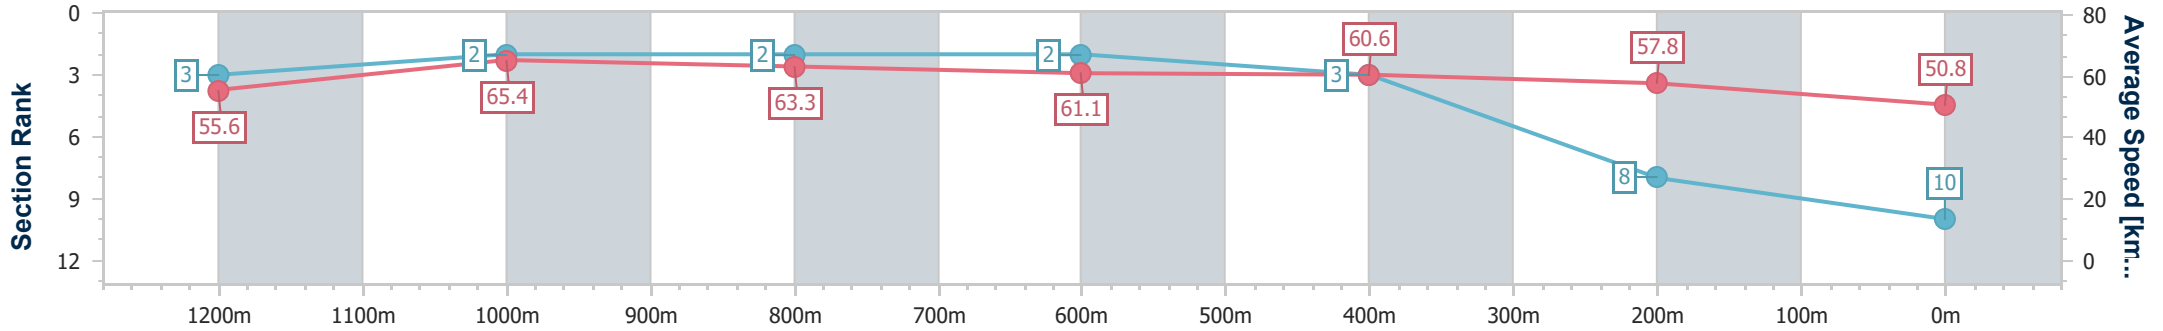

Rockhampton QLD Professional
 Race 4: Phil Peel Jeweller BENCHMARK 60 Handicap - 1400m
 15 June 2024 - 14:13
 Track Rating: Soft 5, Weather: Fine, Rail Position: +9.5m 950m-600m; +8m Remainder

Section	Overall	1200m	1000m	800m	600m	400m	200m
Section Times	1:25.30 [9] (0:13.12)	1:12.18 [5] (0:10.91)	1:01.27 [4] (0:11.41)	0:49.86 [4] (0:11.93)	0:37.93 [4] (0:11.77)	0:26.16 [6] (0:12.30)	0:13.86 [9] (0:13.86)
Average Speed [km/h]	54.9	66.0	63.5	61.8	61.4	58.5	51.9
Top Speed [km/h]	66.4	67.3	64.7	62.8	62.3	60.8	55.2
Avg. Dist. to Rail [m]	1.0	0.4	1.3	3.1	3.9	2.9	2.2
Avg. Stride Freq. [Hz]	2.2	2.3	2.3	2.3	2.3	2.3	2.1
Avg. Stride Length [m]	6.7	7.8	7.7	7.5	7.5	7.2	6.8

- [] Ranking at each section and finish
- .-.- No data available at this section
- NA No data available

Horse/Jockey Name	Density
Final Rank	10
Fastest Section Time (Section)	0:10.99 (1200m)
Top Speed [km/h] (Section)	67.2 (1200m)
Race State	Finished

Rockhampton QLD Professional
 Race 4: Phil Peel Jeweller BENCHMARK 60 Handicap - 1400m
 15 June 2024 - 14:13
 Track Rating: Soft 5, Weather: Fine, Rail Position: +9.5m 950m-600m; +8m Remainder

Section	Overall	1200m	1000m	800m	600m	400m	200m
Section Times	1:25.60 [10] (0:12.95)	1:12.65 [3] (0:10.99)	1:01.66 [2] (0:11.34)	0:50.32 [2] (0:11.78)	0:38.54 [2] (0:11.90)	0:26.64 [3] (0:12.47)	0:14.17 [8] (0:14.17)
Average Speed [km/h]	55.6	65.4	63.3	61.1	60.6	57.8	50.8
Top Speed [km/h]	67.1	67.2	66.3	62.5	61.6	61.0	55.1
Avg. Dist. to Rail [m]	2.7	0.7	0.6	1.1	2.8	4.0	5.7
Avg. Stride Freq. [Hz]	2.4	2.4	2.3	2.3	2.4	2.3	2.2
Avg. Stride Length [m]	6.3	7.6	7.5	7.2	7.0	6.8	6.4