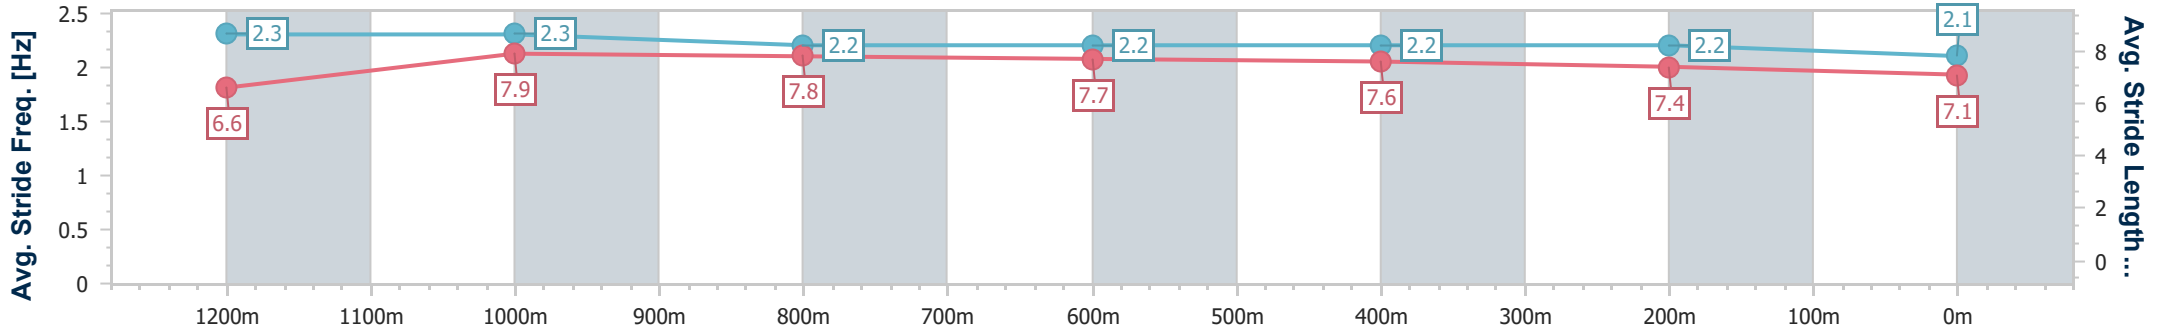

- [] Ranking at each section and finish
- .-.- No data available at this section
- NA No data available

Horse/Jockey Name	Texas Storm
Final Rank	5
Fastest Section Time (Section)	0:10.88 (1200m)
Top Speed [km/h] (Section)	67.6 (1200m)
Race State	Finished

Rockhampton QLD Professional
 Race 4: Phil Peel Jeweller BENCHMARK 60 Handicap - 1400m
 15 June 2024 - 14:13
 Track Rating: Soft 5, Weather: Fine, Rail Position: +9.5m 950m-600m; +8m Remainder

Section	Overall	1200m	1000m	800m	600m	400m	200m
Section Times	1:24.36 [5] (0:12.92)	1:11.44 [1] (0:10.88)	1:00.56 [1] (0:11.30)	0:49.26 [1] (0:11.90)	0:37.36 [1] (0:11.86)	0:25.50 [1] (0:12.21)	0:13.29 [3] (0:13.29)
Average Speed [km/h]	55.7	66.2	63.1	61.1	60.7	59.1	54.1
Top Speed [km/h]	67.4	67.6	65.7	61.9	61.4	60.9	56.7
Avg. Dist. to Rail [m]	0.9	1.8	1.6	1.5	3.1	2.8	2.7
Avg. Stride Freq. [Hz]	2.3	2.3	2.2	2.2	2.2	2.2	2.1
Avg. Stride Length [m]	6.6	7.9	7.8	7.7	7.6	7.4	7.1