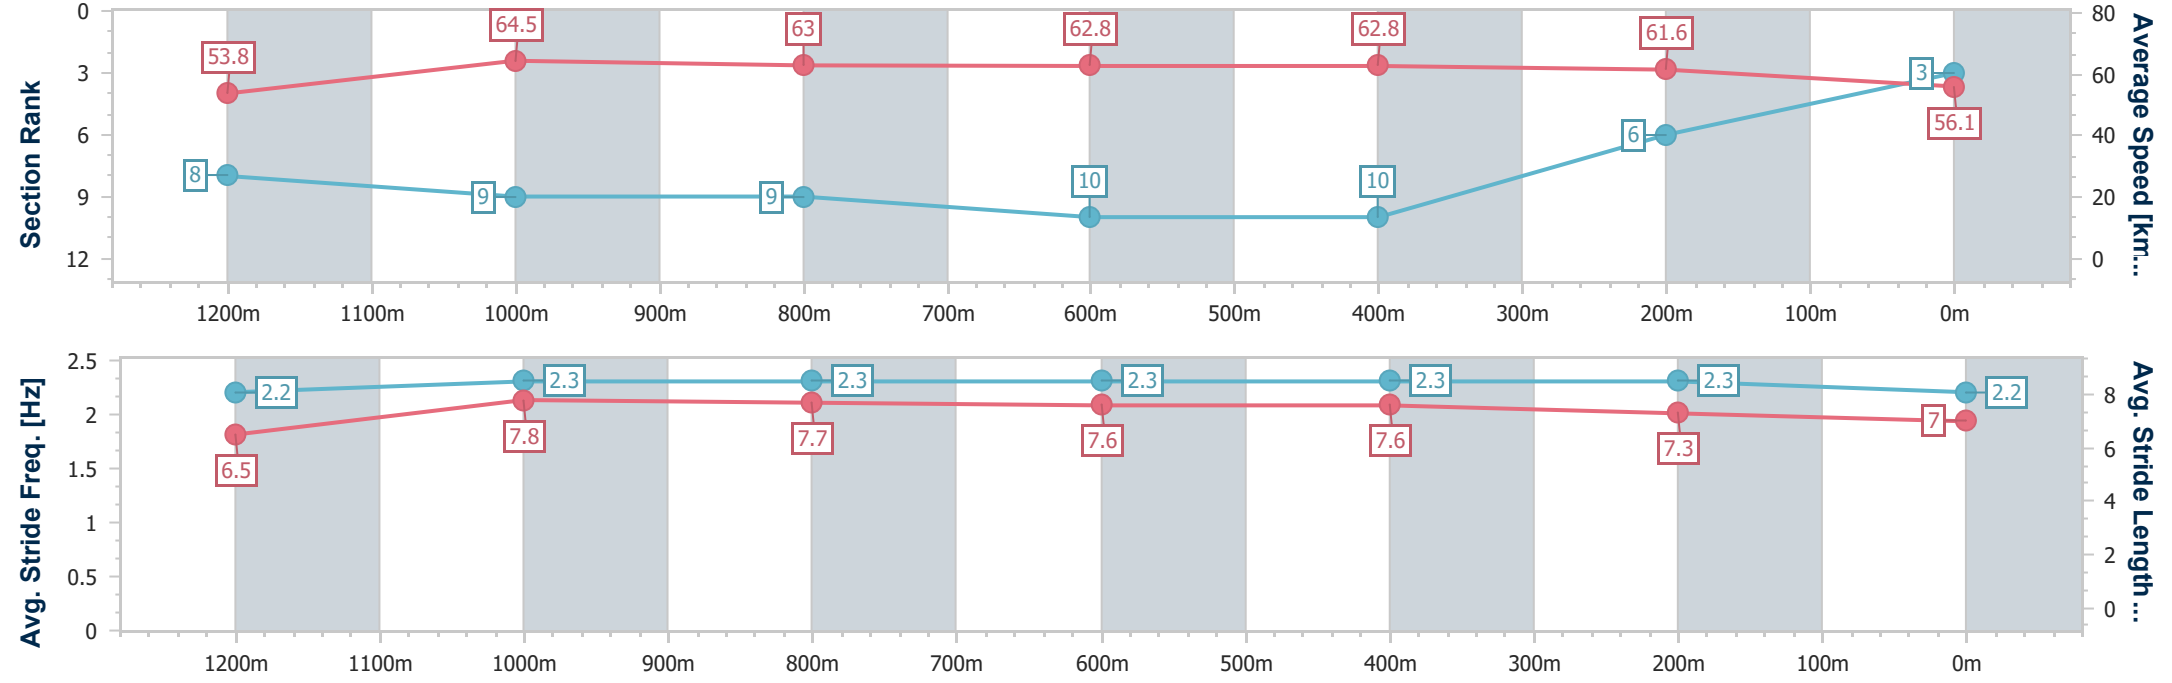

Horse/Jockey Name	All The Shops
Final Rank	3
Fastest Section Time (Section)	0:11.19 (1200m)
Top Speed [km/h] (Section)	66.4 (1200m)
Race State	Finished

Rockhampton QLD Professional
Race 4: Phil Peel Jeweller BENCHMARK 60 Handicap - 1400m
15 June 2024 - 14:13
Track Rating: Soft 5, Weather: Fine, Rail Position: +9.5m 950m-600m; +8m Remainder

Section	Overall	1200m	1000m	800m	600m	400m	200m
Section Times	1:24.04 [3] (0:13.39)	1:10.65 [8] (0:11.19)	0:59.46 [9] (0:11.46)	0:48.00 [9] (0:11.95)	0:36.05 [10] (0:11.50)	0:24.55 [10] (0:11.70)	0:12.85 [6] (0:12.85)
Average Speed [km/h]	53.8	64.5	63.0	62.8	62.8	61.6	56.1
Top Speed [km/h]	63.8	66.4	64.6	63.7	63.8	63.5	58.7
Avg. Dist. to Rail [m]	3.4	0.7	1.7	5.3	7.7	9.7	8.6
Avg. Stride Freq. [Hz]	2.2	2.3	2.3	2.3	2.3	2.3	2.2
Avg. Stride Length [m]	6.5	7.8	7.7	7.6	7.6	7.3	7.0

- [ ] Ranking at each section and finish
- -.-.- No data available at this section
- NA No data available