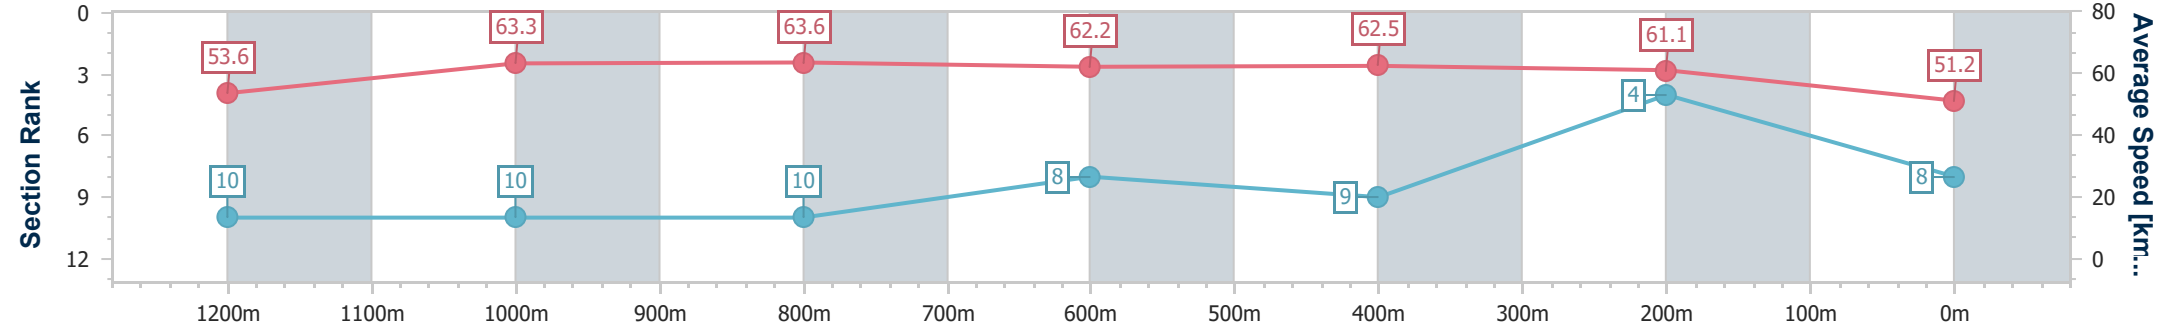

- [] Ranking at each section and finish
- .-.- No data available at this section
- NA No data available

Horse/Jockey Name	Santorini Summer
Final Rank	8
Fastest Section Time (Section)	0:11.32 (1000m)
Top Speed [km/h] (Section)	66.0 (1000m)
Race State	Finished

Rockhampton QLD Professional
 Race 4: Phil Peel Jeweller BENCHMARK 60 Handicap - 1400m
 15 June 2024 - 14:13
 Track Rating: Soft 5, Weather: Fine, Rail Position: +9.5m 950m-600m; +8m Remainder

Section	Overall	1200m	1000m	800m	600m	400m	200m
Section Times	1:25.21 [8] (0:13.44)	1:11.77 [10] (0:11.37)	1:00.40 [10] (0:11.32)	0:49.08 [10] (0:11.66)	0:37.42 [8] (0:11.54)	0:25.88 [9] (0:11.79)	0:14.09 [4] (0:14.09)
Average Speed [km/h]	53.6	63.3	63.6	62.2	62.5	61.1	51.2
Top Speed [km/h]	64.2	64.5	66.0	63.8	63.9	63.1	57.0
Avg. Dist. to Rail [m]	4.3	1.0	0.5	1.3	5.6	9.5	10.0
Avg. Stride Freq. [Hz]	2.4	2.4	2.4	2.4	2.5	2.5	2.3
Avg. Stride Length [m]	6.1	7.2	7.3	7.2	7.0	6.8	6.3