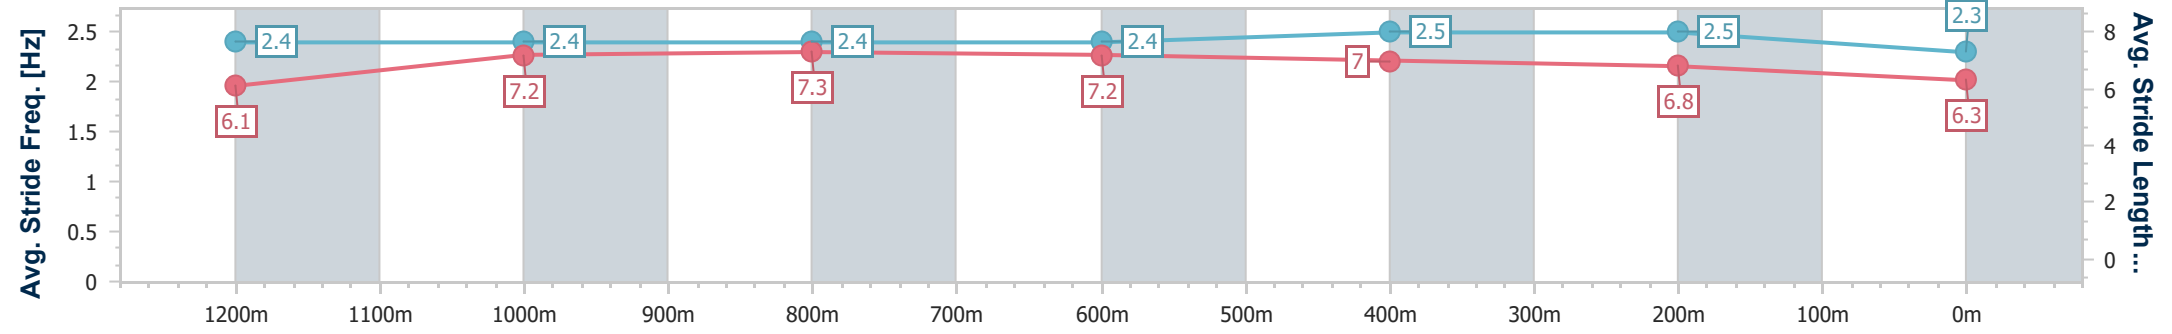

Rockhampton QLD Professional
 Race 4: Phil Peel Jeweller BENCHMARK 60 Handicap - 1400m
 15 June 2024 - 14:13
 Track Rating: Soft 5, Weather: Fine, Rail Position: +9.5m 950m-600m; +8m Remainder

Section	Overall	1200m	1000m	800m	600m	400m	200m
Section Times	1:25.12 [7] (0:12.93)	1:12.19 [2] (0:11.04)	1:01.15 [3] (0:11.46)	0:49.69 [3] (0:11.96)	0:37.73 [5] (0:11.84)	0:25.89 [7] (0:12.35)	0:13.54 [10] (0:13.54)
Average Speed [km/h]	55.7	65.2	63.1	61.5	61.0	58.3	53.2
Top Speed [km/h]	66.8	66.4	65.1	63.3	62.0	60.6	55.9
Avg. Dist. to Rail [m]	6.0	0.7	1.0	2.7	6.5	7.2	7.3
Avg. Stride Freq. [Hz]	2.3	2.4	2.3	2.3	2.3	2.3	2.2
Avg. Stride Length [m]	6.6	7.6	7.5	7.3	7.3	7.1	6.7

- [] Ranking at each section and finish
- .-.- No data available at this section
- NA No data available

Horse/Jockey Name	Santorini Summer
Final Rank	8
Fastest Section Time (Section)	0:11.32 (1000m)
Top Speed [km/h] (Section)	66.0 (1000m)
Race State	Finished

Rockhampton QLD Professional
 Race 4: Phil Peel Jeweller BENCHMARK 60 Handicap - 1400m
 15 June 2024 - 14:13
 Track Rating: Soft 5, Weather: Fine, Rail Position: +9.5m 950m-600m; +8m Remainder

Section	Overall	1200m	1000m	800m	600m	400m	200m
Section Times	1:25.21 [8] (0:13.44)	1:11.77 [10] (0:11.37)	1:00.40 [10] (0:11.32)	0:49.08 [10] (0:11.66)	0:37.42 [8] (0:11.54)	0:25.88 [9] (0:11.79)	0:14.09 [4] (0:14.09)
Average Speed [km/h]	53.6	63.3	63.6	62.2	62.5	61.1	51.2
Top Speed [km/h]	64.2	64.5	66.0	63.8	63.9	63.1	57.0
Avg. Dist. to Rail [m]	4.3	1.0	0.5	1.3	5.6	9.5	10.0
Avg. Stride Freq. [Hz]	2.4	2.4	2.4	2.4	2.5	2.5	2.3
Avg. Stride Length [m]	6.1	7.2	7.3	7.2	7.0	6.8	6.3