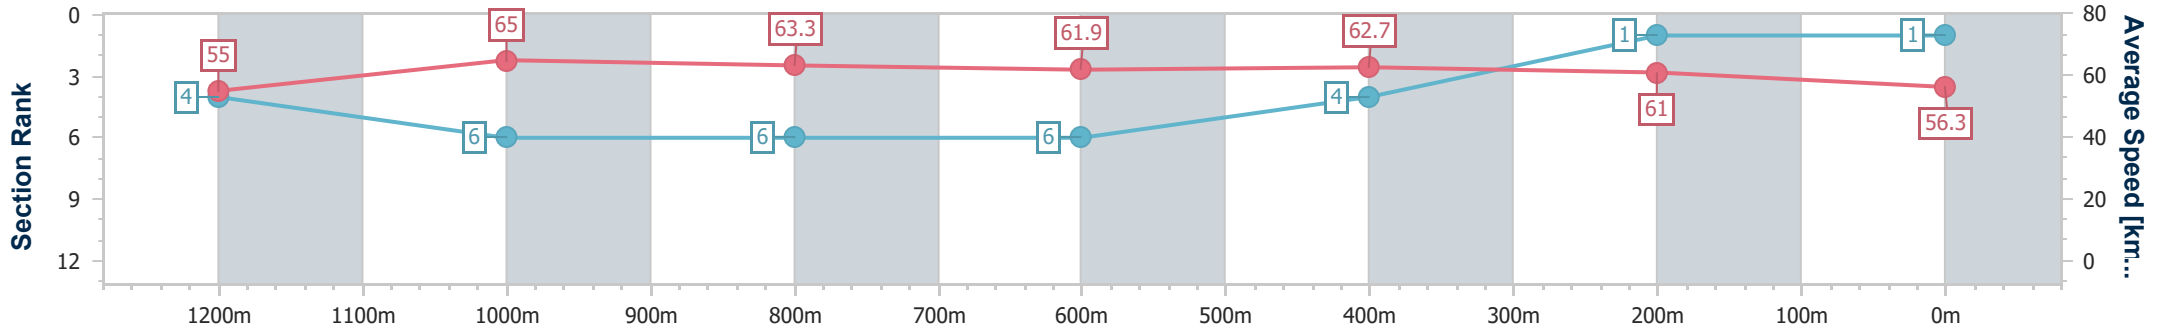

15 June 2024 - 14:13
Track Rating: Soft 5, Weather: Fine, Rail Position: +9.5m 950m-600m; +8m Remainder

Section	Overall	1200m	1000m	800m	600m	400m	200m
Section Times	1:23.61 [1] (0:13.09)	1:10.52 [4] (0:11.10)	0:59.42 [6] (0:11.44)	0:47.98 [6] (0:11.85)	0:36.13 [6] (0:11.53)	0:24.60 [4] (0:11.79)	0:12.81 [1] (0:12.81)
Average Speed [km/h]	55.0	65.0	63.3	61.9	62.7	61.0	56.3
Top Speed [km/h]	65.6	66.2	65.4	63.2	63.9	63.4	58.6
Avg. Dist. to Rail [m]	2.0	0.6	1.1	2.5	5.5	6.7	6.0
Avg. Stride Freq. [Hz]	2.3	2.3	2.3	2.3	2.3	2.3	2.3
Avg. Stride Length [m]	6.4	7.7	7.6	7.5	7.6	7.3	6.9