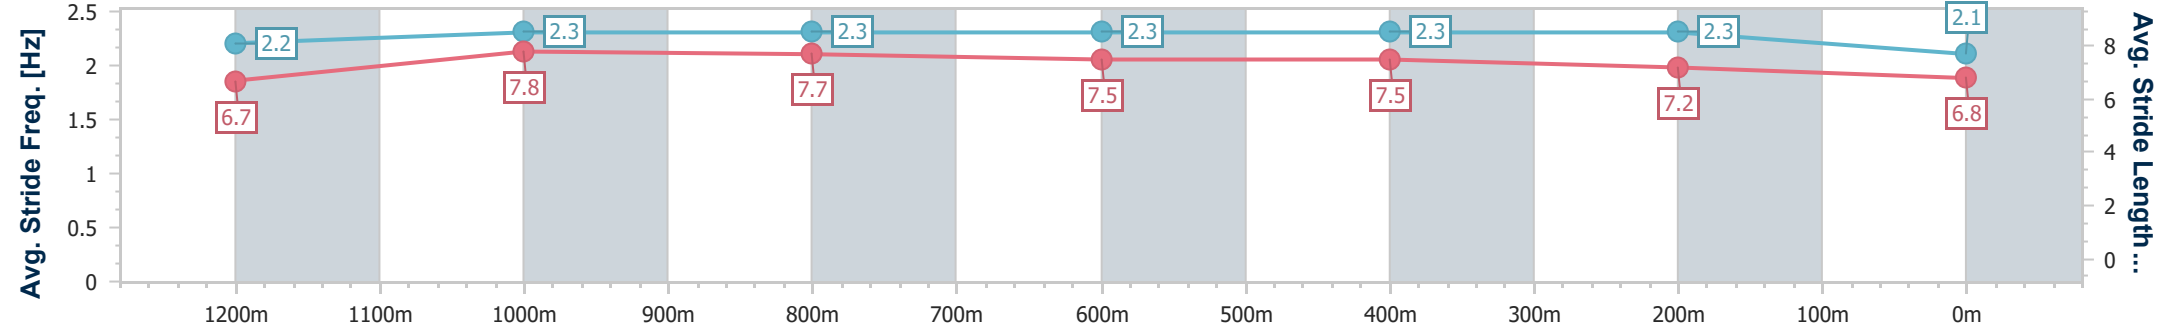

Rockhampton QLD Professional
 Race 4: Phil Peel Jeweller BENCHMARK 60 Handicap - 1400m
 15 June 2024 - 14:13
 Track Rating: Soft 5, Weather: Fine, Rail Position: +9.5m 950m-600m; +8m Remainder

Section	Overall	1200m	1000m	800m	600m	400m	200m
Section Times	1:25.21 [8] (0:13.44)	1:11.77 [10] (0:11.37)	1:00.40 [10] (0:11.32)	0:49.08 [10] (0:11.66)	0:37.42 [8] (0:11.54)	0:25.88 [9] (0:11.79)	0:14.09 [4] (0:14.09)
Average Speed [km/h]	53.6	63.3	63.6	62.2	62.5	61.1	51.2
Top Speed [km/h]	64.2	64.5	66.0	63.8	63.9	63.1	57.0
Avg. Dist. to Rail [m]	4.3	1.0	0.5	1.3	5.6	9.5	10.0
Avg. Stride Freq. [Hz]	2.4	2.4	2.4	2.4	2.5	2.5	2.3
Avg. Stride Length [m]	6.1	7.2	7.3	7.2	7.0	6.8	6.3

- [] Ranking at each section and finish
- .-.- No data available at this section
- NA No data available

Horse/Jockey Name	Aidenabet
Final Rank	9
Fastest Section Time (Section)	0:10.91 (1200m)
Top Speed [km/h] (Section)	67.3 (1200m)
Race State	Finished

Rockhampton QLD Professional
 Race 4: Phil Peel Jeweller BENCHMARK 60 Handicap - 1400m
 15 June 2024 - 14:13
 Track Rating: Soft 5, Weather: Fine, Rail Position: +9.5m 950m-600m; +8m Remainder

Section	Overall	1200m	1000m	800m	600m	400m	200m
Section Times	1:25.30 [9] (0:13.12)	1:12.18 [5] (0:10.91)	1:01.27 [4] (0:11.41)	0:49.86 [4] (0:11.93)	0:37.93 [4] (0:11.77)	0:26.16 [6] (0:12.30)	0:13.86 [9] (0:13.86)
Average Speed [km/h]	54.9	66.0	63.5	61.8	61.4	58.5	51.9
Top Speed [km/h]	66.4	67.3	64.7	62.8	62.3	60.8	55.2
Avg. Dist. to Rail [m]	1.0	0.4	1.3	3.1	3.9	2.9	2.2
Avg. Stride Freq. [Hz]	2.2	2.3	2.3	2.3	2.3	2.3	2.1
Avg. Stride Length [m]	6.7	7.8	7.7	7.5	7.5	7.2	6.8