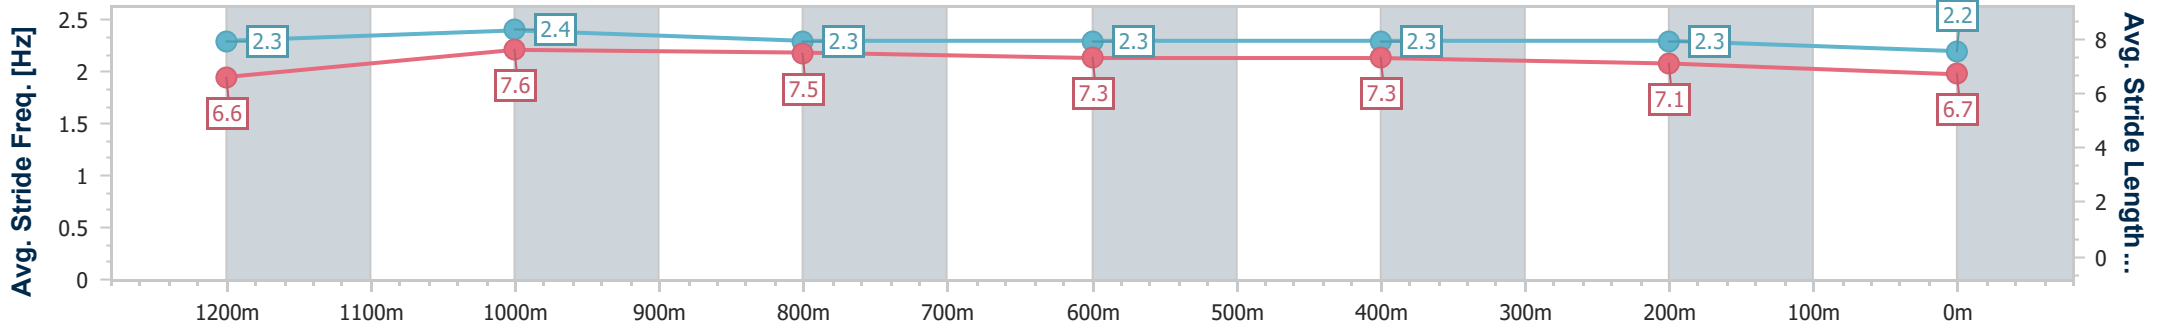

- [] Ranking at each section and finish
- .-.- No data available at this section
- NA No data available

Horse/Jockey Name	Lynric Lass
Final Rank	7
Fastest Section Time (Section)	0:11.04 (1200m)
Top Speed [km/h] (Section)	66.8 (Overall)
Race State	Finished

Rockhampton QLD Professional
 Race 4: Phil Peel Jeweller BENCHMARK 60 Handicap - 1400m
 15 June 2024 - 14:13
 Track Rating: Soft 5, Weather: Fine, Rail Position: +9.5m 950m-600m; +8m Remainder

Section	Overall	1200m	1000m	800m	600m	400m	200m
Section Times	1:25.12 [7] (0:12.93)	1:12.19 [2] (0:11.04)	1:01.15 [3] (0:11.46)	0:49.69 [3] (0:11.96)	0:37.73 [5] (0:11.84)	0:25.89 [7] (0:12.35)	0:13.54 [10] (0:13.54)
Average Speed [km/h]	55.7	65.2	63.1	61.5	61.0	58.3	53.2
Top Speed [km/h]	66.8	66.4	65.1	63.3	62.0	60.6	55.9
Avg. Dist. to Rail [m]	6.0	0.7	1.0	2.7	6.5	7.2	7.3
Avg. Stride Freq. [Hz]	2.3	2.4	2.3	2.3	2.3	2.3	2.2
Avg. Stride Length [m]	6.6	7.6	7.5	7.3	7.3	7.1	6.7