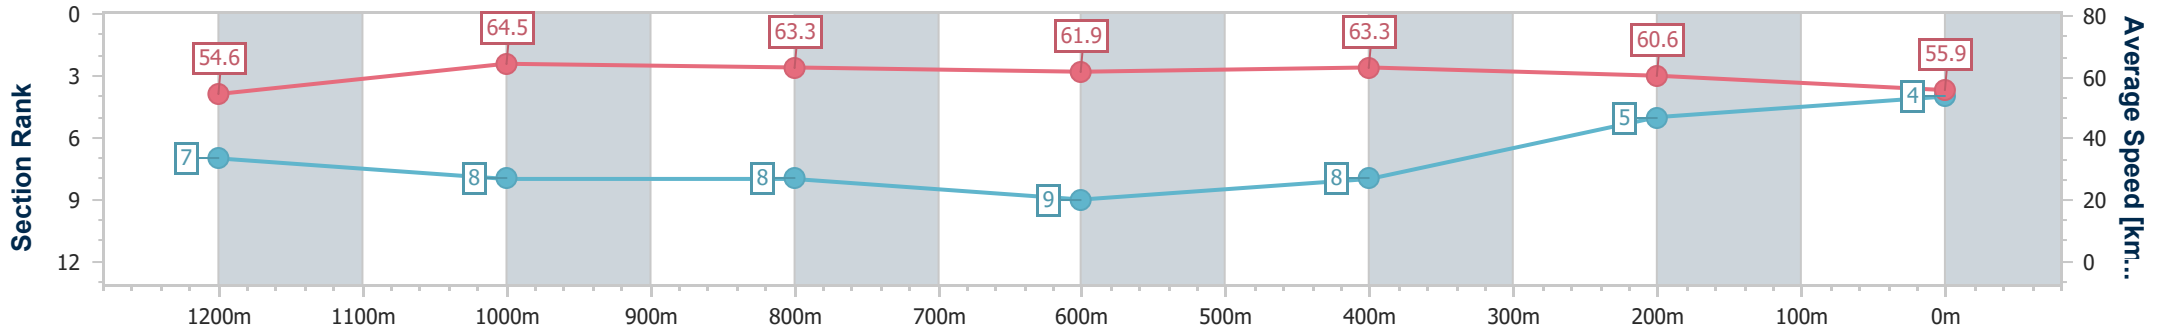

Horse/Jockey Name	Luvn' Our Grace
Final Rank	4
Fastest Section Time (Section)	0:11.17 (1200m)
Top Speed [km/h] (Section)	67.1 (Overall)
Race State	Finished

Rockhampton QLD Professional
Race 4: Phil Peel Jeweller BENCHMARK 60 Handicap - 1400m
15 June 2024 - 14:13
Track Rating: Soft 5, Weather: Fine, Rail Position: +9.5m 950m-600m; +8m Remainder

Section	Overall	1200m	1000m	800m	600m	400m	200m
Section Times	1:24.08 [4] (0:13.22)	1:10.86 [7] (0:11.17)	0:59.69 [8] (0:11.48)	0:48.21 [8] (0:12.03)	0:36.18 [9] (0:11.40)	0:24.78 [8] (0:11.89)	0:12.89 [5] (0:12.89)
Average Speed [km/h]	54.6	64.5	63.3	61.9	63.3	60.6	55.9
Top Speed [km/h]	67.1	66.9	64.8	63.9	64.5	63.4	57.4
Avg. Dist. to Rail [m]	5.5	1.3	1.6	4.6	4.7	5.2	5.9
Avg. Stride Freq. [Hz]	2.4	2.4	2.4	2.4	2.4	2.4	2.3
Avg. Stride Length [m]	6.3	7.5	7.5	7.3	7.3	7.2	6.8

- [ ] Ranking at each section and finish
- -.-.- No data available at this section
- NA No data available