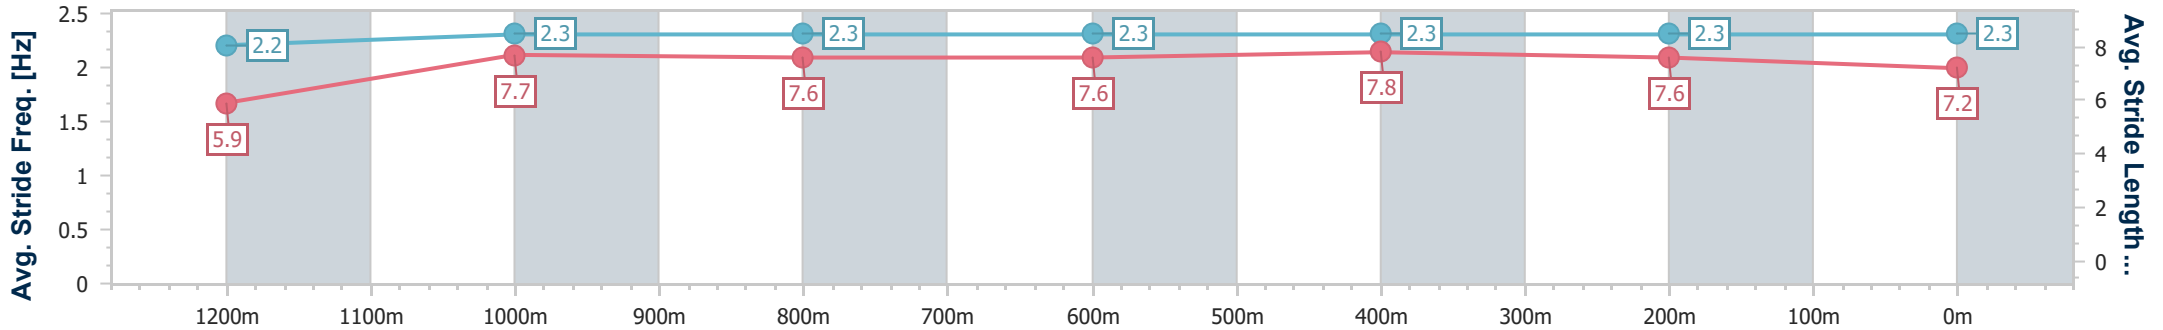

Rockhampton QLD Professional

Race 2: TAB QTIS Three-Year-Old Handicap - 1300m

15 June 2024 - 13:02

Track Rating: Soft 5, Weather: Fine, Rail Position: +9.5m 950m-600m; +8m Remainder

Section	Overall	1200m	1000m	800m	600m	400m	200m
Section Times	1:15.90 [1] (0:07.24)	1:08.66 [1] (0:10.97)	0:57.69 [1] (0:11.40)	0:46.29 [1] (0:11.83)	0:34.46 [1] (0:11.24)	0:23.22 [1] (0:11.16)	0:12.06 [1] (0:12.06)
Average Speed [km/h]	49.8	65.7	62.9	61.8	64.0	64.6	59.8
Top Speed [km/h]	64.2	66.8	64.2	62.8	65.2	65.6	62.8
Avg. Dist. to Rail [m]	2.5	1.1	1.3	2.0	2.4	3.5	3.3
Avg. Stride Freq. [Hz]	2.2	2.3	2.3	2.3	2.3	2.3	2.3
Avg. Stride Length [m]	5.9	7.7	7.6	7.6	7.8	7.6	7.2

- [ ] Ranking at each section and finish
- .-.- No data available at this section
- NA No data available

Horse/Jockey Name	Cherry Rose
Final Rank	2
Fastest Section Time (Section)	0:07.67 (Overall)
Top Speed [km/h] (Section)	66.3 (1200m)
Race State	Finished