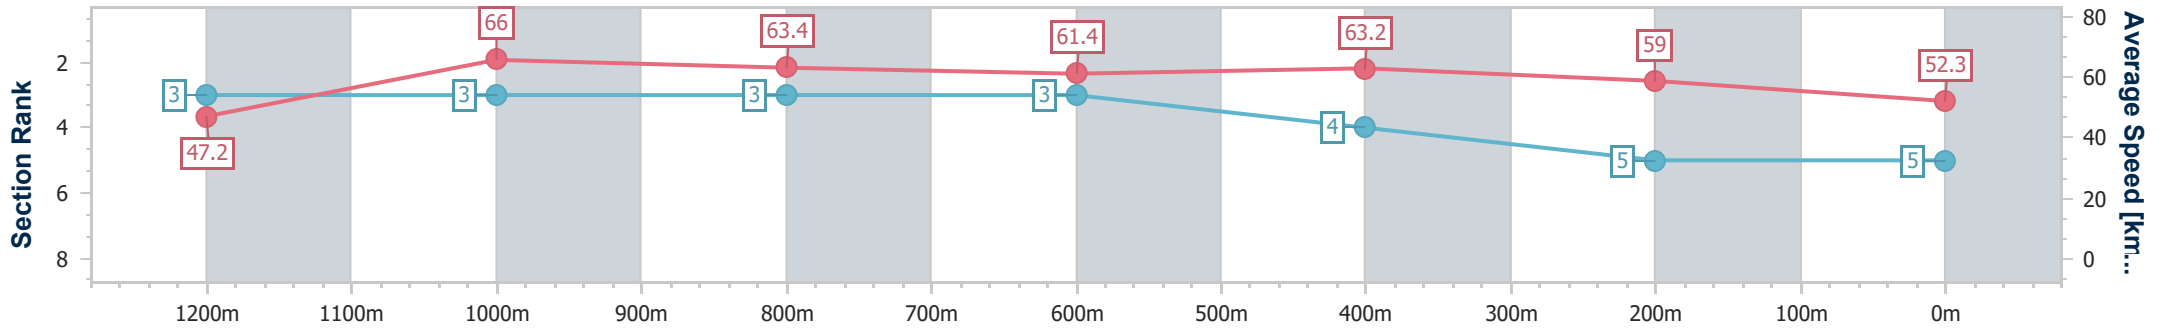

- [ ] Ranking at each section and finish
- .-.- No data available at this section
- NA No data available

Horse/Jockey Name	Mishani Aviator
Final Rank	5
Fastest Section Time (Section)	0:07.63 (Overall)
Top Speed [km/h] (Section)	68.8 (1200m)
Race State	Finished

Rockhampton QLD Professional

Race 2: TAB QTIS Three-Year-Old Handicap - 1300m

15 June 2024 - 13:02

Track Rating: Soft 5, Weather: Fine, Rail Position: +9.5m 950m-600m; +8m Remainder

Section	Overall	1200m	1000m	800m	600m	400m	200m
Section Times	1:19.07 [5] (0:07.63)	1:11.44 [3] (0:10.91)	1:00.53 [3] (0:11.31)	0:49.22 [3] (0:11.83)	0:37.39 [3] (0:11.42)	0:25.97 [4] (0:12.19)	0:13.78 [5] (0:13.78)
Average Speed [km/h]	47.2	66.0	63.4	61.4	63.2	59.0	52.3
Top Speed [km/h]	63.5	68.8	65.6	63.2	64.0	62.3	56.0
Avg. Dist. to Rail [m]	0.9	1.0	1.0	1.2	1.5	2.7	2.9
Avg. Stride Freq. [Hz]	2.2	2.4	2.3	2.3	2.4	2.3	2.2
Avg. Stride Length [m]	5.7	7.4	7.3	7.3	7.4	7.1	6.7

- [ ] Ranking at each section and finish
- .-.- No data available at this section
- NA No data available