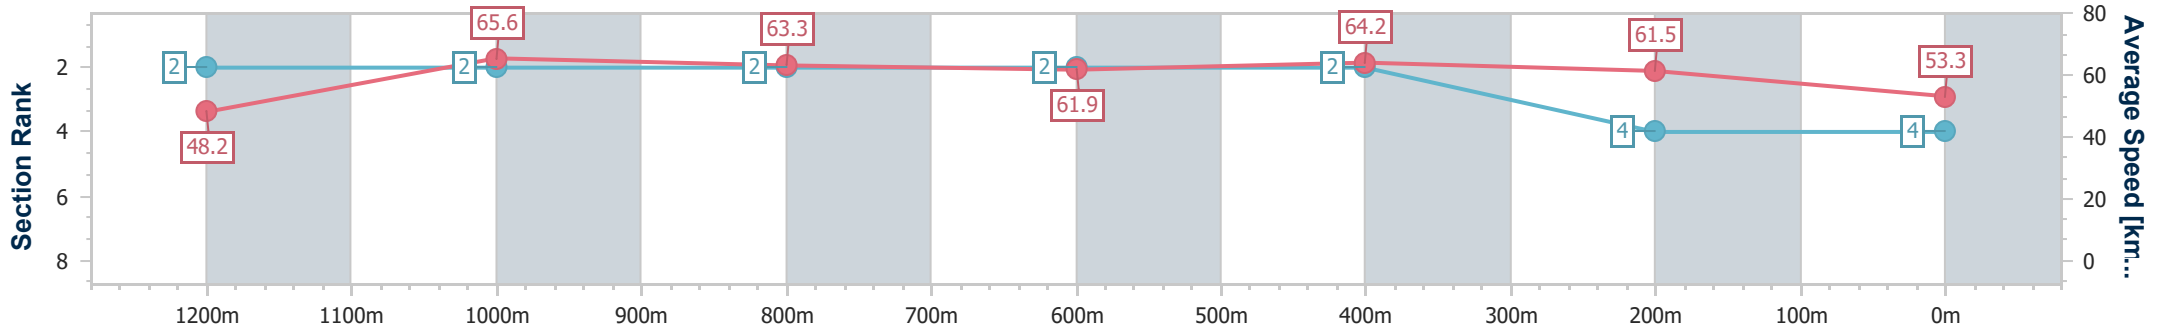

Rockhampton QLD Professional

Race 2: TAB QTIS Three-Year-Old Handicap - 1300m

15 June 2024 - 13:02

Track Rating: Soft 5, Weather: Fine, Rail Position: +9.5m 950m-600m; +8m Remainder

Section	Overall	1200m	1000m	800m	600m	400m	200m
Section Times	1:18.05 [4] (0:07.44)	1:10.61 [2] (0:10.97)	0:59.64 [2] (0:11.29)	0:48.35 [2] (0:11.91)	0:36.44 [2] (0:11.23)	0:25.21 [2] (0:11.71)	0:13.50 [4] (0:13.50)
Average Speed [km/h]	48.2	65.6	63.3	61.9	64.2	61.5	53.3
Top Speed [km/h]	63.8	66.1	65.7	63.1	64.9	63.7	58.2
Avg. Dist. to Rail [m]	1.7	2.6	1.7	3.0	3.9	4.8	3.5
Avg. Stride Freq. [Hz]	2.2	2.4	2.4	2.4	2.5	2.5	2.4
Avg. Stride Length [m]	5.7	7.4	7.4	7.0	7.1	6.9	6.3

- [ ] Ranking at each section and finish
- .-.- No data available at this section
- NA No data available

Horse/Jockey Name	Mishani Aviator
Final Rank	5
Fastest Section Time (Section)	0:07.63 (Overall)
Top Speed [km/h] (Section)	68.8 (1200m)
Race State	Finished