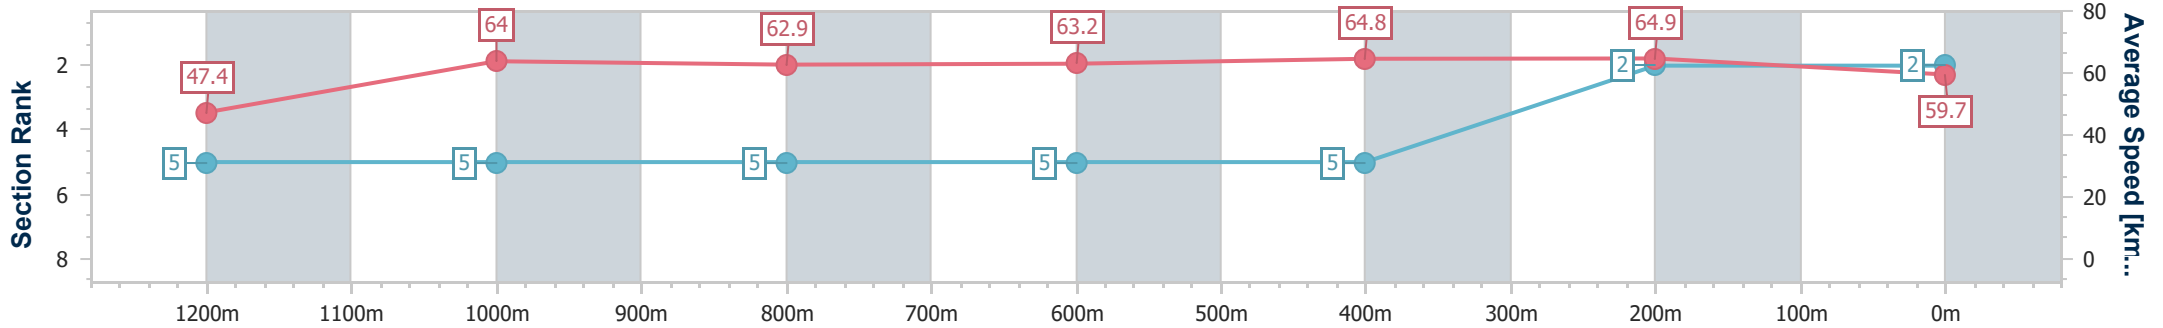

Rockhampton QLD Professional

Race 2: TAB QTIS Three-Year-Old Handicap - 1300m

15 June 2024 - 13:02

Track Rating: Soft 5, Weather: Fine, Rail Position: +9.5m 950m-600m; +8m Remainder

Section	Overall	1200m	1000m	800m	600m	400m	200m
Section Times	1:16.27 [2] (0:07.67)	1:08.60 [5] (0:11.24)	0:57.36 [5] (0:11.41)	0:45.95 [5] (0:11.64)	0:34.31 [5] (0:11.15)	0:23.16 [5] (0:11.10)	0:12.06 [2] (0:12.06)
Average Speed [km/h]	47.4	64.0	62.9	63.2	64.8	64.9	59.7
Top Speed [km/h]	59.8	66.3	64.5	63.9	65.8	65.9	62.7
Avg. Dist. to Rail [m]	3.7	1.0	0.8	2.8	5.9	6.8	7.1
Avg. Stride Freq. [Hz]	2.0	2.2	2.2	2.2	2.2	2.3	2.2
Avg. Stride Length [m]	6.3	7.8	7.8	7.9	8.1	7.9	7.4

- [ ] Ranking at each section and finish
- .-.- No data available at this section
- NA No data available

Horse/Jockey Name	Fine Shot
Final Rank	3
Fastest Section Time (Section)	0:07.65 (Overall)
Top Speed [km/h] (Section)	65.7 (1200m)
Race State	Finished