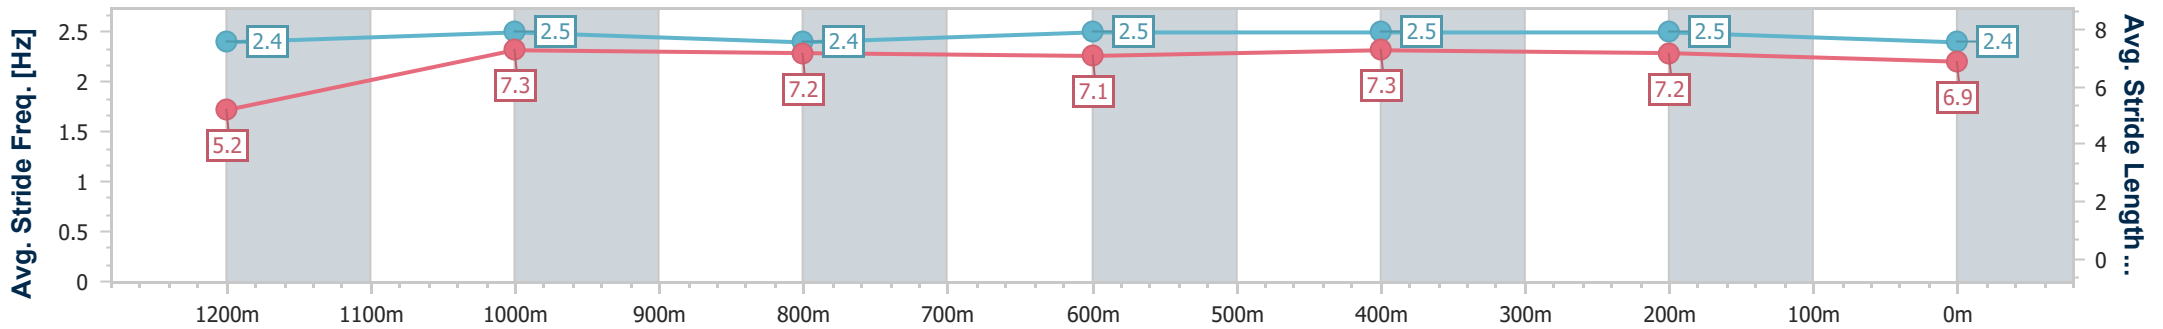

- [ ] Ranking at each section and finish
- .-.- No data available at this section
- NA No data available

Horse/Jockey Name	Fine Shot
Final Rank	3
Fastest Section Time (Section)	0:07.65 (Overall)
Top Speed [km/h] (Section)	65.7 (1200m)
Race State	Finished

Rockhampton QLD Professional

Race 2: TAB QTIS Three-Year-Old Handicap - 1300m

15 June 2024 - 13:02

Track Rating: Soft 5, Weather: Fine, Rail Position: +9.5m 950m-600m; +8m Remainder

Section	Overall	1200m	1000m	800m	600m	400m	200m
Section Times	1:16.34 [3] (0:07.65)	1:08.69 [4] (0:11.14)	0:57.55 [4] (0:11.28)	0:46.27 [4] (0:11.74)	0:34.53 [4] (0:11.17)	0:23.36 [3] (0:11.32)	0:12.04 [3] (0:12.04)
Average Speed [km/h]	47.0	64.7	63.4	63.0	64.4	63.7	59.9
Top Speed [km/h]	62.0	65.7	64.9	64.3	65.3	65.1	62.5
Avg. Dist. to Rail [m]	1.2	0.8	1.2	3.4	3.2	4.3	4.2
Avg. Stride Freq. [Hz]	2.4	2.5	2.4	2.5	2.5	2.5	2.4
Avg. Stride Length [m]	5.2	7.3	7.2	7.1	7.3	7.2	6.9