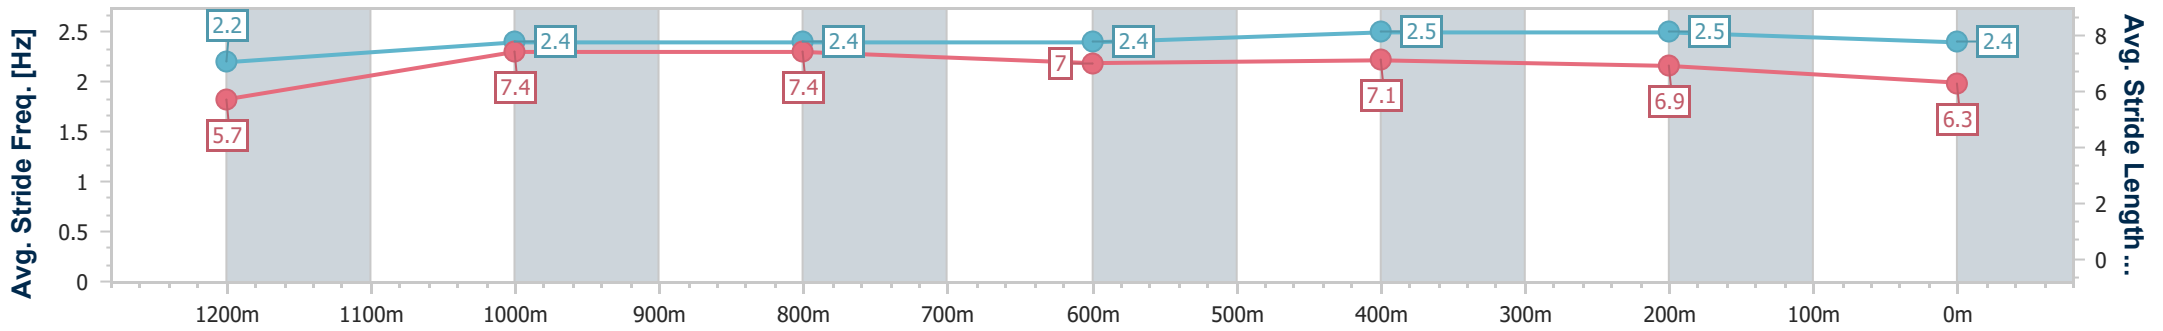

Rockhampton QLD Professional

Race 2: TAB QTIS Three-Year-Old Handicap - 1300m

15 June 2024 - 13:02

Track Rating: Soft 5, Weather: Fine, Rail Position: +9.5m 950m-600m; +8m Remainder

Section	Overall	1200m	1000m	800m	600m	400m	200m
Section Times	1:18.05 [4] (0:07.44)	1:10.61 [2] (0:10.97)	0:59.64 [2] (0:11.29)	0:48.35 [2] (0:11.91)	0:36.44 [2] (0:11.23)	0:25.21 [2] (0:11.71)	0:13.50 [4] (0:13.50)
Average Speed [km/h]	48.2	65.6	63.3	61.9	64.2	61.5	53.3
Top Speed [km/h]	63.8	66.1	65.7	63.1	64.9	63.7	58.2
Avg. Dist. to Rail [m]	1.7	2.6	1.7	3.0	3.9	4.8	3.5
Avg. Stride Freq. [Hz]	2.2	2.4	2.4	2.4	2.5	2.5	2.4
Avg. Stride Length [m]	5.7	7.4	7.4	7.0	7.1	6.9	6.3

- [ ] Ranking at each section and finish
- .-.- No data available at this section
- NA No data available

Horse/Jockey Name	Mishani Aviator
Final Rank	5
Fastest Section Time (Section)	0:07.63 (Overall)
Top Speed [km/h] (Section)	68.8 (1200m)
Race State	Finished