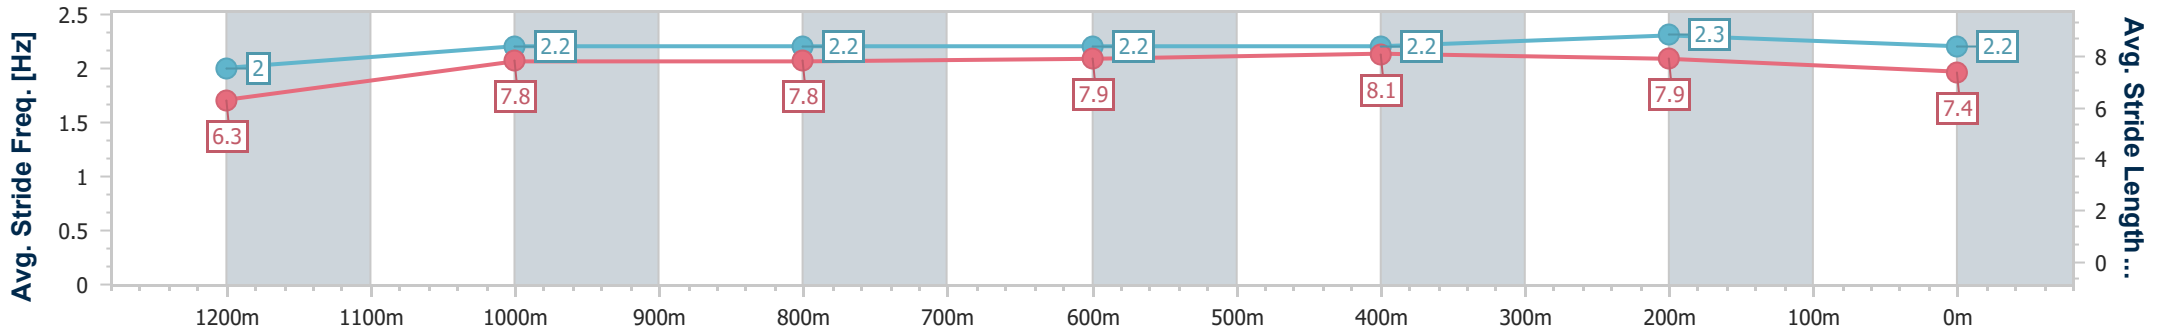

Rockhampton QLD Professional

Race 2: TAB QTIS Three-Year-Old Handicap - 1300m

15 June 2024 - 13:02

Track Rating: Soft 5, Weather: Fine, Rail Position: +9.5m 950m-600m; +8m Remainder

Section	Overall	1200m	1000m	800m	600m	400m	200m
Section Times	1:16.27 [2] (0:07.67)	1:08.60 [5] (0:11.24)	0:57.36 [5] (0:11.41)	0:45.95 [5] (0:11.64)	0:34.31 [5] (0:11.15)	0:23.16 [5] (0:11.10)	0:12.06 [2] (0:12.06)
Average Speed [km/h]	47.4	64.0	62.9	63.2	64.8	64.9	59.7
Top Speed [km/h]	59.8	66.3	64.5	63.9	65.8	65.9	62.7
Avg. Dist. to Rail [m]	3.7	1.0	0.8	2.8	5.9	6.8	7.1
Avg. Stride Freq. [Hz]	2.0	2.2	2.2	2.2	2.2	2.3	2.2
Avg. Stride Length [m]	6.3	7.8	7.8	7.9	8.1	7.9	7.4

- [ ] Ranking at each section and finish
- .-.- No data available at this section
- NA No data available

Horse/Jockey Name	Fine Shot
Final Rank	3
Fastest Section Time (Section)	0:07.65 (Overall)
Top Speed [km/h] (Section)	65.7 (1200m)
Race State	Finished