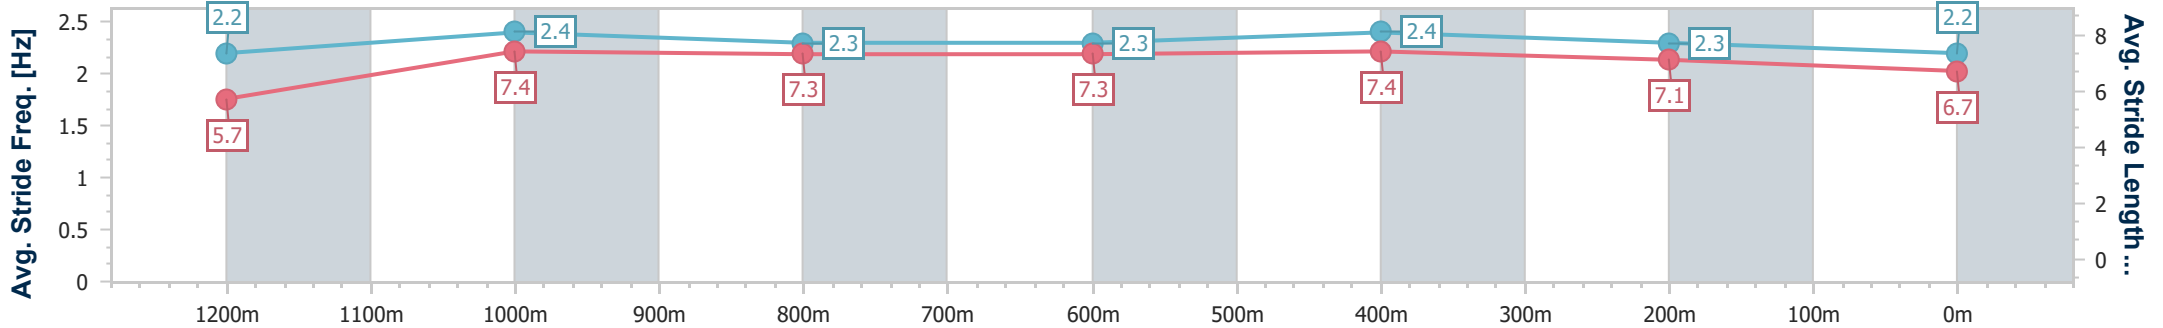

- [ ] Ranking at each section and finish
- .-.- No data available at this section
- NA No data available

Horse/Jockey Name	Mishani Aviator
Final Rank	5
Fastest Section Time (Section)	0:07.63 (Overall)
Top Speed [km/h] (Section)	68.8 (1200m)
Race State	Finished

Rockhampton QLD Professional

Race 2: TAB QTIS Three-Year-Old Handicap - 1300m

15 June 2024 - 13:02

Track Rating: Soft 5, Weather: Fine, Rail Position: +9.5m 950m-600m; +8m Remainder

Section	Overall	1200m	1000m	800m	600m	400m	200m
Section Times	1:19.07 [5] (0:07.63)	1:11.44 [3] (0:10.91)	1:00.53 [3] (0:11.31)	0:49.22 [3] (0:11.83)	0:37.39 [3] (0:11.42)	0:25.97 [4] (0:12.19)	0:13.78 [5] (0:13.78)
Average Speed [km/h]	47.2	66.0	63.4	61.4	63.2	59.0	52.3
Top Speed [km/h]	63.5	68.8	65.6	63.2	64.0	62.3	56.0
Avg. Dist. to Rail [m]	0.9	1.0	1.0	1.2	1.5	2.7	2.9
Avg. Stride Freq. [Hz]	2.2	2.4	2.3	2.3	2.4	2.3	2.2
Avg. Stride Length [m]	5.7	7.4	7.3	7.3	7.4	7.1	6.7

- [ ] Ranking at each section and finish
- .-.- No data available at this section
- NA No data available