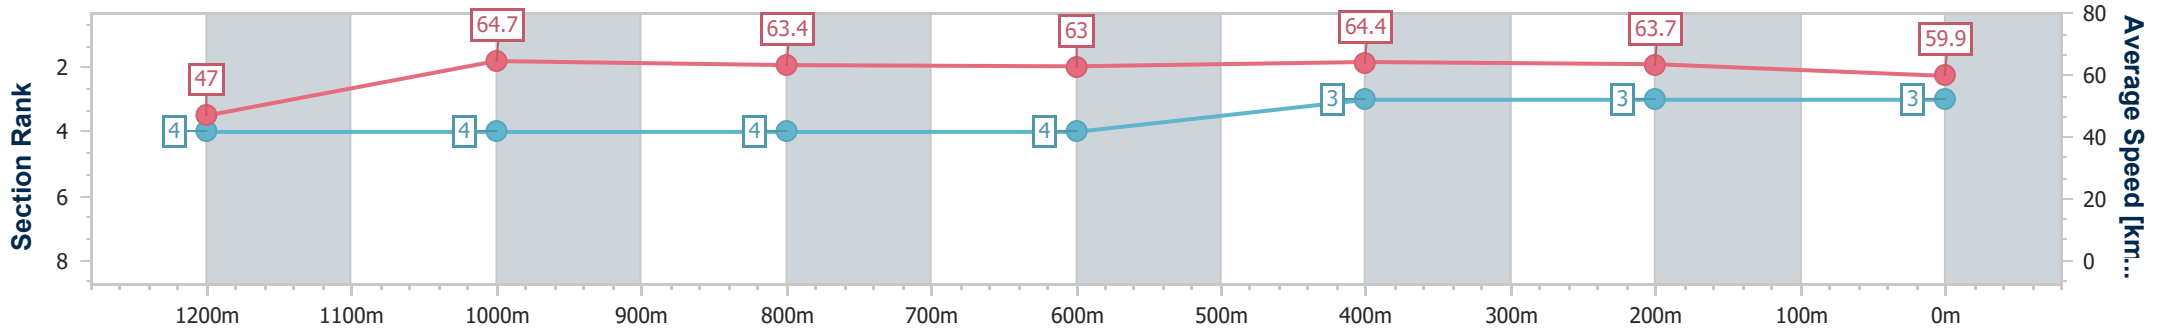

Rockhampton QLD Professional

Race 2: TAB QTIS Three-Year-Old Handicap - 1300m

15 June 2024 - 13:02

Track Rating: Soft 5, Weather: Fine, Rail Position: +9.5m 950m-600m; +8m Remainder

Section	Overall	1200m	1000m	800m	600m	400m	200m
Section Times	1:16.34 [3] (0:07.65)	1:08.69 [4] (0:11.14)	0:57.55 [4] (0:11.28)	0:46.27 [4] (0:11.74)	0:34.53 [4] (0:11.17)	0:23.36 [3] (0:11.32)	0:12.04 [3] (0:12.04)
Average Speed [km/h]	47.0	64.7	63.4	63.0	64.4	63.7	59.9
Top Speed [km/h]	62.0	65.7	64.9	64.3	65.3	65.1	62.5
Avg. Dist. to Rail [m]	1.2	0.8	1.2	3.4	3.2	4.3	4.2
Avg. Stride Freq. [Hz]	2.4	2.5	2.4	2.5	2.5	2.5	2.4
Avg. Stride Length [m]	5.2	7.3	7.2	7.1	7.3	7.2	6.9