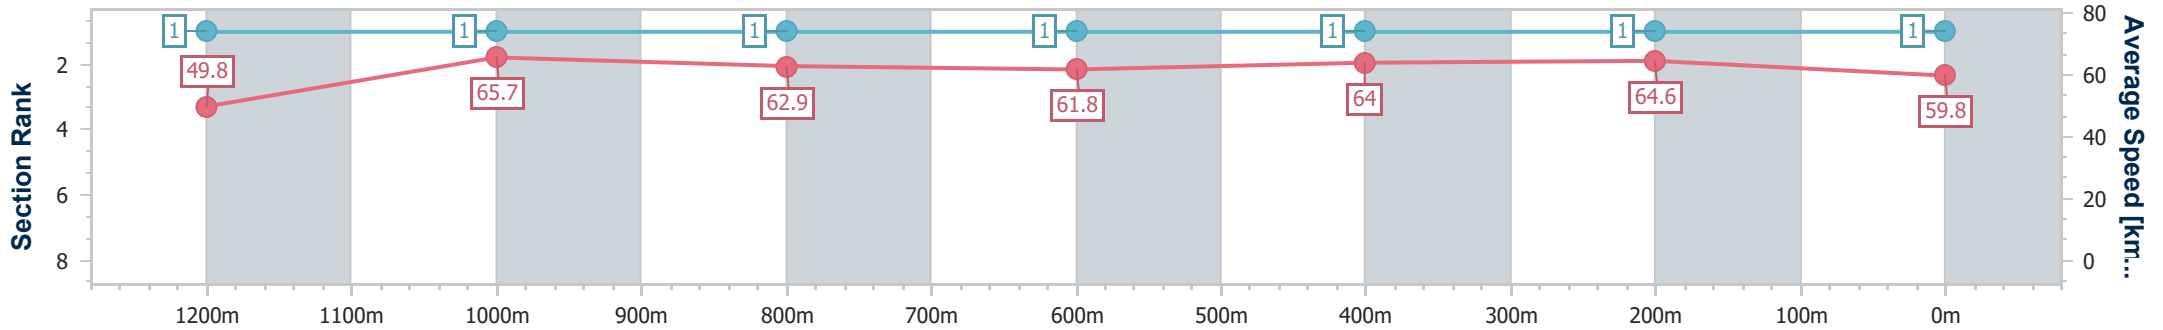

Rockhampton QLD Professional

Race 2: TAB QTIS Three-Year-Old Handicap - 1300m

15 June 2024 - 13:02

Track Rating: Soft 5, Weather: Fine, Rail Position: +9.5m 950m-600m; +8m Remainder

Section	Overall	1200m	1000m	800m	600m	400m	200m
Section Times	1:15.90 [1] (0:07.24)	1:08.66 [1] (0:10.97)	0:57.69 [1] (0:11.40)	0:46.29 [1] (0:11.83)	0:34.46 [1] (0:11.24)	0:23.22 [1] (0:11.16)	0:12.06 [1] (0:12.06)
Average Speed [km/h]	49.8	65.7	62.9	61.8	64.0	64.6	59.8
Top Speed [km/h]	64.2	66.8	64.2	62.8	65.2	65.6	62.8
Avg. Dist. to Rail [m]	2.5	1.1	1.3	2.0	2.4	3.5	3.3
Avg. Stride Freq. [Hz]	2.2	2.3	2.3	2.3	2.3	2.3	2.3
Avg. Stride Length [m]	5.9	7.7	7.6	7.6	7.8	7.6	7.2

- [ ] Ranking at each section and finish
- .-.- No data available at this section
- NA No data available

Horse/Jockey Name	Cherry Rose
Final Rank	2
Fastest Section Time (Section)	0:07.67 (Overall)
Top Speed [km/h] (Section)	66.3 (1200m)
Race State	Finished