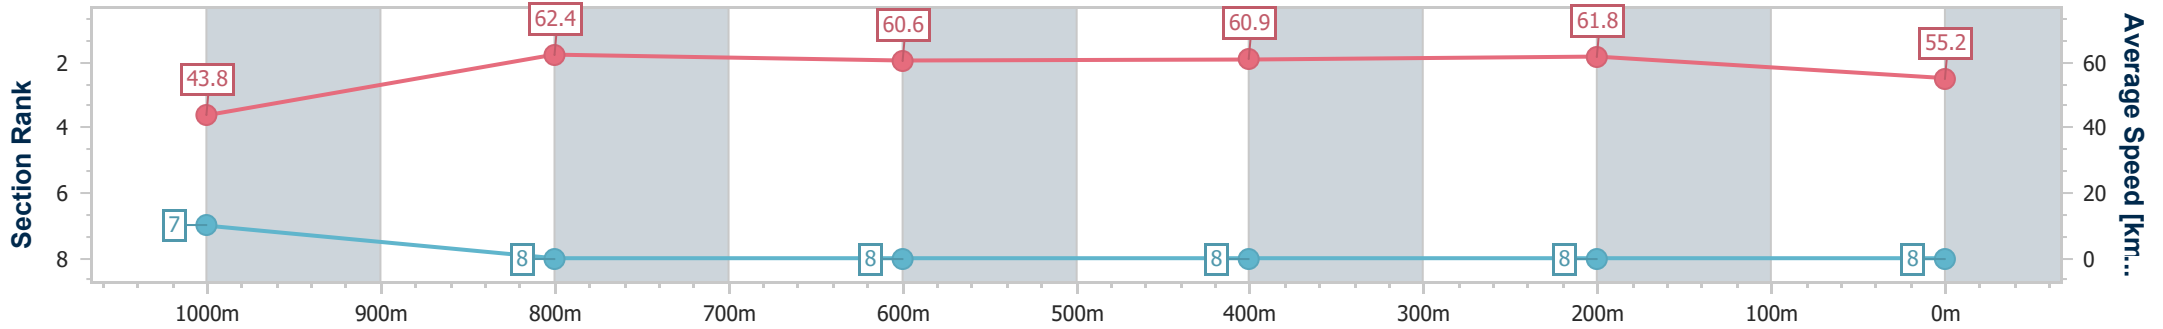

Horse/Jockey Name	Goes Hoff
Final Rank	8
Fastest Section Time (Section)	0:08.25 (Overall)
Top Speed [km/h] (Section)	63.7 (1000m)
Race State	Finished

Rockhampton QLD Professional
Race 1: Great Northern QTIS Two-Year-Old Handicap - 1100m
15 June 2024 - 12:28
Track Rating: Soft 5, Weather: Fine, Rail Position: +9.5m 950m-600m; +8m Remainder

Section	Overall	1000m	800m	600m	400m	200m
Section Times	1:08.41 [8] (0:08.25)	1:00.16 [7] (0:11.56)	0:48.60 [8] (0:12.09)	0:36.51 [8] (0:11.82)	0:24.69 [8] (0:11.66)	0:13.03 [8] (0:13.03)
Average Speed [km/h]	43.8	62.4	60.6	60.9	61.8	55.2
Top Speed [km/h]	61.5	63.7	62.9	62.5	62.6	61.3
Avg. Dist. to Rail [m]	2.2	0.6	2.3	3.3	2.9	2.8
Avg. Stride Freq. [Hz]	2.4	2.4	2.3	2.3	2.3	2.2
Avg. Stride Length [m]	6.1	7.2	7.3	7.3	7.6	7.2

- [ ] Ranking at each section and finish
- -.-.- No data available at this section
- NA No data available