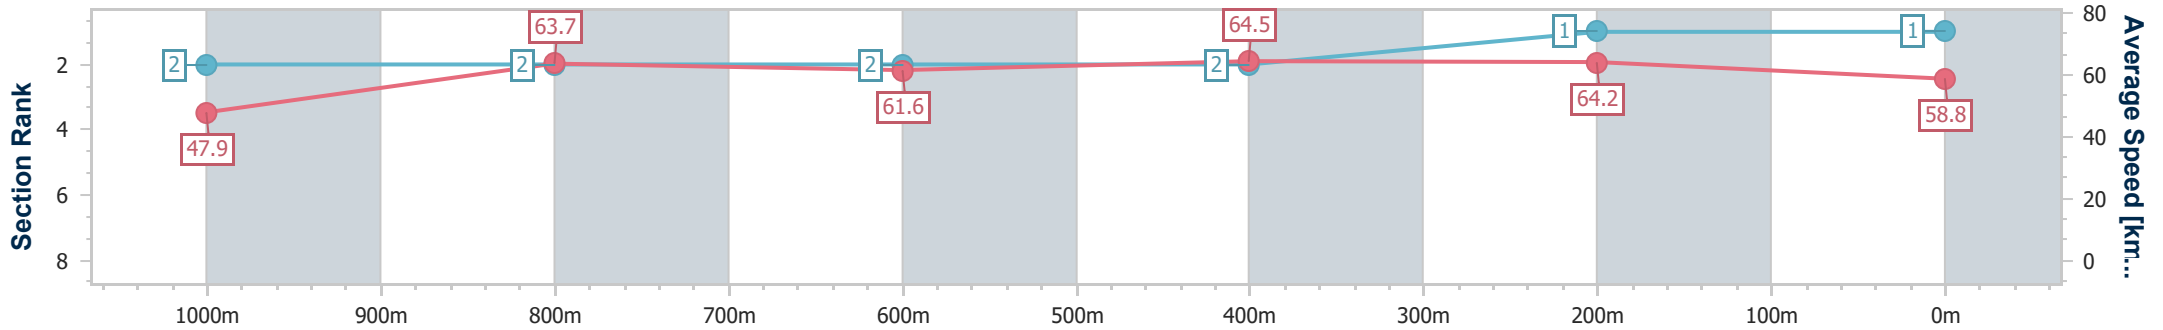

Horse/Jockey Name	More Stylish
Final Rank	1
Fastest Section Time (Section)	0:07.53 (Overall)
Top Speed [km/h] (Section)	67.2 (600m)
Race State	Finished

Rockhampton QLD Professional
Race 1: Great Northern QTIS Two-Year-Old Handicap - 1100m
15 June 2024 - 12:28
Track Rating: Soft 5, Weather: Fine, Rail Position: +9.5m 950m-600m; +8m Remainder

Section	Overall	1000m	800m	600m	400m	200m
Section Times	1:05.21 [1] (0:07.53)	0:57.68 [2] (0:11.29)	0:46.39 [2] (0:11.74)	0:34.65 [2] (0:11.18)	0:23.47 [2] (0:11.22)	0:12.25 [1] (0:12.25)
Average Speed [km/h]	47.9	63.7	61.6	64.5	64.2	58.8
Top Speed [km/h]	63.6	64.9	63.4	67.2	66.7	62.7
Avg. Dist. to Rail [m]	4.3	0.5	0.8	2.1	4.9	6.6
Avg. Stride Freq. [Hz]	2.6	2.5	2.4	2.5	2.5	2.4
Avg. Stride Length [m]	6.3	7.1	7.1	7.2	7.1	6.7

- [ ] Ranking at each section and finish
- -.-.- No data available at this section
- NA No data available