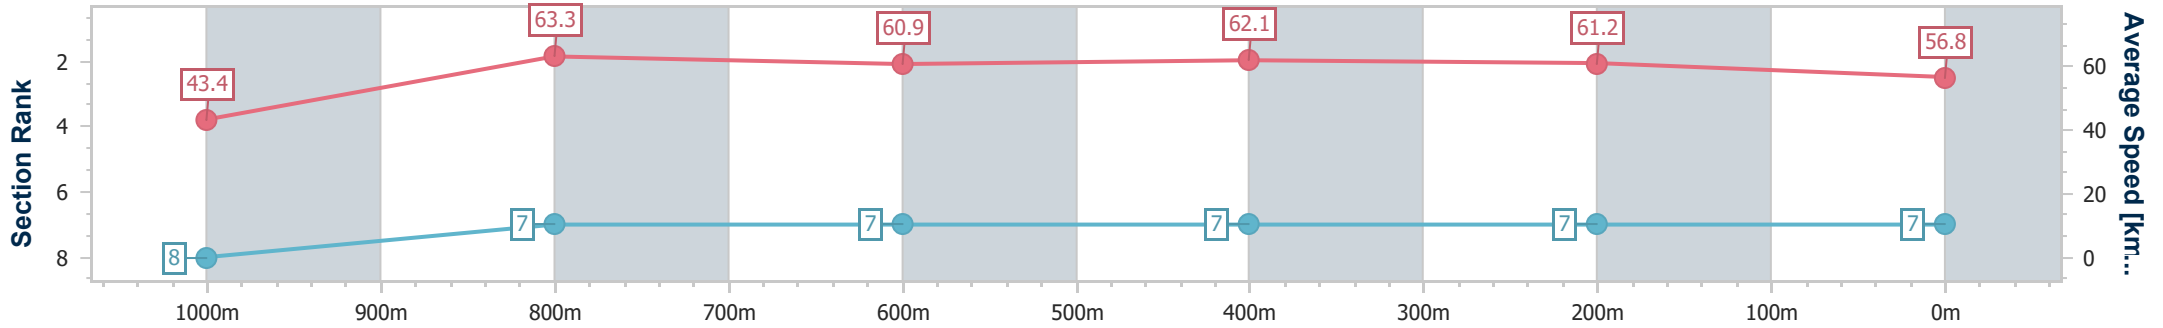

Horse/Jockey Name	Fashions Galore
Final Rank	7
Fastest Section Time (Section)	0:08.28 (Overall)
Top Speed [km/h] (Section)	64.8 (1000m)
Race State	Finished

Rockhampton QLD Professional
Race 1: Great Northern QTIS Two-Year-Old Handicap - 1100m
15 June 2024 - 12:28
Track Rating: Soft 5, Weather: Fine, Rail Position: +9.5m 950m-600m; +8m Remainder

Section	Overall	1000m	800m	600m	400m	200m
Section Times	1:07.67 [7] (0:08.28)	0:59.39 [8] (0:11.39)	0:48.00 [7] (0:11.94)	0:36.06 [7] (0:11.61)	0:24.45 [7] (0:11.78)	0:12.67 [7] (0:12.67)
Average Speed [km/h]	43.4	63.3	60.9	62.1	61.2	56.8
Top Speed [km/h]	62.2	64.8	62.8	63.9	63.0	59.7
Avg. Dist. to Rail [m]	3.5	0.4	1.4	2.7	4.4	5.8
Avg. Stride Freq. [Hz]	2.4	2.4	2.4	2.4	2.3	2.3
Avg. Stride Length [m]	6.1	7.2	7.2	7.3	7.2	7.0

- [ ] Ranking at each section and finish
- -.-.- No data available at this section
- NA No data available