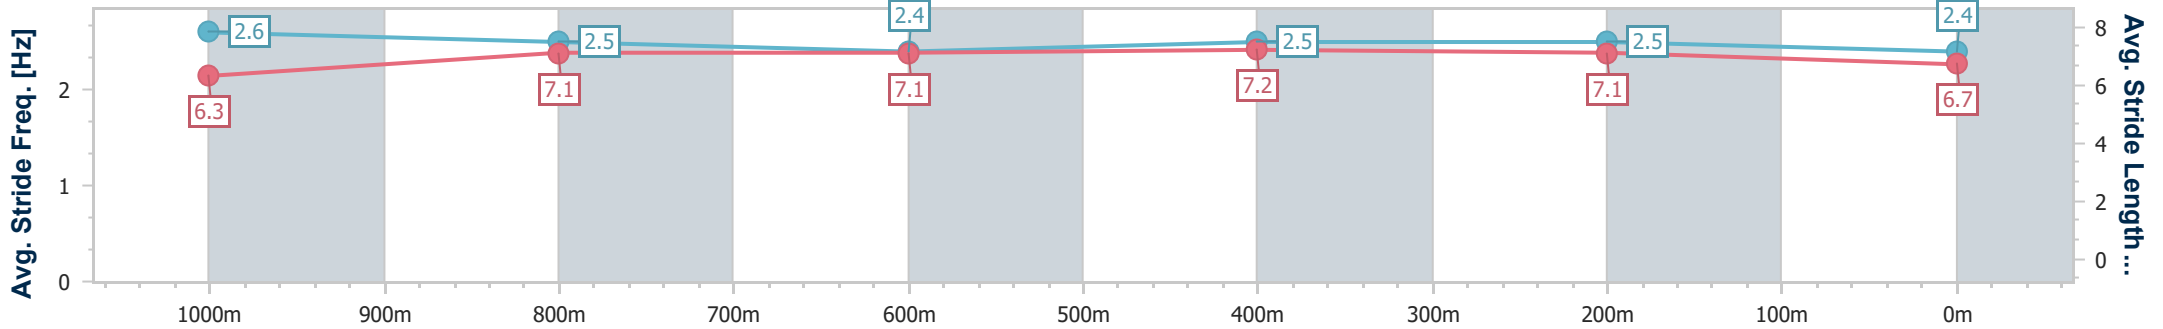

Horse/Jockey Name	More Stylish
Final Rank	1
Fastest Section Time (Section)	0:07.53 (Overall)
Top Speed [km/h] (Section)	67.2 (600m)
Race State	Finished

Rockhampton QLD Professional
Race 1: Great Northern QTIS Two-Year-Old Handicap - 1100m
15 June 2024 - 12:28
Track Rating: Soft 5, Weather: Fine, Rail Position: +9.5m 950m-600m; +8m Remainder

Section	Overall	1000m	800m	600m	400m	200m
Section Times	1:05.21 [1] (0:07.53)	0:57.68 [2] (0:11.29)	0:46.39 [2] (0:11.74)	0:34.65 [2] (0:11.18)	0:23.47 [2] (0:11.22)	0:12.25 [1] (0:12.25)
Average Speed [km/h]	47.9	63.7	61.6	64.5	64.2	58.8
Top Speed [km/h]	63.6	64.9	63.4	67.2	66.7	62.7
Avg. Dist. to Rail [m]	4.3	0.5	0.8	2.1	4.9	6.6
Avg. Stride Freq. [Hz]	2.6	2.5	2.4	2.5	2.5	2.4
Avg. Stride Length [m]	6.3	7.1	7.1	7.2	7.1	6.7

- [ ] Ranking at each section and finish
- -.-.- No data available at this section
- NA No data available