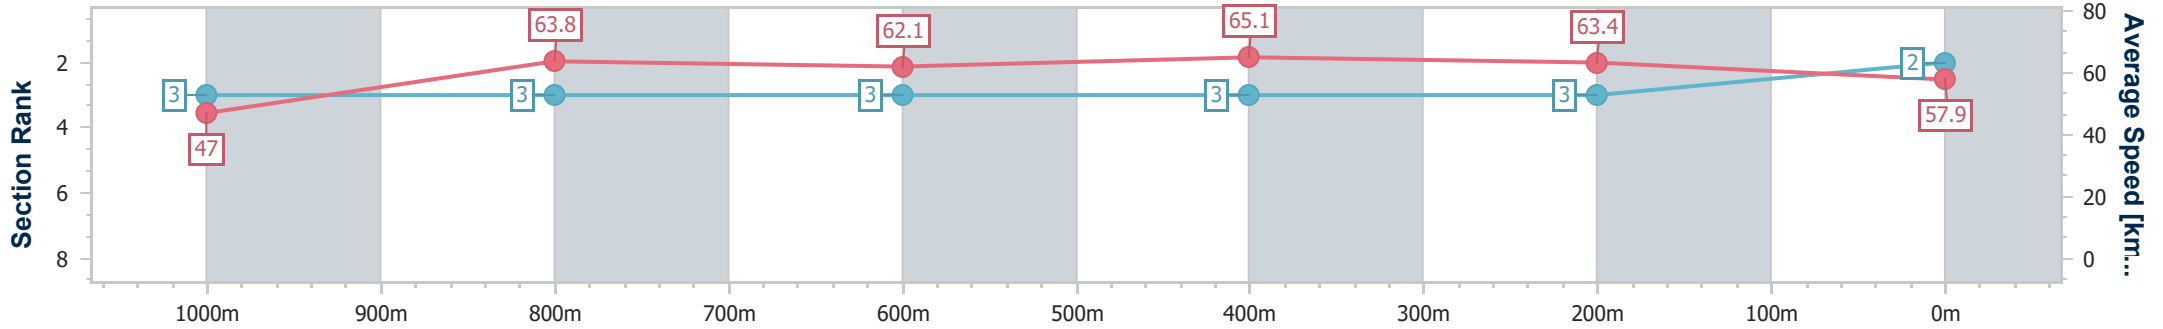

Horse/Jockey Name	Fraser's Ridge
Final Rank	2
Fastest Section Time (Section)	0:07.65 (Overall)
Top Speed [km/h] (Section)	67.1 (600m)
Race State	Finished

Rockhampton QLD Professional
Race 1: Great Northern QTIS Two-Year-Old Handicap - 1100m
15 June 2024 - 12:28
Track Rating: Soft 5, Weather: Fine, Rail Position: +9.5m 950m-600m; +8m Remainder

Section	Overall	1000m	800m	600m	400m	200m
Section Times	1:05.68 [2] (0:07.65)	0:58.03 [3] (0:11.33)	0:46.70 [3] (0:11.84)	0:34.86 [3] (0:11.09)	0:23.77 [3] (0:11.33)	0:12.44 [3] (0:12.44)
Average Speed [km/h]	47.0	63.8	62.1	65.1	63.4	57.9
Top Speed [km/h]	64.7	66.9	63.7	67.1	66.9	59.9
Avg. Dist. to Rail [m]	5.3	0.7	2.6	4.2	4.0	5.3
Avg. Stride Freq. [Hz]	2.4	2.4	2.3	2.4	2.3	2.2
Avg. Stride Length [m]	6.8	7.3	7.4	7.7	7.6	7.2

- [ ] Ranking at each section and finish
- -.-.- No data available at this section
- NA No data available