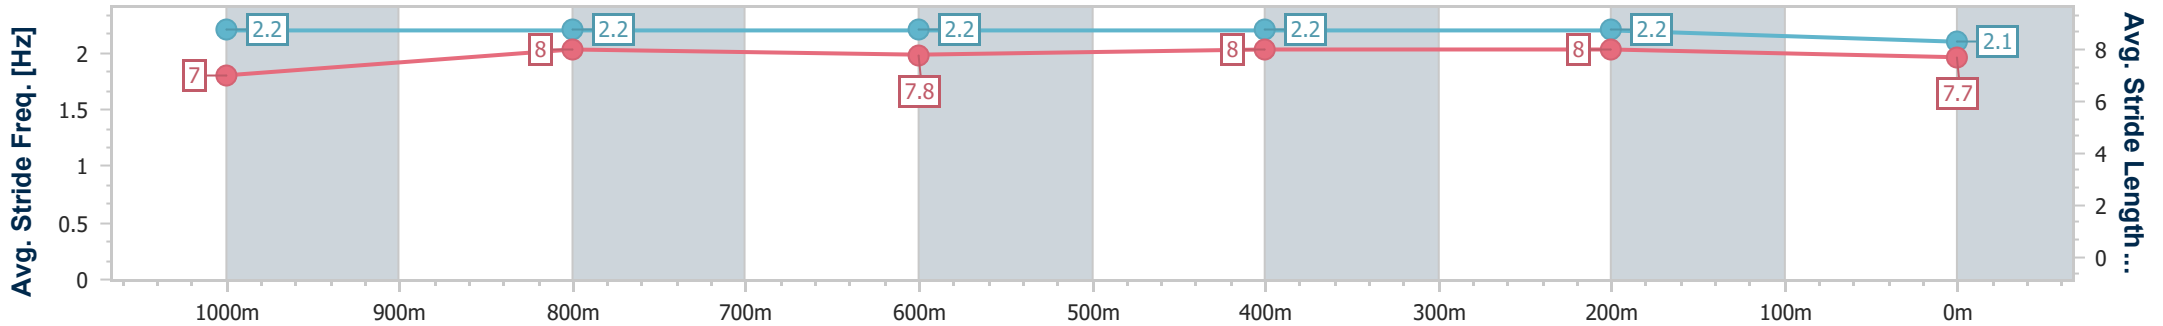

Horse/Jockey Name	Mishani Opal
Final Rank	5
Fastest Section Time (Section)	0:08.05 (Overall)
Top Speed [km/h] (Section)	64.7 (600m)
Race State	Finished

Rockhampton QLD Professional
Race 1: Great Northern QTIS Two-Year-Old Handicap - 1100m
15 June 2024 - 12:28
Track Rating: Soft 5, Weather: Fine, Rail Position: +9.5m 950m-600m; +8m Remainder

Section	Overall	1000m	800m	600m	400m	200m
Section Times	1:06.43 [5] (0:08.05)	0:58.38 [6] (0:11.45)	0:46.93 [6] (0:11.75)	0:35.18 [6] (0:11.42)	0:23.76 [6] (0:11.44)	0:12.32 [6] (0:12.32)
Average Speed [km/h]	44.6	62.6	61.2	63.1	63.0	58.4
Top Speed [km/h]	62.0	64.3	62.5	64.7	64.4	61.2
Avg. Dist. to Rail [m]	0.4	1.4	1.6	2.2	2.4	2.8
Avg. Stride Freq. [Hz]	2.2	2.2	2.2	2.2	2.2	2.1
Avg. Stride Length [m]	7.0	8.0	7.8	8.0	8.0	7.7

- [ ] Ranking at each section and finish
- -.-.- No data available at this section
- NA No data available