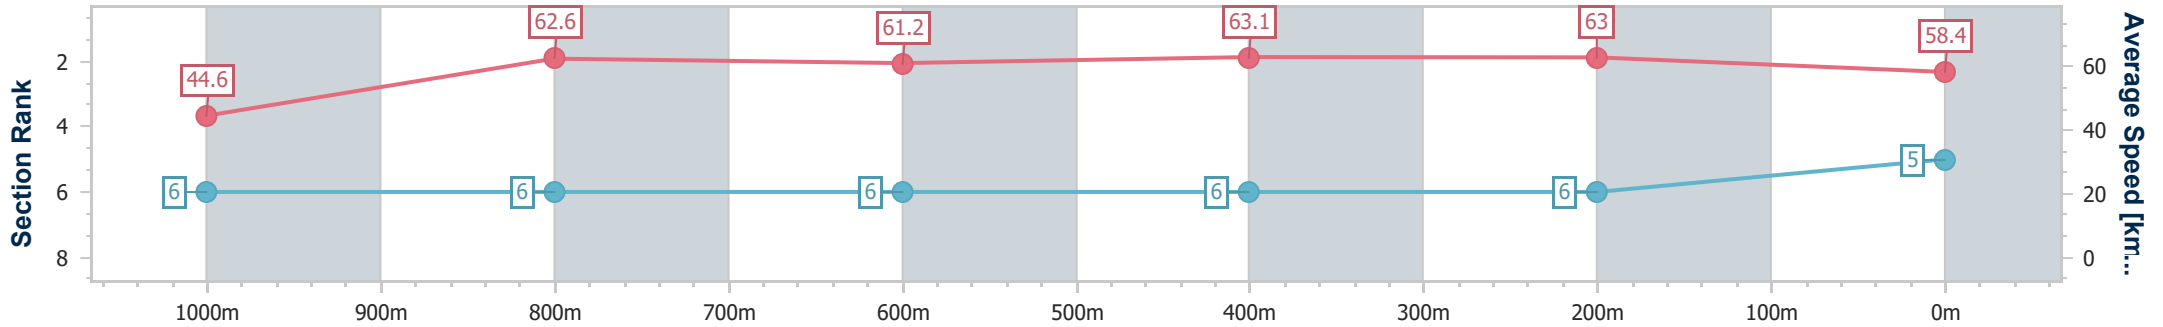

Horse/Jockey Name	Mishani Opal
Final Rank	5
Fastest Section Time (Section)	0:08.05 (Overall)
Top Speed [km/h] (Section)	64.7 (600m)
Race State	Finished

Rockhampton QLD Professional
Race 1: Great Northern QTIS Two-Year-Old Handicap - 1100m
15 June 2024 - 12:28
Track Rating: Soft 5, Weather: Fine, Rail Position: +9.5m 950m-600m; +8m Remainder

Section	Overall	1000m	800m	600m	400m	200m
Section Times	1:06.43 [5] (0:08.05)	0:58.38 [6] (0:11.45)	0:46.93 [6] (0:11.75)	0:35.18 [6] (0:11.42)	0:23.76 [6] (0:11.44)	0:12.32 [6] (0:12.32)
Average Speed [km/h]	44.6	62.6	61.2	63.1	63.0	58.4
Top Speed [km/h]	62.0	64.3	62.5	64.7	64.4	61.2
Avg. Dist. to Rail [m]	0.4	1.4	1.6	2.2	2.4	2.8
Avg. Stride Freq. [Hz]	2.2	2.2	2.2	2.2	2.2	2.1
Avg. Stride Length [m]	7.0	8.0	7.8	8.0	8.0	7.7

- [ ] Ranking at each section and finish
- -.-.- No data available at this section
- NA No data available