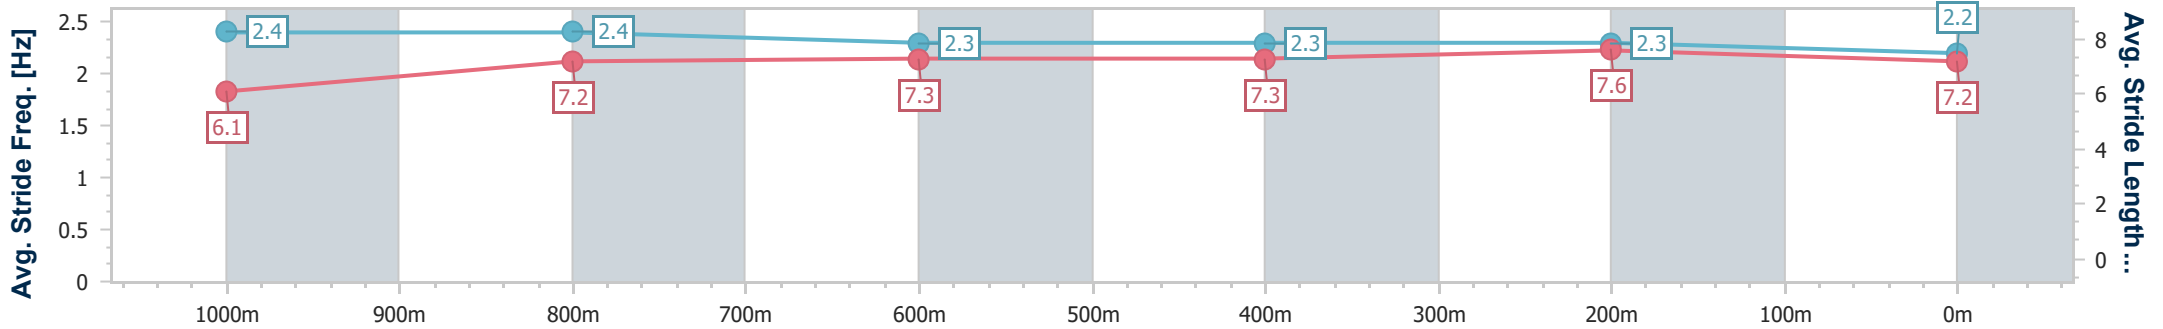

- [] Ranking at each section and finish
- .-.- No data available at this section
- NA No data available

Horse/Jockey Name	Goes Hoff
Final Rank	8
Fastest Section Time (Section)	0:08.25 (Overall)
Top Speed [km/h] (Section)	63.7 (1000m)
Race State	Finished

Rockhampton QLD Professional
 Race 1: Great Northern QTIS Two-Year-Old Handicap - 1100m
 15 June 2024 - 12:28
 Track Rating: Soft 5, Weather: Fine, Rail Position: +9.5m 950m-600m; +8m Remainder

Section	Overall	1000m	800m	600m	400m	200m
Section Times	1:08.41 [8] (0:08.25)	1:00.16 [7] (0:11.56)	0:48.60 [8] (0:12.09)	0:36.51 [8] (0:11.82)	0:24.69 [8] (0:11.66)	0:13.03 [8] (0:13.03)
Average Speed [km/h]	43.8	62.4	60.6	60.9	61.8	55.2
Top Speed [km/h]	61.5	63.7	62.9	62.5	62.6	61.3
Avg. Dist. to Rail [m]	2.2	0.6	2.3	3.3	2.9	2.8
Avg. Stride Freq. [Hz]	2.4	2.4	2.3	2.3	2.3	2.2
Avg. Stride Length [m]	6.1	7.2	7.3	7.3	7.6	7.2

- [] Ranking at each section and finish
- .-.- No data available at this section
- NA No data available