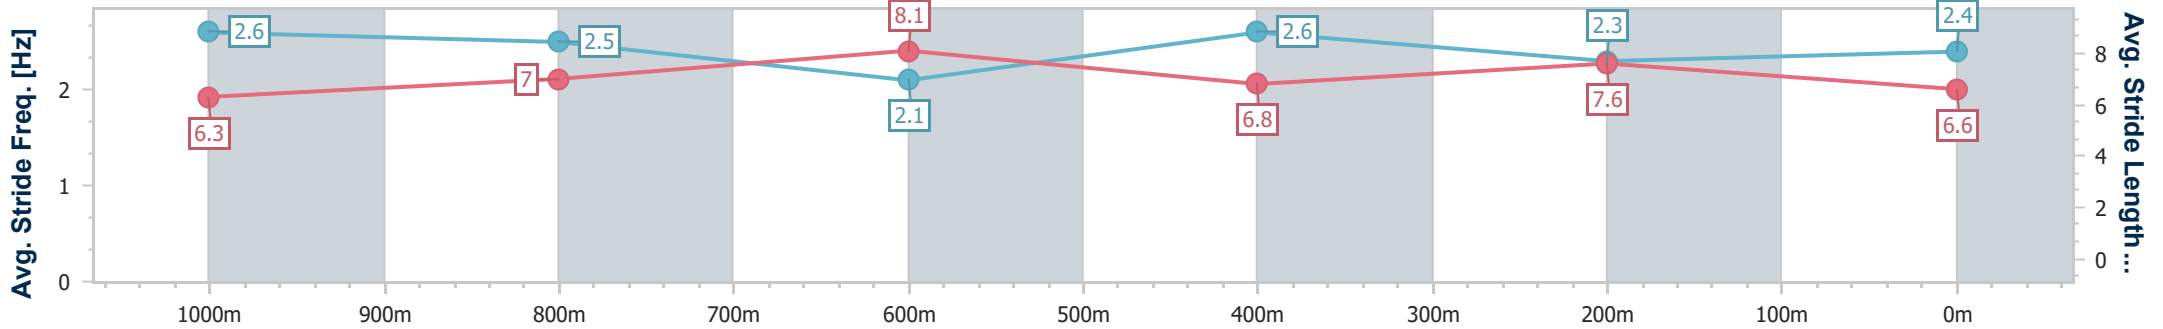

Horse/Jockey Name	Rivelly
Final Rank	3
Fastest Section Time (Section)	0:07.49 (Overall)
Top Speed [km/h] (Section)	66.3 (600m)
Race State	Finished

Rockhampton QLD Professional
Race 1: Great Northern QTIS Two-Year-Old Handicap - 1100m
15 June 2024 - 12:28
Track Rating: Soft 5, Weather: Fine, Rail Position: +9.5m 950m-600m; +8m Remainder

Section	Overall	1000m	800m	600m	400m	200m
Section Times	1:05.95 [3] (0:07.49)	0:58.46 [1] (0:11.15)	0:47.31 [1] (0:11.76)	0:35.55 [1] (0:11.29)	0:24.26 [1] (0:11.54)	0:12.72 [2] (0:12.72)
Average Speed [km/h]	48.0	63.9	61.8	63.9	62.4	56.6
Top Speed [km/h]	62.8	64.9	64.0	66.3	65.0	60.0
Avg. Dist. to Rail [m]	1.0	1.9	1.8	2.5	2.3	2.3
Avg. Stride Freq. [Hz]	2.6	2.5	2.1	2.6	2.3	2.4
Avg. Stride Length [m]	6.3	7.0	8.1	6.8	7.6	6.6

- [ ] Ranking at each section and finish
- -.-.- No data available at this section
- NA No data available