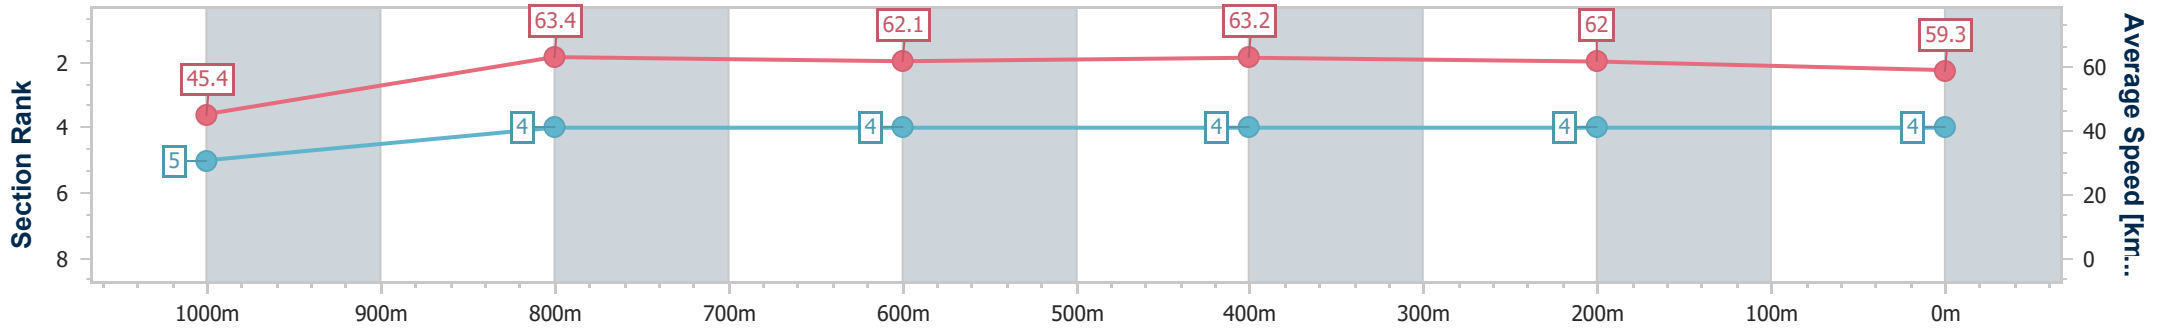

Horse/Jockey Name	Acedrod
Final Rank	4
Fastest Section Time (Section)	0:07.91 (Overall)
Top Speed [km/h] (Section)	65.2 (1000m)
Race State	Finished

Rockhampton QLD Professional
Race 1: Great Northern QTIS Two-Year-Old Handicap - 1100m
15 June 2024 - 12:28
Track Rating: Soft 5, Weather: Fine, Rail Position: +9.5m 950m-600m; +8m Remainder

Section	Overall	1000m	800m	600m	400m	200m
Section Times	1:06.11 [4] (0:07.91)	0:58.20 [5] (0:11.24)	0:46.96 [4] (0:11.77)	0:35.19 [4] (0:11.42)	0:23.77 [4] (0:11.62)	0:12.15 [4] (0:12.15)
Average Speed [km/h]	45.4	63.4	62.1	63.2	62.0	59.3
Top Speed [km/h]	62.0	65.2	63.9	64.1	63.9	61.1
Avg. Dist. to Rail [m]	0.9	1.6	2.1	3.3	4.4	6.1
Avg. Stride Freq. [Hz]	2.5	2.5	2.5	2.5	2.4	2.4
Avg. Stride Length [m]	6.3	7.1	7.1	7.2	7.2	7.0

- [ ] Ranking at each section and finish
- -.-.- No data available at this section
- NA No data available