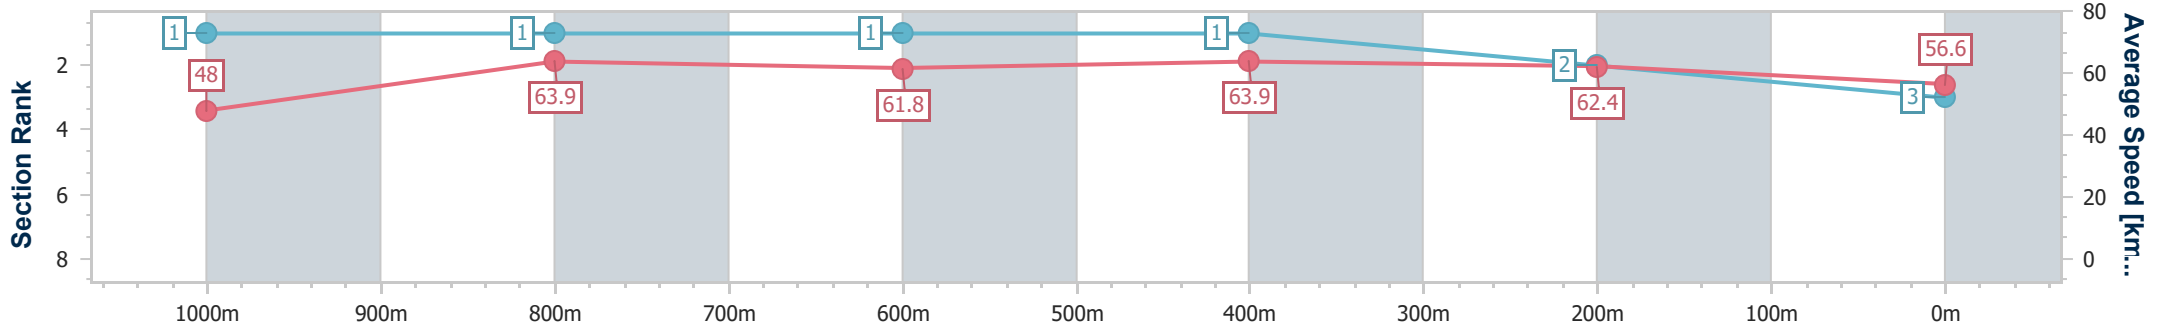

Horse/Jockey Name	Rivelly
Final Rank	3
Fastest Section Time (Section)	0:07.49 (Overall)
Top Speed [km/h] (Section)	66.3 (600m)
Race State	Finished

Rockhampton QLD Professional
Race 1: Great Northern QTIS Two-Year-Old Handicap - 1100m
15 June 2024 - 12:28
Track Rating: Soft 5, Weather: Fine, Rail Position: +9.5m 950m-600m; +8m Remainder

Section	Overall	1000m	800m	600m	400m	200m
Section Times	1:05.95 [3] (0:07.49)	0:58.46 [1] (0:11.15)	0:47.31 [1] (0:11.76)	0:35.55 [1] (0:11.29)	0:24.26 [1] (0:11.54)	0:12.72 [2] (0:12.72)
Average Speed [km/h]	48.0	63.9	61.8	63.9	62.4	56.6
Top Speed [km/h]	62.8	64.9	64.0	66.3	65.0	60.0
Avg. Dist. to Rail [m]	1.0	1.9	1.8	2.5	2.3	2.3
Avg. Stride Freq. [Hz]	2.6	2.5	2.1	2.6	2.3	2.4
Avg. Stride Length [m]	6.3	7.0	8.1	6.8	7.6	6.6

- [ ] Ranking at each section and finish
- -.-.- No data available at this section
- NA No data available