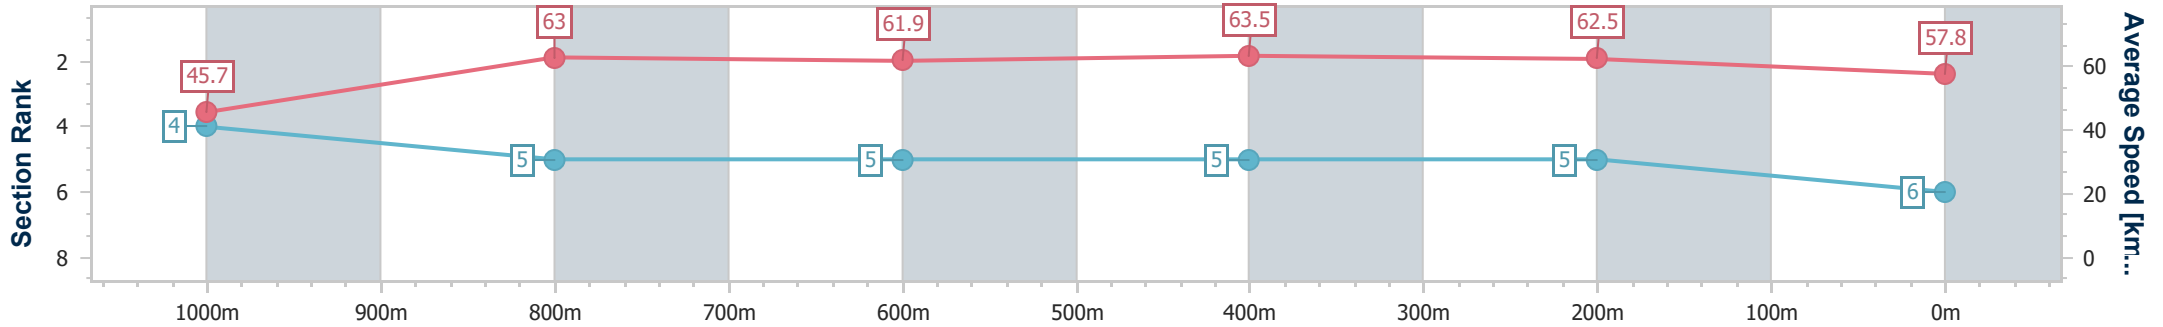

Horse/Jockey Name	Mishani Destiny
Final Rank	6
Fastest Section Time (Section)	0:07.88 (Overall)
Top Speed [km/h] (Section)	65.1 (1000m)
Race State	Finished

Rockhampton QLD Professional
Race 1: Great Northern QTIS Two-Year-Old Handicap - 1100m
15 June 2024 - 12:28
Track Rating: Soft 5, Weather: Fine, Rail Position: +9.5m 950m-600m; +8m Remainder

Section	Overall	1000m	800m	600m	400m	200m
Section Times	1:06.53 [6] (0:07.88)	0:58.65 [4] (0:11.42)	0:47.23 [5] (0:11.89)	0:35.34 [5] (0:11.38)	0:23.96 [5] (0:11.52)	0:12.44 [5] (0:12.44)
Average Speed [km/h]	45.7	63.0	61.9	63.5	62.5	57.8
Top Speed [km/h]	61.9	65.1	63.0	64.7	64.6	60.4
Avg. Dist. to Rail [m]	2.1	0.5	3.1	4.3	5.5	6.2
Avg. Stride Freq. [Hz]	2.3	2.2	2.2	2.3	2.3	2.2
Avg. Stride Length [m]	6.8	7.7	7.7	7.8	7.7	7.3

- [ ] Ranking at each section and finish
- -.-.- No data available at this section
- NA No data available