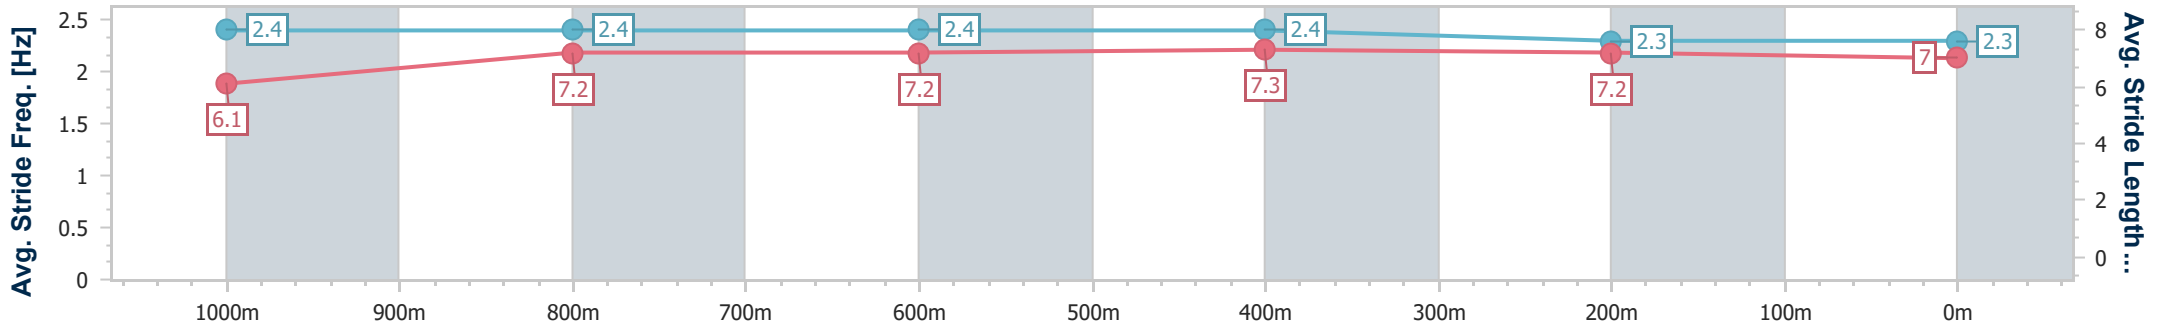

Horse/Jockey Name	Fashions Galore
Final Rank	7
Fastest Section Time (Section)	0:08.28 (Overall)
Top Speed [km/h] (Section)	64.8 (1000m)
Race State	Finished

Rockhampton QLD Professional
Race 1: Great Northern QTIS Two-Year-Old Handicap - 1100m
15 June 2024 - 12:28
Track Rating: Soft 5, Weather: Fine, Rail Position: +9.5m 950m-600m; +8m Remainder

Section	Overall	1000m	800m	600m	400m	200m
Section Times	1:07.67 [7] (0:08.28)	0:59.39 [8] (0:11.39)	0:48.00 [7] (0:11.94)	0:36.06 [7] (0:11.61)	0:24.45 [7] (0:11.78)	0:12.67 [7] (0:12.67)
Average Speed [km/h]	43.4	63.3	60.9	62.1	61.2	56.8
Top Speed [km/h]	62.2	64.8	62.8	63.9	63.0	59.7
Avg. Dist. to Rail [m]	3.5	0.4	1.4	2.7	4.4	5.8
Avg. Stride Freq. [Hz]	2.4	2.4	2.4	2.4	2.3	2.3
Avg. Stride Length [m]	6.1	7.2	7.2	7.3	7.2	7.0

- [ ] Ranking at each section and finish
- -.-.- No data available at this section
- NA No data available