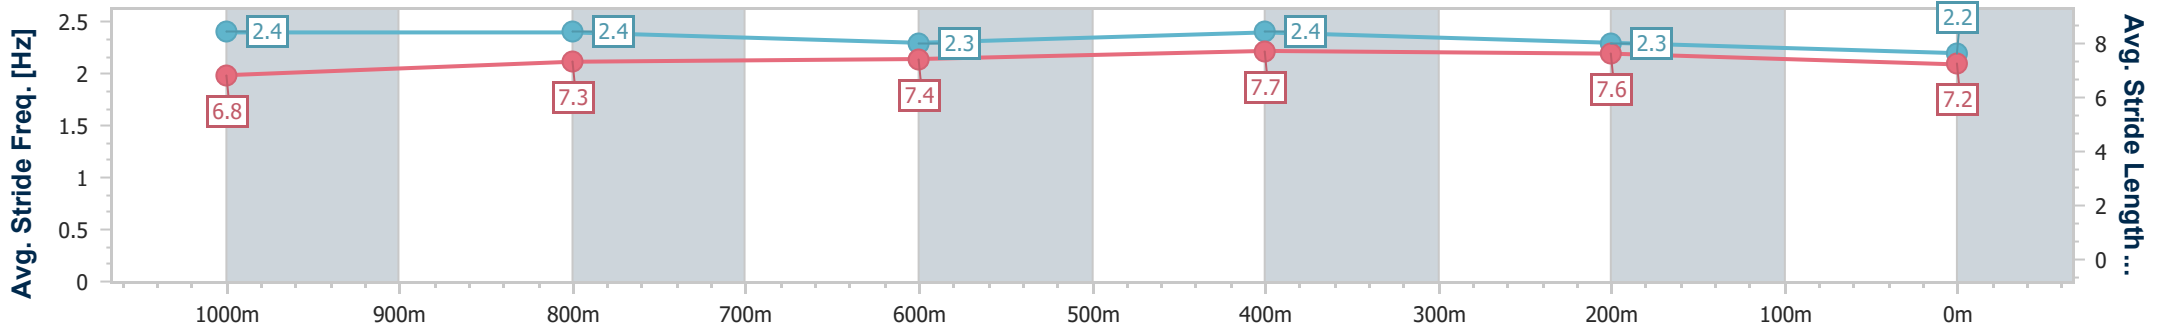

Horse/Jockey Name	Fraser's Ridge
Final Rank	2
Fastest Section Time (Section)	0:07.65 (Overall)
Top Speed [km/h] (Section)	67.1 (600m)
Race State	Finished

Rockhampton QLD Professional
Race 1: Great Northern QTIS Two-Year-Old Handicap - 1100m
15 June 2024 - 12:28
Track Rating: Soft 5, Weather: Fine, Rail Position: +9.5m 950m-600m; +8m Remainder

Section	Overall	1000m	800m	600m	400m	200m
Section Times	1:05.68 [2] (0:07.65)	0:58.03 [3] (0:11.33)	0:46.70 [3] (0:11.84)	0:34.86 [3] (0:11.09)	0:23.77 [3] (0:11.33)	0:12.44 [3] (0:12.44)
Average Speed [km/h]	47.0	63.8	62.1	65.1	63.4	57.9
Top Speed [km/h]	64.7	66.9	63.7	67.1	66.9	59.9
Avg. Dist. to Rail [m]	5.3	0.7	2.6	4.2	4.0	5.3
Avg. Stride Freq. [Hz]	2.4	2.4	2.3	2.4	2.3	2.2
Avg. Stride Length [m]	6.8	7.3	7.4	7.7	7.6	7.2

- [ ] Ranking at each section and finish
- -.-.- No data available at this section
- NA No data available