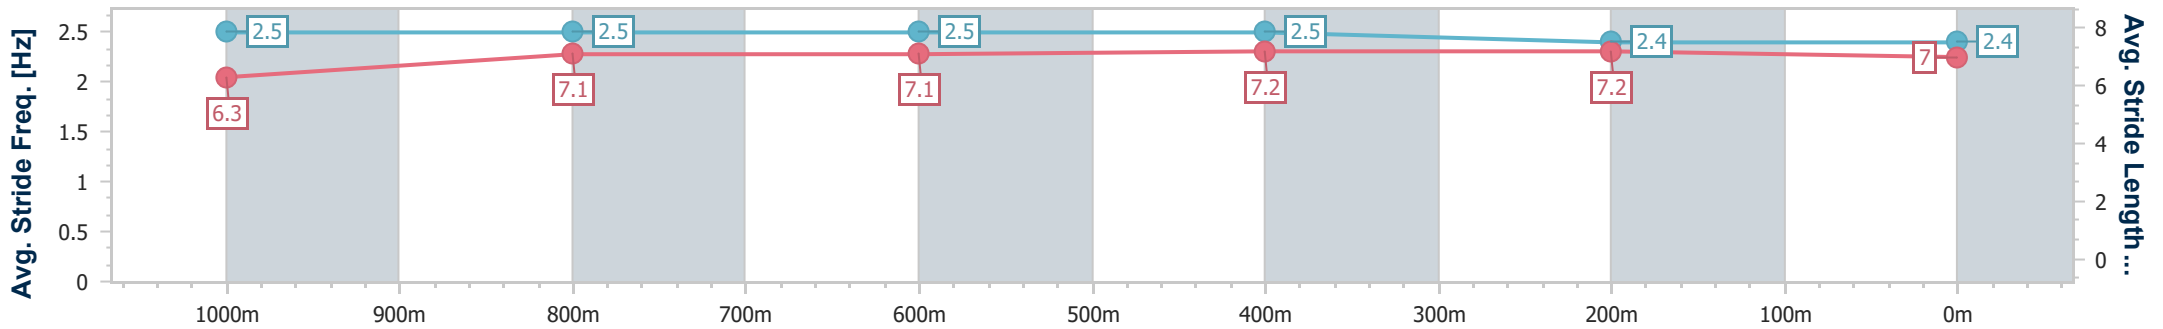

Horse/Jockey Name	Acedrod
Final Rank	4
Fastest Section Time (Section)	0:07.91 (Overall)
Top Speed [km/h] (Section)	65.2 (1000m)
Race State	Finished

Rockhampton QLD Professional
Race 1: Great Northern QTIS Two-Year-Old Handicap - 1100m
15 June 2024 - 12:28
Track Rating: Soft 5, Weather: Fine, Rail Position: +9.5m 950m-600m; +8m Remainder

Section	Overall	1000m	800m	600m	400m	200m
Section Times	1:06.11 [4] (0:07.91)	0:58.20 [5] (0:11.24)	0:46.96 [4] (0:11.77)	0:35.19 [4] (0:11.42)	0:23.77 [4] (0:11.62)	0:12.15 [4] (0:12.15)
Average Speed [km/h]	45.4	63.4	62.1	63.2	62.0	59.3
Top Speed [km/h]	62.0	65.2	63.9	64.1	63.9	61.1
Avg. Dist. to Rail [m]	0.9	1.6	2.1	3.3	4.4	6.1
Avg. Stride Freq. [Hz]	2.5	2.5	2.5	2.5	2.4	2.4
Avg. Stride Length [m]	6.3	7.1	7.1	7.2	7.2	7.0

- [ ] Ranking at each section and finish
- -.-.- No data available at this section
- NA No data available