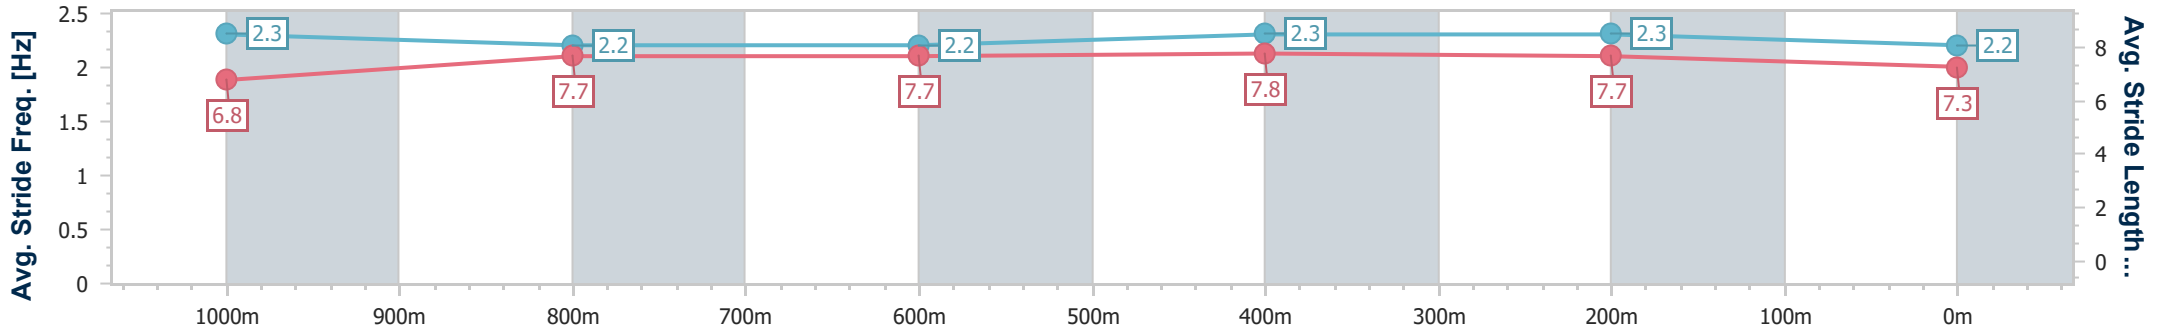

Horse/Jockey Name	Mishani Destiny
Final Rank	6
Fastest Section Time (Section)	0:07.88 (Overall)
Top Speed [km/h] (Section)	65.1 (1000m)
Race State	Finished

Rockhampton QLD Professional
Race 1: Great Northern QTIS Two-Year-Old Handicap - 1100m
15 June 2024 - 12:28
Track Rating: Soft 5, Weather: Fine, Rail Position: +9.5m 950m-600m; +8m Remainder

Section	Overall	1000m	800m	600m	400m	200m
Section Times	1:06.53 [6] (0:07.88)	0:58.65 [4] (0:11.42)	0:47.23 [5] (0:11.89)	0:35.34 [5] (0:11.38)	0:23.96 [5] (0:11.52)	0:12.44 [5] (0:12.44)
Average Speed [km/h]	45.7	63.0	61.9	63.5	62.5	57.8
Top Speed [km/h]	61.9	65.1	63.0	64.7	64.6	60.4
Avg. Dist. to Rail [m]	2.1	0.5	3.1	4.3	5.5	6.2
Avg. Stride Freq. [Hz]	2.3	2.2	2.2	2.3	2.3	2.2
Avg. Stride Length [m]	6.8	7.7	7.7	7.8	7.7	7.3

- [ ] Ranking at each section and finish
- -.-.- No data available at this section
- NA No data available