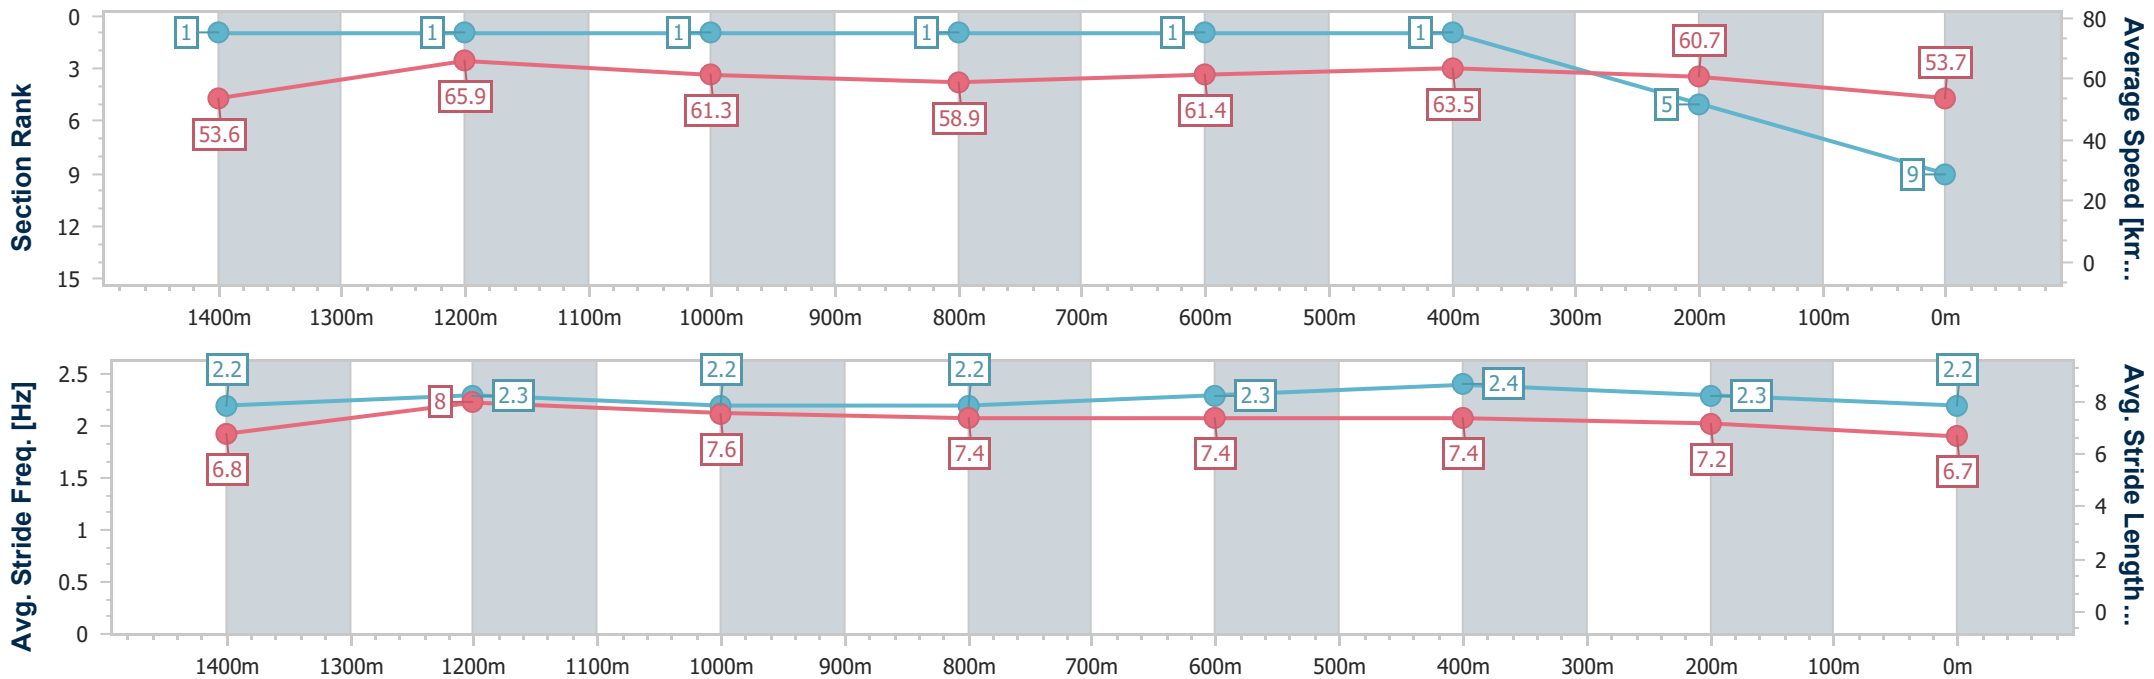

- [ ] Ranking at each section and finish
- .-.- No data available at this section
- NA No data available

Horse/Jockey Name	Aemelius
Final Rank	9
Fastest Section Time (Section)	0:10.92 (1400m)
Top Speed [km/h] (Section)	67.4 (1400m)
Race State	Finished

Eagle Farm QLD Professional  
Race 6: LADBROKES J.J. ATKINS - 1600m

15 June 2024 - 14:40

Track Rating: Good 3, Weather: Fine, Rail Position: +4.5m Entire

BRISBANE  
RACING CLUB

Section	Overall	1400m	1200m	1000m	800m	600m	400m	200m
Section Times	1:36.91 [9] (0:13.49)	1:23.42 [1] (0:10.92)	1:12.50 [1] (0:11.76)	1:00.74 [1] (0:12.35)	0:48.39 [1] (0:11.75)	0:36.64 [1] (0:11.38)	0:25.26 [1] (0:11.86)	0:13.40 [5] (0:13.40)
Average Speed [km/h]	53.6	65.9	61.3	58.9	61.4	63.5	60.7	53.7
Top Speed [km/h]	66.5	67.4	64.7	59.7	63.8	64.4	63.5	57.4
Avg. Dist. to Rail [m]	4.8	1.7	2.1	1.8	1.0	0.2	0.3	0.8
Avg. Stride Freq. [Hz]	2.2	2.3	2.2	2.2	2.3	2.4	2.3	2.2
Avg. Stride Length [m]	6.8	8.0	7.6	7.4	7.4	7.4	7.2	6.7

Horse/Jockey Name	Imperialist
Final Rank	10
Fastest Section Time (Section)	0:11.23 (600m)
Top Speed [km/h] (Section)	66.0 (600m)
Race State	Finished

Eagle Farm QLD Professional  
Race 6: LADBROKES J.J. ATKINS - 1600m

15 June 2024 - 14:40  
Track Rating: Good 3, Weather: Fine, Rail Position: +4.5m Entire

BRISBANE  
RACING CLUB

Section	Overall	1400m	1200m	1000m	800m	600m	400m	200m
Section Times	1:36.97 [10] (0:14.46)	1:22.51 [12] (0:11.52)	1:10.99 [12] (0:11.44)	0:59.55 [12] (0:12.31)	0:47.24 [11] (0:11.93)	0:35.31 [12] (0:11.23)	0:24.08 [12] (0:11.45)	0:12.63 [11] (0:12.63)
Average Speed [km/h]	50.1	62.5	63.1	59.0	60.8	64.3	63.0	57.1
Top Speed [km/h]	63.4	64.1	64.3	60.3	62.3	66.0	65.4	60.3
Avg. Dist. to Rail [m]	8.6	2.2	2.2	1.9	1.4	1.3	2.6	4.5
Avg. Stride Freq. [Hz]	2.2	2.3	2.3	2.2	2.2	2.4	2.4	2.3
Avg. Stride Length [m]	6.2	7.5	7.4	7.0	7.5	7.5	7.3	6.9