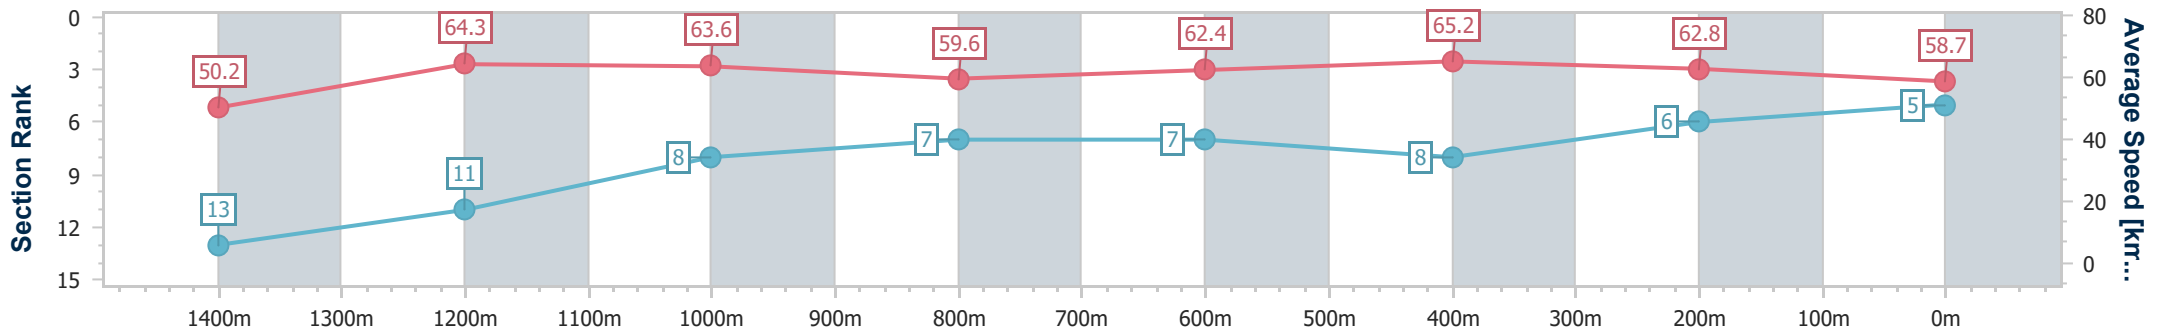

Eagle Farm QLD Professional

Race 6: LADBROKES J.J. ATKINS - 1600m

15 June 2024 - 14:40

Track Rating: Good 3, Weather: Fine, Rail Position: +4.5m Entire

BRISBANE RACING CLUB

Section	Overall	1400m	1200m	1000m	800m	600m	400m	200m
Section Times	1:35.98 [5] (0:14.47)	1:21.51 [13] (0:11.24)	1:10.27 [11] (0:11.35)	0:58.92 [8] (0:12.27)	0:46.65 [7] (0:11.72)	0:34.93 [7] (0:11.21)	0:23.72 [8] (0:11.46)	0:12.26 [6] (0:12.26)
Average Speed [km/h]	50.2	64.3	63.6	59.6	62.4	65.2	62.8	58.7
Top Speed [km/h]	64.3	66.7	65.6	60.4	64.2	66.4	65.1	61.6
Avg. Dist. to Rail [m]	11.1	4.2	3.9	3.7	2.7	3.7	6.7	5.3
Avg. Stride Freq. [Hz]	2.2	2.3	2.3	2.3	2.3	2.4	2.3	2.3
Avg. Stride Length [m]	6.2	7.6	7.6	7.3	7.6	7.6	7.5	7.2