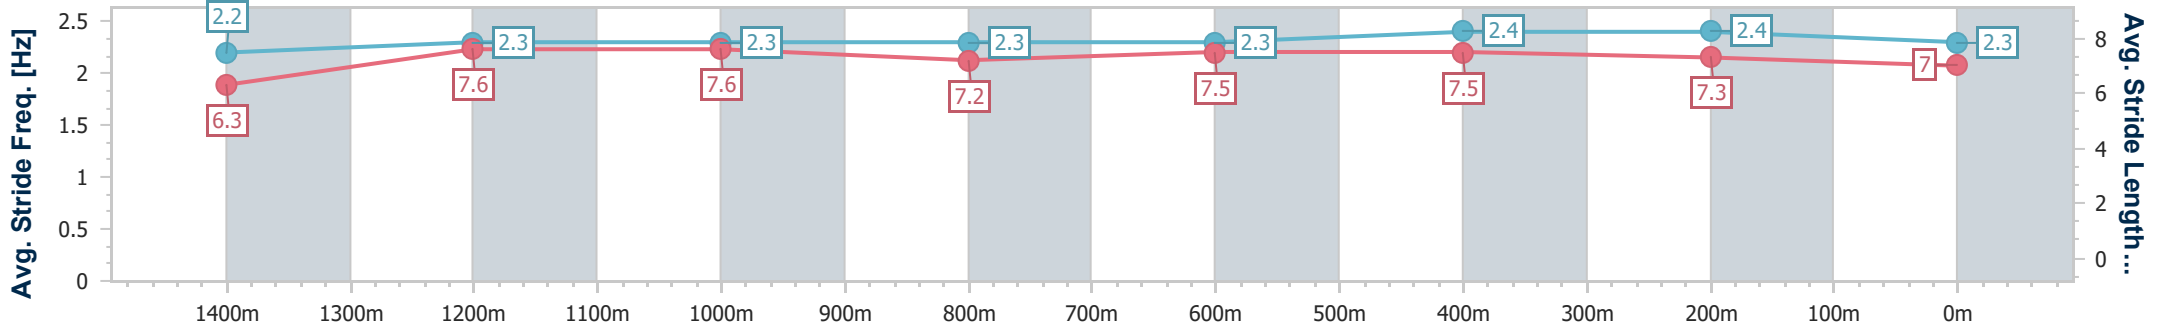

Eagle Farm QLD Professional  
Race 6: LADBROKES J.J. ATKINS - 1600m

15 June 2024 - 14:40

Track Rating: Good 3, Weather: Fine, Rail Position: +4.5m Entire

BRISBANE  
RACING CLUB

Section	Overall	1400m	1200m	1000m	800m	600m	400m	200m
Section Times	1:36.03 [6] (0:14.22)	1:21.81 [9] (0:11.31)	1:10.50 [8] (0:11.63)	0:58.87 [10] (0:12.48)	0:46.39 [10] (0:11.79)	0:34.60 [10] (0:11.09)	0:23.51 [9] (0:11.26)	0:12.25 [8] (0:12.25)
Average Speed [km/h]	50.8	63.8	62.2	58.3	61.8	65.3	63.9	58.8
Top Speed [km/h]	66.8	66.6	64.7	59.4	64.3	66.5	66.2	61.2
Avg. Dist. to Rail [m]	7.8	3.1	2.8	2.4	2.2	1.7	4.7	4.7
Avg. Stride Freq. [Hz]	2.2	2.3	2.3	2.3	2.3	2.4	2.4	2.3
Avg. Stride Length [m]	6.3	7.6	7.6	7.2	7.5	7.5	7.3	7.0