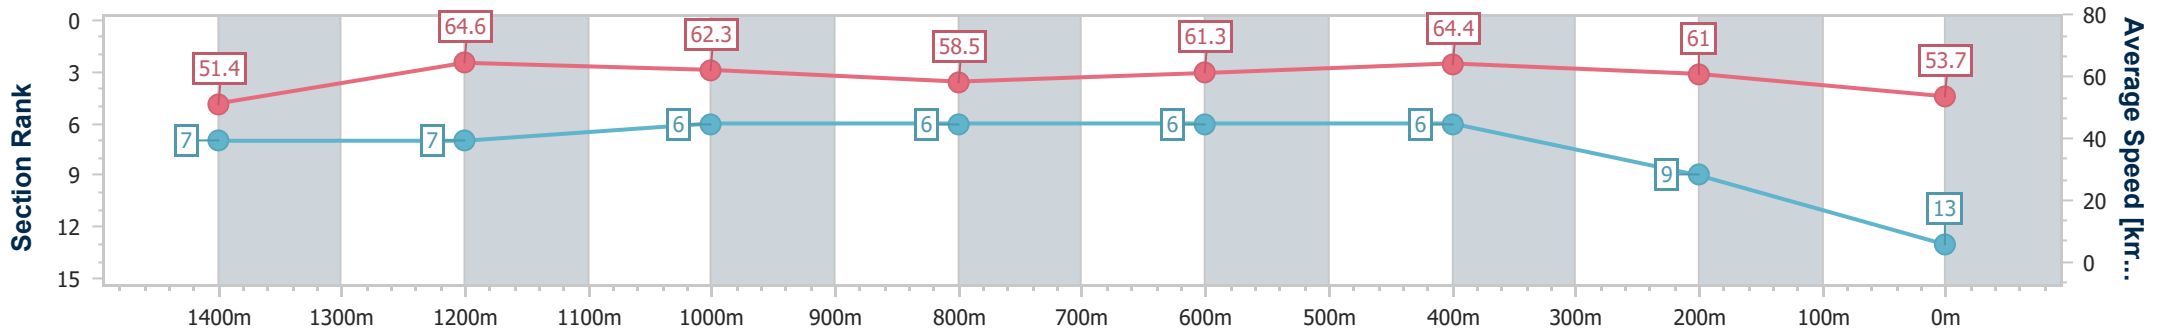

Eagle Farm QLD Professional  
Race 6: LADBROKES J.J. ATKINS - 1600m

15 June 2024 - 14:40

Track Rating: Good 3, Weather: Fine, Rail Position: +4.5m Entire

BRISBANE RACING CLUB

Section	Overall	1400m	1200m	1000m	800m	600m	400m	200m
Section Times	1:37.38 [13] (0:14.07)	1:23.31 [7] (0:11.13)	1:12.18 [7] (0:11.56)	1:00.62 [6] (0:12.40)	0:48.22 [6] (0:11.78)	0:36.44 [6] (0:11.19)	0:25.25 [6] (0:11.81)	0:13.44 [9] (0:13.44)
Average Speed [km/h]	51.4	64.6	62.3	58.5	61.3	64.4	61.0	53.7
Top Speed [km/h]	66.1	66.2	65.1	59.1	63.8	65.2	64.4	57.2
Avg. Dist. to Rail [m]	4.4	1.8	2.0	1.5	0.4	0.3	3.1	3.8
Avg. Stride Freq. [Hz]	2.2	2.3	2.2	2.1	2.2	2.3	2.3	2.1
Avg. Stride Length [m]	6.6	7.9	7.9	7.7	7.9	7.6	7.5	6.9

- [ ] Ranking at each section and finish
- .-.- No data available at this section
- NA No data available