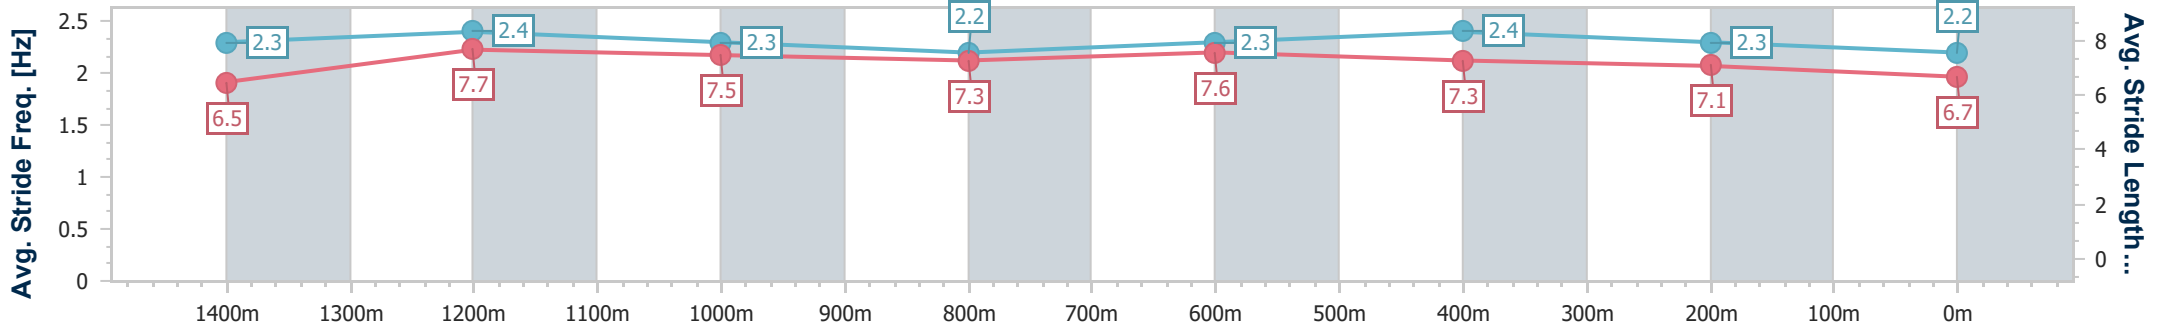

Eagle Farm QLD Professional

Race 6: LADBROKES J.J. ATKINS - 1600m

15 June 2024 - 14:40

Track Rating: Good 3, Weather: Fine, Rail Position: +4.5m Entire

BRISBANE RACING CLUB

Section	Overall	1400m	1200m	1000m	800m	600m	400m	200m
Section Times	1:37.33 [12] (0:13.63)	1:23.70 [2] (0:10.86)	1:12.84 [2] (0:11.77)	1:01.07 [2] (0:12.31)	0:48.76 [2] (0:11.71)	0:37.05 [2] (0:11.44)	0:25.61 [2] (0:12.02)	0:13.59 [7] (0:13.59)
Average Speed [km/h]	53.2	66.5	61.2	59.0	61.9	62.9	60.0	52.8
Top Speed [km/h]	68.5	68.7	64.0	60.4	63.9	64.2	62.1	56.4
Avg. Dist. to Rail [m]	6.0	2.6	2.7	1.9	1.1	0.6	0.7	2.6
Avg. Stride Freq. [Hz]	2.3	2.4	2.3	2.2	2.3	2.4	2.3	2.2
Avg. Stride Length [m]	6.5	7.7	7.5	7.3	7.6	7.3	7.1	6.7

- [ ] Ranking at each section and finish
- .-.- No data available at this section
- NA No data available

Horse/Jockey Name	Smashing Time
Final Rank	13
Fastest Section Time (Section)	0:11.13 (1400m)
Top Speed [km/h] (Section)	66.2 (1400m)
Race State	Finished