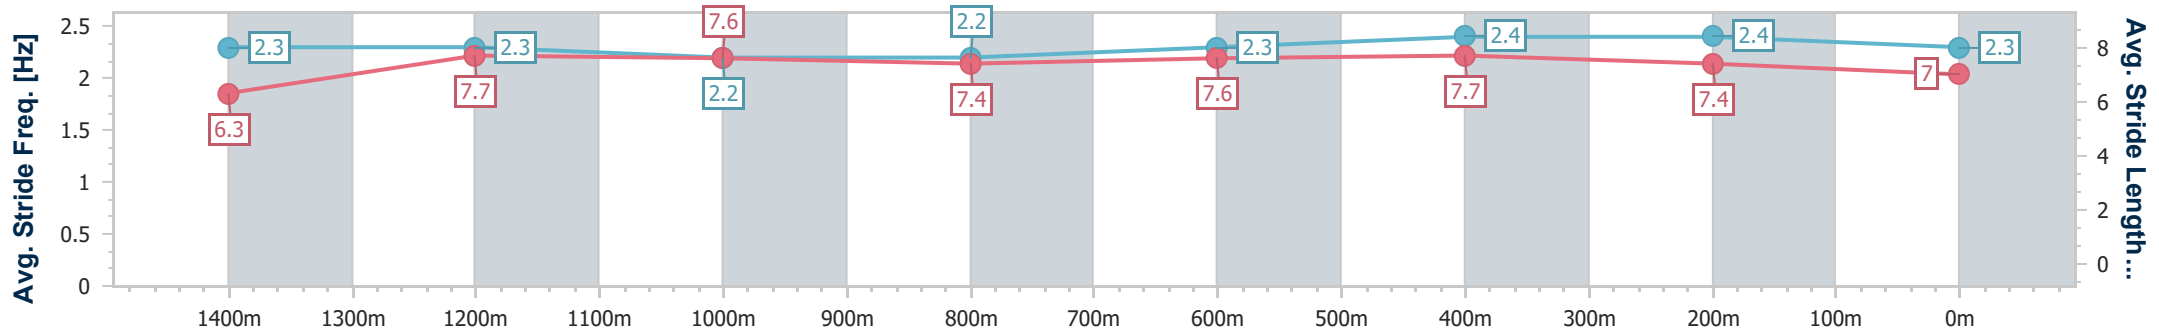

Eagle Farm QLD Professional  
Race 6: LADBROKES J.J. ATKINS - 1600m

15 June 2024 - 14:40

Track Rating: Good 3, Weather: Fine, Rail Position: +4.5m Entire

BRISBANE  
RACING CLUB

Section	Overall	1400m	1200m	1000m	800m	600m	400m	200m
Section Times	1:35.61 [2] (0:13.83)	1:21.78 [6] (0:11.34)	1:10.44 [6] (0:11.73)	0:58.71 [7] (0:12.44)	0:46.27 [8] (0:11.74)	0:34.53 [8] (0:11.08)	0:23.45 [7] (0:11.20)	0:12.25 [4] (0:12.25)
Average Speed [km/h]	52.4	63.5	61.7	58.7	61.9	66.0	64.3	58.8
Top Speed [km/h]	65.3	65.2	64.5	59.5	65.5	67.1	66.2	62.0
Avg. Dist. to Rail [m]	7.1	2.9	3.2	2.7	2.6	3.0	5.4	5.7
Avg. Stride Freq. [Hz]	2.3	2.3	2.2	2.2	2.3	2.4	2.4	2.3
Avg. Stride Length [m]	6.3	7.7	7.6	7.4	7.6	7.7	7.4	7.0