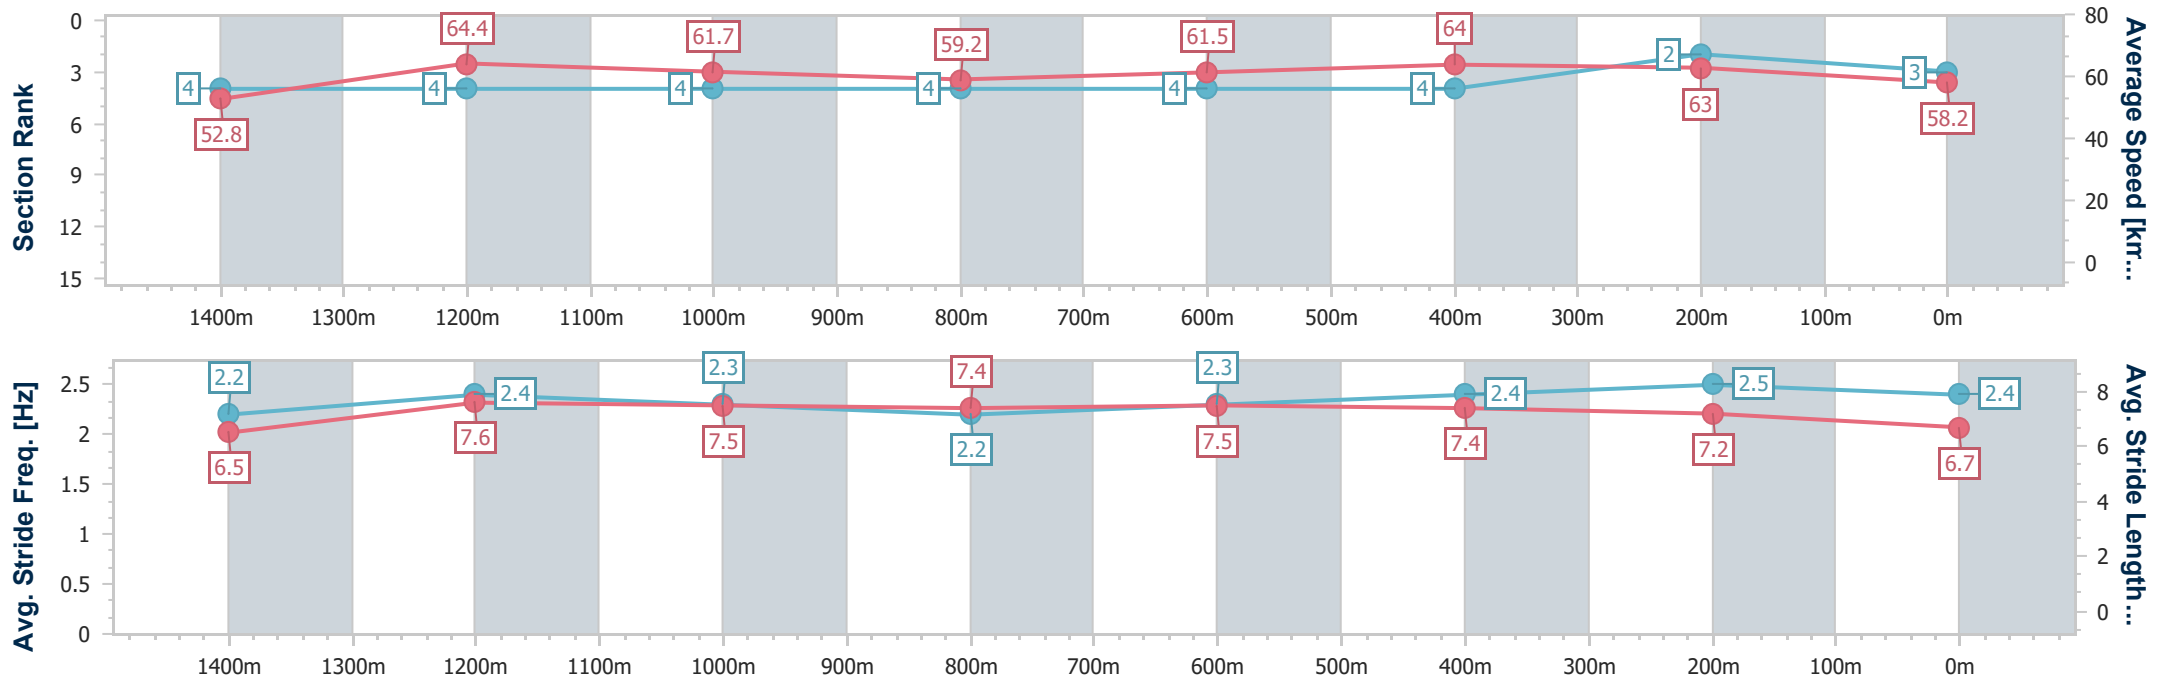

Eagle Farm QLD Professional  
Race 6: LADBROKES J.J. ATKINS - 1600m

15 June 2024 - 14:40

Track Rating: Good 3, Weather: Fine, Rail Position: +4.5m Entire

BRISBANE  
RACING CLUB

Section	Overall	1400m	1200m	1000m	800m	600m	400m	200m
Section Times	1:35.62 [3] (0:13.66)	1:21.96 [4] (0:11.18)	1:10.78 [4] (0:11.66)	0:59.12 [4] (0:12.31)	0:46.81 [4] (0:11.75)	0:35.06 [4] (0:11.26)	0:23.80 [4] (0:11.41)	0:12.39 [2] (0:12.39)
Average Speed [km/h]	52.8	64.4	61.7	59.2	61.5	64.0	63.0	58.2
Top Speed [km/h]	65.9	66.0	63.8	59.8	64.3	65.5	64.2	61.3
Avg. Dist. to Rail [m]	2.3	2.0	2.3	1.6	1.0	0.3	0.9	2.4
Avg. Stride Freq. [Hz]	2.2	2.4	2.3	2.2	2.3	2.4	2.5	2.4
Avg. Stride Length [m]	6.5	7.6	7.5	7.4	7.5	7.4	7.2	6.7