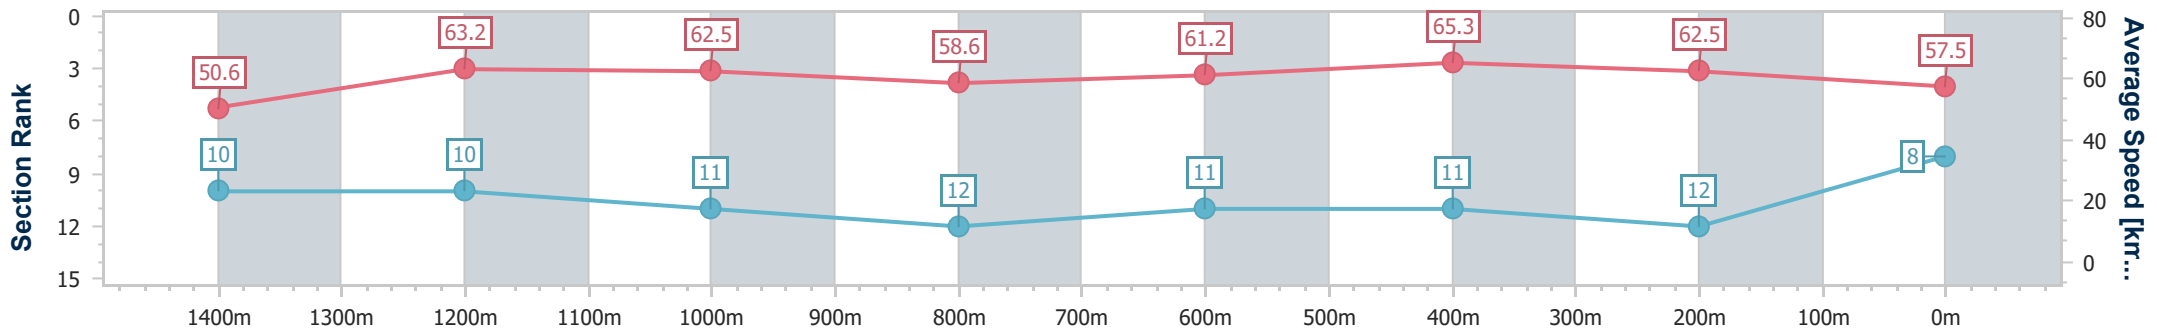

Eagle Farm QLD Professional  
Race 6: LADBROKES J.J. ATKINS - 1600m

15 June 2024 - 14:40

Track Rating: Good 3, Weather: Fine, Rail Position: +4.5m Entire

BRISBANE  
RACING CLUB

Section	Overall	1400m	1200m	1000m	800m	600m	400m	200m
Section Times	1:36.89 [8] (0:14.31)	1:22.58 [10] (0:11.39)	1:11.19 [10] (0:11.56)	0:59.63 [11] (0:12.52)	0:47.11 [12] (0:11.88)	0:35.23 [11] (0:11.18)	0:24.05 [11] (0:11.54)	0:12.51 [12] (0:12.51)
Average Speed [km/h]	50.6	63.2	62.5	58.6	61.2	65.3	62.5	57.5
Top Speed [km/h]	67.8	67.8	64.7	59.4	64.1	66.1	64.4	59.7
Avg. Dist. to Rail [m]	5.9	2.8	3.1	3.3	2.7	2.3	5.1	6.6
Avg. Stride Freq. [Hz]	2.3	2.4	2.3	2.2	2.3	2.4	2.4	2.3
Avg. Stride Length [m]	6.1	7.3	7.4	7.3	7.4	7.5	7.3	6.9