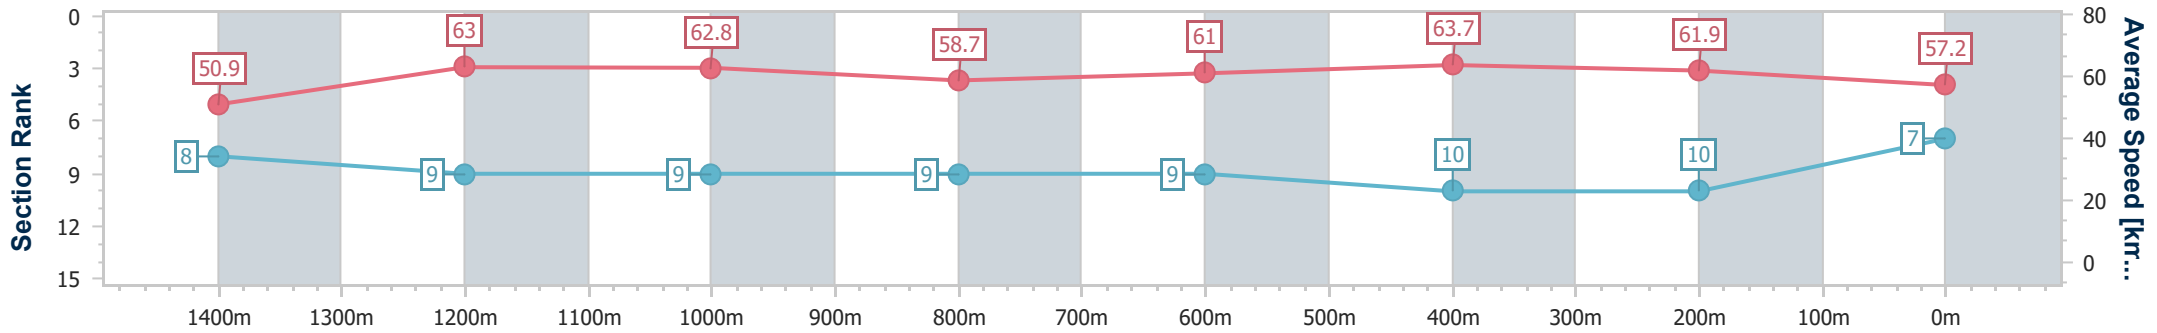

Eagle Farm QLD Professional  
Race 6: LADBROKES J.J. ATKINS - 1600m

15 June 2024 - 14:40

Track Rating: Good 3, Weather: Fine, Rail Position: +4.5m Entire

BRISBANE  
RACING CLUB

Section	Overall	1400m	1200m	1000m	800m	600m	400m	200m
Section Times	1:36.87 [7] (0:14.15)	1:22.72 [8] (0:11.45)	1:11.27 [9] (0:11.49)	0:59.78 [9] (0:12.40)	0:47.38 [9] (0:11.86)	0:35.52 [9] (0:11.31)	0:24.21 [10] (0:11.66)	0:12.55 [10] (0:12.55)
Average Speed [km/h]	50.9	63.0	62.8	58.7	61.0	63.7	61.9	57.2
Top Speed [km/h]	66.9	65.9	64.8	59.4	63.3	64.7	63.8	60.0
Avg. Dist. to Rail [m]	3.6	1.9	2.4	2.0	1.0	0.5	4.0	6.2
Avg. Stride Freq. [Hz]	2.2	2.3	2.2	2.2	2.2	2.3	2.3	2.2
Avg. Stride Length [m]	6.6	7.7	7.9	7.6	7.7	7.7	7.6	7.1