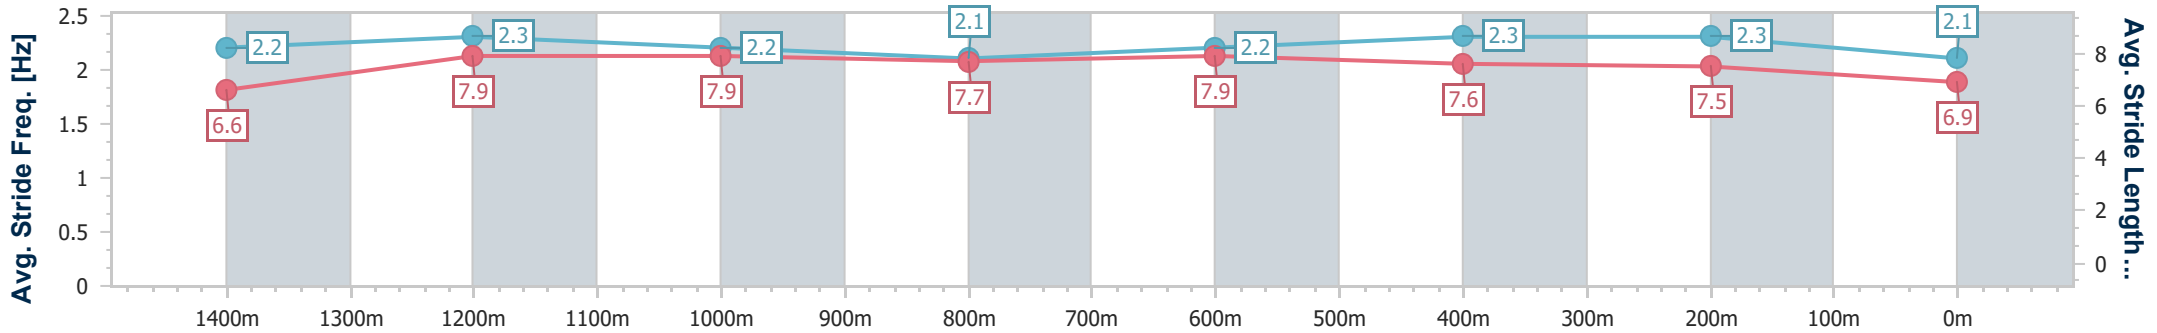

- [ ] Ranking at each section and finish
- .-.- No data available at this section
- NA No data available

Horse/Jockey Name	Smashing Time
Final Rank	13
Fastest Section Time (Section)	0:11.13 (1400m)
Top Speed [km/h] (Section)	66.2 (1400m)
Race State	Finished

Eagle Farm QLD Professional  
Race 6: LADBROKES J.J. ATKINS - 1600m

15 June 2024 - 14:40

Track Rating: Good 3, Weather: Fine, Rail Position: +4.5m Entire

BRISBANE RACING CLUB

Section	Overall	1400m	1200m	1000m	800m	600m	400m	200m
Section Times	1:37.38 [13] (0:14.07)	1:23.31 [7] (0:11.13)	1:12.18 [7] (0:11.56)	1:00.62 [6] (0:12.40)	0:48.22 [6] (0:11.78)	0:36.44 [6] (0:11.19)	0:25.25 [6] (0:11.81)	0:13.44 [9] (0:13.44)
Average Speed [km/h]	51.4	64.6	62.3	58.5	61.3	64.4	61.0	53.7
Top Speed [km/h]	66.1	66.2	65.1	59.1	63.8	65.2	64.4	57.2
Avg. Dist. to Rail [m]	4.4	1.8	2.0	1.5	0.4	0.3	3.1	3.8
Avg. Stride Freq. [Hz]	2.2	2.3	2.2	2.1	2.2	2.3	2.3	2.1
Avg. Stride Length [m]	6.6	7.9	7.9	7.7	7.9	7.6	7.5	6.9

- [ ] Ranking at each section and finish
- .-.- No data available at this section
- NA No data available