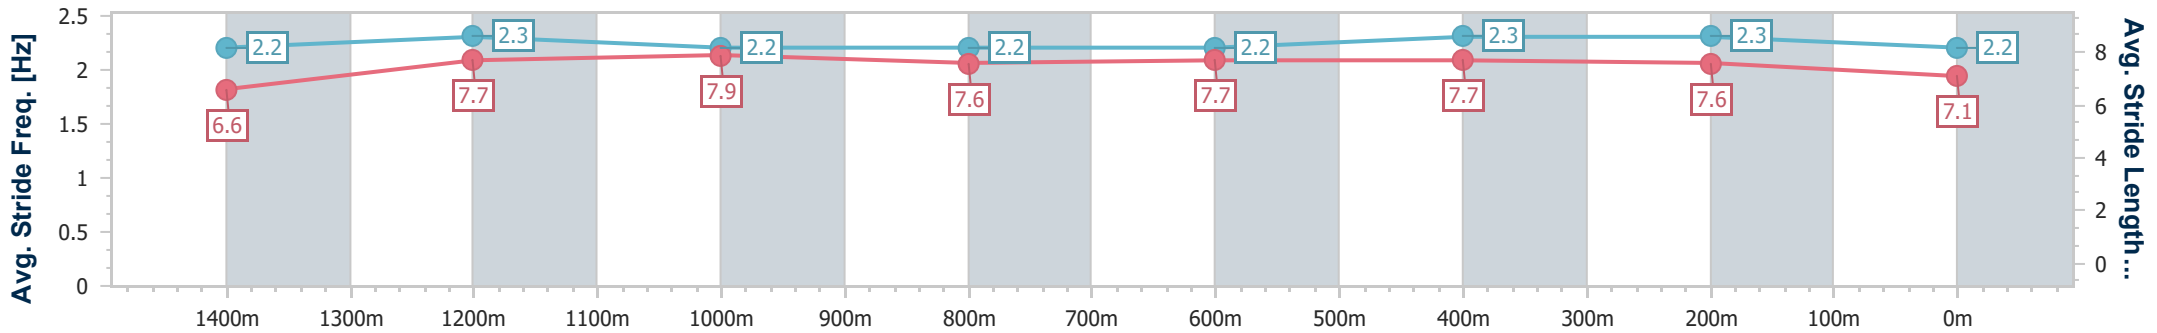

Eagle Farm QLD Professional  
Race 6: LADBROKES J.J. ATKINS - 1600m

15 June 2024 - 14:40

Track Rating: Good 3, Weather: Fine, Rail Position: +4.5m Entire

BRISBANE  
RACING CLUB

Section	Overall	1400m	1200m	1000m	800m	600m	400m	200m
Section Times	1:36.87 [7] (0:14.15)	1:22.72 [8] (0:11.45)	1:11.27 [9] (0:11.49)	0:59.78 [9] (0:12.40)	0:47.38 [9] (0:11.86)	0:35.52 [9] (0:11.31)	0:24.21 [10] (0:11.66)	0:12.55 [10] (0:12.55)
Average Speed [km/h]	50.9	63.0	62.8	58.7	61.0	63.7	61.9	57.2
Top Speed [km/h]	66.9	65.9	64.8	59.4	63.3	64.7	63.8	60.0
Avg. Dist. to Rail [m]	3.6	1.9	2.4	2.0	1.0	0.5	4.0	6.2
Avg. Stride Freq. [Hz]	2.2	2.3	2.2	2.2	2.2	2.3	2.3	2.2
Avg. Stride Length [m]	6.6	7.7	7.9	7.6	7.7	7.7	7.6	7.1

- [ ] Ranking at each section and finish
- .-.- No data available at this section
- NA No data available

Horse/Jockey Name	Barbaric Lad
Final Rank	8
Fastest Section Time (Section)	0:11.18 (600m)
Top Speed [km/h] (Section)	67.8 (1400m)
Race State	Finished