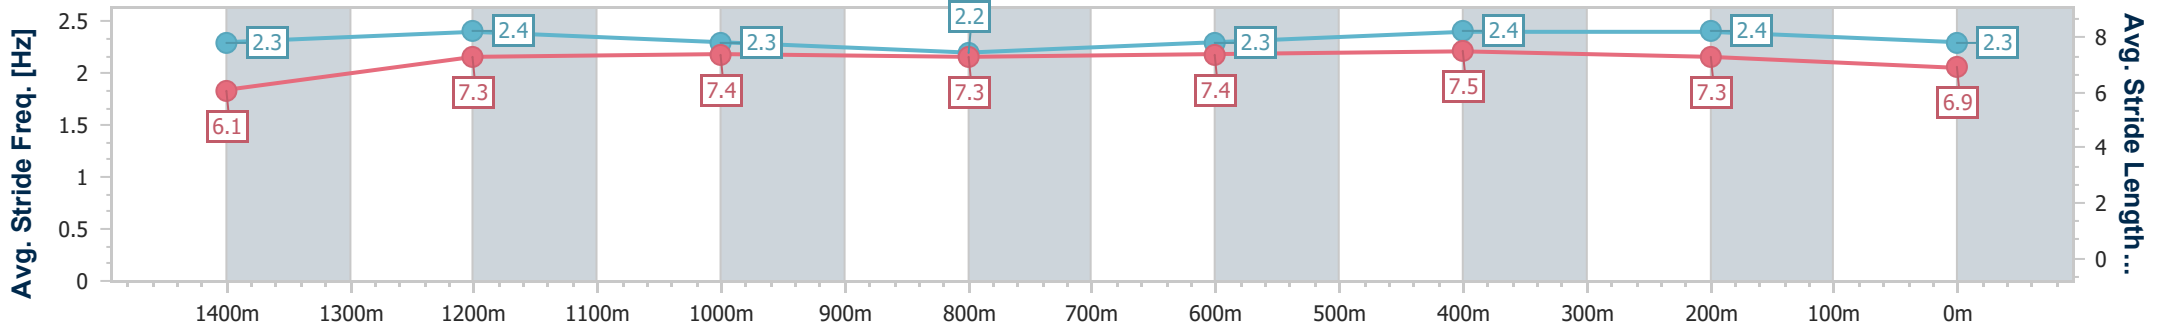

Eagle Farm QLD Professional  
Race 6: LADBROKES J.J. ATKINS - 1600m

15 June 2024 - 14:40

Track Rating: Good 3, Weather: Fine, Rail Position: +4.5m Entire

BRISBANE  
RACING CLUB

Section	Overall	1400m	1200m	1000m	800m	600m	400m	200m
Section Times	1:36.89 [8] (0:14.31)	1:22.58 [10] (0:11.39)	1:11.19 [10] (0:11.56)	0:59.63 [11] (0:12.52)	0:47.11 [12] (0:11.88)	0:35.23 [11] (0:11.18)	0:24.05 [11] (0:11.54)	0:12.51 [12] (0:12.51)
Average Speed [km/h]	50.6	63.2	62.5	58.6	61.2	65.3	62.5	57.5
Top Speed [km/h]	67.8	67.8	64.7	59.4	64.1	66.1	64.4	59.7
Avg. Dist. to Rail [m]	5.9	2.8	3.1	3.3	2.7	2.3	5.1	6.6
Avg. Stride Freq. [Hz]	2.3	2.4	2.3	2.2	2.3	2.4	2.4	2.3
Avg. Stride Length [m]	6.1	7.3	7.4	7.3	7.4	7.5	7.3	6.9

- [ ] Ranking at each section and finish
- .-.- No data available at this section
- NA No data available

Horse/Jockey Name	Aemelius
Final Rank	9
Fastest Section Time (Section)	0:10.92 (1400m)
Top Speed [km/h] (Section)	67.4 (1400m)
Race State	Finished