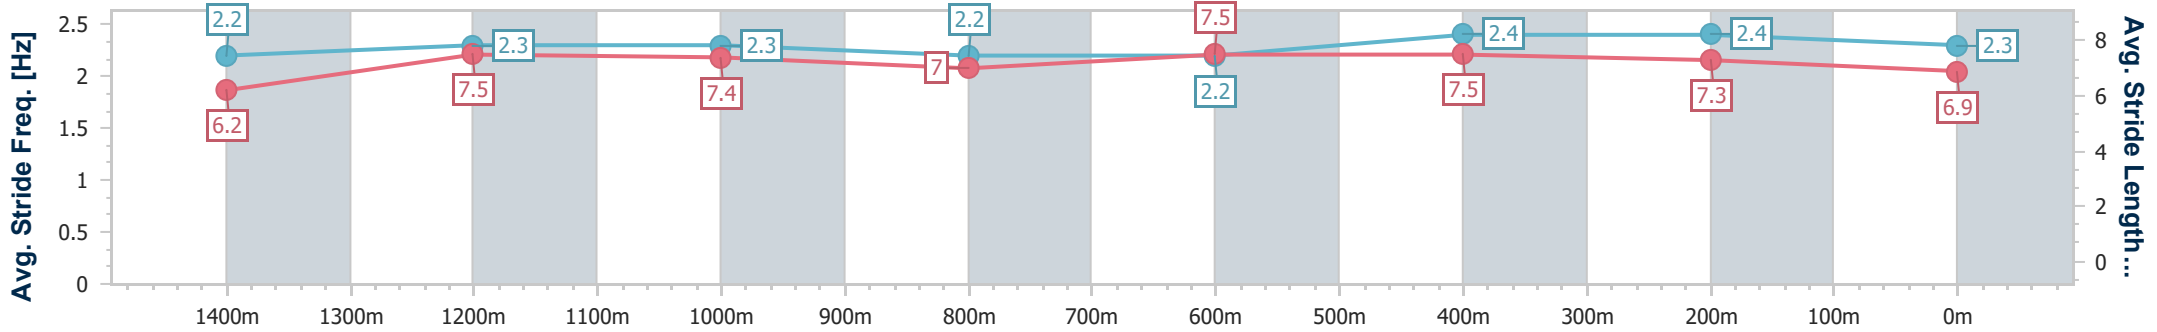

Horse/Jockey Name	Imperialist
Final Rank	10
Fastest Section Time (Section)	0:11.23 (600m)
Top Speed [km/h] (Section)	66.0 (600m)
Race State	Finished

Eagle Farm QLD Professional  
Race 6: LADBROKES J.J. ATKINS - 1600m

15 June 2024 - 14:40  
Track Rating: Good 3, Weather: Fine, Rail Position: +4.5m Entire

BRISBANE  
RACING CLUB

Section	Overall	1400m	1200m	1000m	800m	600m	400m	200m
Section Times	1:36.97 [10] (0:14.46)	1:22.51 [12] (0:11.52)	1:10.99 [12] (0:11.44)	0:59.55 [12] (0:12.31)	0:47.24 [11] (0:11.93)	0:35.31 [12] (0:11.23)	0:24.08 [12] (0:11.45)	0:12.63 [11] (0:12.63)
Average Speed [km/h]	50.1	62.5	63.1	59.0	60.8	64.3	63.0	57.1
Top Speed [km/h]	63.4	64.1	64.3	60.3	62.3	66.0	65.4	60.3
Avg. Dist. to Rail [m]	8.6	2.2	2.2	1.9	1.4	1.3	2.6	4.5
Avg. Stride Freq. [Hz]	2.2	2.3	2.3	2.2	2.2	2.4	2.4	2.3
Avg. Stride Length [m]	6.2	7.5	7.4	7.0	7.5	7.5	7.3	6.9