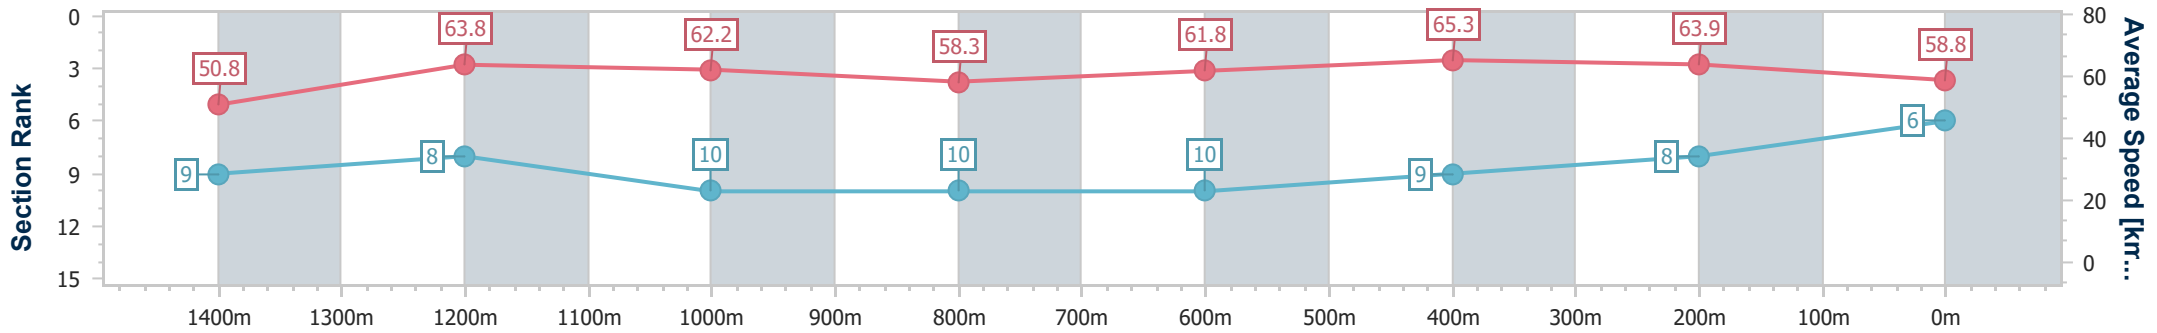

Eagle Farm QLD Professional  
Race 6: LADBROKES J.J. ATKINS - 1600m

15 June 2024 - 14:40

Track Rating: Good 3, Weather: Fine, Rail Position: +4.5m Entire

BRISBANE  
RACING CLUB

Section	Overall	1400m	1200m	1000m	800m	600m	400m	200m
Section Times	1:36.03 [6] (0:14.22)	1:21.81 [9] (0:11.31)	1:10.50 [8] (0:11.63)	0:58.87 [10] (0:12.48)	0:46.39 [10] (0:11.79)	0:34.60 [10] (0:11.09)	0:23.51 [9] (0:11.26)	0:12.25 [8] (0:12.25)
Average Speed [km/h]	50.8	63.8	62.2	58.3	61.8	65.3	63.9	58.8
Top Speed [km/h]	66.8	66.6	64.7	59.4	64.3	66.5	66.2	61.2
Avg. Dist. to Rail [m]	7.8	3.1	2.8	2.4	2.2	1.7	4.7	4.7
Avg. Stride Freq. [Hz]	2.2	2.3	2.3	2.3	2.3	2.4	2.4	2.3
Avg. Stride Length [m]	6.3	7.6	7.6	7.2	7.5	7.5	7.3	7.0