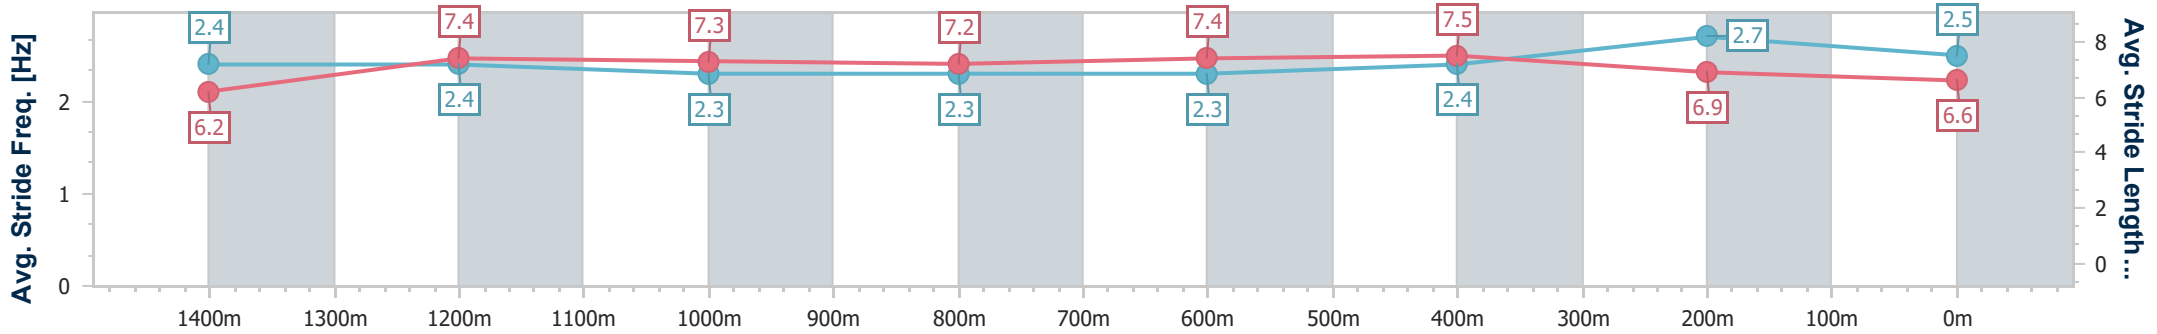

Eagle Farm QLD Professional  
Race 6: LADBROKES J.J. ATKINS - 1600m

15 June 2024 - 14:40

Track Rating: Good 3, Weather: Fine, Rail Position: +4.5m Entire

BRISBANE  
RACING CLUB

Section	Overall	1400m	1200m	1000m	800m	600m	400m	200m
Section Times	1:34.89 [1] (0:13.69)	1:21.20 [5] (0:11.16)	1:10.04 [5] (0:11.80)	0:58.24 [5] (0:12.39)	0:45.85 [5] (0:11.74)	0:34.11 [5] (0:11.14)	0:22.97 [5] (0:10.92)	0:12.05 [1] (0:12.05)
Average Speed [km/h]	52.7	64.6	61.2	58.7	62.0	65.3	65.8	59.8
Top Speed [km/h]	66.5	66.4	65.1	59.6	65.3	66.5	67.2	64.0
Avg. Dist. to Rail [m]	2.8	2.1	2.4	2.5	2.1	1.9	3.9	3.9
Avg. Stride Freq. [Hz]	2.4	2.4	2.3	2.3	2.3	2.4	2.7	2.5
Avg. Stride Length [m]	6.2	7.4	7.3	7.2	7.4	7.5	6.9	6.6