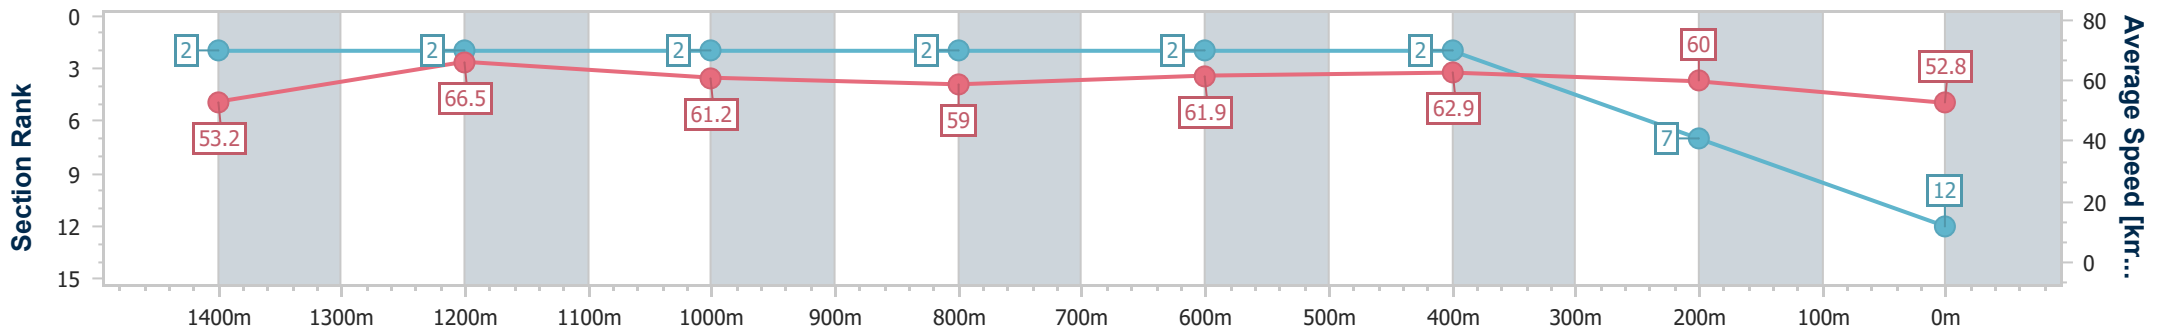

Eagle Farm QLD Professional

Race 6: LADBROKES J.J. ATKINS - 1600m

15 June 2024 - 14:40

Track Rating: Good 3, Weather: Fine, Rail Position: +4.5m Entire

BRISBANE RACING CLUB

Section	Overall	1400m	1200m	1000m	800m	600m	400m	200m
Section Times	1:37.33 [12] (0:13.63)	1:23.70 [2] (0:10.86)	1:12.84 [2] (0:11.77)	1:01.07 [2] (0:12.31)	0:48.76 [2] (0:11.71)	0:37.05 [2] (0:11.44)	0:25.61 [2] (0:12.02)	0:13.59 [7] (0:13.59)
Average Speed [km/h]	53.2	66.5	61.2	59.0	61.9	62.9	60.0	52.8
Top Speed [km/h]	68.5	68.7	64.0	60.4	63.9	64.2	62.1	56.4
Avg. Dist. to Rail [m]	6.0	2.6	2.7	1.9	1.1	0.6	0.7	2.6
Avg. Stride Freq. [Hz]	2.3	2.4	2.3	2.2	2.3	2.4	2.3	2.2
Avg. Stride Length [m]	6.5	7.7	7.5	7.3	7.6	7.3	7.1	6.7

- [ ] Ranking at each section and finish
- .-.- No data available at this section
- NA No data available

Horse/Jockey Name	Smashing Time
Final Rank	13
Fastest Section Time (Section)	0:11.13 (1400m)
Top Speed [km/h] (Section)	66.2 (1400m)
Race State	Finished