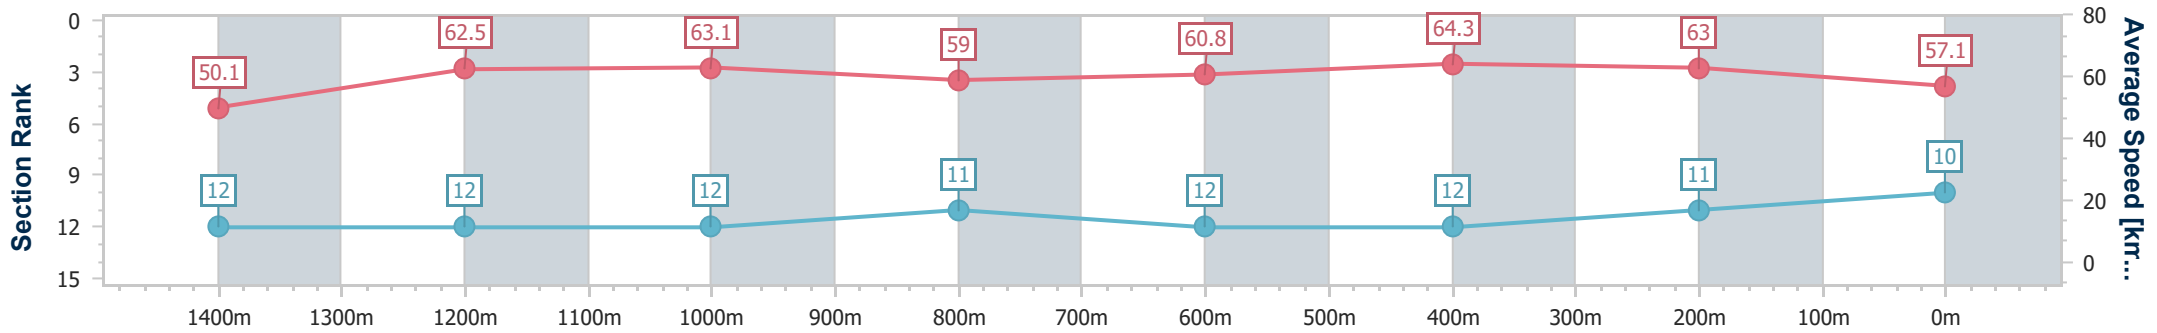

Horse/Jockey Name	Imperialist
Final Rank	10
Fastest Section Time (Section)	0:11.23 (600m)
Top Speed [km/h] (Section)	66.0 (600m)
Race State	Finished

Eagle Farm QLD Professional  
Race 6: LADBROKES J.J. ATKINS - 1600m

15 June 2024 - 14:40  
Track Rating: Good 3, Weather: Fine, Rail Position: +4.5m Entire

BRISBANE  
RACING CLUB

Section	Overall	1400m	1200m	1000m	800m	600m	400m	200m
Section Times	1:36.97 [10] (0:14.46)	1:22.51 [12] (0:11.52)	1:10.99 [12] (0:11.44)	0:59.55 [12] (0:12.31)	0:47.24 [11] (0:11.93)	0:35.31 [12] (0:11.23)	0:24.08 [12] (0:11.45)	0:12.63 [11] (0:12.63)
Average Speed [km/h]	50.1	62.5	63.1	59.0	60.8	64.3	63.0	57.1
Top Speed [km/h]	63.4	64.1	64.3	60.3	62.3	66.0	65.4	60.3
Avg. Dist. to Rail [m]	8.6	2.2	2.2	1.9	1.4	1.3	2.6	4.5
Avg. Stride Freq. [Hz]	2.2	2.3	2.3	2.2	2.2	2.4	2.4	2.3
Avg. Stride Length [m]	6.2	7.5	7.4	7.0	7.5	7.5	7.3	6.9