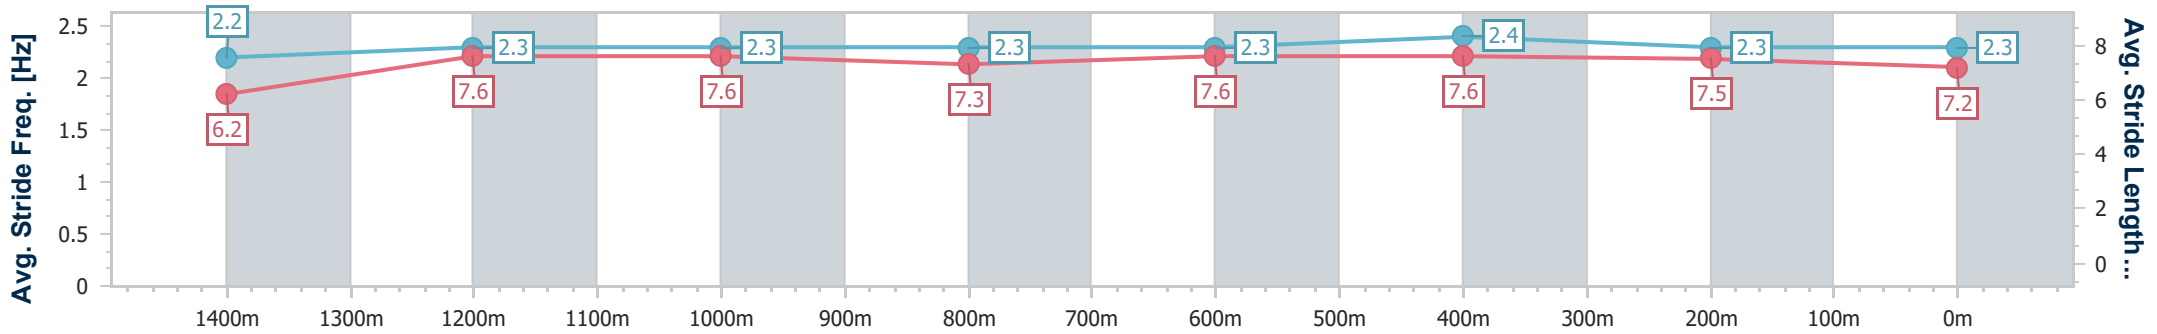

Eagle Farm QLD Professional

Race 6: LADBROKES J.J. ATKINS - 1600m

15 June 2024 - 14:40

Track Rating: Good 3, Weather: Fine, Rail Position: +4.5m Entire

BRISBANE RACING CLUB

Section	Overall	1400m	1200m	1000m	800m	600m	400m	200m
Section Times	1:35.98 [5] (0:14.47)	1:21.51 [13] (0:11.24)	1:10.27 [11] (0:11.35)	0:58.92 [8] (0:12.27)	0:46.65 [7] (0:11.72)	0:34.93 [7] (0:11.21)	0:23.72 [8] (0:11.46)	0:12.26 [6] (0:12.26)
Average Speed [km/h]	50.2	64.3	63.6	59.6	62.4	65.2	62.8	58.7
Top Speed [km/h]	64.3	66.7	65.6	60.4	64.2	66.4	65.1	61.6
Avg. Dist. to Rail [m]	11.1	4.2	3.9	3.7	2.7	3.7	6.7	5.3
Avg. Stride Freq. [Hz]	2.2	2.3	2.3	2.3	2.3	2.4	2.3	2.3
Avg. Stride Length [m]	6.2	7.6	7.6	7.3	7.6	7.6	7.5	7.2