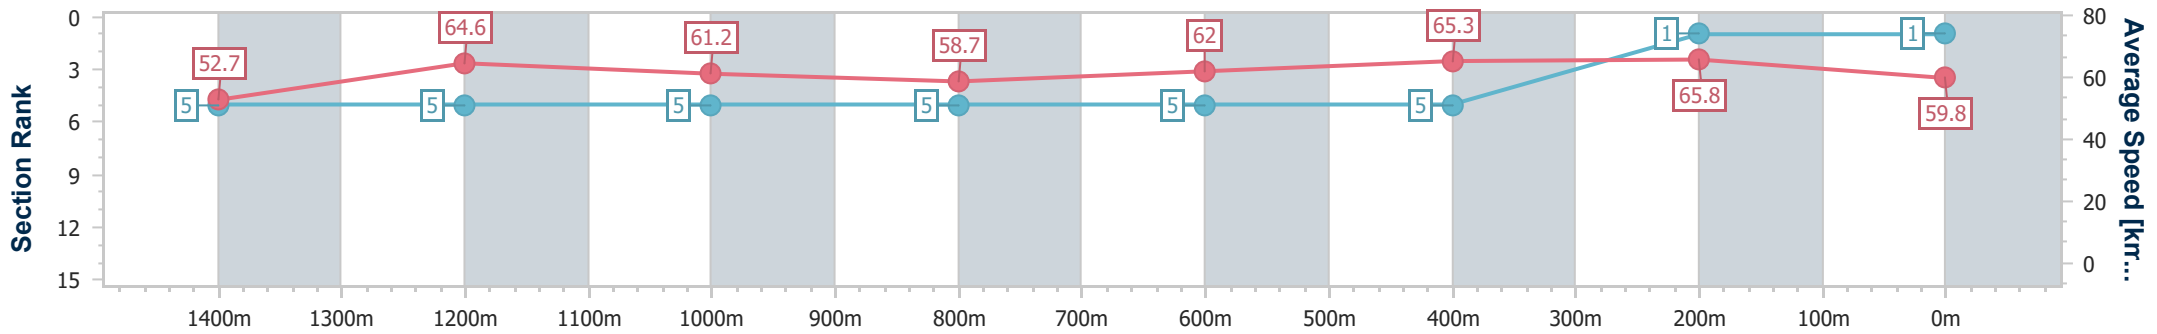

Eagle Farm QLD Professional  
Race 6: LADBROKES J.J. ATKINS - 1600m

15 June 2024 - 14:40

Track Rating: Good 3, Weather: Fine, Rail Position: +4.5m Entire

BRISBANE  
RACING CLUB

Section	Overall	1400m	1200m	1000m	800m	600m	400m	200m
Section Times	1:34.89 [1] (0:13.69)	1:21.20 [5] (0:11.16)	1:10.04 [5] (0:11.80)	0:58.24 [5] (0:12.39)	0:45.85 [5] (0:11.74)	0:34.11 [5] (0:11.14)	0:22.97 [5] (0:10.92)	0:12.05 [1] (0:12.05)
Average Speed [km/h]	52.7	64.6	61.2	58.7	62.0	65.3	65.8	59.8
Top Speed [km/h]	66.5	66.4	65.1	59.6	65.3	66.5	67.2	64.0
Avg. Dist. to Rail [m]	2.8	2.1	2.4	2.5	2.1	1.9	3.9	3.9
Avg. Stride Freq. [Hz]	2.4	2.4	2.3	2.3	2.3	2.4	2.7	2.5
Avg. Stride Length [m]	6.2	7.4	7.3	7.2	7.4	7.5	6.9	6.6