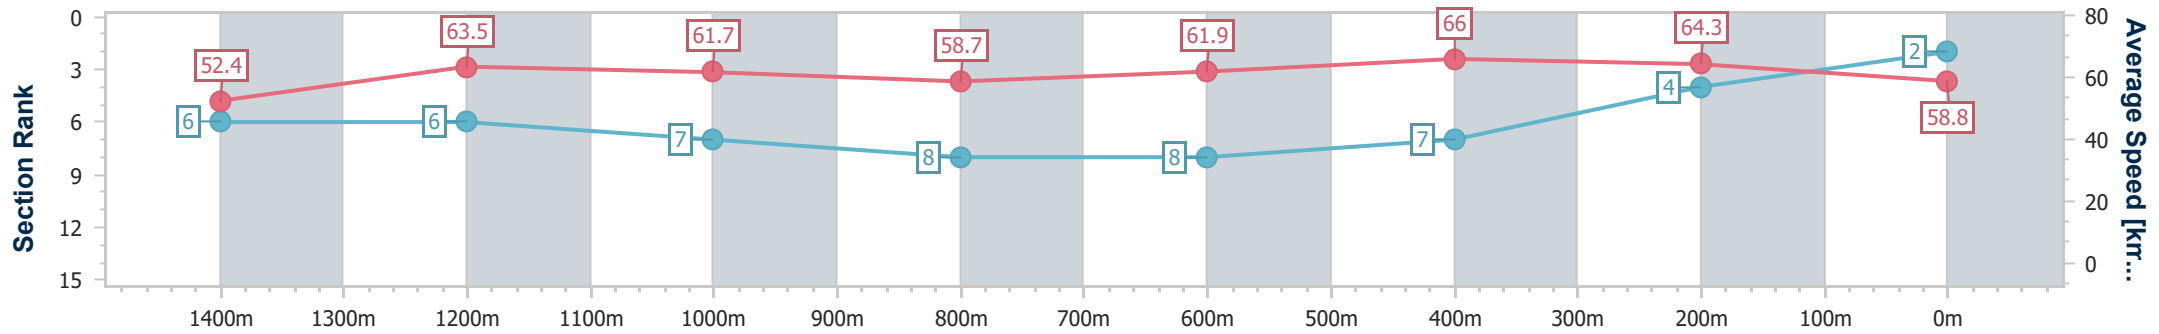

Eagle Farm QLD Professional  
Race 6: LADBROKES J.J. ATKINS - 1600m

15 June 2024 - 14:40

Track Rating: Good 3, Weather: Fine, Rail Position: +4.5m Entire

BRISBANE  
RACING CLUB

Section	Overall	1400m	1200m	1000m	800m	600m	400m	200m
Section Times	1:35.61 [2] (0:13.83)	1:21.78 [6] (0:11.34)	1:10.44 [6] (0:11.73)	0:58.71 [7] (0:12.44)	0:46.27 [8] (0:11.74)	0:34.53 [8] (0:11.08)	0:23.45 [7] (0:11.20)	0:12.25 [4] (0:12.25)
Average Speed [km/h]	52.4	63.5	61.7	58.7	61.9	66.0	64.3	58.8
Top Speed [km/h]	65.3	65.2	64.5	59.5	65.5	67.1	66.2	62.0
Avg. Dist. to Rail [m]	7.1	2.9	3.2	2.7	2.6	3.0	5.4	5.7
Avg. Stride Freq. [Hz]	2.3	2.3	2.2	2.2	2.3	2.4	2.4	2.3
Avg. Stride Length [m]	6.3	7.7	7.6	7.4	7.6	7.7	7.4	7.0