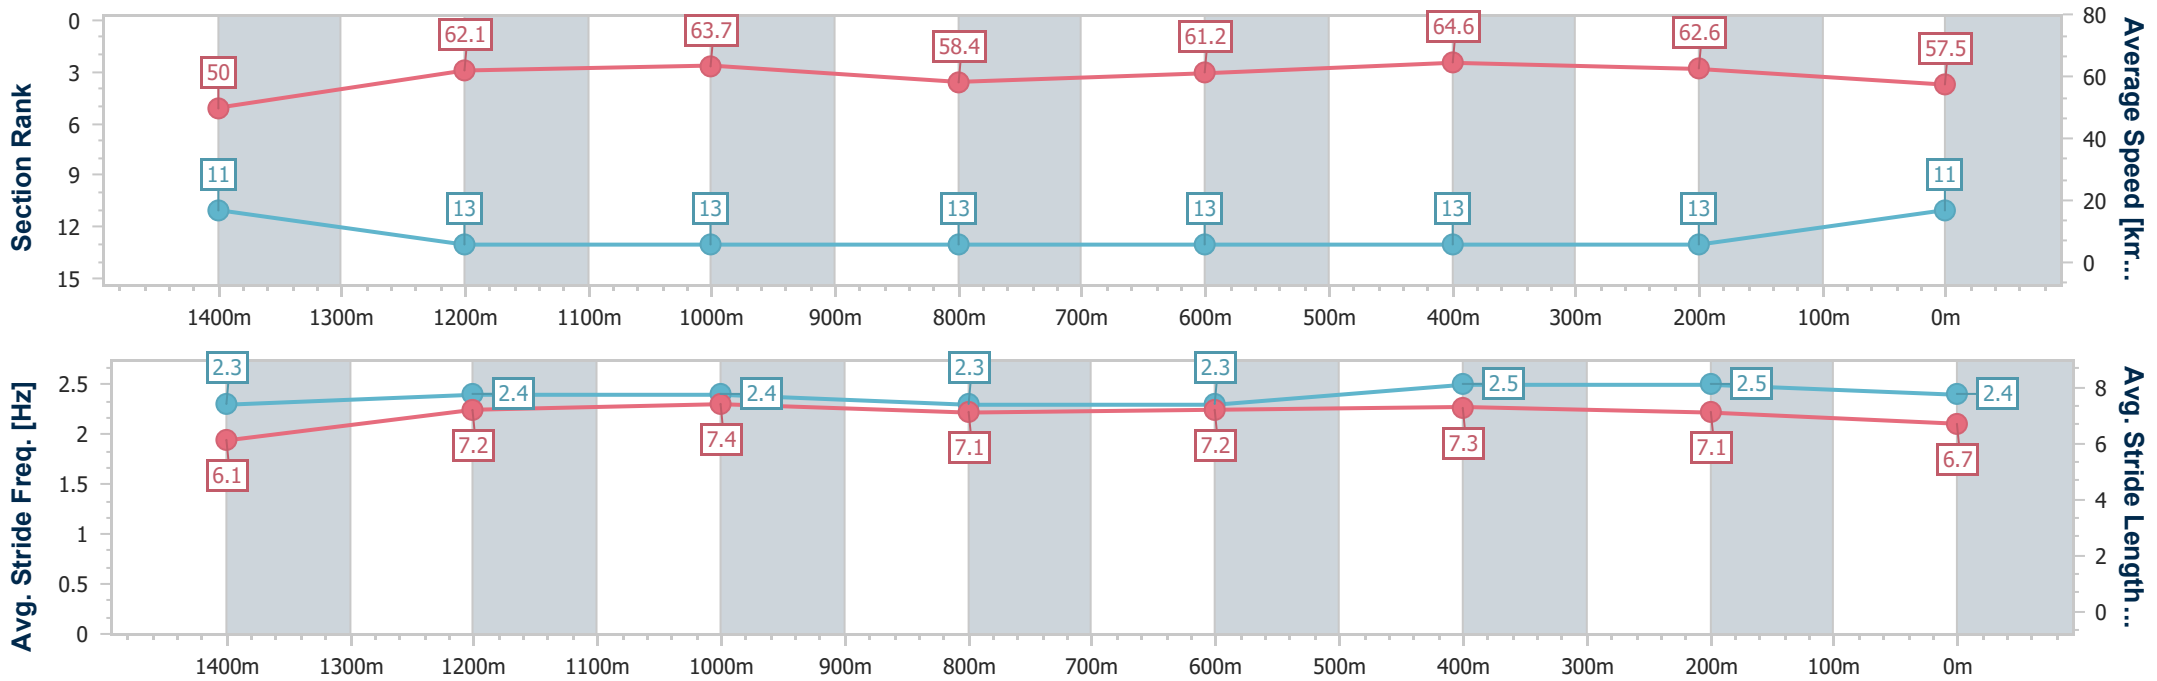

15 June 2024 - 14:40  
Track Rating: Good 3, Weather: Fine, Rail Position: +4.5m Entire

BRISBANE  
RACING CLUB

Section	Overall	1400m	1200m	1000m	800m	600m	400m	200m
Section Times	1:36.97 [10] (0:14.46)	1:22.51 [12] (0:11.52)	1:10.99 [12] (0:11.44)	0:59.55 [12] (0:12.31)	0:47.24 [11] (0:11.93)	0:35.31 [12] (0:11.23)	0:24.08 [12] (0:11.45)	0:12.63 [11] (0:12.63)
Average Speed [km/h]	50.1	62.5	63.1	59.0	60.8	64.3	63.0	57.1
Top Speed [km/h]	63.4	64.1	64.3	60.3	62.3	66.0	65.4	60.3
Avg. Dist. to Rail [m]	8.6	2.2	2.2	1.9	1.4	1.3	2.6	4.5
Avg. Stride Freq. [Hz]	2.2	2.3	2.3	2.2	2.2	2.4	2.4	2.3
Avg. Stride Length [m]	6.2	7.5	7.4	7.0	7.5	7.5	7.3	6.9

- [ ] Ranking at each section and finish
- .-.- No data available at this section
- NA No data available

Horse/Jockey Name	Pee Bee Noir
Final Rank	11
Fastest Section Time (Section)	0:11.27 (600m)
Top Speed [km/h] (Section)	66.4 (1200m)
Race State	Finished

Eagle Farm QLD Professional  
 Race 6: LADBROKES J.J. ATKINS - 1600m  
 15 June 2024 - 14:40  
 Track Rating: Good 3, Weather: Fine, Rail Position: +4.5m Entire

BRISBANE  
 RACING CLUB

Section	Overall	1400m	1200m	1000m	800m	600m	400m	200m
Section Times	1:37.24 [11] (0:14.45)	1:22.79 [11] (0:11.64)	1:11.15 [13] (0:11.35)	0:59.80 [13] (0:12.56)	0:47.24 [13] (0:11.93)	0:35.31 [13] (0:11.27)	0:24.04 [13] (0:11.48)	0:12.56 [13] (0:12.56)
Average Speed [km/h]	50.0	62.1	63.7	58.4	61.2	64.6	62.6	57.5
Top Speed [km/h]	63.3	64.1	66.4	59.6	64.3	65.3	65.2	59.9
Avg. Dist. to Rail [m]	9.4	3.3	3.3	3.9	2.4	2.8	5.6	7.1
Avg. Stride Freq. [Hz]	2.3	2.4	2.4	2.3	2.3	2.5	2.5	2.4
Avg. Stride Length [m]	6.1	7.2	7.4	7.1	7.2	7.3	7.1	6.7