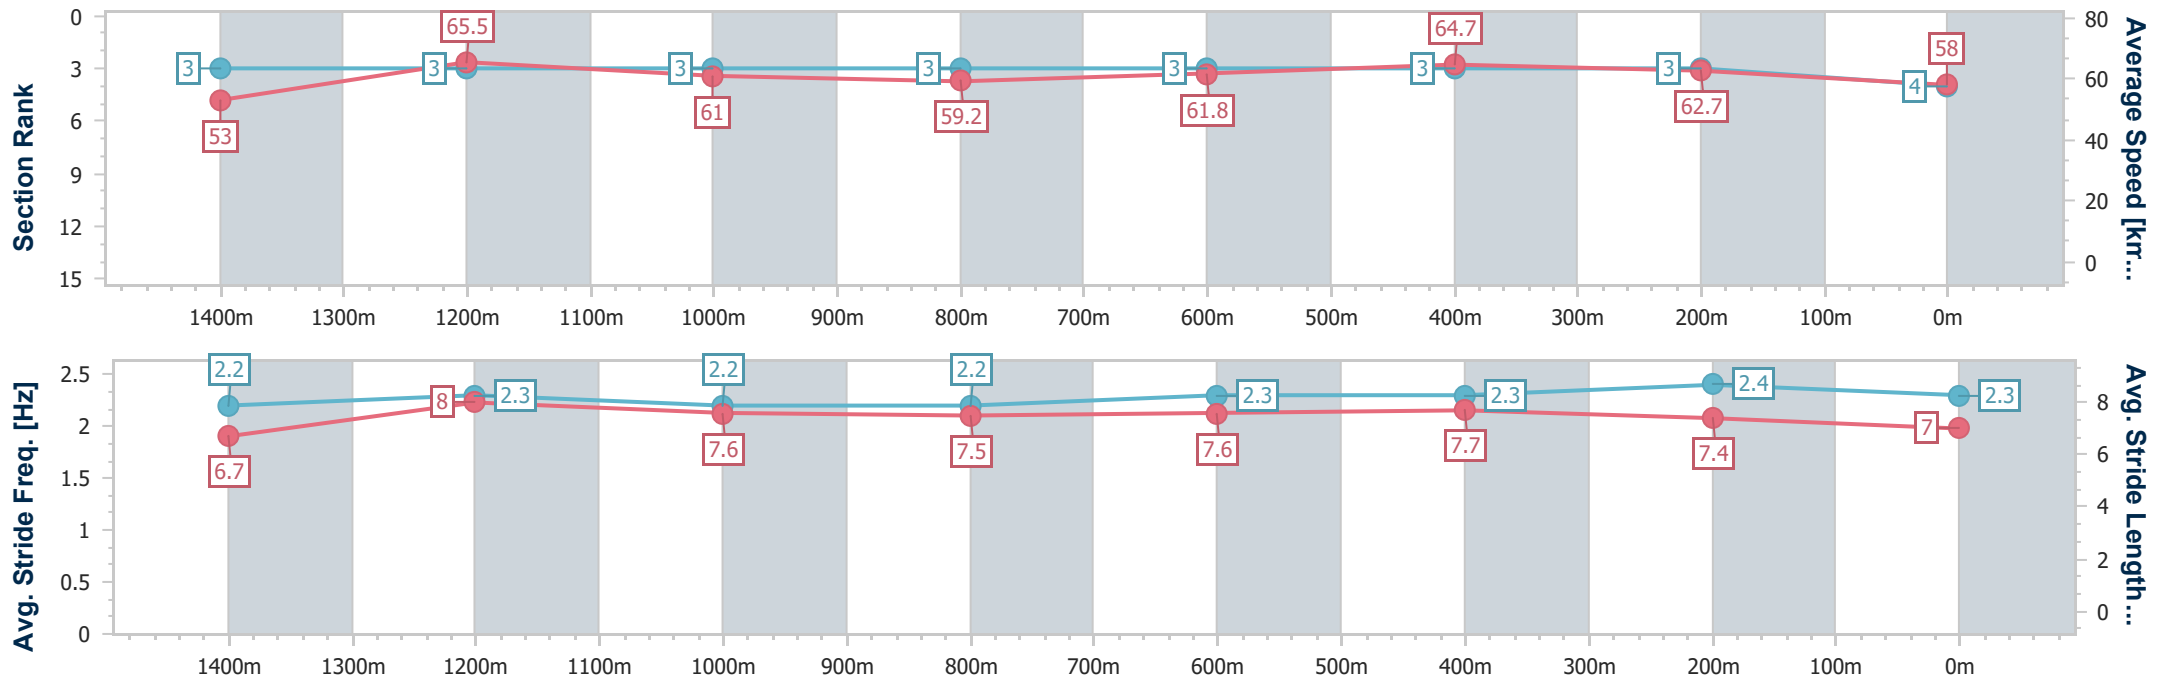

Eagle Farm QLD Professional  
Race 6: LADBROKES J.J. ATKINS - 1600m

15 June 2024 - 14:40

Track Rating: Good 3, Weather: Fine, Rail Position: +4.5m Entire

BRISBANE  
RACING CLUB

Section	Overall	1400m	1200m	1000m	800m	600m	400m	200m
Section Times	1:35.68 [4] (0:13.64)	1:22.04 [3] (0:11.04)	1:11.00 [3] (0:11.79)	0:59.21 [3] (0:12.33)	0:46.88 [3] (0:11.73)	0:35.15 [3] (0:11.27)	0:23.88 [3] (0:11.47)	0:12.41 [3] (0:12.41)
Average Speed [km/h]	53.0	65.5	61.0	59.2	61.8	64.7	62.7	58.0
Top Speed [km/h]	67.5	67.3	64.0	59.8	64.6	65.4	63.7	61.3
Avg. Dist. to Rail [m]	5.2	3.0	2.9	2.4	2.0	2.1	3.4	3.9
Avg. Stride Freq. [Hz]	2.2	2.3	2.2	2.2	2.3	2.3	2.4	2.3
Avg. Stride Length [m]	6.7	8.0	7.6	7.5	7.6	7.7	7.4	7.0