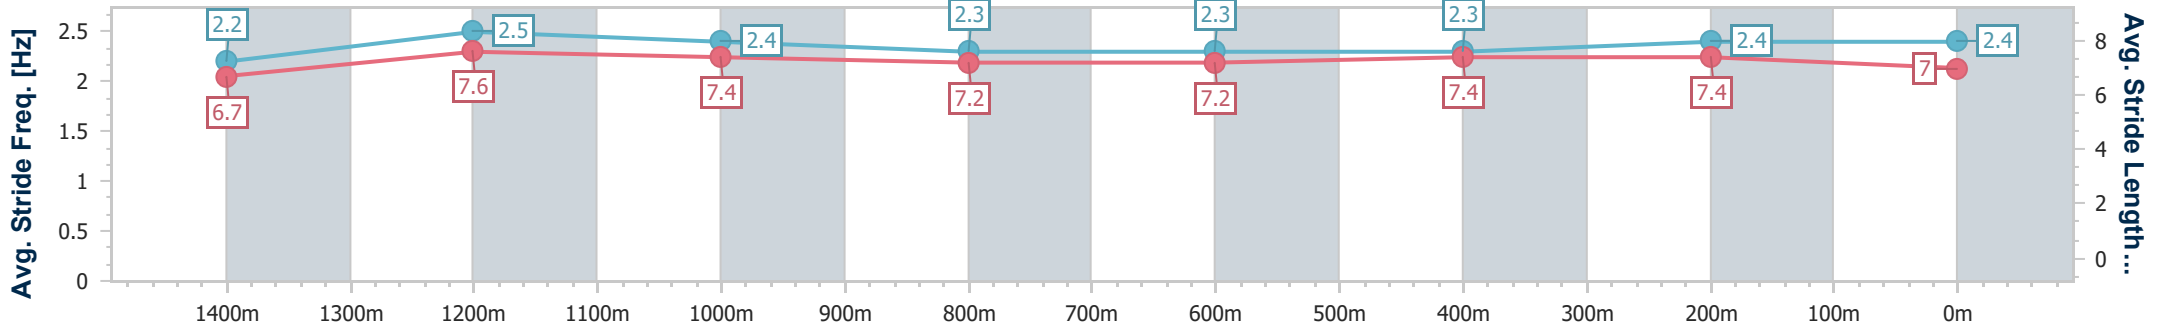

### Race 5: SKY RACING GUNSYND CLASSIC - 1600m

15 June 2024 - 14:06

Track Rating: Good 3, Weather: Fine, Rail Position: +4.5m Entire

BRISBANE RACING CLUB

Section	Overall	1400m	1200m	1000m	800m	600m	400m	200m
Section Times	1:35.03 [1] (0:13.83)	1:21.20 [5] (0:10.71)	1:10.49 [1] (0:11.29)	0:59.20 [1] (0:12.07)	0:47.13 [1] (0:12.12)	0:35.01 [1] (0:11.51)	0:23.50 [1] (0:11.32)	0:12.18 [1] (0:12.18)
Average Speed [km/h]	52.4	67.5	64.0	60.3	59.6	62.5	63.8	59.0
Top Speed [km/h]	66.7	69.1	65.6	62.3	61.5	64.6	64.5	61.9
Avg. Dist. to Rail [m]	14.1	7.8	3.3	1.9	1.0	0.3	1.2	2.1
Avg. Stride Freq. [Hz]	2.2	2.5	2.4	2.3	2.3	2.3	2.4	2.4
Avg. Stride Length [m]	6.7	7.6	7.4	7.2	7.2	7.4	7.4	7.0