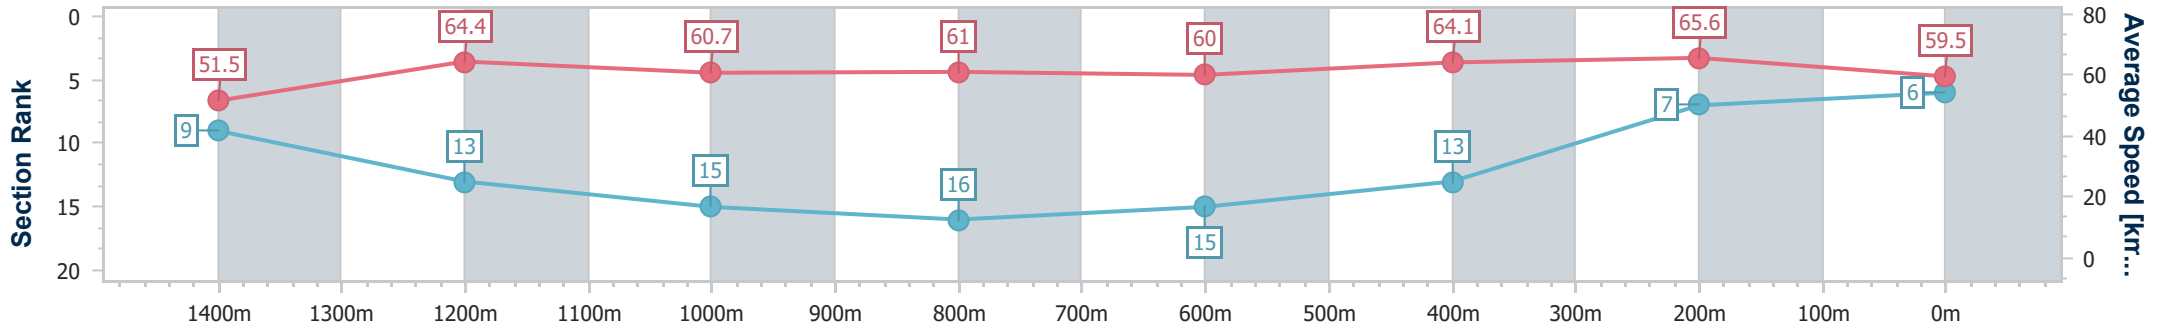

### Race 5: SKY RACING GUNSYND CLASSIC - 1600m

15 June 2024 - 14:06

Track Rating: Good 3, Weather: Fine, Rail Position: +4.5m Entire

BRISBANE RACING CLUB

Section	Overall	1400m	1200m	1000m	800m	600m	400m	200m
Section Times	1:35.88 [6] (0:14.11)	1:21.77 [9] (0:11.24)	1:10.53 [13] (0:11.93)	0:58.60 [15] (0:12.05)	0:46.55 [16] (0:12.13)	0:34.42 [15] (0:11.36)	0:23.06 [13] (0:10.98)	0:12.08 [7] (0:12.08)
Average Speed [km/h]	51.5	64.4	60.7	61.0	60.0	64.1	65.6	59.5
Top Speed [km/h]	65.6	65.7	62.1	63.2	61.6	67.2	67.5	62.5
Avg. Dist. to Rail [m]	15.4	8.2	6.6	4.5	2.3	2.5	7.2	7.0
Avg. Stride Freq. [Hz]	2.1	2.3	2.2	2.2	2.2	2.3	2.5	2.3
Avg. Stride Length [m]	6.8	7.8	7.7	7.7	7.7	7.7	7.4	7.1