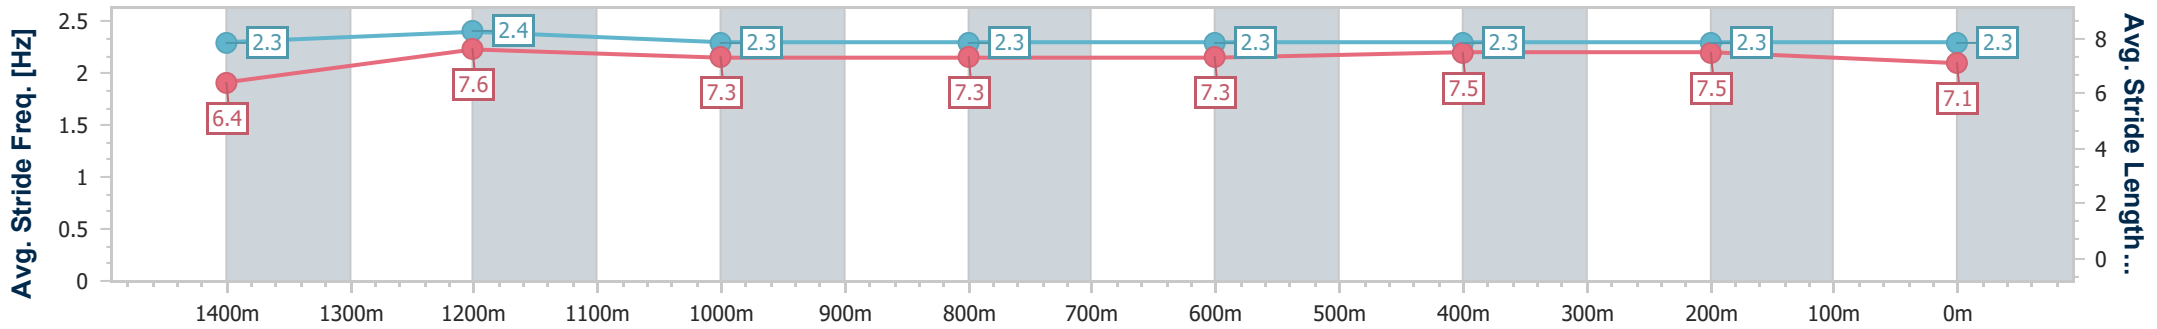

- [ ] Ranking at each section and finish
- .-.- No data available at this section
- NA No data available

Horse/Jockey Name	Trifling
Final Rank	16
Fastest Section Time (Section)	0:11.14 (1400m)
Top Speed [km/h] (Section)	65.6 (1400m)
Race State	Finished

### Eagle Farm QLD Professional

Race 5: SKY RACING GUNSYND CLASSIC - 1600m

15 June 2024 - 14:06

Track Rating: Good 3, Weather: Fine, Rail Position: +4.5m Entire

BRISBANE RACING CLUB

Section	Overall	1400m	1200m	1000m	800m	600m	400m	200m
Section Times	1:36.56 [16] (0:13.99)	1:22.57 [8] (0:11.14)	1:11.43 [9] (0:11.74)	0:59.69 [9] (0:11.99)	0:47.70 [9] (0:12.16)	0:35.54 [9] (0:11.50)	0:24.04 [9] (0:11.52)	0:12.52 [13] (0:12.52)
Average Speed [km/h]	51.7	64.8	61.3	61.0	59.5	62.3	62.4	57.7
Top Speed [km/h]	64.7	65.6	63.9	61.7	60.7	64.1	63.1	61.4
Avg. Dist. to Rail [m]	2.9	2.2	1.9	2.7	1.3	1.0	3.5	6.6
Avg. Stride Freq. [Hz]	2.3	2.4	2.3	2.3	2.3	2.3	2.3	2.3
Avg. Stride Length [m]	6.4	7.6	7.3	7.3	7.3	7.5	7.5	7.1

- [ ] Ranking at each section and finish
- .-.- No data available at this section
- NA No data available

Horse/Jockey Name	Invincible Spy
Final Rank	17
Fastest Section Time (Section)	0:10.89 (1400m)
Top Speed [km/h] (Section)	67.5 (1400m)
Race State	Finished