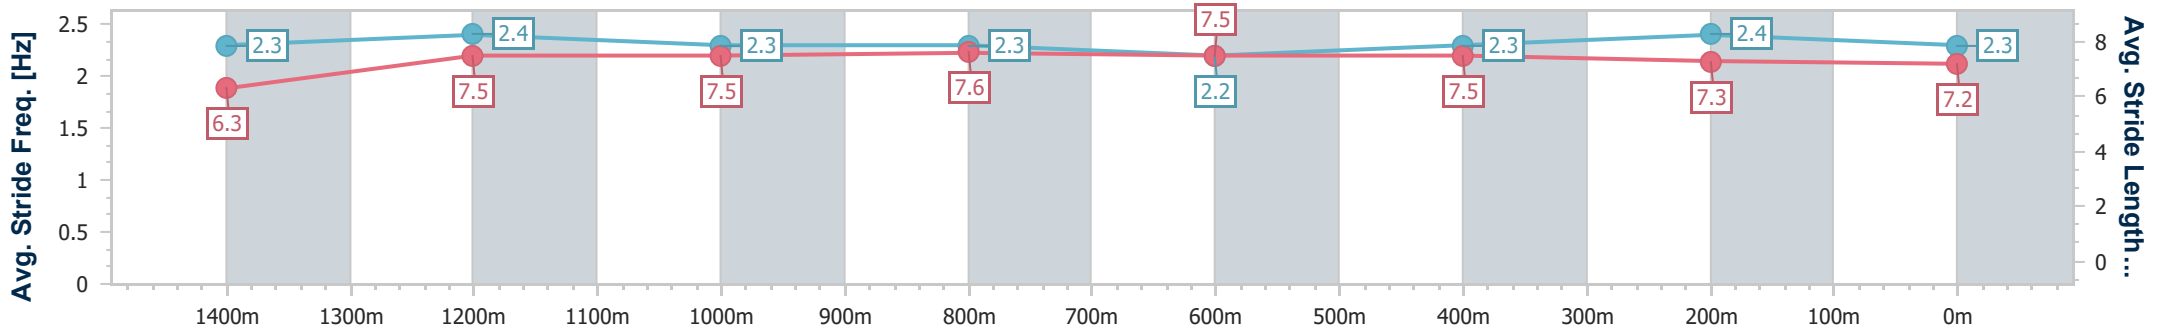

### Race 5: SKY RACING GUNSYND CLASSIC - 1600m

15 June 2024 - 14:06

Track Rating: Good 3, Weather: Fine, Rail Position: +4.5m Entire

BRISBANE RACING CLUB

Section	Overall	1400m	1200m	1000m	800m	600m	400m	200m
Section Times	1:36.08 [10] (0:13.96)	1:22.12 [7] (0:11.11)	1:11.01 [8] (0:11.68)	0:59.33 [8] (0:11.89)	0:47.44 [8] (0:12.37)	0:35.07 [8] (0:11.75)	0:23.32 [12] (0:11.20)	0:12.12 [10] (0:12.12)
Average Speed [km/h]	51.7	65.0	61.6	61.6	59.5	62.5	64.3	59.4
Top Speed [km/h]	65.9	65.9	63.5	62.1	61.0	65.0	66.1	62.8
Avg. Dist. to Rail [m]	3.9	1.9	2.2	2.6	5.0	4.8	6.2	5.0
Avg. Stride Freq. [Hz]	2.3	2.4	2.3	2.3	2.2	2.3	2.4	2.3
Avg. Stride Length [m]	6.3	7.5	7.5	7.6	7.5	7.5	7.3	7.2