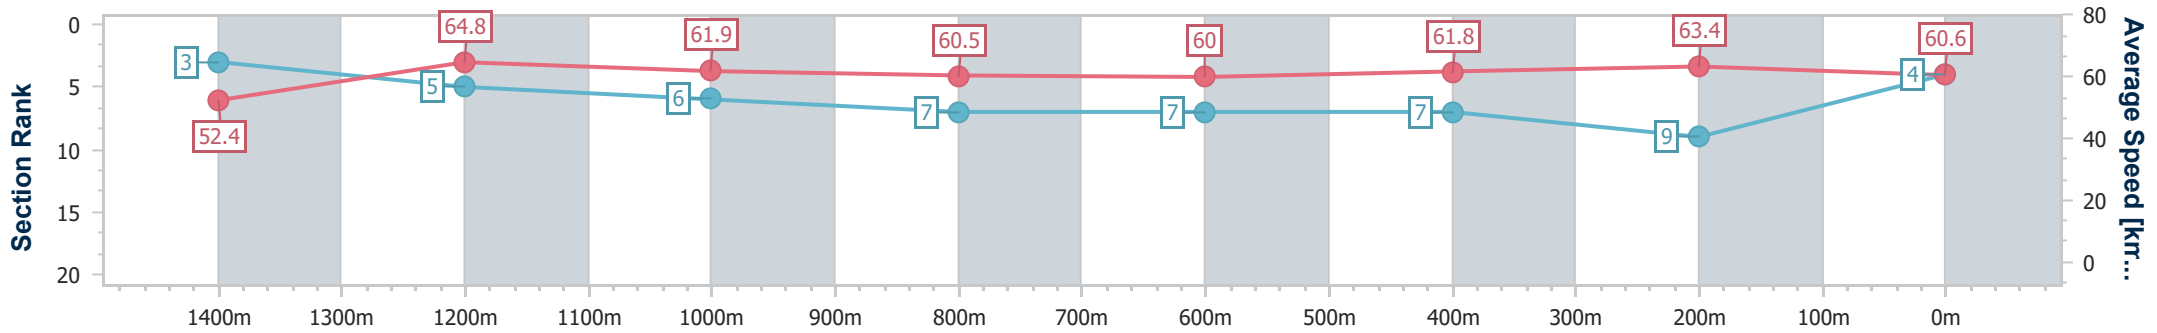

### Race 5: SKY RACING GUNSYND CLASSIC - 1600m

15 June 2024 - 14:06

Track Rating: Good 3, Weather: Fine, Rail Position: +4.5m Entire

BRISBANE RACING CLUB

Section	Overall	1400m	1200m	1000m	800m	600m	400m	200m
Section Times	1:35.72 [4] (0:13.78)	1:21.94 [3] (0:11.12)	1:10.82 [5] (0:11.68)	0:59.14 [6] (0:12.04)	0:47.10 [7] (0:12.16)	0:34.94 [7] (0:11.72)	0:23.22 [7] (0:11.35)	0:11.87 [9] (0:11.87)
Average Speed [km/h]	52.4	64.8	61.9	60.5	60.0	61.8	63.4	60.6
Top Speed [km/h]	65.5	66.0	62.9	61.3	60.6	63.3	64.4	63.1
Avg. Dist. to Rail [m]	3.6	3.0	3.0	2.9	2.3	1.7	3.4	2.4
Avg. Stride Freq. [Hz]	2.2	2.3	2.2	2.2	2.1	2.2	2.3	2.2
Avg. Stride Length [m]	6.6	7.9	7.9	7.8	7.8	7.9	7.7	7.5