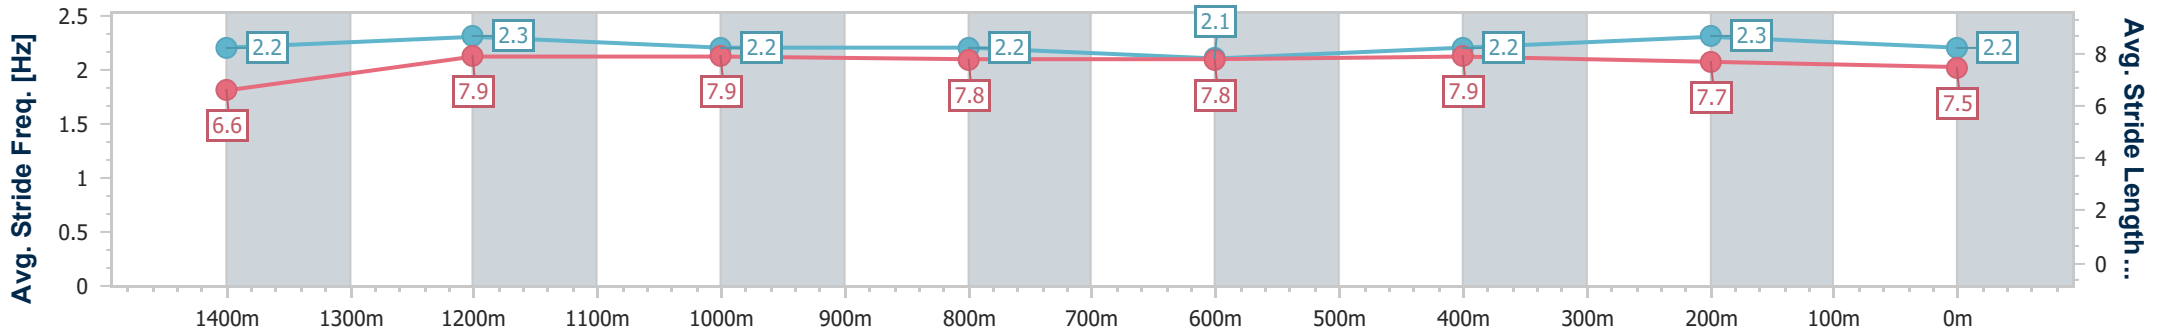

### Race 5: SKY RACING GUNSYND CLASSIC - 1600m

15 June 2024 - 14:06

Track Rating: Good 3, Weather: Fine, Rail Position: +4.5m Entire

BRISBANE RACING CLUB

Section	Overall	1400m	1200m	1000m	800m	600m	400m	200m
Section Times	1:35.72 [4] (0:13.78)	1:21.94 [3] (0:11.12)	1:10.82 [5] (0:11.68)	0:59.14 [6] (0:12.04)	0:47.10 [7] (0:12.16)	0:34.94 [7] (0:11.72)	0:23.22 [7] (0:11.35)	0:11.87 [9] (0:11.87)
Average Speed [km/h]	52.4	64.8	61.9	60.5	60.0	61.8	63.4	60.6
Top Speed [km/h]	65.5	66.0	62.9	61.3	60.6	63.3	64.4	63.1
Avg. Dist. to Rail [m]	3.6	3.0	3.0	2.9	2.3	1.7	3.4	2.4
Avg. Stride Freq. [Hz]	2.2	2.3	2.2	2.2	2.1	2.2	2.3	2.2
Avg. Stride Length [m]	6.6	7.9	7.9	7.8	7.8	7.9	7.7	7.5