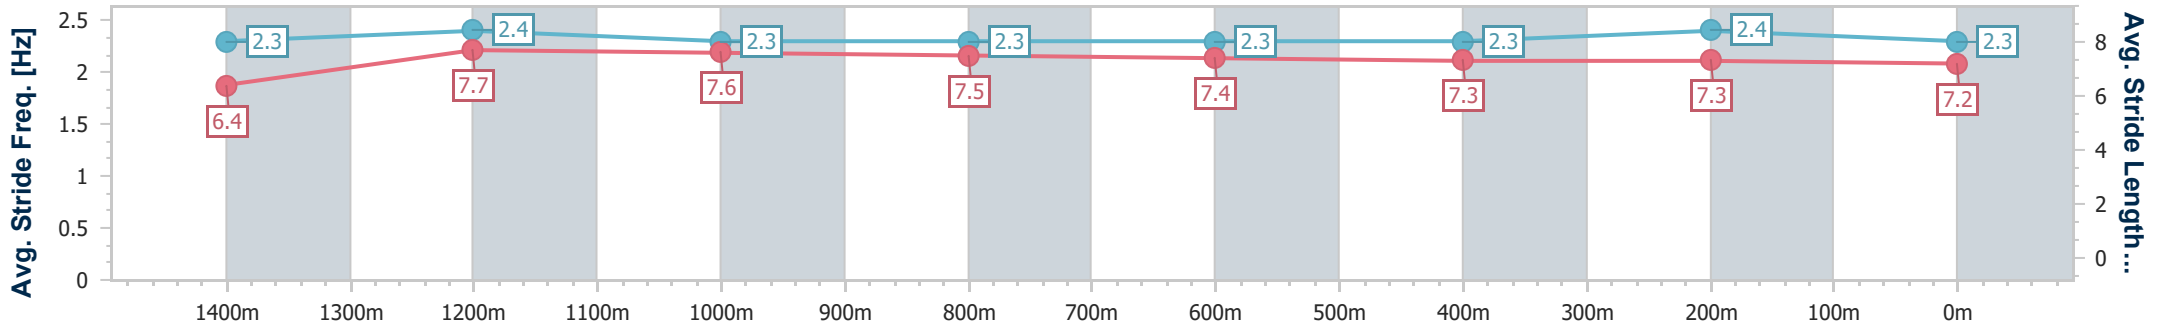

- [ ] Ranking at each section and finish
- .-.- No data available at this section
- NA No data available

Horse/Jockey Name	Mary Shan
Final Rank	14
Fastest Section Time (Section)	0:10.89 (1400m)
Top Speed [km/h] (Section)	67.7 (1400m)
Race State	Finished

### Eagle Farm QLD Professional

Race 5: SKY RACING GUNSYND CLASSIC - 1600m

15 June 2024 - 14:06

Track Rating: Good 3, Weather: Fine, Rail Position: +4.5m Entire

BRISBANE RACING CLUB

Section	Overall	1400m	1200m	1000m	800m	600m	400m	200m
Section Times	1:36.35 [14] (0:13.82)	1:22.53 [4] (0:10.89)	1:11.64 [3] (0:11.48)	1:00.16 [2] (0:12.11)	0:48.05 [3] (0:12.17)	0:35.88 [3] (0:11.84)	0:24.04 [4] (0:11.65)	0:12.39 [10] (0:12.39)
Average Speed [km/h]	52.6	66.5	62.7	60.5	60.0	61.2	61.8	58.2
Top Speed [km/h]	66.5	67.7	64.5	61.1	60.8	61.8	63.4	59.7
Avg. Dist. to Rail [m]	13.3	6.3	3.9	3.7	3.4	1.0	1.7	2.2
Avg. Stride Freq. [Hz]	2.3	2.4	2.3	2.3	2.3	2.3	2.4	2.3
Avg. Stride Length [m]	6.4	7.7	7.6	7.5	7.4	7.3	7.3	7.2