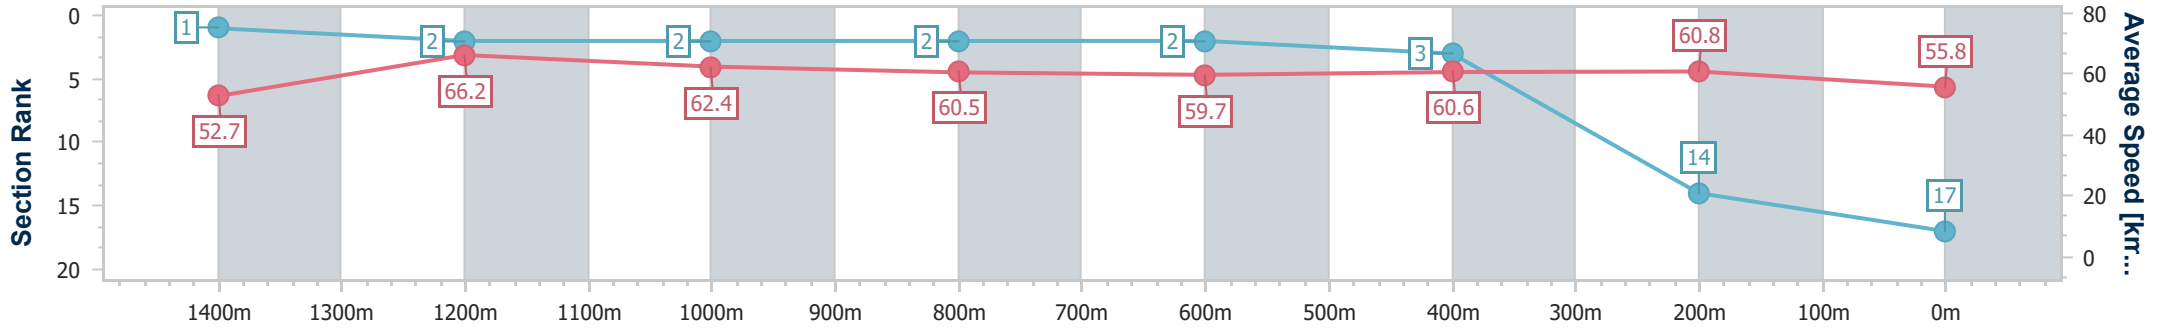

Eagle Farm QLD Professional

Race 5: SKY RACING GUNSYND CLASSIC - 1600m

15 June 2024 - 14:06

Track Rating: Good 3, Weather: Fine, Rail Position: +4.5m Entire

BRISBANE RACING CLUB

Section	Overall	1400m	1200m	1000m	800m	600m	400m	200m
Section Times	1:36.99 [17] (0:13.75)	1:23.24 [1] (0:10.89)	1:12.35 [2] (0:11.55)	1:00.80 [2] (0:12.00)	0:48.80 [2] (0:12.15)	0:36.65 [2] (0:11.87)	0:24.78 [3] (0:11.85)	0:12.93 [14] (0:12.93)
Average Speed [km/h]	52.7	66.2	62.4	60.5	59.7	60.6	60.8	55.8
Top Speed [km/h]	67.4	67.5	63.0	61.1	60.5	61.2	61.9	58.2
Avg. Dist. to Rail [m]	6.5	2.7	2.2	1.9	1.0	0.2	0.4	1.1
Avg. Stride Freq. [Hz]	2.2	2.4	2.3	2.2	2.2	2.3	2.3	2.2
Avg. Stride Length [m]	6.7	7.7	7.6	7.4	7.5	7.4	7.3	7.0

- [ ] Ranking at each section and finish
- .-.- No data available at this section
- NA No data available