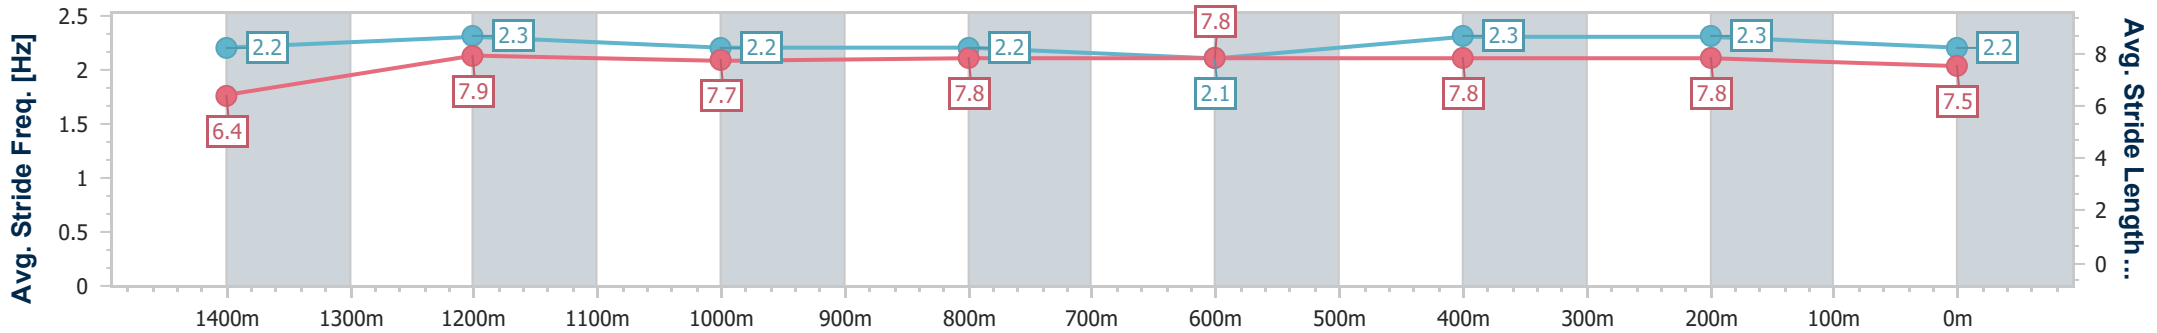

### Eagle Farm QLD Professional

Race 5: SKY RACING GUNSYND CLASSIC - 1600m

15 June 2024 - 14:06

Track Rating: Good 3, Weather: Fine, Rail Position: +4.5m Entire

BRISBANE RACING CLUB

Section	Overall	1400m	1200m	1000m	800m	600m	400m	200m
Section Times	1:35.93 [7] (0:14.47)	1:21.46 [17] (0:11.21)	1:10.25 [17] (0:11.89)	0:58.36 [17] (0:12.04)	0:46.32 [17] (0:12.04)	0:34.28 [17] (0:11.26)	0:23.02 [15] (0:11.09)	0:11.93 [12] (0:11.93)
Average Speed [km/h]	50.2	64.8	60.8	60.9	60.0	64.3	65.1	60.2
Top Speed [km/h]	64.0	65.3	63.5	62.8	61.3	66.2	66.4	62.0
Avg. Dist. to Rail [m]	13.8	5.4	5.9	3.7	0.9	2.2	7.7	8.1
Avg. Stride Freq. [Hz]	2.2	2.3	2.2	2.2	2.1	2.3	2.3	2.2
Avg. Stride Length [m]	6.4	7.9	7.7	7.8	7.8	7.8	7.8	7.5

- [ ] Ranking at each section and finish
- .-.- No data available at this section
- NA No data available

Horse/Jockey Name	Pier Pressure
Final Rank	8
Fastest Section Time (Section)	0:11.02 (1400m)
Top Speed [km/h] (Section)	67.1 (1400m)
Race State	Finished