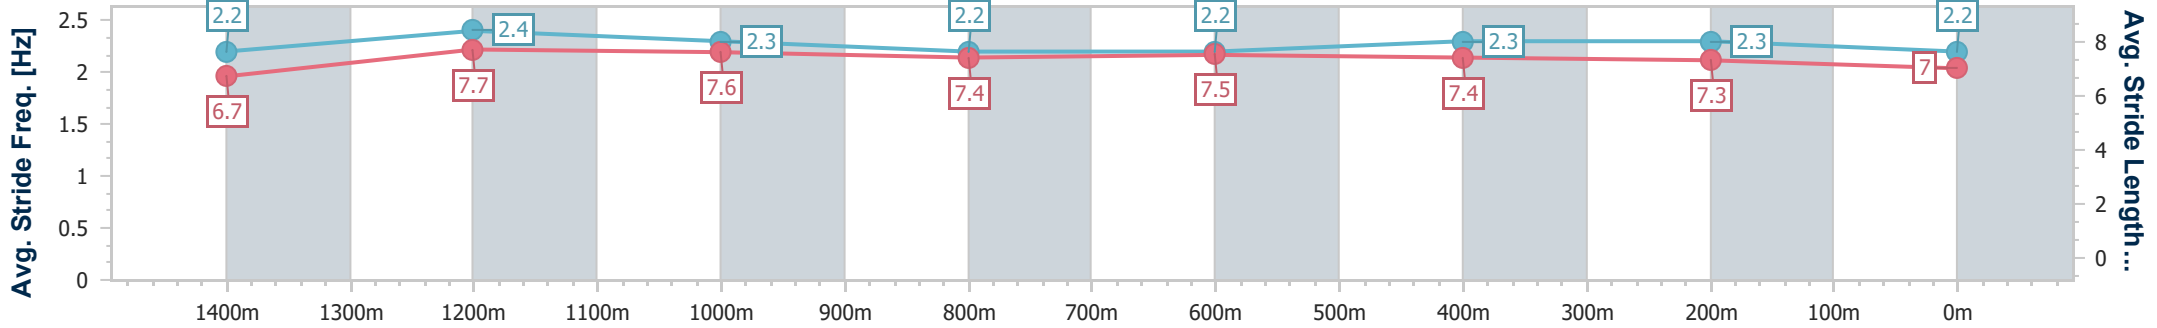

- [ ] Ranking at each section and finish
- .-.- No data available at this section
- NA No data available

Horse/Jockey Name	Invincible Spy
Final Rank	17
Fastest Section Time (Section)	0:10.89 (1400m)
Top Speed [km/h] (Section)	67.5 (1400m)
Race State	Finished

Eagle Farm QLD Professional

Race 5: SKY RACING GUNSYND CLASSIC - 1600m

15 June 2024 - 14:06

Track Rating: Good 3, Weather: Fine, Rail Position: +4.5m Entire

BRISBANE RACING CLUB

Section	Overall	1400m	1200m	1000m	800m	600m	400m	200m
Section Times	1:36.99 [17] (0:13.75)	1:23.24 [1] (0:10.89)	1:12.35 [2] (0:11.55)	1:00.80 [2] (0:12.00)	0:48.80 [2] (0:12.15)	0:36.65 [2] (0:11.87)	0:24.78 [3] (0:11.85)	0:12.93 [14] (0:12.93)
Average Speed [km/h]	52.7	66.2	62.4	60.5	59.7	60.6	60.8	55.8
Top Speed [km/h]	67.4	67.5	63.0	61.1	60.5	61.2	61.9	58.2
Avg. Dist. to Rail [m]	6.5	2.7	2.2	1.9	1.0	0.2	0.4	1.1
Avg. Stride Freq. [Hz]	2.2	2.4	2.3	2.2	2.2	2.3	2.3	2.2
Avg. Stride Length [m]	6.7	7.7	7.6	7.4	7.5	7.4	7.3	7.0

- [ ] Ranking at each section and finish
- .-.- No data available at this section
- NA No data available