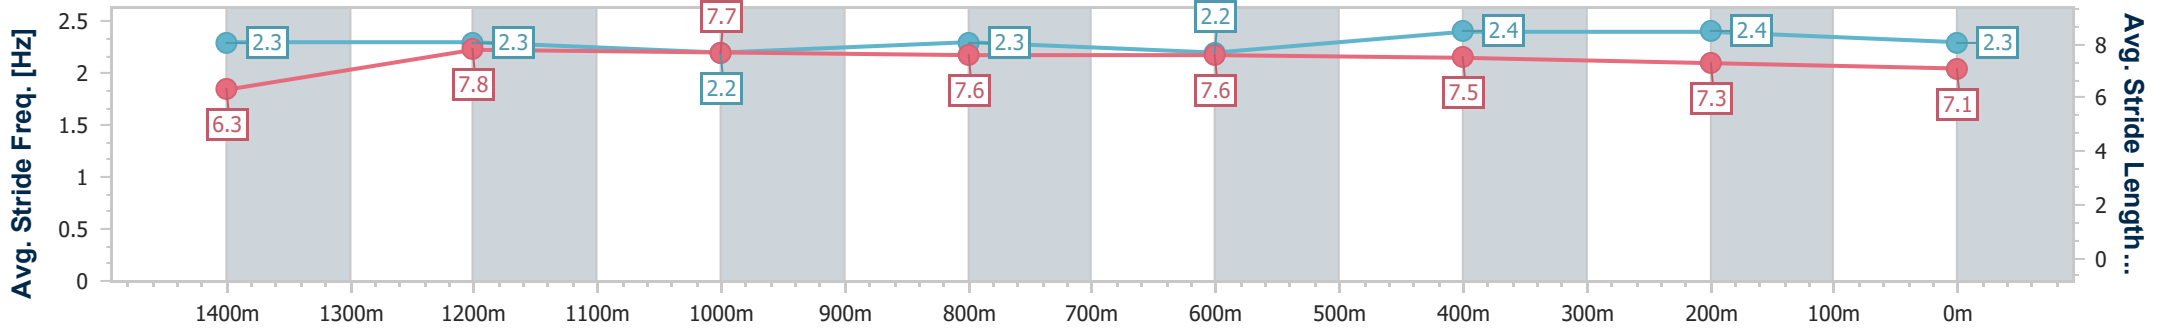

Eagle Farm QLD Professional

Race 5: SKY RACING GUNSYND CLASSIC - 1600m

15 June 2024 - 14:06

Track Rating: Good 3, Weather: Fine, Rail Position: +4.5m Entire

BRISBANE RACING CLUB

Section	Overall	1400m	1200m	1000m	800m	600m	400m	200m
Section Times	1:36.28 [12] (0:14.21)	1:22.07 [13] (0:11.10)	1:10.97 [11] (0:11.68)	0:59.29 [10] (0:11.99)	0:47.30 [10] (0:12.04)	0:35.26 [10] (0:11.48)	0:23.78 [8] (0:11.30)	0:12.48 [8] (0:12.48)
Average Speed [km/h]	50.8	65.2	62.0	61.3	60.0	63.8	63.6	57.9
Top Speed [km/h]	66.6	66.9	64.0	62.3	61.8	65.7	65.8	60.7
Avg. Dist. to Rail [m]	7.5	4.7	5.9	4.2	1.8	3.2	5.7	5.5
Avg. Stride Freq. [Hz]	2.3	2.3	2.2	2.3	2.2	2.4	2.4	2.3
Avg. Stride Length [m]	6.3	7.8	7.7	7.6	7.6	7.5	7.3	7.1