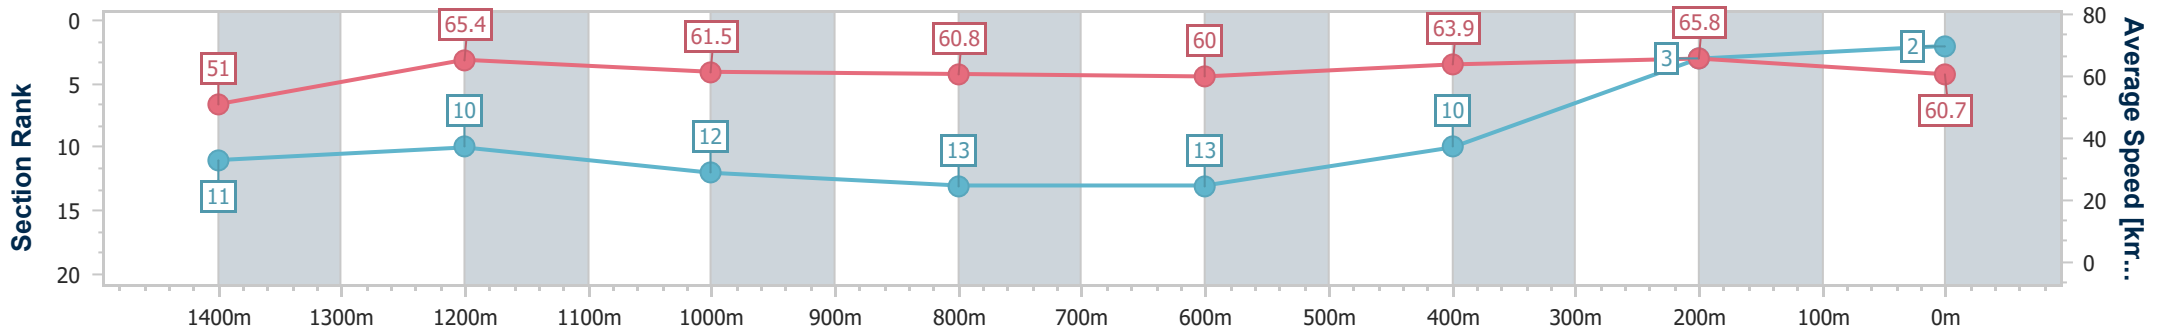

### Race 5: SKY RACING GUNSYND CLASSIC - 1600m

15 June 2024 - 14:06

Track Rating: Good 3, Weather: Fine, Rail Position: +4.5m Entire

BRISBANE RACING CLUB

Section	Overall	1400m	1200m	1000m	800m	600m	400m	200m
Section Times	1:35.36 [2] (0:14.17)	1:21.19 [11] (0:11.09)	1:10.10 [10] (0:11.77)	0:58.33 [12] (0:12.08)	0:46.25 [13] (0:12.12)	0:34.13 [13] (0:11.33)	0:22.80 [10] (0:10.94)	0:11.86 [3] (0:11.86)
Average Speed [km/h]	51.0	65.4	61.5	60.8	60.0	63.9	65.8	60.7
Top Speed [km/h]	65.1	66.1	63.7	62.1	60.7	65.7	66.7	64.7
Avg. Dist. to Rail [m]	9.4	5.1	5.4	4.9	2.2	1.5	5.5	4.8
Avg. Stride Freq. [Hz]	2.2	2.3	2.2	2.2	2.2	2.3	2.5	2.4
Avg. Stride Length [m]	6.4	7.8	7.7	7.5	7.6	7.6	7.4	7.2