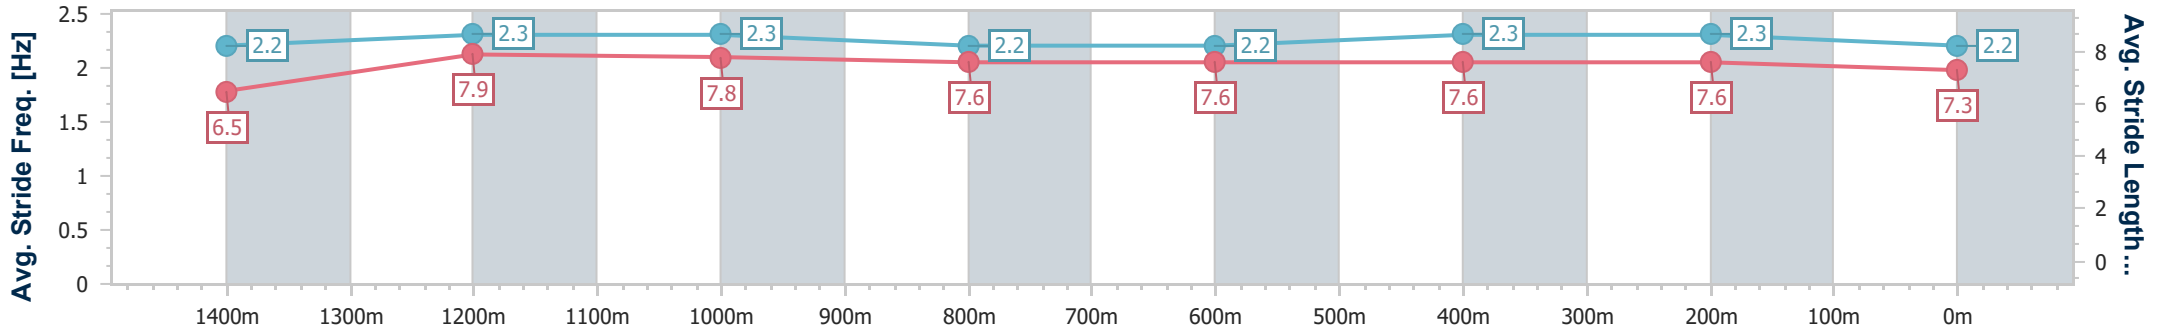

### Race 5: SKY RACING GUNSYND CLASSIC - 1600m

15 June 2024 - 14:06

Track Rating: Good 3, Weather: Fine, Rail Position: +4.5m Entire

BRISBANE RACING CLUB

Section	Overall	1400m	1200m	1000m	800m	600m	400m	200m
Section Times	1:36.08 [11] (0:14.12)	1:21.96 [10] (0:10.92)	1:11.04 [7] (0:11.35)	0:59.69 [5] (0:12.05)	0:47.64 [5] (0:12.12)	0:35.52 [5] (0:11.75)	0:23.77 [5] (0:11.48)	0:12.29 [6] (0:12.29)
Average Speed [km/h]	51.4	66.3	63.7	61.4	60.5	62.6	62.6	58.7
Top Speed [km/h]	65.8	67.2	65.4	62.4	61.1	63.4	64.1	61.4
Avg. Dist. to Rail [m]	11.7	7.3	6.8	5.4	4.4	4.1	4.6	3.9
Avg. Stride Freq. [Hz]	2.2	2.3	2.3	2.2	2.2	2.3	2.3	2.2
Avg. Stride Length [m]	6.5	7.9	7.8	7.6	7.6	7.6	7.6	7.3