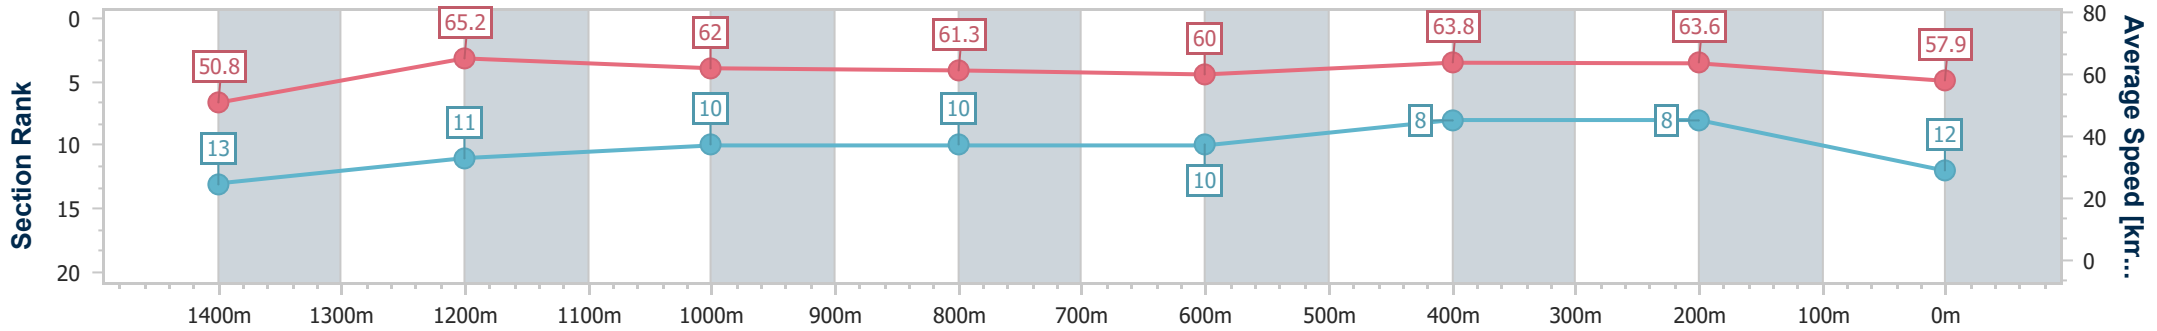

Eagle Farm QLD Professional

Race 5: SKY RACING GUNSYND CLASSIC - 1600m

15 June 2024 - 14:06

Track Rating: Good 3, Weather: Fine, Rail Position: +4.5m Entire

BRISBANE RACING CLUB

Section	Overall	1400m	1200m	1000m	800m	600m	400m	200m
Section Times	1:36.28 [12] (0:14.21)	1:22.07 [13] (0:11.10)	1:10.97 [11] (0:11.68)	0:59.29 [10] (0:11.99)	0:47.30 [10] (0:12.04)	0:35.26 [10] (0:11.48)	0:23.78 [8] (0:11.30)	0:12.48 [8] (0:12.48)
Average Speed [km/h]	50.8	65.2	62.0	61.3	60.0	63.8	63.6	57.9
Top Speed [km/h]	66.6	66.9	64.0	62.3	61.8	65.7	65.8	60.7
Avg. Dist. to Rail [m]	7.5	4.7	5.9	4.2	1.8	3.2	5.7	5.5
Avg. Stride Freq. [Hz]	2.3	2.3	2.2	2.3	2.2	2.4	2.4	2.3
Avg. Stride Length [m]	6.3	7.8	7.7	7.6	7.6	7.5	7.3	7.1