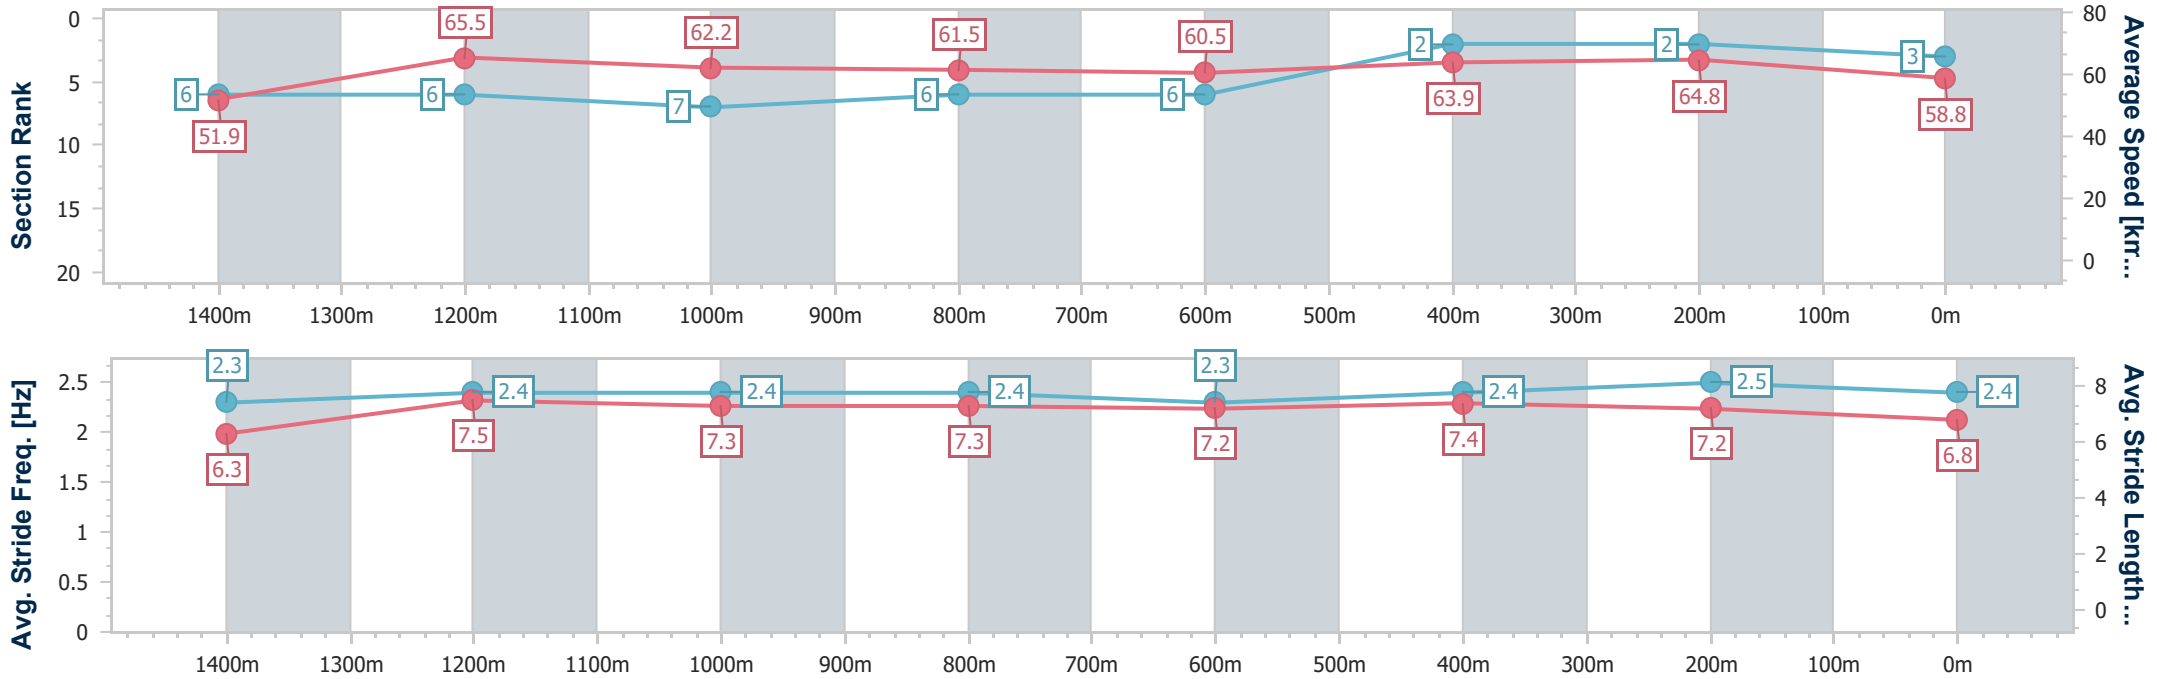

### Eagle Farm QLD Professional

Race 5: SKY RACING GUNSYND CLASSIC - 1600m

15 June 2024 - 14:06

Track Rating: Good 3, Weather: Fine, Rail Position: +4.5m Entire

BRISBANE RACING CLUB

Section	Overall	1400m	1200m	1000m	800m	600m	400m	200m
Section Times	1:35.53 [3] (0:13.94)	1:21.59 [6] (0:11.04)	1:10.55 [6] (0:11.61)	0:58.94 [7] (0:11.97)	0:46.97 [6] (0:12.18)	0:34.79 [6] (0:11.44)	0:23.35 [2] (0:11.13)	0:12.22 [2] (0:12.22)
Average Speed [km/h]	51.9	65.5	62.2	61.5	60.5	63.9	64.8	58.8
Top Speed [km/h]	64.9	66.9	64.5	62.2	60.8	66.5	66.6	62.2
Avg. Dist. to Rail [m]	5.9	4.2	4.9	5.1	4.6	3.1	4.3	4.3
Avg. Stride Freq. [Hz]	2.3	2.4	2.4	2.4	2.3	2.4	2.5	2.4
Avg. Stride Length [m]	6.3	7.5	7.3	7.3	7.2	7.4	7.2	6.8