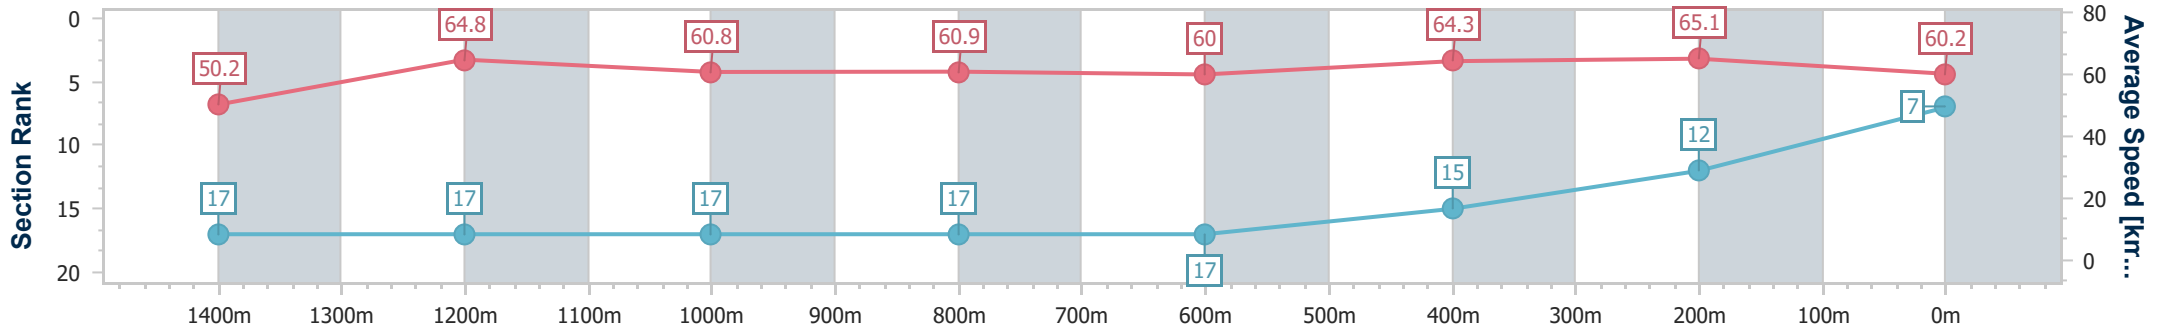

### Eagle Farm QLD Professional

Race 5: SKY RACING GUNSYND CLASSIC - 1600m

15 June 2024 - 14:06

Track Rating: Good 3, Weather: Fine, Rail Position: +4.5m Entire

BRISBANE RACING CLUB

Section	Overall	1400m	1200m	1000m	800m	600m	400m	200m
Section Times	1:35.93 [7] (0:14.47)	1:21.46 [17] (0:11.21)	1:10.25 [17] (0:11.89)	0:58.36 [17] (0:12.04)	0:46.32 [17] (0:12.04)	0:34.28 [17] (0:11.26)	0:23.02 [15] (0:11.09)	0:11.93 [12] (0:11.93)
Average Speed [km/h]	50.2	64.8	60.8	60.9	60.0	64.3	65.1	60.2
Top Speed [km/h]	64.0	65.3	63.5	62.8	61.3	66.2	66.4	62.0
Avg. Dist. to Rail [m]	13.8	5.4	5.9	3.7	0.9	2.2	7.7	8.1
Avg. Stride Freq. [Hz]	2.2	2.3	2.2	2.2	2.1	2.3	2.3	2.2
Avg. Stride Length [m]	6.4	7.9	7.7	7.8	7.8	7.8	7.8	7.5

- [ ] Ranking at each section and finish
- .-.- No data available at this section
- NA No data available

Horse/Jockey Name	Pier Pressure
Final Rank	8
Fastest Section Time (Section)	0:11.02 (1400m)
Top Speed [km/h] (Section)	67.1 (1400m)
Race State	Finished