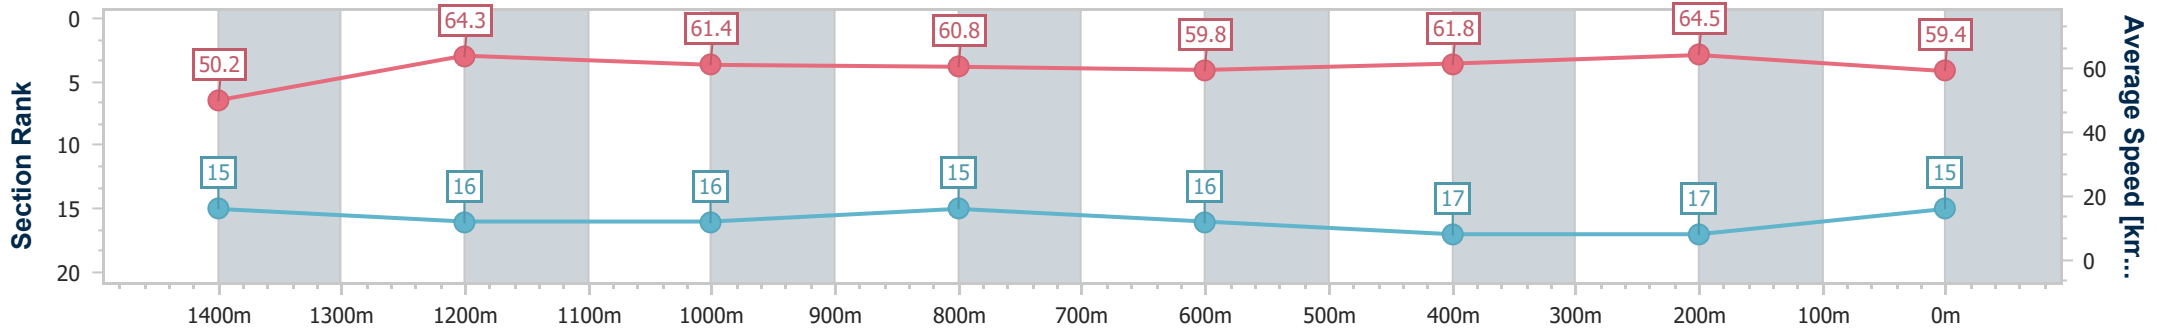

Eagle Farm QLD Professional

Race 5: SKY RACING GUNSYND CLASSIC - 1600m

15 June 2024 - 14:06

Track Rating: Good 3, Weather: Fine, Rail Position: +4.5m Entire

BRISBANE RACING CLUB

Section	Overall	1400m	1200m	1000m	800m	600m	400m	200m
Section Times	1:36.43 [15] (0:14.41)	1:22.02 [15] (0:11.21)	1:10.81 [16] (0:11.78)	0:59.03 [16] (0:11.93)	0:47.10 [15] (0:12.14)	0:34.96 [16] (0:11.67)	0:23.29 [17] (0:11.18)	0:12.11 [17] (0:12.11)
Average Speed [km/h]	50.2	64.3	61.4	60.8	59.8	61.8	64.5	59.4
Top Speed [km/h]	63.8	64.8	64.1	63.4	61.4	64.9	65.2	62.5
Avg. Dist. to Rail [m]	8.3	2.8	2.9	2.2	1.6	0.6	2.6	3.6
Avg. Stride Freq. [Hz]	2.2	2.3	2.2	2.3	2.2	2.3	2.4	2.3
Avg. Stride Length [m]	6.4	7.8	7.6	7.4	7.4	7.4	7.5	7.2

- [ ] Ranking at each section and finish
- .-.- No data available at this section
- NA No data available

Horse/Jockey Name	Trifling
Final Rank	16
Fastest Section Time (Section)	0:11.14 (1400m)
Top Speed [km/h] (Section)	65.6 (1400m)
Race State	Finished