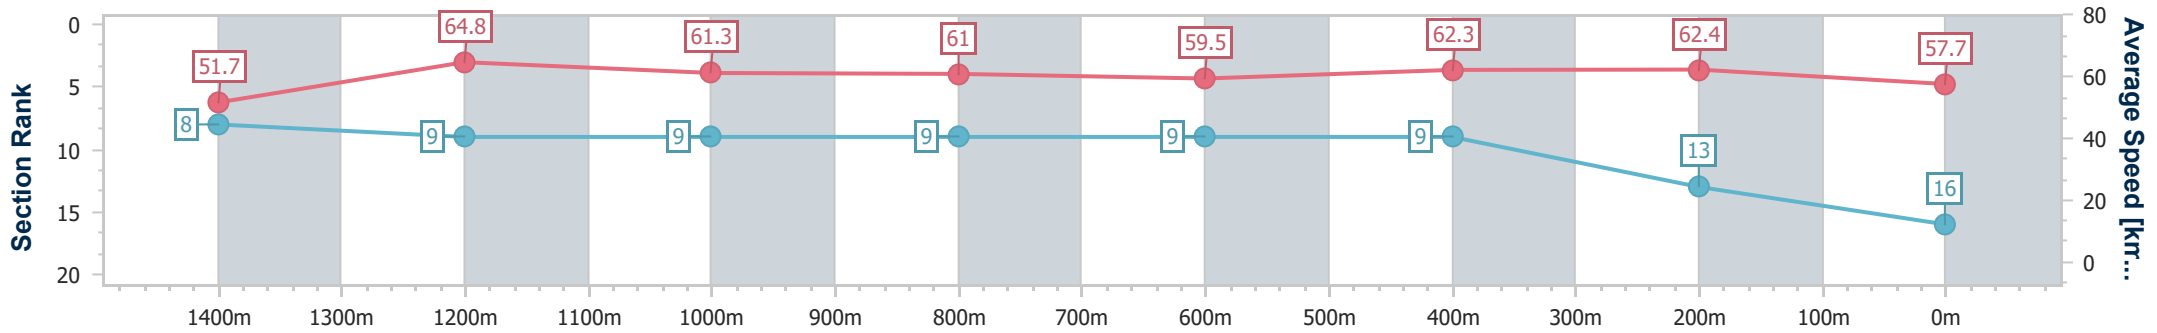

Horse/Jockey Name	Trifling
Final Rank	16
Fastest Section Time (Section)	0:11.14 (1400m)
Top Speed [km/h] (Section)	65.6 (1400m)
Race State	Finished

Eagle Farm QLD Professional

Race 5: SKY RACING GUNSYND CLASSIC - 1600m

15 June 2024 - 14:06

Track Rating: Good 3, Weather: Fine, Rail Position: +4.5m Entire

BRISBANE RACING CLUB

Section	Overall	1400m	1200m	1000m	800m	600m	400m	200m
Section Times	1:36.56 [16] (0:13.99)	1:22.57 [8] (0:11.14)	1:11.43 [9] (0:11.74)	0:59.69 [9] (0:11.99)	0:47.70 [9] (0:12.16)	0:35.54 [9] (0:11.50)	0:24.04 [9] (0:11.52)	0:12.52 [13] (0:12.52)
Average Speed [km/h]	51.7	64.8	61.3	61.0	59.5	62.3	62.4	57.7
Top Speed [km/h]	64.7	65.6	63.9	61.7	60.7	64.1	63.1	61.4
Avg. Dist. to Rail [m]	2.9	2.2	1.9	2.7	1.3	1.0	3.5	6.6
Avg. Stride Freq. [Hz]	2.3	2.4	2.3	2.3	2.3	2.3	2.3	2.3
Avg. Stride Length [m]	6.4	7.6	7.3	7.3	7.3	7.5	7.5	7.1

- [ ] Ranking at each section and finish
- -.-.- No data available at this section
- NA No data available