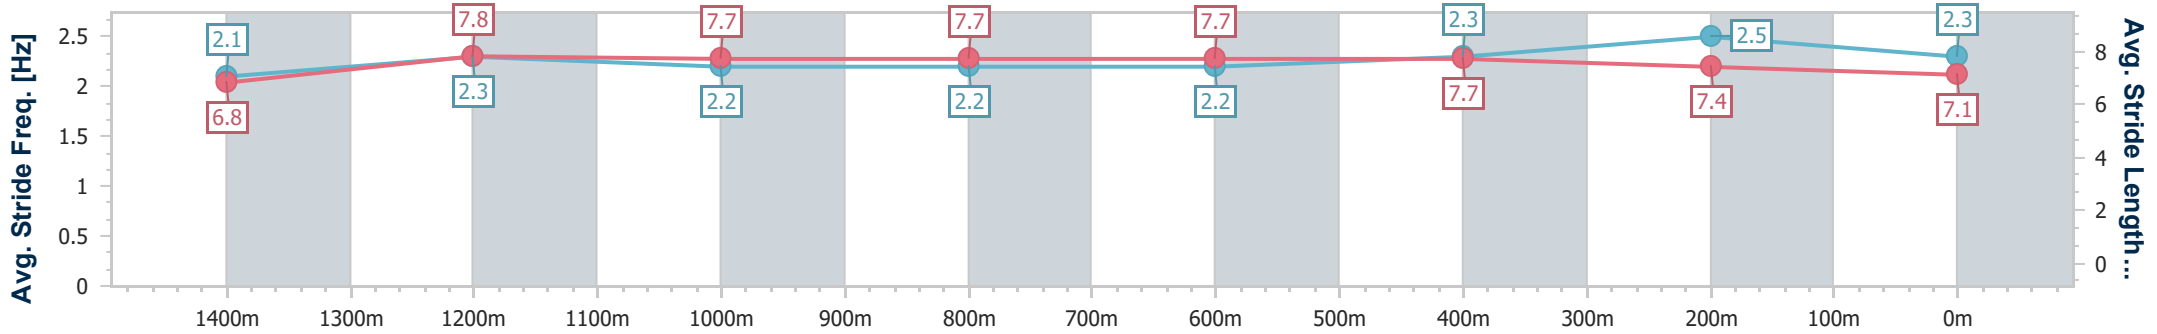

### Race 5: SKY RACING GUNSYND CLASSIC - 1600m

15 June 2024 - 14:06

Track Rating: Good 3, Weather: Fine, Rail Position: +4.5m Entire

BRISBANE RACING CLUB

Section	Overall	1400m	1200m	1000m	800m	600m	400m	200m
Section Times	1:35.88 [6] (0:14.11)	1:21.77 [9] (0:11.24)	1:10.53 [13] (0:11.93)	0:58.60 [15] (0:12.05)	0:46.55 [16] (0:12.13)	0:34.42 [15] (0:11.36)	0:23.06 [13] (0:10.98)	0:12.08 [7] (0:12.08)
Average Speed [km/h]	51.5	64.4	60.7	61.0	60.0	64.1	65.6	59.5
Top Speed [km/h]	65.6	65.7	62.1	63.2	61.6	67.2	67.5	62.5
Avg. Dist. to Rail [m]	15.4	8.2	6.6	4.5	2.3	2.5	7.2	7.0
Avg. Stride Freq. [Hz]	2.1	2.3	2.2	2.2	2.2	2.3	2.5	2.3
Avg. Stride Length [m]	6.8	7.8	7.7	7.7	7.7	7.7	7.4	7.1