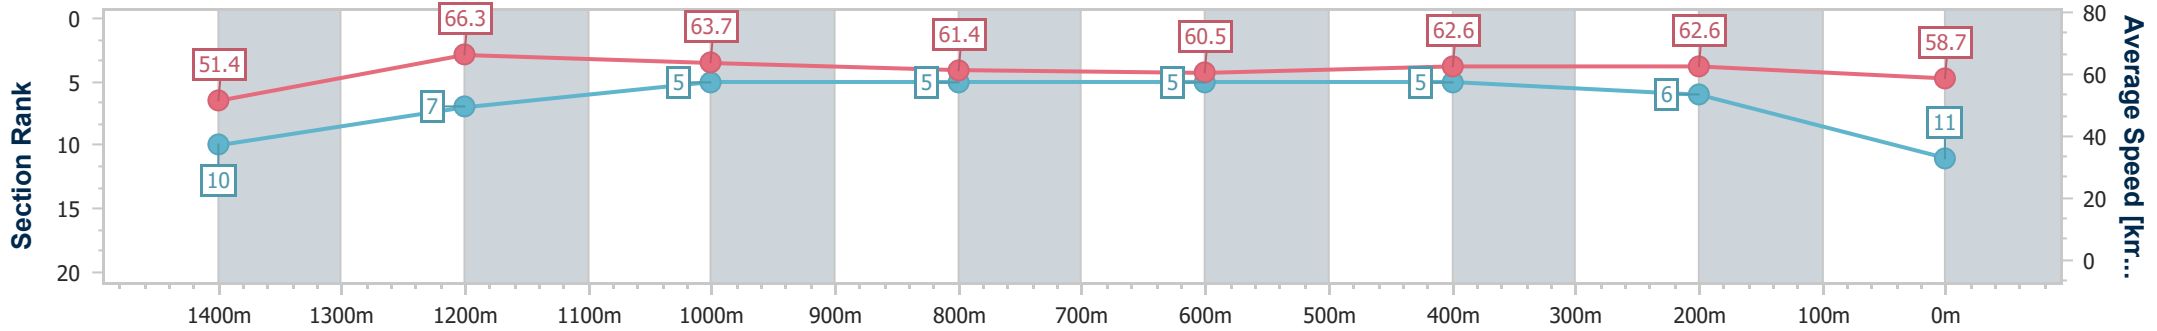

### Race 5: SKY RACING GUNSYND CLASSIC - 1600m

15 June 2024 - 14:06

Track Rating: Good 3, Weather: Fine, Rail Position: +4.5m Entire

BRISBANE RACING CLUB

Section	Overall	1400m	1200m	1000m	800m	600m	400m	200m
Section Times	1:36.08 [11] (0:14.12)	1:21.96 [10] (0:10.92)	1:11.04 [7] (0:11.35)	0:59.69 [5] (0:12.05)	0:47.64 [5] (0:12.12)	0:35.52 [5] (0:11.75)	0:23.77 [5] (0:11.48)	0:12.29 [6] (0:12.29)
Average Speed [km/h]	51.4	66.3	63.7	61.4	60.5	62.6	62.6	58.7
Top Speed [km/h]	65.8	67.2	65.4	62.4	61.1	63.4	64.1	61.4
Avg. Dist. to Rail [m]	11.7	7.3	6.8	5.4	4.4	4.1	4.6	3.9
Avg. Stride Freq. [Hz]	2.2	2.3	2.3	2.2	2.2	2.3	2.3	2.2
Avg. Stride Length [m]	6.5	7.9	7.8	7.6	7.6	7.6	7.6	7.3