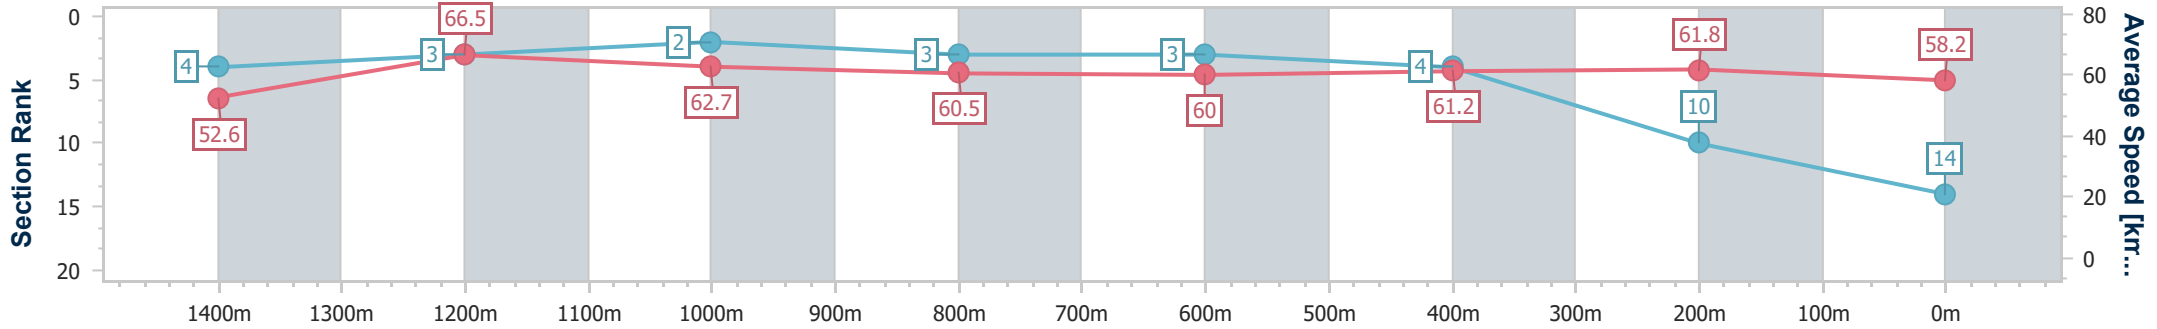

### Eagle Farm QLD Professional

Race 5: SKY RACING GUNSYND CLASSIC - 1600m

15 June 2024 - 14:06

Track Rating: Good 3, Weather: Fine, Rail Position: +4.5m Entire

BRISBANE RACING CLUB

Section	Overall	1400m	1200m	1000m	800m	600m	400m	200m
Section Times	1:36.35 [14] (0:13.82)	1:22.53 [4] (0:10.89)	1:11.64 [3] (0:11.48)	1:00.16 [2] (0:12.11)	0:48.05 [3] (0:12.17)	0:35.88 [3] (0:11.84)	0:24.04 [4] (0:11.65)	0:12.39 [10] (0:12.39)
Average Speed [km/h]	52.6	66.5	62.7	60.5	60.0	61.2	61.8	58.2
Top Speed [km/h]	66.5	67.7	64.5	61.1	60.8	61.8	63.4	59.7
Avg. Dist. to Rail [m]	13.3	6.3	3.9	3.7	3.4	1.0	1.7	2.2
Avg. Stride Freq. [Hz]	2.3	2.4	2.3	2.3	2.3	2.3	2.4	2.3
Avg. Stride Length [m]	6.4	7.7	7.6	7.5	7.4	7.3	7.3	7.2