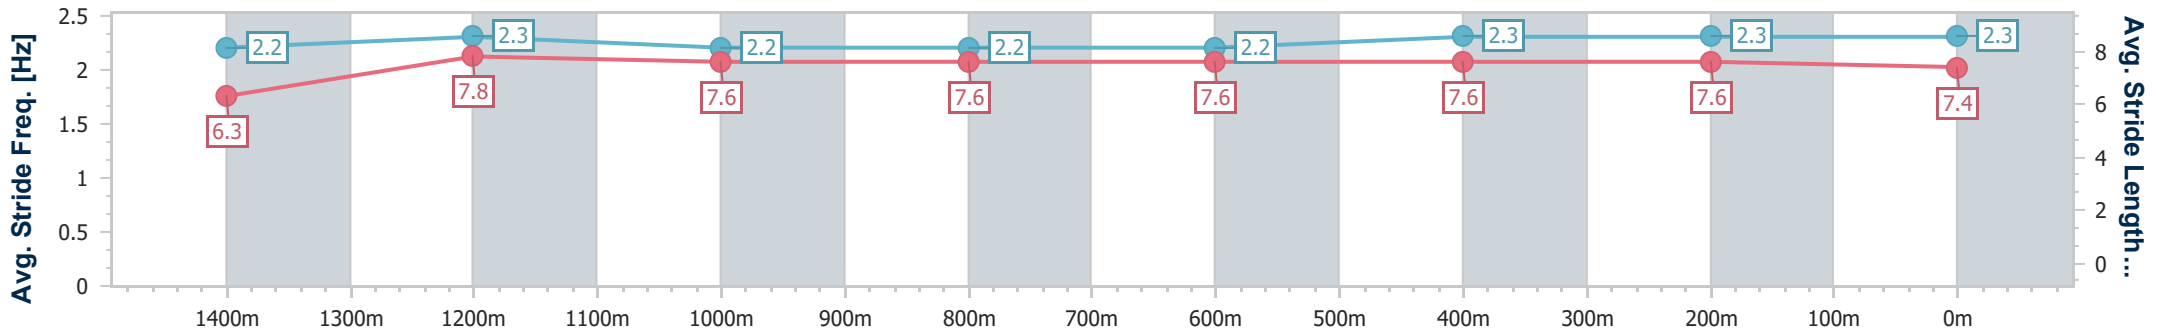

### Race 5: SKY RACING GUNSYND CLASSIC - 1600m

15 June 2024 - 14:06

Track Rating: Good 3, Weather: Fine, Rail Position: +4.5m Entire

BRISBANE RACING CLUB

Section	Overall	1400m	1200m	1000m	800m	600m	400m	200m
Section Times	1:36.04 [9] (0:14.46)	1:21.58 [16] (0:11.11)	1:10.47 [15] (0:11.68)	0:58.79 [14] (0:12.05)	0:46.74 [14] (0:12.12)	0:34.62 [14] (0:11.50)	0:23.12 [16] (0:11.20)	0:11.92 [15] (0:11.92)
Average Speed [km/h]	50.2	65.0	61.7	60.9	60.1	62.9	64.3	60.6
Top Speed [km/h]	63.4	66.1	64.4	62.8	61.0	65.7	65.4	63.7
Avg. Dist. to Rail [m]	10.3	3.9	4.5	4.0	2.0	1.6	5.5	6.8
Avg. Stride Freq. [Hz]	2.2	2.3	2.2	2.2	2.2	2.3	2.3	2.3
Avg. Stride Length [m]	6.3	7.8	7.6	7.6	7.6	7.6	7.6	7.4

- [ ] Ranking at each section and finish
- .-.- No data available at this section
- NA No data available

Horse/Jockey Name	Geriatrix
Final Rank	10
Fastest Section Time (Section)	0:11.11 (1400m)
Top Speed [km/h] (Section)	66.1 (400m)
Race State	Finished