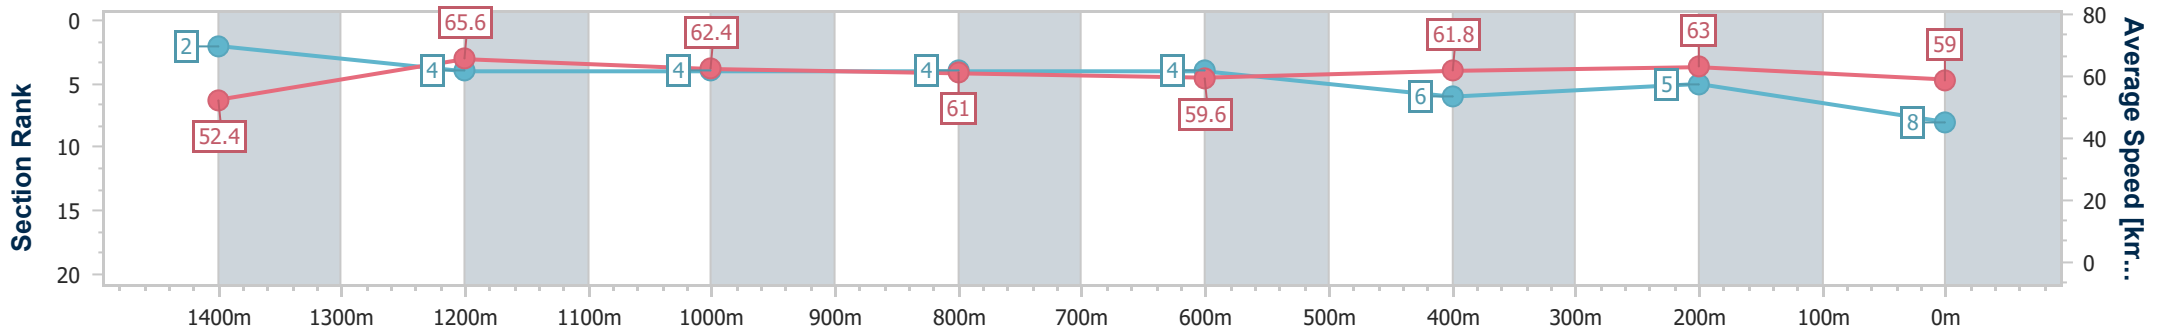

#### Race 5: SKY RACING GUNSYND CLASSIC - 1600m

15 June 2024 - 14:06

Track Rating: Good 3, Weather: Fine, Rail Position: +4.5m Entire

BRISBANE RACING CLUB

Section	Overall	1400m	1200m	1000m	800m	600m	400m	200m
Section Times	1:36.00 [8] (0:13.77)	1:22.23 [2] (0:11.02)	1:11.21 [4] (0:11.57)	0:59.64 [4] (0:11.98)	0:47.66 [4] (0:12.21)	0:35.45 [4] (0:11.80)	0:23.65 [6] (0:11.42)	0:12.23 [5] (0:12.23)
Average Speed [km/h]	52.4	65.6	62.4	61.0	59.6	61.8	63.0	59.0
Top Speed [km/h]	65.7	67.1	62.7	61.9	60.2	63.6	63.9	60.7
Avg. Dist. to Rail [m]	7.7	3.9	3.1	3.0	2.8	2.2	4.2	3.7
Avg. Stride Freq. [Hz]	2.2	2.3	2.2	2.2	2.2	2.2	2.2	2.3
Avg. Stride Length [m]	6.7	8.0	7.9	7.9	7.6	7.8	8.0	7.2