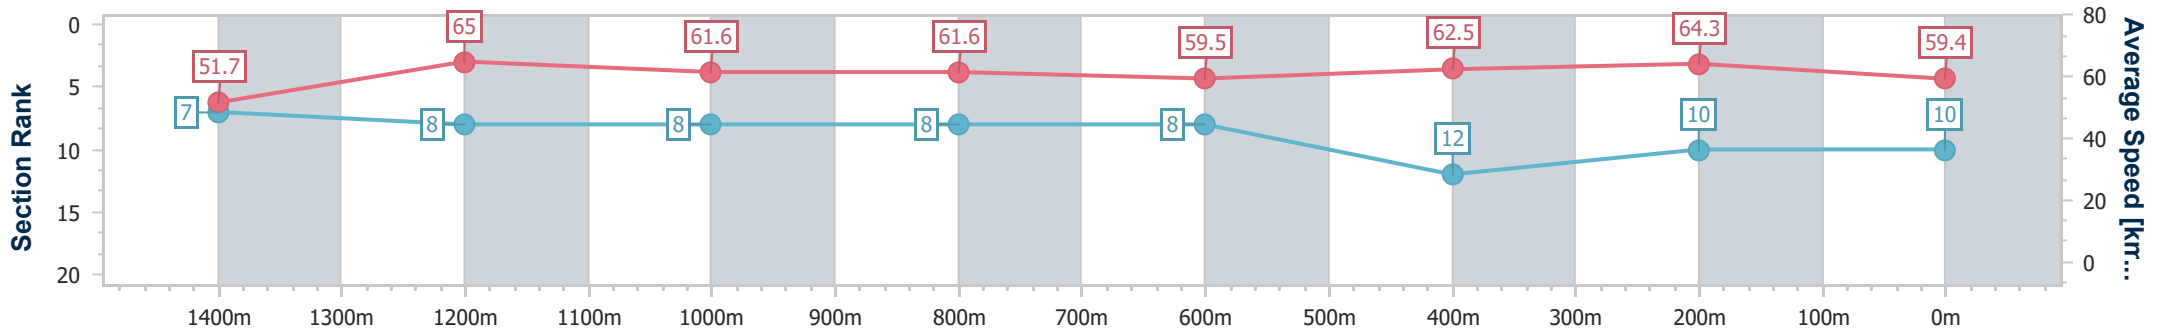

### Race 5: SKY RACING GUNSYND CLASSIC - 1600m

15 June 2024 - 14:06

Track Rating: Good 3, Weather: Fine, Rail Position: +4.5m Entire

BRISBANE RACING CLUB

Section	Overall	1400m	1200m	1000m	800m	600m	400m	200m
Section Times	1:36.08 [10] (0:13.96)	1:22.12 [7] (0:11.11)	1:11.01 [8] (0:11.68)	0:59.33 [8] (0:11.89)	0:47.44 [8] (0:12.37)	0:35.07 [8] (0:11.75)	0:23.32 [12] (0:11.20)	0:12.12 [10] (0:12.12)
Average Speed [km/h]	51.7	65.0	61.6	61.6	59.5	62.5	64.3	59.4
Top Speed [km/h]	65.9	65.9	63.5	62.1	61.0	65.0	66.1	62.8
Avg. Dist. to Rail [m]	3.9	1.9	2.2	2.6	5.0	4.8	6.2	5.0
Avg. Stride Freq. [Hz]	2.3	2.4	2.3	2.3	2.2	2.3	2.4	2.3
Avg. Stride Length [m]	6.3	7.5	7.5	7.6	7.5	7.5	7.3	7.2