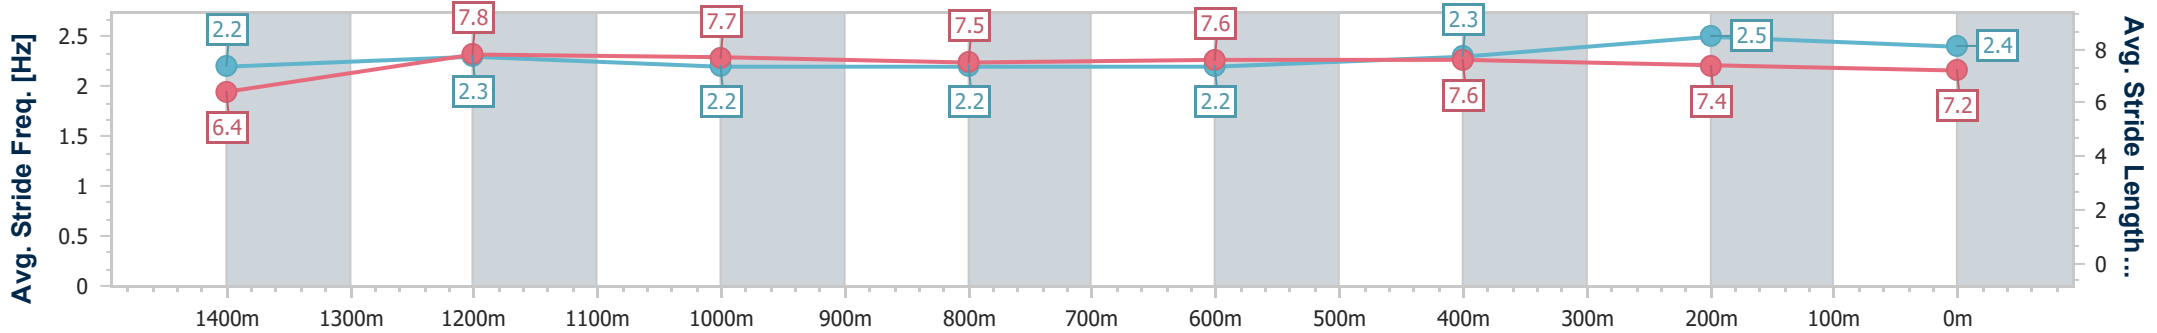

### Race 5: SKY RACING GUNSYND CLASSIC - 1600m

15 June 2024 - 14:06

Track Rating: Good 3, Weather: Fine, Rail Position: +4.5m Entire

BRISBANE RACING CLUB

Section	Overall	1400m	1200m	1000m	800m	600m	400m	200m
Section Times	1:35.36 [2] (0:14.17)	1:21.19 [11] (0:11.09)	1:10.10 [10] (0:11.77)	0:58.33 [12] (0:12.08)	0:46.25 [13] (0:12.12)	0:34.13 [13] (0:11.33)	0:22.80 [10] (0:10.94)	0:11.86 [3] (0:11.86)
Average Speed [km/h]	51.0	65.4	61.5	60.8	60.0	63.9	65.8	60.7
Top Speed [km/h]	65.1	66.1	63.7	62.1	60.7	65.7	66.7	64.7
Avg. Dist. to Rail [m]	9.4	5.1	5.4	4.9	2.2	1.5	5.5	4.8
Avg. Stride Freq. [Hz]	2.2	2.3	2.2	2.2	2.2	2.3	2.5	2.4
Avg. Stride Length [m]	6.4	7.8	7.7	7.5	7.6	7.6	7.4	7.2