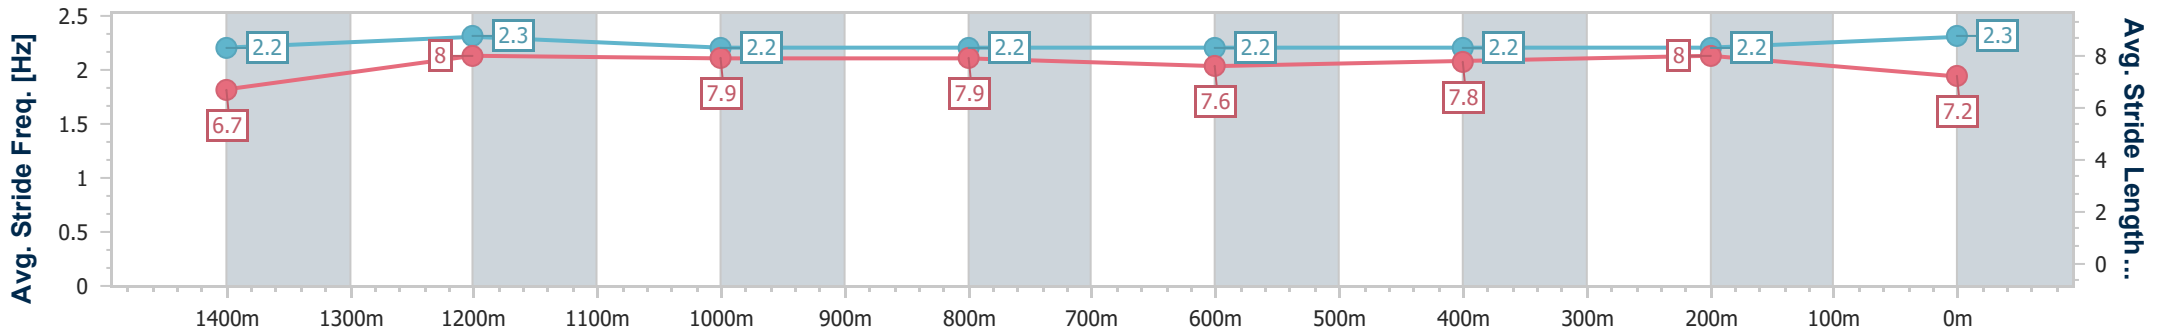

#### Race 5: SKY RACING GUNSYND CLASSIC - 1600m

15 June 2024 - 14:06

Track Rating: Good 3, Weather: Fine, Rail Position: +4.5m Entire

BRISBANE RACING CLUB

Section	Overall	1400m	1200m	1000m	800m	600m	400m	200m
Section Times	1:36.00 [8] (0:13.77)	1:22.23 [2] (0:11.02)	1:11.21 [4] (0:11.57)	0:59.64 [4] (0:11.98)	0:47.66 [4] (0:12.21)	0:35.45 [4] (0:11.80)	0:23.65 [6] (0:11.42)	0:12.23 [5] (0:12.23)
Average Speed [km/h]	52.4	65.6	62.4	61.0	59.6	61.8	63.0	59.0
Top Speed [km/h]	65.7	67.1	62.7	61.9	60.2	63.6	63.9	60.7
Avg. Dist. to Rail [m]	7.7	3.9	3.1	3.0	2.8	2.2	4.2	3.7
Avg. Stride Freq. [Hz]	2.2	2.3	2.2	2.2	2.2	2.2	2.2	2.3
Avg. Stride Length [m]	6.7	8.0	7.9	7.9	7.6	7.8	8.0	7.2