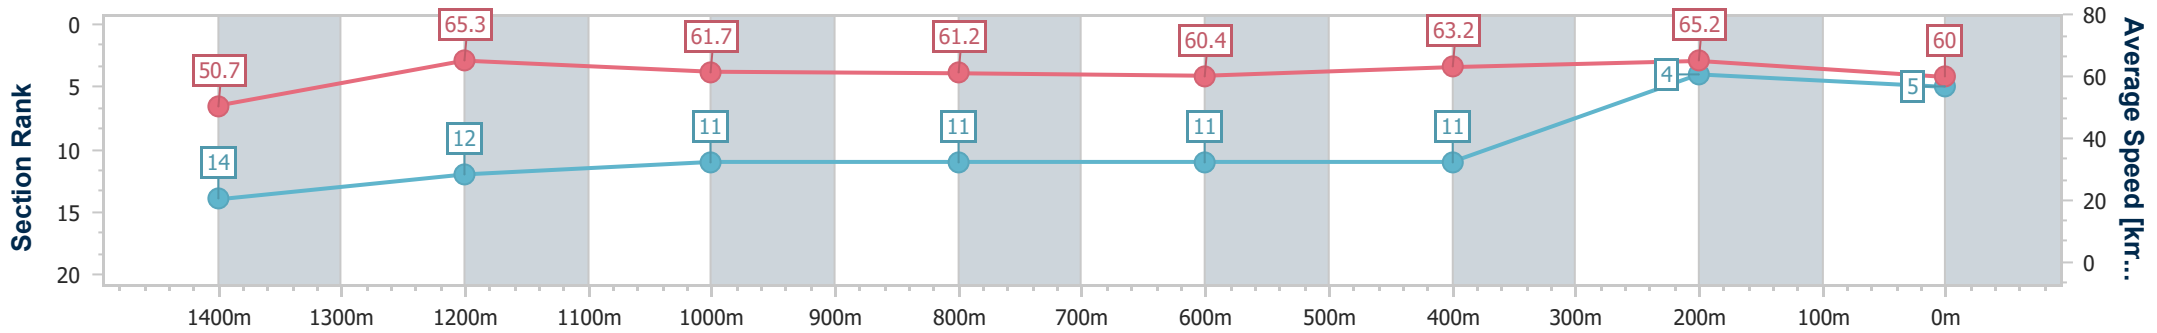

Eagle Farm QLD Professional

Race 5: SKY RACING GUNSYND CLASSIC - 1600m

15 June 2024 - 14:06

Track Rating: Good 3, Weather: Fine, Rail Position: +4.5m Entire

BRISBANE RACING CLUB

Section	Overall	1400m	1200m	1000m	800m	600m	400m	200m
Section Times	1:35.72 [5] (0:14.26)	1:21.46 [14] (0:11.05)	1:10.41 [12] (0:11.69)	0:58.72 [11] (0:11.99)	0:46.73 [11] (0:12.12)	0:34.61 [11] (0:11.57)	0:23.04 [11] (0:11.04)	0:12.00 [4] (0:12.00)
Average Speed [km/h]	50.7	65.3	61.7	61.2	60.4	63.2	65.2	60.0
Top Speed [km/h]	65.2	66.4	65.0	62.1	61.6	64.8	65.9	63.7
Avg. Dist. to Rail [m]	4.5	3.0	3.9	4.1	3.1	3.6	6.0	5.0
Avg. Stride Freq. [Hz]	2.2	2.4	2.3	2.3	2.3	2.4	2.5	2.4
Avg. Stride Length [m]	6.4	7.6	7.4	7.4	7.4	7.4	7.3	6.9