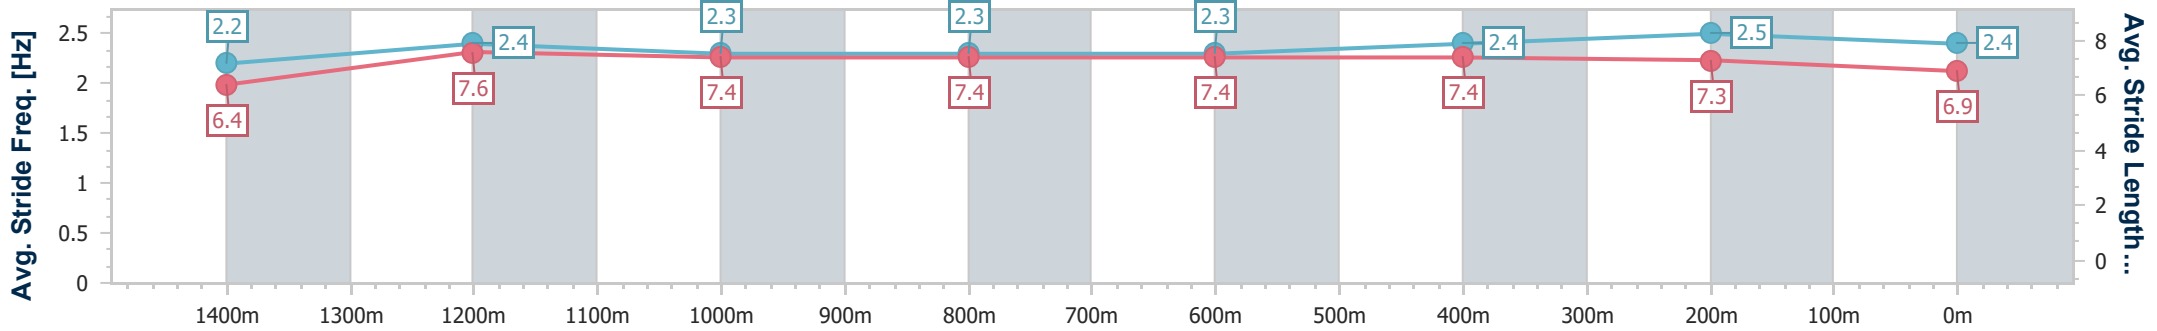

Eagle Farm QLD Professional

Race 5: SKY RACING GUNSYND CLASSIC - 1600m

15 June 2024 - 14:06

Track Rating: Good 3, Weather: Fine, Rail Position: +4.5m Entire

BRISBANE RACING CLUB

Section	Overall	1400m	1200m	1000m	800m	600m	400m	200m
Section Times	1:35.72 [5] (0:14.26)	1:21.46 [14] (0:11.05)	1:10.41 [12] (0:11.69)	0:58.72 [11] (0:11.99)	0:46.73 [11] (0:12.12)	0:34.61 [11] (0:11.57)	0:23.04 [11] (0:11.04)	0:12.00 [4] (0:12.00)
Average Speed [km/h]	50.7	65.3	61.7	61.2	60.4	63.2	65.2	60.0
Top Speed [km/h]	65.2	66.4	65.0	62.1	61.6	64.8	65.9	63.7
Avg. Dist. to Rail [m]	4.5	3.0	3.9	4.1	3.1	3.6	6.0	5.0
Avg. Stride Freq. [Hz]	2.2	2.4	2.3	2.3	2.3	2.4	2.5	2.4
Avg. Stride Length [m]	6.4	7.6	7.4	7.4	7.4	7.4	7.3	6.9