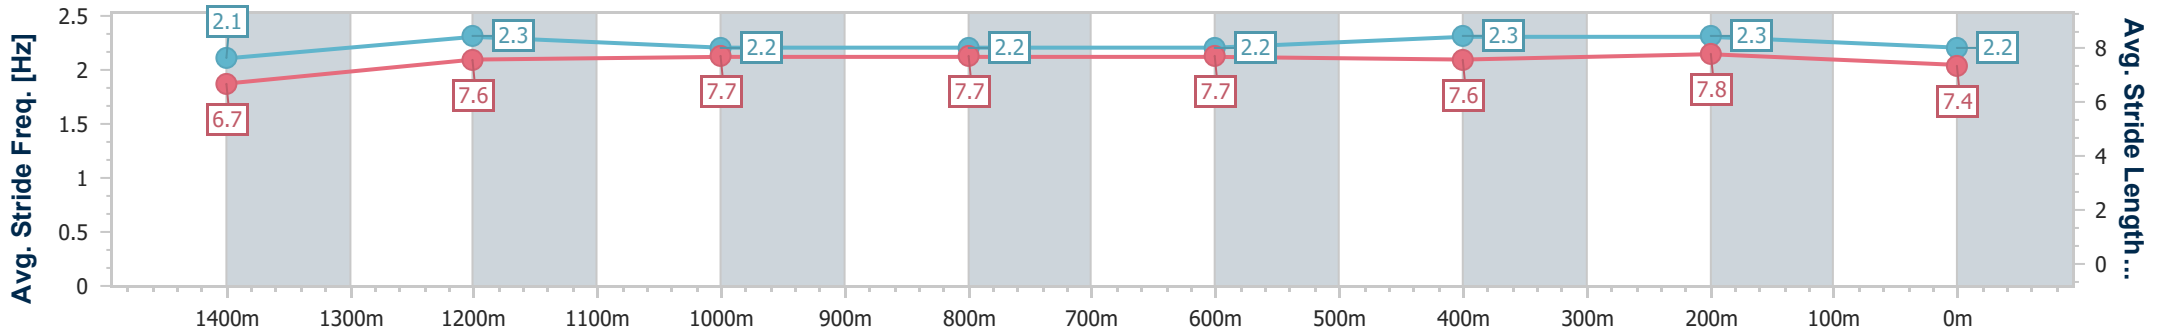

Eagle Farm QLD Professional

Race 5: SKY RACING GUNSYND CLASSIC - 1600m

15 June 2024 - 14:06

Track Rating: Good 3, Weather: Fine, Rail Position: +4.5m Entire

BRISBANE RACING CLUB

Section	Overall	1400m	1200m	1000m	800m	600m	400m	200m
Section Times	1:36.30 [13] (0:14.20)	1:22.10 [12] (0:11.21)	1:10.89 [14] (0:11.73)	0:59.16 [13] (0:11.91)	0:47.25 [12] (0:12.16)	0:35.09 [12] (0:11.61)	0:23.48 [14] (0:11.32)	0:12.16 [16] (0:12.16)
Average Speed [km/h]	50.7	64.4	61.5	61.1	59.4	61.9	63.8	59.2
Top Speed [km/h]	66.4	65.2	64.1	62.6	61.0	64.5	64.7	62.7
Avg. Dist. to Rail [m]	2.7	2.0	2.2	1.8	0.9	0.2	1.5	1.9
Avg. Stride Freq. [Hz]	2.1	2.3	2.2	2.2	2.2	2.3	2.3	2.2
Avg. Stride Length [m]	6.7	7.6	7.7	7.7	7.7	7.6	7.8	7.4

- [ ] Ranking at each section and finish
- .-.- No data available at this section
- NA No data available

Horse/Jockey Name	Mary Shan
Final Rank	14
Fastest Section Time (Section)	0:10.89 (1400m)
Top Speed [km/h] (Section)	67.7 (1400m)
Race State	Finished