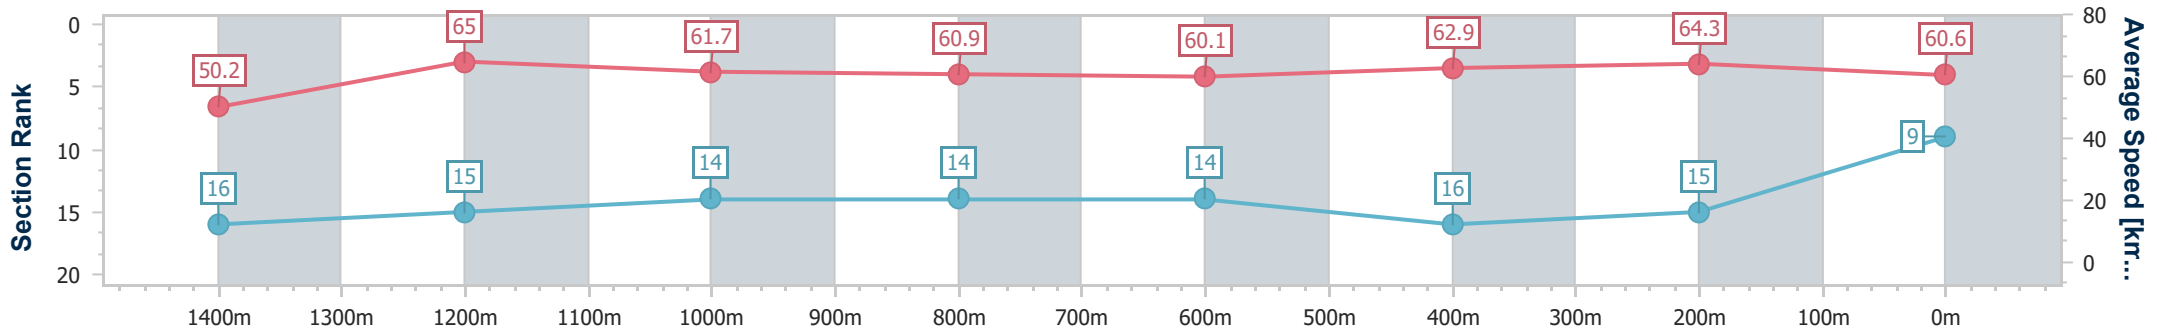

### Race 5: SKY RACING GUNSYND CLASSIC - 1600m

15 June 2024 - 14:06

Track Rating: Good 3, Weather: Fine, Rail Position: +4.5m Entire

BRISBANE RACING CLUB

Section	Overall	1400m	1200m	1000m	800m	600m	400m	200m
Section Times	1:36.04 [9] (0:14.46)	1:21.58 [16] (0:11.11)	1:10.47 [15] (0:11.68)	0:58.79 [14] (0:12.05)	0:46.74 [14] (0:12.12)	0:34.62 [14] (0:11.50)	0:23.12 [16] (0:11.20)	0:11.92 [15] (0:11.92)
Average Speed [km/h]	50.2	65.0	61.7	60.9	60.1	62.9	64.3	60.6
Top Speed [km/h]	63.4	66.1	64.4	62.8	61.0	65.7	65.4	63.7
Avg. Dist. to Rail [m]	10.3	3.9	4.5	4.0	2.0	1.6	5.5	6.8
Avg. Stride Freq. [Hz]	2.2	2.3	2.2	2.2	2.2	2.3	2.3	2.3
Avg. Stride Length [m]	6.3	7.8	7.6	7.6	7.6	7.6	7.6	7.4

- [ ] Ranking at each section and finish
- .-.- No data available at this section
- NA No data available

Horse/Jockey Name	Geriatrix
Final Rank	10
Fastest Section Time (Section)	0:11.11 (1400m)
Top Speed [km/h] (Section)	66.1 (400m)
Race State	Finished