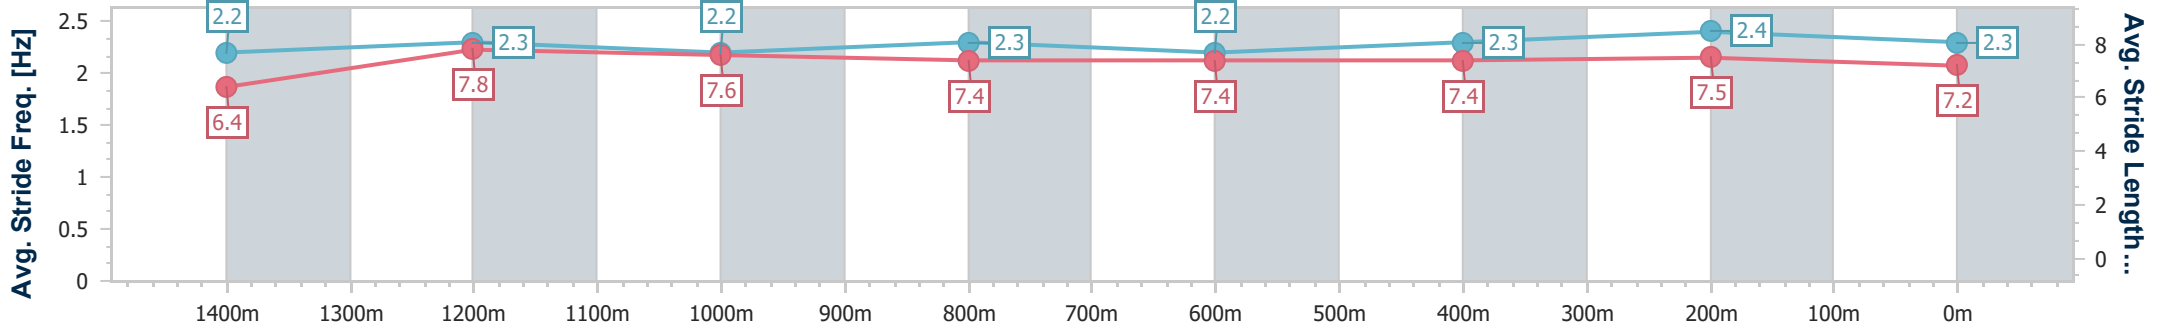

Eagle Farm QLD Professional

Race 5: SKY RACING GUNSYND CLASSIC - 1600m

15 June 2024 - 14:06

Track Rating: Good 3, Weather: Fine, Rail Position: +4.5m Entire

BRISBANE RACING CLUB

Section	Overall	1400m	1200m	1000m	800m	600m	400m	200m
Section Times	1:36.43 [15] (0:14.41)	1:22.02 [15] (0:11.21)	1:10.81 [16] (0:11.78)	0:59.03 [16] (0:11.93)	0:47.10 [15] (0:12.14)	0:34.96 [16] (0:11.67)	0:23.29 [17] (0:11.18)	0:12.11 [17] (0:12.11)
Average Speed [km/h]	50.2	64.3	61.4	60.8	59.8	61.8	64.5	59.4
Top Speed [km/h]	63.8	64.8	64.1	63.4	61.4	64.9	65.2	62.5
Avg. Dist. to Rail [m]	8.3	2.8	2.9	2.2	1.6	0.6	2.6	3.6
Avg. Stride Freq. [Hz]	2.2	2.3	2.2	2.3	2.2	2.3	2.4	2.3
Avg. Stride Length [m]	6.4	7.8	7.6	7.4	7.4	7.4	7.5	7.2

- [ ] Ranking at each section and finish
- .-.- No data available at this section
- NA No data available

Horse/Jockey Name	Trifling
Final Rank	16
Fastest Section Time (Section)	0:11.14 (1400m)
Top Speed [km/h] (Section)	65.6 (1400m)
Race State	Finished