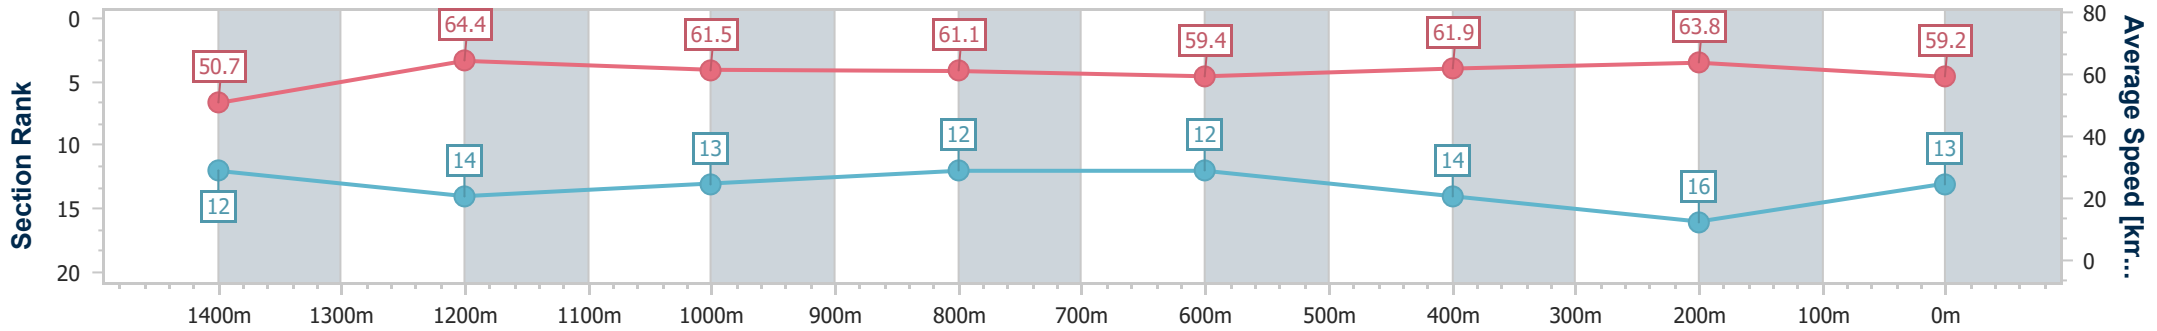

Eagle Farm QLD Professional

Race 5: SKY RACING GUNSYND CLASSIC - 1600m

15 June 2024 - 14:06

Track Rating: Good 3, Weather: Fine, Rail Position: +4.5m Entire

BRISBANE RACING CLUB

Section	Overall	1400m	1200m	1000m	800m	600m	400m	200m
Section Times	1:36.30 [13] (0:14.20)	1:22.10 [12] (0:11.21)	1:10.89 [14] (0:11.73)	0:59.16 [13] (0:11.91)	0:47.25 [12] (0:12.16)	0:35.09 [12] (0:11.61)	0:23.48 [14] (0:11.32)	0:12.16 [16] (0:12.16)
Average Speed [km/h]	50.7	64.4	61.5	61.1	59.4	61.9	63.8	59.2
Top Speed [km/h]	66.4	65.2	64.1	62.6	61.0	64.5	64.7	62.7
Avg. Dist. to Rail [m]	2.7	2.0	2.2	1.8	0.9	0.2	1.5	1.9
Avg. Stride Freq. [Hz]	2.1	2.3	2.2	2.2	2.2	2.3	2.3	2.2
Avg. Stride Length [m]	6.7	7.6	7.7	7.7	7.7	7.6	7.8	7.4

- [ ] Ranking at each section and finish
- .-.- No data available at this section
- NA No data available

Horse/Jockey Name	Mary Shan
Final Rank	14
Fastest Section Time (Section)	0:10.89 (1400m)
Top Speed [km/h] (Section)	67.7 (1400m)
Race State	Finished