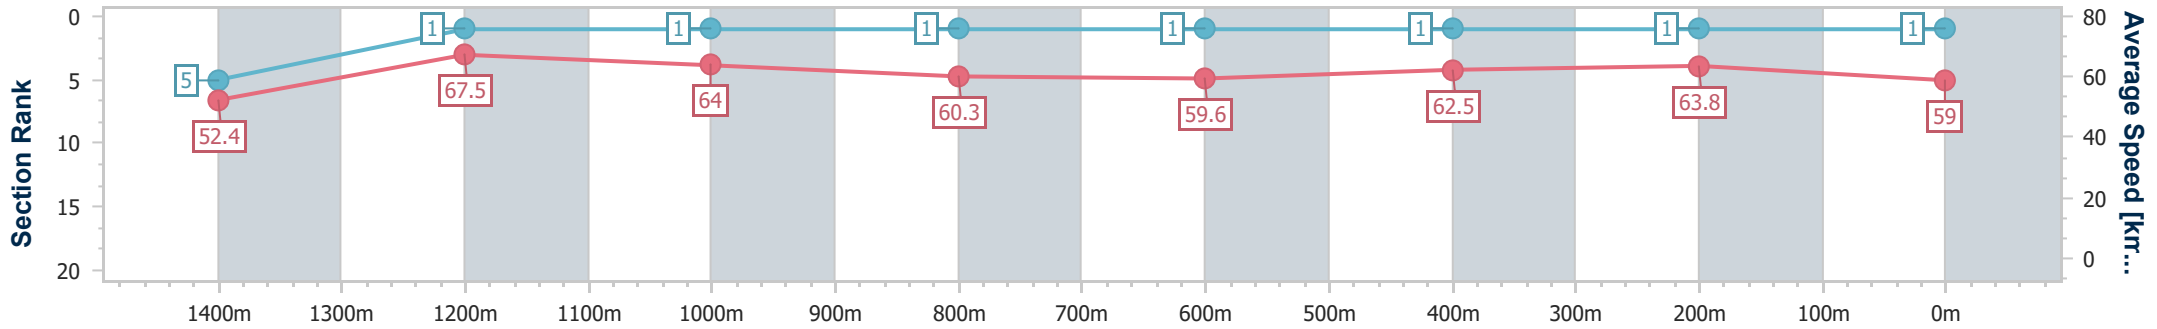

### Race 5: SKY RACING GUNSYND CLASSIC - 1600m

15 June 2024 - 14:06

Track Rating: Good 3, Weather: Fine, Rail Position: +4.5m Entire

BRISBANE RACING CLUB

Section	Overall	1400m	1200m	1000m	800m	600m	400m	200m
Section Times	1:35.03 [1] (0:13.83)	1:21.20 [5] (0:10.71)	1:10.49 [1] (0:11.29)	0:59.20 [1] (0:12.07)	0:47.13 [1] (0:12.12)	0:35.01 [1] (0:11.51)	0:23.50 [1] (0:11.32)	0:12.18 [1] (0:12.18)
Average Speed [km/h]	52.4	67.5	64.0	60.3	59.6	62.5	63.8	59.0
Top Speed [km/h]	66.7	69.1	65.6	62.3	61.5	64.6	64.5	61.9
Avg. Dist. to Rail [m]	14.1	7.8	3.3	1.9	1.0	0.3	1.2	2.1
Avg. Stride Freq. [Hz]	2.2	2.5	2.4	2.3	2.3	2.3	2.4	2.4
Avg. Stride Length [m]	6.7	7.6	7.4	7.2	7.2	7.4	7.4	7.0