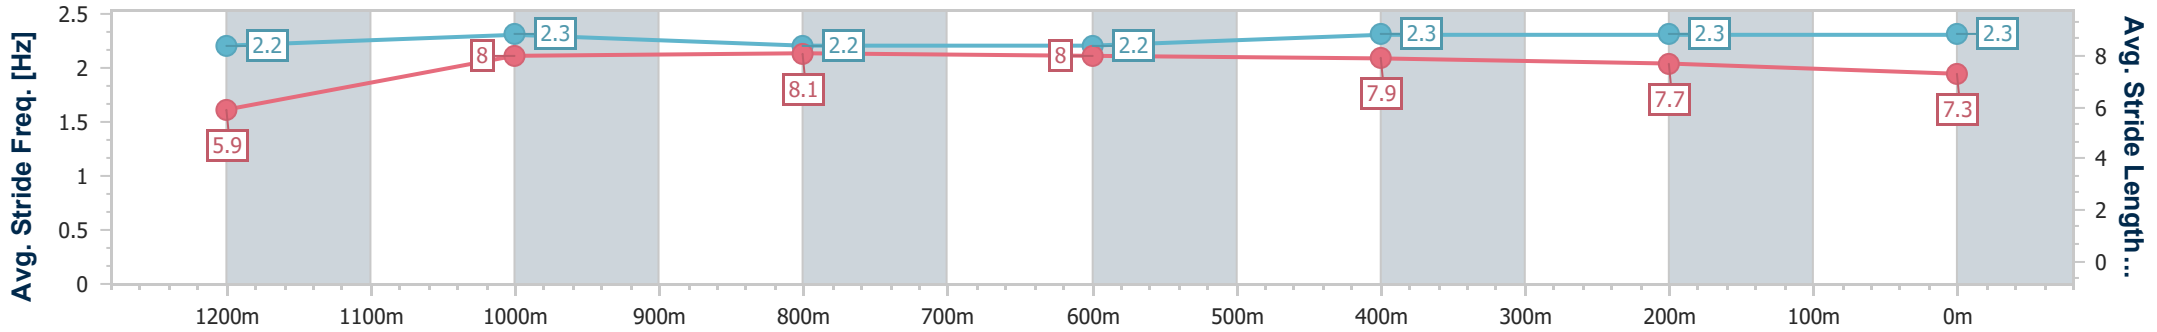

BRISBANE  
RACING CLUB

Section	Overall	1200m	1000m	800m	600m	400m	200m
Section Times	1:16.12 [1] (0:07.62)	1:08.50 [4] (0:11.08)	0:57.42 [6] (0:11.40)	0:46.02 [7] (0:11.46)	0:34.56 [5] (0:11.32)	0:23.24 [2] (0:11.04)	0:12.20 [1] (0:12.20)
Average Speed [km/h]	48.5	65.2	64.6	63.9	64.9	65.0	59.0
Top Speed [km/h]	63.5	66.6	66.2	64.7	65.6	66.3	62.8
Avg. Dist. to Rail [m]	18.8	7.5	4.9	3.5	3.7	5.1	4.0
Avg. Stride Freq. [Hz]	2.2	2.3	2.2	2.2	2.3	2.3	2.3
Avg. Stride Length [m]	5.9	8.0	8.1	8.0	7.9	7.7	7.3