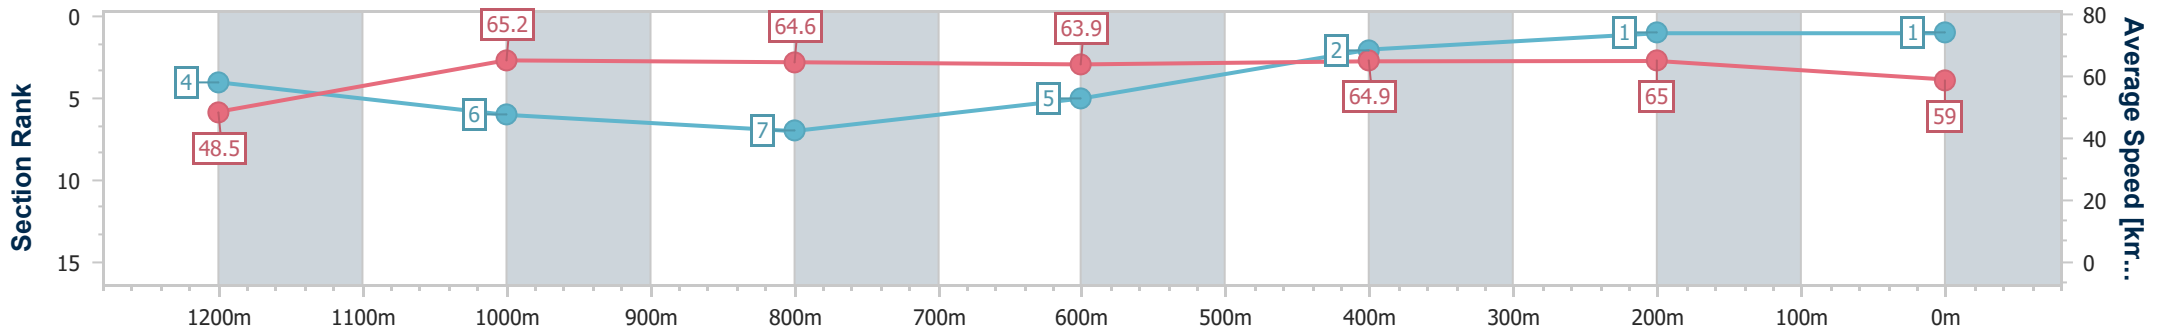

BRISBANE  
RACING CLUB

Section	Overall	1200m	1000m	800m	600m	400m	200m
Section Times	1:16.12 [1] (0:07.62)	1:08.50 [4] (0:11.08)	0:57.42 [6] (0:11.40)	0:46.02 [7] (0:11.46)	0:34.56 [5] (0:11.32)	0:23.24 [2] (0:11.04)	0:12.20 [1] (0:12.20)
Average Speed [km/h]	48.5	65.2	64.6	63.9	64.9	65.0	59.0
Top Speed [km/h]	63.5	66.6	66.2	64.7	65.6	66.3	62.8
Avg. Dist. to Rail [m]	18.8	7.5	4.9	3.5	3.7	5.1	4.0
Avg. Stride Freq. [Hz]	2.2	2.3	2.2	2.2	2.3	2.3	2.3
Avg. Stride Length [m]	5.9	8.0	8.1	8.0	7.9	7.7	7.3