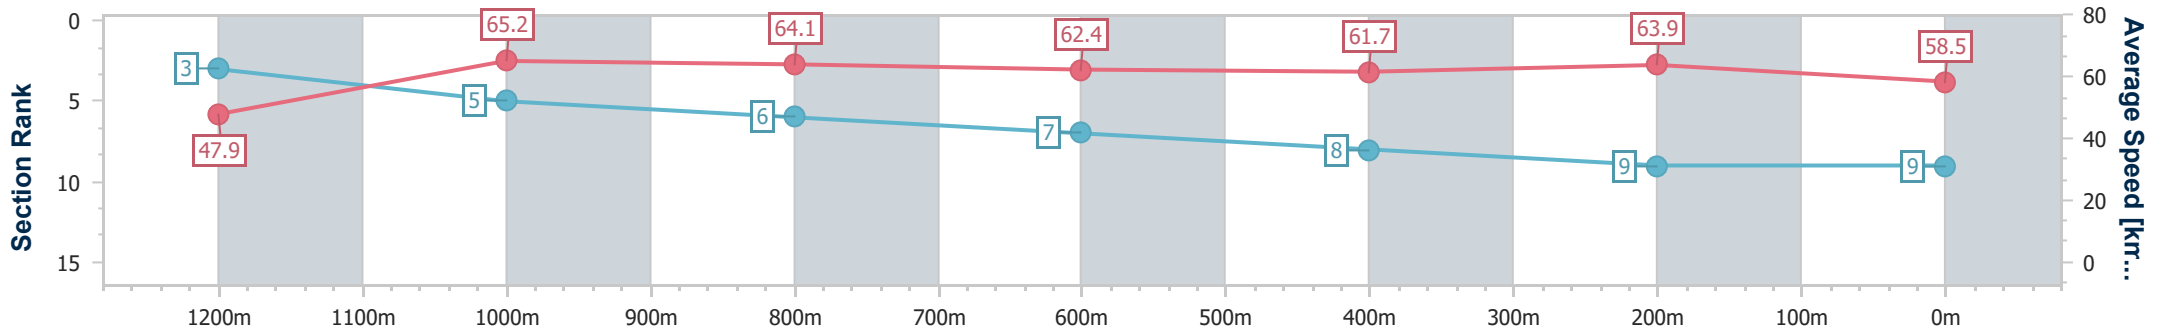

Horse/Jockey Name	Peace Centre
Final Rank	9
Fastest Section Time (Section)	0:07.61 (Overall)
Top Speed [km/h] (Section)	66.3 (1200m)
Race State	Finished

Eagle Farm QLD Professional
Race 3: SEN OXLADE STAKES - 1300m
15 June 2024 - 12:58
Track Rating: Good 4, Weather: Fine, Rail Position: +4.5m Entire

BRISBANE
RACING CLUB

Section	Overall	1200m	1000m	800m	600m	400m	200m
Section Times	1:16.98 [9] (0:07.61)	1:09.37 [3] (0:11.07)	0:58.30 [5] (0:11.33)	0:46.97 [6] (0:11.65)	0:35.32 [7] (0:11.73)	0:23.59 [8] (0:11.26)	0:12.33 [9] (0:12.33)
Average Speed [km/h]	47.9	65.2	64.1	62.4	61.7	63.9	58.5
Top Speed [km/h]	62.8	66.3	65.3	63.3	63.8	65.5	61.5
Avg. Dist. to Rail [m]	9.8	3.3	2.1	1.6	1.2	1.3	1.1
Avg. Stride Freq. [Hz]	2.1	2.4	2.3	2.2	2.3	2.3	2.2
Avg. Stride Length [m]	6.2	7.6	7.7	7.8	7.5	7.7	7.3

- [ ] Ranking at each section and finish
- -.-.- No data available at this section
- NA No data available