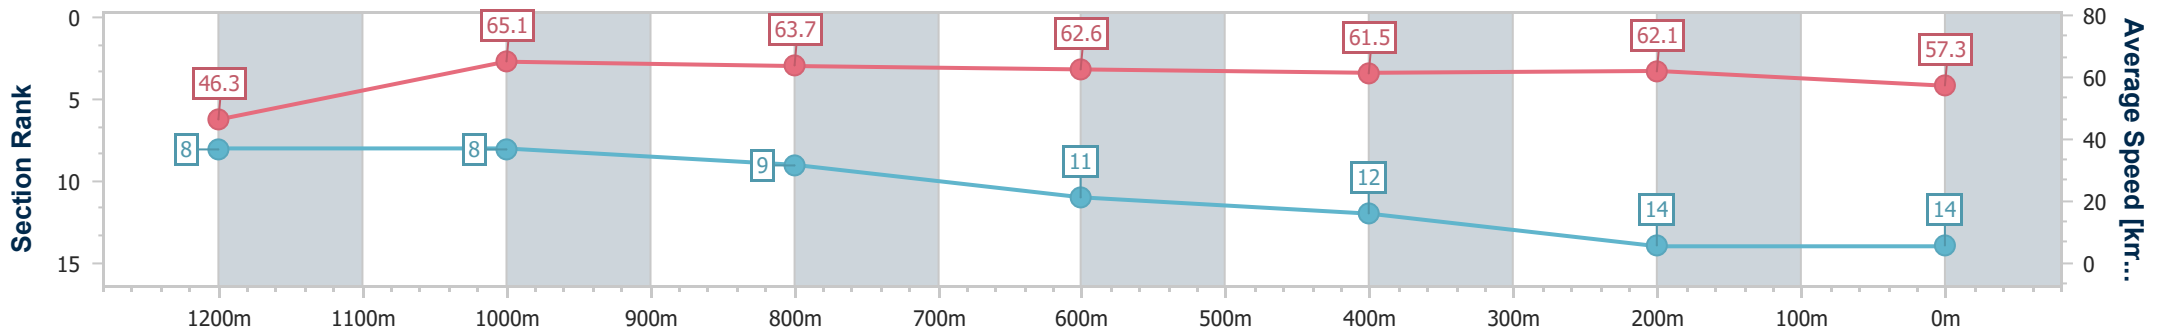

Horse/Jockey Name	Appellant
Final Rank	14
Fastest Section Time (Section)	0:07.89 (Overall)
Top Speed [km/h] (Section)	66.5 (1200m)
Race State	Finished

Eagle Farm QLD Professional
Race 3: SEN OXLADE STAKES - 1300m
15 June 2024 - 12:58
Track Rating: Good 4, Weather: Fine, Rail Position: +4.5m Entire

BRISBANE
RACING CLUB

Section	Overall	1200m	1000m	800m	600m	400m	200m
Section Times	1:17.88 [14] (0:07.89)	1:09.99 [8] (0:11.06)	0:58.93 [8] (0:11.40)	0:47.53 [9] (0:11.57)	0:35.96 [11] (0:11.83)	0:24.13 [12] (0:11.59)	0:12.54 [14] (0:12.54)
Average Speed [km/h]	46.3	65.1	63.7	62.6	61.5	62.1	57.3
Top Speed [km/h]	63.4	66.5	64.7	64.0	63.1	63.2	60.6
Avg. Dist. to Rail [m]	8.8	2.7	1.6	1.7	1.7	2.6	2.6
Avg. Stride Freq. [Hz]	2.0	2.3	2.3	2.3	2.2	2.3	2.2
Avg. Stride Length [m]	6.2	7.8	7.8	7.7	7.6	7.6	7.2

- [ ] Ranking at each section and finish
- -.-.- No data available at this section
- NA No data available