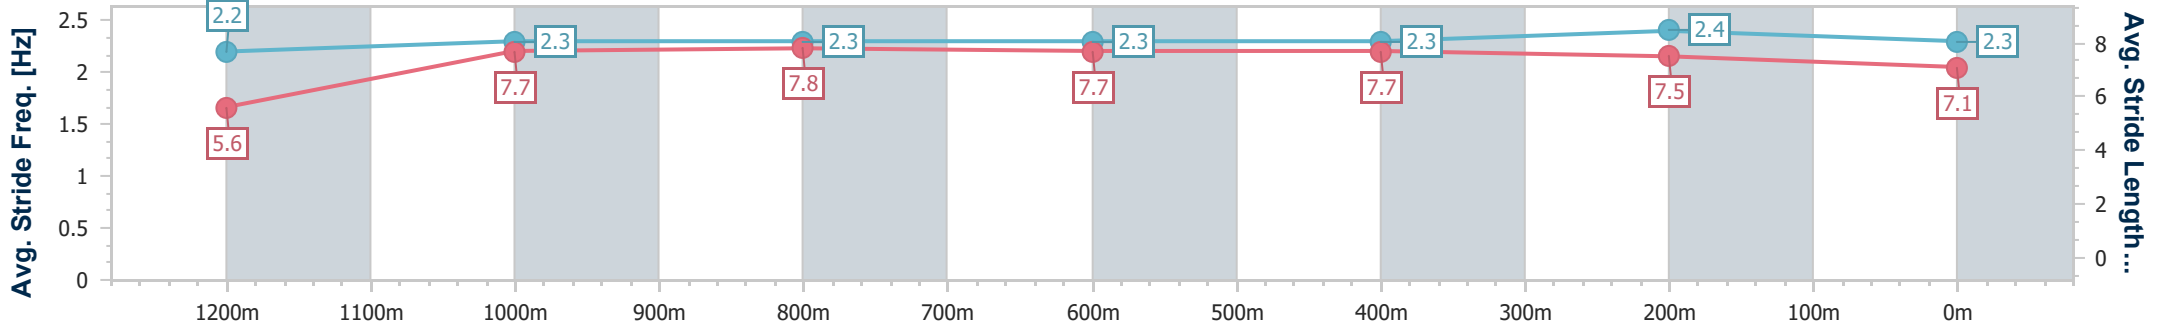

Horse/Jockey Name	Heinous
Final Rank	5
Fastest Section Time (Section)	0:08.14 (Overall)
Top Speed [km/h] (Section)	66.8 (400m)
Race State	Finished

Eagle Farm QLD Professional
Race 3: SEN OXLADE STAKES - 1300m
15 June 2024 - 12:58
Track Rating: Good 4, Weather: Fine, Rail Position: +4.5m Entire

BRISBANE
RACING CLUB

Section	Overall	1200m	1000m	800m	600m	400m	200m
Section Times	1:16.57 [5] (0:08.14)	1:08.43 [13] (0:11.22)	0:57.21 [13] (0:11.28)	0:45.93 [12] (0:11.45)	0:34.48 [12] (0:11.39)	0:23.09 [10] (0:10.98)	0:12.11 [5] (0:12.11)
Average Speed [km/h]	45.2	64.3	64.8	63.3	64.2	65.7	59.4
Top Speed [km/h]	61.9	66.3	66.2	65.4	66.0	66.8	63.0
Avg. Dist. to Rail [m]	17.1	5.3	2.5	2.2	3.2	8.2	8.2
Avg. Stride Freq. [Hz]	2.2	2.3	2.3	2.3	2.3	2.4	2.3
Avg. Stride Length [m]	5.6	7.7	7.8	7.7	7.7	7.5	7.1

- [ ] Ranking at each section and finish
- -.-.- No data available at this section
- NA No data available