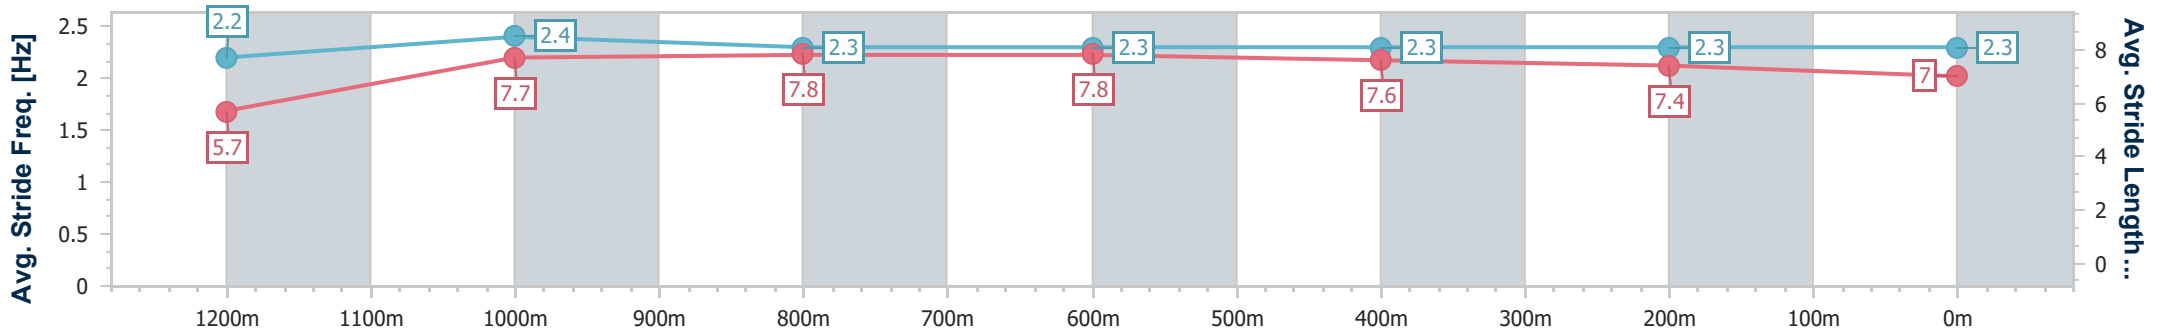

Eagle Farm QLD Professional  
 Race 3: SEN OXLADE STAKES - 1300m  
 15 June 2024 - 12:58  
 Track Rating: Good 4, Weather: Fine, Rail Position: +4.5m Entire

BRISBANE  
 RACING CLUB

Section	Overall	1200m	1000m	800m	600m	400m	200m
Section Times	1:17.24 [12] (0:07.77)	1:09.47 [5] (0:10.86)	0:58.61 [4] (0:11.37)	0:47.24 [5] (0:11.47)	0:35.77 [4] (0:11.86)	0:23.91 [6] (0:11.43)	0:12.48 [10] (0:12.48)
Average Speed [km/h]	47.3	66.7	64.6	63.9	61.2	63.1	57.6
Top Speed [km/h]	64.0	67.9	66.8	64.6	63.7	64.7	60.3
Avg. Dist. to Rail [m]	15.9	5.7	4.6	3.4	2.1	4.3	3.3
Avg. Stride Freq. [Hz]	2.2	2.4	2.3	2.3	2.3	2.3	2.2
Avg. Stride Length [m]	5.9	7.8	7.7	7.8	7.5	7.8	7.3

- [ ] Ranking at each section and finish
- .-.- No data available at this section
- NA No data available

Horse/Jockey Name	Tiye
Final Rank	13
Fastest Section Time (Section)	0:07.96 (Overall)
Top Speed [km/h] (Section)	67.0 (1200m)
Race State	Finished

Eagle Farm QLD Professional  
 Race 3: SEN OXLADE STAKES - 1300m  
 15 June 2024 - 12:58  
 Track Rating: Good 4, Weather: Fine, Rail Position: +4.5m Entire

BRISBANE  
 RACING CLUB

Section	Overall	1200m	1000m	800m	600m	400m	200m
Section Times	1:17.26 [13] (0:07.96)	1:09.30 [10] (0:11.01)	0:58.29 [9] (0:11.29)	0:47.00 [8] (0:11.38)	0:35.62 [6] (0:11.75)	0:23.87 [9] (0:11.50)	0:12.37 [11] (0:12.37)
Average Speed [km/h]	45.9	65.6	64.9	63.8	62.3	62.7	58.2
Top Speed [km/h]	62.1	67.0	66.6	64.8	63.5	63.6	61.0
Avg. Dist. to Rail [m]	13.3	4.7	3.3	2.3	3.5	7.2	7.1
Avg. Stride Freq. [Hz]	2.2	2.4	2.3	2.3	2.3	2.3	2.3
Avg. Stride Length [m]	5.7	7.7	7.8	7.8	7.6	7.4	7.0