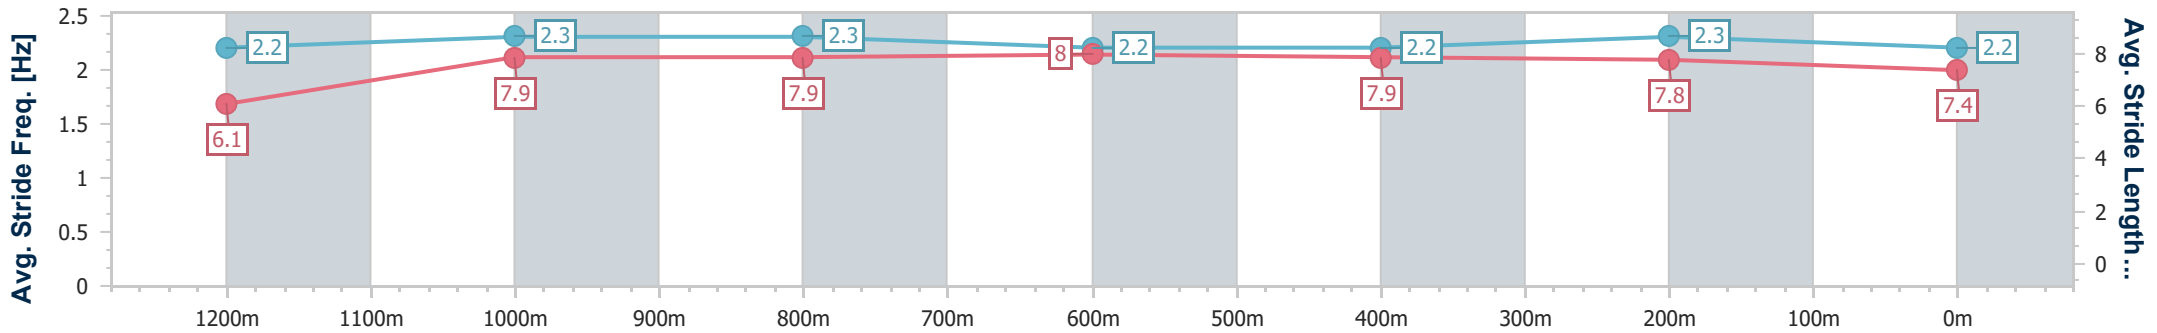

Horse/Jockey Name	Embassy
Final Rank	2
Fastest Section Time (Section)	0:07.47 (Overall)
Top Speed [km/h] (Section)	66.3 (1200m)
Race State	Finished

Eagle Farm QLD Professional
Race 3: SEN OXLADE STAKES - 1300m
15 June 2024 - 12:58
Track Rating: Good 4, Weather: Fine, Rail Position: +4.5m Entire

BRISBANE
RACING CLUB

Section	Overall	1200m	1000m	800m	600m	400m	200m
Section Times	1:16.14 [2] (0:07.47)	1:08.67 [1] (0:11.00)	0:57.67 [2] (0:11.35)	0:46.32 [3] (0:11.57)	0:34.75 [3] (0:11.59)	0:23.16 [4] (0:11.10)	0:12.06 [2] (0:12.06)
Average Speed [km/h]	48.6	65.7	64.2	62.6	62.5	64.8	59.8
Top Speed [km/h]	64.1	66.3	65.3	63.4	63.5	65.8	63.2
Avg. Dist. to Rail [m]	12.3	4.1	2.2	1.4	1.0	0.4	3.2
Avg. Stride Freq. [Hz]	2.2	2.3	2.3	2.2	2.2	2.3	2.2
Avg. Stride Length [m]	6.1	7.9	7.9	8.0	7.9	7.8	7.4

- [ ] Ranking at each section and finish
- -.-.- No data available at this section
- NA No data available