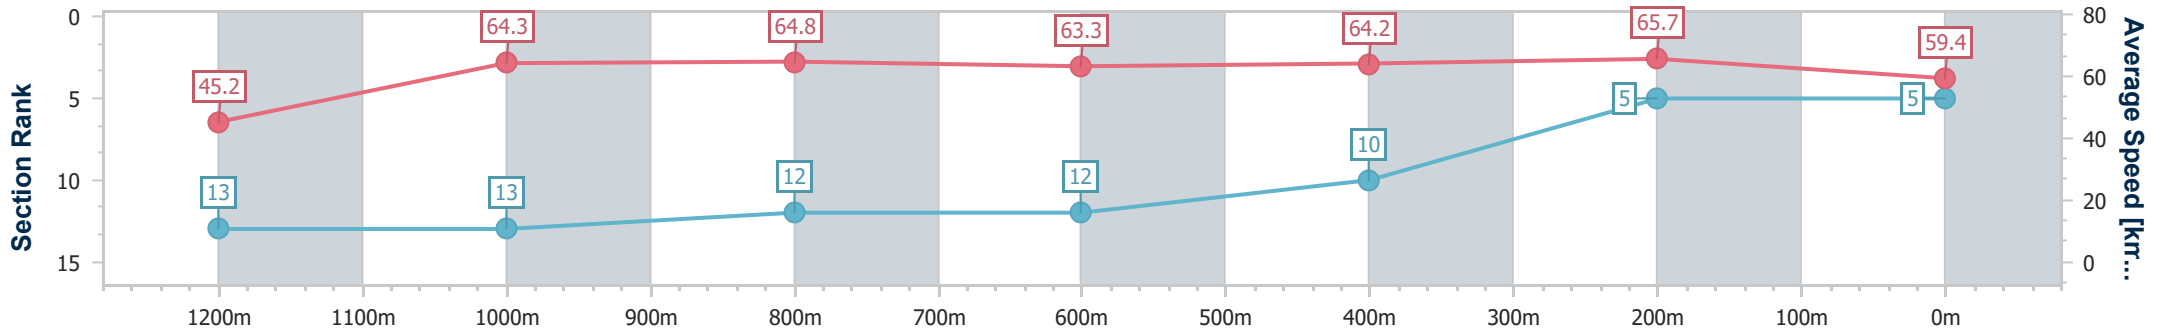

Horse/Jockey Name	Heinous
Final Rank	5
Fastest Section Time (Section)	0:08.14 (Overall)
Top Speed [km/h] (Section)	66.8 (400m)
Race State	Finished

Eagle Farm QLD Professional
Race 3: SEN OXLADE STAKES - 1300m
15 June 2024 - 12:58
Track Rating: Good 4, Weather: Fine, Rail Position: +4.5m Entire

BRISBANE
RACING CLUB

Section	Overall	1200m	1000m	800m	600m	400m	200m
Section Times	1:16.57 [5] (0:08.14)	1:08.43 [13] (0:11.22)	0:57.21 [13] (0:11.28)	0:45.93 [12] (0:11.45)	0:34.48 [12] (0:11.39)	0:23.09 [10] (0:10.98)	0:12.11 [5] (0:12.11)
Average Speed [km/h]	45.2	64.3	64.8	63.3	64.2	65.7	59.4
Top Speed [km/h]	61.9	66.3	66.2	65.4	66.0	66.8	63.0
Avg. Dist. to Rail [m]	17.1	5.3	2.5	2.2	3.2	8.2	8.2
Avg. Stride Freq. [Hz]	2.2	2.3	2.3	2.3	2.3	2.4	2.3
Avg. Stride Length [m]	5.6	7.7	7.8	7.7	7.7	7.5	7.1

- [ ] Ranking at each section and finish
- -.-.- No data available at this section
- NA No data available