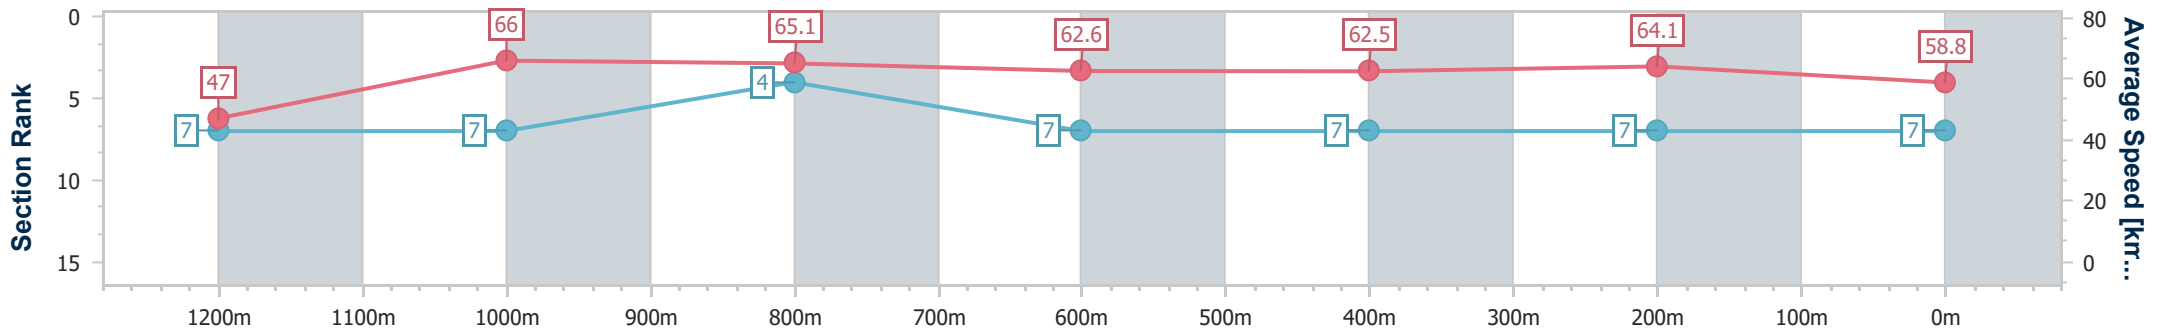

Horse/Jockey Name	Tehina
Final Rank	7
Fastest Section Time (Section)	0:07.82 (Overall)
Top Speed [km/h] (Section)	67.5 (1200m)
Race State	Finished

Eagle Farm QLD Professional
Race 3: SEN OXLADE STAKES - 1300m
15 June 2024 - 12:58
Track Rating: Good 4, Weather: Fine, Rail Position: +4.5m Entire

BRISBANE
RACING CLUB

Section	Overall	1200m	1000m	800m	600m	400m	200m
Section Times	1:16.83 [7] (0:07.82)	1:09.01 [7] (0:10.94)	0:58.07 [7] (0:11.20)	0:46.87 [4] (0:11.70)	0:35.17 [7] (0:11.70)	0:23.47 [7] (0:11.24)	0:12.23 [7] (0:12.23)
Average Speed [km/h]	47.0	66.0	65.1	62.6	62.5	64.1	58.8
Top Speed [km/h]	63.8	67.5	66.7	65.1	64.2	65.9	62.3
Avg. Dist. to Rail [m]	12.2	3.1	2.7	3.7	3.3	4.7	4.7
Avg. Stride Freq. [Hz]	2.4	2.5	2.4	2.4	2.4	2.4	2.3
Avg. Stride Length [m]	5.3	7.2	7.5	7.3	7.4	7.5	7.0

- [ ] Ranking at each section and finish
- -.-.- No data available at this section
- NA No data available