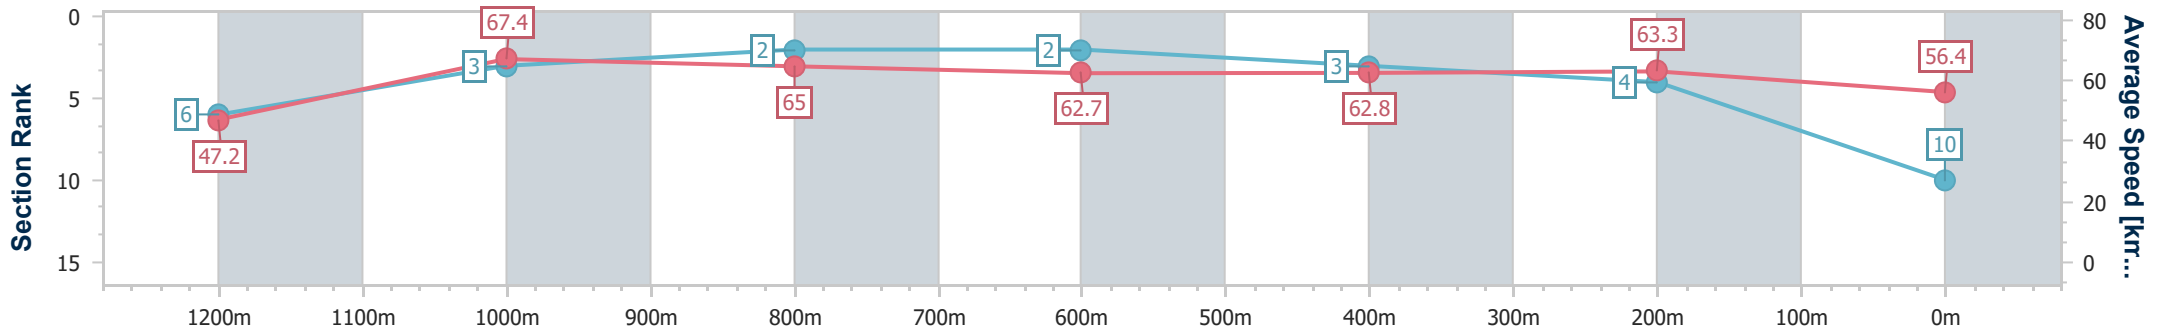

- [ ] Ranking at each section and finish
- .-.- No data available at this section
- NA No data available

Horse/Jockey Name	Silva 'N' Suave
Final Rank	10
Fastest Section Time (Section)	0:07.77 (Overall)
Top Speed [km/h] (Section)	68.4 (1200m)
Race State	Finished

Eagle Farm QLD Professional  
 Race 3: SEN OXLADE STAKES - 1300m  
 15 June 2024 - 12:58  
 Track Rating: Good 4, Weather: Fine, Rail Position: +4.5m Entire

BRISBANE  
 RACING CLUB

Section	Overall	1200m	1000m	800m	600m	400m	200m
Section Times	1:17.04 [10] (0:07.77)	1:09.27 [6] (0:10.72)	0:58.55 [3] (0:11.23)	0:47.32 [2] (0:11.60)	0:35.72 [2] (0:11.57)	0:24.15 [3] (0:11.42)	0:12.73 [4] (0:12.73)
Average Speed [km/h]	47.2	67.4	65.0	62.7	62.8	63.3	56.4
Top Speed [km/h]	65.6	68.4	66.9	63.5	64.4	66.0	59.8
Avg. Dist. to Rail [m]	16.7	6.0	3.1	2.3	2.1	4.1	4.5
Avg. Stride Freq. [Hz]	2.1	2.4	2.4	2.3	2.3	2.3	2.2
Avg. Stride Length [m]	6.1	7.8	7.7	7.7	7.6	7.5	7.1