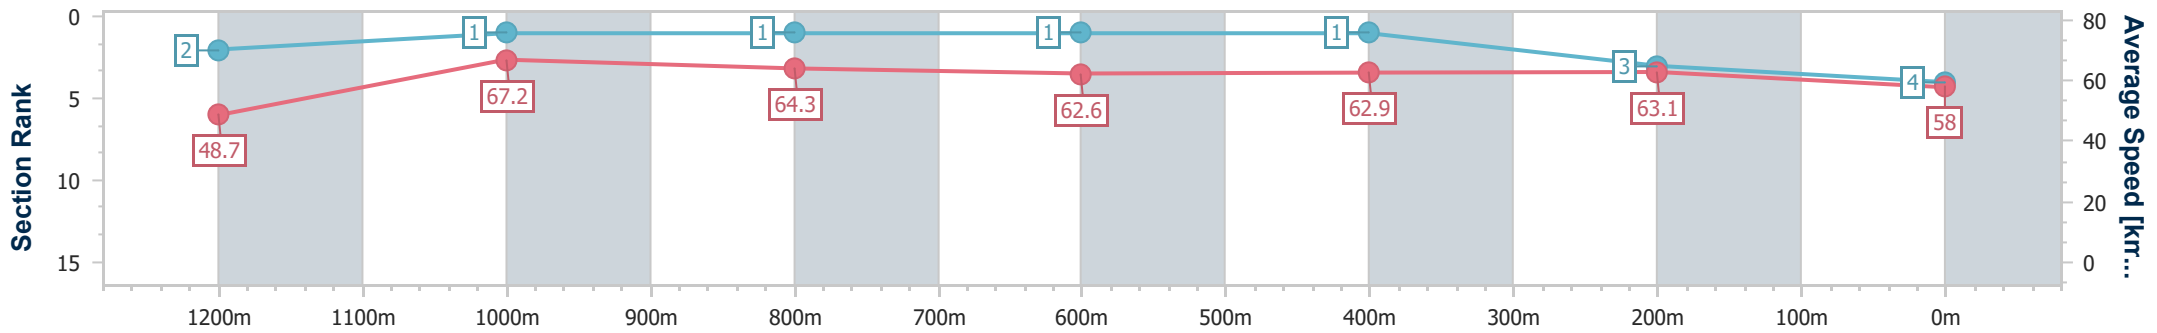

Horse/Jockey Name	Astapor
Final Rank	4
Fastest Section Time (Section)	0:07.54 (Overall)
Top Speed [km/h] (Section)	68.7 (1200m)
Race State	Finished

Eagle Farm QLD Professional
Race 3: SEN OXLADE STAKES - 1300m
15 June 2024 - 12:58
Track Rating: Good 4, Weather: Fine, Rail Position: +4.5m Entire

BRISBANE
RACING CLUB

Section	Overall	1200m	1000m	800m	600m	400m	200m
Section Times	1:16.54 [4] (0:07.54)	1:09.00 [2] (0:10.74)	0:58.26 [1] (0:11.28)	0:46.98 [1] (0:11.60)	0:35.38 [1] (0:11.59)	0:23.79 [1] (0:11.40)	0:12.39 [3] (0:12.39)
Average Speed [km/h]	48.7	67.2	64.3	62.6	62.9	63.1	58.0
Top Speed [km/h]	63.9	68.7	66.5	63.6	63.7	64.2	61.5
Avg. Dist. to Rail [m]	15.1	4.0	2.2	1.6	2.3	4.8	4.6
Avg. Stride Freq. [Hz]	2.4	2.4	2.3	2.3	2.3	2.3	2.3
Avg. Stride Length [m]	5.5	7.7	7.7	7.6	7.7	7.5	7.2

- [ ] Ranking at each section and finish
- -.-.- No data available at this section
- NA No data available