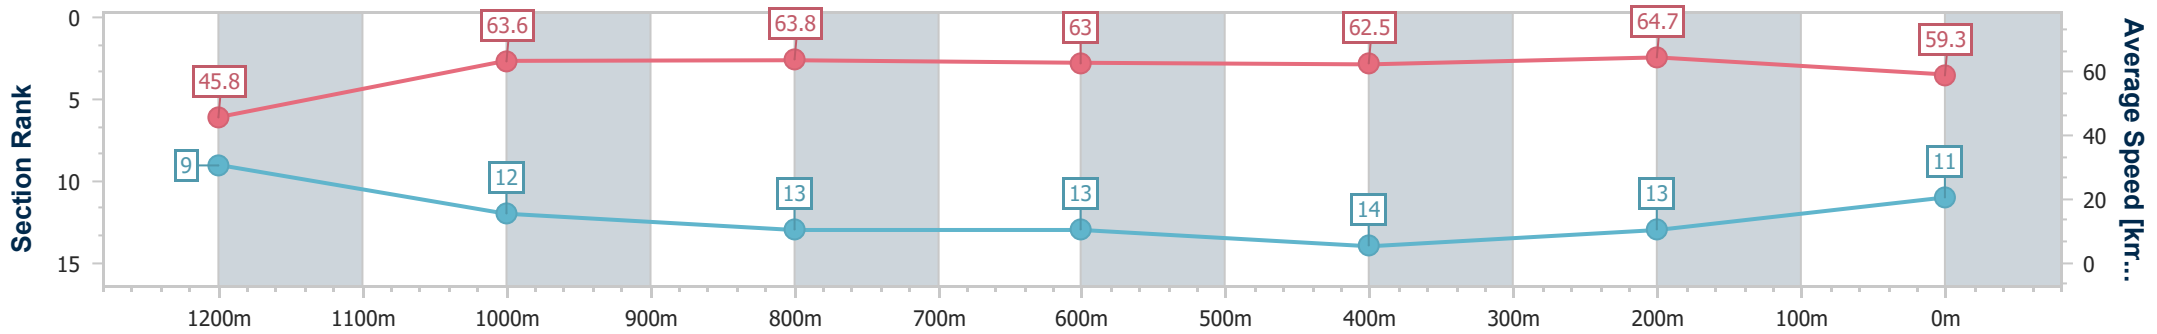

- [ ] Ranking at each section and finish
- .-.- No data available at this section
- NA No data available

Horse/Jockey Name	Heavenly Impact
Final Rank	11
Fastest Section Time (Section)	0:07.91 (Overall)
Top Speed [km/h] (Section)	65.4 (400m)
Race State	Finished

Eagle Farm QLD Professional  
 Race 3: SEN OXLADE STAKES - 1300m  
 15 June 2024 - 12:58  
 Track Rating: Good 4, Weather: Fine, Rail Position: +4.5m Entire

BRISBANE  
 RACING CLUB

Section	Overall	1200m	1000m	800m	600m	400m	200m
Section Times	1:17.14 [11] (0:07.91)	1:09.23 [9] (0:11.36)	0:57.87 [12] (0:11.46)	0:46.41 [13] (0:11.49)	0:34.92 [13] (0:11.65)	0:23.27 [14] (0:11.17)	0:12.10 [13] (0:12.10)
Average Speed [km/h]	45.8	63.6	63.8	63.0	62.5	64.7	59.3
Top Speed [km/h]	62.2	64.3	64.4	64.4	63.9	65.4	63.3
Avg. Dist. to Rail [m]	11.3	3.7	2.5	1.9	2.6	7.9	9.7
Avg. Stride Freq. [Hz]	2.2	2.2	2.2	2.2	2.2	2.3	2.3
Avg. Stride Length [m]	5.7	7.9	8.1	8.0	7.9	7.8	7.3