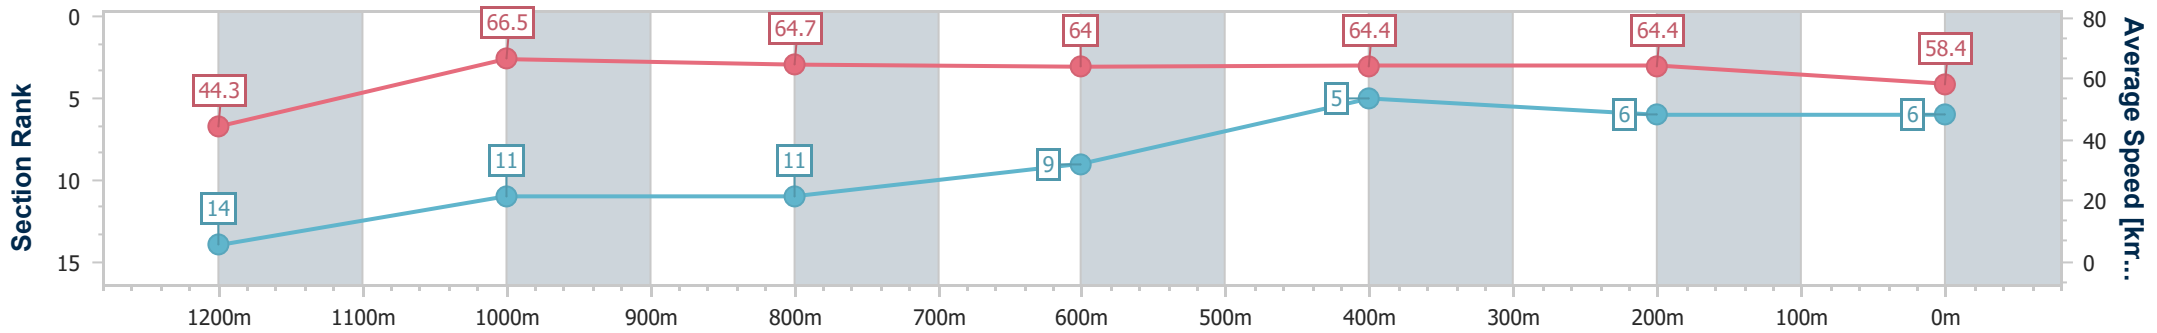

Horse/Jockey Name	Don't Forget Jack
Final Rank	6
Fastest Section Time (Section)	0:08.26 (Overall)
Top Speed [km/h] (Section)	67.9 (1200m)
Race State	Finished

Eagle Farm QLD Professional
Race 3: SEN OXLADE STAKES - 1300m
15 June 2024 - 12:58
Track Rating: Good 4, Weather: Fine, Rail Position: +4.5m Entire

BRISBANE
RACING CLUB

Section	Overall	1200m	1000m	800m	600m	400m	200m
Section Times	1:16.78 [6] (0:08.26)	1:08.52 [14] (0:10.91)	0:57.61 [11] (0:11.29)	0:46.32 [11] (0:11.41)	0:34.91 [9] (0:11.46)	0:23.45 [5] (0:11.16)	0:12.29 [6] (0:12.29)
Average Speed [km/h]	44.3	66.5	64.7	64.0	64.4	64.4	58.4
Top Speed [km/h]	63.0	67.9	65.9	65.0	65.5	66.4	61.8
Avg. Dist. to Rail [m]	14.3	5.1	3.8	2.9	4.4	5.9	6.0
Avg. Stride Freq. [Hz]	2.2	2.3	2.3	2.2	2.1	2.3	2.2
Avg. Stride Length [m]	5.5	8.0	8.0	8.0	8.4	7.7	7.2

- [ ] Ranking at each section and finish
- -.-.- No data available at this section
- NA No data available