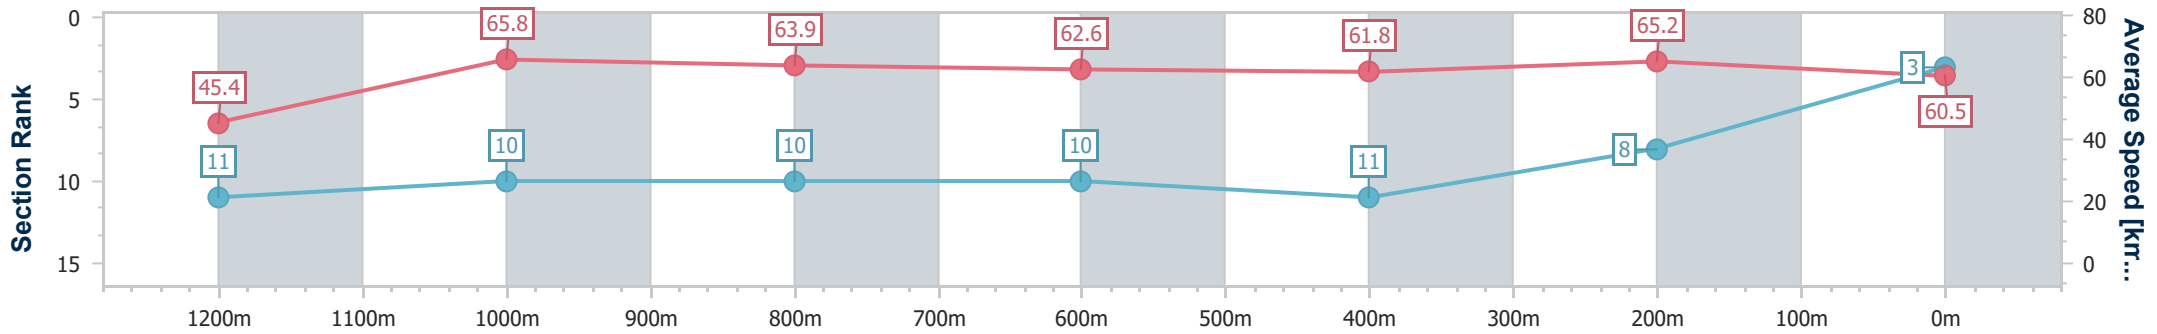

Horse/Jockey Name	Depth Of Character
Final Rank	3
Fastest Section Time (Section)	0:07.98 (Overall)
Top Speed [km/h] (Section)	67.1 (1200m)
Race State	Finished

Eagle Farm QLD Professional
Race 3: SEN OXLADE STAKES - 1300m
15 June 2024 - 12:58
Track Rating: Good 4, Weather: Fine, Rail Position: +4.5m Entire

BRISBANE
RACING CLUB

Section	Overall	1200m	1000m	800m	600m	400m	200m
Section Times	1:16.53 [3] (0:07.98)	1:08.55 [11] (0:10.99)	0:57.56 [10] (0:11.39)	0:46.17 [10] (0:11.54)	0:34.63 [10] (0:11.68)	0:22.95 [11] (0:11.04)	0:11.91 [8] (0:11.91)
Average Speed [km/h]	45.4	65.8	63.9	62.6	61.8	65.2	60.5
Top Speed [km/h]	63.2	67.1	65.4	65.0	64.9	66.0	63.3
Avg. Dist. to Rail [m]	9.8	3.1	2.4	0.5	1.0	3.1	2.1
Avg. Stride Freq. [Hz]	2.3	2.3	2.3	2.2	2.2	2.3	2.2
Avg. Stride Length [m]	5.5	7.8	7.9	7.9	7.8	7.9	7.5

- [ ] Ranking at each section and finish
- -.-.- No data available at this section
- NA No data available