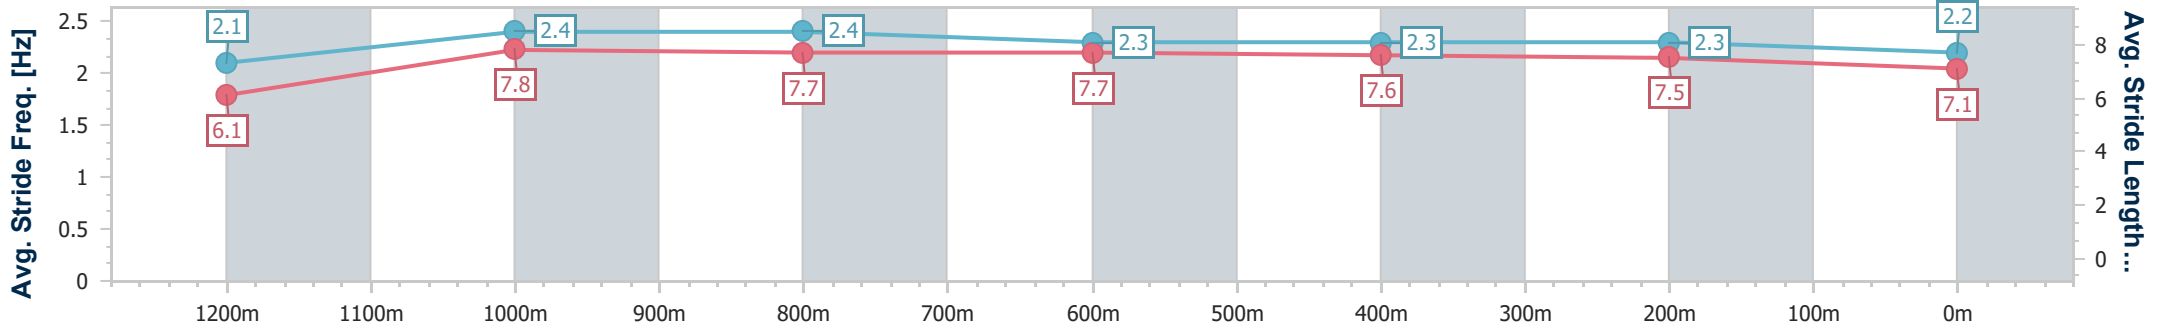

- [ ] Ranking at each section and finish
- .-.- No data available at this section
- NA No data available

Horse/Jockey Name	Silva 'N' Suave
Final Rank	10
Fastest Section Time (Section)	0:07.77 (Overall)
Top Speed [km/h] (Section)	68.4 (1200m)
Race State	Finished

Eagle Farm QLD Professional  
 Race 3: SEN OXLADE STAKES - 1300m  
 15 June 2024 - 12:58  
 Track Rating: Good 4, Weather: Fine, Rail Position: +4.5m Entire

BRISBANE  
 RACING CLUB

Section	Overall	1200m	1000m	800m	600m	400m	200m
Section Times	1:17.04 [10] (0:07.77)	1:09.27 [6] (0:10.72)	0:58.55 [3] (0:11.23)	0:47.32 [2] (0:11.60)	0:35.72 [2] (0:11.57)	0:24.15 [3] (0:11.42)	0:12.73 [4] (0:12.73)
Average Speed [km/h]	47.2	67.4	65.0	62.7	62.8	63.3	56.4
Top Speed [km/h]	65.6	68.4	66.9	63.5	64.4	66.0	59.8
Avg. Dist. to Rail [m]	16.7	6.0	3.1	2.3	2.1	4.1	4.5
Avg. Stride Freq. [Hz]	2.1	2.4	2.4	2.3	2.3	2.3	2.2
Avg. Stride Length [m]	6.1	7.8	7.7	7.7	7.6	7.5	7.1