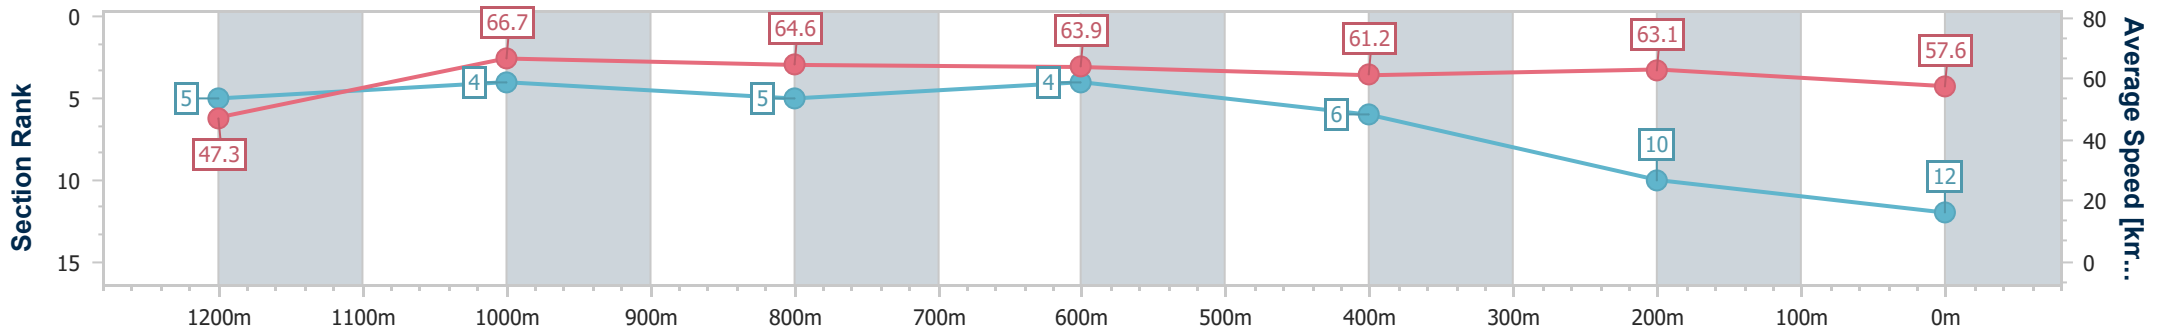

Eagle Farm QLD Professional  
 Race 3: SEN OXLADE STAKES - 1300m  
 15 June 2024 - 12:58  
 Track Rating: Good 4, Weather: Fine, Rail Position: +4.5m Entire

BRISBANE  
 RACING CLUB

Section	Overall	1200m	1000m	800m	600m	400m	200m
Section Times	1:17.14 [11] (0:07.91)	1:09.23 [9] (0:11.36)	0:57.87 [12] (0:11.46)	0:46.41 [13] (0:11.49)	0:34.92 [13] (0:11.65)	0:23.27 [14] (0:11.17)	0:12.10 [13] (0:12.10)
Average Speed [km/h]	45.8	63.6	63.8	63.0	62.5	64.7	59.3
Top Speed [km/h]	62.2	64.3	64.4	64.4	63.9	65.4	63.3
Avg. Dist. to Rail [m]	11.3	3.7	2.5	1.9	2.6	7.9	9.7
Avg. Stride Freq. [Hz]	2.2	2.2	2.2	2.2	2.2	2.3	2.3
Avg. Stride Length [m]	5.7	7.9	8.1	8.0	7.9	7.8	7.3

- [ ] Ranking at each section and finish
- .-.- No data available at this section
- NA No data available

Horse/Jockey Name	Astra Star
Final Rank	12
Fastest Section Time (Section)	0:07.77 (Overall)
Top Speed [km/h] (Section)	67.9 (1200m)
Race State	Finished

Eagle Farm QLD Professional  
 Race 3: SEN OXLADE STAKES - 1300m  
 15 June 2024 - 12:58  
 Track Rating: Good 4, Weather: Fine, Rail Position: +4.5m Entire

BRISBANE  
 RACING CLUB

Section	Overall	1200m	1000m	800m	600m	400m	200m
Section Times	1:17.24 [12] (0:07.77)	1:09.47 [5] (0:10.86)	0:58.61 [4] (0:11.37)	0:47.24 [5] (0:11.47)	0:35.77 [4] (0:11.86)	0:23.91 [6] (0:11.43)	0:12.48 [10] (0:12.48)
Average Speed [km/h]	47.3	66.7	64.6	63.9	61.2	63.1	57.6
Top Speed [km/h]	64.0	67.9	66.8	64.6	63.7	64.7	60.3
Avg. Dist. to Rail [m]	15.9	5.7	4.6	3.4	2.1	4.3	3.3
Avg. Stride Freq. [Hz]	2.2	2.4	2.3	2.3	2.3	2.3	2.2
Avg. Stride Length [m]	5.9	7.8	7.7	7.8	7.5	7.8	7.3