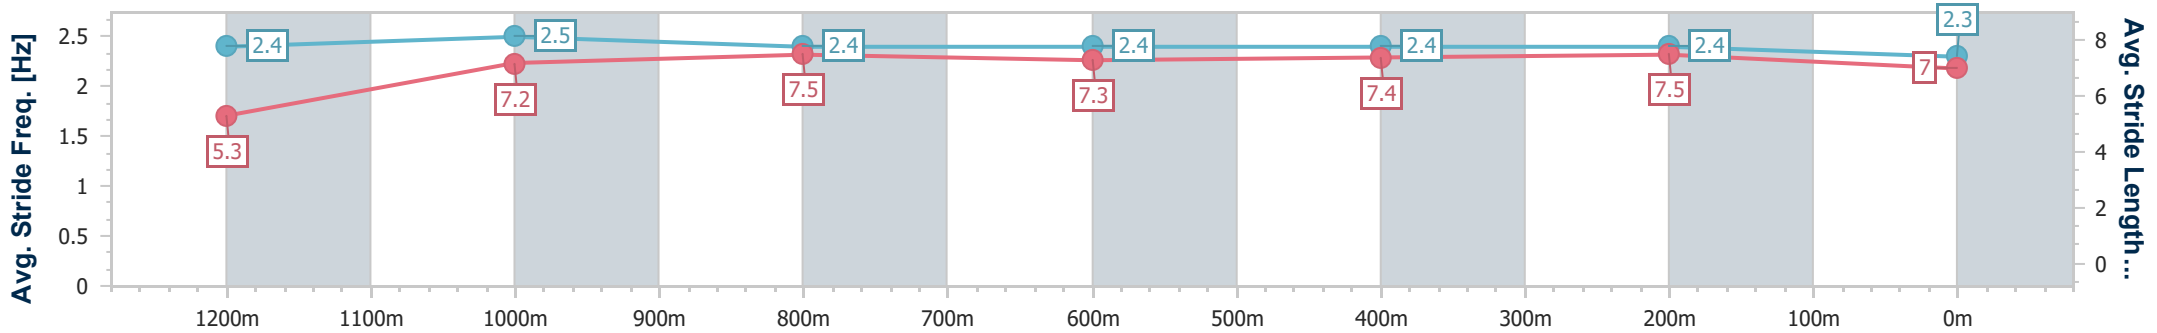

- [ ] Ranking at each section and finish
- .-.- No data available at this section
- NA No data available

Horse/Jockey Name	Tehina
Final Rank	7
Fastest Section Time (Section)	0:07.82 (Overall)
Top Speed [km/h] (Section)	67.5 (1200m)
Race State	Finished

Eagle Farm QLD Professional  
 Race 3: SEN OXLADE STAKES - 1300m  
 15 June 2024 - 12:58  
 Track Rating: Good 4, Weather: Fine, Rail Position: +4.5m Entire

BRISBANE  
 RACING CLUB

Section	Overall	1200m	1000m	800m	600m	400m	200m
Section Times	1:16.83 [7] (0:07.82)	1:09.01 [7] (0:10.94)	0:58.07 [7] (0:11.20)	0:46.87 [4] (0:11.70)	0:35.17 [7] (0:11.70)	0:23.47 [7] (0:11.24)	0:12.23 [7] (0:12.23)
Average Speed [km/h]	47.0	66.0	65.1	62.6	62.5	64.1	58.8
Top Speed [km/h]	63.8	67.5	66.7	65.1	64.2	65.9	62.3
Avg. Dist. to Rail [m]	12.2	3.1	2.7	3.7	3.3	4.7	4.7
Avg. Stride Freq. [Hz]	2.4	2.5	2.4	2.4	2.4	2.4	2.3
Avg. Stride Length [m]	5.3	7.2	7.5	7.3	7.4	7.5	7.0