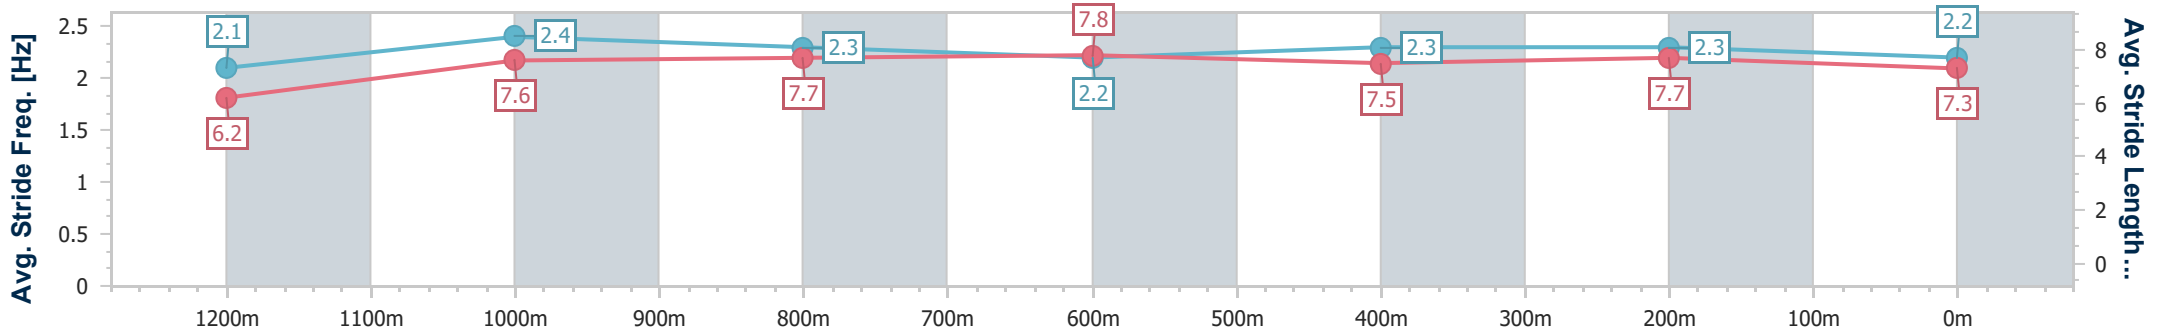

Eagle Farm QLD Professional  
 Race 3: SEN OXLADE STAKES - 1300m  
 15 June 2024 - 12:58  
 Track Rating: Good 4, Weather: Fine, Rail Position: +4.5m Entire

BRISBANE  
 RACING CLUB

Section	Overall	1200m	1000m	800m	600m	400m	200m
Section Times	1:16.94 [8] (0:08.11)	1:08.83 [12] (0:11.38)	0:57.45 [14] (0:11.44)	0:46.01 [14] (0:11.43)	0:34.58 [14] (0:11.43)	0:23.15 [13] (0:11.12)	0:12.03 [12] (0:12.03)
Average Speed [km/h]	45.5	63.6	64.2	63.7	63.9	65.0	59.8
Top Speed [km/h]	61.8	65.0	65.3	65.2	66.3	65.9	62.2
Avg. Dist. to Rail [m]	19.5	7.3	3.6	2.8	3.4	6.9	8.7
Avg. Stride Freq. [Hz]	2.1	2.3	2.3	2.3	2.3	2.4	2.3
Avg. Stride Length [m]	6.0	7.7	7.9	7.9	7.8	7.6	7.3

- [ ] Ranking at each section and finish
- .-.- No data available at this section
- NA No data available

Horse/Jockey Name	Peace Centre
Final Rank	9
Fastest Section Time (Section)	0:07.61 (Overall)
Top Speed [km/h] (Section)	66.3 (1200m)
Race State	Finished

Eagle Farm QLD Professional  
 Race 3: SEN OXLADE STAKES - 1300m  
 15 June 2024 - 12:58  
 Track Rating: Good 4, Weather: Fine, Rail Position: +4.5m Entire

BRISBANE  
 RACING CLUB

Section	Overall	1200m	1000m	800m	600m	400m	200m
Section Times	1:16.98 [9] (0:07.61)	1:09.37 [3] (0:11.07)	0:58.30 [5] (0:11.33)	0:46.97 [6] (0:11.65)	0:35.32 [7] (0:11.73)	0:23.59 [8] (0:11.26)	0:12.33 [9] (0:12.33)
Average Speed [km/h]	47.9	65.2	64.1	62.4	61.7	63.9	58.5
Top Speed [km/h]	62.8	66.3	65.3	63.3	63.8	65.5	61.5
Avg. Dist. to Rail [m]	9.8	3.3	2.1	1.6	1.2	1.3	1.1
Avg. Stride Freq. [Hz]	2.1	2.4	2.3	2.2	2.3	2.3	2.2
Avg. Stride Length [m]	6.2	7.6	7.7	7.8	7.5	7.7	7.3