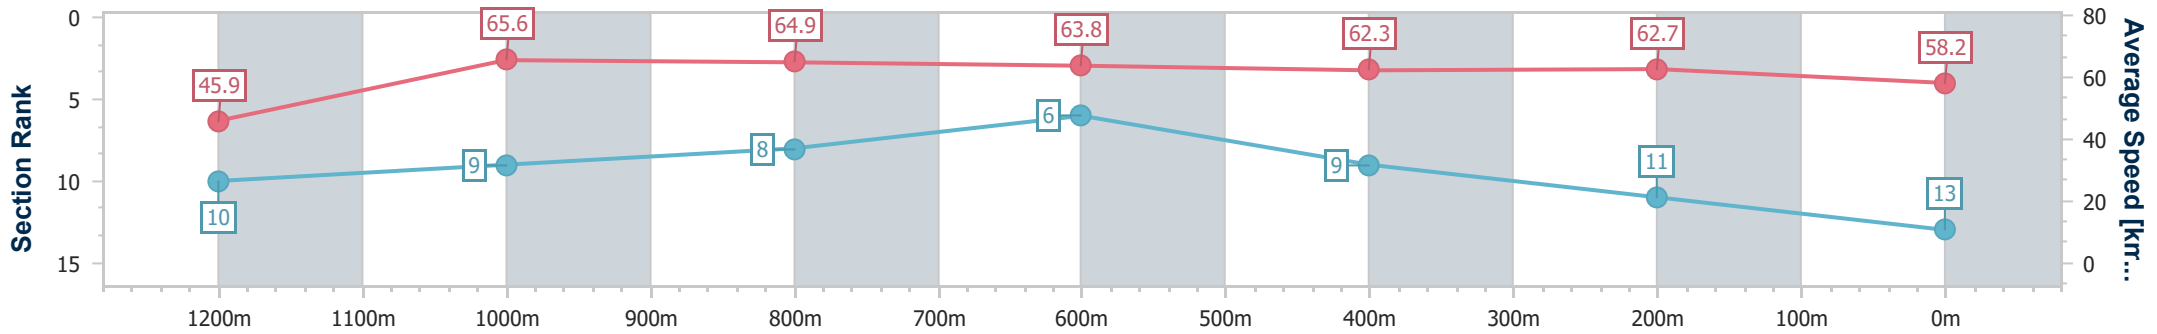

- [ ] Ranking at each section and finish
- .-.- No data available at this section
- NA No data available

Horse/Jockey Name	Tiye
Final Rank	13
Fastest Section Time (Section)	0:07.96 (Overall)
Top Speed [km/h] (Section)	67.0 (1200m)
Race State	Finished

Eagle Farm QLD Professional  
 Race 3: SEN OXLADE STAKES - 1300m  
 15 June 2024 - 12:58  
 Track Rating: Good 4, Weather: Fine, Rail Position: +4.5m Entire

BRISBANE  
 RACING CLUB

Section	Overall	1200m	1000m	800m	600m	400m	200m
Section Times	1:17.26 [13] (0:07.96)	1:09.30 [10] (0:11.01)	0:58.29 [9] (0:11.29)	0:47.00 [8] (0:11.38)	0:35.62 [6] (0:11.75)	0:23.87 [9] (0:11.50)	0:12.37 [11] (0:12.37)
Average Speed [km/h]	45.9	65.6	64.9	63.8	62.3	62.7	58.2
Top Speed [km/h]	62.1	67.0	66.6	64.8	63.5	63.6	61.0
Avg. Dist. to Rail [m]	13.3	4.7	3.3	2.3	3.5	7.2	7.1
Avg. Stride Freq. [Hz]	2.2	2.4	2.3	2.3	2.3	2.3	2.3
Avg. Stride Length [m]	5.7	7.7	7.8	7.8	7.6	7.4	7.0