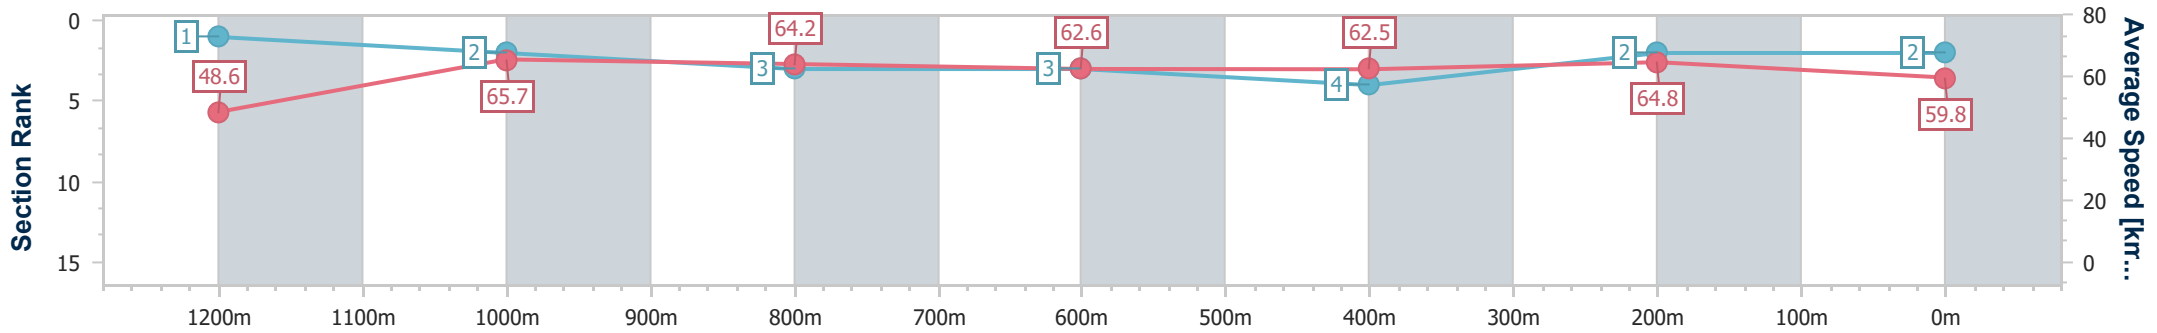

Horse/Jockey Name	Embassy
Final Rank	2
Fastest Section Time (Section)	0:07.47 (Overall)
Top Speed [km/h] (Section)	66.3 (1200m)
Race State	Finished

Eagle Farm QLD Professional
Race 3: SEN OXLADE STAKES - 1300m
15 June 2024 - 12:58
Track Rating: Good 4, Weather: Fine, Rail Position: +4.5m Entire

BRISBANE
RACING CLUB

Section	Overall	1200m	1000m	800m	600m	400m	200m
Section Times	1:16.14 [2] (0:07.47)	1:08.67 [1] (0:11.00)	0:57.67 [2] (0:11.35)	0:46.32 [3] (0:11.57)	0:34.75 [3] (0:11.59)	0:23.16 [4] (0:11.10)	0:12.06 [2] (0:12.06)
Average Speed [km/h]	48.6	65.7	64.2	62.6	62.5	64.8	59.8
Top Speed [km/h]	64.1	66.3	65.3	63.4	63.5	65.8	63.2
Avg. Dist. to Rail [m]	12.3	4.1	2.2	1.4	1.0	0.4	3.2
Avg. Stride Freq. [Hz]	2.2	2.3	2.3	2.2	2.2	2.3	2.2
Avg. Stride Length [m]	6.1	7.9	7.9	8.0	7.9	7.8	7.4

- [ ] Ranking at each section and finish
- -.-.- No data available at this section
- NA No data available