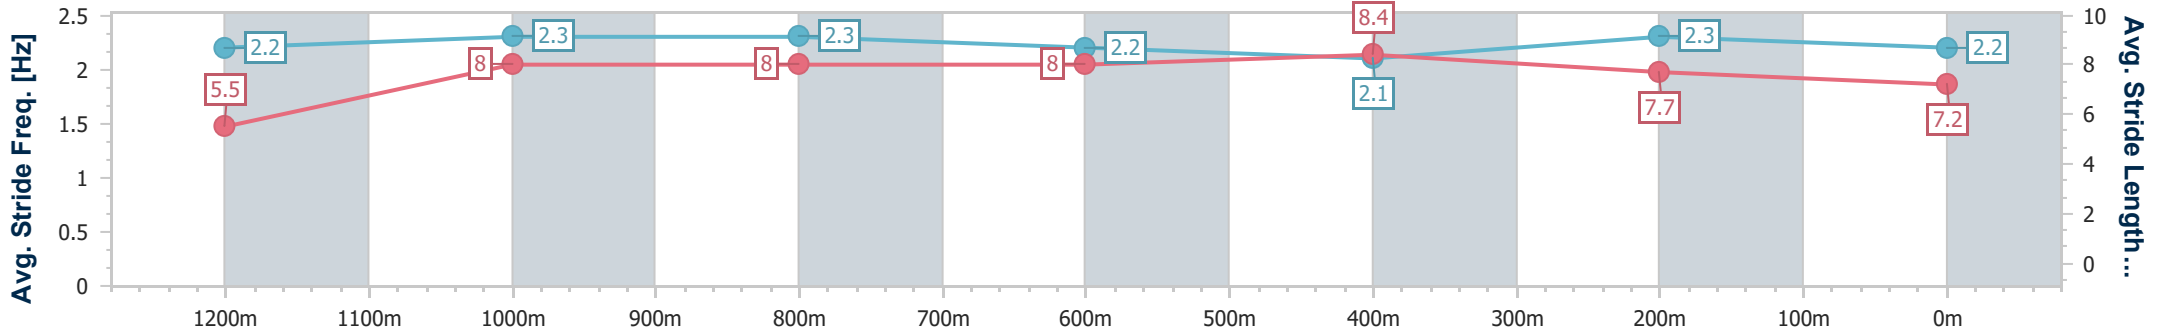

- [ ] Ranking at each section and finish
- .-.- No data available at this section
- NA No data available

Horse/Jockey Name	Don't Forget Jack
Final Rank	6
Fastest Section Time (Section)	0:08.26 (Overall)
Top Speed [km/h] (Section)	67.9 (1200m)
Race State	Finished

Eagle Farm QLD Professional  
 Race 3: SEN OXLADE STAKES - 1300m  
 15 June 2024 - 12:58  
 Track Rating: Good 4, Weather: Fine, Rail Position: +4.5m Entire

BRISBANE  
 RACING CLUB

Section	Overall	1200m	1000m	800m	600m	400m	200m
Section Times	1:16.78 [6] (0:08.26)	1:08.52 [14] (0:10.91)	0:57.61 [11] (0:11.29)	0:46.32 [11] (0:11.41)	0:34.91 [9] (0:11.46)	0:23.45 [5] (0:11.16)	0:12.29 [6] (0:12.29)
Average Speed [km/h]	44.3	66.5	64.7	64.0	64.4	64.4	58.4
Top Speed [km/h]	63.0	67.9	65.9	65.0	65.5	66.4	61.8
Avg. Dist. to Rail [m]	14.3	5.1	3.8	2.9	4.4	5.9	6.0
Avg. Stride Freq. [Hz]	2.2	2.3	2.3	2.2	2.1	2.3	2.2
Avg. Stride Length [m]	5.5	8.0	8.0	8.0	8.4	7.7	7.2