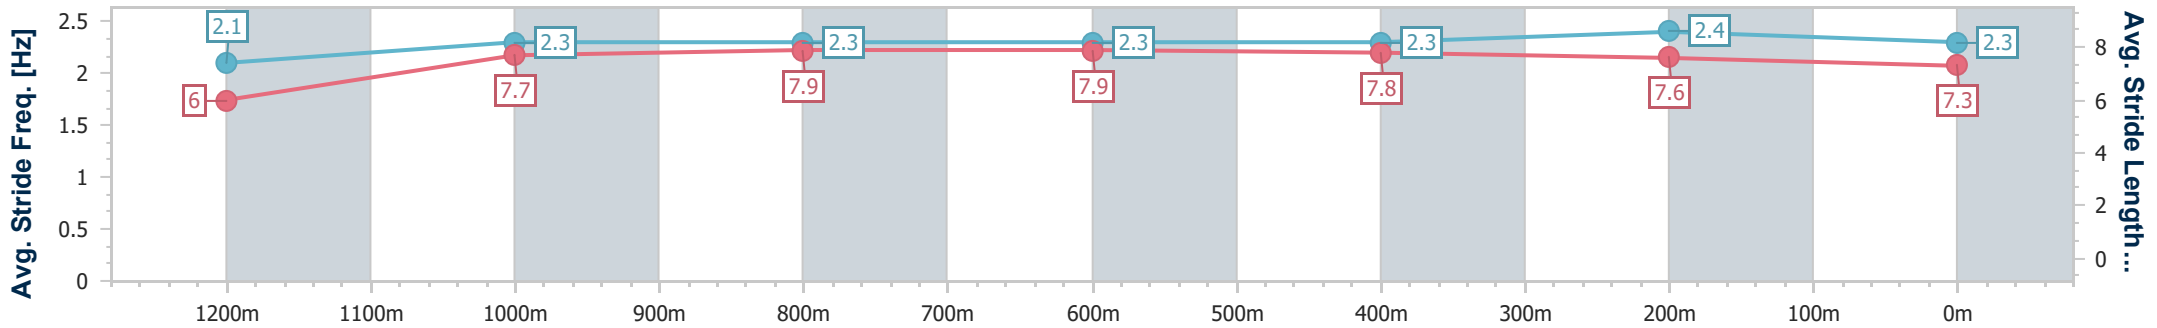

Horse/Jockey Name	Territory Ash
Final Rank	8
Fastest Section Time (Section)	0:08.11 (Overall)
Top Speed [km/h] (Section)	66.3 (600m)
Race State	Finished

Eagle Farm QLD Professional
Race 3: SEN OXLADE STAKES - 1300m
15 June 2024 - 12:58
Track Rating: Good 4, Weather: Fine, Rail Position: +4.5m Entire

BRISBANE
RACING CLUB

Section	Overall	1200m	1000m	800m	600m	400m	200m
Section Times	1:16.94 [8] (0:08.11)	1:08.83 [12] (0:11.38)	0:57.45 [14] (0:11.44)	0:46.01 [14] (0:11.43)	0:34.58 [14] (0:11.43)	0:23.15 [13] (0:11.12)	0:12.03 [12] (0:12.03)
Average Speed [km/h]	45.5	63.6	64.2	63.7	63.9	65.0	59.8
Top Speed [km/h]	61.8	65.0	65.3	65.2	66.3	65.9	62.2
Avg. Dist. to Rail [m]	19.5	7.3	3.6	2.8	3.4	6.9	8.7
Avg. Stride Freq. [Hz]	2.1	2.3	2.3	2.3	2.3	2.4	2.3
Avg. Stride Length [m]	6.0	7.7	7.9	7.9	7.8	7.6	7.3

- [ ] Ranking at each section and finish
- -.-.- No data available at this section
- NA No data available