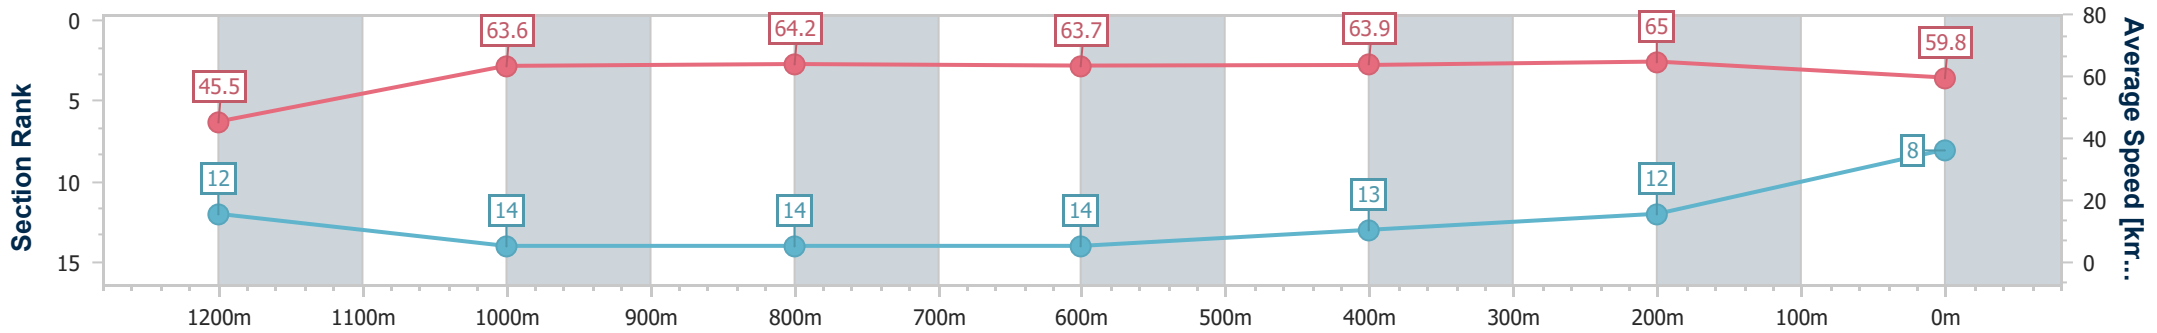

Horse/Jockey Name	Territory Ash
Final Rank	8
Fastest Section Time (Section)	0:08.11 (Overall)
Top Speed [km/h] (Section)	66.3 (600m)
Race State	Finished

Eagle Farm QLD Professional
Race 3: SEN OXLADE STAKES - 1300m
15 June 2024 - 12:58
Track Rating: Good 4, Weather: Fine, Rail Position: +4.5m Entire

BRISBANE
RACING CLUB

Section	Overall	1200m	1000m	800m	600m	400m	200m
Section Times	1:16.94 [8] (0:08.11)	1:08.83 [12] (0:11.38)	0:57.45 [14] (0:11.44)	0:46.01 [14] (0:11.43)	0:34.58 [14] (0:11.43)	0:23.15 [13] (0:11.12)	0:12.03 [12] (0:12.03)
Average Speed [km/h]	45.5	63.6	64.2	63.7	63.9	65.0	59.8
Top Speed [km/h]	61.8	65.0	65.3	65.2	66.3	65.9	62.2
Avg. Dist. to Rail [m]	19.5	7.3	3.6	2.8	3.4	6.9	8.7
Avg. Stride Freq. [Hz]	2.1	2.3	2.3	2.3	2.3	2.4	2.3
Avg. Stride Length [m]	6.0	7.7	7.9	7.9	7.8	7.6	7.3

- [ ] Ranking at each section and finish
- -.-.- No data available at this section
- NA No data available