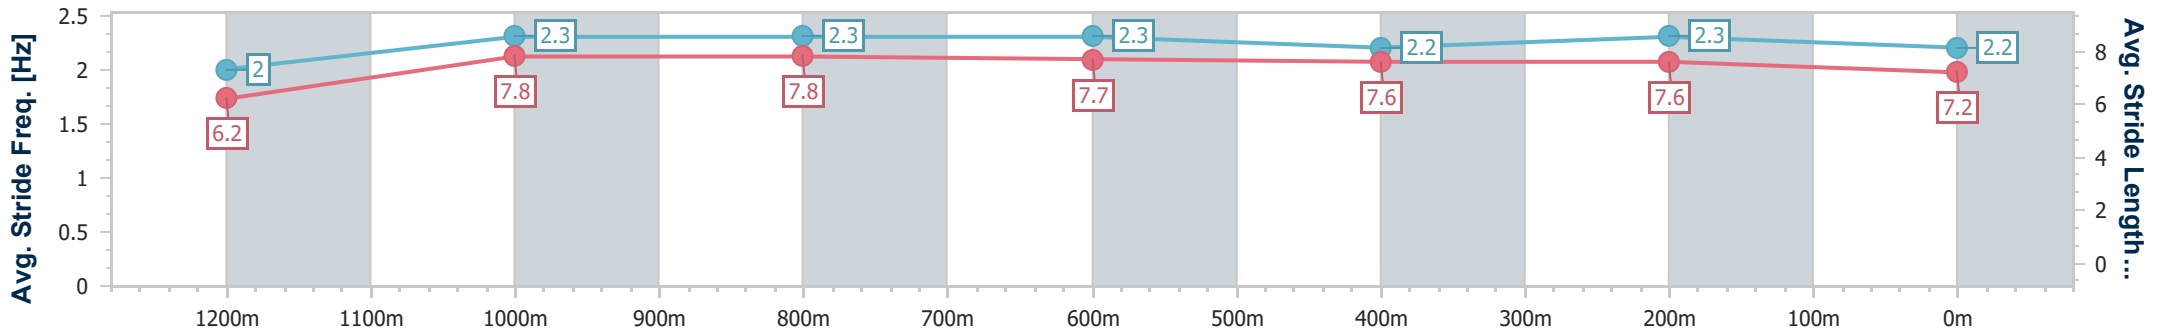

Eagle Farm QLD Professional  
 Race 3: SEN OXLADE STAKES - 1300m  
 15 June 2024 - 12:58  
 Track Rating: Good 4, Weather: Fine, Rail Position: +4.5m Entire

BRISBANE  
 RACING CLUB

Section	Overall	1200m	1000m	800m	600m	400m	200m
Section Times	1:17.26 [13] (0:07.96)	1:09.30 [10] (0:11.01)	0:58.29 [9] (0:11.29)	0:47.00 [8] (0:11.38)	0:35.62 [6] (0:11.75)	0:23.87 [9] (0:11.50)	0:12.37 [11] (0:12.37)
Average Speed [km/h]	45.9	65.6	64.9	63.8	62.3	62.7	58.2
Top Speed [km/h]	62.1	67.0	66.6	64.8	63.5	63.6	61.0
Avg. Dist. to Rail [m]	13.3	4.7	3.3	2.3	3.5	7.2	7.1
Avg. Stride Freq. [Hz]	2.2	2.4	2.3	2.3	2.3	2.3	2.3
Avg. Stride Length [m]	5.7	7.7	7.8	7.8	7.6	7.4	7.0

- [ ] Ranking at each section and finish
- .-.- No data available at this section
- NA No data available

Horse/Jockey Name	Appellant
Final Rank	14
Fastest Section Time (Section)	0:07.89 (Overall)
Top Speed [km/h] (Section)	66.5 (1200m)
Race State	Finished

Eagle Farm QLD Professional  
 Race 3: SEN OXLADE STAKES - 1300m  
 15 June 2024 - 12:58  
 Track Rating: Good 4, Weather: Fine, Rail Position: +4.5m Entire

BRISBANE  
 RACING CLUB

Section	Overall	1200m	1000m	800m	600m	400m	200m
Section Times	1:17.88 [14] (0:07.89)	1:09.99 [8] (0:11.06)	0:58.93 [8] (0:11.40)	0:47.53 [9] (0:11.57)	0:35.96 [11] (0:11.83)	0:24.13 [12] (0:11.59)	0:12.54 [14] (0:12.54)
Average Speed [km/h]	46.3	65.1	63.7	62.6	61.5	62.1	57.3
Top Speed [km/h]	63.4	66.5	64.7	64.0	63.1	63.2	60.6
Avg. Dist. to Rail [m]	8.8	2.7	1.6	1.7	1.7	2.6	2.6
Avg. Stride Freq. [Hz]	2.0	2.3	2.3	2.3	2.2	2.3	2.2
Avg. Stride Length [m]	6.2	7.8	7.8	7.7	7.6	7.6	7.2