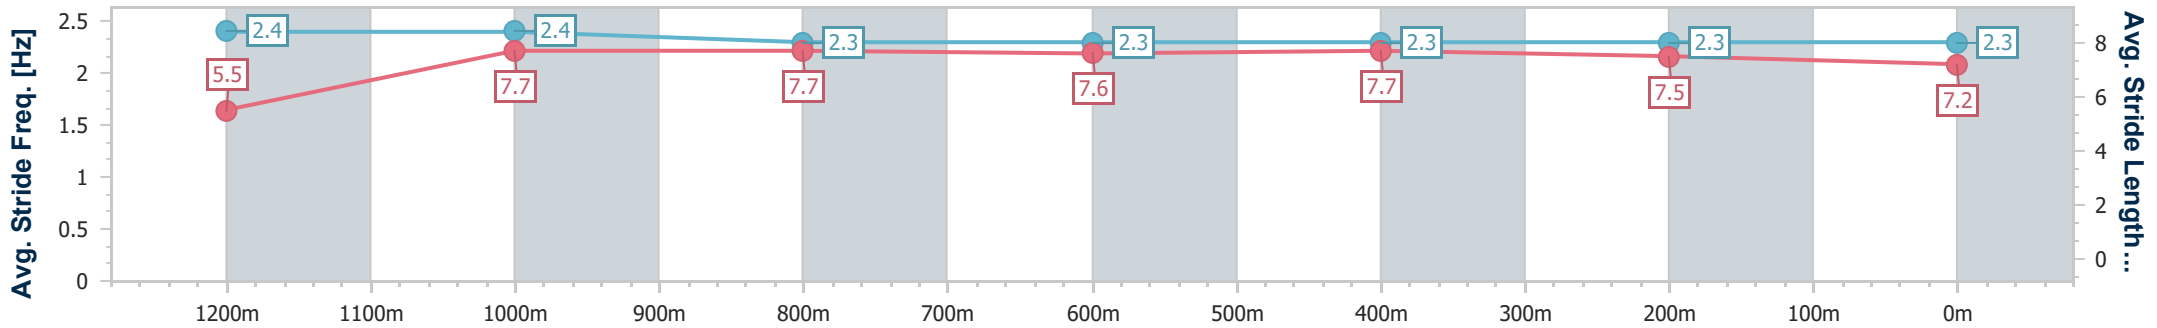

Horse/Jockey Name	Astapor
Final Rank	4
Fastest Section Time (Section)	0:07.54 (Overall)
Top Speed [km/h] (Section)	68.7 (1200m)
Race State	Finished

Eagle Farm QLD Professional
Race 3: SEN OXLADE STAKES - 1300m
15 June 2024 - 12:58
Track Rating: Good 4, Weather: Fine, Rail Position: +4.5m Entire

BRISBANE
RACING CLUB

Section	Overall	1200m	1000m	800m	600m	400m	200m
Section Times	1:16.54 [4] (0:07.54)	1:09.00 [2] (0:10.74)	0:58.26 [1] (0:11.28)	0:46.98 [1] (0:11.60)	0:35.38 [1] (0:11.59)	0:23.79 [1] (0:11.40)	0:12.39 [3] (0:12.39)
Average Speed [km/h]	48.7	67.2	64.3	62.6	62.9	63.1	58.0
Top Speed [km/h]	63.9	68.7	66.5	63.6	63.7	64.2	61.5
Avg. Dist. to Rail [m]	15.1	4.0	2.2	1.6	2.3	4.8	4.6
Avg. Stride Freq. [Hz]	2.4	2.4	2.3	2.3	2.3	2.3	2.3
Avg. Stride Length [m]	5.5	7.7	7.7	7.6	7.7	7.5	7.2

- [ ] Ranking at each section and finish
- -.-.- No data available at this section
- NA No data available