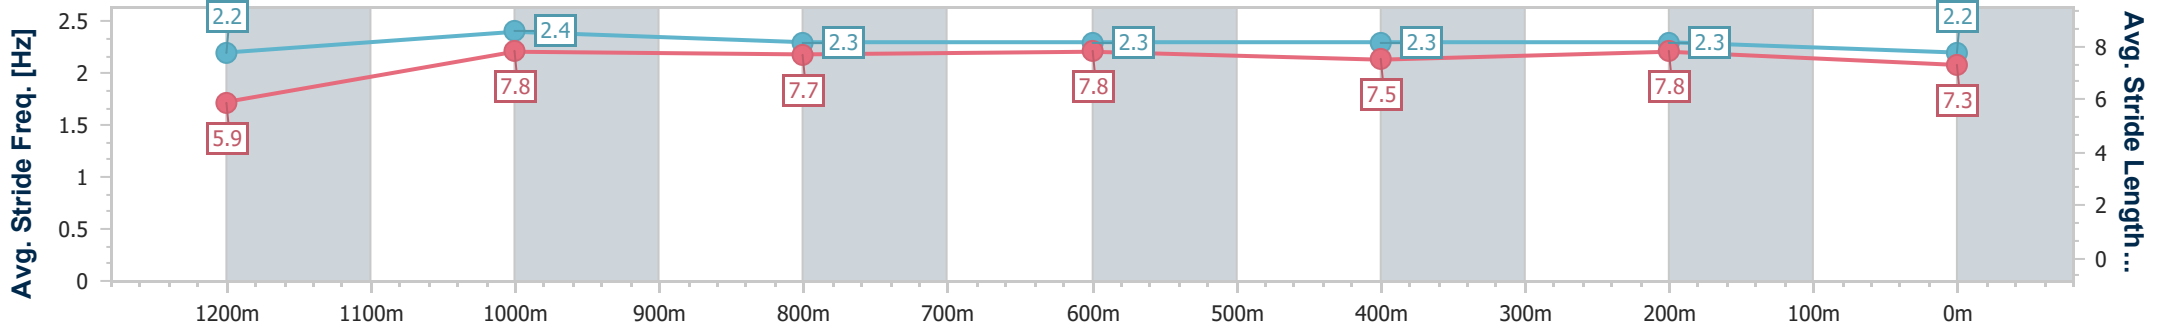

Eagle Farm QLD Professional  
 Race 3: SEN OXLADE STAKES - 1300m  
 15 June 2024 - 12:58  
 Track Rating: Good 4, Weather: Fine, Rail Position: +4.5m Entire

BRISBANE  
 RACING CLUB

Section	Overall	1200m	1000m	800m	600m	400m	200m
Section Times	1:17.14 [11] (0:07.91)	1:09.23 [9] (0:11.36)	0:57.87 [12] (0:11.46)	0:46.41 [13] (0:11.49)	0:34.92 [13] (0:11.65)	0:23.27 [14] (0:11.17)	0:12.10 [13] (0:12.10)
Average Speed [km/h]	45.8	63.6	63.8	63.0	62.5	64.7	59.3
Top Speed [km/h]	62.2	64.3	64.4	64.4	63.9	65.4	63.3
Avg. Dist. to Rail [m]	11.3	3.7	2.5	1.9	2.6	7.9	9.7
Avg. Stride Freq. [Hz]	2.2	2.2	2.2	2.2	2.2	2.3	2.3
Avg. Stride Length [m]	5.7	7.9	8.1	8.0	7.9	7.8	7.3

- [ ] Ranking at each section and finish
- .-.- No data available at this section
- NA No data available

Horse/Jockey Name	Astra Star
Final Rank	12
Fastest Section Time (Section)	0:07.77 (Overall)
Top Speed [km/h] (Section)	67.9 (1200m)
Race State	Finished

Eagle Farm QLD Professional  
 Race 3: SEN OXLADE STAKES - 1300m  
 15 June 2024 - 12:58  
 Track Rating: Good 4, Weather: Fine, Rail Position: +4.5m Entire

BRISBANE  
 RACING CLUB

Section	Overall	1200m	1000m	800m	600m	400m	200m
Section Times	1:17.24 [12] (0:07.77)	1:09.47 [5] (0:10.86)	0:58.61 [4] (0:11.37)	0:47.24 [5] (0:11.47)	0:35.77 [4] (0:11.86)	0:23.91 [6] (0:11.43)	0:12.48 [10] (0:12.48)
Average Speed [km/h]	47.3	66.7	64.6	63.9	61.2	63.1	57.6
Top Speed [km/h]	64.0	67.9	66.8	64.6	63.7	64.7	60.3
Avg. Dist. to Rail [m]	15.9	5.7	4.6	3.4	2.1	4.3	3.3
Avg. Stride Freq. [Hz]	2.2	2.4	2.3	2.3	2.3	2.3	2.2
Avg. Stride Length [m]	5.9	7.8	7.7	7.8	7.5	7.8	7.3