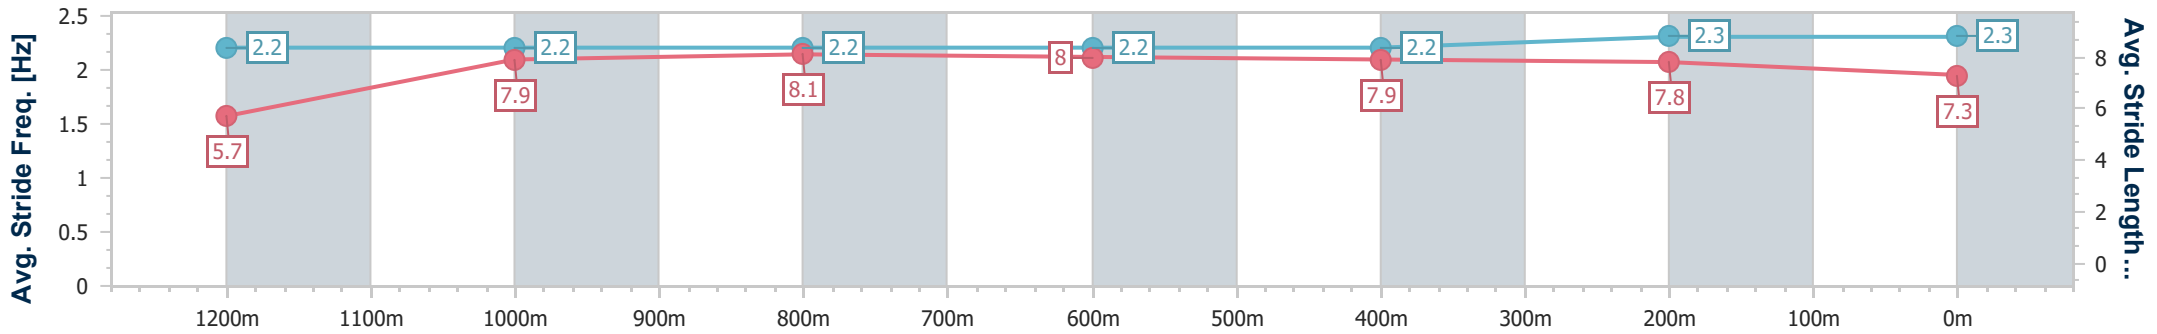

Eagle Farm QLD Professional  
 Race 3: SEN OXLADE STAKES - 1300m  
 15 June 2024 - 12:58  
 Track Rating: Good 4, Weather: Fine, Rail Position: +4.5m Entire

BRISBANE  
 RACING CLUB

Section	Overall	1200m	1000m	800m	600m	400m	200m
Section Times	1:17.04 [10] (0:07.77)	1:09.27 [6] (0:10.72)	0:58.55 [3] (0:11.23)	0:47.32 [2] (0:11.60)	0:35.72 [2] (0:11.57)	0:24.15 [3] (0:11.42)	0:12.73 [4] (0:12.73)
Average Speed [km/h]	47.2	67.4	65.0	62.7	62.8	63.3	56.4
Top Speed [km/h]	65.6	68.4	66.9	63.5	64.4	66.0	59.8
Avg. Dist. to Rail [m]	16.7	6.0	3.1	2.3	2.1	4.1	4.5
Avg. Stride Freq. [Hz]	2.1	2.4	2.4	2.3	2.3	2.3	2.2
Avg. Stride Length [m]	6.1	7.8	7.7	7.7	7.6	7.5	7.1

- [ ] Ranking at each section and finish
- .-.- No data available at this section
- NA No data available

Horse/Jockey Name	Heavenly Impact
Final Rank	11
Fastest Section Time (Section)	0:07.91 (Overall)
Top Speed [km/h] (Section)	65.4 (400m)
Race State	Finished

Eagle Farm QLD Professional  
 Race 3: SEN OXLADE STAKES - 1300m  
 15 June 2024 - 12:58  
 Track Rating: Good 4, Weather: Fine, Rail Position: +4.5m Entire

BRISBANE  
 RACING CLUB

Section	Overall	1200m	1000m	800m	600m	400m	200m
Section Times	1:17.14 [11] (0:07.91)	1:09.23 [9] (0:11.36)	0:57.87 [12] (0:11.46)	0:46.41 [13] (0:11.49)	0:34.92 [13] (0:11.65)	0:23.27 [14] (0:11.17)	0:12.10 [13] (0:12.10)
Average Speed [km/h]	45.8	63.6	63.8	63.0	62.5	64.7	59.3
Top Speed [km/h]	62.2	64.3	64.4	64.4	63.9	65.4	63.3
Avg. Dist. to Rail [m]	11.3	3.7	2.5	1.9	2.6	7.9	9.7
Avg. Stride Freq. [Hz]	2.2	2.2	2.2	2.2	2.2	2.3	2.3
Avg. Stride Length [m]	5.7	7.9	8.1	8.0	7.9	7.8	7.3