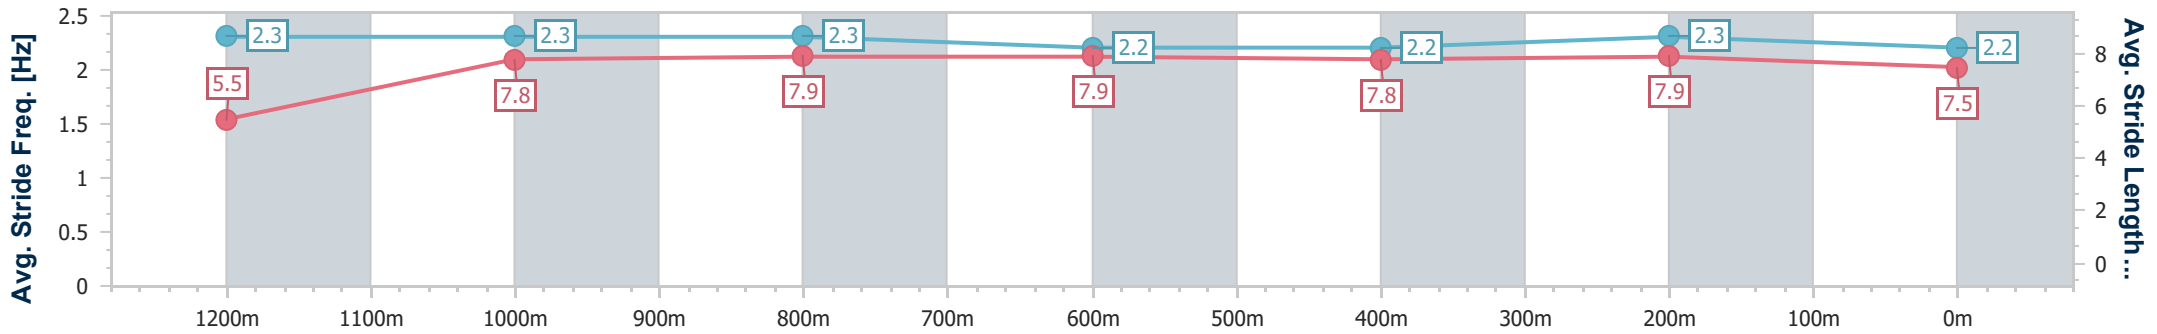

Horse/Jockey Name	Depth Of Character
Final Rank	3
Fastest Section Time (Section)	0:07.98 (Overall)
Top Speed [km/h] (Section)	67.1 (1200m)
Race State	Finished

Eagle Farm QLD Professional
Race 3: SEN OXLADE STAKES - 1300m
15 June 2024 - 12:58
Track Rating: Good 4, Weather: Fine, Rail Position: +4.5m Entire

BRISBANE
RACING CLUB

Section	Overall	1200m	1000m	800m	600m	400m	200m
Section Times	1:16.53 [3] (0:07.98)	1:08.55 [11] (0:10.99)	0:57.56 [10] (0:11.39)	0:46.17 [10] (0:11.54)	0:34.63 [10] (0:11.68)	0:22.95 [11] (0:11.04)	0:11.91 [8] (0:11.91)
Average Speed [km/h]	45.4	65.8	63.9	62.6	61.8	65.2	60.5
Top Speed [km/h]	63.2	67.1	65.4	65.0	64.9	66.0	63.3
Avg. Dist. to Rail [m]	9.8	3.1	2.4	0.5	1.0	3.1	2.1
Avg. Stride Freq. [Hz]	2.3	2.3	2.3	2.2	2.2	2.3	2.2
Avg. Stride Length [m]	5.5	7.8	7.9	7.9	7.8	7.9	7.5

- [ ] Ranking at each section and finish
- -.-.- No data available at this section
- NA No data available