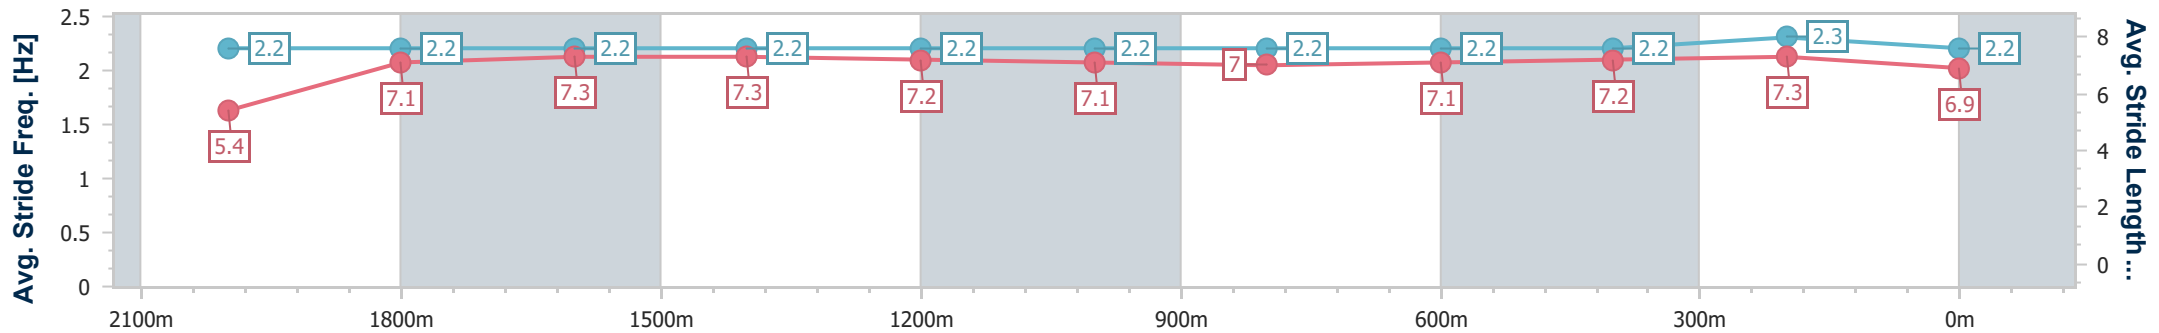

- [ ] Ranking at each section and finish
- .-.- No data available at this section
- NA No data available

Horse/Jockey Name	Secret Red
Final Rank	6
Fastest Section Time (Section)	0:12.06 (Overall)
Top Speed [km/h] (Section)	61.1 (400m)
Race State	Finished

Sunshine Coast QLD Professional

Race 7: TAB Class 2 Handicap - 2200m

14 June 2024 - 18:50

Track Rating: Soft 6, Weather: Fine, Rail Position: +7m 400m-W/Post; +9m Remainder

Section	Overall	2000m	1800m	1600m	1400m	1200m	1000m	800m	600m	400m	200m
Section Times	2:18.23 [6] (0:12.06)	2:06.17 [6] (0:12.46)	1:53.71 [6] (0:12.46)	1:41.25 [5] (0:12.41)	1:28.84 [5] (0:12.71)	1:16.13 [5] (0:12.62)	1:03.51 [5] (0:13.20)	0:50.31 [5] (0:12.87)	0:37.44 [6] (0:12.21)	0:25.23 [5] (0:12.26)	0:12.97 [5] (0:12.97)
Average Speed [km/h]	59.6	57.3	57.7	58.0	57.0	57.0	54.9	56.3	58.6	58.9	55.5
Top Speed [km/h]	59.6	59.0	59.2	58.7	59.8	60.3	56.2	57.7	60.2	61.1	57.1
Avg. Dist. to Rail [m]	6.0	1.6	0.7	1.2	1.6	2.3	2.1	1.2	1.0	0.8	0.4
Avg. Stride Freq. [Hz]	2.2	2.2	2.2	2.2	2.2	2.2	2.2	2.2	2.2	2.3	2.2
Avg. Stride Length [m]	5.4	7.1	7.3	7.3	7.2	7.1	7.0	7.1	7.2	7.3	6.9