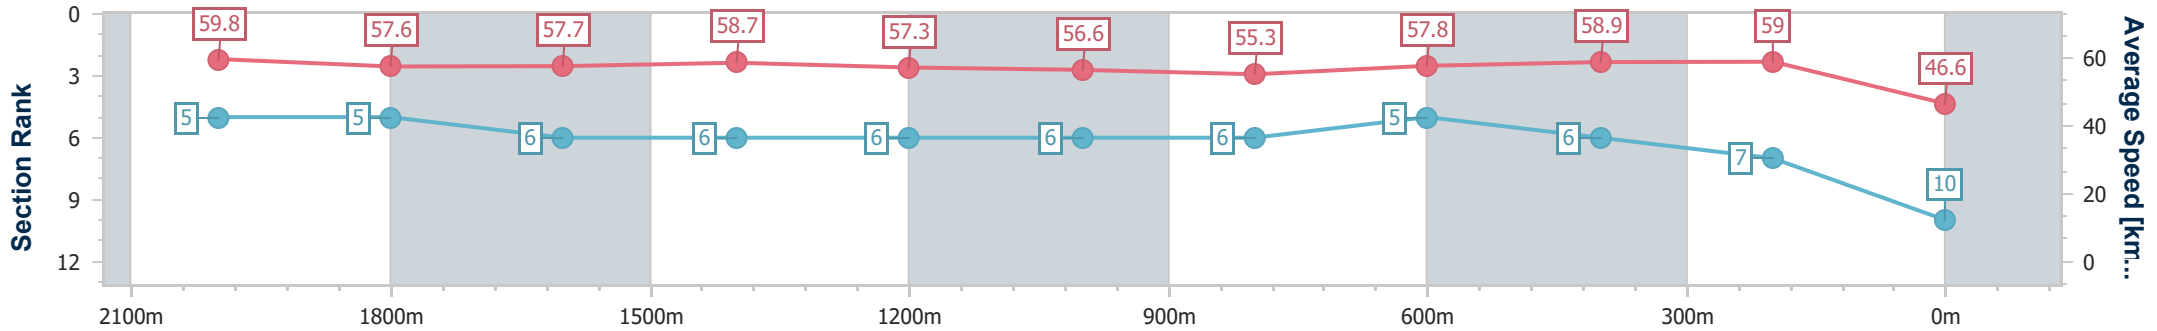

Sunshine Coast QLD Professional

Race 7: TAB Class 2 Handicap - 2200m

14 June 2024 - 18:50

Track Rating: Soft 6, Weather: Fine, Rail Position: +7m 400m-W/Post; +9m Remainder

Section	Overall	2000m	1800m	1600m	1400m	1200m	1000m	800m	600m	400m	200m
Section Times	2:20.81 [10] (0:12.02)	2:08.79 [5] (0:12.50)	1:56.29 [5] (0:12.56)	1:43.73 [6] (0:12.37)	1:31.36 [6] (0:12.68)	1:18.68 [6] (0:12.71)	1:05.97 [6] (0:13.13)	0:52.84 [6] (0:12.71)	0:40.13 [5] (0:12.42)	0:27.71 [6] (0:12.23)	0:15.48 [7] (0:15.48)
Average Speed [km/h]	59.8	57.6	57.7	58.7	57.3	56.6	55.3	57.8	58.9	59.0	46.6
Top Speed [km/h]	59.2	59.0	58.6	58.9	57.9	57.7	56.4	59.1	60.7	60.7	57.4
Avg. Dist. to Rail [m]	5.7	0.8	1.6	3.1	3.0	3.2	3.0	3.2	3.2	2.3	2.8
Avg. Stride Freq. [Hz]	2.2	2.2	2.2	2.2	2.2	2.2	2.1	2.2	2.3	2.3	2.0
Avg. Stride Length [m]	5.4	7.3	7.3	7.5	7.4	7.3	7.2	7.3	7.1	7.2	6.5

- [ ] Ranking at each section and finish
- .-.- No data available at this section
- NA No data available