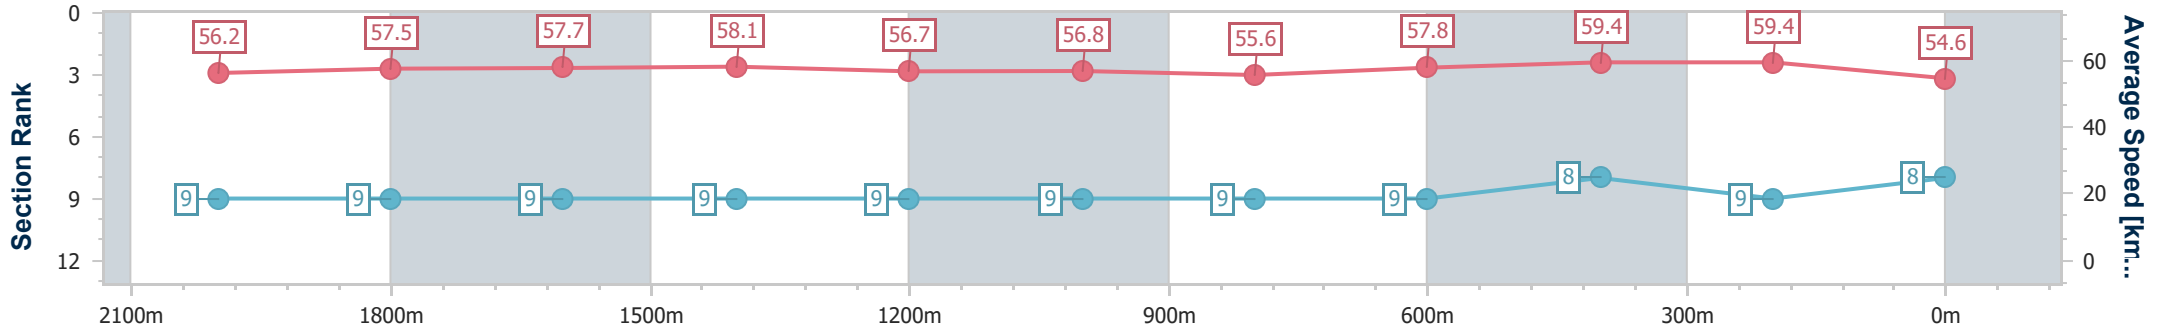

Sunshine Coast QLD Professional

Race 7: TAB Class 2 Handicap - 2200m

14 June 2024 - 18:50

Track Rating: Soft 6, Weather: Fine, Rail Position: +7m 400m-W/Post; +9m Remainder

Section	Overall	2000m	1800m	1600m	1400m	1200m	1000m	800m	600m	400m	200m		
Section Times	2:18.61 [8] (0:12.83)	2:05.78 [9] (0:12.43)	1:53.35 [9] (0:12.42)	1:40.93 [9] (0:12.44)	1:28.49 [9] (0:12.75)	1:15.74 [9] (0:12.70)	1:03.04 [9] (0:13.03)	0:50.01 [9] (0:12.52)	0:37.49 [9] (0:12.19)	0:25.30 [8] (0:12.11)	0:13.19 [9] (0:13.19)		
Average Speed [km/h]	56.2	57.5	57.7	58.1	56.7	56.8	55.6	57.8	59.4	59.4	54.6		
Top Speed [km/h]	58.4	58.3	58.8	59.1	58.0	57.7	56.3	60.2	60.8	61.1	57.7		
Avg. Dist. to Rail [m]	6.5	1.9	0.6	1.3	1.8	2.2	1.9	1.3	0.9	0.6	0.9		
Avg. Stride Freq. [Hz]	2.2	2.2	2.2	2.2	2.2	2.2	2.2	2.2	2.3	2.3	2.2		
Avg. Stride Length [m]	5.3	7.1	7.2	7.4	7.3	7.3	7.2	7.3	7.3	7.2	7.0		

- [ ] Ranking at each section and finish
- .-.- No data available at this section
- NA No data available

Horse/Jockey Name	Willnotquit
Final Rank	9
Fastest Section Time (Section)	0:12.16 (400m)
Top Speed [km/h] (Section)	60.9 (600m)
Race State	Finished