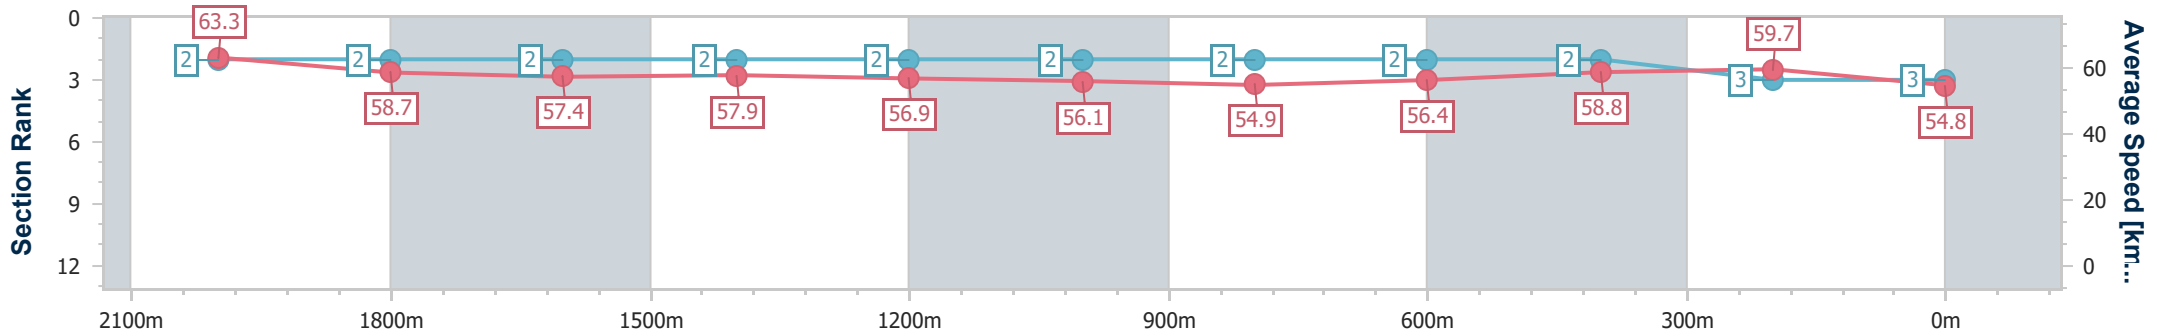

### Sunshine Coast QLD Professional

Race 7: TAB Class 2 Handicap - 2200m

14 June 2024 - 18:50

Track Rating: Soft 6, Weather: Fine, Rail Position: +7m 400m-  
W/Post; +9m Remainder

Section	Overall	2000m	1800m	1600m	1400m	1200m	1000m	800m	600m	400m	200m
Section Times	2:17.86 [3] (0:11.34)	2:06.52 [2] (0:12.27)	1:54.25 [2] (0:12.60)	1:41.65 [2] (0:12.57)	1:29.08 [2] (0:12.75)	1:16.33 [2] (0:12.86)	1:03.47 [2] (0:13.22)	0:50.25 [2] (0:12.84)	0:37.41 [2] (0:12.22)	0:25.19 [2] (0:12.08)	0:13.11 [3] (0:13.11)
Average Speed [km/h]	63.3	58.7	57.4	57.9	56.9	56.1	54.9	56.4	58.8	59.7	54.8
Top Speed [km/h]	61.9	60.1	58.4	58.5	57.7	57.1	55.8	58.5	60.6	61.0	57.3
Avg. Dist. to Rail [m]	7.5	0.6	1.2	2.9	3.4	3.3	2.6	1.2	0.4	1.4	2.2
Avg. Stride Freq. [Hz]	2.3	2.3	2.3	2.3	2.2	2.2	2.2	2.2	2.3	2.4	2.3
Avg. Stride Length [m]	5.4	7.0	7.0	7.1	7.1	7.0	6.9	7.0	7.2	7.0	6.7