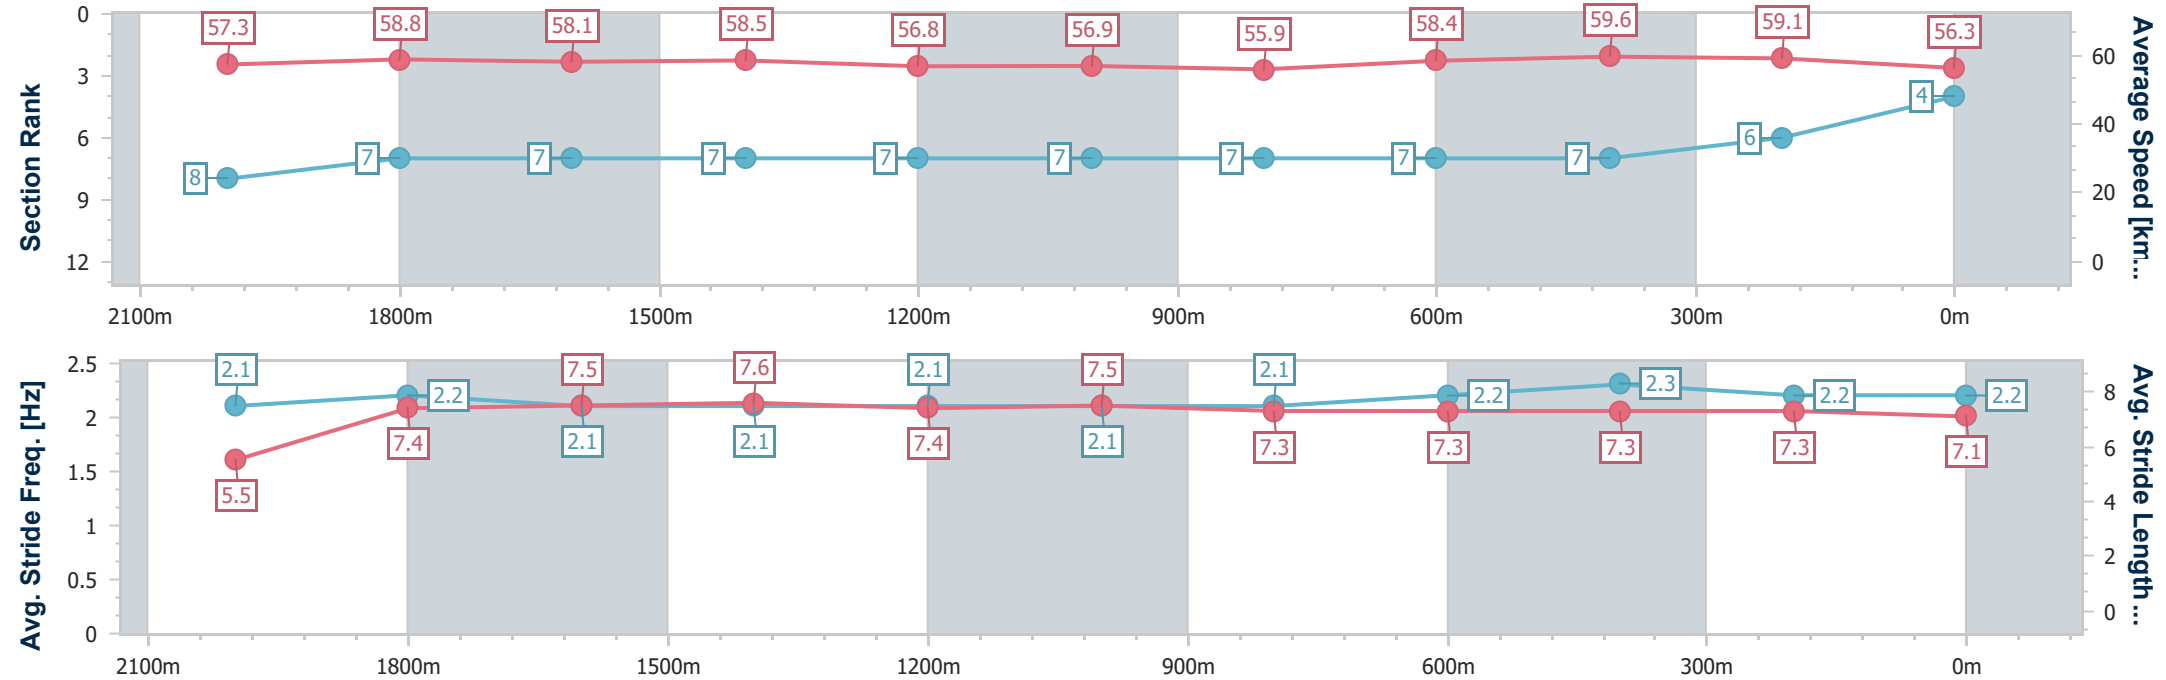

Sunshine Coast QLD Professional

Race 7: TAB Class 2 Handicap - 2200m

14 June 2024 - 18:50

Track Rating: Soft 6, Weather: Fine, Rail Position: +7m 400m-W/Post; +9m Remainder

Section	Overall	2000m	1800m	1600m	1400m	1200m	1000m	800m	600m	400m	200m
Section Times	2:18.08 [4] (0:12.61)	2:05.47 [8] (0:12.24)	1:53.23 [7] (0:12.51)	1:40.72 [7] (0:12.43)	1:28.29 [7] (0:12.74)	1:15.55 [7] (0:12.71)	1:02.84 [7] (0:12.99)	0:49.85 [7] (0:12.60)	0:37.25 [7] (0:12.29)	0:24.96 [7] (0:12.17)	0:12.79 [6] (0:12.79)
Average Speed [km/h]	57.3	58.8	58.1	58.5	56.8	56.9	55.9	58.4	59.6	59.1	56.3
Top Speed [km/h]	57.7	59.5	58.5	58.9	57.9	57.3	57.2	59.5	59.9	59.6	58.7
Avg. Dist. to Rail [m]	5.7	0.7	1.6	3.0	3.0	3.2	3.3	3.6	2.9	4.1	4.2
Avg. Stride Freq. [Hz]	2.1	2.2	2.1	2.1	2.1	2.1	2.1	2.2	2.3	2.2	2.2
Avg. Stride Length [m]	5.5	7.4	7.5	7.6	7.4	7.5	7.3	7.3	7.3	7.3	7.1

- [ ] Ranking at each section and finish
- .-.- No data available at this section
- NA No data available

Horse/Jockey Name	Giddy Gan's Joy
Final Rank	5
Fastest Section Time (Section)	0:12.03 (400m)
Top Speed [km/h] (Section)	60.5 (400m)
Race State	Finished