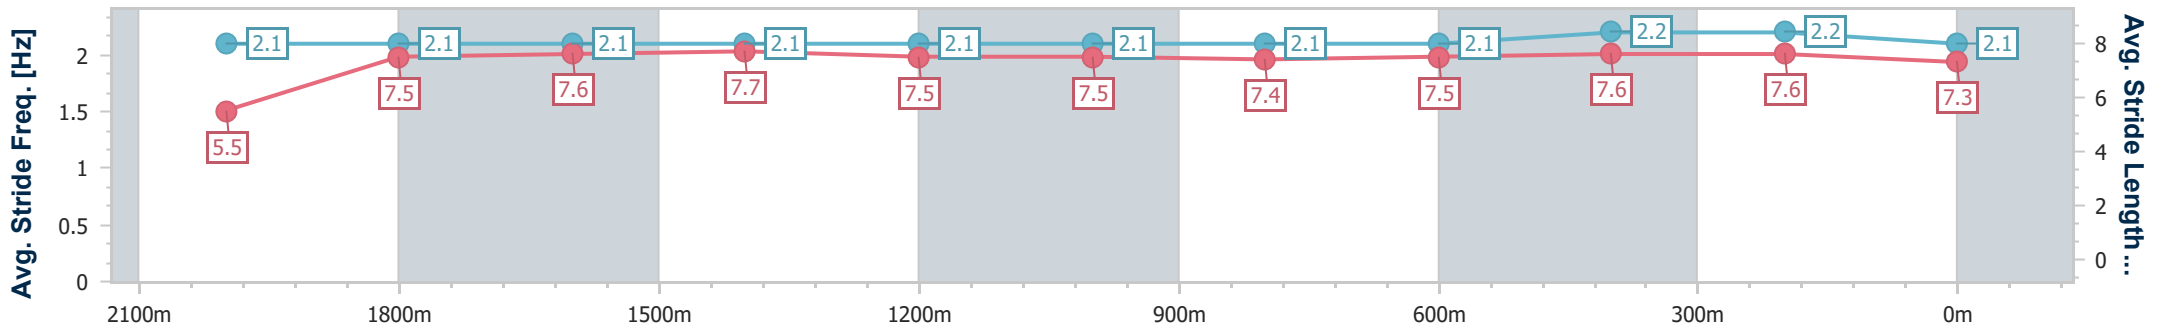

### Sunshine Coast QLD Professional

Race 7: TAB Class 2 Handicap - 2200m

14 June 2024 - 18:50

Track Rating: Soft 6, Weather: Fine, Rail Position: +7m 400m-  
W/Post; +9m Remainder

Section	Overall	2000m	1800m	1600m	1400m	1200m	1000m	800m	600m	400m	200m		
Section Times	2:18.21 [5] (0:12.44)	2:05.77 [7] (0:12.55)	1:53.22 [8] (0:12.48)	1:40.74 [8] (0:12.37)	1:28.37 [8] (0:12.70)	1:15.67 [8] (0:12.72)	1:02.95 [8] (0:13.11)	0:49.84 [8] (0:12.64)	0:37.20 [8] (0:12.32)	0:24.88 [9] (0:12.03)	0:12.85 [8] (0:12.85)		
Average Speed [km/h]	57.8	57.2	57.6	58.2	56.9	56.8	55.2	57.3	58.9	59.7	56.3		
Top Speed [km/h]	57.4	58.4	58.0	58.9	58.3	57.3	56.6	59.2	59.7	60.5	58.7		
Avg. Dist. to Rail [m]	6.1	0.8	0.5	0.8	1.2	2.0	2.0	1.4	1.1	2.6	2.9		
Avg. Stride Freq. [Hz]	2.1	2.1	2.1	2.1	2.1	2.1	2.1	2.1	2.2	2.2	2.1		
Avg. Stride Length [m]	5.5	7.5	7.6	7.7	7.5	7.5	7.4	7.5	7.6	7.6	7.3		

- [ ] Ranking at each section and finish
- .-.- No data available at this section
- NA No data available

Horse/Jockey Name	Secret Red
Final Rank	6
Fastest Section Time (Section)	0:12.06 (Overall)
Top Speed [km/h] (Section)	61.1 (400m)
Race State	Finished