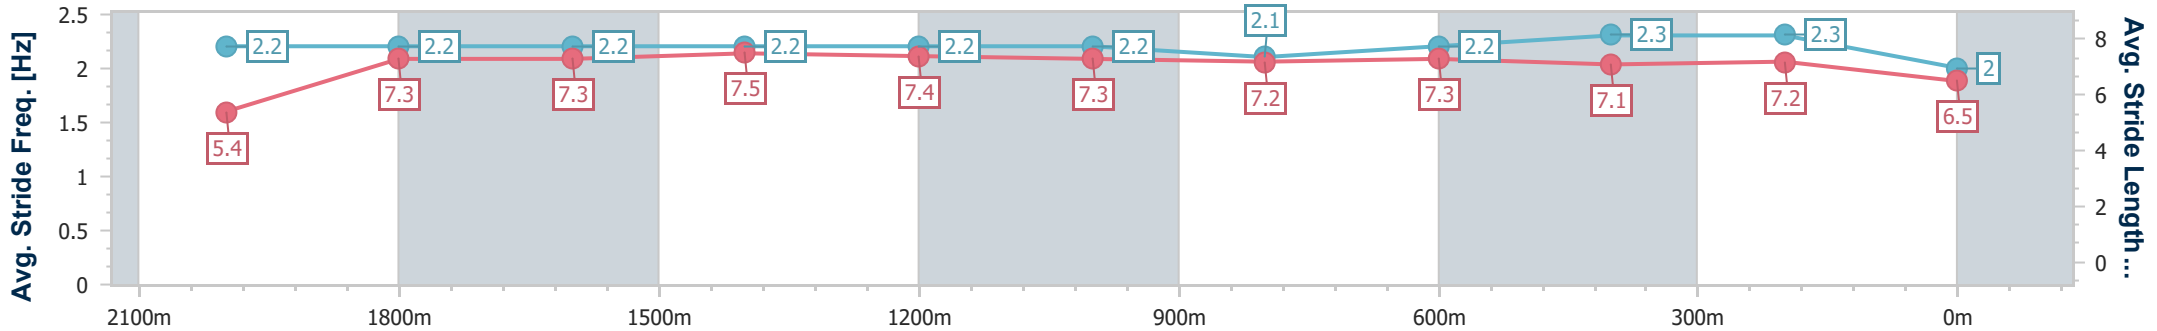

Sunshine Coast QLD Professional

Race 7: TAB Class 2 Handicap - 2200m

14 June 2024 - 18:50

Track Rating: Soft 6, Weather: Fine, Rail Position: +7m 400m-W/Post; +9m Remainder

Section	Overall	2000m	1800m	1600m	1400m	1200m	1000m	800m	600m	400m	200m
Section Times	2:20.81 [10] (0:12.02)	2:08.79 [5] (0:12.50)	1:56.29 [5] (0:12.56)	1:43.73 [6] (0:12.37)	1:31.36 [6] (0:12.68)	1:18.68 [6] (0:12.71)	1:05.97 [6] (0:13.13)	0:52.84 [6] (0:12.71)	0:40.13 [5] (0:12.42)	0:27.71 [6] (0:12.23)	0:15.48 [7] (0:15.48)
Average Speed [km/h]	59.8	57.6	57.7	58.7	57.3	56.6	55.3	57.8	58.9	59.0	46.6
Top Speed [km/h]	59.2	59.0	58.6	58.9	57.9	57.7	56.4	59.1	60.7	60.7	57.4
Avg. Dist. to Rail [m]	5.7	0.8	1.6	3.1	3.0	3.2	3.0	3.2	3.2	2.3	2.8
Avg. Stride Freq. [Hz]	2.2	2.2	2.2	2.2	2.2	2.2	2.1	2.2	2.3	2.3	2.0
Avg. Stride Length [m]	5.4	7.3	7.3	7.5	7.4	7.3	7.2	7.3	7.1	7.2	6.5

- [ ] Ranking at each section and finish
- .-.- No data available at this section
- NA No data available