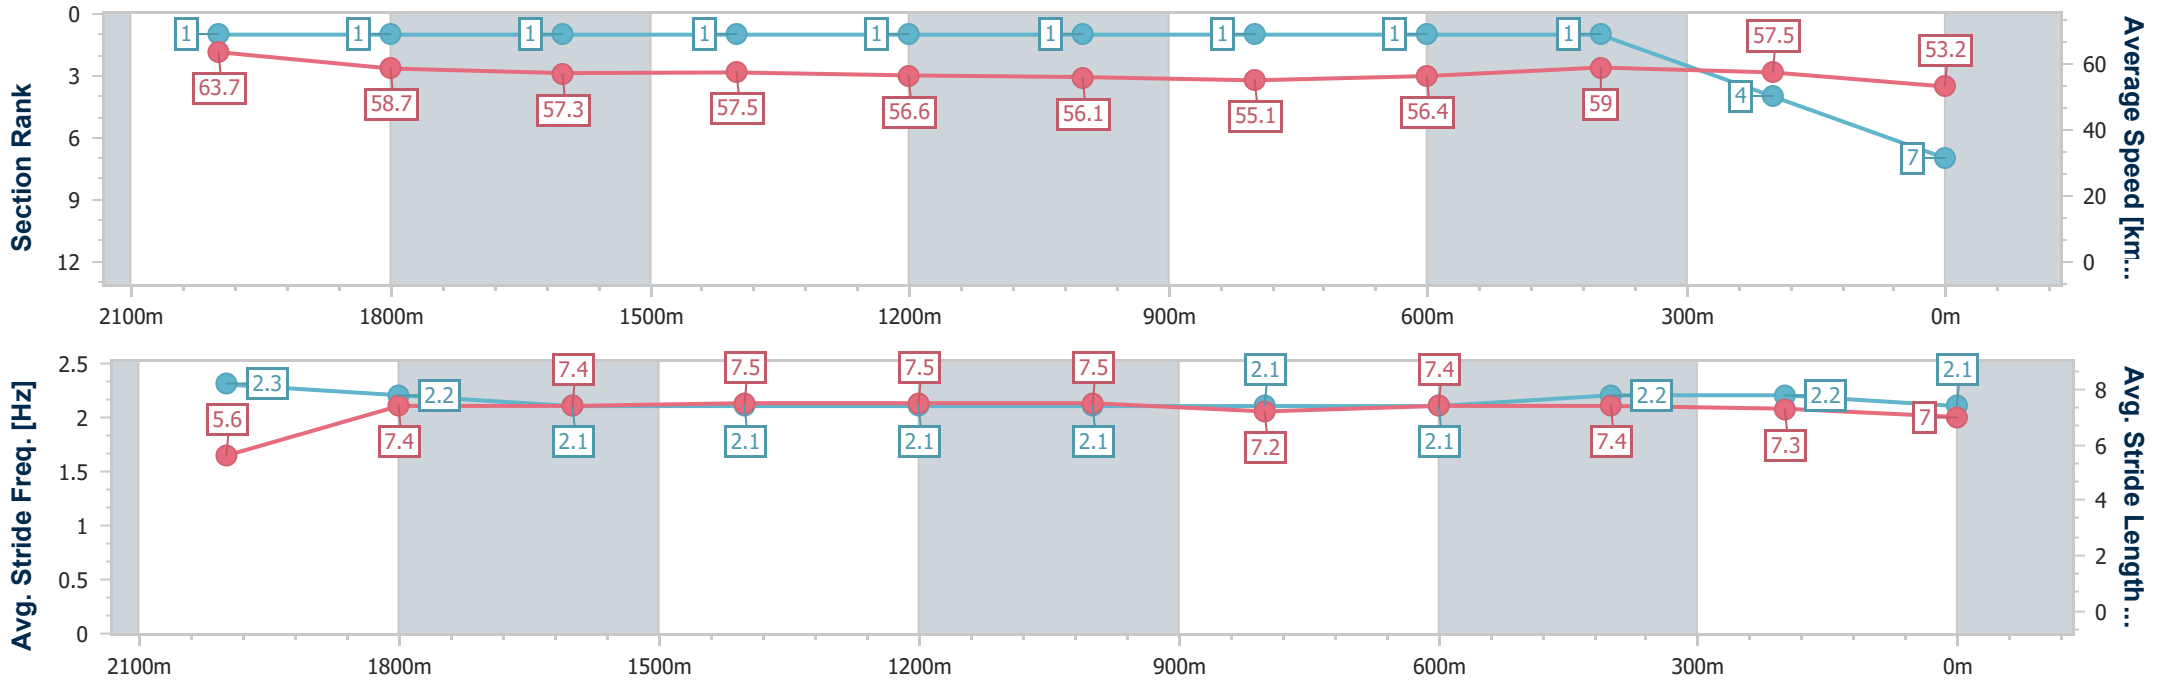

Sunshine Coast QLD Professional

Race 7: TAB Class 2 Handicap - 2200m

14 June 2024 - 18:50

Track Rating: Soft 6, Weather: Fine, Rail Position: +7m 400m-W/Post; +9m Remainder

Section	Overall	2000m	1800m	1600m	1400m	1200m	1000m	800m	600m	400m	200m
Section Times	2:18.50 [7] (0:11.29)	2:07.21 [1] (0:12.17)	1:55.04 [1] (0:12.56)	1:42.48 [1] (0:12.62)	1:29.86 [1] (0:12.74)	1:17.12 [1] (0:12.84)	1:04.28 [1] (0:13.17)	0:51.11 [1] (0:12.84)	0:38.27 [1] (0:12.23)	0:26.04 [1] (0:12.49)	0:13.55 [4] (0:13.55)
Average Speed [km/h]	63.7	58.7	57.3	57.5	56.6	56.1	55.1	56.4	59.0	57.5	53.2
Top Speed [km/h]	62.5	62.0	58.1	58.1	57.9	56.8	55.2	58.1	59.5	59.0	55.3
Avg. Dist. to Rail [m]	5.9	1.6	0.3	1.8	2.1	2.2	2.0	1.2	0.2	0.5	0.2
Avg. Stride Freq. [Hz]	2.3	2.2	2.1	2.1	2.1	2.1	2.1	2.1	2.2	2.2	2.1
Avg. Stride Length [m]	5.6	7.4	7.4	7.5	7.5	7.5	7.2	7.4	7.4	7.3	7.0

- [ ] Ranking at each section and finish
- .-.- No data available at this section
- NA No data available

Horse/Jockey Name	Brief Sojourn
Final Rank	8
Fastest Section Time (Section)	0:12.11 (400m)
Top Speed [km/h] (Section)	61.1 (400m)
Race State	Finished