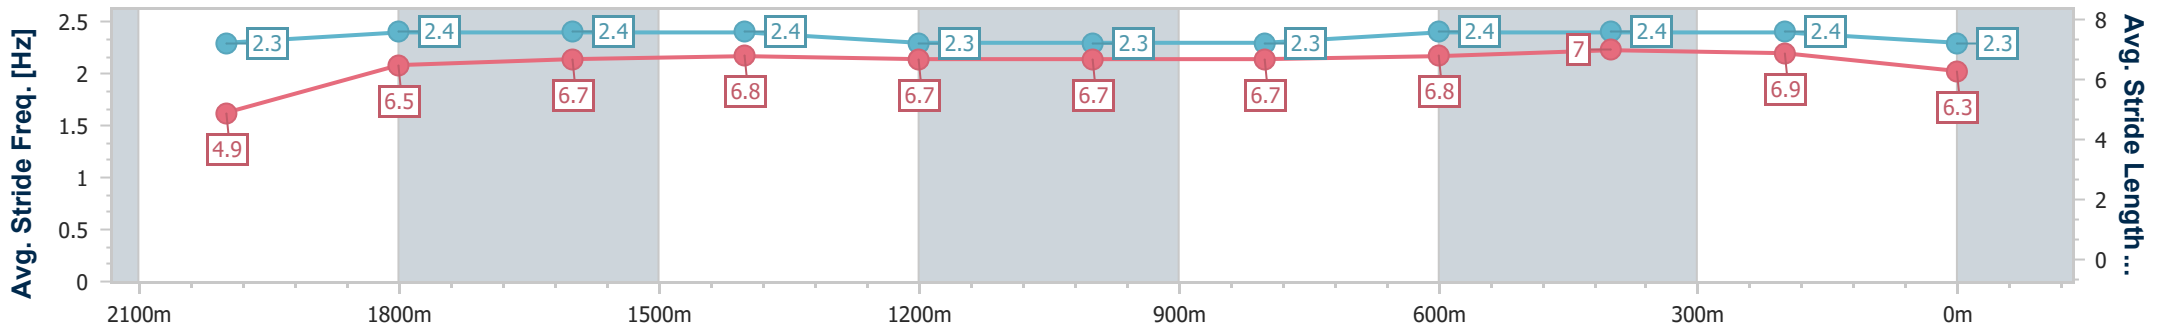

- [ ] Ranking at each section and finish
- .-.- No data available at this section
- NA No data available

Horse/Jockey Name	Willnotquit
Final Rank	9
Fastest Section Time (Section)	0:12.16 (400m)
Top Speed [km/h] (Section)	60.9 (600m)
Race State	Finished

### Sunshine Coast QLD Professional

Race 7: TAB Class 2 Handicap - 2200m

14 June 2024 - 18:50

Track Rating: Soft 6, Weather: Fine, Rail Position: +7m 400m-  
W/Post; +9m Remainder

Section	Overall	2000m	1800m	1600m	1400m	1200m	1000m	800m	600m	400m	200m		
Section Times	2:19.61 [9] (0:12.91)	2:06.70 [10] (0:12.53)	1:54.17 [10] (0:12.33)	1:41.84 [10] (0:12.40)	1:29.44 [10] (0:12.81)	1:16.63 [10] (0:12.70)	1:03.93 [10] (0:12.97)	0:50.96 [10] (0:12.61)	0:38.35 [10] (0:12.22)	0:26.13 [10] (0:12.16)	0:13.97 [10] (0:13.97)		
Average Speed [km/h]	56.0	57.2	58.6	58.7	56.7	56.8	56.0	58.3	59.9	59.2	51.5		
Top Speed [km/h]	58.0	58.4	60.3	59.6	57.9	57.6	57.9	60.0	60.9	60.3	57.5		
Avg. Dist. to Rail [m]	6.9	0.8	1.2	4.1	3.5	3.2	2.8	3.5	3.0	3.8	4.2		
Avg. Stride Freq. [Hz]	2.3	2.4	2.4	2.4	2.3	2.3	2.3	2.4	2.4	2.4	2.3		
Avg. Stride Length [m]	4.9	6.5	6.7	6.8	6.7	6.7	6.7	6.8	7.0	6.9	6.3		