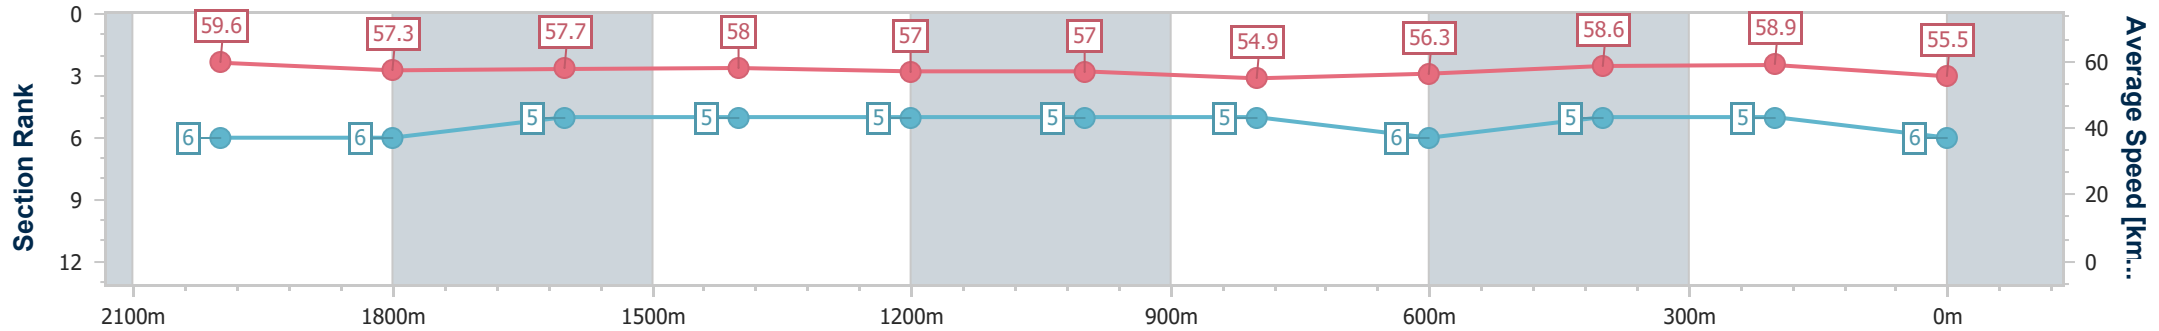

- [ ] Ranking at each section and finish
- .-.- No data available at this section
- NA No data available

Horse/Jockey Name	Secret Red
Final Rank	6
Fastest Section Time (Section)	0:12.06 (Overall)
Top Speed [km/h] (Section)	61.1 (400m)
Race State	Finished

Sunshine Coast QLD Professional

Race 7: TAB Class 2 Handicap - 2200m

14 June 2024 - 18:50

Track Rating: Soft 6, Weather: Fine, Rail Position: +7m 400m-W/Post; +9m Remainder

Section	Overall	2000m	1800m	1600m	1400m	1200m	1000m	800m	600m	400m	200m
Section Times	2:18.23 [6] (0:12.06)	2:06.17 [6] (0:12.46)	1:53.71 [6] (0:12.46)	1:41.25 [5] (0:12.41)	1:28.84 [5] (0:12.71)	1:16.13 [5] (0:12.62)	1:03.51 [5] (0:13.20)	0:50.31 [5] (0:12.87)	0:37.44 [6] (0:12.21)	0:25.23 [5] (0:12.26)	0:12.97 [5] (0:12.97)
Average Speed [km/h]	59.6	57.3	57.7	58.0	57.0	57.0	54.9	56.3	58.6	58.9	55.5
Top Speed [km/h]	59.6	59.0	59.2	58.7	59.8	60.3	56.2	57.7	60.2	61.1	57.1
Avg. Dist. to Rail [m]	6.0	1.6	0.7	1.2	1.6	2.3	2.1	1.2	1.0	0.8	0.4
Avg. Stride Freq. [Hz]	2.2	2.2	2.2	2.2	2.2	2.2	2.2	2.2	2.2	2.3	2.2
Avg. Stride Length [m]	5.4	7.1	7.3	7.3	7.2	7.1	7.0	7.1	7.2	7.3	6.9