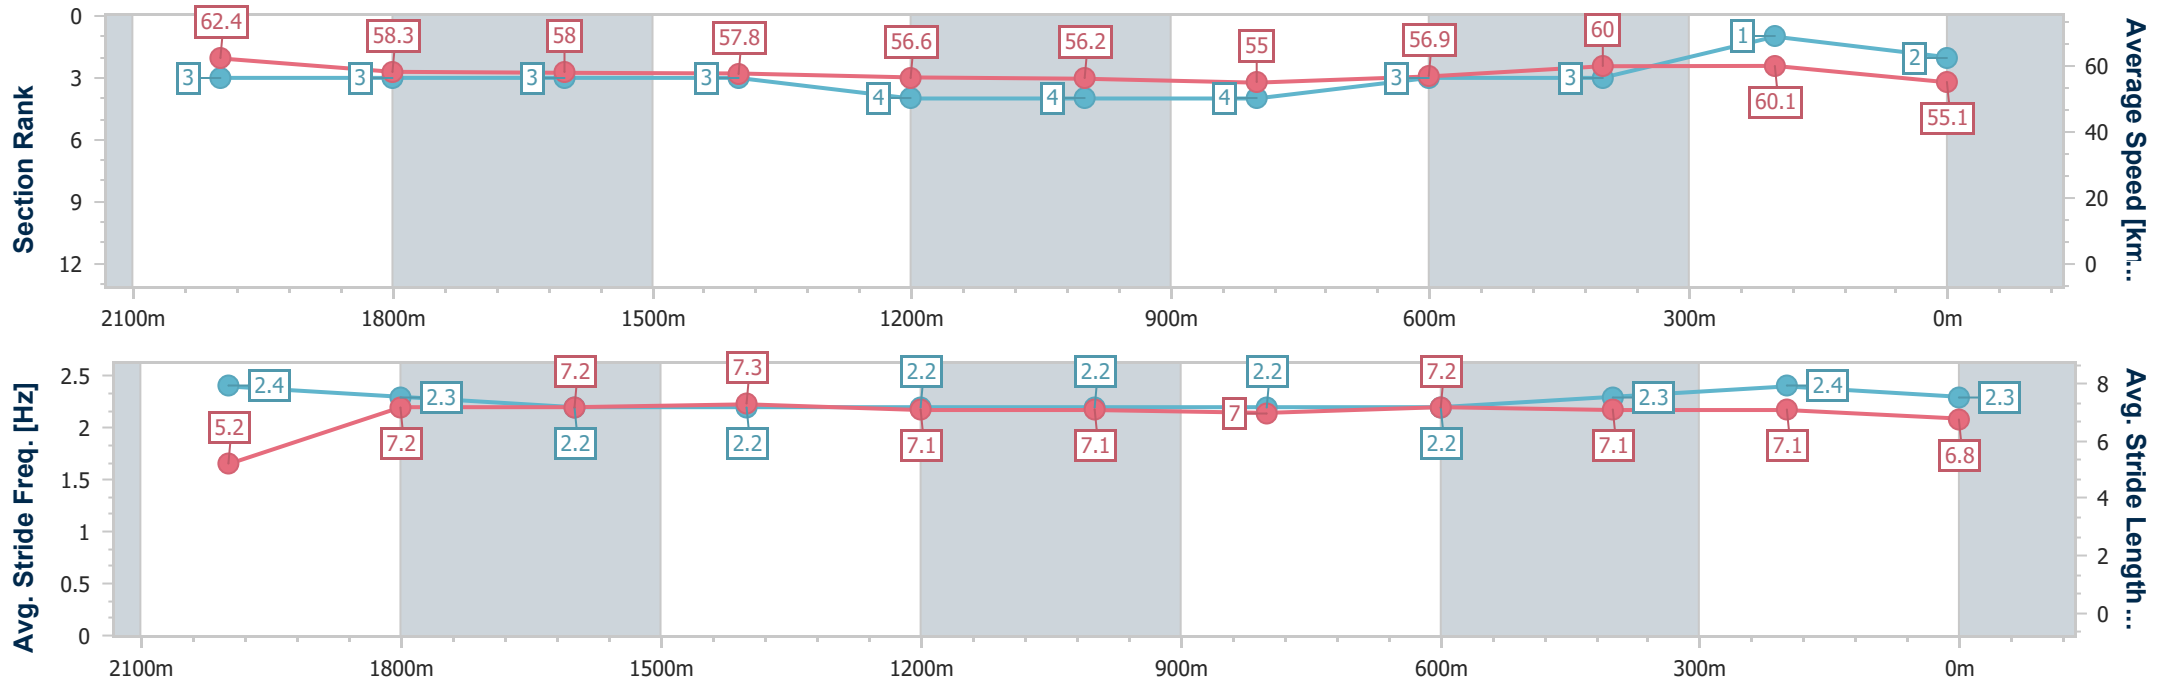

### Sunshine Coast QLD Professional

Race 7: TAB Class 2 Handicap - 2200m

14 June 2024 - 18:50

Track Rating: Soft 6, Weather: Fine, Rail Position: +7m 400m-  
W/Post; +9m Remainder

Section	Overall	2000m	1800m	1600m	1400m	1200m	1000m	800m	600m	400m	200m
Section Times	2:17.77 [2] (0:11.59)	2:06.18 [3] (0:12.28)	1:53.90 [3] (0:12.55)	1:41.35 [3] (0:12.54)	1:28.81 [3] (0:12.78)	1:16.03 [4] (0:12.83)	1:03.20 [4] (0:13.19)	0:50.01 [4] (0:12.79)	0:37.22 [3] (0:12.20)	0:25.02 [3] (0:11.93)	0:13.09 [1] (0:13.09)
Average Speed [km/h]	62.4	58.3	58.0	57.8	56.6	56.2	55.0	56.9	60.0	60.1	55.1
Top Speed [km/h]	61.0	60.2	58.2	59.1	57.4	57.1	55.6	58.2	61.4	62.6	58.2
Avg. Dist. to Rail [m]	7.6	0.7	1.3	2.7	2.9	3.1	2.6	2.0	2.2	4.9	4.3
Avg. Stride Freq. [Hz]	2.4	2.3	2.2	2.2	2.2	2.2	2.2	2.2	2.3	2.4	2.3
Avg. Stride Length [m]	5.2	7.2	7.2	7.3	7.1	7.1	7.0	7.2	7.1	7.1	6.8