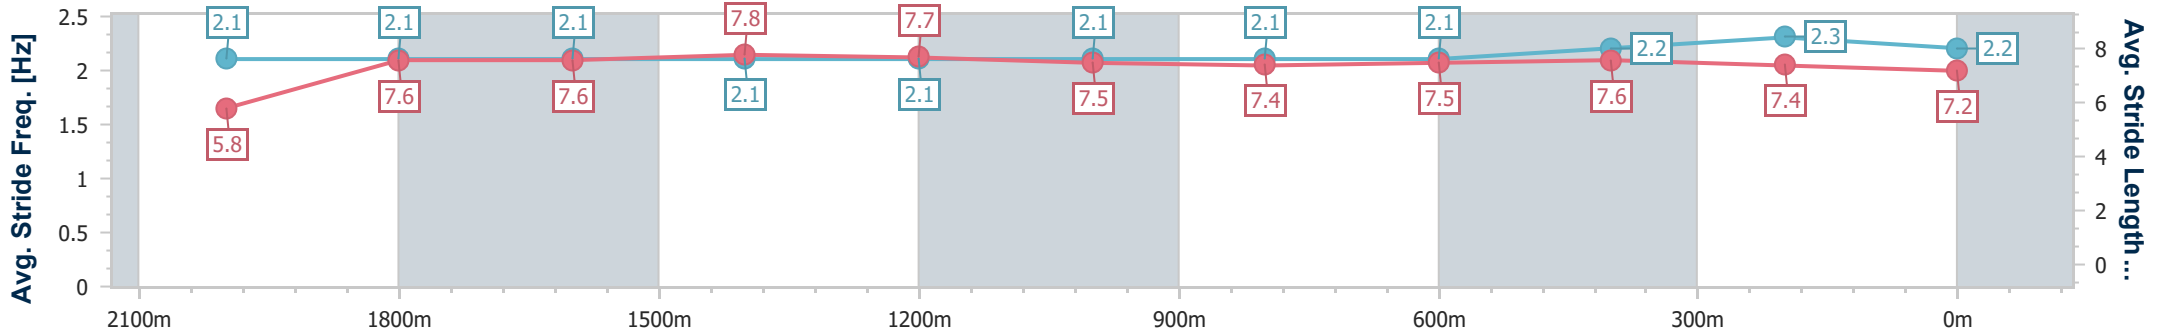

14 June 2024 - 18:50

Track Rating: Soft 6, Weather: Fine, Rail Position: +7m 400m-W/Post; +9m Remainder

Section	Overall	2000m	1800m	1600m	1400m	1200m	1000m	800m	600m	400m	200m
Section Times	2:17.67 [1] (0:11.65)	2:06.02 [4] (0:12.36)	1:53.66 [4] (0:12.48)	1:41.18 [4] (0:12.51)	1:28.67 [4] (0:12.68)	1:15.99 [3] (0:12.84)	1:03.15 [3] (0:13.21)	0:49.94 [3] (0:12.84)	0:37.10 [4] (0:12.24)	0:24.86 [4] (0:11.90)	0:12.96 [2] (0:12.96)
Average Speed [km/h]	62.0	57.9	57.6	57.7	57.1	56.1	54.8	56.4	59.0	60.5	55.5
Top Speed [km/h]	60.4	59.8	58.6	59.4	57.5	56.6	55.8	58.4	60.7	61.4	58.6
Avg. Dist. to Rail [m]	6.3	1.3	0.2	1.5	2.0	2.1	2.0	1.1	0.4	1.9	1.1
Avg. Stride Freq. [Hz]	2.1	2.1	2.1	2.1	2.1	2.1	2.1	2.1	2.2	2.3	2.2
Avg. Stride Length [m]	5.8	7.6	7.6	7.8	7.7	7.5	7.4	7.5	7.6	7.4	7.2