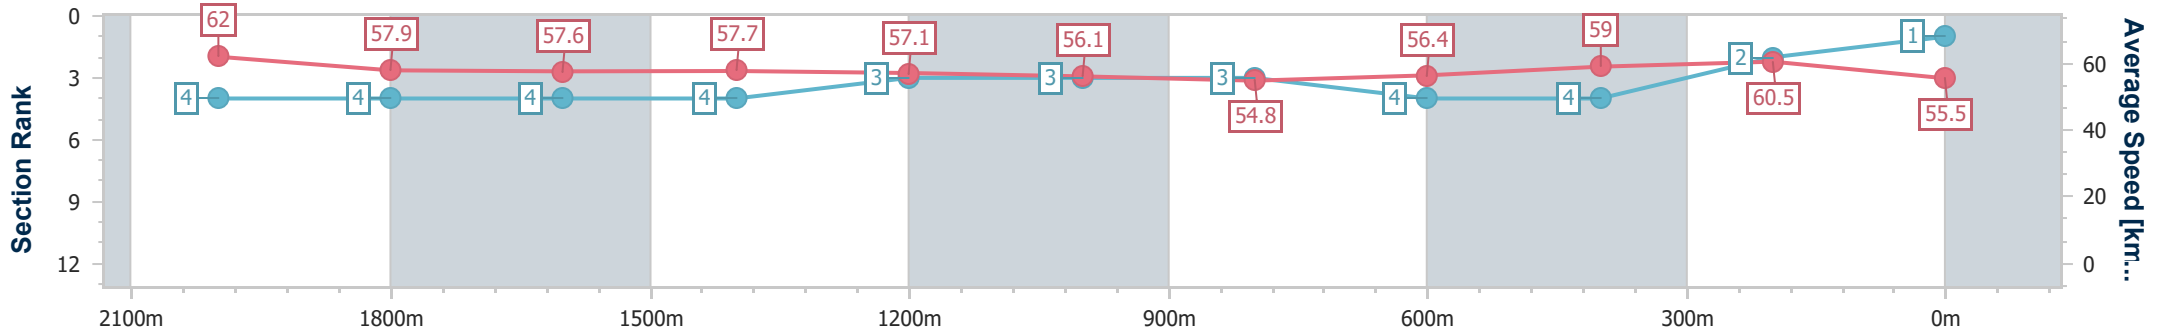

14 June 2024 - 18:50

Track Rating: Soft 6, Weather: Fine, Rail Position: +7m 400m-W/Post; +9m Remainder

Section	Overall	2000m	1800m	1600m	1400m	1200m	1000m	800m	600m	400m	200m
Section Times	2:17.67 [1] (0:11.65)	2:06.02 [4] (0:12.36)	1:53.66 [4] (0:12.48)	1:41.18 [4] (0:12.51)	1:28.67 [4] (0:12.68)	1:15.99 [3] (0:12.84)	1:03.15 [3] (0:13.21)	0:49.94 [3] (0:12.84)	0:37.10 [4] (0:12.24)	0:24.86 [4] (0:11.90)	0:12.96 [2] (0:12.96)
Average Speed [km/h]	62.0	57.9	57.6	57.7	57.1	56.1	54.8	56.4	59.0	60.5	55.5
Top Speed [km/h]	60.4	59.8	58.6	59.4	57.5	56.6	55.8	58.4	60.7	61.4	58.6
Avg. Dist. to Rail [m]	6.3	1.3	0.2	1.5	2.0	2.1	2.0	1.1	0.4	1.9	1.1
Avg. Stride Freq. [Hz]	2.1	2.1	2.1	2.1	2.1	2.1	2.1	2.1	2.2	2.3	2.2
Avg. Stride Length [m]	5.8	7.6	7.6	7.8	7.7	7.5	7.4	7.5	7.6	7.4	7.2