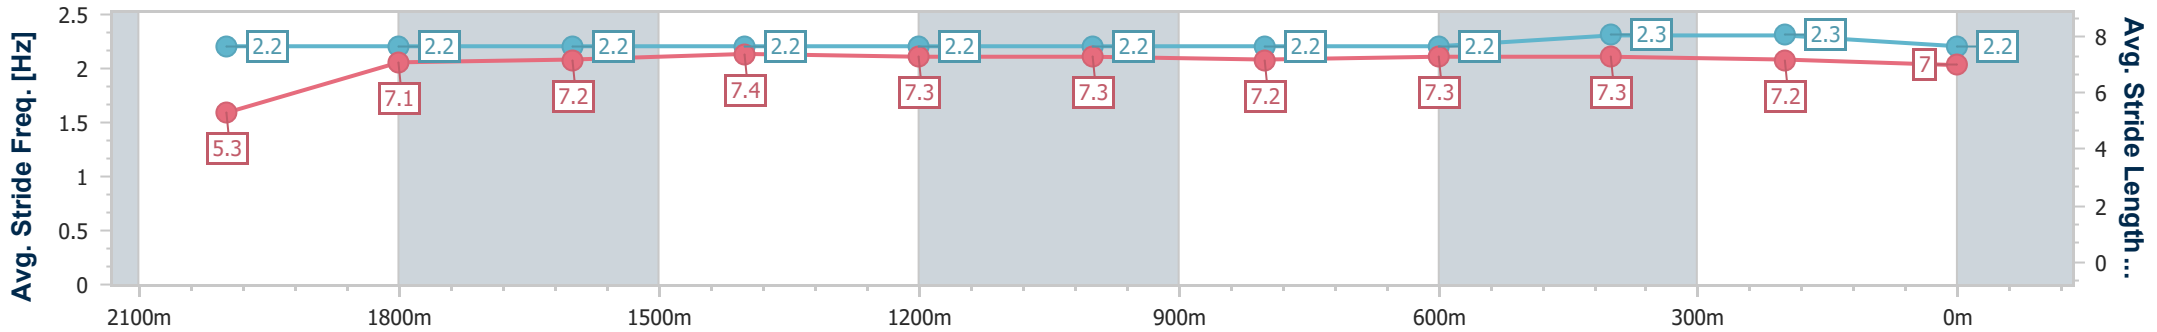

Sunshine Coast QLD Professional

Race 7: TAB Class 2 Handicap - 2200m

14 June 2024 - 18:50

Track Rating: Soft 6, Weather: Fine, Rail Position: +7m 400m-W/Post; +9m Remainder

Section	Overall	2000m	1800m	1600m	1400m	1200m	1000m	800m	600m	400m	200m		
Section Times	2:18.61 [8] (0:12.83)	2:05.78 [9] (0:12.43)	1:53.35 [9] (0:12.42)	1:40.93 [9] (0:12.44)	1:28.49 [9] (0:12.75)	1:15.74 [9] (0:12.70)	1:03.04 [9] (0:13.03)	0:50.01 [9] (0:12.52)	0:37.49 [9] (0:12.19)	0:25.30 [8] (0:12.11)	0:13.19 [9] (0:13.19)		
Average Speed [km/h]	56.2	57.5	57.7	58.1	56.7	56.8	55.6	57.8	59.4	59.4	54.6		
Top Speed [km/h]	58.4	58.3	58.8	59.1	58.0	57.7	56.3	60.2	60.8	61.1	57.7		
Avg. Dist. to Rail [m]	6.5	1.9	0.6	1.3	1.8	2.2	1.9	1.3	0.9	0.6	0.9		
Avg. Stride Freq. [Hz]	2.2	2.2	2.2	2.2	2.2	2.2	2.2	2.2	2.3	2.3	2.2		
Avg. Stride Length [m]	5.3	7.1	7.2	7.4	7.3	7.3	7.2	7.3	7.3	7.2	7.0		

- [ ] Ranking at each section and finish
- .-.- No data available at this section
- NA No data available

Horse/Jockey Name	Willnotquit
Final Rank	9
Fastest Section Time (Section)	0:12.16 (400m)
Top Speed [km/h] (Section)	60.9 (600m)
Race State	Finished