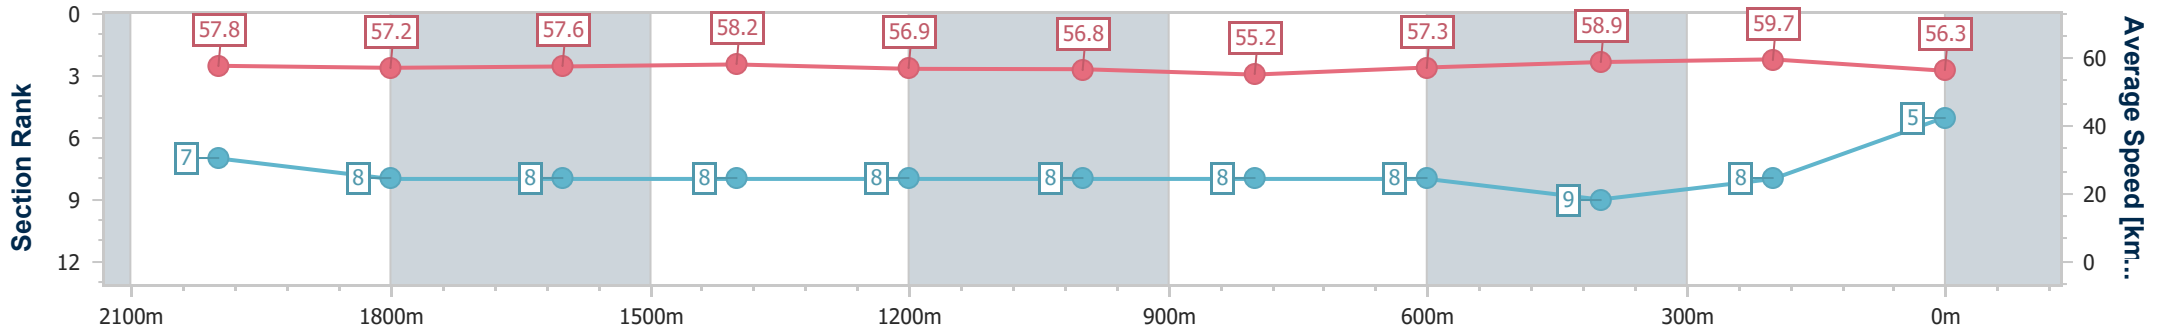

### Sunshine Coast QLD Professional

Race 7: TAB Class 2 Handicap - 2200m

14 June 2024 - 18:50

Track Rating: Soft 6, Weather: Fine, Rail Position: +7m 400m-  
W/Post; +9m Remainder

Section	Overall	2000m	1800m	1600m	1400m	1200m	1000m	800m	600m	400m	200m		
Section Times	2:18.21 [5] (0:12.44)	2:05.77 [7] (0:12.55)	1:53.22 [8] (0:12.48)	1:40.74 [8] (0:12.37)	1:28.37 [8] (0:12.70)	1:15.67 [8] (0:12.72)	1:02.95 [8] (0:13.11)	0:49.84 [8] (0:12.64)	0:37.20 [8] (0:12.32)	0:24.88 [9] (0:12.03)	0:12.85 [8] (0:12.85)		
Average Speed [km/h]	57.8	57.2	57.6	58.2	56.9	56.8	55.2	57.3	58.9	59.7	56.3		
Top Speed [km/h]	57.4	58.4	58.0	58.9	58.3	57.3	56.6	59.2	59.7	60.5	58.7		
Avg. Dist. to Rail [m]	6.1	0.8	0.5	0.8	1.2	2.0	2.0	1.4	1.1	2.6	2.9		
Avg. Stride Freq. [Hz]	2.1	2.1	2.1	2.1	2.1	2.1	2.1	2.1	2.2	2.2	2.1		
Avg. Stride Length [m]	5.5	7.5	7.6	7.7	7.5	7.5	7.4	7.5	7.6	7.6	7.3		

- [ ] Ranking at each section and finish
- .-.- No data available at this section
- NA No data available

Horse/Jockey Name	Secret Red
Final Rank	6
Fastest Section Time (Section)	0:12.06 (Overall)
Top Speed [km/h] (Section)	61.1 (400m)
Race State	Finished