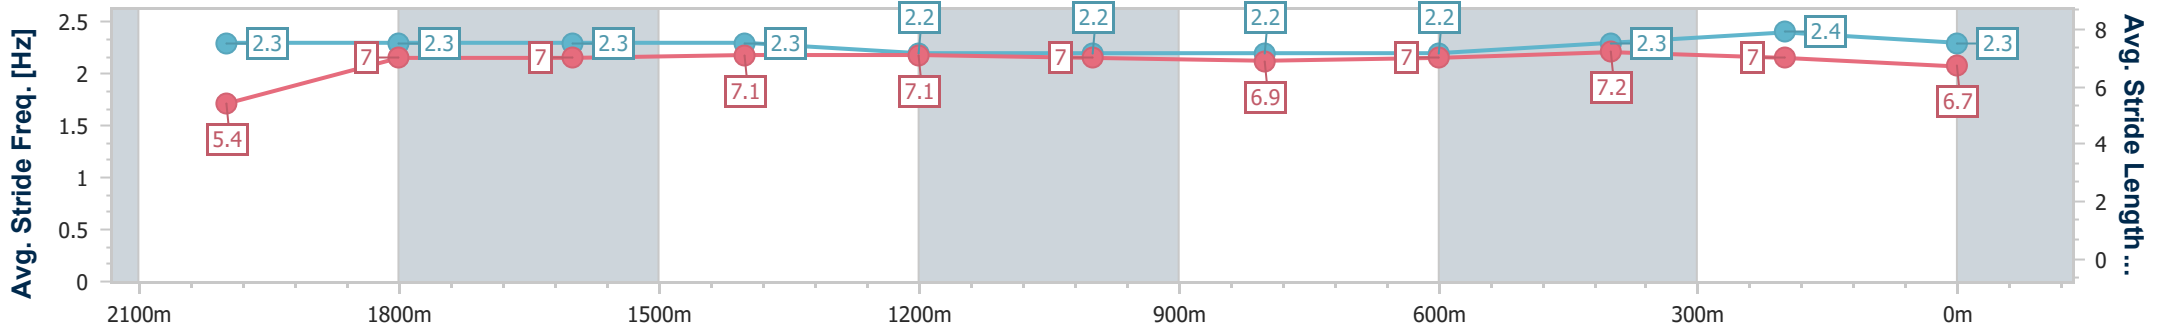

### Sunshine Coast QLD Professional

Race 7: TAB Class 2 Handicap - 2200m

14 June 2024 - 18:50

Track Rating: Soft 6, Weather: Fine, Rail Position: +7m 400m-  
W/Post; +9m Remainder

Section	Overall	2000m	1800m	1600m	1400m	1200m	1000m	800m	600m	400m	200m
Section Times	2:17.86 [3] (0:11.34)	2:06.52 [2] (0:12.27)	1:54.25 [2] (0:12.60)	1:41.65 [2] (0:12.57)	1:29.08 [2] (0:12.75)	1:16.33 [2] (0:12.86)	1:03.47 [2] (0:13.22)	0:50.25 [2] (0:12.84)	0:37.41 [2] (0:12.22)	0:25.19 [2] (0:12.08)	0:13.11 [3] (0:13.11)
Average Speed [km/h]	63.3	58.7	57.4	57.9	56.9	56.1	54.9	56.4	58.8	59.7	54.8
Top Speed [km/h]	61.9	60.1	58.4	58.5	57.7	57.1	55.8	58.5	60.6	61.0	57.3
Avg. Dist. to Rail [m]	7.5	0.6	1.2	2.9	3.4	3.3	2.6	1.2	0.4	1.4	2.2
Avg. Stride Freq. [Hz]	2.3	2.3	2.3	2.3	2.2	2.2	2.2	2.2	2.3	2.4	2.3
Avg. Stride Length [m]	5.4	7.0	7.0	7.1	7.1	7.0	6.9	7.0	7.2	7.0	6.7