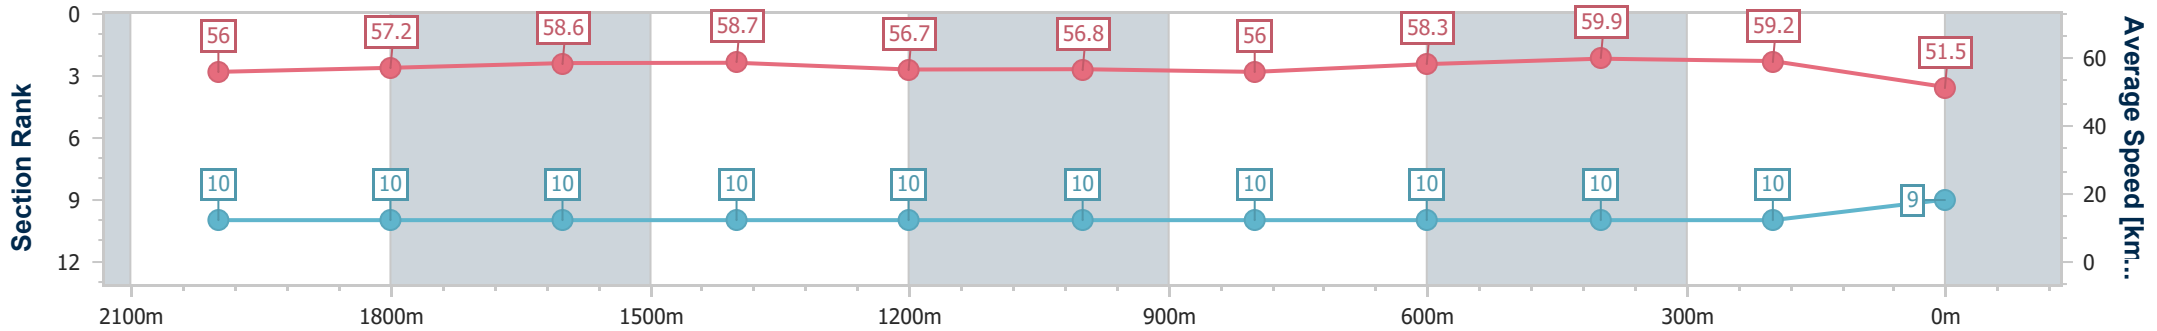

- [ ] Ranking at each section and finish
- .-.- No data available at this section
- NA No data available

Horse/Jockey Name	Willnotquit
Final Rank	9
Fastest Section Time (Section)	0:12.16 (400m)
Top Speed [km/h] (Section)	60.9 (600m)
Race State	Finished

### Sunshine Coast QLD Professional

Race 7: TAB Class 2 Handicap - 2200m

14 June 2024 - 18:50

Track Rating: Soft 6, Weather: Fine, Rail Position: +7m 400m-  
W/Post; +9m Remainder

Section	Overall	2000m	1800m	1600m	1400m	1200m	1000m	800m	600m	400m	200m		
Section Times	2:19.61 [9] (0:12.91)	2:06.70 [10] (0:12.53)	1:54.17 [10] (0:12.33)	1:41.84 [10] (0:12.40)	1:29.44 [10] (0:12.81)	1:16.63 [10] (0:12.70)	1:03.93 [10] (0:12.97)	0:50.96 [10] (0:12.61)	0:38.35 [10] (0:12.22)	0:26.13 [10] (0:12.16)	0:13.97 [10] (0:13.97)		
Average Speed [km/h]	56.0	57.2	58.6	58.7	56.7	56.8	56.0	58.3	59.9	59.2	51.5		
Top Speed [km/h]	58.0	58.4	60.3	59.6	57.9	57.6	57.9	60.0	60.9	60.3	57.5		
Avg. Dist. to Rail [m]	6.9	0.8	1.2	4.1	3.5	3.2	2.8	3.5	3.0	3.8	4.2		
Avg. Stride Freq. [Hz]	2.3	2.4	2.4	2.4	2.3	2.3	2.3	2.4	2.4	2.4	2.3		
Avg. Stride Length [m]	4.9	6.5	6.7	6.8	6.7	6.7	6.7	6.8	7.0	6.9	6.3		