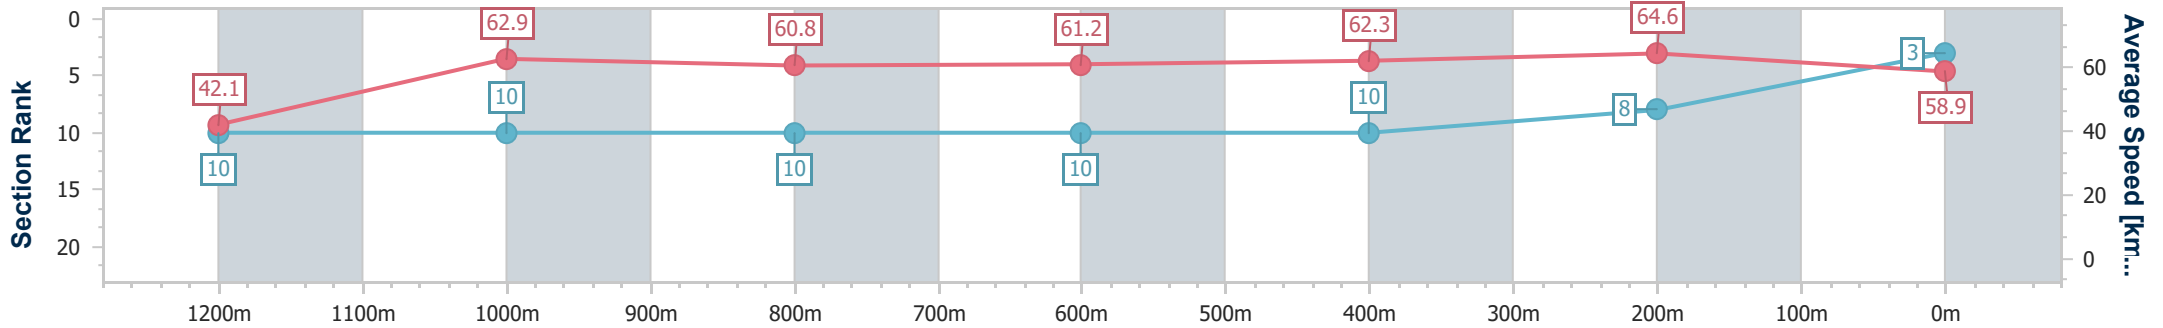

Horse/Jockey Name	Hallside Martini
Final Rank	3
Fastest Section Time (Section)	0:08.55 (Overall)
Top Speed [km/h] (Section)	65.3 (400m)
Race State	Finished

Sunshine Coast QLD Professional
Race 5: ALLCHIN AIRCONDITIONING & REFRIGERATION
BENCHMARK 58 Handicap - 1300m

14 June 2024 - 17:50
Track Rating: Soft 6, Weather: Fine, Rail Position: +7m 400m-
W/Post; +9m Remainder

Section	Overall	1200m	1000m	800m	600m	400m	200m
Section Times	1:18.95 [3] (0:08.55)	1:10.40 [10] (0:11.46)	0:58.94 [10] (0:11.93)	0:47.01 [10] (0:11.97)	0:35.04 [10] (0:11.68)	0:23.36 [10] (0:11.18)	0:12.18 [8] (0:12.18)
Average Speed [km/h]	42.1	62.9	60.8	61.2	62.3	64.6	58.9
Top Speed [km/h]	59.4	64.6	62.5	62.9	64.4	65.3	63.3
Avg. Dist. to Rail [m]	8.9	3.9	3.5	2.6	2.0	5.5	8.3
Avg. Stride Freq. [Hz]	2.1	2.4	2.3	2.3	2.4	2.5	2.4
Avg. Stride Length [m]	5.5	7.4	7.3	7.3	7.4	7.2	6.8

- [ ] Ranking at each section and finish
- -.-.- No data available at this section
- NA No data available