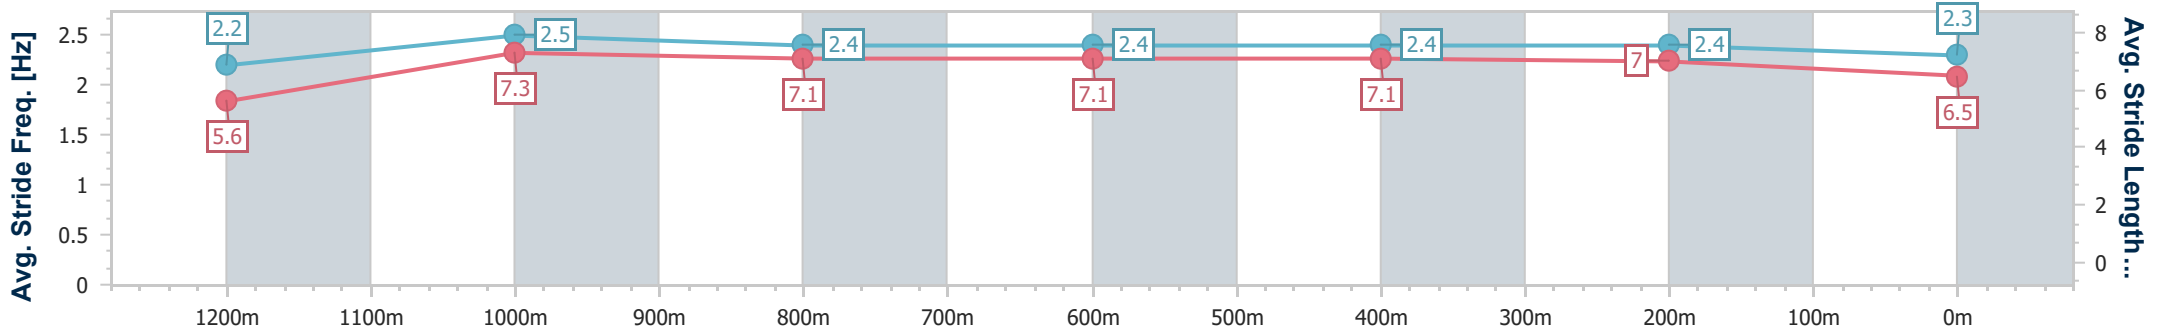

Horse/Jockey Name	Private Tender
Final Rank	10
Fastest Section Time (Section)	0:08.06 (Overall)
Top Speed [km/h] (Section)	65.7 (1200m)
Race State	Finished

Sunshine Coast QLD Professional
Race 5: ALLCHIN AIRCONDITIONING & REFRIGERATION
BENCHMARK 58 Handicap - 1300m

14 June 2024 - 17:50

Track Rating: Soft 6, Weather: Fine, Rail Position: +7m 400m-
W/Post; +9m Remainder

Section	Overall	1200m	1000m	800m	600m	400m	200m
Section Times	1:19.69 [10] (0:08.06)	1:11.63 [3] (0:11.17)	1:00.46 [2] (0:12.01)	0:48.45 [3] (0:12.06)	0:36.39 [3] (0:11.72)	0:24.67 [4] (0:11.68)	0:12.99 [6] (0:12.99)
Average Speed [km/h]	44.6	64.7	60.3	60.4	61.8	61.8	55.3
Top Speed [km/h]	63.1	65.7	63.4	61.8	62.6	63.5	59.2
Avg. Dist. to Rail [m]	8.5	6.0	3.1	1.9	1.1	3.6	4.1
Avg. Stride Freq. [Hz]	2.2	2.5	2.4	2.4	2.4	2.4	2.3
Avg. Stride Length [m]	5.6	7.3	7.1	7.1	7.1	7.0	6.5

- [ ] Ranking at each section and finish
- -.-.- No data available at this section
- NA No data available