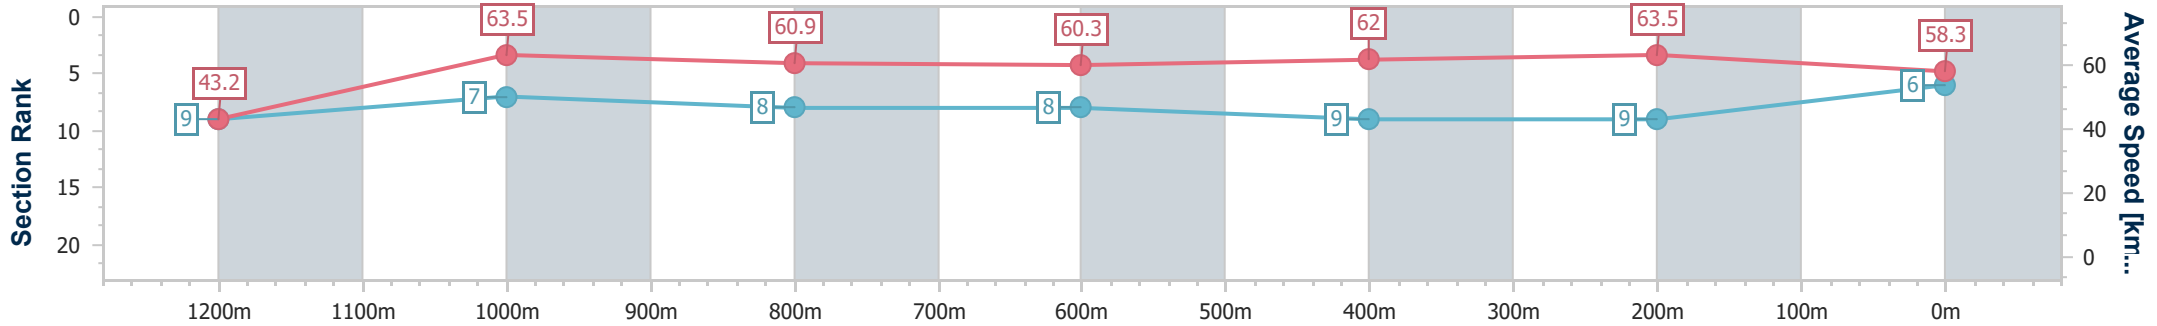

Horse/Jockey Name	Release Le Missile
Final Rank	6
Fastest Section Time (Section)	0:08.38 (Overall)
Top Speed [km/h] (Section)	65.3 (1200m)
Race State	Finished

Sunshine Coast QLD Professional
Race 5: ALLCHIN AIRCONDITIONING & REFRIGERATION
BENCHMARK 58 Handicap - 1300m

14 June 2024 - 17:50

Track Rating: Soft 6, Weather: Fine, Rail Position: +7m 400m-
W/Post; +9m Remainder

Section	Overall	1200m	1000m	800m	600m	400m	200m							
Section Times	1:19.16 [6] (0:08.38)	1:10.78 [9] (0:11.33)	0:59.45 [7] (0:11.90)	0:47.55 [8] (0:12.17)	0:35.38 [8] (0:11.66)	0:23.72 [9] (0:11.34)	0:12.38 [9] (0:12.38)							
Average Speed [km/h]	43.2	63.5	60.9	60.3	62.0	63.5	58.3							
Top Speed [km/h]	61.5	65.3	62.6	61.8	63.6	64.9	60.1							
Avg. Dist. to Rail [m]	5.8	3.7	3.2	2.5	1.4	2.9	5.7							
Avg. Stride Freq. [Hz]	2.0	2.2	2.1	2.1	2.2	2.2	2.2							
Avg. Stride Length [m]	6.0	7.8	7.9	7.9	8.0	7.9	7.5							

- [ ] Ranking at each section and finish
- -.-.- No data available at this section
- NA No data available