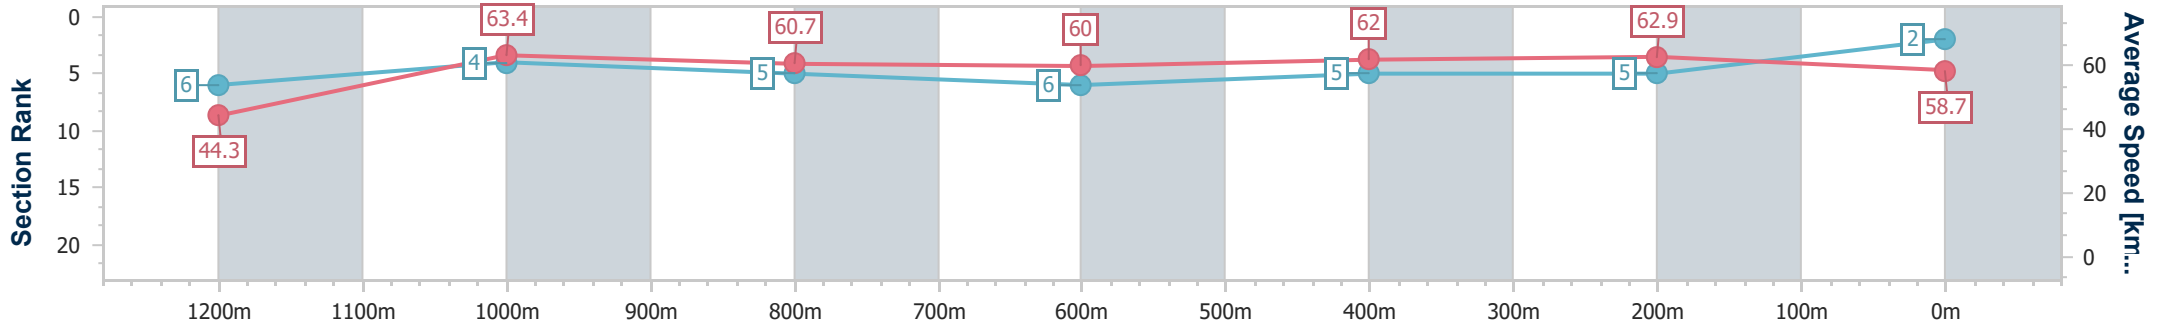

Horse/Jockey Name	New Maher
Final Rank	2
Fastest Section Time (Section)	0:08.09 (Overall)
Top Speed [km/h] (Section)	64.8 (1200m)
Race State	Finished

Sunshine Coast QLD Professional
Race 5: ALLCHIN AIRCONDITIONING & REFRIGERATION
BENCHMARK 58 Handicap - 1300m

14 June 2024 - 17:50
Track Rating: Soft 6, Weather: Fine, Rail Position: +7m 400m-
W/Post; +9m Remainder

Section	Overall	1200m	1000m	800m	600m	400m	200m
Section Times	1:18.92 [2] (0:08.09)	1:10.83 [6] (0:11.38)	0:59.45 [4] (0:11.96)	0:47.49 [5] (0:12.13)	0:35.36 [6] (0:11.65)	0:23.71 [5] (0:11.47)	0:12.24 [5] (0:12.24)
Average Speed [km/h]	44.3	63.4	60.7	60.0	62.0	62.9	58.7
Top Speed [km/h]	61.9	64.8	63.1	61.1	63.7	63.9	62.1
Avg. Dist. to Rail [m]	4.6	4.0	3.2	1.6	1.1	3.3	5.4
Avg. Stride Freq. [Hz]	2.2	2.4	2.3	2.2	2.3	2.3	2.3
Avg. Stride Length [m]	5.6	7.5	7.4	7.5	7.7	7.6	7.2

- [ ] Ranking at each section and finish
- -.-.- No data available at this section
- NA No data available