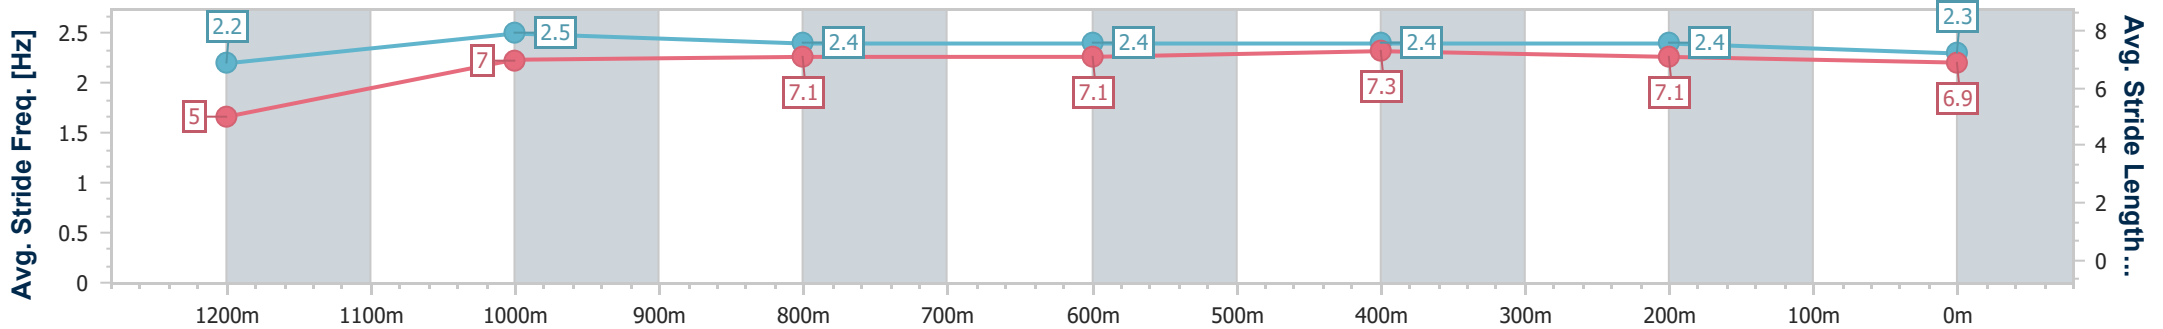

Horse/Jockey Name	Epicurious
Final Rank	12
Fastest Section Time (Section)	0:09.01 (Overall)
Top Speed [km/h] (Section)	65.2 (1200m)
Race State	Finished

Sunshine Coast QLD Professional
Race 5: ALLCHIN AIRCONDITIONING & REFRIGERATION
BENCHMARK 58 Handicap - 1300m

14 June 2024 - 17:50
Track Rating: Soft 6, Weather: Fine, Rail Position: +7m 400m-
W/Post; +9m Remainder

Section	Overall	1200m	1000m	800m	600m	400m	200m
Section Times	1:20.00 [12] (0:09.01)	1:10.99 [12] (0:11.33)	0:59.66 [12] (0:11.93)	0:47.73 [12] (0:11.90)	0:35.83 [12] (0:11.70)	0:24.13 [12] (0:11.66)	0:12.47 [12] (0:12.47)
Average Speed [km/h]	39.9	63.4	60.9	61.0	62.4	61.7	57.7
Top Speed [km/h]	58.5	65.2	63.9	63.8	64.1	62.7	60.4
Avg. Dist. to Rail [m]	5.0	2.9	2.4	1.6	2.3	4.9	3.6
Avg. Stride Freq. [Hz]	2.2	2.5	2.4	2.4	2.4	2.4	2.3
Avg. Stride Length [m]	5.0	7.0	7.1	7.1	7.3	7.1	6.9

- [ ] Ranking at each section and finish
- -.-.- No data available at this section
- NA No data available