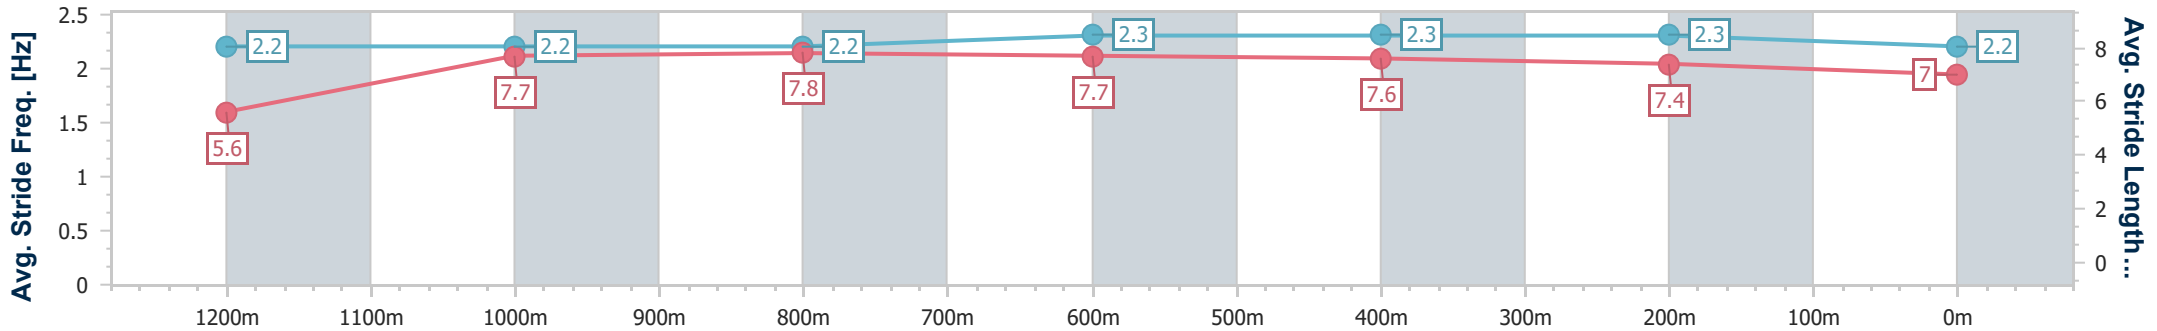

Horse/Jockey Name	Whiskey And Beer
Final Rank	8
Fastest Section Time (Section)	0:08.03 (Overall)
Top Speed [km/h] (Section)	63.9 (1000m)
Race State	Finished

Sunshine Coast QLD Professional
Race 5: ALLCHIN AIRCONDITIONING & REFRIGERATION
BENCHMARK 58 Handicap - 1300m

14 June 2024 - 17:50

Track Rating: Soft 6, Weather: Fine, Rail Position: +7m 400m-
W/Post; +9m Remainder

Section	Overall	1200m	1000m	800m	600m	400m	200m
Section Times	1:19.41 [8] (0:08.03)	1:11.38 [2] (0:11.58)	0:59.80 [6] (0:11.57)	0:48.23 [2] (0:11.78)	0:36.45 [1] (0:11.70)	0:24.75 [1] (0:11.69)	0:13.06 [2] (0:13.06)
Average Speed [km/h]	44.9	62.1	62.9	62.2	62.0	61.6	55.2
Top Speed [km/h]	61.8	63.3	63.9	62.8	63.2	63.2	59.3
Avg. Dist. to Rail [m]	12.0	6.4	3.9	2.7	1.8	1.3	1.2
Avg. Stride Freq. [Hz]	2.2	2.2	2.2	2.3	2.3	2.3	2.2
Avg. Stride Length [m]	5.6	7.7	7.8	7.7	7.6	7.4	7.0

- [ ] Ranking at each section and finish
- -.-.- No data available at this section
- NA No data available