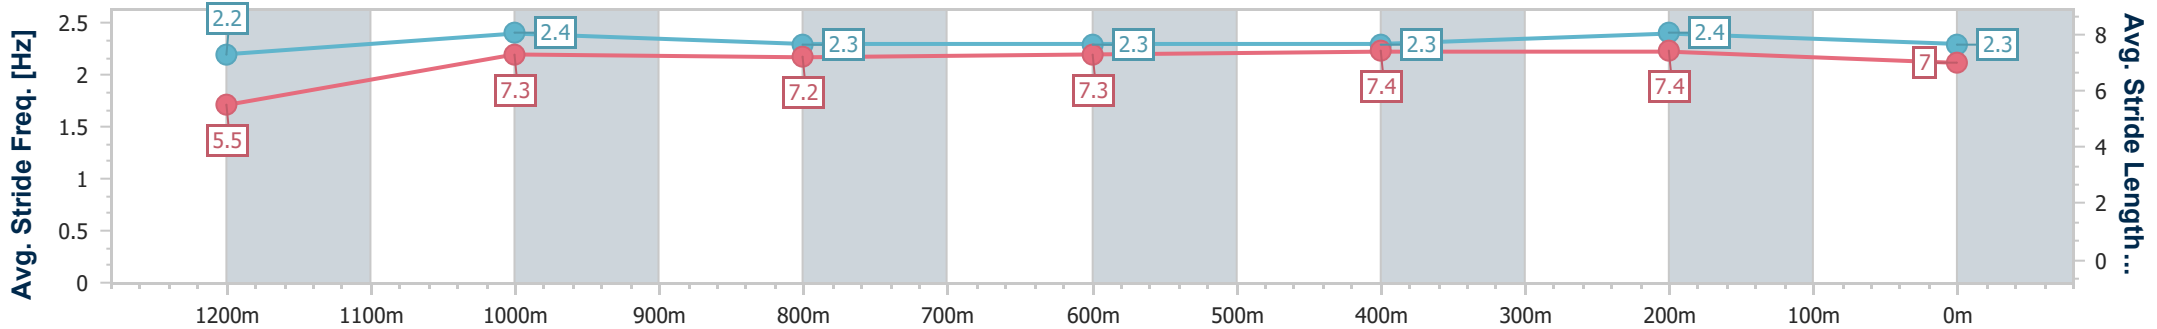

Horse/Jockey Name	Rockin' Artie
Final Rank	4
Fastest Section Time (Section)	0:08.09 (Overall)
Top Speed [km/h] (Section)	65.3 (400m)
Race State	Finished

Sunshine Coast QLD Professional
Race 5: ALLCHIN AIRCONDITIONING & REFRIGERATION
BENCHMARK 58 Handicap - 1300m

14 June 2024 - 17:50

Track Rating: Soft 6, Weather: Fine, Rail Position: +7m 400m-
W/Post; +9m Remainder

Section	Overall	1200m	1000m	800m	600m	400m	200m
Section Times	1:19.06 [4] (0:08.09)	1:10.97 [5] (0:11.41)	0:59.56 [5] (0:12.04)	0:47.52 [6] (0:12.05)	0:35.47 [7] (0:11.63)	0:23.84 [6] (0:11.41)	0:12.43 [4] (0:12.43)
Average Speed [km/h]	44.8	63.1	60.0	60.2	62.0	63.1	58.1
Top Speed [km/h]	61.1	64.1	62.3	61.1	63.9	65.3	60.9
Avg. Dist. to Rail [m]	2.9	2.7	2.0	1.0	0.4	1.0	2.4
Avg. Stride Freq. [Hz]	2.2	2.4	2.3	2.3	2.3	2.4	2.3
Avg. Stride Length [m]	5.5	7.3	7.2	7.3	7.4	7.4	7.0

- [ ] Ranking at each section and finish
- -.-.- No data available at this section
- NA No data available