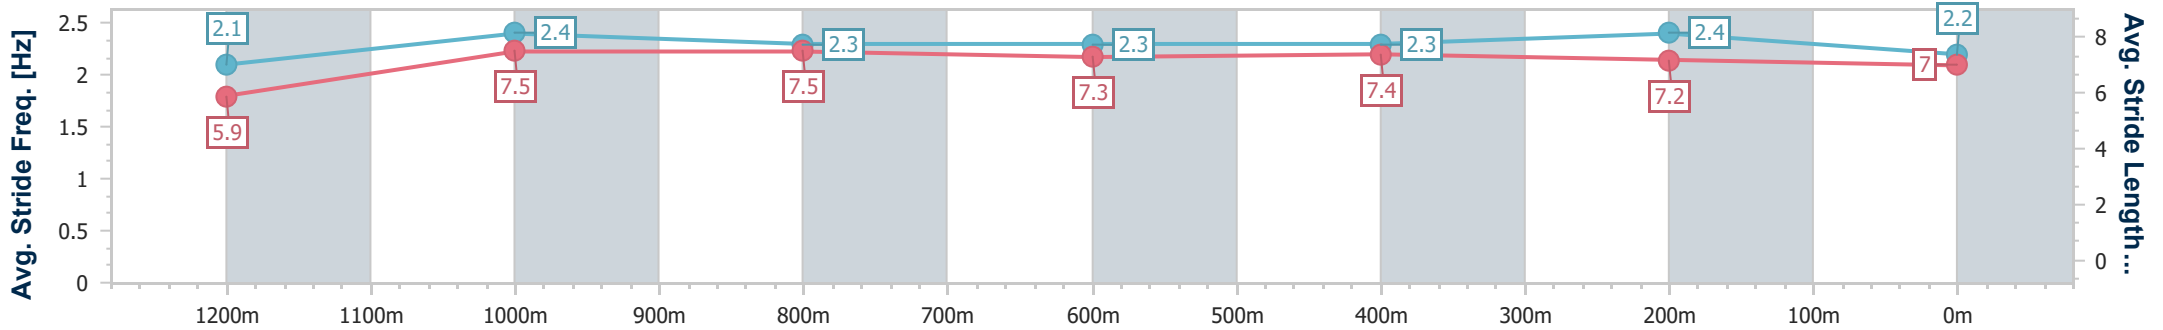

Horse/Jockey Name	Reign Of Power
Final Rank	9
Fastest Section Time (Section)	0:07.97 (Overall)
Top Speed [km/h] (Section)	66.0 (1200m)
Race State	Finished

Sunshine Coast QLD Professional
Race 5: ALLCHIN AIRCONDITIONING & REFRIGERATION
BENCHMARK 58 Handicap - 1300m

14 June 2024 - 17:50
Track Rating: Soft 6, Weather: Fine, Rail Position: +7m 400m-
W/Post; +9m Remainder

Section	Overall	1200m	1000m	800m	600m	400m	200m
Section Times	1:19.41 [9] (0:07.97)	1:11.44 [1] (0:11.21)	1:00.23 [1] (0:11.78)	0:48.45 [1] (0:12.07)	0:36.38 [2] (0:11.64)	0:24.74 [2] (0:11.67)	0:13.07 [1] (0:13.07)
Average Speed [km/h]	45.1	64.4	61.8	60.2	61.7	61.9	55.0
Top Speed [km/h]	63.2	66.0	65.4	62.0	63.8	63.6	58.4
Avg. Dist. to Rail [m]	10.5	7.2	4.1	1.7	0.5	0.4	0.3
Avg. Stride Freq. [Hz]	2.1	2.4	2.3	2.3	2.3	2.4	2.2
Avg. Stride Length [m]	5.9	7.5	7.5	7.3	7.4	7.2	7.0

- [ ] Ranking at each section and finish
- -.-.- No data available at this section
- NA No data available