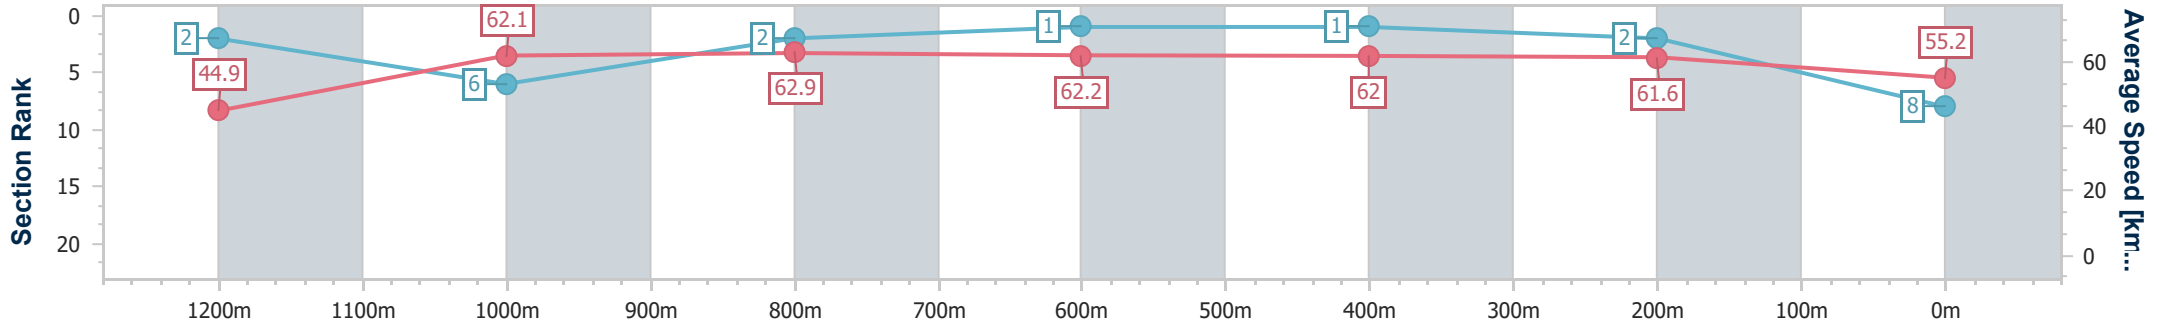

Horse/Jockey Name	Whiskey And Beer
Final Rank	8
Fastest Section Time (Section)	0:08.03 (Overall)
Top Speed [km/h] (Section)	63.9 (1000m)
Race State	Finished

Sunshine Coast QLD Professional
Race 5: ALLCHIN AIRCONDITIONING & REFRIGERATION
BENCHMARK 58 Handicap - 1300m

14 June 2024 - 17:50

Track Rating: Soft 6, Weather: Fine, Rail Position: +7m 400m-
W/Post; +9m Remainder

Section	Overall	1200m	1000m	800m	600m	400m	200m
Section Times	1:19.41 [8] (0:08.03)	1:11.38 [2] (0:11.58)	0:59.80 [6] (0:11.57)	0:48.23 [2] (0:11.78)	0:36.45 [1] (0:11.70)	0:24.75 [1] (0:11.69)	0:13.06 [2] (0:13.06)
Average Speed [km/h]	44.9	62.1	62.9	62.2	62.0	61.6	55.2
Top Speed [km/h]	61.8	63.3	63.9	62.8	63.2	63.2	59.3
Avg. Dist. to Rail [m]	12.0	6.4	3.9	2.7	1.8	1.3	1.2
Avg. Stride Freq. [Hz]	2.2	2.2	2.2	2.3	2.3	2.3	2.2
Avg. Stride Length [m]	5.6	7.7	7.8	7.7	7.6	7.4	7.0

- [ ] Ranking at each section and finish
- -.-.- No data available at this section
- NA No data available