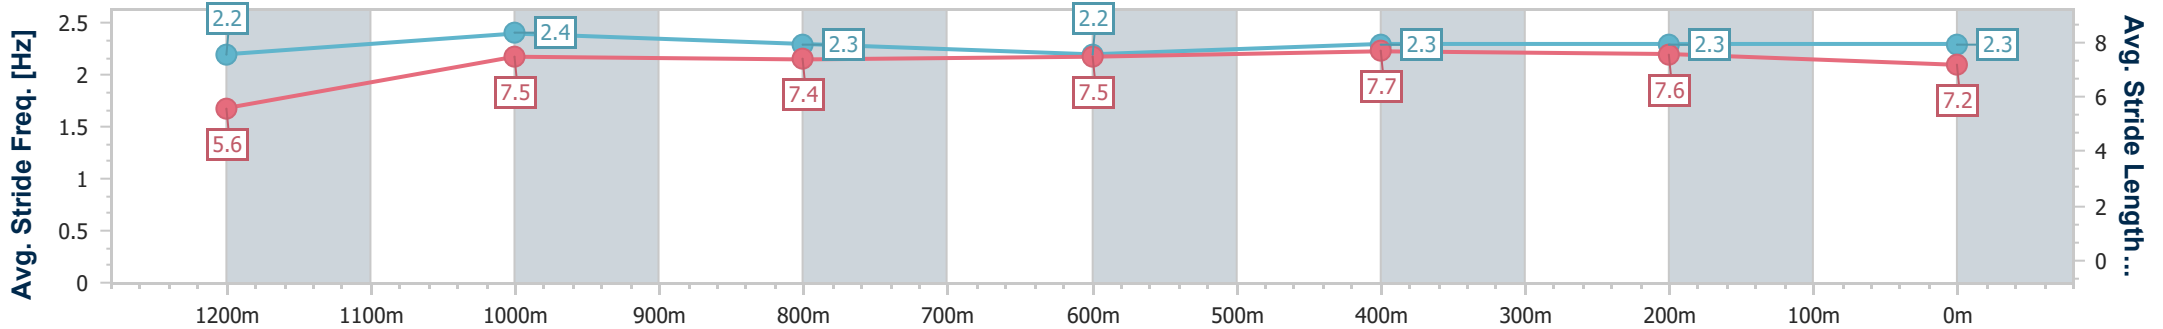

Horse/Jockey Name	New Maher
Final Rank	2
Fastest Section Time (Section)	0:08.09 (Overall)
Top Speed [km/h] (Section)	64.8 (1200m)
Race State	Finished

Sunshine Coast QLD Professional
Race 5: ALLCHIN AIRCONDITIONING & REFRIGERATION
BENCHMARK 58 Handicap - 1300m

14 June 2024 - 17:50
Track Rating: Soft 6, Weather: Fine, Rail Position: +7m 400m-
W/Post; +9m Remainder

Section	Overall	1200m	1000m	800m	600m	400m	200m
Section Times	1:18.92 [2] (0:08.09)	1:10.83 [6] (0:11.38)	0:59.45 [4] (0:11.96)	0:47.49 [5] (0:12.13)	0:35.36 [6] (0:11.65)	0:23.71 [5] (0:11.47)	0:12.24 [5] (0:12.24)
Average Speed [km/h]	44.3	63.4	60.7	60.0	62.0	62.9	58.7
Top Speed [km/h]	61.9	64.8	63.1	61.1	63.7	63.9	62.1
Avg. Dist. to Rail [m]	4.6	4.0	3.2	1.6	1.1	3.3	5.4
Avg. Stride Freq. [Hz]	2.2	2.4	2.3	2.2	2.3	2.3	2.3
Avg. Stride Length [m]	5.6	7.5	7.4	7.5	7.7	7.6	7.2

- [ ] Ranking at each section and finish
- -.-.- No data available at this section
- NA No data available