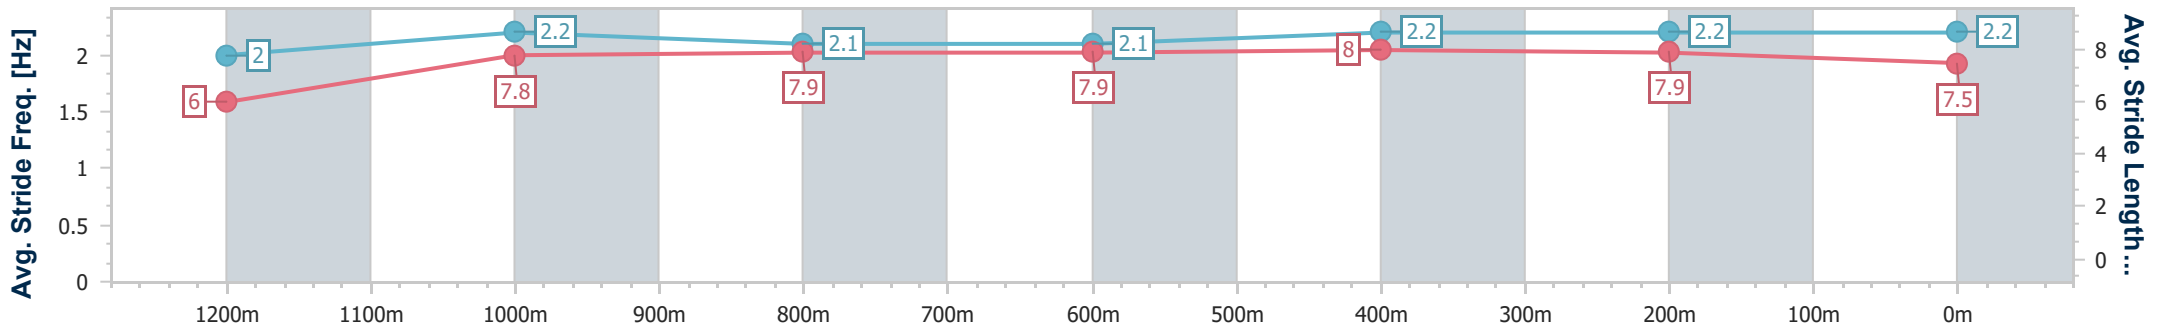

Horse/Jockey Name	Release Le Missile
Final Rank	6
Fastest Section Time (Section)	0:08.38 (Overall)
Top Speed [km/h] (Section)	65.3 (1200m)
Race State	Finished

Sunshine Coast QLD Professional
Race 5: ALLCHIN AIRCONDITIONING & REFRIGERATION
BENCHMARK 58 Handicap - 1300m

14 June 2024 - 17:50

Track Rating: Soft 6, Weather: Fine, Rail Position: +7m 400m-
W/Post; +9m Remainder

Section	Overall	1200m	1000m	800m	600m	400m	200m							
Section Times	1:19.16 [6] (0:08.38)	1:10.78 [9] (0:11.33)	0:59.45 [7] (0:11.90)	0:47.55 [8] (0:12.17)	0:35.38 [8] (0:11.66)	0:23.72 [9] (0:11.34)	0:12.38 [9] (0:12.38)							
Average Speed [km/h]	43.2	63.5	60.9	60.3	62.0	63.5	58.3							
Top Speed [km/h]	61.5	65.3	62.6	61.8	63.6	64.9	60.1							
Avg. Dist. to Rail [m]	5.8	3.7	3.2	2.5	1.4	2.9	5.7							
Avg. Stride Freq. [Hz]	2.0	2.2	2.1	2.1	2.2	2.2	2.2							
Avg. Stride Length [m]	6.0	7.8	7.9	7.9	8.0	7.9	7.5							

- [ ] Ranking at each section and finish
- -.-.- No data available at this section
- NA No data available