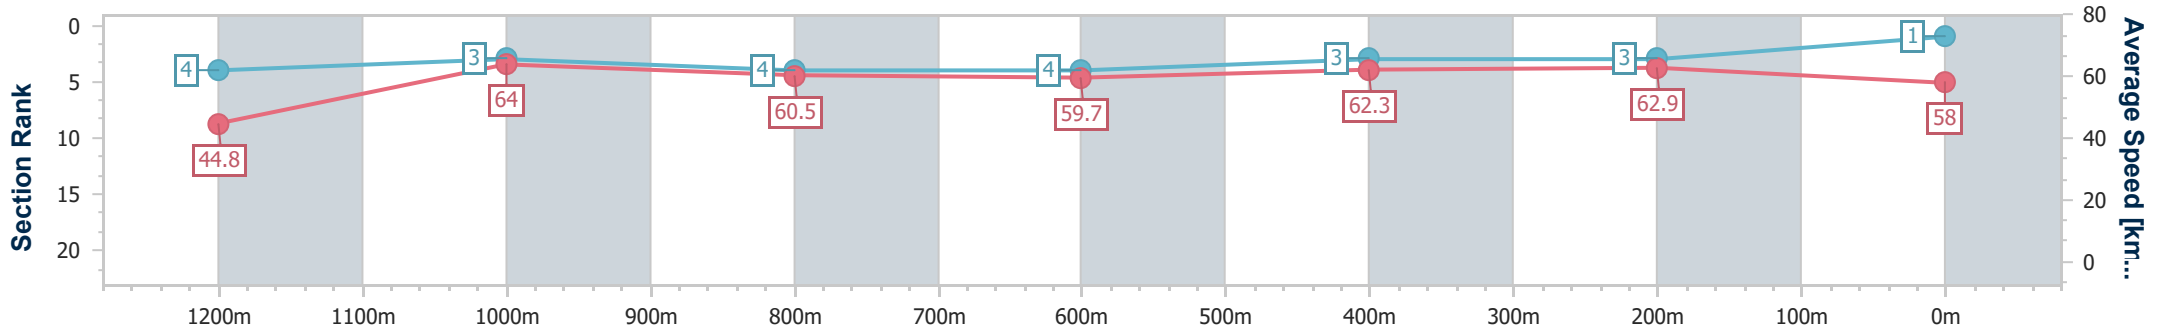

Horse/Jockey Name	Vonzither
Final Rank	1
Fastest Section Time (Section)	0:08.08 (Overall)
Top Speed [km/h] (Section)	65.5 (1200m)
Race State	Finished

Sunshine Coast QLD Professional
Race 5: ALLCHIN AIRCONDITIONING & REFRIGERATION
BENCHMARK 58 Handicap - 1300m

14 June 2024 - 17:50
Track Rating: Soft 6, Weather: Fine, Rail Position: +7m 400m-
W/Post; +9m Remainder

Section	Overall	1200m	1000m	800m	600m	400m	200m
Section Times	1:18.84 [1] (0:08.08)	1:10.76 [4] (0:11.23)	0:59.53 [3] (0:12.00)	0:47.53 [4] (0:12.15)	0:35.38 [4] (0:11.52)	0:23.86 [3] (0:11.45)	0:12.41 [3] (0:12.41)
Average Speed [km/h]	44.8	64.0	60.5	59.7	62.3	62.9	58.0
Top Speed [km/h]	61.8	65.5	64.1	61.4	64.1	65.4	60.9
Avg. Dist. to Rail [m]	5.7	5.1	2.2	1.0	0.5	0.9	3.0
Avg. Stride Freq. [Hz]	2.1	2.4	2.2	2.2	2.3	2.3	2.3
Avg. Stride Length [m]	5.7	7.5	7.5	7.4	7.5	7.4	7.1

- [ ] Ranking at each section and finish
- -.-.- No data available at this section
- NA No data available