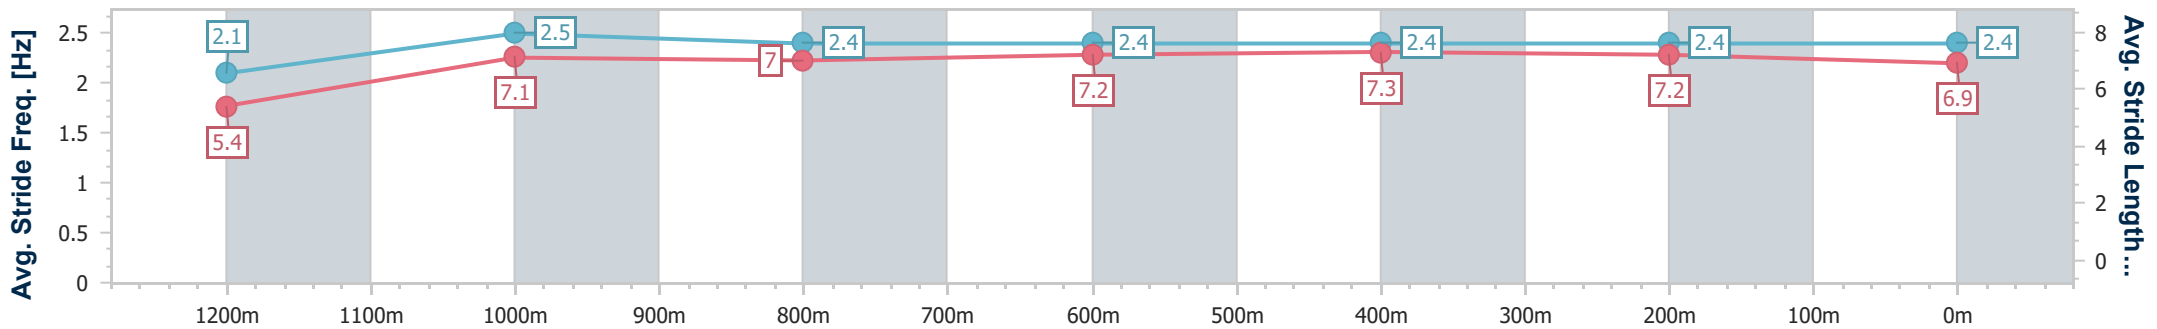

Horse/Jockey Name	Rephrase
Final Rank	7
Fastest Section Time (Section)	0:08.66 (Overall)
Top Speed [km/h] (Section)	64.8 (400m)
Race State	Finished

Sunshine Coast QLD Professional
Race 5: ALLCHIN AIRCONDITIONING & REFRIGERATION
BENCHMARK 58 Handicap - 1300m

14 June 2024 - 17:50

Track Rating: Soft 6, Weather: Fine, Rail Position: +7m 400m-
W/Post; +9m Remainder

Section	Overall	1200m	1000m	800m	600m	400m	200m
Section Times	1:19.26 [7] (0:08.66)	1:10.60 [11] (0:11.40)	0:59.20 [11] (0:12.09)	0:47.11 [11] (0:12.02)	0:35.09 [11] (0:11.66)	0:23.43 [11] (0:11.27)	0:12.16 [10] (0:12.16)
Average Speed [km/h]	41.5	63.2	60.1	60.4	62.5	63.8	59.3
Top Speed [km/h]	59.6	64.6	62.4	63.1	63.5	64.8	62.5
Avg. Dist. to Rail [m]	7.5	1.5	2.0	1.5	2.1	2.6	0.7
Avg. Stride Freq. [Hz]	2.1	2.5	2.4	2.4	2.4	2.4	2.4
Avg. Stride Length [m]	5.4	7.1	7.0	7.2	7.3	7.2	6.9

- [ ] Ranking at each section and finish
- -.-.- No data available at this section
- NA No data available