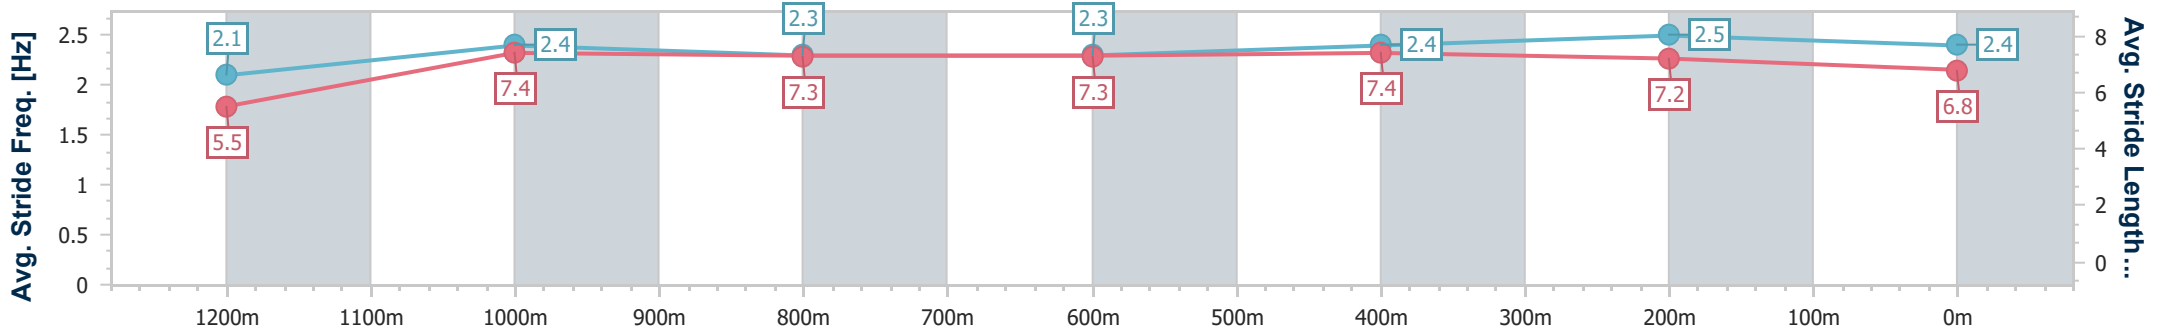

Horse/Jockey Name	Hallside Martini
Final Rank	3
Fastest Section Time (Section)	0:08.55 (Overall)
Top Speed [km/h] (Section)	65.3 (400m)
Race State	Finished

Sunshine Coast QLD Professional
Race 5: ALLCHIN AIRCONDITIONING & REFRIGERATION
BENCHMARK 58 Handicap - 1300m

14 June 2024 - 17:50
Track Rating: Soft 6, Weather: Fine, Rail Position: +7m 400m-
W/Post; +9m Remainder

Section	Overall	1200m	1000m	800m	600m	400m	200m
Section Times	1:18.95 [3] (0:08.55)	1:10.40 [10] (0:11.46)	0:58.94 [10] (0:11.93)	0:47.01 [10] (0:11.97)	0:35.04 [10] (0:11.68)	0:23.36 [10] (0:11.18)	0:12.18 [8] (0:12.18)
Average Speed [km/h]	42.1	62.9	60.8	61.2	62.3	64.6	58.9
Top Speed [km/h]	59.4	64.6	62.5	62.9	64.4	65.3	63.3
Avg. Dist. to Rail [m]	8.9	3.9	3.5	2.6	2.0	5.5	8.3
Avg. Stride Freq. [Hz]	2.1	2.4	2.3	2.3	2.4	2.5	2.4
Avg. Stride Length [m]	5.5	7.4	7.3	7.3	7.4	7.2	6.8

- [ ] Ranking at each section and finish
- -.-.- No data available at this section
- NA No data available