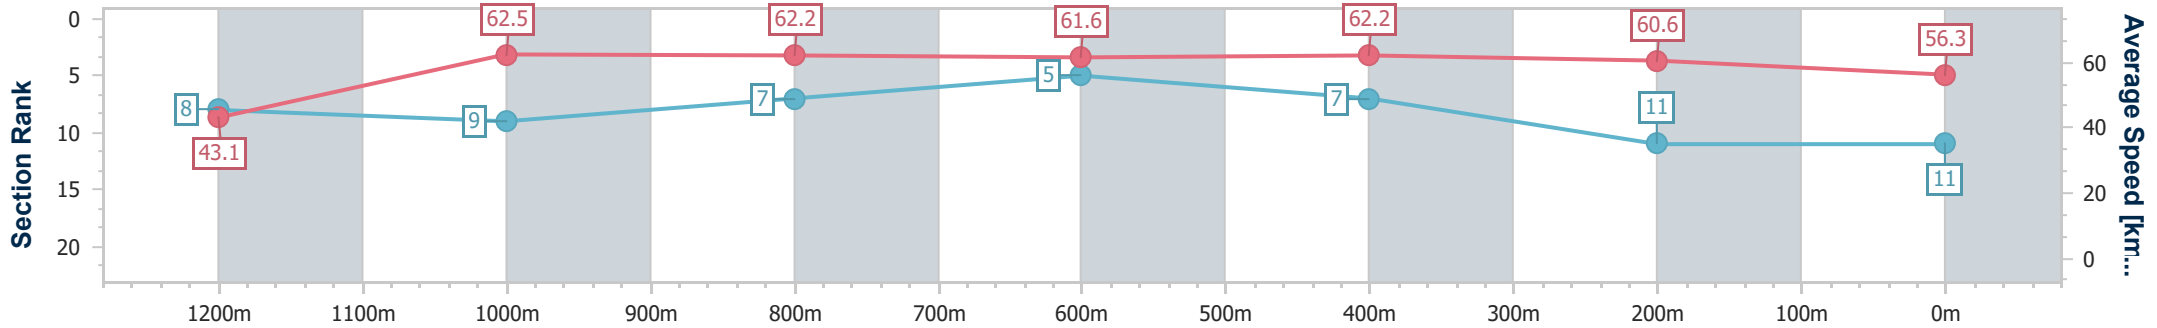

Horse/Jockey Name	Knight Batchelor
Final Rank	11
Fastest Section Time (Section)	0:08.34 (Overall)
Top Speed [km/h] (Section)	63.7 (1200m)
Race State	Finished

Sunshine Coast QLD Professional
Race 5: ALLCHIN AIRCONDITIONING & REFRIGERATION
BENCHMARK 58 Handicap - 1300m

14 June 2024 - 17:50

Track Rating: Soft 6, Weather: Fine, Rail Position: +7m 400m-
W/Post; +9m Remainder

Section	Overall	1200m	1000m	800m	600m	400m	200m
Section Times	1:19.94 [11] (0:08.34)	1:11.60 [8] (0:11.54)	1:00.06 [9] (0:11.71)	0:48.35 [7] (0:11.94)	0:36.41 [5] (0:11.73)	0:24.68 [7] (0:11.89)	0:12.79 [11] (0:12.79)
Average Speed [km/h]	43.1	62.5	62.2	61.6	62.2	60.6	56.3
Top Speed [km/h]	59.8	63.7	63.5	62.8	63.5	62.4	59.2
Avg. Dist. to Rail [m]	7.6	5.1	3.8	3.4	2.9	5.0	4.7
Avg. Stride Freq. [Hz]	2.1	2.4	2.4	2.4	2.4	2.4	2.3
Avg. Stride Length [m]	5.5	7.2	7.3	7.3	7.3	7.1	6.8

- [ ] Ranking at each section and finish
- -.-.- No data available at this section
- NA No data available