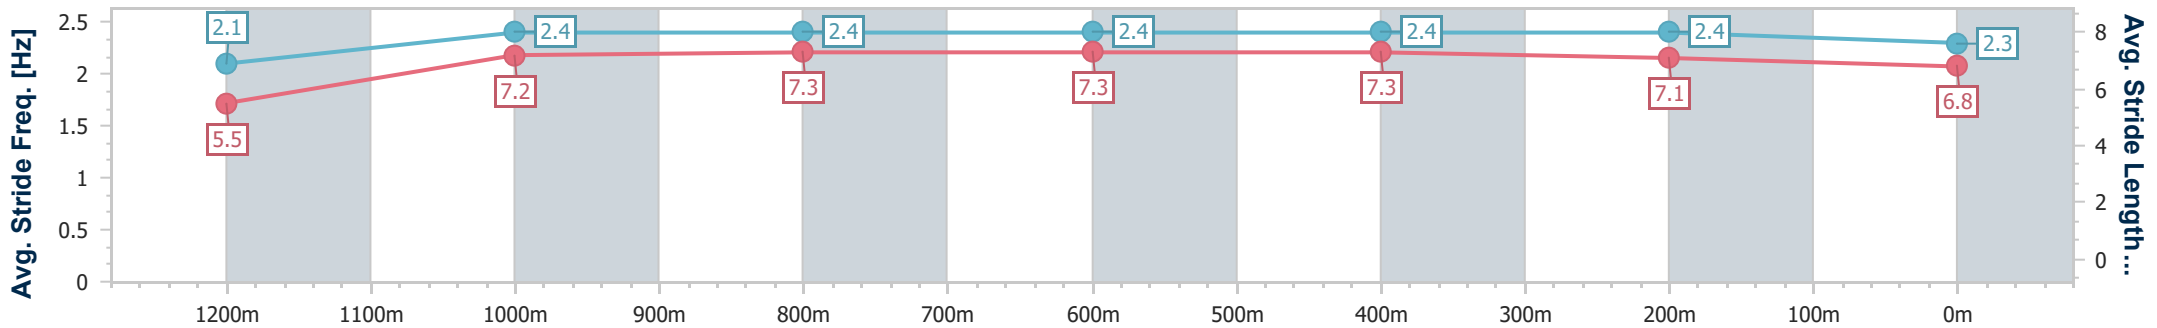

Horse/Jockey Name	Knight Batchelor
Final Rank	11
Fastest Section Time (Section)	0:08.34 (Overall)
Top Speed [km/h] (Section)	63.7 (1200m)
Race State	Finished

Sunshine Coast QLD Professional
Race 5: ALLCHIN AIRCONDITIONING & REFRIGERATION
BENCHMARK 58 Handicap - 1300m

14 June 2024 - 17:50

Track Rating: Soft 6, Weather: Fine, Rail Position: +7m 400m-
W/Post; +9m Remainder

Section	Overall	1200m	1000m	800m	600m	400m	200m
Section Times	1:19.94 [11] (0:08.34)	1:11.60 [8] (0:11.54)	1:00.06 [9] (0:11.71)	0:48.35 [7] (0:11.94)	0:36.41 [5] (0:11.73)	0:24.68 [7] (0:11.89)	0:12.79 [11] (0:12.79)
Average Speed [km/h]	43.1	62.5	62.2	61.6	62.2	60.6	56.3
Top Speed [km/h]	59.8	63.7	63.5	62.8	63.5	62.4	59.2
Avg. Dist. to Rail [m]	7.6	5.1	3.8	3.4	2.9	5.0	4.7
Avg. Stride Freq. [Hz]	2.1	2.4	2.4	2.4	2.4	2.4	2.3
Avg. Stride Length [m]	5.5	7.2	7.3	7.3	7.3	7.1	6.8

- [ ] Ranking at each section and finish
- -.-.- No data available at this section
- NA No data available