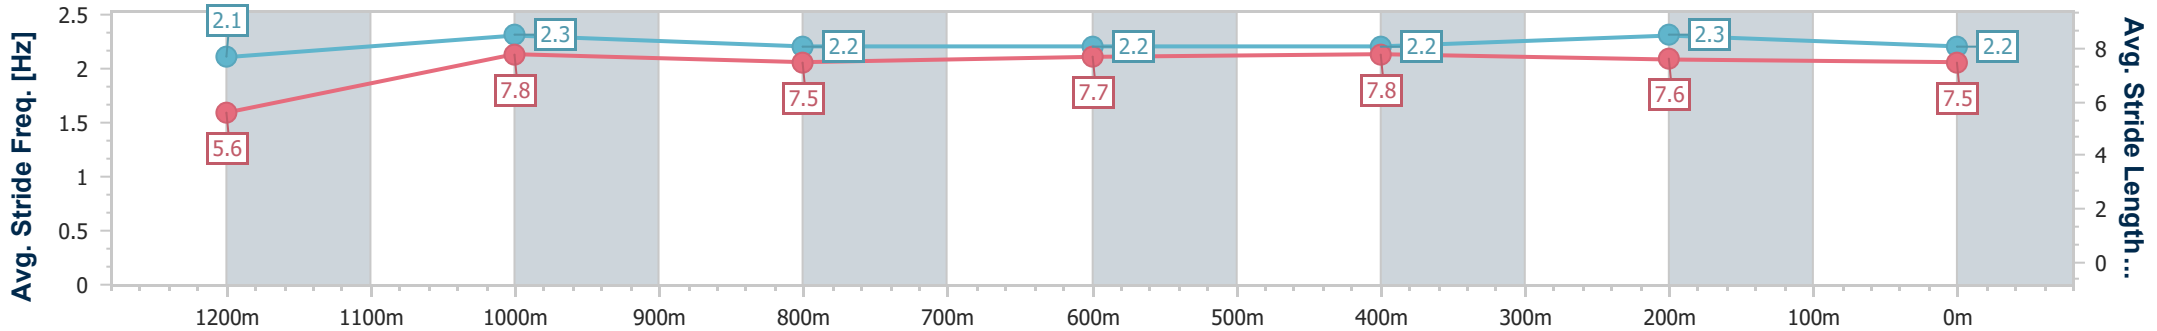

Horse/Jockey Name	Smart As Smart
Final Rank	5
Fastest Section Time (Section)	0:08.33 (Overall)
Top Speed [km/h] (Section)	64.8 (400m)
Race State	Finished

Sunshine Coast QLD Professional
Race 5: ALLCHIN AIRCONDITIONING & REFRIGERATION
BENCHMARK 58 Handicap - 1300m

14 June 2024 - 17:50

Track Rating: Soft 6, Weather: Fine, Rail Position: +7m 400m-
W/Post; +9m Remainder

Section	Overall	1200m	1000m	800m	600m	400m	200m
Section Times	1:19.10 [5] (0:08.33)	1:10.77 [7] (0:11.42)	0:59.35 [8] (0:12.06)	0:47.29 [9] (0:12.00)	0:35.29 [9] (0:11.62)	0:23.67 [8] (0:11.29)	0:12.38 [7] (0:12.38)
Average Speed [km/h]	43.4	63.1	59.8	60.3	62.0	63.6	58.3
Top Speed [km/h]	60.7	64.7	62.8	62.0	64.4	64.8	61.5
Avg. Dist. to Rail [m]	3.1	2.2	1.8	0.6	0.2	2.2	4.7
Avg. Stride Freq. [Hz]	2.1	2.3	2.2	2.2	2.2	2.3	2.2
Avg. Stride Length [m]	5.6	7.8	7.5	7.7	7.8	7.6	7.5

- [ ] Ranking at each section and finish
- -.-.- No data available at this section
- NA No data available