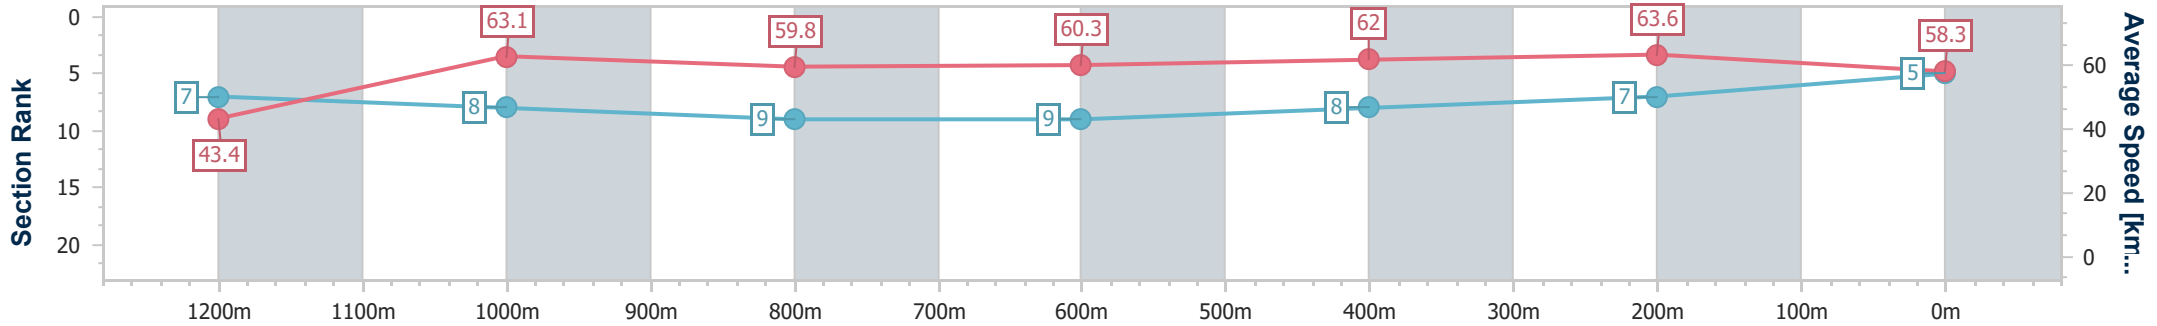

Horse/Jockey Name	Smart As Smart
Final Rank	5
Fastest Section Time (Section)	0:08.33 (Overall)
Top Speed [km/h] (Section)	64.8 (400m)
Race State	Finished

Sunshine Coast QLD Professional
Race 5: ALLCHIN AIRCONDITIONING & REFRIGERATION
BENCHMARK 58 Handicap - 1300m

14 June 2024 - 17:50

Track Rating: Soft 6, Weather: Fine, Rail Position: +7m 400m-
W/Post; +9m Remainder

Section	Overall	1200m	1000m	800m	600m	400m	200m
Section Times	1:19.10 [5] (0:08.33)	1:10.77 [7] (0:11.42)	0:59.35 [8] (0:12.06)	0:47.29 [9] (0:12.00)	0:35.29 [9] (0:11.62)	0:23.67 [8] (0:11.29)	0:12.38 [7] (0:12.38)
Average Speed [km/h]	43.4	63.1	59.8	60.3	62.0	63.6	58.3
Top Speed [km/h]	60.7	64.7	62.8	62.0	64.4	64.8	61.5
Avg. Dist. to Rail [m]	3.1	2.2	1.8	0.6	0.2	2.2	4.7
Avg. Stride Freq. [Hz]	2.1	2.3	2.2	2.2	2.2	2.3	2.2
Avg. Stride Length [m]	5.6	7.8	7.5	7.7	7.8	7.6	7.5

- [ ] Ranking at each section and finish
- -.-.- No data available at this section
- NA No data available