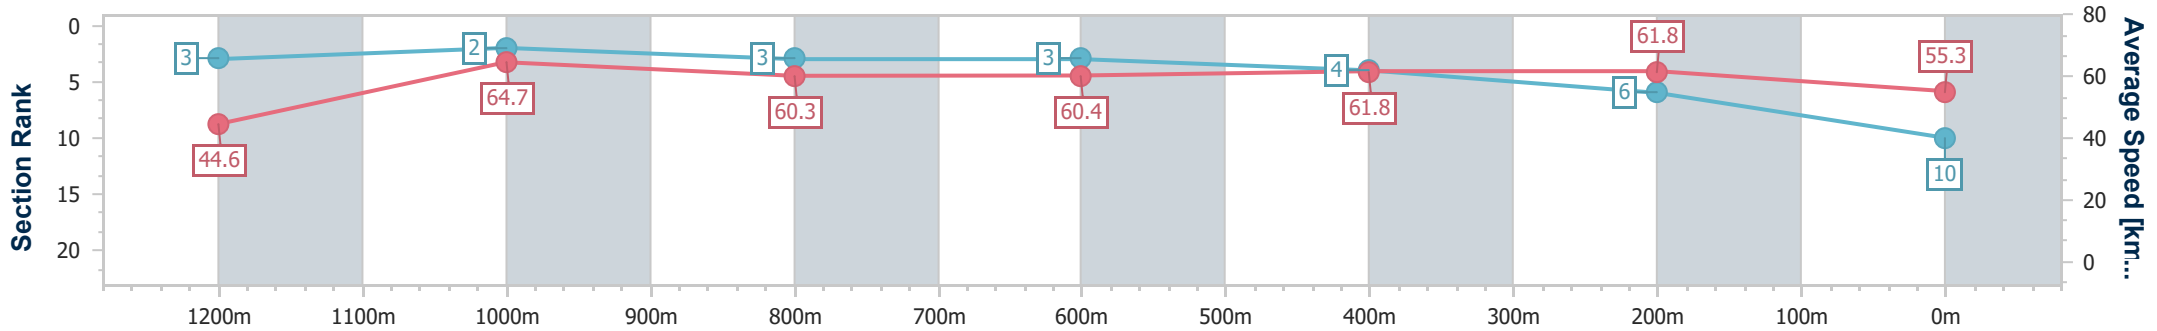

Horse/Jockey Name	Private Tender
Final Rank	10
Fastest Section Time (Section)	0:08.06 (Overall)
Top Speed [km/h] (Section)	65.7 (1200m)
Race State	Finished

Sunshine Coast QLD Professional
Race 5: ALLCHIN AIRCONDITIONING & REFRIGERATION
BENCHMARK 58 Handicap - 1300m

14 June 2024 - 17:50

Track Rating: Soft 6, Weather: Fine, Rail Position: +7m 400m-
W/Post; +9m Remainder

Section	Overall	1200m	1000m	800m	600m	400m	200m
Section Times	1:19.69 [10] (0:08.06)	1:11.63 [3] (0:11.17)	1:00.46 [2] (0:12.01)	0:48.45 [3] (0:12.06)	0:36.39 [3] (0:11.72)	0:24.67 [4] (0:11.68)	0:12.99 [6] (0:12.99)
Average Speed [km/h]	44.6	64.7	60.3	60.4	61.8	61.8	55.3
Top Speed [km/h]	63.1	65.7	63.4	61.8	62.6	63.5	59.2
Avg. Dist. to Rail [m]	8.5	6.0	3.1	1.9	1.1	3.6	4.1
Avg. Stride Freq. [Hz]	2.2	2.5	2.4	2.4	2.4	2.4	2.3
Avg. Stride Length [m]	5.6	7.3	7.1	7.1	7.1	7.0	6.5

- [ ] Ranking at each section and finish
- -.-.- No data available at this section
- NA No data available