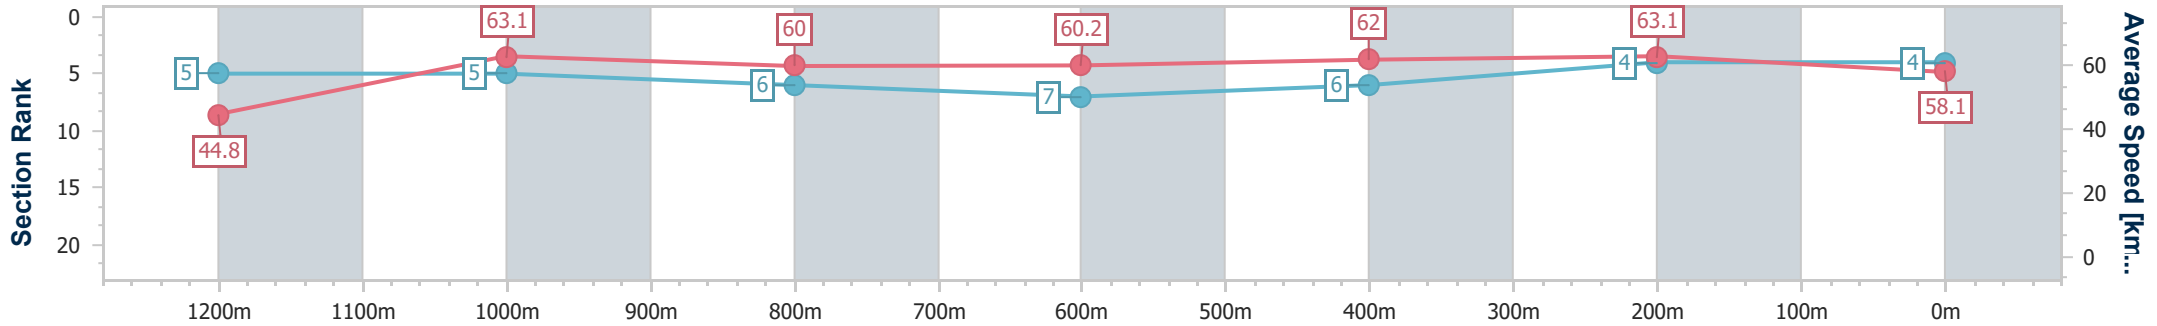

Horse/Jockey Name	Rockin' Artie
Final Rank	4
Fastest Section Time (Section)	0:08.09 (Overall)
Top Speed [km/h] (Section)	65.3 (400m)
Race State	Finished

Sunshine Coast QLD Professional
Race 5: ALLCHIN AIRCONDITIONING & REFRIGERATION
BENCHMARK 58 Handicap - 1300m

14 June 2024 - 17:50

Track Rating: Soft 6, Weather: Fine, Rail Position: +7m 400m-
W/Post; +9m Remainder

Section	Overall	1200m	1000m	800m	600m	400m	200m
Section Times	1:19.06 [4] (0:08.09)	1:10.97 [5] (0:11.41)	0:59.56 [5] (0:12.04)	0:47.52 [6] (0:12.05)	0:35.47 [7] (0:11.63)	0:23.84 [6] (0:11.41)	0:12.43 [4] (0:12.43)
Average Speed [km/h]	44.8	63.1	60.0	60.2	62.0	63.1	58.1
Top Speed [km/h]	61.1	64.1	62.3	61.1	63.9	65.3	60.9
Avg. Dist. to Rail [m]	2.9	2.7	2.0	1.0	0.4	1.0	2.4
Avg. Stride Freq. [Hz]	2.2	2.4	2.3	2.3	2.3	2.4	2.3
Avg. Stride Length [m]	5.5	7.3	7.2	7.3	7.4	7.4	7.0

- [ ] Ranking at each section and finish
- -.-.- No data available at this section
- NA No data available