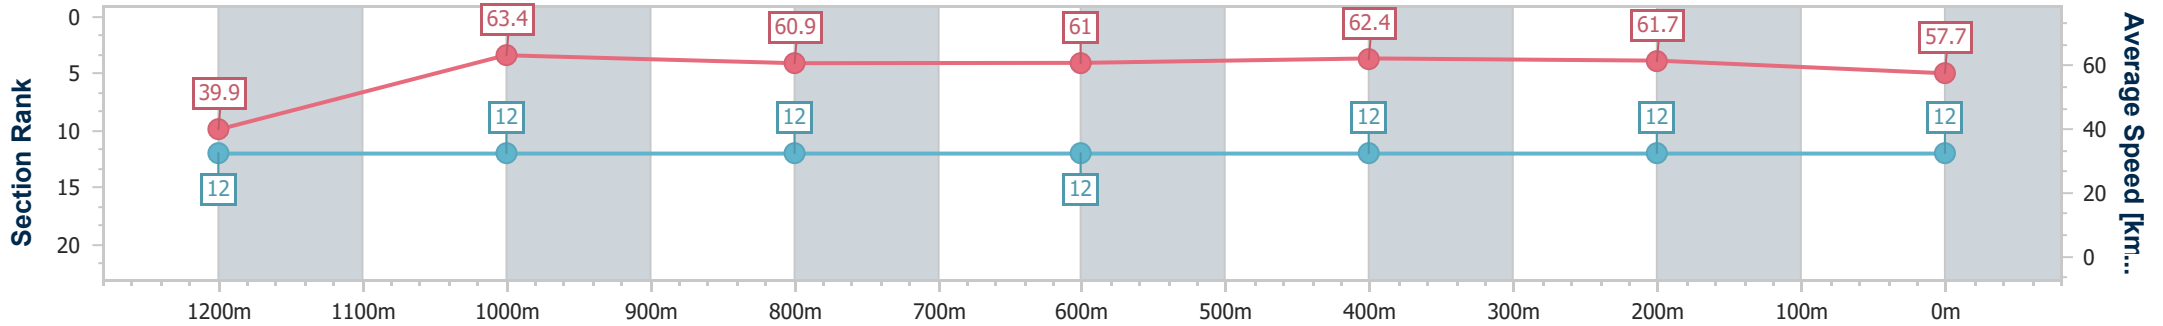

Horse/Jockey Name	Epicurious
Final Rank	12
Fastest Section Time (Section)	0:09.01 (Overall)
Top Speed [km/h] (Section)	65.2 (1200m)
Race State	Finished

Sunshine Coast QLD Professional
Race 5: ALLCHIN AIRCONDITIONING & REFRIGERATION
BENCHMARK 58 Handicap - 1300m

14 June 2024 - 17:50
Track Rating: Soft 6, Weather: Fine, Rail Position: +7m 400m-
W/Post; +9m Remainder

Section	Overall	1200m	1000m	800m	600m	400m	200m
Section Times	1:20.00 [12] (0:09.01)	1:10.99 [12] (0:11.33)	0:59.66 [12] (0:11.93)	0:47.73 [12] (0:11.90)	0:35.83 [12] (0:11.70)	0:24.13 [12] (0:11.66)	0:12.47 [12] (0:12.47)
Average Speed [km/h]	39.9	63.4	60.9	61.0	62.4	61.7	57.7
Top Speed [km/h]	58.5	65.2	63.9	63.8	64.1	62.7	60.4
Avg. Dist. to Rail [m]	5.0	2.9	2.4	1.6	2.3	4.9	3.6
Avg. Stride Freq. [Hz]	2.2	2.5	2.4	2.4	2.4	2.4	2.3
Avg. Stride Length [m]	5.0	7.0	7.1	7.1	7.3	7.1	6.9

- [ ] Ranking at each section and finish
- -.-.- No data available at this section
- NA No data available