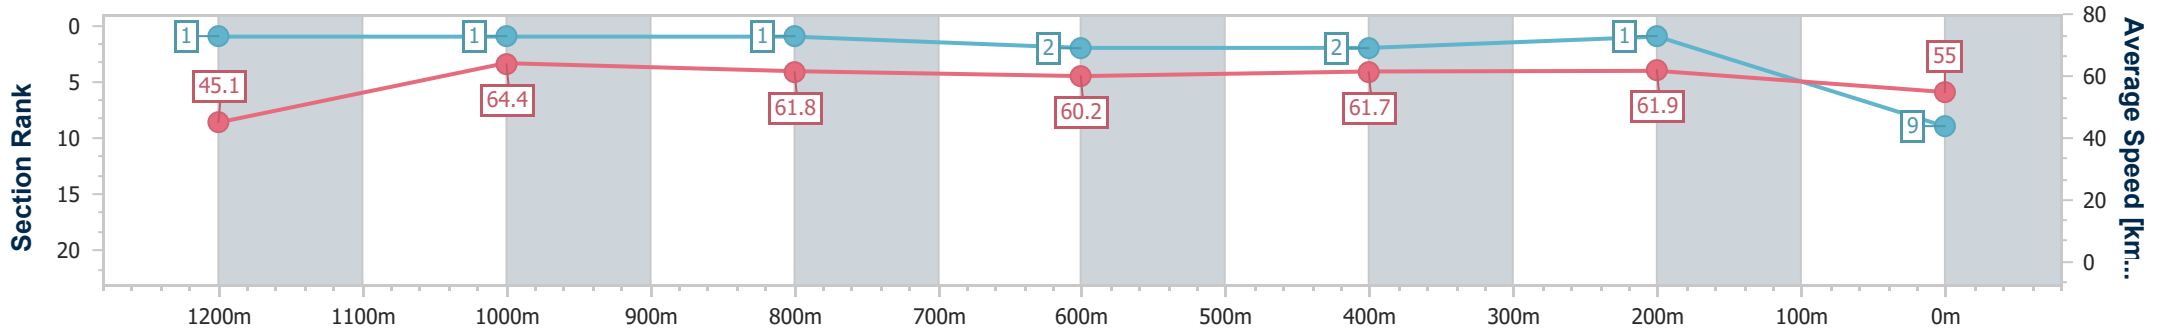

Horse/Jockey Name	Reign Of Power
Final Rank	9
Fastest Section Time (Section)	0:07.97 (Overall)
Top Speed [km/h] (Section)	66.0 (1200m)
Race State	Finished

Sunshine Coast QLD Professional
Race 5: ALLCHIN AIRCONDITIONING & REFRIGERATION
BENCHMARK 58 Handicap - 1300m

14 June 2024 - 17:50
Track Rating: Soft 6, Weather: Fine, Rail Position: +7m 400m-
W/Post; +9m Remainder

Section	Overall	1200m	1000m	800m	600m	400m	200m
Section Times	1:19.41 [9] (0:07.97)	1:11.44 [1] (0:11.21)	1:00.23 [1] (0:11.78)	0:48.45 [1] (0:12.07)	0:36.38 [2] (0:11.64)	0:24.74 [2] (0:11.67)	0:13.07 [1] (0:13.07)
Average Speed [km/h]	45.1	64.4	61.8	60.2	61.7	61.9	55.0
Top Speed [km/h]	63.2	66.0	65.4	62.0	63.8	63.6	58.4
Avg. Dist. to Rail [m]	10.5	7.2	4.1	1.7	0.5	0.4	0.3
Avg. Stride Freq. [Hz]	2.1	2.4	2.3	2.3	2.3	2.4	2.2
Avg. Stride Length [m]	5.9	7.5	7.5	7.3	7.4	7.2	7.0

- [ ] Ranking at each section and finish
- -.-.- No data available at this section
- NA No data available