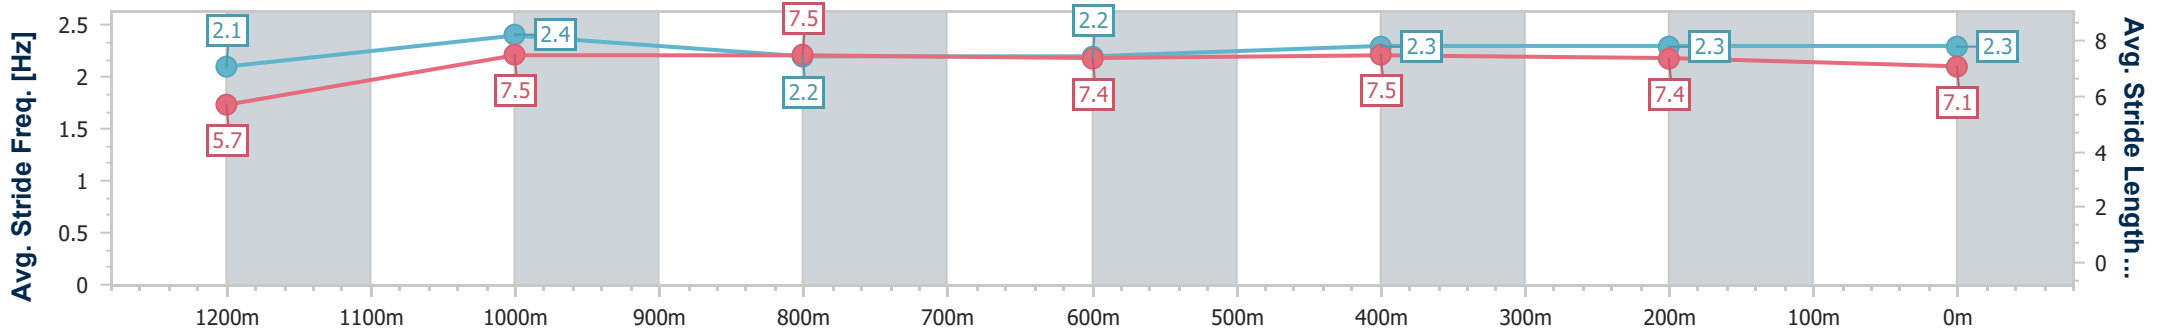

Horse/Jockey Name	Vonzither
Final Rank	1
Fastest Section Time (Section)	0:08.08 (Overall)
Top Speed [km/h] (Section)	65.5 (1200m)
Race State	Finished

Sunshine Coast QLD Professional
Race 5: ALLCHIN AIRCONDITIONING & REFRIGERATION
BENCHMARK 58 Handicap - 1300m

14 June 2024 - 17:50
Track Rating: Soft 6, Weather: Fine, Rail Position: +7m 400m-
W/Post; +9m Remainder

Section	Overall	1200m	1000m	800m	600m	400m	200m
Section Times	1:18.84 [1] (0:08.08)	1:10.76 [4] (0:11.23)	0:59.53 [3] (0:12.00)	0:47.53 [4] (0:12.15)	0:35.38 [4] (0:11.52)	0:23.86 [3] (0:11.45)	0:12.41 [3] (0:12.41)
Average Speed [km/h]	44.8	64.0	60.5	59.7	62.3	62.9	58.0
Top Speed [km/h]	61.8	65.5	64.1	61.4	64.1	65.4	60.9
Avg. Dist. to Rail [m]	5.7	5.1	2.2	1.0	0.5	0.9	3.0
Avg. Stride Freq. [Hz]	2.1	2.4	2.2	2.2	2.3	2.3	2.3
Avg. Stride Length [m]	5.7	7.5	7.5	7.4	7.5	7.4	7.1

- [ ] Ranking at each section and finish
- -.-.- No data available at this section
- NA No data available