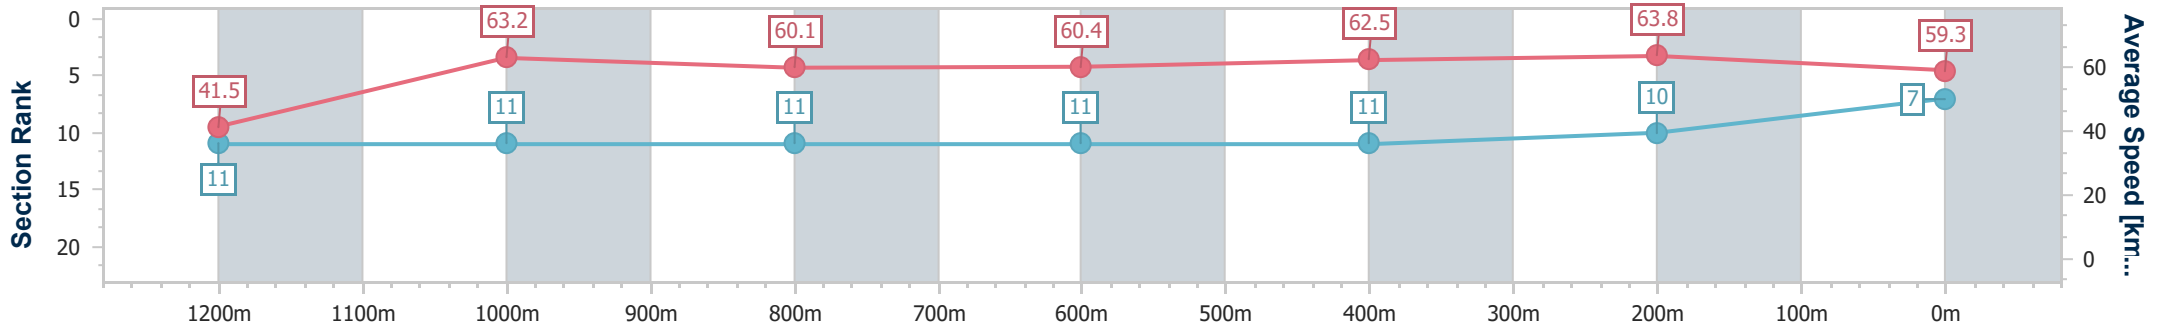

Horse/Jockey Name	Rephrase
Final Rank	7
Fastest Section Time (Section)	0:08.66 (Overall)
Top Speed [km/h] (Section)	64.8 (400m)
Race State	Finished

Sunshine Coast QLD Professional
Race 5: ALLCHIN AIRCONDITIONING & REFRIGERATION
BENCHMARK 58 Handicap - 1300m

14 June 2024 - 17:50

Track Rating: Soft 6, Weather: Fine, Rail Position: +7m 400m-
W/Post; +9m Remainder

Section	Overall	1200m	1000m	800m	600m	400m	200m
Section Times	1:19.26 [7] (0:08.66)	1:10.60 [11] (0:11.40)	0:59.20 [11] (0:12.09)	0:47.11 [11] (0:12.02)	0:35.09 [11] (0:11.66)	0:23.43 [11] (0:11.27)	0:12.16 [10] (0:12.16)
Average Speed [km/h]	41.5	63.2	60.1	60.4	62.5	63.8	59.3
Top Speed [km/h]	59.6	64.6	62.4	63.1	63.5	64.8	62.5
Avg. Dist. to Rail [m]	7.5	1.5	2.0	1.5	2.1	2.6	0.7
Avg. Stride Freq. [Hz]	2.1	2.5	2.4	2.4	2.4	2.4	2.4
Avg. Stride Length [m]	5.4	7.1	7.0	7.2	7.3	7.2	6.9

- [ ] Ranking at each section and finish
- -.-.- No data available at this section
- NA No data available