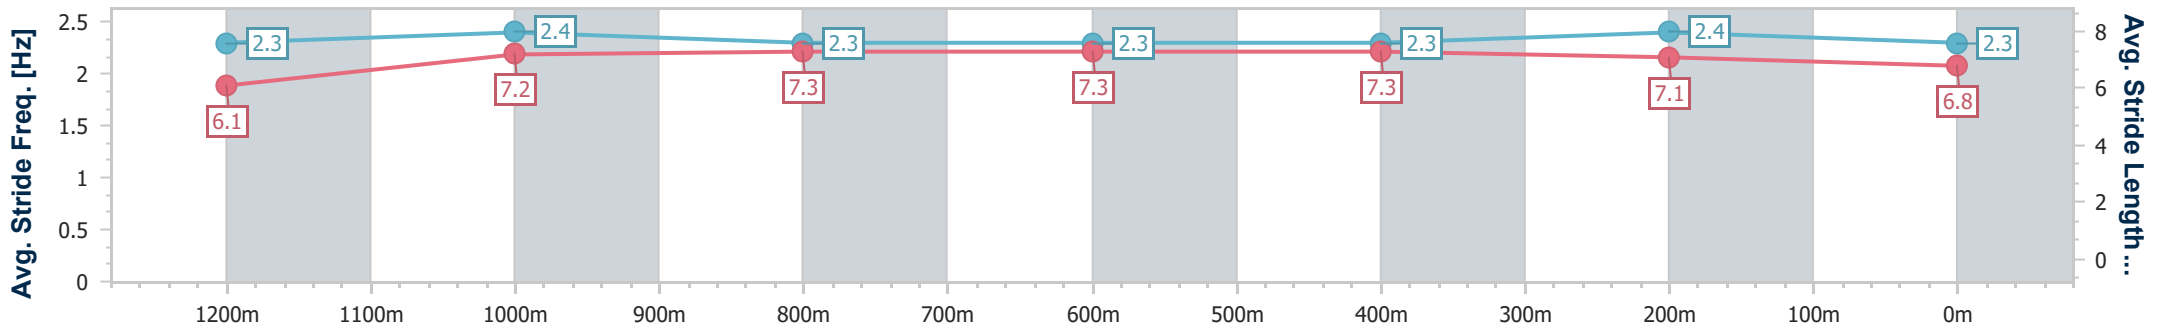

Sunshine Coast QLD Professional

Race 3: HEADLAND GLASS Maiden Plate - 1400m

14 June 2024 - 16:36

Track Rating: Soft 6, Weather: Fine, Rail Position: +7m 400m-  
W/Post; +9m Remainder

Section	Overall	1200m	1000m	800m	600m	400m	200m
Section Times	1:26.04 [6] (0:14.41)	1:11.63 [10] (0:11.39)	1:00.24 [10] (0:11.86)	0:48.38 [9] (0:11.98)	0:36.40 [9] (0:11.85)	0:24.55 [9] (0:11.70)	0:12.85 [4] (0:12.85)
Average Speed [km/h]	50.0	63.0	61.0	60.5	60.7	61.5	56.1
Top Speed [km/h]	65.0	66.0	62.2	62.2	63.1	63.2	58.9
Avg. Dist. to Rail [m]	4.3	2.1	2.1	0.8	0.3	0.4	1.1
Avg. Stride Freq. [Hz]	2.3	2.4	2.3	2.3	2.3	2.4	2.3
Avg. Stride Length [m]	6.1	7.2	7.3	7.3	7.3	7.1	6.8