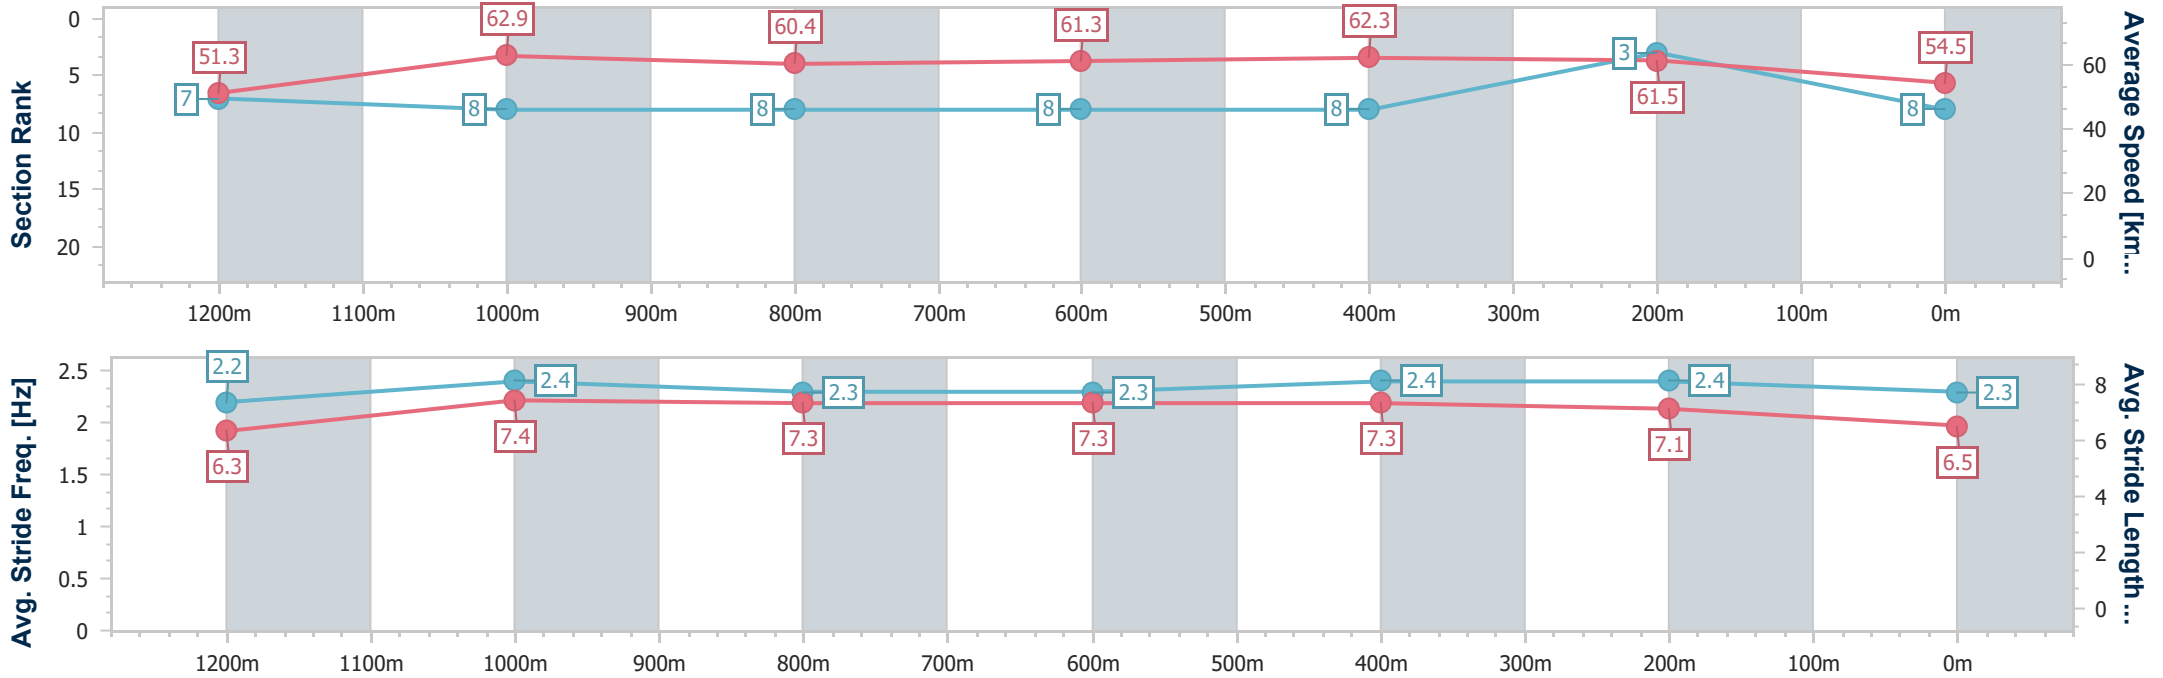

Sunshine Coast QLD Professional

Race 3: HEADLAND GLASS Maiden Plate - 1400m

14 June 2024 - 16:36

Track Rating: Soft 6, Weather: Fine, Rail Position: +7m 400m-  
W/Post; +9m Remainder

Section	Overall	1200m	1000m	800m	600m	400m	200m
Section Times	1:26.31 [8] (0:14.10)	1:12.21 [7] (0:11.40)	1:00.81 [8] (0:12.09)	0:48.72 [8] (0:12.04)	0:36.68 [8] (0:11.76)	0:24.92 [8] (0:11.70)	0:13.22 [3] (0:13.22)
Average Speed [km/h]	51.3	62.9	60.4	61.3	62.3	61.5	54.5
Top Speed [km/h]	63.2	63.9	61.9	63.1	63.3	63.1	59.2
Avg. Dist. to Rail [m]	7.4	4.9	4.6	4.3	3.4	6.6	7.2
Avg. Stride Freq. [Hz]	2.2	2.4	2.3	2.3	2.4	2.4	2.3
Avg. Stride Length [m]	6.3	7.4	7.3	7.3	7.3	7.1	6.5

- [ ] Ranking at each section and finish
- .-.- No data available at this section
- NA No data available

Horse/Jockey Name	Anacardium
Final Rank	9
Fastest Section Time (Section)	0:11.34 (1200m)
Top Speed [km/h] (Section)	66.5 (Overall)
Race State	Finished