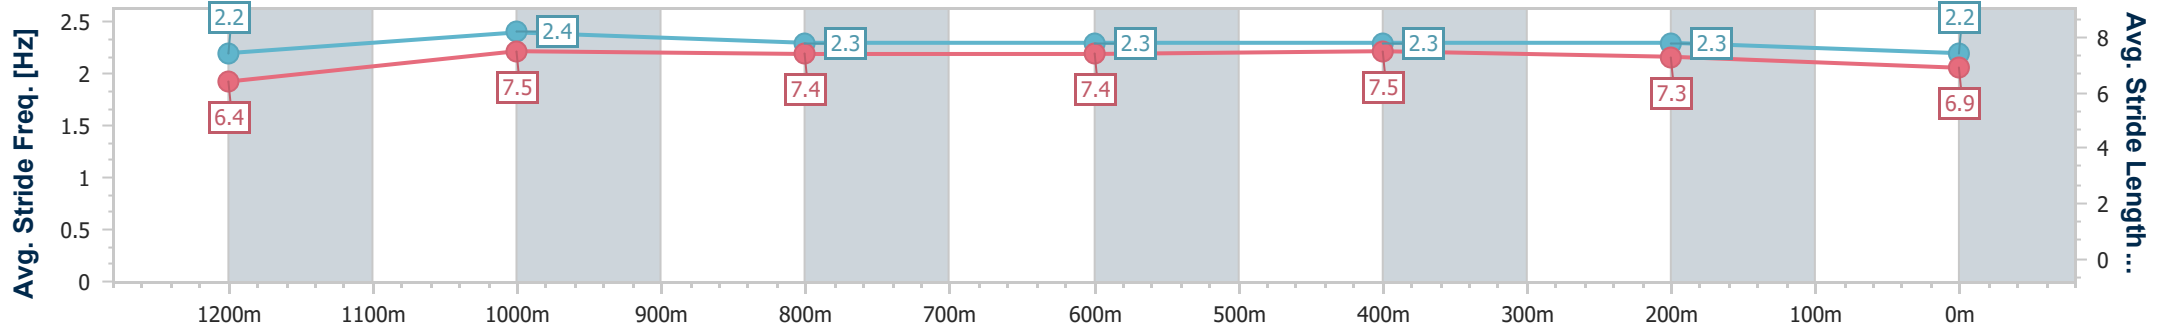

Sunshine Coast QLD Professional

Race 3: HEADLAND GLASS Maiden Plate - 1400m

14 June 2024 - 16:36

Track Rating: Soft 6, Weather: Fine, Rail Position: +7m 400m-  
W/Post; +9m Remainder

Section	Overall	1200m	1000m	800m	600m	400m	200m
Section Times	1:26.56 [11] (0:14.06)	1:12.50 [6] (0:11.28)	1:01.22 [6] (0:12.00)	0:49.22 [6] (0:12.16)	0:37.06 [7] (0:11.85)	0:25.21 [7] (0:11.90)	0:13.31 [6] (0:13.31)
Average Speed [km/h]	51.2	64.0	60.5	60.2	61.0	60.4	54.1
Top Speed [km/h]	65.2	65.6	61.2	61.7	62.0	62.5	57.6
Avg. Dist. to Rail [m]	2.7	1.5	2.4	2.9	0.9	3.5	5.0
Avg. Stride Freq. [Hz]	2.2	2.4	2.3	2.3	2.3	2.3	2.2
Avg. Stride Length [m]	6.4	7.5	7.4	7.4	7.5	7.3	6.9