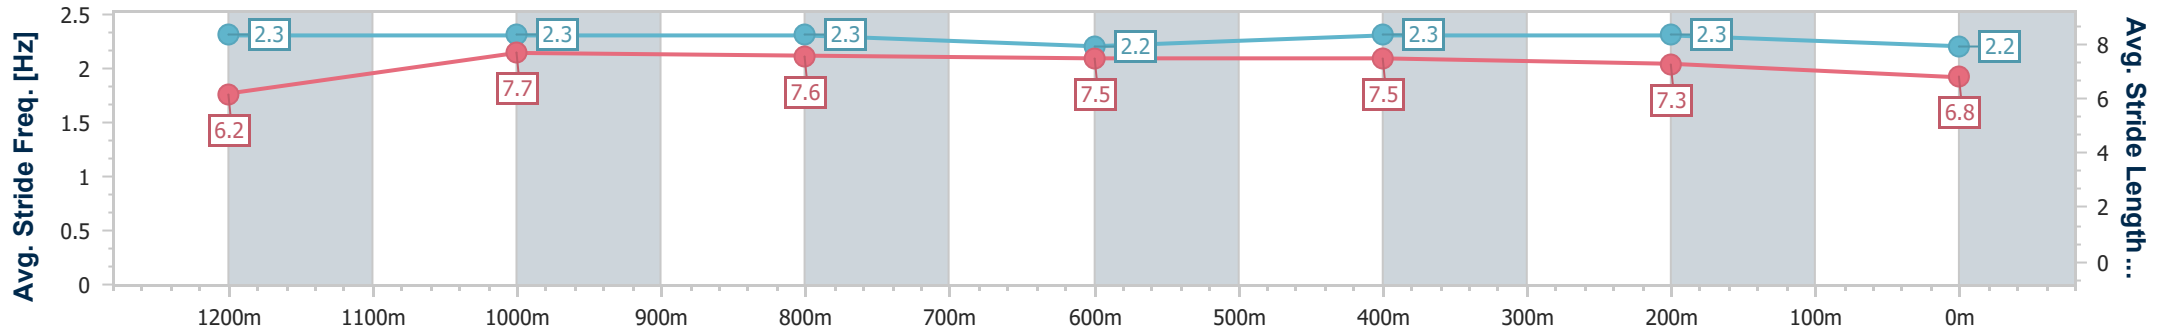

Sunshine Coast QLD Professional

Race 3: HEADLAND GLASS Maiden Plate - 1400m

14 June 2024 - 16:36

Track Rating: Soft 6, Weather: Fine, Rail Position: +7m 400m-  
W/Post; +9m Remainder

Section	Overall	1200m	1000m	800m	600m	400m	200m
Section Times	1:26.41 [10] (0:13.71)	1:12.70 [2] (0:11.27)	1:01.43 [2] (0:11.86)	0:49.57 [2] (0:12.19)	0:37.38 [2] (0:11.94)	0:25.44 [2] (0:12.05)	0:13.39 [2] (0:13.39)
Average Speed [km/h]	52.7	63.8	61.3	60.0	60.8	59.8	53.6
Top Speed [km/h]	66.6	65.7	62.4	60.7	62.0	62.1	56.5
Avg. Dist. to Rail [m]	11.4	3.8	2.7	2.9	1.5	2.5	2.6
Avg. Stride Freq. [Hz]	2.3	2.3	2.3	2.2	2.3	2.3	2.2
Avg. Stride Length [m]	6.2	7.7	7.6	7.5	7.5	7.3	6.8

- [ ] Ranking at each section and finish
- .-.- No data available at this section
- NA No data available

Horse/Jockey Name	Lord Louison
Final Rank	11
Fastest Section Time (Section)	0:11.28 (1200m)
Top Speed [km/h] (Section)	65.6 (1200m)
Race State	Finished