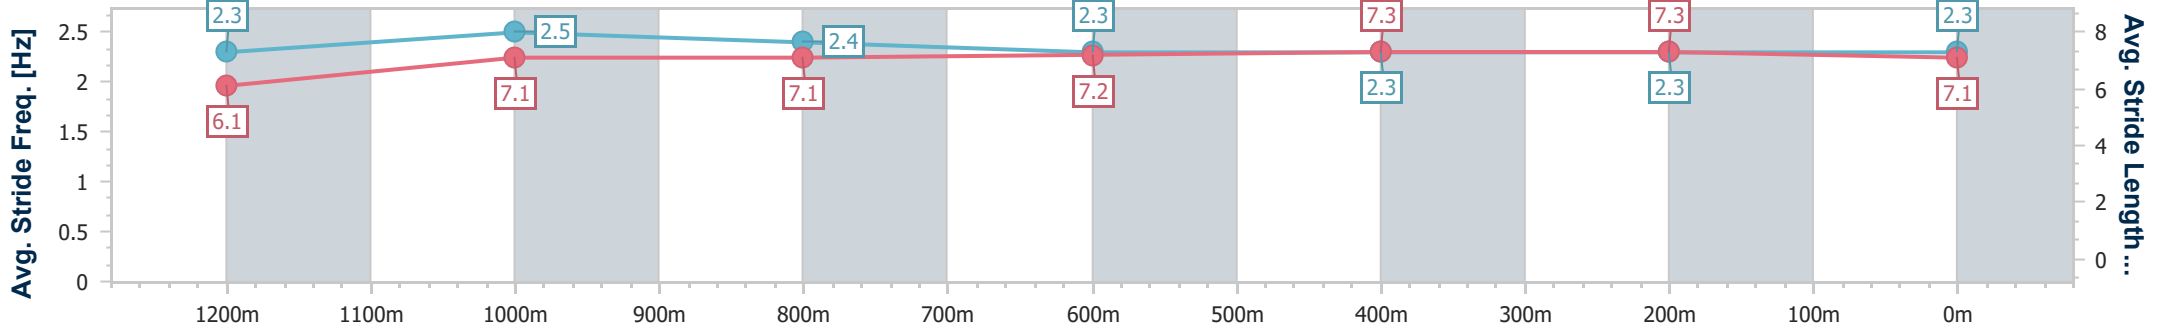

Sunshine Coast QLD Professional

Race 3: HEADLAND GLASS Maiden Plate - 1400m

14 June 2024 - 16:36

Track Rating: Soft 6, Weather: Fine, Rail Position: +7m 400m-  
W/Post; +9m Remainder

Section	Overall	1200m	1000m	800m	600m	400m	200m
Section Times	1:25.55 [1] (0:14.61)	1:10.94 [11] (0:11.38)	0:59.56 [11] (0:11.97)	0:47.59 [11] (0:11.99)	0:35.60 [11] (0:11.77)	0:23.83 [11] (0:11.66)	0:12.17 [10] (0:12.17)
Average Speed [km/h]	49.4	63.1	60.6	60.6	61.0	61.7	59.1
Top Speed [km/h]	63.1	63.7	62.2	62.3	63.4	64.0	60.0
Avg. Dist. to Rail [m]	6.8	2.7	2.1	1.4	0.5	0.5	0.4
Avg. Stride Freq. [Hz]	2.3	2.5	2.4	2.3	2.3	2.3	2.3
Avg. Stride Length [m]	6.1	7.1	7.1	7.2	7.3	7.3	7.1