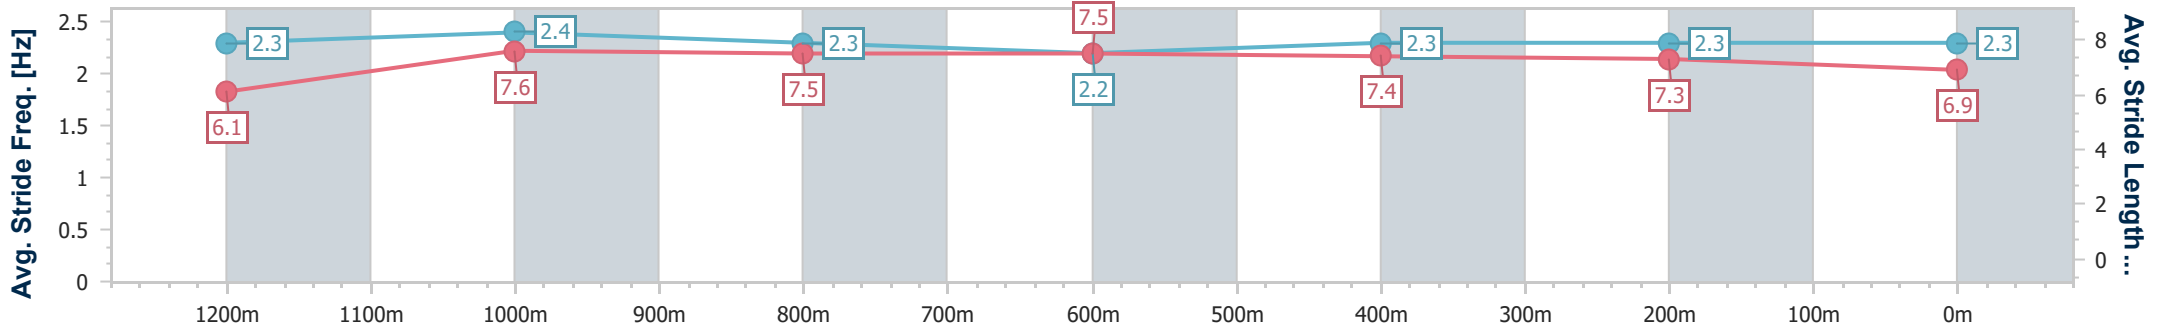

Sunshine Coast QLD Professional

Race 3: HEADLAND GLASS Maiden Plate - 1400m

14 June 2024 - 16:36

Track Rating: Soft 6, Weather: Fine, Rail Position: +7m 400m-  
W/Post; +9m Remainder

Section	Overall	1200m	1000m	800m	600m	400m	200m
Section Times	1:25.56 [2] (0:14.05)	1:11.51 [5] (0:11.22)	1:00.29 [4] (0:11.90)	0:48.39 [4] (0:12.07)	0:36.32 [4] (0:11.87)	0:24.45 [4] (0:11.80)	0:12.65 [1] (0:12.65)
Average Speed [km/h]	51.2	64.4	61.0	60.4	61.0	61.0	57.0
Top Speed [km/h]	65.6	66.2	62.7	61.4	61.8	62.4	59.5
Avg. Dist. to Rail [m]	8.6	5.1	3.3	2.1	1.5	2.6	1.5
Avg. Stride Freq. [Hz]	2.3	2.4	2.3	2.2	2.3	2.3	2.3
Avg. Stride Length [m]	6.1	7.6	7.5	7.5	7.4	7.3	6.9