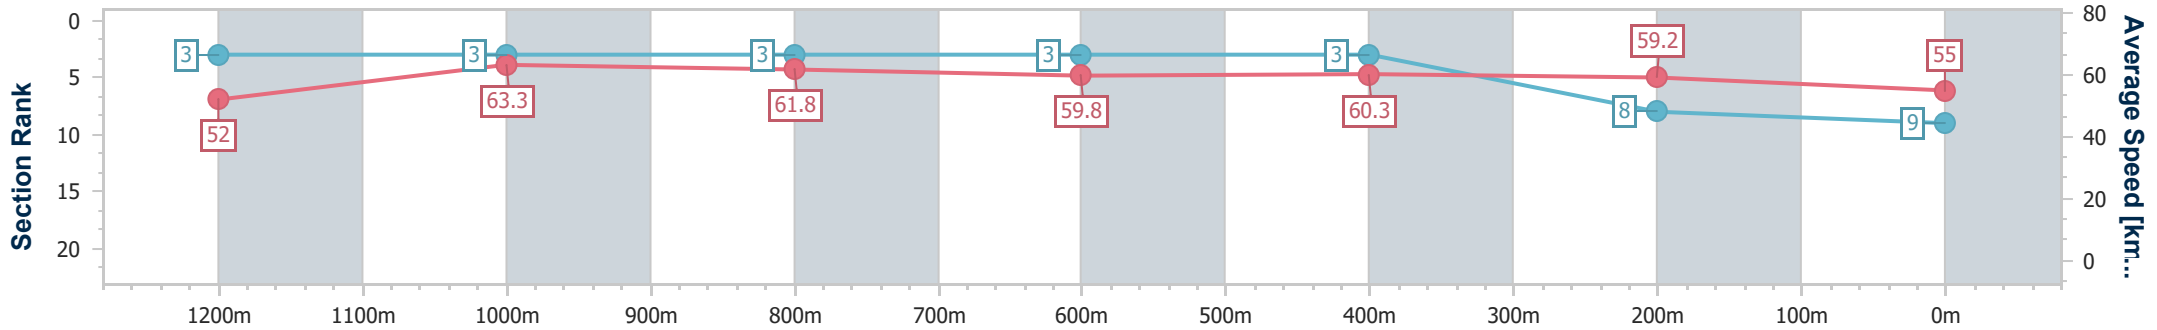

Sunshine Coast QLD Professional

Race 3: HEADLAND GLASS Maiden Plate - 1400m

14 June 2024 - 16:36

Track Rating: Soft 6, Weather: Fine, Rail Position: +7m 400m-  
W/Post; +9m Remainder

Section	Overall	1200m	1000m	800m	600m	400m	200m
Section Times	1:26.36 [9] (0:13.85)	1:12.51 [3] (0:11.34)	1:01.17 [3] (0:11.71)	0:49.46 [3] (0:12.16)	0:37.30 [3] (0:12.05)	0:25.25 [3] (0:12.16)	0:13.09 [8] (0:13.09)
Average Speed [km/h]	52.0	63.3	61.8	59.8	60.3	59.2	55.0
Top Speed [km/h]	66.5	66.2	62.9	61.0	61.1	60.8	58.1
Avg. Dist. to Rail [m]	2.9	0.5	0.8	1.8	1.3	1.4	0.8
Avg. Stride Freq. [Hz]	2.3	2.4	2.4	2.3	2.4	2.4	2.3
Avg. Stride Length [m]	6.2	7.2	7.2	7.1	7.0	6.9	6.6

- [ ] Ranking at each section and finish
- .-.- No data available at this section
- NA No data available

Horse/Jockey Name	Miss Moov
Final Rank	10
Fastest Section Time (Section)	0:11.27 (1200m)
Top Speed [km/h] (Section)	66.6 (Overall)
Race State	Finished