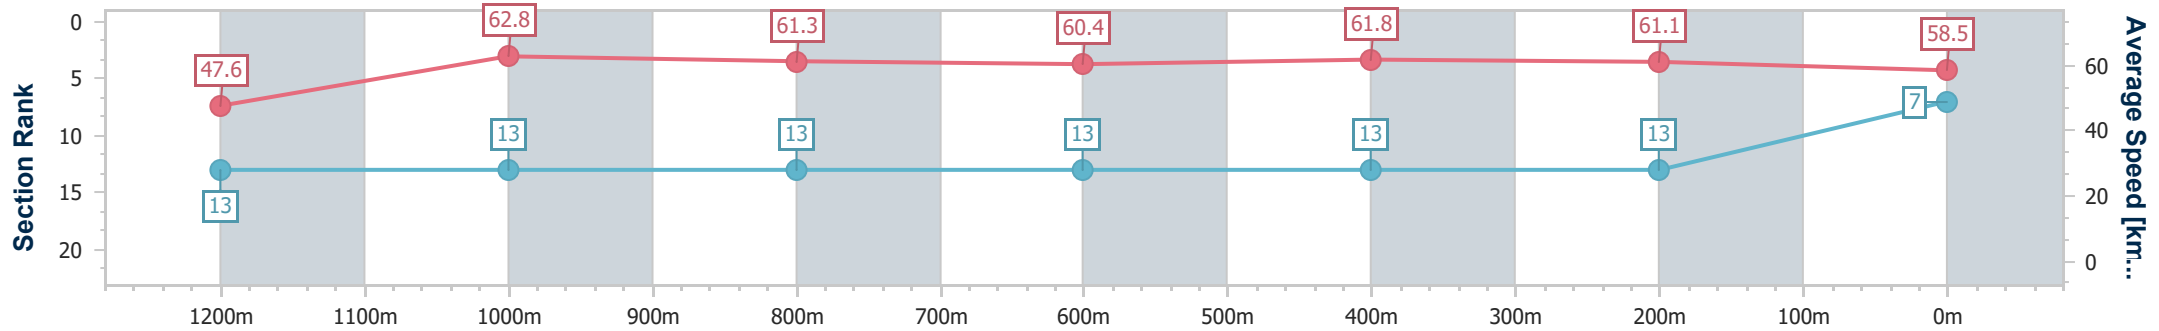

- [ ] Ranking at each section and finish
- .-.- No data available at this section
- NA No data available

Horse/Jockey Name	Sunchelle
Final Rank	7
Fastest Section Time (Section)	0:11.46 (1200m)
Top Speed [km/h] (Section)	63.4 (1200m)
Race State	Finished

Sunshine Coast QLD Professional

Race 3: HEADLAND GLASS Maiden Plate - 1400m

14 June 2024 - 16:36

Track Rating: Soft 6, Weather: Fine, Rail Position: +7m 400m-  
W/Post; +9m Remainder

Section	Overall	1200m	1000m	800m	600m	400m	200m
Section Times	1:26.20 [7] (0:15.16)	1:11.04 [13] (0:11.46)	0:59.58 [13] (0:11.76)	0:47.82 [13] (0:11.93)	0:35.89 [13] (0:11.75)	0:24.14 [13] (0:11.83)	0:12.31 [13] (0:12.31)
Average Speed [km/h]	47.6	62.8	61.3	60.4	61.8	61.1	58.5
Top Speed [km/h]	62.3	63.4	63.4	61.9	62.4	62.5	59.5
Avg. Dist. to Rail [m]	7.2	0.8	0.2	0.7	1.7	1.0	0.3
Avg. Stride Freq. [Hz]	2.1	2.3	2.3	2.3	2.3	2.3	2.3
Avg. Stride Length [m]	6.1	7.5	7.4	7.4	7.4	7.4	7.1