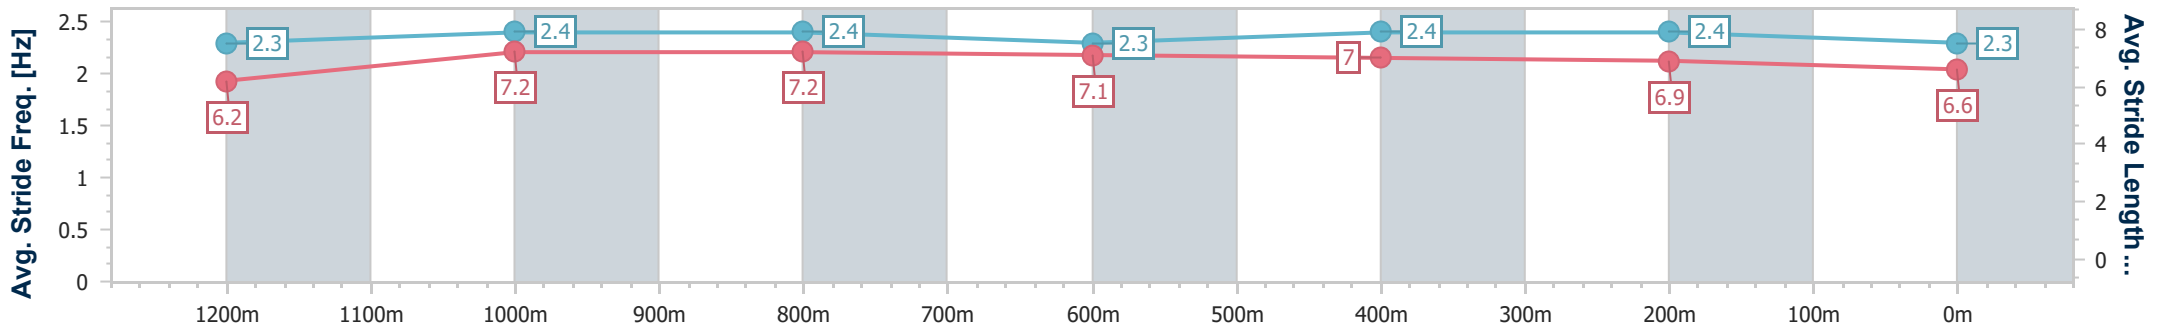

Sunshine Coast QLD Professional

Race 3: HEADLAND GLASS Maiden Plate - 1400m

14 June 2024 - 16:36

Track Rating: Soft 6, Weather: Fine, Rail Position: +7m 400m-  
W/Post; +9m Remainder

Section	Overall	1200m	1000m	800m	600m	400m	200m
Section Times	1:26.36 [9] (0:13.85)	1:12.51 [3] (0:11.34)	1:01.17 [3] (0:11.71)	0:49.46 [3] (0:12.16)	0:37.30 [3] (0:12.05)	0:25.25 [3] (0:12.16)	0:13.09 [8] (0:13.09)
Average Speed [km/h]	52.0	63.3	61.8	59.8	60.3	59.2	55.0
Top Speed [km/h]	66.5	66.2	62.9	61.0	61.1	60.8	58.1
Avg. Dist. to Rail [m]	2.9	0.5	0.8	1.8	1.3	1.4	0.8
Avg. Stride Freq. [Hz]	2.3	2.4	2.4	2.3	2.4	2.4	2.3
Avg. Stride Length [m]	6.2	7.2	7.2	7.1	7.0	6.9	6.6