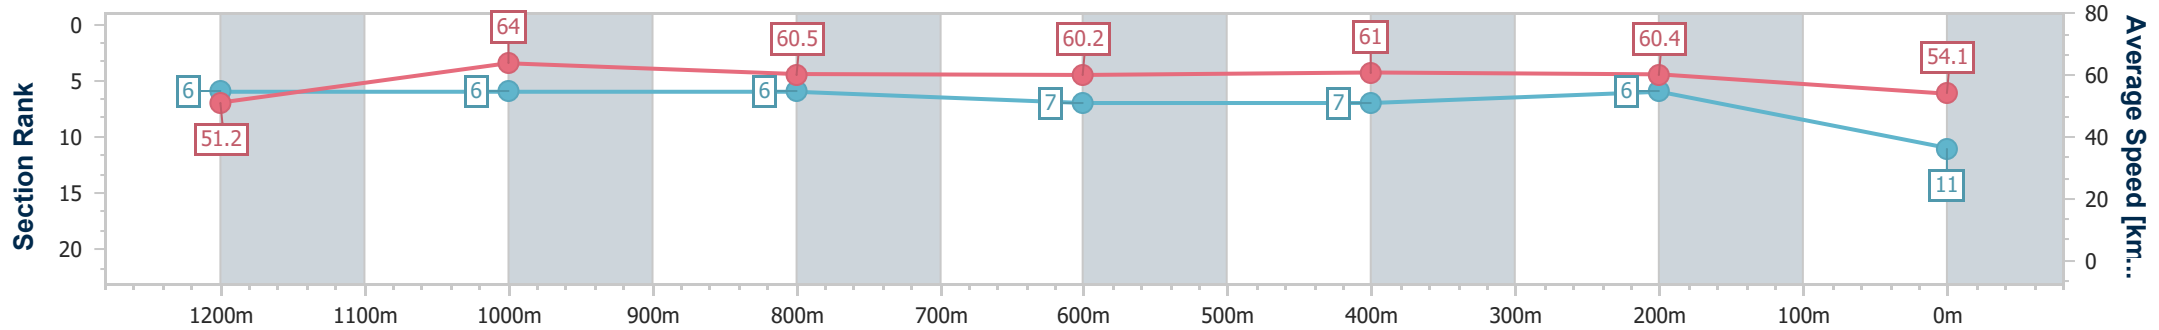

Sunshine Coast QLD Professional

Race 3: HEADLAND GLASS Maiden Plate - 1400m

14 June 2024 - 16:36

Track Rating: Soft 6, Weather: Fine, Rail Position: +7m 400m-  
W/Post; +9m Remainder

Section	Overall	1200m	1000m	800m	600m	400m	200m
Section Times	1:26.56 [11] (0:14.06)	1:12.50 [6] (0:11.28)	1:01.22 [6] (0:12.00)	0:49.22 [6] (0:12.16)	0:37.06 [7] (0:11.85)	0:25.21 [7] (0:11.90)	0:13.31 [6] (0:13.31)
Average Speed [km/h]	51.2	64.0	60.5	60.2	61.0	60.4	54.1
Top Speed [km/h]	65.2	65.6	61.2	61.7	62.0	62.5	57.6
Avg. Dist. to Rail [m]	2.7	1.5	2.4	2.9	0.9	3.5	5.0
Avg. Stride Freq. [Hz]	2.2	2.4	2.3	2.3	2.3	2.3	2.2
Avg. Stride Length [m]	6.4	7.5	7.4	7.4	7.5	7.3	6.9