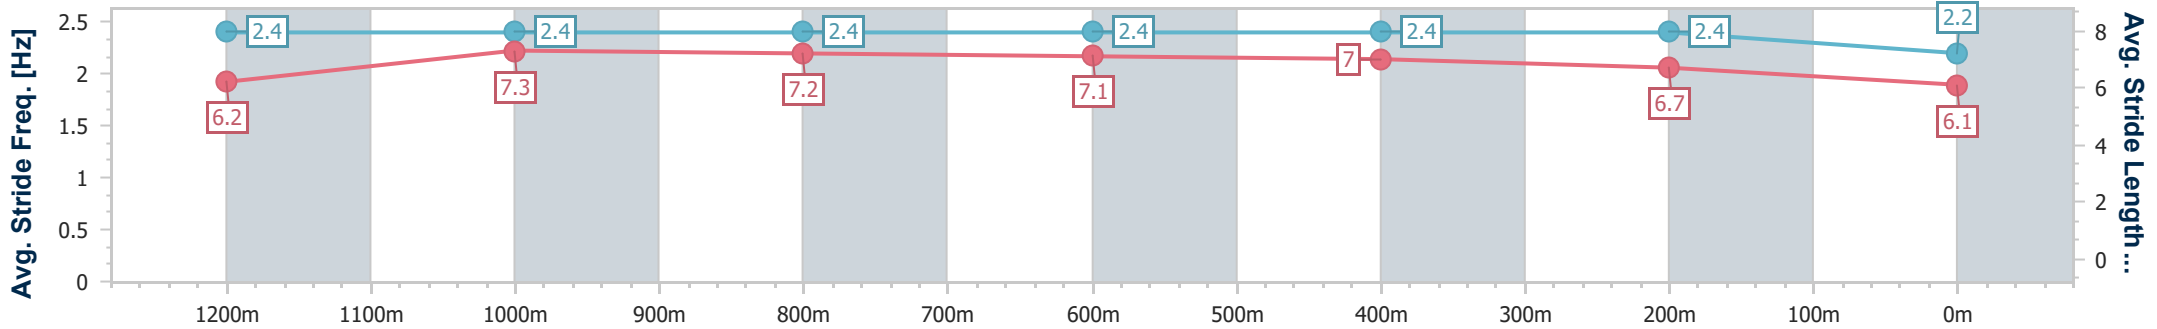

Sunshine Coast QLD Professional

Race 3: HEADLAND GLASS Maiden Plate - 1400m

14 June 2024 - 16:36

Track Rating: Soft 6, Weather: Fine, Rail Position: +7m 400m-  
W/Post; +9m Remainder

Section	Overall	1200m	1000m	800m	600m	400m	200m
Section Times	1:28.21 [13] (0:13.66)	1:14.55 [1] (0:11.19)	1:03.36 [1] (0:11.79)	0:51.57 [1] (0:12.27)	0:39.30 [1] (0:11.89)	0:27.41 [1] (0:12.67)	0:14.74 [11] (0:14.74)
Average Speed [km/h]	52.6	64.4	61.8	60.0	60.4	57.0	48.8
Top Speed [km/h]	66.7	65.8	63.6	60.9	61.1	59.8	53.0
Avg. Dist. to Rail [m]	9.8	3.8	4.2	3.6	0.7	0.3	3.5
Avg. Stride Freq. [Hz]	2.4	2.4	2.4	2.4	2.4	2.4	2.2
Avg. Stride Length [m]	6.2	7.3	7.2	7.1	7.0	6.7	6.1

- [ ] Ranking at each section and finish
- .-.- No data available at this section
- NA No data available