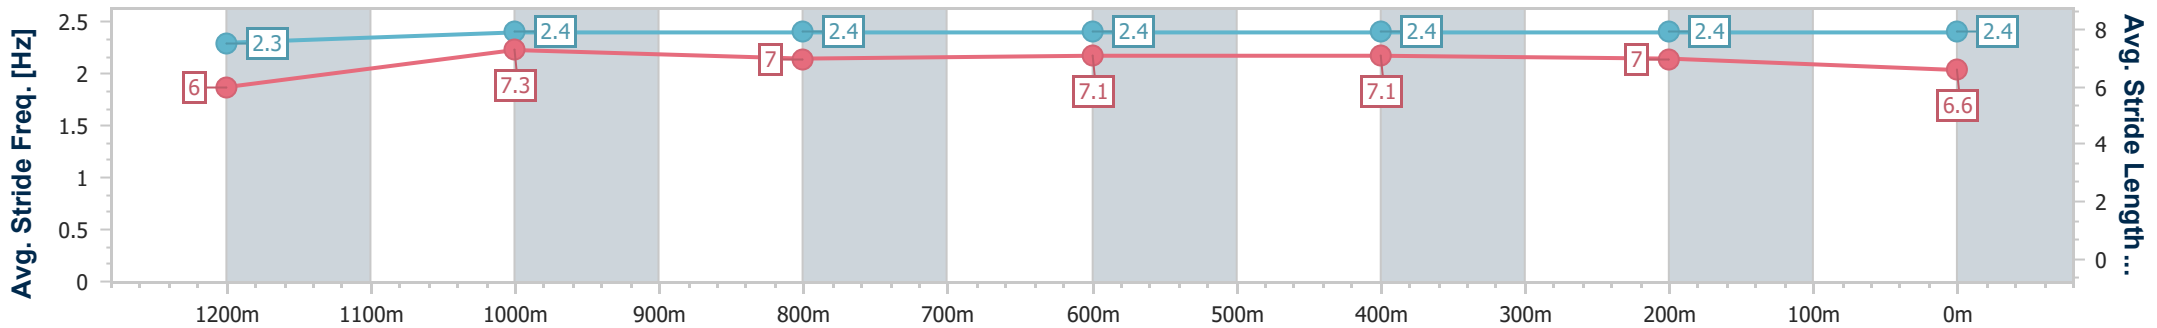

### Sunshine Coast QLD Professional

Race 3: HEADLAND GLASS Maiden Plate - 1400m

14 June 2024 - 16:36

Track Rating: Soft 6, Weather: Fine, Rail Position: +7m 400m-  
W/Post; +9m Remainder

Section	Overall	1200m	1000m	800m	600m	400m	200m
Section Times	1:25.99 [5] (0:14.39)	1:11.60 [9] (0:11.31)	1:00.29 [9] (0:12.00)	0:48.29 [10] (0:11.99)	0:36.30 [10] (0:11.83)	0:24.47 [10] (0:11.77)	0:12.70 [9] (0:12.70)
Average Speed [km/h]	50.1	63.6	60.3	60.5	60.9	61.1	56.8
Top Speed [km/h]	65.1	65.3	61.5	62.2	62.3	62.5	61.6
Avg. Dist. to Rail [m]	4.1	2.4	2.2	0.8	0.4	4.7	5.5
Avg. Stride Freq. [Hz]	2.3	2.4	2.4	2.4	2.4	2.4	2.4
Avg. Stride Length [m]	6.0	7.3	7.0	7.1	7.1	7.0	6.6