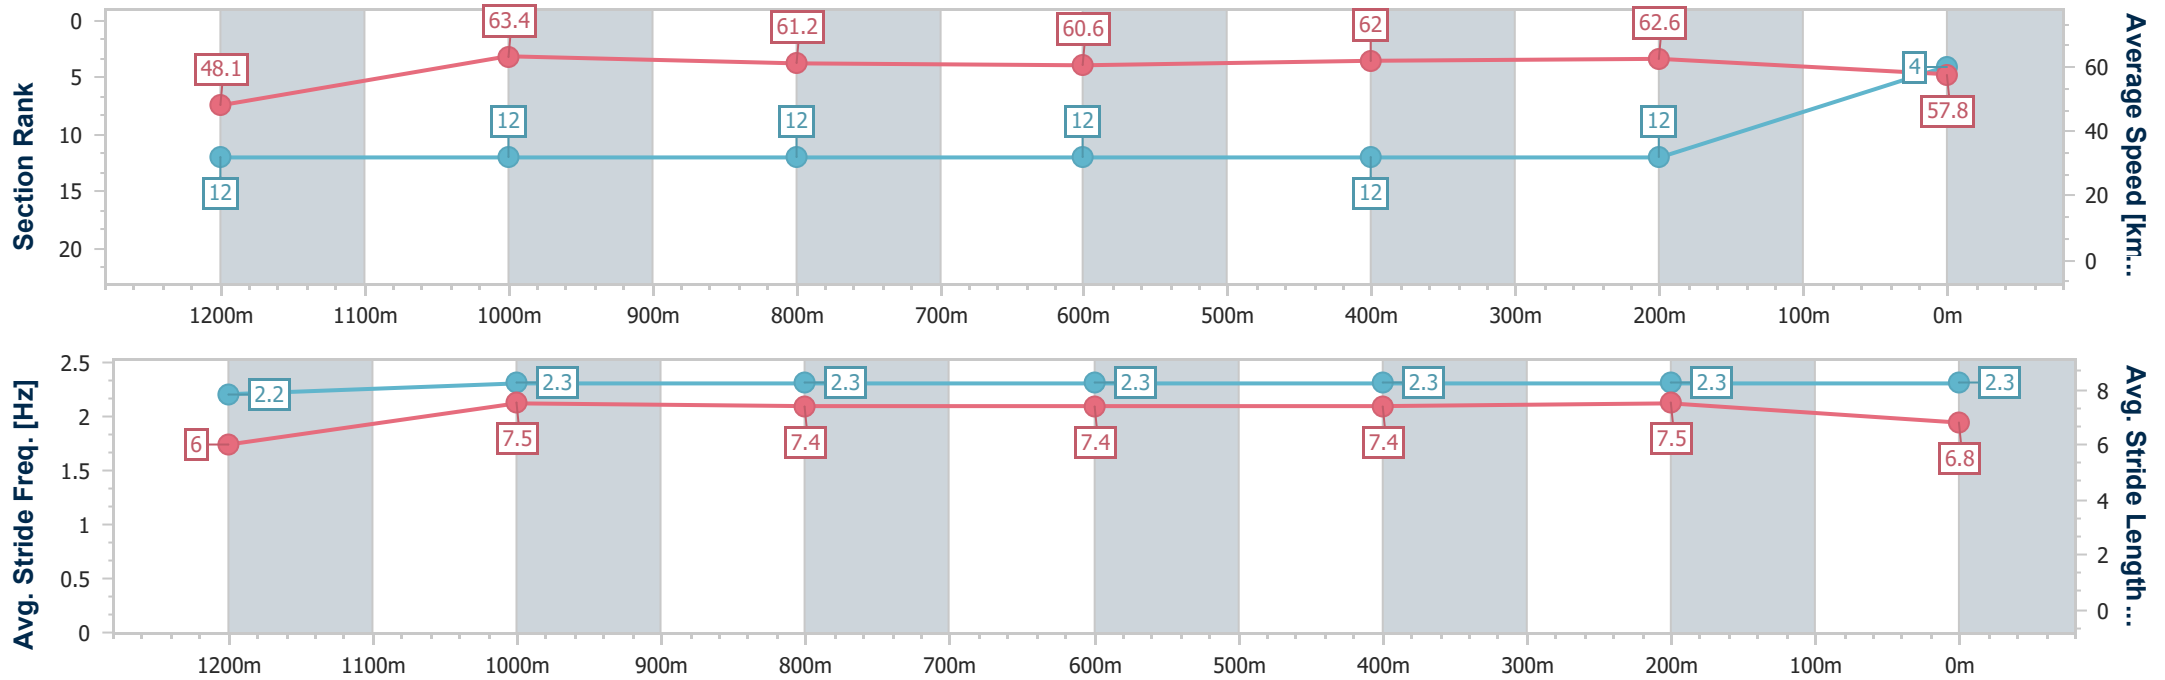

### Sunshine Coast QLD Professional

Race 3: HEADLAND GLASS Maiden Plate - 1400m

14 June 2024 - 16:36

Track Rating: Soft 6, Weather: Fine, Rail Position: +7m 400m-  
W/Post; +9m Remainder

Section	Overall	1200m	1000m	800m	600m	400m	200m
Section Times	1:25.94 [4] (0:14.95)	1:10.99 [12] (0:11.38)	0:59.61 [12] (0:11.83)	0:47.78 [12] (0:12.02)	0:35.76 [12] (0:11.77)	0:23.99 [12] (0:11.52)	0:12.47 [12] (0:12.47)
Average Speed [km/h]	48.1	63.4	61.2	60.6	62.0	62.6	57.8
Top Speed [km/h]	64.0	64.0	63.9	61.9	63.4	64.4	60.7
Avg. Dist. to Rail [m]	5.7	1.3	1.1	2.2	2.8	6.1	8.4
Avg. Stride Freq. [Hz]	2.2	2.3	2.3	2.3	2.3	2.3	2.3
Avg. Stride Length [m]	6.0	7.5	7.4	7.4	7.4	7.5	6.8

- [ ] Ranking at each section and finish
- .-.- No data available at this section
- NA No data available

Horse/Jockey Name	Supidocharged
Final Rank	5
Fastest Section Time (Section)	0:11.31 (1200m)
Top Speed [km/h] (Section)	65.3 (1200m)
Race State	Finished