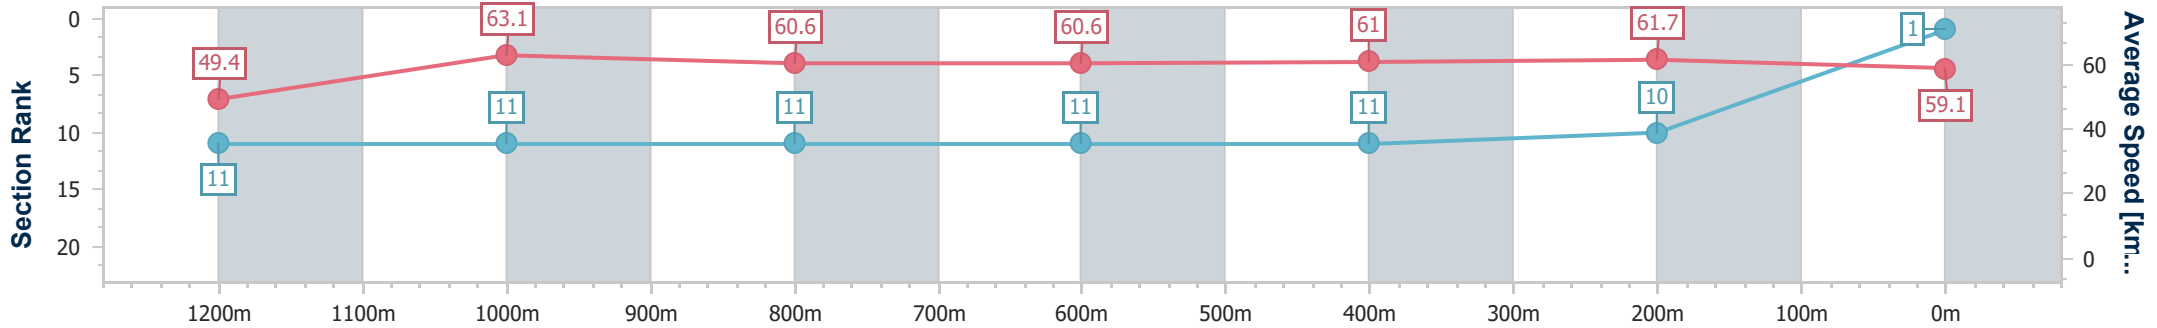

Sunshine Coast QLD Professional

Race 3: HEADLAND GLASS Maiden Plate - 1400m

14 June 2024 - 16:36

Track Rating: Soft 6, Weather: Fine, Rail Position: +7m 400m-  
W/Post; +9m Remainder

Section	Overall	1200m	1000m	800m	600m	400m	200m
Section Times	1:25.55 [1] (0:14.61)	1:10.94 [11] (0:11.38)	0:59.56 [11] (0:11.97)	0:47.59 [11] (0:11.99)	0:35.60 [11] (0:11.77)	0:23.83 [11] (0:11.66)	0:12.17 [10] (0:12.17)
Average Speed [km/h]	49.4	63.1	60.6	60.6	61.0	61.7	59.1
Top Speed [km/h]	63.1	63.7	62.2	62.3	63.4	64.0	60.0
Avg. Dist. to Rail [m]	6.8	2.7	2.1	1.4	0.5	0.5	0.4
Avg. Stride Freq. [Hz]	2.3	2.5	2.4	2.3	2.3	2.3	2.3
Avg. Stride Length [m]	6.1	7.1	7.1	7.2	7.3	7.3	7.1