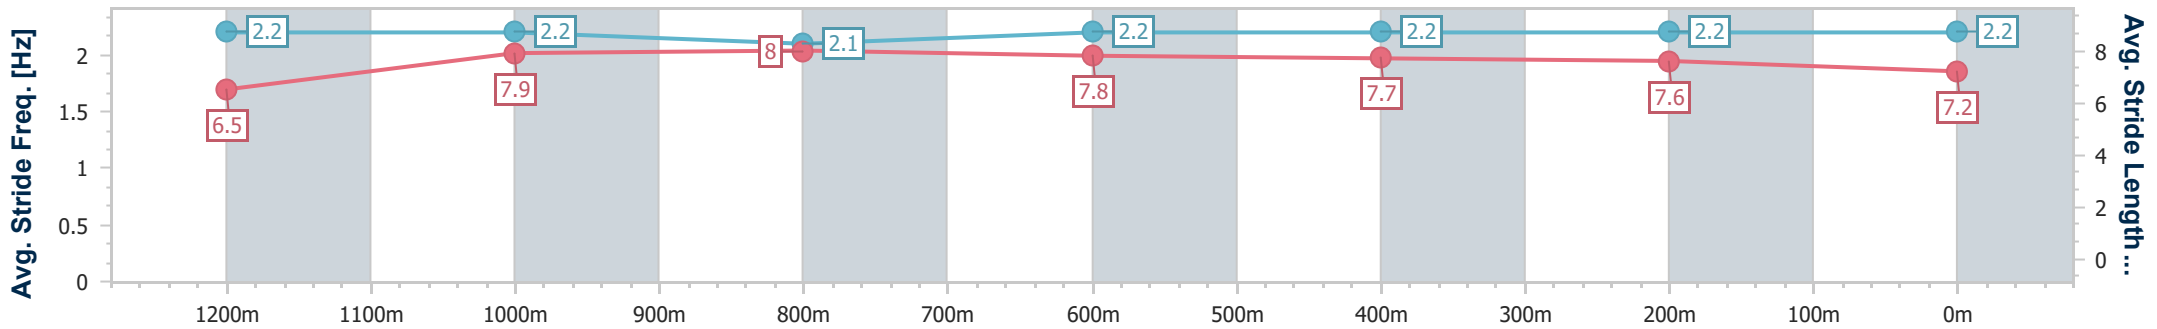

Sunshine Coast QLD Professional

Race 3: HEADLAND GLASS Maiden Plate - 1400m

14 June 2024 - 16:36

Track Rating: Soft 6, Weather: Fine, Rail Position: +7m 400m-  
W/Post; +9m Remainder

Section	Overall	1200m	1000m	800m	600m	400m	200m
Section Times	1:25.90 [3] (0:14.03)	1:11.87 [4] (0:11.35)	1:00.52 [7] (0:11.90)	0:48.62 [5] (0:12.08)	0:36.54 [5] (0:11.89)	0:24.65 [5] (0:11.99)	0:12.66 [5] (0:12.66)
Average Speed [km/h]	51.4	63.5	60.8	60.2	60.3	60.1	56.9
Top Speed [km/h]	65.1	65.9	62.2	61.3	61.8	61.9	58.6
Avg. Dist. to Rail [m]	2.6	2.1	2.1	1.3	0.3	2.3	4.1
Avg. Stride Freq. [Hz]	2.2	2.2	2.1	2.2	2.2	2.2	2.2
Avg. Stride Length [m]	6.5	7.9	8.0	7.8	7.7	7.6	7.2