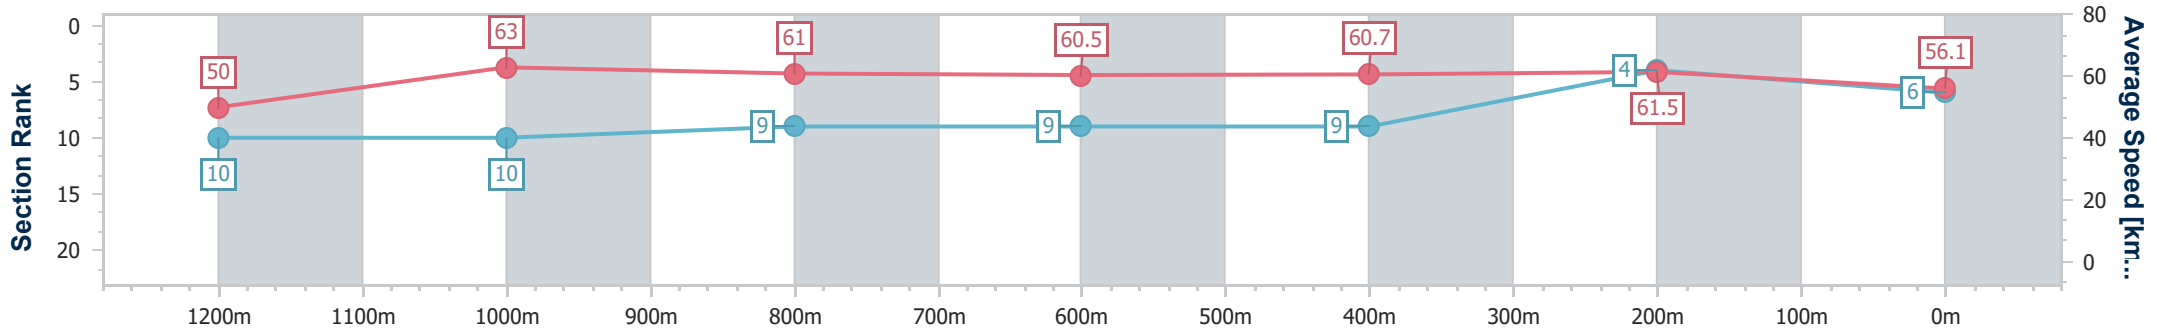

Sunshine Coast QLD Professional

Race 3: HEADLAND GLASS Maiden Plate - 1400m

14 June 2024 - 16:36

Track Rating: Soft 6, Weather: Fine, Rail Position: +7m 400m-  
W/Post; +9m Remainder

Section	Overall	1200m	1000m	800m	600m	400m	200m
Section Times	1:26.04 [6] (0:14.41)	1:11.63 [10] (0:11.39)	1:00.24 [10] (0:11.86)	0:48.38 [9] (0:11.98)	0:36.40 [9] (0:11.85)	0:24.55 [9] (0:11.70)	0:12.85 [4] (0:12.85)
Average Speed [km/h]	50.0	63.0	61.0	60.5	60.7	61.5	56.1
Top Speed [km/h]	65.0	66.0	62.2	62.2	63.1	63.2	58.9
Avg. Dist. to Rail [m]	4.3	2.1	2.1	0.8	0.3	0.4	1.1
Avg. Stride Freq. [Hz]	2.3	2.4	2.3	2.3	2.3	2.4	2.3
Avg. Stride Length [m]	6.1	7.2	7.3	7.3	7.3	7.1	6.8

- [ ] Ranking at each section and finish
- .-.- No data available at this section
- NA No data available

Horse/Jockey Name	Sunchelle
Final Rank	7
Fastest Section Time (Section)	0:11.46 (1200m)
Top Speed [km/h] (Section)	63.4 (1200m)
Race State	Finished