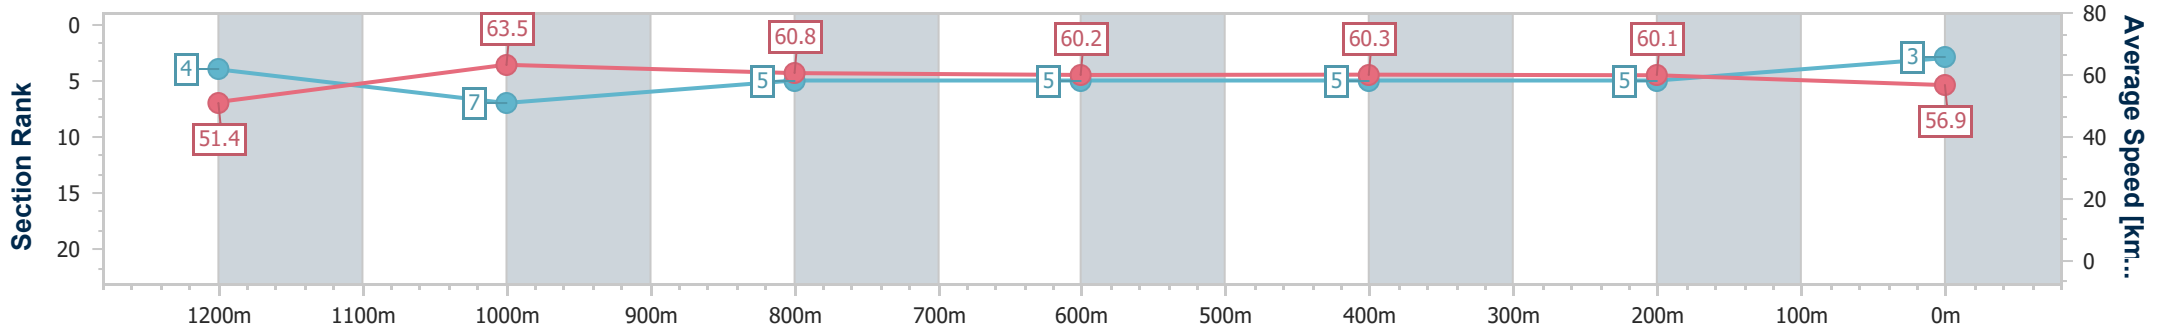

Sunshine Coast QLD Professional

Race 3: HEADLAND GLASS Maiden Plate - 1400m

14 June 2024 - 16:36

Track Rating: Soft 6, Weather: Fine, Rail Position: +7m 400m-  
W/Post; +9m Remainder

Section	Overall	1200m	1000m	800m	600m	400m	200m
Section Times	1:25.90 [3] (0:14.03)	1:11.87 [4] (0:11.35)	1:00.52 [7] (0:11.90)	0:48.62 [5] (0:12.08)	0:36.54 [5] (0:11.89)	0:24.65 [5] (0:11.99)	0:12.66 [5] (0:12.66)
Average Speed [km/h]	51.4	63.5	60.8	60.2	60.3	60.1	56.9
Top Speed [km/h]	65.1	65.9	62.2	61.3	61.8	61.9	58.6
Avg. Dist. to Rail [m]	2.6	2.1	2.1	1.3	0.3	2.3	4.1
Avg. Stride Freq. [Hz]	2.2	2.2	2.1	2.2	2.2	2.2	2.2
Avg. Stride Length [m]	6.5	7.9	8.0	7.8	7.7	7.6	7.2