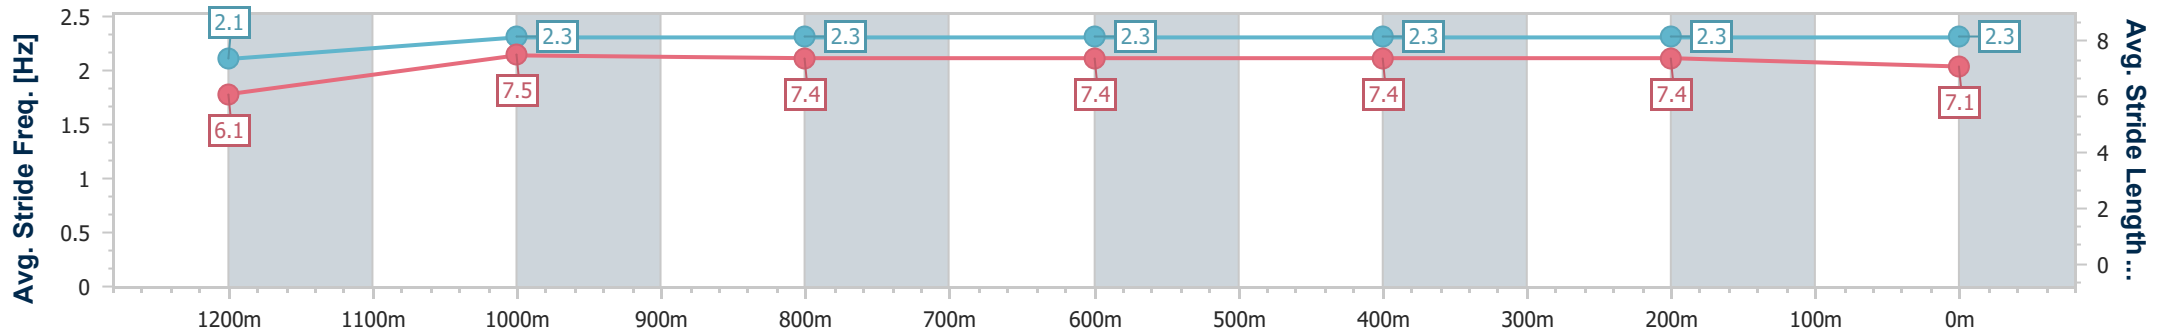

Sunshine Coast QLD Professional

Race 3: HEADLAND GLASS Maiden Plate - 1400m

14 June 2024 - 16:36

Track Rating: Soft 6, Weather: Fine, Rail Position: +7m 400m-  
W/Post; +9m Remainder

Section	Overall	1200m	1000m	800m	600m	400m	200m
Section Times	1:26.20 [7] (0:15.16)	1:11.04 [13] (0:11.46)	0:59.58 [13] (0:11.76)	0:47.82 [13] (0:11.93)	0:35.89 [13] (0:11.75)	0:24.14 [13] (0:11.83)	0:12.31 [13] (0:12.31)
Average Speed [km/h]	47.6	62.8	61.3	60.4	61.8	61.1	58.5
Top Speed [km/h]	62.3	63.4	63.4	61.9	62.4	62.5	59.5
Avg. Dist. to Rail [m]	7.2	0.8	0.2	0.7	1.7	1.0	0.3
Avg. Stride Freq. [Hz]	2.1	2.3	2.3	2.3	2.3	2.3	2.3
Avg. Stride Length [m]	6.1	7.5	7.4	7.4	7.4	7.4	7.1