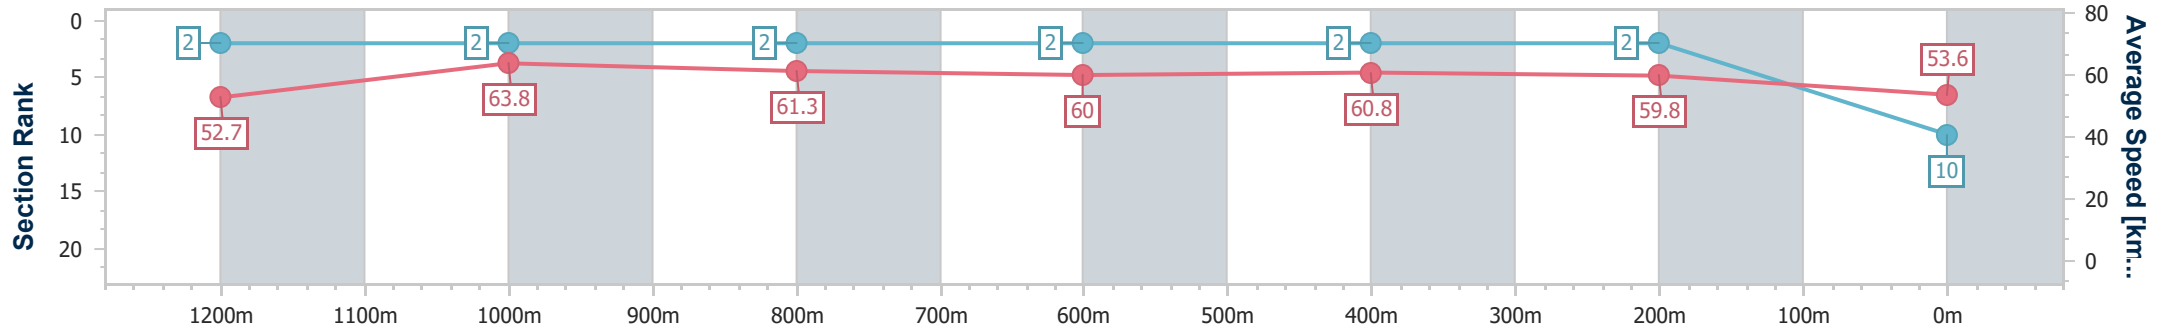

Sunshine Coast QLD Professional

Race 3: HEADLAND GLASS Maiden Plate - 1400m

14 June 2024 - 16:36

Track Rating: Soft 6, Weather: Fine, Rail Position: +7m 400m-  
W/Post; +9m Remainder

Section	Overall	1200m	1000m	800m	600m	400m	200m
Section Times	1:26.41 [10] (0:13.71)	1:12.70 [2] (0:11.27)	1:01.43 [2] (0:11.86)	0:49.57 [2] (0:12.19)	0:37.38 [2] (0:11.94)	0:25.44 [2] (0:12.05)	0:13.39 [2] (0:13.39)
Average Speed [km/h]	52.7	63.8	61.3	60.0	60.8	59.8	53.6
Top Speed [km/h]	66.6	65.7	62.4	60.7	62.0	62.1	56.5
Avg. Dist. to Rail [m]	11.4	3.8	2.7	2.9	1.5	2.5	2.6
Avg. Stride Freq. [Hz]	2.3	2.3	2.3	2.2	2.3	2.3	2.2
Avg. Stride Length [m]	6.2	7.7	7.6	7.5	7.5	7.3	6.8

- [ ] Ranking at each section and finish
- .-.- No data available at this section
- NA No data available

Horse/Jockey Name	Lord Louison
Final Rank	11
Fastest Section Time (Section)	0:11.28 (1200m)
Top Speed [km/h] (Section)	65.6 (1200m)
Race State	Finished