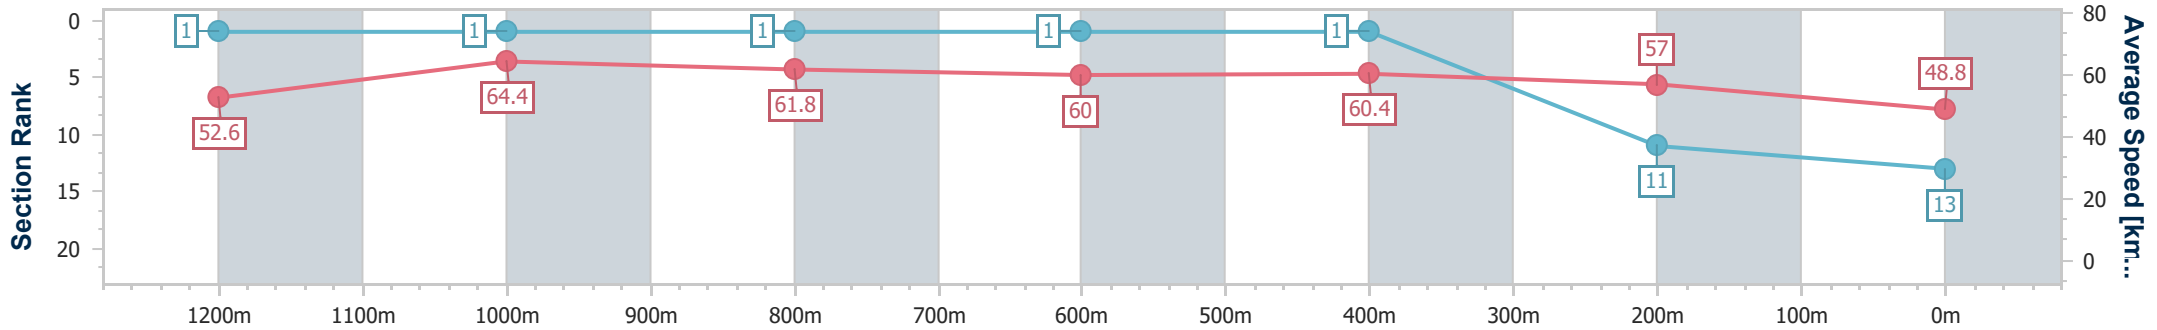

Sunshine Coast QLD Professional

Race 3: HEADLAND GLASS Maiden Plate - 1400m

14 June 2024 - 16:36

Track Rating: Soft 6, Weather: Fine, Rail Position: +7m 400m-  
W/Post; +9m Remainder

Section	Overall	1200m	1000m	800m	600m	400m	200m
Section Times	1:28.21 [13] (0:13.66)	1:14.55 [1] (0:11.19)	1:03.36 [1] (0:11.79)	0:51.57 [1] (0:12.27)	0:39.30 [1] (0:11.89)	0:27.41 [1] (0:12.67)	0:14.74 [11] (0:14.74)
Average Speed [km/h]	52.6	64.4	61.8	60.0	60.4	57.0	48.8
Top Speed [km/h]	66.7	65.8	63.6	60.9	61.1	59.8	53.0
Avg. Dist. to Rail [m]	9.8	3.8	4.2	3.6	0.7	0.3	3.5
Avg. Stride Freq. [Hz]	2.4	2.4	2.4	2.4	2.4	2.4	2.2
Avg. Stride Length [m]	6.2	7.3	7.2	7.1	7.0	6.7	6.1

- [ ] Ranking at each section and finish
- .-.- No data available at this section
- NA No data available