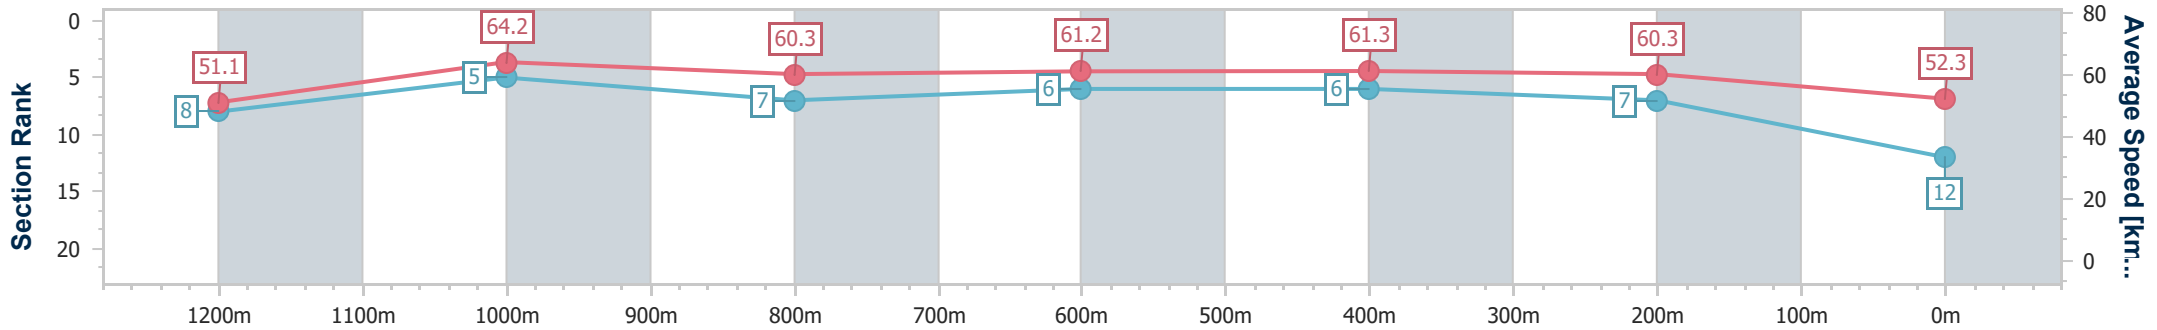

Sunshine Coast QLD Professional

Race 3: HEADLAND GLASS Maiden Plate - 1400m

14 June 2024 - 16:36

Track Rating: Soft 6, Weather: Fine, Rail Position: +7m 400m-  
W/Post; +9m Remainder

Section	Overall	1200m	1000m	800m	600m	400m	200m
Section Times	1:27.00 [12] (0:14.15)	1:12.85 [8] (0:11.18)	1:01.67 [5] (0:12.10)	0:49.57 [7] (0:11.97)	0:37.60 [6] (0:11.89)	0:25.71 [6] (0:11.97)	0:13.74 [7] (0:13.74)
Average Speed [km/h]	51.1	64.2	60.3	61.2	61.3	60.3	52.3
Top Speed [km/h]	65.8	67.1	60.9	62.7	62.6	61.8	58.6
Avg. Dist. to Rail [m]	8.0	3.3	3.6	3.4	2.3	5.2	5.7
Avg. Stride Freq. [Hz]	2.2	2.4	2.3	2.4	2.4	2.5	2.3
Avg. Stride Length [m]	6.3	7.4	7.2	7.2	7.0	6.8	6.3