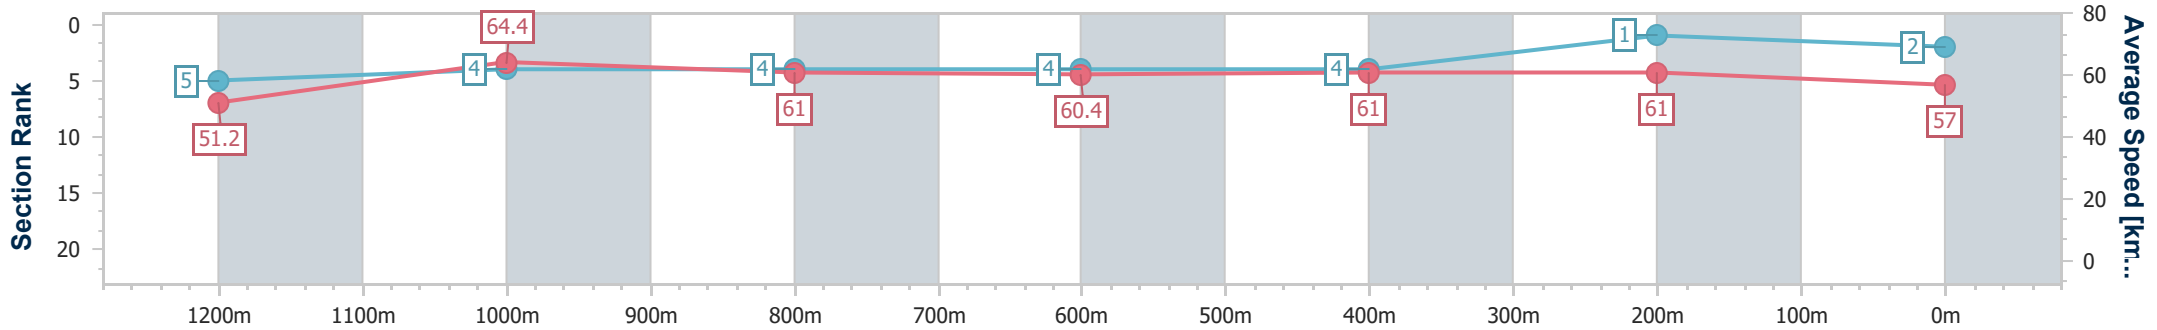

Sunshine Coast QLD Professional

Race 3: HEADLAND GLASS Maiden Plate - 1400m

14 June 2024 - 16:36

Track Rating: Soft 6, Weather: Fine, Rail Position: +7m 400m-  
W/Post; +9m Remainder

Section	Overall	1200m	1000m	800m	600m	400m	200m
Section Times	1:25.56 [2] (0:14.05)	1:11.51 [5] (0:11.22)	1:00.29 [4] (0:11.90)	0:48.39 [4] (0:12.07)	0:36.32 [4] (0:11.87)	0:24.45 [4] (0:11.80)	0:12.65 [1] (0:12.65)
Average Speed [km/h]	51.2	64.4	61.0	60.4	61.0	61.0	57.0
Top Speed [km/h]	65.6	66.2	62.7	61.4	61.8	62.4	59.5
Avg. Dist. to Rail [m]	8.6	5.1	3.3	2.1	1.5	2.6	1.5
Avg. Stride Freq. [Hz]	2.3	2.4	2.3	2.2	2.3	2.3	2.3
Avg. Stride Length [m]	6.1	7.6	7.5	7.5	7.4	7.3	6.9