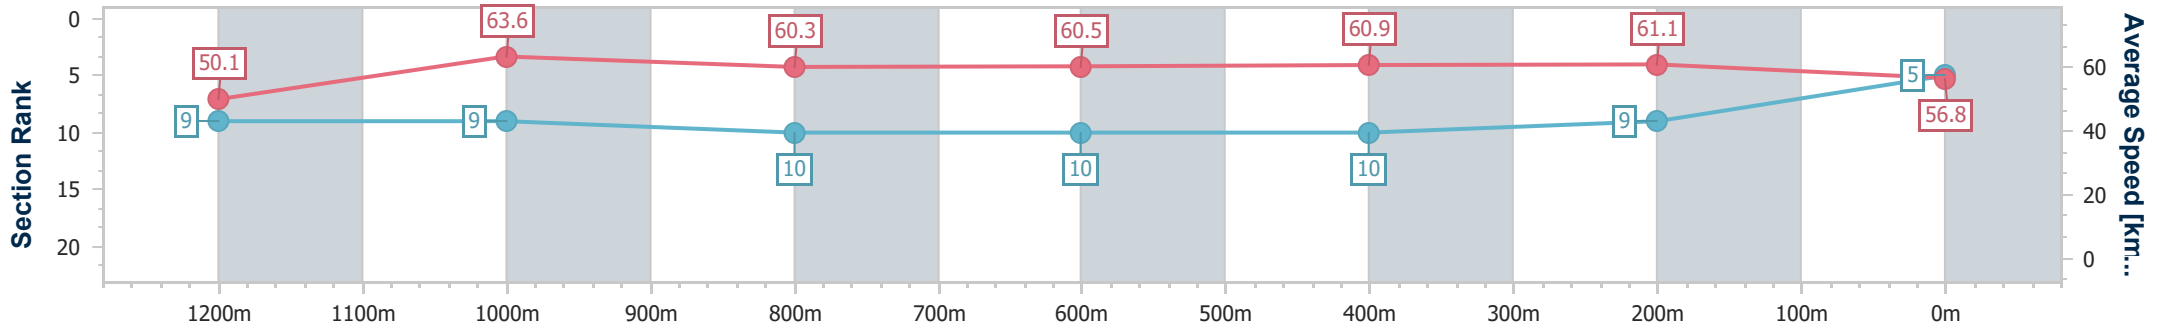

### Sunshine Coast QLD Professional

Race 3: HEADLAND GLASS Maiden Plate - 1400m

14 June 2024 - 16:36

Track Rating: Soft 6, Weather: Fine, Rail Position: +7m 400m-  
W/Post; +9m Remainder

Section	Overall	1200m	1000m	800m	600m	400m	200m
Section Times	1:25.99 [5] (0:14.39)	1:11.60 [9] (0:11.31)	1:00.29 [9] (0:12.00)	0:48.29 [10] (0:11.99)	0:36.30 [10] (0:11.83)	0:24.47 [10] (0:11.77)	0:12.70 [9] (0:12.70)
Average Speed [km/h]	50.1	63.6	60.3	60.5	60.9	61.1	56.8
Top Speed [km/h]	65.1	65.3	61.5	62.2	62.3	62.5	61.6
Avg. Dist. to Rail [m]	4.1	2.4	2.2	0.8	0.4	4.7	5.5
Avg. Stride Freq. [Hz]	2.3	2.4	2.4	2.4	2.4	2.4	2.4
Avg. Stride Length [m]	6.0	7.3	7.0	7.1	7.1	7.0	6.6