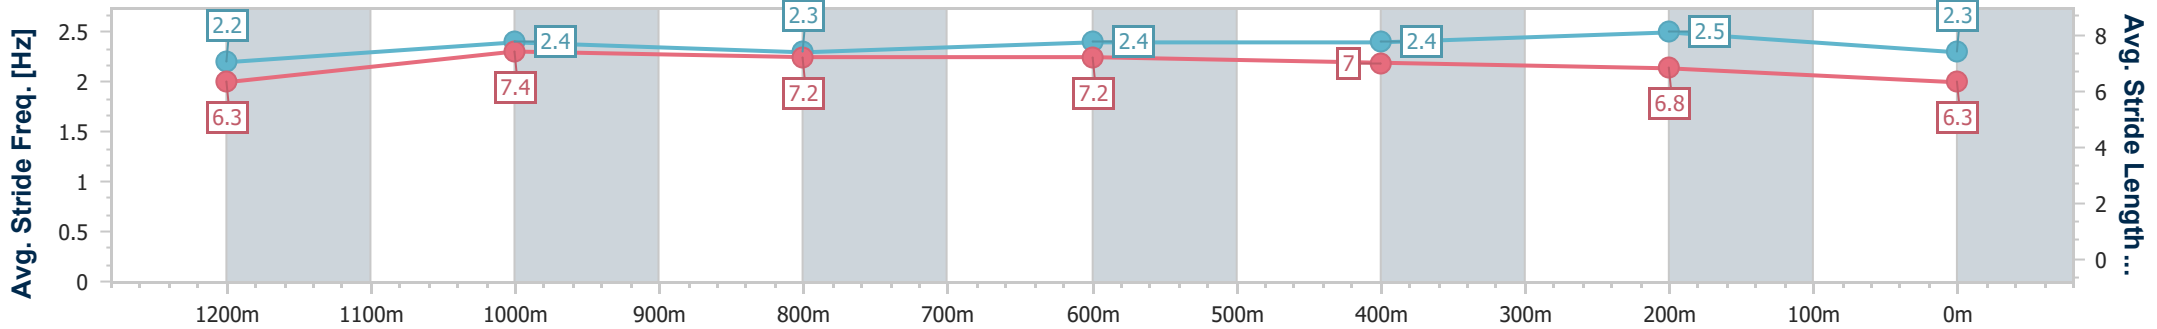

Sunshine Coast QLD Professional

Race 3: HEADLAND GLASS Maiden Plate - 1400m

14 June 2024 - 16:36

Track Rating: Soft 6, Weather: Fine, Rail Position: +7m 400m-  
W/Post; +9m Remainder

Section	Overall	1200m	1000m	800m	600m	400m	200m
Section Times	1:27.00 [12] (0:14.15)	1:12.85 [8] (0:11.18)	1:01.67 [5] (0:12.10)	0:49.57 [7] (0:11.97)	0:37.60 [6] (0:11.89)	0:25.71 [6] (0:11.97)	0:13.74 [7] (0:13.74)
Average Speed [km/h]	51.1	64.2	60.3	61.2	61.3	60.3	52.3
Top Speed [km/h]	65.8	67.1	60.9	62.7	62.6	61.8	58.6
Avg. Dist. to Rail [m]	8.0	3.3	3.6	3.4	2.3	5.2	5.7
Avg. Stride Freq. [Hz]	2.2	2.4	2.3	2.4	2.4	2.5	2.3
Avg. Stride Length [m]	6.3	7.4	7.2	7.2	7.0	6.8	6.3

Sunshine Coast QLD Professional

Race 3: HEADLAND GLASS Maiden Plate - 1400m

14 June 2024 - 16:36

Track Rating: Soft 6, Weather: Fine, Rail Position: +7m 400m-  
W/Post; +9m Remainder

Section	Overall	1200m	1000m	800m	600m	400m	200m
Section Times	1:28.21 [13] (0:13.66)	1:14.55 [1] (0:11.19)	1:03.36 [1] (0:11.79)	0:51.57 [1] (0:12.27)	0:39.30 [1] (0:11.89)	0:27.41 [1] (0:12.67)	0:14.74 [11] (0:14.74)
Average Speed [km/h]	52.6	64.4	61.8	60.0	60.4	57.0	48.8
Top Speed [km/h]	66.7	65.8	63.6	60.9	61.1	59.8	53.0
Avg. Dist. to Rail [m]	9.8	3.8	4.2	3.6	0.7	0.3	3.5
Avg. Stride Freq. [Hz]	2.4	2.4	2.4	2.4	2.4	2.4	2.2
Avg. Stride Length [m]	6.2	7.3	7.2	7.1	7.0	6.7	6.1