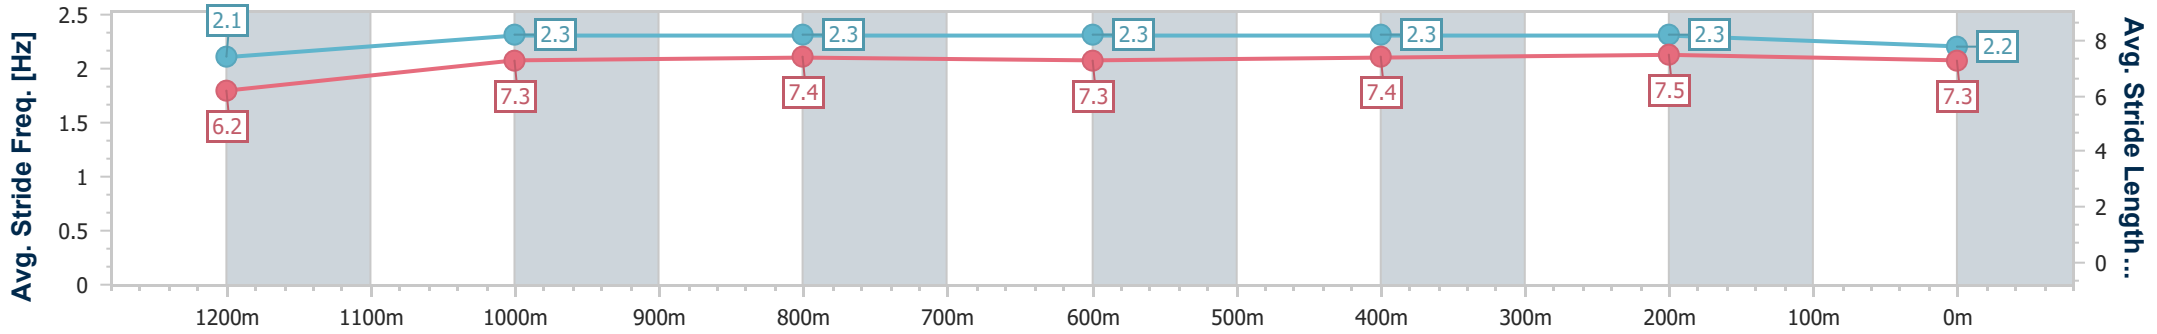

Horse/Jockey Name	Raging Pole
Final Rank	10
Fastest Section Time (Section)	0:11.34 (400m)
Top Speed [km/h] (Section)	64.3 (400m)
Race State	Finished

Sunshine Coast QLD Professional
Race 4: GRAMBOWER CONCRETE CONSTRUCTIONS
BENCHMARK 68 Handicap - 1400m

14 June 2024 - 17:10
Track Rating: Soft 6, Weather: Fine, Rail Position: +7m 400m-
W/Post; +9m Remainder

Section	Overall	1200m	1000m	800m	600m	400m	200m
Section Times	1:25.91 [10] (0:14.75)	1:11.16 [12] (0:11.79)	0:59.37 [11] (0:11.91)	0:47.46 [11] (0:11.87)	0:35.59 [10] (0:11.94)	0:23.65 [10] (0:11.34)	0:12.31 [10] (0:12.31)
Average Speed [km/h]	49.0	60.9	60.8	61.0	60.3	63.6	58.5
Top Speed [km/h]	62.4	63.2	61.0	62.2	62.7	64.3	61.8
Avg. Dist. to Rail [m]	9.2	2.0	1.8	1.0	0.3	0.1	0.9
Avg. Stride Freq. [Hz]	2.1	2.3	2.3	2.3	2.3	2.3	2.2
Avg. Stride Length [m]	6.2	7.3	7.4	7.3	7.4	7.5	7.3

- [ ] Ranking at each section and finish
- -.-.- No data available at this section
- NA No data available