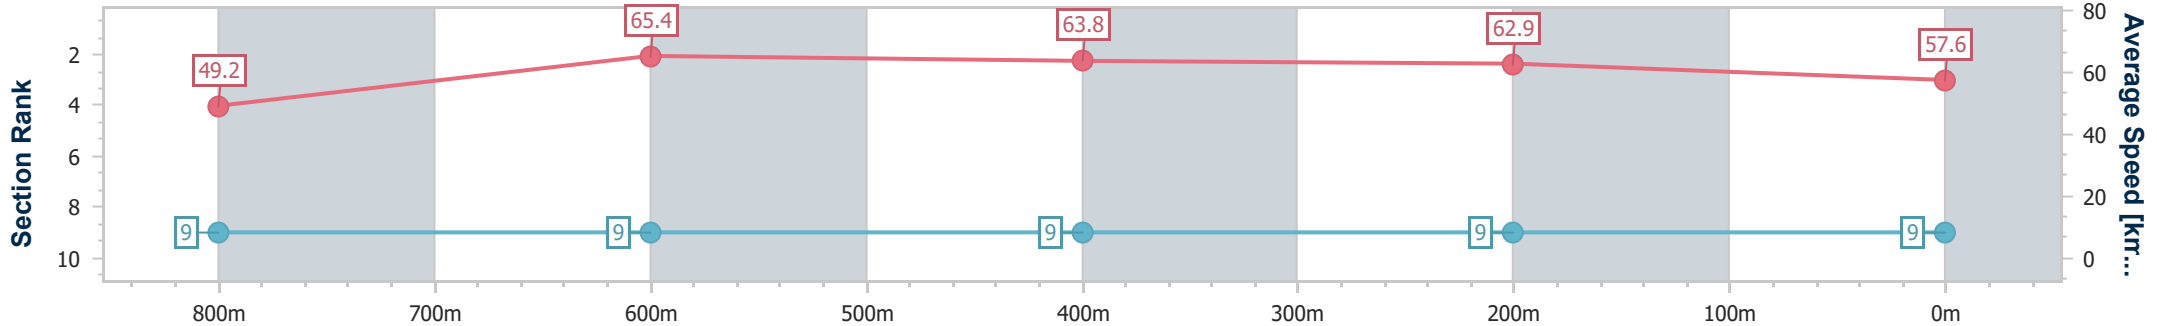

Horse/Jockey Name	Mississippi Alibi
Final Rank	9
Fastest Section Time (Section)	0:10.95 (800m)
Top Speed [km/h] (Section)	66.6 (800m)
Race State	Finished

Sunshine Coast QLD Professional
Race 1: PFD FOODSERVICES QTIS Three-Year-Old Maiden Handicap - 1000m
14 June 2024 - 15:23

Track Rating: Soft 6, Weather: Fine, Rail Position:

Section	Overall	800m	600m	400m	200m
Section Times	1:00.74 [9] (0:14.64)	0:46.10 [9] (0:10.95)	0:35.15 [9] (0:11.17)	0:23.98 [9] (0:11.47)	0:12.51 [9] (0:12.51)
Average Speed [km/h]	49.2	65.4	63.8	62.9	57.6
Top Speed [km/h]	64.8	66.6	66.2	64.0	60.5
Avg. Dist. to Rail [m]	4.7	1.6	1.6	0.5	0.4
Avg. Stride Freq. [Hz]	2.3	2.4	2.4	2.3	2.3
Avg. Stride Length [m]	5.8	7.6	7.5	7.4	7.1

- [ ] Ranking at each section and finish
- -.-.- No data available at this section
- NA No data available