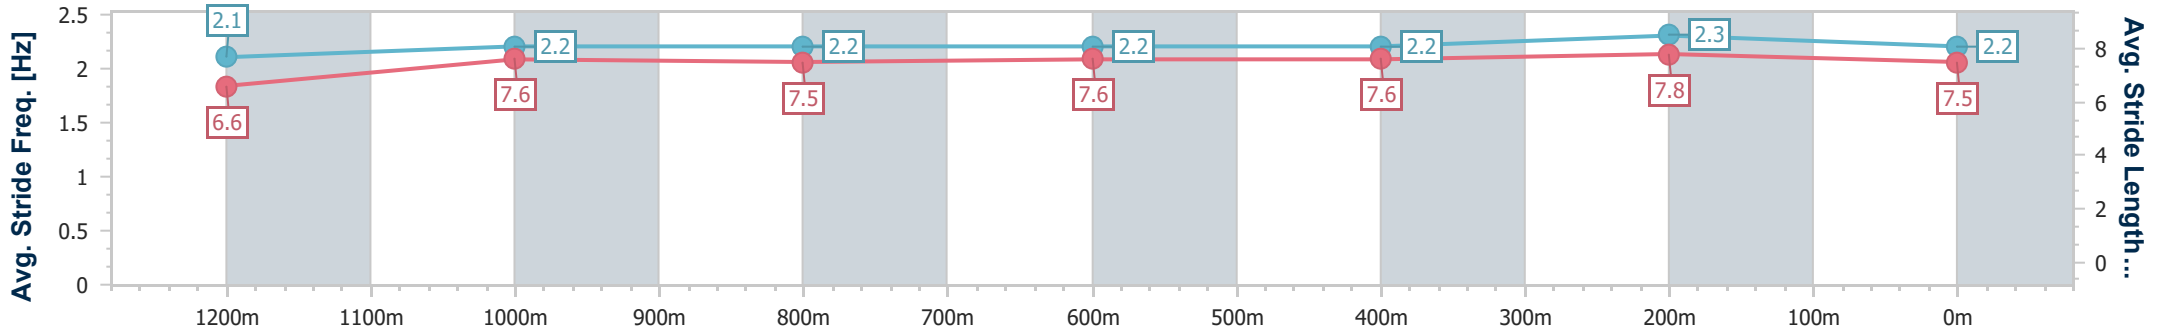

Horse/Jockey Name	Maurice's Medad
Final Rank	12
Fastest Section Time (Section)	0:11.41 (400m)
Top Speed [km/h] (Section)	64.0 (400m)
Race State	Finished

Sunshine Coast QLD Professional
Race 4: GRAMBOWER CONCRETE CONSTRUCTIONS
BENCHMARK 68 Handicap - 1400m

14 June 2024 - 17:10

Track Rating: Soft 6, Weather: Fine, Rail Position: +7m 400m-
W/Post; +9m Remainder

Section	Overall	1200m	1000m	800m	600m	400m	200m
Section Times	1:25.93 [12] (0:14.40)	1:11.53 [9] (0:11.96)	0:59.57 [10] (0:12.05)	0:47.52 [10] (0:11.98)	0:35.54 [11] (0:12.08)	0:23.46 [12] (0:11.41)	0:12.05 [12] (0:12.05)
Average Speed [km/h]	50.1	60.4	60.2	60.8	59.8	63.3	59.6
Top Speed [km/h]	60.9	61.9	60.7	62.3	63.4	64.0	62.0
Avg. Dist. to Rail [m]	9.4	3.9	2.8	2.2	0.9	2.4	4.9
Avg. Stride Freq. [Hz]	2.1	2.2	2.2	2.2	2.2	2.3	2.2
Avg. Stride Length [m]	6.6	7.6	7.5	7.6	7.6	7.8	7.5

- [ ] Ranking at each section and finish
- -.-.- No data available at this section
- NA No data available