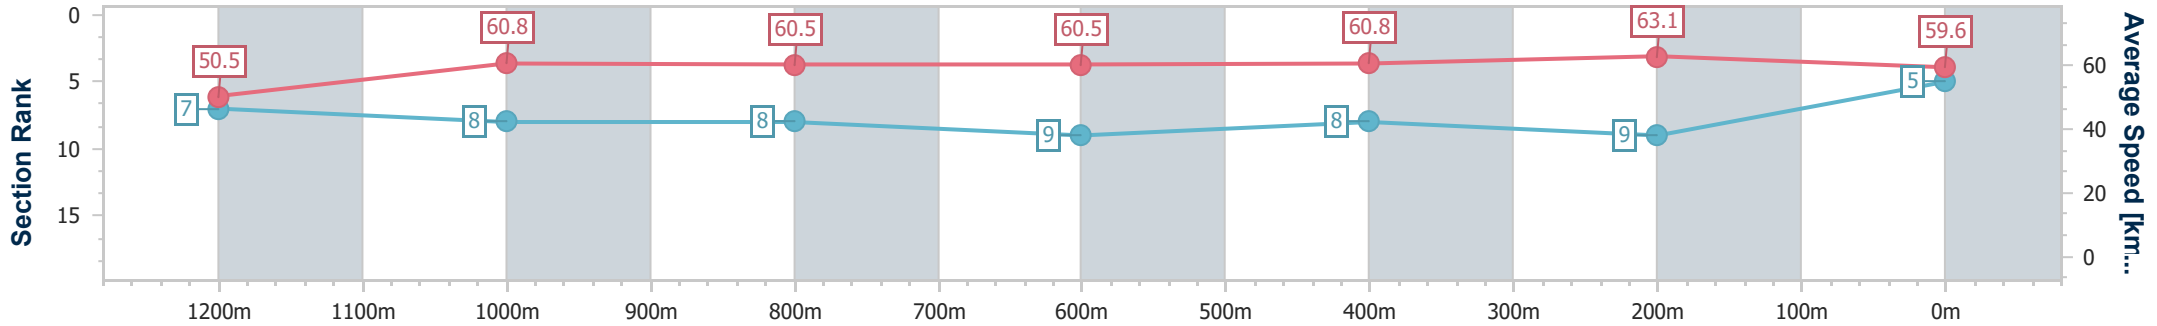

Horse/Jockey Name	Pending
Final Rank	5
Fastest Section Time (Section)	0:11.38 (400m)
Top Speed [km/h] (Section)	65.0 (400m)
Race State	Finished

Sunshine Coast QLD Professional
Race 4: GRAMBOWER CONCRETE CONSTRUCTIONS
BENCHMARK 68 Handicap - 1400m

14 June 2024 - 17:10

Track Rating: Soft 6, Weather: Fine, Rail Position: +7m 400m-
W/Post; +9m Remainder

Section	Overall	1200m	1000m	800m	600m	400m	200m
Section Times	1:25.68 [5] (0:14.25)	1:11.43 [7] (0:11.83)	0:59.60 [8] (0:12.05)	0:47.55 [8] (0:12.08)	0:35.47 [9] (0:11.99)	0:23.48 [8] (0:11.38)	0:12.10 [9] (0:12.10)
Average Speed [km/h]	50.5	60.8	60.5	60.5	60.8	63.1	59.6
Top Speed [km/h]	62.2	62.2	61.1	62.7	64.7	65.0	62.7
Avg. Dist. to Rail [m]	4.0	3.3	3.1	3.1	1.5	5.1	8.6
Avg. Stride Freq. [Hz]	2.2	2.3	2.3	2.3	2.3	2.4	2.4
Avg. Stride Length [m]	6.2	7.2	7.3	7.2	7.3	7.2	6.9

- [ ] Ranking at each section and finish
- -.-.- No data available at this section
- NA No data available