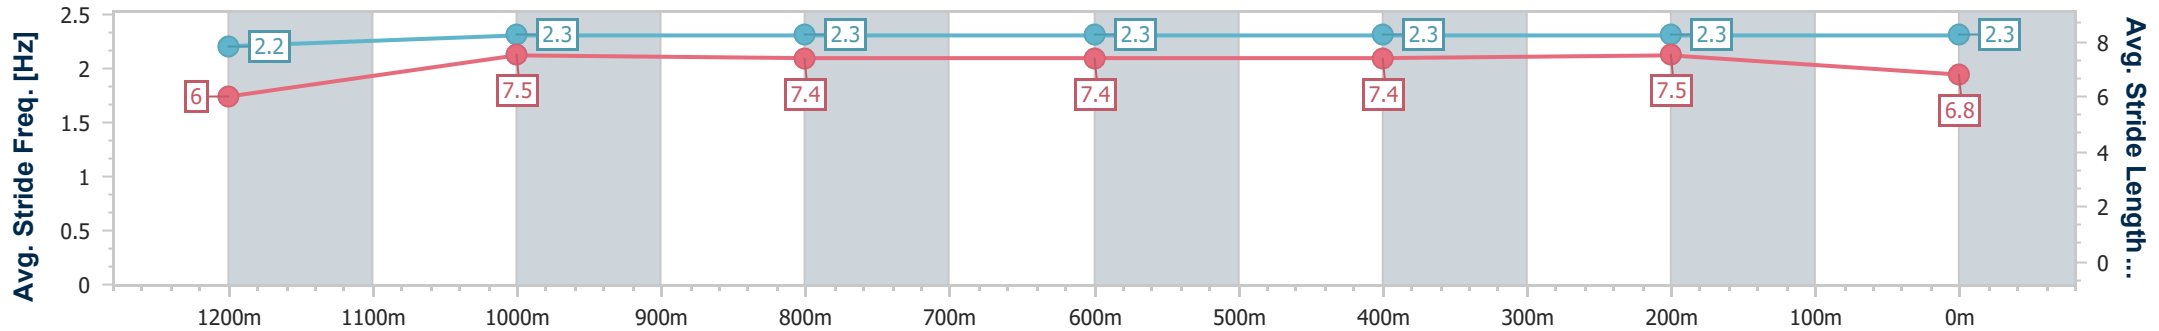

Sunshine Coast QLD Professional

Race 3: HEADLAND GLASS Maiden Plate - 1400m

14 June 2024 - 16:36

Track Rating: Soft 6, Weather: Fine, Rail Position: +7m 400m-  
W/Post; +9m Remainder

Section	Overall	1200m	1000m	800m	600m	400m	200m
Section Times	1:25.94 [4] (0:14.95)	1:10.99 [12] (0:11.38)	0:59.61 [12] (0:11.83)	0:47.78 [12] (0:12.02)	0:35.76 [12] (0:11.77)	0:23.99 [12] (0:11.52)	0:12.47 [12] (0:12.47)
Average Speed [km/h]	48.1	63.4	61.2	60.6	62.0	62.6	57.8
Top Speed [km/h]	64.0	64.0	63.9	61.9	63.4	64.4	60.7
Avg. Dist. to Rail [m]	5.7	1.3	1.1	2.2	2.8	6.1	8.4
Avg. Stride Freq. [Hz]	2.2	2.3	2.3	2.3	2.3	2.3	2.3
Avg. Stride Length [m]	6.0	7.5	7.4	7.4	7.4	7.5	6.8