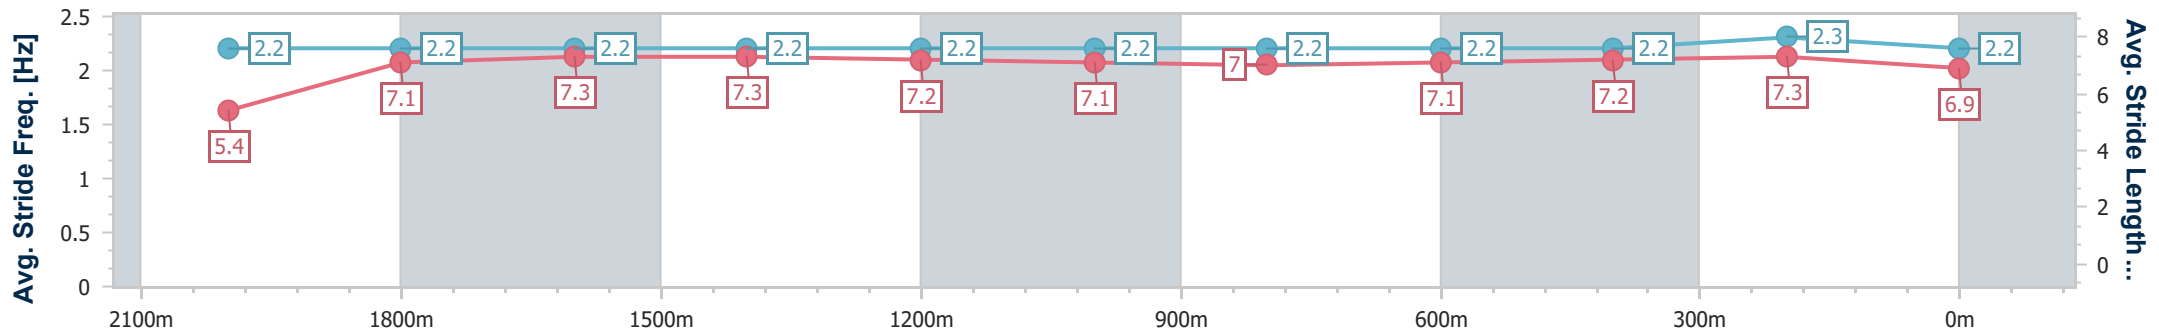

Sunshine Coast QLD Professional

Race 7: TAB Class 2 Handicap - 2200m

14 June 2024 - 18:50

Track Rating: Soft 6, Weather: Fine, Rail Position: +7m 400m-W/Post; +9m Remainder

Section	Overall	2000m	1800m	1600m	1400m	1200m	1000m	800m	600m	400m	200m
Section Times	2:18.23 [6] (0:12.06)	2:06.17 [6] (0:12.46)	1:53.71 [6] (0:12.46)	1:41.25 [5] (0:12.41)	1:28.84 [5] (0:12.71)	1:16.13 [5] (0:12.62)	1:03.51 [5] (0:13.20)	0:50.31 [5] (0:12.87)	0:37.44 [6] (0:12.21)	0:25.23 [5] (0:12.26)	0:12.97 [5] (0:12.97)
Average Speed [km/h]	59.6	57.3	57.7	58.0	57.0	57.0	54.9	56.3	58.6	58.9	55.5
Top Speed [km/h]	59.6	59.0	59.2	58.7	59.8	60.3	56.2	57.7	60.2	61.1	57.1
Avg. Dist. to Rail [m]	6.0	1.6	0.7	1.2	1.6	2.3	2.1	1.2	1.0	0.8	0.4
Avg. Stride Freq. [Hz]	2.2	2.2	2.2	2.2	2.2	2.2	2.2	2.2	2.2	2.3	2.2
Avg. Stride Length [m]	5.4	7.1	7.3	7.3	7.2	7.1	7.0	7.1	7.2	7.3	6.9