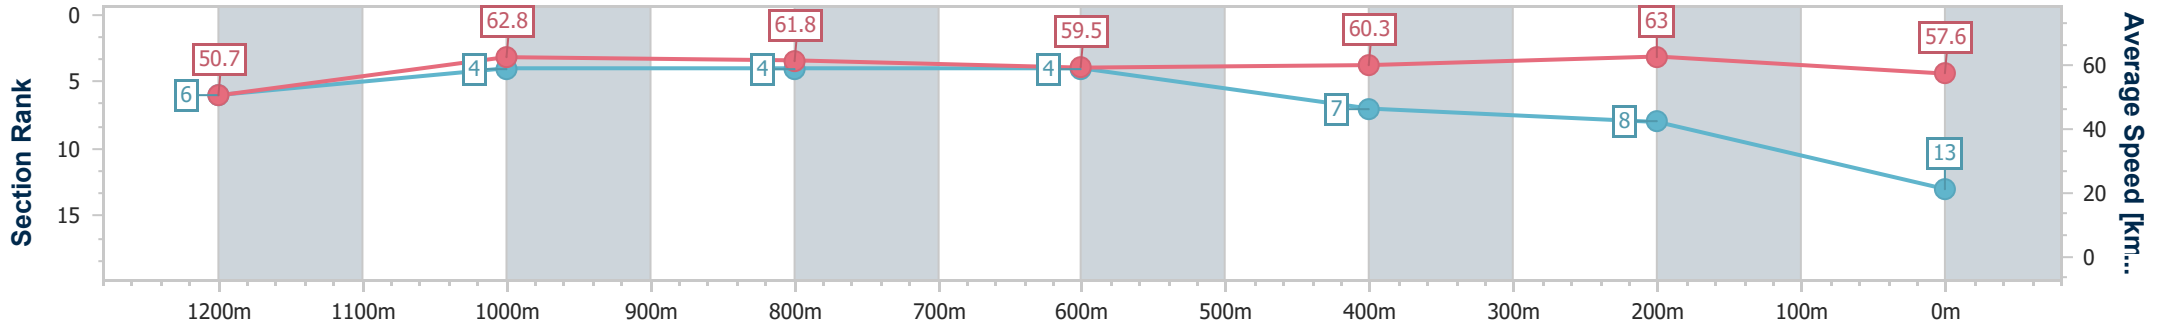

Horse/Jockey Name	Moonan Me
Final Rank	13
Fastest Section Time (Section)	0:11.43 (400m)
Top Speed [km/h] (Section)	64.8 (1000m)
Race State	Finished

Sunshine Coast QLD Professional
Race 4: GRAMBOWER CONCRETE CONSTRUCTIONS
BENCHMARK 68 Handicap - 1400m

14 June 2024 - 17:10
Track Rating: Soft 6, Weather: Fine, Rail Position: +7m 400m-
W/Post; +9m Remainder

Section	Overall	1200m	1000m	800m	600m	400m	200m						
Section Times	1:25.96 [13] (0:14.18)	1:11.78 [6] (0:11.50)	1:00.28 [4] (0:11.77)	0:48.51 [4] (0:12.44)	0:36.07 [4] (0:12.19)	0:23.88 [7] (0:11.43)	0:12.45 [8] (0:12.45)						
Average Speed [km/h]	50.7	62.8	61.8	59.5	60.3	63.0	57.6						
Top Speed [km/h]	63.9	63.9	64.8	61.0	62.3	63.6	62.3						
Avg. Dist. to Rail [m]	10.3	5.6	4.2	4.6	3.6	5.1	5.4						
Avg. Stride Freq. [Hz]	2.2	2.3	2.3	2.2	2.2	2.4	2.3						
Avg. Stride Length [m]	6.3	7.6	7.6	7.6	7.6	7.5	7.1						

- [ ] Ranking at each section and finish
- -.-.- No data available at this section
- NA No data available