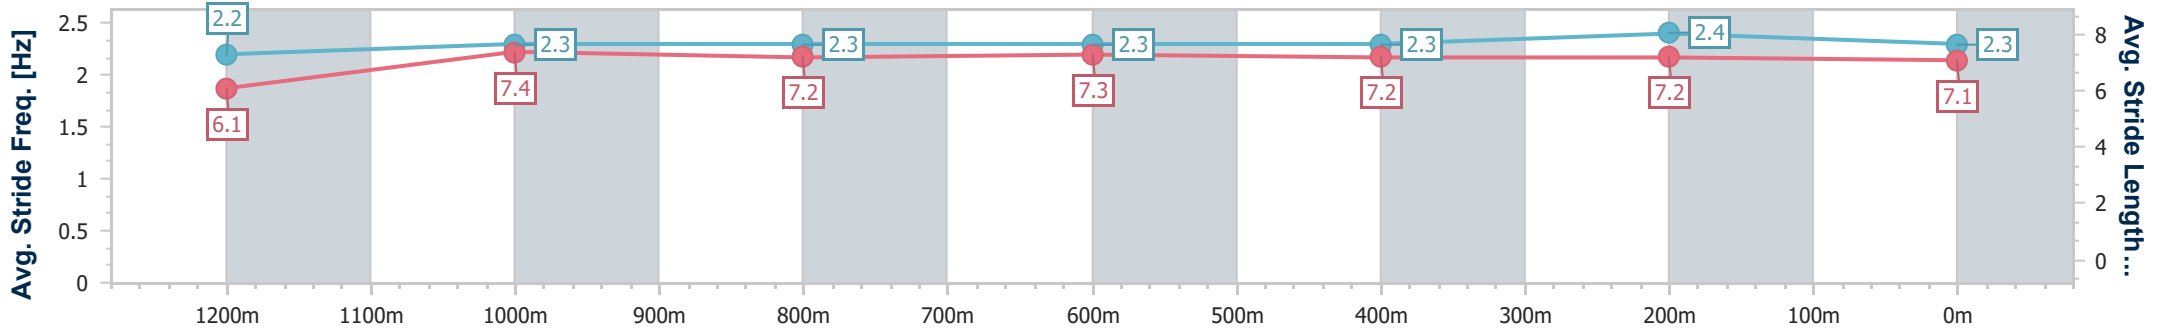

Horse/Jockey Name	Ashfall
Final Rank	5
Fastest Section Time (Section)	0:11.43 (400m)
Top Speed [km/h] (Section)	64.2 (400m)
Race State	Finished

Sunshine Coast QLD Professional
Race 4: GRAMBOWER CONCRETE CONSTRUCTIONS
BENCHMARK 68 Handicap - 1400m

14 June 2024 - 17:10

Track Rating: Soft 6, Weather: Fine, Rail Position: +7m 400m-
W/Post; +9m Remainder

Section	Overall	1200m	1000m	800m	600m	400m	200m						
Section Times	1:25.68 [5] (0:14.59)	1:11.09 [11] (0:11.72)	0:59.37 [9] (0:11.90)	0:47.47 [9] (0:11.99)	0:35.48 [8] (0:12.01)	0:23.47 [9] (0:11.43)	0:12.04 [11] (0:12.04)						
Average Speed [km/h]	49.3	61.6	60.6	60.5	60.1	62.8	59.9						
Top Speed [km/h]	62.6	62.5	61.3	62.1	63.9	64.2	61.7						
Avg. Dist. to Rail [m]	5.7	2.6	1.6	0.8	0.5	2.7	3.9						
Avg. Stride Freq. [Hz]	2.2	2.3	2.3	2.3	2.3	2.4	2.3						
Avg. Stride Length [m]	6.1	7.4	7.2	7.3	7.2	7.2	7.1						

- [ ] Ranking at each section and finish
- -.-.- No data available at this section
- NA No data available