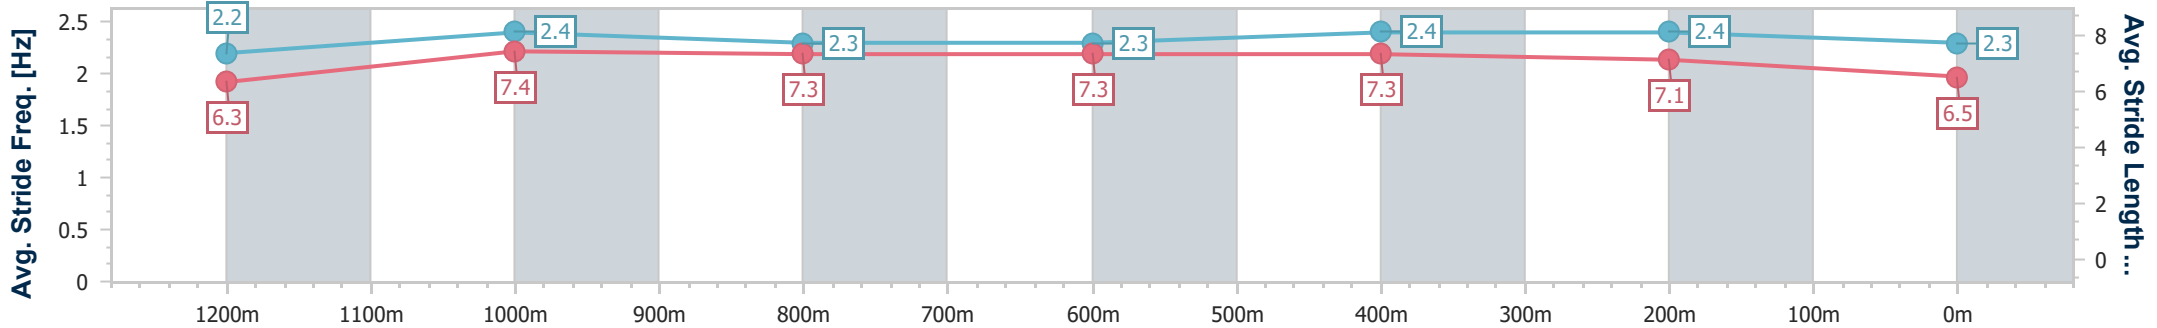

Sunshine Coast QLD Professional

Race 3: HEADLAND GLASS Maiden Plate - 1400m

14 June 2024 - 16:36

Track Rating: Soft 6, Weather: Fine, Rail Position: +7m 400m-  
W/Post; +9m Remainder

Section	Overall	1200m	1000m	800m	600m	400m	200m
Section Times	1:26.31 [8] (0:14.10)	1:12.21 [7] (0:11.40)	1:00.81 [8] (0:12.09)	0:48.72 [8] (0:12.04)	0:36.68 [8] (0:11.76)	0:24.92 [8] (0:11.70)	0:13.22 [3] (0:13.22)
Average Speed [km/h]	51.3	62.9	60.4	61.3	62.3	61.5	54.5
Top Speed [km/h]	63.2	63.9	61.9	63.1	63.3	63.1	59.2
Avg. Dist. to Rail [m]	7.4	4.9	4.6	4.3	3.4	6.6	7.2
Avg. Stride Freq. [Hz]	2.2	2.4	2.3	2.3	2.4	2.4	2.3
Avg. Stride Length [m]	6.3	7.4	7.3	7.3	7.3	7.1	6.5