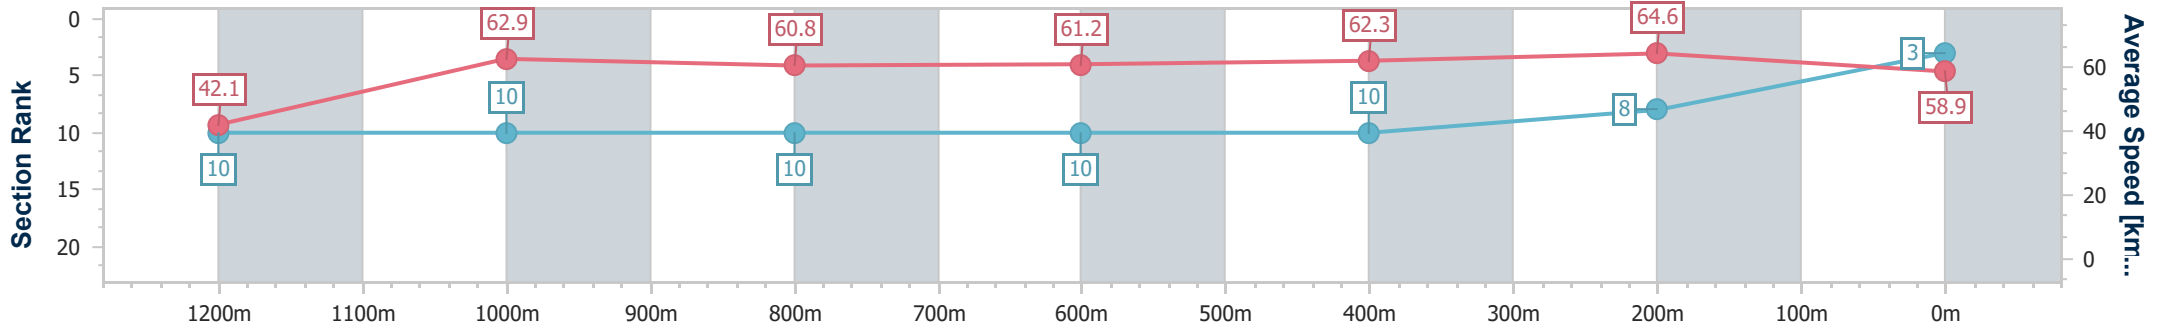

Horse/Jockey Name	Hallside Martini
Final Rank	3
Fastest Section Time (Section)	0:08.55 (Overall)
Top Speed [km/h] (Section)	65.3 (400m)
Race State	Finished

Sunshine Coast QLD Professional
Race 5: ALLCHIN AIRCONDITIONING & REFRIGERATION
BENCHMARK 58 Handicap - 1300m

14 June 2024 - 17:50

Track Rating: Soft 6, Weather: Fine, Rail Position: +7m 400m-
W/Post; +9m Remainder

Section	Overall	1200m	1000m	800m	600m	400m	200m
Section Times	1:18.95 [3] (0:08.55)	1:10.40 [10] (0:11.46)	0:58.94 [10] (0:11.93)	0:47.01 [10] (0:11.97)	0:35.04 [10] (0:11.68)	0:23.36 [10] (0:11.18)	0:12.18 [8] (0:12.18)
Average Speed [km/h]	42.1	62.9	60.8	61.2	62.3	64.6	58.9
Top Speed [km/h]	59.4	64.6	62.5	62.9	64.4	65.3	63.3
Avg. Dist. to Rail [m]	8.9	3.9	3.5	2.6	2.0	5.5	8.3
Avg. Stride Freq. [Hz]	2.1	2.4	2.3	2.3	2.4	2.5	2.4
Avg. Stride Length [m]	5.5	7.4	7.3	7.3	7.4	7.2	6.8

- [ ] Ranking at each section and finish
- -.-.- No data available at this section
- NA No data available