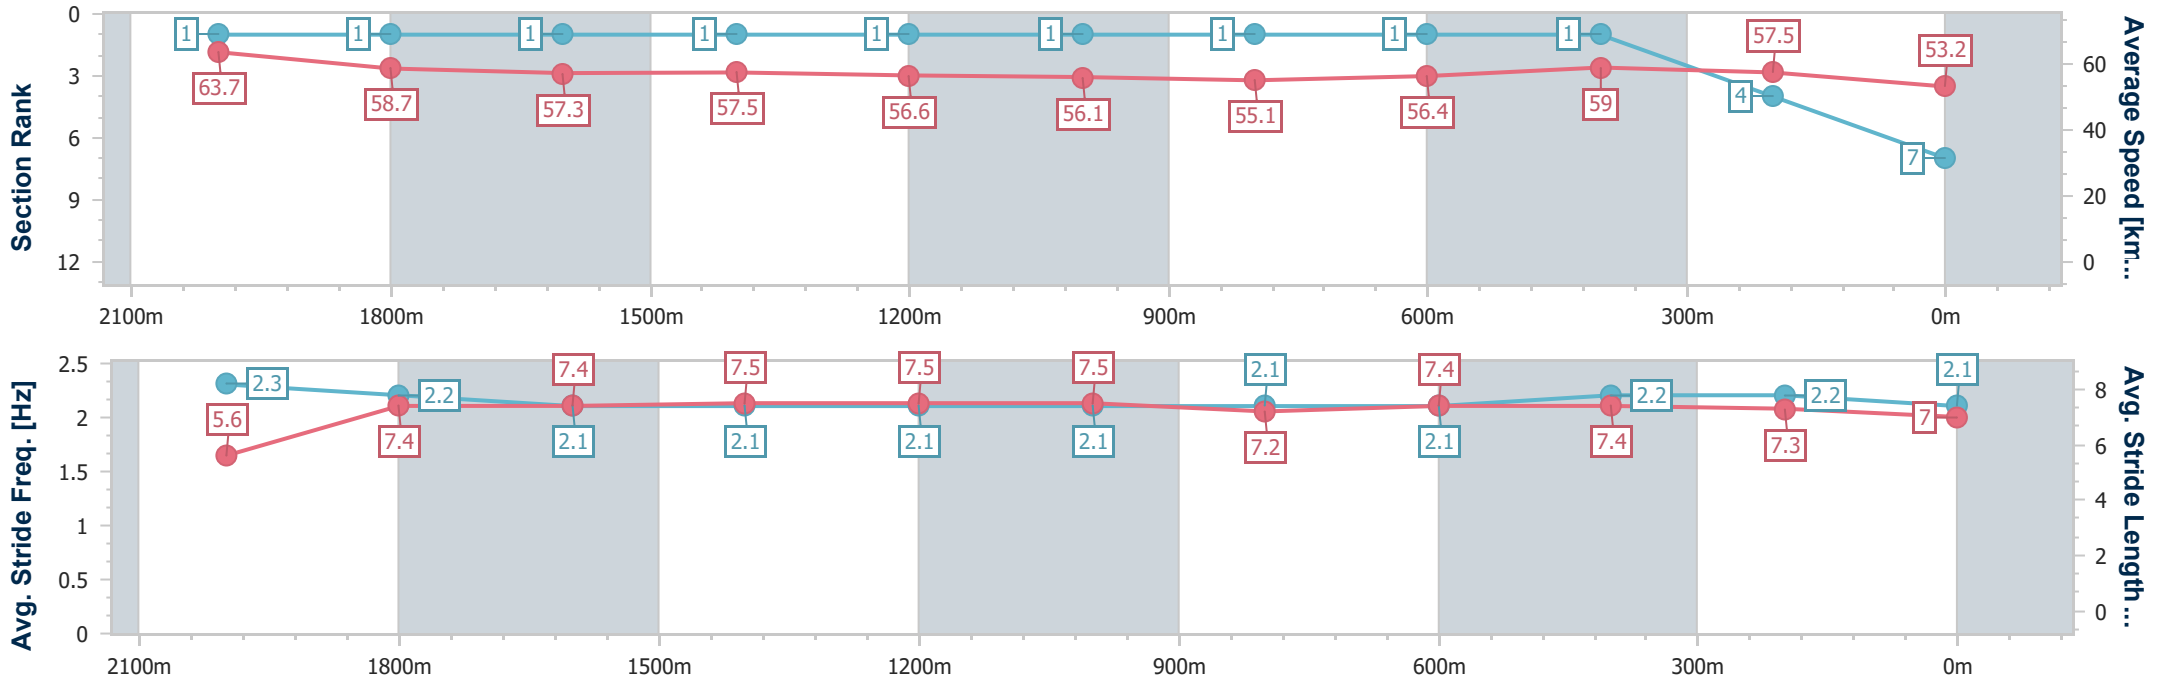

Sunshine Coast QLD Professional

Race 7: TAB Class 2 Handicap - 2200m

14 June 2024 - 18:50

Track Rating: Soft 6, Weather: Fine, Rail Position: +7m 400m-W/Post; +9m Remainder

Section	Overall	2000m	1800m	1600m	1400m	1200m	1000m	800m	600m	400m	200m
Section Times	2:18.50 [7] (0:11.29)	2:07.21 [1] (0:12.17)	1:55.04 [1] (0:12.56)	1:42.48 [1] (0:12.62)	1:29.86 [1] (0:12.74)	1:17.12 [1] (0:12.84)	1:04.28 [1] (0:13.17)	0:51.11 [1] (0:12.84)	0:38.27 [1] (0:12.23)	0:26.04 [1] (0:12.49)	0:13.55 [4] (0:13.55)
Average Speed [km/h]	63.7	58.7	57.3	57.5	56.6	56.1	55.1	56.4	59.0	57.5	53.2
Top Speed [km/h]	62.5	62.0	58.1	58.1	57.9	56.8	55.2	58.1	59.5	59.0	55.3
Avg. Dist. to Rail [m]	5.9	1.6	0.3	1.8	2.1	2.2	2.0	1.2	0.2	0.5	0.2
Avg. Stride Freq. [Hz]	2.3	2.2	2.1	2.1	2.1	2.1	2.1	2.1	2.2	2.2	2.1
Avg. Stride Length [m]	5.6	7.4	7.4	7.5	7.5	7.5	7.2	7.4	7.4	7.3	7.0