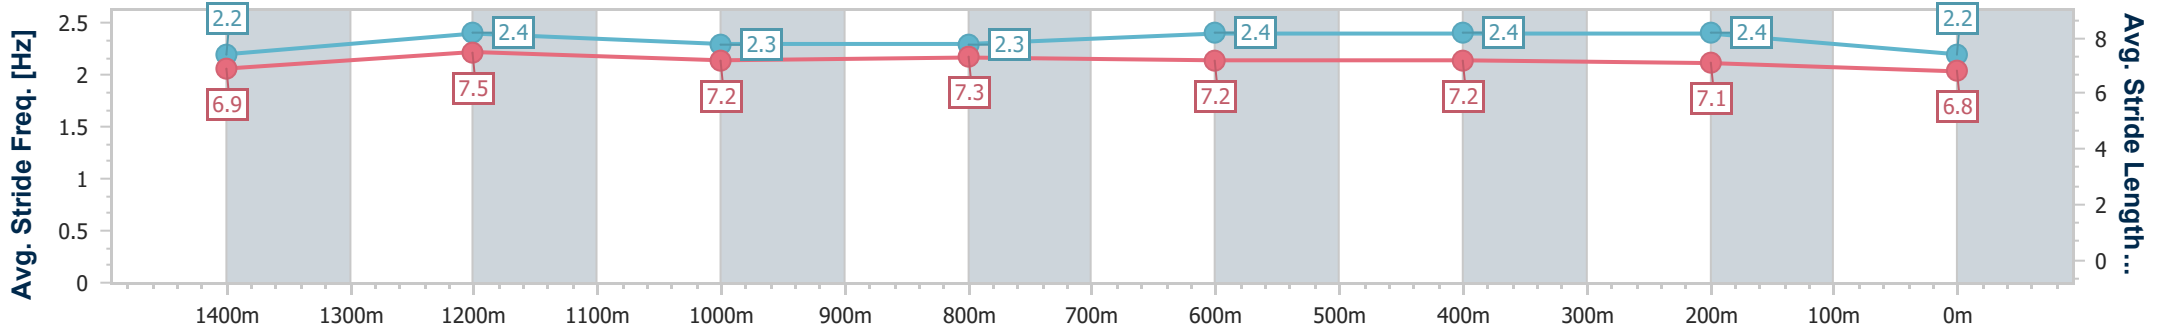

- [ ] Ranking at each section and finish
- .-.- No data available at this section
- NA No data available

Horse/Jockey Name	Indented Head
Final Rank	7
Fastest Section Time (Section)	0:06.85 (Overall)
Top Speed [km/h] (Section)	64.0 (1400m)
Race State	Finished