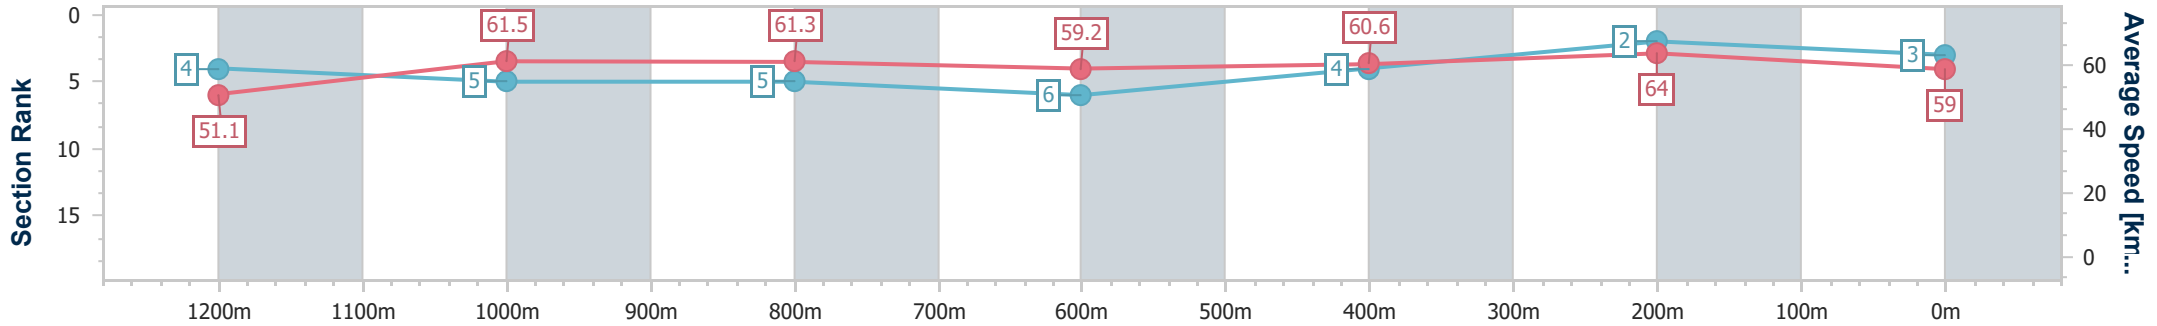

Horse/Jockey Name	Cool Encounter
Final Rank	3
Fastest Section Time (Section)	0:11.28 (400m)
Top Speed [km/h] (Section)	64.8 (400m)
Race State	Finished

Sunshine Coast QLD Professional
Race 4: GRAMBOWER CONCRETE CONSTRUCTIONS
BENCHMARK 68 Handicap - 1400m

14 June 2024 - 17:10

Track Rating: Soft 6, Weather: Fine, Rail Position: +7m 400m-
W/Post; +9m Remainder

Section	Overall	1200m	1000m	800m	600m	400m	200m
Section Times	1:25.37 [3] (0:14.07)	1:11.30 [4] (0:11.73)	0:59.57 [5] (0:11.87)	0:47.70 [5] (0:12.29)	0:35.41 [6] (0:11.95)	0:23.46 [4] (0:11.28)	0:12.18 [2] (0:12.18)
Average Speed [km/h]	51.1	61.5	61.3	59.2	60.6	64.0	59.0
Top Speed [km/h]	62.5	62.2	62.2	61.5	63.1	64.8	63.0
Avg. Dist. to Rail [m]	4.7	3.7	3.3	2.3	1.2	2.9	3.0
Avg. Stride Freq. [Hz]	2.3	2.4	2.4	2.3	2.4	2.5	2.4
Avg. Stride Length [m]	6.2	7.2	7.2	7.1	7.2	7.1	6.9

- [ ] Ranking at each section and finish
- -.-.- No data available at this section
- NA No data available