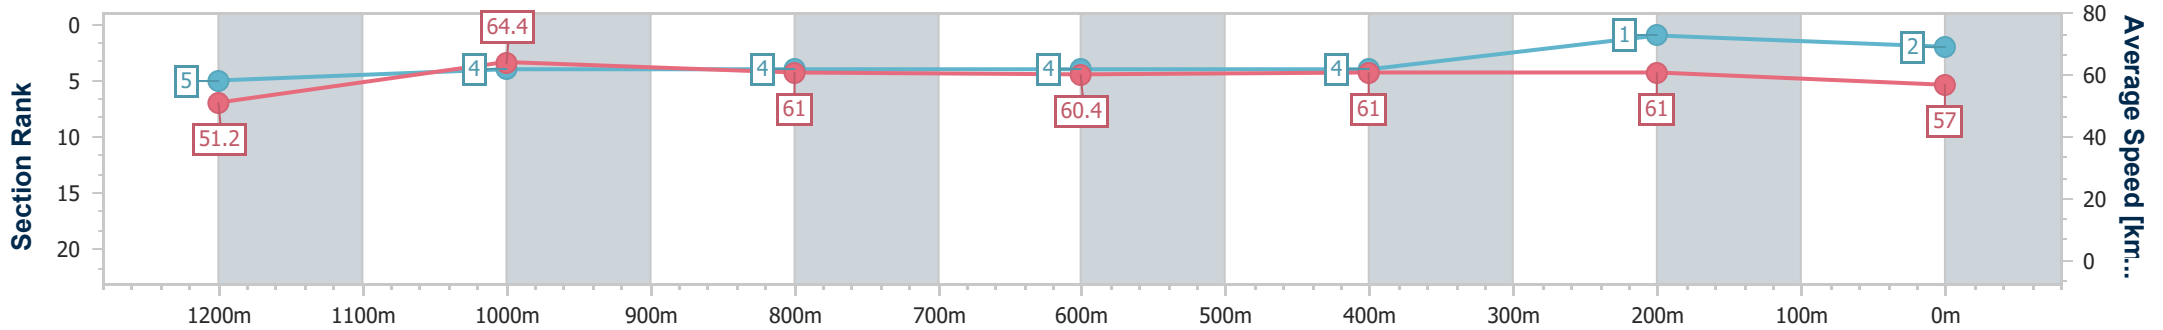

Sunshine Coast QLD Professional

Race 3: HEADLAND GLASS Maiden Plate - 1400m

14 June 2024 - 16:36

Track Rating: Soft 6, Weather: Fine, Rail Position: +7m 400m-  
W/Post; +9m Remainder

Section	Overall	1200m	1000m	800m	600m	400m	200m
Section Times	1:25.56 [2] (0:14.05)	1:11.51 [5] (0:11.22)	1:00.29 [4] (0:11.90)	0:48.39 [4] (0:12.07)	0:36.32 [4] (0:11.87)	0:24.45 [4] (0:11.80)	0:12.65 [1] (0:12.65)
Average Speed [km/h]	51.2	64.4	61.0	60.4	61.0	61.0	57.0
Top Speed [km/h]	65.6	66.2	62.7	61.4	61.8	62.4	59.5
Avg. Dist. to Rail [m]	8.6	5.1	3.3	2.1	1.5	2.6	1.5
Avg. Stride Freq. [Hz]	2.3	2.4	2.3	2.2	2.3	2.3	2.3
Avg. Stride Length [m]	6.1	7.6	7.5	7.5	7.4	7.3	6.9