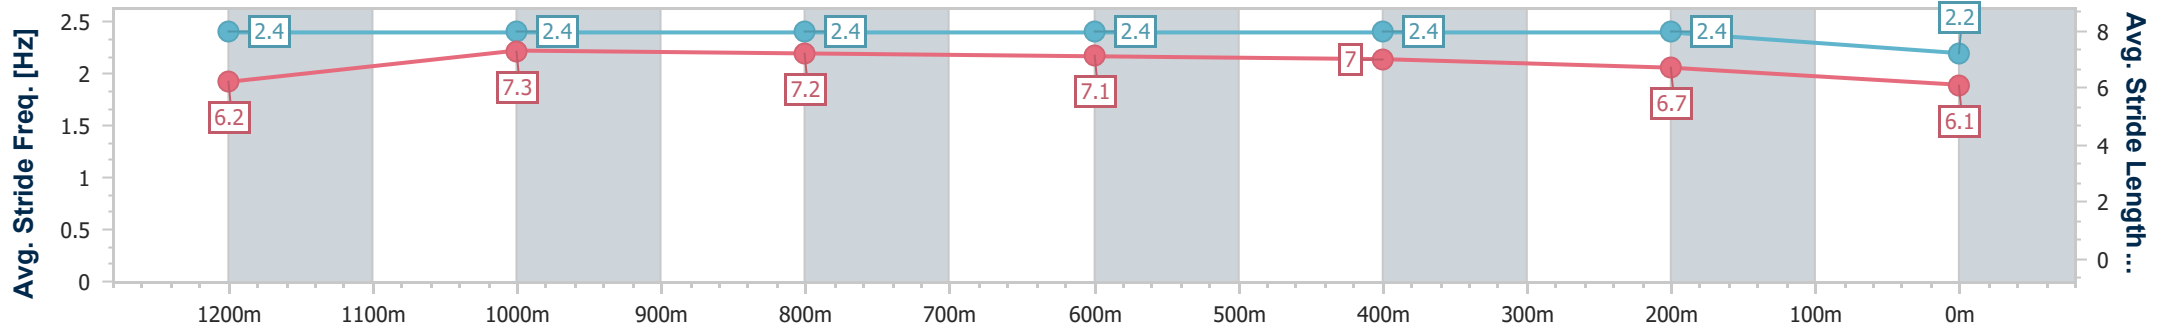

Sunshine Coast QLD Professional

Race 3: HEADLAND GLASS Maiden Plate - 1400m

14 June 2024 - 16:36

Track Rating: Soft 6, Weather: Fine, Rail Position: +7m 400m-  
W/Post; +9m Remainder

Section	Overall	1200m	1000m	800m	600m	400m	200m
Section Times	1:28.21 [13] (0:13.66)	1:14.55 [1] (0:11.19)	1:03.36 [1] (0:11.79)	0:51.57 [1] (0:12.27)	0:39.30 [1] (0:11.89)	0:27.41 [1] (0:12.67)	0:14.74 [11] (0:14.74)
Average Speed [km/h]	52.6	64.4	61.8	60.0	60.4	57.0	48.8
Top Speed [km/h]	66.7	65.8	63.6	60.9	61.1	59.8	53.0
Avg. Dist. to Rail [m]	9.8	3.8	4.2	3.6	0.7	0.3	3.5
Avg. Stride Freq. [Hz]	2.4	2.4	2.4	2.4	2.4	2.4	2.2
Avg. Stride Length [m]	6.2	7.3	7.2	7.1	7.0	6.7	6.1