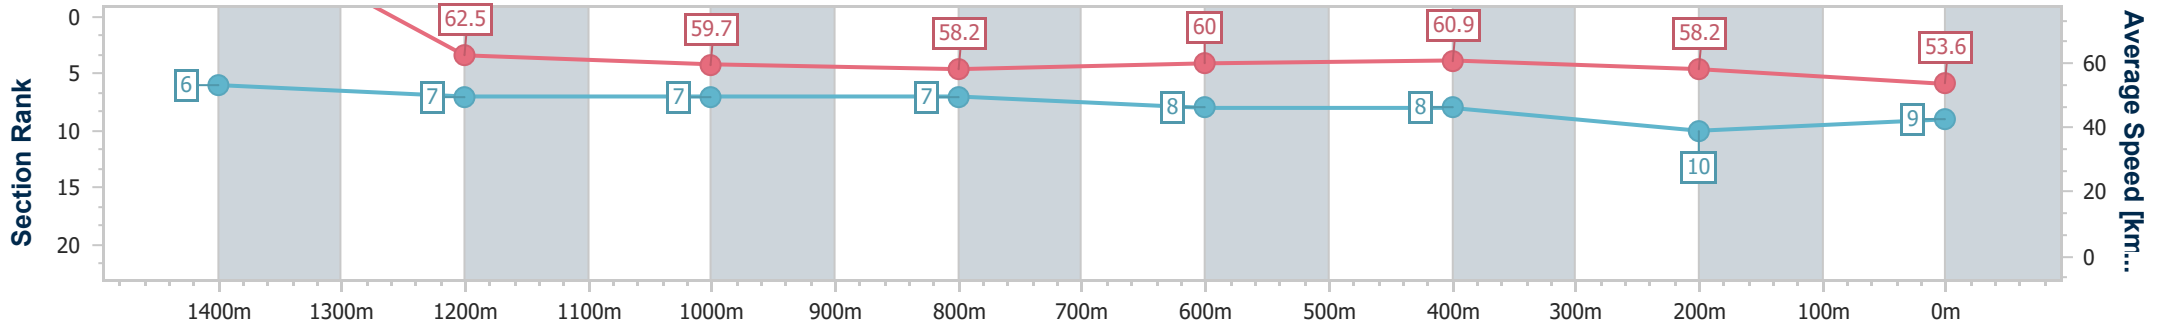

Horse/Jockey Name	End Of Month
Final Rank	9
Fastest Section Time (Section)	0:06.92 (Overall)
Top Speed [km/h] (Section)	64.0 (1400m)
Race State	Finished

Sunshine Coast QLD Professional
Race 6: BATHERSBY LEGAL BENCHMARK 58 Handicap - 1600m

14 June 2024 - 18:22

Track Rating: Soft 6, Weather: Fine, Rail Position: +7m 400m-W/Post; +9m Remainder

Section	Overall	1400m	1200m	1000m	800m	600m	400m	200m						
Section Times	1:32.95 [9] (0:06.92)	1:26.03 [6] (0:11.61)	1:14.42 [7] (0:12.11)	1:02.31 [7] (0:12.46)	0:49.85 [7] (0:12.14)	0:37.71 [8] (0:11.87)	0:25.84 [8] (0:12.36)	0:13.48 [10] (0:13.48)						
Average Speed [km/h]	103.9	62.5	59.7	58.2	60.0	60.9	58.2	53.6						
Top Speed [km/h]	63.2	64.0	62.4	59.3	61.6	61.7	60.9	55.6						
Avg. Dist. to Rail [m]	2.9	2.9	2.9	2.9	2.0	1.1	3.1	3.8						
Avg. Stride Freq. [Hz]	2.4	2.4	2.3	2.3	2.3	2.3	2.3	2.2						
Avg. Stride Length [m]	6.8	7.2	7.1	7.1	7.3	7.3	7.1	6.8						

- [ ] Ranking at each section and finish
- -.-.- No data available at this section
- NA No data available