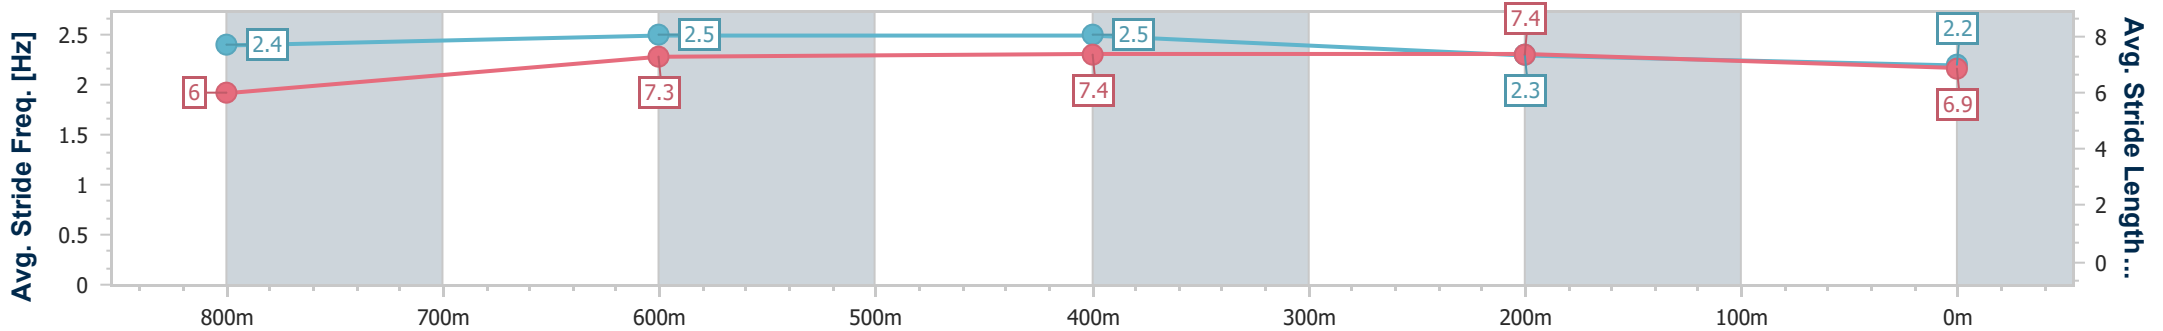

Horse/Jockey Name	Extremaarty
Final Rank	10
Fastest Section Time (Section)	0:10.92 (800m)
Top Speed [km/h] (Section)	69.4 (800m)
Race State	Finished

Sunshine Coast QLD Professional
Race 2: THE BRANDING OFFICE BENCHMARK 58 Handicap - 1000m

14 June 2024 - 15:57

Track Rating: Soft 6, Weather: Fine, Rail Position: +7m 400m-
W/Post; +9m Remainder

Section	Overall	800m	600m	400m	200m
Section Times	1:00.81 [10] (0:13.71)	0:47.10 [6] (0:10.92)	0:36.18 [8] (0:11.30)	0:24.88 [10] (0:11.62)	0:13.26 [11] (0:13.26)
Average Speed [km/h]	52.7	66.7	65.0	62.1	54.3
Top Speed [km/h]	68.8	69.4	67.0	64.9	58.5
Avg. Dist. to Rail [m]	7.4	3.7	3.8	4.2	3.9
Avg. Stride Freq. [Hz]	2.4	2.5	2.5	2.3	2.2
Avg. Stride Length [m]	6.0	7.3	7.4	7.4	6.9

- [ ] Ranking at each section and finish
- -.-.- No data available at this section
- NA No data available