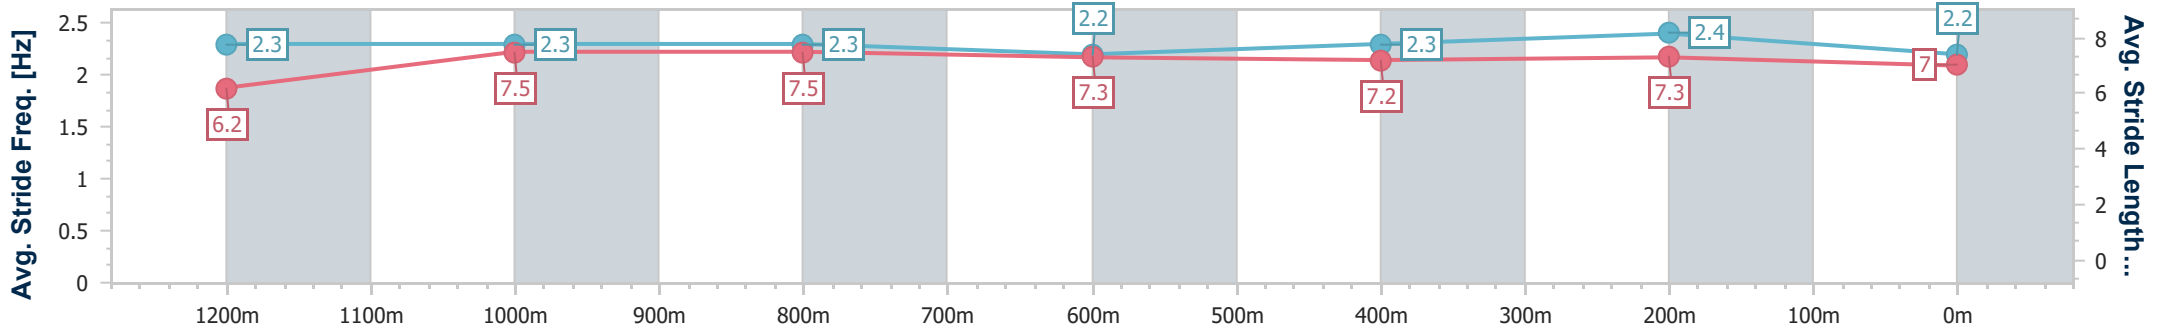

Horse/Jockey Name	Allez Zou
Final Rank	11
Fastest Section Time (Section)	0:11.45 (1200m)
Top Speed [km/h] (Section)	64.1 (1200m)
Race State	Finished

Sunshine Coast QLD Professional
Race 4: GRAMBOWER CONCRETE CONSTRUCTIONS
BENCHMARK 68 Handicap - 1400m

14 June 2024 - 17:10
Track Rating: Soft 6, Weather: Fine, Rail Position: +7m 400m-
W/Post; +9m Remainder

Section	Overall	1200m	1000m	800m	600m	400m	200m
Section Times	1:25.92 [11] (0:13.99)	1:11.93 [3] (0:11.45)	1:00.48 [1] (0:11.75)	0:48.73 [1] (0:12.46)	0:36.27 [1] (0:12.01)	0:24.26 [2] (0:11.53)	0:12.73 [3] (0:12.73)
Average Speed [km/h]	51.5	63.0	61.4	57.5	59.4	62.2	56.7
Top Speed [km/h]	62.6	64.1	63.8	58.5	62.1	64.0	60.2
Avg. Dist. to Rail [m]	7.0	4.5	2.2	0.9	1.9	1.1	0.5
Avg. Stride Freq. [Hz]	2.3	2.3	2.3	2.2	2.3	2.4	2.2
Avg. Stride Length [m]	6.2	7.5	7.5	7.3	7.2	7.3	7.0

- [ ] Ranking at each section and finish
- -.-.- No data available at this section
- NA No data available