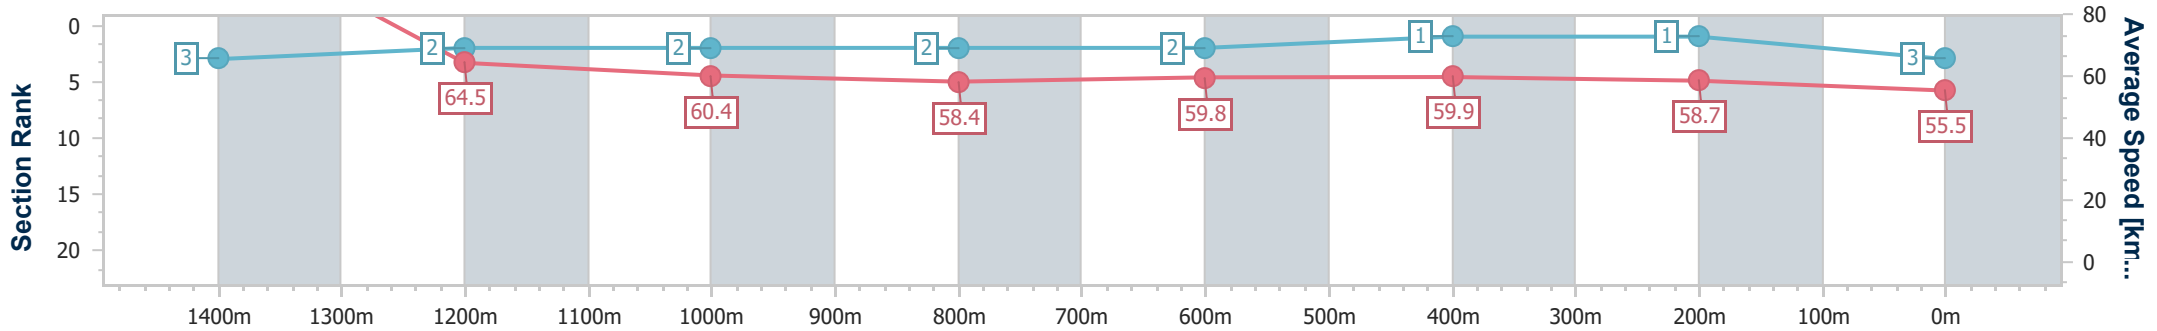

Horse/Jockey Name	Sock'emsid
Final Rank	3
Fastest Section Time (Section)	0:06.68 (Overall)
Top Speed [km/h] (Section)	65.6 (1400m)
Race State	Finished

Sunshine Coast QLD Professional
Race 6: BATHERSBY LEGAL BENCHMARK 58 Handicap - 1600m

14 June 2024 - 18:22

Track Rating: Soft 6, Weather: Fine, Rail Position: +7m 400m-W/Post; +9m Remainder

Section	Overall	1400m	1200m	1000m	800m	600m	400m	200m						
Section Times	1:31.80 [3] (0:06.68)	1:25.12 [3] (0:11.24)	1:13.88 [2] (0:11.96)	1:01.92 [2] (0:12.38)	0:49.54 [2] (0:12.19)	0:37.35 [2] (0:12.12)	0:25.23 [1] (0:12.24)	0:12.99 [1] (0:12.99)						
Average Speed [km/h]	107.4	64.5	60.4	58.4	59.8	59.9	58.7	55.5						
Top Speed [km/h]	65.4	65.6	62.7	59.6	59.9	60.1	59.5	57.5						
Avg. Dist. to Rail [m]	3.7	2.1	2.6	2.4	2.0	1.1	1.1	1.5						
Avg. Stride Freq. [Hz]	2.2	2.3	2.2	2.2	2.2	2.2	2.2	2.2						
Avg. Stride Length [m]	7.5	7.4	7.4	7.3	7.3	7.4	7.3	7.0						

- [ ] Ranking at each section and finish
- -.-.- No data available at this section
- NA No data available