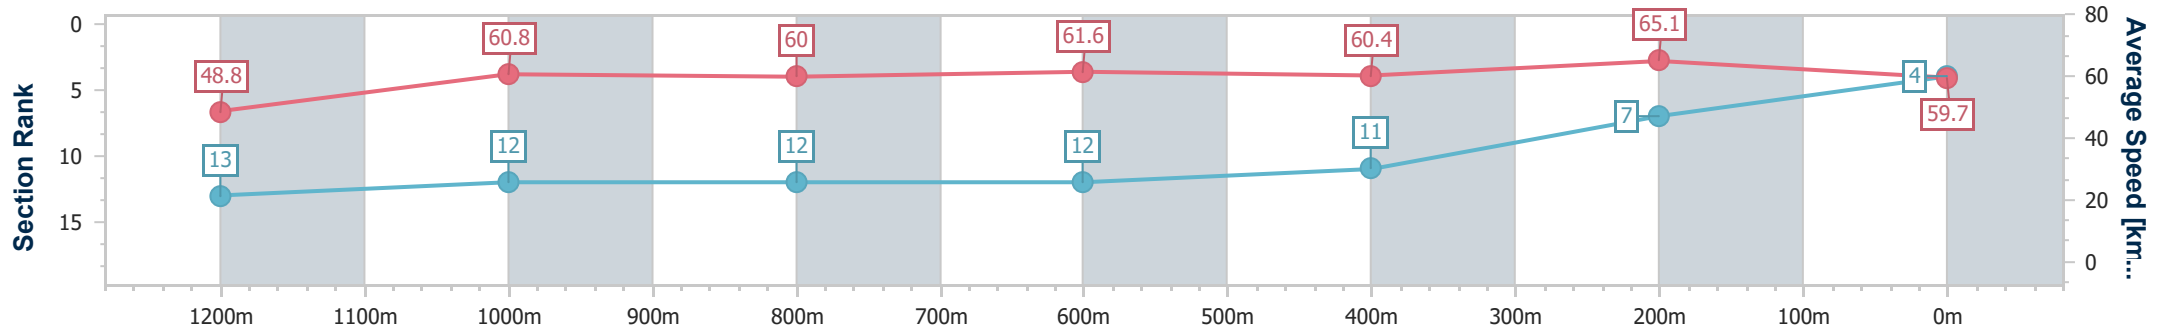

Horse/Jockey Name	I Am Lethal
Final Rank	4
Fastest Section Time (Section)	0:11.08 (400m)
Top Speed [km/h] (Section)	65.7 (400m)
Race State	Finished

Sunshine Coast QLD Professional
Race 4: GRAMBOWER CONCRETE CONSTRUCTIONS
BENCHMARK 68 Handicap - 1400m

14 June 2024 - 17:10

Track Rating: Soft 6, Weather: Fine, Rail Position: +7m 400m-
W/Post; +9m Remainder

Section	Overall	1200m	1000m	800m	600m	400m	200m
Section Times	1:25.54 [4] (0:14.81)	1:10.73 [13] (0:11.83)	0:58.90 [12] (0:12.09)	0:46.81 [12] (0:11.76)	0:35.05 [12] (0:11.93)	0:23.12 [11] (0:11.08)	0:12.04 [7] (0:12.04)
Average Speed [km/h]	48.8	60.8	60.0	61.6	60.4	65.1	59.7
Top Speed [km/h]	62.6	63.1	60.7	63.0	64.6	65.7	63.2
Avg. Dist. to Rail [m]	10.8	2.9	2.4	1.2	0.4	1.1	2.9
Avg. Stride Freq. [Hz]	2.1	2.2	2.2	2.2	2.1	2.3	2.2
Avg. Stride Length [m]	6.4	7.7	7.7	7.8	7.8	8.0	7.6

- [ ] Ranking at each section and finish
- -.-.- No data available at this section
- NA No data available