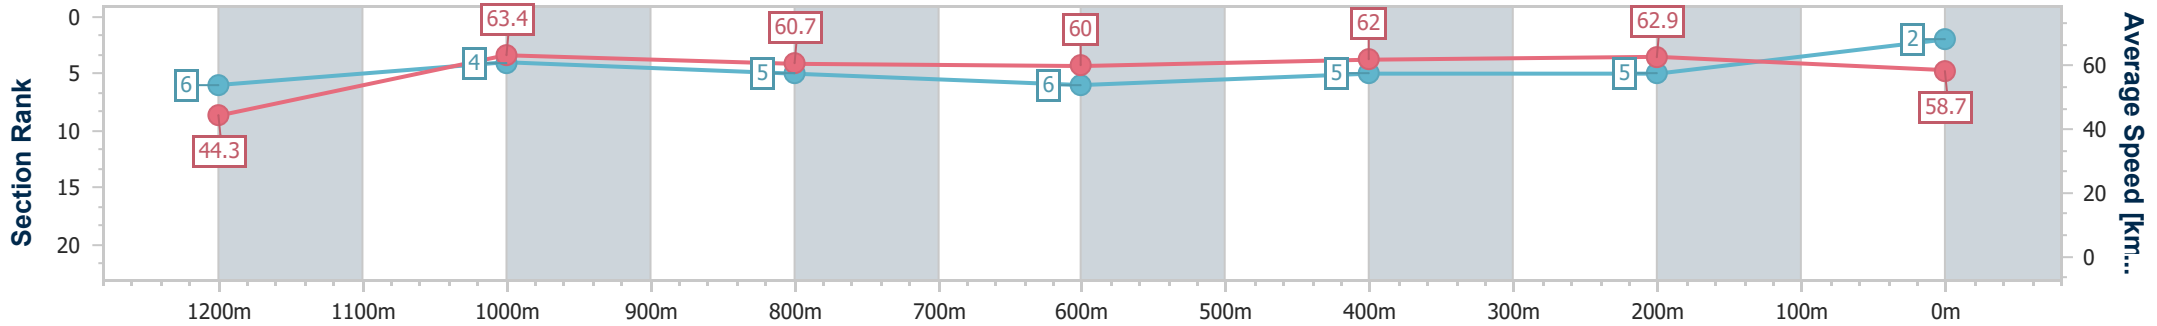

Horse/Jockey Name	New Maher
Final Rank	2
Fastest Section Time (Section)	0:08.09 (Overall)
Top Speed [km/h] (Section)	64.8 (1200m)
Race State	Finished

Sunshine Coast QLD Professional
Race 5: ALLCHIN AIRCONDITIONING & REFRIGERATION
BENCHMARK 58 Handicap - 1300m

14 June 2024 - 17:50
Track Rating: Soft 6, Weather: Fine, Rail Position: +7m 400m-
W/Post; +9m Remainder

Section	Overall	1200m	1000m	800m	600m	400m	200m
Section Times	1:18.92 [2] (0:08.09)	1:10.83 [6] (0:11.38)	0:59.45 [4] (0:11.96)	0:47.49 [5] (0:12.13)	0:35.36 [6] (0:11.65)	0:23.71 [5] (0:11.47)	0:12.24 [5] (0:12.24)
Average Speed [km/h]	44.3	63.4	60.7	60.0	62.0	62.9	58.7
Top Speed [km/h]	61.9	64.8	63.1	61.1	63.7	63.9	62.1
Avg. Dist. to Rail [m]	4.6	4.0	3.2	1.6	1.1	3.3	5.4
Avg. Stride Freq. [Hz]	2.2	2.4	2.3	2.2	2.3	2.3	2.3
Avg. Stride Length [m]	5.6	7.5	7.4	7.5	7.7	7.6	7.2

- [ ] Ranking at each section and finish
- -.-.- No data available at this section
- NA No data available