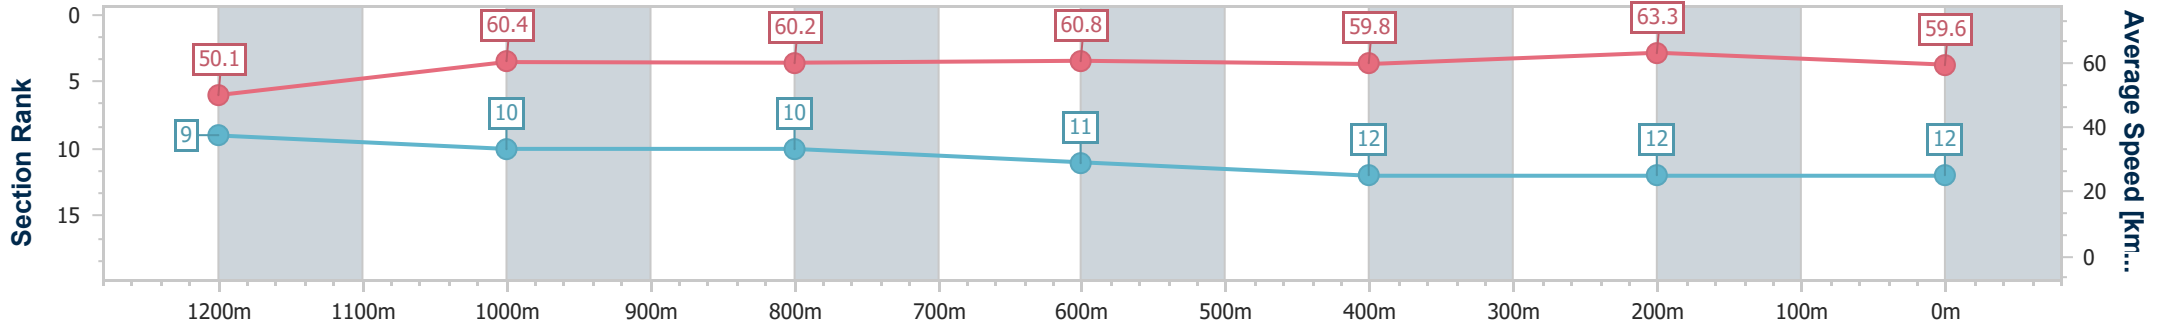

Horse/Jockey Name	Maurice's Medad
Final Rank	12
Fastest Section Time (Section)	0:11.41 (400m)
Top Speed [km/h] (Section)	64.0 (400m)
Race State	Finished

Sunshine Coast QLD Professional
Race 4: GRAMBOWER CONCRETE CONSTRUCTIONS
BENCHMARK 68 Handicap - 1400m

14 June 2024 - 17:10

Track Rating: Soft 6, Weather: Fine, Rail Position: +7m 400m-
W/Post; +9m Remainder

Section	Overall	1200m	1000m	800m	600m	400m	200m
Section Times	1:25.93 [12] (0:14.40)	1:11.53 [9] (0:11.96)	0:59.57 [10] (0:12.05)	0:47.52 [10] (0:11.98)	0:35.54 [11] (0:12.08)	0:23.46 [12] (0:11.41)	0:12.05 [12] (0:12.05)
Average Speed [km/h]	50.1	60.4	60.2	60.8	59.8	63.3	59.6
Top Speed [km/h]	60.9	61.9	60.7	62.3	63.4	64.0	62.0
Avg. Dist. to Rail [m]	9.4	3.9	2.8	2.2	0.9	2.4	4.9
Avg. Stride Freq. [Hz]	2.1	2.2	2.2	2.2	2.2	2.3	2.2
Avg. Stride Length [m]	6.6	7.6	7.5	7.6	7.6	7.8	7.5

- [ ] Ranking at each section and finish
- -.-.- No data available at this section
- NA No data available