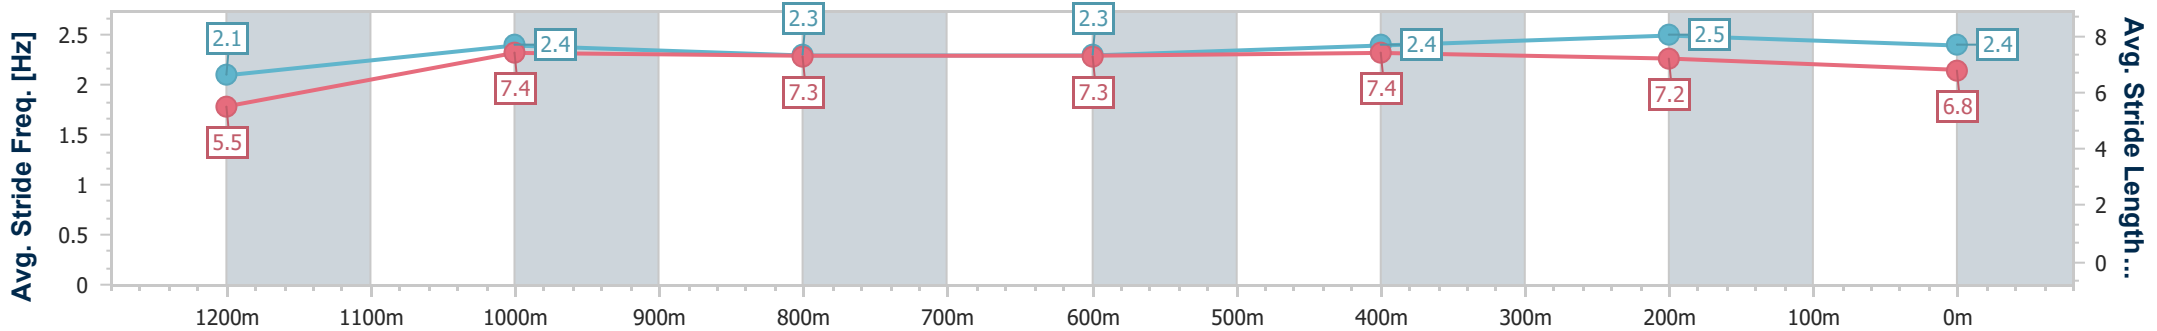

Horse/Jockey Name	Hallside Martini
Final Rank	3
Fastest Section Time (Section)	0:08.55 (Overall)
Top Speed [km/h] (Section)	65.3 (400m)
Race State	Finished

Sunshine Coast QLD Professional
Race 5: ALLCHIN AIRCONDITIONING & REFRIGERATION
BENCHMARK 58 Handicap - 1300m

14 June 2024 - 17:50

Track Rating: Soft 6, Weather: Fine, Rail Position: +7m 400m-
W/Post; +9m Remainder

Section	Overall	1200m	1000m	800m	600m	400m	200m
Section Times	1:18.95 [3] (0:08.55)	1:10.40 [10] (0:11.46)	0:58.94 [10] (0:11.93)	0:47.01 [10] (0:11.97)	0:35.04 [10] (0:11.68)	0:23.36 [10] (0:11.18)	0:12.18 [8] (0:12.18)
Average Speed [km/h]	42.1	62.9	60.8	61.2	62.3	64.6	58.9
Top Speed [km/h]	59.4	64.6	62.5	62.9	64.4	65.3	63.3
Avg. Dist. to Rail [m]	8.9	3.9	3.5	2.6	2.0	5.5	8.3
Avg. Stride Freq. [Hz]	2.1	2.4	2.3	2.3	2.4	2.5	2.4
Avg. Stride Length [m]	5.5	7.4	7.3	7.3	7.4	7.2	6.8

- [ ] Ranking at each section and finish
- -.-.- No data available at this section
- NA No data available