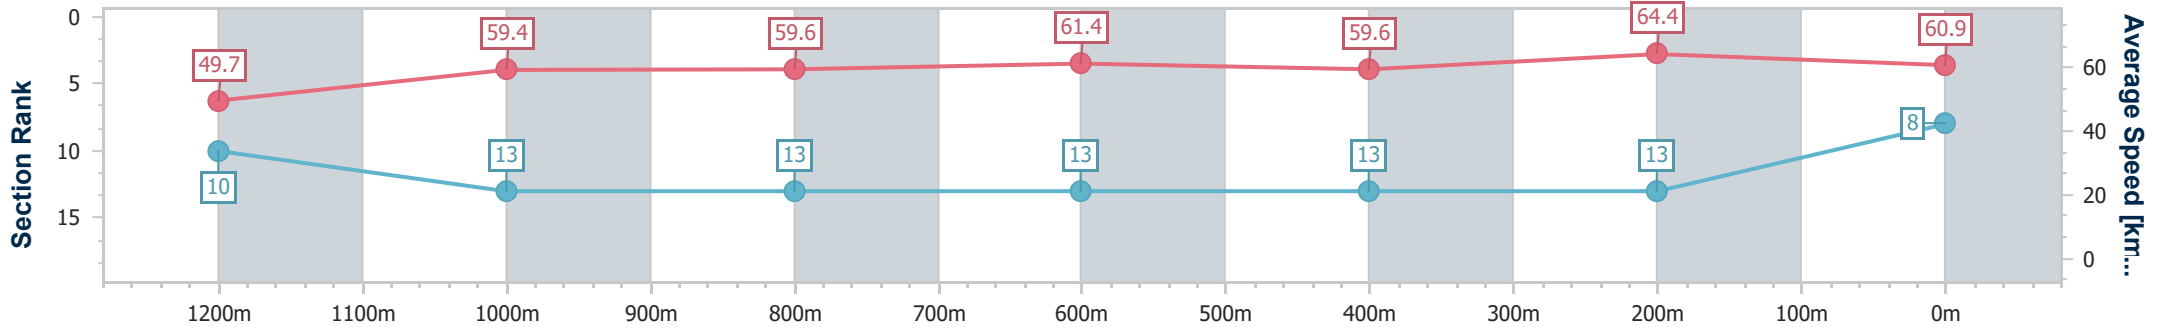

Horse/Jockey Name	Singer Sargent
Final Rank	8
Fastest Section Time (Section)	0:11.22 (400m)
Top Speed [km/h] (Section)	64.9 (400m)
Race State	Finished

Sunshine Coast QLD Professional
Race 4: GRAMBOWER CONCRETE CONSTRUCTIONS
BENCHMARK 68 Handicap - 1400m

14 June 2024 - 17:10
Track Rating: Soft 6, Weather: Fine, Rail Position: +7m 400m-
W/Post; +9m Remainder

Section	Overall	1200m	1000m	800m	600m	400m	200m						
Section Times	1:25.81 [8] (0:14.54)	1:11.27 [10] (0:12.12)	0:59.15 [13] (0:12.18)	0:46.97 [13] (0:11.85)	0:35.12 [13] (0:12.09)	0:23.03 [13] (0:11.22)	0:11.81 [13] (0:11.81)						
Average Speed [km/h]	49.7	59.4	59.6	61.4	59.6	64.4	60.9						
Top Speed [km/h]	61.4	61.3	60.7	62.5	63.7	64.9	63.3						
Avg. Dist. to Rail [m]	7.5	3.9	3.5	1.6	0.5	0.7	2.5						
Avg. Stride Freq. [Hz]	2.2	2.2	2.2	2.2	2.2	2.3	2.2						
Avg. Stride Length [m]	6.3	7.5	7.6	7.6	7.7	7.7	7.5						

- [ ] Ranking at each section and finish
- -.-.- No data available at this section
- NA No data available