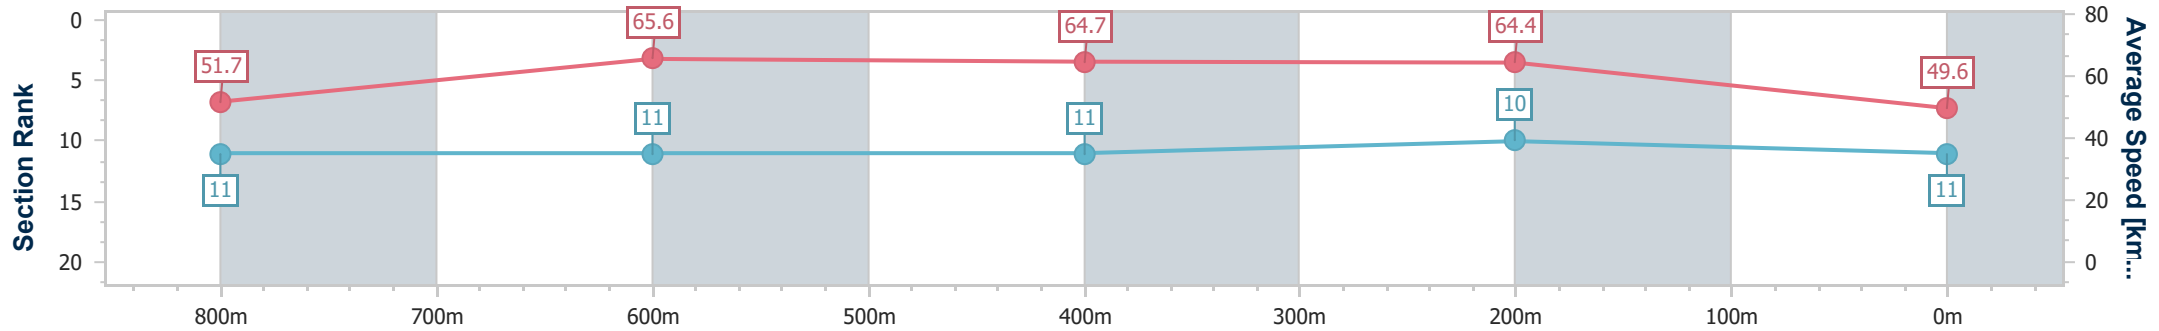

Horse/Jockey Name	Maltali
Final Rank	11
Fastest Section Time (Section)	0:11.06 (800m)
Top Speed [km/h] (Section)	67.2 (800m)
Race State	Finished

Sunshine Coast QLD Professional
Race 2: THE BRANDING OFFICE BENCHMARK 58 Handicap - 1000m

14 June 2024 - 15:57

Track Rating: Soft 6, Weather: Fine, Rail Position: +7m 400m-
W/Post; +9m Remainder

Section	Overall	800m	600m	400m	200m
Section Times	1:01.83 [11] (0:13.91)	0:47.92 [11] (0:11.06)	0:36.86 [11] (0:11.12)	0:25.74 [11] (0:11.20)	0:14.54 [10] (0:14.54)
Average Speed [km/h]	51.7	65.6	64.7	64.4	49.6
Top Speed [km/h]	66.5	67.2	66.1	66.2	60.6
Avg. Dist. to Rail [m]	3.9	2.0	0.7	2.1	0.1
Avg. Stride Freq. [Hz]	2.4	2.4	2.4	2.4	2.1
Avg. Stride Length [m]	6.1	7.5	7.4	7.4	6.5

- [ ] Ranking at each section and finish
- -.-.- No data available at this section
- NA No data available