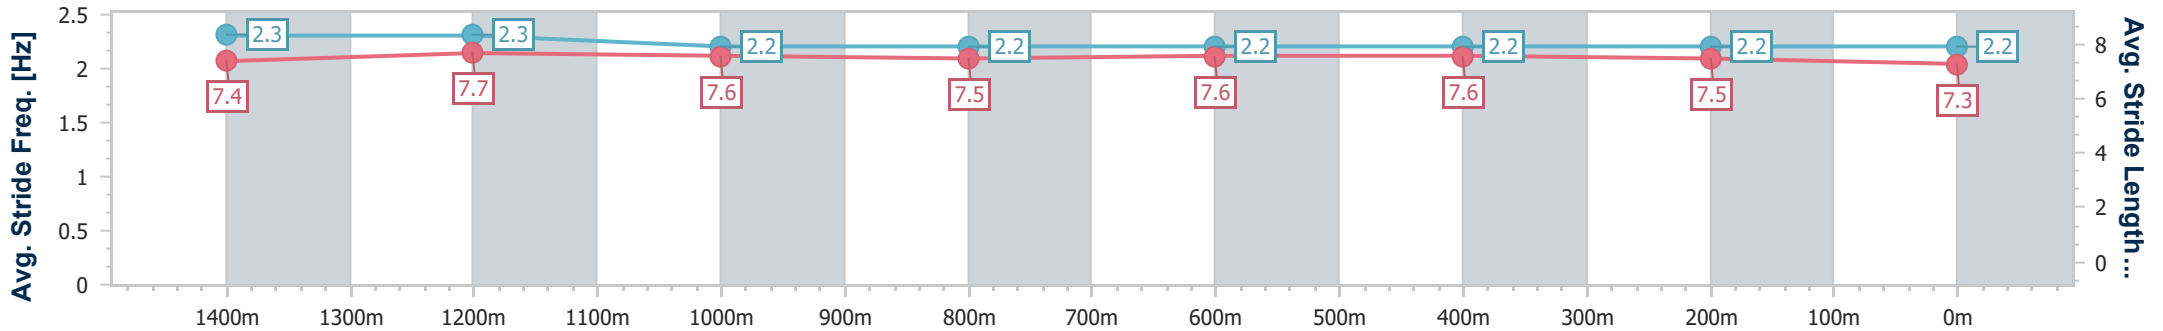

Horse/Jockey Name	Kariation
Final Rank	1
Fastest Section Time (Section)	0:06.77 (Overall)
Top Speed [km/h] (Section)	64.4 (Overall)
Race State	Finished

Sunshine Coast QLD Professional
Race 6: BATHERSBY LEGAL BENCHMARK 58 Handicap - 1600m

14 June 2024 - 18:22

Track Rating: Soft 6, Weather: Fine, Rail Position: +7m 400m-W/Post; +9m Remainder

Section	Overall	1400m	1200m	1000m	800m	600m	400m	200m						
Section Times	1:31.67 [1] (0:06.77)	1:24.90 [4] (0:11.56)	1:13.34 [4] (0:12.17)	1:01.17 [6] (0:12.40)	0:48.77 [6] (0:12.13)	0:36.64 [5] (0:11.98)	0:24.66 [6] (0:11.94)	0:12.72 [2] (0:12.72)						
Average Speed [km/h]	106.4	62.7	59.5	58.3	59.7	60.5	60.3	56.6						
Top Speed [km/h]	64.4	63.9	60.7	59.1	61.5	61.4	61.4	58.6						
Avg. Dist. to Rail [m]	8.5	3.7	2.5	2.1	1.5	0.9	2.9	2.7						
Avg. Stride Freq. [Hz]	2.3	2.3	2.2	2.2	2.2	2.2	2.2	2.2						
Avg. Stride Length [m]	7.4	7.7	7.6	7.5	7.6	7.6	7.5	7.3						

- [ ] Ranking at each section and finish
- -.-.- No data available at this section
- NA No data available