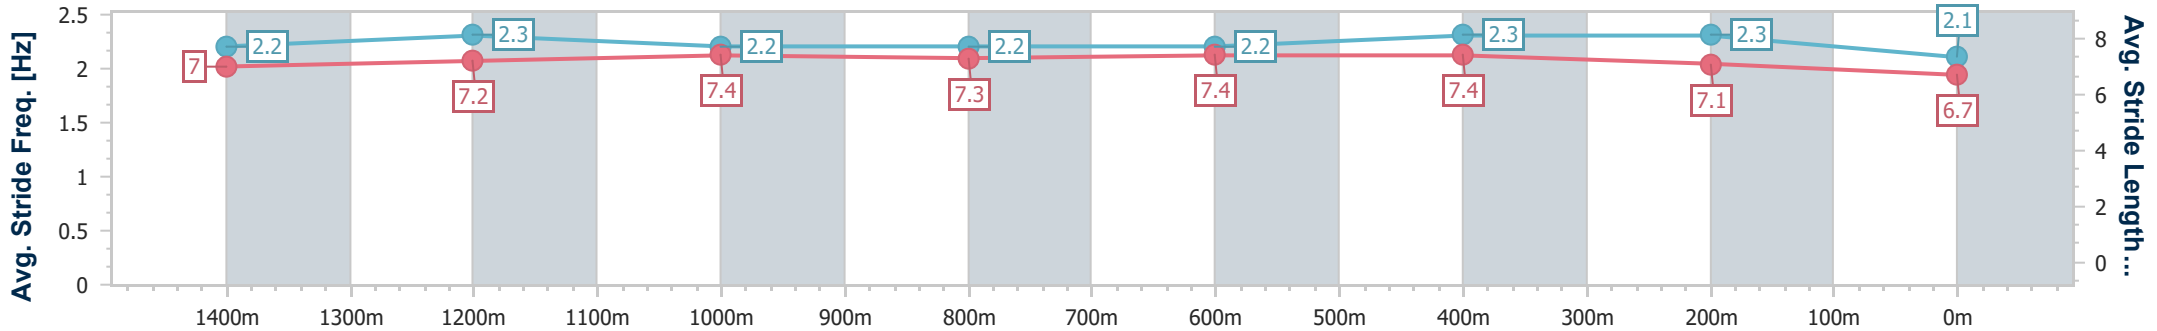

Horse/Jockey Name	Torque Leica Star
Final Rank	10
Fastest Section Time (Section)	0:07.31 (Overall)
Top Speed [km/h] (Section)	65.3 (Overall)
Race State	Finished

Sunshine Coast QLD Professional
Race 6: BATHERSBY LEGAL BENCHMARK 58 Handicap - 1600m

14 June 2024 - 18:22

Track Rating: Soft 6, Weather: Fine, Rail Position: +7m 400m-W/Post; +9m Remainder

Section	Overall	1400m	1200m	1000m	800m	600m	400m	200m
Section Times	1:33.79 [10] (0:07.31)	1:26.48 [9] (0:11.59)	1:14.89 [10] (0:12.10)	1:02.79 [10] (0:12.34)	0:50.45 [9] (0:12.06)	0:38.39 [10] (0:11.85)	0:26.54 [10] (0:12.28)	0:14.26 [11] (0:14.26)
Average Speed [km/h]	98.5	62.5	59.5	58.8	60.1	60.7	58.5	50.5
Top Speed [km/h]	65.3	63.8	61.5	59.9	61.3	61.3	61.4	51.8
Avg. Dist. to Rail [m]	3.5	1.9	2.2	2.0	1.4	0.5	0.7	0.4
Avg. Stride Freq. [Hz]	2.2	2.3	2.2	2.2	2.2	2.3	2.3	2.1
Avg. Stride Length [m]	7.0	7.2	7.4	7.3	7.4	7.4	7.1	6.7

- [ ] Ranking at each section and finish
- -.-.- No data available at this section
- NA No data available