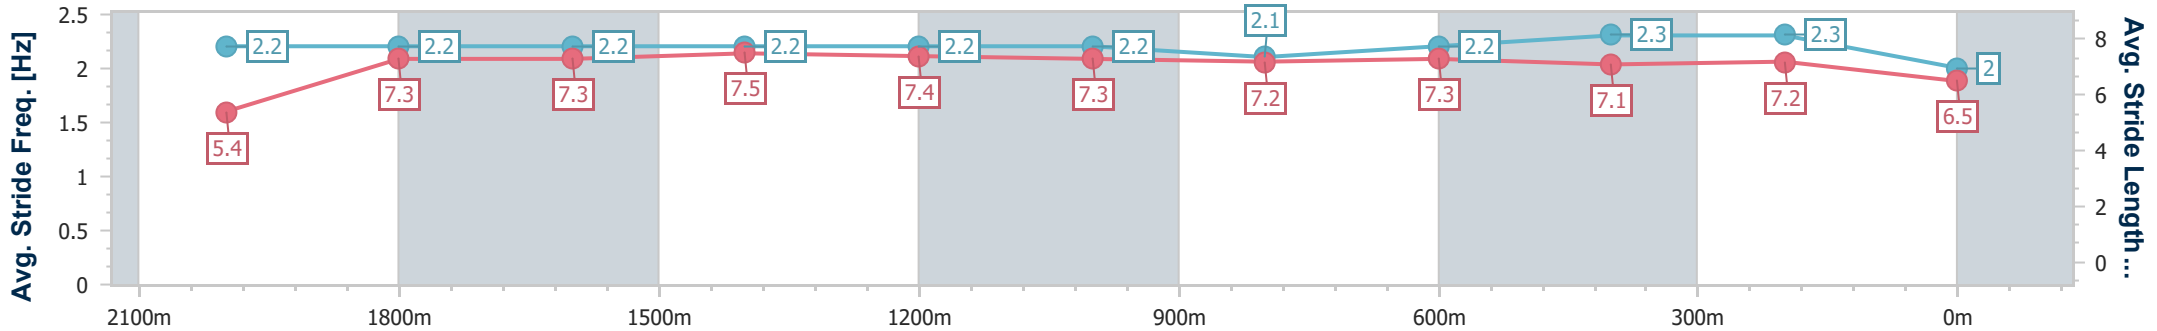

Sunshine Coast QLD Professional

Race 7: TAB Class 2 Handicap - 2200m

14 June 2024 - 18:50

Track Rating: Soft 6, Weather: Fine, Rail Position: +7m 400m-W/Post; +9m Remainder

Section	Overall	2000m	1800m	1600m	1400m	1200m	1000m	800m	600m	400m	200m
Section Times	2:20.81 [10] (0:12.02)	2:08.79 [5] (0:12.50)	1:56.29 [5] (0:12.56)	1:43.73 [6] (0:12.37)	1:31.36 [6] (0:12.68)	1:18.68 [6] (0:12.71)	1:05.97 [6] (0:13.13)	0:52.84 [6] (0:12.71)	0:40.13 [5] (0:12.42)	0:27.71 [6] (0:12.23)	0:15.48 [7] (0:15.48)
Average Speed [km/h]	59.8	57.6	57.7	58.7	57.3	56.6	55.3	57.8	58.9	59.0	46.6
Top Speed [km/h]	59.2	59.0	58.6	58.9	57.9	57.7	56.4	59.1	60.7	60.7	57.4
Avg. Dist. to Rail [m]	5.7	0.8	1.6	3.1	3.0	3.2	3.0	3.2	3.2	2.3	2.8
Avg. Stride Freq. [Hz]	2.2	2.2	2.2	2.2	2.2	2.2	2.1	2.2	2.3	2.3	2.0
Avg. Stride Length [m]	5.4	7.3	7.3	7.5	7.4	7.3	7.2	7.3	7.1	7.2	6.5