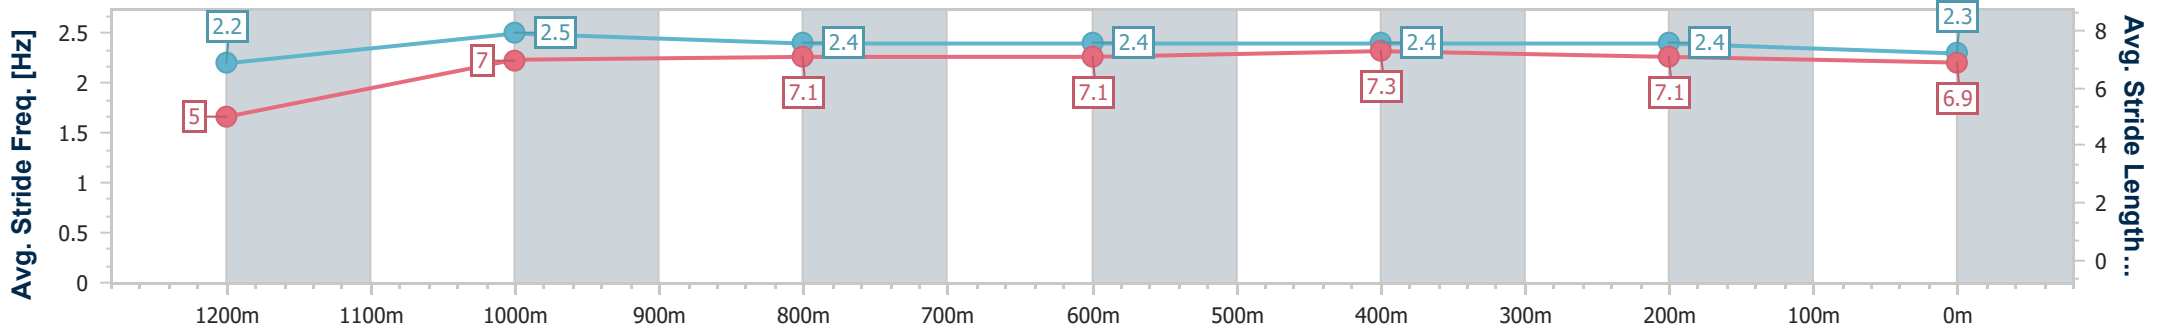

Horse/Jockey Name	Epicurious
Final Rank	12
Fastest Section Time (Section)	0:09.01 (Overall)
Top Speed [km/h] (Section)	65.2 (1200m)
Race State	Finished

Sunshine Coast QLD Professional
Race 5: ALLCHIN AIRCONDITIONING & REFRIGERATION
BENCHMARK 58 Handicap - 1300m

14 June 2024 - 17:50
Track Rating: Soft 6, Weather: Fine, Rail Position: +7m 400m-
W/Post; +9m Remainder

Section	Overall	1200m	1000m	800m	600m	400m	200m
Section Times	1:20.00 [12] (0:09.01)	1:10.99 [12] (0:11.33)	0:59.66 [12] (0:11.93)	0:47.73 [12] (0:11.90)	0:35.83 [12] (0:11.70)	0:24.13 [12] (0:11.66)	0:12.47 [12] (0:12.47)
Average Speed [km/h]	39.9	63.4	60.9	61.0	62.4	61.7	57.7
Top Speed [km/h]	58.5	65.2	63.9	63.8	64.1	62.7	60.4
Avg. Dist. to Rail [m]	5.0	2.9	2.4	1.6	2.3	4.9	3.6
Avg. Stride Freq. [Hz]	2.2	2.5	2.4	2.4	2.4	2.4	2.3
Avg. Stride Length [m]	5.0	7.0	7.1	7.1	7.3	7.1	6.9

- [ ] Ranking at each section and finish
- -.-.- No data available at this section
- NA No data available