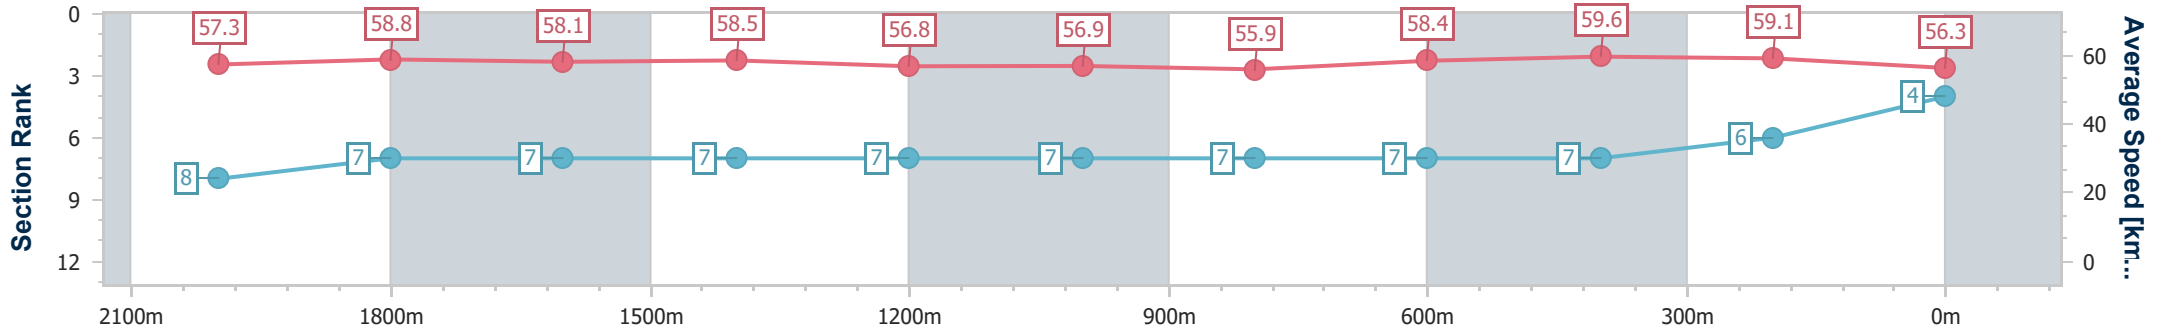

Sunshine Coast QLD Professional

Race 7: TAB Class 2 Handicap - 2200m

14 June 2024 - 18:50

Track Rating: Soft 6, Weather: Fine, Rail Position: +7m 400m-W/Post; +9m Remainder

Section	Overall	2000m	1800m	1600m	1400m	1200m	1000m	800m	600m	400m	200m
Section Times	2:18.08 [4] (0:12.61)	2:05.47 [8] (0:12.24)	1:53.23 [7] (0:12.51)	1:40.72 [7] (0:12.43)	1:28.29 [7] (0:12.74)	1:15.55 [7] (0:12.71)	1:02.84 [7] (0:12.99)	0:49.85 [7] (0:12.60)	0:37.25 [7] (0:12.29)	0:24.96 [7] (0:12.17)	0:12.79 [6] (0:12.79)
Average Speed [km/h]	57.3	58.8	58.1	58.5	56.8	56.9	55.9	58.4	59.6	59.1	56.3
Top Speed [km/h]	57.7	59.5	58.5	58.9	57.9	57.3	57.2	59.5	59.9	59.6	58.7
Avg. Dist. to Rail [m]	5.7	0.7	1.6	3.0	3.0	3.2	3.3	3.6	2.9	4.1	4.2
Avg. Stride Freq. [Hz]	2.1	2.2	2.1	2.1	2.1	2.1	2.1	2.2	2.3	2.2	2.2
Avg. Stride Length [m]	5.5	7.4	7.5	7.6	7.4	7.5	7.3	7.3	7.3	7.3	7.1