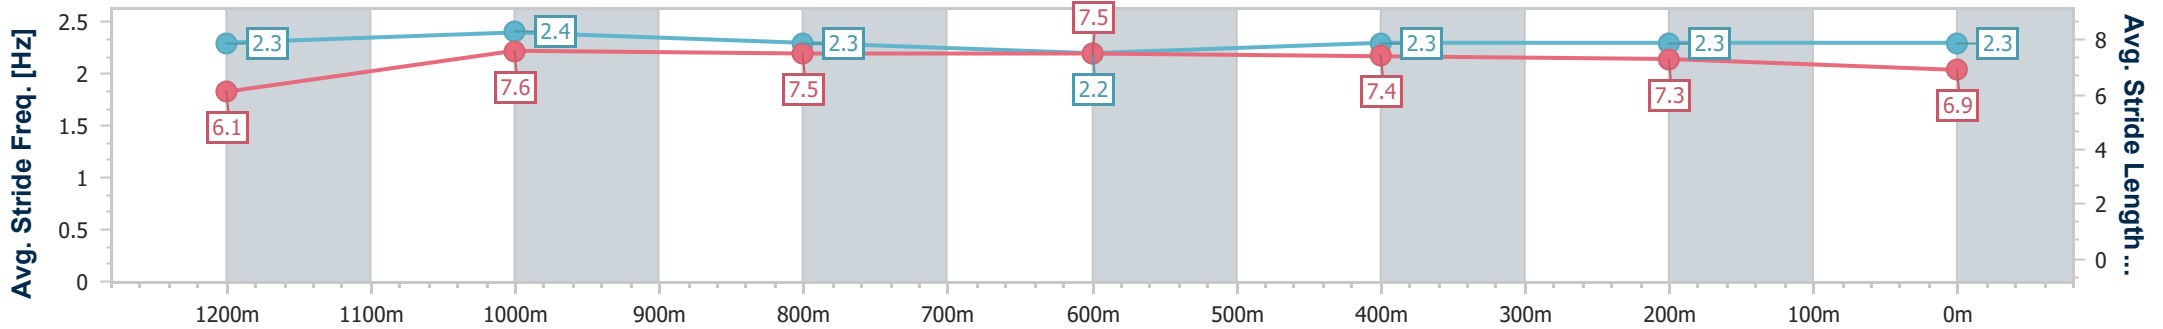

Sunshine Coast QLD Professional

Race 3: HEADLAND GLASS Maiden Plate - 1400m

14 June 2024 - 16:36

Track Rating: Soft 6, Weather: Fine, Rail Position: +7m 400m-  
W/Post; +9m Remainder

Section	Overall	1200m	1000m	800m	600m	400m	200m
Section Times	1:25.56 [2] (0:14.05)	1:11.51 [5] (0:11.22)	1:00.29 [4] (0:11.90)	0:48.39 [4] (0:12.07)	0:36.32 [4] (0:11.87)	0:24.45 [4] (0:11.80)	0:12.65 [1] (0:12.65)
Average Speed [km/h]	51.2	64.4	61.0	60.4	61.0	61.0	57.0
Top Speed [km/h]	65.6	66.2	62.7	61.4	61.8	62.4	59.5
Avg. Dist. to Rail [m]	8.6	5.1	3.3	2.1	1.5	2.6	1.5
Avg. Stride Freq. [Hz]	2.3	2.4	2.3	2.2	2.3	2.3	2.3
Avg. Stride Length [m]	6.1	7.6	7.5	7.5	7.4	7.3	6.9