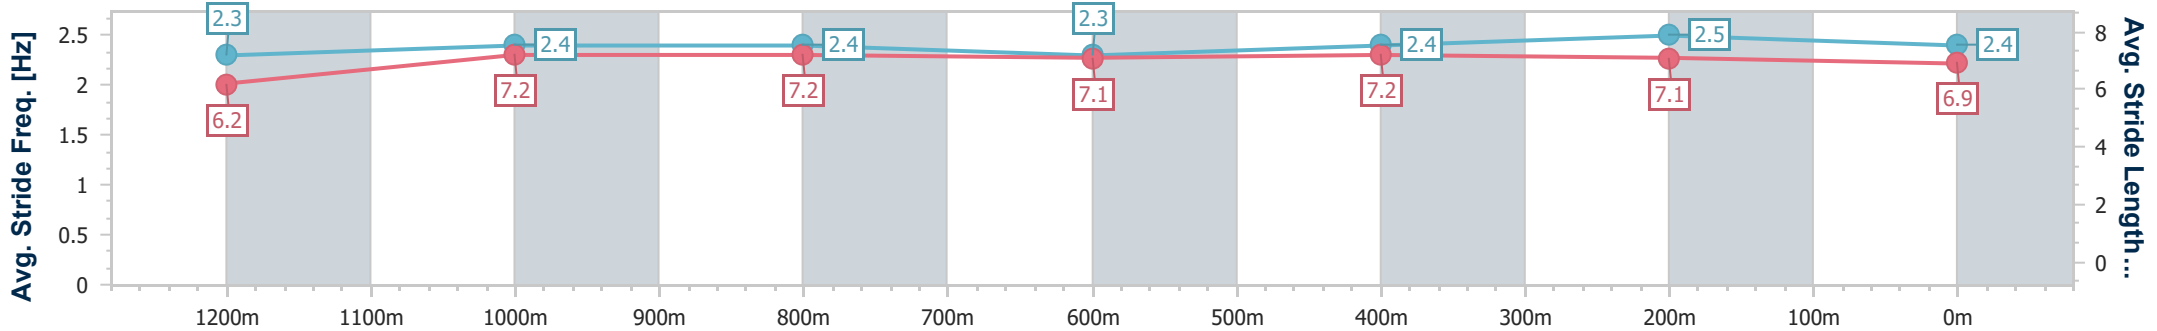

Horse/Jockey Name	Cool Encounter
Final Rank	3
Fastest Section Time (Section)	0:11.28 (400m)
Top Speed [km/h] (Section)	64.8 (400m)
Race State	Finished

Sunshine Coast QLD Professional
Race 4: GRAMBOWER CONCRETE CONSTRUCTIONS
BENCHMARK 68 Handicap - 1400m

14 June 2024 - 17:10

Track Rating: Soft 6, Weather: Fine, Rail Position: +7m 400m-
W/Post; +9m Remainder

Section	Overall	1200m	1000m	800m	600m	400m	200m
Section Times	1:25.37 [3] (0:14.07)	1:11.30 [4] (0:11.73)	0:59.57 [5] (0:11.87)	0:47.70 [5] (0:12.29)	0:35.41 [6] (0:11.95)	0:23.46 [4] (0:11.28)	0:12.18 [2] (0:12.18)
Average Speed [km/h]	51.1	61.5	61.3	59.2	60.6	64.0	59.0
Top Speed [km/h]	62.5	62.2	62.2	61.5	63.1	64.8	63.0
Avg. Dist. to Rail [m]	4.7	3.7	3.3	2.3	1.2	2.9	3.0
Avg. Stride Freq. [Hz]	2.3	2.4	2.4	2.3	2.4	2.5	2.4
Avg. Stride Length [m]	6.2	7.2	7.2	7.1	7.2	7.1	6.9

- [ ] Ranking at each section and finish
- -.-.- No data available at this section
- NA No data available