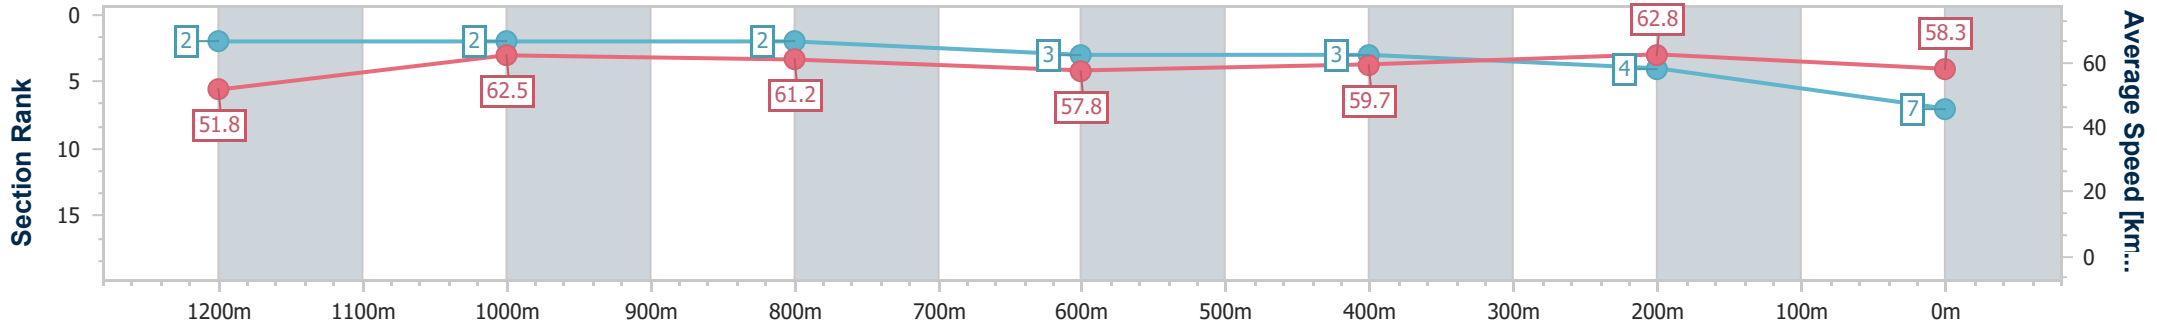

Horse/Jockey Name	Yangari
Final Rank	7
Fastest Section Time (Section)	0:11.49 (400m)
Top Speed [km/h] (Section)	63.7 (400m)
Race State	Finished

Sunshine Coast QLD Professional
Race 4: GRAMBOWER CONCRETE CONSTRUCTIONS
BENCHMARK 68 Handicap - 1400m

14 June 2024 - 17:10

Track Rating: Soft 6, Weather: Fine, Rail Position: +7m 400m-
W/Post; +9m Remainder

Section	Overall	1200m	1000m	800m	600m	400m	200m
Section Times	1:25.68 [7] (0:13.94)	1:11.74 [2] (0:11.51)	1:00.23 [2] (0:11.81)	0:48.42 [2] (0:12.55)	0:35.87 [3] (0:12.03)	0:23.84 [3] (0:11.49)	0:12.35 [4] (0:12.35)
Average Speed [km/h]	51.8	62.5	61.2	57.8	59.7	62.8	58.3
Top Speed [km/h]	62.6	63.0	62.7	59.3	61.7	63.7	60.5
Avg. Dist. to Rail [m]	2.9	2.2	1.9	1.2	0.2	0.5	2.0
Avg. Stride Freq. [Hz]	2.1	2.3	2.3	2.2	2.2	2.3	2.2
Avg. Stride Length [m]	6.7	7.5	7.5	7.3	7.5	7.6	7.4

- [ ] Ranking at each section and finish
- -.-.- No data available at this section
- NA No data available