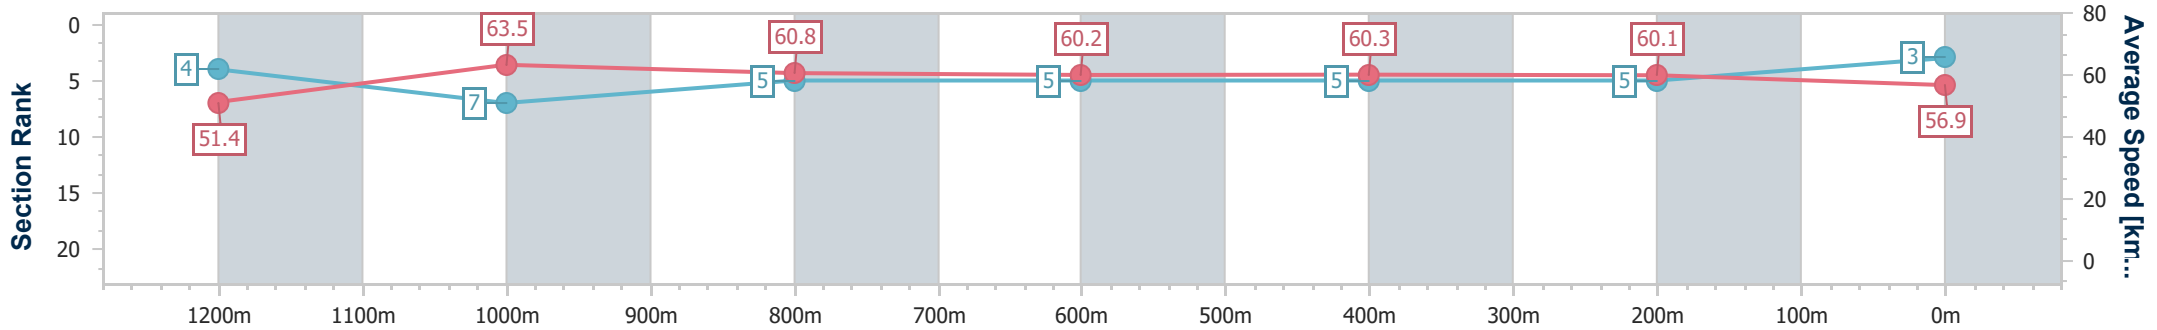

### Sunshine Coast QLD Professional

Race 3: HEADLAND GLASS Maiden Plate - 1400m

14 June 2024 - 16:36

Track Rating: Soft 6, Weather: Fine, Rail Position: +7m 400m-  
W/Post; +9m Remainder

Section	Overall	1200m	1000m	800m	600m	400m	200m
Section Times	1:25.90 [3] (0:14.03)	1:11.87 [4] (0:11.35)	1:00.52 [7] (0:11.90)	0:48.62 [5] (0:12.08)	0:36.54 [5] (0:11.89)	0:24.65 [5] (0:11.99)	0:12.66 [5] (0:12.66)
Average Speed [km/h]	51.4	63.5	60.8	60.2	60.3	60.1	56.9
Top Speed [km/h]	65.1	65.9	62.2	61.3	61.8	61.9	58.6
Avg. Dist. to Rail [m]	2.6	2.1	2.1	1.3	0.3	2.3	4.1
Avg. Stride Freq. [Hz]	2.2	2.2	2.1	2.2	2.2	2.2	2.2
Avg. Stride Length [m]	6.5	7.9	8.0	7.8	7.7	7.6	7.2