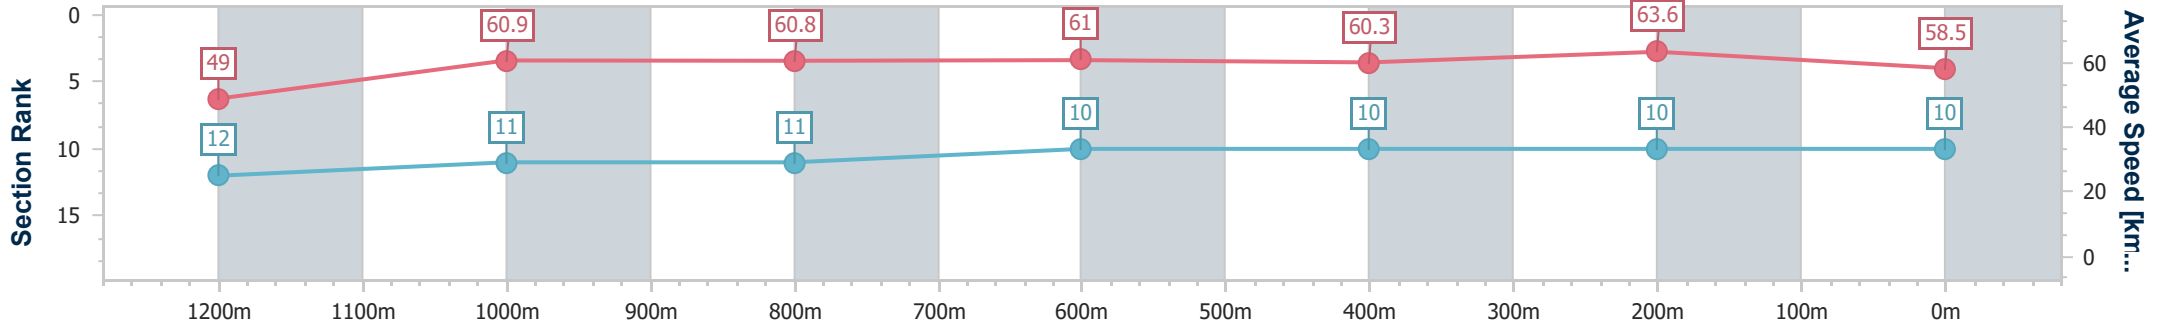

Horse/Jockey Name	Raging Pole
Final Rank	10
Fastest Section Time (Section)	0:11.34 (400m)
Top Speed [km/h] (Section)	64.3 (400m)
Race State	Finished

Sunshine Coast QLD Professional
Race 4: GRAMBOWER CONCRETE CONSTRUCTIONS
BENCHMARK 68 Handicap - 1400m

14 June 2024 - 17:10
Track Rating: Soft 6, Weather: Fine, Rail Position: +7m 400m-
W/Post; +9m Remainder

Section	Overall	1200m	1000m	800m	600m	400m	200m
Section Times	1:25.91 [10] (0:14.75)	1:11.16 [12] (0:11.79)	0:59.37 [11] (0:11.91)	0:47.46 [11] (0:11.87)	0:35.59 [10] (0:11.94)	0:23.65 [10] (0:11.34)	0:12.31 [10] (0:12.31)
Average Speed [km/h]	49.0	60.9	60.8	61.0	60.3	63.6	58.5
Top Speed [km/h]	62.4	63.2	61.0	62.2	62.7	64.3	61.8
Avg. Dist. to Rail [m]	9.2	2.0	1.8	1.0	0.3	0.1	0.9
Avg. Stride Freq. [Hz]	2.1	2.3	2.3	2.3	2.3	2.3	2.2
Avg. Stride Length [m]	6.2	7.3	7.4	7.3	7.4	7.5	7.3

- [ ] Ranking at each section and finish
- -.-.- No data available at this section
- NA No data available