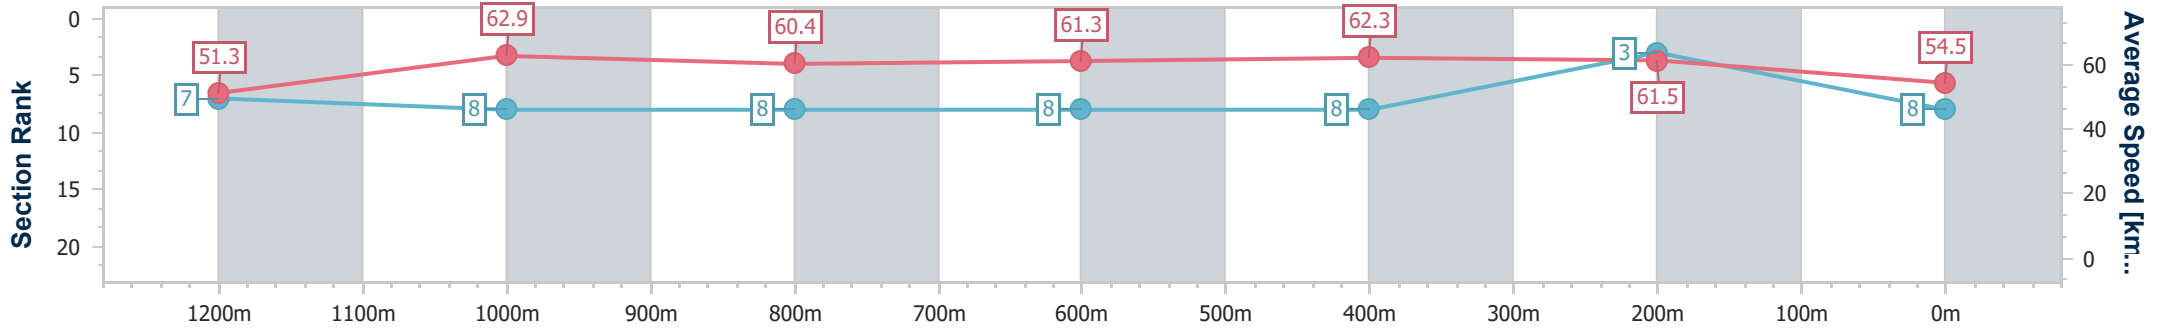

Sunshine Coast QLD Professional

Race 3: HEADLAND GLASS Maiden Plate - 1400m

14 June 2024 - 16:36

Track Rating: Soft 6, Weather: Fine, Rail Position: +7m 400m-  
W/Post; +9m Remainder

Section	Overall	1200m	1000m	800m	600m	400m	200m
Section Times	1:26.31 [8] (0:14.10)	1:12.21 [7] (0:11.40)	1:00.81 [8] (0:12.09)	0:48.72 [8] (0:12.04)	0:36.68 [8] (0:11.76)	0:24.92 [8] (0:11.70)	0:13.22 [3] (0:13.22)
Average Speed [km/h]	51.3	62.9	60.4	61.3	62.3	61.5	54.5
Top Speed [km/h]	63.2	63.9	61.9	63.1	63.3	63.1	59.2
Avg. Dist. to Rail [m]	7.4	4.9	4.6	4.3	3.4	6.6	7.2
Avg. Stride Freq. [Hz]	2.2	2.4	2.3	2.3	2.4	2.4	2.3
Avg. Stride Length [m]	6.3	7.4	7.3	7.3	7.3	7.1	6.5