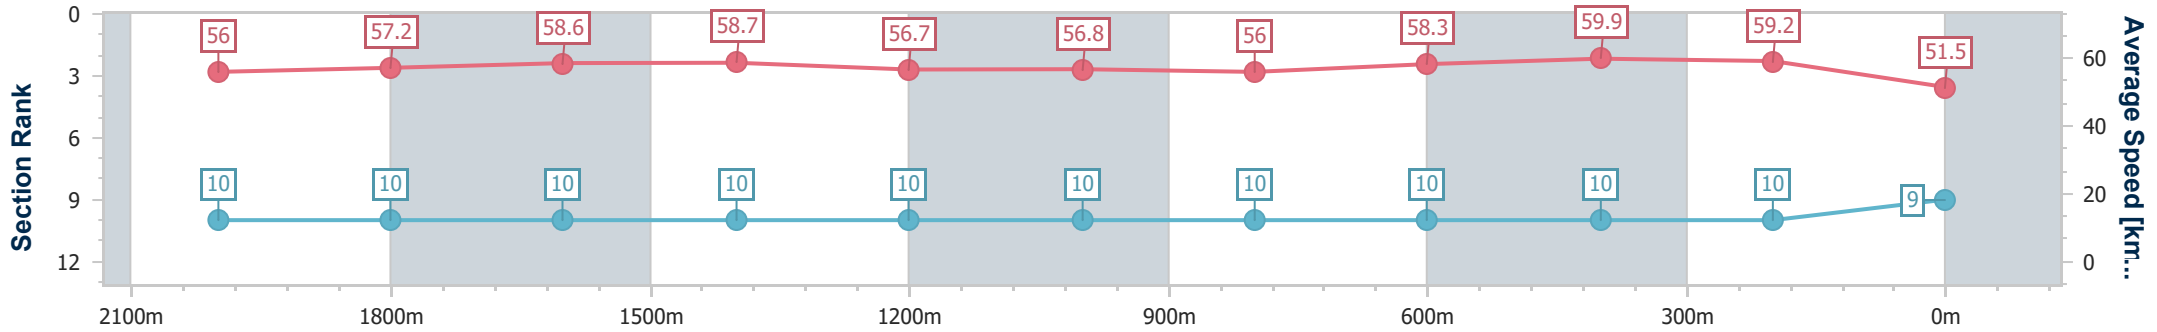

Sunshine Coast QLD Professional

Race 7: TAB Class 2 Handicap - 2200m

14 June 2024 - 18:50

Track Rating: Soft 6, Weather: Fine, Rail Position: +7m 400m-W/Post; +9m Remainder

Section	Overall	2000m	1800m	1600m	1400m	1200m	1000m	800m	600m	400m	200m
Section Times	2:19.61 [9] (0:12.91)	2:06.70 [10] (0:12.53)	1:54.17 [10] (0:12.33)	1:41.84 [10] (0:12.40)	1:29.44 [10] (0:12.81)	1:16.63 [10] (0:12.70)	1:03.93 [10] (0:12.97)	0:50.96 [10] (0:12.61)	0:38.35 [10] (0:12.22)	0:26.13 [10] (0:12.16)	0:13.97 [10] (0:13.97)
Average Speed [km/h]	56.0	57.2	58.6	58.7	56.7	56.8	56.0	58.3	59.9	59.2	51.5
Top Speed [km/h]	58.0	58.4	60.3	59.6	57.9	57.6	57.9	60.0	60.9	60.3	57.5
Avg. Dist. to Rail [m]	6.9	0.8	1.2	4.1	3.5	3.2	2.8	3.5	3.0	3.8	4.2
Avg. Stride Freq. [Hz]	2.3	2.4	2.4	2.4	2.3	2.3	2.3	2.4	2.4	2.4	2.3
Avg. Stride Length [m]	4.9	6.5	6.7	6.8	6.7	6.7	6.7	6.8	7.0	6.9	6.3