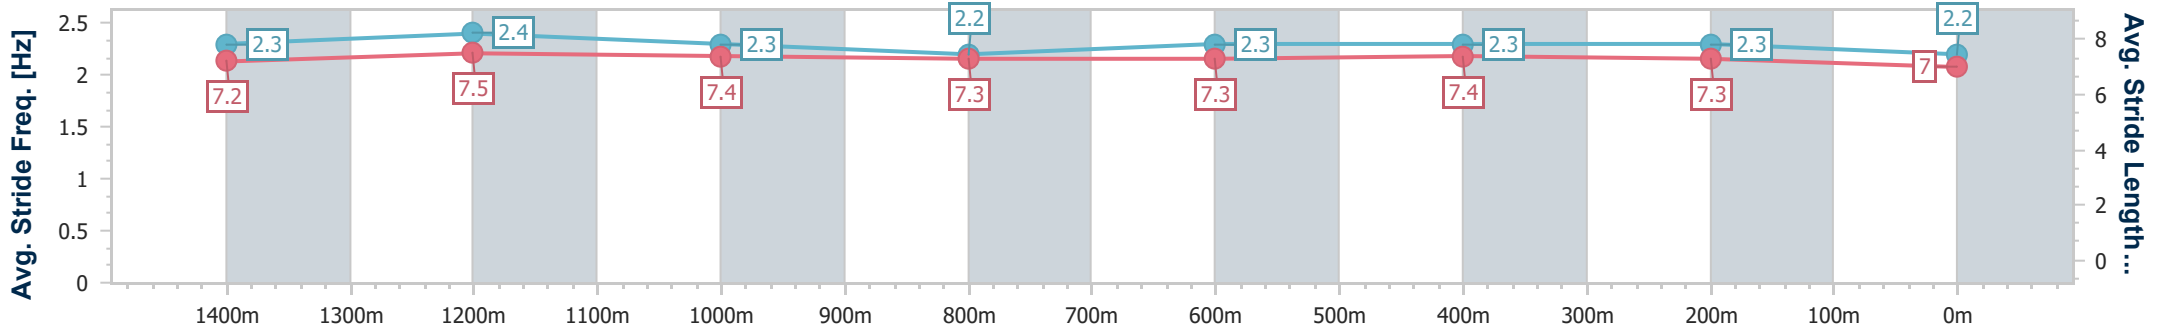

Horse/Jockey Name	Don Quixote
Final Rank	8
Fastest Section Time (Section)	0:06.97 (Overall)
Top Speed [km/h] (Section)	65.4 (Overall)
Race State	Finished

Sunshine Coast QLD Professional
Race 6: BATHERSBY LEGAL BENCHMARK 58 Handicap - 1600m

14 June 2024 - 18:22

Track Rating: Soft 6, Weather: Fine, Rail Position: +7m 400m-W/Post; +9m Remainder

Section	Overall	1400m	1200m	1000m	800m	600m	400m	200m						
Section Times	1:32.28 [8] (0:06.97)	1:25.31 [7] (0:11.46)	1:13.85 [6] (0:11.94)	1:01.91 [4] (0:12.51)	0:49.40 [5] (0:12.18)	0:37.22 [6] (0:12.00)	0:25.22 [7] (0:12.06)	0:13.16 [6] (0:13.16)						
Average Speed [km/h]	103.0	63.7	60.2	58.5	60.0	61.1	59.5	54.8						
Top Speed [km/h]	65.4	65.1	61.8	58.9	61.9	61.8	60.7	58.1						
Avg. Dist. to Rail [m]	5.9	4.0	4.4	4.5	3.2	2.6	5.3	5.8						
Avg. Stride Freq. [Hz]	2.3	2.4	2.3	2.2	2.3	2.3	2.3	2.2						
Avg. Stride Length [m]	7.2	7.5	7.4	7.3	7.3	7.4	7.3	7.0						

- [ ] Ranking at each section and finish
- -.-.- No data available at this section
- NA No data available