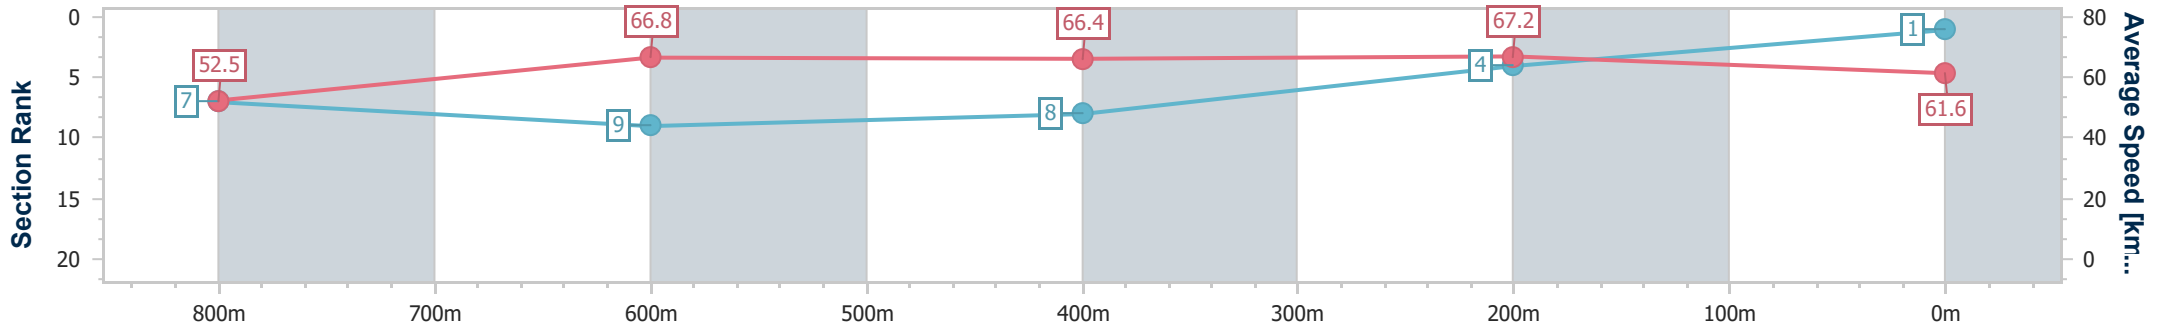

Horse/Jockey Name	Termagant
Final Rank	1
Fastest Section Time (Section)	0:10.76 (400m)
Top Speed [km/h] (Section)	68.8 (400m)
Race State	Finished

Sunshine Coast QLD Professional
Race 2: THE BRANDING OFFICE BENCHMARK 58 Handicap - 1000m

14 June 2024 - 15:57

Track Rating: Soft 6, Weather: Fine, Rail Position: +7m 400m-
W/Post; +9m Remainder

Section	Overall	800m	600m	400m	200m
Section Times	0:58.02 [1] (0:13.71)	0:44.31 [7] (0:10.97)	0:33.34 [9] (0:10.93)	0:22.41 [8] (0:10.76)	0:11.65 [4] (0:11.65)
Average Speed [km/h]	52.5	66.8	66.4	67.2	61.6
Top Speed [km/h]	65.3	67.6	67.3	68.8	64.6
Avg. Dist. to Rail [m]	8.3	3.7	2.0	4.9	5.8
Avg. Stride Freq. [Hz]	2.3	2.4	2.4	2.5	2.4
Avg. Stride Length [m]	6.3	7.6	7.6	7.4	7.1

- [ ] Ranking at each section and finish
- -.-.- No data available at this section
- NA No data available