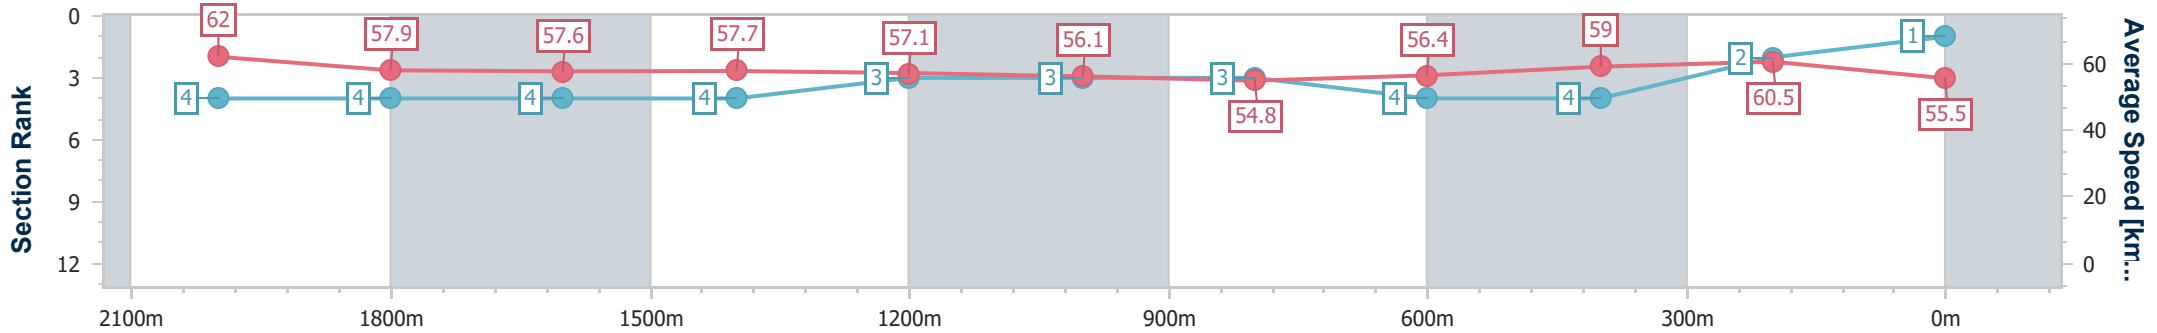

Horse/Jockey Name	Ring Me Up
Final Rank	1
Fastest Section Time (Section)	0:11.65 (Overall)
Top Speed [km/h] (Section)	61.4 (400m)
Race State	Finished

Sunshine Coast QLD Professional

Race 7: TAB Class 2 Handicap - 2200m

14 June 2024 - 18:50

Track Rating: Soft 6, Weather: Fine, Rail Position: +7m 400m-
W/Post; +9m Remainder

Section	Overall	2000m	1800m	1600m	1400m	1200m	1000m	800m	600m	400m	200m
Section Times	2:17.67 [1] (0:11.65)	2:06.02 [4] (0:12.36)	1:53.66 [4] (0:12.48)	1:41.18 [4] (0:12.51)	1:28.67 [4] (0:12.68)	1:15.99 [3] (0:12.84)	1:03.15 [3] (0:13.21)	0:49.94 [3] (0:12.84)	0:37.10 [4] (0:12.24)	0:24.86 [4] (0:11.90)	0:12.96 [2] (0:12.96)
Average Speed [km/h]	62.0	57.9	57.6	57.7	57.1	56.1	54.8	56.4	59.0	60.5	55.5
Top Speed [km/h]	60.4	59.8	58.6	59.4	57.5	56.6	55.8	58.4	60.7	61.4	58.6
Avg. Dist. to Rail [m]	6.3	1.3	0.2	1.5	2.0	2.1	2.0	1.1	0.4	1.9	1.1
Avg. Stride Freq. [Hz]	2.1	2.1	2.1	2.1	2.1	2.1	2.1	2.1	2.2	2.3	2.2
Avg. Stride Length [m]	5.8	7.6	7.6	7.8	7.7	7.5	7.4	7.5	7.6	7.4	7.2

- [ ] Ranking at each section and finish
- -.-.- No data available at this section
- NA No data available