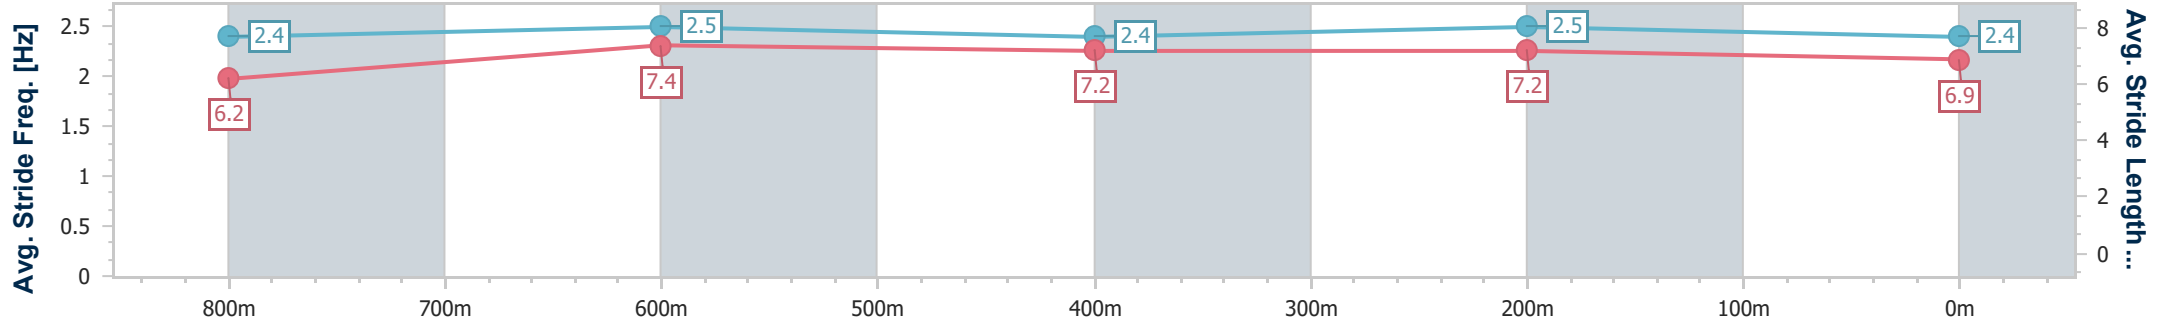

Horse/Jockey Name	Divine Gem
Final Rank	4
Fastest Section Time (Section)	0:10.89 (800m)
Top Speed [km/h] (Section)	68.7 (800m)
Race State	Finished

Sunshine Coast QLD Professional
Race 1: PFD FOODSERVICES QTIS Three-Year-Old Maiden
Handicap - 1000m
14 June 2024 - 15:23

Track Rating: Soft 6, Weather: Fine, Rail Position:

Section	Overall	800m	600m	400m	200m
Section Times	0:58.84 [4] (0:13.46)	0:45.38 [2] (0:10.89)	0:34.49 [2] (0:11.62)	0:22.87 [2] (0:10.99)	0:11.88 [3] (0:11.88)
Average Speed [km/h]	53.4	65.9	62.4	65.5	60.5
Top Speed [km/h]	67.7	68.7	64.5	66.3	64.3
Avg. Dist. to Rail [m]	0.7	0.6	0.7	2.3	1.1
Avg. Stride Freq. [Hz]	2.4	2.5	2.4	2.5	2.4
Avg. Stride Length [m]	6.2	7.4	7.2	7.2	6.9

- [ ] Ranking at each section and finish
- -.-.- No data available at this section
- NA No data available