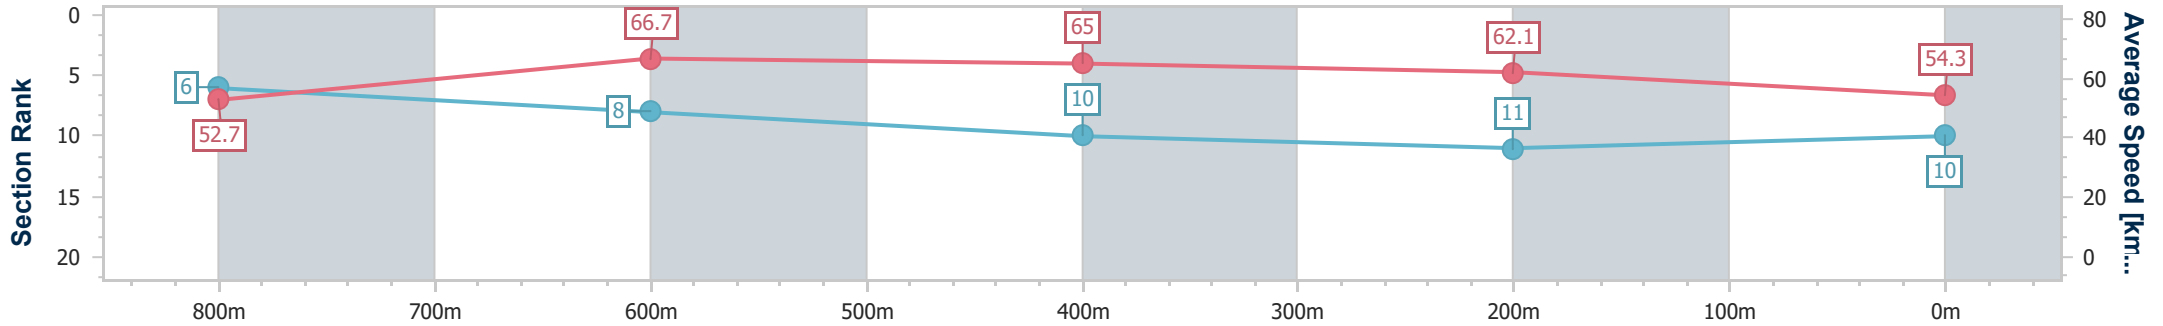

Horse/Jockey Name	Extremaarty
Final Rank	10
Fastest Section Time (Section)	0:10.92 (800m)
Top Speed [km/h] (Section)	69.4 (800m)
Race State	Finished

Sunshine Coast QLD Professional
Race 2: THE BRANDING OFFICE BENCHMARK 58 Handicap - 1000m

14 June 2024 - 15:57

Track Rating: Soft 6, Weather: Fine, Rail Position: +7m 400m-
W/Post; +9m Remainder

Section	Overall	800m	600m	400m	200m
Section Times	1:00.81 [10] (0:13.71)	0:47.10 [6] (0:10.92)	0:36.18 [8] (0:11.30)	0:24.88 [10] (0:11.62)	0:13.26 [11] (0:13.26)
Average Speed [km/h]	52.7	66.7	65.0	62.1	54.3
Top Speed [km/h]	68.8	69.4	67.0	64.9	58.5
Avg. Dist. to Rail [m]	7.4	3.7	3.8	4.2	3.9
Avg. Stride Freq. [Hz]	2.4	2.5	2.5	2.3	2.2
Avg. Stride Length [m]	6.0	7.3	7.4	7.4	6.9

- [ ] Ranking at each section and finish
- -.-.- No data available at this section
- NA No data available