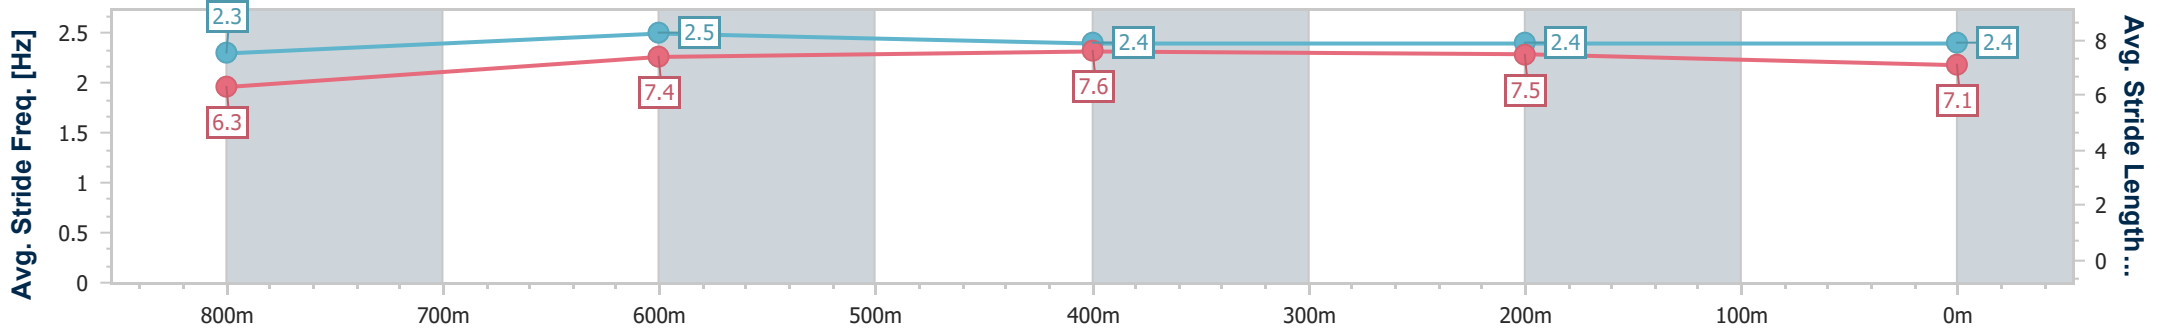

Horse/Jockey Name	Pink Cashmere
Final Rank	2
Fastest Section Time (Section)	0:10.72 (800m)
Top Speed [km/h] (Section)	68.6 (800m)
Race State	Finished

Sunshine Coast QLD Professional
Race 2: THE BRANDING OFFICE BENCHMARK 58 Handicap - 1000m

14 June 2024 - 15:57

Track Rating: Soft 6, Weather: Fine, Rail Position: +7m 400m-
W/Post; +9m Remainder

Section	Overall	800m	600m	400m	200m
Section Times	0:58.11 [2] (0:13.86)	0:44.25 [9] (0:10.72)	0:33.53 [7] (0:10.94)	0:22.59 [7] (0:10.99)	0:11.60 [7] (0:11.60)
Average Speed [km/h]	52.0	66.9	65.5	65.3	62.2
Top Speed [km/h]	68.3	68.6	66.6	66.5	64.0
Avg. Dist. to Rail [m]	0.4	0.4	1.5	0.8	2.8
Avg. Stride Freq. [Hz]	2.3	2.5	2.4	2.4	2.4
Avg. Stride Length [m]	6.3	7.4	7.6	7.5	7.1

- [ ] Ranking at each section and finish
- -.-.- No data available at this section
- NA No data available