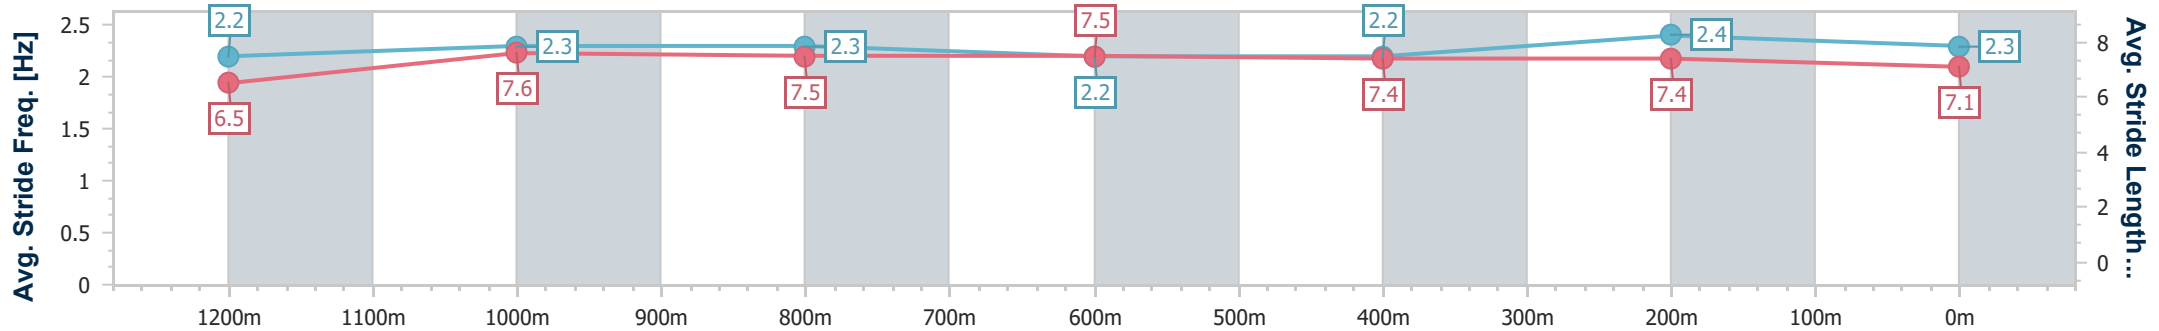

Horse/Jockey Name	Mishani Missile
Final Rank	9
Fastest Section Time (Section)	0:11.51 (400m)
Top Speed [km/h] (Section)	64.2 (400m)
Race State	Finished

Sunshine Coast QLD Professional
Race 4: GRAMBOWER CONCRETE CONSTRUCTIONS
BENCHMARK 68 Handicap - 1400m

14 June 2024 - 17:10

Track Rating: Soft 6, Weather: Fine, Rail Position: +7m 400m-
W/Post; +9m Remainder

Section	Overall	1200m	1000m	800m	600m	400m	200m
Section Times	1:25.82 [9] (0:14.17)	1:11.65 [5] (0:11.70)	0:59.95 [6] (0:11.89)	0:48.06 [6] (0:12.16)	0:35.90 [5] (0:12.02)	0:23.88 [5] (0:11.51)	0:12.37 [6] (0:12.37)
Average Speed [km/h]	51.0	61.4	61.1	60.0	60.1	62.5	58.3
Top Speed [km/h]	62.2	61.8	61.8	61.1	63.4	64.2	60.9
Avg. Dist. to Rail [m]	5.4	4.1	3.5	1.8	1.0	3.8	5.3
Avg. Stride Freq. [Hz]	2.2	2.3	2.3	2.2	2.2	2.4	2.3
Avg. Stride Length [m]	6.5	7.6	7.5	7.5	7.4	7.4	7.1

- [ ] Ranking at each section and finish
- -.-.- No data available at this section
- NA No data available