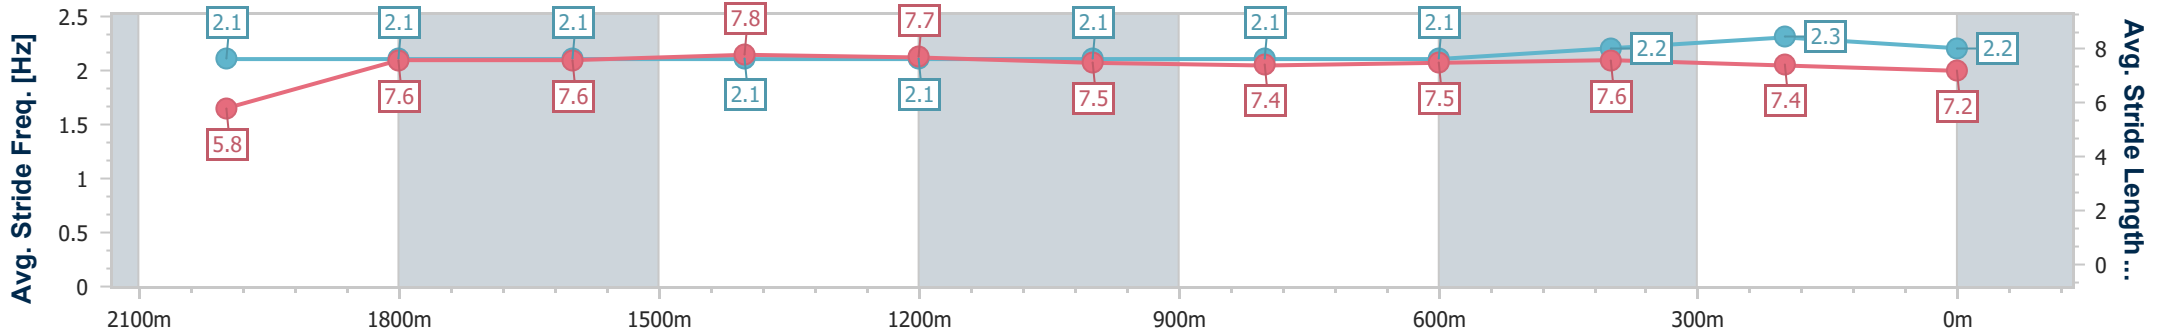

Horse/Jockey Name	Ring Me Up
Final Rank	1
Fastest Section Time (Section)	0:11.65 (Overall)
Top Speed [km/h] (Section)	61.4 (400m)
Race State	Finished

Sunshine Coast QLD Professional

Race 7: TAB Class 2 Handicap - 2200m

14 June 2024 - 18:50

Track Rating: Soft 6, Weather: Fine, Rail Position: +7m 400m-
W/Post; +9m Remainder

Section	Overall	2000m	1800m	1600m	1400m	1200m	1000m	800m	600m	400m	200m
Section Times	2:17.67 [1] (0:11.65)	2:06.02 [4] (0:12.36)	1:53.66 [4] (0:12.48)	1:41.18 [4] (0:12.51)	1:28.67 [4] (0:12.68)	1:15.99 [3] (0:12.84)	1:03.15 [3] (0:13.21)	0:49.94 [3] (0:12.84)	0:37.10 [4] (0:12.24)	0:24.86 [4] (0:11.90)	0:12.96 [2] (0:12.96)
Average Speed [km/h]	62.0	57.9	57.6	57.7	57.1	56.1	54.8	56.4	59.0	60.5	55.5
Top Speed [km/h]	60.4	59.8	58.6	59.4	57.5	56.6	55.8	58.4	60.7	61.4	58.6
Avg. Dist. to Rail [m]	6.3	1.3	0.2	1.5	2.0	2.1	2.0	1.1	0.4	1.9	1.1
Avg. Stride Freq. [Hz]	2.1	2.1	2.1	2.1	2.1	2.1	2.1	2.1	2.2	2.3	2.2
Avg. Stride Length [m]	5.8	7.6	7.6	7.8	7.7	7.5	7.4	7.5	7.6	7.4	7.2

- [ ] Ranking at each section and finish
- -.-.- No data available at this section
- NA No data available