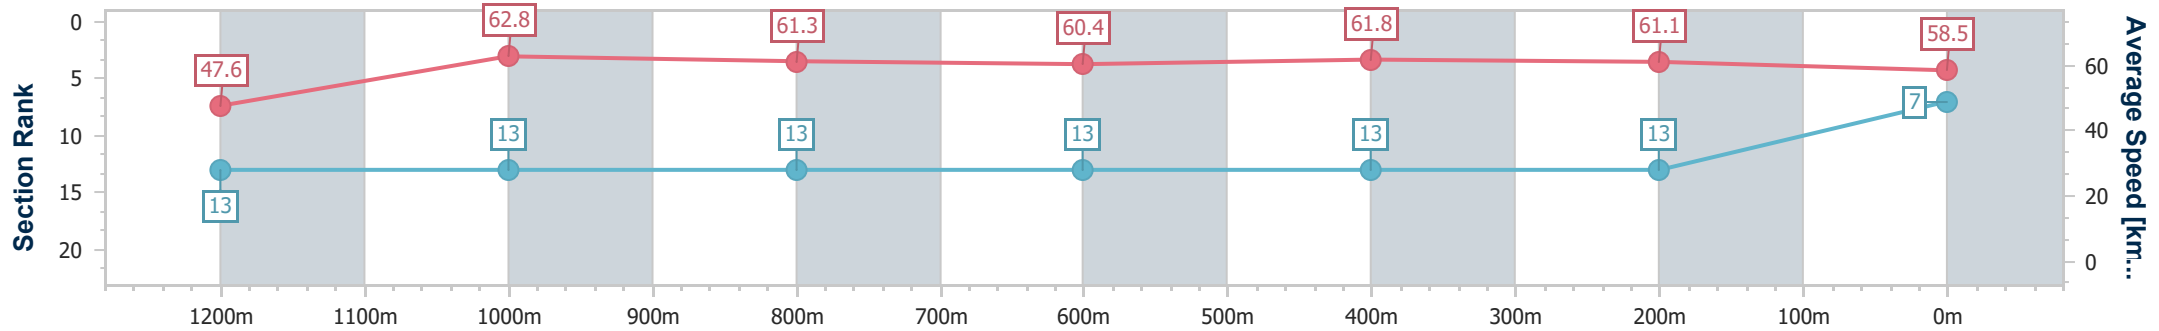

Sunshine Coast QLD Professional

Race 3: HEADLAND GLASS Maiden Plate - 1400m

14 June 2024 - 16:36

Track Rating: Soft 6, Weather: Fine, Rail Position: +7m 400m-  
W/Post; +9m Remainder

Section	Overall	1200m	1000m	800m	600m	400m	200m
Section Times	1:26.20 [7] (0:15.16)	1:11.04 [13] (0:11.46)	0:59.58 [13] (0:11.76)	0:47.82 [13] (0:11.93)	0:35.89 [13] (0:11.75)	0:24.14 [13] (0:11.83)	0:12.31 [13] (0:12.31)
Average Speed [km/h]	47.6	62.8	61.3	60.4	61.8	61.1	58.5
Top Speed [km/h]	62.3	63.4	63.4	61.9	62.4	62.5	59.5
Avg. Dist. to Rail [m]	7.2	0.8	0.2	0.7	1.7	1.0	0.3
Avg. Stride Freq. [Hz]	2.1	2.3	2.3	2.3	2.3	2.3	2.3
Avg. Stride Length [m]	6.1	7.5	7.4	7.4	7.4	7.4	7.1