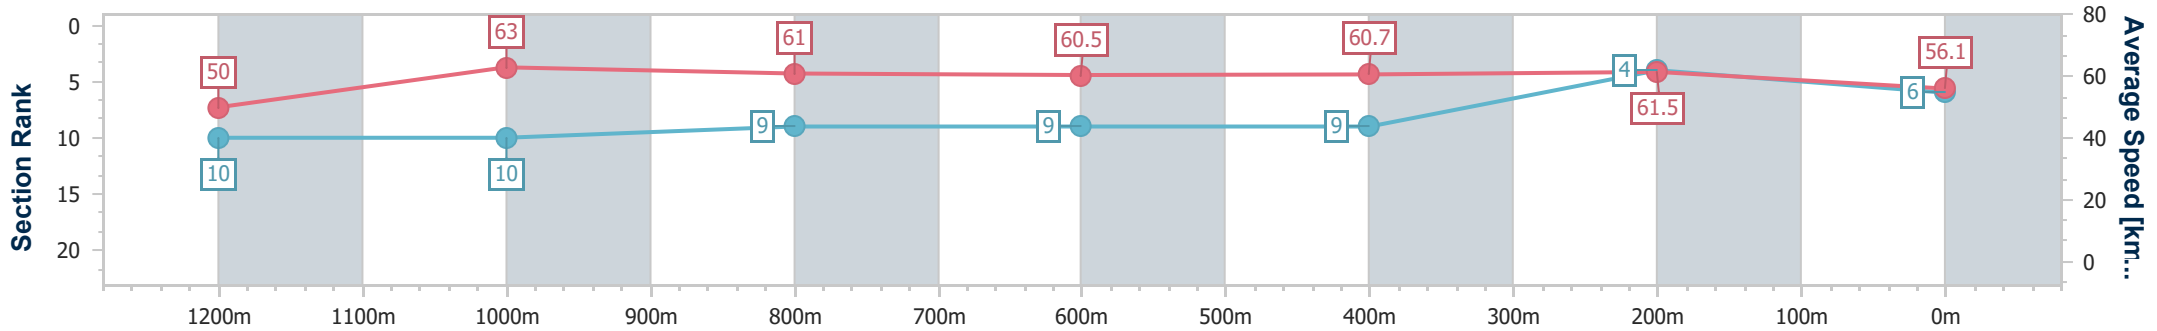

Sunshine Coast QLD Professional

Race 3: HEADLAND GLASS Maiden Plate - 1400m

14 June 2024 - 16:36

Track Rating: Soft 6, Weather: Fine, Rail Position: +7m 400m-W/Post; +9m Remainder

Section	Overall	1200m	1000m	800m	600m	400m	200m
Section Times	1:26.04 [6] (0:14.41)	1:11.63 [10] (0:11.39)	1:00.24 [10] (0:11.86)	0:48.38 [9] (0:11.98)	0:36.40 [9] (0:11.85)	0:24.55 [9] (0:11.70)	0:12.85 [4] (0:12.85)
Average Speed [km/h]	50.0	63.0	61.0	60.5	60.7	61.5	56.1
Top Speed [km/h]	65.0	66.0	62.2	62.2	63.1	63.2	58.9
Avg. Dist. to Rail [m]	4.3	2.1	2.1	0.8	0.3	0.4	1.1
Avg. Stride Freq. [Hz]	2.3	2.4	2.3	2.3	2.3	2.4	2.3
Avg. Stride Length [m]	6.1	7.2	7.3	7.3	7.3	7.1	6.8