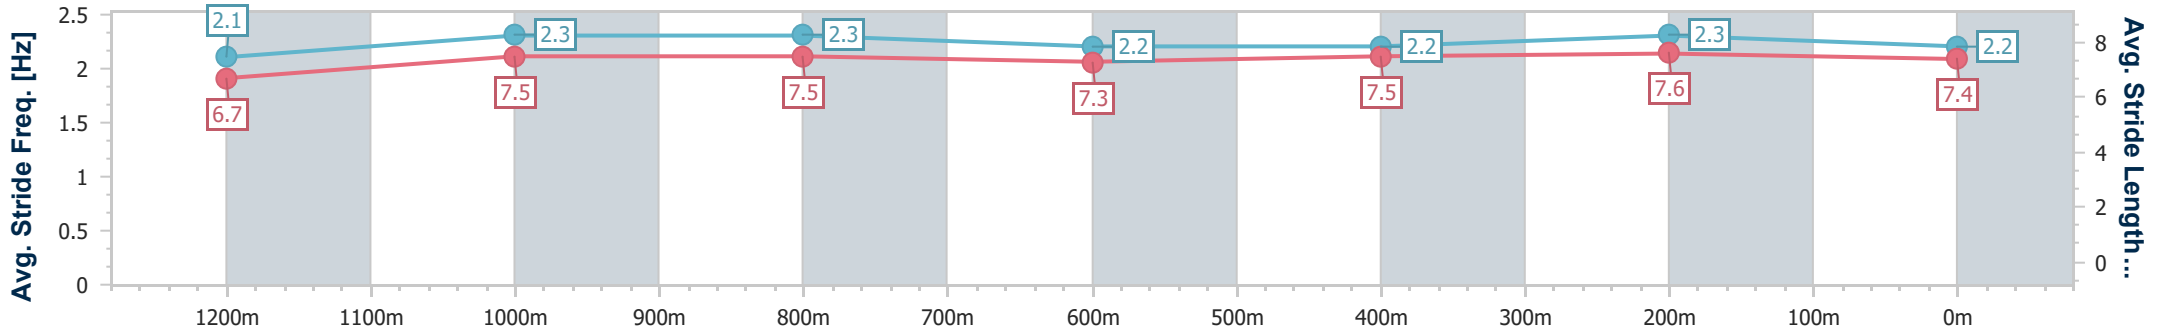

Horse/Jockey Name	Yangari
Final Rank	7
Fastest Section Time (Section)	0:11.49 (400m)
Top Speed [km/h] (Section)	63.7 (400m)
Race State	Finished

Sunshine Coast QLD Professional
Race 4: GRAMBOWER CONCRETE CONSTRUCTIONS
BENCHMARK 68 Handicap - 1400m

14 June 2024 - 17:10

Track Rating: Soft 6, Weather: Fine, Rail Position: +7m 400m-
W/Post; +9m Remainder

Section	Overall	1200m	1000m	800m	600m	400m	200m
Section Times	1:25.68 [7] (0:13.94)	1:11.74 [2] (0:11.51)	1:00.23 [2] (0:11.81)	0:48.42 [2] (0:12.55)	0:35.87 [3] (0:12.03)	0:23.84 [3] (0:11.49)	0:12.35 [4] (0:12.35)
Average Speed [km/h]	51.8	62.5	61.2	57.8	59.7	62.8	58.3
Top Speed [km/h]	62.6	63.0	62.7	59.3	61.7	63.7	60.5
Avg. Dist. to Rail [m]	2.9	2.2	1.9	1.2	0.2	0.5	2.0
Avg. Stride Freq. [Hz]	2.1	2.3	2.3	2.2	2.2	2.3	2.2
Avg. Stride Length [m]	6.7	7.5	7.5	7.3	7.5	7.6	7.4

- [ ] Ranking at each section and finish
- -.-.- No data available at this section
- NA No data available