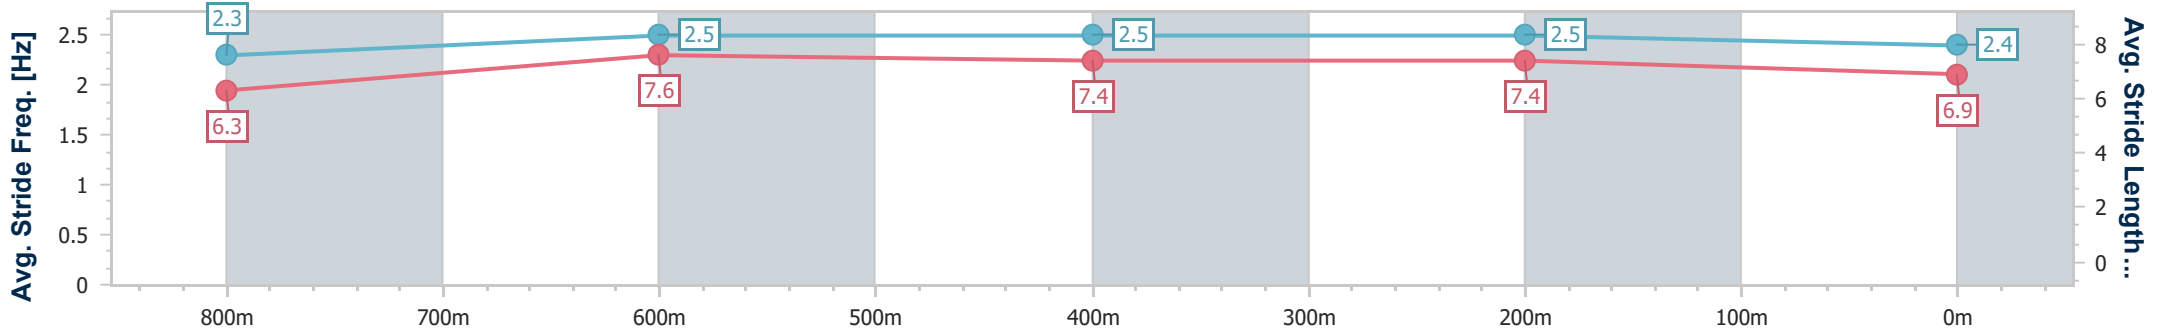

Horse/Jockey Name	Shajaea
Final Rank	8
Fastest Section Time (Section)	0:10.83 (800m)
Top Speed [km/h] (Section)	68.3 (800m)
Race State	Finished

Sunshine Coast QLD Professional
Race 2: THE BRANDING OFFICE BENCHMARK 58 Handicap - 1000m

14 June 2024 - 15:57

Track Rating: Soft 6, Weather: Fine, Rail Position: +7m 400m-
W/Post; +9m Remainder

Section	Overall	800m	600m	400m	200m
Section Times	0:58.78 [8] (0:13.55)	0:45.23 [4] (0:10.83)	0:34.40 [5] (0:11.10)	0:23.30 [6] (0:11.02)	0:12.28 [6] (0:12.28)
Average Speed [km/h]	53.3	67.7	65.7	65.4	58.5
Top Speed [km/h]	66.9	68.3	66.7	66.6	62.3
Avg. Dist. to Rail [m]	6.5	3.9	3.0	5.2	7.4
Avg. Stride Freq. [Hz]	2.3	2.5	2.5	2.5	2.4
Avg. Stride Length [m]	6.3	7.6	7.4	7.4	6.9

- [ ] Ranking at each section and finish
- -.-.- No data available at this section
- NA No data available