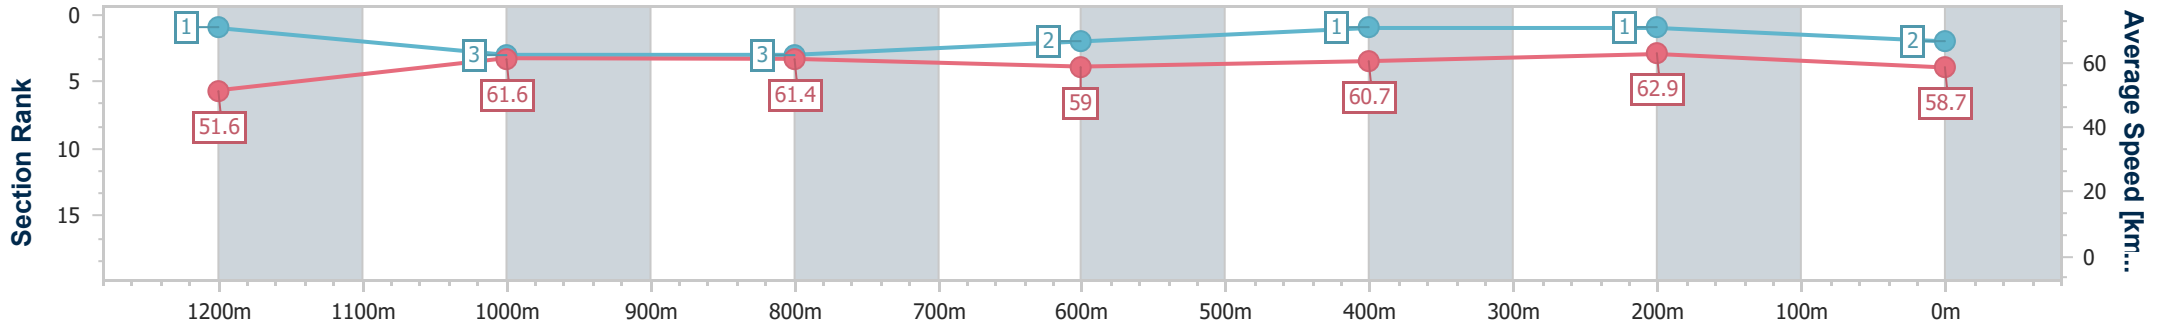

Horse/Jockey Name	Never Give Up
Final Rank	2
Fastest Section Time (Section)	0:11.50 (400m)
Top Speed [km/h] (Section)	64.5 (400m)
Race State	Finished

Sunshine Coast QLD Professional
Race 4: GRAMBOWER CONCRETE CONSTRUCTIONS
BENCHMARK 68 Handicap - 1400m

14 June 2024 - 17:10

Track Rating: Soft 6, Weather: Fine, Rail Position: +7m 400m-
W/Post; +9m Remainder

Section	Overall	1200m	1000m	800m	600m	400m	200m
Section Times	1:25.36 [2] (0:13.93)	1:11.43 [1] (0:11.71)	0:59.72 [3] (0:11.80)	0:47.92 [3] (0:12.33)	0:35.59 [2] (0:11.85)	0:23.74 [1] (0:11.50)	0:12.24 [1] (0:12.24)
Average Speed [km/h]	51.6	61.6	61.4	59.0	60.7	62.9	58.7
Top Speed [km/h]	63.1	62.7	62.7	60.4	63.6	64.5	60.2
Avg. Dist. to Rail [m]	5.9	3.7	2.9	1.6	0.5	0.7	1.7
Avg. Stride Freq. [Hz]	2.2	2.3	2.3	2.3	2.3	2.3	2.3
Avg. Stride Length [m]	6.3	7.4	7.4	7.2	7.4	7.5	7.1

- [ ] Ranking at each section and finish
- -.-.- No data available at this section
- NA No data available