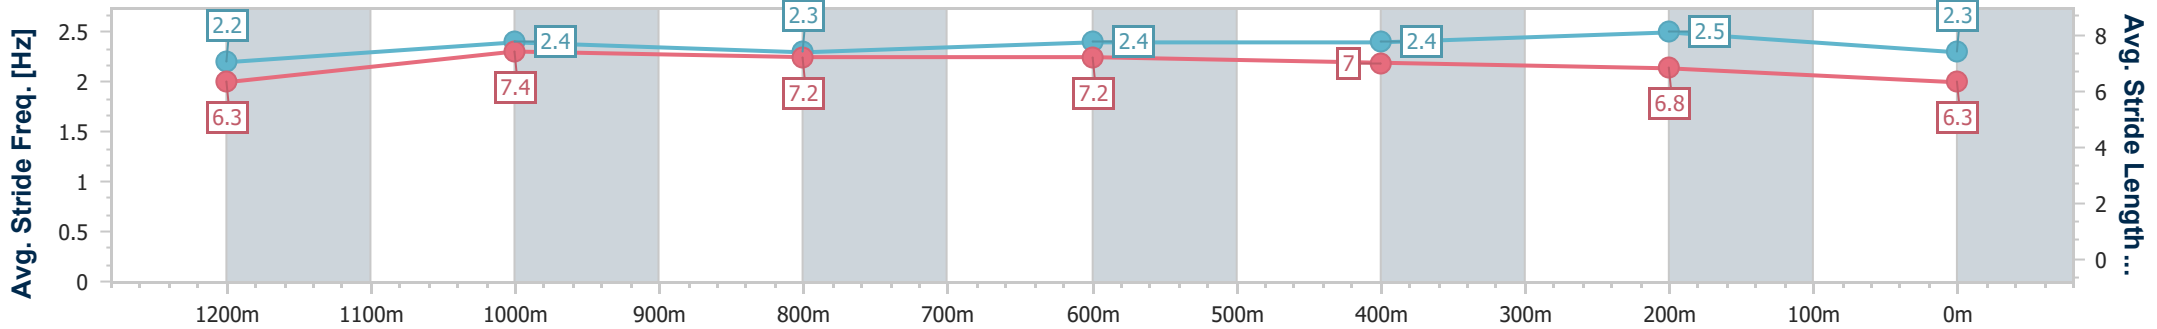

Sunshine Coast QLD Professional

Race 3: HEADLAND GLASS Maiden Plate - 1400m

14 June 2024 - 16:36

Track Rating: Soft 6, Weather: Fine, Rail Position: +7m 400m-  
W/Post; +9m Remainder

Section	Overall	1200m	1000m	800m	600m	400m	200m
Section Times	1:27.00 [12] (0:14.15)	1:12.85 [8] (0:11.18)	1:01.67 [5] (0:12.10)	0:49.57 [7] (0:11.97)	0:37.60 [6] (0:11.89)	0:25.71 [6] (0:11.97)	0:13.74 [7] (0:13.74)
Average Speed [km/h]	51.1	64.2	60.3	61.2	61.3	60.3	52.3
Top Speed [km/h]	65.8	67.1	60.9	62.7	62.6	61.8	58.6
Avg. Dist. to Rail [m]	8.0	3.3	3.6	3.4	2.3	5.2	5.7
Avg. Stride Freq. [Hz]	2.2	2.4	2.3	2.4	2.4	2.5	2.3
Avg. Stride Length [m]	6.3	7.4	7.2	7.2	7.0	6.8	6.3