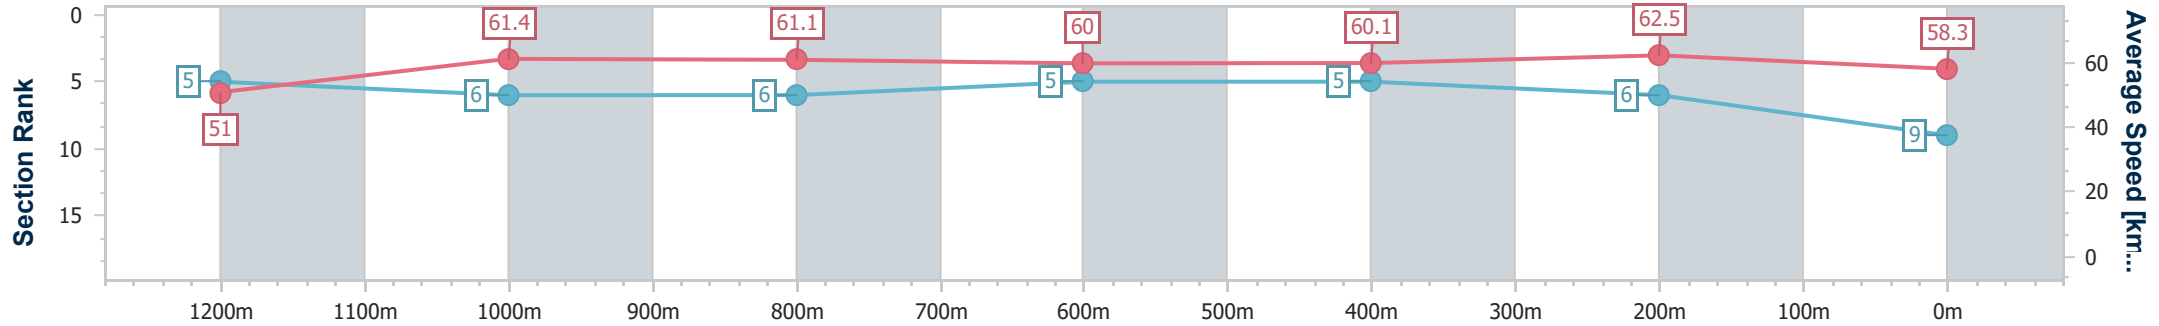

Horse/Jockey Name	Mishani Missile
Final Rank	9
Fastest Section Time (Section)	0:11.51 (400m)
Top Speed [km/h] (Section)	64.2 (400m)
Race State	Finished

Sunshine Coast QLD Professional
Race 4: GRAMBOWER CONCRETE CONSTRUCTIONS
BENCHMARK 68 Handicap - 1400m

14 June 2024 - 17:10

Track Rating: Soft 6, Weather: Fine, Rail Position: +7m 400m-
W/Post; +9m Remainder

Section	Overall	1200m	1000m	800m	600m	400m	200m
Section Times	1:25.82 [9] (0:14.17)	1:11.65 [5] (0:11.70)	0:59.95 [6] (0:11.89)	0:48.06 [6] (0:12.16)	0:35.90 [5] (0:12.02)	0:23.88 [5] (0:11.51)	0:12.37 [6] (0:12.37)
Average Speed [km/h]	51.0	61.4	61.1	60.0	60.1	62.5	58.3
Top Speed [km/h]	62.2	61.8	61.8	61.1	63.4	64.2	60.9
Avg. Dist. to Rail [m]	5.4	4.1	3.5	1.8	1.0	3.8	5.3
Avg. Stride Freq. [Hz]	2.2	2.3	2.3	2.2	2.2	2.4	2.3
Avg. Stride Length [m]	6.5	7.6	7.5	7.5	7.4	7.4	7.1

- [ ] Ranking at each section and finish
- -.-.- No data available at this section
- NA No data available