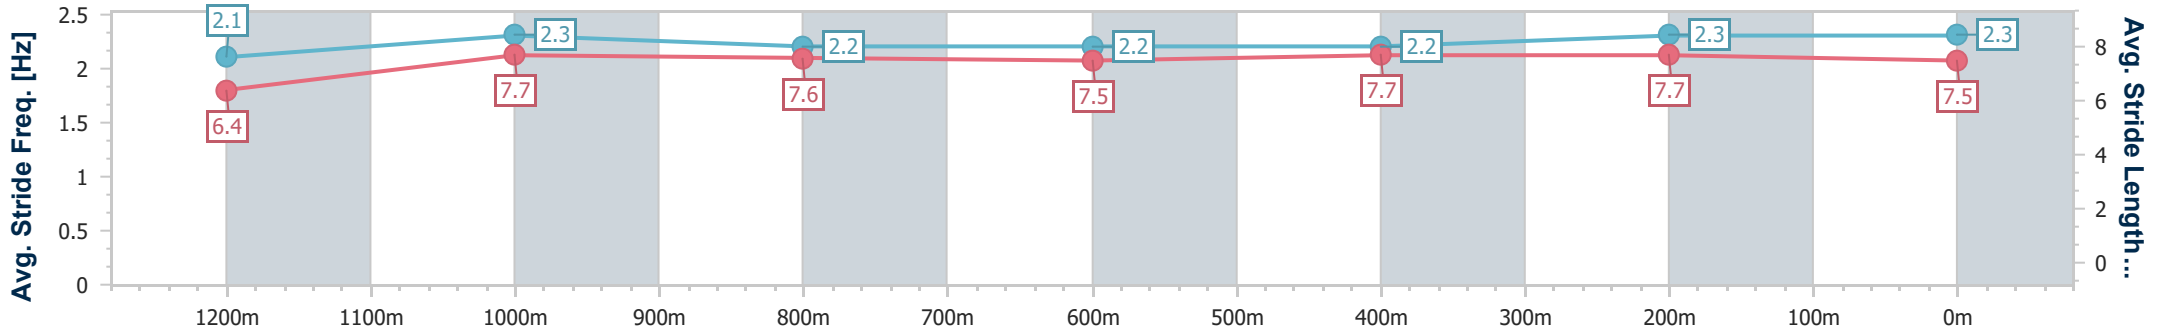

Horse/Jockey Name	Imarichgirl
Final Rank	1
Fastest Section Time (Section)	0:11.36 (400m)
Top Speed [km/h] (Section)	64.6 (400m)
Race State	Finished

Sunshine Coast QLD Professional
Race 4: GRAMBOWER CONCRETE CONSTRUCTIONS
BENCHMARK 68 Handicap - 1400m

14 June 2024 - 17:10
Track Rating: Soft 6, Weather: Fine, Rail Position: +7m 400m-
W/Post; +9m Remainder

Section	Overall	1200m	1000m	800m	600m	400m	200m
Section Times	1:25.33 [1] (0:14.26)	1:11.07 [8] (0:11.61)	0:59.46 [7] (0:11.93)	0:47.53 [7] (0:12.25)	0:35.28 [7] (0:11.98)	0:23.30 [6] (0:11.36)	0:11.94 [5] (0:11.94)
Average Speed [km/h]	50.3	62.3	60.5	59.2	60.2	63.3	60.2
Top Speed [km/h]	62.7	62.6	61.6	60.6	62.0	64.6	62.5
Avg. Dist. to Rail [m]	2.5	2.4	1.9	1.1	0.2	1.9	3.5
Avg. Stride Freq. [Hz]	2.1	2.3	2.2	2.2	2.2	2.3	2.3
Avg. Stride Length [m]	6.4	7.7	7.6	7.5	7.7	7.7	7.5

- [ ] Ranking at each section and finish
- -.-.- No data available at this section
- NA No data available