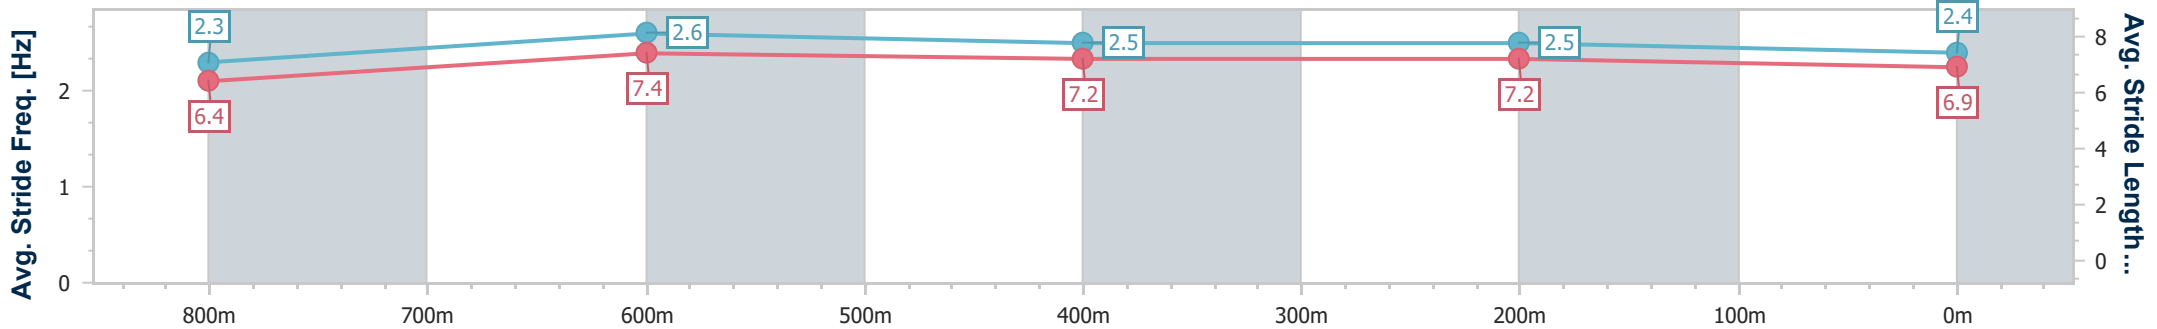

Horse/Jockey Name	Belistic Man
Final Rank	9
Fastest Section Time (Section)	0:10.69 (800m)
Top Speed [km/h] (Section)	70.4 (800m)
Race State	Finished

Sunshine Coast QLD Professional
Race 2: THE BRANDING OFFICE BENCHMARK 58 Handicap - 1000m

14 June 2024 - 15:57

Track Rating: Soft 6, Weather: Fine, Rail Position: +7m 400m-W/Post; +9m Remainder

Section	Overall	800m	600m	400m	200m
Section Times	0:58.97 [9] (0:13.52)	0:45.45 [3] (0:10.69)	0:34.76 [2] (0:11.12)	0:23.64 [4] (0:11.29)	0:12.35 [8] (0:12.35)
Average Speed [km/h]	53.3	68.3	65.5	63.8	58.4
Top Speed [km/h]	70.1	70.4	67.2	65.4	62.2
Avg. Dist. to Rail [m]	6.8	3.6	2.5	2.1	2.2
Avg. Stride Freq. [Hz]	2.3	2.6	2.5	2.5	2.4
Avg. Stride Length [m]	6.4	7.4	7.2	7.2	6.9

- [ ] Ranking at each section and finish
- -.-.- No data available at this section
- NA No data available