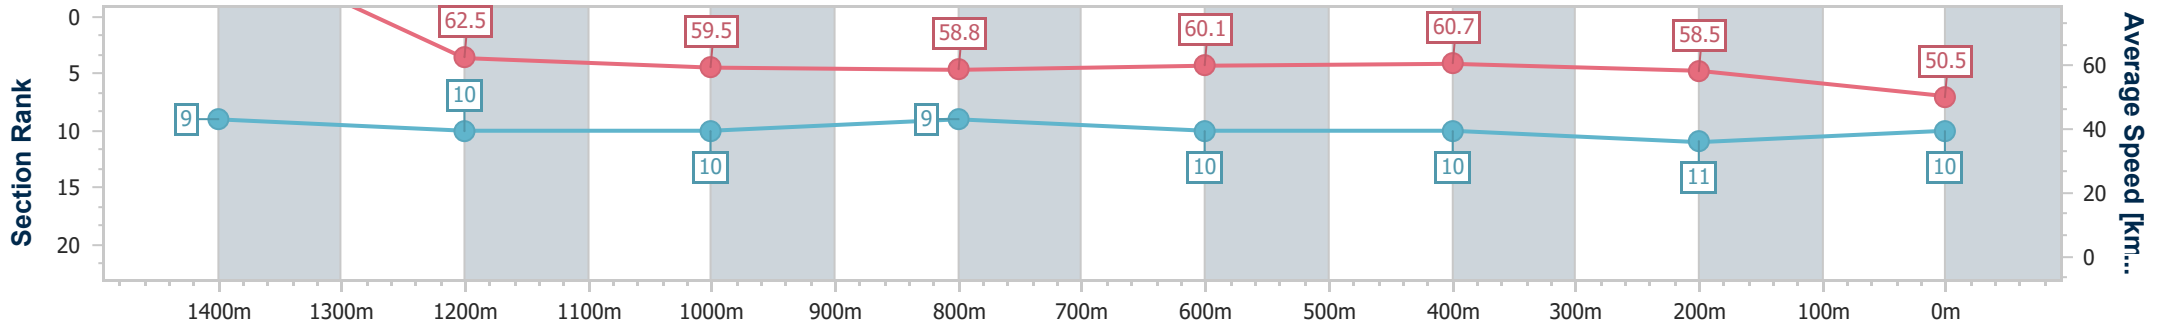

Horse/Jockey Name	Torque Leica Star
Final Rank	10
Fastest Section Time (Section)	0:07.31 (Overall)
Top Speed [km/h] (Section)	65.3 (Overall)
Race State	Finished

Sunshine Coast QLD Professional
Race 6: BATHERSBY LEGAL BENCHMARK 58 Handicap - 1600m

14 June 2024 - 18:22

Track Rating: Soft 6, Weather: Fine, Rail Position: +7m 400m-W/Post; +9m Remainder

Section	Overall	1400m	1200m	1000m	800m	600m	400m	200m
Section Times	1:33.79 [10] (0:07.31)	1:26.48 [9] (0:11.59)	1:14.89 [10] (0:12.10)	1:02.79 [10] (0:12.34)	0:50.45 [9] (0:12.06)	0:38.39 [10] (0:11.85)	0:26.54 [10] (0:12.28)	0:14.26 [11] (0:14.26)
Average Speed [km/h]	98.5	62.5	59.5	58.8	60.1	60.7	58.5	50.5
Top Speed [km/h]	65.3	63.8	61.5	59.9	61.3	61.3	61.4	51.8
Avg. Dist. to Rail [m]	3.5	1.9	2.2	2.0	1.4	0.5	0.7	0.4
Avg. Stride Freq. [Hz]	2.2	2.3	2.2	2.2	2.2	2.3	2.3	2.1
Avg. Stride Length [m]	7.0	7.2	7.4	7.3	7.4	7.4	7.1	6.7

- [ ] Ranking at each section and finish
- -.-.- No data available at this section
- NA No data available