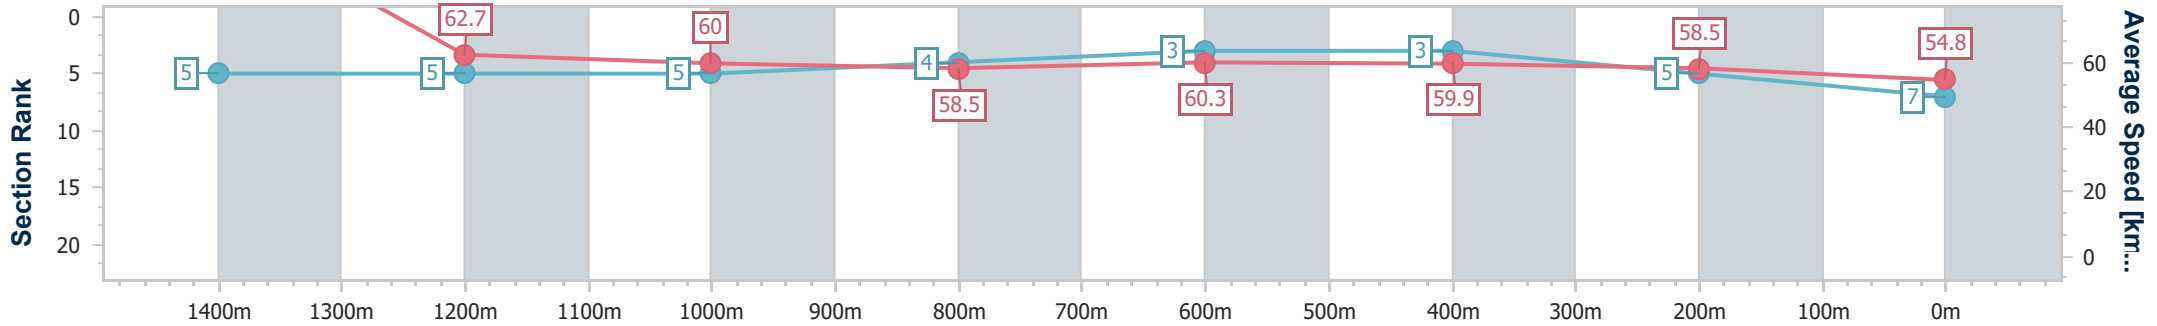

Horse/Jockey Name	Indented Head
Final Rank	7
Fastest Section Time (Section)	0:06.85 (Overall)
Top Speed [km/h] (Section)	64.0 (1400m)
Race State	Finished

Sunshine Coast QLD Professional
Race 6: BATHERSBY LEGAL BENCHMARK 58 Handicap - 1600m

14 June 2024 - 18:22

Track Rating: Soft 6, Weather: Fine, Rail Position: +7m 400m-W/Post; +9m Remainder

Section	Overall	1400m	1200m	1000m	800m	600m	400m	200m
Section Times	1:32.26 [7] (0:06.85)	1:25.41 [5] (0:11.49)	1:13.92 [5] (0:12.06)	1:01.86 [5] (0:12.36)	0:49.50 [4] (0:11.97)	0:37.53 [3] (0:12.07)	0:25.46 [3] (0:12.31)	0:13.15 [5] (0:13.15)
Average Speed [km/h]	105.3	62.7	60.0	58.5	60.3	59.9	58.5	54.8
Top Speed [km/h]	62.9	64.0	62.5	59.3	61.3	60.7	59.2	57.1
Avg. Dist. to Rail [m]	2.1	1.9	2.0	1.9	1.0	0.3	1.7	1.5
Avg. Stride Freq. [Hz]	2.4	2.4	2.3	2.3	2.3	2.3	2.3	2.3
Avg. Stride Length [m]	7.0	7.1	7.1	7.1	7.3	7.2	6.9	6.8

- [ ] Ranking at each section and finish
- -.-.- No data available at this section
- NA No data available