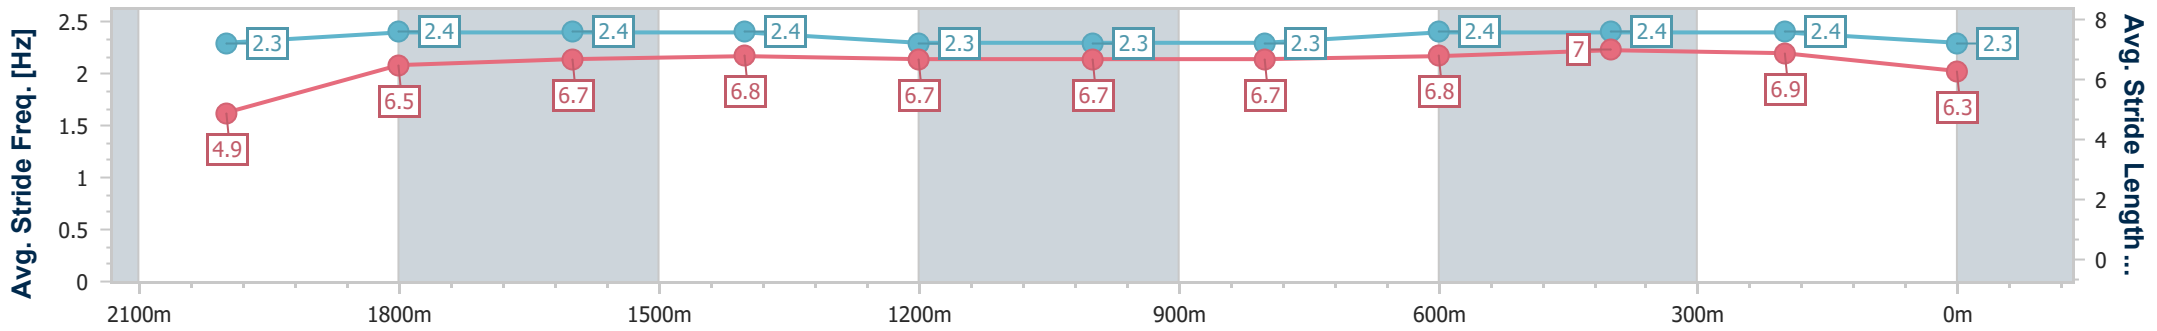

Sunshine Coast QLD Professional

Race 7: TAB Class 2 Handicap - 2200m

14 June 2024 - 18:50

Track Rating: Soft 6, Weather: Fine, Rail Position: +7m 400m-W/Post; +9m Remainder

Section	Overall	2000m	1800m	1600m	1400m	1200m	1000m	800m	600m	400m	200m
Section Times	2:19.61 [9] (0:12.91)	2:06.70 [10] (0:12.53)	1:54.17 [10] (0:12.33)	1:41.84 [10] (0:12.40)	1:29.44 [10] (0:12.81)	1:16.63 [10] (0:12.70)	1:03.93 [10] (0:12.97)	0:50.96 [10] (0:12.61)	0:38.35 [10] (0:12.22)	0:26.13 [10] (0:12.16)	0:13.97 [10] (0:13.97)
Average Speed [km/h]	56.0	57.2	58.6	58.7	56.7	56.8	56.0	58.3	59.9	59.2	51.5
Top Speed [km/h]	58.0	58.4	60.3	59.6	57.9	57.6	57.9	60.0	60.9	60.3	57.5
Avg. Dist. to Rail [m]	6.9	0.8	1.2	4.1	3.5	3.2	2.8	3.5	3.0	3.8	4.2
Avg. Stride Freq. [Hz]	2.3	2.4	2.4	2.4	2.3	2.3	2.3	2.4	2.4	2.4	2.3
Avg. Stride Length [m]	4.9	6.5	6.7	6.8	6.7	6.7	6.7	6.8	7.0	6.9	6.3