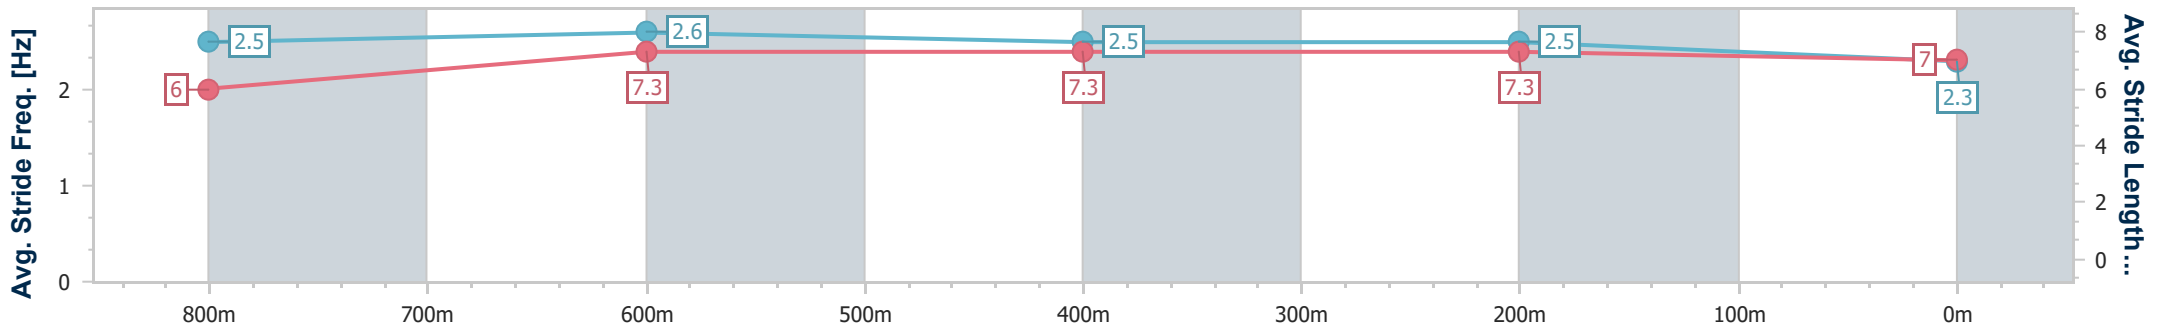

Horse/Jockey Name	Rock Diamond
Final Rank	7
Fastest Section Time (Section)	0:10.68 (800m)
Top Speed [km/h] (Section)	70.3 (800m)
Race State	Finished

Sunshine Coast QLD Professional
Race 2: THE BRANDING OFFICE BENCHMARK 58 Handicap - 1000m

14 June 2024 - 15:57

Track Rating: Soft 6, Weather: Fine, Rail Position: +7m 400m-W/Post; +9m Remainder

Section	Overall	800m	600m	400m	200m
Section Times	0:58.71 [7] (0:13.58)	0:45.13 [5] (0:10.68)	0:34.45 [3] (0:11.06)	0:23.39 [2] (0:11.13)	0:12.26 [5] (0:12.26)
Average Speed [km/h]	53.1	67.1	64.7	64.7	58.8
Top Speed [km/h]	68.2	70.3	66.9	66.6	62.7
Avg. Dist. to Rail [m]	1.1	0.6	1.3	1.4	2.0
Avg. Stride Freq. [Hz]	2.5	2.6	2.5	2.5	2.3
Avg. Stride Length [m]	6.0	7.3	7.3	7.3	7.0

- [ ] Ranking at each section and finish
- -.-.- No data available at this section
- NA No data available