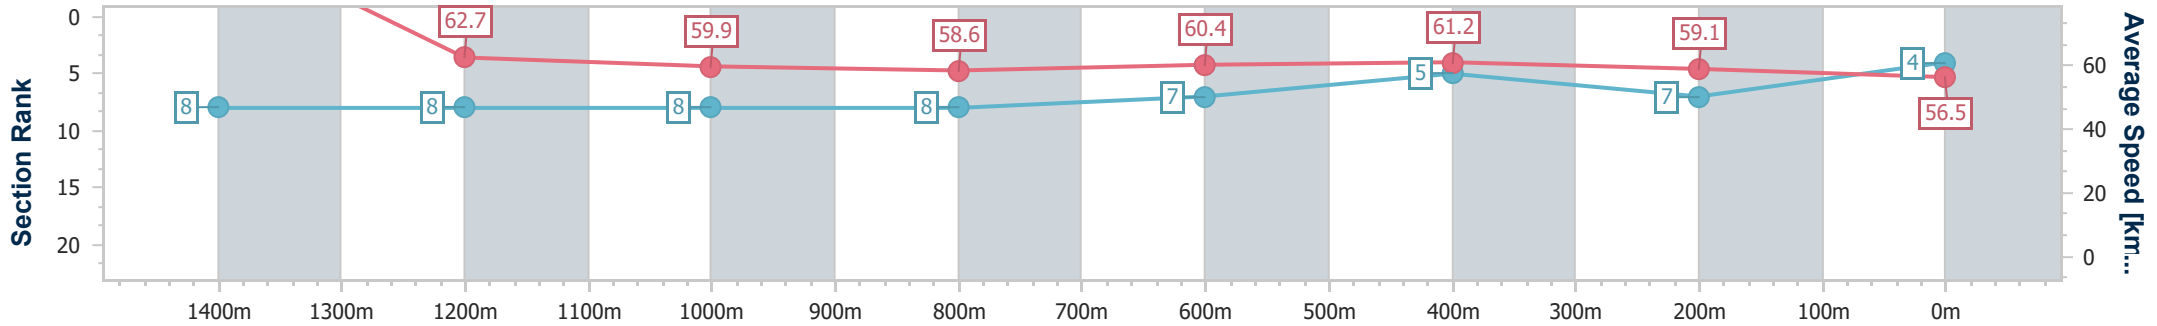

Horse/Jockey Name	Delorme
Final Rank	4
Fastest Section Time (Section)	0:07.14 (Overall)
Top Speed [km/h] (Section)	65.1 (1400m)
Race State	Finished

Sunshine Coast QLD Professional
Race 6: BATHERSBY LEGAL BENCHMARK 58 Handicap - 1600m

14 June 2024 - 18:22

Track Rating: Soft 6, Weather: Fine, Rail Position: +7m 400m-W/Post; +9m Remainder

Section	Overall	1400m	1200m	1000m	800m	600m	400m	200m						
Section Times	1:31.90 [4] (0:07.14)	1:24.76 [8] (0:11.53)	1:13.23 [8] (0:12.05)	1:01.18 [8] (0:12.38)	0:48.80 [8] (0:12.10)	0:36.70 [7] (0:11.79)	0:24.91 [5] (0:12.14)	0:12.77 [7] (0:12.77)						
Average Speed [km/h]	100.7	62.7	59.9	58.6	60.4	61.2	59.1	56.5						
Top Speed [km/h]	60.8	65.1	62.6	59.1	62.6	62.4	60.9	58.9						
Avg. Dist. to Rail [m]	3.7	1.4	2.0	2.1	2.6	0.5	0.9	0.8						
Avg. Stride Freq. [Hz]	2.3	2.4	2.3	2.3	2.4	2.4	2.4	2.4						
Avg. Stride Length [m]	7.0	7.3	7.2	7.1	7.1	7.1	6.9	6.7						

- [ ] Ranking at each section and finish
- -.-.- No data available at this section
- NA No data available