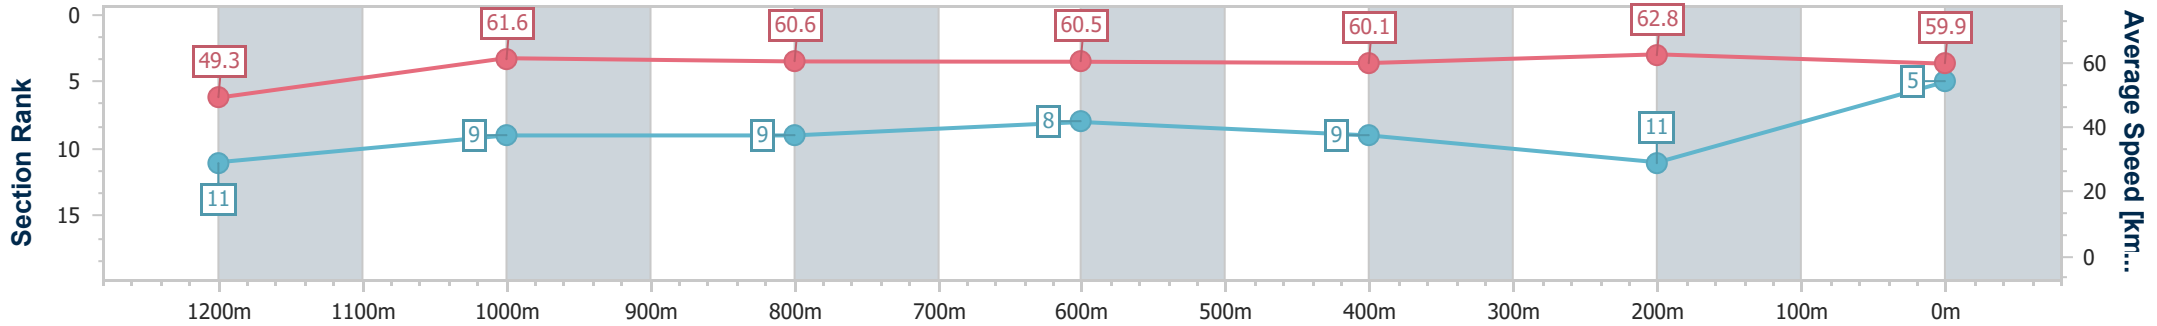

Horse/Jockey Name	Ashfall
Final Rank	5
Fastest Section Time (Section)	0:11.43 (400m)
Top Speed [km/h] (Section)	64.2 (400m)
Race State	Finished

Sunshine Coast QLD Professional
Race 4: GRAMBOWER CONCRETE CONSTRUCTIONS
BENCHMARK 68 Handicap - 1400m

14 June 2024 - 17:10

Track Rating: Soft 6, Weather: Fine, Rail Position: +7m 400m-
W/Post; +9m Remainder

Section	Overall	1200m	1000m	800m	600m	400m	200m						
Section Times	1:25.68 [5] (0:14.59)	1:11.09 [11] (0:11.72)	0:59.37 [9] (0:11.90)	0:47.47 [9] (0:11.99)	0:35.48 [8] (0:12.01)	0:23.47 [9] (0:11.43)	0:12.04 [11] (0:12.04)						
Average Speed [km/h]	49.3	61.6	60.6	60.5	60.1	62.8	59.9						
Top Speed [km/h]	62.6	62.5	61.3	62.1	63.9	64.2	61.7						
Avg. Dist. to Rail [m]	5.7	2.6	1.6	0.8	0.5	2.7	3.9						
Avg. Stride Freq. [Hz]	2.2	2.3	2.3	2.3	2.3	2.4	2.3						
Avg. Stride Length [m]	6.1	7.4	7.2	7.3	7.2	7.2	7.1						

- [ ] Ranking at each section and finish
- -.-.- No data available at this section
- NA No data available