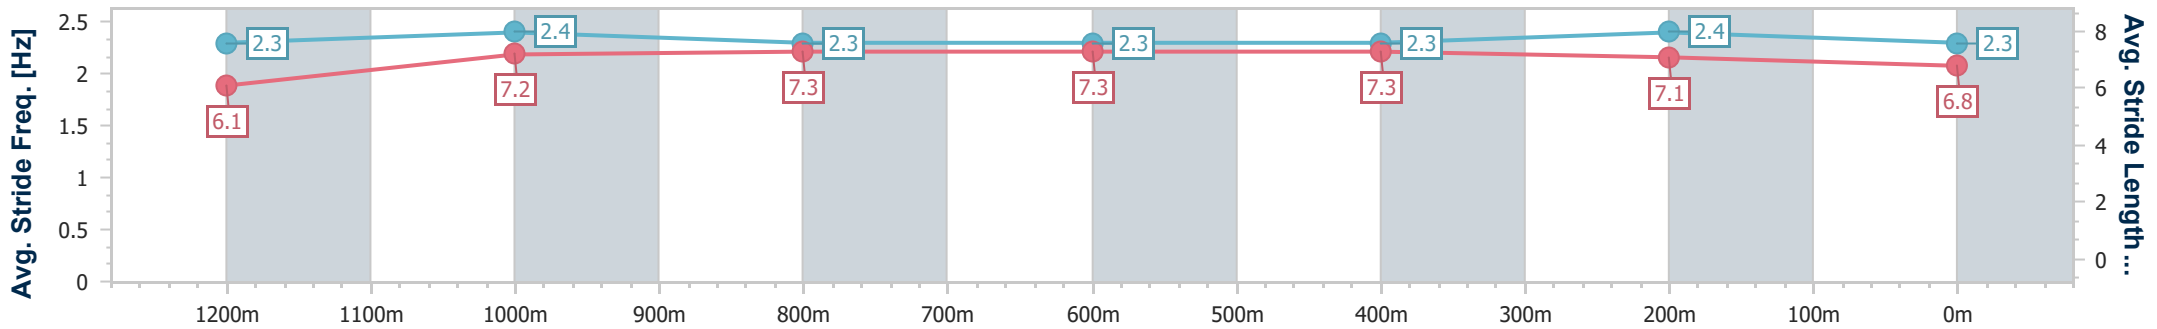

Sunshine Coast QLD Professional

Race 3: HEADLAND GLASS Maiden Plate - 1400m

14 June 2024 - 16:36

Track Rating: Soft 6, Weather: Fine, Rail Position: +7m 400m-W/Post; +9m Remainder

Section	Overall	1200m	1000m	800m	600m	400m	200m
Section Times	1:26.04 [6] (0:14.41)	1:11.63 [10] (0:11.39)	1:00.24 [10] (0:11.86)	0:48.38 [9] (0:11.98)	0:36.40 [9] (0:11.85)	0:24.55 [9] (0:11.70)	0:12.85 [4] (0:12.85)
Average Speed [km/h]	50.0	63.0	61.0	60.5	60.7	61.5	56.1
Top Speed [km/h]	65.0	66.0	62.2	62.2	63.1	63.2	58.9
Avg. Dist. to Rail [m]	4.3	2.1	2.1	0.8	0.3	0.4	1.1
Avg. Stride Freq. [Hz]	2.3	2.4	2.3	2.3	2.3	2.4	2.3
Avg. Stride Length [m]	6.1	7.2	7.3	7.3	7.3	7.1	6.8