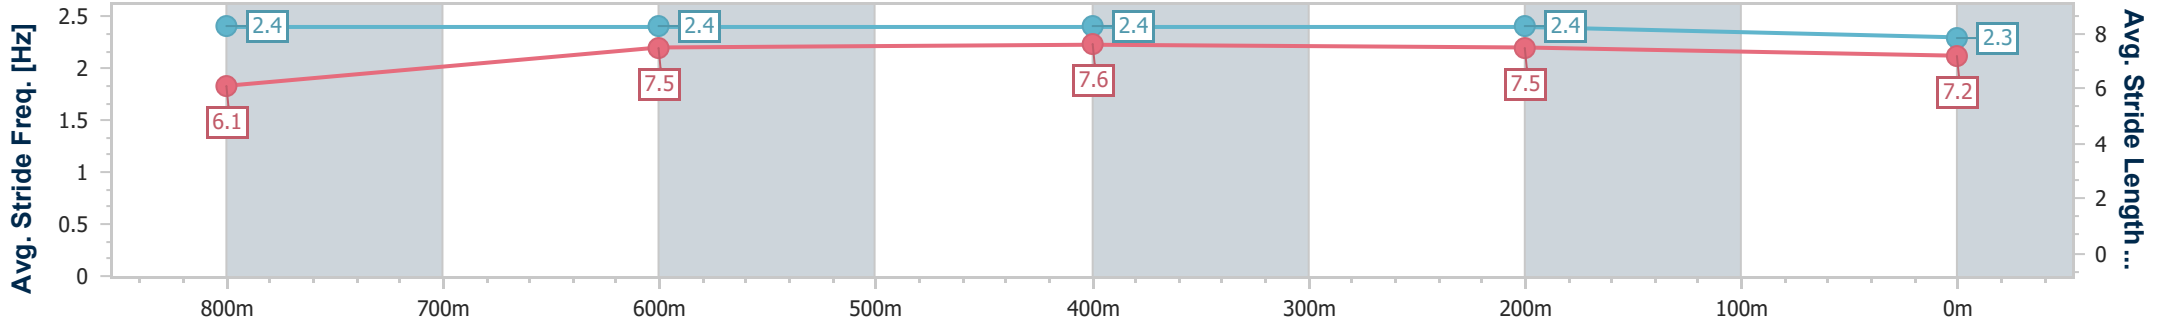

Horse/Jockey Name	Hearts Are Racing
Final Rank	8
Fastest Section Time (Section)	0:10.98 (400m)
Top Speed [km/h] (Section)	67.0 (800m)
Race State	Finished

Sunshine Coast QLD Professional
Race 1: PFD FOODSERVICES QTIS Three-Year-Old Maiden
Handicap - 1000m
14 June 2024 - 15:23

Track Rating: Soft 6, Weather: Fine, Rail Position:

Section	Overall	800m	600m	400m	200m
Section Times	0:59.42 [8] (0:13.83)	0:45.59 [7] (0:11.12)	0:34.47 [7] (0:11.44)	0:23.03 [7] (0:10.98)	0:12.05 [8] (0:12.05)
Average Speed [km/h]	52.0	65.6	64.0	65.7	59.6
Top Speed [km/h]	65.6	67.0	66.0	66.7	63.7
Avg. Dist. to Rail [m]	7.0	3.3	2.8	5.3	4.1
Avg. Stride Freq. [Hz]	2.4	2.4	2.4	2.4	2.3
Avg. Stride Length [m]	6.1	7.5	7.6	7.5	7.2

- [ ] Ranking at each section and finish
- -.-.- No data available at this section
- NA No data available