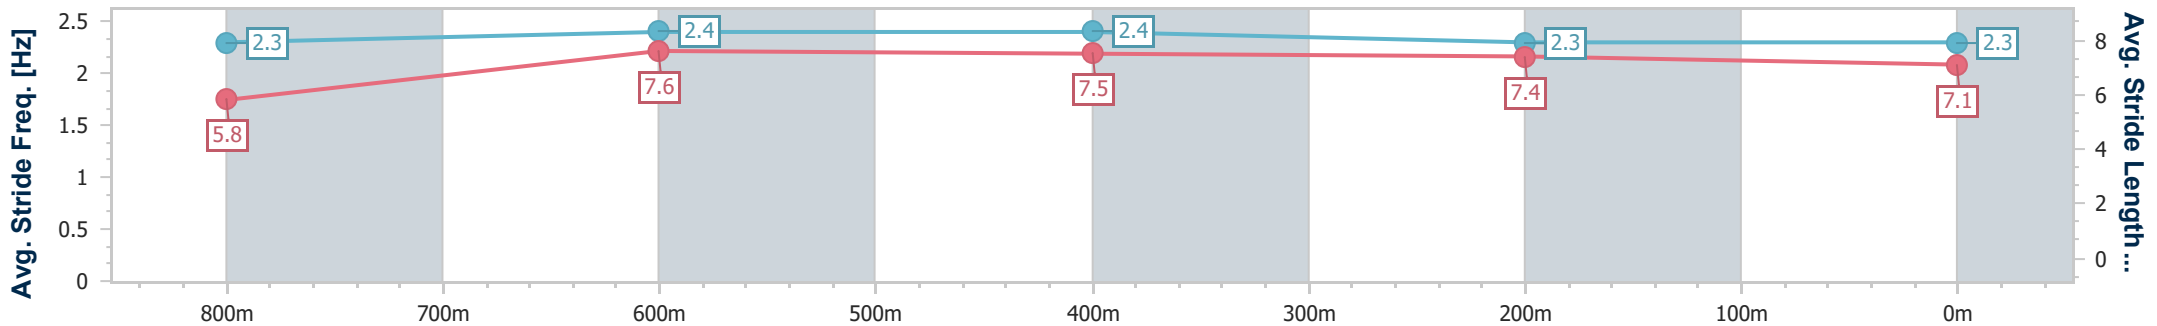

Horse/Jockey Name	Mississippi Alibi
Final Rank	9
Fastest Section Time (Section)	0:10.95 (800m)
Top Speed [km/h] (Section)	66.6 (800m)
Race State	Finished

Sunshine Coast QLD Professional
Race 1: PFD FOODSERVICES QTIS Three-Year-Old Maiden Handicap - 1000m
14 June 2024 - 15:23

Track Rating: Soft 6, Weather: Fine, Rail Position:

Section	Overall	800m	600m	400m	200m
Section Times	1:00.74 [9] (0:14.64)	0:46.10 [9] (0:10.95)	0:35.15 [9] (0:11.17)	0:23.98 [9] (0:11.47)	0:12.51 [9] (0:12.51)
Average Speed [km/h]	49.2	65.4	63.8	62.9	57.6
Top Speed [km/h]	64.8	66.6	66.2	64.0	60.5
Avg. Dist. to Rail [m]	4.7	1.6	1.6	0.5	0.4
Avg. Stride Freq. [Hz]	2.3	2.4	2.4	2.3	2.3
Avg. Stride Length [m]	5.8	7.6	7.5	7.4	7.1

- [ ] Ranking at each section and finish
- -.-.- No data available at this section
- NA No data available