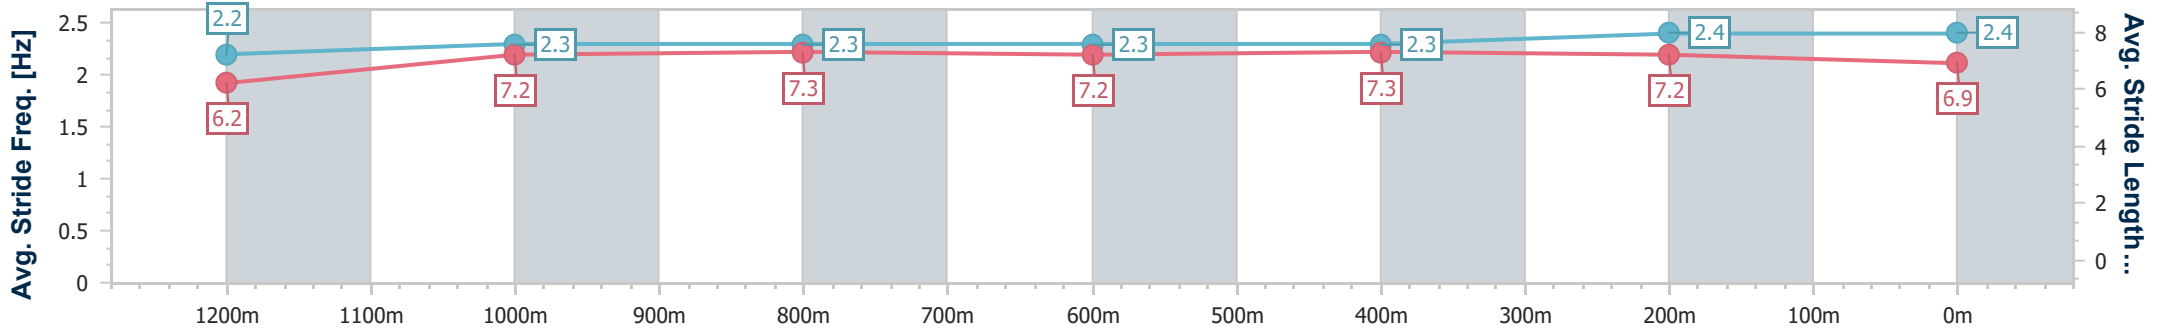

Horse/Jockey Name	Pending
Final Rank	5
Fastest Section Time (Section)	0:11.38 (400m)
Top Speed [km/h] (Section)	65.0 (400m)
Race State	Finished

Sunshine Coast QLD Professional
Race 4: GRAMBOWER CONCRETE CONSTRUCTIONS
BENCHMARK 68 Handicap - 1400m

14 June 2024 - 17:10

Track Rating: Soft 6, Weather: Fine, Rail Position: +7m 400m-
W/Post; +9m Remainder

Section	Overall	1200m	1000m	800m	600m	400m	200m
Section Times	1:25.68 [5] (0:14.25)	1:11.43 [7] (0:11.83)	0:59.60 [8] (0:12.05)	0:47.55 [8] (0:12.08)	0:35.47 [9] (0:11.99)	0:23.48 [8] (0:11.38)	0:12.10 [9] (0:12.10)
Average Speed [km/h]	50.5	60.8	60.5	60.5	60.8	63.1	59.6
Top Speed [km/h]	62.2	62.2	61.1	62.7	64.7	65.0	62.7
Avg. Dist. to Rail [m]	4.0	3.3	3.1	3.1	1.5	5.1	8.6
Avg. Stride Freq. [Hz]	2.2	2.3	2.3	2.3	2.3	2.4	2.4
Avg. Stride Length [m]	6.2	7.2	7.3	7.2	7.3	7.2	6.9

- [ ] Ranking at each section and finish
- -.-.- No data available at this section
- NA No data available