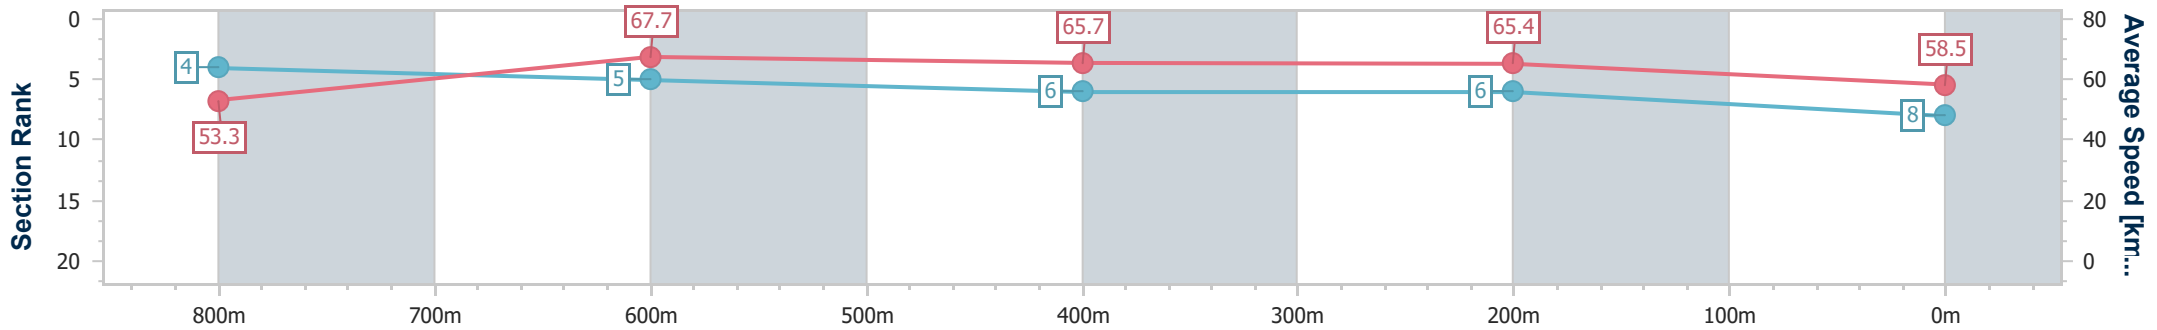

Horse/Jockey Name	Shajaea
Final Rank	8
Fastest Section Time (Section)	0:10.83 (800m)
Top Speed [km/h] (Section)	68.3 (800m)
Race State	Finished

Sunshine Coast QLD Professional
Race 2: THE BRANDING OFFICE BENCHMARK 58 Handicap - 1000m

14 June 2024 - 15:57

Track Rating: Soft 6, Weather: Fine, Rail Position: +7m 400m-
W/Post; +9m Remainder

Section	Overall	800m	600m	400m	200m
Section Times	0:58.78 [8] (0:13.55)	0:45.23 [4] (0:10.83)	0:34.40 [5] (0:11.10)	0:23.30 [6] (0:11.02)	0:12.28 [6] (0:12.28)
Average Speed [km/h]	53.3	67.7	65.7	65.4	58.5
Top Speed [km/h]	66.9	68.3	66.7	66.6	62.3
Avg. Dist. to Rail [m]	6.5	3.9	3.0	5.2	7.4
Avg. Stride Freq. [Hz]	2.3	2.5	2.5	2.5	2.4
Avg. Stride Length [m]	6.3	7.6	7.4	7.4	6.9

- [ ] Ranking at each section and finish
- -.-.- No data available at this section
- NA No data available