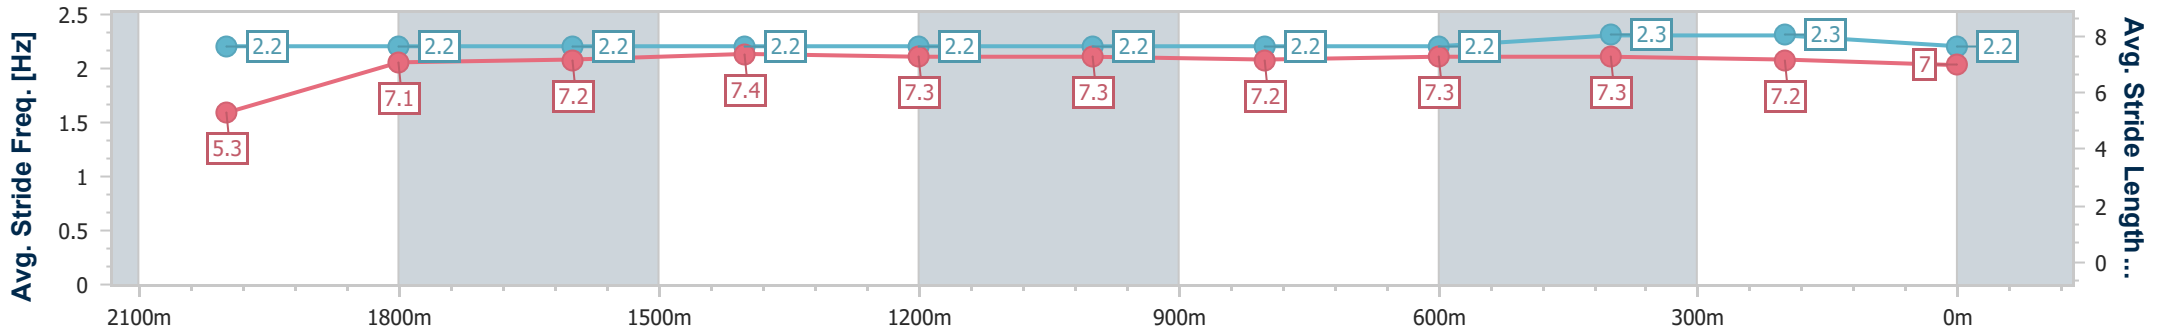

### Sunshine Coast QLD Professional

Race 7: TAB Class 2 Handicap - 2200m

14 June 2024 - 18:50

Track Rating: Soft 6, Weather: Fine, Rail Position: +7m 400m-W/Post; +9m Remainder

Section	Overall	2000m	1800m	1600m	1400m	1200m	1000m	800m	600m	400m	200m
Section Times	2:18.61 [8] (0:12.83)	2:05.78 [9] (0:12.43)	1:53.35 [9] (0:12.42)	1:40.93 [9] (0:12.44)	1:28.49 [9] (0:12.75)	1:15.74 [9] (0:12.70)	1:03.04 [9] (0:13.03)	0:50.01 [9] (0:12.52)	0:37.49 [9] (0:12.19)	0:25.30 [8] (0:12.11)	0:13.19 [9] (0:13.19)
Average Speed [km/h]	56.2	57.5	57.7	58.1	56.7	56.8	55.6	57.8	59.4	59.4	54.6
Top Speed [km/h]	58.4	58.3	58.8	59.1	58.0	57.7	56.3	60.2	60.8	61.1	57.7
Avg. Dist. to Rail [m]	6.5	1.9	0.6	1.3	1.8	2.2	1.9	1.3	0.9	0.6	0.9
Avg. Stride Freq. [Hz]	2.2	2.2	2.2	2.2	2.2	2.2	2.2	2.2	2.3	2.3	2.2
Avg. Stride Length [m]	5.3	7.1	7.2	7.4	7.3	7.3	7.2	7.3	7.3	7.2	7.0