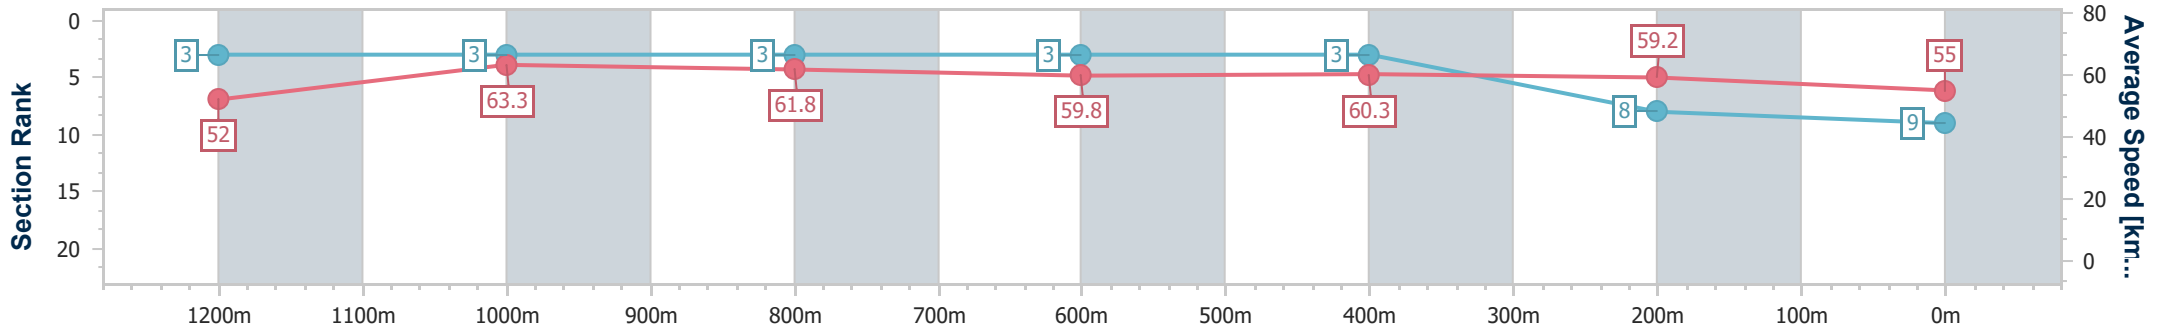

Sunshine Coast QLD Professional

Race 3: HEADLAND GLASS Maiden Plate - 1400m

14 June 2024 - 16:36

Track Rating: Soft 6, Weather: Fine, Rail Position: +7m 400m-  
W/Post; +9m Remainder

Section	Overall	1200m	1000m	800m	600m	400m	200m
Section Times	1:26.36 [9] (0:13.85)	1:12.51 [3] (0:11.34)	1:01.17 [3] (0:11.71)	0:49.46 [3] (0:12.16)	0:37.30 [3] (0:12.05)	0:25.25 [3] (0:12.16)	0:13.09 [8] (0:13.09)
Average Speed [km/h]	52.0	63.3	61.8	59.8	60.3	59.2	55.0
Top Speed [km/h]	66.5	66.2	62.9	61.0	61.1	60.8	58.1
Avg. Dist. to Rail [m]	2.9	0.5	0.8	1.8	1.3	1.4	0.8
Avg. Stride Freq. [Hz]	2.3	2.4	2.4	2.3	2.4	2.4	2.3
Avg. Stride Length [m]	6.2	7.2	7.2	7.1	7.0	6.9	6.6