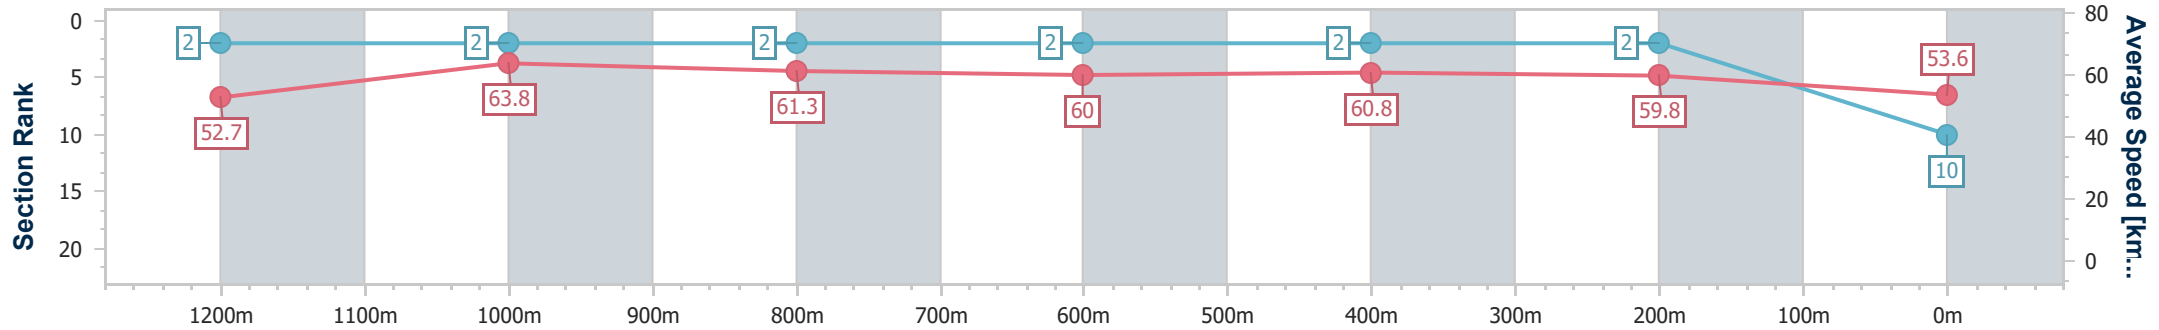

Sunshine Coast QLD Professional

Race 3: HEADLAND GLASS Maiden Plate - 1400m

14 June 2024 - 16:36

Track Rating: Soft 6, Weather: Fine, Rail Position: +7m 400m-  
W/Post; +9m Remainder

Section	Overall	1200m	1000m	800m	600m	400m	200m
Section Times	1:26.41 [10] (0:13.71)	1:12.70 [2] (0:11.27)	1:01.43 [2] (0:11.86)	0:49.57 [2] (0:12.19)	0:37.38 [2] (0:11.94)	0:25.44 [2] (0:12.05)	0:13.39 [2] (0:13.39)
Average Speed [km/h]	52.7	63.8	61.3	60.0	60.8	59.8	53.6
Top Speed [km/h]	66.6	65.7	62.4	60.7	62.0	62.1	56.5
Avg. Dist. to Rail [m]	11.4	3.8	2.7	2.9	1.5	2.5	2.6
Avg. Stride Freq. [Hz]	2.3	2.3	2.3	2.2	2.3	2.3	2.2
Avg. Stride Length [m]	6.2	7.7	7.6	7.5	7.5	7.3	6.8