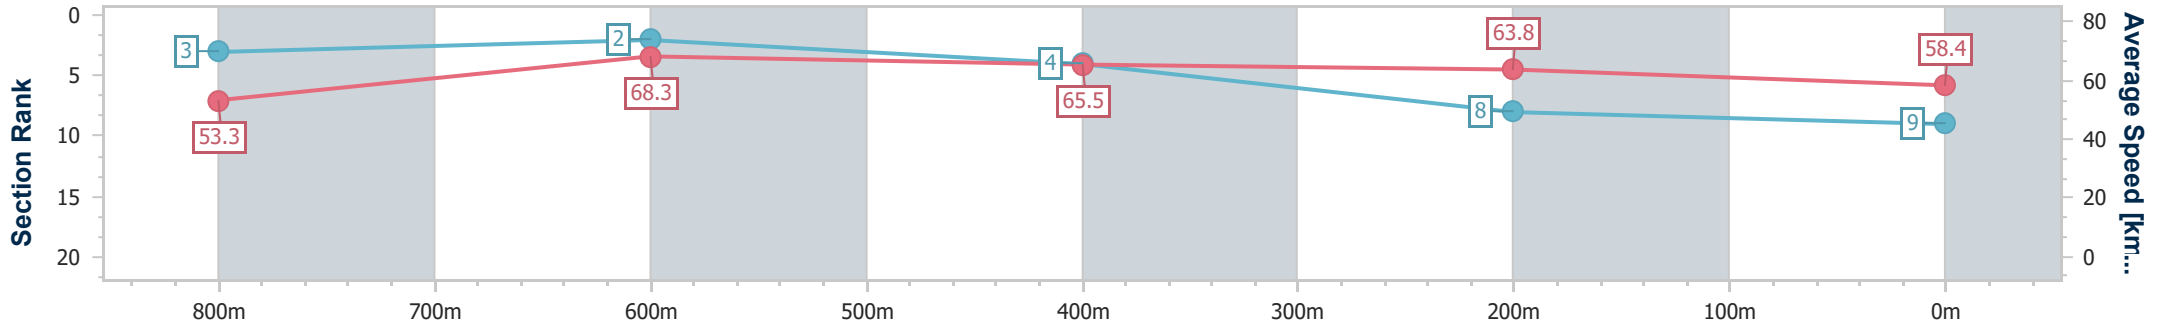

Horse/Jockey Name	Belistic Man
Final Rank	9
Fastest Section Time (Section)	0:10.69 (800m)
Top Speed [km/h] (Section)	70.4 (800m)
Race State	Finished

Sunshine Coast QLD Professional
Race 2: THE BRANDING OFFICE BENCHMARK 58 Handicap - 1000m

14 June 2024 - 15:57

Track Rating: Soft 6, Weather: Fine, Rail Position: +7m 400m-W/Post; +9m Remainder

Section	Overall	800m	600m	400m	200m
Section Times	0:58.97 [9] (0:13.52)	0:45.45 [3] (0:10.69)	0:34.76 [2] (0:11.12)	0:23.64 [4] (0:11.29)	0:12.35 [8] (0:12.35)
Average Speed [km/h]	53.3	68.3	65.5	63.8	58.4
Top Speed [km/h]	70.1	70.4	67.2	65.4	62.2
Avg. Dist. to Rail [m]	6.8	3.6	2.5	2.1	2.2
Avg. Stride Freq. [Hz]	2.3	2.6	2.5	2.5	2.4
Avg. Stride Length [m]	6.4	7.4	7.2	7.2	6.9

- [ ] Ranking at each section and finish
- -.-.- No data available at this section
- NA No data available