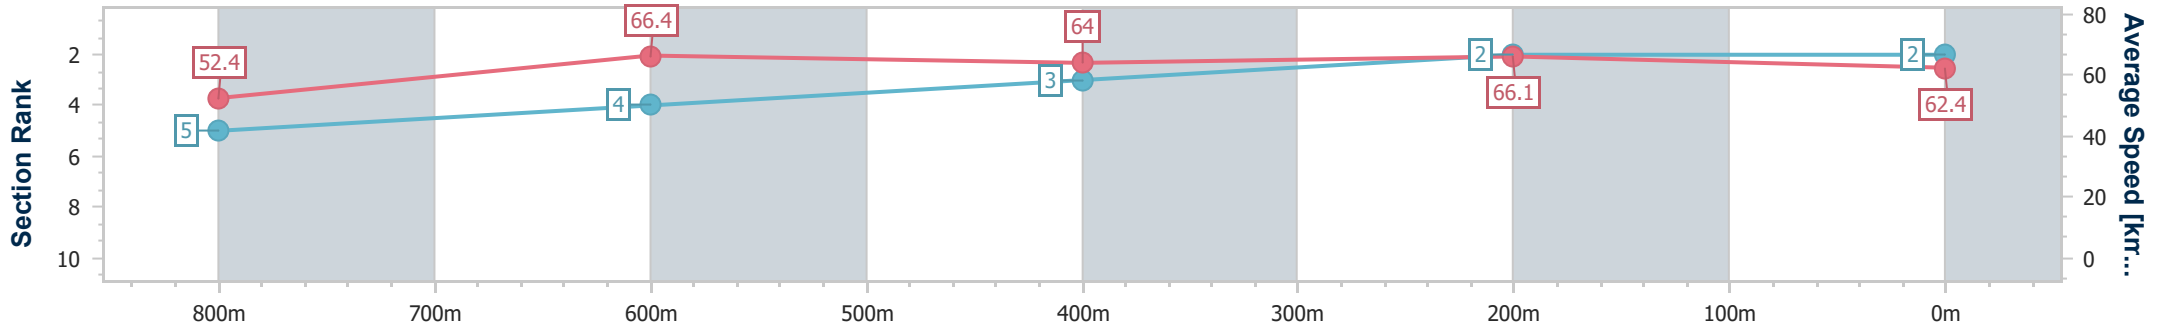

Horse/Jockey Name	Lady Lucifer
Final Rank	2
Fastest Section Time (Section)	0:10.87 (800m)
Top Speed [km/h] (Section)	68.1 (Overall)
Race State	Finished

Sunshine Coast QLD Professional
Race 1: PFD FOODSERVICES QTIS Three-Year-Old Maiden Handicap - 1000m
14 June 2024 - 15:23

Track Rating: Soft 6, Weather: Fine, Rail Position:

Section	Overall	800m	600m	400m	200m
Section Times	0:58.43 [2] (0:13.76)	0:44.67 [5] (0:10.87)	0:33.80 [4] (0:11.40)	0:22.40 [3] (0:10.90)	0:11.50 [2] (0:11.50)
Average Speed [km/h]	52.4	66.4	64.0	66.1	62.4
Top Speed [km/h]	68.1	68.1	65.1	68.0	64.6
Avg. Dist. to Rail [m]	2.8	1.0	2.5	2.6	2.1
Avg. Stride Freq. [Hz]	2.3	2.4	2.4	2.4	2.4
Avg. Stride Length [m]	6.2	7.6	7.5	7.5	7.3

- [ ] Ranking at each section and finish
- -.-.- No data available at this section
- NA No data available