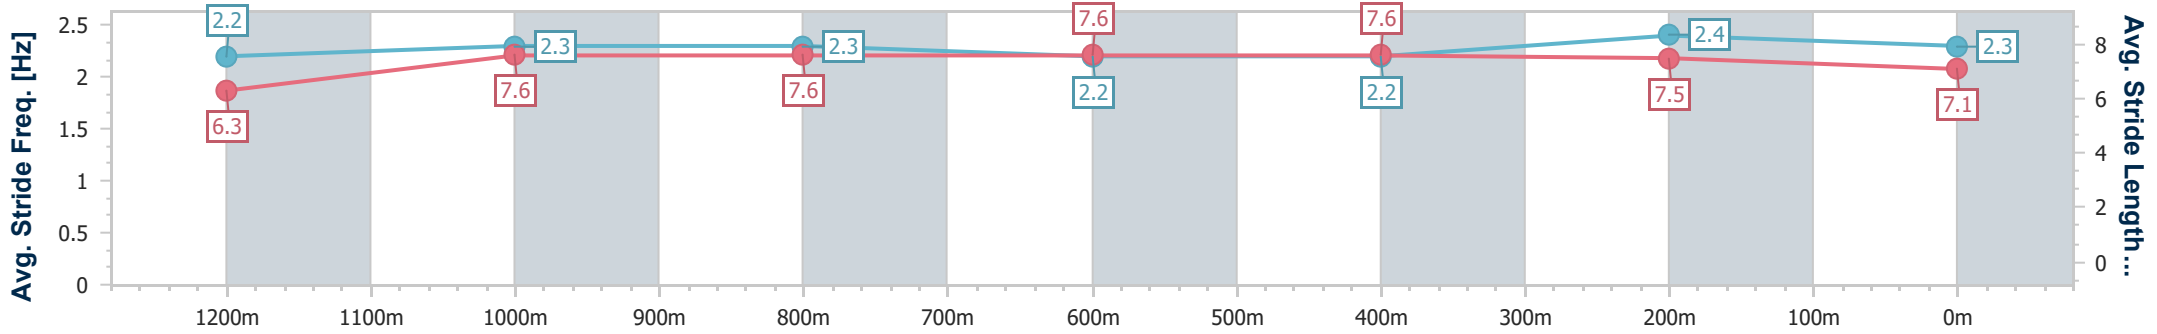

Horse/Jockey Name	Moonan Me
Final Rank	13
Fastest Section Time (Section)	0:11.43 (400m)
Top Speed [km/h] (Section)	64.8 (1000m)
Race State	Finished

Sunshine Coast QLD Professional
Race 4: GRAMBOWER CONCRETE CONSTRUCTIONS
BENCHMARK 68 Handicap - 1400m

14 June 2024 - 17:10
Track Rating: Soft 6, Weather: Fine, Rail Position: +7m 400m-
W/Post; +9m Remainder

Section	Overall	1200m	1000m	800m	600m	400m	200m						
Section Times	1:25.96 [13] (0:14.18)	1:11.78 [6] (0:11.50)	1:00.28 [4] (0:11.77)	0:48.51 [4] (0:12.44)	0:36.07 [4] (0:12.19)	0:23.88 [7] (0:11.43)	0:12.45 [8] (0:12.45)						
Average Speed [km/h]	50.7	62.8	61.8	59.5	60.3	63.0	57.6						
Top Speed [km/h]	63.9	63.9	64.8	61.0	62.3	63.6	62.3						
Avg. Dist. to Rail [m]	10.3	5.6	4.2	4.6	3.6	5.1	5.4						
Avg. Stride Freq. [Hz]	2.2	2.3	2.3	2.2	2.2	2.4	2.3						
Avg. Stride Length [m]	6.3	7.6	7.6	7.6	7.6	7.5	7.1						

- [ ] Ranking at each section and finish
- -.-.- No data available at this section
- NA No data available