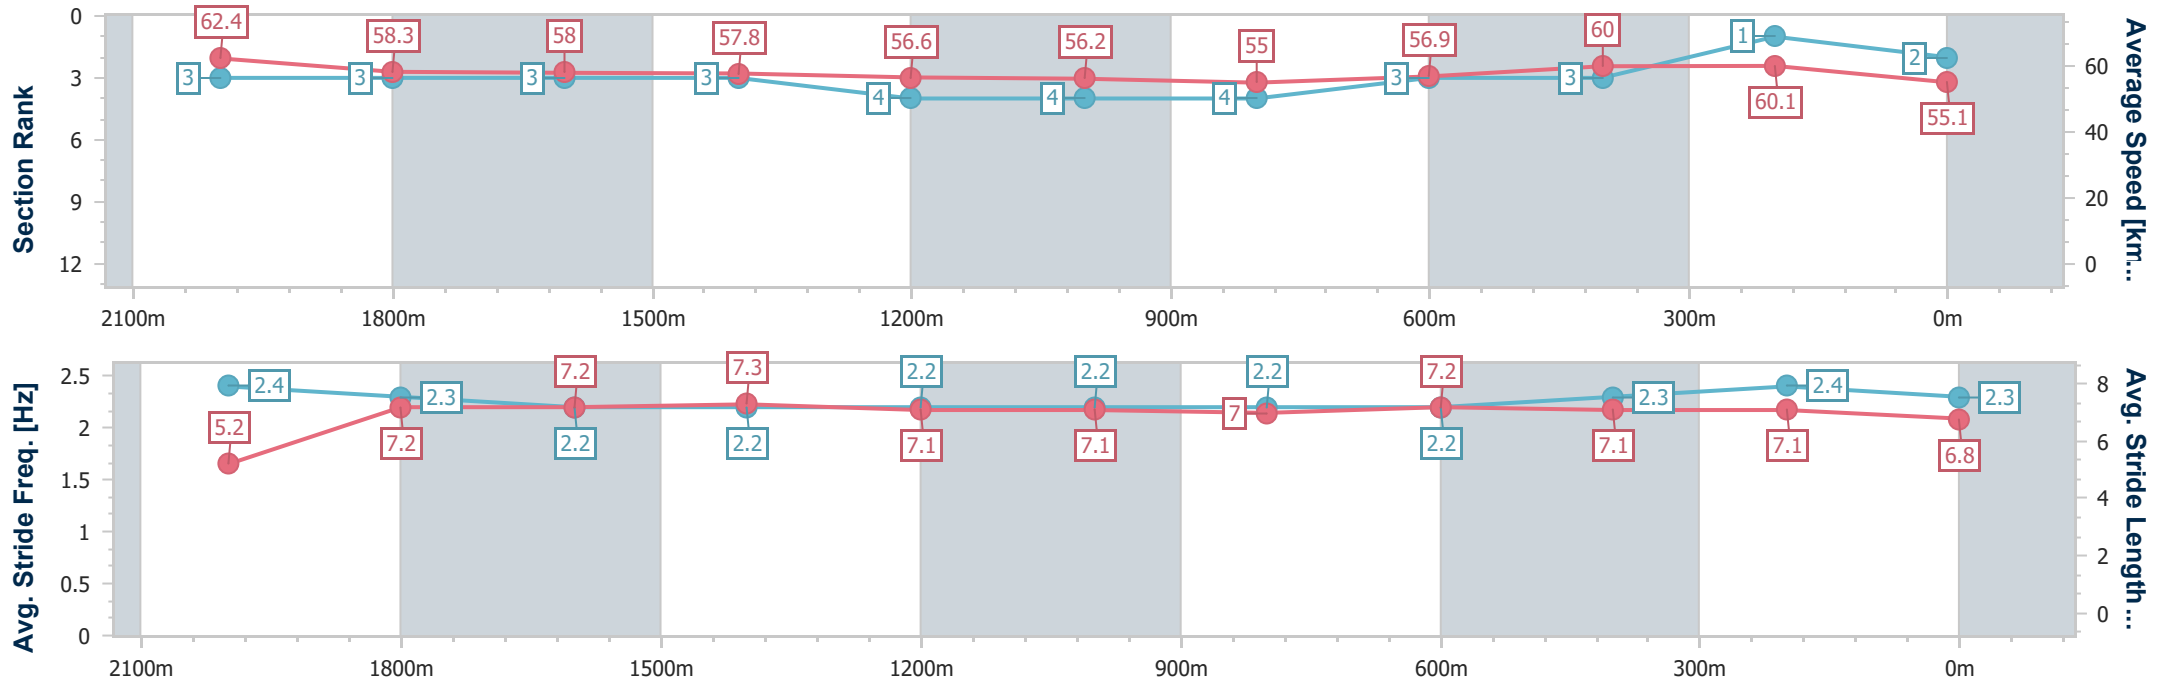

Sunshine Coast QLD Professional

Race 7: TAB Class 2 Handicap - 2200m

14 June 2024 - 18:50

Track Rating: Soft 6, Weather: Fine, Rail Position: +7m 400m-  
W/Post; +9m Remainder

Section	Overall	2000m	1800m	1600m	1400m	1200m	1000m	800m	600m	400m	200m
Section Times	2:17.77 [2] (0:11.59)	2:06.18 [3] (0:12.28)	1:53.90 [3] (0:12.55)	1:41.35 [3] (0:12.54)	1:28.81 [3] (0:12.78)	1:16.03 [4] (0:12.83)	1:03.20 [4] (0:13.19)	0:50.01 [4] (0:12.79)	0:37.22 [3] (0:12.20)	0:25.02 [3] (0:11.93)	0:13.09 [1] (0:13.09)
Average Speed [km/h]	62.4	58.3	58.0	57.8	56.6	56.2	55.0	56.9	60.0	60.1	55.1
Top Speed [km/h]	61.0	60.2	58.2	59.1	57.4	57.1	55.6	58.2	61.4	62.6	58.2
Avg. Dist. to Rail [m]	7.6	0.7	1.3	2.7	2.9	3.1	2.6	2.0	2.2	4.9	4.3
Avg. Stride Freq. [Hz]	2.4	2.3	2.2	2.2	2.2	2.2	2.2	2.2	2.3	2.4	2.3
Avg. Stride Length [m]	5.2	7.2	7.2	7.3	7.1	7.1	7.0	7.2	7.1	7.1	6.8