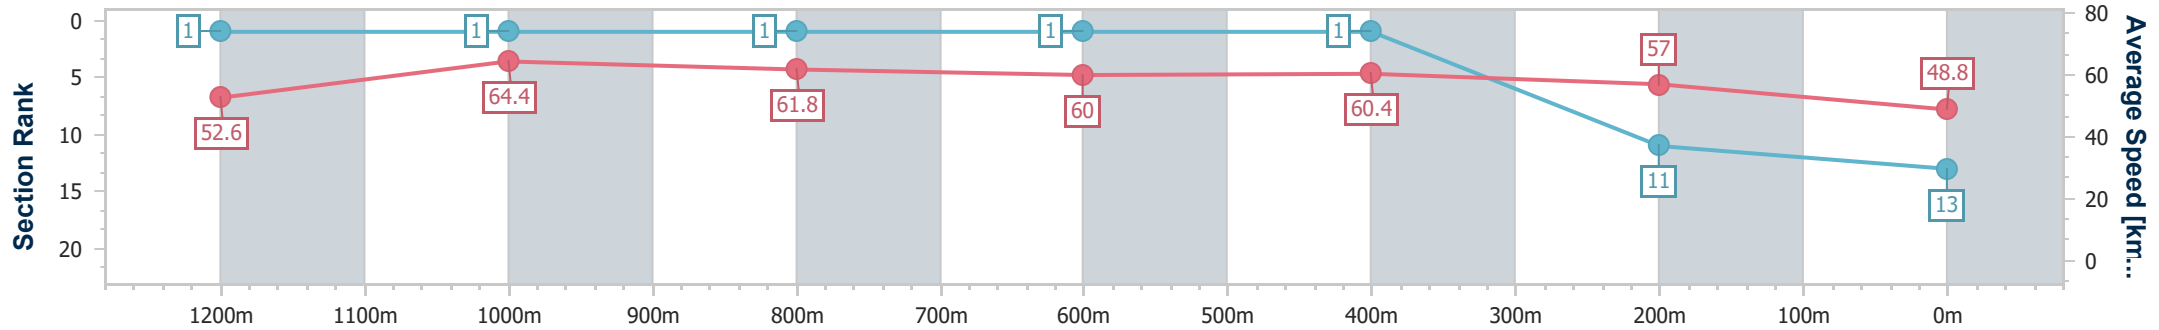

Sunshine Coast QLD Professional

Race 3: HEADLAND GLASS Maiden Plate - 1400m

14 June 2024 - 16:36

Track Rating: Soft 6, Weather: Fine, Rail Position: +7m 400m-  
W/Post; +9m Remainder

Section	Overall	1200m	1000m	800m	600m	400m	200m
Section Times	1:28.21 [13] (0:13.66)	1:14.55 [1] (0:11.19)	1:03.36 [1] (0:11.79)	0:51.57 [1] (0:12.27)	0:39.30 [1] (0:11.89)	0:27.41 [1] (0:12.67)	0:14.74 [11] (0:14.74)
Average Speed [km/h]	52.6	64.4	61.8	60.0	60.4	57.0	48.8
Top Speed [km/h]	66.7	65.8	63.6	60.9	61.1	59.8	53.0
Avg. Dist. to Rail [m]	9.8	3.8	4.2	3.6	0.7	0.3	3.5
Avg. Stride Freq. [Hz]	2.4	2.4	2.4	2.4	2.4	2.4	2.2
Avg. Stride Length [m]	6.2	7.3	7.2	7.1	7.0	6.7	6.1