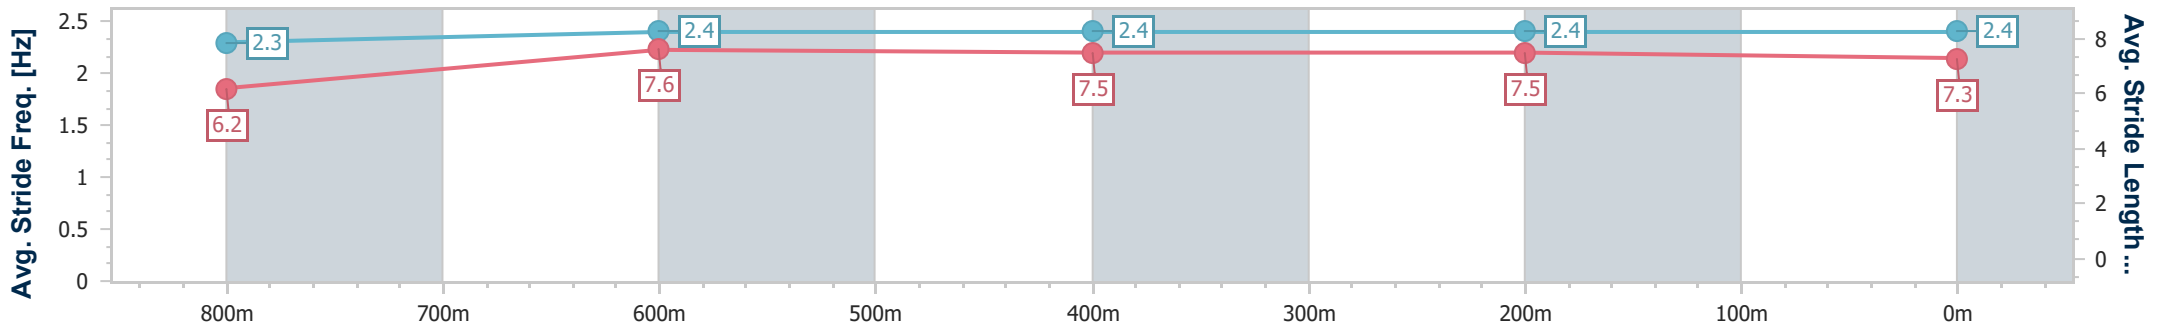

Horse/Jockey Name	Lady Lucifer
Final Rank	2
Fastest Section Time (Section)	0:10.87 (800m)
Top Speed [km/h] (Section)	68.1 (Overall)
Race State	Finished

Sunshine Coast QLD Professional
Race 1: PFD FOODSERVICES QTIS Three-Year-Old Maiden Handicap - 1000m
14 June 2024 - 15:23

Track Rating: Soft 6, Weather: Fine, Rail Position:

Section	Overall	800m	600m	400m	200m
Section Times	0:58.43 [2] (0:13.76)	0:44.67 [5] (0:10.87)	0:33.80 [4] (0:11.40)	0:22.40 [3] (0:10.90)	0:11.50 [2] (0:11.50)
Average Speed [km/h]	52.4	66.4	64.0	66.1	62.4
Top Speed [km/h]	68.1	68.1	65.1	68.0	64.6
Avg. Dist. to Rail [m]	2.8	1.0	2.5	2.6	2.1
Avg. Stride Freq. [Hz]	2.3	2.4	2.4	2.4	2.4
Avg. Stride Length [m]	6.2	7.6	7.5	7.5	7.3

- [ ] Ranking at each section and finish
- -.-.- No data available at this section
- NA No data available