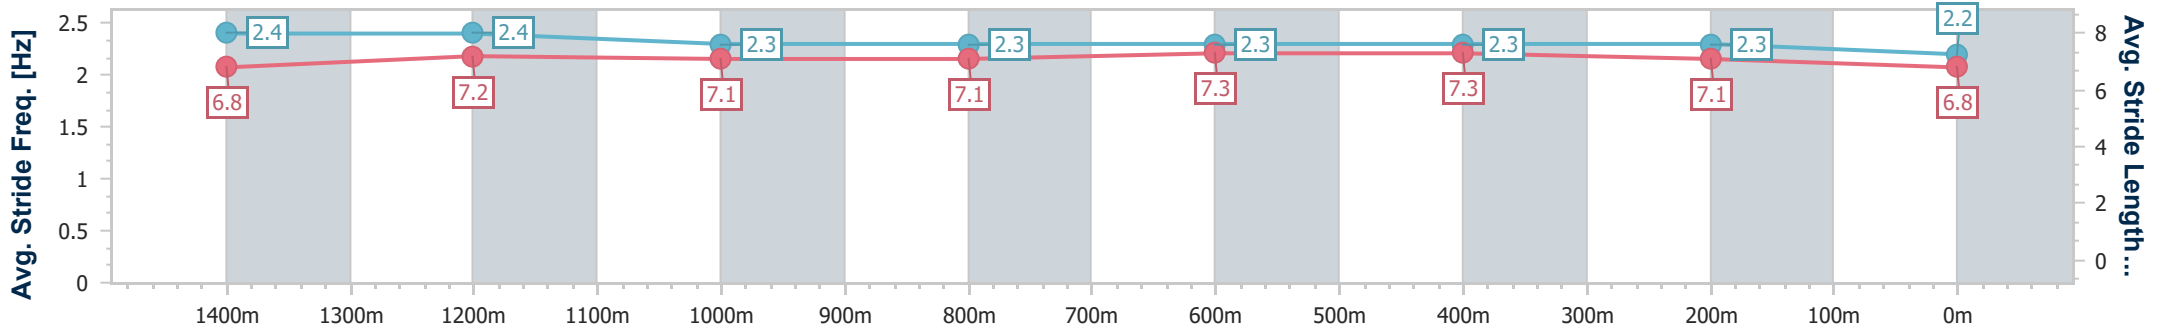

Horse/Jockey Name	End Of Month
Final Rank	9
Fastest Section Time (Section)	0:06.92 (Overall)
Top Speed [km/h] (Section)	64.0 (1400m)
Race State	Finished

Sunshine Coast QLD Professional
Race 6: BATHERSBY LEGAL BENCHMARK 58 Handicap - 1600m

14 June 2024 - 18:22

Track Rating: Soft 6, Weather: Fine, Rail Position: +7m 400m-W/Post; +9m Remainder

Section	Overall	1400m	1200m	1000m	800m	600m	400m	200m						
Section Times	1:32.95 [9] (0:06.92)	1:26.03 [6] (0:11.61)	1:14.42 [7] (0:12.11)	1:02.31 [7] (0:12.46)	0:49.85 [7] (0:12.14)	0:37.71 [8] (0:11.87)	0:25.84 [8] (0:12.36)	0:13.48 [10] (0:13.48)						
Average Speed [km/h]	103.9	62.5	59.7	58.2	60.0	60.9	58.2	53.6						
Top Speed [km/h]	63.2	64.0	62.4	59.3	61.6	61.7	60.9	55.6						
Avg. Dist. to Rail [m]	2.9	2.9	2.9	2.9	2.0	1.1	3.1	3.8						
Avg. Stride Freq. [Hz]	2.4	2.4	2.3	2.3	2.3	2.3	2.3	2.2						
Avg. Stride Length [m]	6.8	7.2	7.1	7.1	7.3	7.3	7.1	6.8						

- [ ] Ranking at each section and finish
- -.-.- No data available at this section
- NA No data available