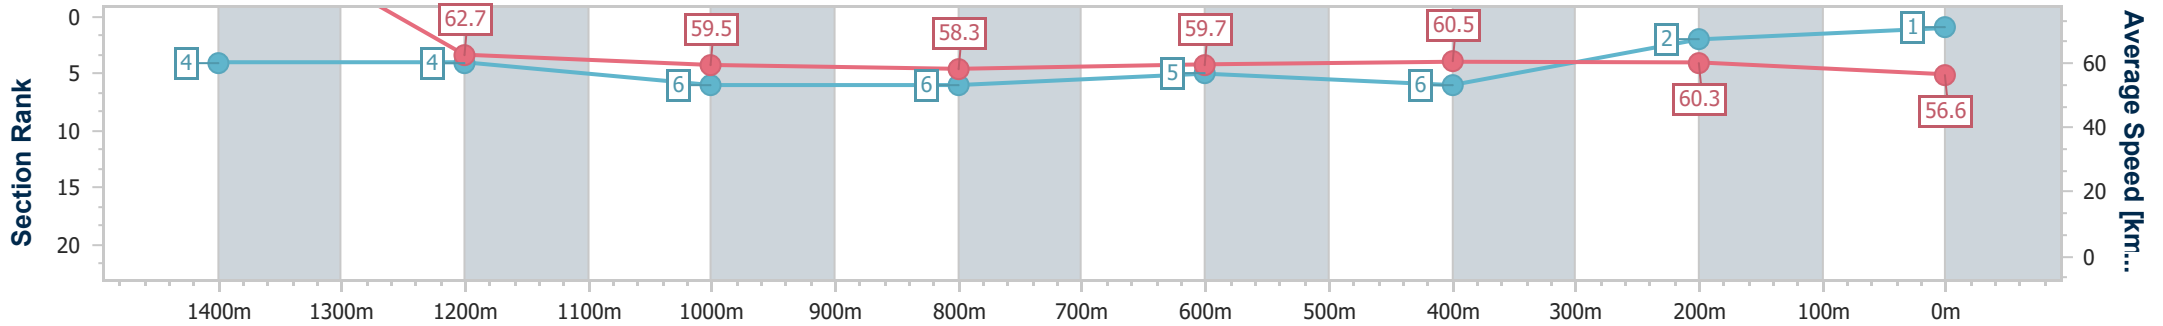

Horse/Jockey Name	Kariation
Final Rank	1
Fastest Section Time (Section)	0:06.77 (Overall)
Top Speed [km/h] (Section)	64.4 (Overall)
Race State	Finished

Sunshine Coast QLD Professional
Race 6: BATHERSBY LEGAL BENCHMARK 58 Handicap - 1600m

14 June 2024 - 18:22

Track Rating: Soft 6, Weather: Fine, Rail Position: +7m 400m-W/Post; +9m Remainder

Section	Overall	1400m	1200m	1000m	800m	600m	400m	200m						
Section Times	1:31.67 [1] (0:06.77)	1:24.90 [4] (0:11.56)	1:13.34 [4] (0:12.17)	1:01.17 [6] (0:12.40)	0:48.77 [6] (0:12.13)	0:36.64 [5] (0:11.98)	0:24.66 [6] (0:11.94)	0:12.72 [2] (0:12.72)						
Average Speed [km/h]	106.4	62.7	59.5	58.3	59.7	60.5	60.3	56.6						
Top Speed [km/h]	64.4	63.9	60.7	59.1	61.5	61.4	61.4	58.6						
Avg. Dist. to Rail [m]	8.5	3.7	2.5	2.1	1.5	0.9	2.9	2.7						
Avg. Stride Freq. [Hz]	2.3	2.3	2.2	2.2	2.2	2.2	2.2	2.2						
Avg. Stride Length [m]	7.4	7.7	7.6	7.5	7.6	7.6	7.5	7.3						

- [ ] Ranking at each section and finish
- -.-.- No data available at this section
- NA No data available