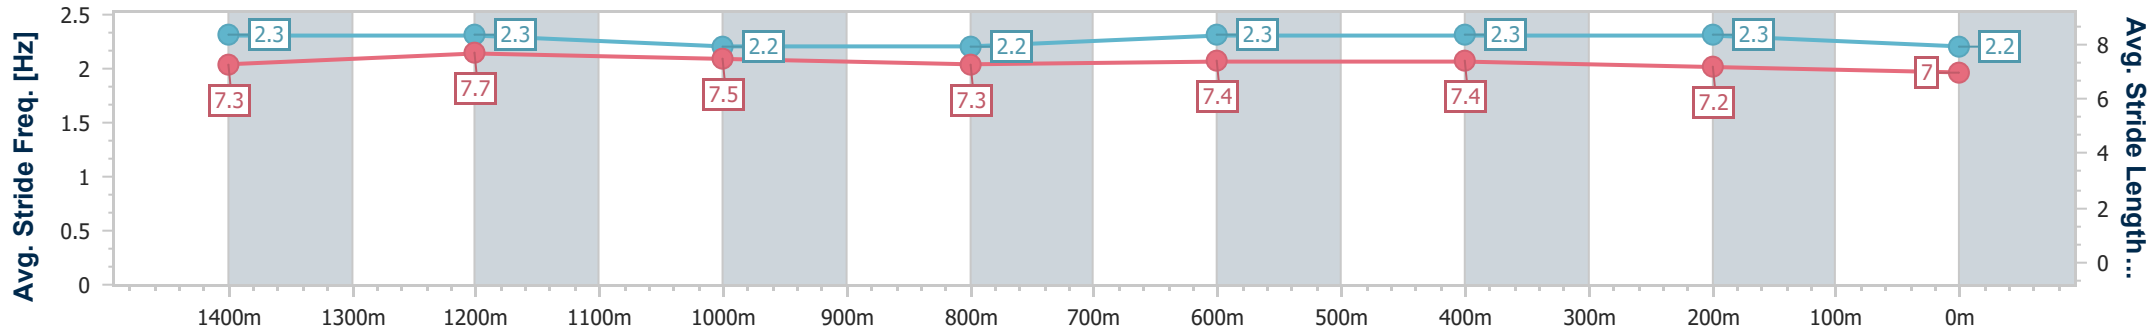

Horse/Jockey Name	Livingstones
Final Rank	5
Fastest Section Time (Section)	0:06.60 (Overall)
Top Speed [km/h] (Section)	66.0 (Overall)
Race State	Finished

Sunshine Coast QLD Professional
Race 6: BATHERSBY LEGAL BENCHMARK 58 Handicap - 1600m

14 June 2024 - 18:22

Track Rating: Soft 6, Weather: Fine, Rail Position: +7m 400m-W/Post; +9m Remainder

Section	Overall	1400m	1200m	1000m	800m	600m	400m	200m						
Section Times	1:32.11 [5] (0:06.60)	1:25.51 [2] (0:11.45)	1:14.06 [3] (0:12.08)	1:01.98 [3] (0:12.49)	0:49.49 [3] (0:12.16)	0:37.33 [4] (0:12.16)	0:25.17 [4] (0:12.13)	0:13.04 [4] (0:13.04)						
Average Speed [km/h]	109.0	63.4	59.7	58.2	60.2	60.2	59.4	55.3						
Top Speed [km/h]	66.0	65.1	61.0	59.7	61.9	61.0	60.9	57.4						
Avg. Dist. to Rail [m]	5.8	3.1	3.4	3.5	2.8	3.4	3.5	3.1						
Avg. Stride Freq. [Hz]	2.3	2.3	2.2	2.2	2.3	2.3	2.3	2.2						
Avg. Stride Length [m]	7.3	7.7	7.5	7.3	7.4	7.4	7.2	7.0						

- [ ] Ranking at each section and finish
- -.-.- No data available at this section
- NA No data available