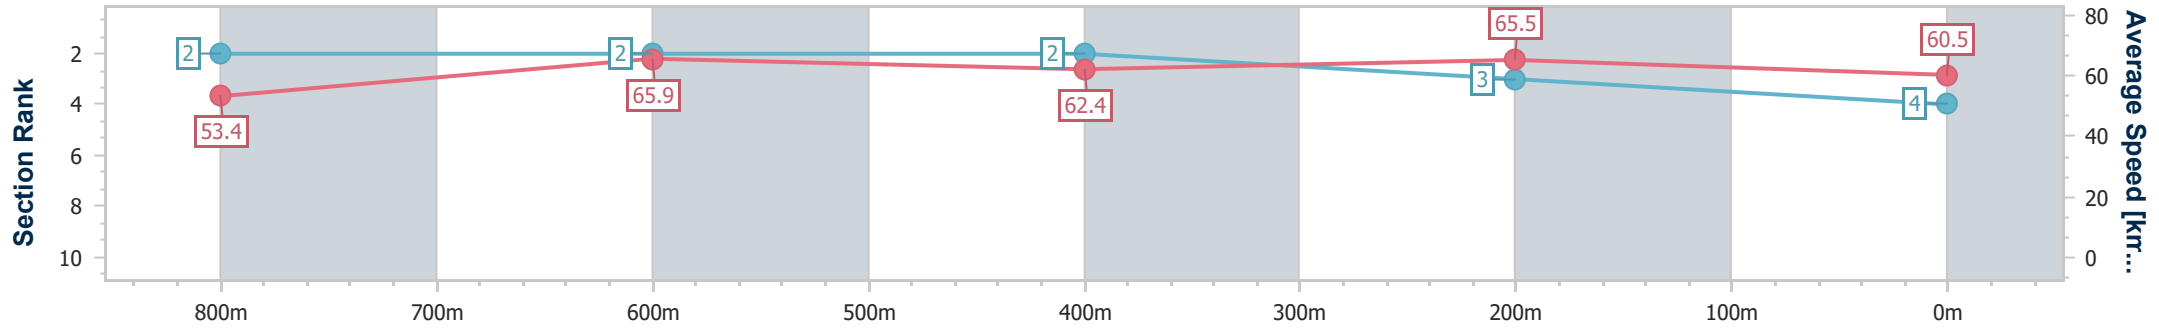

Horse/Jockey Name	Divine Gem
Final Rank	4
Fastest Section Time (Section)	0:10.89 (800m)
Top Speed [km/h] (Section)	68.7 (800m)
Race State	Finished

Sunshine Coast QLD Professional
Race 1: PFD FOODSERVICES QTIS Three-Year-Old Maiden
Handicap - 1000m
14 June 2024 - 15:23

Track Rating: Soft 6, Weather: Fine, Rail Position:

Section	Overall	800m	600m	400m	200m
Section Times	0:58.84 [4] (0:13.46)	0:45.38 [2] (0:10.89)	0:34.49 [2] (0:11.62)	0:22.87 [2] (0:10.99)	0:11.88 [3] (0:11.88)
Average Speed [km/h]	53.4	65.9	62.4	65.5	60.5
Top Speed [km/h]	67.7	68.7	64.5	66.3	64.3
Avg. Dist. to Rail [m]	0.7	0.6	0.7	2.3	1.1
Avg. Stride Freq. [Hz]	2.4	2.5	2.4	2.5	2.4
Avg. Stride Length [m]	6.2	7.4	7.2	7.2	6.9

- [ ] Ranking at each section and finish
- -.-.- No data available at this section
- NA No data available