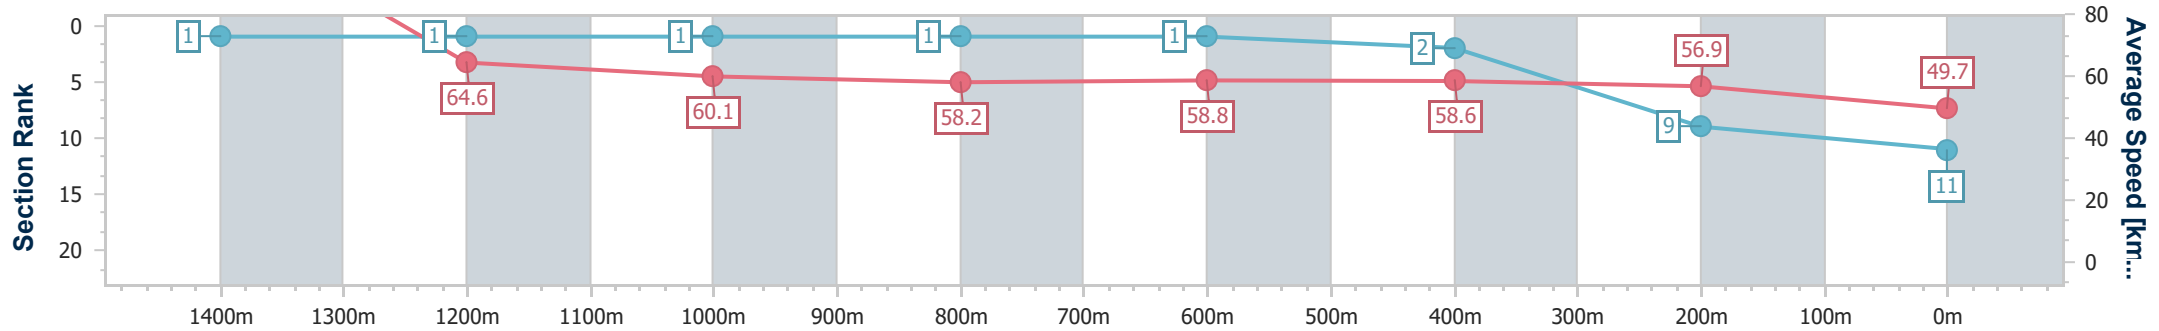

Horse/Jockey Name	Going To The Sun
Final Rank	11
Fastest Section Time (Section)	0:06.45 (Overall)
Top Speed [km/h] (Section)	65.7 (1400m)
Race State	Finished

Sunshine Coast QLD Professional
Race 6: BATHERSBY LEGAL BENCHMARK 58 Handicap - 1600m

14 June 2024 - 18:22

Track Rating: Soft 6, Weather: Fine, Rail Position: +7m 400m-W/Post; +9m Remainder

Section	Overall	1400m	1200m	1000m	800m	600m	400m	200m						
Section Times	1:33.86 [11] (0:06.45)	1:27.41 [1] (0:11.26)	1:16.15 [1] (0:11.98)	1:04.17 [1] (0:12.41)	0:51.76 [1] (0:12.31)	0:39.45 [1] (0:12.30)	0:27.15 [2] (0:12.68)	0:14.47 [9]						
Average Speed [km/h]	111.3	64.6	60.1	58.2	58.8	58.6	56.9	49.7						
Top Speed [km/h]	65.3	65.7	61.9	59.0	59.8	59.4	58.5	53.2						
Avg. Dist. to Rail [m]	7.1	3.2	2.0	1.8	1.1	0.1	0.2	1.8						
Avg. Stride Freq. [Hz]	2.4	2.4	2.3	2.2	2.3	2.3	2.3	2.1						
Avg. Stride Length [m]	7.0	7.3	7.2	7.2	7.2	7.1	7.0	6.6						

- [ ] Ranking at each section and finish
- -.-.- No data available at this section
- NA No data available