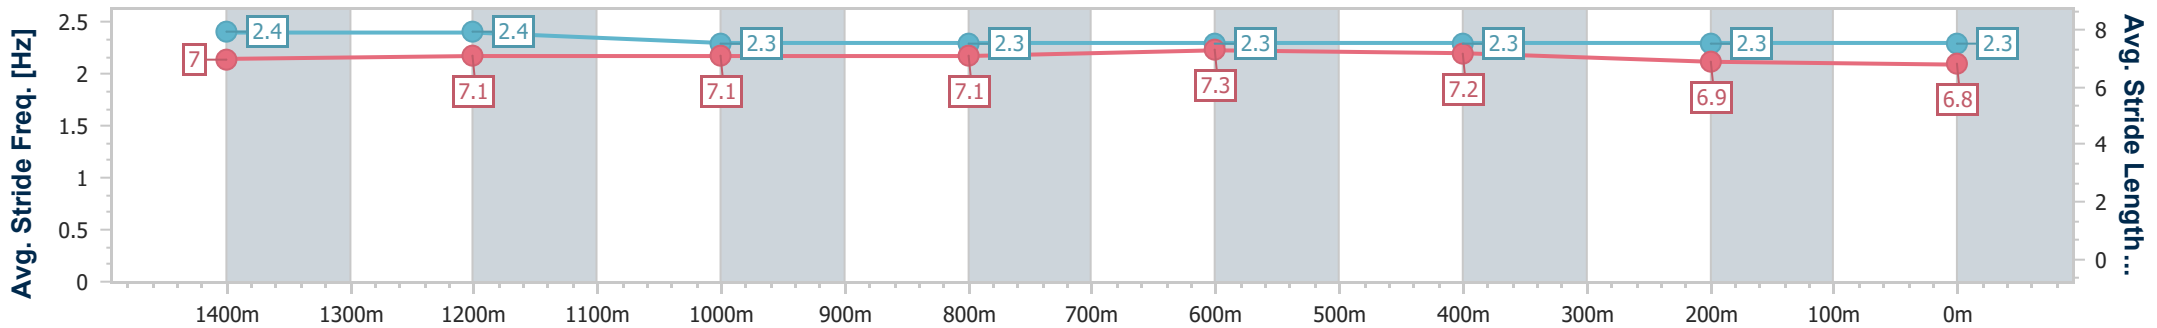

Horse/Jockey Name	Indented Head
Final Rank	7
Fastest Section Time (Section)	0:06.85 (Overall)
Top Speed [km/h] (Section)	64.0 (1400m)
Race State	Finished

Sunshine Coast QLD Professional
Race 6: BATHERSBY LEGAL BENCHMARK 58 Handicap - 1600m

14 June 2024 - 18:22

Track Rating: Soft 6, Weather: Fine, Rail Position: +7m 400m-W/Post; +9m Remainder

Section	Overall	1400m	1200m	1000m	800m	600m	400m	200m
Section Times	1:32.26 [7] (0:06.85)	1:25.41 [5] (0:11.49)	1:13.92 [5] (0:12.06)	1:01.86 [5] (0:12.36)	0:49.50 [4] (0:11.97)	0:37.53 [3] (0:12.07)	0:25.46 [3] (0:12.31)	0:13.15 [5] (0:13.15)
Average Speed [km/h]	105.3	62.7	60.0	58.5	60.3	59.9	58.5	54.8
Top Speed [km/h]	62.9	64.0	62.5	59.3	61.3	60.7	59.2	57.1
Avg. Dist. to Rail [m]	2.1	1.9	2.0	1.9	1.0	0.3	1.7	1.5
Avg. Stride Freq. [Hz]	2.4	2.4	2.3	2.3	2.3	2.3	2.3	2.3
Avg. Stride Length [m]	7.0	7.1	7.1	7.1	7.3	7.2	6.9	6.8

- [ ] Ranking at each section and finish
- -.-.- No data available at this section
- NA No data available