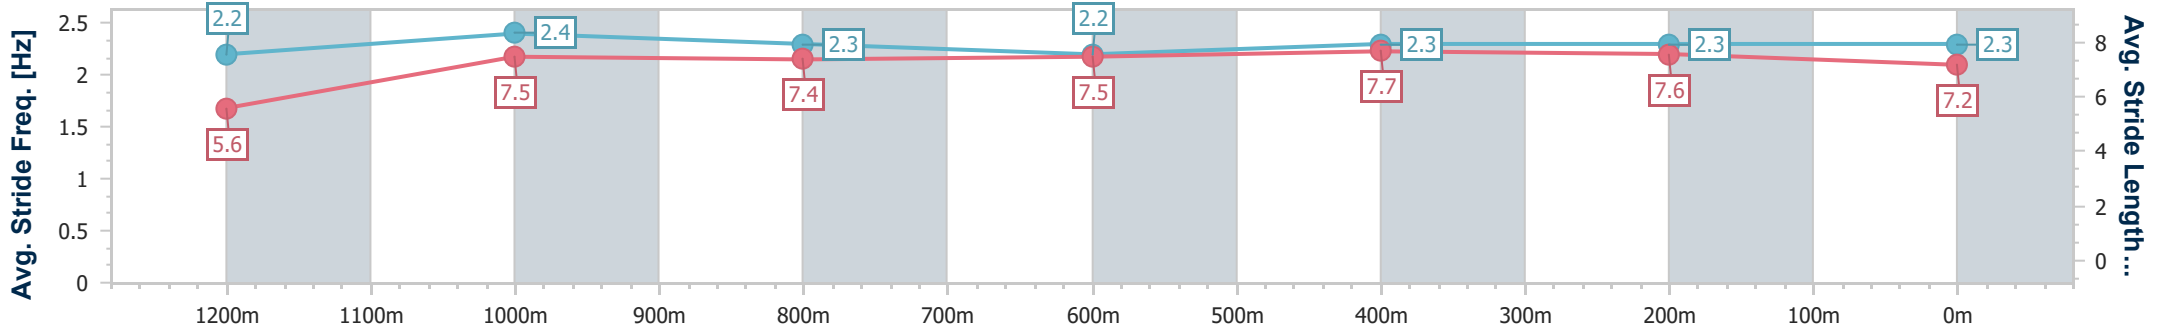

Horse/Jockey Name	New Maher
Final Rank	2
Fastest Section Time (Section)	0:08.09 (Overall)
Top Speed [km/h] (Section)	64.8 (1200m)
Race State	Finished

Sunshine Coast QLD Professional
Race 5: ALLCHIN AIRCONDITIONING & REFRIGERATION
BENCHMARK 58 Handicap - 1300m

14 June 2024 - 17:50
Track Rating: Soft 6, Weather: Fine, Rail Position: +7m 400m-
W/Post; +9m Remainder

Section	Overall	1200m	1000m	800m	600m	400m	200m
Section Times	1:18.92 [2] (0:08.09)	1:10.83 [6] (0:11.38)	0:59.45 [4] (0:11.96)	0:47.49 [5] (0:12.13)	0:35.36 [6] (0:11.65)	0:23.71 [5] (0:11.47)	0:12.24 [5] (0:12.24)
Average Speed [km/h]	44.3	63.4	60.7	60.0	62.0	62.9	58.7
Top Speed [km/h]	61.9	64.8	63.1	61.1	63.7	63.9	62.1
Avg. Dist. to Rail [m]	4.6	4.0	3.2	1.6	1.1	3.3	5.4
Avg. Stride Freq. [Hz]	2.2	2.4	2.3	2.2	2.3	2.3	2.3
Avg. Stride Length [m]	5.6	7.5	7.4	7.5	7.7	7.6	7.2

- [ ] Ranking at each section and finish
- -.-.- No data available at this section
- NA No data available