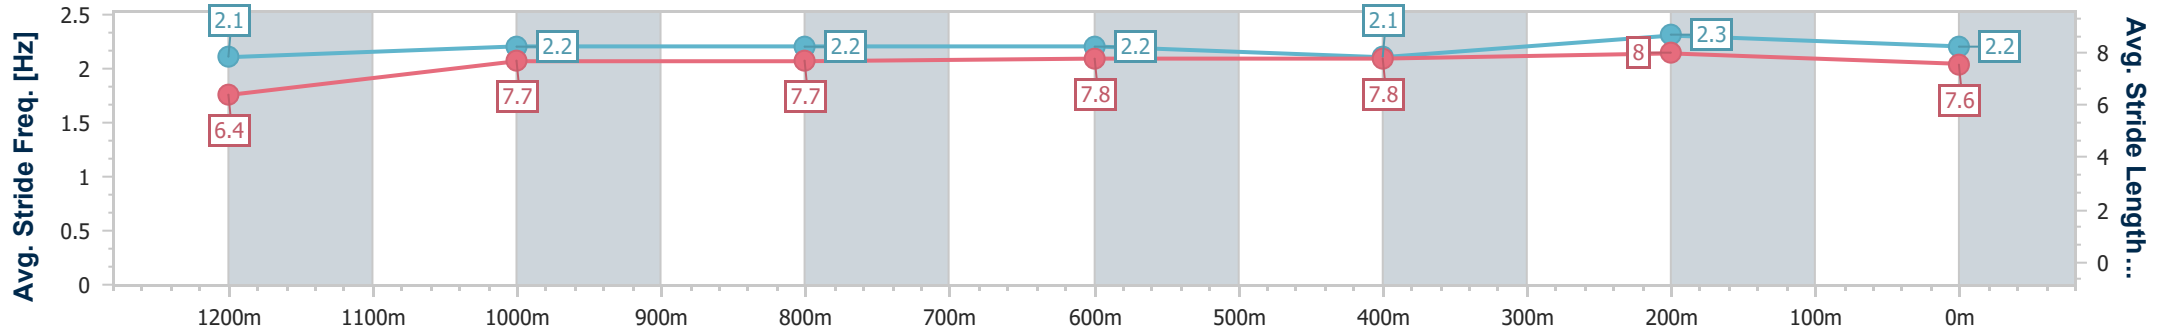

Horse/Jockey Name	I Am Lethal
Final Rank	4
Fastest Section Time (Section)	0:11.08 (400m)
Top Speed [km/h] (Section)	65.7 (400m)
Race State	Finished

Sunshine Coast QLD Professional
Race 4: GRAMBOWER CONCRETE CONSTRUCTIONS
BENCHMARK 68 Handicap - 1400m

14 June 2024 - 17:10

Track Rating: Soft 6, Weather: Fine, Rail Position: +7m 400m-
W/Post; +9m Remainder

Section	Overall	1200m	1000m	800m	600m	400m	200m
Section Times	1:25.54 [4] (0:14.81)	1:10.73 [13] (0:11.83)	0:58.90 [12] (0:12.09)	0:46.81 [12] (0:11.76)	0:35.05 [12] (0:11.93)	0:23.12 [11] (0:11.08)	0:12.04 [7] (0:12.04)
Average Speed [km/h]	48.8	60.8	60.0	61.6	60.4	65.1	59.7
Top Speed [km/h]	62.6	63.1	60.7	63.0	64.6	65.7	63.2
Avg. Dist. to Rail [m]	10.8	2.9	2.4	1.2	0.4	1.1	2.9
Avg. Stride Freq. [Hz]	2.1	2.2	2.2	2.2	2.1	2.3	2.2
Avg. Stride Length [m]	6.4	7.7	7.7	7.8	7.8	8.0	7.6

- [ ] Ranking at each section and finish
- -.-.- No data available at this section
- NA No data available