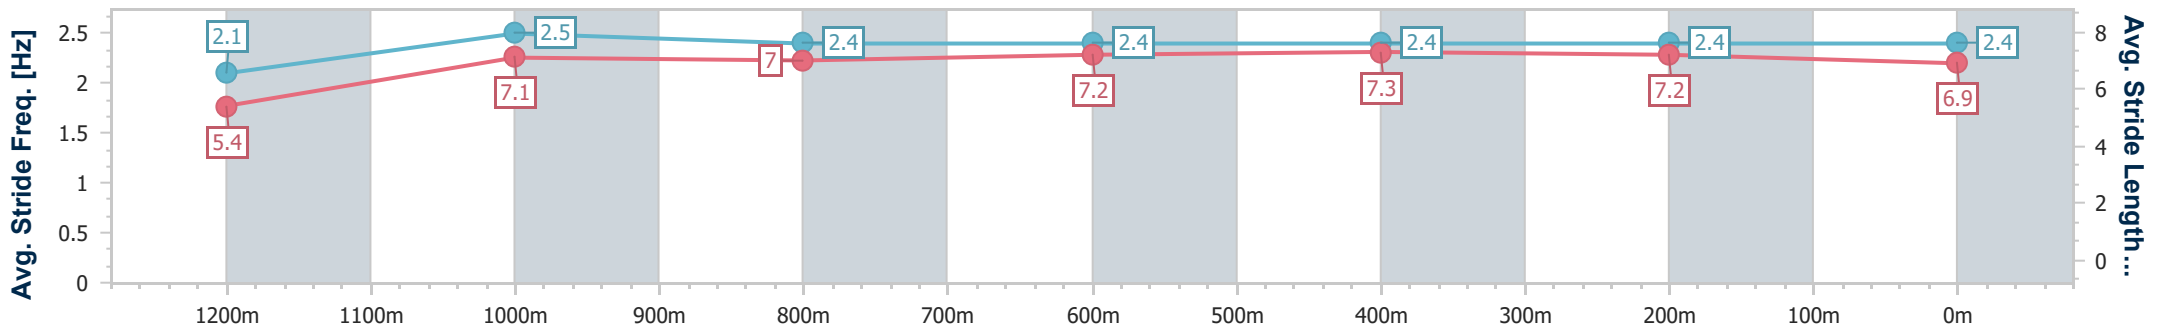

Horse/Jockey Name	Rephrase
Final Rank	7
Fastest Section Time (Section)	0:08.66 (Overall)
Top Speed [km/h] (Section)	64.8 (400m)
Race State	Finished

Sunshine Coast QLD Professional
Race 5: ALLCHIN AIRCONDITIONING & REFRIGERATION
BENCHMARK 58 Handicap - 1300m

14 June 2024 - 17:50

Track Rating: Soft 6, Weather: Fine, Rail Position: +7m 400m-
W/Post; +9m Remainder

Section	Overall	1200m	1000m	800m	600m	400m	200m
Section Times	1:19.26 [7] (0:08.66)	1:10.60 [11] (0:11.40)	0:59.20 [11] (0:12.09)	0:47.11 [11] (0:12.02)	0:35.09 [11] (0:11.66)	0:23.43 [11] (0:11.27)	0:12.16 [10] (0:12.16)
Average Speed [km/h]	41.5	63.2	60.1	60.4	62.5	63.8	59.3
Top Speed [km/h]	59.6	64.6	62.4	63.1	63.5	64.8	62.5
Avg. Dist. to Rail [m]	7.5	1.5	2.0	1.5	2.1	2.6	0.7
Avg. Stride Freq. [Hz]	2.1	2.5	2.4	2.4	2.4	2.4	2.4
Avg. Stride Length [m]	5.4	7.1	7.0	7.2	7.3	7.2	6.9

- [ ] Ranking at each section and finish
- -.-.- No data available at this section
- NA No data available