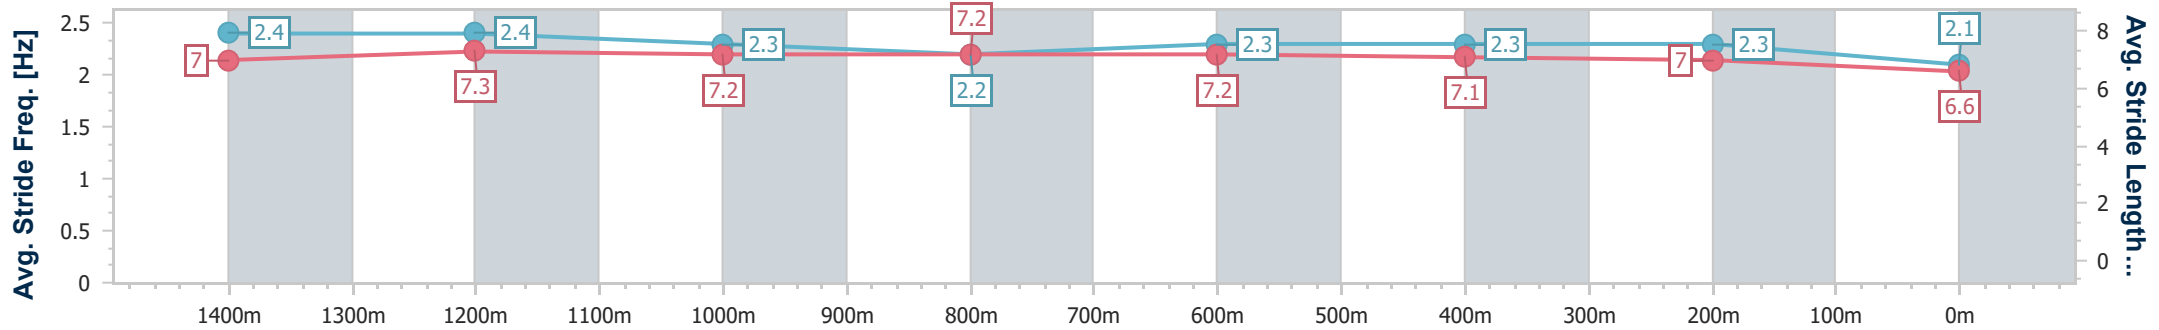

Horse/Jockey Name	Going To The Sun
Final Rank	11
Fastest Section Time (Section)	0:06.45 (Overall)
Top Speed [km/h] (Section)	65.7 (1400m)
Race State	Finished

Sunshine Coast QLD Professional
Race 6: BATHERSBY LEGAL BENCHMARK 58 Handicap - 1600m

14 June 2024 - 18:22

Track Rating: Soft 6, Weather: Fine, Rail Position: +7m 400m-W/Post; +9m Remainder

Section	Overall	1400m	1200m	1000m	800m	600m	400m	200m						
Section Times	1:33.86 [11] (0:06.45)	1:27.41 [1] (0:11.26)	1:16.15 [1] (0:11.98)	1:04.17 [1] (0:12.41)	0:51.76 [1] (0:12.31)	0:39.45 [1] (0:12.30)	0:27.15 [2] (0:12.68)	0:14.47 [9]						
Average Speed [km/h]	111.3	64.6	60.1	58.2	58.8	58.6	56.9	49.7						
Top Speed [km/h]	65.3	65.7	61.9	59.0	59.8	59.4	58.5	53.2						
Avg. Dist. to Rail [m]	7.1	3.2	2.0	1.8	1.1	0.1	0.2	1.8						
Avg. Stride Freq. [Hz]	2.4	2.4	2.3	2.2	2.3	2.3	2.3	2.1						
Avg. Stride Length [m]	7.0	7.3	7.2	7.2	7.2	7.1	7.0	6.6						

- [ ] Ranking at each section and finish
- -.-.- No data available at this section
- NA No data available