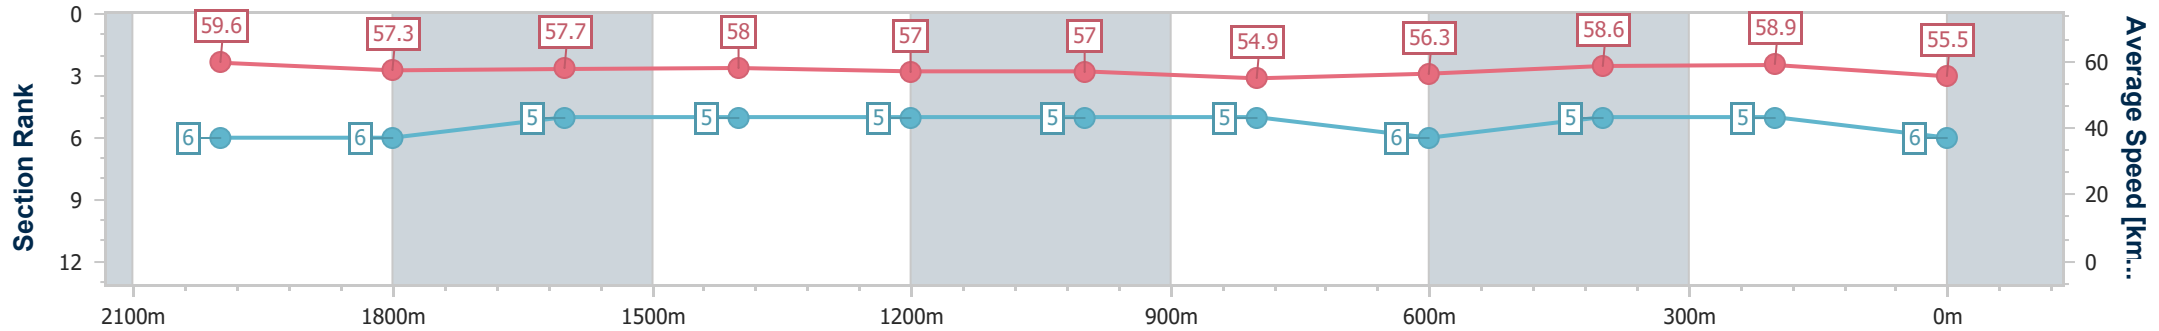

Sunshine Coast QLD Professional

Race 7: TAB Class 2 Handicap - 2200m

14 June 2024 - 18:50

Track Rating: Soft 6, Weather: Fine, Rail Position: +7m 400m-W/Post; +9m Remainder

Section	Overall	2000m	1800m	1600m	1400m	1200m	1000m	800m	600m	400m	200m
Section Times	2:18.23 [6] (0:12.06)	2:06.17 [6] (0:12.46)	1:53.71 [6] (0:12.46)	1:41.25 [5] (0:12.41)	1:28.84 [5] (0:12.71)	1:16.13 [5] (0:12.62)	1:03.51 [5] (0:13.20)	0:50.31 [5] (0:12.87)	0:37.44 [6] (0:12.21)	0:25.23 [5] (0:12.26)	0:12.97 [5] (0:12.97)
Average Speed [km/h]	59.6	57.3	57.7	58.0	57.0	57.0	54.9	56.3	58.6	58.9	55.5
Top Speed [km/h]	59.6	59.0	59.2	58.7	59.8	60.3	56.2	57.7	60.2	61.1	57.1
Avg. Dist. to Rail [m]	6.0	1.6	0.7	1.2	1.6	2.3	2.1	1.2	1.0	0.8	0.4
Avg. Stride Freq. [Hz]	2.2	2.2	2.2	2.2	2.2	2.2	2.2	2.2	2.2	2.3	2.2
Avg. Stride Length [m]	5.4	7.1	7.3	7.3	7.2	7.1	7.0	7.1	7.2	7.3	6.9