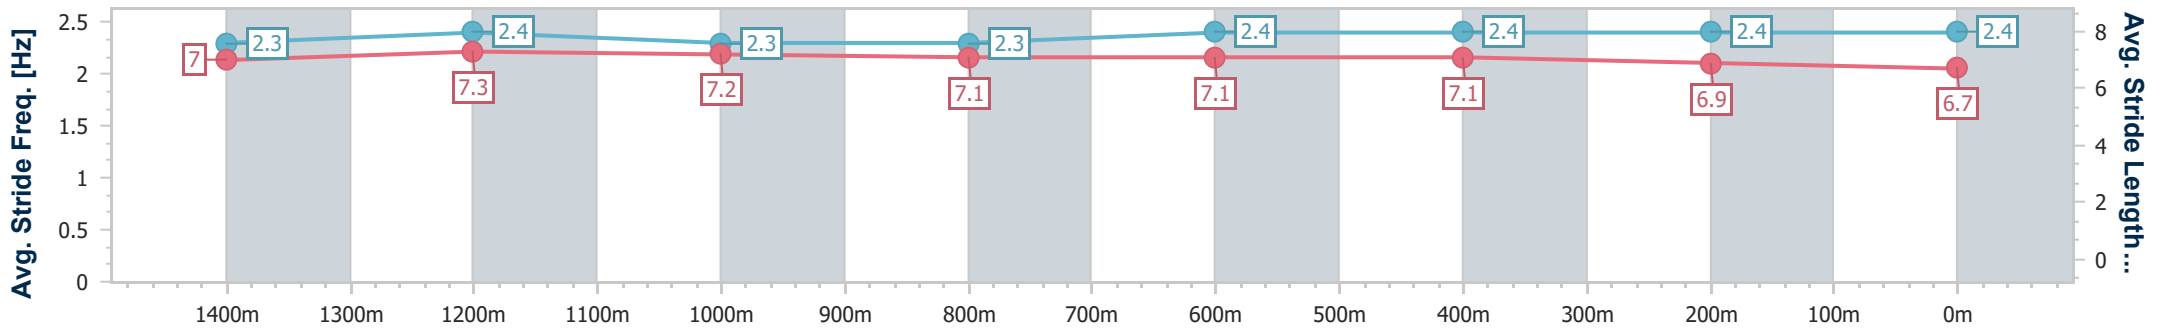

Horse/Jockey Name	Delorme
Final Rank	4
Fastest Section Time (Section)	0:07.14 (Overall)
Top Speed [km/h] (Section)	65.1 (1400m)
Race State	Finished

Sunshine Coast QLD Professional
Race 6: BATHERSBY LEGAL BENCHMARK 58 Handicap - 1600m

14 June 2024 - 18:22

Track Rating: Soft 6, Weather: Fine, Rail Position: +7m 400m-W/Post; +9m Remainder

Section	Overall	1400m	1200m	1000m	800m	600m	400m	200m						
Section Times	1:31.90 [4] (0:07.14)	1:24.76 [8] (0:11.53)	1:13.23 [8] (0:12.05)	1:01.18 [8] (0:12.38)	0:48.80 [8] (0:12.10)	0:36.70 [7] (0:11.79)	0:24.91 [5] (0:12.14)	0:12.77 [7] (0:12.77)						
Average Speed [km/h]	100.7	62.7	59.9	58.6	60.4	61.2	59.1	56.5						
Top Speed [km/h]	60.8	65.1	62.6	59.1	62.6	62.4	60.9	58.9						
Avg. Dist. to Rail [m]	3.7	1.4	2.0	2.1	2.6	0.5	0.9	0.8						
Avg. Stride Freq. [Hz]	2.3	2.4	2.3	2.3	2.4	2.4	2.4	2.4						
Avg. Stride Length [m]	7.0	7.3	7.2	7.1	7.1	7.1	6.9	6.7						

- [ ] Ranking at each section and finish
- -.-.- No data available at this section
- NA No data available