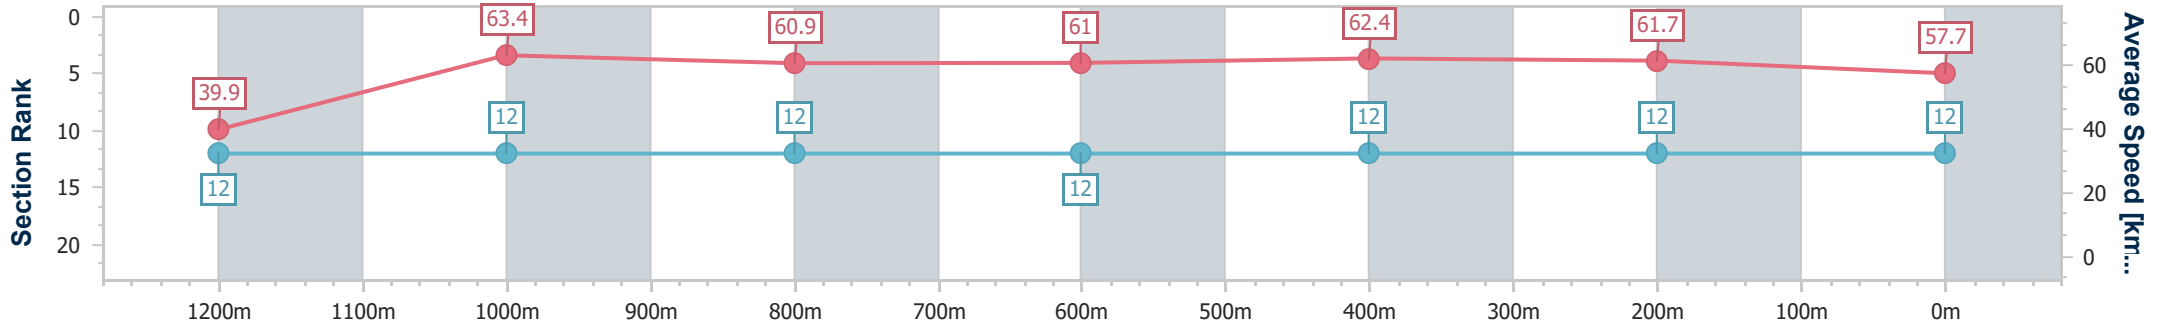

Horse/Jockey Name	Epicurious
Final Rank	12
Fastest Section Time (Section)	0:09.01 (Overall)
Top Speed [km/h] (Section)	65.2 (1200m)
Race State	Finished

Sunshine Coast QLD Professional
Race 5: ALLCHIN AIRCONDITIONING & REFRIGERATION
BENCHMARK 58 Handicap - 1300m

14 June 2024 - 17:50
Track Rating: Soft 6, Weather: Fine, Rail Position: +7m 400m-
W/Post; +9m Remainder

Section	Overall	1200m	1000m	800m	600m	400m	200m
Section Times	1:20.00 [12] (0:09.01)	1:10.99 [12] (0:11.33)	0:59.66 [12] (0:11.93)	0:47.73 [12] (0:11.90)	0:35.83 [12] (0:11.70)	0:24.13 [12] (0:11.66)	0:12.47 [12] (0:12.47)
Average Speed [km/h]	39.9	63.4	60.9	61.0	62.4	61.7	57.7
Top Speed [km/h]	58.5	65.2	63.9	63.8	64.1	62.7	60.4
Avg. Dist. to Rail [m]	5.0	2.9	2.4	1.6	2.3	4.9	3.6
Avg. Stride Freq. [Hz]	2.2	2.5	2.4	2.4	2.4	2.4	2.3
Avg. Stride Length [m]	5.0	7.0	7.1	7.1	7.3	7.1	6.9

- [ ] Ranking at each section and finish
- -.-.- No data available at this section
- NA No data available