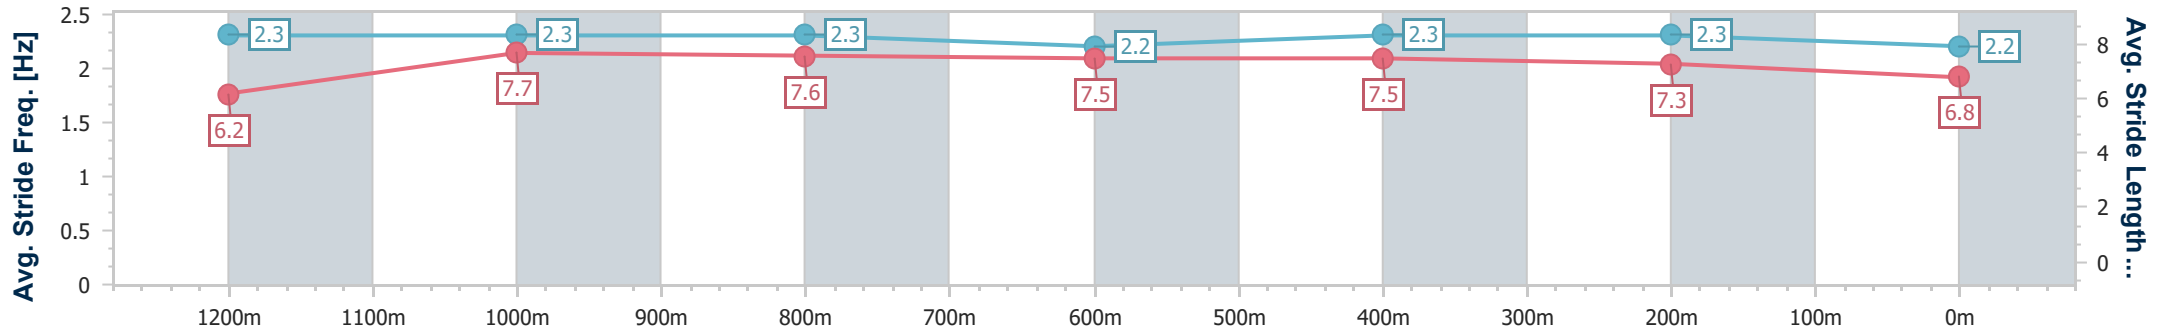

Sunshine Coast QLD Professional

Race 3: HEADLAND GLASS Maiden Plate - 1400m

14 June 2024 - 16:36

Track Rating: Soft 6, Weather: Fine, Rail Position: +7m 400m-  
W/Post; +9m Remainder

Section	Overall	1200m	1000m	800m	600m	400m	200m
Section Times	1:26.41 [10] (0:13.71)	1:12.70 [2] (0:11.27)	1:01.43 [2] (0:11.86)	0:49.57 [2] (0:12.19)	0:37.38 [2] (0:11.94)	0:25.44 [2] (0:12.05)	0:13.39 [2] (0:13.39)
Average Speed [km/h]	52.7	63.8	61.3	60.0	60.8	59.8	53.6
Top Speed [km/h]	66.6	65.7	62.4	60.7	62.0	62.1	56.5
Avg. Dist. to Rail [m]	11.4	3.8	2.7	2.9	1.5	2.5	2.6
Avg. Stride Freq. [Hz]	2.3	2.3	2.3	2.2	2.3	2.3	2.2
Avg. Stride Length [m]	6.2	7.7	7.6	7.5	7.5	7.3	6.8