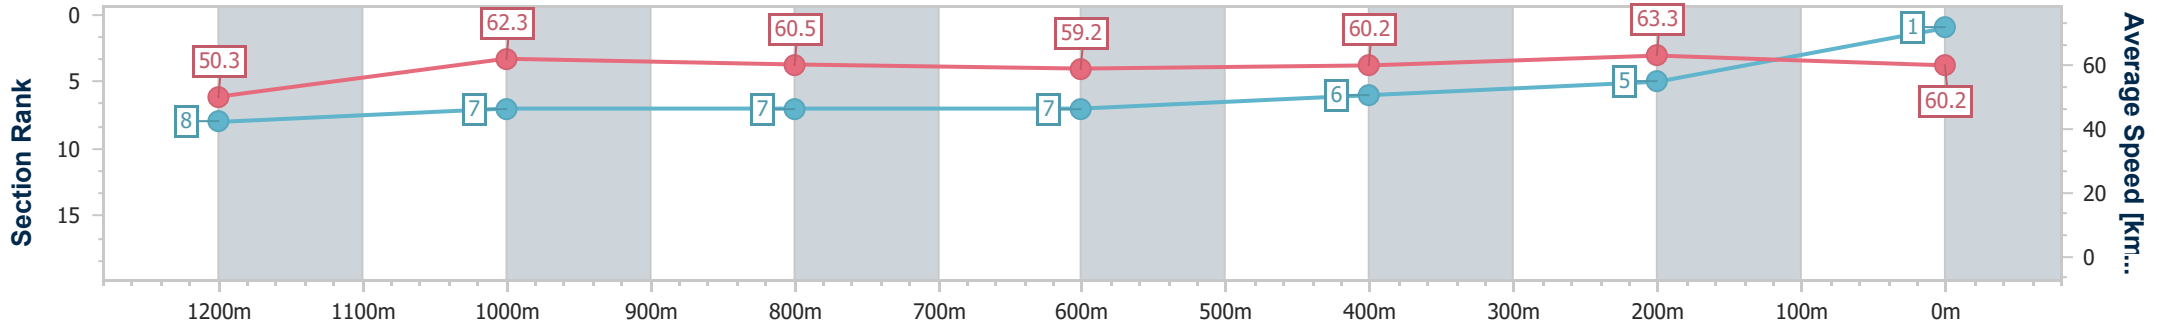

Horse/Jockey Name	Imarichgirl
Final Rank	1
Fastest Section Time (Section)	0:11.36 (400m)
Top Speed [km/h] (Section)	64.6 (400m)
Race State	Finished

Sunshine Coast QLD Professional
Race 4: GRAMBOWER CONCRETE CONSTRUCTIONS
BENCHMARK 68 Handicap - 1400m

14 June 2024 - 17:10
Track Rating: Soft 6, Weather: Fine, Rail Position: +7m 400m-
W/Post; +9m Remainder

Section	Overall	1200m	1000m	800m	600m	400m	200m
Section Times	1:25.33 [1] (0:14.26)	1:11.07 [8] (0:11.61)	0:59.46 [7] (0:11.93)	0:47.53 [7] (0:12.25)	0:35.28 [7] (0:11.98)	0:23.30 [6] (0:11.36)	0:11.94 [5] (0:11.94)
Average Speed [km/h]	50.3	62.3	60.5	59.2	60.2	63.3	60.2
Top Speed [km/h]	62.7	62.6	61.6	60.6	62.0	64.6	62.5
Avg. Dist. to Rail [m]	2.5	2.4	1.9	1.1	0.2	1.9	3.5
Avg. Stride Freq. [Hz]	2.1	2.3	2.2	2.2	2.2	2.3	2.3
Avg. Stride Length [m]	6.4	7.7	7.6	7.5	7.7	7.7	7.5

- [ ] Ranking at each section and finish
- -.-.- No data available at this section
- NA No data available