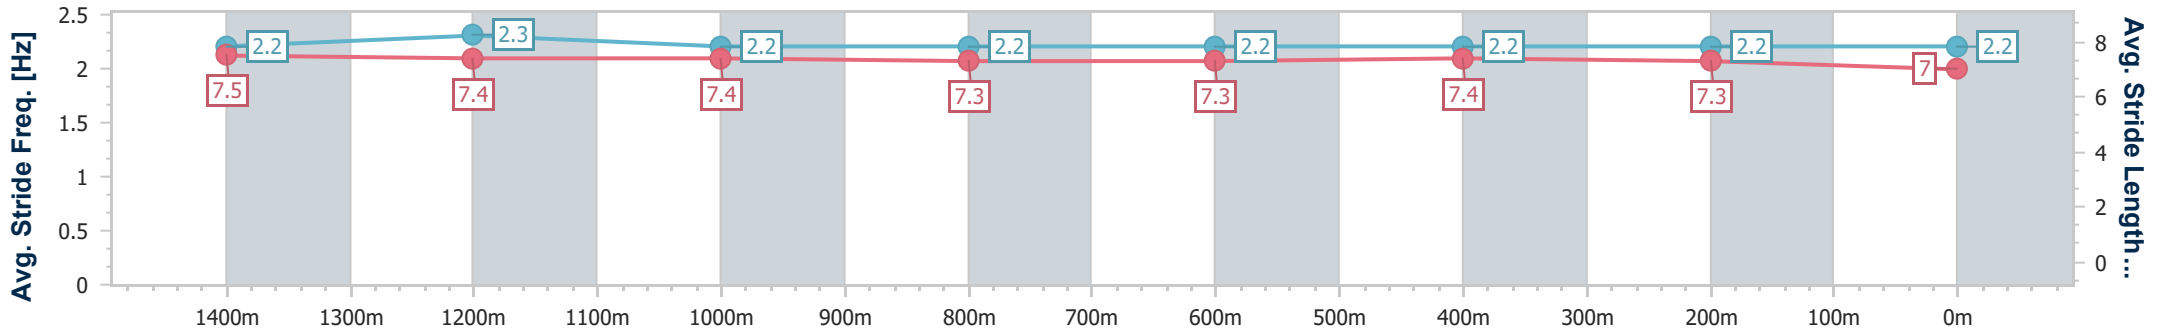

Horse/Jockey Name	Sock'emsid
Final Rank	3
Fastest Section Time (Section)	0:06.68 (Overall)
Top Speed [km/h] (Section)	65.6 (1400m)
Race State	Finished

Sunshine Coast QLD Professional
Race 6: BATHERSBY LEGAL BENCHMARK 58 Handicap - 1600m

14 June 2024 - 18:22

Track Rating: Soft 6, Weather: Fine, Rail Position: +7m 400m-W/Post; +9m Remainder

Section	Overall	1400m	1200m	1000m	800m	600m	400m	200m						
Section Times	1:31.80 [3] (0:06.68)	1:25.12 [3] (0:11.24)	1:13.88 [2] (0:11.96)	1:01.92 [2] (0:12.38)	0:49.54 [2] (0:12.19)	0:37.35 [2] (0:12.12)	0:25.23 [1] (0:12.24)	0:12.99 [1] (0:12.99)						
Average Speed [km/h]	107.4	64.5	60.4	58.4	59.8	59.9	58.7	55.5						
Top Speed [km/h]	65.4	65.6	62.7	59.6	59.9	60.1	59.5	57.5						
Avg. Dist. to Rail [m]	3.7	2.1	2.6	2.4	2.0	1.1	1.1	1.5						
Avg. Stride Freq. [Hz]	2.2	2.3	2.2	2.2	2.2	2.2	2.2	2.2						
Avg. Stride Length [m]	7.5	7.4	7.4	7.3	7.3	7.4	7.3	7.0						

- [ ] Ranking at each section and finish
- -.-.- No data available at this section
- NA No data available