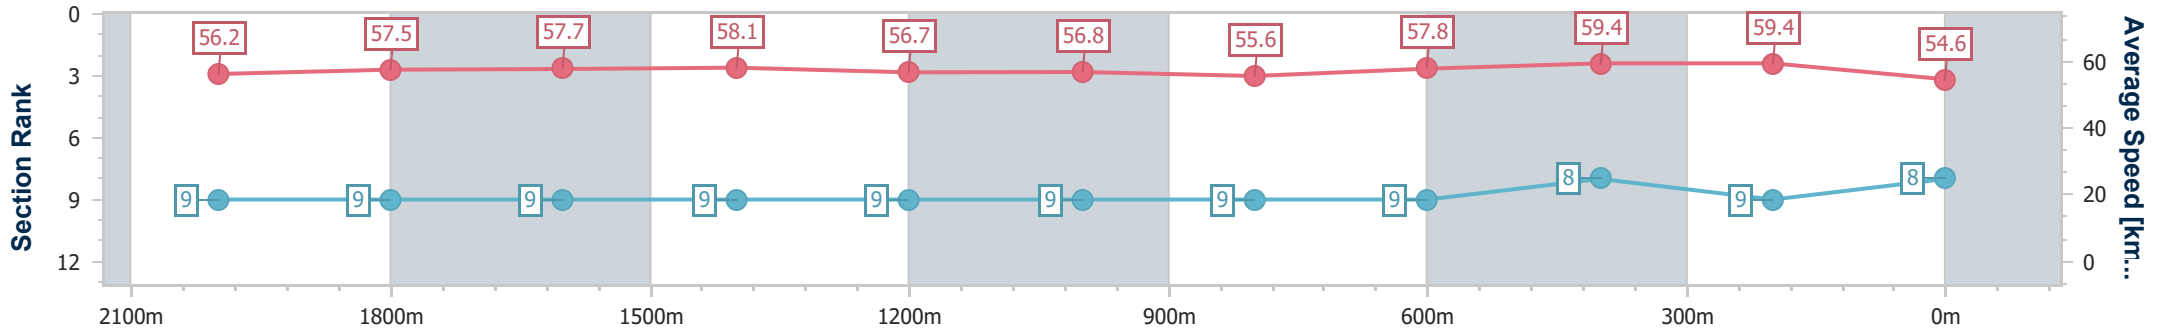

### Sunshine Coast QLD Professional

Race 7: TAB Class 2 Handicap - 2200m

14 June 2024 - 18:50

Track Rating: Soft 6, Weather: Fine, Rail Position: +7m 400m-W/Post; +9m Remainder

Section	Overall	2000m	1800m	1600m	1400m	1200m	1000m	800m	600m	400m	200m
Section Times	2:18.61 [8] (0:12.83)	2:05.78 [9] (0:12.43)	1:53.35 [9] (0:12.42)	1:40.93 [9] (0:12.44)	1:28.49 [9] (0:12.75)	1:15.74 [9] (0:12.70)	1:03.04 [9] (0:13.03)	0:50.01 [9] (0:12.52)	0:37.49 [9] (0:12.19)	0:25.30 [8] (0:12.11)	0:13.19 [9] (0:13.19)
Average Speed [km/h]	56.2	57.5	57.7	58.1	56.7	56.8	55.6	57.8	59.4	59.4	54.6
Top Speed [km/h]	58.4	58.3	58.8	59.1	58.0	57.7	56.3	60.2	60.8	61.1	57.7
Avg. Dist. to Rail [m]	6.5	1.9	0.6	1.3	1.8	2.2	1.9	1.3	0.9	0.6	0.9
Avg. Stride Freq. [Hz]	2.2	2.2	2.2	2.2	2.2	2.2	2.2	2.2	2.3	2.3	2.2
Avg. Stride Length [m]	5.3	7.1	7.2	7.4	7.3	7.3	7.2	7.3	7.3	7.2	7.0