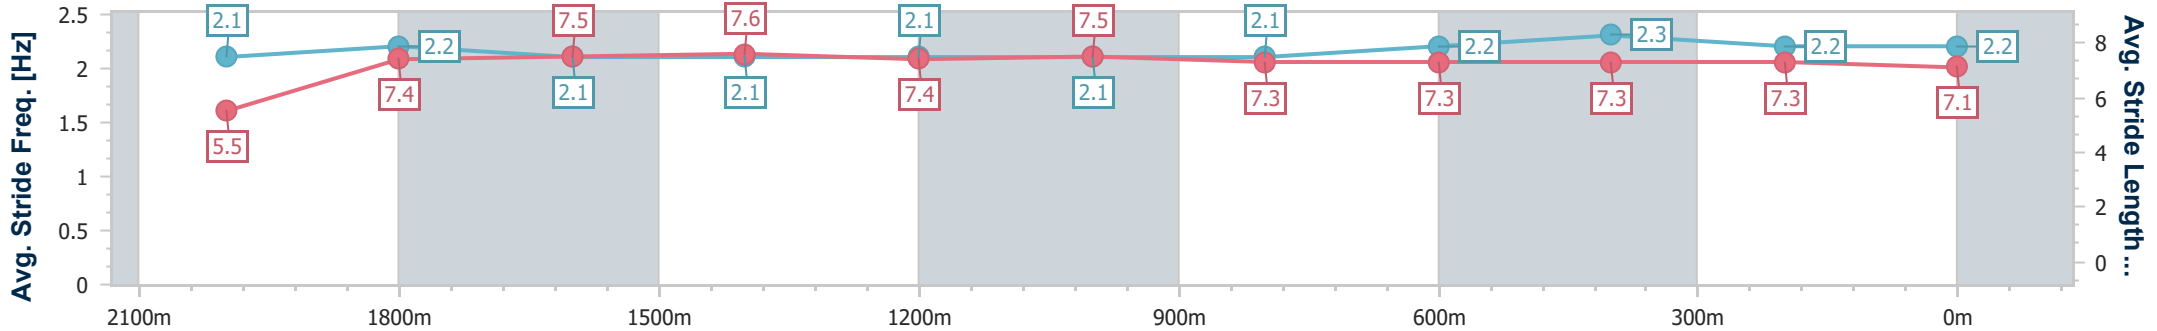

Sunshine Coast QLD Professional

Race 7: TAB Class 2 Handicap - 2200m

14 June 2024 - 18:50

Track Rating: Soft 6, Weather: Fine, Rail Position: +7m 400m-W/Post; +9m Remainder

Section	Overall	2000m	1800m	1600m	1400m	1200m	1000m	800m	600m	400m	200m
Section Times	2:18.08 [4] (0:12.61)	2:05.47 [8] (0:12.24)	1:53.23 [7] (0:12.51)	1:40.72 [7] (0:12.43)	1:28.29 [7] (0:12.74)	1:15.55 [7] (0:12.71)	1:02.84 [7] (0:12.99)	0:49.85 [7] (0:12.60)	0:37.25 [7] (0:12.29)	0:24.96 [7] (0:12.17)	0:12.79 [6] (0:12.79)
Average Speed [km/h]	57.3	58.8	58.1	58.5	56.8	56.9	55.9	58.4	59.6	59.1	56.3
Top Speed [km/h]	57.7	59.5	58.5	58.9	57.9	57.3	57.2	59.5	59.9	59.6	58.7
Avg. Dist. to Rail [m]	5.7	0.7	1.6	3.0	3.0	3.2	3.3	3.6	2.9	4.1	4.2
Avg. Stride Freq. [Hz]	2.1	2.2	2.1	2.1	2.1	2.1	2.1	2.2	2.3	2.2	2.2
Avg. Stride Length [m]	5.5	7.4	7.5	7.6	7.4	7.5	7.3	7.3	7.3	7.3	7.1