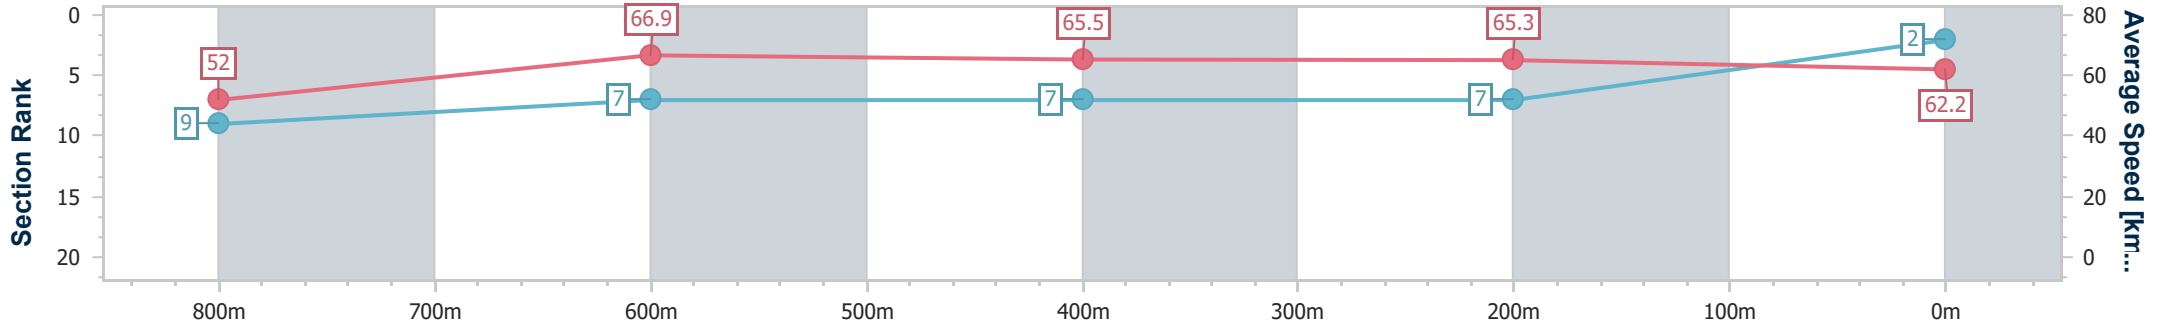

Horse/Jockey Name	Pink Cashmere
Final Rank	2
Fastest Section Time (Section)	0:10.72 (800m)
Top Speed [km/h] (Section)	68.6 (800m)
Race State	Finished

Sunshine Coast QLD Professional
Race 2: THE BRANDING OFFICE BENCHMARK 58 Handicap - 1000m

14 June 2024 - 15:57

Track Rating: Soft 6, Weather: Fine, Rail Position: +7m 400m-
W/Post; +9m Remainder

Section	Overall	800m	600m	400m	200m
Section Times	0:58.11 [2] (0:13.86)	0:44.25 [9] (0:10.72)	0:33.53 [7] (0:10.94)	0:22.59 [7] (0:10.99)	0:11.60 [7] (0:11.60)
Average Speed [km/h]	52.0	66.9	65.5	65.3	62.2
Top Speed [km/h]	68.3	68.6	66.6	66.5	64.0
Avg. Dist. to Rail [m]	0.4	0.4	1.5	0.8	2.8
Avg. Stride Freq. [Hz]	2.3	2.5	2.4	2.4	2.4
Avg. Stride Length [m]	6.3	7.4	7.6	7.5	7.1

- [ ] Ranking at each section and finish
- -.-.- No data available at this section
- NA No data available