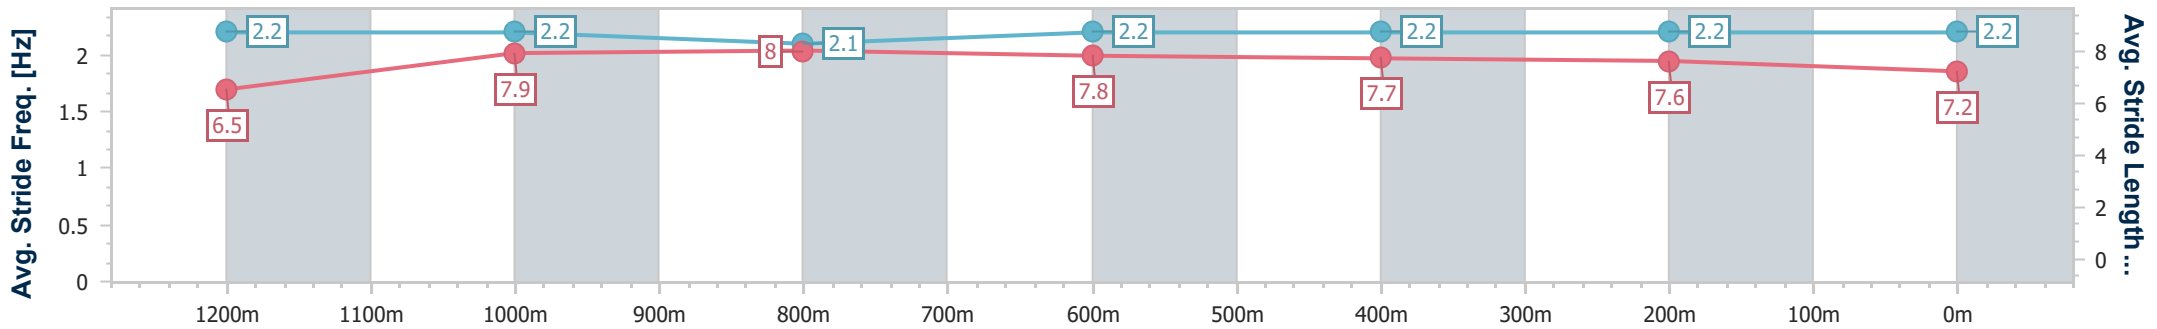

### Sunshine Coast QLD Professional

Race 3: HEADLAND GLASS Maiden Plate - 1400m

14 June 2024 - 16:36

Track Rating: Soft 6, Weather: Fine, Rail Position: +7m 400m-  
W/Post; +9m Remainder

Section	Overall	1200m	1000m	800m	600m	400m	200m
Section Times	1:25.90 [3] (0:14.03)	1:11.87 [4] (0:11.35)	1:00.52 [7] (0:11.90)	0:48.62 [5] (0:12.08)	0:36.54 [5] (0:11.89)	0:24.65 [5] (0:11.99)	0:12.66 [5] (0:12.66)
Average Speed [km/h]	51.4	63.5	60.8	60.2	60.3	60.1	56.9
Top Speed [km/h]	65.1	65.9	62.2	61.3	61.8	61.9	58.6
Avg. Dist. to Rail [m]	2.6	2.1	2.1	1.3	0.3	2.3	4.1
Avg. Stride Freq. [Hz]	2.2	2.2	2.1	2.2	2.2	2.2	2.2
Avg. Stride Length [m]	6.5	7.9	8.0	7.8	7.7	7.6	7.2