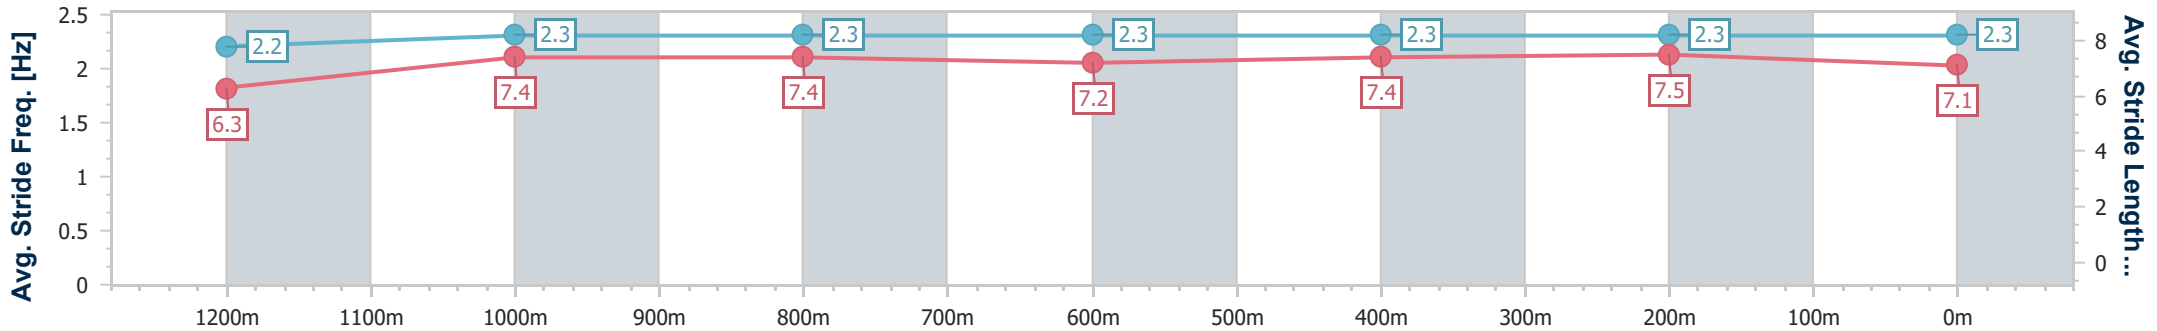

Horse/Jockey Name	Never Give Up
Final Rank	2
Fastest Section Time (Section)	0:11.50 (400m)
Top Speed [km/h] (Section)	64.5 (400m)
Race State	Finished

Sunshine Coast QLD Professional
Race 4: GRAMBOWER CONCRETE CONSTRUCTIONS
BENCHMARK 68 Handicap - 1400m

14 June 2024 - 17:10

Track Rating: Soft 6, Weather: Fine, Rail Position: +7m 400m-
W/Post; +9m Remainder

Section	Overall	1200m	1000m	800m	600m	400m	200m
Section Times	1:25.36 [2] (0:13.93)	1:11.43 [1] (0:11.71)	0:59.72 [3] (0:11.80)	0:47.92 [3] (0:12.33)	0:35.59 [2] (0:11.85)	0:23.74 [1] (0:11.50)	0:12.24 [1] (0:12.24)
Average Speed [km/h]	51.6	61.6	61.4	59.0	60.7	62.9	58.7
Top Speed [km/h]	63.1	62.7	62.7	60.4	63.6	64.5	60.2
Avg. Dist. to Rail [m]	5.9	3.7	2.9	1.6	0.5	0.7	1.7
Avg. Stride Freq. [Hz]	2.2	2.3	2.3	2.3	2.3	2.3	2.3
Avg. Stride Length [m]	6.3	7.4	7.4	7.2	7.4	7.5	7.1

- [ ] Ranking at each section and finish
- -.-.- No data available at this section
- NA No data available