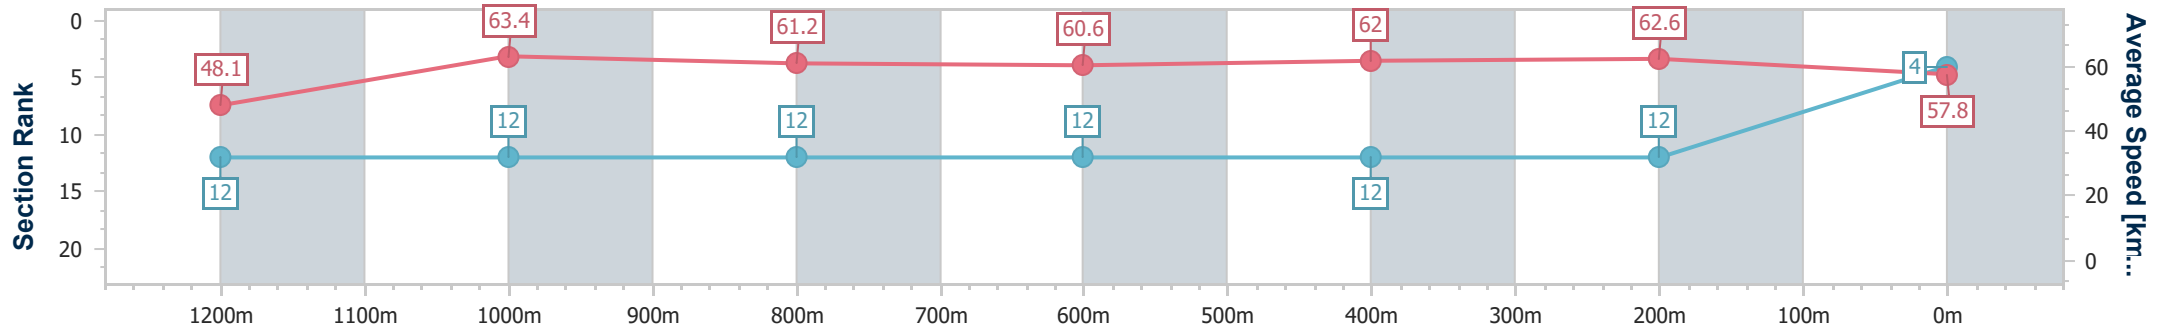

Sunshine Coast QLD Professional

Race 3: HEADLAND GLASS Maiden Plate - 1400m

14 June 2024 - 16:36

Track Rating: Soft 6, Weather: Fine, Rail Position: +7m 400m-  
W/Post; +9m Remainder

Section	Overall	1200m	1000m	800m	600m	400m	200m
Section Times	1:25.94 [4] (0:14.95)	1:10.99 [12] (0:11.38)	0:59.61 [12] (0:11.83)	0:47.78 [12] (0:12.02)	0:35.76 [12] (0:11.77)	0:23.99 [12] (0:11.52)	0:12.47 [12] (0:12.47)
Average Speed [km/h]	48.1	63.4	61.2	60.6	62.0	62.6	57.8
Top Speed [km/h]	64.0	64.0	63.9	61.9	63.4	64.4	60.7
Avg. Dist. to Rail [m]	5.7	1.3	1.1	2.2	2.8	6.1	8.4
Avg. Stride Freq. [Hz]	2.2	2.3	2.3	2.3	2.3	2.3	2.3
Avg. Stride Length [m]	6.0	7.5	7.4	7.4	7.4	7.5	6.8