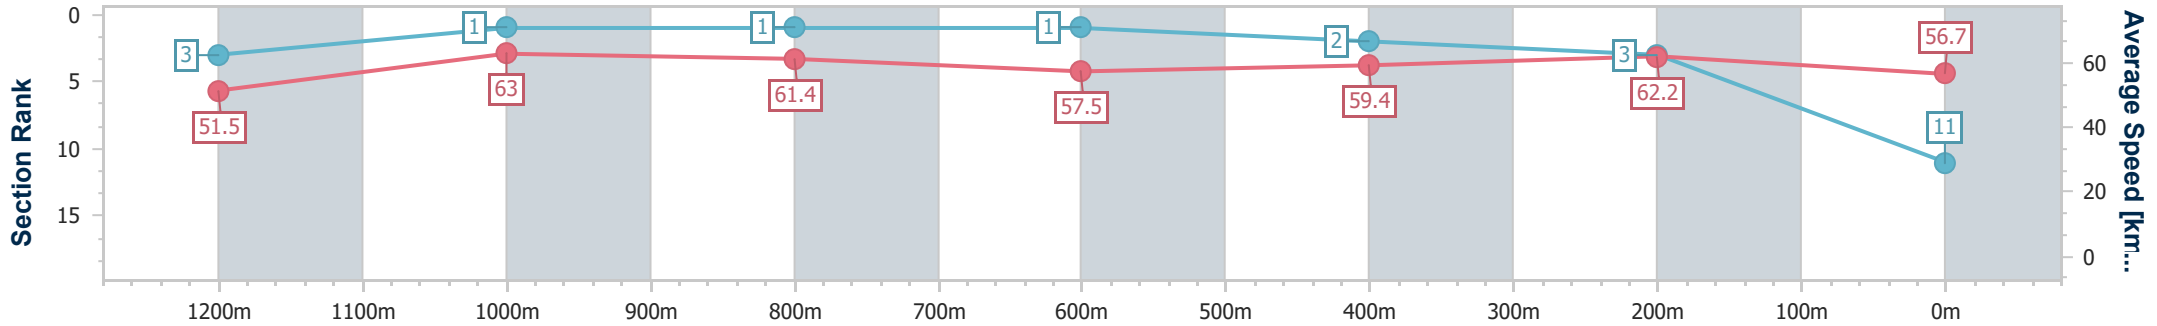

Horse/Jockey Name	Allez Zou
Final Rank	11
Fastest Section Time (Section)	0:11.45 (1200m)
Top Speed [km/h] (Section)	64.1 (1200m)
Race State	Finished

Sunshine Coast QLD Professional
Race 4: GRAMBOWER CONCRETE CONSTRUCTIONS
BENCHMARK 68 Handicap - 1400m

14 June 2024 - 17:10
Track Rating: Soft 6, Weather: Fine, Rail Position: +7m 400m-
W/Post; +9m Remainder

Section	Overall	1200m	1000m	800m	600m	400m	200m
Section Times	1:25.92 [11] (0:13.99)	1:11.93 [3] (0:11.45)	1:00.48 [1] (0:11.75)	0:48.73 [1] (0:12.46)	0:36.27 [1] (0:12.01)	0:24.26 [2] (0:11.53)	0:12.73 [3] (0:12.73)
Average Speed [km/h]	51.5	63.0	61.4	57.5	59.4	62.2	56.7
Top Speed [km/h]	62.6	64.1	63.8	58.5	62.1	64.0	60.2
Avg. Dist. to Rail [m]	7.0	4.5	2.2	0.9	1.9	1.1	0.5
Avg. Stride Freq. [Hz]	2.3	2.3	2.3	2.2	2.3	2.4	2.2
Avg. Stride Length [m]	6.2	7.5	7.5	7.3	7.2	7.3	7.0

- [ ] Ranking at each section and finish
- -.-.- No data available at this section
- NA No data available