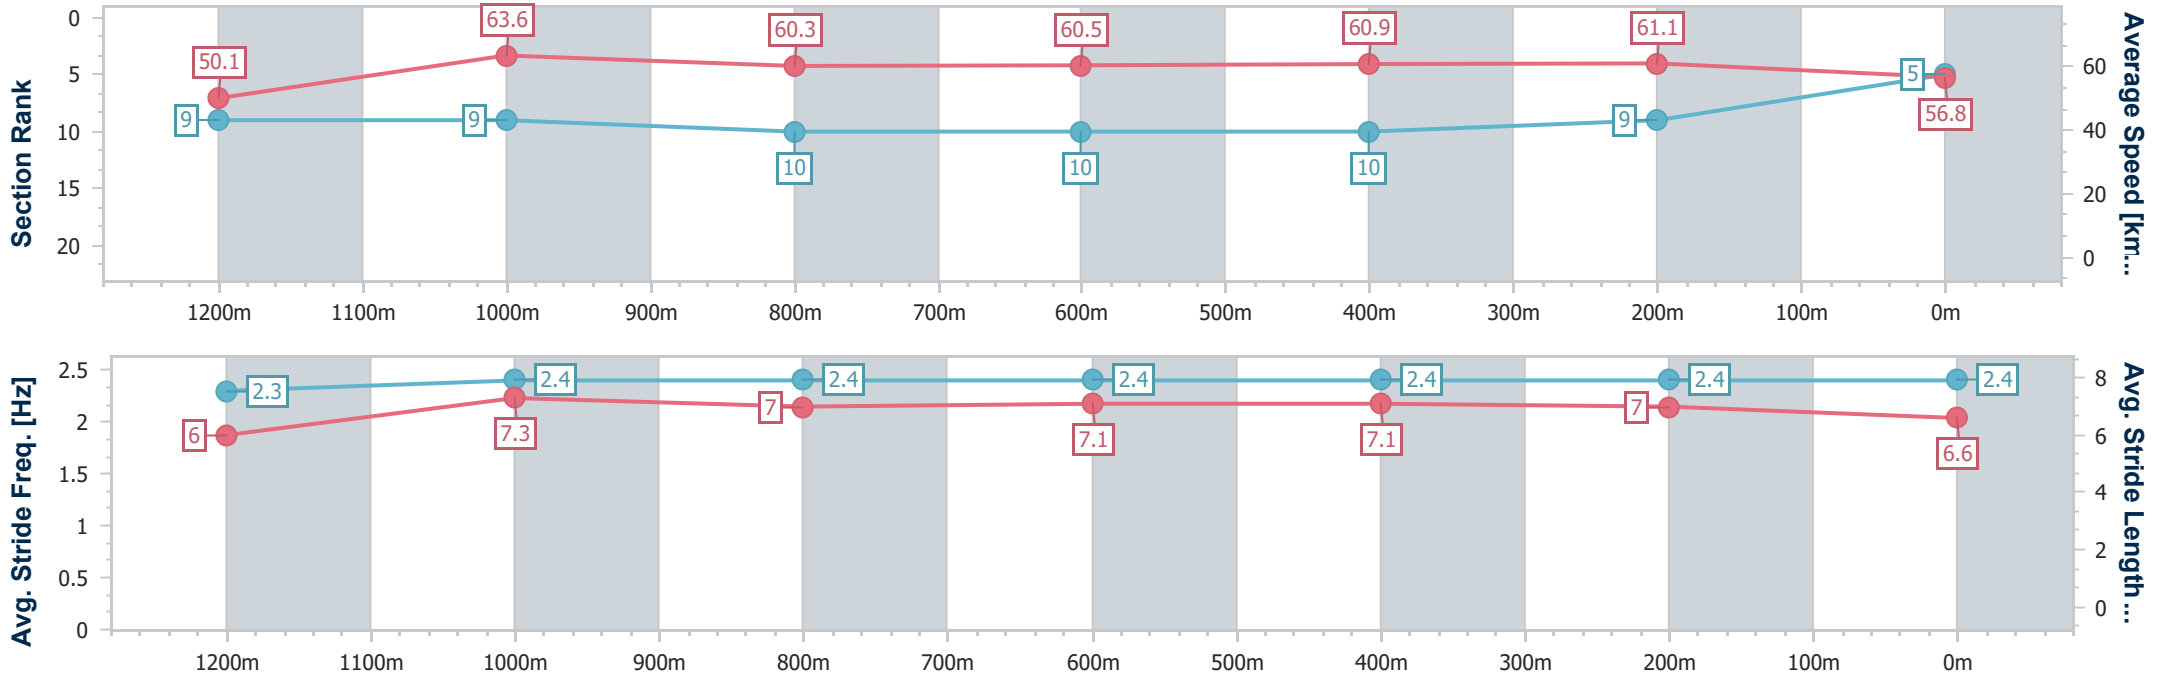

Sunshine Coast QLD Professional

Race 3: HEADLAND GLASS Maiden Plate - 1400m

14 June 2024 - 16:36

Track Rating: Soft 6, Weather: Fine, Rail Position: +7m 400m-  
W/Post; +9m Remainder

Section	Overall	1200m	1000m	800m	600m	400m	200m
Section Times	1:25.99 [5] (0:14.39)	1:11.60 [9] (0:11.31)	1:00.29 [9] (0:12.00)	0:48.29 [10] (0:11.99)	0:36.30 [10] (0:11.83)	0:24.47 [10] (0:11.77)	0:12.70 [9] (0:12.70)
Average Speed [km/h]	50.1	63.6	60.3	60.5	60.9	61.1	56.8
Top Speed [km/h]	65.1	65.3	61.5	62.2	62.3	62.5	61.6
Avg. Dist. to Rail [m]	4.1	2.4	2.2	0.8	0.4	4.7	5.5
Avg. Stride Freq. [Hz]	2.3	2.4	2.4	2.4	2.4	2.4	2.4
Avg. Stride Length [m]	6.0	7.3	7.0	7.1	7.1	7.0	6.6