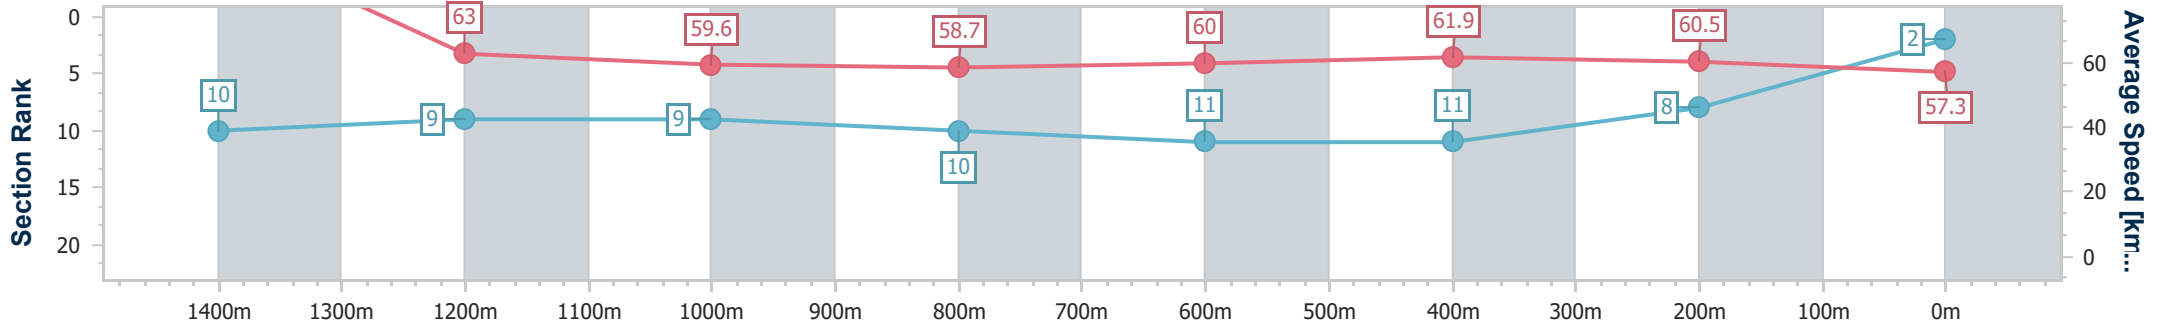

Horse/Jockey Name	Set Ablaze
Final Rank	2
Fastest Section Time (Section)	0:07.34 (Overall)
Top Speed [km/h] (Section)	64.4 (1400m)
Race State	Finished

Sunshine Coast QLD Professional
Race 6: BATHERSBY LEGAL BENCHMARK 58 Handicap - 1600m

14 June 2024 - 18:22

Track Rating: Soft 6, Weather: Fine, Rail Position: +7m 400m-W/Post; +9m Remainder

Section	Overall	1400m	1200m	1000m	800m	600m	400m	200m						
Section Times	1:31.80 [2] (0:07.34)	1:24.46 [10] (0:11.51)	1:12.95 [9] (0:12.10)	1:00.85 [9] (0:12.39)	0:48.46 [10] (0:12.22)	0:36.24 [11] (0:11.78)	0:24.46 [11] (0:11.87)	0:12.59 [8] (0:12.59)						
Average Speed [km/h]	98.2	63.0	59.6	58.7	60.0	61.9	60.5	57.3						
Top Speed [km/h]	63.8	64.4	62.2	59.5	61.6	62.3	61.9	59.2						
Avg. Dist. to Rail [m]	6.6	3.0	3.4	3.4	3.3	2.0	3.8	4.4						
Avg. Stride Freq. [Hz]	2.3	2.3	2.2	2.2	2.3	2.3	2.3	2.2						
Avg. Stride Length [m]	7.0	7.6	7.4	7.3	7.4	7.5	7.5	7.2						

- [ ] Ranking at each section and finish
- -.-.- No data available at this section
- NA No data available