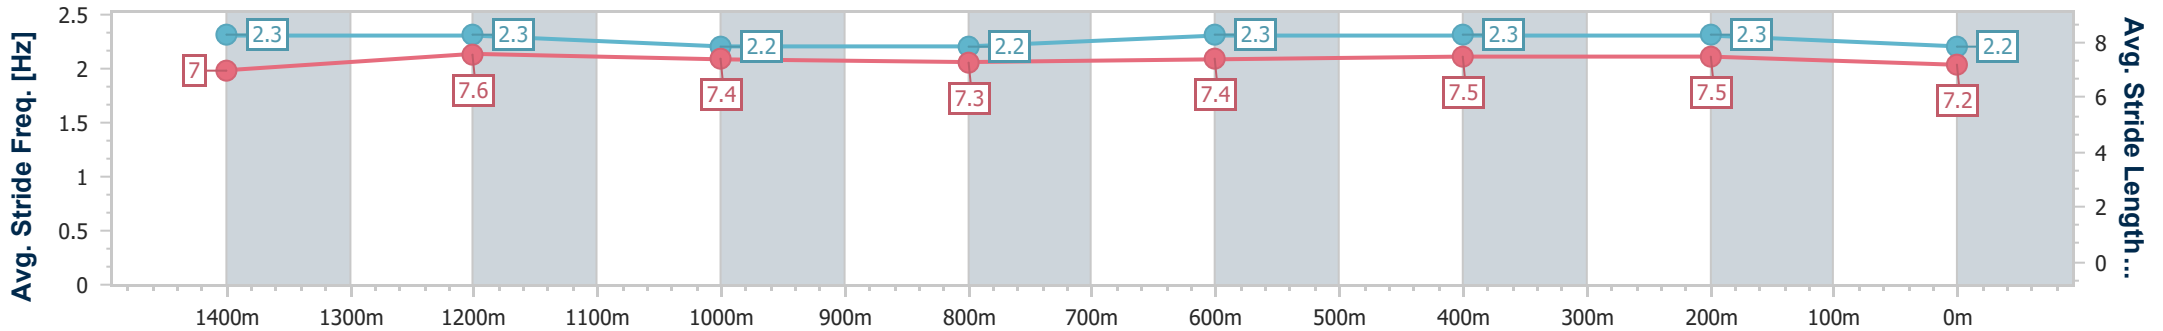

Horse/Jockey Name	Set Ablaze
Final Rank	2
Fastest Section Time (Section)	0:07.34 (Overall)
Top Speed [km/h] (Section)	64.4 (1400m)
Race State	Finished

Sunshine Coast QLD Professional
Race 6: BATHERSBY LEGAL BENCHMARK 58 Handicap - 1600m

14 June 2024 - 18:22

Track Rating: Soft 6, Weather: Fine, Rail Position: +7m 400m-W/Post; +9m Remainder

Section	Overall	1400m	1200m	1000m	800m	600m	400m	200m						
Section Times	1:31.80 [2] (0:07.34)	1:24.46 [10] (0:11.51)	1:12.95 [9] (0:12.10)	1:00.85 [9] (0:12.39)	0:48.46 [10] (0:12.22)	0:36.24 [11] (0:11.78)	0:24.46 [11] (0:11.87)	0:12.59 [8] (0:12.59)						
Average Speed [km/h]	98.2	63.0	59.6	58.7	60.0	61.9	60.5	57.3						
Top Speed [km/h]	63.8	64.4	62.2	59.5	61.6	62.3	61.9	59.2						
Avg. Dist. to Rail [m]	6.6	3.0	3.4	3.4	3.3	2.0	3.8	4.4						
Avg. Stride Freq. [Hz]	2.3	2.3	2.2	2.2	2.3	2.3	2.3	2.2						
Avg. Stride Length [m]	7.0	7.6	7.4	7.3	7.4	7.5	7.5	7.2						

- [ ] Ranking at each section and finish
- -.-.- No data available at this section
- NA No data available