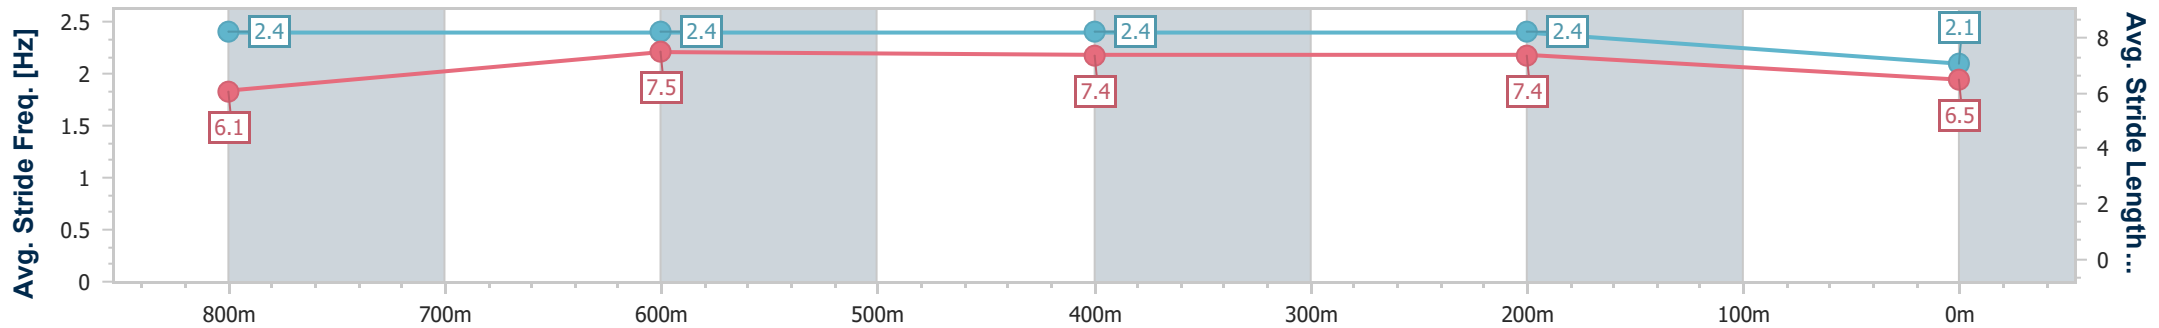

Horse/Jockey Name	Maltali
Final Rank	11
Fastest Section Time (Section)	0:11.06 (800m)
Top Speed [km/h] (Section)	67.2 (800m)
Race State	Finished

Sunshine Coast QLD Professional
Race 2: THE BRANDING OFFICE BENCHMARK 58 Handicap - 1000m

14 June 2024 - 15:57

Track Rating: Soft 6, Weather: Fine, Rail Position: +7m 400m-
W/Post; +9m Remainder

Section	Overall	800m	600m	400m	200m
Section Times	1:01.83 [11] (0:13.91)	0:47.92 [11] (0:11.06)	0:36.86 [11] (0:11.12)	0:25.74 [11] (0:11.20)	0:14.54 [10] (0:14.54)
Average Speed [km/h]	51.7	65.6	64.7	64.4	49.6
Top Speed [km/h]	66.5	67.2	66.1	66.2	60.6
Avg. Dist. to Rail [m]	3.9	2.0	0.7	2.1	0.1
Avg. Stride Freq. [Hz]	2.4	2.4	2.4	2.4	2.1
Avg. Stride Length [m]	6.1	7.5	7.4	7.4	6.5

- [ ] Ranking at each section and finish
- -.-.- No data available at this section
- NA No data available