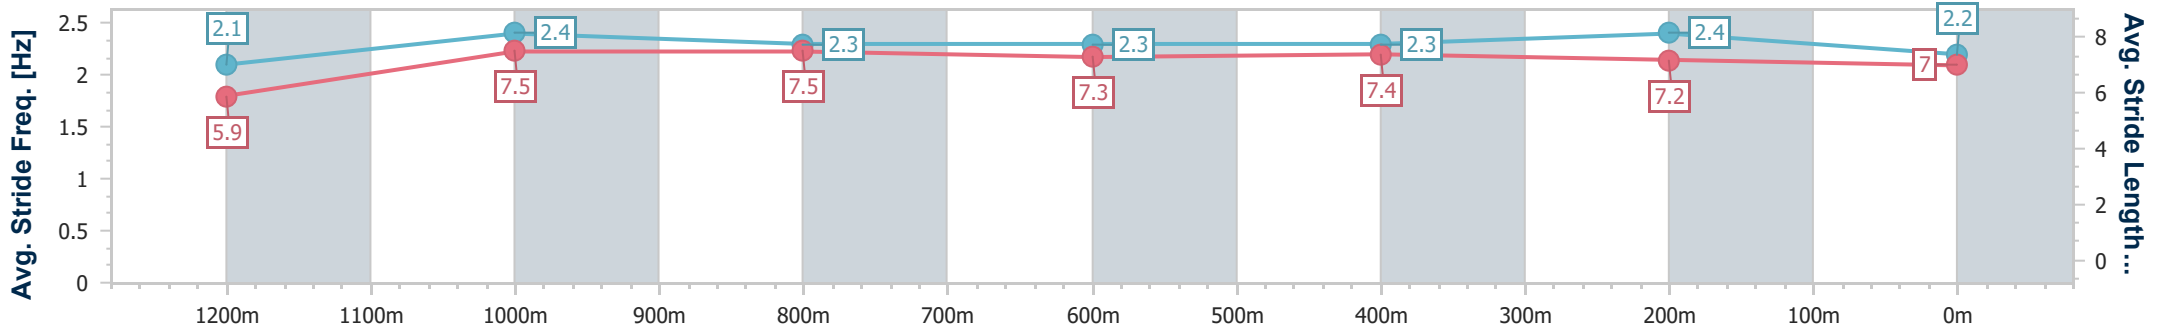

Horse/Jockey Name	Reign Of Power
Final Rank	9
Fastest Section Time (Section)	0:07.97 (Overall)
Top Speed [km/h] (Section)	66.0 (1200m)
Race State	Finished

Sunshine Coast QLD Professional
Race 5: ALLCHIN AIRCONDITIONING & REFRIGERATION
BENCHMARK 58 Handicap - 1300m

14 June 2024 - 17:50

Track Rating: Soft 6, Weather: Fine, Rail Position: +7m 400m-
W/Post; +9m Remainder

Section	Overall	1200m	1000m	800m	600m	400m	200m
Section Times	1:19.41 [9] (0:07.97)	1:11.44 [1] (0:11.21)	1:00.23 [1] (0:11.78)	0:48.45 [1] (0:12.07)	0:36.38 [2] (0:11.64)	0:24.74 [2] (0:11.67)	0:13.07 [1] (0:13.07)
Average Speed [km/h]	45.1	64.4	61.8	60.2	61.7	61.9	55.0
Top Speed [km/h]	63.2	66.0	65.4	62.0	63.8	63.6	58.4
Avg. Dist. to Rail [m]	10.5	7.2	4.1	1.7	0.5	0.4	0.3
Avg. Stride Freq. [Hz]	2.1	2.4	2.3	2.3	2.3	2.4	2.2
Avg. Stride Length [m]	5.9	7.5	7.5	7.3	7.4	7.2	7.0

- [ ] Ranking at each section and finish
- -.-.- No data available at this section
- NA No data available