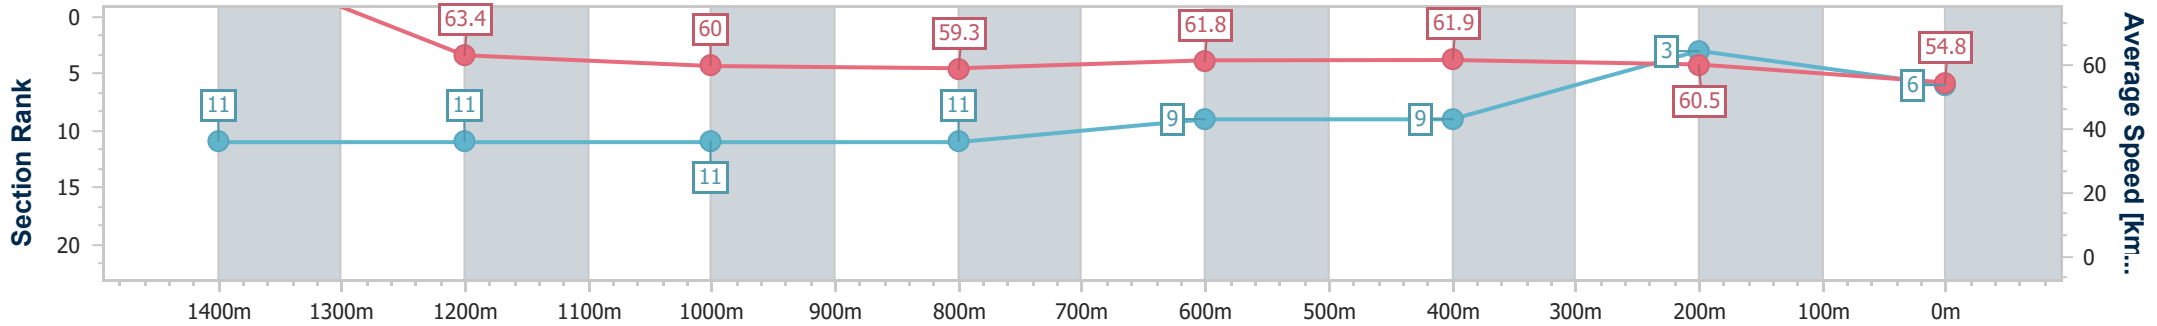

Horse/Jockey Name	Sokudo
Final Rank	6
Fastest Section Time (Section)	0:07.67 (Overall)
Top Speed [km/h] (Section)	64.6 (1400m)
Race State	Finished

Sunshine Coast QLD Professional
Race 6: BATHERSBY LEGAL BENCHMARK 58 Handicap - 1600m

14 June 2024 - 18:22

Track Rating: Soft 6, Weather: Fine, Rail Position: +7m 400m-W/Post; +9m Remainder

Section	Overall	1400m	1200m	1000m	800m	600m	400m	200m						
Section Times	1:32.20 [6] (0:07.67)	1:24.53 [11] (0:11.48)	1:13.05 [11] (0:12.01)	1:01.04 [11] (0:12.27)	0:48.77 [11] (0:11.90)	0:36.87 [9] (0:11.82)	0:25.05 [9] (0:11.90)	0:13.15 [3] (0:13.15)						
Average Speed [km/h]	94.0	63.4	60.0	59.3	61.8	61.9	60.5	54.8						
Top Speed [km/h]	64.4	64.6	62.6	62.0	62.6	63.0	62.3	57.8						
Avg. Dist. to Rail [m]	7.5	3.4	3.5	3.1	3.6	3.0	6.4	5.8						
Avg. Stride Freq. [Hz]	2.2	2.4	2.3	2.3	2.4	2.4	2.4	2.2						
Avg. Stride Length [m]	6.9	7.5	7.2	7.3	7.2	7.2	7.1	6.8						

- [ ] Ranking at each section and finish
- -.-.- No data available at this section
- NA No data available