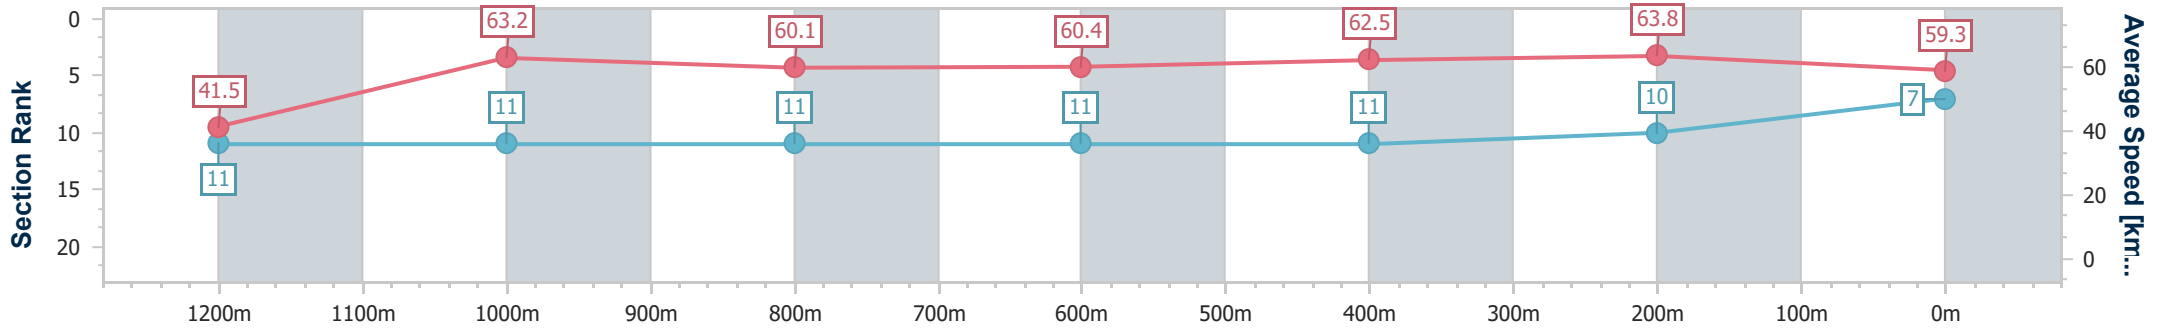

Horse/Jockey Name	Rephrase
Final Rank	7
Fastest Section Time (Section)	0:08.66 (Overall)
Top Speed [km/h] (Section)	64.8 (400m)
Race State	Finished

Sunshine Coast QLD Professional
Race 5: ALLCHIN AIRCONDITIONING & REFRIGERATION
BENCHMARK 58 Handicap - 1300m

14 June 2024 - 17:50

Track Rating: Soft 6, Weather: Fine, Rail Position: +7m 400m-
W/Post; +9m Remainder

Section	Overall	1200m	1000m	800m	600m	400m	200m
Section Times	1:19.26 [7] (0:08.66)	1:10.60 [11] (0:11.40)	0:59.20 [11] (0:12.09)	0:47.11 [11] (0:12.02)	0:35.09 [11] (0:11.66)	0:23.43 [11] (0:11.27)	0:12.16 [10] (0:12.16)
Average Speed [km/h]	41.5	63.2	60.1	60.4	62.5	63.8	59.3
Top Speed [km/h]	59.6	64.6	62.4	63.1	63.5	64.8	62.5
Avg. Dist. to Rail [m]	7.5	1.5	2.0	1.5	2.1	2.6	0.7
Avg. Stride Freq. [Hz]	2.1	2.5	2.4	2.4	2.4	2.4	2.4
Avg. Stride Length [m]	5.4	7.1	7.0	7.2	7.3	7.2	6.9

- [ ] Ranking at each section and finish
- -.-.- No data available at this section
- NA No data available