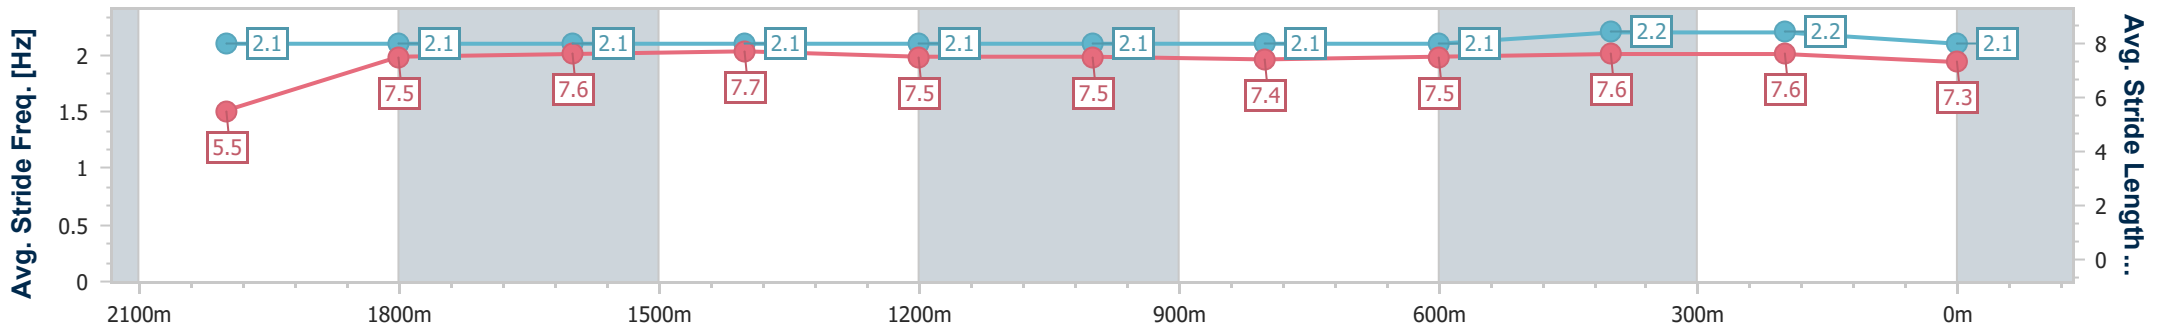

### Sunshine Coast QLD Professional

Race 7: TAB Class 2 Handicap - 2200m

14 June 2024 - 18:50

Track Rating: Soft 6, Weather: Fine, Rail Position: +7m 400m-W/Post; +9m Remainder

Section	Overall	2000m	1800m	1600m	1400m	1200m	1000m	800m	600m	400m	200m		
Section Times	2:18.21 [5] (0:12.44)	2:05.77 [7] (0:12.55)	1:53.22 [8] (0:12.48)	1:40.74 [8] (0:12.37)	1:28.37 [8] (0:12.70)	1:15.67 [8] (0:12.72)	1:02.95 [8] (0:13.11)	0:49.84 [8] (0:12.64)	0:37.20 [8] (0:12.32)	0:24.88 [9] (0:12.03)	0:12.85 [8] (0:12.85)		
Average Speed [km/h]	57.8	57.2	57.6	58.2	56.9	56.8	55.2	57.3	58.9	59.7	56.3		
Top Speed [km/h]	57.4	58.4	58.0	58.9	58.3	57.3	56.6	59.2	59.7	60.5	58.7		
Avg. Dist. to Rail [m]	6.1	0.8	0.5	0.8	1.2	2.0	2.0	1.4	1.1	2.6	2.9		
Avg. Stride Freq. [Hz]	2.1	2.1	2.1	2.1	2.1	2.1	2.1	2.1	2.2	2.2	2.1		
Avg. Stride Length [m]	5.5	7.5	7.6	7.7	7.5	7.5	7.4	7.5	7.6	7.6	7.3		