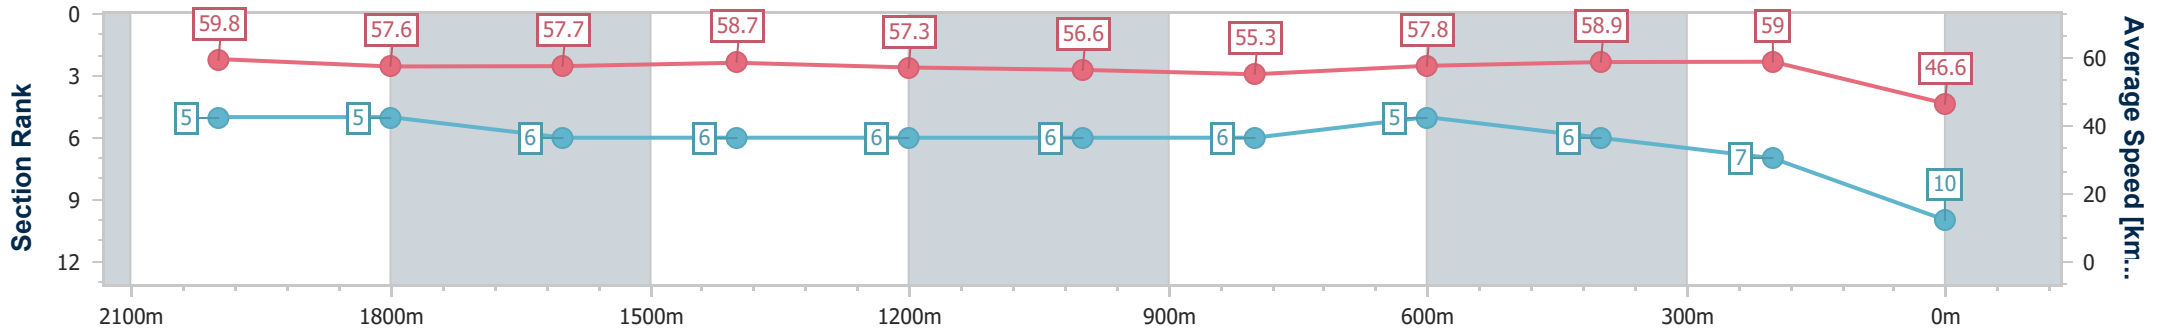

Sunshine Coast QLD Professional

Race 7: TAB Class 2 Handicap - 2200m

14 June 2024 - 18:50

Track Rating: Soft 6, Weather: Fine, Rail Position: +7m 400m-W/Post; +9m Remainder

Section	Overall	2000m	1800m	1600m	1400m	1200m	1000m	800m	600m	400m	200m
Section Times	2:20.81 [10] (0:12.02)	2:08.79 [5] (0:12.50)	1:56.29 [5] (0:12.56)	1:43.73 [6] (0:12.37)	1:31.36 [6] (0:12.68)	1:18.68 [6] (0:12.71)	1:05.97 [6] (0:13.13)	0:52.84 [6] (0:12.71)	0:40.13 [5] (0:12.42)	0:27.71 [6] (0:12.23)	0:15.48 [7] (0:15.48)
Average Speed [km/h]	59.8	57.6	57.7	58.7	57.3	56.6	55.3	57.8	58.9	59.0	46.6
Top Speed [km/h]	59.2	59.0	58.6	58.9	57.9	57.7	56.4	59.1	60.7	60.7	57.4
Avg. Dist. to Rail [m]	5.7	0.8	1.6	3.1	3.0	3.2	3.0	3.2	3.2	2.3	2.8
Avg. Stride Freq. [Hz]	2.2	2.2	2.2	2.2	2.2	2.2	2.1	2.2	2.3	2.3	2.0
Avg. Stride Length [m]	5.4	7.3	7.3	7.5	7.4	7.3	7.2	7.3	7.1	7.2	6.5