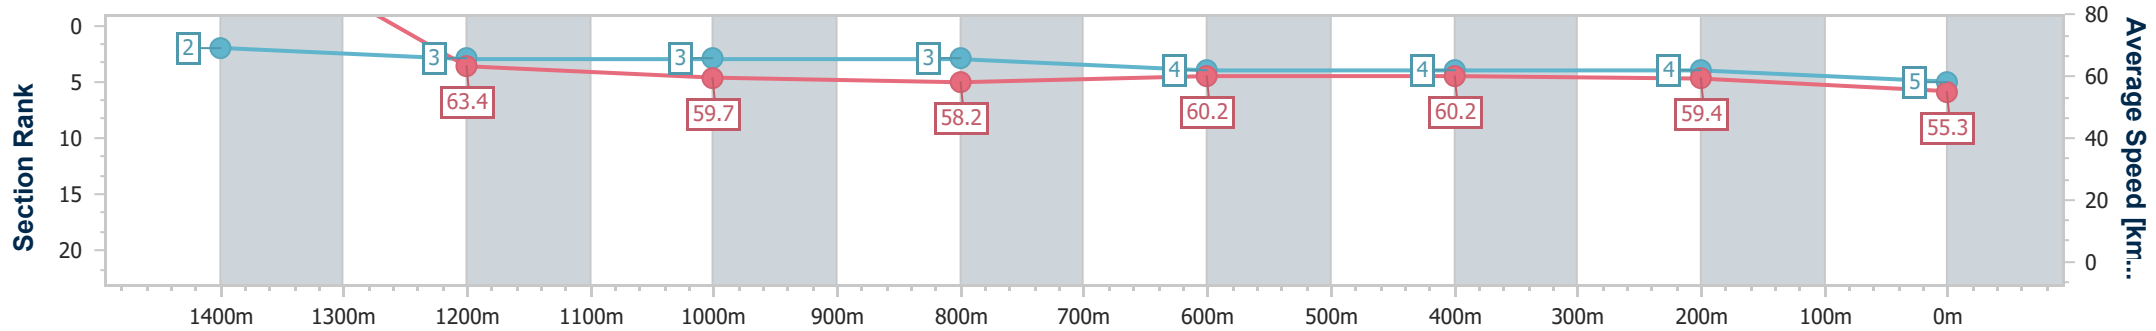

Horse/Jockey Name	Livingstones
Final Rank	5
Fastest Section Time (Section)	0:06.60 (Overall)
Top Speed [km/h] (Section)	66.0 (Overall)
Race State	Finished

Sunshine Coast QLD Professional
Race 6: BATHERSBY LEGAL BENCHMARK 58 Handicap - 1600m

14 June 2024 - 18:22

Track Rating: Soft 6, Weather: Fine, Rail Position: +7m 400m-W/Post; +9m Remainder

Section	Overall	1400m	1200m	1000m	800m	600m	400m	200m						
Section Times	1:32.11 [5] (0:06.60)	1:25.51 [2] (0:11.45)	1:14.06 [3] (0:12.08)	1:01.98 [3] (0:12.49)	0:49.49 [3] (0:12.16)	0:37.33 [4] (0:12.16)	0:25.17 [4] (0:12.13)	0:13.04 [4] (0:13.04)						
Average Speed [km/h]	109.0	63.4	59.7	58.2	60.2	60.2	59.4	55.3						
Top Speed [km/h]	66.0	65.1	61.0	59.7	61.9	61.0	60.9	57.4						
Avg. Dist. to Rail [m]	5.8	3.1	3.4	3.5	2.8	3.4	3.5	3.1						
Avg. Stride Freq. [Hz]	2.3	2.3	2.2	2.2	2.3	2.3	2.3	2.2						
Avg. Stride Length [m]	7.3	7.7	7.5	7.3	7.4	7.4	7.2	7.0						

- [ ] Ranking at each section and finish
- -.-.- No data available at this section
- NA No data available