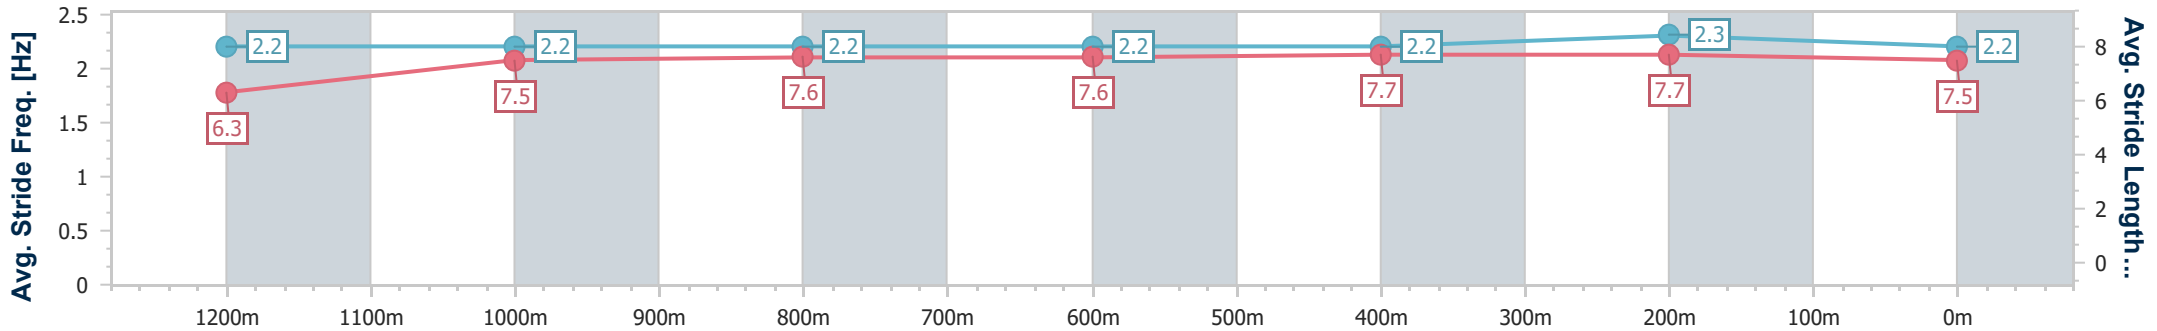

Horse/Jockey Name	Singer Sargent
Final Rank	8
Fastest Section Time (Section)	0:11.22 (400m)
Top Speed [km/h] (Section)	64.9 (400m)
Race State	Finished

Sunshine Coast QLD Professional
Race 4: GRAMBOWER CONCRETE CONSTRUCTIONS
BENCHMARK 68 Handicap - 1400m

14 June 2024 - 17:10
Track Rating: Soft 6, Weather: Fine, Rail Position: +7m 400m-
W/Post; +9m Remainder

Section	Overall	1200m	1000m	800m	600m	400m	200m						
Section Times	1:25.81 [8] (0:14.54)	1:11.27 [10] (0:12.12)	0:59.15 [13] (0:12.18)	0:46.97 [13] (0:11.85)	0:35.12 [13] (0:12.09)	0:23.03 [13] (0:11.22)	0:11.81 [13] (0:11.81)						
Average Speed [km/h]	49.7	59.4	59.6	61.4	59.6	64.4	60.9						
Top Speed [km/h]	61.4	61.3	60.7	62.5	63.7	64.9	63.3						
Avg. Dist. to Rail [m]	7.5	3.9	3.5	1.6	0.5	0.7	2.5						
Avg. Stride Freq. [Hz]	2.2	2.2	2.2	2.2	2.2	2.3	2.2						
Avg. Stride Length [m]	6.3	7.5	7.6	7.6	7.7	7.7	7.5						

- [ ] Ranking at each section and finish
- -.-.- No data available at this section
- NA No data available