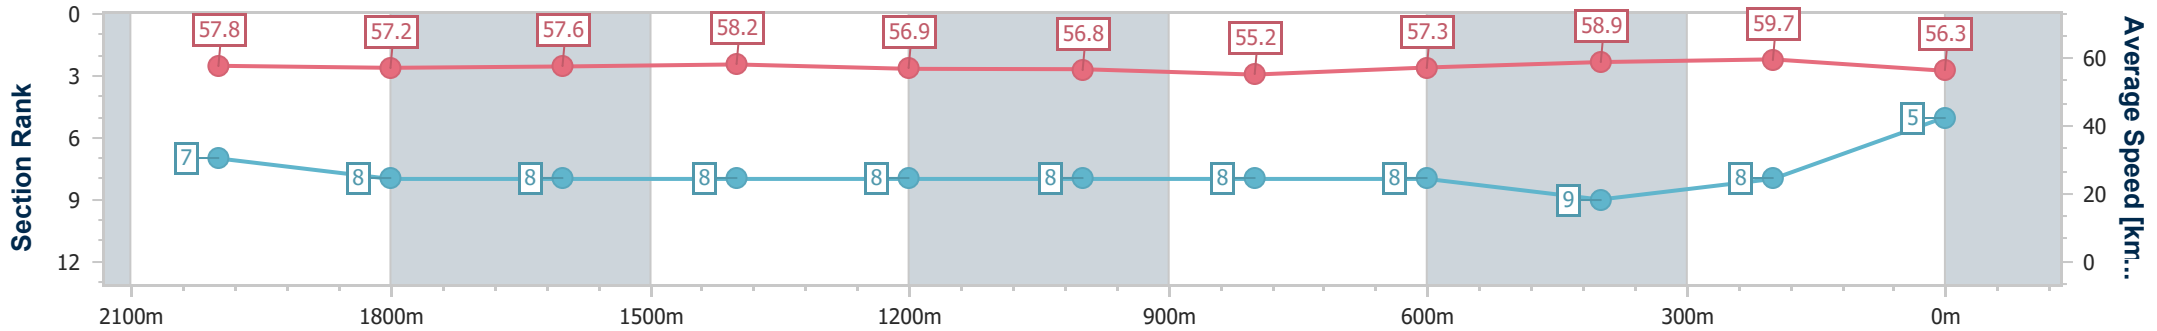

### Sunshine Coast QLD Professional

Race 7: TAB Class 2 Handicap - 2200m

14 June 2024 - 18:50

Track Rating: Soft 6, Weather: Fine, Rail Position: +7m 400m-W/Post; +9m Remainder

Section	Overall	2000m	1800m	1600m	1400m	1200m	1000m	800m	600m	400m	200m		
Section Times	2:18.21 [5] (0:12.44)	2:05.77 [7] (0:12.55)	1:53.22 [8] (0:12.48)	1:40.74 [8] (0:12.37)	1:28.37 [8] (0:12.70)	1:15.67 [8] (0:12.72)	1:02.95 [8] (0:13.11)	0:49.84 [8] (0:12.64)	0:37.20 [8] (0:12.32)	0:24.88 [9] (0:12.03)	0:12.85 [8] (0:12.85)		
Average Speed [km/h]	57.8	57.2	57.6	58.2	56.9	56.8	55.2	57.3	58.9	59.7	56.3		
Top Speed [km/h]	57.4	58.4	58.0	58.9	58.3	57.3	56.6	59.2	59.7	60.5	58.7		
Avg. Dist. to Rail [m]	6.1	0.8	0.5	0.8	1.2	2.0	2.0	1.4	1.1	2.6	2.9		
Avg. Stride Freq. [Hz]	2.1	2.1	2.1	2.1	2.1	2.1	2.1	2.1	2.2	2.2	2.1		
Avg. Stride Length [m]	5.5	7.5	7.6	7.7	7.5	7.5	7.4	7.5	7.6	7.6	7.3		