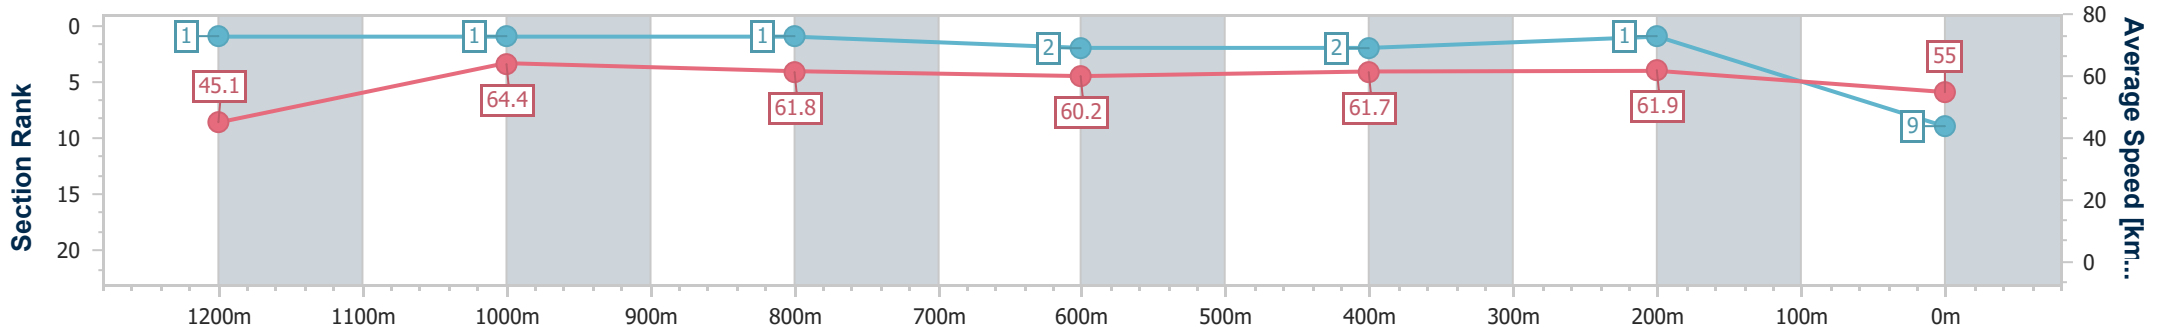

Horse/Jockey Name	Reign Of Power
Final Rank	9
Fastest Section Time (Section)	0:07.97 (Overall)
Top Speed [km/h] (Section)	66.0 (1200m)
Race State	Finished

Sunshine Coast QLD Professional
Race 5: ALLCHIN AIRCONDITIONING & REFRIGERATION
BENCHMARK 58 Handicap - 1300m

14 June 2024 - 17:50

Track Rating: Soft 6, Weather: Fine, Rail Position: +7m 400m-
W/Post; +9m Remainder

Section	Overall	1200m	1000m	800m	600m	400m	200m
Section Times	1:19.41 [9] (0:07.97)	1:11.44 [1] (0:11.21)	1:00.23 [1] (0:11.78)	0:48.45 [1] (0:12.07)	0:36.38 [2] (0:11.64)	0:24.74 [2] (0:11.67)	0:13.07 [1] (0:13.07)
Average Speed [km/h]	45.1	64.4	61.8	60.2	61.7	61.9	55.0
Top Speed [km/h]	63.2	66.0	65.4	62.0	63.8	63.6	58.4
Avg. Dist. to Rail [m]	10.5	7.2	4.1	1.7	0.5	0.4	0.3
Avg. Stride Freq. [Hz]	2.1	2.4	2.3	2.3	2.3	2.4	2.2
Avg. Stride Length [m]	5.9	7.5	7.5	7.3	7.4	7.2	7.0

- [ ] Ranking at each section and finish
- -.-.- No data available at this section
- NA No data available