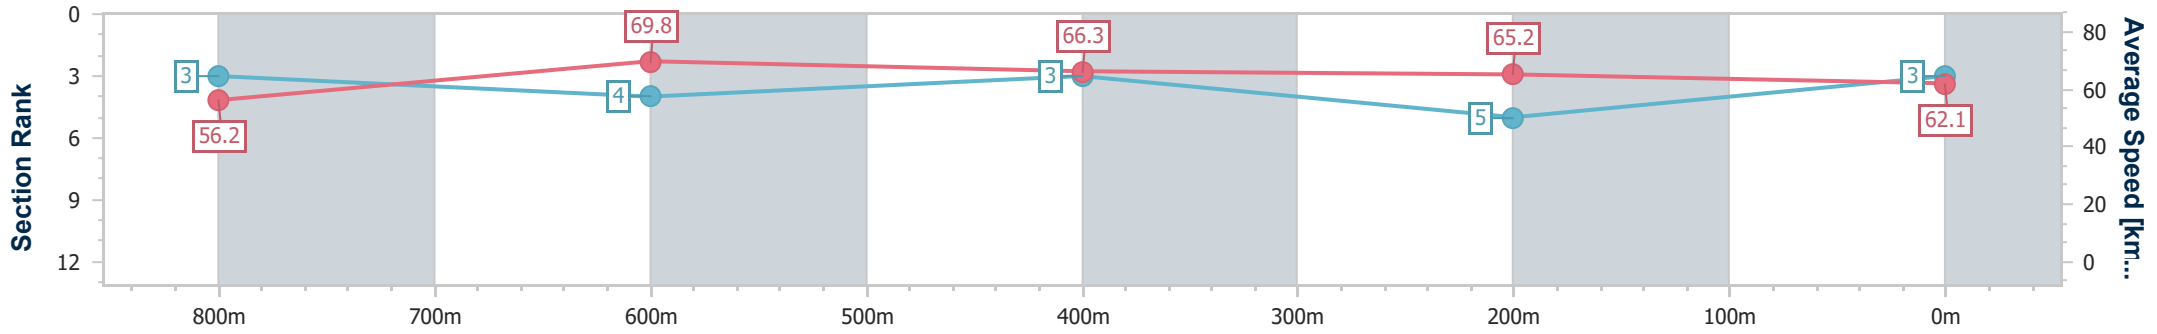

Horse/Jockey Name	Smart Thinker
Final Rank	3
Fastest Section Time (Section)	0:10.31 (800m)
Top Speed [km/h] (Section)	71.0 (Overall)
Race State	Finished

Townsville QLD Professional
Race 4: PICNIC ON THE LAWNs 23RD JUNE RATINGS BAND 0
- 55 Handicap - 1000m
13 June 2024 - 14:13
Track Rating: Good 4, Weather: Fine, Rail Position: +3m 1000m-
W/Post; True Remainder

Section	Overall	800m	600m	400m	200m
Section Times	0:56.75 [3] (0:12.81)	0:43.94 [3] (0:10.31)	0:33.63 [4] (0:10.95)	0:22.68 [3] (0:11.09)	0:11.59 [5] (0:11.59)
Average Speed [km/h]	56.2	69.8	66.3	65.2	62.1
Top Speed [km/h]	71.0	70.9	68.6	65.8	64.7
Avg. Dist. to Rail [m]	5.1	2.6	1.7	2.5	2.8
Avg. Stride Freq. [Hz]	2.4	2.5	2.3	2.3	2.3
Avg. Stride Length [m]	7.5	8.0	7.9	7.8	7.5

- [ ] Ranking at each section and finish
- -.-.- No data available at this section
- NA No data available