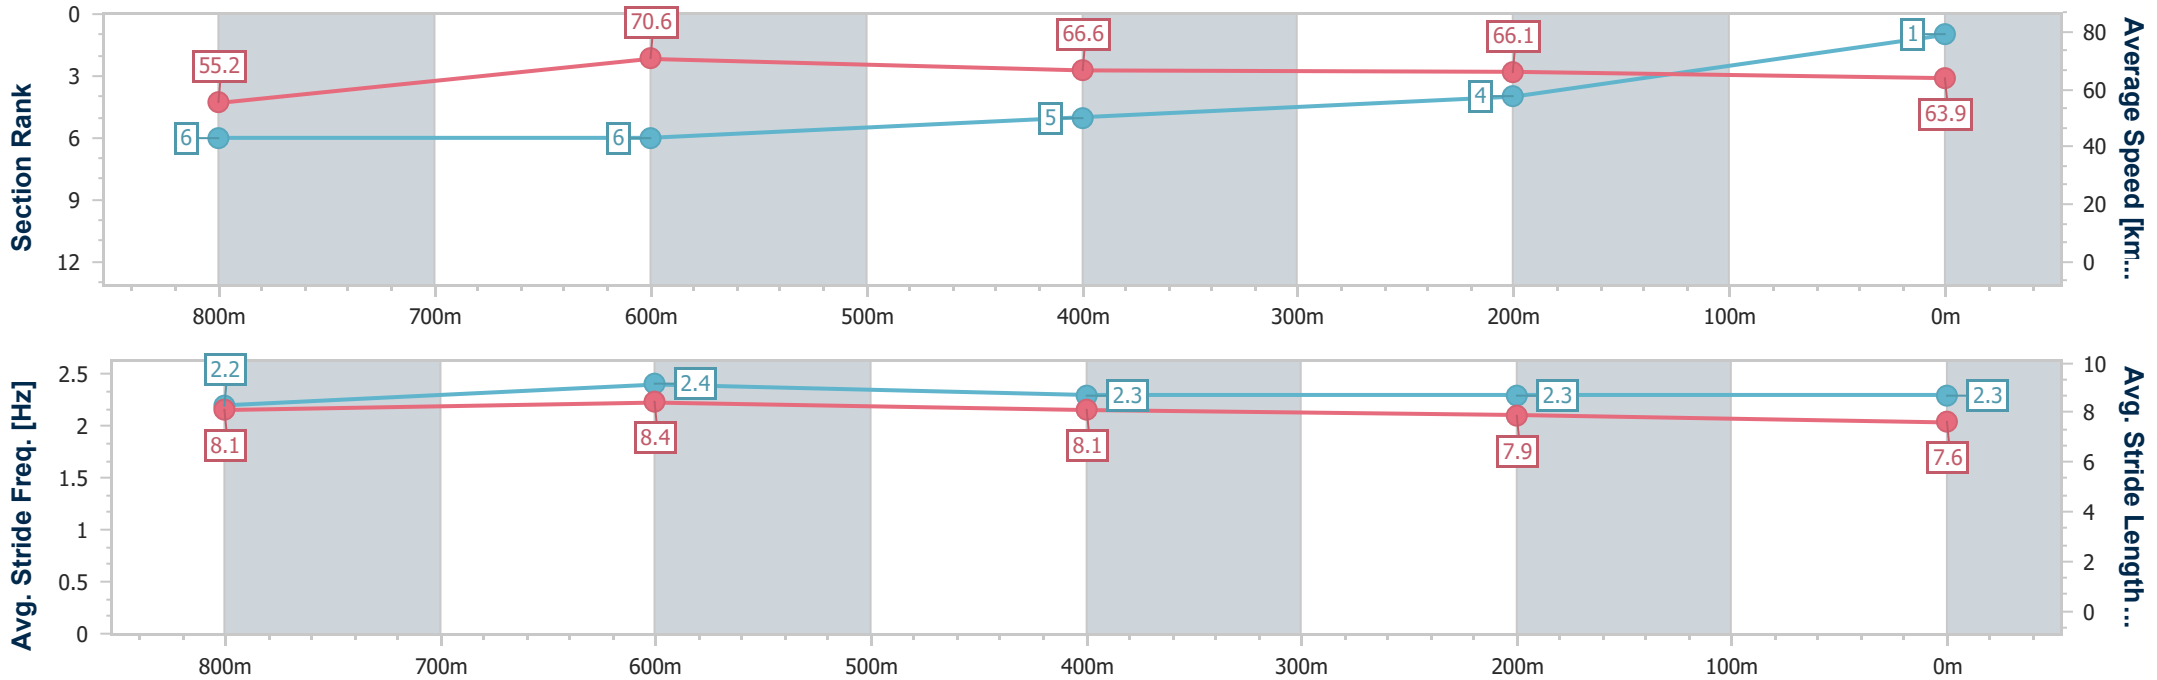

Section	Overall	800m	600m	400m	200m
Section Times	0:56.44 [1] (0:13.04)	0:43.40 [6] (0:10.20)	0:33.20 [6] (0:10.95)	0:22.25 [5] (0:10.95)	0:11.30 [4] (0:11.30)
Average Speed [km/h]	55.2	70.6	66.6	66.1	63.9
Top Speed [km/h]	71.3	71.6	70.0	66.9	66.7
Avg. Dist. to Rail [m]	4.3	3.0	2.4	5.2	9.0
Avg. Stride Freq. [Hz]	2.2	2.4	2.3	2.3	2.3
Avg. Stride Length [m]	8.1	8.4	8.1	7.9	7.6