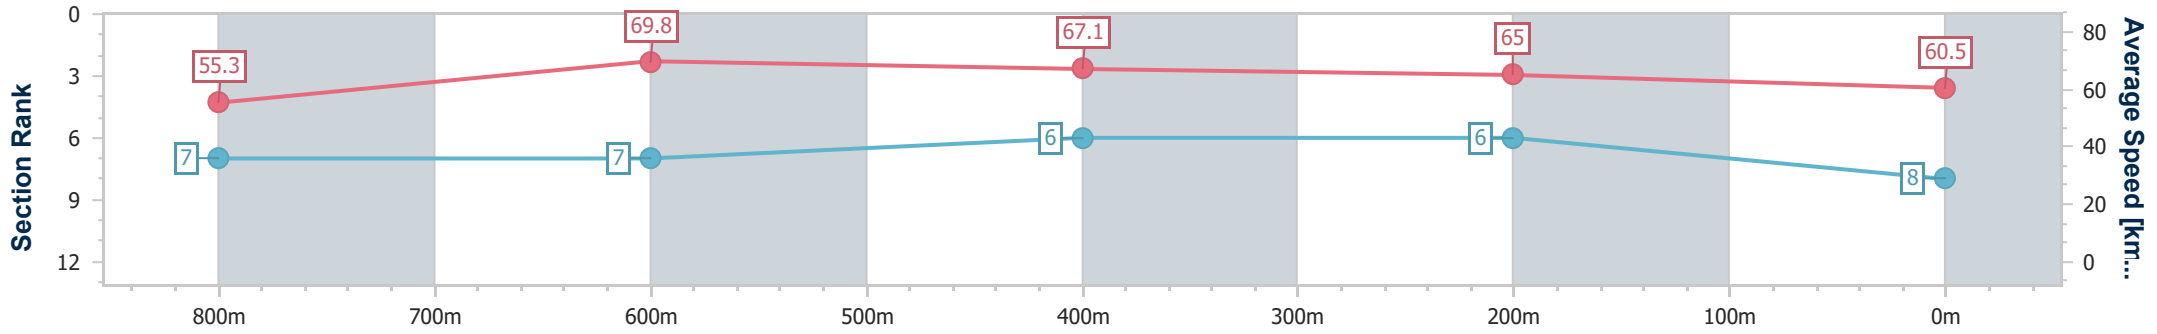

Horse/Jockey Name	Super Twenty Three
Final Rank	8
Fastest Section Time (Section)	0:10.32 (800m)
Top Speed [km/h] (Section)	71.3 (800m)
Race State	Finished

Townsville QLD Professional
Race 4: PICNIC ON THE LAWNs 23RD JUNE RATINGS BAND 0
- 55 Handicap - 1000m
13 June 2024 - 14:13
Track Rating: Good 4, Weather: Fine, Rail Position: +3m 1000m-
W/Post; True Remainder

Section	Overall	800m	600m	400m	200m
Section Times	0:57.39 [8] (0:13.04)	0:44.35 [7] (0:10.32)	0:34.03 [7] (0:10.98)	0:23.05 [6] (0:11.15)	0:11.90 [6] (0:11.90)
Average Speed [km/h]	55.3	69.8	67.1	65.0	60.5
Top Speed [km/h]	70.6	71.3	70.4	66.0	64.4
Avg. Dist. to Rail [m]	7.3	5.7	4.4	4.6	4.5
Avg. Stride Freq. [Hz]	2.3	2.4	2.4	2.3	2.3
Avg. Stride Length [m]	7.5	7.9	8.0	8.0	7.8

- [ ] Ranking at each section and finish
- -.-.- No data available at this section
- NA No data available