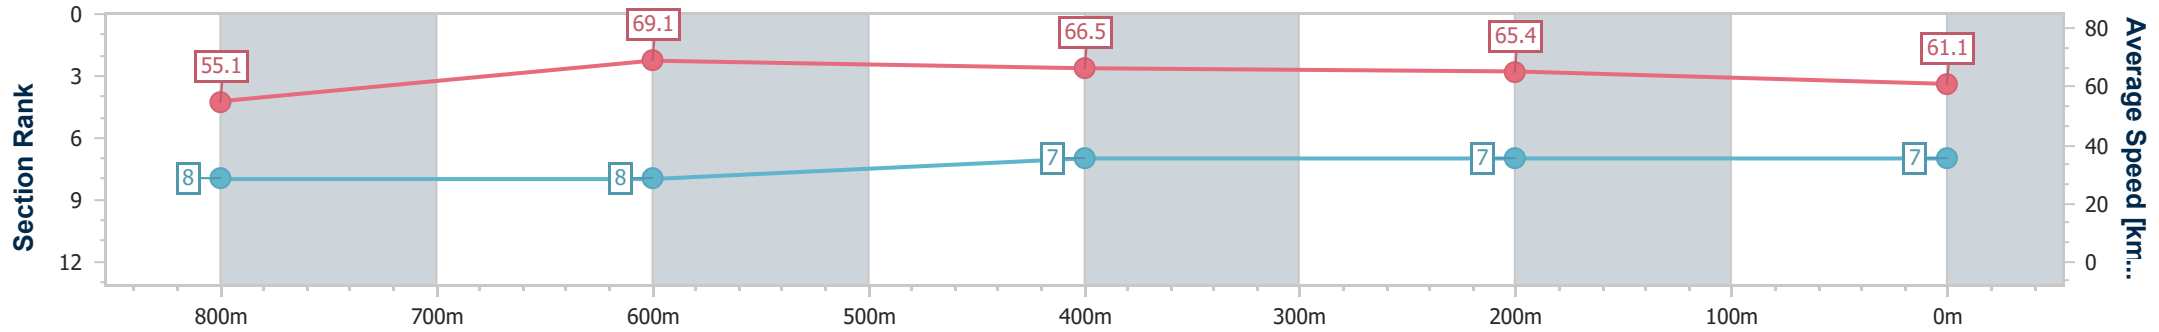

Horse/Jockey Name	Vee Eight Power
Final Rank	7
Fastest Section Time (Section)	0:10.35 (800m)
Top Speed [km/h] (Section)	70.9 (800m)
Race State	Finished

Townsville QLD Professional
Race 4: PICNIC ON THE LAWNs 23RD JUNE RATINGS BAND 0
- 55 Handicap - 1000m
13 June 2024 - 14:13
Track Rating: Good 4, Weather: Fine, Rail Position: +3m 1000m-
W/Post; True Remainder

Section	Overall	800m	600m	400m	200m
Section Times	0:57.35 [7] (0:13.07)	0:44.28 [8] (0:10.35)	0:33.93 [8] (0:11.03)	0:22.90 [7] (0:11.13)	0:11.77 [7] (0:11.77)
Average Speed [km/h]	55.1	69.1	66.5	65.4	61.1
Top Speed [km/h]	70.3	70.9	69.2	66.1	64.5
Avg. Dist. to Rail [m]	4.9	4.2	4.1	5.0	5.5
Avg. Stride Freq. [Hz]	2.3	2.4	2.3	2.3	2.3
Avg. Stride Length [m]	7.7	8.2	8.1	7.8	7.6

- [ ] Ranking at each section and finish
- -.-.- No data available at this section
- NA No data available