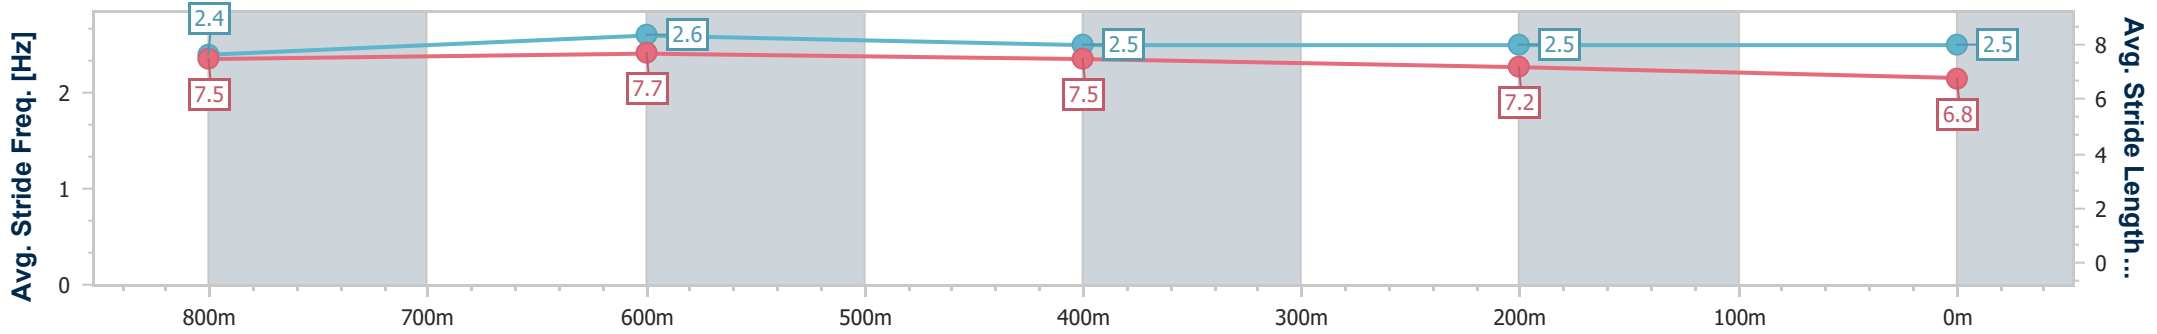

Horse/Jockey Name	Miss Daurian
Final Rank	5
Fastest Section Time (Section)	0:10.12 (800m)
Top Speed [km/h] (Section)	72.0 (800m)
Race State	Finished

Townsville QLD Professional
Race 4: PICNIC ON THE LAWNS 23RD JUNE RATINGS BAND 0
- 55 Handicap - 1000m
13 June 2024 - 14:13
**Track Rating: Good 4, Weather: Fine, Rail Position: +3m 1000m-
W/Post; True Remainder**

Section	Overall	800m	600m	400m	200m
Section Times	0:56.90 [5] (0:12.81)	0:44.09 [2] (0:10.12)	0:33.97 [2] (0:10.90)	0:23.07 [2] (0:11.19)	0:11.88 [2] (0:11.88)
Average Speed [km/h]	56.4	70.2	67.0	64.8	60.6
Top Speed [km/h]	71.6	72.0	68.3	66.0	64.5
Avg. Dist. to Rail [m]	9.0	2.9	2.6	4.8	6.3
Avg. Stride Freq. [Hz]	2.4	2.6	2.5	2.5	2.5
Avg. Stride Length [m]	7.5	7.7	7.5	7.2	6.8

- [ ] Ranking at each section and finish
- -.-.- No data available at this section
- NA No data available