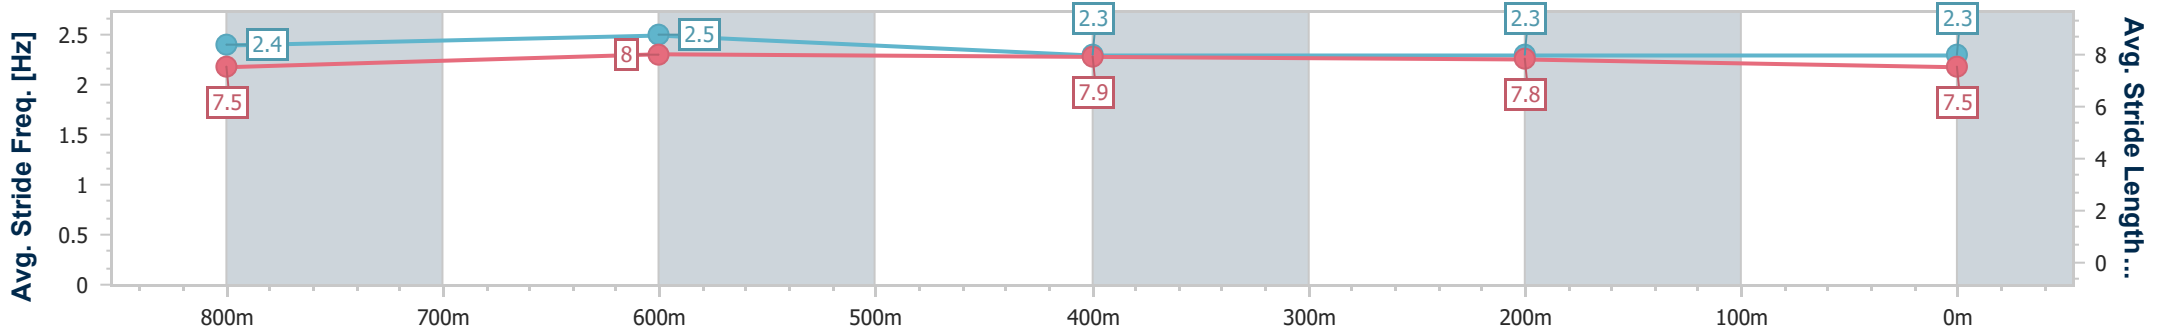

Horse/Jockey Name	Smart Thinker
Final Rank	3
Fastest Section Time (Section)	0:10.31 (800m)
Top Speed [km/h] (Section)	71.0 (Overall)
Race State	Finished

Townsville QLD Professional
Race 4: PICNIC ON THE LAWNs 23RD JUNE RATINGS BAND 0
- 55 Handicap - 1000m
13 June 2024 - 14:13
Track Rating: Good 4, Weather: Fine, Rail Position: +3m 1000m-
W/Post; True Remainder

Section	Overall	800m	600m	400m	200m
Section Times	0:56.75 [3] (0:12.81)	0:43.94 [3] (0:10.31)	0:33.63 [4] (0:10.95)	0:22.68 [3] (0:11.09)	0:11.59 [5] (0:11.59)
Average Speed [km/h]	56.2	69.8	66.3	65.2	62.1
Top Speed [km/h]	71.0	70.9	68.6	65.8	64.7
Avg. Dist. to Rail [m]	5.1	2.6	1.7	2.5	2.8
Avg. Stride Freq. [Hz]	2.4	2.5	2.3	2.3	2.3
Avg. Stride Length [m]	7.5	8.0	7.9	7.8	7.5

- [ ] Ranking at each section and finish
- -.-.- No data available at this section
- NA No data available