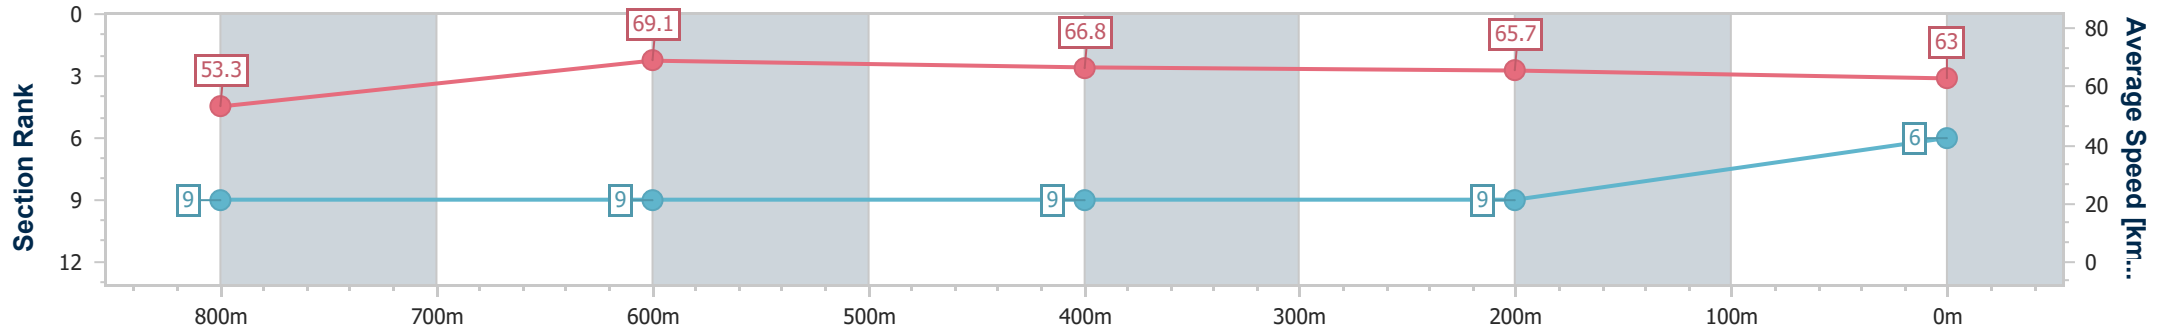

Horse/Jockey Name	Imperium
Final Rank	6
Fastest Section Time (Section)	0:10.20 (800m)
Top Speed [km/h] (Section)	70.6 (800m)
Race State	Finished

Townsville QLD Professional
Race 4: PICNIC ON THE LAWNs 23RD JUNE RATINGS BAND 0
- 55 Handicap - 1000m
13 June 2024 - 14:13
Track Rating: Good 4, Weather: Fine, Rail Position: +3m 1000m-
W/Post; True Remainder

Section	Overall	800m	600m	400m	200m
Section Times	0:57.25 [6] (0:13.51)	0:43.74 [9] (0:10.20)	0:33.54 [9] (0:11.00)	0:22.54 [9] (0:11.09)	0:11.45 [9] (0:11.45)
Average Speed [km/h]	53.3	69.1	66.8	65.7	63.0
Top Speed [km/h]	68.0	70.6	69.6	66.9	65.7
Avg. Dist. to Rail [m]	3.2	3.2	4.2	7.2	9.1
Avg. Stride Freq. [Hz]	2.2	2.4	2.3	2.3	2.3
Avg. Stride Length [m]	7.5	8.2	8.0	7.8	7.4

- [ ] Ranking at each section and finish
- -.-.- No data available at this section
- NA No data available