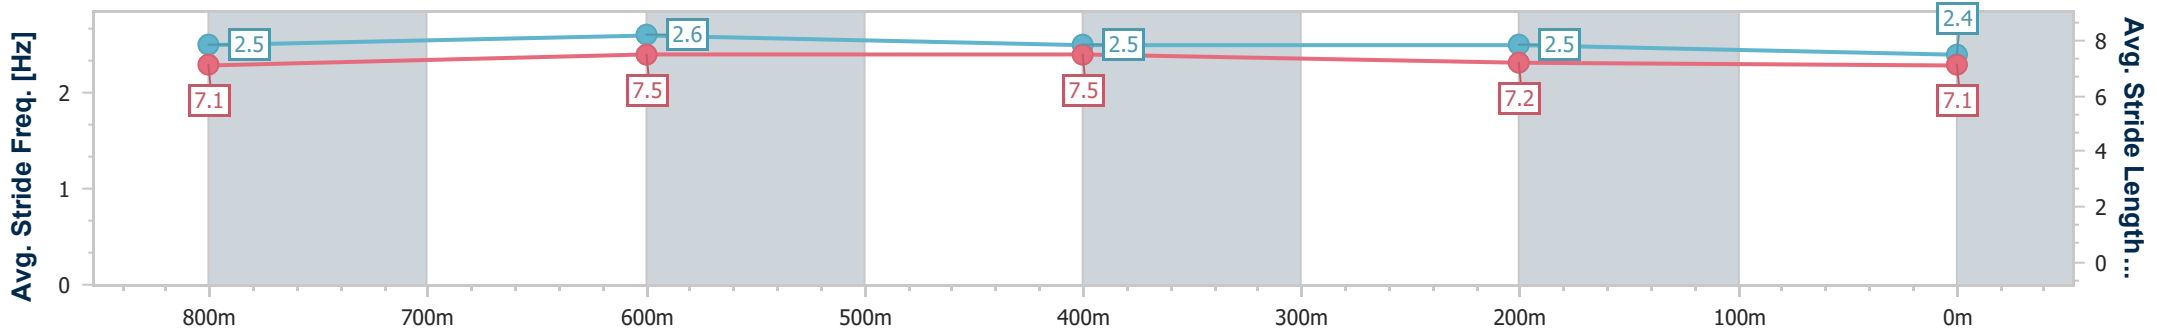

Horse/Jockey Name	Switch And Slide
Final Rank	4
Fastest Section Time (Section)	0:10.13 (800m)
Top Speed [km/h] (Section)	72.0 (800m)
Race State	Finished

Townsville QLD Professional
Race 4: PICNIC ON THE LAWNs 23RD JUNE RATINGS BAND 0
- 55 Handicap - 1000m
13 June 2024 - 14:13
Track Rating: Good 4, Weather: Fine, Rail Position: +3m 1000m-
W/Post; True Remainder

Section	Overall	800m	600m	400m	200m
Section Times	0:56.77 [4] (0:12.67)	0:44.10 [1] (0:10.13)	0:33.97 [1] (0:10.92)	0:23.05 [1] (0:11.16)	0:11.89 [1] (0:11.89)
Average Speed [km/h]	56.7	69.8	66.8	64.9	60.7
Top Speed [km/h]	71.6	72.0	69.4	66.4	63.3
Avg. Dist. to Rail [m]	9.1	3.4	2.9	4.1	4.3
Avg. Stride Freq. [Hz]	2.5	2.6	2.5	2.5	2.4
Avg. Stride Length [m]	7.1	7.5	7.5	7.2	7.1

- [ ] Ranking at each section and finish
- -.-.- No data available at this section
- NA No data available