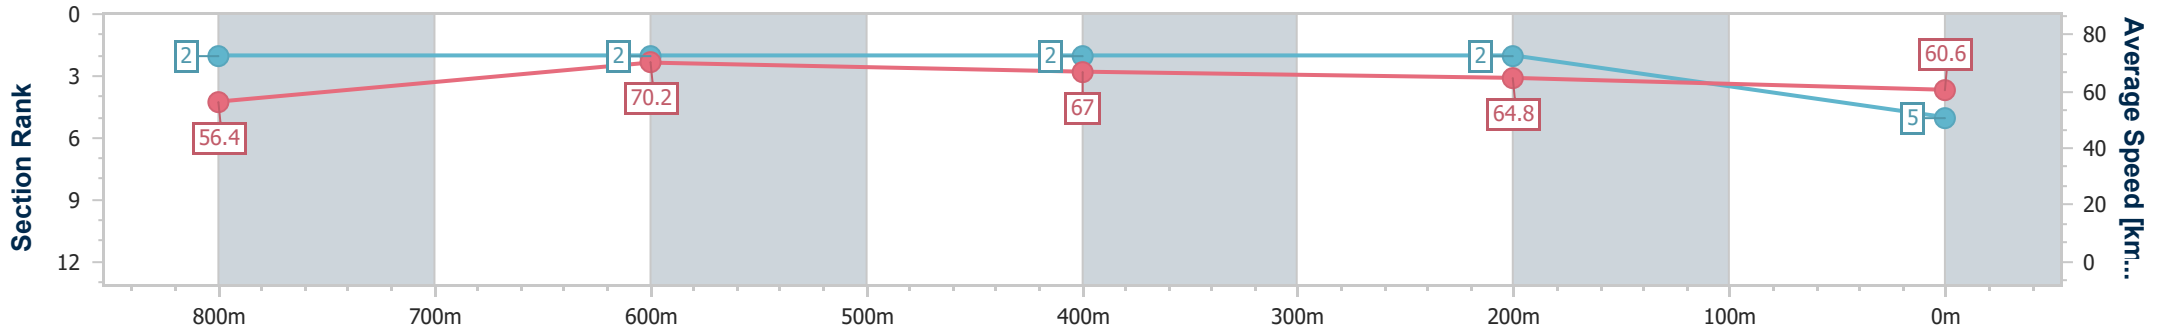

Horse/Jockey Name	Miss Daurian
Final Rank	5
Fastest Section Time (Section)	0:10.12 (800m)
Top Speed [km/h] (Section)	72.0 (800m)
Race State	Finished

Townsville QLD Professional
Race 4: PICNIC ON THE LAWNS 23RD JUNE RATINGS BAND 0
- 55 Handicap - 1000m
13 June 2024 - 14:13
**Track Rating: Good 4, Weather: Fine, Rail Position: +3m 1000m-
W/Post; True Remainder**

Section	Overall	800m	600m	400m	200m
Section Times	0:56.90 [5] (0:12.81)	0:44.09 [2] (0:10.12)	0:33.97 [2] (0:10.90)	0:23.07 [2] (0:11.19)	0:11.88 [2] (0:11.88)
Average Speed [km/h]	56.4	70.2	67.0	64.8	60.6
Top Speed [km/h]	71.6	72.0	68.3	66.0	64.5
Avg. Dist. to Rail [m]	9.0	2.9	2.6	4.8	6.3
Avg. Stride Freq. [Hz]	2.4	2.6	2.5	2.5	2.5
Avg. Stride Length [m]	7.5	7.7	7.5	7.2	6.8

- [ ] Ranking at each section and finish
- -.-.- No data available at this section
- NA No data available