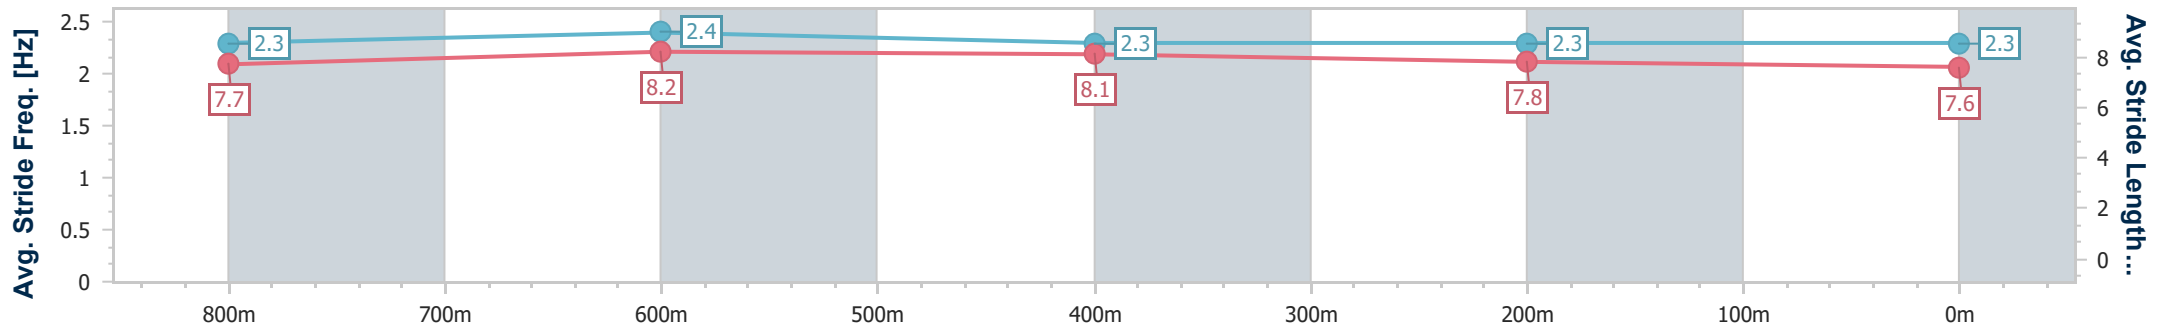

Horse/Jockey Name	Vee Eight Power
Final Rank	7
Fastest Section Time (Section)	0:10.35 (800m)
Top Speed [km/h] (Section)	70.9 (800m)
Race State	Finished

Townsville QLD Professional
Race 4: PICNIC ON THE LAWNs 23RD JUNE RATINGS BAND 0
- 55 Handicap - 1000m
13 June 2024 - 14:13
Track Rating: Good 4, Weather: Fine, Rail Position: +3m 1000m-
W/Post; True Remainder

Section	Overall	800m	600m	400m	200m
Section Times	0:57.35 [7] (0:13.07)	0:44.28 [8] (0:10.35)	0:33.93 [8] (0:11.03)	0:22.90 [7] (0:11.13)	0:11.77 [7] (0:11.77)
Average Speed [km/h]	55.1	69.1	66.5	65.4	61.1
Top Speed [km/h]	70.3	70.9	69.2	66.1	64.5
Avg. Dist. to Rail [m]	4.9	4.2	4.1	5.0	5.5
Avg. Stride Freq. [Hz]	2.3	2.4	2.3	2.3	2.3
Avg. Stride Length [m]	7.7	8.2	8.1	7.8	7.6

- [ ] Ranking at each section and finish
- -.-.- No data available at this section
- NA No data available