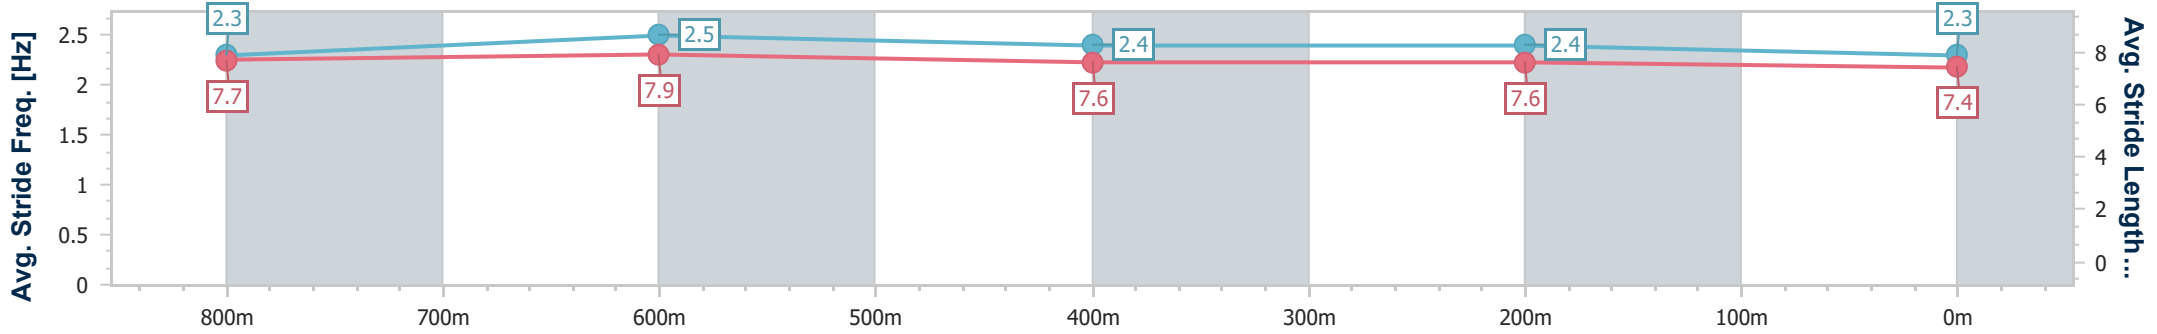

Horse/Jockey Name	Heiswoody
Final Rank	9
Fastest Section Time (Section)	0:10.36 (800m)
Top Speed [km/h] (Section)	72.0 (Overall)
Race State	Finished

Townsville QLD Professional
Race 4: PICNIC ON THE LAWNs 23RD JUNE RATINGS BAND 0
- 55 Handicap - 1000m
13 June 2024 - 14:13
Track Rating: Good 4, Weather: Fine, Rail Position: +3m 1000m-
W/Post; True Remainder

Section	Overall	800m	600m	400m	200m
Section Times	0:57.62 [9] (0:12.85)	0:44.77 [4] (0:10.36)	0:34.41 [5] (0:11.32)	0:23.09 [8] (0:11.19)	0:11.90 [8] (0:11.90)
Average Speed [km/h]	56.1	69.9	64.5	64.9	60.4
Top Speed [km/h]	72.0	72.0	68.6	65.3	65.1
Avg. Dist. to Rail [m]	2.0	1.6	3.4	3.8	4.4
Avg. Stride Freq. [Hz]	2.3	2.5	2.4	2.4	2.3
Avg. Stride Length [m]	7.7	7.9	7.6	7.6	7.4

- [ ] Ranking at each section and finish
- -.-.- No data available at this section
- NA No data available