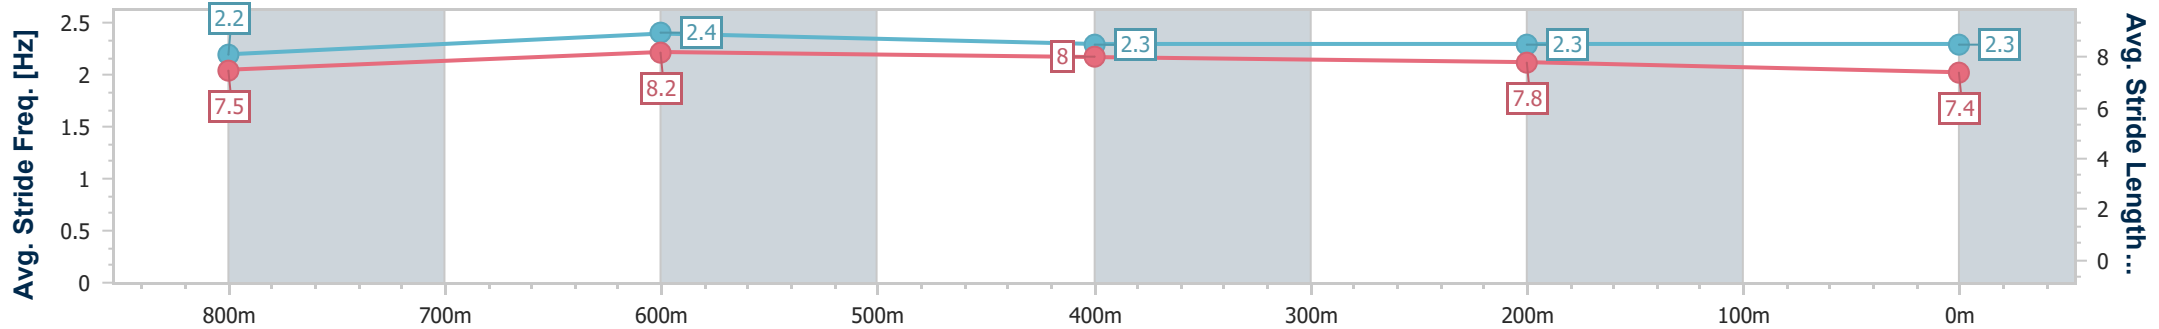

Horse/Jockey Name	Imperium
Final Rank	6
Fastest Section Time (Section)	0:10.20 (800m)
Top Speed [km/h] (Section)	70.6 (800m)
Race State	Finished

Townsville QLD Professional
Race 4: PICNIC ON THE LAWNs 23RD JUNE RATINGS BAND 0
- 55 Handicap - 1000m
13 June 2024 - 14:13
Track Rating: Good 4, Weather: Fine, Rail Position: +3m 1000m-
W/Post; True Remainder

Section	Overall	800m	600m	400m	200m
Section Times	0:57.25 [6] (0:13.51)	0:43.74 [9] (0:10.20)	0:33.54 [9] (0:11.00)	0:22.54 [9] (0:11.09)	0:11.45 [9] (0:11.45)
Average Speed [km/h]	53.3	69.1	66.8	65.7	63.0
Top Speed [km/h]	68.0	70.6	69.6	66.9	65.7
Avg. Dist. to Rail [m]	3.2	3.2	4.2	7.2	9.1
Avg. Stride Freq. [Hz]	2.2	2.4	2.3	2.3	2.3
Avg. Stride Length [m]	7.5	8.2	8.0	7.8	7.4

- [ ] Ranking at each section and finish
- -.-.- No data available at this section
- NA No data available