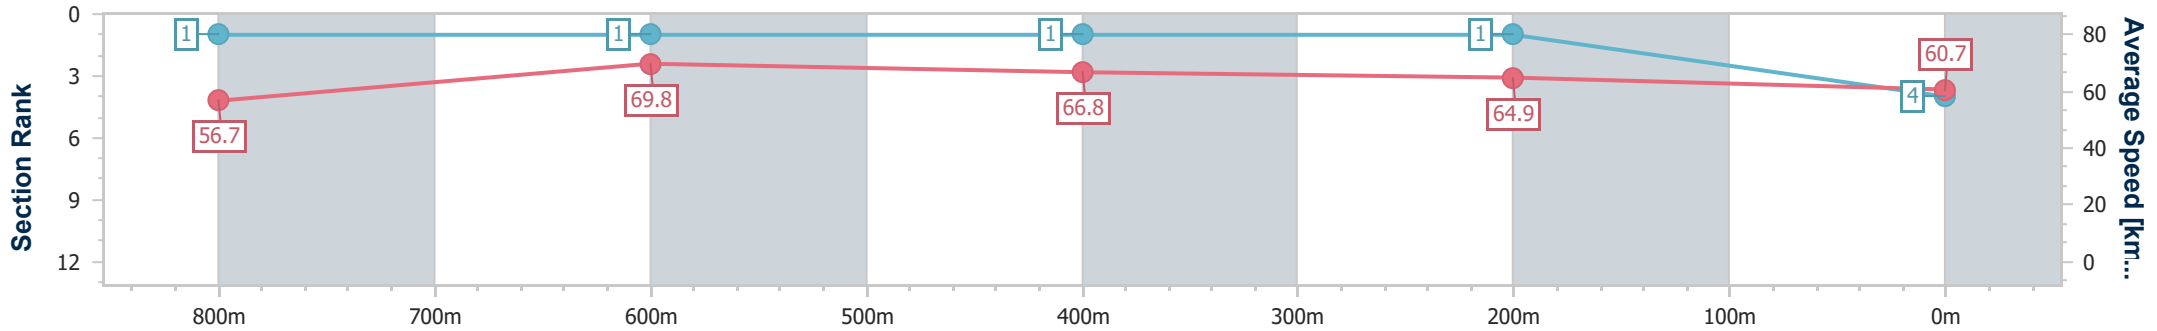

Horse/Jockey Name	Switch And Slide
Final Rank	4
Fastest Section Time (Section)	0:10.13 (800m)
Top Speed [km/h] (Section)	72.0 (800m)
Race State	Finished

Townsville QLD Professional
Race 4: PICNIC ON THE LAWNs 23RD JUNE RATINGS BAND 0
- 55 Handicap - 1000m
13 June 2024 - 14:13
Track Rating: Good 4, Weather: Fine, Rail Position: +3m 1000m-
W/Post; True Remainder

Section	Overall	800m	600m	400m	200m
Section Times	0:56.77 [4] (0:12.67)	0:44.10 [1] (0:10.13)	0:33.97 [1] (0:10.92)	0:23.05 [1] (0:11.16)	0:11.89 [1] (0:11.89)
Average Speed [km/h]	56.7	69.8	66.8	64.9	60.7
Top Speed [km/h]	71.6	72.0	69.4	66.4	63.3
Avg. Dist. to Rail [m]	9.1	3.4	2.9	4.1	4.3
Avg. Stride Freq. [Hz]	2.5	2.6	2.5	2.5	2.4
Avg. Stride Length [m]	7.1	7.5	7.5	7.2	7.1

- [ ] Ranking at each section and finish
- -.-.- No data available at this section
- NA No data available