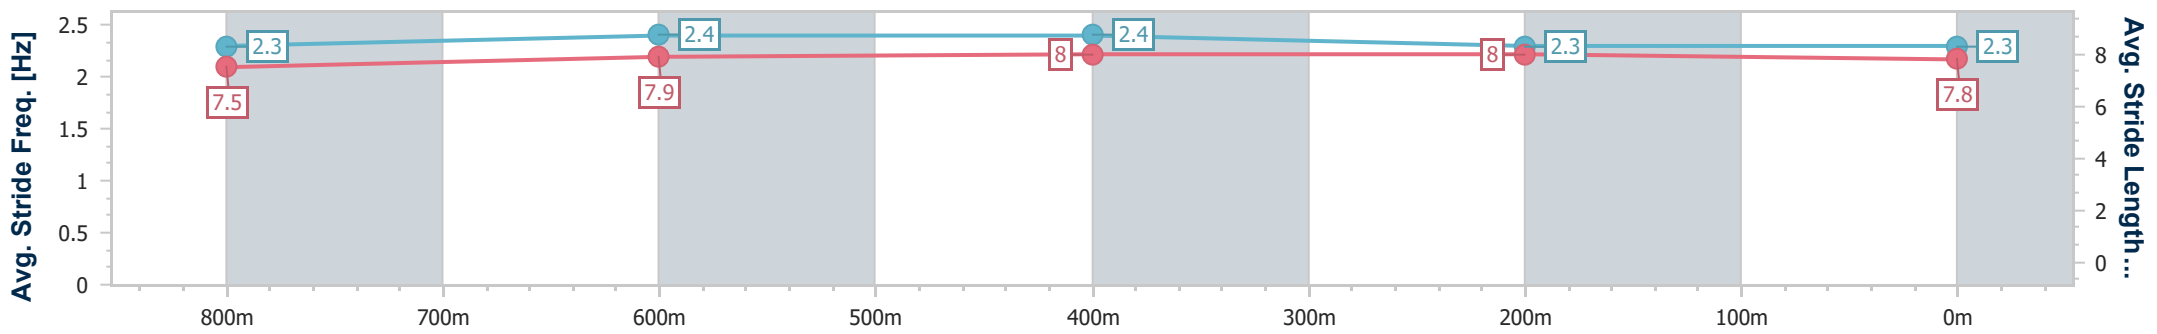

Horse/Jockey Name	Super Twenty Three
Final Rank	8
Fastest Section Time (Section)	0:10.32 (800m)
Top Speed [km/h] (Section)	71.3 (800m)
Race State	Finished

Townsville QLD Professional
Race 4: PICNIC ON THE LAWNs 23RD JUNE RATINGS BAND 0
- 55 Handicap - 1000m
13 June 2024 - 14:13
Track Rating: Good 4, Weather: Fine, Rail Position: +3m 1000m-
W/Post; True Remainder

Section	Overall	800m	600m	400m	200m
Section Times	0:57.39 [8] (0:13.04)	0:44.35 [7] (0:10.32)	0:34.03 [7] (0:10.98)	0:23.05 [6] (0:11.15)	0:11.90 [6] (0:11.90)
Average Speed [km/h]	55.3	69.8	67.1	65.0	60.5
Top Speed [km/h]	70.6	71.3	70.4	66.0	64.4
Avg. Dist. to Rail [m]	7.3	5.7	4.4	4.6	4.5
Avg. Stride Freq. [Hz]	2.3	2.4	2.4	2.3	2.3
Avg. Stride Length [m]	7.5	7.9	8.0	8.0	7.8

- [ ] Ranking at each section and finish
- -.-.- No data available at this section
- NA No data available