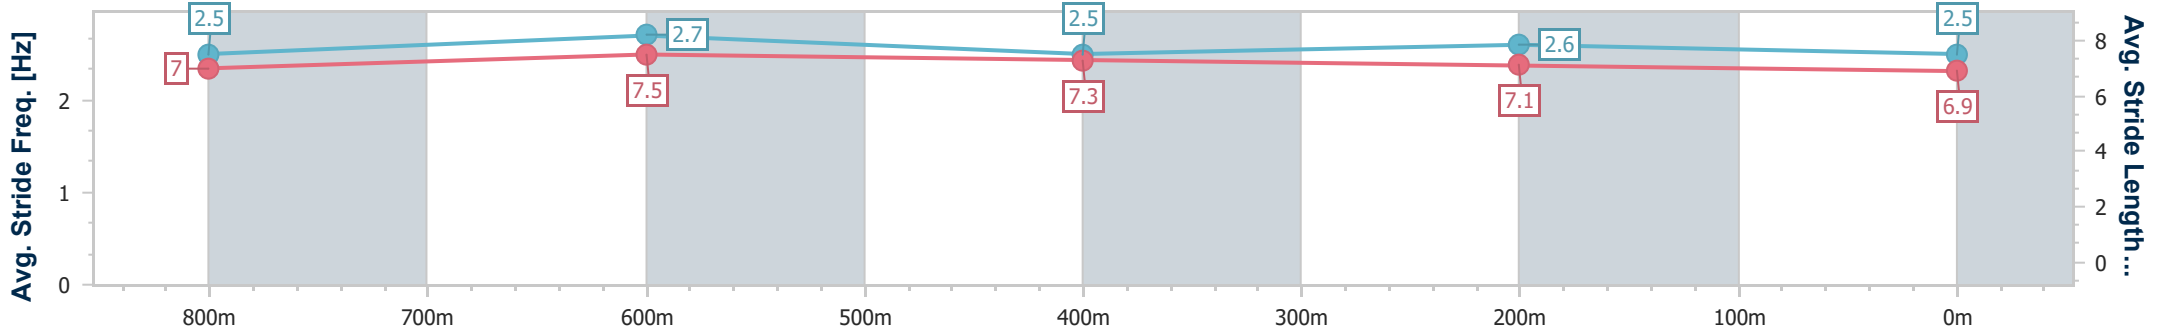

Horse/Jockey Name	Rugged Roy
Final Rank	2
Fastest Section Time (Section)	0:10.12 (800m)
Top Speed [km/h] (Section)	73.1 (800m)
Race State	Finished

Townsville QLD Professional
Race 4: PICNIC ON THE LAWNs 23RD JUNE RATINGS BAND 0
- 55 Handicap - 1000m
13 June 2024 - 14:13
**Track Rating: Good 4, Weather: Fine, Rail Position: +3m 1000m-
W/Post; True Remainder**

Section	Overall	800m	600m	400m	200m
Section Times	0:56.56 [2] (0:12.89)	0:43.67 [5] (0:10.12)	0:33.55 [3] (0:11.09)	0:22.46 [4] (0:10.95)	0:11.51 [3] (0:11.51)
Average Speed [km/h]	56.0	72.0	66.5	66.6	62.6
Top Speed [km/h]	72.7	73.1	69.2	68.3	65.5
Avg. Dist. to Rail [m]	6.3	5.0	4.9	5.2	4.9
Avg. Stride Freq. [Hz]	2.5	2.7	2.5	2.6	2.5
Avg. Stride Length [m]	7.0	7.5	7.3	7.1	6.9

- [ ] Ranking at each section and finish
- -.-.- No data available at this section
- NA No data available