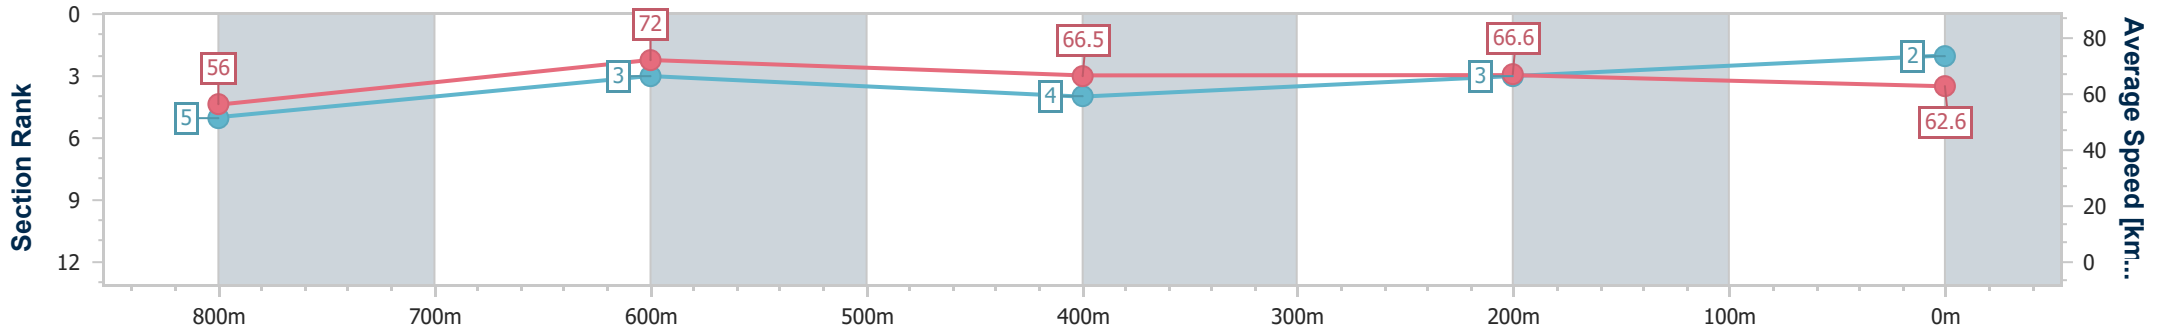

Horse/Jockey Name	Rugged Roy
Final Rank	2
Fastest Section Time (Section)	0:10.12 (800m)
Top Speed [km/h] (Section)	73.1 (800m)
Race State	Finished

Townsville QLD Professional
Race 4: PICNIC ON THE LAWNs 23RD JUNE RATINGS BAND 0
- 55 Handicap - 1000m
13 June 2024 - 14:13
**Track Rating: Good 4, Weather: Fine, Rail Position: +3m 1000m-
W/Post; True Remainder**

Section	Overall	800m	600m	400m	200m
Section Times	0:56.56 [2] (0:12.89)	0:43.67 [5] (0:10.12)	0:33.55 [3] (0:11.09)	0:22.46 [4] (0:10.95)	0:11.51 [3] (0:11.51)
Average Speed [km/h]	56.0	72.0	66.5	66.6	62.6
Top Speed [km/h]	72.7	73.1	69.2	68.3	65.5
Avg. Dist. to Rail [m]	6.3	5.0	4.9	5.2	4.9
Avg. Stride Freq. [Hz]	2.5	2.7	2.5	2.6	2.5
Avg. Stride Length [m]	7.0	7.5	7.3	7.1	6.9

- [ ] Ranking at each section and finish
- -.-.- No data available at this section
- NA No data available