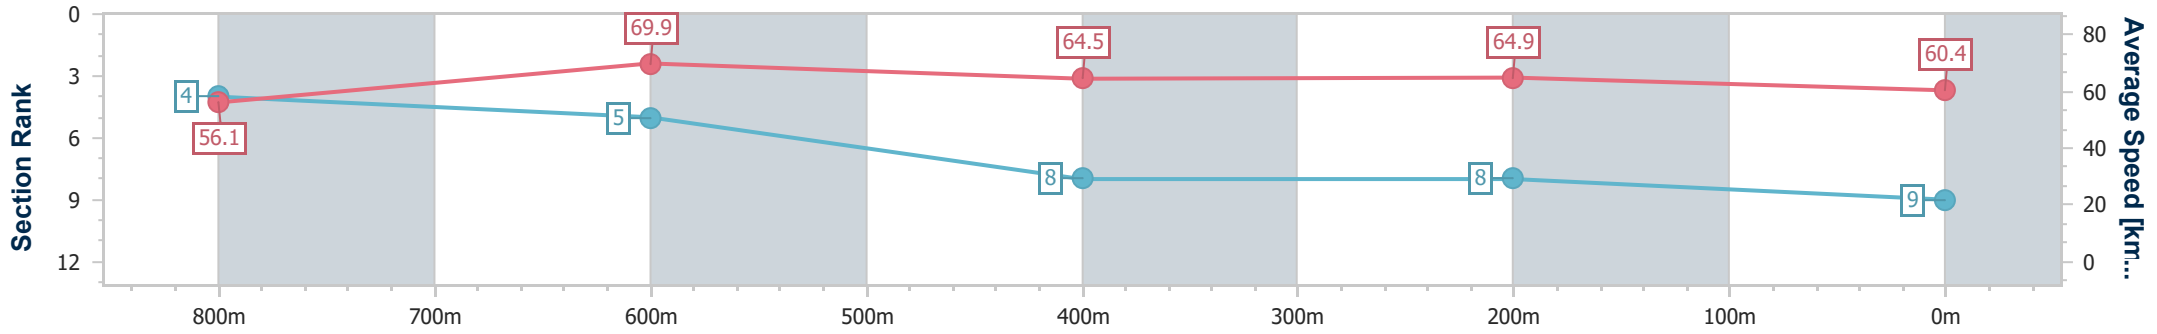

Horse/Jockey Name	Heiswoody
Final Rank	9
Fastest Section Time (Section)	0:10.36 (800m)
Top Speed [km/h] (Section)	72.0 (Overall)
Race State	Finished

Townsville QLD Professional
Race 4: PICNIC ON THE LAWNs 23RD JUNE RATINGS BAND 0
- 55 Handicap - 1000m
13 June 2024 - 14:13
Track Rating: Good 4, Weather: Fine, Rail Position: +3m 1000m-
W/Post; True Remainder

Section	Overall	800m	600m	400m	200m
Section Times	0:57.62 [9] (0:12.85)	0:44.77 [4] (0:10.36)	0:34.41 [5] (0:11.32)	0:23.09 [8] (0:11.19)	0:11.90 [8] (0:11.90)
Average Speed [km/h]	56.1	69.9	64.5	64.9	60.4
Top Speed [km/h]	72.0	72.0	68.6	65.3	65.1
Avg. Dist. to Rail [m]	2.0	1.6	3.4	3.8	4.4
Avg. Stride Freq. [Hz]	2.3	2.5	2.4	2.4	2.3
Avg. Stride Length [m]	7.7	7.9	7.6	7.6	7.4

- [ ] Ranking at each section and finish
- -.-.- No data available at this section
- NA No data available