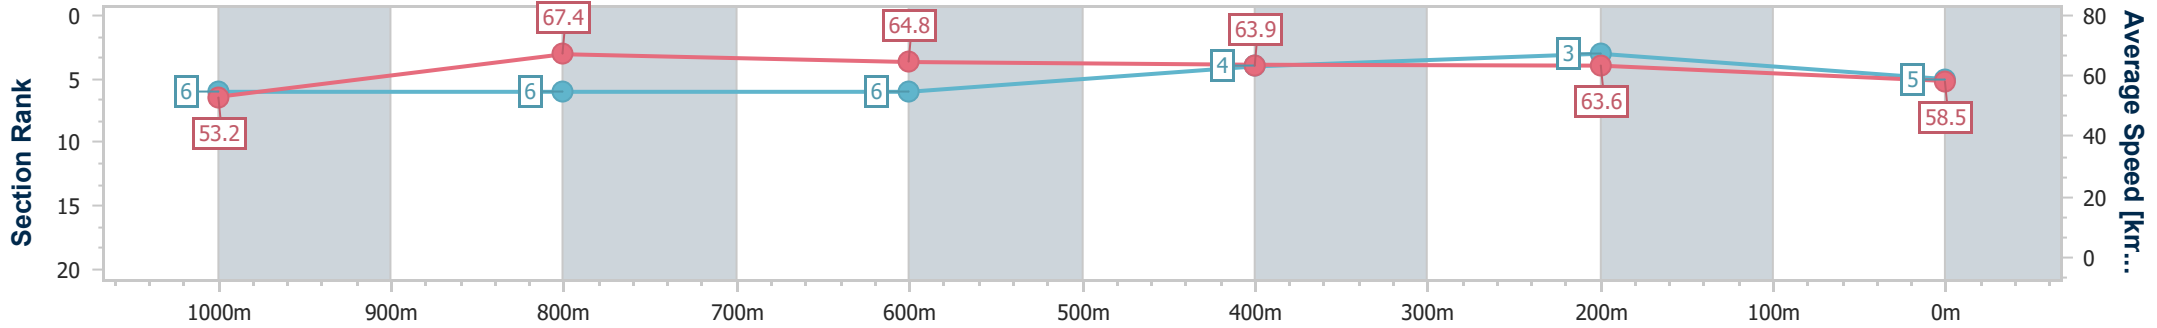

Doomben QLD Professional
Race 9: BECOME A BRC MEMBER BENCHMARK 70 Handicap - 1200m

12 June 2024 - 16:37

BRISBANE RACING CLUB

Track Rating: Good 4, Weather: Fine, Rail Position: +9m Entire

Section	Overall	1000m	800m	600m	400m	200m
Section Times	1:10.57 [5] (0:13.53)	0:57.04 [6] (0:10.79)	0:46.25 [6] (0:11.32)	0:34.93 [6] (0:11.30)	0:23.63 [4] (0:11.31)	0:12.32 [3] (0:12.32)
Average Speed [km/h]	53.2	67.4	64.8	63.9	63.6	58.5
Top Speed [km/h]	68.3	68.4	66.2	64.5	65.3	61.4
Avg. Dist. to Rail [m]	4.8	3.4	2.8	1.0	1.2	0.8
Avg. Stride Freq. [Hz]	2.2	2.3	2.2	2.2	2.3	2.2
Avg. Stride Length [m]	6.6	8.3	8.1	8.1	7.8	7.4