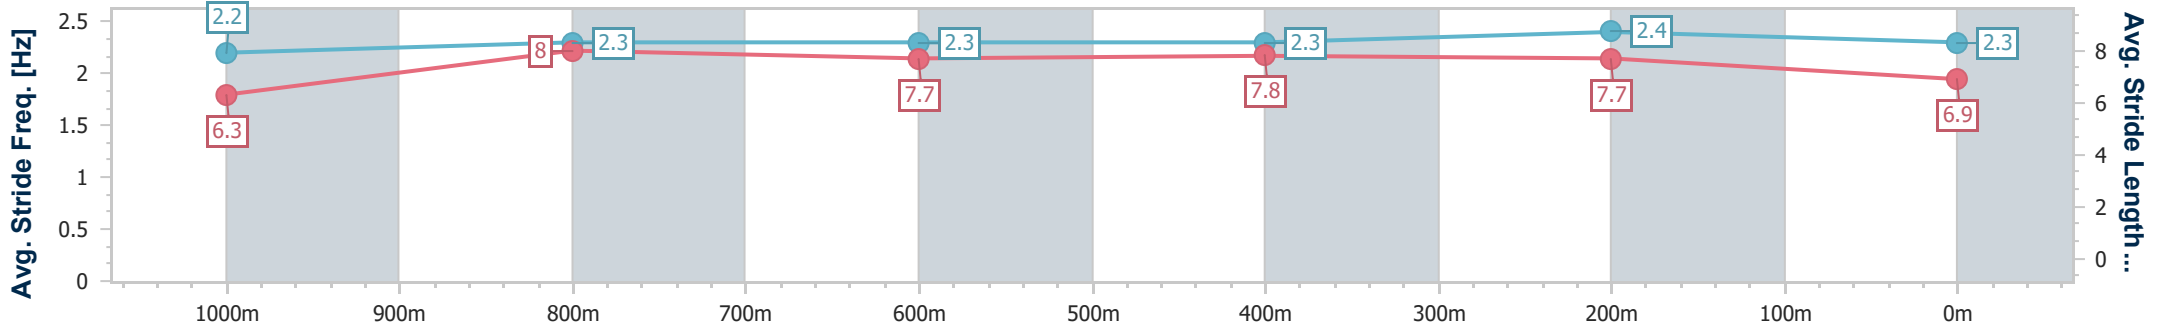

Doomben QLD Professional
Race 9: BECOME A BRC MEMBER BENCHMARK 70 Handicap - 1200m

12 June 2024 - 16:37

BRISBANE RACING CLUB

Track Rating: Good 4, Weather: Fine, Rail Position: +9m Entire

Section	Overall	1000m	800m	600m	400m	200m
Section Times	1:10.85 [8] (0:14.14)	0:56.71 [12] (0:10.78)	0:45.93 [12] (0:11.23)	0:34.70 [12] (0:11.19)	0:23.51 [12] (0:11.15)	0:12.36 [9] (0:12.36)
Average Speed [km/h]	51.0	67.1	64.5	65.0	64.6	58.3
Top Speed [km/h]	67.3	67.9	65.9	65.7	66.2	62.1
Avg. Dist. to Rail [m]	6.0	1.5	1.5	1.0	2.4	2.7
Avg. Stride Freq. [Hz]	2.2	2.3	2.3	2.3	2.4	2.3
Avg. Stride Length [m]	6.3	8.0	7.7	7.8	7.7	6.9