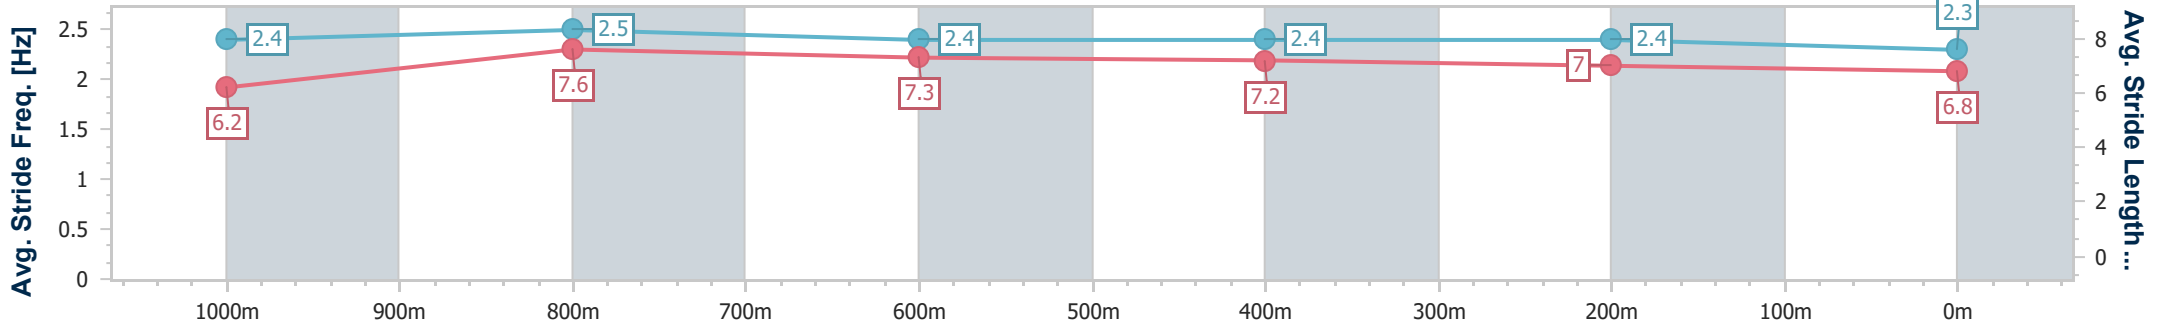

Doomben QLD Professional
Race 9: BECOME A BRC MEMBER BENCHMARK 70 Handicap - 1200m

12 June 2024 - 16:37

BRISBANE RACING CLUB

Track Rating: Good 4, Weather: Fine, Rail Position: +9m Entire

Section	Overall	1000m	800m	600m	400m	200m
Section Times	1:11.44 [12] (0:13.24)	0:58.20 [2] (0:10.65)	0:47.55 [2] (0:11.32)	0:36.23 [2] (0:11.44)	0:24.79 [2] (0:11.83)	0:12.96 [8] (0:12.96)
Average Speed [km/h]	54.5	68.0	63.9	62.8	60.8	55.4
Top Speed [km/h]	69.4	69.6	65.1	65.1	61.5	59.0
Avg. Dist. to Rail [m]	6.1	2.6	1.1	0.6	0.4	0.2
Avg. Stride Freq. [Hz]	2.4	2.5	2.4	2.4	2.4	2.3
Avg. Stride Length [m]	6.2	7.6	7.3	7.2	7.0	6.8

- [] Ranking at each section and finish
- .-.- No data available at this section
- NA No data available