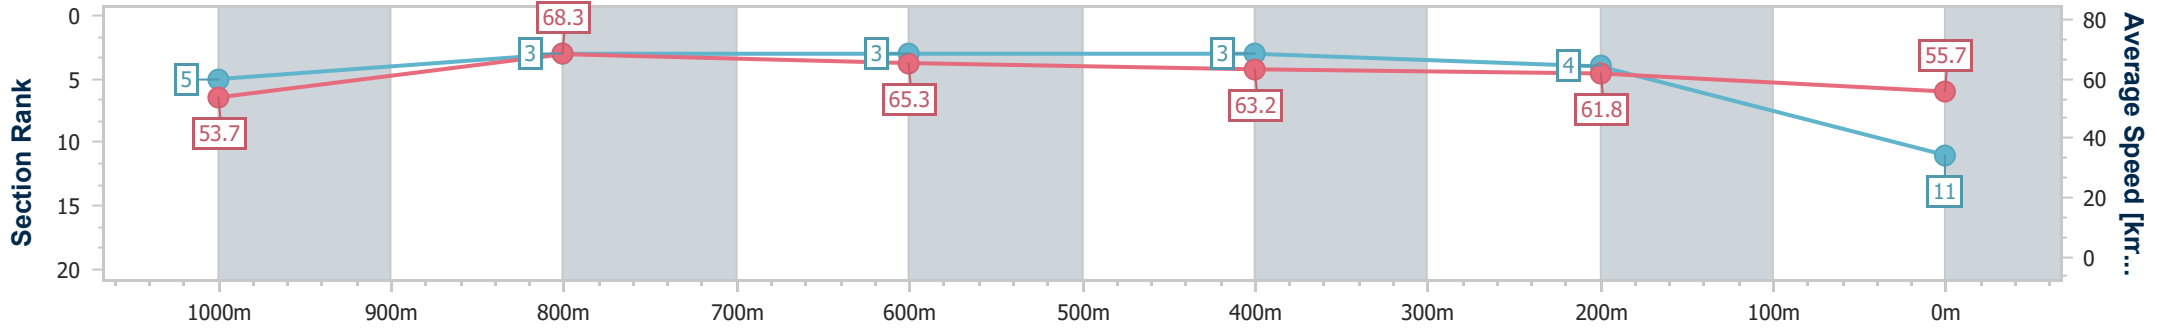

Horse/Jockey Name	Dashing Gee Gee
Final Rank	11
Fastest Section Time (Section)	0:10.66 (1000m)
Top Speed [km/h] (Section)	69.7 (1000m)
Race State	Finished

Doomben QLD Professional
Race 9: BECOME A BRC MEMBER BENCHMARK 70 Handicap - 1200m
12 June 2024 - 16:37
Track Rating: Good 4, Weather: Fine, Rail Position: +9m Entire

BRISBANE
RACING CLUB

Section	Overall	1000m	800m	600m	400m	200m
Section Times	1:11.23 [11] (0:13.45)	0:57.78 [5] (0:10.66)	0:47.12 [3] (0:11.12)	0:36.00 [3] (0:11.45)	0:24.55 [3] (0:11.59)	0:12.96 [4] (0:12.96)
Average Speed [km/h]	53.7	68.3	65.3	63.2	61.8	55.7
Top Speed [km/h]	68.4	69.7	67.1	65.0	62.9	59.8
Avg. Dist. to Rail [m]	8.3	4.3	2.2	1.0	0.4	0.5
Avg. Stride Freq. [Hz]	2.2	2.5	2.4	2.4	2.4	2.3
Avg. Stride Length [m]	6.7	7.6	7.5	7.4	7.2	6.9

- [ ] Ranking at each section and finish
- -.-.- No data available at this section
- NA No data available