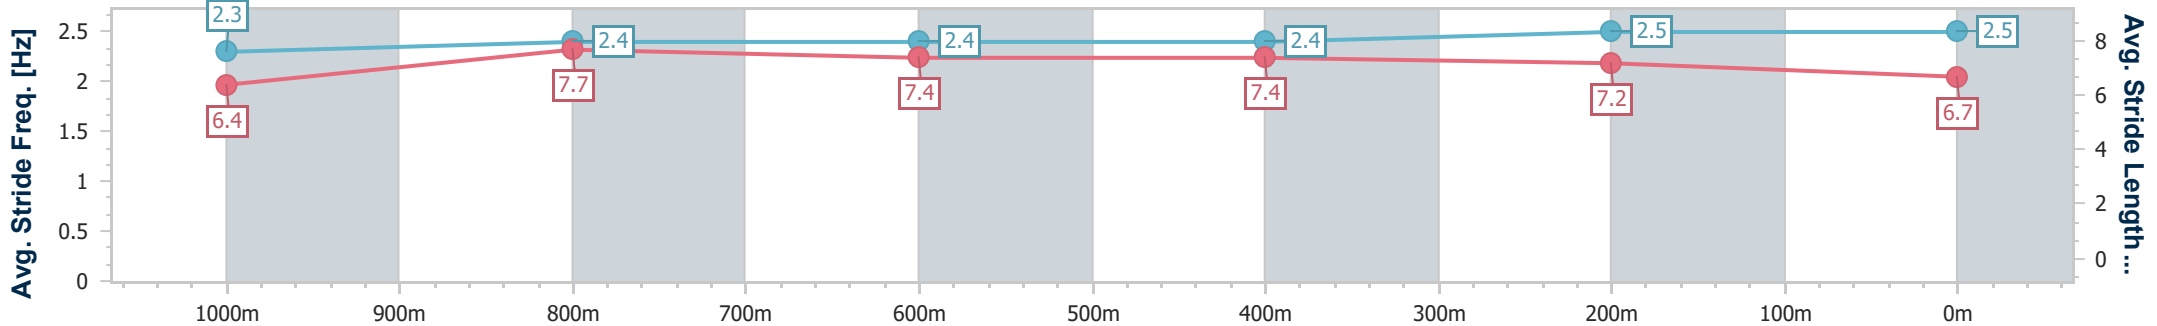

Doomben QLD Professional
Race 9: BECOME A BRC MEMBER BENCHMARK 70 Handicap - 1200m

12 June 2024 - 16:37

BRISBANE RACING CLUB

Track Rating: Good 4, Weather: Fine, Rail Position: +9m Entire

Section	Overall	1000m	800m	600m	400m	200m
Section Times	1:10.67 [6] (0:13.79)	0:56.88 [10] (0:10.87)	0:46.01 [10] (0:11.39)	0:34.62 [11] (0:11.26)	0:23.36 [11] (0:11.28)	0:12.08 [10] (0:12.08)
Average Speed [km/h]	52.2	66.7	63.7	63.4	63.7	59.6
Top Speed [km/h]	66.6	68.0	64.9	65.0	65.4	61.8
Avg. Dist. to Rail [m]	4.9	1.7	0.9	1.1	2.1	1.7
Avg. Stride Freq. [Hz]	2.3	2.4	2.4	2.4	2.5	2.5
Avg. Stride Length [m]	6.4	7.7	7.4	7.4	7.2	6.7