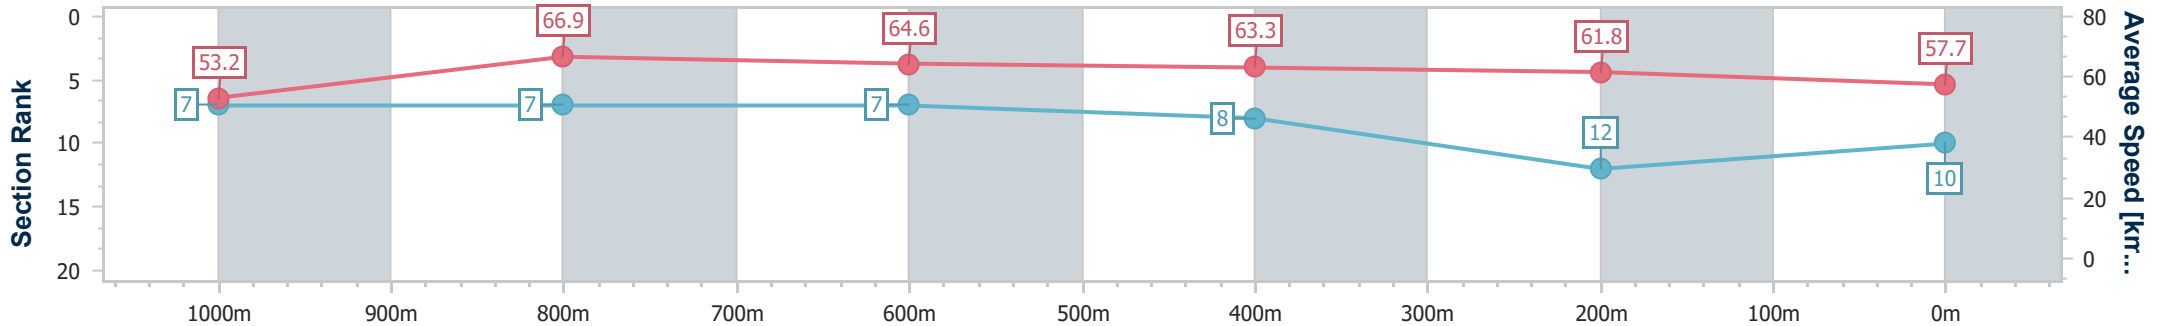

Horse/Jockey Name	Mount Fuji
Final Rank	10
Fastest Section Time (Section)	0:10.85 (1000m)
Top Speed [km/h] (Section)	68.6 (1000m)
Race State	Finished

Doomben QLD Professional
Race 9: BECOME A BRC MEMBER BENCHMARK 70 Handicap - 1200m
12 June 2024 - 16:37
Track Rating: Good 4, Weather: Fine, Rail Position: +9m Entire

BRISBANE
RACING CLUB

Section	Overall	1000m	800m	600m	400m	200m
Section Times	1:11.14 [10] (0:13.55)	0:57.59 [7] (0:10.85)	0:46.74 [7] (0:11.27)	0:35.47 [7] (0:11.36)	0:24.11 [8] (0:11.62)	0:12.49 [12] (0:12.49)
Average Speed [km/h]	53.2	66.9	64.6	63.3	61.8	57.7
Top Speed [km/h]	67.7	68.6	65.3	64.0	64.4	61.7
Avg. Dist. to Rail [m]	2.8	2.4	1.6	0.3	0.5	0.8
Avg. Stride Freq. [Hz]	2.2	2.4	2.3	2.3	2.3	2.3
Avg. Stride Length [m]	6.7	7.7	7.8	7.6	7.4	7.0

- [ ] Ranking at each section and finish
- -.-.- No data available at this section
- NA No data available