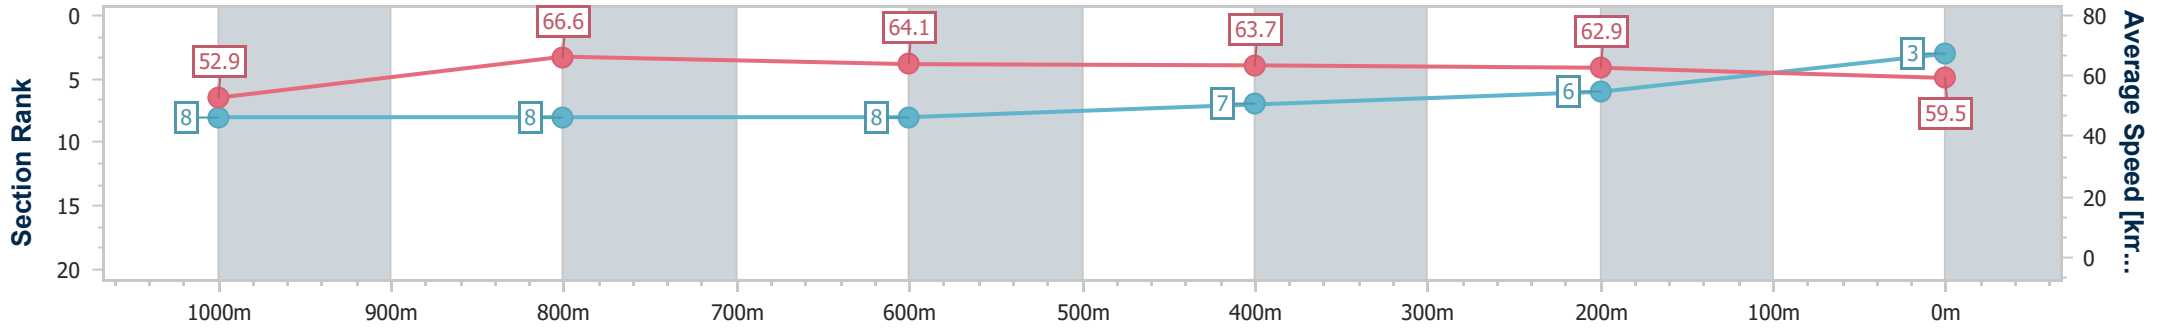

Doomben QLD Professional
Race 9: BECOME A BRC MEMBER BENCHMARK 70 Handicap - 1200m

12 June 2024 - 16:37

BRISBANE RACING CLUB

Track Rating: Good 4, Weather: Fine, Rail Position: +9m Entire

Section	Overall	1000m	800m	600m	400m	200m
Section Times	1:10.52 [3] (0:13.65)	0:56.87 [8] (0:10.83)	0:46.04 [8] (0:11.26)	0:34.78 [8] (0:11.29)	0:23.49 [7] (0:11.38)	0:12.11 [6] (0:12.11)
Average Speed [km/h]	52.9	66.6	64.1	63.7	62.9	59.5
Top Speed [km/h]	68.4	68.6	65.6	64.8	64.1	62.3
Avg. Dist. to Rail [m]	3.8	1.1	0.6	1.0	1.8	2.0
Avg. Stride Freq. [Hz]	2.2	2.3	2.3	2.3	2.3	2.3
Avg. Stride Length [m]	6.7	8.0	7.9	7.7	7.6	7.4