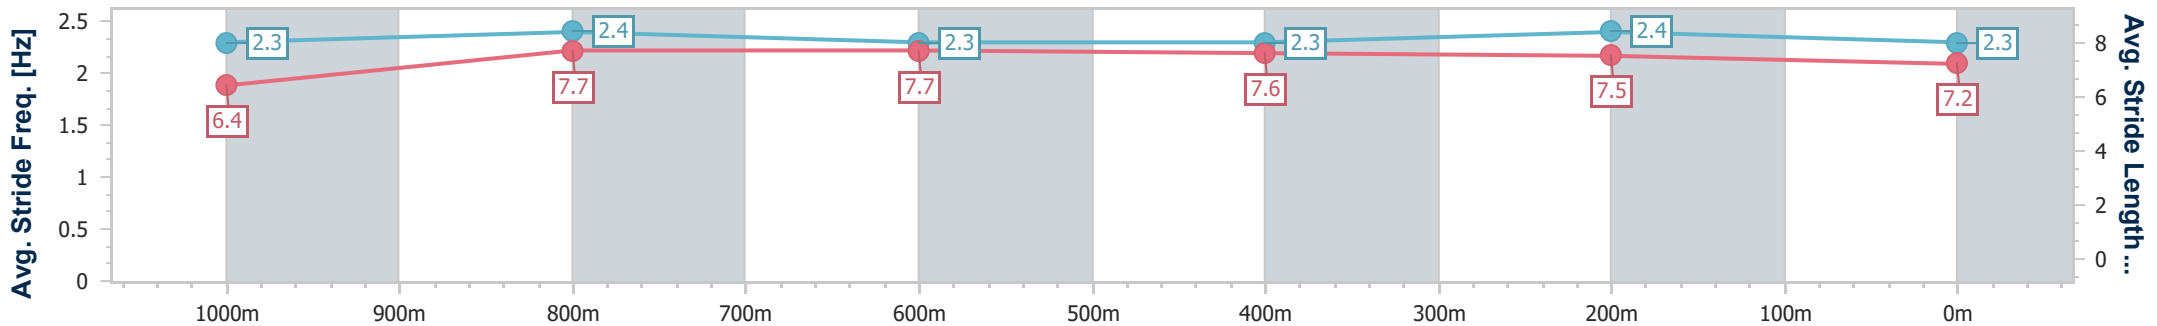

Doomben QLD Professional
Race 9: BECOME A BRC MEMBER BENCHMARK 70 Handicap - 1200m
 12 June 2024 - 16:37
 Track Rating: Good 4, Weather: Fine, Rail Position: +9m Entire

BRISBANE
RACING CLUB

Section	Overall	1000m	800m	600m	400m	200m
Section Times	1:10.25 [1] (0:13.71)	0:56.54 [9] (0:10.86)	0:45.68 [9] (0:11.21)	0:34.47 [9] (0:11.28)	0:23.19 [9] (0:11.23)	0:11.96 [5] (0:11.96)
Average Speed [km/h]	52.5	66.9	64.8	64.2	64.3	60.1
Top Speed [km/h]	67.2	68.2	65.9	64.9	65.2	64.1
Avg. Dist. to Rail [m]	6.8	2.9	2.1	0.6	2.1	2.6
Avg. Stride Freq. [Hz]	2.3	2.4	2.3	2.3	2.4	2.3
Avg. Stride Length [m]	6.4	7.7	7.7	7.6	7.5	7.2