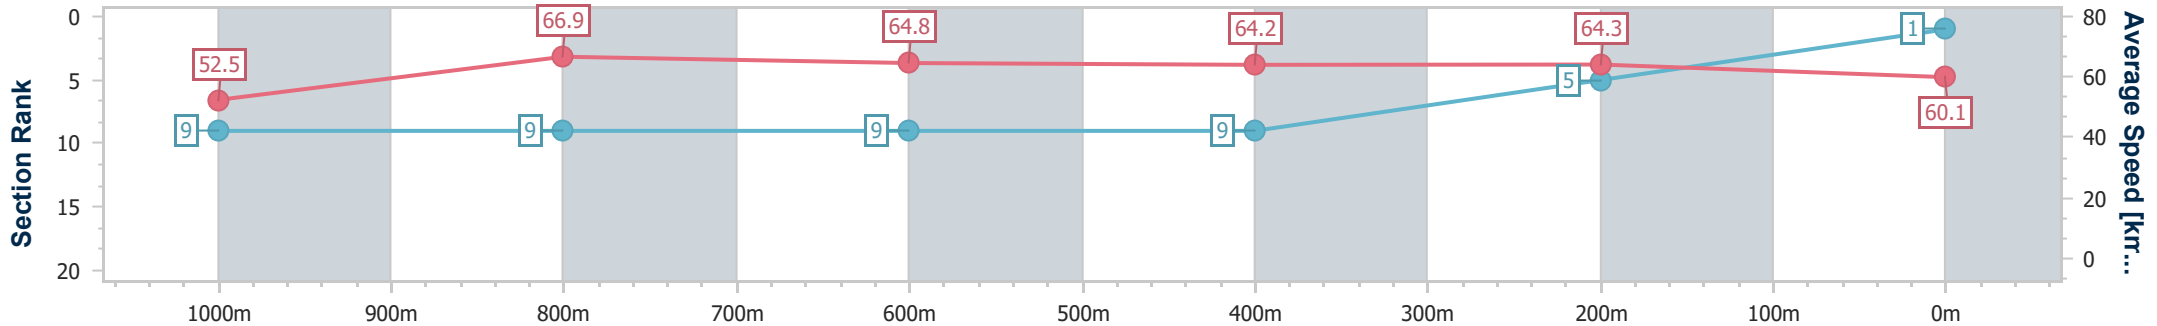

Doomben QLD Professional
Race 9: BECOME A BRC MEMBER BENCHMARK 70 Handicap - 1200m
 12 June 2024 - 16:37
 Track Rating: Good 4, Weather: Fine, Rail Position: +9m Entire

BRISBANE
RACING CLUB

Section	Overall	1000m	800m	600m	400m	200m
Section Times	1:10.25 [1] (0:13.71)	0:56.54 [9] (0:10.86)	0:45.68 [9] (0:11.21)	0:34.47 [9] (0:11.28)	0:23.19 [9] (0:11.23)	0:11.96 [5] (0:11.96)
Average Speed [km/h]	52.5	66.9	64.8	64.2	64.3	60.1
Top Speed [km/h]	67.2	68.2	65.9	64.9	65.2	64.1
Avg. Dist. to Rail [m]	6.8	2.9	2.1	0.6	2.1	2.6
Avg. Stride Freq. [Hz]	2.3	2.4	2.3	2.3	2.4	2.3
Avg. Stride Length [m]	6.4	7.7	7.7	7.6	7.5	7.2