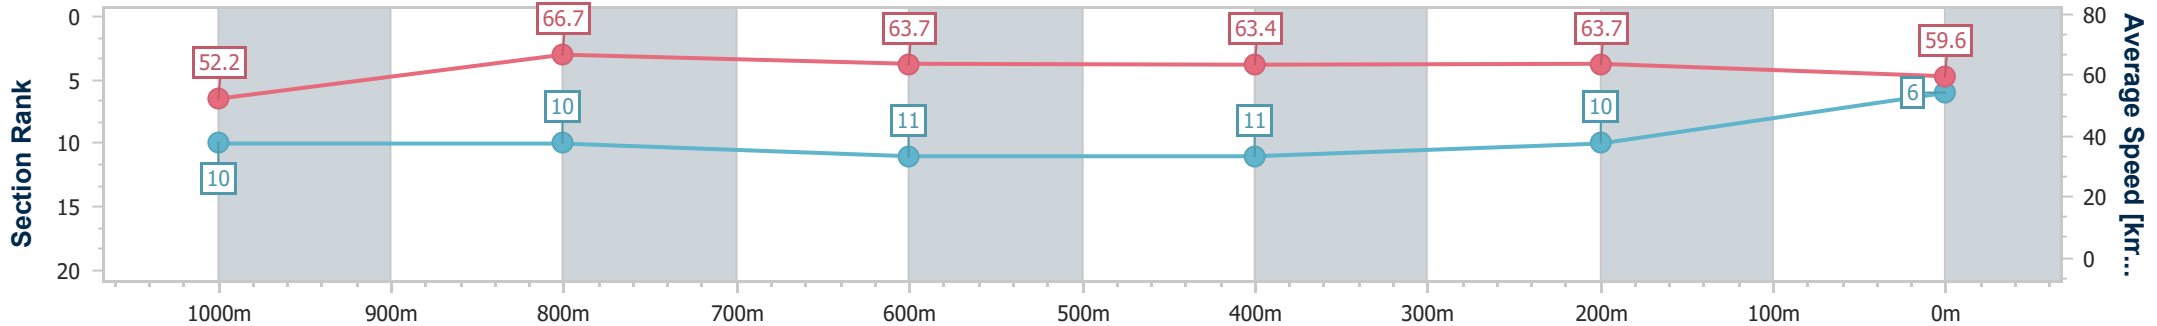

Doomben QLD Professional
Race 9: BECOME A BRC MEMBER BENCHMARK 70 Handicap - 1200m

12 June 2024 - 16:37

BRISBANE RACING CLUB

Track Rating: Good 4, Weather: Fine, Rail Position: +9m Entire

Section	Overall	1000m	800m	600m	400m	200m
Section Times	1:10.67 [6] (0:13.79)	0:56.88 [10] (0:10.87)	0:46.01 [10] (0:11.39)	0:34.62 [11] (0:11.26)	0:23.36 [11] (0:11.28)	0:12.08 [10] (0:12.08)
Average Speed [km/h]	52.2	66.7	63.7	63.4	63.7	59.6
Top Speed [km/h]	66.6	68.0	64.9	65.0	65.4	61.8
Avg. Dist. to Rail [m]	4.9	1.7	0.9	1.1	2.1	1.7
Avg. Stride Freq. [Hz]	2.3	2.4	2.4	2.4	2.5	2.5
Avg. Stride Length [m]	6.4	7.7	7.4	7.4	7.2	6.7