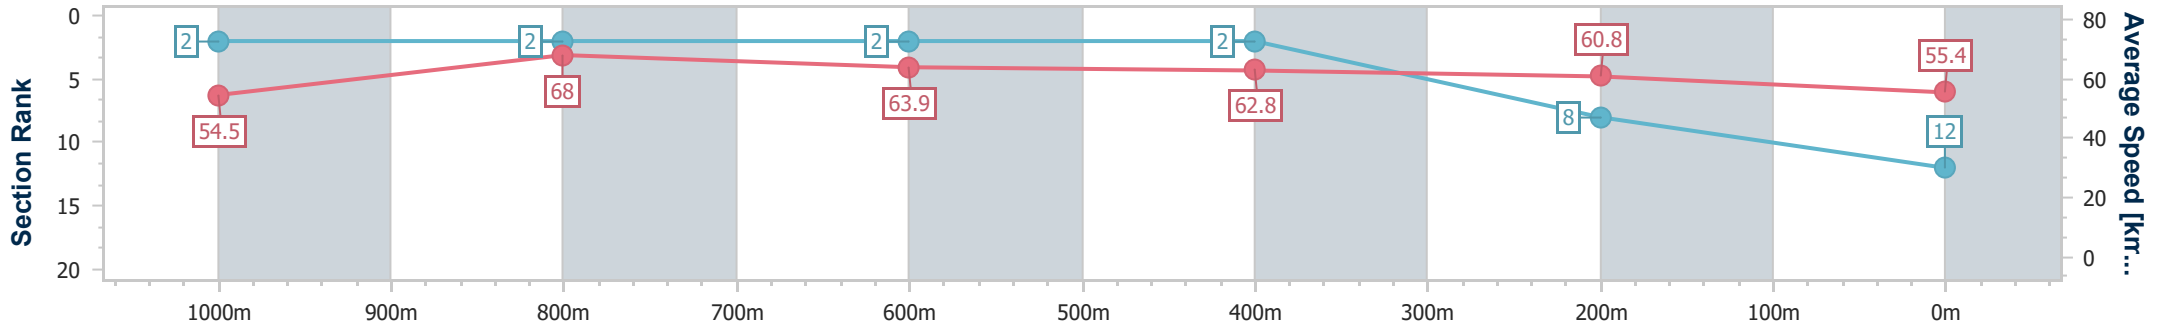

Doomben QLD Professional
Race 9: BECOME A BRC MEMBER BENCHMARK 70 Handicap - 1200m

12 June 2024 - 16:37

BRISBANE RACING CLUB

Track Rating: Good 4, Weather: Fine, Rail Position: +9m Entire

Section	Overall	1000m	800m	600m	400m	200m
Section Times	1:11.44 [12] (0:13.24)	0:58.20 [2] (0:10.65)	0:47.55 [2] (0:11.32)	0:36.23 [2] (0:11.44)	0:24.79 [2] (0:11.83)	0:12.96 [8] (0:12.96)
Average Speed [km/h]	54.5	68.0	63.9	62.8	60.8	55.4
Top Speed [km/h]	69.4	69.6	65.1	65.1	61.5	59.0
Avg. Dist. to Rail [m]	6.1	2.6	1.1	0.6	0.4	0.2
Avg. Stride Freq. [Hz]	2.4	2.5	2.4	2.4	2.4	2.3
Avg. Stride Length [m]	6.2	7.6	7.3	7.2	7.0	6.8

- [] Ranking at each section and finish
- .-.- No data available at this section
- NA No data available