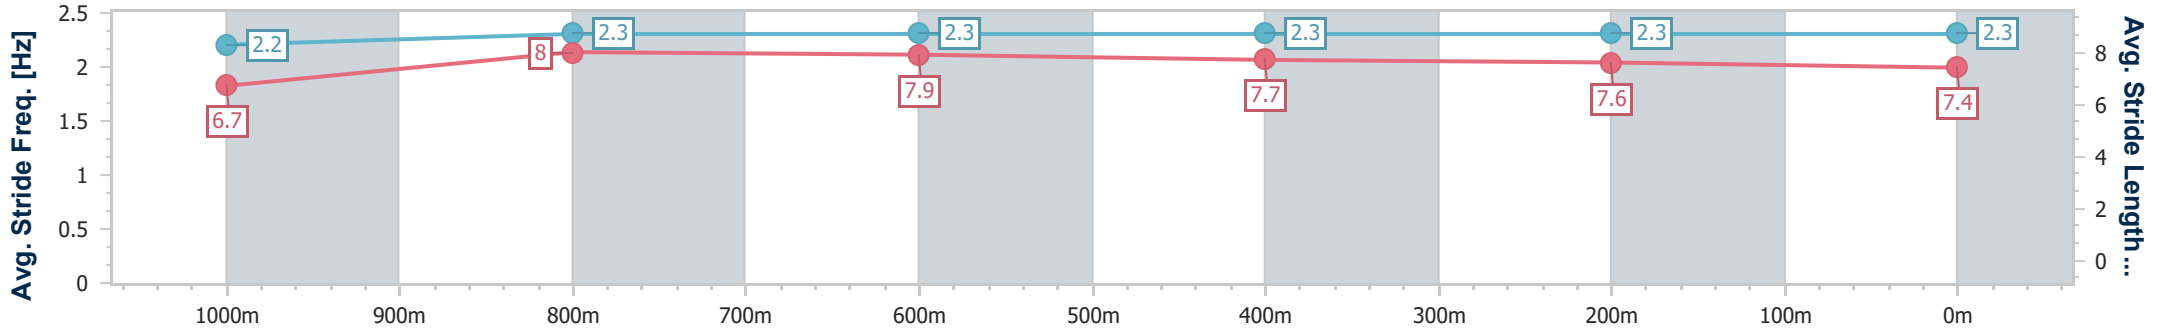

Doomben QLD Professional
Race 9: BECOME A BRC MEMBER BENCHMARK 70 Handicap - 1200m

12 June 2024 - 16:37

BRISBANE RACING CLUB

Track Rating: Good 4, Weather: Fine, Rail Position: +9m Entire

Section	Overall	1000m	800m	600m	400m	200m
Section Times	1:10.52 [3] (0:13.65)	0:56.87 [8] (0:10.83)	0:46.04 [8] (0:11.26)	0:34.78 [8] (0:11.29)	0:23.49 [7] (0:11.38)	0:12.11 [6] (0:12.11)
Average Speed [km/h]	52.9	66.6	64.1	63.7	62.9	59.5
Top Speed [km/h]	68.4	68.6	65.6	64.8	64.1	62.3
Avg. Dist. to Rail [m]	3.8	1.1	0.6	1.0	1.8	2.0
Avg. Stride Freq. [Hz]	2.2	2.3	2.3	2.3	2.3	2.3
Avg. Stride Length [m]	6.7	8.0	7.9	7.7	7.6	7.4