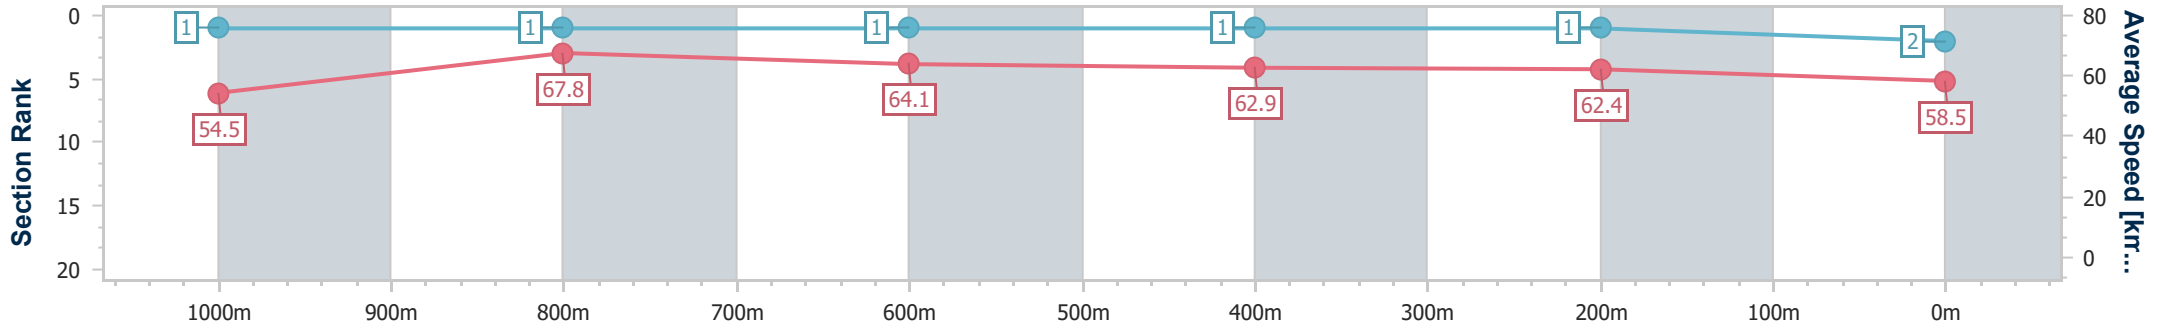

Doomben QLD Professional
Race 9: BECOME A BRC MEMBER BENCHMARK 70 Handicap - 1200m

12 June 2024 - 16:37

BRISBANE RACING CLUB

Track Rating: Good 4, Weather: Fine, Rail Position: +9m Entire

Section	Overall	1000m	800m	600m	400m	200m
Section Times	1:10.34 [2] (0:13.20)	0:57.14 [1] (0:10.64)	0:46.50 [1] (0:11.27)	0:35.23 [1] (0:11.40)	0:23.83 [1] (0:11.50)	0:12.33 [1] (0:12.33)
Average Speed [km/h]	54.5	67.8	64.1	62.9	62.4	58.5
Top Speed [km/h]	69.1	68.8	65.1	64.2	63.7	61.4
Avg. Dist. to Rail [m]	1.8	0.7	0.5	0.5	1.6	1.8
Avg. Stride Freq. [Hz]	2.4	2.5	2.4	2.4	2.4	2.4
Avg. Stride Length [m]	6.4	7.7	7.5	7.4	7.2	6.9