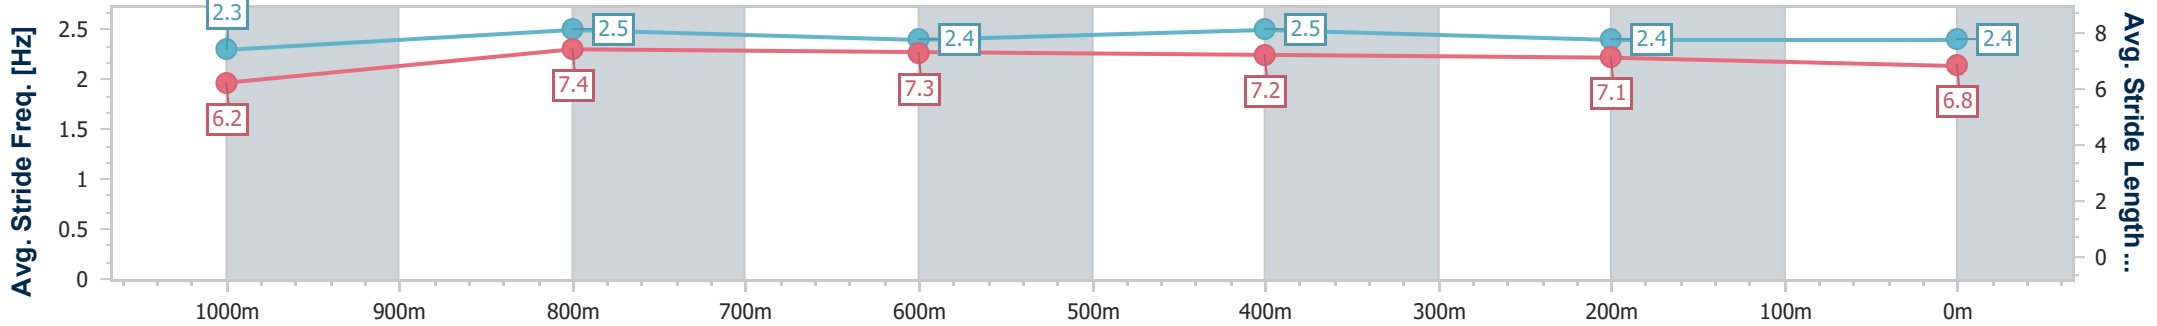

Horse/Jockey Name	Expectant
Final Rank	9
Fastest Section Time (Section)	0:10.72 (1000m)
Top Speed [km/h] (Section)	69.4 (Overall)
Race State	Finished

Doomben QLD Professional
Race 9: BECOME A BRC MEMBER BENCHMARK 70 Handicap - 1200m
12 June 2024 - 16:37
Track Rating: Good 4, Weather: Fine, Rail Position: +9m Entire

BRISBANE
RACING CLUB

Section	Overall	1000m	800m	600m	400m	200m
Section Times	1:11.04 [9] (0:13.96)	0:57.08 [11] (0:10.72)	0:46.36 [11] (0:11.20)	0:35.16 [10] (0:11.28)	0:23.88 [10] (0:11.44)	0:12.44 [11] (0:12.44)
Average Speed [km/h]	51.7	67.3	64.5	63.8	62.6	57.9
Top Speed [km/h]	69.4	69.1	66.5	64.1	64.0	62.0
Avg. Dist. to Rail [m]	5.3	0.9	1.1	1.1	1.0	1.2
Avg. Stride Freq. [Hz]	2.3	2.5	2.4	2.5	2.4	2.4
Avg. Stride Length [m]	6.2	7.4	7.3	7.2	7.1	6.8

- [ ] Ranking at each section and finish
- -.-.- No data available at this section
- NA No data available