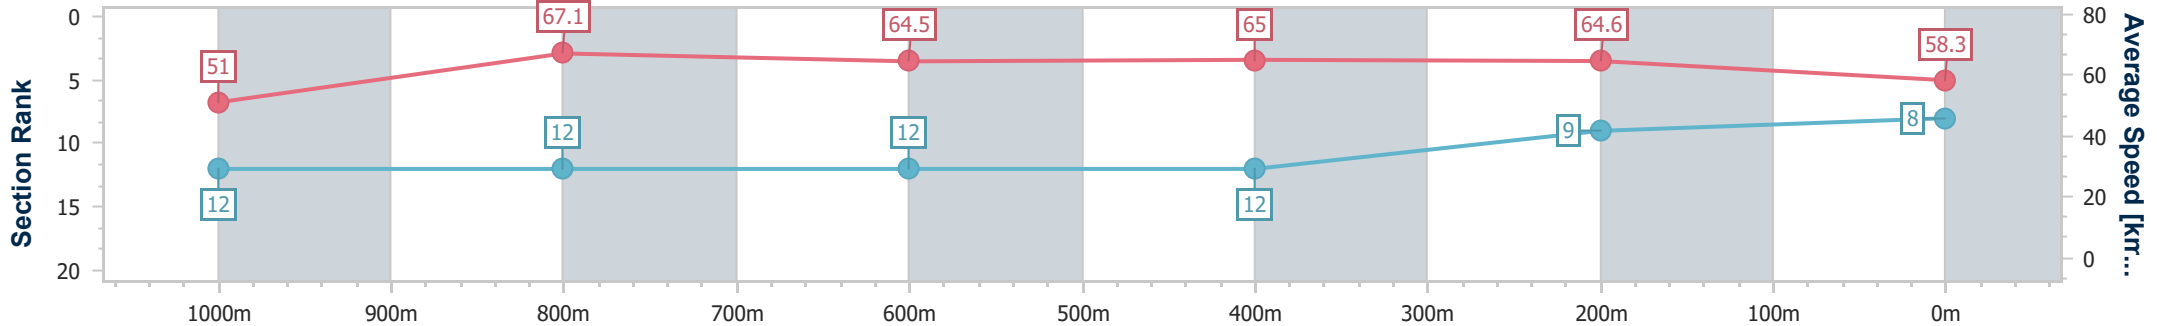

Doomben QLD Professional
Race 9: BECOME A BRC MEMBER BENCHMARK 70 Handicap - 1200m

12 June 2024 - 16:37

BRISBANE RACING CLUB

Track Rating: Good 4, Weather: Fine, Rail Position: +9m Entire

Section	Overall	1000m	800m	600m	400m	200m
Section Times	1:10.85 [8] (0:14.14)	0:56.71 [12] (0:10.78)	0:45.93 [12] (0:11.23)	0:34.70 [12] (0:11.19)	0:23.51 [12] (0:11.15)	0:12.36 [9] (0:12.36)
Average Speed [km/h]	51.0	67.1	64.5	65.0	64.6	58.3
Top Speed [km/h]	67.3	67.9	65.9	65.7	66.2	62.1
Avg. Dist. to Rail [m]	6.0	1.5	1.5	1.0	2.4	2.7
Avg. Stride Freq. [Hz]	2.2	2.3	2.3	2.3	2.4	2.3
Avg. Stride Length [m]	6.3	8.0	7.7	7.8	7.7	6.9

- [] Ranking at each section and finish
- .-.- No data available at this section
- NA No data available

Horse/Jockey Name	Expectant
Final Rank	9
Fastest Section Time (Section)	0:10.72 (1000m)
Top Speed [km/h] (Section)	69.4 (Overall)
Race State	Finished