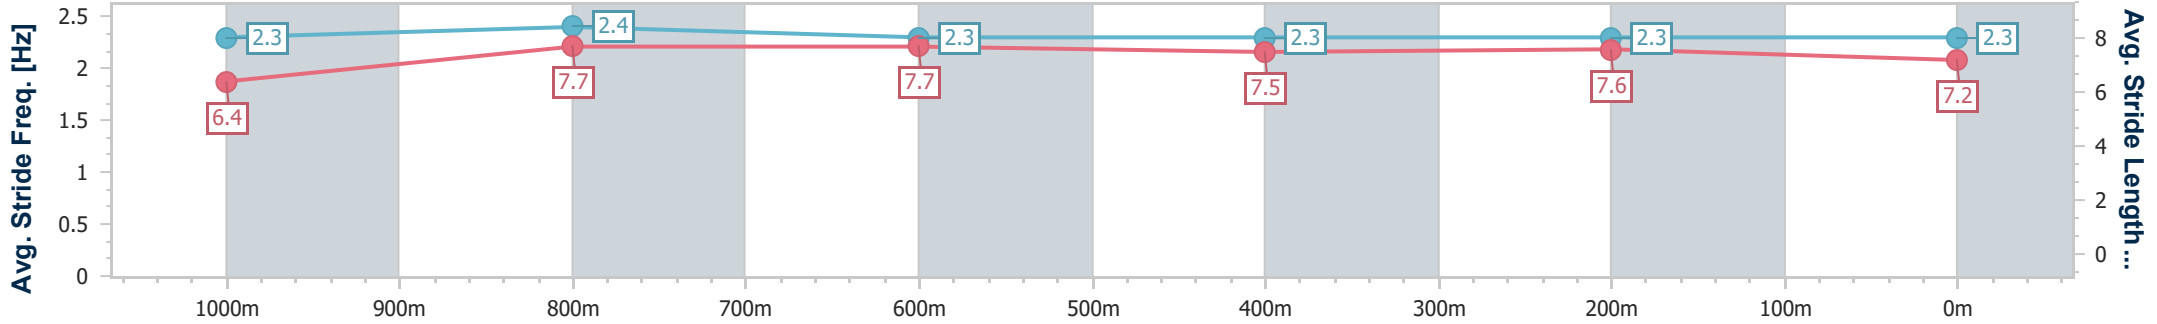

Doomben QLD Professional
Race 9: BECOME A BRC MEMBER BENCHMARK 70 Handicap - 1200m

12 June 2024 - 16:37

BRISBANE RACING CLUB

Track Rating: Good 4, Weather: Fine, Rail Position: +9m Entire

Section	Overall	1000m	800m	600m	400m	200m
Section Times	1:10.56 [4] (0:13.42)	0:57.14 [4] (0:10.86)	0:46.28 [5] (0:11.29)	0:34.99 [5] (0:11.38)	0:23.61 [5] (0:11.28)	0:12.33 [2] (0:12.33)
Average Speed [km/h]	53.7	66.7	63.8	62.7	63.6	58.4
Top Speed [km/h]	68.6	68.6	65.5	63.9	64.5	61.7
Avg. Dist. to Rail [m]	1.6	1.5	0.8	1.5	1.5	0.7
Avg. Stride Freq. [Hz]	2.3	2.4	2.3	2.3	2.3	2.3
Avg. Stride Length [m]	6.4	7.7	7.7	7.5	7.6	7.2