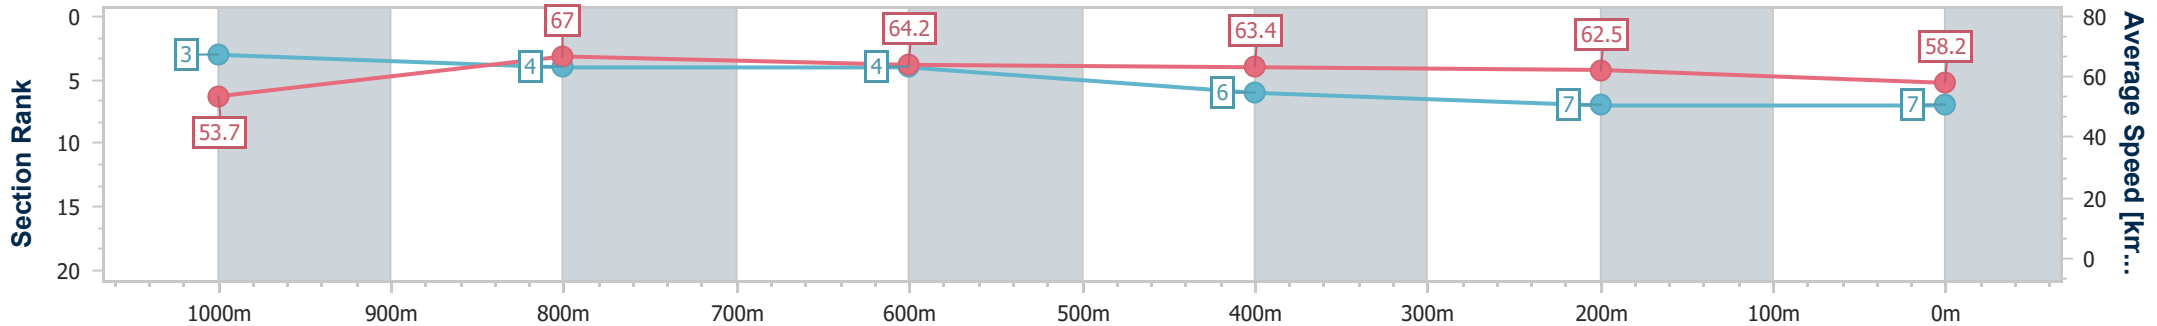

Doomben QLD Professional
Race 9: BECOME A BRC MEMBER BENCHMARK 70 Handicap - 1200m

12 June 2024 - 16:37

BRISBANE RACING CLUB

Track Rating: Good 4, Weather: Fine, Rail Position: +9m Entire

Section	Overall	1000m	800m	600m	400m	200m
Section Times	1:10.79 [7] (0:13.39)	0:57.40 [3] (0:10.85)	0:46.55 [4] (0:11.29)	0:35.26 [4] (0:11.44)	0:23.82 [6] (0:11.47)	0:12.35 [7] (0:12.35)
Average Speed [km/h]	53.7	67.0	64.2	63.4	62.5	58.2
Top Speed [km/h]	68.6	68.6	65.6	64.6	63.4	61.5
Avg. Dist. to Rail [m]	3.4	2.9	1.6	0.5	0.5	0.7
Avg. Stride Freq. [Hz]	2.3	2.4	2.3	2.3	2.3	2.2
Avg. Stride Length [m]	6.5	7.8	7.8	7.8	7.6	7.3

- [] Ranking at each section and finish
- .-.- No data available at this section
- NA No data available

Horse/Jockey Name	Micro
Final Rank	8
Fastest Section Time (Section)	0:10.78 (1000m)
Top Speed [km/h] (Section)	67.9 (1000m)
Race State	Finished