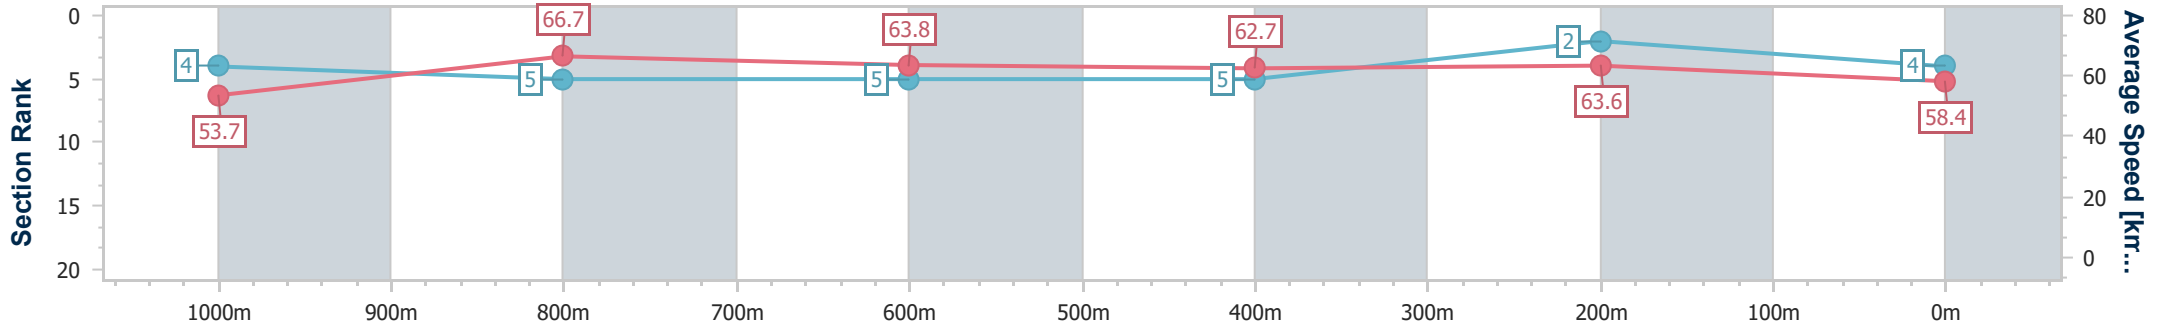

Doomben QLD Professional
Race 9: BECOME A BRC MEMBER BENCHMARK 70 Handicap - 1200m

12 June 2024 - 16:37

BRISBANE RACING CLUB

Track Rating: Good 4, Weather: Fine, Rail Position: +9m Entire

Section	Overall	1000m	800m	600m	400m	200m
Section Times	1:10.56 [4] (0:13.42)	0:57.14 [4] (0:10.86)	0:46.28 [5] (0:11.29)	0:34.99 [5] (0:11.38)	0:23.61 [5] (0:11.28)	0:12.33 [2] (0:12.33)
Average Speed [km/h]	53.7	66.7	63.8	62.7	63.6	58.4
Top Speed [km/h]	68.6	68.6	65.5	63.9	64.5	61.7
Avg. Dist. to Rail [m]	1.6	1.5	0.8	1.5	1.5	0.7
Avg. Stride Freq. [Hz]	2.3	2.4	2.3	2.3	2.3	2.3
Avg. Stride Length [m]	6.4	7.7	7.7	7.5	7.6	7.2