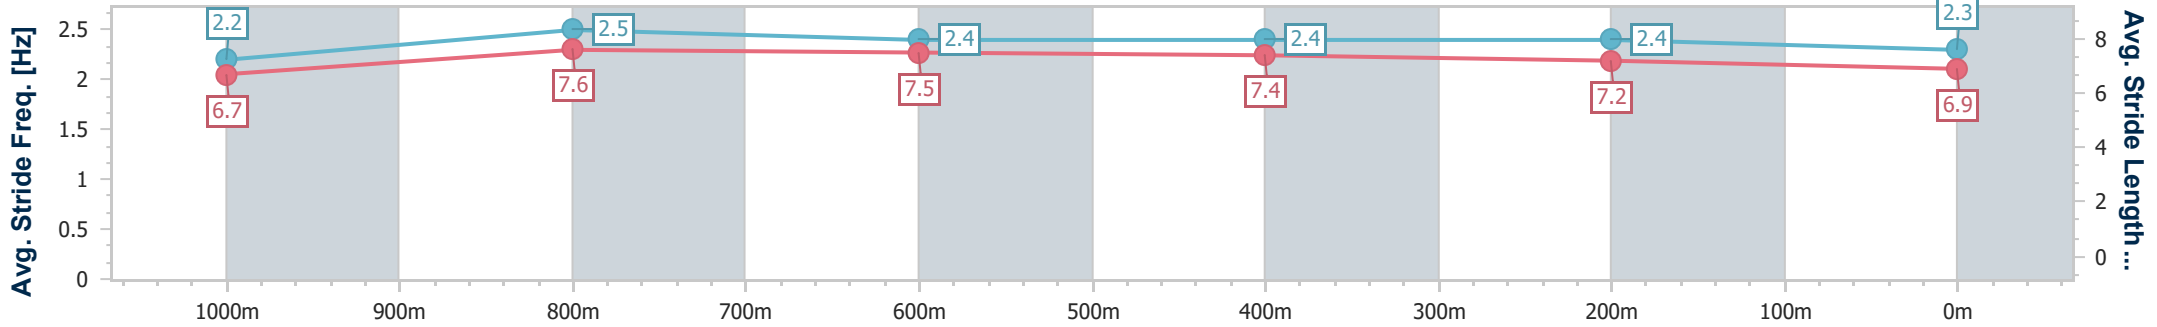

Horse/Jockey Name	Dashing Gee Gee
Final Rank	11
Fastest Section Time (Section)	0:10.66 (1000m)
Top Speed [km/h] (Section)	69.7 (1000m)
Race State	Finished

Doomben QLD Professional
Race 9: BECOME A BRC MEMBER BENCHMARK 70 Handicap - 1200m
12 June 2024 - 16:37
Track Rating: Good 4, Weather: Fine, Rail Position: +9m Entire

BRISBANE
RACING CLUB

Section	Overall	1000m	800m	600m	400m	200m
Section Times	1:11.23 [11] (0:13.45)	0:57.78 [5] (0:10.66)	0:47.12 [3] (0:11.12)	0:36.00 [3] (0:11.45)	0:24.55 [3] (0:11.59)	0:12.96 [4] (0:12.96)
Average Speed [km/h]	53.7	68.3	65.3	63.2	61.8	55.7
Top Speed [km/h]	68.4	69.7	67.1	65.0	62.9	59.8
Avg. Dist. to Rail [m]	8.3	4.3	2.2	1.0	0.4	0.5
Avg. Stride Freq. [Hz]	2.2	2.5	2.4	2.4	2.4	2.3
Avg. Stride Length [m]	6.7	7.6	7.5	7.4	7.2	6.9

- [ ] Ranking at each section and finish
- -.-.- No data available at this section
- NA No data available