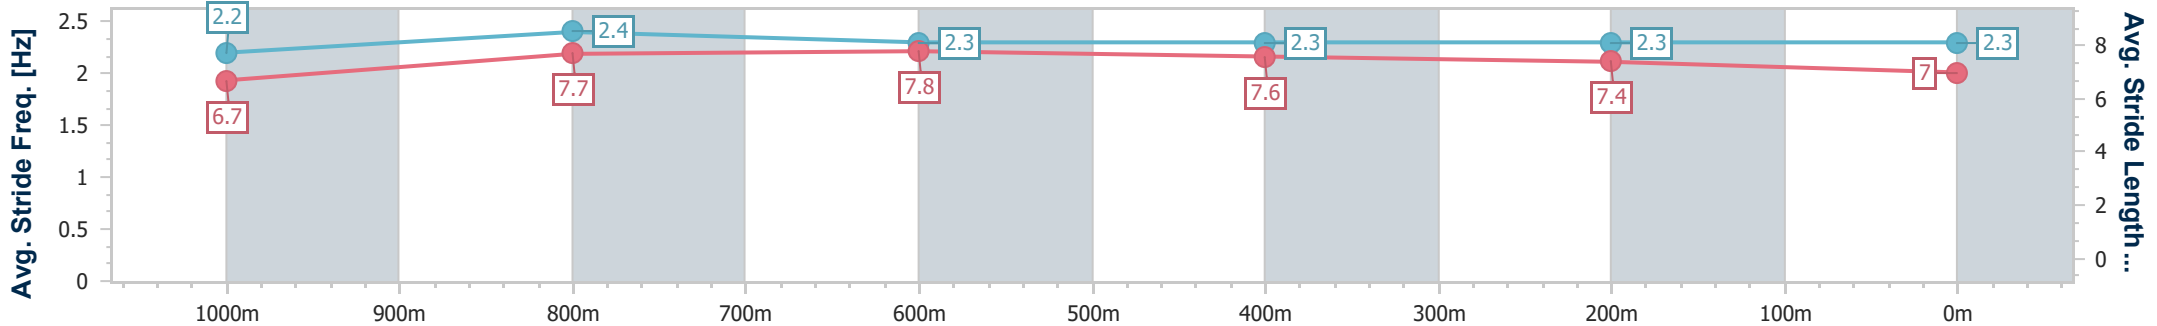

Horse/Jockey Name	Mount Fuji
Final Rank	10
Fastest Section Time (Section)	0:10.85 (1000m)
Top Speed [km/h] (Section)	68.6 (1000m)
Race State	Finished

Doomben QLD Professional
Race 9: BECOME A BRC MEMBER BENCHMARK 70 Handicap - 1200m
12 June 2024 - 16:37
Track Rating: Good 4, Weather: Fine, Rail Position: +9m Entire

BRISBANE
RACING CLUB

Section	Overall	1000m	800m	600m	400m	200m
Section Times	1:11.14 [10] (0:13.55)	0:57.59 [7] (0:10.85)	0:46.74 [7] (0:11.27)	0:35.47 [7] (0:11.36)	0:24.11 [8] (0:11.62)	0:12.49 [12] (0:12.49)
Average Speed [km/h]	53.2	66.9	64.6	63.3	61.8	57.7
Top Speed [km/h]	67.7	68.6	65.3	64.0	64.4	61.7
Avg. Dist. to Rail [m]	2.8	2.4	1.6	0.3	0.5	0.8
Avg. Stride Freq. [Hz]	2.2	2.4	2.3	2.3	2.3	2.3
Avg. Stride Length [m]	6.7	7.7	7.8	7.6	7.4	7.0

- [ ] Ranking at each section and finish
- -.-.- No data available at this section
- NA No data available