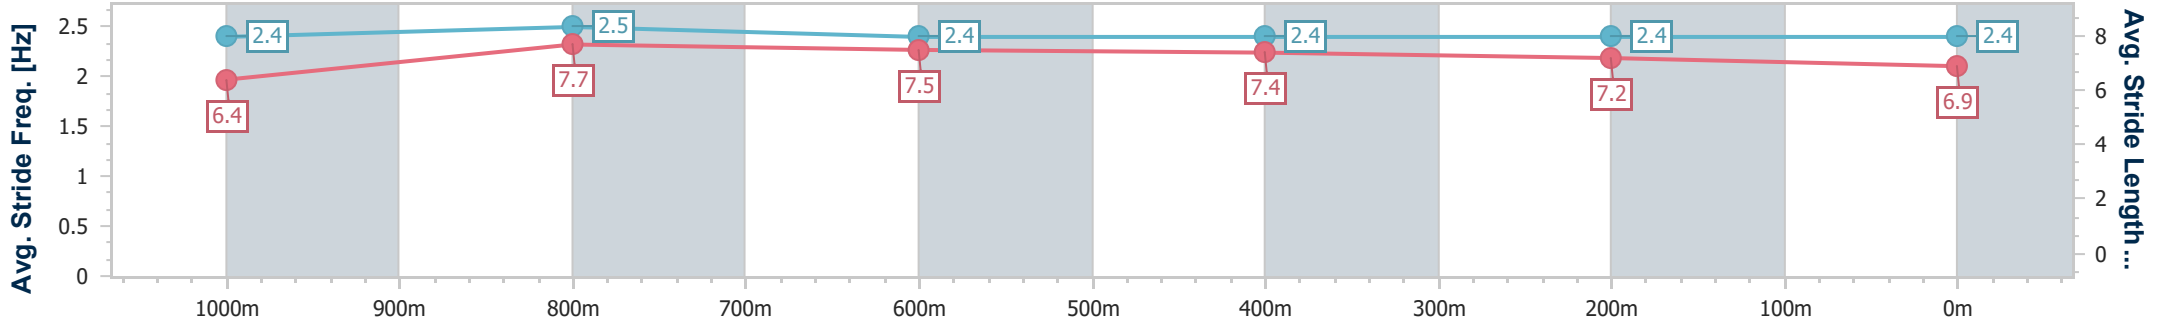

Doomben QLD Professional
Race 9: BECOME A BRC MEMBER BENCHMARK 70 Handicap - 1200m

12 June 2024 - 16:37

BRISBANE RACING CLUB

Track Rating: Good 4, Weather: Fine, Rail Position: +9m Entire

Section	Overall	1000m	800m	600m	400m	200m
Section Times	1:10.34 [2] (0:13.20)	0:57.14 [1] (0:10.64)	0:46.50 [1] (0:11.27)	0:35.23 [1] (0:11.40)	0:23.83 [1] (0:11.50)	0:12.33 [1] (0:12.33)
Average Speed [km/h]	54.5	67.8	64.1	62.9	62.4	58.5
Top Speed [km/h]	69.1	68.8	65.1	64.2	63.7	61.4
Avg. Dist. to Rail [m]	1.8	0.7	0.5	0.5	1.6	1.8
Avg. Stride Freq. [Hz]	2.4	2.5	2.4	2.4	2.4	2.4
Avg. Stride Length [m]	6.4	7.7	7.5	7.4	7.2	6.9