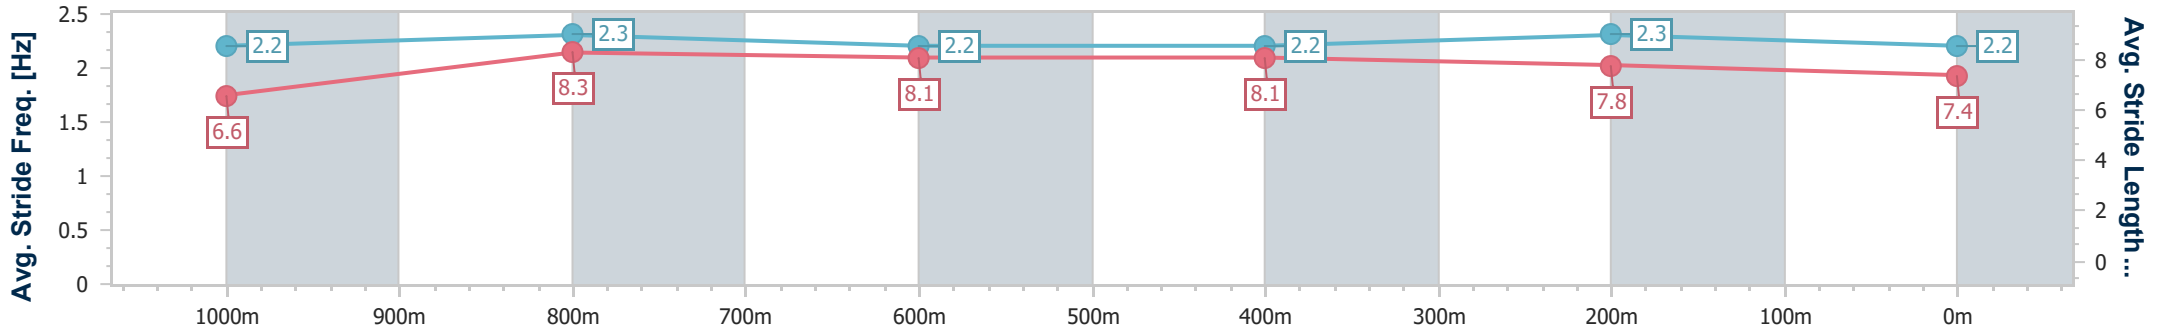

Doomben QLD Professional
Race 9: BECOME A BRC MEMBER BENCHMARK 70 Handicap - 1200m

12 June 2024 - 16:37

BRISBANE RACING CLUB

Track Rating: Good 4, Weather: Fine, Rail Position: +9m Entire

Section	Overall	1000m	800m	600m	400m	200m
Section Times	1:10.57 [5] (0:13.53)	0:57.04 [6] (0:10.79)	0:46.25 [6] (0:11.32)	0:34.93 [6] (0:11.30)	0:23.63 [4] (0:11.31)	0:12.32 [3] (0:12.32)
Average Speed [km/h]	53.2	67.4	64.8	63.9	63.6	58.5
Top Speed [km/h]	68.3	68.4	66.2	64.5	65.3	61.4
Avg. Dist. to Rail [m]	4.8	3.4	2.8	1.0	1.2	0.8
Avg. Stride Freq. [Hz]	2.2	2.3	2.2	2.2	2.3	2.2
Avg. Stride Length [m]	6.6	8.3	8.1	8.1	7.8	7.4