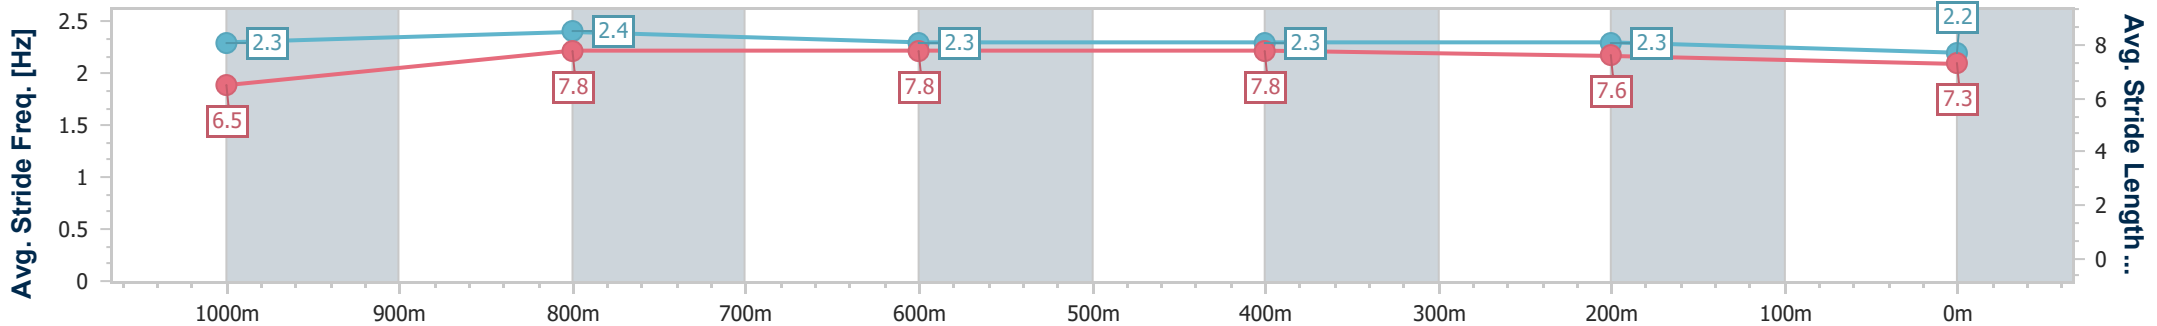

Doomben QLD Professional
Race 9: BECOME A BRC MEMBER BENCHMARK 70 Handicap - 1200m

12 June 2024 - 16:37

BRISBANE RACING CLUB

Track Rating: Good 4, Weather: Fine, Rail Position: +9m Entire

Section	Overall	1000m	800m	600m	400m	200m
Section Times	1:10.79 [7] (0:13.39)	0:57.40 [3] (0:10.85)	0:46.55 [4] (0:11.29)	0:35.26 [4] (0:11.44)	0:23.82 [6] (0:11.47)	0:12.35 [7] (0:12.35)
Average Speed [km/h]	53.7	67.0	64.2	63.4	62.5	58.2
Top Speed [km/h]	68.6	68.6	65.6	64.6	63.4	61.5
Avg. Dist. to Rail [m]	3.4	2.9	1.6	0.5	0.5	0.7
Avg. Stride Freq. [Hz]	2.3	2.4	2.3	2.3	2.3	2.2
Avg. Stride Length [m]	6.5	7.8	7.8	7.8	7.6	7.3

- [] Ranking at each section and finish
- .-.- No data available at this section
- NA No data available

Horse/Jockey Name	Micro
Final Rank	8
Fastest Section Time (Section)	0:10.78 (1000m)
Top Speed [km/h] (Section)	67.9 (1000m)
Race State	Finished