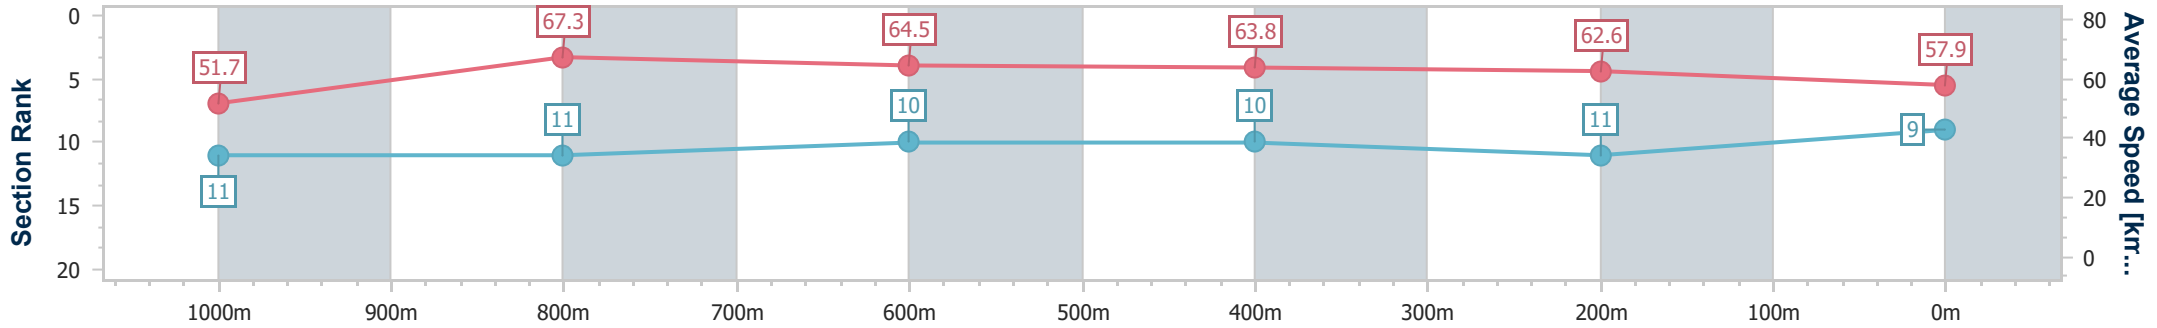

Horse/Jockey Name	Expectant
Final Rank	9
Fastest Section Time (Section)	0:10.72 (1000m)
Top Speed [km/h] (Section)	69.4 (Overall)
Race State	Finished

Doomben QLD Professional
Race 9: BECOME A BRC MEMBER BENCHMARK 70 Handicap - 1200m
12 June 2024 - 16:37
Track Rating: Good 4, Weather: Fine, Rail Position: +9m Entire

BRISBANE
RACING CLUB

Section	Overall	1000m	800m	600m	400m	200m
Section Times	1:11.04 [9] (0:13.96)	0:57.08 [11] (0:10.72)	0:46.36 [11] (0:11.20)	0:35.16 [10] (0:11.28)	0:23.88 [10] (0:11.44)	0:12.44 [11] (0:12.44)
Average Speed [km/h]	51.7	67.3	64.5	63.8	62.6	57.9
Top Speed [km/h]	69.4	69.1	66.5	64.1	64.0	62.0
Avg. Dist. to Rail [m]	5.3	0.9	1.1	1.1	1.0	1.2
Avg. Stride Freq. [Hz]	2.3	2.5	2.4	2.5	2.4	2.4
Avg. Stride Length [m]	6.2	7.4	7.3	7.2	7.1	6.8

- [ ] Ranking at each section and finish
- -.-.- No data available at this section
- NA No data available