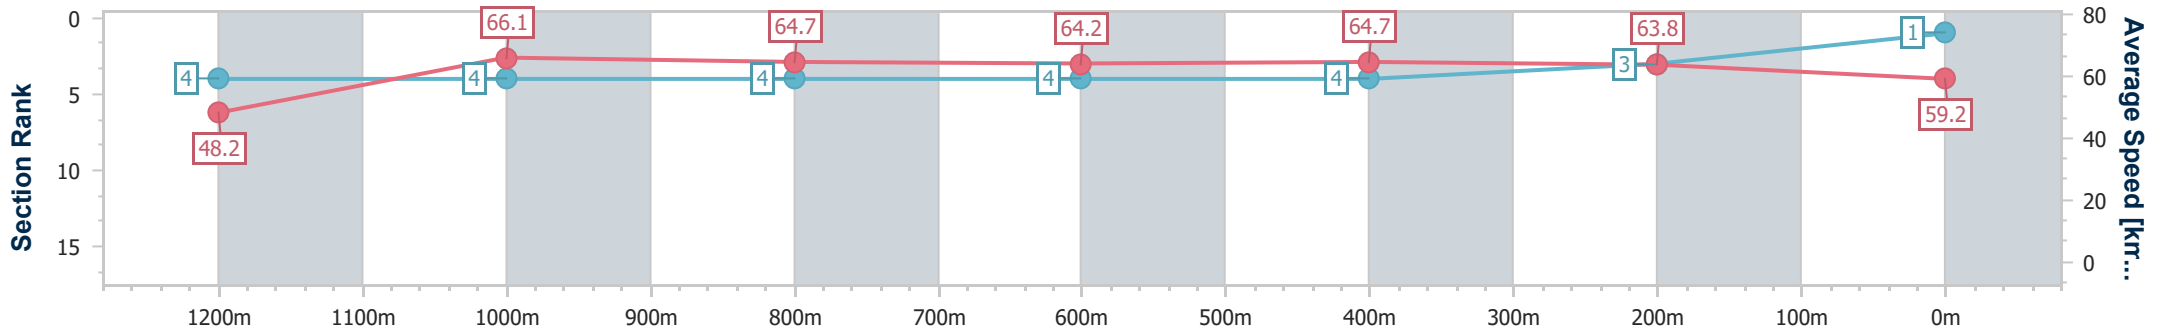

12 June 2024 - 16:07

Track Rating: Good 4, Weather: Fine, Rail Position: +9m Entire

BRISBANE RACING CLUB

Section	Overall	1200m	1000m	800m	600m	400m	200m
Section Times	1:19.20 [1] (0:11.17)	1:08.03 [4] (0:10.92)	0:57.11 [4] (0:11.20)	0:45.91 [4] (0:11.24)	0:34.67 [4] (0:11.23)	0:23.44 [4] (0:11.27)	0:12.17 [3] (0:12.17)
Average Speed [km/h]	48.2	66.1	64.7	64.2	64.7	63.8	59.2
Top Speed [km/h]	65.8	66.6	66.0	66.2	66.3	64.7	62.8
Avg. Dist. to Rail [m]	3.2	2.3	1.9	1.3	1.3	1.9	3.1
Avg. Stride Freq. [Hz]	2.3	2.4	2.4	2.4	2.4	2.4	2.4
Avg. Stride Length [m]	6.0	7.7	7.6	7.5	7.4	7.3	6.9