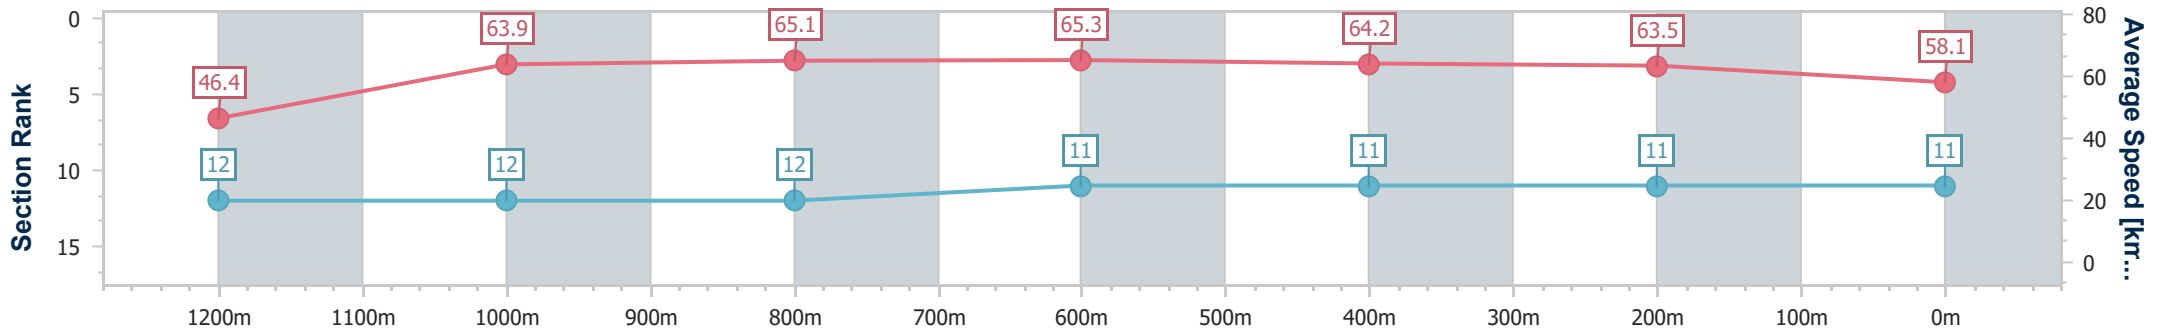

- [] Ranking at each section and finish
- .-.- No data available at this section
- NA No data available

Horse/Jockey Name	Ita
Final Rank	11
Fastest Section Time (Section)	0:11.12 (1000m)
Top Speed [km/h] (Section)	67.2 (1000m)
Race State	Finished

Doomben QLD Professional

Race 8: SKY RACING OPEN Handicap - 1350m

12 June 2024 - 16:07

Track Rating: Good 4, Weather: Fine, Rail Position: +9m Entire

BRISBANE RACING CLUB

Section	Overall	1200m	1000m	800m	600m	400m	200m
Section Times	1:20.33 [11] (0:11.69)	1:08.64 [12] (0:11.27)	0:57.37 [12] (0:11.12)	0:46.25 [12] (0:11.20)	0:35.05 [11] (0:11.25)	0:23.80 [11] (0:11.42)	0:12.38 [11] (0:12.38)
Average Speed [km/h]	46.4	63.9	65.1	65.3	64.2	63.5	58.1
Top Speed [km/h]	61.5	65.3	67.2	67.0	65.0	65.3	62.0
Avg. Dist. to Rail [m]	10.5	2.9	2.2	2.2	0.9	4.8	6.5
Avg. Stride Freq. [Hz]	2.3	2.4	2.4	2.5	2.5	2.5	2.4
Avg. Stride Length [m]	5.7	7.3	7.4	7.3	7.1	7.0	6.7

- [] Ranking at each section and finish
- .-.- No data available at this section
- NA No data available

Horse/Jockey Name	Fire King
Final Rank	12
Fastest Section Time (Section)	0:11.11 (1200m)
Top Speed [km/h] (Section)	66.1 (1200m)
Race State	Finished