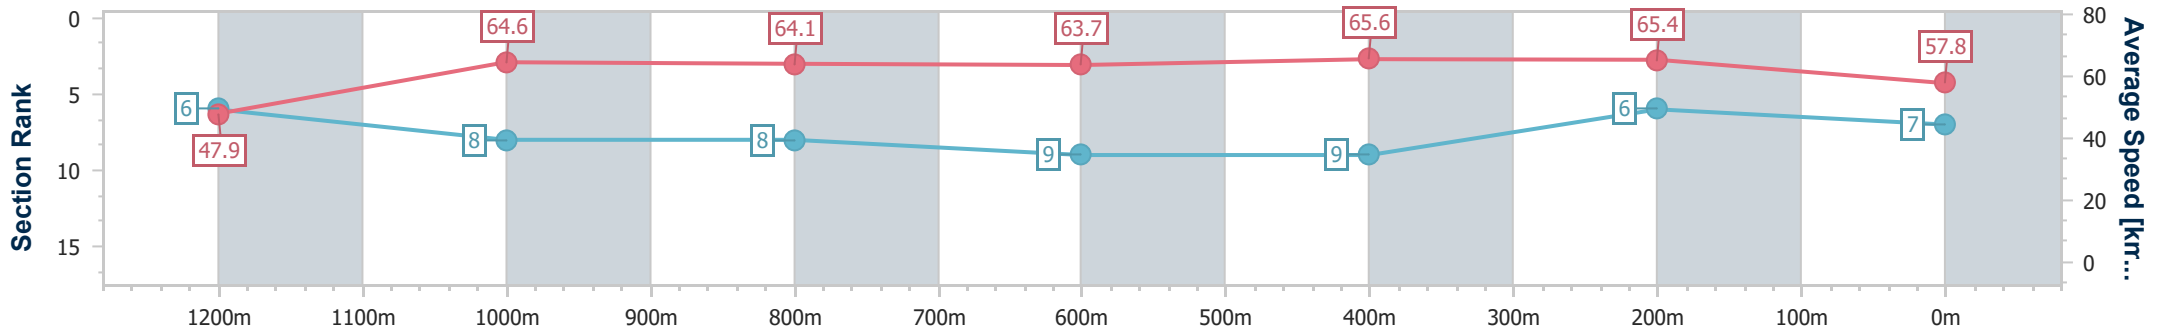

Doomben QLD Professional

Race 8: SKY RACING OPEN Handicap - 1350m

12 June 2024 - 16:07

Track Rating: Good 4, Weather: Fine, Rail Position: +9m Entire

BRISBANE RACING CLUB

Section	Overall	1200m	1000m	800m	600m	400m	200m
Section Times	1:19.72 [7] (0:11.30)	1:08.42 [6] (0:11.14)	0:57.28 [8] (0:11.31)	0:45.97 [8] (0:11.40)	0:34.57 [9] (0:11.02)	0:23.55 [9] (0:11.09)	0:12.46 [6] (0:12.46)
Average Speed [km/h]	47.9	64.6	64.1	63.7	65.6	65.4	57.8
Top Speed [km/h]	63.3	65.5	64.7	65.1	66.7	66.7	61.8
Avg. Dist. to Rail [m]	6.2	2.2	1.2	1.8	1.3	3.8	6.0
Avg. Stride Freq. [Hz]	2.2	2.3	2.2	2.3	2.3	2.4	2.2
Avg. Stride Length [m]	6.0	8.0	7.9	7.8	7.9	7.7	7.3