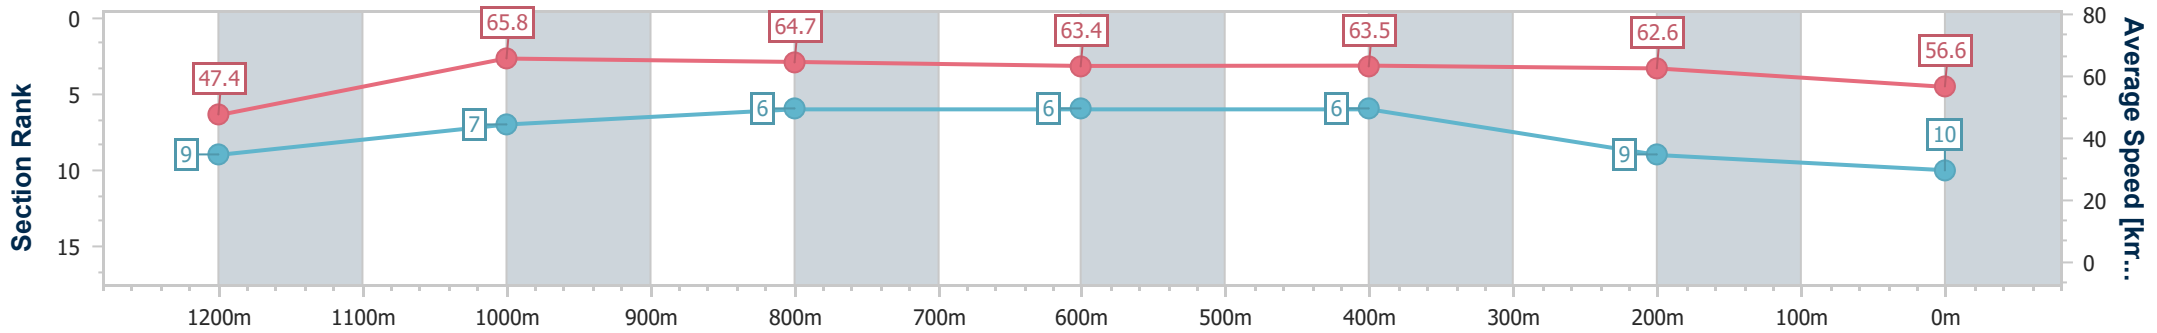

- [] Ranking at each section and finish
- .-.- No data available at this section
- NA No data available

Horse/Jockey Name	Stuttering
Final Rank	10
Fastest Section Time (Section)	0:10.96 (1200m)
Top Speed [km/h] (Section)	67.0 (1200m)
Race State	Finished

Doomben QLD Professional

Race 8: SKY RACING OPEN Handicap - 1350m

12 June 2024 - 16:07

Track Rating: Good 4, Weather: Fine, Rail Position: +9m Entire

BRISBANE RACING CLUB

Section	Overall	1200m	1000m	800m	600m	400m	200m
Section Times	1:20.30 [10] (0:11.40)	1:08.90 [9] (0:10.96)	0:57.94 [7] (0:11.12)	0:46.82 [6] (0:11.26)	0:35.56 [6] (0:11.33)	0:24.23 [6] (0:11.50)	0:12.73 [9] (0:12.73)
Average Speed [km/h]	47.4	65.8	64.7	63.4	63.5	62.6	56.6
Top Speed [km/h]	63.5	67.0	66.6	64.9	65.2	64.9	60.1
Avg. Dist. to Rail [m]	5.5	0.7	0.4	1.3	0.6	0.4	0.3
Avg. Stride Freq. [Hz]	2.3	2.4	2.4	2.4	2.4	2.4	2.3
Avg. Stride Length [m]	5.7	7.7	7.5	7.4	7.3	7.2	6.8

- [] Ranking at each section and finish
- .-.- No data available at this section
- NA No data available

Horse/Jockey Name	Ita
Final Rank	11
Fastest Section Time (Section)	0:11.12 (1000m)
Top Speed [km/h] (Section)	67.2 (1000m)
Race State	Finished