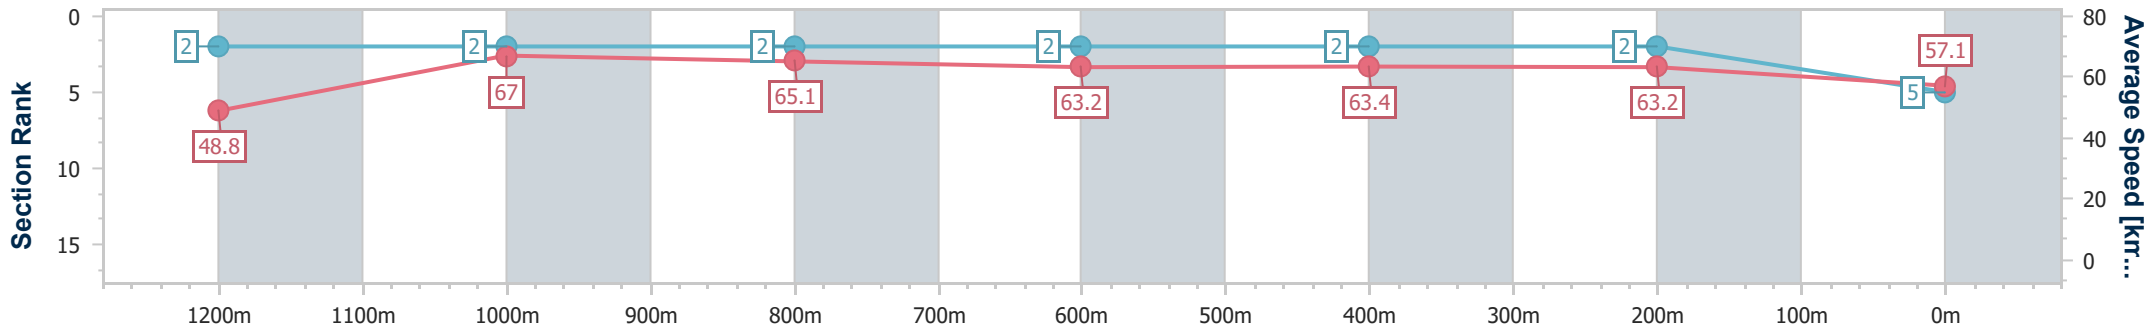

Doomben QLD Professional

Race 8: SKY RACING OPEN Handicap - 1350m

12 June 2024 - 16:07

Track Rating: Good 4, Weather: Fine, Rail Position: +9m Entire

BRISBANE RACING CLUB

Section	Overall	1200m	1000m	800m	600m	400m	200m
Section Times	1:19.47 [5] (0:11.06)	1:08.41 [2] (0:10.76)	0:57.65 [2] (0:11.06)	0:46.59 [2] (0:11.33)	0:35.26 [2] (0:11.31)	0:23.95 [2] (0:11.36)	0:12.59 [2] (0:12.59)
Average Speed [km/h]	48.8	67.0	65.1	63.2	63.4	63.2	57.1
Top Speed [km/h]	65.8	67.9	67.2	64.1	64.4	64.5	61.7
Avg. Dist. to Rail [m]	0.8	0.2	0.4	0.9	0.8	1.3	0.8
Avg. Stride Freq. [Hz]	2.1	2.3	2.3	2.3	2.4	2.4	2.3
Avg. Stride Length [m]	6.3	8.2	7.9	7.7	7.5	7.4	6.9