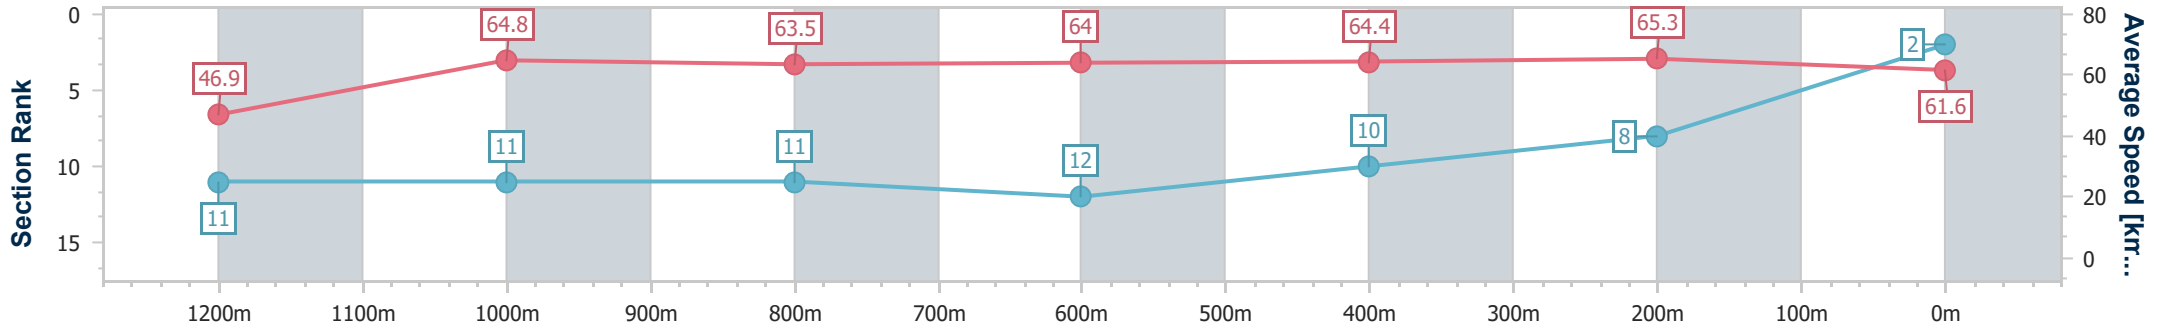

Doomben QLD Professional

Race 8: SKY RACING OPEN Handicap - 1350m

12 June 2024 - 16:07

Track Rating: Good 4, Weather: Fine, Rail Position: +9m Entire

BRISBANE RACING CLUB

Section	Overall	1200m	1000m	800m	600m	400m	200m
Section Times	1:19.23 [2] (0:11.54)	1:07.69 [11] (0:11.10)	0:56.59 [11] (0:11.42)	0:45.17 [11] (0:11.25)	0:33.92 [12] (0:11.16)	0:22.76 [10] (0:11.05)	0:11.71 [8] (0:11.71)
Average Speed [km/h]	46.9	64.8	63.5	64.0	64.4	65.3	61.6
Top Speed [km/h]	61.3	66.2	64.7	64.6	65.9	67.7	63.0
Avg. Dist. to Rail [m]	10.2	3.1	1.6	0.5	0.2	3.4	5.7
Avg. Stride Freq. [Hz]	2.1	2.3	2.3	2.3	2.4	2.4	2.4
Avg. Stride Length [m]	6.1	7.7	7.7	7.7	7.6	7.6	7.2