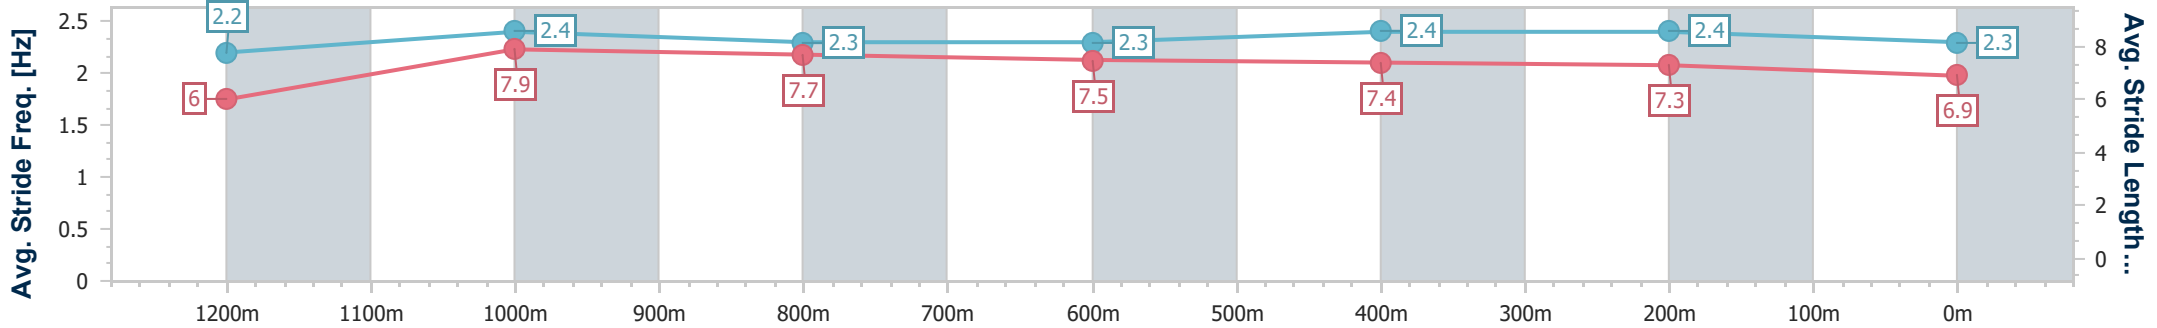

Doomben QLD Professional

Race 8: SKY RACING OPEN Handicap - 1350m

12 June 2024 - 16:07

Track Rating: Good 4, Weather: Fine, Rail Position: +9m Entire

BRISBANE RACING CLUB

Section	Overall	1200m	1000m	800m	600m	400m	200m
Section Times	1:19.71 [6] (0:11.22)	1:08.49 [5] (0:10.76)	0:57.73 [3] (0:11.02)	0:46.71 [3] (0:11.43)	0:35.28 [3] (0:11.24)	0:24.04 [3] (0:11.45)	0:12.59 [4] (0:12.59)
Average Speed [km/h]	48.0	67.1	65.3	63.5	64.2	62.8	57.2
Top Speed [km/h]	65.9	67.6	67.1	64.4	64.7	64.5	60.7
Avg. Dist. to Rail [m]	2.6	0.9	0.7	1.2	0.6	0.8	1.1
Avg. Stride Freq. [Hz]	2.2	2.4	2.3	2.3	2.4	2.4	2.3
Avg. Stride Length [m]	6.0	7.9	7.7	7.5	7.4	7.3	6.9