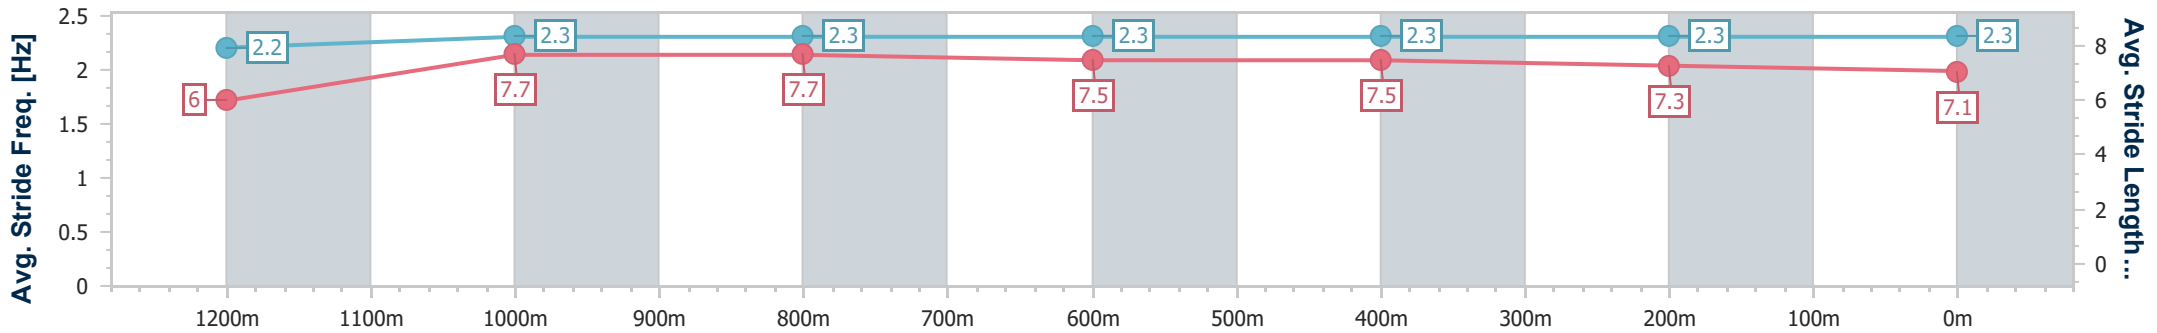

Doomben QLD Professional

Race 8: SKY RACING OPEN Handicap - 1350m

12 June 2024 - 16:07

Track Rating: Good 4, Weather: Fine, Rail Position: +9m Entire

BRISBANE RACING CLUB

Section	Overall	1200m	1000m	800m	600m	400m	200m
Section Times	1:20.63 [12] (0:11.52)	1:09.11 [10] (0:11.11)	0:58.00 [10] (0:11.22)	0:46.78 [10] (0:11.33)	0:35.45 [10] (0:11.40)	0:24.05 [12] (0:11.58)	0:12.47 [12] (0:12.47)
Average Speed [km/h]	47.0	64.7	64.4	63.4	62.5	62.0	57.6
Top Speed [km/h]	63.9	66.1	65.4	64.2	63.9	62.6	61.1
Avg. Dist. to Rail [m]	7.8	1.7	0.5	0.8	1.6	1.1	0.5
Avg. Stride Freq. [Hz]	2.2	2.3	2.3	2.3	2.3	2.3	2.3
Avg. Stride Length [m]	6.0	7.7	7.7	7.5	7.5	7.3	7.1

- [] Ranking at each section and finish
- .-.- No data available at this section
- NA No data available