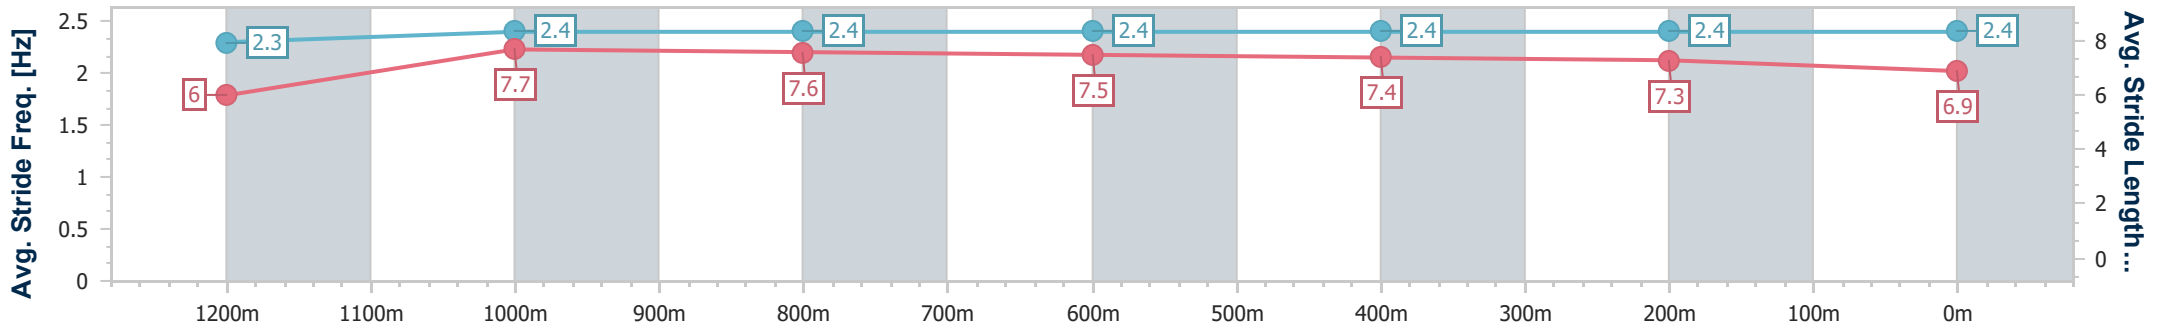

12 June 2024 - 16:07

Track Rating: Good 4, Weather: Fine, Rail Position: +9m Entire

BRISBANE RACING CLUB

Section	Overall	1200m	1000m	800m	600m	400m	200m
Section Times	1:19.20 [1] (0:11.17)	1:08.03 [4] (0:10.92)	0:57.11 [4] (0:11.20)	0:45.91 [4] (0:11.24)	0:34.67 [4] (0:11.23)	0:23.44 [4] (0:11.27)	0:12.17 [3] (0:12.17)
Average Speed [km/h]	48.2	66.1	64.7	64.2	64.7	63.8	59.2
Top Speed [km/h]	65.8	66.6	66.0	66.2	66.3	64.7	62.8
Avg. Dist. to Rail [m]	3.2	2.3	1.9	1.3	1.3	1.9	3.1
Avg. Stride Freq. [Hz]	2.3	2.4	2.4	2.4	2.4	2.4	2.4
Avg. Stride Length [m]	6.0	7.7	7.6	7.5	7.4	7.3	6.9