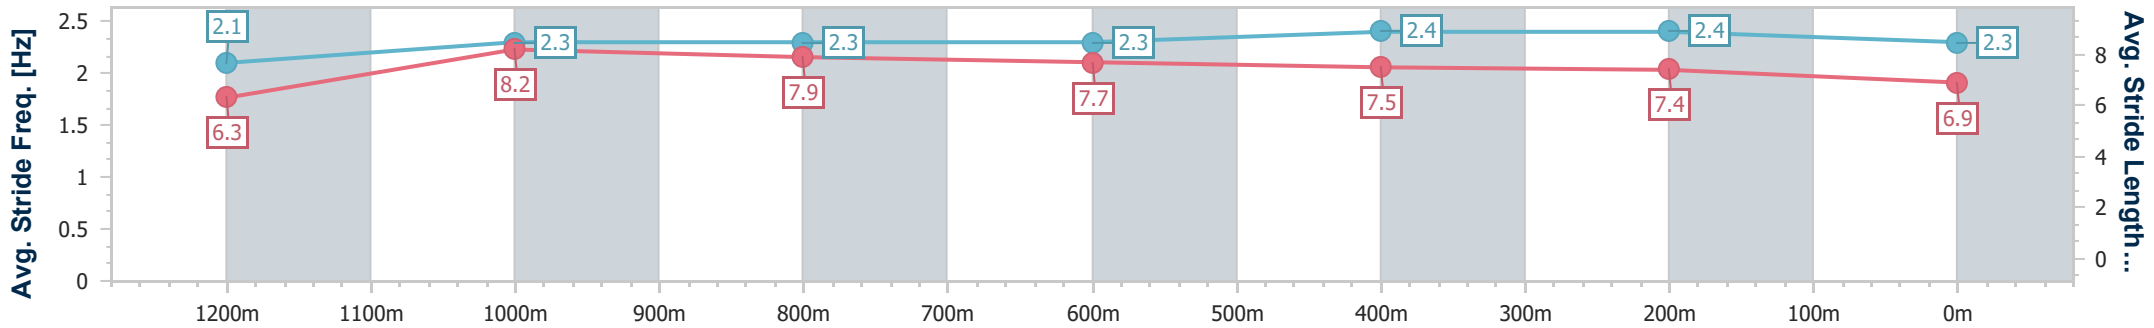

Doomben QLD Professional

Race 8: SKY RACING OPEN Handicap - 1350m

12 June 2024 - 16:07

Track Rating: Good 4, Weather: Fine, Rail Position: +9m Entire

BRISBANE RACING CLUB

Section	Overall	1200m	1000m	800m	600m	400m	200m
Section Times	1:19.47 [5] (0:11.06)	1:08.41 [2] (0:10.76)	0:57.65 [2] (0:11.06)	0:46.59 [2] (0:11.33)	0:35.26 [2] (0:11.31)	0:23.95 [2] (0:11.36)	0:12.59 [2] (0:12.59)
Average Speed [km/h]	48.8	67.0	65.1	63.2	63.4	63.2	57.1
Top Speed [km/h]	65.8	67.9	67.2	64.1	64.4	64.5	61.7
Avg. Dist. to Rail [m]	0.8	0.2	0.4	0.9	0.8	1.3	0.8
Avg. Stride Freq. [Hz]	2.1	2.3	2.3	2.3	2.4	2.4	2.3
Avg. Stride Length [m]	6.3	8.2	7.9	7.7	7.5	7.4	6.9