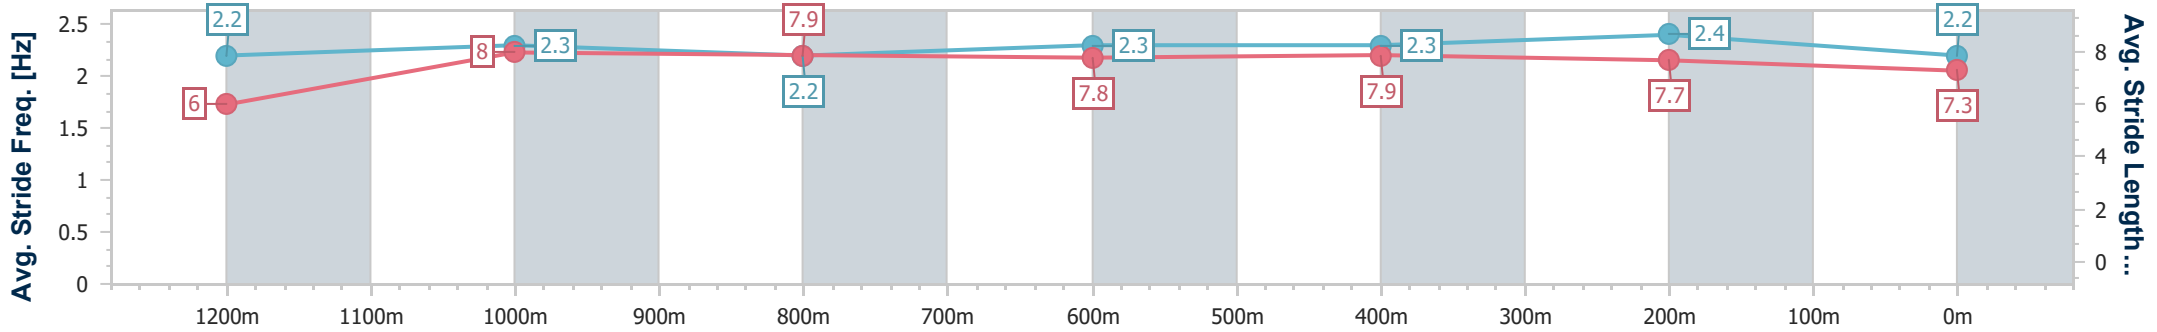

Doomben QLD Professional

Race 8: SKY RACING OPEN Handicap - 1350m

12 June 2024 - 16:07

Track Rating: Good 4, Weather: Fine, Rail Position: +9m Entire

BRISBANE RACING CLUB

Section	Overall	1200m	1000m	800m	600m	400m	200m
Section Times	1:19.72 [7] (0:11.30)	1:08.42 [6] (0:11.14)	0:57.28 [8] (0:11.31)	0:45.97 [8] (0:11.40)	0:34.57 [9] (0:11.02)	0:23.55 [9] (0:11.09)	0:12.46 [6] (0:12.46)
Average Speed [km/h]	47.9	64.6	64.1	63.7	65.6	65.4	57.8
Top Speed [km/h]	63.3	65.5	64.7	65.1	66.7	66.7	61.8
Avg. Dist. to Rail [m]	6.2	2.2	1.2	1.8	1.3	3.8	6.0
Avg. Stride Freq. [Hz]	2.2	2.3	2.2	2.3	2.3	2.4	2.2
Avg. Stride Length [m]	6.0	8.0	7.9	7.8	7.9	7.7	7.3