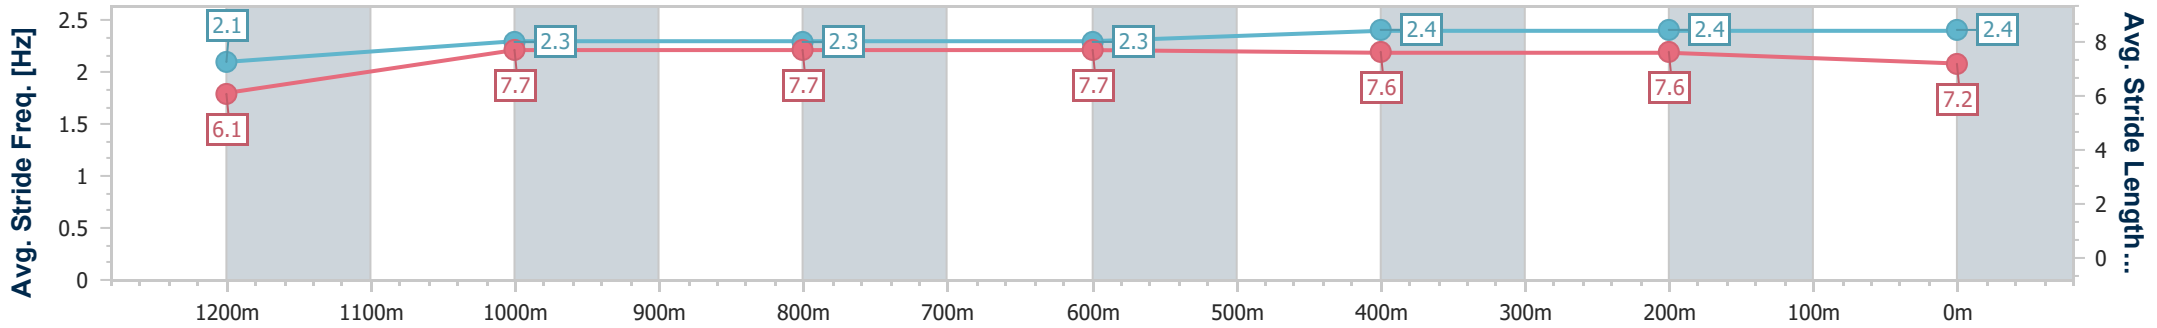

Doomben QLD Professional

Race 8: SKY RACING OPEN Handicap - 1350m

12 June 2024 - 16:07

Track Rating: Good 4, Weather: Fine, Rail Position: +9m Entire

BRISBANE RACING CLUB

Section	Overall	1200m	1000m	800m	600m	400m	200m
Section Times	1:19.23 [2] (0:11.54)	1:07.69 [11] (0:11.10)	0:56.59 [11] (0:11.42)	0:45.17 [11] (0:11.25)	0:33.92 [12] (0:11.16)	0:22.76 [10] (0:11.05)	0:11.71 [8] (0:11.71)
Average Speed [km/h]	46.9	64.8	63.5	64.0	64.4	65.3	61.6
Top Speed [km/h]	61.3	66.2	64.7	64.6	65.9	67.7	63.0
Avg. Dist. to Rail [m]	10.2	3.1	1.6	0.5	0.2	3.4	5.7
Avg. Stride Freq. [Hz]	2.1	2.3	2.3	2.3	2.4	2.4	2.4
Avg. Stride Length [m]	6.1	7.7	7.7	7.7	7.6	7.6	7.2