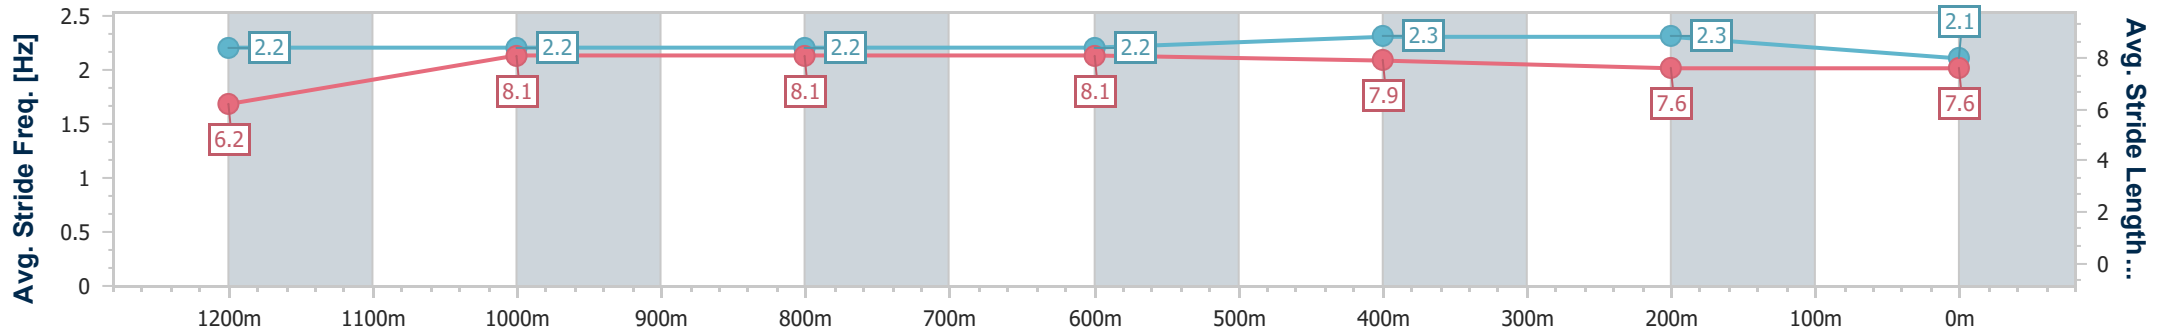

Doomben QLD Professional

Race 8: SKY RACING OPEN Handicap - 1350m

12 June 2024 - 16:07

Track Rating: Good 4, Weather: Fine, Rail Position: +9m Entire

BRISBANE RACING CLUB

Section	Overall	1200m	1000m	800m	600m	400m	200m
Section Times	1:20.03 [9] (0:11.13)	1:08.90 [3] (0:11.10)	0:57.80 [5] (0:11.17)	0:46.63 [5] (0:11.31)	0:35.32 [5] (0:11.32)	0:24.00 [5] (0:11.55)	0:12.45 [10] (0:12.45)
Average Speed [km/h]	48.7	64.8	64.8	64.4	63.8	62.5	57.7
Top Speed [km/h]	64.9	65.5	65.7	65.4	64.6	64.0	59.9
Avg. Dist. to Rail [m]	5.1	3.4	2.5	1.7	1.3	3.0	4.2
Avg. Stride Freq. [Hz]	2.2	2.2	2.2	2.2	2.3	2.3	2.1
Avg. Stride Length [m]	6.2	8.1	8.1	8.1	7.9	7.6	7.6

- [] Ranking at each section and finish
- .-.- No data available at this section
- NA No data available

Horse/Jockey Name	Stuttering
Final Rank	10
Fastest Section Time (Section)	0:10.96 (1200m)
Top Speed [km/h] (Section)	67.0 (1200m)
Race State	Finished