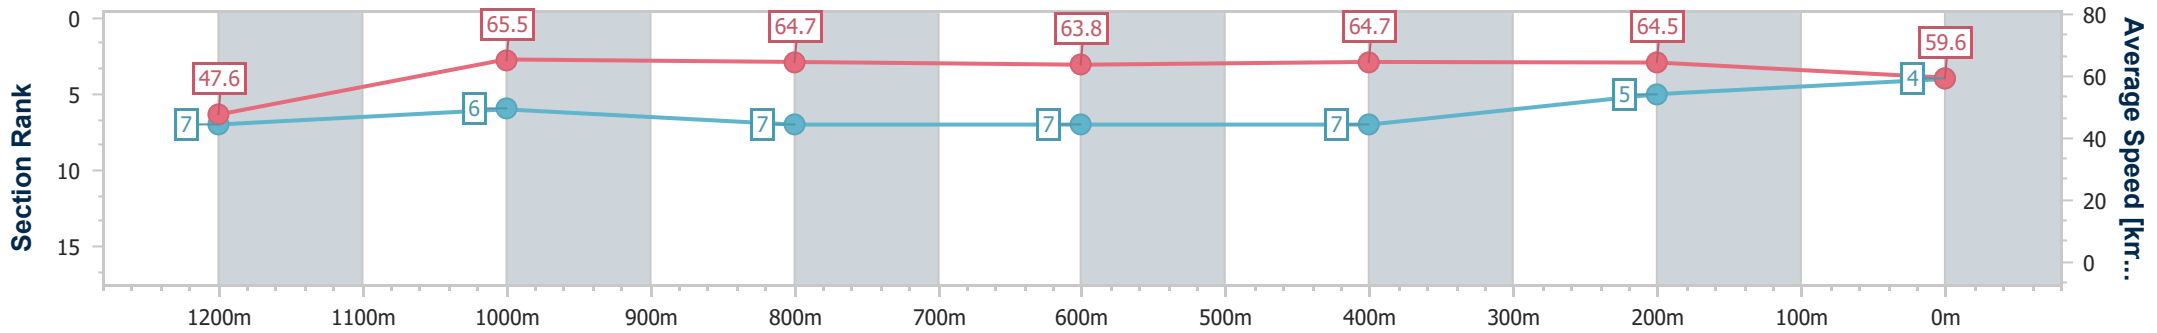

Doomben QLD Professional

Race 8: SKY RACING OPEN Handicap - 1350m

12 June 2024 - 16:07

Track Rating: Good 4, Weather: Fine, Rail Position: +9m Entire

BRISBANE RACING CLUB

Section	Overall	1200m	1000m	800m	600m	400m	200m
Section Times	1:19.30 [4] (0:11.32)	1:07.98 [7] (0:11.00)	0:56.98 [6] (0:11.19)	0:45.79 [7] (0:11.35)	0:34.44 [7] (0:11.22)	0:23.22 [7] (0:11.17)	0:12.05 [5] (0:12.05)
Average Speed [km/h]	47.6	65.5	64.7	63.8	64.7	64.5	59.6
Top Speed [km/h]	63.8	66.5	66.1	64.9	65.0	66.3	63.0
Avg. Dist. to Rail [m]	3.6	1.6	1.8	1.2	0.9	2.6	4.5
Avg. Stride Freq. [Hz]	2.1	2.2	2.2	2.2	2.3	2.3	2.2
Avg. Stride Length [m]	6.2	8.1	8.1	8.1	7.9	7.8	7.4