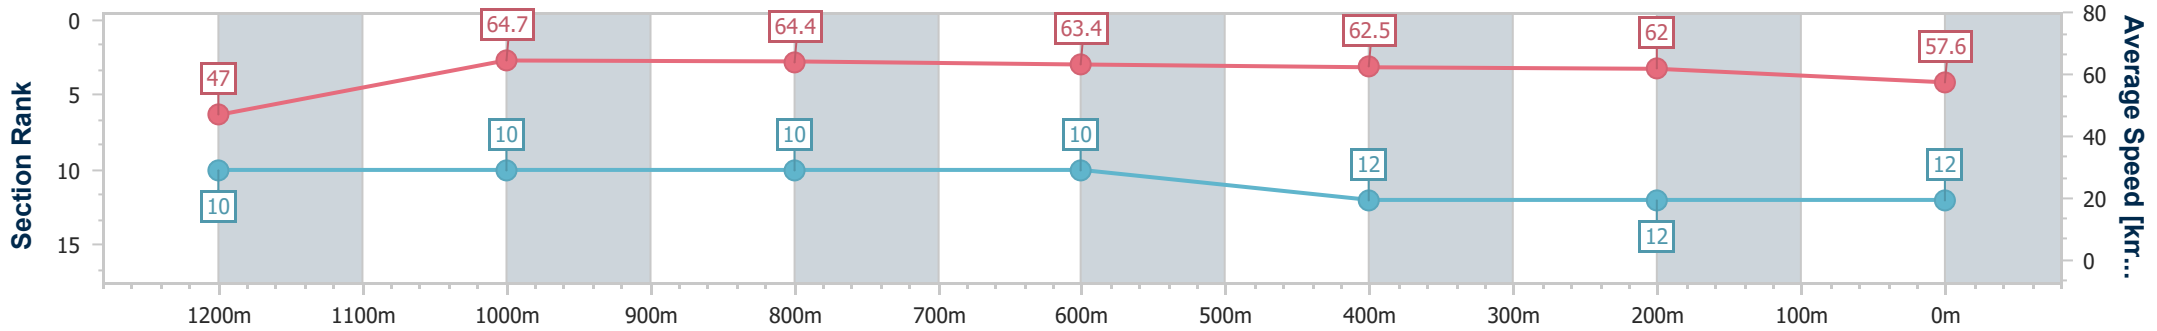

Doomben QLD Professional

Race 8: SKY RACING OPEN Handicap - 1350m

12 June 2024 - 16:07

Track Rating: Good 4, Weather: Fine, Rail Position: +9m Entire

BRISBANE RACING CLUB

Section	Overall	1200m	1000m	800m	600m	400m	200m
Section Times	1:20.63 [12] (0:11.52)	1:09.11 [10] (0:11.11)	0:58.00 [10] (0:11.22)	0:46.78 [10] (0:11.33)	0:35.45 [10] (0:11.40)	0:24.05 [12] (0:11.58)	0:12.47 [12] (0:12.47)
Average Speed [km/h]	47.0	64.7	64.4	63.4	62.5	62.0	57.6
Top Speed [km/h]	63.9	66.1	65.4	64.2	63.9	62.6	61.1
Avg. Dist. to Rail [m]	7.8	1.7	0.5	0.8	1.6	1.1	0.5
Avg. Stride Freq. [Hz]	2.2	2.3	2.3	2.3	2.3	2.3	2.3
Avg. Stride Length [m]	6.0	7.7	7.7	7.5	7.5	7.3	7.1

- [] Ranking at each section and finish
- .-.- No data available at this section
- NA No data available