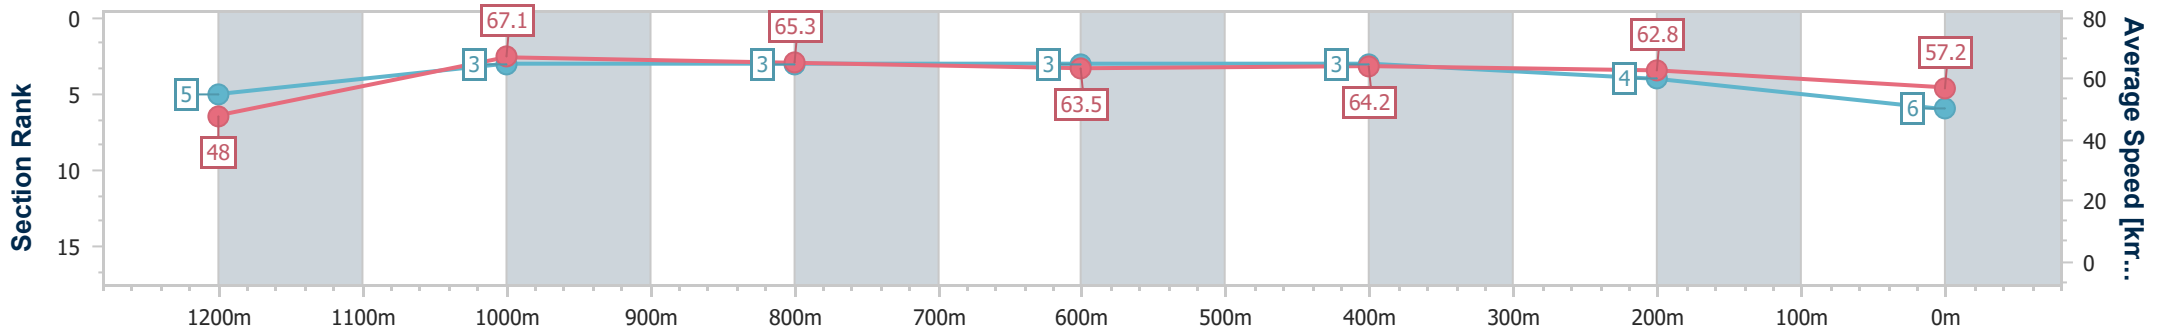

Doomben QLD Professional

Race 8: SKY RACING OPEN Handicap - 1350m

12 June 2024 - 16:07

Track Rating: Good 4, Weather: Fine, Rail Position: +9m Entire

BRISBANE RACING CLUB

Section	Overall	1200m	1000m	800m	600m	400m	200m
Section Times	1:19.71 [6] (0:11.22)	1:08.49 [5] (0:10.76)	0:57.73 [3] (0:11.02)	0:46.71 [3] (0:11.43)	0:35.28 [3] (0:11.24)	0:24.04 [3] (0:11.45)	0:12.59 [4] (0:12.59)
Average Speed [km/h]	48.0	67.1	65.3	63.5	64.2	62.8	57.2
Top Speed [km/h]	65.9	67.6	67.1	64.4	64.7	64.5	60.7
Avg. Dist. to Rail [m]	2.6	0.9	0.7	1.2	0.6	0.8	1.1
Avg. Stride Freq. [Hz]	2.2	2.4	2.3	2.3	2.4	2.4	2.3
Avg. Stride Length [m]	6.0	7.9	7.7	7.5	7.4	7.3	6.9