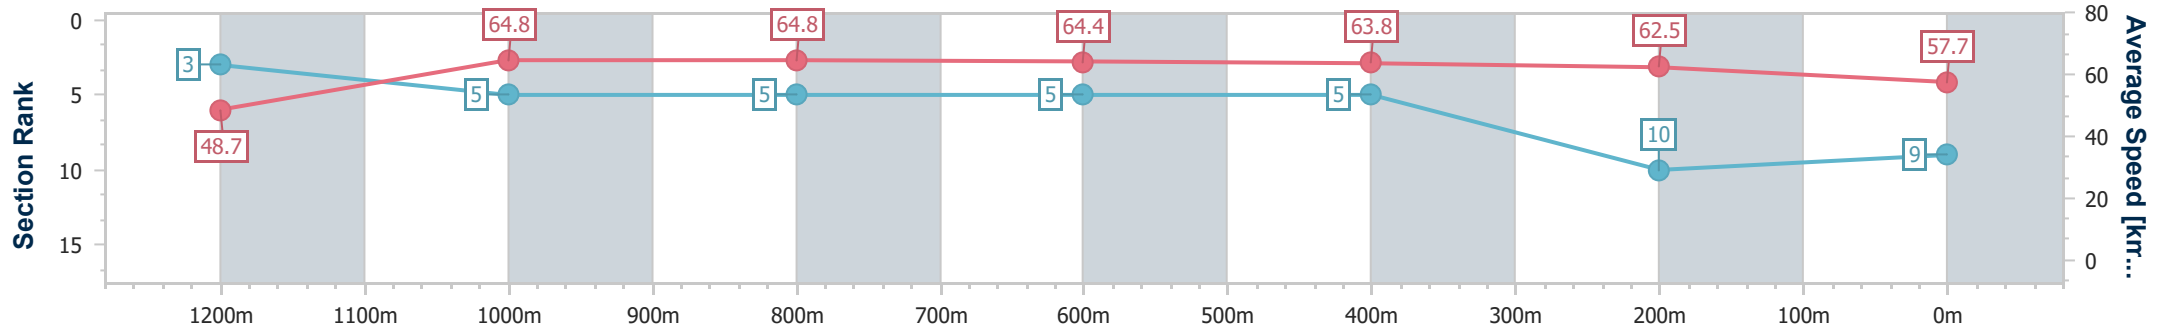

Doomben QLD Professional

Race 8: SKY RACING OPEN Handicap - 1350m

12 June 2024 - 16:07

Track Rating: Good 4, Weather: Fine, Rail Position: +9m Entire

BRISBANE RACING CLUB

Section	Overall	1200m	1000m	800m	600m	400m	200m
Section Times	1:20.03 [9] (0:11.13)	1:08.90 [3] (0:11.10)	0:57.80 [5] (0:11.17)	0:46.63 [5] (0:11.31)	0:35.32 [5] (0:11.32)	0:24.00 [5] (0:11.55)	0:12.45 [10] (0:12.45)
Average Speed [km/h]	48.7	64.8	64.8	64.4	63.8	62.5	57.7
Top Speed [km/h]	64.9	65.5	65.7	65.4	64.6	64.0	59.9
Avg. Dist. to Rail [m]	5.1	3.4	2.5	1.7	1.3	3.0	4.2
Avg. Stride Freq. [Hz]	2.2	2.2	2.2	2.2	2.3	2.3	2.1
Avg. Stride Length [m]	6.2	8.1	8.1	8.1	7.9	7.6	7.6

- [] Ranking at each section and finish
- .-.- No data available at this section
- NA No data available

Horse/Jockey Name	Stuttering
Final Rank	10
Fastest Section Time (Section)	0:10.96 (1200m)
Top Speed [km/h] (Section)	67.0 (1200m)
Race State	Finished