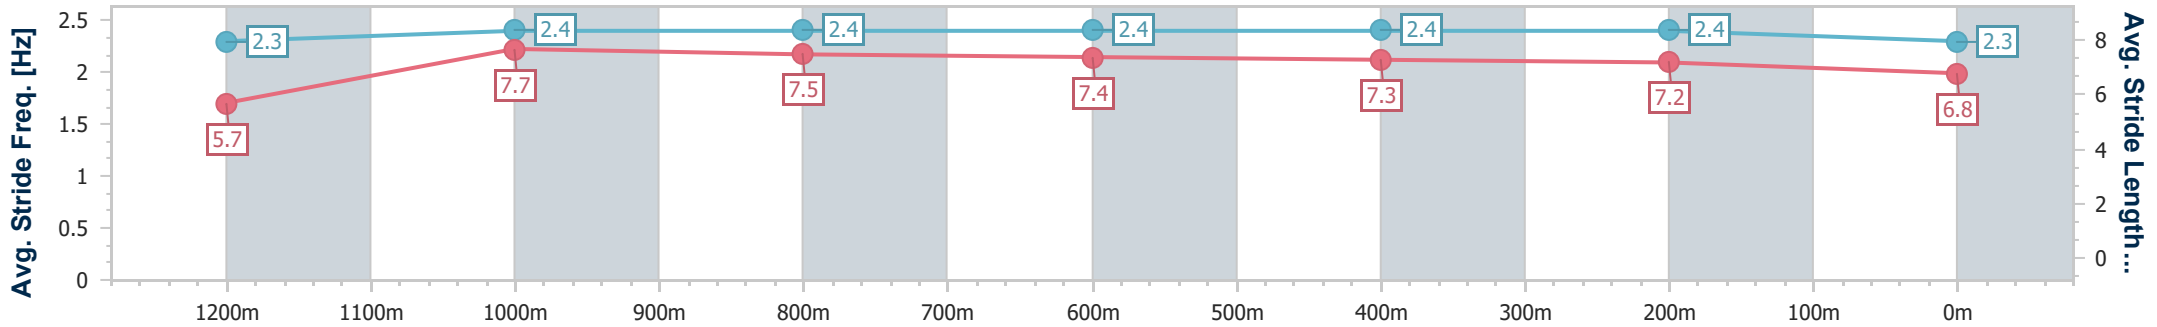

- [] Ranking at each section and finish
- .-.- No data available at this section
- NA No data available

Horse/Jockey Name	Stuttering
Final Rank	10
Fastest Section Time (Section)	0:10.96 (1200m)
Top Speed [km/h] (Section)	67.0 (1200m)
Race State	Finished

Doomben QLD Professional

Race 8: SKY RACING OPEN Handicap - 1350m

12 June 2024 - 16:07

Track Rating: Good 4, Weather: Fine, Rail Position: +9m Entire

BRISBANE RACING CLUB

Section	Overall	1200m	1000m	800m	600m	400m	200m
Section Times	1:20.30 [10] (0:11.40)	1:08.90 [9] (0:10.96)	0:57.94 [7] (0:11.12)	0:46.82 [6] (0:11.26)	0:35.56 [6] (0:11.33)	0:24.23 [6] (0:11.50)	0:12.73 [9] (0:12.73)
Average Speed [km/h]	47.4	65.8	64.7	63.4	63.5	62.6	56.6
Top Speed [km/h]	63.5	67.0	66.6	64.9	65.2	64.9	60.1
Avg. Dist. to Rail [m]	5.5	0.7	0.4	1.3	0.6	0.4	0.3
Avg. Stride Freq. [Hz]	2.3	2.4	2.4	2.4	2.4	2.4	2.3
Avg. Stride Length [m]	5.7	7.7	7.5	7.4	7.3	7.2	6.8

- [] Ranking at each section and finish
- .-.- No data available at this section
- NA No data available

Horse/Jockey Name	Ita
Final Rank	11
Fastest Section Time (Section)	0:11.12 (1000m)
Top Speed [km/h] (Section)	67.2 (1000m)
Race State	Finished