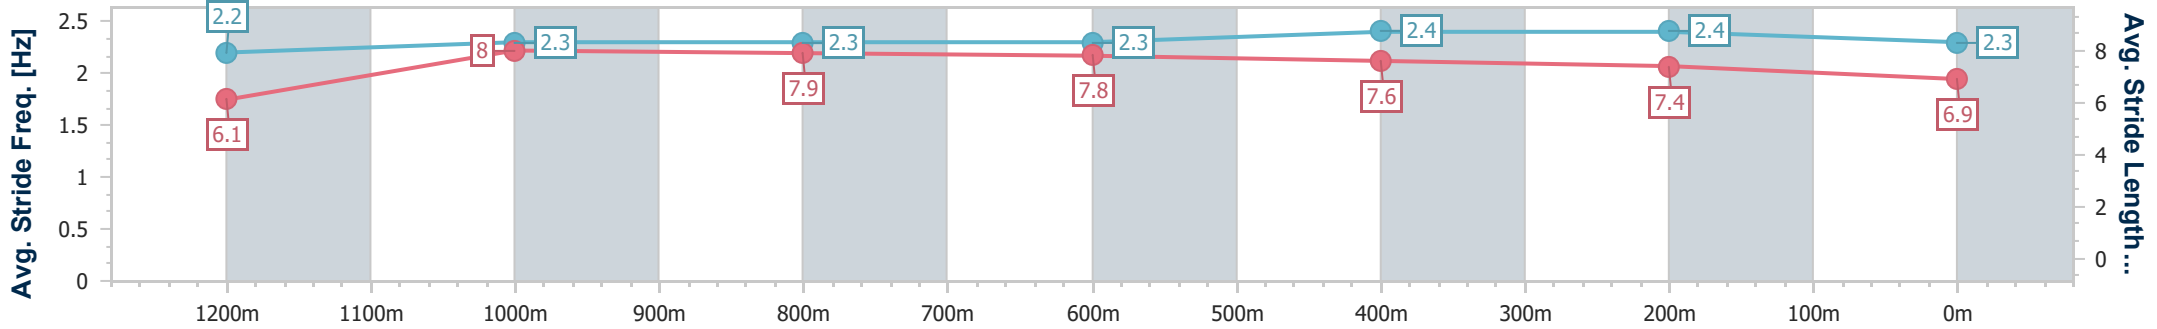

Doomben QLD Professional

Race 8: SKY RACING OPEN Handicap - 1350m

12 June 2024 - 16:07

Track Rating: Good 4, Weather: Fine, Rail Position: +9m Entire

BRISBANE RACING CLUB

Section	Overall	1200m	1000m	800m	600m	400m	200m
Section Times	1:19.27 [3] (0:11.04)	1:08.23 [1] (0:10.71)	0:57.52 [1] (0:11.12)	0:46.40 [1] (0:11.24)	0:35.16 [1] (0:11.32)	0:23.84 [1] (0:11.36)	0:12.48 [1] (0:12.48)
Average Speed [km/h]	49.0	67.4	65.2	64.3	64.2	63.6	57.8
Top Speed [km/h]	66.3	68.5	66.5	65.7	65.1	64.7	61.5
Avg. Dist. to Rail [m]	6.1	4.1	2.7	1.6	1.4	1.2	1.7
Avg. Stride Freq. [Hz]	2.2	2.3	2.3	2.3	2.4	2.4	2.3
Avg. Stride Length [m]	6.1	8.0	7.9	7.8	7.6	7.4	6.9