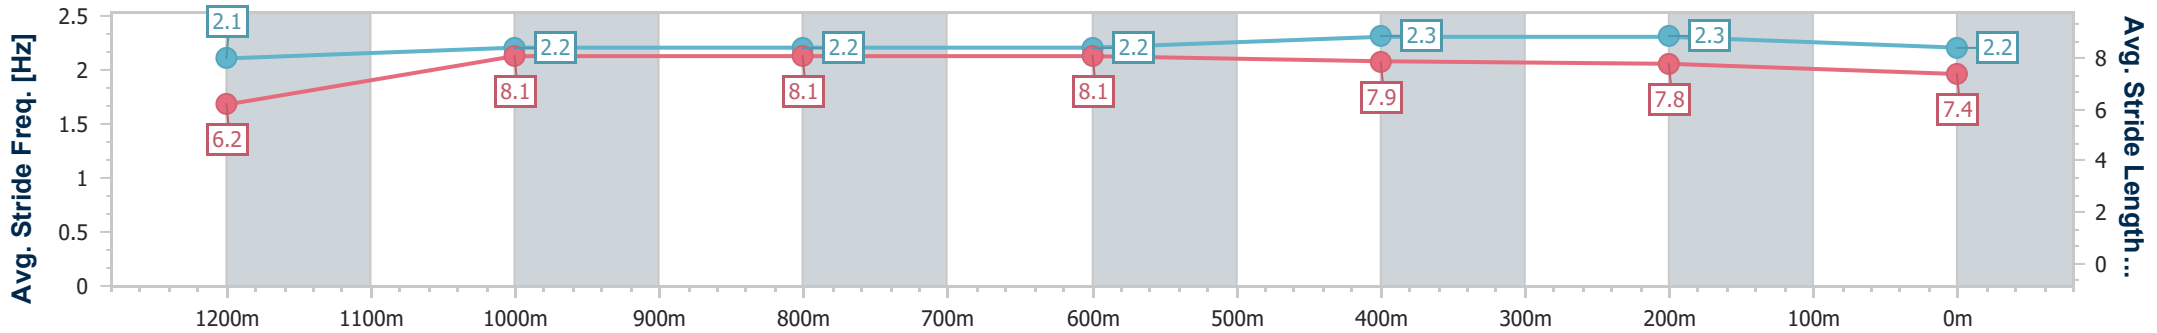

Doomben QLD Professional

Race 8: SKY RACING OPEN Handicap - 1350m

12 June 2024 - 16:07

Track Rating: Good 4, Weather: Fine, Rail Position: +9m Entire

BRISBANE RACING CLUB

Section	Overall	1200m	1000m	800m	600m	400m	200m
Section Times	1:19.30 [4] (0:11.32)	1:07.98 [7] (0:11.00)	0:56.98 [6] (0:11.19)	0:45.79 [7] (0:11.35)	0:34.44 [7] (0:11.22)	0:23.22 [7] (0:11.17)	0:12.05 [5] (0:12.05)
Average Speed [km/h]	47.6	65.5	64.7	63.8	64.7	64.5	59.6
Top Speed [km/h]	63.8	66.5	66.1	64.9	65.0	66.3	63.0
Avg. Dist. to Rail [m]	3.6	1.6	1.8	1.2	0.9	2.6	4.5
Avg. Stride Freq. [Hz]	2.1	2.2	2.2	2.2	2.3	2.3	2.2
Avg. Stride Length [m]	6.2	8.1	8.1	8.1	7.9	7.8	7.4