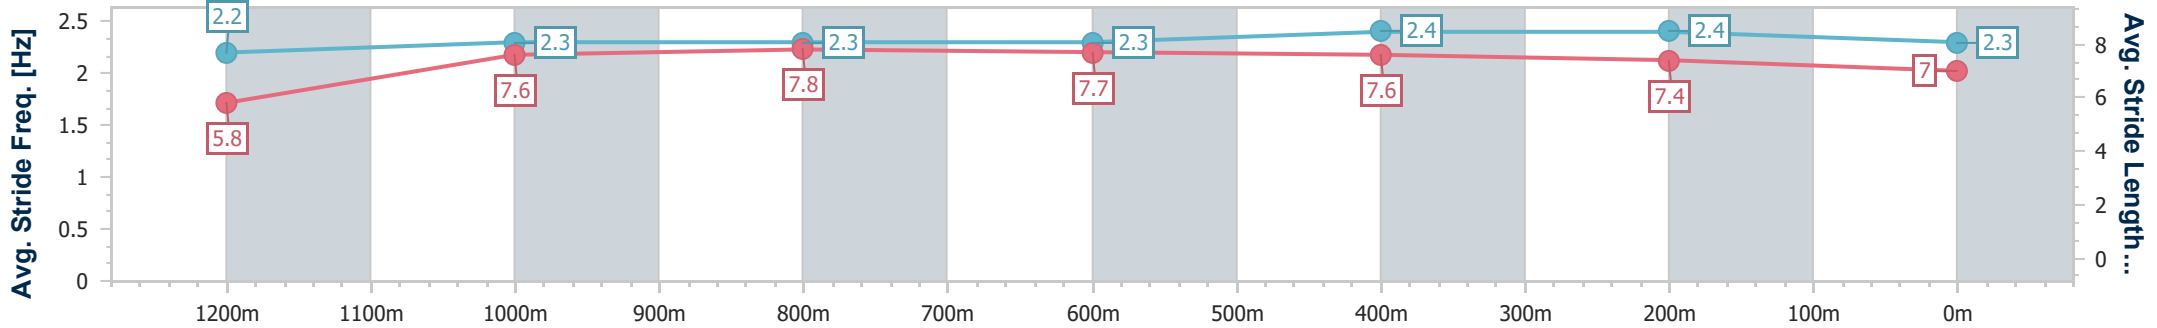

Doomben QLD Professional

Race 8: SKY RACING OPEN Handicap - 1350m

12 June 2024 - 16:07

Track Rating: Good 4, Weather: Fine, Rail Position: +9m Entire

BRISBANE RACING CLUB

Section	Overall	1200m	1000m	800m	600m	400m	200m
Section Times	1:19.86 [8] (0:11.36)	1:08.50 [8] (0:11.23)	0:57.27 [9] (0:11.19)	0:46.08 [9] (0:11.20)	0:34.88 [8] (0:11.19)	0:23.69 [8] (0:11.34)	0:12.35 [7] (0:12.35)
Average Speed [km/h]	47.5	64.2	64.9	64.8	64.8	63.9	58.2
Top Speed [km/h]	62.6	65.0	65.3	65.5	65.7	64.9	61.7
Avg. Dist. to Rail [m]	9.6	4.7	2.9	1.8	1.4	4.7	7.3
Avg. Stride Freq. [Hz]	2.2	2.3	2.3	2.3	2.4	2.4	2.3
Avg. Stride Length [m]	5.8	7.6	7.8	7.7	7.6	7.4	7.0