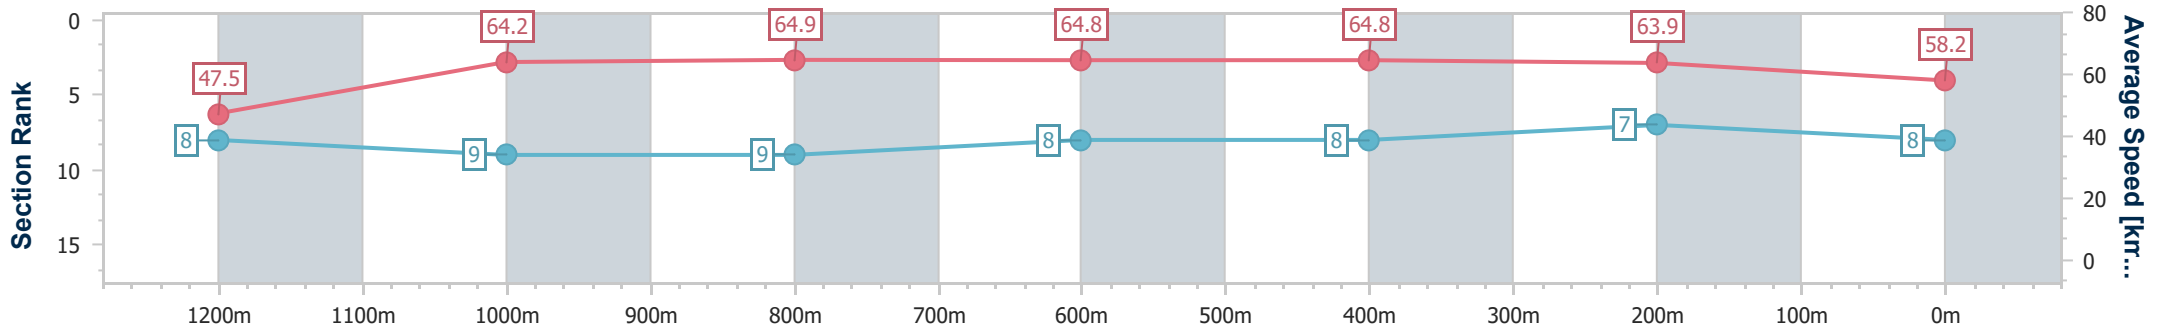

Doomben QLD Professional

Race 8: SKY RACING OPEN Handicap - 1350m

12 June 2024 - 16:07

Track Rating: Good 4, Weather: Fine, Rail Position: +9m Entire

BRISBANE RACING CLUB

Section	Overall	1200m	1000m	800m	600m	400m	200m
Section Times	1:19.86 [8] (0:11.36)	1:08.50 [8] (0:11.23)	0:57.27 [9] (0:11.19)	0:46.08 [9] (0:11.20)	0:34.88 [8] (0:11.19)	0:23.69 [8] (0:11.34)	0:12.35 [7] (0:12.35)
Average Speed [km/h]	47.5	64.2	64.9	64.8	64.8	63.9	58.2
Top Speed [km/h]	62.6	65.0	65.3	65.5	65.7	64.9	61.7
Avg. Dist. to Rail [m]	9.6	4.7	2.9	1.8	1.4	4.7	7.3
Avg. Stride Freq. [Hz]	2.2	2.3	2.3	2.3	2.4	2.4	2.3
Avg. Stride Length [m]	5.8	7.6	7.8	7.7	7.6	7.4	7.0