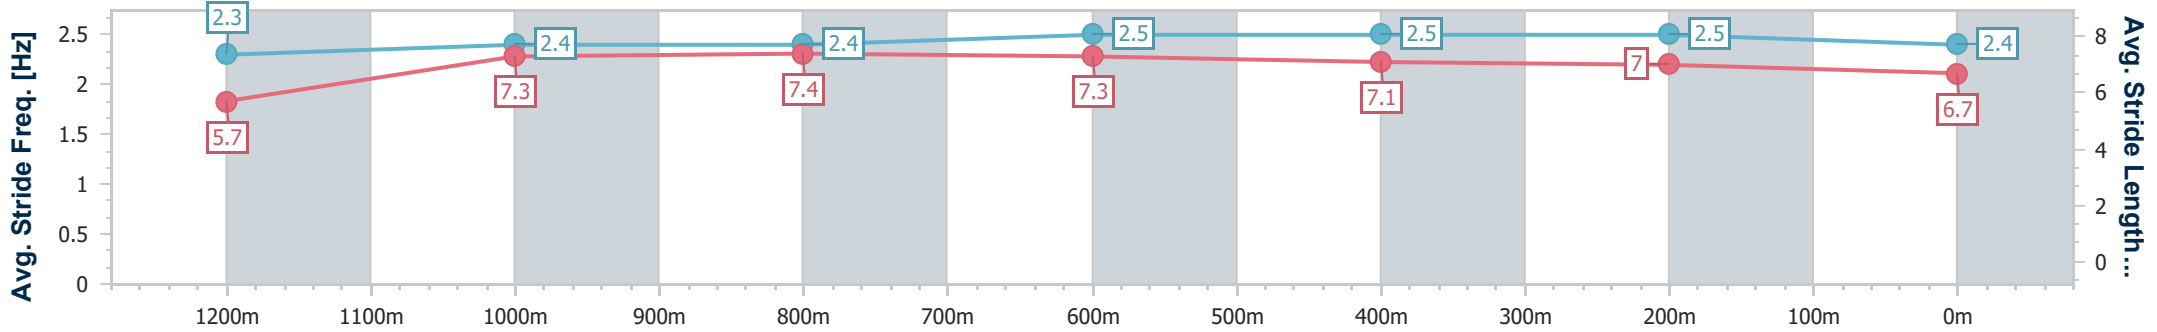

- [] Ranking at each section and finish
- .-.- No data available at this section
- NA No data available

Horse/Jockey Name	Ita
Final Rank	11
Fastest Section Time (Section)	0:11.12 (1000m)
Top Speed [km/h] (Section)	67.2 (1000m)
Race State	Finished

Doomben QLD Professional

Race 8: SKY RACING OPEN Handicap - 1350m

12 June 2024 - 16:07

Track Rating: Good 4, Weather: Fine, Rail Position: +9m Entire

BRISBANE RACING CLUB

Section	Overall	1200m	1000m	800m	600m	400m	200m
Section Times	1:20.33 [11] (0:11.69)	1:08.64 [12] (0:11.27)	0:57.37 [12] (0:11.12)	0:46.25 [12] (0:11.20)	0:35.05 [11] (0:11.25)	0:23.80 [11] (0:11.42)	0:12.38 [11] (0:12.38)
Average Speed [km/h]	46.4	63.9	65.1	65.3	64.2	63.5	58.1
Top Speed [km/h]	61.5	65.3	67.2	67.0	65.0	65.3	62.0
Avg. Dist. to Rail [m]	10.5	2.9	2.2	2.2	0.9	4.8	6.5
Avg. Stride Freq. [Hz]	2.3	2.4	2.4	2.5	2.5	2.5	2.4
Avg. Stride Length [m]	5.7	7.3	7.4	7.3	7.1	7.0	6.7