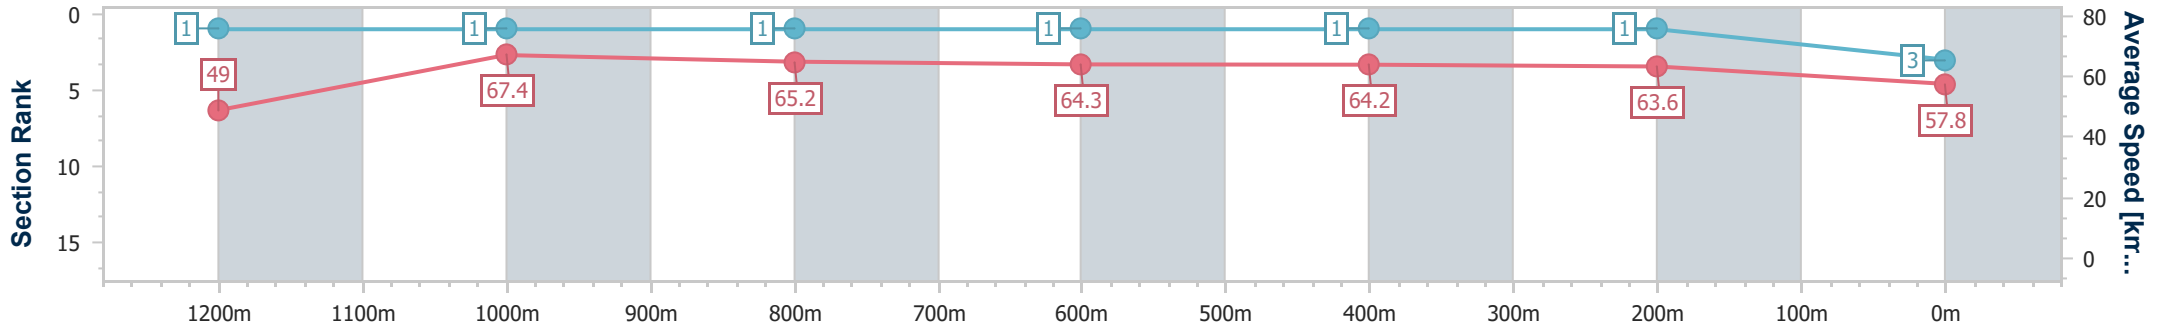

Doomben QLD Professional

Race 8: SKY RACING OPEN Handicap - 1350m

12 June 2024 - 16:07

Track Rating: Good 4, Weather: Fine, Rail Position: +9m Entire

BRISBANE RACING CLUB

Section	Overall	1200m	1000m	800m	600m	400m	200m
Section Times	1:19.27 [3] (0:11.04)	1:08.23 [1] (0:10.71)	0:57.52 [1] (0:11.12)	0:46.40 [1] (0:11.24)	0:35.16 [1] (0:11.32)	0:23.84 [1] (0:11.36)	0:12.48 [1] (0:12.48)
Average Speed [km/h]	49.0	67.4	65.2	64.3	64.2	63.6	57.8
Top Speed [km/h]	66.3	68.5	66.5	65.7	65.1	64.7	61.5
Avg. Dist. to Rail [m]	6.1	4.1	2.7	1.6	1.4	1.2	1.7
Avg. Stride Freq. [Hz]	2.2	2.3	2.3	2.3	2.4	2.4	2.3
Avg. Stride Length [m]	6.1	8.0	7.9	7.8	7.6	7.4	6.9