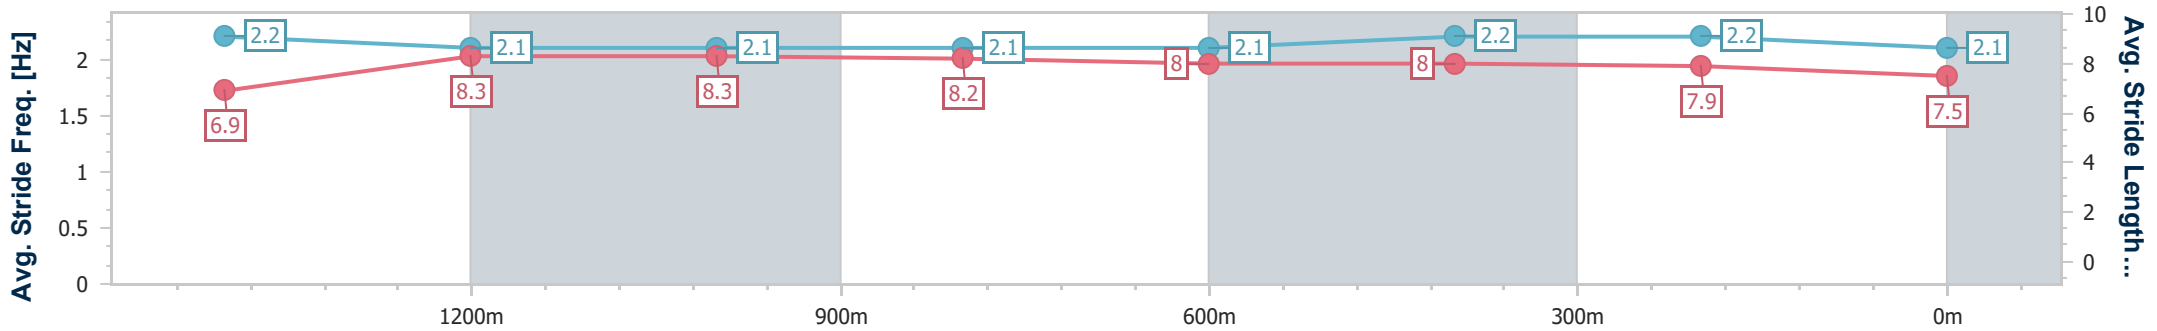

Horse/Jockey Name	This'llbetheone
Final Rank	1
Fastest Section Time (Section)	0:11.20 (1400m)
Top Speed [km/h] (Section)	66.6 (Overall)
Race State	Finished

Doomben QLD Professional
Race 7: WORLD POOL ON 15 JUNE Class 6 Handicap - 1650m
12 June 2024 - 15:29
Track Rating: Good 4, Weather: Fine, Rail Position: +9m Entire

BRISBANE
RACING CLUB

Section	Overall	1400m	1200m	1000m	800m	600m	400m	200m
Section Times	1:37.89 [1] (0:16.29)	1:21.60 [2] (0:11.20)	1:10.40 [2] (0:11.24)	0:59.16 [1] (0:11.71)	0:47.45 [1] (0:11.96)	0:35.49 [1] (0:11.39)	0:24.10 [1] (0:11.52)	0:12.58 [1] (0:12.58)
Average Speed [km/h]	55.2	64.1	64.1	61.5	60.6	62.9	62.6	57.1
Top Speed [km/h]	66.6	64.8	64.9	63.2	61.9	64.0	63.2	60.5
Avg. Dist. to Rail [m]	3.2	0.4	0.2	0.3	0.5	0.3	1.1	2.1
Avg. Stride Freq. [Hz]	2.2	2.1	2.1	2.1	2.1	2.2	2.2	2.1
Avg. Stride Length [m]	6.9	8.3	8.3	8.2	8.0	8.0	7.9	7.5

- [ ] Ranking at each section and finish
- -.-.-.- No data available at this section
- NA No data available