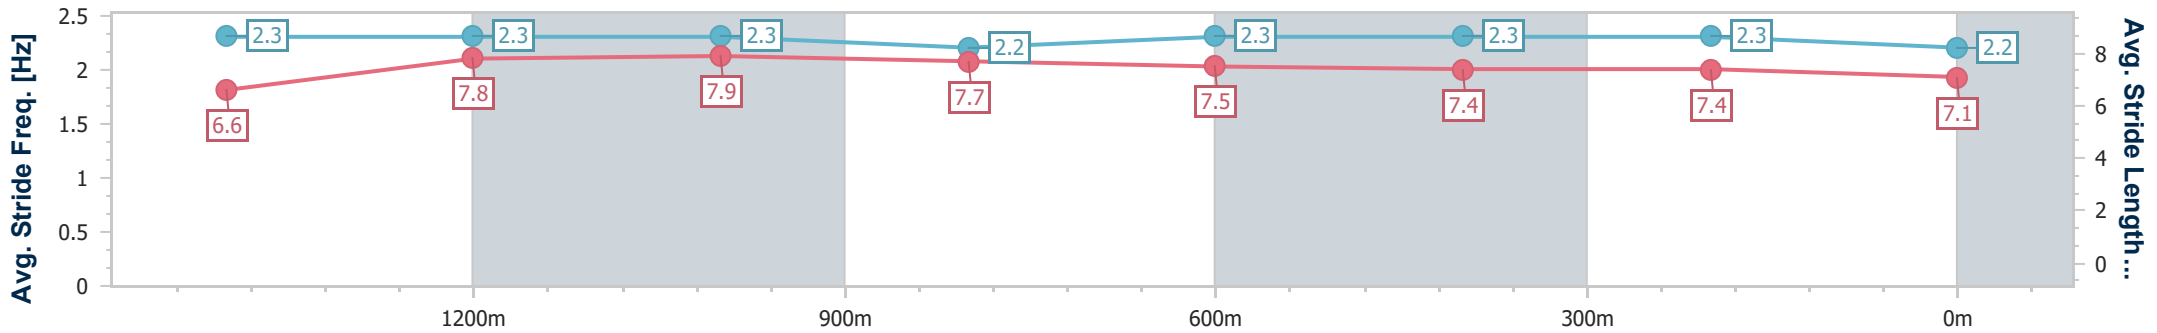

Horse/Jockey Name	Grecian Lass
Final Rank	10
Fastest Section Time (Section)	0:11.20 (1200m)
Top Speed [km/h] (Section)	65.7 (Overall)
Race State	Finished

Doomben QLD Professional
Race 7: WORLD POOL ON 15 JUNE Class 6 Handicap - 1650m
12 June 2024 - 15:29
Track Rating: Good 4, Weather: Fine, Rail Position: +9m Entire

BRISBANE
RACING CLUB

Section	Overall	1400m	1200m	1000m	800m	600m	400m	200m
Section Times	1:38.96 [10] (0:16.45)	1:22.51 [3] (0:11.32)	1:11.19 [4] (0:11.20)	0:59.99 [4] (0:11.78)	0:48.21 [4] (0:11.92)	0:36.29 [4] (0:11.74)	0:24.55 [4] (0:11.68)	0:12.87 [6] (0:12.87)
Average Speed [km/h]	54.6	64.0	64.3	61.3	61.1	61.5	61.9	55.9
Top Speed [km/h]	65.7	65.2	64.9	63.4	63.2	63.2	63.0	59.8
Avg. Dist. to Rail [m]	1.4	1.2	2.3	1.7	1.4	0.9	2.2	2.4
Avg. Stride Freq. [Hz]	2.3	2.3	2.3	2.2	2.3	2.3	2.3	2.2
Avg. Stride Length [m]	6.6	7.8	7.9	7.7	7.5	7.4	7.4	7.1

- [ ] Ranking at each section and finish
- -.-.- No data available at this section
- NA No data available