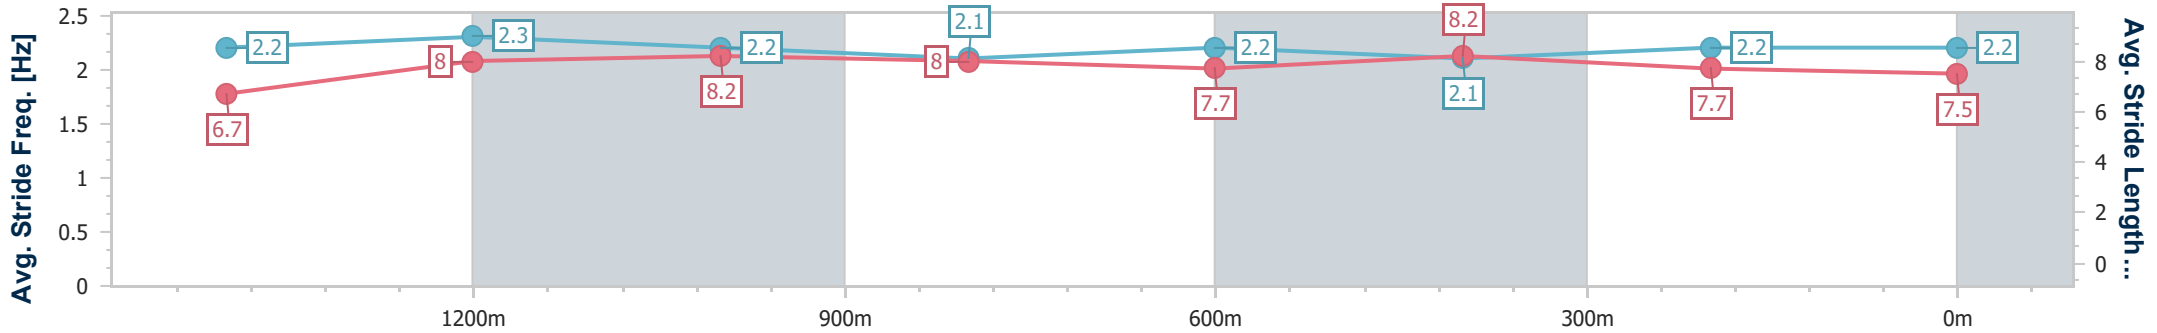

Horse/Jockey Name	Bettcha The Crown
Final Rank	8
Fastest Section Time (Section)	0:11.10 (1400m)
Top Speed [km/h] (Section)	66.6 (1400m)
Race State	Finished

Doomben QLD Professional
Race 7: WORLD POOL ON 15 JUNE Class 6 Handicap - 1650m
12 June 2024 - 15:29
Track Rating: Good 4, Weather: Fine, Rail Position: +9m Entire

BRISBANE
RACING CLUB

Section	Overall	1400m	1200m	1000m	800m	600m	400m	200m
Section Times	1:38.45 [8] (0:17.10)	1:21.35 [11] (0:11.10)	1:10.25 [10] (0:11.26)	0:58.99 [10] (0:11.70)	0:47.29 [10] (0:11.99)	0:35.30 [11] (0:11.57)	0:23.73 [11] (0:11.63)	0:12.10 [10] (0:12.10)
Average Speed [km/h]	52.5	65.2	63.9	61.9	60.6	62.3	62.0	59.7
Top Speed [km/h]	65.6	66.6	64.9	64.3	61.7	64.5	64.5	61.8
Avg. Dist. to Rail [m]	1.7	1.2	2.1	1.6	1.6	0.4	2.0	3.0
Avg. Stride Freq. [Hz]	2.2	2.3	2.2	2.1	2.2	2.1	2.2	2.2
Avg. Stride Length [m]	6.7	8.0	8.2	8.0	7.7	8.2	7.7	7.5

- [ ] Ranking at each section and finish
- -.-.- No data available at this section
- NA No data available