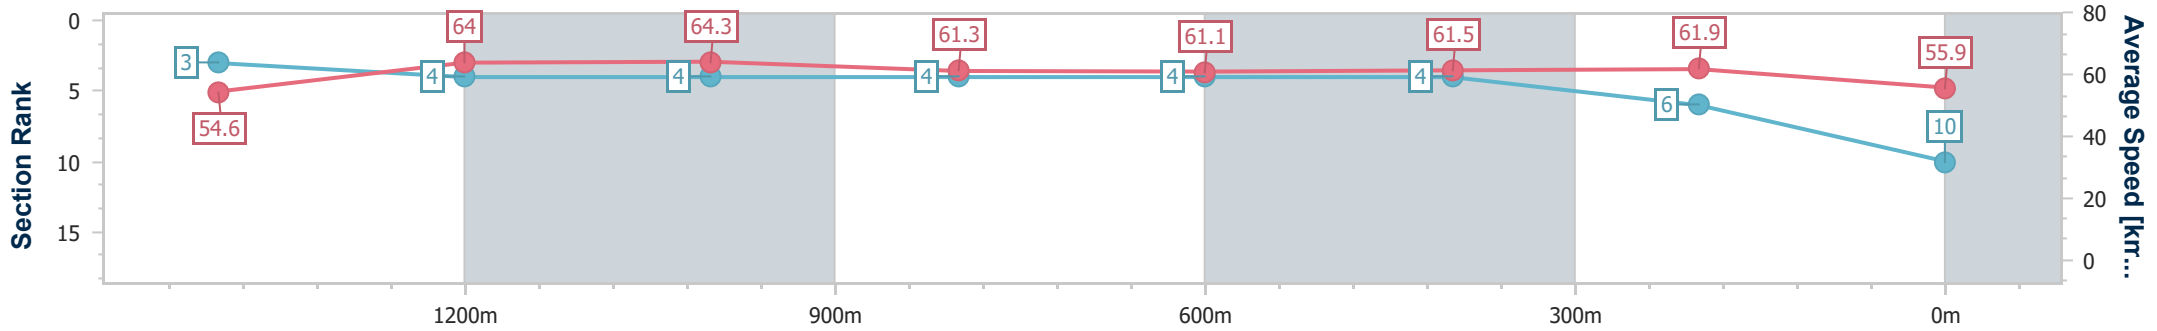

Horse/Jockey Name	Grecian Lass
Final Rank	10
Fastest Section Time (Section)	0:11.20 (1200m)
Top Speed [km/h] (Section)	65.7 (Overall)
Race State	Finished

Doomben QLD Professional
Race 7: WORLD POOL ON 15 JUNE Class 6 Handicap - 1650m
12 June 2024 - 15:29
Track Rating: Good 4, Weather: Fine, Rail Position: +9m Entire

BRISBANE
RACING CLUB

Section	Overall	1400m	1200m	1000m	800m	600m	400m	200m
Section Times	1:38.96 [10] (0:16.45)	1:22.51 [3] (0:11.32)	1:11.19 [4] (0:11.20)	0:59.99 [4] (0:11.78)	0:48.21 [4] (0:11.92)	0:36.29 [4] (0:11.74)	0:24.55 [4] (0:11.68)	0:12.87 [6] (0:12.87)
Average Speed [km/h]	54.6	64.0	64.3	61.3	61.1	61.5	61.9	55.9
Top Speed [km/h]	65.7	65.2	64.9	63.4	63.2	63.2	63.0	59.8
Avg. Dist. to Rail [m]	1.4	1.2	2.3	1.7	1.4	0.9	2.2	2.4
Avg. Stride Freq. [Hz]	2.3	2.3	2.3	2.2	2.3	2.3	2.3	2.2
Avg. Stride Length [m]	6.6	7.8	7.9	7.7	7.5	7.4	7.4	7.1

- [ ] Ranking at each section and finish
- -.-.- No data available at this section
- NA No data available