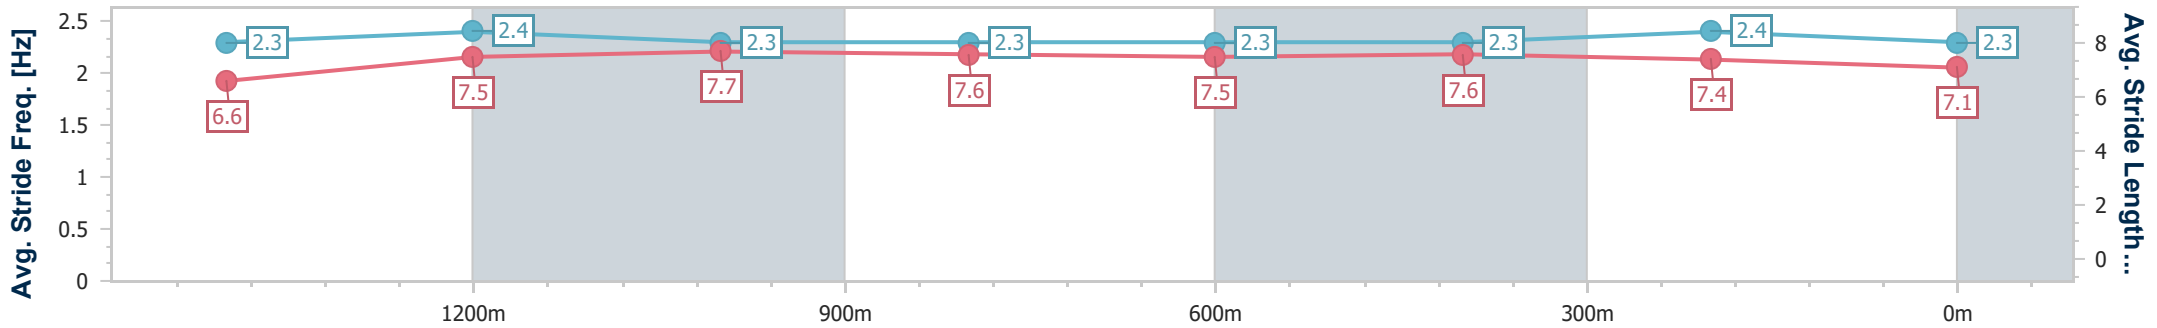

Horse/Jockey Name	Hype
Final Rank	4
Fastest Section Time (Section)	0:11.30 (1200m)
Top Speed [km/h] (Section)	66.4 (Overall)
Race State	Finished

Doomben QLD Professional
Race 7: WORLD POOL ON 15 JUNE Class 6 Handicap - 1650m
12 June 2024 - 15:29
Track Rating: Good 4, Weather: Fine, Rail Position: +9m Entire

BRISBANE
RACING CLUB

Section	Overall	1400m	1200m	1000m	800m	600m	400m	200m
Section Times	1:38.27 [4] (0:16.78)	1:21.49 [9] (0:11.53)	1:09.96 [11] (0:11.30)	0:58.66 [11] (0:11.64)	0:47.02 [11] (0:11.82)	0:35.20 [10] (0:11.41)	0:23.79 [7] (0:11.48)	0:12.31 [4] (0:12.31)
Average Speed [km/h]	53.9	63.5	63.9	61.9	61.7	63.5	63.3	58.4
Top Speed [km/h]	66.4	65.2	64.2	63.6	63.4	64.7	64.5	61.2
Avg. Dist. to Rail [m]	4.0	2.9	2.4	1.5	1.9	2.1	3.6	4.4
Avg. Stride Freq. [Hz]	2.3	2.4	2.3	2.3	2.3	2.3	2.4	2.3
Avg. Stride Length [m]	6.6	7.5	7.7	7.6	7.5	7.6	7.4	7.1

- [ ] Ranking at each section and finish
- -.-.- No data available at this section
- NA No data available