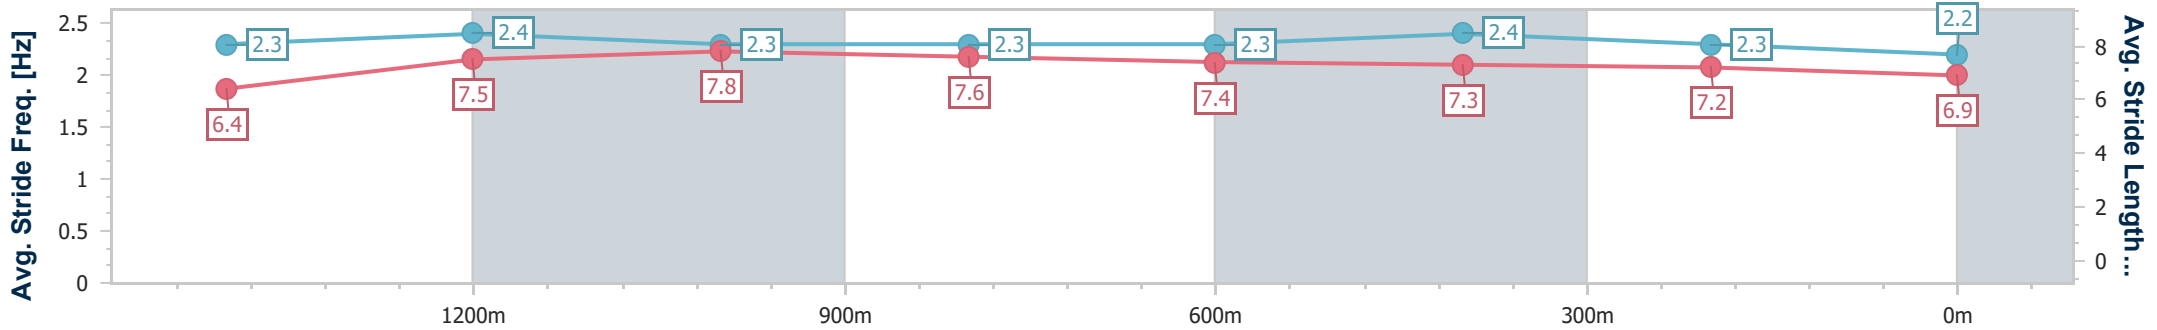

Horse/Jockey Name	Rogue Bear
Final Rank	11
Fastest Section Time (Section)	0:11.17 (1200m)
Top Speed [km/h] (Section)	66.6 (1200m)
Race State	Finished

Doomben QLD Professional
Race 7: WORLD POOL ON 15 JUNE Class 6 Handicap - 1650m
12 June 2024 - 15:29
Track Rating: Good 4, Weather: Fine, Rail Position: +9m Entire

BRISBANE
RACING CLUB

Section	Overall	1400m	1200m	1000m	800m	600m	400m	200m
Section Times	1:39.73 [11] (0:16.75)	1:22.98 [7] (0:11.42)	1:11.56 [8] (0:11.17)	1:00.39 [8] (0:11.66)	0:48.73 [8] (0:11.80)	0:36.93 [5] (0:11.64)	0:25.29 [6] (0:11.98)	0:13.31 [11] (0:13.31)
Average Speed [km/h]	53.8	64.0	64.7	62.2	61.7	62.7	60.7	54.0
Top Speed [km/h]	66.0	65.3	66.6	63.8	63.7	64.2	61.9	58.3
Avg. Dist. to Rail [m]	0.8	2.7	3.5	3.0	2.6	2.3	4.4	4.8
Avg. Stride Freq. [Hz]	2.3	2.4	2.3	2.3	2.3	2.4	2.3	2.2
Avg. Stride Length [m]	6.4	7.5	7.8	7.6	7.4	7.3	7.2	6.9

- [ ] Ranking at each section and finish
- -.-.- No data available at this section
- NA No data available