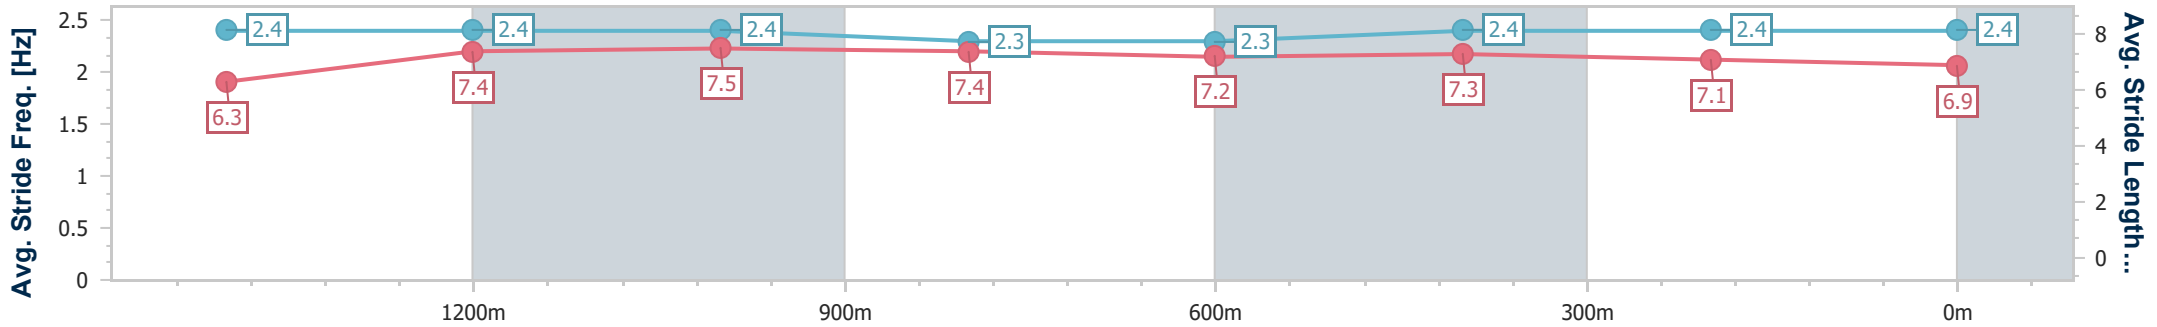

Horse/Jockey Name	Goldeel
Final Rank	3
Fastest Section Time (Section)	0:11.13 (1200m)
Top Speed [km/h] (Section)	66.5 (Overall)
Race State	Finished

Doomben QLD Professional
Race 7: WORLD POOL ON 15 JUNE Class 6 Handicap - 1650m
12 June 2024 - 15:29
Track Rating: Good 4, Weather: Fine, Rail Position: +9m Entire

BRISBANE
RACING CLUB

Section	Overall	1400m	1200m	1000m	800m	600m	400m	200m
Section Times	1:38.19 [3] (0:16.50)	1:21.69 [4] (0:11.26)	1:10.43 [3] (0:11.13)	0:59.30 [3] (0:11.76)	0:47.54 [3] (0:12.02)	0:35.52 [3] (0:11.41)	0:24.11 [3] (0:11.69)	0:12.42 [3] (0:12.42)
Average Speed [km/h]	54.9	64.9	64.6	61.8	60.2	63.3	61.9	57.9
Top Speed [km/h]	66.5	65.5	65.6	64.0	62.7	63.9	63.6	60.0
Avg. Dist. to Rail [m]	2.9	2.7	4.0	2.7	1.3	0.4	3.7	5.9
Avg. Stride Freq. [Hz]	2.4	2.4	2.4	2.3	2.3	2.4	2.4	2.4
Avg. Stride Length [m]	6.3	7.4	7.5	7.4	7.2	7.3	7.1	6.9

- [ ] Ranking at each section and finish
- -.-.- No data available at this section
- NA No data available