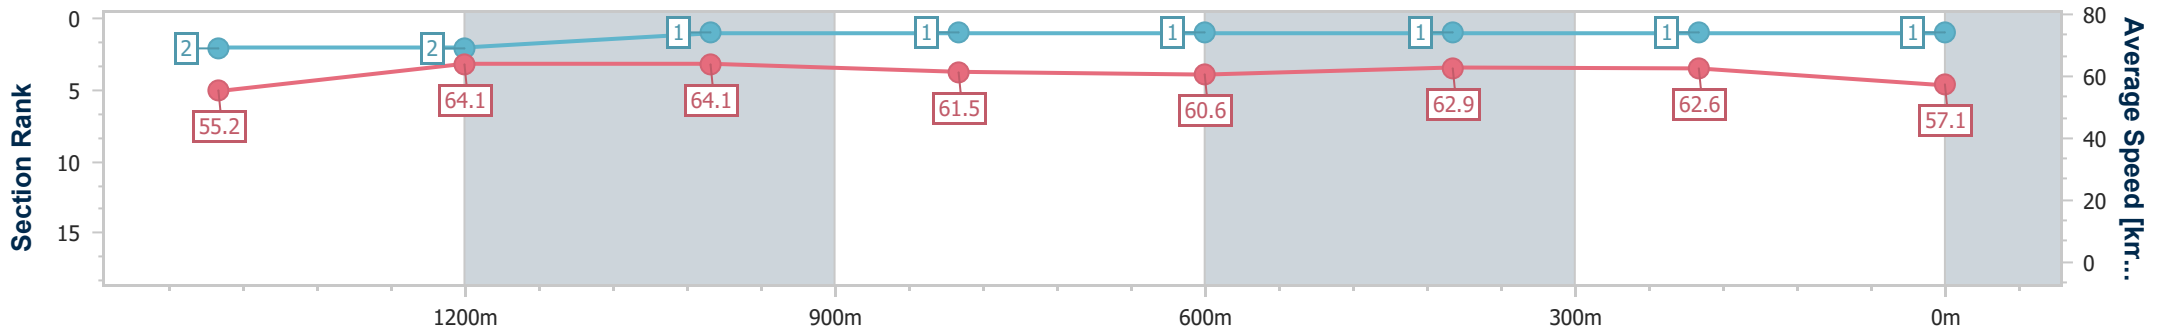

Horse/Jockey Name	This'llbetheone
Final Rank	1
Fastest Section Time (Section)	0:11.20 (1400m)
Top Speed [km/h] (Section)	66.6 (Overall)
Race State	Finished

Doomben QLD Professional
Race 7: WORLD POOL ON 15 JUNE Class 6 Handicap - 1650m
12 June 2024 - 15:29
Track Rating: Good 4, Weather: Fine, Rail Position: +9m Entire

BRISBANE
RACING CLUB

Section	Overall	1400m	1200m	1000m	800m	600m	400m	200m
Section Times	1:37.89 [1] (0:16.29)	1:21.60 [2] (0:11.20)	1:10.40 [2] (0:11.24)	0:59.16 [1] (0:11.71)	0:47.45 [1] (0:11.96)	0:35.49 [1] (0:11.39)	0:24.10 [1] (0:11.52)	0:12.58 [1] (0:12.58)
Average Speed [km/h]	55.2	64.1	64.1	61.5	60.6	62.9	62.6	57.1
Top Speed [km/h]	66.6	64.8	64.9	63.2	61.9	64.0	63.2	60.5
Avg. Dist. to Rail [m]	3.2	0.4	0.2	0.3	0.5	0.3	1.1	2.1
Avg. Stride Freq. [Hz]	2.2	2.1	2.1	2.1	2.1	2.2	2.2	2.1
Avg. Stride Length [m]	6.9	8.3	8.3	8.2	8.0	8.0	7.9	7.5

- [ ] Ranking at each section and finish
- -.-.-.- No data available at this section
- NA No data available