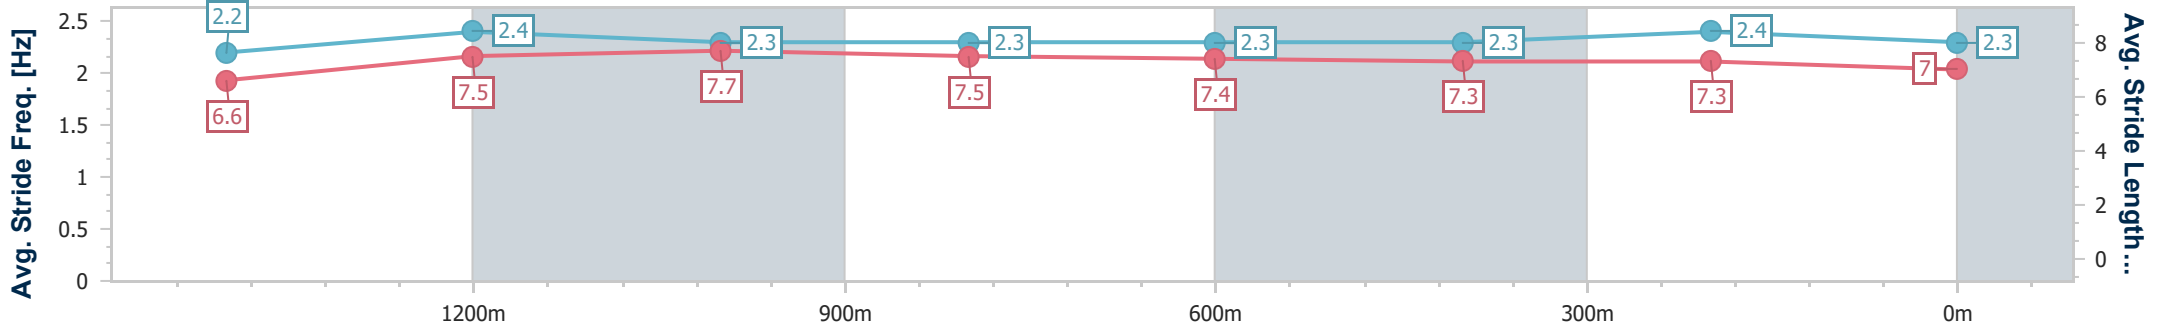

Horse/Jockey Name	Twigman
Final Rank	9
Fastest Section Time (Section)	0:11.22 (1400m)
Top Speed [km/h] (Section)	65.7 (1400m)
Race State	Finished

Doomben QLD Professional
Race 7: WORLD POOL ON 15 JUNE Class 6 Handicap - 1650m
12 June 2024 - 15:29
Track Rating: Good 4, Weather: Fine, Rail Position: +9m Entire

BRISBANE
RACING CLUB

Section	Overall	1400m	1200m	1000m	800m	600m	400m	200m
Section Times	1:38.57 [9] (0:16.78)	1:21.79 [8] (0:11.22)	1:10.57 [6] (0:11.27)	0:59.30 [7] (0:11.70)	0:47.60 [7] (0:11.95)	0:35.65 [8] (0:11.65)	0:24.00 [9] (0:11.58)	0:12.42 [8] (0:12.42)
Average Speed [km/h]	53.7	64.2	64.2	61.6	60.4	61.7	62.0	58.0
Top Speed [km/h]	65.6	65.7	64.9	64.1	62.1	62.8	63.4	60.8
Avg. Dist. to Rail [m]	0.5	0.5	1.0	0.8	0.6	0.3	1.2	3.2
Avg. Stride Freq. [Hz]	2.2	2.4	2.3	2.3	2.3	2.3	2.4	2.3
Avg. Stride Length [m]	6.6	7.5	7.7	7.5	7.4	7.3	7.3	7.0

- [ ] Ranking at each section and finish
- -.-.- No data available at this section
- NA No data available