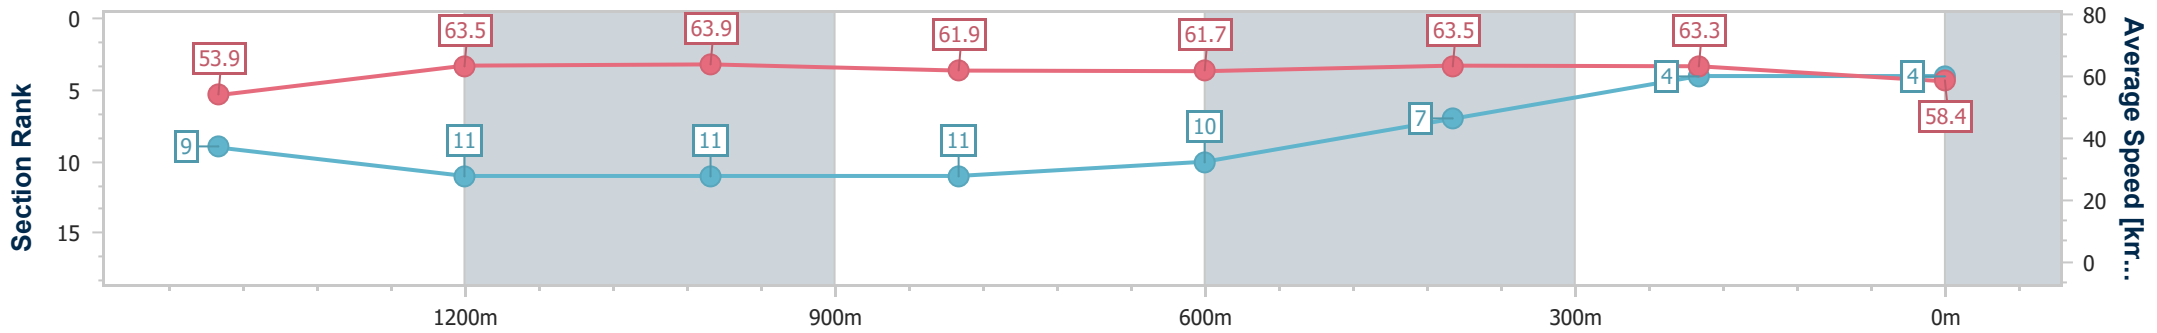

Horse/Jockey Name	Hype
Final Rank	4
Fastest Section Time (Section)	0:11.30 (1200m)
Top Speed [km/h] (Section)	66.4 (Overall)
Race State	Finished

Doomben QLD Professional
Race 7: WORLD POOL ON 15 JUNE Class 6 Handicap - 1650m
12 June 2024 - 15:29
Track Rating: Good 4, Weather: Fine, Rail Position: +9m Entire

BRISBANE
RACING CLUB

Section	Overall	1400m	1200m	1000m	800m	600m	400m	200m
Section Times	1:38.27 [4] (0:16.78)	1:21.49 [9] (0:11.53)	1:09.96 [11] (0:11.30)	0:58.66 [11] (0:11.64)	0:47.02 [11] (0:11.82)	0:35.20 [10] (0:11.41)	0:23.79 [7] (0:11.48)	0:12.31 [4] (0:12.31)
Average Speed [km/h]	53.9	63.5	63.9	61.9	61.7	63.5	63.3	58.4
Top Speed [km/h]	66.4	65.2	64.2	63.6	63.4	64.7	64.5	61.2
Avg. Dist. to Rail [m]	4.0	2.9	2.4	1.5	1.9	2.1	3.6	4.4
Avg. Stride Freq. [Hz]	2.3	2.4	2.3	2.3	2.3	2.3	2.4	2.3
Avg. Stride Length [m]	6.6	7.5	7.7	7.6	7.5	7.6	7.4	7.1

- [ ] Ranking at each section and finish
- -.-.- No data available at this section
- NA No data available