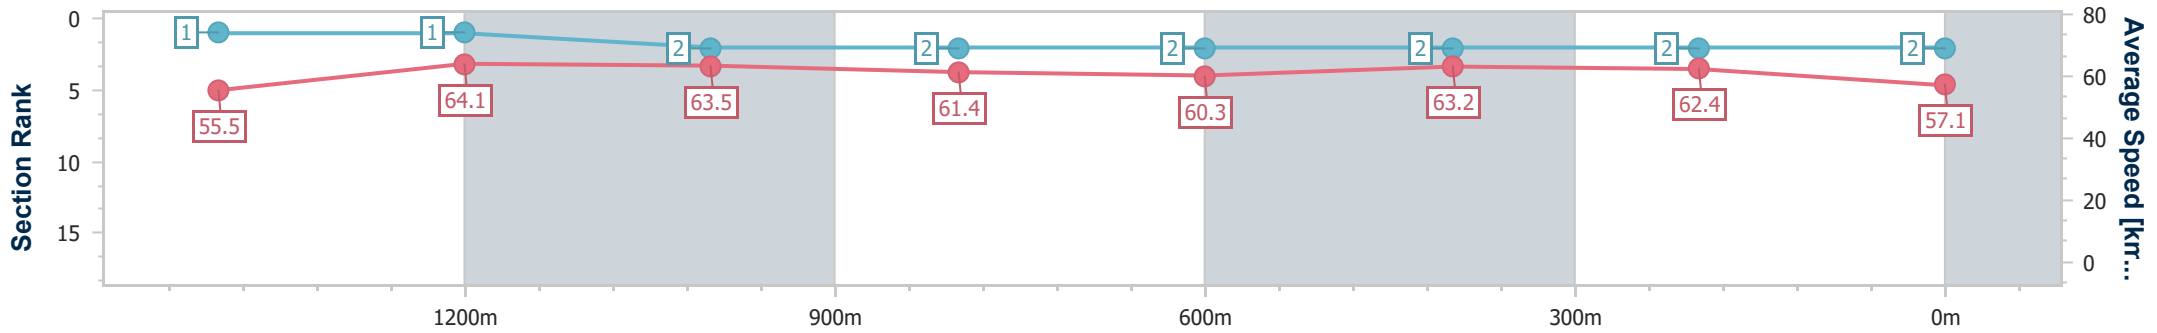

Horse/Jockey Name	Cinque Torri
Final Rank	2
Fastest Section Time (Section)	0:11.21 (1400m)
Top Speed [km/h] (Section)	66.4 (Overall)
Race State	Finished

Doomben QLD Professional
Race 7: WORLD POOL ON 15 JUNE Class 6 Handicap - 1650m
12 June 2024 - 15:29
Track Rating: Good 4, Weather: Fine, Rail Position: +9m Entire

BRISBANE
RACING CLUB

Section	Overall	1400m	1200m	1000m	800m	600m	400m	200m
Section Times	1:37.98 [2] (0:16.20)	1:21.78 [1] (0:11.21)	1:10.57 [1] (0:11.34)	0:59.23 [2] (0:11.77)	0:47.46 [2] (0:11.96)	0:35.50 [2] (0:11.33)	0:24.17 [2] (0:11.55)	0:12.62 [2] (0:12.62)
Average Speed [km/h]	55.5	64.1	63.5	61.4	60.3	63.2	62.4	57.1
Top Speed [km/h]	66.4	65.5	64.8	63.8	62.4	63.8	63.4	60.3
Avg. Dist. to Rail [m]	1.9	0.4	0.8	1.0	0.3	1.2	0.4	0.3
Avg. Stride Freq. [Hz]	2.2	2.2	2.2	2.2	2.2	2.3	2.3	2.2
Avg. Stride Length [m]	6.8	8.0	8.0	7.8	7.7	7.8	7.6	7.1

- [ ] Ranking at each section and finish
- -.-.-.- No data available at this section
- NA No data available