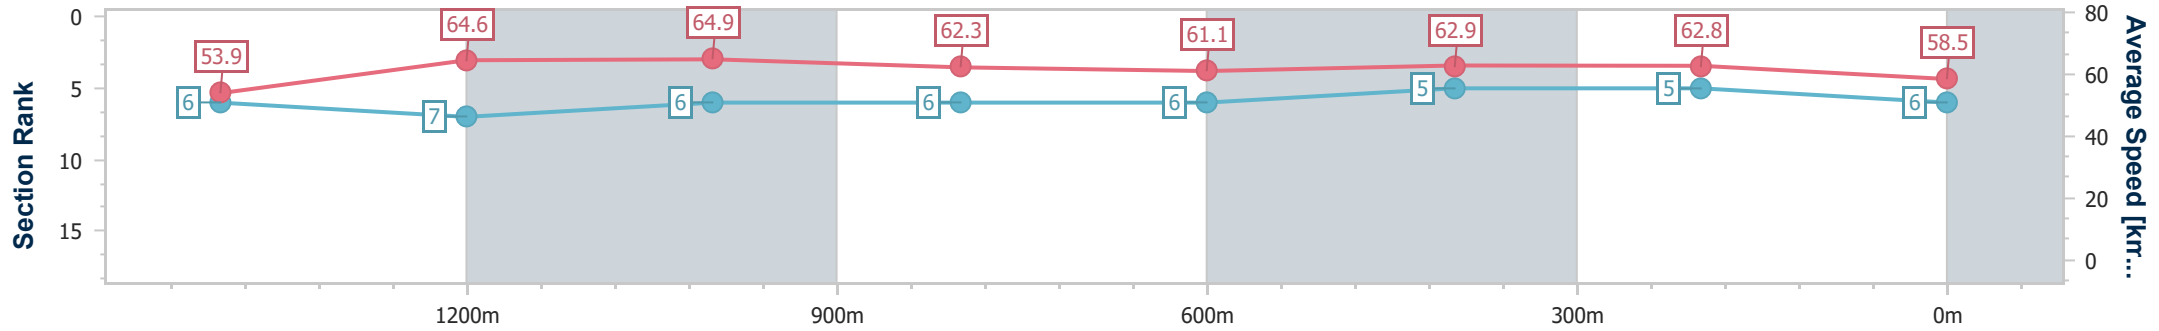

Horse/Jockey Name	Sebring Girl
Final Rank	6
Fastest Section Time (Section)	0:11.13 (1200m)
Top Speed [km/h] (Section)	67.2 (1200m)
Race State	Finished

Doomben QLD Professional
Race 7: WORLD POOL ON 15 JUNE Class 6 Handicap - 1650m
12 June 2024 - 15:29
Track Rating: Good 4, Weather: Fine, Rail Position: +9m Entire

BRISBANE
RACING CLUB

Section	Overall	1400m	1200m	1000m	800m	600m	400m	200m
Section Times	1:38.28 [6] (0:16.72)	1:21.56 [6] (0:11.30)	1:10.26 [7] (0:11.13)	0:59.13 [6] (0:11.69)	0:47.44 [6] (0:11.96)	0:35.48 [6] (0:11.63)	0:23.85 [5] (0:11.55)	0:12.30 [5] (0:12.30)
Average Speed [km/h]	53.9	64.6	64.9	62.3	61.1	62.9	62.8	58.5
Top Speed [km/h]	66.8	66.7	67.2	64.5	62.8	64.5	64.5	60.6
Avg. Dist. to Rail [m]	0.7	2.9	3.3	3.1	3.1	3.5	3.8	2.4
Avg. Stride Freq. [Hz]	2.3	2.4	2.3	2.2	2.3	2.3	2.4	2.3
Avg. Stride Length [m]	6.4	7.7	7.9	7.7	7.4	7.4	7.3	7.0

- [ ] Ranking at each section and finish
- -.-.- No data available at this section
- NA No data available