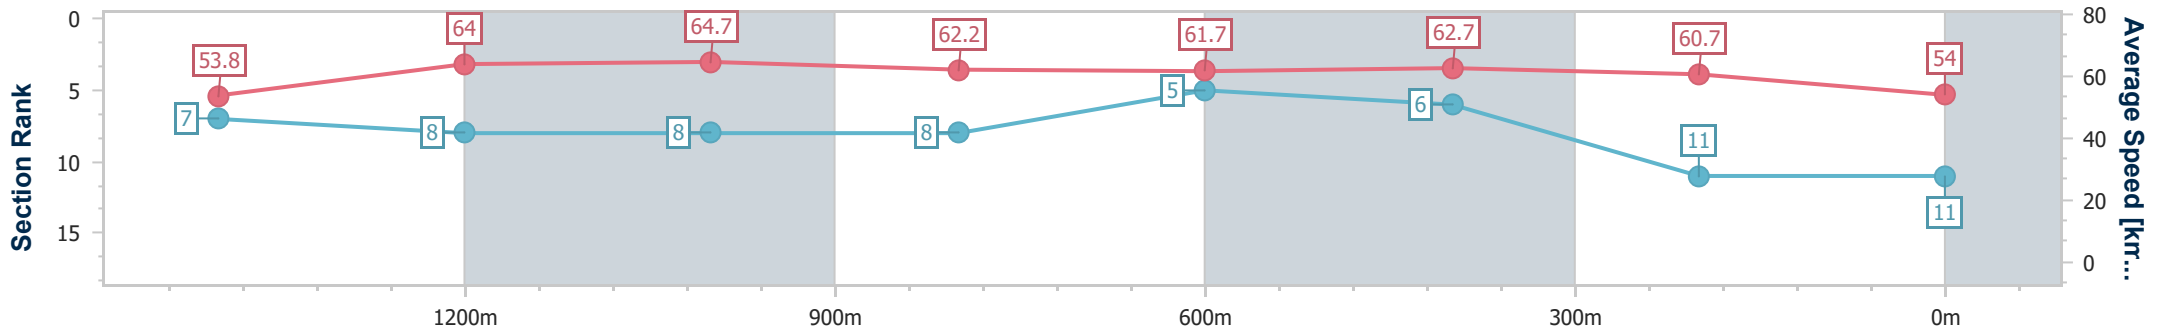

Horse/Jockey Name	Rogue Bear
Final Rank	11
Fastest Section Time (Section)	0:11.17 (1200m)
Top Speed [km/h] (Section)	66.6 (1200m)
Race State	Finished

Doomben QLD Professional
Race 7: WORLD POOL ON 15 JUNE Class 6 Handicap - 1650m
12 June 2024 - 15:29
Track Rating: Good 4, Weather: Fine, Rail Position: +9m Entire

BRISBANE
RACING CLUB

Section	Overall	1400m	1200m	1000m	800m	600m	400m	200m
Section Times	1:39.73 [11] (0:16.75)	1:22.98 [7] (0:11.42)	1:11.56 [8] (0:11.17)	1:00.39 [8] (0:11.66)	0:48.73 [8] (0:11.80)	0:36.93 [5] (0:11.64)	0:25.29 [6] (0:11.98)	0:13.31 [11] (0:13.31)
Average Speed [km/h]	53.8	64.0	64.7	62.2	61.7	62.7	60.7	54.0
Top Speed [km/h]	66.0	65.3	66.6	63.8	63.7	64.2	61.9	58.3
Avg. Dist. to Rail [m]	0.8	2.7	3.5	3.0	2.6	2.3	4.4	4.8
Avg. Stride Freq. [Hz]	2.3	2.4	2.3	2.3	2.3	2.4	2.3	2.2
Avg. Stride Length [m]	6.4	7.5	7.8	7.6	7.4	7.3	7.2	6.9

- [ ] Ranking at each section and finish
- -.-.- No data available at this section
- NA No data available