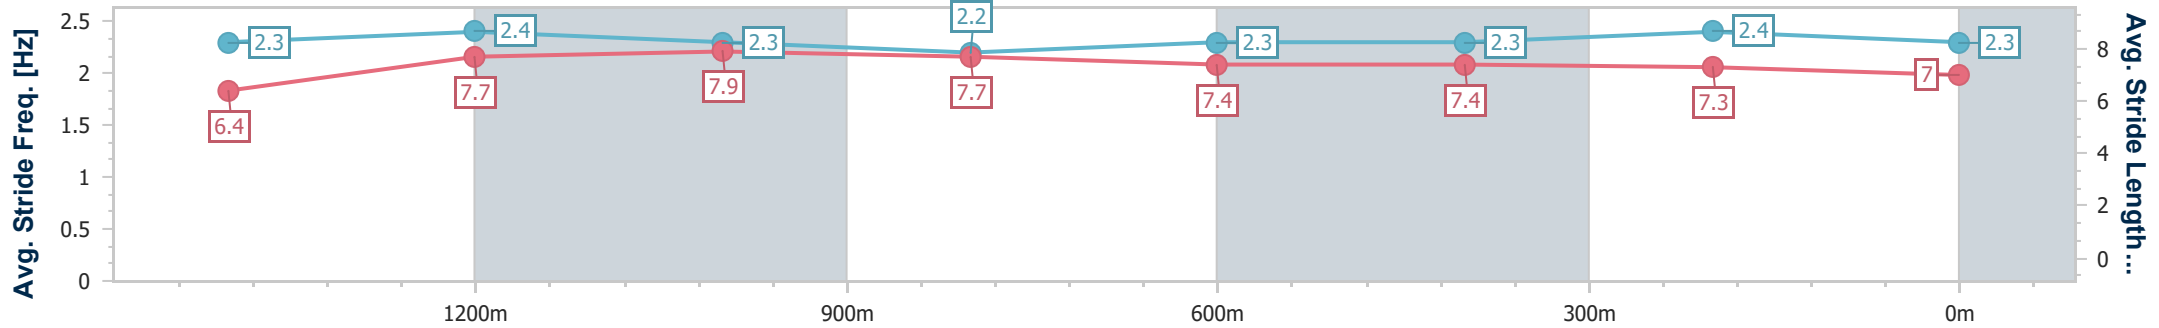

Horse/Jockey Name	Sebring Girl
Final Rank	6
Fastest Section Time (Section)	0:11.13 (1200m)
Top Speed [km/h] (Section)	67.2 (1200m)
Race State	Finished

Doomben QLD Professional
Race 7: WORLD POOL ON 15 JUNE Class 6 Handicap - 1650m
12 June 2024 - 15:29
Track Rating: Good 4, Weather: Fine, Rail Position: +9m Entire

BRISBANE
RACING CLUB

Section	Overall	1400m	1200m	1000m	800m	600m	400m	200m
Section Times	1:38.28 [6] (0:16.72)	1:21.56 [6] (0:11.30)	1:10.26 [7] (0:11.13)	0:59.13 [6] (0:11.69)	0:47.44 [6] (0:11.96)	0:35.48 [6] (0:11.63)	0:23.85 [5] (0:11.55)	0:12.30 [5] (0:12.30)
Average Speed [km/h]	53.9	64.6	64.9	62.3	61.1	62.9	62.8	58.5
Top Speed [km/h]	66.8	66.7	67.2	64.5	62.8	64.5	64.5	60.6
Avg. Dist. to Rail [m]	0.7	2.9	3.3	3.1	3.1	3.5	3.8	2.4
Avg. Stride Freq. [Hz]	2.3	2.4	2.3	2.2	2.3	2.3	2.4	2.3
Avg. Stride Length [m]	6.4	7.7	7.9	7.7	7.4	7.4	7.3	7.0

- [ ] Ranking at each section and finish
- -.-.- No data available at this section
- NA No data available