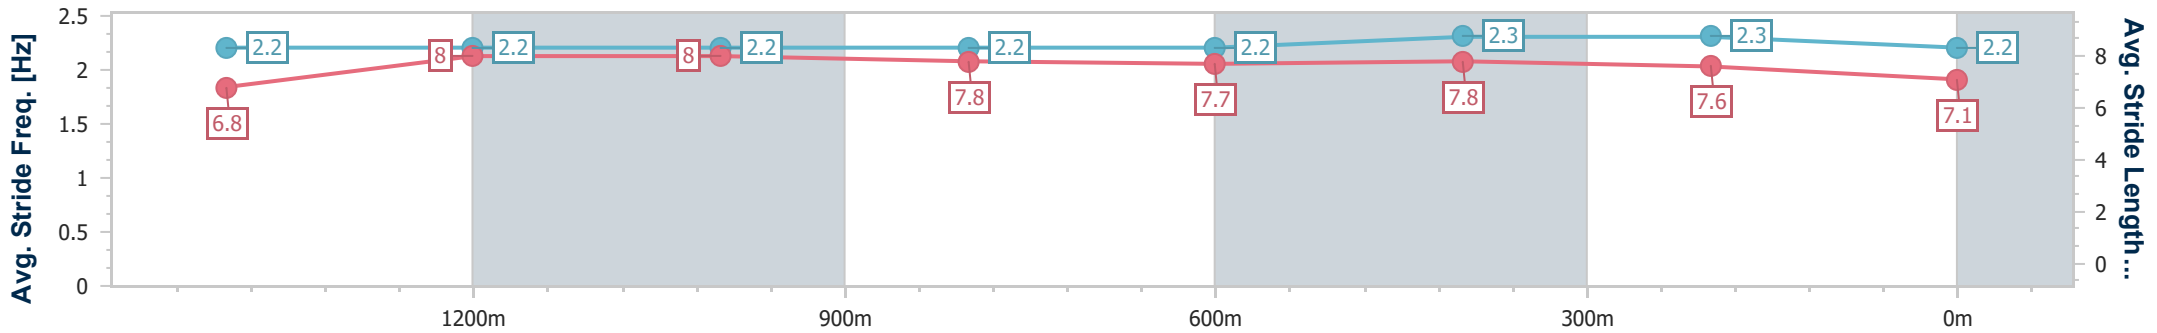

Horse/Jockey Name	Cinque Torri
Final Rank	2
Fastest Section Time (Section)	0:11.21 (1400m)
Top Speed [km/h] (Section)	66.4 (Overall)
Race State	Finished

Doomben QLD Professional
Race 7: WORLD POOL ON 15 JUNE Class 6 Handicap - 1650m
12 June 2024 - 15:29
Track Rating: Good 4, Weather: Fine, Rail Position: +9m Entire

BRISBANE
RACING CLUB

Section	Overall	1400m	1200m	1000m	800m	600m	400m	200m
Section Times	1:37.98 [2] (0:16.20)	1:21.78 [1] (0:11.21)	1:10.57 [1] (0:11.34)	0:59.23 [2] (0:11.77)	0:47.46 [2] (0:11.96)	0:35.50 [2] (0:11.33)	0:24.17 [2] (0:11.55)	0:12.62 [2] (0:12.62)
Average Speed [km/h]	55.5	64.1	63.5	61.4	60.3	63.2	62.4	57.1
Top Speed [km/h]	66.4	65.5	64.8	63.8	62.4	63.8	63.4	60.3
Avg. Dist. to Rail [m]	1.9	0.4	0.8	1.0	0.3	1.2	0.4	0.3
Avg. Stride Freq. [Hz]	2.2	2.2	2.2	2.2	2.2	2.3	2.3	2.2
Avg. Stride Length [m]	6.8	8.0	8.0	7.8	7.7	7.8	7.6	7.1

- [ ] Ranking at each section and finish
- -.-.-.- No data available at this section
- NA No data available