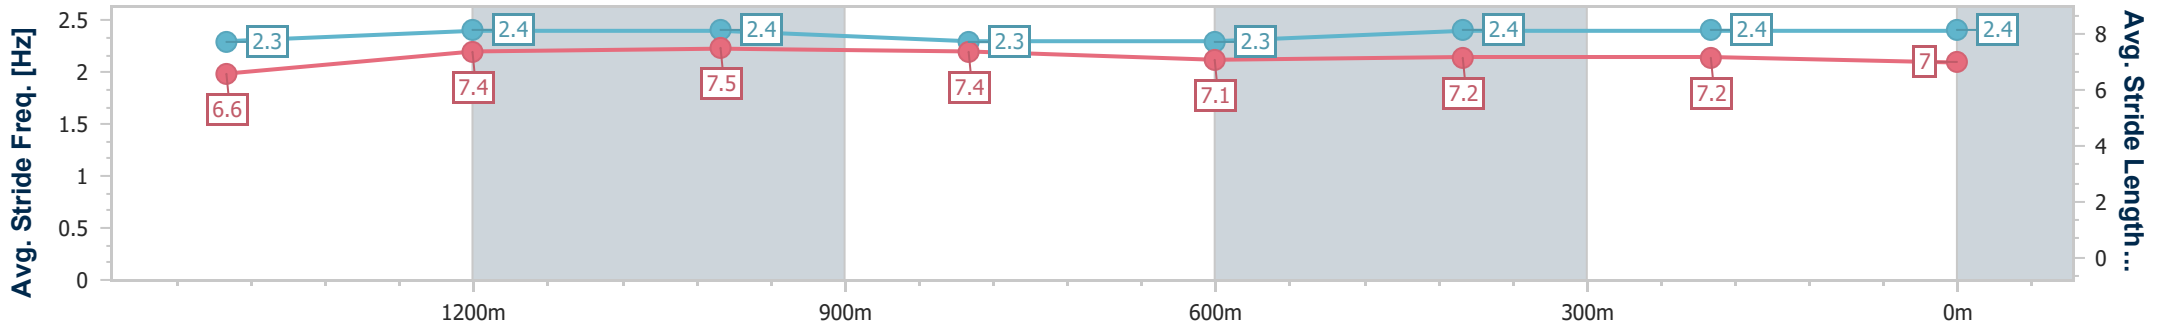

Horse/Jockey Name	Poetic Drama
Final Rank	5
Fastest Section Time (Section)	0:11.16 (1200m)
Top Speed [km/h] (Section)	66.0 (1200m)
Race State	Finished

Doomben QLD Professional
Race 7: WORLD POOL ON 15 JUNE Class 6 Handicap - 1650m
12 June 2024 - 15:29
Track Rating: Good 4, Weather: Fine, Rail Position: +9m Entire

Section	Overall	1400m	1200m	1000m	800m	600m	400m	200m
Section Times	1:38.27 [5] (0:16.54)	1:21.73 [5] (0:11.36)	1:10.37 [5] (0:11.16)	0:59.21 [5] (0:11.74)	0:47.47 [5] (0:12.03)	0:35.44 [7] (0:11.70)	0:23.74 [8] (0:11.58)	0:12.16 [7] (0:12.16)
Average Speed [km/h]	54.3	63.3	64.3	61.4	59.8	61.6	62.0	59.3
Top Speed [km/h]	65.4	65.0	66.0	63.8	61.4	62.7	63.8	62.0
Avg. Dist. to Rail [m]	2.0	0.4	0.6	0.3	0.3	0.3	0.4	0.4
Avg. Stride Freq. [Hz]	2.3	2.4	2.4	2.3	2.3	2.4	2.4	2.4
Avg. Stride Length [m]	6.6	7.4	7.5	7.4	7.1	7.2	7.2	7.0

- [ ] Ranking at each section and finish
- -.-.- No data available at this section
- NA No data available