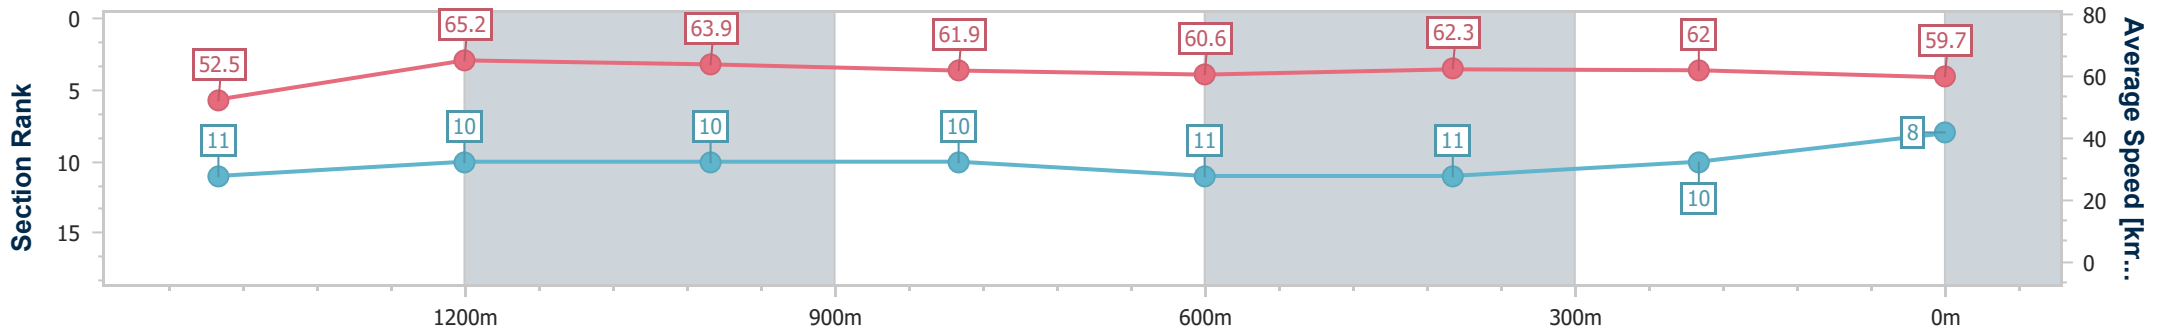

Horse/Jockey Name	Bettcha The Crown
Final Rank	8
Fastest Section Time (Section)	0:11.10 (1400m)
Top Speed [km/h] (Section)	66.6 (1400m)
Race State	Finished

Doomben QLD Professional
Race 7: WORLD POOL ON 15 JUNE Class 6 Handicap - 1650m
12 June 2024 - 15:29
Track Rating: Good 4, Weather: Fine, Rail Position: +9m Entire

BRISBANE
RACING CLUB

Section	Overall	1400m	1200m	1000m	800m	600m	400m	200m
Section Times	1:38.45 [8] (0:17.10)	1:21.35 [11] (0:11.10)	1:10.25 [10] (0:11.26)	0:58.99 [10] (0:11.70)	0:47.29 [10] (0:11.99)	0:35.30 [11] (0:11.57)	0:23.73 [11] (0:11.63)	0:12.10 [10] (0:12.10)
Average Speed [km/h]	52.5	65.2	63.9	61.9	60.6	62.3	62.0	59.7
Top Speed [km/h]	65.6	66.6	64.9	64.3	61.7	64.5	64.5	61.8
Avg. Dist. to Rail [m]	1.7	1.2	2.1	1.6	1.6	0.4	2.0	3.0
Avg. Stride Freq. [Hz]	2.2	2.3	2.2	2.1	2.2	2.1	2.2	2.2
Avg. Stride Length [m]	6.7	8.0	8.2	8.0	7.7	8.2	7.7	7.5

- [ ] Ranking at each section and finish
- -.-.- No data available at this section
- NA No data available