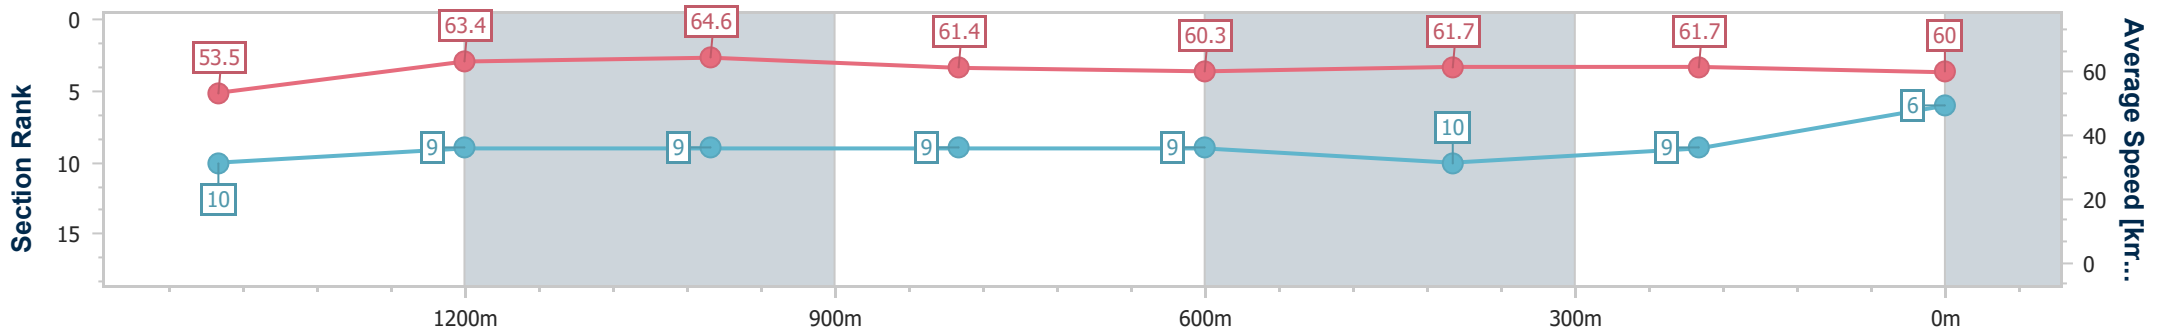

Horse/Jockey Name	Rising Pacific
Final Rank	6
Fastest Section Time (Section)	0:11.18 (1200m)
Top Speed [km/h] (Section)	65.0 (Overall)
Race State	Finished

Doomben QLD Professional
Race 7: WORLD POOL ON 15 JUNE Class 6 Handicap - 1650m
12 June 2024 - 15:29
Track Rating: Good 4, Weather: Fine, Rail Position: +9m Entire

BRISBANE
RACING CLUB

Section	Overall	1400m	1200m	1000m	800m	600m	400m	200m
Section Times	1:38.28 [6] (0:16.83)	1:21.45 [10] (0:11.34)	1:10.11 [9] (0:11.18)	0:58.93 [9] (0:11.74)	0:47.19 [9] (0:11.96)	0:35.23 [9] (0:11.57)	0:23.66 [10] (0:11.64)	0:12.02 [9] (0:12.02)
Average Speed [km/h]	53.5	63.4	64.6	61.4	60.3	61.7	61.7	60.0
Top Speed [km/h]	65.0	64.8	64.9	63.8	62.2	62.4	62.6	62.2
Avg. Dist. to Rail [m]	1.8	0.5	1.4	1.1	0.4	1.3	0.8	1.6
Avg. Stride Freq. [Hz]	2.2	2.2	2.2	2.2	2.2	2.3	2.3	2.3
Avg. Stride Length [m]	6.8	7.9	8.0	7.8	7.6	7.5	7.5	7.2

- [ ] Ranking at each section and finish
- -.-.- No data available at this section
- NA No data available