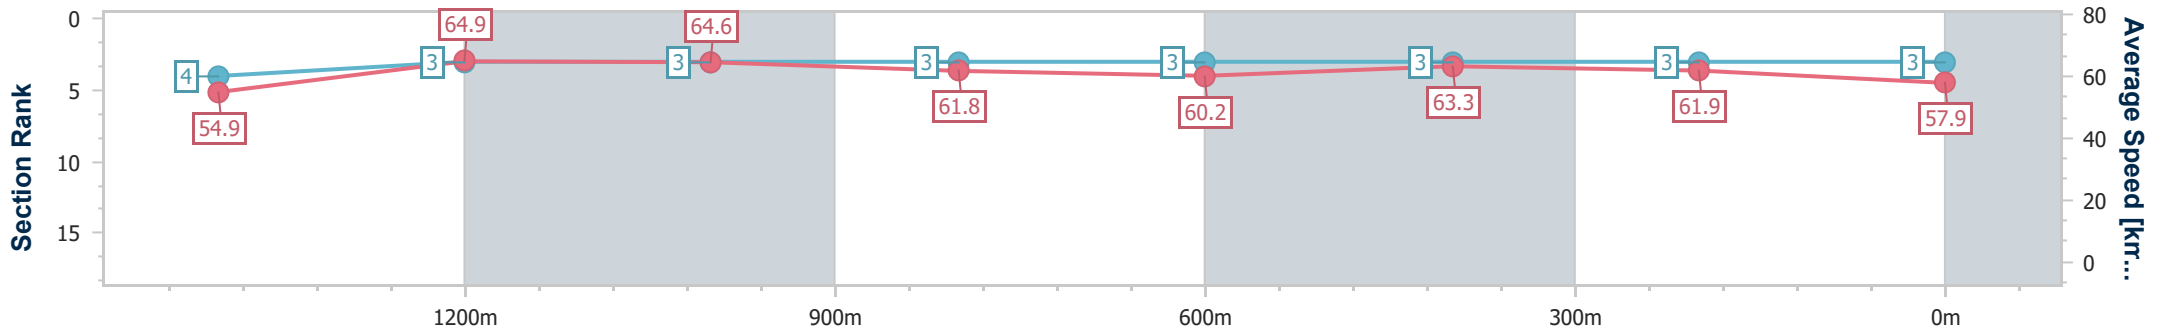

Horse/Jockey Name	Goldeel
Final Rank	3
Fastest Section Time (Section)	0:11.13 (1200m)
Top Speed [km/h] (Section)	66.5 (Overall)
Race State	Finished

Doomben QLD Professional
Race 7: WORLD POOL ON 15 JUNE Class 6 Handicap - 1650m
12 June 2024 - 15:29
Track Rating: Good 4, Weather: Fine, Rail Position: +9m Entire

BRISBANE
RACING CLUB

Section	Overall	1400m	1200m	1000m	800m	600m	400m	200m
Section Times	1:38.19 [3] (0:16.50)	1:21.69 [4] (0:11.26)	1:10.43 [3] (0:11.13)	0:59.30 [3] (0:11.76)	0:47.54 [3] (0:12.02)	0:35.52 [3] (0:11.41)	0:24.11 [3] (0:11.69)	0:12.42 [3] (0:12.42)
Average Speed [km/h]	54.9	64.9	64.6	61.8	60.2	63.3	61.9	57.9
Top Speed [km/h]	66.5	65.5	65.6	64.0	62.7	63.9	63.6	60.0
Avg. Dist. to Rail [m]	2.9	2.7	4.0	2.7	1.3	0.4	3.7	5.9
Avg. Stride Freq. [Hz]	2.4	2.4	2.4	2.3	2.3	2.4	2.4	2.4
Avg. Stride Length [m]	6.3	7.4	7.5	7.4	7.2	7.3	7.1	6.9

- [ ] Ranking at each section and finish
- -.-.- No data available at this section
- NA No data available