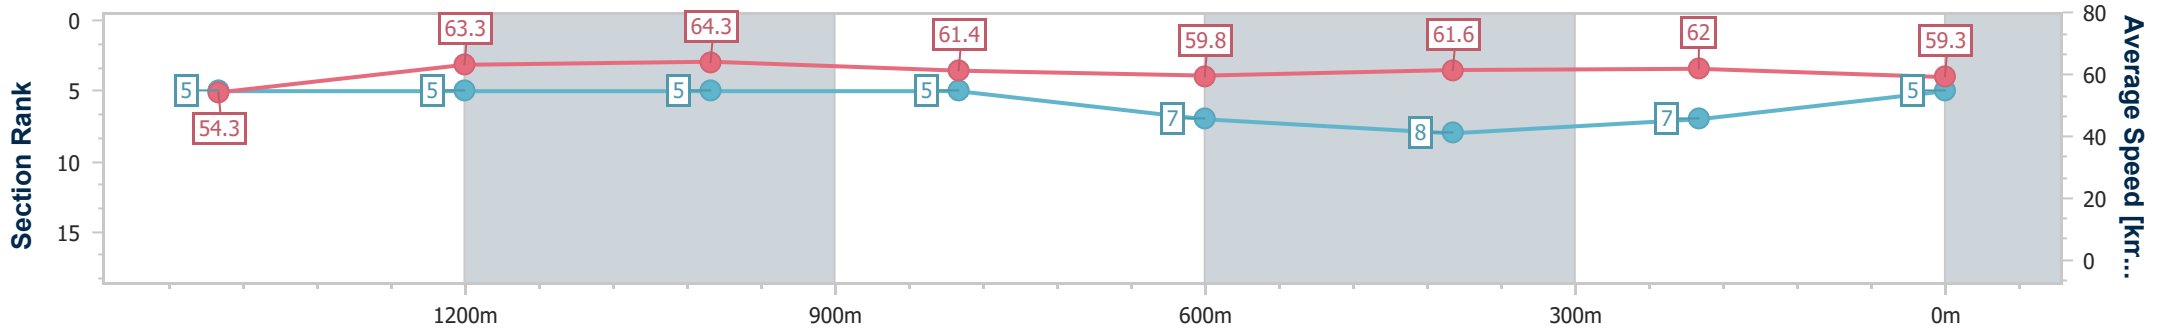

Horse/Jockey Name	Poetic Drama
Final Rank	5
Fastest Section Time (Section)	0:11.16 (1200m)
Top Speed [km/h] (Section)	66.0 (1200m)
Race State	Finished

Doomben QLD Professional
Race 7: WORLD POOL ON 15 JUNE Class 6 Handicap - 1650m
12 June 2024 - 15:29
Track Rating: Good 4, Weather: Fine, Rail Position: +9m Entire

Section	Overall	1400m	1200m	1000m	800m	600m	400m	200m
Section Times	1:38.27 [5] (0:16.54)	1:21.73 [5] (0:11.36)	1:10.37 [5] (0:11.16)	0:59.21 [5] (0:11.74)	0:47.47 [5] (0:12.03)	0:35.44 [7] (0:11.70)	0:23.74 [8] (0:11.58)	0:12.16 [7] (0:12.16)
Average Speed [km/h]	54.3	63.3	64.3	61.4	59.8	61.6	62.0	59.3
Top Speed [km/h]	65.4	65.0	66.0	63.8	61.4	62.7	63.8	62.0
Avg. Dist. to Rail [m]	2.0	0.4	0.6	0.3	0.3	0.3	0.4	0.4
Avg. Stride Freq. [Hz]	2.3	2.4	2.4	2.3	2.3	2.4	2.4	2.4
Avg. Stride Length [m]	6.6	7.4	7.5	7.4	7.1	7.2	7.2	7.0

- [ ] Ranking at each section and finish
- -.-.- No data available at this section
- NA No data available