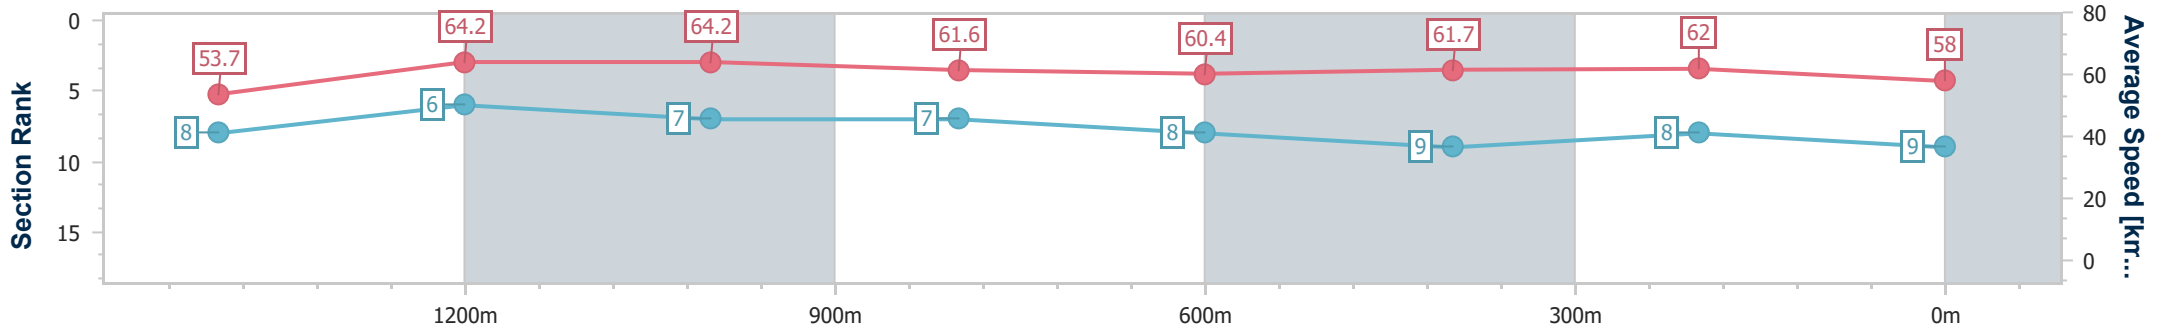

Horse/Jockey Name	Twigman
Final Rank	9
Fastest Section Time (Section)	0:11.22 (1400m)
Top Speed [km/h] (Section)	65.7 (1400m)
Race State	Finished

Doomben QLD Professional
Race 7: WORLD POOL ON 15 JUNE Class 6 Handicap - 1650m
12 June 2024 - 15:29
Track Rating: Good 4, Weather: Fine, Rail Position: +9m Entire

BRISBANE
RACING CLUB

Section	Overall	1400m	1200m	1000m	800m	600m	400m	200m
Section Times	1:38.57 [9] (0:16.78)	1:21.79 [8] (0:11.22)	1:10.57 [6] (0:11.27)	0:59.30 [7] (0:11.70)	0:47.60 [7] (0:11.95)	0:35.65 [8] (0:11.65)	0:24.00 [9] (0:11.58)	0:12.42 [8] (0:12.42)
Average Speed [km/h]	53.7	64.2	64.2	61.6	60.4	61.7	62.0	58.0
Top Speed [km/h]	65.6	65.7	64.9	64.1	62.1	62.8	63.4	60.8
Avg. Dist. to Rail [m]	0.5	0.5	1.0	0.8	0.6	0.3	1.2	3.2
Avg. Stride Freq. [Hz]	2.2	2.4	2.3	2.3	2.3	2.3	2.4	2.3
Avg. Stride Length [m]	6.6	7.5	7.7	7.5	7.4	7.3	7.3	7.0

- [ ] Ranking at each section and finish
- -.-.- No data available at this section
- NA No data available