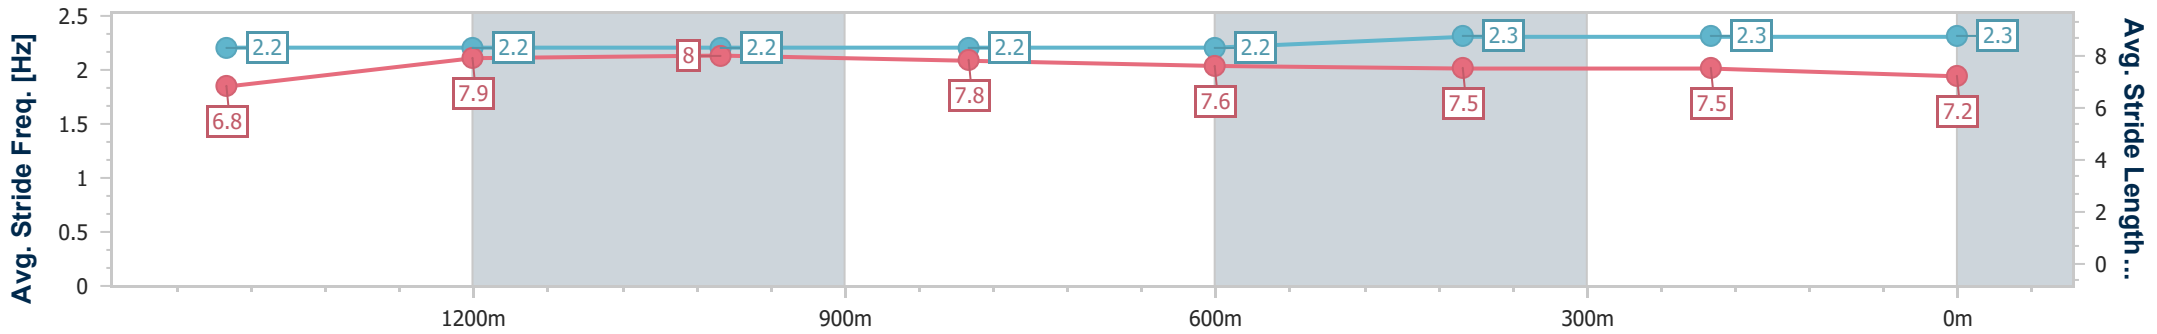

Horse/Jockey Name	Rising Pacific
Final Rank	6
Fastest Section Time (Section)	0:11.18 (1200m)
Top Speed [km/h] (Section)	65.0 (Overall)
Race State	Finished

Doomben QLD Professional
Race 7: WORLD POOL ON 15 JUNE Class 6 Handicap - 1650m
12 June 2024 - 15:29
Track Rating: Good 4, Weather: Fine, Rail Position: +9m Entire

BRISBANE
RACING CLUB

Section	Overall	1400m	1200m	1000m	800m	600m	400m	200m
Section Times	1:38.28 [6] (0:16.83)	1:21.45 [10] (0:11.34)	1:10.11 [9] (0:11.18)	0:58.93 [9] (0:11.74)	0:47.19 [9] (0:11.96)	0:35.23 [9] (0:11.57)	0:23.66 [10] (0:11.64)	0:12.02 [9] (0:12.02)
Average Speed [km/h]	53.5	63.4	64.6	61.4	60.3	61.7	61.7	60.0
Top Speed [km/h]	65.0	64.8	64.9	63.8	62.2	62.4	62.6	62.2
Avg. Dist. to Rail [m]	1.8	0.5	1.4	1.1	0.4	1.3	0.8	1.6
Avg. Stride Freq. [Hz]	2.2	2.2	2.2	2.2	2.2	2.3	2.3	2.3
Avg. Stride Length [m]	6.8	7.9	8.0	7.8	7.6	7.5	7.5	7.2

- [ ] Ranking at each section and finish
- -.-.- No data available at this section
- NA No data available