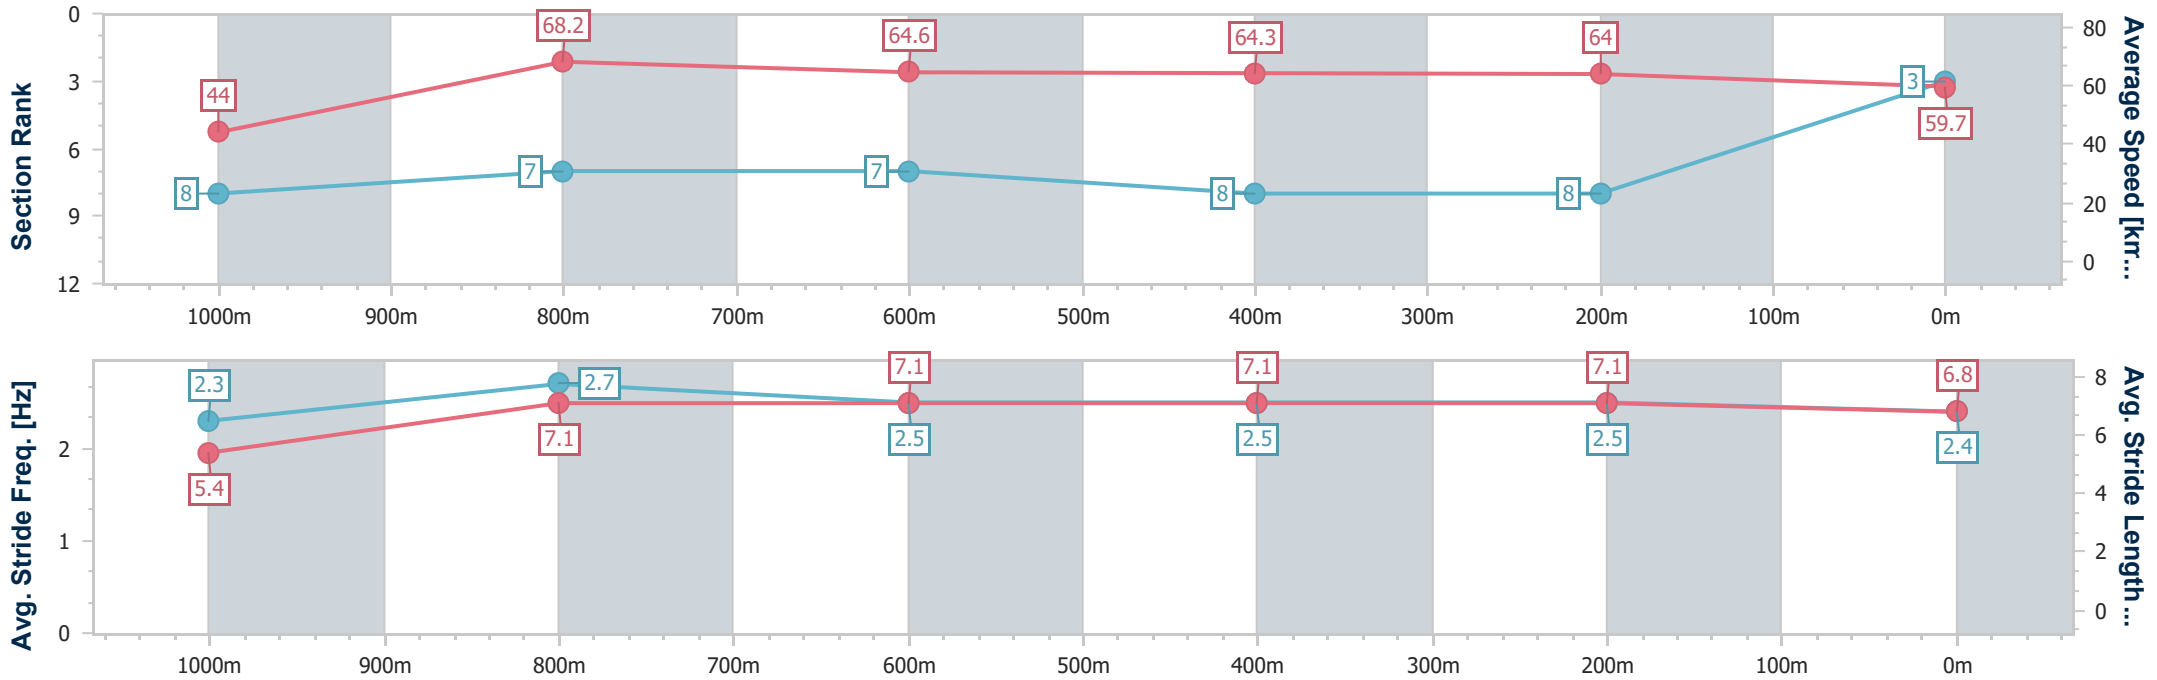

Horse/Jockey Name	Glowlight
Final Rank	3
Fastest Section Time (Section)	0:09.02 (Overall)
Top Speed [km/h] (Section)	69.2 (1000m)
Race State	Finished

Doomben QLD Professional
Race 1: RACECOURSE VILLAGE Fillies and Mares Maiden
Plate - 1110m
12 June 2024 - 11:59
Track Rating: Good 4, Weather: Fine, Rail Position: +9m Entire

BRISBANE
RACING CLUB

Section	Overall	1000m	800m	600m	400m	200m
Section Times	1:05.24 [3] (0:09.02)	0:56.22 [8] (0:10.61)	0:45.61 [7] (0:11.16)	0:34.45 [7] (0:11.16)	0:23.29 [8] (0:11.22)	0:12.07 [8] (0:12.07)
Average Speed [km/h]	44.0	68.2	64.6	64.3	64.0	59.7
Top Speed [km/h]	65.4	69.2	66.9	65.1	65.3	61.9
Avg. Dist. to Rail [m]	2.9	2.0	0.6	1.0	0.9	1.9
Avg. Stride Freq. [Hz]	2.3	2.7	2.5	2.5	2.5	2.4
Avg. Stride Length [m]	5.4	7.1	7.1	7.1	7.1	6.8

- [ ] Ranking at each section and finish
- -.-.- No data available at this section
- NA No data available