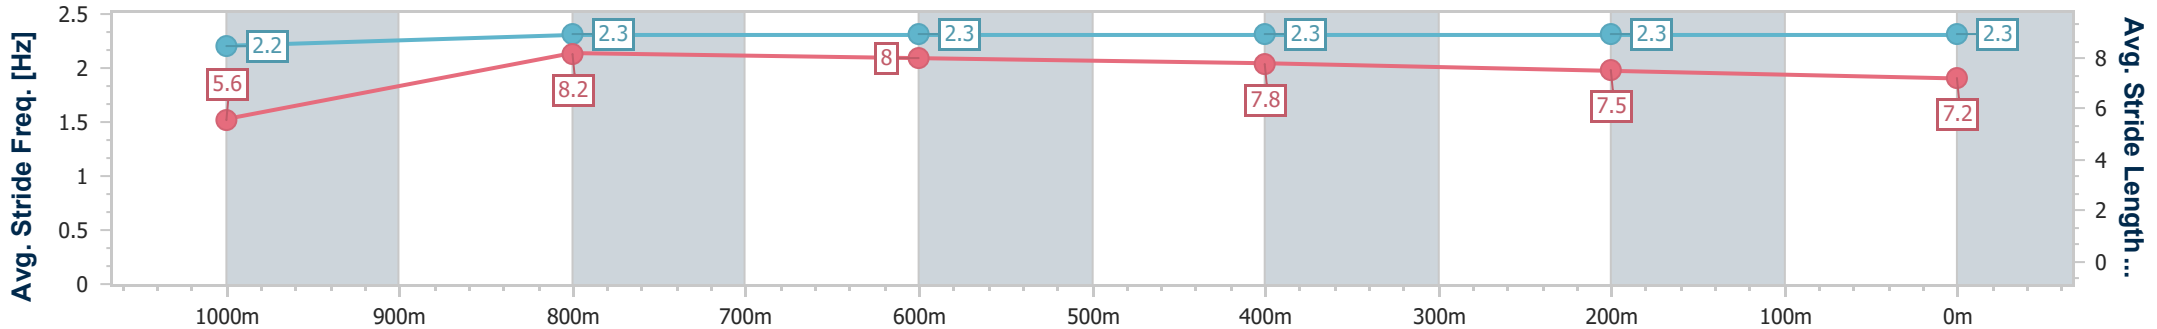

Horse/Jockey Name	Ashilla
Final Rank	5
Fastest Section Time (Section)	0:08.93 (Overall)
Top Speed [km/h] (Section)	69.8 (1000m)
Race State	Finished

Doomben QLD Professional
Race 1: RACECOURSE VILLAGE Fillies and Mares Maiden Plate - 1110m
12 June 2024 - 11:59
Track Rating: Good 4, Weather: Fine, Rail Position: +9m Entire

BRISBANE
RACING CLUB

Section	Overall	1000m	800m	600m	400m	200m
Section Times	1:05.34 [5] (0:08.93)	0:56.41 [7] (0:10.60)	0:45.81 [6] (0:10.94)	0:34.87 [4] (0:11.09)	0:23.78 [2] (0:11.41)	0:12.37 [3] (0:12.37)
Average Speed [km/h]	44.3	68.6	66.3	64.8	63.1	58.3
Top Speed [km/h]	66.9	69.8	67.8	66.6	64.6	61.1
Avg. Dist. to Rail [m]	5.7	3.6	1.0	0.2	0.9	0.6
Avg. Stride Freq. [Hz]	2.2	2.3	2.3	2.3	2.3	2.3
Avg. Stride Length [m]	5.6	8.2	8.0	7.8	7.5	7.2

- [ ] Ranking at each section and finish
- -.-.- No data available at this section
- NA No data available