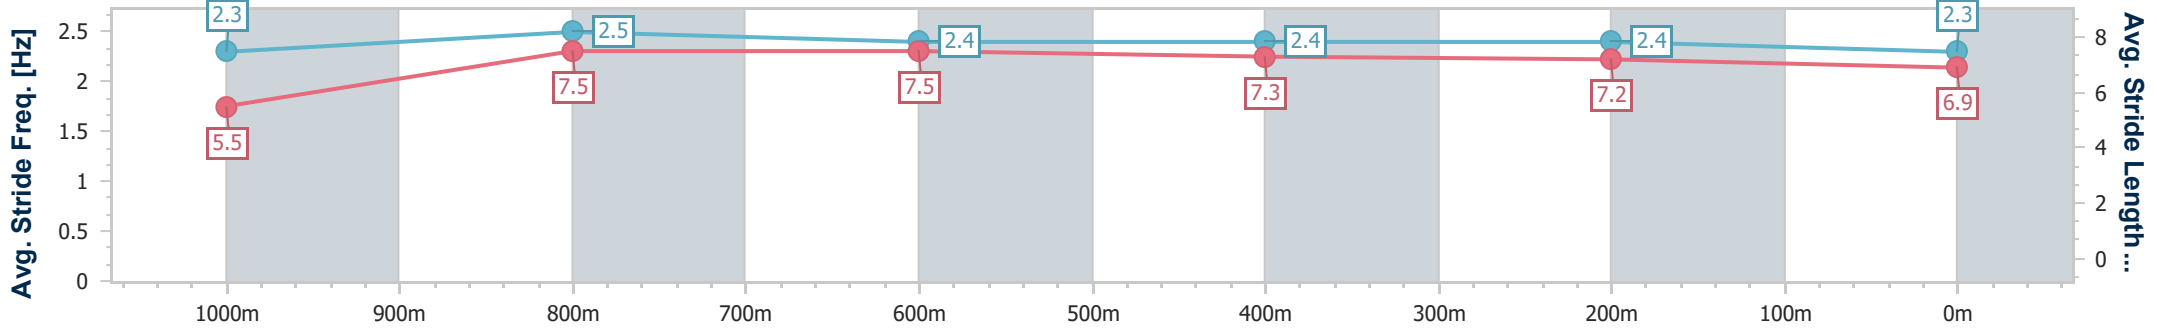

- [] Ranking at each section and finish
- .-.- No data available at this section
- NA No data available

Horse/Jockey Name	Island Lady
Final Rank	8
Fastest Section Time (Section)	0:08.58 (Overall)
Top Speed [km/h] (Section)	69.4 (1000m)
Race State	Finished

Doomben QLD Professional
Race 1: RACECOURSE VILLAGE Fillies and Mares Maiden
Plate - 1110m
12 June 2024 - 11:59
Track Rating: Good 4, Weather: Fine, Rail Position: +9m Entire

BRISBANE
RACING CLUB

Section	Overall	1000m	800m	600m	400m	200m
Section Times	1:05.57 [8] (0:08.58)	0:56.99 [2] (0:10.62)	0:46.37 [2] (0:11.04)	0:35.33 [1] (0:11.19)	0:24.14 [1] (0:11.55)	0:12.59 [4] (0:12.59)
Average Speed [km/h]	46.2	68.2	65.4	64.4	62.2	57.2
Top Speed [km/h]	67.8	69.4	67.3	66.2	63.9	59.5
Avg. Dist. to Rail [m]	3.3	1.8	1.1	0.6	1.0	0.9
Avg. Stride Freq. [Hz]	2.3	2.5	2.4	2.4	2.4	2.3
Avg. Stride Length [m]	5.5	7.5	7.5	7.3	7.2	6.9

- [] Ranking at each section and finish
- .-.-.- No data available at this section
- NA No data available