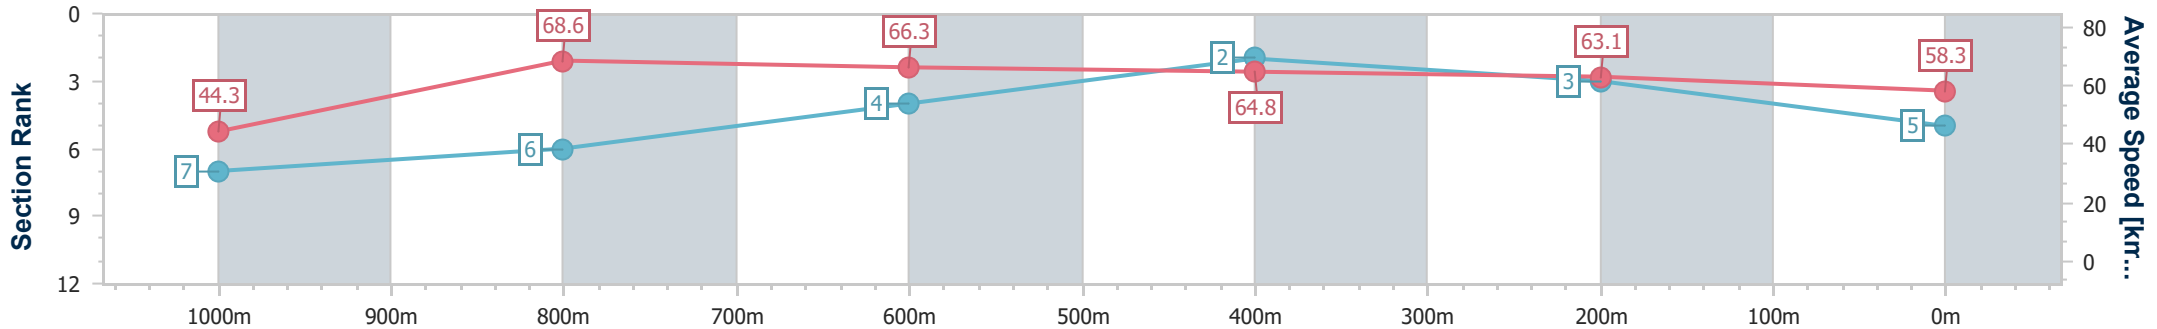

Horse/Jockey Name	Ashilla
Final Rank	5
Fastest Section Time (Section)	0:08.93 (Overall)
Top Speed [km/h] (Section)	69.8 (1000m)
Race State	Finished

Doomben QLD Professional
Race 1: RACECOURSE VILLAGE Fillies and Mares Maiden Plate - 1110m
12 June 2024 - 11:59
Track Rating: Good 4, Weather: Fine, Rail Position: +9m Entire

BRISBANE
RACING CLUB

Section	Overall	1000m	800m	600m	400m	200m
Section Times	1:05.34 [5] (0:08.93)	0:56.41 [7] (0:10.60)	0:45.81 [6] (0:10.94)	0:34.87 [4] (0:11.09)	0:23.78 [2] (0:11.41)	0:12.37 [3] (0:12.37)
Average Speed [km/h]	44.3	68.6	66.3	64.8	63.1	58.3
Top Speed [km/h]	66.9	69.8	67.8	66.6	64.6	61.1
Avg. Dist. to Rail [m]	5.7	3.6	1.0	0.2	0.9	0.6
Avg. Stride Freq. [Hz]	2.2	2.3	2.3	2.3	2.3	2.3
Avg. Stride Length [m]	5.6	8.2	8.0	7.8	7.5	7.2

- [ ] Ranking at each section and finish
- -.-.- No data available at this section
- NA No data available