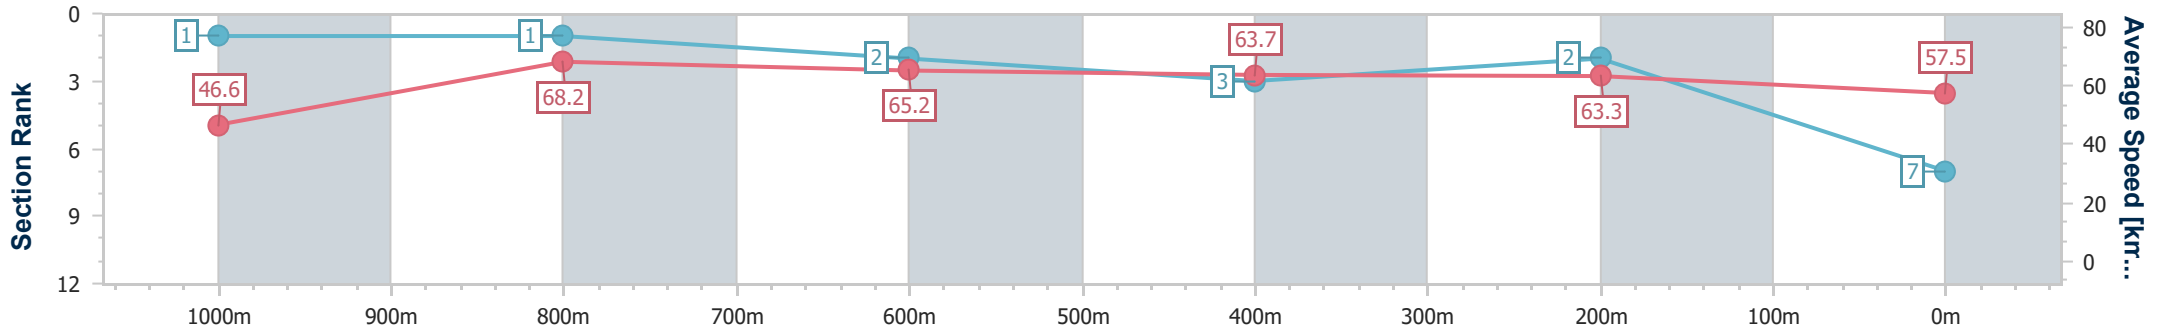

Horse/Jockey Name	Equine Art
Final Rank	7
Fastest Section Time (Section)	0:08.50 (Overall)
Top Speed [km/h] (Section)	70.0 (1000m)
Race State	Finished

Doomben QLD Professional
Race 1: RACECOURSE VILLAGE Fillies and Mares Maiden Plate - 1110m
12 June 2024 - 11:59
Track Rating: Good 4, Weather: Fine, Rail Position: +9m Entire

BRISBANE
RACING CLUB

Section	Overall	1000m	800m	600m	400m	200m
Section Times	1:05.48 [7] (0:08.50)	0:56.98 [1] (0:10.65)	0:46.33 [1] (0:11.12)	0:35.21 [2] (0:11.36)	0:23.85 [3] (0:11.32)	0:12.53 [2] (0:12.53)
Average Speed [km/h]	46.6	68.2	65.2	63.7	63.3	57.5
Top Speed [km/h]	66.6	70.0	66.6	65.5	64.7	60.9
Avg. Dist. to Rail [m]	3.3	1.9	2.2	0.8	1.4	1.7
Avg. Stride Freq. [Hz]	2.4	2.5	2.4	2.4	2.4	2.3
Avg. Stride Length [m]	5.4	7.5	7.4	7.4	7.3	6.9

- [ ] Ranking at each section and finish
- -.-.- No data available at this section
- NA No data available