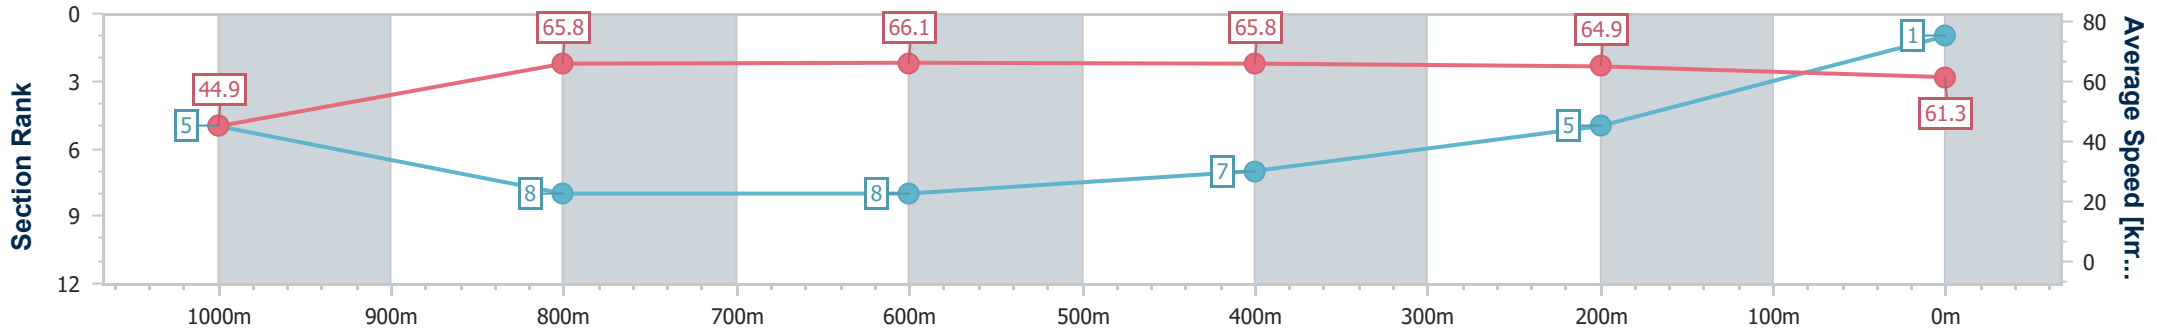

BRISBANE
RACING CLUB

Section	Overall	1000m	800m	600m	400m	200m
Section Times	1:04.75 [1] (0:08.79)	0:55.96 [5] (0:11.07)	0:44.89 [8] (0:10.98)	0:33.91 [8] (0:11.05)	0:22.86 [7] (0:11.15)	0:11.71 [5]
Average Speed [km/h]	44.9	65.8	66.1	65.8	64.9	61.3
Top Speed [km/h]	65.0	67.4	68.0	66.5	65.6	64.8
Avg. Dist. to Rail [m]	7.7	4.2	1.3	1.5	3.1	3.4
Avg. Stride Freq. [Hz]	2.4	2.4	2.3	2.3	2.4	2.3
Avg. Stride Length [m]	5.3	7.7	8.0	7.9	7.6	7.4