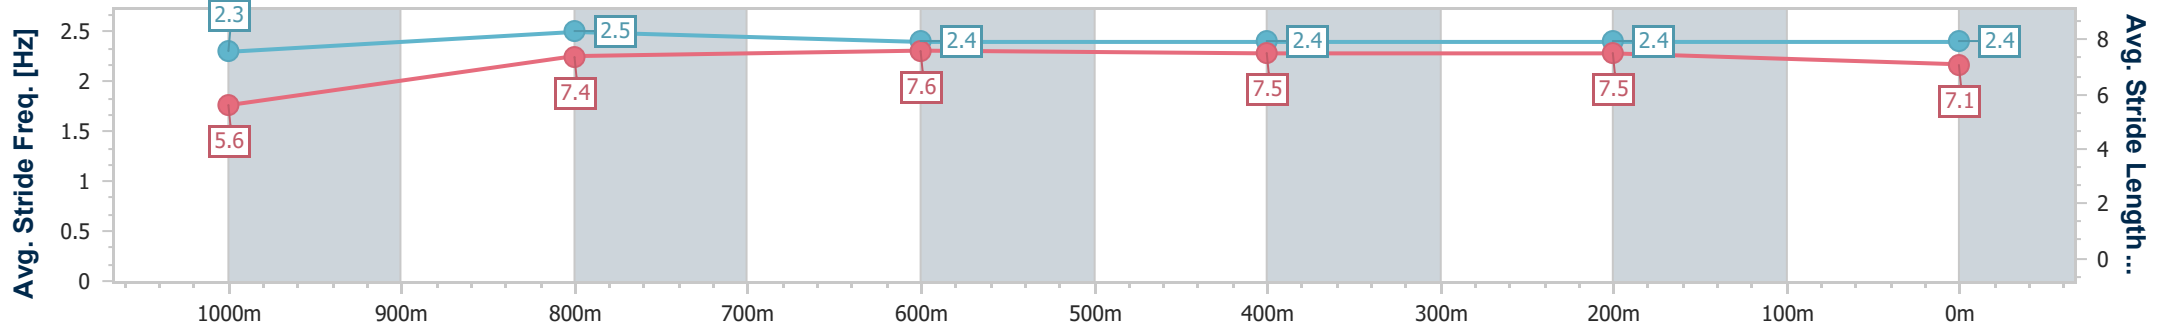

Horse/Jockey Name	Mehretu
Final Rank	2
Fastest Section Time (Section)	0:08.69 (Overall)
Top Speed [km/h] (Section)	68.9 (1000m)
Race State	Finished

Doomben QLD Professional
Race 1: RACECOURSE VILLAGE Fillies and Mares Maiden Plate - 1110m
12 June 2024 - 11:59
Track Rating: Good 4, Weather: Fine, Rail Position: +9m Entire

BRISBANE
RACING CLUB

Section	Overall	1000m	800m	600m	400m	200m
Section Times	1:04.90 [2] (0:08.69)	0:56.21 [3] (0:10.83)	0:45.38 [5] (0:11.02)	0:34.36 [6] (0:11.16)	0:23.20 [4] (0:11.19)	0:12.01 [1] (0:12.01)
Average Speed [km/h]	45.6	67.3	66.0	65.3	64.6	59.8
Top Speed [km/h]	67.1	68.9	68.3	66.0	66.0	62.0
Avg. Dist. to Rail [m]	6.3	3.9	2.1	1.7	1.5	0.7
Avg. Stride Freq. [Hz]	2.3	2.5	2.4	2.4	2.4	2.4
Avg. Stride Length [m]	5.6	7.4	7.6	7.5	7.5	7.1

- [ ] Ranking at each section and finish
- -.-.- No data available at this section
- NA No data available