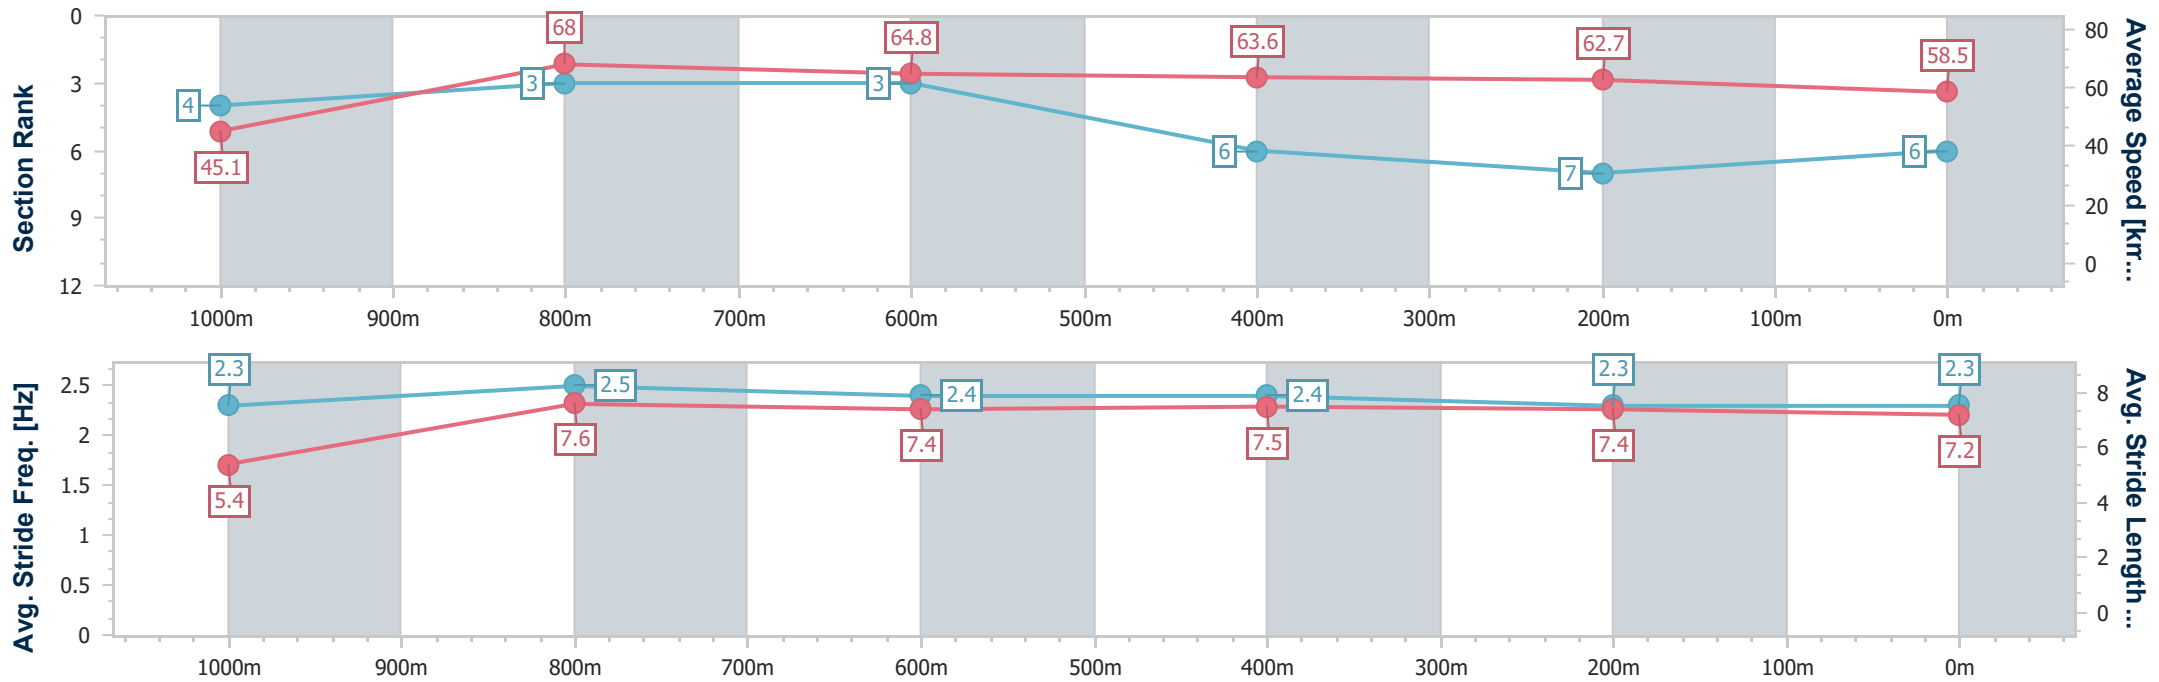

- [] Ranking at each section and finish
- .-.- No data available at this section
- NA No data available

Horse/Jockey Name	Clodhna Maeve
Final Rank	6
Fastest Section Time (Section)	0:08.74 (Overall)
Top Speed [km/h] (Section)	69.3 (1000m)
Race State	Finished

Doomben QLD Professional
Race 1: RACECOURSE VILLAGE Fillies and Mares Maiden
Plate - 1110m
12 June 2024 - 11:59
Track Rating: Good 4, Weather: Fine, Rail Position: +9m Entire

BRISBANE
 RACING CLUB

Section	Overall	1000m	800m	600m	400m	200m
Section Times	1:05.44 [6] (0:08.74)	0:56.70 [4] (0:10.56)	0:46.14 [3] (0:11.13)	0:35.01 [3] (0:11.27)	0:23.74 [6] (0:11.42)	0:12.32 [7] (0:12.32)
Average Speed [km/h]	45.1	68.0	64.8	63.6	62.7	58.5
Top Speed [km/h]	64.8	69.3	66.4	65.2	64.5	60.7
Avg. Dist. to Rail [m]	1.0	0.8	0.4	0.6	1.8	1.9
Avg. Stride Freq. [Hz]	2.3	2.5	2.4	2.4	2.3	2.3
Avg. Stride Length [m]	5.4	7.6	7.4	7.5	7.4	7.2