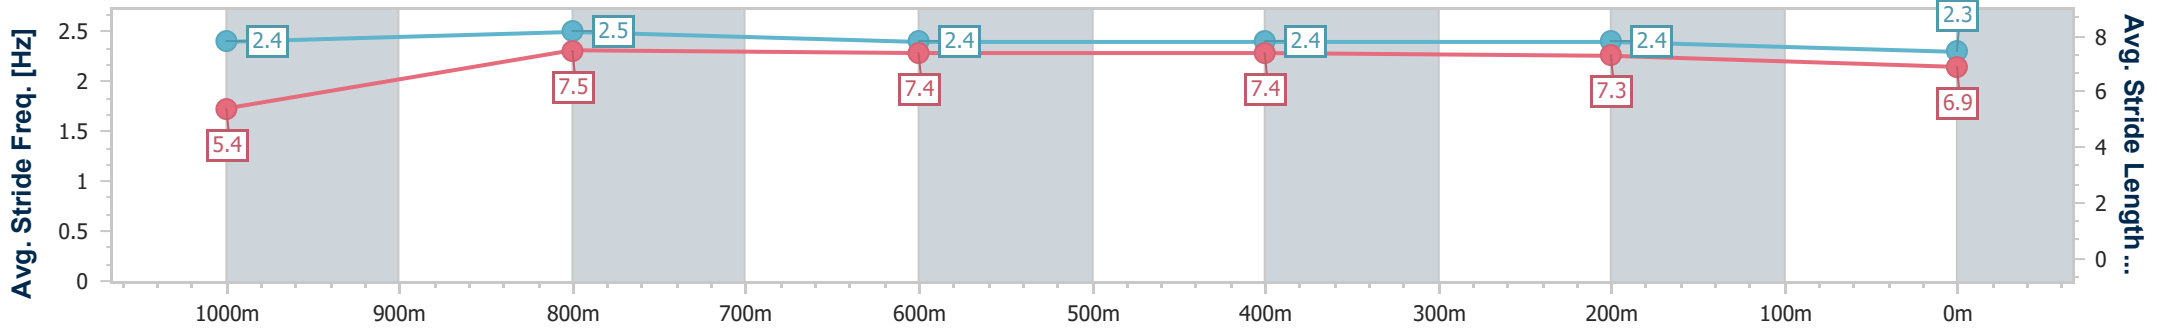

- [] Ranking at each section and finish
- .-.- No data available at this section
- NA No data available

Horse/Jockey Name	Equine Art
Final Rank	7
Fastest Section Time (Section)	0:08.50 (Overall)
Top Speed [km/h] (Section)	70.0 (1000m)
Race State	Finished

Doomben QLD Professional
Race 1: RACECOURSE VILLAGE Fillies and Mares Maiden Plate - 1110m
 12 June 2024 - 11:59
 Track Rating: Good 4, Weather: Fine, Rail Position: +9m Entire

BRISBANE
RACING CLUB

Section	Overall	1000m	800m	600m	400m	200m
Section Times	1:05.48 [7] (0:08.50)	0:56.98 [1] (0:10.65)	0:46.33 [1] (0:11.12)	0:35.21 [2] (0:11.36)	0:23.85 [3] (0:11.32)	0:12.53 [2] (0:12.53)
Average Speed [km/h]	46.6	68.2	65.2	63.7	63.3	57.5
Top Speed [km/h]	66.6	70.0	66.6	65.5	64.7	60.9
Avg. Dist. to Rail [m]	3.3	1.9	2.2	0.8	1.4	1.7
Avg. Stride Freq. [Hz]	2.4	2.5	2.4	2.4	2.4	2.3
Avg. Stride Length [m]	5.4	7.5	7.4	7.4	7.3	6.9