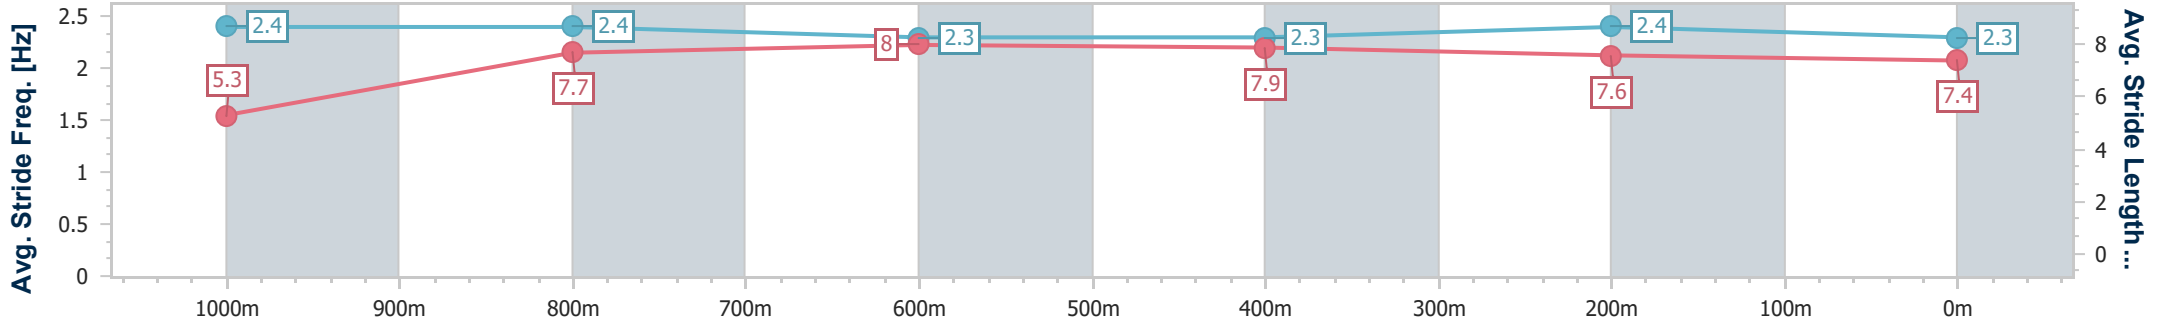

BRISBANE
RACING CLUB

Section	Overall	1000m	800m	600m	400m	200m
Section Times	1:04.75 [1] (0:08.79)	0:55.96 [5] (0:11.07)	0:44.89 [8] (0:10.98)	0:33.91 [8] (0:11.05)	0:22.86 [7] (0:11.15)	0:11.71 [5]
Average Speed [km/h]	44.9	65.8	66.1	65.8	64.9	61.3
Top Speed [km/h]	65.0	67.4	68.0	66.5	65.6	64.8
Avg. Dist. to Rail [m]	7.7	4.2	1.3	1.5	3.1	3.4
Avg. Stride Freq. [Hz]	2.4	2.4	2.3	2.3	2.4	2.3
Avg. Stride Length [m]	5.3	7.7	8.0	7.9	7.6	7.4