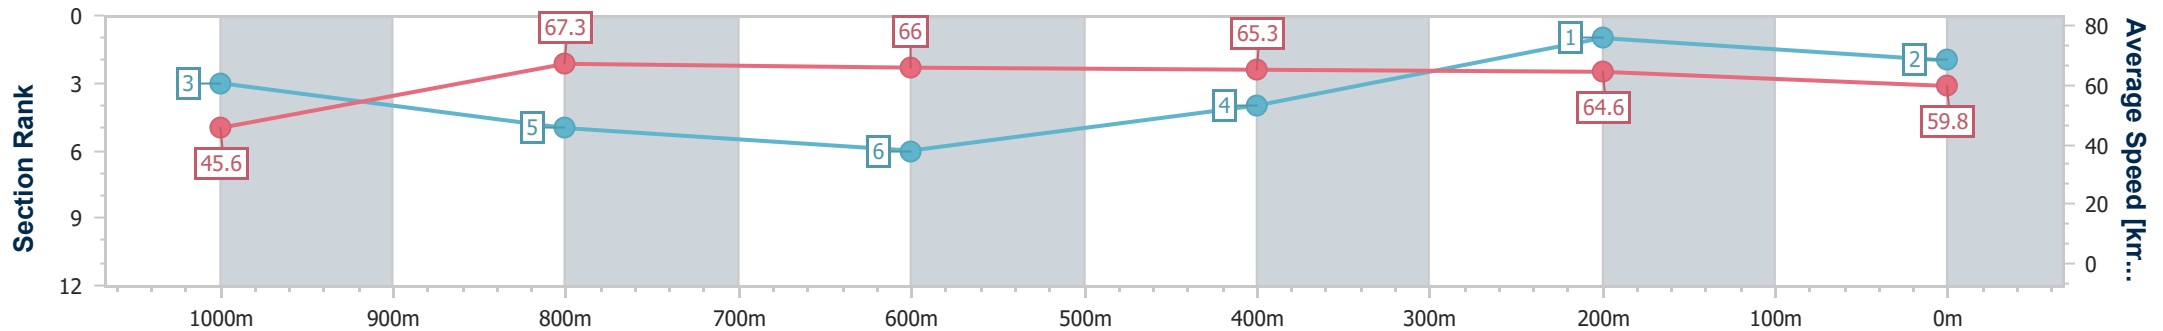

Horse/Jockey Name	Mehretu
Final Rank	2
Fastest Section Time (Section)	0:08.69 (Overall)
Top Speed [km/h] (Section)	68.9 (1000m)
Race State	Finished

Doomben QLD Professional
Race 1: RACECOURSE VILLAGE Fillies and Mares Maiden Plate - 1110m
12 June 2024 - 11:59
Track Rating: Good 4, Weather: Fine, Rail Position: +9m Entire

BRISBANE
RACING CLUB

Section	Overall	1000m	800m	600m	400m	200m
Section Times	1:04.90 [2] (0:08.69)	0:56.21 [3] (0:10.83)	0:45.38 [5] (0:11.02)	0:34.36 [6] (0:11.16)	0:23.20 [4] (0:11.19)	0:12.01 [1] (0:12.01)
Average Speed [km/h]	45.6	67.3	66.0	65.3	64.6	59.8
Top Speed [km/h]	67.1	68.9	68.3	66.0	66.0	62.0
Avg. Dist. to Rail [m]	6.3	3.9	2.1	1.7	1.5	0.7
Avg. Stride Freq. [Hz]	2.3	2.5	2.4	2.4	2.4	2.4
Avg. Stride Length [m]	5.6	7.4	7.6	7.5	7.5	7.1

- [ ] Ranking at each section and finish
- -.-.- No data available at this section
- NA No data available