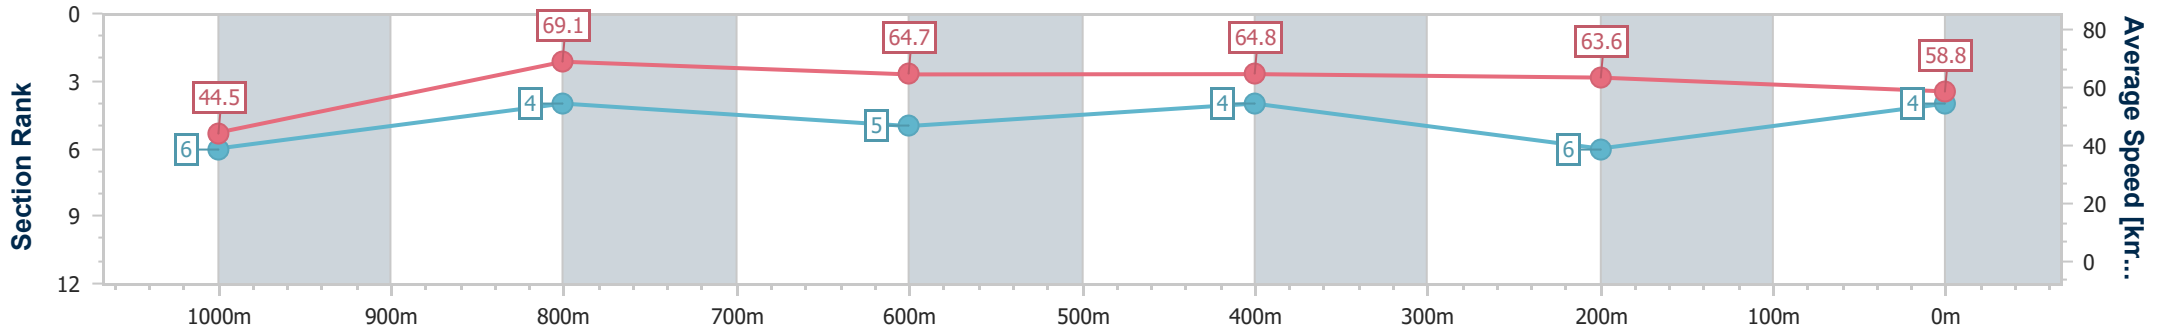

Horse/Jockey Name	Lucky Leni
Final Rank	4
Fastest Section Time (Section)	0:08.92 (Overall)
Top Speed [km/h] (Section)	70.7 (1000m)
Race State	Finished

Doomben QLD Professional
Race 1: RACECOURSE VILLAGE Fillies and Mares Maiden
Plate - 1110m
12 June 2024 - 11:59
Track Rating: Good 4, Weather: Fine, Rail Position: +9m Entire

BRISBANE
RACING CLUB

Section	Overall	1000m	800m	600m	400m	200m
Section Times	1:05.30 [4] (0:08.92)	0:56.38 [6] (0:10.41)	0:45.97 [4] (0:11.19)	0:34.78 [5] (0:11.18)	0:23.60 [4] (0:11.36)	0:12.24 [6] (0:12.24)
Average Speed [km/h]	44.5	69.1	64.7	64.8	63.6	58.8
Top Speed [km/h]	67.0	70.7	66.2	65.8	65.1	61.4
Avg. Dist. to Rail [m]	4.6	0.9	1.2	0.9	1.2	2.6
Avg. Stride Freq. [Hz]	2.3	2.4	2.3	2.3	2.3	2.3
Avg. Stride Length [m]	5.4	7.9	7.8	7.8	7.7	7.1

- [ ] Ranking at each section and finish
- -.-.- No data available at this section
- NA No data available