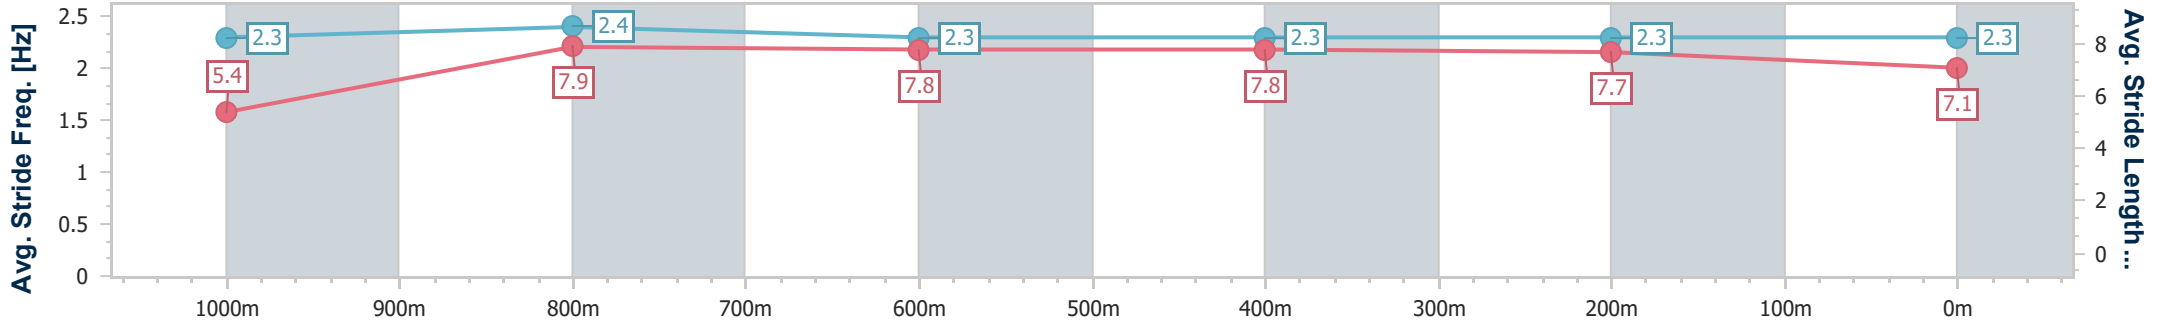

Horse/Jockey Name	Lucky Leni
Final Rank	4
Fastest Section Time (Section)	0:08.92 (Overall)
Top Speed [km/h] (Section)	70.7 (1000m)
Race State	Finished

Doomben QLD Professional
Race 1: RACECOURSE VILLAGE Fillies and Mares Maiden
Plate - 1110m
12 June 2024 - 11:59
Track Rating: Good 4, Weather: Fine, Rail Position: +9m Entire

BRISBANE
RACING CLUB

Section	Overall	1000m	800m	600m	400m	200m
Section Times	1:05.30 [4] (0:08.92)	0:56.38 [6] (0:10.41)	0:45.97 [4] (0:11.19)	0:34.78 [5] (0:11.18)	0:23.60 [4] (0:11.36)	0:12.24 [6] (0:12.24)
Average Speed [km/h]	44.5	69.1	64.7	64.8	63.6	58.8
Top Speed [km/h]	67.0	70.7	66.2	65.8	65.1	61.4
Avg. Dist. to Rail [m]	4.6	0.9	1.2	0.9	1.2	2.6
Avg. Stride Freq. [Hz]	2.3	2.4	2.3	2.3	2.3	2.3
Avg. Stride Length [m]	5.4	7.9	7.8	7.8	7.7	7.1

- [ ] Ranking at each section and finish
- -.-.- No data available at this section
- NA No data available