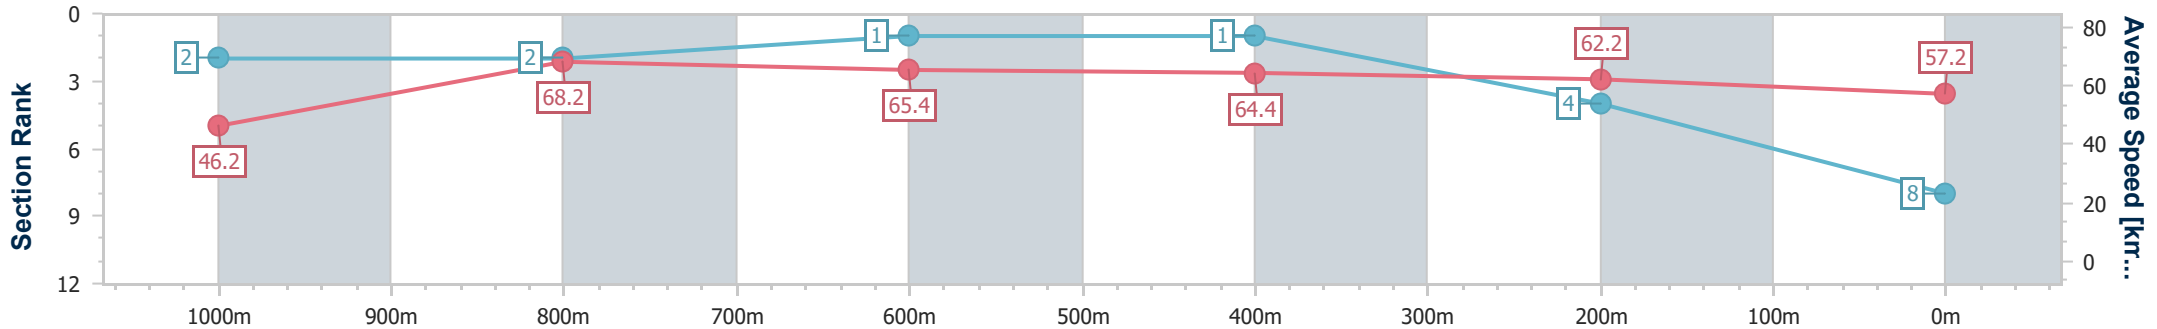

- [] Ranking at each section and finish
- .-.- No data available at this section
- NA No data available

Horse/Jockey Name	Island Lady
Final Rank	8
Fastest Section Time (Section)	0:08.58 (Overall)
Top Speed [km/h] (Section)	69.4 (1000m)
Race State	Finished

Doomben QLD Professional
Race 1: RACECOURSE VILLAGE Fillies and Mares Maiden
Plate - 1110m
12 June 2024 - 11:59
Track Rating: Good 4, Weather: Fine, Rail Position: +9m Entire

BRISBANE
RACING CLUB

Section	Overall	1000m	800m	600m	400m	200m
Section Times	1:05.57 [8] (0:08.58)	0:56.99 [2] (0:10.62)	0:46.37 [2] (0:11.04)	0:35.33 [1] (0:11.19)	0:24.14 [1] (0:11.55)	0:12.59 [4] (0:12.59)
Average Speed [km/h]	46.2	68.2	65.4	64.4	62.2	57.2
Top Speed [km/h]	67.8	69.4	67.3	66.2	63.9	59.5
Avg. Dist. to Rail [m]	3.3	1.8	1.1	0.6	1.0	0.9
Avg. Stride Freq. [Hz]	2.3	2.5	2.4	2.4	2.4	2.3
Avg. Stride Length [m]	5.5	7.5	7.5	7.3	7.2	6.9