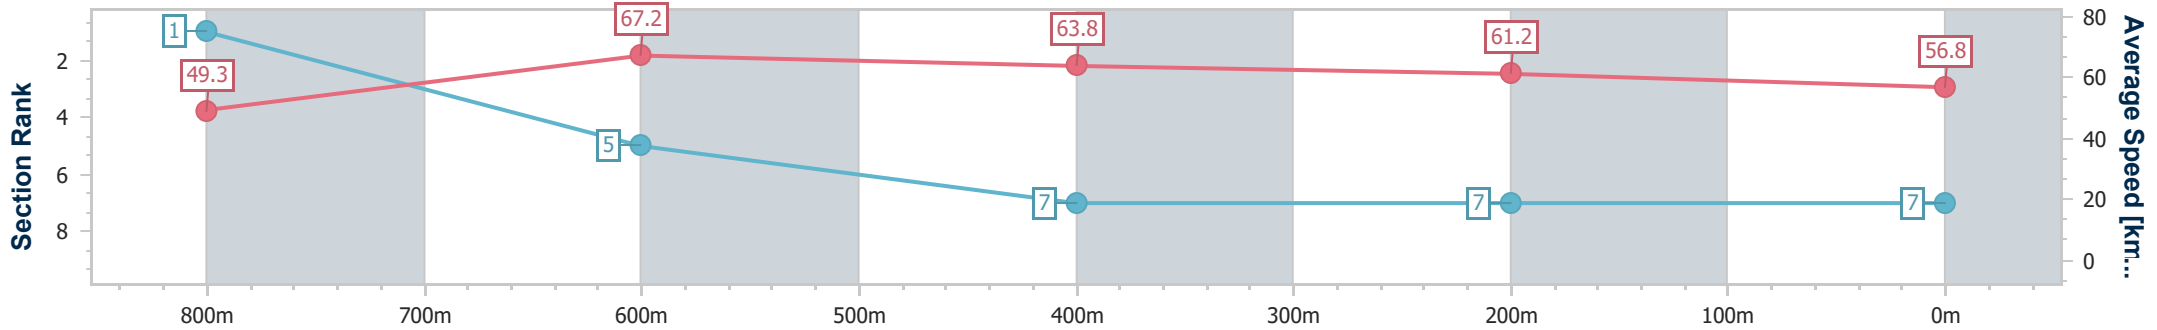

- [] Ranking at each section and finish
- .-.- No data available at this section
- NA No data available

Horse/Jockey Name	Just Smile
Final Rank	7
Fastest Section Time (Section)	0:10.74 (800m)
Top Speed [km/h] (Section)	68.1 (800m)
Race State	Finished

Ladbrokes Cannon Park QLD Professional

Race 2: TOLLY'S SIGNS Maiden Plate - 950m

10 June 2024 - 14:57

Track Rating: Good 4, Weather: Fine, Rail Position: +2 1000-300 c/w True rem

Section	Overall	800m	600m	400m	200m
Section Times	0:57.83 [7] (0:10.93)	0:46.90 [1] (0:10.74)	0:36.16 [5] (0:11.52)	0:24.64 [7] (0:11.96)	0:12.68 [7] (0:12.68)
Average Speed [km/h]	49.3	67.2	63.8	61.2	56.8
Top Speed [km/h]	66.7	68.1	64.6	62.7	59.4
Avg. Dist. to Rail [m]	5.1	2.1	3.1	6.5	4.6
Avg. Stride Freq. [Hz]	2.5	2.6	2.5	2.4	2.3
Avg. Stride Length [m]	6.3	7.1	7.0	7.0	6.7

- [] Ranking at each section and finish
- .-.- No data available at this section
- NA No data available