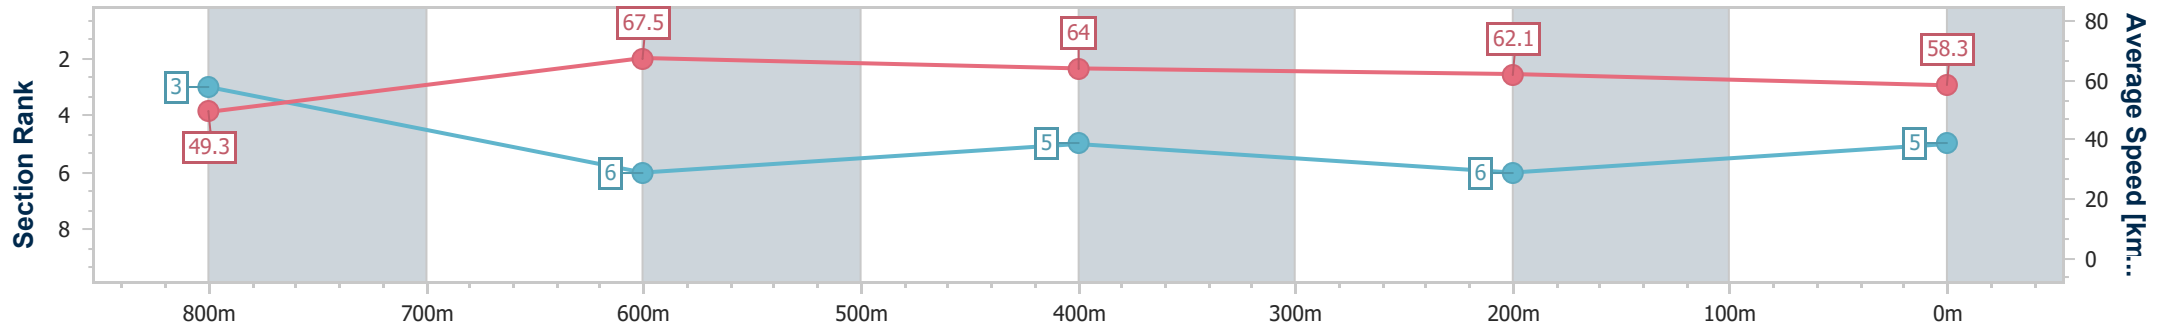

Ladbrokes Cannon Park QLD Professional

Race 2: TOLLY'S SIGNS Maiden Plate - 950m

10 June 2024 - 14:57

Track Rating: Good 4, Weather: Fine, Rail Position: +2 1000-300 c/w
True rem

Section	Overall	800m	600m	400m	200m
Section Times	0:57.05 [5] (0:10.99)	0:46.06 [3] (0:10.68)	0:35.38 [6] (0:11.29)	0:24.09 [5] (0:11.78)	0:12.31 [6] (0:12.31)
Average Speed [km/h]	49.3	67.5	64.0	62.1	58.3
Top Speed [km/h]	68.2	69.4	66.0	63.1	61.7
Avg. Dist. to Rail [m]	3.6	1.9	1.1	5.7	4.6
Avg. Stride Freq. [Hz]	2.5	2.5	2.4	2.4	2.3
Avg. Stride Length [m]	6.5	7.5	7.3	7.2	7.1