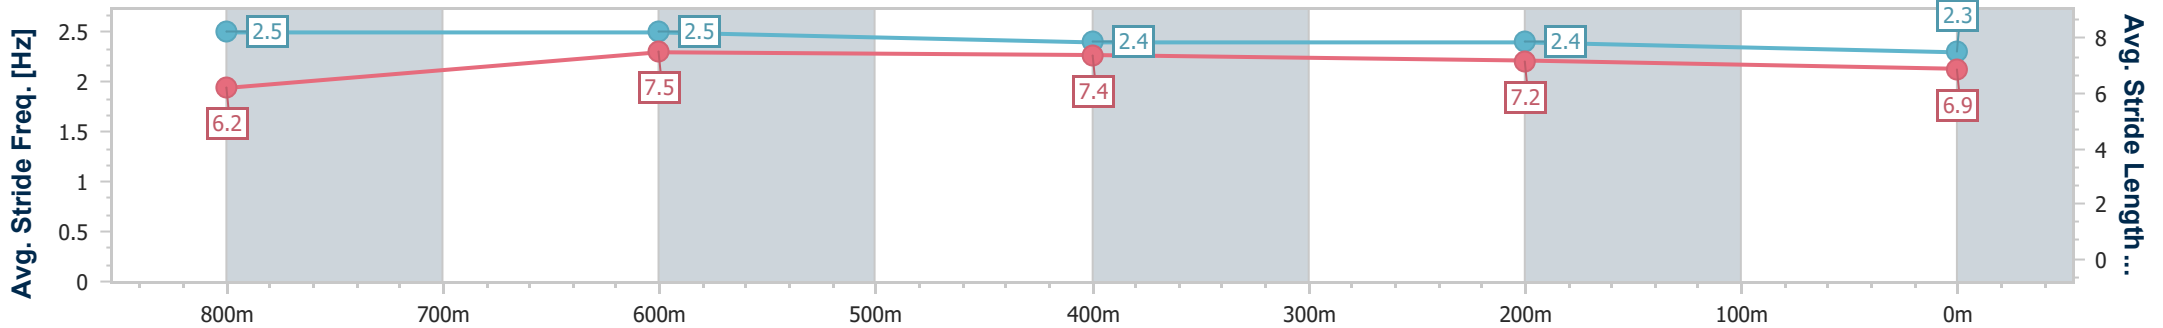

Ladbrokes Cannon Park QLD Professional

Race 2: TOLLY'S SIGNS Maiden Plate - 950m

10 June 2024 - 14:57

Track Rating: Good 4, Weather: Fine, Rail Position: +2 1000-300 c/w True rem

Section	Overall	800m	600m	400m	200m
Section Times	0:57.20 [6] (0:11.36)	0:45.84 [7] (0:10.45)	0:35.39 [7] (0:11.26)	0:24.13 [6] (0:11.65)	0:12.48 [5] (0:12.48)
Average Speed [km/h]	47.6	68.9	64.2	62.1	57.8
Top Speed [km/h]	67.6	70.5	66.2	63.6	60.7
Avg. Dist. to Rail [m]	6.0	0.8	0.9	2.4	2.6
Avg. Stride Freq. [Hz]	2.5	2.5	2.4	2.4	2.3
Avg. Stride Length [m]	6.2	7.5	7.4	7.2	6.9

- [] Ranking at each section and finish
- .-.- No data available at this section
- NA No data available

Horse/Jockey Name	Just Smile
Final Rank	7
Fastest Section Time (Section)	0:10.74 (800m)
Top Speed [km/h] (Section)	68.1 (800m)
Race State	Finished