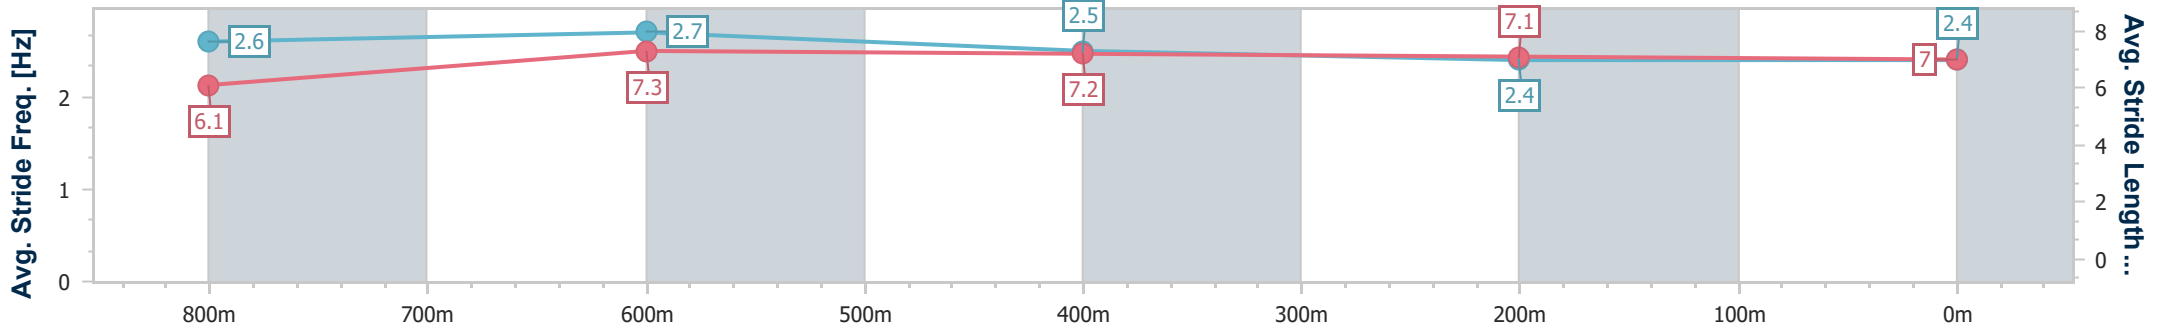

10 June 2024 - 14:57

Track Rating: Good 4, Weather: Fine, Rail Position: +2 1000-300 c/w
True rem

Section	Overall	800m	600m	400m	200m
Section Times	0:55.91 [1] (0:11.19)	0:44.72 [6] (0:10.17)	0:34.55 [2] (0:11.01)	0:23.54 [2] (0:11.58)	0:11.96 [1] (0:11.96)
Average Speed [km/h]	48.4	70.6	65.3	62.3	60.1
Top Speed [km/h]	69.8	72.8	69.0	63.6	62.3
Avg. Dist. to Rail [m]	5.5	1.3	0.5	1.8	0.9
Avg. Stride Freq. [Hz]	2.6	2.7	2.5	2.4	2.4
Avg. Stride Length [m]	6.1	7.3	7.2	7.1	7.0