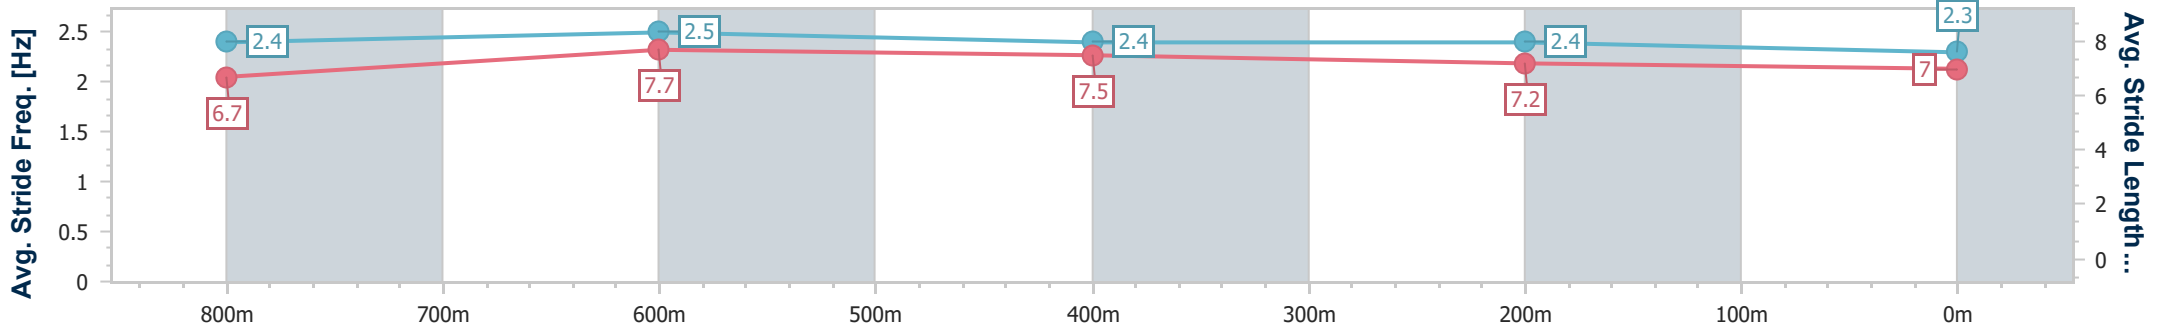

Ladbrokes Cannon Park QLD Professional

Race 2: TOLLY'S SIGNS Maiden Plate - 950m

10 June 2024 - 14:57

Track Rating: Good 4, Weather: Fine, Rail Position: +2 1000-300 c/w
True rem

Section	Overall	800m	600m	400m	200m
Section Times	0:56.32 [3] (0:10.96)	0:45.36 [2] (0:10.24)	0:35.12 [1] (0:11.04)	0:24.08 [1] (0:11.80)	0:12.28 [2] (0:12.28)
Average Speed [km/h]	49.4	70.3	65.2	61.4	58.7
Top Speed [km/h]	70.0	70.8	70.6	62.6	60.5
Avg. Dist. to Rail [m]	1.3	1.0	1.0	3.6	1.8
Avg. Stride Freq. [Hz]	2.4	2.5	2.4	2.4	2.3
Avg. Stride Length [m]	6.7	7.7	7.5	7.2	7.0