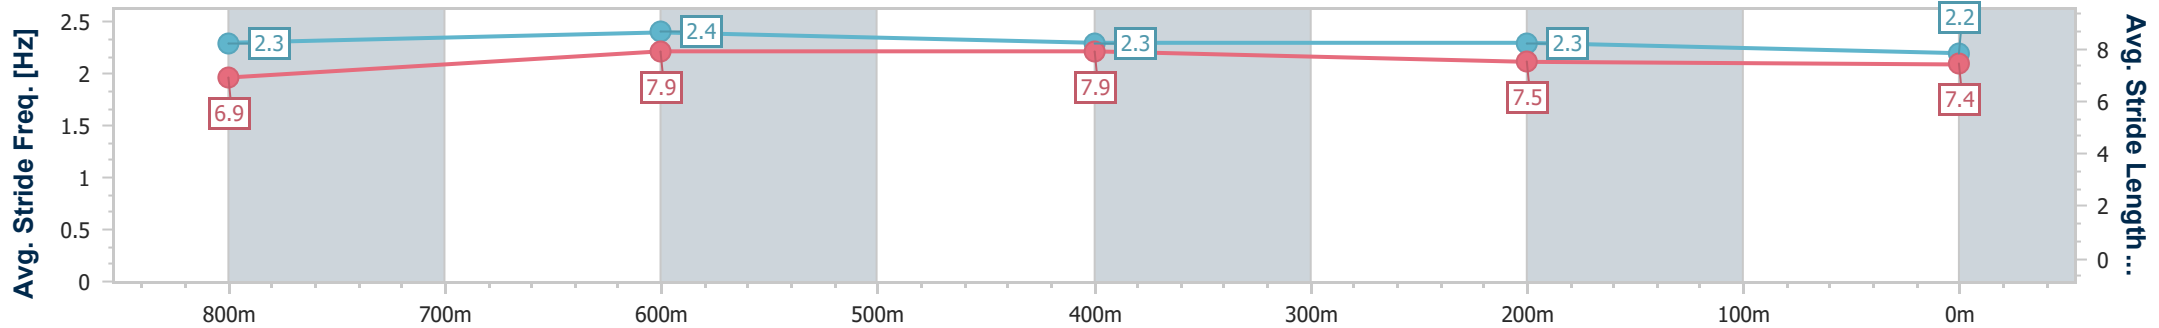

Ladbrokes Cannon Park QLD Professional

Race 2: TOLLY'S SIGNS Maiden Plate - 950m

10 June 2024 - 14:57

Track Rating: Good 4, Weather: Fine, Rail Position: +2 1000-300 c/w True rem

Section	Overall	800m	600m	400m	200m
Section Times	0:56.64 [4] (0:11.08)	0:45.56 [4] (0:10.50)	0:35.06 [4] (0:11.19)	0:23.87 [3] (0:11.68)	0:12.19 [4] (0:12.19)
Average Speed [km/h]	48.8	68.6	65.3	62.7	58.8
Top Speed [km/h]	68.9	70.1	67.4	63.5	62.3
Avg. Dist. to Rail [m]	1.3	1.1	2.3	5.2	5.2
Avg. Stride Freq. [Hz]	2.3	2.4	2.3	2.3	2.2
Avg. Stride Length [m]	6.9	7.9	7.9	7.5	7.4