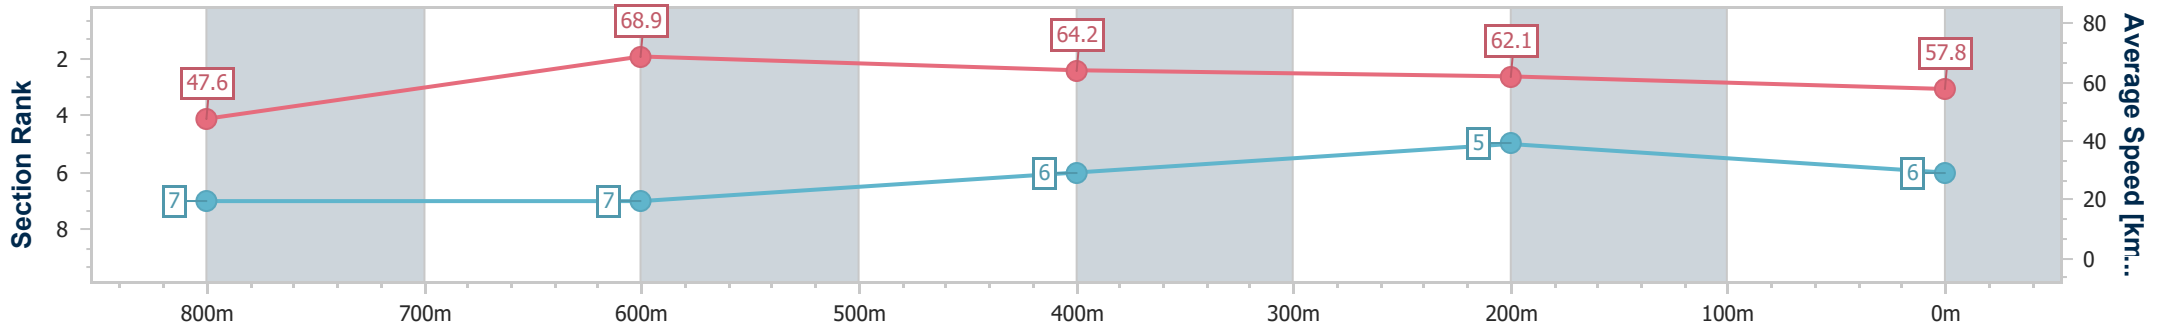

Ladbrokes Cannon Park QLD Professional

Race 2: TOLLY'S SIGNS Maiden Plate - 950m

10 June 2024 - 14:57

Track Rating: Good 4, Weather: Fine, Rail Position: +2 1000-300 c/w True rem

Section	Overall	800m	600m	400m	200m
Section Times	0:57.20 [6] (0:11.36)	0:45.84 [7] (0:10.45)	0:35.39 [7] (0:11.26)	0:24.13 [6] (0:11.65)	0:12.48 [5] (0:12.48)
Average Speed [km/h]	47.6	68.9	64.2	62.1	57.8
Top Speed [km/h]	67.6	70.5	66.2	63.6	60.7
Avg. Dist. to Rail [m]	6.0	0.8	0.9	2.4	2.6
Avg. Stride Freq. [Hz]	2.5	2.5	2.4	2.4	2.3
Avg. Stride Length [m]	6.2	7.5	7.4	7.2	6.9

- [] Ranking at each section and finish
- .-.- No data available at this section
- NA No data available

Horse/Jockey Name	Just Smile
Final Rank	7
Fastest Section Time (Section)	0:10.74 (800m)
Top Speed [km/h] (Section)	68.1 (800m)
Race State	Finished