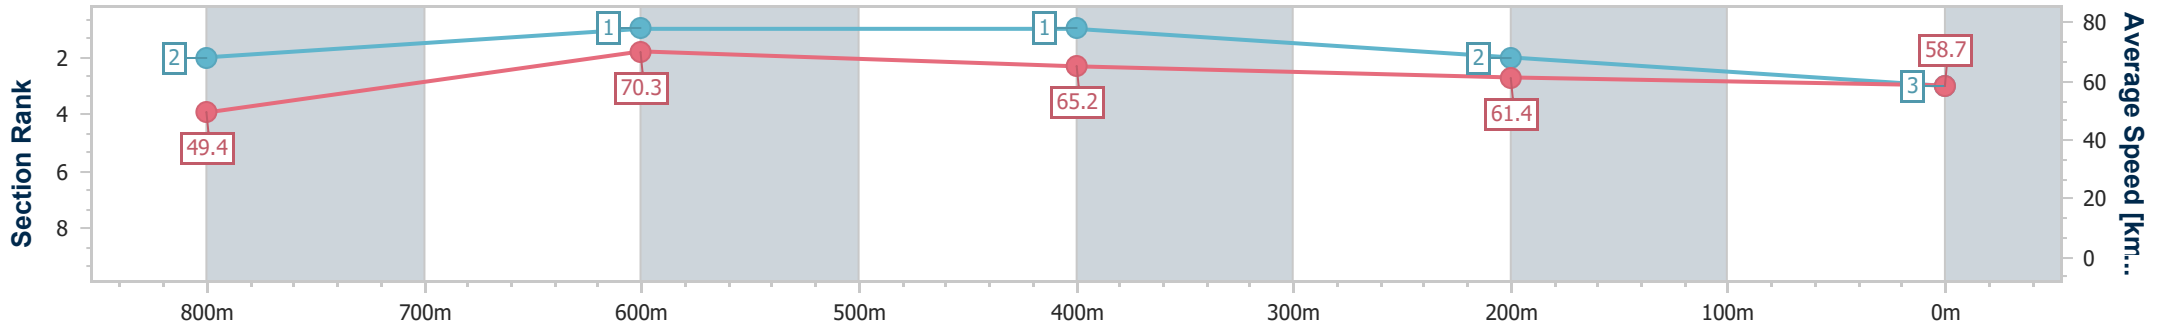

Ladbrokes Cannon Park QLD Professional

Race 2: TOLLY'S SIGNS Maiden Plate - 950m

10 June 2024 - 14:57

Track Rating: Good 4, Weather: Fine, Rail Position: +2 1000-300 c/w
True rem

Section	Overall	800m	600m	400m	200m
Section Times	0:56.32 [3] (0:10.96)	0:45.36 [2] (0:10.24)	0:35.12 [1] (0:11.04)	0:24.08 [1] (0:11.80)	0:12.28 [2] (0:12.28)
Average Speed [km/h]	49.4	70.3	65.2	61.4	58.7
Top Speed [km/h]	70.0	70.8	70.6	62.6	60.5
Avg. Dist. to Rail [m]	1.3	1.0	1.0	3.6	1.8
Avg. Stride Freq. [Hz]	2.4	2.5	2.4	2.4	2.3
Avg. Stride Length [m]	6.7	7.7	7.5	7.2	7.0