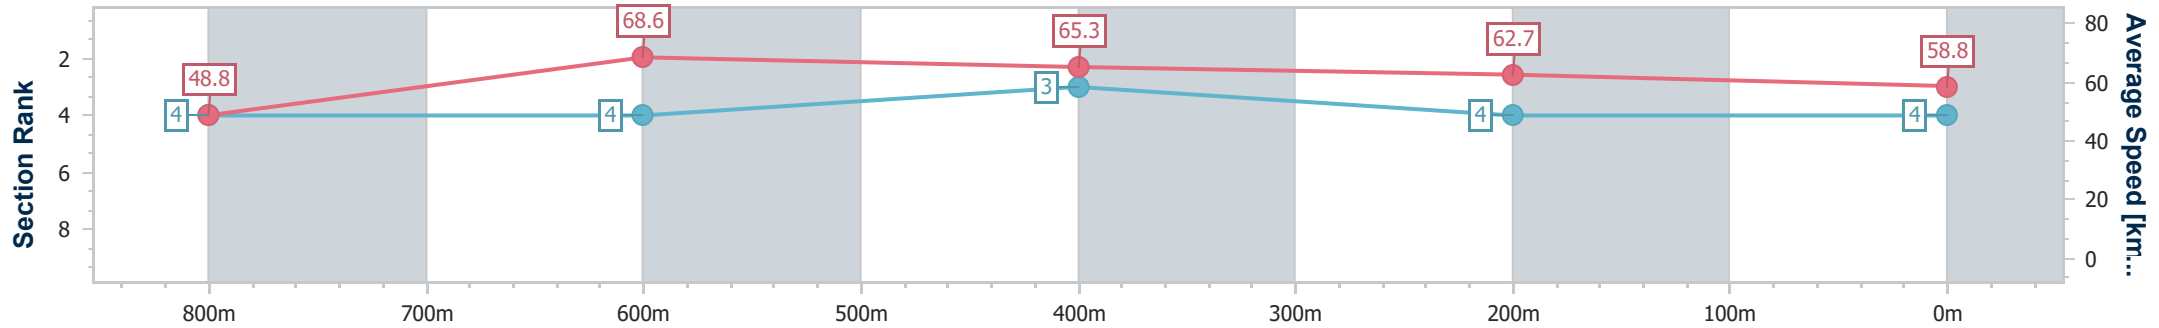

Ladbrokes Cannon Park QLD Professional

Race 2: TOLLY'S SIGNS Maiden Plate - 950m

10 June 2024 - 14:57

Track Rating: Good 4, Weather: Fine, Rail Position: +2 1000-300 c/w True rem

Section	Overall	800m	600m	400m	200m
Section Times	0:56.64 [4] (0:11.08)	0:45.56 [4] (0:10.50)	0:35.06 [4] (0:11.19)	0:23.87 [3] (0:11.68)	0:12.19 [4] (0:12.19)
Average Speed [km/h]	48.8	68.6	65.3	62.7	58.8
Top Speed [km/h]	68.9	70.1	67.4	63.5	62.3
Avg. Dist. to Rail [m]	1.3	1.1	2.3	5.2	5.2
Avg. Stride Freq. [Hz]	2.3	2.4	2.3	2.3	2.2
Avg. Stride Length [m]	6.9	7.9	7.9	7.5	7.4