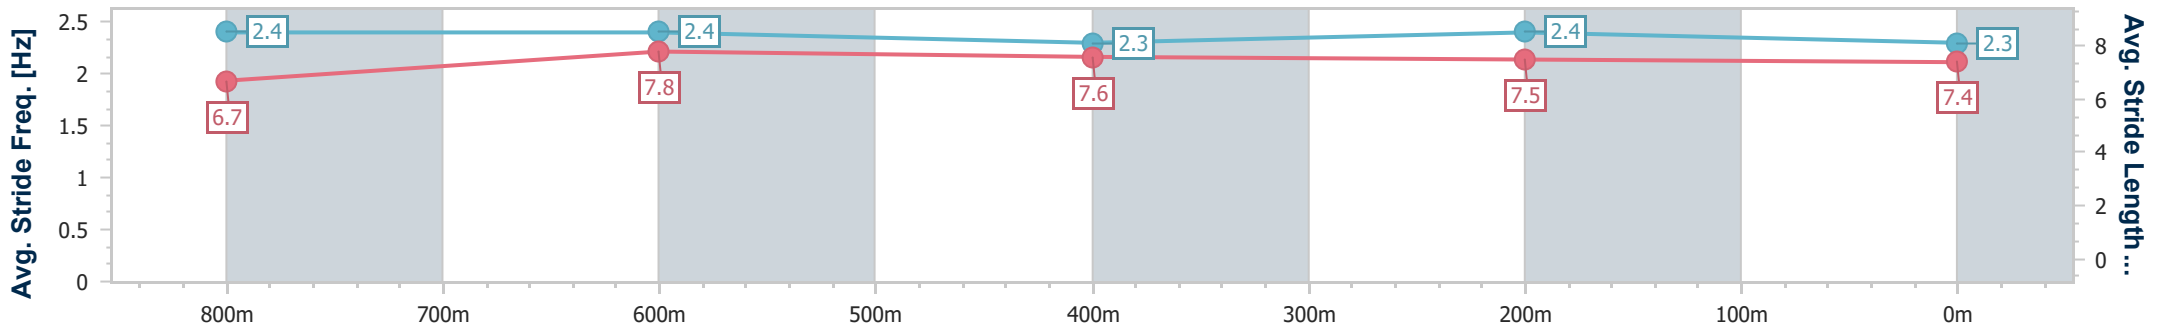

Ladbrokes Cannon Park QLD Professional

Race 2: TOLLY'S SIGNS Maiden Plate - 950m

10 June 2024 - 14:57

Track Rating: Good 4, Weather: Fine, Rail Position: +2 1000-300 c/w True rem

Section	Overall	800m	600m	400m	200m
Section Times	0:55.99 [2] (0:11.11)	0:44.88 [5] (0:10.33)	0:34.55 [3] (0:11.37)	0:23.18 [4] (0:11.52)	0:11.66 [3] (0:11.66)
Average Speed [km/h]	48.6	69.8	64.8	63.8	61.9
Top Speed [km/h]	67.0	70.0	67.6	64.3	63.8
Avg. Dist. to Rail [m]	4.4	1.1	3.5	8.1	6.4
Avg. Stride Freq. [Hz]	2.4	2.4	2.3	2.4	2.3
Avg. Stride Length [m]	6.7	7.8	7.6	7.5	7.4