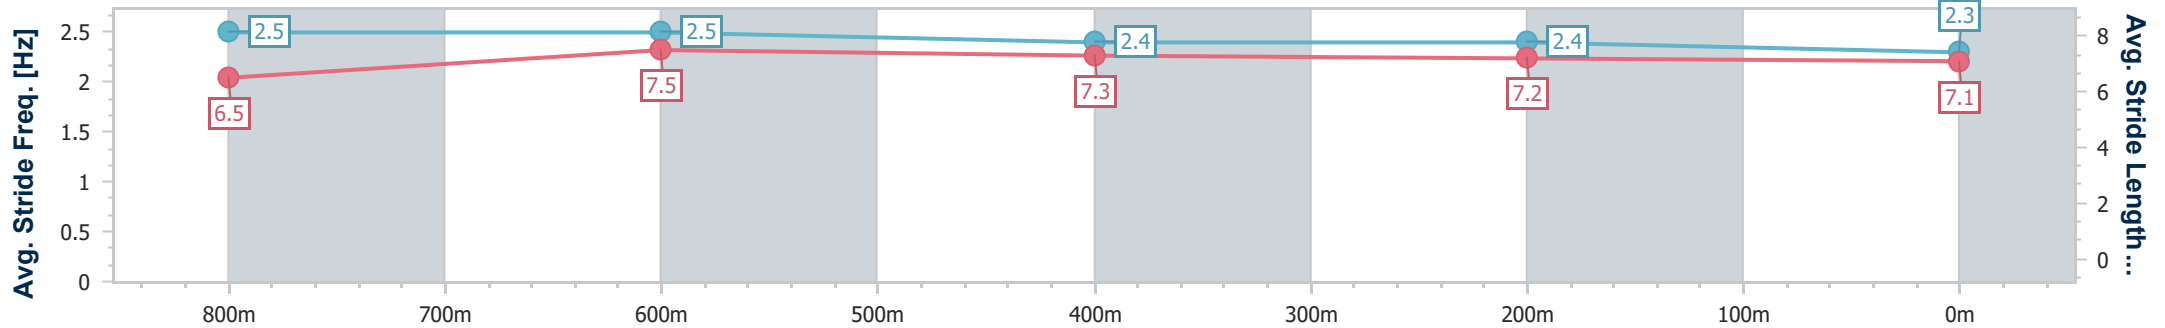

Ladbrokes Cannon Park QLD Professional

Race 2: TOLLY'S SIGNS Maiden Plate - 950m

10 June 2024 - 14:57

Track Rating: Good 4, Weather: Fine, Rail Position: +2 1000-300 c/w
True rem

Section	Overall	800m	600m	400m	200m
Section Times	0:57.05 [5] (0:10.99)	0:46.06 [3] (0:10.68)	0:35.38 [6] (0:11.29)	0:24.09 [5] (0:11.78)	0:12.31 [6] (0:12.31)
Average Speed [km/h]	49.3	67.5	64.0	62.1	58.3
Top Speed [km/h]	68.2	69.4	66.0	63.1	61.7
Avg. Dist. to Rail [m]	3.6	1.9	1.1	5.7	4.6
Avg. Stride Freq. [Hz]	2.5	2.5	2.4	2.4	2.3
Avg. Stride Length [m]	6.5	7.5	7.3	7.2	7.1