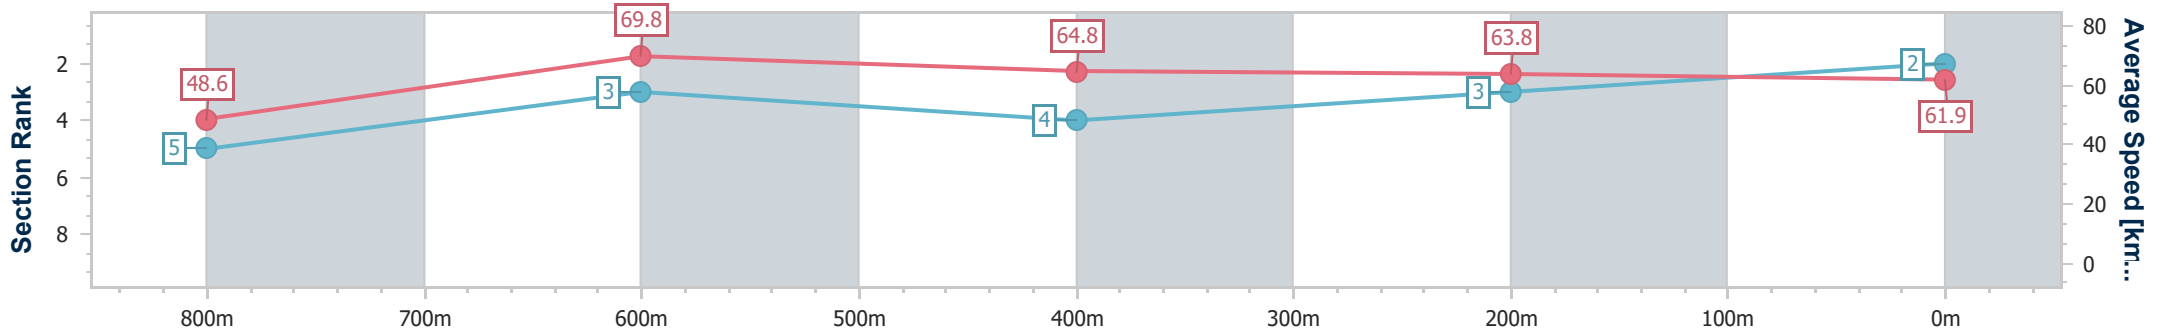

- [] Ranking at each section and finish
- .-.- No data available at this section
- NA No data available

Horse/Jockey Name	More Than You
Final Rank	3
Fastest Section Time (Section)	0:10.24 (800m)
Top Speed [km/h] (Section)	70.8 (800m)
Race State	Finished