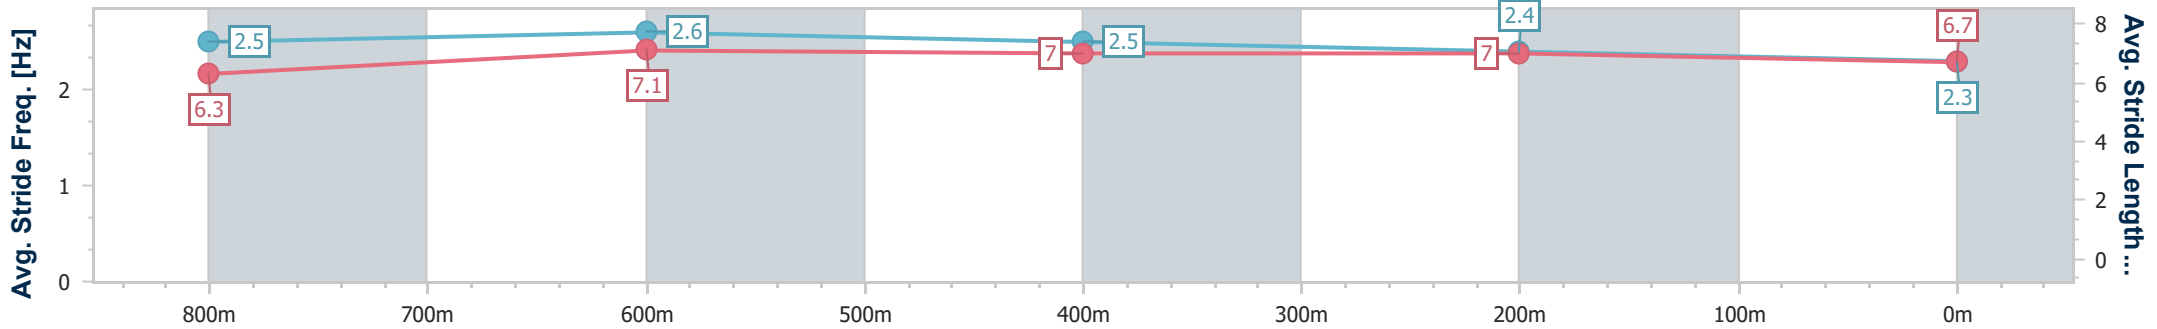

- [] Ranking at each section and finish
- .-.- No data available at this section
- NA No data available

Horse/Jockey Name	Just Smile
Final Rank	7
Fastest Section Time (Section)	0:10.74 (800m)
Top Speed [km/h] (Section)	68.1 (800m)
Race State	Finished

Ladbrokes Cannon Park QLD Professional

Race 2: TOLLY'S SIGNS Maiden Plate - 950m

10 June 2024 - 14:57

Track Rating: Good 4, Weather: Fine, Rail Position: +2 1000-300 c/w True rem

Section	Overall	800m	600m	400m	200m
Section Times	0:57.83 [7] (0:10.93)	0:46.90 [1] (0:10.74)	0:36.16 [5] (0:11.52)	0:24.64 [7] (0:11.96)	0:12.68 [7] (0:12.68)
Average Speed [km/h]	49.3	67.2	63.8	61.2	56.8
Top Speed [km/h]	66.7	68.1	64.6	62.7	59.4
Avg. Dist. to Rail [m]	5.1	2.1	3.1	6.5	4.6
Avg. Stride Freq. [Hz]	2.5	2.6	2.5	2.4	2.3
Avg. Stride Length [m]	6.3	7.1	7.0	7.0	6.7

- [] Ranking at each section and finish
- .-.- No data available at this section
- NA No data available