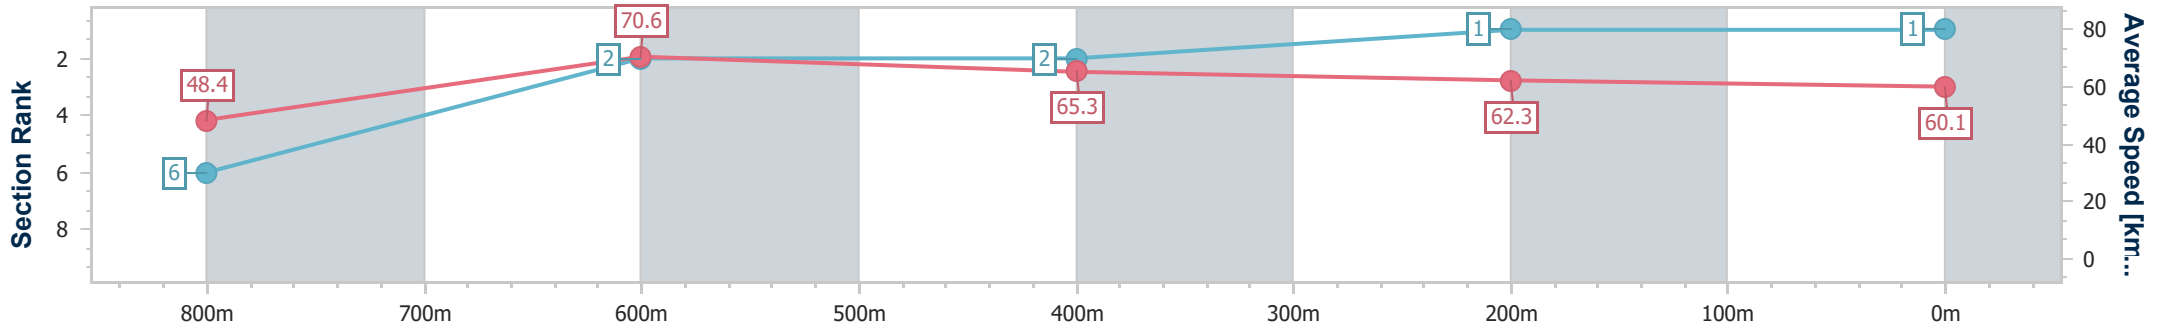

10 June 2024 - 14:57

Track Rating: Good 4, Weather: Fine, Rail Position: +2 1000-300 c/w
True rem

Section	Overall	800m	600m	400m	200m
Section Times	0:55.91 [1] (0:11.19)	0:44.72 [6] (0:10.17)	0:34.55 [2] (0:11.01)	0:23.54 [2] (0:11.58)	0:11.96 [1] (0:11.96)
Average Speed [km/h]	48.4	70.6	65.3	62.3	60.1
Top Speed [km/h]	69.8	72.8	69.0	63.6	62.3
Avg. Dist. to Rail [m]	5.5	1.3	0.5	1.8	0.9
Avg. Stride Freq. [Hz]	2.6	2.7	2.5	2.4	2.4
Avg. Stride Length [m]	6.1	7.3	7.2	7.1	7.0