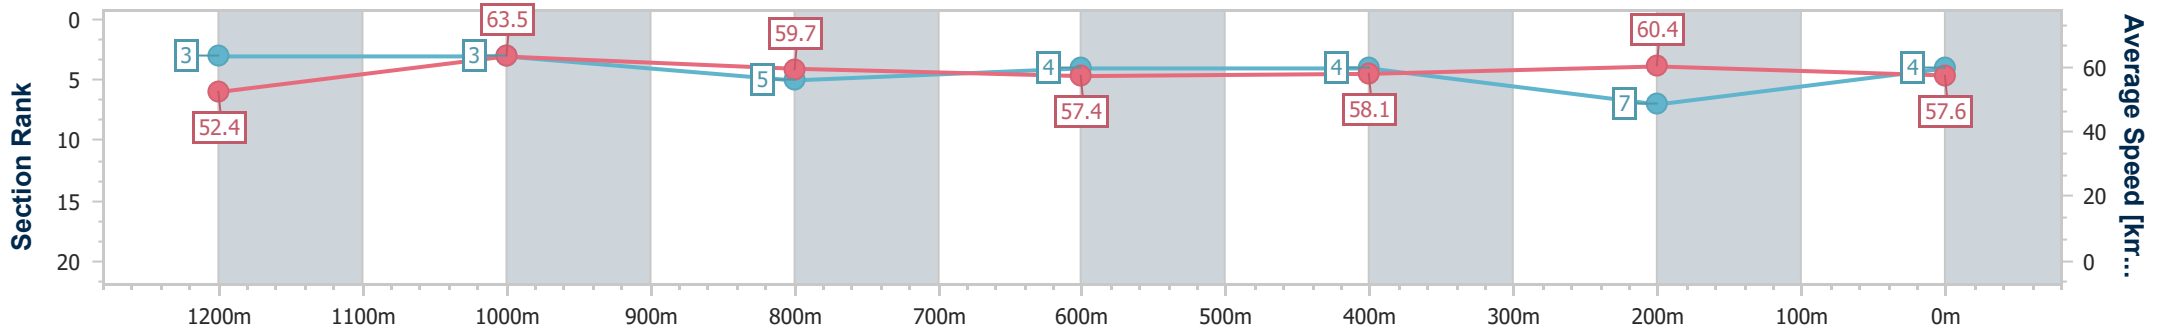

Horse/Jockey Name	Better Be Slick
Final Rank	4
Fastest Section Time (Section)	0:11.35 (1200m)
Top Speed [km/h] (Section)	64.3 (1200m)
Race State	Finished

Sunshine Coast QLD Professional
Race 7: COOLUM PEREGIAN RSL SUB BRANCH Class 1
Handicap - 1400m
09 June 2024 - 15:55

Track Rating: Soft 6, Weather: Fine, Rail Position: +5m

Section	Overall	1200m	1000m	800m	600m	400m	200m
Section Times	1:26.67 [4] (0:13.76)	1:12.91 [3] (0:11.35)	1:01.56 [3] (0:12.20)	0:49.36 [5] (0:12.56)	0:36.80 [4] (0:12.38)	0:24.42 [4] (0:11.91)	0:12.51 [7] (0:12.51)
Average Speed [km/h]	52.4	63.5	59.7	57.4	58.1	60.4	57.6
Top Speed [km/h]	64.3	64.3	61.8	59.8	60.2	61.2	59.8
Avg. Dist. to Rail [m]	8.8	5.6	3.9	0.9	0.5	4.3	5.6
Avg. Stride Freq. [Hz]	2.3	2.3	2.3	2.2	2.2	2.3	2.3
Avg. Stride Length [m]	6.2	7.6	7.3	7.3	7.2	7.3	7.1

- [ ] Ranking at each section and finish
- -.-.- No data available at this section
- NA No data available