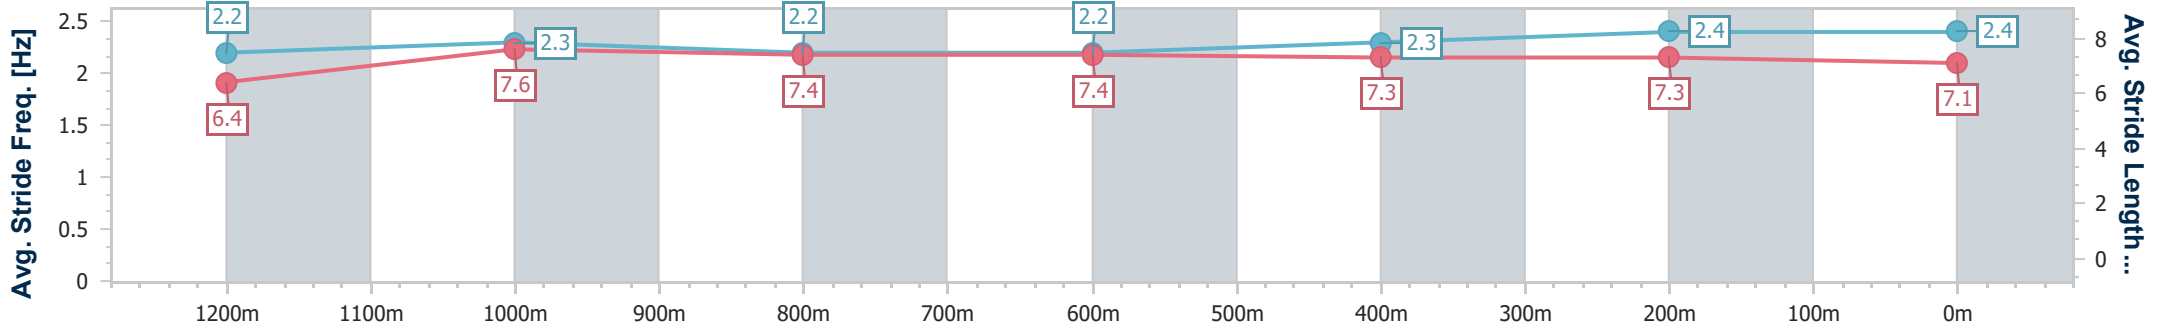

Horse/Jockey Name	Acid Wash
Final Rank	1
Fastest Section Time (Section)	0:11.34 (400m)
Top Speed [km/h] (Section)	65.2 (400m)
Race State	Finished

Sunshine Coast QLD Professional
Race 7: COOLUM PEREGIAN RSL SUB BRANCH Class 1
Handicap - 1400m
09 June 2024 - 15:55

Track Rating: Soft 6, Weather: Fine, Rail Position: +5m

Section	Overall	1200m	1000m	800m	600m	400m	200m
Section Times	1:25.45 [1] (0:13.94)	1:11.51 [6] (0:11.41)	1:00.10 [6] (0:12.14)	0:47.96 [6] (0:12.49)	0:35.47 [6] (0:12.14)	0:23.33 [3] (0:11.34)	0:11.99 [1] (0:11.99)
Average Speed [km/h]	51.7	63.1	59.7	58.2	59.8	63.3	60.2
Top Speed [km/h]	63.8	64.3	62.7	60.1	64.1	65.2	63.0
Avg. Dist. to Rail [m]	6.4	4.1	3.2	1.4	1.1	3.4	4.9
Avg. Stride Freq. [Hz]	2.2	2.3	2.2	2.2	2.3	2.4	2.4
Avg. Stride Length [m]	6.4	7.6	7.4	7.4	7.3	7.3	7.1

- [ ] Ranking at each section and finish
- -.-.- No data available at this section
- NA No data available