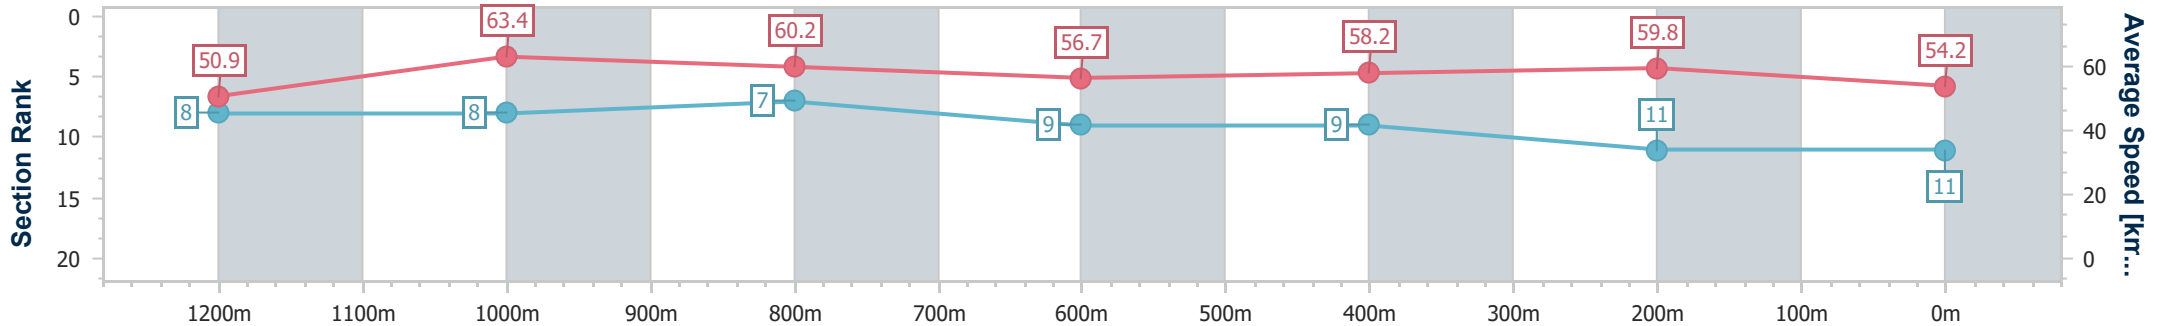

Horse/Jockey Name	Saturday Glory
Final Rank	11
Fastest Section Time (Section)	0:11.33 (1200m)
Top Speed [km/h] (Section)	65.5 (1200m)
Race State	Finished

Sunshine Coast QLD Professional
Race 7: COOLUM PEREGIAN RSL SUB BRANCH Class 1
Handicap - 1400m

09 June 2024 - 15:55

Track Rating: Soft 6, Weather: Fine, Rail Position: +5m

Section	Overall	1200m	1000m	800m	600m	400m	200m
Section Times	1:27.96 [11] (0:14.17)	1:13.79 [8] (0:11.33)	1:02.46 [8] (0:12.06)	0:50.40 [7] (0:12.79)	0:37.61 [9] (0:12.29)	0:25.32 [9] (0:12.04)	0:13.28 [11] (0:13.28)
Average Speed [km/h]	50.9	63.4	60.2	56.7	58.2	59.8	54.2
Top Speed [km/h]	64.6	65.5	63.2	57.8	59.9	61.1	57.9
Avg. Dist. to Rail [m]	2.7	2.7	3.0	1.5	1.2	1.2	2.7
Avg. Stride Freq. [Hz]	2.3	2.4	2.3	2.2	2.3	2.4	2.3
Avg. Stride Length [m]	6.2	7.4	7.3	7.0	7.1	7.0	6.6

- [ ] Ranking at each section and finish
- -.-.- No data available at this section
- NA No data available