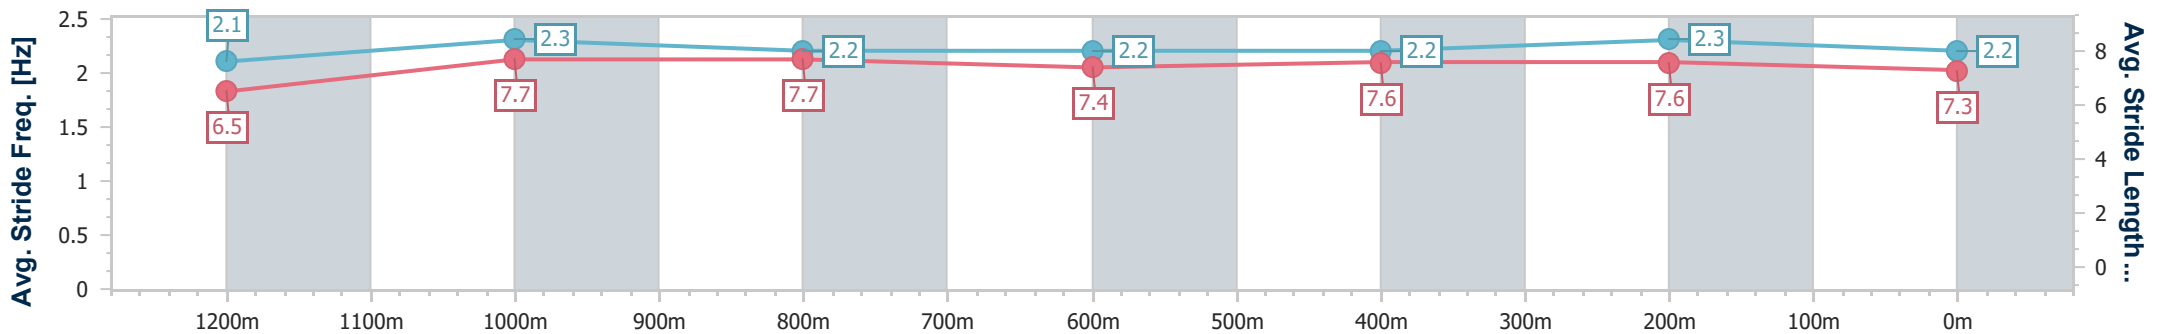

Horse/Jockey Name	Rich Again
Final Rank	3
Fastest Section Time (Section)	0:11.43 (1200m)
Top Speed [km/h] (Section)	64.4 (1200m)
Race State	Finished

Sunshine Coast QLD Professional
Race 7: COOLUM PEREGIAN RSL SUB BRANCH Class 1
Handicap - 1400m

09 June 2024 - 15:55

Track Rating: Soft 6, Weather: Fine, Rail Position: +5m

Section	Overall	1200m	1000m	800m	600m	400m	200m
Section Times	1:26.50 [3] (0:14.20)	1:12.30 [9] (0:11.43)	1:00.87 [9] (0:12.14)	0:48.73 [9] (0:12.52)	0:36.21 [8] (0:12.14)	0:24.07 [7] (0:11.45)	0:12.62 [4] (0:12.62)
Average Speed [km/h]	50.8	62.9	59.8	58.6	59.8	62.9	57.0
Top Speed [km/h]	64.1	64.4	62.6	60.5	63.3	64.0	61.6
Avg. Dist. to Rail [m]	10.6	4.2	3.8	2.8	2.0	4.6	4.8
Avg. Stride Freq. [Hz]	2.1	2.3	2.2	2.2	2.2	2.3	2.2
Avg. Stride Length [m]	6.5	7.7	7.7	7.4	7.6	7.6	7.3

- [ ] Ranking at each section and finish
- -.-.- No data available at this section
- NA No data available