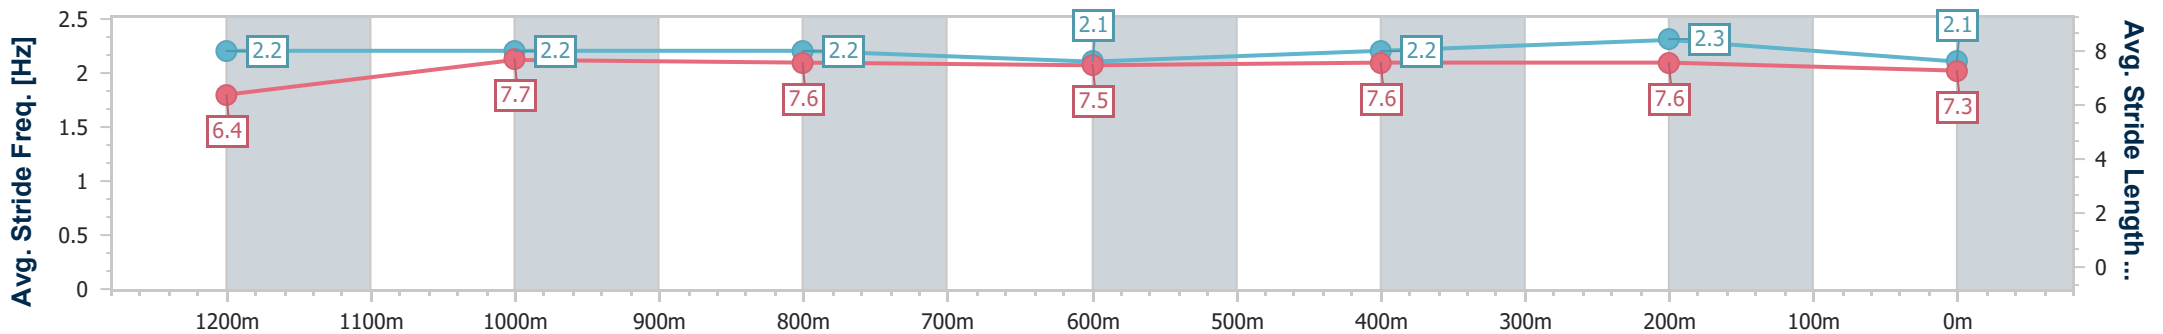

Sunshine Coast QLD Professional
 Race 7: COOLUM PEREGIAN RSL SUB BRANCH Class 1
 Handicap - 1400m
 09 June 2024 - 15:55

Track Rating: Soft 6, Weather: Fine, Rail Position: +5m

Section	Overall	1200m	1000m	800m	600m	400m	200m
Section Times	1:26.83 [7] (0:13.77)	1:13.06 [4] (0:11.38)	1:01.68 [4] (0:12.04)	0:49.64 [3] (0:12.61)	0:37.03 [3] (0:12.48)	0:24.55 [5] (0:11.81)	0:12.74 [5] (0:12.74)
Average Speed [km/h]	52.4	63.5	59.9	57.2	57.3	61.2	56.4
Top Speed [km/h]	64.0	64.2	63.4	58.7	59.4	62.0	60.1
Avg. Dist. to Rail [m]	4.4	2.3	1.9	0.7	1.0	0.3	1.4
Avg. Stride Freq. [Hz]	2.3	2.3	2.3	2.2	2.2	2.3	2.2
Avg. Stride Length [m]	6.3	7.7	7.4	7.3	7.2	7.4	7.1

- [] Ranking at each section and finish
- .-.- No data available at this section
- NA No data available

Horse/Jockey Name	Pangaea
Final Rank	8
Fastest Section Time (Section)	0:11.42 (1200m)
Top Speed [km/h] (Section)	64.9 (Overall)
Race State	Finished

Sunshine Coast QLD Professional
 Race 7: COOLUM PEREGIAN RSL SUB BRANCH Class 1
 Handicap - 1400m
 09 June 2024 - 15:55

Track Rating: Soft 6, Weather: Fine, Rail Position: +5m

Section	Overall	1200m	1000m	800m	600m	400m	200m
Section Times	1:27.19 [8] (0:14.29)	1:12.90 [11] (0:11.42)	1:01.48 [10] (0:12.15)	0:49.33 [10] (0:12.66)	0:36.67 [10] (0:12.28)	0:24.39 [11] (0:11.60)	0:12.79 [9] (0:12.79)
Average Speed [km/h]	50.4	62.9	59.6	57.4	58.8	62.1	56.4
Top Speed [km/h]	64.9	64.6	62.5	59.5	61.4	62.9	60.4
Avg. Dist. to Rail [m]	8.5	2.5	2.1	1.1	0.9	4.4	5.5
Avg. Stride Freq. [Hz]	2.2	2.2	2.2	2.1	2.2	2.3	2.1
Avg. Stride Length [m]	6.4	7.7	7.6	7.5	7.6	7.6	7.3