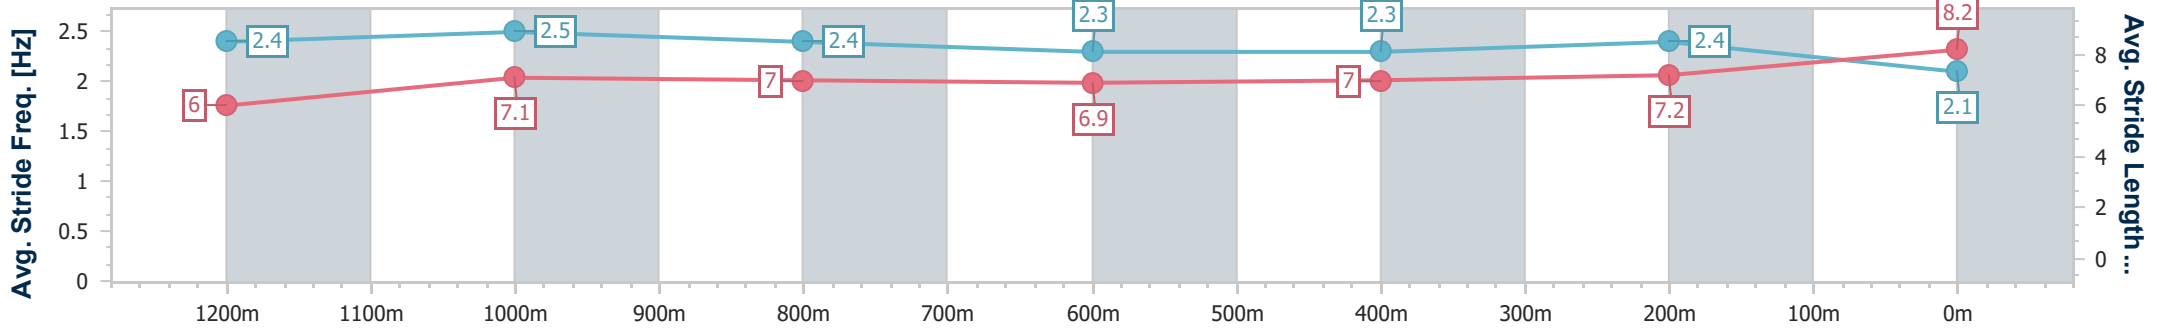

Horse/Jockey Name	Malarina
Final Rank	2
Fastest Section Time (Section)	0:11.43 (400m)
Top Speed [km/h] (Section)	63.9 (Overall)
Race State	Finished

Sunshine Coast QLD Professional
Race 7: COOLUM PEREGIAN RSL SUB BRANCH Class 1
Handicap - 1400m
09 June 2024 - 15:55

Track Rating: Soft 6, Weather: Fine, Rail Position: +5m

Section	Overall	1200m	1000m	800m	600m	400m	200m
Section Times	1:25.64 [2] (0:13.71)	1:11.93 [2] (0:11.44)	1:00.49 [5] (0:12.08)	0:48.41 [4] (0:12.69)	0:35.72 [5] (0:12.37)	0:23.35 [6] (0:11.43)	0:11.92 [2] (0:11.92)
Average Speed [km/h]	52.6	62.9	60.1	57.1	58.4	63.1	60.4
Top Speed [km/h]	63.9	63.9	62.2	59.4	62.3	63.7	63.4
Avg. Dist. to Rail [m]	4.5	2.8	2.4	1.4	0.4	3.3	4.6
Avg. Stride Freq. [Hz]	2.4	2.5	2.4	2.3	2.3	2.4	2.1
Avg. Stride Length [m]	6.0	7.1	7.0	6.9	7.0	7.2	8.2

- [ ] Ranking at each section and finish
- -.-.- No data available at this section
- NA No data available