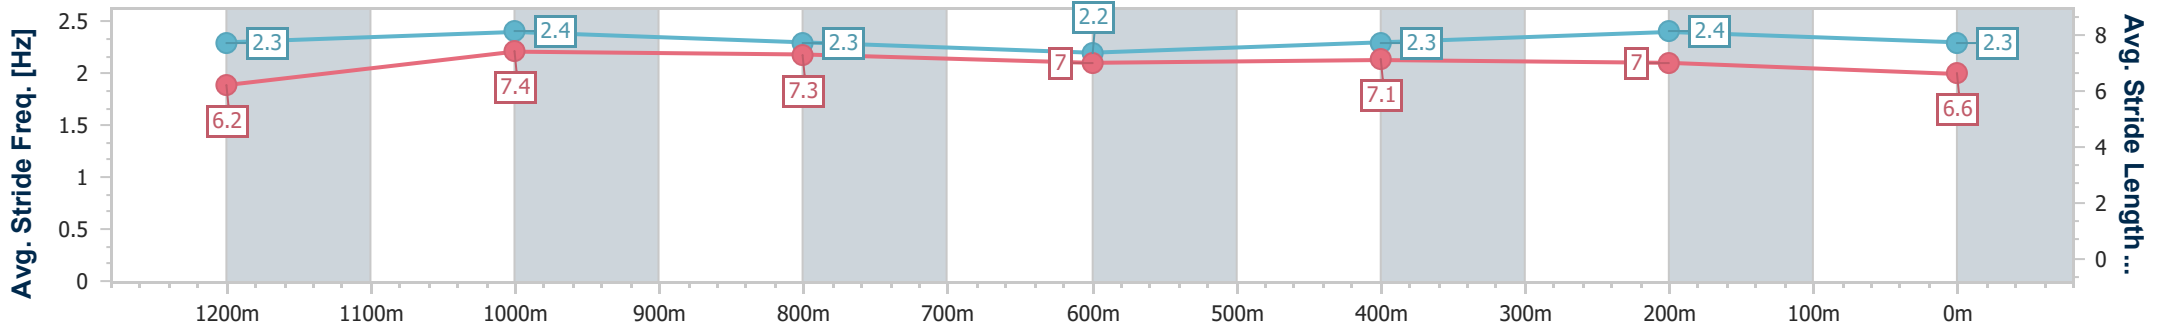

- [] Ranking at each section and finish
- .-.- No data available at this section
- NA No data available

Horse/Jockey Name	Saturday Glory
Final Rank	11
Fastest Section Time (Section)	0:11.33 (1200m)
Top Speed [km/h] (Section)	65.5 (1200m)
Race State	Finished

Sunshine Coast QLD Professional
Race 7: COOLUM PEREGIAN RSL SUB BRANCH Class 1
Handicap - 1400m

09 June 2024 - 15:55

Track Rating: Soft 6, Weather: Fine, Rail Position: +5m

Section	Overall	1200m	1000m	800m	600m	400m	200m
Section Times	1:27.96 [11] (0:14.17)	1:13.79 [8] (0:11.33)	1:02.46 [8] (0:12.06)	0:50.40 [7] (0:12.79)	0:37.61 [9] (0:12.29)	0:25.32 [9] (0:12.04)	0:13.28 [11] (0:13.28)
Average Speed [km/h]	50.9	63.4	60.2	56.7	58.2	59.8	54.2
Top Speed [km/h]	64.6	65.5	63.2	57.8	59.9	61.1	57.9
Avg. Dist. to Rail [m]	2.7	2.7	3.0	1.5	1.2	1.2	2.7
Avg. Stride Freq. [Hz]	2.3	2.4	2.3	2.2	2.3	2.4	2.3
Avg. Stride Length [m]	6.2	7.4	7.3	7.0	7.1	7.0	6.6

- [] Ranking at each section and finish
- .-.- No data available at this section
- NA No data available