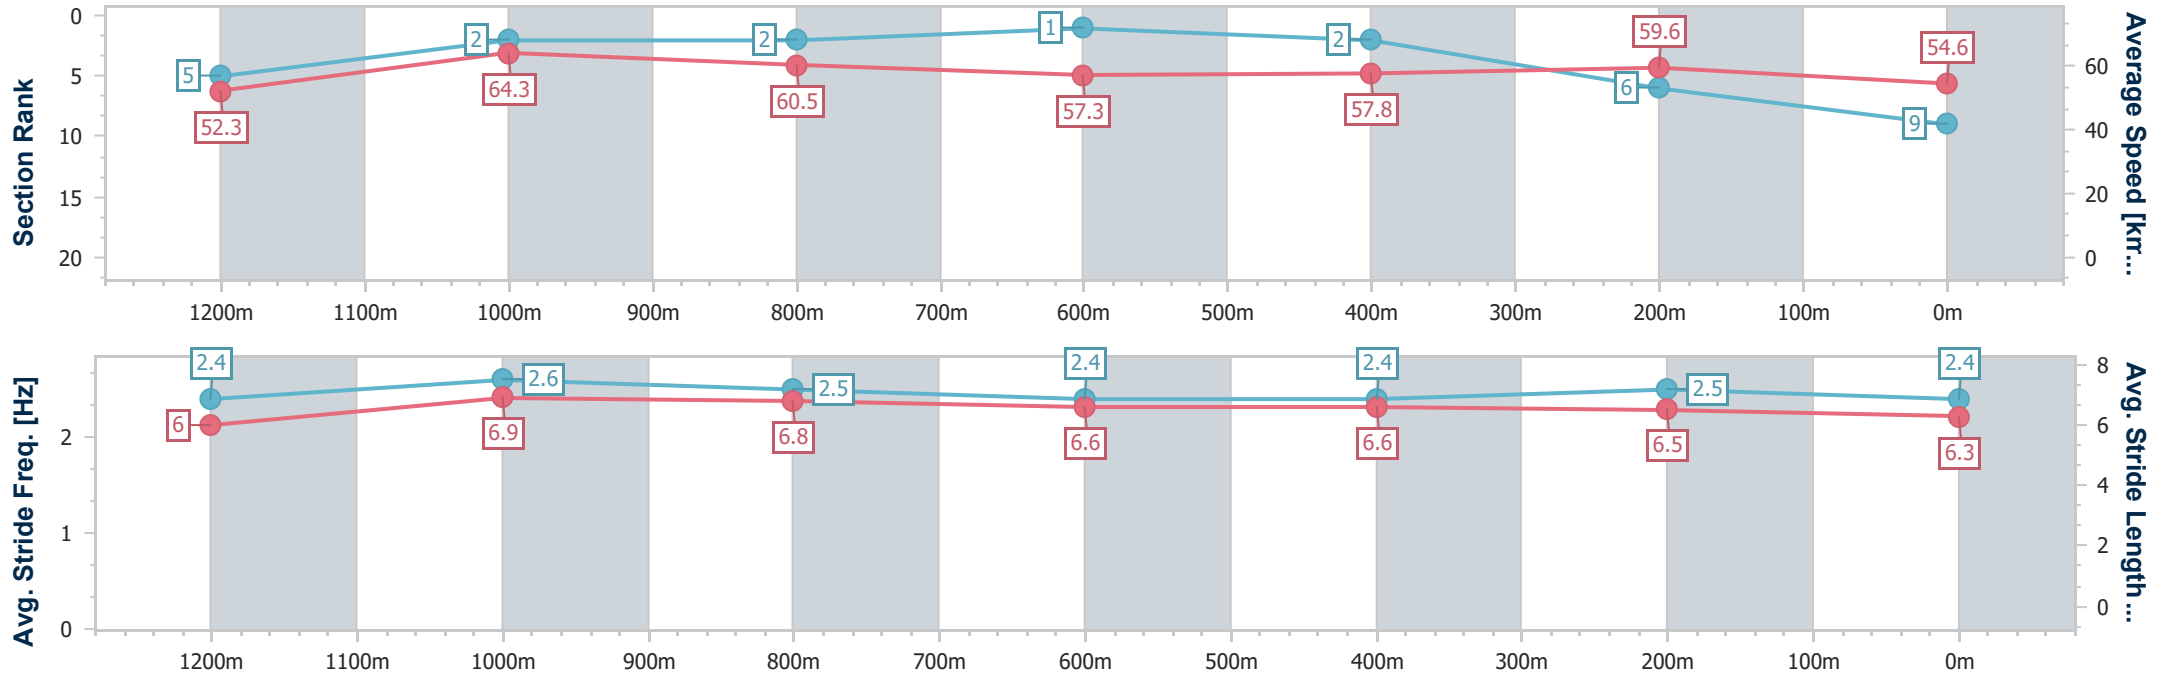

- [] Ranking at each section and finish
- .-.- No data available at this section
- NA No data available

Horse/Jockey Name	O'polly
Final Rank	9
Fastest Section Time (Section)	0:11.17 (1200m)
Top Speed [km/h] (Section)	65.1 (1200m)
Race State	Finished

- [] Ranking at each section and finish
- .-.- No data available at this section
- NA No data available

Horse/Jockey Name	Tavistock Grove
Final Rank	10
Fastest Section Time (Section)	0:11.45 (1200m)
Top Speed [km/h] (Section)	64.1 (Overall)
Race State	Finished