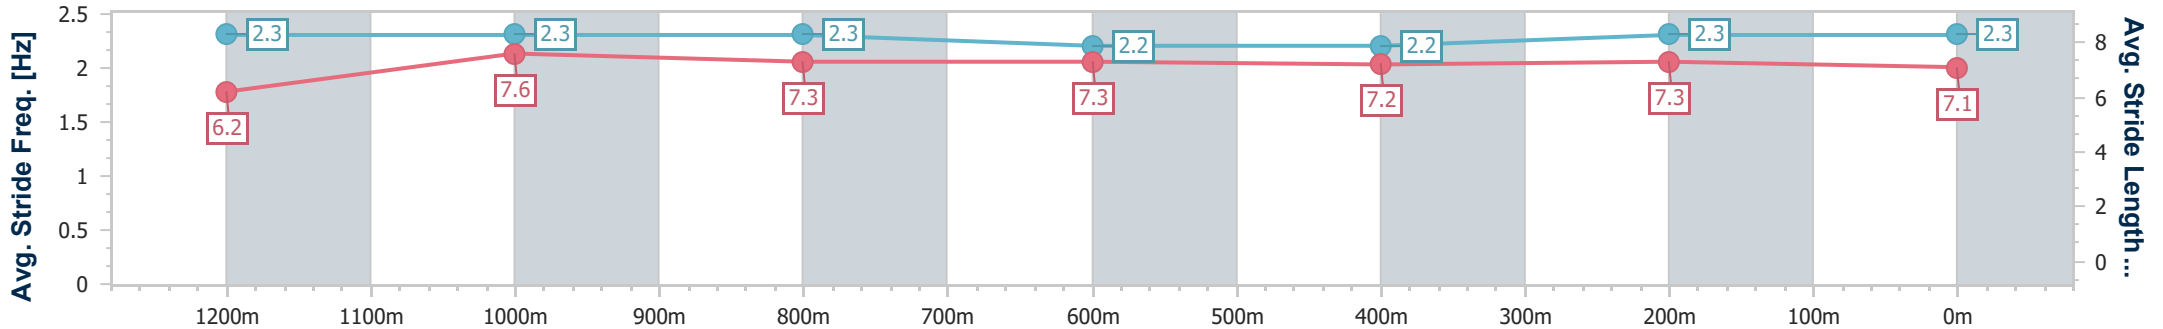

Horse/Jockey Name	Better Be Slick
Final Rank	4
Fastest Section Time (Section)	0:11.35 (1200m)
Top Speed [km/h] (Section)	64.3 (1200m)
Race State	Finished

Sunshine Coast QLD Professional
Race 7: COOLUM PEREGIAN RSL SUB BRANCH Class 1
Handicap - 1400m
09 June 2024 - 15:55

Track Rating: Soft 6, Weather: Fine, Rail Position: +5m

Section	Overall	1200m	1000m	800m	600m	400m	200m
Section Times	1:26.67 [4] (0:13.76)	1:12.91 [3] (0:11.35)	1:01.56 [3] (0:12.20)	0:49.36 [5] (0:12.56)	0:36.80 [4] (0:12.38)	0:24.42 [4] (0:11.91)	0:12.51 [7] (0:12.51)
Average Speed [km/h]	52.4	63.5	59.7	57.4	58.1	60.4	57.6
Top Speed [km/h]	64.3	64.3	61.8	59.8	60.2	61.2	59.8
Avg. Dist. to Rail [m]	8.8	5.6	3.9	0.9	0.5	4.3	5.6
Avg. Stride Freq. [Hz]	2.3	2.3	2.3	2.2	2.2	2.3	2.3
Avg. Stride Length [m]	6.2	7.6	7.3	7.3	7.2	7.3	7.1

- [ ] Ranking at each section and finish
- -.-.- No data available at this section
- NA No data available