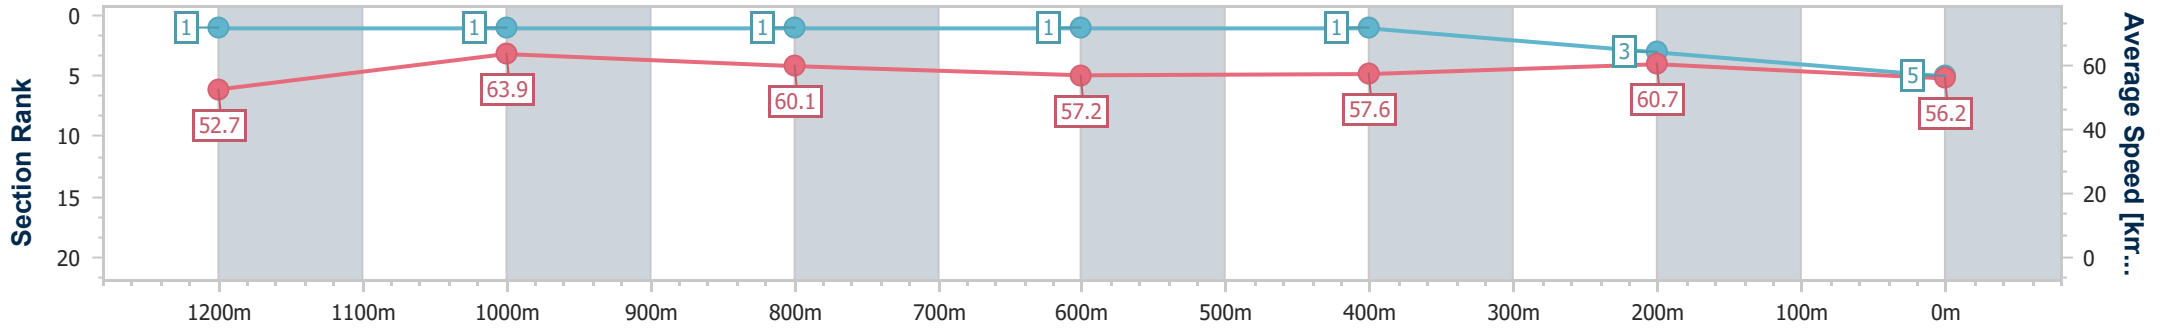

Horse/Jockey Name	Hit
Final Rank	5
Fastest Section Time (Section)	0:11.30 (1200m)
Top Speed [km/h] (Section)	65.4 (Overall)
Race State	Finished

Sunshine Coast QLD Professional
Race 7: COOLUM PEREGIAN RSL SUB BRANCH Class 1
Handicap - 1400m

09 June 2024 - 15:55

Track Rating: Soft 6, Weather: Fine, Rail Position: +5m

Section	Overall	1200m	1000m	800m	600m	400m	200m
Section Times	1:26.68 [5] (0:13.65)	1:13.03 [1] (0:11.30)	1:01.73 [1] (0:11.97)	0:49.76 [1] (0:12.66)	0:37.10 [1] (0:12.43)	0:24.67 [1] (0:11.83)	0:12.84 [3] (0:12.84)
Average Speed [km/h]	52.7	63.9	60.1	57.2	57.6	60.7	56.2
Top Speed [km/h]	65.4	65.3	62.5	58.3	59.8	61.7	59.8
Avg. Dist. to Rail [m]	7.0	4.1	2.0	0.3	1.2	1.1	2.9
Avg. Stride Freq. [Hz]	2.2	2.3	2.2	2.2	2.2	2.3	2.3
Avg. Stride Length [m]	6.5	7.7	7.4	7.2	7.2	7.2	6.9

- [ ] Ranking at each section and finish
- -.-.- No data available at this section
- NA No data available