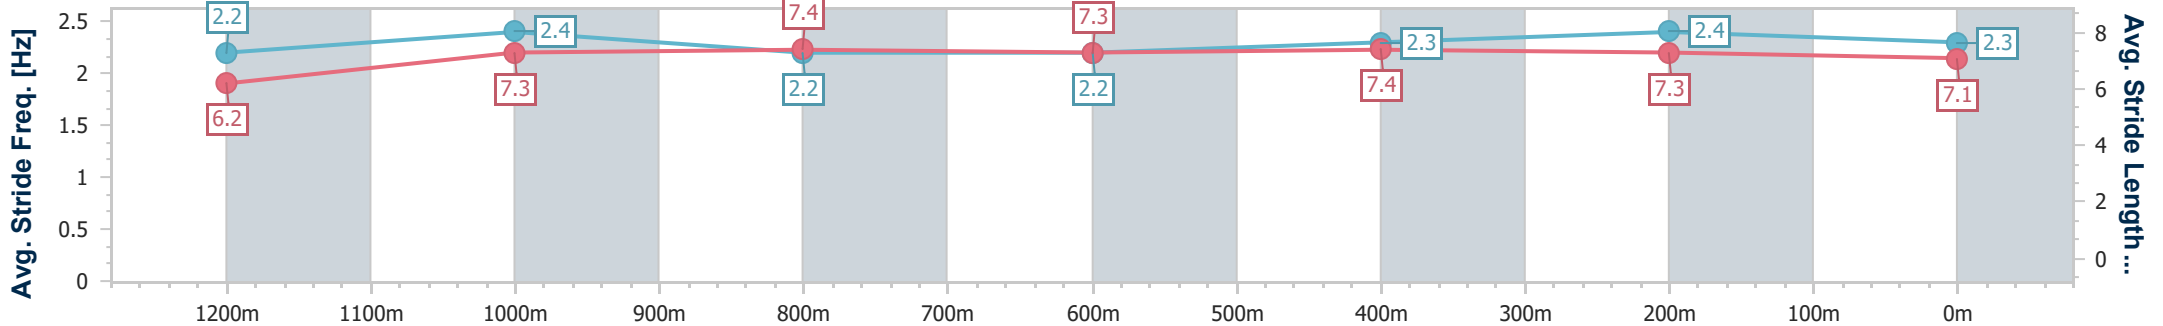

- [] Ranking at each section and finish
- .-.- No data available at this section
- NA No data available

Horse/Jockey Name	Hussy Empress
Final Rank	6
Fastest Section Time (Section)	0:11.46 (400m)
Top Speed [km/h] (Section)	64.5 (1200m)
Race State	Finished

Sunshine Coast QLD Professional
 Race 7: COOLUM PEREGIAN RSL SUB BRANCH Class 1
 Handicap - 1400m
 09 June 2024 - 15:55

Track Rating: Soft 6, Weather: Fine, Rail Position: +5m

Section	Overall	1200m	1000m	800m	600m	400m	200m
Section Times	1:26.71 [6] (0:14.26)	1:12.45 [10] (0:11.51)	1:00.94 [11] (0:12.22)	0:48.72 [11] (0:12.53)	0:36.19 [11] (0:12.27)	0:23.92 [10] (0:11.46)	0:12.46 [8] (0:12.46)
Average Speed [km/h]	50.5	62.4	59.5	58.3	60.0	62.7	57.8
Top Speed [km/h]	62.8	64.5	62.6	60.5	63.8	64.2	61.2
Avg. Dist. to Rail [m]	8.2	2.6	2.5	2.9	3.0	7.2	7.2
Avg. Stride Freq. [Hz]	2.2	2.4	2.2	2.2	2.3	2.4	2.3
Avg. Stride Length [m]	6.2	7.3	7.4	7.3	7.4	7.3	7.1