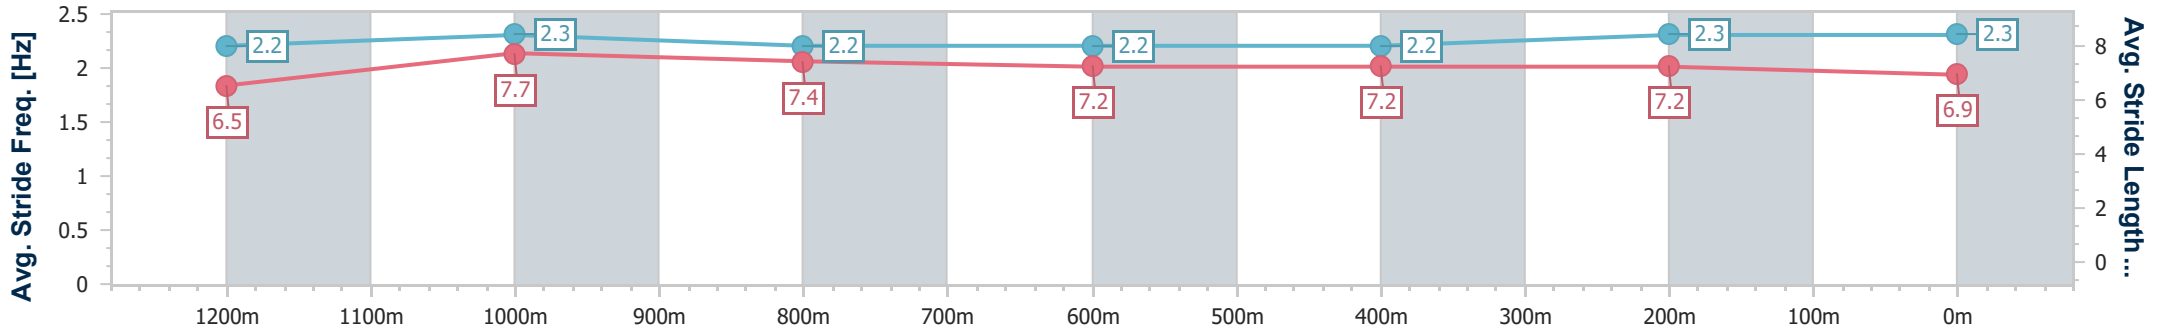

Horse/Jockey Name	Hit
Final Rank	5
Fastest Section Time (Section)	0:11.30 (1200m)
Top Speed [km/h] (Section)	65.4 (Overall)
Race State	Finished

Sunshine Coast QLD Professional
Race 7: COOLUM PEREGIAN RSL SUB BRANCH Class 1
Handicap - 1400m

09 June 2024 - 15:55

Track Rating: Soft 6, Weather: Fine, Rail Position: +5m

Section	Overall	1200m	1000m	800m	600m	400m	200m
Section Times	1:26.68 [5] (0:13.65)	1:13.03 [1] (0:11.30)	1:01.73 [1] (0:11.97)	0:49.76 [1] (0:12.66)	0:37.10 [1] (0:12.43)	0:24.67 [1] (0:11.83)	0:12.84 [3] (0:12.84)
Average Speed [km/h]	52.7	63.9	60.1	57.2	57.6	60.7	56.2
Top Speed [km/h]	65.4	65.3	62.5	58.3	59.8	61.7	59.8
Avg. Dist. to Rail [m]	7.0	4.1	2.0	0.3	1.2	1.1	2.9
Avg. Stride Freq. [Hz]	2.2	2.3	2.2	2.2	2.2	2.3	2.3
Avg. Stride Length [m]	6.5	7.7	7.4	7.2	7.2	7.2	6.9

- [ ] Ranking at each section and finish
- -.-.- No data available at this section
- NA No data available