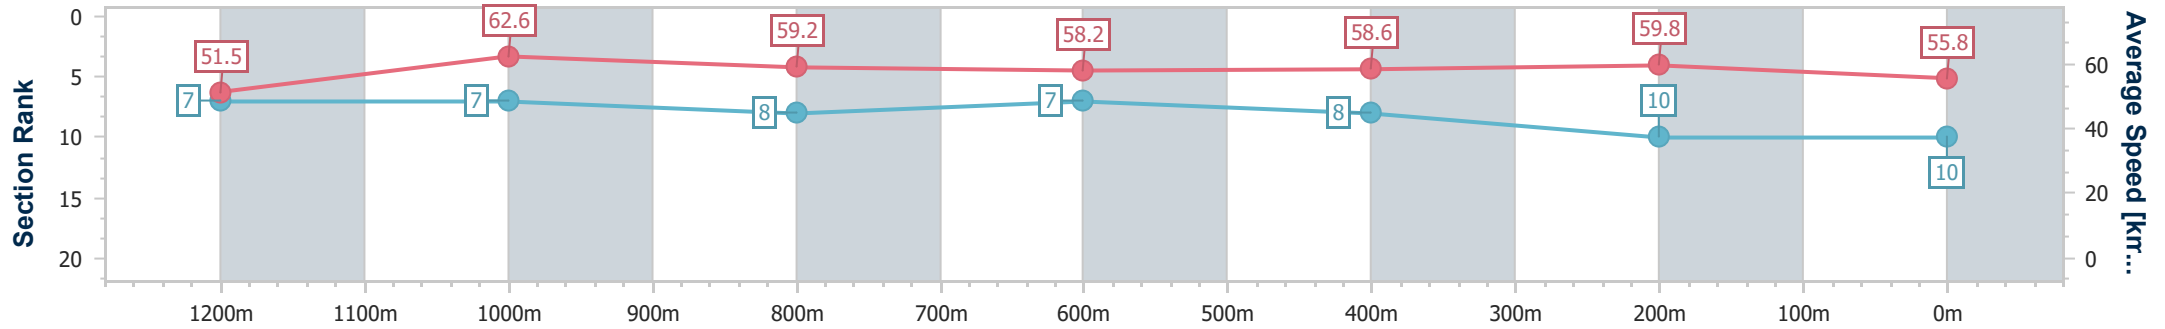

Horse/Jockey Name	Tavistock Grove
Final Rank	10
Fastest Section Time (Section)	0:11.45 (1200m)
Top Speed [km/h] (Section)	64.1 (Overall)
Race State	Finished

Sunshine Coast QLD Professional
Race 7: COOLUM PEREGIAN RSL SUB BRANCH Class 1
Handicap - 1400m
09 June 2024 - 15:55

Track Rating: Soft 6, Weather: Fine, Rail Position: +5m

Section	Overall	1200m	1000m	800m	600m	400m	200m
Section Times	1:27.55 [10] (0:14.04)	1:13.51 [7] (0:11.45)	1:02.06 [7] (0:12.25)	0:49.81 [8] (0:12.54)	0:37.27 [7] (0:12.34)	0:24.93 [8] (0:12.00)	0:12.93 [10] (0:12.93)
Average Speed [km/h]	51.5	62.6	59.2	58.2	58.6	59.8	55.8
Top Speed [km/h]	64.1	64.1	62.4	60.4	60.1	61.0	58.7
Avg. Dist. to Rail [m]	4.0	3.3	3.0	1.7	0.6	3.7	4.6
Avg. Stride Freq. [Hz]	2.3	2.4	2.3	2.3	2.3	2.3	2.2
Avg. Stride Length [m]	6.2	7.3	7.2	7.0	7.1	7.2	6.9

- [ ] Ranking at each section and finish
- -.-.- No data available at this section
- NA No data available