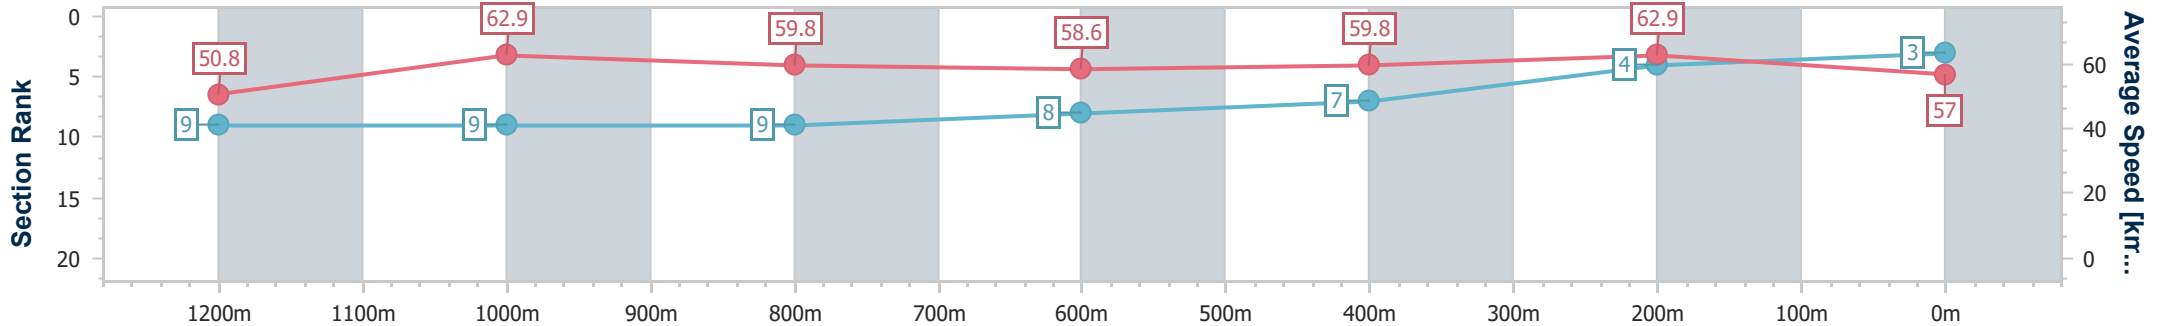

Horse/Jockey Name	Rich Again
Final Rank	3
Fastest Section Time (Section)	0:11.43 (1200m)
Top Speed [km/h] (Section)	64.4 (1200m)
Race State	Finished

Sunshine Coast QLD Professional
Race 7: COOLUM PEREGIAN RSL SUB BRANCH Class 1
Handicap - 1400m

09 June 2024 - 15:55

Track Rating: Soft 6, Weather: Fine, Rail Position: +5m

Section	Overall	1200m	1000m	800m	600m	400m	200m
Section Times	1:26.50 [3] (0:14.20)	1:12.30 [9] (0:11.43)	1:00.87 [9] (0:12.14)	0:48.73 [9] (0:12.52)	0:36.21 [8] (0:12.14)	0:24.07 [7] (0:11.45)	0:12.62 [4] (0:12.62)
Average Speed [km/h]	50.8	62.9	59.8	58.6	59.8	62.9	57.0
Top Speed [km/h]	64.1	64.4	62.6	60.5	63.3	64.0	61.6
Avg. Dist. to Rail [m]	10.6	4.2	3.8	2.8	2.0	4.6	4.8
Avg. Stride Freq. [Hz]	2.1	2.3	2.2	2.2	2.2	2.3	2.2
Avg. Stride Length [m]	6.5	7.7	7.7	7.4	7.6	7.6	7.3

- [ ] Ranking at each section and finish
- -.-.- No data available at this section
- NA No data available