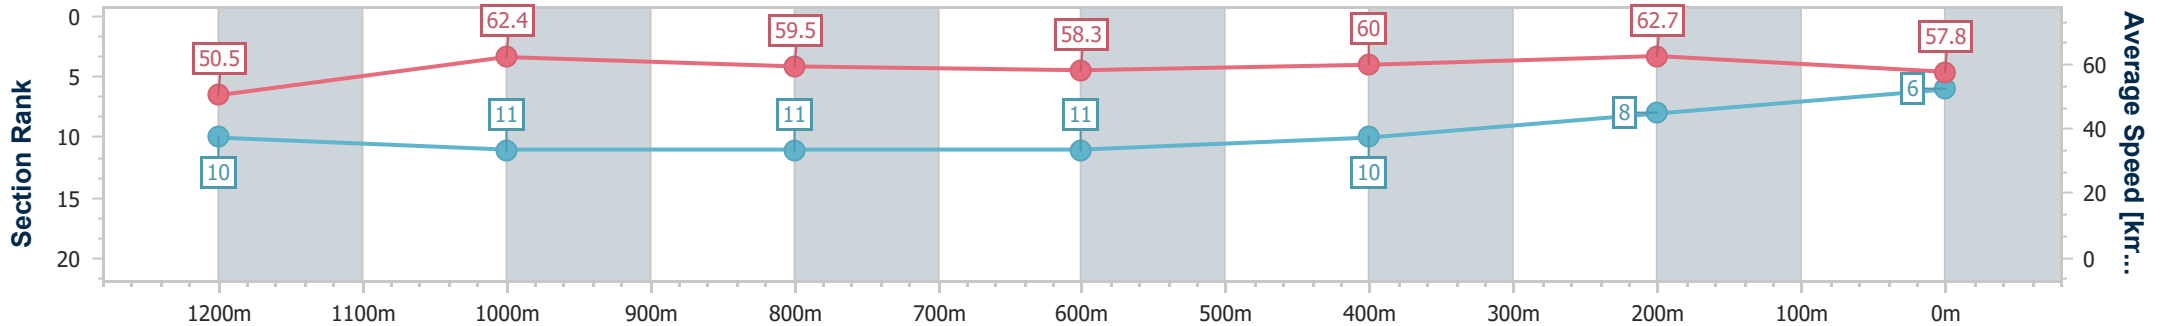

Horse/Jockey Name	Hussy Empress
Final Rank	6
Fastest Section Time (Section)	0:11.46 (400m)
Top Speed [km/h] (Section)	64.5 (1200m)
Race State	Finished

Sunshine Coast QLD Professional
Race 7: COOLUM PEREGIAN RSL SUB BRANCH Class 1
Handicap - 1400m
09 June 2024 - 15:55

Track Rating: Soft 6, Weather: Fine, Rail Position: +5m

Section	Overall	1200m	1000m	800m	600m	400m	200m
Section Times	1:26.71 [6] (0:14.26)	1:12.45 [10] (0:11.51)	1:00.94 [11] (0:12.22)	0:48.72 [11] (0:12.53)	0:36.19 [11] (0:12.27)	0:23.92 [10] (0:11.46)	0:12.46 [8] (0:12.46)
Average Speed [km/h]	50.5	62.4	59.5	58.3	60.0	62.7	57.8
Top Speed [km/h]	62.8	64.5	62.6	60.5	63.8	64.2	61.2
Avg. Dist. to Rail [m]	8.2	2.6	2.5	2.9	3.0	7.2	7.2
Avg. Stride Freq. [Hz]	2.2	2.4	2.2	2.2	2.3	2.4	2.3
Avg. Stride Length [m]	6.2	7.3	7.4	7.3	7.4	7.3	7.1

- [ ] Ranking at each section and finish
- -.-.- No data available at this section
- NA No data available