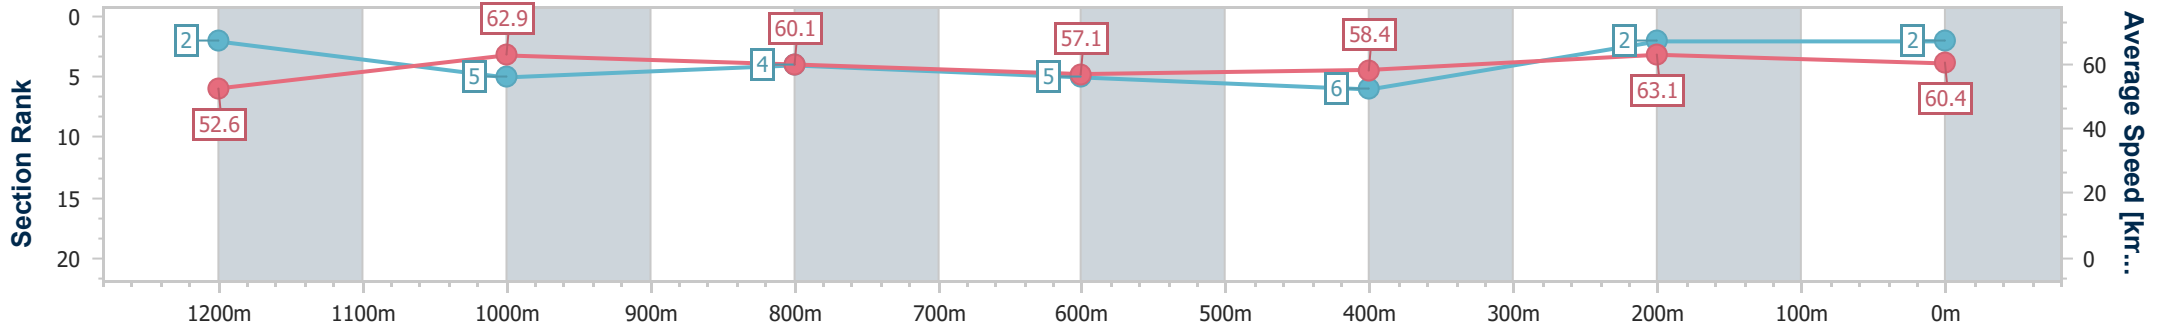

Horse/Jockey Name	Malarina
Final Rank	2
Fastest Section Time (Section)	0:11.43 (400m)
Top Speed [km/h] (Section)	63.9 (Overall)
Race State	Finished

Sunshine Coast QLD Professional
Race 7: COOLUM PEREGIAN RSL SUB BRANCH Class 1
Handicap - 1400m
09 June 2024 - 15:55

Track Rating: Soft 6, Weather: Fine, Rail Position: +5m

Section	Overall	1200m	1000m	800m	600m	400m	200m
Section Times	1:25.64 [2] (0:13.71)	1:11.93 [2] (0:11.44)	1:00.49 [5] (0:12.08)	0:48.41 [4] (0:12.69)	0:35.72 [5] (0:12.37)	0:23.35 [6] (0:11.43)	0:11.92 [2] (0:11.92)
Average Speed [km/h]	52.6	62.9	60.1	57.1	58.4	63.1	60.4
Top Speed [km/h]	63.9	63.9	62.2	59.4	62.3	63.7	63.4
Avg. Dist. to Rail [m]	4.5	2.8	2.4	1.4	0.4	3.3	4.6
Avg. Stride Freq. [Hz]	2.4	2.5	2.4	2.3	2.3	2.4	2.1
Avg. Stride Length [m]	6.0	7.1	7.0	6.9	7.0	7.2	8.2

- [ ] Ranking at each section and finish
- -.-.- No data available at this section
- NA No data available