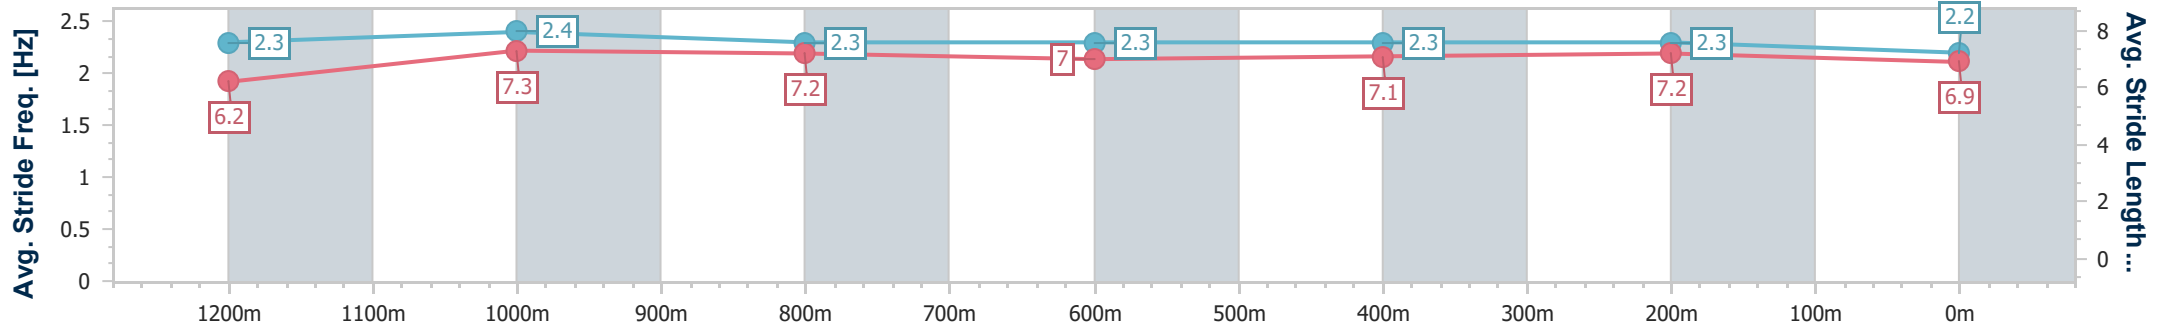

- [] Ranking at each section and finish
- .-.- No data available at this section
- NA No data available

Horse/Jockey Name	Tavistock Grove
Final Rank	10
Fastest Section Time (Section)	0:11.45 (1200m)
Top Speed [km/h] (Section)	64.1 (Overall)
Race State	Finished

Sunshine Coast QLD Professional
 Race 7: COOLUM PEREGIAN RSL SUB BRANCH Class 1
 Handicap - 1400m
 09 June 2024 - 15:55

Track Rating: Soft 6, Weather: Fine, Rail Position: +5m

Section	Overall	1200m	1000m	800m	600m	400m	200m
Section Times	1:27.55 [10] (0:14.04)	1:13.51 [7] (0:11.45)	1:02.06 [7] (0:12.25)	0:49.81 [8] (0:12.54)	0:37.27 [7] (0:12.34)	0:24.93 [8] (0:12.00)	0:12.93 [10] (0:12.93)
Average Speed [km/h]	51.5	62.6	59.2	58.2	58.6	59.8	55.8
Top Speed [km/h]	64.1	64.1	62.4	60.4	60.1	61.0	58.7
Avg. Dist. to Rail [m]	4.0	3.3	3.0	1.7	0.6	3.7	4.6
Avg. Stride Freq. [Hz]	2.3	2.4	2.3	2.3	2.3	2.3	2.2
Avg. Stride Length [m]	6.2	7.3	7.2	7.0	7.1	7.2	6.9