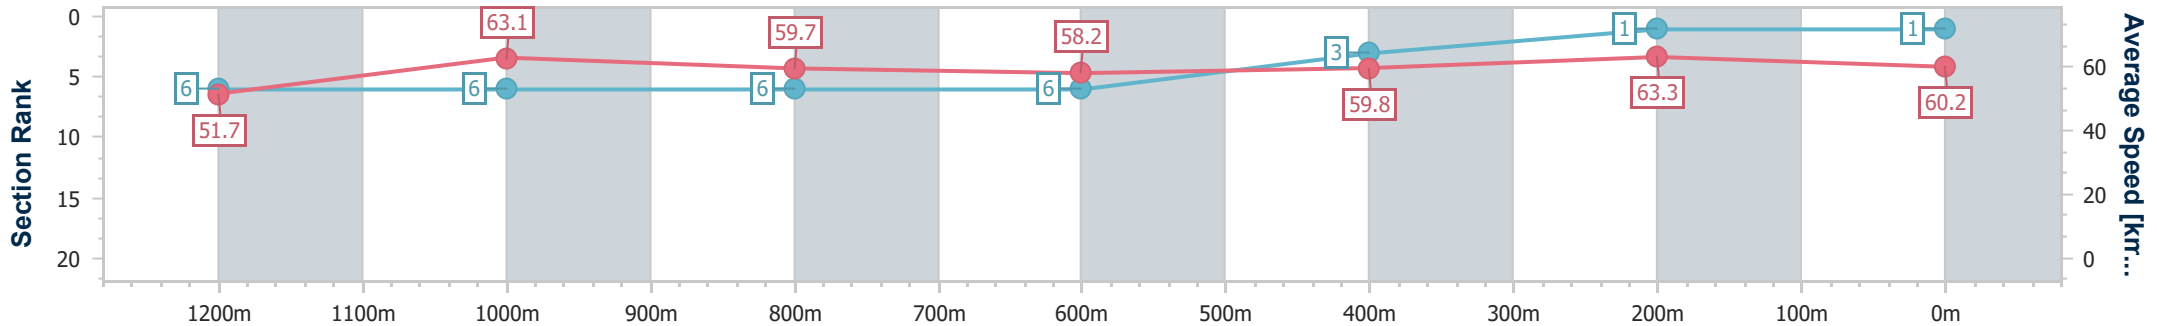

Horse/Jockey Name	Acid Wash
Final Rank	1
Fastest Section Time (Section)	0:11.34 (400m)
Top Speed [km/h] (Section)	65.2 (400m)
Race State	Finished

Sunshine Coast QLD Professional
Race 7: COOLUM PEREGIAN RSL SUB BRANCH Class 1
Handicap - 1400m
09 June 2024 - 15:55

Track Rating: Soft 6, Weather: Fine, Rail Position: +5m

Section	Overall	1200m	1000m	800m	600m	400m	200m
Section Times	1:25.45 [1] (0:13.94)	1:11.51 [6] (0:11.41)	1:00.10 [6] (0:12.14)	0:47.96 [6] (0:12.49)	0:35.47 [6] (0:12.14)	0:23.33 [3] (0:11.34)	0:11.99 [1] (0:11.99)
Average Speed [km/h]	51.7	63.1	59.7	58.2	59.8	63.3	60.2
Top Speed [km/h]	63.8	64.3	62.7	60.1	64.1	65.2	63.0
Avg. Dist. to Rail [m]	6.4	4.1	3.2	1.4	1.1	3.4	4.9
Avg. Stride Freq. [Hz]	2.2	2.3	2.2	2.2	2.3	2.4	2.4
Avg. Stride Length [m]	6.4	7.6	7.4	7.4	7.3	7.3	7.1

- [ ] Ranking at each section and finish
- -.-.- No data available at this section
- NA No data available