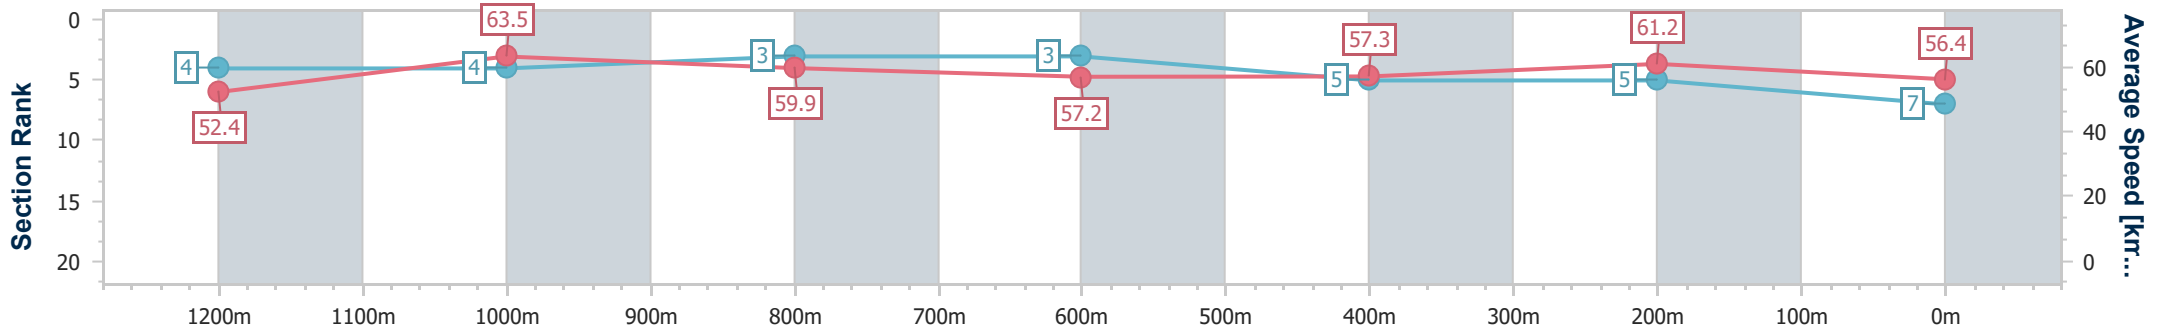

Horse/Jockey Name	Toros
Final Rank	7
Fastest Section Time (Section)	0:11.38 (1200m)
Top Speed [km/h] (Section)	64.2 (1200m)
Race State	Finished

Sunshine Coast QLD Professional
Race 7: COOLUM PEREGIAN RSL SUB BRANCH Class 1
Handicap - 1400m
09 June 2024 - 15:55

Track Rating: Soft 6, Weather: Fine, Rail Position: +5m

Section	Overall	1200m	1000m	800m	600m	400m	200m
Section Times	1:26.83 [7] (0:13.77)	1:13.06 [4] (0:11.38)	1:01.68 [4] (0:12.04)	0:49.64 [3] (0:12.61)	0:37.03 [3] (0:12.48)	0:24.55 [5] (0:11.81)	0:12.74 [5] (0:12.74)
Average Speed [km/h]	52.4	63.5	59.9	57.2	57.3	61.2	56.4
Top Speed [km/h]	64.0	64.2	63.4	58.7	59.4	62.0	60.1
Avg. Dist. to Rail [m]	4.4	2.3	1.9	0.7	1.0	0.3	1.4
Avg. Stride Freq. [Hz]	2.3	2.3	2.3	2.2	2.2	2.3	2.2
Avg. Stride Length [m]	6.3	7.7	7.4	7.3	7.2	7.4	7.1

- [ ] Ranking at each section and finish
- -.-.- No data available at this section
- NA No data available