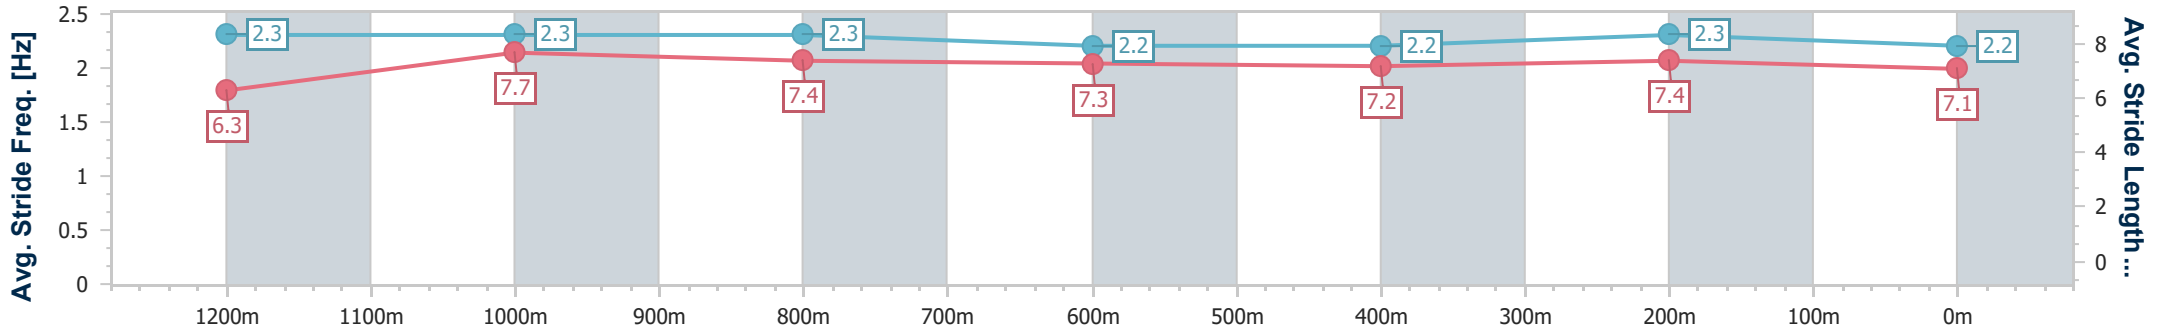

- [] Ranking at each section and finish
- .-.- No data available at this section
- NA No data available

Horse/Jockey Name	Toros
Final Rank	7
Fastest Section Time (Section)	0:11.38 (1200m)
Top Speed [km/h] (Section)	64.2 (1200m)
Race State	Finished

Sunshine Coast QLD Professional
 Race 7: COOLUM PEREGIAN RSL SUB BRANCH Class 1
 Handicap - 1400m
 09 June 2024 - 15:55

Track Rating: Soft 6, Weather: Fine, Rail Position: +5m

Section	Overall	1200m	1000m	800m	600m	400m	200m
Section Times	1:26.83 [7] (0:13.77)	1:13.06 [4] (0:11.38)	1:01.68 [4] (0:12.04)	0:49.64 [3] (0:12.61)	0:37.03 [3] (0:12.48)	0:24.55 [5] (0:11.81)	0:12.74 [5] (0:12.74)
Average Speed [km/h]	52.4	63.5	59.9	57.2	57.3	61.2	56.4
Top Speed [km/h]	64.0	64.2	63.4	58.7	59.4	62.0	60.1
Avg. Dist. to Rail [m]	4.4	2.3	1.9	0.7	1.0	0.3	1.4
Avg. Stride Freq. [Hz]	2.3	2.3	2.3	2.2	2.2	2.3	2.2
Avg. Stride Length [m]	6.3	7.7	7.4	7.3	7.2	7.4	7.1