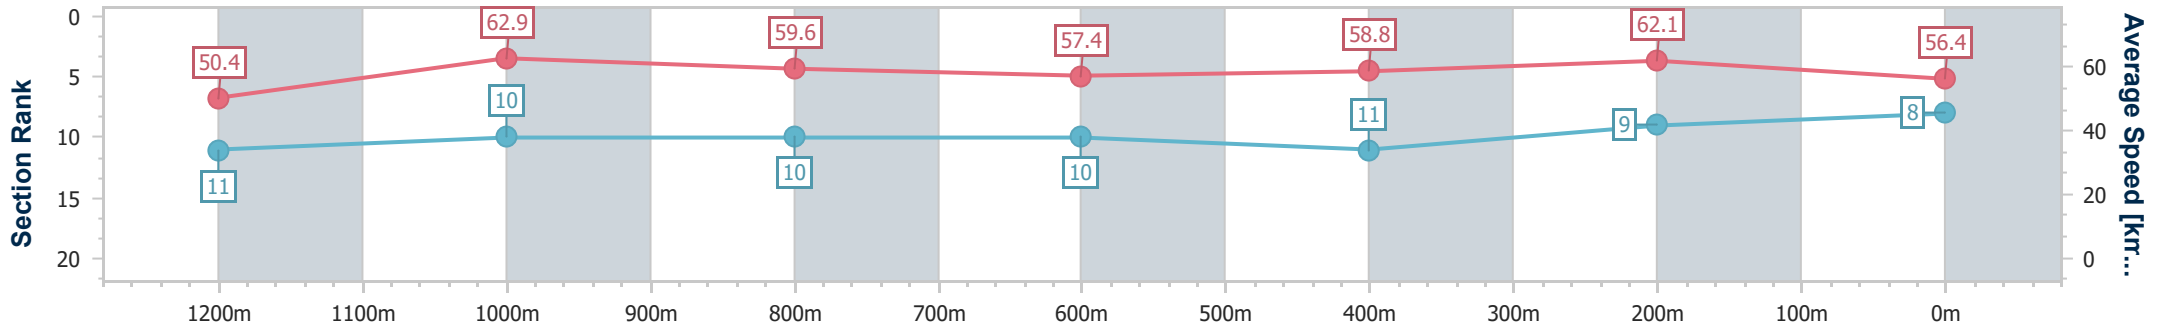

Horse/Jockey Name	Pangaea
Final Rank	8
Fastest Section Time (Section)	0:11.42 (1200m)
Top Speed [km/h] (Section)	64.9 (Overall)
Race State	Finished

Sunshine Coast QLD Professional
Race 7: COOLUM PEREGIAN RSL SUB BRANCH Class 1
Handicap - 1400m
09 June 2024 - 15:55

Track Rating: Soft 6, Weather: Fine, Rail Position: +5m

Section	Overall	1200m	1000m	800m	600m	400m	200m
Section Times	1:27.19 [8] (0:14.29)	1:12.90 [11] (0:11.42)	1:01.48 [10] (0:12.15)	0:49.33 [10] (0:12.66)	0:36.67 [10] (0:12.28)	0:24.39 [11] (0:11.60)	0:12.79 [9] (0:12.79)
Average Speed [km/h]	50.4	62.9	59.6	57.4	58.8	62.1	56.4
Top Speed [km/h]	64.9	64.6	62.5	59.5	61.4	62.9	60.4
Avg. Dist. to Rail [m]	8.5	2.5	2.1	1.1	0.9	4.4	5.5
Avg. Stride Freq. [Hz]	2.2	2.2	2.2	2.1	2.2	2.3	2.1
Avg. Stride Length [m]	6.4	7.7	7.6	7.5	7.6	7.6	7.3

- [ ] Ranking at each section and finish
- -.-.- No data available at this section
- NA No data available