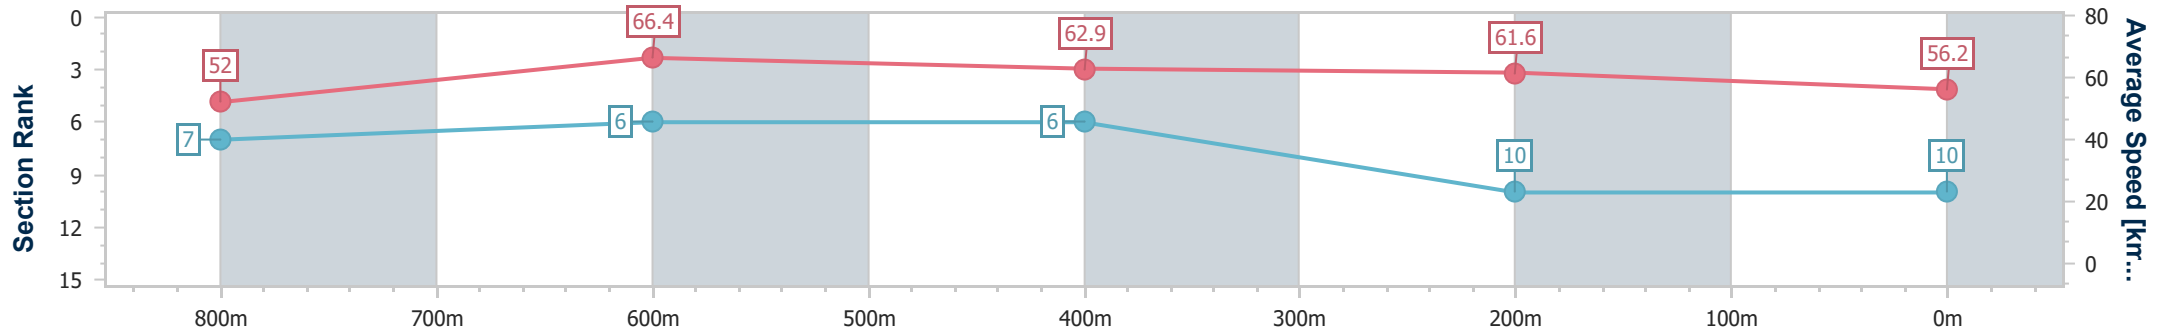

Sunshine Coast QLD Professional  
Race 3: CALOUNDRA RSL SERVICES CLUB Class 1 Plate - 1000m

09 June 2024 - 13:25

Track Rating: Soft 6, Weather: Fine, Rail Position: +5m

Section	Overall	800m	600m	400m	200m
Section Times	1:00.44 [9] (0:13.78)	0:46.66 [6] (0:11.09)	0:35.57 [7] (0:11.59)	0:23.98 [8] (0:11.55)	0:12.43 [9] (0:12.43)
Average Speed [km/h]	52.3	65.4	62.2	62.4	57.8
Top Speed [km/h]	66.2	66.8	66.4	63.4	61.1
Avg. Dist. to Rail [m]	5.2	2.0	0.4	1.2	2.6
Avg. Stride Freq. [Hz]	2.4	2.4	2.3	2.4	2.3
Avg. Stride Length [m]	5.9	7.4	7.4	7.3	7.0

- [ ] Ranking at each section and finish
- .-.- No data available at this section
- NA No data available

Horse/Jockey Name	Gus The Bus
Final Rank	10
Fastest Section Time (Section)	0:11.01 (800m)
Top Speed [km/h] (Section)	66.8 (800m)
Race State	Finished

Sunshine Coast QLD Professional  
 Race 3: CALOUNDRA RSL SERVICES CLUB Class 1 Plate - 1000m

09 June 2024 - 13:25

Track Rating: Soft 6, Weather: Fine, Rail Position: +5m

Section	Overall	800m	600m	400m	200m
Section Times	1:00.86 [10] (0:13.83)	0:47.03 [7] (0:11.01)	0:36.02 [6] (0:11.51)	0:24.51 [6] (0:11.70)	0:12.81 [10] (0:12.81)
Average Speed [km/h]	52.0	66.4	62.9	61.6	56.2
Top Speed [km/h]	65.6	66.8	65.3	62.3	60.3
Avg. Dist. to Rail [m]	7.4	3.4	1.2	3.8	5.2
Avg. Stride Freq. [Hz]	2.4	2.4	2.3	2.4	2.2
Avg. Stride Length [m]	6.1	7.7	7.5	7.2	7.0