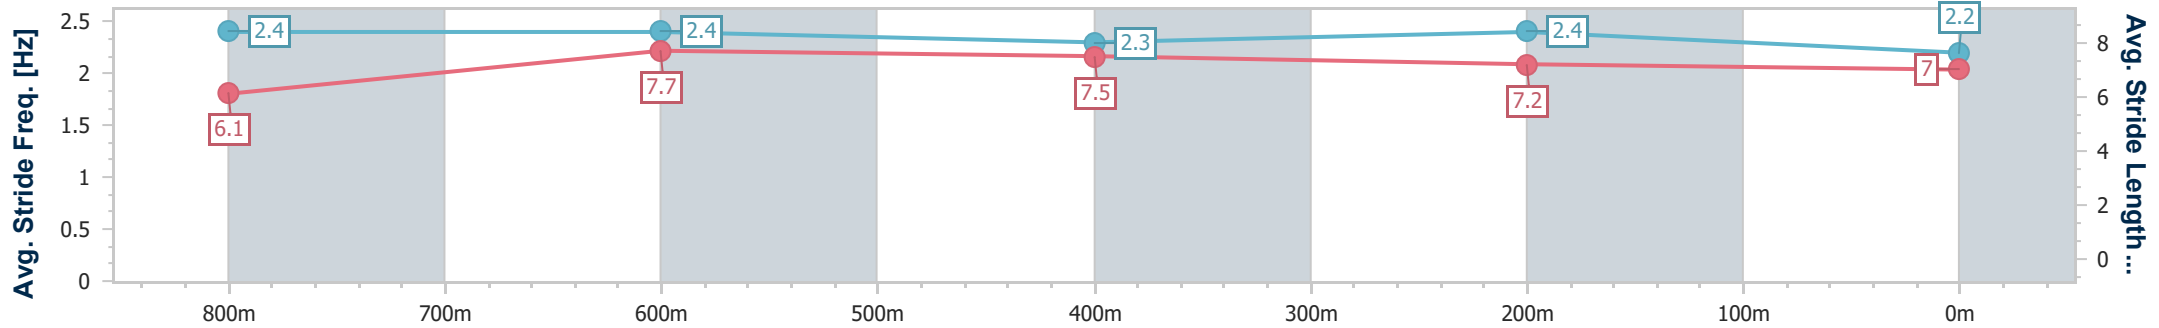

- [ ] Ranking at each section and finish
- .-.- No data available at this section
- NA No data available

Horse/Jockey Name	Gus The Bus
Final Rank	10
Fastest Section Time (Section)	0:11.01 (800m)
Top Speed [km/h] (Section)	66.8 (800m)
Race State	Finished

Sunshine Coast QLD Professional  
 Race 3: CALOUNDRA RSL SERVICES CLUB Class 1 Plate - 1000m

09 June 2024 - 13:25

Track Rating: Soft 6, Weather: Fine, Rail Position: +5m

Section	Overall	800m	600m	400m	200m
Section Times	1:00.86 [10] (0:13.83)	0:47.03 [7] (0:11.01)	0:36.02 [6] (0:11.51)	0:24.51 [6] (0:11.70)	0:12.81 [10] (0:12.81)
Average Speed [km/h]	52.0	66.4	62.9	61.6	56.2
Top Speed [km/h]	65.6	66.8	65.3	62.3	60.3
Avg. Dist. to Rail [m]	7.4	3.4	1.2	3.8	5.2
Avg. Stride Freq. [Hz]	2.4	2.4	2.3	2.4	2.2
Avg. Stride Length [m]	6.1	7.7	7.5	7.2	7.0