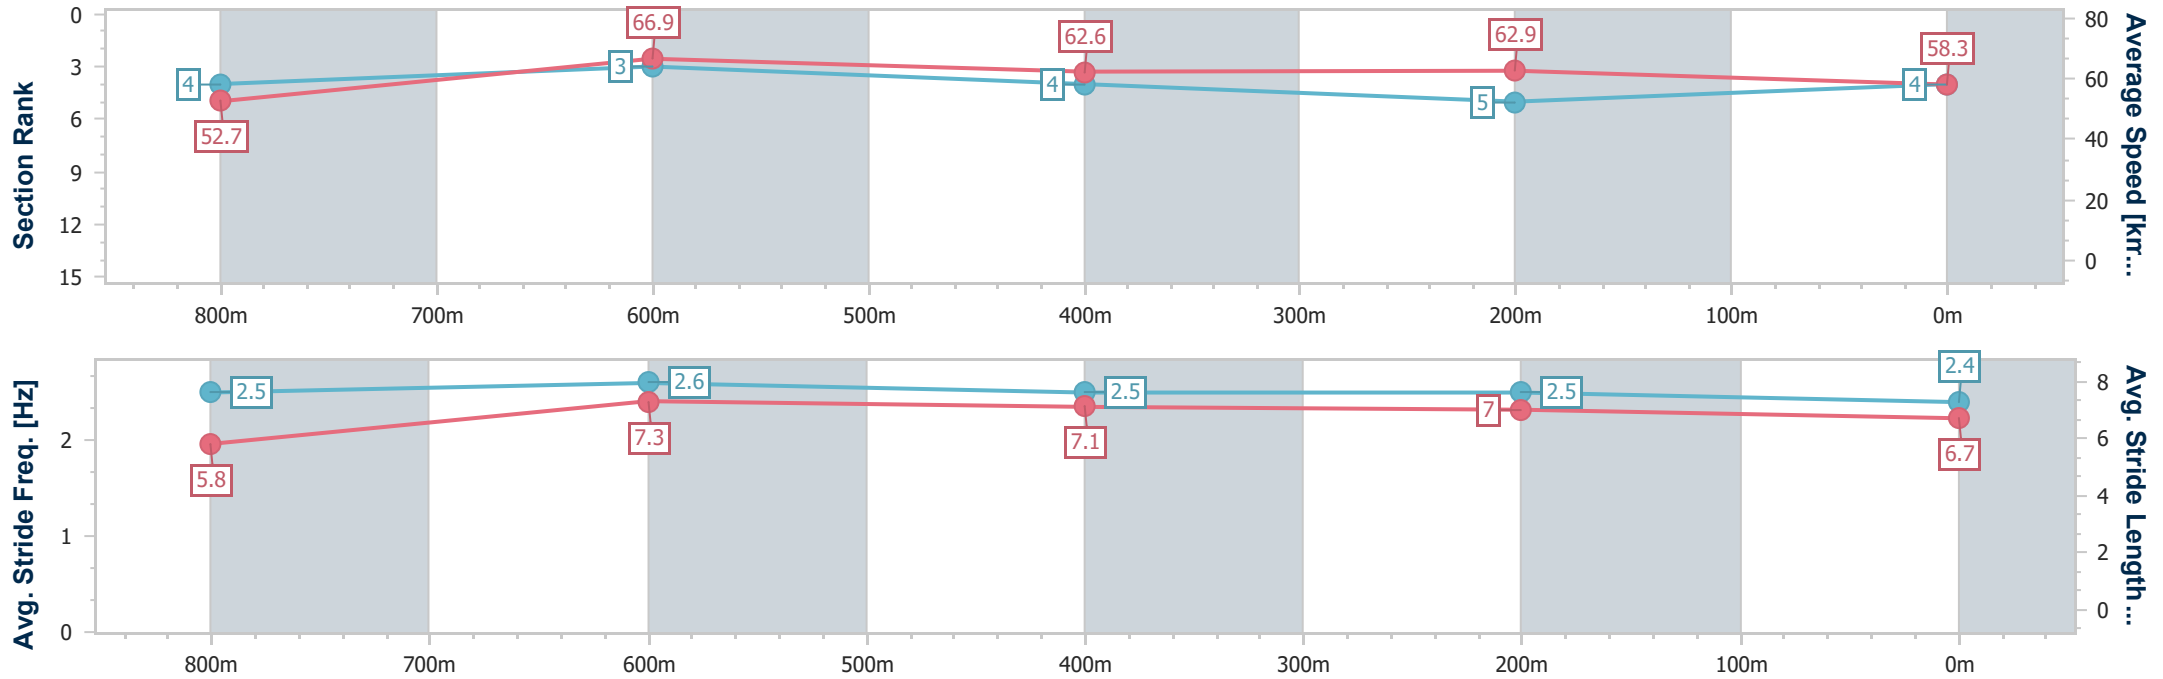

- [ ] Ranking at each section and finish
- .-.- No data available at this section
- NA No data available

Horse/Jockey Name	Sooblond
Final Rank	4
Fastest Section Time (Section)	0:10.91 (800m)
Top Speed [km/h] (Section)	68.4 (800m)
Race State	Finished

Sunshine Coast QLD Professional  
Race 3: CALOUNDRA RSL SERVICES CLUB Class 1 Plate - 1000m

09 June 2024 - 13:25

Track Rating: Soft 6, Weather: Fine, Rail Position: +5m

Section	Overall	800m	600m	400m	200m
Section Times	1:00.02 [4] (0:13.62)	0:46.40 [4] (0:10.91)	0:35.49 [3] (0:11.68)	0:23.81 [4] (0:11.45)	0:12.36 [5] (0:12.36)
Average Speed [km/h]	52.7	66.9	62.6	62.9	58.3
Top Speed [km/h]	66.4	68.4	64.7	63.5	62.7
Avg. Dist. to Rail [m]	4.1	3.1	2.7	3.5	4.5
Avg. Stride Freq. [Hz]	2.5	2.6	2.5	2.5	2.4
Avg. Stride Length [m]	5.8	7.3	7.1	7.0	6.7