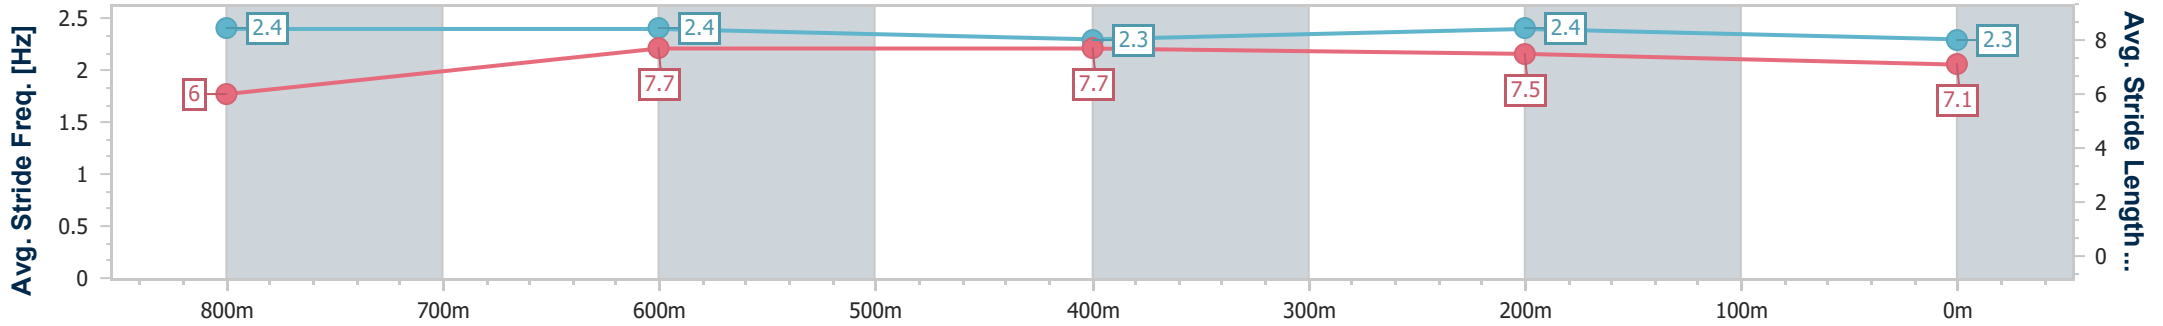

09 June 2024 - 13:25

Track Rating: Soft 6, Weather: Fine, Rail Position: +5m

Section	Overall	800m	600m	400m	200m
Section Times	0:59.70 [1] (0:13.96)	0:45.74 [9] (0:11.22)	0:34.52 [9] (0:11.36)	0:23.16 [9] (0:11.12)	0:12.04 [4] (0:12.04)
Average Speed [km/h]	51.7	65.1	64.2	64.7	59.8
Top Speed [km/h]	64.6	66.7	66.7	66.4	64.2
Avg. Dist. to Rail [m]	8.2	3.6	2.3	4.8	4.1
Avg. Stride Freq. [Hz]	2.4	2.4	2.3	2.4	2.3
Avg. Stride Length [m]	6.0	7.7	7.7	7.5	7.1