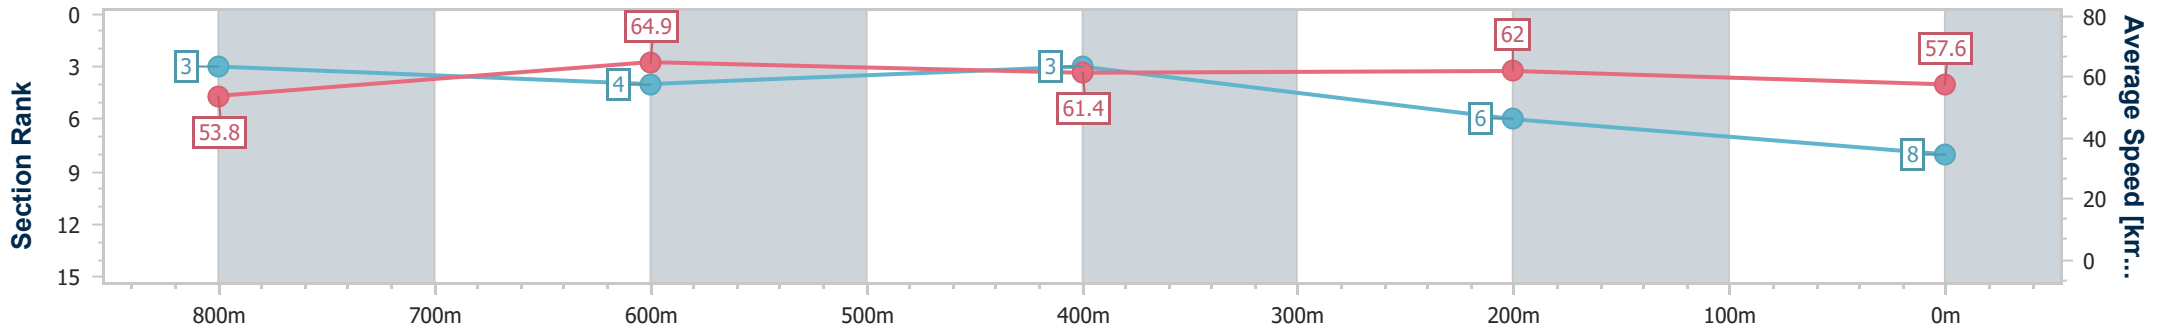

- [ ] Ranking at each section and finish
- .-.- No data available at this section
- NA No data available

Horse/Jockey Name	On The Target
Final Rank	8
Fastest Section Time (Section)	0:11.12 (800m)
Top Speed [km/h] (Section)	67.6 (800m)
Race State	Finished

Sunshine Coast QLD Professional  
 Race 3: CALOUNDRA RSL SERVICES CLUB Class 1 Plate - 1000m

09 June 2024 - 13:25

Track Rating: Soft 6, Weather: Fine, Rail Position: +5m

Section	Overall	800m	600m	400m	200m
Section Times	1:00.31 [8] (0:13.42)	0:46.89 [3] (0:11.12)	0:35.77 [4] (0:11.65)	0:24.12 [3] (0:11.64)	0:12.48 [6] (0:12.48)
Average Speed [km/h]	53.8	64.9	61.4	62.0	57.6
Top Speed [km/h]	67.2	67.6	62.9	62.8	60.6
Avg. Dist. to Rail [m]	2.9	1.3	0.9	0.4	1.0
Avg. Stride Freq. [Hz]	2.3	2.3	2.3	2.2	2.2
Avg. Stride Length [m]	6.4	7.7	7.6	7.7	7.3