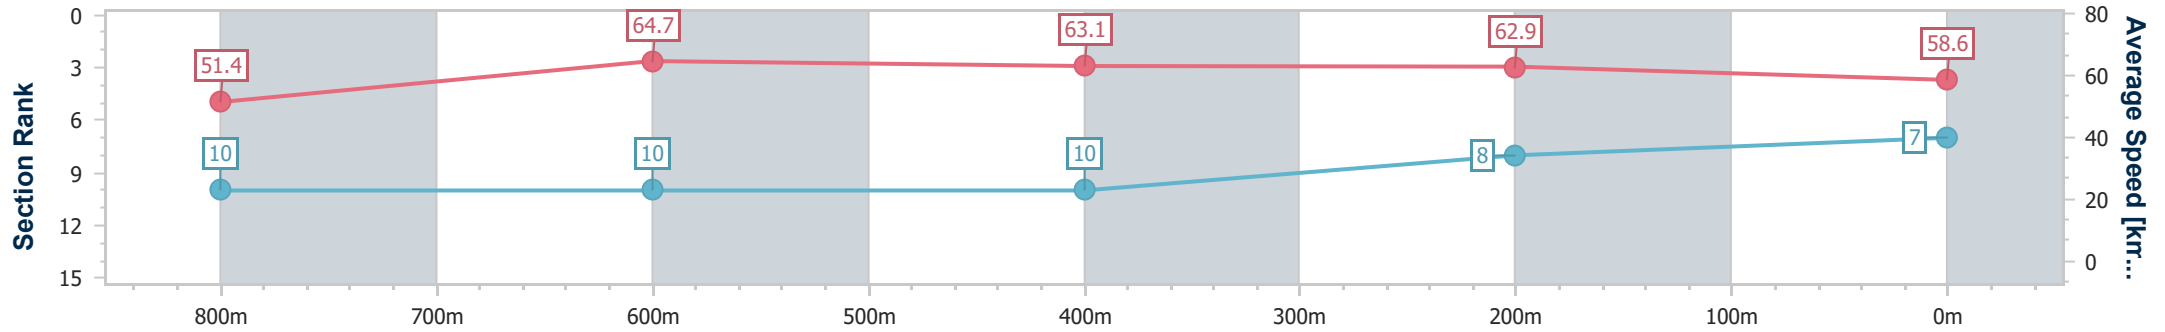

- [ ] Ranking at each section and finish
- .-.- No data available at this section
- NA No data available

Horse/Jockey Name	Shore To Happen
Final Rank	7
Fastest Section Time (Section)	0:11.16 (800m)
Top Speed [km/h] (Section)	67.0 (800m)
Race State	Finished

Sunshine Coast QLD Professional  
Race 3: CALOUNDRA RSL SERVICES CLUB Class 1 Plate - 1000m

09 June 2024 - 13:25

Track Rating: Soft 6, Weather: Fine, Rail Position: +5m

Section	Overall	800m	600m	400m	200m
Section Times	1:00.30 [7] (0:14.04)	0:46.26 [10] (0:11.16)	0:35.10 [10] (0:11.35)	0:23.75 [10] (0:11.45)	0:12.30 [8] (0:12.30)
Average Speed [km/h]	51.4	64.7	63.1	62.9	58.6
Top Speed [km/h]	66.9	67.0	66.0	64.0	61.6
Avg. Dist. to Rail [m]	5.1	2.0	0.9	2.9	4.5
Avg. Stride Freq. [Hz]	2.4	2.4	2.4	2.4	2.4
Avg. Stride Length [m]	6.0	7.4	7.3	7.2	6.8