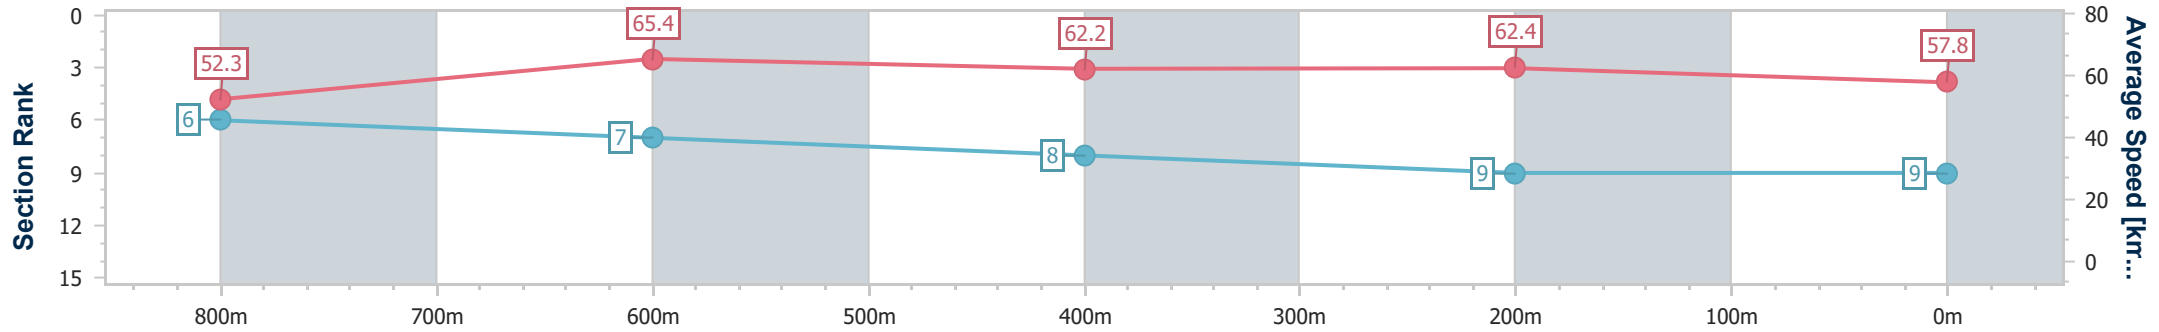

- [ ] Ranking at each section and finish
- .-.- No data available at this section
- NA No data available

Horse/Jockey Name	Iron Power
Final Rank	9
Fastest Section Time (Section)	0:11.09 (800m)
Top Speed [km/h] (Section)	66.8 (800m)
Race State	Finished

Sunshine Coast QLD Professional  
Race 3: CALOUNDRA RSL SERVICES CLUB Class 1 Plate - 1000m

09 June 2024 - 13:25

Track Rating: Soft 6, Weather: Fine, Rail Position: +5m

Section	Overall	800m	600m	400m	200m
Section Times	1:00.44 [9] (0:13.78)	0:46.66 [6] (0:11.09)	0:35.57 [7] (0:11.59)	0:23.98 [8] (0:11.55)	0:12.43 [9] (0:12.43)
Average Speed [km/h]	52.3	65.4	62.2	62.4	57.8
Top Speed [km/h]	66.2	66.8	66.4	63.4	61.1
Avg. Dist. to Rail [m]	5.2	2.0	0.4	1.2	2.6
Avg. Stride Freq. [Hz]	2.4	2.4	2.3	2.4	2.3
Avg. Stride Length [m]	5.9	7.4	7.4	7.3	7.0