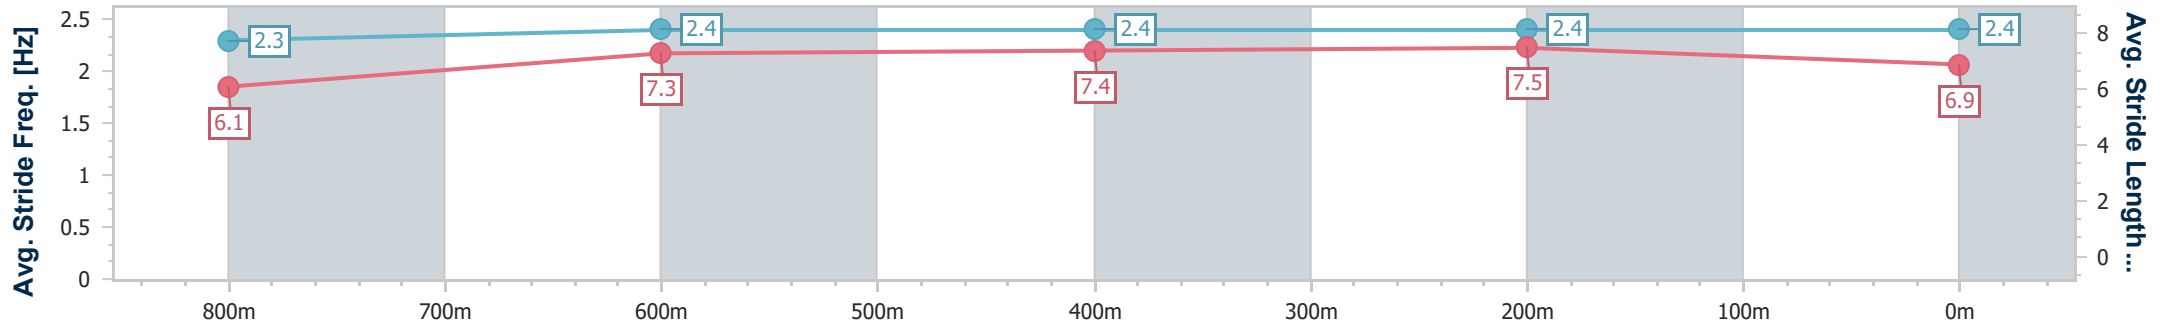

Horse/Jockey Name	Court Whispers
Final Rank	6
Fastest Section Time (Section)	0:11.13 (400m)
Top Speed [km/h] (Section)	67.1 (800m)
Race State	Finished

Sunshine Coast QLD Professional
Race 3: CALOUNDRA RSL SERVICES CLUB Class 1 Plate - 1000m

09 June 2024 - 13:25

Track Rating: Soft 6, Weather: Fine, Rail Position: +5m

Section	Overall	800m	600m	400m	200m
Section Times	1:00.23 [6] (0:14.10)	0:46.13 [11] (0:11.32)	0:34.81 [11] (0:11.40)	0:23.41 [11] (0:11.13)	0:12.28 [7] (0:12.28)
Average Speed [km/h]	51.1	63.7	63.6	64.9	58.5
Top Speed [km/h]	66.8	67.1	65.1	65.7	63.7
Avg. Dist. to Rail [m]	3.7	1.7	1.2	1.0	0.4
Avg. Stride Freq. [Hz]	2.3	2.4	2.4	2.4	2.4
Avg. Stride Length [m]	6.1	7.3	7.4	7.5	6.9

- [ ] Ranking at each section and finish
- -.-.- No data available at this section
- NA No data available