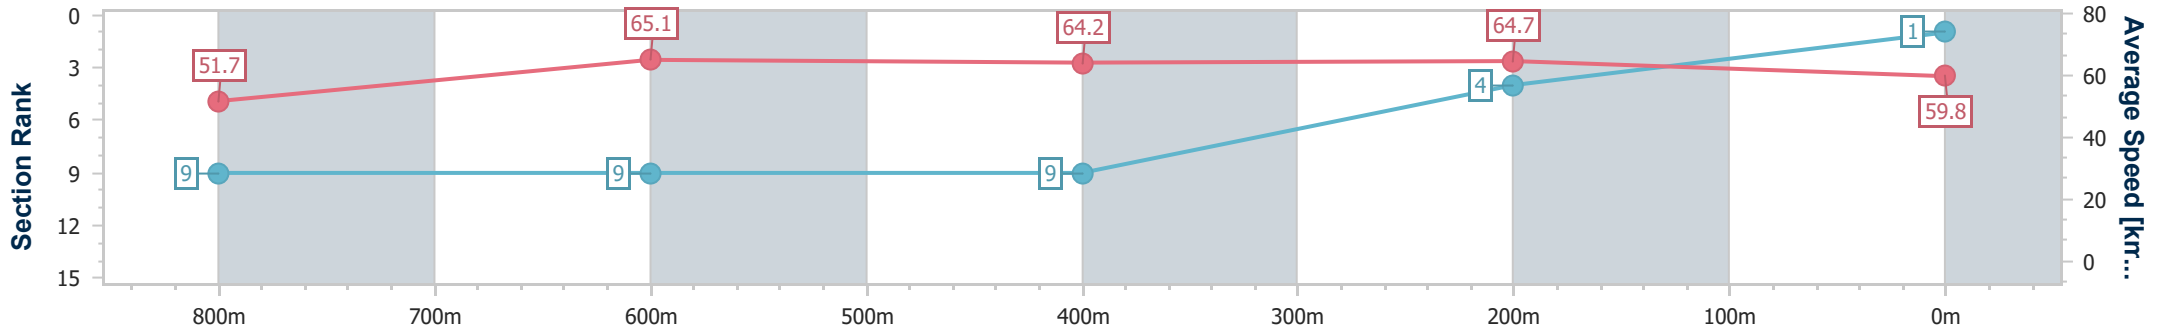

09 June 2024 - 13:25

Track Rating: Soft 6, Weather: Fine, Rail Position: +5m

Section	Overall	800m	600m	400m	200m
Section Times	0:59.70 [1] (0:13.96)	0:45.74 [9] (0:11.22)	0:34.52 [9] (0:11.36)	0:23.16 [9] (0:11.12)	0:12.04 [4] (0:12.04)
Average Speed [km/h]	51.7	65.1	64.2	64.7	59.8
Top Speed [km/h]	64.6	66.7	66.7	66.4	64.2
Avg. Dist. to Rail [m]	8.2	3.6	2.3	4.8	4.1
Avg. Stride Freq. [Hz]	2.4	2.4	2.3	2.4	2.3
Avg. Stride Length [m]	6.0	7.7	7.7	7.5	7.1