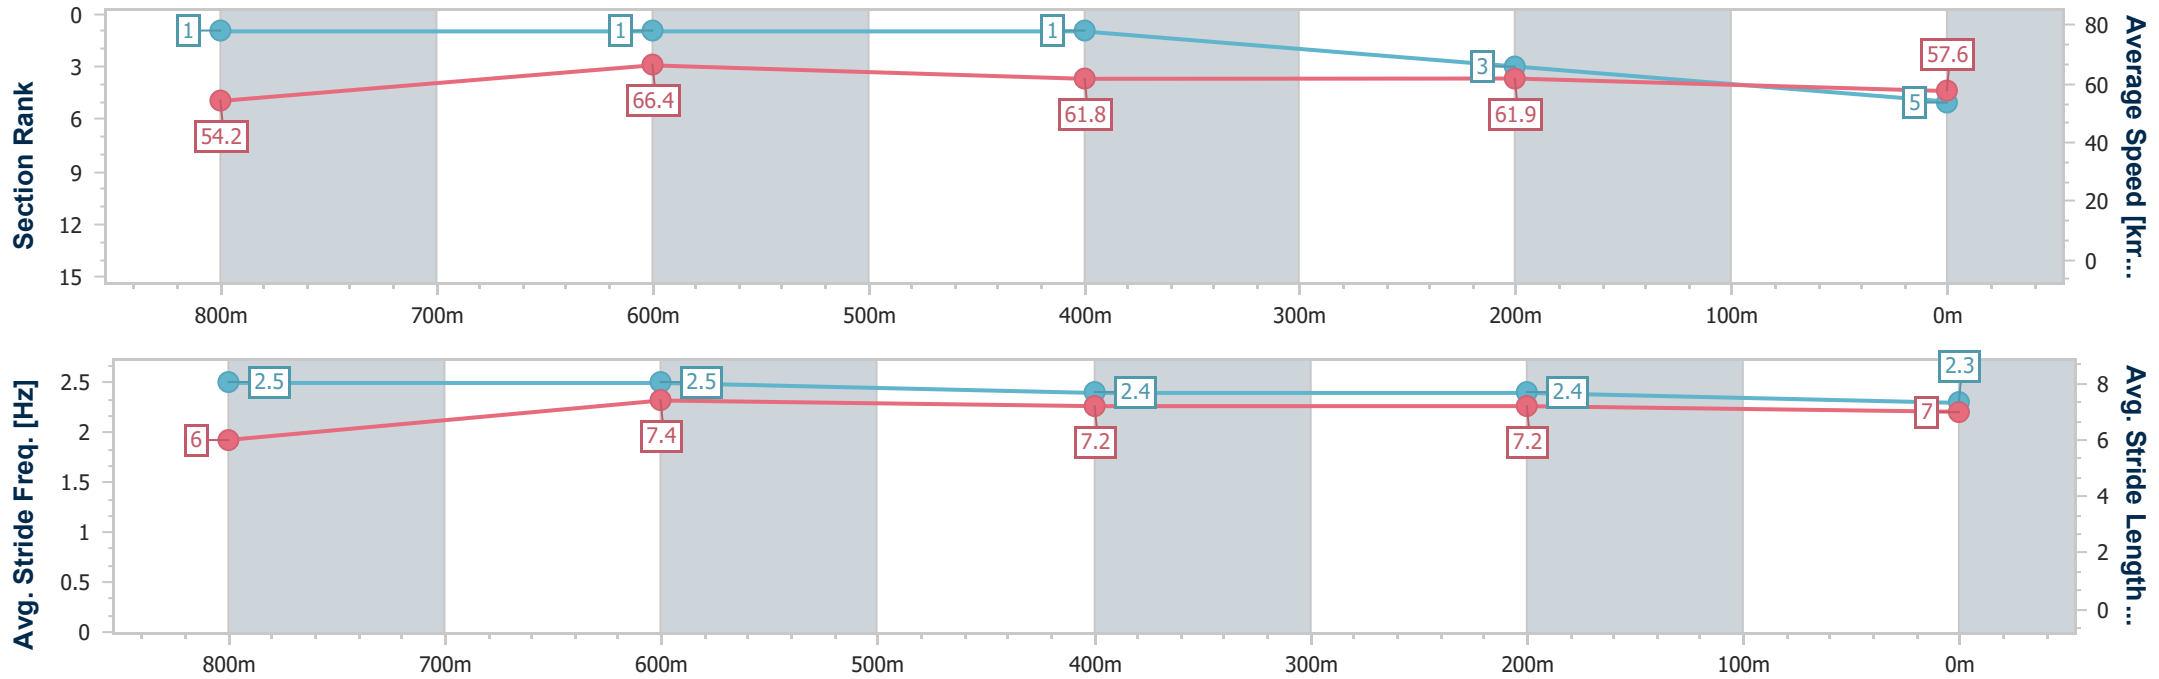

- [ ] Ranking at each section and finish
- .-.- No data available at this section
- NA No data available

Horse/Jockey Name	Fleur De Vie
Final Rank	5
Fastest Section Time (Section)	0:10.97 (800m)
Top Speed [km/h] (Section)	70.2 (Overall)
Race State	Finished

Sunshine Coast QLD Professional  
Race 3: CALOUNDRA RSL SERVICES CLUB Class 1 Plate - 1000m

09 June 2024 - 13:25

Track Rating: Soft 6, Weather: Fine, Rail Position: +5m

Section	Overall	800m	600m	400m	200m
Section Times	1:00.09 [5] (0:13.29)	0:46.80 [1] (0:10.97)	0:35.83 [1] (0:11.70)	0:24.13 [1] (0:11.67)	0:12.46 [3] (0:12.46)
Average Speed [km/h]	54.2	66.4	61.8	61.9	57.6
Top Speed [km/h]	70.2	68.3	64.6	62.6	60.3
Avg. Dist. to Rail [m]	9.0	3.3	1.1	1.7	1.5
Avg. Stride Freq. [Hz]	2.5	2.5	2.4	2.4	2.3
Avg. Stride Length [m]	6.0	7.4	7.2	7.2	7.0