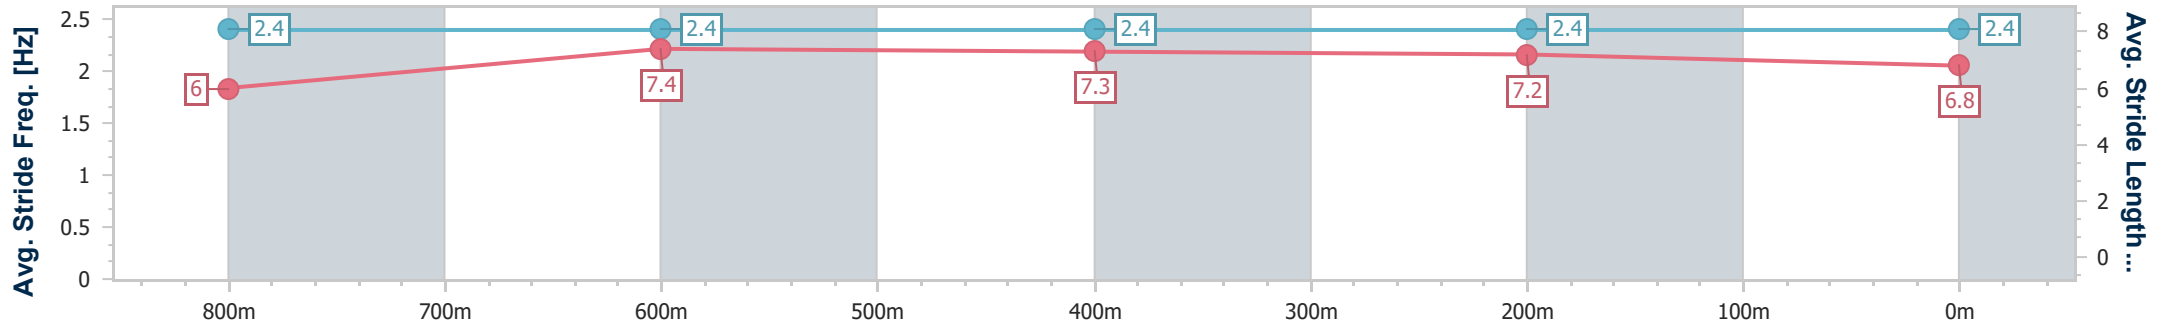

Horse/Jockey Name	Shore To Happen
Final Rank	7
Fastest Section Time (Section)	0:11.16 (800m)
Top Speed [km/h] (Section)	67.0 (800m)
Race State	Finished

Sunshine Coast QLD Professional
Race 3: CALOUNDRA RSL SERVICES CLUB Class 1 Plate - 1000m

09 June 2024 - 13:25

Track Rating: Soft 6, Weather: Fine, Rail Position: +5m

Section	Overall	800m	600m	400m	200m
Section Times	1:00.30 [7] (0:14.04)	0:46.26 [10] (0:11.16)	0:35.10 [10] (0:11.35)	0:23.75 [10] (0:11.45)	0:12.30 [8] (0:12.30)
Average Speed [km/h]	51.4	64.7	63.1	62.9	58.6
Top Speed [km/h]	66.9	67.0	66.0	64.0	61.6
Avg. Dist. to Rail [m]	5.1	2.0	0.9	2.9	4.5
Avg. Stride Freq. [Hz]	2.4	2.4	2.4	2.4	2.4
Avg. Stride Length [m]	6.0	7.4	7.3	7.2	6.8

- [ ] Ranking at each section and finish
- -.-.- No data available at this section
- NA No data available