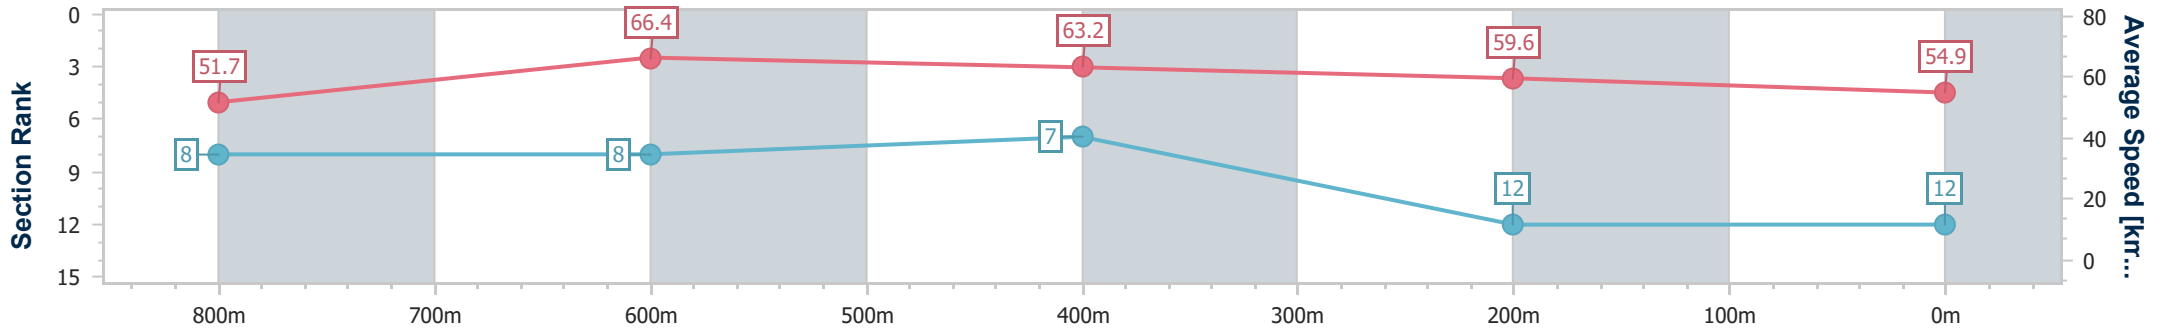

Sunshine Coast QLD Professional  
Race 3: CALOUNDRA RSL SERVICES CLUB Class 1 Plate - 1000m

09 June 2024 - 13:25

Track Rating: Soft 6, Weather: Fine, Rail Position: +5m

Section	Overall	800m	600m	400m	200m
Section Times	1:01.20 [11] (0:14.23)	0:46.97 [12] (0:11.44)	0:35.53 [12] (0:11.41)	0:24.12 [12] (0:11.42)	0:12.70 [11] (0:12.70)
Average Speed [km/h]	50.7	63.3	63.3	63.1	56.6
Top Speed [km/h]	68.1	65.3	64.6	64.5	60.8
Avg. Dist. to Rail [m]	6.9	2.3	0.6	4.9	7.0
Avg. Stride Freq. [Hz]	2.2	2.3	2.3	2.3	2.2
Avg. Stride Length [m]	6.4	7.6	7.6	7.8	7.2

- [ ] Ranking at each section and finish
- .-.- No data available at this section
- NA No data available

Horse/Jockey Name	Earlston
Final Rank	12
Fastest Section Time (Section)	0:10.96 (800m)
Top Speed [km/h] (Section)	67.5 (800m)
Race State	Finished

Sunshine Coast QLD Professional  
Race 3: CALOUNDRA RSL SERVICES CLUB Class 1 Plate - 1000m

09 June 2024 - 13:25

Track Rating: Soft 6, Weather: Fine, Rail Position: +5m

Section	Overall	800m	600m	400m	200m
Section Times	1:01.62 [12] (0:13.95)	0:47.67 [8] (0:10.96)	0:36.71 [8] (0:11.52)	0:25.19 [7] (0:12.07)	0:13.12 [12] (0:13.12)
Average Speed [km/h]	51.7	66.4	63.2	59.6	54.9
Top Speed [km/h]	64.9	67.5	66.9	61.8	58.0
Avg. Dist. to Rail [m]	9.5	3.6	1.5	3.7	5.8
Avg. Stride Freq. [Hz]	2.3	2.4	2.3	2.3	2.2
Avg. Stride Length [m]	6.1	7.6	7.5	7.1	6.9