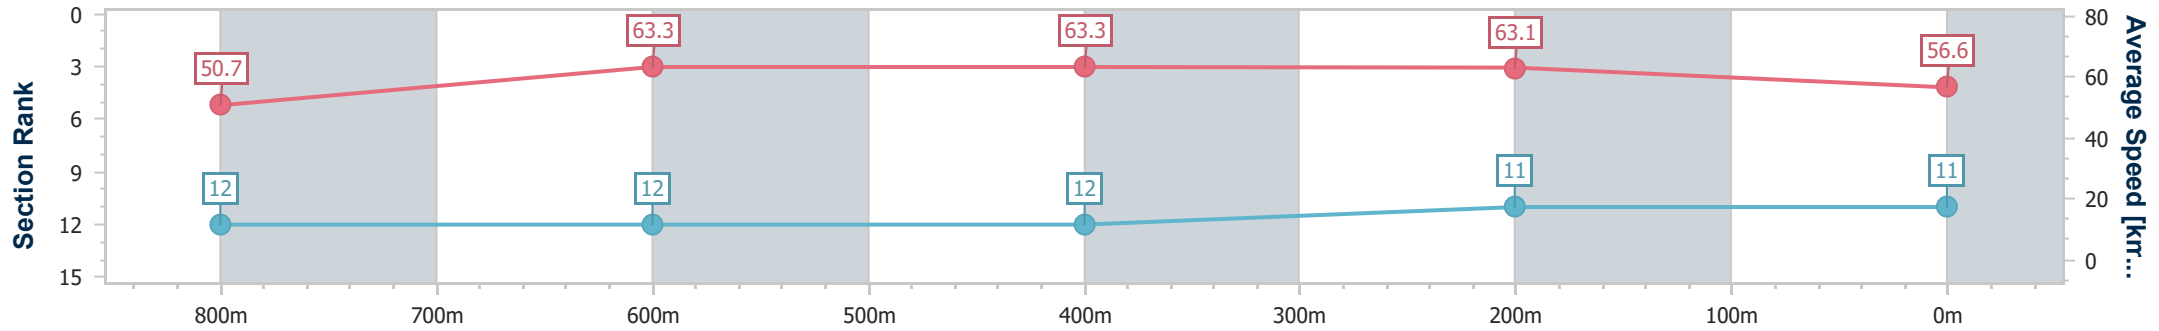

Sunshine Coast QLD Professional  
 Race 3: CALOUNDRA RSL SERVICES CLUB Class 1 Plate - 1000m

09 June 2024 - 13:25

Track Rating: Soft 6, Weather: Fine, Rail Position: +5m

Section	Overall	800m	600m	400m	200m
Section Times	1:00.86 [10] (0:13.83)	0:47.03 [7] (0:11.01)	0:36.02 [6] (0:11.51)	0:24.51 [6] (0:11.70)	0:12.81 [10] (0:12.81)
Average Speed [km/h]	52.0	66.4	62.9	61.6	56.2
Top Speed [km/h]	65.6	66.8	65.3	62.3	60.3
Avg. Dist. to Rail [m]	7.4	3.4	1.2	3.8	5.2
Avg. Stride Freq. [Hz]	2.4	2.4	2.3	2.4	2.2
Avg. Stride Length [m]	6.1	7.7	7.5	7.2	7.0

- [ ] Ranking at each section and finish
- .-.- No data available at this section
- NA No data available

Horse/Jockey Name	Thought Crime
Final Rank	11
Fastest Section Time (Section)	0:11.41 (600m)
Top Speed [km/h] (Section)	68.1 (Overall)
Race State	Finished

Sunshine Coast QLD Professional  
Race 3: CALOUNDRA RSL SERVICES CLUB Class 1 Plate - 1000m

09 June 2024 - 13:25

Track Rating: Soft 6, Weather: Fine, Rail Position: +5m

Section	Overall	800m	600m	400m	200m
Section Times	1:01.20 [11] (0:14.23)	0:46.97 [12] (0:11.44)	0:35.53 [12] (0:11.41)	0:24.12 [12] (0:11.42)	0:12.70 [11] (0:12.70)
Average Speed [km/h]	50.7	63.3	63.3	63.1	56.6
Top Speed [km/h]	68.1	65.3	64.6	64.5	60.8
Avg. Dist. to Rail [m]	6.9	2.3	0.6	4.9	7.0
Avg. Stride Freq. [Hz]	2.2	2.3	2.3	2.3	2.2
Avg. Stride Length [m]	6.4	7.6	7.6	7.8	7.2