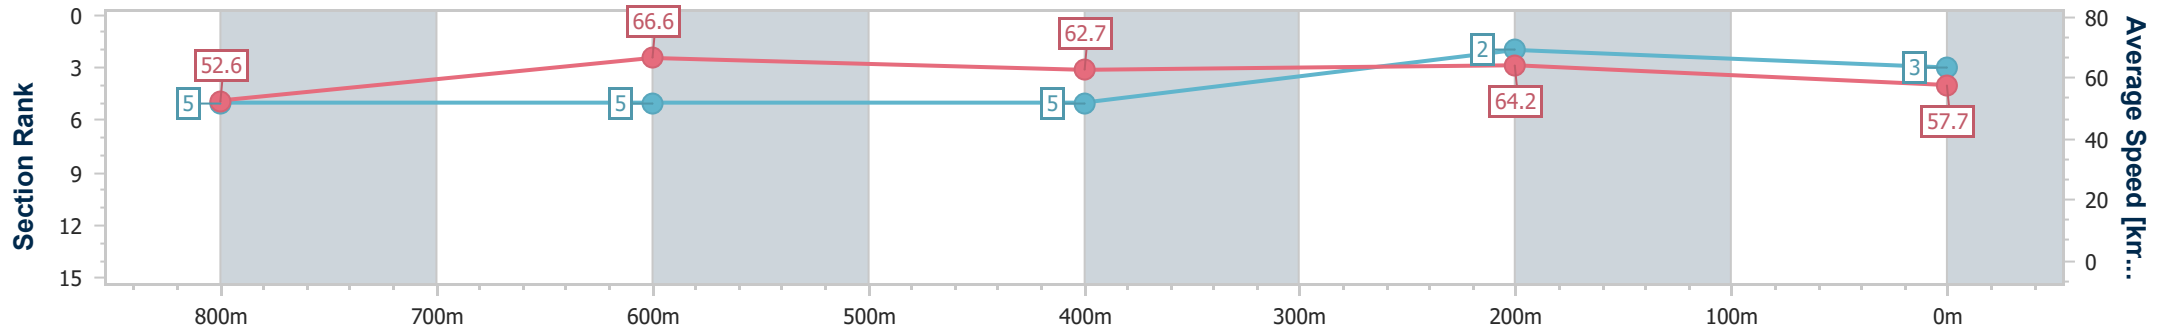

Horse/Jockey Name	Action King
Final Rank	3
Fastest Section Time (Section)	0:10.90 (800m)
Top Speed [km/h] (Section)	68.0 (800m)
Race State	Finished

Sunshine Coast QLD Professional
Race 3: CALOUNDRA RSL SERVICES CLUB Class 1 Plate - 1000m

09 June 2024 - 13:25

Track Rating: Soft 6, Weather: Fine, Rail Position: +5m

Section	Overall	800m	600m	400m	200m
Section Times	0:59.94 [3] (0:13.72)	0:46.22 [5] (0:10.90)	0:35.32 [5] (0:11.59)	0:23.73 [5] (0:11.23)	0:12.50 [2] (0:12.50)
Average Speed [km/h]	52.6	66.6	62.7	64.2	57.7
Top Speed [km/h]	67.2	68.0	64.6	64.8	62.9
Avg. Dist. to Rail [m]	6.6	3.2	1.7	2.9	2.6
Avg. Stride Freq. [Hz]	2.4	2.5	2.4	2.5	2.4
Avg. Stride Length [m]	6.0	7.6	7.2	7.2	6.7

- [ ] Ranking at each section and finish
- -.-.- No data available at this section
- NA No data available