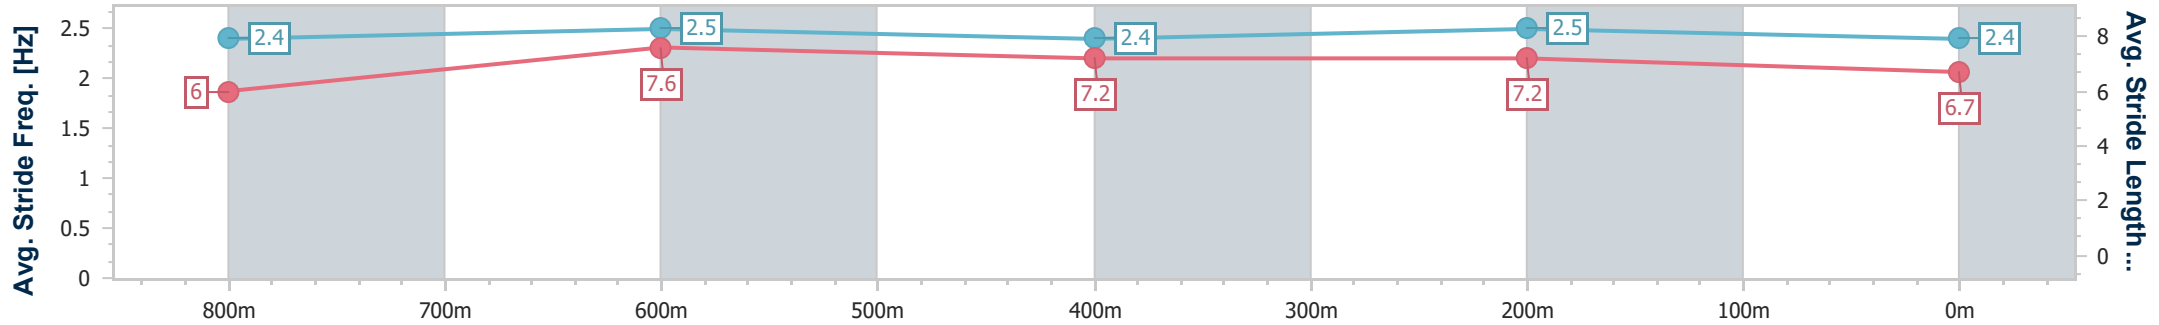

Horse/Jockey Name	Action King
Final Rank	3
Fastest Section Time (Section)	0:10.90 (800m)
Top Speed [km/h] (Section)	68.0 (800m)
Race State	Finished

Sunshine Coast QLD Professional
Race 3: CALOUNDRA RSL SERVICES CLUB Class 1 Plate - 1000m

09 June 2024 - 13:25

Track Rating: Soft 6, Weather: Fine, Rail Position: +5m

Section	Overall	800m	600m	400m	200m
Section Times	0:59.94 [3] (0:13.72)	0:46.22 [5] (0:10.90)	0:35.32 [5] (0:11.59)	0:23.73 [5] (0:11.23)	0:12.50 [2] (0:12.50)
Average Speed [km/h]	52.6	66.6	62.7	64.2	57.7
Top Speed [km/h]	67.2	68.0	64.6	64.8	62.9
Avg. Dist. to Rail [m]	6.6	3.2	1.7	2.9	2.6
Avg. Stride Freq. [Hz]	2.4	2.5	2.4	2.5	2.4
Avg. Stride Length [m]	6.0	7.6	7.2	7.2	6.7

- [ ] Ranking at each section and finish
- -.-.- No data available at this section
- NA No data available