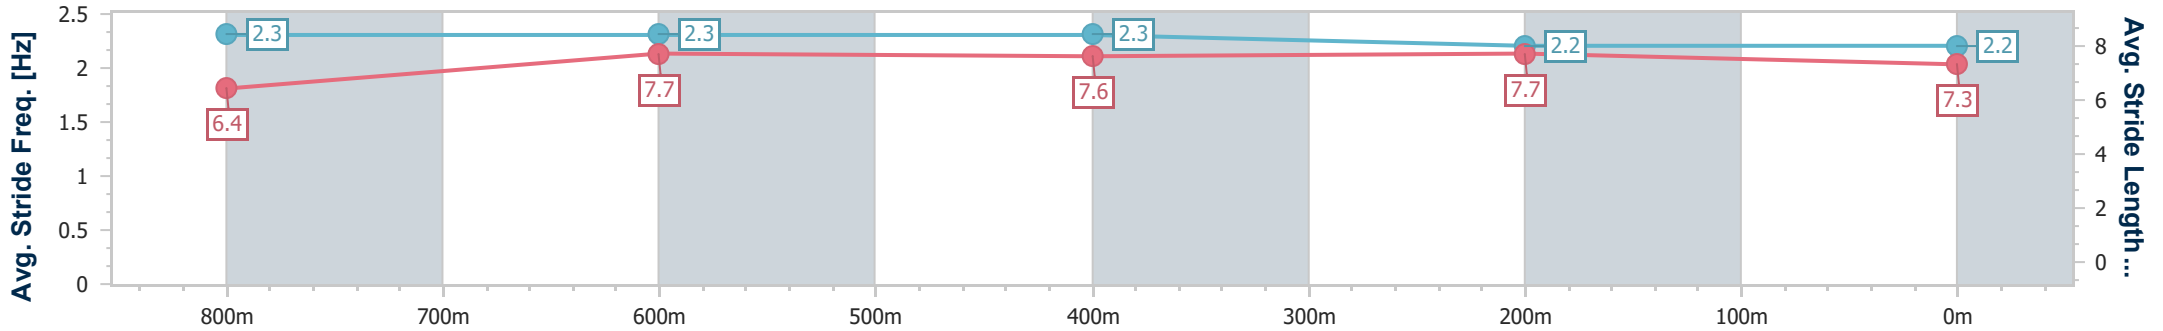

- [ ] Ranking at each section and finish
- .-.- No data available at this section
- NA No data available

Horse/Jockey Name	On The Target
Final Rank	8
Fastest Section Time (Section)	0:11.12 (800m)
Top Speed [km/h] (Section)	67.6 (800m)
Race State	Finished

Sunshine Coast QLD Professional  
 Race 3: CALOUNDRA RSL SERVICES CLUB Class 1 Plate - 1000m

09 June 2024 - 13:25

Track Rating: Soft 6, Weather: Fine, Rail Position: +5m

Section	Overall	800m	600m	400m	200m
Section Times	1:00.31 [8] (0:13.42)	0:46.89 [3] (0:11.12)	0:35.77 [4] (0:11.65)	0:24.12 [3] (0:11.64)	0:12.48 [6] (0:12.48)
Average Speed [km/h]	53.8	64.9	61.4	62.0	57.6
Top Speed [km/h]	67.2	67.6	62.9	62.8	60.6
Avg. Dist. to Rail [m]	2.9	1.3	0.9	0.4	1.0
Avg. Stride Freq. [Hz]	2.3	2.3	2.3	2.2	2.2
Avg. Stride Length [m]	6.4	7.7	7.6	7.7	7.3