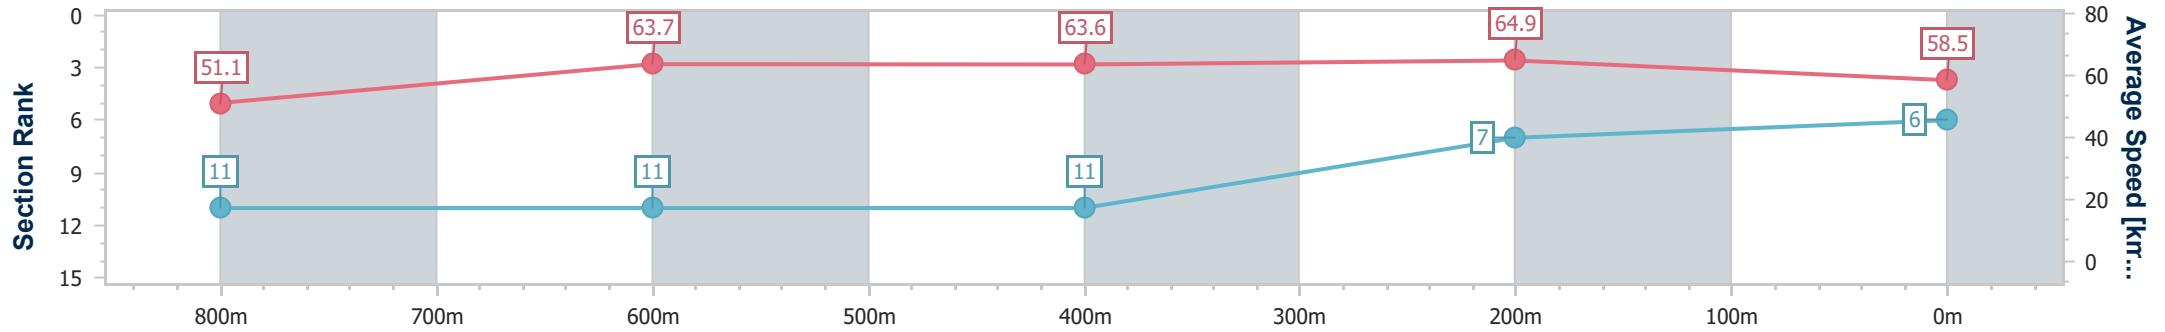

Horse/Jockey Name	Court Whispers
Final Rank	6
Fastest Section Time (Section)	0:11.13 (400m)
Top Speed [km/h] (Section)	67.1 (800m)
Race State	Finished

Sunshine Coast QLD Professional
Race 3: CALOUNDRA RSL SERVICES CLUB Class 1 Plate - 1000m

09 June 2024 - 13:25

Track Rating: Soft 6, Weather: Fine, Rail Position: +5m

Section	Overall	800m	600m	400m	200m
Section Times	1:00.23 [6] (0:14.10)	0:46.13 [11] (0:11.32)	0:34.81 [11] (0:11.40)	0:23.41 [11] (0:11.13)	0:12.28 [7] (0:12.28)
Average Speed [km/h]	51.1	63.7	63.6	64.9	58.5
Top Speed [km/h]	66.8	67.1	65.1	65.7	63.7
Avg. Dist. to Rail [m]	3.7	1.7	1.2	1.0	0.4
Avg. Stride Freq. [Hz]	2.3	2.4	2.4	2.4	2.4
Avg. Stride Length [m]	6.1	7.3	7.4	7.5	6.9

- [ ] Ranking at each section and finish
- -.-.- No data available at this section
- NA No data available