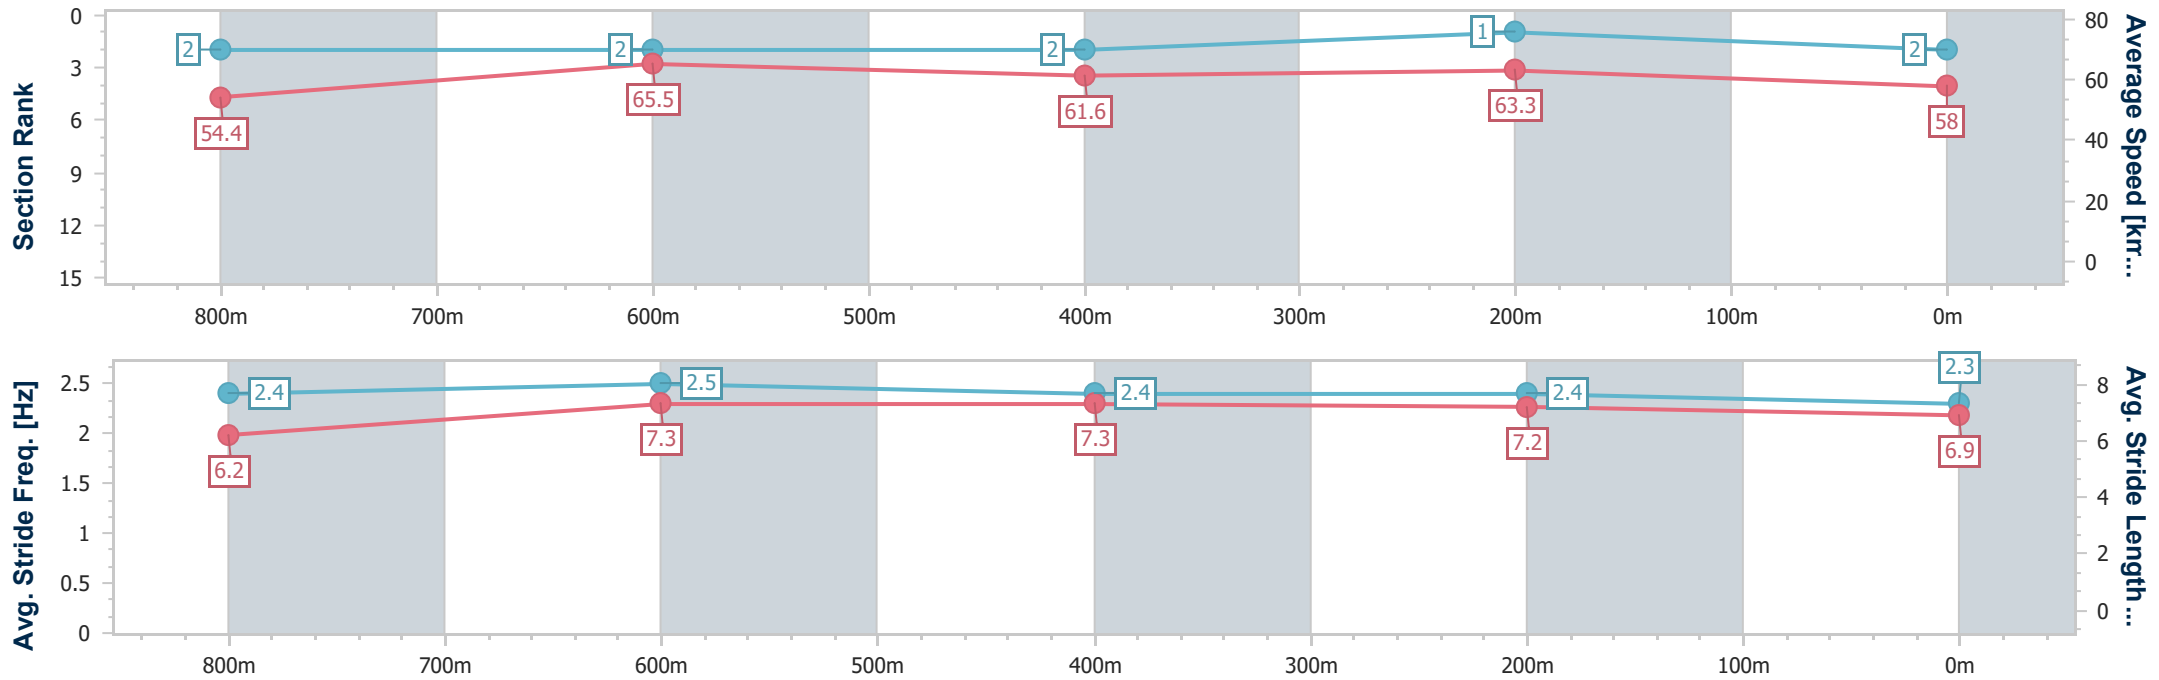

Horse/Jockey Name	Luvarchie
Final Rank	2
Fastest Section Time (Section)	0:11.04 (800m)
Top Speed [km/h] (Section)	68.3 (Overall)
Race State	Finished

Sunshine Coast QLD Professional
Race 3: CALOUNDRA RSL SERVICES CLUB Class 1 Plate - 1000m

09 June 2024 - 13:25

Track Rating: Soft 6, Weather: Fine, Rail Position: +5m

Section	Overall	800m	600m	400m	200m
Section Times	0:59.81 [2] (0:13.29)	0:46.52 [2] (0:11.04)	0:35.48 [2] (0:11.68)	0:23.80 [2] (0:11.39)	0:12.41 [1] (0:12.41)
Average Speed [km/h]	54.4	65.5	61.6	63.3	58.0
Top Speed [km/h]	68.3	68.1	63.5	63.9	61.6
Avg. Dist. to Rail [m]	7.7	2.3	0.5	0.5	0.7
Avg. Stride Freq. [Hz]	2.4	2.5	2.4	2.4	2.3
Avg. Stride Length [m]	6.2	7.3	7.3	7.2	6.9

- [ ] Ranking at each section and finish
- -.-.- No data available at this section
- NA No data available