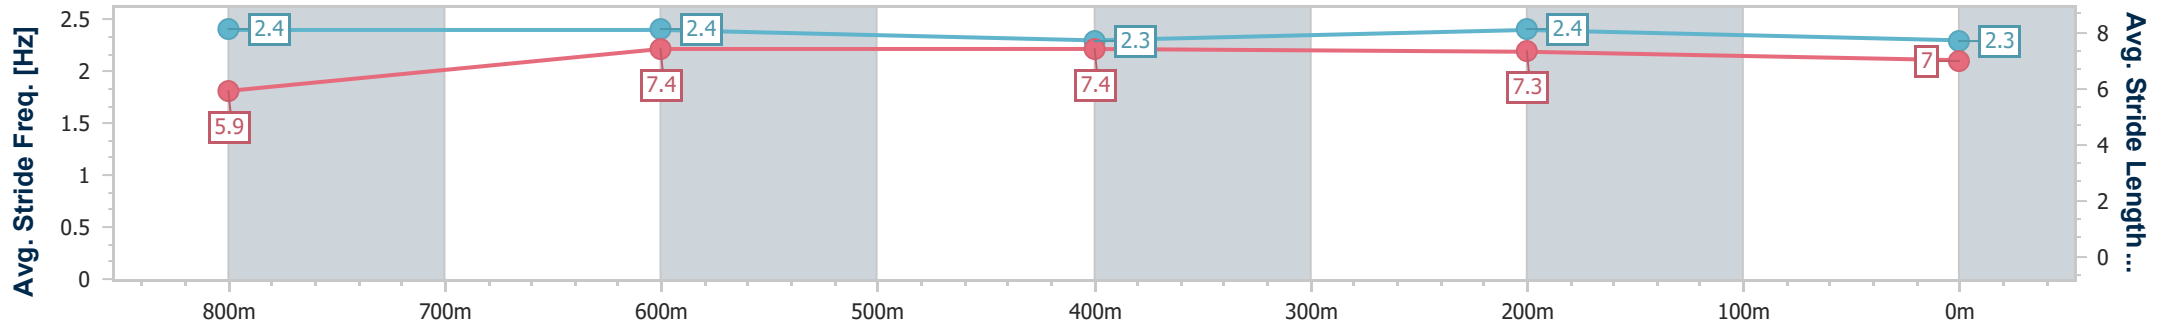

- [ ] Ranking at each section and finish
- .-.- No data available at this section
- NA No data available

Horse/Jockey Name	Iron Power
Final Rank	9
Fastest Section Time (Section)	0:11.09 (800m)
Top Speed [km/h] (Section)	66.8 (800m)
Race State	Finished

Sunshine Coast QLD Professional  
Race 3: CALOUNDRA RSL SERVICES CLUB Class 1 Plate - 1000m

09 June 2024 - 13:25

Track Rating: Soft 6, Weather: Fine, Rail Position: +5m

Section	Overall	800m	600m	400m	200m
Section Times	1:00.44 [9] (0:13.78)	0:46.66 [6] (0:11.09)	0:35.57 [7] (0:11.59)	0:23.98 [8] (0:11.55)	0:12.43 [9] (0:12.43)
Average Speed [km/h]	52.3	65.4	62.2	62.4	57.8
Top Speed [km/h]	66.2	66.8	66.4	63.4	61.1
Avg. Dist. to Rail [m]	5.2	2.0	0.4	1.2	2.6
Avg. Stride Freq. [Hz]	2.4	2.4	2.3	2.4	2.3
Avg. Stride Length [m]	5.9	7.4	7.4	7.3	7.0