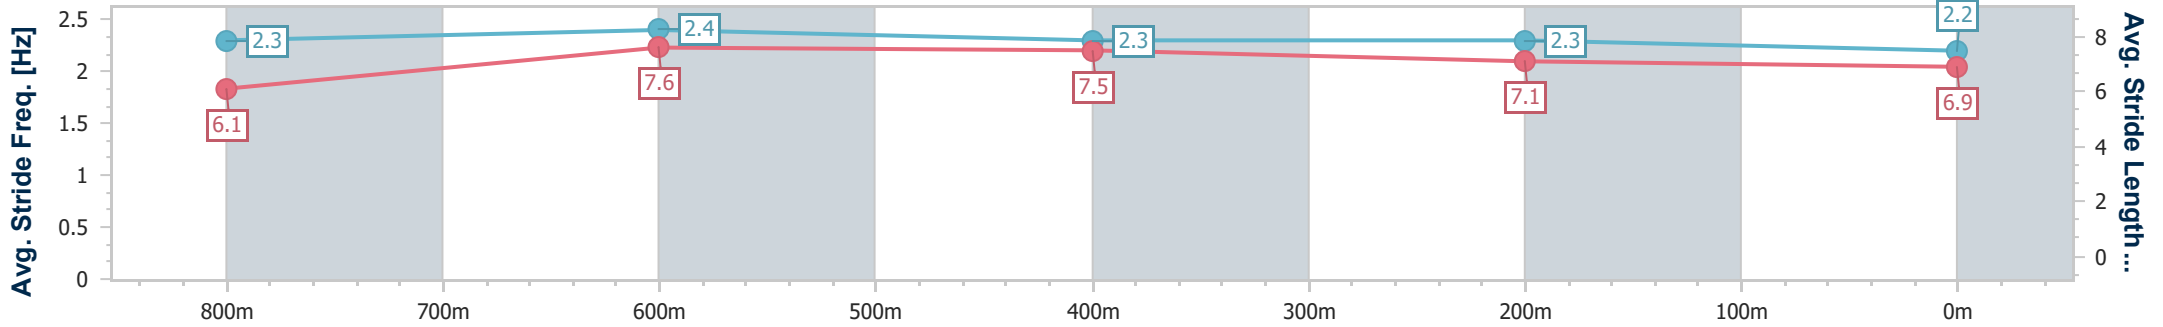

Sunshine Coast QLD Professional  
Race 3: CALOUNDRA RSL SERVICES CLUB Class 1 Plate - 1000m

09 June 2024 - 13:25

Track Rating: Soft 6, Weather: Fine, Rail Position: +5m

Section	Overall	800m	600m	400m	200m
Section Times	1:01.20 [11] (0:14.23)	0:46.97 [12] (0:11.44)	0:35.53 [12] (0:11.41)	0:24.12 [12] (0:11.42)	0:12.70 [11] (0:12.70)
Average Speed [km/h]	50.7	63.3	63.3	63.1	56.6
Top Speed [km/h]	68.1	65.3	64.6	64.5	60.8
Avg. Dist. to Rail [m]	6.9	2.3	0.6	4.9	7.0
Avg. Stride Freq. [Hz]	2.2	2.3	2.3	2.3	2.2
Avg. Stride Length [m]	6.4	7.6	7.6	7.8	7.2

- [ ] Ranking at each section and finish
- .-.- No data available at this section
- NA No data available

Horse/Jockey Name	Earlston
Final Rank	12
Fastest Section Time (Section)	0:10.96 (800m)
Top Speed [km/h] (Section)	67.5 (800m)
Race State	Finished

Sunshine Coast QLD Professional  
Race 3: CALOUNDRA RSL SERVICES CLUB Class 1 Plate - 1000m

09 June 2024 - 13:25

Track Rating: Soft 6, Weather: Fine, Rail Position: +5m

Section	Overall	800m	600m	400m	200m
Section Times	1:01.62 [12] (0:13.95)	0:47.67 [8] (0:10.96)	0:36.71 [8] (0:11.52)	0:25.19 [7] (0:12.07)	0:13.12 [12] (0:13.12)
Average Speed [km/h]	51.7	66.4	63.2	59.6	54.9
Top Speed [km/h]	64.9	67.5	66.9	61.8	58.0
Avg. Dist. to Rail [m]	9.5	3.6	1.5	3.7	5.8
Avg. Stride Freq. [Hz]	2.3	2.4	2.3	2.3	2.2
Avg. Stride Length [m]	6.1	7.6	7.5	7.1	6.9

- [ ] Ranking at each section and finish
- .-.- No data available at this section
- NA No data available