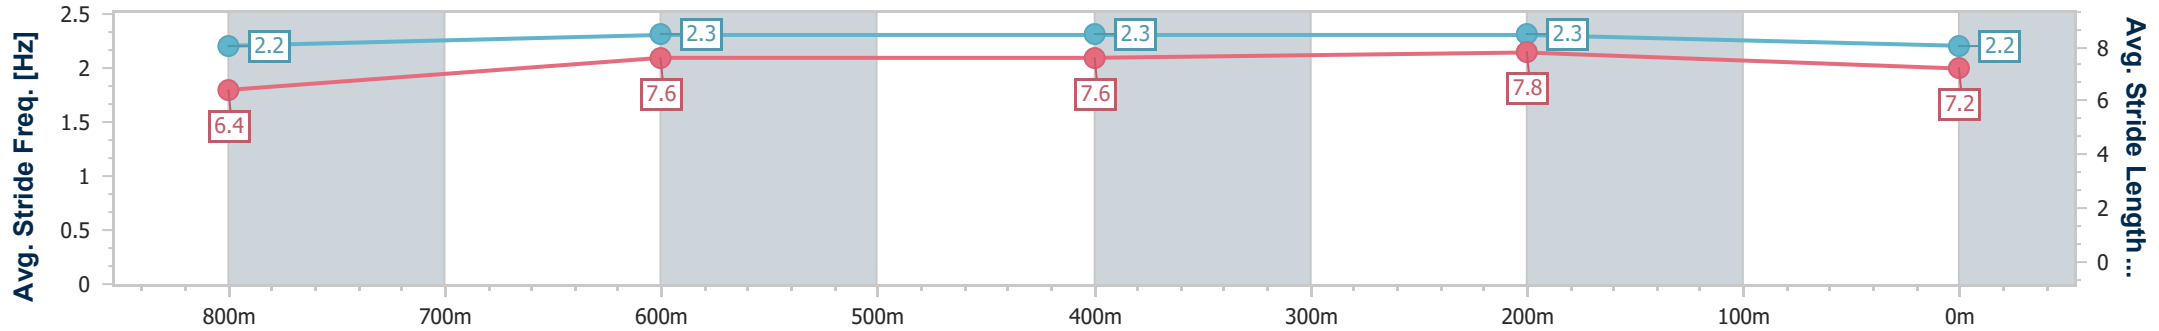

Sunshine Coast QLD Professional  
 Race 3: CALOUNDRA RSL SERVICES CLUB Class 1 Plate - 1000m

09 June 2024 - 13:25

Track Rating: Soft 6, Weather: Fine, Rail Position: +5m

Section	Overall	800m	600m	400m	200m
Section Times	1:00.86 [10] (0:13.83)	0:47.03 [7] (0:11.01)	0:36.02 [6] (0:11.51)	0:24.51 [6] (0:11.70)	0:12.81 [10] (0:12.81)
Average Speed [km/h]	52.0	66.4	62.9	61.6	56.2
Top Speed [km/h]	65.6	66.8	65.3	62.3	60.3
Avg. Dist. to Rail [m]	7.4	3.4	1.2	3.8	5.2
Avg. Stride Freq. [Hz]	2.4	2.4	2.3	2.4	2.2
Avg. Stride Length [m]	6.1	7.7	7.5	7.2	7.0

- [ ] Ranking at each section and finish
- .-.- No data available at this section
- NA No data available

Horse/Jockey Name	Thought Crime
Final Rank	11
Fastest Section Time (Section)	0:11.41 (600m)
Top Speed [km/h] (Section)	68.1 (Overall)
Race State	Finished

Sunshine Coast QLD Professional  
Race 3: CALOUNDRA RSL SERVICES CLUB Class 1 Plate - 1000m

09 June 2024 - 13:25

Track Rating: Soft 6, Weather: Fine, Rail Position: +5m

Section	Overall	800m	600m	400m	200m
Section Times	1:01.20 [11] (0:14.23)	0:46.97 [12] (0:11.44)	0:35.53 [12] (0:11.41)	0:24.12 [12] (0:11.42)	0:12.70 [11] (0:12.70)
Average Speed [km/h]	50.7	63.3	63.3	63.1	56.6
Top Speed [km/h]	68.1	65.3	64.6	64.5	60.8
Avg. Dist. to Rail [m]	6.9	2.3	0.6	4.9	7.0
Avg. Stride Freq. [Hz]	2.2	2.3	2.3	2.3	2.2
Avg. Stride Length [m]	6.4	7.6	7.6	7.8	7.2