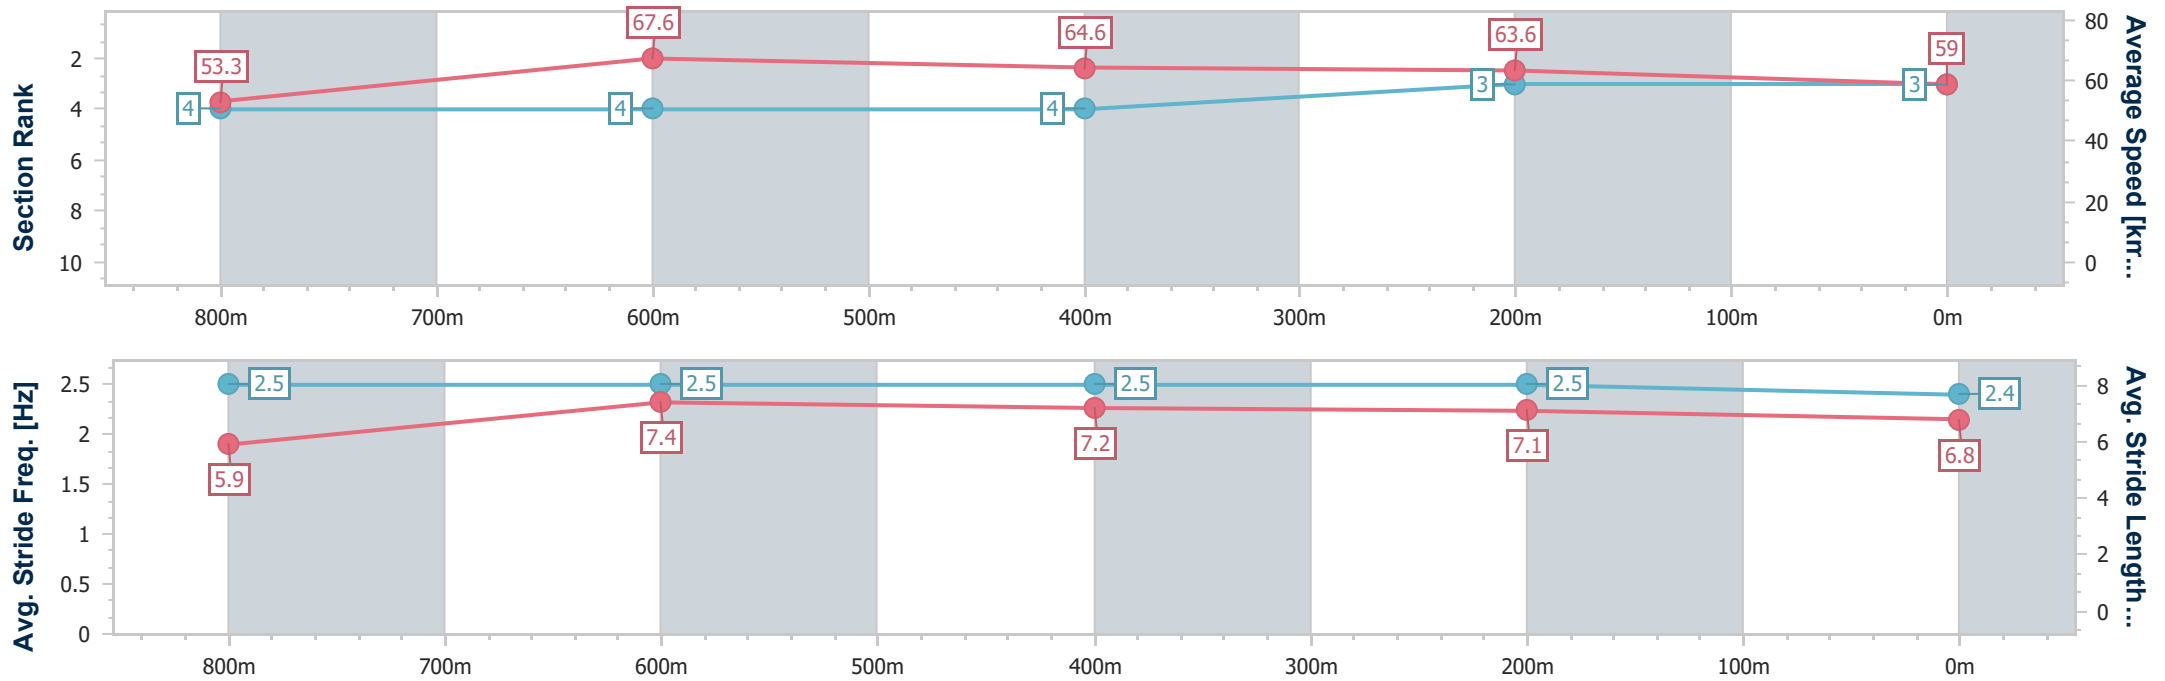

Horse/Jockey Name	City Chick
Final Rank	3
Fastest Section Time (Section)	0:10.82 (800m)
Top Speed [km/h] (Section)	68.5 (800m)
Race State	Finished

Sunshine Coast QLD Professional
Race 2: HOMEFRONT AUSTRALIA Class 3 Handicap - 1000m

09 June 2024 - 12:49

Track Rating: Soft 6, Weather: Fine, Rail Position: +5m

Section	Overall	800m	600m	400m	200m
Section Times	0:59.22 [3] (0:13.49)	0:45.73 [4] (0:10.82)	0:34.91 [4] (0:11.41)	0:23.50 [4] (0:11.29)	0:12.21 [3] (0:12.21)
Average Speed [km/h]	53.3	67.6	64.6	63.6	59.0
Top Speed [km/h]	68.0	68.5	65.4	65.7	61.4
Avg. Dist. to Rail [m]	7.0	4.0	3.9	4.3	5.1
Avg. Stride Freq. [Hz]	2.5	2.5	2.5	2.5	2.4
Avg. Stride Length [m]	5.9	7.4	7.2	7.1	6.8

- [ ] Ranking at each section and finish
- -.-.- No data available at this section
- NA No data available