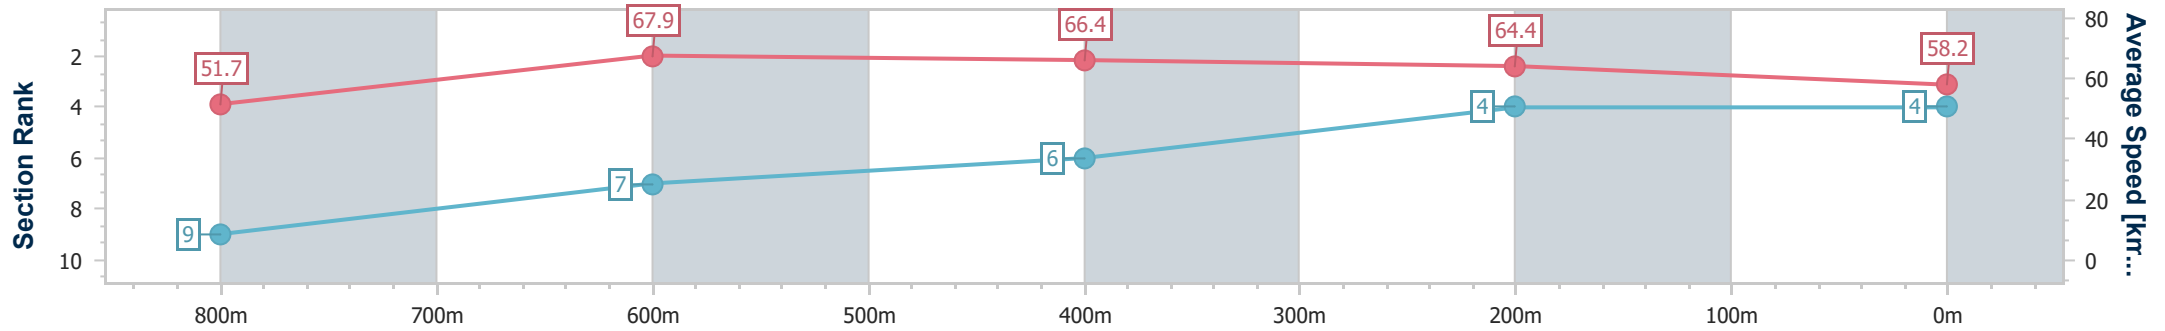

Horse/Jockey Name	Invinovich
Final Rank	4
Fastest Section Time (Section)	0:10.76 (800m)
Top Speed [km/h] (Section)	68.9 (800m)
Race State	Finished

Sunshine Coast QLD Professional
Race 2: HOMEFRONT AUSTRALIA Class 3 Handicap - 1000m

09 June 2024 - 12:49

Track Rating: Soft 6, Weather: Fine, Rail Position: +5m

Section	Overall	800m	600m	400m	200m
Section Times	0:59.38 [4] (0:13.94)	0:45.44 [9] (0:10.76)	0:34.68 [7] (0:11.13)	0:23.55 [6] (0:11.19)	0:12.36 [4] (0:12.36)
Average Speed [km/h]	51.7	67.9	66.4	64.4	58.2
Top Speed [km/h]	65.4	68.9	68.6	65.1	62.9
Avg. Dist. to Rail [m]	8.7	4.1	4.4	5.4	6.5
Avg. Stride Freq. [Hz]	2.3	2.4	2.4	2.4	2.3
Avg. Stride Length [m]	6.3	7.8	7.6	7.4	7.0

- [ ] Ranking at each section and finish
- -.-.- No data available at this section
- NA No data available