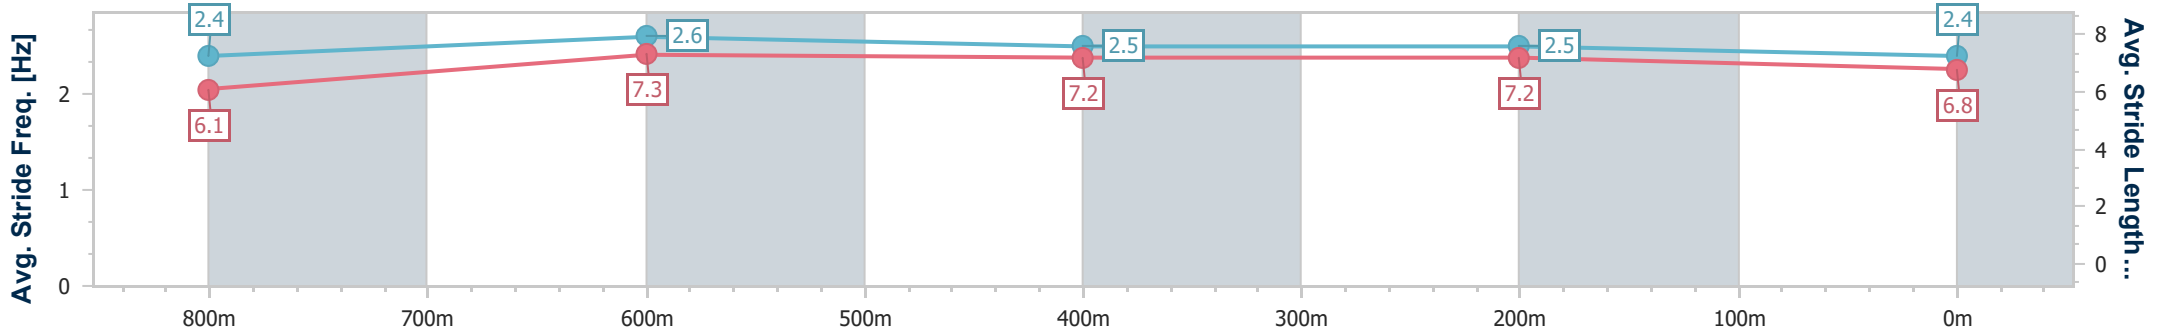

Horse/Jockey Name	Airstrike
Final Rank	5
Fastest Section Time (Section)	0:10.88 (800m)
Top Speed [km/h] (Section)	68.2 (800m)
Race State	Finished

Sunshine Coast QLD Professional
Race 2: HOMEFRONT AUSTRALIA Class 3 Handicap - 1000m

09 June 2024 - 12:49

Track Rating: Soft 6, Weather: Fine, Rail Position: +5m

Section	Overall	800m	600m	400m	200m
Section Times	0:59.49 [5] (0:13.86)	0:45.63 [8] (0:10.88)	0:34.75 [9] (0:11.28)	0:23.47 [8] (0:11.25)	0:12.22 [8] (0:12.22)
Average Speed [km/h]	51.9	67.5	65.3	64.0	58.9
Top Speed [km/h]	65.5	68.2	66.6	65.0	62.4
Avg. Dist. to Rail [m]	8.1	4.7	3.9	3.2	2.6
Avg. Stride Freq. [Hz]	2.4	2.6	2.5	2.5	2.4
Avg. Stride Length [m]	6.1	7.3	7.2	7.2	6.8

- [ ] Ranking at each section and finish
- -.-.- No data available at this section
- NA No data available