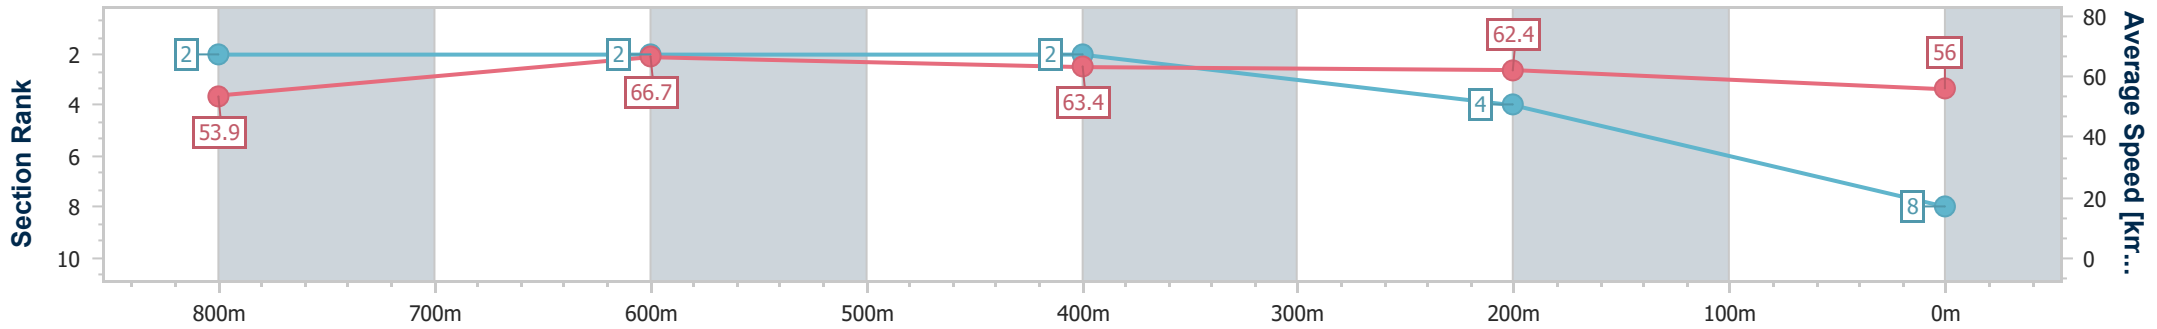

- [] Ranking at each section and finish
- .-.- No data available at this section
- NA No data available

Horse/Jockey Name	Miss Coota
Final Rank	8
Fastest Section Time (Section)	0:10.81 (800m)
Top Speed [km/h] (Section)	69.1 (Overall)
Race State	Finished

Sunshine Coast QLD Professional
Race 2: HOMEFRONT AUSTRALIA Class 3 Handicap - 1000m

09 June 2024 - 12:49

Track Rating: Soft 6, Weather: Fine, Rail Position: +5m

Section	Overall	800m	600m	400m	200m
Section Times	0:59.91 [8] (0:13.34)	0:46.57 [2] (0:10.81)	0:35.76 [2] (0:11.35)	0:24.41 [2] (0:11.52)	0:12.89 [4] (0:12.89)
Average Speed [km/h]	53.9	66.7	63.4	62.4	56.0
Top Speed [km/h]	69.1	69.1	64.7	64.2	60.2
Avg. Dist. to Rail [m]	5.8	1.3	0.5	0.8	0.6
Avg. Stride Freq. [Hz]	2.5	2.5	2.4	2.4	2.3
Avg. Stride Length [m]	6.0	7.5	7.3	7.1	6.7