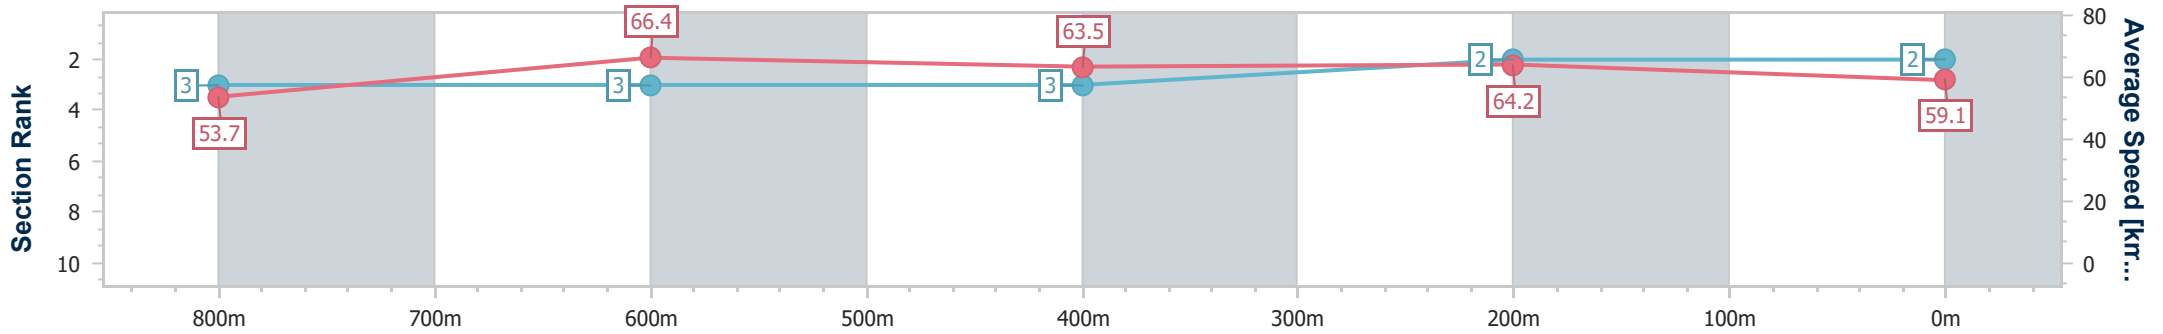

Horse/Jockey Name	One 'N' Only
Final Rank	2
Fastest Section Time (Section)	0:10.87 (800m)
Top Speed [km/h] (Section)	67.0 (800m)
Race State	Finished

Sunshine Coast QLD Professional
Race 2: HOMEFRONT AUSTRALIA Class 3 Handicap - 1000m

09 June 2024 - 12:49

Track Rating: Soft 6, Weather: Fine, Rail Position: +5m

Section	Overall	800m	600m	400m	200m
Section Times	0:59.09 [2] (0:13.39)	0:45.70 [3] (0:10.87)	0:34.83 [3] (0:11.40)	0:23.43 [3] (0:11.24)	0:12.19 [2] (0:12.19)
Average Speed [km/h]	53.7	66.4	63.5	64.2	59.1
Top Speed [km/h]	66.8	67.0	65.2	65.4	62.1
Avg. Dist. to Rail [m]	2.7	0.4	1.2	2.1	3.2
Avg. Stride Freq. [Hz]	2.4	2.6	2.6	2.6	2.5
Avg. Stride Length [m]	6.0	7.2	6.9	7.0	6.6

- [ ] Ranking at each section and finish
- -.-.- No data available at this section
- NA No data available