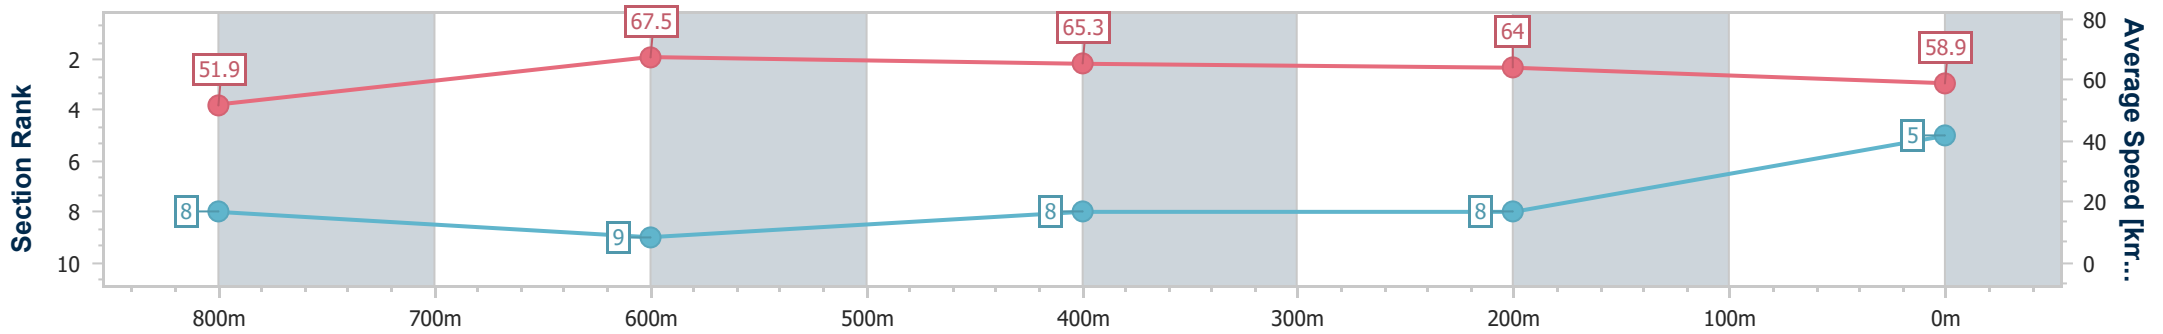

Horse/Jockey Name	Airstrike
Final Rank	5
Fastest Section Time (Section)	0:10.88 (800m)
Top Speed [km/h] (Section)	68.2 (800m)
Race State	Finished

Sunshine Coast QLD Professional
Race 2: HOMEFRONT AUSTRALIA Class 3 Handicap - 1000m

09 June 2024 - 12:49

Track Rating: Soft 6, Weather: Fine, Rail Position: +5m

Section	Overall	800m	600m	400m	200m
Section Times	0:59.49 [5] (0:13.86)	0:45.63 [8] (0:10.88)	0:34.75 [9] (0:11.28)	0:23.47 [8] (0:11.25)	0:12.22 [8] (0:12.22)
Average Speed [km/h]	51.9	67.5	65.3	64.0	58.9
Top Speed [km/h]	65.5	68.2	66.6	65.0	62.4
Avg. Dist. to Rail [m]	8.1	4.7	3.9	3.2	2.6
Avg. Stride Freq. [Hz]	2.4	2.6	2.5	2.5	2.4
Avg. Stride Length [m]	6.1	7.3	7.2	7.2	6.8

- [ ] Ranking at each section and finish
- -.-.- No data available at this section
- NA No data available