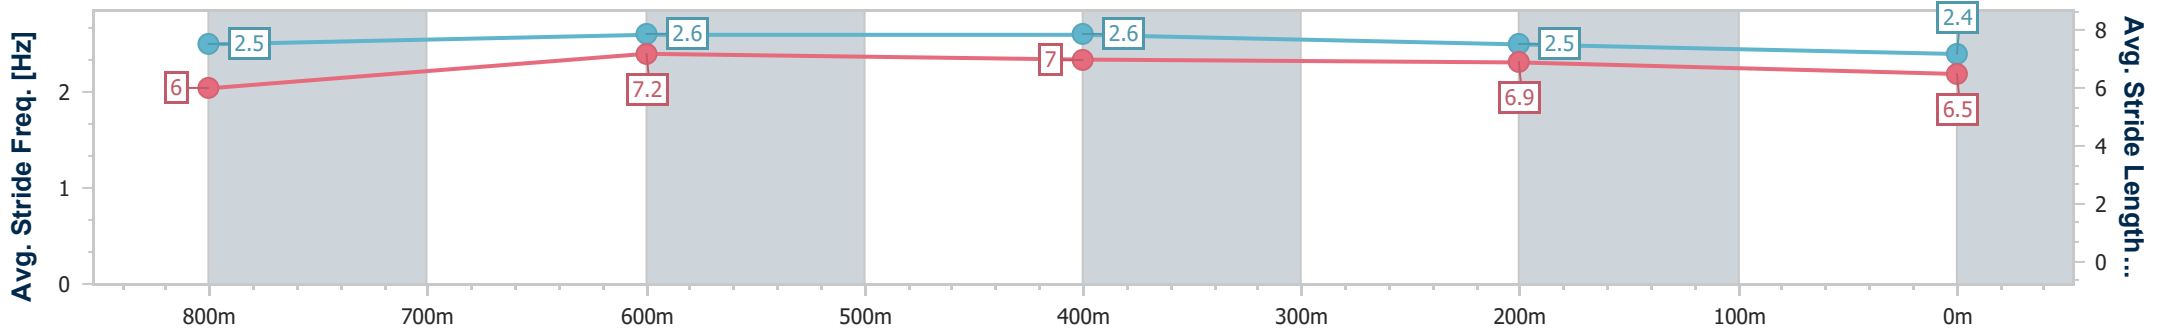

- [] Ranking at each section and finish
- .-.- No data available at this section
- NA No data available

Horse/Jockey Name	Goblin' De Quo
Final Rank	7
Fastest Section Time (Section)	0:10.83 (800m)
Top Speed [km/h] (Section)	68.7 (800m)
Race State	Finished

Sunshine Coast QLD Professional
Race 2: HOMEFRONT AUSTRALIA Class 3 Handicap - 1000m

09 June 2024 - 12:49

Track Rating: Soft 6, Weather: Fine, Rail Position: +5m

Section	Overall	800m	600m	400m	200m
Section Times	0:59.76 [7] (0:13.27)	0:46.49 [1] (0:10.83)	0:35.66 [1] (0:11.36)	0:24.30 [1] (0:11.44)	0:12.86 [1] (0:12.86)
Average Speed [km/h]	54.3	67.2	64.3	62.7	56.0
Top Speed [km/h]	68.3	68.7	66.4	64.2	60.2
Avg. Dist. to Rail [m]	9.3	3.1	1.7	2.1	2.6
Avg. Stride Freq. [Hz]	2.5	2.6	2.6	2.5	2.4
Avg. Stride Length [m]	6.0	7.2	7.0	6.9	6.5