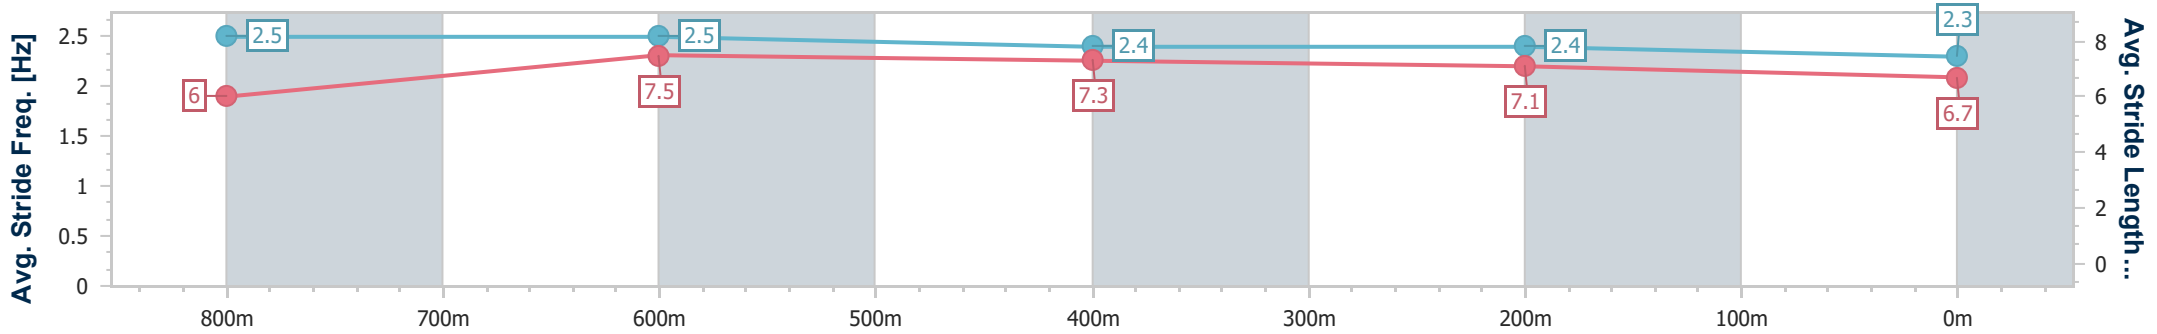

- [] Ranking at each section and finish
- .-.- No data available at this section
- NA No data available

Horse/Jockey Name	Miss Coota
Final Rank	8
Fastest Section Time (Section)	0:10.81 (800m)
Top Speed [km/h] (Section)	69.1 (Overall)
Race State	Finished

Sunshine Coast QLD Professional
Race 2: HOMEFRONT AUSTRALIA Class 3 Handicap - 1000m

09 June 2024 - 12:49

Track Rating: Soft 6, Weather: Fine, Rail Position: +5m

Section	Overall	800m	600m	400m	200m
Section Times	0:59.91 [8] (0:13.34)	0:46.57 [2] (0:10.81)	0:35.76 [2] (0:11.35)	0:24.41 [2] (0:11.52)	0:12.89 [4] (0:12.89)
Average Speed [km/h]	53.9	66.7	63.4	62.4	56.0
Top Speed [km/h]	69.1	69.1	64.7	64.2	60.2
Avg. Dist. to Rail [m]	5.8	1.3	0.5	0.8	0.6
Avg. Stride Freq. [Hz]	2.5	2.5	2.4	2.4	2.3
Avg. Stride Length [m]	6.0	7.5	7.3	7.1	6.7