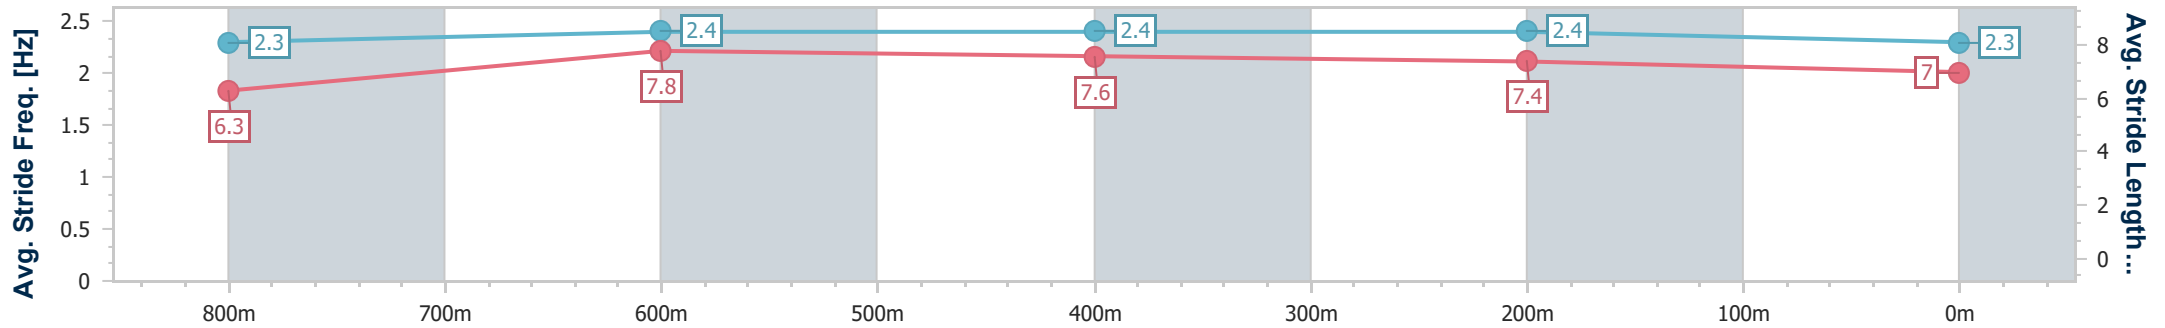

Horse/Jockey Name	Invinovich
Final Rank	4
Fastest Section Time (Section)	0:10.76 (800m)
Top Speed [km/h] (Section)	68.9 (800m)
Race State	Finished

Sunshine Coast QLD Professional
Race 2: HOMEFRONT AUSTRALIA Class 3 Handicap - 1000m

09 June 2024 - 12:49

Track Rating: Soft 6, Weather: Fine, Rail Position: +5m

Section	Overall	800m	600m	400m	200m
Section Times	0:59.38 [4] (0:13.94)	0:45.44 [9] (0:10.76)	0:34.68 [7] (0:11.13)	0:23.55 [6] (0:11.19)	0:12.36 [4] (0:12.36)
Average Speed [km/h]	51.7	67.9	66.4	64.4	58.2
Top Speed [km/h]	65.4	68.9	68.6	65.1	62.9
Avg. Dist. to Rail [m]	8.7	4.1	4.4	5.4	6.5
Avg. Stride Freq. [Hz]	2.3	2.4	2.4	2.4	2.3
Avg. Stride Length [m]	6.3	7.8	7.6	7.4	7.0

- [ ] Ranking at each section and finish
- -.-.- No data available at this section
- NA No data available