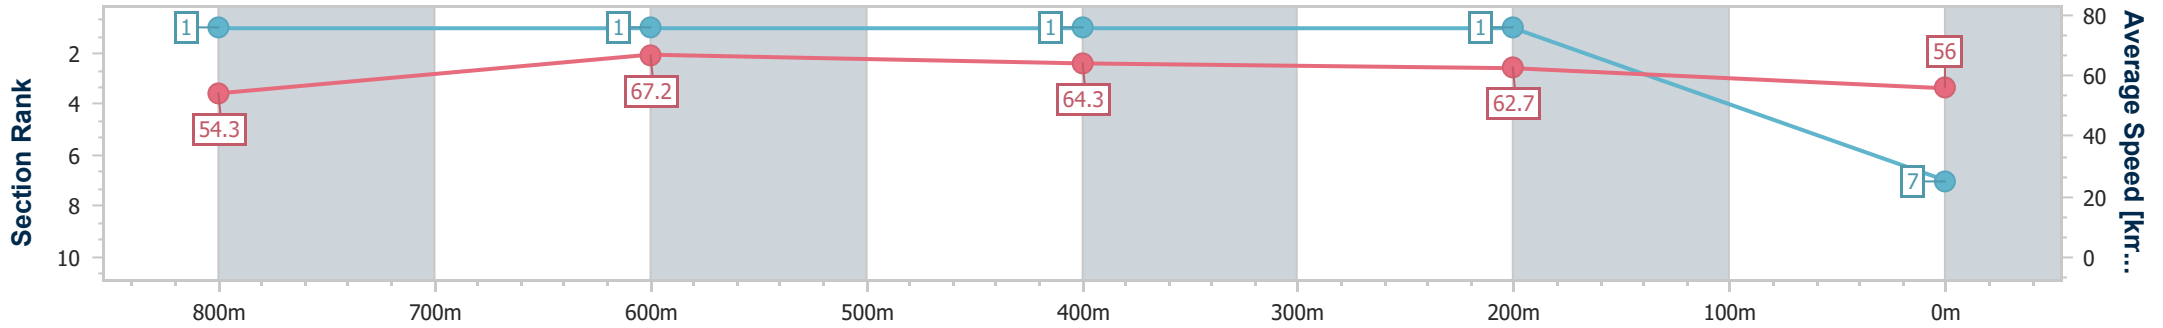

Horse/Jockey Name	Goblin' De Quo
Final Rank	7
Fastest Section Time (Section)	0:10.83 (800m)
Top Speed [km/h] (Section)	68.7 (800m)
Race State	Finished

Sunshine Coast QLD Professional
Race 2: HOMEFRONT AUSTRALIA Class 3 Handicap - 1000m

09 June 2024 - 12:49

Track Rating: Soft 6, Weather: Fine, Rail Position: +5m

Section	Overall	800m	600m	400m	200m
Section Times	0:59.76 [7] (0:13.27)	0:46.49 [1] (0:10.83)	0:35.66 [1] (0:11.36)	0:24.30 [1] (0:11.44)	0:12.86 [1] (0:12.86)
Average Speed [km/h]	54.3	67.2	64.3	62.7	56.0
Top Speed [km/h]	68.3	68.7	66.4	64.2	60.2
Avg. Dist. to Rail [m]	9.3	3.1	1.7	2.1	2.6
Avg. Stride Freq. [Hz]	2.5	2.6	2.6	2.5	2.4
Avg. Stride Length [m]	6.0	7.2	7.0	6.9	6.5

- [ ] Ranking at each section and finish
- -.-.- No data available at this section
- NA No data available