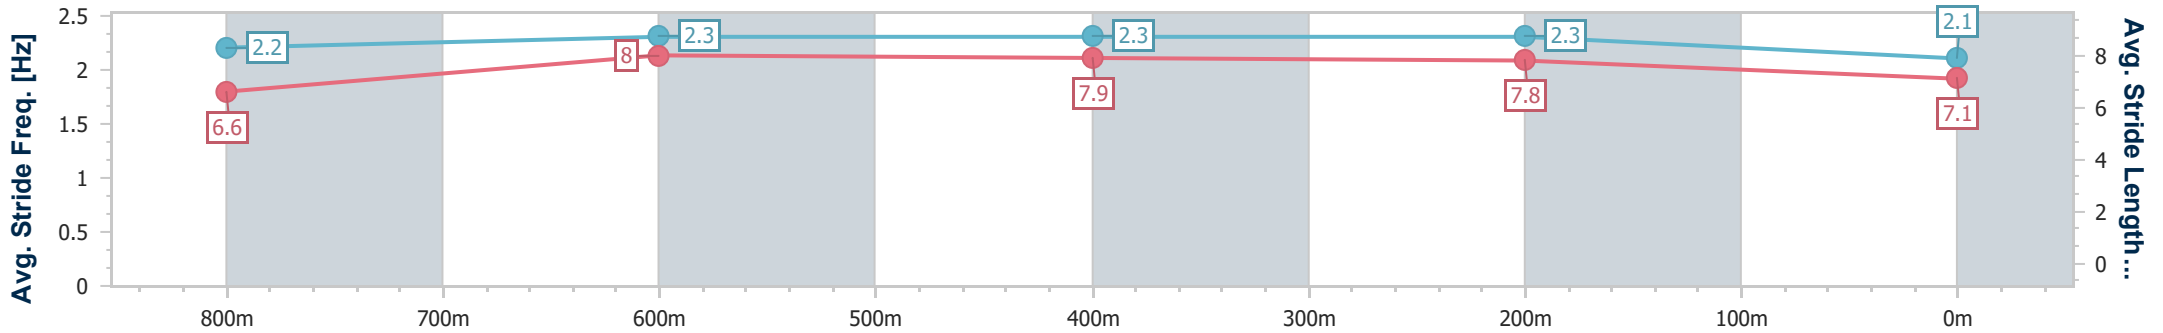

- [] Ranking at each section and finish
- .-.- No data available at this section
- NA No data available

Horse/Jockey Name	Our Red Planet
Final Rank	9
Fastest Section Time (Section)	0:10.90 (800m)
Top Speed [km/h] (Section)	66.8 (800m)
Race State	Finished

Sunshine Coast QLD Professional
Race 2: HOMEFRONT AUSTRALIA Class 3 Handicap - 1000m

09 June 2024 - 12:49

Track Rating: Soft 6, Weather: Fine, Rail Position: +5m

Section	Overall	800m	600m	400m	200m
Section Times	1:00.28 [9] (0:13.75)	0:46.53 [6] (0:10.90)	0:35.63 [6] (0:11.15)	0:24.48 [5] (0:11.32)	0:13.16 [6] (0:13.16)
Average Speed [km/h]	52.6	66.1	64.9	63.5	54.7
Top Speed [km/h]	65.4	66.8	65.2	64.9	59.9
Avg. Dist. to Rail [m]	2.0	0.9	0.7	0.8	1.4
Avg. Stride Freq. [Hz]	2.2	2.3	2.3	2.3	2.1
Avg. Stride Length [m]	6.6	8.0	7.9	7.8	7.1