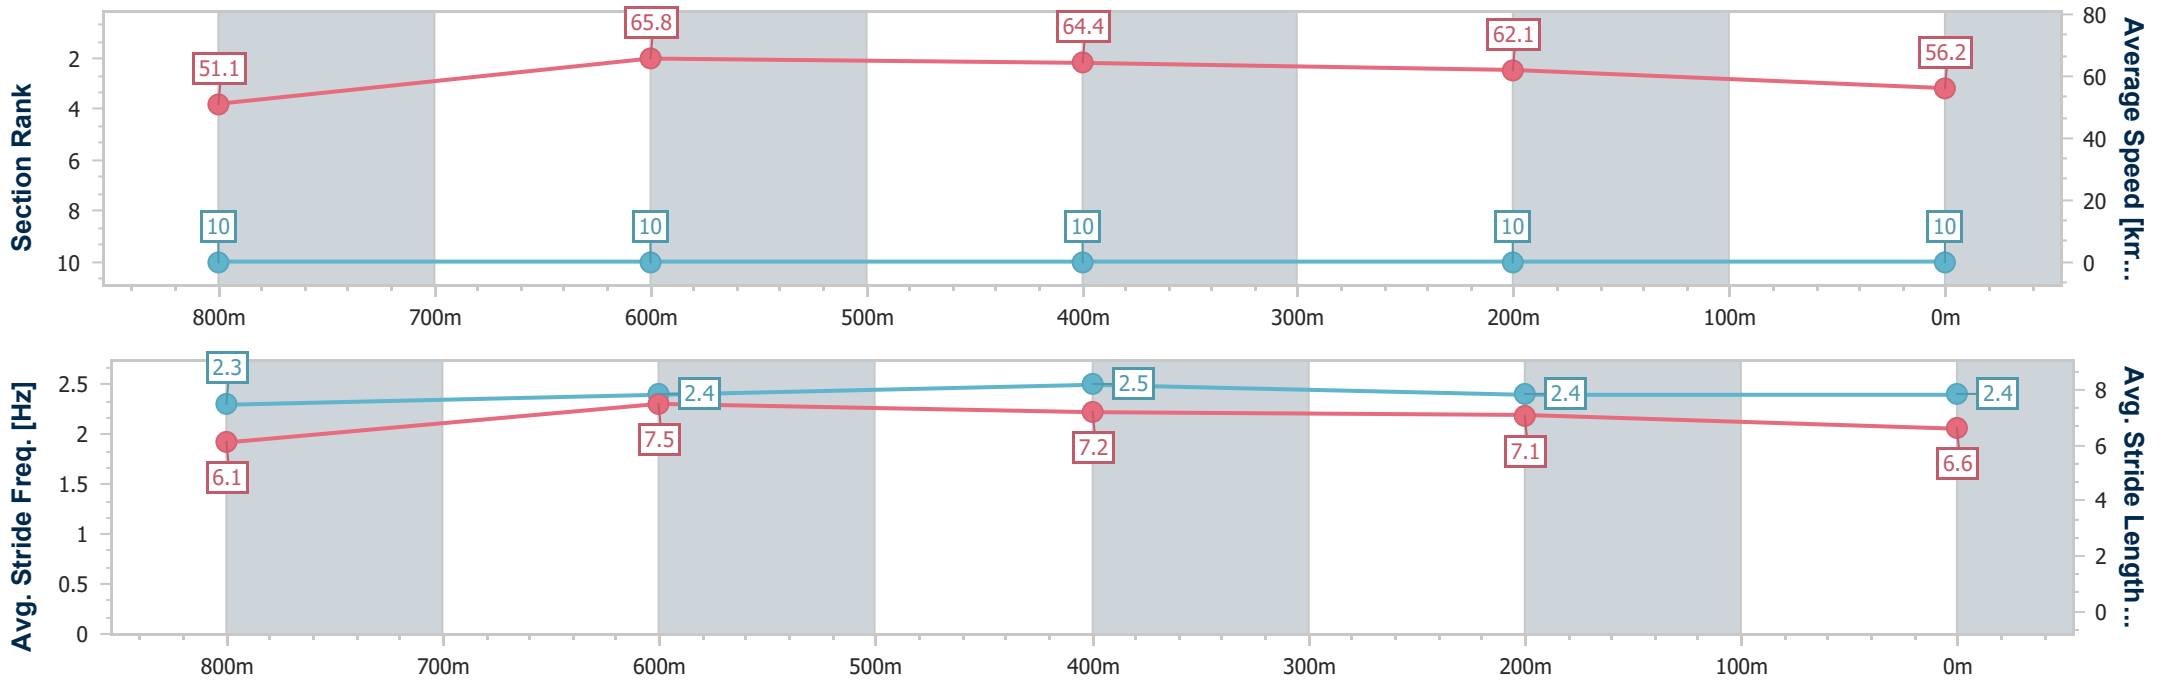

- [] Ranking at each section and finish
- .-.- No data available at this section
- NA No data available

Horse/Jockey Name	Northern Star
Final Rank	10
Fastest Section Time (Section)	0:11.05 (800m)
Top Speed [km/h] (Section)	66.9 (800m)
Race State	Finished

Sunshine Coast QLD Professional
Race 2: HOMEFRONT AUSTRALIA Class 3 Handicap - 1000m

09 June 2024 - 12:49

Track Rating: Soft 6, Weather: Fine, Rail Position: +5m

Section	Overall	800m	600m	400m	200m
Section Times	1:00.86 [10] (0:14.10)	0:46.76 [10] (0:11.05)	0:35.71 [10] (0:11.31)	0:24.40 [10] (0:11.57)	0:12.83 [10] (0:12.83)
Average Speed [km/h]	51.1	65.8	64.4	62.1	56.2
Top Speed [km/h]	65.0	66.9	65.7	64.5	60.0
Avg. Dist. to Rail [m]	3.1	2.0	2.0	1.2	0.4
Avg. Stride Freq. [Hz]	2.3	2.4	2.5	2.4	2.4
Avg. Stride Length [m]	6.1	7.5	7.2	7.1	6.6

- [] Ranking at each section and finish
- .-.- No data available at this section
- NA No data available