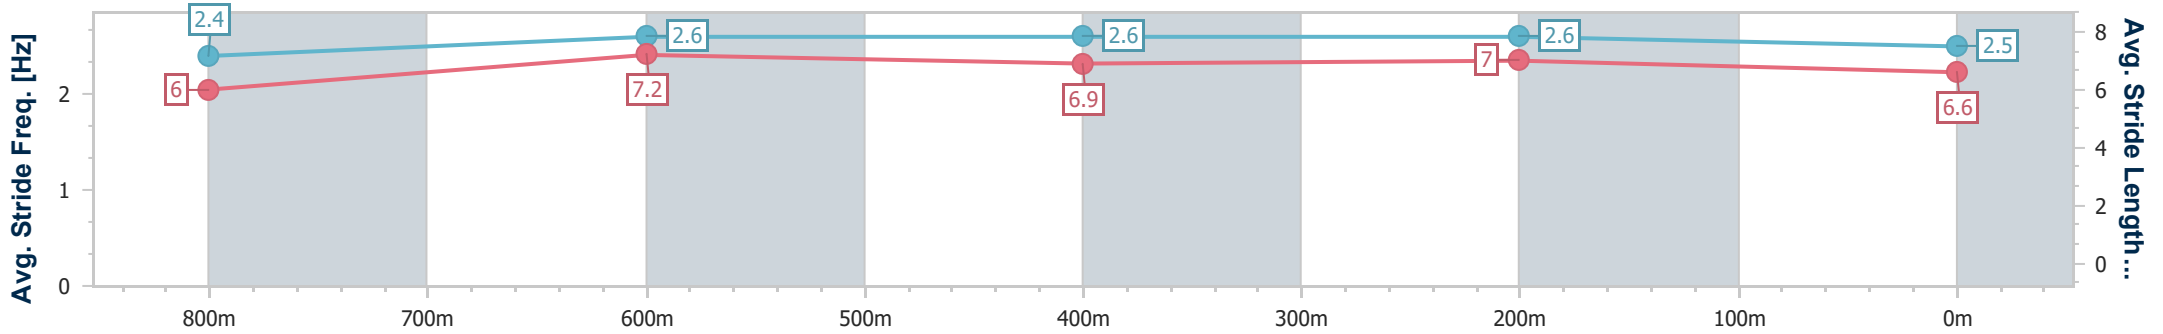

Horse/Jockey Name	One 'N' Only
Final Rank	2
Fastest Section Time (Section)	0:10.87 (800m)
Top Speed [km/h] (Section)	67.0 (800m)
Race State	Finished

Sunshine Coast QLD Professional
Race 2: HOMEFRONT AUSTRALIA Class 3 Handicap - 1000m

09 June 2024 - 12:49

Track Rating: Soft 6, Weather: Fine, Rail Position: +5m

Section	Overall	800m	600m	400m	200m
Section Times	0:59.09 [2] (0:13.39)	0:45.70 [3] (0:10.87)	0:34.83 [3] (0:11.40)	0:23.43 [3] (0:11.24)	0:12.19 [2] (0:12.19)
Average Speed [km/h]	53.7	66.4	63.5	64.2	59.1
Top Speed [km/h]	66.8	67.0	65.2	65.4	62.1
Avg. Dist. to Rail [m]	2.7	0.4	1.2	2.1	3.2
Avg. Stride Freq. [Hz]	2.4	2.6	2.6	2.6	2.5
Avg. Stride Length [m]	6.0	7.2	6.9	7.0	6.6

- [ ] Ranking at each section and finish
- -.-.- No data available at this section
- NA No data available