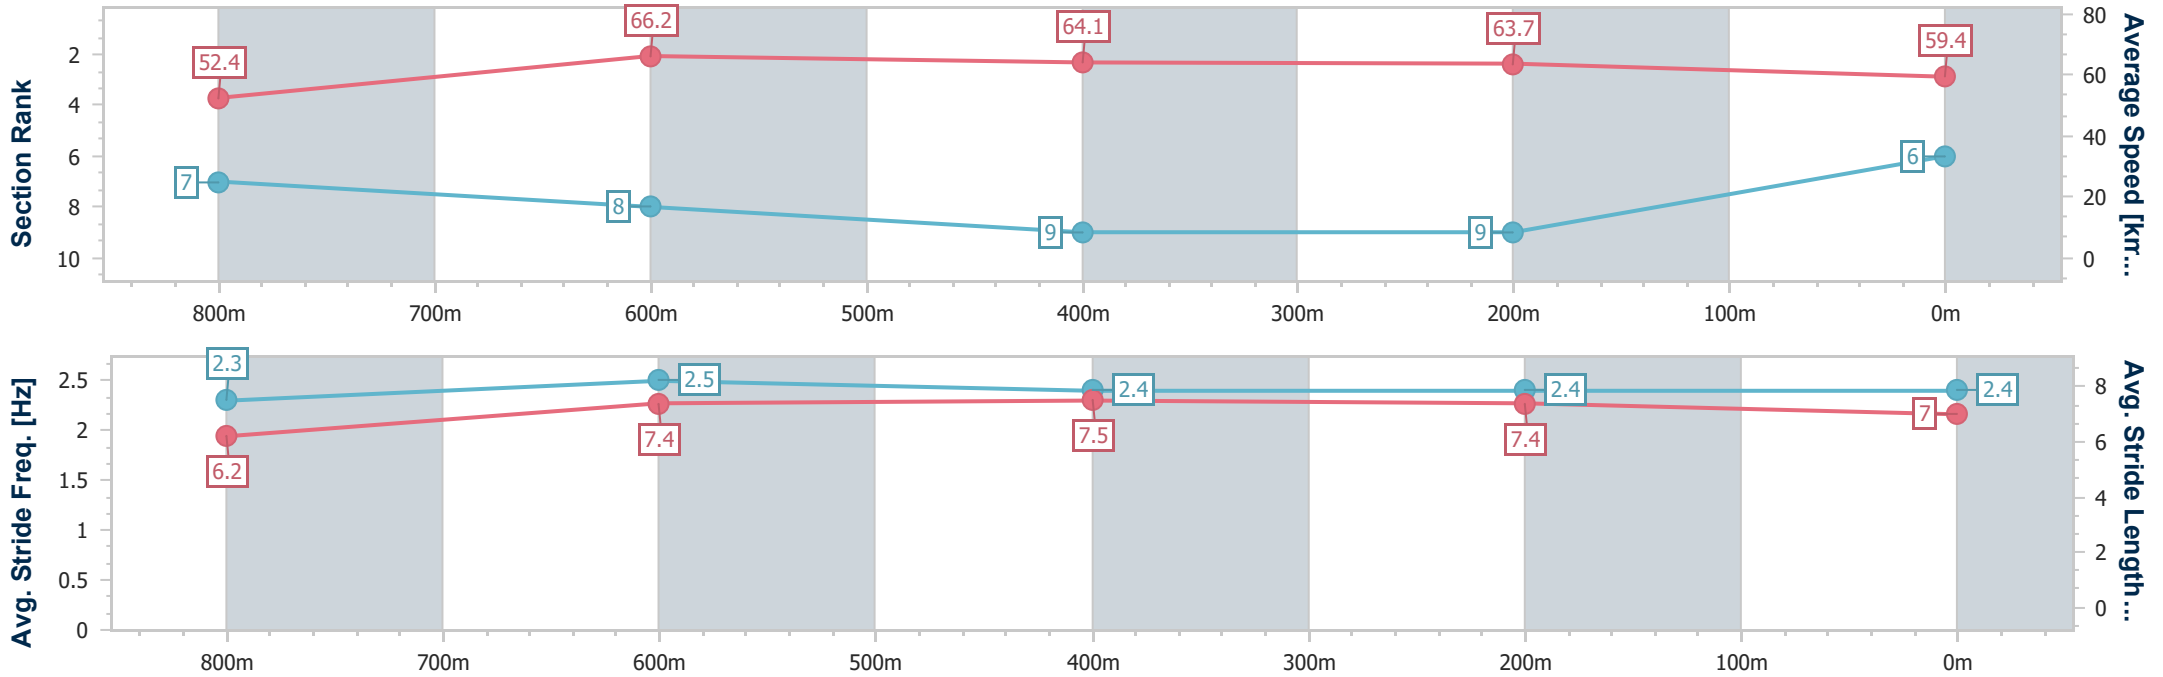

Horse/Jockey Name	Star Gamble
Final Rank	6
Fastest Section Time (Section)	0:10.96 (800m)
Top Speed [km/h] (Section)	68.0 (800m)
Race State	Finished

Sunshine Coast QLD Professional
Race 2: HOMEFRONT AUSTRALIA Class 3 Handicap - 1000m

09 June 2024 - 12:49

Track Rating: Soft 6, Weather: Fine, Rail Position: +5m

Section	Overall	800m	600m	400m	200m
Section Times	0:59.51 [6] (0:13.75)	0:45.76 [7] (0:10.96)	0:34.80 [8] (0:11.38)	0:23.42 [9] (0:11.33)	0:12.09 [9] (0:12.09)
Average Speed [km/h]	52.4	66.2	64.1	63.7	59.4
Top Speed [km/h]	67.0	68.0	65.6	65.2	62.8
Avg. Dist. to Rail [m]	4.7	2.3	1.9	3.9	5.8
Avg. Stride Freq. [Hz]	2.3	2.5	2.4	2.4	2.4
Avg. Stride Length [m]	6.2	7.4	7.5	7.4	7.0

- [ ] Ranking at each section and finish
- -.-.- No data available at this section
- NA No data available