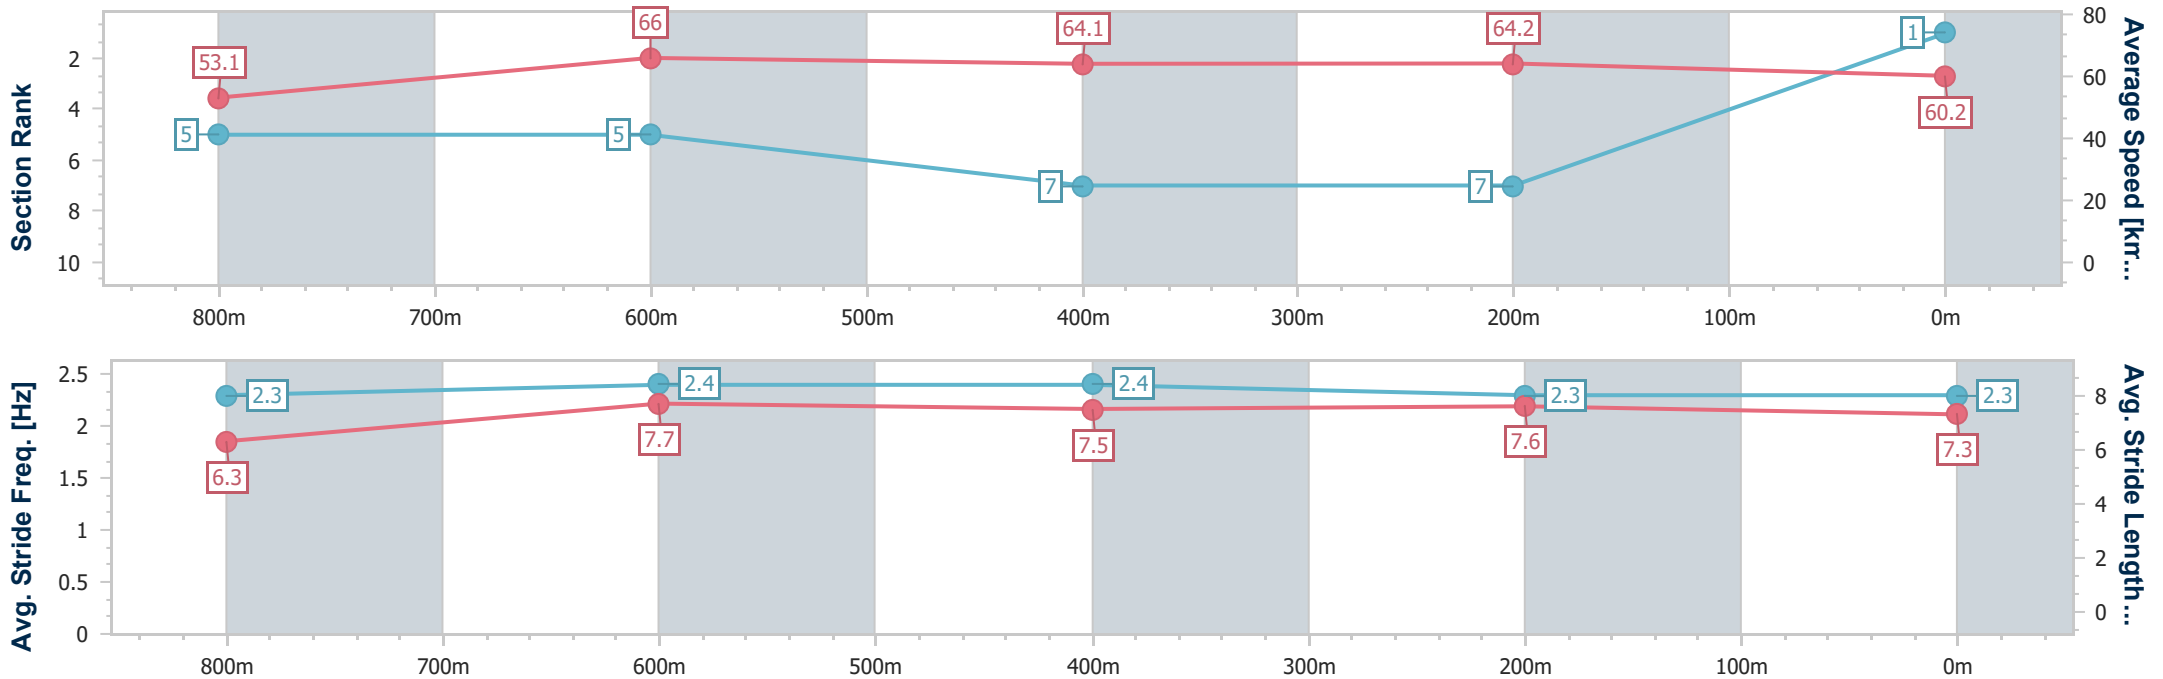

Horse/Jockey Name	Artie Pantz
Final Rank	1
Fastest Section Time (Section)	0:11.00 (800m)
Top Speed [km/h] (Section)	67.1 (800m)
Race State	Finished

Sunshine Coast QLD Professional
Race 2: HOMEFRONT AUSTRALIA Class 3 Handicap - 1000m

09 June 2024 - 12:49

Track Rating: Soft 6, Weather: Fine, Rail Position: +5m

Section	Overall	800m	600m	400m	200m
Section Times	0:59.08 [1] (0:13.54)	0:45.54 [5] (0:11.00)	0:34.54 [5] (0:11.37)	0:23.17 [7] (0:11.23)	0:11.94 [7] (0:11.94)
Average Speed [km/h]	53.1	66.0	64.1	64.2	60.2
Top Speed [km/h]	65.2	67.1	66.2	65.8	62.8
Avg. Dist. to Rail [m]	3.8	2.2	2.4	2.4	1.9
Avg. Stride Freq. [Hz]	2.3	2.4	2.4	2.3	2.3
Avg. Stride Length [m]	6.3	7.7	7.5	7.6	7.3

- [ ] Ranking at each section and finish
- -.-.- No data available at this section
- NA No data available