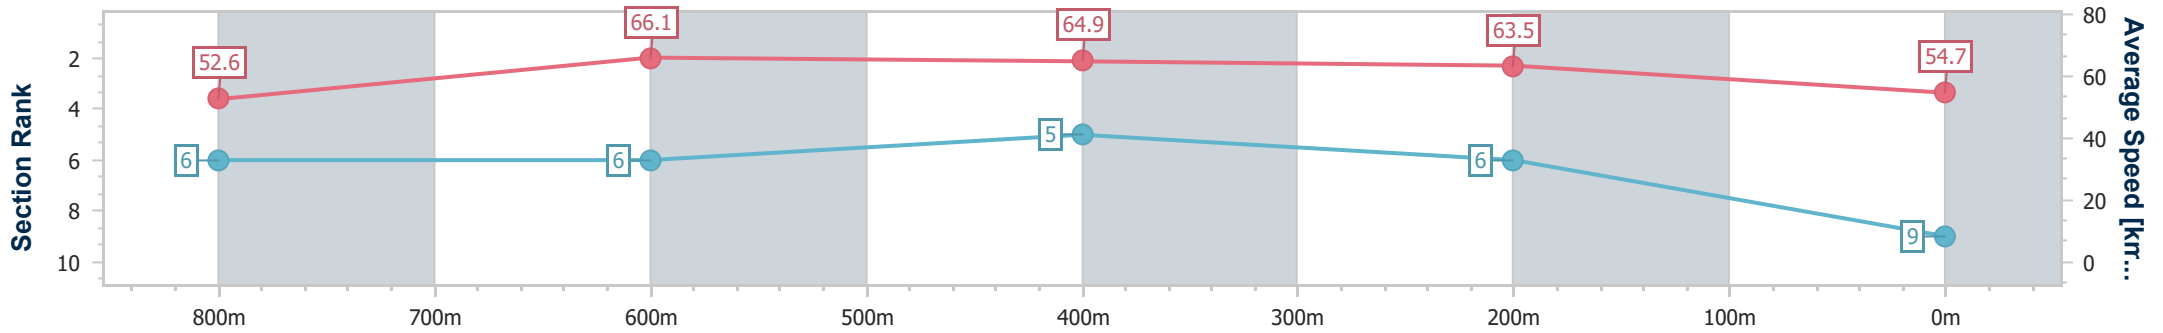

- [] Ranking at each section and finish
- .-.- No data available at this section
- NA No data available

Horse/Jockey Name	Our Red Planet
Final Rank	9
Fastest Section Time (Section)	0:10.90 (800m)
Top Speed [km/h] (Section)	66.8 (800m)
Race State	Finished

Sunshine Coast QLD Professional
Race 2: HOMEFRONT AUSTRALIA Class 3 Handicap - 1000m

09 June 2024 - 12:49

Track Rating: Soft 6, Weather: Fine, Rail Position: +5m

Section	Overall	800m	600m	400m	200m
Section Times	1:00.28 [9] (0:13.75)	0:46.53 [6] (0:10.90)	0:35.63 [6] (0:11.15)	0:24.48 [5] (0:11.32)	0:13.16 [6] (0:13.16)
Average Speed [km/h]	52.6	66.1	64.9	63.5	54.7
Top Speed [km/h]	65.4	66.8	65.2	64.9	59.9
Avg. Dist. to Rail [m]	2.0	0.9	0.7	0.8	1.4
Avg. Stride Freq. [Hz]	2.2	2.3	2.3	2.3	2.1
Avg. Stride Length [m]	6.6	8.0	7.9	7.8	7.1