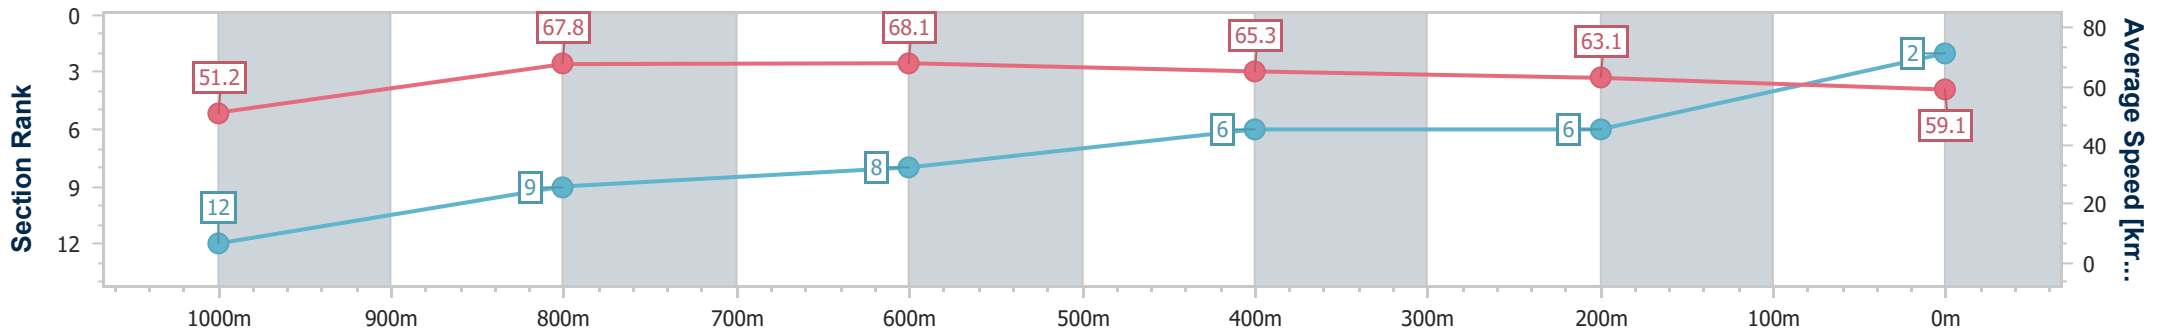

Horse/Jockey Name	Hell Of A Bentley
Final Rank	2
Fastest Section Time (Section)	0:10.63 (800m)
Top Speed [km/h] (Section)	70.9 (800m)
Race State	Finished

Townsville QLD Professional
Race 6: LAWRENCE & HANSON QTIS 2YO CLASSIC - 1200m
08 June 2024 - 16:58
Track Rating: Soft 5, Weather: Sunny, Rail Position: True

Section	Overall	1000m	800m	600m	400m	200m
Section Times	1:10.40 [2] (0:14.11)	0:56.29 [12] (0:10.76)	0:45.53 [9] (0:10.63)	0:34.90 [8] (0:11.18)	0:23.72 [6] (0:11.52)	0:12.20 [6] (0:12.20)
Average Speed [km/h]	51.2	67.8	68.1	65.3	63.1	59.1
Top Speed [km/h]	66.1	70.0	70.9	67.0	64.7	61.6
Avg. Dist. to Rail [m]	9.6	2.6	1.1	2.5	6.9	9.1
Avg. Stride Freq. [Hz]	2.3	2.5	2.4	2.4	2.4	2.3
Avg. Stride Length [m]	6.0	7.6	7.8	7.7	7.4	7.2

- [ ] Ranking at each section and finish
- -.-.- No data available at this section
- NA No data available