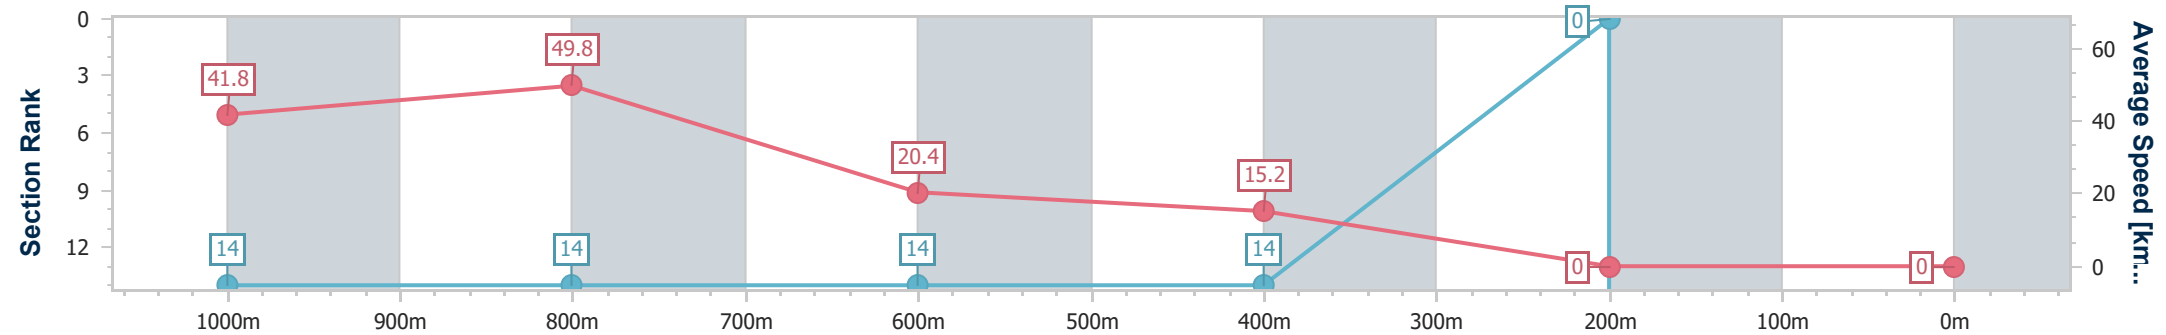

Horse/Jockey Name	Silver Glitter
Final Rank	2147483647
Fastest Section Time (Section)	0:14.54 (1000m)
Top Speed [km/h] (Section)	57.1 (Overall)
Race State	DidNotFinish

Townsville QLD Professional
Race 6: LAWRENCE & HANSON QTIS 2YO CLASSIC - 1200m
08 June 2024 - 16:58
Track Rating: Soft 5, Weather: Sunny, Rail Position: True

Section	Overall	1000m	800m	600m	400m	200m								
Section Times	0:00.00 [2147483647 1 (0:17.25)	0:00.00 [14] (0:14.54)	0:00.00 [14] (0:36.98)	0:00.00 [14] (0:52.71)	-:--:--	-:--:--								
Average Speed [km/h]	41.8	49.8	20.4	15.2	0.0	0.0								
Top Speed [km/h]	57.1	54.5	39.4	16.3	--	--								
Avg. Dist. to Rail [m]	4.7	1.3	10.3	21.6	0.0	0.0								
Avg. Stride Freq. [Hz]	2.2	2.2	1.8	1.7	--	--								
Avg. Stride Length [m]	5.4	6.4	3.4	2.6	--	--								

[ ] Ranking at each section and finish
-:--:-- No data available at this section
NA No data available