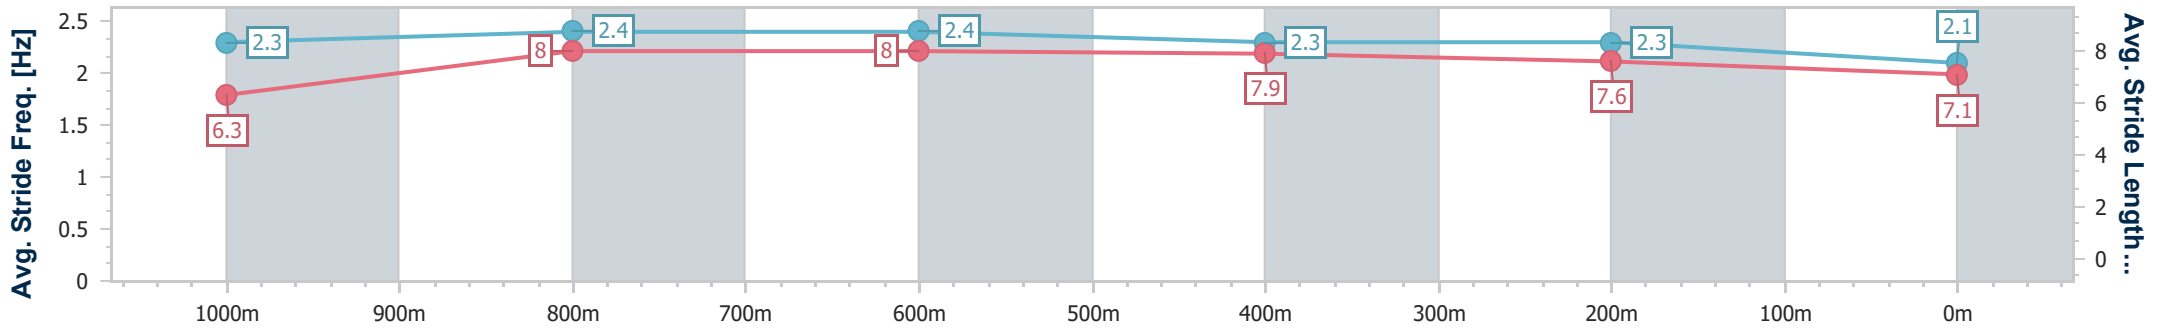

Horse/Jockey Name	Outback Bandit
Final Rank	11
Fastest Section Time (Section)	0:10.62 (1000m)
Top Speed [km/h] (Section)	71.4 (1000m)
Race State	Finished

Townsville QLD Professional
Race 6: LAWRENCE & HANSON QTIS 2YO CLASSIC - 1200m
08 June 2024 - 16:58
Track Rating: Soft 5, Weather: Sunny, Rail Position: True

Section	Overall	1000m	800m	600m	400m	200m
Section Times	1:11.79 [11] (0:13.97)	0:57.82 [9] (0:10.62)	0:47.20 [7] (0:10.71)	0:36.49 [4] (0:11.39)	0:25.10 [7] (0:11.82)	0:13.28 [9] (0:13.28)
Average Speed [km/h]	51.9	69.6	68.0	64.8	61.8	54.2
Top Speed [km/h]	66.9	71.4	71.2	66.1	63.4	59.8
Avg. Dist. to Rail [m]	12.7	5.2	2.3	4.8	9.3	10.3
Avg. Stride Freq. [Hz]	2.3	2.4	2.4	2.3	2.3	2.1
Avg. Stride Length [m]	6.3	8.0	8.0	7.9	7.6	7.1

- [ ] Ranking at each section and finish
- -.-.- No data available at this section
- NA No data available