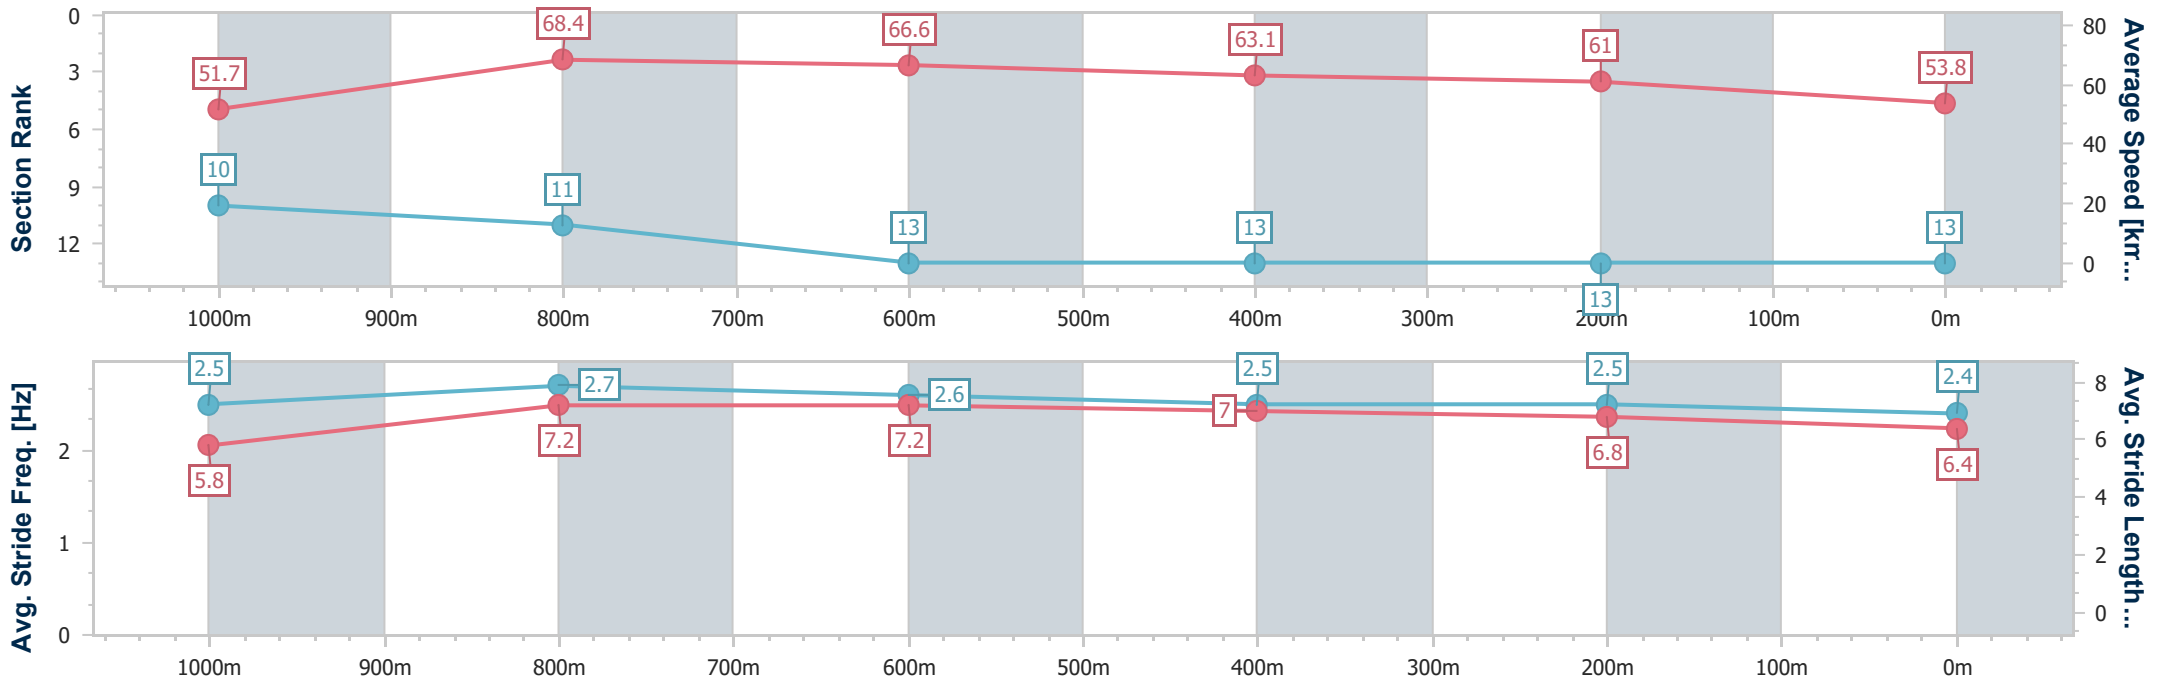

Horse/Jockey Name	Webs
Final Rank	13
Fastest Section Time (Section)	0:10.84 (1000m)
Top Speed [km/h] (Section)	69.8 (1000m)
Race State	Finished

Townsville QLD Professional
Race 6: LAWRENCE & HANSON QTIS 2YO CLASSIC - 1200m
08 June 2024 - 16:58
Track Rating: Soft 5, Weather: Sunny, Rail Position: True

Section	Overall	1000m	800m	600m	400m	200m
Section Times	1:12.90 [13] (0:14.06)	0:58.84 [10] (0:10.84)	0:48.00 [11] (0:10.99)	0:37.01 [13] (0:11.70)	0:25.31 [13] (0:11.93)	0:13.38 [13] (0:13.38)
Average Speed [km/h]	51.7	68.4	66.6	63.1	61.0	53.8
Top Speed [km/h]	67.8	69.8	69.1	64.6	63.0	58.8
Avg. Dist. to Rail [m]	15.8	6.1	3.4	5.0	6.8	7.4
Avg. Stride Freq. [Hz]	2.5	2.7	2.6	2.5	2.5	2.4
Avg. Stride Length [m]	5.8	7.2	7.2	7.0	6.8	6.4

- [ ] Ranking at each section and finish
- -.-.- No data available at this section
- NA No data available