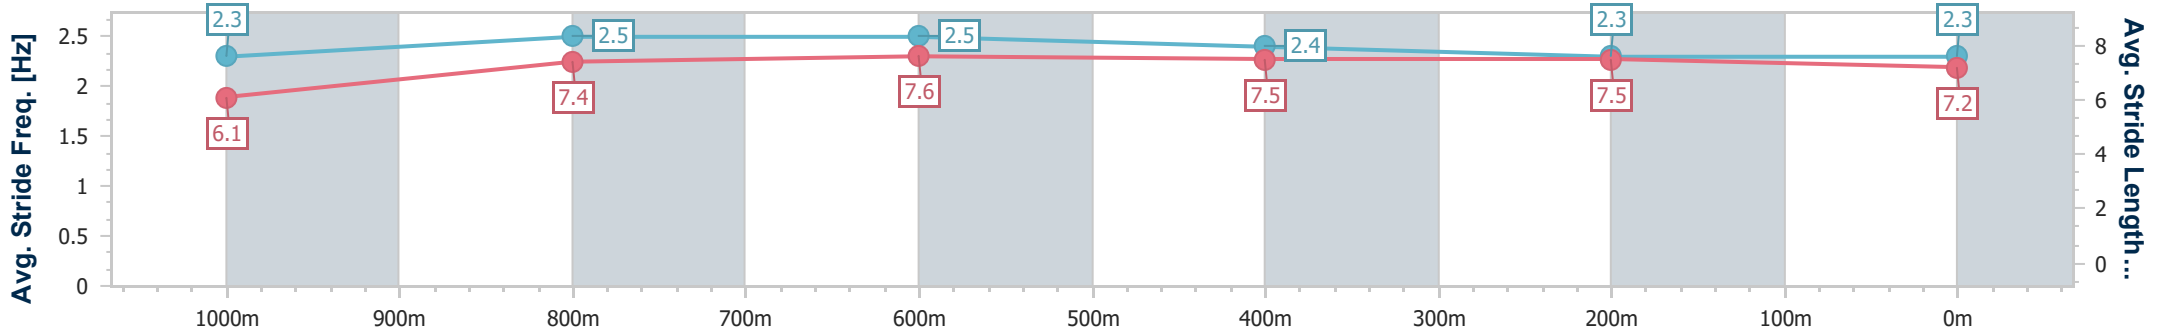

Horse/Jockey Name	Smart Mission
Final Rank	8
Fastest Section Time (Section)	0:10.69 (800m)
Top Speed [km/h] (Section)	69.8 (800m)
Race State	Finished

Townsville QLD Professional
Race 6: LAWRENCE & HANSON QTIS 2YO CLASSIC - 1200m
08 June 2024 - 16:58
Track Rating: Soft 5, Weather: Sunny, Rail Position: True

Section	Overall	1000m	800m	600m	400m	200m
Section Times	1:10.77 [8] (0:14.22)	0:56.55 [13] (0:10.88)	0:45.67 [12] (0:10.69)	0:34.98 [11] (0:11.33)	0:23.65 [11] (0:11.46)	0:12.19 [11] (0:12.19)
Average Speed [km/h]	51.0	66.8	67.6	64.5	63.3	59.1
Top Speed [km/h]	65.5	68.5	69.8	65.3	65.1	62.5
Avg. Dist. to Rail [m]	12.7	1.9	0.9	2.8	4.8	6.1
Avg. Stride Freq. [Hz]	2.3	2.5	2.5	2.4	2.3	2.3
Avg. Stride Length [m]	6.1	7.4	7.6	7.5	7.5	7.2

- [ ] Ranking at each section and finish
- -.-.- No data available at this section
- NA No data available