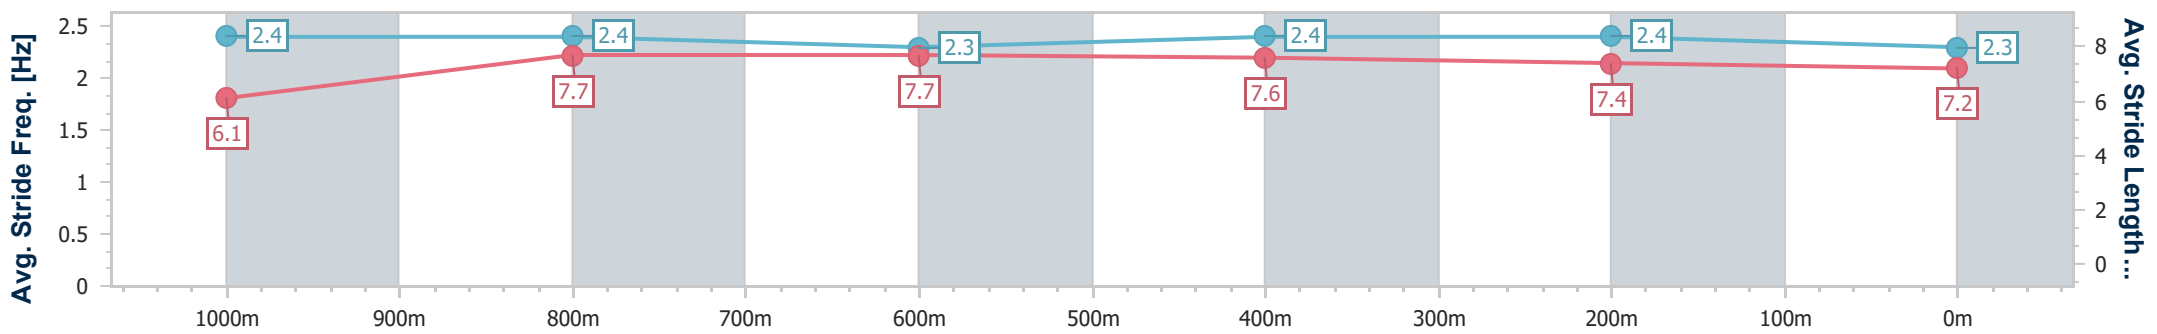

Horse/Jockey Name	Age Of Aquarius
Final Rank	3
Fastest Section Time (Section)	0:10.69 (1000m)
Top Speed [km/h] (Section)	71.9 (Overall)
Race State	Finished

Townsville QLD Professional
Race 6: LAWRENCE & HANSON QTIS 2YO CLASSIC - 1200m
08 June 2024 - 16:58
Track Rating: Soft 5, Weather: Sunny, Rail Position: True

Section	Overall	1000m	800m	600m	400m	200m
Section Times	1:10.47 [3] (0:13.28)	0:57.19 [1] (0:10.69)	0:46.50 [2] (0:11.37)	0:35.13 [7] (0:11.25)	0:23.88 [5] (0:11.57)	0:12.31 [4]
Average Speed [km/h]	54.6	68.3	64.0	65.2	62.8	58.5
Top Speed [km/h]	71.9	71.8	66.3	66.8	64.7	61.8
Avg. Dist. to Rail [m]	10.7	3.1	2.7	3.4	4.1	5.9
Avg. Stride Freq. [Hz]	2.4	2.4	2.3	2.4	2.4	2.3
Avg. Stride Length [m]	6.1	7.7	7.7	7.6	7.4	7.2

- [ ] Ranking at each section and finish
- -.-.- No data available at this section
- NA No data available