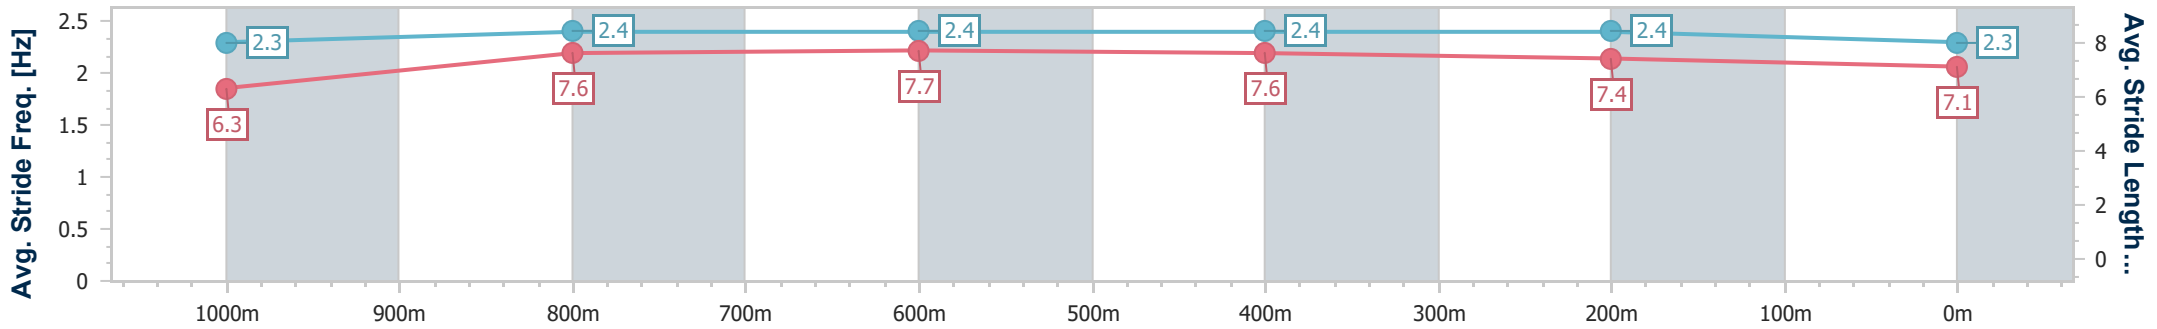

Horse/Jockey Name	Kobayastar
Final Rank	4
Fastest Section Time (Section)	0:10.80 (800m)
Top Speed [km/h] (Section)	68.7 (800m)
Race State	Finished

Townsville QLD Professional
Race 6: LAWRENCE & HANSON QTIS 2YO CLASSIC - 1200m
08 June 2024 - 16:58
Track Rating: Soft 5, Weather: Sunny, Rail Position: True

Section	Overall	1000m	800m	600m	400m	200m
Section Times	1:10.53 [4] (0:13.85)	0:56.68 [6] (0:10.90)	0:45.78 [8] (0:10.80)	0:34.98 [9] (0:11.31)	0:23.67 [9] (0:11.50)	0:12.17 [7] (0:12.17)
Average Speed [km/h]	52.1	66.1	66.4	64.2	63.0	59.2
Top Speed [km/h]	67.0	67.5	68.7	65.3	65.3	61.6
Avg. Dist. to Rail [m]	4.6	0.7	0.8	1.5	4.3	5.3
Avg. Stride Freq. [Hz]	2.3	2.4	2.4	2.4	2.4	2.3
Avg. Stride Length [m]	6.3	7.6	7.7	7.6	7.4	7.1

- [ ] Ranking at each section and finish
- -.-.- No data available at this section
- NA No data available