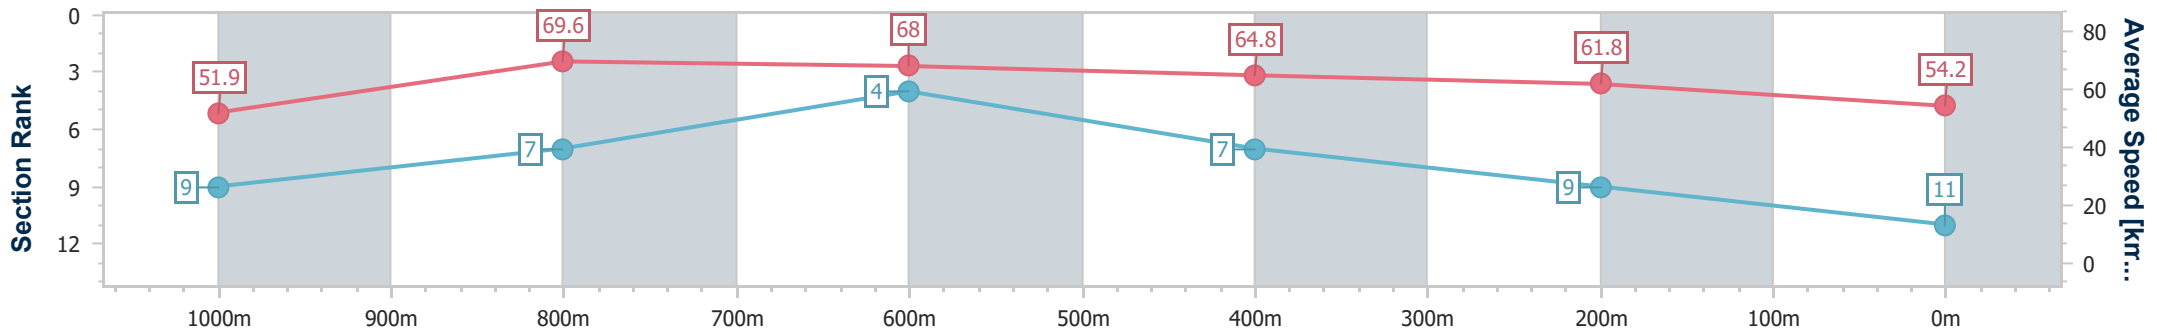

Horse/Jockey Name	Outback Bandit
Final Rank	11
Fastest Section Time (Section)	0:10.62 (1000m)
Top Speed [km/h] (Section)	71.4 (1000m)
Race State	Finished

Townsville QLD Professional
Race 6: LAWRENCE & HANSON QTIS 2YO CLASSIC - 1200m
08 June 2024 - 16:58
Track Rating: Soft 5, Weather: Sunny, Rail Position: True

Section	Overall	1000m	800m	600m	400m	200m
Section Times	1:11.79 [11] (0:13.97)	0:57.82 [9] (0:10.62)	0:47.20 [7] (0:10.71)	0:36.49 [4] (0:11.39)	0:25.10 [7] (0:11.82)	0:13.28 [9] (0:13.28)
Average Speed [km/h]	51.9	69.6	68.0	64.8	61.8	54.2
Top Speed [km/h]	66.9	71.4	71.2	66.1	63.4	59.8
Avg. Dist. to Rail [m]	12.7	5.2	2.3	4.8	9.3	10.3
Avg. Stride Freq. [Hz]	2.3	2.4	2.4	2.3	2.3	2.1
Avg. Stride Length [m]	6.3	8.0	8.0	7.9	7.6	7.1

- [ ] Ranking at each section and finish
- -.-.- No data available at this section
- NA No data available