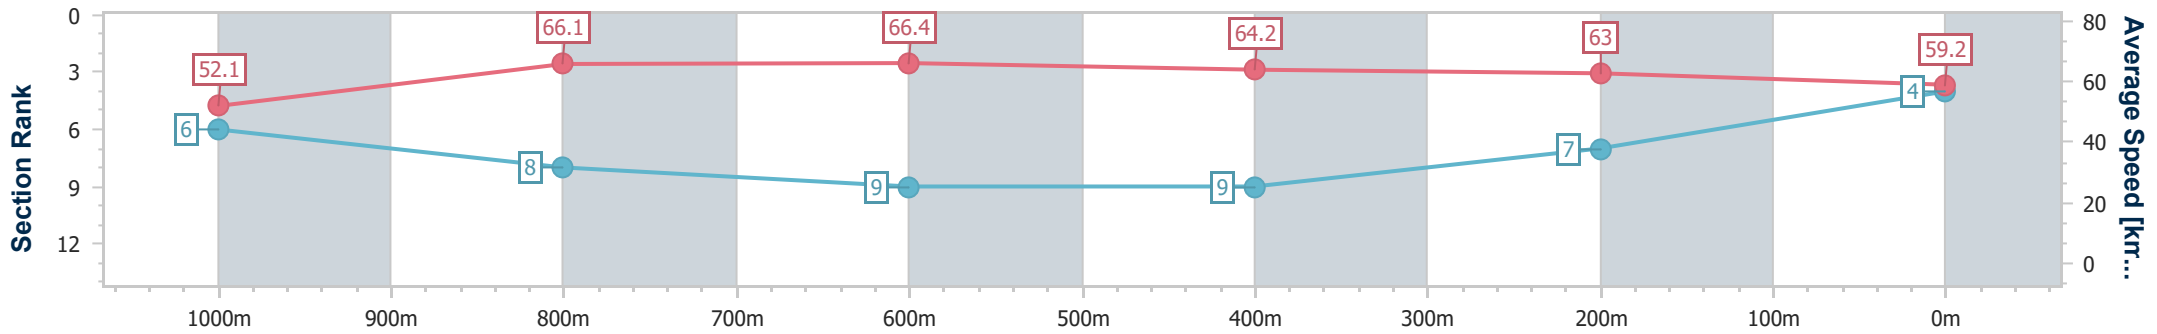

Horse/Jockey Name	Kobayastar
Final Rank	4
Fastest Section Time (Section)	0:10.80 (800m)
Top Speed [km/h] (Section)	68.7 (800m)
Race State	Finished

Townsville QLD Professional
Race 6: LAWRENCE & HANSON QTIS 2YO CLASSIC - 1200m
08 June 2024 - 16:58
Track Rating: Soft 5, Weather: Sunny, Rail Position: True

Section	Overall	1000m	800m	600m	400m	200m
Section Times	1:10.53 [4] (0:13.85)	0:56.68 [6] (0:10.90)	0:45.78 [8] (0:10.80)	0:34.98 [9] (0:11.31)	0:23.67 [9] (0:11.50)	0:12.17 [7] (0:12.17)
Average Speed [km/h]	52.1	66.1	66.4	64.2	63.0	59.2
Top Speed [km/h]	67.0	67.5	68.7	65.3	65.3	61.6
Avg. Dist. to Rail [m]	4.6	0.7	0.8	1.5	4.3	5.3
Avg. Stride Freq. [Hz]	2.3	2.4	2.4	2.4	2.4	2.3
Avg. Stride Length [m]	6.3	7.6	7.7	7.6	7.4	7.1

- [ ] Ranking at each section and finish
- -.-.- No data available at this section
- NA No data available