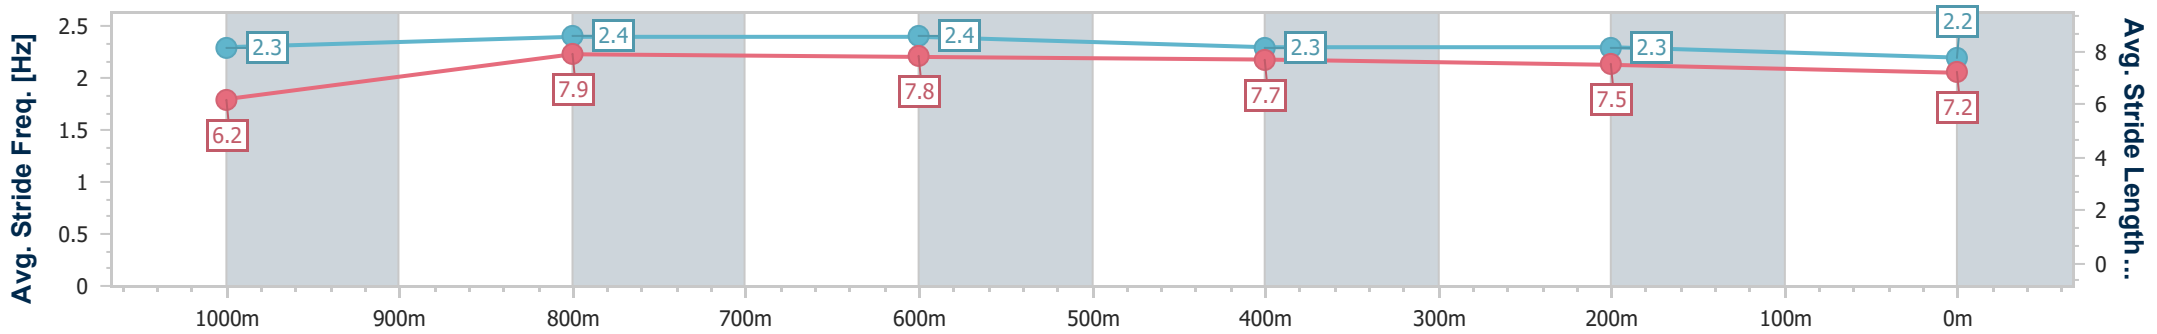

Horse/Jockey Name	Better Show
Final Rank	10
Fastest Section Time (Section)	0:10.66 (1000m)
Top Speed [km/h] (Section)	70.3 (800m)
Race State	Finished

Townsville QLD Professional
Race 6: LAWRENCE & HANSON QTIS 2YO CLASSIC - 1200m
08 June 2024 - 16:58
Track Rating: Soft 5, Weather: Sunny, Rail Position: True

Section	Overall	1000m	800m	600m	400m	200m
Section Times	1:11.05 [10] (0:13.86)	0:57.19 [7] (0:10.66)	0:46.53 [6] (0:10.82)	0:35.71 [6] (0:11.48)	0:24.23 [8] (0:11.75)	0:12.48 [10] (0:12.48)
Average Speed [km/h]	52.1	68.6	67.5	64.6	62.4	57.6
Top Speed [km/h]	68.5	70.0	70.3	65.6	63.8	60.6
Avg. Dist. to Rail [m]	8.7	3.0	3.0	6.0	9.7	9.5
Avg. Stride Freq. [Hz]	2.3	2.4	2.4	2.3	2.3	2.2
Avg. Stride Length [m]	6.2	7.9	7.8	7.7	7.5	7.2

- [ ] Ranking at each section and finish
- -.-.- No data available at this section
- NA No data available