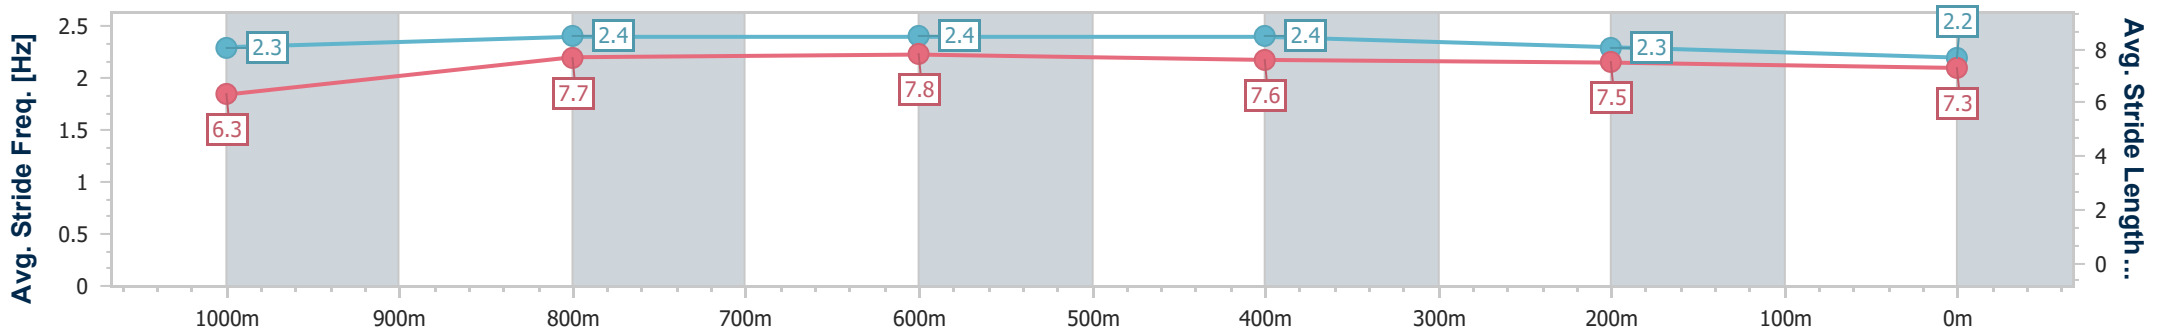

Horse/Jockey Name	Head Honcho
Final Rank	6
Fastest Section Time (Section)	0:10.78 (1000m)
Top Speed [km/h] (Section)	69.5 (Overall)
Race State	Finished

Townsville QLD Professional
Race 6: LAWRENCE & HANSON QTIS 2YO CLASSIC - 1200m
08 June 2024 - 16:58
Track Rating: Soft 5, Weather: Sunny, Rail Position: True

Section	Overall	1000m	800m	600m	400m	200m
Section Times	1:10.57 [6] (0:13.58)	0:56.99 [5] (0:10.78)	0:46.21 [5] (0:10.80)	0:35.41 [3] (0:11.39)	0:24.02 [3] (0:11.64)	0:12.38 [5] (0:12.38)
Average Speed [km/h]	53.1	67.1	67.7	65.4	63.3	58.2
Top Speed [km/h]	69.5	69.3	69.1	66.3	66.7	61.9
Avg. Dist. to Rail [m]	6.2	0.9	3.2	7.1	11.7	11.8
Avg. Stride Freq. [Hz]	2.3	2.4	2.4	2.4	2.3	2.2
Avg. Stride Length [m]	6.3	7.7	7.8	7.6	7.5	7.3

- [ ] Ranking at each section and finish
- -.-.- No data available at this section
- NA No data available