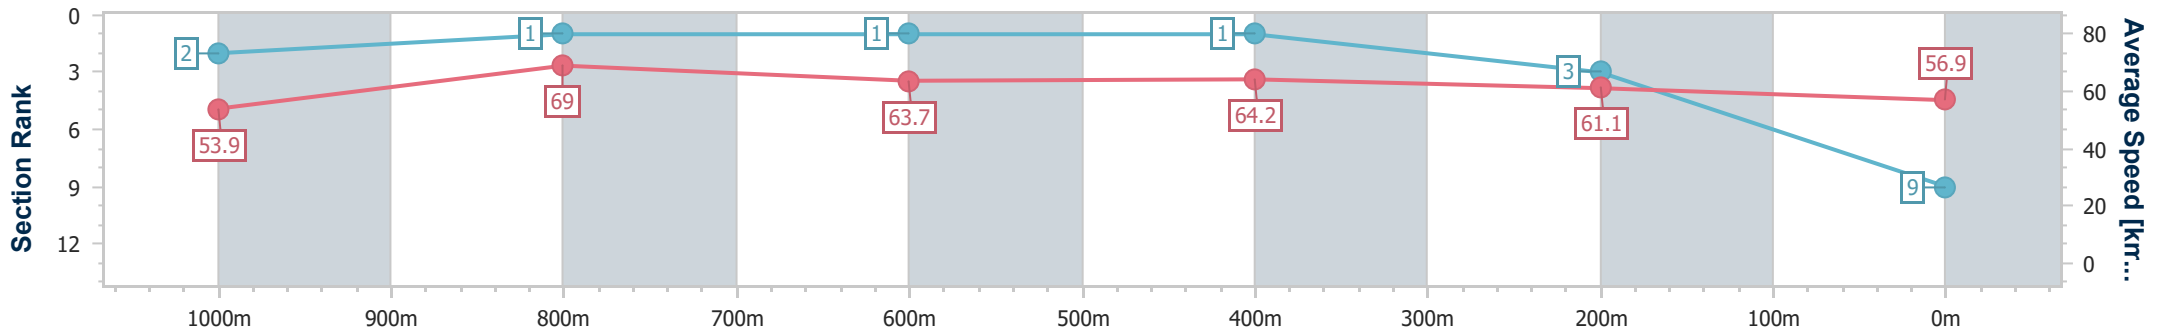

Horse/Jockey Name	I'tellyougo
Final Rank	9
Fastest Section Time (Section)	0:10.44 (1000m)
Top Speed [km/h] (Section)	72.0 (1000m)
Race State	Finished

Townsville QLD Professional
Race 6: LAWRENCE & HANSON QTIS 2YO CLASSIC - 1200m
08 June 2024 - 16:58
Track Rating: Soft 5, Weather: Sunny, Rail Position: True

Section	Overall	1000m	800m	600m	400m	200m
Section Times	1:10.82 [9] (0:13.37)	0:57.45 [2] (0:10.44)	0:47.01 [1] (0:11.23)	0:35.78 [1] (0:11.25)	0:24.53 [1] (0:11.82)	0:12.71 [3] (0:12.71)
Average Speed [km/h]	53.9	69.0	63.7	64.2	61.1	56.9
Top Speed [km/h]	70.7	72.0	65.1	65.1	62.8	61.0
Avg. Dist. to Rail [m]	4.0	0.8	1.4	1.1	3.1	1.9
Avg. Stride Freq. [Hz]	2.5	2.5	2.4	2.4	2.4	2.4
Avg. Stride Length [m]	5.9	7.4	7.4	7.3	7.1	6.7

- [ ] Ranking at each section and finish
- -.-.- No data available at this section
- NA No data available