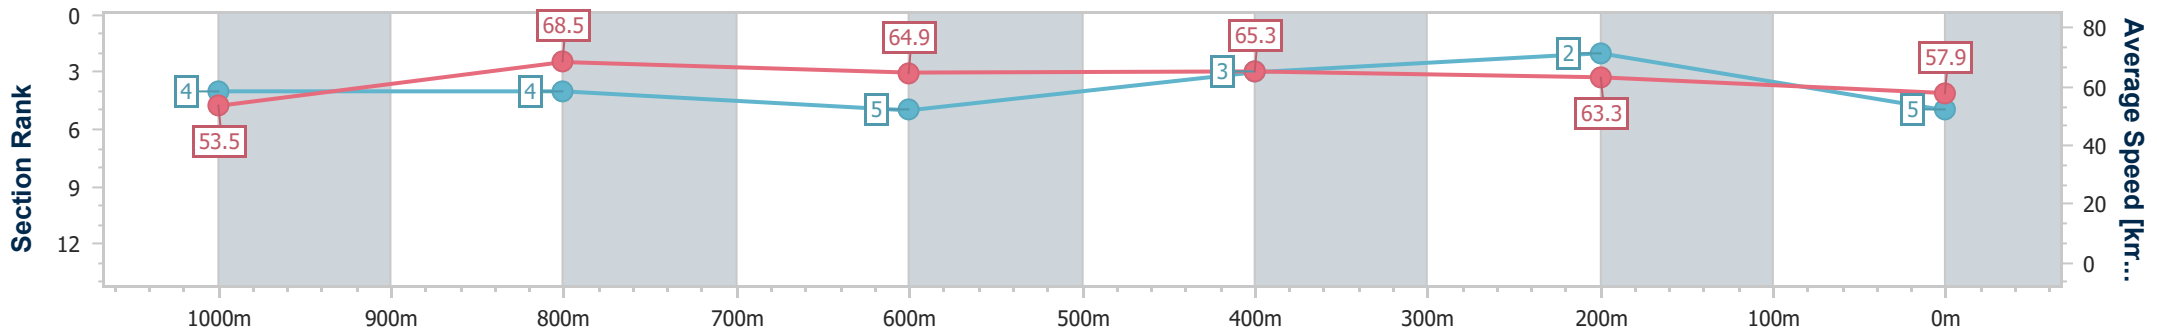

Horse/Jockey Name	Time To Prophet
Final Rank	5
Fastest Section Time (Section)	0:10.60 (1000m)
Top Speed [km/h] (Section)	70.9 (1000m)
Race State	Finished

Townsville QLD Professional
Race 6: LAWRENCE & HANSON QTIS 2YO CLASSIC - 1200m
08 June 2024 - 16:58
Track Rating: Soft 5, Weather: Sunny, Rail Position: True

Section	Overall	1000m	800m	600m	400m	200m
Section Times	1:10.53 [5] (0:13.51)	0:57.02 [4] (0:10.60)	0:46.42 [4] (0:11.20)	0:35.22 [5] (0:11.24)	0:23.98 [3] (0:11.53)	0:12.45 [2] (0:12.45)
Average Speed [km/h]	53.5	68.5	64.9	65.3	63.3	57.9
Top Speed [km/h]	67.4	70.9	68.8	66.6	64.9	61.9
Avg. Dist. to Rail [m]	11.2	1.7	1.8	4.0	5.9	7.7
Avg. Stride Freq. [Hz]	2.3	2.5	2.4	2.4	2.4	2.3
Avg. Stride Length [m]	6.3	7.7	7.7	7.5	7.3	6.9

- [ ] Ranking at each section and finish
- -.-.- No data available at this section
- NA No data available