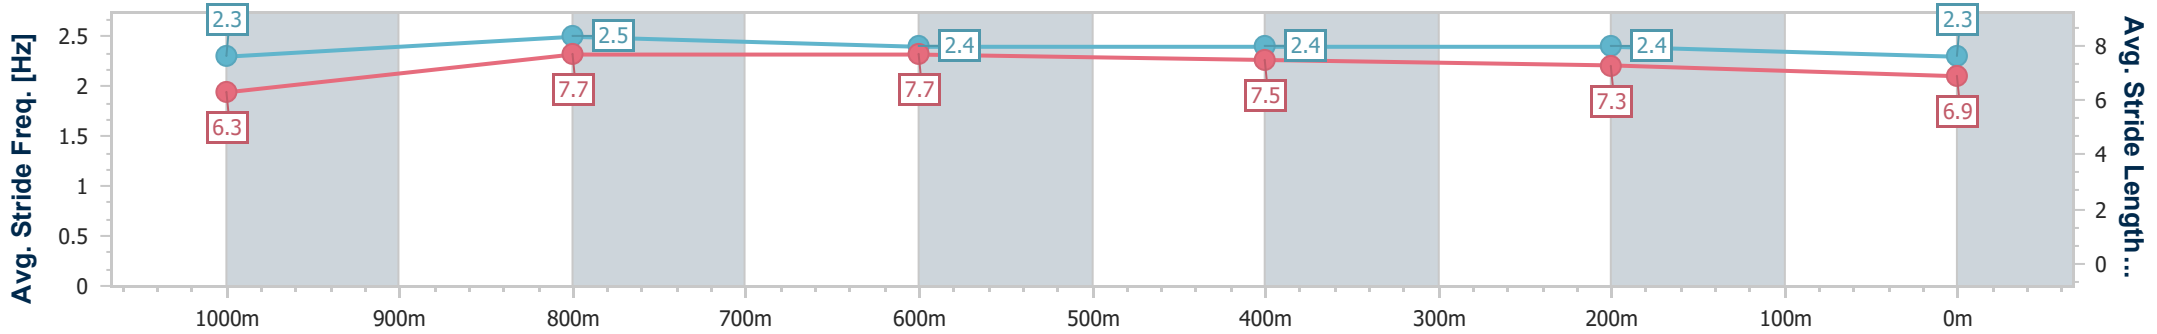

Horse/Jockey Name	Time To Prophet
Final Rank	5
Fastest Section Time (Section)	0:10.60 (1000m)
Top Speed [km/h] (Section)	70.9 (1000m)
Race State	Finished

Townsville QLD Professional
Race 6: LAWRENCE & HANSON QTIS 2YO CLASSIC - 1200m
08 June 2024 - 16:58
Track Rating: Soft 5, Weather: Sunny, Rail Position: True

Section	Overall	1000m	800m	600m	400m	200m
Section Times	1:10.53 [5] (0:13.51)	0:57.02 [4] (0:10.60)	0:46.42 [4] (0:11.20)	0:35.22 [5] (0:11.24)	0:23.98 [3] (0:11.53)	0:12.45 [2] (0:12.45)
Average Speed [km/h]	53.5	68.5	64.9	65.3	63.3	57.9
Top Speed [km/h]	67.4	70.9	68.8	66.6	64.9	61.9
Avg. Dist. to Rail [m]	11.2	1.7	1.8	4.0	5.9	7.7
Avg. Stride Freq. [Hz]	2.3	2.5	2.4	2.4	2.4	2.3
Avg. Stride Length [m]	6.3	7.7	7.7	7.5	7.3	6.9

- [ ] Ranking at each section and finish
- -.-.- No data available at this section
- NA No data available