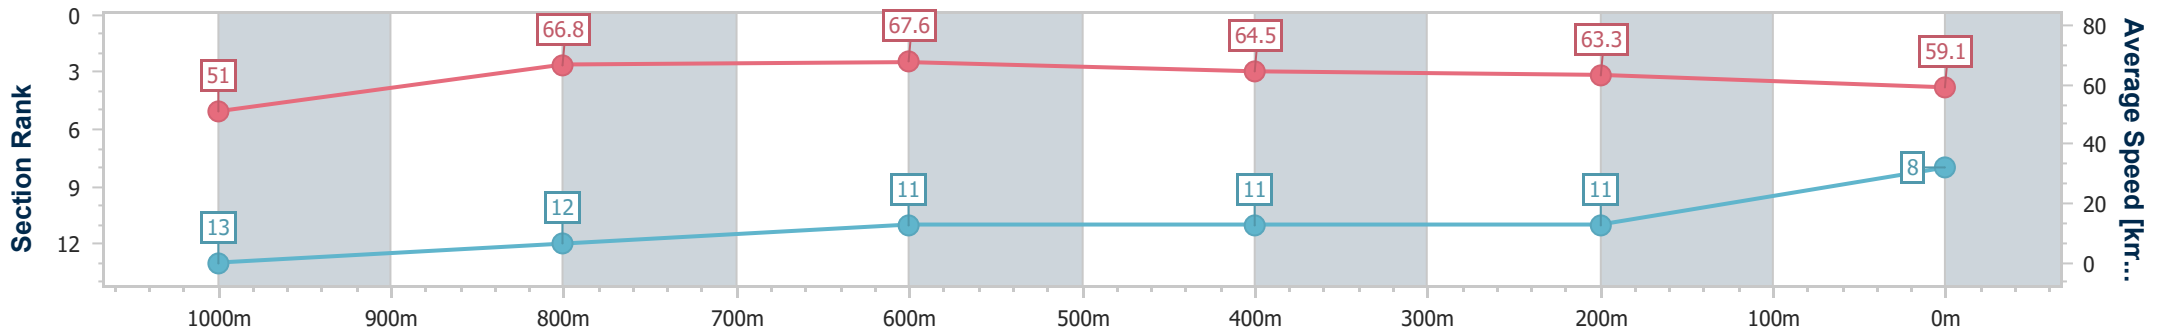

Horse/Jockey Name	Smart Mission
Final Rank	8
Fastest Section Time (Section)	0:10.69 (800m)
Top Speed [km/h] (Section)	69.8 (800m)
Race State	Finished

Townsville QLD Professional
Race 6: LAWRENCE & HANSON QTIS 2YO CLASSIC - 1200m
08 June 2024 - 16:58
Track Rating: Soft 5, Weather: Sunny, Rail Position: True

Section	Overall	1000m	800m	600m	400m	200m
Section Times	1:10.77 [8] (0:14.22)	0:56.55 [13] (0:10.88)	0:45.67 [12] (0:10.69)	0:34.98 [11] (0:11.33)	0:23.65 [11] (0:11.46)	0:12.19 [11] (0:12.19)
Average Speed [km/h]	51.0	66.8	67.6	64.5	63.3	59.1
Top Speed [km/h]	65.5	68.5	69.8	65.3	65.1	62.5
Avg. Dist. to Rail [m]	12.7	1.9	0.9	2.8	4.8	6.1
Avg. Stride Freq. [Hz]	2.3	2.5	2.5	2.4	2.3	2.3
Avg. Stride Length [m]	6.1	7.4	7.6	7.5	7.5	7.2

- [ ] Ranking at each section and finish
- -.-.- No data available at this section
- NA No data available