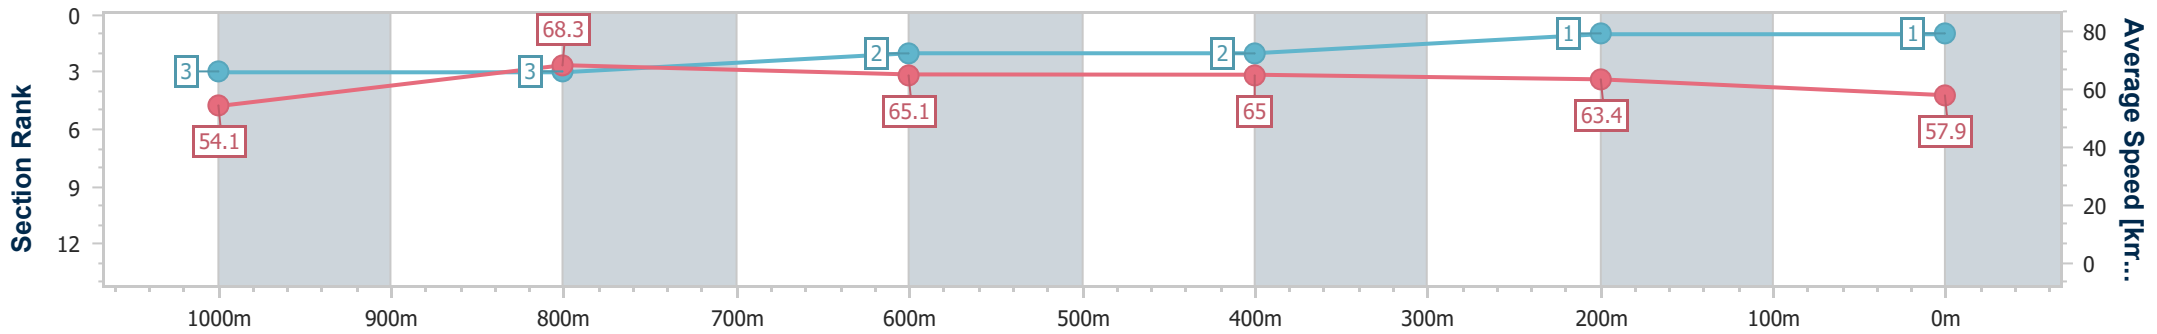

Horse/Jockey Name	Dance For Me Randy
Final Rank	1
Fastest Section Time (Section)	0:10.61 (1000m)
Top Speed [km/h] (Section)	71.7 (1000m)
Race State	Finished

Townsville QLD Professional
Race 6: LAWRENCE & HANSON QTIS 2YO CLASSIC - 1200m
08 June 2024 - 16:58
Track Rating: Soft 5, Weather: Sunny, Rail Position: True

Section	Overall	1000m	800m	600m	400m	200m
Section Times	1:10.18 [1] (0:13.38)	0:56.80 [3] (0:10.61)	0:46.19 [3] (0:11.11)	0:35.08 [2] (0:11.20)	0:23.88 [2] (0:11.43)	0:12.45 [1] (0:12.45)
Average Speed [km/h]	54.1	68.3	65.1	65.0	63.4	57.9
Top Speed [km/h]	70.8	71.7	67.0	65.7	65.6	60.6
Avg. Dist. to Rail [m]	7.3	1.6	1.1	2.0	3.8	4.4
Avg. Stride Freq. [Hz]	2.3	2.3	2.3	2.3	2.3	2.2
Avg. Stride Length [m]	6.3	7.8	7.8	7.7	7.7	7.3

- [ ] Ranking at each section and finish
- -.-.- No data available at this section
- NA No data available