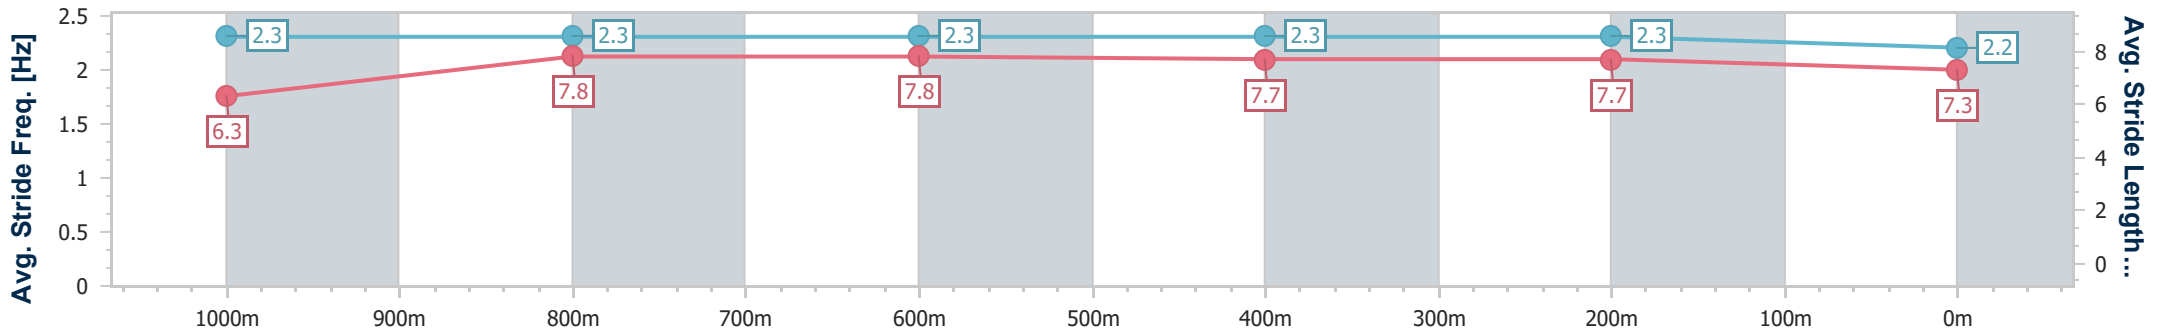

Horse/Jockey Name	Dance For Me Randy
Final Rank	1
Fastest Section Time (Section)	0:10.61 (1000m)
Top Speed [km/h] (Section)	71.7 (1000m)
Race State	Finished

Townsville QLD Professional
Race 6: LAWRENCE & HANSON QTIS 2YO CLASSIC - 1200m
08 June 2024 - 16:58
Track Rating: Soft 5, Weather: Sunny, Rail Position: True

Section	Overall	1000m	800m	600m	400m	200m
Section Times	1:10.18 [1] (0:13.38)	0:56.80 [3] (0:10.61)	0:46.19 [3] (0:11.11)	0:35.08 [2] (0:11.20)	0:23.88 [2] (0:11.43)	0:12.45 [1] (0:12.45)
Average Speed [km/h]	54.1	68.3	65.1	65.0	63.4	57.9
Top Speed [km/h]	70.8	71.7	67.0	65.7	65.6	60.6
Avg. Dist. to Rail [m]	7.3	1.6	1.1	2.0	3.8	4.4
Avg. Stride Freq. [Hz]	2.3	2.3	2.3	2.3	2.3	2.2
Avg. Stride Length [m]	6.3	7.8	7.8	7.7	7.7	7.3

- [ ] Ranking at each section and finish
- -.-.- No data available at this section
- NA No data available