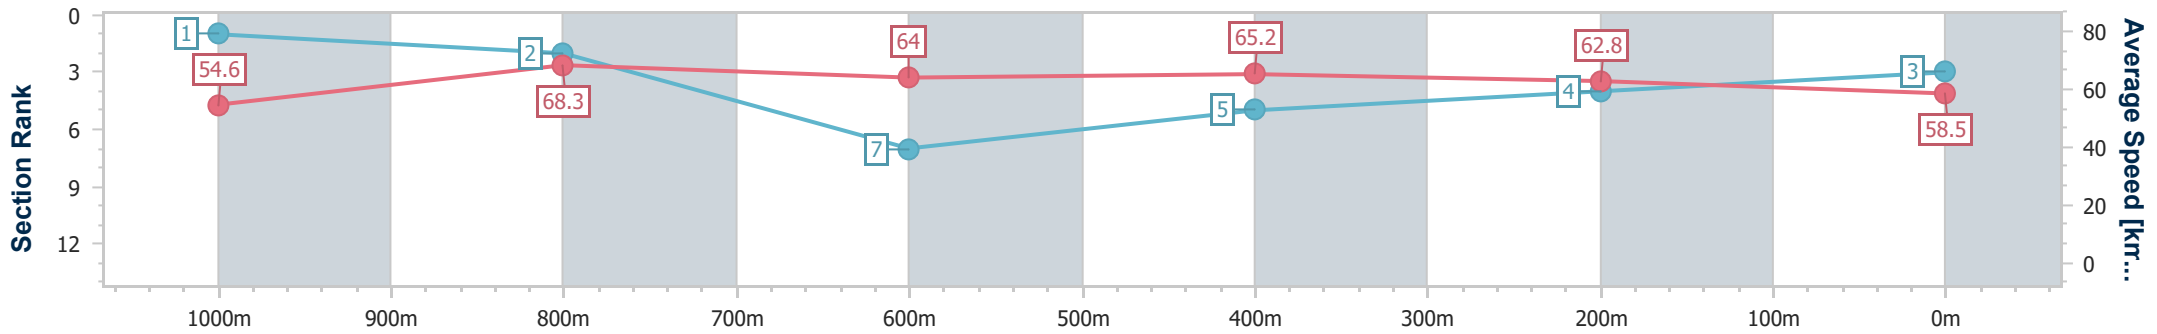

Horse/Jockey Name	Age Of Aquarius
Final Rank	3
Fastest Section Time (Section)	0:10.69 (1000m)
Top Speed [km/h] (Section)	71.9 (Overall)
Race State	Finished

Townsville QLD Professional
Race 6: LAWRENCE & HANSON QTIS 2YO CLASSIC - 1200m
08 June 2024 - 16:58
Track Rating: Soft 5, Weather: Sunny, Rail Position: True

Section	Overall	1000m	800m	600m	400m	200m
Section Times	1:10.47 [3] (0:13.28)	0:57.19 [1] (0:10.69)	0:46.50 [2] (0:11.37)	0:35.13 [7] (0:11.25)	0:23.88 [5] (0:11.57)	0:12.31 [4]
Average Speed [km/h]	54.6	68.3	64.0	65.2	62.8	58.5
Top Speed [km/h]	71.9	71.8	66.3	66.8	64.7	61.8
Avg. Dist. to Rail [m]	10.7	3.1	2.7	3.4	4.1	5.9
Avg. Stride Freq. [Hz]	2.4	2.4	2.3	2.4	2.4	2.3
Avg. Stride Length [m]	6.1	7.7	7.7	7.6	7.4	7.2

- [ ] Ranking at each section and finish
- -.-.- No data available at this section
- NA No data available