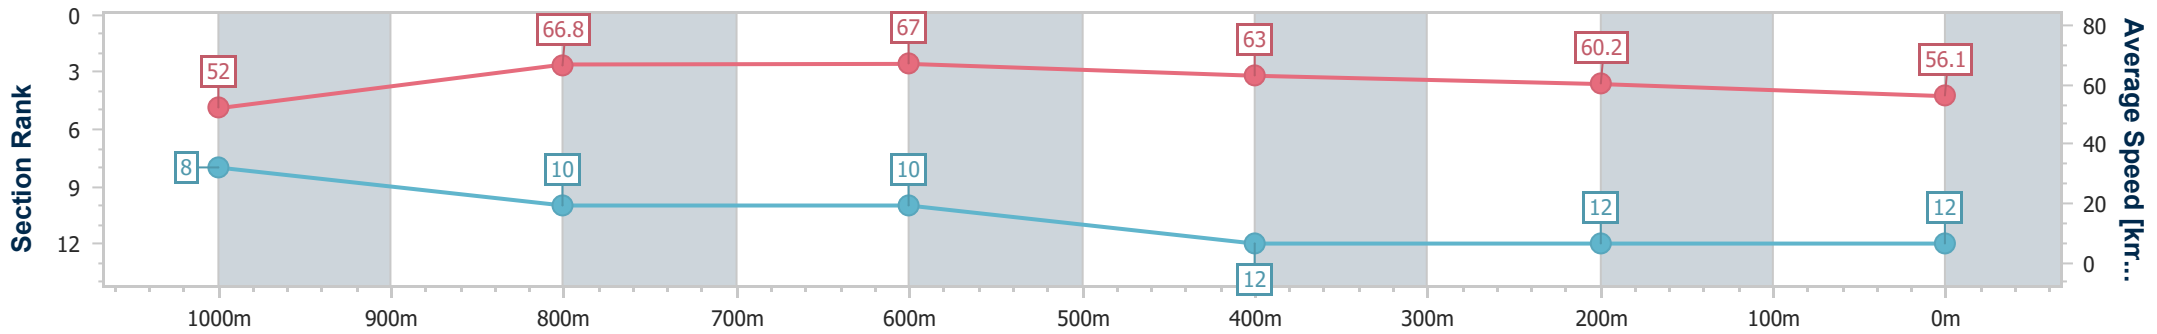

Horse/Jockey Name	Allez Paris
Final Rank	12
Fastest Section Time (Section)	0:10.84 (800m)
Top Speed [km/h] (Section)	69.2 (800m)
Race State	Finished

Townsville QLD Professional
Race 6: LAWRENCE & HANSON QTIS 2YO CLASSIC - 1200m
08 June 2024 - 16:58
Track Rating: Soft 5, Weather: Sunny, Rail Position: True

Section	Overall	1000m	800m	600m	400m	200m
Section Times	1:12.29 [12] (0:13.89)	0:58.40 [8] (0:11.00)	0:47.40 [10] (0:10.84)	0:36.56 [10] (0:11.61)	0:24.95 [12] (0:12.11)	0:12.84 [12] (0:12.84)
Average Speed [km/h]	52.0	66.8	67.0	63.0	60.2	56.1
Top Speed [km/h]	66.6	67.8	69.2	64.1	61.7	58.8
Avg. Dist. to Rail [m]	8.3	4.3	1.4	3.4	7.1	8.2
Avg. Stride Freq. [Hz]	2.4	2.5	2.4	2.4	2.3	2.3
Avg. Stride Length [m]	5.9	7.4	7.6	7.4	7.3	6.9

- [ ] Ranking at each section and finish
- -.-.- No data available at this section
- NA No data available