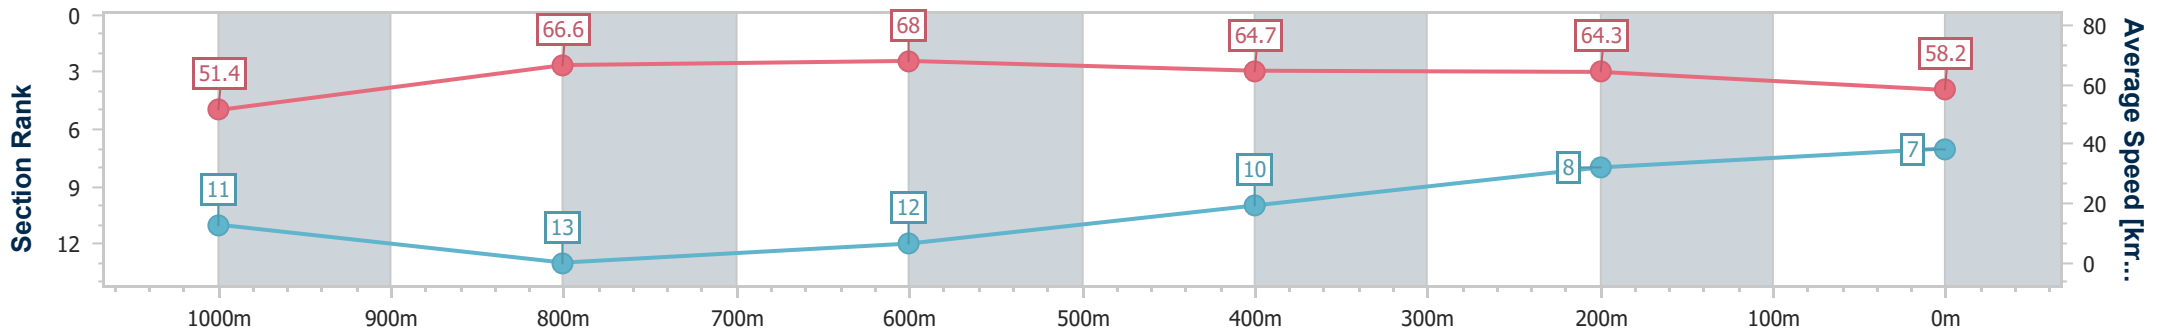

Horse/Jockey Name	That's It
Final Rank	7
Fastest Section Time (Section)	0:10.69 (800m)
Top Speed [km/h] (Section)	69.3 (800m)
Race State	Finished

Townsville QLD Professional
Race 6: LAWRENCE & HANSON QTIS 2YO CLASSIC - 1200m
08 June 2024 - 16:58
Track Rating: Soft 5, Weather: Sunny, Rail Position: True

Section	Overall	1000m	800m	600m	400m	200m
Section Times	1:10.76 [7] (0:14.10)	0:56.66 [11] (0:11.04)	0:45.62 [13] (0:10.69)	0:34.93 [12] (0:11.27)	0:23.66 [10] (0:11.28)	0:12.38 [8] (0:12.38)
Average Speed [km/h]	51.4	66.6	68.0	64.7	64.3	58.2
Top Speed [km/h]	66.1	68.3	69.3	65.6	66.3	61.8
Avg. Dist. to Rail [m]	13.2	4.6	1.7	2.6	4.7	5.8
Avg. Stride Freq. [Hz]	2.4	2.4	2.4	2.3	2.3	2.2
Avg. Stride Length [m]	5.9	7.8	7.9	7.9	7.7	7.3

- [ ] Ranking at each section and finish
- -.-.- No data available at this section
- NA No data available