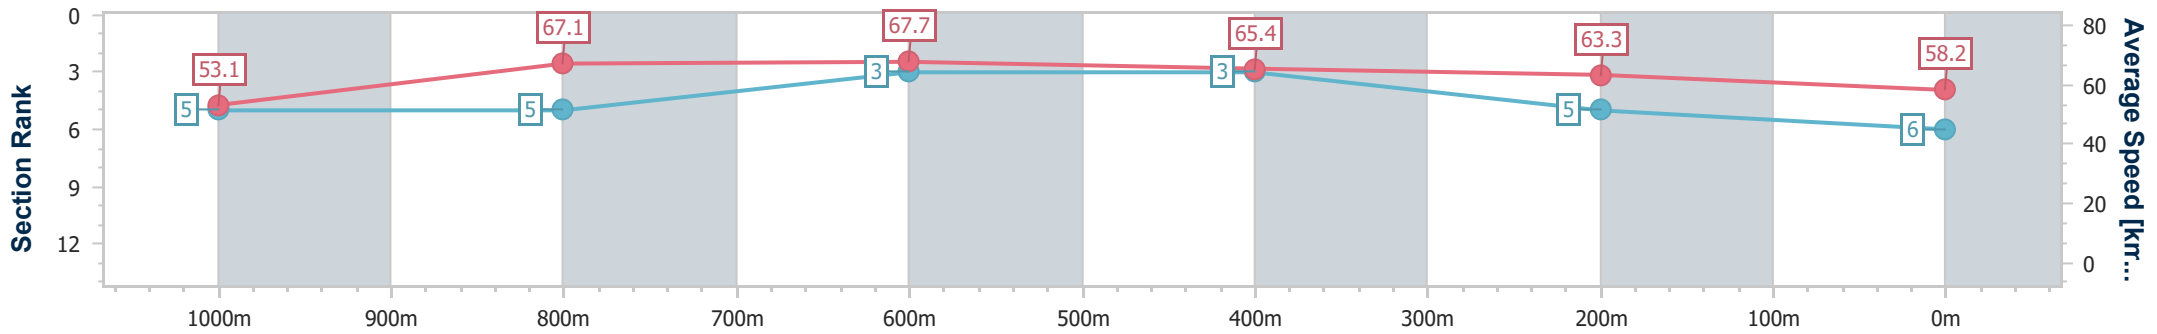

Horse/Jockey Name	Head Honcho
Final Rank	6
Fastest Section Time (Section)	0:10.78 (1000m)
Top Speed [km/h] (Section)	69.5 (Overall)
Race State	Finished

Townsville QLD Professional
Race 6: LAWRENCE & HANSON QTIS 2YO CLASSIC - 1200m
08 June 2024 - 16:58
Track Rating: Soft 5, Weather: Sunny, Rail Position: True

Section	Overall	1000m	800m	600m	400m	200m
Section Times	1:10.57 [6] (0:13.58)	0:56.99 [5] (0:10.78)	0:46.21 [5] (0:10.80)	0:35.41 [3] (0:11.39)	0:24.02 [3] (0:11.64)	0:12.38 [5] (0:12.38)
Average Speed [km/h]	53.1	67.1	67.7	65.4	63.3	58.2
Top Speed [km/h]	69.5	69.3	69.1	66.3	66.7	61.9
Avg. Dist. to Rail [m]	6.2	0.9	3.2	7.1	11.7	11.8
Avg. Stride Freq. [Hz]	2.3	2.4	2.4	2.4	2.3	2.2
Avg. Stride Length [m]	6.3	7.7	7.8	7.6	7.5	7.3

- [ ] Ranking at each section and finish
- -.-.- No data available at this section
- NA No data available