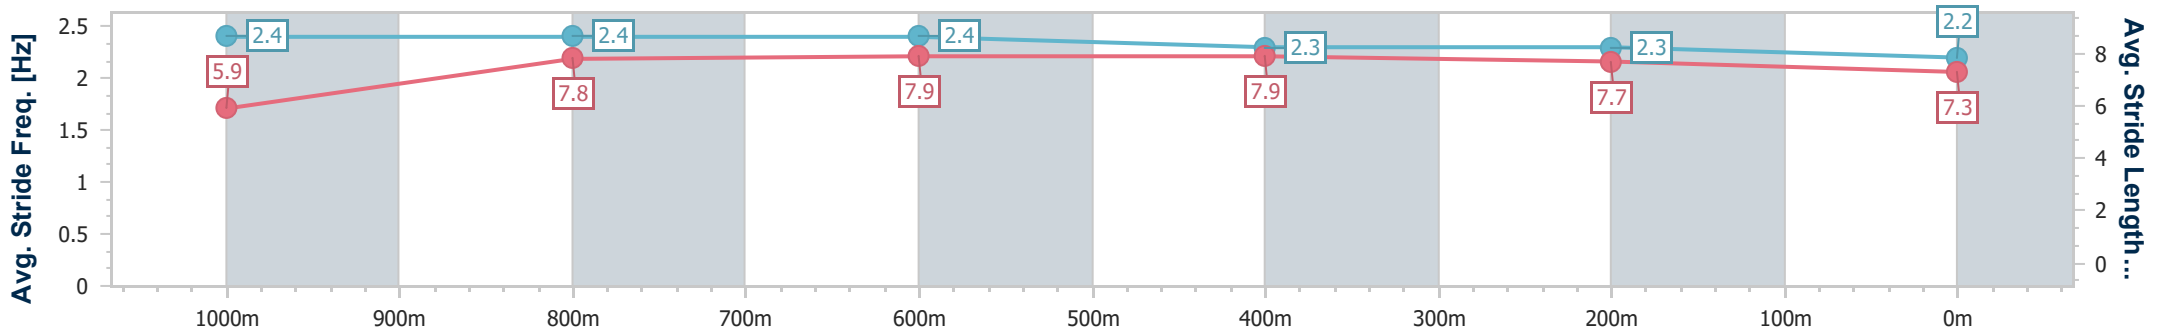

Horse/Jockey Name	That's It
Final Rank	7
Fastest Section Time (Section)	0:10.69 (800m)
Top Speed [km/h] (Section)	69.3 (800m)
Race State	Finished

Townsville QLD Professional
Race 6: LAWRENCE & HANSON QTIS 2YO CLASSIC - 1200m
08 June 2024 - 16:58
Track Rating: Soft 5, Weather: Sunny, Rail Position: True

Section	Overall	1000m	800m	600m	400m	200m
Section Times	1:10.76 [7] (0:14.10)	0:56.66 [11] (0:11.04)	0:45.62 [13] (0:10.69)	0:34.93 [12] (0:11.27)	0:23.66 [10] (0:11.28)	0:12.38 [8] (0:12.38)
Average Speed [km/h]	51.4	66.6	68.0	64.7	64.3	58.2
Top Speed [km/h]	66.1	68.3	69.3	65.6	66.3	61.8
Avg. Dist. to Rail [m]	13.2	4.6	1.7	2.6	4.7	5.8
Avg. Stride Freq. [Hz]	2.4	2.4	2.4	2.3	2.3	2.2
Avg. Stride Length [m]	5.9	7.8	7.9	7.9	7.7	7.3

- [ ] Ranking at each section and finish
- -.-.- No data available at this section
- NA No data available