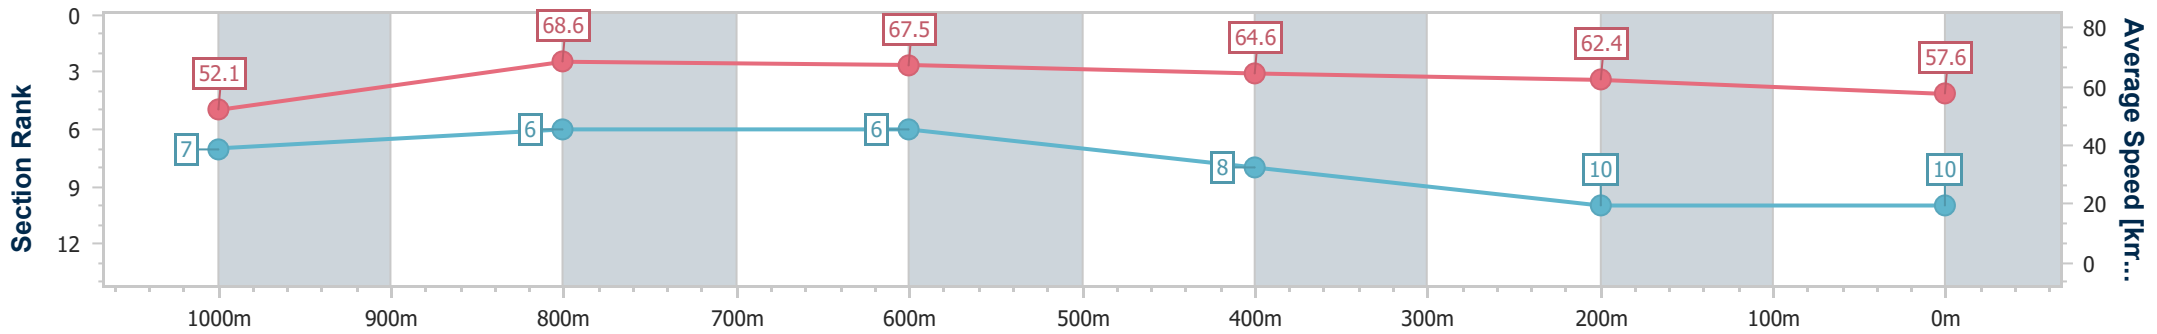

Horse/Jockey Name	Better Show
Final Rank	10
Fastest Section Time (Section)	0:10.66 (1000m)
Top Speed [km/h] (Section)	70.3 (800m)
Race State	Finished

Townsville QLD Professional
Race 6: LAWRENCE & HANSON QTIS 2YO CLASSIC - 1200m
08 June 2024 - 16:58
Track Rating: Soft 5, Weather: Sunny, Rail Position: True

Section	Overall	1000m	800m	600m	400m	200m
Section Times	1:11.05 [10] (0:13.86)	0:57.19 [7] (0:10.66)	0:46.53 [6] (0:10.82)	0:35.71 [6] (0:11.48)	0:24.23 [8] (0:11.75)	0:12.48 [10] (0:12.48)
Average Speed [km/h]	52.1	68.6	67.5	64.6	62.4	57.6
Top Speed [km/h]	68.5	70.0	70.3	65.6	63.8	60.6
Avg. Dist. to Rail [m]	8.7	3.0	3.0	6.0	9.7	9.5
Avg. Stride Freq. [Hz]	2.3	2.4	2.4	2.3	2.3	2.2
Avg. Stride Length [m]	6.2	7.9	7.8	7.7	7.5	7.2

- [ ] Ranking at each section and finish
- -.-.- No data available at this section
- NA No data available