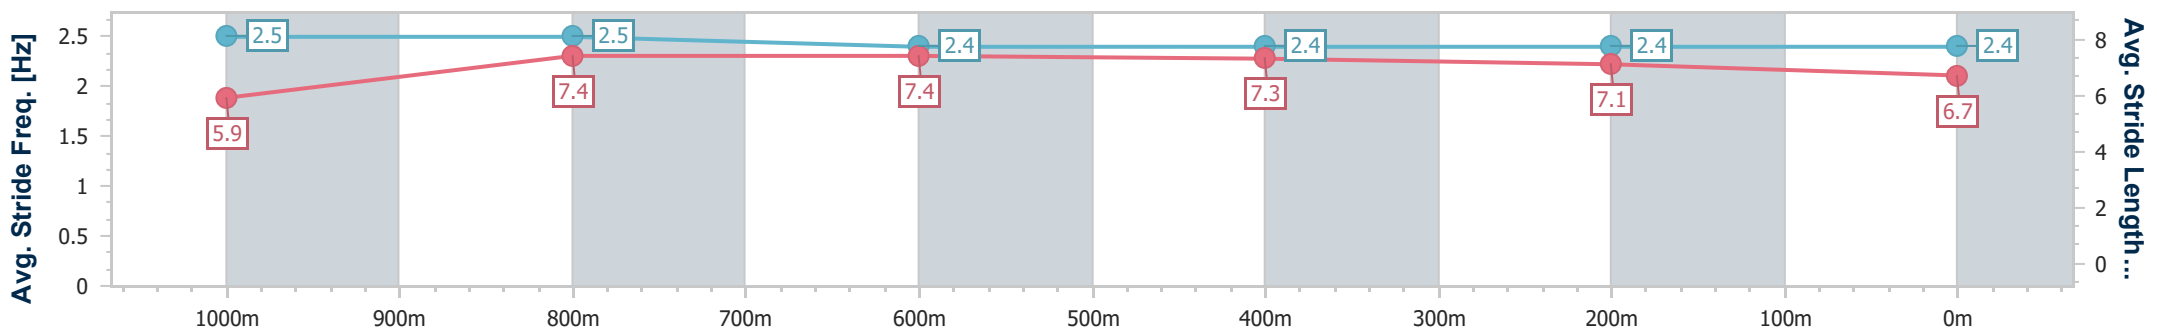

Horse/Jockey Name	I'tellyougo
Final Rank	9
Fastest Section Time (Section)	0:10.44 (1000m)
Top Speed [km/h] (Section)	72.0 (1000m)
Race State	Finished

Townsville QLD Professional
Race 6: LAWRENCE & HANSON QTIS 2YO CLASSIC - 1200m
08 June 2024 - 16:58
Track Rating: Soft 5, Weather: Sunny, Rail Position: True

Section	Overall	1000m	800m	600m	400m	200m
Section Times	1:10.82 [9] (0:13.37)	0:57.45 [2] (0:10.44)	0:47.01 [1] (0:11.23)	0:35.78 [1] (0:11.25)	0:24.53 [1] (0:11.82)	0:12.71 [3] (0:12.71)
Average Speed [km/h]	53.9	69.0	63.7	64.2	61.1	56.9
Top Speed [km/h]	70.7	72.0	65.1	65.1	62.8	61.0
Avg. Dist. to Rail [m]	4.0	0.8	1.4	1.1	3.1	1.9
Avg. Stride Freq. [Hz]	2.5	2.5	2.4	2.4	2.4	2.4
Avg. Stride Length [m]	5.9	7.4	7.4	7.3	7.1	6.7

- [ ] Ranking at each section and finish
- -.-.- No data available at this section
- NA No data available