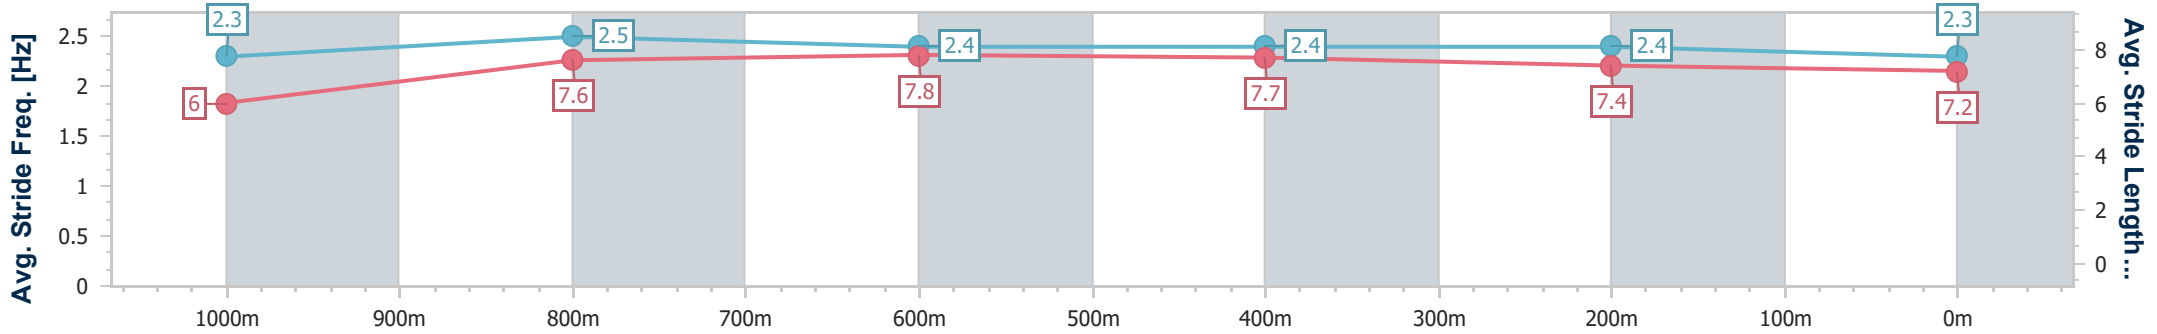

Horse/Jockey Name	Hell Of A Bentley
Final Rank	2
Fastest Section Time (Section)	0:10.63 (800m)
Top Speed [km/h] (Section)	70.9 (800m)
Race State	Finished

Townsville QLD Professional
Race 6: LAWRENCE & HANSON QTIS 2YO CLASSIC - 1200m
08 June 2024 - 16:58
Track Rating: Soft 5, Weather: Sunny, Rail Position: True

Section	Overall	1000m	800m	600m	400m	200m
Section Times	1:10.40 [2] (0:14.11)	0:56.29 [12] (0:10.76)	0:45.53 [9] (0:10.63)	0:34.90 [8] (0:11.18)	0:23.72 [6] (0:11.52)	0:12.20 [6] (0:12.20)
Average Speed [km/h]	51.2	67.8	68.1	65.3	63.1	59.1
Top Speed [km/h]	66.1	70.0	70.9	67.0	64.7	61.6
Avg. Dist. to Rail [m]	9.6	2.6	1.1	2.5	6.9	9.1
Avg. Stride Freq. [Hz]	2.3	2.5	2.4	2.4	2.4	2.3
Avg. Stride Length [m]	6.0	7.6	7.8	7.7	7.4	7.2

- [ ] Ranking at each section and finish
- -.-.- No data available at this section
- NA No data available