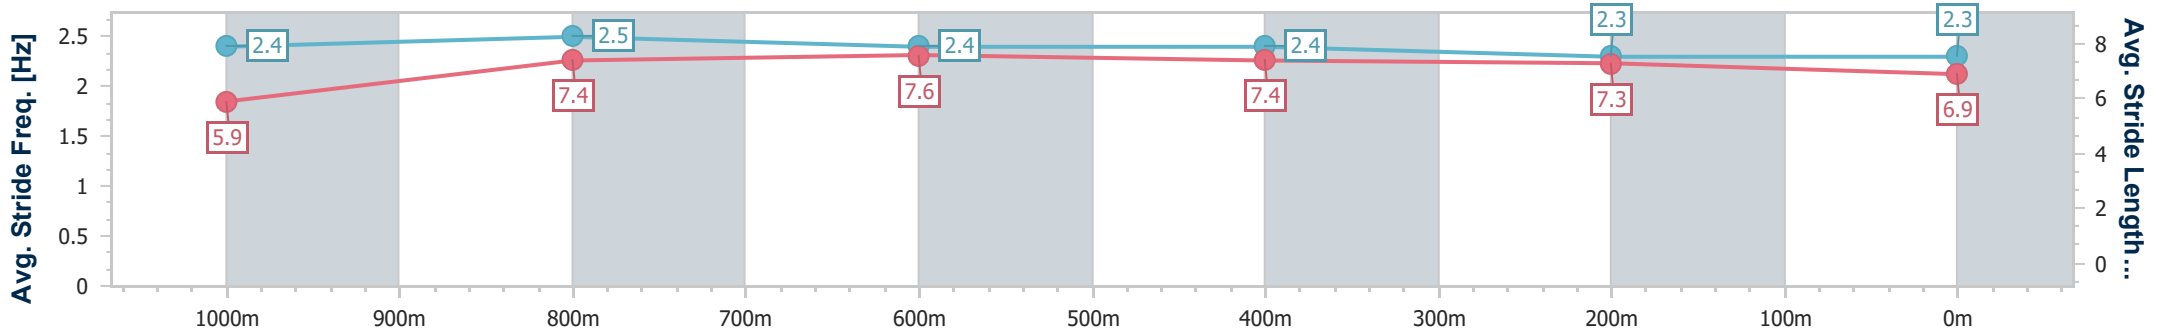

Horse/Jockey Name	Allez Paris
Final Rank	12
Fastest Section Time (Section)	0:10.84 (800m)
Top Speed [km/h] (Section)	69.2 (800m)
Race State	Finished

Townsville QLD Professional
Race 6: LAWRENCE & HANSON QTIS 2YO CLASSIC - 1200m
08 June 2024 - 16:58
Track Rating: Soft 5, Weather: Sunny, Rail Position: True

Section	Overall	1000m	800m	600m	400m	200m
Section Times	1:12.29 [12] (0:13.89)	0:58.40 [8] (0:11.00)	0:47.40 [10] (0:10.84)	0:36.56 [10] (0:11.61)	0:24.95 [12] (0:12.11)	0:12.84 [12] (0:12.84)
Average Speed [km/h]	52.0	66.8	67.0	63.0	60.2	56.1
Top Speed [km/h]	66.6	67.8	69.2	64.1	61.7	58.8
Avg. Dist. to Rail [m]	8.3	4.3	1.4	3.4	7.1	8.2
Avg. Stride Freq. [Hz]	2.4	2.5	2.4	2.4	2.3	2.3
Avg. Stride Length [m]	5.9	7.4	7.6	7.4	7.3	6.9

- [ ] Ranking at each section and finish
- -.-.- No data available at this section
- NA No data available