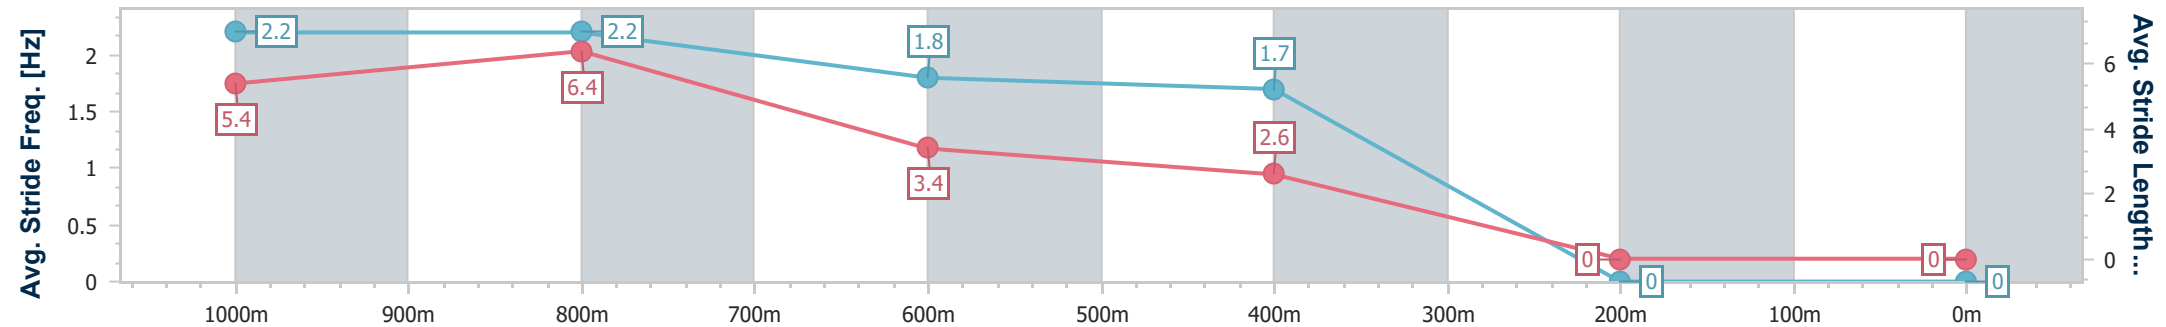

Horse/Jockey Name	Silver Glitter
Final Rank	2147483647
Fastest Section Time (Section)	0:14.54 (1000m)
Top Speed [km/h] (Section)	57.1 (Overall)
Race State	DidNotFinish

Townsville QLD Professional
Race 6: LAWRENCE & HANSON QTIS 2YO CLASSIC - 1200m
08 June 2024 - 16:58
Track Rating: Soft 5, Weather: Sunny, Rail Position: True

Section	Overall	1000m	800m	600m	400m	200m								
Section Times	0:00.00 [2147483647 1 (0:17.25)	0:00.00 [14] (0:14.54)	0:00.00 [14] (0:36.98)	0:00.00 [14] (0:52.71)	-:--:--	-:--:--								
Average Speed [km/h]	41.8	49.8	20.4	15.2	0.0	0.0								
Top Speed [km/h]	57.1	54.5	39.4	16.3	--	--								
Avg. Dist. to Rail [m]	4.7	1.3	10.3	21.6	0.0	0.0								
Avg. Stride Freq. [Hz]	2.2	2.2	1.8	1.7	--	--								
Avg. Stride Length [m]	5.4	6.4	3.4	2.6	--	--								

[ ] Ranking at each section and finish
-:--:-- No data available at this section
NA No data available