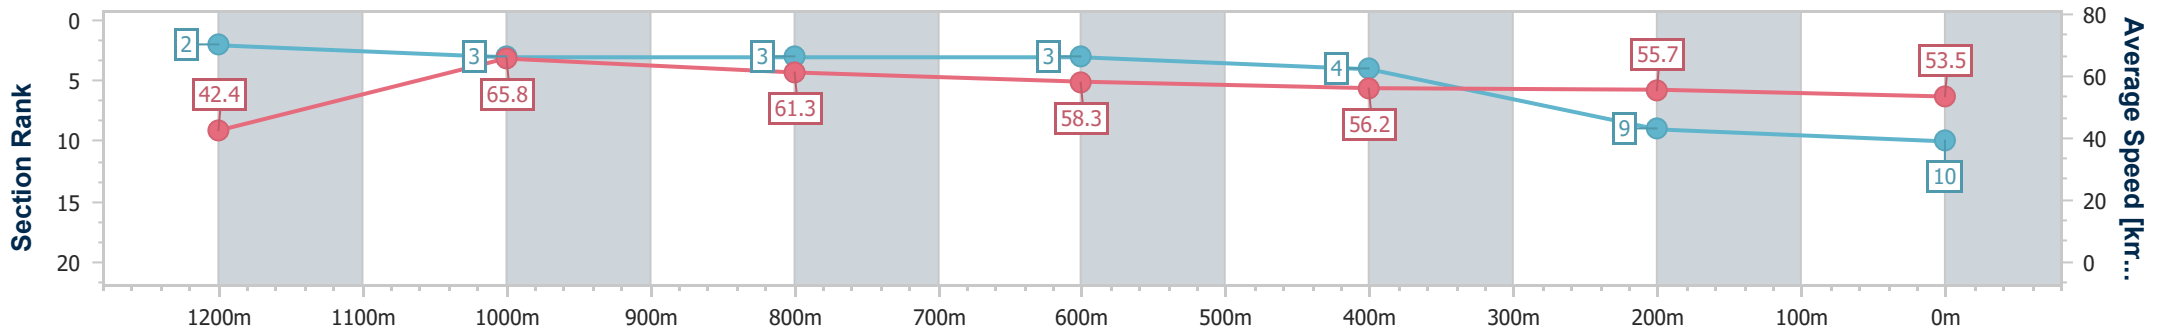

Toowoomba QLD Professional
 Race 5: SHERRIN RENTALS Maiden Handicap - 1300m
 08 June 2024 - 18:30
 Track Rating: Good 4, Weather: Fine, Rail Position: True

Section	Overall	1200m	1000m	800m	600m	400m	200m
Section Times	1:22.66 [9] (0:08.96)	1:13.70 [8] (0:11.51)	1:02.19 [9] (0:11.86)	0:50.33 [10] (0:12.35)	0:37.98 [9] (0:12.60)	0:25.38 [9] (0:12.40)	0:12.98 [10] (0:12.98)
Average Speed [km/h]	40.1	62.6	61.4	58.7	57.4	58.6	55.4
Top Speed [km/h]	60.6	63.8	63.8	59.8	59.4	59.3	58.1
Avg. Dist. to Rail [m]	7.1	3.1	2.5	1.3	1.3	3.1	4.3
Avg. Stride Freq. [Hz]	2.0	2.2	2.2	2.2	2.1	2.2	2.1
Avg. Stride Length [m]	5.8	7.8	7.7	7.6	7.5	7.5	7.3

- [] Ranking at each section and finish
- .-.- No data available at this section
- NA No data available

Horse/Jockey Name	Spilla
Final Rank	10
Fastest Section Time (Section)	0:08.54 (Overall)
Top Speed [km/h] (Section)	66.6 (1200m)
Race State	Finished

Toowoomba QLD Professional
 Race 5: SHERRIN RENTALS Maiden Handicap - 1300m
 08 June 2024 - 18:30
 Track Rating: Good 4, Weather: Fine, Rail Position: True

Section	Overall	1200m	1000m	800m	600m	400m	200m
Section Times	1:23.11 [10] (0:08.54)	1:14.57 [2] (0:10.97)	1:03.60 [3] (0:11.81)	0:51.79 [3] (0:12.57)	0:39.22 [3] (0:12.87)	0:26.35 [4] (0:12.92)	0:13.43 [9] (0:13.43)
Average Speed [km/h]	42.4	65.8	61.3	58.3	56.2	55.7	53.5
Top Speed [km/h]	64.7	66.6	64.0	59.5	59.5	57.1	54.4
Avg. Dist. to Rail [m]	5.8	1.8	2.0	3.8	1.9	1.0	1.4
Avg. Stride Freq. [Hz]	2.3	2.5	2.4	2.4	2.4	2.3	2.2
Avg. Stride Length [m]	5.2	7.2	6.9	6.7	6.4	6.7	6.7