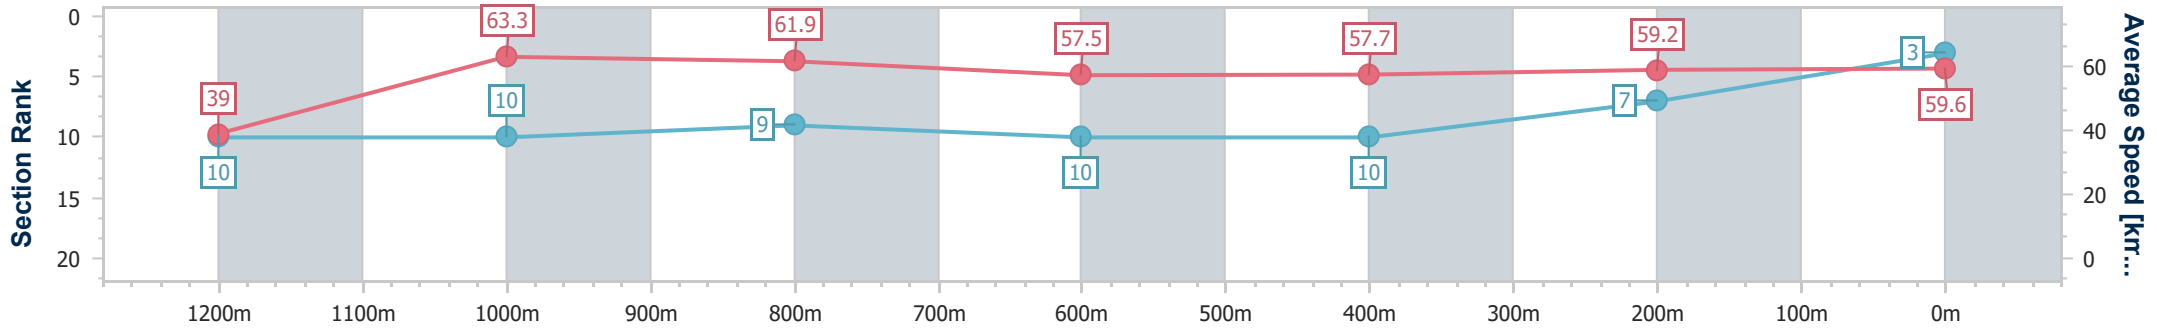

Toowoomba QLD Professional
 Race 5: SHERRIN RENTALS Maiden Handicap - 1300m
 08 June 2024 - 18:30
 Track Rating: Good 4, Weather: Fine, Rail Position: True

Section	Overall	1200m	1000m	800m	600m	400m	200m
Section Times	1:21.48 [3] (0:09.22)	1:12.26 [10] (0:11.37)	1:00.89 [10] (0:11.68)	0:49.21 [9] (0:12.52)	0:36.69 [10] (0:12.49)	0:24.20 [10] (0:12.17)	0:12.03 [7] (0:12.03)
Average Speed [km/h]	39.0	63.3	61.9	57.5	57.7	59.2	59.6
Top Speed [km/h]	60.6	65.3	65.4	60.0	59.1	60.5	60.8
Avg. Dist. to Rail [m]	5.5	1.0	0.7	0.3	0.3	1.3	4.1
Avg. Stride Freq. [Hz]	2.1	2.5	2.4	2.3	2.3	2.3	2.3
Avg. Stride Length [m]	5.1	7.2	7.3	7.0	7.1	7.1	7.1