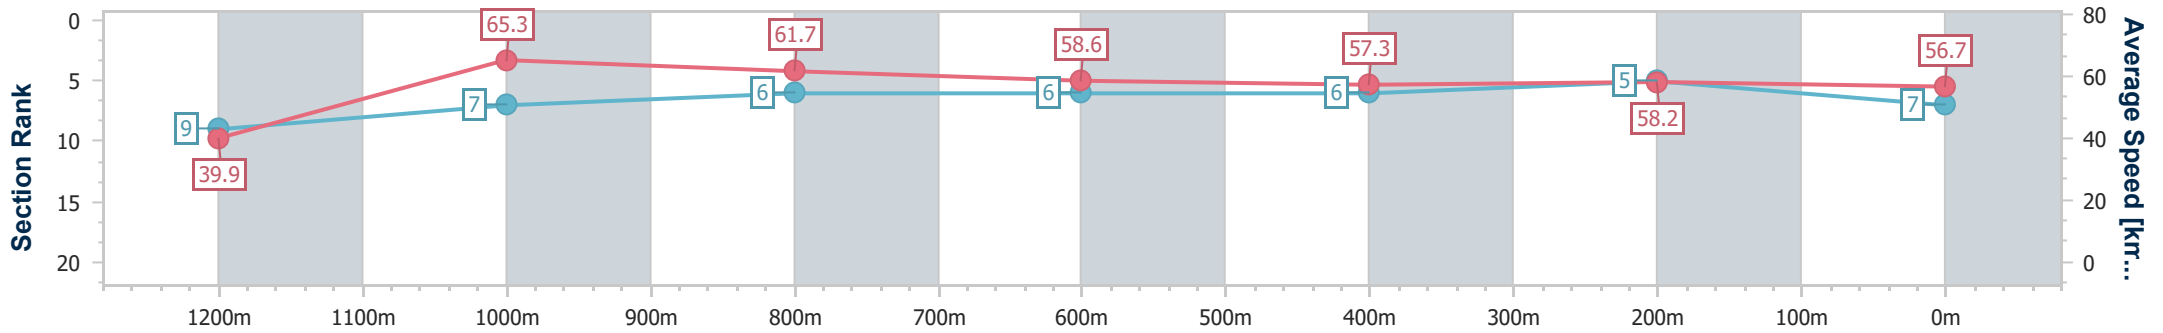

- [] Ranking at each section and finish
- .-.- No data available at this section
- NA No data available

Horse/Jockey Name	All I Want Is You
Final Rank	7
Fastest Section Time (Section)	0:09.02 (Overall)
Top Speed [km/h] (Section)	67.0 (1200m)
Race State	Finished

Toowoomba QLD Professional
 Race 5: SHERRIN RENTALS Maiden Handicap - 1300m
 08 June 2024 - 18:30
 Track Rating: Good 4, Weather: Fine, Rail Position: True

Section	Overall	1200m	1000m	800m	600m	400m	200m
Section Times	1:22.02 [7] (0:09.02)	1:13.00 [9] (0:11.04)	1:01.96 [7] (0:11.77)	0:50.19 [6] (0:12.33)	0:37.86 [6] (0:12.69)	0:25.17 [6] (0:12.49)	0:12.68 [5] (0:12.68)
Average Speed [km/h]	39.9	65.3	61.7	58.6	57.3	58.2	56.7
Top Speed [km/h]	62.2	67.0	65.4	60.0	59.2	59.1	58.5
Avg. Dist. to Rail [m]	4.1	2.2	1.8	1.3	1.9	2.6	4.6
Avg. Stride Freq. [Hz]	2.1	2.4	2.3	2.3	2.3	2.3	2.3
Avg. Stride Length [m]	5.4	7.6	7.4	7.1	7.0	7.0	6.9