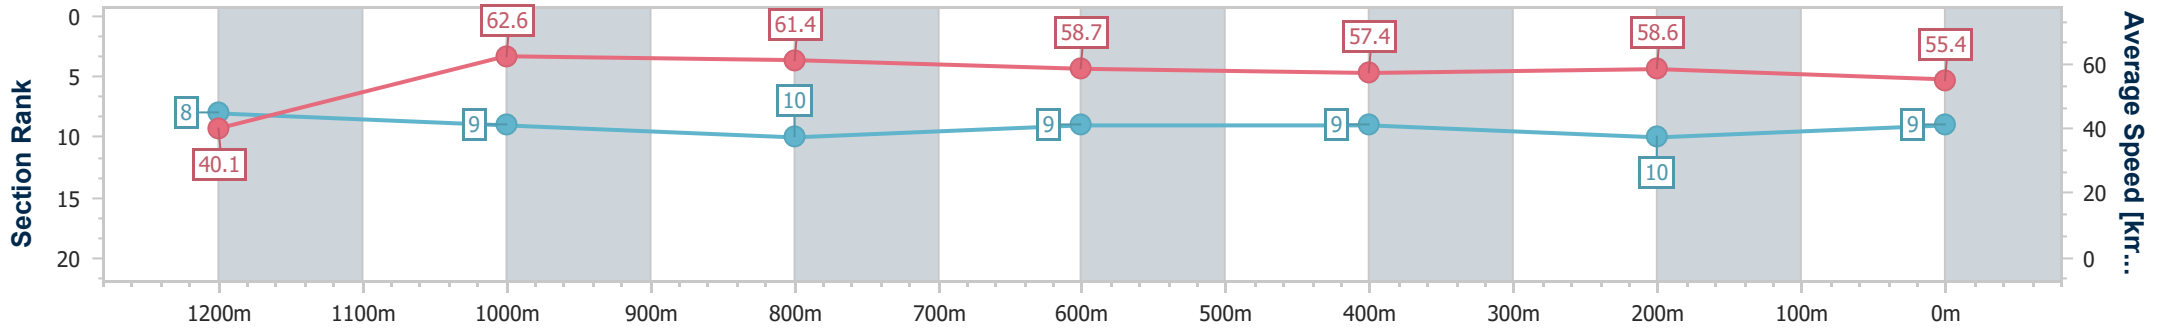

Toowoomba QLD Professional
 Race 5: SHERRIN RENTALS Maiden Handicap - 1300m
 08 June 2024 - 18:30
 Track Rating: Good 4, Weather: Fine, Rail Position: True

Section	Overall	1200m	1000m	800m	600m	400m	200m
Section Times	1:22.29 [8] (0:08.53)	1:13.76 [1] (0:10.85)	1:02.91 [2] (0:11.85)	0:51.06 [2] (0:12.33)	0:38.73 [1] (0:12.70)	0:26.03 [1] (0:12.89)	0:13.14 [4] (0:13.14)
Average Speed [km/h]	42.3	66.5	60.9	58.1	56.7	55.9	54.7
Top Speed [km/h]	63.7	67.7	64.4	58.9	58.1	56.9	55.9
Avg. Dist. to Rail [m]	10.5	3.4	1.0	1.0	0.8	0.5	0.4
Avg. Stride Freq. [Hz]	2.2	2.3	2.2	2.2	2.2	2.2	2.2
Avg. Stride Length [m]	5.4	7.9	7.6	7.4	7.1	7.1	6.9

- [] Ranking at each section and finish
- .-.- No data available at this section
- NA No data available

Horse/Jockey Name	Kenrick Road
Final Rank	9
Fastest Section Time (Section)	0:08.96 (Overall)
Top Speed [km/h] (Section)	63.8 (1200m)
Race State	Finished

Toowoomba QLD Professional
 Race 5: SHERRIN RENTALS Maiden Handicap - 1300m
 08 June 2024 - 18:30
 Track Rating: Good 4, Weather: Fine, Rail Position: True

Section	Overall	1200m	1000m	800m	600m	400m	200m
Section Times	1:22.66 [9] (0:08.96)	1:13.70 [8] (0:11.51)	1:02.19 [9] (0:11.86)	0:50.33 [10] (0:12.35)	0:37.98 [9] (0:12.60)	0:25.38 [9] (0:12.40)	0:12.98 [10] (0:12.98)
Average Speed [km/h]	40.1	62.6	61.4	58.7	57.4	58.6	55.4
Top Speed [km/h]	60.6	63.8	63.8	59.8	59.4	59.3	58.1
Avg. Dist. to Rail [m]	7.1	3.1	2.5	1.3	1.3	3.1	4.3
Avg. Stride Freq. [Hz]	2.0	2.2	2.2	2.2	2.1	2.2	2.1
Avg. Stride Length [m]	5.8	7.8	7.7	7.6	7.5	7.5	7.3