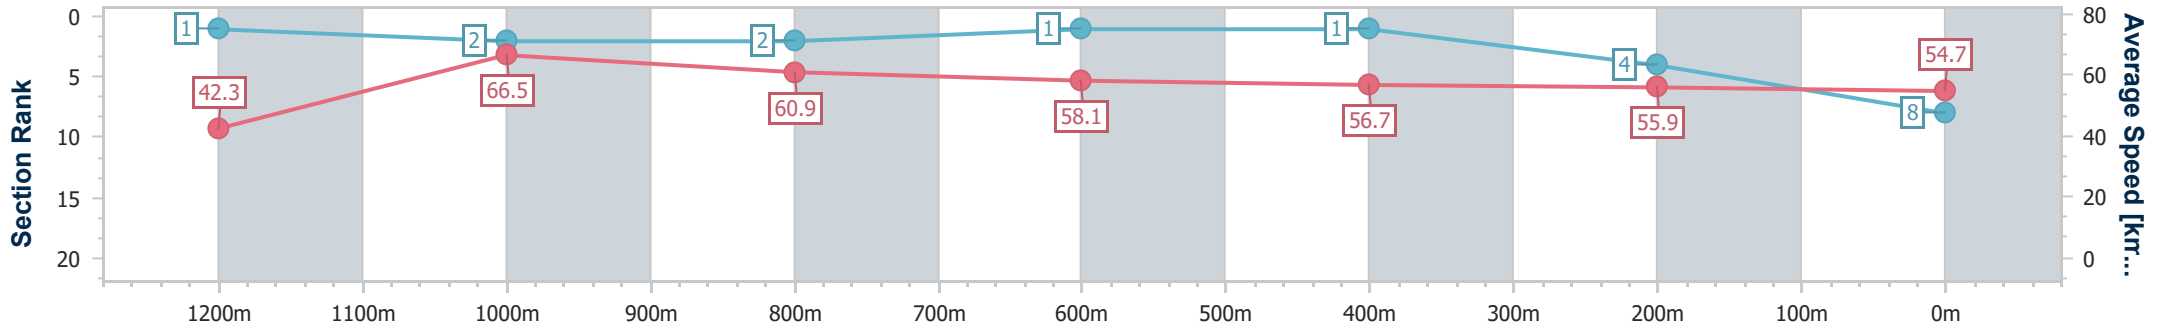

Toowoomba QLD Professional
 Race 5: SHERRIN RENTALS Maiden Handicap - 1300m
 08 June 2024 - 18:30
 Track Rating: Good 4, Weather: Fine, Rail Position: True

Section	Overall	1200m	1000m	800m	600m	400m	200m
Section Times	1:22.02 [7] (0:09.02)	1:13.00 [9] (0:11.04)	1:01.96 [7] (0:11.77)	0:50.19 [6] (0:12.33)	0:37.86 [6] (0:12.69)	0:25.17 [6] (0:12.49)	0:12.68 [5] (0:12.68)
Average Speed [km/h]	39.9	65.3	61.7	58.6	57.3	58.2	56.7
Top Speed [km/h]	62.2	67.0	65.4	60.0	59.2	59.1	58.5
Avg. Dist. to Rail [m]	4.1	2.2	1.8	1.3	1.9	2.6	4.6
Avg. Stride Freq. [Hz]	2.1	2.4	2.3	2.3	2.3	2.3	2.3
Avg. Stride Length [m]	5.4	7.6	7.4	7.1	7.0	7.0	6.9

- [] Ranking at each section and finish
- .-.- No data available at this section
- NA No data available

Horse/Jockey Name	Muirlea Magic
Final Rank	8
Fastest Section Time (Section)	0:08.53 (Overall)
Top Speed [km/h] (Section)	67.7 (1200m)
Race State	Finished

Toowoomba QLD Professional
 Race 5: SHERRIN RENTALS Maiden Handicap - 1300m
 08 June 2024 - 18:30
 Track Rating: Good 4, Weather: Fine, Rail Position: True

Section	Overall	1200m	1000m	800m	600m	400m	200m
Section Times	1:22.29 [8] (0:08.53)	1:13.76 [1] (0:10.85)	1:02.91 [2] (0:11.85)	0:51.06 [2] (0:12.33)	0:38.73 [1] (0:12.70)	0:26.03 [1] (0:12.89)	0:13.14 [4] (0:13.14)
Average Speed [km/h]	42.3	66.5	60.9	58.1	56.7	55.9	54.7
Top Speed [km/h]	63.7	67.7	64.4	58.9	58.1	56.9	55.9
Avg. Dist. to Rail [m]	10.5	3.4	1.0	1.0	0.8	0.5	0.4
Avg. Stride Freq. [Hz]	2.2	2.3	2.2	2.2	2.2	2.2	2.2
Avg. Stride Length [m]	5.4	7.9	7.6	7.4	7.1	7.1	6.9