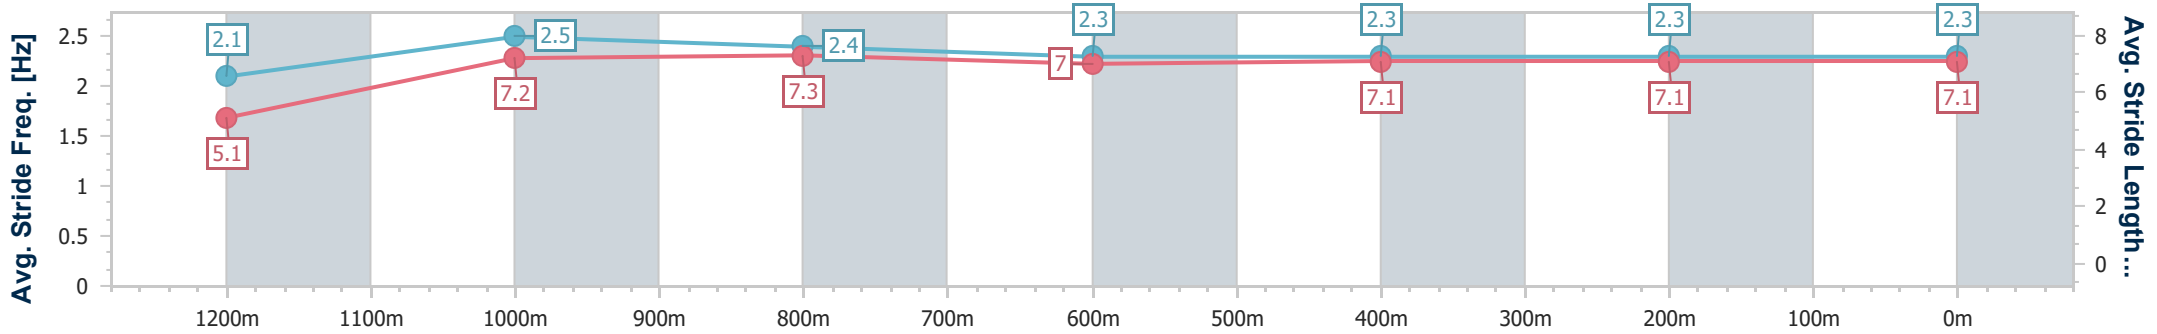

Toowoomba QLD Professional
 Race 5: SHERRIN RENTALS Maiden Handicap - 1300m
 08 June 2024 - 18:30
 Track Rating: Good 4, Weather: Fine, Rail Position: True

Section	Overall	1200m	1000m	800m	600m	400m	200m
Section Times	1:21.48 [3] (0:09.22)	1:12.26 [10] (0:11.37)	1:00.89 [10] (0:11.68)	0:49.21 [9] (0:12.52)	0:36.69 [10] (0:12.49)	0:24.20 [10] (0:12.17)	0:12.03 [7] (0:12.03)
Average Speed [km/h]	39.0	63.3	61.9	57.5	57.7	59.2	59.6
Top Speed [km/h]	60.6	65.3	65.4	60.0	59.1	60.5	60.8
Avg. Dist. to Rail [m]	5.5	1.0	0.7	0.3	0.3	1.3	4.1
Avg. Stride Freq. [Hz]	2.1	2.5	2.4	2.3	2.3	2.3	2.3
Avg. Stride Length [m]	5.1	7.2	7.3	7.0	7.1	7.1	7.1