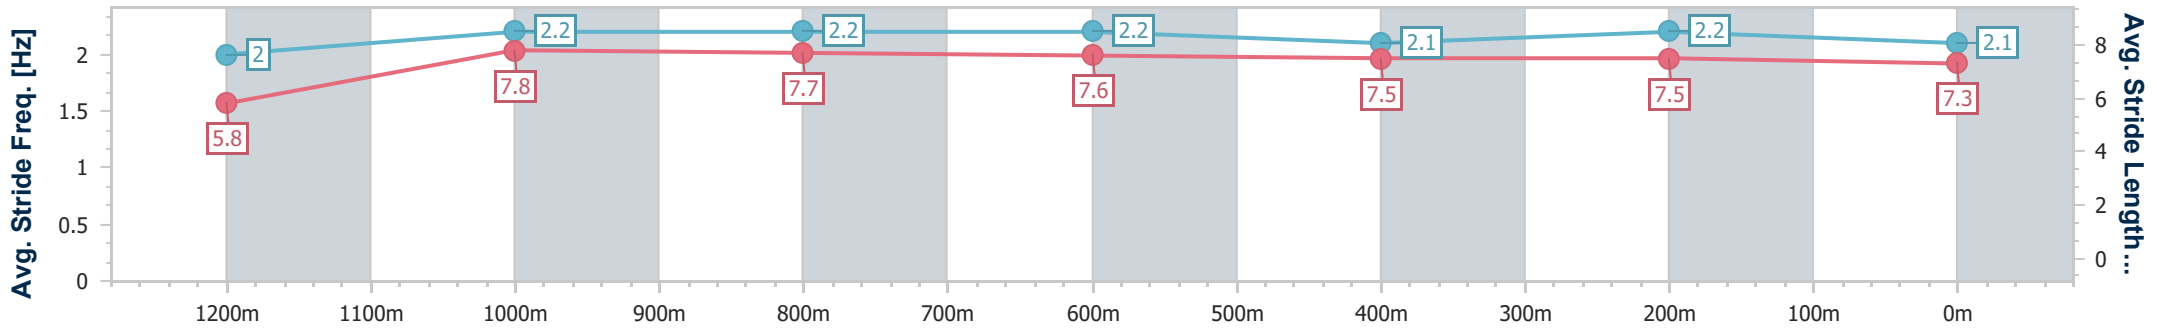

Toowoomba QLD Professional
 Race 5: SHERRIN RENTALS Maiden Handicap - 1300m
 08 June 2024 - 18:30
 Track Rating: Good 4, Weather: Fine, Rail Position: True

Section	Overall	1200m	1000m	800m	600m	400m	200m
Section Times	1:22.29 [8] (0:08.53)	1:13.76 [1] (0:10.85)	1:02.91 [2] (0:11.85)	0:51.06 [2] (0:12.33)	0:38.73 [1] (0:12.70)	0:26.03 [1] (0:12.89)	0:13.14 [4] (0:13.14)
Average Speed [km/h]	42.3	66.5	60.9	58.1	56.7	55.9	54.7
Top Speed [km/h]	63.7	67.7	64.4	58.9	58.1	56.9	55.9
Avg. Dist. to Rail [m]	10.5	3.4	1.0	1.0	0.8	0.5	0.4
Avg. Stride Freq. [Hz]	2.2	2.3	2.2	2.2	2.2	2.2	2.2
Avg. Stride Length [m]	5.4	7.9	7.6	7.4	7.1	7.1	6.9

- [] Ranking at each section and finish
- .-.- No data available at this section
- NA No data available

Horse/Jockey Name	Kenrick Road
Final Rank	9
Fastest Section Time (Section)	0:08.96 (Overall)
Top Speed [km/h] (Section)	63.8 (1200m)
Race State	Finished

Toowoomba QLD Professional
 Race 5: SHERRIN RENTALS Maiden Handicap - 1300m
 08 June 2024 - 18:30
 Track Rating: Good 4, Weather: Fine, Rail Position: True

Section	Overall	1200m	1000m	800m	600m	400m	200m
Section Times	1:22.66 [9] (0:08.96)	1:13.70 [8] (0:11.51)	1:02.19 [9] (0:11.86)	0:50.33 [10] (0:12.35)	0:37.98 [9] (0:12.60)	0:25.38 [9] (0:12.40)	0:12.98 [10] (0:12.98)
Average Speed [km/h]	40.1	62.6	61.4	58.7	57.4	58.6	55.4
Top Speed [km/h]	60.6	63.8	63.8	59.8	59.4	59.3	58.1
Avg. Dist. to Rail [m]	7.1	3.1	2.5	1.3	1.3	3.1	4.3
Avg. Stride Freq. [Hz]	2.0	2.2	2.2	2.2	2.1	2.2	2.1
Avg. Stride Length [m]	5.8	7.8	7.7	7.6	7.5	7.5	7.3