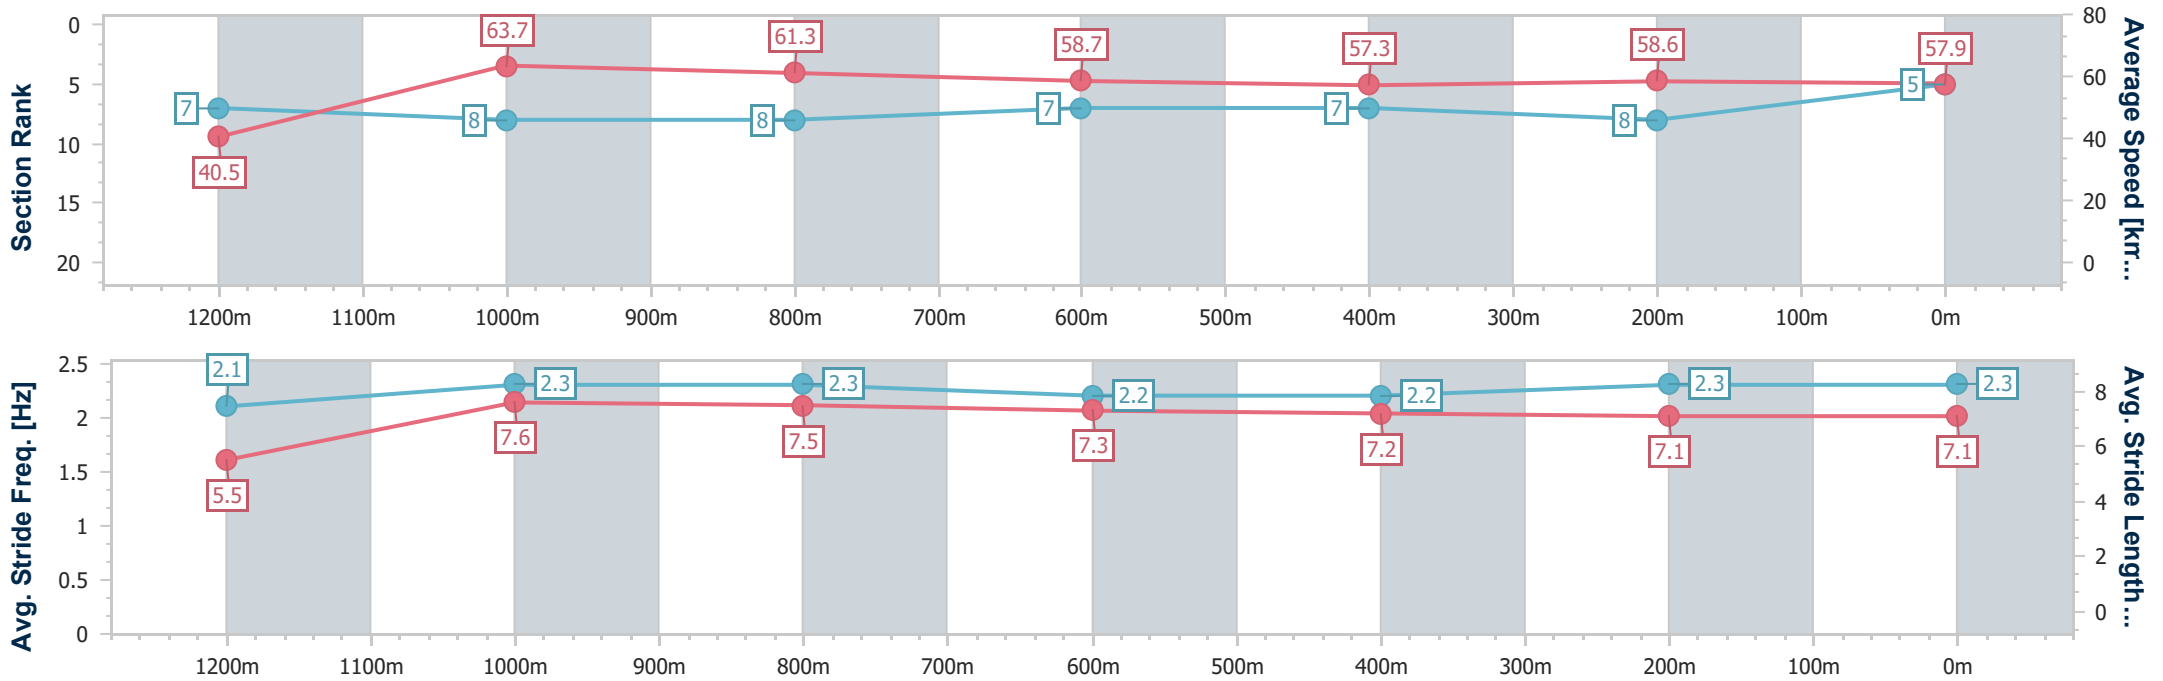

- [] Ranking at each section and finish
- .-.- No data available at this section
- NA No data available

Horse/Jockey Name	Red Deception
Final Rank	5
Fastest Section Time (Section)	0:08.90 (Overall)
Top Speed [km/h] (Section)	65.9 (1200m)
Race State	Finished

Toowoomba QLD Professional
 Race 5: SHERRIN RENTALS Maiden Handicap - 1300m
 08 June 2024 - 18:30
 Track Rating: Good 4, Weather: Fine, Rail Position: True

Section	Overall	1200m	1000m	800m	600m	400m	200m
Section Times	1:21.93 [5] (0:08.90)	1:13.03 [7] (0:11.31)	1:01.72 [8] (0:11.85)	0:49.87 [8] (0:12.38)	0:37.49 [7] (0:12.66)	0:24.83 [7] (0:12.40)	0:12.43 [8] (0:12.43)
Average Speed [km/h]	40.5	63.7	61.3	58.7	57.3	58.6	57.9
Top Speed [km/h]	60.8	65.9	63.5	60.4	59.3	59.5	59.2
Avg. Dist. to Rail [m]	5.2	3.1	2.6	2.1	2.0	3.0	5.5
Avg. Stride Freq. [Hz]	2.1	2.3	2.3	2.2	2.2	2.3	2.3
Avg. Stride Length [m]	5.5	7.6	7.5	7.3	7.2	7.1	7.1