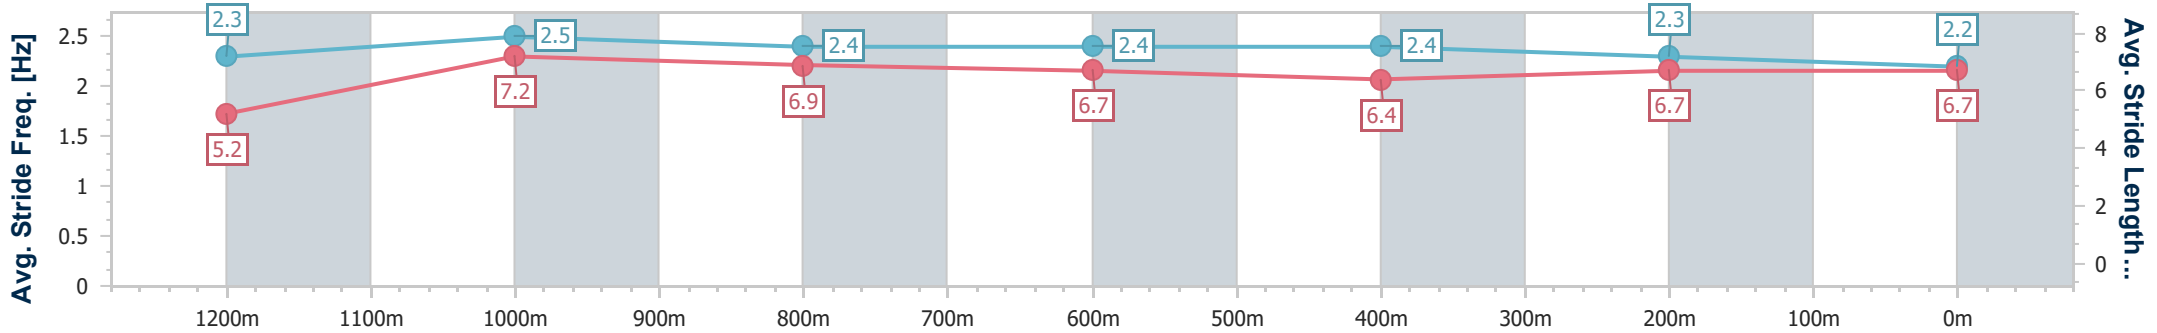

Toowoomba QLD Professional
 Race 5: SHERRIN RENTALS Maiden Handicap - 1300m
 08 June 2024 - 18:30
 Track Rating: Good 4, Weather: Fine, Rail Position: True

Section	Overall	1200m	1000m	800m	600m	400m	200m
Section Times	1:22.66 [9] (0:08.96)	1:13.70 [8] (0:11.51)	1:02.19 [9] (0:11.86)	0:50.33 [10] (0:12.35)	0:37.98 [9] (0:12.60)	0:25.38 [9] (0:12.40)	0:12.98 [10] (0:12.98)
Average Speed [km/h]	40.1	62.6	61.4	58.7	57.4	58.6	55.4
Top Speed [km/h]	60.6	63.8	63.8	59.8	59.4	59.3	58.1
Avg. Dist. to Rail [m]	7.1	3.1	2.5	1.3	1.3	3.1	4.3
Avg. Stride Freq. [Hz]	2.0	2.2	2.2	2.2	2.1	2.2	2.1
Avg. Stride Length [m]	5.8	7.8	7.7	7.6	7.5	7.5	7.3

- [] Ranking at each section and finish
- .-.- No data available at this section
- NA No data available

Horse/Jockey Name	Spilla
Final Rank	10
Fastest Section Time (Section)	0:08.54 (Overall)
Top Speed [km/h] (Section)	66.6 (1200m)
Race State	Finished

Toowoomba QLD Professional
 Race 5: SHERRIN RENTALS Maiden Handicap - 1300m
 08 June 2024 - 18:30
 Track Rating: Good 4, Weather: Fine, Rail Position: True

Section	Overall	1200m	1000m	800m	600m	400m	200m
Section Times	1:23.11 [10] (0:08.54)	1:14.57 [2] (0:10.97)	1:03.60 [3] (0:11.81)	0:51.79 [3] (0:12.57)	0:39.22 [3] (0:12.87)	0:26.35 [4] (0:12.92)	0:13.43 [9] (0:13.43)
Average Speed [km/h]	42.4	65.8	61.3	58.3	56.2	55.7	53.5
Top Speed [km/h]	64.7	66.6	64.0	59.5	59.5	57.1	54.4
Avg. Dist. to Rail [m]	5.8	1.8	2.0	3.8	1.9	1.0	1.4
Avg. Stride Freq. [Hz]	2.3	2.5	2.4	2.4	2.4	2.3	2.2
Avg. Stride Length [m]	5.2	7.2	6.9	6.7	6.4	6.7	6.7

- [] Ranking at each section and finish
- .-.- No data available at this section
- NA No data available