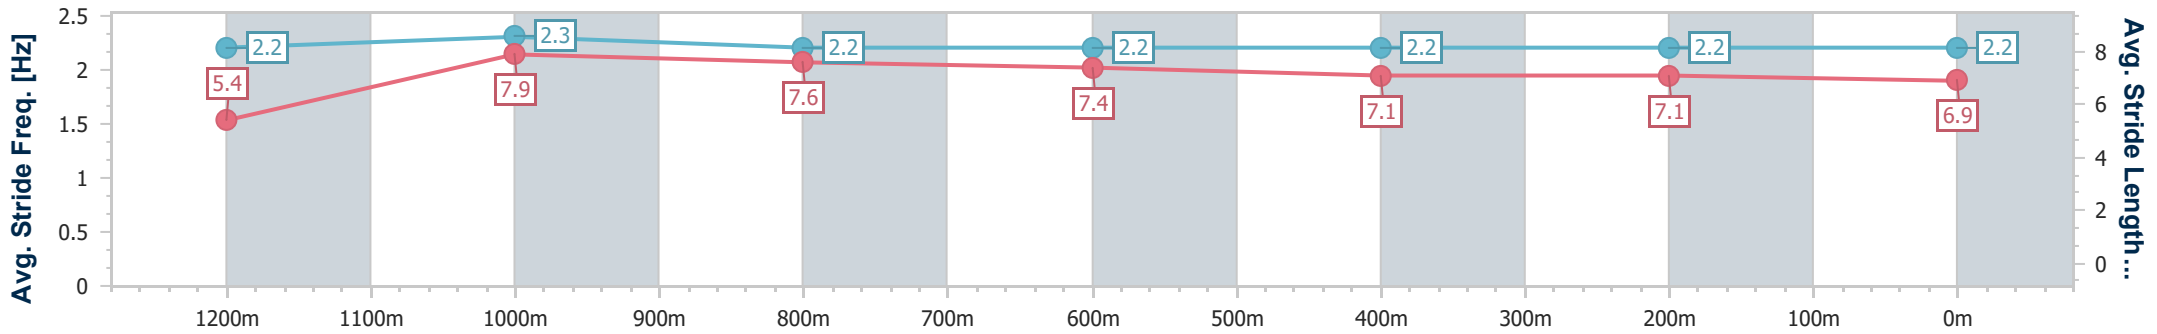

Toowoomba QLD Professional
 Race 5: SHERRIN RENTALS Maiden Handicap - 1300m
 08 June 2024 - 18:30
 Track Rating: Good 4, Weather: Fine, Rail Position: True

Section	Overall	1200m	1000m	800m	600m	400m	200m
Section Times	1:22.02 [7] (0:09.02)	1:13.00 [9] (0:11.04)	1:01.96 [7] (0:11.77)	0:50.19 [6] (0:12.33)	0:37.86 [6] (0:12.69)	0:25.17 [6] (0:12.49)	0:12.68 [5] (0:12.68)
Average Speed [km/h]	39.9	65.3	61.7	58.6	57.3	58.2	56.7
Top Speed [km/h]	62.2	67.0	65.4	60.0	59.2	59.1	58.5
Avg. Dist. to Rail [m]	4.1	2.2	1.8	1.3	1.9	2.6	4.6
Avg. Stride Freq. [Hz]	2.1	2.4	2.3	2.3	2.3	2.3	2.3
Avg. Stride Length [m]	5.4	7.6	7.4	7.1	7.0	7.0	6.9

- [] Ranking at each section and finish
- .-.- No data available at this section
- NA No data available

Horse/Jockey Name	Muirlea Magic
Final Rank	8
Fastest Section Time (Section)	0:08.53 (Overall)
Top Speed [km/h] (Section)	67.7 (1200m)
Race State	Finished

Toowoomba QLD Professional
 Race 5: SHERRIN RENTALS Maiden Handicap - 1300m
 08 June 2024 - 18:30
 Track Rating: Good 4, Weather: Fine, Rail Position: True

Section	Overall	1200m	1000m	800m	600m	400m	200m
Section Times	1:22.29 [8] (0:08.53)	1:13.76 [1] (0:10.85)	1:02.91 [2] (0:11.85)	0:51.06 [2] (0:12.33)	0:38.73 [1] (0:12.70)	0:26.03 [1] (0:12.89)	0:13.14 [4] (0:13.14)
Average Speed [km/h]	42.3	66.5	60.9	58.1	56.7	55.9	54.7
Top Speed [km/h]	63.7	67.7	64.4	58.9	58.1	56.9	55.9
Avg. Dist. to Rail [m]	10.5	3.4	1.0	1.0	0.8	0.5	0.4
Avg. Stride Freq. [Hz]	2.2	2.3	2.2	2.2	2.2	2.2	2.2
Avg. Stride Length [m]	5.4	7.9	7.6	7.4	7.1	7.1	6.9