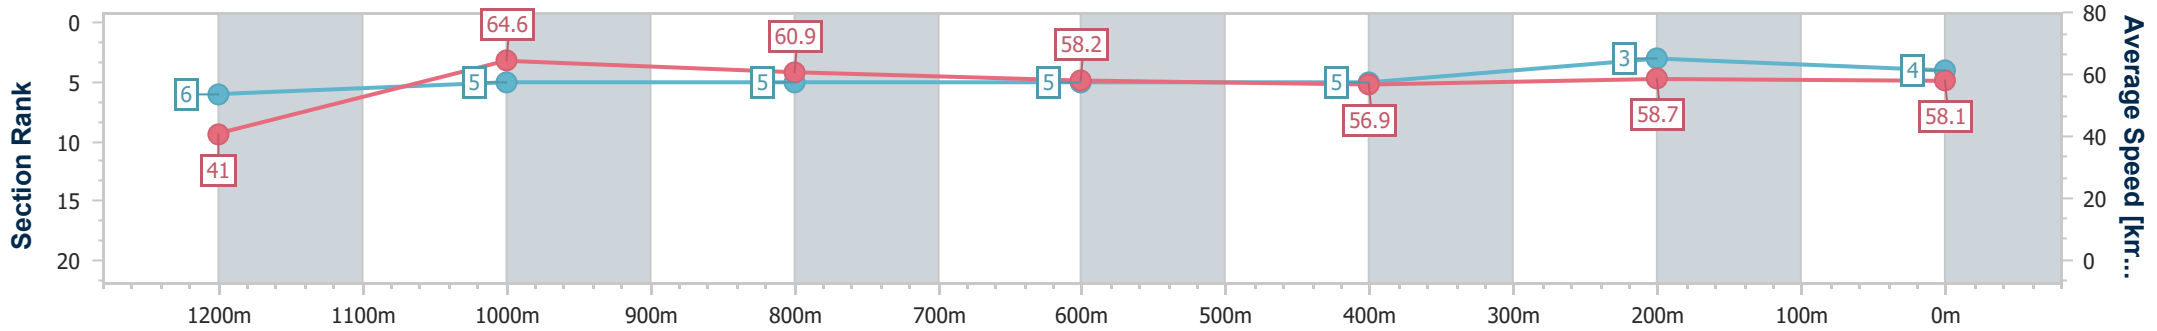

Horse/Jockey Name	Spray Gun
Final Rank	4
Fastest Section Time (Section)	0:08.76 (Overall)
Top Speed [km/h] (Section)	65.6 (1200m)
Race State	Finished

Toowoomba QLD Professional
Race 5: SHERRIN RENTALS Maiden Handicap - 1300m
08 June 2024 - 18:30
Track Rating: Good 4, Weather: Fine, Rail Position: True

Section	Overall	1200m	1000m	800m	600m	400m	200m
Section Times	1:21.53 [4] (0:08.76)	1:12.77 [6] (0:11.16)	1:01.61 [5] (0:11.85)	0:49.76 [5] (0:12.37)	0:37.39 [5] (0:12.71)	0:24.68 [5] (0:12.30)	0:12.38 [3] (0:12.38)
Average Speed [km/h]	41.0	64.6	60.9	58.2	56.9	58.7	58.1
Top Speed [km/h]	62.6	65.6	64.6	59.1	58.3	60.4	59.8
Avg. Dist. to Rail [m]	6.6	1.6	0.6	0.6	0.8	1.1	1.2
Avg. Stride Freq. [Hz]	2.3	2.5	2.4	2.4	2.4	2.5	2.4
Avg. Stride Length [m]	5.1	7.2	6.9	6.8	6.6	6.7	6.6

- [ ] Ranking at each section and finish
- -.-.- No data available at this section
- NA No data available