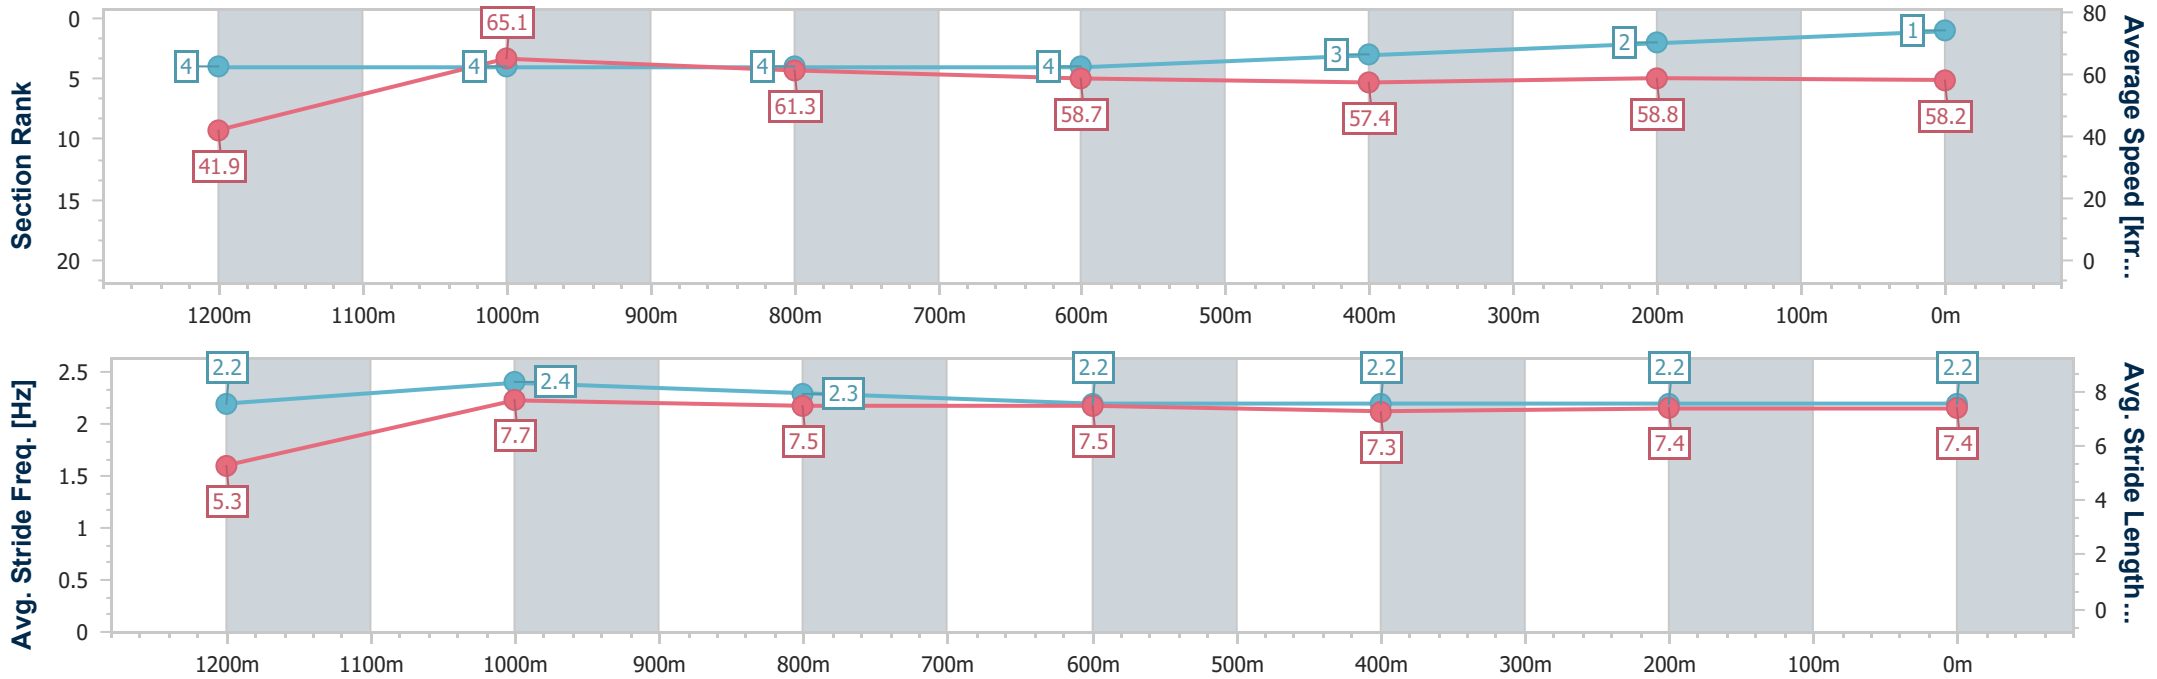

data processed by TRIPLESDATA

Horse/Jockey Name	Rise Angelou
Final Rank	1
Fastest Section Time (Section)	0:08.60 (Overall)
Top Speed [km/h] (Section)	66.8 (1200m)
Race State	Finished

Toowoomba QLD Professional
 Race 5: SHERRIN RENTALS Maiden Handicap - 1300m
 08 June 2024 - 18:30
 Track Rating: Good 4, Weather: Fine, Rail Position: True

Section	Overall	1200m	1000m	800m	600m	400m	200m
Section Times	1:21.33 [1] (0:08.60)	1:12.73 [4] (0:11.06)	1:01.67 [4] (0:11.84)	0:49.83 [4] (0:12.44)	0:37.39 [4] (0:12.68)	0:24.71 [3] (0:12.34)	0:12.37 [2] (0:12.37)
Average Speed [km/h]	41.9	65.1	61.3	58.7	57.4	58.8	58.2
Top Speed [km/h]	62.5	66.8	64.8	60.0	58.6	60.2	60.4
Avg. Dist. to Rail [m]	6.7	1.1	2.5	3.1	2.5	2.1	1.3
Avg. Stride Freq. [Hz]	2.2	2.4	2.3	2.2	2.2	2.2	2.2
Avg. Stride Length [m]	5.3	7.7	7.5	7.5	7.3	7.4	7.4