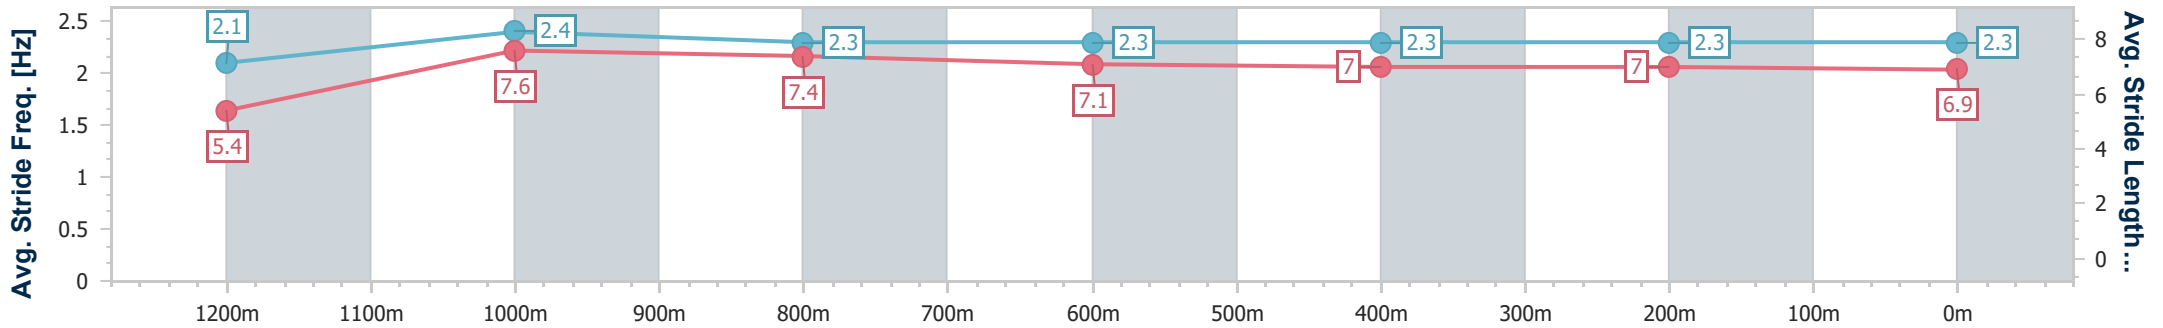

Toowoomba QLD Professional
 Race 5: SHERRIN RENTALS Maiden Handicap - 1300m
 08 June 2024 - 18:30
 Track Rating: Good 4, Weather: Fine, Rail Position: True

Section	Overall	1200m	1000m	800m	600m	400m	200m
Section Times	1:22.01 [6] (0:08.69)	1:13.32 [5] (0:11.34)	1:01.98 [6] (0:11.89)	0:50.09 [7] (0:12.53)	0:37.56 [8] (0:12.71)	0:24.85 [8] (0:12.28)	0:12.57 [6] (0:12.57)
Average Speed [km/h]	41.5	63.5	61.0	58.1	57.3	58.8	57.3
Top Speed [km/h]	62.1	64.6	64.6	59.5	59.6	59.3	58.2
Avg. Dist. to Rail [m]	4.5	3.2	2.6	2.2	2.5	0.4	1.6
Avg. Stride Freq. [Hz]	2.2	2.5	2.4	2.3	2.3	2.3	2.3
Avg. Stride Length [m]	5.3	7.2	7.0	7.0	6.8	7.0	6.9

- [] Ranking at each section and finish
- .-.- No data available at this section
- NA No data available

Horse/Jockey Name	All I Want Is You
Final Rank	7
Fastest Section Time (Section)	0:09.02 (Overall)
Top Speed [km/h] (Section)	67.0 (1200m)
Race State	Finished

Toowoomba QLD Professional
 Race 5: SHERRIN RENTALS Maiden Handicap - 1300m
 08 June 2024 - 18:30
 Track Rating: Good 4, Weather: Fine, Rail Position: True

Section	Overall	1200m	1000m	800m	600m	400m	200m
Section Times	1:22.02 [7] (0:09.02)	1:13.00 [9] (0:11.04)	1:01.96 [7] (0:11.77)	0:50.19 [6] (0:12.33)	0:37.86 [6] (0:12.69)	0:25.17 [6] (0:12.49)	0:12.68 [5] (0:12.68)
Average Speed [km/h]	39.9	65.3	61.7	58.6	57.3	58.2	56.7
Top Speed [km/h]	62.2	67.0	65.4	60.0	59.2	59.1	58.5
Avg. Dist. to Rail [m]	4.1	2.2	1.8	1.3	1.9	2.6	4.6
Avg. Stride Freq. [Hz]	2.1	2.4	2.3	2.3	2.3	2.3	2.3
Avg. Stride Length [m]	5.4	7.6	7.4	7.1	7.0	7.0	6.9