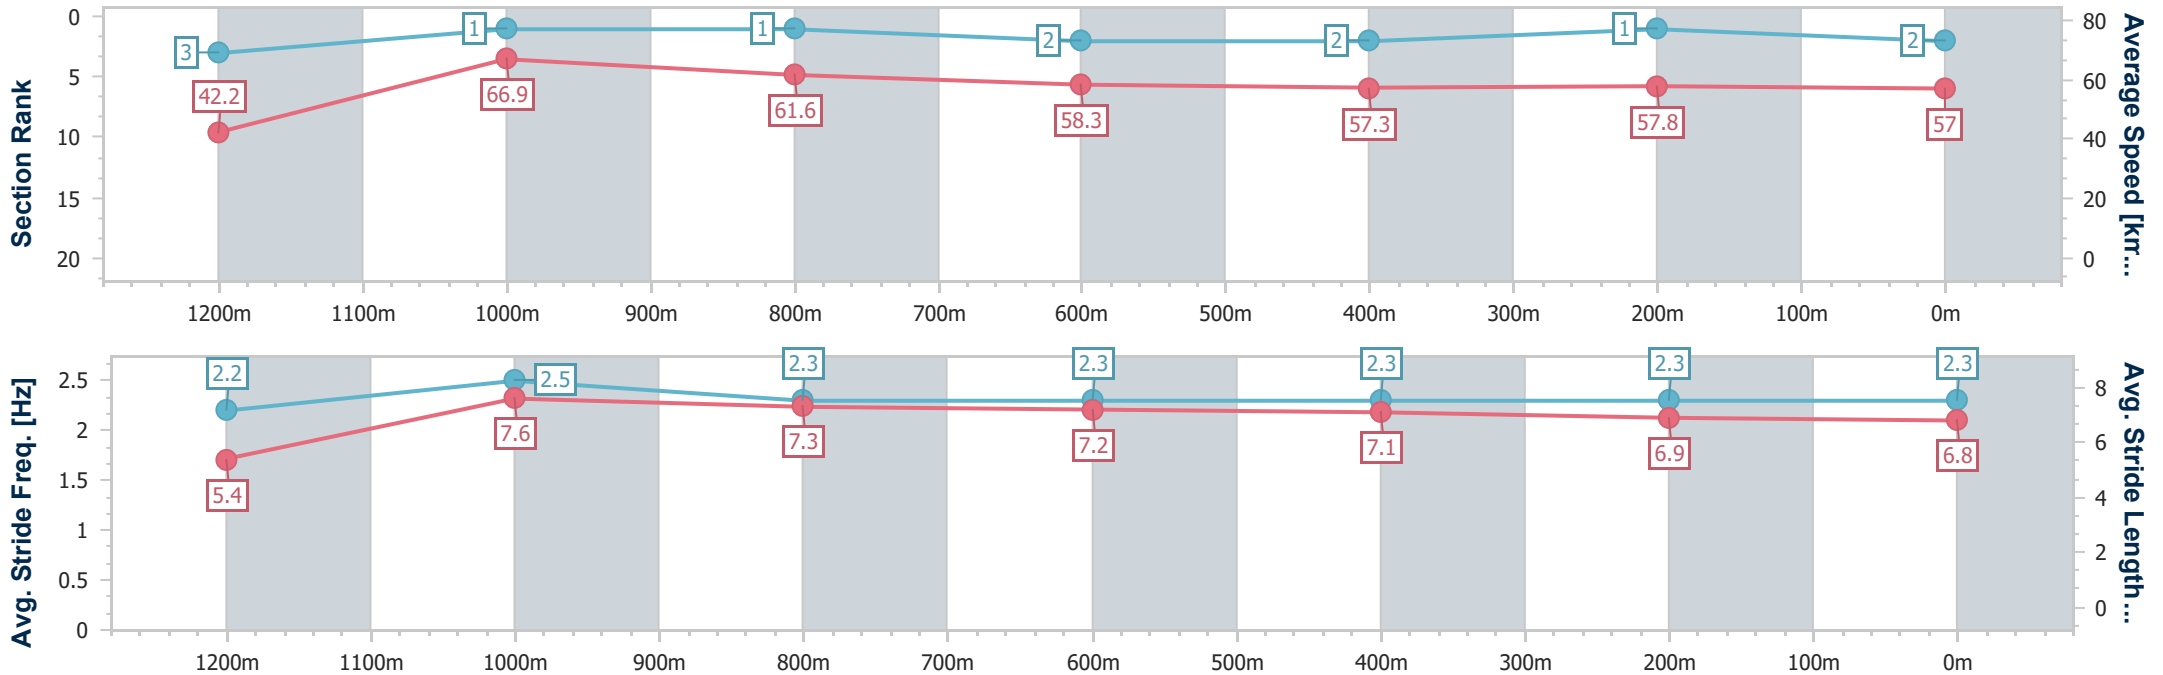

Horse/Jockey Name	Freya's Magic
Final Rank	2
Fastest Section Time (Section)	0:08.55 (Overall)
Top Speed [km/h] (Section)	69.8 (1200m)
Race State	Finished

Toowoomba QLD Professional
Race 5: SHERRIN RENTALS Maiden Handicap - 1300m
08 June 2024 - 18:30
Track Rating: Good 4, Weather: Fine, Rail Position: True

Section	Overall	1200m	1000m	800m	600m	400m	200m
Section Times	1:21.47 [2] (0:08.55)	1:12.92 [3] (0:10.81)	1:02.11 [1] (0:11.81)	0:50.30 [1] (0:12.51)	0:37.79 [2] (0:12.74)	0:25.05 [2] (0:12.50)	0:12.55 [1] (0:12.55)
Average Speed [km/h]	42.2	66.9	61.6	58.3	57.3	57.8	57.0
Top Speed [km/h]	63.4	69.8	64.4	59.9	58.0	58.6	57.9
Avg. Dist. to Rail [m]	11.8	5.4	3.2	3.4	2.5	0.6	1.0
Avg. Stride Freq. [Hz]	2.2	2.5	2.3	2.3	2.3	2.3	2.3
Avg. Stride Length [m]	5.4	7.6	7.3	7.2	7.1	6.9	6.8

- [ ] Ranking at each section and finish
- -.-.- No data available at this section
- NA No data available