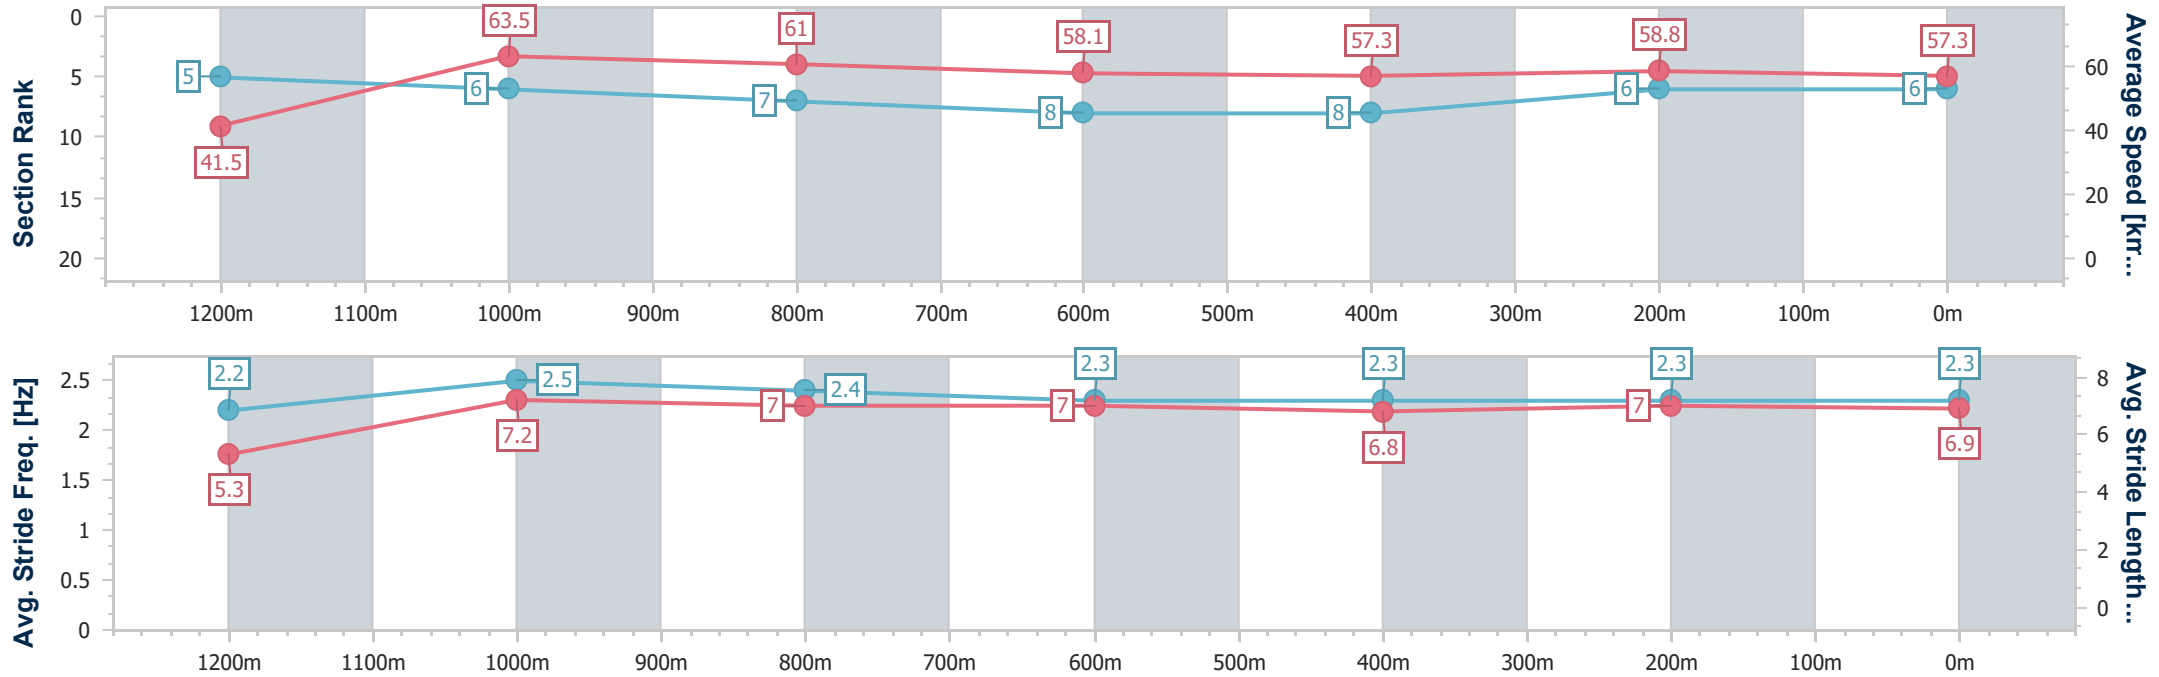

- [] Ranking at each section and finish
- .-.- No data available at this section
- NA No data available

Horse/Jockey Name	Onomatopoeia
Final Rank	6
Fastest Section Time (Section)	0:08.69 (Overall)
Top Speed [km/h] (Section)	64.6 (1200m)
Race State	Finished

Toowoomba QLD Professional
 Race 5: SHERRIN RENTALS Maiden Handicap - 1300m
 08 June 2024 - 18:30
 Track Rating: Good 4, Weather: Fine, Rail Position: True

Section	Overall	1200m	1000m	800m	600m	400m	200m
Section Times	1:22.01 [6] (0:08.69)	1:13.32 [5] (0:11.34)	1:01.98 [6] (0:11.89)	0:50.09 [7] (0:12.53)	0:37.56 [8] (0:12.71)	0:24.85 [8] (0:12.28)	0:12.57 [6] (0:12.57)
Average Speed [km/h]	41.5	63.5	61.0	58.1	57.3	58.8	57.3
Top Speed [km/h]	62.1	64.6	64.6	59.5	59.6	59.3	58.2
Avg. Dist. to Rail [m]	4.5	3.2	2.6	2.2	2.5	0.4	1.6
Avg. Stride Freq. [Hz]	2.2	2.5	2.4	2.3	2.3	2.3	2.3
Avg. Stride Length [m]	5.3	7.2	7.0	7.0	6.8	7.0	6.9

- [] Ranking at each section and finish
- .-.- No data available at this section
- NA No data available

Horse/Jockey Name	All I Want Is You
Final Rank	7
Fastest Section Time (Section)	0:09.02 (Overall)
Top Speed [km/h] (Section)	67.0 (1200m)
Race State	Finished