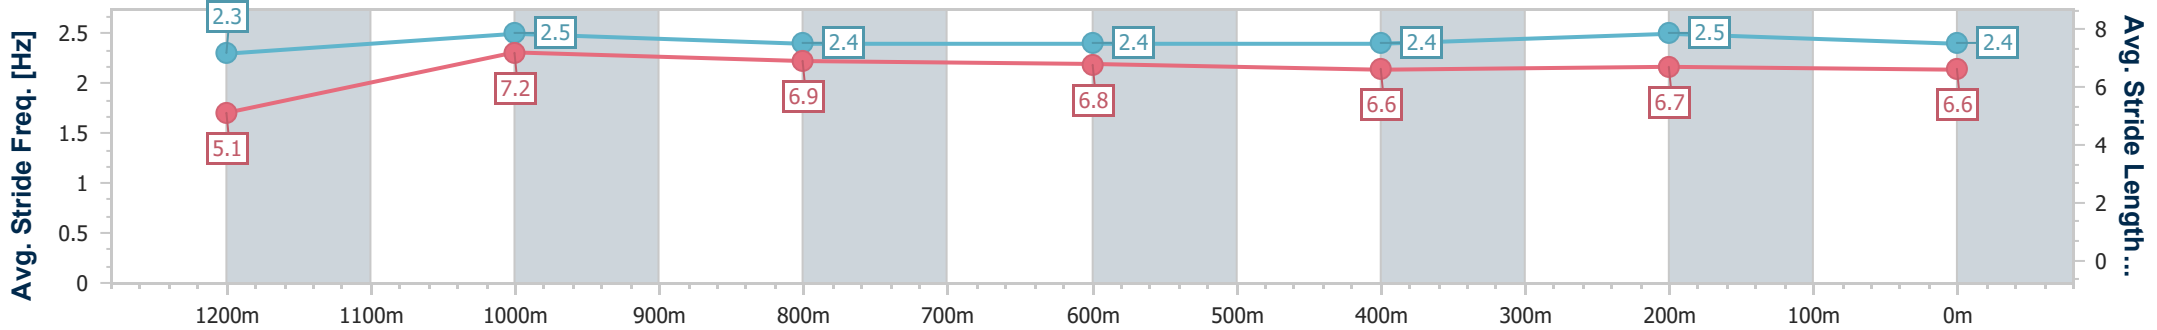

- [] Ranking at each section and finish
- .-.- No data available at this section
- NA No data available

Horse/Jockey Name	Spray Gun
Final Rank	4
Fastest Section Time (Section)	0:08.76 (Overall)
Top Speed [km/h] (Section)	65.6 (1200m)
Race State	Finished

Toowoomba QLD Professional
 Race 5: SHERRIN RENTALS Maiden Handicap - 1300m
 08 June 2024 - 18:30
 Track Rating: Good 4, Weather: Fine, Rail Position: True

Section	Overall	1200m	1000m	800m	600m	400m	200m
Section Times	1:21.53 [4] (0:08.76)	1:12.77 [6] (0:11.16)	1:01.61 [5] (0:11.85)	0:49.76 [5] (0:12.37)	0:37.39 [5] (0:12.71)	0:24.68 [5] (0:12.30)	0:12.38 [3] (0:12.38)
Average Speed [km/h]	41.0	64.6	60.9	58.2	56.9	58.7	58.1
Top Speed [km/h]	62.6	65.6	64.6	59.1	58.3	60.4	59.8
Avg. Dist. to Rail [m]	6.6	1.6	0.6	0.6	0.8	1.1	1.2
Avg. Stride Freq. [Hz]	2.3	2.5	2.4	2.4	2.4	2.5	2.4
Avg. Stride Length [m]	5.1	7.2	6.9	6.8	6.6	6.7	6.6